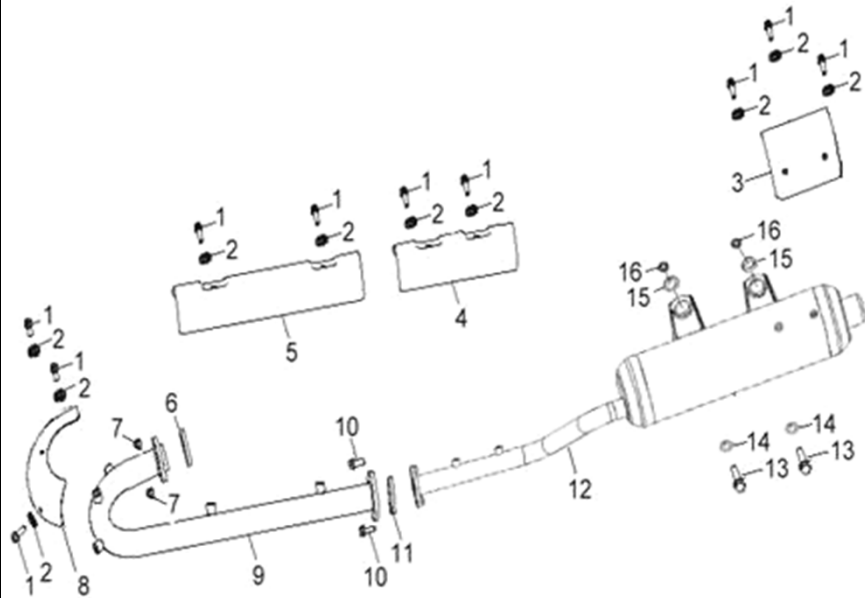

D-16: EXHAUST PIPE

Item	Description	Part Number	Q.ty	Note
1	Bolt	96000-050108-00K	10	M5x10x0.8
2	Washer, Star	94103-0600000-00C	10	M6x1.0
3	Shield, Exhaust	18315220-000	1	
4	Shield, Exhaust	18315217-000	1	
5	Shield, Exhaust	1831555E-000	1	
6	Gasket	1829162E-000	1	
7	Nut	94050-08000-00C	2	M8x1.25
8	Muffler Protector(iron)	18314204-000	1	
9	Pipe, Exhaust, Front	1829962E-000	1	
10	Bolt	96000-080258-00K	2	M8x25x1.25
11	Gasket	16101203-000	1	
12	Silencer	1829862E-000	1	
13	Bolt	96000-080388-0KL	2	
14	Washer	94101-0822020-00C	2	8x22x2
15	Rubber Shim	18323201-000	2	
16	Spacer	18324201-000	2