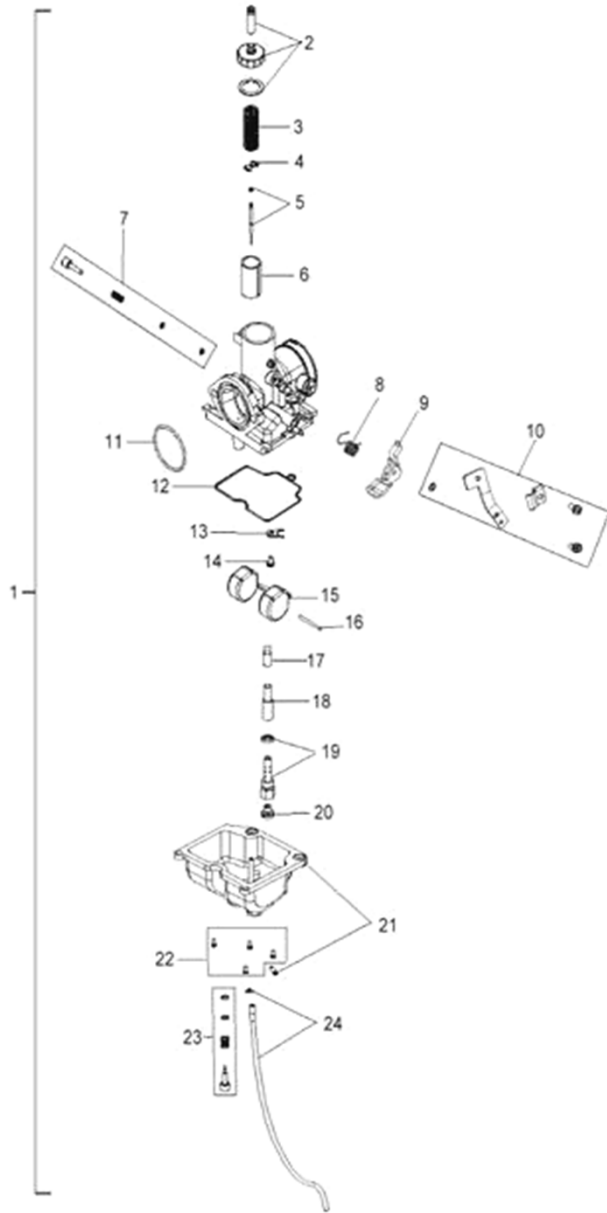

D-13: CARBURETOR

Item	Description	Part Number	Q.ty	Note
1	Asm., Carburetor	1610062E-000	1	
2	Asm., Cap	1614062E-000	1	
3	Spring	1610262E-000	1	
4	Washer, Lock	5131962E-000	1	
5	Asm., Jet Needle	1610462E-000	1	
6	Throttle, Valve	1610362E-000	1	
7	Screw, Idle	1611462E-000	1	
8	Recoil, Choke	1612762E-000	1	
9	Choke, Lever	1613562E-000	1	
10	Support, Cable	1613062E-000	1	
11	O-Ring	93210-03520	1	
12	Seal, Float	1610662E-000	1	
13	Bracket, Valve	1618562E-000	1	
14	Bolt	93500-040068-00C	1	
15	Float	1612362E-000	1	
16	Pin, Float	1611962E-000	1	
17	Pilot, Jet	1614162E-000	1	
18	Needle, Jet	1615062E-000	1	
19	Valve, Needle	1610562E-000	1	
20	Jet, Main	1610862E-000	1	
21	Float, Body	1610762E-000	1	
22	Bolt	93501-040128-00C	4	
23	Screw, Air	1614362E-000	1	
24	Drain Tube	1610962E-000	1