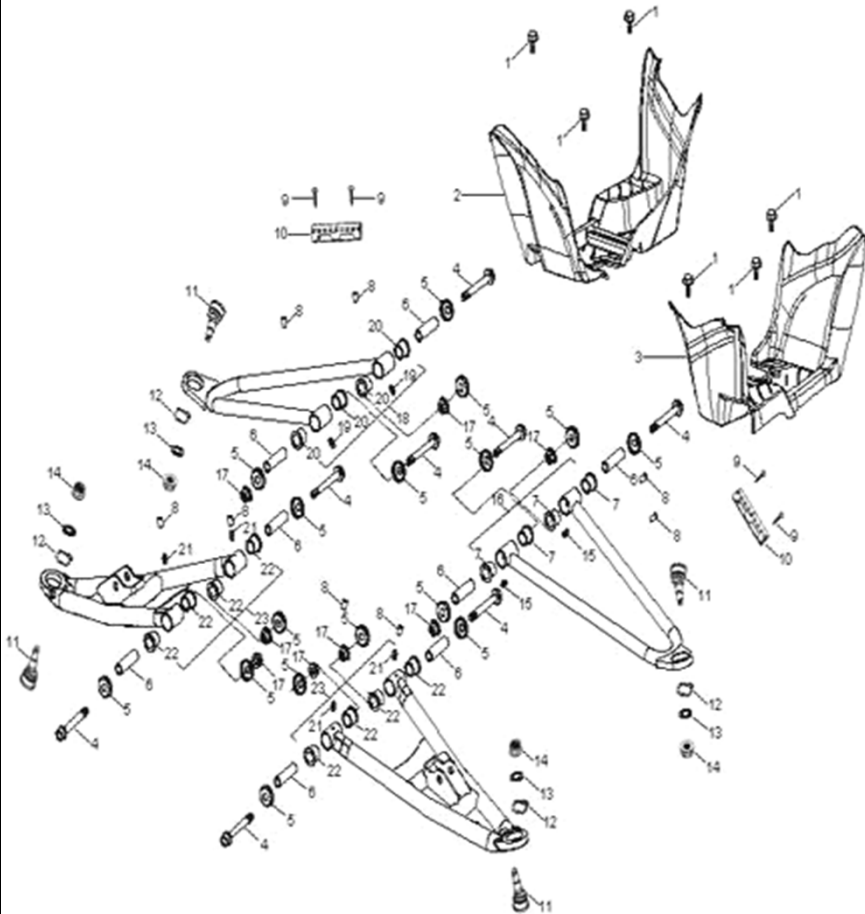

D-20: SWING ARM & FOOTREST

Item	Description	Part Number	Q.ty	Note
1	Bolt	96007-060168-00K	6	M6x16x1.0 + washer
2	Footwell, RH	64300218-000	1	
3	Footwell, LH	64310218-000	1	
4	Bolt	96000-100658-0KL	8	M10x65x1.25
5	Cap, Rubber	52426156-000	16	
6	Spacer	53140201-000	8	
7	Bushing	53135202-000	4	
8	Cap, Valve, Grease	51301131-000	8	
9	Screw	93903-1050128-00K	4	M5x12L
10	Retainer, Brake Line, Fro	53005203-000	2	
11	Ball Joint	52451204-000	4	
12	Clip, Cir	94511-3113S	4	
13	Washer	94101-1225020-00C	4	12.1x25x2
14	Nut, Lock	90351-12000-00C	4	M12x1.25
15	Valve, Grease	51300131-000	2	
16	A-Arm, Upper, LH	53132204-385	1	
17	Nut	94050-10000-00C	8	M10x1.25
18	A-Arm, Upper, RH	53032204-385	1	
19	Valve, Grease	51300131-000	2	
20	Bushing	53135202-000	4	
21	Valve, Grease	51300131-000	4	
22	Bushing	53135202-000	8	
23	A-arm, Lower	5305062E-385	2