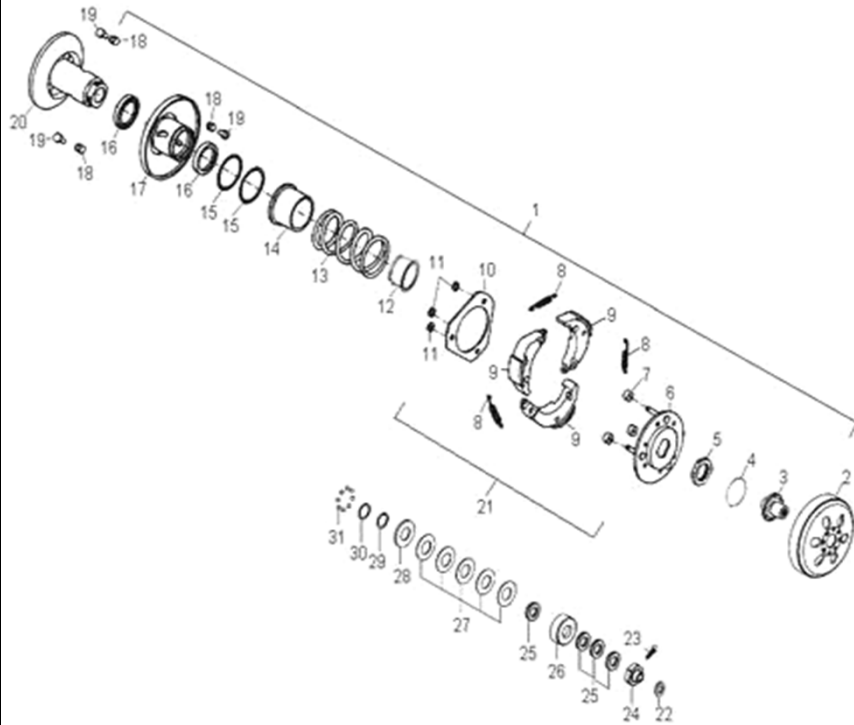

D-9: DRIVEN CLUTCH

Item	Description	Part Number	Q.ty	Note
1	Asm., Drive Clutch	2200062E-000	1	
2	Clutch, Outer	2210062E-000	1	
3	Hold, Cam	2210139A-000	1	
4	O-Ring	93214-02031	1	
5	Nut	95111-0001C-000	1	M28
6	Plate, Drive, Inner	2235062E-000	1	
7	Bushing, Rubber	2280462E-000	3	
8	Spring, Clutch	2240162E-000	3	
9	Weight, Clutch	2253562E-000	3	
10	Plate, Drive, Side	2235162E-000	1	
11	Clip, Cir	94511-0700E	3	
12	Seal, Collor	2323962E-000	1	
13	Spring, Clutch	2323362E-000	1	
14	Seal, Collor	2323762E-000	1	
15	O-Ring	93210-04720	2	47x2.0
16	Seal, Oil	96500-404704	2	40x47x4
17	Sheave, Moveable	2322062E-000	1	
18	Pin, Guide	2322562E-000	3	
19	Roller, Guide	2322662E-000	3	
20	Sheave, Driven	2320062E-000	1	
21	Asm., Driven Clutch	2200162E-000	1	
22	Washer	94121-2038005-00K	1	
23	Bolt	91205-050088-0KL	1	M5x8x0.8
24	Nut, Driven	2210539A-000	1	
25	Washer	94101-2538010-000	4	25x38x1
26	Guide, Cam	2210839A-000	1	
27	Washer, Special	94122-2550020-00K	5	25.2x50x2
28	Retainer, Ball	2210439A-000	1	
29	Clip, Cir	94511-250IS	1	
30	Washer	94101-2531010-00K	1	25.2x31.3x1
31	Ball, Steel	96211-07000	8