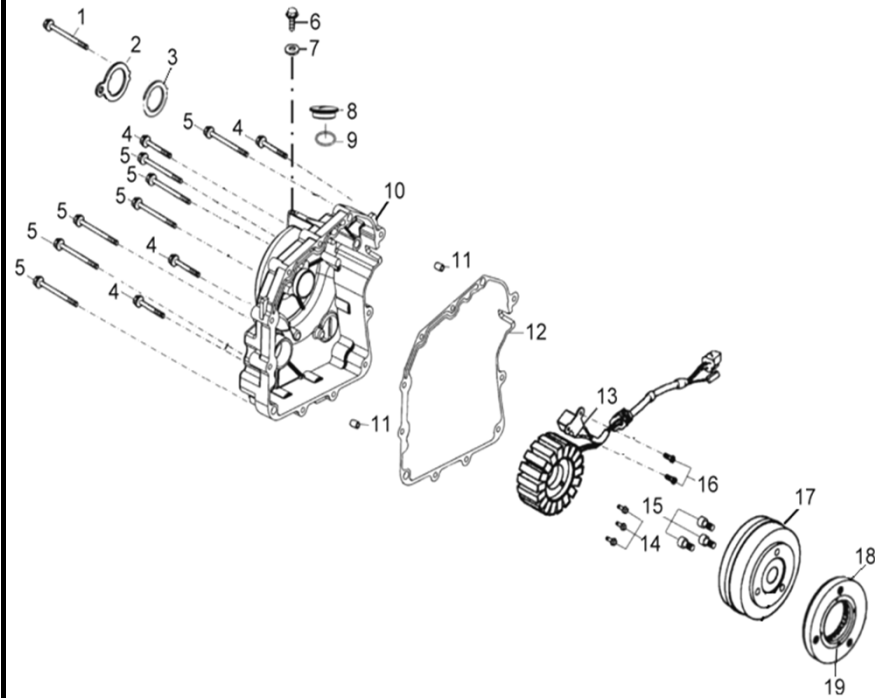

D-6: RIGHT CRANKCASE COVER

Item	Description	Part Number	Q.ty	Note
1	Bolt	96000-060128-08C	1	M6x12x1.0
2	Retainer, Sight Glass	1133350S-000	1	
3	Oil Windows	1120250A-000	1	
4	Bolt	96000-060458-08C	4	M6x45x1.0
5	Bolt	96000-061359-08G	7	M6x135x1.0
6	Bolt	96000-060108-10K	1	M6x10x1.0
7	Washer	94101-0612010-00U	1	6.5x12x1
8	Cap(Nickel Silver)	96600-30075000000	1	
9	O-Ring	93210-02724	1	27.4x2.4
10	Crankcase Cover, RH	1133550A-000	1	
11	Pin, Dowel	94301-10140	2	10x14
12	Gasket, Crankcase, RH	1139350A-001	1	
13	Stator	3112062E-000	1	
14	Screw	91300-050258-00C	3	M5x25x0.8 + washer
15	Bolt	91005-080188-00C	3	M8x18x1.25 (Anti-c)
16	Bolt	92000-050128-00C	2	M5x12x0.8
17	Flywheel	3111062E-000	1	
18	Outer, One Way	28121203-000	1	
19	Asm., Rollor, One Way	2813050B-000	1