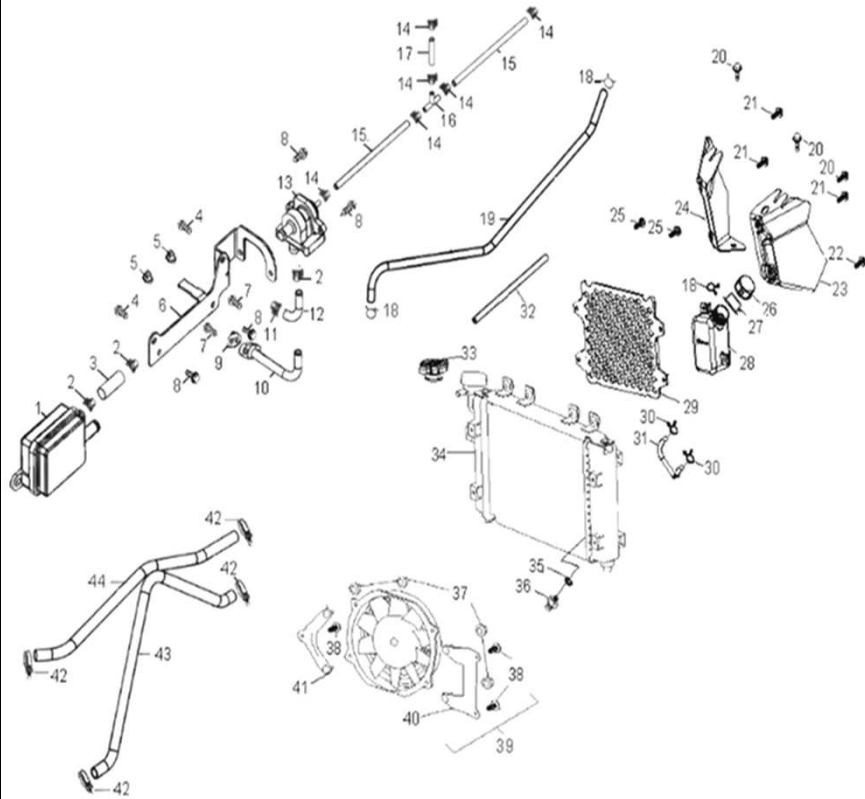

D-14: RADIATOR

Item	Description	Part Number	Q.ty	Note
1	Asm., Filter, Daul- Intake	18995202-000	1	
2	Clip	94510-15000	3	
3	Hose, Rubber	96420-01016-052	1	
4	Bolt	96000-060128-0KL	2	M6x12x1.0
5	Nut	94050-06000-00K	2	M6x1.0
6	Bracket, Dual- Intake	1899850A-000	1	
7	Bolt	96000-060168-08C	2	M6x16x1.0
8	Bolt	96000-060148-00K	4	M6x14x1.0
9	Gasket, Hose	1864639E-000	1	
10	Tube, Dual- Intake	18640205-000	1	
11	Clip	94510-13000	1	
12	Hose	18992201-000	1	
13	Valve, Dual-Intake	1899955E-000	1	
14	Clip	94510-06500	6	
15	Hose	94407-04007-075	2	
16	T-Joint	16126201-000	1	
17	Hose	94407-04007-300	1	
18	Clip	94510-06500	3	
19	Hose, Bypass, Thermosa	19505204-000	1	
20	Bolt	96007-060168-00K	3	M6x16x1.0 + washer
21	Bolt	96007-060188-00K	3	M6x18x1.0 + washer
22	Bolt	96007-060278-00K	1	M6x27x1.0 + washer
23	Wind Panel, Radiator, LH	19116201-000	1	
24	Wind Panel, Radiator, RH	19117201-000	1	
25	Bolt	96007-060228-00K	2	M6x22x1.0 + washer
26	Cap, Expansion Tank	1910250A-000	1	
27	Boot, Duct	1726950A-000	1	
28	Tank, Expansion	1910150A-000	1	
29	Radiator Cover	1911562E-000	1	
30	Clamp	94515-12008	2	12x8
31	Hose, Inlet, Expansion T	19506203-000	1	
32	Hose	94408-05007-720	1	
33	Cap, Water	1911150A-000	1	
34	Radiator	1901162E-000	1	
35	O-Ring	93210-01020	1	9.8x1.9 NBR
36	Switch, Thermosatic	19325201-000	1	
37	Nut	94050-06000-00C	4	M6x1.0
38	Screw	93003-060168-00K	3	M6x16x1.0 + washer
39	Asm., Fan	1900562E-000	1	
40	Bracket, Fan, Left	1900762E-000	1