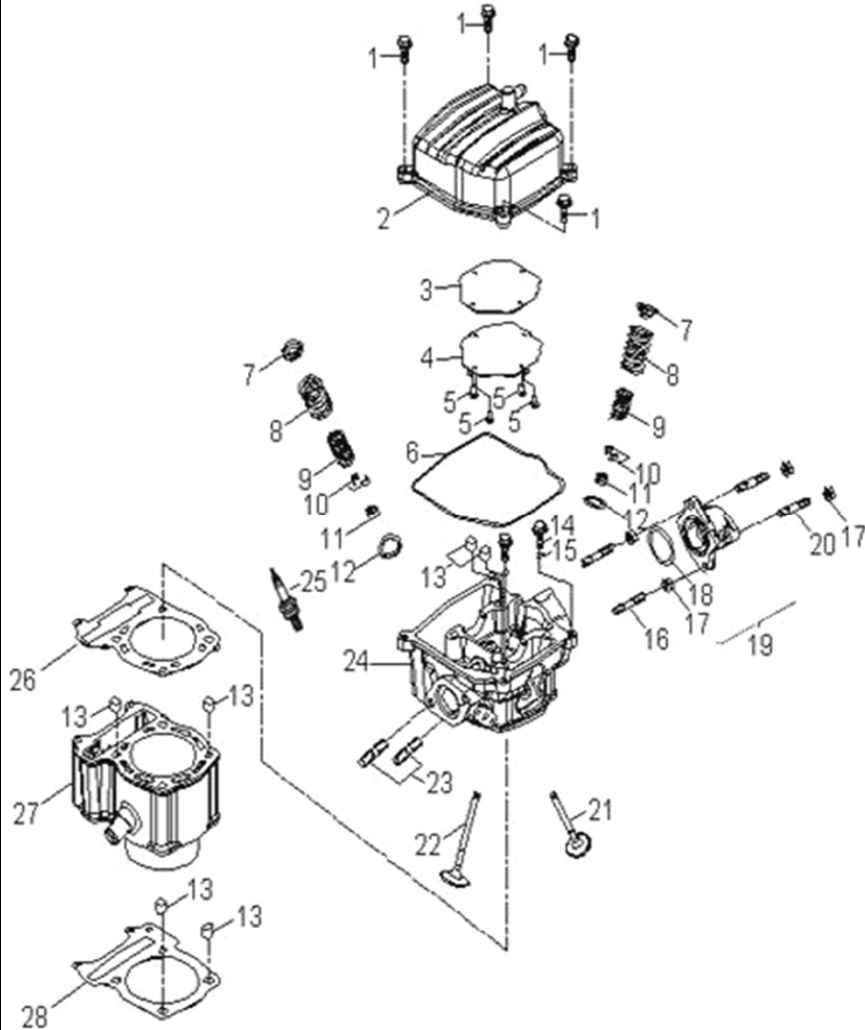

COBRA

HI-PERF 350

Framebody Number : RF3AR56308TXXXXXX

D-1: CYLINDER HEAD

Item	Description	Part Number	Q.ty	Note
1	Bolt	96000-060258-08C	4	M6x25x1.0
2	Cover, Cylinder Head	1230962E-000	1	
3	Gasket	1230350A-000	1	
4	Breather, Crankcase, Low	1230250A-000	1	
5	Screw	93903-1040088-00K	4	M4x8
6	Gasket , Head Cover	1239162E-000	1	
7	Retainer, Valve, Spring	1477162B-000	2	
8	Spring, Valve, Outer	1475162B-000	2	
9	Spring, Valve, Inner	1476162B-000	2	
10	Clip, Retainer	1478162B-000	4	
11	Seal, Valve	1220962B-000	2	
12	Seat, Valve, Spring, Outer	1477562B-000	2	
13	Pin, Dowel	94301-10140	6	10x14
14	Bolt	96000-061108-08C	2	M6x110x1.0
15	Washer	94101-0613010-00C	2	6.1x13x1
16	Stud	91001-060328-00C	2	M6x32x1.0
17	Nut	94050-06000-00C	4	M6x1.0
18	O-Ring	93210-03830	1	
19	Asm., Manifold, Intake	1710062E-000	1	
20	Stud	91001-060288-00C	2	M6x28x1.0
21	Valve, Exhaust	1472162B-000	1	
22	Valve, Intake	1471162B-000	1	
23	Stud	91001-080328-00C	2	M8x32x1.25
24	Head, Cylinder	1220162B-000	1	
25	Plug, Spark	9807650A-000	1	DPR7EA-9
26	Gasket Set	1225062E-000	1	
27	Cylinder	1210062E-000	1	
28	Gasket, Cylinder	1219162E-000	1	

D-2: PISTON & CRANKSHAFT

Item	Description	Part Number	Q.ty	Note
1	Shaft, Balancer	1342062E-000	1	
2	Asm., Crankshaft	1300062E-000	1	
3	Washer	94101-1426020-00C	1	14.2x26x2
4	Nut	94001-14000-00C	1	M14x1.5
5	Spring, Oil	1544739A-000	1	
6	Tube, Oil, Crankshaft	1544139A-000	1	
7	Clip, Piston Pin	1311550A-000	2	
8	Pin, Piston	1311150A-000	1	
9	Piston	1310062E-000	1	
10	Key, Woodruff	90471-25404	1	
11	Ring Set, Piston	1301162E-000	1	