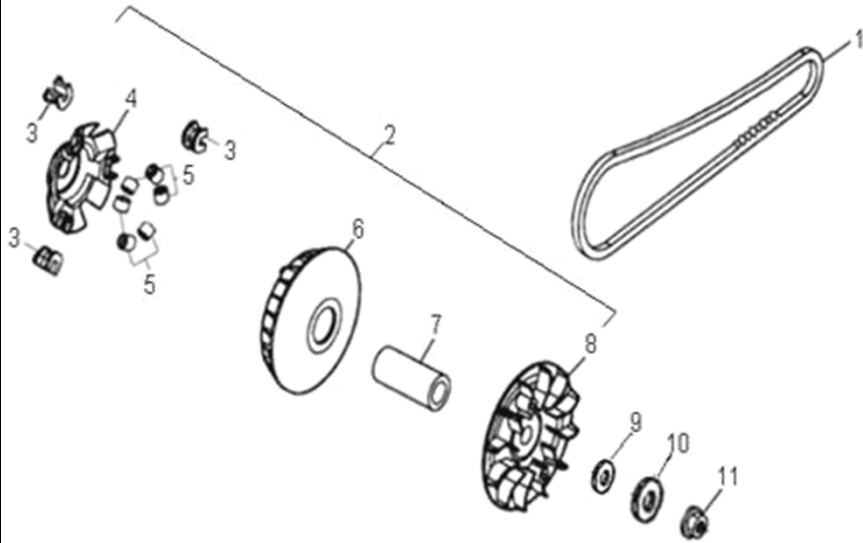

D-8: DRIVE CLUTCH

Item	Description	Part Number	Q.ty	Note
1	Belt, Driven	2310062E-000	1	
2	Asm., Sliding	2210362E-000	1	
3	Bushing, Slider	2213262E-000	3	
4	Plate, Sheave	2213162E-000	1	
5	Roller	2212162E-000	6	
6	Wheel, Slot, Sliding, Prim	2211062E-000	1	
7	Bushing, Sheave	2210662E-000	1	
8	Sheave, moveable	2210262E-000	1	
9	Washer	94121-1426016-000	1	14x26x1.6
10	Washer	94121-2538005-00K	1	
11	Nut	94050-14021-00C	1