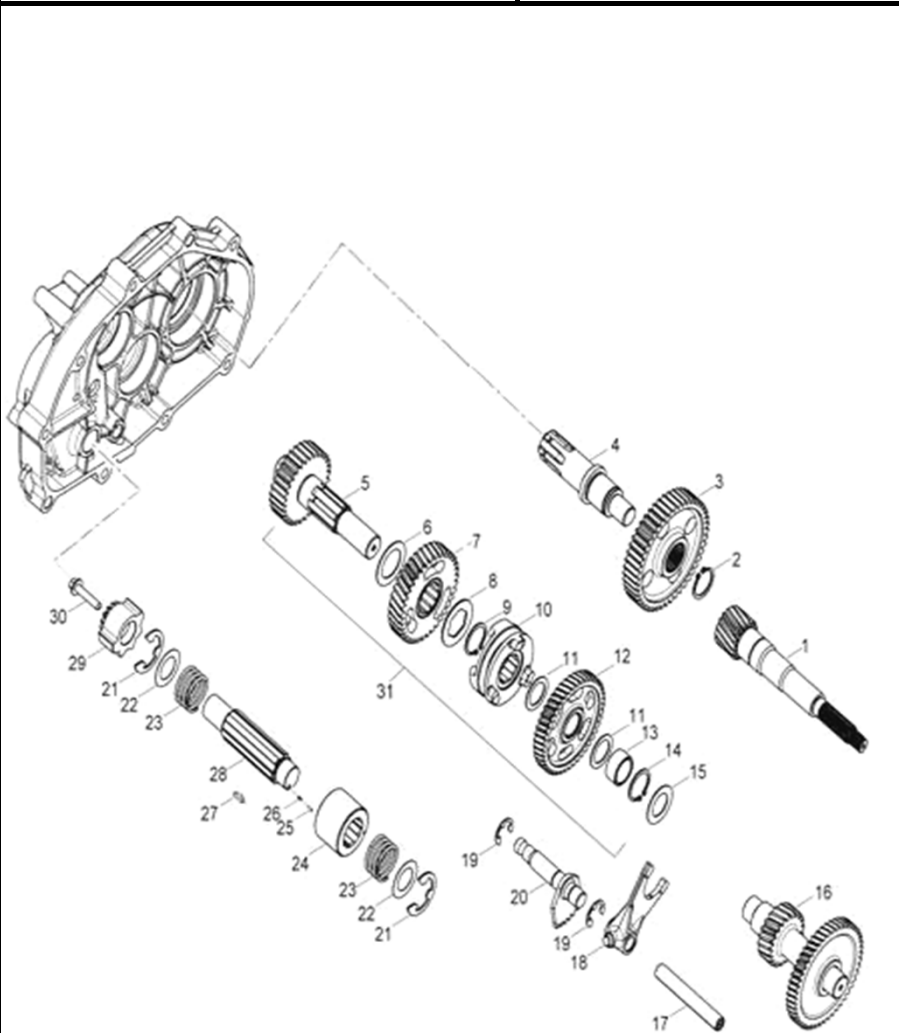

D-11: TRANSMISSION

Item	Description	Part Number	Q.ty	Note
1	Shaft, Drive	2341150S-000	1	
2	Clip, Cir	94511-2400S	1	
3	Gear, Output	2343255C-000	1	
4	Pinion, Output	2343155C-000	1	
5	Shaft, Transmission	2344150A-000	1	
6	Washer	94101-2538010-000	1	25x38x1
7	Gear Set, Reverse	2346050A-000	1	
8	Washer, Spline	2343550A-000	1	
9	Clip, Cir	94511-2500S	1	25mm
10	Ratchet, Shift	2243050A-001	1	
11	Washer	94101-2027010-000	2	20x27x1
12	Asm., Gear, Spur	2345050A-001	1	
13	Collar, Shaft	2344250A-000	1	
14	Clip, Cir	94511-2000S	1	
15	Washer	94101-2033010-000	1	20x33x1
16	Asm., Shaft, Counter	2342050A-000	1	
17	Shaft, Gear Shift	2424150S-000	1	
18	Fork, Shift	2423150A-000	1	
19	E-Clip	94513-1200E	2	
20	Spindle	2461150S-000	1	
21	E-Clip	94513-1900E	2	
22	Washer	94101-2032005-000	2	20x32x0.5
23	Recoil, Shift	2430350S-001	2	
24	Drum, Gear Shifter	2430150S-000	1	
25	Roller, Drum Sensor	2425239A-000	1	
26	Spring, Drum Sensor	2425339A-000	1	
27	Key, Woodruff	90472-40420	1	
28	Shaft, Shift Drum	2430850S-000	1	
29	Gear, Drum Shift	2431050S-000	1	
30	Bolt	96000-060288-10C	1	M6x28x1.0
31	Asm., Transmission	2344050A-000	1	Incl. 5~15