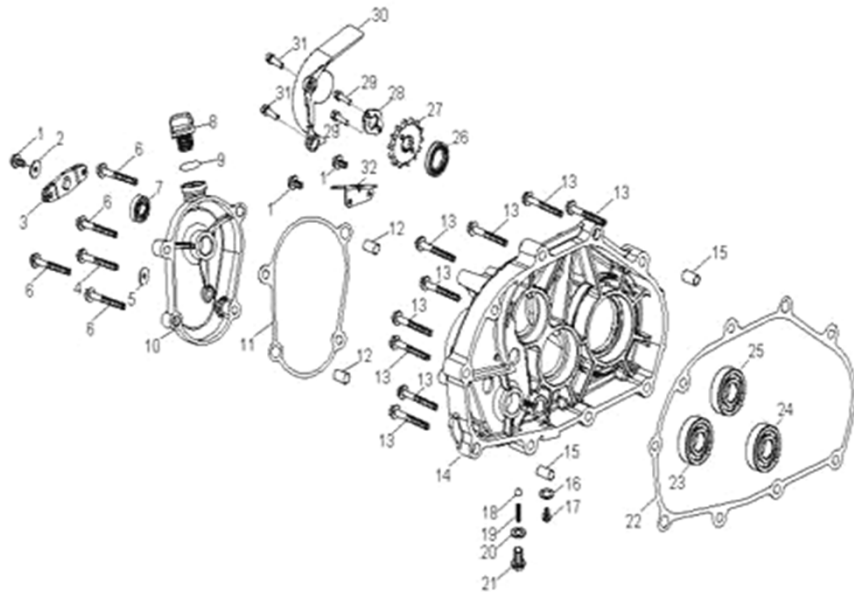

D-4: DRIVE ASSEMBLY & REAR

Item	Description	Part Number	Q.ty	Note
1	Bolt	96000-060168-00K	3	M6x16x1.0
2	Washer	94101-0618015-00K	1	6.1x18x1.5
3	Lever, Shift	2131755C-000	1	
4	Bolt	96000-060088-00K	1	M6x8x1.0
5	Washer	94101-0612010-00U	1	6.5x12x1
6	Bolt	96000-060358-08C	4	M6x35x1.0
7	Seal, Oil	96500-142807A7271	1	14x28x7
8	Plug, Oil	15650111-001	1	
9	O-Ring	93210-01425	1	13.8x2.5
10	Cover, Shift	2136150S-000	1	
11	Gasket, Inspection Cover	2136250S-001	1	
12	Pin, Dowel	94301-08140	2	
13	Bolt	96000-080458-00C	9	M8x45x1.25
14	Cover, Transmission	2130155C-000	1	
15	Pin, Dowel	94301-10140	2	10x14
16	Washer	94101-1221320-00L	1	12.1x21.3x2
17	Bolt	96000-120158-14C	1	M12x15x1.25
18	Ball, Steel	2132239A-000	1	
19	Spring, Detent	2430655E-000	1	
20	Washer	94101-1422010-00L	1	14.2x22x1
21	Bolt	2430539A-000	1	
22	Gasket, Transmission Co	2139550A-001	1	
23	Bearing, Ball	96100-63040-00000	1	
24	Bearing, Ball	96100-63050-00000	1	
25	Bearing, Ball	96100-62040-00000	1	
26	Seal, Oil	96500-255207A5451	1	25x52x7
27	Sprocket, Drive	23801156-001	1	15T
28	Bracket, Sprocket	23811201-000	1	
29	Bolt	92000-060108-00C	2	M6x10x1.0
30	Shield	40510201-000	1	
31	Bolt	93501-060168-00K	2	M6x16x1.0 + washer
32	Housing	2134155C-000	1