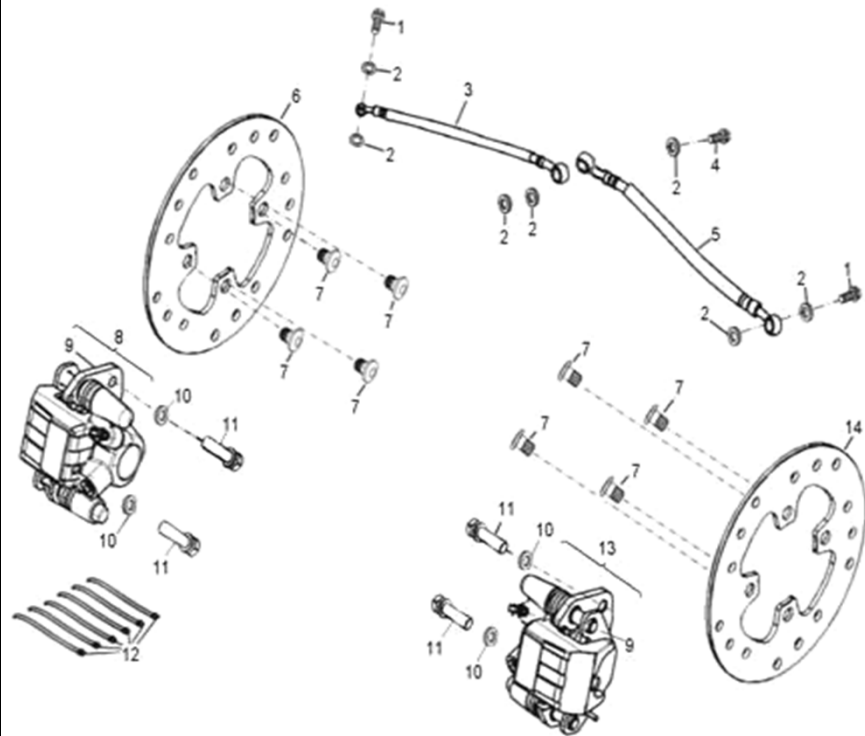

D-26: FRONT BRAKE

Item	Description	Part Number	Q.ty	Note
1	Bolt, Banjo	45456111-000	2	
2	Washer	94101-1015012-U0B	7	10.1x15x1.2
3	Hose, Brake	45447229-000	1	
4	Bolt, Banjo	45456202-000	1	
5	Hose, Brake	45447228-000	1	
6	Disc, Brake, RH	4502339A-000	1	
7	Bolt	45016131-00K	8	
8	Asm., Caliper, RH	45002206-000	1	
9	Pads, Caliper, Front	43121202-000	2	
10	Washer	94101-0816020-00C	4	8x16x2
11	Screw	96002-080308-00K	4	M8x30x1.25
12	Strap	89569131-000	6	ALT-200M-B
13	Asm., Caliper, LH	45001206-000	1	
14	Disc, Brake, LH	4502239A-000	1