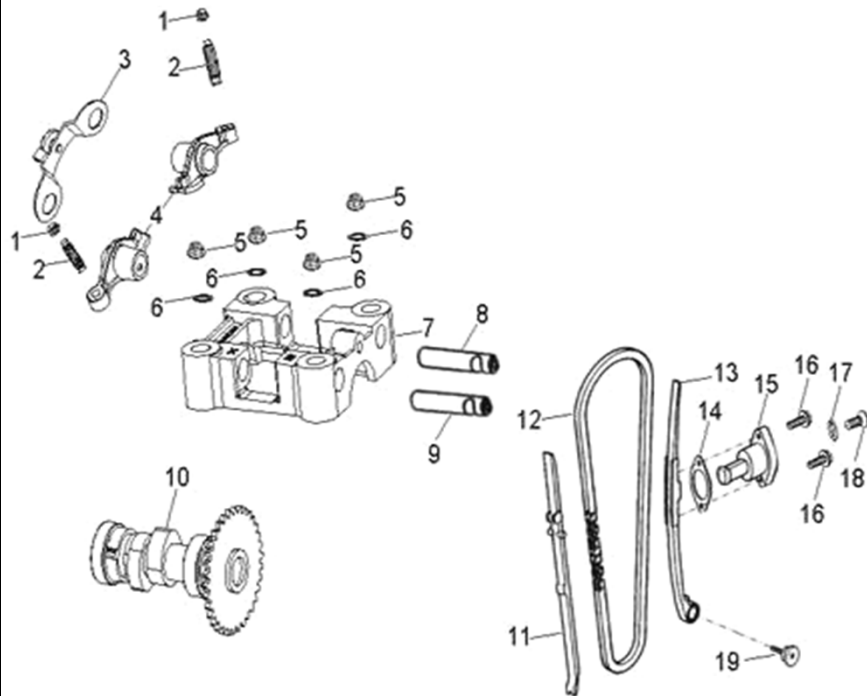

D-5: LEFT CRANKCASE COVER

Item	Description	Part Number	Q.ty	Note
1	Bolt	91003-060088-00K	3	
2	Wind Guider, Drive Clutch	1133950B-000	1	
3	Bearing, Ball	96100-6004-LLUC3/ZG	1	6004LLUC3/L542
4	Pin, Dowel	94301-08140	2	
5	Derby Cover	1135550A-000	1	
6	Gasket	1135950A-001	1	
7	Cover, Clutch	1134150A-000	1	
8	Bolt	96000-060408-08C	10	M6x40x1.0
9	Bearing, Ball	96100-69050-LLU00	1	
10	Bolt	96000-060258-08C	2	M6x25x1.0
11	Bolt	96000-060168-08C	1	M6*P1.0*16L
12	Bolt	96000-050128-00K	2	M5x12x0.8
13	Tablet, Logo	1134750A-000	1	
14	Bushing, Sheave	2210650A-000	1	
15	Ratchet, Recoil	2210750A-000	1	
16	Recoil, Starter	1135050A-000	1	
17	Bolt	96000-060168-10K	4	M6x16x1.0
18	Drain plug	11353201-000	1	

D-7: VALVE CAM

Item	Description	Part Number	Q.ty	Note
1	Nut, Tappet Adj.	90206-05000-00A	2	
2	Screw, Tappet Adj.	90012-06015	2	
3	Asm., Decomp. Release	1445662E-000	1	
4	Arm, Valve, Rocker	1443162E-000	2	
5	Nut	94050-08000-00C	4	M8x1.25
6	Washer	94101-0818023-00U	4	8x18x2.3
7	Bracket, Cam Shaft	1221162E-000	1	
8	Shaft, Intake, Rocker Arm	1445250A-000	1	
9	Shaft, Exhaust, Rocker A	1445362E-000	1	
10	Asm., Cam Shaft	1440062E-000	1	
11	Guide, Cam Chain, LH	1450055L-000	1	
12	Chain, Cam	1440155S-000	1	
13	Guide, Cam Chain, RH	1455050A-000	1	
14	Gasket, Tensioner	14523119-001	1	
15	Tensioner	14521119-000	1	
16	Bolt	96000-060228-14C	2	M6x22x1.0
17	O-Ring	93210-00915	1	9.5x1.5
18	Screw	93000-060068-00K	1	M6x6x1.0
19	Pivot, Guide	1453550A-000	1	