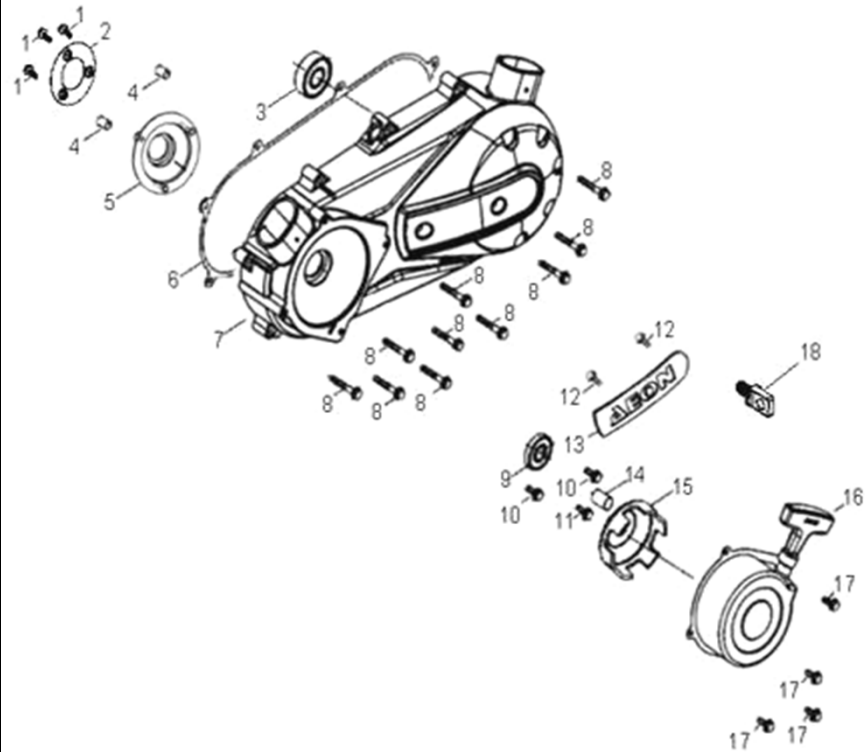

D-4: DRIVE ASSEMBLY & REAR

Item	Description	Part Number	Q.ty	Note
1	Bolt	96000-060168-00K	3	M6x16x1.0
2	Washer	94101-0618015-00K	1	6.1x18x1.5
3	Lever, Shift	2131755C-000	1	
4	Bolt	96000-060088-00K	1	M6x8x1.0
5	Washer	94101-0612010-00U	1	6.5x12x1
6	Bolt	96000-060358-08C	4	M6x35x1.0
7	Seal, Oil	96500-142807A7271	1	14x28x7
8	Plug, Oil	15650111-001	1	
9	O-Ring	93210-01425	1	13.8x2.5
10	Cover, Shift	2136150S-000	1	
11	Gasket, Inspection Cover	2136250S-001	1	
12	Pin, Dowel	94301-08140	2	
13	Bolt	96000-080458-00C	9	M8x45x1.25
14	Cover, Transmission	2130155C-000	1	
15	Pin, Dowel	94301-10140	2	10x14
16	Washer	94101-1221320-00L	1	12.1x21.3x2
17	Bolt	96000-120158-14C	1	M12x15x1.25
18	Ball, Steel	2132239A-000	1	
19	Spring, Detent	2430655E-000	1	
20	Washer	94101-1422010-00L	1	14.2x22x1
21	Bolt	2430539A-000	1	
22	Gasket, Transmission Co	2139550A-001	1	
23	Bearing, Ball	96100-63040-00000	1	
24	Bearing, Ball	96100-63050-00000	1	
25	Bearing, Ball	96100-62040-00000	1	
26	Seal, Oil	96500-255207A5451	1	25x52x7
27	Sprocket, Drive	23801156-001	1	15T
28	Bracket, Sprocket	23811201-000	1	
29	Bolt	92000-060108-00C	2	M6x10x1.0
30	Shield	40510201-000	1	
31	Bolt	93501-060168-00K	2	M6x16x1.0 + washer
32	Housing	2134155C-000	1	

D-5: LEFT CRANKCASE COVER

Item	Description	Part Number	Q.ty	Note
1	Bolt	91003-060088-00K	3	
2	Wind Guider, Drive Clutch	1133950B-000	1	
3	Bearing, Ball	96100-6004-LLUC3/ZG	1	6004LLUC3/L542
4	Pin, Dowel	94301-08140	2	
5	Derby Cover	1135550A-000	1	
6	Gasket	1135950A-001	1	
7	Cover, Clutch	1134150A-000	1	
8	Bolt	96000-060408-08C	10	M6x40x1.0
9	Bearing, Ball	96100-69050-LLU00	1	
10	Bolt	96000-060258-08C	2	M6x25x1.0
11	Bolt	96000-060168-08C	1	M6*P1.0*16L
12	Bolt	96000-050128-00K	2	M5x12x0.8
13	Tablet, Logo	1134750A-000	1	
14	Bushing, Sheave	2210650A-000	1	
15	Ratchet, Recoil	2210750A-000	1	
16	Recoil, Starter	1135050A-000	1	
17	Bolt	96000-060168-10K	4	M6x16x1.0
18	Drain plug	11353201-000	1	