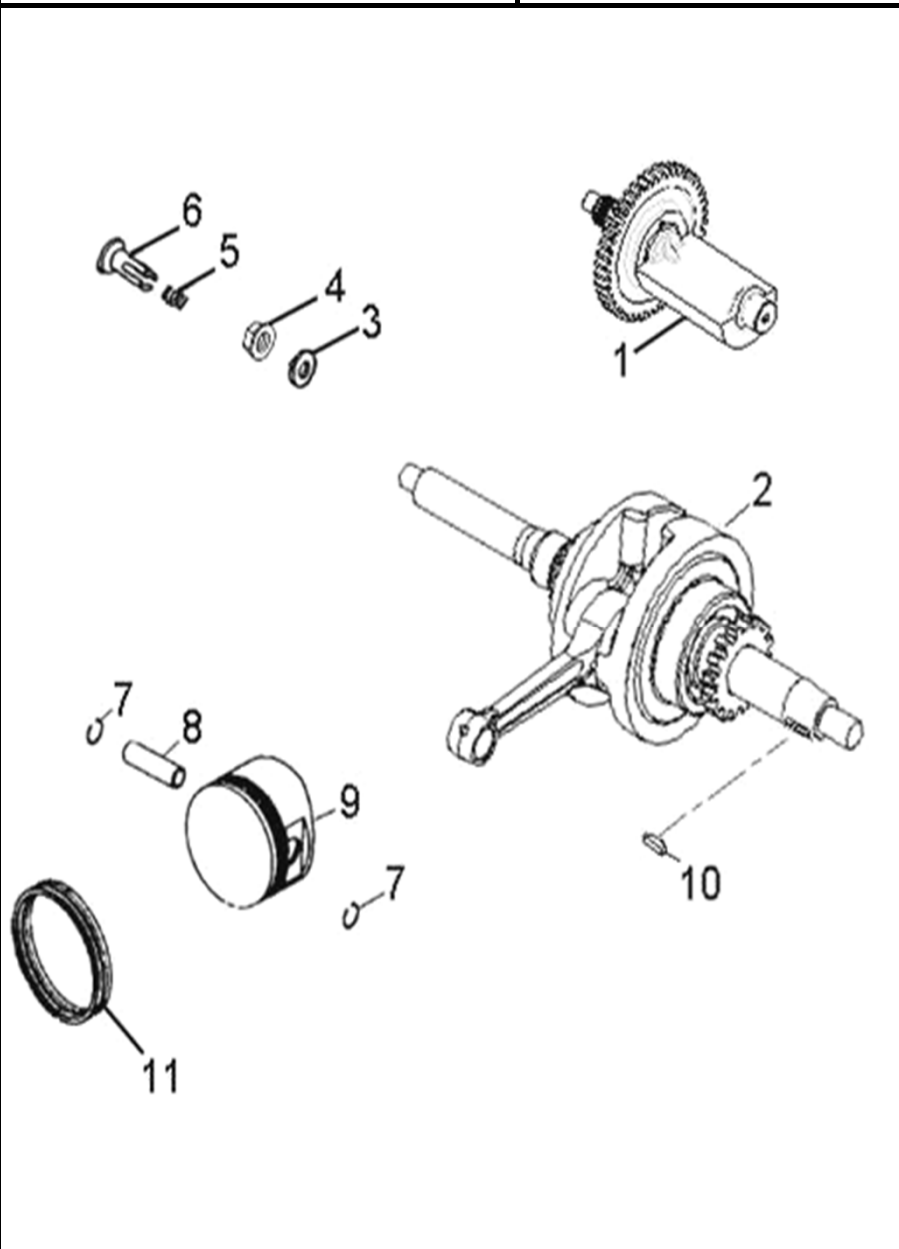

COBRA

HI-PERF 350

Framebody Number : RF3AR56308TXXXXXX

D-1: CYLINDER HEAD

Item	Description	Part Number	Q.ty	Note
1	Bolt	96000-060258-08C	4	M6x25x1.0
2	Cover, Cylinder Head	1230962E-000	1	
3	Gasket	1230350A-000	1	
4	Breather, Crankcase, Low	1230250A-000	1	
5	Screw	93903-1040088-00K	4	M4x8
6	Gasket , Head Cover	1239162E-000	1	
7	Retainer, Valve, Spring	1477162B-000	2	
8	Spring, Valve, Outer	1475162B-000	2	
9	Spring, Valve, Inner	1476162B-000	2	
10	Clip, Retainer	1478162B-000	4	
11	Seal, Valve	1220962B-000	2	
12	Seat, Valve, Spring, Outer	1477562B-000	2	
13	Pin, Dowel	94301-10140	6	10x14
14	Bolt	96000-061108-08C	2	M6x110x1.0
15	Washer	94101-0613010-00C	2	6.1x13x1
16	Stud	91001-060328-00C	2	M6x32x1.0
17	Nut	94050-06000-00C	4	M6x1.0
18	O-Ring	93210-03830	1	
19	Asm., Manifold, Intake	1710062E-000	1	
20	Stud	91001-060288-00C	2	M6x28x1.0
21	Valve, Exhaust	1472162B-000	1	
22	Valve, Intake	1471162B-000	1	
23	Stud	91001-080328-00C	2	M8x32x1.25
24	Head, Cylinder	1220162B-000	1	
25	Plug, Spark	9807650A-000	1	DPR7EA-9
26	Gasket Set	1225062E-000	1	
27	Cylinder	1210062E-000	1	
28	Gasket, Cylinder	1219162E-000	1	

D-2: PISTON & CRANKSHAFT

Item	Description	Part Number	Q.ty	Note
1	Shaft, Balancer	1342062E-000	1	
2	Asm., Crankshaft	1300062E-000	1	
3	Washer	94101-1426020-00C	1	14.2x26x2
4	Nut	94001-14000-00C	1	M14x1.5
5	Spring, Oil	1544739A-000	1	
6	Tube, Oil, Crankshaft	1544139A-000	1	
7	Clip, Piston Pin	1311550A-000	2	
8	Pin, Piston	1311150A-000	1	
9	Piston	1310062E-000	1	
10	Key, Woodruff	90471-25404	1	
11	Ring Set, Piston	1301162E-000	1	