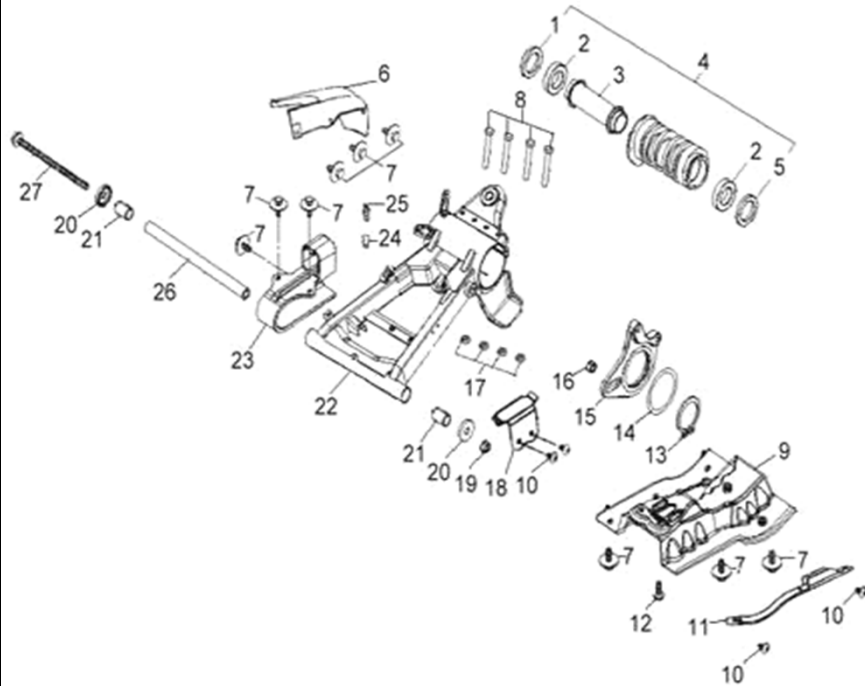

D-18: REAR SWIM ARM ASSEMBLY

Item	Description	Part Number	Q.ty	Note
1	Seal, Oil	96500-426208A7271	1	42x62x0.8
2	Bearing, Ball	96100-60070-ZZ000	2	
3	Tube, Spacer	42810221-000	1	
4	Asm., Housing, Rear Axle	42803217-000	1	Incl. 1~5
5	Seal, Oil	96500-446208A7271	1	44x62x0.8
6	Protector, Chain	40521206-000	1	
7	Bolt	96007-060168-00K	9	M6x16x1.0 + washer
8	Bolt	96000-100658-0KL	4	M10x65x1.25
9	Cover, Sprocket	40520210-000	1	
10	Screw	93903-1050128-00K	4	M5x12
11	Chain Guider	40525202-000	1	
12	Bolt	96007-060188-00K	1	M6x18x1.0 + washer
13	Clip, Cir	94511-7500S	1	
14	O-Ring	93210-07531	1	75x3.1
15	Mount, Caliper	43510203-000	1	
16	Shaft, Caliper Bracket	43512201-000	1	
17	Nut	90350-10000-0UC	4	M10x1.25
18	Retainer, Brake Line, Fro	53005301-000	1	
19	Nut	90350-14000-0UC	1	M14x1.5
20	Cover, Swing Arm Seal	52422202-000	2	
21	Bushing, Sheave	22106205-000	2	
22	Arm, Swing	5241062A-385	1	
23	Chain Guider	40525203-000	1	
24	Cap, Valve, Grease	51301131-000	1	
25	Valve, Grease	51300131-000	1	
26	Tube, Spacer	52420201-000	1	
27	Bolt	96000-143508-00C	1	M14x350x1.5