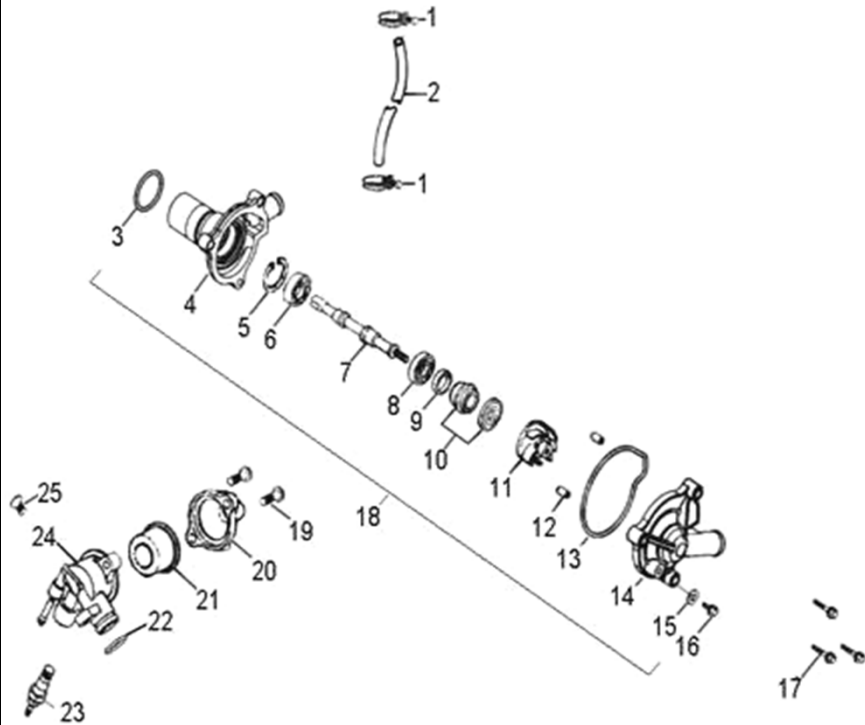

D-12: WATER PUMP

Item	Description	Part Number	Q.ty	Note
1	Clamp	1922250A-000	2	
2	Hose	1950250A-000	1	
3	O-Ring	93210-02920	1	29x2.0
4	Body, Water Pump	1921150A-000	1	
5	Clip, Cir	94512-2600R	1	
6	Bearing, Ball	96100-60000	1	
7	Shaft, Water Pump	1923150A-000	1	
8	Bearing, Ball	96100-69010	1	
9	Seal, Oil	96500-122207	1	
10	Seal, Mechanical	1921750A-000	1	
11	Impeller, Water Pump	1921550A-000	1	
12	Pin, Dowel	94301-08140	2	
13	Gasket	1922950A-000	1	
14	Flange, Water Pump	1922150A-000	1	
15	Washer	94101-0612010-00U	1	6.5x12x1
16	Bolt	96000-060128-08C	1	M6x12x1.0
17	Bolt	96000-060408-08C	3	M6x40x1.0
18	Asm., Water Pump	1921050A-000	1	Incl. 3~16
19	Bolt	93500-050168-00C	2	M5x16x0.8
20	Flange, Thermosatic	1931550A-000	1	
21	Bimetal, Thermosatic	1930050A-000	1	
22	O-Ring	93212-01719	1	
23	Sensor, Thermosatic	1931950A-000	1	
24	Housing, Thermosatic	1931150A-000	1	
25	Bolt	96000-060188-08C	1	M6x18x1.0