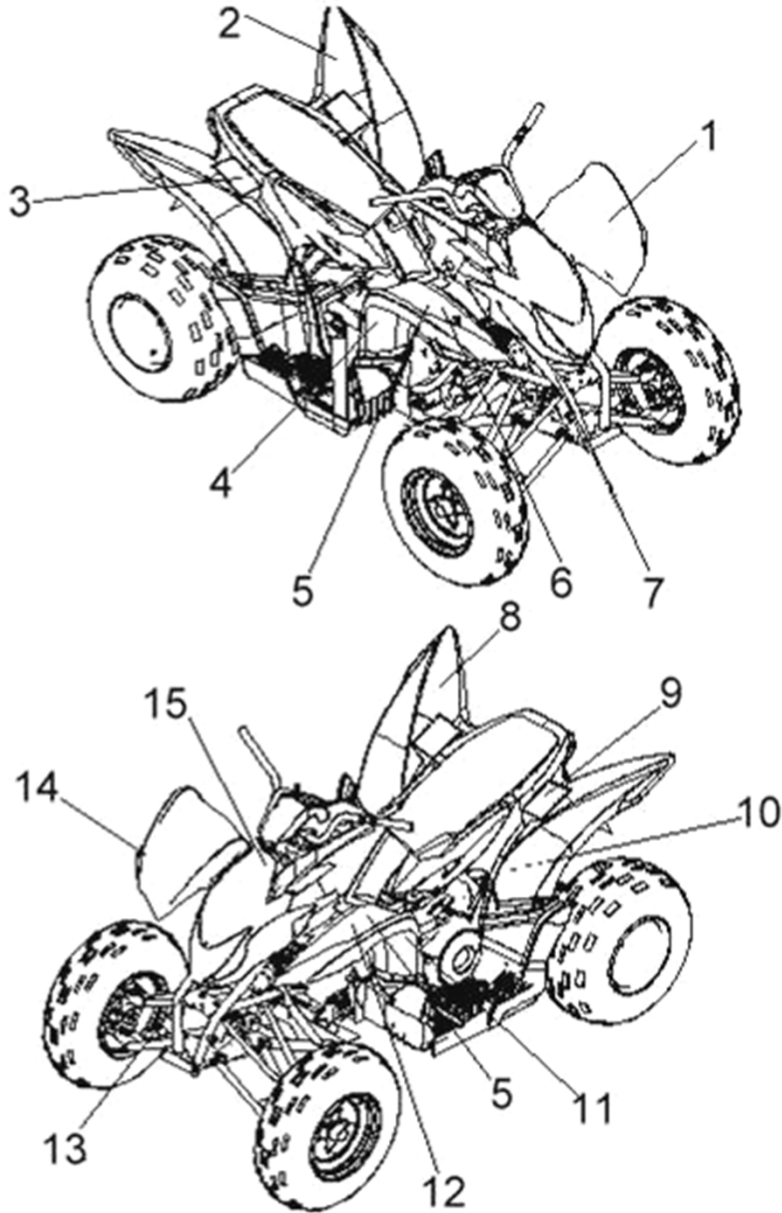

D-33: DECAL

Item	Description	Part Number	Q.ty	Note
1	Decal, Front Fender, LH	87719208-116	1	Black
		87719208-133	1	White
2	Decal, Rear Fender, LH	87748237-116	1	Black
		87748237-133	1	White
3	Decal, Waring, Y-16	87851173-000	1	
4	Decal, General Waring	87852159-000	1	
5	Decal-350	87715233-000	2	
6	Decal, Tank, RH	87720233-116	1	Black
		87720233-133	1	White
7	Decal, Fragile, Frame	87871201-000	1	
8	Decal, Rear Fender, RH	87747237-116	1	Black
		87747237-133	1	White
9	Decal, Waring, Reverse	87854202-000	1	
10	Decal, Waring, Chain	87858156-000	1	
11	Decal-"drain bolt"	87843201-000	1	
12	Decal, Tank, LH	87721233-116	1	Black
		87721233-133	1	White
13	Decal-Front-Light(Down)	87703204-116	1	Black
		87703204-133	1	White
14	Decal, Front Fender, RH	87718208-116	1	Black
		87718208-133	1	White
15	Decal, Headlight	87702204-000	1