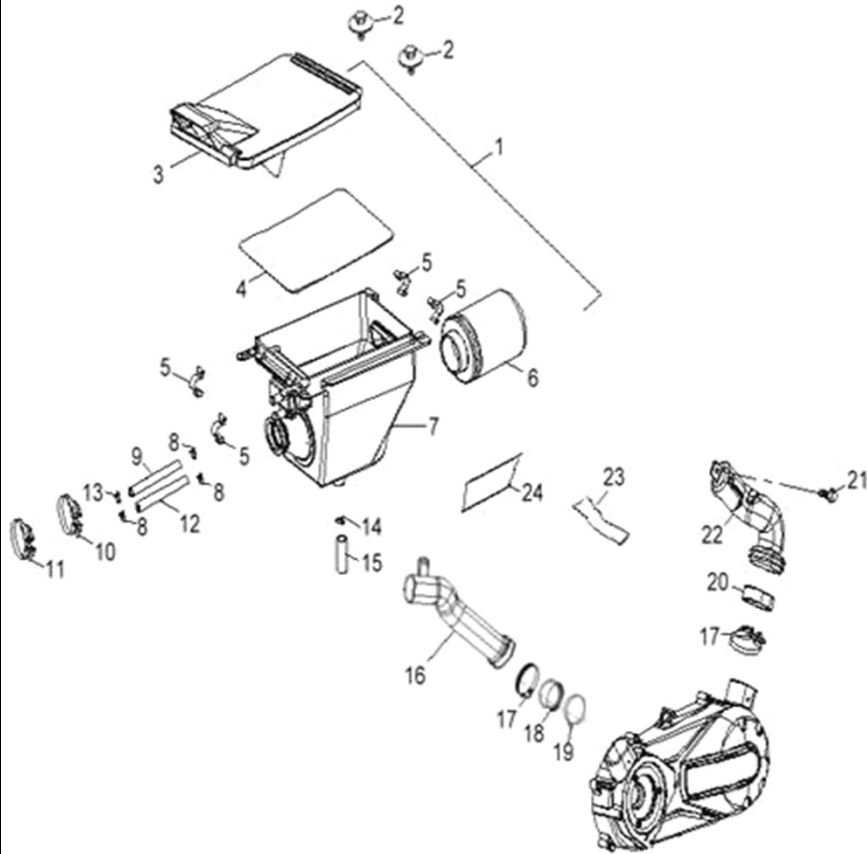

D-15: AIR CLEANER

Item	Description	Part Number	Q.ty	Note
1	Asm., Cleaner, Air	1720062E-000	1	
2	Bolt	92005-060168-00K	2	M6x16x1.0 + washer
3	Cover, Air Cleaner	17207207-000	1	
4	Gasket	3371639A-000	1	
5	Clip	1720839A-000	4	
6	Filter, Air Cleaner	17205201-000	1	
7	Box, Air Cleaner	1720362E-000	1	
8	Clip	94510-15000	3	
9	Tube, Breather, Ventilator	17381208-000	1	
10	Strap	89669221-000	1	
11	Strap	89669218-000	1	
12	Tube, Breather, Ventilator	17381215-000	1	
13	Clip	94510-14018	1	
14	Clamp	94515-15010	1	
15	Hose, Drain	94414-01613-060	1	
16	Duct, Inlet	1725562E-000	1	
17	Strap	89669212-000	2	
18	Boot, Duct	1726939A-001	1	
19	Strap	8966939A-000	1	
20	Boot, Duct	17269203-000	1	
21	Bolt	92003-060168-00K	1	M6x16x1.0 + washer
22	Duct, Outlet	17259202-000	1	
23	Decal, Insulation	87011219-000	1	
24	Decal, Insulation	87011210-000	1