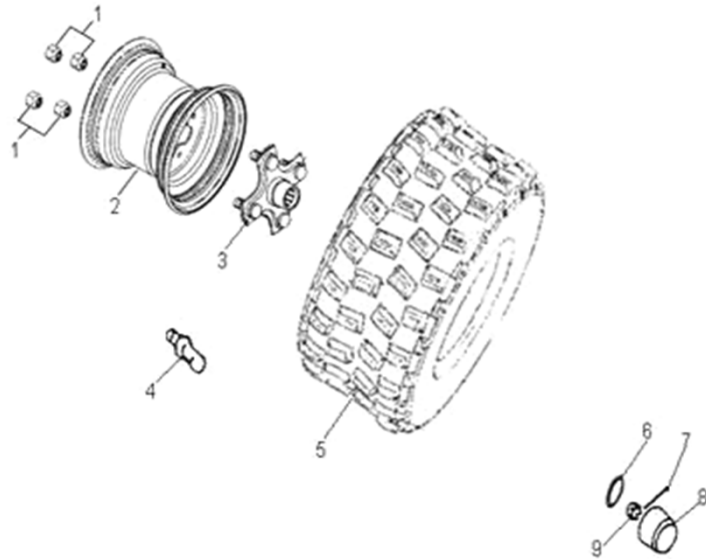

D-25: REAR WHEEL

Item	Description	Part Number	Q.ty	Note
1	Nut	90355-10000-0UB	8	M10x1.25
2	Rim, Rear	4280139A-385	2	
3	Hub, Wheel, RH	4202039A-000	2	
4	Valve, Rim	42616131-000	2	
5	Tire	42811231-000	2	20x10-9 DI2016
6	Washer	94121-1835200-000	2	18x35x2
7	Pin, Cotter	94201-32320	2	
8	Cap, Hub	4273039A-000	2	
9	Nut	90352-18000-00C	2	M18x1.5