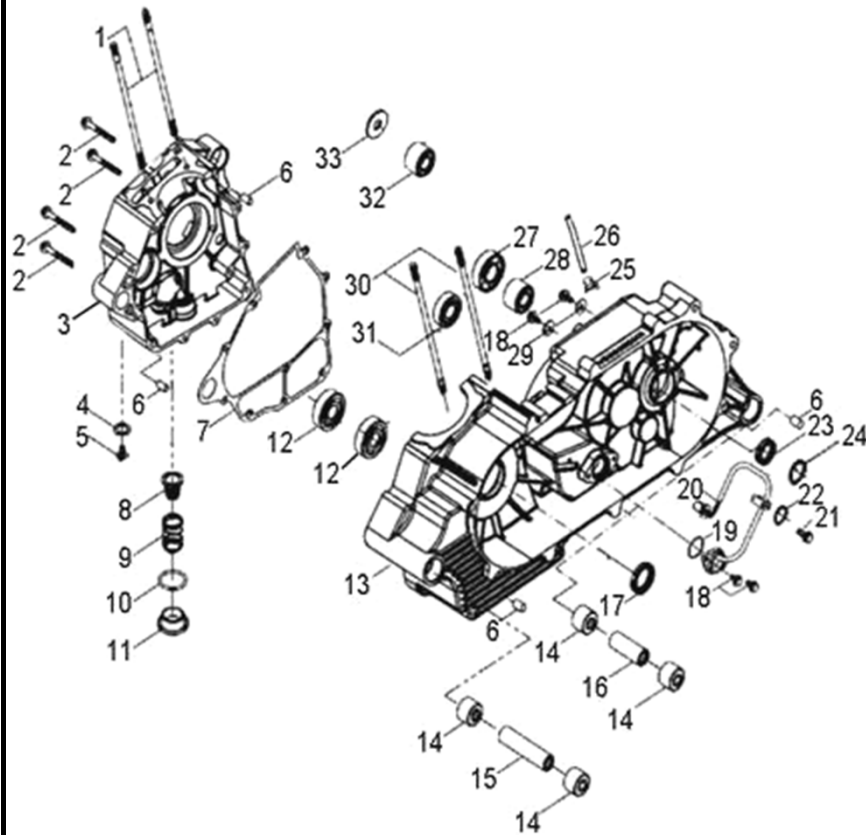

D-3: CRANKCASE

Item	Description	Part Number	Q.ty	Note
1	Stud	91001-082188-00C	2	M8x188x1.25
2	Bolt	96000-060508-08C	4	M6x50x1.0
3	Crankcase, RH	1110150A-000	1	
4	Washer	94101-1221320-00L	1	12.1x21.3x2
5	Bolt	96003-120158-17C	1	M12x15x1.25
6	Pin, Dowel	94301-10140	4	10x14
7	Gasket	1119150A-001	1	
8	Screen	15421119-000	1	
9	Spring, Screen	15426119-000	1	
10	O-Ring	93210-03132	1	30.8mm
11	Plug, Drain, Oil	11334119-000	1	
12	Bearing, Ball	96100-63040-00000	2	
13	Crankcase, LH	1120150A-000	1	
14	Bushing	96400-102824	4	
15	Spacer, Collar	1115050A-000	1	
16	Spacer, Collar, Rear	1115150A-000	1	
17	Seal, Oil	96500-274207F5850	1	27x42x7 (Viton)
18	Bolt	96000-060128-08C	4	M6x12x1.0
19	O-Ring	93212-02620	1	25.7x1.9
20	Asm., Sensor, Shifter	3575950S-000	1	
21	Bolt	96000-060108-08C	1	M6x10x1.0
22	Washer	94101-0624016-00G	1	6.1x24x1.6
23	Seal, Oil	96500-253807F5850	1	25x38x7
24	Clip, Cir	94511-2500S	1	25mm
25	Clamp	94515-12008	1	12x8
26	Hose	94408-08012-400	1	
27	Bearing, Ball	96100-63050-00000	1	
28	Bearing, Needle	96200-202715	1	
29	Washer	94101-0618015-00K	2	6.1x18x1.5
30	Stud	91001-082258-00C	2	M8x225x1.25
31	Bearing, Ball	96100-62040-00000	1	
32	Bearing, Needle	91120-172518	1	
33	Washer	94101-1733015-000	1	17.2x33x1.5