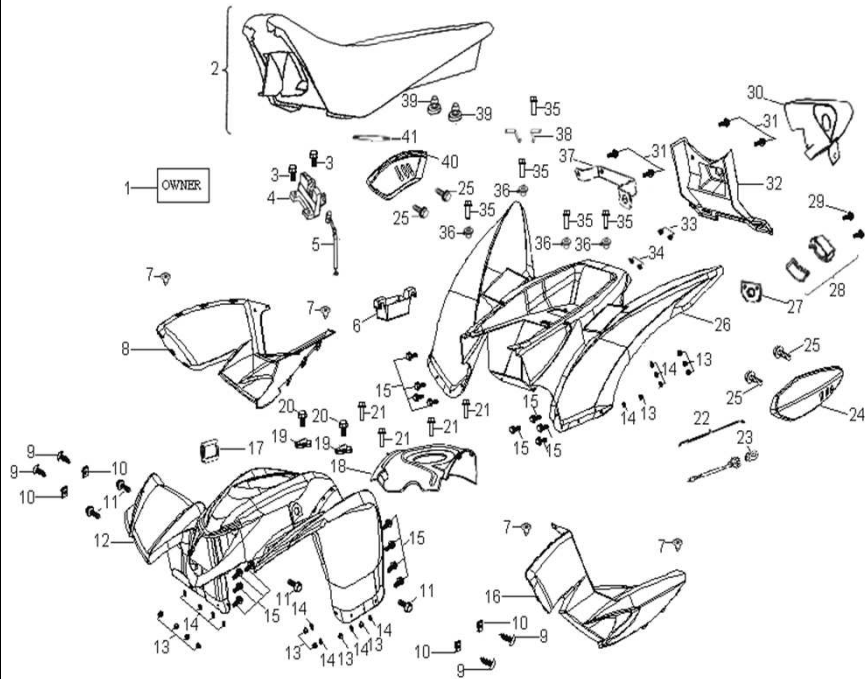

D-21: CAB & SEAT

Item	Description	Part Number	Q.ty	Note
1	Manual, Owner's	88510229-001	1	
2	Seat	77200258-000	1	
3	Bolt	96000-060148-10K	2	M6x14x1.0
4	Lock striker	77231180-000	1	
5	Cable, Lock	77232205-000	1	
6	Tool Box	32111201-000	1	
7	Rivet, Plastic	61120153-000	4	
8	Panel, Side, RH	83500206-000	1	
9	Screw	93903-2040128-00K	4	M4x12
10	U-Nut	90345-04000-02T	4	M4x0.6
11	Bolt	92003-060168-00K	4	M6x16x1.0 + washer
12	Cab, Front	61100218-116	1	Black
		61100218-133		White
13	Nut	90350-05000-00K	16	M5x0.8
14	Washer	94101-0514010-00K	16	5.1x14x1
15	Bolt	93100-050168-00K	16	M5x16x0.8
16	Panel, Side, LH	83600203-000	1	
17	Boot, Shift, Rubber	21322203-000	1	
18	Cover, Fuel Tank	17555201-000	1	
19	U-Nut	90344-06000-00C	2	M6x1.0
20	Bolt	93800-060148-00K	2	M6x14x1.0 + washer
21	Screw	93903-1040128-00K	4	M4x12
22	Asm., Power Supporter	33713201-000	1	Incl. 23
23	Bulb, License Light	33709131-000	1	
24	Veneer, RH	18316201-000	1	
25	Screw	93903-1050128-00K	4	M5x12
26	Cab, Rear	6100062E-116	1	Black
		6100062E-133		White
27	Rubber	33707131-000	1	
28	Cover, License Light	33710131-000	1	
29	Bolt	93500-040408-00K	2	M4x40x0.6
30	Shield, Exhaust Ass'y	18310202-000	1	
31	Bolt	96007-060168-00K	4	M6x16x1.0 + washer
32	License Plate	33708203-000	1	
33	Washer	94101-0412010-00K	2	4x12x1
34	Nut	90350-04000-00K	2	M4x0.6
35	Bolt	96000-060168-00K	5	M6x16x1.0
36	Washer	94150-0717075-00K	4	6.5x17.5x7.5
37	Bracket, License Plate	33717202-000	1	
38	Strap, Battery	89751201-000	1