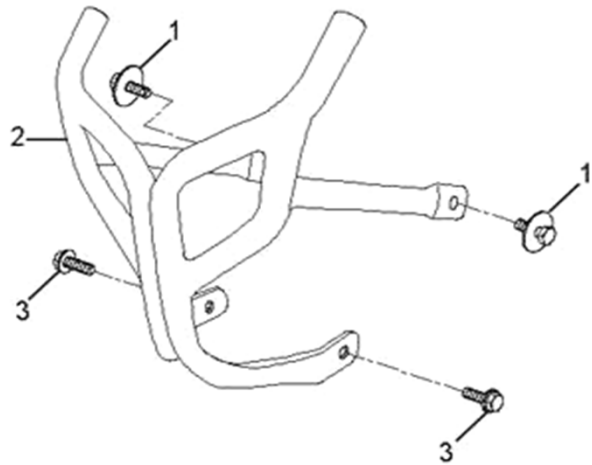

D-19: BUMPER

Item	Description	Part Number	Q.ty	Note
1	Bolt	92001-080128-00K	2	M8x12x1.25 + washer
2	Bracket, Bumper	50450227-385	1	
3	Bolt	92005-060148-00K	2	M6x14x1.0 + washer