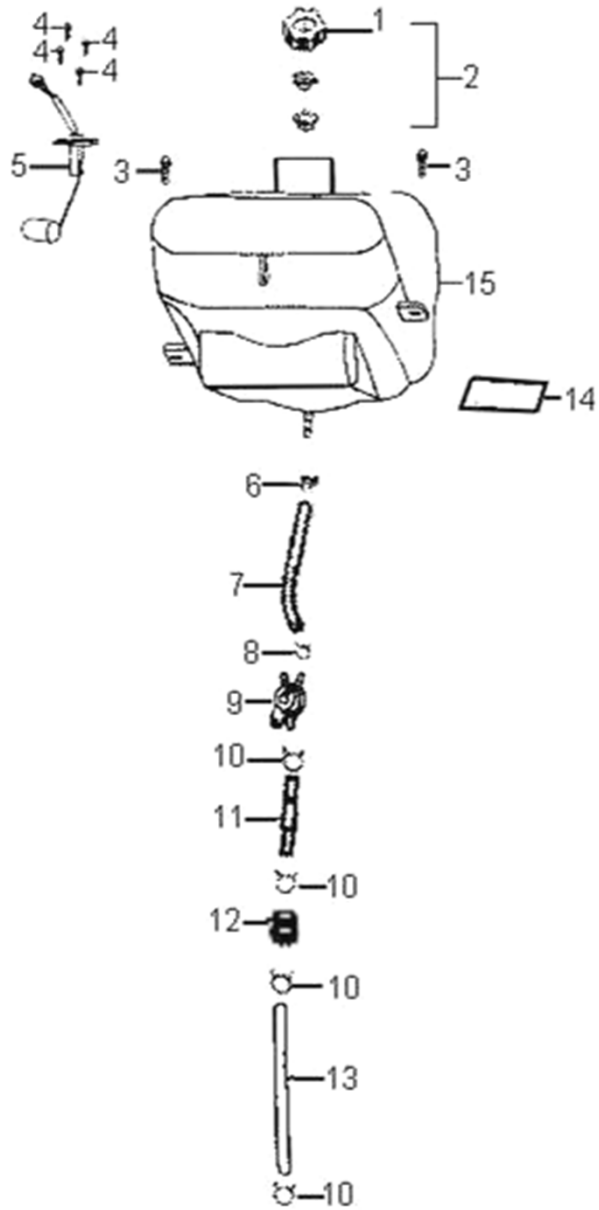

D-22: FUEL TANK

Item	Description	Part Number	Q.ty	Note
1	Cap, Fuel	17623203-000	1	
2	Asm., Cap, Fuel Tank	17620202-000	1	Incl. 1
3	Bolt	92005-060168-00K	2	M6x16x1.0 + washer
4	Bolt	93100-050168-00K	4	M5x16x0.8
5	Sensor, Fuel	37800202-000	1	
6	Clamp	94510-12000	1	
7	Fuel hose	94401-05009-205	1	
8	Clamp	94510-08000	1	
9	Valve, Fuel	17950111-000	1	
10	Clamp	94510-08000	4	
11	Fuel hose	94401-05009-146	1	
12	Filter, Fuel	17952111-000	1	
13	Fuel hose	94401-05009-205	1	
14	Decal, Insulation	87011201-000	1	
15	Asm., Tank, Fuel	1750062E-000	1