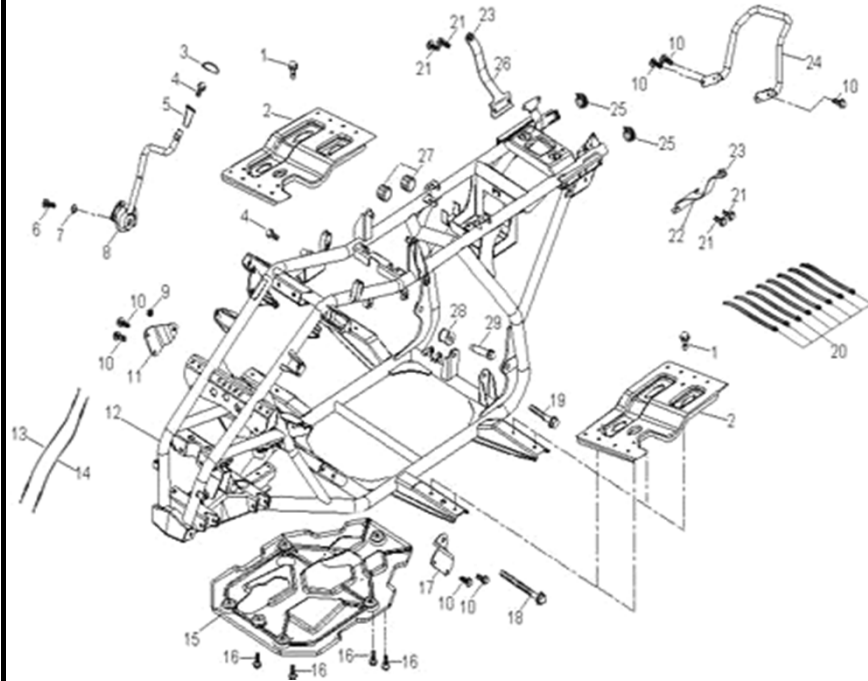

D-10: OIL PUMP & STARTING MOTOR

Item	Description	Part Number	Q.ty	Note
1	Gear, Starter	2842350A-000	1	
2	Shaft, Starter Motor	2842450A-000	1	
3	Asm., Gear Starter	2842250A-000	1	Incl. 1~2
4	Gear, Starter	2822050B-000	1	
5	Bolt	96000-060308-08C	2	M6x30x1.0
6	Asm., Oil Pump	1500050A-000	1	
7	Sprocket, Oil Pump	1515050A-000	1	
8	Clip, Cir	94511-1000S	1	
9	Chain, Oil Pump	1514150A-000	1	
10	Cover, Oil Pump	1571150A-000	1	
11	Bolt	96000-060128-08C	2	M6x12x1.0
12	Motor, Starter	3120062E-000	1	
13	O-Ring	93210-02431	1	24.4x3.1
14	Bolt	96000-060208-08C	2	M6x20x1.0

D-17: FRAME BODY

Item	Description	Part Number	Q.ty	Note
1	Bolt	96000-060128-0KL	2	M6x12x1.0
2	Bracket, Footwell, RH	5110555E-000	2	
3	Cover	21327201-000	1	
4	Bolt	96000-060128-10K	2	M6x12x1.0
5	Knob, Transmission Lever	21328201-000	1	
6	Bolt	96000-080128-00K	1	M8x12x1.25
7	Washer	94101-0822020-00C	1	8x22x2
8	Gear Selector	21319222-000	1	
9	Nut	90355-10000-0UB	1	M10x1.25
10	Bolt	96000-080168-0KL	7	M8x16x1.25
11	Mounting, Engine, RH	50908201-000	1	
12	Asm., Frame	5010062A-067	1	
13	Cable, Shift	21335202-000	1	
14	Cable, Shift	21335203-000	1	
15	Shield, Chassis	50106203-000	1	
16	Bolt	92005-060168-00K	4	M6x16x1.0 + washer
17	Mounting, Engine, LH	50902201-000	1	
18	Bolt	96000-102008-00B	1	M10x200x1.25
19	Bolt	96000-101308-00B	1	M10x130x1.25
20	Strap	89569131-000	8	ALT-200M-B
21	Bolt	92001-080168-00K	4	M8x16x1.25
22	Bracket, Rear Fender, LH	50142201-000	1	
23	Rubber	50816153-000	2	
24	Sissy Bar	50105210-385	1	
25	Cap, Rubber	19611202-000	2	
26	Bracket, Rear Fender, RH	50141201-000	1	
27	Grommet, Seat	7722539A-000	2	
28	Chain Guider	40525204-000	1	
29	Bolt	90108-120398-00K	1	M12x39x1.25