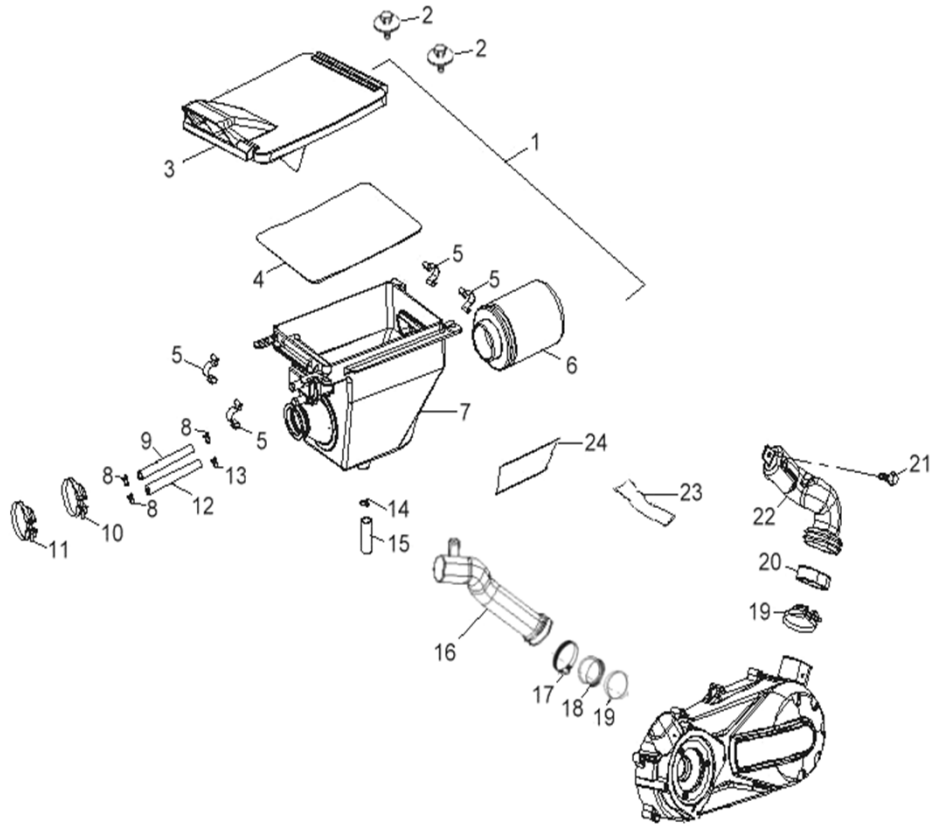

D-15: AIR CLEANER

Item	Description	Part number	Q.ty	Note
1	Asm., Cleaner, Air	1720062E-001	1	
2	Bolt	92005-060168-00K	2	M6x16L + W
3	Cover, Air Cleaner	17207207-000	1	
4	Gasket	3371639A-000	1	
5	Clip	1720839A-000	4	
6	Filter, Air Cleaner	17205201-001	1	
7	Box, Air Cleaner	1720362E-000	1	
8	Clip	94510-15000	3	
9	Tube, Breather, Ventilated	17381208-000	1	
10	Strap	89669221-000	1	
11	Strap	89669218-000	1	
12	Tube, Breather, Ventilated	17381215-000	1	
13	Clip	94510-14018	1	
14	Clamp	94515-15010	1	
15	Hose, Drain	94414-01613-060	1	
16	Duct, Inlet	1725562E-000	1	
17	Strap	89669212-000	1	
18	Boot, Duct	1726939A-001	1	
19	Strap	89669204-000	2	
20	Boot, Duct	17269203-000	1	
21	Bolt	92003-060168-00K	1	M6x16L + W
22	Duct, Outlet	17259202-000	1	
23	Decal, Insulation	87011219-000	1	
24	Decal, Insulation	87011210-000	1