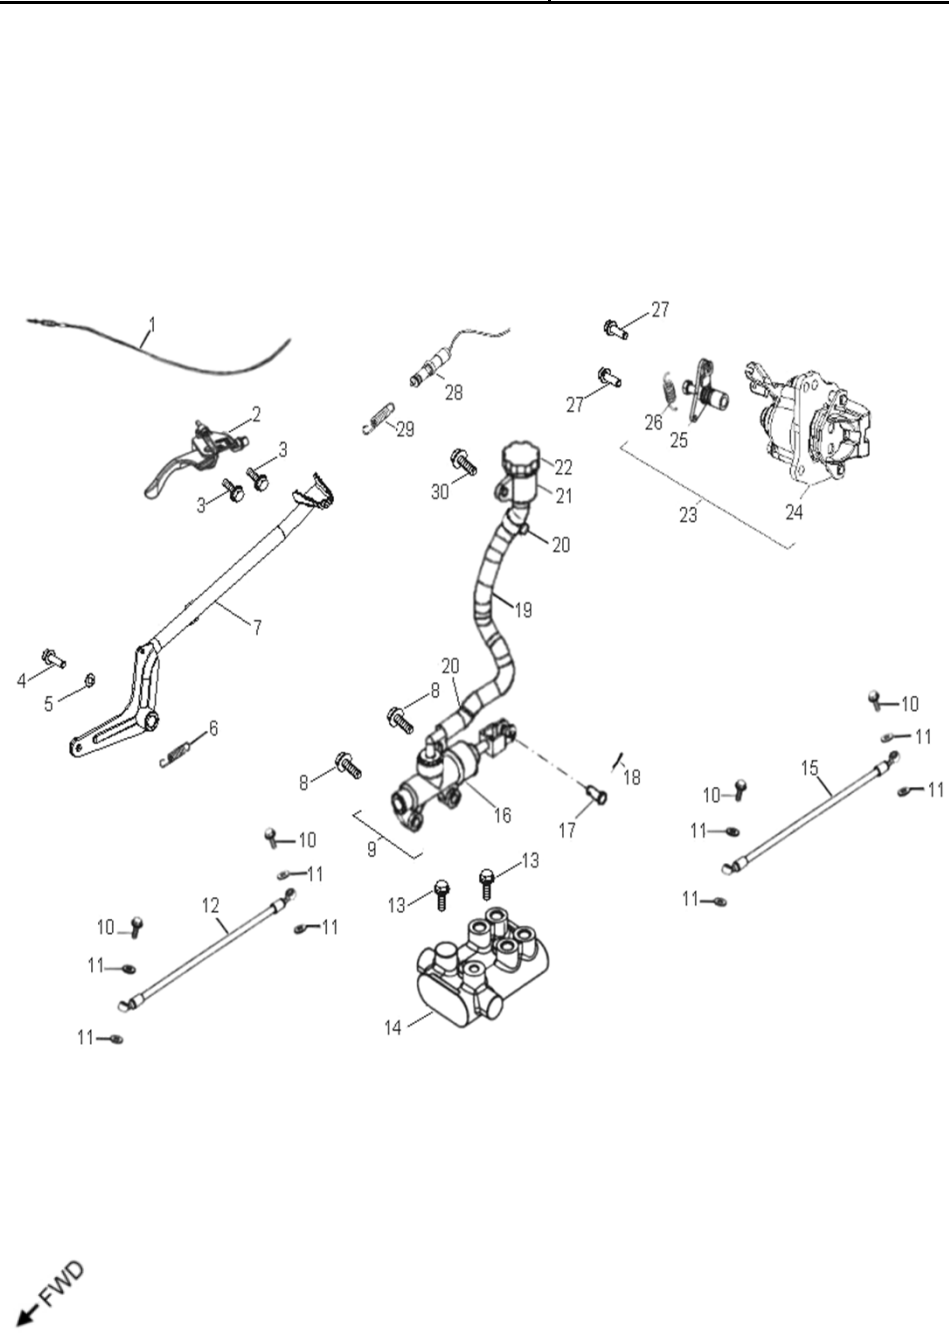

D-27: REAR BRAKE

Item	Description	Part number	Q.ty	Note
1	Cable, Parking Brake	38706206-000	1	
2	Lever, Parking Brake	3871055E-000	1	
3	Bolt	91000-060208-00K	2	
4	Bolt	96000-080168-OKL	1	M8x16
5	Washer	94101-0822020-00C	1	8x22x2
6	Spring	43421206-000	1	
7	Padel, Brake	43456214-000	1	
8	Bolt	92001-080258-OKL	2	M8x25
9	Asm., Master Cylinder	4350055E-000	1	
10	Bolt, Banjo	45456111-000	4	
11	Washer	94101-1015012-U0B	8	10.1x15x1.2
12	Hose, Brake	45447230-000	1	
13	Bolt	91000-080408-00C	2	M8x40
14	Brake Shunt	45470201-000	1	
15	Hose, Brake	45447231-000	1	
16	Master Cylinder	4350155E-000	1	
17	Pin	94302-07018	1	
18	Pin	43480201-000	1	
19	Hose, Brake	45447210-000	1	
20	Clamp	94515-12008	2	12x8
21	Valve, Fuel	17950201-000	1	
22	Cap, Oil Tank	43016201-000	1	
23	Asm., Caliper, Rear	45000209-000	1	
24	Pad, brake, Rear	43120212-000	1	
25	Swing Arm, Caliper	43532203-000	1	
26	Spring	43421209-000	1	
27	Bolt	96000-100258-OKL	2	M10x25
28	Switch, Brake	34916201-000	1	
29	Spring, Switch	43422202-000	1	
30	Bolt	96000-060128-OKL	1	M6x12