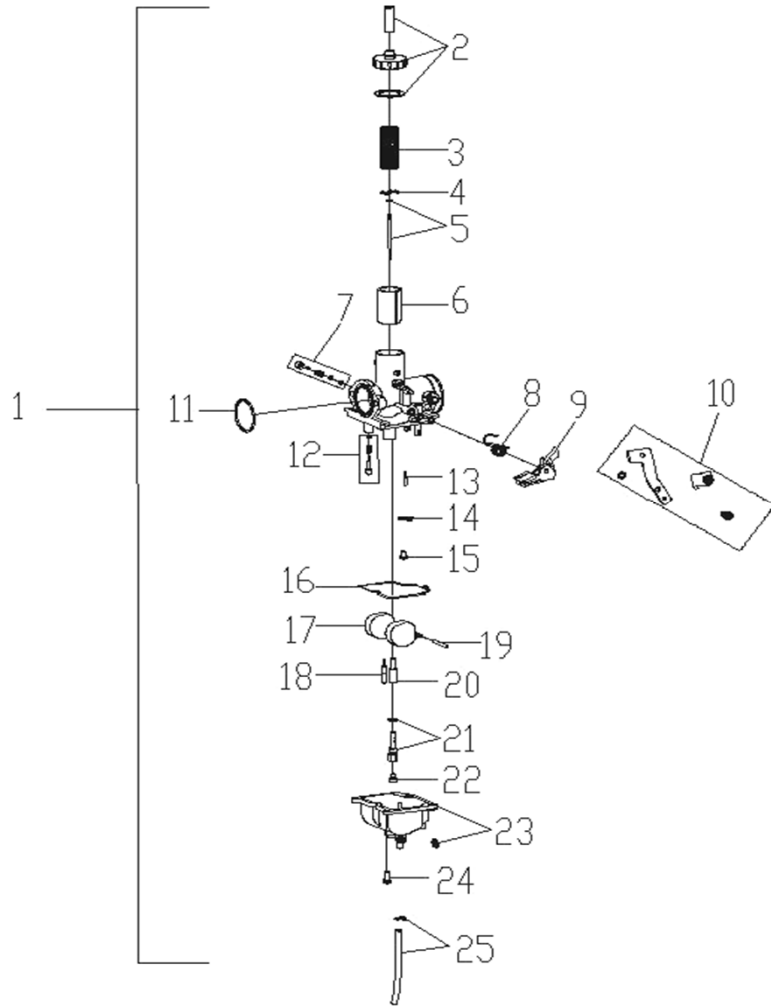

D-13: CARBURETOR

Item	Description	Part number	Q.ty	Note
1	Asm., Carburetor	1610062E-000	1	
2	Asm., Cap	1614062E-000	1	
3	Spring	1610262E-000	1	
4	Washer, Lock	5131962E-000	1	
5	Asm., Jet Needle	1610462E-000	1	
6	Throttle, Valve	1610362E-000	1	
7	Screw, Idle	1611462E-000	1	
8	Recoil, Choke	1612762E-000	1	
9	Choke, Lever	1613562E-000	1	
10	Support, Cable	1613062E-000	1	
11	O-Ring	93210-03520	1	
12	Screw, Air	1614362E-000	1	
13	Valve, Float	1611762E-000	1	
14	Bracket, Valve	1618562E-000	1	
15	Bolt	93500-040068-00C	1	
16	Seal, Float	1610662E-000	1	
17	Float	1612362E-000	1	
18	Pilot, Jet	1614162E-000	1	
19	Pin, Float	1611962E-000	1	
20	Needle, Jet	1615062E-000	1	
21	Valve, Needle	1610562E-000	1	
22	Jet, Main	16108229-000	1	
23	Float, Body	1610762E-000	1	
24	Bolt	93501-040128-00C	4	
25	Drain Tube	1610962E-000	1