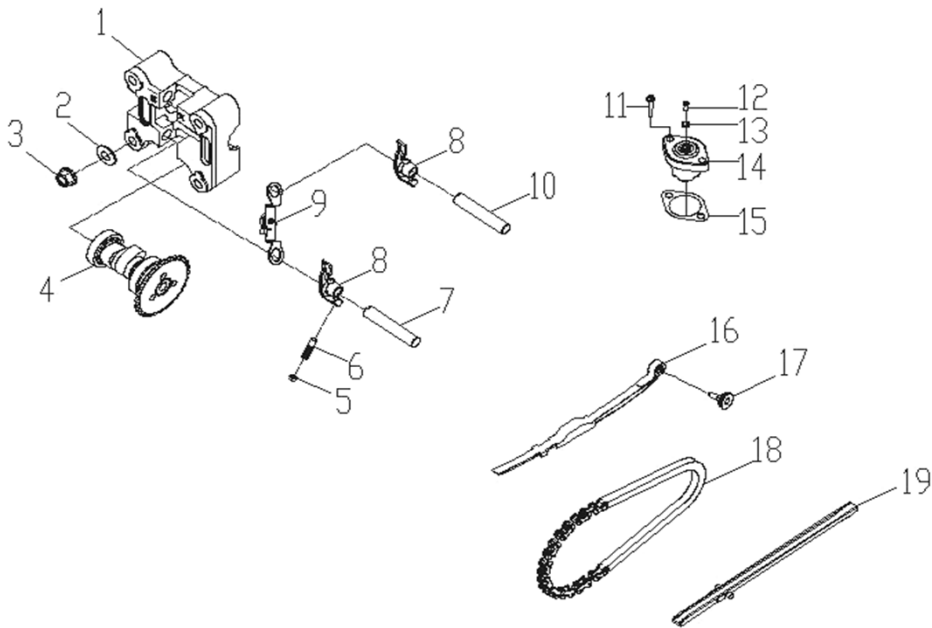

D-5: LEFT CRANKCASE COVER

Item	Description	Part number	Q.ty	Note
1	Bolt	91003-060088-00K	3	
2	Wind Guider, Drive Clutch	1133950B-000	1	
3	Derby Cover	1135550A-000	1	
4	Washer	94101-0613010-00C	3	6.1x13x1
5	Bolt	96000-060168-08C	1	M6x16
6	Bolt	96000-060258-08C	2	M6x25
7	Pin, Dowel	94301-08140	2	
8	Bushing, Sheave	2210650A-000	1	
9	Bearing, Ball	96100-69050-LLU00	1	
10	Ratchet, Recoil	2210750A-000	1	
11	Recoil, Starter	1135050A-000	1	
12	Bolt	96000-060168-10K	4	M6x16
13	Bolt	96000-060408-08C	10	M6x40
14	Drain plug	11353201-000	1	
15	Tablet, Logo	1134750A-000	1	
16	Bolt	96000-050128-00K	2	M5x12
17	Cover, Clutch	1134150A-000	1	
18	Bearing, Ball	96100-6004-LLUC3/ZG	1	
19	Gasket	1135950A-002	1	

D-7: VALVE CAM

Item	Description	Part number	Q.ty	Note
1	Bracket, Cam Shaft	1221162E-000	1	
2	Washer	94101-0818023-00U	4	8x18x2.3
3	Nut	94050-08000-00C	4	M8
4	Asm., Cam Shaft	1440062E-000	1	
5	Nut, Tappet Adj.	90206-05000-00A	2	
6	Screw, Tappet Adj.	90012-06015	2	
7	Shaft, Exhaust, Rocker Arm	1445362E-000	1	
8	Arm, Valve, Rocker	1443162E-000	2	
9	Asm., Decomp. Release	1445662E-000	1	
10	Shaft, Intake, Rocker Arm	1445250A-000	1	
11	Bolt	96000-060228-14C	2	M6x22
12	Screw	93000-060068-00K	1	M6x6
13	O-Ring	93210-00915	1	9.5x1.5
14	Tensioner	14521119-000	1	
15	Gasket, Tensioner	14523119-002	1	
16	Guide, Cam Chain, RH	1455050A-000	1	
17	Pivot, Guide	1453550A-000	1	
18	Chain, Cam	1440155S-000	1	
19	Guide, Cam Chain, LH	1450055L-000	1	