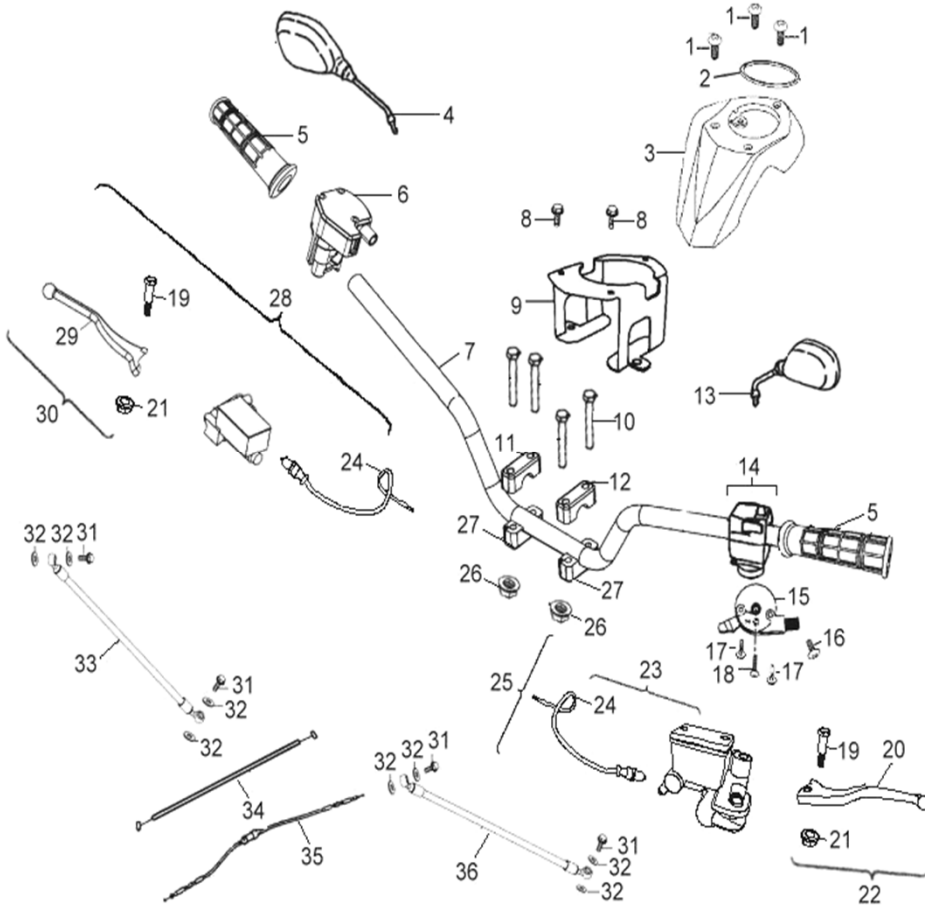

D-28: HANDLEBAR

Item	Description	Part number	Q.ty	Note
1	Bolt	93100-050128-00K	3	M5x12
2	Rubber, Seat	64320201-000	1	
3	Pod, Handlebar	64211210-070	1	
4	Mirror, RH	88110204-000	1	
5	Grip, Handlebar	53167201-000	2	
6	Control, Throttle	5390055E-000	1	
7	Handlebar	53100218-385	1	
8	Bolt	96000-060128-10K	2	M6x12
9	Bracket, Pod	53310221-000	1	
10	Bolt	91000-080258-00K	4	M8x25
11	Clamp, Upper, RH	53210204-000	1	
12	Clamp, Upper, LH	53220204-000	1	
13	Mirror, LH	88120201-001	1	Incl. 14~18
14	Asm., Switch, LH	35151227-001	1	Incl. 15~18
15	Asm., Manual Choke	35160201-000	1	
16	Bolt	93500-030068-00C	1	M3x6
17	Screw	93100-030048-00B	2	M3x4
18	Bolt	93500-060088-00K	1	M6x8
19	Bolt	89220202-000	2	
20	Lever, Brake, LH	53178206-000	1	
21	Nut	94073-06006-00K	2	
22	Asm., Lever, LH	53163206-000	1	Incl. 19~21
23	Master Cylinder, Left	53185219-000	1	
24	Sensor, Taillight	35345201-000	2	
25	Asm., Lever LH	53171219-000	1	19~22 & 25
26	Nut	90350-10000-00C	2	M10
27	Clamp, Lower	53200204-000	2	
28	Asm., Master Cylinder, RH	53172215-000	1	19,21,25,30
29	Lever, Brake, RH	53175205-000	1	
30	Asm., Lever, RH	53164205-000	1	19,21,30
31	Bolt, Banjo	45456111-000	4	
32	Washer	94101-1015012-U0B	8	10.1x15x1.2
33	Hose, Brake	45447233-000	1	
34	Choke, Cable, Manual	5392255E-000	1	
35	Cable, Throttle	53910211-000	1	
36	Hose, Brake	45447232-000	1