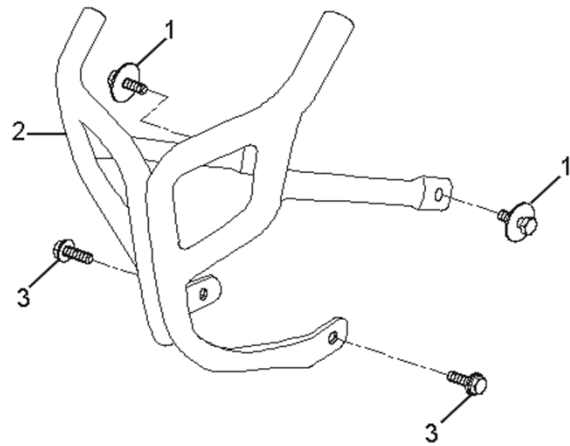

D-19: BUMPER

Item	Description	Part number	Q.ty	Note
1	Bolt	92001-080128-00K	2	M8x12 + W
2	Bracket, Bumper	50450227-385	1	
3	Bolt	92005-060148-00K	2	M6x14 + W

← FWD