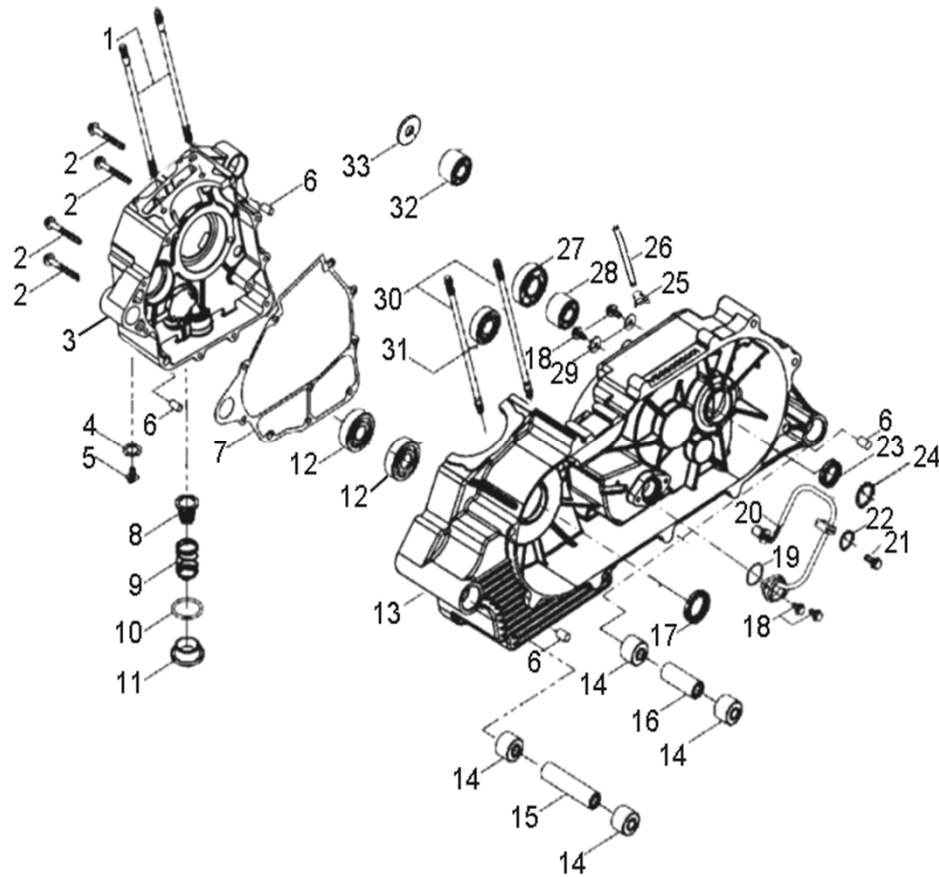

D-3: CRANKCASE

Item	Description	Part number	Q.ty	Note
1	Stud	91001-082188-00Z	2	
2	Bolt	96000-060508-08C	4	M6x50
3	Crankcase, RH	1110150A-000	1	
4	Washer	94101-1221320-00L	1	12.1x21.3x2
5	Bolt	96003-120158-17C	1	M12x15
6	Pin, Dowel	94301-10140	4	10x14
7	Gasket	1119150A-002	1	
8	Screen	15421119-000	1	
9	Spring, Screen	15426119-000	1	
10	O-Ring	93212-03132	1	
11	Plug, Drain, Oil	11334119-000	1	
12	Bearing, Ball	96100-63040-00000	2	
13	Crankcase, Lh	1120150A-000	1	
14	Bushing	96400-102824	4	
15	Spacer, Collar	1115050A-000	1	
16	Spacer, Collar, Rear	1115150A-000	1	
17	Seal, Oil	96500-274207F5850	1	27x42x7
18	Bolt	96000-060128-08C	4	M6x12
19	O-Ring	93212-02620	1	25.7x1.9
20	Asm., Sensor, Shifter	3575950S-000	1	
21	Bolt	96000-060108-08C	1	M6x10
22	Washer	94101-0624016-00G	1	6.1x24x1.6
23	Seal, Oil	96500-253807F5850	1	25x38x7
24	Clip, Cir	94511-2500S	1	25mm
25	Clamp	94515-12008	1	12x8
26	Hose	94408-09013-400	1	
27	Bearing, Ball	96100-63050-00000	1	
28	Bearing, Needle	96200-202715	1	
29	Washer	94101-0618015-00K	2	6.1x18x1.5
30	Stud	91001-082258-00Z	2	
31	Bearing, Ball	96100-62040-00000	1	
32	Bearing, Needle	91120-172518	1	
33	Washer	94101-1733015-000	1	17.2x33x1.5