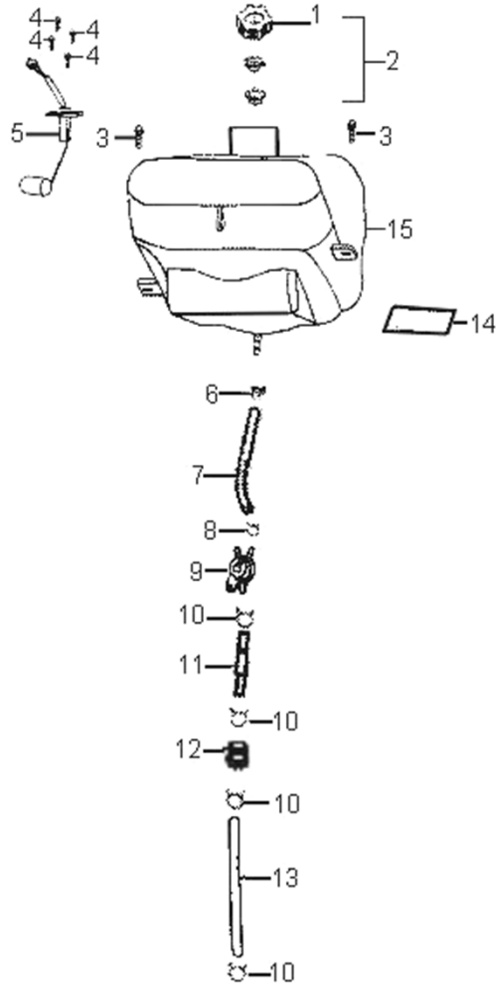

D-22: FUEL TANK

Item	Description	Part number	Q.ty	Note
1	Cap, Fuel	17623203-000	1	
2	Asm., Cap, Fuel Tank	17620202-000	1	Incl. 1
3	Bolt	92005-060168-00K	2	M6x16 + W
4	Bolt	93100-050168-00K	4	M5x16
5	Sensor, Fuel	37800202-000	1	
6	Clamp	94510-12000	1	
7	Fuel hose	94401-05009-205	1	
8	Clamp	94510-08000	1	
9	Valve, Fuel	17950111-000	1	
10	Clamp	94510-08000	4	
11	Fuel hose	94401-05009-146	1	
12	Filter, Fuel	17952111-000	1	
13	Fuel hose	94401-05009-205	1	
14	Decal, Insulation	87011201-000	1	
15	Asm., Tank, Fuel	1750062E-000	1