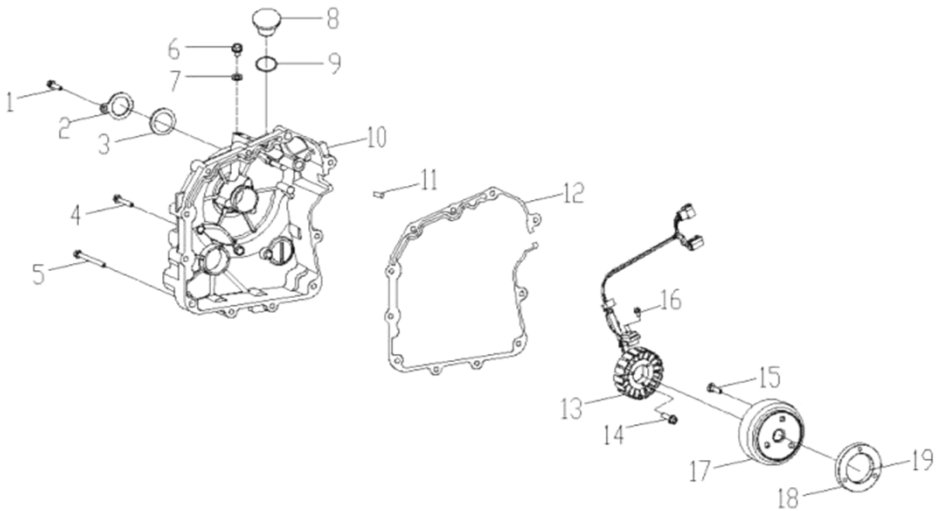

D-6: RIGHT CRANKCASE COVER

Item	Description	Part number	Q.ty	Note
1	Bolt	96000-060128-08C	1	M6x12
2	Retainer, Sight Glass	1133350S-000	1	
3	Oil Windows	1120250A-000	1	
4	Bolt	96000-060458-08C	4	M6x45
5	Bolt	96000-061359-08G	7	
6	Bolt	96000-060108-10K	1	
7	Washer	94101-0612010-00U	1	6.5x12x1
8	Cap (Nickel Silver)	96600-30075000000	1	
9	O-Ring	93210-02724	1	27.4x2.4
10	Crankcase Cover, RH	1133550A-000	1	
11	Pin, Dowel	94301-10140	2	10x14
12	Gasket, Crankcase, RH	1139350A-002	1	
13	Stator	3112062E-000	1	
14	Screw	91300-050258-00C	3	M5x25 + W
15	Bolt	91005-080188-00C	3	M8x18
16	Bolt	92000-050128-00C	2	M5x12
17	Flywheel	3111062E-000	1	
18	Outer, One Way	28121203-000	1	
19	Asm., Rollor, One Way	2813050B-000	1