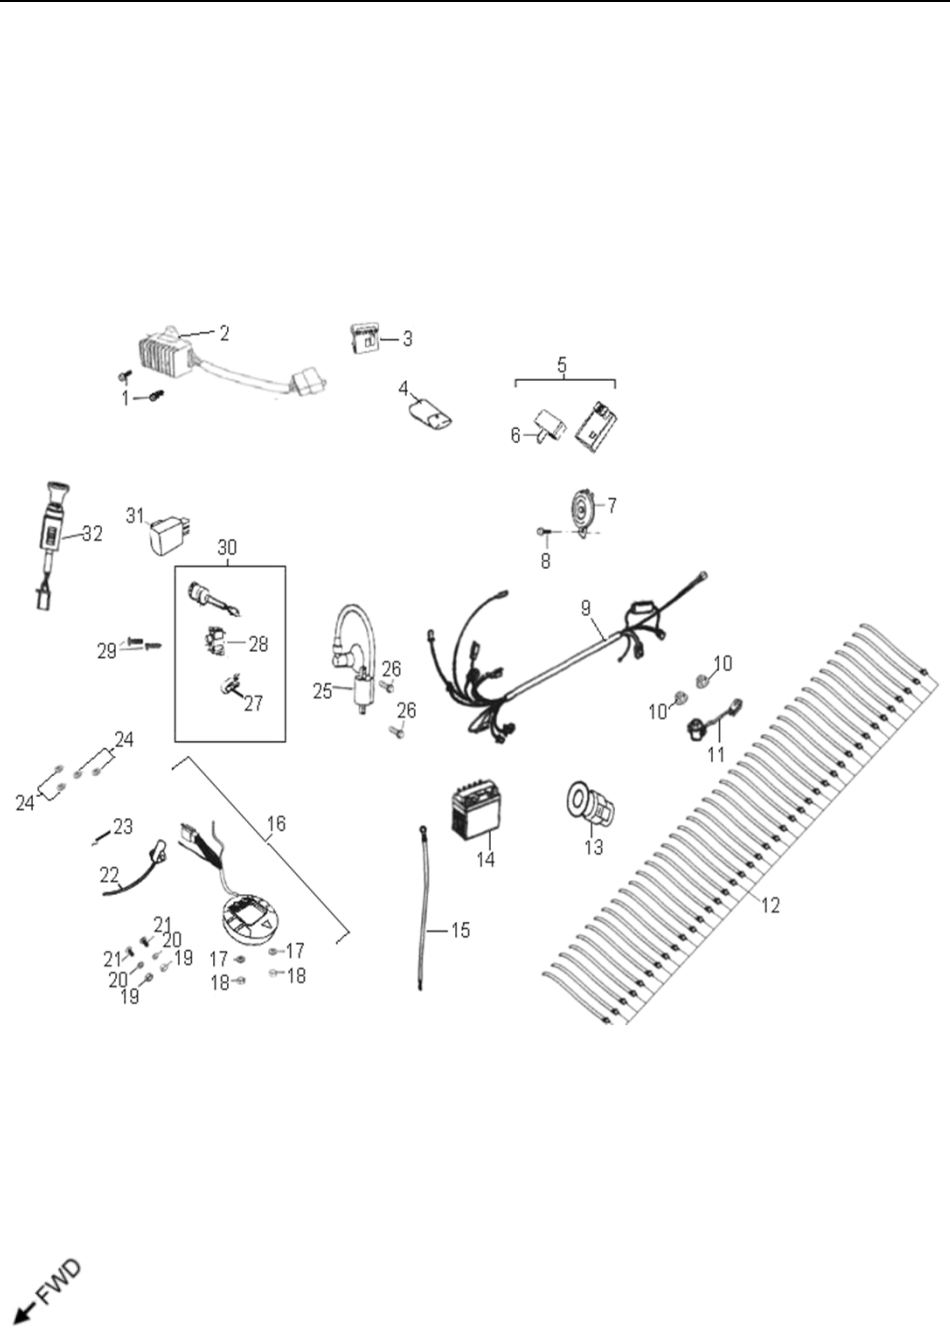

D-32: ELECTRICAL PARTS

Item	Description	Part number	Q.ty	Note
1	Bolt	96000-060128-10K	2	M6x12
2	Rectifier/ Regulator	31600213-001	1	
3	Fuse Box	32109201-000	1	
4	Pouch, Tool	89120205-000	1	
5	Asm., CDI Unit	30410227-000	1	
6	Pad, Rubber	30411206-000	1	
7	Horn	38110204-000	1	
8	Bolt	96000-080128-0KL	1	M8x12
9	Harness, Main Wire	3210062E-003	1	
10	Nut	94050-06000-00K	2	M6
11	Starter Relay	38501119-000	1	
12	Strap	89569131-000	39	ALT-200M-B
13	Relay, Signal	38302202-000	1	
14	Battery	3150039A-000	1	12AH
15	Asm., Battery Cable	32001205-000	1	
16	Asm., Speedometer	37200218-000	1	
17	Washer	94101-0613010-00K	2	6x13x1
18	Nut	94001-04000-00K	2	M4
19	Nut	94001-06000-10C	2	
20	Washer	94111-0412010-00K	2	4x12x1
21	Bolt	93100-040128-00K	2	M4x12
22	Sensor, Speedometer	37206201-000	1	
23	Magnet, Speedometer	37203202-000	1	
24	Washer	94101-0412010-00K	4	4x12x1
25	Asm., Ignition Coil	30510209-000	1	
26	Bolt	96000-060208-10K	2	M6x20
27	Clip, Main Switch	35101131-000	1	
28	Lock, Steering	35106208-000	1	
29	Bolt	93100-050128-00K	2	M5x12
30	Asm., Main Switch	35100252-000	1	
31	Relay, Parking	38701202-000	1	
32	Power Supporter	38130179-000	1