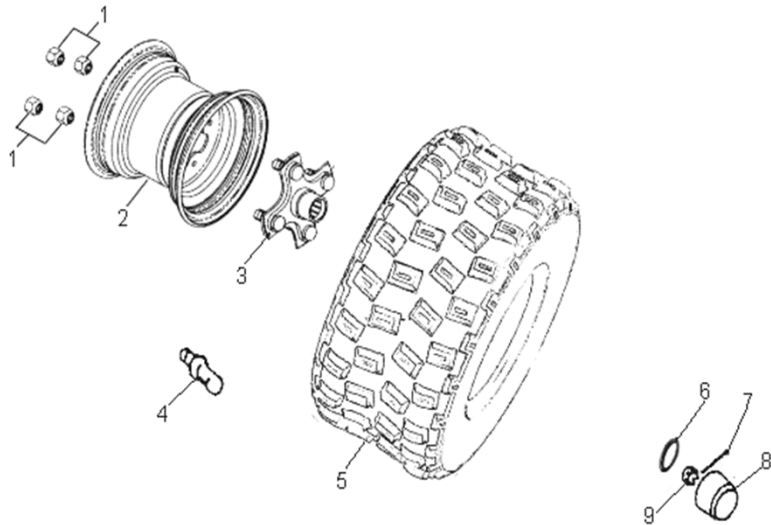

D-25: REAR WHEEL

Item	Description	Part number	Q.ty	Note
1	Nut	90355-10000-17B	8	
2	Rim, Rear	4280139A-067	2	
3	Hub, Wheel, RH	4202039A-000	2	
4	Valve, Rim	42616131-000	2	
5	Tire	42811231-000	2	20x10-9
6	Washer	94121-1835200-000	2	18x35x2
7	Pin, Cotter	94201-32320	2	
8	Cap, Hub	4273039A-000	2	
9	Shaft, Prob	90353-18000-00C	2