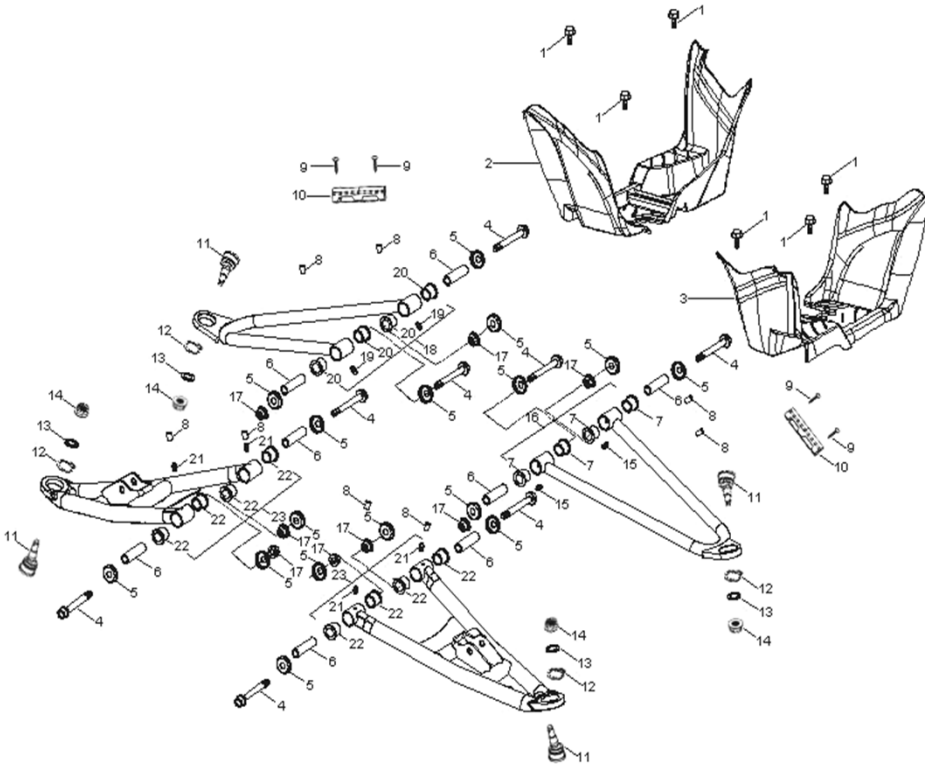

D-20: SWING ARM & FOOTREST

Item	Description	Part number	Q.ty	Note
1	Bolt	96007-060168-00K	6	M6x16 + W
2	Footwell, RH	64300218-000	1	
3	Footwell, LH	64310218-000	1	
4	Bolt	96000-100658-0KL	8	M10x65
5	Cap, Rubber	52426156-000	16	
6	Spacer	53140201-000	8	
7	Bushing	53135202-000	4	
8	Cap, Valve, Grease	51301131-000	8	
9	Screw	93903-1050128-00K	4	M5x12
10	Retainer, Brake Line, Front	53005203-000	2	
11	Ball Joint	52451204-000	4	
12	Clip, Cir	94511-3113S	4	
13	Washer	94101-1225020-00C	4	12.1x25x2
14	Nut, Lock	90351-12000-00C	4	M12
15	Valve, Grease	51300131-000	2	
16	A-Arm, Upper, LH	53132204-385	1	
17	Nut	94050-10000-00C	8	M10
18	A-Arm, Upper, RH	53032204-385	1	
19	Valve, Grease	51300131-000	2	
20	Bushing	53135202-000	4	
21	Valve, Grease	51300131-000	4	
22	Bushing	53135202-000	8	
23	A-arm, Lower	5305062E-385	2