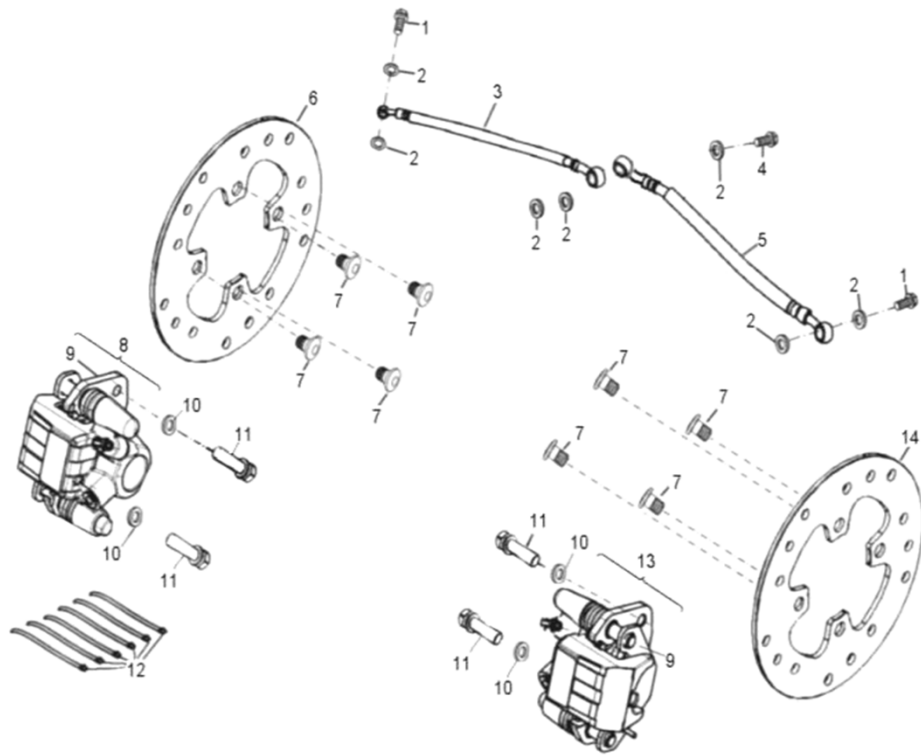

D-26: FRONT BRAKE

Item	Description	Part number	Q.ty	Note
1	Bolt, Banjo	45456111-000	2	
2	Washer	94101-1015012-U0B	7	10.1x15x1.2
3	Hose, Brake	45447229-000	1	
4	Bolt, Banjo	45456202-000	1	
5	Hose, Brake	45447228-000	1	
6	Disc, Brake, RH	4502339A-000	1	
7	Bolt	45016131-00K	8	
8	Asm., Caliper, RH	45002206-000	1	
9	Pads, Caliper, Front	43121202-000	2	
10	Washer	94101-0816020-00C	4	8x16x2
11	Screw	96002-080308-00K	4	M8x30
12	Strap	89569131-000	6	ALT-200M-B
13	Asm., Caliper, LH	45001206-000	1	
14	Disc, Brake, LH	4502239A-000	1