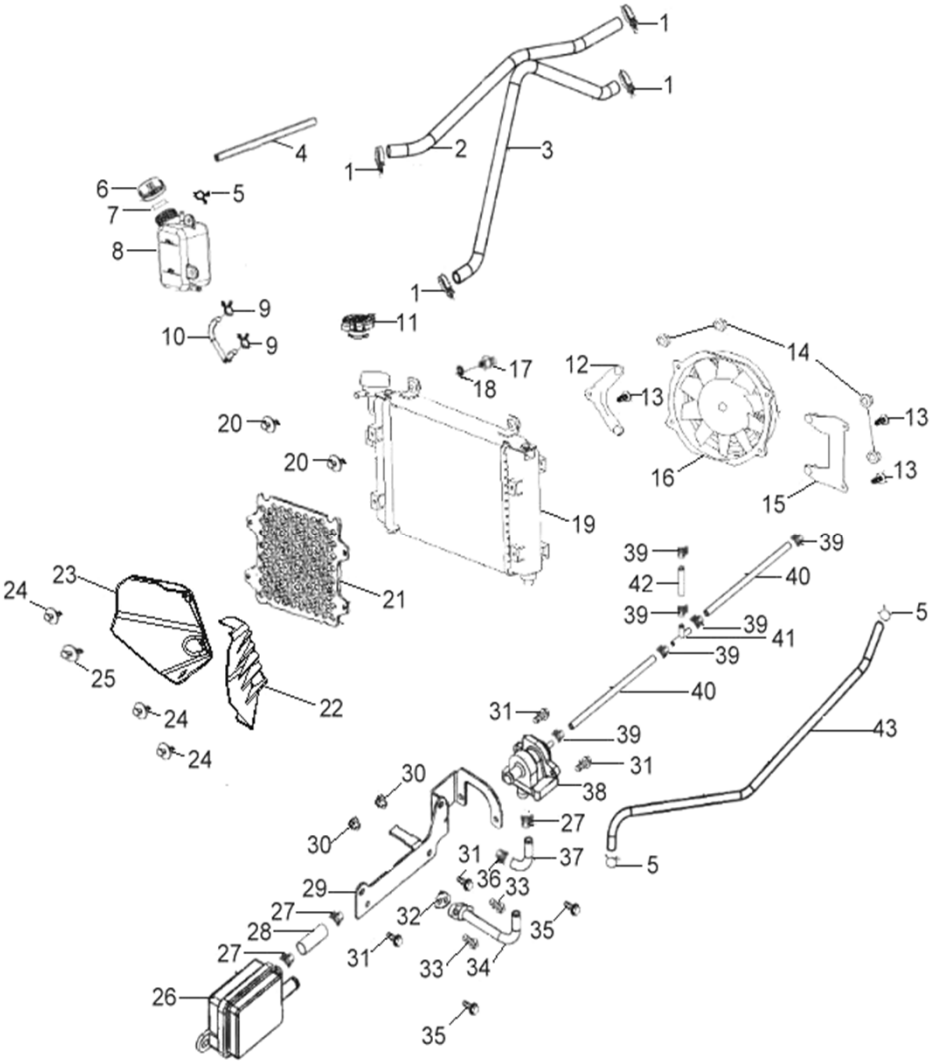

D-14: RADIATOR

← FWD

Item	Description	Part number	Q.ty	Note
41	T-Joint	16126201-000	1	
42	Hose	94407-04007-300	1	
43	Hose, Bypass, Thermosatic	19505204-000	1