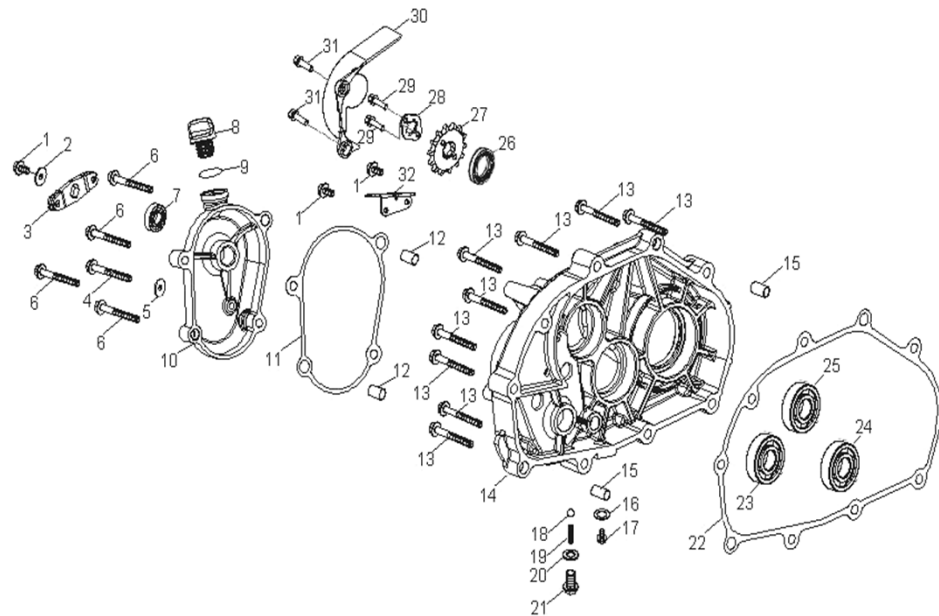

D-4: REAR DRIVE ASSEMBLY

Item	Description	Part number	Q.ty	Note
1	Bolt	96000-060168-10K	3	M6X16
2	Washer	94101-0618015-00K	1	6.1x18x1.5
3	Lever, Shift	2131755C-000	1	
4	Bolt	96000-060088-00K	1	M6x8
5	Washer	94101-0612010-00U	1	6.5x2x1
6	Bolt	96000-060358-08C	4	M6x35
7	Seal, Oil	96500-142807A7271	1	14x28x7
8	Plug, Oil	15650111-001	1	
9	O-Ring	93210-01425	1	13.8x2.5
10	Cover, Shift	2136150S-000	1	
11	Gasket, Inspection Cover	2136250S-002	1	
12	Pin, Dowel	94301-08140	2	
13	Bolt	96000-080458-00C	9	M8x45
14	Cover, Transmission	2130155C-000	1	
15	Pin, Dowel	94301-10140	2	10x14
16	Washer	94101-1221320-00L	1	12.1x21.3x2
17	Bolt	96000-120158-14C	1	M12x15
18	Ball, Steel	2132239A-000	1	
19	Spring, Detent	2430655E-000	1	
20	Washer	94101-1422010-00L	1	14.2x2x1
21	Bolt	2430539A-000	1	
22	Gasket, Transmission Cover	2139550A-002	1	
23	Bearing, Ball	96100-63040-00000	1	
24	Bearing, Ball	96100-63050-00000	1	
25	Bearing, Ball	96100-62040-00000	1	
26	Seal, Oil	96500-255207A5451	1	25x52x7
27	Sprocket, Drive	23801156-001	1	15T
28	Bracket, Sprocket	23811201-000	1	
29	Bolt	92000-060108-00C	2	M6x10
30	Shield	40510201-000	1	
31	Bolt	93501-060168-00K	2	M6x16 + W
32	Housing	2134155C-000	1