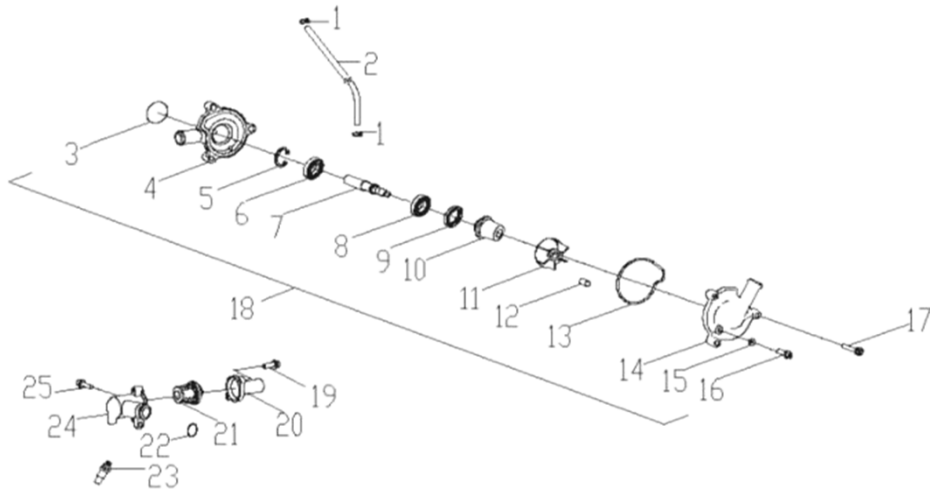

D-12: WATER PUMP

Item	Description	Part number	Q.ty	Note
1	Clamp	1922250A-000	2	
2	Hose	1950250A-000	1	
3	O-Ring	93210-02920	1	29x2.0
4	Body, Water Pump	1921150A-000	1	
5	Clip, Cir	94512-2600R	1	
6	Bearing, Ball	96100-60000	1	
7	Shaft, Water Pump	1923150A-000	1	
8	Bearing, Ball	96100-69010	1	
9	Seal, Oil	96500-122207	1	
10	Seal, Mechanical	1921750A-000	1	
11	Impeller, Water Pump	1921550A-000	1	
12	Pin, Dowel	94301-08140	2	
13	Gasket	1922950A-000	1	
14	Flange, Water Pump	1922150A-000	1	
15	Washer	94101-0612010-00U	1	6.5x12x1
16	Bolt	96000-060128-08C	1	M6x12
17	Bolt	96000-060408-08C	3	M6x40
18	Asm., Water Pump	1921050A-000	1	Incl. 3~16
19	Bolt	93500-050168-00C	2	M5x16
20	Flange, Thermosatic	1931550A-000	1	
21	Bimetal, Thermosatic	1930050A-000	1	
22	O-Ring	93212-01719	1	
23	Sensor, Thermosatic	1931950A-000	1	
24	Housing, Thermosatic	1931150A-000	1	
25	Bolt	96000-060188-08C	1	M6x18