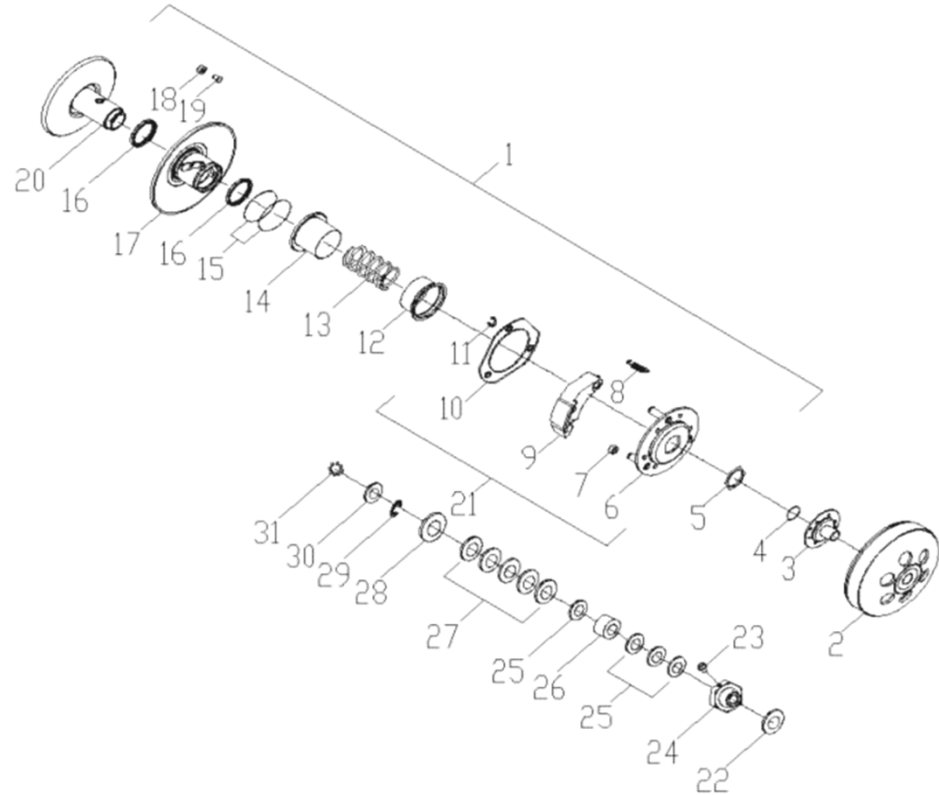

D-9: DRIVEN CLUTCH

Item	Description	Part number	Q.ty	Note
1	Asm., Drive Clutch	2200062E-000	1	
2	Clutch, Outer	2210062E-000	1	
3	Hold, Cam	2210139A-000	1	
4	O-Ring	93214-02031	1	
5	Nut	95111-0001C-000	1	M28
6	Plate, Drive, Inner	2235062E-000	1	
7	Bushing, Rubber	2280462E-000	3	
8	Spring, Clutch	2240162E-000	3	
9	Weight, Clutch	2253562E-000	3	
10	Plate, Drive, Side	2235162E-000	1	
11	Clip, Cir	94511-0700E	3	
12	Seal, Collor	2323962E-000	1	
13	Spring, Clutch	2323362E-000	1	
14	Seal, Collor	2323762E-000	1	
15	O-Ring	93214-04720	2	
16	Seal, Oil	96500-404704FKM	2	
17	Sheave, Moveable	2322062E-000	1	
18	Roller, Guide	2322662E-000	3	
19	Pin, Guide	2322562E-000	3	
20	Sheave, Driven	2320062E-000	1	
21	Asm., Driven Clutch	2200162E-000	1	
22	Washer	94121-2038005-00K	1	
23	Bolt	91205-050088-0KL	1	M5x8
24	Nut, Driven	2210539A-000	1	
25	Washer	94101-2538010-000	4	25x38x1
26	Guide, Cam	2210839A-000	1	
27	Washer, Special	94122-2550020-00K	5	25.2x50x2
28	Retainer, Ball	2210439A-000	1	
29	Clip, Cir	94511-2501S	1	
30	Washer	94101-2531010-00K	1	25.2x31.3x1
31	Ball, Steel	96211-07000	8