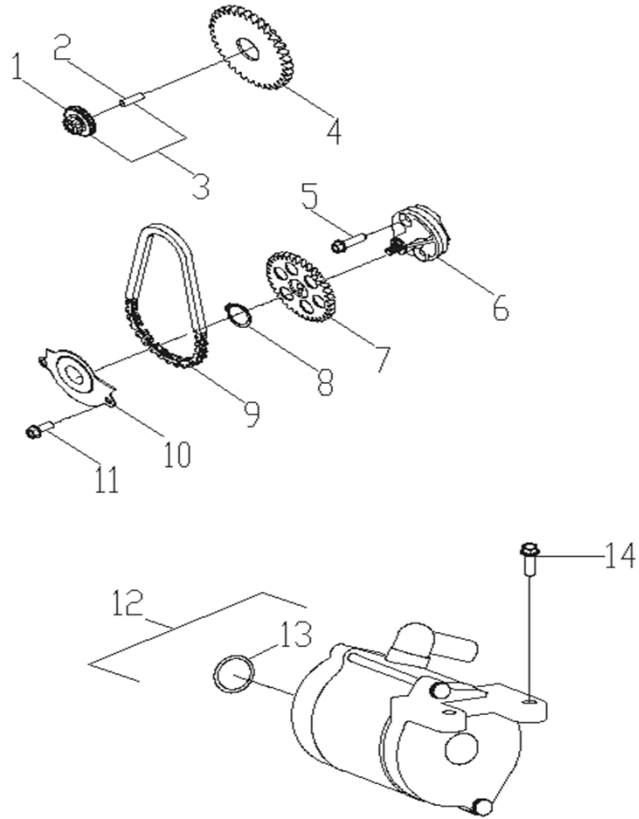

D-7: VALVE CAM

Item	Description	Part number	Q.ty	Note
1	Bracket, Cam Shaft	1221162E-000	1	
2	Washer	94101-0818023-00U	4	8x18x2.3
3	Nut	94050-08000-00C	4	M8
4	Asm., Cam Shaft	1440062E-000	1	
5	Nut, Tappet Adj.	90206-05000-00A	2	
6	Screw, Tappet Adj.	90012-06015	2	
7	Shaft, Exhaust, Rocker Arm	1445362E-000	1	
8	Arm, Valve, Rocker	1443162E-000	2	
9	Asm., Decomp. Release	1445662E-000	1	
10	Shaft, Intake, Rocker Arm	1445250A-000	1	
11	Bolt	96000-060228-14C	2	M6x22
12	Screw	93000-060068-00K	1	M6x6
13	O-Ring	93210-00915	1	9.5x1.5
14	Tensioner	14521119-000	1	
15	Gasket, Tensioner	14523119-002	1	
16	Guide, Cam Chain, RH	1455050A-000	1	
17	Pivot, Guide	1453550A-000	1	
18	Chain, Cam	1440155S-000	1	
19	Guide, Cam Chain, LH	1450055L-000	1	

D-10: OIL PUMP & STARTING MOTOR

Item	Description	Part number	Q.ty	Note
1	Gear, Starter	2842350A-000	1	
2	Shaft, Starter Motor	2842450A-000	1	
3	Asm., Gear Starter	2842250A-000	1	Incl. 1~2
4	Gear, Starter	2822050B-000	1	
5	Bolt	96000-060308-08C	2	M6x30
6	Asm., Oil Pump	1500050A-000	1	
7	Sprocket, Oil Pump	1515050A-000	1	
8	Clip, Cir	94511-1000S	1	
9	Chain, Oil Pump	1514150A-000	1	
10	Cover, Oil Pump	1571150A-000	1	
11	Bolt	96000-060128-08C	2	M6x12
12	Motor, Starter	3120062E-000	1	
13	O-Ring	93210-02431	1	24.4x3.1
14	Bolt	96000-060208-08C	2	M6x20