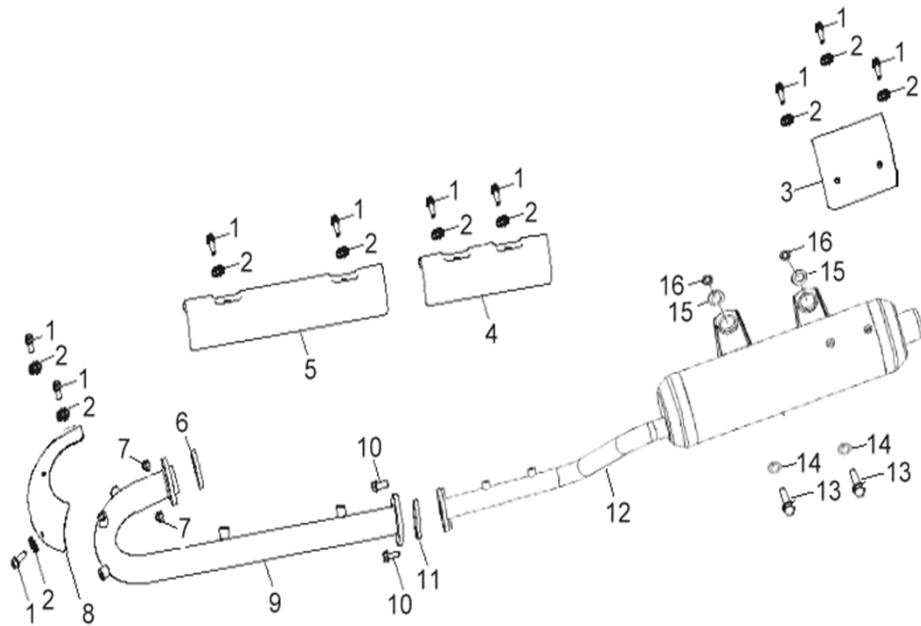

D-16: EXHAUST PIPE

Item	Description	Part number	Q.ty	Note
1	Bolt	96000-050108-00K	10	M5X10
2	Washer, Star	94103-0600000-00C	10	M6
3	Shield, Exhaust	18315220-000	1	
4	Shield, Exhaust	18315217-000	1	
5	Shield, Exhaust	1831555E-000	1	
6	Gasket	1829162E-000	1	
7	Nut	94050-08000-00C	2	M8
8	Muffler Protector(iron)	18314204-000	1	
9	Pipe, Exhaust, Front	1829962E-000	1	
10	Bolt	96000-080258-00K	2	M8x25
11	Gasket	16101203-000	1	
12	Silencer	1829862E-000	1	
13	Bolt	96000-080388-0KL	2	
14	Washer	94101-0822020-00C	2	8x22x2
15	Rubber Shim	18323201-000	2	
16	Spacer	18324201-000	2