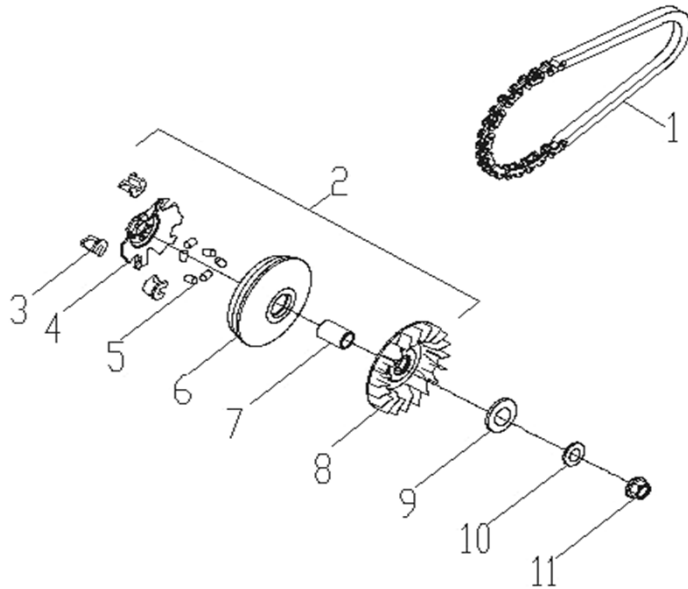

D-8: DRIVE CLUTCH

Item	Description	Part number	Q.ty	Note
1	Belt, Driven	2310062E-000	1	
2	Asm., Sliding	2210362E-000	1	
3	Bushing, Slider	2213262E-000	3	
4	Plate, Sheave	2213162E-000	1	
5	Roller	2212162E-000	6	
6	Wheel, Slot, Sliding, Primary	2211062E-000	1	
7	Bushing, Sheave	2210662E-000	1	
8	Sheave, moveable	2210262E-000	1	
9	Washer	94121-2538005-00K	1	
10	Washer	94121-1426016-000	1	14x26x1.6
11	Nut	94050-14021-00C	1