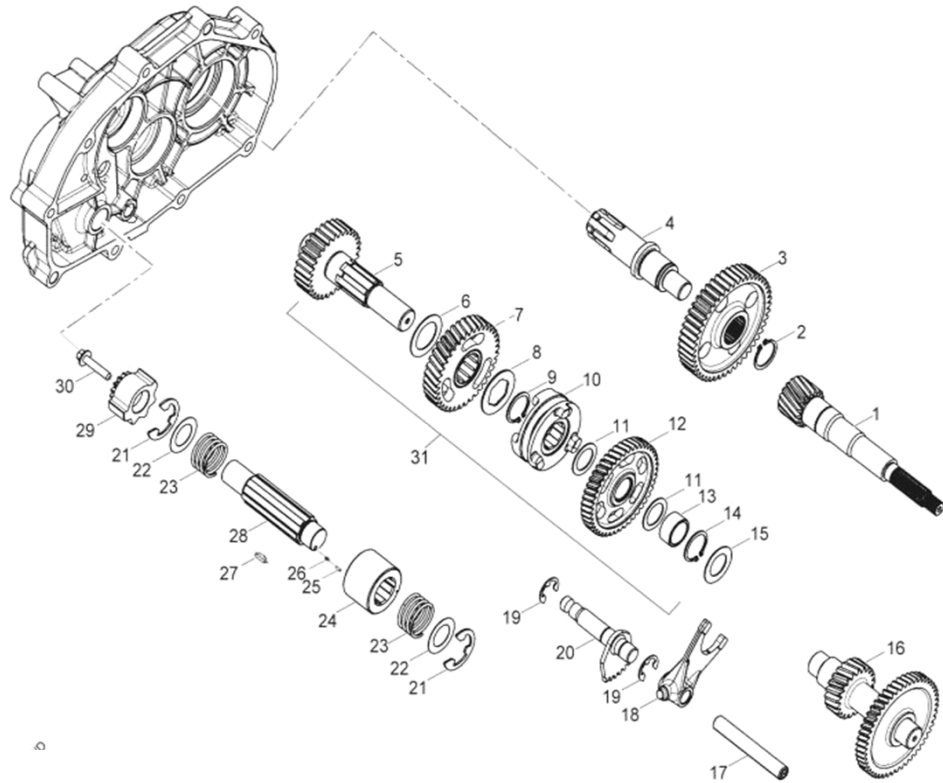

D-11: TRANSMISSION

Item	Description	Part number	Q.ty	Note
1	Shaft, Drive	2341150S-000	1	
2	Clip, Cir	94511-2400S	1	
3	Gear,Output	2343255C-000	1	
4	Pinion,Output	2343155C-000	1	
5	Shaft, Transmission	2344150A-000	1	
6	Washer	94101-2538010-000	1	25x38x1
7	Gear Set, Reverse	2346050A-000	1	
8	Washer, Spline	2343550A-000	1	
9	Clip, Cir	94511-2500S	1	25mm
10	Ratchet, Shift	2243050A-001	1	
11	Washer	94101-2027010-000	2	20x27x1
12	Asm., Gear, Spur	2345050A-001	1	
13	Collar, Shaft	2344250A-000	1	
14	Clip, Cir	94511-2000S	1	
15	Washer	94101-2033010-000	1	20x33x1
16	Asm., Shaft, Counter	2342050A-000	1	
17	Shaft, Gear Shift	2424150S-000	1	
18	Fork, Shift	2423150A-000	1	
19	E-Clip	94513-1200E	2	
20	Spindle	2461150S-000	1	
21	E-Clip	94513-1900E	2	
22	Washer	94101-2032005-000	2	20x32x0.5
23	Recoil, Shift	2430350S-001	2	
24	Drum, Gear Shifter	2430150S-000	1	
25	Roller, Drum Sensor	2425239A-000	1	
26	Spring, Drum Sensor	2425339A-000	1	
27	Key, Woodruff	90472-40420	1	
28	Shaft, Shift Drum	2430850S-000	1	
29	Gear , Drum Shift	2431050S-000	1	
30	Bolt	96000-060288-10C	1	M6x28
31	Asm., Transmission	2344050A-000	1	Incl. 5~15