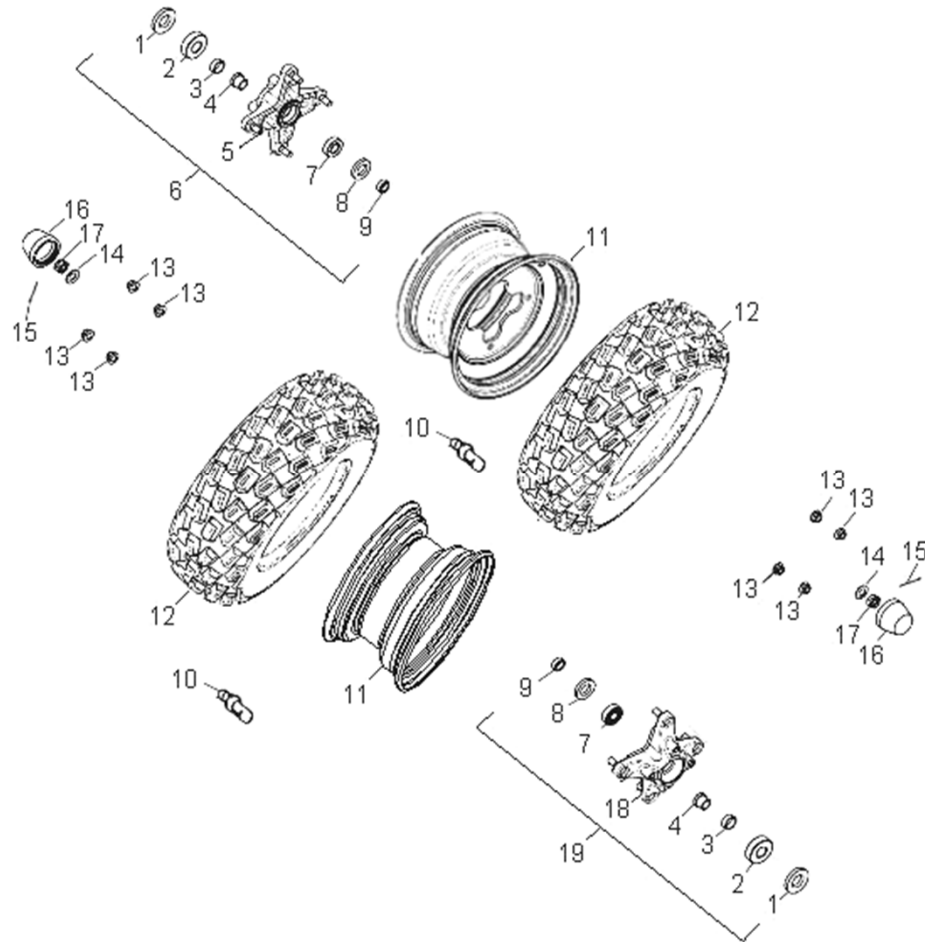

D-21: CAB & SEAT

Item	Description	Part number	Q.ty	Note
39	Rubber, Seat	77220180-000	2	
40	Veneer, RH	18319201-000	1	
41	O-Ring	93213-04740	1	47x4

D-22: FUEL TANK

Item	Description	Part number	Q.ty	Note
1	Cap, Fuel	17623203-000	1	
2	Asm., Cap, Fuel Tank	17620202-000	1	Incl. 1
3	Bolt	92005-060168-00K	2	M6x16 + W
4	Bolt	93100-050168-00K	4	M5x16
5	Sensor, Fuel	37800202-000	1	
6	Clamp	94510-12000	1	
7	Fuel hose	94401-05009-205	1	
8	Clamp	94510-08000	1	
9	Valve, Fuel	17950111-000	1	
10	Clamp	94510-08000	4	
11	Fuel hose	94401-05009-146	1	
12	Filter, Fuel	17952111-000	1	
13	Fuel hose	94401-05009-205	1	
14	Decal, Insulation	87011201-000	1	
15	Asm., Tank, Fuel	1750062E-000	1	

D-24: FRONT WHEEL

Item	Description	Part number	Q.ty	Note
1	Seal, Oil	96500-25470700000	2	25x47x0.7
2	Bearing, Ball	96100-62040-Z0000	2	
3	Spacer	4431139A-000	2	
4	Spacer	4431539A-000	2	
5	Hub, Wheel, Front	42010204-000	1	
6	Asm., Hub, Rh	42721206-000	1	
7	Bearing, Ball	0490005-000	2	
8	Seal, Oil	96500-223806A7271	2	22x38x6
9	Spacer	4431239A-000	2	
10	Valve, Rim	42616131-000	2	
11	Rim, Front	4270155E-067	2	
12	Tire	42711231-000	2	21x7-10
13	Nut	90355-10000-17B	8	
14	Washer	94121-1426016-000	2	14x6x1.6
15	Pin, Cotter	94201-32320	2	
16	Cap, Hub	4273039A-000	2	
17	Shaft, Prob	90353-14015-00C	2	
18	Hub, Wheel, Front	4201039A-000	1	
19	Asm., Hub, Lh	42710206-000	1	

D-25: REAR WHEEL

Item	Description	Part number	Q.ty	Note
1	Nut	90355-10000-17B	8	
2	Rim, Rear	4280139A-067	2	
3	Hub, Wheel, RH	4202039A-000	2	
4	Valve, Rim	42616131-000	2	
5	Tire	42811231-000	2	20x10-9
6	Washer	94121-1835200-000	2	18x35x2
7	Pin, Cotter	94201-32320	2	
8	Cap, Hub	4273039A-000	2	
9	Shaft, Prob	90353-18000-00C	2	