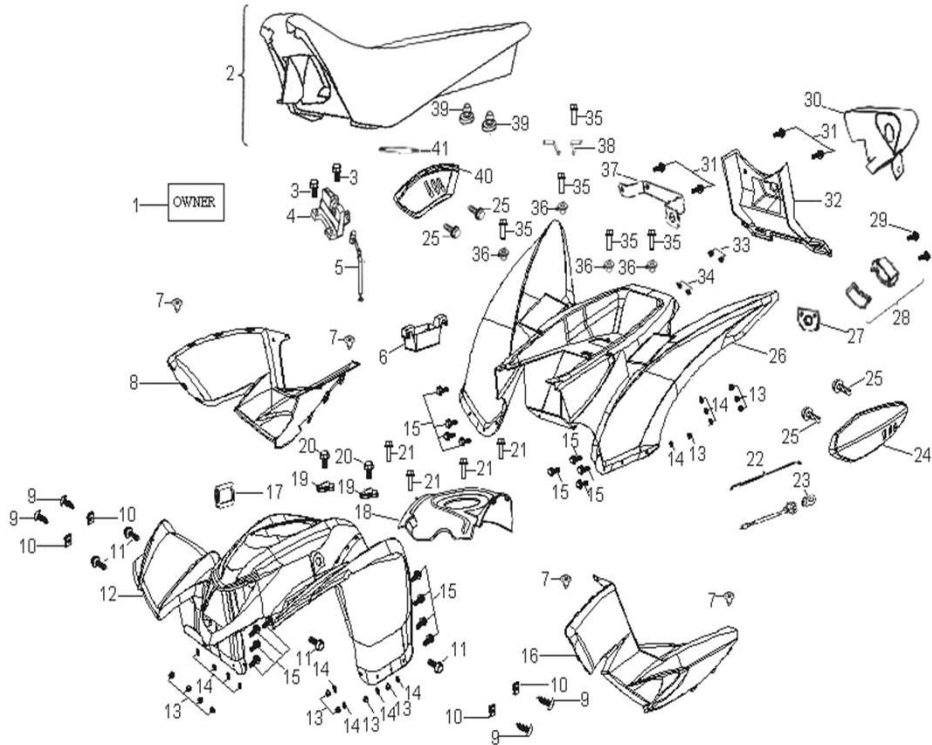

D-21: CAB & SEAT

Item	Description	Part number	Q.ty	Note
1	Manual, Owner's	88510229-001	1	
2	Seat	77200258-000	1	
3	Bolt	96000-060148-10K	2	M6x14
4	Lock striker	77231180-000	1	
5	Cable, Lock	77232205-000	1	
6	Tool Box	32111201-000	1	
7	Rivet, Plastic	61120153-000	4	
8	Panel, Side, RH	83500206-000	1	
9	Screw	93903-2040128-00K	4	M4x12
10	U-Nut	90345-04000-02T	4	M4
11	Bolt	92003-060168-00K	4	M6x16 + W
12	Cab, Front	61100218-116	1	Black
		61100218-133		White
13	Nut	90350-05000-00K	16	M5
14	Washer	94101-0514010-00K	16	5.1x14x1
15	Bolt	93100-050168-00K	16	M5x16
16	Panel, Side, LH	83600203-000	1	
17	Boot, Shift, Rubber	21322203-000	1	
18	Cover, Fuel Tank	17555201-000	1	
19	U-Nut	90344-06000-00C	2	M6
20	Bolt	93800-060148-00K	2	M6x14 + W
21	Screw	93903-1040128-00K	4	M4x12
22	Asm., Power Supporter	33713201-000	1	Incl. 23
23	Bulb, License Light	33709131-000	1	
24	Veneer, LH	18316201-000	1	
25	Screw	93903-1050128-00K	4	M5x12
26	Cab, Rear	6100062E-116	1	Black
		6100062E-133		White
27	Rubber	33707131-000	1	
28	Cover, License Light	33710131-000	1	
29	Bolt	93500-040408-00K	2	M4x40
30	Shield, Exhaust Ass'y	18310202-000	1	
31	Bolt	96007-060168-00K	4	M6x16 + W
32	License Plate	33708203-000	1	
33	Washer	94101-0412010-00K	2	4x12x1
34	Nut	90350-04000-00K	2	M4
35	Bolt	96000-060168-10K	5	M6x16
36	Washer	94150-0717075-00K	4	6.5x17.5x7.5
37	Bracket, License Plate	33717202-000	1	
38	Strap, Battery	89751201-000	1