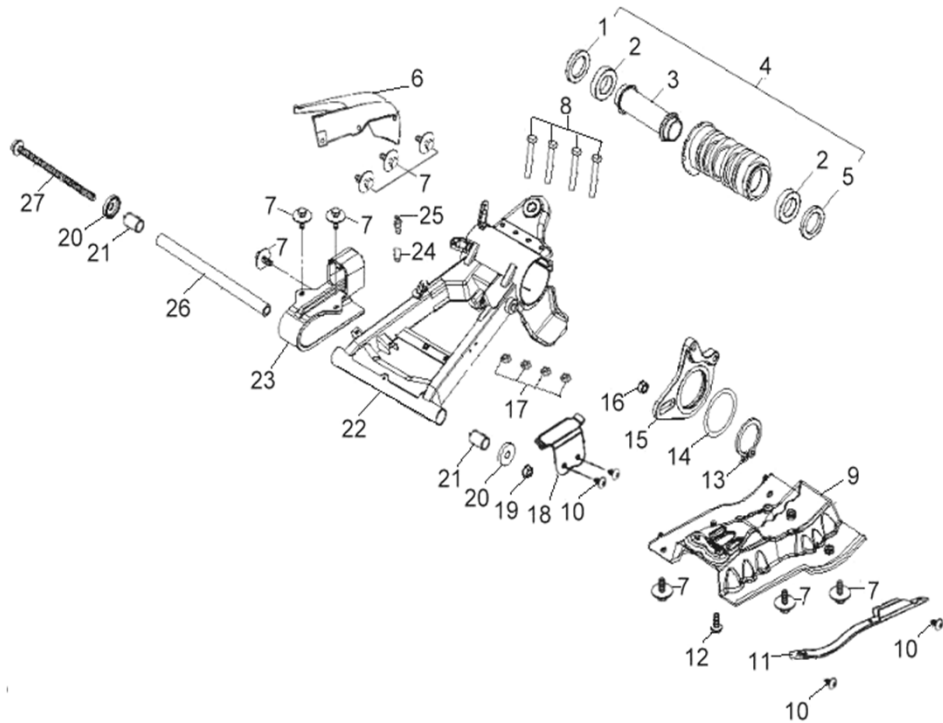

D-18: REAR SWING ARM ASSEMBLY

Item	Description	Part number	Q.ty	Note
1	Seal, Oil	96500-426208A7271	1	42x62x0.8
2	Bearing, Ball	96100-60070-ZZ000	2	
3	Tube, Spacer	42810221-000	1	
4	Asm., Housing, Rear Axle	42803217-000	1	Incl. 1~5
5	Seal, Oil	96500-446208A7271	1	44x62x0.8
6	Protector, Chain	40521206-000	1	
7	Bolt	96007-060168-00K	9	M6x16 + W
8	Bolt	96000-100658-0KL	4	M10x65
9	Cover, Sprocket	40520210-000	1	
10	Screw	93903-1050128-00K	4	M5x12
11	Chain Guider	40525202-000	1	
12	Bolt	96007-060188-00K	1	M6x18 + W
13	Clip, Cir	94511-7500S	1	
14	O-Ring	93210-07531	1	75x3.1
15	Mount, Caliper	43510203-000	1	
16	Shaft, Caliper Bracket	43512201-000	1	
17	Nut	90355-10000-14C	4	
18	Retainer, Brake Line, Front	53005301-000	1	
19	Nut	90355-14000-19C	1	
20	Cover, Swing Arm Seal	52422202-000	2	
21	Bushing, Sheave	22106205-000	2	
22	Arm, Swing	5241062A-385	1	
23	Chain Guider	40525203-000	1	
24	Cap, Valve, Grease	51301131-000	1	
25	Valve, Grease	51300131-000	1	
26	Tube, Spacer	52420201-000	1	
27	Bolt	96000-143508-00C	1	M14x350