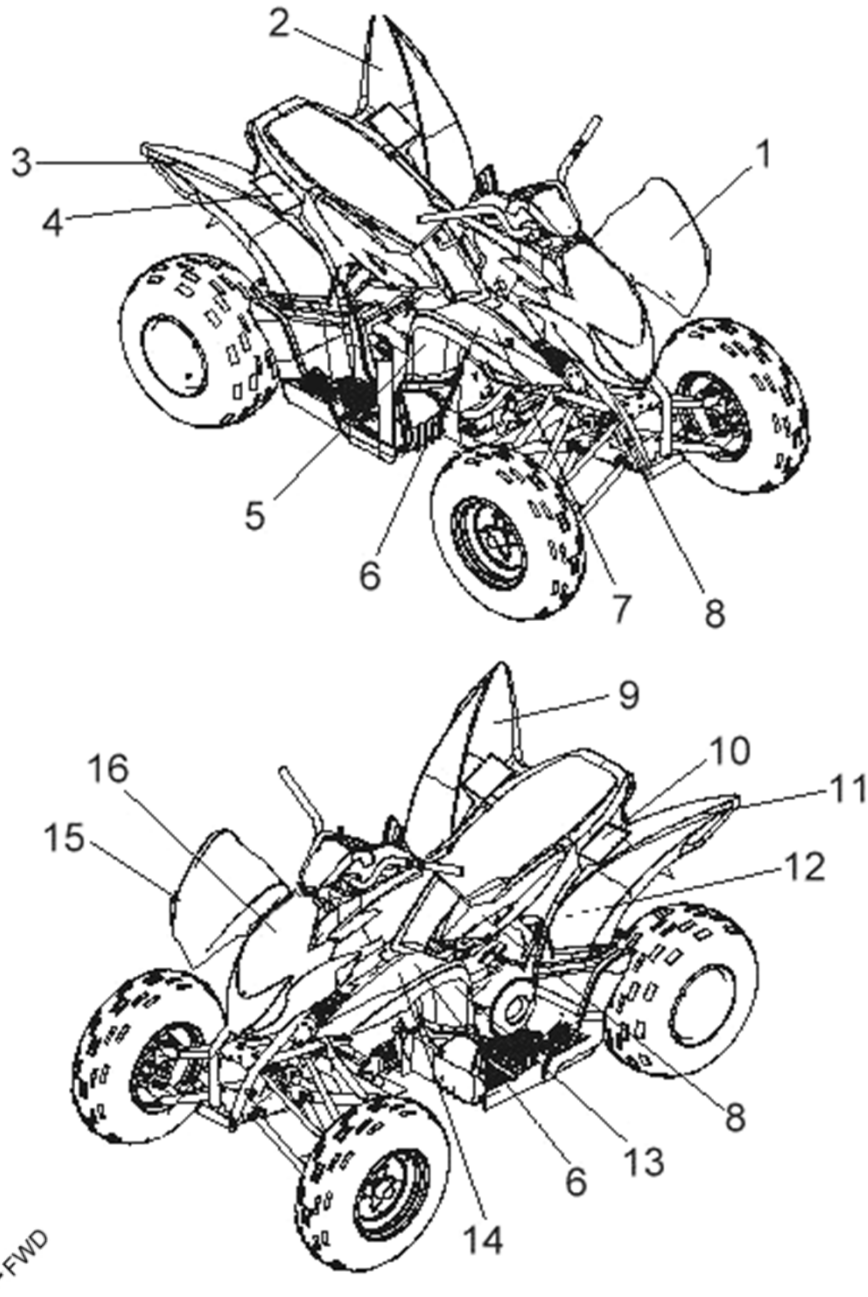

D-33: DECALS

Item	Description	Part number	Q.ty	Note
1	Decal, Front Fender, Lh	87719213-116	1	Black
		87719213-133		White
2	Decal, Rear Fender, Lh	87748247-116	1	Black
		87748247-133		White
3	Decal, Rear Fender, Rh	87747248-116	1	Black
		87747248-133		White
4	Decal, Waring, Y-16	87851173-000	1	
5	Decal, Waring, Reverse	87854202-000	1	
6	Decal, 350	87715236-116	2	Black
		87715236-133		White
7	Decal, Tank, Rh	87720243-000	1	
8	Decal, Fragile, Frame	87871201-000	2	
9	Decal, Rear Fender, Rh	87747247-116	1	Black
		87747247-133		White
10	Decal, General Waring	87852159-000	1	
11	Decal, Rear Fender, Lh	87748248-116	1	Black
		87748248-133		White
12	Decal, Waring, Chain	87858156-000	1	
13	Decal, "drain bolt"	87843201-000	1	
14	Decal, Tank, Lh	87721243-000	1	
15	Decal, Front Fender, Rh	87718213-116	1	Black
		87718213-133		White
16	Decal, Headlight	87702207-116	1	Black
		87702207-133		White