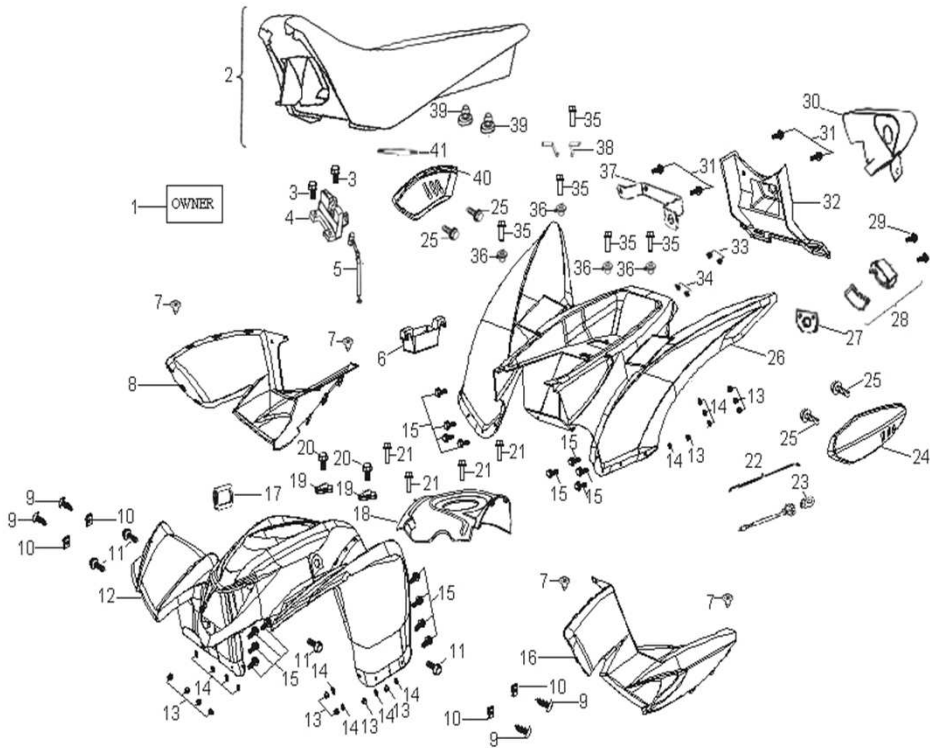

D-21: CAB & SEAT

Item	Description	Part number	Q.ty	Note
39	Rubber, Seat	77220180-000	2	
40	Veneer, RH	18319201-000	1	
41	O-Ring	93213-04740	1	47x4