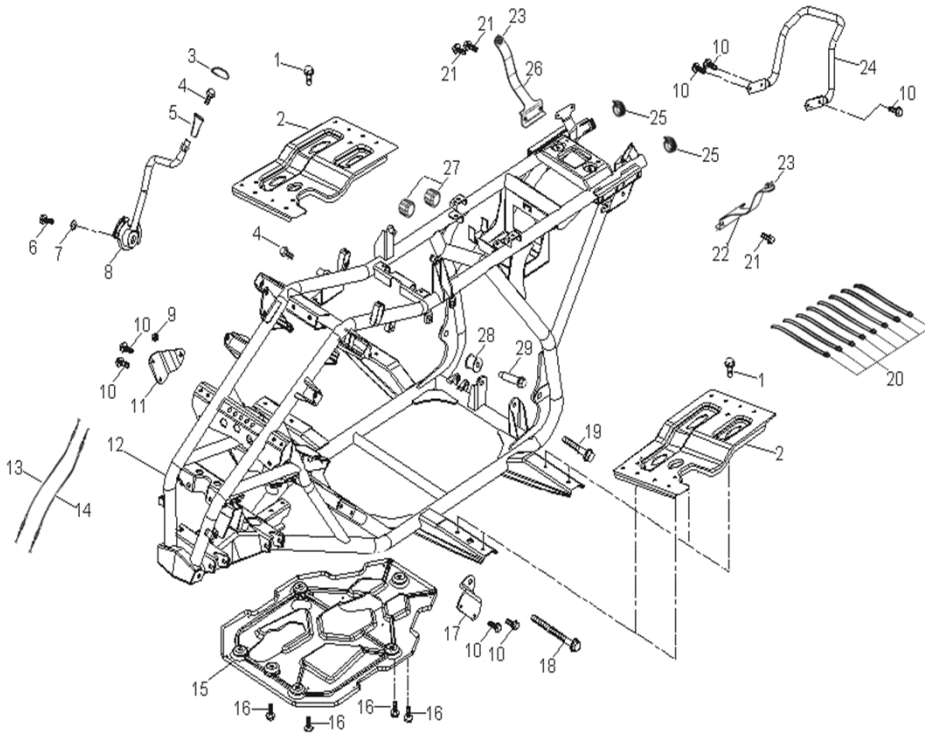

D-10: OIL PUMP & STARTING MOTOR

Item	Description	Part number	Q.ty	Note
1	Gear, Starter	2842350A-000	1	
2	Shaft, Starter Motor	2842450A-000	1	
3	Asm., Gear Starter	2842250A-000	1	Incl. 1~2
4	Gear, Starter	2822050B-000	1	
5	Bolt	96000-060308-08C	2	M6x30
6	Asm., Oil Pump	1500050A-000	1	
7	Sprocket, Oil Pump	1515050A-000	1	
8	Clip, Cir	94511-1000S	1	
9	Chain, Oil Pump	1514150A-000	1	
10	Cover, Oil Pump	1571150A-000	1	
11	Bolt	96000-060128-08C	2	M6x12
12	Motor, Starter	3120062E-000	1	
13	O-Ring	93210-02431	1	24.4x3.1
14	Bolt	96000-060208-08C	2	M6x20

D-17: FRAME BODY

Item	Description	Part number	Q.ty	Note
1	Bolt	96000-060128-OKL	2	M6x12
2	Bracket, Footwell, RH	5110555E-000	2	
3	Cover	21327201-000	1	
4	Bolt	96000-060128-10K	2	M6x12
5	Knob, Transmission Lever	21328201-000	1	
6	Bolt	96000-080128-00K	1	M8x12
7	Washer	94101-0822020-00C	1	8x22x2
8	Gear Selector	21319222-000	1	
9	Nut	90355-10000-17B	1	
10	Bolt	96000-080168-OKL	7	M8x16
11	Mounting, Engine, RH	50908201-000	1	
12	Asm., Frame	5010062A-067	1	
13	Cable, Shift	21335202-000	1	
14	Cable, Shift	21335203-000	1	
15	Shield, Chassis	50106203-000	1	
16	Bolt	92005-060168-00K	4	M6x16 + W
17	Mounting, Engine, LH	50902201-000	1	
18	Bolt	96000-102008-00B	1	M10x200
19	Bolt	96000-101308-00B	1	M10x130
20	Strap	89569131-000	8	ALT-200M-B
21	Bolt	92001-080168-00K	4	M8x16
22	Bracket, Rear Fender, LH	50142201-000	1	
23	Rubber	50816153-000	2	
24	Sissy Bar	50105210-385	1	
25	Cap, Rubber	19611202-000	2	
26	Bracket, Rear Fender, RH	50141201-000	1	
27	Grommet, Seat	7722539A-000	2	
28	Chain Guider	40525204-000	1	
29	Bolt	90108-120398-00K	1	M12x39