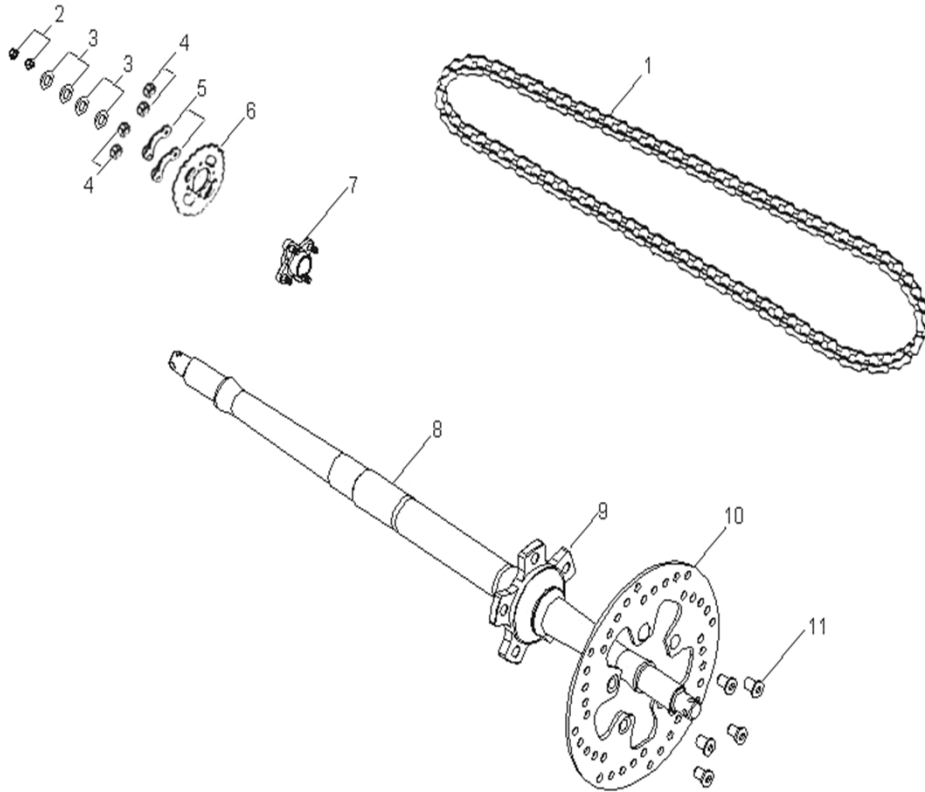

D-29: REAR WHEEL AXLE

Item	Description	Part number	Q.ty	Note
1	Asm., Drive Chain	40530216-000	1	520
2	Nut	94001-33000-46K	2	
3	Washer	94121-3345012-000	4	33x45x1.2
4	Nut	94002-10000-00C	4	M10
5	Washer, Sprocket	41202156-000	2	
6	Sprocket, Drive, Final(36T)	41201205-000	1	36T
7	Hub, Sprocket	41210156-000	1	
8	Axle	42000217-000	1	
9	Hub, Disc	43490206-000	1	
10	Disc, Brake	43511202-000	1	
11	Bolt	45016131-00K	5