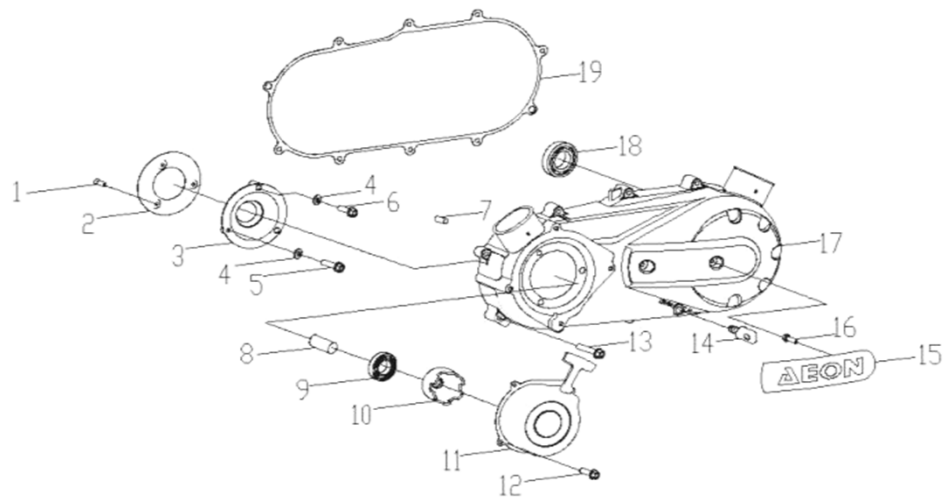

GOBERO

Treinta y Cuatro

D-1: CYLINDER HEAD

Item	Description	Part number	Q.ty	Note
1	Bolt	96000-060258-08C	4	M6x25
2	Cover, Cylinder Head	1230962E-000	1	
3	Gasket	1230350A-000	1	
4	Breather, Crankcase, Lower	1230250A-000	1	
5	Screw	93903-1040088-00K	4	M4x8
6	Gasket , Head Cover	1239162E-000	1	
7	Retainer, Valve, Spring	1477162B-000	2	
8	Spring, Valve, Outer	1475162B-000	2	
9	Spring, Valve, Inner	1476162B-000	2	
10	Clip, Retainer	1478162B-000	4	
11	Seal, Valve	1220962B-000	2	
12	Seat, Valve, Spring, Outer	1477562B-000	2	
13	Pin, Dowel	94301-10140	6	10x14
14	Bolt	96000-061108-08C	2	M6x110
15	Washer	94101-0613010-00C	2	6.1x13x1
16	Stud	91001-060328-00C	2	M6x32
17	Nut	94050-06000-00C	4	M6
18	O-Ring	93210-03830	1	
19	Asm., Manifold, Intake	1710062E-000	1	
20	Stud	91001-060288-00C	2	M6x28
21	Valve, Exhaust	1472162B-000	1	
22	Valve, Intake	1471162B-000	1	
23	Stud	91001-080328-00C	2	M8x32
24	Head, Cylinder	1220162B-000	1	
25	Plug, Spark	9807650A-000	1	DPR7EA-9
26	Gasket Set	1225062E-000	1	
27	Cylinder	1210062E-000	1	
28	Gasket, Cylinder	1219162E-001	1	

D-5: LEFT CRANKCASE COVER

Item	Description	Part number	Q.ty	Note
1	Bolt	91003-060088-00K	3	
2	Wind Guider, Drive Clutch	1133950B-000	1	
3	Derby Cover	1135550A-000	1	
4	Washer	94101-0613010-00C	3	6.1x13x1
5	Bolt	96000-060168-08C	1	M6x16
6	Bolt	96000-060258-08C	2	M6x25
7	Pin, Dowel	94301-08140	2	
8	Bushing, Sheave	2210650A-000	1	
9	Bearing, Ball	96100-69050-LLU00	1	
10	Ratchet, Recoil	2210750A-000	1	
11	Recoil, Starter	1135050A-000	1	
12	Bolt	96000-060168-10K	4	M6x16
13	Bolt	96000-060408-08C	10	M6x40
14	Drain plug	11353201-000	1	
15	Tablet, Logo	1134750A-000	1	
16	Bolt	96000-050128-00K	2	M5x12
17	Cover, Clutch	1134150A-000	1	
18	Bearing, Ball	96100-6004-LLUC3/ZG	1	
19	Gasket	1135950A-002	1	