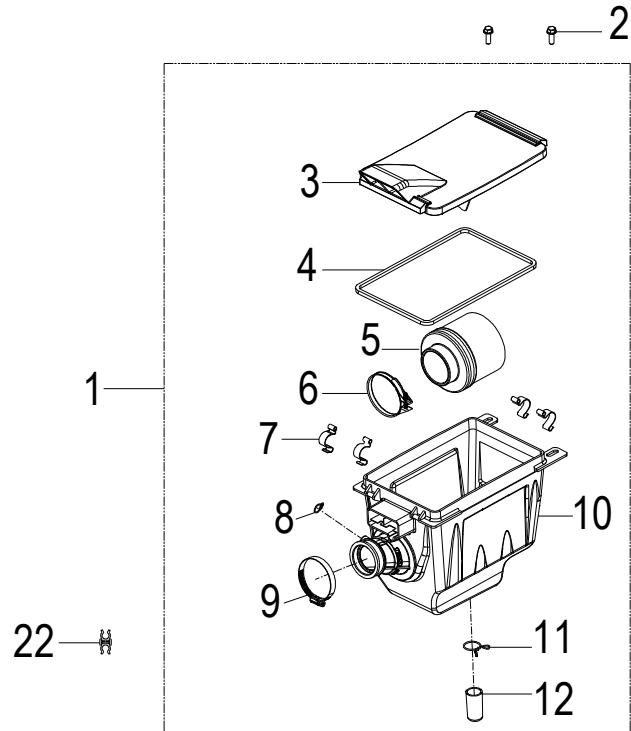

D-15: AIR CLEANER

Item	Part Number	Description	Q.ty
1	17200241-000	Asm., Cleaner, Air	1
2	92005-060168-00K	Bolt	2
3	17207207-000	Cover, Air Cleaner	1
4	3371639A-000	Gasket	1
5	17205206-000	Filter, Air Cleaner	1
6	89669221-000	Strap	1
7	1720839A-000	Clip	4
8	94508-12012	Clip	1
9	94520-05070	Strap	1
10	17203236-000	Box, Air Cleaner	1
11	94510-21616	Clip	1
12	94414-01613-060	Hose, Drain	1
13	87011210-000	Decal, Insulation	1
14	87011219-000	Decal, Insulation	1
15	92003-060168-00K	Bolt	1
16	17256208-001	Duct, Outlet	1
17	89669212-000	Strap	3
18	17269206-000	Boot, Duct	1
19	89669204-000	Strap	1
20	1726939A-001	Boot, Duct	1
21	1725562E-001	Duct, Inlet	1
22	89753209-000	Strap, Oil Hose	1