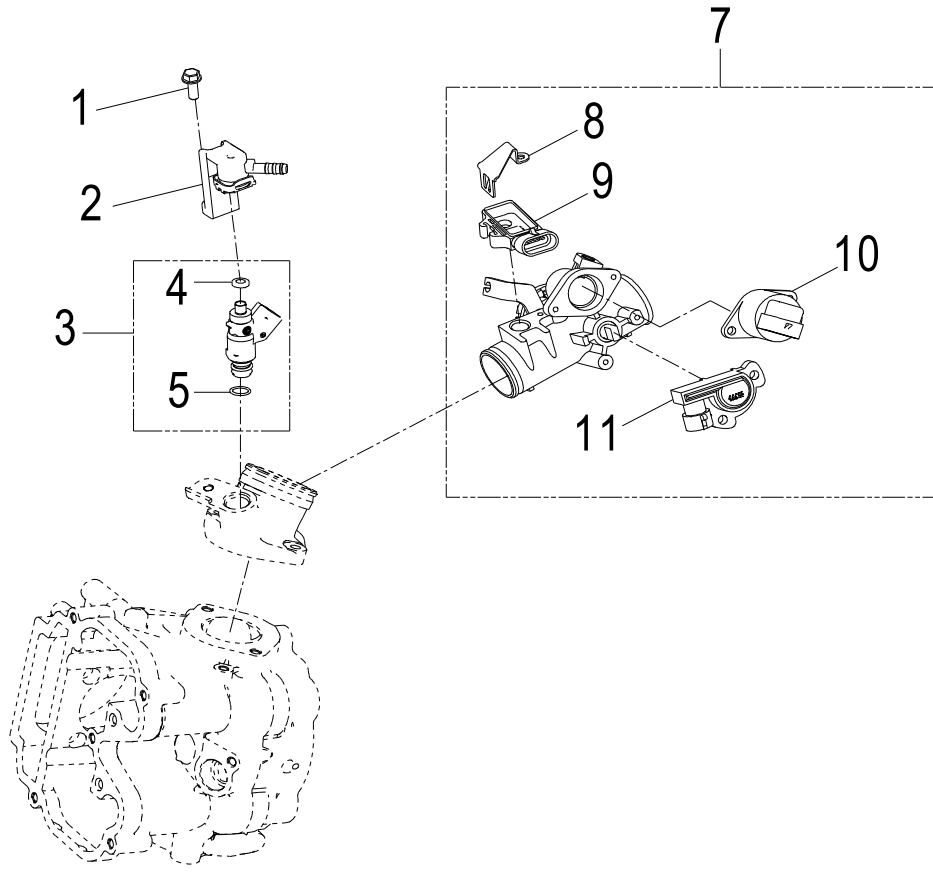

D-13: THROTTLE BODY & FUEL INJECTOR

Item	Part Number	Description	Q.ty
1	96000-060168-08C	Bolt	1
2	1621736I-000	Adaptor, Fuel Injector	1
3	1621069N-000	Fuel Injector	1
4	93214-00642	O-Ring	1
5	93214-00924	O-Ring	1
6	5393036I-000	Sensor, Water Temperature	1
7	1620050S-000	Asm., Throttle Body	1
8	1623222R-000	Mount, T-Map	1
9	1623122R-000	Sensor, T-Map	1
10	1624050S-000	Valve, Idle Air Controller, IAC	1
11	5391622R-000	Sensor, TPS	1