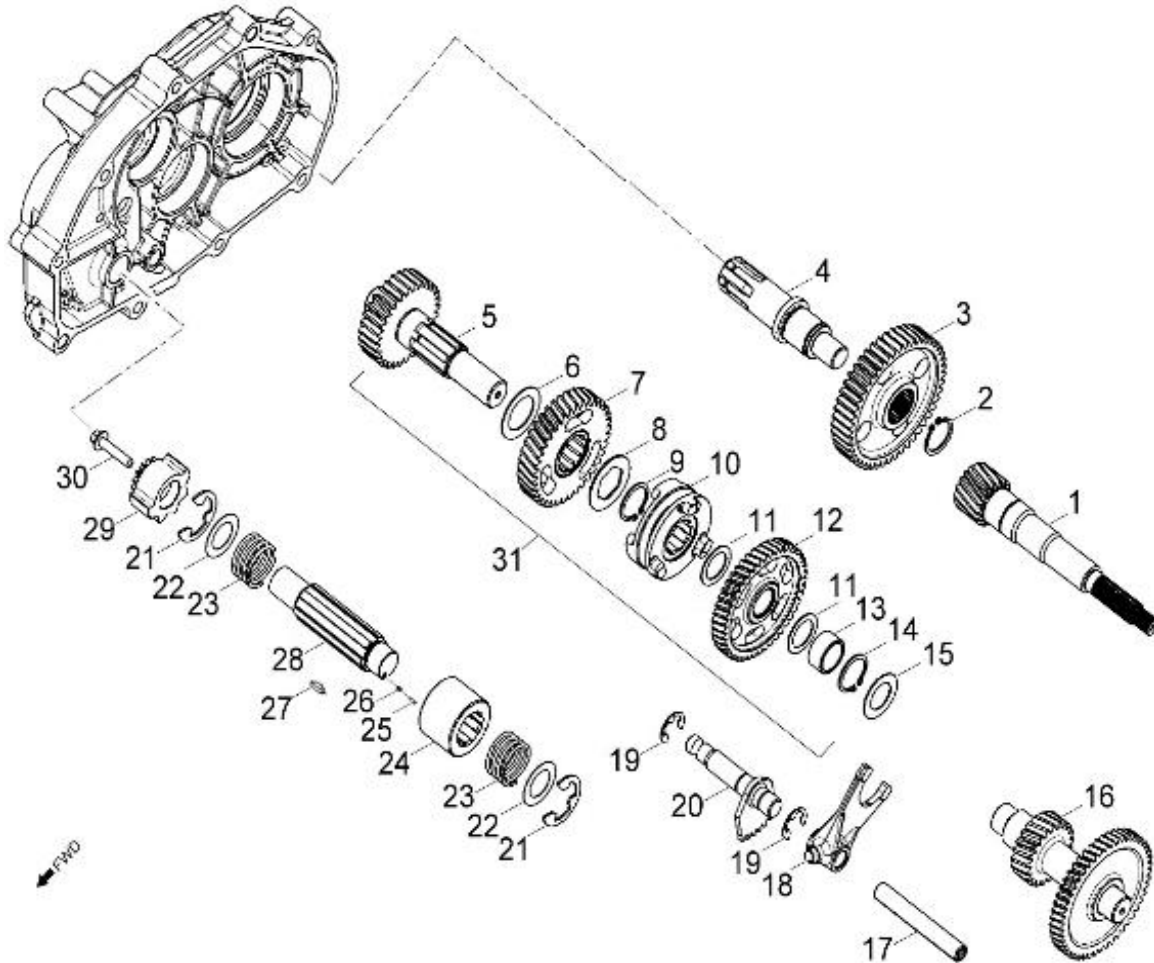

D-11: TRANSMISSION

Item	Part Number	Description	Q.ty
1	2341150S-000	Shaft, Drive	1
2	94511-2400S	Clip, Cir	1
3	2343255C-000	Gear,Output	1
4	2343155C-000	Pinion,Output	1
5	2344150A-000	Shaft, Transmission	1
6	94101-2538010-000	Washer	1
7	2346050A-000	Gear Set, Reverse	1
8	2343550A-000	Washer, Spline	1
9	94511-2500S	Clip, Cir	1
10	2243050A-001	Ratchet, Shift	1
11	94101-2027010-000	Washer	2
12	2345050A-001	Asm., Gear, Spur	1
13	2344250A-000	Collar, Shaft	1
14	94511-2000S	Clip, Cir	1
15	94101-2033010-000	Washer	1
16	2342050A-000	Asm., Shaft, Counter	1
17	2424150S-000	Shaft, Gear Shift	1
18	2423150A-000	Fork, Shift	1
19	94513-1200E	E-Clip	2
20	2461150S-000	Spindle	1
21	94513-1900E	E-Clip	2
22	94101-2032005-000	Washer	2
23	2430350S-001	Recoil, Shift	2
24	2430150S-000	Drum, Gear Shifter	1
25	2425239A-000	Roller, Drum Sensor	1
26	2425339A-000	Spring, Drum Sensor	1
27	90472-40420	Key, Woodruff	1
28	2430850S-000	Shaft, Shift Drum	1
29	2431050S-000	Gear, Drum Shift	1
30	96000-060288-10C	Bolt	1
31	2344050A-000	Asm., Transmission	1