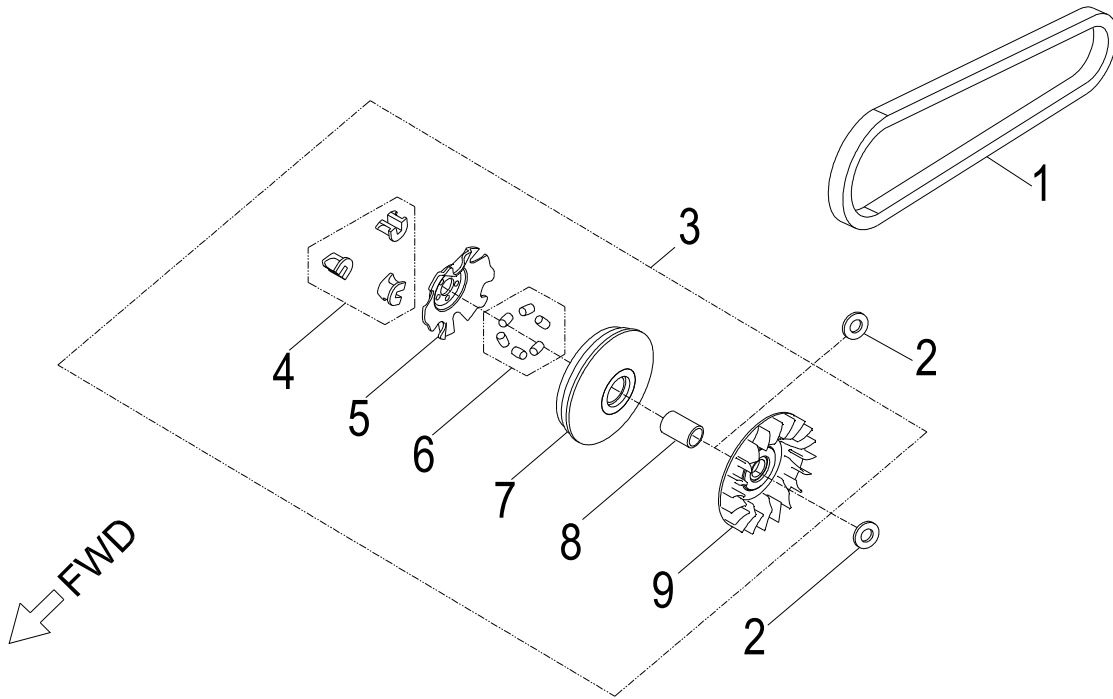

D-8: DRIVE CLUTCH

Item	Part Number	Description	Q.ty
1	2310069F-000	Belt, Driven	1
2	94101-1733015-000	Washer	2
3	2210369S-001	Asm., Sliding	1
4	2213369N-000	Bushing, Slider	1
5	2213169S-000	Plate, Sheave	1
6	2212069S-000	Roller	1
7	2211062E-002	Wheel, Slot, Sliding, Primary	1
8	2210669S-000	Bushing, Sheave	1
9	2210262E-001	Sheave, moveable	1