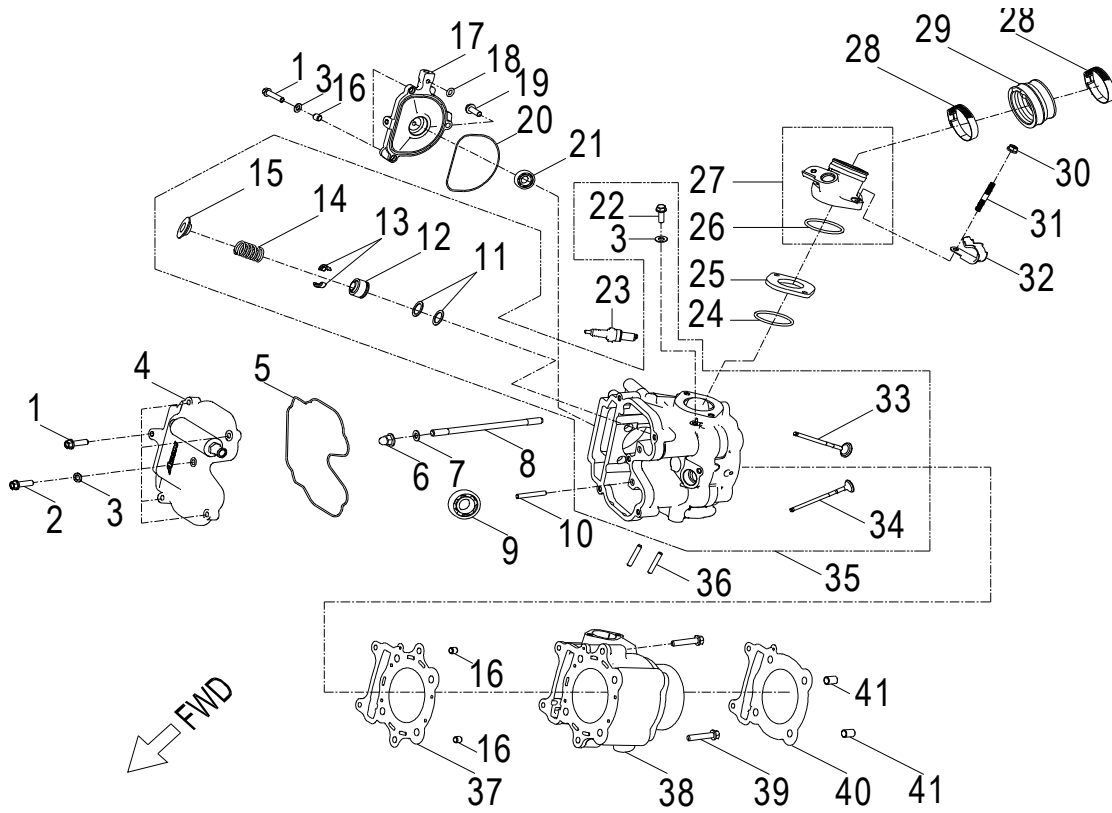

COBRA **SUPERMOTO 400**

VIN Nंबर:	Release:
RF3RA6283LT000787	10/11/2020

D-1: CYLINDER HEAD

Item	Part Number	Description	Q.ty
1	96000-060258-08C	Bolt	7
2	96000-060308-08C	Bolt	1
3	94101-0612010-00U	Washer	3
4	1231069T-000	Asm., Head Cover	1
5	1239169S-000	Gasket , Head Cover	1
6	94022-06000-00C	Nut	2
7	94101-0613020-U00	Washer	2
8	91001-061158-00C	Stud	2
9	96100-60020-00000	Bearing, Ball	1
10	1447569S-000	Pin, Dowell	2
11	1477569S-000	Seat, Valve, Spring, Outer	8
12	1220962B-000	Seal, Valve	4
13	1478169S-000	Clip, Retainer	8
14	1475169S-000	Spring, Valve, Outer	4
15	1477169S-000	Retainer, Valve, Spring	4
16	94301-08080	Pin, Dowel	4
17	1233169S-000	Cover, Head , RH	1
18	93216-00725	O-Ring	1
19	96000-060208-08C	Bolt	1
20	1233269S-000	Gasket, Cam Cover	1
21	96100-60000-Z00C3	Bearing, Ball	1
22	96000-060128-08C	Bolt	1
23	9807650N-000	Plug, Spark	1
24	93210-04320	O-Ring	1
25	1711269S-000	Insulator, Cylinder head	1
26	93210-04330	O-Ring	1
27	17100204-000	Asm., Manifold, Intake	1
28	94520-04064	Strap	2
29	1614636I-000	Adapter, Carburetor	1
30	94050-06000-00C	Nut	2
31	91001-060408-00C	Stud	2
32	43465202-000	Bracket, Brake Switch	2
33	1471169S-000	Valve, Intake	2
34	1472169S-000	Valve, Exhaust	2
35	1220769E-000	Cylinder Head Comp	1
36	91001-080378-00C	Stud	2
37	1225069S-001	Gasket Set	1
38	1210069S-000	Cylinder	1
39	96000-060308-08C	Bolt	2
40	1219169S-000	Gasket, Cylinder	1

D-1: CYLINDER HEAD

Item	Part Number	Description	Q.ty
41	94301-10140	Pin, Dowel	2

D-2: PISTON, CRANKSHAFT

Item	Part Number	Description	Q.ty
1	1342069S-000	Shaft, Balancer	1
2	94101-0832030-000	Washer	1
3	96000-080148-0KL	Bolt	1
4	1300069S-000	Asm., Crankshaft	1
5	94101-1426020-00C	Washer	1
6	94001-14000-00C	Nut	1
7	1544739A-000	Spring, Oil	1
8	1544139A-000	Tube, Oil, Crankshaft	1
9	1311550A-000	Clip, Piston Pin	2
10	1311169S-000	Pin, Piston	1
11	1310069E-000	Piston	1
12	90471-25404	Key, Woodruff	1
13	1301169S-000	Ring Set, Piston	1