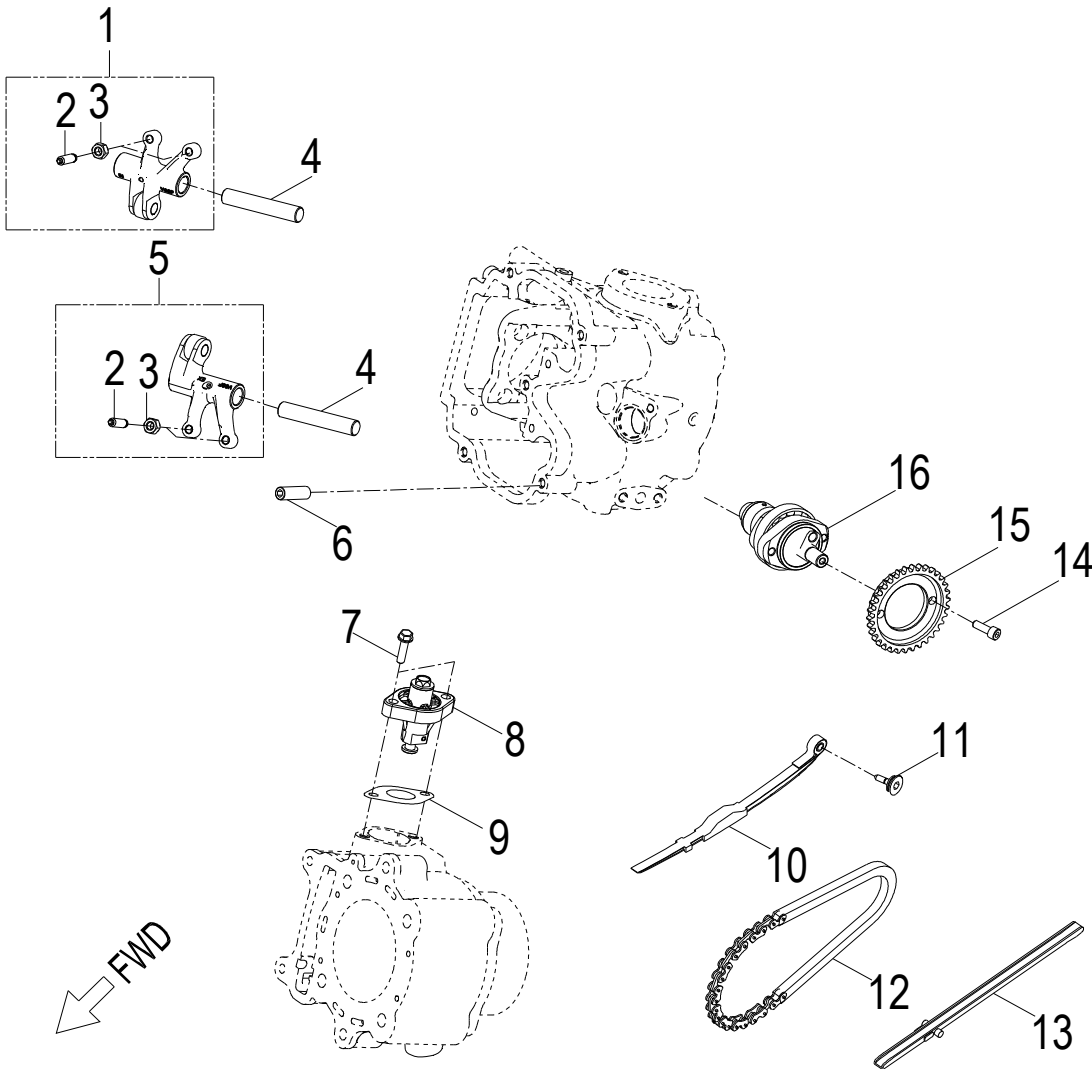

D-1: CYLINDER HEAD

Item	Part Number	Description	Q.ty
41	94301-10140	Pin, Dowel	2

D-2: PISTON, CRANKSHAFT

Item	Part Number	Description	Q.ty
1	1342069S-000	Shaft, Balancer	1
2	94101-0832030-000	Washer	1
3	96000-080148-0KL	Bolt	1
4	1300069S-000	Asm., Crankshaft	1
5	94101-1426020-00C	Washer	1
6	94001-14000-00C	Nut	1
7	1544739A-000	Spring, Oil	1
8	1544139A-000	Tube, Oil, Crankshaft	1
9	1311550A-000	Clip, Piston Pin	2
10	1311169S-000	Pin, Piston	1
11	1310069E-000	Piston	1
12	90471-25404	Key, Woodruff	1
13	1301169S-000	Ring Set, Piston	1

D-5: LH CRANKCASE COVER

Item	Part Number	Description	Q.ty
1	91003-060088-00K	Bolt	3
2	1133969S-000	Wind Guider, Drive Clutch	1
3	1135550A-000	Derby Cover	1
4	94301-08140	Pin, Dowel	2
5	96000-060258-08C	Bolt	2
6	93214-02212	O-Ring	2
7	94511-2500S	Clip, Cir	1
8	2210569S-001	Nut, Driven	1
9	96100-69050-LLU00	Bearing, Ball	1
10	96000-060168-08C	Bolt	1
11	94301-10140	Pin, Dowel	2
12	1135950A-002	Gasket	1
13	96100-6004-LLUC3/ZG	Bearing, Ball	1
14	1134169S-000	Cover, Clutch	1
15	96000-050128-00K	Bolt	2
16	11353201-000	Drain plug	1
17	1134750A-000	Tablet, Logo	1
18	96000-060408-08C	Bolt	10
19	11342203-000	Guard, Clutch Cover	1
20	96000-060208-10K	Bolt	4

D-7: VALVE CAM

Item	Part Number	Description	Q.ty
1	1443069F-000	Arm Comp,Valve Rocker Intake	1
2	14433140-000	Nut,Tappet Adjusting	4
3	14432140-000	Screw,Tappet Adjusting	4
4	1445169S-000	Shaft,Valve Rocker Arm	2
5	1444069F-000	Arm Comp,Valve Rocker Exhaust	1
6	1221869S-001	Nut, Head	4
7	96000-060228-14C	Bolt	2
8	1452150N-000	Tensioner	1
9	14523119-002	Gasket, Tensioner	1
10	1455050A-000	Guide, Cam Chain, RH	1
11	1453550A-000	Pivot, Guide	1
12	1440169S-000	Chain, Cam	1
13	1450050N-000	Guide, Cam Chain, LH	1
14	91000-060128-0CL	Bolt	2
15	1410869S-000	Sprocket, Camshaft	1
16	1440069N-000	Asm., Cam Shaft	1