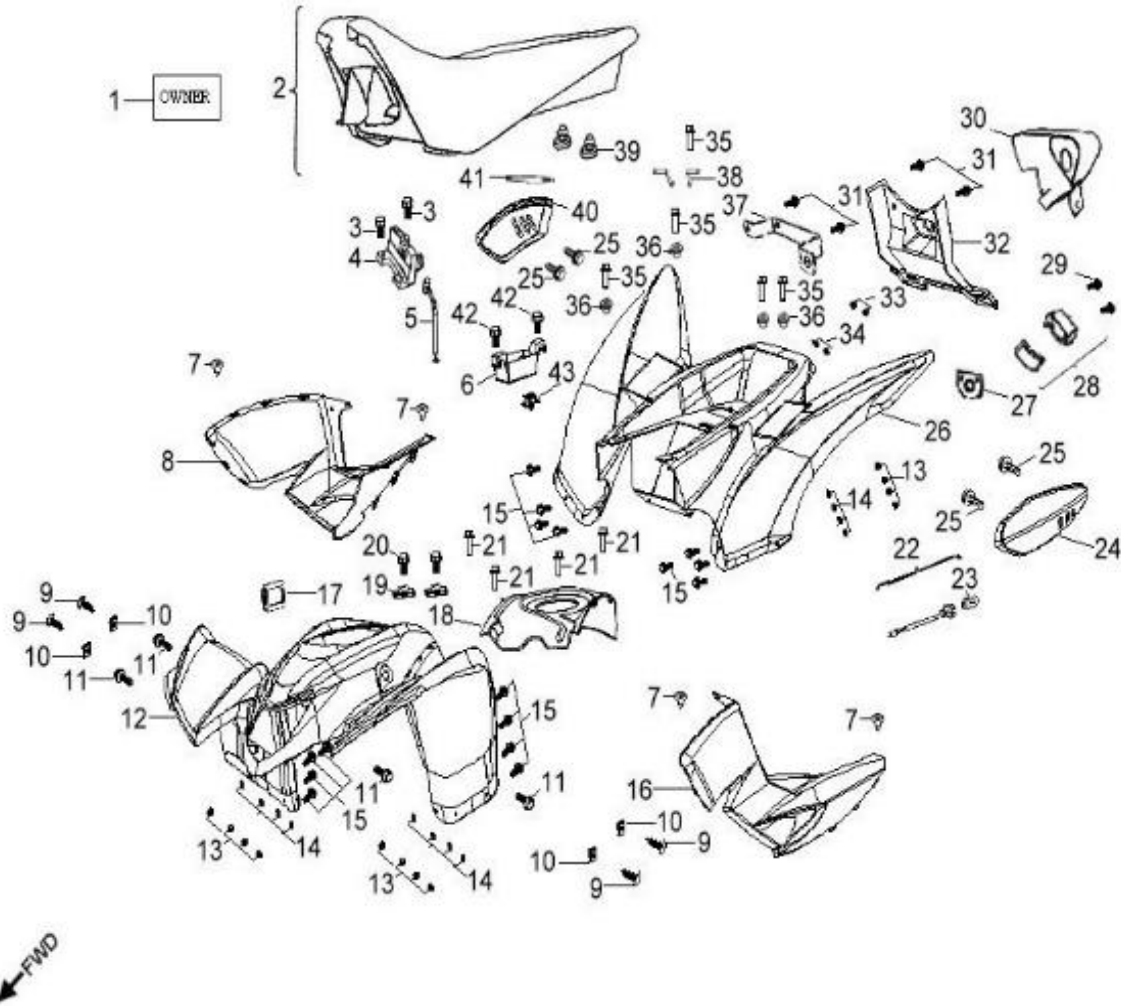

D-21: CAB/SEAT

Item	Part Number	Description	Q.ty
37	33717202-000	Bracket, License Plate	1
38	89751201-000	Strap, Battery	1
39	77220180-000	Rubber, Seat	2
40	18319201-000	Veneer, RH	1
41	93213-04740	O-Ring	1
42	93100-050108-00K	Screw	2
43	89755202-000	Ground Cable, Battery	1