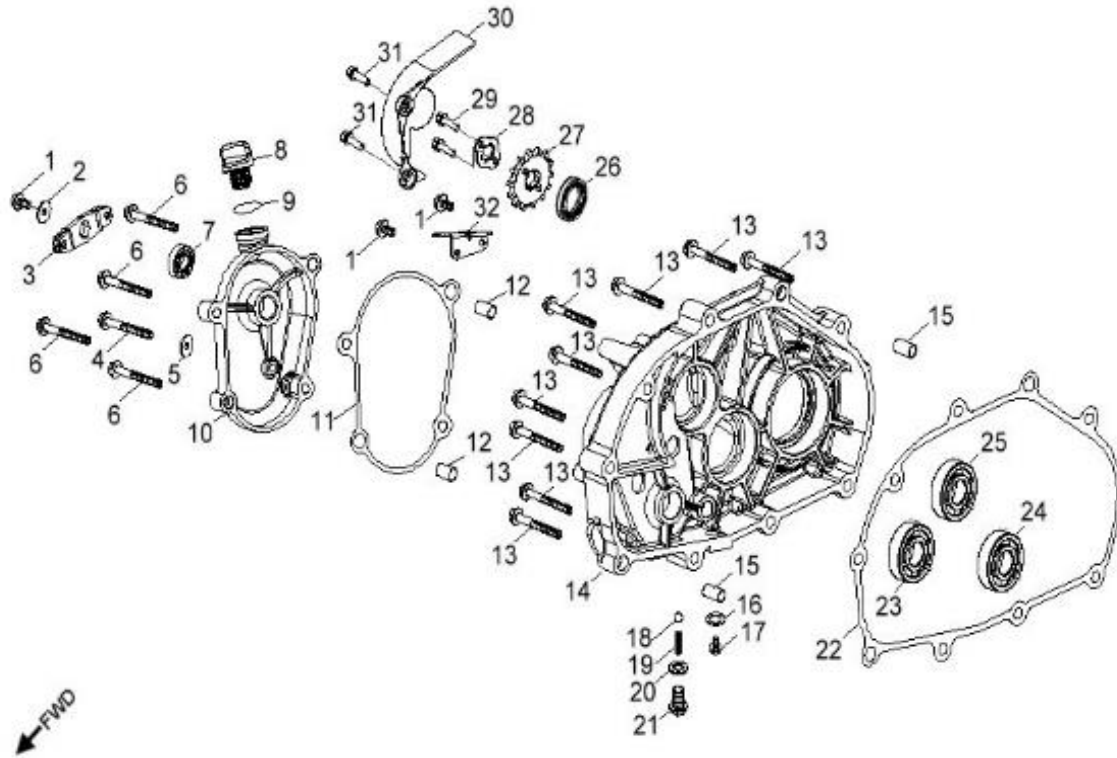

D-4: REAR DRIVE ASS'Y

Item	Part Number	Description	Q.ty
1	96000-060168-10K	Bolt	3
2	94101-0618015-00K	Washer	1
3	2131755C-000	Lever, Shift	1
4	96000-060088-00K	Bolt	1
5	94101-0612010-00U	Washer	1
6	96000-060358-08C	Bolt	4
7	96500-142807A7271	Seal, Oil	1
8	15650111-001	Plug, Oil	1
9	93212-01425	O-Ring	1
10	2136150S-000	Cover, Shift	1
11	2136250S-002	Gasket, Inspection Cover	1
12	94301-08140	Pin, Dowel	2
13	96000-080458-00C	Bolt	9
14	2130155C-000	Cover, Transmission	1
15	94301-10140	Pin, Dowel	2
16	94101-1221320-00L	Washer	1
17	96000-120158-14C	Bolt	1
18	2132239A-000	Ball, Steel	1
19	2430655E-000	Spring, Detent	1
20	94101-1422010-00L	Washer	1
21	2430539A-000	Bolt	1
22	2139550A-002	Gasket, Transmission Cover	1
23	96100-63040-00000	Bearing, Ball	1
24	96100-63050-00000	Bearing, Ball	1
25	96100-62040-00000	Bearing, Ball	1
26	96504-255207NBR	Seal, Oil	1
27	23801159-001	Sprocket, Drive	1
28	23811201-000	Bracket, Sprocket	1
29	92000-060108-00C	Bolt	2
30	40510201-000	Shield	1
31	93501-060168-00K	Bolt	2
32	2134155C-000	Adaptor, Shift Cable	1