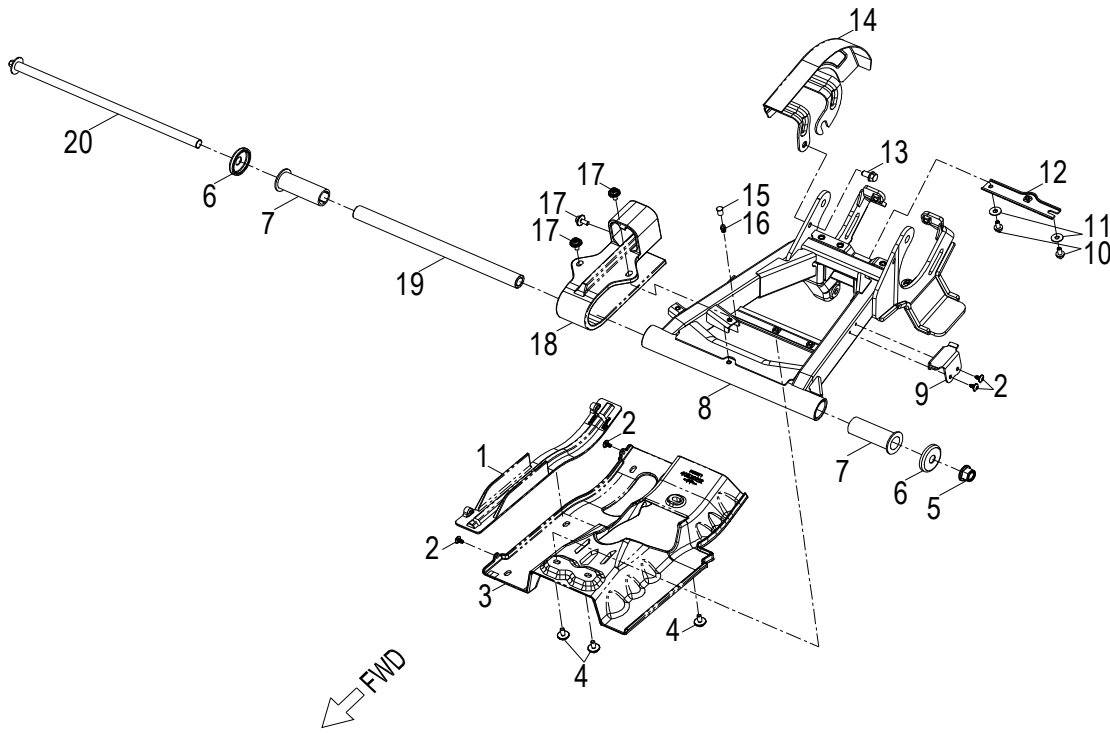

D-18: REAR SWING ARM ASS'Y

Item	Part Number	Description	Q.ty
1	40525206-000	Chain Guider	1
2	93903-1050128-00K	Screw	4
3	40520212-001	Cover, Sprocket	1
4	96007-060188-00K	Bolt	3
5	90355-14000-19C	Nut	1
6	52422202-000	Cover, Swing Arm Seal	2
7	22106205-000	Bushing, Sheave	2
8	52410250-385	Arm, Swing	1
9	53005301-000	Retainer, Brake Line, Front	1
10	96000-060128-0KL	Bolt	2
11	94101-0618010-00B	Washer	2
12	53312203-001	Protect Cover Fixed Seat Comp	1
13	96000-080168-0KL	Bolt	1
14	40521211-385	Protector, Chain	1
15	51301131-000	Cap, Valve, Grease	1
16	51300131-000	Valve, Grease	1
17	96007-060168-00K	Bolt	3
18	40525203-000	Chain Guider	1
19	52420201-000	Tube, Spacer	1
20	96000-143508-00C	Bolt	1