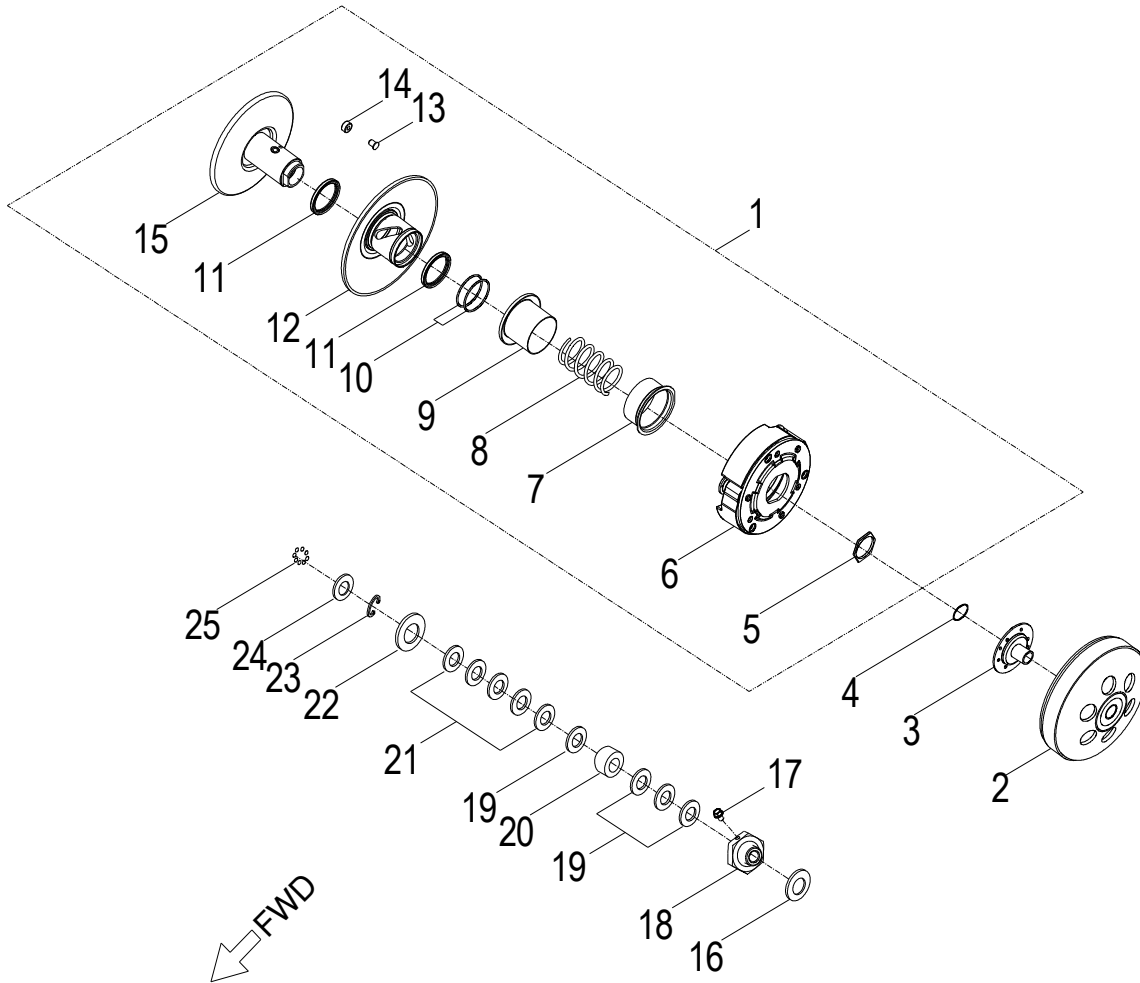

D-9: DRIVEN CLUTCH

Item	Part Number	Description	Q.ty
1	2200069S-001	Asm., Driven Clutch	1
2	2210062E-000	Clutch, Outer	1
3	2210139A-000	Hold, Cam	1
4	93214-02031	O-Ring	1
5	95111-0001C-000	Nut	1
6	2200162E-000	Asm., Driven Shoes	1
7	2323962E-000	Seal, Collor	1
8	2323362E-000	Spring, Clutch	1
9	2323762E-000	Seal, Collor	1
10	93214-04720	O-Ring	2
11	96500-404704FKM	Seal, Oil	2
12	2322062E-005	Sheave, Moveable	1
13	2322562E-000	Pin, Guide	3
14	2322662E-000	Roller, Guide	3
15	2320062E-002	Sheave, Driven	1
16	94121-2038005-00K	Washer	1
17	91205-050088-0KL	Bolt	1
18	2210539A-000	Nut, Driven	1
19	94101-2538010-000	Washer	4
20	2210839A-000	Guide, Cam	1
21	94122-2550020-00K	Washer, Special	5
22	2210439A-000	Retainer, Ball	1
23	94511-250IS	Clip, Cir	1
24	94101-2531010-00K	Washer	1
25	96211-07000	Ball, Steel	8