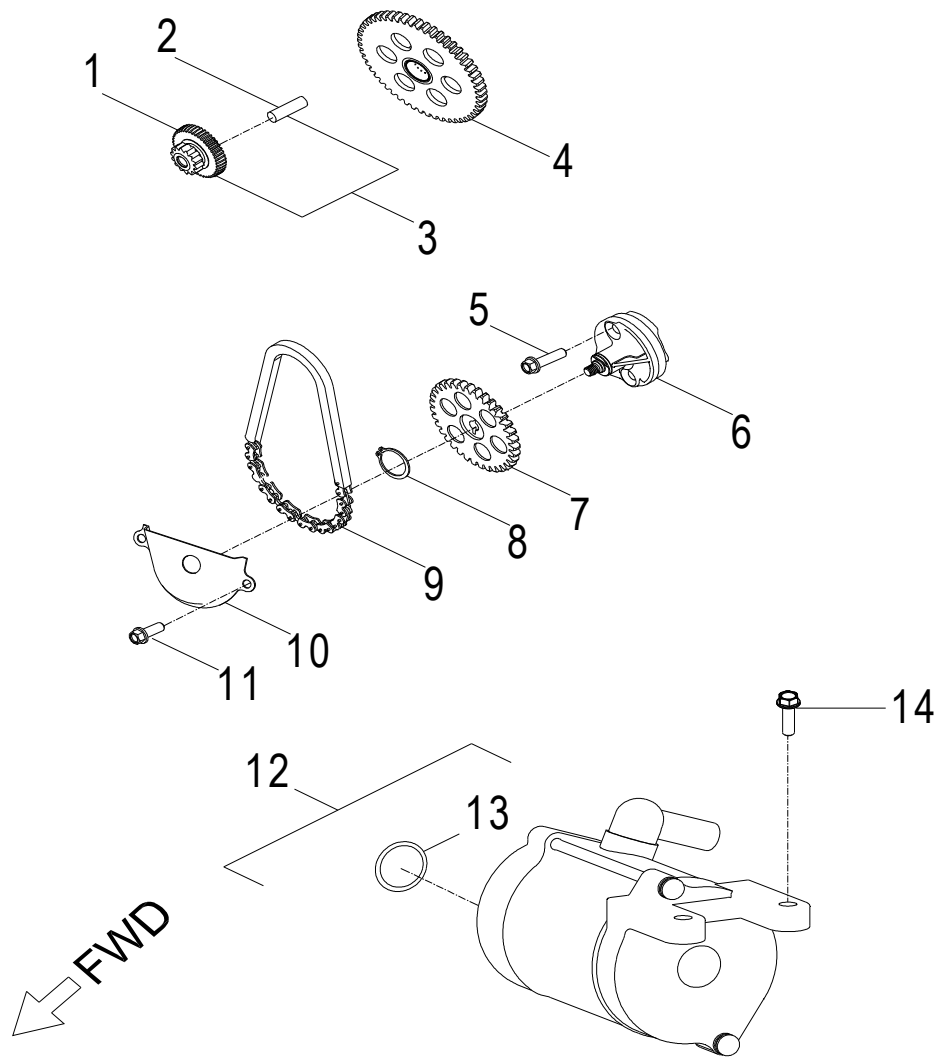

D-1: CYLINDER HEAD

Item	Part Number	Description	Q.ty
41	94301-10140	Pin, Dowel	2

D-2: PISTON, CRANKSHAFT

Item	Part Number	Description	Q.ty
1	1342069S-000	Shaft, Balancer	1
2	94101-0832030-000	Washer	1
3	96000-080148-0KL	Bolt	1
4	1300069S-000	Asm., Crankshaft	1
5	94101-1426020-00C	Washer	1
6	94001-14000-00C	Nut	1
7	1544739A-000	Spring, Oil	1
8	1544139A-000	Tube, Oil, Crankshaft	1
9	1311550A-000	Clip, Piston Pin	2
10	1311169S-000	Pin, Piston	1
11	1310069E-000	Piston	1
12	90471-25404	Key, Woodruff	1
13	1301169S-000	Ring Set, Piston	1

D-7: VALVE CAM

Item	Part Number	Description	Q.ty
1	1443069F-000	Arm Comp,Valve Rocker Intake	1
2	14433140-000	Nut,Tappet Adjusting	4
3	14432140-000	Screw,Tappet Adjusting	4
4	1445169S-000	Shaft,Valve Rocker Arm	2
5	1444069F-000	Arm Comp,Valve Rocker Exhaust	1
6	1221869S-001	Nut, Head	4
7	96000-060228-14C	Bolt	2
8	1452150N-000	Tensioner	1
9	14523119-002	Gasket, Tensioner	1
10	1455050A-000	Guide, Cam Chain, RH	1
11	1453550A-000	Pivot, Guide	1
12	1440169S-000	Chain, Cam	1
13	1450050N-000	Guide, Cam Chain, LH	1
14	91000-060128-0CL	Bolt	2
15	1410869S-000	Sprocket, Camshaft	1
16	1440069N-000	Asm., Cam Shaft	1

D-8: DRIVE CLUTCH

Item	Part Number	Description	Q.ty
1	2310069F-000	Belt, Driven	1
2	94101-1733015-000	Washer	2
3	2210369S-001	Asm., Sliding	1
4	2213369N-000	Bushing, Slider	1
5	2213169S-000	Plate, Sheave	1
6	2212069S-000	Roller	1
7	2211062E-002	Wheel, Slot, Sliding, Primary	1
8	2210669S-000	Bushing, Sheave	1
9	2210262E-001	Sheave, moveable	1

D-10: OIL PUMP/STARTING MOTOR

Item	Part Number	Description	Q.ty
1	2842350A-000	Gear, Starter	1
2	2842450A-000	Shaft, Starter Motor	1
3	2842250A-000	Asm., Gear Starter	1
4	2822069N-000	Gear, Starter	1
5	96000-060308-08C	Bolt	2
6	1500050A-000	Asm., Oil Pump	1
7	1515050A-000	Sprocket, Oil Pump	1
8	94511-1000S	Clip, Cir	1
9	1514150A-000	Chain, Oil Pump	1
10	1571150A-000	Cover, Oil Pump	1
11	96000-060128-08C	Bolt	2
12	31200208-000	Motor, Starter	1
13	93210-02431	O-Ring	1
14	96000-060208-08C	Bolt	2