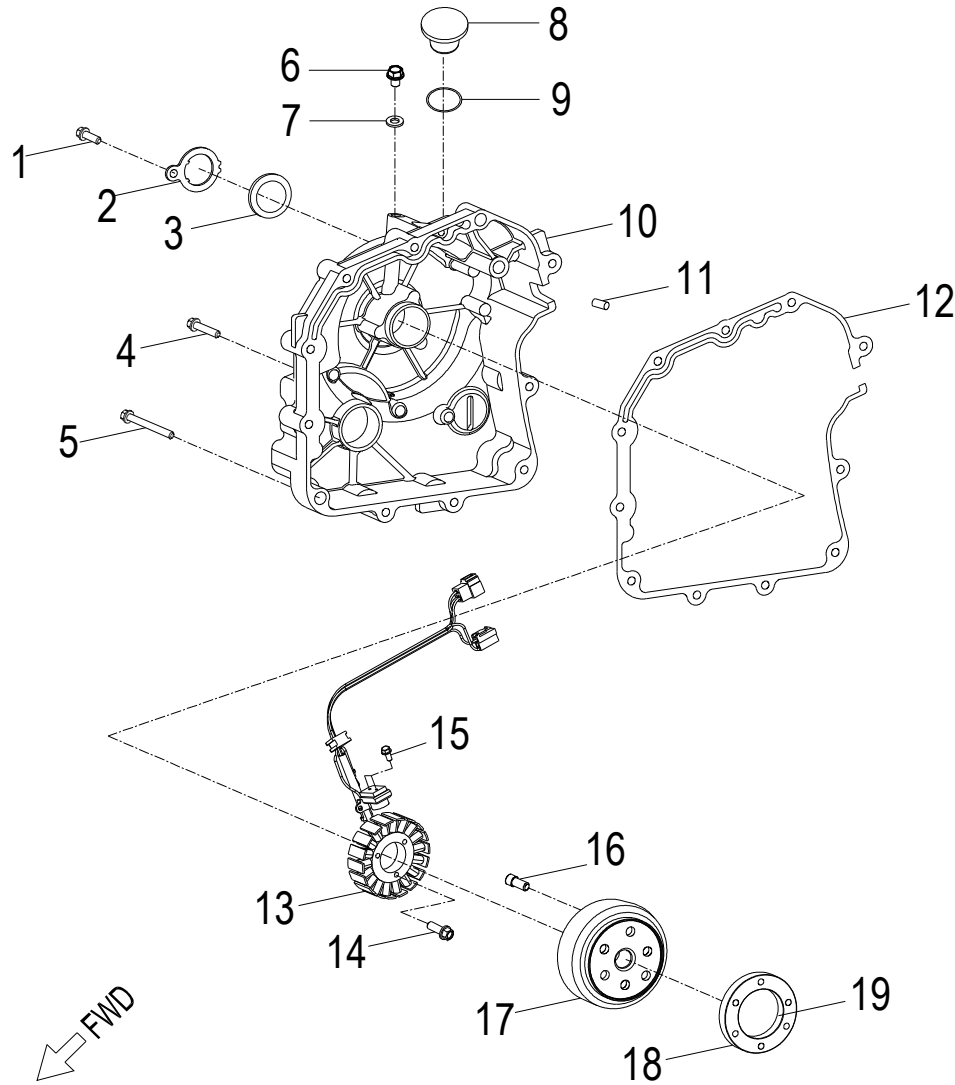

D-6: RH CRANKCASE COVER

Item	Part Number	Description	Q.ty
1	96000-060128-08C	Bolt	1
2	1133350S-000	Retainer, Sight Glass	1
3	1120250A-000	Oil Windows	1
4	96000-060458-08C	Bolt	4
5	96000-061359-08G	Bolt	7
6	96000-060108-10K	Bolt	1
7	94101-0612010-00U	Washer	1
8	96600-30075000000	Cap(Nickel Silver)	1
9	93210-02724	O-Ring	1
10	1133569S-000	Crankcase Cover, Rh	1
11	94301-10140	Pin, Dowel	2
12	1139350A-002	Gasket, Crankcase, RH	1
13	31120213-000	Stator	1
14	91300-050358-00C	Screw	3
15	92000-050128-00C	Bolt	2
16	91000-080188-00C	Bolt	6
17	3111069M-000	Flywheel	1
18	2812169N-000	Outer, One Way	1
19	2813069N-000	Asm., Rollor, One Way	1