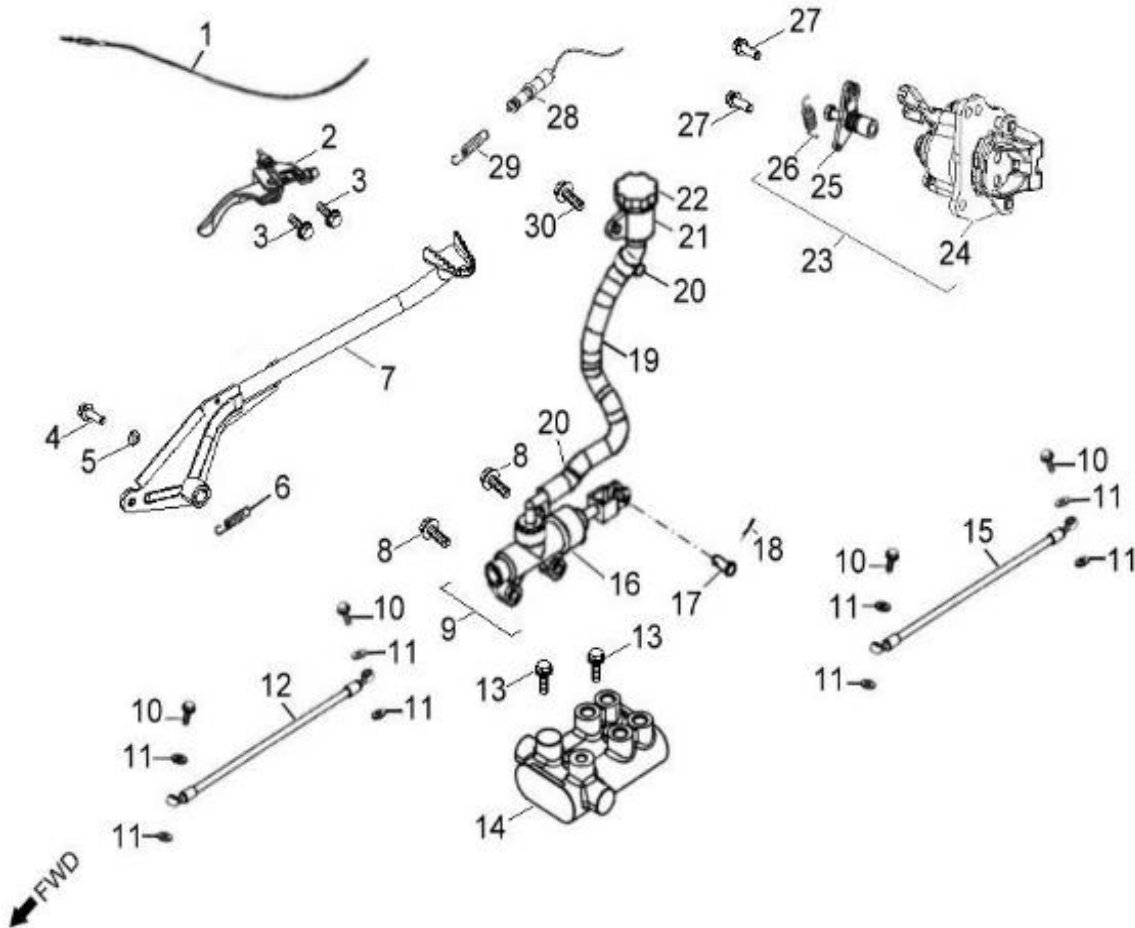

D-27: REAR BRAKE

Item	Part Number	Description	Q.ty
1	38706206-001	Cable, Parking Brake	1
2	3871055E-000	Lever, Parking Brake	1
3	91000-060208-00K	Bolt	2
4	96000-080168-0KL	Bolt	1
5	94101-0822020-00C	Washer	1
6	43421206-000	Spring	1
7	43456224-000	Pedal, Brake	1
8	92001-080258-0KL	Bolt	2
9	4350055E-000	Asm., Master Cylinder	1
10	45456111-000	Bolt, Banjo	4
11	94101-1015015-00U	Washer	8
12	45447230-000	Hose, Brake	1
13	91000-080408-00C	Bolt	2
14	45470201-000	Brake Shunt	1
15	45447231-000	Hose, Brake	1
16	4350155E-000	Master Cylinder	1
17	94302-07018	Shaft, Filler Cover	1
18	43480201-000	Pin	1
19	45447210-000	Hose, Brake	1
20	94515-120S8	Clamp	2
21	43503204-000	Oil Tank, Brake	1
22	43016201-000	Cap, Oil Tank	1
23	45000209-000	Asm., Caliper, Rear	1
24	43120212-000	Pad, brake, Rear	1
25	43532203-000	Swing Arm, Caliper	1
26	43421209-000	Spring	1
27	96000-100258-0KL	Bolt	2
28	34916201-000	Switch, Brake	1
29	43422202-000	Spring, Switch	1
30	96000-060168-0KL	Bolt	1