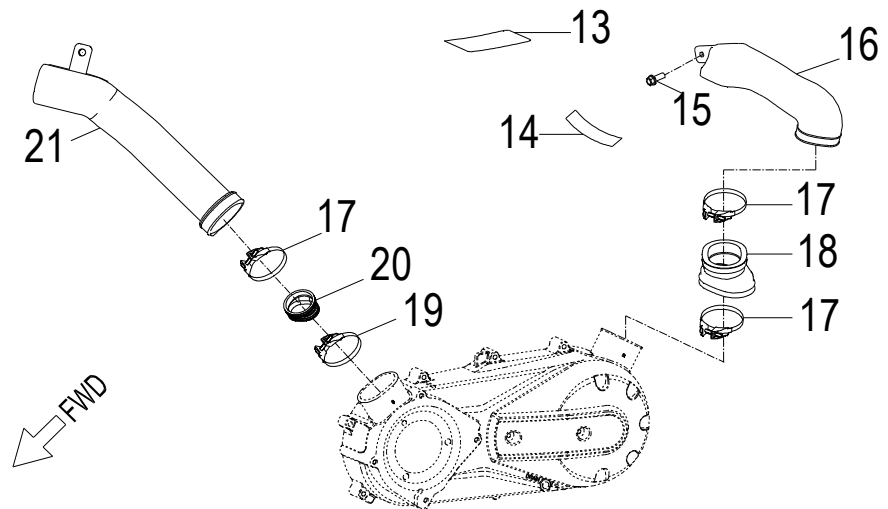

D-15: AIR CLEANER

Item	Part Number	Description	Q.ty
1	17200241-000	Asm., Cleaner, Air	1
2	92005-060168-00K	Bolt	2
3	17207207-000	Cover, Air Cleaner	1
4	3371639A-000	Gasket	1
5	17205206-000	Filter, Air Cleaner	1
6	89669221-000	Strap	1
7	1720839A-000	Clip	4
8	94508-12012	Clip	1
9	94520-05070	Strap	1
10	17203236-000	Box, Air Cleaner	1
11	94510-21616	Clip	1
12	94414-01613-060	Hose, Drain	1
13	87011210-000	Decal, Insulation	1
14	87011219-000	Decal, Insulation	1
15	92003-060168-00K	Bolt	1
16	17256208-001	Duct, Outlet	1
17	89669212-000	Strap	3
18	17269206-000	Boot, Duct	1
19	89669204-000	Strap	1
20	1726939A-001	Boot, Duct	1
21	1725562E-001	Duct, Inlet	1
22	89753209-000	Strap, Oil Hose	1