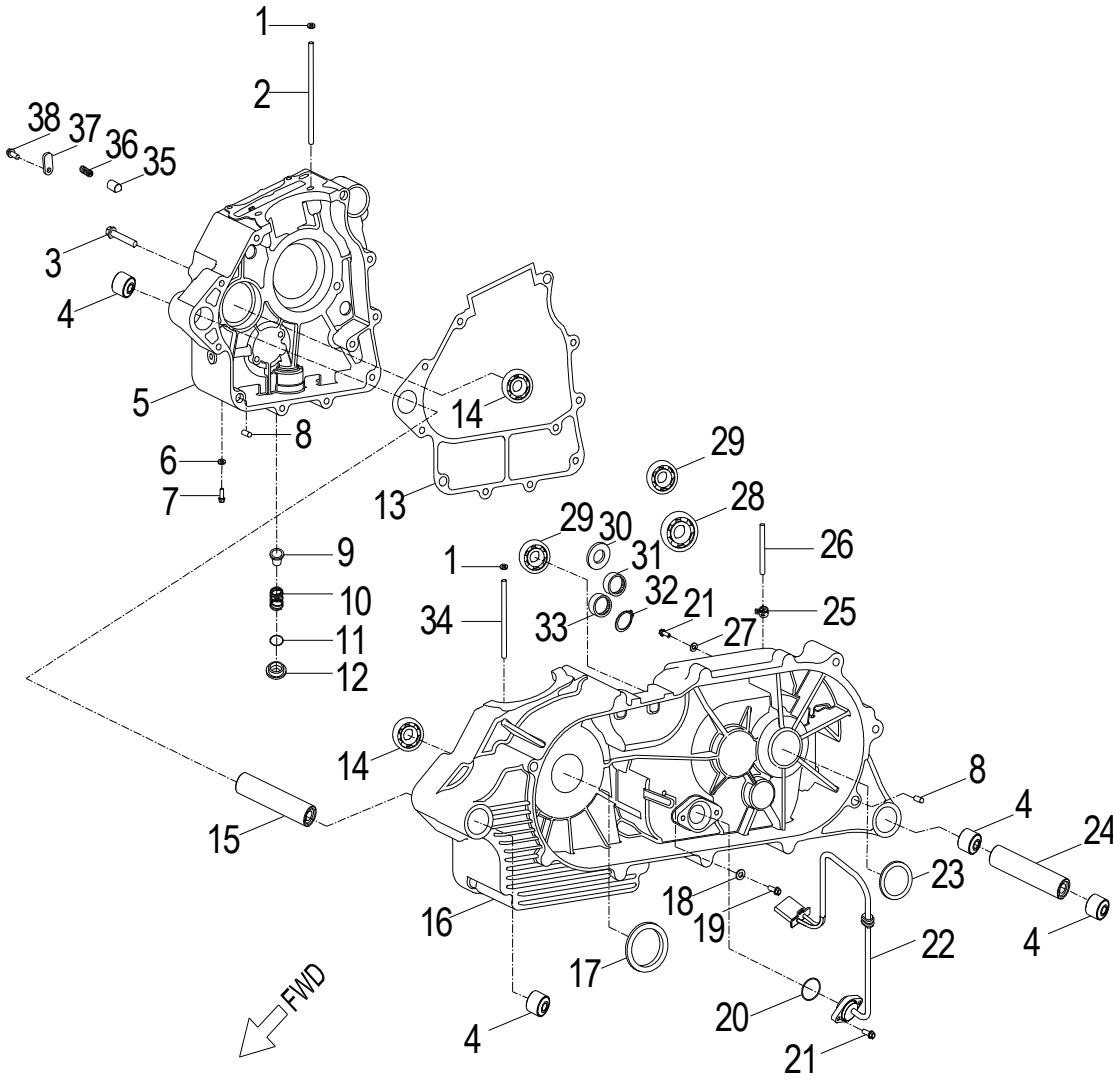

D-3: CRANKCASE

Item	Part Number	Description	Q.ty
1	94112-0816030-00B	Washer	4
2	91001-081819-00C	Stud	2
3	96000-060508-08C	Bolt	4
4	96400-102824	Bushing	4
5	1110150A-001	Crankcase, Rh	1
6	94101-1221320-00L	Washer	1
7	96003-120158-17C	Bolt	1
8	94301-10140	Pin, Dowel	4
9	15421119-000	Screen	1
10	15426119-000	Spring, Screen	1
11	93212-03132	O-Ring	1
12	11334119-000	Screen	1
13	1119150A-002	Gasket	1
14	96100-63040-00000	Bearing, Ball	2
15	1115050A-000	Spacer, Collar	1
16	1120150A-001	Crankcase, Lh	1
17	96504-304207FKM	Seal, Oil	1
18	94101-0624016-00G	Washer	1
19	96000-060108-08C	Bolt	1
20	93212-02620	O-Ring	1
21	96000-060128-08C	Bolt	4
22	3575950S-000	Asm., Sensor, Shifter	1
23	96504-253807FKM	Seal, Oil	1
24	1115150A-000	Spacer, Collar, Rear	1
25	94515-12008	Clamp	1
26	94408-09013-400	Hose	1
27	94101-0618015-00K	Washer	2
28	96100-63050-00000	Bearing, Ball	1
29	96100-62040-00000	Bearing, Ball	1
30	94101-1733015-000	Washer	1
31	91120-172518	Bearing, Needle	1
32	94511-2500S	Clip, Cir	1
33	96200-202715	Bearing, Needle	1
34	91001-081889-00C	Stud	2
35	1300369N-000	Pin, Barrier	1
36	1110869N-000	Spring, Barrier	1
37	1300469N-000	Barrier, Crankshaft	1
38	96000-060168-08C	Bolt	1