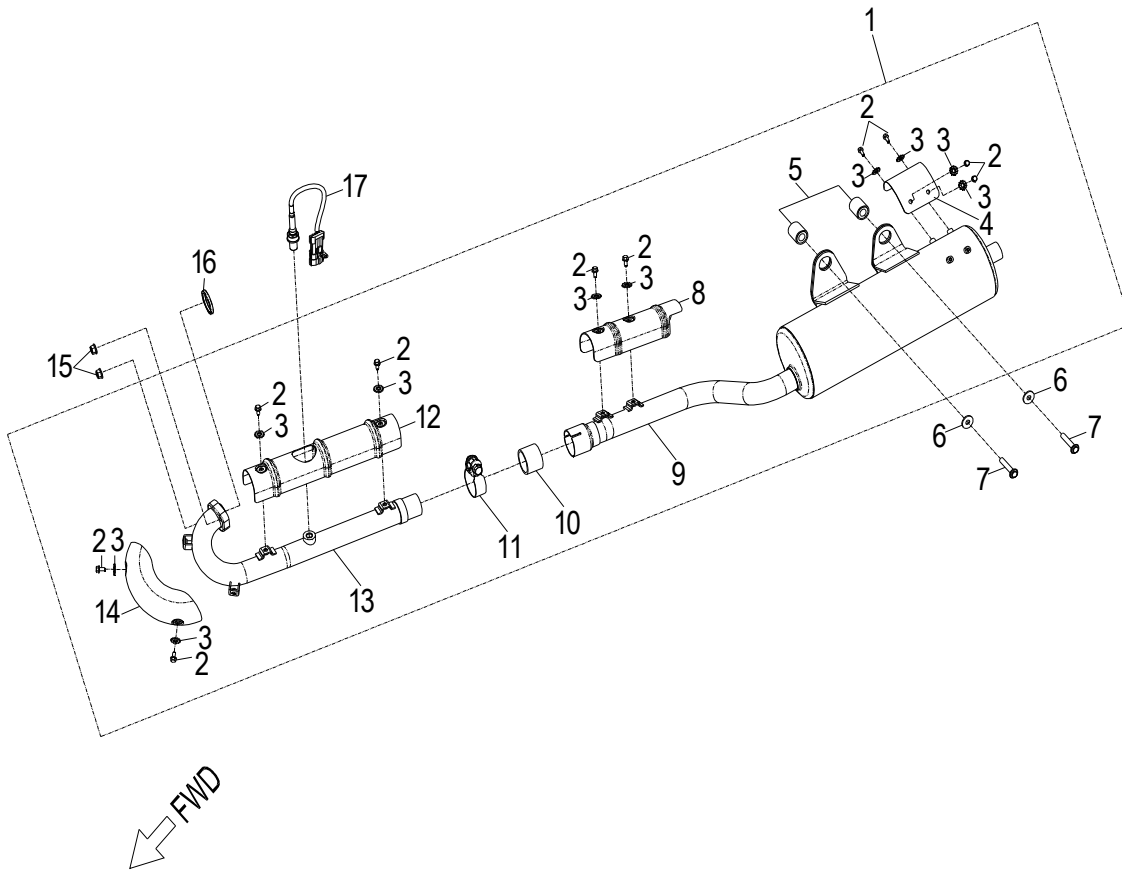

D-16: EXHAUST PIPE

Item	Part Number	Description	Q.ty
1	18300322-000	Asm., Exhaust Pipe	1
2	96000-050108-00K	Bolt	10
3	94103-0600000-00C	Washer, Star	10
4	18315223-000	Shield, Exhaust	1
5	18323201-000	Rubber Shim	2
6	94101-0822020-00C	Washer	2
7	96000-080458-0KL	Bolt	2
8	18315225-000	Shield, Exhaust	1
9	18298260-000	Silencer	1
10	18321201-000	Collar	1
11	94514-45015	Clamp-Exhaust	1
12	18315227-000	Shield, Exhaust	1
13	18299245-000	Pipe, Exhaust, Front	1
14	18314210-000	Muffler Protector(iron)	1
15	94050-08000-00C	Nut	2
16	18291S38-000	Gasket	1
17	1833022R-001	Sensor, O2	1