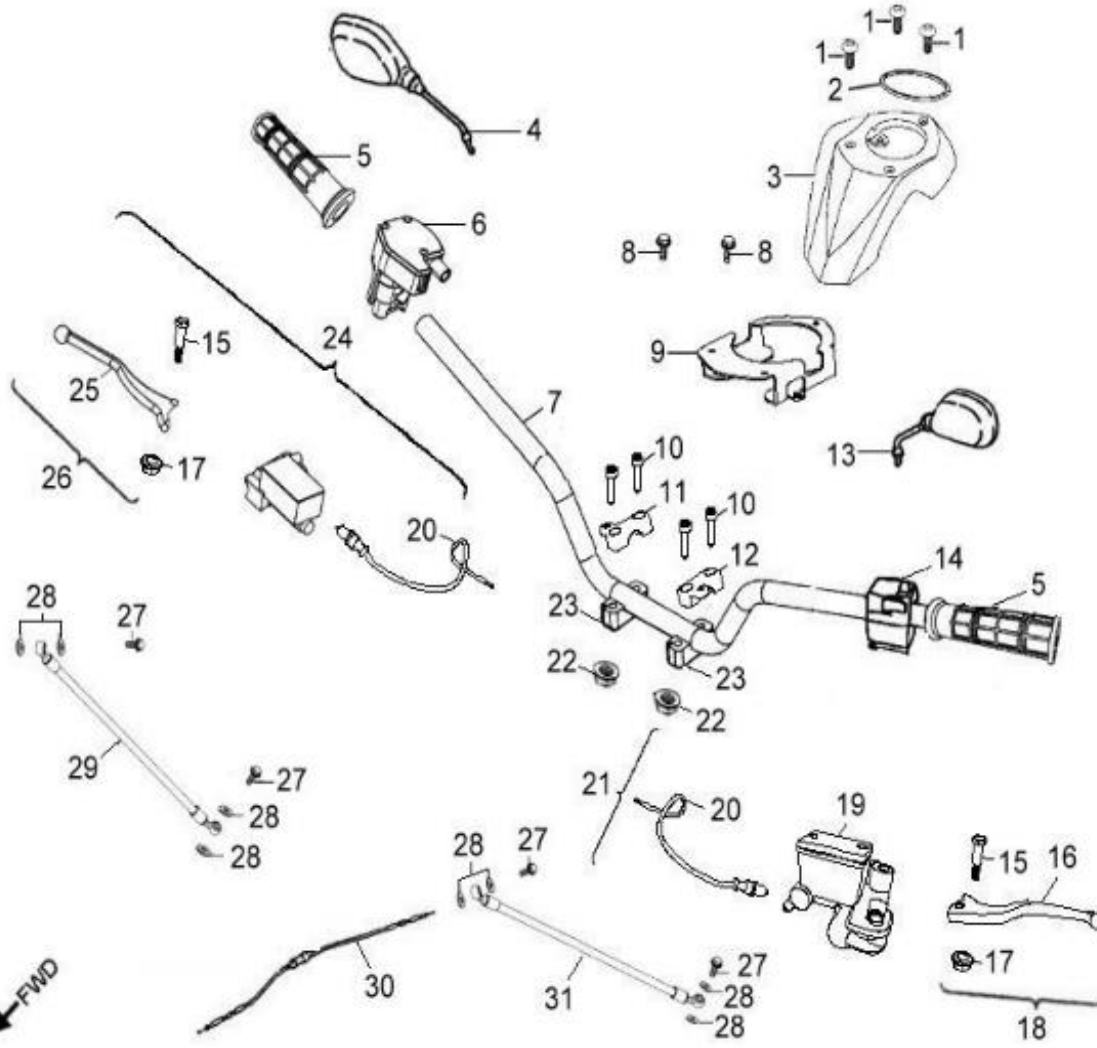

D-28: HANDLEBAR

Item	Part Number	Description	Q.ty
1	93100-050128-00K	Bolt	3
2	64320201-000	Rubber, Seat	1
3	64211210-070	Pod, Handlebar (Black)	1
	64211210-453	Pod, Handlebar (Grey)	
4	88110204-000	Mirror, RH	1
5	53167201-000	Grip, Handlebar	2
6	5390055E-000	Control, Throttle	1
7	53100224-130	Handlebar	1
8	96000-060128-10K	Bolt	2
9	53310222-000	Bracket, Pod	1
10	91000-080258-00K	Bolt	4
11	53210204-000	Clamp, Upper, A	1
12	53220204-000	Clamp, Upper, B	1
13	88120201-001	Mirror, LH	1
14	35151239-000	Asm., Switch, LH	1
15	89220202-000	Bolt	2
16	53178206-000	Lever, Brake, LH	1
17	94073-06006-00K	Nut	2
18	53163206-000	Asm., Lever, LH	1
19	53185219-000	Master Cylinder, Left	1
20	35345201-000	Sensor, Taillight	2
21	53171219-001	Asm., Lever LH	1
22	90350-10000-00C	Nut	2
23	53200204-000	Clamp, Lower	2
24	53172215-000	Asm., Lever, RH	1
25	53175205-000	Lever, Brake, RH	1
26	53164205-000	Asm., Lever, RH	1
27	45456111-000	Bolt, Banjo	4
28	94101-1015015-00U	Washer	8
29	45447233-000	Hose, Brake	1
30	53910231-000	Cable, Throttle	1
31	45447232-000	Hose, Brake	1