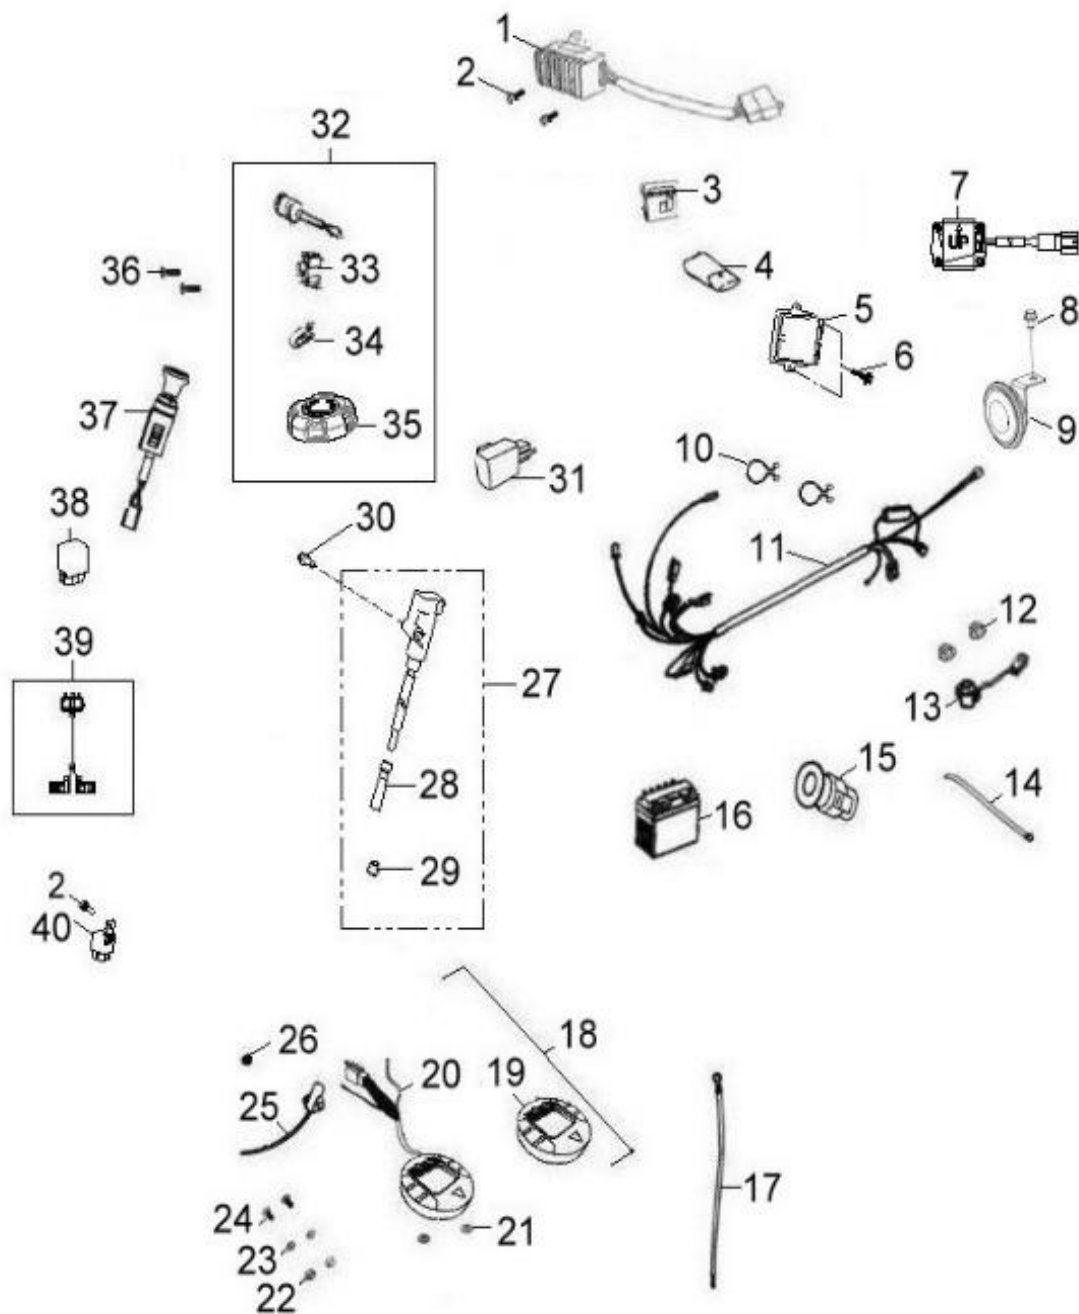

D-32: ELECTRICAL PARTS

Item	Part Number	Description	Q.ty
1	3160069T-000	Rectifier/ Regulator	1
2	96000-060128-10K	Bolt	3
3	32109205-000	Fuse Box	1
4	89120215-000	Pouch, Tool	1
5	3044069I-000	Electroni Control Unit, ECU	1
6	96000-060168-10K	Bolt	4
7	35162010-000	Switch, Toppole Over	1
8	96000-080128-0KL	Bolt	1
9	38110210-000	Horn	1
10	89755204-000	Cable	2
11	32100311-001	Harness, Main Wire	1
12	94050-06000-00K	Nut	2
13	38501210-000	Starter Relay	1
14	89569131-000	Strap	39
15	38302202-000	Relay, Signal	1
16	3150039A-001	Battery	1
17	32001211-000	Asm., Battery Cable	1
18	37200256-000	Asm., Speedometer	1
19	37211204-000	Cover, Speedometer	1
20	37205256-000		1
21	94101-0613010-00B	Washer	2
22	94001-06000-10B	Nut	2
23	94111-0412010-00B	Washer, Spring	2
24	93500-040128-00B	Bolt	2
25	37206201-000	Sensor, Speedometer	1
26	37203206-000	Magnet, Speedometer	1
27	3051151T-001	Asm., Ignition Coil	1
28	3060051T-000	Cap, Spark Plug	1
29	3060551T-000	Insulator Coil	1
30	96000-060358-00K	Bolt	1
31	38701202-000	Relay, Parking	1
32	35110205-000	Asm., Main Switch	1
33	35106208-000	Lock, Steering	1
34	35101131-000	Clip, Main Switch	1
35	17620215-000	Asm., Cap, Fuel Tank	1
36	93100-050128-00K	Bolt	2
37	38130179-000	Power Supplier	1
38	5042951T-000	Relay, Thermo Switch	1
39	33102207-000	Wire	1
40	3850262U-000	Relay, EFI	1