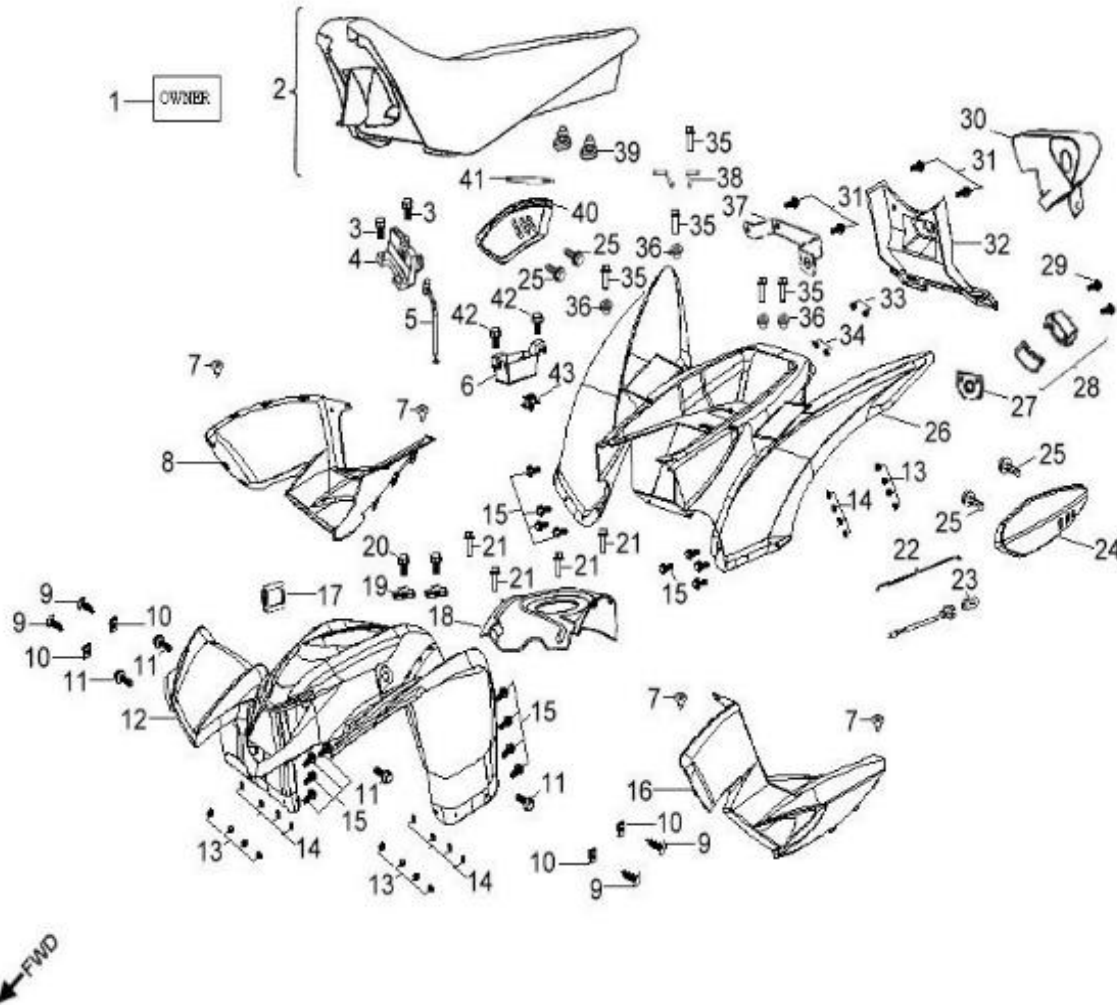

D-1: CYLINDER HEAD

Item	Part Number	Description	Q.ty
41	94301-10140	Pin, Dowel	2

D-2: PISTON, CRANKSHAFT

Item	Part Number	Description	Q.ty
1	1342069S-000	Shaft, Balancer	1
2	94101-0832030-000	Washer	1
3	96000-080148-0KL	Bolt	1
4	1300069S-000	Asm., Crankshaft	1
5	94101-1426020-00C	Washer	1
6	94001-14000-00C	Nut	1
7	1544739A-000	Spring, Oil	1
8	1544139A-000	Tube, Oil, Crankshaft	1
9	1311550A-000	Clip, Piston Pin	2
10	1311169S-000	Pin, Piston	1
11	1310069E-000	Piston	1
12	90471-25404	Key, Woodruff	1
13	1301169S-000	Ring Set, Piston	1

D-5: LH CRANKCASE COVER

Item	Part Number	Description	Q.ty
1	91003-060088-00K	Bolt	3
2	1133969S-000	Wind Guider, Drive Clutch	1
3	1135550A-000	Derby Cover	1
4	94301-08140	Pin, Dowel	2
5	96000-060258-08C	Bolt	2
6	93214-02212	O-Ring	2
7	94511-2500S	Clip, Cir	1
8	2210569S-001	Nut, Driven	1
9	96100-69050-LLU00	Bearing, Ball	1
10	96000-060168-08C	Bolt	1
11	94301-10140	Pin, Dowel	2
12	1135950A-002	Gasket	1
13	96100-6004-LLUC3/ZG	Bearing, Ball	1
14	1134169S-000	Cover, Clutch	1
15	96000-050128-00K	Bolt	2
16	11353201-000	Drain plug	1
17	1134750A-000	Tablet, Logo	1
18	96000-060408-08C	Bolt	10
19	11342203-000	Guard, Clutch Cover	1
20	96000-060208-10K	Bolt	4

D-19: BUMPER

Item	Part Number	Description	Q.ty
1	50450245-458	Bracket, Bumper	1
2	96000-080128-0KL	Bolt	2
3	92005-060148-00K	Bolt	2

D-20: SWING ARM, FOOTREST

Item	Part Number	Description	Q.ty
1	96007-060168-00K	Bolt	6
2	64300218-000	Footwell, RH	1
3	64310218-000	Footwell, LH	1
4	96000-100658-0KL	Bolt	8
5	52426156-000	Cap, dustproof	16
6	53140201-000	Spacer	8
7	53135202-000	Bushing	16
8	51301131-000	Cap, Valve, Grease	8
9	93903-1050128-00K	Screw	4
10	53005203-000	Retainer, Brake Line, Front	2
11	52451204-000	Ball Joint	4
12	94511-3113S	Clip, Cir	4
13	94101-1225020-00C	Washer	4
14	90351-12000-00C	Nut, Lock	4
15	51300131-000	Valve, Grease	8
16	53132211-385	A-Arm, Upper, Lh	1
17	94050-10000-00C	Nut	8
18	53032211-385	A-Arm, Upper, Rh	1
19	53050206-385	A-arm, Lower	2