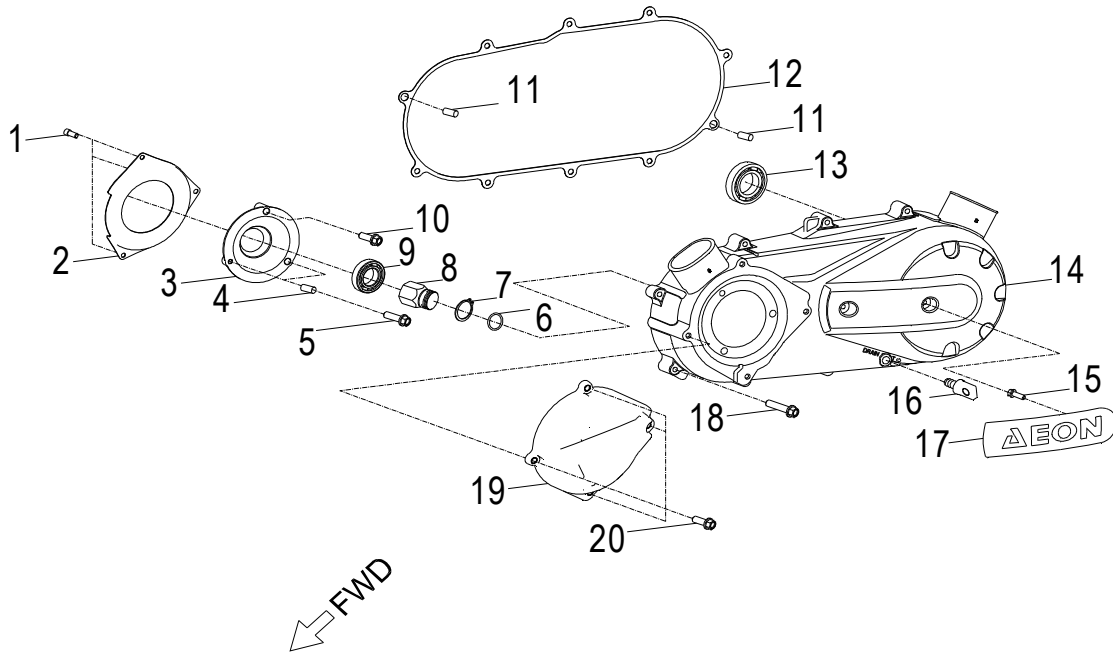

D-1: CYLINDER HEAD

Item	Part Number	Description	Q.ty
41	94301-10140	Pin, Dowel	2

D-2: PISTON, CRANKSHAFT

Item	Part Number	Description	Q.ty
1	1342069S-000	Shaft, Balancer	1
2	94101-0832030-000	Washer	1
3	96000-080148-0KL	Bolt	1
4	1300069S-000	Asm., Crankshaft	1
5	94101-1426020-00C	Washer	1
6	94001-14000-00C	Nut	1
7	1544739A-000	Spring, Oil	1
8	1544139A-000	Tube, Oil, Crankshaft	1
9	1311550A-000	Clip, Piston Pin	2
10	1311169S-000	Pin, Piston	1
11	1310069E-000	Piston	1
12	90471-25404	Key, Woodruff	1
13	1301169S-000	Ring Set, Piston	1

D-5: LH CRANKCASE COVER

Item	Part Number	Description	Q.ty
1	91003-060088-00K	Bolt	3
2	1133969S-000	Wind Guider, Drive Clutch	1
3	1135550A-000	Derby Cover	1
4	94301-08140	Pin, Dowel	2
5	96000-060258-08C	Bolt	2
6	93214-02212	O-Ring	2
7	94511-2500S	Clip, Cir	1
8	2210569S-001	Nut, Driven	1
9	96100-69050-LLU00	Bearing, Ball	1
10	96000-060168-08C	Bolt	1
11	94301-10140	Pin, Dowel	2
12	1135950A-002	Gasket	1
13	96100-6004-LLUC3/ZG	Bearing, Ball	1
14	1134169S-000	Cover, Clutch	1
15	96000-050128-00K	Bolt	2
16	11353201-000	Drain plug	1
17	1134750A-000	Tablet, Logo	1
18	96000-060408-08C	Bolt	10
19	11342203-000	Guard, Clutch Cover	1
20	96000-060208-10K	Bolt	4