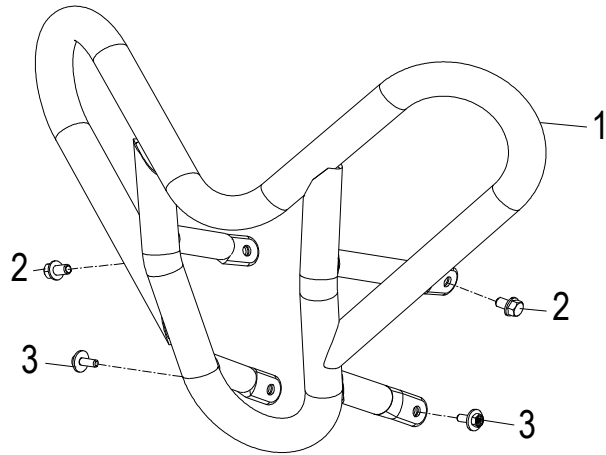

D-19: BUMPER

Item	Part Number	Description	Q.ty
1	50450245-458	Bracket, Bumper	1
2	96000-080128-0KL	Bolt	2
3	92005-060148-00K	Bolt	2