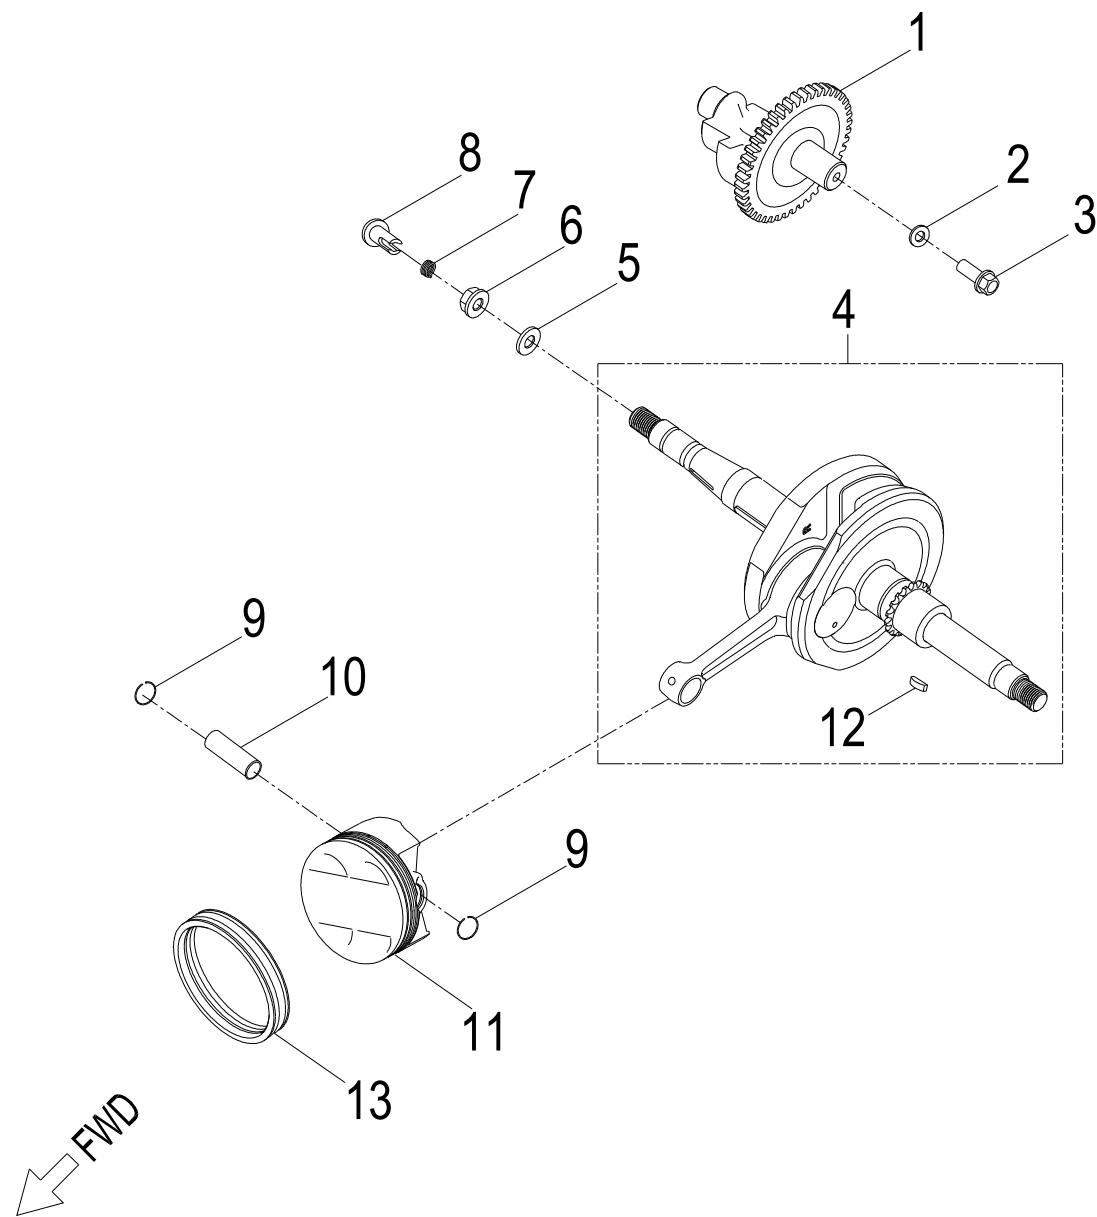

COBRA **SUPERMOTO 400**

VIN Nंबर:	Release:
RF3RA6283LT000787	10/11/2020

D-1: CYLINDER HEAD

Item	Part Number	Description	Q.ty
1	96000-060258-08C	Bolt	7
2	96000-060308-08C	Bolt	1
3	94101-0612010-00U	Washer	3
4	1231069T-000	Asm., Head Cover	1
5	1239169S-000	Gasket , Head Cover	1
6	94022-06000-00C	Nut	2
7	94101-0613020-U00	Washer	2
8	91001-061158-00C	Stud	2
9	96100-60020-00000	Bearing, Ball	1
10	1447569S-000	Pin, Dowell	2
11	1477569S-000	Seat, Valve, Spring, Outer	8
12	1220962B-000	Seal, Valve	4
13	1478169S-000	Clip, Retainer	8
14	1475169S-000	Spring, Valve, Outer	4
15	1477169S-000	Retainer, Valve, Spring	4
16	94301-08080	Pin, Dowel	4
17	1233169S-000	Cover, Head , RH	1
18	93216-00725	O-Ring	1
19	96000-060208-08C	Bolt	1
20	1233269S-000	Gasket, Cam Cover	1
21	96100-60000-Z00C3	Bearing, Ball	1
22	96000-060128-08C	Bolt	1
23	9807650N-000	Plug, Spark	1
24	93210-04320	O-Ring	1
25	1711269S-000	Insulator, Cylinder head	1
26	93210-04330	O-Ring	1
27	17100204-000	Asm., Manifold, Intake	1
28	94520-04064	Strap	2
29	1614636I-000	Adapter, Carburetor	1
30	94050-06000-00C	Nut	2
31	91001-060408-00C	Stud	2
32	43465202-000	Bracket, Brake Switch	2
33	1471169S-000	Valve, Intake	2
34	1472169S-000	Valve, Exhaust	2
35	1220769E-000	Cylinder Head Comp	1
36	91001-080378-00C	Stud	2
37	1225069S-001	Gasket Set	1
38	1210069S-000	Cylinder	1
39	96000-060308-08C	Bolt	2
40	1219169S-000	Gasket, Cylinder	1

D-1: CYLINDER HEAD

Item	Part Number	Description	Q.ty
41	94301-10140	Pin, Dowel	2

D-2: PISTON, CRANKSHAFT

Item	Part Number	Description	Q.ty
1	1342069S-000	Shaft, Balancer	1
2	94101-0832030-000	Washer	1
3	96000-080148-0KL	Bolt	1
4	1300069S-000	Asm., Crankshaft	1
5	94101-1426020-00C	Washer	1
6	94001-14000-00C	Nut	1
7	1544739A-000	Spring, Oil	1
8	1544139A-000	Tube, Oil, Crankshaft	1
9	1311550A-000	Clip, Piston Pin	2
10	1311169S-000	Pin, Piston	1
11	1310069E-000	Piston	1
12	90471-25404	Key, Woodruff	1
13	1301169S-000	Ring Set, Piston	1