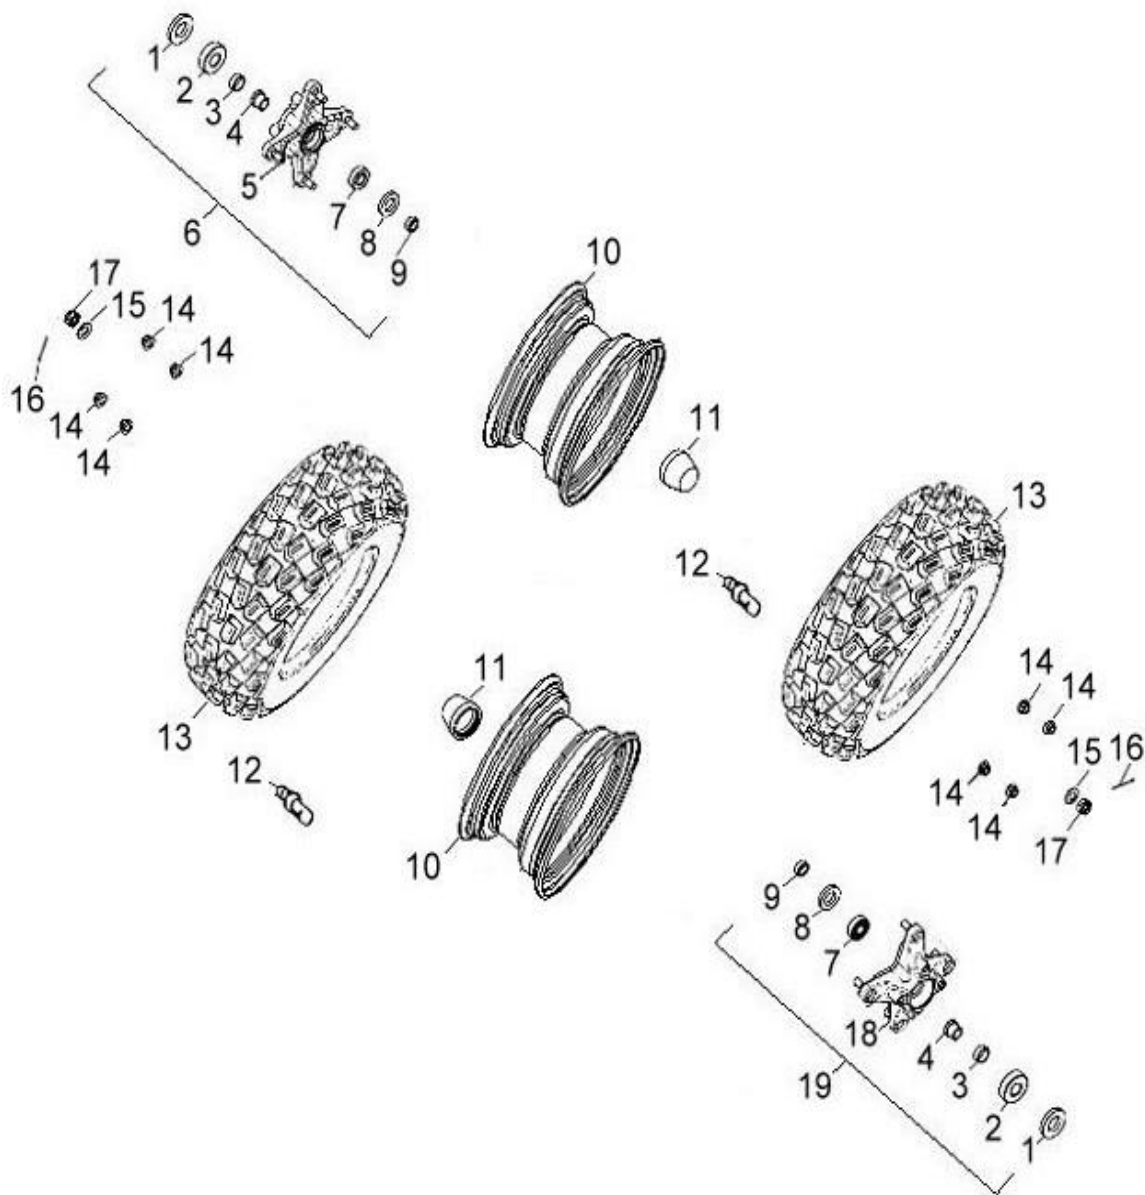

D-19: BUMPER

Item	Part Number	Description	Q.ty
1	50450245-458	Bracket, Bumper	1
2	96000-080128-0KL	Bolt	2
3	92005-060148-00K	Bolt	2

D-20: SWING ARM, FOOTREST

Item	Part Number	Description	Q.ty
1	96007-060168-00K	Bolt	6
2	64300218-000	Footwell, RH	1
3	64310218-000	Footwell, LH	1
4	96000-100658-0KL	Bolt	8
5	52426156-000	Cap, dustproof	16
6	53140201-000	Spacer	8
7	53135202-000	Bushing	16
8	51301131-000	Cap, Valve, Grease	8
9	93903-1050128-00K	Screw	4
10	53005203-000	Retainer, Brake Line, Front	2
11	52451204-000	Ball Joint	4
12	94511-3113S	Clip, Cir	4
13	94101-1225020-00C	Washer	4
14	90351-12000-00C	Nut, Lock	4
15	51300131-000	Valve, Grease	8
16	53132211-385	A-Arm, Upper, Lh	1
17	94050-10000-00C	Nut	8
18	53032211-385	A-Arm, Upper, Rh	1
19	53050206-385	A-arm, Lower	2

D-24: FRONT WHEELS

Item	Part Number	Description	Q.ty
1	96500-25470700000	Seal, Oil	2
2	96100-62040-Z0000	Bearing, Ball	2
3	4431139A-000	Spacer	2
4	4431539A-000	Spacer	2
5	42010204-000	Hub, Wheel, Front	1
6	42721206-000	Asm., Hub, Rh	1
7	0490005-000	Bearing, Ball	2
8	96500-223806A7271	Seal, Oil	2
9	4431239A-000	Spacer	2
10	42702212-000	Front Rim	2
11	4273039A-000	Cap, Hub	2
12	42616131-000	Valve, Rim	2
13	42711259-000	Tire	2
14	95112-10001-14B	Nut	8
15	94121-1426016-000	Washer	2
16	94201-32320	Pin, Cotter	2
17	90353-14015-00C	Shaft, Prob	2
18	4201039A-000	Hub, Wheel, Front	1
19	42710206-000	Asm., Hub, Lh	1