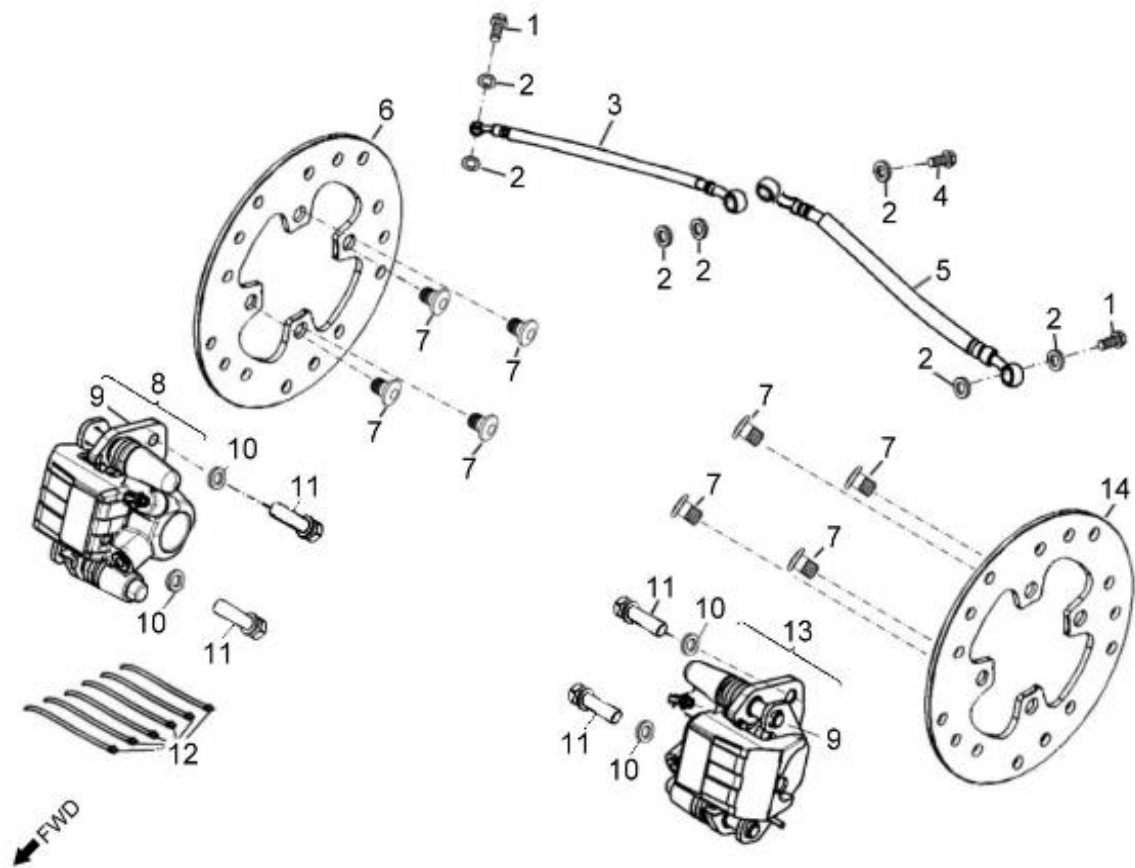

D-26: FRONT BRAKE

Item	Part Number	Description	Q.ty
1	45456206-000	Bolt, Banjo	2
2	94101-1015015-00U	Washer	7
3	45447229-000	Hose, Brake	1
4	45456202-000	Bolt, Banjo	1
5	45447228-000	Hose, Brake	1
6	4502339A-000	Disc, Brake, RH	1
7	45016131-00K	Bolt	8
8	45002206-000	Asm., Caliper, RH	1
9	43121202-000	Pads, Caliper, Front	2
10	94101-0816020-00C	Washer	4
11	96002-080308-00K	Screw	4
12	89569131-000	Strap	6
13	45001206-000	Asm., Caliper, LH	1
14	4502239A-000	Disc, Brake, LH	1