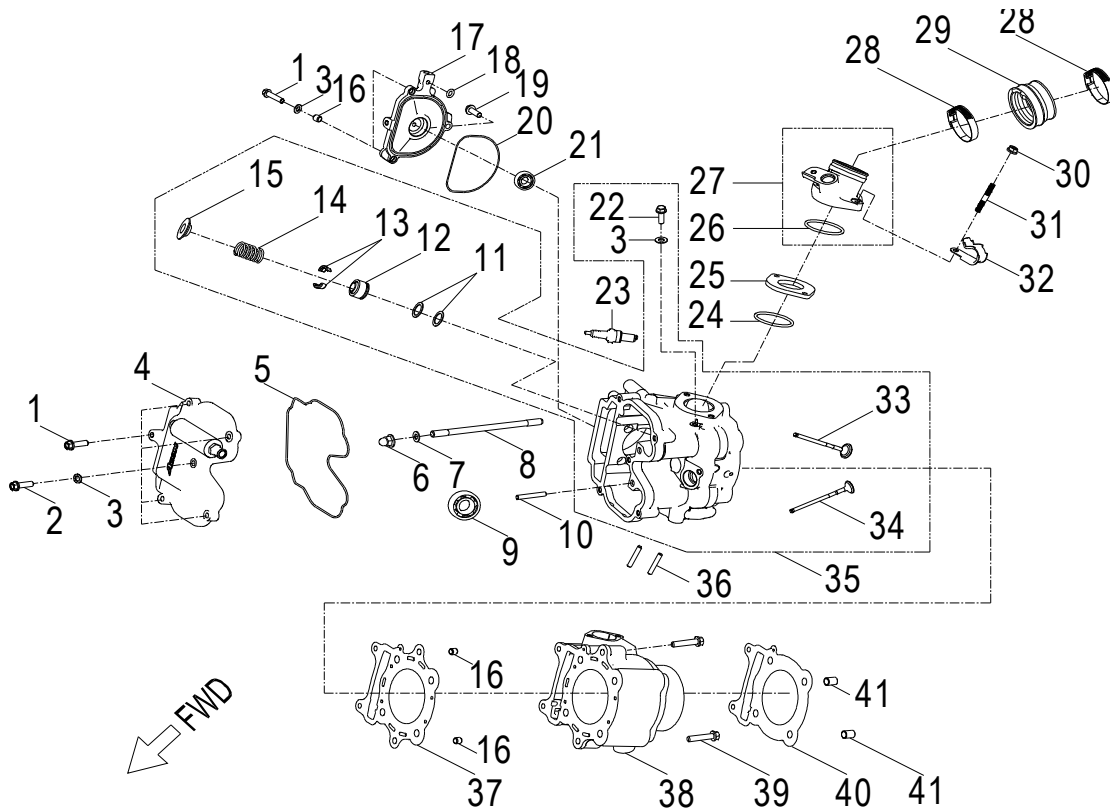

COBRA **SUPERMOTO 400**

VIN Nंबर:	Release:
RF3RA6283LT000787	10/11/2020

D-1: CYLINDER HEAD

Item	Part Number	Description	Q.ty
1	96000-060258-08C	Bolt	7
2	96000-060308-08C	Bolt	1
3	94101-0612010-00U	Washer	3
4	1231069T-000	Asm., Head Cover	1
5	1239169S-000	Gasket , Head Cover	1
6	94022-06000-00C	Nut	2
7	94101-0613020-U00	Washer	2
8	91001-061158-00C	Stud	2
9	96100-60020-00000	Bearing, Ball	1
10	1447569S-000	Pin, Dowell	2
11	1477569S-000	Seat, Valve, Spring, Outer	8
12	1220962B-000	Seal, Valve	4
13	1478169S-000	Clip, Retainer	8
14	1475169S-000	Spring, Valve, Outer	4
15	1477169S-000	Retainer, Valve, Spring	4
16	94301-08080	Pin, Dowel	4
17	1233169S-000	Cover, Head , RH	1
18	93216-00725	O-Ring	1
19	96000-060208-08C	Bolt	1
20	1233269S-000	Gasket, Cam Cover	1
21	96100-60000-Z00C3	Bearing, Ball	1
22	96000-060128-08C	Bolt	1
23	9807650N-000	Plug, Spark	1
24	93210-04320	O-Ring	1
25	1711269S-000	Insulator, Cylinder head	1
26	93210-04330	O-Ring	1
27	17100204-000	Asm., Manifold, Intake	1
28	94520-04064	Strap	2
29	1614636I-000	Adapter, Carburetor	1
30	94050-06000-00C	Nut	2
31	91001-060408-00C	Stud	2
32	43465202-000	Bracket, Brake Switch	2
33	1471169S-000	Valve, Intake	2
34	1472169S-000	Valve, Exhaust	2
35	1220769E-000	Cylinder Head Comp	1
36	91001-080378-00C	Stud	2
37	1225069S-001	Gasket Set	1
38	1210069S-000	Cylinder	1
39	96000-060308-08C	Bolt	2
40	1219169S-000	Gasket, Cylinder	1

D-1: CYLINDER HEAD

Item	Part Number	Description	Q.ty
41	94301-10140	Pin, Dowel	2

D-2: PISTON, CRANKSHAFT

Item	Part Number	Description	Q.ty
1	1342069S-000	Shaft, Balancer	1
2	94101-0832030-000	Washer	1
3	96000-080148-0KL	Bolt	1
4	1300069S-000	Asm., Crankshaft	1
5	94101-1426020-00C	Washer	1
6	94001-14000-00C	Nut	1
7	1544739A-000	Spring, Oil	1
8	1544139A-000	Tube, Oil, Crankshaft	1
9	1311550A-000	Clip, Piston Pin	2
10	1311169S-000	Pin, Piston	1
11	1310069E-000	Piston	1
12	90471-25404	Key, Woodruff	1
13	1301169S-000	Ring Set, Piston	1