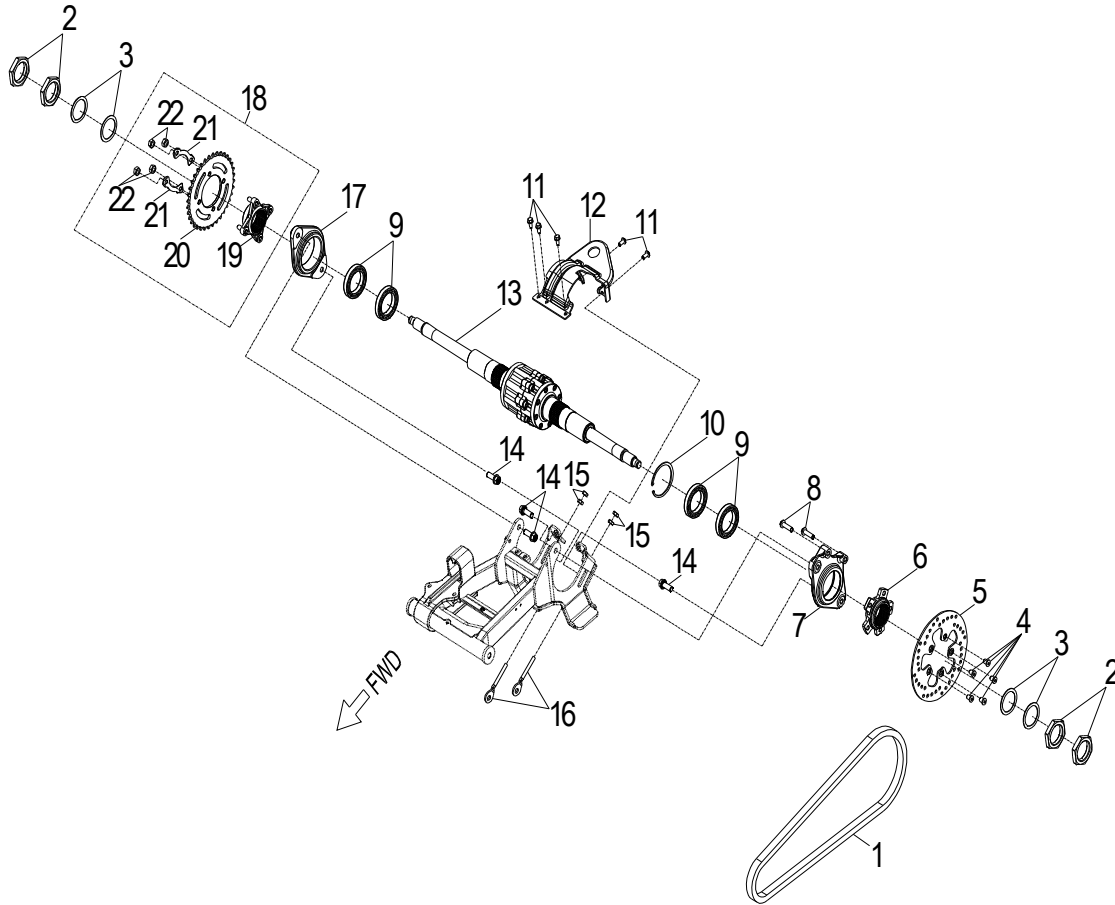

D-29: REAR AXLE

Item	Part Number	Description	Q.ty
1	40530218-000	Asm., Drive Chain	1
2	94001-50000-65B	Nut	4
3	94121-5064012-000	Washer	4
4	45016131-00K	Bolt	5
5	43511202-000	Disc, Brake	1
6	43490209-000	Hub, Disc	1
7	43510206-000	Mount, Caliper	1
8	96000-100358-0KL	Bolt	2
9	96100-69110-LLU00	Bearing, Ball	4
10	94512-8000R	Clip, Cir	1
11	96000-080168-0KL	Bolt	5
12	71604202-385	Mount, Hitch	1
13	21389013-000		1
14	96008-120328-0CL	Bolt	4
15	94001-08000-14C	Nut	4
16	40543201-000	Adjuster, Chain	2
17	42805214-000	Housing, Rear axle	1
18	41200218-000	Final Drive Sprocket Ass'y	1
19	41210204-000	Hub, Sprocket	1
20	41201218-000	Sprocket, Drive, Final	1
21	41202202-000	Washer, Sprocket	2
22	94002-10000-00C	Nut	4