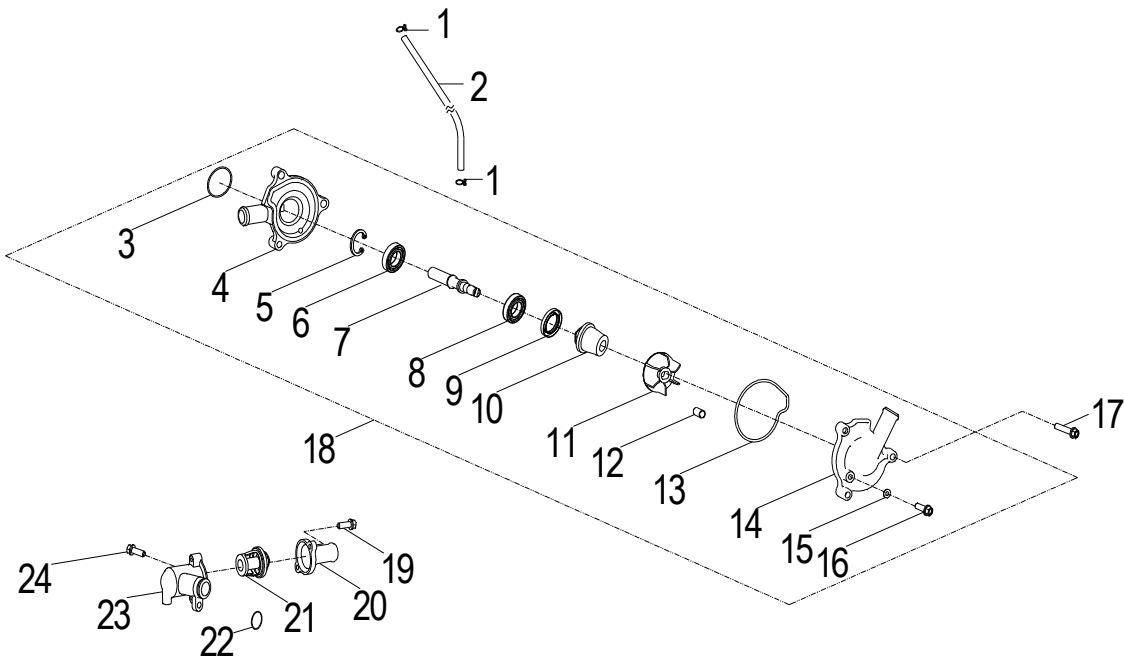

D-12: WATER PUMP

Item	Part Number	Description	Q.ty
1	1922250A-000	Clamp	2
2	1950250A-001	Hose	1
3	93210-02920	O-Ring	1
4	1921150A-000	Body, Water Pump	1
5	94512-2600R	Clip, Cir	1
6	96100-60000	Bearing, Ball	1
7	1923150A-000	Shaft, Water Pump	1
8	96100-69010	Bearing, Ball	1
9	96500-122207	Seal, Oil	1
10	1921750A-000	Seal, Mechanical	1
11	1921550A-000	Impeller, Water Pump	1
12	94301-08140	Pin, Dowel	2
13	1922950A-000	Gasket	1
14	1922150A-000	Flange, Water Pump	1
15	94101-0612010-00U	Washer	1
16	96000-060128-08C	Bolt	1
17	96000-060408-08C	Bolt	3
18	1921050A-000	Asm., Water Pump	1
19	96000-050168-00C	Bolt	2
20	1931550N-000	Flange, Thermosatic	1
21	1930062U-001	Bimetal, Thermosatic	1
22	93212-01719	O-Ring	1
23	1931150N-000	Housing, Thermosatic	1
24	96000-060188-08C	Bolt	1