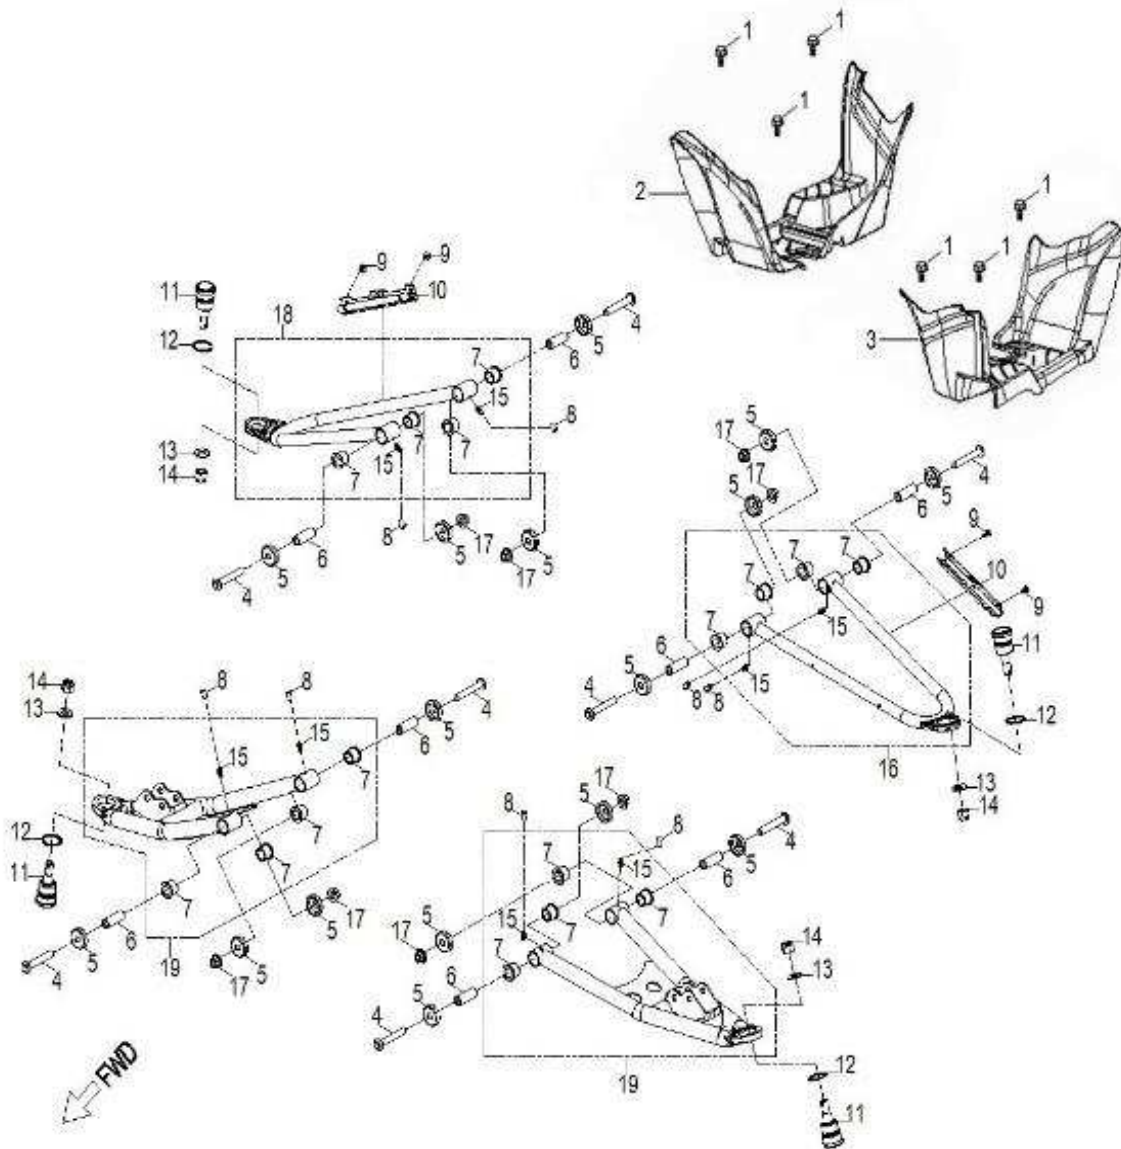

D-1: CYLINDER HEAD

Item	Part Number	Description	Q.ty
41	94301-10140	Pin, Dowel	2

D-2: PISTON, CRANKSHAFT

Item	Part Number	Description	Q.ty
1	1342069S-000	Shaft, Balancer	1
2	94101-0832030-000	Washer	1
3	96000-080148-0KL	Bolt	1
4	1300069S-000	Asm., Crankshaft	1
5	94101-1426020-00C	Washer	1
6	94001-14000-00C	Nut	1
7	1544739A-000	Spring, Oil	1
8	1544139A-000	Tube, Oil, Crankshaft	1
9	1311550A-000	Clip, Piston Pin	2
10	1311169S-000	Pin, Piston	1
11	1310069E-000	Piston	1
12	90471-25404	Key, Woodruff	1
13	1301169S-000	Ring Set, Piston	1

D-19: BUMPER

Item	Part Number	Description	Q.ty
1	50450245-458	Bracket, Bumper	1
2	96000-080128-0KL	Bolt	2
3	92005-060148-00K	Bolt	2

D-20: SWING ARM, FOOTREST

Item	Part Number	Description	Q.ty
1	96007-060168-00K	Bolt	6
2	64300218-000	Footwell, RH	1
3	64310218-000	Footwell, LH	1
4	96000-100658-0KL	Bolt	8
5	52426156-000	Cap, dustproof	16
6	53140201-000	Spacer	8
7	53135202-000	Bushing	16
8	51301131-000	Cap, Valve, Grease	8
9	93903-1050128-00K	Screw	4
10	53005203-000	Retainer, Brake Line, Front	2
11	52451204-000	Ball Joint	4
12	94511-3113S	Clip, Cir	4
13	94101-1225020-00C	Washer	4
14	90351-12000-00C	Nut, Lock	4
15	51300131-000	Valve, Grease	8
16	53132211-385	A-Arm, Upper, Lh	1
17	94050-10000-00C	Nut	8
18	53032211-385	A-Arm, Upper, Rh	1
19	53050206-385	A-arm, Lower	2