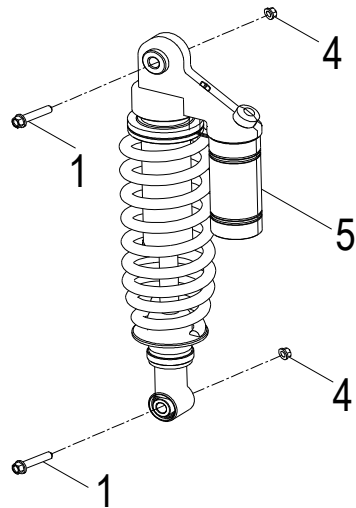

D-19: BUMPER

Item	Part Number	Description	Q.ty
1	50450245-458	Bracket, Bumper	1
2	96000-080128-0KL	Bolt	2
3	92005-060148-00K	Bolt	2

D-20: SWING ARM, FOOTREST

Item	Part Number	Description	Q.ty
1	96007-060168-00K	Bolt	6
2	64300218-000	Footwell, RH	1
3	64310218-000	Footwell, LH	1
4	96000-100658-0KL	Bolt	8
5	52426156-000	Cap, dustproof	16
6	53140201-000	Spacer	8
7	53135202-000	Bushing	16
8	51301131-000	Cap, Valve, Grease	8
9	93903-1050128-00K	Screw	4
10	53005203-000	Retainer, Brake Line, Front	2
11	52451204-000	Ball Joint	4
12	94511-3113S	Clip, Cir	4
13	94101-1225020-00C	Washer	4
14	90351-12000-00C	Nut, Lock	4
15	51300131-000	Valve, Grease	8
16	53132211-385	A-Arm, Upper, Lh	1
17	94050-10000-00C	Nut	8
18	53032211-385	A-Arm, Upper, Rh	1
19	53050206-385	A-arm, Lower	2

D-21: CAB/SEAT

Item	Part Number	Description	Q.ty
37	33717202-000	Bracket, License Plate	1
38	89751201-000	Strap, Battery	1
39	77220180-000	Rubber, Seat	2
40	18319201-000	Veneer, RH	1
41	93213-04740	O-Ring	1
42	93100-050108-00K	Screw	2
43	89755202-000	Ground Cable, Battery	1

D-24: FRONT WHEELS

Item	Part Number	Description	Q.ty
1	96500-25470700000	Seal, Oil	2
2	96100-62040-Z0000	Bearing, Ball	2
3	4431139A-000	Spacer	2
4	4431539A-000	Spacer	2
5	42010204-000	Hub, Wheel, Front	1
6	42721206-000	Asm., Hub, Rh	1
7	0490005-000	Bearing, Ball	2
8	96500-223806A7271	Seal, Oil	2
9	4431239A-000	Spacer	2
10	42702212-000	Front Rim	2
11	4273039A-000	Cap, Hub	2
12	42616131-000	Valve, Rim	2
13	42711259-000	Tire	2
14	95112-10001-14B	Nut	8
15	94121-1426016-000	Washer	2
16	94201-32320	Pin, Cotter	2
17	90353-14015-00C	Shaft, Prob	2
18	4201039A-000	Hub, Wheel, Front	1
19	42710206-000	Asm., Hub, Lh	1