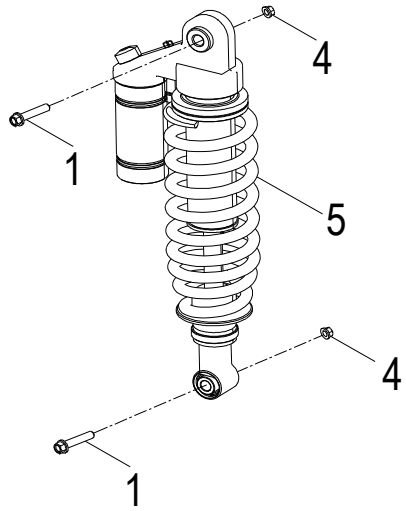

D-19: BUMPER

Item	Part Number	Description	Q.ty
1	50450245-458	Bracket, Bumper	1
2	96000-080128-0KL	Bolt	2
3	92005-060148-00K	Bolt	2

D-20: SWING ARM, FOOTREST

Item	Part Number	Description	Q.ty
1	96007-060168-00K	Bolt	6
2	64300218-000	Footwell, RH	1
3	64310218-000	Footwell, LH	1
4	96000-100658-0KL	Bolt	8
5	52426156-000	Cap, dustproof	16
6	53140201-000	Spacer	8
7	53135202-000	Bushing	16
8	51301131-000	Cap, Valve, Grease	8
9	93903-1050128-00K	Screw	4
10	53005203-000	Retainer, Brake Line, Front	2
11	52451204-000	Ball Joint	4
12	94511-3113S	Clip, Cir	4
13	94101-1225020-00C	Washer	4
14	90351-12000-00C	Nut, Lock	4
15	51300131-000	Valve, Grease	8
16	53132211-385	A-Arm, Upper, Lh	1
17	94050-10000-00C	Nut	8
18	53032211-385	A-Arm, Upper, Rh	1
19	53050206-385	A-arm, Lower	2

D-21: CAB/SEAT

Item	Part Number	Description	Q.ty
37	33717202-000	Bracket, License Plate	1
38	89751201-000	Strap, Battery	1
39	77220180-000	Rubber, Seat	2
40	18319201-000	Veneer, RH	1
41	93213-04740	O-Ring	1
42	93100-050108-00K	Screw	2
43	89755202-000	Ground Cable, Battery	1

D-24: FRONT WHEELS

Item	Part Number	Description	Q.ty
1	96500-25470700000	Seal, Oil	2
2	96100-62040-Z0000	Bearing, Ball	2
3	4431139A-000	Spacer	2
4	4431539A-000	Spacer	2
5	42010204-000	Hub, Wheel, Front	1
6	42721206-000	Asm., Hub, Rh	1
7	0490005-000	Bearing, Ball	2
8	96500-223806A7271	Seal, Oil	2
9	4431239A-000	Spacer	2
10	42702212-000	Front Rim	2
11	4273039A-000	Cap, Hub	2
12	42616131-000	Valve, Rim	2
13	42711259-000	Tire	2
14	95112-10001-14B	Nut	8
15	94121-1426016-000	Washer	2
16	94201-32320	Pin, Cotter	2
17	90353-14015-00C	Shaft, Prob	2
18	4201039A-000	Hub, Wheel, Front	1
19	42710206-000	Asm., Hub, Lh	1