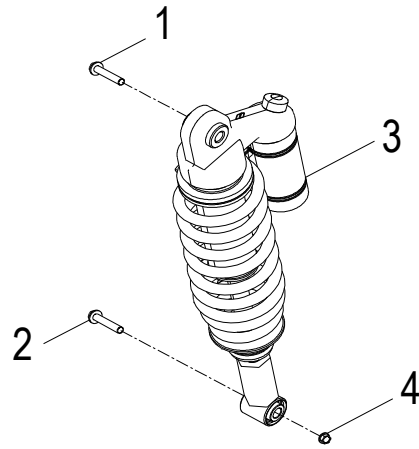

D-23: SUSPENSIONS

Item	Part Number	Description	Q.ty
1	96000-100508-0KL	Bolt	5
2	96000-100608-0KL	Bolt	1
3	52400246-293	Asm., Suspension, Rear	1
4	94050-10000-00C	Nut	5
5	51100248-293	Asm., Suspension, Front	2