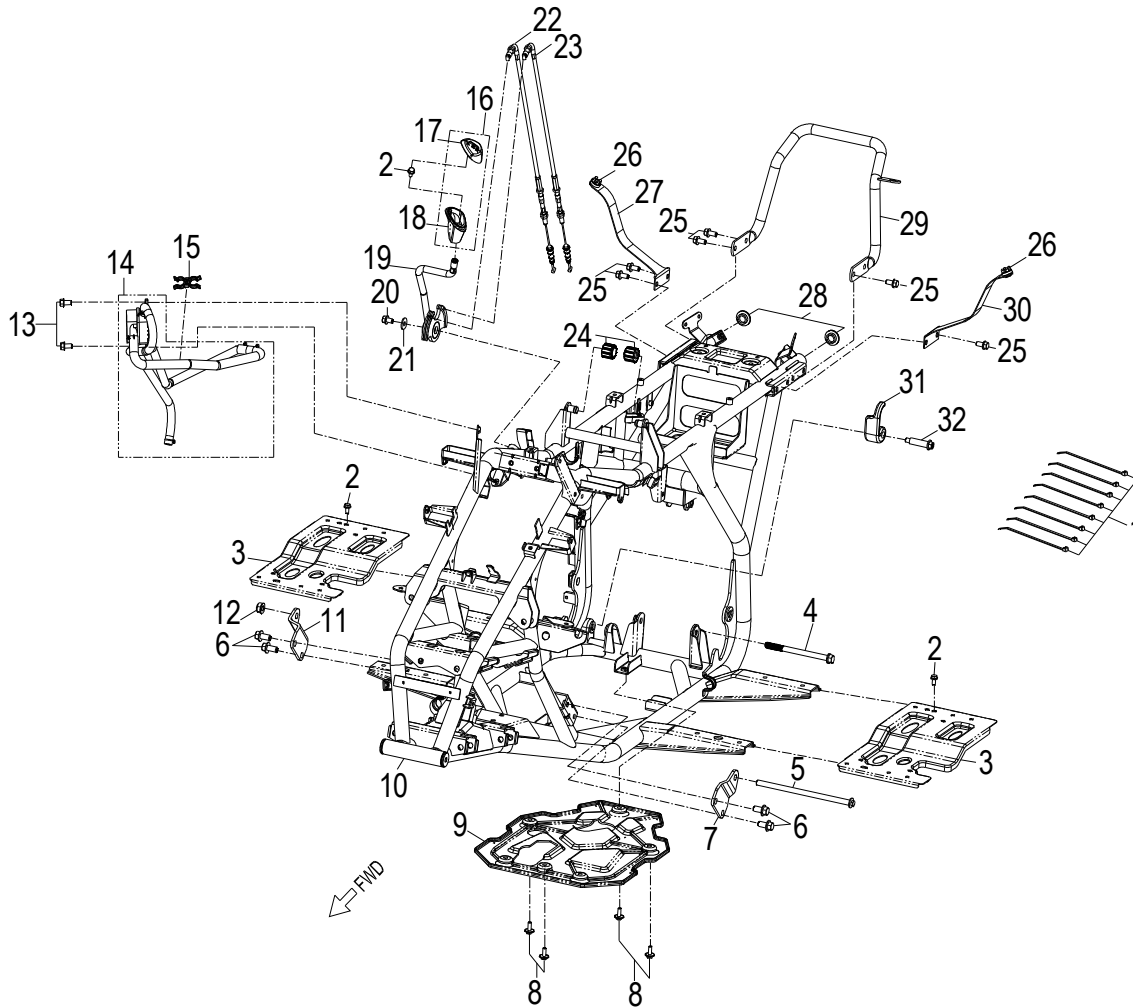

D-1: CYLINDER HEAD

Item	Part Number	Description	Q.ty
41	94301-10140	Pin, Dowel	2

D-2: PISTON, CRANKSHAFT

Item	Part Number	Description	Q.ty
1	1342069S-000	Shaft, Balancer	1
2	94101-0832030-000	Washer	1
3	96000-080148-0KL	Bolt	1
4	1300069S-000	Asm., Crankshaft	1
5	94101-1426020-00C	Washer	1
6	94001-14000-00C	Nut	1
7	1544739A-000	Spring, Oil	1
8	1544139A-000	Tube, Oil, Crankshaft	1
9	1311550A-000	Clip, Piston Pin	2
10	1311169S-000	Pin, Piston	1
11	1310069E-000	Piston	1
12	90471-25404	Key, Woodruff	1
13	1301169S-000	Ring Set, Piston	1

D-17: FRAME BODY

Item	Part Number	Description	Q.ty
1	89569131-000	Strap	8
2	96000-060128-10K	Bolt	3
3	5110555E-000	Bracket, Footwell, RH	2
4	96000-101369-00Z	Bolt	1
5	96000-102008-00B	Bolt	1
6	96000-100209-0GL	Bolt	4
7	50902205-000	Mounting, Engine, Lh	1
8	96007-060188-00K	Bolt	4
9	50106203-000	Shield, Chassis	1
10	50100408-067	Asm., Frame	1
11	50908205-000	Mounting, Engine, Rh	1
12	90355-10000-17B	Nut	1
13	96000-060148-0KL	Bolt	2
14	17380222-000	Oil Separator Comp	1
15	89753216-000	Strap, Oil Hose	1
16	21326202-000	Grip, Transmission Lever	1
17	21327201-000	Cover	1
18	21328201-000	Knob, Transmission Lever	1
19	21319230-000	Gear Selector	1
20	96000-080128-00K	Bolt	1
21	94101-0822020-00C	Washer	1
22	21335203-000	Cable, Shift	1
23	21335202-000	Cable, Shift	1
24	7722539A-000	Grommet, Seat	2
25	96000-080168-0KL	Bolt	6
26	50816153-000	Rubber	2
27	50141201-000	Bracket, Rear Fender, RH	1
28	19611202-000	Cap, Rubber	2
29	50105220-458	Sissy Bar	1
30	50142201-000	Bracket, Rear Fender, LH	1
31	40525204-000	Chain Guider	1
32	90108-120398-00K	Bolt	1