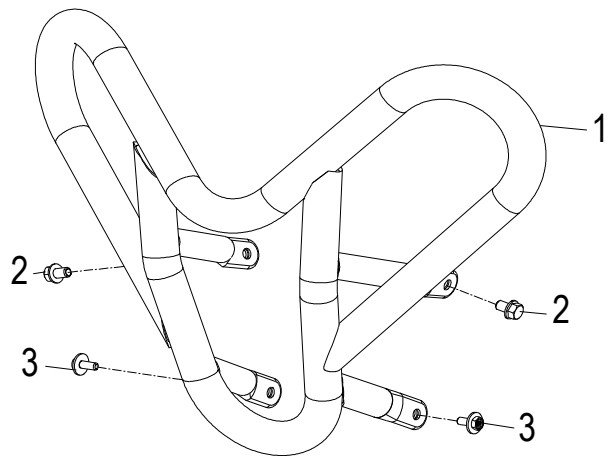

D-19: BUMPER

Item	Part Number	Description	Q.ty
1	50450245-458	Bracket, Bumper	1
2	96000-080128-0KL	Bolt	2
3	92005-060148-00K	Bolt	2

FWD