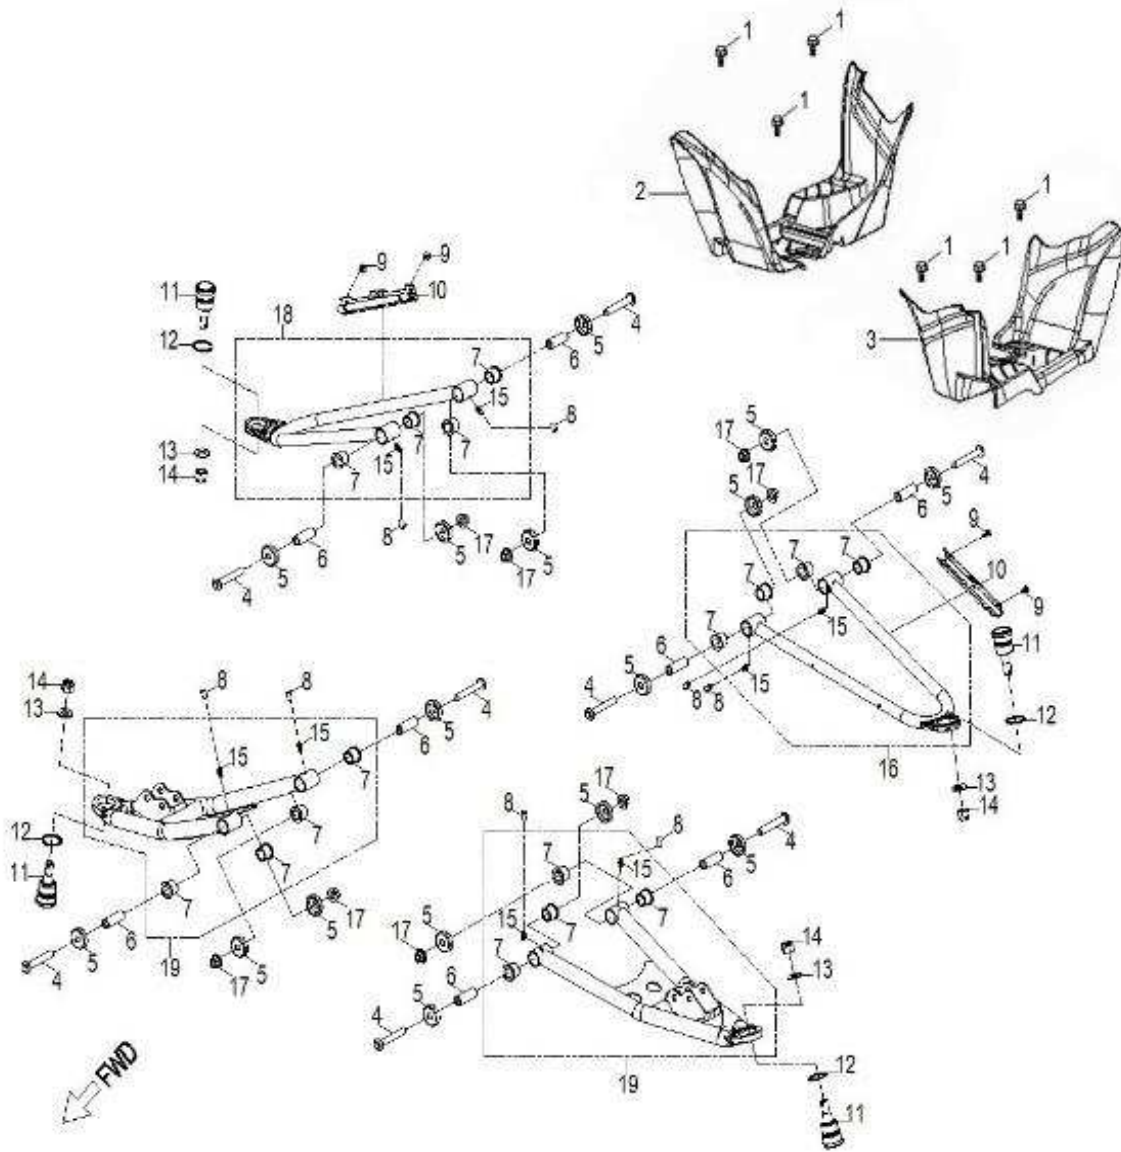

D-1: CYLINDER HEAD

Item	Part Number	Description	Q.ty
41	94301-10140	Pin, Dowel	2

D-2: PISTON, CRANKSHAFT

Item	Part Number	Description	Q.ty
1	1342069S-000	Shaft, Balancer	1
2	94101-0832030-000	Washer	1
3	96000-080148-0KL	Bolt	1
4	1300069S-000	Asm., Crankshaft	1
5	94101-1426020-00C	Washer	1
6	94001-14000-00C	Nut	1
7	1544739A-000	Spring, Oil	1
8	1544139A-000	Tube, Oil, Crankshaft	1
9	1311550A-000	Clip, Piston Pin	2
10	1311169S-000	Pin, Piston	1
11	1310069E-000	Piston	1
12	90471-25404	Key, Woodruff	1
13	1301169S-000	Ring Set, Piston	1

D-7: VALVE CAM

Item	Part Number	Description	Q.ty
1	1443069F-000	Arm Comp,Valve Rocker Intake	1
2	14433140-000	Nut,Tappet Adjusting	4
3	14432140-000	Screw,Tappet Adjusting	4
4	1445169S-000	Shaft,Valve Rocker Arm	2
5	1444069F-000	Arm Comp,Valve Rocker Exhaust	1
6	1221869S-001	Nut, Head	4
7	96000-060228-14C	Bolt	2
8	1452150N-000	Tensioner	1
9	14523119-002	Gasket, Tensioner	1
10	1455050A-000	Guide, Cam Chain, RH	1
11	1453550A-000	Pivot, Guide	1
12	1440169S-000	Chain, Cam	1
13	1450050N-000	Guide, Cam Chain, LH	1
14	91000-060128-0CL	Bolt	2
15	1410869S-000	Sprocket, Camshaft	1
16	1440069N-000	Asm., Cam Shaft	1

D-19: BUMPER

Item	Part Number	Description	Q.ty
1	50450245-458	Bracket, Bumper	1
2	96000-080128-0KL	Bolt	2
3	92005-060148-00K	Bolt	2

FWD

D-20: SWING ARM, FOOTREST

Item	Part Number	Description	Q.ty
1	96007-060168-00K	Bolt	6
2	64300218-000	Footwell, RH	1
3	64310218-000	Footwell, LH	1
4	96000-100658-0KL	Bolt	8
5	52426156-000	Cap, dustproof	16
6	53140201-000	Spacer	8
7	53135202-000	Bushing	16
8	51301131-000	Cap, Valve, Grease	8
9	93903-1050128-00K	Screw	4
10	53005203-000	Retainer, Brake Line, Front	2
11	52451204-000	Ball Joint	4
12	94511-3113S	Clip, Cir	4
13	94101-1225020-00C	Washer	4
14	90351-12000-00C	Nut, Lock	4
15	51300131-000	Valve, Grease	8
16	53132211-385	A-Arm, Upper, Lh	1
17	94050-10000-00C	Nut	8
18	53032211-385	A-Arm, Upper, Rh	1
19	53050206-385	A-arm, Lower	2