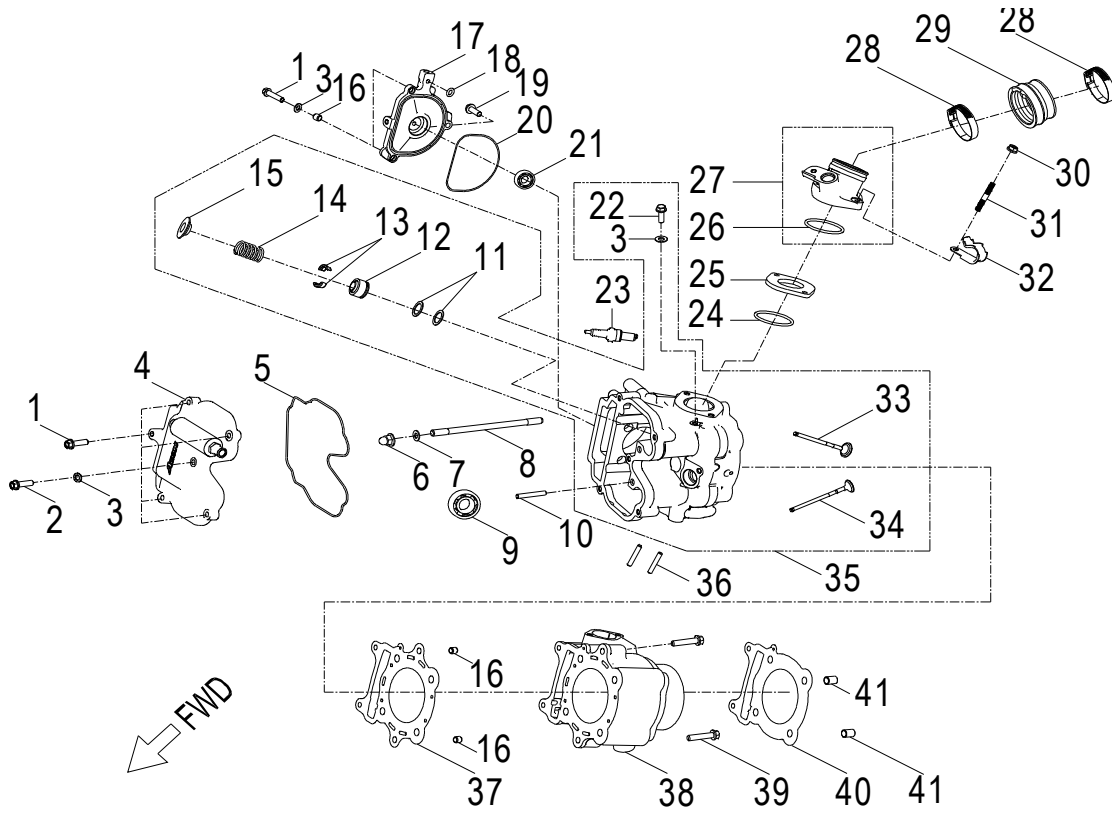

COBRA **SUPERMOTO 400**

VIN Nंबर:	Release:
RF3RA6283HT000176	08/03/2018

D-1: CYLINDER HEAD

Item	Part Number	Description	Q.ty
1	96000-060258-08C	Bolt	7
2	96000-060308-08C	Bolt	1
3	94101-0612010-00U	Washer	3
4	1231069T-000	Asm., Head Cover	1
5	1239169S-000	Gasket , Head Cover	1
6	94022-06000-00C	Nut	2
7	94101-0613020-U00	Washer	2
8	91001-061158-00C	Stud	2
9	96100-60020-00000	Bearing, Ball	1
10	1447569S-000	Pin, Dowell	2
11	1477569S-000	Seat, Valve, Spring, Outer	8
12	1220962B-000	Seal, Valve	4
13	1478169S-000	Clip, Retainer	8
14	1475169S-000	Spring, Valve, Outer	4
15	1477169S-000	Retainer, Valve, Spring	4
16	94301-08080	Pin, Dowel	4
17	1233169S-000	Cover, Head , RH	1
18	93216-00725	O-Ring	1
19	96000-060208-08C	Bolt	1
20	1233269S-000	Gasket, Cam Cover	1
21	96100-60000-Z00C3	Bearing, Ball	1
22	96000-060128-08C	Bolt	1
23	9807650N-000	Plug, Spark	1
24	93210-04320	O-Ring	1
25	1711269S-000	Insulator, Cylinder head	1
26	93210-04330	O-Ring	1
27	17100204-000	Asm., Manifold, Intake	1
28	94520-04064	Strap	2
29	1614636I-000	Adapter, Carburetor	1
30	94050-06000-00C	Nut	2
31	91001-060408-00C	Stud	2
32	43465202-000	Bracket, Brake Switch	2
33	1471169S-000	Valve, Intake	2
34	1472169S-000	Valve, Exhaust	2
35	1220769E-000	Cylinder Head Comp	1
36	91001-080378-00C	Stud	2
37	1225069S-001	Gasket Set	1
38	1210069S-000	Cylinder	1
39	96000-060308-08C	Bolt	2
40	1219169S-000	Gasket, Cylinder	1

D-1: CYLINDER HEAD

Item	Part Number	Description	Q.ty
41	94301-10140	Pin, Dowel	2

D-2: PISTON, CRANKSHAFT

Item	Part Number	Description	Q.ty
1	1342069S-000	Shaft, Balancer	1
2	94101-0832030-000	Washer	1
3	96000-080148-0KL	Bolt	1
4	1300069S-000	Asm., Crankshaft	1
5	94101-1426020-00C	Washer	1
6	94001-14000-00C	Nut	1
7	1544739A-000	Spring, Oil	1
8	1544139A-000	Tube, Oil, Crankshaft	1
9	1311550A-000	Clip, Piston Pin	2
10	1311169S-000	Pin, Piston	1
11	1310069E-000	Piston	1
12	90471-25404	Key, Woodruff	1
13	1301169S-000	Ring Set, Piston	1