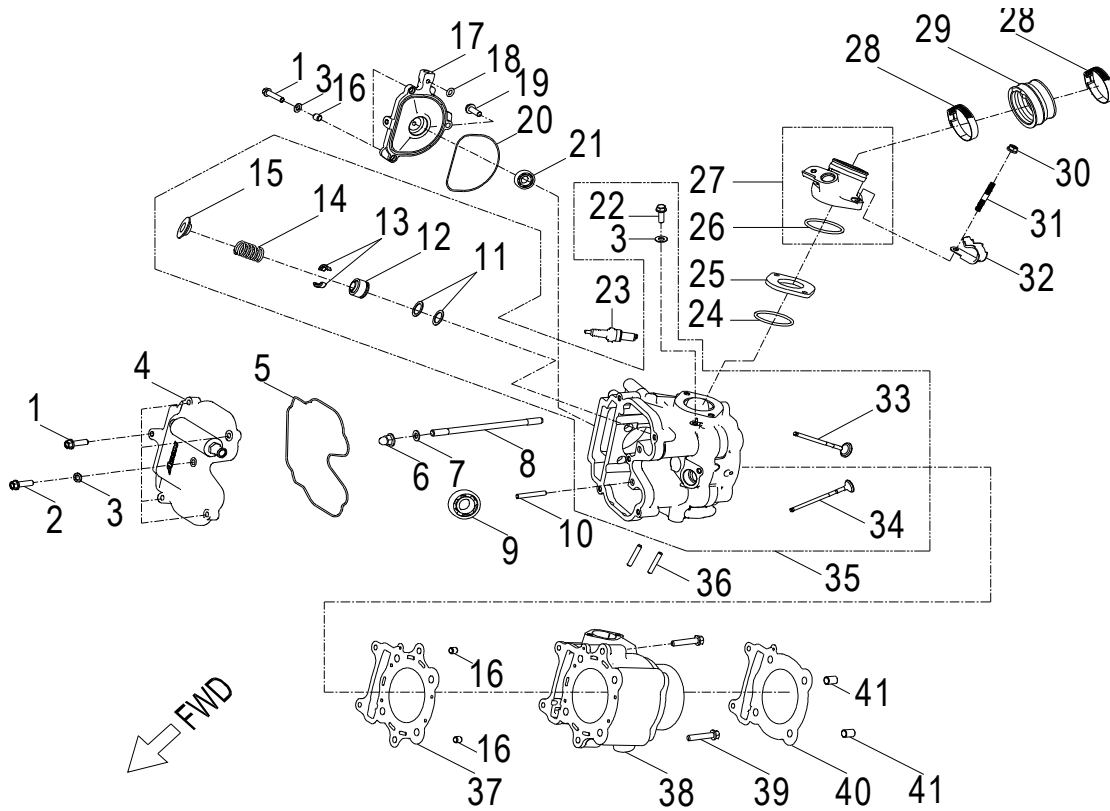

COBRA **SUPERMOTO 400**

VIN Nंबर:	Release:
RF3RA6283HT000176	08/03/2018

D-1: CYLINDER HEAD

Item	Part Number	Description	Q.ty
1	96000-060258-08C	Bolt	7
2	96000-060308-08C	Bolt	1
3	94101-0612010-00U	Washer	3
4	1231069T-000	Asm., Head Cover	1
5	1239169S-000	Gasket , Head Cover	1
6	94022-06000-00C	Nut	2
7	94101-0613020-U00	Washer	2
8	91001-061158-00C	Stud	2
9	96100-60020-00000	Bearing, Ball	1
10	1447569S-000	Pin, Dowell	2
11	1477569S-000	Seat, Valve, Spring, Outer	8
12	1220962B-000	Seal, Valve	4
13	1478169S-000	Clip, Retainer	8
14	1475169S-000	Spring, Valve, Outer	4
15	1477169S-000	Retainer, Valve, Spring	4
16	94301-08080	Pin, Dowel	4
17	1233169S-000	Cover, Head , RH	1
18	93216-00725	O-Ring	1
19	96000-060208-08C	Bolt	1
20	1233269S-000	Gasket, Cam Cover	1
21	96100-60000-Z00C3	Bearing, Ball	1
22	96000-060128-08C	Bolt	1
23	9807650N-000	Plug, Spark	1
24	93210-04320	O-Ring	1
25	1711269S-000	Insulator, Cylinder head	1
26	93210-04330	O-Ring	1
27	17100204-000	Asm., Manifold, Intake	1
28	94520-04064	Strap	2
29	1614636I-000	Adapter, Carburetor	1
30	94050-06000-00C	Nut	2
31	91001-060408-00C	Stud	2
32	43465202-000	Bracket, Brake Switch	2
33	1471169S-000	Valve, Intake	2
34	1472169S-000	Valve, Exhaust	2
35	1220769E-000	Cylinder Head Comp	1
36	91001-080378-00C	Stud	2
37	1225069S-001	Gasket Set	1
38	1210069S-000	Cylinder	1
39	96000-060308-08C	Bolt	2
40	1219169S-000	Gasket, Cylinder	1

D-1: CYLINDER HEAD

Item	Part Number	Description	Q.ty
41	94301-10140	Pin, Dowel	2

D-2: PISTON, CRANKSHAFT

Item	Part Number	Description	Q.ty
1	1342069S-000	Shaft, Balancer	1
2	94101-0832030-000	Washer	1
3	96000-080148-0KL	Bolt	1
4	1300069S-000	Asm., Crankshaft	1
5	94101-1426020-00C	Washer	1
6	94001-14000-00C	Nut	1
7	1544739A-000	Spring, Oil	1
8	1544139A-000	Tube, Oil, Crankshaft	1
9	1311550A-000	Clip, Piston Pin	2
10	1311169S-000	Pin, Piston	1
11	1310069E-000	Piston	1
12	90471-25404	Key, Woodruff	1
13	1301169S-000	Ring Set, Piston	1