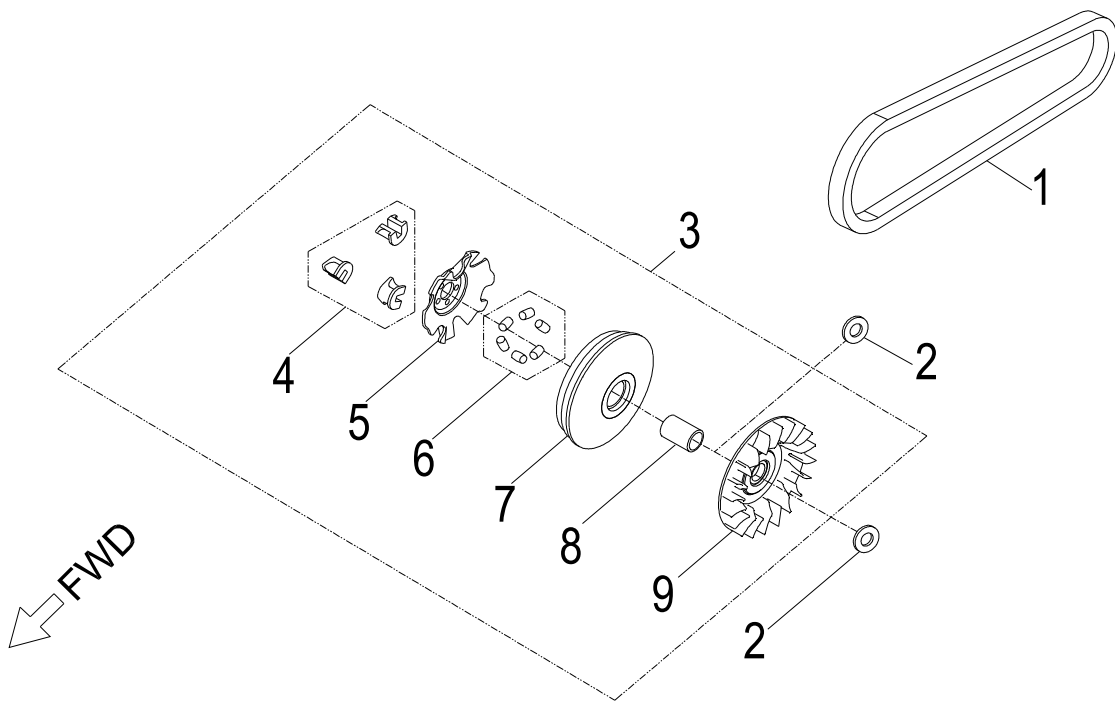

D-8: DRIVE CLUTCH

Item	Part Number	Description	Q.ty
1	2310069F-000	Belt, Driven	1
2	94101-1733015-000	Washer	2
3	2210369S-001	Asm., Sliding	1
4	2213369N-000	Bushing, Slider	1
5	2213169S-000	Plate, Sheave	1
6	2212069S-000	Roller	1
7	2211062E-002	Wheel, Slot, Sliding, Primary	1
8	2210669S-000	Bushing, Sheave	1
9	2210262E-001	Sheave, moveable	1