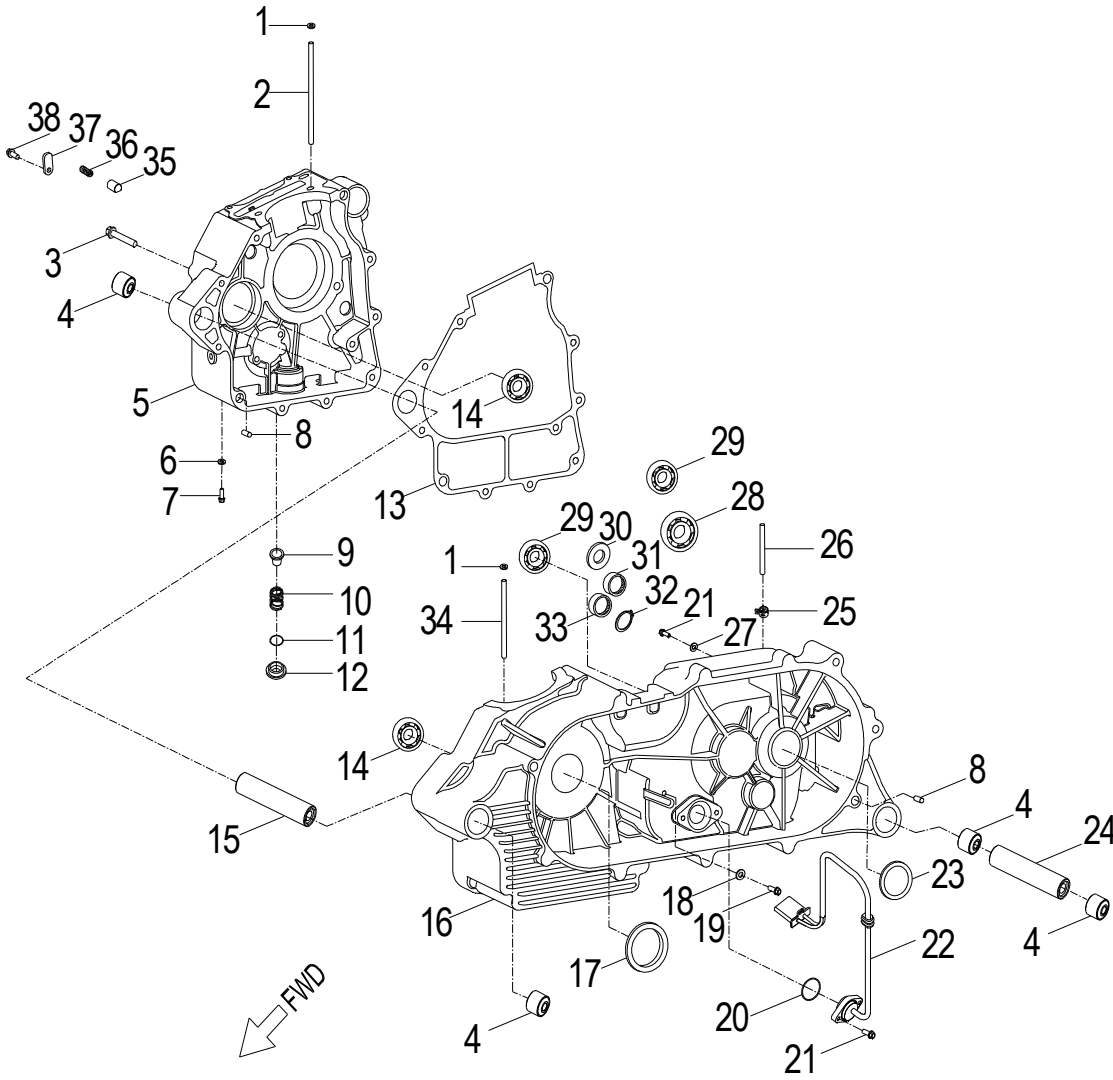

D-3: CRANKCASE

Item	Part Number	Description	Q.ty
1	94112-0816030-00B	Washer	4
2	91001-081819-00C	Stud	2
3	96000-060508-08C	Bolt	4
4	96400-102824	Bushing	4
5	1110150A-001	Crankcase, Rh	1
6	94101-1221320-00L	Washer	1
7	96003-120158-17C	Bolt	1
8	94301-10140	Pin, Dowel	4
9	15421119-000	Screen	1
10	15426119-000	Spring, Screen	1
11	93212-03132	O-Ring	1
12	11334119-000	Screen	1
13	1119150A-002	Gasket	1
14	96100-63040-00000	Bearing, Ball	2
15	1115050A-000	Spacer, Collar	1
16	1120150A-001	Crankcase, Lh	1
17	96504-304207FKM	Seal, Oil	1
18	94101-0624016-00G	Washer	1
19	96000-060108-08C	Bolt	1
20	93212-02620	O-Ring	1
21	96000-060128-08C	Bolt	4
22	3575950S-000	Asm., Sensor, Shifter	1
23	96504-253807FKM	Seal, Oil	1
24	1115150A-000	Spacer, Collar, Rear	1
25	94515-12008	Clamp	1
26	94408-09013-400	Hose	1
27	94101-0618015-00K	Washer	2
28	96100-63050-00000	Bearing, Ball	1
29	96100-62040-00000	Bearing, Ball	1
30	94101-1733015-000	Washer	1
31	91120-172518	Bearing, Needle	1
32	94511-2500S	Clip, Cir	1
33	96200-202715	Bearing, Needle	1
34	91001-081889-00C	Stud	2
35	1300369N-000	Pin, Barrier	1
36	1110869N-000	Spring, Barrier	1
37	1300469N-000	Barrier, Crankshaft	1
38	96000-060168-08C	Bolt	1