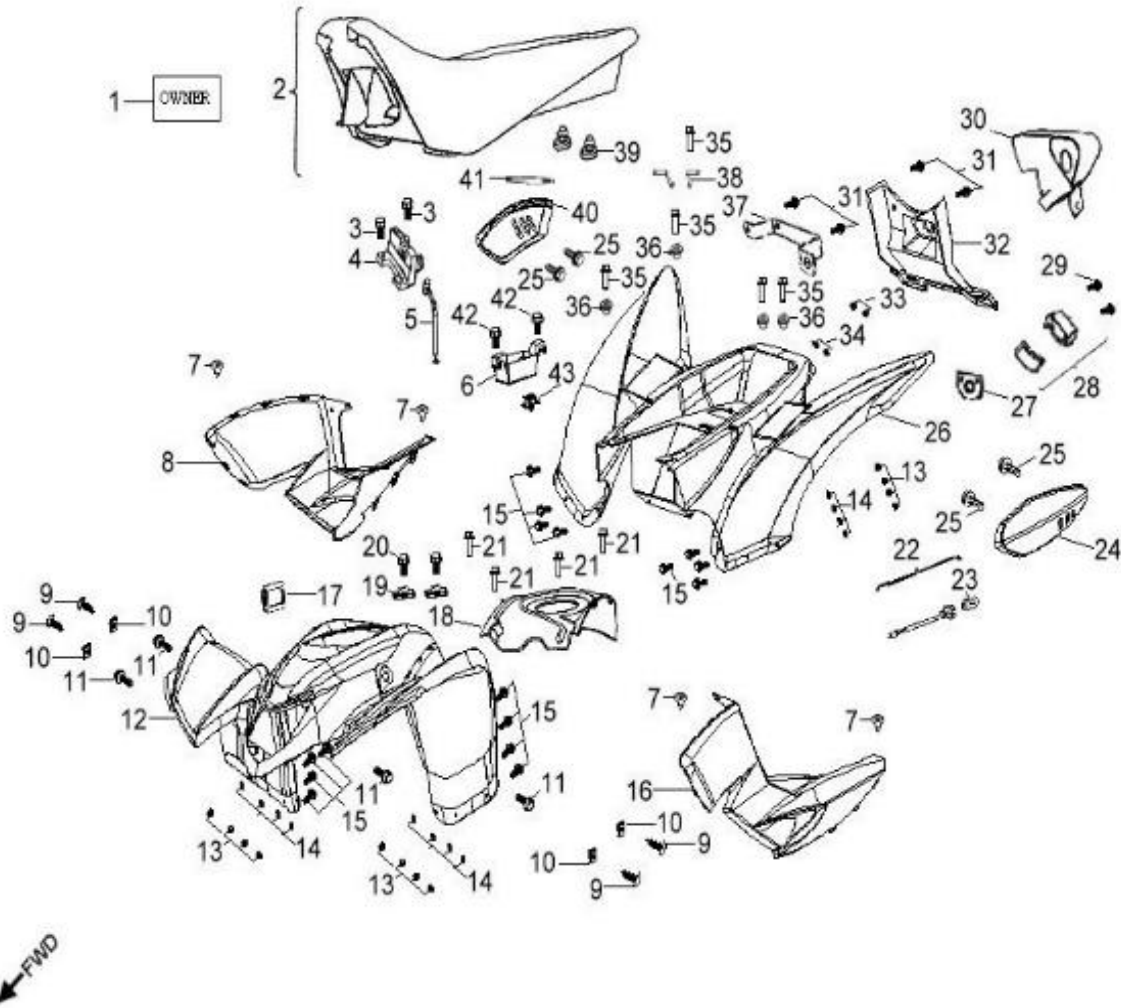

D-21: CAB/SEAT

Item	Part Number	Description	Q.ty
39	77220180-000	Rubber, Seat	2
40	18319201-000	Veneer, RH	1
41	93213-04740	O-Ring	1
42	93100-050108-00K	Screw	2
43	89755202-000	Ground Cable, Battery	1