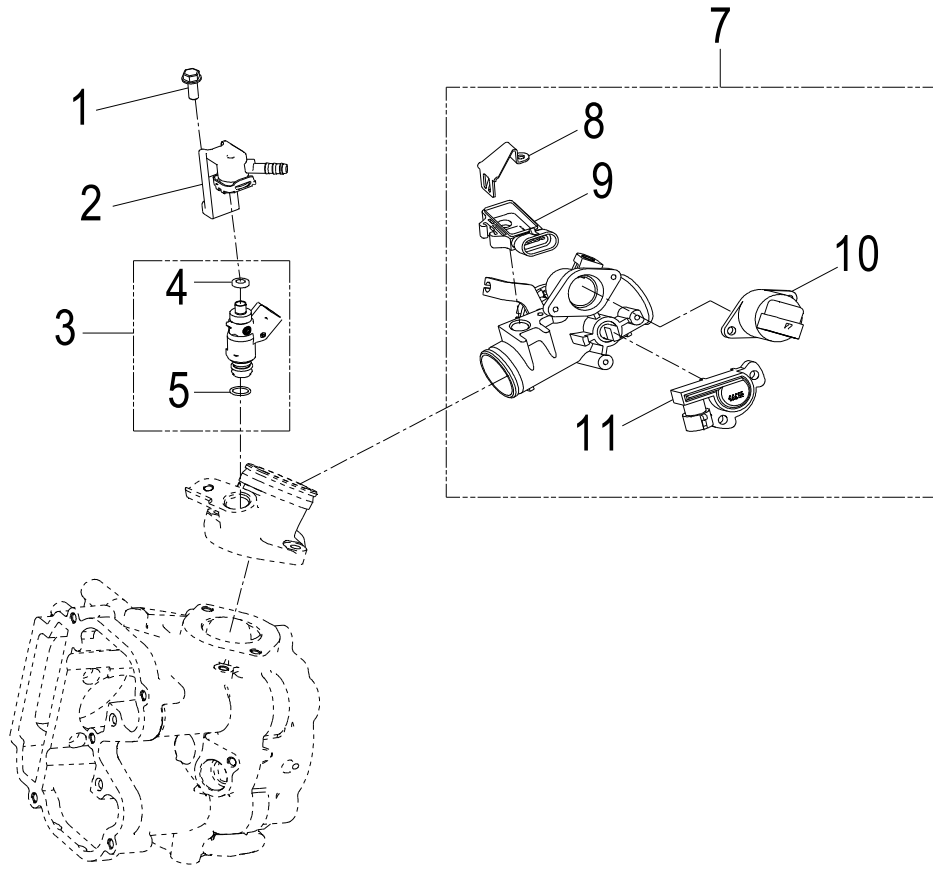

D-13: THROTTLE BODY & FUEL INJECTOR

Item	Part Number	Description	Q.ty
1	96000-060168-08C	Bolt	1
2	1621736I-000	Adaptor, Fuel Injector	1
3	1621069N-000	Fuel Injector	1
4	93214-00642	O-Ring	1
5	93214-00924	O-Ring	1
6	5393036I-000	Sensor, Water Temperature	1
7	1620050S-000	Asm., Throttle Body	1
8	1623222R-000	Mount, T-Map	1
9	1623122R-000	Sensor, T-Map	1
10	1624050S-000	Valve, Idle Air Controller, IAC	1
11	5391622R-000	Sensor, TPS	1