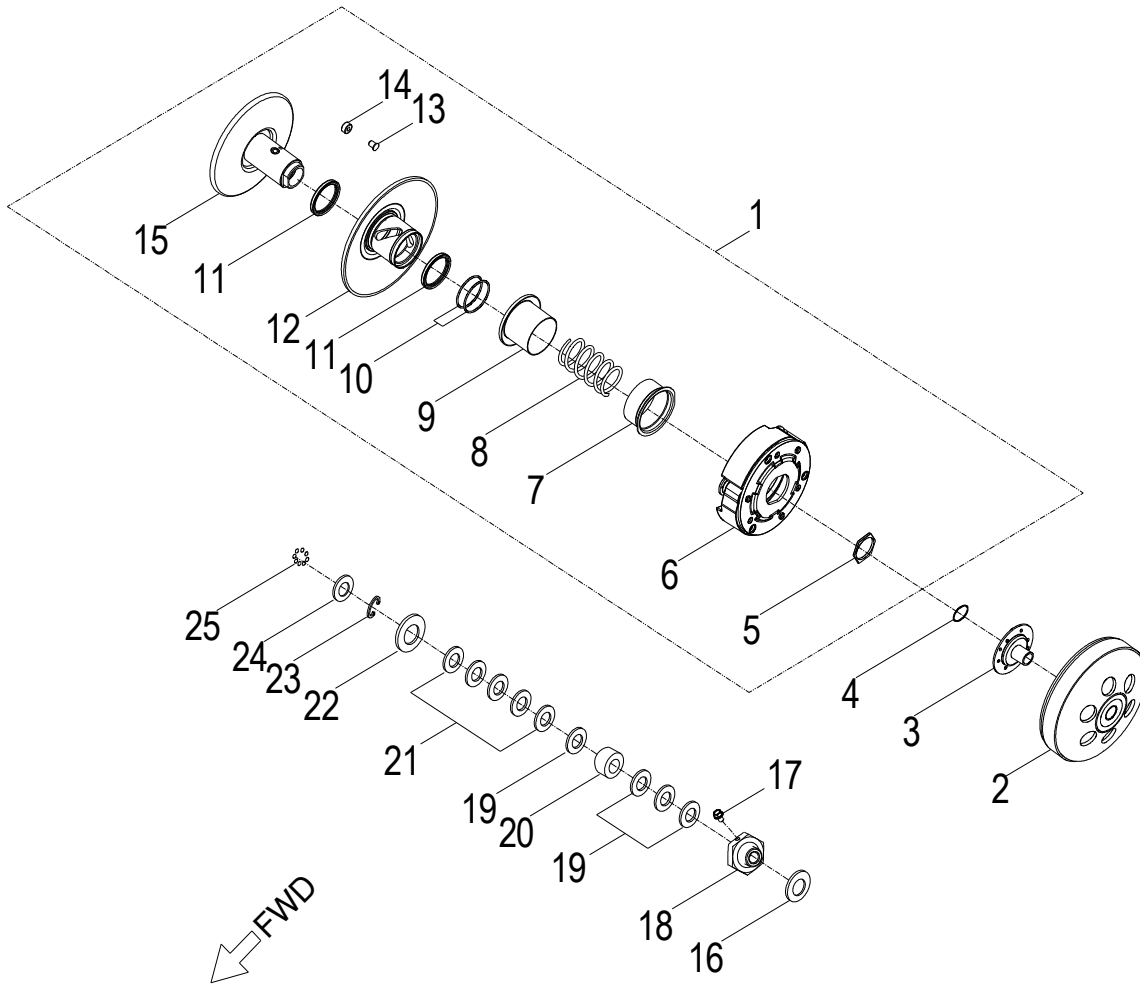

D-9: DRIVEN CLUTCH

Item	Part Number	Description	Q.ty
1	2200069S-001	Asm., Driven Clutch	1
2	2210062E-000	Clutch, Outer	1
3	2210139A-000	Hold, Cam	1
4	93214-02031	O-Ring	1
5	95111-0001C-000	Nut	1
6	2200162E-000	Asm., Driven Shoes	1
7	2323962E-000	Seal, Collor	1
8	2323362E-000	Spring, Clutch	1
9	2323762E-000	Seal, Collor	1
10	93214-04720	O-Ring	2
11	96500-404704FKM	Seal, Oil	2
12	2322062E-005	Sheave, Moveable	1
13	2322562E-000	Pin, Guide	3
14	2322662E-000	Roller, Guide	3
15	2320062E-002	Sheave, Driven	1
16	94121-2038005-00K	Washer	1
17	91205-050088-0KL	Bolt	1
18	2210539A-000	Nut, Driven	1
19	94101-2538010-000	Washer	4
20	2210839A-000	Guide, Cam	1
21	94122-2550020-00K	Washer, Special	5
22	2210439A-000	Retainer, Ball	1
23	94511-250IS	Clip, Cir	1
24	94101-2531010-00K	Washer	1
25	96211-07000	Ball, Steel	8