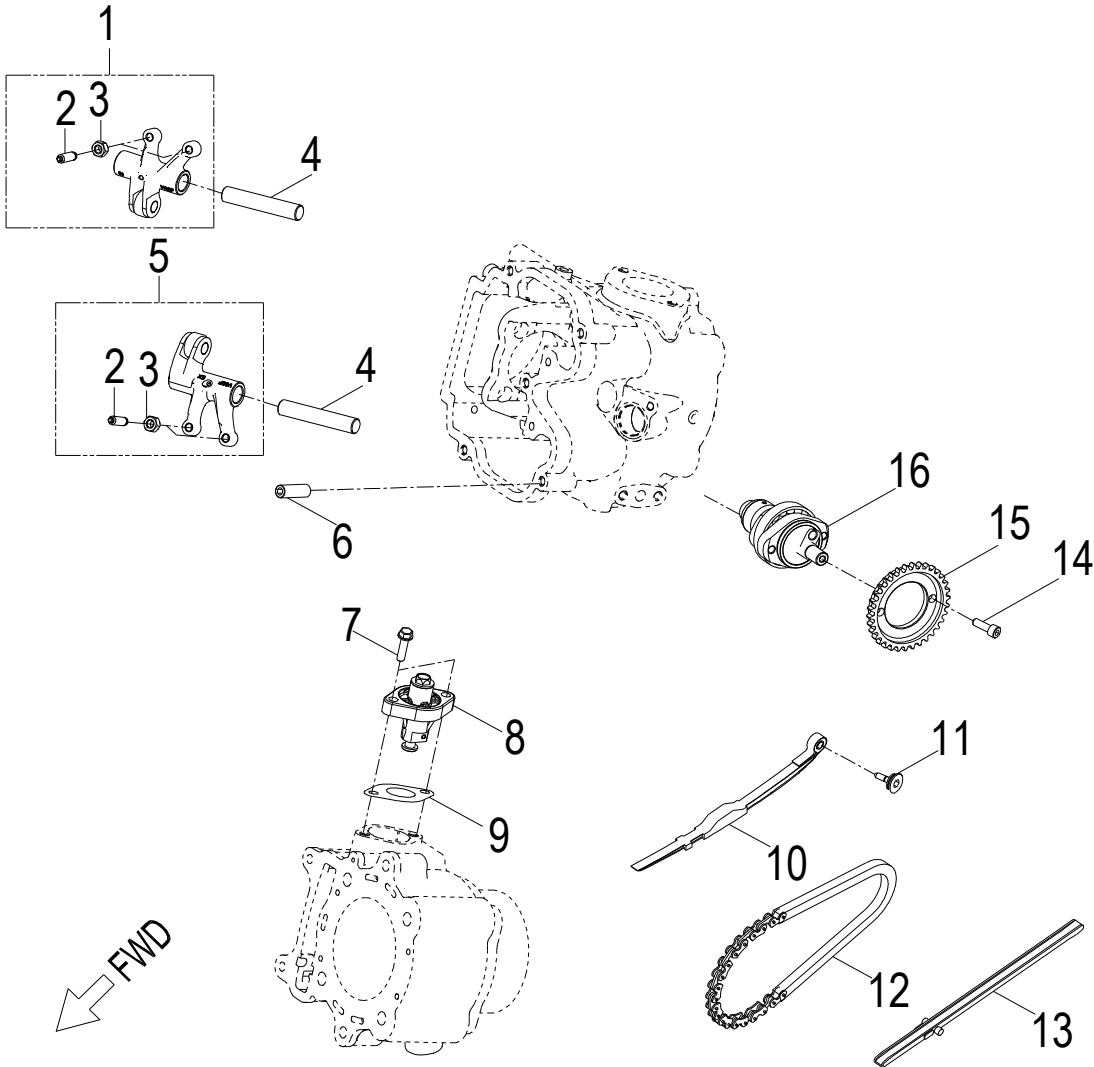

D-1: CYLINDER HEAD

Item	Part Number	Description	Q.ty
41	94301-10140	Pin, Dowel	2

D-2: PISTON, CRANKSHAFT

Item	Part Number	Description	Q.ty
1	1342069S-000	Shaft, Balancer	1
2	94101-0832030-000	Washer	1
3	96000-080148-0KL	Bolt	1
4	1300069S-000	Asm., Crankshaft	1
5	94101-1426020-00C	Washer	1
6	94001-14000-00C	Nut	1
7	1544739A-000	Spring, Oil	1
8	1544139A-000	Tube, Oil, Crankshaft	1
9	1311550A-000	Clip, Piston Pin	2
10	1311169S-000	Pin, Piston	1
11	1310069E-000	Piston	1
12	90471-25404	Key, Woodruff	1
13	1301169S-000	Ring Set, Piston	1

D-5: LH CRANKCASE COVER

Item	Part Number	Description	Q.ty
1	91003-060088-00K	Bolt	3
2	1133969S-000	Wind Guider, Drive Clutch	1
3	1135550A-000	Derby Cover	1
4	94301-08140	Pin, Dowel	2
5	96000-060258-08C	Bolt	2
6	93214-02212	O-Ring	2
7	94511-2500S	Clip, Cir	1
8	2210569S-001	Nut, Driven	1
9	96100-69050-LLU00	Bearing, Ball	1
10	96000-060168-08C	Bolt	1
11	94301-10140	Pin, Dowel	2
12	1135950A-002	Gasket	1
13	96100-6004-LLUC3/ZG	Bearing, Ball	1
14	1134169S-000	Cover, Clutch	1
15	96000-050128-00K	Bolt	2
16	11353201-000	Drain plug	1
17	1134750A-000	Tablet, Logo	1
18	96000-060408-08C	Bolt	10
19	11342203-000	Guard, Clutch Cover	1
20	96000-060208-10K	Bolt	4

D-7: VALVE CAM

Item	Part Number	Description	Q.ty
1	1443069F-000	Arm Comp,Valve Rocker Intake	1
2	14433140-000	Nut,Tappet Adjusting	4
3	14432140-000	Screw,Tappet Adjusting	4
4	1445169S-000	Shaft,Valve Rocker Arm	2
5	1444069F-000	Arm Comp,Valve Rocker Exhaust	1
6	1221869S-001	Nut, Head	4
7	96000-060228-14C	Bolt	2
8	1452150N-000	Tensioner	1
9	14523119-002	Gasket, Tensioner	1
10	1455050A-000	Guide, Cam Chain, RH	1
11	1453550A-000	Pivot, Guide	1
12	1440169S-000	Chain, Cam	1
13	1450050N-000	Guide, Cam Chain, LH	1
14	91000-060128-0CL	Bolt	2
15	1410869S-000	Sprocket, Camshaft	1
16	1440069N-000	Asm., Cam Shaft	1