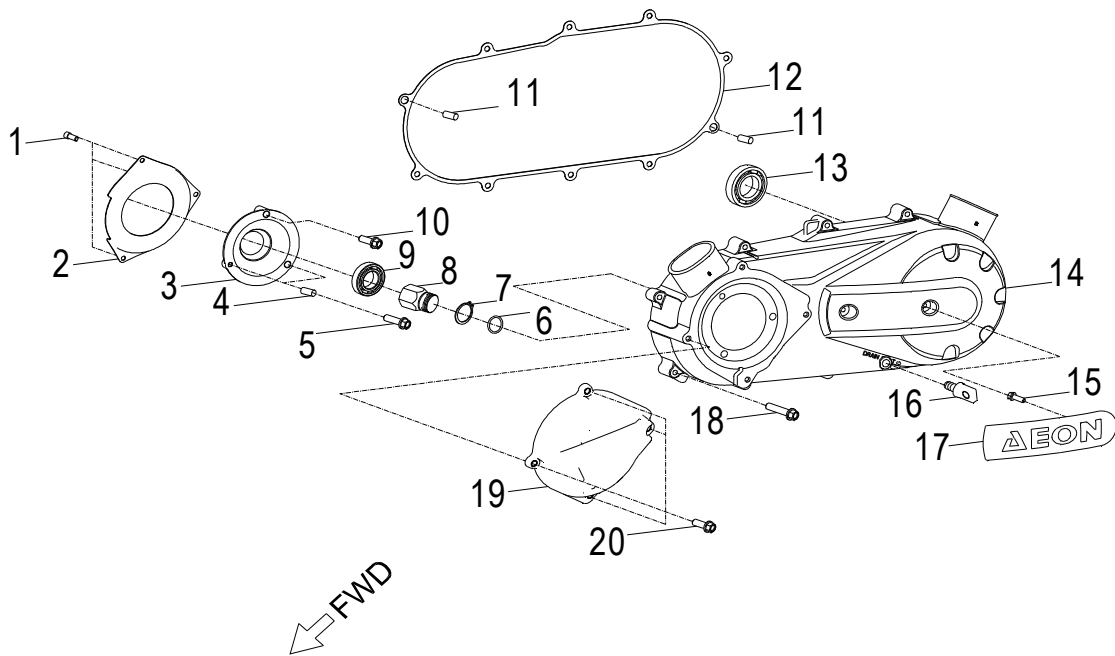

D-1: CYLINDER HEAD

Item	Part Number	Description	Q.ty
41	94301-10140	Pin, Dowel	2

D-2: PISTON, CRANKSHAFT

Item	Part Number	Description	Q.ty
1	1342069S-000	Shaft, Balancer	1
2	94101-0832030-000	Washer	1
3	96000-080148-0KL	Bolt	1
4	1300069S-000	Asm., Crankshaft	1
5	94101-1426020-00C	Washer	1
6	94001-14000-00C	Nut	1
7	1544739A-000	Spring, Oil	1
8	1544139A-000	Tube, Oil, Crankshaft	1
9	1311550A-000	Clip, Piston Pin	2
10	1311169S-000	Pin, Piston	1
11	1310069E-000	Piston	1
12	90471-25404	Key, Woodruff	1
13	1301169S-000	Ring Set, Piston	1

D-5: LH CRANKCASE COVER

Item	Part Number	Description	Q.ty
1	91003-060088-00K	Bolt	3
2	1133969S-000	Wind Guider, Drive Clutch	1
3	1135550A-000	Derby Cover	1
4	94301-08140	Pin, Dowel	2
5	96000-060258-08C	Bolt	2
6	93214-02212	O-Ring	2
7	94511-2500S	Clip, Cir	1
8	2210569S-001	Nut, Driven	1
9	96100-69050-LLU00	Bearing, Ball	1
10	96000-060168-08C	Bolt	1
11	94301-10140	Pin, Dowel	2
12	1135950A-002	Gasket	1
13	96100-6004-LLUC3/ZG	Bearing, Ball	1
14	1134169S-000	Cover, Clutch	1
15	96000-050128-00K	Bolt	2
16	11353201-000	Drain plug	1
17	1134750A-000	Tablet, Logo	1
18	96000-060408-08C	Bolt	10
19	11342203-000	Guard, Clutch Cover	1
20	96000-060208-10K	Bolt	4