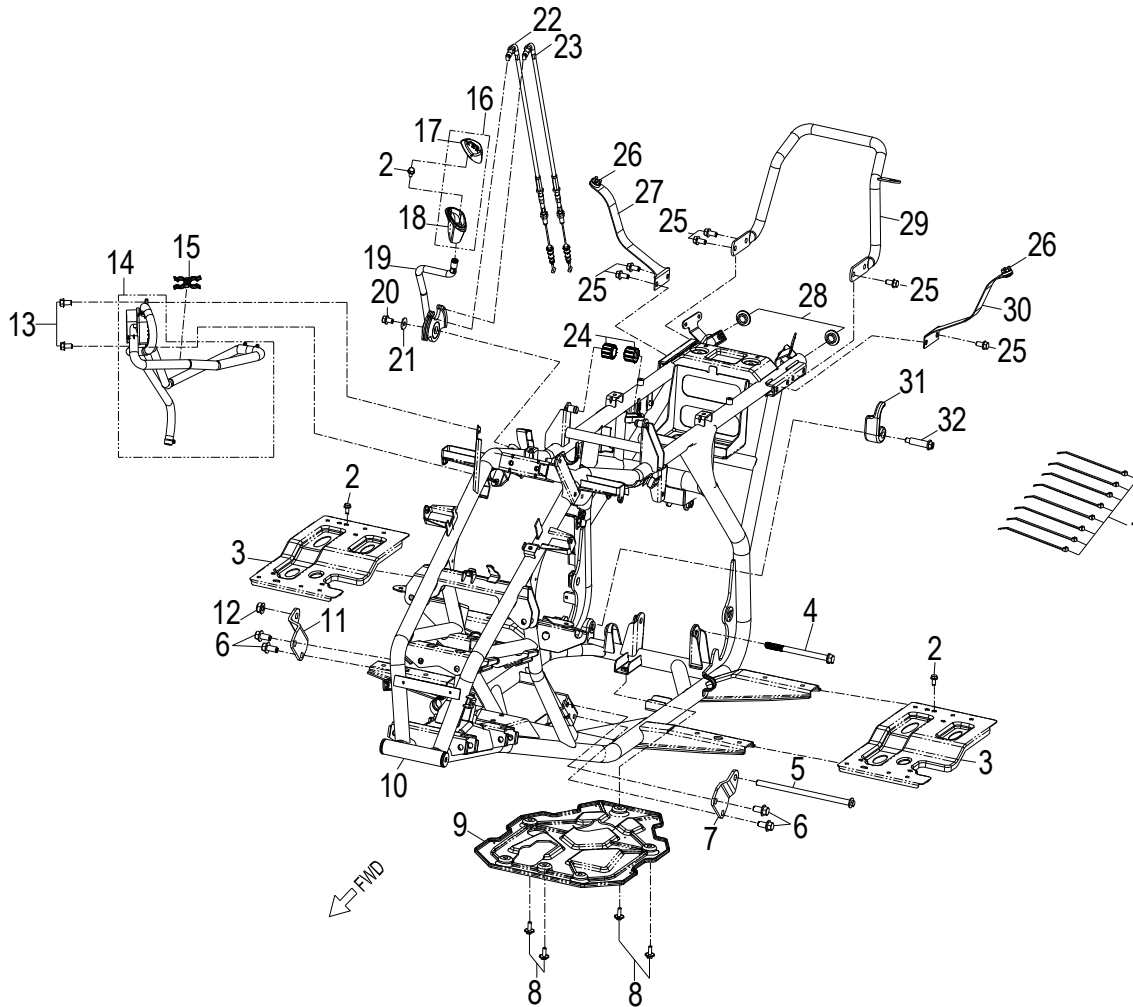

D-1: CYLINDER HEAD

Item	Part Number	Description	Q.ty
41	94301-10140	Pin, Dowel	2

D-2: PISTON, CRANKSHAFT

Item	Part Number	Description	Q.ty
1	1342069S-000	Shaft, Balancer	1
2	94101-0832030-000	Washer	1
3	96000-080148-0KL	Bolt	1
4	1300069S-000	Asm., Crankshaft	1
5	94101-1426020-00C	Washer	1
6	94001-14000-00C	Nut	1
7	1544739A-000	Spring, Oil	1
8	1544139A-000	Tube, Oil, Crankshaft	1
9	1311550A-000	Clip, Piston Pin	2
10	1311169S-000	Pin, Piston	1
11	1310069E-000	Piston	1
12	90471-25404	Key, Woodruff	1
13	1301169S-000	Ring Set, Piston	1

D-17: FRAME BODY

Item	Part Number	Description	Q.ty
1	89569131-000	Strap	8
2	96000-060128-10K	Bolt	3
3	5110555E-000	Bracket, Footwell, RH	2
4	96000-101369-00Z	Bolt	1
5	96000-102008-00B	Bolt	1
6	96000-100209-0GL	Bolt	4
7	50902205-000	Mounting, Engine, Lh	1
8	96007-060188-00K	Bolt	4
9	50106203-000	Shield, Chassis	1
10	50100408-067	Asm., Frame	1
11	50908205-000	Mounting, Engine, Rh	1
12	90355-10000-17B	Nut	1
13	96000-060148-0KL	Bolt	2
14	17380222-000	Oil Separator Comp	1
15	89753216-000	Strap, Oil Hose	1
16	21326202-000	Grip, Transmission Lever	1
17	21327201-000	Cover	1
18	21328201-000	Knob, Transmission Lever	1
19	21319230-000	Gear Selector	1
20	96000-080128-00K	Bolt	1
21	94101-0822020-00C	Washer	1
22	21335203-000	Cable, Shift	1
23	21335202-000	Cable, Shift	1
24	7722539A-000	Grommet, Seat	2
25	96000-080168-0KL	Bolt	6
26	50816153-000	Rubber	2
27	50141201-000	Bracket, Rear Fender, RH	1
28	19611202-000	Cap, Rubber	2
29	50105220-458	Sissy Bar	1
30	50142201-000	Bracket, Rear Fender, LH	1
31	40525204-000	Chain Guider	1
32	90108-120398-00K	Bolt	1