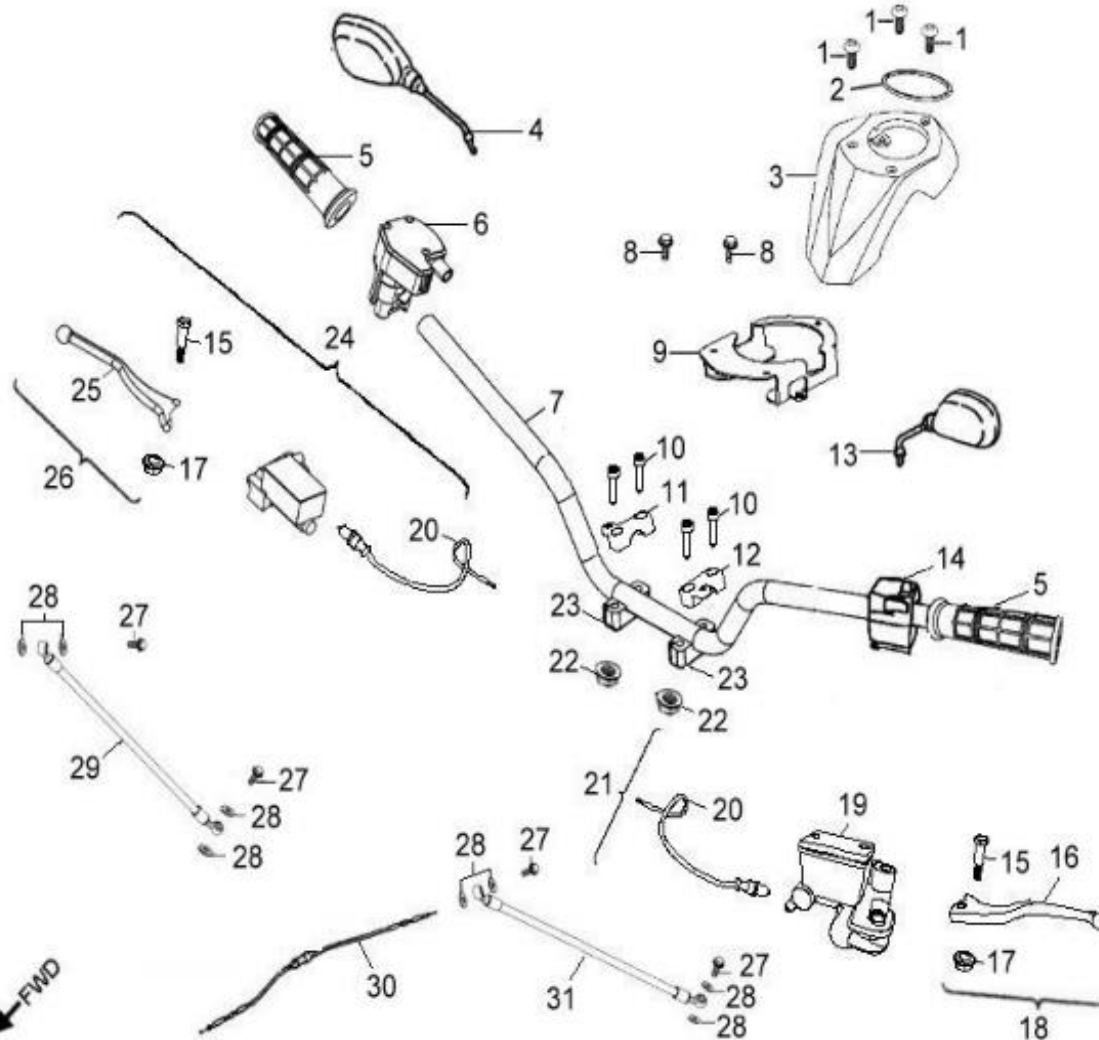

D-28: HANDLEBAR

Item	Part Number	Description	Q.ty
1	93100-050128-00K	Bolt	3
2	64320201-000	Rubber, Seat	1
3	64211210-070	Pod, Handlebar	1
4	88110204-000	Mirror, RH	1
5	53167201-000	Grip, Handlebar	2
6	5390055E-000	Control, Throttle	1
7	53100224-130	Handlebar	1
8	96000-060128-10K	Bolt	2
9	53310222-000	Bracket, Pod	1
10	91000-080258-00K	Bolt	4
11	53210204-000	Clamp, Upper, A	1
12	53220204-000	Clamp, Upper, B	1
13	88120201-001	Mirror, LH	1
14	35151239-000	Asm., Switch, LH	1
15	89220202-000	Bolt	2
16	53178206-000	Lever, Brake, LH	1
17	94073-06006-00K	Nut	2
18	53163206-000	Asm., Lever, LH	1
19	53185219-000	Master Cylinder, Left	1
20	35345201-000	Sensor, Taillight	2
21	53171219-001	Asm., Lever LH	1
22	90350-10000-00C	Nut	2
23	53200204-000	Clamp, Lower	2
24	53172215-000	Asm., Lever, RH	1
25	53175205-000	Lever, Brake, RH	1
26	53164205-000	Asm., Lever, RH	1
27	45456111-000	Bolt, Banjo	4
28	94101-1015015-00U	Washer	8
29	45447233-000	Hose, Brake	1
30	53910231-000	Cable, Throttle	1
31	45447232-000	Hose, Brake	1