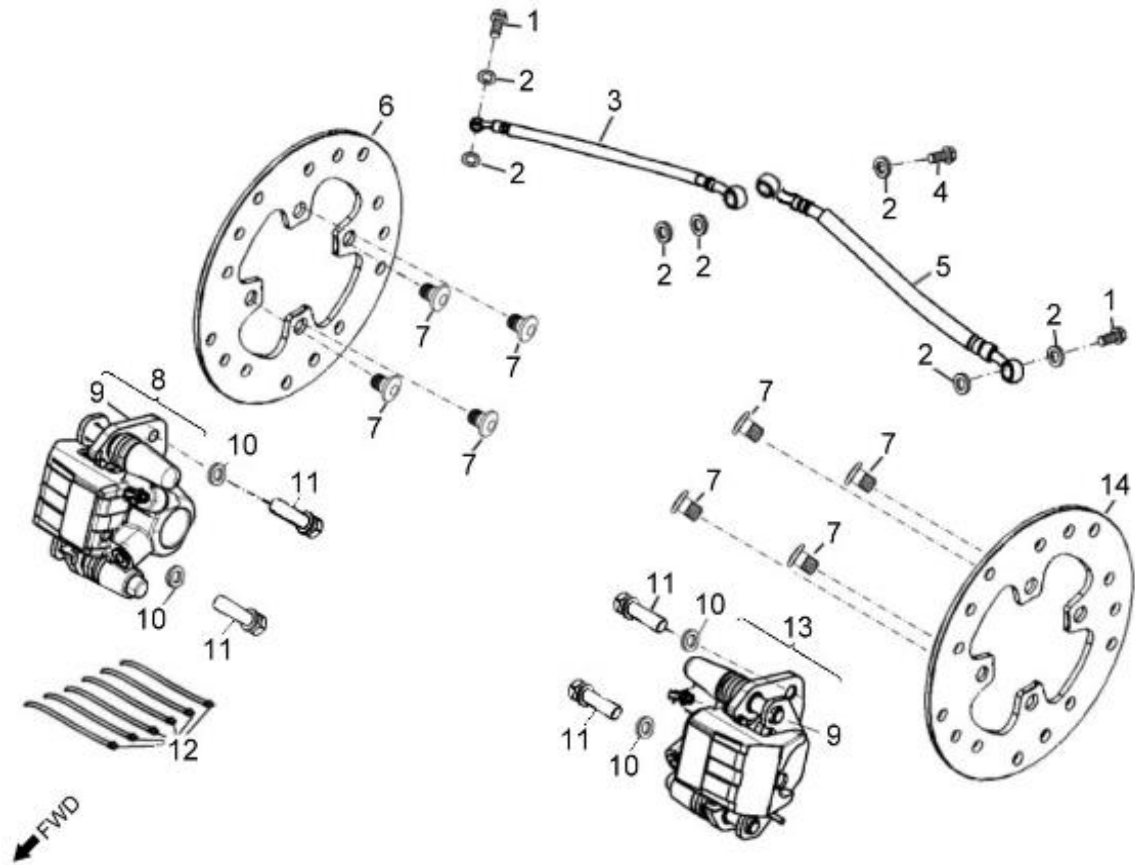

D-26: FRONT BRAKE

Item	Part Number	Description	Q.ty
1	45456206-000	Bolt, Banjo	2
2	94101-1015015-00U	Washer	7
3	45447229-000	Hose, Brake	1
4	45456202-000	Bolt, Banjo	1
5	45447228-000	Hose, Brake	1
6	4502339A-000	Disc, Brake, RH	1
7	45016131-00K	Bolt	8
8	45002206-000	Asm., Caliper, RH	1
9	43121202-000	Pads, Caliper, Front	2
10	94101-0816020-00C	Washer	4
11	96002-080308-00K	Screw	4
12	89569131-000	Strap	6
13	45001206-000	Asm., Caliper, LH	1
14	4502239A-000	Disc, Brake, LH	1