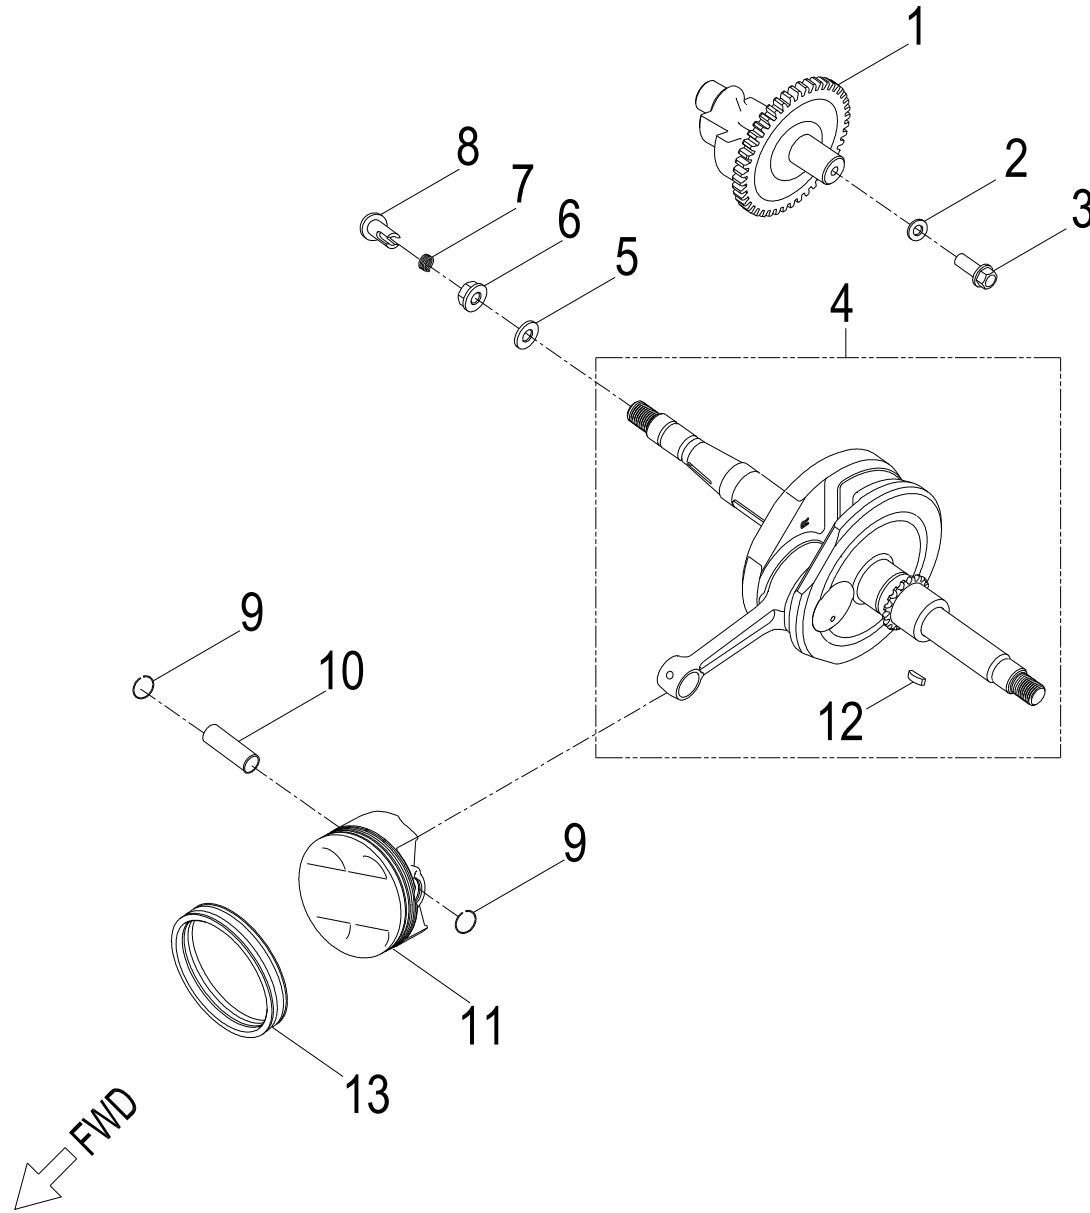

COBRA **SUPERMOTO 400**

VIN Nंबर:	Release:
RF3RA6283HT000176	08/03/2018

D-1: CYLINDER HEAD

Item	Part Number	Description	Q.ty
1	96000-060258-08C	Bolt	7
2	96000-060308-08C	Bolt	1
3	94101-0612010-00U	Washer	3
4	1231069T-000	Asm., Head Cover	1
5	1239169S-000	Gasket , Head Cover	1
6	94022-06000-00C	Nut	2
7	94101-0613020-U00	Washer	2
8	91001-061158-00C	Stud	2
9	96100-60020-00000	Bearing, Ball	1
10	1447569S-000	Pin, Dowell	2
11	1477569S-000	Seat, Valve, Spring, Outer	8
12	1220962B-000	Seal, Valve	4
13	1478169S-000	Clip, Retainer	8
14	1475169S-000	Spring, Valve, Outer	4
15	1477169S-000	Retainer, Valve, Spring	4
16	94301-08080	Pin, Dowel	4
17	1233169S-000	Cover, Head , RH	1
18	93216-00725	O-Ring	1
19	96000-060208-08C	Bolt	1
20	1233269S-000	Gasket, Cam Cover	1
21	96100-60000-Z00C3	Bearing, Ball	1
22	96000-060128-08C	Bolt	1
23	9807650N-000	Plug, Spark	1
24	93210-04320	O-Ring	1
25	1711269S-000	Insulator, Cylinder head	1
26	93210-04330	O-Ring	1
27	17100204-000	Asm., Manifold, Intake	1
28	94520-04064	Strap	2
29	1614636I-000	Adapter, Carburetor	1
30	94050-06000-00C	Nut	2
31	91001-060408-00C	Stud	2
32	43465202-000	Bracket, Brake Switch	2
33	1471169S-000	Valve, Intake	2
34	1472169S-000	Valve, Exhaust	2
35	1220769E-000	Cylinder Head Comp	1
36	91001-080378-00C	Stud	2
37	1225069S-001	Gasket Set	1
38	1210069S-000	Cylinder	1
39	96000-060308-08C	Bolt	2
40	1219169S-000	Gasket, Cylinder	1

D-1: CYLINDER HEAD

Item	Part Number	Description	Q.ty
41	94301-10140	Pin, Dowel	2

D-2: PISTON, CRANKSHAFT

Item	Part Number	Description	Q.ty
1	1342069S-000	Shaft, Balancer	1
2	94101-0832030-000	Washer	1
3	96000-080148-0KL	Bolt	1
4	1300069S-000	Asm., Crankshaft	1
5	94101-1426020-00C	Washer	1
6	94001-14000-00C	Nut	1
7	1544739A-000	Spring, Oil	1
8	1544139A-000	Tube, Oil, Crankshaft	1
9	1311550A-000	Clip, Piston Pin	2
10	1311169S-000	Pin, Piston	1
11	1310069E-000	Piston	1
12	90471-25404	Key, Woodruff	1
13	1301169S-000	Ring Set, Piston	1