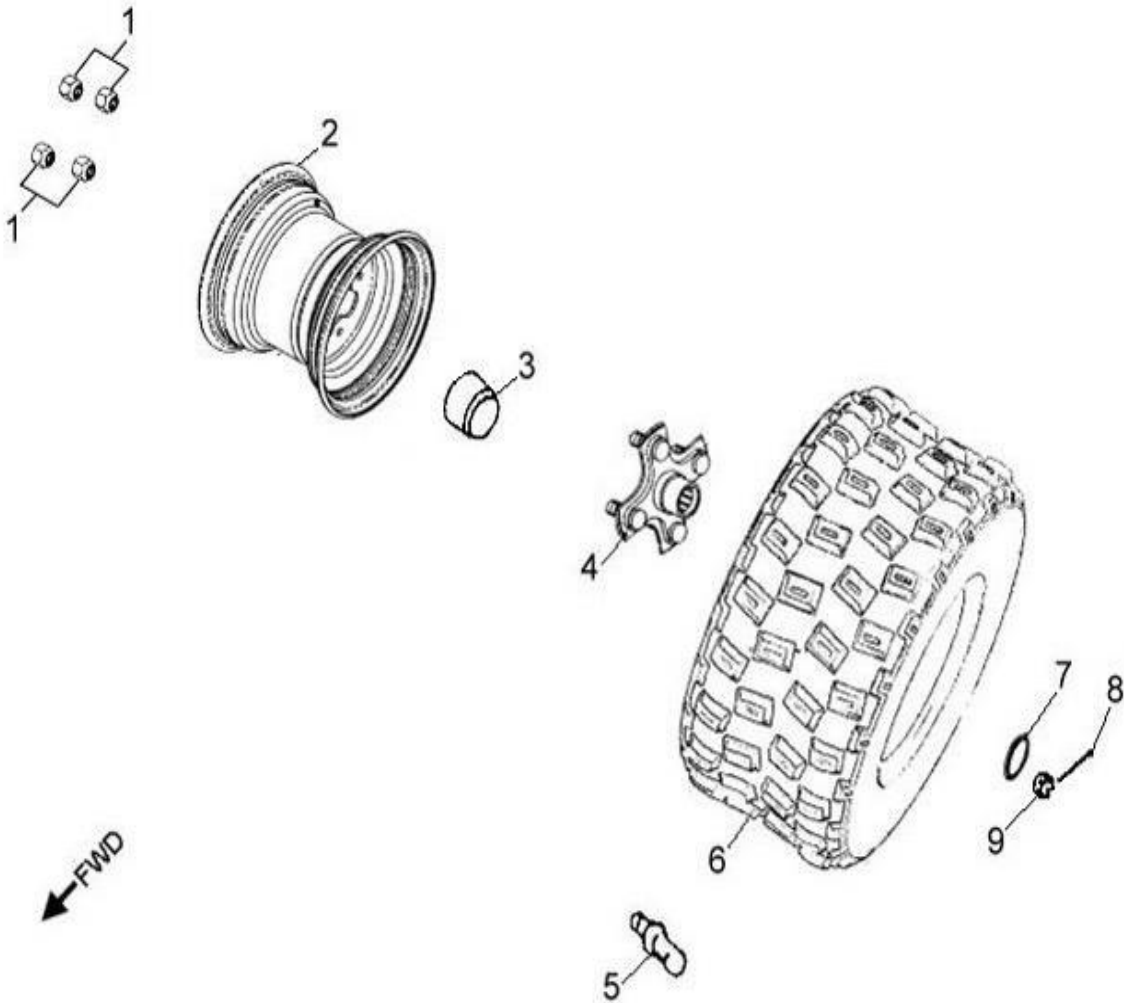

D-25: REAR WHEELS

Item	Part Number	Description	Q.ty
1	95112-10001-14B	Nut	8
2	42802212-000	Rear Rim(Aluminum)	2
3	4273039A-000	Cap, Hub	2
4	4202039A-000	Hub, Wheel, RH	2
5	42616131-000	Valve, Rim	2
6	42811254-000	Tire	2
7	94121-1835200-000	Washer	2
8	94201-32320	Pin, Cotter	2
9	90353-18000-00C	Shaft, Prob	2