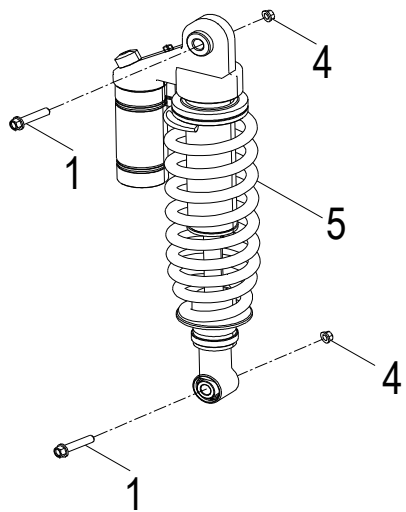

D-23: SUSPENSIONS

Item	Part Number	Description	Q.ty
1	96000-100508-0KL	Bolt	5
2	96000-100608-0KL	Bolt	1
3	52400246-293	Asm., Suspension, Rear	1
4	94050-10000-00C	Nut	5
5	51100248-293	Asm., Suspension, Front	2