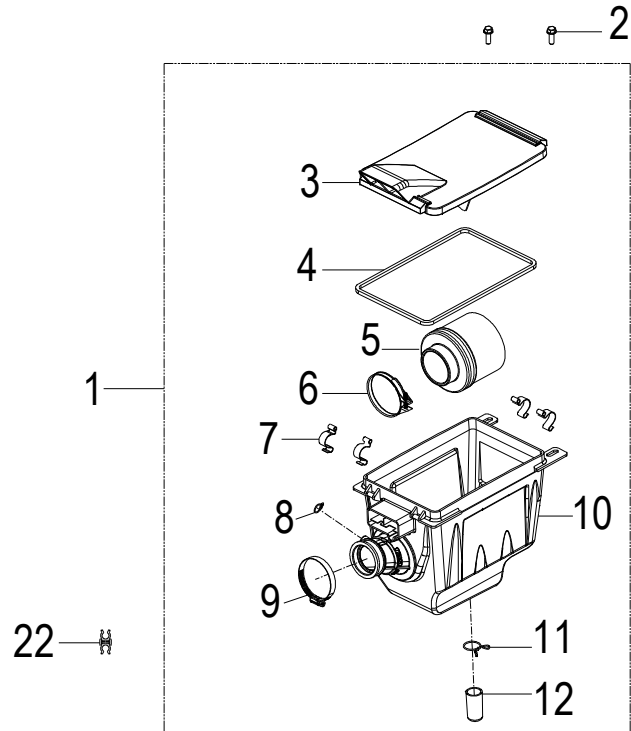

D-15: AIR CLEANER

Item	Part Number	Description	Q.ty
1	17200241-000	Asm., Cleaner, Air	1
2	92005-060168-00K	Bolt	2
3	17207207-000	Cover, Air Cleaner	1
4	3371639A-000	Gasket	1
5	17205206-000	Filter, Air Cleaner	1
6	89669221-000	Strap	1
7	1720839A-000	Clip	4
8	94508-12012	Clip	1
9	94520-05070	Strap	1
10	17203236-000	Box, Air Cleaner	1
11	94510-21616	Clip	1
12	94414-01613-060	Hose, Drain	1
13	87011210-000	Decal, Insulation	1
14	87011219-000	Decal, Insulation	1
15	92003-060168-00K	Bolt	1
16	17256208-001	Duct, Outlet	1
17	89669212-000	Strap	3
18	17269206-000	Boot, Duct	1
19	89669204-000	Strap	1
20	1726939A-001	Boot, Duct	1
21	1725562E-001	Duct, Inlet	1
22	89753209-000	Strap, Oil Hose	1