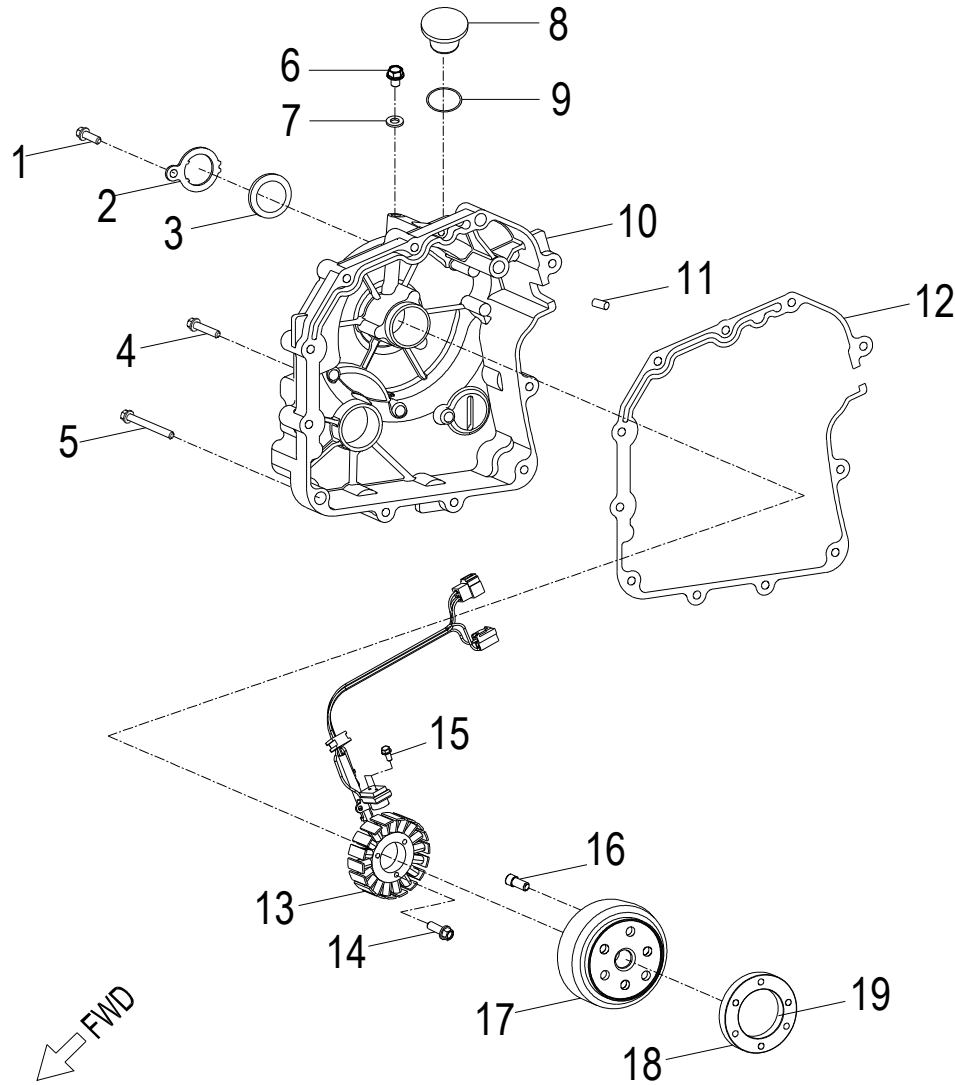

D-6: RH CRANKCASE COVER

Item	Part Number	Description	Q.ty
1	96000-060128-08C	Bolt	1
2	1133350S-000	Retainer, Sight Glass	1
3	1120250A-000	Oil Windows	1
4	96000-060458-08C	Bolt	4
5	96000-061359-08G	Bolt	7
6	96000-060108-10K	Bolt	1
7	94101-0612010-00U	Washer	1
8	96600-30075000000	Cap(Nickel Silver)	1
9	93210-02724	O-Ring	1
10	1133569S-000	Crankcase Cover, Rh	1
11	94301-10140	Pin, Dowel	2
12	1139350A-002	Gasket, Crankcase, RH	1
13	31120213-000	Stator	1
14	91300-050358-00C	Screw	3
15	92000-050128-00C	Bolt	2
16	91000-080188-00C	Bolt	6
17	3111069M-000	Flywheel	1
18	2812169N-000	Outer, One Way	1
19	2813069N-000	Asm., Rollor, One Way	1