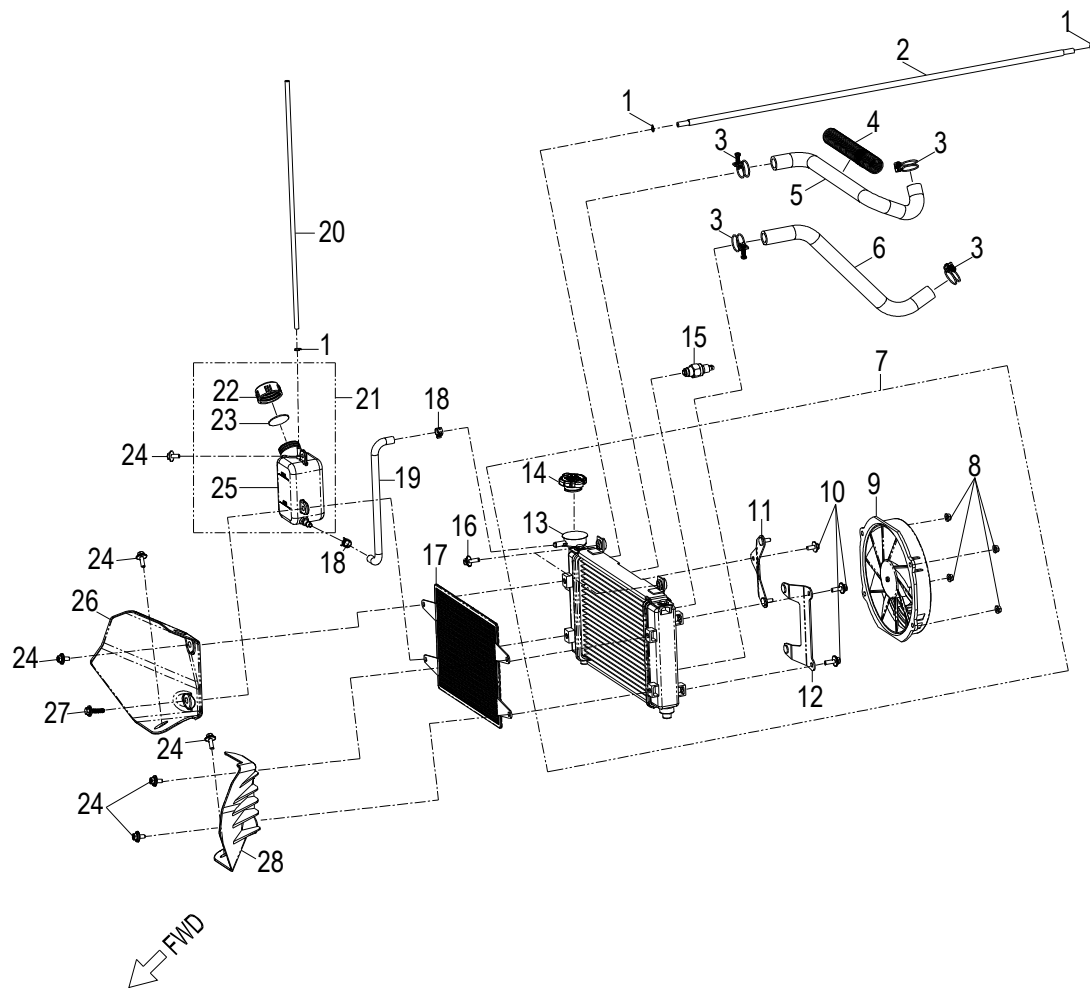

D-14: RADIATOR

Item	Part Number	Description	Q.ty
1	94510-06500	Clip	3
2	19505208-000	Hose, Bypass, Thermostatic	1
3	1922250A-000	Clamp	4
4	1950762U-000	Spring, Coolant Hose	1
5	19503206-000	Hose, Inlet, Radiator	1
6	19501202-000	Hose, Outlet, Radiator	1
7	1901062E-003	Asm., Radiator	1
8	94050-06000-00C	Nut	4
9	1900562E-001	Asm., Fan	1
10	93003-060168-00K	Screw	3
11	1900662E-000	Bracket, Fan, Right	1
12	1900762E-000	Bracket, Fan, Left	1
13	1901162E-001	Radiator	1
14	1911150A-000	Cap, Water	1
15	1932051T-000	Asm., Switch, Thermostatic	1
16	96007-060228-00K	Bolt	2
17	1911562E-000	Radiator Cover	1
18	94515-12008	Clamp	2
19	19506203-000	Hose, Inlet, Expansion Tank	1
20	94408-05007-450	Hose	1
21	19100201-000	Asm., Expansion Tank	1
22	1910250A-000	Cap, Expansion Tank	1
23	1726950A-000	Boot, Duct	1
24	96007-060168-00K	Bolt	6
25	1910150A-000	Tank, Expansion	1
26	19117201-000	Wind Panel, Radiator, RH	1
27	96007-060278-00K	Bolt	1
28	19116201-000	Wind Panel, Radiator, LH	1