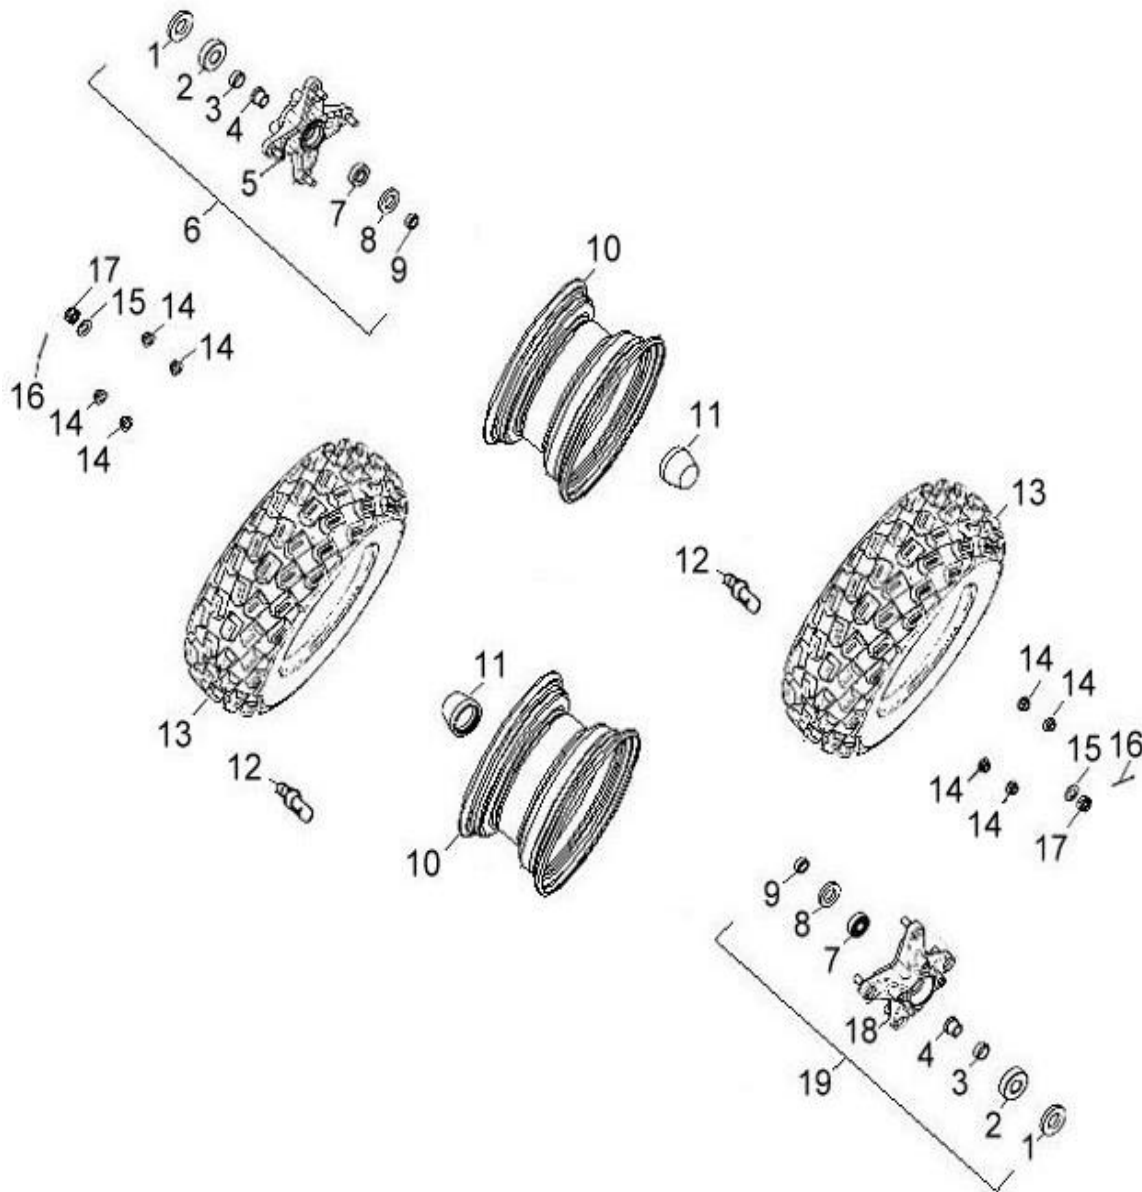

D-19: BUMPER

Item	Part Number	Description	Q.ty
1	50450245-458	Bracket, Bumper	1
2	96000-080128-0KL	Bolt	2
3	92005-060148-00K	Bolt	2

FWD

D-20: SWING ARM, FOOTREST

Item	Part Number	Description	Q.ty
1	96007-060168-00K	Bolt	6
2	64300218-000	Footwell, RH	1
3	64310218-000	Footwell, LH	1
4	96000-100658-0KL	Bolt	8
5	52426156-000	Cap, dustproof	16
6	53140201-000	Spacer	8
7	53135202-000	Bushing	16
8	51301131-000	Cap, Valve, Grease	8
9	93903-1050128-00K	Screw	4
10	53005203-000	Retainer, Brake Line, Front	2
11	52451204-000	Ball Joint	4
12	94511-3113S	Clip, Cir	4
13	94101-1225020-00C	Washer	4
14	90351-12000-00C	Nut, Lock	4
15	51300131-000	Valve, Grease	8
16	53132211-385	A-Arm, Upper, Lh	1
17	94050-10000-00C	Nut	8
18	53032211-385	A-Arm, Upper, Rh	1
19	53050206-385	A-arm, Lower	2

Item	Part Number	Description	Q.ty
1	96500-25470700000	Seal, Oil	2
2	96100-62040-Z0000	Bearing, Ball	2
3	4431139A-000	Spacer	2
4	4431539A-000	Spacer	2
5	42010204-000	Hub, Wheel, Front	1
6	42721206-000	Asm., Hub, Rh	1
7	0490005-000	Bearing, Ball	2
8	96500-223806A7271	Seal, Oil	2
9	4431239A-000	Spacer	2
10	42702212-000	Front Rim	2
11	4273039A-000	Cap, Hub	2
12	42616131-000	Valve, Rim	2
13	42711259-000	Tire	2
14	95112-10001-14B	Nut	8
15	94121-1426016-000	Washer	2
16	94201-32320	Pin, Cotter	2
17	90353-14015-00C	Shaft, Prob	2
18	4201039A-000	Hub, Wheel, Front	1
19	42710206-000	Asm., Hub, Lh	1

D-25: REAR WHEELS

Item	Part Number	Description	Q.ty
1	95112-10001-14B	Nut	8
2	42802212-000	Rear Rim(Aluminum)	2
3	4273039A-000	Cap, Hub	2
4	4202039A-000	Hub, Wheel, RH	2
5	42616131-000	Valve, Rim	2
6	42811254-000	Tire	2
7	94121-1835200-000	Washer	2
8	94201-32320	Pin, Cotter	2
9	90353-18000-00C	Shaft, Prob	2