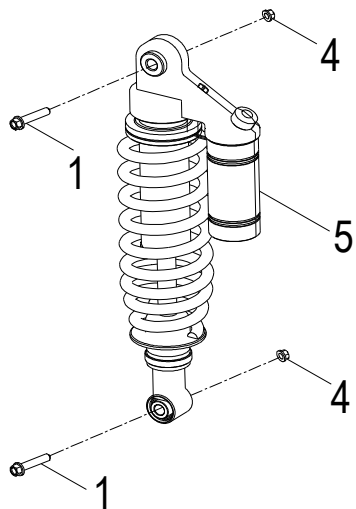

D-23: SUSPENSIONS

Item	Part Number	Description	Q.ty
1	96000-100508-0KL	Bolt	5
2	96000-100608-0KL	Bolt	1
3	52400246-293	Asm., Suspension, Rear	1
4	94050-10000-00C	Nut	5
5	51100248-293	Asm., Suspension, Front	2