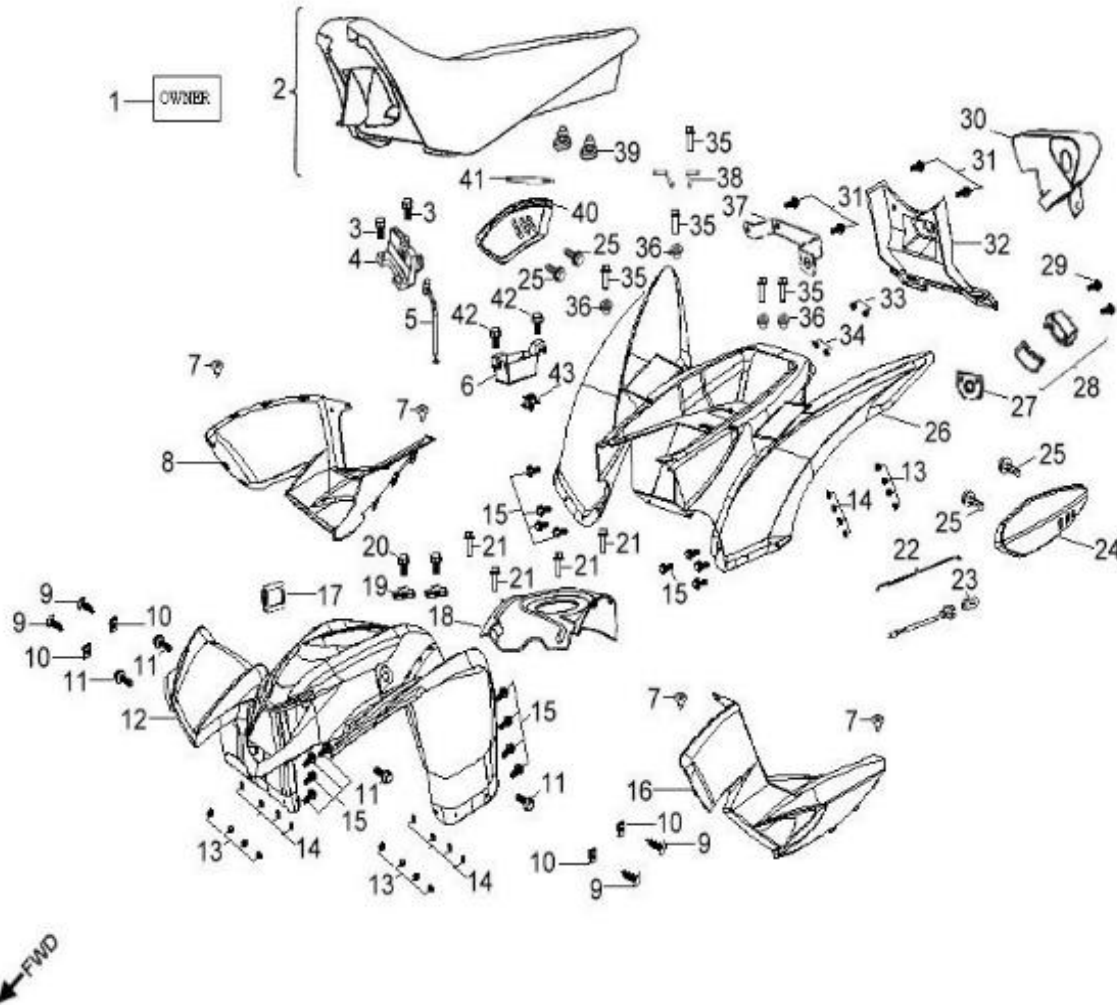

D-21: CAB/SEAT

Item	Part Number	Description	Q.ty
1	88510308-000	Manual, Owner's	1
2	77200302-000	Seat	1
3	96000-060148-10K	Bolt	2
4	77231180-000	Lock striker	1
5	77232205-000	Cable, Lock	1
6	32111201-000	Tool Box	1
7	61120153-000	Rivet, Plastic	4
8	83500206-000	Panel, Side, RH	1
9	93903-2040128-00K	Screw	4
10	90345-04000-02T	U-Nut	4
11	92003-060168-00K	Bolt	4
12	61100218-116	Cab, Front (Black)	1
	61100218-133	Cab, Front (White)	
13	90350-05000-00K	Nut	16
14	94101-0514010-00K	Washer	16
15	93100-050168-00K	Bolt	16
16	83600219-000	Panel, Side, LH	1
17	21322203-000	Boot, Shift, Rubber	1
18	17555201-000	Cover, Fuel Tank	1
19	90344-06000-00C	U-Nut	2
20	93800-060148-00K	Bolt	2
21	93903-1040128-00K	Screw	4
22	33713201-000	Asm., Power Supporter	1
23	33709131-000	Bulb, License Light	1
24	18316201-000	Veneer, LH	1
25	93903-1050128-00K	Screw	4
26	6100062E-116	Cab, Rear (Black)	1
	6100062E-133	Cab, Rear (White)	
27	33707131-000	Rubber	1
28	33710131-000	Cover, License Light	1
29	93500-040408-00K	Bolt	2
30	18310202-000	Shield, Exhaust Ass'y	1
31	96007-060168-00K	Bolt	4
32	33708203-000	License Plate	1
33	94101-0412010-00K	Washer	2
34	90350-04000-00K	Nut	2
35	96000-060168-10K	Bolt	5
36	94150-0717075-00K	Washer	4
37	33717202-000	Bracket, License Plate	1
38	89751201-000	Strap, Battery	1