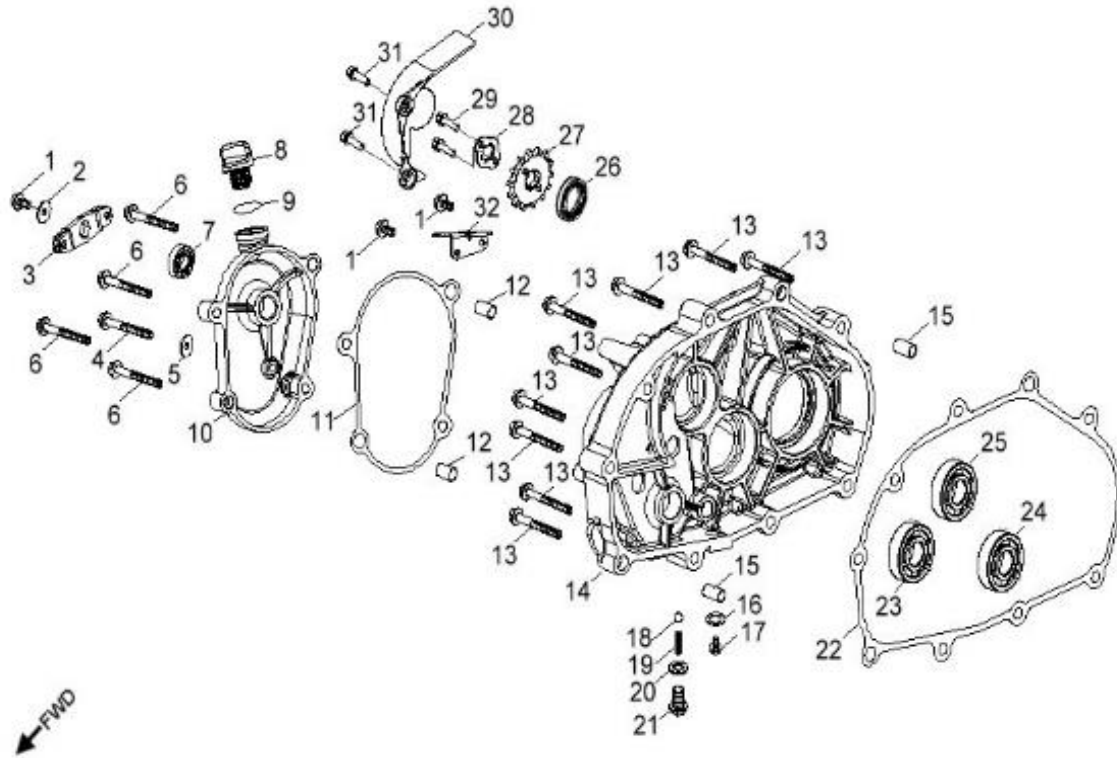

D-4: REAR DRIVE ASS'Y

Item	Part Number	Description	Q.ty
1	96000-060168-10K	Bolt	3
2	94101-0618015-00K	Washer	1
3	2131755C-000	Lever, Shift	1
4	96000-060088-00K	Bolt	1
5	94101-0612010-00U	Washer	1
6	96000-060358-08C	Bolt	4
7	96500-142807A7271	Seal, Oil	1
8	156501111-001	Plug, Oil	1
9	93212-01425	O-Ring	1
10	2136150S-000	Cover, Shift	1
11	2136250S-002	Gasket, Inspection Cover	1
12	94301-08140	Pin, Dowel	2
13	96000-080458-00C	Bolt	9
14	2130155C-000	Cover, Transmission	1
15	94301-10140	Pin, Dowel	2
16	94101-1221320-00L	Washer	1
17	96000-120158-14C	Bolt	1
18	2132239A-000	Ball, Steel	1
19	2430655E-000	Spring, Detent	1
20	94101-1422010-00L	Washer	1
21	2430539A-000	Bolt	1
22	2139550A-002	Gasket, Transmission Cover	1
23	96100-63040-00000	Bearing, Ball	1
24	96100-63050-00000	Bearing, Ball	1
25	96100-62040-00000	Bearing, Ball	1
26	96504-255207NBR	Seal, Oil	1
27	23801159-001	Sprocket, Drive	1
28	23811201-000	Bracket, Sprocket	1
29	92000-060108-00C	Bolt	2
30	40510201-000	Shield	1
31	93501-060168-00K	Bolt	2
32	2134155C-000	Adaptor, Shift Cable	1