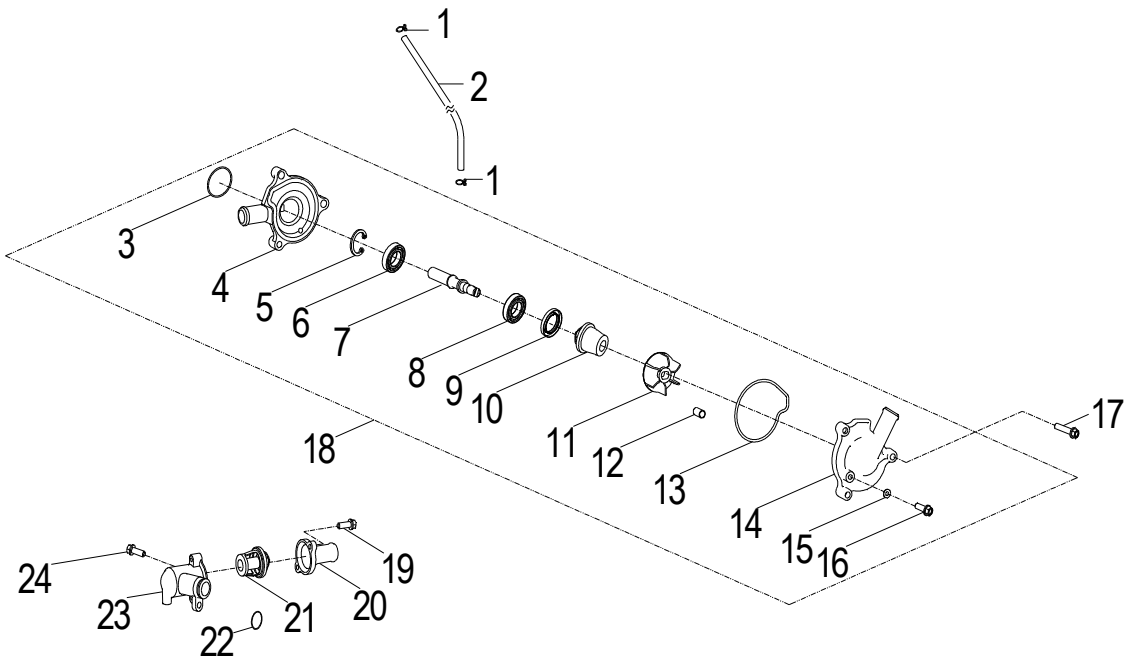

D-12: WATER PUMP

Item	Part Number	Description	Q.ty
1	1922250A-000	Clamp	2
2	1950250A-001	Hose	1
3	93210-02920	O-Ring	1
4	1921150A-000	Body, Water Pump	1
5	94512-2600R	Clip, Cir	1
6	96100-60000	Bearing, Ball	1
7	1923150A-000	Shaft, Water Pump	1
8	96100-69010	Bearing, Ball	1
9	96500-122207	Seal, Oil	1
10	1921750A-000	Seal, Mechanical	1
11	1921550A-000	Impeller, Water Pump	1
12	94301-08140	Pin, Dowel	2
13	1922950A-000	Gasket	1
14	1922150A-000	Flange, Water Pump	1
15	94101-0612010-00U	Washer	1
16	96000-060128-08C	Bolt	1
17	96000-060408-08C	Bolt	3
18	1921050A-000	Asm., Water Pump	1
19	96000-050168-00C	Bolt	2
20	1931550N-000	Flange, Thermosatic	1
21	1930062U-001	Bimetal, Thermosatic	1
22	93212-01719	O-Ring	1
23	1931150N-000	Housing, Thermosatic	1
24	96000-060188-08C	Bolt	1