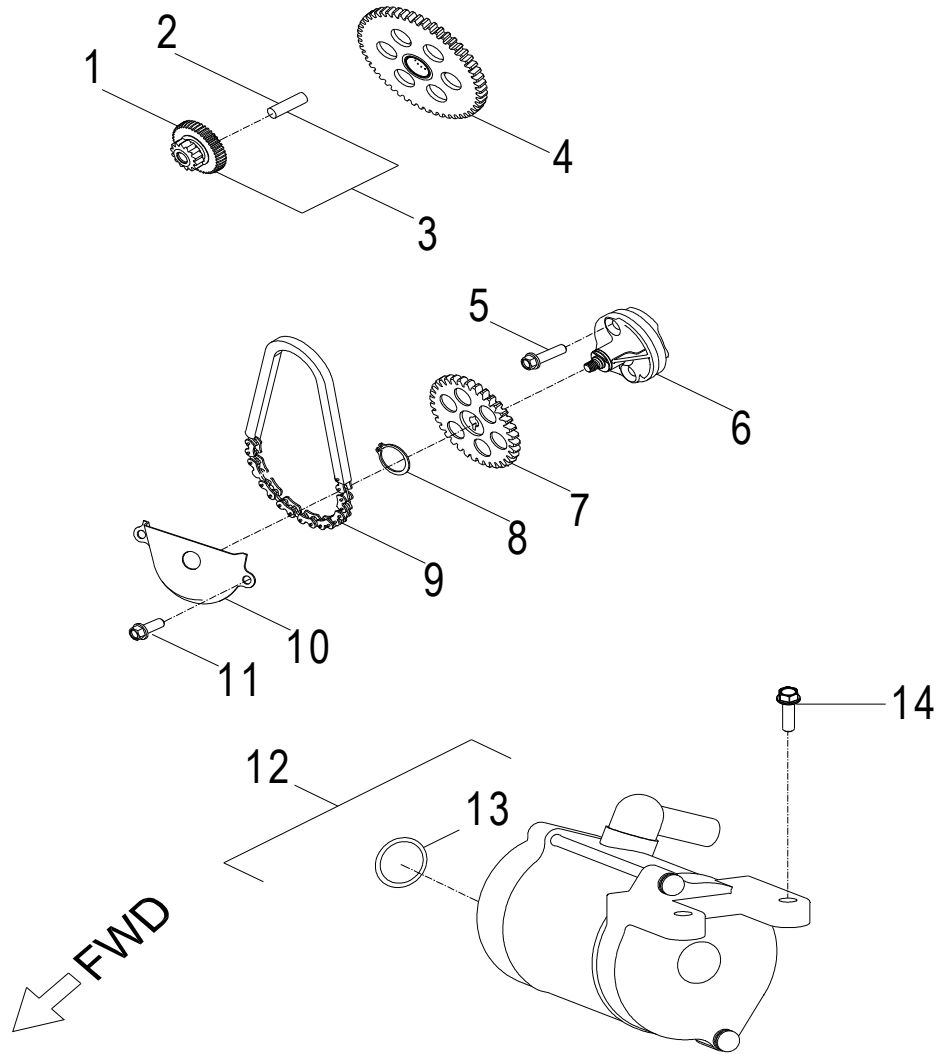

D-1: CYLINDER HEAD

Item	Part Number	Description	Q.ty
41	94301-10140	Pin, Dowel	2

D-2: PISTON, CRANKSHAFT

Item	Part Number	Description	Q.ty
1	1342069S-000	Shaft, Balancer	1
2	94101-0832030-000	Washer	1
3	96000-080148-0KL	Bolt	1
4	1300069S-000	Asm., Crankshaft	1
5	94101-1426020-00C	Washer	1
6	94001-14000-00C	Nut	1
7	1544739A-000	Spring, Oil	1
8	1544139A-000	Tube, Oil, Crankshaft	1
9	1311550A-000	Clip, Piston Pin	2
10	1311169S-000	Pin, Piston	1
11	1310069E-000	Piston	1
12	90471-25404	Key, Woodruff	1
13	1301169S-000	Ring Set, Piston	1

D-7: VALVE CAM

Item	Part Number	Description	Q.ty
1	1443069F-000	Arm Comp,Valve Rocker Intake	1
2	14433140-000	Nut,Tappet Adjusting	4
3	14432140-000	Screw,Tappet Adjusting	4
4	1445169S-000	Shaft,Valve Rocker Arm	2
5	1444069F-000	Arm Comp,Valve Rocker Exhaust	1
6	1221869S-001	Nut, Head	4
7	96000-060228-14C	Bolt	2
8	1452150N-000	Tensioner	1
9	14523119-002	Gasket, Tensioner	1
10	1455050A-000	Guide, Cam Chain, RH	1
11	1453550A-000	Pivot, Guide	1
12	1440169S-000	Chain, Cam	1
13	1450050N-000	Guide, Cam Chain, LH	1
14	91000-060128-0CL	Bolt	2
15	1410869S-000	Sprocket, Camshaft	1
16	1440069N-000	Asm., Cam Shaft	1

D-8: DRIVE CLUTCH

Item	Part Number	Description	Q.ty
1	2310069F-000	Belt, Driven	1
2	94101-1733015-000	Washer	2
3	2210369S-001	Asm., Sliding	1
4	2213369N-000	Bushing, Slider	1
5	2213169S-000	Plate, Sheave	1
6	2212069S-000	Roller	1
7	2211062E-002	Wheel, Slot, Sliding, Primary	1
8	2210669S-000	Bushing, Sheave	1
9	2210262E-001	Sheave, moveable	1

D-10: OIL PUMP/STARTING MOTOR

Item	Part Number	Description	Q.ty
1	2842350A-000	Gear, Starter	1
2	2842450A-000	Shaft, Starter Motor	1
3	2842250A-000	Asm., Gear Starter	1
4	2822069N-000	Gear, Starter	1
5	96000-060308-08C	Bolt	2
6	1500050A-000	Asm., Oil Pump	1
7	1515050A-000	Sprocket, Oil Pump	1
8	94511-1000S	Clip, Cir	1
9	1514150A-000	Chain, Oil Pump	1
10	1571150A-000	Cover, Oil Pump	1
11	96000-060128-08C	Bolt	2
12	31200208-000	Motor, Starter	1
13	93210-02431	O-Ring	1
14	96000-060208-08C	Bolt	2