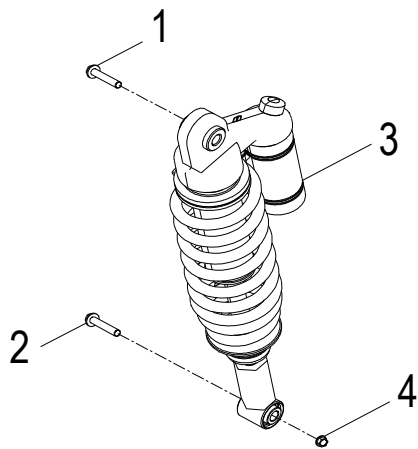

D-23: SUSPENSIONS

Item	Part Number	Description	Q.ty
1	96000-100508-0KL	Bolt	5
2	96000-100608-0KL	Bolt	1
3	52400246-293	Asm., Suspension, Rear	1
4	94050-10000-00C	Nut	5
5	51100248-293	Asm., Suspension, Front	2