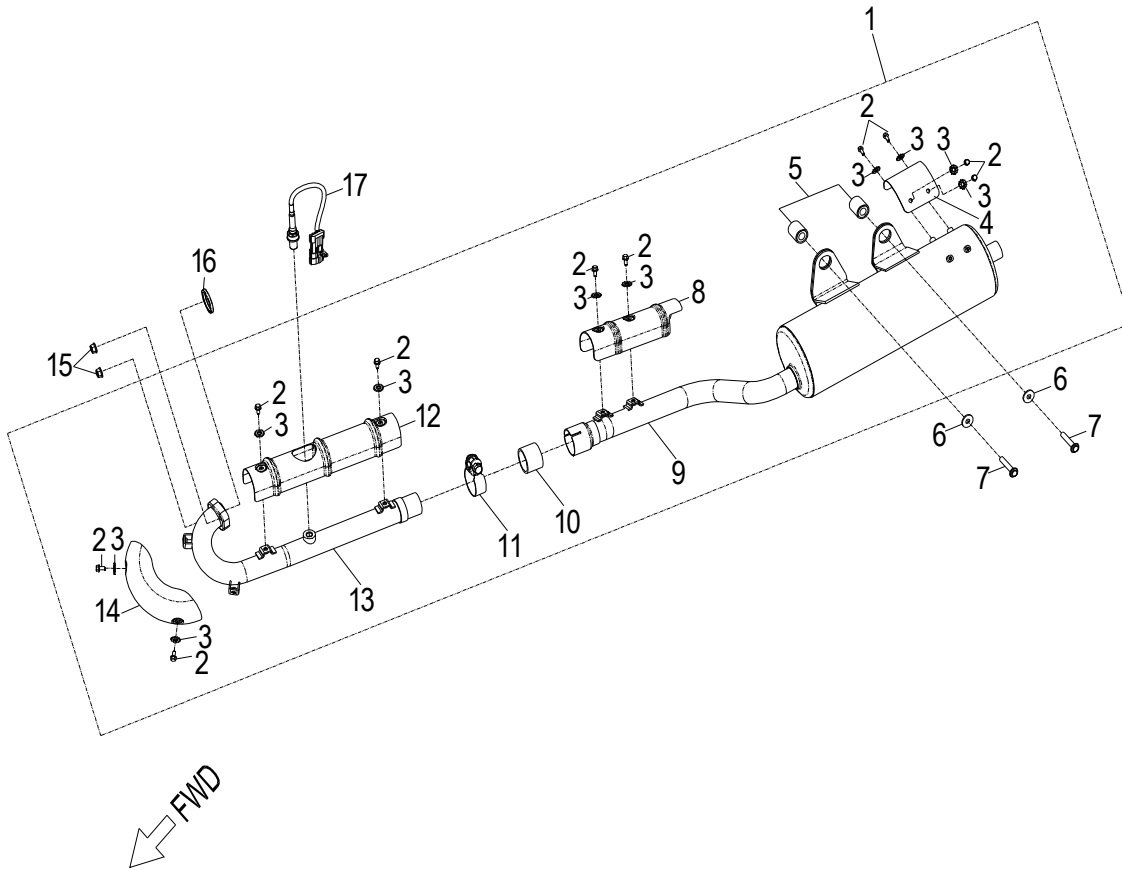

D-16: EXHAUST PIPE

Item	Part Number	Description	Q.ty
1	18300322-000	Asm., Exhaust Pipe	1
2	96000-050108-00K	Bolt	10
3	94103-0600000-00C	Washer, Star	10
4	18315223-000	Shield, Exhaust	1
5	18323201-000	Rubber Shim	2
6	94101-0822020-00C	Washer	2
7	96000-080458-0KL	Bolt	2
8	18315225-000	Shield, Exhaust	1
9	18298260-000	Silencer	1
10	18321201-000	Collar	1
11	94514-45015	Clamp-Exhaust	1
12	18315227-000	Shield, Exhaust	1
13	18299245-000	Pipe, Exhaust, Front	1
14	18314210-000	Muffler Protector(iron)	1
15	94050-08000-00C	Nut	2
16	18291S38-000	Gasket	1
17	1833022R-001	Sensor, O2	1