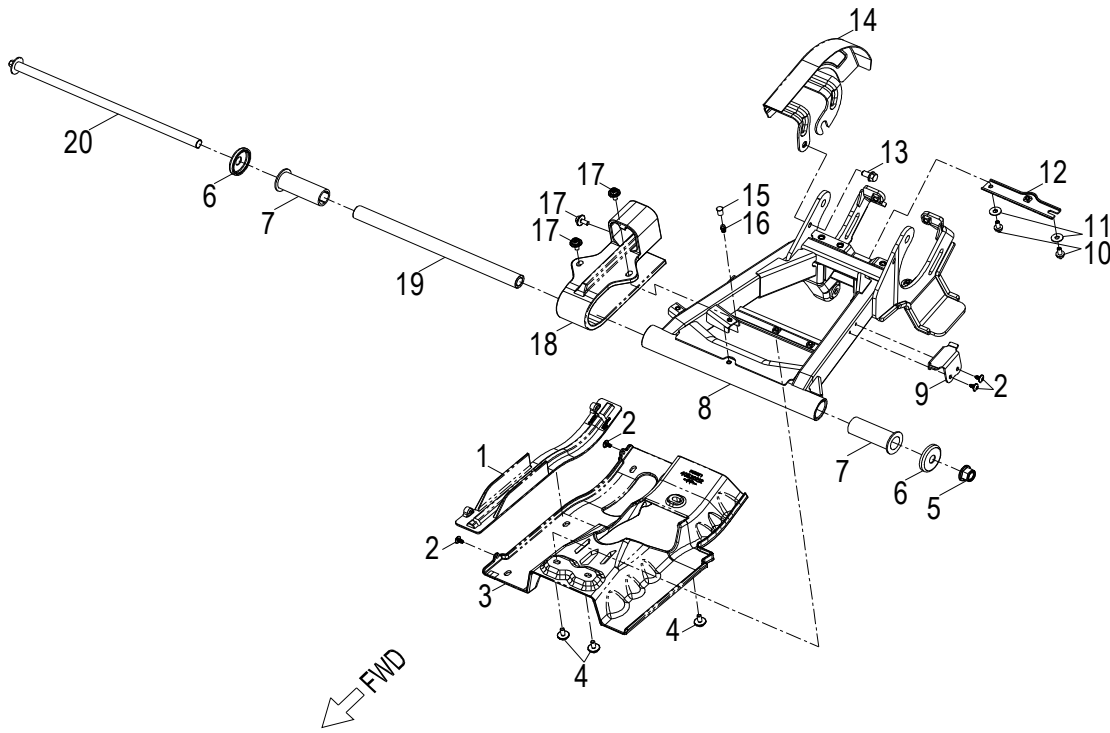

D-18: REAR SWING ARM ASS'Y

Item	Part Number	Description	Q.ty
1	40525206-000	Chain Guider	1
2	93903-1050128-00K	Screw	4
3	40520212-001	Cover, Sprocket	1
4	96007-060188-00K	Bolt	3
5	90355-14000-19C	Nut	1
6	52422202-000	Cover, Swing Arm Seal	2
7	22106205-000	Bushing, Sheave	2
8	52410250-385	Arm, Swing	1
9	53005301-000	Retainer, Brake Line, Front	1
10	96000-060128-0KL	Bolt	2
11	94101-0618010-00B	Washer	2
12	53312203-001	Protect Cover Fixed Seat Comp	1
13	96000-080168-0KL	Bolt	1
14	40521211-385	Protector, Chain	1
15	51301131-000	Cap, Valve, Grease	1
16	51300131-000	Valve, Grease	1
17	96007-060168-00K	Bolt	3
18	40525203-000	Chain Guider	1
19	52420201-000	Tube, Spacer	1
20	96000-143508-00C	Bolt	1