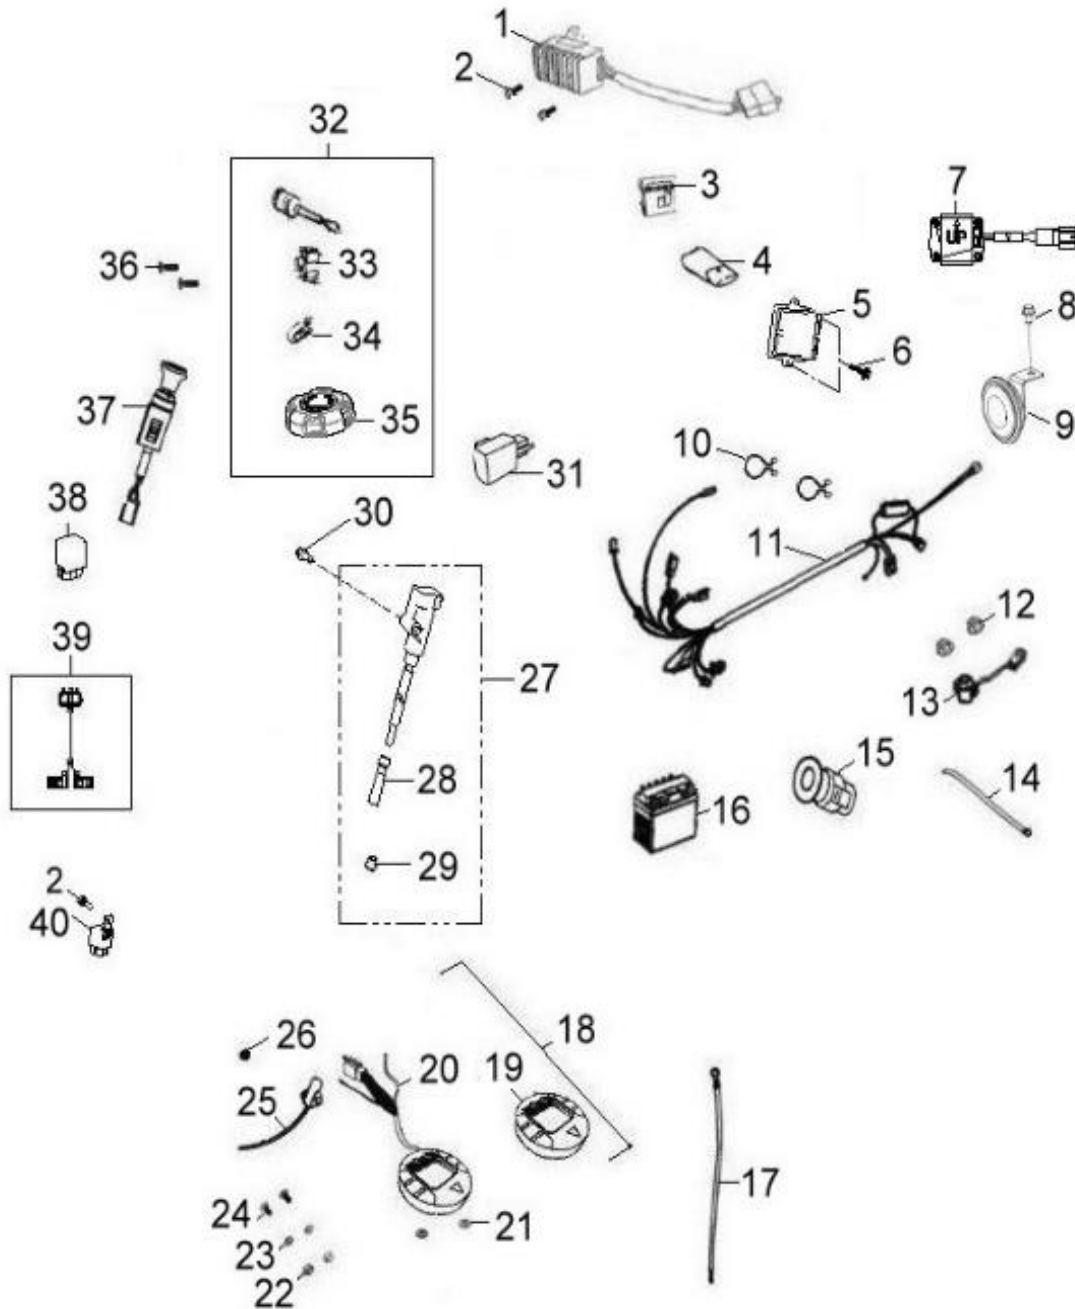

D-32: ELECTRICAL PARTS

Item	Part Number	Description	Q.ty
1	3160069T-000	Rectifier/ Regulator	1
2	96000-060128-10K	Bolt	3
3	32109205-000	Fuse Box	1
4	89120215-000	Pouch, Tool	1
5	3044069I-000	Electroni Control Unit, ECU	1
6	96000-060168-10K	Bolt	4
7	35162010-000	Switch, Toppole Over	1
8	96000-080128-0KL	Bolt	1
9	38110210-000	Horn	1
10	89755204-000	Cable	2
11	32100311-001	Harness, Main Wire	1
12	94050-06000-00K	Nut	2
13	38501210-000	Starter Relay	1
14	89569131-000	Strap	39
15	38302202-000	Relay, Signal	1
16	3150039A-001	Battery	1
17	32001211-000	Asm., Battery Cable	1
18	37200256-000	Asm., Speedometer	1
19	37211204-000	Cover, Speedometer	1
20	37205256-000		1
21	94101-0613010-00B	Washer	2
22	94001-06000-10B	Nut	2
23	94111-0412010-00B	Washer, Spring	2
24	93500-040128-00B	Bolt	2
25	37206201-000	Sensor, Speedometer	1
26	37203206-000	Magnet, Speedometer	1
27	3051151T-001	Asm., Ignition Coil	1
28	3060051T-000	Cap, Spark Plug	1
29	3060551T-000	Insulator Coil	1
30	96000-060358-00K	Bolt	1
31	38701202-000	Relay, Parking	1
32	35110205-000	Asm., Main Switch	1
33	35106208-000	Lock, Steering	1
34	35101131-000	Clip, Main Switch	1
35	17620215-000	Asm., Cap, Fuel Tank	1
36	93100-050128-00K	Bolt	2
37	38130179-000	Power Supplier	1
38	5042951T-000	Relay, Thermo Switch	1
39	33102207-000	Wire	1
40	3850262U-000	Relay, EFI	1