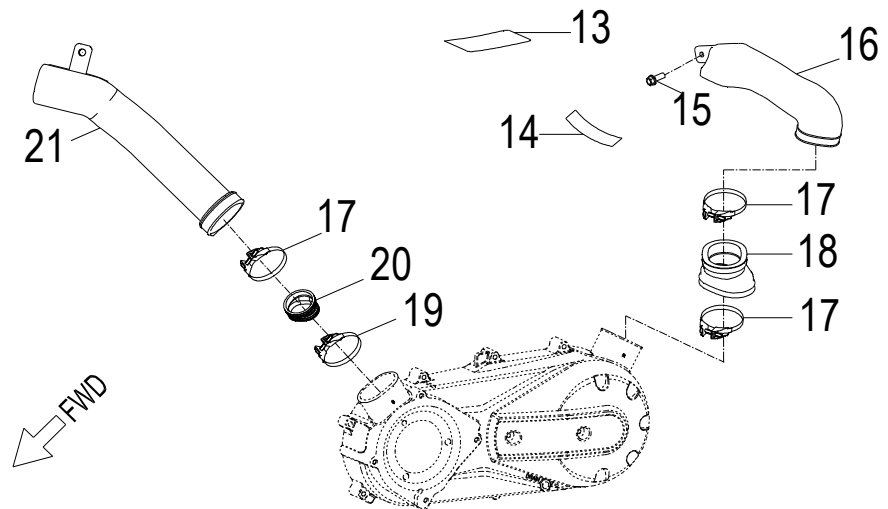

D-15: AIR CLEANER

Item	Part Number	Description	Q.ty
1	17200241-000	Asm., Cleaner, Air	1
2	92005-060168-00K	Bolt	2
3	17207207-000	Cover, Air Cleaner	1
4	3371639A-000	Gasket	1
5	17205206-000	Filter, Air Cleaner	1
6	89669221-000	Strap	1
7	1720839A-000	Clip	4
8	94508-12012	Clip	1
9	94520-05070	Strap	1
10	17203236-000	Box, Air Cleaner	1
11	94510-21616	Clip	1
12	94414-01613-060	Hose, Drain	1
13	87011210-000	Decal, Insulation	1
14	87011219-000	Decal, Insulation	1
15	92003-060168-00K	Bolt	1
16	17256208-001	Duct, Outlet	1
17	89669212-000	Strap	3
18	17269206-000	Boot, Duct	1
19	89669204-000	Strap	1
20	1726939A-001	Boot, Duct	1
21	1725562E-001	Duct, Inlet	1
22	89753209-000	Strap, Oil Hose	1