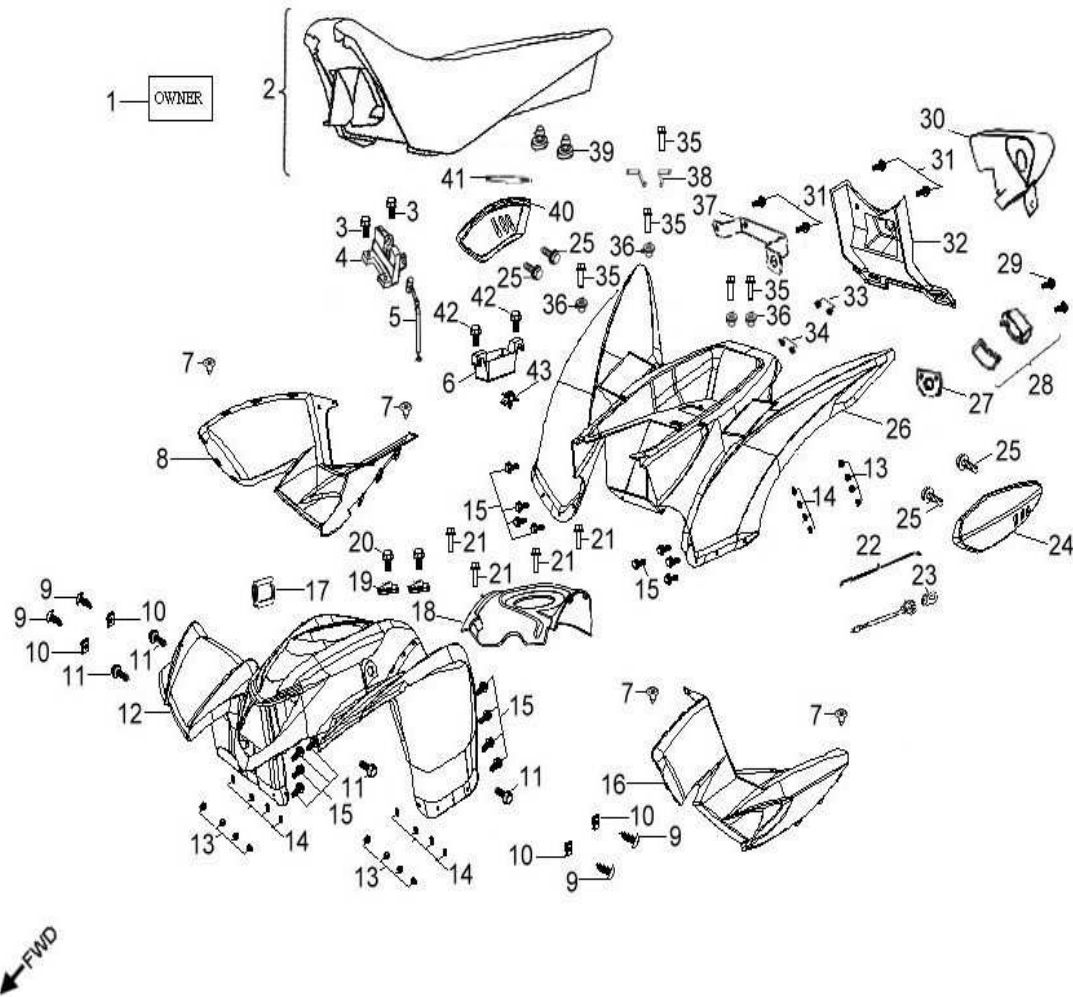

D-18: REAR SWIM ARM ASSEMBLY

Item	Part Number	Description	Q.ty
1	96500-426208A7271	Seal, Oil	1
2	96100-60070-LLU00	Bearing, Ball	2
3	42810221-000	Tube, Spacer	1
4	42803217-001	Asm., Housing, Rear Axle	1
5	96500-446208A7271	Seal, Oil	1
6	40521206-000	Protector, Chain	1
7	96007-060168-00K	Bolt	9
8	96000-100658-0KL	Bolt	4
9	40520212-000	Cover, Sprocket	1
10	93903-1050128-00K	Screw	4
11	40525206-000	Chain Guider	1
12	96007-060188-00K	Bolt	1
13	94511-7500S	Clip, Cir	1
14	93210-07531	O-Ring	1
15	43510203-000	Mount, Caliper	1
16	43512201-000	Shaft, Caliper Bracket	1
17	90355-10000-14C	Nut	4
18	53005301-000	Retainer, Brake Line, Front	1
19	90355-14000-19C	Nut	1
20	52422202-000	Cover, Swing Arm Seal	2
21	22106205-000	Bushing, Sheave	2
22	52410242-385	Arm, Swing	1
23	40525203-000	Chain Guider	1
24	51301131-000	Cap, Valve, Grease	1
25	51300131-000	Valve, Grease	1
26	52420201-000	Tube, Spacer	1
27	96000-143508-00C	Bolt	1

Item	Part Number	Description	Q.ty
1	92001-080128-00K	Bolt	2
2	50450243-458	Bracket, Bumper	1
3	92005-060148-00K	Bolt	2

D-20: SWING ARM, FOOTREST

Item	Part Number	Description	Q.ty
1	96007-060168-00K	Bolt	6
2	64300218-000	Footwell, RH	1
3	64310218-000	Footwell, LH	1
4	96000-100658-0KL	Bolt	8
5	52426156-000	Cap, dustproof	16
6	53140201-000	Spacer	8
7	53135202-000	Bushing	16
8	51301131-000	Cap, Valve, Grease	8
9	93903-1050128-00K	Screw	4
10	53005203-000	Retainer, Brake Line, Front	2
11	52451204-000	Ball Joint	4
12	94511-3113S	Clip, Cir	4
13	94101-1225020-00C	Washer	4
14	90351-12000-00C	Nut, Lock	4
15	51300131-000	Valve, Grease	8
16	53132211-385	A-Arm, Upper, Lh	1
17	94050-10000-00C	Nut	8
18	53032211-385	A-Arm, Upper, Rh	1
19	53050206-385	A-arm, Lower	2