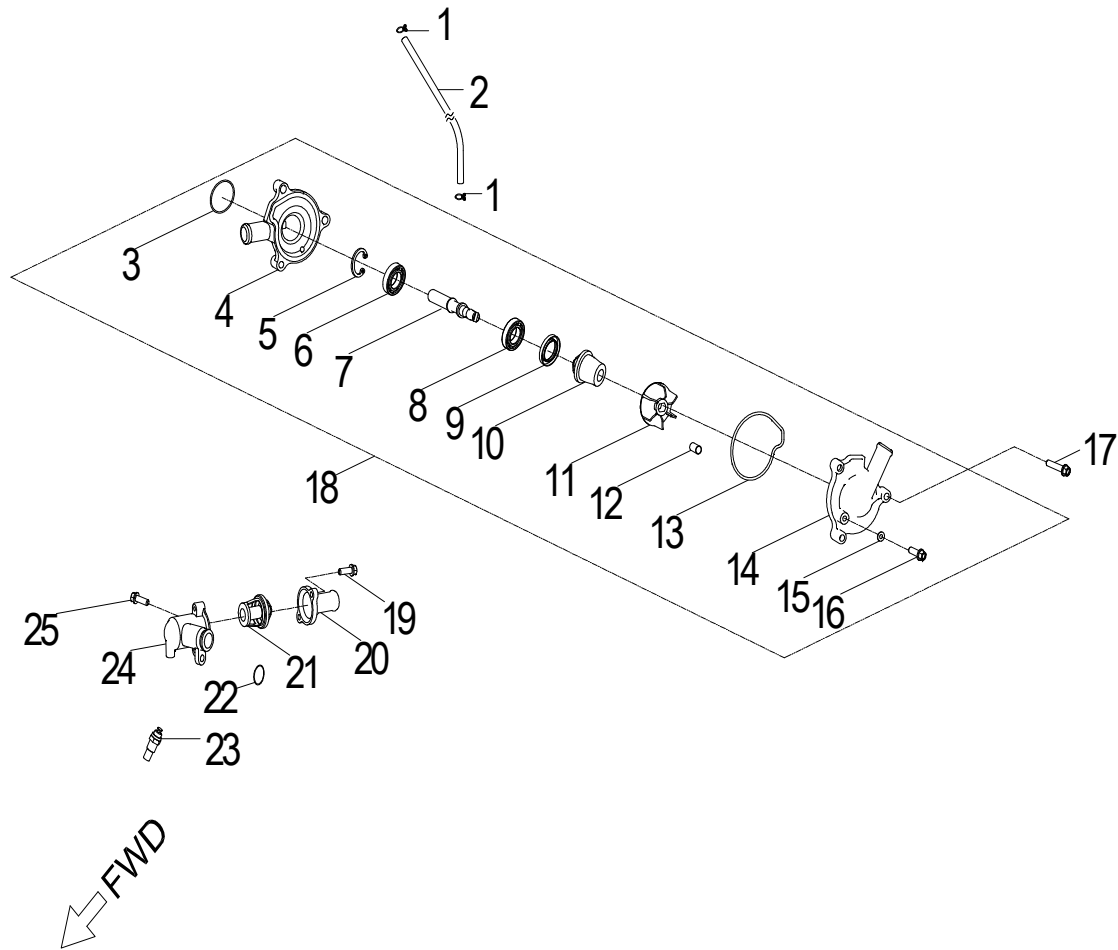

D-12: WATER PUMP

Item	Part Number	Description	Q.ty
1	1922250A-000	Clamp	2
2	1950250A-001	Hose	1
3	93210-02920	O-Ring	1
4	1921150A-000	Body, Water Pump	1
5	94512-2600R	Clip, Cir	1
6	96100-60000	Bearing, Ball	1
7	1923150A-000	Shaft, Water Pump	1
8	96100-69010	Bearing, Ball	1
9	96500-122207	Seal, Oil	1
10	1921750A-000	Seal, Mechanical	1
11	1921550A-000	Impeller, Water Pump	1
12	94301-08140	Pin, Dowel	2
13	1922950A-000	Gasket	1
14	1922150A-000	Flange, Water Pump	1
15	94101-0612010-00U	Washer	1
16	96000-060128-08C	Bolt	1
17	96000-060408-08C	Bolt	3
18	1921050A-000	Asm., Water Pump	1
19	96000-050168-00C	Bolt	2
20	1931550N-000	Flange, Thermosatic	1
21	1930050A-000	Bimetal, Thermosatic	1
22	93212-01719	O-Ring	1
23	1931950A-000	Sensor, Thermosatic	1
24	1931150A-000	Housing, Thermosatic	1
25	96000-060188-08C	Bolt	1