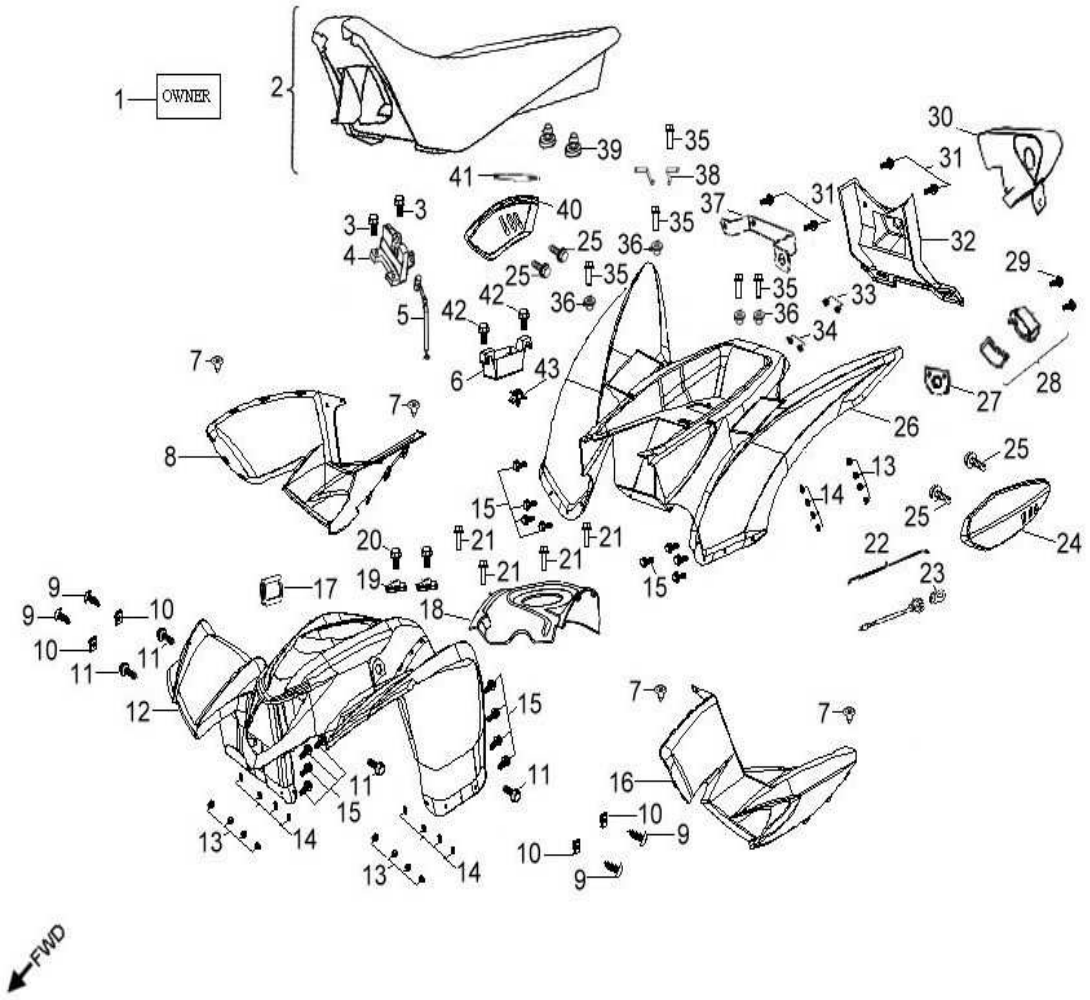

Item	Part Number	Description	Q.ty
41	93213-04740	O-Ring	1
42	93100-050108-00K	Screw	2
43	89755202-000	Ground Cable, Battery	1