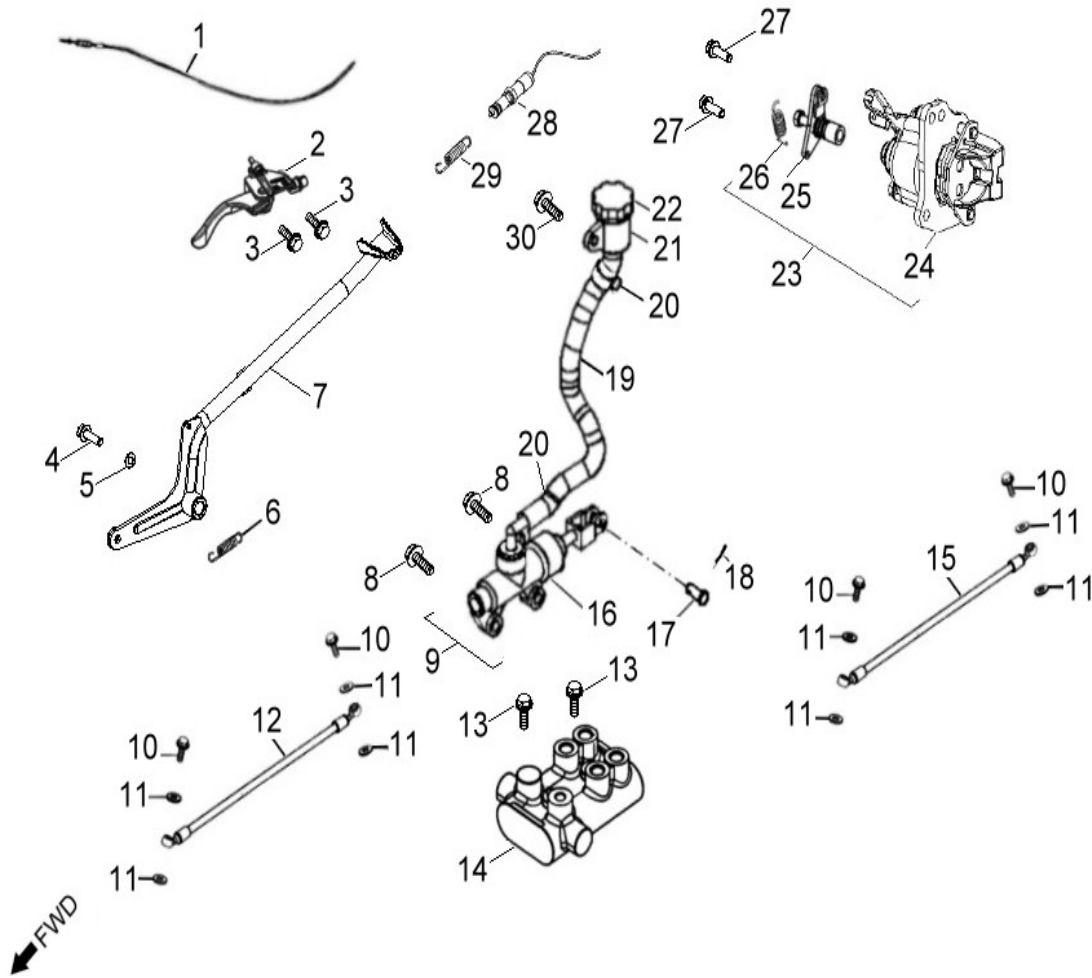

D-27: REAR BRAKE

Item	Part Number	Description	Q.ty
1	38706206-001	Cable, Parking Brake	1
2	3871055E-000	Lever, Parking Brake	1
3	91000-060208-00K	Bolt	2
4	96000-080168-0KL	Bolt	1
5	94101-0822020-00C	Washer	1
6	43421206-000	Spring	1
7	43456214-000	Pedal, Brake	1
8	92001-080258-0KL	Bolt	2
9	4350055E-000	Asm., Master Cylinder	1
10	45456111-000	Bolt, Banjo	4
11	94101-1015012-00U	Washer	8
12	45447230-000	Hose, Brake	1
13	91000-080408-00C	Bolt	2
14	45470201-000	Brake Shunt	1
15	45447231-000	Hose, Brake	1
16	4350155E-000	Master Cylinder	1
17	94302-07018	Shaft, Filler Cover	1
18	43480201-000	Pin	1
19	45447210-000	Hose, Brake	1
20	94515-120S8	Clamp	2
21	43503204-000	Oil Tank, Brake	1
22	43016201-000	Cap, Oil Tank	1
23	45000209-000	Asm., Caliper, Rear	1
24	43120212-000	Pad, brake, Rear	1
25	43532203-000	Swing Arm, Caliper	1
26	43421209-000	Spring	1
27	96000-100258-0KL	Bolt	2
28	34916201-000	Switch, Brake	1
29	43422202-000	Spring, Switch	1
30	96000-060128-0KL	Bolt	1