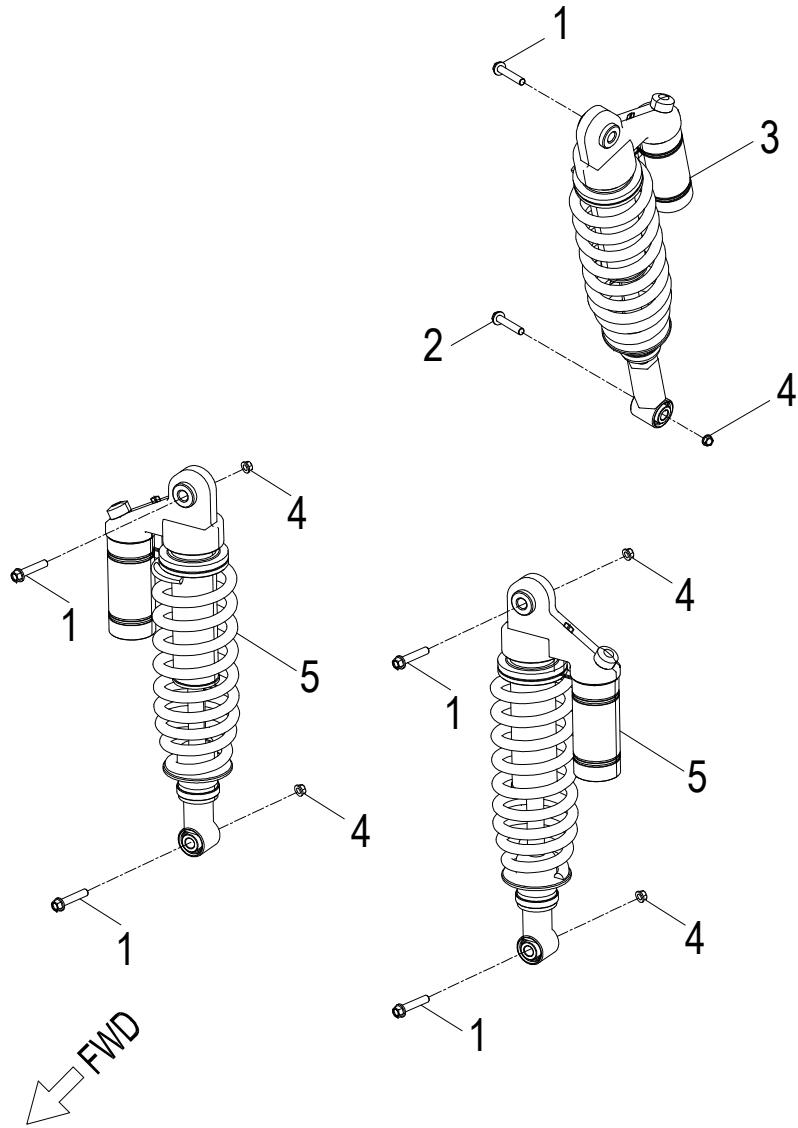

Item	Part Number	Description	Q.ty
1	96000-100508-0KL	Bolt	5
2	96000-100608-0KL	Bolt	1
3	52400246-293	Asm., Suspension, Rear	1
4	94050-10000-00C	Nut	5
5	51100248-293	Asm., Suspension, Front	2