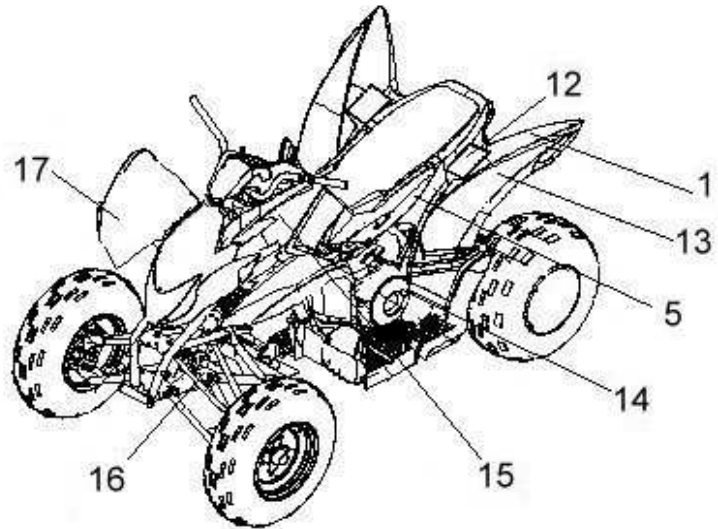

D-33: DECAL

Item	Part Number	Description	Q.ty
1	99700220-000	Decal Kit Cobra 50/400 '15	1
2			
3	87851173-000	Decal, Waring, Y-16	1
4	87858156-000	Decal, Waring, Chain	1
5			
6	87854202-000	Decal , Waring, Reverse	1
7			
8			
9			
10			
11			
12	87852159-000	Decal, General Waring	1
13			
14	87843201-000	Decal-"drain bolt"	1
15			
16			
17