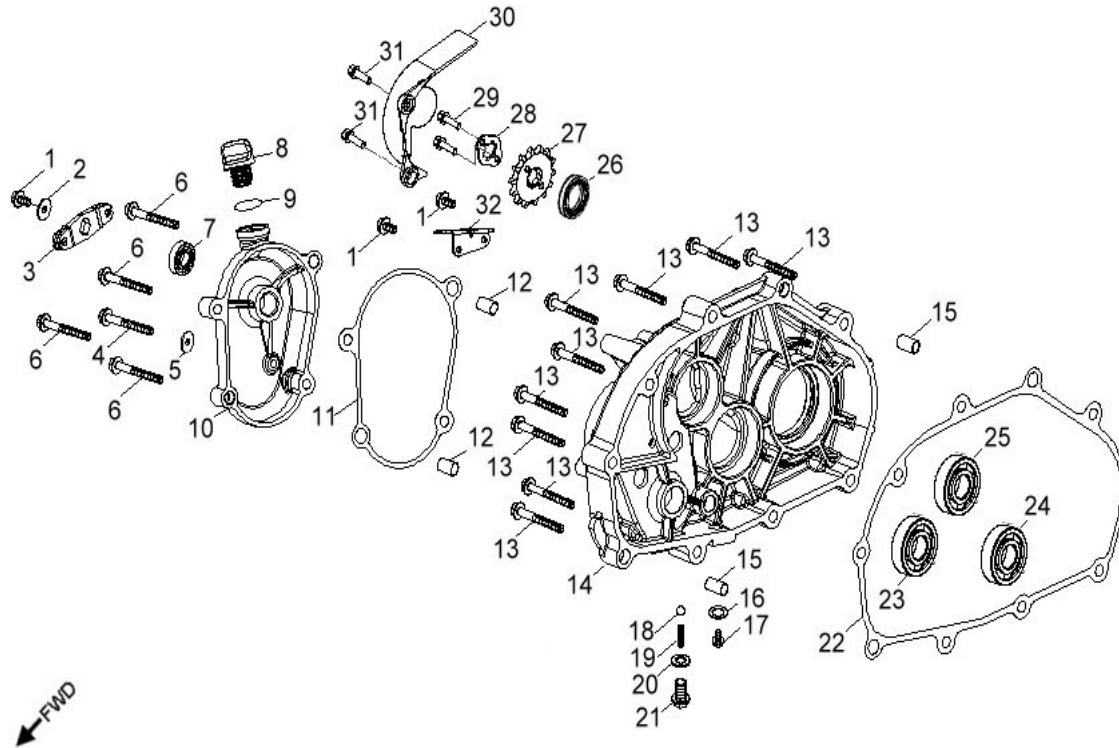

D-2: PISTON , CRANKSHAFT

Item	Part Number	Description	Q.ty
1	1342069S-000	Shaft, Balancer	1
2	94101-0832030-000	Washer	1
3	96000-080148-OKL	Bolt	1
4	1300069S-000	Asm., Crankshaft	1
5	94101-1426020-00C	Washer	1
6	94001-14000-00C	Nut	1
7	1544739A-000	Spring, Oil	1
8	1544139A-000	Tube, Oil, Crankshaft	1
9	1311550A-000	Clip, Piston Pin	2
10	1311169S-000	Pin, Piston	1
11	1310069E-000	Piston	1
12	90471-25404	Key, Woodruff	1
13	1301169S-000	Ring Set, Piston	1

D-4: DRIVE ASSEMBLY, REAR

Item	Part Number	Description	Q.ty
1	96000-060168-10K	Bolt	3
2	94101-0618015-00K	Washer	1
3	2131755C-000	Lever, Shift	1
4	96000-060088-00K	Bolt	1
5	94101-0612010-00U	Washer	1
6	96000-060358-08C	Bolt	4
7	96500-142807A7271	Seal, Oil	1
8	15650111-001	Plug, Oil	1
9	93212-01425	O-Ring	1
10	2136150S-000	Cover, Shift	1
11	2136250S-002	Gasket, Inspection Cover	1
12	94301-08140	Pin, Dowel	2
13	96000-080458-00C	Bolt	9
14	2130155C-000	Cover, Transmission	1
15	94301-10140	Pin, Dowel	2
16	94101-1221320-00L	Washer	1
17	96000-120158-14C	Bolt	1
18	2132239A-000	Ball, Steel	1
19	2430655E-000	Spring, Detent	1
20	94101-1422010-00L	Washer	1
21	2430539A-000	Bolt	1
22	2139550A-002	Gasket, Transmission Cover	1
23	96100-63040-00000	Bearing, Ball	1
24	96100-63050-00000	Bearing, Ball	1
25	96100-62040-00000	Bearing, Ball	1
26	96504-255207NBR	Seal, Oil	1
27	23801159-001	Sprocket, Drive	1
28	23811201-000	Bracket, Sprocket	1
29	92000-060108-00C	Bolt	2
30	40510201-000	Shield	1
31	93501-060168-00K	Bolt	2
32	2134155C-000	Adaptor, Shift Cable	1

D-29: REAR WHEEL AXLE

Item	Part Number	Description	Q.ty
1	40530218-000	Asm., Drive Chain	1
2	94001-33000-46K	Nut	2
3	94121-3345012-000	Washer	4
4	94002-10000-00C	Nut	4
5	41202156-000	Washer, Sprocket	2
6	41201156-000	Sprocket, Drive, Final(32T)	1
7	41210156-000	Hub, Sprocket	1
8	42000228-000	Axle	1
9	43490206-000	Hub, Disc	1
10	43511202-000	Disc, Brake	1
11	45016131-00K	Bolt	5