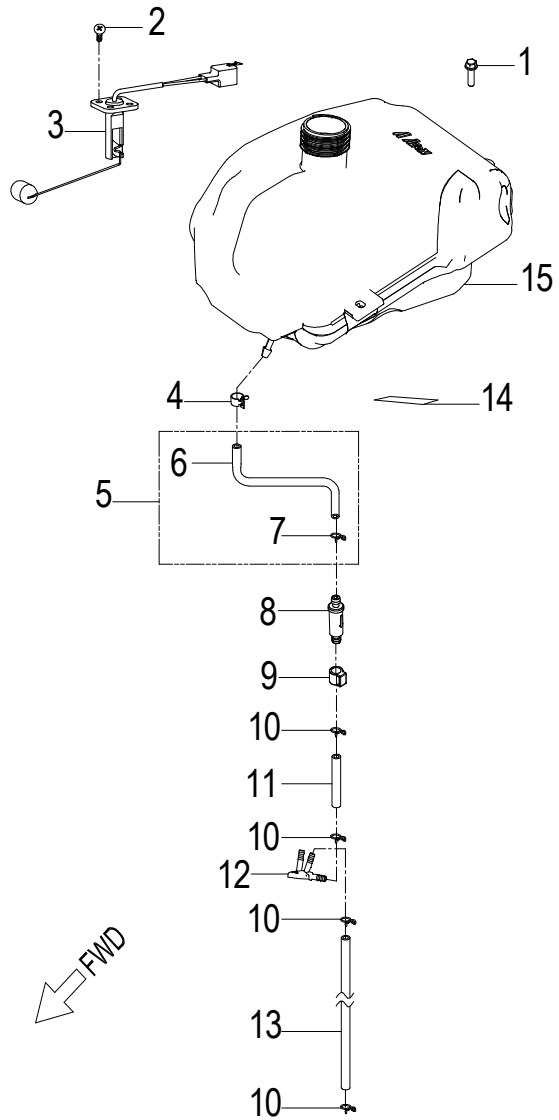

Item	Part Number	Description	Q.ty
1	92005-060168-00K	Bolt	2
2	93100-050168-00K	Bolt	4
3	37800202-000	Sensor, Fuel	1
4	94515-10008	Clamp	1
5	94410-05009-059	Asm., Hose, Fuel	1
6	17532229-000	Fuel Hose, Discharge	1
7	94510-08008	Clip	1
8	2520462	Filter, Fuel	1
9	17959203-000	Clamp	1
10	94510-08000	Clamp	4
11	94401-05009-050	Fuel hose	1
12	17950111-000	Valve, Fuel	1
13	94401-05009-205	Fuel hose	1
14	87011224-000	Decal, Insulation	1
15	1750062E-001	Asm., Tank, Fuel	1