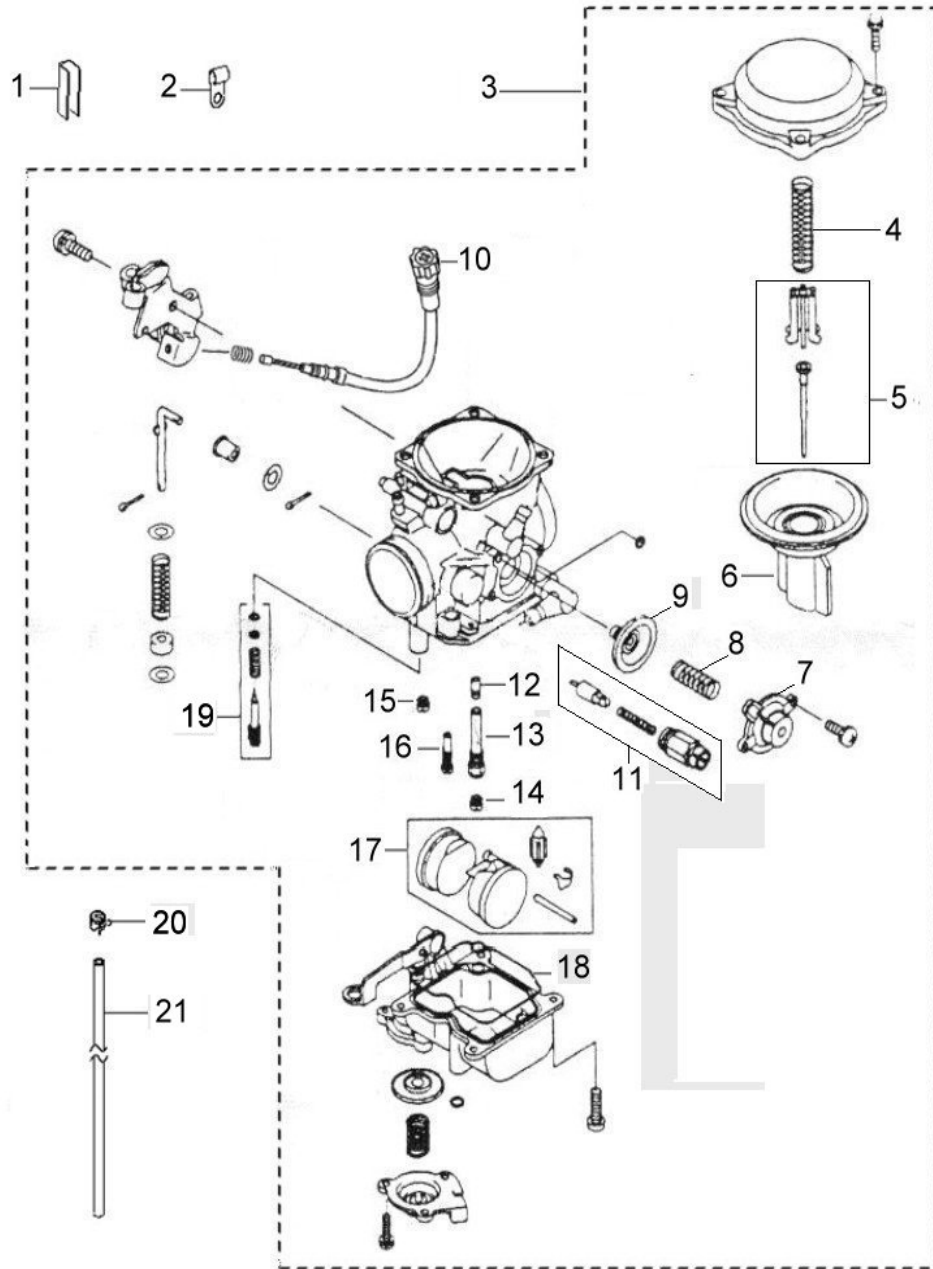

D-13: CARBURETOR

Item	Part Number	Description	Q.ty
1	16163201-000	Limiting Plate, Throttle	1
2	45458205-000	Cable Fastener	1
3	1610069S-000	Asm., Carburetor	1
4	1610269S-000	Spring	1
5	1610469S-000	Asm., Jet Needle	1
6	1605069S-000	Throttle Valve, Diaphragm	1
7	1615569S-000	Cover, Diaphragm	1
8	1617269S-000	Spring	1
9	1616769S-000		1
10	1611469S-000	Screw, Idle	1
11	5392369S-000	Manual Choke Comp	1
12	1615069S-000	Needle, Jet	1
13	1610569S-000	Valve, Needle	1
14	1610869S-000	Jet, Main	1
15	1621469S-000	Jet, Choke	1
16	1611069S-000	Jet, Pilot	1
17	1612369S-000	Float	1
18	1610669S-000	Seal, Float	1
19	1611569S-000	Screw, Air	1
20	94515-07807	Clamp	1
21	94403-04008-430	Tube, Oil	1