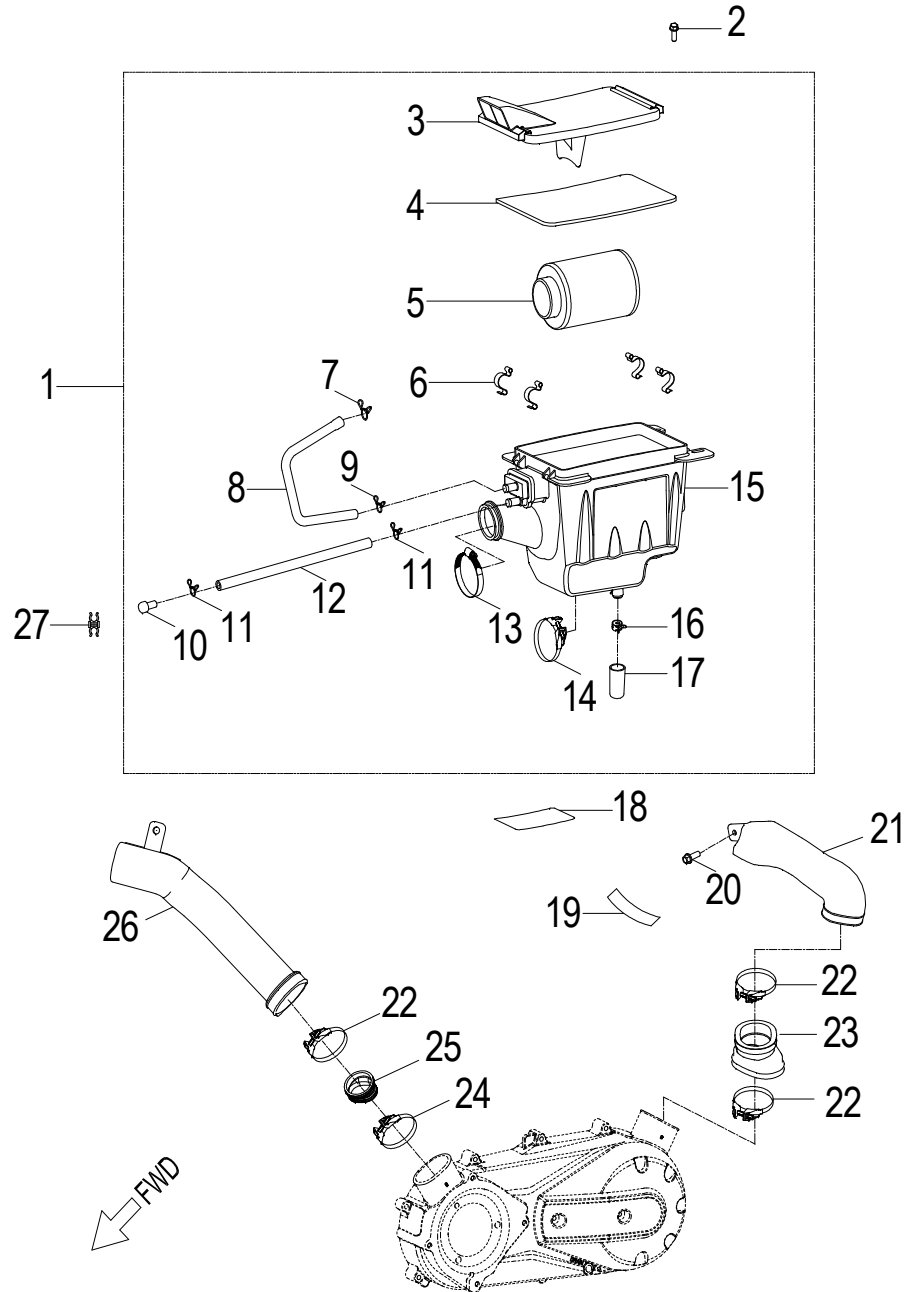

Item	Part Number	Description	Q.ty
1	17200224-002	Asm., Cleaner, Air	1
2	92005-060168-00K	Bolt	2
3	17207207-000	Cover, Air Cleaner	1
4	3371639A-000	Gasket	1
5	17205201-001	Filter, Air Cleaner	1
6	1720839A-000	Clip	4
7	94510-14018	Clip	1
8	17381222-001	Tube, Breather, Ventilated	1
9	94510-12016	Clip	1
10	17370201-000	Plug, Trap	1
11	94510-12012	Clip	2
12	17381207-000	Tube, Breather, Ventilated	1
13	94520-05070	Strap	1
14	89669221-000	Strap	1
15	17203213-000	Box, Air Cleaner	1
16	94510-21616	Clip	1
17	94414-01613-060	Hose, Drain	1
18	87011210-000	Decal, Insulation	1
19	87011219-000	Decal, Insulation	1
20	92003-060168-00K	Bolt	1
21	17256208-000	Duct, Outlet	1
22	89669212-000	Strap	3
23	17269206-000	Boot, Duct	1
24	89669204-000	Strap	1
25	1726939A-001	Boot, Duct	1
26	1725562E-000	Duct, Inlet	1
27	89753209-000	Strap, Oil Hose	1