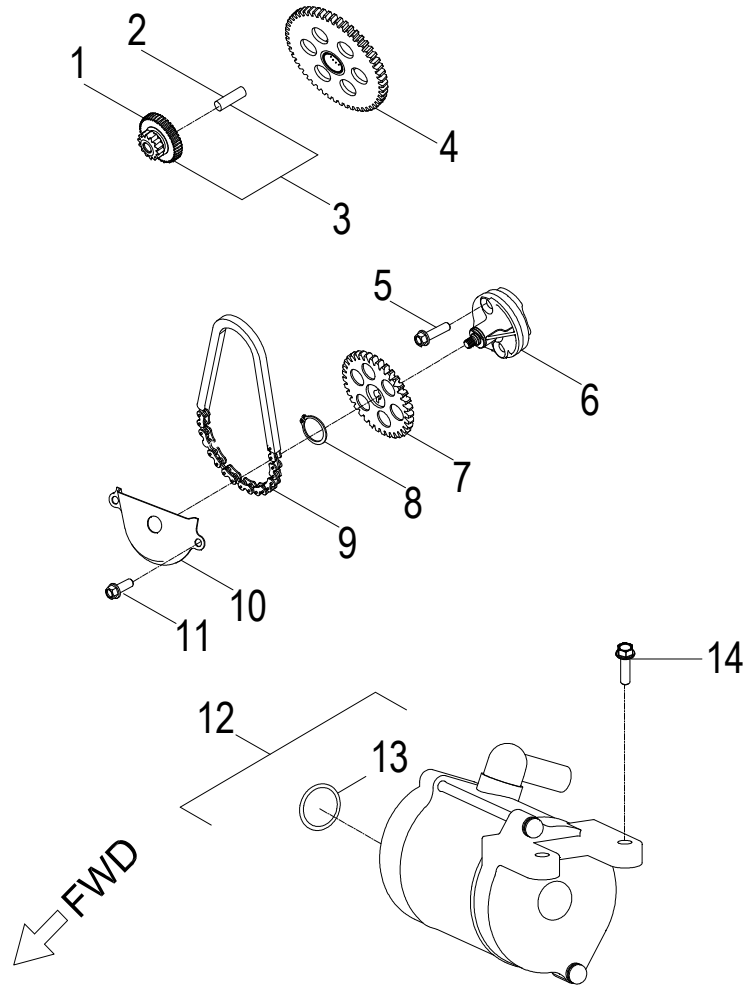

Item	Part Number	Description	Q.ty
1	91003-060088-00K	Bolt	3
2	1133969S-000	Wind Guider, Drive Clutch	1
3	94301-10140	Pin, Dowel	2
4	11342203-000	Guard, Clutch Cover	1
5	96000-060208-10K	Bolt	4
6	96000-060408-08C	Bolt	10
7	11353201-000	Drain plug	1
8	1134750A-000	Tablet, Logo	1
9	96000-050128-00K	Bolt	2
10	1134169S-000	Cover, Clutch	1
11	96100-6004-LLUC3/ZG	Bearing, Ball	1
12	1135950A-002	Gasket	1

Item	Part Number	Description	Q.ty
1	1443069F-000	Arm Comp,Valve Rocker Intake	1
2	14433140-000	Nut,Tappet Adjusting	4
3	14432140-000	Screw,Tappet Adjusting	4
4	1445169S-000	Shaft,Valve Rocker Arm	2
5	1444069F-000	Arm Comp,Valve Rocker Exhaust	1
6	1221869S-001	Nut, Head	4
7	96000-060228-14C	Bolt	2
8	1452150N-000	Tensioner	1
9	14523119-002	Gasket, Tensioner	1
10	1455050A-000	Guide, Cam Chain, RH	1
11	1453550A-000	Pivot, Guide	1
12	1440169S-000	Chain, Cam	1
13	1450050N-000	Guide, Cam Chain, LH	1
14	91000-060128-0KL	Bolt	2
15	1410869S-000	Sprocket, Camshaft	1
16	1440069N-000	Asm., Cam Shaft	1

D-8: DRIVE CLUTCH

Item	Part Number	Description	Q.ty
1	2310069F-000	Belt, Driven	1
2	2210369S-001	Asm., Sliding	1
3	2213369N-000	Bushing, Slider	1
4	2213169S-000	Plate, Sheave	1
5	2212069S-000	Roller	1
6	2211062E-002	Wheel, Slot, Sliding, Primary	1
7	2210669S-000	Bushing, Sheave	1
8	2210262E-000	Sheave, moveable	1
9	94101-1733015-000	Washer	1
10	94101-1733060-00C	Washer	1
11	94050-14021-00C	Nut	1

D-10: OIL PUMP/STARTING MOTOR

Item	Part Number	Description	Q.ty
1	2842350A-000	Gear, Starter	1
2	2842450A-000	Shaft, Starter Motor	1
3	2842250A-000	Asm., Gear Starter	1
4	2822069N-000	Gear, Starter	1
5	96000-060308-08C	Bolt	2
6	1500050A-000	Asm., Oil Pump	1
7	1515050A-000	Sprocket, Oil Pump	1
8	94511-1000S	Clip, Cir	1
9	1514150A-000	Chain, Oil Pump	1
10	1571150A-000	Cover, Oil Pump	1
11	96000-060128-08C	Bolt	2
12	3120062E-000	Motor, Starter	1
13	93210-02431	O-Ring	1
14	96000-060208-08C	Bolt	2