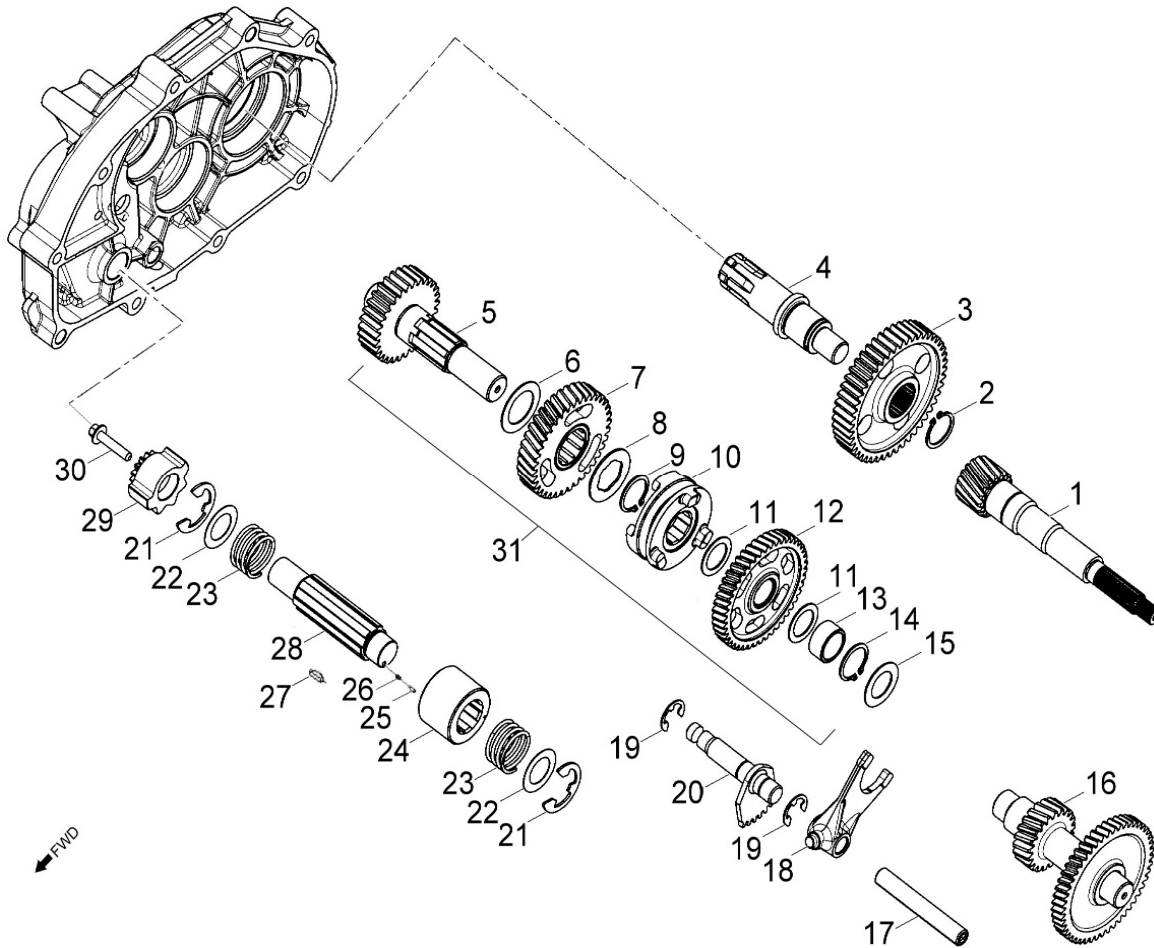

Item	Part Number	Description	Q.ty
1	1443069F-000	Arm Comp,Valve Rocker Intake	1
2	14433140-000	Nut,Tappet Adjusting	4
3	14432140-000	Screw,Tappet Adjusting	4
4	1445169S-000	Shaft,Valve Rocker Arm	2
5	1444069F-000	Arm Comp,Valve Rocker Exhaust	1
6	1221869S-001	Nut, Head	4
7	96000-060228-14C	Bolt	2
8	1452150N-000	Tensioner	1
9	14523119-002	Gasket, Tensioner	1
10	1455050A-000	Guide, Cam Chain, RH	1
11	1453550A-000	Pivot, Guide	1
12	1440169S-000	Chain, Cam	1
13	1450050N-000	Guide, Cam Chain, LH	1
14	91000-060128-0KL	Bolt	2
15	1410869S-000	Sprocket, Camshaft	1
16	1440069N-000	Asm., Cam Shaft	1

D-10: OIL PUMP/STARTING MOTOR

Item	Part Number	Description	Q.ty
1	2842350A-000	Gear, Starter	1
2	2842450A-000	Shaft, Starter Motor	1
3	2842250A-000	Asm., Gear Starter	1
4	2822069N-000	Gear, Starter	1
5	96000-060308-08C	Bolt	2
6	1500050A-000	Asm., Oil Pump	1
7	1515050A-000	Sprocket, Oil Pump	1
8	94511-1000S	Clip, Cir	1
9	1514150A-000	Chain, Oil Pump	1
10	1571150A-000	Cover, Oil Pump	1
11	96000-060128-08C	Bolt	2
12	3120062E-000	Motor, Starter	1
13	93210-02431	O-Ring	1
14	96000-060208-08C	Bolt	2