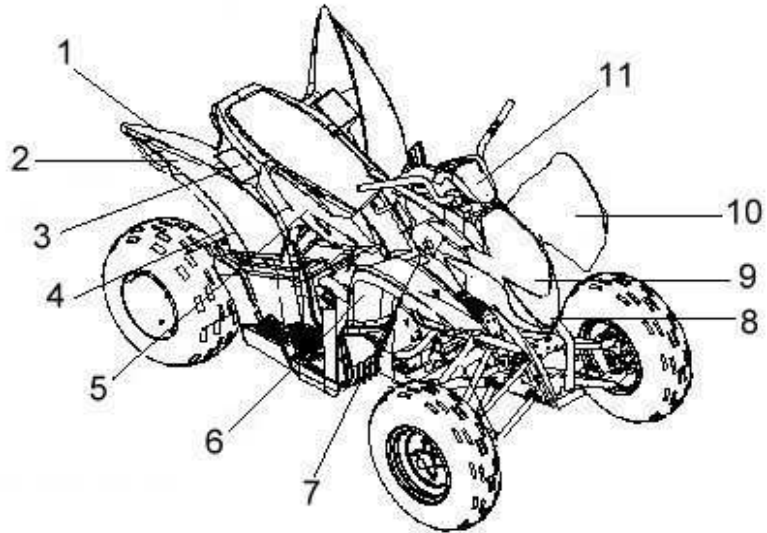

D-33: DECAL

Item	Part Number	Description	Q.ty
1	99700220-000	Decal Kit Cobra 50/400 '15	1
2			
3	87851173-000	Decal, Waring, Y-16	1
4	87858156-000	Decal, Waring, Chain	1
5			
6	87854202-000	Decal , Waring, Reverse	1
7			
8			
9			
10			
11			
12	87852159-000	Decal, General Waring	1
13			
14	87843201-000	Decal-"drain bolt"	1
15			
16			
17