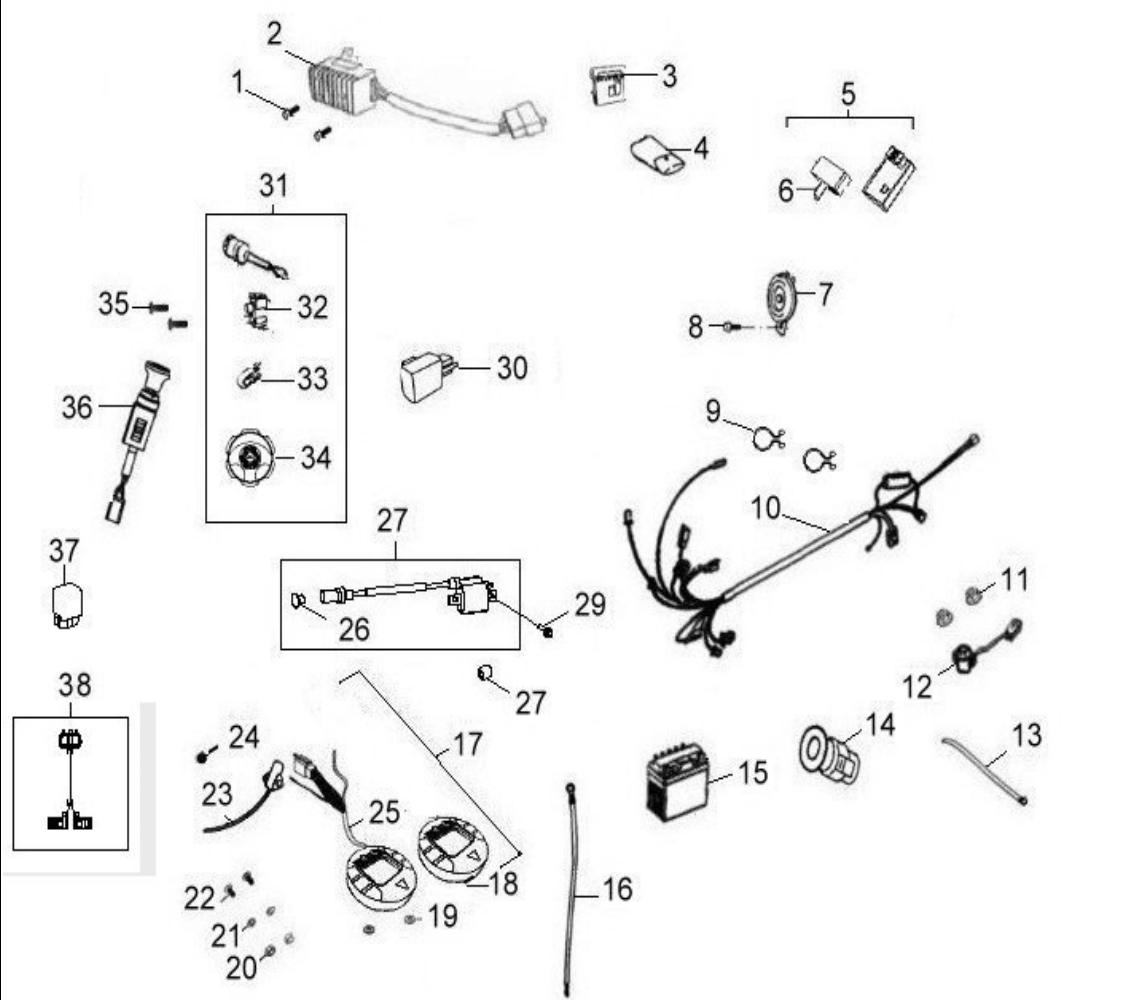

D-32: ELECTRICAL PARTS

Item	Part Number	Description	Q.ty
1	96000-060128-10K	Bolt	2
2	31600215-000	Rectifier/ Regulator	1
3	32109205-000	Fuse Box	1
4	89120215-000	Pouch, Tool	1
5	30410246-000	Asm., CDI Unit	1
6	30411206-000	Pad, Rubber	1
7	38110204-000	Horn	1
8	96000-080128-0KL	Bolt	1
9	89755204-000	Cable	2
10	32100274-002	Harness, Main Wire	1
11	94050-06000-00K	Nut	2
12	38501210-000	Starter Relay	1
13	89569131-000	Strap	39
14	38302202-000	Relay, Signal	1
15	3150039A-001	Battery	1
16	32001211-000	Asm., Battery Cable	1
17	37200218-001	Asm., Speedometer	1
18	37211201-000		1
19	94101-0613010-00B	Washer	2
20	94001-06000-10B	Nut	2
21	94111-0412010-00B	Washer, Spring	2
22	93500-040128-00B	Bolt	2
23	37206201-000	Sensor, Speedometer	1
24	37203206-000	Magnet, Speedometer	1
25	37205209-001	Speedometer	1
26	3060550T-000	Insulator Coil	1
27	30510212-000	Asm., Ignition Coil	1
28	3070450T-000	Rubber, Ignition Coil	1
29	96000-060208-10K	Bolt	2
30	38701202-000	Relay, Parking	1
31	35110204-000	Asm., Main Switch	1
32	35106208-000	Lock, Steering	1
33	35101131-000	Clip, Main Switch	1
34	17620207-000	Asm., Cap, Fuel Tank	1
35	93100-050128-00K	Bolt	2
36	38130179-000	Power Supplier	1
37	5042951T-000	Relay, Thermo Switch	1
38	33102207-000	Wire	1