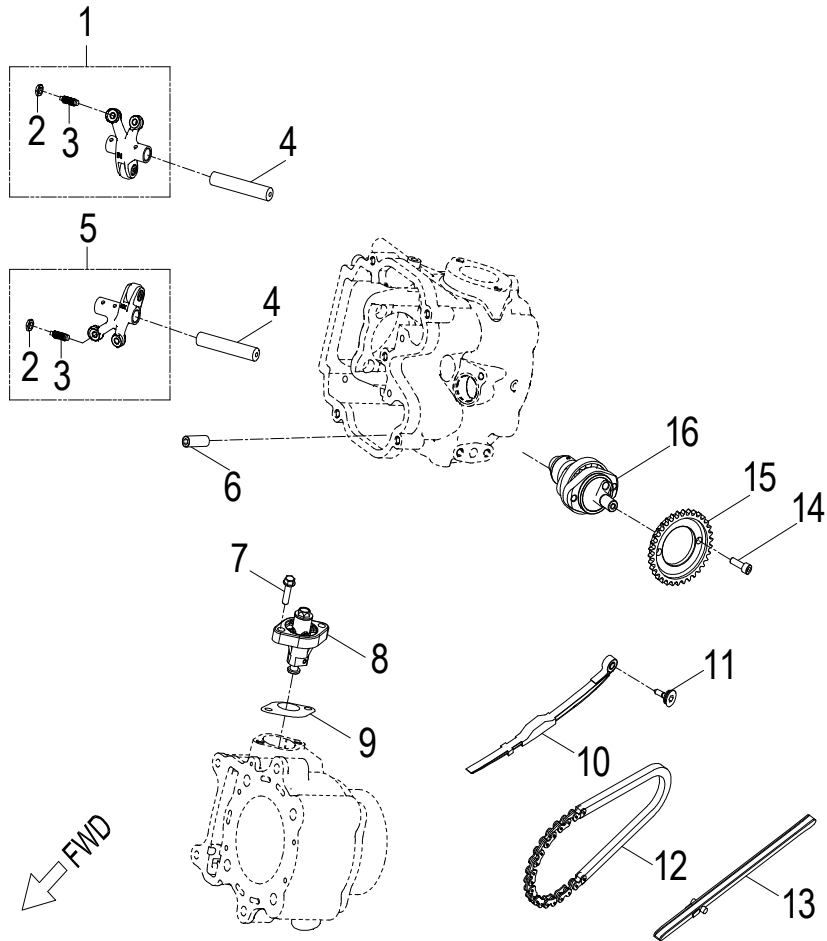

Item	Part Number	Description	Q.ty
1	1443069F-000	Arm Comp,Valve Rocker Intake	1
2	14433140-000	Nut,Tappet Adjusting	4
3	14432140-000	Screw,Tappet Adjusting	4
4	1445169S-000	Shaft,Valve Rocker Arm	2
5	1444069F-000	Arm Comp,Valve Rocker Exhaust	1
6	1221869S-001	Nut, Head	4
7	96000-060228-14C	Bolt	2
8	1452150N-000	Tensioner	1
9	14523119-002	Gasket, Tensioner	1
10	1455050A-000	Guide, Cam Chain, RH	1
11	1453550A-000	Pivot, Guide	1
12	1440169S-000	Chain, Cam	1
13	1450050N-000	Guide, Cam Chain, LH	1
14	91000-060128-0KL	Bolt	2
15	1410869S-000	Sprocket, Camshaft	1
16	1440069N-000	Asm., Cam Shaft	1