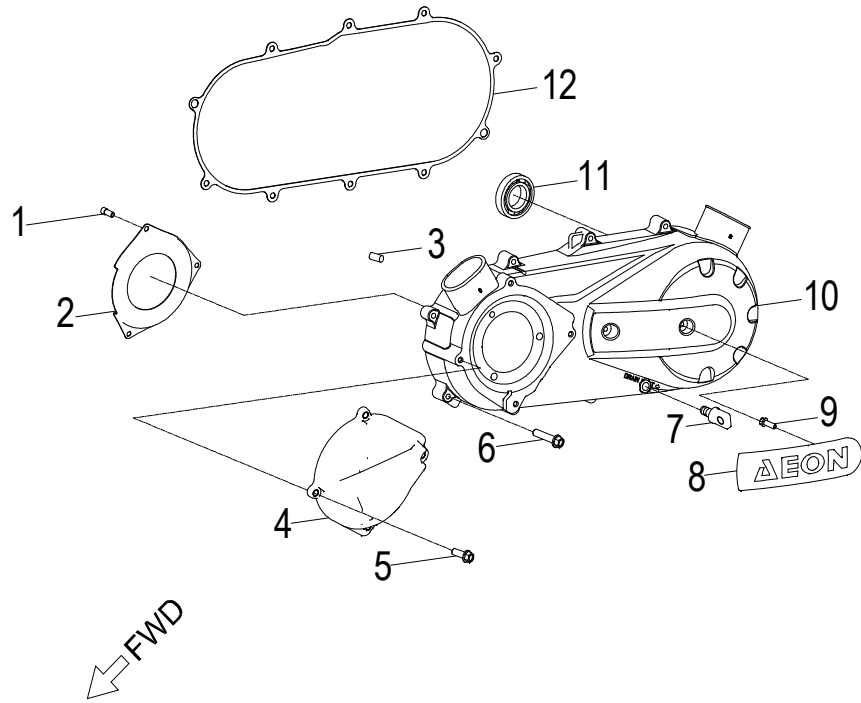

D-4: DRIVE ASSEMBLY, REAR

Item	Part Number	Description	Q.ty
1	96000-060168-10K	Bolt	3
2	94101-0618015-00K	Washer	1
3	2131755C-000	Lever, Shift	1
4	96000-060088-00K	Bolt	1
5	94101-0612010-00U	Washer	1
6	96000-060358-08C	Bolt	4
7	96500-142807A7271	Seal, Oil	1
8	15650111-001	Plug, Oil	1
9	93212-01425	O-Ring	1
10	2136150S-000	Cover, Shift	1
11	2136250S-002	Gasket, Inspection Cover	1
12	94301-08140	Pin, Dowel	2
13	96000-080458-00C	Bolt	9
14	2130155C-000	Cover, Transmission	1
15	94301-10140	Pin, Dowel	2
16	94101-1221320-00L	Washer	1
17	96000-120158-14C	Bolt	1
18	2132239A-000	Ball, Steel	1
19	2430655E-000	Spring, Detent	1
20	94101-1422010-00L	Washer	1
21	2430539A-000	Bolt	1
22	2139550A-002	Gasket, Transmission Cover	1
23	96100-63040-00000	Bearing, Ball	1
24	96100-63050-00000	Bearing, Ball	1
25	96100-62040-00000	Bearing, Ball	1
26	96504-255207NBR	Seal, Oil	1
27	23801159-001	Sprocket, Drive	1
28	23811201-000	Bracket, Sprocket	1
29	92000-060108-00C	Bolt	2
30	40510201-000	Shield	1
31	93501-060168-00K	Bolt	2
32	2134155C-000	Adaptor, Shift Cable	1

Item	Part Number	Description	Q.ty
1	91003-060088-00K	Bolt	3
2	1133969S-000	Wind Guider, Drive Clutch	1
3	94301-10140	Pin, Dowel	2
4	11342203-000	Guard, Clutch Cover	1
5	96000-060208-10K	Bolt	4
6	96000-060408-08C	Bolt	10
7	11353201-000	Drain plug	1
8	1134750A-000	Tablet, Logo	1
9	96000-050128-00K	Bolt	2
10	1134169S-000	Cover, Clutch	1
11	96100-6004-LLUC3/ZG	Bearing, Ball	1
12	1135950A-002	Gasket	1