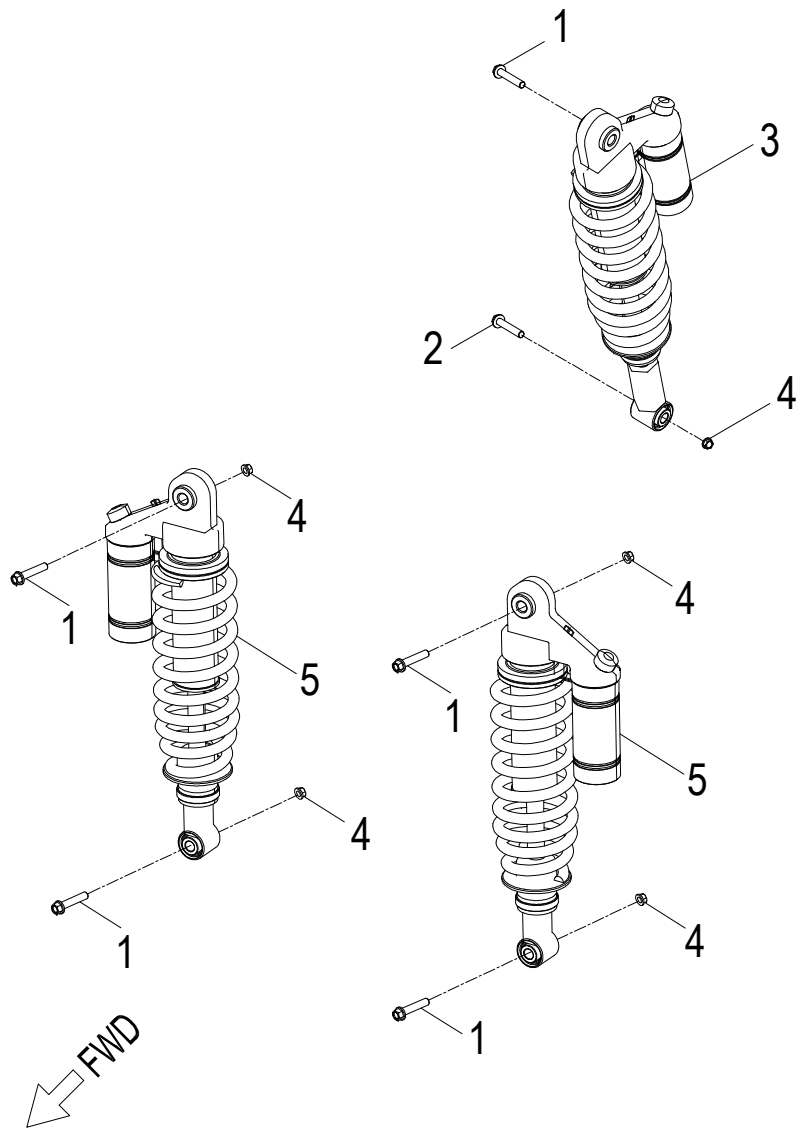

Item	Part Number	Description	Q.ty
1	96000-100508-0KL	Bolt	5
2	96000-100608-0KL	Bolt	1
3	52400246-293	Asm., Suspension, Rear	1
4	94050-10000-00C	Nut	5
5	51100248-293	Asm., Suspension, Front	2