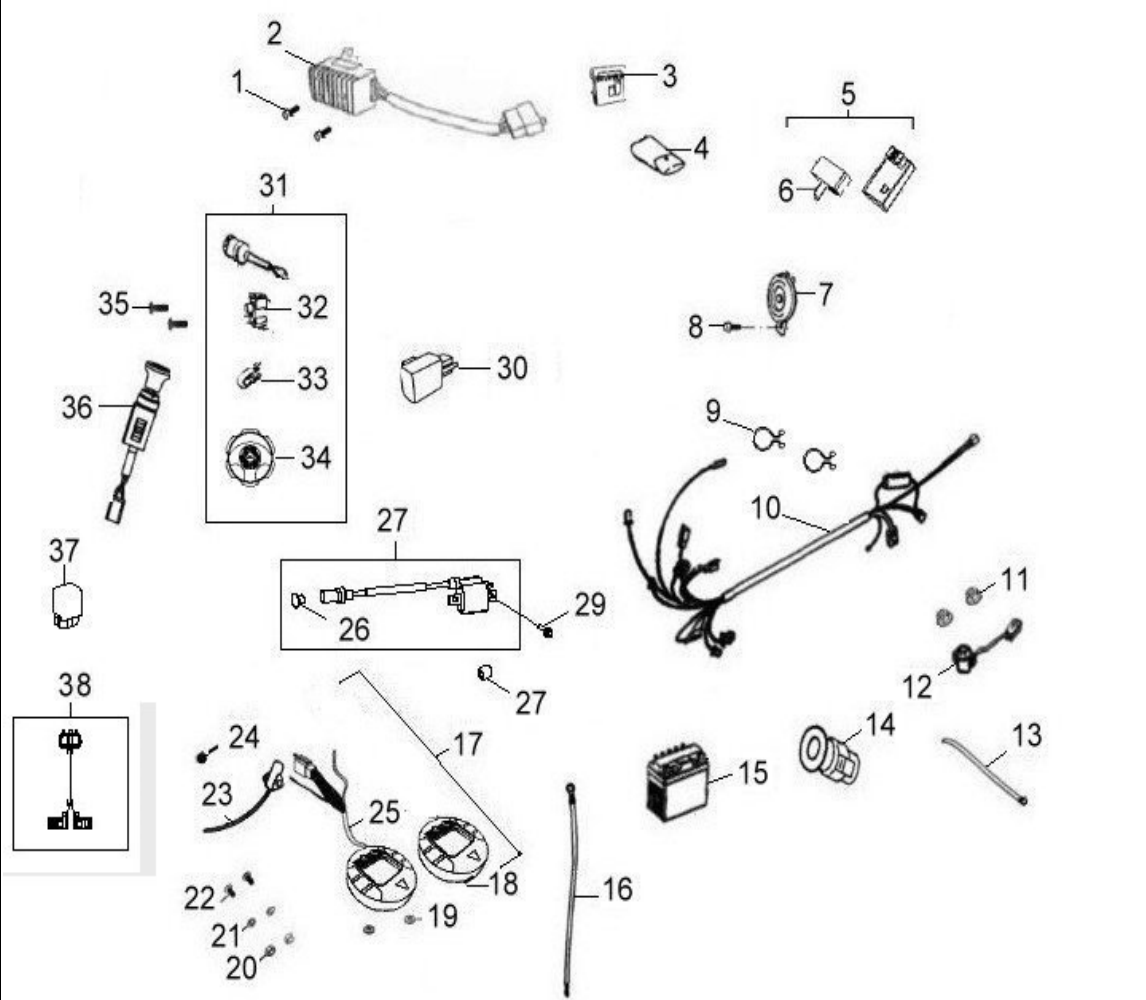

D-32: ELECTRICAL PARTS

Item	Part Number	Description	Q.ty
1	96000-060128-10K	Bolt	2
2	31600215-000	Rectifier/ Regulator	1
3	32109205-000	Fuse Box	1
4	89120215-000	Pouch, Tool	1
5	30410246-000	Asm., CDI Unit	1
6	30411206-000	Pad, Rubber	1
7	38110204-000	Horn	1
8	96000-080128-0KL	Bolt	1
9	89755204-000	Cable	2
10	32100274-002	Harness, Main Wire	1
11	94050-06000-00K	Nut	2
12	38501210-000	Starter Relay	1
13	89569131-000	Strap	39
14	38302202-000	Relay, Signal	1
15	3150039A-001	Battery	1
16	32001211-000	Asm., Battery Cable	1
17	37200218-001	Asm., Speedometer	1
18	37211201-000		1
19	94101-0613010-00B	Washer	2
20	94001-06000-10B	Nut	2
21	94111-0412010-00B	Washer, Spring	2
22	93500-040128-00B	Bolt	2
23	37206201-000	Sensor, Speedometer	1
24	37203206-000	Magnet, Speedometer	1
25	37205209-001	Speedometer	1
26	3060550T-000	Insulator Coil	1
27	30510212-000	Asm., Ignition Coil	1
28	3070450T-000	Rubber, Ignition Coil	1
29	96000-060208-10K	Bolt	2
30	38701202-000	Relay, Parking	1
31	35110203-000	Asm., Main Switch	1
32	35106208-000	Lock, Steering	1
33	35101131-000	Clip, Main Switch	1
34	17620207-000	Asm., Cap, Fuel Tank	1
35	93100-050128-00K	Bolt	2
36	38130179-000	Power Supplier	1
37	5042951T-000	Relay, Thermo Switch	1
38	33102207-000	Wire	1