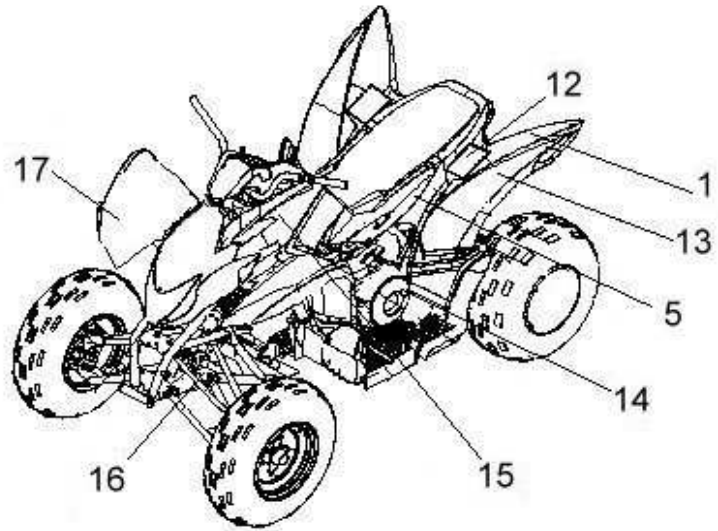

D-33: DECAL

Item	Part Number	Description	Q.ty
1	99700220-000	Decal Kit Cobra 50/400 '15	1
2			
3	87851173-000	Decal, Waring, Y-16	1
4	87858156-000	Decal, Waring, Chain	1
5			
6	87854202-000	Decal , Waring, Reverse	1
7			
8			
9			
10			
11			
12	87852159-000	Decal, General Waring	1
13			
14	87843201-000	Decal-"drain bolt"	1
15			
16			
17