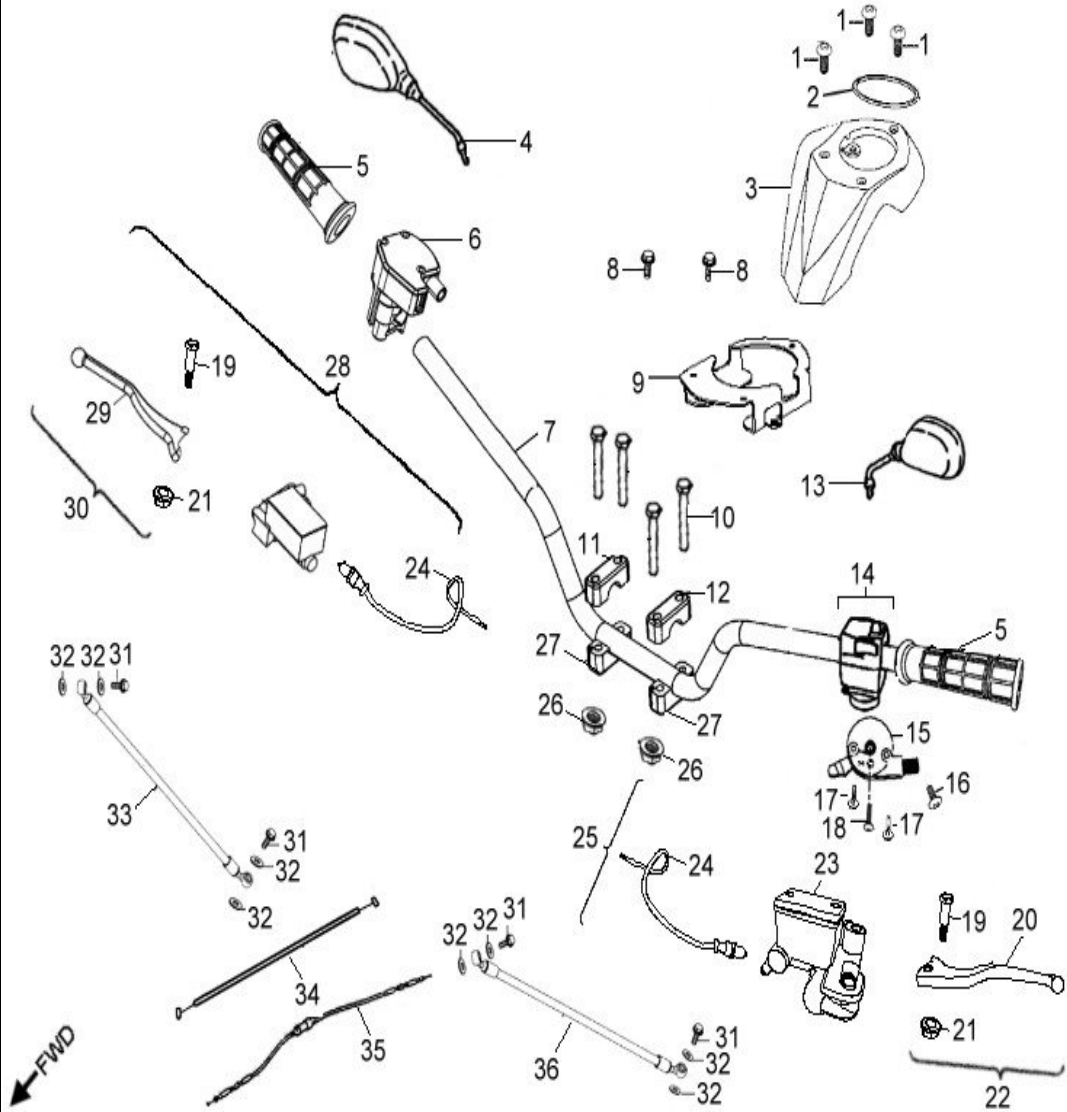

D-28: HANDLEBAR

Item	Part Number	Description	Q.ty
1	93100-050128-00K	Bolt	3
2	64320201-000	Rubber, Seat	1
3	64211210-070	Pod, Handlebar	1
4	88110204-000	Mirror, RH	1
5	53167201-000	Grip, Handlebar	2
6	5390055E-000	Control, Throttle	1
7	53100224-130	Handlebar	1
8	96000-060128-10K	Bolt	2
9	53310222-000	Bracket, Pod	1
10	91000-080258-00K	Bolt	4
11	53210204-000	Clamp, Upper, RH	1
12	53220204-000	Clamp, Upper, LH	1
13	88120201-001	Mirror, LH	1
14	35151227-001	Asm., Switch, LH	1
15	35160201-000	Asm., Manual Choke	1
16	93500-030068-00C	Bolt	1
17	93100-030048-00B	Screw	2
18	93500-060088-00K	Bolt	1
19	89220202-000	Bolt	2
20	53178206-000	Lever, Brake, LH	1
21	94073-06006-00K	Nut	2
22	53163206-000	Asm., Lever, LH	1
23	53185219-000	Master Cylinder, Left	1
24	35345201-000	Sensor, Taillight	2
25	53171219-001	Asm., Lever LH	1
26	90350-10000-00C	Nut	2
27	53200204-000	Clamp, Lower	2
28	53172215-000	Asm., Lever, RH	1
29	53175205-000	Lever, Brake, RH	1
30	53164205-000	Asm., Lever, RH	1
31	45456111-000	Bolt, Banjo	4
32	94101-1015012-00U	Washer	8
33	45447233-000	Hose, Brake	1
34	53922213-000	Choke, Cable, Manual	1
35	53910222-002	Cable, Throttle	1
36	45447232-000	Hose, Brake	1