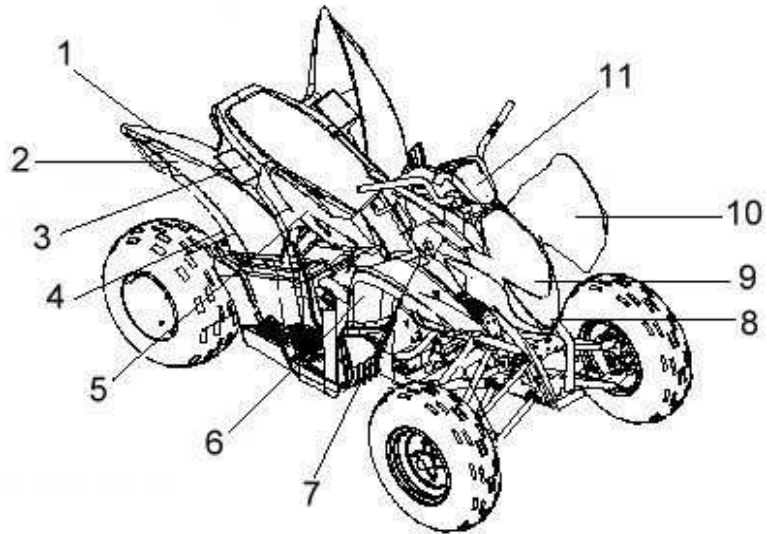

D-33: DECAL

Item	Part Number	Description	Q.ty
1	99700220-000	Decal Kit Cobra 50/400 '15	1
2			
3	87851173-000	Decal, Waring, Y-16	1
4	87858156-000	Decal, Waring, Chain	1
5			
6	87854202-000	Decal , Waring, Reverse	1
7			
8			
9			
10			
11			
12	87852159-000	Decal, General Waring	1
13			
14	87843201-000	Decal-"drain bolt"	1
15			
16			
17