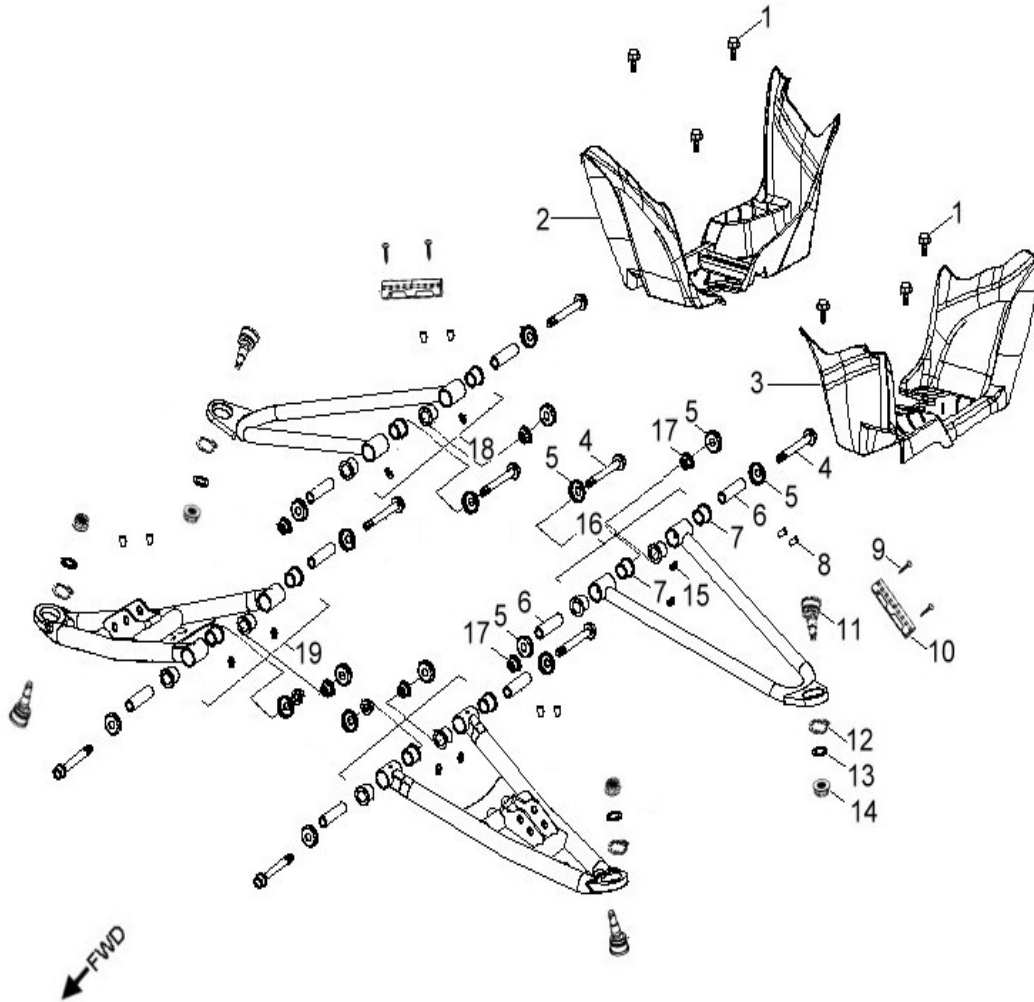

D-18: REAR SWIM ARM ASSEMBLY

Item	Part Number	Description	Q.ty
1	96500-426208A7271	Seal, Oil	1
2	96100-60070-LLU00	Bearing, Ball	2
3	42810221-000	Tube, Spacer	1
4	42803217-001	Asm., Housing, Rear Axle	1
5	96500-446208A7271	Seal, Oil	1
6	40521206-000	Protector, Chain	1
7	96007-060168-00K	Bolt	9
8	96000-100658-0KL	Bolt	4
9	40520212-000	Cover, Sprocket	1
10	93903-1050128-00K	Screw	4
11	40525206-000	Chain Guider	1
12	96007-060188-00K	Bolt	1
13	94511-7500S	Clip, Cir	1
14	93210-07531	O-Ring	1
15	43510203-000	Mount, Caliper	1
16	43512201-000	Shaft, Caliper Bracket	1
17	90355-10000-14C	Nut	4
18	53005301-000	Retainer, Brake Line, Front	1
19	90355-14000-19C	Nut	1
20	52422202-000	Cover, Swing Arm Seal	2
21	22106205-000	Bushing, Sheave	2
22	52410242-385	Arm, Swing	1
23	40525203-000	Chain Guider	1
24	51301131-000	Cap, Valve, Grease	1
25	51300131-000	Valve, Grease	1
26	52420201-000	Tube, Spacer	1
27	96000-143508-00C	Bolt	1

Item	Part Number	Description	Q.ty
1	92001-080128-00K	Bolt	2
2	50450243-458	Bracket, Bumper	1
3	92005-060148-00K	Bolt	2

D-20: SWING ARM, FOOTREST

Item	Part Number	Description	Q.ty
1	96007-060168-00K	Bolt	6
2	64300218-000	Footwell, RH	1
3	64310218-000	Footwell, LH	1
4	96000-100658-0KL	Bolt	8
5	52426156-000	Cap, dustproof	16
6	53140201-000	Spacer	8
7	53135202-000	Bushing	16
8	51301131-000	Cap, Valve, Grease	8
9	93903-1050128-00K	Screw	4
10	53005203-000	Retainer, Brake Line, Front	2
11	52451204-000	Ball Joint	4
12	94511-3113S	Clip, Cir	4
13	94101-1225020-00C	Washer	4
14	90351-12000-00C	Nut, Lock	4
15	51300131-000	Valve, Grease	8
16	53132211-385	A-Arm, Upper, Lh	1
17	94050-10000-00C	Nut	8
18	53032211-385	A-Arm, Upper, Rh	1
19	53050206-385	A-arm, Lower	2