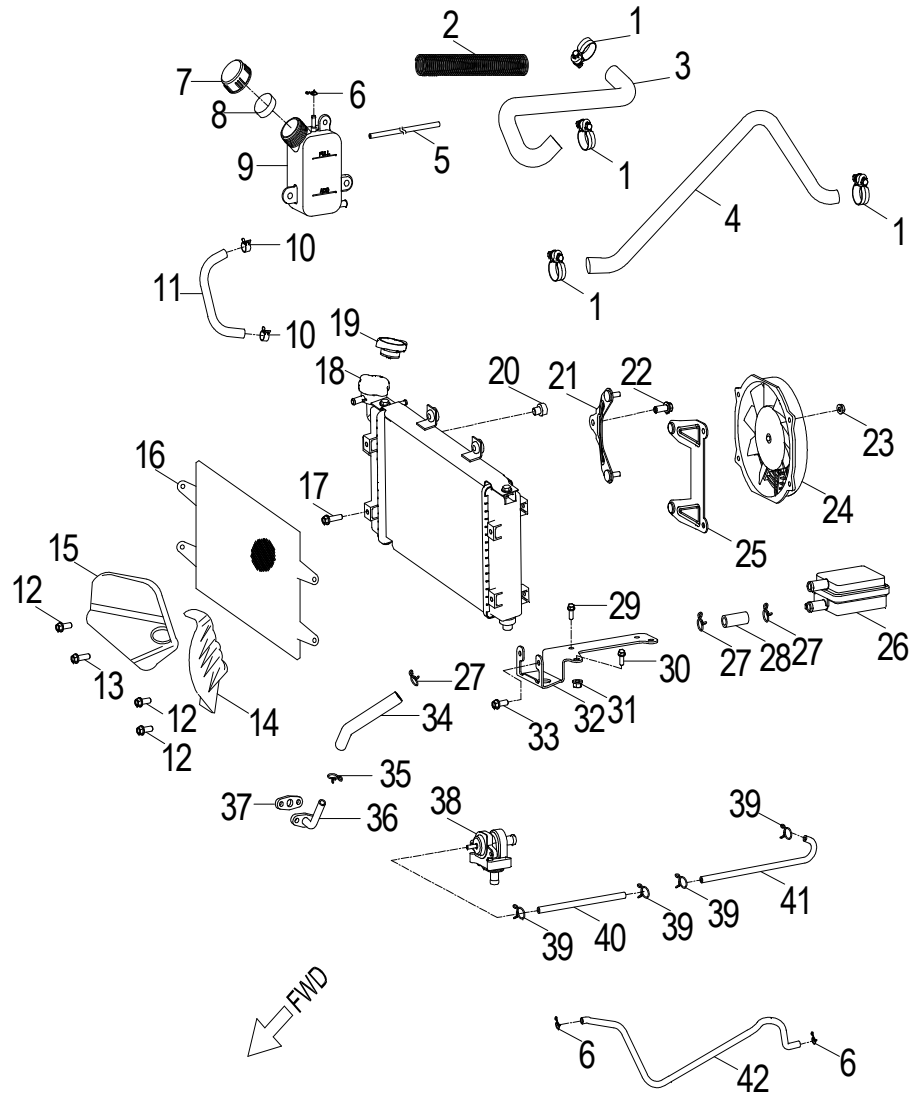

D-14: RADIATOR

Item	Part Number	Description	Q.ty
41	17533205-000	Hose	1
42	19505208-000	Hose, Bypass, Thermostatic	1