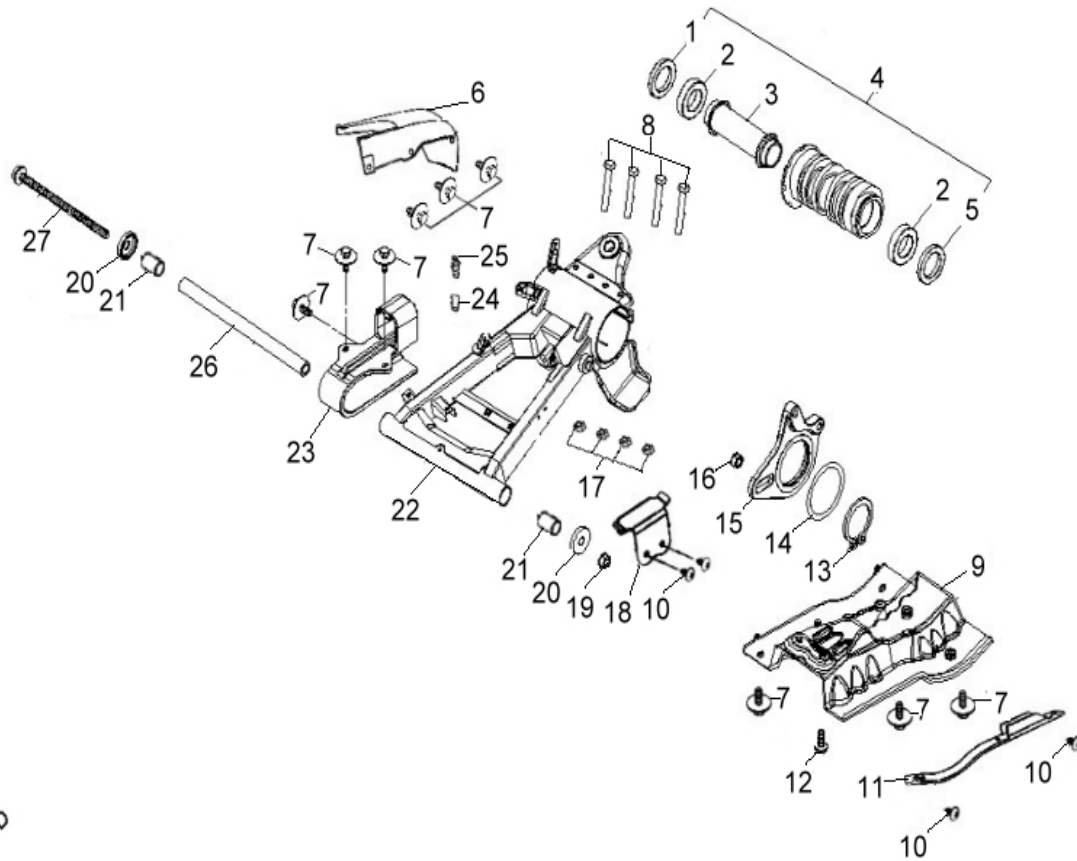

D-18: REAR SWIM ARM ASSEMBLY

Item	Part Number	Description	Q.ty
1	96500-426208A7271	Seal, Oil	1
2	96100-60070-LLU00	Bearing, Ball	2
3	42810221-000	Tube, Spacer	1
4	42803217-001	Asm., Housing, Rear Axle	1
5	96500-446208A7271	Seal, Oil	1
6	40521206-000	Protector, Chain	1
7	96007-060168-00K	Bolt	9
8	96000-100658-0KL	Bolt	4
9	40520212-000	Cover, Sprocket	1
10	93903-1050128-00K	Screw	4
11	40525206-000	Chain Guider	1
12	96007-060188-00K	Bolt	1
13	94511-7500S	Clip, Cir	1
14	93210-07531	O-Ring	1
15	43510203-000	Mount, Caliper	1
16	43512201-000	Shaft, Caliper Bracket	1
17	90355-10000-14C	Nut	4
18	53005301-000	Retainer, Brake Line, Front	1
19	90355-14000-19C	Nut	1
20	52422202-000	Cover, Swing Arm Seal	2
21	22106205-000	Bushing, Sheave	2
22	52410242-385	Arm, Swing	1
23	40525203-000	Chain Guider	1
24	51301131-000	Cap, Valve, Grease	1
25	51300131-000	Valve, Grease	1
26	52420201-000	Tube, Spacer	1
27	96000-143508-00C	Bolt	1