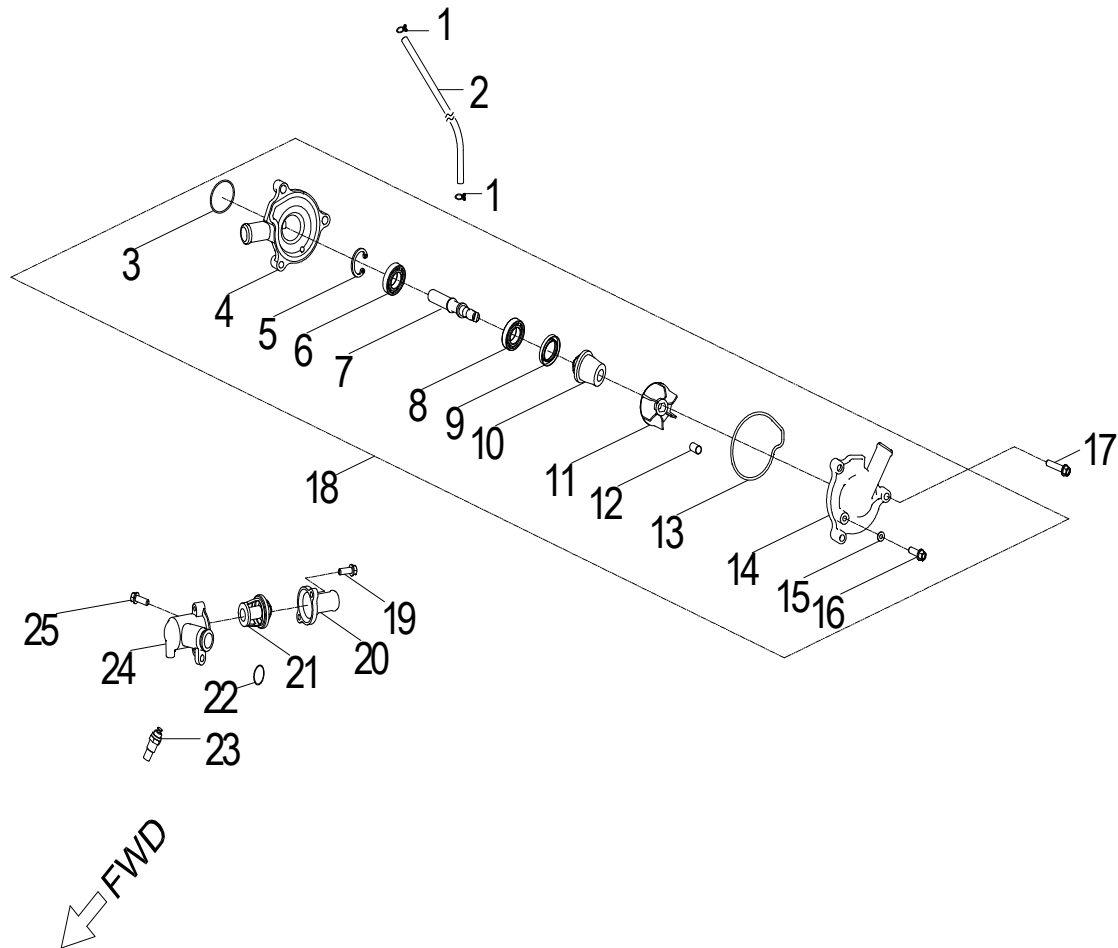

D-12: WATER PUMP

Item	Part Number	Description	Q.ty
1	1922250A-000	Clamp	2
2	1950250A-001	Hose	1
3	93210-02920	O-Ring	1
4	1921150A-000	Body, Water Pump	1
5	94512-2600R	Clip, Cir	1
6	96100-60000	Bearing, Ball	1
7	1923150A-000	Shaft, Water Pump	1
8	96100-69010	Bearing, Ball	1
9	96500-122207	Seal, Oil	1
10	1921750A-000	Seal, Mechanical	1
11	1921550A-000	Impeller, Water Pump	1
12	94301-08140	Pin, Dowel	2
13	1922950A-000	Gasket	1
14	1922150A-000	Flange, Water Pump	1
15	94101-0612010-00U	Washer	1
16	96000-060128-08C	Bolt	1
17	96000-060408-08C	Bolt	3
18	1921050A-000	Asm., Water Pump	1
19	96000-050168-00C	Bolt	2
20	1931550N-000	Flange, Thermosatic	1
21	1930050A-000	Bimetal, Thermosatic	1
22	93212-01719	O-Ring	1
23	1931950A-000	Sensor, Thermosatic	1
24	1931150A-000	Housing, Thermosatic	1
25	96000-060188-08C	Bolt	1