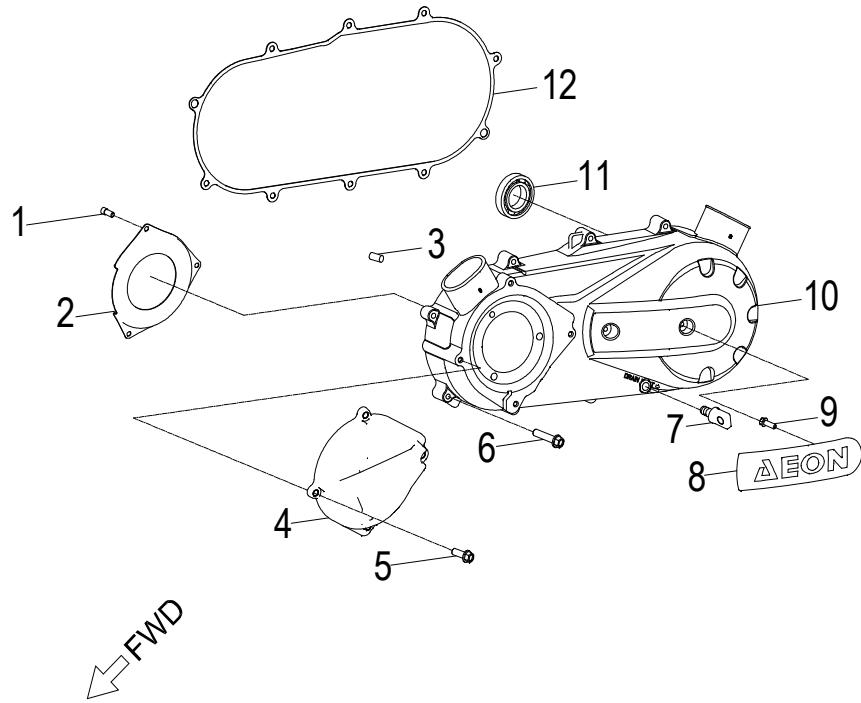

D-2: PISTON , CRANKSHAFT

Item	Part Number	Description	Q.ty
1	1342069S-000	Shaft, Balancer	1
2	94101-0832030-000	Washer	1
3	96000-080148-OKL	Bolt	1
4	1300069S-000	Asm., Crankshaft	1
5	94101-1426020-00C	Washer	1
6	94001-14000-00C	Nut	1
7	1544739A-000	Spring, Oil	1
8	1544139A-000	Tube, Oil, Crankshaft	1
9	1311550A-000	Clip, Piston Pin	2
10	1311169S-000	Pin, Piston	1
11	1310069E-000	Piston	1
12	90471-25404	Key, Woodruff	1
13	1301169S-000	Ring Set, Piston	1

Item	Part Number	Description	Q.ty
1	91003-060088-00K	Bolt	3
2	1133969S-000	Wind Guider, Drive Clutch	1
3	94301-10140	Pin, Dowel	2
4	11342203-000	Guard, Clutch Cover	1
5	96000-060208-10K	Bolt	4
6	96000-060408-08C	Bolt	10
7	11353201-000	Drain plug	1
8	1134750A-000	Tablet, Logo	1
9	96000-050128-00K	Bolt	2
10	1134169S-000	Cover, Clutch	1
11	96100-6004-LLUC3/ZG	Bearing, Ball	1
12	1135950A-002	Gasket	1

Item	Part Number	Description	Q.ty
1	1443069F-000	Arm Comp,Valve Rocker Intake	1
2	14433140-000	Nut,Tappet Adjusting	4
3	14432140-000	Screw,Tappet Adjusting	4
4	1445169S-000	Shaft,Valve Rocker Arm	2
5	1444069F-000	Arm Comp,Valve Rocker Exhaust	1
6	1221869S-001	Nut, Head	4
7	96000-060228-14C	Bolt	2
8	1452150N-000	Tensioner	1
9	14523119-002	Gasket, Tensioner	1
10	1455050A-000	Guide, Cam Chain, RH	1
11	1453550A-000	Pivot, Guide	1
12	1440169S-000	Chain, Cam	1
13	1450050N-000	Guide, Cam Chain, LH	1
14	91000-060128-0KL	Bolt	2
15	1410869S-000	Sprocket, Camshaft	1
16	1440069N-000	Asm., Cam Shaft	1