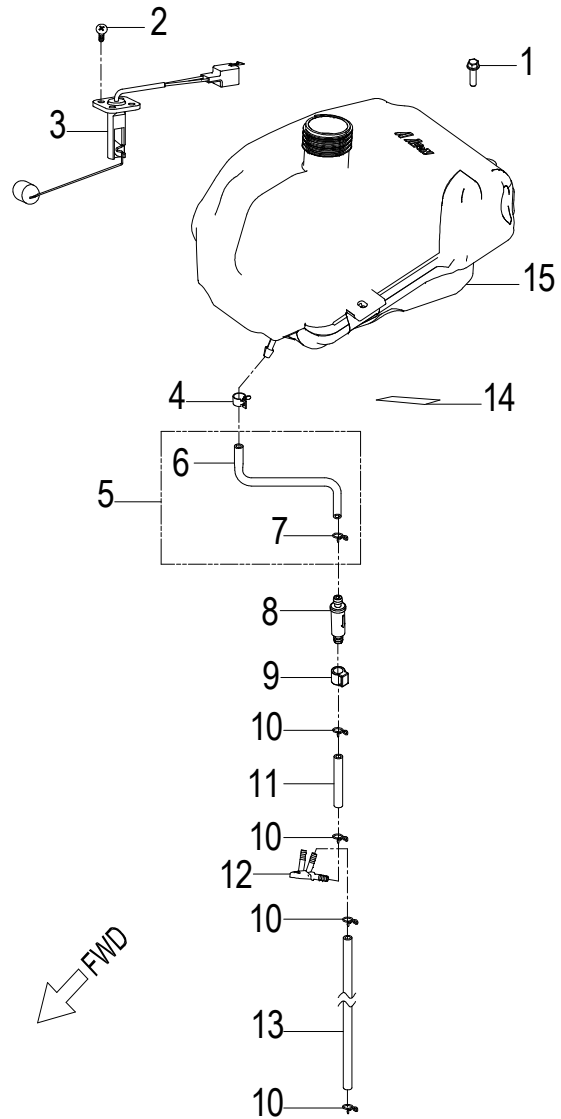

Item	Part Number	Description	Q.ty
1	92005-060168-00K	Bolt	2
2	93100-050168-00K	Bolt	4
3	37800202-000	Sensor, Fuel	1
4	94515-10008	Clamp	1
5	94410-05009-059	Asm., Hose, Fuel	1
6	17532229-000	Fuel Hose, Discharge	1
7	94510-08008	Clip	1
8	2520462	Filter, Fuel	1
9	17959203-000	Clamp	1
10	94510-08000	Clamp	4
11	94401-05009-050	Fuel hose	1
12	17950111-000	Valve, Fuel	1
13	94401-05009-205	Fuel hose	1
14	87011224-000	Decal, Insulation	1
15	1750062E-001	Asm., Tank, Fuel	1