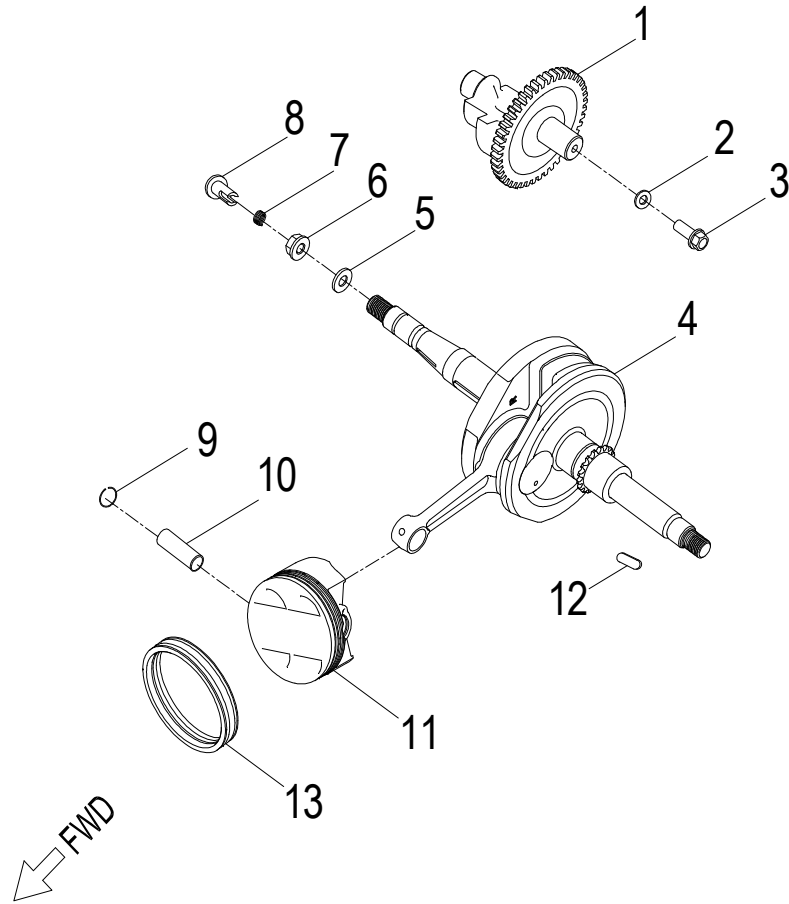

SUPERMOTO ***400***

VIN Nंबर:

RF3RA5653FT002060

D-1: CYLINDER HEAD

Item	Part Number	Description	Q.ty
1	96000-060258-08C	Bolt	7
2	96000-060308-08C	Bolt	1
3	94101-0612010-00U	Washer	3
4	1231069T-000	Asm., Head Cover	1
5	1239169S-000	Gasket , Head Cover	1
6	94022-06000-00C	Nut	2
7	94101-0613020-U00	Washer	2
8	91001-061158-00C	Stud	2
9	96100-60020-00000	Bearing, Ball	1
10	1447569S-000	Pin, Dowell	2
11	1477569S-000	Seat, Valve, Spring, Outer	4
12	1220962B-000	Seal, Valve	4
13	1478169S-000	Clip, Retainer	8
14	1475169S-000	Spring, Valve, Outer	4
15	1477169S-000	Retainer, Valve, Spring	4
16	94301-08080	Pin, Dowel	4
17	1233169S-000	Cover, Head , RH	1
18	93216-00725	O-Ring	1
19	96000-060208-08C	Bolt	1
20	1233269S-000	Gasket, Cam Cover	1
21	96100-60000-Z00C3	Bearing, Ball	1
22	96000-060128-08C	Bolt	1
23	9807650N-000	Plug, Spark	1
24	93210-04320	O-Ring	1
25	1711269S-000	Insulator, Cylinder head	1
26	93210-04330	O-Ring	1
27	1710069S-000	Asm., Manifold, Intake	1
28	94520-04064	Strap	2
29	1614669S-000	Adapter, Carburetor	1
30	94050-06000-00C	Nut	2
31	91001-060408-00C	Stud	2
32	1471169S-000	Valve, Intake	2
33	1472169S-000	Valve, Exhaust	2
34	1220769S-000	Cylinder Head Comp	1
35	91001-080378-00C	Stud	2
36	1225069S-000	Gasket Set	1
37	94301-10140	Pin, Dowel	2
38	1210069S-000	Cylinder	1
39	96000-060308-08C	Bolt	2
40	1219169S-000	Gasket, Cylinder	1

D-2: PISTON , CRANKSHAFT

Item	Part Number	Description	Q.ty
1	1342069S-000	Shaft, Balancer	1
2	94101-0832030-000	Washer	1
3	96000-080148-OKL	Bolt	1
4	1300069S-000	Asm., Crankshaft	1
5	94101-1426020-00C	Washer	1
6	94001-14000-00C	Nut	1
7	1544739A-000	Spring, Oil	1
8	1544139A-000	Tube, Oil, Crankshaft	1
9	1311550A-000	Clip, Piston Pin	2
10	1311169S-000	Pin, Piston	1
11	1310069E-000	Piston	1
12	90471-25404	Key, Woodruff	1
13	1301169S-000	Ring Set, Piston	1