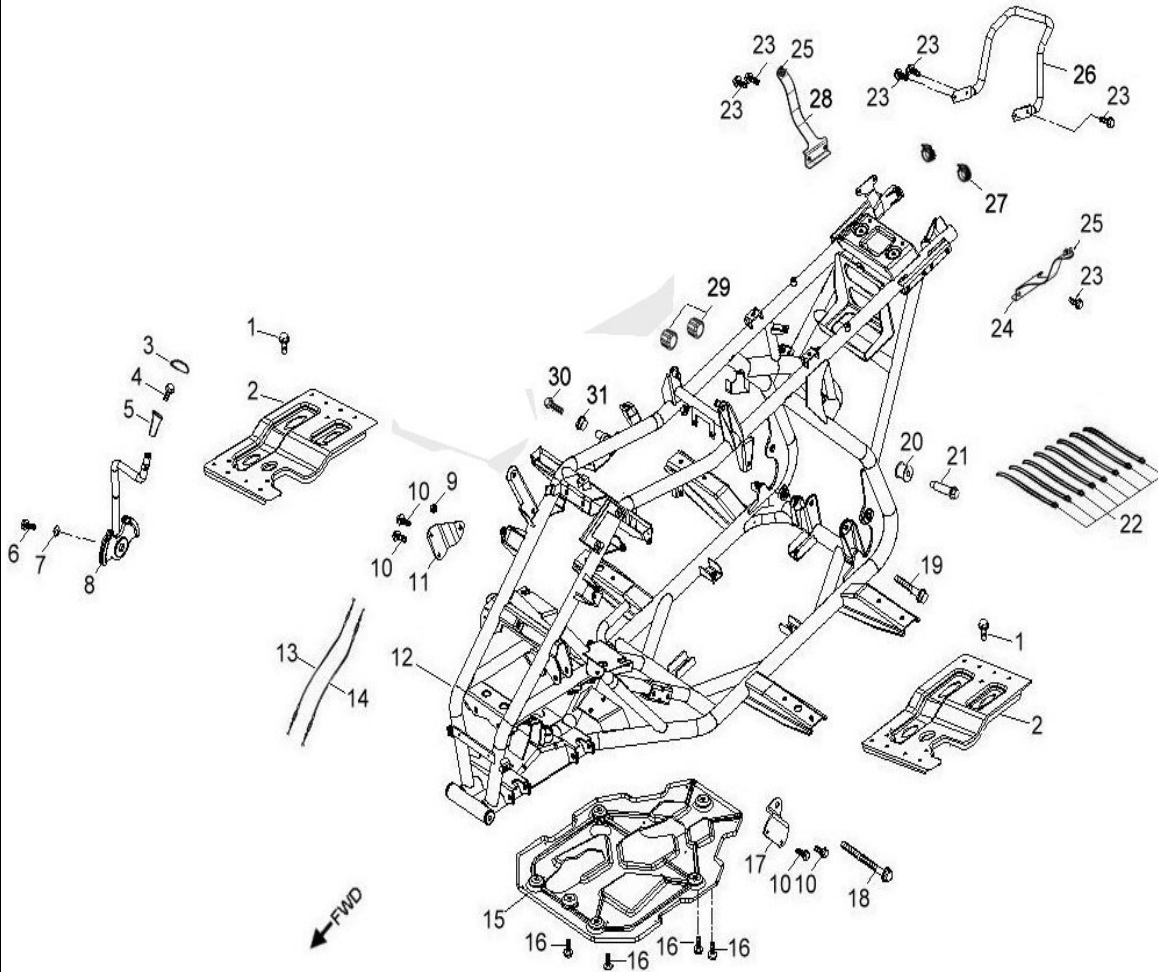

D-17: FRAME BODY

Item	Part Number	Description	Q.ty
1	96000-060128-10K	Bolt	2
2	5110555E-000	Bracket, Footwell, RH	2
3	21327201-000	Cover	1
4	96000-060128-10K	Bolt	1
5	21328201-000	Knob, Transmission Lever	1
6	96000-080128-00K	Bolt	1
7	94101-0822020-00C	Washer	1
8	21319230-000	Gear Selector	1
9	90355-10000-17B	Nut	1
10	96000-100209-0GL	Bolt	4
11	50908205-000	Mounting, Engine, Rh	1
12	50100374-067	Asm., Frame	1
13	21335202-000	Cable, Shift	1
14	21335203-000	Cable, Shift	1
15	50106203-000	Shield, Chassis	1
16	92005-060168-00K	Bolt	4
17	50902205-000	Mounting, Engine, Lh	1
18	96000-102008-00B	Bolt	1
19	96000-101369-00Z	Bolt	1
20	40525204-000	Chain Guider	1
21	90108-120398-00K	Bolt	1
22	89569131-000	Strap	8
23	96000-080168-0KL	Bolt	6
24	50142201-000	Bracket, Rear Fender, LH	1
25	50816153-000	Rubber	2
26	50105210-458	Sissy Bar	1
27	19611202-000	Cap, Rubber	2
28	50141201-000	Bracket, Rear Fender, RH	1
29	7722539A-000	Grommet, Seat	2
30	96000-060168-10K	Bolt	1
31	94050-06000-00K	Nut	1