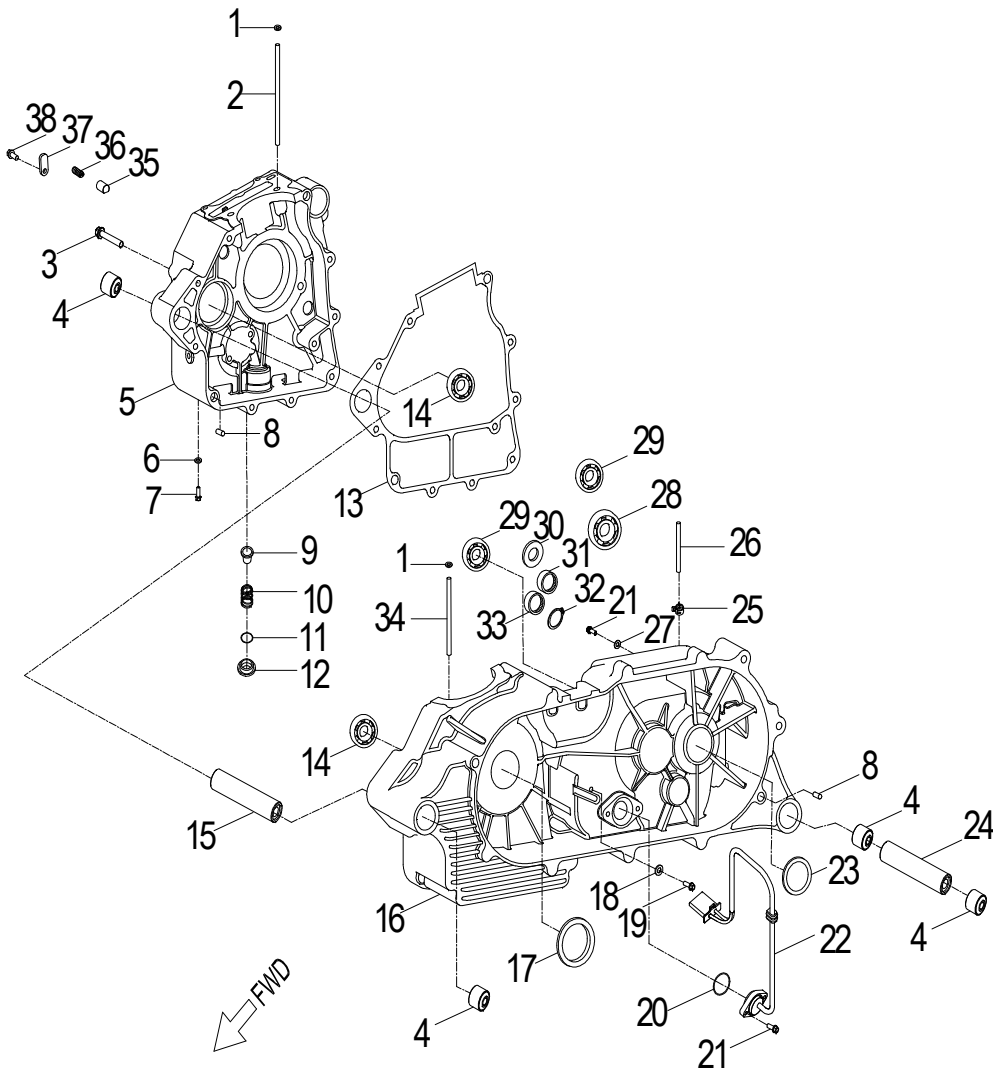

D-3: CRANKCASE

Item	Part Number	Description	Q.ty
1	94112-0816030-00B	Washer	4
2	91001-081819-00C	Stud	2
3	96000-060508-08C	Bolt	4
4	96400-102824	Bushing	4
5	1110150A-001	Crankcase, Rh	1
6	94101-1221320-00L	Washer	1
7	96003-120158-17C	Bolt	1
8	94301-10140	Pin, Dowel	4
9	15421119-000	Screen	1
10	15426119-000	Spring, Screen	1
11	93212-03132	O-Ring	1
12	11334119-000	Plug, Drain, Oil	1
13	1119150A-002	Gasket	1
14	96100-63040-00000	Bearing, Ball	2
15	1115050A-000	Spacer, Collar	1
16	1120150A-001	Crankcase, Lh	1
17	96504-304207FKM	Seal, Oil	1
18	94101-0624016-00G	Washer	1
19	96000-060108-08C	Bolt	1
20	93212-02620	O-Ring	1
21	96000-060128-08C	Bolt	4
22	3575950S-000	Asm., Sensor, Shifter	1
23	96504-253807FKM	Seal, Oil	1
24	1115150A-000	Spacer, Collar, Rear	1
25	94515-12008	Clamp	1
26	94408-09013-400	Hose	1
27	94101-0618015-00K	Washer	2
28	96100-63050-00000	Bearing, Ball	1
29	96100-62040-00000	Bearing, Ball	1
30	94101-1733015-000	Washer	1
31	91120-172518	Bearing, Needle	1
32	94511-2500S	Clip, Cir	1
33	96200-202715	Bearing, Needle	1
34	91001-081889-00C	Stud	2
35	1300369N-000	Pin, Barrier	1
36	1110869N-000	Spring, Barrier	1
37	1300469N-000	Barrier, Crankshaft	1
38	96000-060168-08C	Bolt	1