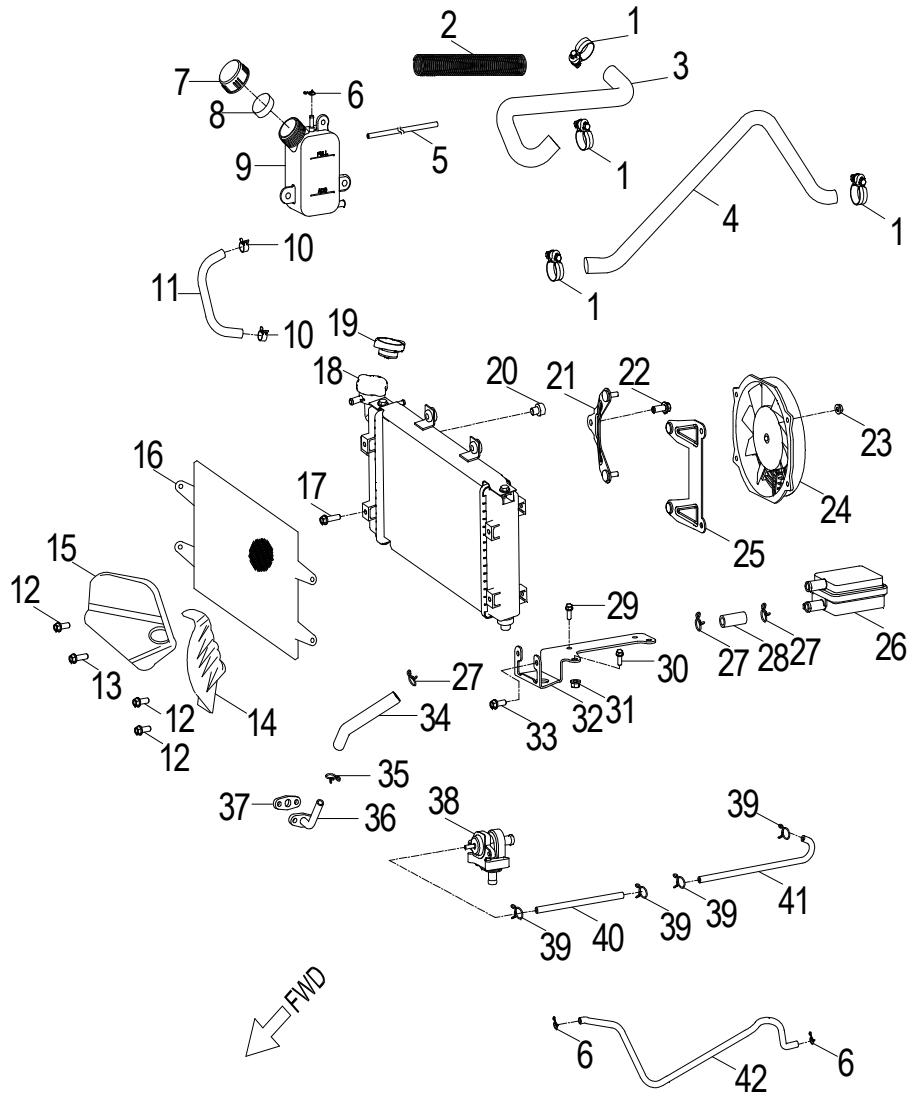

D-14: RADIATOR

Item	Part Number	Description	Q.ty
1	1922250A-000	Clamp	4
2	1950762U-000	Spring, Coolant Hose	1
3	19503206-000	Hose, Inlet, Radiator	1
4	19501202-000	Hose, Outlet, Radiator	1
5	94408-05007-450	Hose	1
6	94510-06500	Clip	3
7	1910250A-000	Cap, Expansion Tank	1
8	1726950A-000	Boot, Duct	1
9	1910150A-000	Tank, Expansion	1
10	94515-12008	Clamp	2
11	19506203-000	Hose, Inlet, Expansion Tank	1
12	96007-060188-00K	Bolt	3
13	96007-060278-00K	Bolt	1
14	19116201-000	Wind Panel, Radiator, LH	1
15	19117201-000	Wind Panel, Radiator, RH	1
16	1911562E-000	Radiator Cover	1
17	96007-060228-00K	Bolt	2
18	1901162E-002	Radiator	1
19	1911150A-000	Cap, Water	1
20	1932051T-000	Asm., Switch, Thermosatic	1
21	1900662E-000	Bracket, Fan, Right	1
22	93003-060168-00K	Screw	3
23	94050-06000-00C	Nut	4
24	1900562E-000	Asm., Fan	1
25	1900762E-000	Bracket, Fan, Left	1
26	18995202-000	Asm.,Filter, Daul- Intake	1
27	94510-15000	Clip	3
28	96420-01016-052	Hose, Rubber	1
29	96000-060168-08C	Bolt	2
30	96000-060128-0KL	Bolt	2
31	94050-06000-00K	Nut	2
32	1899850A-000	Bracket, Dual- Intake	1
33	96000-060148-10K	Bolt	4
34	18992203-000	Hose	1
35	94510-13000	Clip	1
36	18640207-000	Tube, Dual- Intake	1
37	1864639E-000	Gasket, Hose	1
38	1899955E-000	Valve, Dual-Intake	1
39	94510-06500	Clip	4
40	94407-04007-160	Hose	1