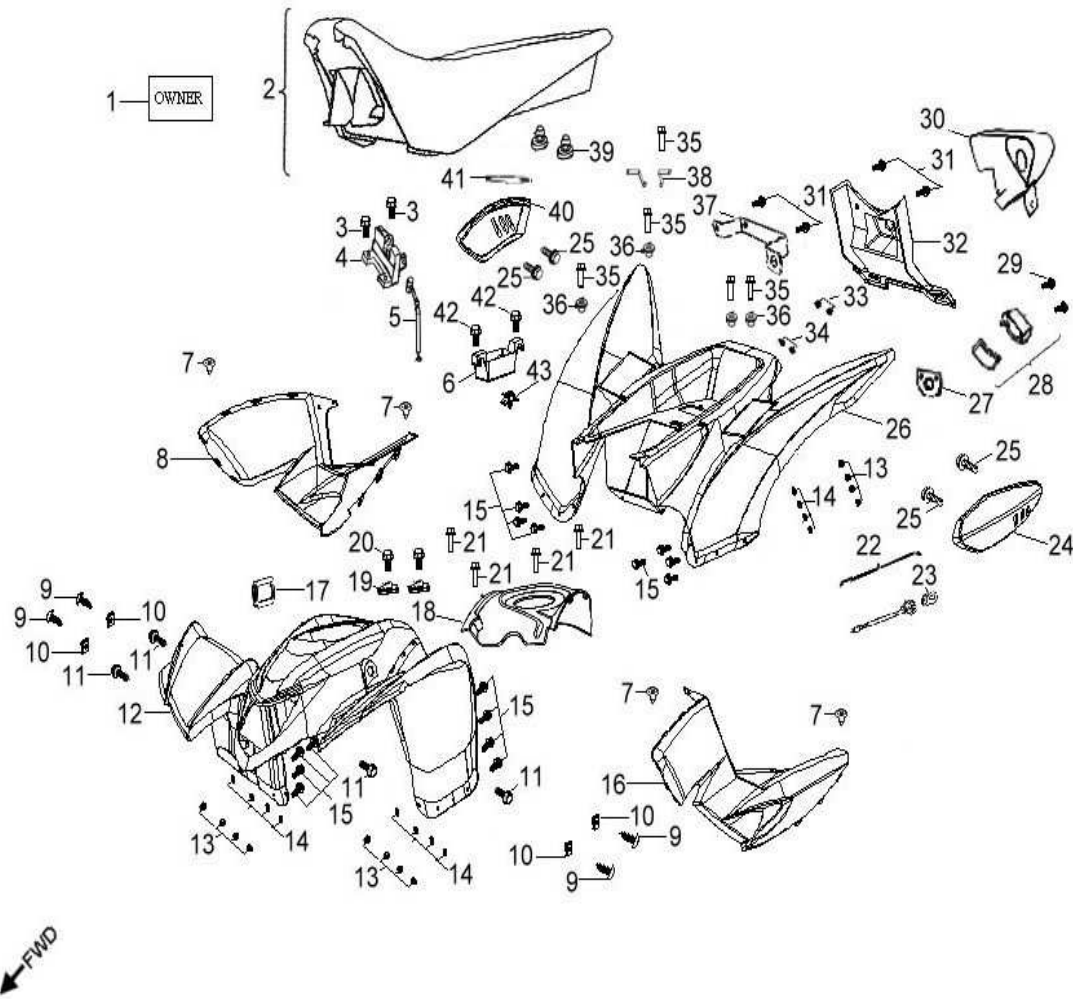

D-18: REAR SWIM ARM ASSEMBLY

Item	Part Number	Description	Q.ty
1	96500-426208A7271	Seal, Oil	1
2	96100-60070-LLU00	Bearing, Ball	2
3	42810221-000	Tube, Spacer	1
4	42803217-001	Asm., Housing, Rear Axle	1
5	96500-446208A7271	Seal, Oil	1
6	40521206-000	Protector, Chain	1
7	96007-060168-00K	Bolt	9
8	96000-100658-0KL	Bolt	4
9	40520212-000	Cover, Sprocket	1
10	93903-1050128-00K	Screw	4
11	40525206-000	Chain Guider	1
12	96007-060188-00K	Bolt	1
13	94511-7500S	Clip, Cir	1
14	93210-07531	O-Ring	1
15	43510203-000	Mount, Caliper	1
16	43512201-000	Shaft, Caliper Bracket	1
17	90355-10000-14C	Nut	4
18	53005301-000	Retainer, Brake Line, Front	1
19	90355-14000-19C	Nut	1
20	52422202-000	Cover, Swing Arm Seal	2
21	22106205-000	Bushing, Sheave	2
22	52410242-385	Arm, Swing	1
23	40525203-000	Chain Guider	1
24	51301131-000	Cap, Valve, Grease	1
25	51300131-000	Valve, Grease	1
26	52420201-000	Tube, Spacer	1
27	96000-143508-00C	Bolt	1

Item	Part Number	Description	Q.ty
1	92001-080128-00K	Bolt	2
2	50450243-458	Bracket, Bumper	1
3	92005-060148-00K	Bolt	2

D-20: SWING ARM, FOOTREST

Item	Part Number	Description	Q.ty
1	96007-060168-00K	Bolt	6
2	64300218-000	Footwell, RH	1
3	64310218-000	Footwell, LH	1
4	96000-100658-0KL	Bolt	8
5	52426156-000	Cap, dustproof	16
6	53140201-000	Spacer	8
7	53135202-000	Bushing	16
8	51301131-000	Cap, Valve, Grease	8
9	93903-1050128-00K	Screw	4
10	53005203-000	Retainer, Brake Line, Front	2
11	52451204-000	Ball Joint	4
12	94511-3113S	Clip, Cir	4
13	94101-1225020-00C	Washer	4
14	90351-12000-00C	Nut, Lock	4
15	51300131-000	Valve, Grease	8
16	53132211-385	A-Arm, Upper, Lh	1
17	94050-10000-00C	Nut	8
18	53032211-385	A-Arm, Upper, Rh	1
19	53050206-385	A-arm, Lower	2