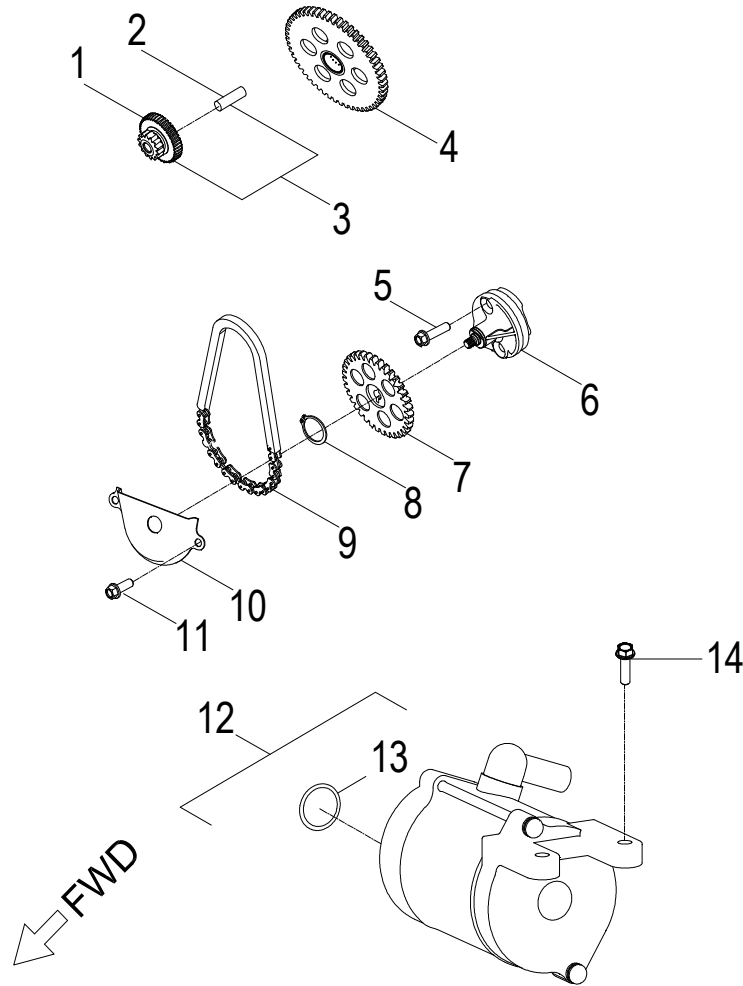

Item	Part Number	Description	Q.ty
1	1443069F-000	Arm Comp,Valve Rocker Intake	1
2	14433140-000	Nut,Tappet Adjusting	4
3	14432140-000	Screw,Tappet Adjusting	4
4	1445169S-000	Shaft,Valve Rocker Arm	2
5	1444069F-000	Arm Comp,Valve Rocker Exhaust	1
6	1221869S-001	Nut, Head	4
7	96000-060228-14C	Bolt	2
8	1452150N-000	Tensioner	1
9	14523119-002	Gasket, Tensioner	1
10	1455050A-000	Guide, Cam Chain, RH	1
11	1453550A-000	Pivot, Guide	1
12	1440169S-000	Chain, Cam	1
13	1450050N-000	Guide, Cam Chain, LH	1
14	91000-060128-0KL	Bolt	2
15	1410869S-000	Sprocket, Camshaft	1
16	1440069N-000	Asm., Cam Shaft	1

D-8: DRIVE CLUTCH

Item	Part Number	Description	Q.ty
1	2310069F-000	Belt, Driven	1
2	2210369S-001	Asm., Sliding	1
3	2213369N-000	Bushing, Slider	1
4	2213169S-000	Plate, Sheave	1
5	2212069S-000	Roller	1
6	2211062E-002	Wheel, Slot, Sliding, Primary	1
7	2210669S-000	Bushing, Sheave	1
8	2210262E-000	Sheave, moveable	1
9	94101-1733015-000	Washer	1
10	94101-1733060-00C	Washer	1
11	94050-14021-00C	Nut	1

D-10: OIL PUMP/STARTING MOTOR

Item	Part Number	Description	Q.ty
1	2842350A-000	Gear, Starter	1
2	2842450A-000	Shaft, Starter Motor	1
3	2842250A-000	Asm., Gear Starter	1
4	2822069N-000	Gear, Starter	1
5	96000-060308-08C	Bolt	2
6	1500050A-000	Asm., Oil Pump	1
7	1515050A-000	Sprocket, Oil Pump	1
8	94511-1000S	Clip, Cir	1
9	1514150A-000	Chain, Oil Pump	1
10	1571150A-000	Cover, Oil Pump	1
11	96000-060128-08C	Bolt	2
12	3120062E-000	Motor, Starter	1
13	93210-02431	O-Ring	1
14	96000-060208-08C	Bolt	2