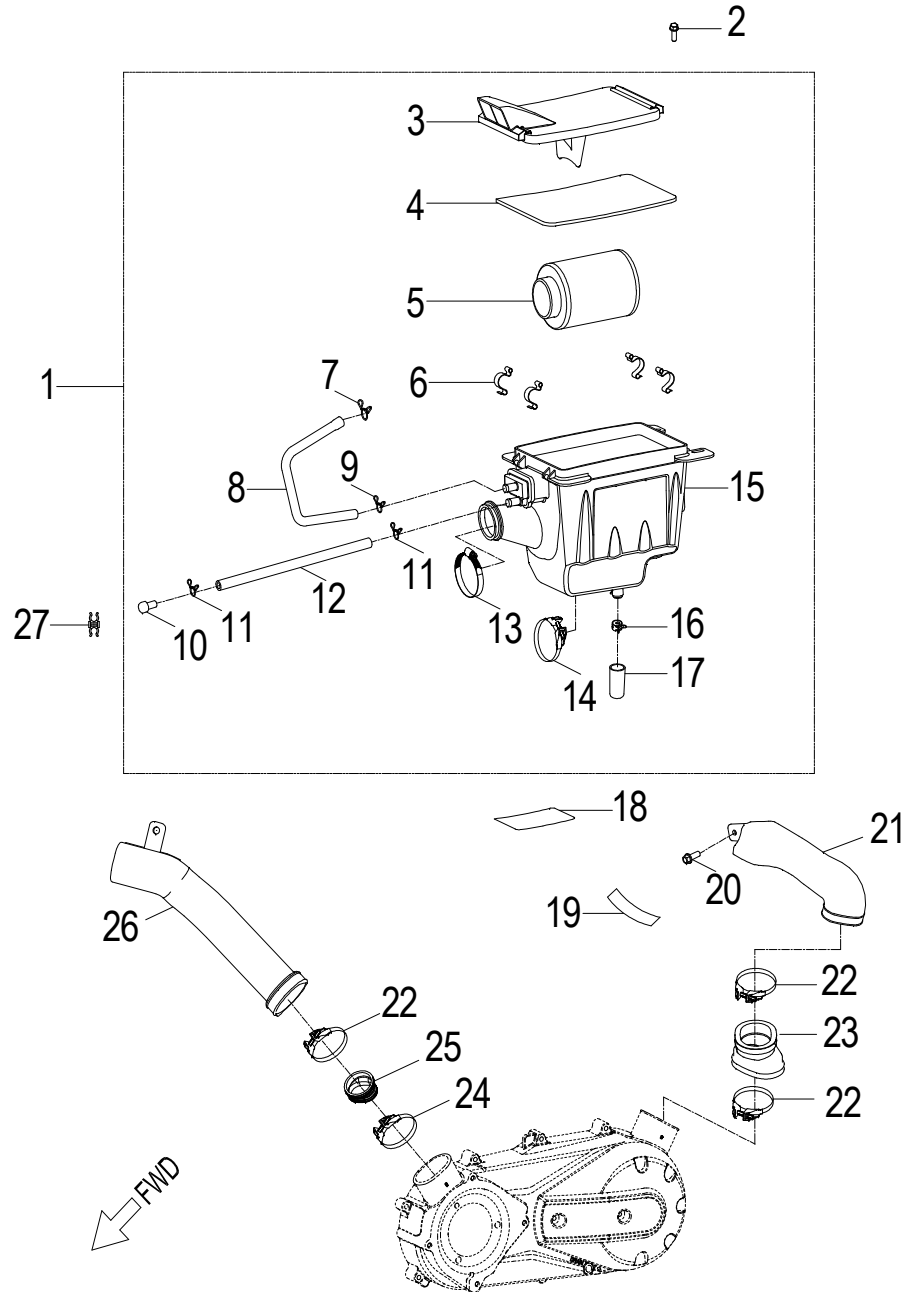

Item	Part Number	Description	Q.ty
1	17200224-002	Asm., Cleaner, Air	1
2	92005-060168-00K	Bolt	2
3	17207207-000	Cover, Air Cleaner	1
4	3371639A-000	Gasket	1
5	17205201-001	Filter, Air Cleaner	1
6	1720839A-000	Clip	4
7	94510-14018	Clip	1
8	17381222-001	Tube, Breather, Ventilated	1
9	94510-12016	Clip	1
10	17370201-000	Plug, Trap	1
11	94510-12012	Clip	2
12	17381207-000	Tube, Breather, Ventilated	1
13	94520-05070	Strap	1
14	89669221-000	Strap	1
15	17203213-000	Box, Air Cleaner	1
16	94510-21616	Clip	1
17	94414-01613-060	Hose, Drain	1
18	87011210-000	Decal, Insulation	1
19	87011219-000	Decal, Insulation	1
20	92003-060168-00K	Bolt	1
21	17256208-000	Duct, Outlet	1
22	89669212-000	Strap	3
23	17269206-000	Boot, Duct	1
24	89669204-000	Strap	1
25	1726939A-001	Boot, Duct	1
26	1725562E-000	Duct, Inlet	1
27	89753209-000	Strap, Oil Hose	1