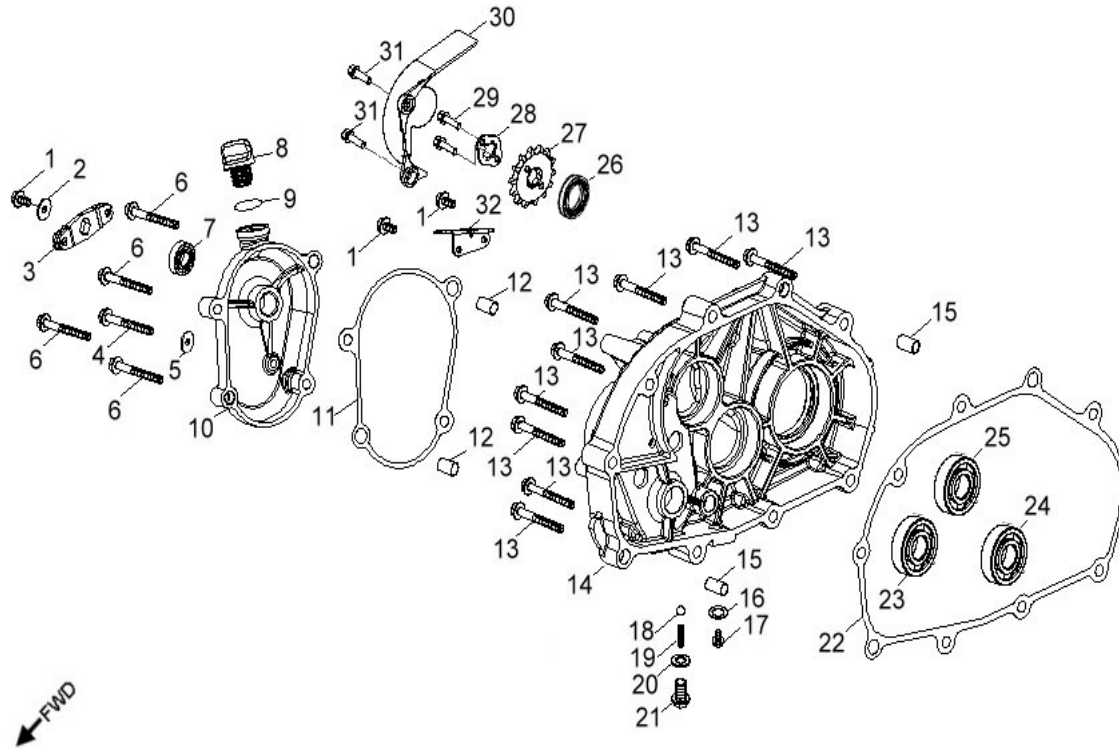

Item	Part Number	Description	Q.ty
1	96000-060168-10K	Bolt	3
2	94101-0618015-00K	Washer	1
3	2131755C-000	Lever, Shift	1
4	96000-060088-00K	Bolt	1
5	94101-0612010-00U	Washer	1
6	96000-060358-08C	Bolt	4
7	96500-142807A7271	Seal, Oil	1
8	156501111-001	Plug, Oil	1
9	93212-01425	O-Ring	1
10	2136150S-000	Cover, Shift	1
11	2136250S-002	Gasket, Inspection Cover	1
12	94301-08140	Pin, Dowel	2
13	96000-080458-00C	Bolt	9
14	2130155C-000	Cover, Transmission	1
15	94301-10140	Pin, Dowel	2
16	94101-1221320-00L	Washer	1
17	96000-120158-14C	Bolt	1
18	2132239A-000	Ball, Steel	1
19	2430655E-000	Spring, Detent	1
20	94101-1422010-00L	Washer	1
21	2430539A-000	Bolt	1
22	2139550A-002	Gasket, Transmission Cover	1
23	96100-63040-00000	Bearing, Ball	1
24	96100-63050-00000	Bearing, Ball	1
25	96100-62040-00000	Bearing, Ball	1
26	96504-255207NBR	Seal, Oil	1
27	23801159-001	Sprocket, Drive	1
28	23811201-000	Bracket, Sprocket	1
29	92000-060108-00C	Bolt	2
30	40510201-000	Shield	1
31	93501-060168-00K	Bolt	2
32	2134155C-000	Adaptor, Shift Cable	1