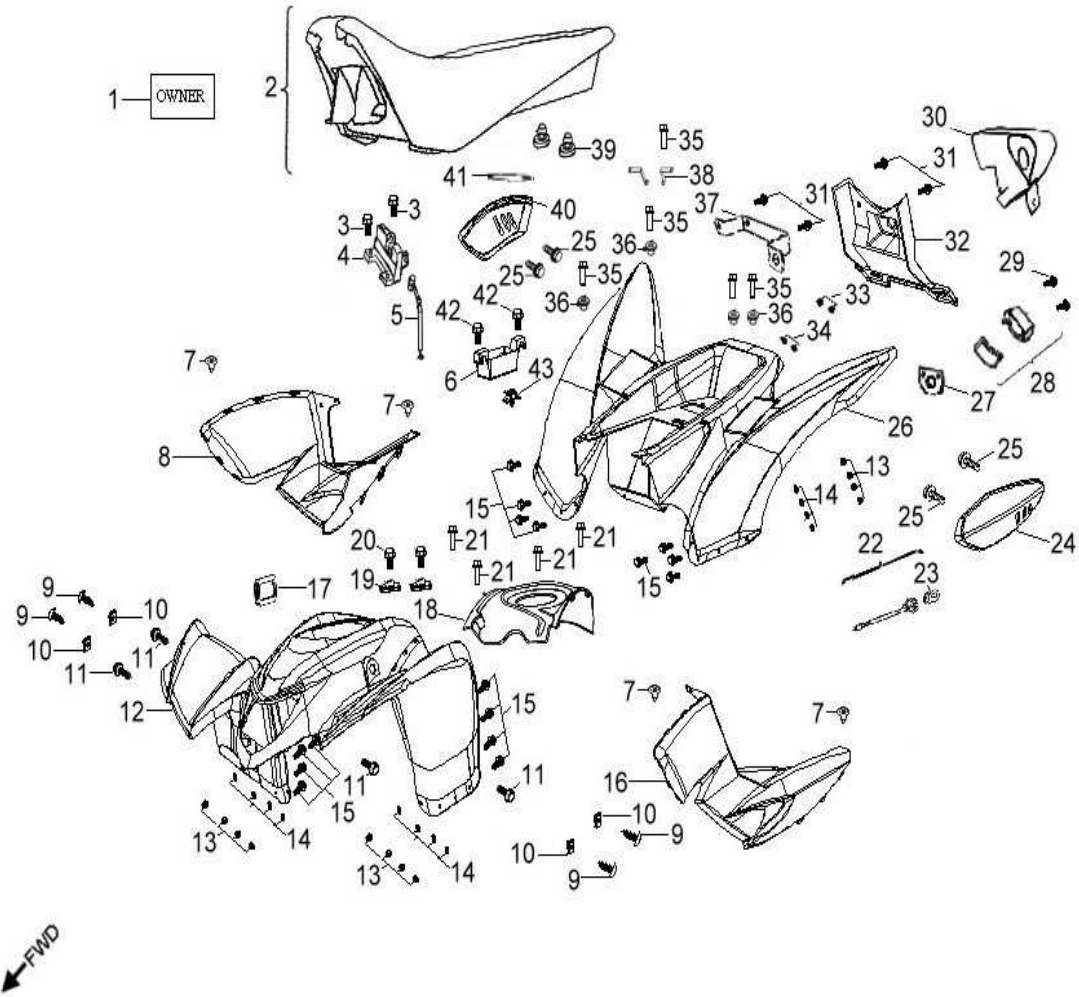

Item	Part Number	Description	Q.ty
41	93213-04740	O-Ring	1
42	93100-050108-00K	Screw	2
43	89755202-000	Ground Cable, Battery	1