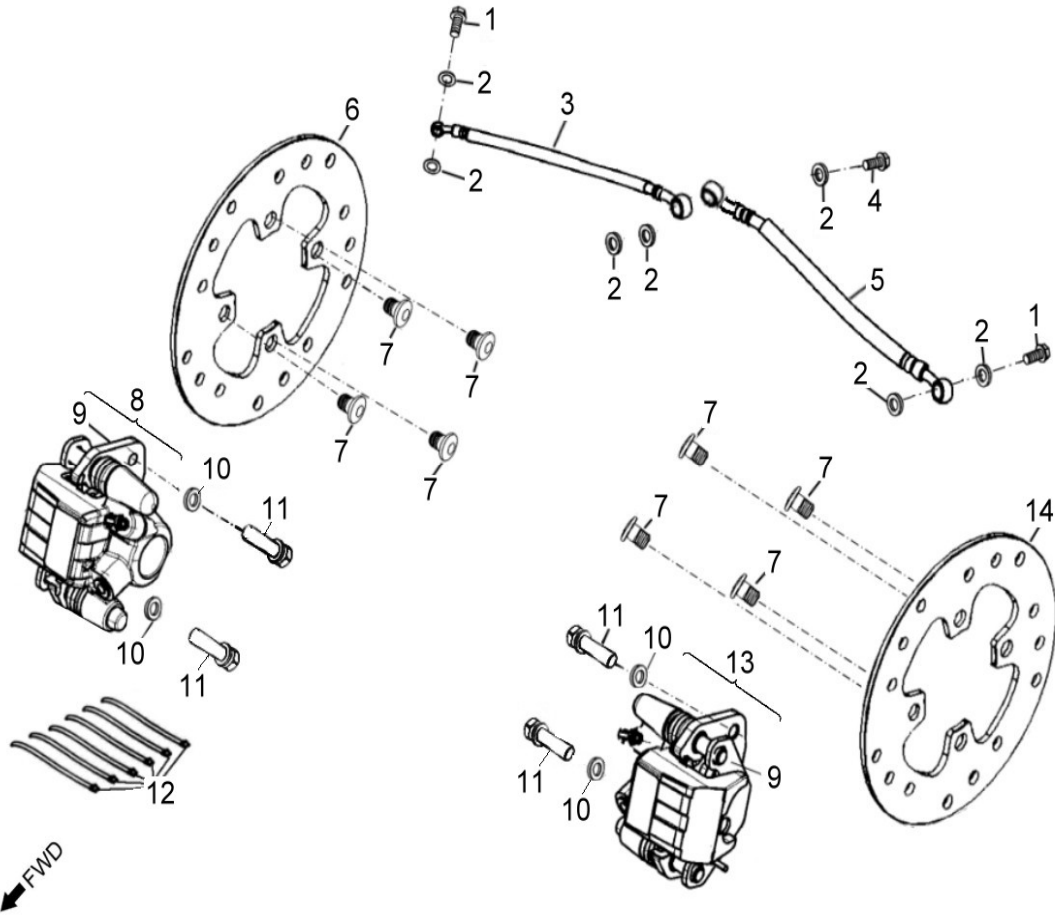

D-26: FRONT BRAKE

Item	Part Number	Description	Q.ty
1	45456206-000	Bolt, Banjo	2
2	94101-1015012-00U	Washer	7
3	45447229-000	Hose, Brake	1
4	45456202-000	Bolt, Banjo	1
5	45447228-000	Hose, Brake	1
6	4502339A-000	Disc, Brake, RH	1
7	45016131-00K	Bolt	8
8	45002206-000	Asm., Caliper, RH	1
9	43121202-000	Pads, Caliper, Front	2
10	94101-0816020-00C	Washer	4
11	96002-080308-00K	Screw	4
12	89569131-000	Strap	6
13	45001206-000	Asm., Caliper, LH	1
14	4502239A-000	Disc, Brake, LH	1