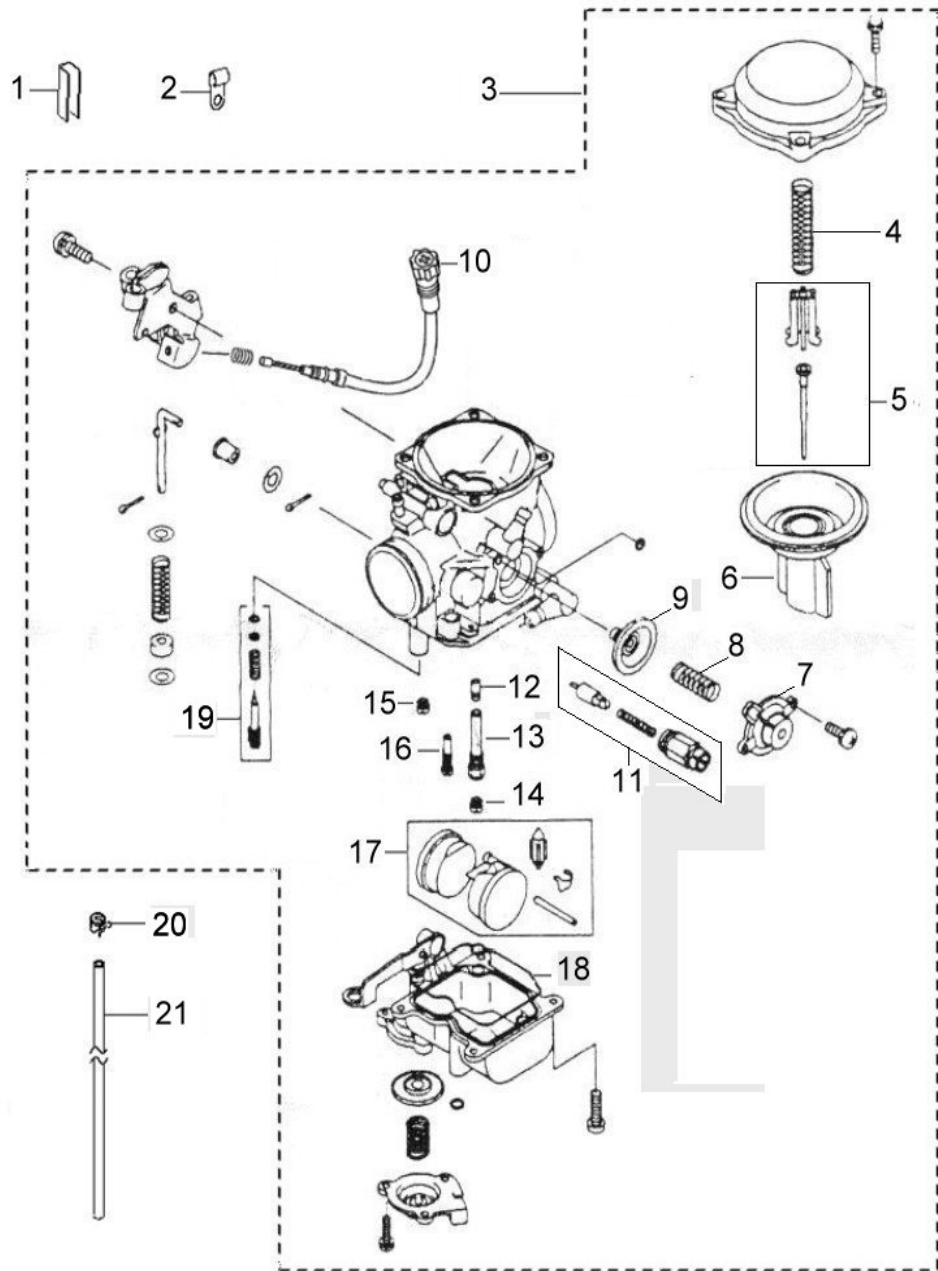

D-13: CARBURETOR

Item	Part Number	Description	Q.ty
1	16163201-000	Limiting Plate, Throttle	1
2	45458205-000	Cable Fastener	1
3	1610069S-000	Asm., Carburetor	1
4	1610269S-000	Spring	1
5	1610469S-000	Asm., Jet Needle	1
6	1605069S-000	Throttle Valve, Diaphragm	1
7	1615569S-000	Cover, Diaphragm	1
8	1617269S-000	Spring	1
9	1616769S-000		1
10	1611469S-000	Screw, Idle	1
11	5392369S-000	Manual Choke Comp	1
12	1615069S-000	Needle, Jet	1
13	1610569S-000	Valve, Needle	1
14	1610869S-000	Jet, Main	1
15	1621469S-000	Jet, Choke	1
16	1611069S-000	Jet, Pilot	1
17	1612369S-000	Float	1
18	1610669S-000	Seal, Float	1
19	1611569S-000	Screw, Air	1
20	94515-07807	Clamp	1
21	94403-04008-430	Tube, Oil	1