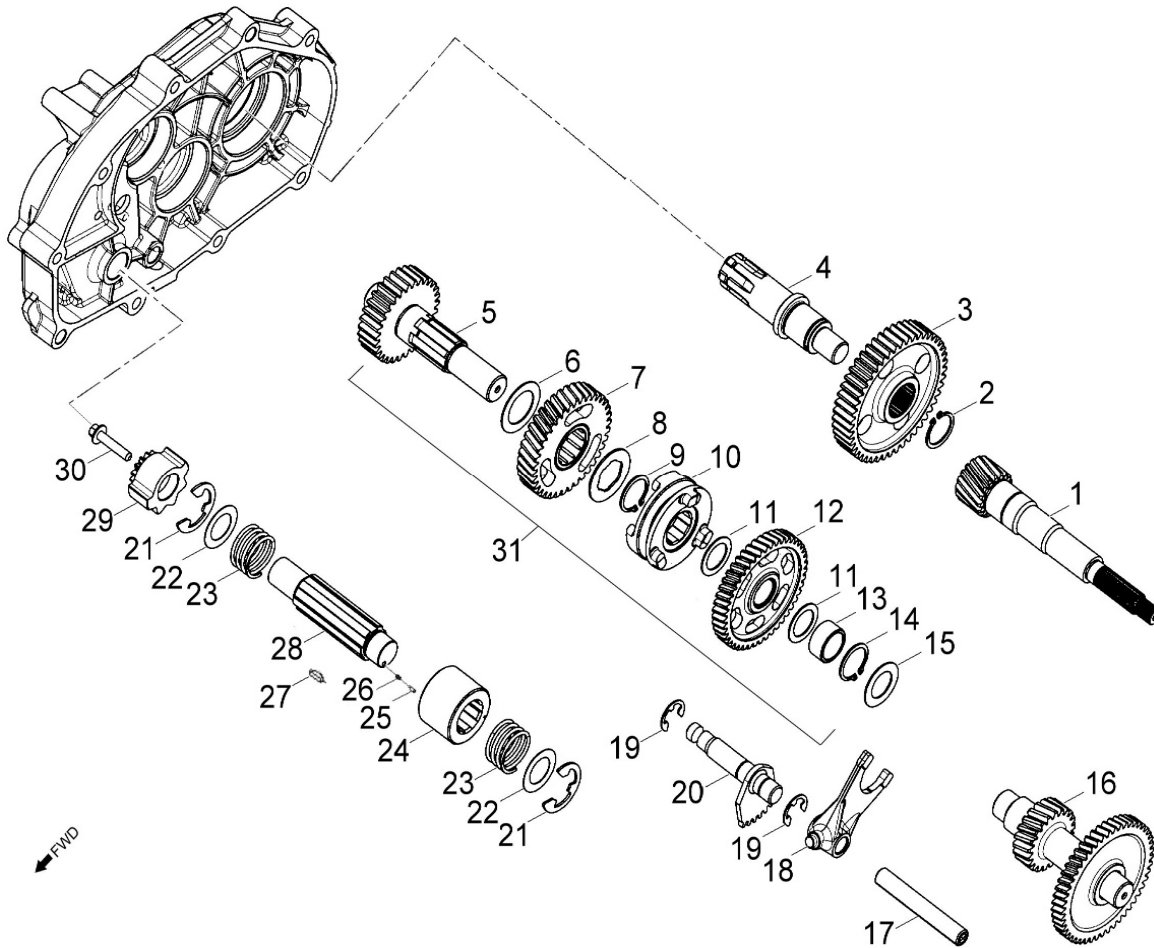

D-11: TRANSMISSION

Item	Part Number	Description	Q.ty
1	2341150S-000	Shaft, Drive	1
2	94511-2400S	Clip, Cir	1
3	2343255C-000	Gear,Output	1
4	2343155C-000	Pinion,Output	1
5	2344150A-000	Shaft, Transmission	1
6	94101-2538010-000	Washer	1
7	2346050A-000	Gear Set, Reverse	1
8	2343550A-000	Washer, Spline	1
9	94511-2500S	Clip, Cir	1
10	2243050A-001	Ratchet, Shift	1
11	94101-2027010-000	Washer	2
12	2345050A-001	Asm., Gear, Spur	1
13	2344250A-000	Collar, Shaft	1
14	94511-2000S	Clip, Cir	1
15	94101-2033010-000	Washer	1
16	2342050A-000	Asm., Shaft, Counter	1
17	2424150S-000	Shaft, Gear Shift	1
18	2423150A-000	Fork, Shift	1
19	94513-1200E	E-Clip	2
20	2461150S-000	Spindle	1
21	94513-1900E	E-Clip	2
22	94101-2032005-000	Washer	2
23	2430350S-001	Recoil, Shift	2
24	2430150S-000	Drum, Gear Shifter	1
25	2425239A-000	Roller, Drum Sensor	1
26	2425339A-000	Spring, Drum Sensor	1
27	90472-40420	Key, Woodruff	1
28	2430850S-000	Shaft, Shift Drum	1
29	2431050S-000	Gear, Drum Shift	1
30	96000-060288-10C	Bolt	1
31	2344050A-000	Asm., Transmission	1