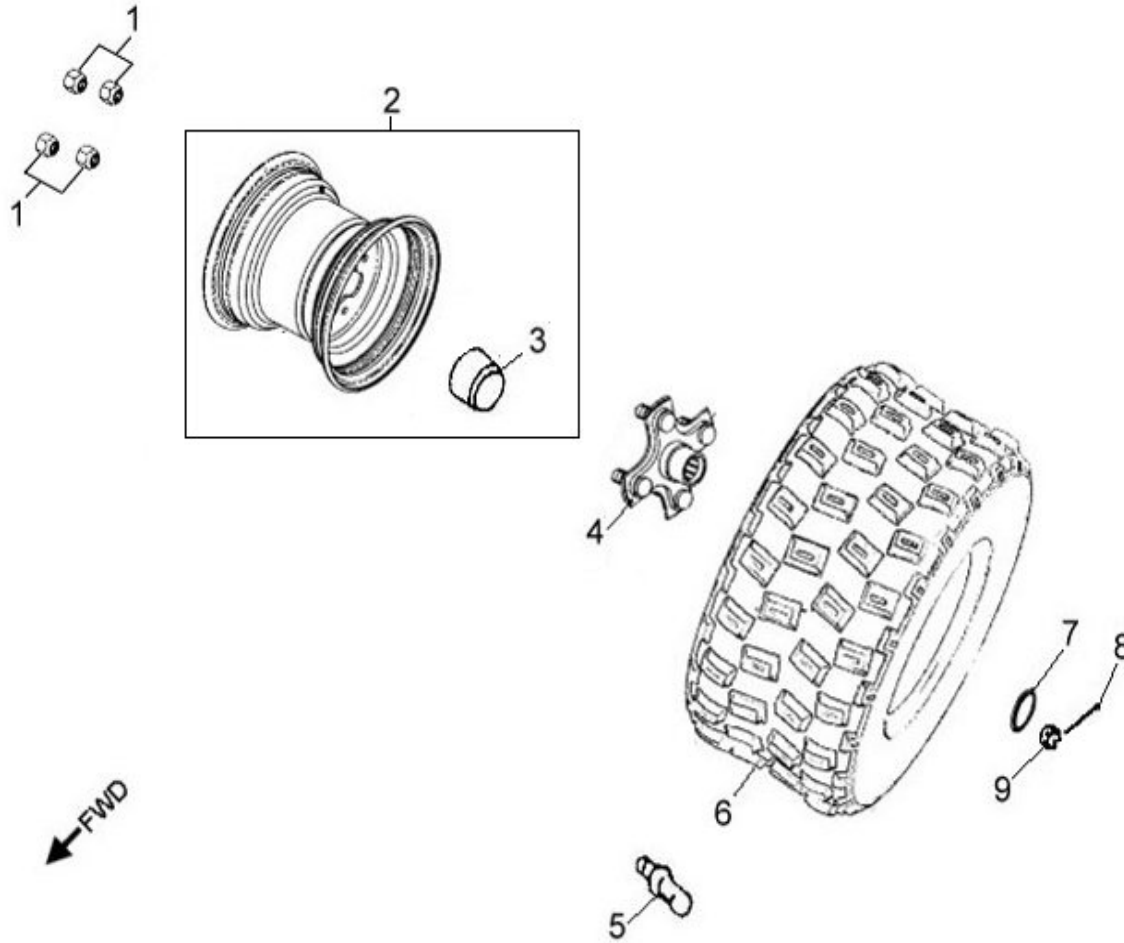

D-25: REAR WHEEL

Item	Part Number	Description	Q.ty
1	95112-10001-14B	Nut	8
2	42802209-000	Rear Rim(Aluminum)	2
3	42717207-000	Dust Cover, Hub	2
4	4202039A-000	Hub, Wheel, RH	2
5	42616131-000	Valve, Rim	2
6	42811254-000	Tire	2
7	94121-1835200-000	Washer	2
8	94201-32320	Pin, Cotter	2
9	90353-18000-00C	Shaft, Prob	2