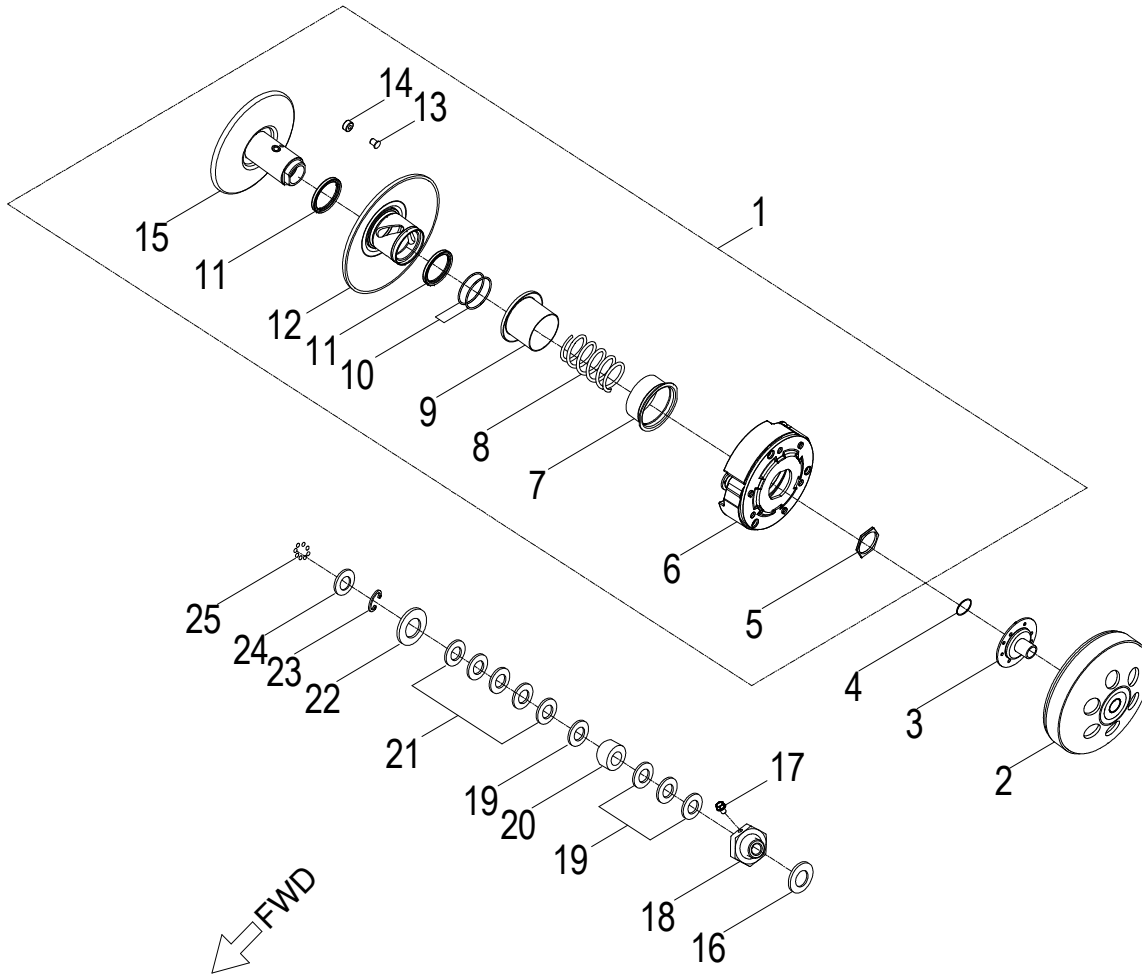

D-9: DRIVEN CLUTCH

Item	Part Number	Description	Q.ty
1	2200069S-001	Asm., Driven Clutch	1
2	2210062E-000	Clutch, Outer	1
3	2210139A-000	Hold, Cam	1
4	93214-02031	O-Ring	1
5	95111-0001C-000	Nut	1
6	2200162E-000	Asm., Driven Shoes	1
7	2323962E-000	Seal, Collor	1
8	2323362E-000	Spring, Clutch	1
9	2323762E-000	Seal, Collor	1
10	93214-04720	O-Ring	2
11	96500-404704FKM	Seal, Oil	2
12	2322062E-005	Sheave, Moveable	1
13	2322562E-000	Pin, Guide	3
14	2322662E-000	Roller, Guide	3
15	2320062E-000	Sheave, Driven	1
16	94121-2038005-00K	Washer	1
17	91205-050088-0KL	Bolt	1
18	2210539A-000	Nut, Driven	1
19	94101-2538010-000	Washer	4
20	2210839A-000	Guide, Cam	1
21	94122-2550020-00K	Washer, Special	5
22	2210439A-000	Retainer, Ball	1
23	94511-250IS	Clip, Cir	1
24	94101-2531010-00K	Washer	1
25	96211-07000	Ball, Steel	8