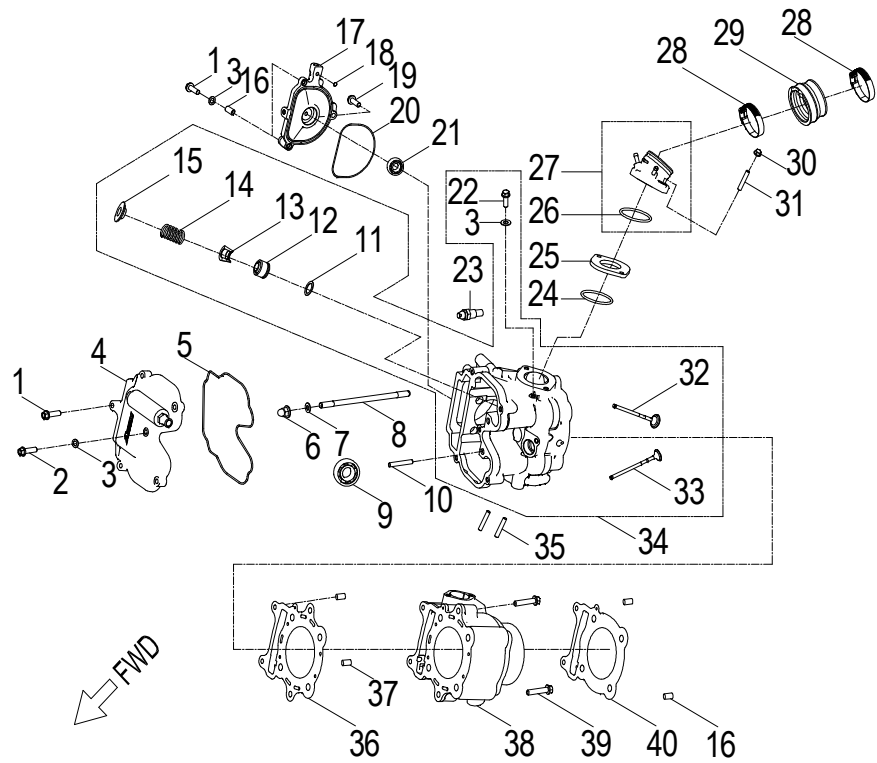

SUPERMOTO ***400***

VIN Nंबर:

RF3RA5653FT002060

D-1: CYLINDER HEAD

Item	Part Number	Description	Q.ty
1	96000-060258-08C	Bolt	7
2	96000-060308-08C	Bolt	1
3	94101-0612010-00U	Washer	3
4	1231069T-000	Asm., Head Cover	1
5	1239169S-000	Gasket , Head Cover	1
6	94022-06000-00C	Nut	2
7	94101-0613020-U00	Washer	2
8	91001-061158-00C	Stud	2
9	96100-60020-00000	Bearing, Ball	1
10	1447569S-000	Pin, Dowell	2
11	1477569S-000	Seat, Valve, Spring, Outer	4
12	1220962B-000	Seal, Valve	4
13	1478169S-000	Clip, Retainer	8
14	1475169S-000	Spring, Valve, Outer	4
15	1477169S-000	Retainer, Valve, Spring	4
16	94301-08080	Pin, Dowel	4
17	1233169S-000	Cover, Head , RH	1
18	93216-00725	O-Ring	1
19	96000-060208-08C	Bolt	1
20	1233269S-000	Gasket, Cam Cover	1
21	96100-60000-Z00C3	Bearing, Ball	1
22	96000-060128-08C	Bolt	1
23	9807650N-000	Plug, Spark	1
24	93210-04320	O-Ring	1
25	1711269S-000	Insulator, Cylinder head	1
26	93210-04330	O-Ring	1
27	1710069S-000	Asm., Manifold, Intake	1
28	94520-04064	Strap	2
29	1614669S-000	Adapter, Carburetor	1
30	94050-06000-00C	Nut	2
31	91001-060408-00C	Stud	2
32	1471169S-000	Valve, Intake	2
33	1472169S-000	Valve, Exhaust	2
34	1220769S-000	Cylinder Head Comp	1
35	91001-080378-00C	Stud	2
36	1225069S-000	Gasket Set	1
37	94301-10140	Pin, Dowel	2
38	1210069S-000	Cylinder	1
39	96000-060308-08C	Bolt	2
40	1219169S-000	Gasket, Cylinder	1

D-2: PISTON , CRANKSHAFT

Item	Part Number	Description	Q.ty
1	1342069S-000	Shaft, Balancer	1
2	94101-0832030-000	Washer	1
3	96000-080148-OKL	Bolt	1
4	1300069S-000	Asm., Crankshaft	1
5	94101-1426020-00C	Washer	1
6	94001-14000-00C	Nut	1
7	1544739A-000	Spring, Oil	1
8	1544139A-000	Tube, Oil, Crankshaft	1
9	1311550A-000	Clip, Piston Pin	2
10	1311169S-000	Pin, Piston	1
11	1310069E-000	Piston	1
12	90471-25404	Key, Woodruff	1
13	1301169S-000	Ring Set, Piston	1