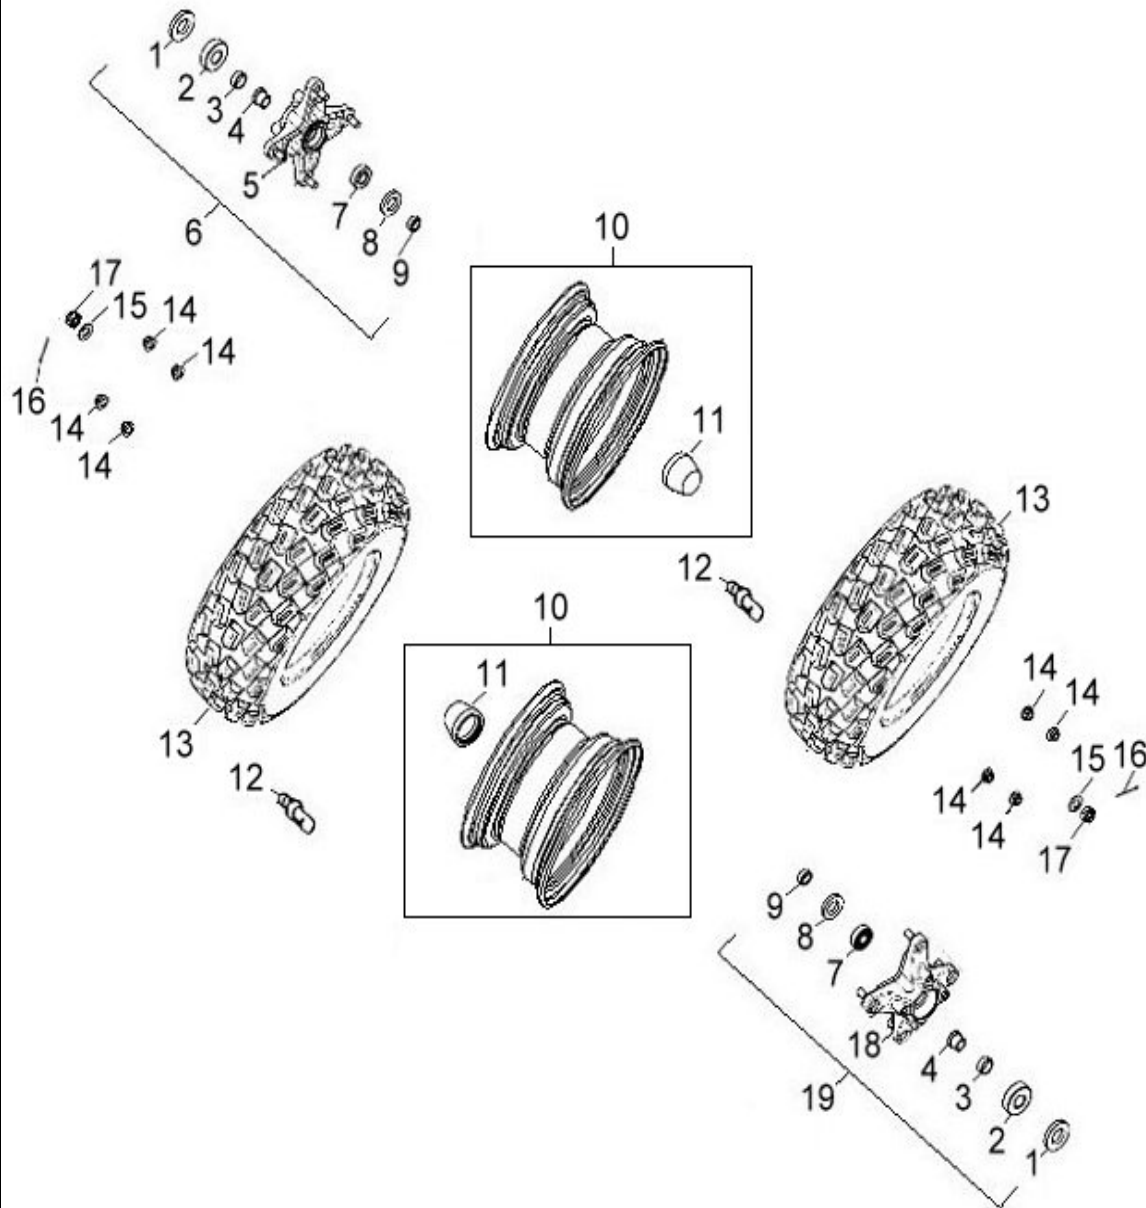

Item	Part Number	Description	Q.ty
1	92001-080128-00K	Bolt	2
2	50450243-458	Bracket, Bumper	1
3	92005-060148-00K	Bolt	2

D-20: SWING ARM, FOOTREST

Item	Part Number	Description	Q.ty
1	96007-060168-00K	Bolt	6
2	64300218-000	Footwell, RH	1
3	64310218-000	Footwell, LH	1
4	96000-100658-0KL	Bolt	8
5	52426156-000	Cap, dustproof	16
6	53140201-000	Spacer	8
7	53135202-000	Bushing	16
8	51301131-000	Cap, Valve, Grease	8
9	93903-1050128-00K	Screw	4
10	53005203-000	Retainer, Brake Line, Front	2
11	52451204-000	Ball Joint	4
12	94511-3113S	Clip, Cir	4
13	94101-1225020-00C	Washer	4
14	90351-12000-00C	Nut, Lock	4
15	51300131-000	Valve, Grease	8
16	53132211-385	A-Arm, Upper, Lh	1
17	94050-10000-00C	Nut	8
18	53032211-385	A-Arm, Upper, Rh	1
19	53050206-385	A-arm, Lower	2

Item	Part Number	Description	Q.ty
41	93213-04740	O-Ring	1
42	93100-050108-00K	Screw	2
43	89755202-000	Ground Cable, Battery	1

Item	Part Number	Description	Q.ty
1	92005-060168-00K	Bolt	2
2	93100-050168-00K	Bolt	4
3	37800202-000	Sensor, Fuel	1
4	94515-10008	Clamp	1
5	94410-05009-059	Asm., Hose, Fuel	1
6	17532229-000	Fuel Hose, Discharge	1
7	94510-08008	Clip	1
8	2520462	Filter, Fuel	1
9	17959203-000	Clamp	1
10	94510-08000	Clamp	4
11	94401-05009-050	Fuel hose	1
12	17950111-000	Valve, Fuel	1
13	94401-05009-205	Fuel hose	1
14	87011224-000	Decal, Insulation	1
15	1750062E-001	Asm., Tank, Fuel	1

Item	Part Number	Description	Q.ty
1	96500-25470700000	Seal, Oil	2
2	96100-62040-Z0000	Bearing, Ball	2
3	4431139A-000	Spacer	2
4	4431539A-000	Spacer	2
5	42010204-000	Hub, Wheel, Front	1
6	42721206-000	Asm., Hub, Rh	1
7	0490005-000	Bearing, Ball	2
8	96500-223806A7271	Seal, Oil	2
9	4431239A-000	Spacer	2
10	42702209-000	Front Rim	2
11	42717206-000	Dust Cover, Hub	2
12	42616131-000	Valve, Rim	2
13	42711259-000	Tire	2
14	95112-10001-14B	Nut	8
15	94121-1426016-000	Washer	2
16	94201-32320	Pin, Cotter	2
17	90353-14015-00C	Shaft, Prob	2
18	4201039A-000	Hub, Wheel, Front	1
19	42710206-000	Asm., Hub, Lh	1