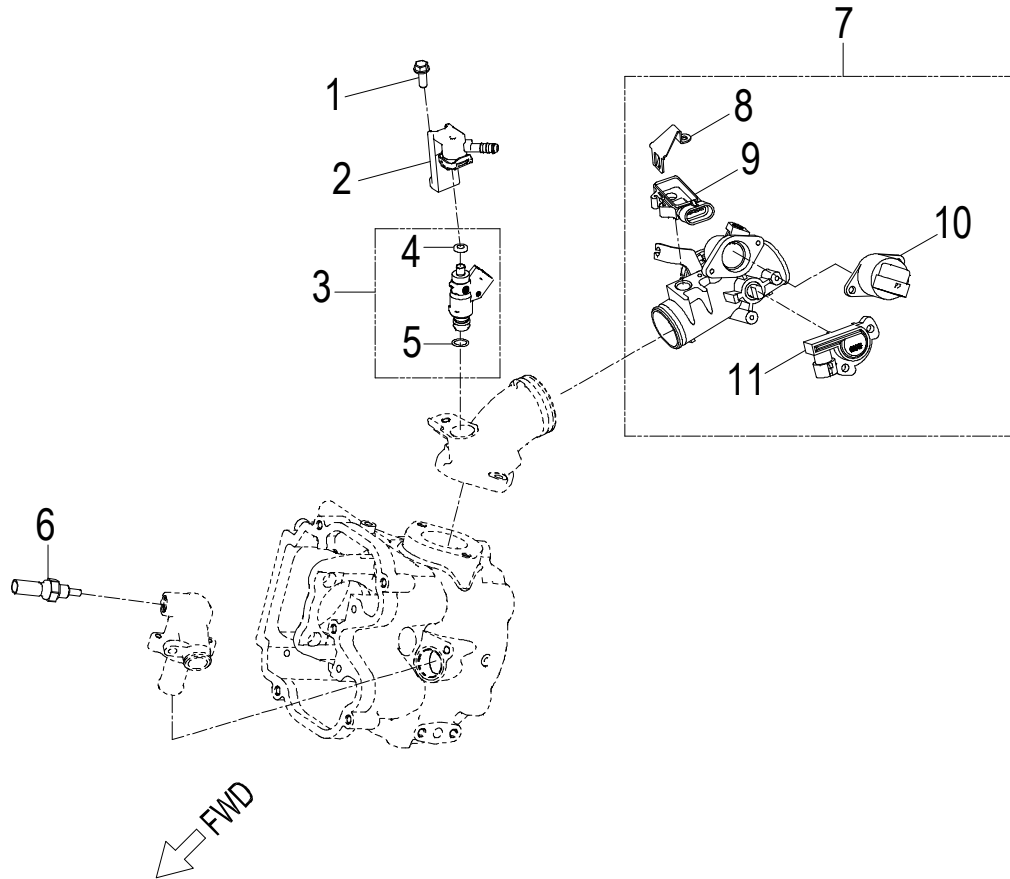

D-14: ELECTRIC FUEL INJECTION

ITEM	PART NUMBER	DESCRIPTION	Q.TY
1	96000-060168-08C	Bolt	1
2	1621736I-000	Adaptor, Fuel Injector	1
3	1621069N-000	Fuel Injector	1
4	93214-00642	O-Ring	1
5	93214-00924	O-Ring	1
6	5393036I-000	Sensor, Water Temperature	1
7	1620050S-000	Asm., Throttle Body	1
8	1623222R-000	Mount, T-Map	1
9	1623122R-000	Sensor, T-Map	1
10	1624050S-000	Valve, Idle Air Controller, IAC	1
11	5391622R-000	Sensor, TPS	1