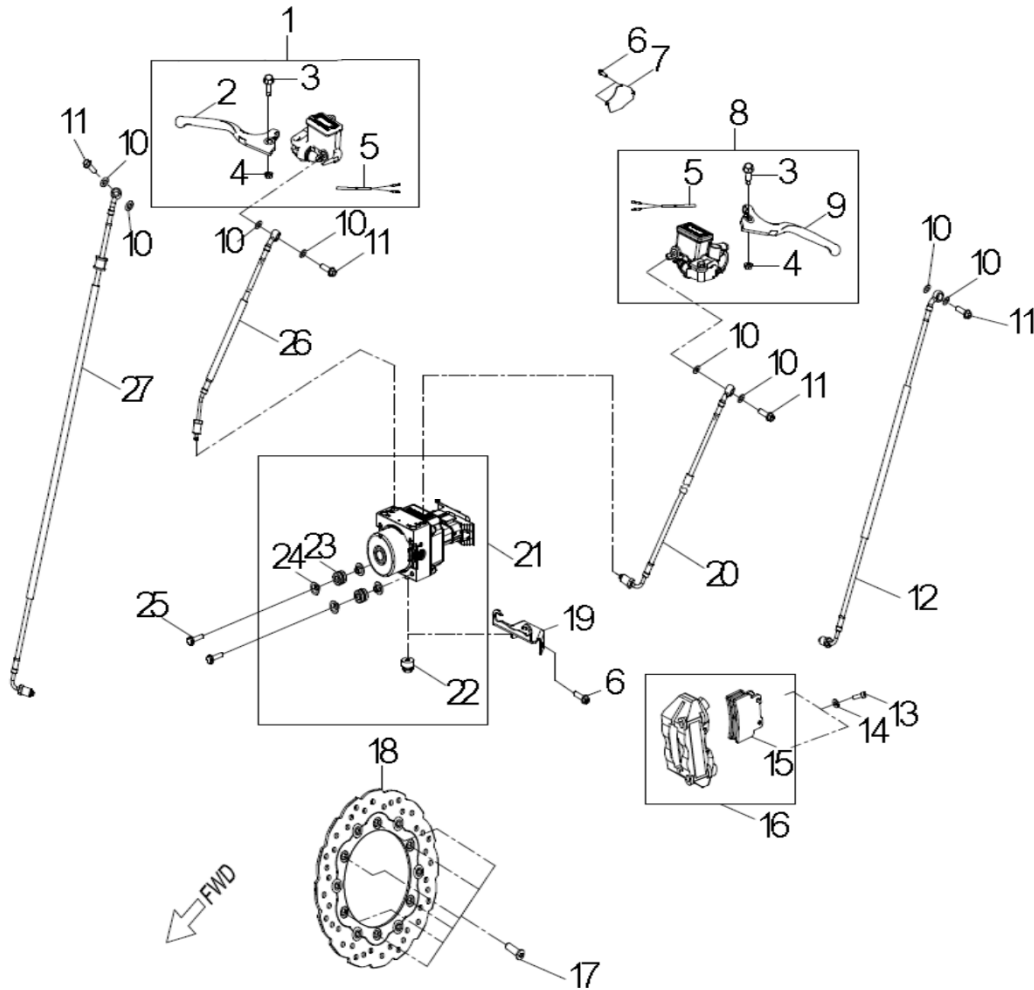

D-27: FRONT BRAKE

ITEM	PART NUMBER	DESCRIPTION	Q.TY
1	45530010-000	Master Cylinder, Front	1
2	5317562U-000	Lever, Brake, RH	1
3	89220201-000	Bolt	2
4	94073-06006-00K	Nut	2
5	35340131-00K	Asm., Sensor, Taillight, LH	2
6	96000-060128-10K	Bolt	2
7	4547262U-000	Shield, Brake Hose	1
8	45520010-000	Master Cylinder, Rear	1
9	5317862U-000	Lever, Brake, LH	1
10	94101-1015012-00U	Washer	8
11	45456111-000	Bolt, Banjo	4
12	4544769T-000	Hose, ABS Unit-FR Caliper	1
13	91006-100559-0KL	Bolt	2
14	94101-1018020-00K	Washer	2
15	4312180T-000	Pads, Caliper, Front	1
16	4500180T-458	Asm., Caliper, LH	1
17	45016S34-000	Bolt	6
18	45010S34-001	Plate, Front Brake, LH	1
19	49115S51-000	Mount, ABS CU	1
20	4544980T-000	Hose, LH Master Cyl.-ABS Unit	1
21	49100S51-000	ABS Control Unit	1
22	64320S51-000	Rubber, Seat	1
23	16129S51-000	Grommet	2
24	94150-0719008-00B	Washer	4
25	96000-060258-00K	Bolt	2
26	45449229-000	Hose, RH Master Cyl.-ABS Unit	1
27	4544969T-000	Hose, ABS Unit-RR Caliper	1