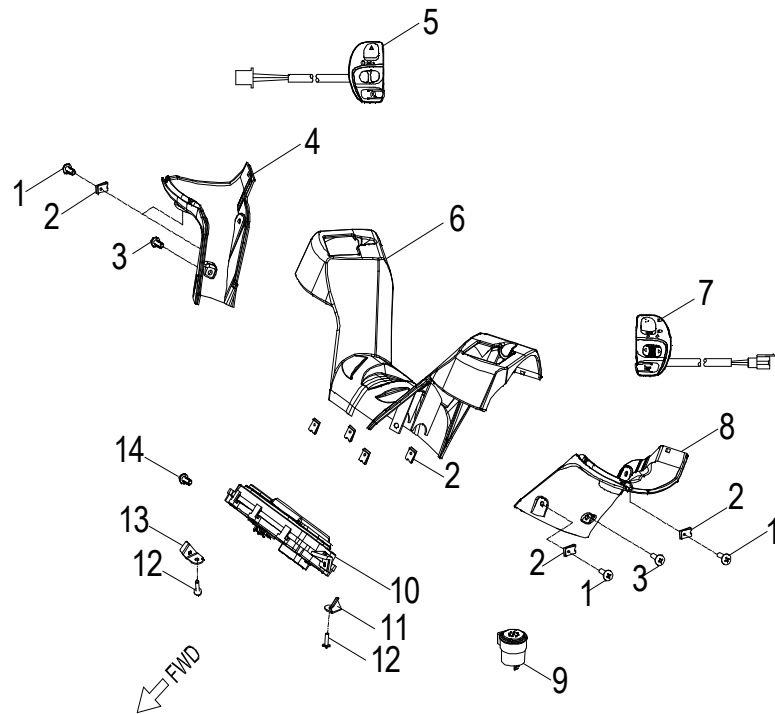

D-29: HANDLEBAR COVER & SPEEDOMETER

ITEM	PART NUMBER	DESCRIPTION	Q.TY
1	93100-050168-00K	Bolt	9
2	61121203-00C	Nut-U, M5	9
3	93100-050128-00K	Bolt	2
4	64216S34-070	Pod, Handlebar, Lower(R)	1
5	3587050T-000	Switch, Handle, RH	1
6	64211242-070	Pod, Upper, Handlebar	1
7	3586050T-000	Switch, Handle, LH	1
8	64217S34-070	Pod, Handlebar, Lower(R)	1
9	38302204-000	Relay, Signal	1
10	3720069E-001	Asm., Speedometer	1
11	37196011-000	Mount, Speedometer	1
12	93903-1050128-00K	Screw	5
13	37196010-000	Mount, Speedometer	1
14	96007-060168-00K	Bolt	3