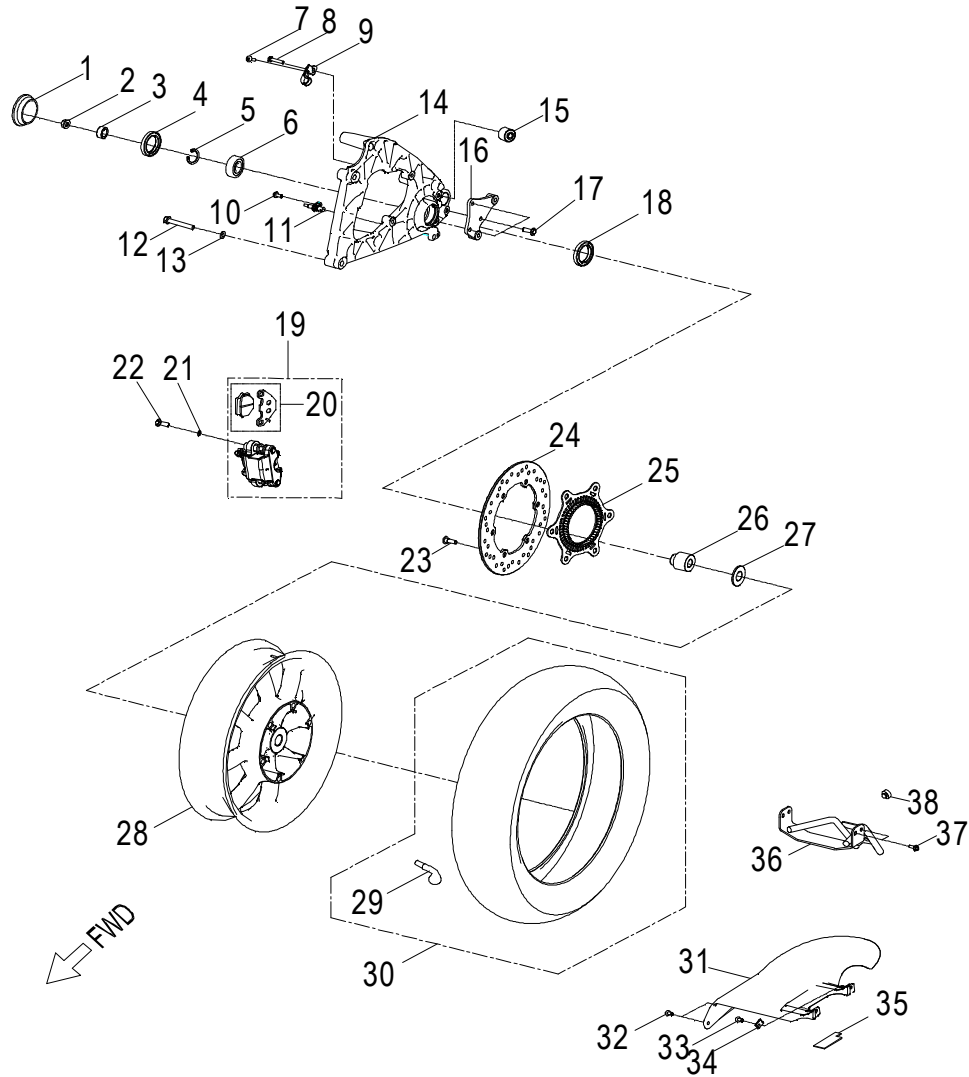

D-25: REAR WHEEL

ITEM	PART NUMBER	DESCRIPTION	Q.TY
1	52001S36-000	Hub Cover, Dust	1
2	90355-16000-24K	Nut	1
3	4232162U-000	Spacer	1
4	96500-253705NBR	Seal, Oil	1
5	94512-4700R	Clip, Cir	1
6	96100-63030-LLUC3	Bearing, Ball	1
7	93100-050128-00K	Bolt	1
8	96000-080388-0KL	Bolt	1
9	45475005-000	Hook, Oil Hose, Parking Brake	1
10	96000-060168-08C	Bolt	1
11	3121069T-000	Sensor Comp,Speed	1
12	96000-100558-0KL	Bolt	2
13	94101-1022020-00K	Washer	2
14	5200069T-850	Arm, Swing	1
15	96400-102828	Bushing	1
16	43202S34-000	Mount, Brack Disc	1
17	96000-080228-0KL	Bolt	3
18	96500-254706NBR	Seal, Oil	1
19	4310069T-000	Asm, Caliper, Rear	1
20	4312069T-000	Pad, brake, Rear	1
21	94101-0816010-00C	Washer	2
22	96000-080258-0KL	Bolt	2
23	45016S34-000	Bolt	6
24	4351169T-000	Disc, Brake	1
25	44809S34-458	Pulser Ring	1
26	4231162U-000	Spacer, Axle	1
27	94101-1750030-00B	Washer	1
28	4280269T-458	Rear Rim(Aluminum)	1
29	42616204-000	Valve, Rim	1
30	42811271-000	Tire	1
31	8011562U-000	Rear Fender	1
32	93100-050168-00K	Bolt	2
33	93100-050258-00K	Screw	2
34	61121203-00C	Nut-U, M5	2
35	6432036T-000	Rubber, Seat	3
36	80125S34-000	Rear Fender	1
37	96000-060128-10K	Bolt	4
38	64320203-000	Rubber, Seat	1