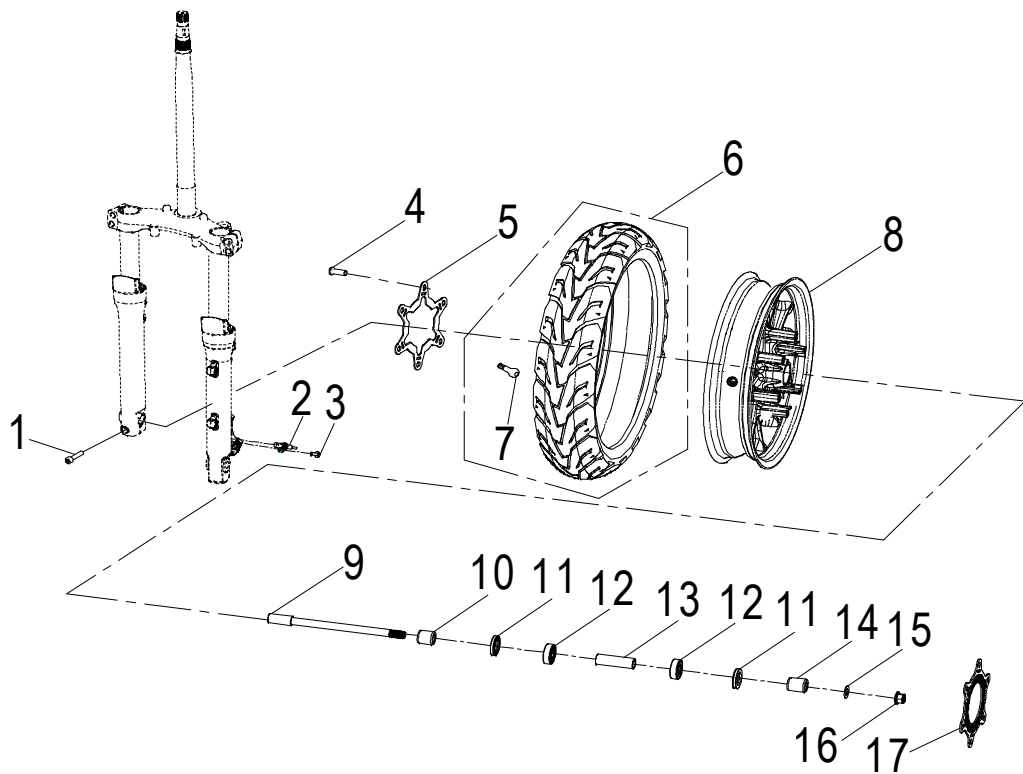

**D-22: SEAT**

ITEM	PART NUMBER	DESCRIPTION	Q.TY
1	77200303-070	Seat	1
2	77201S38-000	Hinge, Seat	1
3	94203-12200	Cotter Pin	3
4	7725962U-000	Stopper	1
5	7720362U-000	Seat Fix Shaft	1
6	94050-06000-00K	Nut	4
7	77269205-000	Rubber, Small Storage Box	1
8	61120153-000	Rivet, Plastic	3
9	7720269T-000	Box Cover	1
10	64320217-000	Rubber, Seat	2
11	64320216-000	Rubber, Seat	1
12	64320220-000	Rubber, Seat	2
13	3150369T-000	Boot, Shift Arm	1
14	96000-060168-10K	Bolt	2
15	94150-0717050-00K	Washer	2
16	93100-050128-00K	Bolt	4
17	61121203-00C	Nut-U, M5	4
18	7727262K-000	Cover, Fuse, Box	1
19	96000-060168-10K	Bolt	2
20	93902-050209-00K	Bolt	6
21	7720769T-000	BOX	1
22	96007-060168-00K	Bolt	6
23	7720262K-000	Box Cover	1
24	89120214-000	Pouch, Tool	1
25	88510260-002	Manual, Owner's	1

**D-23: FRONT WHEEL**

ITEM	PART NUMBER	DESCRIPTION	Q.TY
1	91000-080408-00K	Bolt	1
2	3121069T-000	Sensor Comp,Speed	1
3	96000-060168-08C	Bolt	1
4	45016201-000	Bolt	6
5	42718010-000	Veneer, Rim	1
6	42711271-000	Tire	1
7	42616204-000	Valve, Rim	1
8	4270169T-458	Rim	1
9	4462562U-000	Shaft, Front Wheel	1
10	4462069T-000	Sleeve, Shaft, Front Wheel	1
11	96500-284207NBR	Seal, Oil	2
12	96100-63020-LU000	Bearing, Ball	2
13	4462062U-000	Sleeve, Shaft, Front Wheel	1
14	4431162U-000	Spacer	1
15	94101-1426020-00C	Washer	1
16	90355-14000-19B	Nut	1
17	44809S34-458	Pulser Ring	1