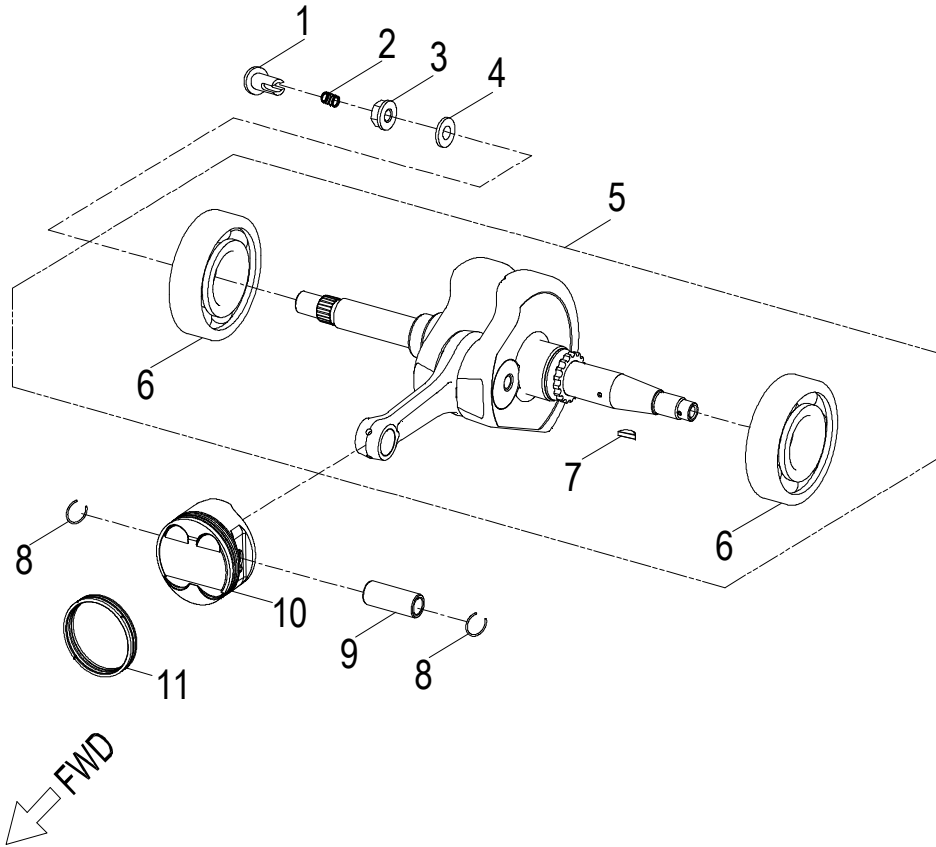

D-3: PISTON & CRANKSHAFT

ITEM	PART NUMBER	DESCRIPTION	Q.TY
1	1544139A-000	Tube, Oil, Crankshaft	1
2	1544739A-000	Spring, Oil	1
3	94001-14000-00C	Nut	1
4	94101-1426020-00C	Washer	1
5	1300069N-000	Asm., Crankshaft	1
6	96100-TMB30-7CS19	Bearing, Ball	2
7	90471-25404	Key, Woodruff	1
8	1311550A-000	Clip, Piston Pin	2
9	1311169S-000	Pin, Piston	1
10	1310069E-000	Piston	1
11	1301169S-000	Ring Set, Piston	1