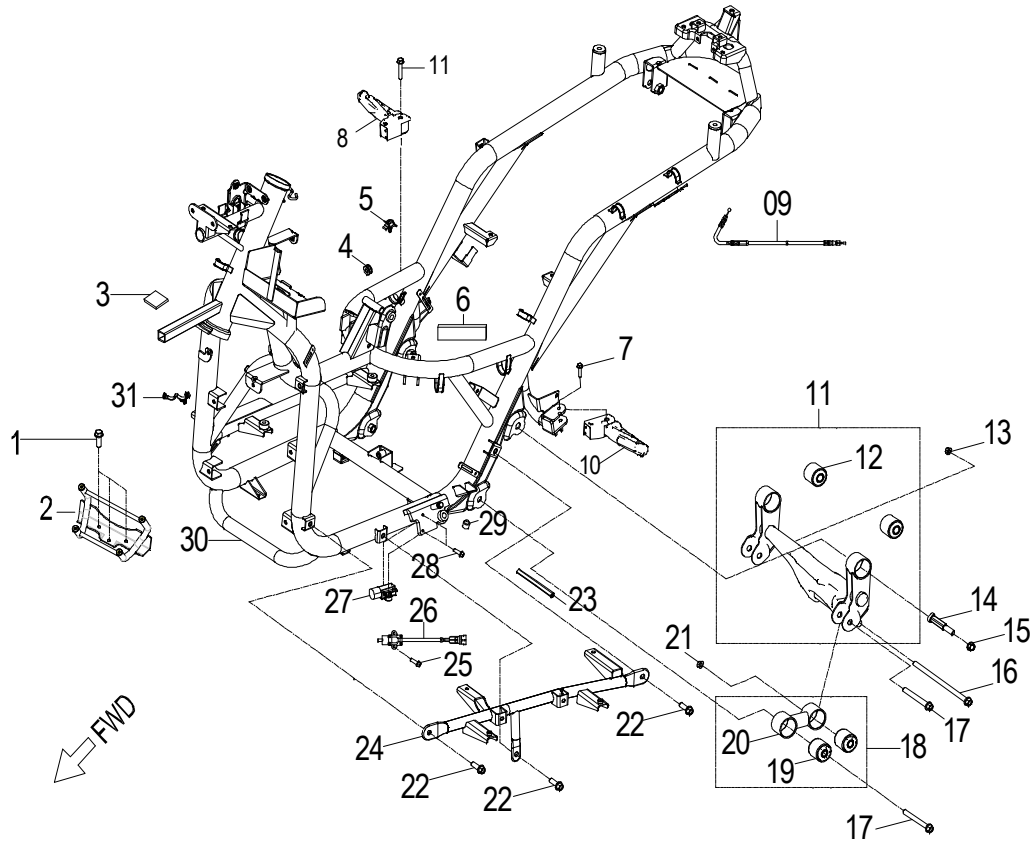

D-17: FRAME BODY

ITEM	PART NUMBER	DESCRIPTION	Q.TY
1	96000-060148-0KL	Bolt	3
2	6432469T-000	Bracked, Screen	1
3	81113207-000	Foam, battery	1
4	17502210-000	Foam	1
5	89755202-000	Ground Cable, Battery	1
6	81113208-000	Foam, battery	2
7	96000-060358-00K	Bolt	2
8	50560S32-000	Footpeg, RH	1
9	7723236T-000	Cable, Lock	1
10	50550S32-000	Footpeg, LH	1
11	5035069T-000	Mount, Engine, Rear	1
12	96401-104540	Bushing	2
13	90355-12000-17C	Nut	1
14	95022-100608-00K	Screw	2
15	90355-10000-17K	Nut	2
16	96000-122368-14C	Bolt	1
17	96000-100488-0KL	Bolt	4
18	5038062U-000	Linkage, Engine Mount	2
19	96410-103530-336	Bushing	4
20	5038162U-000	Linkage	2
21	94050-10000-00C	Nut	2
22	96000-080148-00K	Bolt	3
23	50811204-000	Trim, Rubber	1
24	5031669T-000	Bracket, Floorboard, LH	1
25	91000-050168-00K	Bolt	2
26	34919201-000	Switch, Kickstand	1
27	34913156-000	Sensor	1
28	91000-050168-00K	Bolt	2
29	50505201-000	Main Stand Rubber	1
30	50100404-000	Asm., Frame	1
31	89755207-000	Ground Cable, Battery	1