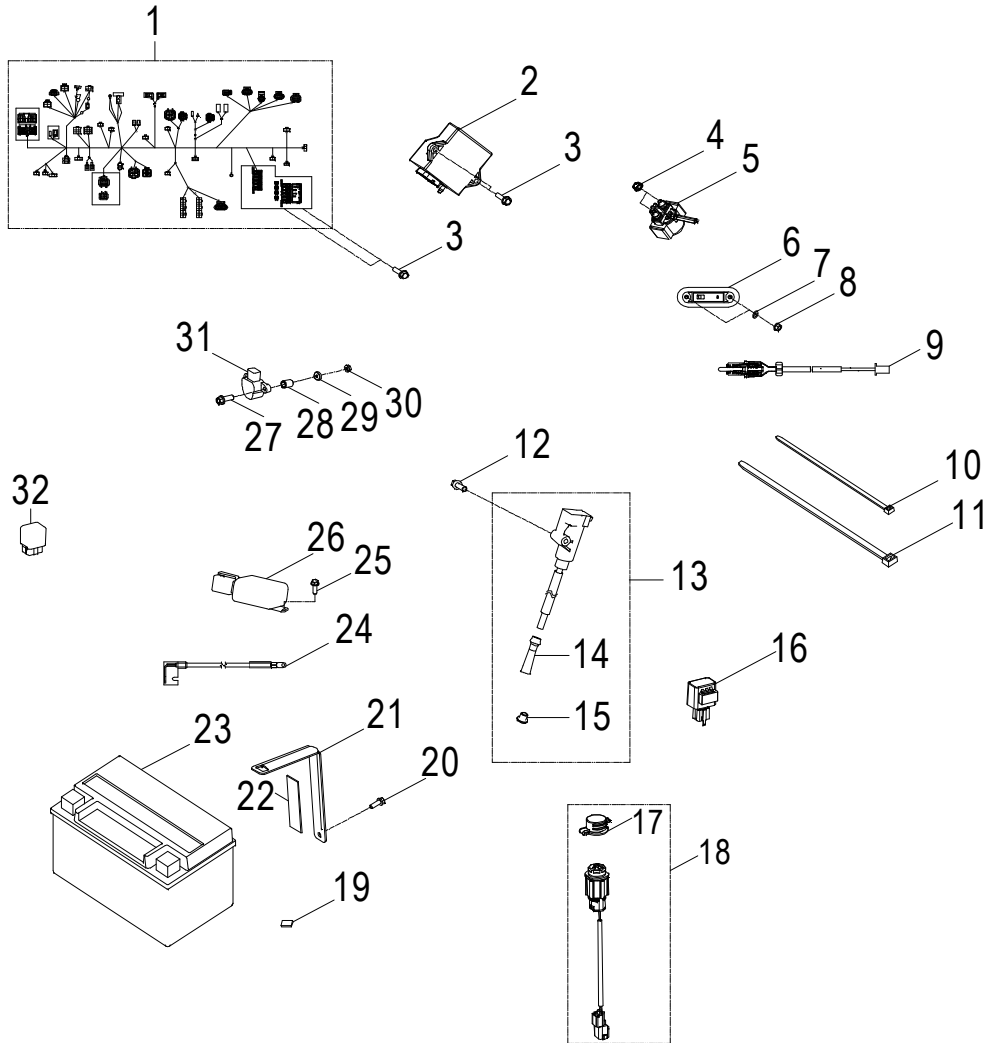

D-32: ELECTRICAL PARTS

ITEM	PART NUMBER	DESCRIPTION	Q.TY
1	3210069E-000	Harness, Main Wire	1
2	3044069E-000	Electroni Control Unit, ECU	1
3	96000-060168-10K	Bolt	4
4	94050-06000-00K	Nut	2
5	38501207-000	Starter Relay	1
6	77261201-000	Lamp, Storage Box	1
7	94101-0412010-00K	Washer	2
8	90350-04000-00K	Nut	2
9	7726262U-000	Switch, Lamp, Storage Box	1
10	89569131-000	Strap	25
11	89769111-000	Strap	4
12	96000-060358-00K	Bolt	1
13	3051151T-000	Asm., Ignition Coil	1
14	3060051T-000	Cap, Spark Plug	1
15	3060551T-000	Insulator Coil	1
16	38701201-000	Relay, Parking	1
17	31517010-000	Cap, Power Supplier	1
18	31516S39-000	Power Supplier-USB	1
19	81113203-000	Foam, battery	1
20	96001-060168-10K	Bolt	1
21	3150262U-000	Bracket, Battery	1
22	81113208-000	Foam, battery	1
23	3150050T-001	3150050T-001--00	1
24	3200169T-000	Asm., Battery Cable	1
25	96000-060108-10K	Bolt	1
26	3850262U-000	Relay, EFI	1
27	96000-050208-00C	Bolt	2
28	51311206-000	Spacer	2
29	17502210-000	Foam	2
30	94050-05000-00C	Nut	2
31	3516262U-000	Switch, Toppler Over	1
32	5042951T-000	Relay, Thermo Switch	1