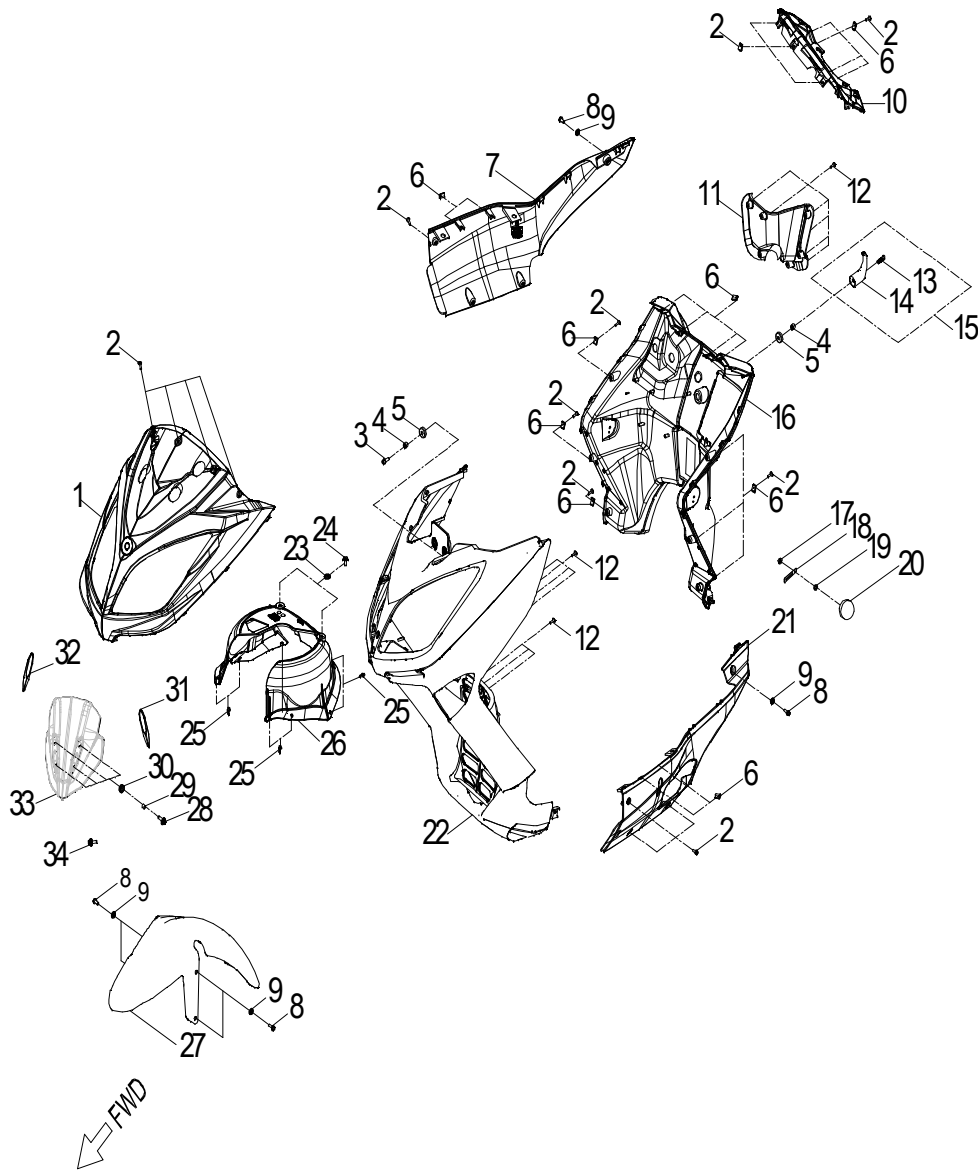

D-28B: WINDSHIELD (RED OPTION)

ITEM	PART NUMBER	DESCRIPTION	Q.TY
1	6432169T-358	Cover, Headlight	1
2	93100-050168-00K	Bolt	33
3	96007-060228-00K	Bolt	8
4	51311203-000	Spacer	4
5	17502204-000	Foam	4
6	61121203-00C	Nut-U, M5	23
7	8350169T-131	Panel, Bottom, RH	1
8	96000-060168-10K	Bolt	7
9	94150-0717050-00K	Washer	7
10	3719169T-070	Speedometer Cover	1
11	8113450N-070	Cover, Small Storge Box	1
12	93903-1050168-00K	Screw	22
13	91003-060508-SUS	Bolt	1
14	8113851T-000	Hanging Hook	1
15	7727351T-000	Asm., Hanging Hook	1
16	8113150T-000	Inner Box	1
17	90350-06000-00K	Nut	2
18	89669227-000	Strap	2
19	94101-0619010-00C	Washer	2
20	33741206-000	Reflector	2
21	8360169T-131	Panel, Bottom, LH	1
22	64301S34-131	Windshield	1
23	94150-0717050-00K	Washer	2
24	96007-060168-00K	Bolt	2
25	61120153-000	Rivet, Plastic	7
26	8011269T-000	Fender, Inner, Front	1
27	6285050N-131	Fender, Front	1
28	96007-060228-00K	Bolt	4
29	42810215-000	Tube, Spacer	4
30	16129204-000	Grommet	4
31	8360350N-070	Veneer, LH	1
32	8350350N-070	Veneer, RH	1
33	6431169T-000	Screen	1
34	96007-060208-00K	Bolt	6