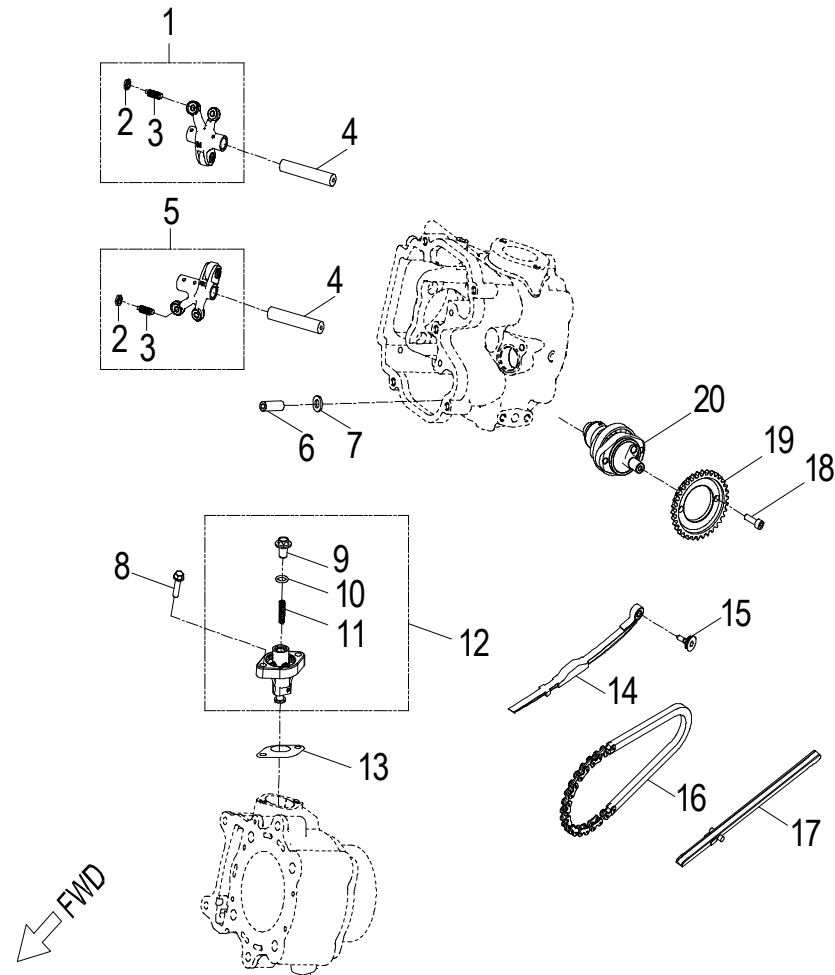

**D-2: VALVE CAM**

ITEM	PART NUMBER	DESCRIPTION	Q.TY
1	1443069F-000	Arm Comp,Valve Rocker Intake	1
2	14433140-000	Nut,Tappet Adjusting	4
3	14432140-000	Screw,Tappet Adjusting	4
4	1445169S-000	Shaft,Valve Rocker Arm	2
5	1444069F-000	Arm Comp,Valve Rocker Exhaust	1
6	1221869S-000	Nut, Head	4
7	94108-0816030-00C	Washer	4
8	96000-060228-14C	Bolt	2
9	1455250N-000	Adjust Plug	1
10	93210-00919	O-Ring	1
11	1455350N-000	Tensioner Lifter Spring	1
12	1452150N-000	Tensioner	1
13	14523119-002	Gasket, Tensioner	1
14	1455050A-000	Guide, Cam Chain, RH	1
15	1453550A-000	Pivot, Guide	1
16	1440169S-000	Chain, Cam	1
17	1450050N-000	Guide, Cam Chain, LH	1
18	91000-060128-0KL	Bolt	2
19	1410869S-000	Sprocket, Camshaft	1
20	1440069N-000	Asm., Cam Shaft	1

**D-3: PISTON & CRANKSHAFT**

ITEM	PART NUMBER	DESCRIPTION	Q.TY
1	1544139A-000	Tube, Oil, Crankshaft	1
2	1544739A-000	Spring, Oil	1
3	94001-14000-00C	Nut	1
4	94101-1426020-00C	Washer	1
5	1300069N-000	Asm., Crankshaft	1
6	96100-TMB30-7CS19	Bearing, Ball	2
7	90471-25404	Key, Woodruff	1
8	1311550A-000	Clip, Piston Pin	2
9	1311169S-000	Pin, Piston	1
10	1310069E-000	Piston	1
11	1301169S-000	Ring Set, Piston	1

**D-10: OIL PUMP**

ITEM	PART NUMBER	DESCRIPTION	Q.TY
1	96000-060128-08C	Bolt	2
2	1571150A-000	Cover, Oil Pump	1
3	1514150A-000	Chain, Oil Pump	1
4	1515050A-000	Sprocket, Oil Pump	1
5	94511-1000S	Clip, Cir	1
6	1500050A-000	Asm., Oil Pump	1
7	96000-060308-08C	Bolt	2