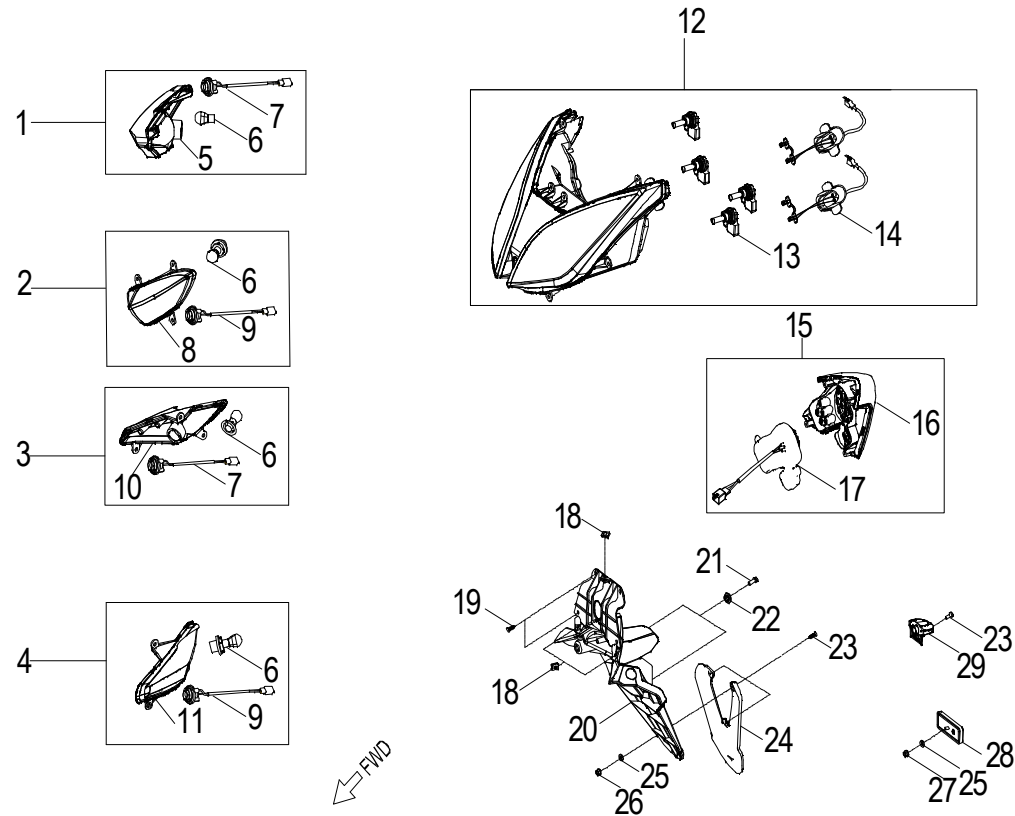

D-30: LIGHTS

ITEM	PART NUMBER	DESCRIPTION	Q.TY
1	3340050N-PB1	Asm., Signal, Front, RH	1
2	3345050N-PB1	Asm., Signal, Front, LH	1
3	3380062U-PB1	Asm., Signal, Rear, RH	1
4	3385062U-PB1	Asm., Signal, Rear, LH	1
5	3341850N-PB1	Lens, Front Signal, RH	1
6	33905205-000	Bulb, Signal	4
7	3211662U-000	Socket, Signal, RH	2
8	3345850N-PB1	Lens, Front Signal, LH	1
9	3211762U-000	Socket, Signal, LH	1
10	3372462U-PB1	Lens, Rear Signal, RH	1
11	3373762U-PB1	Lens, Rear Signal, LH	1
12	33100237-000	Asm., Headlight	1
13	34901222-000	Bulb, Headlight	4
14	33202202-000	Led Light Comp	2
15	3370062U-001	Asm., Taillight	1
16	33202203-002	Led Light Comp	1
17	3372162U-001	Back Cover, Taillight	1
18	61121203-00C	Nut-U, M5	3
19	93903-1050128-00K	Screw	4
20	3370862U-001	License Plate	1
21	96007-060168-00K	Bolt	2
22	94150-0717050-00K	Washer	2
23	93100-050168-00K	Bolt	4
24	8011362U-000	Guard, Mud	1
25	94101-0514010-00K	Washer	4
26	90350-05000-00K	Nut	3
27	94050-05000-00C	Nut	1
28	33741201-000	Reflector	1
29	33750202-000	Asm., License Light	1