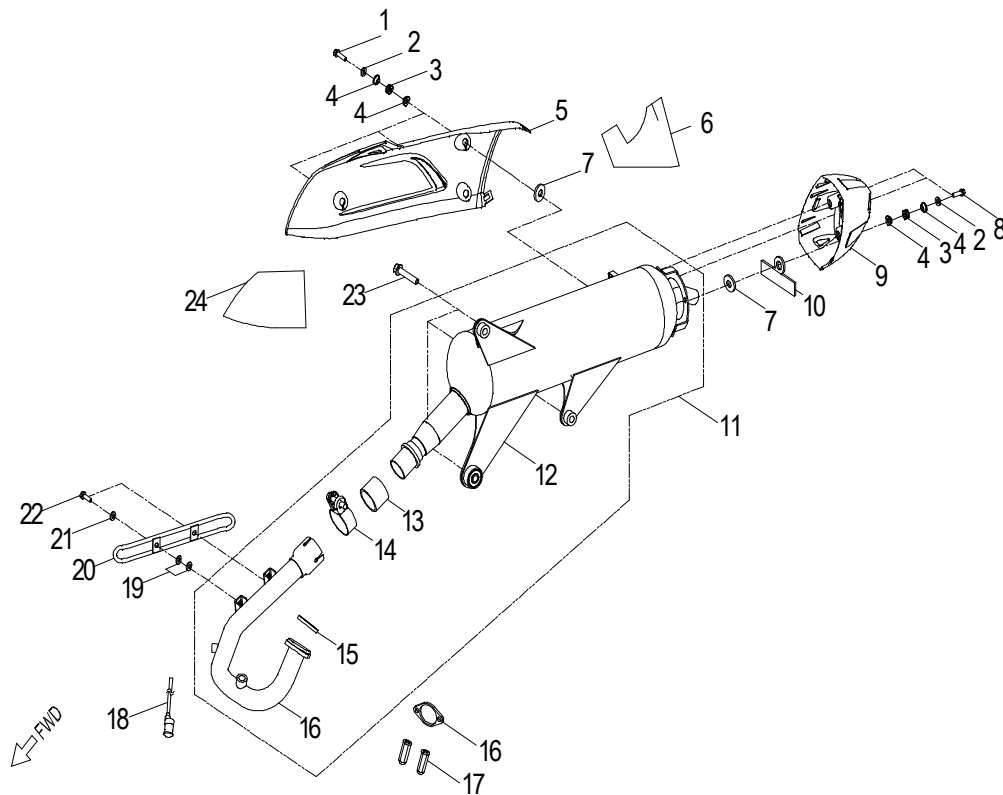

D-16: EXHAUST PIPE

ITEM	PART NUMBER	DESCRIPTION	Q.TY
1	93500-060228-SUL	Bolt	6
2	94106-0617002-000	Washer	6
3	16129208-000	Grommet	6
4	94150-0719005-00B	Washer	12
5	1830851T-850	Shield, front Pipe, Exhaust	1
6	18320207-000	Insulator, Silencer	1
7	94102-0625300-000	Gasket	6
8	93500-060258-SUL	Bolt	3
9	1831151T-131	Shield, Silencer	1
10	18320204-000	Insulator, Silencer	3
11	18300302-000	Asm., Exhaust Pipe	1
12	18298256-000	Silencer	1
13	18321201-000	Collar	1
14	18322S38-000	Clamp, Exhaust Pipe	1
15	18291S38-000	Gasket	1
16	18299240-000	Pipe, Exhaust, Front	1
17	90301-08000-00C	Nut	2
18	1833022R-000	Sensor, O2	1
19	94102-0617030-000	Gasket	4
20	18315S38-000	Shield, Exhaust	1
21	94111-0711015-SUS	Washer, Spring	2
22	96000-060168-SUL	Bolt	2
23	96000-100508-00K	Bolt	3
24	18320206-000	Insulator, Silencer	1