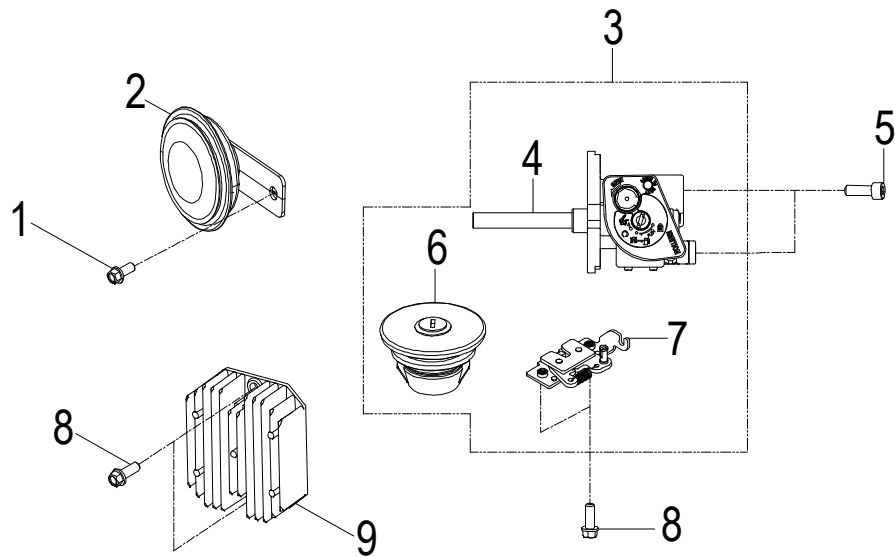

D-31: MAIN SWITCH, HORN & REGULATOR

ITEM	PART NUMBER	DESCRIPTION	Q.TY
1	96000-080128-0KL	Bolt	1
2	38110119-000	Horn	1
3	35100266-000	Asm., Main Switch	1
4	35102235-000	Switch, Main	1
5	91000-060168-00K	Bolt	2
6	17623209-000	Cap, Fuel	1
7	7723162U-000	Lock striker	1
8	96000-060168-10K	Bolt	4
9	3160069T-000	Rectifier/ Regulator	1