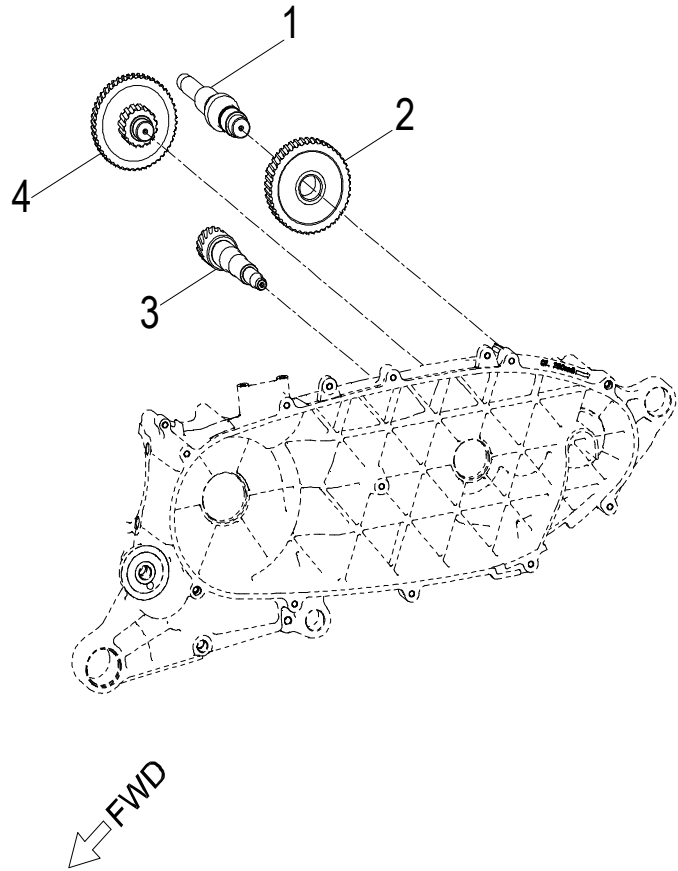

D-12: TRANSMISSION

ITEM	PART NUMBER	DESCRIPTION	Q.TY
1	2343162U-000	Pinion,Output	1
2	2343262U-000	Gear,Output	1
3	2341162U-000	Shaft, Drive	1
4	2342062U-000	Asm., Shaft, Counter	1