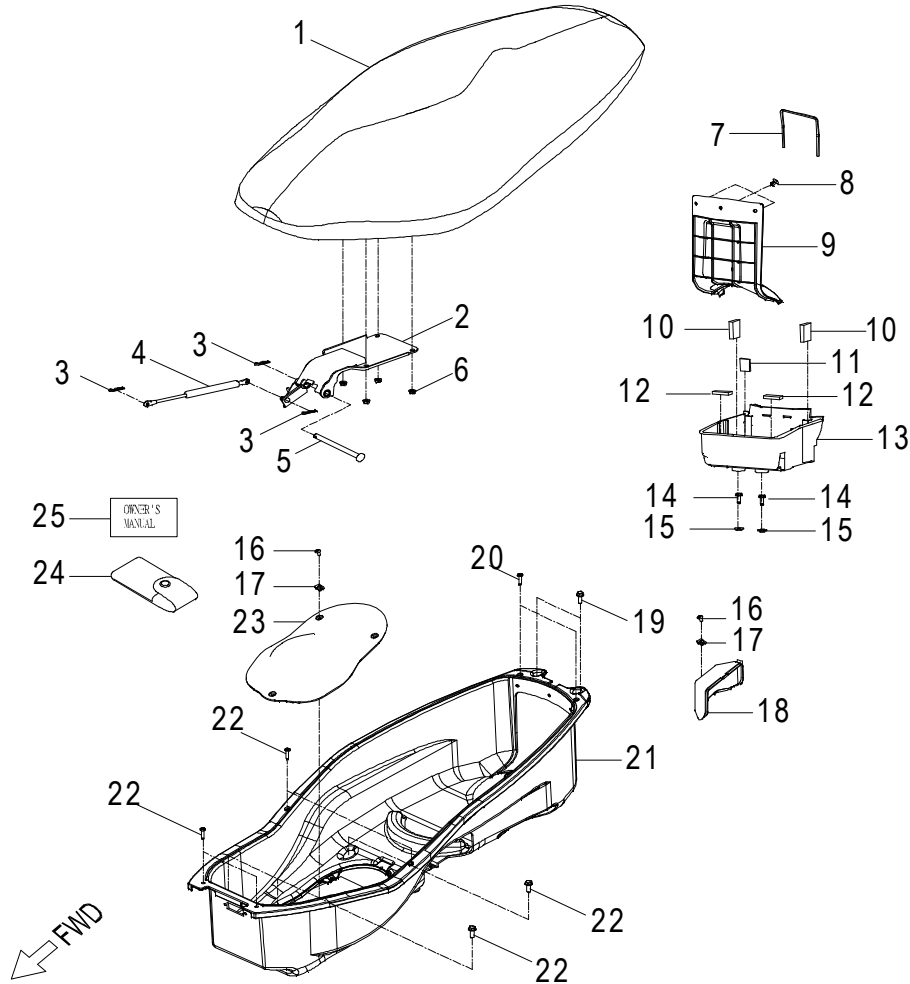

D-22: SEAT

ITEM	PART NUMBER	DESCRIPTION	Q.TY
1	77200303-070	Seat	1
2	77201S38-000	Hinge, Seat	1
3	94203-12200	Cotter Pin	3
4	7725962U-000	Stopper	1
5	7720362U-000	Seat Fix Shaft	1
6	94050-06000-00K	Nut	4
7	77269205-000	Rubber, Small Storage Box	1
8	61120153-000	Rivet, Plastic	3
9	7720269T-000	Box Cover	1
10	64320217-000	Rubber, Seat	2
11	64320216-000	Rubber, Seat	1
12	64320220-000	Rubber, Seat	2
13	3150369T-000	Boot, Shift Arm	1
14	96000-060168-10K	Bolt	2
15	94150-0717050-00K	Washer	2
16	93100-050128-00K	Bolt	4
17	61121203-00C	Nut-U, M5	4
18	7727262K-000	Cover, Fuse, Box	1
19	96000-060168-10K	Bolt	2
20	93902-050209-00K	Bolt	6
21	7720769T-000	BOX	1
22	96007-060168-00K	Bolt	6
23	7720262K-000	Box Cover	1
24	89120214-000	Pouch, Tool	1
25	88510260-002	Manual, Owner's	1