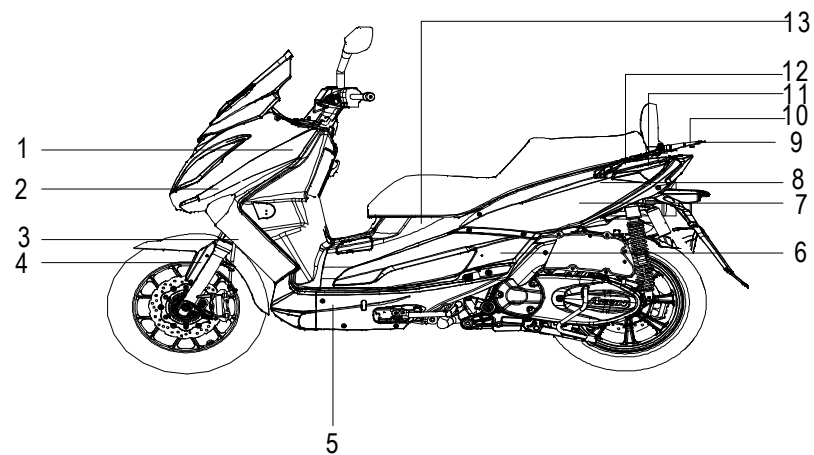

D-33A: DECALS (ANTHRACITE OPTION)

ITEM	PART NUMBER	DESCRIPTION	Q.TY
1	87707211-117	Decal, 400, Headlight,LH	1
2	87707212-117	Decal, Headlight,LH	1
3	87723257-117	Decal, AEON, LH	1
4	87727202-117	Decal, ABS	2
5	87764010-117	Decal, Kickstand, LH	1
6	87715256-000	Decal, Injection	2
7	87847208-117	Decal, 400, LH	1
8	87847207-117	Decal, Side, LH	1
9	87711286-000	Decal, Logo	1
10	87869202-001	Decal, Warning, Rack	1
11	87841201-000	Decal,Unleaded Fuel Only	1
12	87842202-000	Decal, Warning, Box	1
13	87864206-000	Decal, Tire Pressure	1
14	87706211-117	Decal, 400, Headlight,RH	1
15	87706212-117	Decal, Headlight,RH	1
16	87722257-117	Decal, AEON, RH	1
17	87763010-117	Decal, Kickstand, RH	1
18	87017201-000	Decal, Antirust, VIN	1
19	87846208-117	Decal, 400, RH	1
20	87846207-117	Decal, Side, RH	1