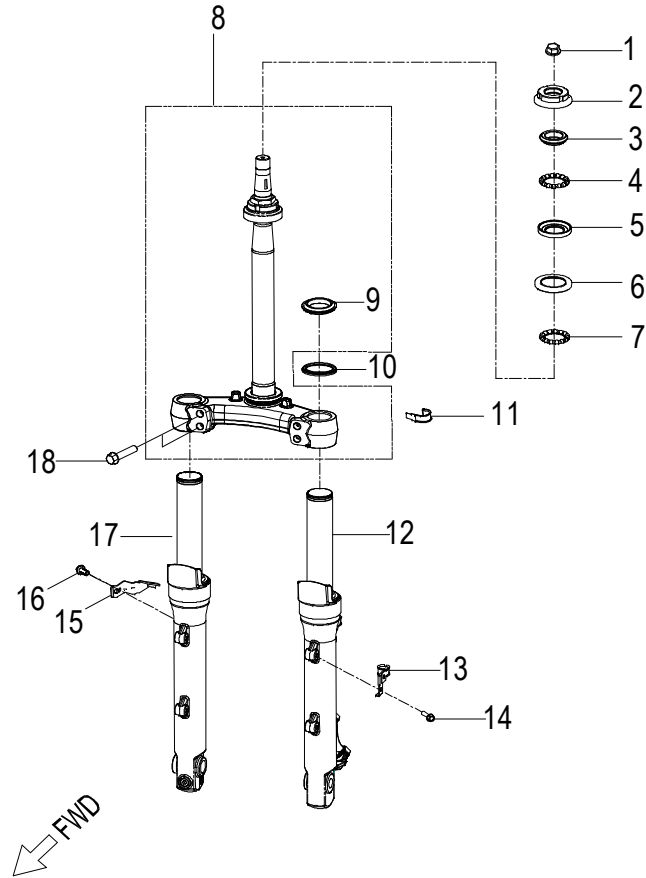

**D-18B: SIDE COVER (RED OPTION)**

ITEM	PART NUMBER	DESCRIPTION	Q.TY
1	93100-050168-00K	Bolt	9
2	3150462U-070	Cover, Battery	1
3	6431569E-070	Floorboard, RH	1
4	8350362U-864	Veneer, RH	1
5	93903-1050128-00K	Screw	16
6	93100-050128-00K	Bolt	4
7	61121203-00C	Nut-U, M5	14
8	93903-1040128-00K	Screw	6
9	17639010-000	Bracket B, Filler cover	2
10	8350062U-131	Panel, Side, RH	1
11	42005202-000	Spacer	3
12	96000-080288-SUS	Bolt	3
13	5010562U-358	Sissy Bar	1
14	89220204-000	Bolt	2
15	8370462U-131	Visor, Taillight	1
16	8360062U-131	Panel, Side, LH	1
17	8360362U-864	Veneer, LH	1
18	50424S36-000	Plug, Rubbe, Hood	2
19	6422069T-000	Floor	1
20	96007-060168-00K	Bolt	4
21	94150-0717075-00K	Washer	4
22	6431669E-070	Floorboard, LH	1
23	4342169T-000	Spring	1
24	1761969T-000	Mount, Filler Cover	1
25	93903-1040088-00K	Screw	3
26	94302-06059	Shaft, Filler Cover	1
27	94203-12200	Cotter Pin	1
28	1762469T-000	Cover, Filler	1
29	1763969T-000	Bracket A, Filler cover	1
30	5010662B-070	Shield, Chassis	1
31	94150-0717050-00K	Washer	4
32	96000-060168-10K	Bolt	4
33	77104S51-000	Fastener, Small Storage Box	2
34	50424S38-000	Plug, Rubbe, Hood	2

**D-19: REAR SHOCKS**

ITEM	PART NUMBER	DESCRIPTION	Q.TY
1	52400S38-067	Asm., Suspension, Rear	2
2	96000-100408-0KL	Bolt	2
3	96000-100438-0KL	Bolt	2

**D-20: FRONT FORK**

ITEM	PART NUMBER	DESCRIPTION	Q.TY
1	94001-26000-32B	Nut	1
2	53216201-000	Cover, Bearing	1
3	53211S31-001	RACE BALL #1	1
4	51211204-000	Bearing, Thrust	1
5	53212S31-001	RACE BALL #2	1
6	53213S31-001	RACE BALL #3	1
7	51211205-000	Bearing, Thrust	1
8	51107S34-000	Shaft, Steering	1
9	53215S31-001	RACE BALL #5	1
10	5321762U-000	Seal, Bearing	1
11	43465202-000	Bracket, Brake Switch	1
12	5313069T-861	Arm, Suspension, Silver, Lh	1
13	45475002-000	Hook, Oil Hose, Parking Brake	1
14	96000-060108-08C	Bolt	1
15	3721350T-000	Bracket, Sensor	1
16	96000-060108-10K	Bolt	2
17	53030S51-861	Arm, Suspension, Silver, Rh	1
18	96000-100488-0KL	Bolt	4