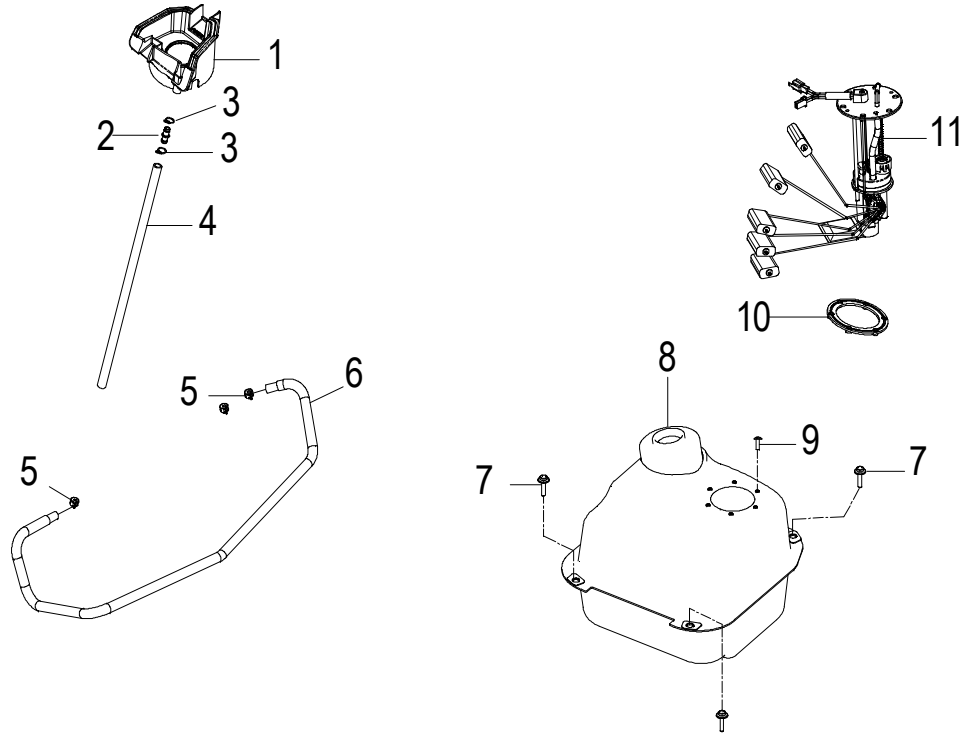

D-21: FUEL TANK

FWD →

ITEM	PART NUMBER	DESCRIPTION	Q.TY
1	1751769T-000		1
2	1723962U-000	Harness, IAT	1
3	94508-12012	Clip	2
4	11211205-000	Hose	1
5	94521-12006	Clamp	3
6	1752369T-000	Fuel Hose	1
7	96007-060278-00K	Bolt	4
8	1750069E-000	Asm., Tank, Fuel	1
9	93100-050168-00K	Bolt	6
10	1750262B-000	Foam	1
11	17520S38-000	Fuel Pump	1