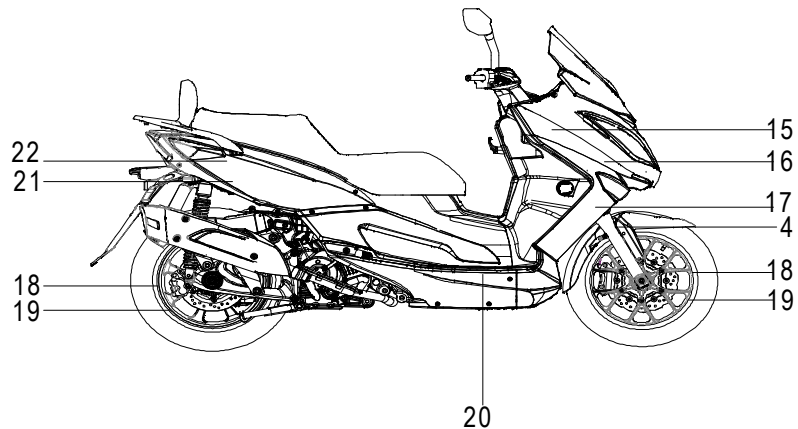

D-33A: DECALS (RED OPTION)

ITEM	PART NUMBER	DESCRIPTION	Q.TY
1	87707211-358	Decal, 400, Headlight,LH	1
2	87707212-358	Decal, Headlight,LH	1
3	87723257-358	Decal, AEON, LH	1
4	87727202-358	Decal, ABS	2
5	87766202-000	Decal, Rim, LH	2
6	87766202-00A	Decal, Rim, LH	2
7	87715256-000	Decal, Injection	2
8	87847208-358	Decal, 400, LH	1
9	87847207-358	Decal, Side, LH	1
10	87711286-000	Decal, Logo	1
11	87869202-001	Decal, Warning, Rack	1
12	87841201-000	Decal,Unleaded Fuel Only	1
13	87842202-000	Decal, Warning, Box	1
14	87864206-000	Decal, Tire Pressure	1
15	87706211-358	Decal, 400, Headlight,RH	1
16	87706212-358	Decal, Headlight,RH	1
17	87722257-358	Decal, AEON, RH	1
18	87766203-000	Decal, Rim, RH	2
19	87766203-00A	Decal, Rim, RH	2
20	87017201-000	Decal, Antirust, VIN	1
21	87846208-358	Decal, 400, RH	1
22	87846207-358	Decal, Side, RH	1