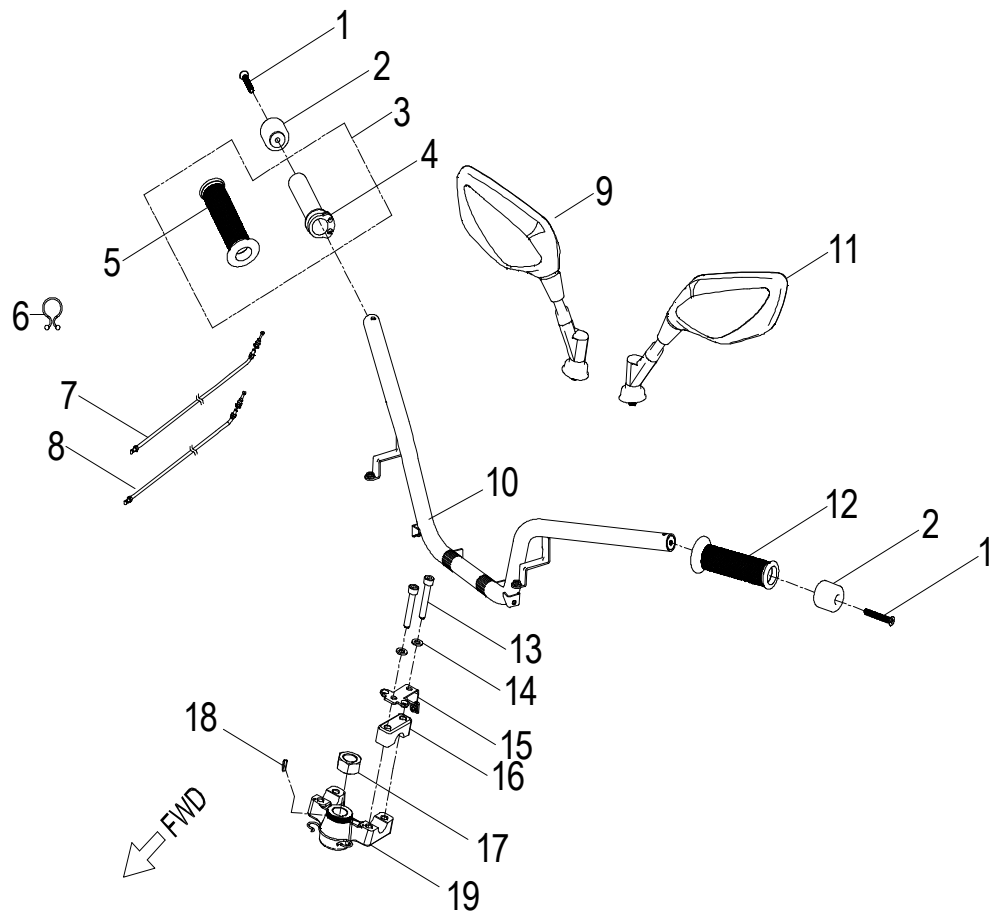

D-26: HANDLEBAR

ITEM	PART NUMBER	DESCRIPTION	Q.TY
1	91000-060458-00B	Bolt	2
2	5311651T-112	Grip End	2
3	5316050T-000	Asm., Grip, RH	1
4	5318750T-000	Sleeve, Grip, Throttle	1
5	5316562U-000	Grip, Hand, RH	1
6	89755204-000	Cable	1
7	53926S34-000	Cable, Throttle	1
8	53925S34-000	Cable, Throttle	1
9	88110S51-000	Mirror, Rh	1
10	53100225-000	Handlebar	1
11	88120S51-000	Mirror, Lh	1
12	5316662U-000	Grip, Hand, LH	1
13	91000-080508-SUS	Bolt	4
14	94104-0815016-0UN	Gasket	4
15	6422350T-000	Bracket, Lower Pod	2
16	5321039A-000	Clamp, Upper	2
17	94001-20015-30B	Nut	1
18	90471-16004	Key, Woodruff	1
19	5320062U-000	Clamp, Lower	1