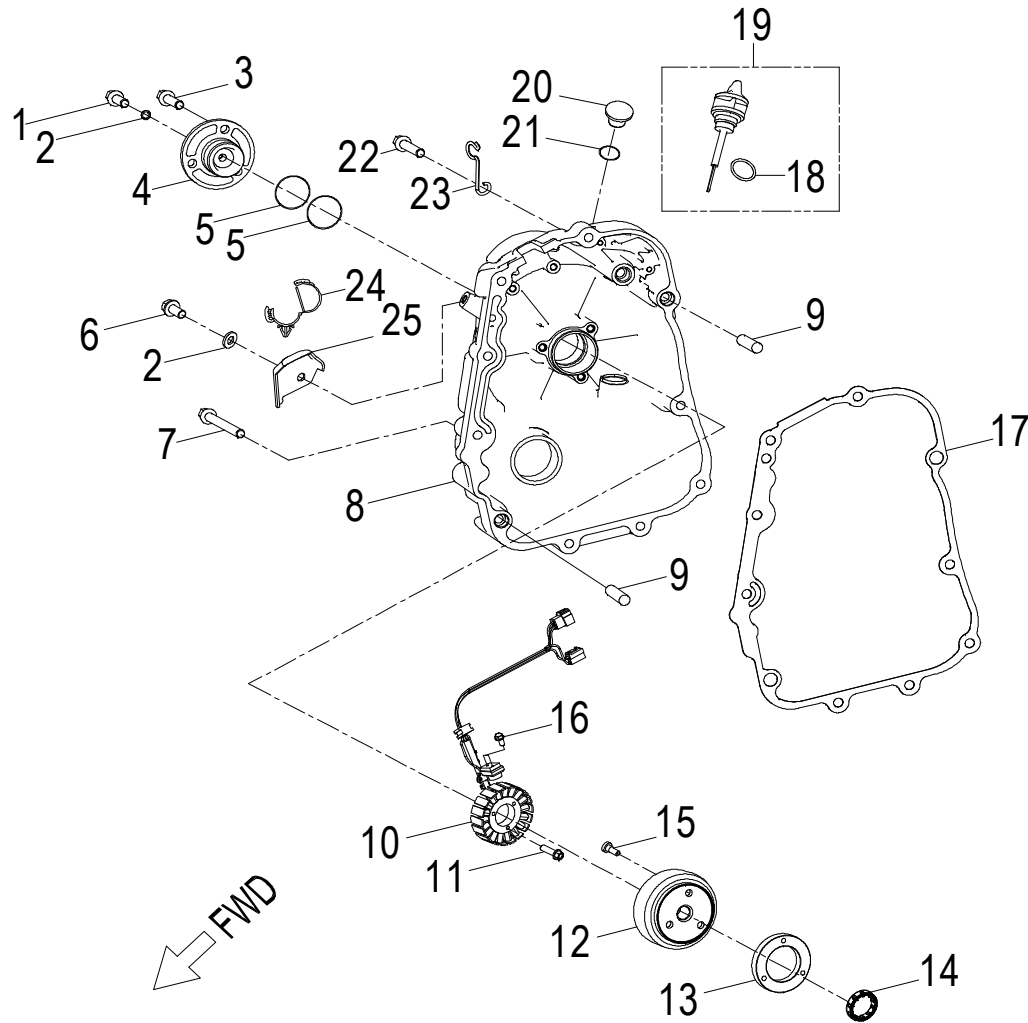

D-7: RIGHT CRANKCASE COVER

ITEM	PART NUMBER	DESCRIPTION	Q.TY
1	96000-060088-00K	Bolt	1
2	94101-0612010-00U	Washer	2
3	96000-060168-08C	Bolt	3
4	1133239A-850	Cap, Cover, Rh	1
5	93212-02720	O-Ring	2
6	96000-060108-10K	Bolt	1
7	96000-061359-08G	Bolt	8
8	1133562U-850	Crankcase Cover, Rh	1
9	94301-10140	Pin, Dowel	2
10	3112069T-000	Startor	1
11	91300-050358-00C	Screw	3
12	3111069N-EFI	Flywheel	1
13	2812169N-000	Outer, One Way	1
14	2813069N-000	Asm., Rollor, One Way	1
15	91000-080188-00C	Bolt	6
16	92000-050128-00C	Bolt	2
17	1139362U-000	Gasket, Crankcase, RH	1
18	93212-01835	O-Ring	1
19	1565035A-000	Gauge, Oil Lever	1
20	96600-14095000000	Cap	1
21	93212-01425	O-Ring	1
22	96000-060358-08C	Bolt	2
23	1133862E-000	Cable Fastner	1
24	89755212-000	Ground Cable, Battery	1
25	43465203-000	Bracket, Brake Switch	1