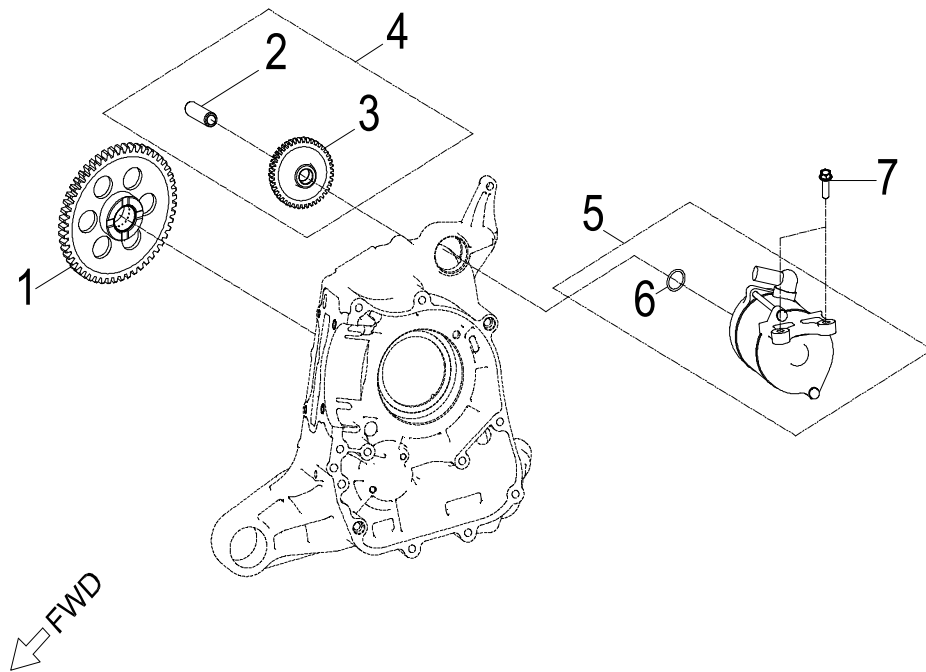

D-11: STARTING MOTOR

ITEM	PART NUMBER	DESCRIPTION	Q.TY
1	2822069N-000	Gear, Starter	1
2	2842450A-000	Shaft, Starter Motor	1
3	2842350A-000	Gear, Starter	1
4	2842250A-000	Asm., Gear Starter	1
5	3120069T-000	Motor, Starter	1
6	93210-02431	O-Ring	1
7	96000-060208-08C	Bolt	2