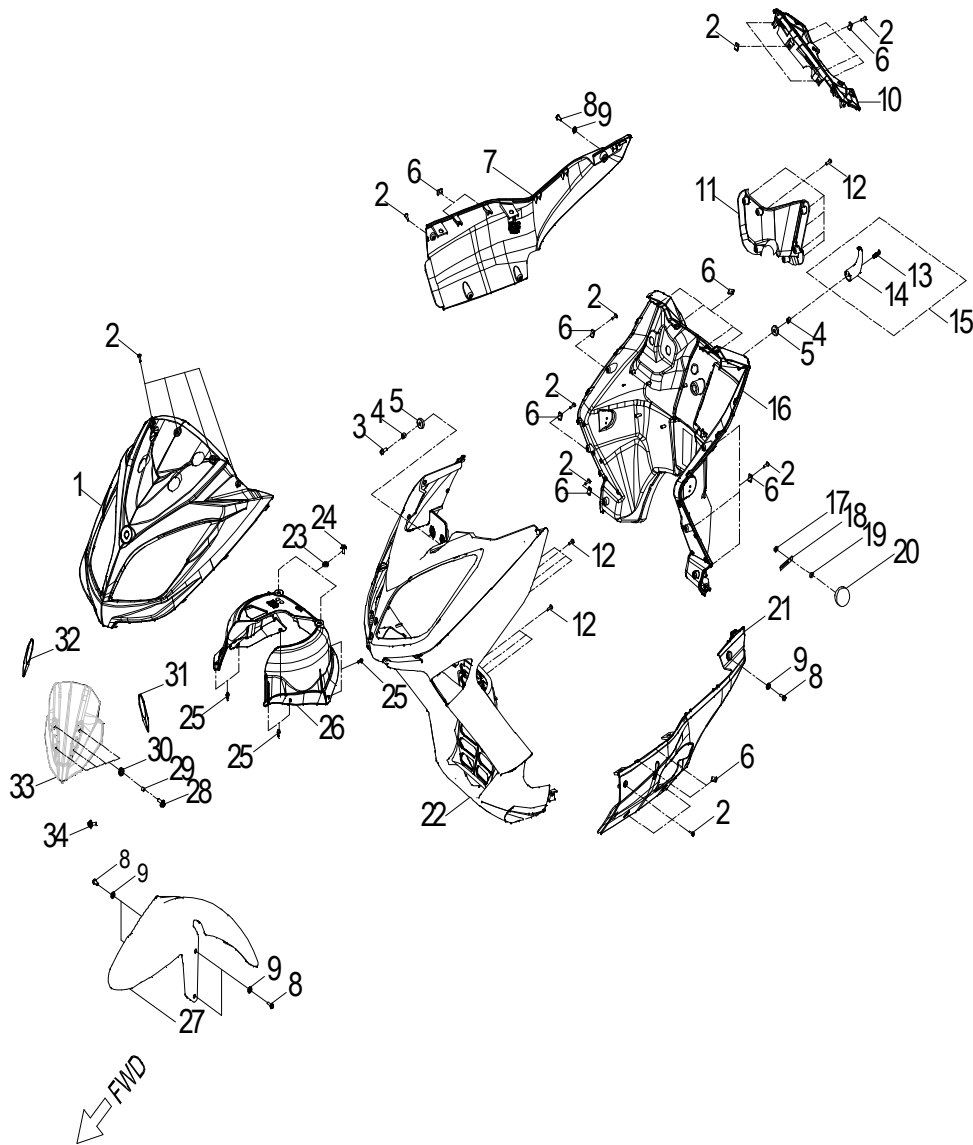

D-28A: WINDSHIELD (ANTHRACITE OPTION)

ITEM	PART NUMBER	DESCRIPTION	Q.TY
1	6432169T-117	Cover, Headlight	1
2	93100-050168-00K	Bolt	33
3	96007-060228-00K	Bolt	8
4	51311203-000	Spacer	4
5	17502204-000	Foam	4
6	61121203-00C	Nut-U, M5	23
7	8350169T-117	Panel, Bottom, RH	1
8	96000-060168-10K	Bolt	7
9	94150-0717050-00K	Washer	7
10	3719169T-070	Speedometer Cover	1
11	8113450N-070	Cover, Small Storage Box	1
12	93903-1050168-00K	Screw	22
13	91003-060508-SUS	Bolt	1
14	8113851T-000	Hanging Hook	1
15	7727351T-000	Asm., Hanging Hook	1
16	8113150T-000	Inner Box	1
17	90350-06000-00K	Nut	2
18	89669227-000	Strap	2
19	94101-0619010-00C	Washer	2
20	33741206-000	Reflector	2
21	8360169T-117	Panel, Bottom, LH	1
22	64301S34-853	Windshield	1
23	94150-0717050-00K	Washer	2
24	96007-060168-00K	Bolt	2
25	61120153-000	Rivet, Plastic	7
26	8011269T-000	Fender, Inner, Front	1
27	6285050N-853	Fender, Front	1
28	96007-060228-00K	Bolt	4
29	42810215-000	Tube, Spacer	4
30	16129204-000	Grommet	4
31	8360350N-070	Veneer, LH	1
32	8350350N-070	Veneer, RH	1
33	6431169T-000	Screen	1
34	96007-060208-00K	Bolt	6