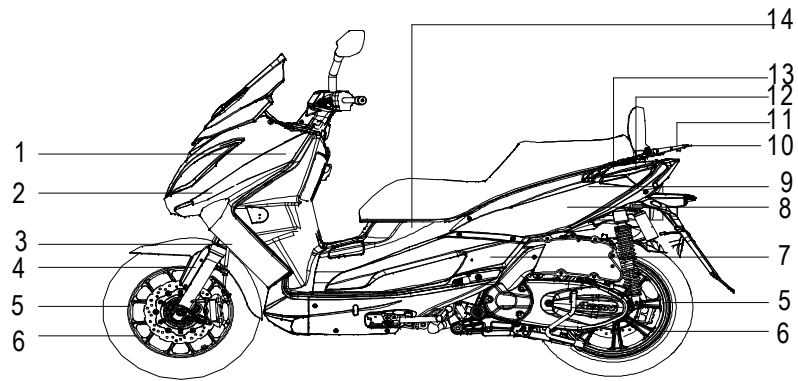

D-33A: DECALS (RED OPTION)

ITEM	PART NUMBER	DESCRIPTION	Q.TY
1	87707211-358	Decal, 400, Headlight,LH	1
2	87707212-358	Decal, Headlight,LH	1
3	87723257-358	Decal, AEON, LH	1
4	87727202-358	Decal, ABS	2
5	87766202-000	Decal, Rim, LH	2
6	87766202-00A	Decal, Rim, LH	2
7	87715256-000	Decal, Injection	2
8	87847208-358	Decal, 400, LH	1
9	87847207-358	Decal, Side, LH	1
10	87711286-000	Decal, Logo	1
11	87869202-001	Decal, Warning, Rack	1
12	87841201-000	Decal,Unleaded Fuel Only	1
13	87842202-000	Decal, Warning, Box	1
14	87864206-000	Decal, Tire Pressure	1
15	87706211-358	Decal, 400, Headlight,RH	1
16	87706212-358	Decal, Headlight,RH	1
17	87722257-358	Decal, AEON, RH	1
18	87766203-000	Decal, Rim, RH	2
19	87766203-00A	Decal, Rim, RH	2
20	87017201-000	Decal, Antirust, VIN	1
21	87846208-358	Decal, 400, RH	1
22	87846207-358	Decal, Side, RH	1