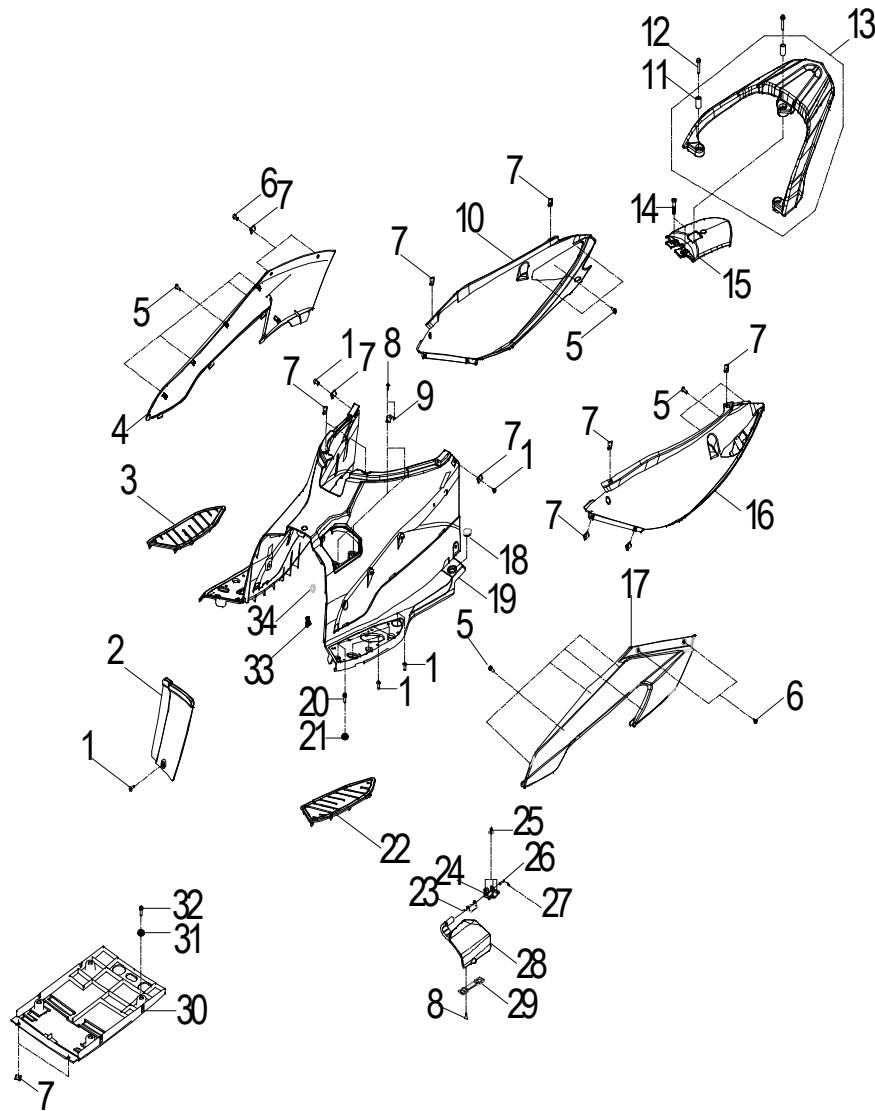

D-18B: SIDE COVER (RED OPTION)

ITEM	PART NUMBER	DESCRIPTION	Q.TY
1	93100-050168-00K	Bolt	9
2	3150462U-070	Cover, Battery	1
3	6431569E-070	Floorboard, RH	1
4	8350362U-864	Veneer, RH	1
5	93903-1050128-00K	Screw	16
6	93100-050128-00K	Bolt	4
7	61121203-00C	Nut-U, M5	14
8	93903-1040128-00K	Screw	6
9	17639010-000	Bracket B, Filler cover	2
10	8350062U-131	Panel, Side, RH	1
11	42005202-000	Spacer	3
12	96000-080288-SUS	Bolt	3
13	5010562U-358	Sissy Bar	1
14	89220204-000	Bolt	2
15	8370462U-131	Visor, Taillight	1
16	8360062U-131	Panel, Side, LH	1
17	8360362U-864	Veneer, LH	1
18	50424S36-000	Plug, Rubbe, Hood	2
19	6422069T-000	Floor	1
20	96007-060168-00K	Bolt	4
21	94150-0717075-00K	Washer	4
22	6431669E-070	Floorboard, LH	1
23	4342169T-000	Spring	1
24	1761969T-000	Mount, Filler Cover	1
25	93903-1040088-00K	Screw	3
26	94302-06059	Shaft, Filler Cover	1
27	94203-12200	Cotter Pin	1
28	1762469T-000	Cover, Filler	1
29	1763969T-000	Bracket A, Filler cover	1
30	5010662B-070	Shield, Chassis	1
31	94150-0717050-00K	Washer	4
32	96000-060168-10K	Bolt	4
33	77104S51-000	Fastener, Small Storage Box	2
34	50424S38-000	Plug, Rubbe, Hood	2