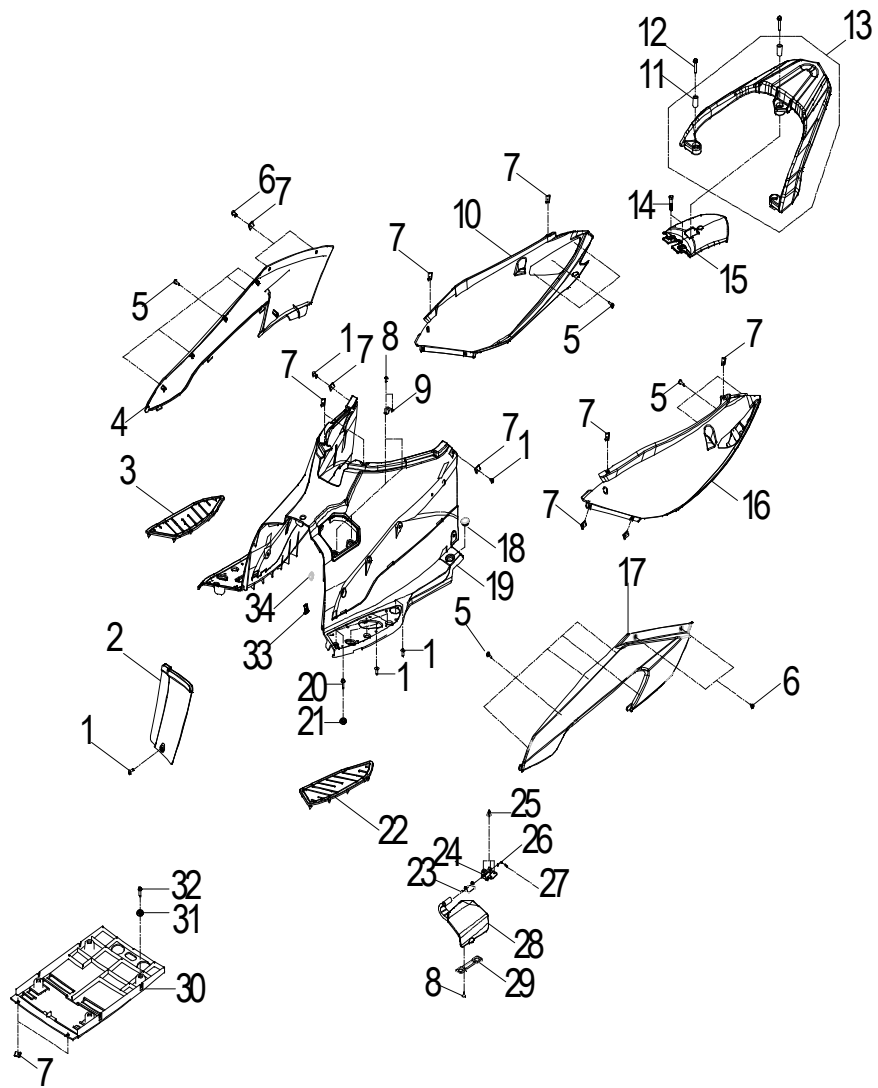

D-18A: SIDE COVER (ANTHRACITE OPTION)

ITEM	PART NUMBER	DESCRIPTION	Q.TY
1	93100-050168-00K	Bolt	9
2	3150462U-070	Cover, Battery	1
3	6431569E-070	Floorboard, RH	1
4	8350362U-864	Veneer, RH	1
5	93903-1050128-00K	Screw	16
6	93100-050128-00K	Bolt	4
7	61121203-00C	Nut-U, M5	14
8	93903-1040128-00K	Screw	6
9	17639010-000	Bracket B, Filler cover	2
10	8350062U-853	Panel, Side, RH	1
11	42005202-000	Spacer	3
12	96000-080288-SUS	Bolt	3
13	5010562U-117	Sissy Bar	1
14	89220204-000	Bolt	2
15	8370462U-853	Visor, Taillight	1
16	8360062U-853	Panel, Side, LH	1
17	8360362U-864	Veneer, LH	1
18	50424S36-000	Plug, Rubbe, Hood	2
19	6422069T-000	Floor	1
20	96007-060168-00K	Bolt	4
21	94150-0717075-00K	Washer	4
22	6431669E-070	Floorboard, LH	1
23	4342169T-000	Spring	1
24	1761969T-000	Mount, Filler Cover	1
25	93903-1040088-00K	Screw	3
26	94302-06059	Shaft, Filler Cover	1
27	94203-12200	Cotter Pin	1
28	1762469T-000	Cover, Filler	1
29	1763969T-000	Bracket A, Filler cover	1
30	5010662B-070	Shield, Chassis	1
31	94150-0717050-00K	Washer	4
32	96000-060168-10K	Bolt	4
33	77104S51-000	Fastener, Small Storage Box	2
34	50424S38-000	Plug, Rubbe, Hood	2