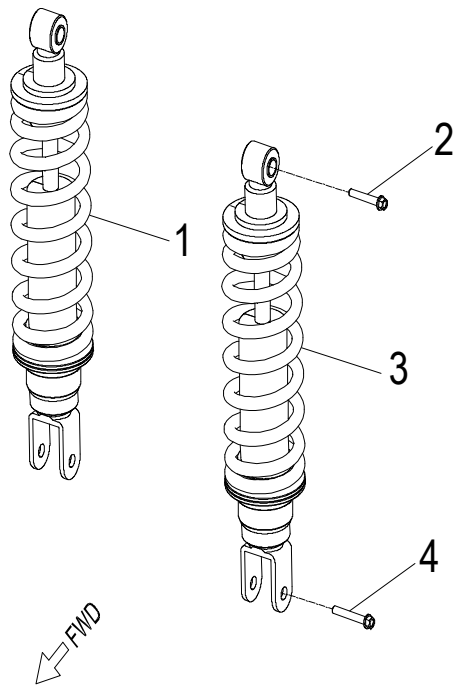

D-19: REAR SHOCKS

ITEM	PART NUMBER	DESCRIPTION	Q.TY
1	52400S38-067	Asm., Suspension, Rear	2
2	96000-100408-0KL	Bolt	2
3	96000-100438-0KL	Bolt	2