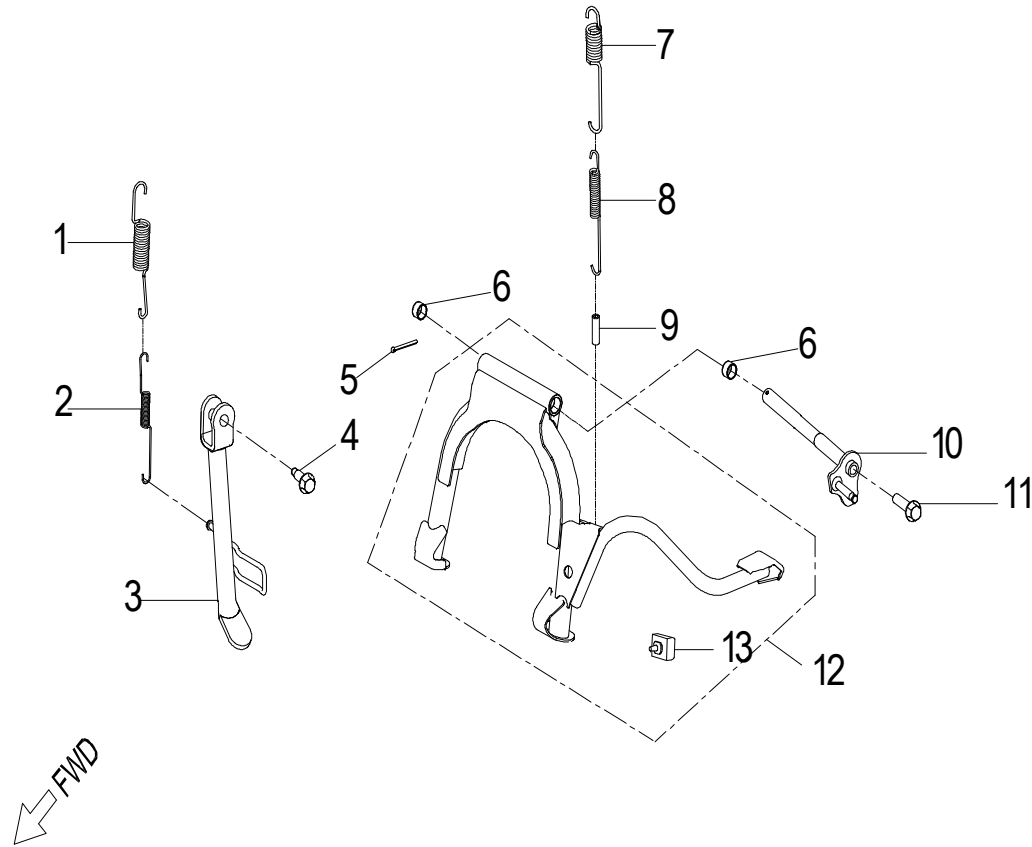

D-24: MAIN & SIDE STAND

ITEM	PART NUMBER	DESCRIPTION	Q.TY
1	43015201-000	Spring, Kickstand	1
2	43015202-000	Spring, Kickstand	1
3	5053069T-000	Kickstand	1
4	8922062U-000	Bolt	1
5	94201-32320	Pin, Cotter	1
6	96101-141610-0000	Bearing, Self-Lub	2
7	5050662U-000	Spring, Mianstand	1
8	50506201-000	Spring, Mianstand	1
9	94401-05009-050	Fuel hose	1
10	50503101-000	Shaft, Mainstand	1
11	96000-080228-00K	Bolt	1
12	50500S38-003	Mainstand	1
13	5050569T-000	Main Stand Rubber	1