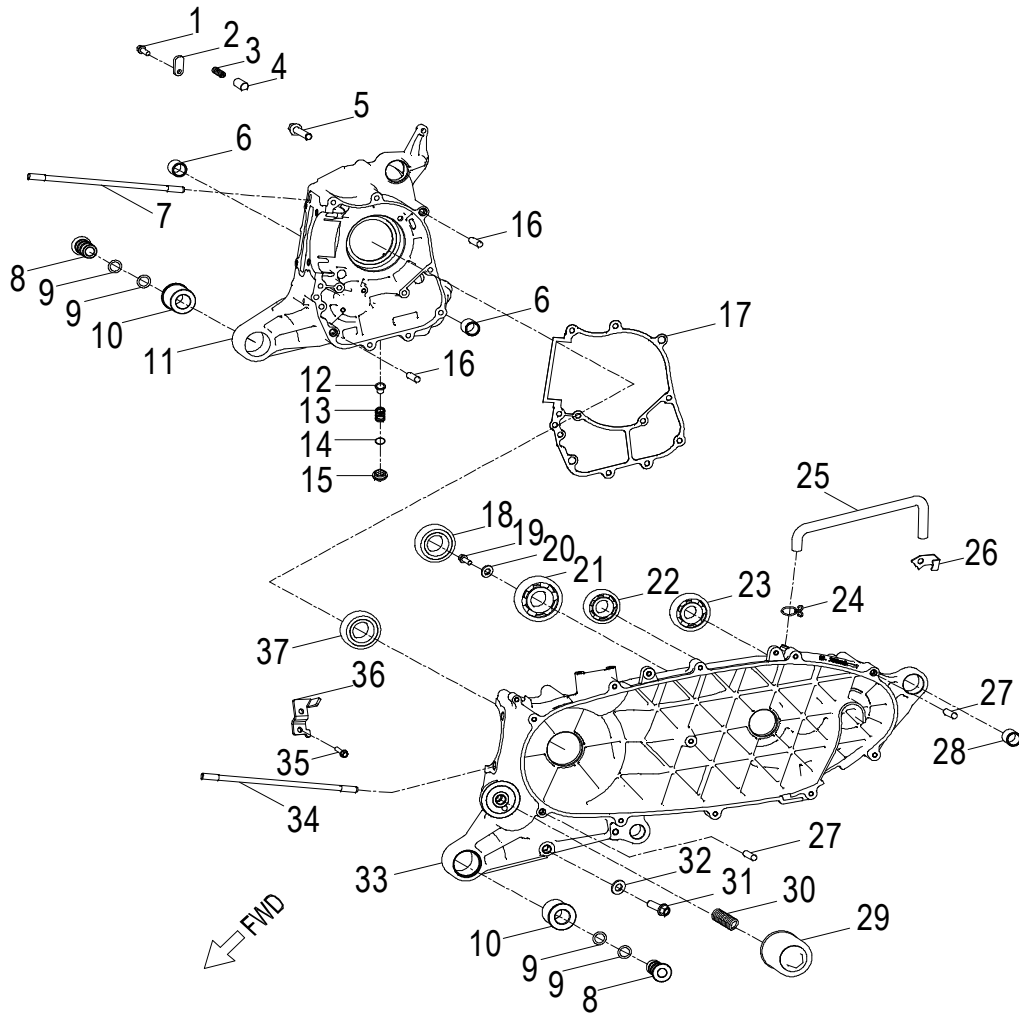

D-4: CRANKCASE

ITEM	PART NUMBER	DESCRIPTION	Q.TY
1	96000-060168-08C	Bolt	1
2	1300469N-000	Barrier, Crankshaft	1
3	1110869N-000	Spring, Barrier	1
4	1300369N-000	Pin, Barrier	1
5	96000-060508-08C	Bolt	3
6	1110962U-001	Bush, Kickstand	2
7	91001-081818-00B	Stud	2
8	1123062U-000	Collar, Shaft, Swing	2
9	93210-01525	O-Ring	4
10	1120962U-000	Bush, Rubber	2
11	1110162U-002	Crankcase, Rh	1
12	15421119-000	Screen	1
13	15426119-000	Spring, Screen	1
14	93212-03132	O-Ring	1
15	11334119-000	Plug, Drain, Oil	1
16	94301-10140	Pin, Dowel	2
17	1119162U-000	Gasket	1
18	96504-253807FKM	Seal, Oil	1
19	96000-060128-08C	Bolt	1
20	94108-0618020-000	Washer	1
21	96100-63050-00000	Bearing, Ball	1
22	96100-62040-00000	Bearing, Ball	1
23	96100-63040-00000	Bearing, Ball	1
24	94510-12012	Clip	1
25	1753250N-000	Fuel Hose, Discharge	1
26	1135150N-000	Bracket, Carburator Tube	1
27	94301-08140	Pin, Dowel	2
28	96400-102828	Bushing	1
29	1550039A-000	Filter, Oil	1
30	1110539A-000	Bolt, Oil Filter	1
31	96003-120158-17C	Bolt	1
32	94101-1221320-00L	Washer	1
33	1120162U-000	Crankcase, Lh	1
34	91001-081888-00B	Stud	2
35	96000-060128-10K	Bolt	1
36	50211261-000	Fix Plate	1
37	96504-304807FKM	Seal, Oil	1