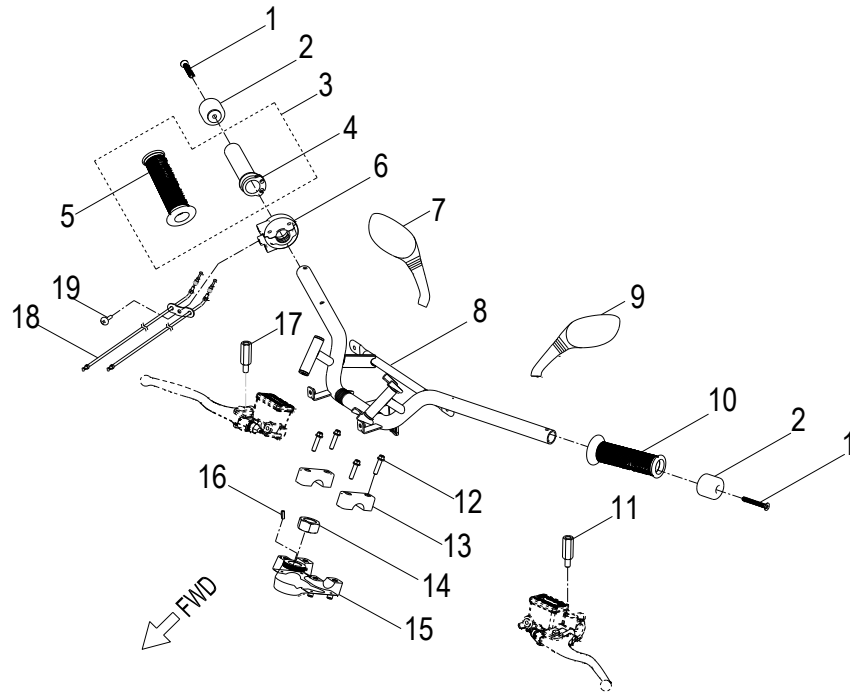

D-26: HANDLEBAR

Item	Description	Part Number	Q.ty	Note
1	Bolt	91000-060458-00B	2	
2	Grip End	5311662U-000	2	
3	Asm., Grip, RH	5316062U-000	1	
4	Sleeve, Grip, Throttle	5318762U-000	1	
5	R. SIDE LEVER	5316562U-000	1	
6	Throttle Clamp	5318862U-000	1	
7	Mirror, Rh	8811062U-000	1	
8	Handlebar	5310062U-000	1	
9	Mirror, Lh	8812062U-000	1	
10	Grip, Hand, LH	5316662U-000	1	
11	Conversion, Bolt, Mirror, R/L	92203-080408-14C	1	
12	Bolt	91006-080508-0KL	4	M8x50
13	Clamp, Upper	5321039A-000	2	
14	Nut	94001-20015-30B	1	
15	Clamp, Lower	5320062U-000	1	
16	Key, Woodruff	90471-16004	1	
17	Conversion, Bolt, Mirror, R/R	92204-080408-14C	1	
18	Cable, Throttle	5391062U-000	1	
19	Bolt	93100-050128-00K	1	M5x12