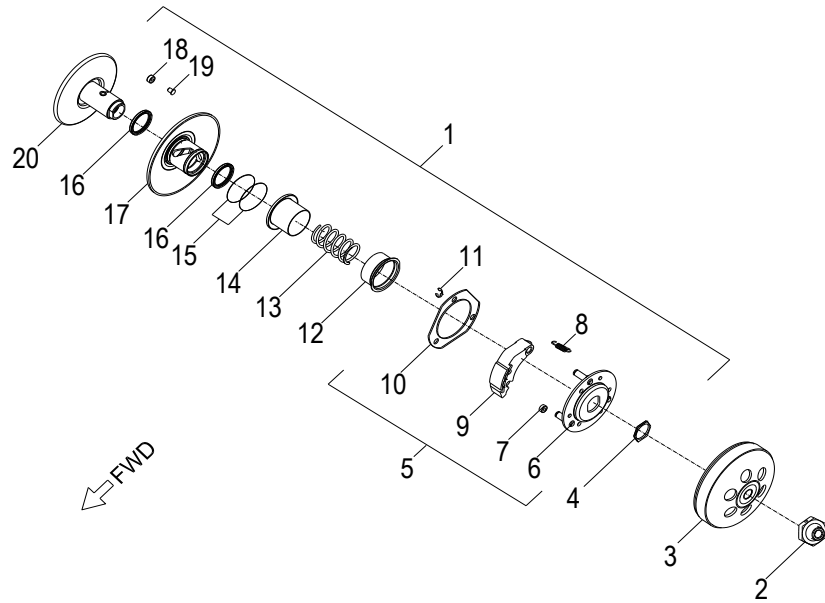

D-9: DRIVEN CLUTCH

Item	Description	Part Number	Q.ty	Note
1	Asm., Drive Clutch	2200062N-001	1	
2	Nut, Driven	2210562U-000	1	
3	Clutch, Outer	2210062N-001	1	
4	Nut	95111-0001C-000	1	M28
5	Asm., Driven Clutch	2200162N-000	1	Inc. 2~7
6	Plate, Drive, Inner	2235062N-000	1	
7	Bushing, Rubber	2280450A-000	3	
8	Spring, Clutch	2240162N-000	3	
9	Weight, Clutch	2253562N-000	3	
10	Plate, Drive, Side	2235162N-000	1	
11	Clip, Cir	94511-0700E	3	
12	Seal, Collor	2323950A-000	1	
13	Spring, Clutch	2323350A-000	1	
14	Seal, Collor	2323750A-000	1	
15	O-Ring	93214-04720	2	
16	Seal, Oil	96500-404704FKM	2	
17	Sheave, Moveable	2322050A-000	1	
18	Roller, Guide	2322650A-000	3	
19	Pin, Guide	2322550A-000	3	
20	Sheave, Driven	2320050A-000	1