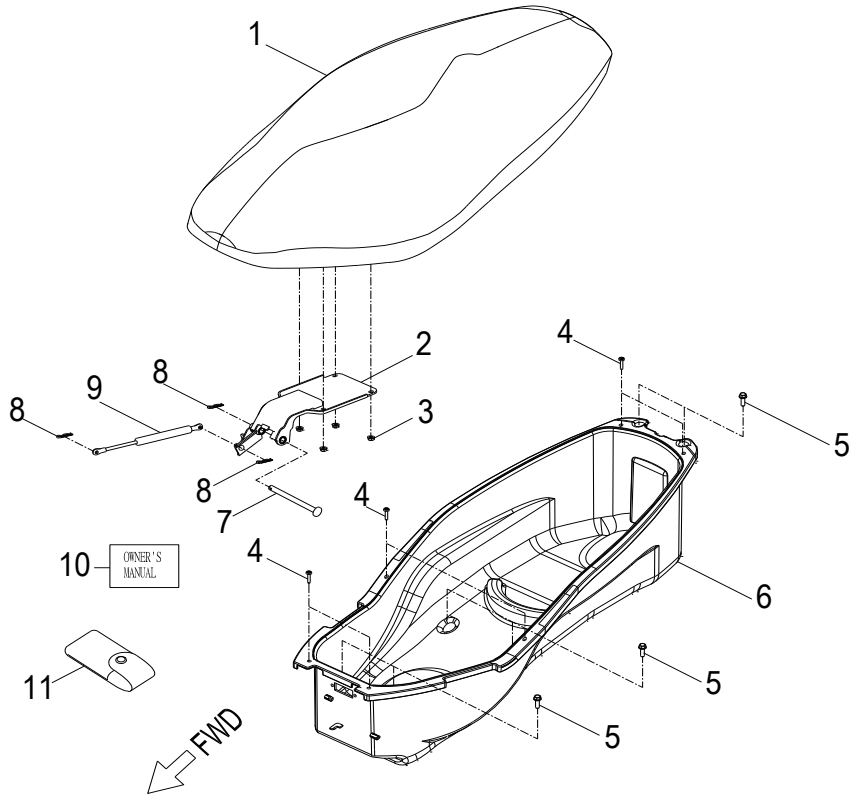

D-22: SEAT

Item	Description	Part Number	Q.ty	Note
1	Seat	7720062U-070	1	
2	Hinge, Seat	7720162U-000	1	
3	Nut	94050-06000-00K	4	M6x1.0
4	Bolt	93902-050208-00K	6	
5	Bolt	96007-060168-00K	6	M6x16 + w
6	BOX	7720762U-000	1	
7	Seat Fix Shaft	7720362U-000	1	
8	Cotter Pin	94203-12200	3	
9	Stopper	7725962U-000	1	
10	Manual, Owner's	88510260-000	1	
11	Pouch, Tool	89120212-000	1