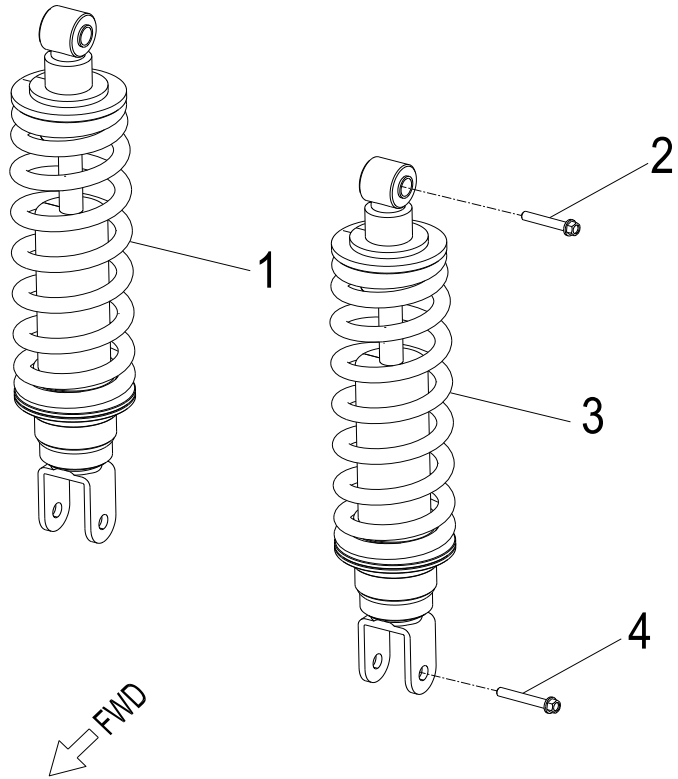

D-19: SUSPENSIONS

Item	Description	Part Number	Q.ty	Note
1	Asm., Suspension, Rear, RH	5249062U-038	1	
2	Bolt	96000-100408-OKL	2	M10x40
3	Asm., Suspension, Rear, LH	5247062U-038	1	
4	Bolt	96000-100488-OKL	2	M10x48