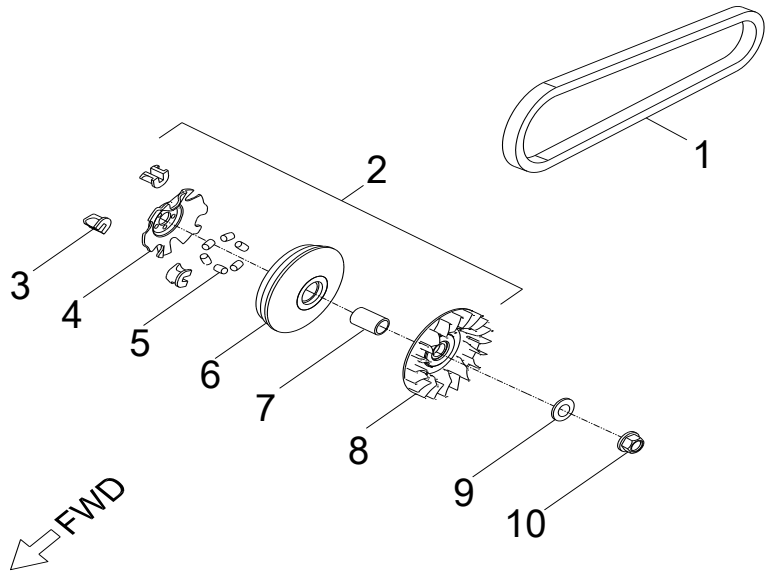

D-8: DRIVE CLUTCH

Item	Description	Part Number	Q.ty	Note
1	Belt, Driven	2310062U-000	1	
2	Asm., Sliding	2210362N-000	1	
3	Bushing, Slider	2213250A-000	3	
4	Plate, Sheave	2213150A-000	1	
5	Roller	2212150A-000	6	
6	Wheel, Slot, Sliding, Primary	2211050A-000	1	
7	Bushing, Sheave	2210662N-000	1	
8	Sheave, moveable	2210262N-000	1	
9	Washer	94121-1426016-000	1	14x26x1.6
10	Nut	94050-14021-00C	1