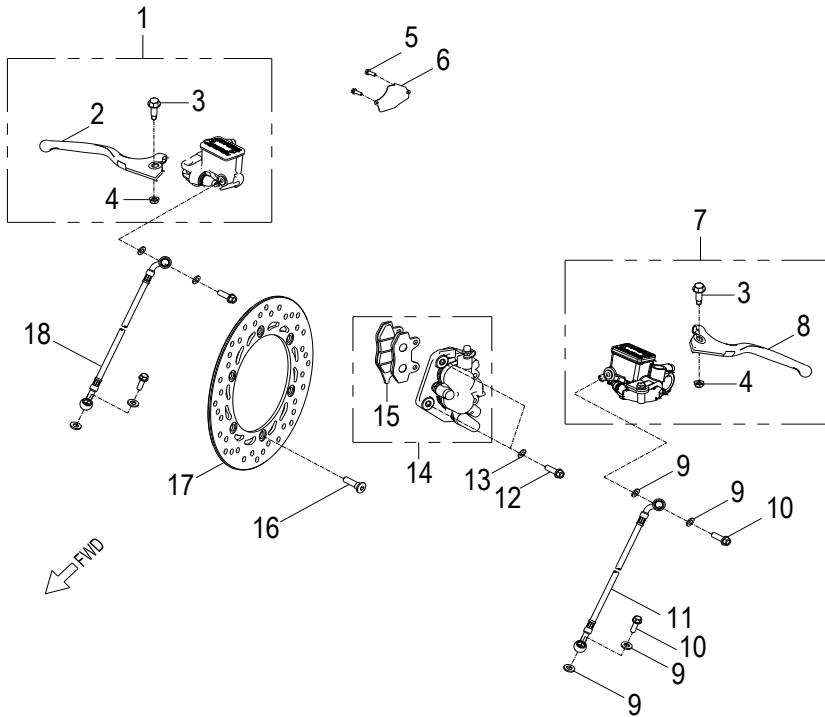

D-27: FRONT BRAKE MASTER CYLINDER

Item	Description	Part Number	Q.ty	Note
1	Master Cylinder, Front	4553062U-000	1	
2	Lever, Brake, RH	5317562U-000	1	
3	Bolt	89220201-000	2	
4	Nut	94073-06006-00K	2	
5	Bolt	96000-060128-10K	2	M6x12
6	Shield, Brake Hose	4547262U-000	1	
7	Master Cylinder, Rear	4552062U-000	1	
8	Lever, Brake, LH	5317862U-000	1	
9	Washer	94101-1015012-U0B	8	10.1x15x1.2
10	Bolt, Banjo	45456111-000	4	
11	Hose, Rear Brake, Lower	45449225-000	1	
12	Bolt	96000-080388-OKL	2	
13	Washer	94101-0816010-00C	2	
14	Asm., Caliper, Front	4520062U-000	1	
15	Pads, Caliper, Front	4312162U-000	1	
16	Bolt	45016201-000	6	
17	Plate, Front Brake	4501062U-000	1	
18	Hose, Brake	45447238-000	1