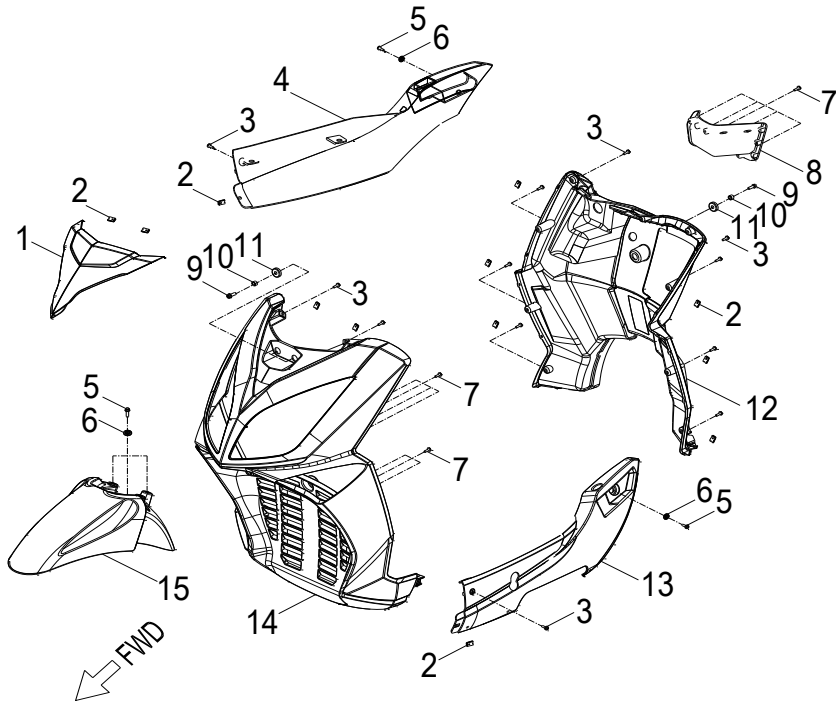

D-28: WINDSHIELD

Item	Description	Part Number	Q.ty	Note
1	Cover, Headlight	6432162U-850	1	
2	Nut-U, M5	61121203-00C	18	M5
3	Bolt	93100-050168-00K	2	M5x16
4	Panel, Bottom, RH	83501S31-134	1	Black
		83501S31-235		White
		83501S31-S87		Silver
5	Bolt	96000-060168-10K	5	M6x16
6	Washer	94150-0717050-00K	5	7.1x17x5
7	Screw	93903-1050128-00K	14	M5x12
8	Cover, Small Storage Box	8113462U-070	1	
9	Bolt	96007-060228-00K	4	M6x22 + w
10	Spacer	51311203-000	4	
11	Foam	17502204-000	4	
12	Inner Box	8113162U-070	1	
13	Panel, Bottom, LH	83601S31-134	1	Black
		83601S31-235		White
		83601S31-S87		Silver
14	Windshield	6430162U-134	1	Black
		6430162U-235		White
		6430162U-S87		Silver
15	Fender, Front	6285062U-134	1	Black
		6285062U-235		White
		6285062U-S87		Silver