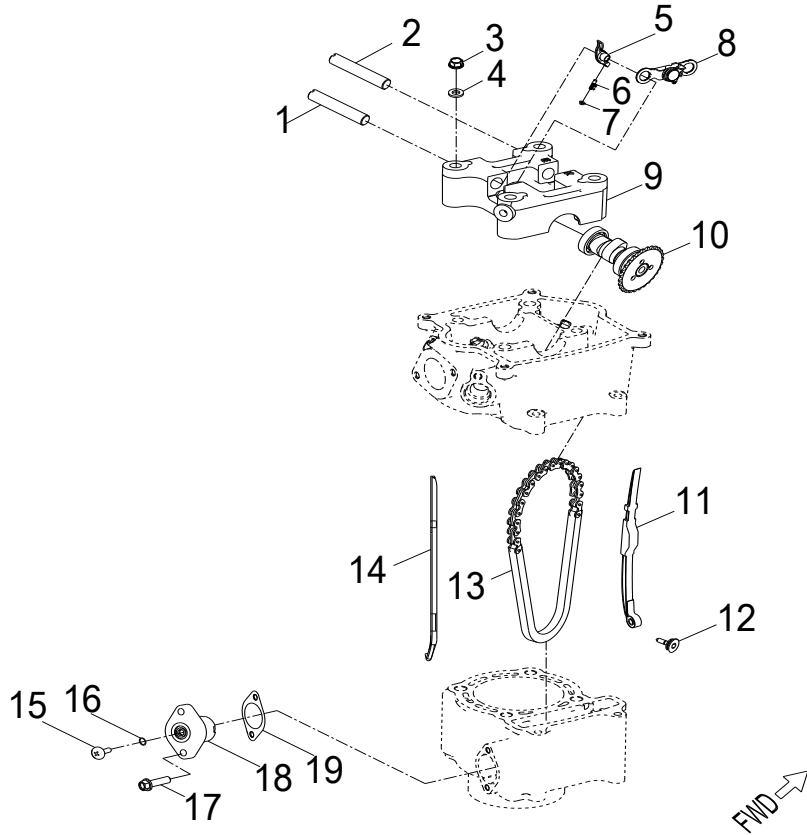

D-2: VALVE CAM

Item	Description	Part Number	Q.ty	Note
1	Shaft, Intake, Rocker Arm	1445250A-000	1	
2	Shaft, Exhaust, Rocker Arm	1445362E-000	1	
3	Nut	94050-08000-00C	4	M8
4	Washer	94101-0818023-00U	4	8x18x2.3
5	Arm, Valve, Rocker	1443162E-000	2	
6	Screw, Tappet Adj.	90012-06015	2	
7	Nut, Tappet Adj.	90206-05000-00A	2	
8	Asm., Decomp. Release	1445662E-000	1	
9	Bracket, Cam Shaft	1221162E-000	1	
10	Asm., Cam Shaft	1440062E-000	1	
11	Guide, Cam Chain, RH	1455050A-000	1	
12	Pivot, Guide	1453550A-000	1	
13	Chain, Cam	1440155S-000	1	
14	Guide, Cam Chain, LH	1450055L-000	1	
15	Screw	93000-060068-00K	1	M6x6
16	O-Ring	93210-00915	1	9.5x1.5
17	Bolt	96000-060228-14C	2	M6x22
18	Tensioner	14521119-000	1	
19	Gasket, Tensioner	14523119-002	1	

D-3: PISTON & CRANKSHAFT

Item	Description	Part Number	Q.ty	Note
1	Tube, Oil, Crankshaft	1544139A-000	1	
2	Spring, Oil	1544739A-000	1	
3	Nut	94001-14000-00C	1	M14
4	Washer	94101-1426020-00C	1	14.2x26x2
5	Asm., Crankshaft	1300062U-000	1	
6	Key, Woodruff	90471-25404	1	
7	Piston	1310062E-000	1	
8	Pin, Piston	1311150A-000	1	
9	Clip, Piston Pin	1311550A-000	2	
10	Ring Set, Piston	1301162E-000	1	

D-5: TRANSMISSION COVER

Item	Description	Part Number	Q.ty	Note
1	Clip, Cir	94512-5200R	1	
2	Bearing, Ball	96100-62050-LLU00	1	
3	Seal, Oil	96500-354707A7271	1	
4	Bolt	96000-080358-00C	7	
5	Plug, Oil	156501111-001	1	
6	O-Ring	93210-01425	1	13.8x2.5
7	Cover, Transmission	2130162U-000	1	
8	Washer	94101-1221320-00L	1	12.1x21.3x2
9	Bolt	96000-120158-14C	1	M12x15
10	Gasket, Transmission Cover	2139562U-000	1	
11	Pin, Dowel	94301-10140	2	10x14
12	Bearing, Ball	96100-63040-00000	1	
13	Bearing, Ball	96100-62040-00000	1	

D-10: OIL PUMP

Item	Description	Part Number	Q.ty	Note
1	Bolt	96000-060128-08C	2	M6x12
2	Cover, Oil Pump	1571150A-000	1	
3	Chain, Oil Pump	1514150A-000	1	
4	Sprocket, Oil Pump	1515050A-000	1	
5	Clip, Cir	94511-1000S	1	
6	Asm., Oil Pump	1500050A-000	1	
7	Bolt	96000-060308-08C	2	M6x30