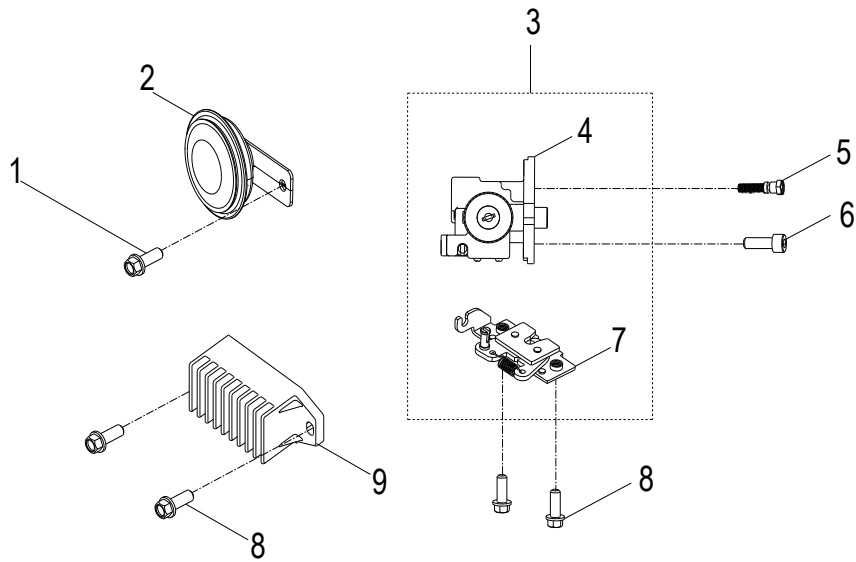

D-31: MAIN SWITCH, HORN & REGULATOR

Item	Description	Part Number	Q.ty	Note
1	Bolt	96000-080128-OKL	1	M8x12
2	Horn	38110119-000	1	
3	Asm., Mian Switch	3501062U-000	1	
4	Switch, Main	3510262U-000	1	
5	Shear-Bolt	92200-060208-0B1	1	
6	Bolt	91000-060168-00K	1	
7	Lock striker	7723162U-000	1	
8	Bolt	96000-060168-10K	4	M6x16
9	Rectifier/ Regulator	3160062U-000	1