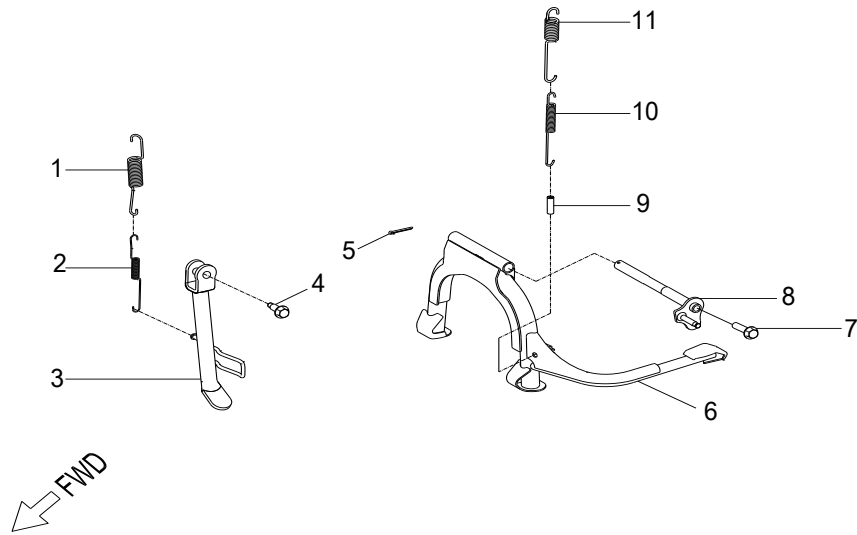

D-24: STAND

Item	Description	Part Number	Q.ty	Note
1	Spring, Kickstand	43015201-000	1	
2	Spring, Kickstand	43015202-000	1	
3	Kickstand	5053062U-000	1	
4	Bolt	8922062U-000	1	
5	Pin, Cotter	94201-32320	1	
6	Mainstand	5050062U-000	1	
7	Bolt	96000-080228-00K	1	M8x22
8	Shaft, Mainstand	5050362U-000	1	
9	Fuel hose	94401-05009-030	1	
10	Spring, Mianstand	50506201-000	1	
11	Spring, Mianstand	5050662U-000	1