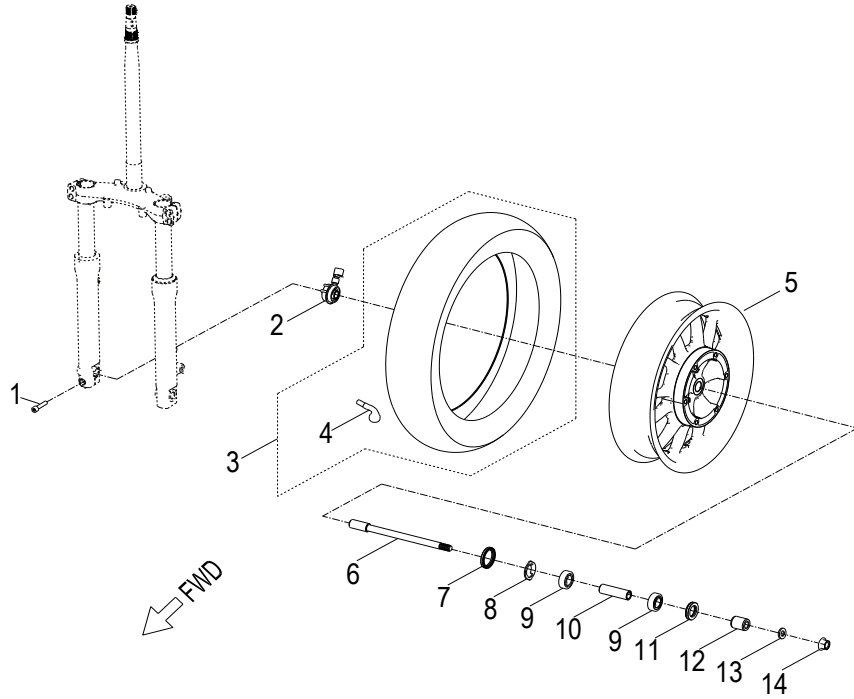

D-23: FRONT WHEEL

Item	Description	Part Number	Q.ty	Note
1	Bolt	91000-080408-00K	1	
2	Asm., Gear, Speedometer	4480662U-000	1	
3	Tire	4271162U-000	1	
4	Valve, Rim	4261662U-000	1	
5	Rim	4270162U-458	1	
6	Shaft, Front Wheel	4462562U-000	1	
7	Seal, Oil	96500-405005NBR	1	
8	Mount, Speedometer Gear	2290262U-000	1	
9	Bearing, Ball	96100-63020-LU000	2	
10	Sleeve, Shaft, Front Wheel	4462062U-000	1	
11	Seal, Oil	96500-284207NBR	1	
12	Spacer	4431162U-000	1	
13	Washer	94101-1426020-00C	1	14.2x26x2
14	Nut	90355-14000-19B	1