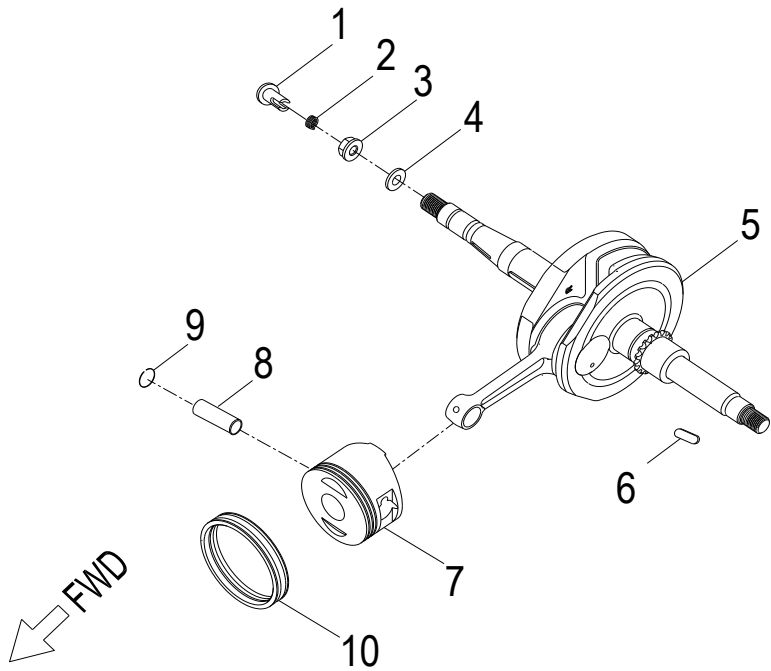

D-3: PISTON & CRANKSHAFT

Item	Description	Part Number	Q.ty	Note
1	Tube, Oil, Crankshaft	1544139A-000	1	
2	Spring, Oil	1544739A-000	1	
3	Nut	94001-14000-00C	1	M14
4	Washer	94101-1426020-00C	1	14.2x26x2
5	Asm., Crankshaft	1300062U-000	1	
6	Key, Woodruff	90471-25404	1	
7	Piston	1310062E-000	1	
8	Pin, Piston	1311150A-000	1	
9	Clip, Piston Pin	1311550A-000	2	
10	Ring Set, Piston	1301162E-000	1