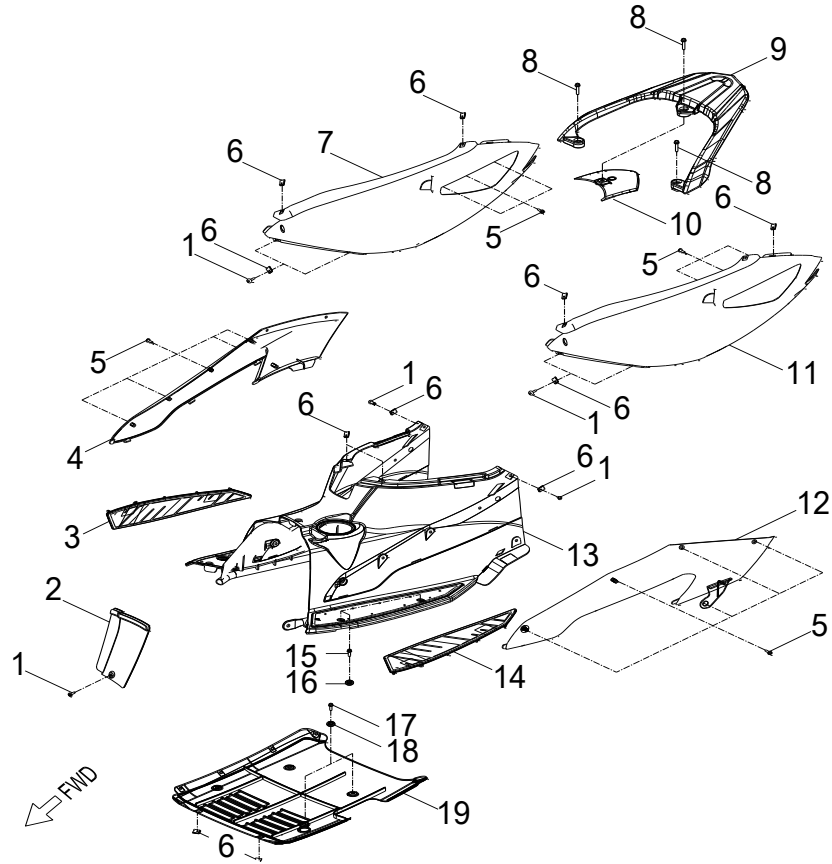

D-18: SIDE COVERS

Item	Description	Part Number	Q.ty	Note
1	Bolt	93100-050168-00K	8	M5x16
2	Cover, Battery	3150462U-070	1	
3	Floorboard, RH	6431562U-070	1	
4	Veneer, RH	8350362U-850	1	
5	Screw	93903-1050128-00K	16	M5x12
6	Nut-U, M5	61121203-00C	14	M5
7	Panel, Side, RH	8350062U-134	1	Black
		8350062U-235		White
		8350062U-S87		Silver
8	Bolt	96000-080288-00K	3	
9	Grab Bar	5010562U-134	1	Black
		5010562U-235		White
		5010562U-S87		Silver
10	Visor, Taillight	8370462U-134	1	Black
		8370462U-235		White
		8370462U-S87		Silver
11	Panel, Side, LH	8360062U-134	1	Black
		8360062U-235		White
		8360062U-S87		Silver
12	Veneer, LH	8360362U-850	1	
13	Floor	6422062U-000	1	
14	Floorboard, LH	6431662U-070	1	
15	Bolt	96007-060168-00K	4	M6x16 + w
16	Washer	94150-0717075-00K	4	6.5x17.5x7.5
17	Bolt	96000-060168-10K	4	M6x16
18	Washer	94150-0717050-00K	4	7.1x17x5
19	Shield, Chassis	5010662U-070	1