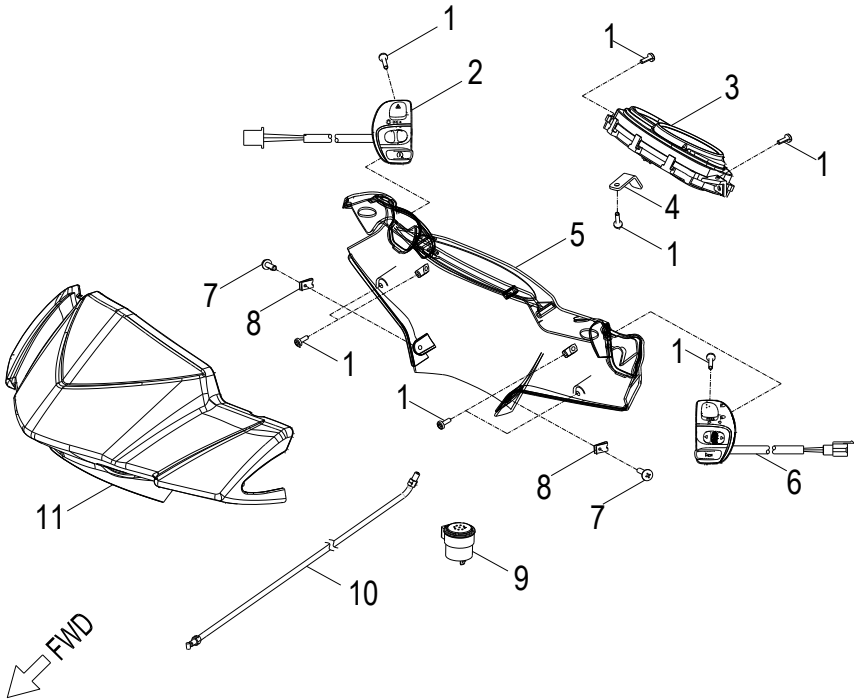

D-29: SPEEDOMETER ASS'Y

Item	Description	Part Number	Q.ty	Note
1	Screw	93903-1050128-00K	9	M5*12L
2	Switch, Handle, RH	3587062U-000	1	
3	Asm., Speedometer	37200229-000	1	
4	Bracket, Speedometer	37208201-000	1	
5	Cover, Handlebar, Lower (for 6421162U-???)	6421262U-070	1	
5	Cover, Handlebar, Lower (for 64211S31-???)	64212S31-070	1	
6	Switch, Handle, LH	3586062U-000	1	
7	Bolt	93100-050168-00K	2	M5x16
8	Nut-U, M5	61121203-00C	2	M5
9	Relay, Signal	38302204-000	1	
10	Sensor, Speedometer	3786062U-000	1	
11	Pod, Handlebar (without screws on the dashboard)	6421162U-134	1	Black
		6421162U-235		White
		6421162U-S87		Silver
11	Pod, Handlebar (with screws on the dashboard)	64211S31-134	1	Black
		64211S31-235		White
		64211S31-S87		Silver