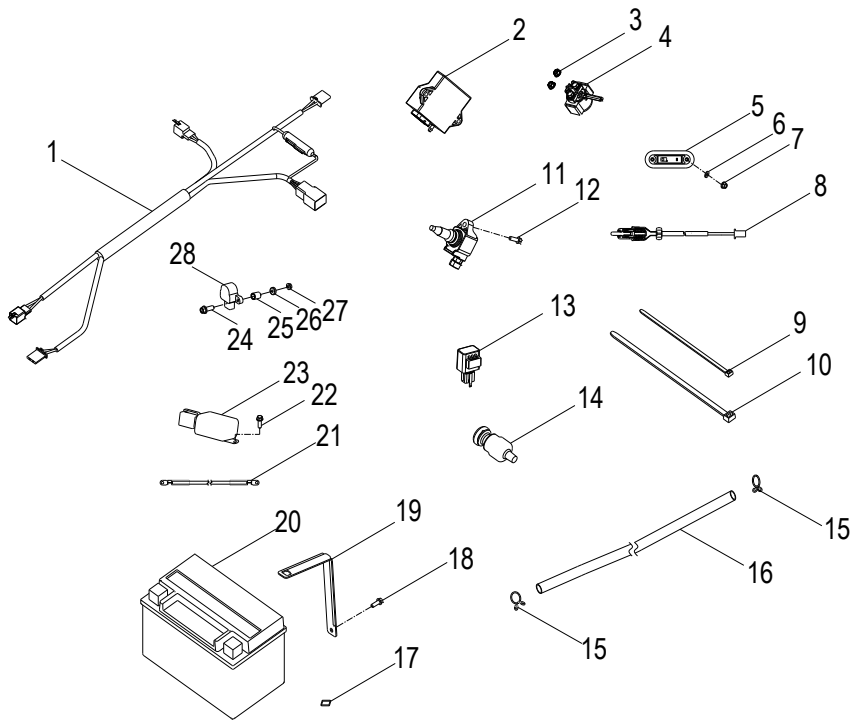

D-32: ELECTRICAL PARTS

Item	Description	Part Number	Q.ty	Note
1	Harness, Main Wire	3210062U-001	1	
2	Electroni Control Unit, ECU	3044062U-000	1	
3	Nut	94050-06000-00K	9	M6
4	Starter Relay	38501204-000	1	
5	Lamp, Storage Box	77261201-000	1	
6	Washer	94101-0412010-00K	2	4x12x1
7	Nut	90350-04000-00K	2	
8	Switch, Lamp, Storage Box	7726262U-000	1	
9	Strap	89569131-000	21	AT-200M-B
10	Strap	89769111-000	3	
11	Asm., Ignition Coil	3051062U-000	1	
12	Bolt	96000-060208-10K	1	M6x20
13	Relay, Parking	38701201-000	1	
14	Power Supporter	38130179-000	1	
15	Clamp	94510-08000	2	
16	Fuel hose	94401-04008-350	1	
17	Foam, battery	81113203-000	1	
18	Bolt	96000-060168-10K	3	M6x16
19	Bracket, Battery	3150262U-000	1	
20	Battery	3150039A-000	1	12AH
21	Asm., Battery Cable	32001207-000	1	
22	Bolt	96000-060108-10K	1	
23	Relay, EFI	3850262U-000	1	
24	Bolt	96000-050208-00C	2	
25	Spacer	51311206-000	2	
26	Foam	17502210-000	2	
27	Nut	94050-05000-00C	2	M5
28	Switch, Topple Over	3516262U-000	1