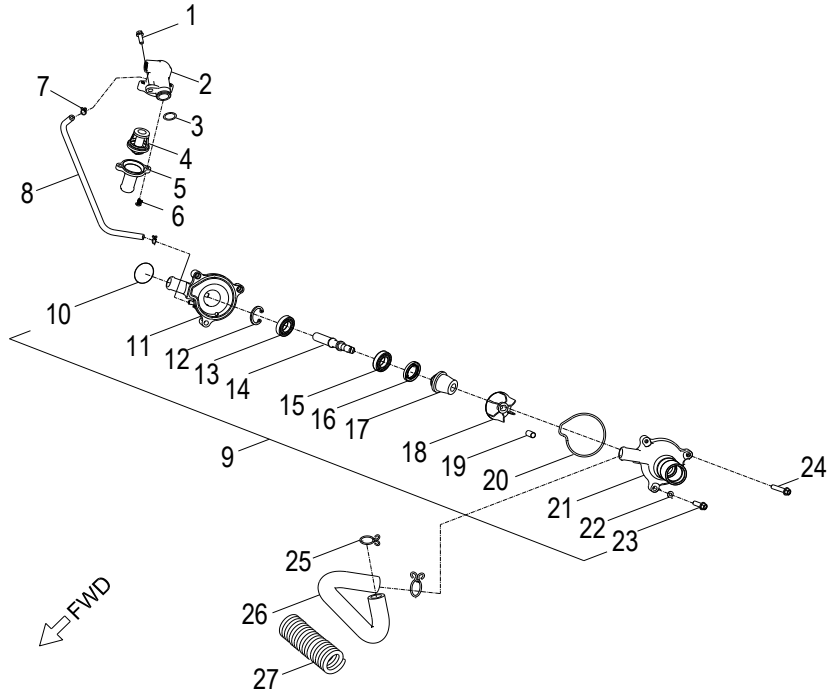

D-13: WATER PUMP

Item	Description	Part Number	Q.ty	Note
1	Bolt	96000-060188-08C	1	M6x18
2	Housing, Thermosatic	1931162U-000	1	
3	O-Ring	93212-01719	1	
4	Bimetal, Thermosatic	1930062U-000	1	
5	Flange, Thermosatic	1931550A-000	1	
6	Bolt	93500-050168-00C	2	M5x16
7	Clip	94510-06500	2	
8	Hose, Bypass, Thermosatic	1950562U-000	1	
9	Asm., Water Pump	1921062U-000	1	
10	O-Ring	93210-02920	1	29x2.0
11	Body, Water Pump	1921150A-000	1	
12	Clip, Cir	94512-2600R	1	
13	Bearing, Ball	96100-60000	1	
14	Shaft, Water Pump	1923150A-000	1	
15	Bearing, Ball	96100-69010	1	
16	Seal, Oil	96500-122207	1	
17	Seal, Mechanical	1921750A-000	1	
18	Impeller, Water Pump	1921550A-000	1	
19	Pin, Dowel	94301-08140	2	
20	Gasket	1922950A-000	1	
21	Flange, Water Pump	1922162U-000	1	
22	Washer	94101-0612010-00U	1	6.5x12x1
23	Bolt	96000-060128-08C	1	M6x12
24	Bolt	96000-060408-08C	3	M6x40
25	Clamp	1922250A-000	2	
26	Hose	1950262U-000	1	
27	Spring, Coolant Hose	1950762U-000	1