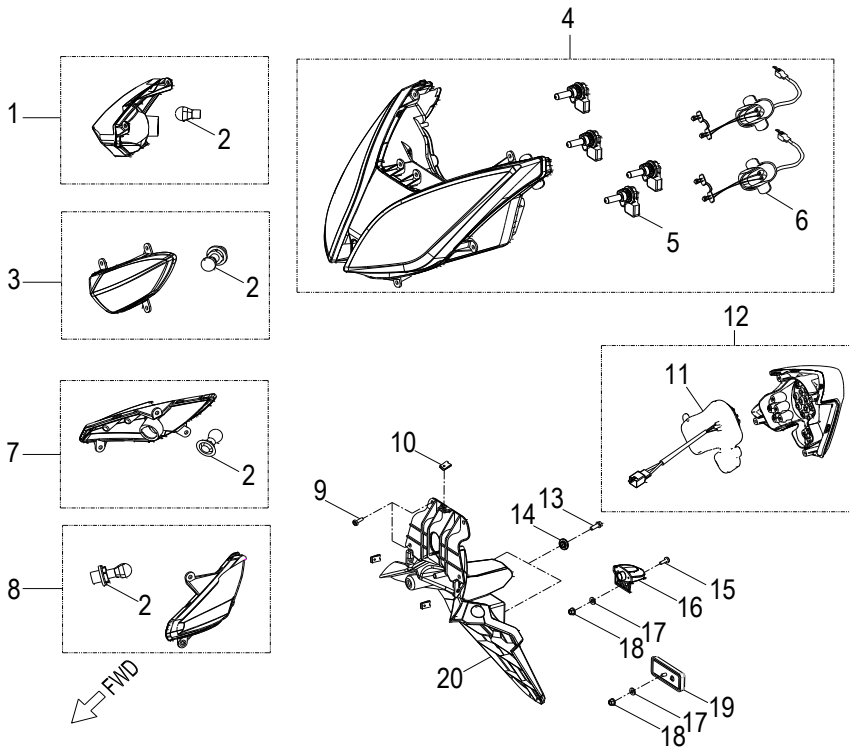

D-30: LITGHT

Item	Description	Part Number	Q.ty	Note
1	Asm., Signal, Front, RH	3340062U-000	1	
2	Bulb, Signal	33905205-000	4	
3	Asm., Signal, Front, LH	3345062U-000	1	
4	Asm., Headlight	3310062U-000	1	
5	Bulb, Headlight	34901222-000	4	
6	Led Light Comp	33202202-000	2	
7	Asm., Signal, Rear, RH	3380062U-000	1	
8	Asm., Signal, Rear, LH	3385062U-000	1	
9	Screw	93903-1050128-00K	4	M5x12
10	Nut-U, M5	61121203-00C	3	M5
11	Led Light Comp	33202203-000	1	
12	Asm., Taillight	3370062U-000	1	
13	Bolt	96007-060168-00K	2	M6x16 + w
14	Washer	94150-0717050-00K	2	7.1x17x5
15	Bolt	93100-050168-00K	1	M5x16
16	Asm., License Light	33750202-000	1	
17	Washer	94101-0514010-00K	2	5.1x14x1
18	Nut	94050-05000-00C	2	M5
19	Reflector	33741201-000	1	
20	License Plate	3370862U-070	1