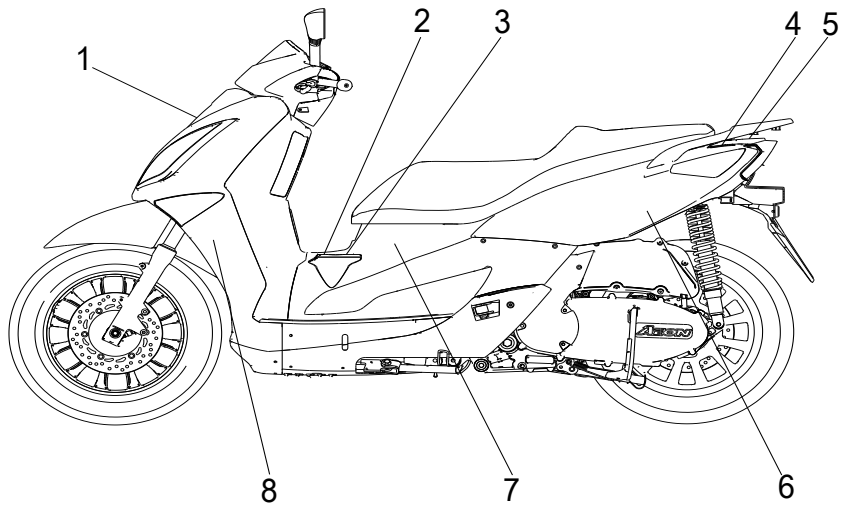

D-33: DECALS

Item	Description	Part Number	Q.ty	Note
1	Decal, AEON, Logo	87711262-S87	1	
2	Decal, Fuel	87841201-000	1	
3	Decal, AEON, Logo	87711263-000	1	
4	Decal, Warning, Hood	87842202-000	1	
5	Decal, Warning, Rack	87869202-000	1	
6	Decal, Urban	87848201-507	2	Red
		87848201-S87		Silver
		87848201-000		Black
7	Decal, Tire Pressure	87864204-000	1	
8	Decal, 350i	87715220-S87	2	Silver
		87715220-000		Black