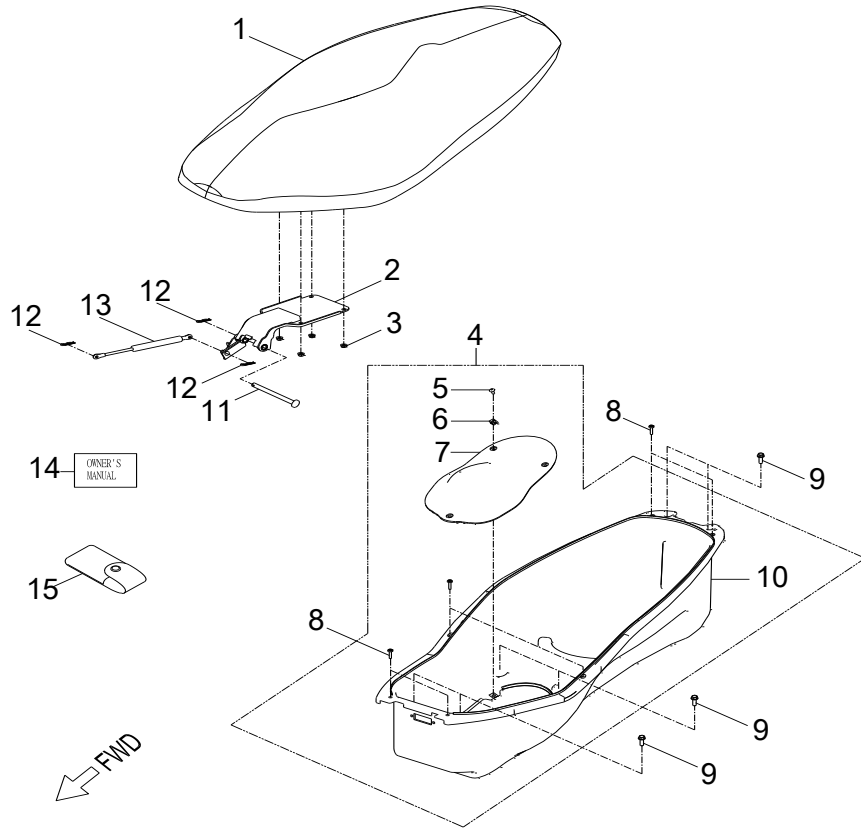

D-22: SEAT (Helmet case with inspection cover)

Item	Description	Part Number	Q.ty	Note
1	Seat	7720062U-070	1	
2	Hinge, Seat	7720162U-000	1	
3	Nut	94050-06000-00K	4	M6
4	Asm., Box	7726062K-000	1	
5	Bolt	93100-050128-00K	3	M5x12
6	Nut-U, M5	61121203-00C	3	M5
7	Box Cover	7720262K-000	1	
8	Bolt	93902-050208-00K	6	
9	Bolt	96007-060168-00K	6	M6x16 + w
10	BOX	7720762K-000	1	
11	Seat Fix Shaft	7720362U-000	1	
12	Cotter Pin	94203-12200	3	
13	Stopper	7725962U-000	1	
14	Manual, Owner's	88510260-001	1	
15	Pouch, Tool	89120213-000	1