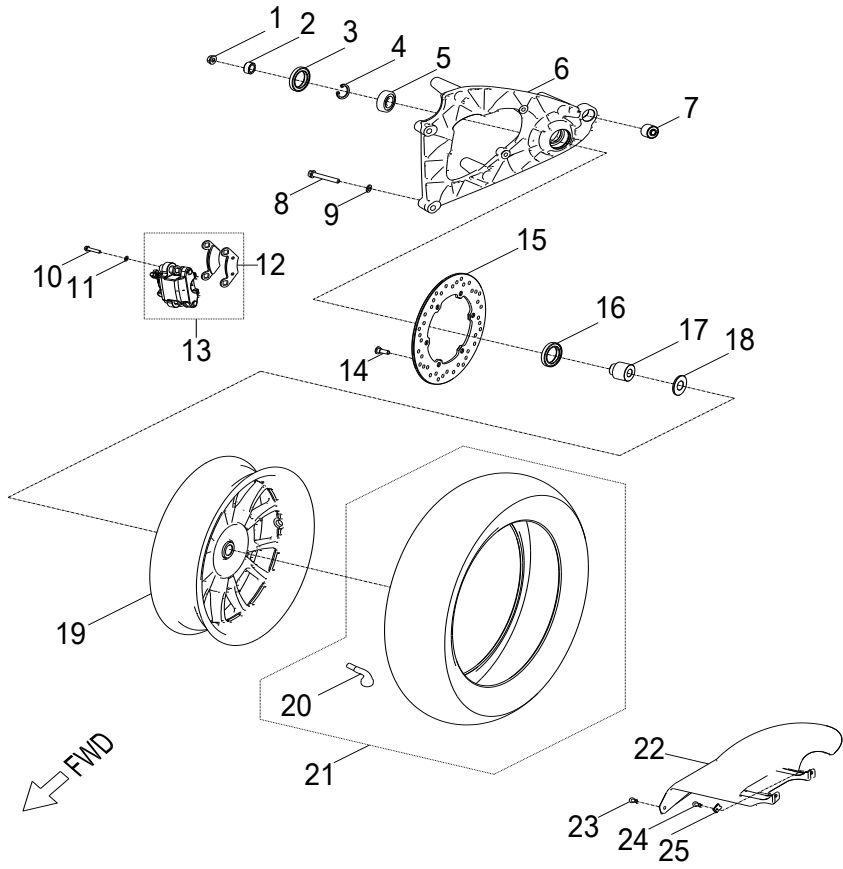

D-25: REAR WHEEL

Item	Description	Part Number	Q.ty	Note
1	Nut	90355-16000-24K	1	
2	Spacer	4232162U-000	1	
3	Seal, Oil	96500-253705NBR	1	
4	Clip, Cir	94512-4700R	1	
5	Bearing, Ball	96100-63030-LLUC3	1	
6	Arm, Swing	5200062U-000	1	
7	Bushing	96400-102828	1	
8	Bolt	96000-100558-0KL	2	
9	Washer	94101-1022020-00K	2	10.1x22x2
10	Bolt	96000-080388-0KL	2	
11	Washer	94101-0816010-00C	2	
12	Pad, brake, Rear	4312062U-001	1	
13	Asm, Caliper, Rear	4310062U-001	1	
14	Bolt	45016201-000	6	
15	Disc, Brake	4351162U-000	1	
16	Seal, Oil	96500-254706NBR	1	
17	Spacer, Axle	4231162U-000	1	
18	Washer	94101-1750030-00B	1	
19	Rim, Rear	42802S31-458	1	
20	Valve, Rim	4261662U-000	1	
21	Tire	4281162U-000	1	
22	REAR FENDER	8011562U-000	1	
23	Screw	93100-050168-00K	2	
24	Bolt	93100-050258-00K	2	M5x16
25	Nut-U, M5	61121203-00C	2	M5