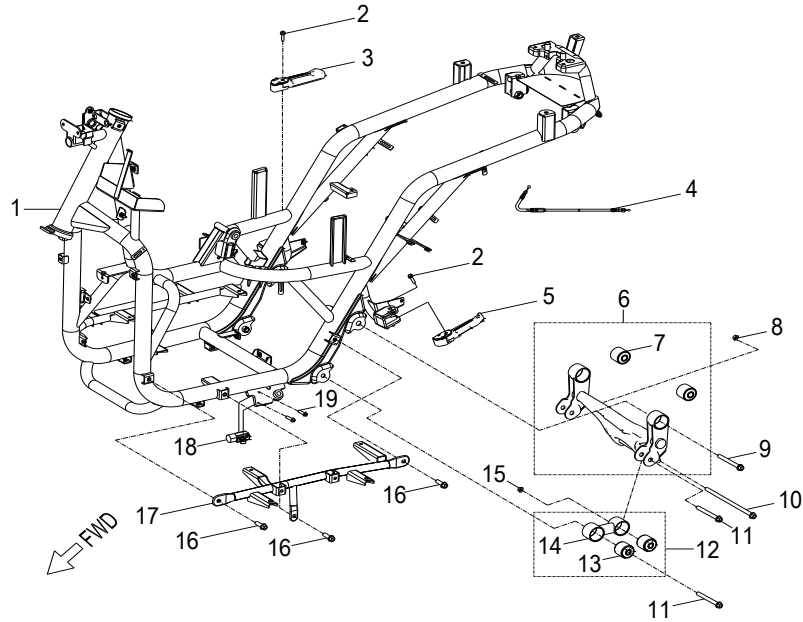

D-17: FRAME BODY

Item	Description	Part Number	Q.ty	Note
1	Asm., Frame	5010062U-000	1	
2	Bolt	96000-060358-00K	2	
3	Footpeg, RH	5056062U-000	1	
4	Cable, Lock	7723262U-000	1	
5	Footpeg, LH	5055062U-000	1	
6	Mount, Engine, Rear	5035062U-000	1	
7	Bushing	96400-123530	2	
8	Nut	90355-12000-17C	1	
9	Bolt	96000-120558-0KL	2	
10	Bolt	96000-122368-14C	1	
11	Bolt	96000-100558-0KL	4	
12	Linkage, Engine Mount	5038062U-000	2	
13	Bushing	96410-103530-336	4	
14	Bushing	5038162U-000	2	
15	Nut	94050-10000-00C	2	M10
16	Bolt	96000-080148-00K	3	
17	Bracket, Floorboard, LH	5031662U-000	1	
18	Switch, Shift Control	34913156-000	1	
19	Bolt	91000-050168-00K	2	M5x16