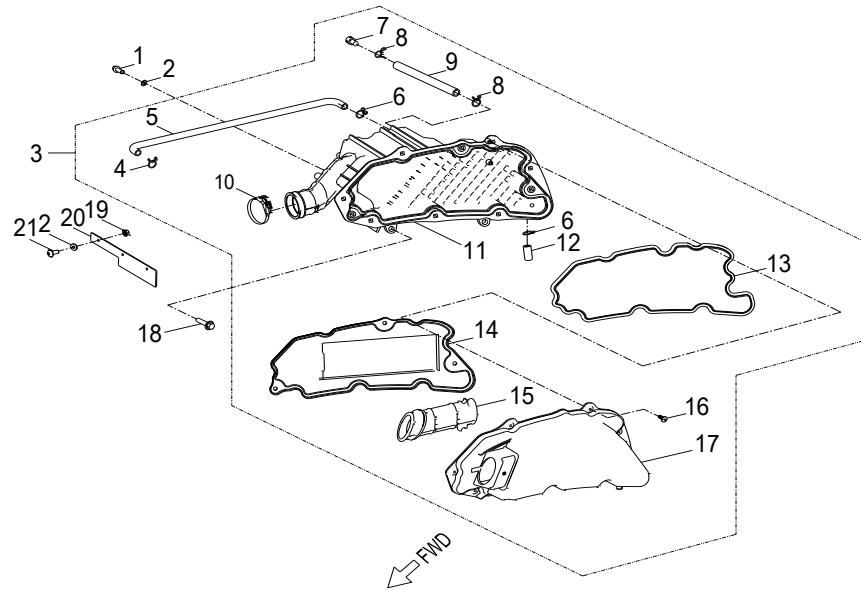

D-15: AIR CLEANER

Item	Description	Part Number	Q.ty	Note
1	Screw	93100-050258-00K	1	
2	Washer	94101-0514010-00K	4	5.1x14x1
3	Asm., Cleaner, Air	1720025B-000	1	
4	Clip	94510-13016	1	
5	Tube, Breather, Ventilated	1738162U-000	1	
6	Clip	94510-14018	2	
7	Plug, Trap	17370201-000	1	
8	Clip	94510-12012	2	
9	Tube, Breather, Ventilated	17381218-000	1	
10	Strap	89669225-000	1	
11	Housing, Air Cleaner	1721825B-000	1	
12	Hose, Drain	94404-01014-030	1	
13	Gasket	3371662U-000	2	
14	Filter, Air Cleaner	1720562U-000	1	
15	Duct, Inlet	1725562U-000	1	
16	Bolt	93100-050168-00K	10	M5x16
17	Cover, Air Cleaner	1720762U-000	1	
18	Bolt	96000-060258-00K	2	M6x25
19	Nut	90350-05000-00K	3	M5
20	Mud Shield, Air Cleaner	1722725B-000	1	
21	Bolt	93100-050128-00K	3	M5x12