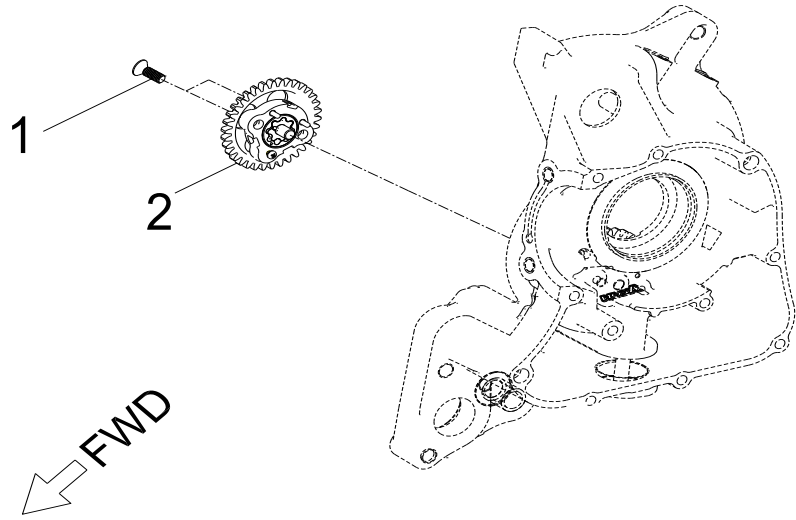

D-7: RIGHT CRANKCASE COVER

Item	Description	Part Number	Q.ty	Note
1	Flywheel	3111025N-000	1	
2	Stator	3112025N-000	1	
3	Bolt	92000-050128-00C	2	M5x12
4	Bolt	96000-060308-08C	2	M6x30
5	Gauge, Oil Lever	15650201-000	1	
6	Strap	89669227-000	2	
7	Asm., Shroud, Upper	1962125N-000	1	
8	Cap, Box	19611156-000	1	
9	Bolt	96007-060228-00K	3	M6x22 + w
10	Pin, Dowel	94301-10140	2	10x14
11	Oil Pump Gasket	1113225N-000	1	
12	Seal, Oil	96500-193005FKM	1	
13	Pin, Shaft	96300-05012	1	
14	Oil Pump Cover	1113125N-000	1	
15	O-Ring	93212-10720	1	
16	Bolt	96000-060708-08C	2	
17	Bolt	96000-060208-08C	1	M6x20

D-8: DRIVE CLUTCH

Item	Description	Part Number	Q.ty	Note
1	Belt, Driven	2310025B-000	1	
2	Asm., Sliding	2210325B-000	1	
3	Bushing, Slider	2213239A-000	3	
4	Plate, Sheave	2213139A-000	1	
5	Roller	2212125B-000	6	
6	Wheel, Slot, Sliding, Primary	2211039A-000	1	
7	Bushing, Sheave	2210625B-000	1	
8	Sheave, moveable	2210225B-000	1	
9	Clutch, One-Way	2214025B-000	1	
10	Nut	94050-12000-00C	1	

D-10: OIL PUMP

Item	Description	Part Number	Q.ty	Note
1	Bolt	93902-060208-00C	2	
2	Asm., Oil Pump	1500025N-000	1	

D-11: STARTING MOTOR

Item	Description	Part Number	Q.ty	Note
1	Bolt	96000-060208-08C	2	M6x20
2	Motor, Starter	3120025N-000	1	
3	Boss, Gear	2820225N-000	1	
4	Bearing, Needle	96200-505613	1	
5	Gear, Starter	2822025N-000	1	
6	Asm., One Way Clutch	2841025N-000	1	
7	Plate, Thrust, One Way	2822425N-000	1	
8	Bolt	96000-060128-08C	3	M6x12
9	Plate, Idle Gear	2823525N-000	1	
10	Asm., Idle Gear	2342225N-000	1	
11	Washer	94108-1020005-00C	2	
12	Shaft, Starter Motor	2842422R-000	1	
13	Asm., Kick Pinion	28225113-000	1	
14	Asm., Shaft, Kick Start	28250201-000	1	
15	Bushing	96401-152030	1	
16	Recoil, Kick Start	28281111-000	1	
17	Washer	94101-1528010-00K	1	15x28x1
18	Clip, Cir	94511-1500S	1	
19	Asm., Kick Start	28300151-000	1	
20	Bolt	96000-060258-00K	1	M6x25