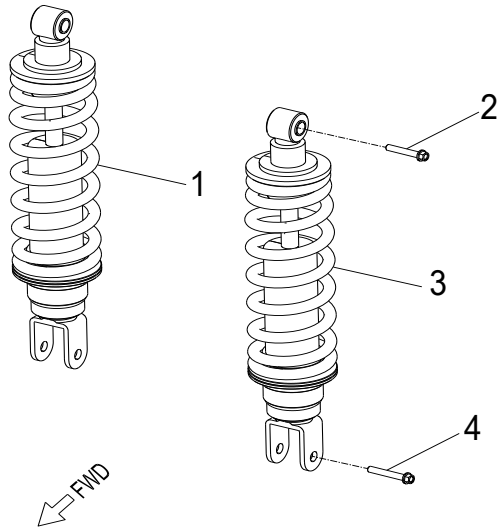

D-19: SUSPENSIONS

Item	Description	Part Number	Q.ty	Note
1	Asm., Suspension, Rear, RH	5249062U-038	1	
2	Bolt	96000-100408-OKL	2	M10x40
3	Asm., Suspension, Rear, LH	5247062U-038	1	
4	Bolt	96000-100488-OKL	2	M10x48