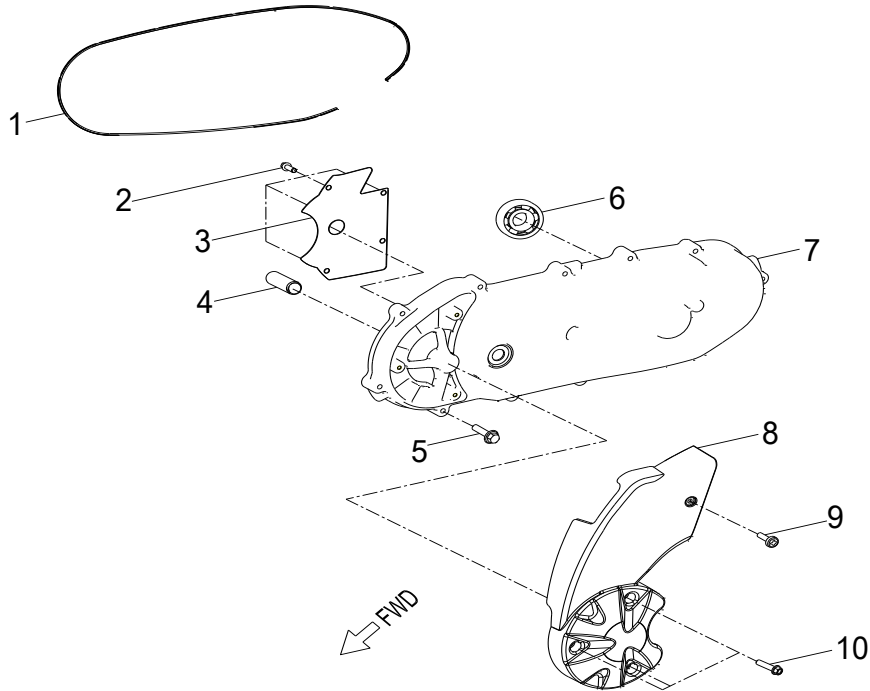

D-6: LEFT CRANKCASE COVER

Item	Description	Part Number	Q.ty	Note
1	Gasket	1135925B-000	1	
2	Bolt	96000-060108-08C	4	M6x10
3	Wind Guider, Drive Clutch	1133925N-000	1	
4	Shaft, Starter Motor	2842418S-000	1	
5	Bolt	96000-060358-08C	13	M6x35
6	Bearing, Ball	96100-69040-LLU00	1	
7	Cover, Clutch	1134125B-000	1	
8	Guard, Clutch Cover	1134225N-000	1	
9	Bolt	93100-050128-00K	1	M5x12
10	Bolt	96000-060208-08C	3	M6x20