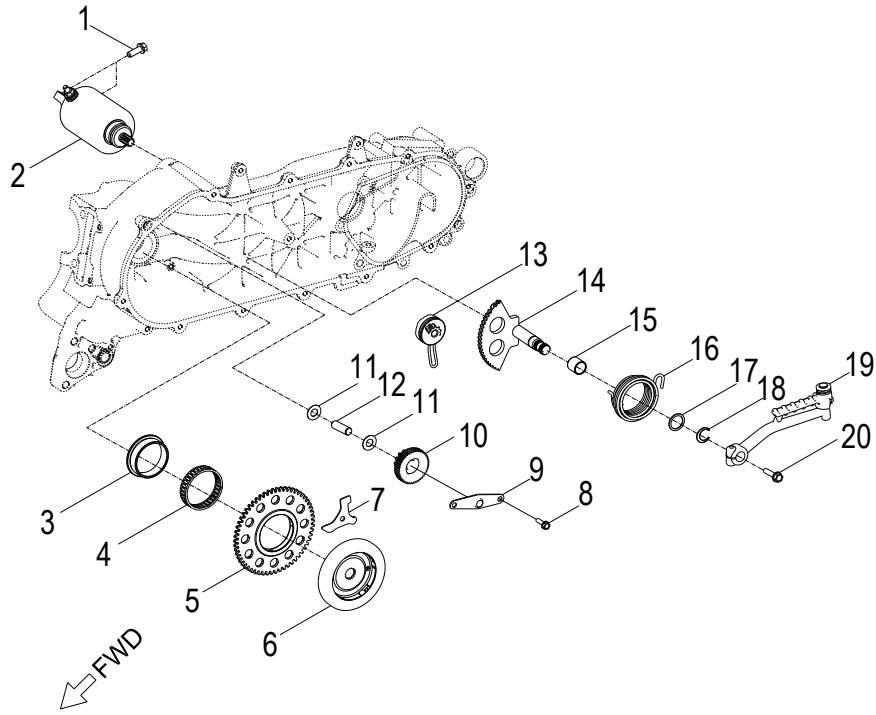

D-7: RIGHT CRANKCASE COVER

Item	Description	Part Number	Q.ty	Note
1	Flywheel	3111025N-000	1	
2	Stator	3112025N-000	1	
3	Bolt	92000-050128-00C	2	M5x12
4	Bolt	96000-060308-08C	2	M6x30
5	Gauge, Oil Lever	15650201-000	1	
6	Strap	89669227-000	2	
7	Asm., Shroud, Upper	1962125N-000	1	
8	Cap, Box	19611156-000	1	
9	Bolt	96007-060228-00K	3	M6x22 + w
10	Pin, Dowel	94301-10140	2	10x14
11	Oil Pump Gasket	1113225N-000	1	
12	Seal, Oil	96500-193005FKM	1	
13	Pin, Shaft	96300-05012	1	
14	Oil Pump Cover	1113125N-000	1	
15	O-Ring	93212-10720	1	
16	Bolt	96000-060708-08C	2	
17	Bolt	96000-060208-08C	1	M6x20

D-10: OIL PUMP

Item	Description	Part Number	Q.ty	Note
1	Bolt	93902-060208-00C	2	
2	Asm., Oil Pump	1500025N-000	1	

D-11: STARTING MOTOR

Item	Description	Part Number	Q.ty	Note
1	Bolt	96000-060208-08C	2	M6x20
2	Motor, Starter	3120025N-000	1	
3	Boss, Gear	2820225N-000	1	
4	Bearing, Needle	96200-505613	1	
5	Gear, Starter	2822025N-000	1	
6	Asm., One Way Clutch	2841025N-000	1	
7	Plate, Thrust, One Way	2822425N-000	1	
8	Bolt	96000-060128-08C	3	M6x12
9	Plate, Idle Gear	2823525N-000	1	
10	Asm., Idle Gear	2342225N-000	1	
11	Washer	94108-1020005-00C	2	
12	Shaft, Starter Motor	2842422R-000	1	
13	Asm., Kick Pinion	28225113-000	1	
14	Asm., Shaft, Kick Start	28250201-000	1	
15	Bushing	96401-152030	1	
16	Recoil, Kick Start	28281111-000	1	
17	Washer	94101-1528010-00K	1	15x28x1
18	Clip, Cir	94511-1500S	1	
19	Asm., Kick Start	28300151-000	1	
20	Bolt	96000-060258-00K	1	M6x25