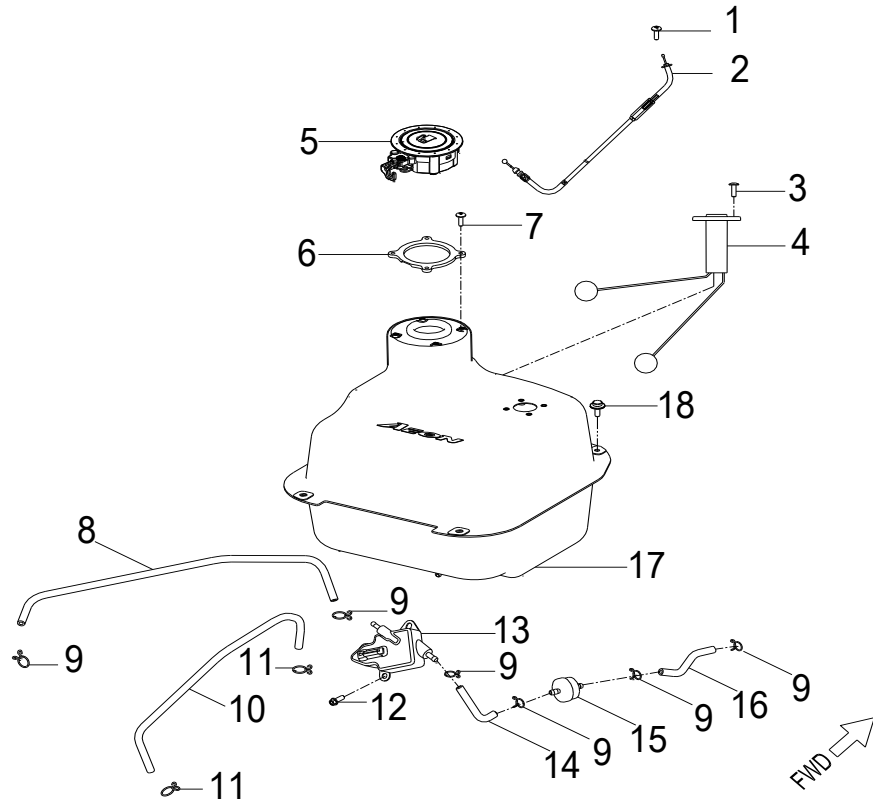

D-21: FUEL TANK

Item	Description	Part Number	Q.ty	Note
1	Bolt	93100-050128-00K	1	M5x12
2	Cable, Fuel Cap	1762762U-000	1	
3	Bolt	93100-050168-00K	4	M5x16
4	Sensor, Fuel	3780062U-000	1	
5	Cap, Fuel	1762362U-000	1	
6	Gasket, Fuel Cap	1750662U-000	1	
7	Bolt	93500-050168-00C	4	M5x16
8	Fuel hose	94412-05009-510	1	
9	Clamp	94510-08000	6	
10	Hose	17533201-000	1	
11	Clamp	94515-07006	2	
12	Bolt	96000-060128-10K	2	M6x12
13	Fuel Pump	1752035A-000	1	
14	Fuel hose	94412-05009-073	1	
15	Filter, Fuel	17952111-000	1	
16	Fuel hose	94401-05009-155	1	
17	Asm., Tank, Fuel	1750062U-002	1	
18	Bolt	92005-060258-00K	4