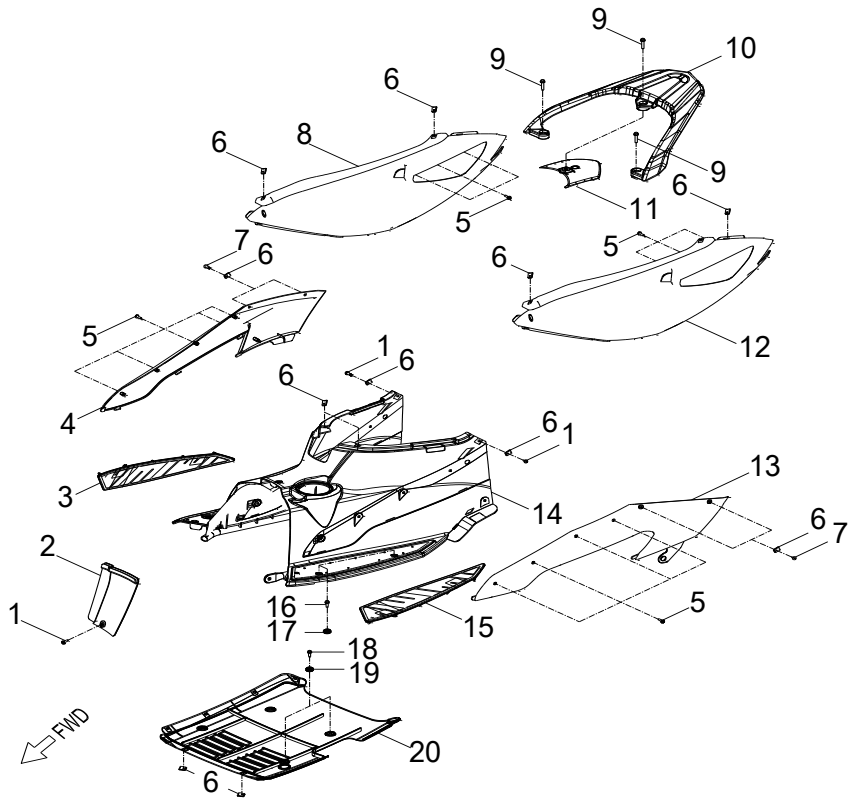

D-18: SIDE COVER

Item	Description	Part Number	Q.ty	Note
1	Bolt	93100-050168-00K	5	M5x16
2	Cover, Battery	3150462U-070	1	
3	Floorboard, RH	6431562U-070	1	
4	Veneer, RH	8350362U-850	1	
5	Screw	93903-1050128-00K	16	M5x12
6	Nut-U, M5	61121203-00C	14	M5
7	Bolt	93100-050128-00K	4	M5x12
8	Panel, Side, RH	8350062U-134	1	Back
		8350062U-235		White
		8350062U-S87		Siver
9	Bolt	96000-080288-00K	3	
10	Grab Bar	5010562U-134	1	Back
		5010562U-235		White
		5010562U-S87		Siver
11	Visor, Taillight	8370462U-134	1	Back
		8370462U-235		White
		8370462U-S87		Siver
12	Panel, Side, LH	8360062U-134	1	Back
		8360062U-235		White
		8360062U-S87		Siver
13	Veneer, LH	8360362U-850	1	
14	Floor	6422062U-000	1	
15	Floorboard, LH	6431662U-070	1	
16	Bolt	96007-060168-00K	4	M6x16 + w
17	Washer	94150-0717075-00K	4	6.5x17.5x7.5
18	Bolt	96000-060168-10K	4	M6x16
19	Washer	94150-0717050-00K	4	7.1x17x5
20	Shield, Chassis	5010662U-070	1