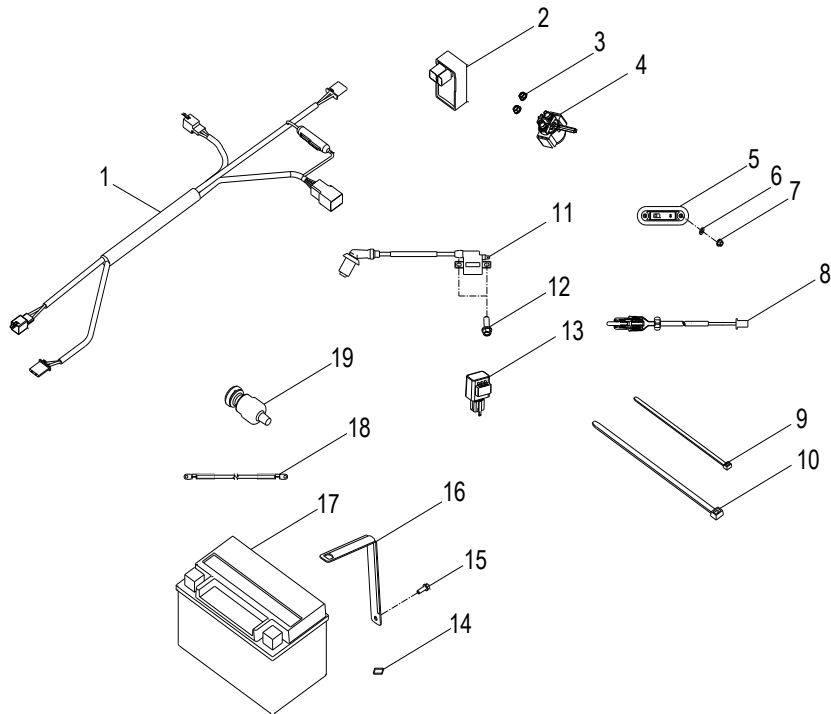

D-32: ELECTRICAL PARTS

Item	Description	Part Number	Q.ty	Note
1	Harness, Main Wire	3210025B-002	1	
2	Asm., CDI Unit	3041025B-000	1	
3	Nut	94050-06000-00K	2	M6
4	Starter Relay	38501204-000	1	
5	Lamp, Storage Box	77261201-000	1	
6	Washer	94101-0412010-00K	2	4x12x1
7	Nut	90350-04000-00K	2	M4
8	Switch, Lamp, Storage Box	7726262U-000	1	
9	Strap	89569131-000	21	AT-200M-B
10	Strap	89769111-000	3	
11	Asm., Ignition Coil	30510209-000	1	
12	Bolt	96000-060208-10K	2	M6x20
13	Relay, Parking	38701201-000	1	
14	Foam, battery	81113203-000	1	
15	Bolt	96000-060168-10K	1	M6x16
16	Bracket, Battery	3150225E-000	1	
17	Battery	31500156-001	1	9AH
18	Asm., Battery Cable	32001207-000	1	
19	Power Supplier	38130179-000	1