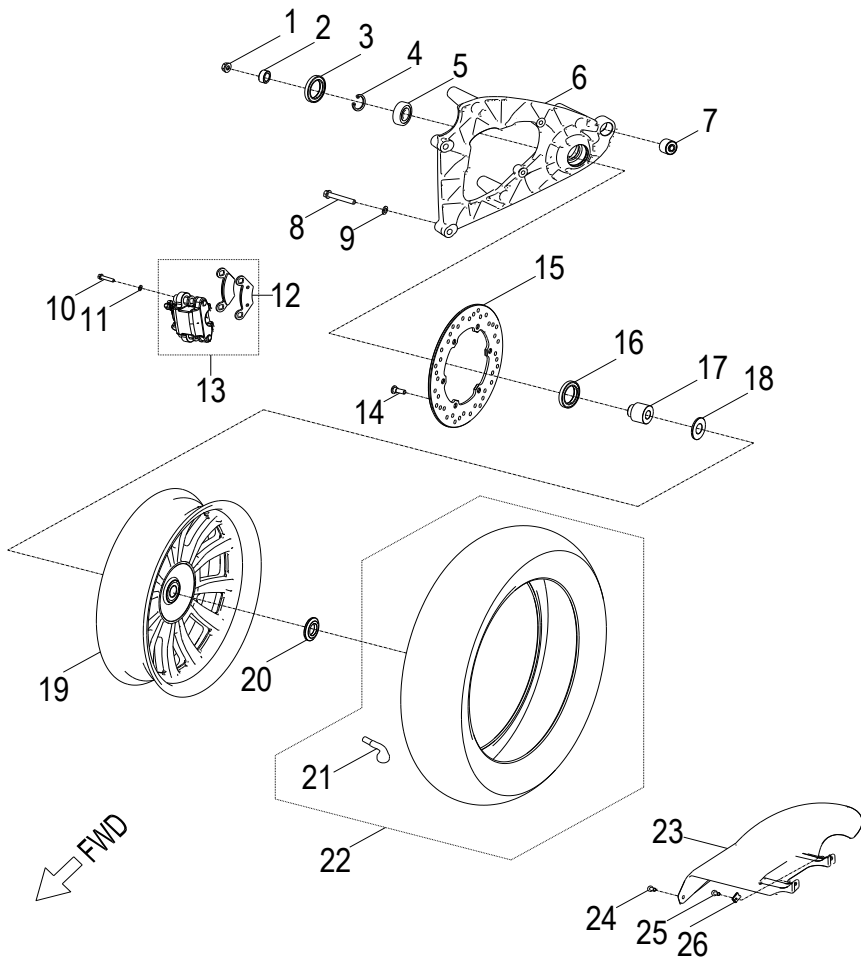

D-25: REAR WHEEL

Item	Description	Part Number	Q.ty	Note
1	Nut	90355-16000-24K	1	
2	Spacer	4232162U-000	1	
3	Seal, Oil	96500-253705NBR	1	
4	Clip, Cir	94512-4700R	1	
5	Bearing, Ball	96100-63030-LLUC3	1	
6	Arm, Swing	5200025B-000	1	
7	Bushing	96400-102828	1	
8	Bolt	96000-100558-OKL	2	
9	Washer	94101-1022020-00K	2	10.1x22x2
10	Bolt	96000-080388-OKL	2	
11	Washer	94101-0816010-00C	2	
12	Pad, brake, Rear	4312062U-001	1	
13	Asm, Caliper, Rear	43100S31-000	1	
14	Bolt	45016201-000	6	
15	Disc, Brake	4351162U-000	1	
16	Seal, Oil	96500-254706NBR	1	
17	Spacer, Axle	4231162U-000	1	
18	Washer	94101-1750030-00B	1	
19	Rim, Rear	42802S31-458	1	
20		42322S31-000	1	
21	Valve, Rim	4261662U-000	1	
22	Tire	4281162U-000	1	
23	REAR FENDER	8011562U-000	1	
24	Bolt	93100-050168-00K	2	M5x16
25	Screw	93100-050258-00K	2	
26	Nut-U, M5	61121203-00C	2	M5