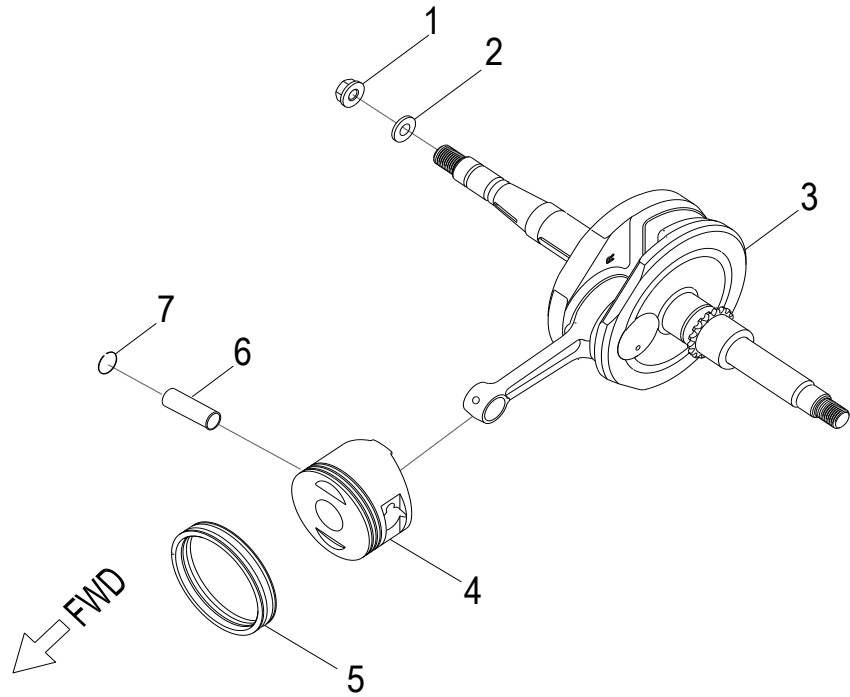

D-3: CRANKSHAFT & PISTON

Item	Description	Part Number	Q.ty	Note
1	Nut	94050-12000-00C	1	
2	Washer	94101-1222023-00C	1	
3	Asm., Crankshaft	1300025N-000	1	
4	Piston	1310025B-000	1	
5	Ring Set, Piston	1301125N-000	1	
6	Pin, Piston	1311125N-000	1	
7	Clip, Piston Pin	13115119-000	2