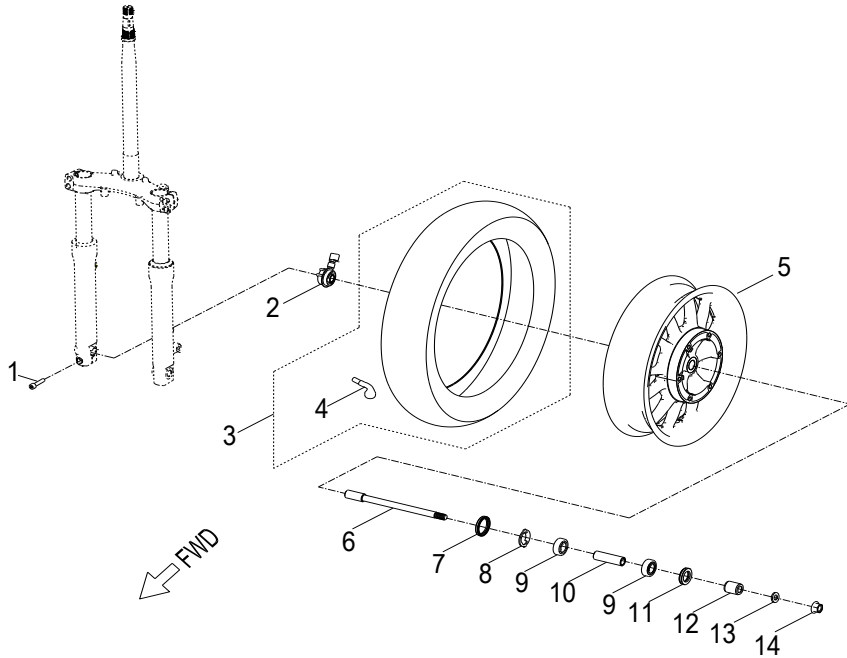

D-23: FRONT WHEEL

Item	Description	Part Number	Q.ty	Note
1	Bolt	91000-080408-00K	1	
2	Asm., Gear, Speedometer	4480662U-000	1	
3	Tire	4271162U-000	1	
4	Valve, Rim	4261662U-000	1	
5	Rim	4270162U-458	1	
6	Shaft, Front Wheel	4462562U-000	1	
7	Seal, Oil	96500-405005NBR	1	
8	Mount, Speedometer Gear	2290262U-000	1	
9	Bearing, Ball	96100-63020-LU000	2	
10	Sleeve, Shaft, Front Wheel	4462062U-000	1	
11	Seal, Oil	96500-284207NBR	1	
12	Spacer	4431162U-000	1	
13	Washer	94101-1426020-00C	1	14.2x26x2
14	Nut	90355-14000-19B	1