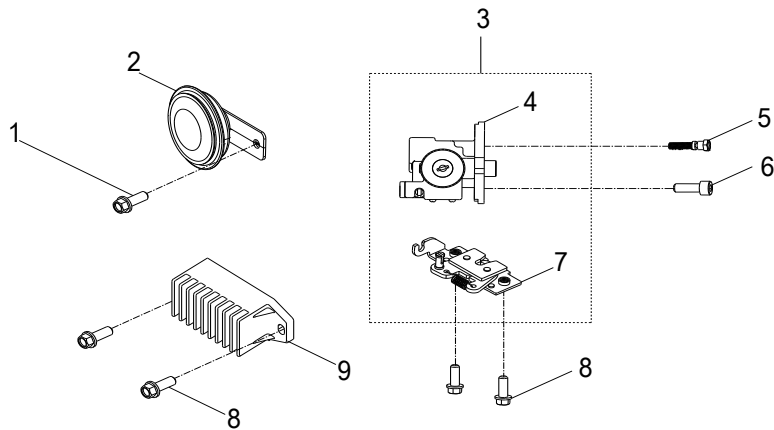

D-31: MAIN SWITCH, HORN & REGULATOR

Item	Description	Part Number	Q.ty	Note
1	Bolt	96000-080128-OKL	1	M8x12
2	Horn	38110119-000	1	
3	Asm., Mian Switch	3501062U-001	1	
4	Switch, Main	3510262U-001	1	
5	Shear-Bolt	92200-060208-0B1	1	
6	Bolt	91000-060168-00K	1	
7	Lock striker	7723162U-000	1	
8	Bolt	96000-060168-10K	4	M6x16
9	Rectifier/ Regulator	3160062U-000	1