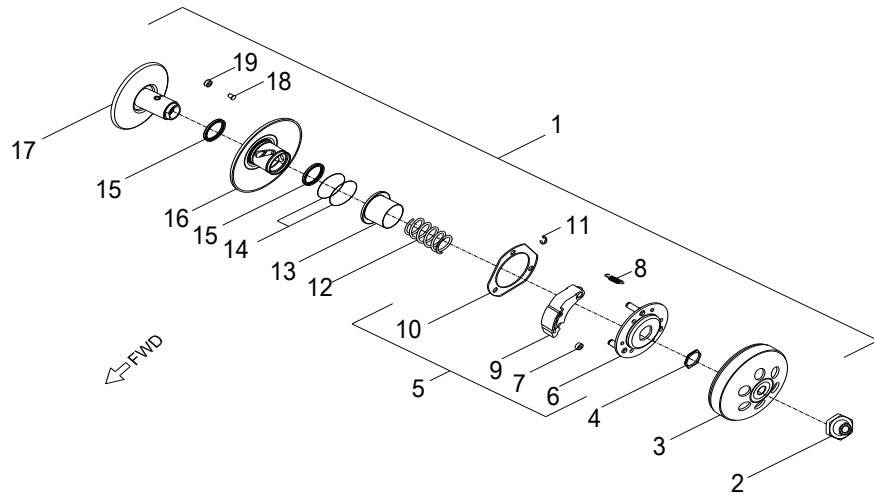

D-9: DRIVEN CLUTCH

Item	Description	Part Number	Q.ty	Note
1	Asm., Drive Clutch	2200025B-000	1	
2	Nut, Driven	2210562U-000	1	
3	Clutch, Outer	2210025B-000	1	
4	Nut	95111-28000-00B	1	
5	Asm., Driven Clutch	2200139A-000	1	
6	Plate, Drive, Inner	2235039A-000	1	
7	Bushing, Rubber	2280439A-000	3	
8	Spring, Clutch	2240139A-000	3	
9	Weight, Clutch	2253539A-000	3	
10	Plate, Drive, Side	2235139A-000	1	
11	Clip, Cir	94511-0700E	3	
12	Spring, Clutch	2323339A-000	1	
13	Seal, Collor	2323739A-000	1	
14	O-Ring	93211-03619	2	
15	Seal, Oil	96500-34410400000	2	
16	Sheave, Moveable	2322025B-000	1	
17	Sheave, Driven	2320025B-000	1	
18	Pin, Guide	2322539A-000	3	
19	Roller, Guide	2322639A-000	3