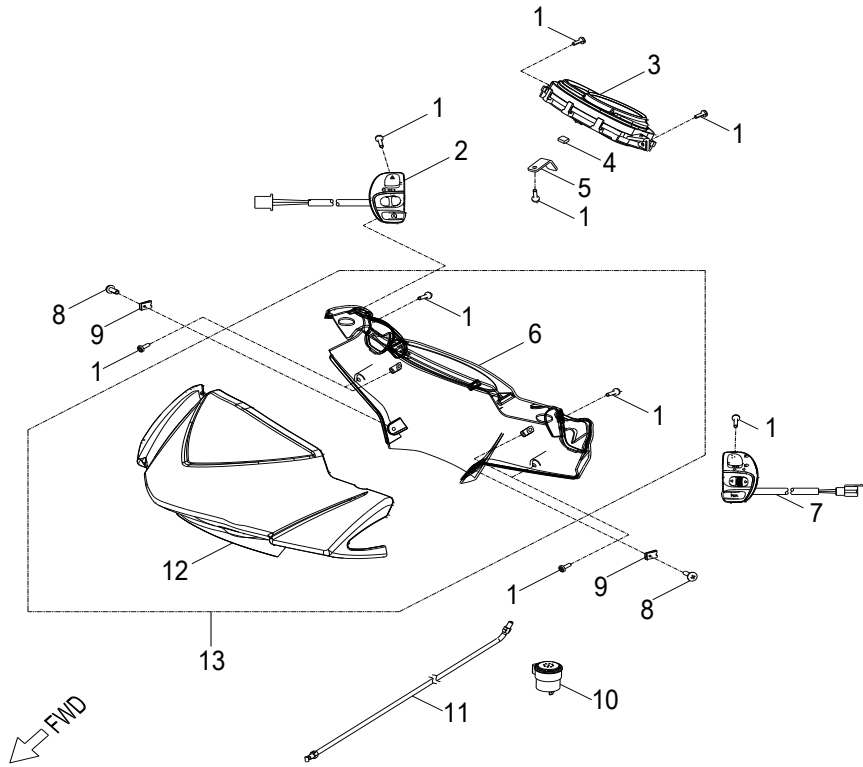

D-29: SPEEDOMETER ASS'Y

Item	Description	Part Number	Q.ty	Note
1	Screw	93903-1050128-00K	11	M5x12
2	Switch, Handle, RH	3587062U-000	1	
3	Asm., Speedometer	37200230-000	1	
4	Rubber, Seat	64320204-000	1	
5	Bracket, Speedometer	37208201-000	1	
6	Cover, Handlebar, Lower	64212S31-070	1	
7	Switch, Handle, LH	3586062U-000	1	
8	Bolt	93100-050168-00K	2	M5x16
9	Nut-U, M5	61121203-00C	2	M5
10	Relay, Signal	38302204-000	1	
11	Sensor, Speedometer	3786062U-000	1	
12	Pod, Handlebar	64211S31-134	1	Back
		64211S31-235		White
		64211S31-S87		Siver
13	Asm., Pod, Handlebar	64210S31-134	1	Back
		64210S31-235		White
		64210S31-S87		Siver