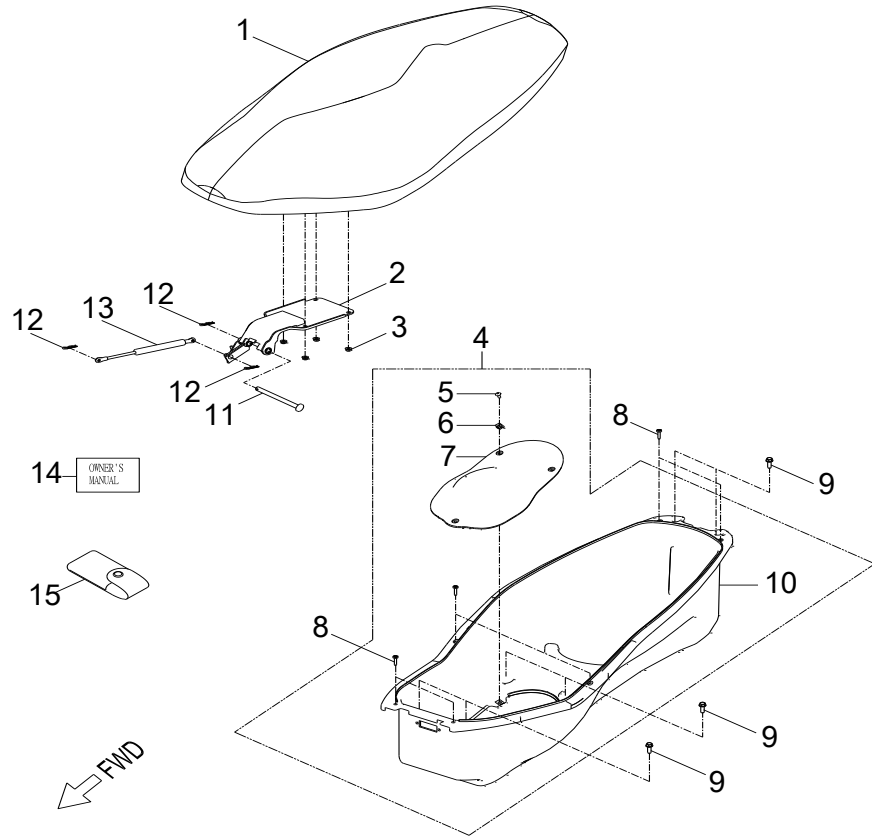

D-22: SEAT

Item	Description	Part Number	Q.ty	Note
1	Seat	7720062U-070	1	
2	Hinge, Seat	7720162U-000	1	
3	Nut	94050-06000-00K	4	M6
4	Asm., Box	7726062K-000	1	
5	Bolt	93100-050128-00K	3	M5x12
6	Nut-U, M5	61121203-00C	3	M5
7	Box Cover	7720262K-000	1	
8	Bolt	93902-050208-00K	6	
9	Bolt	96007-060168-00K	6	M6x16 + w
10	BOX	7720762K-000	1	
11	Seat Fix Shaft	7720362U-000	1	
12	Cotter Pin	94203-12200	3	
13	Stopper	7725962U-000	1	
14	Manual, Owner's	88510260-001	1	
15	Pouch, Tool	89120213-000	1