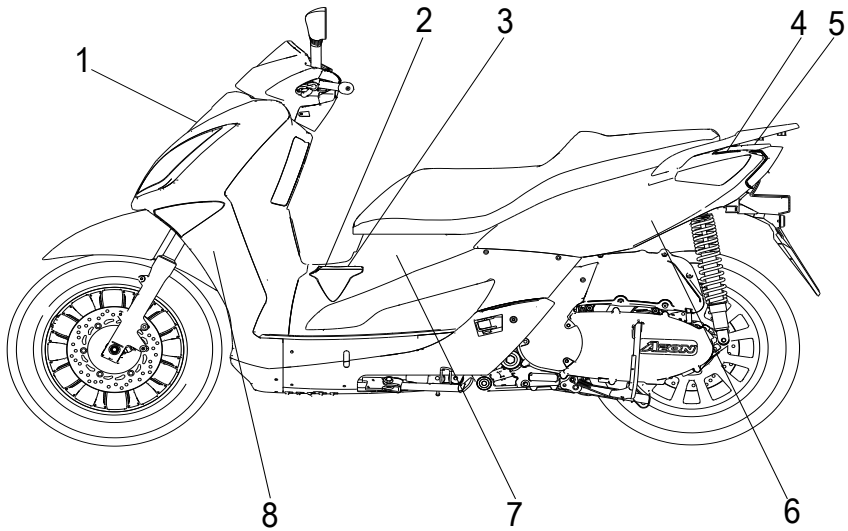

D-33: DECALS

Item	Description	Part Number	Q.ty	Note
1	Decal, AEON, Logo	87711262-S87	1	
2	Decal, Fuel	87841201-000	1	
3	Decal, AEON, Logo	87711263-000	1	
4	Decal, Warning, Hood	87842202-000	1	
5	Decal, Warning, Rack	87869202-000	1	
6	Decal, Urban	87848201-507	2	Red
		87848201-S87		Siver
		87848201-000		Standard
7	Decal, Tire Pressure	87864204-000	1	
8	Decal-125	87715219-S87	2	Siver
		87715219-000		Standard