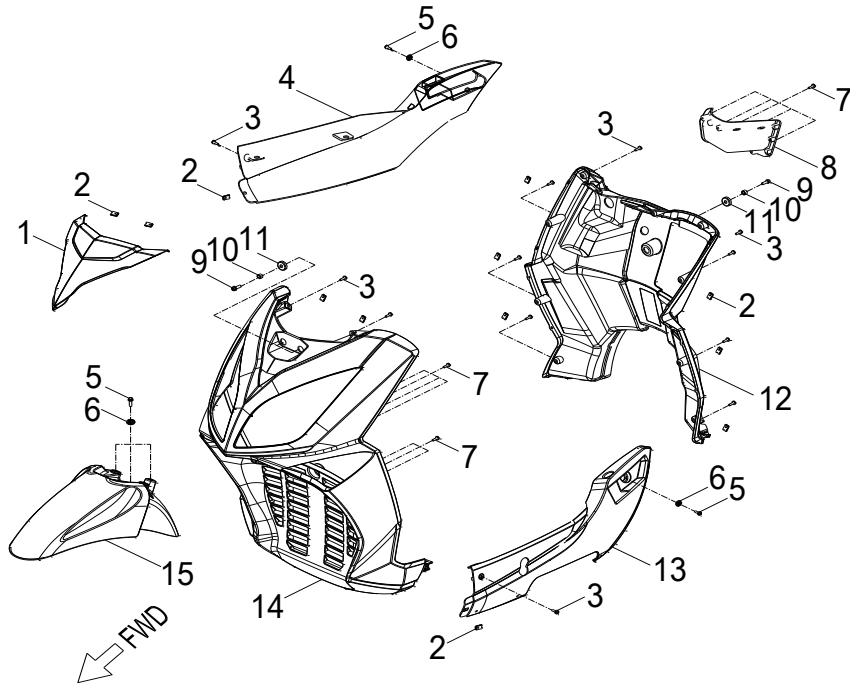

D-28: WINDSHIELD

Item	Description	Part Number	Q.ty	Note
1	Cover, Headlight	6432162U-850	1	
2	Nut-U, M5	61121203-00C	22	M5
3	Bolt	93100-050168-00K	27	M5x16
4	Panel, Bottom, RH	83501S31-134	1	Back
		83501S31-235		White
		83501S31-S87		Siver
5	Bolt	96000-060168-10K	5	M6x16
6	Washer	94150-0717050-00K	5	7.1x17x5
7	Screw	93903-1050128-00K	14	M5x12
8	Cover, Small Storge Box	8113462U-070	1	
9	Bolt	96007-060228-00K	4	M6x22 + w
10	Spacer	51311203-000	4	
11	Foam	17502204-000	4	
12	Inner Box	8113162U-070	1	
13	Panel, Bottom, LH	83601S31-134	1	Back
		83601S31-235		White
		83601S31-S87		Siver
14	Windshield	6430162U-134	1	Back
		6430162U-235		White
		6430162U-S87		Siver
15	Fender, Front	6285062U-134	1	Back
		6285062U-235		White
		6285062U-S87		Siver