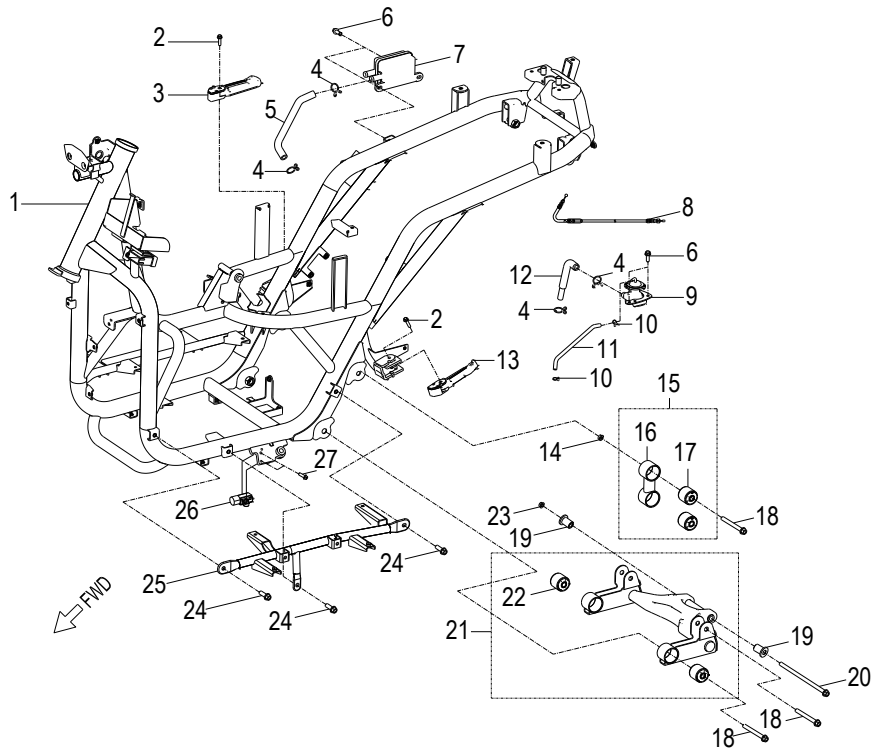

D-17: FRAME BODY

Item	Description	Part Number	Q.ty	Note
1	Asm., Frame	5010025B-000	1	
2	Bolt	96000-060358-00K	2	
3	Footpeg, RH	5056062U-000	1	
4	Clip	94510-15000	4	
5	Hose, Rubber	14420211-000	1	
6	Bolt	96000-060148-10K	4	M6x14
7	Asm.,Filter, Daul- Intake	18995202-000	1	
8	Cable, Lock	7723262U-000	1	
9	Valve, Dual-Intake	1899925B-000	1	
10	Clip	94510-06500	2	
11	Hose	94407-04008-230	1	
12	Hose, Rubber	14420210-000	1	
13	Footpeg, LH	5055062U-000	1	
14	Nut	94050-10000-00C	2	M10
15	Linkage, Engine Mount	5038025B-000	2	
16	Linkage	5038125B-000	2	
17	Bushing	96410-103530-336	4	
18	Bolt	96000-100558-0KL	6	
19	Collar, Shaft, Swing	1123025B-000	2	
20	Bolt	96000-101908-14C	1	
21	Mount, Engine, Rear	5035025B-000	1	
22	Bushing	96410-103530-336	2	
23	Nut	90355-10000-14C	1	
24	Bolt	96000-080148-00K	3	
25	Bracket, Floorboard, LH	5031662U-000	1	
26	Switch, Shift Control	34913156-000	1	
27	Bolt	91000-050168-00K	2	M5x16