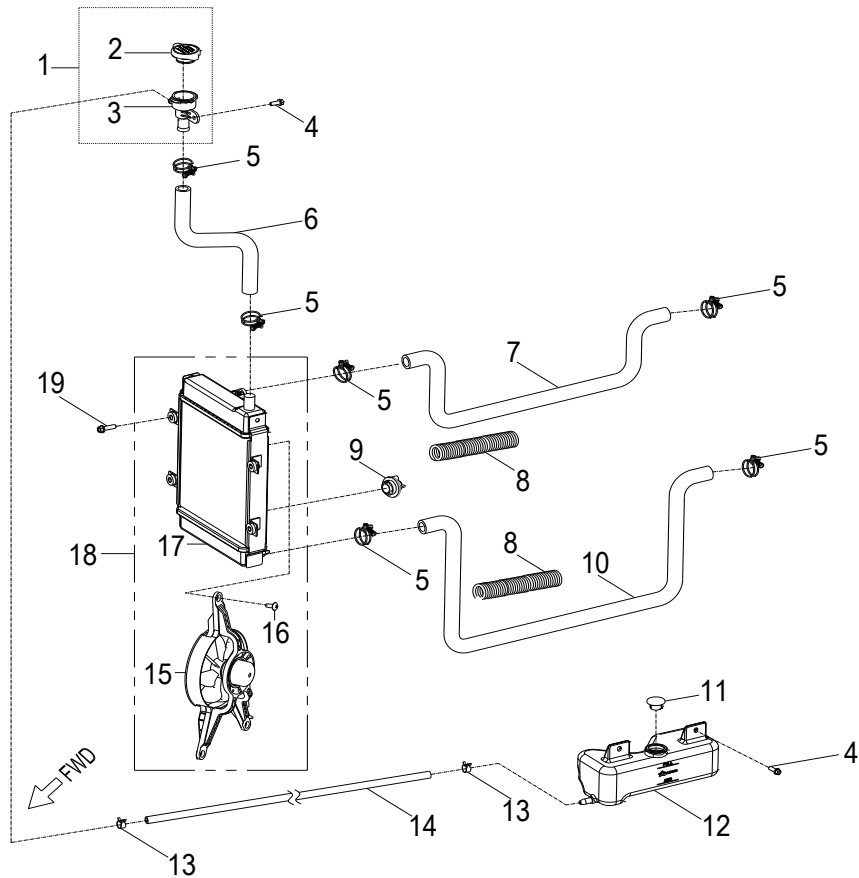

D-34: RADIATOR

Item	Description	Part Number	Q.ty	Note
1	Asm., Water Cap	1911362U-000	1	
2	Cap, Water	1911150A-000	1	
3	Tube, Water Cap	1911462U-000	1	
4	Bolt	92005-060168-00K	3	M6x16 + w
5	Clamp	1922250A-000	6	
6	Hose, Water Cap, Radiator	1950462U-000	1	
7	Hose, Outlet, Radiator	1950125B-000	1	
8	Spring, Coolant Hose	1950762U-000	2	
9	Asm., Switch, Thermostatic	1932062U-000	1	
10	Hose, Inlet, Radiator	1950325B-000	1	
11	Cap, Oil Tank	55105111-000	1	
12	Tank, Expansion	1910162U-000	1	
13	Clamp	94515-12008	2	12x8
14	Hose, Inlet, Expansion Tank	1950662U-000	1	
15	Asm., Fan	1900550A-000	1	
16	Screw	93003-060168-00K	3	M6x16 + w
17	Radiator	1901162U-000	1	
18	Asm., Radiator	1901062U-000	1	
19	Bolt	96007-060228-00K	4	M6x22 + w