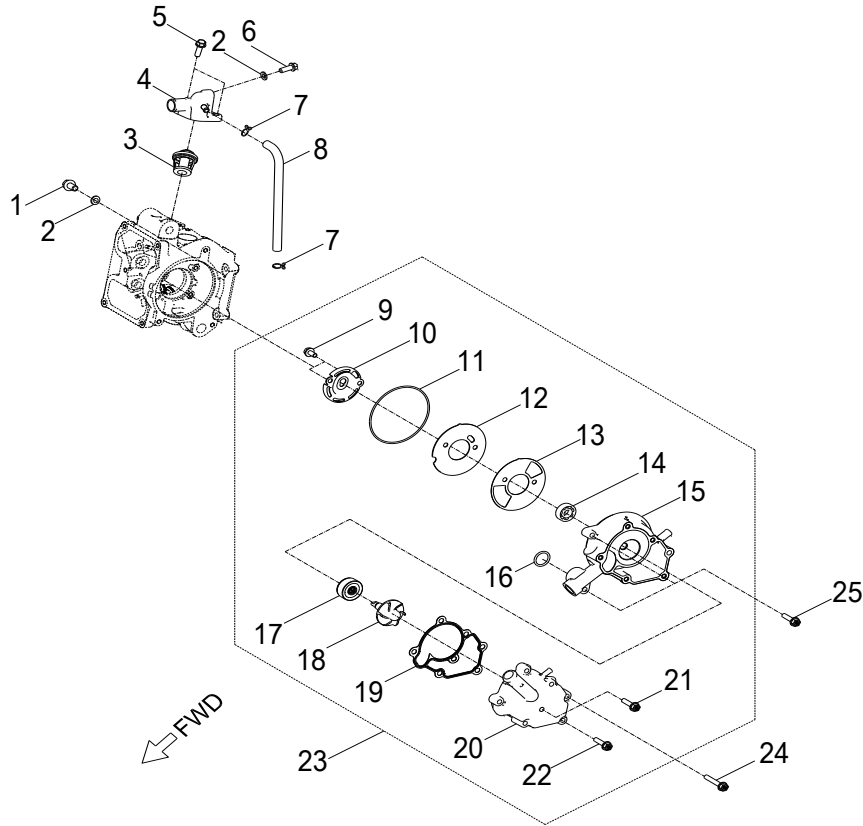

D-13: WATER PUMP

Item	Description	Part Number	Q.ty	Note
1	Bolt	96000-060108-10K	1	
2	Washer	94101-0612010-00U	2	6.5x12x1
3	Bimetal, Thermosatic	1930062U-000	1	
4	Flange, Thermosatic	1931525N-000	1	
5	Bolt	96000-060208-08C	2	M6x20
6	Bolt	96000-060208-08C	1	M6x21
7	Clip	94510-09012	2	
8	Hose, Bypass, Thermosatic	1950525N-000	1	
9	Bolt	96000-060128-08C	2	M6x12
10	Adaptor, Impeller	1921625N-000	1	
11	O-Ring	93214-08720	1	
12	Diversion, Impeller	1921925N-000	1	
13	Gasket, Impeller	1921825N-000	1	
14	Bearing, Ball	96100-60000-000C3	1	
15	Body, Water Pump	1921125N-000	1	
16	O-Ring	93210-01925	1	
17	Seal, Oil	96510-103113NBR	1	
18	Impeller, Water Pump	1921525N-000	1	
19	Gasket	1922925N-000	1	
20	Flange, Water Pump	1922125N-000	1	
21	Bolt	96000-060308-08C	1	M6x30
22	Bolt	96000-060258-08C	4	M6x25
23	Asm., Water Pump	1921025N-000	1	
24	Bolt	96000-060508-08C	1	M6x50
25	Bolt	96000-060258-08C	2	M6x25