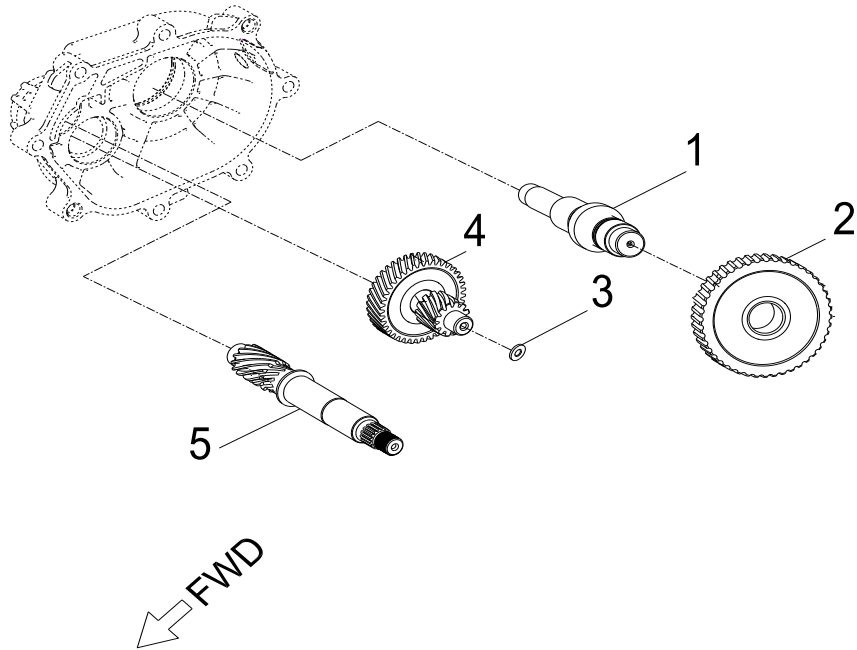

D-12: TRANSMISSION

Item	Description	Part Number	Q.ty	Note
1	Pinion,Output	2343125B-000	1	
2	Gear,Output	2343225B-000	1	
3	Washer	94108-1530010-000	1	
4	Asm., Shaft, Counter	2342025B-000	1	
5	Asm., Shaft, Drive	2341125B-000	1