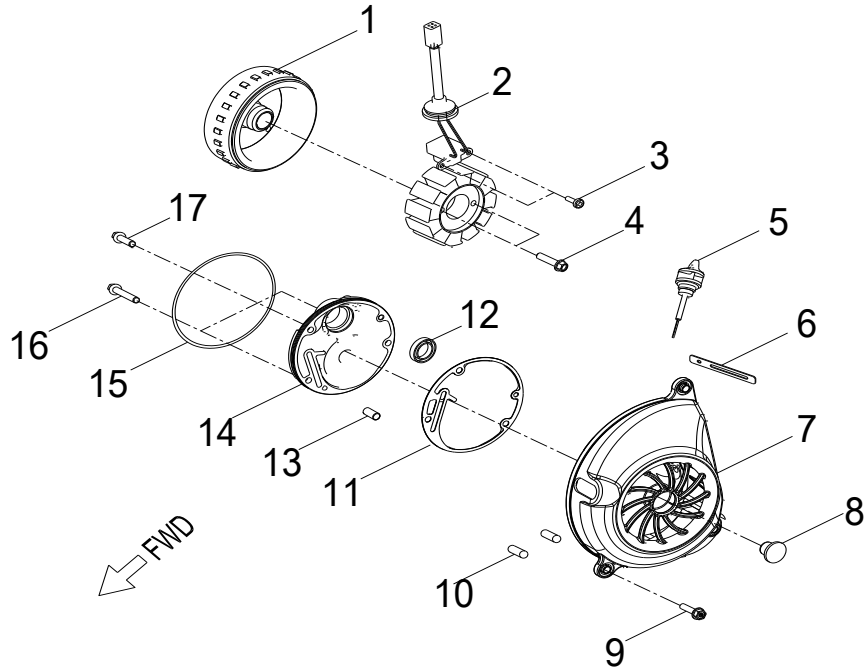

D-5: TRANSMISSION COVER

Item	Description	Part Number	Q.ty	Note
1	Clip, Cir	94512-5200R	1	
2	Bearing, Ball	96100-6205-LLUC3/ZG	1	
3	Bolt	96000-080358-00C	6	
4	Bolt	96000-080458-00C	2	M8x45
5	Plug, Oil	15650111-001	1	
6	O-Ring	93210-01425	1	13.8x2.5
7	Cover, Transmission	2130125B-000	1	
8	Pin, Dowel	94301-10140	2	10x14
9	Washer	94101-0816020-00L	1	
10	Bolt	96000-080128-12C	1	
11	Gasket, Transmission Cover	2139525B-000	1	
12	Bearing, Ball	96100-CSB203A-JR2C3	1	
13	Bearing, Ball	96100-CSB301-JR200	1	
14	Seal, Oil	96500-354707A7271	1	

D-6: LEFT CRANKCASE COVER

Item	Description	Part Number	Q.ty	Note
1	Gasket	1135925B-000	1	
2	Bolt	96000-060108-08C	4	M6x10
3	Wind Guider, Drive Clutch	1133925N-000	1	
4	Shaft, Starter Motor	2842418S-000	1	
5	Bolt	96000-060358-08C	13	M6x35
6	Bearing, Ball	96100-69040-LLU00	1	
7	Cover, Clutch	1134125B-000	1	
8	Guard, Clutch Cover	1134225N-000	1	
9	Bolt	93100-050128-00K	1	M5x12
10	Bolt	96000-060208-08C	3	M6x20

D-7: RIGHT CRANKCASE COVER

Item	Description	Part Number	Q.ty	Note
1	Flywheel	3111025N-000	1	
2	Stator	3112025N-000	1	
3	Bolt	92000-050128-00C	2	M5x12
4	Bolt	96000-060308-08C	2	M6x30
5	Gauge, Oil Lever	15650201-000	1	
6	Strap	89669227-000	2	
7	Asm., Shroud, Upper	1962125N-000	1	
8	Cap, Box	19611156-000	1	
9	Bolt	96007-060228-00K	3	M6x22 + w
10	Pin, Dowel	94301-10140	2	10x14
11	Oil Pump Gasket	1113225N-000	1	
12	Seal, Oil	96500-193005FKM	1	
13	Pin, Shaft	96300-05012	1	
14	Oil Pump Cover	1113125N-000	1	
15	O-Ring	93212-10720	1	
16	Bolt	96000-060708-08C	2	
17	Bolt	96000-060208-08C	1	M6x20