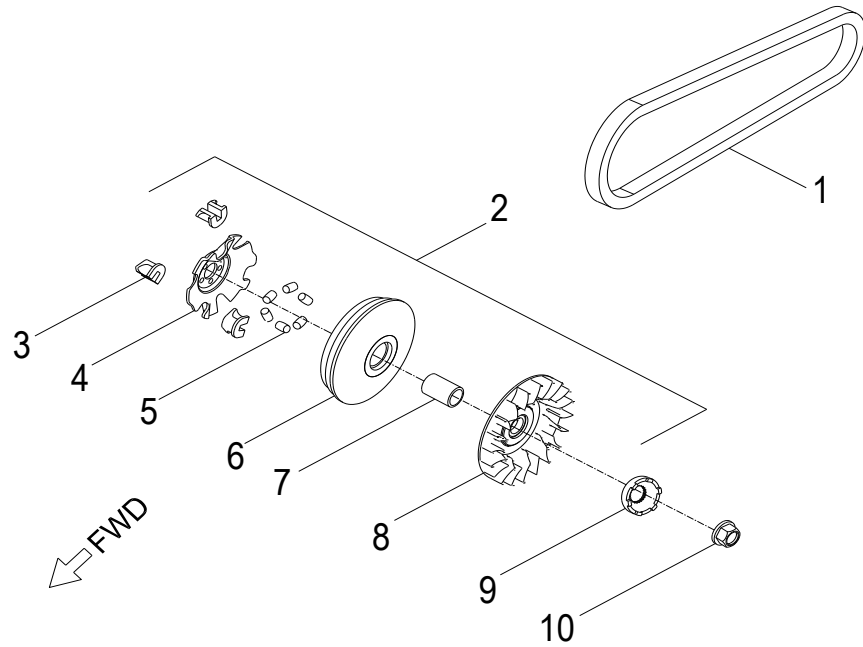

D-8: DRIVE CLUTCH

Item	Description	Part Number	Q.ty	Note
1	Belt, Driven	2310025B-000	1	
2	Asm., Sliding	2210325B-000	1	
3	Bushing, Slider	2213239A-000	3	
4	Plate, Sheave	2213139A-000	1	
5	Roller	2212125B-000	6	
6	Wheel, Slot, Sliding, Primary	2211039A-000	1	
7	Bushing, Sheave	2210625B-000	1	
8	Sheave, moveable	2210225B-000	1	
9	Clutch, One-Way	2214025B-000	1	
10	Nut	94050-12000-00C	1