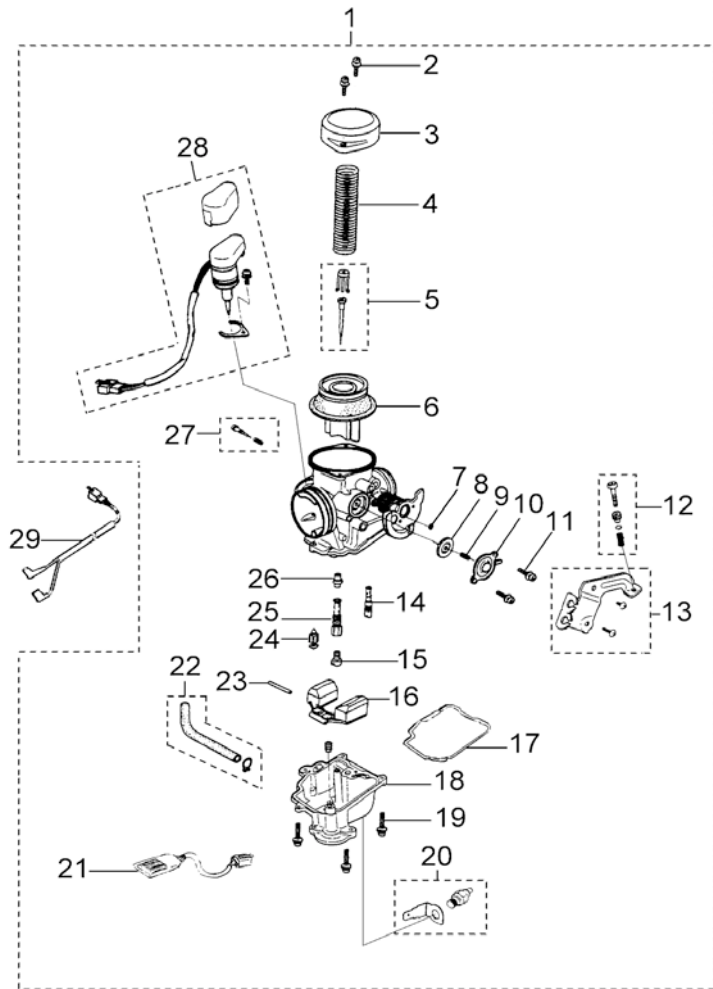

D-14: CARBURETOR

Item	Description	Part Number	Q.ty	Note
1	Asm., Carburetor	1610025N-000	1	
2	Screw	93502-040108-00C	2	M4x10 + w
3	Asm., Cap	1614025N-000	1	
4	Spring	1610225N-000	1	
5	Asm., Jet Needle	1610425N-000	1	
6	Throttle Valve, Diaphragm	1605025N-000	1	
7	Seal	3372825N-000	1	
8	Check Valve, Air	1615625N-000	1	
9	Spring	4054125N-000	1	
10	Cover, Diaphragm	1615525N-000	1	
11	Screw	93502-040108-00C	2	M4x10 + w
12	Screw, Idle	1611425N-000	1	
13	Bracket, Throttle Cable	1615725N-000	1	
14	Jet, Pilot	16110203-000	1	
15	Jet, Main	1610825N-000	1	
16	Float	1612325N-000	1	
17	Seal, Float	1610625N-000	1	
18	Float, Body	1610725N-000	1	
19	Screw	93502-040168-00C	3	M4x16 + w
20	Heater, Carb.	1615925N-000	1	
21	Thermoswitch, Carb.	1618025B-000	1	
22	Drain Tube	1610925N-000	1	
23	Pin, Float	1611925N-000	1	
24	Valve, Float	1611725N-000	1	
25	Valve, Needle	1610525N-000	1	
26	Needle, Jet	1615025N-000	1	
27	Screw, Air	1611525N-000	1	
28	Auto Choke, Kits	1615825N-000	1	
29	Wire	33102206-000	1