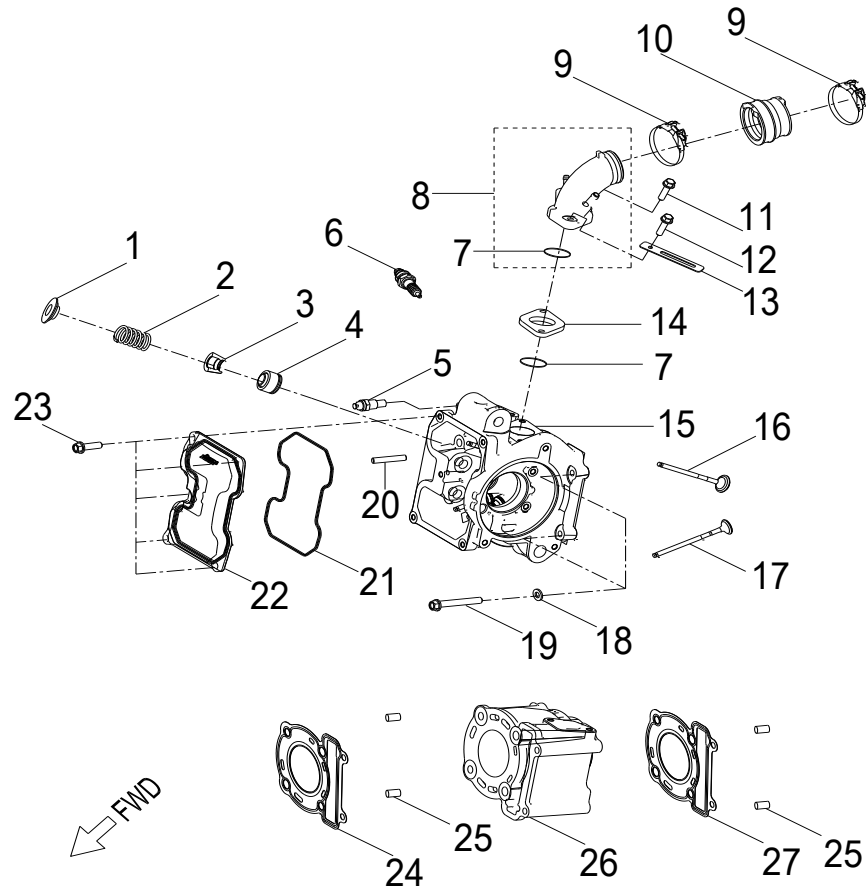

D-1: CYLINDER & CYLINDER HEAD

Item	Description	Part Number	Q.ty	Note
1	Retainer, Valve, Spring	1477125N-000	4	
2	Spring, Valve, Outer	1475125N-000	4	
3	Clip, Retainer	1478125N-000	8	
4	Seal, Valve	1220925N-000	4	
5	Sensor, Thermosatic	1931950A-000	1	
6	Plug, Spark	9807622R-000	1	
7	O-Ring	93210-03130	2	
8	Asm., Manifold, Intake	1710025N-000	1	
9	Strap	94520-02551	2	
10	Adapter, Carburetor	1614625B-000	1	
11	Bolt	96014-060258-00C	1	
12	Bolt	96000-060258-00C	1	
13	Strap	89669227-000	1	
14	Insulator, Manifold	1711225N-000	1	
15	Head, Cylinder	1220125N-000	1	
16	Valve, Intake	1471125N-000	2	
17	Valve, Exhaust	1472125N-000	2	
18	Washer	94101-0613010-00C	2	6.1x13x1
19	Bolt	96000-061008-08C	2	
20	Stud	91001-080328-00C	2	M8x32
21	Gasket , Head Cover	1239125N-000	1	
22	Cover, Cylinder Head	1230925N-000	1	
23	Bolt	96000-060208-08C	5	M6x20
24	Gasket, Cylinder Head	1225125N-000	1	
25	Pin, Dowel	94301-10140	4	10x14
26	Cylinder	1210025B-000	1	
27	Gasket, Cylinder	1219125N-000	1