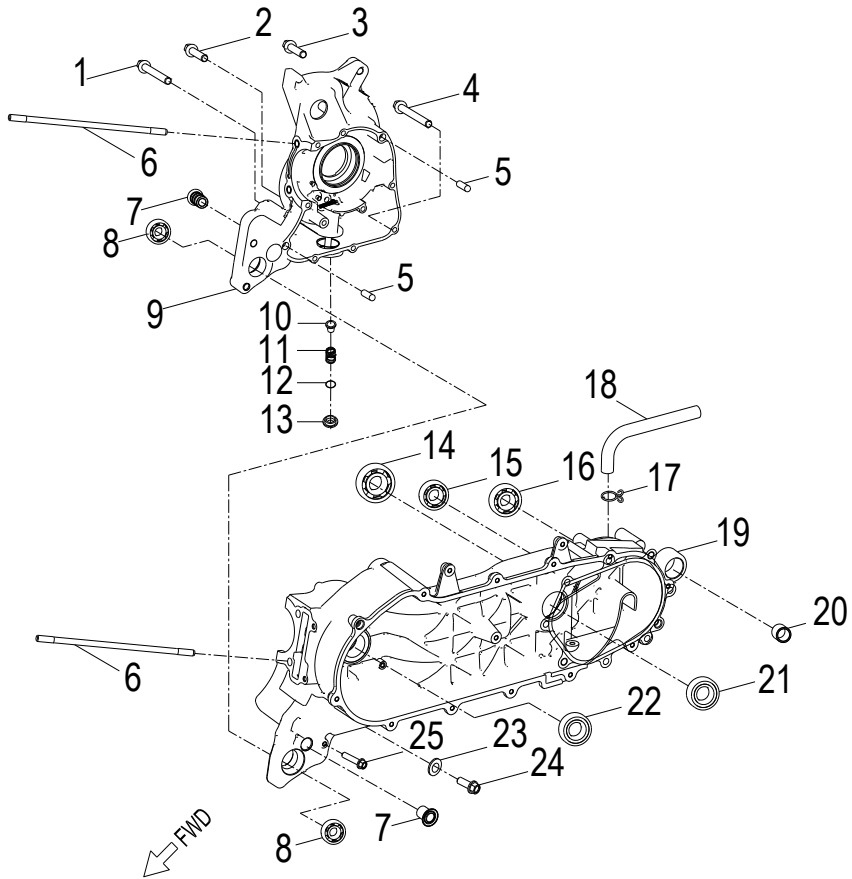

D-4: CRANKCASE

Item	Description	Part Number	Q.ty	Note
1	Bolt	96000-060908-08C	1	
2	Bolt	96000-060508-08C	1	M6x50
3	Bolt	96000-060608-08C	6	
4	Bolt	96000-061108-08C	1	M6x110
5	Pin, Dowel	94301-10140	2	10x14
6	Stud	91001-081948-00C	4	
7	Bush, Kickstand	1110925N-000	2	
8	Bearing, Ball	96100-60030-LLU00	2	
9	Asm., Crankcase, RH	1110025N-000	1	
10	Screen	15421119-000	1	
11	Spring, Screen	15426119-000	1	
12	O-Ring	93212-03132	1	
13	Plug, Drain, Oil	11334119-000	1	
14	Bearing, Ball	96100-CSB2-22CC3	1	
15	Bearing, Needle	96200-152116	1	
16	Bearing, Ball	96100-63030-00000	1	
17	Clip	94510-15000	1	
18	Fuel Hose, Discharge	17532203-000	1	
19	Left Crankcase Comp	1120025B-000	1	
20	Bushing	96400-102828	1	
21	Seal, Oil	96500-223906FKM	1	
22	Seal, Oil	96500-243607FKM	1	
23	Washer	94101-1221320-00L	1	12.1x21.3x2
24	Bolt	96003-120158-17C	1	M12x15
25	Bolt	96000-060358-08C	1	M6x35