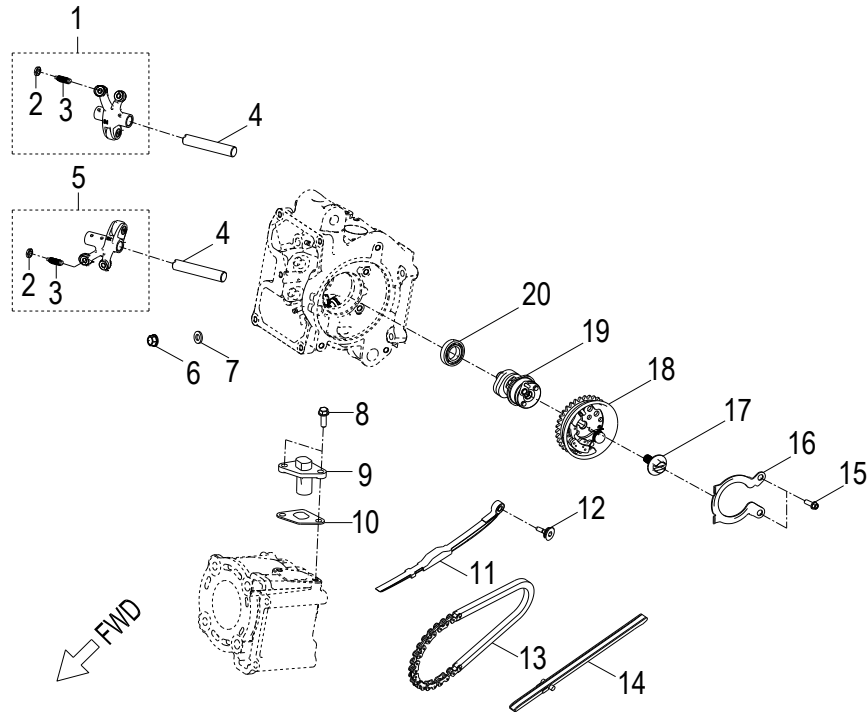

D-2: VALVE CAM

Item	Description	Part Number	Q.ty	Note
1	Arm Comp,Valve Rocker Intake	1443025N-000	1	
2	Nut, Tappet Adj.	90206-05000-00A	4	
3	Screw, Tappet Adj.	90012-06015	4	
4	Shaft,Valve Rocker Arm	1445125N-000	2	
5	Arm Comp,Valve Rocker Exhaust	1444025N-000	1	
6	Nut	94050-08000-00C	4	M8
7	Washer	94101-0816020-00C	4	8x16x2
8	Bolt	96000-060168-08C	2	M6x16
9	Tensioner	1452122R-000	1	
10	Gasket, Tensioner	1452318S-002	1	
11	Guide, Cam Chain, RH	1455025N-000	1	
12	Pivot, Guide	14535119-000	1	
13	Chain, Cam	1440135A-000	1	
14	Guide, Cam Chain, LH	1450025N-000	1	
15	Bolt	96000-060128-08C	2	M6x12
16	Retainer, Cam	1223425N-000	1	
17	Bolt	96005-080208-12K	1	
18	Sprocket, Cam Shaft	1410525N-000	1	
19	Asm., Cam Shaft	1440025N-000	1	
20	Bearing, Ball	96100-60010-Z0000	1	

D-5: TRANSMISSION COVER

Item	Description	Part Number	Q.ty	Note
1	Clip, Cir	94512-5200R	1	
2	Bearing, Ball	96100-6205-LLUC3/ZG	1	
3	Bolt	96000-080358-00C	6	
4	Bolt	96000-080458-00C	2	M8x45
5	Plug, Oil	15650111-001	1	
6	O-Ring	93210-01425	1	13.8x2.5
7	Cover, Transmission	2130125B-000	1	
8	Pin, Dowel	94301-10140	2	10x14
9	Washer	94101-0816020-00L	1	
10	Bolt	96000-080128-12C	1	
11	Gasket, Transmission Cover	2139525B-000	1	
12	Bearing, Ball	96100-CSB203A-JR2C3	1	
13	Bearing, Ball	96100-CSB301-JR200	1	
14	Seal, Oil	96500-354707A7271	1	