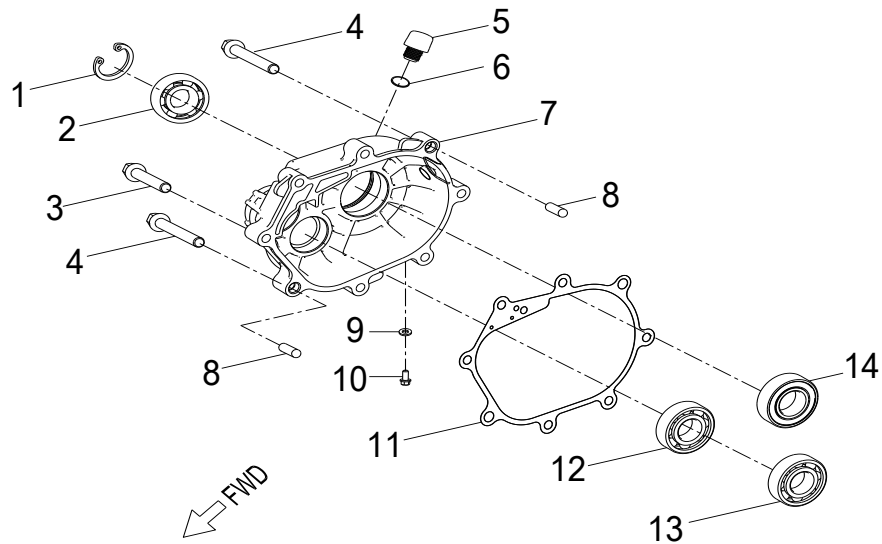

D-2: VALVE CAM

Item	Description	Part Number	Q.ty	Note
1	Arm Comp,Valve Rocker Intake	1443025N-000	1	
2	Nut, Tappet Adj.	90206-05000-00A	4	
3	Screw, Tappet Adj.	90012-06015	4	
4	Shaft,Valve Rocker Arm	1445125N-000	2	
5	Arm Comp,Valve Rocker Exhaust	1444025N-000	1	
6	Nut	94050-08000-00C	4	M8
7	Washer	94101-0816020-00C	4	8x16x2
8	Bolt	96000-060168-08C	2	M6x16
9	Tensioner	1452122R-000	1	
10	Gasket, Tensioner	1452318S-002	1	
11	Guide, Cam Chain, RH	1455025N-000	1	
12	Pivot, Guide	14535119-000	1	
13	Chain, Cam	1440135A-000	1	
14	Guide, Cam Chain, LH	1450025N-000	1	
15	Bolt	96000-060128-08C	2	M6x12
16	Retainer, Cam	1223425N-000	1	
17	Bolt	96005-080208-12K	1	
18	Sprocket, Cam Shaft	1410525N-000	1	
19	Asm., Cam Shaft	1440025N-000	1	
20	Bearing, Ball	96100-60010-Z0000	1	

D-5: TRANSMISSION COVER

Item	Description	Part Number	Q.ty	Note
1	Clip, Cir	94512-5200R	1	
2	Bearing, Ball	96100-6205-LLUC3/ZG	1	
3	Bolt	96000-080358-00C	6	
4	Bolt	96000-080458-00C	2	M8x45
5	Plug, Oil	15650111-001	1	
6	O-Ring	93210-01425	1	13.8x2.5
7	Cover, Transmission	2130125B-000	1	
8	Pin, Dowel	94301-10140	2	10x14
9	Washer	94101-0816020-00L	1	
10	Bolt	96000-080128-12C	1	
11	Gasket, Transmission Cover	2139525B-000	1	
12	Bearing, Ball	96100-CSB203A-JR2C3	1	
13	Bearing, Ball	96100-CSB301-JR200	1	
14	Seal, Oil	96500-354707A7271	1	

D-7: RIGHT CRANKCASE COVER

Item	Description	Part Number	Q.ty	Note
1	Flywheel	3111025N-000	1	
2	Stator	3112025N-000	1	
3	Bolt	92000-050128-00C	2	M5x12
4	Bolt	96000-060308-08C	2	M6x30
5	Gauge, Oil Lever	15650201-000	1	
6	Strap	89669227-000	2	
7	Asm., Shroud, Upper	1962125N-000	1	
8	Cap, Box	19611156-000	1	
9	Bolt	96007-060228-00K	3	M6x22 + w
10	Pin, Dowel	94301-10140	2	10x14
11	Oil Pump Gasket	1113225N-000	1	
12	Seal, Oil	96500-193005FKM	1	
13	Pin, Shaft	96300-05012	1	
14	Oil Pump Cover	1113125N-000	1	
15	O-Ring	93212-10720	1	
16	Bolt	96000-060708-08C	2	
17	Bolt	96000-060208-08C	1	M6x20