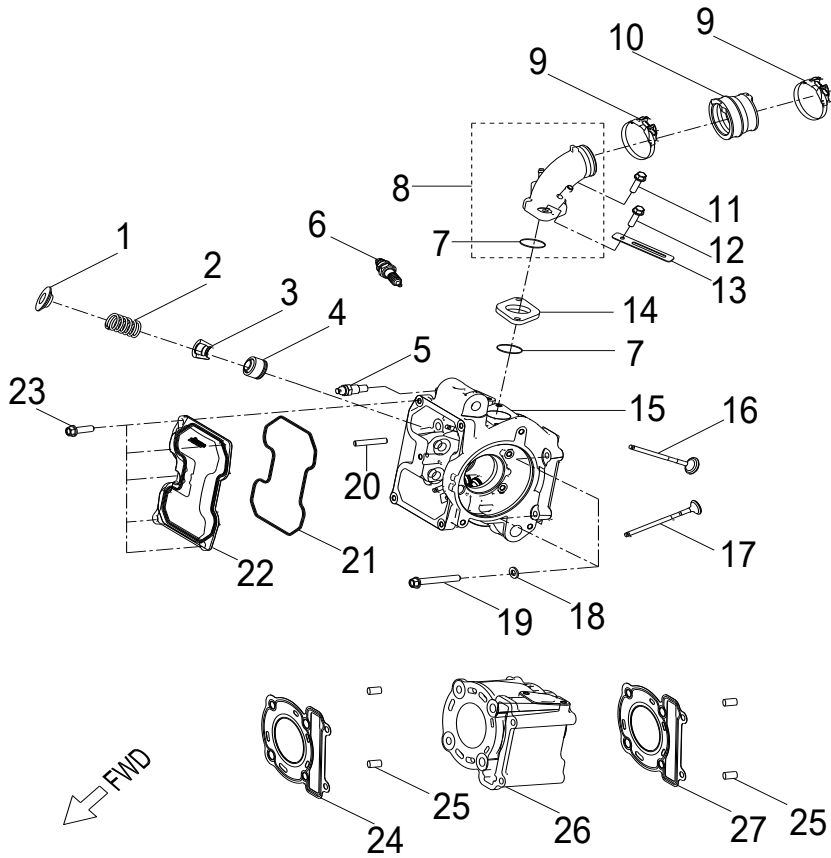

D-1: CYLINDER & CYLINDER HEAD

Item	Description	Part Number	Q.ty	Note
1	Retainer, Valve, Spring	1477125N-000	4	
2	Spring, Valve, Outer	1475125N-000	4	
3	Clip, Retainer	1478125N-000	8	
4	Seal, Valve	1220925N-000	4	
5	Sensor, Thermostatic	1931950A-000	1	
6	Plug, Spark	9807622R-000	1	
7	O-Ring	93210-03130	2	
8	Asm., Manifold, Intake	1710025N-000	1	
9	Strap	94520-02551	2	
10	Adapter, Carburetor	1614625B-000	1	
11	Bolt	96014-060258-00C	1	
12	Bolt	96000-060258-00C	1	
13	Strap	89669227-000	1	
14	Insulator, Manifold	1711225N-000	1	
15	Head, Cylinder	1220125N-000	1	
16	Valve, Intake	1471125N-000	2	
17	Valve, Exhaust	1472125N-000	2	
18	Washer	94101-0613010-00C	2	6.1x13x1
19	Bolt	96000-061008-08C	2	
20	Stud	91001-080328-00C	2	M8x32
21	Gasket, Head Cover	1239125N-000	1	
22	Cover, Cylinder Head	1230925N-000	1	
23	Bolt	96000-060208-08C	5	M6x20
24	Gasket, Cylinder Head	1225125N-000	1	
25	Pin, Dowel	94301-10140	4	10x14
26	Cylinder	1210025B-000	1	
27	Gasket, Cylinder	1219125N-000	1