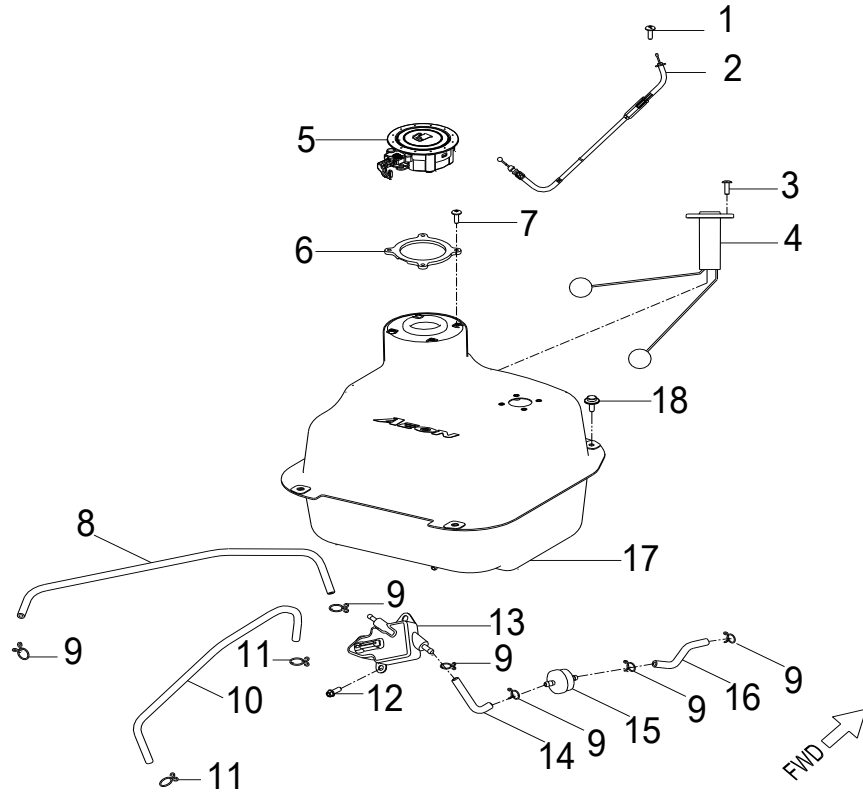

D-21: FUEL TANK

Item	Description	Part Number	Q.ty	Note
1	Bolt	93100-050128-00K	1	M5x12
2	Cable, Fuel Cap	1762762U-000	1	
3	Bolt	93100-050168-00K	4	M5x16
4	Sensor, Fuel	3780062U-000	1	
5	Cap, Fuel	1762362U-000	1	
6	Gasket, Fuel Cap	1750662U-000	1	
7	Bolt	93500-050168-00C	4	M5x16
8	Fuel hose	94412-05009-510	1	
9	Clamp	94510-08000	6	
10	Hose	17533201-000	1	
11	Clamp	94515-07006	2	
12	Bolt	96000-060128-10K	2	M6x12
13	Fuel Pump	1752035A-000	1	
14	Fuel hose	94412-05009-073	1	
15	Filter, Fuel	17952111-000	1	
16	Fuel hose	94401-05009-155	1	
17	Asm., Tank, Fuel	1750062U-002	1	
18	Bolt	92005-060258-00K	4