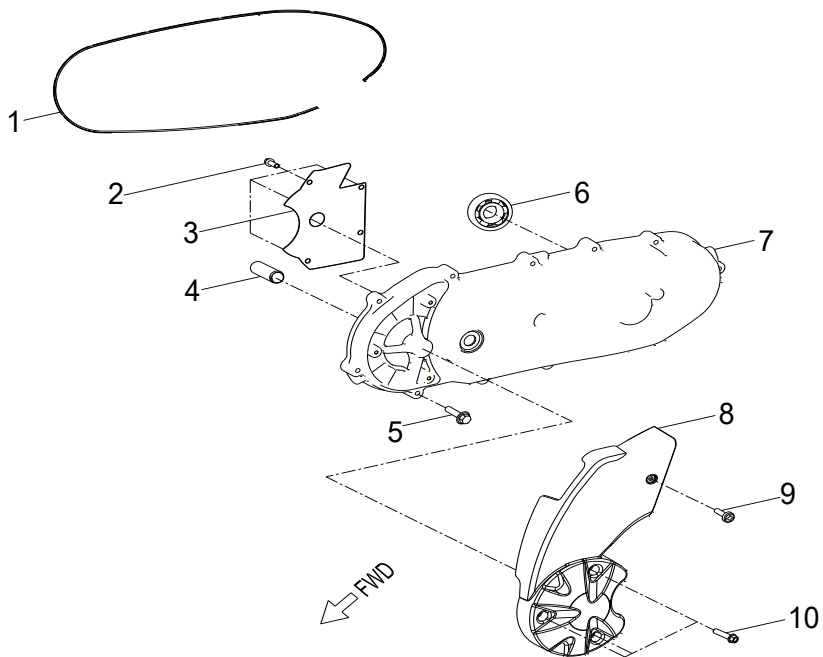

D-6: LEFT CRANKCASE COVER

Item	Description	Part Number	Q.ty	Note
1	Gasket	1135925B-000	1	
2	Bolt	96000-060108-08C	4	M6x10
3	Wind Guider, Drive Clutch	1133925N-000	1	
4	Shaft, Starter Motor	2842418S-000	1	
5	Bolt	96000-060358-08C	13	M6x35
6	Bearing, Ball	96100-69040-LLU00	1	
7	Cover, Clutch	1134125B-000	1	
8	Guard, Clutch Cover	1134225N-000	1	
9	Bolt	93100-050128-00K	1	M5x12
10	Bolt	96000-060208-08C	3	M6x20