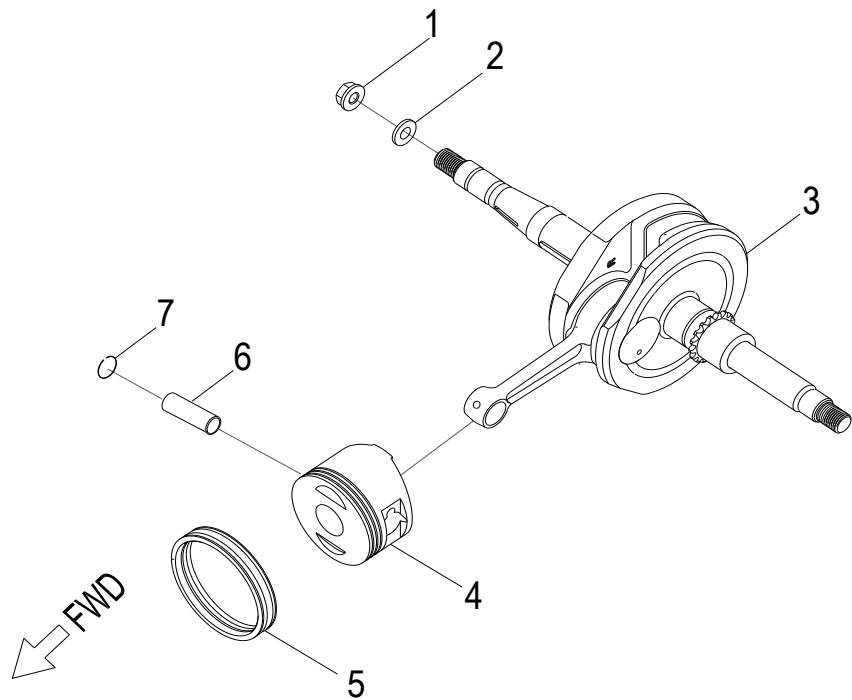

D-3: CRANKSHAFT & PISTON

Item	Description	Part Number	Q.ty	Note
1	Nut	94050-12000-00C	1	
2	Washer	94101-1222023-00C	1	
3	Asm., Crankshaft	1300025N-000	1	
4	Piston	1310025B-000	1	
5	Ring Set, Piston	1301125N-000	1	
6	Pin, Piston	1311125N-000	1	
7	Clip, Piston Pin	13115119-000	2