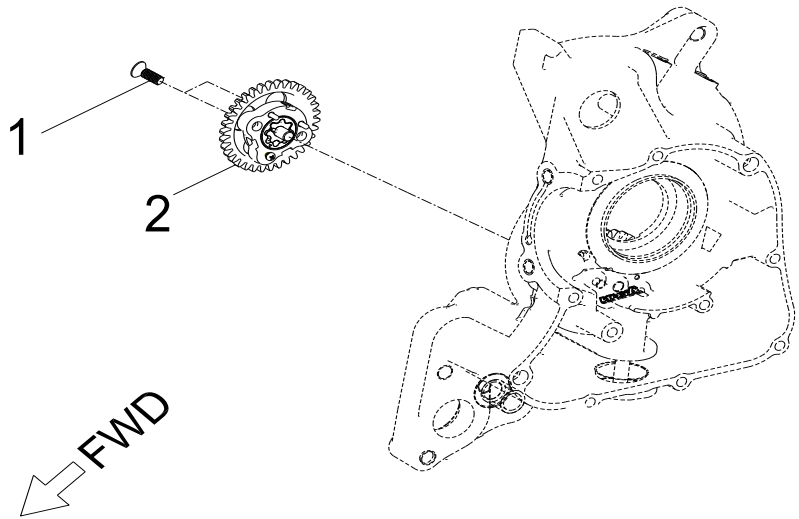

D-7: RIGHT CRANKCASE COVER

Item	Description	Part Number	Q.ty	Note
1	Flywheel	3111025N-000	1	
2	Stator	3112025N-000	1	
3	Bolt	92000-050128-00C	2	M5x12
4	Bolt	96000-060308-08C	2	M6x30
5	Gauge, Oil Lever	15650201-000	1	
6	Strap	89669227-000	2	
7	Asm., Shroud, Upper	1962125N-000	1	
8	Cap, Box	19611156-000	1	
9	Bolt	96007-060228-00K	3	M6x22 + w
10	Pin, Dowel	94301-10140	2	10x14
11	Oil Pump Gasket	1113225N-000	1	
12	Seal, Oil	96500-193005FKM	1	
13	Pin, Shaft	96300-05012	1	
14	Oil Pump Cover	1113125N-000	1	
15	O-Ring	93212-10720	1	
16	Bolt	96000-060708-08C	2	
17	Bolt	96000-060208-08C	1	M6x20

D-8: DRIVE CLUTCH

Item	Description	Part Number	Q.ty	Note
1	Belt, Driven	2310025B-000	1	
2	Asm., Sliding	2210325B-000	1	
3	Bushing, Slider	2213239A-000	3	
4	Plate, Sheave	2213139A-000	1	
5	Roller	2212125B-000	6	
6	Wheel, Slot, Sliding, Primary	2211039A-000	1	
7	Bushing, Sheave	2210625B-000	1	
8	Sheave, moveable	2210225B-000	1	
9	Clutch, One-Way	2214025B-000	1	
10	Nut	94050-12000-00C	1	

D-10: OIL PUMP

Item	Description	Part Number	Q.ty	Note
1	Bolt	93902-060208-00C	2	
2	Asm., Oil Pump	1500025N-000	1	

D-11: STARTING MOTOR

Item	Description	Part Number	Q.ty	Note
1	Bolt	96000-060208-08C	2	M6x20
2	Motor, Starter	3120025N-000	1	
3	Boss, Gear	2820225N-000	1	
4	Bearing, Needle	96200-505613	1	
5	Gear, Starter	2822025N-000	1	
6	Asm., One Way Clutch	2841025N-000	1	
7	Plate, Thrust, One Way	2822425N-000	1	
8	Bolt	96000-060128-08C	3	M6x12
9	Plate, Idle Gear	2823525N-000	1	
10	Asm., Idle Gear	2342225N-000	1	
11	Washer	94108-1020005-00C	2	
12	Shaft, Starter Motor	2842422R-000	1	
13	Asm., Kick Pinion	28225113-000	1	
14	Asm., Shaft, Kick Start	28250201-000	1	
15	Bushing	96401-152030	1	
16	Recoil, Kick Start	28281111-000	1	
17	Washer	94101-1528010-00K	1	15x28x1
18	Clip, Cir	94511-1500S	1	
19	Asm., Kick Start	28300151-000	1	
20	Bolt	96000-060258-00K	1	M6x25