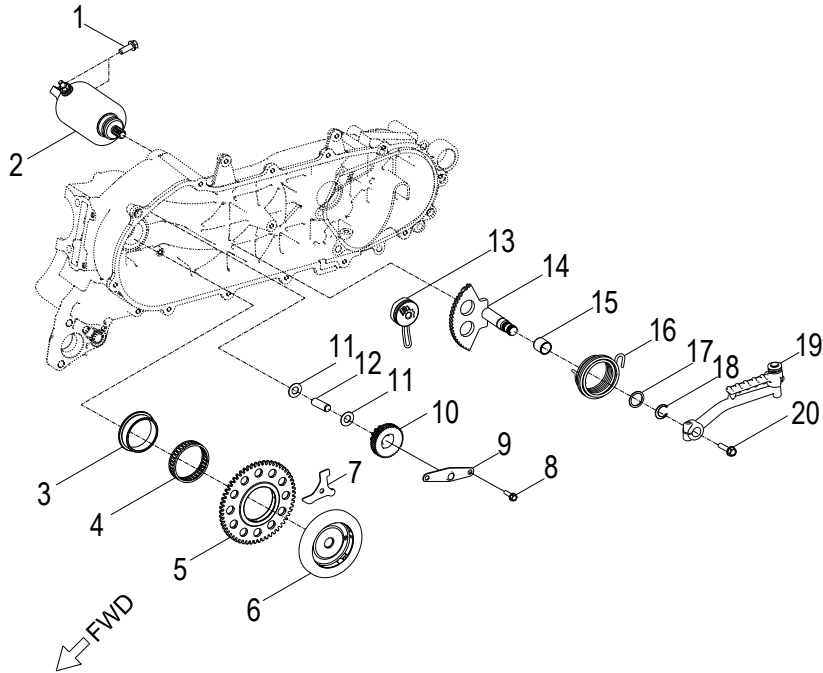

D-7: RIGHT CRANKCASE COVER

Item	Description	Part Number	Q.ty	Note
1	Flywheel	3111025N-000	1	
2	Stator	3112025N-000	1	
3	Bolt	92000-050128-00C	2	M5x12
4	Bolt	96000-060308-08C	2	M6x30
5	Gauge, Oil Lever	15650201-000	1	
6	Strap	89669227-000	2	
7	Asm., Shroud, Upper	1962125N-000	1	
8	Cap, Box	19611156-000	1	
9	Bolt	96007-060228-00K	3	M6x22 + w
10	Pin, Dowel	94301-10140	2	10x14
11	Oil Pump Gasket	1113225N-000	1	
12	Seal, Oil	96500-193005FKM	1	
13	Pin, Shaft	96300-05012	1	
14	Oil Pump Cover	1113125N-000	1	
15	O-Ring	93212-10720	1	
16	Bolt	96000-060708-08C	2	
17	Bolt	96000-060208-08C	1	M6x20

D-10: OIL PUMP

Item	Description	Part Number	Q.ty	Note
1	Bolt	93902-060208-00C	2	
2	Asm., Oil Pump	1500025N-000	1	

D-11: STARTING MOTOR

Item	Description	Part Number	Q.ty	Note
1	Bolt	96000-060208-08C	2	M6x20
2	Motor, Starter	3120025N-000	1	
3	Boss, Gear	2820225N-000	1	
4	Bearing, Needle	96200-505613	1	
5	Gear, Starter	2822025N-000	1	
6	Asm., One Way Clutch	2841025N-000	1	
7	Plate, Thrust, One Way	2822425N-000	1	
8	Bolt	96000-060128-08C	3	M6x12
9	Plate, Idle Gear	2823525N-000	1	
10	Asm., Idle Gear	2342225N-000	1	
11	Washer	94108-1020005-00C	2	
12	Shaft, Starter Motor	2842422R-000	1	
13	Asm., Kick Pinion	28225113-000	1	
14	Asm., Shaft, Kick Start	28250201-000	1	
15	Bushing	96401-152030	1	
16	Recoil, Kick Start	28281111-000	1	
17	Washer	94101-1528010-00K	1	15x28x1
18	Clip, Cir	94511-1500S	1	
19	Asm., Kick Start	28300151-000	1	
20	Bolt	96000-060258-00K	1	M6x25