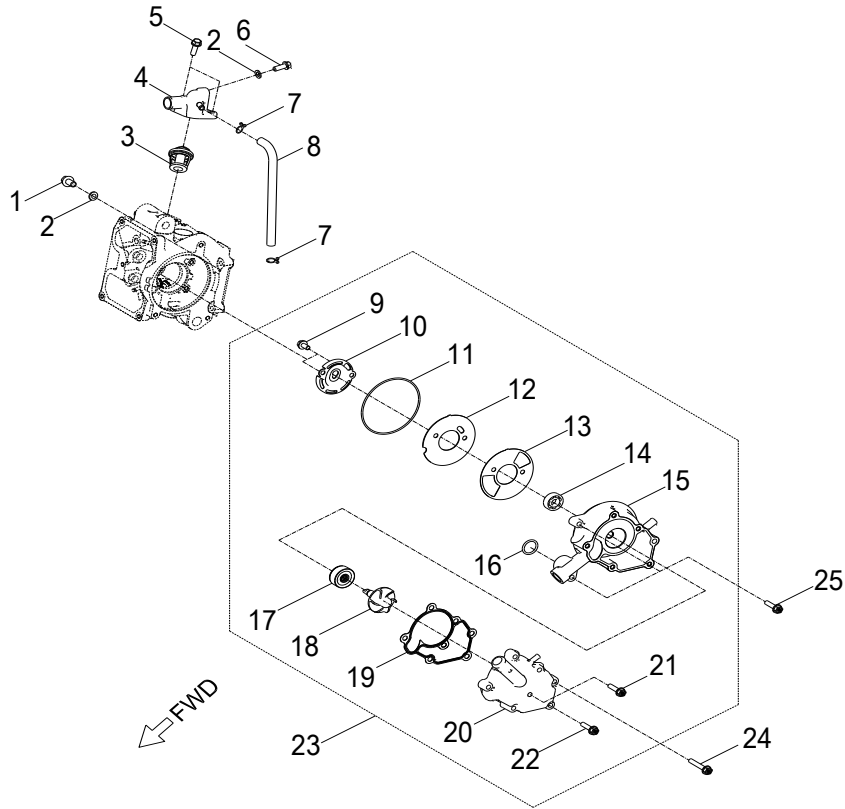

D-13: WATER PUMP

Item	Description	Part Number	Q.ty	Note
1	Bolt	96000-060108-10K	1	
2	Washer	94101-0612010-00U	2	6.5x12x1
3	Bimetal, Thermosatic	1930062U-000	1	
4	Flange, Thermosatic	1931525N-000	1	
5	Bolt	96000-060208-08C	2	M6x20
6	Bolt	96000-060208-08C	1	M6x21
7	Clip	94510-09012	2	
8	Hose, Bypass, Thermosatic	1950525N-000	1	
9	Bolt	96000-060128-08C	2	M6x12
10	Adaptor, Impeller	1921625N-000	1	
11	O-Ring	93214-08720	1	
12	Diversion, Impller	1921925N-000	1	
13	Gasket, Impeller	1921825N-000	1	
14	Bearing, Ball	96100-60000-000C3	1	
15	Body, Water Pump	1921125N-000	1	
16	O-Ring	93210-01925	1	
17	Seal, Oil	96510-103113NBR	1	
18	Impeller, Water Pump	1921525N-000	1	
19	Gasket	1922925N-000	1	
20	Flange, Water Pump	1922125N-000	1	
21	Bolt	96000-060308-08C	1	M6x30
22	Bolt	96000-060258-08C	4	M6x25
23	Asm., Water Pump	1921025N-000	1	
24	Bolt	96000-060508-08C	1	M6x50
25	Bolt	96000-060258-08C	2	M6x25