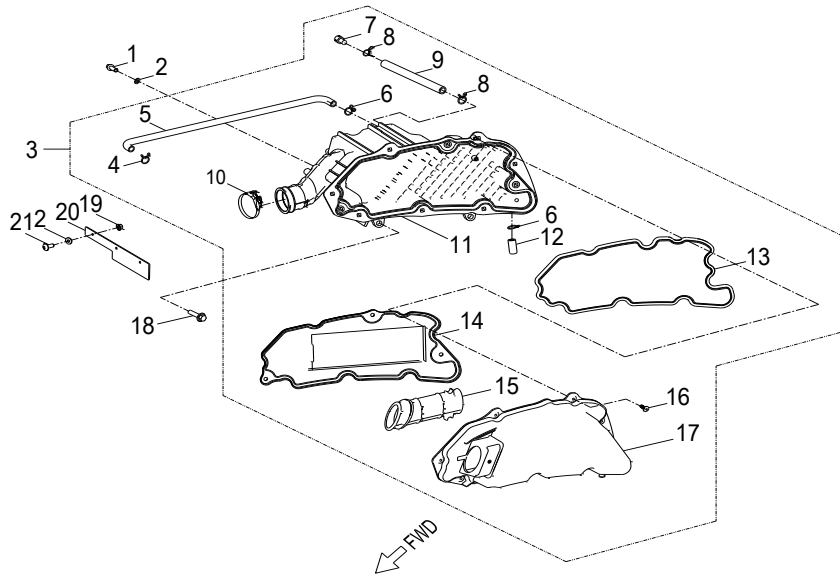

D-15: AIR CLEANER

Item	Description	Part Number	Q.ty	Note
1	Screw	93100-050258-00K	1	
2	Washer	94101-0514010-00K	4	5.1x14x1
3	Asm., Cleaner, Air	1720025B-000	1	
4	Clip	94510-13016	1	
5	Tube, Breather, Ventilated	1738162U-000	1	
6	Clip	94510-14018	2	
7	Plug, Trap	17370201-000	1	
8	Clip	94510-12012	2	
9	Tube, Breather, Ventilated	17381218-000	1	
10	Strap	89669225-000	1	
11	Housing, Air Cleaner	1721825B-000	1	
12	Hose, Drain	94404-01014-030	1	
13	Gasket	3371662U-000	2	
14	Filter, Air Cleaner	1720562U-000	1	
15	Duct, Inlet	1725562U-000	1	
16	Bolt	93100-050168-00K	10	M5x16
17	Cover, Air Cleaner	1720762U-000	1	
18	Bolt	96000-060258-00K	2	M6x25
19	Nut	90350-05000-00K	3	M5
20	Mud Shield, Air Cleaner	1722725B-000	1	
21	Bolt	93100-050128-00K	3	M5x12