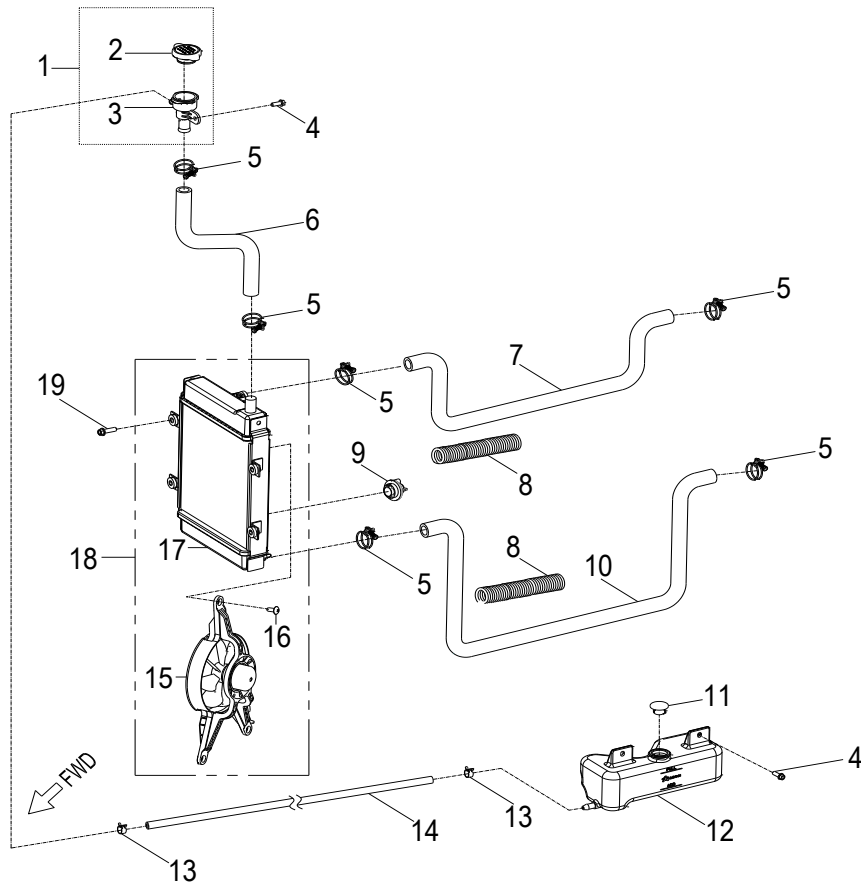

D-34: RADIATOR

Item	Description	Part Number	Q.ty	Note
1	Asm., Water Cap	1911362U-000	1	
2	Cap, Water	1911150A-000	1	
3	Tube, Water Cap	1911462U-000	1	
4	Bolt	92005-060168-00K	3	M6x16 + w
5	Clamp	1922250A-000	6	
6	Hose, Water Cap, Radiator	1950462U-000	1	
7	Hose, Outlet, Radiator	1950125B-000	1	
8	Spring, Coolant Hose	1950762U-000	2	
9	Asm., Switch, Thermostatic	1932062U-000	1	
10	Hose, Inlet, Radiator	1950325B-000	1	
11	Cap, Oil Tank	55105111-000	1	
12	Tank, Expansion	1910162U-000	1	
13	Clamp	94515-12008	2	12x8
14	Hose, Inlet, Expansion Tank	1950662U-000	1	
15	Asm., Fan	1900550A-000	1	
16	Screw	93003-060168-00K	3	M6x16 + w
17	Radiator	1901162U-000	1	
18	Asm., Radiator	1901062U-000	1	
19	Bolt	96007-060228-00K	4	M6x22 + w