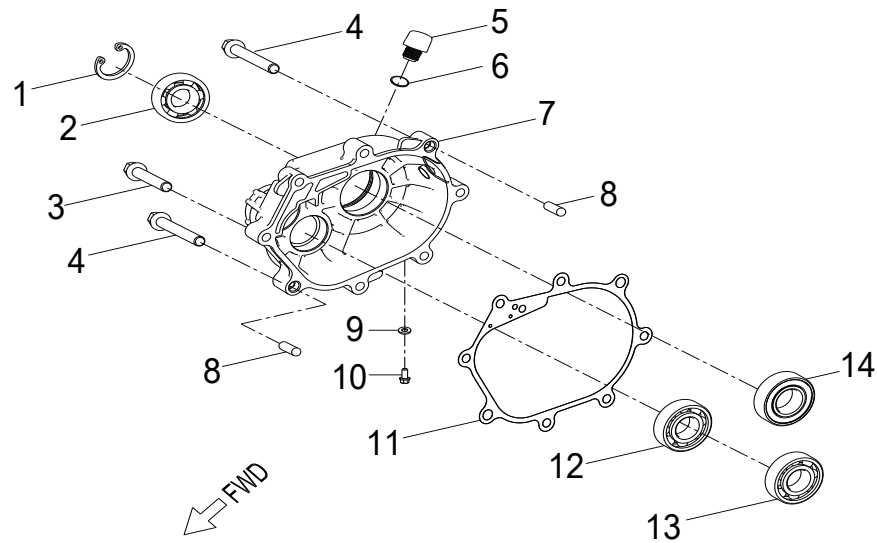

D-2: VALVE CAM

Item	Description	Part Number	Q.ty	Note
1	Arm Comp,Valve Rocker Intake	1443025N-000	1	
2	Nut, Tappet Adj.	90206-05000-00A	4	
3	Screw, Tappet Adj.	90012-06015	4	
4	Shaft,Valve Rocker Arm	1445125N-000	2	
5	Arm Comp,Valve Rocker Exhaust	1444025N-000	1	
6	Nut	94050-08000-00C	4	M8
7	Washer	94101-0816020-00C	4	8x16x2
8	Bolt	96000-060168-08C	2	M6x16
9	Tensioner	1452122R-000	1	
10	Gasket, Tensioner	1452318S-002	1	
11	Guide, Cam Chain, RH	1455025N-000	1	
12	Pivot, Guide	14535119-000	1	
13	Chain, Cam	1440135A-000	1	
14	Guide, Cam Chain, LH	1450025N-000	1	
15	Bolt	96000-060128-08C	2	M6x12
16	Retainer, Cam	1223425N-000	1	
17	Bolt	96005-080208-12K	1	
18	Sprocket, Cam Shaft	1410525N-000	1	
19	Asm., Cam Shaft	1440025N-000	1	
20	Bearing, Ball	96100-60010-Z0000	1	

D-5: TRANSMISSION COVER

Item	Description	Part Number	Q.ty	Note
1	Clip, Cir	94512-5200R	1	
2	Bearing, Ball	96100-6205-LLUC3/ZG	1	
3	Bolt	96000-080358-00C	6	
4	Bolt	96000-080458-00C	2	M8x45
5	Plug, Oil	15650111-001	1	
6	O-Ring	93210-01425	1	13.8x2.5
7	Cover, Transmission	2130125B-000	1	
8	Pin, Dowel	94301-10140	2	10x14
9	Washer	94101-0816020-00L	1	
10	Bolt	96000-080128-12C	1	
11	Gasket, Transmission Cover	2139525B-000	1	
12	Bearing, Ball	96100-CSB203A-JR2C3	1	
13	Bearing, Ball	96100-CSB301-JR200	1	
14	Seal, Oil	96500-354707A7271	1	

D-7: RIGHT CRANKCASE COVER

Item	Description	Part Number	Q.ty	Note
1	Flywheel	3111025N-000	1	
2	Stator	3112025N-000	1	
3	Bolt	92000-050128-00C	2	M5x12
4	Bolt	96000-060308-08C	2	M6x30
5	Gauge, Oil Lever	15650201-000	1	
6	Strap	89669227-000	2	
7	Asm., Shroud, Upper	1962125N-000	1	
8	Cap, Box	19611156-000	1	
9	Bolt	96007-060228-00K	3	M6x22 + w
10	Pin, Dowel	94301-10140	2	10x14
11	Oil Pump Gasket	1113225N-000	1	
12	Seal, Oil	96500-193005FKM	1	
13	Pin, Shaft	96300-05012	1	
14	Oil Pump Cover	1113125N-000	1	
15	O-Ring	93212-10720	1	
16	Bolt	96000-060708-08C	2	
17	Bolt	96000-060208-08C	1	M6x20