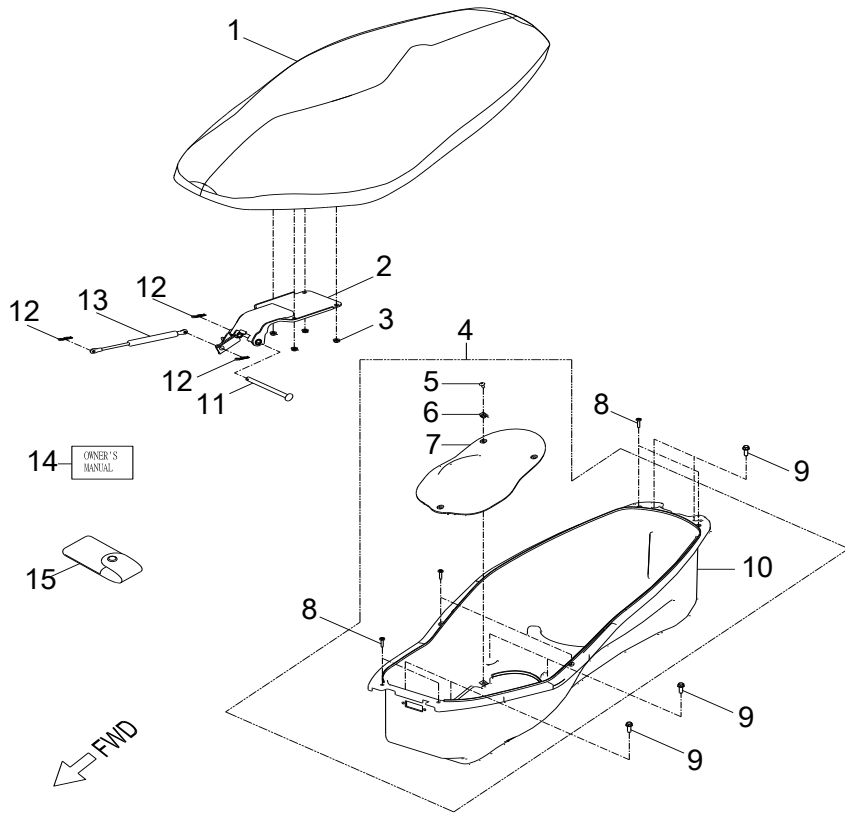

D-22: SEAT

Item	Description	Part Number	Q.ty	Note
1	Seat	7720062U-070	1	
2	Hinge, Seat	7720162U-000	1	
3	Nut	94050-06000-00K	4	M6
4	Asm., Box	7726062K-000	1	
5	Bolt	93100-050128-00K	3	M5x12
6	Nut-U, M5	61121203-00C	3	M5
7	Box Cover	7720262K-000	1	
8	Bolt	93902-050208-00K	6	
9	Bolt	96007-060168-00K	6	M6x16 + w
10	BOX	7720762K-000	1	
11	Seat Fix Shaft	7720362U-000	1	
12	Cotter Pin	94203-12200	3	
13	Stopper	7725962U-000	1	
14	Manual, Owner's	88510260-001	1	
15	Pouch, Tool	89120213-000	1