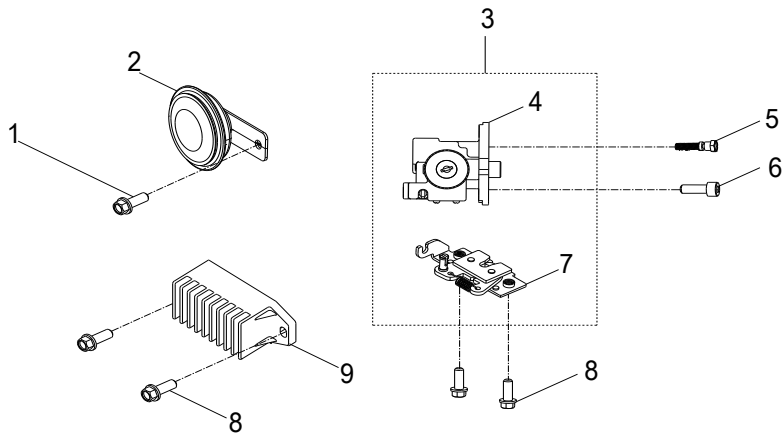

D-31: MAIN SWITCH, HORN & REGULATOR

Item	Description	Part Number	Q.ty	Note
1	Bolt	96000-080128-0KL	1	M8x12
2	Horn	38110119-000	1	
3	Asm., Mian Switch	3501062U-001	1	
4	Switch, Main	3510262U-001	1	
5	Shear-Bolt	92200-060208-0B1	1	
6	Bolt	91000-060168-00K	1	
7	Lock striker	7723162U-000	1	
8	Bolt	96000-060168-10K	4	M6x16
9	Rectifier/ Regulator	3160062U-000	1