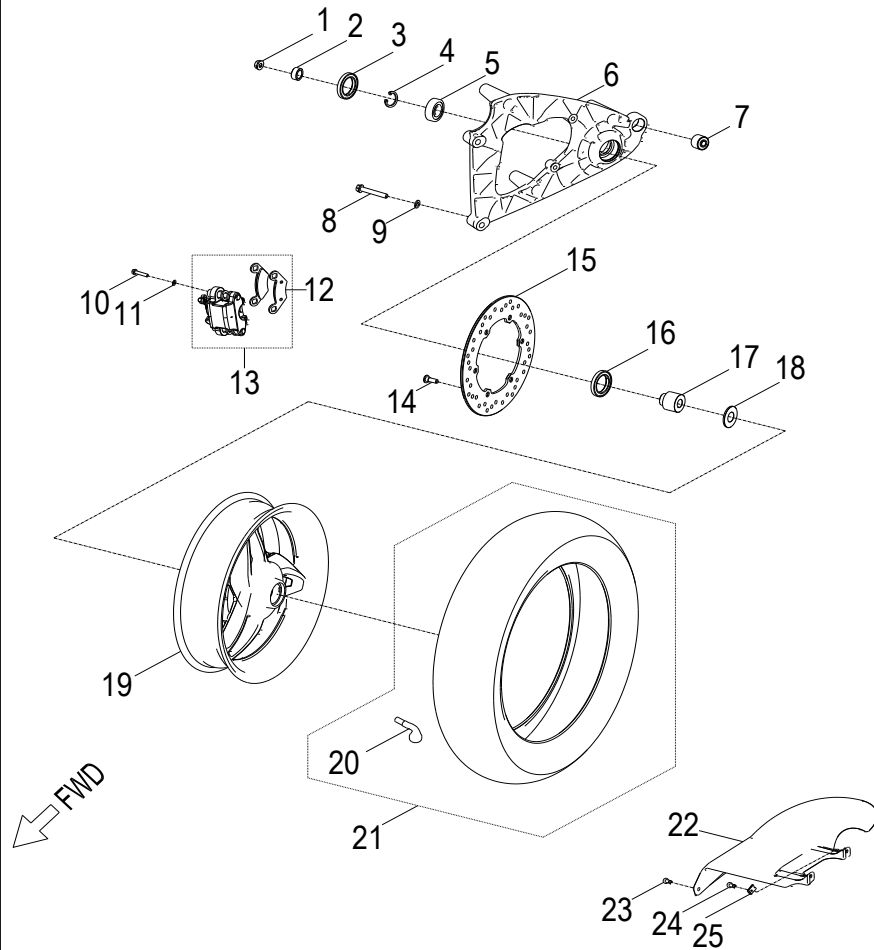

D-25: REAR WHEEL

Item	Description	Part Number	Q.ty	Note
1	Nut	90355-16000-24K	1	
2	Spacer	4232162U-000	1	
3	Seal, Oil	96500-253705NBR	1	
4	Clip, Cir	94512-4700R	1	
5	Bearing, Ball	96100-63030-LLUC3	1	
6	Arm, Swing	5200025B-000	1	
7	Bushing	96400-102828	1	
8	Bolt	96000-100558-0KL	2	
9	Washer	94101-1022020-00K	2	10.1x22x2
10	Bolt	96000-080388-0KL	2	
11	Washer	94101-0816010-00C	2	
12	Pad, brake, Rear	4312062U-001	1	
13	Asm, Caliper, Rear	43100S31-000	1	
14	Bolt	45016201-000	6	
15	Disc, Brake	4351162U-000	1	
16	Seal, Oil	96500-254706NBR	1	
17	Spacer, Axle	4231162U-000	1	
18	Washer	94101-1750030-00B	1	
19	Rim, Rear	4280162G-458	1	
20	Valve, Rim	4261662U-000	1	
21	Tire	4281150N-000	1	
22	REAR FENDER	8011562U-000	1	
23	Bolt	93100-050168-00K	2	M5x16
24	Screw	93100-050258-00K	2	
25	Nut-U, M5	61121203-00C	2	M5