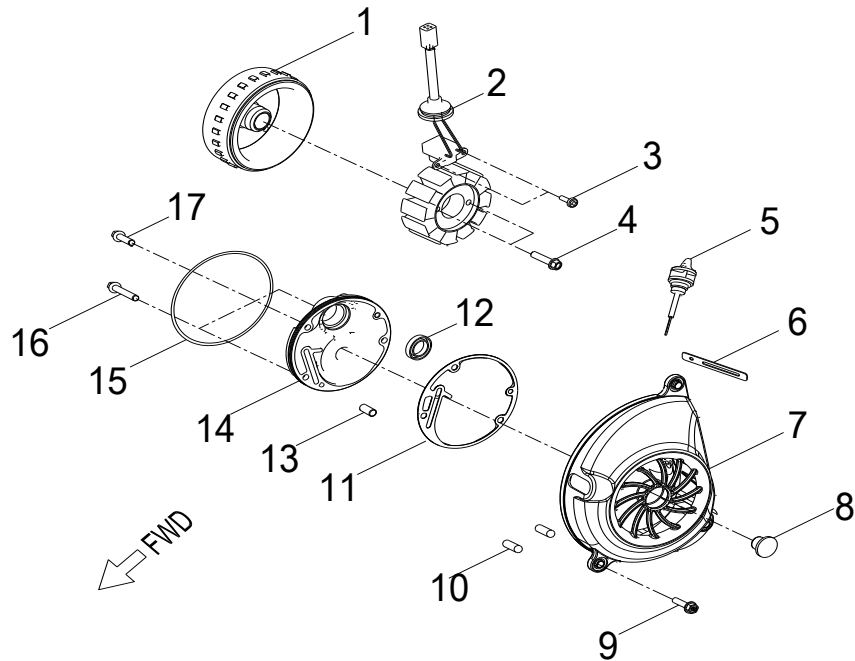

D-5: TRANSMISSION COVER

Item	Description	Part Number	Q.ty	Note
1	Clip, Cir	94512-5200R	1	
2	Bearing, Ball	96100-6205-LLUC3/ZG	1	
3	Bolt	96000-080358-00C	6	
4	Bolt	96000-080458-00C	2	M8x45
5	Plug, Oil	15650111-001	1	
6	O-Ring	93210-01425	1	13.8x2.5
7	Cover, Transmission	2130125B-000	1	
8	Pin, Dowel	94301-10140	2	10x14
9	Washer	94101-0816020-00L	1	
10	Bolt	96000-080128-12C	1	
11	Gasket, Transmission Cover	2139525B-000	1	
12	Bearing, Ball	96100-CSB203A-JR2C3	1	
13	Bearing, Ball	96100-CSB301-JR200	1	
14	Seal, Oil	96500-354707A7271	1	

D-6: LEFT CRANKCASE COVER

Item	Description	Part Number	Q.ty	Note
1	Gasket	1135925B-000	1	
2	Bolt	96000-060108-08C	4	M6x10
3	Wind Guider, Drive Clutch	1133925N-000	1	
4	Shaft, Starter Motor	2842418S-000	1	
5	Bolt	96000-060358-08C	13	M6x35
6	Bearing, Ball	96100-69040-LLU00	1	
7	Cover, Clutch	1134125B-000	1	
8	Guard, Clutch Cover	1134225N-000	1	
9	Bolt	93100-050128-00K	1	M5x12
10	Bolt	96000-060208-08C	3	M6x20

D-7: RIGHT CRANKCASE COVER

Item	Description	Part Number	Q.ty	Note
1	Flywheel	3111025N-000	1	
2	Stator	3112025N-000	1	
3	Bolt	92000-050128-00C	2	M5x12
4	Bolt	96000-060308-08C	2	M6x30
5	Gauge, Oil Lever	15650201-000	1	
6	Strap	89669227-000	2	
7	Asm., Shroud, Upper	1962125N-000	1	
8	Cap, Box	19611156-000	1	
9	Bolt	96007-060228-00K	3	M6x22 + w
10	Pin, Dowel	94301-10140	2	10x14
11	Oil Pump Gasket	1113225N-000	1	
12	Seal, Oil	96500-193005FKM	1	
13	Pin, Shaft	96300-05012	1	
14	Oil Pump Cover	1113125N-000	1	
15	O-Ring	93212-10720	1	
16	Bolt	96000-060708-08C	2	
17	Bolt	96000-060208-08C	1	M6x20