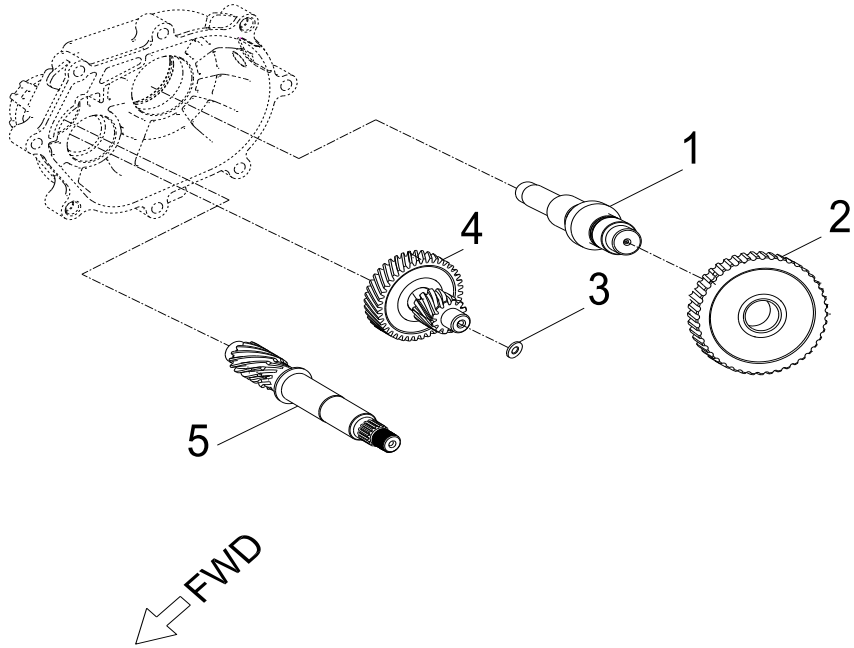

D-12: TRANSMISSION

Item	Description	Part Number	Q.ty	Note
1	Pinion,Output	2343125B-000	1	
2	Gear,Output	2343225B-000	1	
3	Washer	94108-1530010-000	1	
4	Asm., Shaft, Counter	2342025B-000	1	
5	Asm., Shaft, Drive	2341125B-000	1