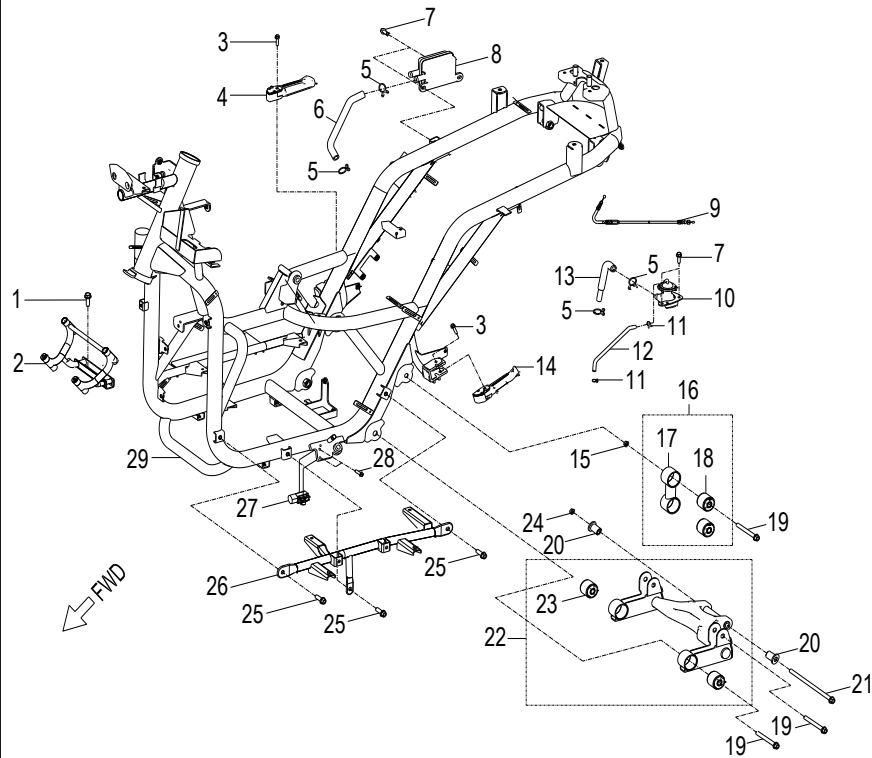

D-17: FRAME BODY

Item	Description	Part Number	Q.ty	Note
1	Bolt	96000-060148-0KL	2	M6x14
2	Bracked, Screen	6432450N-000	1	
3	Bolt	96000-060358-00K	2	
4	Footpeg, RH	5056062U-000	1	
5	Clip	94510-15000	4	
6	Hose, Rubber	14420211-000	1	
7	Bolt	96000-060148-10K	4	M6x14
8	Asm.,Filter, Daul- Intake	18995202-000	1	
9	Cable, Lock	7723262U-000	1	
10	Valve, Dual-Intake	1899925B-000	1	
11	Clip	94510-06500	2	
12	Hose	94407-04008-230	1	
13	Hose, Rubber	14420210-000	1	
14	Footpeg, LH	5055062U-000	1	
15	Nut	94050-10000-00C	2	M10
16	Linkage, Engine Mount	5038025B-000	2	
17	Linkage	5038125B-000	2	
18	Bushing	96410-103530-336	4	
19	Bolt	96000-100558-0KL	6	
20	Collar, Shaft, Swing	1123025B-000	2	
21	Bolt	96000-101908-14C	1	
22	Mount, Engine, Rear	5035025B-000	1	
23	Bushing	96410-103530-336	2	
24	Nut	90355-10000-14C	1	
25	Bolt	96000-080148-00K	3	
26	Bracket, Floorboard, LH	5031662U-000	1	
27	Switch, Shift Control	34913156-000	1	
28	Bolt	91000-050168-00K	2	M5x16
29	Asm., Frame	5010025E-000	1