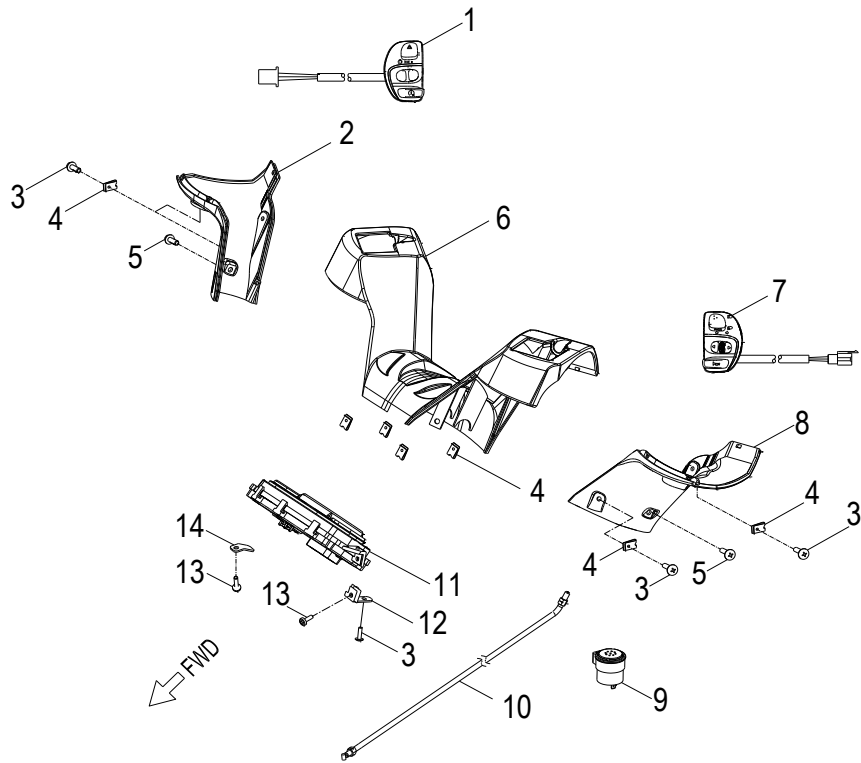

D-29: SPEEDOMETER ASS'Y

Item	Description	Part Number	Q.ty	Note
1	Switch, Handle, RH	3587050N-000	1	
2	Pod, Handlebar, Lower(R)	6421650N-070	1	
3	Bolt	93100-050168-00K	6	M5x16
4	Nut-U, M5	61121203-00C	9	M5
5	Bolt	93100-050128-00K	2	M5x12
6	Pod, Handlebar	6421150N-070	1	
7	Switch, Handle, LH	3586050N-000	1	
8	Pod, Handlebar, Lower(R)	6421750N-070	1	
9	Relay, Signal	38302204-000	1	
10	Sensor, Speedometer	3786062U-000	1	
11	Asm., Speedometer	3720025B-000	1	
12	Bracket, Speedometer	3720850N-000	2	
13	Screw	93903-1050128-00K	3	M5x12
14	Bracket, Speedometer	37208202-000	1