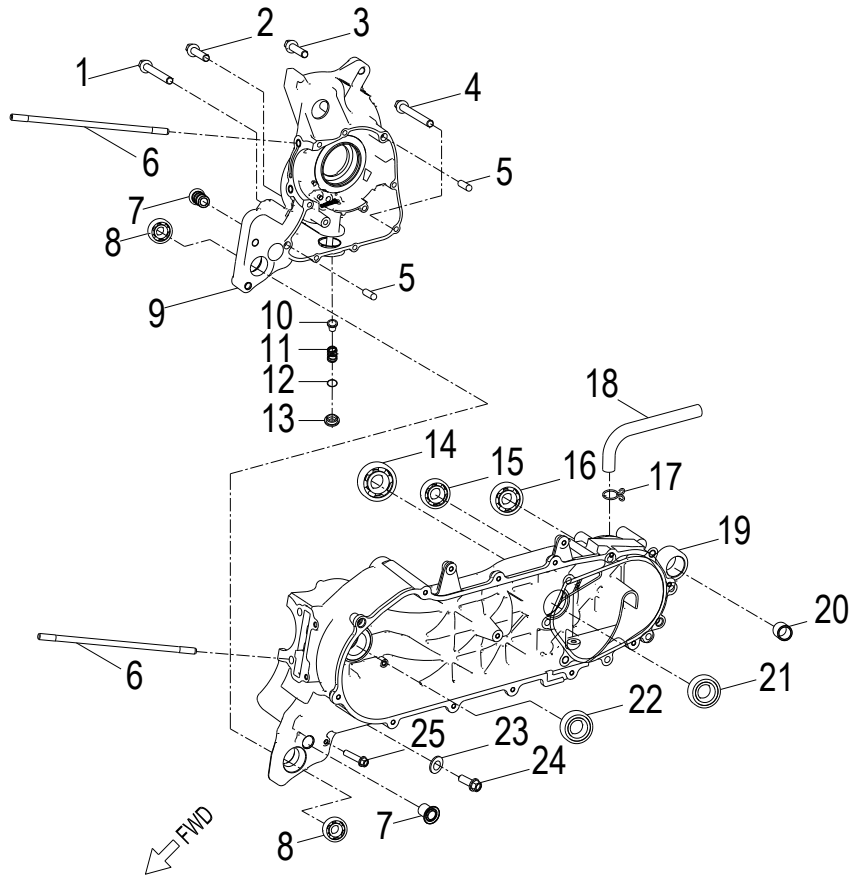

D-4: CRANKCASE

Item	Description	Part Number	Q.ty	Note
1	Bolt	96000-060908-08C	1	
2	Bolt	96000-060508-08C	1	M6x50
3	Bolt	96000-060608-08C	6	
4	Bolt	96000-061108-08C	1	M6x110
5	Pin, Dowel	94301-10140	2	10x14
6	Stud	91001-081948-00C	4	
7	Bush, Kickstand	1110925N-000	2	
8	Bearing, Ball	96100-60030-LLU00	2	
9	Asm., Crankcase, RH	1110025N-000	1	
10	Screen	15421119-000	1	
11	Spring, Screen	15426119-000	1	
12	O-Ring	93212-03132	1	
13	Plug, Drain, Oil	11334119-000	1	
14	Bearing, Ball	96100-CSB2-22CC3	1	
15	Bearing, Needle	96200-152116	1	
16	Bearing, Ball	96100-63030-00000	1	
17	Clip	94510-15000	1	
18	Fuel Hose, Discharge	17532203-000	1	
19	Left Crankcase Comp	1120025B-000	1	
20	Bushing	96400-102828	1	
21	Seal, Oil	96500-223906FKM	1	
22	Seal, Oil	96500-243607FKM	1	
23	Washer	94101-1221320-00L	1	12.1x21.3x2
24	Bolt	96003-120158-17C	1	M12x15
25	Bolt	96000-060358-08C	1	M6x35