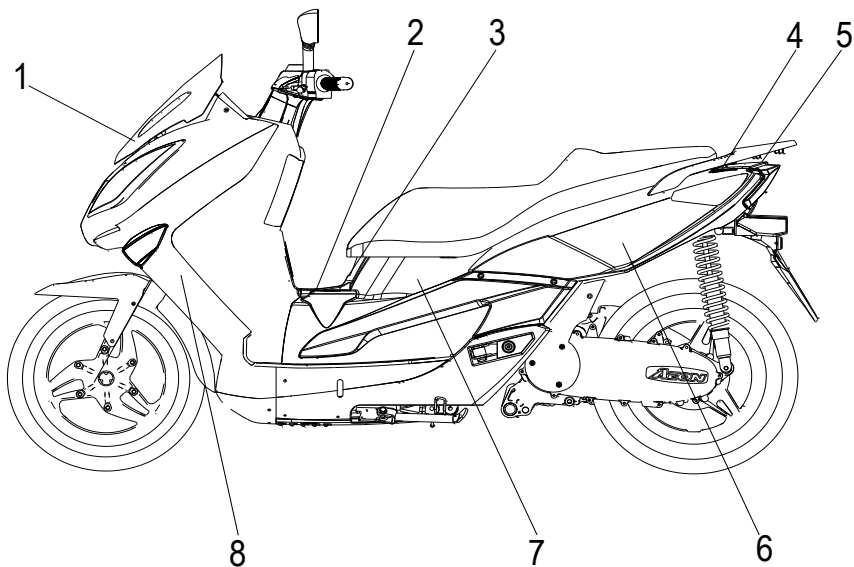

D-33: DECALS

Item	Description	Part Number	Q.ty	Note
1	Decal, AEON, Logo	87711262-S87	1	
2	Decal, Fuel	87841201-000	1	
3	Decal, AEON, Logo	87711263-000	1	
4	Decal, Warning, Hood	87842202-000	1	
5	Decal, Warning, Rack	87869202-000	1	
6	Decal, Elite	87848202-507	2	Red
		87848202-S87		Siver
		87848202-000		Standard
7	Decal, Tire Pressure	87864206-000	1	
8	Decal, 125	87715219-S87	2	Siver
		87715219-000		Standard