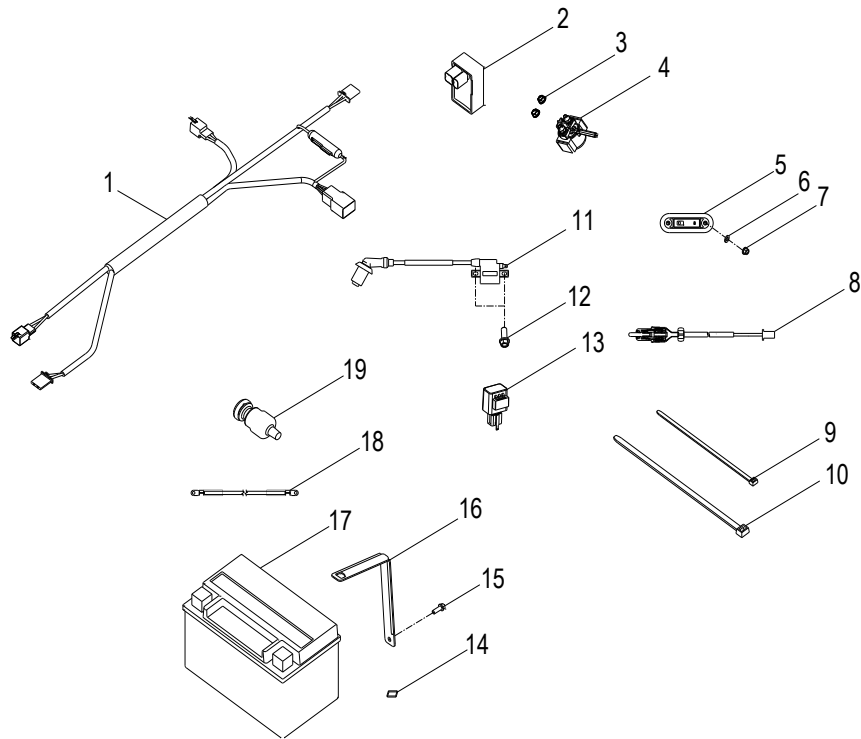

D-32: ELCTRICAL PARTS

Item	Description	Part Number	Q.ty	Note
1	Harness, Main Wire	3210025B-002	1	
2	Asm., CDI Unit	3041025B-000	1	
3	Nut	94050-06000-00K	2	M6
4	Starter Relay	38501204-000	1	
5	Lamp, Storage Box	77261201-000	1	
6	Washer	94101-0412010-00K	2	4x12x1
7	Nut	90350-04000-00K	2	M4
8	Switch, Lamp, Storage Box	7726262U-000	1	
9	Strap	89569131-000	21	AT-200M-B
10	Strap	89769111-000	3	
11	Asm., Ignition Coil	30510209-000	1	
12	Bolt	96000-060208-10K	2	M6x20
13	Relay, Parking	38701201-000	1	
14	Foam, battery	81113203-000	1	
15	Bolt	96000-060168-10K	1	M6x16
16	Bracket, Battery	3150225E-000	1	
17	Battery	31500156-001	1	9AH
18	Asm., Battery Cable	32001207-000	1	
19	Power Supplier	38130179-000	1