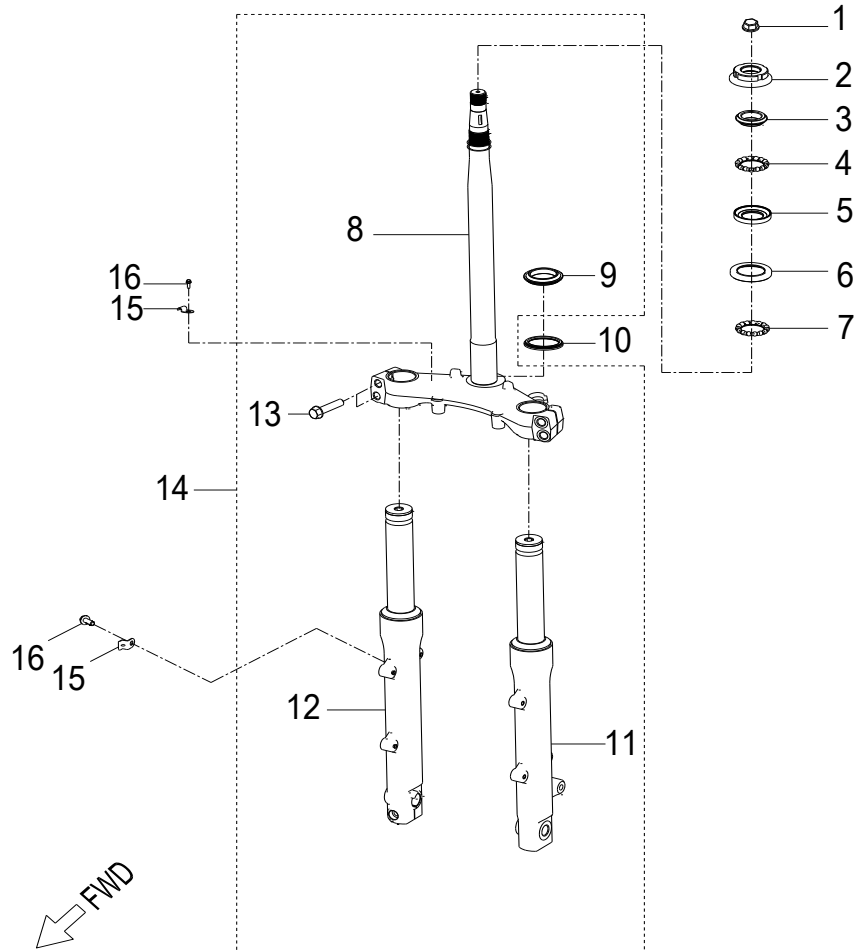

D-10: OIL PUMP

Item	Description	Part Number	Q.ty	Note
1	Bolt	93902-060208-00C	2	
2	Asm., Oil Pump	1500025N-000	1	

D-11: STARTING MOTOR

Item	Description	Part Number	Q.ty	Note
1	Bolt	96000-060208-08C	2	M6x20
2	Motor, Starter	3120025N-000	1	
3	Boss, Gear	2820225N-000	1	
4	Bearing, Needle	96200-505613	1	
5	Gear, Starter	2822025N-000	1	
6	Asm., One Way Clutch	2841025N-000	1	
7	Plate, Thrust, One Way	2822425N-000	1	
8	Bolt	96000-060128-08C	3	M6x12
9	Plate, Idle Gear	2823525N-000	1	
10	Asm., Idle Gear	2342225N-000	1	
11	Washer	94108-1020005-00C	2	
12	Shaft, Starter Motor	2842422R-000	1	
13	Asm., Kick Pinion	28225113-000	1	
14	Asm., Shaft, Kick Start	28250201-000	1	
15	Bushing	96401-152030	1	
16	Recoil, Kick Start	28281111-000	1	
17	Washer	94101-1528010-00K	1	15x28x1
18	Clip, Cir	94511-1500S	1	
19	Asm., Kick Start	28300151-000	1	
20	Bolt	96000-060258-00K	1	M6x25

D-20: FRONT FORK

Item	Description	Part Number	Q.ty	Note
1	Nut	94001-26000-32B	1	
2	Cover, Bearing	53216201-000	1	
3	RACE BALL #1	53211S31-000	1	
4	Bearing, Thrust, 1/4"-15B	51211201-000	1	
5	RACE BALL #2	53212S31-000	1	
6	RACE BALL #3	53213S31-000	1	
7	Bearing, Thrust, 3/16"-18B	51211202-000	1	
8	Shaft, Steering	5110750N-000	1	
9	RACE BALL #5	53215S31-000	1	
10	Seal, Bearing	5321762U-000	1	
11	Arm, Suspension, Silver, Lh	5313062U-000	1	
12	Arm, Suspension, Silver, Rh	5303062U-000	1	
13	Bolt	96000-100488-OKL	4	M10x48
14	Asm., Suspension, Front	51100S34-000	1	
15	Fastener, Speedometer Sensor	3721362U-000	2	
16	Bolt	96000-060108-10K	2	