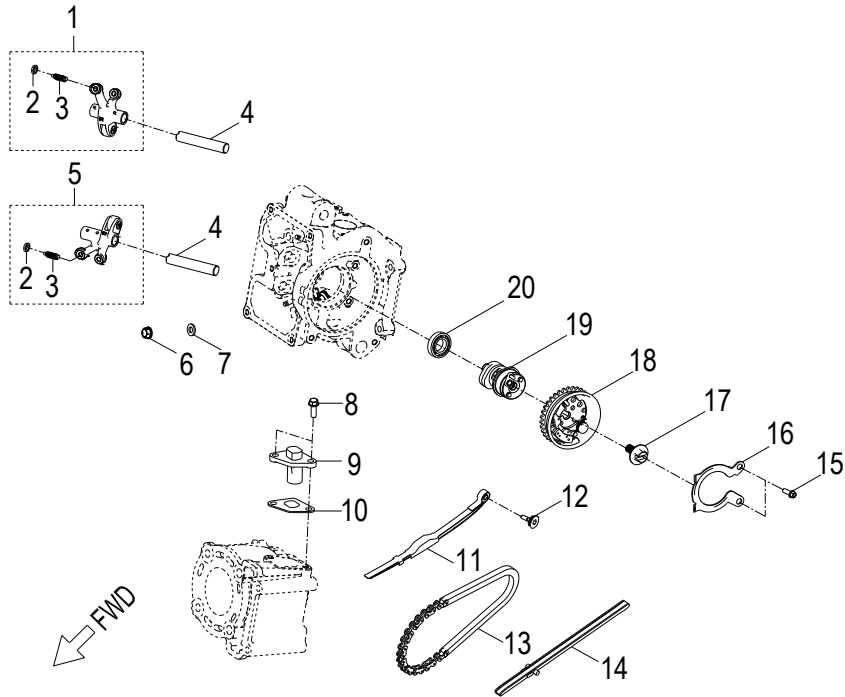

D-2: VALVE CAM

Item	Description	Part Number	Q.ty	Note
1	Arm Comp,Valve Rocker Intake	1443025N-000	1	
2	Nut, Tappet Adj.	90206-05000-00A	4	
3	Screw, Tappet Adj.	90012-06015	4	
4	Shaft,Valve Rocker Arm	1445125N-000	2	
5	Arm Comp,Valve Rocker Exhaust	1444025N-000	1	
6	Nut	94050-08000-00C	4	M8
7	Washer	94101-0816020-00C	4	8x16x2
8	Bolt	96000-060168-08C	2	M6x16
9	Tensioner	1452122R-000	1	
10	Gasket, Tensioner	1452318S-002	1	
11	Guide, Cam Chain, RH	1455025N-000	1	
12	Pivot, Guide	14535119-000	1	
13	Chain, Cam	1440135A-000	1	
14	Guide, Cam Chain, LH	1450025N-000	1	
15	Bolt	96000-060128-08C	2	M6x12
16	Retainer, Cam	1223425N-000	1	
17	Bolt	96005-080208-12K	1	
18	Sprocket, Cam Shaft	1410525N-000	1	
19	Asm., Cam Shaft	1440025N-000	1	
20	Bearing, Ball	96100-60010-Z0000	1	

D-5: TRANSMISSION COVER

Item	Description	Part Number	Q.ty	Note
1	Clip, Cir	94512-5200R	1	
2	Bearing, Ball	96100-6205-LLUC3/ZG	1	
3	Bolt	96000-080358-00C	6	
4	Bolt	96000-080458-00C	2	M8x45
5	Plug, Oil	15650111-001	1	
6	O-Ring	93210-01425	1	13.8x2.5
7	Cover, Transmission	2130125B-000	1	
8	Pin, Dowel	94301-10140	2	10x14
9	Washer	94101-0816020-00L	1	
10	Bolt	96000-080128-12C	1	
11	Gasket, Transmission Cover	2139525B-000	1	
12	Bearing, Ball	96100-CSB203A-JR2C3	1	
13	Bearing, Ball	96100-CSB301-JR200	1	
14	Seal, Oil	96500-354707A7271	1	