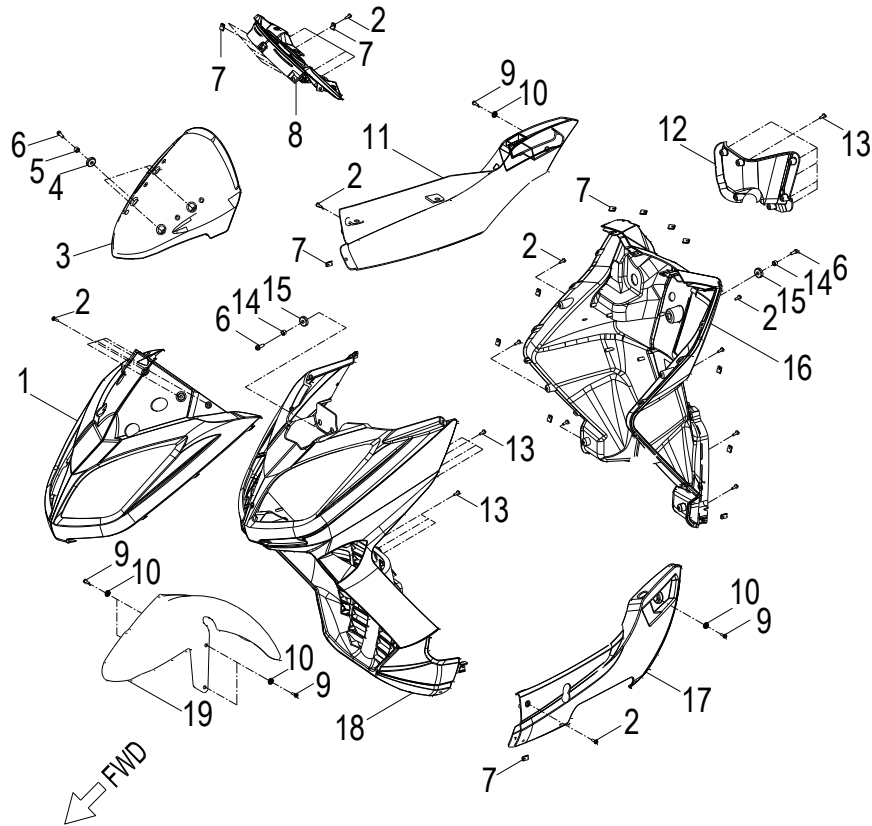

D-28: WINDSHIELD

Item	Description	Part Number	Q.ty	Note
1	Cover, Headlight	6432150N-134	1	Black
		6432150N-235		White
		6432150N-S87		Silver
2	Bolt	93100-050168-00K	29	M5x16
3	Screen	6431150N-000	1	
4	Grommet	16129204-000	4	
5	Tube, Spacer	42810215-000	4	
6	Bolt	96007-060228-00K	8	M6x22 + w
7	Nut-U, M5	61121203-00C	20	M5
8	Speedometer Cover	3719150N-070	1	
9	Bolt	96000-060168-10K	5	M6x16
10	Washer	94150-0717050-00K	6	7.1x17x5
11	Panel, Bottom, RH	83501S31-134	1	Black
		83501S31-235		White
		83501S31-S87		Silver
12	Cover, Small Storage Box	8113450N-070	1	
13	Screw	93903-1050168-00K	22	M5x16
14	Spacer	51311203-000	4	
15	Foam	17502204-000	4	
16	Inner Box	8113150N-070	1	
17	Panel, Bottom, LH	83601S31-134	1	Black
		83601S31-235		White
		83601S31-S87		Silver
18	Windshield	6430150N-134	1	Black
		6430150N-235		White
		6430150N-S87		Silver
19	Fender, Front	6285050N-134	1	Black
		6285050N-235		White
		6285050N-S87		Silver