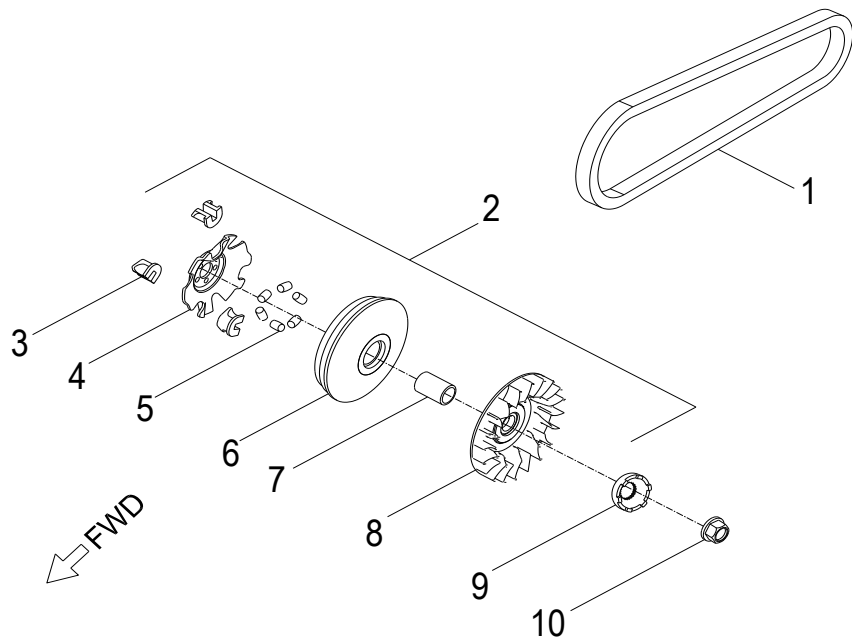

D-8: DRIVE CLUTCH

Item	Description	Part Number	Q.ty	Note
1	Belt, Driven	2310025B-000	1	
2	Asm., Sliding	2210325B-000	1	
3	Bushing, Slider	2213239A-000	3	
4	Plate, Sheave	2213139A-000	1	
5	Roller	2212125B-000	6	
6	Wheel, Slot, Sliding, Primary	2211039A-000	1	
7	Bushing, Sheave	2210625B-000	1	
8	Sheave, moveable	2210225B-000	1	
9	Clutch, One-Way	2214025B-000	1	
10	Nut	94050-12000-00C	1