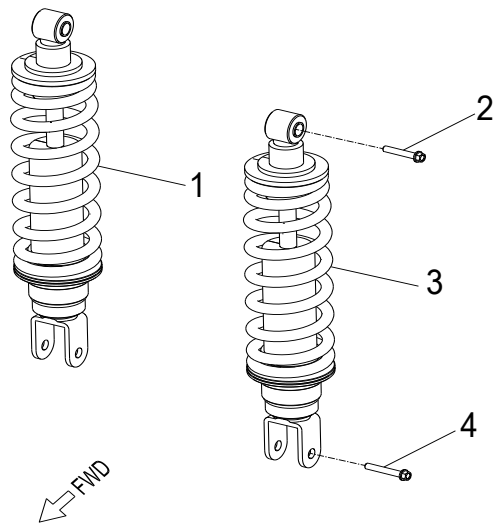

D-19: SUSPENSIONS

Item	Description	Part Number	Q.ty	Note
1	Asm., Suspension, Rear, RH	5249062U-038	1	
2	Bolt	96000-100408-0KL	2	M10x40
3	Asm., Suspension, Rear, LH	5247062U-038	1	
4	Bolt	96000-100488-0KL	2	M10x48