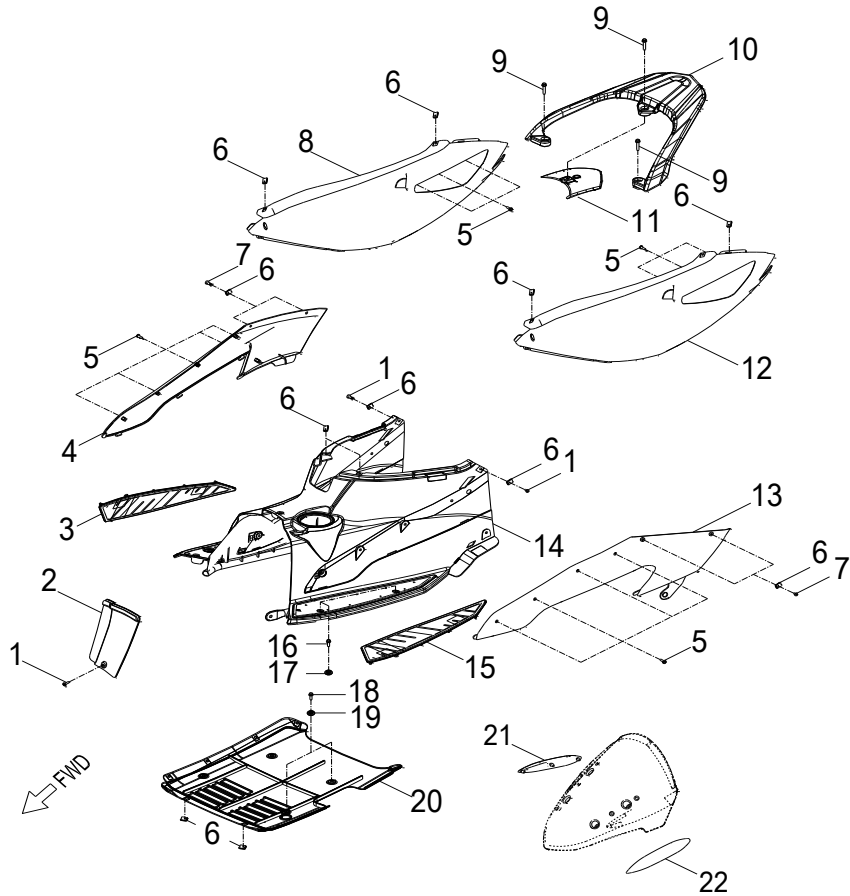

D-18: SIDE COVER

Item	Description	Part Number	Q.ty	Note
1	Bolt	93100-050168-00K	5	M5x16
2	Cover, Battery	3150462U-070	1	
3	Floorboard, RH	6431562U-070	1	
4	Veneer, RH	8350362U-850	1	
5	Screw	93903-1050128-00K	16	M5x12
6	Nut-U, M5	61121203-00C	14	M5
7	Bolt	93100-050128-00K	4	M5x12
8	Panel, Side, RH	8350062U-134	1	Black
		8350062U-235		White
		8350062U-S87		Silver
9	Bolt	96000-080288-00K	3	
10	Grab Bar	5010562U-134	1	Black
		5010562U-235		White
		5010562U-S87		Silver
11	Visor, Taillight	8370462U-134	1	Black
		8370462U-235		White
		8370462U-S87		Silver
12	Panel, Side, LH	8360062U-134	1	Black
		8360062U-235		White
		8360062U-S87		Silver
13	Veneer, LH	8360362U-850	1	
14	Floor	6422062U-000	1	
15	Floorboard, LH	6431662U-070	1	
16	Bolt	96007-060168-00K	4	M6x16 + w
17	Washer	94150-0717075-00K	4	6.5x17.5x7.5
18	Bolt	96000-060168-10K	4	M6x16
19	Washer	94150-0717050-00K	4	7.1x17x5
20	Shield, Chassis	5010662U-070	1	
21	Veneer, RH	8350350N-070	1	
22	Veneer, LH	8360350N-070	1