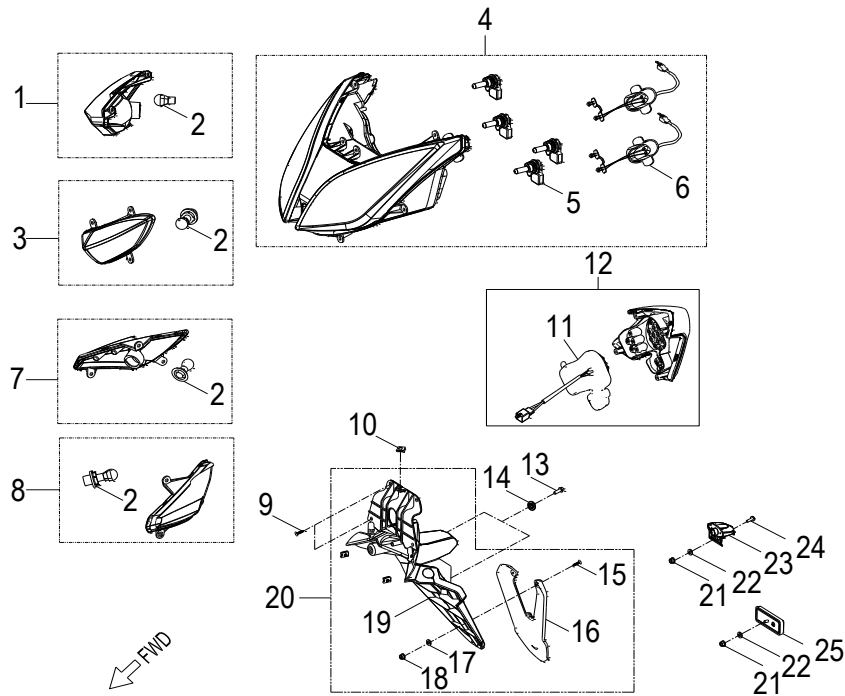

D-30: LIGHTS

Item	Description	Part Number	Q.ty	Note
1	Asm., Signal, Front, RH	3340050N-000	1	
2	Bulb, Signal	33905205-000	4	
3	Asm., Signal, Front, LH	3345050N-000	1	
4	Asm., Headlight	3310062U-000	1	
5	Bulb, Headlight	34901222-000	4	
6	Led Light Comp	33202202-000	2	
7	Asm., Signal, Rear, RH	3380062U-000	1	
8	Asm., Signal, Rear, LH	3385062U-000	1	
9	Screw	93903-1050128-00K	4	M5x12
10	Nut-U, M5	61121203-00C	3	M5
11	Led Light Comp	33202203-000	1	
12	Asm., Taillight	3370062U-000	1	
13	Bolt	96007-060168-00K	2	M6x16 + w
14	Washer	94150-0717050-00K	2	7.1x17x5
15	Bolt	93100-050168-00K	3	M5x16
16	Guard, Mud	8011362U-000	1	
17	Washer	94101-0613010-00C	3	6.1x13x1
18	Nut	90350-05000-00K	3	M5
19	License Plate	3370862U-001	1	
20	Asm., License Plate	3372962U-070	1	
21	Nut	94050-05000-00C	2	M5
22	Washer	94101-0514010-00K	2	5.1x14x1
23	Asm., License Light	33750202-000	1	
24	Bolt	93100-050168-00K	1	M5x16
25	Reflector	33741201-000	1