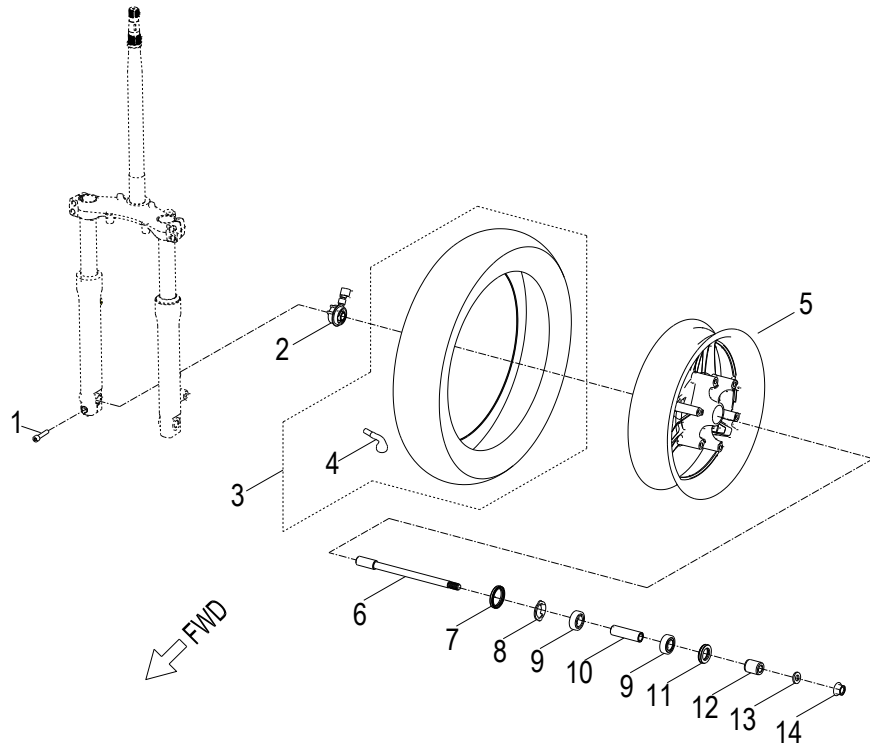

D-23: FRONT WHEEL

Item	Description	Part Number	Q.ty	Note
1	Bolt	91000-080408-00K	1	
2	Asm., Gear, Speedometer	4480662U-000	1	
3	Tire	4271150N-000	1	
4	Valve, Rim	4261662U-000	1	
5	Rim	4270162G-458	1	
6	Shaft, Front Wheel	4462562U-000	1	
7	Seal, Oil	96500-405005NBR	1	
8	Mount, Speedometer Gear	2290262U-000	1	
9	Bearing, Ball	96100-63020-LU000	2	
10	Sleeve, Shaft, Front Wheel	4462062U-000	1	
11	Seal, Oil	96500-284207NBR	1	
12	Spacer	4431162U-000	1	
13	Washer	94101-1426020-00C	1	14.2x26x2
14	Nut	90355-14000-19B	1