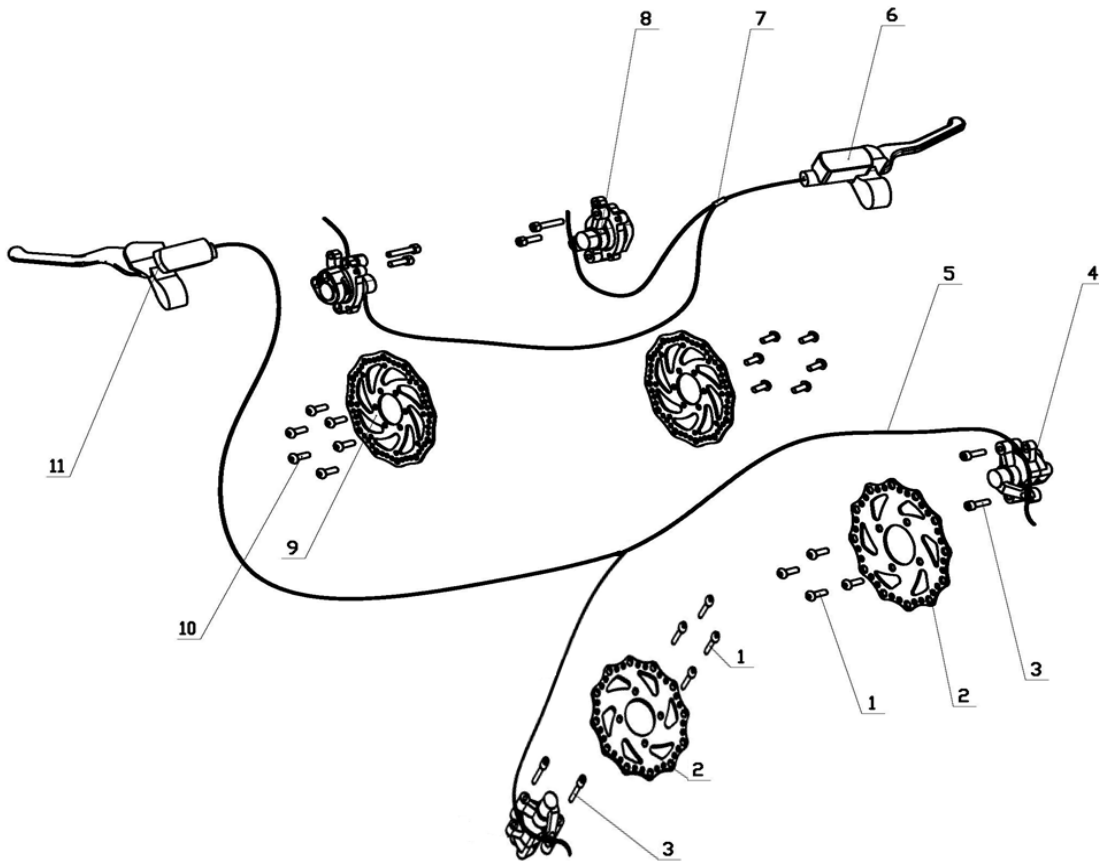

MIIKOL T EV

VIN Nंबर:	Release:
RF3MK6020KT??????	20/04/2021

D-1: FRAME BODY

Item	Part Number	Description	Q.ty
1		FRAME BODY (RED)	1
		FRAME BODY (BLUE)	
		FRAME BODY (BLACK)	
2	19110-MW40-00	SEAT INSTALLATION BUSHING	1
3	6301-2RS	BALL BEARING	2
4	30303-MW40-00	BUSHING	1
5	Q312-06-F32	CLIP NUT	2
6	Q218C-0616-A2	BOLT M6x16	4
7	32004-MW40-01	SEAT BRACKET	1
8	Q185-1070-F32	BOLT M10x70	2
9	Q323-10-F32	LOCK NUT M10	2

D-2: BRAKING SYSTEM

Item	Part Number	Description	Q.ty
1	Q218C-0812-A2	BOLT M8x12	8
2	61002-MW41-00	REAR BRAKE DISC	2
3	Q218B-0620-A2	BOLT M6x20	8
4	26004-MW41-00	FR LH/RR RH REAR BRAKE CALIPER	2
	26001-MW41-00PAD	BRAKE PADS (EV)	2
5		REAR BRAKE TUBE	1
6		FRONT BRAKE MASTER CYLINDER	1
7		FRONT BRAKE TUBE	1
8	26001-MW40-00	FR RH/RR LH BRAKE CALIPER	2
	26001-MW41-00PAD	BRAKE PADS (EV)	2
9	26101-MW40-00	FRONT BRAKE DISC	2
10	Q218C-0510-A2	BOLT M5x10	12
11		REAR BRAKE MASTER CYLINDER	1

D-5: REAR SHOCK ABSORBER

Item	Part Number	Description	Q.ty
1	Q185-1040-F32	BOLT M10x40	2
2	30201-MW40-00	REAR SHOCK ABSORBER	1
3	Q323-10-F32	LOCK NUT M10	2

D-6: FRONT SHOCK ABSORBER

Item	Part Number	Description	Q.ty
1	Q185-1040-F32	BOLT M10x40	4
2	Q323-10-F32	LOCK NUT M10	4
3	30100-MW40-00	FRONT SHOCK ABSORBER	2

D-12: FOOTRESTS

Item	Part Number	Description	Q.ty
1	51009-MW40-00	LH FOOTREST	1
2	51010-MW40-00	RH FOOTREST	1
3	Q218C-0612-A2	BOLT M6x16	16
4	Q312-06-F32	PLATE NUT 4,2	12
5	Q324-06-A2	NUT M6	4

Item	Part Number	Description	Q.ty
1	25701-MW41-00	LH REAR SHAFT	1
2	25701-MW41-01	RH REAR SHAFT	1
3	Q185-0816-F32	BOLT M6x20	6
4	30705-MW41-00	REAR WHEEL HUB	2
5	30703-MW41-01	REAR BRAKE DISC HOLDER	2
6	Ø42*Ø30*7	OIL SEAL 42x30x7	2
7	Ø42	CIRCLIP	2
8	6905zz	BALL BEARIN 6905zz	2