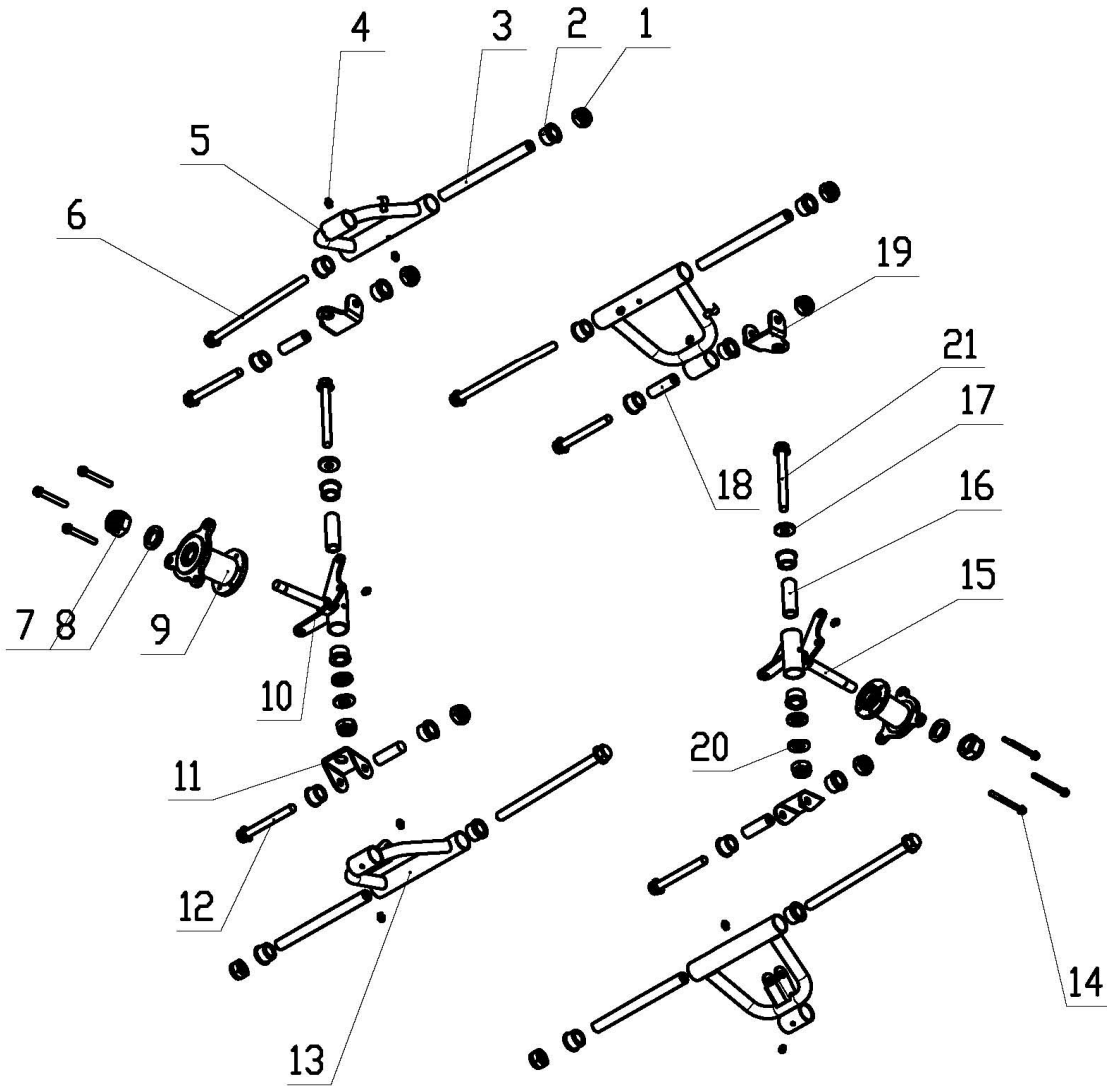

D-8: FRONT A-ARM

Item	Part Number	Description	Q.ty
1	Q323-10-F32	LOCK NUT M10	10
2	30408-MW40-00	BUSHING	20
3	30412-MW40-00	A-ARM SPACER	4
4	30414-MW40-00	GREASE CONTAIN SET	10
5	30403-MW40-00RED	UPPER A-ARM (RED)	2
	30403-MW40-00BLU	UPPER A-ARM (BLUE)	
	30403-MW40-00BLA	UPPER A-ARM (BLACK)	
6	Q185-10210-F32	BOLT M10x210	4
7	Q323-14-F32	NUT M14	2
8	Q400-14-A2	WASHER Ø14	2
9	30407-MW40-00	A-ARM BUSHING	2
10	30406-MW40-00RED	LH STEERING KNUCKLE (RED)	1
	30406-MW40-00BLU	LH STEERING KNUCKLE (BLUE)	
	30406-MW40-00BLA	LH STEERING KNUCKLE (BLACK)	
11	30418-MW40-00RED	KNUCKLE LOWER BRACKET (RED)	2
	30418-MW40-00BLU	KNUCKLE LOWER BRACKET (BLUE)	
	30418-MW40-00BLA	KNUCKLE LOWER BRACKET (BLACK)	
12	Q185-1070-F32	BOLT M10x70	4
13	30404-MW40-00RED	LOWER A-ARM (RED)	2
	30404-MW40-00BLU	LOWER A-ARM (BLUE)	
	30404-MW40-00BLA	LOWER A-ARM (BLACK)	
14	Q185-0820-F32	BOLT M8x20	6
15	30405-MW40-00RED	RH STEERING KNUCKLE (RED)	1
	30405-MW40-00BLU	RH STEERING KNUCKLE (BLUE)	
	30405-MW40-00BLA	RH STEERING KNUCKLE (BLACK)	
16	30411-MW40-00	STEERING KNUCKLE BUSHING	2
17	30410-MW40-00	WASHER Ø25	4
18	30409-MW40-00	STEERING KNUCKLE BRACKET SPACER	4
19	30417-MW40-00RED	KNUCKLE UPPER BRACKET (RED)	2
	30417-MW40-00BLU	KNUCKLE UPPER BRACKET (BLUE)	
	30417-MW40-00BLA	KNUCKLE UPPER BRACKET (BLACK)	
20	Q400-10-A2	WASHER Ø10	2
21	Q185-10110-F32	BOLT M10x110	2