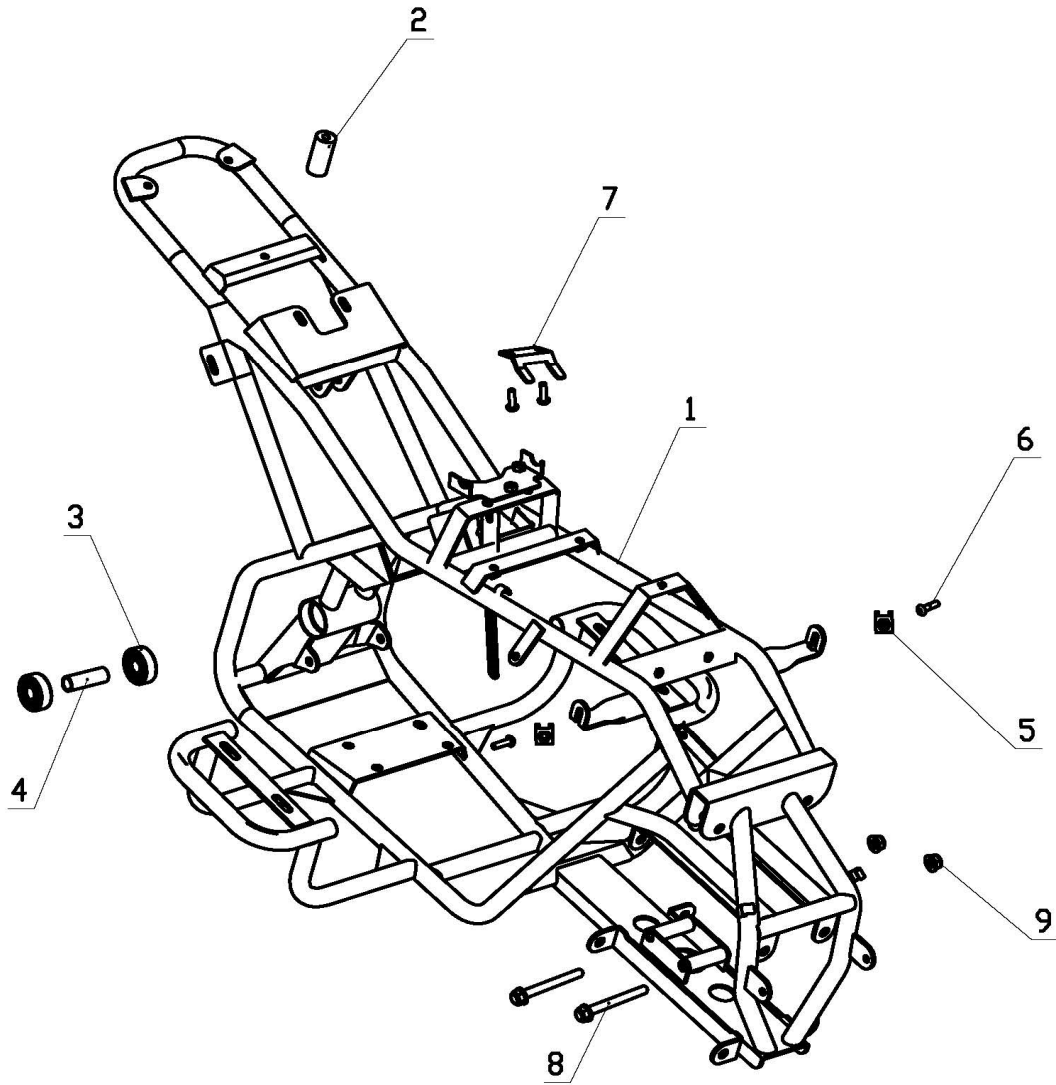

MIIKOL T EV

VIN Nंबर:	Release:
RF3MK6020KT??????	20/04/2021

D-1: FRAME BODY

Item	Part Number	Description	Q.ty
1		FRAME BODY (RED)	1
		FRAME BODY (BLUE)	
		FRAME BODY (BLACK)	
2	19110-MW40-00	SEAT INSTALLATION BUSHING	1
3	6301-2RS	BALL BEARING	2
4	30303-MW40-00	BUSHING	1
5	Q312-06-F32	CLIP NUT	2
6	Q218C-0616-A2	BOLT M6x16	4
7	32004-MW40-01	SEAT BRACKET	1
8	Q185-1070-F32	BOLT M10x70	2
9	Q323-10-F32	LOCK NUT M10	2

D-3: FRONT BUMPER SUBFRAME

Item	Part Number	Description	Q.ty
1	Q218C-0616-A2	BOLT M6x10	5
2	21003-MW40-00RED	FRONT BUMPER SUBFRAME (RED)	1
	21003-MW40-00BLU	FRONT BUMPER SUBFRAME (BLUE)	
	21003-MW40-00BLA	FRONT BUMPER SUBFRAME (BLACK)	

D-5: REAR SHOCK ABSORBER

Item	Part Number	Description	Q.ty
1	Q185-1040-F32	BOLT M10x40	2
2	30201-MW40-00	REAR SHOCK ABSORBER	1
3	Q323-10-F32	LOCK NUT M10	2

D-6: FRONT SHOCK ABSORBER

Item	Part Number	Description	Q.ty
1	Q185-1040-F32	BOLT M10x40	4
2	Q323-10-F32	LOCK NUT M10	4
3	30100-MW40-00	FRONT SHOCK ABSORBER	2

D-12: FOOTRESTS

Item	Part Number	Description	Q.ty
1	51009-MW40-00	LH FOOTREST	1
2	51010-MW40-00	RH FOOTREST	1
3	Q218C-0612-A2	BOLT M6x16	16
4	Q312-06-F32	PLATE NUT 4,2	12
5	Q324-06-A2	NUT M6	4

Item	Part Number	Description	Q.ty
1	25701-MW41-00	LH REAR SHAFT	1
2	25701-MW41-01	RH REAR SHAFT	1
3	Q185-0816-F32	BOLT M6x20	6
4	30705-MW41-00	REAR WHEEL HUB	2
5	30703-MW41-01	REAR BRAKE DISC HOLDER	2
6	Ø42*Ø30*7	OIL SEAL 42x30x7	2
7	Ø42	CIRCLIP	2
8	6905zz	BALL BEARIN 6905zz	2