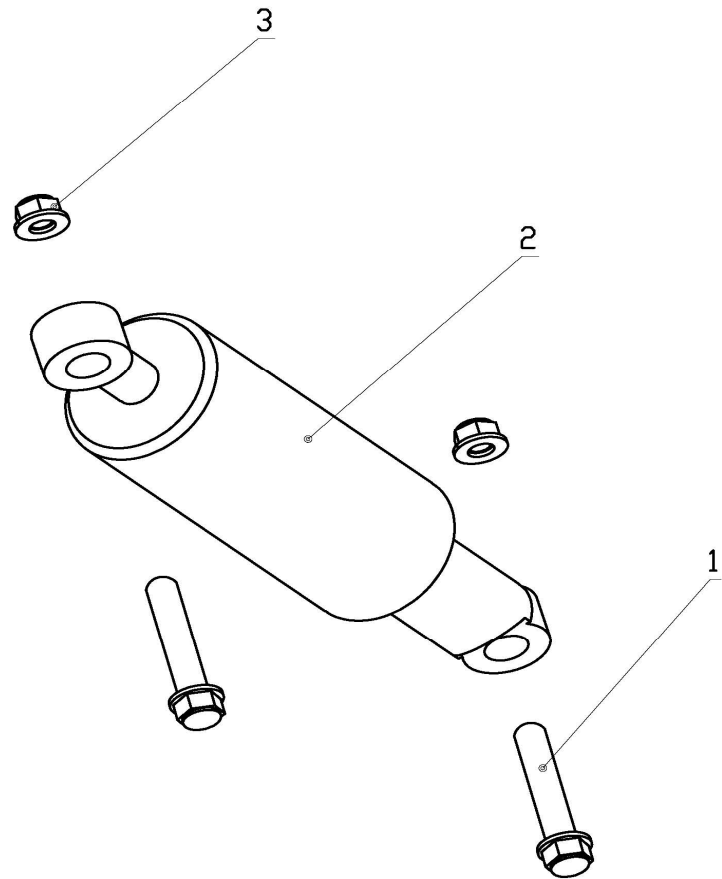

D-2: BRAKING SYSTEM

Item	Part Number	Description	Q.ty
1	Q218C-0812-A2	BOLT M8x12	8
2	61002-MW41-00	REAR BRAKE DISC	2
3	Q218B-0620-A2	BOLT M6x20	8
4	26004-MW41-00	FR LH/RR RH REAR BRAKE CALIPER	2
	26001-MW41-00PAD	BRAKE PADS (EV)	2
5		REAR BRAKE TUBE	1
6		FRONT BRAKE MASTER CYLINDER	1
7		FRONT BRAKE TUBE	1
8	26001-MW40-00	FR RH/RR LH BRAKE CALIPER	2
	26001-MW41-00PAD	BRAKE PADS (EV)	2
9	26101-MW40-00	FRONT BRAKE DISC	2
10	Q218C-0510-A2	BOLT M5x10	12
11		REAR BRAKE MASTER CYLINDER	1

D-3: FRONT BUMPER SUBFRAME

Item	Part Number	Description	Q.ty
1	Q218C-0616-A2	BOLT M6x10	5
2	21003-MW40-00RED	FRONT BUMPER SUBFRAME (RED)	1
	21003-MW40-00BLU	FRONT BUMPER SUBFRAME (BLUE)	
	21003-MW40-00BLA	FRONT BUMPER SUBFRAME (BLACK)	

D-5: REAR SHOCK ABSORBER

Item	Part Number	Description	Q.ty
1	Q185-1040-F32	BOLT M10x40	2
2	30201-MW40-00	REAR SHOCK ABSORBER	1
3	Q323-10-F32	LOCK NUT M10	2

D-6: FRONT SHOCK ABSORBER

Item	Part Number	Description	Q.ty
1	Q185-1040-F32	BOLT M10x40	4
2	Q323-10-F32	LOCK NUT M10	4
3	30100-MW40-00	FRONT SHOCK ABSORBER	2

D-12: FOOTRESTS

Item	Part Number	Description	Q.ty
1	51009-MW40-00	LH FOOTREST	1
2	51010-MW40-00	RH FOOTREST	1
3	Q218C-0612-A2	BOLT M6x16	16
4	Q312-06-F32	PLATE NUT 4,2	12
5	Q324-06-A2	NUT M6	4

Item	Part Number	Description	Q.ty
1	25701-MW41-00	LH REAR SHAFT	1
2	25701-MW41-01	RH REAR SHAFT	1
3	Q185-0816-F32	BOLT M6x20	6
4	30705-MW41-00	REAR WHEEL HUB	2
5	30703-MW41-01	REAR BRAKE DISC HOLDER	2
6	Ø42*Ø30*7	OIL SEAL 42x30x7	2
7	Ø42	CIRCLIP	2
8	6905zz	BALL BEARIN 6905zz	2