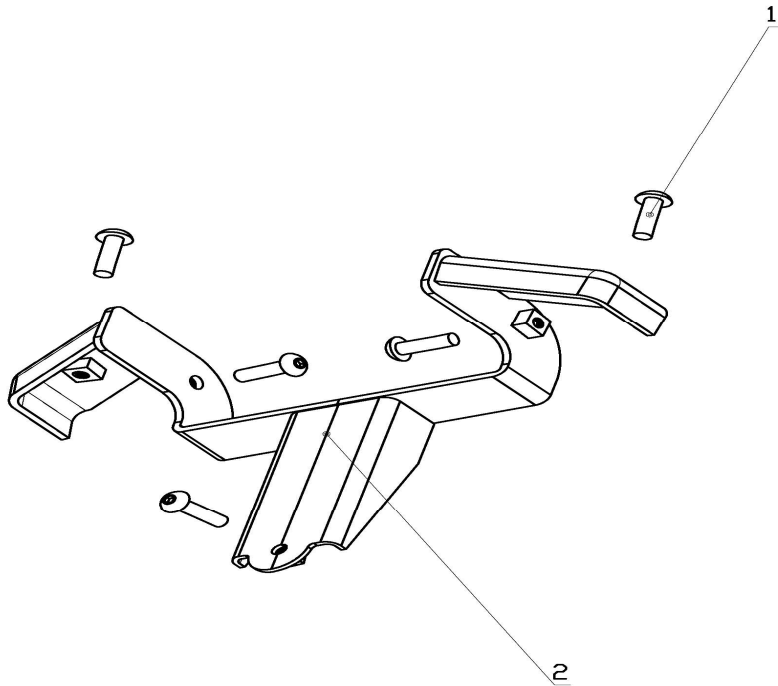

MIIKOL T EV

VIN Nंबर:	Release:
RF3MK6020KT??????	20/04/2021

D-1: FRAME BODY

Item	Part Number	Description	Q.ty
1		FRAME BODY (RED)	1
		FRAME BODY (BLUE)	
		FRAME BODY (BLACK)	
2	19110-MW40-00	SEAT INSTALLATION BUSHING	1
3	6301-2RS	BALL BEARING	2
4	30303-MW40-00	BUSHING	1
5	Q312-06-F32	CLIP NUT	2
6	Q218C-0616-A2	BOLT M6x16	4
7	32004-MW40-01	SEAT BRACKET	1
8	Q185-1070-F32	BOLT M10x70	2
9	Q323-10-F32	LOCK NUT M10	2

D-2: BRAKING SYSTEM

Item	Part Number	Description	Q.ty
1	Q218C-0812-A2	BOLT M8x12	8
2	61002-MW41-00	REAR BRAKE DISC	2
3	Q218B-0620-A2	BOLT M6x20	8
4	26004-MW41-00	FR LH/RR RH REAR BRAKE CALIPER	2
	26001-MW41-00PAD	BRAKE PADS (EV)	2
5		REAR BRAKE TUBE	1
6		FRONT BRAKE MASTER CYLINDER	1
7		FRONT BRAKE TUBE	1
8	26001-MW40-00	FR RH/RR LH BRAKE CALIPER	2
	26001-MW41-00PAD	BRAKE PADS (EV)	2
9	26101-MW40-00	FRONT BRAKE DISC	2
10	Q218C-0510-A2	BOLT M5x10	12
11		REAR BRAKE MASTER CYLINDER	1

D-3: FRONT BUMPER SUBFRAME

Item	Part Number	Description	Q.ty
1	Q218C-0616-A2	BOLT M6x10	5
2	21003-MW40-00RED	FRONT BUMPER SUBFRAME (RED)	1
	21003-MW40-00BLU	FRONT BUMPER SUBFRAME (BLUE)	
	21003-MW40-00BLA	FRONT BUMPER SUBFRAME (BLACK)	

D-5: REAR SHOCK ABSORBER

Item	Part Number	Description	Q.ty
1	Q185-1040-F32	BOLT M10x40	2
2	30201-MW40-00	REAR SHOCK ABSORBER	1
3	Q323-10-F32	LOCK NUT M10	2

D-6: FRONT SHOCK ABSORBER

Item	Part Number	Description	Q.ty
1	Q185-1040-F32	BOLT M10x40	4
2	Q323-10-F32	LOCK NUT M10	4
3	30100-MW40-00	FRONT SHOCK ABSORBER	2