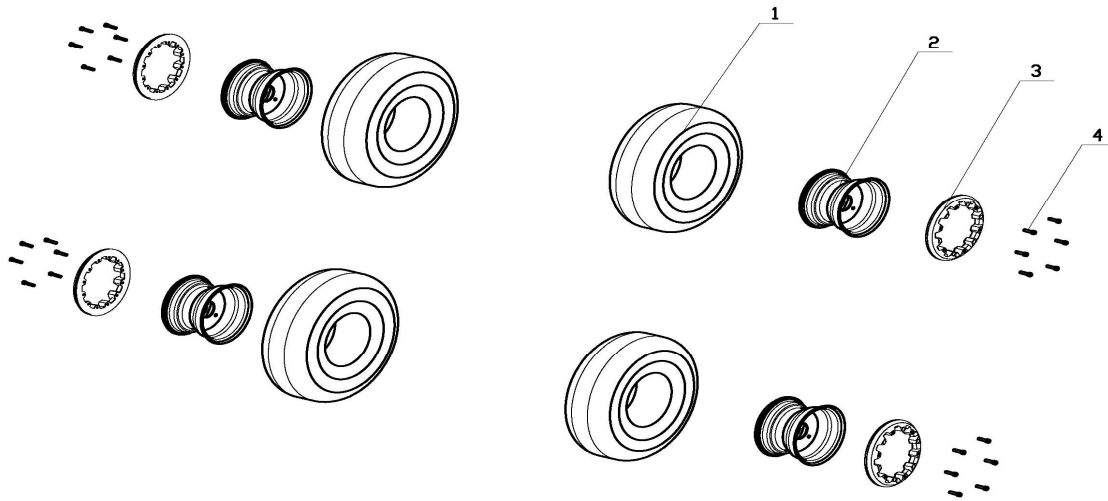

Item	Part Number	Description	Q.ty
1	30428-MW40-00	STEERING TIE ROD ASSY.	2

D-8: FRONT A-ARM

Item	Part Number	Description	Q.ty
1	Q323-10-F32	LOCK NUT M10	10
2	30408-MW40-00	BUSHING	20
3	30412-MW40-00	A-ARM SPACER	4
4	30414-MW40-00	GREASE CONTAIN SET	10
5	30403-MW40-00RED	UPPER A-ARM (RED)	2
	30403-MW40-00BLU	UPPER A-ARM (BLUE)	
	30403-MW40-00BLA	UPPER A-ARM (BLACK)	
6	Q185-10210-F32	BOLT M10x210	4
7	Q323-14-F32	NUT M14	2
8	Q400-14-A2	WASHER Ø14	2
9	30407-MW40-00	A-ARM BUSHING	2
10	30406-MW40-00RED	LH STEERING KNUCKLE (RED)	1
	30406-MW40-00BLU	LH STEERING KNUCKLE (BLUE)	
	30406-MW40-00BLA	LH STEERING KNUCKLE (BLACK)	
11	30418-MW40-00RED	KNUCKLE LOWER BRACKET (RED)	2
	30418-MW40-00BLU	KNUCKLE LOWER BRACKET (BLUE)	
	30418-MW40-00BLA	KNUCKLE LOWER BRACKET (BLACK)	
12	Q185-1070-F32	BOLT M10x70	4
13	30404-MW40-00RED	LOWER A-ARM (RED)	2
	30404-MW40-00BLU	LOWER A-ARM (BLUE)	
	30404-MW40-00BLA	LOWER A-ARM (BLACK)	
14	Q185-0820-F32	BOLT M8x20	6
15	30405-MW40-00RED	RH STEERING KNUCKLE (RED)	1
	30405-MW40-00BLU	RH STEERING KNUCKLE (BLUE)	
	30405-MW40-00BLA	RH STEERING KNUCKLE (BLACK)	
16	30411-MW40-00	STEERING KNUCKLE BUSHING	2
17	30410-MW40-00	WASHER Ø25	4
18	30409-MW40-00	STEERING KNUCKLE BRACKET SPACER	4
19	30417-MW40-00RED	KNUCKLE UPPER BRACKET (RED)	2
	30417-MW40-00BLU	KNUCKLE UPPER BRACKET (BLUE)	
	30417-MW40-00BLA	KNUCKLE UPPER BRACKET (BLACK)	
20	Q400-10-A2	WASHER Ø10	2
21	Q185-10110-F32	BOLT M10x110	2

D-9: WHEELS

Item	Part Number	Description	Q.ty
1	25800-MW40-00	16x8-7"	4
2	25000-MW40-00	RIM	4
3	51011-MW40-00RED	RIM DECORATION (RED)	4
	51011-MW40-00YEL	RIM DECORATION (YELLOW)	
	51011-MW40-00PIN	RIM DECORATION (PINK)	
4	Q218B-0820-A2	BOLT M6x16	24