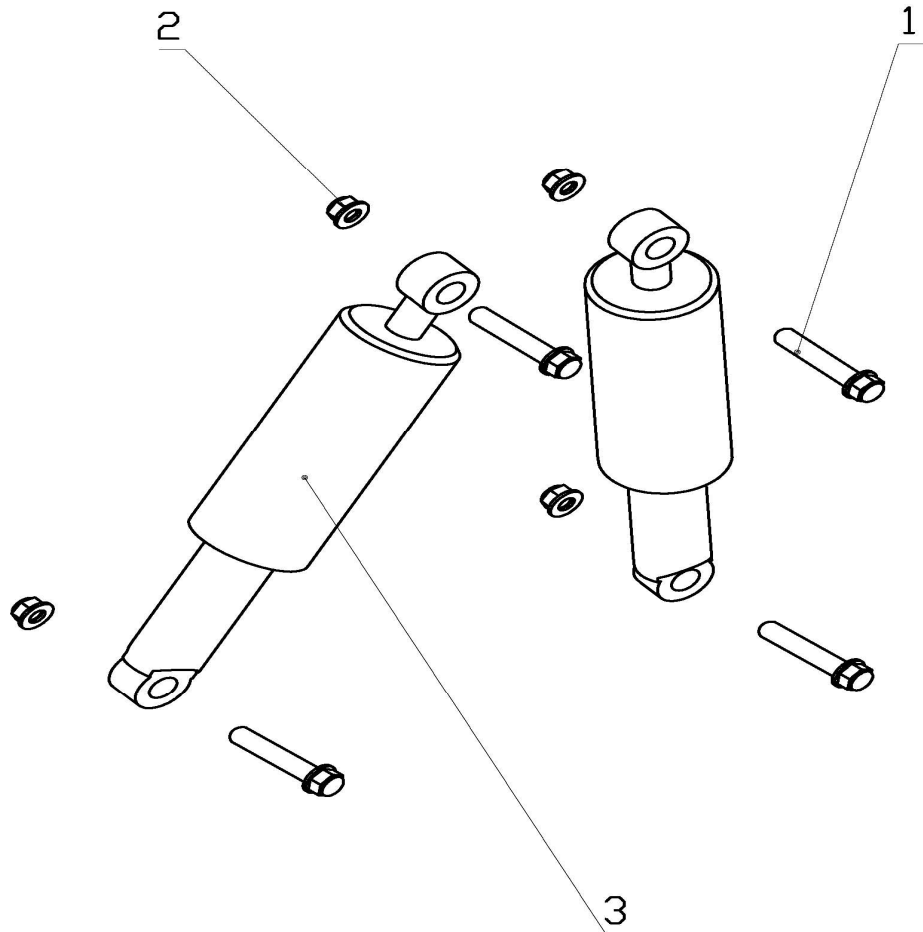

D-4: STEERING SYSTEM

Item	Part Number	Description	Q.ty
1	Q218B-0865-A2	BOLT M6x65	4
2	30003-MW40-00	UPPER HANDLEBAR CLAMP	2
3	26800-MW40-00RED	HANDLEBAR (RED)	1
	26800-MW40-00BLU	HANDLEBAR (BLUE)	
	26800-MW40-00BLA	HANDLEBAR (BLACK)	
4	30004-MW40-00	LOWER HANDLEBAR CLAMP	2
5	Q323-08-F32	LOCK NUT M8	4
6	51008-MW40-00	STEERING SHAFT SEALING	2
7	30005-MW40-00	STEERING SHAFT (BLACK)	1
8	6002-2RS	BALL BEARING	1
9	32020-MW40-00	BUSHING	1
10	Q323-10-F32	LOCK NUT M10	1
11	Q185-0816-F32	BOLT M6x16	2
12	30022-MW40-00	STEERING SHAFT BRACKET	1

D-5: REAR SHOCK ABSORBER

Item	Part Number	Description	Q.ty
1	Q185-1040-F32	BOLT M10x40	2
2	30201-MW40-00	REAR SHOCK ABSORBER	1
3	Q323-10-F32	LOCK NUT M10	2

D-6: FRONT SHOCK ABSORBER

Item	Part Number	Description	Q.ty
1	Q185-1040-F32	BOLT M10x40	4
2	Q323-10-F32	LOCK NUT M10	4
3	30100-MW40-00	FRONT SHOCK ABSORBER	2

D-12: FOOTRESTS

Item	Part Number	Description	Q.ty
1	51009-MW40-00	LH FOOTREST	1
2	51010-MW40-00	RH FOOTREST	1
3	Q218C-0612-A2	BOLT M6x16	16
4	Q312-06-F32	PLATE NUT 4,2	12
5	Q324-06-A2	NUT M6	4

Item	Part Number	Description	Q.ty
1	25701-MW41-00	LH REAR SHAFT	1
2	25701-MW41-01	RH REAR SHAFT	1
3	Q185-0816-F32	BOLT M6x20	6
4	30705-MW41-00	REAR WHEEL HUB	2
5	30703-MW41-01	REAR BRAKE DISC HOLDER	2
6	Ø42*Ø30*7	OIL SEAL 42x30x7	2
7	Ø42	CIRCLIP	2
8	6905zz	BALL BEARIN 6905zz	2