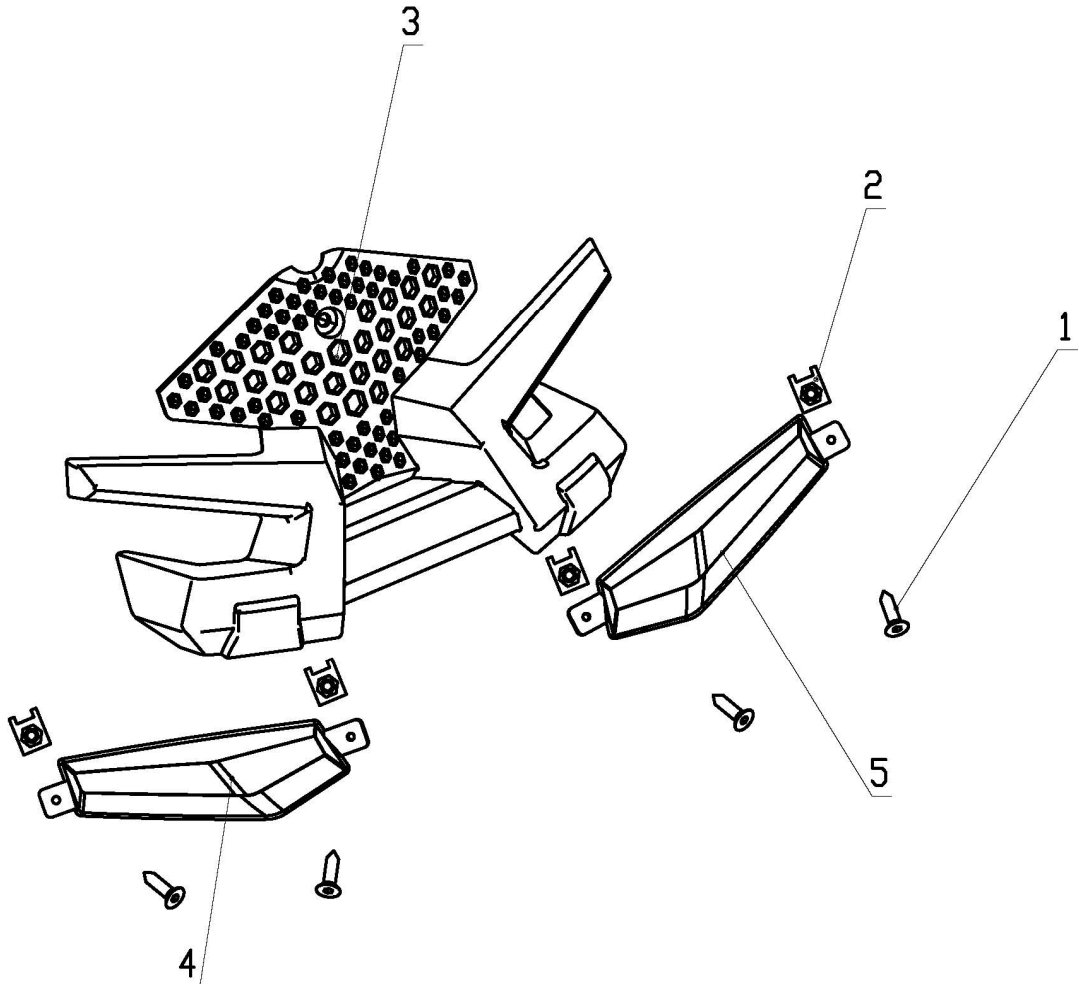

D-11: FRONT MOULDINGS

Item	Part Number	Description	Q.ty
1	Q271-4218-F30	SCREW 4,2x18	4
2	Q397-42-F30	PLATE NUT 4,2	4
3	51002-MW40-00RED	FRONT BUMPER (RED)	1
	51002-MW40-00YEL	FRONT BUMPER (YELLOW)	1
	51002-MW40-00PIN	FRONT BUMPER (PINK)	1
4	51004-MW40-00	RH FRONT FENDER MOULDING	1
5	51003-MW40-00	LH FRONT FENDER MOULDING	1