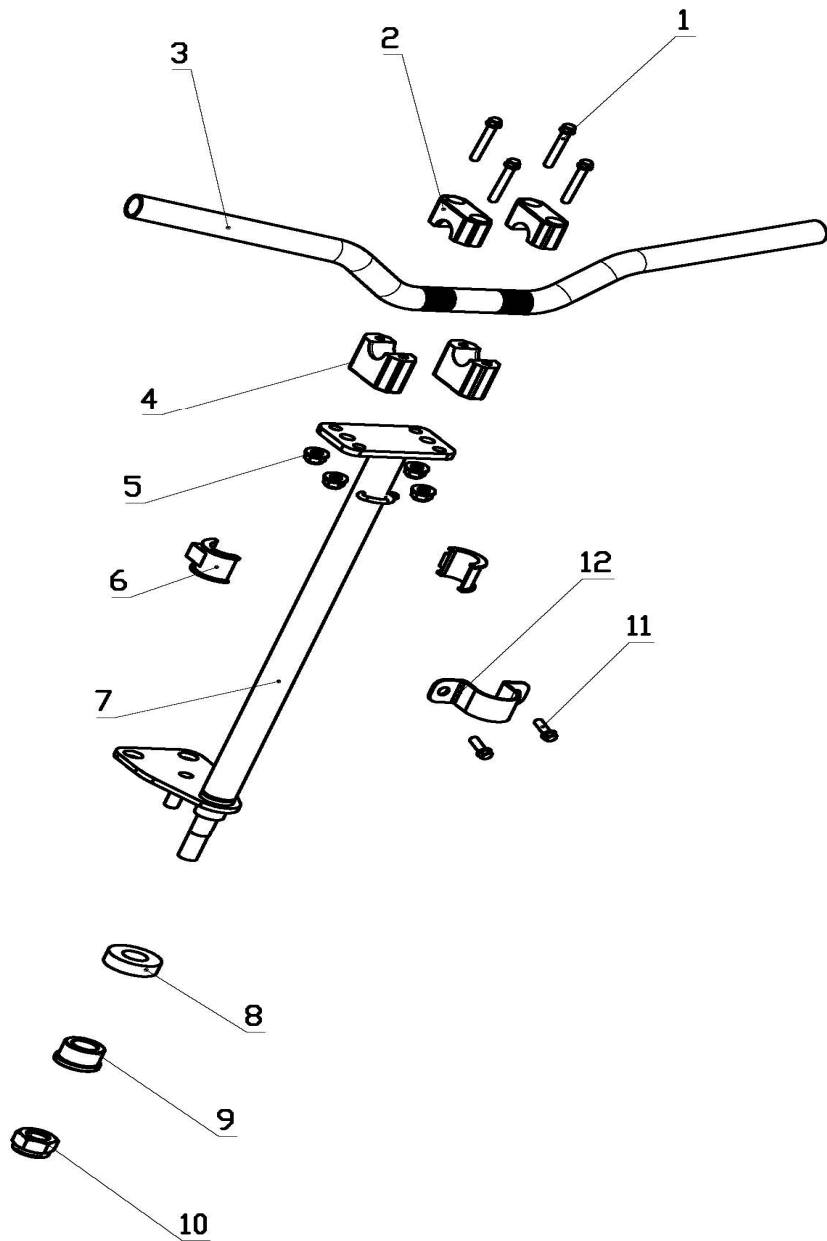

D-4: STEERING SYSTEM

Item	Part Number	Description	Q.ty
1	Q218B-0865-A2	BOLT M6x65	4
2	30003-MW40-00	UPPER HANDLEBAR CLAMP	2
3	26800-MW40-00RED	HANDLEBAR (RED)	1
	26800-MW40-00BLU	HANDLEBAR (BLUE)	
	26800-MW40-00BLA	HANDLEBAR (BLACK)	
4	30004-MW40-00	LOWER HANDLEBAR CLAMP	2
5	Q323-08-F32	LOCK NUT M8	4
6	51008-MW40-00	STEERING SHAFT SEALING	2
7	30005-MW40-00	STEERING SHAFT (BLACK)	1
8	6002-2RS	BALL BEARING	1
9	32020-MW40-00	BUSHING	1
10	Q323-10-F32	LOCK NUT M10	1
11	Q185-0816-F32	BOLT M6x16	2
12	30022-MW40-00	STEERING SHAFT BRACKET	1