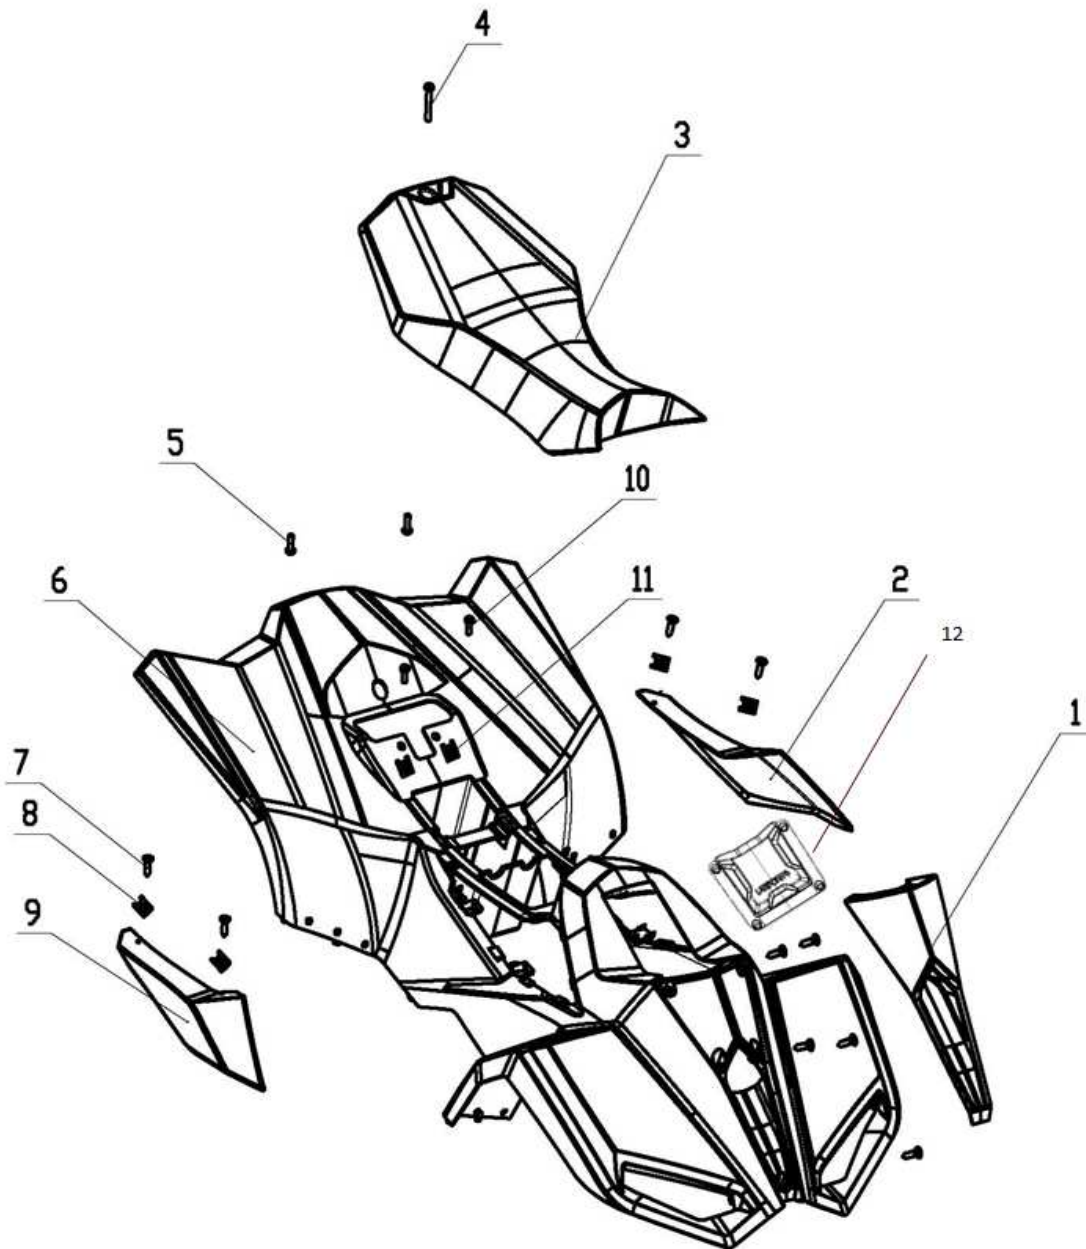

D-5: REAR SHOCK ABSORBER

Item	Part Number	Description	Q.ty
1	Q185-1040-F32	BOLT M10x40	2
2	30201-MW40-00	REAR SHOCK ABSORBER	1
3	Q323-10-F32	LOCK NUT M10	2

D-6: FRONT SHOCK ABSORBER

Item	Part Number	Description	Q.ty
1	Q185-1040-F32	BOLT M10x40	4
2	Q323-10-F32	LOCK NUT M10	4
3	30100-MW40-00	FRONT SHOCK ABSORBER	2

Item	Part Number	Description	Q.ty
1	30428-MW40-00	STEERING TIE ROD ASSY.	2

D-8: FRONT A-ARM

Item	Part Number	Description	Q.ty
1	Q323-10-F32	LOCK NUT M10	10
2	30408-MW40-00	BUSHING	20
3	30412-MW40-00	A-ARM SPACER	4
4	30414-MW40-00	GREASE CONTAIN SET	10
5	30403-MW40-00RED	UPPER A-ARM (RED)	2
	30403-MW40-00BLU	UPPER A-ARM (BLUE)	
	30403-MW40-00BLA	UPPER A-ARM (BLACK)	
6	Q185-10210-F32	BOLT M10x210	4
7	Q323-14-F32	NUT M14	2
8	Q400-14-A2	WASHER Ø14	2
9	30407-MW40-00	A-ARM BUSHING	2
10	30406-MW40-00RED	LH STEERING KNUCKLE (RED)	1
	30406-MW40-00BLU	LH STEERING KNUCKLE (BLUE)	
	30406-MW40-00BLA	LH STEERING KNUCKLE (BLACK)	
11	30418-MW40-00RED	KNUCKLE LOWER BRACKET (RED)	2
	30418-MW40-00BLU	KNUCKLE LOWER BRACKET (BLUE)	
	30418-MW40-00BLA	KNUCKLE LOWER BRACKET (BLACK)	
12	Q185-1070-F32	BOLT M10x70	4
13	30404-MW40-00RED	LOWER A-ARM (RED)	2
	30404-MW40-00BLU	LOWER A-ARM (BLUE)	
	30404-MW40-00BLA	LOWER A-ARM (BLACK)	
14	Q185-0820-F32	BOLT M8x20	6
15	30405-MW40-00RED	RH STEERING KNUCKLE (RED)	1
	30405-MW40-00BLU	RH STEERING KNUCKLE (BLUE)	
	30405-MW40-00BLA	RH STEERING KNUCKLE (BLACK)	
16	30411-MW40-00	STEERING KNUCKLE BUSHING	2
17	30410-MW40-00	WASHER Ø25	4
18	30409-MW40-00	STEERING KNUCKLE BRACKET SPACER	4
19	30417-MW40-00RED	KNUCKLE UPPER BRACKET (RED)	2
	30417-MW40-00BLU	KNUCKLE UPPER BRACKET (BLUE)	
	30417-MW40-00BLA	KNUCKLE UPPER BRACKET (BLACK)	
20	Q400-10-A2	WASHER Ø10	2
21	Q185-10110-F32	BOLT M10x110	2

D-9: WHEELS

Item	Part Number	Description	Q.ty
1	25800-MW40-00	16x8-7"	4
2	25000-MW40-00	RIM	4
3	51011-MW40-00RED	RIM DECORATION (RED)	4
	51011-MW40-00YEL	RIM DECORATION (YELLOW)	
	51011-MW40-00PIN	RIM DECORATION (PINK)	
4	Q218B-0820-A2	BOLT M6x16	24