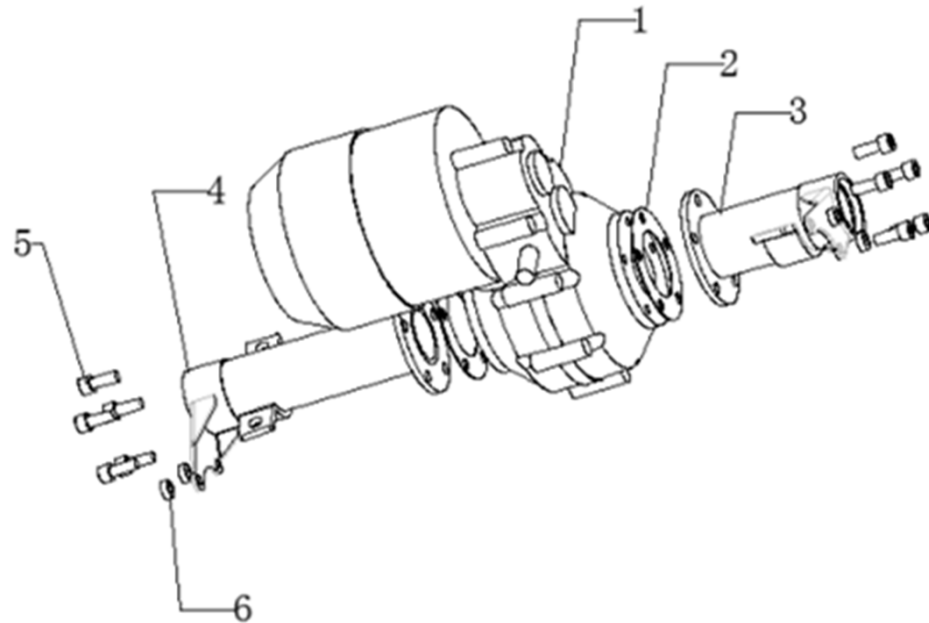

D-15: REAR SWING ARM

Item	Part Number	Description	Q.ty
1	14007-MW41-00	MOTOR ASS'Y 750W	1
2			2
3	30708-MW41-00RED	LH SHAFT HOLDER (RED)	1
	30708-MW41-00BLU	LH SHAFT HOLDER (BLUE)	
	30708-MW41-00BLA	LH SHAFT HOLDER (BLACK)	
4	30707-MW41-00RED	RH SHAFT HOLDER (RED)	1
	30707-MW41-00BLU	RH SHAFT HOLDER (BLUE)	
	30707-MW41-00BLA	RH SHAFT HOLDER (BLACK)	
5	Q218B-0820-A2	BOLT M8x20	10
6	26512-MW41-00	WASHER Ø8	4