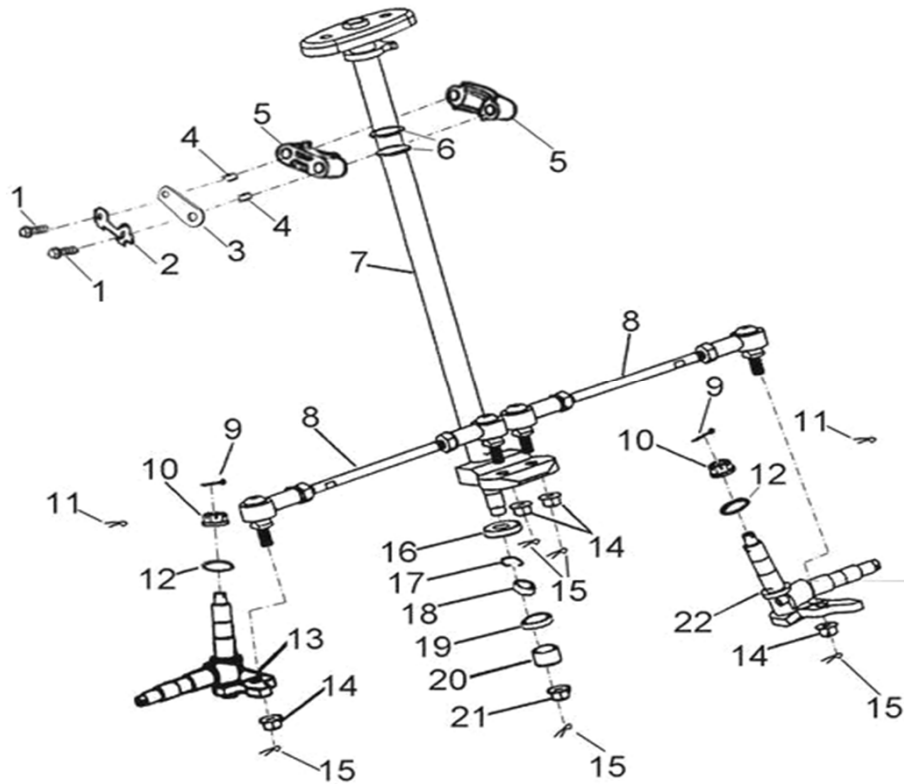

D-26: STEERING

1	Bolt	92000-080608-00B	2
2	Washer, Lock	51319156-000	1
3	Bracket, Wire Collector	51318201-000	1
4	Spacer	51317156-000	2
5	Clamp, steering	53500203-000	2
6	Seal, Steering Shaft	51225201-000	2
7	Shaft, Steering	51107210-000	1
8	Asm., Tie Rod	53410206-000	2
9	Pin, Cotter	94201-16190	2
10	Nut	90352-10000-00C	2
11	Pin, Cotter	94201-32320	2
12	Washer	94121-1020010-000	2
13	Knuckle, LH	51310131-001	1
14	Nut	90350-10000-00C	4
15	Pin, Cotter	94201-25190	5
16	Seal, Oil	96500-183207A7271	1
17	Clip, Cir	94512-3200R	1
18	Bearing, Ball	96100-60020-ZZ000	1
19	Seal, Oil	96500-223507A7271	1
20	Spacer	44311131-000	1
21	Nut	90350-14000-0UC	1
22	Knuckle, RH	51320131-001	1