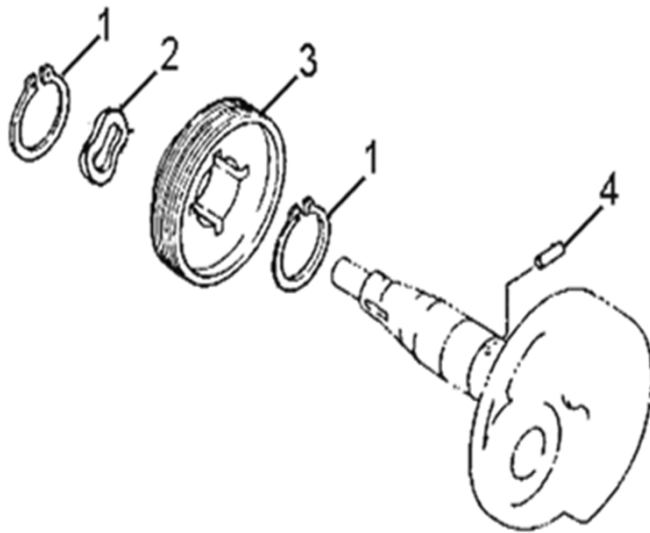

MiniKOLT 50

VIN	Date
RF3AT60AA5T011278	30/04/2020

D-1: CYLINDER HEAD

ITEM	DESCRIPTION	P/N	Q'TY
1	Plug, Spark	98076111-00A	1
2	Nut	94050-07000-00C	4
3	Head, Cylinder	12201155-000	1
4	Gasket, Cylinder Head	12251113-000	1
5	Cylinder	12101201-000	1
6	Gasket, Cylinder	12191113-000	1
7	Stud	91001-071108-00C	4

D-2: CRANKSHAFT

ITEM	DESCRIPTION	P/N	Q'TY
1	Seal, Oil	96500-203006A7951	1
2	Bearing, Ball	96100-62040-JR2C3	2
3	Asm., Crankshaft	13000113-000	1
4	Seal, Oil	96500-204208A7951	1
5	Collar, Crank, LH	13316113-000	1
6	Bearing, Needle	96200-101412	1
7	Clip, Piston Pin	13115111-000	2
8	Pin, Piston	13111111-000	1
9	Piston	13100111-000	1
10	Ring Set, Piston	13011111-000	1
11	Key, Woodruff	90471-03013	1

D-3: FLY WHEEL COVER

ITEM	DESCRIPTION	P/N	Q'TY
1	Bolt	91000-060128-00K	3
2	Cover Set, Fly Wheel	19610201-000	1
3	Grommet, Cylinder	83552113-000	2
4	Retainer, Oil Pump Cover	45451170-000	1
5	Cover, Swing Arm Seal	52422201-000	1

D-4: OIL PUMP ASSEMBLY

ITEM	DESCRIPTION	P/N	Q'TY
1	Clip, Cir	94511-1900S	2
2	Washer	94121-0926003-000	1
3	Sprocket, Oil Pump	15150111-000	1
4	Pin, Dowel	94301-03012	1
5	Clip, Cir	94511-0700E	1
6	Gear, Worm, Oil Pump	15136111-000	1
7	O-Ring	93210-01414	1
8	Pin, Shaft	96300-03013	1
9	Bolt	91000-050168-00K	2
10	Clamp	94510-08000	2
11	Fuel hose	94401-05009-430	1
12	Asm., Pump, Oil	15100202-000	1
13	Spring, Protective, Oil Pipe	15311113-000	2
14	Clip	94510-05000	2
15	Tube, Oil	94403-02005-350	1
16	Bolt	93500-040168-00K	1
17	Washer	94101-0400805-000	1