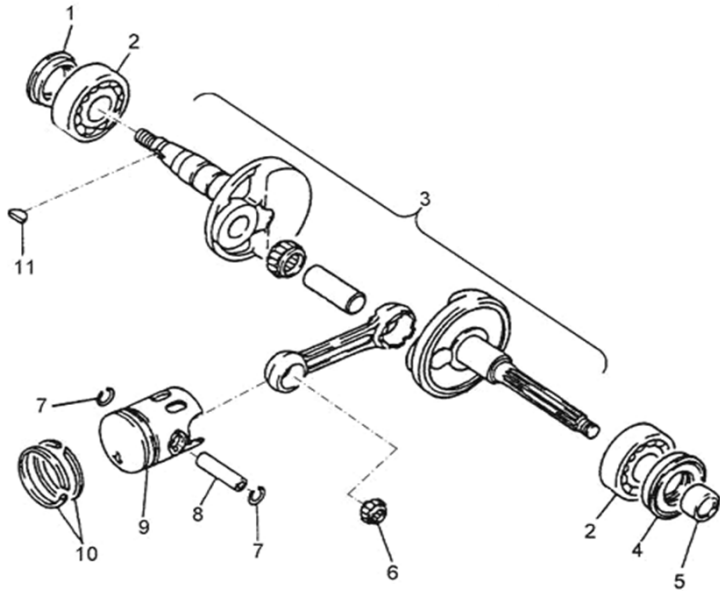

MiniKOLT 50

VIN	Date
RF3AT60AA5T011278	30/04/2020

D-1: CYLINDER HEAD

ITEM	DESCRIPTION	P/N	Q'TY
1	Plug, Spark	98076111-00A	1
2	Nut	94050-07000-00C	4
3	Head, Cylinder	12201155-000	1
4	Gasket, Cylinder Head	12251113-000	1
5	Cylinder	12101201-000	1
6	Gasket, Cylinder	12191113-000	1
7	Stud	91001-071108-00C	4

D-2: CRANKSHAFT

ITEM	DESCRIPTION	P/N	Q'TY
1	Seal, Oil	96500-203006A7951	1
2	Bearing, Ball	96100-62040-JR2C3	2
3	Asm., Crankshaft	13000113-000	1
4	Seal, Oil	96500-204208A7951	1
5	Collar, Crank, LH	13316113-000	1
6	Bearing, Needle	96200-101412	1
7	Clip, Piston Pin	13115111-000	2
8	Pin, Piston	13111111-000	1
9	Piston	13100111-000	1
10	Ring Set, Piston	13011111-000	1
11	Key, Woodruff	90471-03013	1

D-3: FLY WHEEL COVER

ITEM	DESCRIPTION	P/N	Q'TY
1	Bolt	91000-060128-00K	3
2	Cover Set, Fly Wheel	19610201-000	1
3	Grommet, Cylinder	83552113-000	2
4	Retainer, Oil Pump Cover	45451170-000	1
5	Cover, Swing Arm Seal	52422201-000	1

D-4: OIL PUMP ASSEMBLY

ITEM	DESCRIPTION	P/N	Q'TY
1	Clip, Cir	94511-1900S	2
2	Washer	94121-0926003-000	1
3	Sprocket, Oil Pump	15150111-000	1
4	Pin, Dowel	94301-03012	1
5	Clip, Cir	94511-0700E	1
6	Gear, Worm, Oil Pump	15136111-000	1
7	O-Ring	93210-01414	1
8	Pin, Shaft	96300-03013	1
9	Bolt	91000-050168-00K	2
10	Clamp	94510-08000	2
11	Fuel hose	94401-05009-430	1
12	Asm., Pump, Oil	15100202-000	1
13	Spring, Protective, Oil Pipe	15311113-000	2
14	Clip	94510-05000	2
15	Tube, Oil	94403-02005-350	1
16	Bolt	93500-040168-00K	1
17	Washer	94101-0400805-000	1