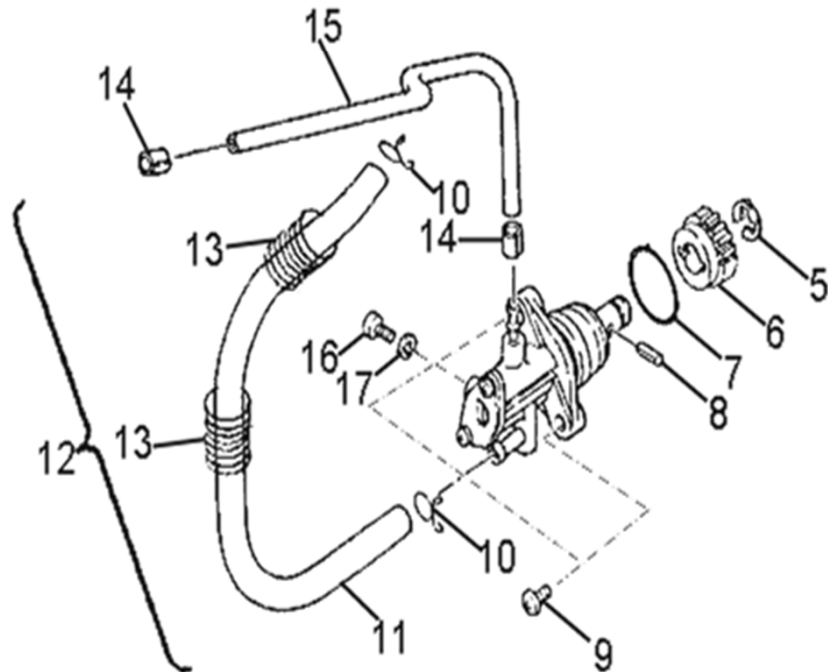

MiniKOLT 50

VIN	Date
RF3AT60AA5T011278	30/04/2020

D-1: CYLINDER HEAD

ITEM	DESCRIPTION	P/N	Q'TY
1	Plug, Spark	98076111-00A	1
2	Nut	94050-07000-00C	4
3	Head, Cylinder	12201155-000	1
4	Gasket, Cylinder Head	12251113-000	1
5	Cylinder	12101201-000	1
6	Gasket, Cylinder	12191113-000	1
7	Stud	91001-071108-00C	4

D-2: CRANKSHAFT

ITEM	DESCRIPTION	P/N	Q'TY
1	Seal, Oil	96500-203006A7951	1
2	Bearing, Ball	96100-62040-JR2C3	2
3	Asm., Crankshaft	13000113-000	1
4	Seal, Oil	96500-204208A7951	1
5	Collar, Crank, LH	13316113-000	1
6	Bearing, Needle	96200-101412	1
7	Clip, Piston Pin	13115111-000	2
8	Pin, Piston	13111111-000	1
9	Piston	13100111-000	1
10	Ring Set, Piston	13011111-000	1
11	Key, Woodruff	90471-03013	1

D-3: FLY WHEEL COVER

ITEM	DESCRIPTION	P/N	Q'TY
1	Bolt	91000-060128-00K	3
2	Cover Set, Fly Wheel	19610201-000	1
3	Grommet, Cylinder	83552113-000	2
4	Retainer, Oil Pump Cover	45451170-000	1
5	Cover, Swing Arm Seal	52422201-000	1

D-4: OIL PUMP ASSEMBLY

ITEM	DESCRIPTION	P/N	Q'TY
1	Clip, Cir	94511-1900S	2
2	Washer	94121-0926003-000	1
3	Sprocket, Oil Pump	15150111-000	1
4	Pin, Dowel	94301-03012	1
5	Clip, Cir	94511-0700E	1
6	Gear, Worm, Oil Pump	15136111-000	1
7	O-Ring	93210-01414	1
8	Pin, Shaft	96300-03013	1
9	Bolt	91000-050168-00K	2
10	Clamp	94510-08000	2
11	Fuel hose	94401-05009-430	1
12	Asm., Pump, Oil	15100202-000	1
13	Spring, Protective, Oil Pipe	15311113-000	2
14	Clip	94510-05000	2
15	Tube, Oil	94403-02005-350	1
16	Bolt	93500-040168-00K	1
17	Washer	94101-0400805-000	1