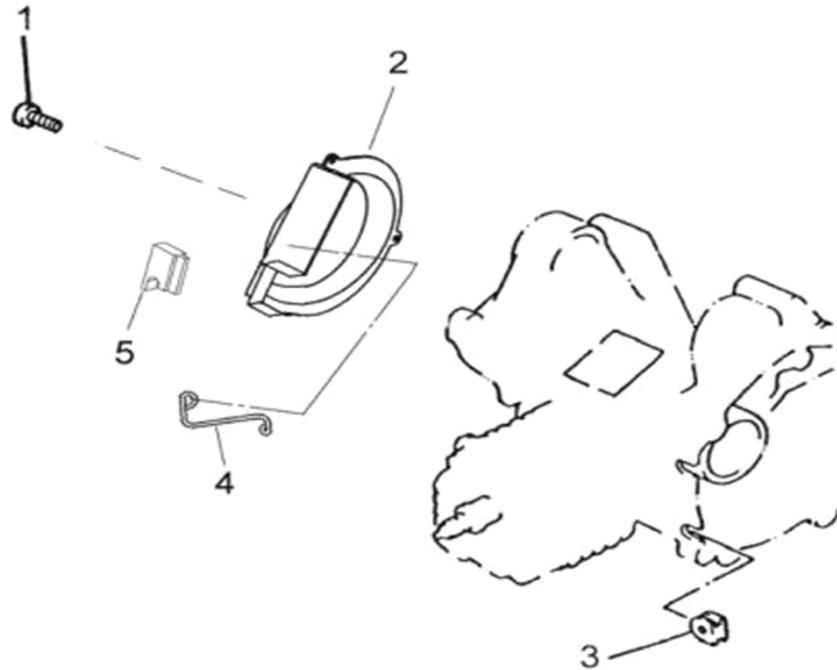

MiniKOLT 50

VIN	Date
RF3AT60AA5T011278	30/04/2020

D-1: CYLINDER HEAD

ITEM	DESCRIPTION	P/N	Q'TY
1	Plug, Spark	98076111-00A	1
2	Nut	94050-07000-00C	4
3	Head, Cylinder	12201155-000	1
4	Gasket, Cylinder Head	12251113-000	1
5	Cylinder	12101201-000	1
6	Gasket, Cylinder	12191113-000	1
7	Stud	91001-071108-00C	4

D-2: CRANKSHAFT

ITEM	DESCRIPTION	P/N	Q'TY
1	Seal, Oil	96500-203006A7951	1
2	Bearing, Ball	96100-62040-JR2C3	2
3	Asm., Crankshaft	13000113-000	1
4	Seal, Oil	96500-204208A7951	1
5	Collar, Crank, LH	13316113-000	1
6	Bearing, Needle	96200-101412	1
7	Clip, Piston Pin	13115111-000	2
8	Pin, Piston	13111111-000	1
9	Piston	13100111-000	1
10	Ring Set, Piston	13011111-000	1
11	Key, Woodruff	90471-03013	1

D-3: FLY WHEEL COVER

ITEM	DESCRIPTION	P/N	Q'TY
1	Bolt	91000-060128-00K	3
2	Cover Set, Fly Wheel	19610201-000	1
3	Grommet, Cylinder	83552113-000	2
4	Retainer, Oil Pump Cover	45451170-000	1
5	Cover, Swing Arm Seal	52422201-000	1