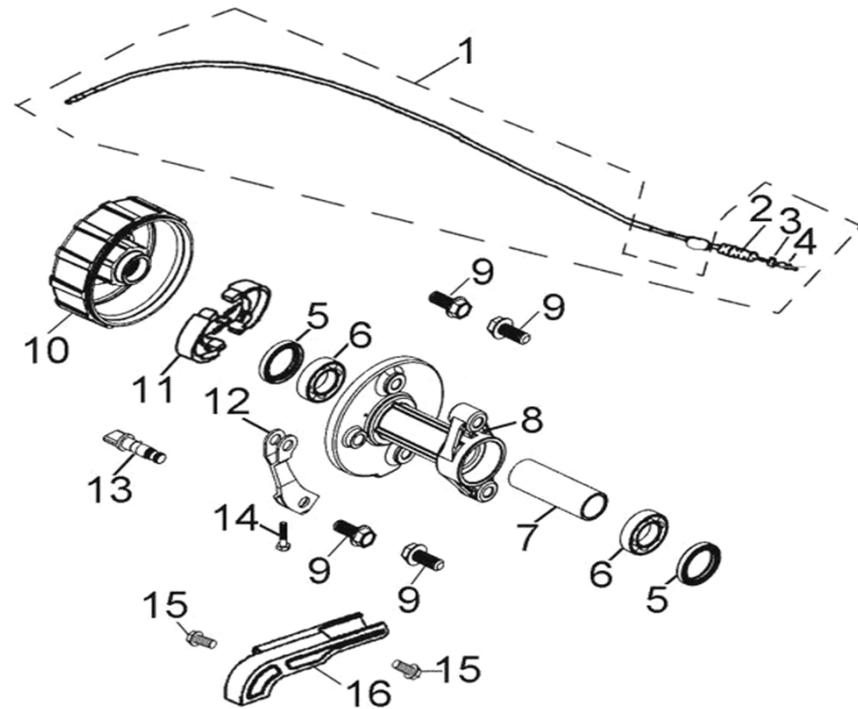

D-22: REAR BRAKE

1	Cable,Hand Brake, Rear	43450202-000	1
2	Spring, Arm, Rear Brake	43459201-000	1
3	Nut, Adjust, Brake	43416156-000	1
4	Thru-Shaft, Rear Brake	90207-06000-S00	1
5	Seal, Oil	96500-354707A7271	2
6	Bearing, Ball	96100-60050-ZZ000	2
7	Tube, Spacer	42810203-000	1
8	Housing, Rear axle, Silver	42805204-000	1
9	Bolt	96008-120288-0CL	4
10	Drum, Brake	43520202-000	1
11	Pads, brake, Rear	43120111-00C	1
12	Arm, Rear Brake	43410202-000	1
13	Shaft, Brake, Rear	43141201-000	1
14	Bolt	96000-060288-00C	1
15	Bolt	96000-080128-00K	2
16	Cover, Rear	40550170-000	1