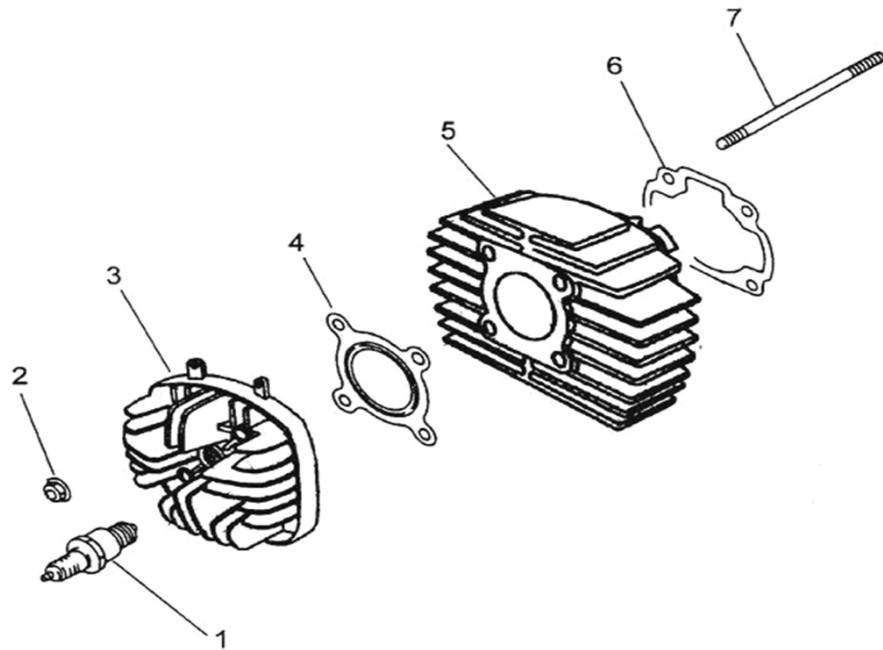

MiniKOLT 50

VIN	Date
RF3AT60AA5T011278	30/04/2020

D-1: CYLINDER HEAD

ITEM	DESCRIPTION	P/N	Q'TY
1	Plug, Spark	98076111-00A	1
2	Nut	94050-07000-00C	4
3	Head, Cylinder	12201155-000	1
4	Gasket, Cylinder Head	12251113-000	1
5	Cylinder	12101201-000	1
6	Gasket, Cylinder	12191113-000	1
7	Stud	91001-071108-00C	4

D-2: CRANKSHAFT

ITEM	DESCRIPTION	P/N	Q'TY
1	Seal, Oil	96500-203006A7951	1
2	Bearing, Ball	96100-62040-JR2C3	2
3	Asm., Crankshaft	13000113-000	1
4	Seal, Oil	96500-204208A7951	1
5	Collar, Crank, LH	13316113-000	1
6	Bearing, Needle	96200-101412	1
7	Clip, Piston Pin	13115111-000	2
8	Pin, Piston	13111111-000	1
9	Piston	13100111-000	1
10	Ring Set, Piston	13011111-000	1
11	Key, Woodruff	90471-03013	1

D-3: FLY WHEEL COVER

ITEM	DESCRIPTION	P/N	Q'TY
1	Bolt	91000-060128-00K	3
2	Cover Set, Fly Wheel	19610201-000	1
3	Grommet, Cylinder	83552113-000	2
4	Retainer, Oil Pump Cover	45451170-000	1
5	Cover, Swing Arm Seal	52422201-000	1

D-4: OIL PUMP ASSEMBLY

ITEM	DESCRIPTION	P/N	Q'TY
1	Clip, Cir	94511-1900S	2
2	Washer	94121-0926003-000	1
3	Sprocket, Oil Pump	15150111-000	1
4	Pin, Dowel	94301-03012	1
5	Clip, Cir	94511-0700E	1
6	Gear, Worm, Oil Pump	15136111-000	1
7	O-Ring	93210-01414	1
8	Pin, Shaft	96300-03013	1
9	Bolt	91000-050168-00K	2
10	Clamp	94510-08000	2
11	Fuel hose	94401-05009-430	1
12	Asm., Pump, Oil	15100202-000	1
13	Spring, Protective, Oil Pipe	15311113-000	2
14	Clip	94510-05000	2
15	Tube, Oil	94403-02005-350	1
16	Bolt	93500-040168-00K	1
17	Washer	94101-0400805-000	1