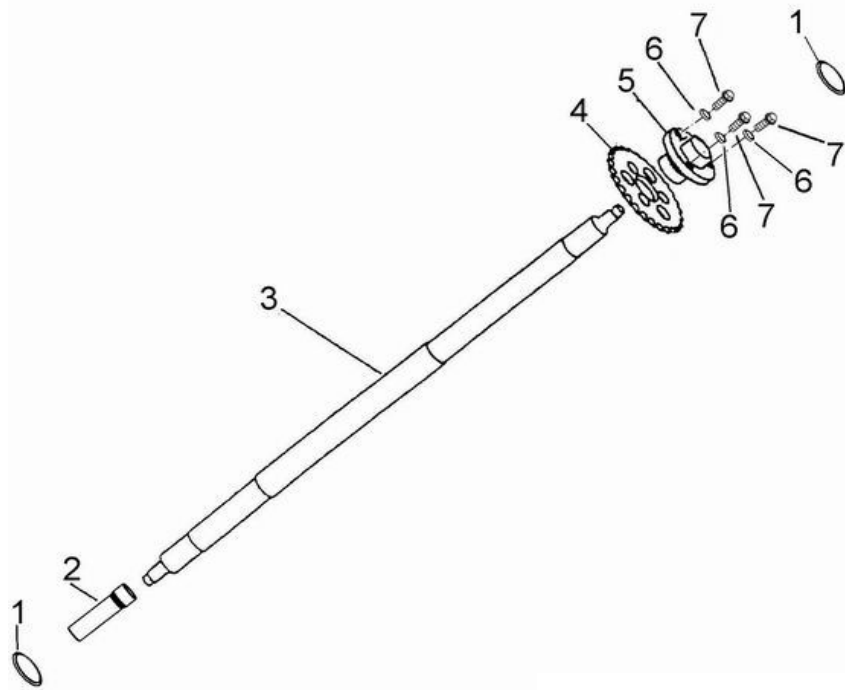

D-24: REAR WHEEL AXLE

1	Washer	94121-2040020-00K	2
2	Tube, Spacer, LH	42110201-000	1
3	Axle	42000203-000	1
4	Sprocket, Drive, Final	41201204-000	1
5	Hub, Sprocket	41210201-000	1
6	Washer, Spring	94111-0801502-00K	3
7	Bolt	96000-080208-00K	3