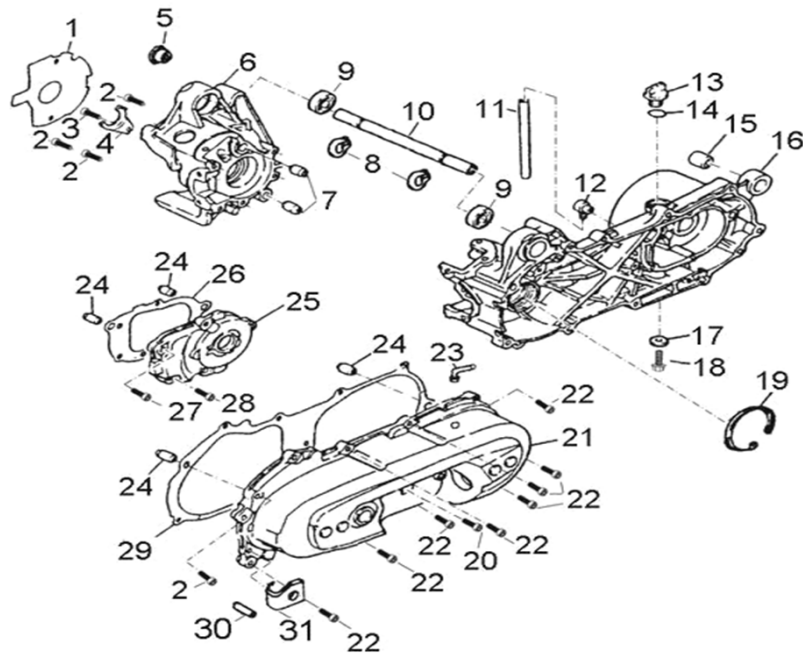

D-8: CRANKCASE

ITEM	DESCRIPTION	P/N	Q'TY
1	Gasket, Generator	11121113-000	1
2	Bolt	91000-060358-00K	8
3	Bolt	91000-060108-00C	1
4	Bracket, Oil Seal	11111111-000	1
5	Plug, Rubber	11103111-000	1
6	Crankcase, RH	11101155-000	1
7	Pin, Dowel	94301-12160	2
8	Clip, Cir	94511-1700S	2
9	Bearing, Ball	96100-60030-LLU00	2
10	Shaft	11150170-000	1
11	Hose	94408-05007-100	1
12	Breather, Crankcase, Lower	11610113-000	1
13	Plug, Oil	15650111-001	1
14	O-Ring	93210-01326	1
15	Bushing, Rubber	96400-082020	1
16	Crankcase, LH	11201131-000	1
17	Washer	94101-0815012-00U	1
18	Bolt	96000-080168-00K	1
19	Clip, Cir	94512-4200R	1
20	Bolt	91000-060608-00K	1
21	Cover, Clutch	11341170-000	1
22	Bolt	91000-060258-00K	8
23	Elbow	11211112-000	1
24	Pin, Dowel	94301-10140	4
25	Cover, Transmission	21301113-000	1
26	Gasket, Transmission Cover	21395113-000	1
27	Bolt	91000-060308-00K	2
28	Bolt	91000-060208-00C	3
29	Gasket	11359113-000	1
30	Shaft, Pin	96300-08029	1
31	Bracket, Carburetor Tube	11351111-000	1