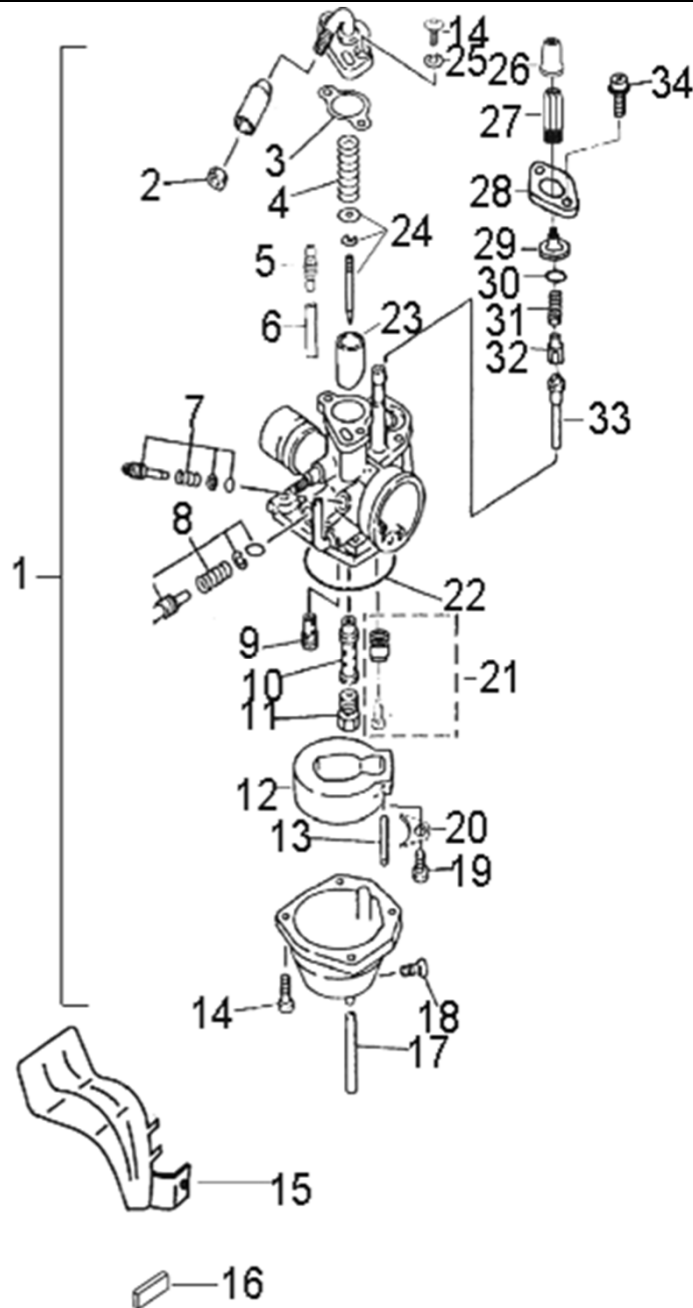

D-6: CARBURETOR

ITEM	DESCRIPTION	P/N	Q'TY
1	Asm., Carburetor	16100208-000	1
2	Nut, Cable Adjust	16113151-000	1
3	Gasket	16101151-000	1
4	Spring	16102113-000	1
5	Plug, Oil	16120131-000	1
6	Pipe, Oil	94403-03565-065	1
7	Screw, Air	16115151-000	1
8	Screw, Idle	16114151-000	1
9	Jet, Pilot	16110151-000	1
10	Valve, Needle	16105151-000	1
11	Jet, Main	16108201-000	1
12	Float	16123151-000	1
13	Pin, Float	16119151-000	1
14	Bolt	93500-040148-000	6
15	Shroud, Air, Cylinder	19620170-000	1
16	Foam, battery	81113153-000	1
17	Drain Tube	16109151-000	1
18	Plug, Drain	16111151-000	1
19	Bolt	93500-030068-000	1
20	Bracket, Valve	16185201-000	1
21	Valve, Float	16117151-000	1
22	Seal, Float	16106151-000	1
23	Throttle, Valve	16103151-000	1
24	Asm., Jet Needle	16104151-000	1
25	Washer, Spring	94111-0407010-000	2
26	Grommet	16129170-000	1
27	Support, Cable	16130170-000	1
28	Bracket, Manual Choke	16126170-000	1
29	Base, Manual Choke	16125170-000	1
30	O-Ring	93210-01418	1
31	Recoil, Choke	16127170-000	1
32	Valve, Choke	16320201-000	1
33	Jet, Choke	16214151-001	1
34	Bolt	93501-040088-000	2