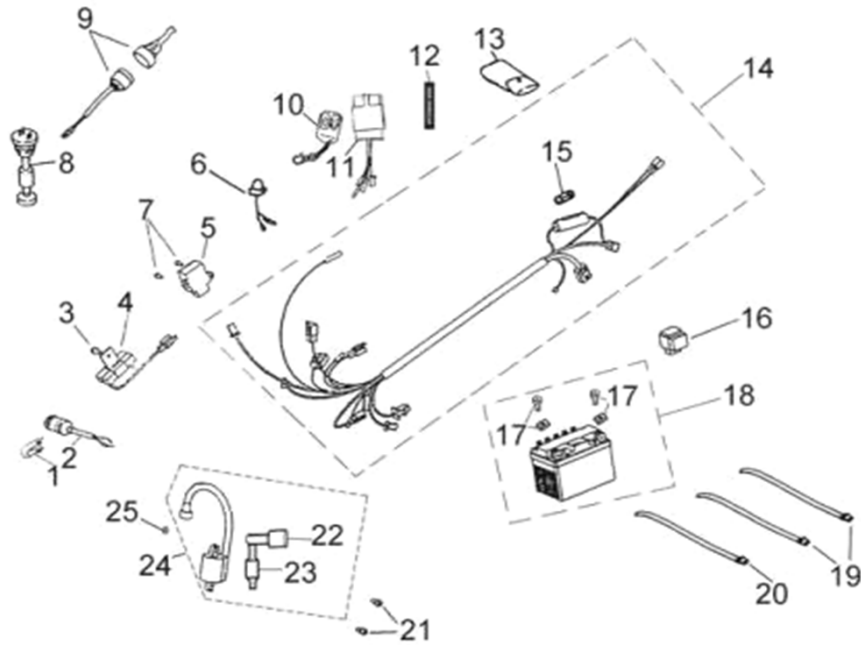

D-29: ELECTRICAL PARTS

1	Clip, Main Switch	35101131-000	1
2	Switch, Main	35102214-000	1
3	Bolt	96000-060128-10K	1
4	Asm., Resistor	38601202-000	1
5	Rectifier/ Regulator	31600205-000	1
6	Lamp, Warning, Low Oil	34908131-00A	1
7	Bolt	93500-050148-00C	2
8	Asm., Oil Level Gauge	35410202-000	1
9	Switch, Safety	30701131-000	1
10	Remoter, CDI	30705170-000	1
11	Asm., CDI Unit	30410170-00A	1
12	Decal, Antenna, Remoter	30706170-000	1
13	Pouch, Tool	89120111-000	1
14	Harness, Main Wire	32100170-0A1	1
15	Fuse	98200113-000	1
16	Asm., Starter Relay	38501111-000	1
17	Asm., Pole, Battery	31501111-000	2
18	Battery	31500111-001	1
19	Strap	89569131-000	2
20	Strap	89769111-000	1
21	Bolt	96000-060228-00K	2
22	Boot, Spark Plug	30605155-000	1
23	Cap, Spark Plug	30700202-000	1
24	Asm., Ignition Coil	30510155-000	1
25	Washer, Star	94103-0600000-00C	1