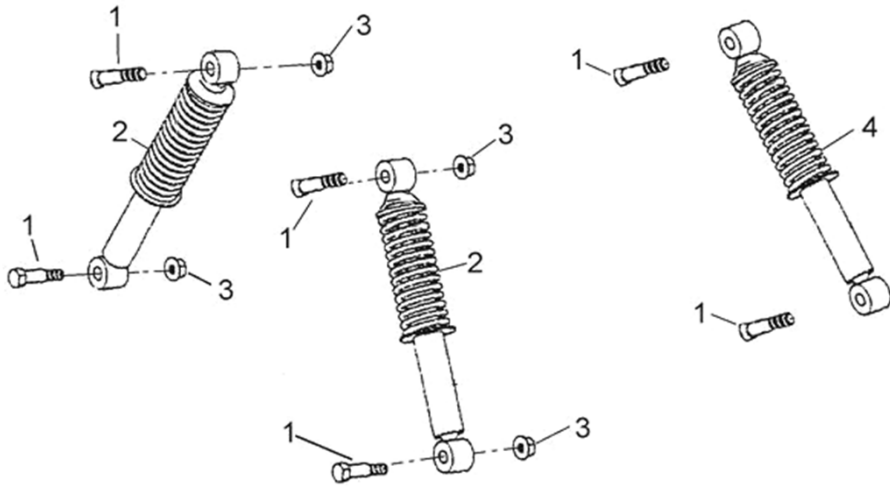

D-18: SUSPENSION

1	Bolt	96000-100408-0KL	6
2	Asm., Suspension, Front	51100170-000	2
3	Nut	94050-10000-00C	4
4	Asm., Suspension, Rear	52400170-000	1