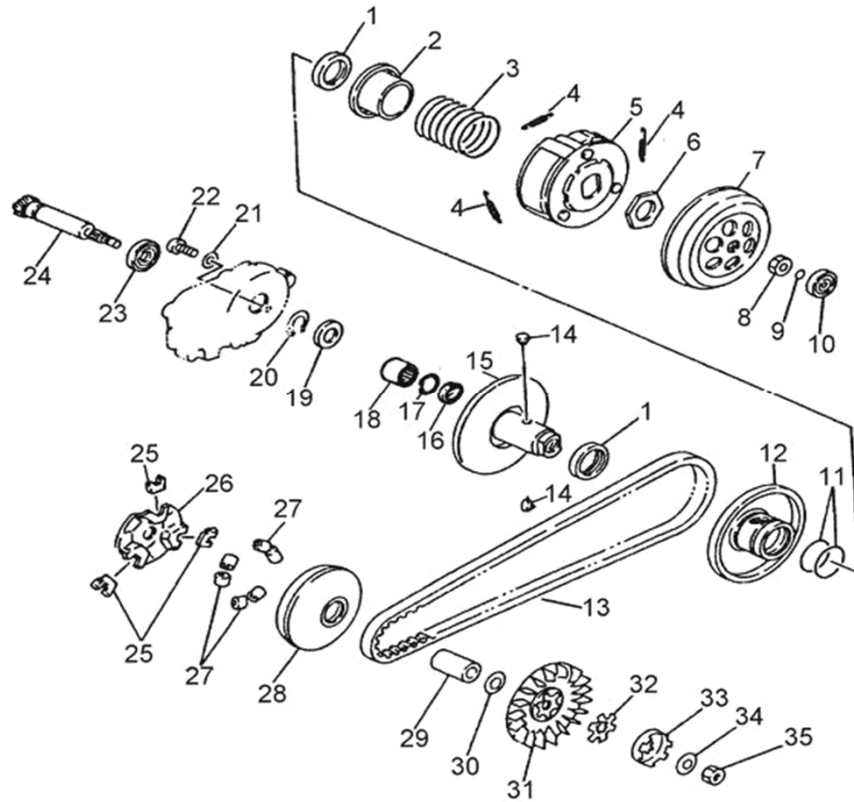

D-10: DRIVE PULLEY

1	Seal, Oil	96500-333904A0015	2
2	Seal, Collor	23237113-000	1
3	Spring, Clutch	23233113-000	1
4	Spring, Clutch	22401113-000	3
5	Carrier, Clutch	22350113-000	1
6	Nut	90202-28000-00C	1
7	Clutch, Outer	22100113-000	1
8	Nut	94001-10000-00C	1
9	O-Ring	93210-00630	1
10	Bearing, Ball	96100-63800-ZZ000	1
11	O-Ring	93210-03622	2
12	Sheave, Moveable	23220113-000	1
13	Belt, Driven	23100113-000	1
14	Pin, Guide	23225113-000	2
15	Asm., Sheave, Driven	23200113-000	1
16	Bearing, Ball	96100-69010-LU0C3	1
17	Clip, Cir	94512-2400IR	1
18	Bearing, Needle	96200-222625	1
19	Seal, Oil	96500-172805T3034	1
20	Clip, Cir	94511-1700S	1
21	Washer	94101-0619010-00C	1
22	Bolt	91000-060108-00C	1
23	Bearing, Ball	96100-60030-00000	1
24	Asm., Shaft, Drive	23411113-000	1
25	Bushing, Slider	22132113-000	3
26	Plate, Sheave	22131113-000	1
27	Roller	22121113-000	6
28	Wheel Set, Slot, Sliding, Primary	22110113-000	1
29	Bushing	96401-131838	1
30	Washer	94101-1319005-000	1
31	Sheave, moveable	22102113-000	1
32	Washer, Claw	22150111-000	1
33	Clutch, One-Way	22140111-000	1
34	Washer, Spring	94125-1024025-000	1
35	Nut	94050-10000-00C	1