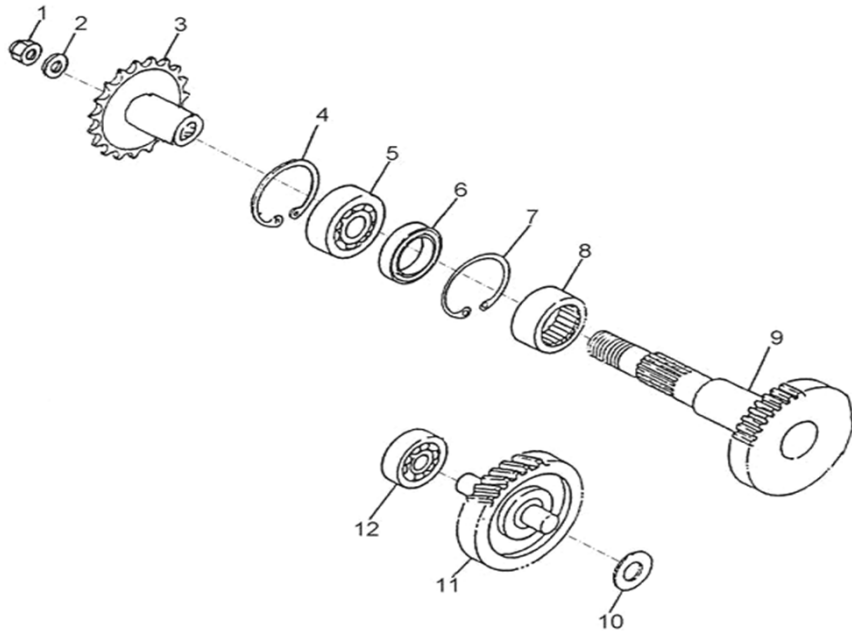

D-11: DRIVE SHAFT

1	Nut	90350-14000-00C	1
2	Washer	94101-1426020-00C	1
3	Sprocket, Drive	23801170-000	1
4	Clip, Cir	94512-4200R	1
5	Bearing	96100-60040-U0000	1
6	Seal, Oil	96500-253506A7271	1
7	Clip, Cir	94512-320IR	1
8	Bearing, Needle	96200-253315	1
9	Asm., Drive Axle	23430113-000	1
10	Washer	94101-1222010-STE	1
11	Axle, Main	23420113-000	1
12	Bearing, Ball	96100-62010-00000	1