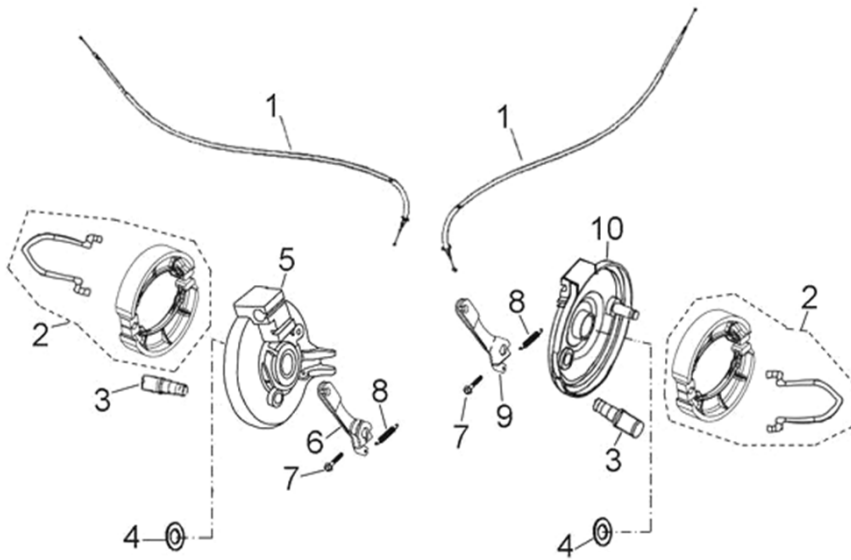

D-21: FRONT BRAKE

1	Cable, Front Brake	45450170-000	2
2	Asm., Shoe, Front Brake	45120170-000	2
3	Shaft, Cam, Front Brake	45141131-000	2
4	Washer	94101-1722010-00K	2
5	Plate, Front Brake, Rh	45020151-000	1
6	Arm, Front Brake, RH	45420151-000	1
7	Bolt	96000-050248-00C	2
8	Spring, Return, Front	45143131-000	2
9	Arm, Front Brake, LH	45410-151-000-00	1
10	Plate, Front Brake, LH	45010151-000	1