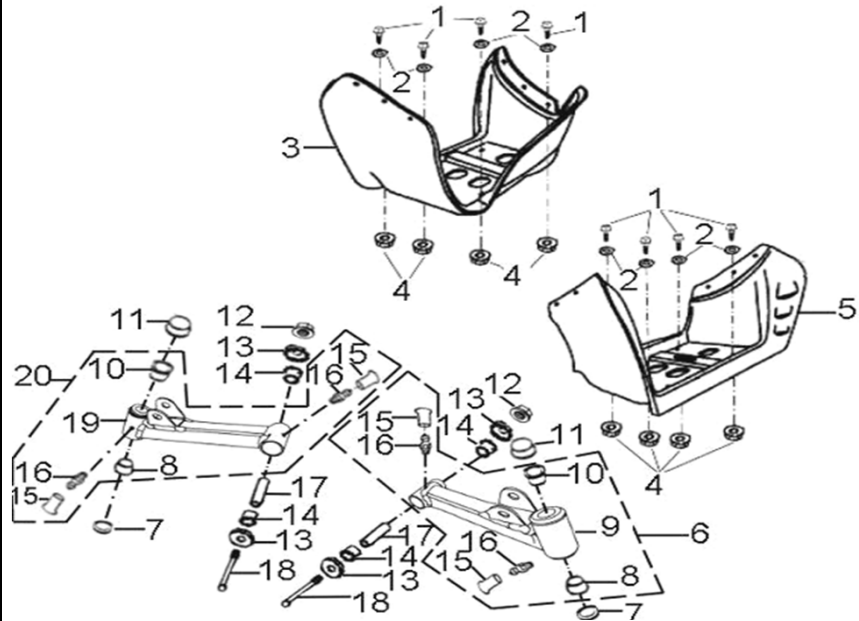

D-15: SWING ARM/FOOTREST

1	Bolt	92005-060358-00K	8
2	Washer	94101-0613010-00K	8
3	Asm., Footwell, RH	64300131-BLC	1
4	Nut	90350-06000-00K	8
5	Asm., Footwell, LH	64310131-BLC	1
6	Arm, Suspension, Silver, LH	53130204-000	1
7	Cap, Dustproof	52424131-000	2
8	Seat, Grease Contain	52523131-000	2
9	Arm, Suspension, Front, LH	53126203-000	1
10	Seat, Grease Contain	52522131-000	2
11	Cover, Waterproof	51200201-000	2
12	Nut	94050-10000-00C	2
13	Cap, Rubber	52426156-000	4
14	Bushing	53135201-000	4
15	Cap, Valve, Grease	51301131-000	4
16	Valve, Grease	51300131-000	4
17	Spacer	53140156-000	2
18	Bolt	96000-100758-0KL	2
19	Arm, Suspension, Front, RH	53026203-000	1
20	Arm, Suspension, Silver, RH	53030204-000	1