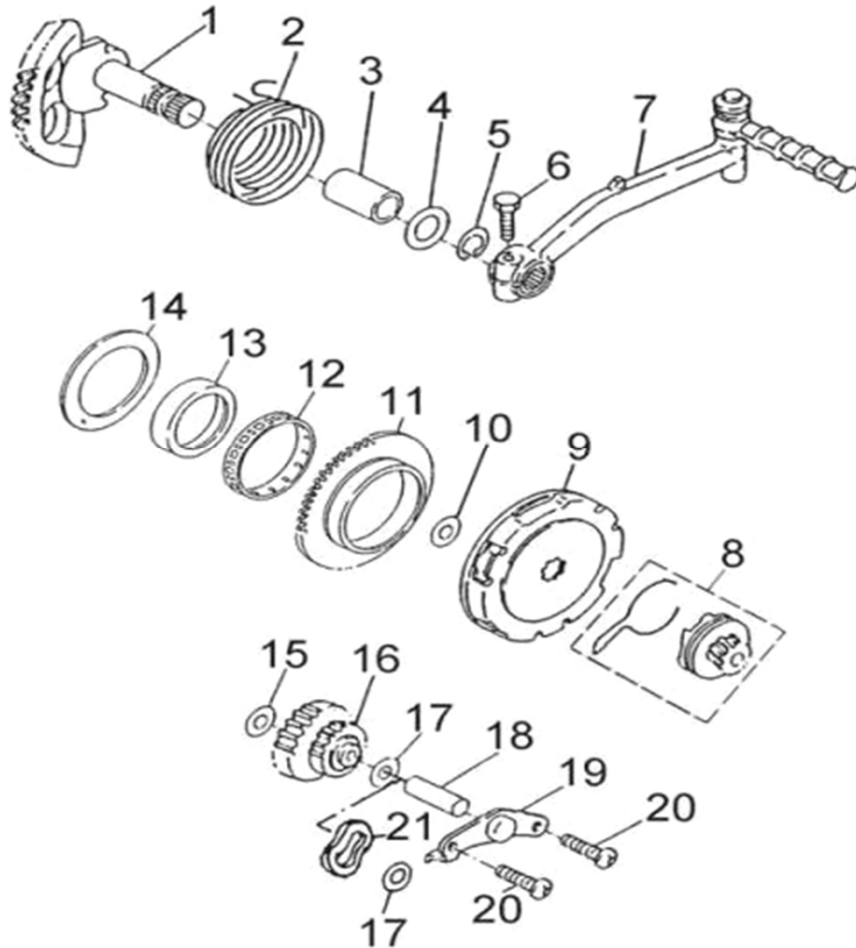

D-9: STARTER

1	Asm., Shaft, Kick Start	28250113-000	1
2	Recoil, Kick Start	28281111-000	1
3	Bushing	96401-152030	1
4	Washer	94101-1528010-00K	1
5	Clip, Cir	94511-1500S	1
6	Bolt	96000-060258-00K	1
7	Asm., Kick Start	28300111-001	1
8	Asm., Kick Pinion	28225113-000	1
9	Asm., One Way Clutch	28410113-000	1
10	Washer	94101-1319005-000	1
11	Gear, Starter	28220113-000	1
12	Bearing, Needle	96200-555912	1
13	Boss, Gear	28202113-000	1
14	Washer	94101-5676006-000	1
15	Washer	94101-0816015-00C	1
16	Asm., Idle Gear	23422113-000	1
17	Washer	94101-0818008-000	2
18	Shaft, Pin	96300-08032	1
19	Plate, Idle Gear	28236113-000	1
20	Bolt	91000-060128-00K	2
21	Washer	94121-0912005-000	1