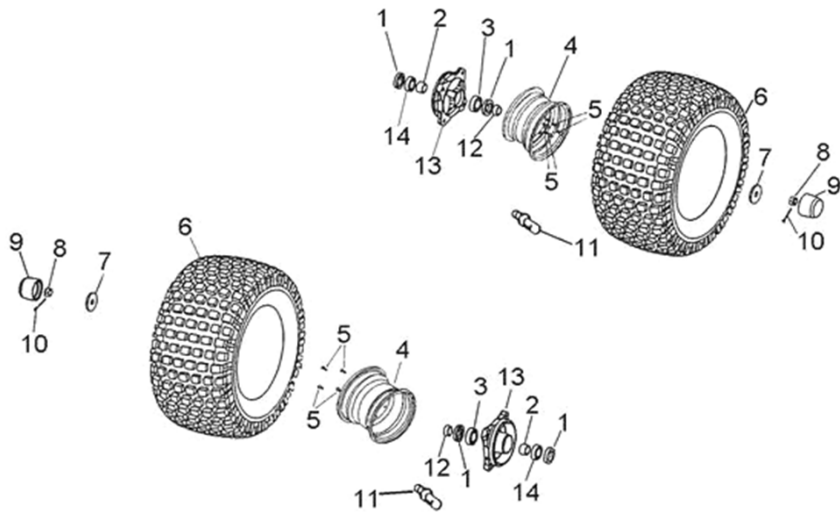

D-19: FRONT WHEEL

1	Seal, Oil	96500-223507A7271	4
2	Spacer	44311131-000	2
3	Bearing, Ball	96100-60020-Z0000	2
4	Rim, Front	42701170-00A	2
5	Nut	90350-10000-0UC	8
6	Tire	42711170-000	2
7	Washer	94101-1240050-00C	2
8	Nut, Lock	90351-12000-00C	2
9	Cap, Hub	42730151-000	2
10	Pin, Cotter	94201-32320	2
11	Valve, Rim	42616131-000	2
12	Spacer	44312131-000	2
13	Drum, Brake, Front	45130170-001	2
14	Bearing, Ball	96100-60030-Z0000	2