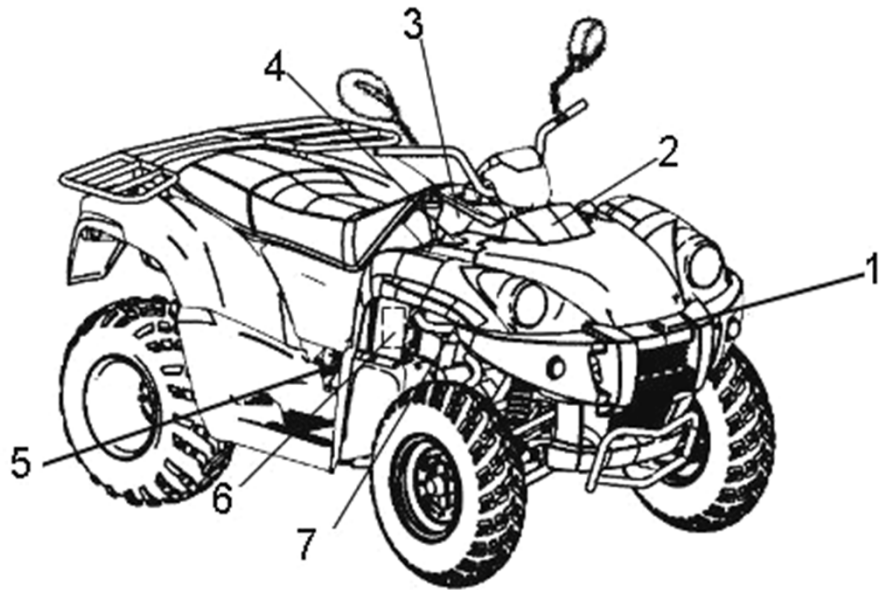

D-33: DECAL

Item	Description	Part Number	Q.ty
1	Decal, Aeon Logo	87711233-000	1
2	Decal, Aeon Logo (red)	87711231-507	2
2	Decal, Aeon Logo (green)	87711231-620	2
3	Decal, Tank, RH (red)	87720232-507	1
3	Decal, Tank, RH (green)	87720232-620	1
4	Decal, Waring, Reverse	87854202-000	1
5	Decal, Drain Bolt	87843201-000	1
6	Decal, Waring, Y-16	87851173-000	1
7	Decal, Fragile, Frame	87871204-000	1
8	Decal, Warning, Hood	87842201-001	1
9	Decal, Tank, LH (red)	87721232-507	1
9	Decal, Tank, LH (green)	87721232-620	1
10	Decal, Warning, Rack	87869131-000	1
11	Decal, General Waring	87852159-000	1