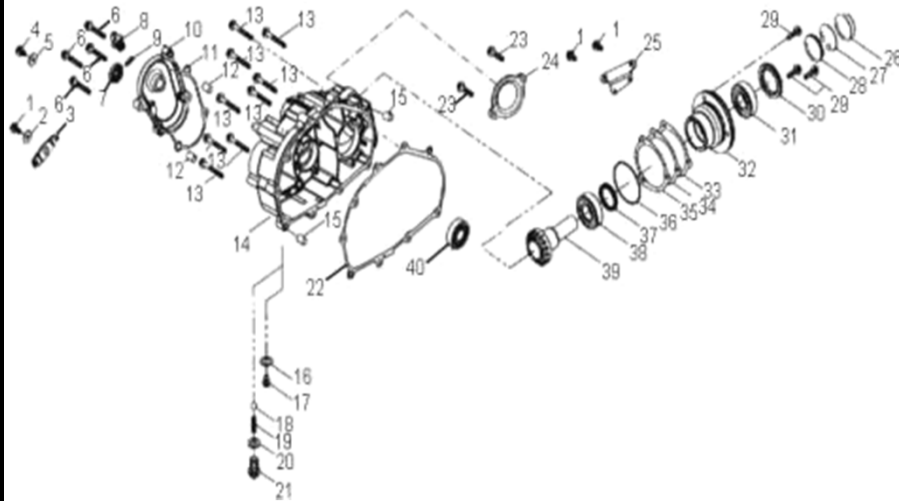

D-4: DRIVE ASSEMBLY, REAR

Item	Description	Part Number	Q.ty
1	Bolt	96000-060168-00K	3
2	Washer	94101-0618015-00K	1
3	Lever, Shift	2131755L-000	1
4	Bolt	96000-060088-00K	1
5	Washer	94101-0612010-00U	1
6	Bolt	96000-060358-08C	4
7	Seal, Oil	96500-142807A7271	1
8	Plug, Oil	15650111-001	1
9	O-Ring	93210-01425	1
10	Cover, Shift	2136150S-000	1
11	Gasket, Inspection Cover	2136250S-001	1
12	Pin, Dowel	94301-08140	2
13	Bolt	96000-080458-00C	9
14	Cover, Transmission	2130155L-000	1
15	Pin, Dowel	94301-10140	2
16	Washer	94101-1221320-00L	1
17	Bolt	96000-120158-14C	1
18	Ball, Steel	2132239A-000	1
19	Spring, Detent	2430655E-000	1
20	Washer	94101-1422010-00L	1
21	Bolt	2430539A-000	1
22	Gasket, Transmission Cover	2139550A-001	1
23	Bolt	96000-060168-08C	2
24	Inspection Cover	2136355L-000	1
25	Housing	2134150A-000	1
26	Collar	2347150A-000	1
27	Clip, Cir	94511-2100S	1
28	Washer	94101-2136010-00C	1
29	Bolt	91000-080258-00K	3
30	Nut	90204-64000-00C	1
31	Bearing, Ball	96100-6305-LLUC3/ZG	1
32	Collar, Gear Shaft	2130655L-000	1
33	Shim	23476204-000	1
34	Shim	23476205-000	1
35	Shim	23476206-000	1
36	O-Ring	93210-06020	1
37	Seal, Oil	96500-304005A7271	1
38	Bearing, Ball	96100-60060-00000	1
39	Gear, Shaft, Output	2347050S-000	1
40	Bearing, Ball	96100-63040-00000	1