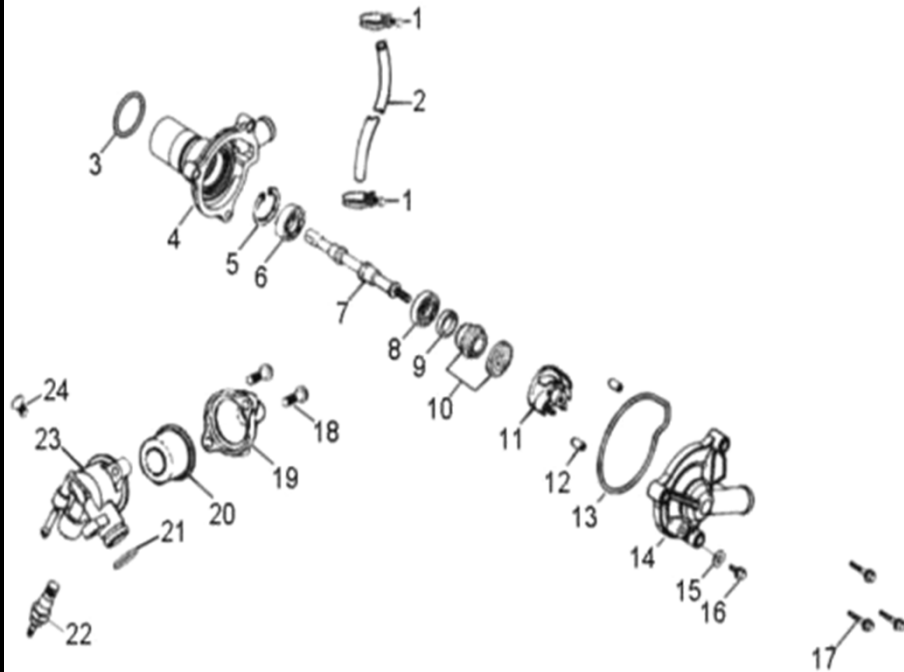

D-12: WATER PUMP

Item	Description	Part Number	Q.ty
1	Clamp	1922250A-000	2
2	Hose	1950250A-000	1
3	O-Ring	93210-02920	1
4	Body, Water Pump	1921150A-000	1
5	Clip, Cir	94512-2600R	1
6	Bearing, Ball	96100-60000	1
7	Shaft, Water Pump	1923150A-000	1
8	Bearing, Ball	96100-69010	1
9	Seal, Oil	96500-122207	1
10	Seal, Mechanical	1921750A-000	1
11	Impeller, Water Pump	1921550A-000	1
12	Pin, Dowel	94301-08140	2
13	Gasket	1922950A-000	1
14	Flange, Water Pump	1922150A-000	1
15	Washer	94101-0612010-00U	1
16	Bolt	96000-060128-08C	1
17	Bolt	96000-060408-08C	3
18	Bolt	93500-050168-00C	2
19	Flange, Thermostatic	1931550A-000	1
20	Bimetal, Thermostatic	1930050A-000	1
21	O-Ring	93210-01819	1
22	Sensor, Thermostatic	1931950A-000	1
23	Housing, Thermostatic	1931150A-000	1
24	Bolt	96000-060188-08C	1