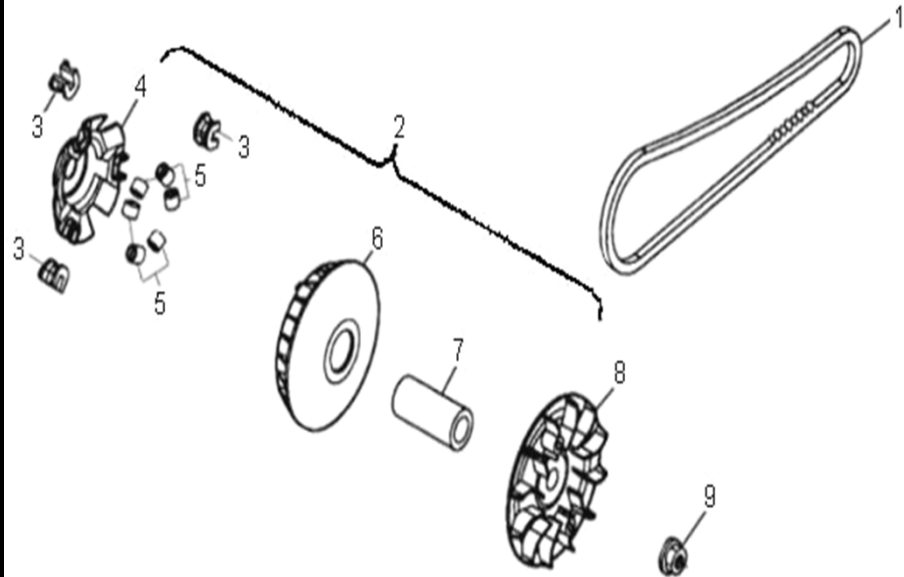

D-8: DRIVE CLUTCH

Item	Description	Part Number	Q.ty
1	Belt, Driven	2310050B-000	1
2	Asm., Sliding	2210350A-000	1
3	Bushing, Slider	2213250A-000	3
4	Plate, Sheave	2213150A-000	1
5	Roller	2212150A-000	6
6	Wheel, Slot, Sliding, Primary	2211050A-000	1
7	Bushing, Sheave	22106203-000	1
8	Sheave, moveable	2210250A-000	1
9	Nut	94050-14021-00C	1