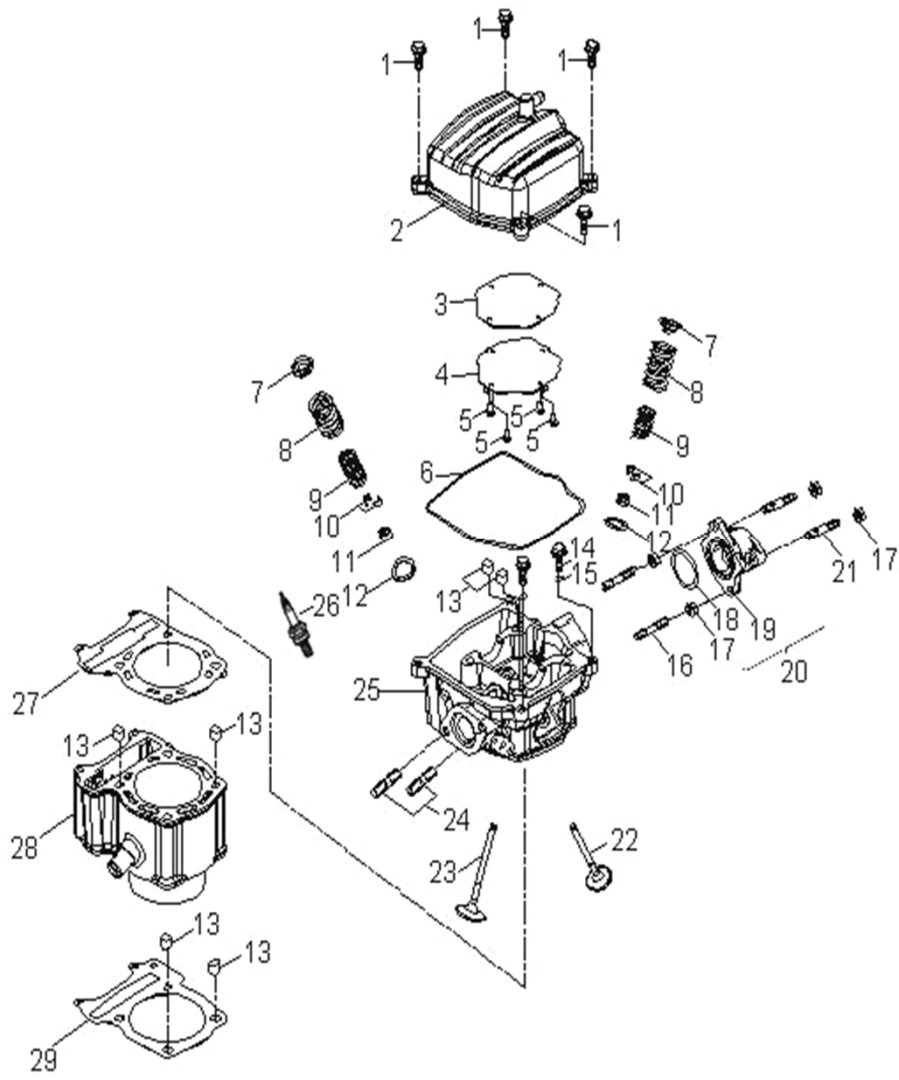

CROSSLAND 300

Model year 2007

A **AEON**
ATVSPECIALIST

D-1: CYLINDER HEAD

Item	Description	Part Number	Q.ty
1	Bolt	96000-060258-08C	4
2	Cover, Cylinder Head	1230950A-000	1
3	Gasket	1230350A-000	1
4	Breather, Crankcase, Lower	1230250A-000	1
5	Screw	93903-1040088-00K	4
6	Gasket , Head Cover	1239150A-000	1
7	Retainer, Valve, Spring	14771119-000	2
8	Spring, Valve, Outer	1475150A-000	2
9	Spring, Valve, Inner	1476150A-000	2
10	Clip, Retainer	14781119-000	4
11	Seal, Valve	12209119-000	2
12	Seat, Valve, Spring, Outer	14775119-000	2
13	Pin, Dowel	94301-10140	6
14	Bolt	96000-061108-08C	2
15	Washer	94101-0613010-00C	2
16	Stud	91001-060328-00C	2
17	Nut	94050-06000-00C	4
18	O-Ring	93210-03431	1
19	Manifold	1710155L-000	1
20	Asm., Manifold, Intake	1710055L-000	1
21	Stud	91001-060288-00C	2
22	Valve, Exhaust	1472150A-000	1
23	Valve, Intake	1471150A-000	1
24	Stud	91001-080328-00C	2
25	Head, Cylinder	1220150A-000	1
26	Plug, Spark	9807650A-000	1
27	Gasket Set	1225050A-000	1
28	Cylinder	1210055S-000	1
29	Gasket, Cylinder	1219150A-001	1

D-7: VALVE CAM

Item	Description	Part Number	Q.ty
1	Nut, Tappet Adj.	90206-05000-00A	2
2	Screw, Tappet Adj.	90012-06015	2
3	Asm., Decomp. Release	1445650A-000	1
4	Arm, Valve, Rocker	1443150A-000	2
5	Nut	94050-08000-00C	4
6	Washer	94101-0818023-00U	4
7	Bracket, Cam Shaft	1221150A-000	1
8	Shaft, Exhaust, Rocker Arm	1445350A-000	1
9	Shaft, Intake, Rocker Arm	1445250A-000	1
10	Screw	93000-060068-00K	1
11	O-Ring	93210-00915	1
12	Bolt	96000-060228-14C	2
13	Tensioner	14521119-000	1
14	Pivot, Guide	1453550A-000	1
15	Gasket, Tensioner	14523119-001	1
16	Guide, Cam Chain, RH	1455050A-000	1
17	Chain, Cam	1440155S-000	1
18	Guide, Cam Chain, LH	1450055L-000	1
19	Asm., Cam Shaft	1440050B-000	1