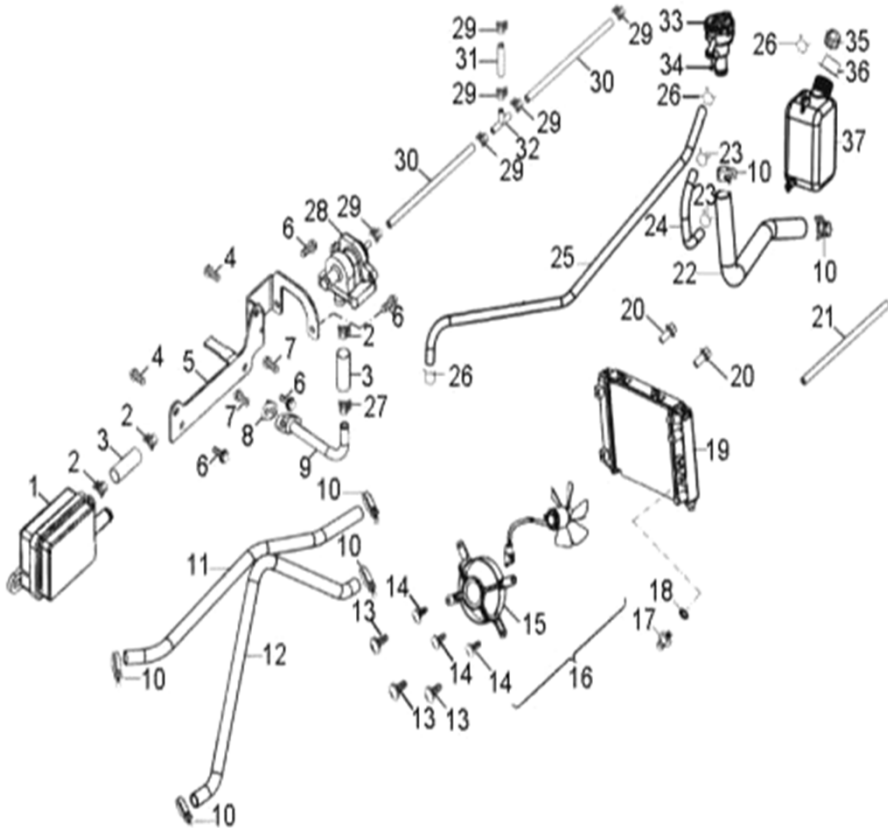

Item	Description	Part Number	Q.ty
1	Asm., Filter, Daul- Intake	18995202-000	1
2	Clip	94510-15000	3
3	Hose, Rubber	96420-01016-052	2
4	Bolt	96000-060128-0KL	2
5	Bracket, Dual- Intake	1899850A-000	1
6	Bolt	96000-060148-00K	4
7	Bolt	96000-060168-08C	2
8	Gasket, Hose	1864639E-000	1
9	Tube, Dual- Intake	1864050A-000	1
10	Clamp	1922250A-000	6
11	Hose, Inlet, Radiator	1950350A-000	1
12	Hose, Outlet, Radiator	1950150A-000	1
13	Screw	93003-060168-00K	3
14	Screw	93502-040128-00C	3
15	Shroud, Fan	1901550A-000	1
16	Asm., Fan	1900550A-000	1
17	Switch, Thermosatic	1932550A-000	1
18	O-Ring	93210-01020	1
19	Radiator	1901150A-000	1
20	Bolt	96007-060228-00K	2
21	Hose	94408-05007-230	1
22	Hose, Water Cap, Radiator	19504201-000	1
23	Clamp	94515-12008	2
24	Hose, Inlet, Expansion Tank	19506201-000	1
25	Hose, Bypass, Thermosatic	19505201-000	1
26	Clip	94510-06500	3
27	Clip	94510-13000	1
28	Valve, Dual-Intake	1899955E-000	1
29	Clip	94510-07400	6
30	Hose	94407-04008-150	2
31	Hose	94407-04008-035	1
32	T-Joint	16126201-000	1
33	Cap, Water	1911150A-000	1
34	Tube, Water Cap	1911450A-000	1
35	Cap, Expansion Tank	1910250A-000	1
36	Boot, Duct	1726950A-000	1
37	Tank, Expansion	1910150A-000	1