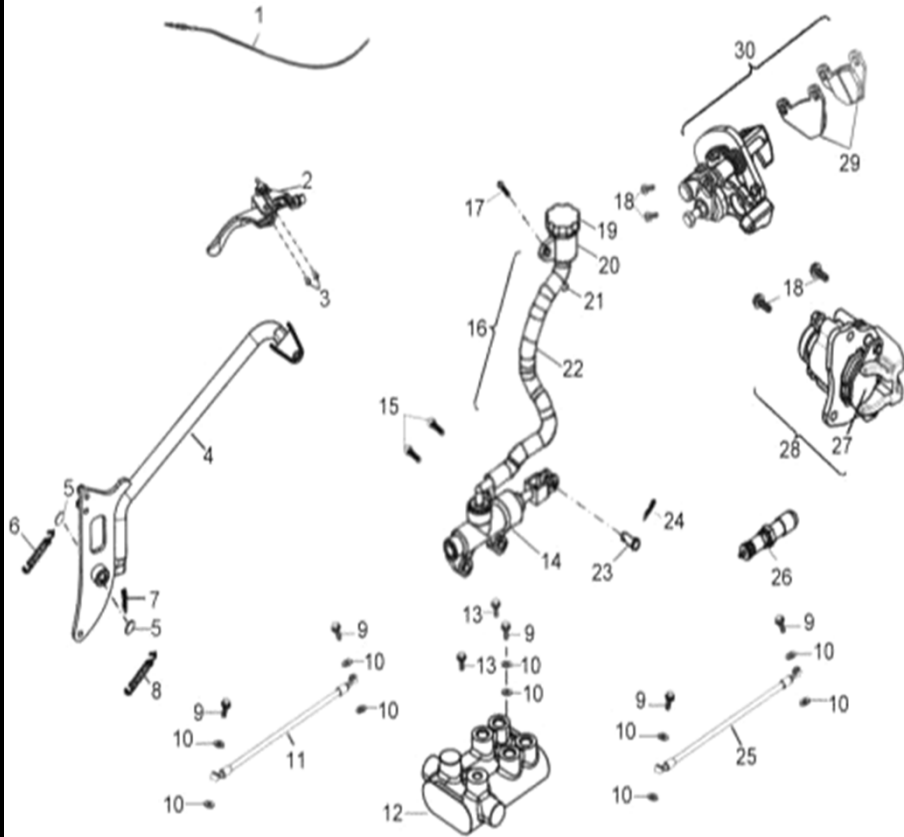

D-23: SUSPENSION

Item	Description	Part Number	Q.ty
1	Retainer, Spring	52406153-000	3
2	Spring, Suspension, Front	5110155E-000	2
3	Collar, Adjustment	52404151-000	3
4	Bolt	96000-100508-0KL	6
5	Shock,Front	5110255E-000	2
6	Asm., Suspension, Front	5110055E-293	2
7	Nut	94050-10000-00C	5
8	Spring, Suspension, Rear	5240155E-000	1
9	Shock, Rear	5240255E-000	1
10	Asm., Suspension, Rear	5240055E-293	1

D-24: FRONT WHEEL

Item	Description	Part Number	Q.ty
1	Spacer	4431139A-000	2
2	Seal, Oil	96500-25470700000	2
3	Bearing, Ball	96100-62040-Z0000	2
4	Spacer	4431539A-000	2
5	Stud	42712201-000	8
6	Hub	42011201-000	2
7	Hub, Wheel, Front	42010204-000	1
8	Bearing, Ball	96100-62020-Z0000	2
9	Seal, Oil	96500-223806A7271	2
10	Spacer	4431239A-000	2
11	Valve, Rim	42616131-000	2
12	Rim, Front	4270155E-067	2
13	Tire	42711227-000	2
14	Nut	90355-10000-0UB	8
15	Washer	94121-1426016-000	2
16	Pin, Cotter	94201-32320	2
17	Cap, Hub	4273039A-000	2
18	Nut, Insert Lock	90353-14015-00C	2
19	Hub, Wheel, Front	4201039A-000	1

D-25: REAR WHEEL

Item	Description	Part Number	Q.ty
1	Nut	90355-10000-0UB	8
2	Rim, Rear	4280155E-067	2
3	Valve, Rim	42616131-000	2
4	Hub, Wheel, RH	4202039A-000	1
5	Tire	42811227-000	2
6	Washer	94121-1835200-000	2
7	Pin, Cotter	94201-32320	2
8	Cap, Hub	4273039A-000	2
9	Nut	90352-18000-00C	2
10	Hub, Wheel, LH	4203039A-000	1

Item	Description	Part Number	Q.ty
1	Bolt, Banjo	45456111-000	2
2	Washer	94101-1015012-U0B	7
3	Hose, Front Brake, Lower	45449212-000	1
4	Bolt, Banjo	45456202-000	1
5	Hose, Front Brake, Lower	45449211-000	1
6	Plate, Front Brake, LH	4501039A-000	2
7	Bolt	45016131-00K	8
8	Asm., Caliper, RH	4500239A-000	1
9	Pads, Caliper, Front	43121201-000	2
10	Washer	94101-0816020-00C	4
11	Bolt	92001-080308-00K	4
12	Strap	89569131-000	8
13	Asm., Caliper, LH	4500139A-000	1