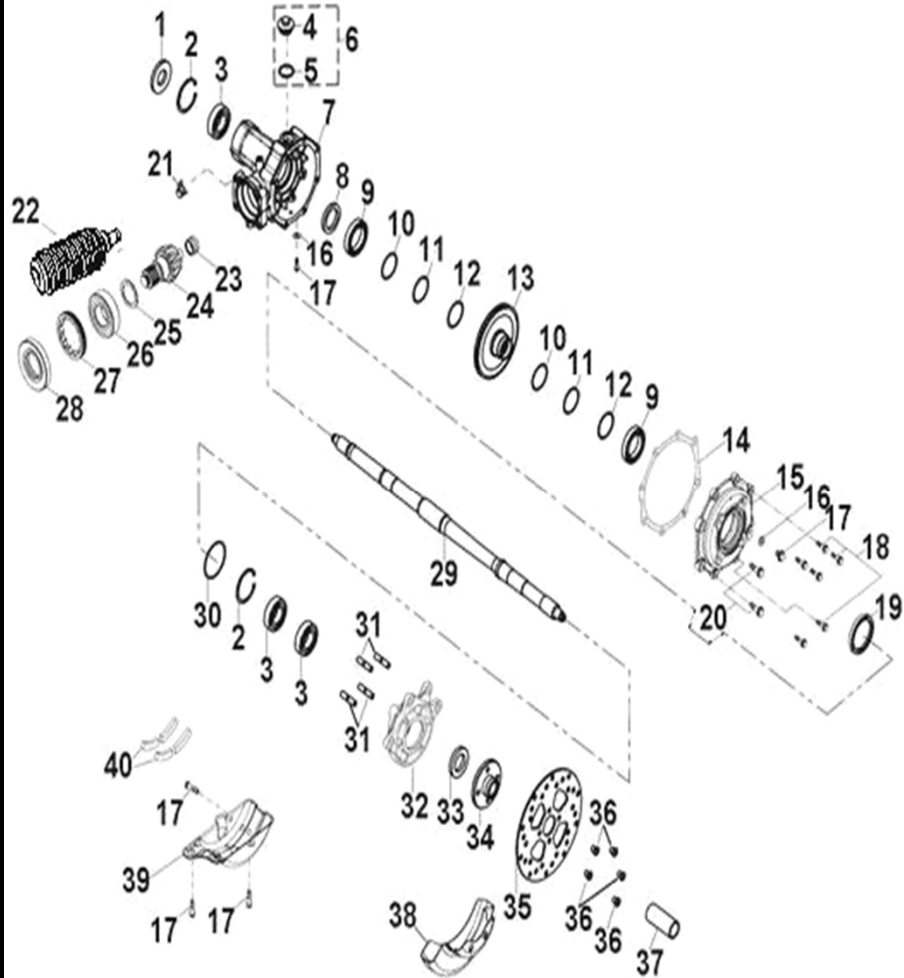

D-29: REAR WHEEL AXLE

Item	Description	Part Number	Q.ty
1	Seal, Oil	96500-306207A7271	1
2	Clip, Cir	94512-6200R	2
3	Bearing, Ball	96100-6206-LLUC3/ZG	3
4	Plug, Drain, Oil	11334119-000	1
5	O-Ring	93210-03132	1
6	Asm., Cap	1542539A-000	1
7	Gearcase	4210039B-001	1
8	Seal, Oil	96500-415607A7271	1
9	Bearing, Ball	96100-69090-00000	2
10	Shim	42401201-000	2
11	Shim	42401202-000	2
12	Shim	42401203-000	2
13	Gear, Bevel	42320201-00A	1
14	Gasket, Cover	4229139A-001	1
15	Cover, Gearcase	4220055E-000	1
16	Washer	94101-0816020-00L	2
17	Bolt	96000-080108-00K	5
18	Bolt	96000-080288-00B	6
19	Seal, Oil	96500-415106A2650	1
20	Bolt	96000-100358-00B	2
21	Clamp	94515-11007	1
22	Bellows	16600201-000	1
23	Bearing, Needle	96200-142213	1
24	Gear, Pinion	42310201-00A	1
25	Shim	4241039A-000	1
26	Bearing, Ball	96100-62060-00000	1
27	Nut	90204-65000-000	1
28	Seal, Oil	96500-347210A7271	1
29	Axle	4200050A-000	1
30	O-Ring	93210-06725	1
31	Stud	91001-100488-00B	4
32	Housing, Rear axle	4280555E-000	1
33	Seal, Oil	96500-405707A7271	1
34	Hub, Disc	4349055E-000	1
35	Disc, Brake	43511202-000	1
36	Bolt	45016131-00K	5
37	Tube, Spacer	4281055E-000	1
38	Shield, Disc	52621201-067	1
39	Plate, Gearcase	4352639A-067	1
40	Spacer, Rubber	3720439A-000	4