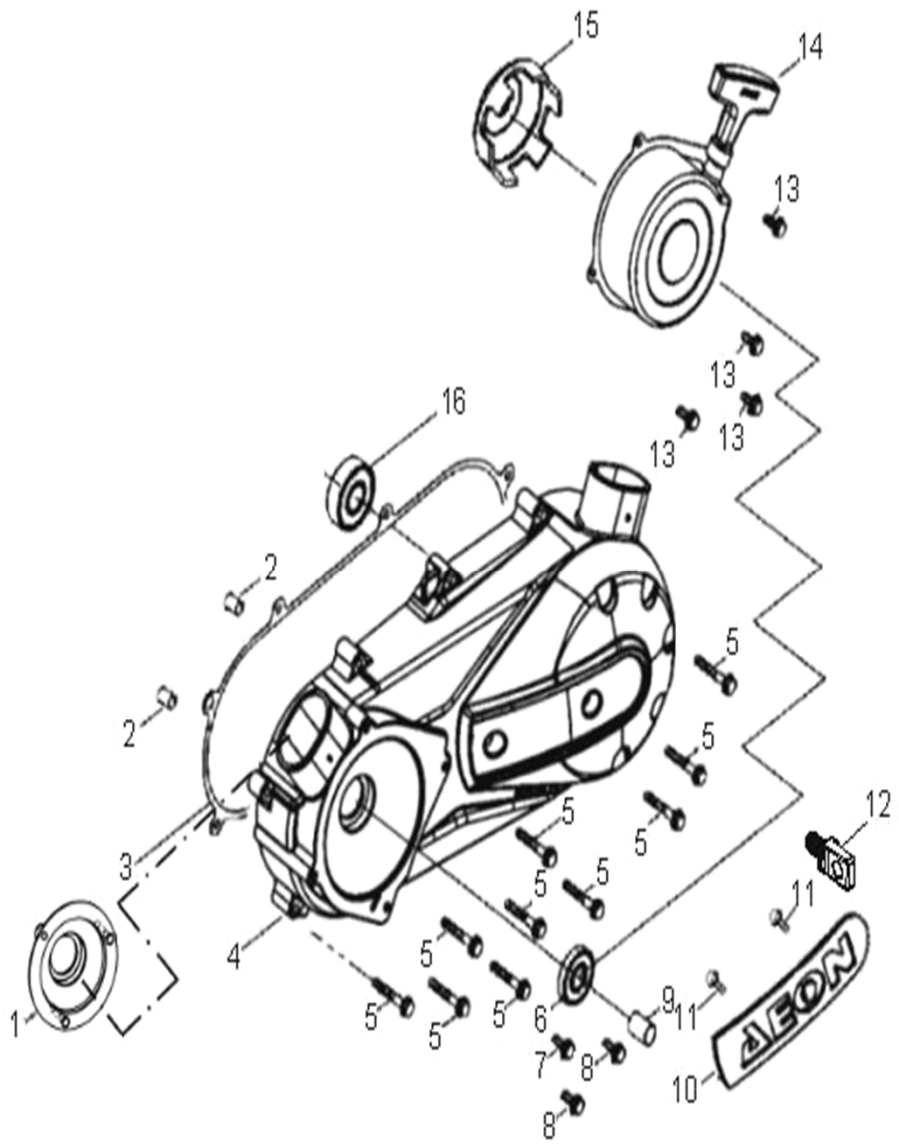

D-5: CRANKCASE COVER, LH

Item	Description	Part Number	Q.ty
1	Derby Cover	1135550A-000	1
2	Pin, Dowel	94301-08140	2
3	Gasket	1135950A-001	1
4	Cover, Clutch	1134150A-000	1
5	Bolt	96000-060408-08C	10
6	Bearing, Ball	96100-69050-LLU00	1
7	Bolt	96000-060168-08C	1
8	Bolt	96000-060258-08C	2
9	Bushing, Sheave	2210650A-000	1
10	Tablet, Logo	1134750A-000	1
11	Bolt	96000-050128-00K	2
12		11353201-000	1
13	Bolt	96000-060168-10K	4
14	Recoil, Starter	1135050A-000	1
15	Ratchet, Recoil	2210750A-000	1
16	Bearing, Ball	96100-6004-LLUC3/ZG	1