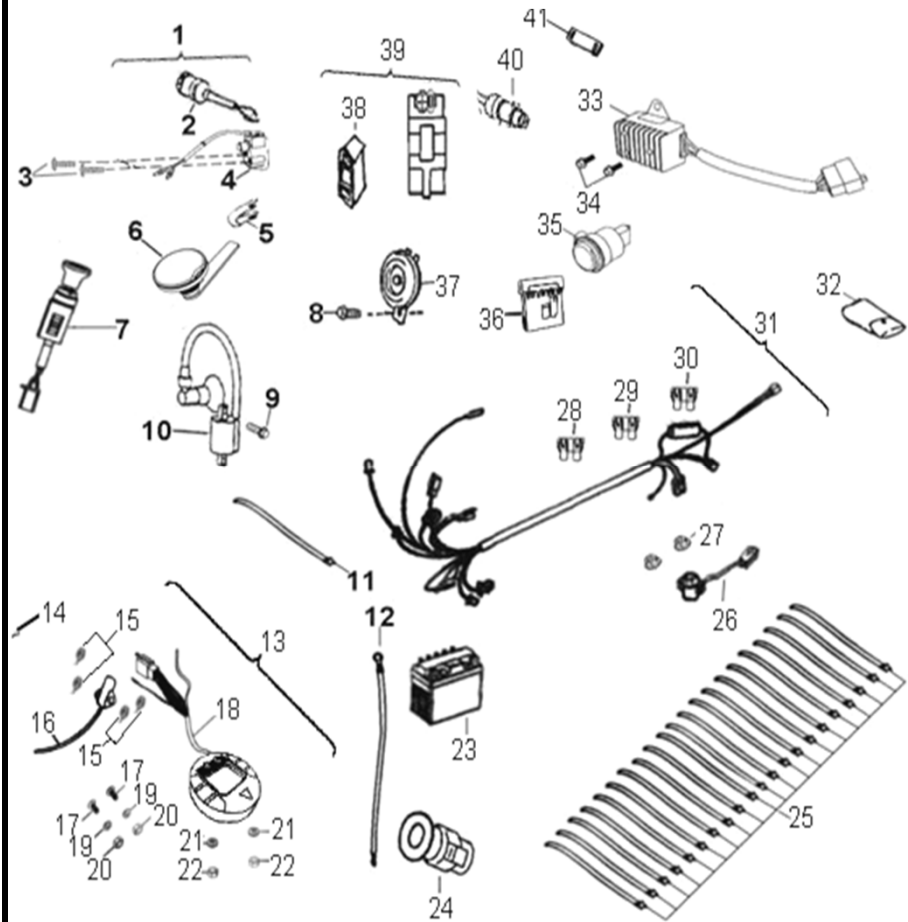

Item	Description	Part Number	Q.ty
41	Strap, Battery	89750202-000	1