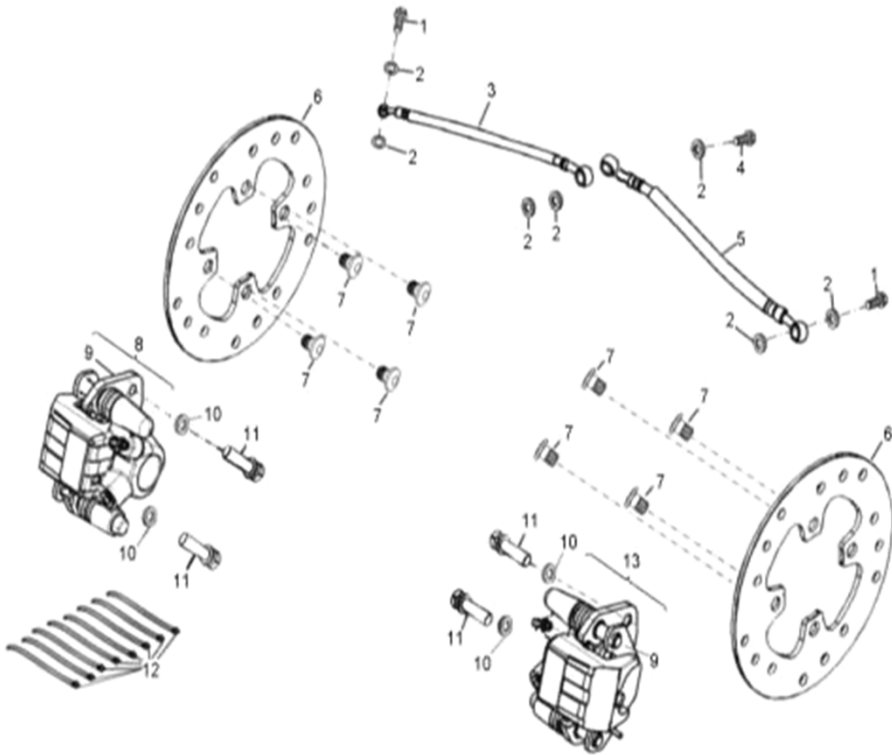

Item	Description	Part Number	Q.ty
1	Bolt, Banjo	45456111-000	2
2	Washer	94101-1015012-U0B	7
3	Hose, Front Brake, Lower	45449212-000	1
4	Bolt, Banjo	45456202-000	1
5	Hose, Front Brake, Lower	45449211-000	1
6	Plate, Front Brake, LH	4501039A-000	2
7	Bolt	45016131-00K	8
8	Asm., Caliper, RH	4500239A-000	1
9	Pads, Caliper, Front	43121201-000	2
10	Washer	94101-0816020-00C	4
11	Bolt	92001-080308-00K	4
12	Strap	89569131-000	8
13	Asm., Caliper, LH	4500139A-000	1