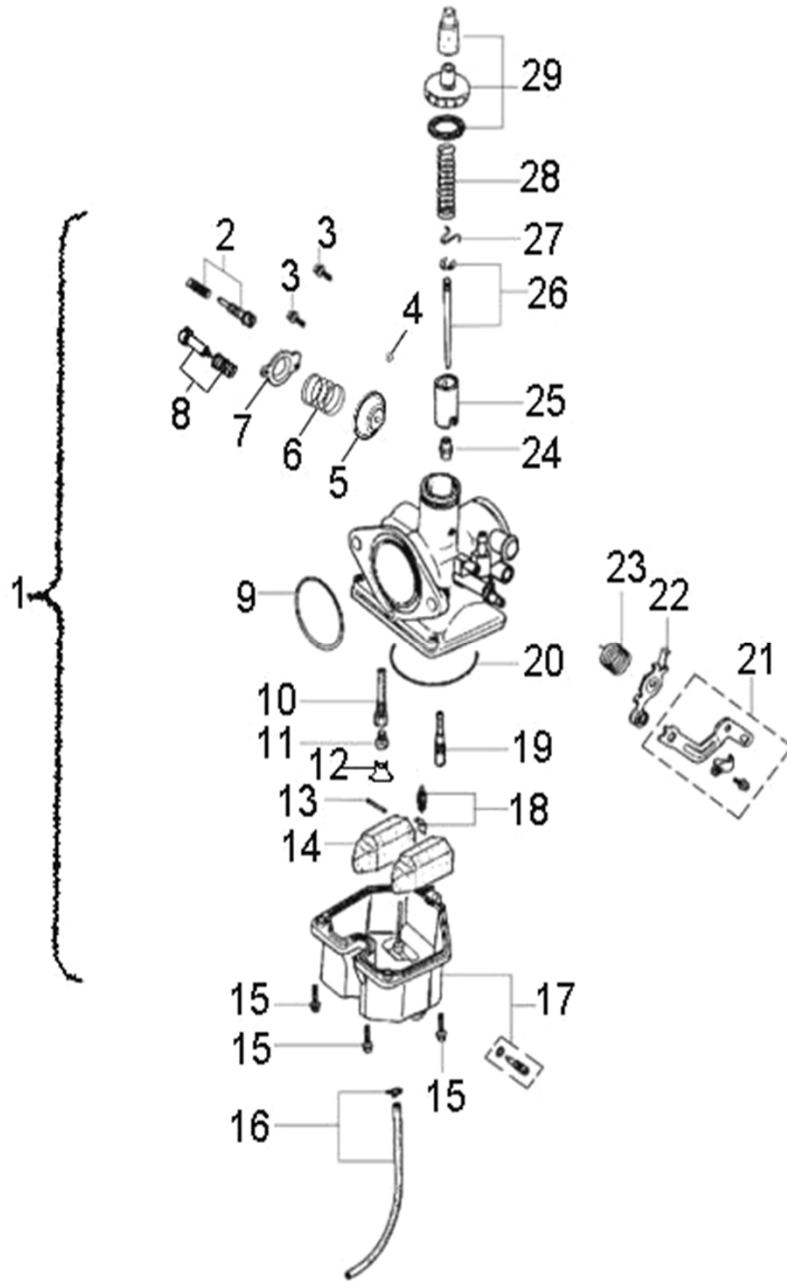

D-13: CARBURETOR

Item	Description	Part Number	Q.ty
1	Asm., Carburetor	1610055E-001	1
2	Screw	1611539A-000	1
3	Screw	93502-040108-00C	2
4	Seal	3371655E-000	1
5	Check Valve, Air	1615655E-000	1
6	Spring	4054155E-000	1
7	Cover, Diaphragm	1615555E-000	1
8	Asm., Screw	1611439A-000	1
9	O-Ring	93210-02924	1
10	Valve, Needle	1610539A-000	1
11	Jet, Main	16108209-000	1
12	Fuel Retainer	16137201-000	1
13	Pin, Float	1611939A-000	1
14	Float	1612339A-000	1
15	Screw	93502-040168-00C	3
16	Drain Tube	1610939A-000	1
17	Float, Body	1610739A-000	1
18	Valve, Float	1611739A-000	1
19	Jet, Pilot	16110203-000	1
20	Seal, Float	1610639A-000	1
21	Support, Cable	1613039A-000	1
22	Choke, Lever	1613539A-000	1
23	Recoil, Choke	1612739A-000	1
24	Needle, Jet	1615039A-000	1
25	Throttle, Valve	1610355E-000	1
26	Asm., Jet Needle	1610439A-000	1
27	Clip, Needle	1614539A-000	1
28	Spring	1610239A-000	1
29	Asm., Cap	1614039A-000	1