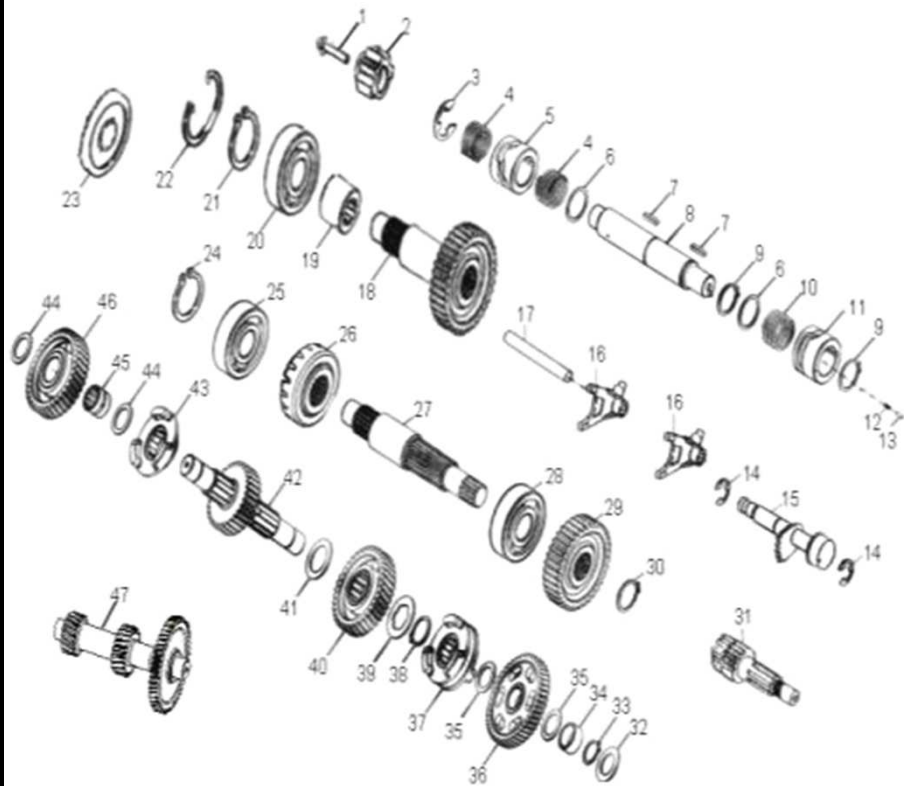

Item	Description	Part Number	Q.ty
41	Washer	94101-2538010-000	1
42	Shaft, Transmission	2344155L-000	1
43	Rachet, Over Drive	2344555L-000	1
44	Washer	94101-2029010-000	2
45	Bearing, Needle	96200-202417	1
46	Gear, Over Drive	2344455L-000	1
47	Asm., Shaft, Counter	2342055L-000	1