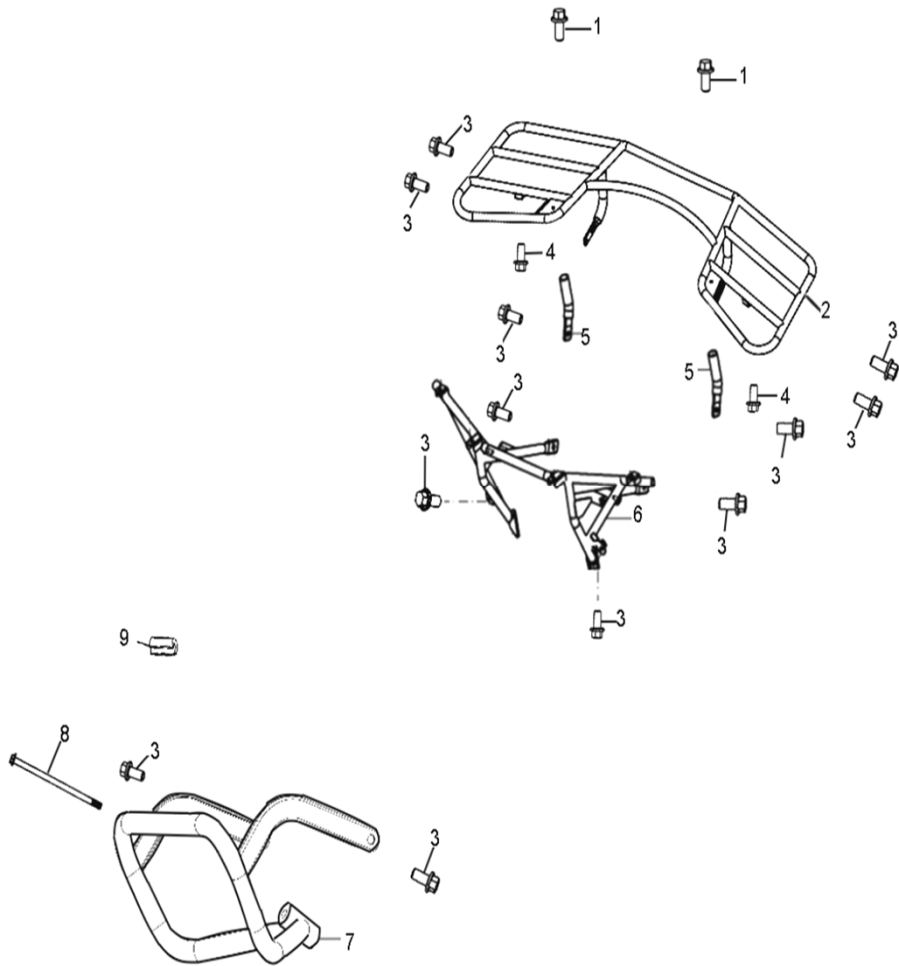

D-19: BUMPER

Item	Description	Part Number	Q.ty
1	Bolt	96000-080148-0KL	2
2	Rear Rack	8111155E-067	1
3	Bolt	92001-080208-0KL	12
4	Bolt	96007-060228-00K	2
5	Bracket, Rear	81122203-067	2
6	Bracket, Bumper	5045055E-067	1
7	Bumper	5045555E-067	1
8	Bolt	96000-100608-0KL	1
9	Rubber, Fuel Tank	64319131-000	1