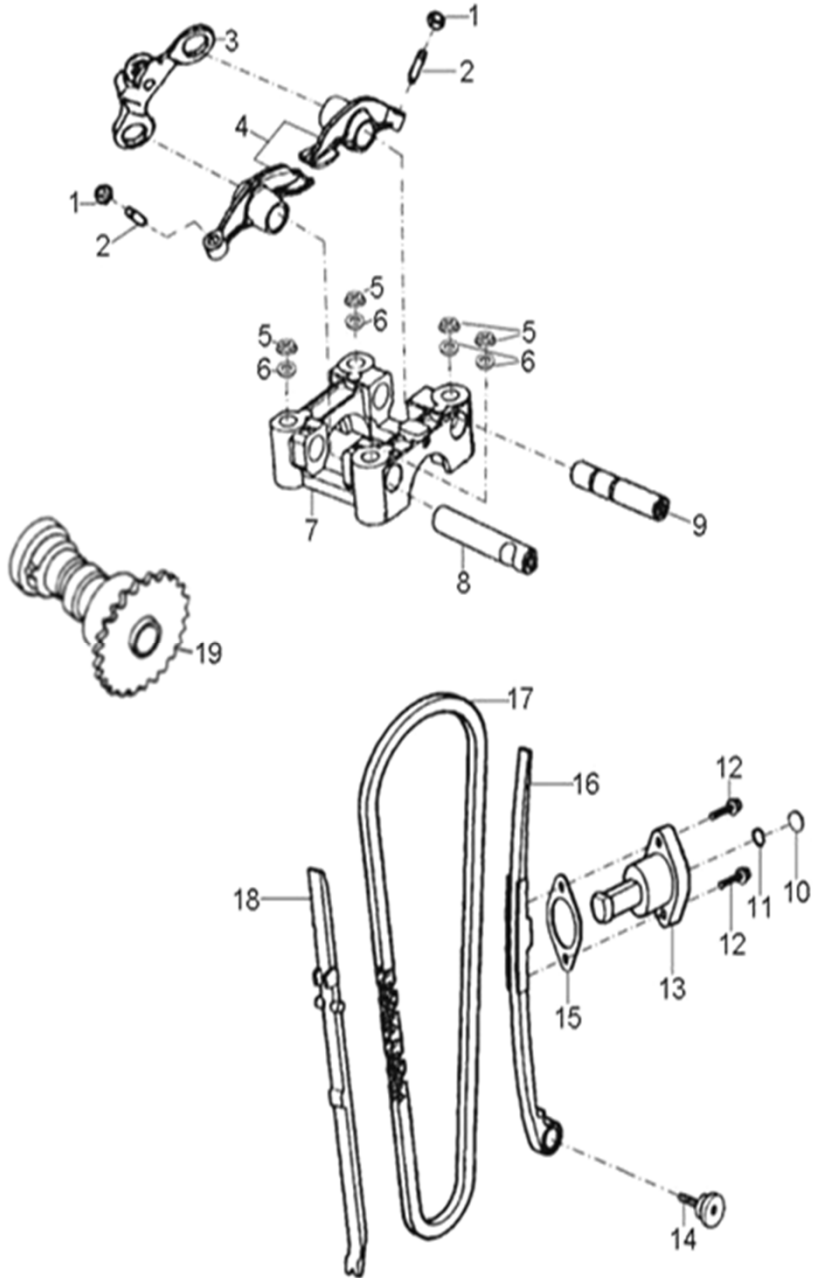

D-5: CRANKCASE COVER, LH

Item	Description	Part Number	Q.ty
1	Derby Cover	1135550A-000	1
2	Pin, Dowel	94301-08140	2
3	Gasket	1135950A-001	1
4	Cover, Clutch	1134150A-000	1
5	Bolt	96000-060408-08C	10
6	Bearing, Ball	96100-69050-LLU00	1
7	Bolt	96000-060168-08C	1
8	Bolt	96000-060258-08C	2
9	Bushing, Sheave	2210650A-000	1
10	Tablet, Logo	1134750A-000	1
11	Bolt	96000-050128-00K	2
12		11353201-000	1
13	Bolt	96000-060168-10K	4
14	Recoil, Starter	1135050A-000	1
15	Ratchet, Recoil	2210750A-000	1
16	Bearing, Ball	96100-6004-LLUC3/ZG	1

D-7: VALVE CAM

Item	Description	Part Number	Q.ty
1	Nut, Tappet Adj.	90206-05000-00A	2
2	Screw, Tappet Adj.	90012-06015	2
3	Asm., Decomp. Release	1445650A-000	1
4	Arm, Valve, Rocker	1443150A-000	2
5	Nut	94050-08000-00C	4
6	Washer	94101-0818023-00U	4
7	Bracket, Cam Shaft	1221150A-000	1
8	Shaft, Exhaust, Rocker Arm	1445350A-000	1
9	Shaft, Intake, Rocker Arm	1445250A-000	1
10	Screw	93000-060068-00K	1
11	O-Ring	93210-00915	1
12	Bolt	96000-060228-14C	2
13	Tensioner	14521119-000	1
14	Pivot, Guide	1453550A-000	1
15	Gasket, Tensioner	14523119-001	1
16	Guide, Cam Chain, RH	1455050A-000	1
17	Chain, Cam	1440155S-000	1
18	Guide, Cam Chain, LH	1450055L-000	1
19	Asm., Cam Shaft	1440050B-000	1

D-10: OIL PUMP/STARTING MOTOR

Item	Description	Part Number	Q.ty
1	Gear, Starter	2842350A-000	1
2	Shaft, Starter Motor	2842450A-000	1
3	Gear, Starter	2822050B-000	1
4	Bolt	96000-060308-08C	2
5	Asm., Oil Pump	1500050A-000	1
6	Sprocket, Oil Pump	1515050A-000	1
7	Clip, Cir	94511-1000S	1
8	Chain, Oil Pump	1514150A-000	1
9	Cover, Oil Pump	1571150A-000	1
10	Bolt	96000-060128-08C	2
11	Motor, Starter	3120050A-000	1
12	O-Ring	93210-02431	1
13	Bolt	96000-060208-08C	2