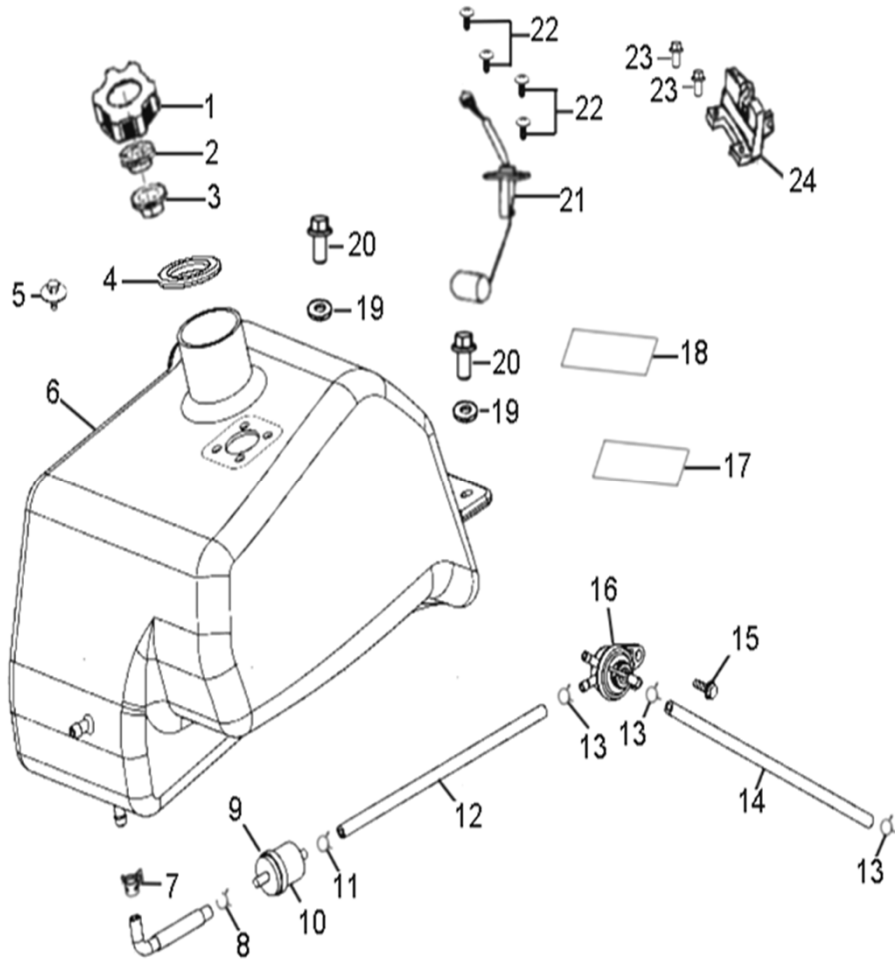

D-22: FUEL TANK

Item	Description	Part Number	Q.ty
1	Cap, Fuel	17623203-000	1
2	Vent, Fuel Cap	1762139A-000	1
3	Diaphragm, Fuel Cap	1762539A-000	1
4	Collar, Fuel Tank	17507201-000	1
5	Bolt	92005-060168-00K	1
6	Asm., Tank, Fuel	1750055E-000	1
7	Clamp	94515-10008	1
8	Clip	94510-08008	1
9	Clamp	1795955E-000	1
10	Filter, Fuel	17952111-000	1
11	Clip	94510-09012	1
12	Asm., Hose, Fuel	94410-05009-012	1
13	Clip	94510-08012	3
14	Asm., Hose, Fuel	94410-05009-013	1
15	Bolt	96000-060168-10K	1
16	Valve, Fuel	17950111-000	1
17	Decal, Insulation	87011211-000	1
18	Decal, Insulation	87011212-000	1
19	Washer	94101-0822020-00C	2
20	Bolt	96000-080288-00K	2
21	Sensor, Fuel	37800203-000	1
22	Bolt	93100-050168-00K	4
23	Bolt	96000-060148-00K	2
24	Lock, Seat	77231180-000	1