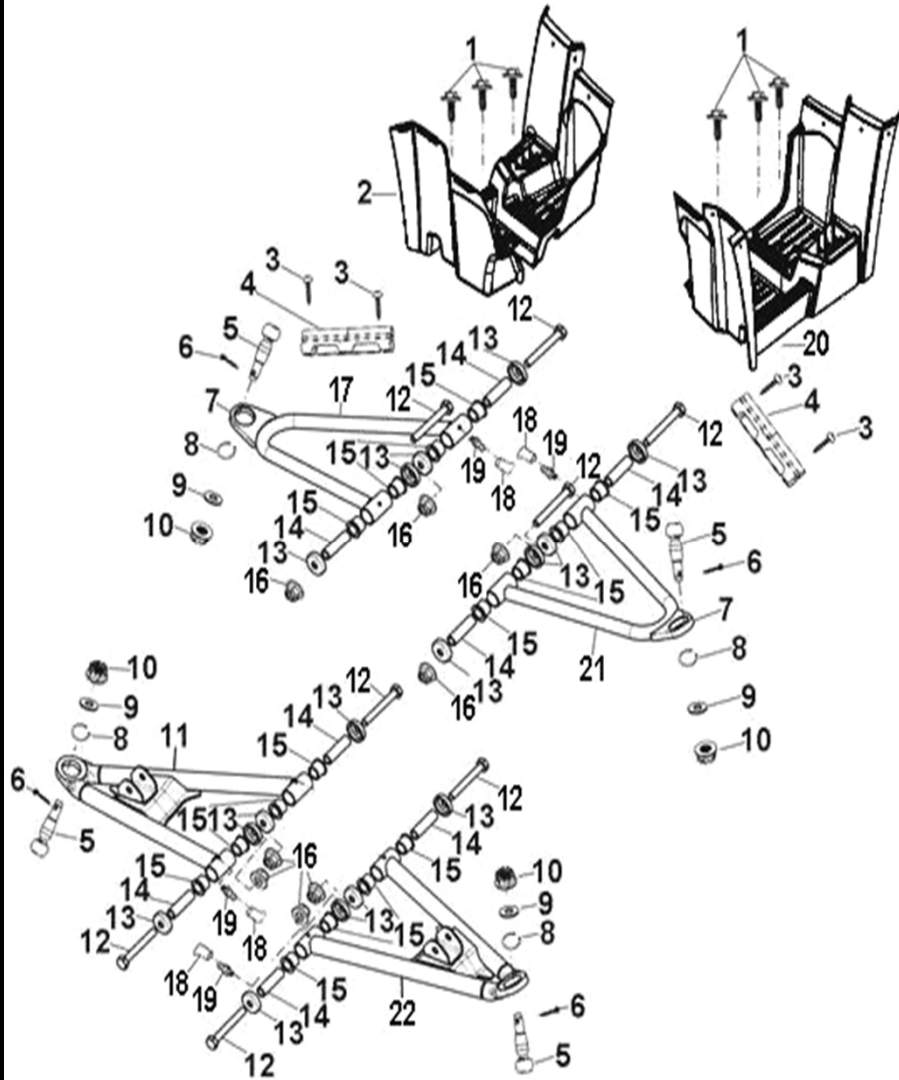

D-10: OIL PUMP/STARTING MOTOR

Item	Description	Part Number	Q.ty
1	Gear, Starter	2842350A-000	1
2	Shaft, Starter Motor	2842450A-000	1
3	Gear, Starter	2822050B-000	1
4	Bolt	96000-060308-08C	2
5	Asm., Oil Pump	1500050A-000	1
6	Sprocket, Oil Pump	1515050A-000	1
7	Clip, Cir	94511-1000S	1
8	Chain, Oil Pump	1514150A-000	1
9	Cover, Oil Pump	1571150A-000	1
10	Bolt	96000-060128-08C	2
11	Motor, Starter	3120050A-000	1
12	O-Ring	93210-02431	1
13	Bolt	96000-060208-08C	2

D-18: REAR SWIM ARM ASSEMBLY

Item	Description	Part Number	Q.ty
1	Nut	90350-10000-0UC	4
2	Bolt	96000-100308-0BL	4
3	O-Ring	93210-07531	2
4	Bolt	96000-100258-0BL	4
5	Bolt	91000-300608-00C	1
6	Seal, Oil	96500-264006A7271	2
7	Bearing	96150-17401-30000	2
8	Spring	4054139A-000	1
9	Shaft, Drive	5244055E-000	1
10	Joint, Universal	5245039A-000	1
11	Clamp	89669211-000	1
12	Boot	2130750A-000	1
13	Clamp	8966939A	1
14	Swing Arm Sub Ass'y	5241055E-067	1
15	Bolt	91000-300698-00C	1
16	Nut	94001-30000-00C	1

D-20: SWING ARM, FOOTREST

Item	Description	Part Number	Q.ty
1	Bolt	96007-060168-00K	6
2	Footwell, RH	6430055E-000	1
3	Screw	93903-1050128-00K	4
4	Retainer, Brake Line, Front	53005202-000	2
5	Ball Joint	52451204-001	4
6	Pin, Cotter	94201-23250	4
7	Bracket, Ball Joint	5313639A-000	2
8	Clip, Cir	94511-3113S	4
9	Washer	94101-1225020-00C	4
10	Nut, Lock	90351-12000-00C	4
11	A-Arm, Lower, RH	53031203-067	1
12	Bolt	96000-100758-0KL	8
13	Cap, Rubber	52426156-000	16
14	Spacer	5314039A-000	8
15	Bushing	53135203-000	8
16	Nut	94050-10000-00C	8
17	A- Arm, Upper, RH	5303255E-067	1
18	Cap, Valve, Grease	51301131-000	8
19	Valve, Grease	51300131-000	4
20	Footwell, LH	6431055E-000	1
21	A-Arm, Upper, LH	5313255E-067	1
22	A-Arm, Lower, LH	53131203-067	1