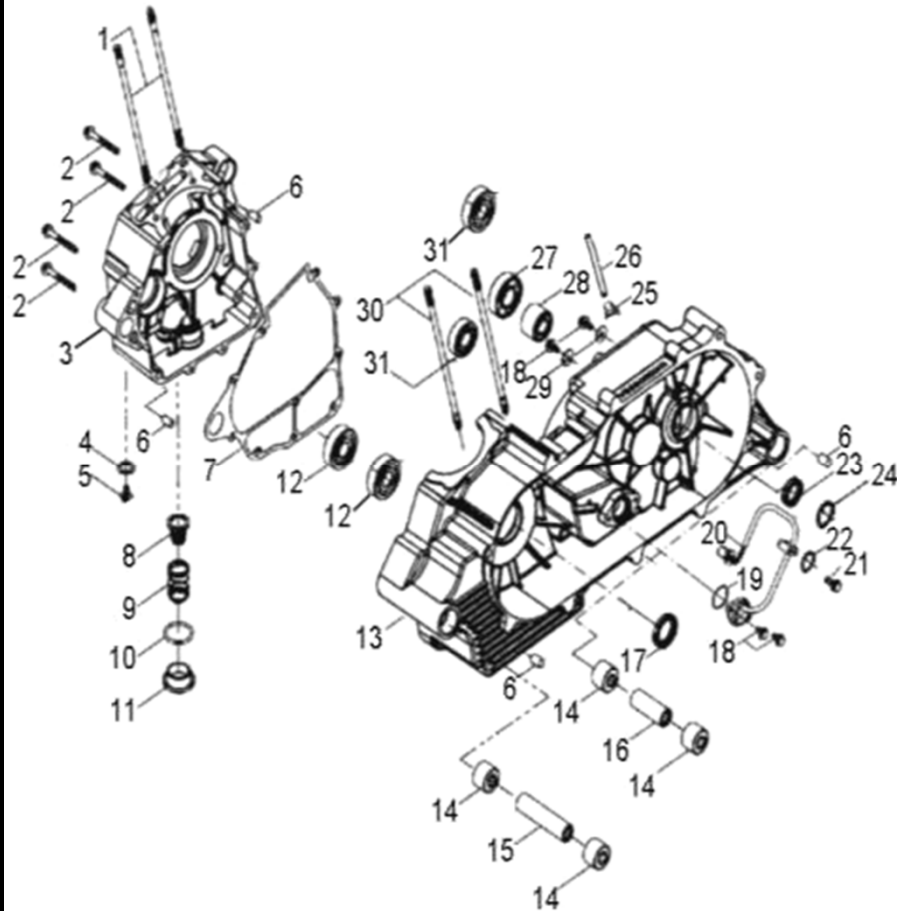

D-3: CRANKCASE

Item	Description	Part Number	Q.ty
1	Stud	91001-082188-00C	2
2	Bolt	96000-060508-08C	4
3	Crankcase, RH	1110150A-000	1
4	Washer	94101-1221320-00L	1
5	Bolt	96003-120158-17C	1
6	Pin, Dowel	94301-10140	4
7	Gasket	1119150A-001	1
8	Screen	15421119-000	1
9	Spring, Screen	15426119-000	1
10	O-Ring	93210-03132	1
11	Plug, Drain, Oil	11334119-000	1
12	Bearing, Ball	96100-63040-00000	2
13	Crankcase, LH	1120150A-000	1
14	Bushing, Rubber	96400-102824	4
15	Spacer, Collar	1115050A-000	1
16	Spacer, Collar, Rear	1115150A-000	1
17	Seal, Oil	96500-274207F5850	1
18	Bolt	96000-060128-08C	4
19	O-Ring	93212-02620	1
20	Asm., Sensor, Shifter	3575950S-000	1
21	Bolt	96000-060108-08C	1
22	Washer	94101-0624016-00G	1
23	Seal, Oil	96500-253807F5850	1
24	Clip, Cir	94511-2500S	1
25	Clamp	94515-12008	1
26	Hose	94408-08012-400	1
27	Bearing, Ball	96100-63050-00000	1
28	Bearing, Needle	96200-202715	1
29	Washer	94101-0618015-00K	2
30	Stud	91001-082258-00C	2
31	Bearing, Ball	96100-62040-00000	2