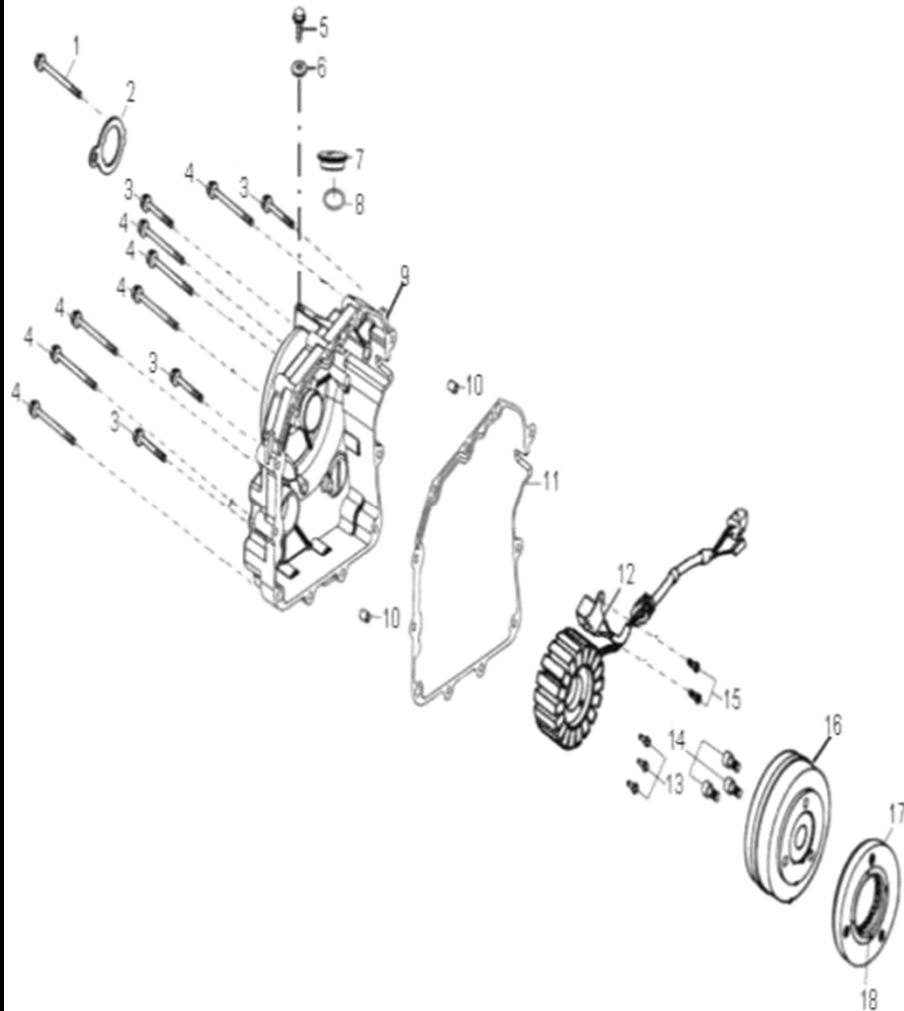

D-6: CRANKCASE COVER ,RH

Item	Description	Part Number	Q.ty
1	Bolt	96000-060128-08C	1
2	Retainer, Sight Glass	1133350S-000	1
3	Bolt	96000-060458-08C	4
4	Bolt	96000-061358-08C	7
5	Bolt	96000-060108-00K	1
6	Washer	94101-0612010-00U	1
7	Cap(Nickel Silver)	96600-30075000000	1
8	O-Ring	93210-02724	1
9	Cover, Crankcase, RH	1133050A-000	1
10	Pin, Dowel	94301-10140	2
11	Gasket, Crankcase, RH	1139350A-001	1
12	Stator	3112039A-000	1
13	Screw	91300-050258-00C	3
14	Bolt	91005-080188-00C	3
15	Bolt	92000-050128-00C	2
16	Flywheel	3111050A-000	1
17	Outer, One Way	28121203-000	1
18	Asm., Rollor, One Way	2813050B-000	1