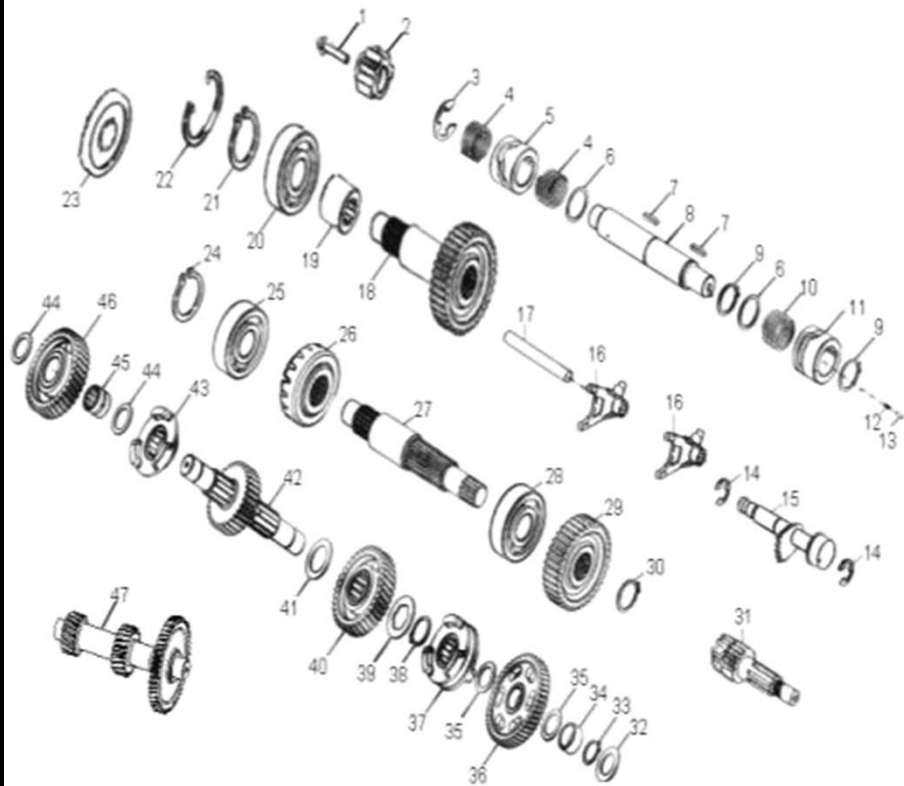

D-11: TRANSMISSION

Item	Description	Part Number	Q.ty
1	Bolt	96000-060288-10C	1
2	Gear , Drum Shift	2431050S-000	1
3	E-Clip	94513-1900E	1
4	Recoil, Shift	2430350S-001	2
5	Drum, Gear Shifter	2430155L-001	1
6	Washer	94101-2632005-000	2
7	Key, Woodruff	90472-40420	2
8	Shaft, Shift Drum	2430855L-000	1
9	Clip, Cir	94511-2600S	2
10	Recoil, Shift	2430750S-000	1
11	Drum, Gear Shifter	2430955L-001	1
12	Spring, Drum Sensor	2425339A-000	1
13	Roller, Drum Sensor	2425239A-000	1
14	E-Clip	94513-1200E	2
15	Spindle	2461150S-000	1
16	Fork, Shift	2423150A-000	2
17	Shaft, Gear Shift	2424155L-000	1
18	Ideal Gear, Over Drive	2344355L-000	1
19	Bearing, Needle	96200-304217	1
20	Bearing, Ball	96100-62050-00000	1
21	Clip, Cir	94511-2500S	1
22	Clip, Cir	94512-5200R	1
23	Seal, Oil	96500-255207A5451	1
24	Clip, Cir	94511-2000S	1
25	Bearing, Ball	96100-63040-000C3	1
26	Gear, Final Ring	2343350S-000	1
27	Shaft	2343150S-000	1
28	Bearing, Ball	96100-62060-00000	1
29	Gear	2343250S-000	1
30	Clip, Cir	94511-2400S	1
31	Shaft, Drive	2341150S-000	1
32	Washer	94101-2033010-000	1
33	Clip, Cir	94511-2000S	1
34	Collar, Shaft	2344250A-000	1
35	Washer	94101-2028010-000	2
36	Asm., Gear, Spur	2345050A-001	1
37	Ratchet, Shift	2243050A-001	1
38	Clip, Cir	94511-2500S	1
39	Washer, Spline	2343550A-000	1
40	Gear Set, Reverse	2346050A-000	1