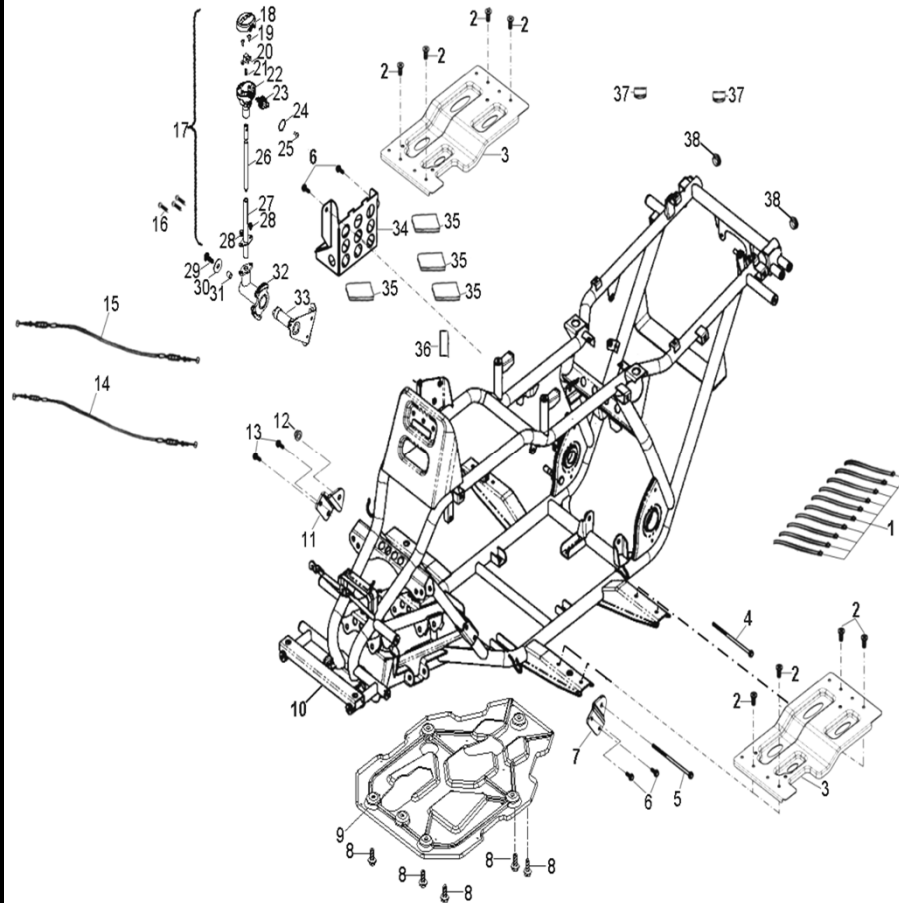

Item	Description	Part Number	Q.ty
1	Strap	89569131-000	10
2	Bolt	96000-060128-0KL	8
3	Bracket, Footwell, RH	5110555E-000	2
4	Bolt	96000-101308-00B	1
5	Bolt	96000-102008-00B	1
6	Bolt	96000-080168-0KL	2
7	Mounting, Engine, LH	5090255E-000	1
8	Bolt	92005-060168-00K	5
9	Shield, Chassis	50106203-000	1
10	Asm., Frame	5010055E-067	1
11	Mounting, Engine, RH	5090855E-000	1
12	Nut	90355-10000-0UB	1
13	Bolt	96000-080208-0KL	4
14	Cable, Shift	2133555B-000	1
15	Cable, Shift	2133555A-000	1
16	Bolt	96000-060128-10K	3
17	Asm., Shift Lever	2135055E-000	1
18	Cover	2132750A-000	1
19	Screw	93903-1040088-00K	2
20	Plate, Shift	2133655E-000	1
21	Spring, Shift	2132050A-000	1
22	Knob, Transmission Lever	2132850A-000	1
23	Rubber Cap	2133455E-000	1
24	Clip, Spring	94661-21012	1
25	Bolt	96000-080128-00K	1
26	Linkage, Shift Lever	2133850A-000	1
27	Sleeve, Shift Lever	2134555E-000	1
28	Bolt	96000-050088-00K	2
29	Screw	93100-050108-00K	1
30	Washer	94101-1030020-00K	1
31	Clip, Cir	94511-2400S	1
32	Lever, Shift	2131955E-000	1
33	Mounting, Shift Lever	2134355E-000	1
34	Boot, Shift Arm	3150355E-000	1
35	Rubber	81113203-000	4
36	Trim, Rubber	50811202-000	1
37	Rubber, Seat	77220131-000	2
38	Cap, Rubber	19611202-000	2