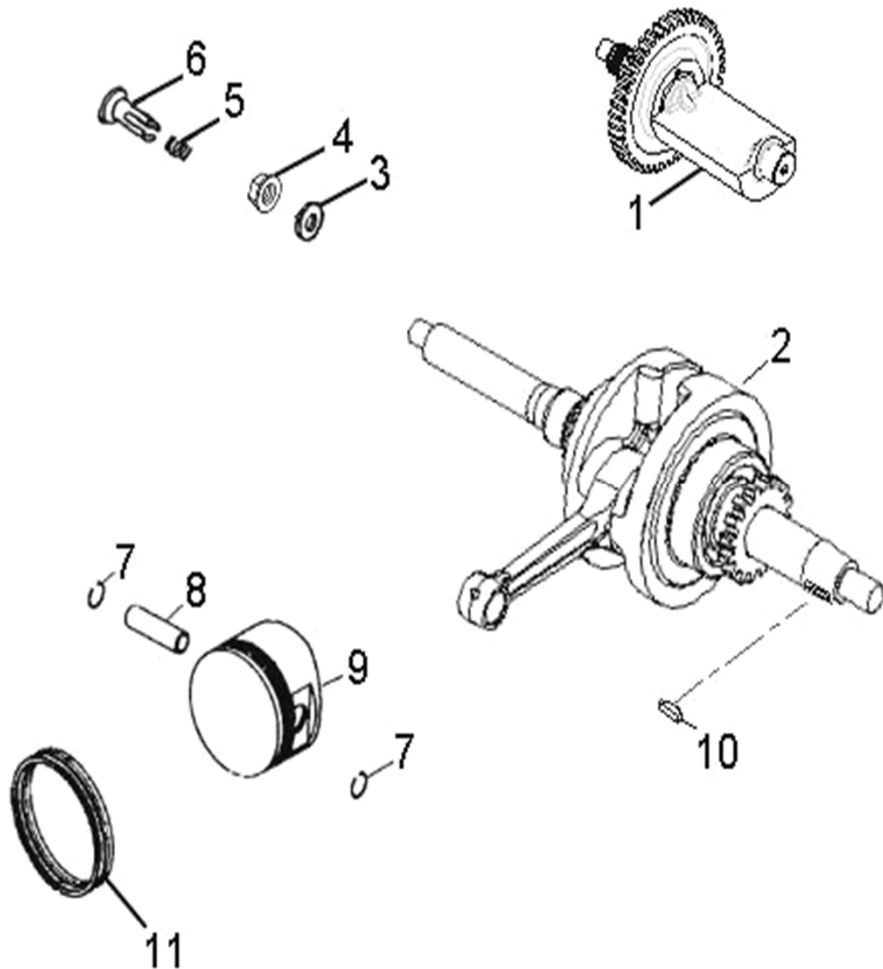

D-2: PISTON , CRANKSHAFT

Item	Description	Part Number	Q.ty
1	Shaft Balancer Comp	1342055S-000	1
2	Asm., Crankshaft	1300055S-000	1
3	Washer	94101-1426020-00C	1
4	Nut	94001-14000-00C	1
5	Spring, Oil	1544739A-000	1
6	Tube, Oil, Crankshaft	1544139A-000	1
7	Clip, Piston Pin	1311550A-000	2
8	Pin, Piston	1311150A-000	1
9	Piston	1310050A-000	1
10	Key, Woodruff	90471-25404	1
11	Ring Set, Piston	1301150A-000	1