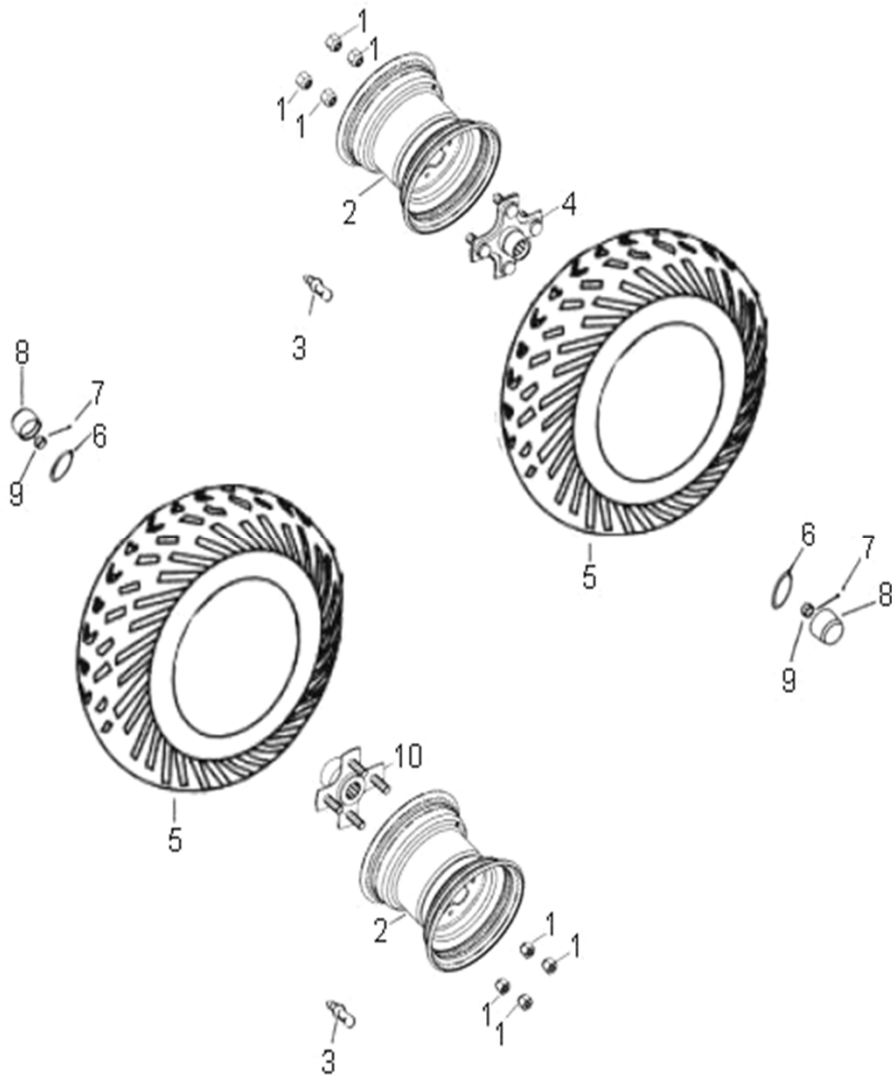

D-5: CRANKCASE COVER, LH

Item	Description	Part Number	Q.ty
1	Derby Cover	1135550A-000	1
2	Pin, Dowel	94301-08140	2
3	Gasket	1135950A-001	1
4	Cover, Clutch	1134150A-000	1
5	Bolt	96000-060408-08C	10
6	Bearing, Ball	96100-69050-LLU00	1
7	Bolt	96000-060168-08C	1
8	Bolt	96000-060258-08C	2
9	Bushing, Sheave	2210650A-000	1
10	Tablet, Logo	1134750A-000	1
11	Bolt	96000-050128-00K	2
12		11353201-000	1
13	Bolt	96000-060168-10K	4
14	Recoil, Starter	1135050A-000	1
15	Ratchet, Recoil	2210750A-000	1
16	Bearing, Ball	96100-6004-LLUC3/ZG	1

D-23: SUSPENSION

Item	Description	Part Number	Q.ty
1	Retainer, Spring	52406153-000	3
2	Spring, Suspension, Front	5110155E-000	2
3	Collar, Adjustment	52404151-000	3
4	Bolt	96000-100508-0KL	6
5	Shock,Front	5110255E-000	2
6	Asm., Suspension, Front	5110055E-293	2
7	Nut	94050-10000-00C	5
8	Spring, Suspension, Rear	5240155E-000	1
9	Shock, Rear	5240255E-000	1
10	Asm., Suspension, Rear	5240055E-293	1

D-24: FRONT WHEEL

Item	Description	Part Number	Q.ty
1	Spacer	4431139A-000	2
2	Seal, Oil	96500-25470700000	2
3	Bearing, Ball	96100-62040-Z0000	2
4	Spacer	4431539A-000	2
5	Stud	42712201-000	8
6	Hub	42011201-000	2
7	Hub, Wheel, Front	42010204-000	1
8	Bearing, Ball	96100-62020-Z0000	2
9	Seal, Oil	96500-223806A7271	2
10	Spacer	4431239A-000	2
11	Valve, Rim	42616131-000	2
12	Rim, Front	4270155E-067	2
13	Tire	42711227-000	2
14	Nut	90355-10000-0UB	8
15	Washer	94121-1426016-000	2
16	Pin, Cotter	94201-32320	2
17	Cap, Hub	4273039A-000	2
18	Nut, Insert Lock	90353-14015-00C	2
19	Hub, Wheel, Front	4201039A-000	1

D-25: REAR WHEEL

Item	Description	Part Number	Q.ty
1	Nut	90355-10000-0UB	8
2	Rim, Rear	4280155E-067	2
3	Valve, Rim	42616131-000	2
4	Hub, Wheel, RH	4202039A-000	1
5	Tire	42811227-000	2
6	Washer	94121-1835200-000	2
7	Pin, Cotter	94201-32320	2
8	Cap, Hub	4273039A-000	2
9	Nut	90352-18000-00C	2
10	Hub, Wheel, LH	4203039A-000	1