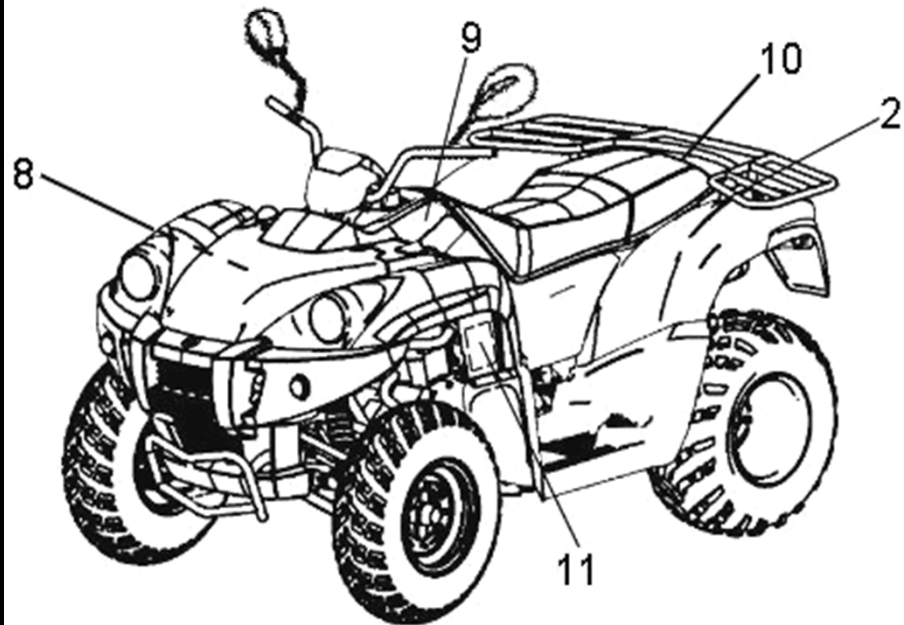

D-33: DECAL

Item	Description	Part Number	Q.ty
1	Decal, Aeon Logo	87711233-000	1
2	Decal, Aeon Logo (red)	87711231-507	2
2	Decal, Aeon Logo (green)	87711231-620	2
3	Decal, Tank, RH (red)	87720232-507	1
3	Decal, Tank, RH (green)	87720232-620	1
4	Decal, Waring, Reverse	87854202-000	1
5	Decal, Drain Bolt	87843201-000	1
6	Decal, Waring, Y-16	87851173-000	1
7	Decal, Fragile, Frame	87871204-000	1
8	Decal, Warning, Hood	87842201-001	1
9	Decal, Tank, LH (red)	87721232-507	1
9	Decal, Tank, LH (green)	87721232-620	1
10	Decal, Warning, Rack	87869131-000	1
11	Decal, General Waring	87852159-000	1