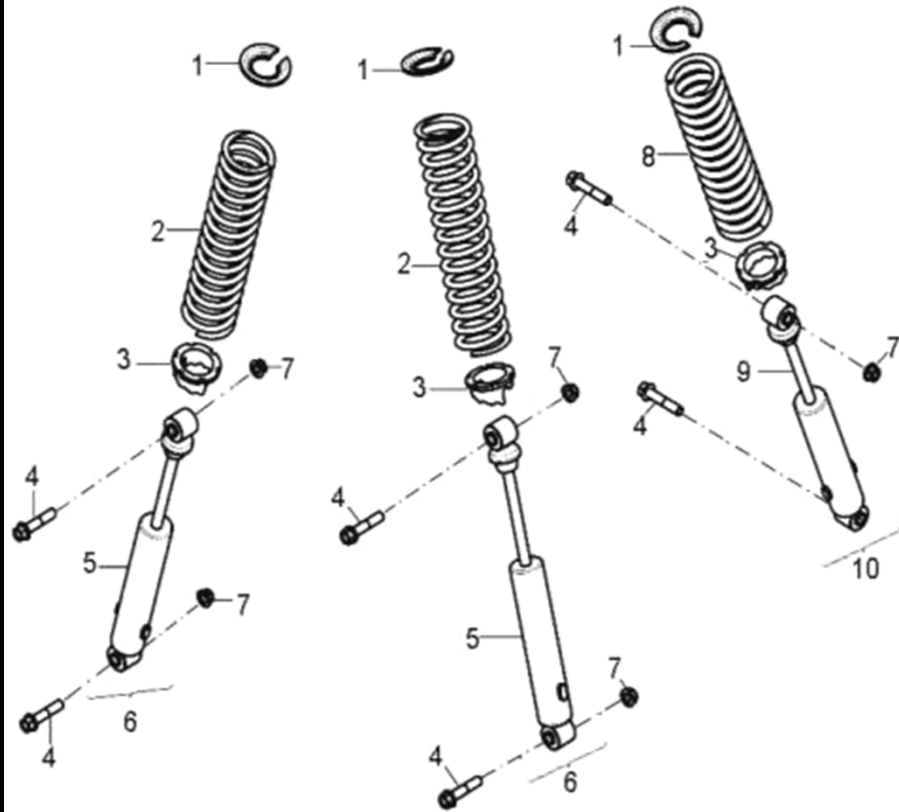

D-23: SUSPENSION

Item	Description	Part Number	Q.ty
1	Retainer, Spring	52406153-000	3
2	Spring, Suspension, Front	5110155E-000	2
3	Collar, Adjustment	52404151-000	3
4	Bolt	96000-100508-0KL	6
5	Shock,Front	5110255E-000	2
6	Asm., Suspension, Front	5110055E-293	2
7	Nut	94050-10000-00C	5
8	Spring, Suspension, Rear	5240155E-000	1
9	Shock, Rear	5240255E-000	1
10	Asm., Suspension, Rear	5240055E-293	1