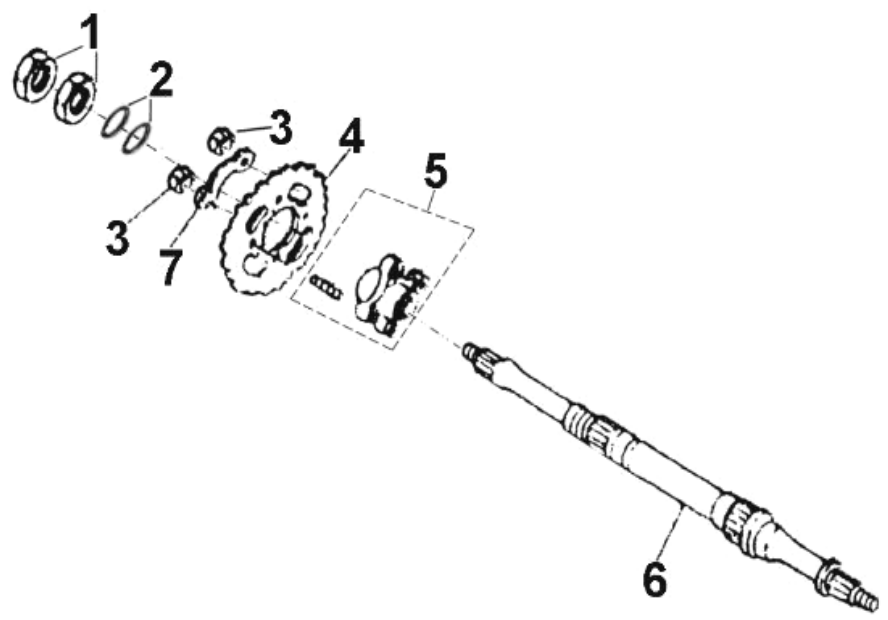

COBRA130 FOUR STROKE EXCITERBY **D-28: REAR WHEEL AXLE**

ITEM	DESCRIPTION	P/N	Q'TY
1	Nut	94001-33000-00K	2
2	Washer	94121-3345012-000	2
3	Nut	94002-10000-00C	4
4	Sprocket, Drive, Final	41201156-000	1
5	Hub, Sprocket	41210156-000	1
6	Axle	42000158-000	1
7	Washer, Sprocket	41202156-000	2