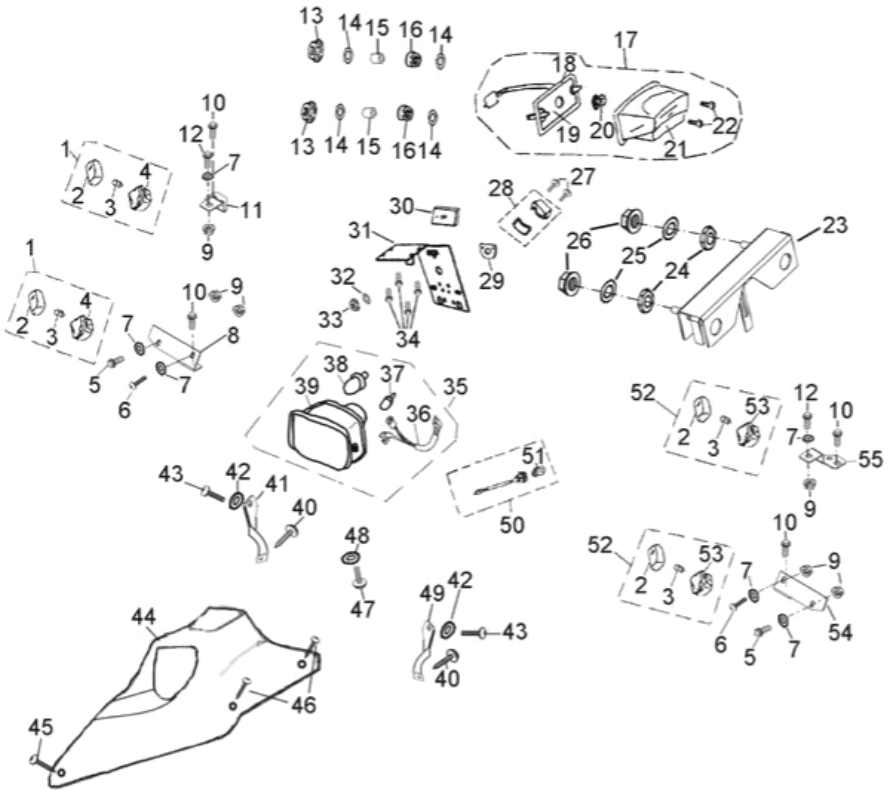

COBRA 180 D-31: LIGHTS

ITEM	DESCRIPTION	P/N	Q'TY
41	Head Light Right Fix Plate	33120162-000	1
42	Washer	94101-0514010-00K	2
43	Bolt	93100-050128-00K	2
44	Cover, Headlight	64321162-000	1
45	Screw	93903-1050168-00K	1
46	Screw	93903-1050128-00K	4
47	Bolt	93100-040128-00K	1
48	Washer	94101-0412010-00K	1
49	Head Light Left Fix Plate	33121162-000	1
50	Asm., Power Supporter	33713131-000	1
51	Bulb, License Light	33709131-000	1
52	Asm., Signal, Front, LH	33450212-000	2
53	Socket, Front Signal, LH	33451116-000	2
54	Bracket, Rear Signal	33410162-000	1
55	L. Front Signal Fixed Plate	33405119-000	1