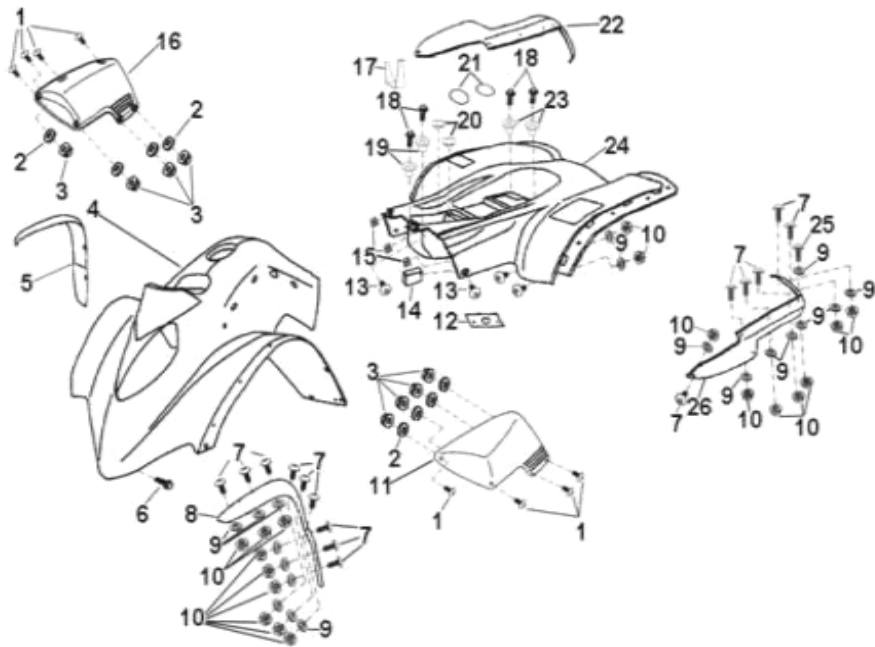

COBRA180-19: FENDER

ITEM	DESCRIPTION	P/N	Q'TY
1	Screw	93100-040168-00K	8
2	Washer	94101-0412010-00K	8
3	Nut	90350-04000-00K	8
4	Cab, Front (Black)	61100161-116	1
4	Cab, Front (Red)	61100161-507	1
5	Mudflap, Front, RH	61105157-000	1
6	Bolt	92003-060168-00K	2
7	Bolt	93100-050128-00K	44
8	Mudflap, Front, LH	61110157-000	1
9	Washer	94101-0514010-00K	48
10	Nut	90350-05000-00K	46
11	Cover, LH	67660157-000	1
12	Decal, Isolation	80140131-000	1
13	Bolt	93800-060168-00K	4
14	Rubber	81113153-000	1
15	Nut, U-Plate	90344-06000-00C	4
16	Cover, RH	67650157-000	1
17	Bracket, Battery	31521201-000	1
18	Bolt	92005-060168-00K	4
19	Washer	94150-0717050-00K	2
20	Rubber, Battery	31510201-000	2
21	O-Ring	93210-04635	2
22	Mudflap, Rear, RH	61006159-000	1
23	Washer	94150-0717075-00K	2
24	Cab, Rear (White)	61000182-038	1
25	Bolt	93100-050168-00K	2
26	Mudflap, Rear, LH	61011159-000	1