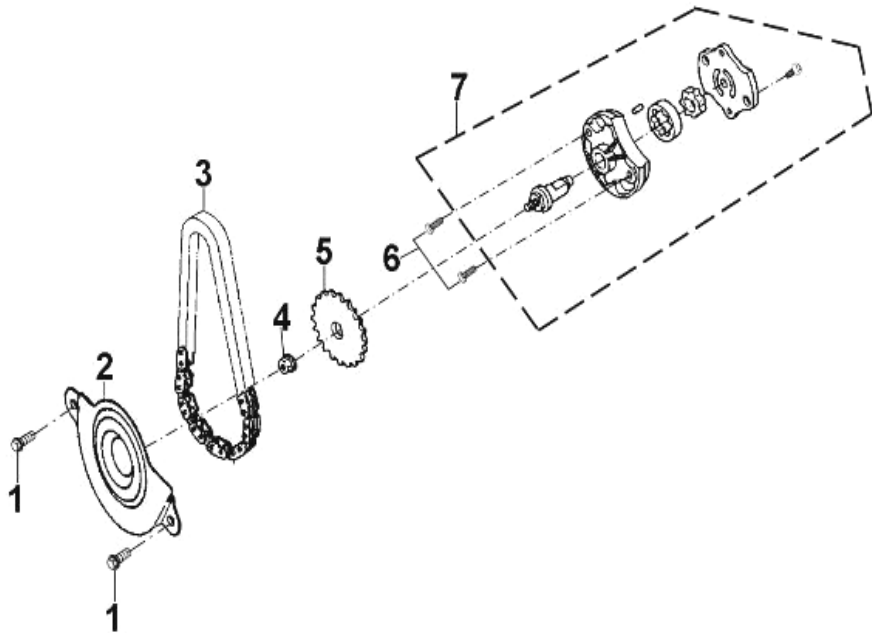

D-2: CYLINDER HEAD COVER

ITEM	DESCRIPTION	P/N	Q'TY
1	Bolt	96000-060258-08C	4
2	Asm., Head Cover	12310158-000	1
3	Cover, Cylinder Head	12309158-000	1
4	O-Ring, Head Cover	12391119-000	1

D-3: CYLINDER HEAD/CAM SHAFT

COBRA180 FOUR STROKE EXCITEREET
D-4: CHAIN TENSIONER

ITEM	DESCRIPTION	P/N	Q'TY
1	Screw	93000-060068-00K	1
2	Bolt	96000-060228-14C	2
3	O-Ring	93210-00915	1
4	Tensioner	14521119-000	1
5	Gasket, Tensioner	14523119-000	1
6	Guide, Cam Chain, RH	14550119-000	1
7	Chain, Cam	14401119-000	1
8	Guide, Cam Chain, LH	14500119-000	1
9	Pivot, Guide	14535119-000	1

COBRA180 D-5: CYLINDER
FOUR STROKE EXCITERENT

ITEM	DESCRIPTION	P/N	Q'TY
1	Cylinder	12101158-000	1
2	Gasket, Cylinder	12191158-000	1
3	Pin, Dowel	94301-10140	2

D-6: RIGHT CRANKCASE COVER/RADIATOR

ITEM	DESCRIPTION	P/N	Q'TY
1	Dipstick	15651201-000	1
2	O-Ring	93210-01835	1
3	Bolt	96000-060408-08C	1
4	Pin, Dowel	94301-08140	2
5	Gasket, Crankcase, RH	11393156-000	1
6	Seal, Oil	96501-19300500000	1
7	Cover, Crankcase, RH	11330156-002	1
8	Screen	15421119-000	1
9	Spring, Screen	15426119-000	1
10	O-Ring	93210-03132	1
11	Plug, Drain, Oil	11334119-000	1
12	Washer	94101-1221320-00L	8
13	Bolt, Banjo	45456156-604	4
14	Hose, Inlet	19220158-001	1
15	Hose, Outlet	19230158-001	1
16	Radiator	19215156-001	1
17	Washer, Rubber	19235156-000	2
18	Bolt	92005-060258-00K	2
19	Bolt	96000-060958-08C	5
20	Bolt	96000-061108-08C	2
21	Bolt	96000-061008-08C	1
22	Clamp, Wire, Stator	32961119-000	1

D-7: OIL PUMP ASS'Y

ITEM	DESCRIPTION	P/N	Q'TY
1	Bolt	96000-060128-08C	2
2	Cover, Oil Pump	15711119-000	1
3	Chain, Oil Pump	15141119-000	1
4	Nut	94050-06000-00C	1
5	Sprocket, Oil Pump	15150119-000	1
6	Screw	93902-060308-00B	2
7	Asm., Pump, Oil	15100158-000	1