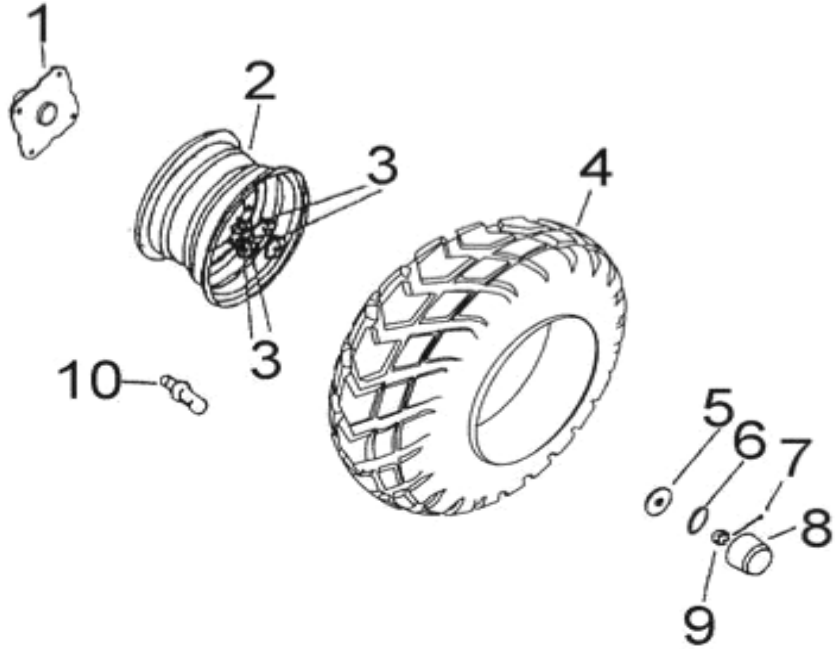

COBRA180 FOUR STROKE EXCITEMENT **D-24: REAR WHEEL**

ITEM	DESCRIPTION	P/N	Q'TY
1	Hub, Wheel	42010202-000	2
2	Rim, Rear	42801182-000	2
3	Nut	90350-10000-0UC	8
4	Tire	42811162-001	2
5	Washer	94101-1443030-00C	2
6	Washer	94121-1426016-000	2
7	Pin, Cotter	94201-32320	2
8	Cap, Hub	42730151-000	2
9	Nut	90352-14000-00C	2
10	Valve, Rim	42616131-000	2