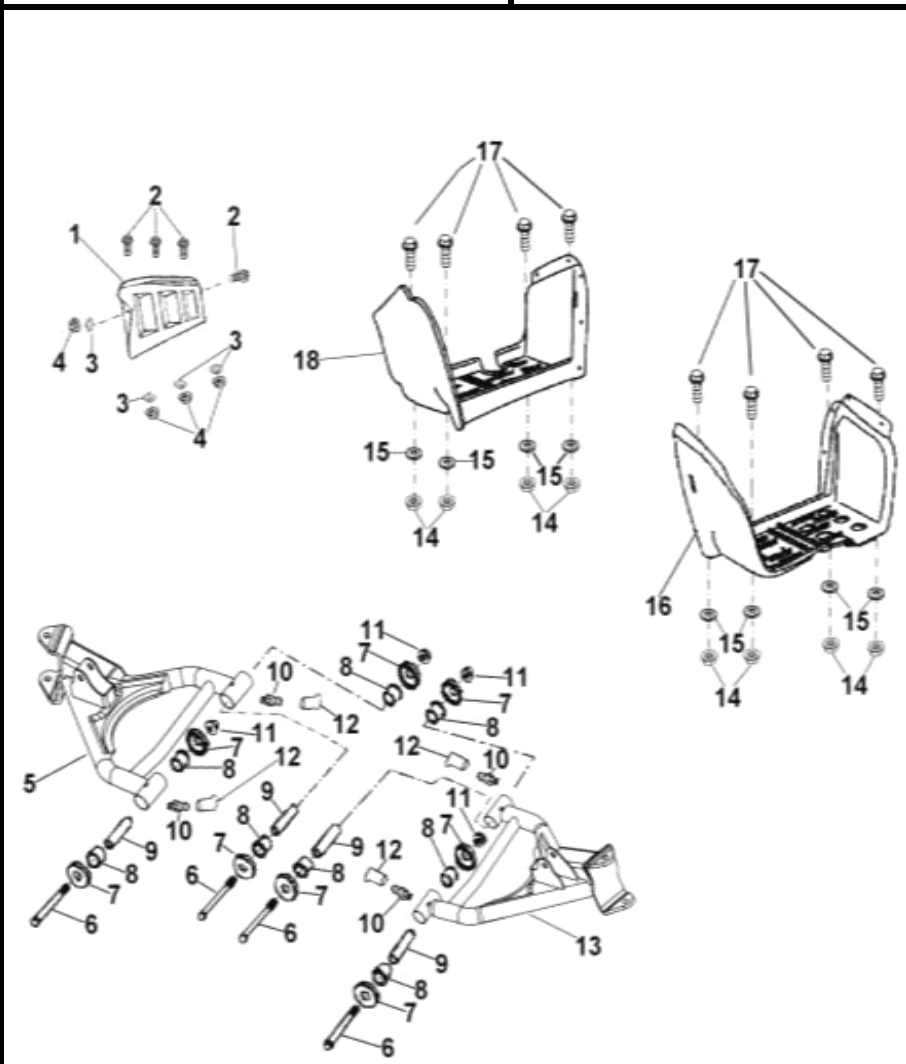

COBRA 180 D-18: SWING ARM/FOOTREST

ITEM	DESCRIPTION	P/N	Q'TY
1	Shield, Heat	50480156-000	1
2	Bolt	93100-050168-00K	4
3	Washer	94101-0514010-00K	4
4	Nut	90350-05000-00K	4
5	Arm, Suspension, Silver, RH	53030202-00A	1
6	Bolt	96000-100758-0KL	4
7	Cap, Rubber	52426156-000	8
8	Bushing	53135203-000	8
9	Spacer	53140156-000	4
10	Valve, Grease	51300131-000	4
11	Nut	94050-10000-00C	4
12	Cap, Valve, Grease	51301131-000	4
13	Arm, Suspension, Silver, LH	53130202-00A	1
14	Nut	90350-06000-00K	8
15	Washer	94101-0613010-00K	8
16	Footwell, LH	64310156-001	1
17	Bolt	92005-060168-00K	8
18	Footwell, RH	64300156-000	1