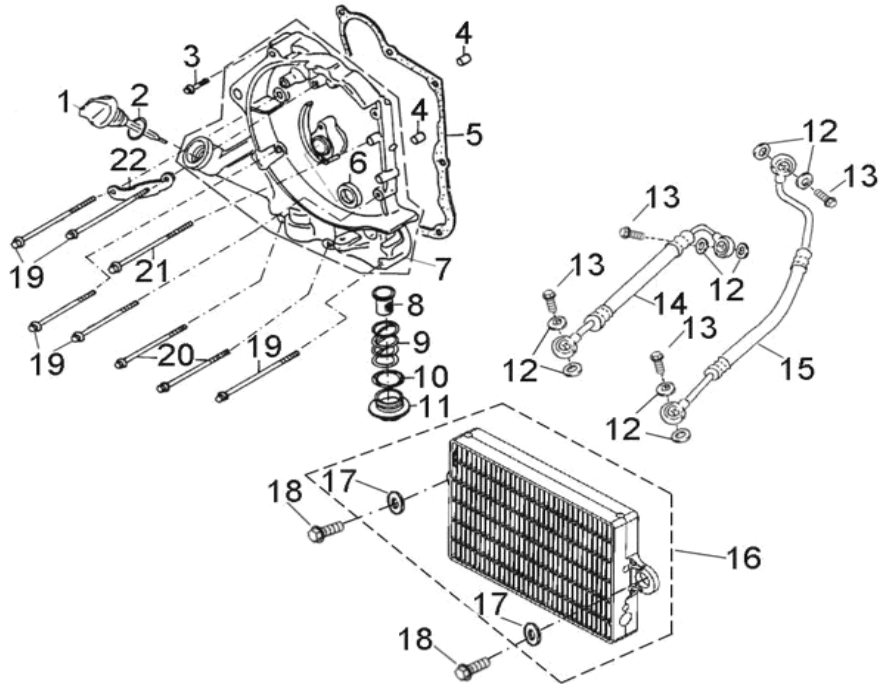

D-2: CYLINDER HEAD COVER

ITEM	DESCRIPTION	P/N	Q'TY
1	Bolt	96000-060258-08C	4
2	Asm., Head Cover	12310158-000	1
3	Cover, Cylinder Head	12309158-000	1
4	O-Ring, Head Cover	12391119-000	1

D-3: CYLINDER HEAD/CAM SHAFT

COBRA180 FOUR STROKE EXCITEREET
D-4: CHAIN TENSIONER

ITEM	DESCRIPTION	P/N	Q'TY
1	Screw	93000-060068-00K	1
2	Bolt	96000-060228-14C	2
3	O-Ring	93210-00915	1
4	Tensioner	14521119-000	1
5	Gasket, Tensioner	14523119-000	1
6	Guide, Cam Chain, RH	14550119-000	1
7	Chain, Cam	14401119-000	1
8	Guide, Cam Chain, LH	14500119-000	1
9	Pivot, Guide	14535119-000	1

COBRA180 D-5: CYLINDER
FOUR STROKE EXCITERENT

ITEM	DESCRIPTION	P/N	Q'TY
1	Cylinder	12101158-000	1
2	Gasket, Cylinder	12191158-000	1
3	Pin, Dowel	94301-10140	2

D-6: RIGHT CRANKCASE COVER/RADIATOR

ITEM	DESCRIPTION	P/N	Q'TY
1	Dipstick	15651201-000	1
2	O-Ring	93210-01835	1
3	Bolt	96000-060408-08C	1
4	Pin, Dowel	94301-08140	2
5	Gasket, Crankcase, RH	11393156-000	1
6	Seal, Oil	96501-19300500000	1
7	Cover, Crankcase, RH	11330156-002	1
8	Screen	15421119-000	1
9	Spring, Screen	15426119-000	1
10	O-Ring	93210-03132	1
11	Plug, Drain, Oil	11334119-000	1
12	Washer	94101-1221320-00L	8
13	Bolt, Banjo	45456156-604	4
14	Hose, Inlet	19220158-001	1
15	Hose, Outlet	19230158-001	1
16	Radiator	19215156-001	1
17	Washer, Rubber	19235156-000	2
18	Bolt	92005-060258-00K	2
19	Bolt	96000-060958-08C	5
20	Bolt	96000-061108-08C	2
21	Bolt	96000-061008-08C	1
22	Clamp, Wire, Stator	32961119-000	1

D-7: OIL PUMP ASS'Y

ITEM	DESCRIPTION	P/N	Q'TY
1	Bolt	96000-060128-08C	2
2	Cover, Oil Pump	15711119-000	1
3	Chain, Oil Pump	15141119-000	1
4	Nut	94050-06000-00C	1
5	Sprocket, Oil Pump	15150119-000	1
6	Screw	93902-060308-00B	2
7	Asm., Pump, Oil	15100158-000	1