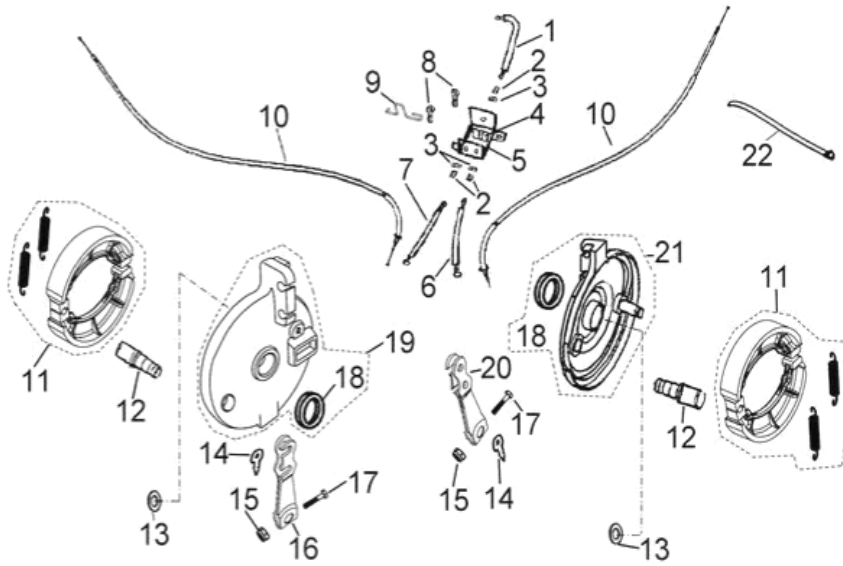

COBRA180-25: FRONT BRAKE

ITEM	DESCRIPTION	P/N	Q'TY
1	Asm., Cable, Brake Pedal	45454203-000	1
2	Bolt, Insert	45421133-000	3
3	Nut	90353-08000-00G	3
4	Arm, Swing	43452133-001	1
5	Bracket, Pedal	43453133-001	1
6	Cable, Pedal, LH	45457203-000	1
7	Cable, Pedal, RH	45455203-000	1
8	Bolt	93902-060088-00B	2
9	Pin	94205-02052	1
10	Cable, Front Brake	45450204-000	2
11	Shoe, brake, Rear	43120111-00C	2
12	Shaft, Cam, Front Brake	45141156-000	2
13	Washer	94101-1722010-00K	2
14	Indicator, Brake	45142156-000	2
15	Nut	94001-06000-00C	2
16	Arm, Front Brake, RH	45409-159-000-00	1
17	Bolt	92000-060308-00B	2
18	Seal, Oil	96500-4052060	2
19	Plate, Front Brake, Rh	45020156-001	1
20	Arm, Front Brake, LH	45410159-000	1
21	Plate, Front Brake, LH	45010156-000	1
22	Strap	89769111-000	1