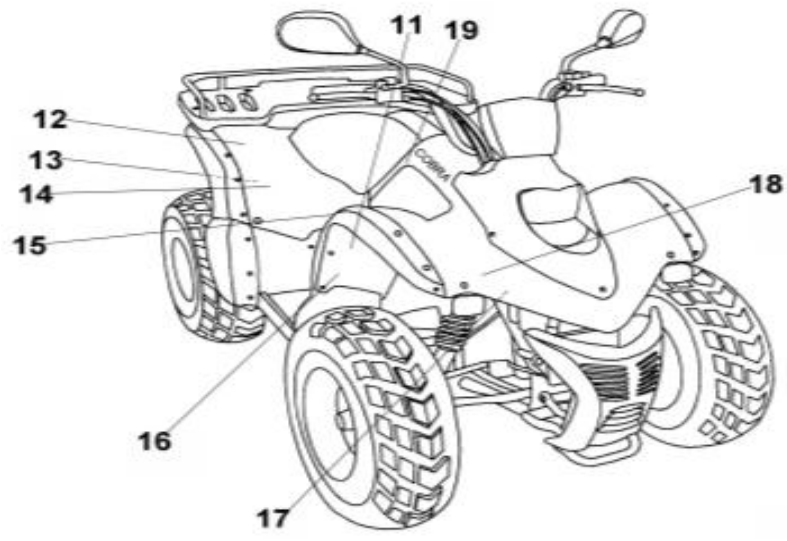

COBRA180-34: DECALS

FOUR STROKE EXCITEMENT

ITEM	DESCRIPTION	P/N	Q'TY
1	Decal, Headlight	87702162-00F	1
2	Decal, AEON Logo	87711162-000	2
3	Decal, COBRA (Black)	87720162-00F	2
3	Decal, COBRA (Red)	87720162-00G	2
4	Decal, Tank LH (Black)	87721162-0FA	1
4	Decal, Tank LH (Red)	87721162-0FB	1
5	Decal, Rear Fender (Black)	87750162-0FB	1
5	Decal, Rear Fender (Red)	87750162-0FC	1
6	Decal, Rear Fender LH (Black)	87748162-0FB	1
6	Decal, Rear Fender LH (Red)	87748162-0FC	1
7	Decal, Rear Fender LH (Black)	87731162-0FE	1
7	Decal, Rear Fender LH (Red)	87731162-0FD	1
8	Decal, Rear Fender LH (Black)	87731162-0FB	1
8	Decal, Rear Fender LH (Red)	87731162-0FC	1
9	Decal, General Waring	87852159-000	1
10	Decal, Front Fender LH (Black)	87723162-0FB	1
10	Decal, Front Fender LH (Red)	87723162-0FC	1
11	Decal, Waring Reverse	87854202-000	1
12	Decal, Rear Fender RH (Black)	87747162-0FB	1
12	Decal, Rear Fender RH (Red)	87747162-0FC	1
13	Decal, Waring Chain	87858156-001	1
14	Decal, Rear Fender RH (Black)	87730162-0FE	1
14	Decal, Rear Fender RH (Red)	87730162-0FD	1
15	Decal, Rear Fender RH (Black)	87730162-0FB	1
15	Decal, Rear Fender RH (Red)	87730162-0FC	1
16	Decal, Waring	87851159-000	1
17	Decal, Fragile Frame	87871204-000	1
18	Decal, Front Fender RH (Black)	87722162-0FB	1
18	Decal, Front Fender RH (Red)	87722162-0FC	1
19	Decal, Tank RH (Black)	87720162-0FA	1
19	Decal, Tank RH (Red)	87720162-0FB	1