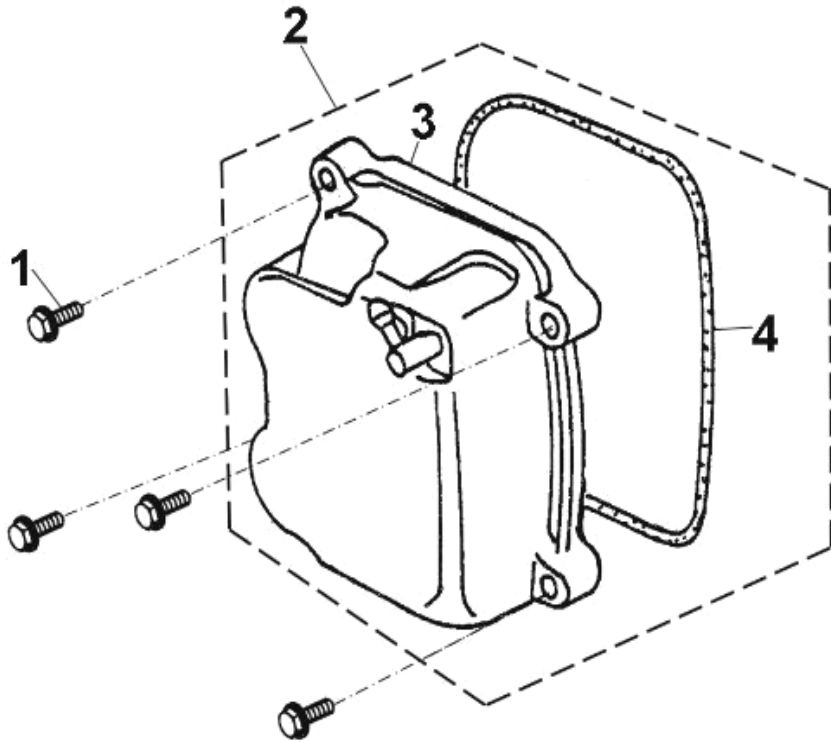

COBRA

FOUR STROKE EXCITEMENT

180

A **AEON**
ATV SPECIALIST

COBRA180 FOUR STROKE EXCITEMENT **D-1: FAN COVER**

ITEM	DESCRIPTION	P/N	Q'TY
1	Asm., Shroud, Upper	19623119-000	1
2	Screw, Tapping	93904-3050168-00K	4
3	Clamp	19628119-000	1
4	Plug, Rubber	19633119-000	1
5	Elbow, Outlet	19615201-000	1
6	Bolt	96000-060258-08C	3
7	Cover Set, Fly Wheel	19610119-001	1
8	Cap	19529119-000	1
9	Cap	19611156-000	1
10	Clamp	19629119-000	1
11	Asm., Shroud, Lower	19621119-000	1
12	Gasket, Shroud, Lower	19625119-000	1
13	Gasket, Shroud, Upper	19635119-000	1

D-2: CYLINDER HEAD COVER

ITEM	DESCRIPTION	P/N	Q'TY
1	Bolt	96000-060258-08C	4
2	Asm., Head Cover	12310158-000	1
3	Cover, Cylinder Head	12309158-000	1
4	O-Ring, Head Cover	12391119-000	1

D-3: CYLINDER HEAD/CAM SHAFT

COBRA180 FOUR STROKE EXCITEREET
D-4: CHAIN TENSIONER

ITEM	DESCRIPTION	P/N	Q'TY
1	Screw	93000-060068-00K	1
2	Bolt	96000-060228-14C	2
3	O-Ring	93210-00915	1
4	Tensioner	14521119-000	1
5	Gasket, Tensioner	14523119-000	1
6	Guide, Cam Chain, RH	14550119-000	1
7	Chain, Cam	14401119-000	1
8	Guide, Cam Chain, LH	14500119-000	1
9	Pivot, Guide	14535119-000	1

D-7: OIL PUMP ASS'Y

ITEM	DESCRIPTION	P/N	Q'TY
1	Bolt	96000-060128-08C	2
2	Cover, Oil Pump	15711119-000	1
3	Chain, Oil Pump	15141119-000	1
4	Nut	94050-06000-00C	1
5	Sprocket, Oil Pump	15150119-000	1
6	Screw	93902-060308-00B	2
7	Asm., Pump, Oil	15100158-000	1