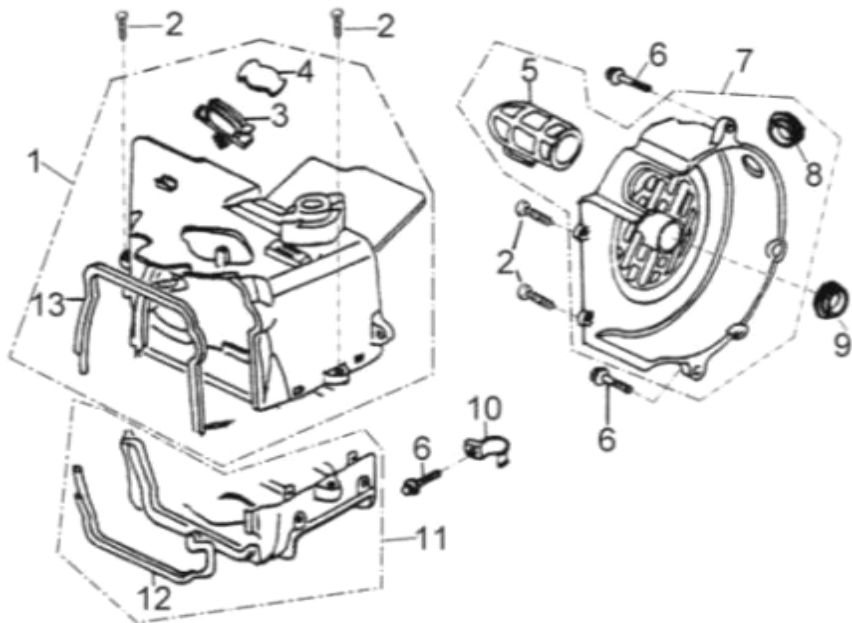

COBRA

FOUR STROKE EXCITEMENT

180

A **AEON**
ATV SPECIALIST

COBRA180 FOUR STROKE EXCITEMENT **D-1: FAN COVER**

ITEM	DESCRIPTION	P/N	Q'TY
1	Asm., Shroud, Upper	19623119-000	1
2	Screw, Tapping	93904-3050168-00K	4
3	Clamp	19628119-000	1
4	Plug, Rubber	19633119-000	1
5	Elbow, Outlet	19615201-000	1
6	Bolt	96000-060258-08C	3
7	Cover Set, Fly Wheel	19610119-001	1
8	Cap	19529119-000	1
9	Cap	19611156-000	1
10	Clamp	19629119-000	1
11	Asm., Shroud, Lower	19621119-000	1
12	Gasket, Shroud, Lower	19625119-000	1
13	Gasket, Shroud, Upper	19635119-000	1

D-2: CYLINDER HEAD COVER

ITEM	DESCRIPTION	P/N	Q'TY
1	Bolt	96000-060258-08C	4
2	Asm., Head Cover	12310158-000	1
3	Cover, Cylinder Head	12309158-000	1
4	O-Ring, Head Cover	12391119-000	1

D-3: CYLINDER HEAD/CAM SHAFT

COBRA180 FOUR STROKE EXCITEREET
D-4: CHAIN TENSIONER

ITEM	DESCRIPTION	P/N	Q'TY
1	Screw	93000-060068-00K	1
2	Bolt	96000-060228-14C	2
3	O-Ring	93210-00915	1
4	Tensioner	14521119-000	1
5	Gasket, Tensioner	14523119-000	1
6	Guide, Cam Chain, RH	14550119-000	1
7	Chain, Cam	14401119-000	1
8	Guide, Cam Chain, LH	14500119-000	1
9	Pivot, Guide	14535119-000	1

D-7: OIL PUMP ASS'Y

ITEM	DESCRIPTION	P/N	Q'TY
1	Bolt	96000-060128-08C	2
2	Cover, Oil Pump	15711119-000	1
3	Chain, Oil Pump	15141119-000	1
4	Nut	94050-06000-00C	1
5	Sprocket, Oil Pump	15150119-000	1
6	Screw	93902-060308-00B	2
7	Asm., Pump, Oil	15100158-000	1