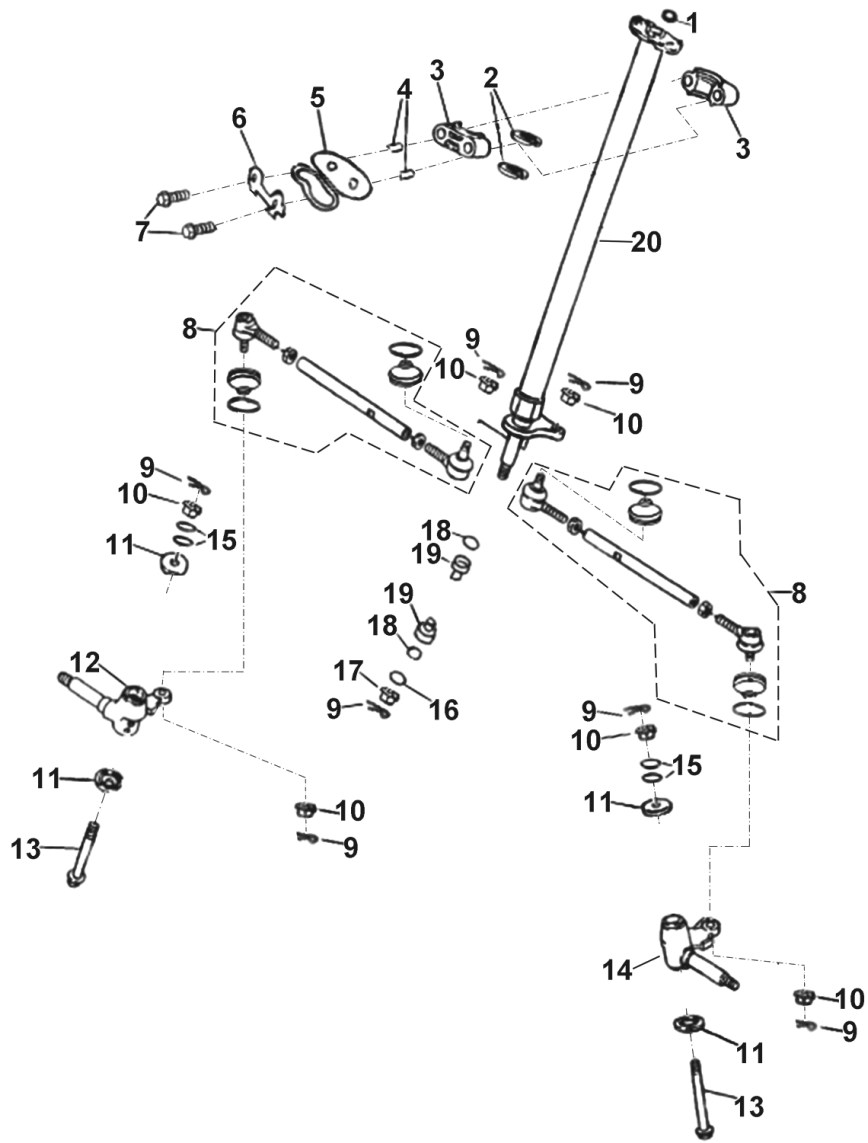

COBRA180 D-30: STEERING

ITEM	DESCRIPTION	P/N	Q'TY
1	Cap, Rubber	19611202-000	1
2	Sleeve, Steering Shaft	51220156-000	2
3	Clamp, steering	53500156-000	2
4	Spacer	51317156-000	2
5	Bracket, Wire Collector	51318156-000	1
6	Washer, Lock	51319156-000	1
7	Bolt	92000-080608-00B	2
8	Asm., Tie Rod	53410202-000	2
9	Pin, Cotter	94201-25190	7
10	Nut	90352-10000-00C	6
11	Cap, Dustproof	52424156-000	4
12	Asm., Steering Knuckle, RH	51330202-000	1
13	Bolt	96004-101058-00K	2
14	Asm., Steering Knuckle, LH	51325202-000	1
15	Washer	94121-1020010-000	4
16	Washer	94101-1022010-00U	1
17	Nut	90350-10000-0UC	1
18	O-Ring	93210-01525	2
19	Post, Steering	51111156-000	2
20	Shaft, Steering	51112205-A00	1