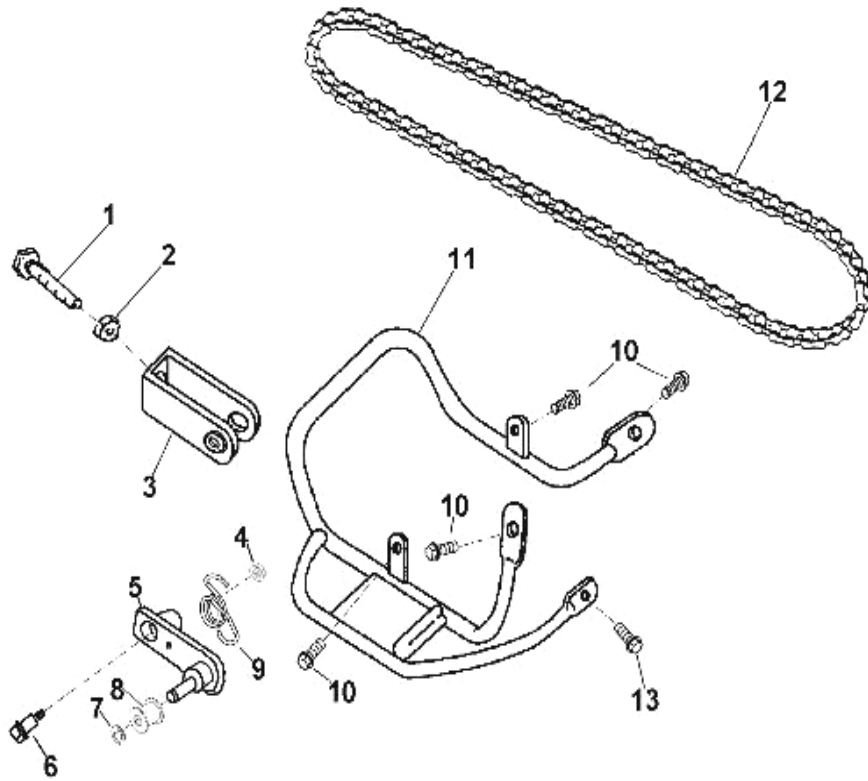

COBRA180 D-29: CHAIN

ITEM	DESCRIPTION	P/N	Q'TY
1	Bolt	92000-080608-00B	1
2	Nut	94050-08000-00C	1
3	Adjuster, Chain	40543156-000	1
4	Nut	90350-08000-0UK	1
5	Fixed Bracket, Chain Tensioner	40539202-000	1
6	Bolt	90108-080158-00K	1
7	E-Clip	94513-1020E	1
8	Roller, Chain Tensioner	40545201-000	1
9	Spring	40541201-000	1
10	Bolt	96000-080168-00K	4
11	Cover, Sprocket	40520182-000	1
12	Asm., Drive Chain	40530159-000	1
13	Bolt	96000-080148-00K	1