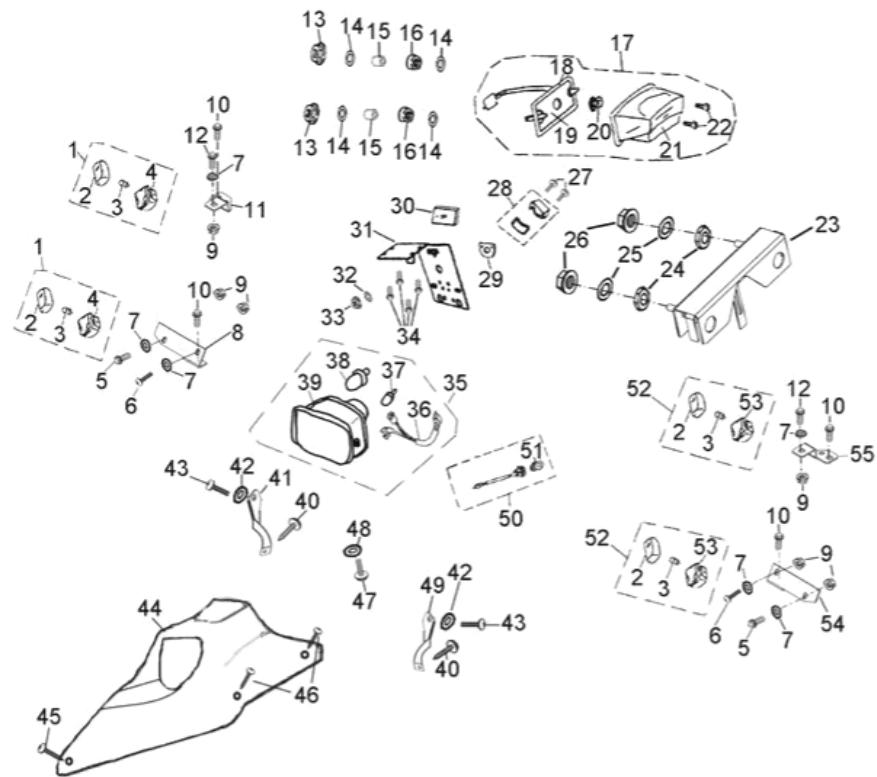

COBRA180-31: LIGHTS

ITEM	DESCRIPTION	P/N	Q'TY
1	Asm., Signal, Front, RH	33400212-000	2
2	Lens, Front Signal	33402116-000	4
3	Bulb, Signal	33905116-000	4
4	Socket, Front Signal, RH	33401116-000	2
5	Screw	93100-050208-00K	2
6	Bolt	93100-050168-00K	2
7	Washer	94101-0514010-00K	6
8	Bracket, Front Signal, RH	33409162-000	1
9	Nut	90350-05000-00K	6
10	Bolt	96000-050128-00K	4
11	Cover, Headlight, RH	33404119-000	1
12	Bolt	93100-050168-00K	2
13	Nut	94050-06000-00C	2
14	Washer	94101-0619010-00C	4
15	Spacer	51311159-000	2
16	Gasket, Rubber	96400-101808	2
17	Asm., Taillight	33700208-000	1
18	Gasket	33716205-000	1
19	Socket, Taillight	33711205-000	1
20	Bulb, Taillight	34906201-000	1
21	Lens, Taillight	33702202-000	1
22	Bolt	93500-035398-SUS	2
23	Bracket, Taillight	50119201-000	1
24	Rubber, Seat	64320151-000	2
25	Washer	94101-0619010-00C	2
26	Nut	94050-06000-00C	2
27	Bolt	93500-040408-00K	2
28	Cover, License Light	33710131-000	1
29	Rubber	33707131-000	1
30	Reflector	33741131-000	1
31	License Bracket	80116131-001	1
32	Washer	94101-0519010-00K	1
33	Nut	94050-05000-00C	1
34	Bolt	96000-060128-10K	4
35	Asm., Headlight	33100180-000	1
36	Socket, Headlight	33111180-000	1
37	Bulb, Parking	34909180-000	1
38	Bulb, Headlight	34901126-000	1
39	Lens, Headlight	33110204-000	1
40	Screw	93903-1040128-00K	2