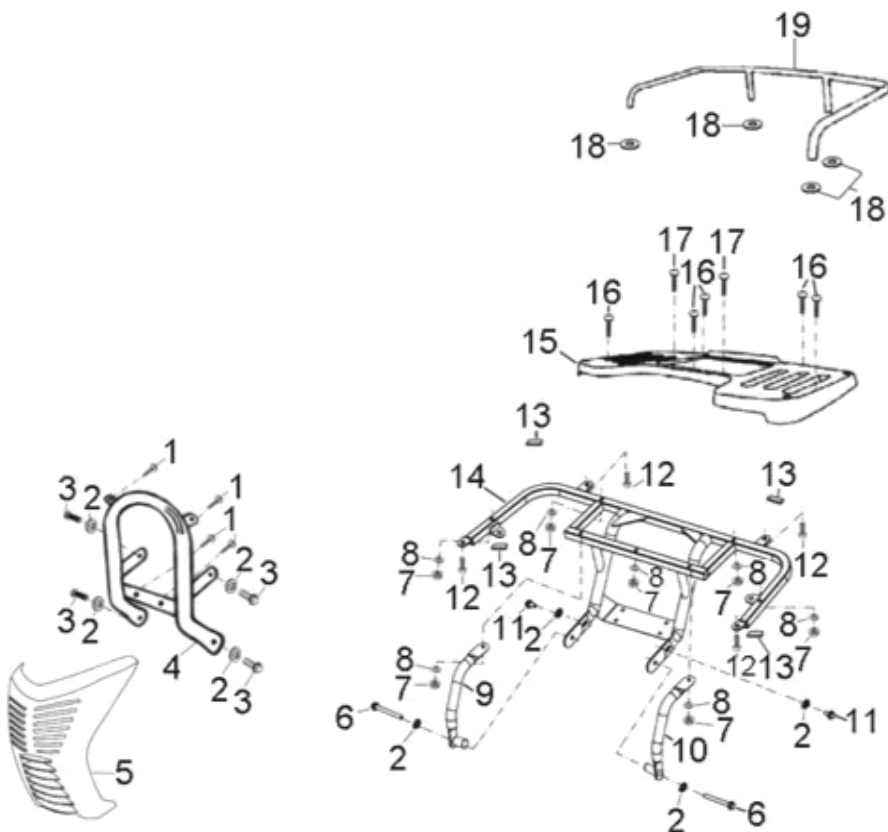

COBRA180-17: BUMPER/RACK

ITEM	DESCRIPTION	P/N	Q'TY
1	Screw	93903-1050168-00K	4
2	Washer	94121-0816010-00K	8
3	Bolt	96000-080168-0KL	4
4	Bracket, Bumper	50450157-A00	1
5	Cover, Headlight	50460157-001	1
6	Bolt	92000-080608-0KL	2
7	Nut	90350-06000-00K	7
8	Washer	94101-0613010-00K	7
9	Bracket, RH	81121201-000	1
10	Bracket, LH	81120201-000	1
11	Bolt	96000-080168-0KL	2
12	Bolt	96000-060228-00K	4
13	Rubber	81113153-000	4
14	Bracket, Rear Rack	81111201-000	1
15	Rack, Rear	81110156-000	1
16	Bolt	93800-060328-00K	5
17	Bolt	93800-060408-00K	2
18	Washer	94101-0618010-00K	4
19	Rail, Rear	81112156-000	1