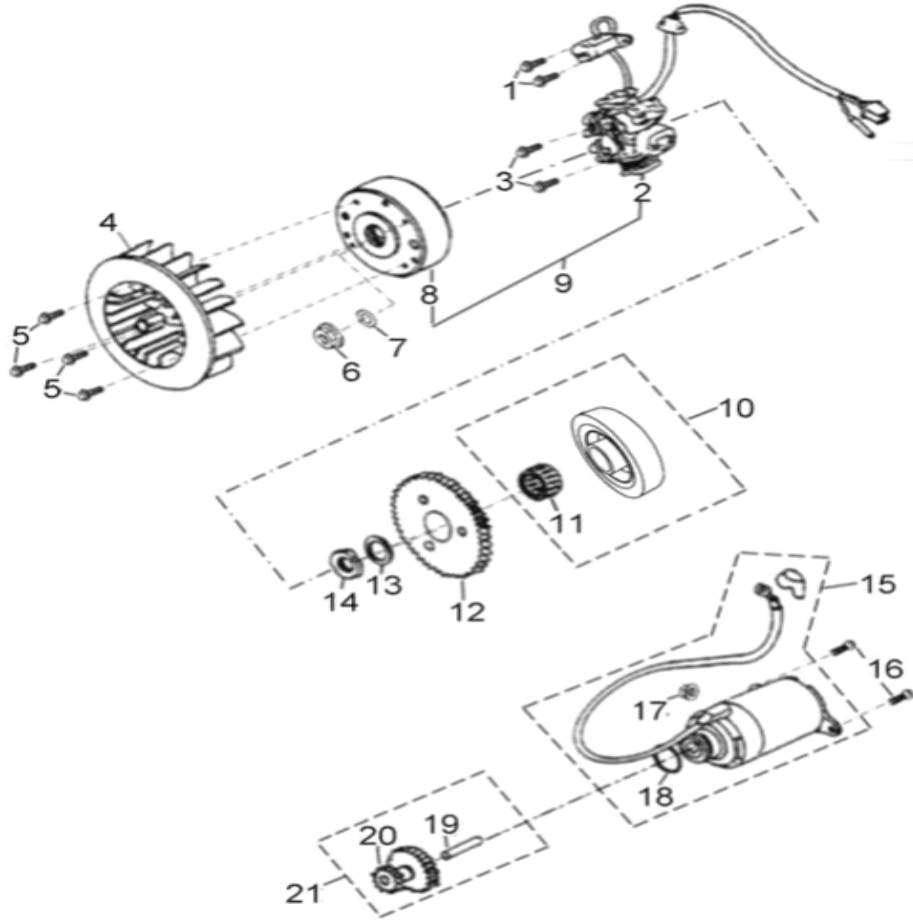

D-32: GENERATOR/STARTING MOTOR

ITEM	DESCRIPTION	P/N	Q'TY
1	Bolt	92000-050128-00C	2
2	Stator	31120201-000	1
3	Bolt	96000-060208-08C	2
4	Fan	19510119-000	1
5	Bolt	96000-060188-08C	4
6	Nut	94050-12000-00C	1
7	Washer	94101-1225023-000	1
8	Flywheel	31110207-000	1
9	Asm., Generator	31100204-000	1
10	Asm., One Way Clutch	28410201-000	1
11	Bearing, Needle	96200-283217	1
12	Gear, Starter	28220119-000	1
13	Washer	94101-2231025-000	1
14	Nut, Lock	94071-22000-000	1
15	Motor, Starter	31200119-000	1
16	Bolt	96000-060188-08C	2
17	Nut	94050-06000-00C	1
18	O-Ring	93210-02431	1
19	Shaft, Starter Motor	28424119-000	1
20	Gear, Starter	28423119-000	1
21	Asm., Gear Starter	28422119-000	1