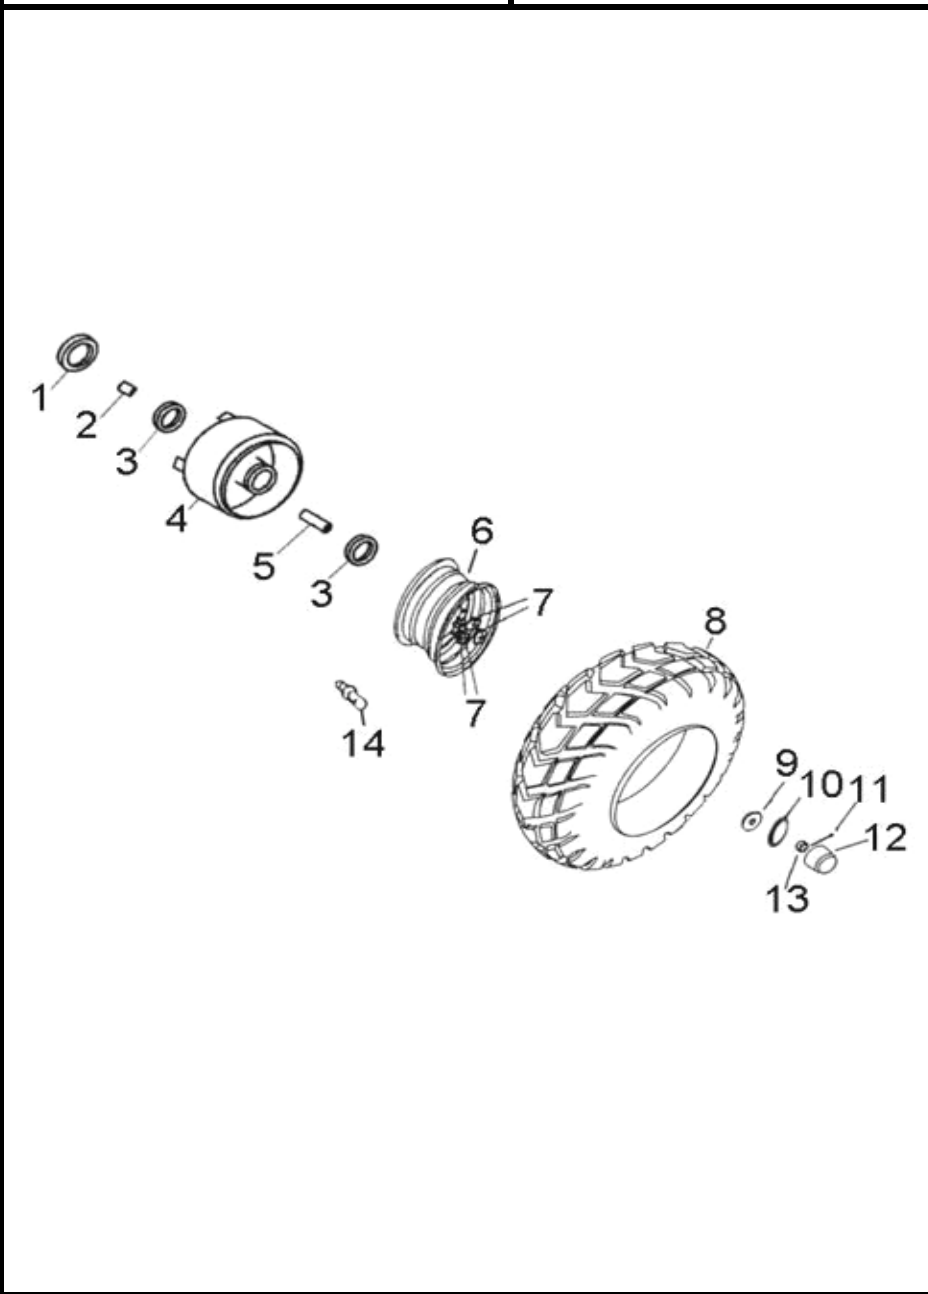

COBRA180 D-23: FRONT WHEEL

ITEM	DESCRIPTION	P/N	Q'TY
1	Seal, Oil	96500-233506A7271	2
2	Spacer	44312156-000	2
3	Bearing, Ball	96100-60030-ZZ000	4
4	Drum, Brake, Front	45008156-000	2
5	Spacer	44311156-000	2
6	Rim, Front	42701182-000	2
7	Nut	90350-10000-0UC	8
8	Tire	42711162-000	2
9	Washer	94101-1443030-00C	2
10	Washer	94121-1426016-000	2
11	Pin, Cotter	94201-32320	2
12	Cap, Hub	42730151-000	2
13	Nut	90353-14000-00C	2
14	Valve, Rim	42616131-000	2