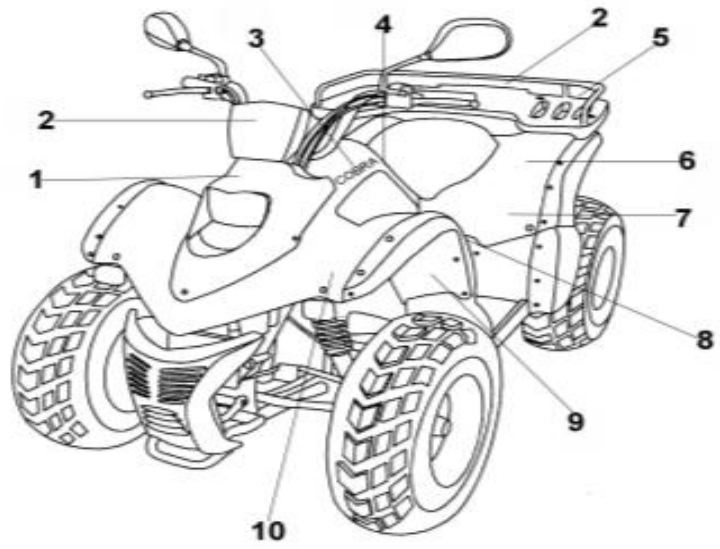

COBRA180-34: DECALS

FOUR STROKE EXCITEMENT

ITEM	DESCRIPTION	P/N	Q'TY
1	Decal, Headlight	87702162-00F	1
2	Decal, AEON Logo	87711162-000	2
3	Decal, COBRA (Black)	87720162-00F	2
3	Decal, COBRA (Red)	87720162-00G	2
4	Decal, Tank LH (Black)	87721162-0FA	1
4	Decal, Tank LH (Red)	87721162-0FB	1
5	Decal, Rear Fender (Black)	87750162-0FB	1
5	Decal, Rear Fender (Red)	87750162-0FC	1
6	Decal, Rear Fender LH (Black)	87748162-0FB	1
6	Decal, Rear Fender LH (Red)	87748162-0FC	1
7	Decal, Rear Fender LH (Black)	87731162-0FE	1
7	Decal, Rear Fender LH (Red)	87731162-0FD	1
8	Decal, Rear Fender LH (Black)	87731162-0FB	1
8	Decal, Rear Fender LH (Red)	87731162-0FC	1
9	Decal, General Waring	87852159-000	1
10	Decal, Front Fender LH (Black)	87723162-0FB	1
10	Decal, Front Fender LH (Red)	87723162-0FC	1
11	Decal, Waring Reverse	87854202-000	1
12	Decal, Rear Fender RH (Black)	87747162-0FB	1
12	Decal, Rear Fender RH (Red)	87747162-0FC	1
13	Decal, Waring Chain	87858156-001	1
14	Decal, Rear Fender RH (Black)	87730162-0FE	1
14	Decal, Rear Fender RH (Red)	87730162-0FD	1
15	Decal, Rear Fender RH (Black)	87730162-0FB	1
15	Decal, Rear Fender RH (Red)	87730162-0FC	1
16	Decal, Waring	87851159-000	1
17	Decal, Fragile Frame	87871204-000	1
18	Decal, Front Fender RH (Black)	87722162-0FB	1
18	Decal, Front Fender RH (Red)	87722162-0FC	1
19	Decal, Tank RH (Black)	87720162-0FA	1
19	Decal, Tank RH (Red)	87720162-0FB	1