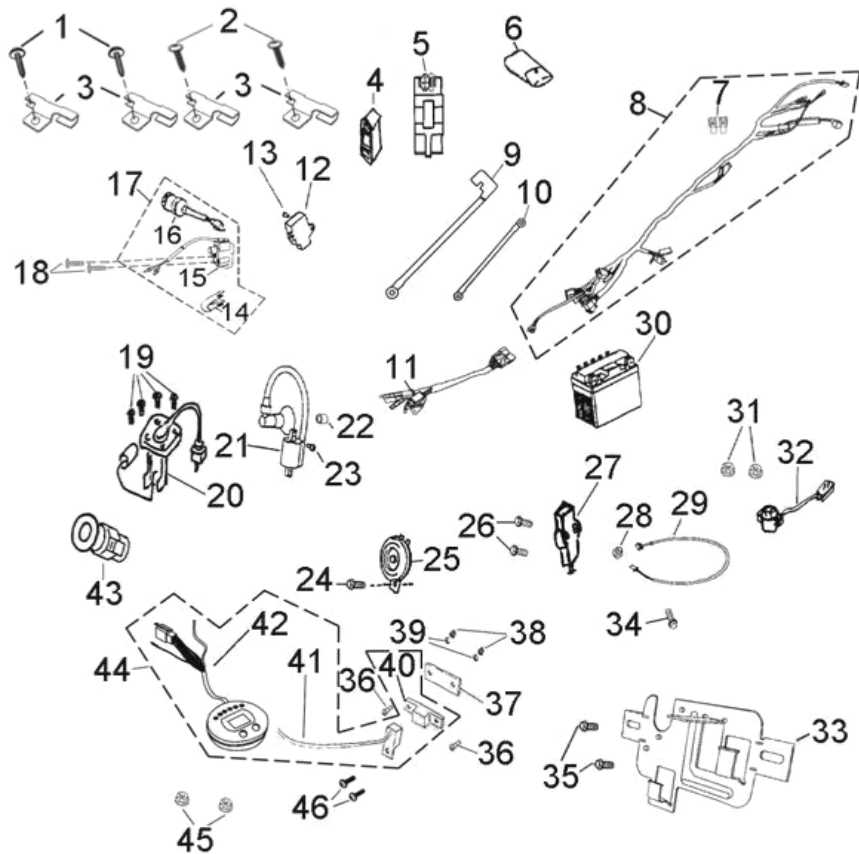

COBRA180-33: ELECTRICAL PARTS

ITEM	DESCRIPTION	P/N	Q'TY
1	Screw, Tapping	93906-1030088-00K	2
2	Screw	93903-1040088-00K	2
3	Bracket, Cable	32107201-000	4
4	Pad, Rubber	30411156-000	1
5	Asm., CDI Unit	30410159-000	1
6	Pouch, Tool	89120119-000	1
7	Fuse	32106201-000	1
8	Harness, Main Wire	32103201-000	1
9	Wire, Battery	32102182-000	1
10	Wire, Ground	32102159-000	1
11	Extended Wires	32101201-000	1
12	Rectifier/ Regulator	31600204-000	1
13	Bolt	96000-060128-10K	1
14	Clip, Main Switch	35101131-000	1
15	Lock, Steering	35106206-000	1
16	Switch, Main	35102211-000	1
17	Asm., Main Switch	35100221-000	1
18	Bolt	93100-050128-00K	2
19	Bolt	93100-050168-00K	4
20	Sensor, Fuel	37800201-000	1
21	Asm., Ignition Coil	30510119-000	1
22	Bush, Plug Cap	30701201-000	1
23	Bolt	96000-050208-00C	1
24	Bolt	96000-060128-10K	1
25	Horn	38110119-000	1
26	Bolt	91000-050168-00K	2
27	Switch, Shift Control	34913201-000	1
28	Nut	94001-03000-00K	1
29	Sensor	34912203-000	1
30	Battery	31500156-001	1
31	Nut	94050-06000-00K	2
32	Asm., Starter Relay	38501119-000	1
33	Bracket, Electrical	32104201-000	1
34	Bolt	93501-030108-00K	1
35	Bolt	92005-060168-00K	2
36	Screw	93100-040168-00K	2
37	Bracket, Speedometer	37201159-000	1
38	Nut	90350-04000-00K	2
39	Washer	94101-0412010-00K	2
40	Magnet, Speedometer	37203204-000	1