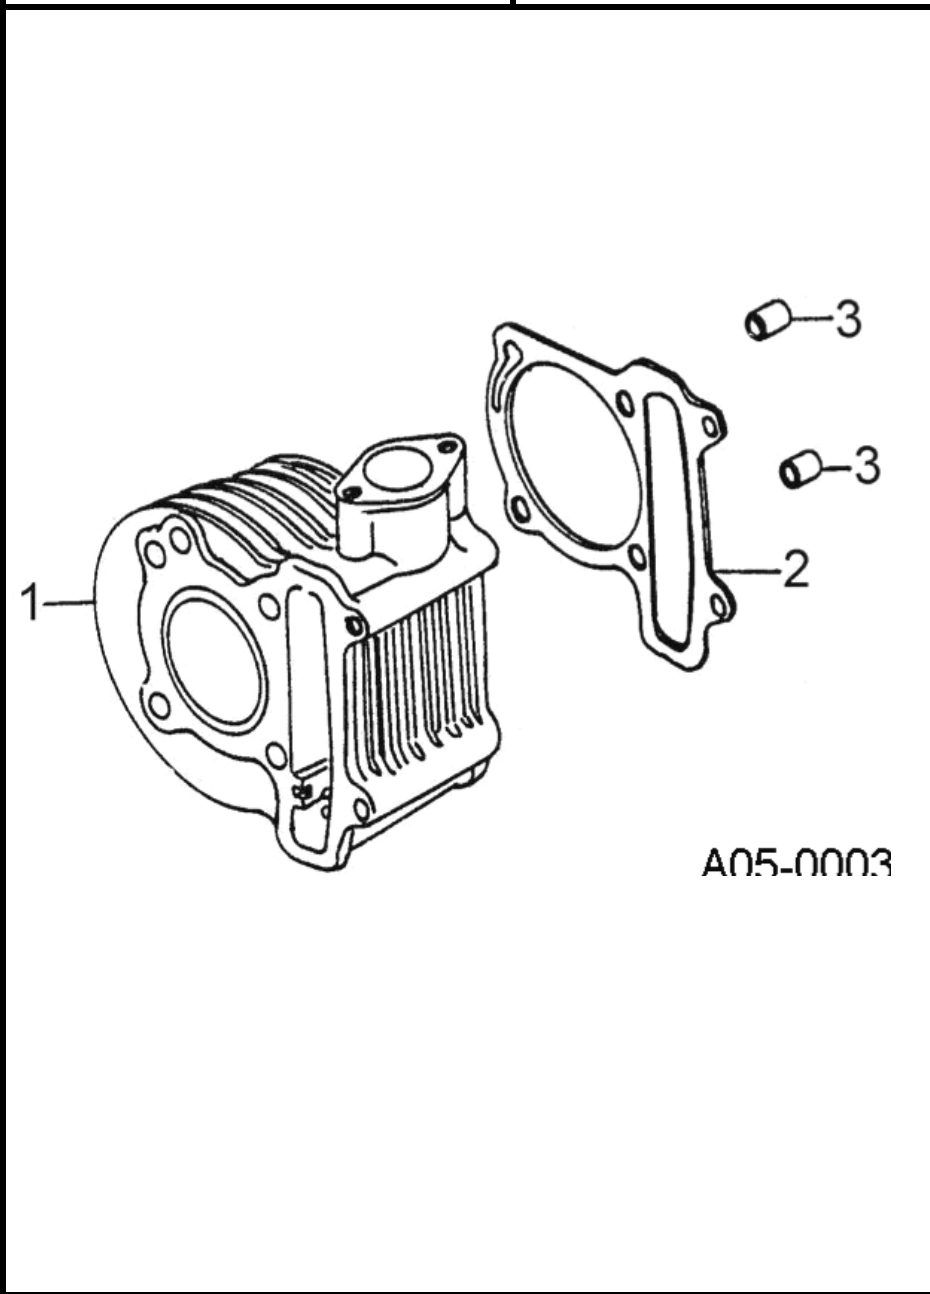

COBRA180 D-5: CYLINDER
FOUR STROKE EXCITERENT

ITEM	DESCRIPTION	P/N	Q'TY
1	Cylinder	12101158-000	1
2	Gasket, Cylinder	12191158-000	1
3	Pin, Dowel	94301-10140	2