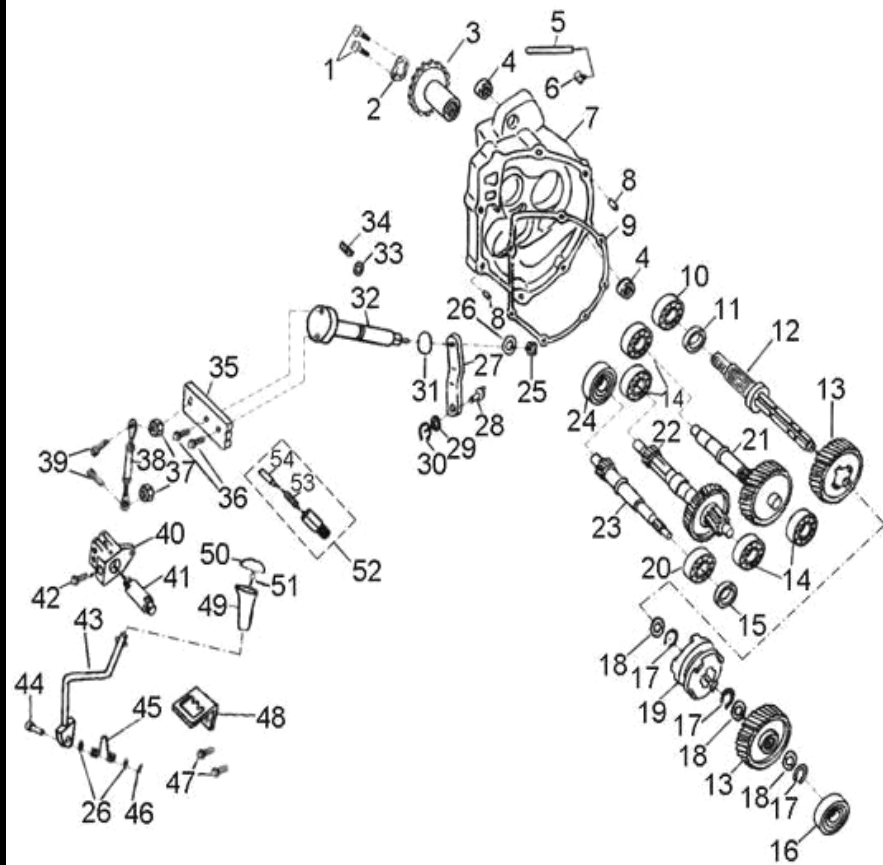

COBRA180-11: TRANSMISSION LEVER

ITEM	DESCRIPTION	P/N	Q'TY
1	Bolt	92000-060108-00C	2
2	Bracket, Sprocket	23811201-000	1
3	Sprocket, Drive	23801159-001	1
4	Bushing, Rubber	96400-082223	2
5	Hose	94408-05007-170	1
6	Breather, Crankcase, Lower	11610113-000	1
7	Cover, Transmission	21301158-002	1
8	Pin, Dowel	94301-08140	2
9	Gasket, Transmission Cover	21395156-000	1
10	Bearing, Ball	96100-60050-U0000	1
11	Seal, Oil	96500-304707A7271	1
12	Shaft	23431156-002	1
13	Gear, Shift	23434201-000	2
14	Bearing, Ball	96100-62020-00000	4
15	Seal, Oil	96500-203206T3034	1
16	Bearing, Ball	96100-62030-00000	1
17	Retainer	23436201-000	3
18	Washer, Spline	23435201-000	3
19	Ratchet, Shift	22430201-000	1
20	Bearing, Ball	96100-62040-JR2C3	1
21	Asm., Idler Shaft	23433156-000	1
22	Asm., Reverse Shaft	23420156-000	1
23	Shaft, Drive	23411119-000	1
24	Bearing, Ball	96100-TMB30-10000	1
25	Nut	90350-08000-0UK	1
26	Washer	94101-0816015-00C	3
27	Fork, Shift Gear	21312156-000	1
28	Pin, Shift Gear	21311156-000	1
29	Washer	23437156-000	1
30	Retainer	23438156-000	1
31	O-Ring	93210-01425	1
32	Bracket, Shift	21313156-000	1
33	Washer	94101-0510010-00B	1
34	Bolt	91000-050098-00K	1
35	Fork, Shift	21314156-000	1
36	Bolt	96000-060128-10C	2
37	Nut	90350-06000-00K	2
38	Rod End	21316201-000	1
39	Bolt	91000-060258-00K	2
40	Lever, Shift	21317156-000	1