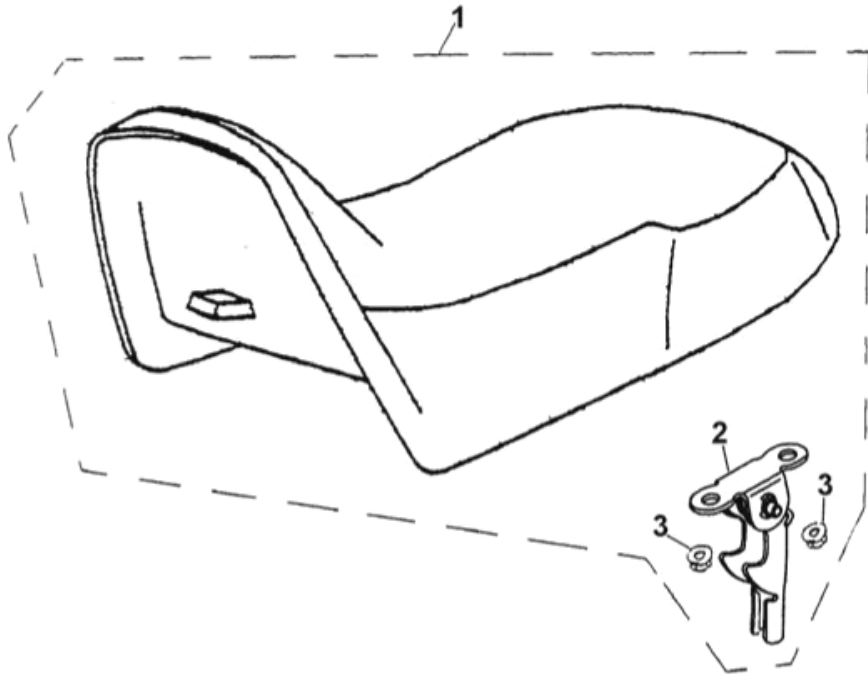

COBRA130 D-20: SEAT
FOUR STROKE EXCITEMENT

ITEM	DESCRIPTION	P/N	Q'TY
1	Seat (Black)	77200161-116	1
1	Seat (Red)	77200161-507	1
2	Hook, Seat	77210131-000	1
3	Nut	94050-06000-00C	2