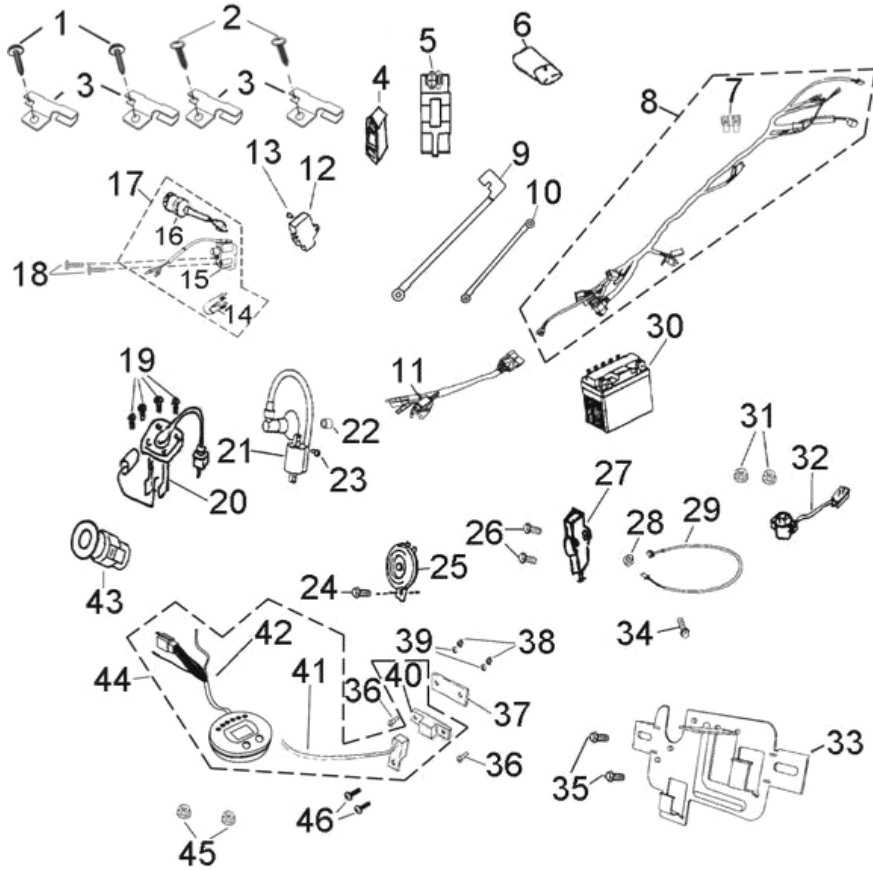

D-33: ELECTRICAL PARTS

ITEM	DESCRIPTION	P/N	Q'TY
41	Sensor, Speedometer	37202202-000	1
42	Asm., Speedometer	37205202-002	1
43	Relay, Signal	38302133-000	1
44	Asm., Speedometer	37200212-000	1
45	Nut	94050-06000-00C	2
46	Bolt	93501-030108-00K	2