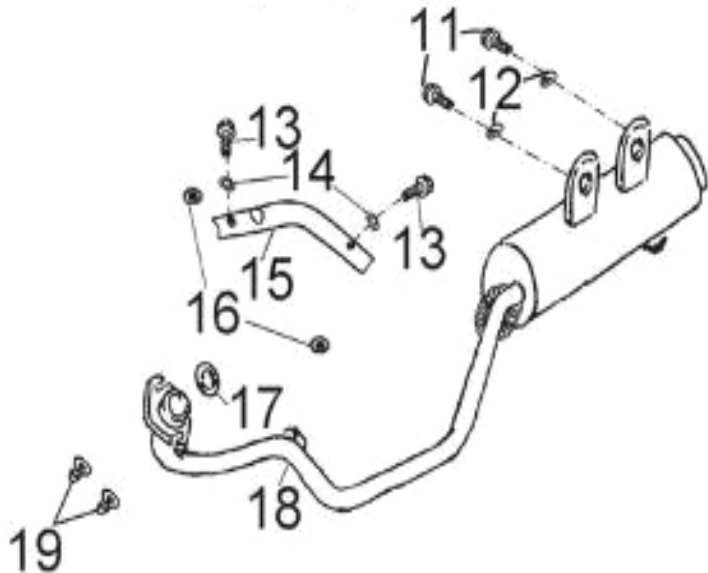

D-15: EXHAUST PIPE/CARBURETOR

ITEM	DESCRIPTION	P/N	Q'TY
1	Asm., Carburetor	16100203-000	1
2	Throttle Valve, Diaphragm	16050202-000	1
3	Screw, Idle	16171201-000	1
4	Spring	16172201-000	1
5	Bracket, Throttle Cable	16120119-000	1
6	Valve, Float	16117201-000	1
7	Valve, Needle	16105182-000	1
8	Jet, Main	16108211-000	1
9	Float	16118182-000	1
10	Jet, Pilot	16110182-000	1
11	Bolt	96000-080168-0KL	2
12	Washer	94101-0822020-00C	2
13	Bolt	96000-060108-00B	2
14	Gasket	94102-0613010-000	2
15	Shield, Silencer	18315156-000	1
16	Gasket	94102-0817020-000	2
17	Gasket	18291119-000	1
18	Pipe, Exhaust	18301186-000	1
19	Nut	90301-08000-00C	2