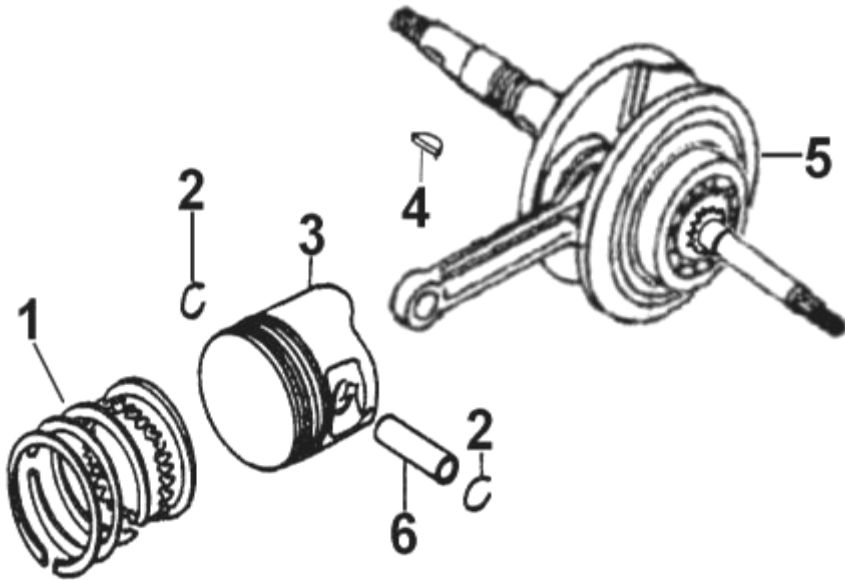

COBRA 1300 D-13: CRANKSHAFT
FOUR STROKE EXCITEMENT

ITEM	DESCRIPTION	P/N	Q'TY
1	Ring Set, Piston	13011158-000	1
2	Clip, Piston Pin	13115119-000	2
3	Piston	13100158-000	1
4	Key, Woodruff	90471-04014	1
5	Asm., Crankshaft	13020202-000	1
6	Pin, Piston	13111158-000	1