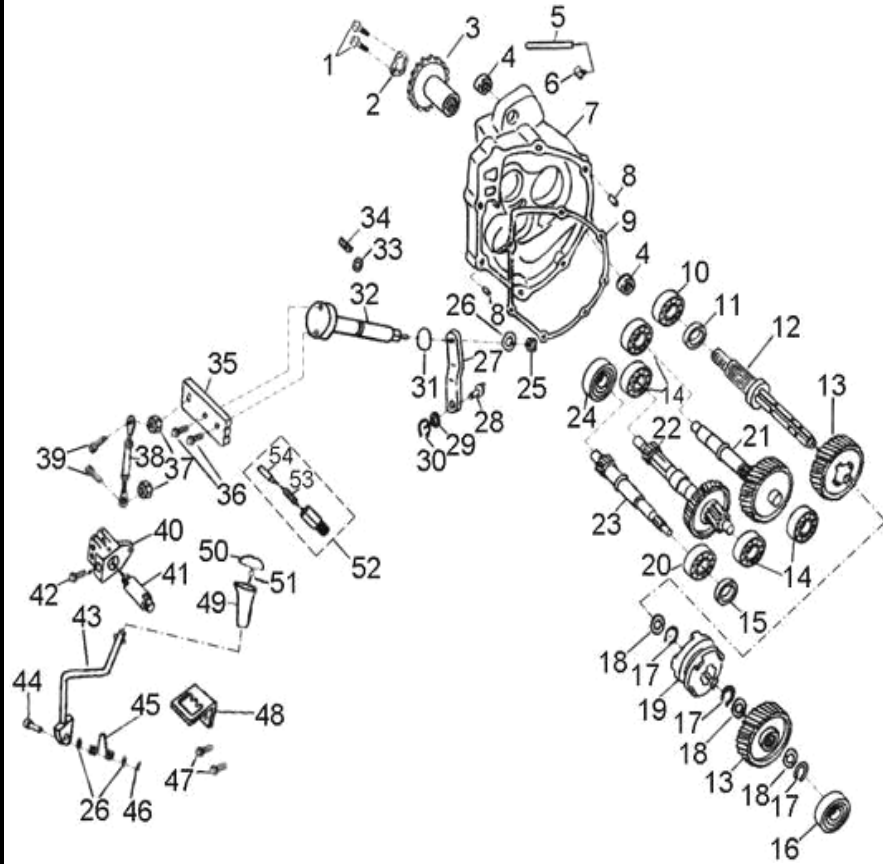

D-11: TRANSMISSION LEVER

ITEM	DESCRIPTION	P/N	Q'TY
41	Bracket, Shift Lever	21318156-000	1
42	Bolt	96000-060258-00K	1
43	Lever, Shift	21319201-000	1
44	Pin, Lever, Shift	21321156-000	1
45	Spring, Shift	21320201-000	1
46	Pin, Cotter	94201-25190	1
47	Bolt	96000-060128-10K	2
48	Gate, Shift	21323156-000	1
49	Knob, Transmission Lever	21328158-000	1
50	Cover	21327158-000	1
51	Bolt	96000-060168-00K	1
52	Asm., Positioner	21315156-000	1
53	Spring	21325156-000	1
54	Pin	21324156-000	1