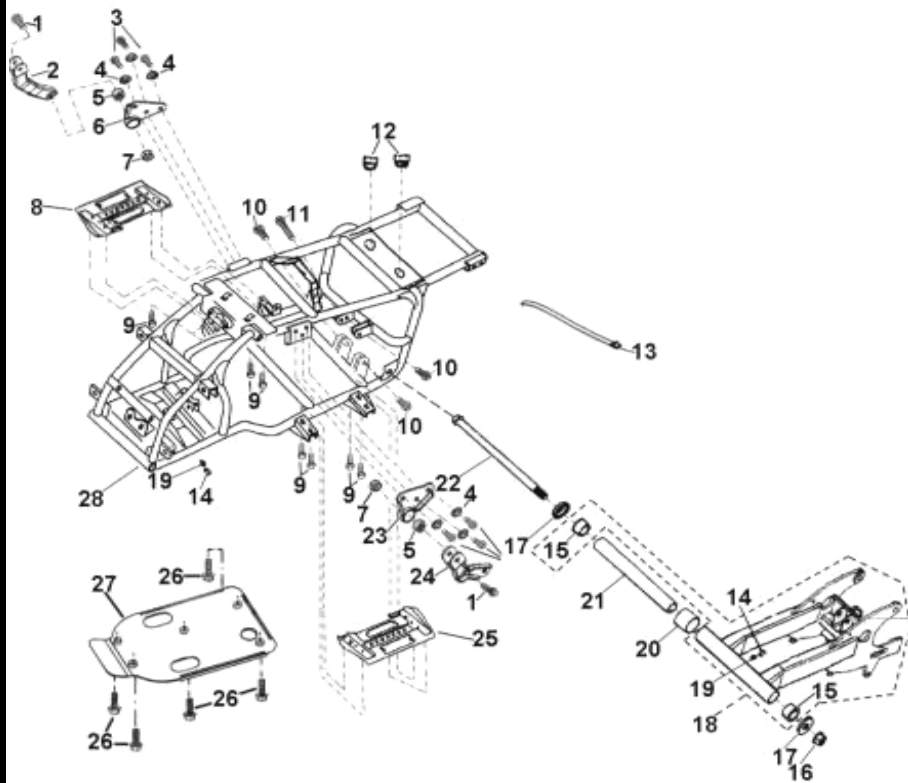

COBRA180-16: FRAME BODY

ITEM	DESCRIPTION	P/N	Q'TY
1	Bolt	96000-100438-0KL	2
2	Bracket, Engine Mount, RH	50351202-000	1
3	Bolt	96000-100208-0KL	6
4	Washer, Spring	94111-1001502-00K	6
5	Bushing, Rubber	96400-102822	2
6	Bracket, Engine, RH	50372201-000	1
7	Nut	90350-10000-0UC	2
8	Bracket, Footwell, RH	51105156-000	1
9	Bolt	96000-080128-00K	8
10	Bolt	96000-080408-00K	3
11	Bolt	96000-081258-00K	1
12	Rubber, Seat	77220131-000	2
13	Strap	89569131-000	21
14	Cap, Valve, Grease	51301131-000	2
15	Seat, Grease Contain	52524131-000	2
16	Nut	90350-14000-0UC	1
17	Cover, Swing Arm Seal	52422131-000	2
18	Arm, Swing	52410182-A03	1
19	Valve, Grease	51300131-000	2
20	Sleeve, Rubber	52423156-000	1
21	Tube, Spacer	52420131-000	1
22	Bolt	96000-142908-00C	1
23	Bracket, Engine Mount, LH	50371201-000	1
24	Bracket, Engine Mount, RH	50355202-000	1
25	Bracket, Footwell, LH	51120156-000	1
26	Bolt	92005-060168-00K	5
27	Shield, Chassis	50106158-000	1
28	Asm., Frame	50100162-A01	1