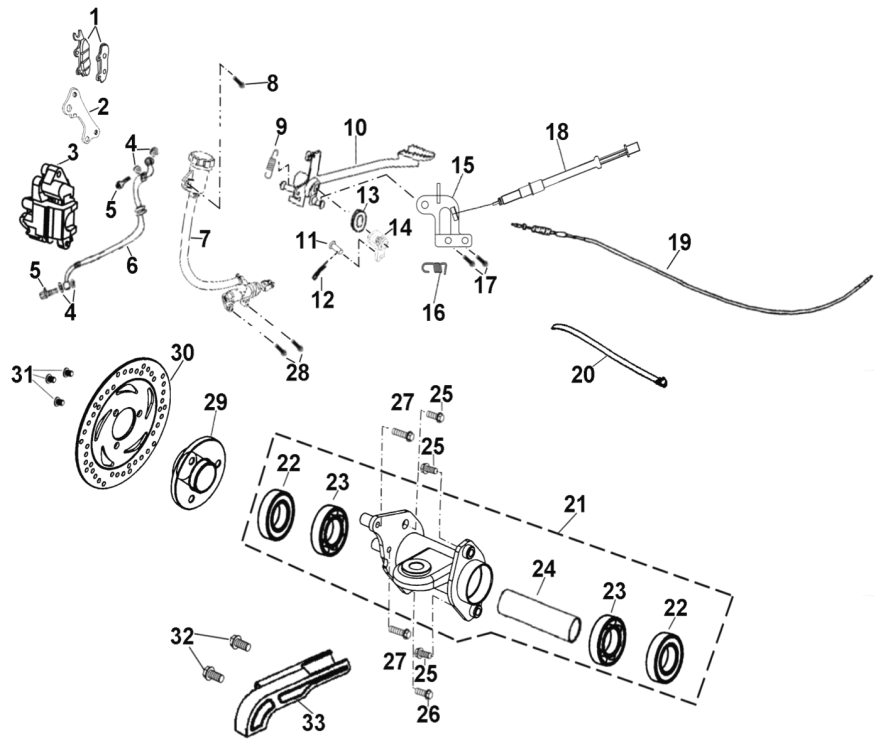

COBRA180-26: REAR BRAKE

ITEM	DESCRIPTION	P/N	Q'TY
1	Pads, Brake	45120182-000	1
2	Bracket, Pads	43510201-000	1
3	Asm., Caliper, Rear	45000182-000	1
4	Washer	94101-1015012-U0B	4
5	Bolt, Banjo	45456111-000	2
6	Hose, Brake	45450182-000	1
7	Asm., Master Cylinder	43500182-000	1
8	Bolt	96000-060128-10K	1
9	Spring	43421201-000	1
10	Lever, Brake, Foot	43456204-000	1
11	Pin	94302-07018	1
12	Cotter Pin	94203-12200	1
13	Washer	94121-1221005-000	1
14	Arm, Master Cylinder	43457201-000	1
15	Bracket, Rear Cable	50357202-000	1
16	Spring, Switch	43421202-000	1
17	Bolt	92001-080148-0KL	2
18	Switch, Brake	34916201-000	1
19	Cable,Hand Brake, Rear	43450182-000	1
20	Strap	89768151-000	1
21	Asm., Housing, Rear Axle	42803206-A00	1
22	Seal, Oil	96500-426208A7271	2
23	Bearing, Ball	96100-60070-ZZ000	2
24	Tube, Spacer	42810156-001	1
25	Bolt	96008-120328-0CL	3
26	Bolt	96008-120288-0CL	1
27	Bolt	96000-080388-0KL	2
28	Bolt	92001-080208-0KL	2
29	Hub, Disc	43490182-000	1
30	Disc,Brake	45010182-000	1
31	Bolt	45016131-00K	3
32	Bolt	96000-080128-00K	2
33	Cover, Rear	40550156-A00	1