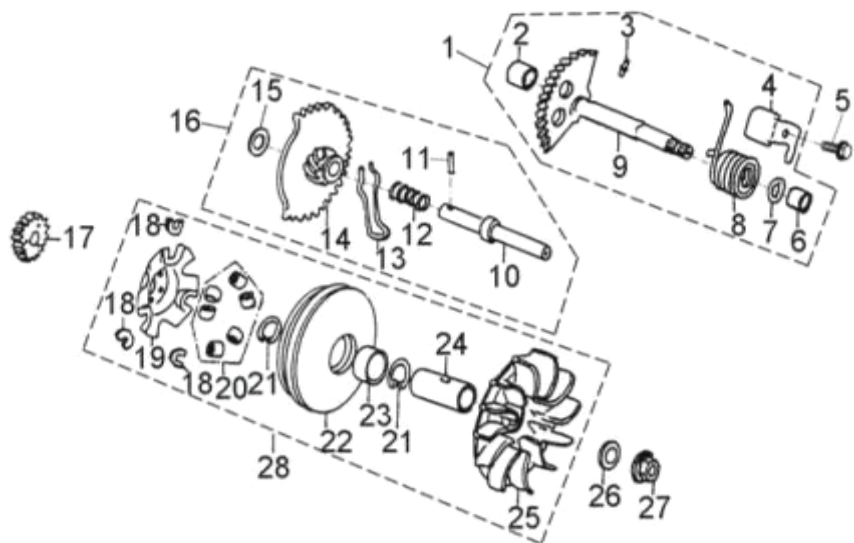

D-9: DRIVE CLUTCH/STARTER

ITEM	DESCRIPTION	P/N	Q'TY
1	Asm., Shaft, Starter	28251119-000	1
2	Bushing	96401-121612	1
3	Rollor	96220-30085	1
4	Arresting	28252119-000	1
5	Bolt	96000-060128-08C	1
6	Bushing	96401-141816	1
7	Washer	94101-1422012-00K	1
8	Recoil, Kick Start	28281119-000	1
9	Asm., Shaft, Kick Start	28250119-000	1
10	Idler Shaft, Starter	28241119-000	1
11	Pin	28282119-000	1
12	Spring	28242119-000	1
13	Spring, Kick Start Gear	28223119-000	1
14	Gear, Kick Start, Driven	28230119-000	1
15	Washer	94101-1225023-000	1
16	Asm., Idle Gear, Starter	28231119-000	1
17	Bushing, Kick Start	28211119-000	1
18	Bushing, Slider	22132156-000	3
19	Plate, Sheave	22131158-000	1
20	Roller	22121158-000	6
21	Clip, Cir	94512-2800R	2
22	Sheave	22110156-000	1
23	Bushing	96401-242830	1
24	Bushing	96401-172451	1
25	Sheave, moveable	22102156-000	1
26	Washer	94101-1225023-000	1
27	Nut	94050-12000-00C	1
28	Asm., Drive Clutch	22103160-000	1