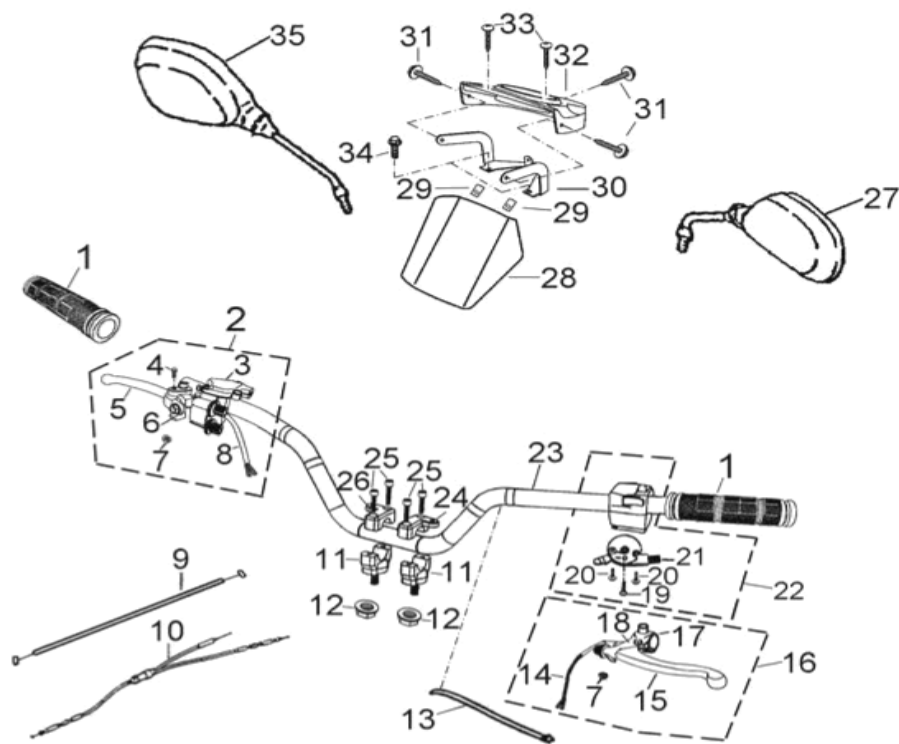

COBRA180 D-27: HANDLEBAR

ITEM	DESCRIPTION	P/N	Q'TY
1	Grip, Handlebar	53167201-000	2
2	Asm., Lever, RH	53172201-000	1
3	Seat, Lever, RH	53176201-000	1
4	Bolt, Brake lever, RH	90115-090228-000	1
5	Lever, Brake, RH	53175180-000	1
6	Bracket, Brake Cable	53177131-000	1
7	Nut	90350-06000-00K	2
8	Wire, Brake Switch	53174201-000	1
9	Choke, Cable, Manual	53922182-000	1
10	Cable, Throttle	53910182-000	1
11	Clamp, Lower	53200204-000	2
12	Nut	90350-10000-00C	2
13	Strap	89768151-000	1
14	Sensor, Brake	53173131-000	1
15	Lever, Brake, LH	53178131-000	1
16	Asm., Lever LH	53171204-000	1
17	Perch, lever, LH	53170201-000	1
18	Bolt	90116-090238-00K	1
19	Bolt	93500-060088-00K	1
20	Screw	93100-030048-00B	2
21	Asm., Manual Choke	35160151-000	1
22	Asm., Switch, LH	35151204-000	1
23	Handlebar	53100182-A00	1
24	Clamp, Upper, LH	53210204-000	1
25	Bolt	91000-080258-00K	4
26	Clamp, Upper, RH	53220204-000	1
27	Mirror, LH	88120201-001	1
28	Shield, Pod	64212182-000	1
29	U-Nut	90345-04000-02T	2
30	Bracket, Pod	53310181-00A	1
31	Bolt	93100-050168-00K	3
32	Pod, Handlebar	64211181-000	1
33	Screw	93903-1040128-00K	2
34	Bolt	96000-060128-10K	2
35	Mirror, RH	88110204-000	1