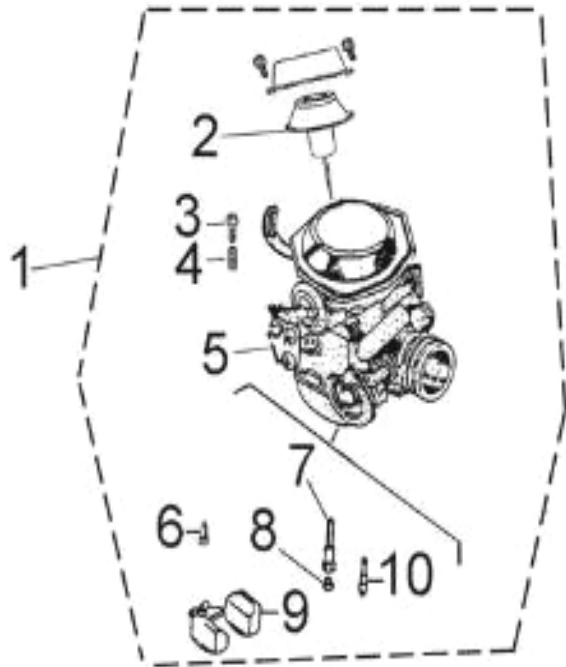

D-15: EXHAUST PIPE/CARBURETOR

ITEM	DESCRIPTION	P/N	Q'TY
1	Asm., Carburetor	16100203-000	1
2	Throttle Valve, Diaphragm	16050202-000	1
3	Screw, Idle	16171201-000	1
4	Spring	16172201-000	1
5	Bracket, Throttle Cable	16120119-000	1
6	Valve, Float	16117201-000	1
7	Valve, Needle	16105182-000	1
8	Jet, Main	16108211-000	1
9	Float	16118182-000	1
10	Jet, Pilot	16110182-000	1
11	Bolt	96000-080168-0KL	2
12	Washer	94101-0822020-00C	2
13	Bolt	96000-060108-00B	2
14	Gasket	94102-0613010-000	2
15	Shield, Silencer	18315156-000	1
16	Gasket	94102-0817020-000	2
17	Gasket	18291119-000	1
18	Pipe, Exhaust	18301186-000	1
19	Nut	90301-08000-00C	2