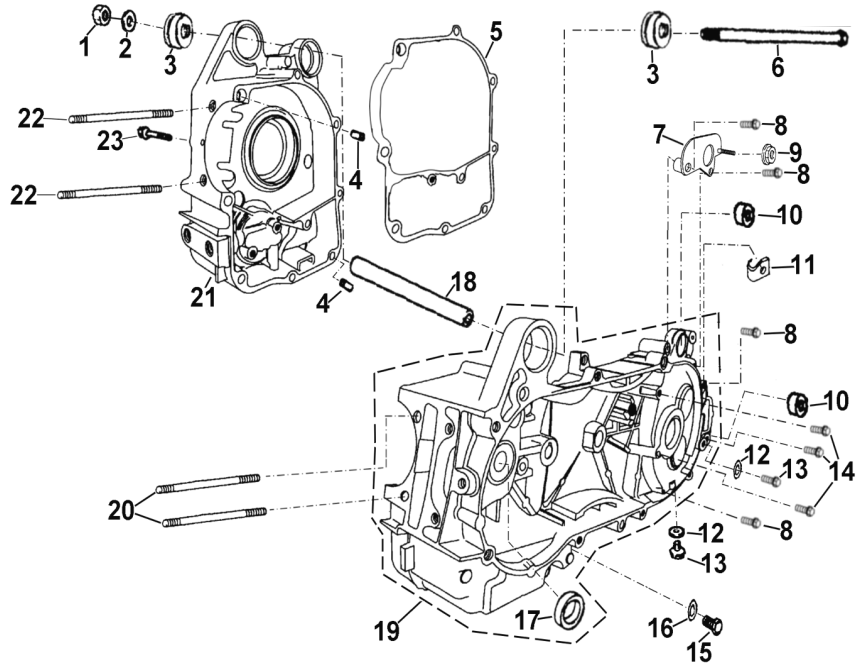

COBRA180D-12: CRANKCASE

ITEM	DESCRIPTION	P/N	Q'TY
1	Nut	90350-10000-00C	1
2	Washer	94101-1022020-00C	1
3	Bushing, Rubber	96400-102822	2
4	Pin, Dowel	94301-08140	2
5	Gasket	11191122-000	1
6	Bolt	96000-101978-14C	1
7	Bracket, Air Cleaner	17237201-000	1
8	Bolt	96000-060608-08C	4
9	Nut	94050-06000-00K	1
10	Bushing, Rubber	96400-082223	2
11	Bracket, Carburetor Tube	11351111-000	1
12	Washer	94101-0816020-00L	2
13	Bolt	96000-080128-10C	2
14	Bolt	96000-060708-08C	3
15	Bolt	96000-120158-14C	1
16	Washer	94101-1221320-00L	1
17	Seal, Oil	96501-19300500000	1
18	Spacer, Collar	11150156-001	1
19	Crankcase, LH	11201158-003	1
20	Stud	91001-081878-00C	2
21	Crankcase, RH	11101158-000	1
22	Stud	91001-081818-00C	2
23	Bolt	96000-060508-00C	1