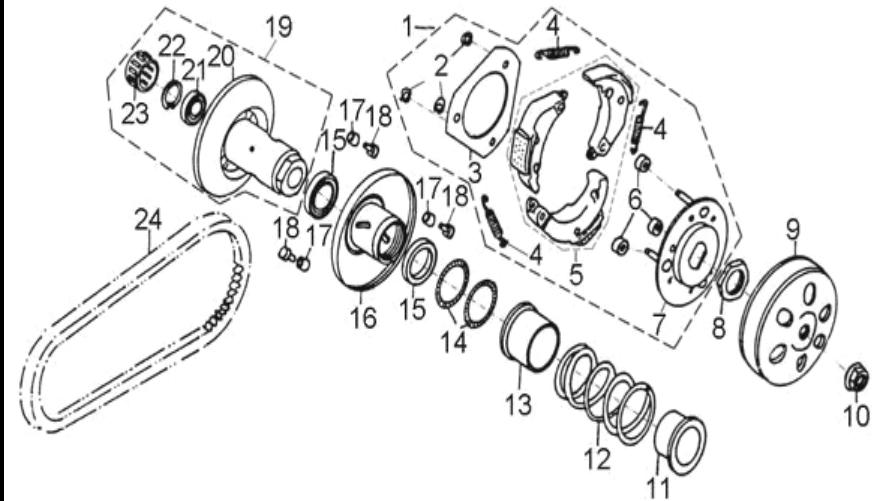

COBRA180-10: DRIVEN CLUTCH

ITEM	DESCRIPTION	P/N	Q'TY
1	Asm., Drive Clutch	22001156-000	1
2	Clip, Cir	94511-0700E	3
3	Plate, Drive, Side	22351119-000	1
4	Spring, Clutch	22401119-000	3
5	Weight, Clutch	22535156-000	3
6	Bushing, Rubber	22804119-000	3
7	Plate, Drive, Inner	22350119-000	1
8	Nut	90202-28000-00C	1
9	Clutch, Outer	22100119-000	1
10	Nut	94050-12000-00C	1
11	Seal, Collor	23238119-000	1
12	Spring, Clutch	23233158-000	1
13	Seal, Collor	23237119-000	1
14	O-Ring	93210-03920	2
15	Seal, Oil	96500-34410400000	2
16	Sheave, Moveable	23220119-000	1
17	Roller, Guide	23226119-000	3
18	Pin, Guide	23225119-000	3
19	Asm., Sheave, Driven	23200119-000	1
20	Sheave, Driven	23210119-000	1
21	Bearing, Ball	96100-69020-U0000	1
22	Clip, Cir	94512-280IR	1
23	Bearing, Needle	96200-202918	1
24	Belt, Driven	23100122-000	1