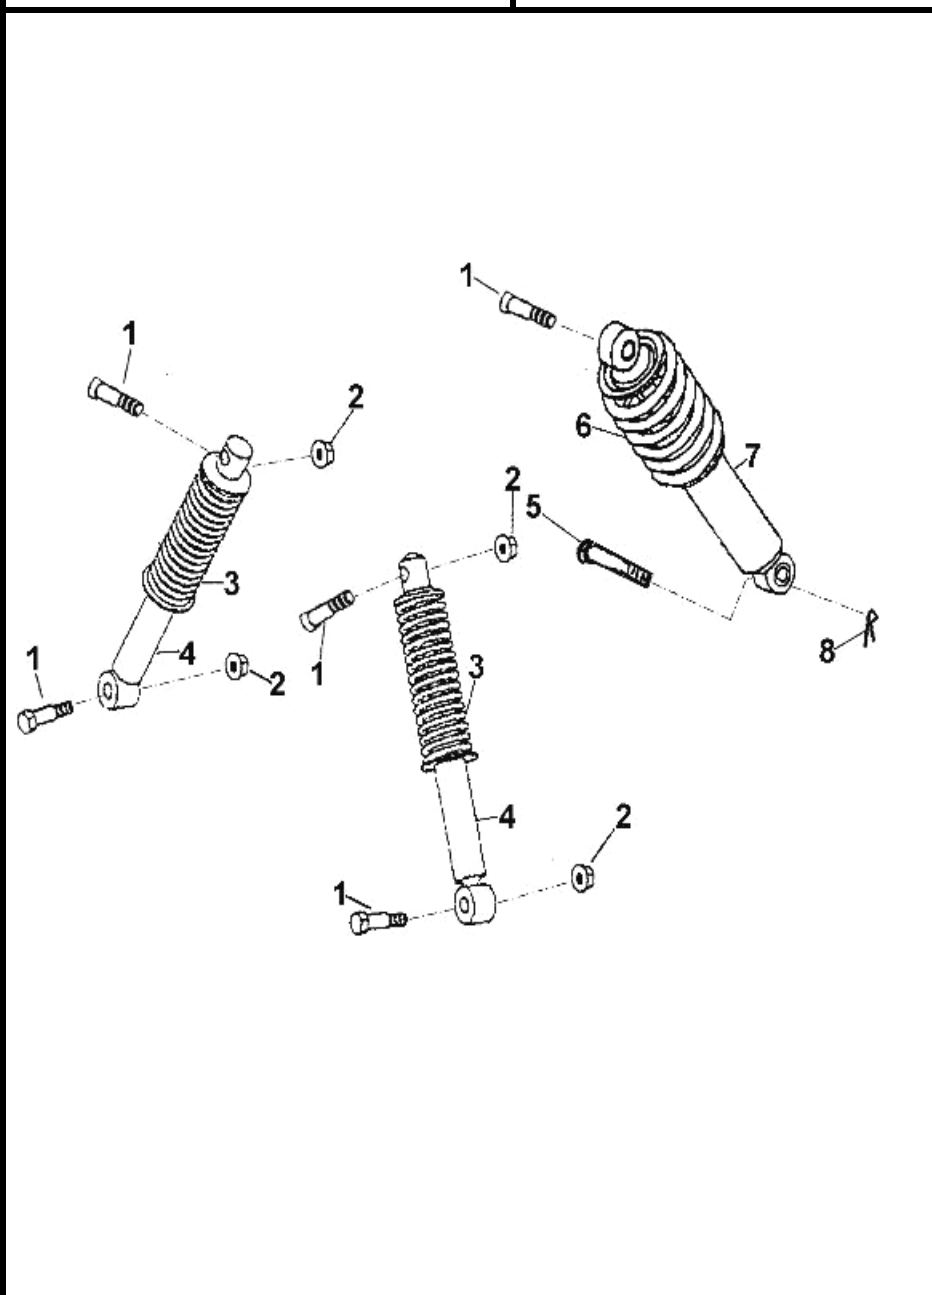

COBRA1300-22: SUSPENSION

ITEM	DESCRIPTION	P/N	Q'TY
1	Bolt	96000-100408-OKL	5
2	Nut	94050-10000-00C	4
3	Spring, Suspension, Front	51101156-00B	2
4	Tube, Inner, Suspension, Front	51102156-00B	2
5	Shaft, Suspension, Rear	52415156-000	1
6	Spring, Suspension, Rear	52401156-001	1
7	Shock, Rear	52402156-000	1
8	Pin, Cotter	94201-25190	1