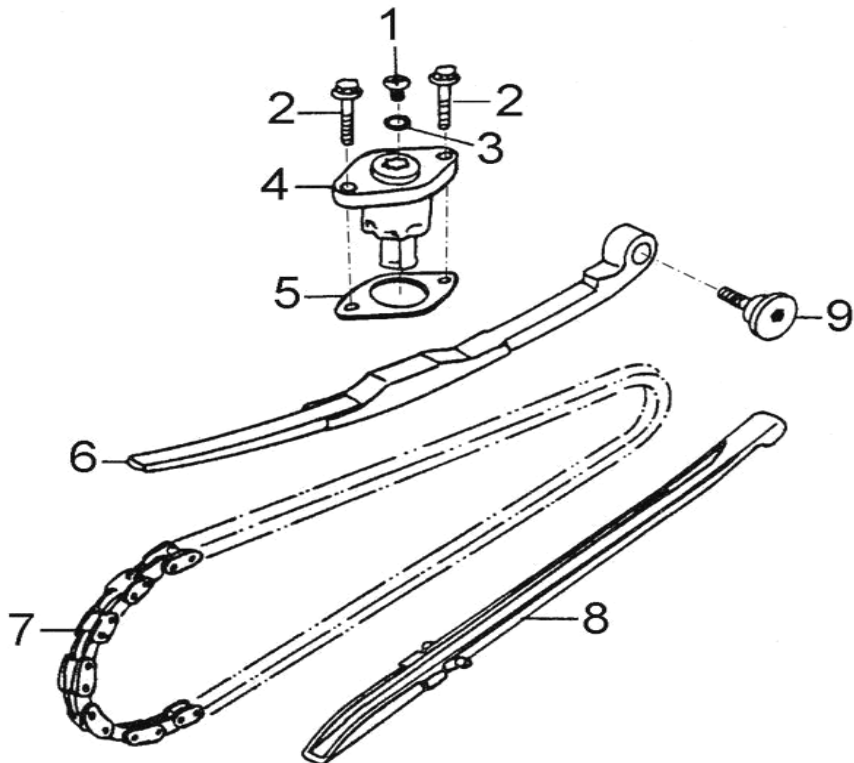

COBRA

FOUR STROKE EXCITEMENT

180

A **AEON**
ATV SPECIALIST

COBRA180 FOUR STROKE EXCITEMENT **D-1: FAN COVER**

ITEM	DESCRIPTION	P/N	Q'TY
1	Asm., Shroud, Upper	19623119-000	1
2	Screw, Tapping	93904-3050168-00K	4
3	Clamp	19628119-000	1
4	Plug, Rubber	19633119-000	1
5	Elbow, Outlet	19615201-000	1
6	Bolt	96000-060258-08C	3
7	Cover Set, Fly Wheel	19610119-001	1
8	Cap	19529119-000	1
9	Cap	19611156-000	1
10	Clamp	19629119-000	1
11	Asm., Shroud, Lower	19621119-000	1
12	Gasket, Shroud, Lower	19625119-000	1
13	Gasket, Shroud, Upper	19635119-000	1

D-2: CYLINDER HEAD COVER

ITEM	DESCRIPTION	P/N	Q'TY
1	Bolt	96000-060258-08C	4
2	Asm., Head Cover	12310158-000	1
3	Cover, Cylinder Head	12309158-000	1
4	O-Ring, Head Cover	12391119-000	1

D-3: CYLINDER HEAD/CAM SHAFT

COBRA180 FOUR STROKE EXCITEREET
D-4: CHAIN TENSIONER

ITEM	DESCRIPTION	P/N	Q'TY
1	Screw	93000-060068-00K	1
2	Bolt	96000-060228-14C	2
3	O-Ring	93210-00915	1
4	Tensioner	14521119-000	1
5	Gasket, Tensioner	14523119-000	1
6	Guide, Cam Chain, RH	14550119-000	1
7	Chain, Cam	14401119-000	1
8	Guide, Cam Chain, LH	14500119-000	1
9	Pivot, Guide	14535119-000	1

D-7: OIL PUMP ASS'Y

ITEM	DESCRIPTION	P/N	Q'TY
1	Bolt	96000-060128-08C	2
2	Cover, Oil Pump	15711119-000	1
3	Chain, Oil Pump	15141119-000	1
4	Nut	94050-06000-00C	1
5	Sprocket, Oil Pump	15150119-000	1
6	Screw	93902-060308-00B	2
7	Asm., Pump, Oil	15100158-000	1