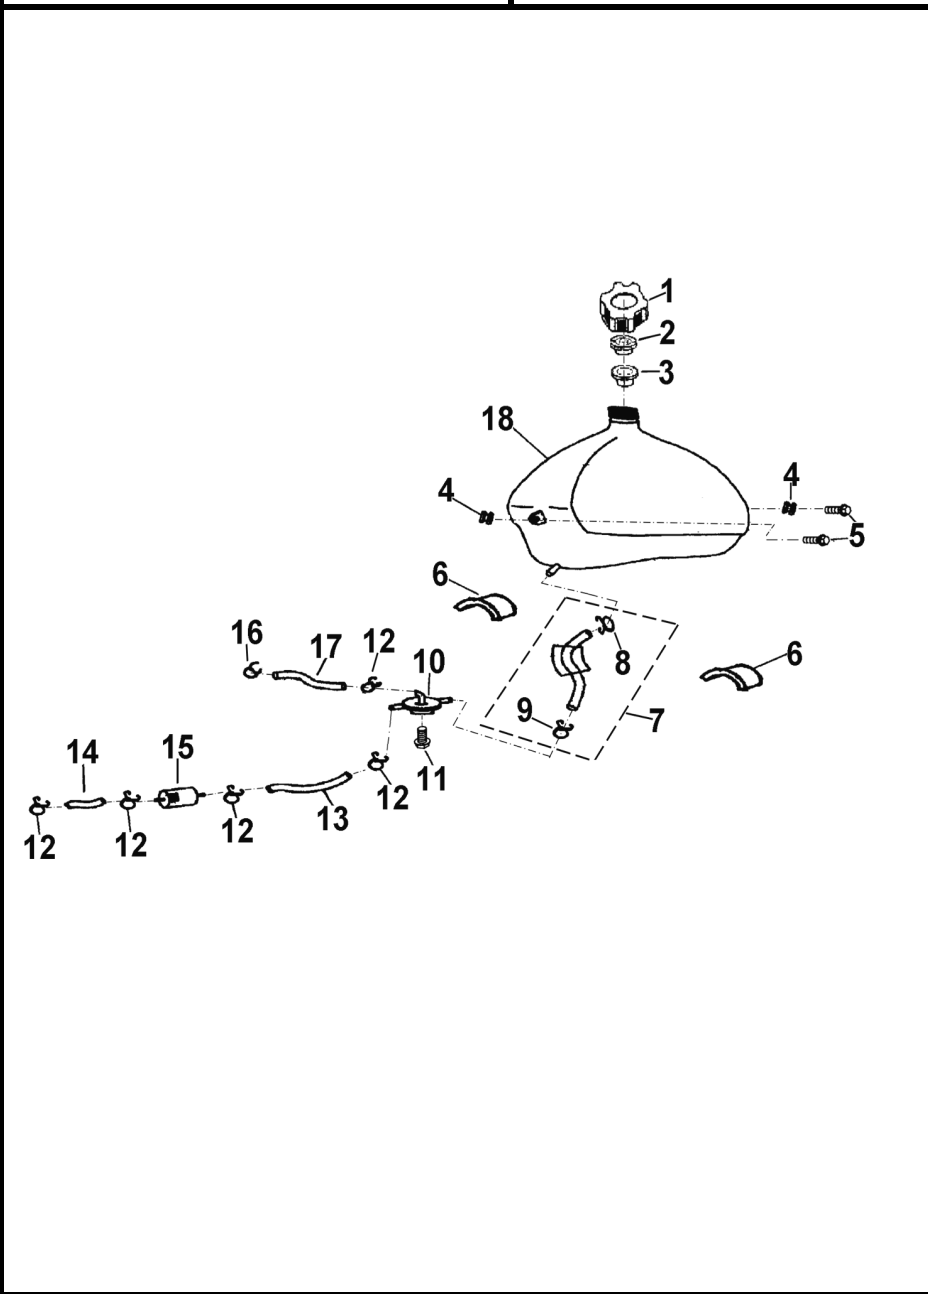

COBRA180D-21: FUEL TANK

ITEM	DESCRIPTION	P/N	Q'TY
1	Cap, Fuel	17623156-000	1
2	Vent, Fuel Cap	17621156-000	1
3	Diaphragm, Fuel Cap	17625131-000	1
4	Cap	83574131-000	2
5	Bolt	92005-060168-00K	2
6	Rubber, Fuel Tank	64319131-000	2
7	Hose, Fuel	94401-05009-001	1
8	Clamp	94510-12000	1
9	Clamp	94510-08000	1
10	Valve, Fuel	17950111-000	1
11	Bolt	96000-060168-00K	1
12	Clamp	94510-08000	5
13	Hose, Fuel	94401-05009-050	1
14	Hose, Fuel	94401-05009-150	1
15	Filter, Fuel	17952111-000	1
16	Clip	94510-06000	1
17	Tube, Oil	94403-04008-300	1
18	Tank, Fuel	17500156-000	1