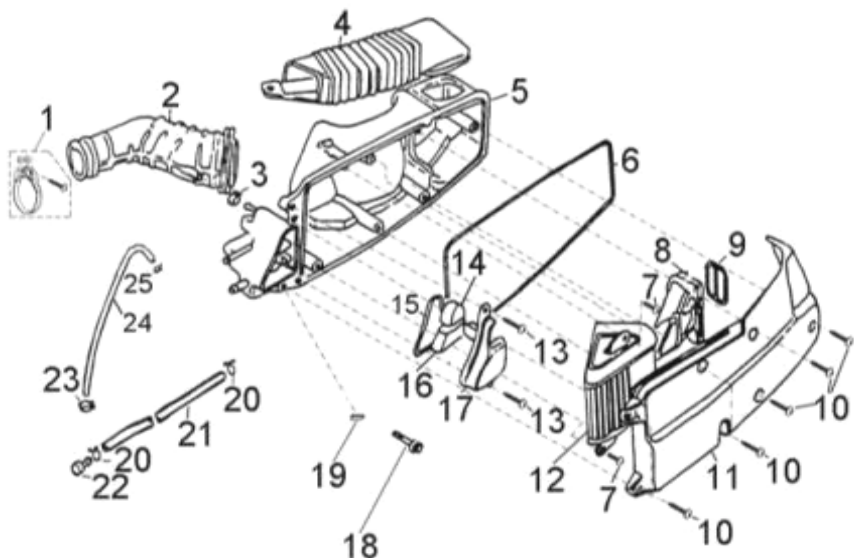

COBRA180D-14: AIR CLEANER

ITEM	DESCRIPTION	P/N	Q'TY
1	Clamp, Hose	17102119-000	1
2	Boot	17253201-000	1
3	Clamp	94509-09000	1
4	Inlet, Air Box	17257119-000	1
5	Box, Air Cleaner	17206119-000	1
6	Gasket, Cover	17213119-000	1
7	Bolt	93500-050108-00K	2
8	Duct, Inlet	17255119-000	1
9	Spring	17258119-000	1
10	Screw	93903-2050208-00K	7
11	Cover, Air Cleaner	17207119-000	1
12	Filter, Air Cleaner	17205119-000	1
13	Screw	93903-1040128-00K	2
14	Element, Air Cleaner	17234119-000	1
15	Seal	17212119-000	1
16	Filter, Inlet, Separator	17235119-000	1
17	Cover, Separator	17232119-000	1
18	Bolt	96000-060328-16C	1
19	Rubber	81113153-000	1
20	Clamp	94510-12000	2
21	Hose, Drain	94404-08012-000	1
22	Plug, Trap	17370119-000	1
23	Clamp	94509-08500	1
24	Hose	11211119-000	1
25	Clamp	94510-08000	1