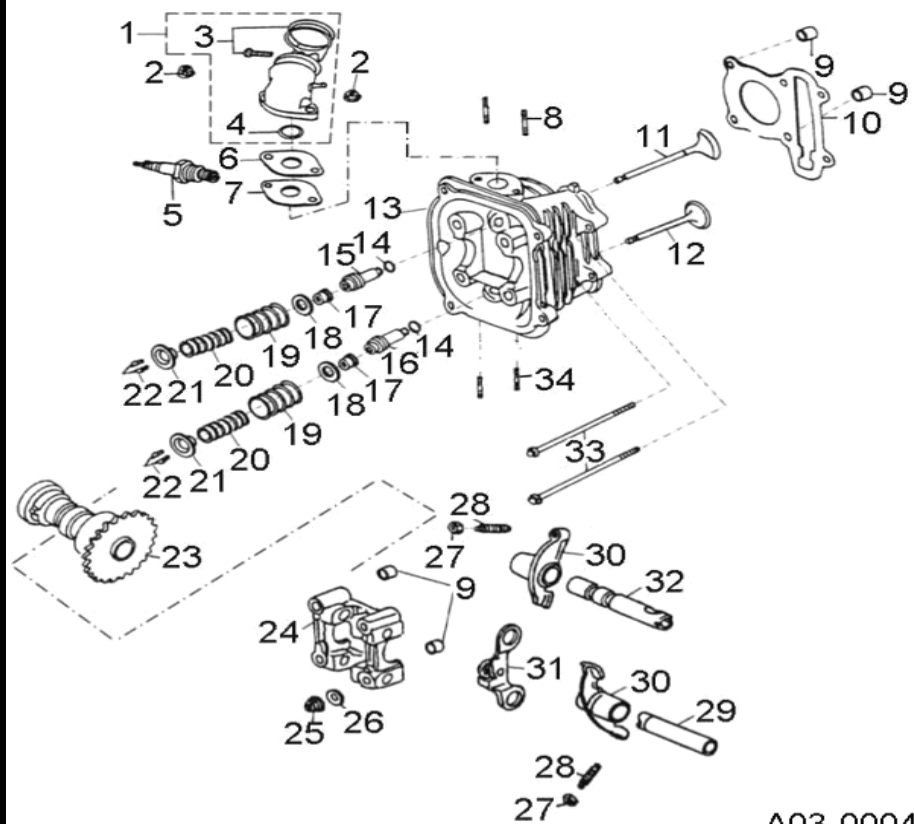

COBRA

FOUR STROKE EXCITEMENT

180

A **AEON**
ATV SPECIALIST

COBRA180 FOUR STROKE EXCITEMENT **D-1: FAN COVER**

ITEM	DESCRIPTION	P/N	Q'TY
1	Asm., Shroud, Upper	19623119-000	1
2	Screw, Tapping	93904-3050168-00K	4
3	Clamp	19628119-000	1
4	Plug, Rubber	19633119-000	1
5	Elbow, Outlet	19615201-000	1
6	Bolt	96000-060258-08C	3
7	Cover Set, Fly Wheel	19610119-001	1
8	Cap	19529119-000	1
9	Cap	19611156-000	1
10	Clamp	19629119-000	1
11	Asm., Shroud, Lower	19621119-000	1
12	Gasket, Shroud, Lower	19625119-000	1
13	Gasket, Shroud, Upper	19635119-000	1

D-2: CYLINDER HEAD COVER

ITEM	DESCRIPTION	P/N	Q'TY
1	Bolt	96000-060258-08C	4
2	Asm., Head Cover	12310158-000	1
3	Cover, Cylinder Head	12309158-000	1
4	O-Ring, Head Cover	12391119-000	1

D-3: CYLINDER HEAD/CAM SHAFT

COBRA180 FOUR STROKE EXCITEREET
D-4: CHAIN TENSIONER

ITEM	DESCRIPTION	P/N	Q'TY
1	Screw	93000-060068-00K	1
2	Bolt	96000-060228-14C	2
3	O-Ring	93210-00915	1
4	Tensioner	14521119-000	1
5	Gasket, Tensioner	14523119-000	1
6	Guide, Cam Chain, RH	14550119-000	1
7	Chain, Cam	14401119-000	1
8	Guide, Cam Chain, LH	14500119-000	1
9	Pivot, Guide	14535119-000	1

D-7: OIL PUMP ASS'Y

ITEM	DESCRIPTION	P/N	Q'TY
1	Bolt	96000-060128-08C	2
2	Cover, Oil Pump	15711119-000	1
3	Chain, Oil Pump	15141119-000	1
4	Nut	94050-06000-00C	1
5	Sprocket, Oil Pump	15150119-000	1
6	Screw	93902-060308-00B	2
7	Asm., Pump, Oil	15100158-000	1