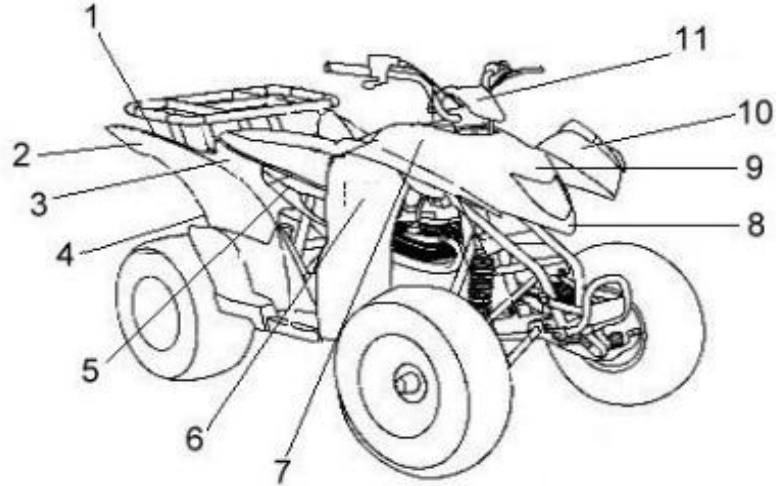

Item	Part Number	Description	Q.ty
1	99700220-000	Decal Kit Cobra 50/400 '15	1
2			
3	87851173-000	Decal, Waring, Y-16	1
4	87858156-000	Decal, Waring, Chain	1
5			
6	87854202-000	Decal , Waring, Reverse	1
7			
8			
9			
10			
11			
12	87869201-000	Decal, Warning, Rack	1
13	87852201-000	Decal, General Waring	1
14			
15			
16