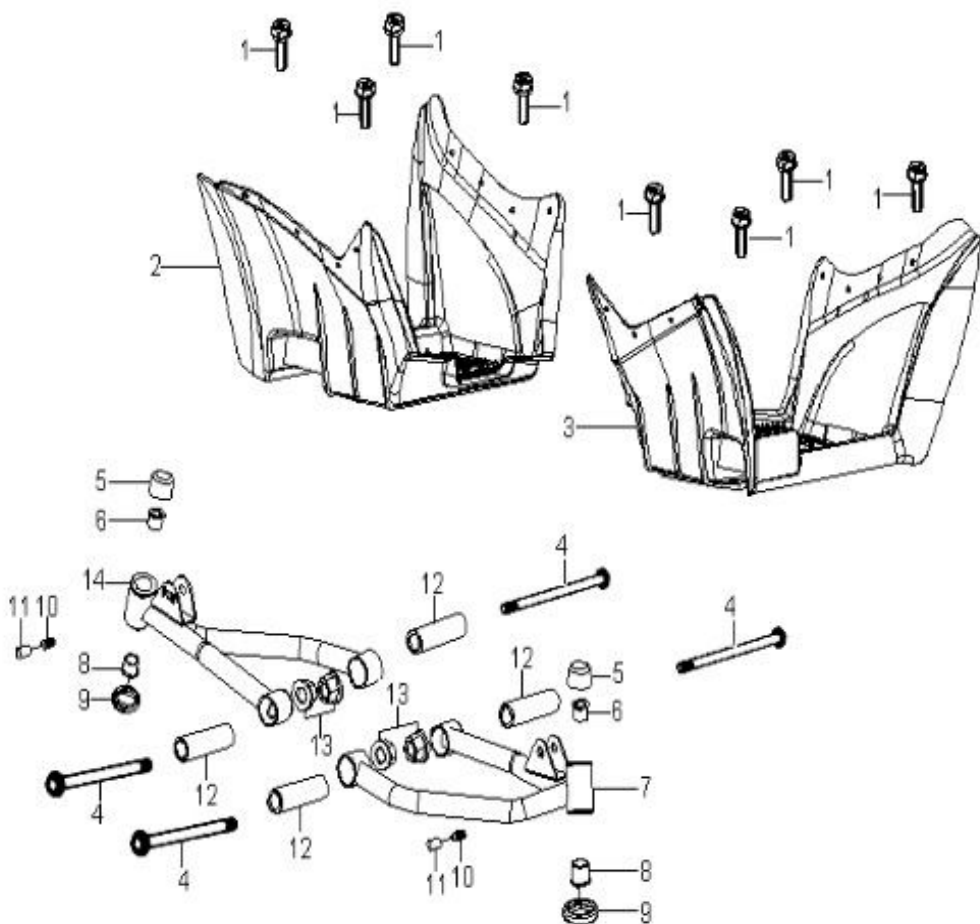

D-19: SWING ARM, FOOTREST

Item	Part Number	Description	Q.ty
1	96007-060228-00K	Bolt	8
2	64300217-000	Footwell, RH	1
3	64310217-000	Footwell, LH	1
4	96000-100488-0KL	Bolt	4
5	51200131-000	Cover, Waterproof	2
6	52522131-000	Seat, Grease Contain	2
7	53126206-385	Arm, Suspension, Front, LH	1
8	52523131-000	Seat, Grease Contain	2
9	52424131-000	Cap, Dustproof	2
10	51300131-000	Valve, Grease	2
11	51301131-000	Cap, Valve, Grease	2
12	96400-102829	Bushing	4
13	94050-10000-00C	Nut	4
14	53026206-385	Arm, Suspension, Front, RH	1