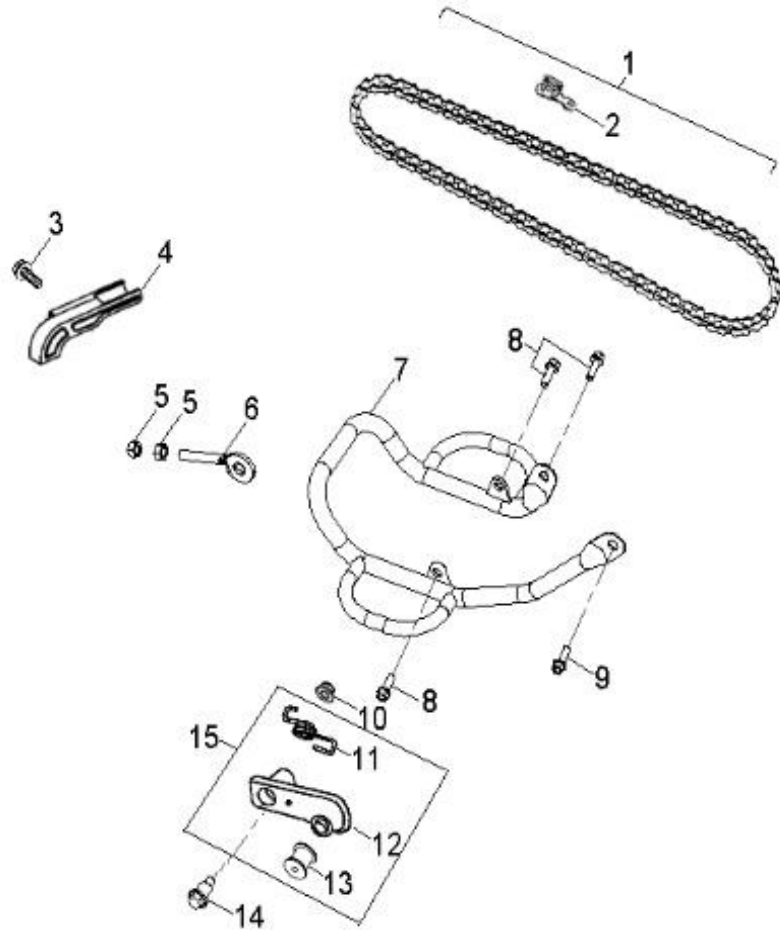

**D-24: REAR WHEEL**

Item	Part Number	Description	Q.ty
1	42010213-000	Wheel Hub	2
2	4280139A-067	Rim, Rear	2
3	90355-10000-14C	Nut	8
4	42616131-000	Valve, Rim	2
5	42811247-000	Tire	2
6	94101-1443030-00C	Washer	2
7	94121-1426016-000	Washer	2
8	94201-32320	Pin, Cotter	2
9	90351-14000-00C	Nut, Lock	2
10	42730151-000	Cap, Hub	2

Item	Part Number	Description	Q.ty
1	45450212-000	Cable, Front Brake	2
2	45120131-00A	Asm., Shoe, Front Brake	2
3	45141131-000	Shaft, Cam, Front Brake	2
4	94101-1722010-00K	Washer	2
5	45020133-000	Plate, Front Brake, Rh	1
6	96000-050248-00C	Bolt	2
7	45420131-000	Arm, Front Brake, RH	1
8	45143131-000	Spring, Return, Front	2
9	45410-131-000-00	Arm, Front Brake, LH	1
10	45010133-000	Plate, Front Brake, LH	1

**D-26: REAR BRAKE**

Item	Part Number	Description	Q.ty
1	94001-28000-36K	Nut	2
2	94121-2840030-000	Washer	1
3	45016131-00K	Bolt	3
4	45010180-000	Disc, Brake	1
5	43490131-00K	Hub, Disc	1
6	96500-355510A7271	Seal, Oil	1
7	0490003-000	Bearing, Ball	2
8	96008-120288-OCL	Bolt	3
9	96008-120328-OCL	Bolt	1
10	42803218-385	Asm., Housing, Rear Axle	1
11	42810180-000	Tube, Spacer	1
12	96500-405510A7271	Seal, Oil	1
13	96000-080388-OKL	Bolt	2
14	45000131-00K	Asm., Caliper, Rear	1
15	45120131-00K	Pads, Brake	1

Item	Part Number	Description	Q.ty
1	41210180-000	Hub, Sprocket	1
2	94111-0801502-00K	Washer, Spring	3
3	96000-080208-00K	Bolt	3
4	41201180-000	Sprocket, Drive, Final	1
5	42000227-000	Axle	1

Item	Part Number	Description	Q.ty
1	40530219-000	Asm., Drive Chain	1
2	40531131-000	Link, Master, Drive Chain	1
3	96000-080228-00K	Bolt	1
4	40521202-000	Protector, Chain	1
5	94001-08000-14C	Nut	2
6	40543201-000	Adjuster, Chain	1
7	40521208-385	Protector, Chain	1
8	96000-080128-00K	Bolt	3
9	96000-080168-00K	Bolt	1
10	90355-08000-14K	Nut	1
11	40541156-000	Spring	1
12	40539203-000	Fixed Bracket, Chain Tensioner	1
13	40545201-000	Roller, Chain Tensioner	1
14	90108-080158-00K	Bolt	1
15	40540203-000	Asm., Chain Tensioner	1