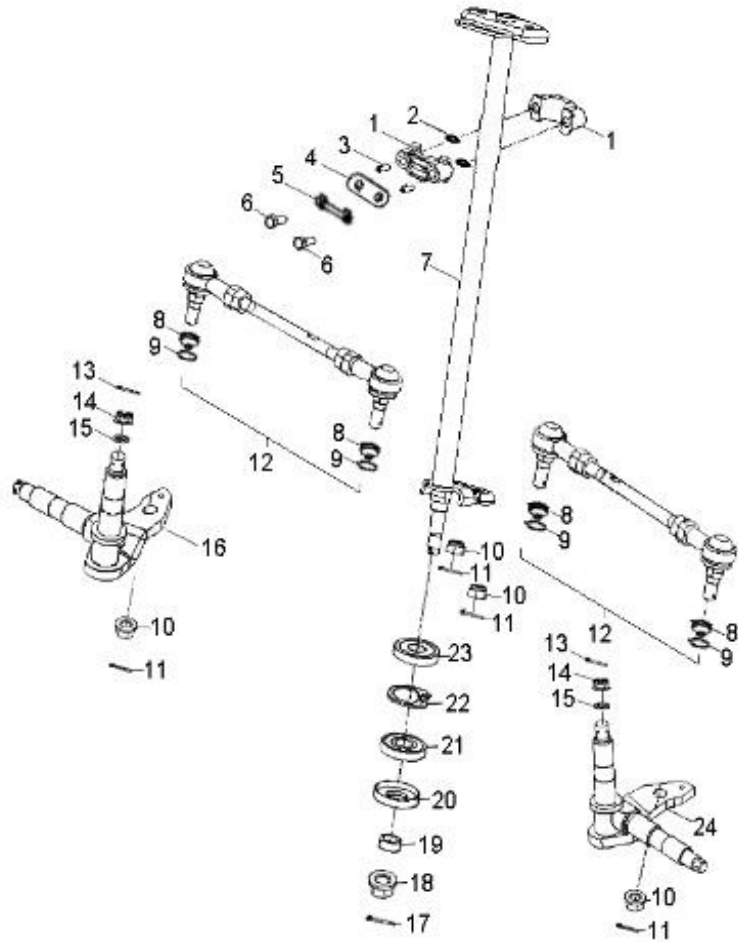

**D-24: REAR WHEEL**

Item	Part Number	Description	Q.ty
1	42010213-000	Wheel Hub	2
2	4280139A-067	Rim, Rear	2
3	90355-10000-14C	Nut	8
4	42616131-000	Valve, Rim	2
5	42811247-000	Tire	2
6	94101-1443030-00C	Washer	2
7	94121-1426016-000	Washer	2
8	94201-32320	Pin, Cotter	2
9	90351-14000-00C	Nut, Lock	2
10	42730151-000	Cap, Hub	2

Item	Part Number	Description	Q.ty
1	45450212-000	Cable, Front Brake	2
2	45120131-00A	Asm., Shoe, Front Brake	2
3	45141131-000	Shaft, Cam, Front Brake	2
4	94101-1722010-00K	Washer	2
5	45020133-000	Plate, Front Brake, Rh	1
6	96000-050248-00C	Bolt	2
7	45420131-000	Arm, Front Brake, RH	1
8	45143131-000	Spring, Return, Front	2
9	45410-131-000-00	Arm, Front Brake, LH	1
10	45010133-000	Plate, Front Brake, LH	1

**D-26: REAR BRAKE**

Item	Part Number	Description	Q.ty
1	94001-28000-36K	Nut	2
2	94121-2840030-000	Washer	1
3	45016131-00K	Bolt	3
4	45010180-000	Disc, Brake	1
5	43490131-00K	Hub, Disc	1
6	96500-355510A7271	Seal, Oil	1
7	0490003-000	Bearing, Ball	2
8	96008-120288-OCL	Bolt	3
9	96008-120328-OCL	Bolt	1
10	42803218-385	Asm., Housing, Rear Axle	1
11	42810180-000	Tube, Spacer	1
12	96500-405510A7271	Seal, Oil	1
13	96000-080388-OKL	Bolt	2
14	45000131-00K	Asm., Caliper, Rear	1
15	45120131-00K	Pads, Brake	1

Item	Part Number	Description	Q.ty
1	41210180-000	Hub, Sprocket	1
2	94111-0801502-00K	Washer, Spring	3
3	96000-080208-00K	Bolt	3
4	41201180-000	Sprocket, Drive, Final	1
5	42000227-000	Axle	1

Item	Part Number	Description	Q.ty
1	40530219-000	Asm., Drive Chain	1
2	40531131-000	Link, Master, Drive Chain	1
3	96000-080228-00K	Bolt	1
4	40521202-000	Protector, Chain	1
5	94001-08000-14C	Nut	2
6	40543201-000	Adjuster, Chain	1
7	40521208-385	Protector, Chain	1
8	96000-080128-00K	Bolt	3
9	96000-080168-00K	Bolt	1
10	90355-08000-14K	Nut	1
11	40541156-000	Spring	1
12	40539203-000	Fixed Bracket, Chain Tensioner	1
13	40545201-000	Roller, Chain Tensioner	1
14	90108-080158-00K	Bolt	1
15	40540203-000	Asm., Chain Tensioner	1