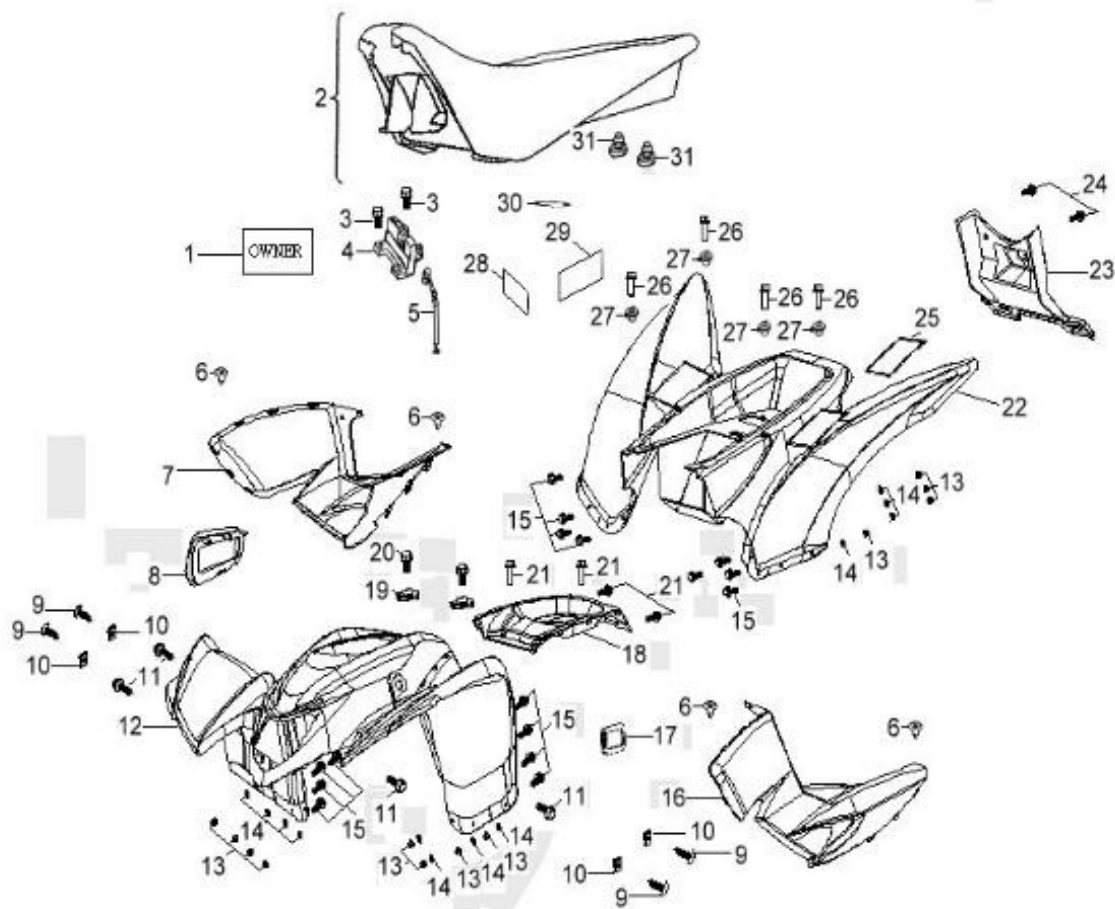

Item	Part Number	Description	Q.ty
1	96504-203006NBR	Seal, Oil	1
2	96100-62040-JR2C3	Bearing, Ball	2
3	13020113-000	Asm., Crankshaft	1
4	96504-204208NBR	Seal, Oil	1
5	13316113-000	Collar, Crank, LH	1
6	96200-101412	Bearing, Needle	1
7	13115111-000	Clip, Piston Pin	2
8	13111111-000	Pin, Piston	1
9	13100111-000	Piston	1
10	13011111-000	Ring Set, Piston	1
11	90471-03013	Key, Woodruff	1

Item	Part Number	Description	Q.ty
1	96000-060128-10K	Bolt	2
2	50450225-385	Bracket, Bumper	1
3	96000-080168-00K	Bolt	2

Item	Part Number	Description	Q.ty
1	50100290-067	Asm., Frame	1
2	96000-080128-00K	Bolt	8
3	50351151-000	Plate, Engine Bracket	2
4	96000-080148-0KL	Bolt	4
5	51122208-067	Plate, Footwell	2
6	96000-142908-00C	Bolt	1
7	52422131-000	Cover, Swing Arm Seal	2
8	52524131-000	Seat, Grease Contain	2
9	52420131-000	Tube, Spacer	1
10	52410219-385	Arm, Swing	1
11	51300131-000	Valve, Grease	1
12	51301131-000	Cap, Valve, Grease	1
13	52423131-000	Sleeve, Rubber	1
14	90355-14000-19C	Nut	1
15	7722539A-000	Grommet, Seat	2
16	31510131-000	Foam	1
17	96000-080328-00K	Bolt	1
18	96000-080168-00K	Bolt	3
19	81110202-067	Rack, Rear	1

**D-19: SWING ARM, FOOTREST**

Item	Part Number	Description	Q.ty
1	96007-060228-00K	Bolt	8
2	64300217-000	Footwell, RH	1
3	64310217-000	Footwell, LH	1
4	96000-100488-0KL	Bolt	4
5	51200131-000	Cover, Waterproof	2
6	52522131-000	Seat, Grease Contain	2
7	53126206-385	Arm, Suspension, Front, LH	1
8	52523131-000	Seat, Grease Contain	2
9	52424131-000	Cap, Dustproof	2
10	51300131-000	Valve, Grease	2
11	51301131-000	Cap, Valve, Grease	2
12	96400-102829	Bushing	4
13	94050-10000-00C	Nut	4
14	53026206-385	Arm, Suspension, Front, RH	1