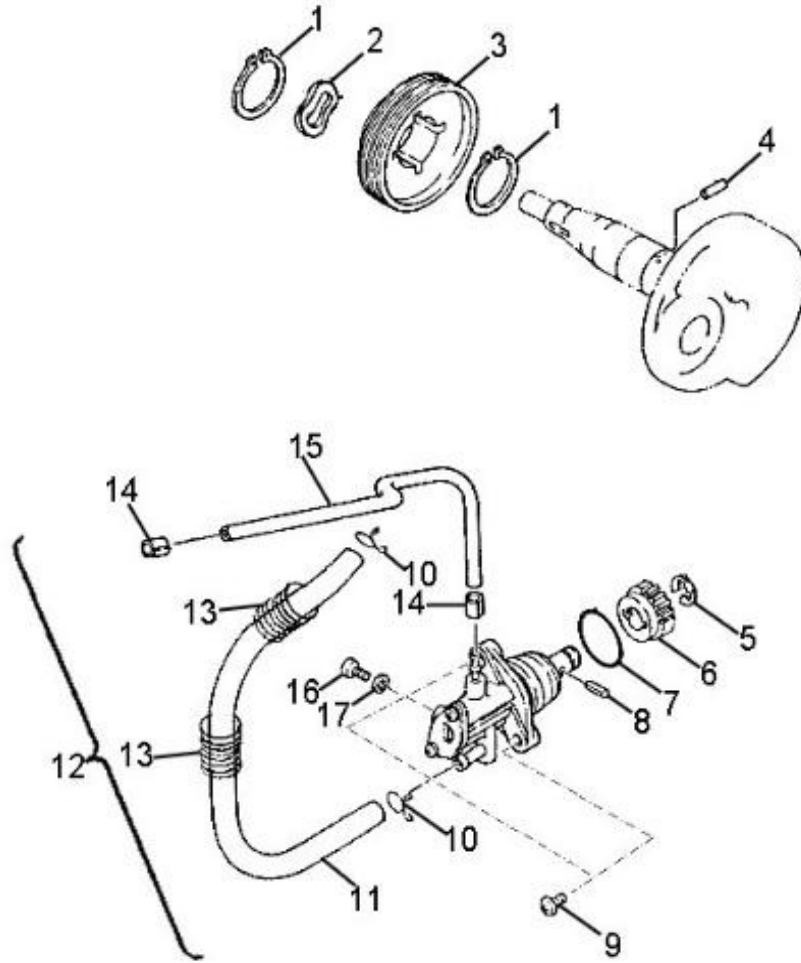

# 50

VIN Nंबर:

**RF3AR70B1GT005921**

Item	Part Number	Description	Q.ty
1	98076111-000	Plug, Spark	1
2	94050-07000-00C	Nut	4
3	12201113-000	Head, Cylinder	1
4	12251113-000	Gasket, Cylinder Head	1
5	12101113-000	Cylinder	1
6	12191113-001	Gasket, Cylinder	1
7	91001-071108-00C	Stud	4

Item	Part Number	Description	Q.ty
1	96504-203006NBR	Seal, Oil	1
2	96100-62040-JR2C3	Bearing, Ball	2
3	13020113-000	Asm., Crankshaft	1
4	96504-204208NBR	Seal, Oil	1
5	13316113-000	Collar, Crank, LH	1
6	96200-101412	Bearing, Needle	1
7	13115111-000	Clip, Piston Pin	2
8	13111111-000	Pin, Piston	1
9	13100111-000	Piston	1
10	13011111-000	Ring Set, Piston	1
11	90471-03013	Key, Woodruff	1

**D-3: FAN COVER**

Item	Part Number	Description	Q.ty
1	19600151-000	Cover Set, Fan Inlet	1
2	94101-0619010-00C	Washer	1
3	93903-1050168-00K	Screw	1
4	19122113-000	Deflector	1
5	19510113-000	Fan	1
6	96000-060168-0KL	Bolt	3
7	19602113-000	Damper, Air Shroud	3
8	19614202-000	Cover,Fan	1
9	94101-0613010-00C	Washer	2
10	91000-060208-00C	Bolt	2
11	93903-2050408-00K	Screw	1
12	19620151-000	Shroud, Air, Cylinder	1
13	83552113-000	Grommet, Cylinder	2

**D-4: OIL PUMP**

Item	Part Number	Description	Q.ty
1	94511-1900S	Clip, Cir	2
2	94124-2026003-00K	Washer	1
3	15150111-000	Sprocket, Oil Pump	1
4	94301-03012	Pin, Dowel	1
5	94511-0700E	Clip, Cir	1
6	15136113-000	Gear, Worm, Oil Pump	1
7	93210-01414	O-Ring	1
8	96300-03013	Pin, Shaft	1
9	91000-050168-00K	Bolt	2
10	94510-08000	Clamp	2
11	94401-05009-540	Fuel hose	1
12	15000131-000	Asm., Oil Pump	1
13	15311113-000	Spring, Protective, Oil Pipe	2
14	94517-05000	Clip	2
15	94403-02005-350	Tube, Oil	1
16	96006-040088-00C	Bolt, Phillips	1
17	94101-0400805-000	Washer	1