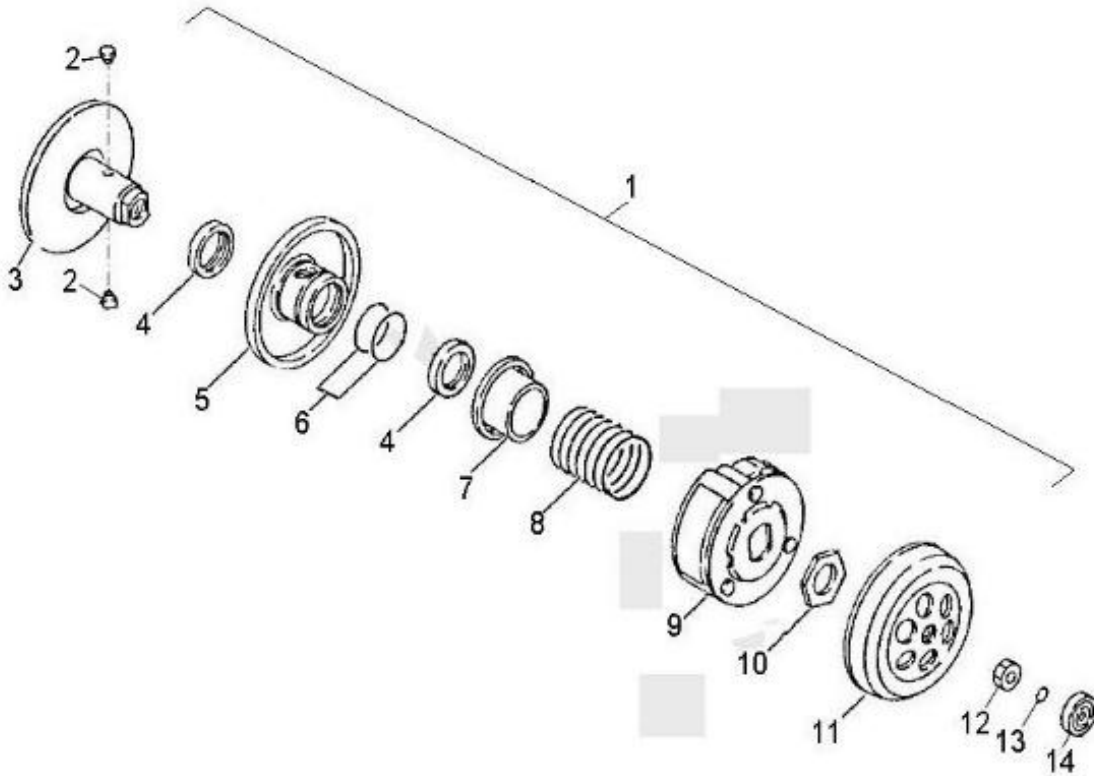

D-12: DRIVEN CLUTCH

Item	Part Number	Description	Q.ty
1	22000205-000	Asm., Driven Clutch	1
2	23225113-000	Pin, Guide	2
3	23200201-000	Sheave, Driven	1
4	96500-333904A0015	Seal, Oil	2
5	23220113-000	Sheave, Moveable	1
6	93210-03622	O-Ring	2
7	23237113-000	Seal, Collor	1
8	23233201-000	Spring, Clutch	1
9	22350113-000	Weight, Clutch	1
10	90202-18000-00C	Nut	1
11	22100113-000	Clutch, Outer	1
12	94001-10000-24C	Nut	1
13	93210-00630	O-Ring	1
14	96100-63800-ZZ000/ZG	Bearing, Ball	1