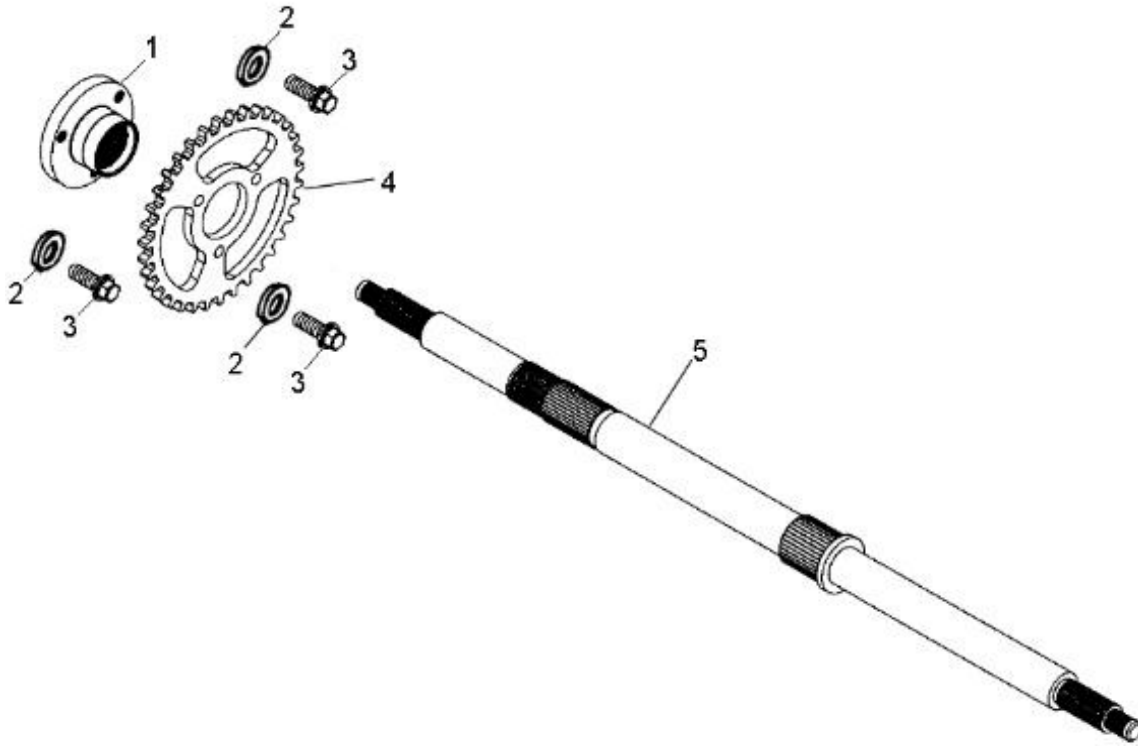

Item	Part Number	Description	Q.ty
1	41210180-000	Hub, Sprocket	1
2	94111-0801502-00K	Washer, Spring	3
3	96000-080208-00K	Bolt	3
4	41201180-000	Sprocket, Drive, Final	1
5	42000227-000	Axle	1