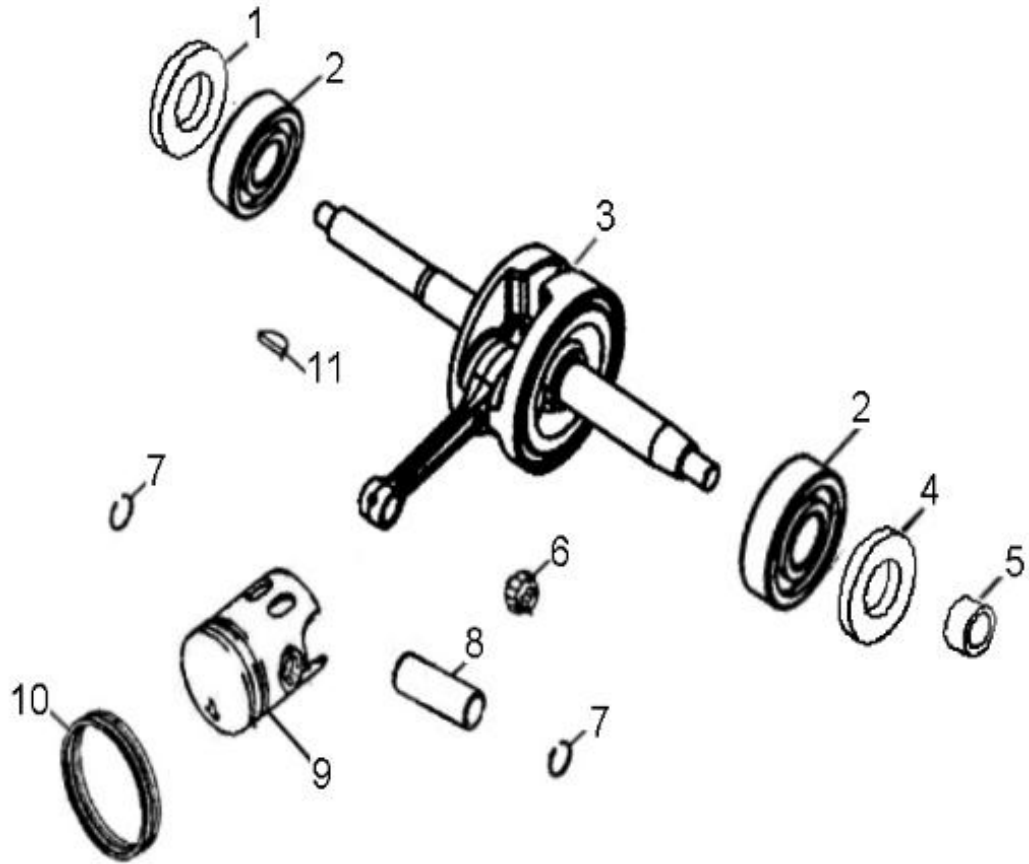

# 50

VIN Nंबर:

**RF3AR70B1GT005921**

Item	Part Number	Description	Q.ty
1	98076111-000	Plug, Spark	1
2	94050-07000-00C	Nut	4
3	12201113-000	Head, Cylinder	1
4	12251113-000	Gasket, Cylinder Head	1
5	12101113-000	Cylinder	1
6	12191113-001	Gasket, Cylinder	1
7	91001-071108-00C	Stud	4

Item	Part Number	Description	Q.ty
1	96504-203006NBR	Seal, Oil	1
2	96100-62040-JR2C3	Bearing, Ball	2
3	13020113-000	Asm., Crankshaft	1
4	96504-204208NBR	Seal, Oil	1
5	13316113-000	Collar, Crank, LH	1
6	96200-101412	Bearing, Needle	1
7	13115111-000	Clip, Piston Pin	2
8	13111111-000	Pin, Piston	1
9	13100111-000	Piston	1
10	13011111-000	Ring Set, Piston	1
11	90471-03013	Key, Woodruff	1

**D-3: FAN COVER**

Item	Part Number	Description	Q.ty
1	19600151-000	Cover Set, Fan Inlet	1
2	94101-0619010-00C	Washer	1
3	93903-1050168-00K	Screw	1
4	19122113-000	Deflector	1
5	19510113-000	Fan	1
6	96000-060168-0KL	Bolt	3
7	19602113-000	Damper, Air Shroud	3
8	19614202-000	Cover,Fan	1
9	94101-0613010-00C	Washer	2
10	91000-060208-00C	Bolt	2
11	93903-2050408-00K	Screw	1
12	19620151-000	Shroud, Air, Cylinder	1
13	83552113-000	Grommet, Cylinder	2

**D-4: OIL PUMP**

Item	Part Number	Description	Q.ty
1	94511-1900S	Clip, Cir	2
2	94124-2026003-00K	Washer	1
3	15150111-000	Sprocket, Oil Pump	1
4	94301-03012	Pin, Dowel	1
5	94511-0700E	Clip, Cir	1
6	15136113-000	Gear, Worm, Oil Pump	1
7	93210-01414	O-Ring	1
8	96300-03013	Pin, Shaft	1
9	91000-050168-00K	Bolt	2
10	94510-08000	Clamp	2
11	94401-05009-540	Fuel hose	1
12	15000131-000	Asm., Oil Pump	1
13	15311113-000	Spring, Protective, Oil Pipe	2
14	94517-05000	Clip	2
15	94403-02005-350	Tube, Oil	1
16	96006-040088-00C	Bolt, Phillips	1
17	94101-0400805-000	Washer	1