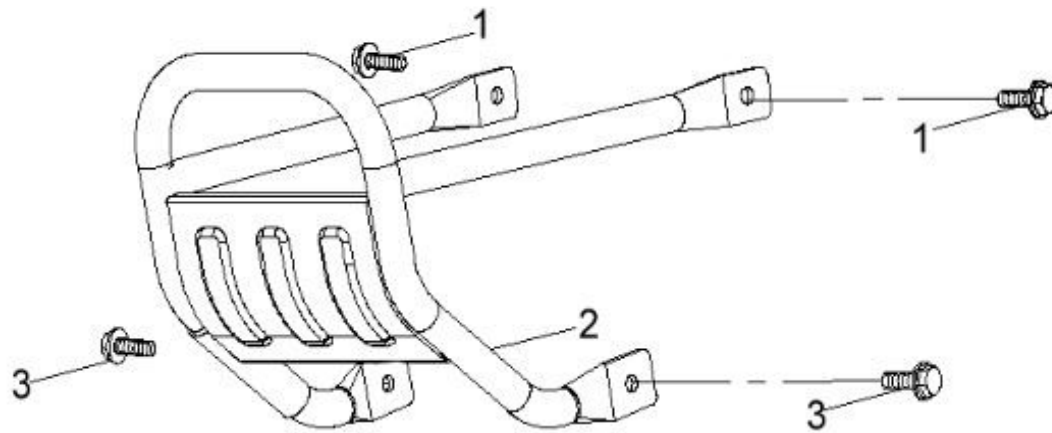

Item	Part Number	Description	Q.ty
1	96000-060128-10K	Bolt	2
2	50450225-385	Bracket, Bumper	1
3	96000-080168-00K	Bolt	2