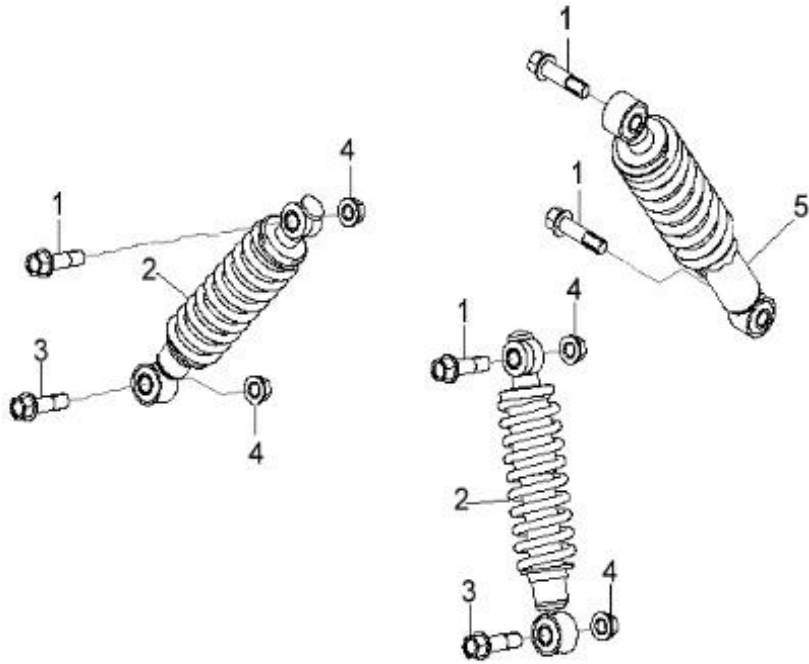

Item	Part Number	Description	Q.ty
1	96000-100408-OKL	Bolt	4
2	51100218-038	Asm., Suspension, Front	2
3	92000-100408-OKL	Bolt	2
4	94050-10000-00C	Nut	4
5	52400247-038	Asm., Suspension, Rear	1