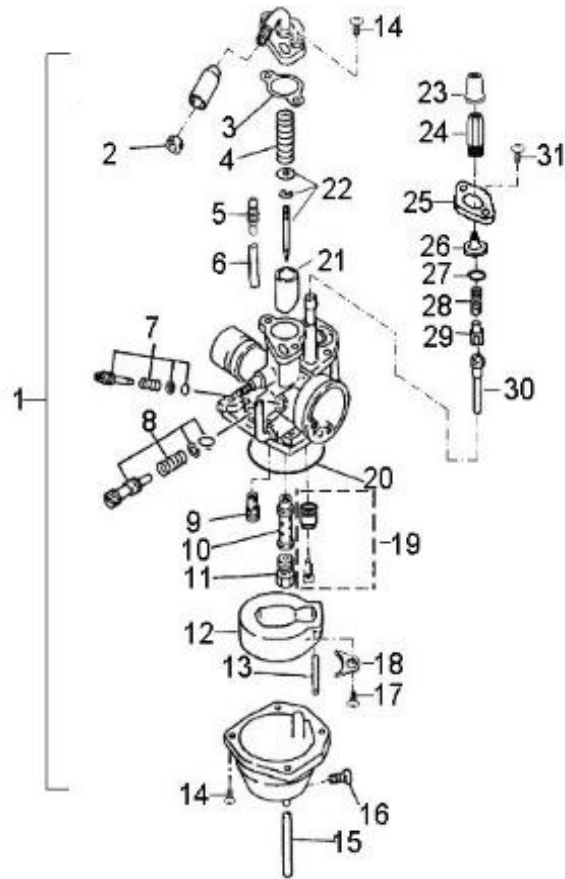

Item	Part Number	Description	Q.ty
1	96504-203006NBR	Seal, Oil	1
2	96100-62040-JR2C3	Bearing, Ball	2
3	13020113-000	Asm., Crankshaft	1
4	96504-204208NBR	Seal, Oil	1
5	13316113-000	Collar, Crank, LH	1
6	96200-101412	Bearing, Needle	1
7	13115111-000	Clip, Piston Pin	2
8	13111111-000	Pin, Piston	1
9	13100111-000	Piston	1
10	13011111-000	Ring Set, Piston	1
11	90471-03013	Key, Woodruff	1

**D-4: OIL PUMP**

Item	Part Number	Description	Q.ty
1	94511-1900S	Clip, Cir	2
2	94124-2026003-00K	Washer	1
3	15150111-000	Sprocket, Oil Pump	1
4	94301-03012	Pin, Dowel	1
5	94511-0700E	Clip, Cir	1
6	15136113-000	Gear, Worm, Oil Pump	1
7	93210-01414	O-Ring	1
8	96300-03013	Pin, Shaft	1
9	91000-050168-00K	Bolt	2
10	94510-08000	Clamp	2
11	94401-05009-540	Fuel hose	1
12	15000131-000	Asm., Oil Pump	1
13	15311113-000	Spring, Protective, Oil Pipe	2
14	94517-05000	Clip	2
15	94403-02005-350	Tube, Oil	1
16	96006-040088-00C	Bolt, Phillips	1
17	94101-0400805-000	Washer	1

Item	Part Number	Description	Q.ty
1	16100170-000	Asm., Carburetor	1
2	16113117-000	Nut, Cable Adjust	1
3	16101117-000	Gasket	1
4	16102113-000	Spring	1
5	16120131-000	Plug, Oil	1
6	94403-03565-065	Pipe, Oil	1
7	16115117-000	Screw, Air	1
8	16114117-000	Screw, Idle	1
9	16110151-000	Jet, Pilot	1
10	16105151-000	Valve, Needle	1
11	16108117-000	Jet, Main	1
12	16123113-000	Float	1
13	16119117-000	Pin, Float	1
14	93500-040148-000	Bolt	6
15	16109117-000	Drain Tube	1
16	16111117-000	Plug, Drain	1
17	93500-030068-000	Bolt	1
18	16185201-000	Bracket, Valve	1
19	16117152-001	Valve, Float	1
20	16106117-000	Seal, Float	1
21	16103117-000	Throttle, Valve	1
22	16104113-001	Asm., Jet Needle	1
23	16129170-000	Grommet	1
24	16130152-000	Support, Cable	1
25	16126170-000	Bracket, Manual Choke	1
26	16125170-000	Base, Manual Choke	1
27	93210-01418	O-Ring	1
28	16127152-000	Recoil, Choke	1
29	16128152-000	Valve, Choke	1
30	16214152-000	Jet, Choke	1
31	93501-040148-000	Bolt	2