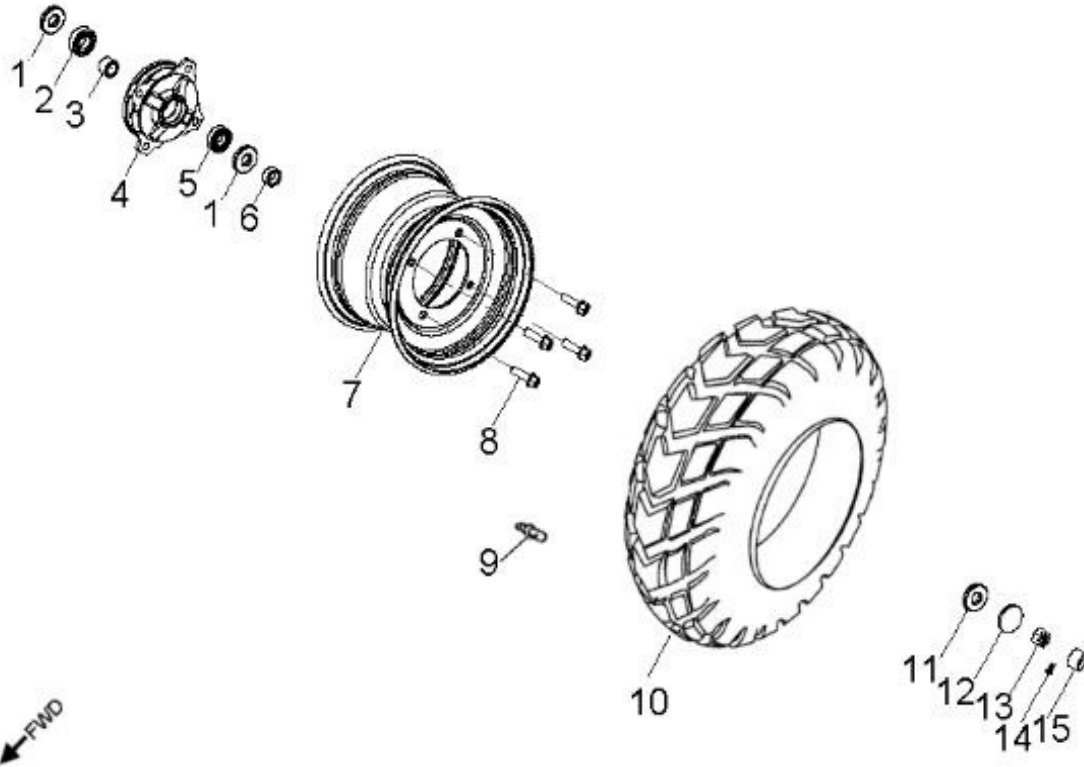

Item	Part Number	Description	Q.ty
1	96500-223507A7271	Seal, Oil	4
2	0490002-000	Bearing, Ball	2
3	44311131-000	Spacer	2
4	45130131-001	Drum, Brake, Front	2
5	0490001-000	Bearing, Ball	2
6	44312131-000	Spacer	2
7	42701153-067	Rim	2
8	96000-100208-00B	Bolt	8
9	42616131-000	Valve, Rim	2
10	42711251-000	Tire	2
11	94101-1243030-00C	Washer	2
12	94121-1224016-000	Washer	2
13	90351-12000-00C	Nut, Lock	2
14	94201-32320	Pin, Cotter	2
15	42730151-000	Cap, Hub	2