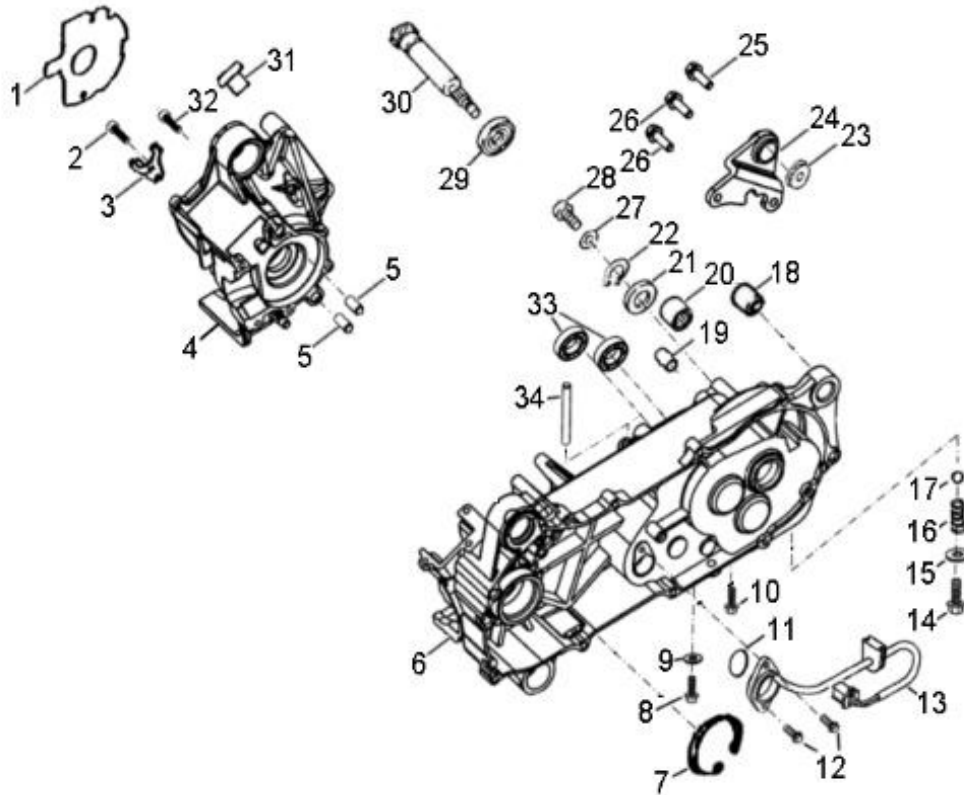

D-8: CRANKCASE

Item	Part Number	Description	Q.ty
1	11121113-000	Gasket, Generator	1
2	91000-060108-00C	Bolt	1
3	11111111-000	Bracket, Oil Seal	1
4	11101131-000	Crankcase, RH	1
5	94301-12160	Pin, Dowel	2
6	11201204-000	Crankcase, LH	1
7	94512-4200R	Clip, Cir	1
8	96000-120158-14C	Bolt	1
9	94101-1221320-00L	Washer	1
10	96000-080108-00K	Bolt	1
11	93210-02615	O-Ring	1
12	96000-050168-00C	Bolt	2
13	35759202-000	Sensor, Shifter	1
14	2430539A-000	Bolt	1
15	94101-1422010-00L	Washer	1
16	2430639A-000	Spring, Detent	1
17	2132239A-000	Ball, Steel	1
18	96400-082021	Bushing	1
19	11610113-000	Breather, Crankcase, Lower	1
20	96200-121812	Bearing, Needle	1
21	96504-172805ACM	Seal, Oil	1
22	94511-1700S	Clip, Cir	1
23	96400-082021	Bushing	1
24	50350201-000	Mount, Engine, Rear	1
25	96000-080358-00K	Bolt	1
26	96000-080228-0KL	Bolt	2
27	23412201-000	Stop Plate	1
28	91000-060108-00C	Bolt	1
29	96100-60030-00000	Bearing, Ball	1
30	23411201-000	Shaft, Drive	1
31	11103111-000	Plug, Rubber	1
32	91000-060358-00K	Bolt	6
33	96100-62010-00000	Bearing, Ball	2
34	94408-05007-170	Hose	1