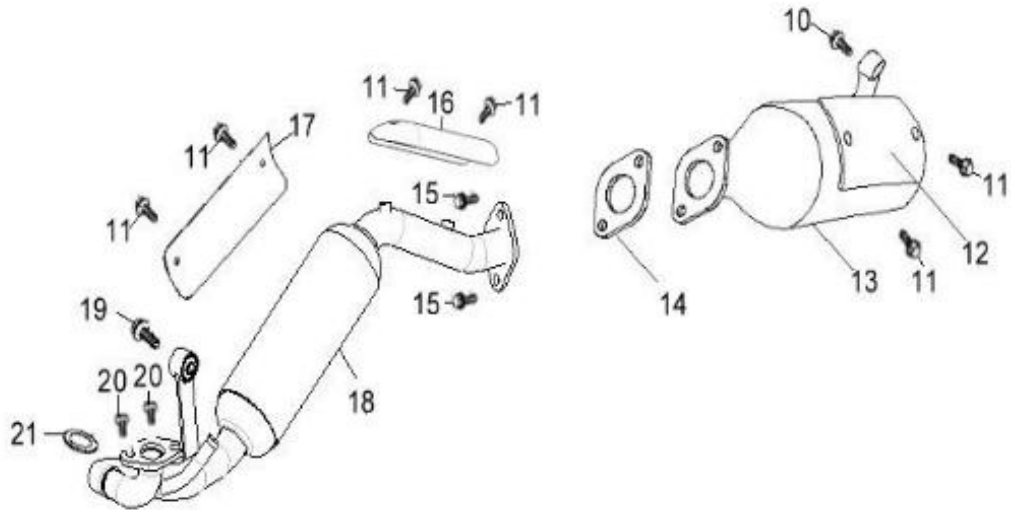

D-16: EXHAUST PIPE

Item	Part Number	Description	Q.ty
1	96420-01016-300	Hose, Rubber	1
2	18999201-000	Dual-Intake	1
3	96000-060128-10K	Bolt	3
4	18997201-000	Check Valve, Dual-Intake	1
5	96420-01016-054	Hose, Rubber	1
6	92005-060168-00K	Bolt	2
7	18995201-000	Asm., Filter, Dual- Intake	1
8	18998201-000	Bracket, Dual- Intake	1
9	94050-06000-00K	Nut	1
10	96000-080308-00K	Bolt	1
11	96000-060108-00B	Bolt	6
12	18318201-000	Protector	1
13	18298221-001	Silencer	1
14	16101203-000	Gasket	1
15	96000-080258-00K	Bolt	2
16	18314208-000	Muffler Protector(iron)	1
17	18314207-000	Muffler Protector(iron)	1
18	18299225-000	Pipe, Exhaust, Front	1
19	96000-080358-00K	Bolt	1
20	96000-060188-0CT	Bolt	2
21	18291111-000	Gasket	1