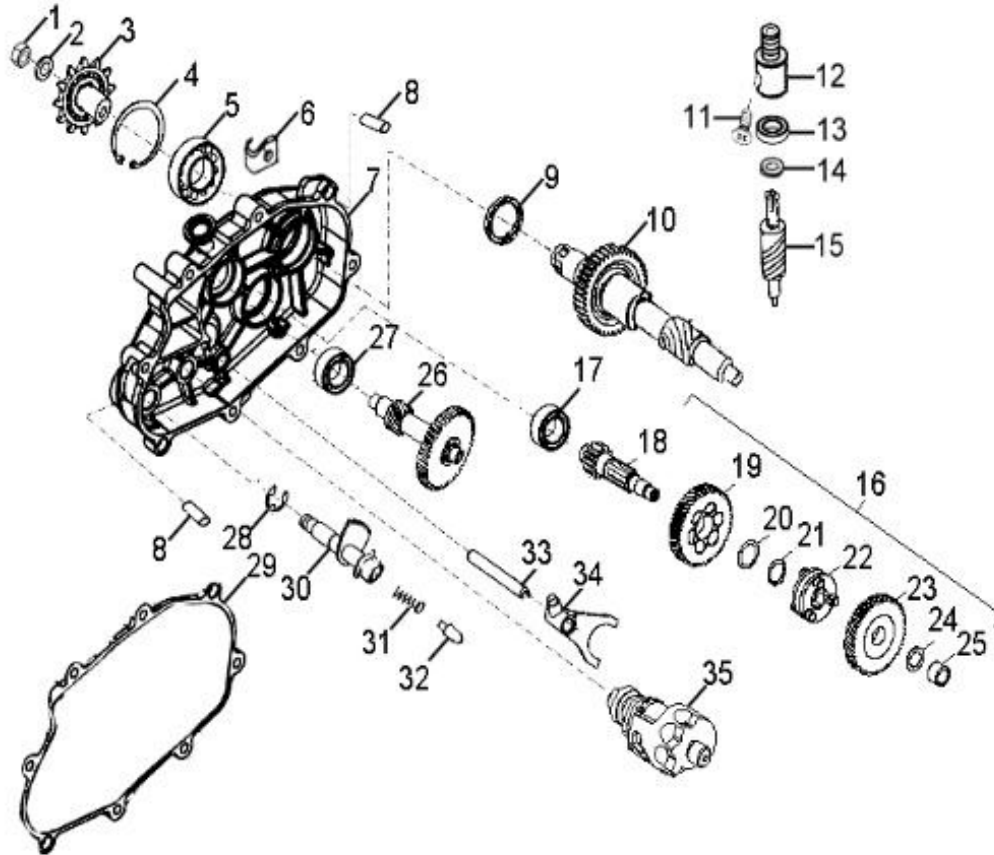

D-7: DRIVE SHAFT

Item	Part Number	Description	Q.ty
1	90350-14000-00C	Nut	1
2	94101-1426020-00C	Washer	1
3	23801202-000	Sprocket, Drive	1
4	94512-4200R	Clip, Cir	1
5	96100-6004-LLUC3/ZG	Bearing, Ball	1
6	11351111-000	Bracket, Carburator Tube	1
7	21300202-000	Cover, Transmission	1
8	94301-10140	Pin, Dowel	2
9	96504-253506NBR	Seal, Oil	1
10	23430201-000	Final Shaft Comp	1
11	93902-050258-00C	Bolt	1
12	22911201-000	Meter Gear Joint	1
13	96500-071507A7271	Seal, Oil	1
14	94101-0715010-000	Washer	1
15	22901201-000	Meter Gear	1
16	23440202-000	Asm., Transmission	1
17	96100-62020-00000	Bearing, Ball	1
18	23441201-000	Shaft, Transmission	1
19	23460201-000	Gear Set, Reverse	1
20	94101-2025010-000	Washer	1
21	94517-1900S	Clip	1
22	22430203-000	Ratchet, Shift	1
23	23450201-000	Asm., Gear, Spur	1
24	94101-1422010-000	Washer	1
25	23442201-000	Collar, Shaft	1
26	23420201-000	Asm., Shaft, Counter	1
27	96100-62010-00000	Bearing, Ball	1
28	94513-1200E	E-Clip	1
29	21395201-002	Gasket, Transmission Cover	1
30	2461139A-000	Spindle	1
31	2425339A-000	Spring, Drum Sensor	1
32	2425239A-000	Roller, Drum Sensor	1
33	2424139A-000	Shaft, Gear Shift	1
34	2423139A-000	Fork, Shift	1
35	2430039A-000	Asm., Drum, Gear Shift	1