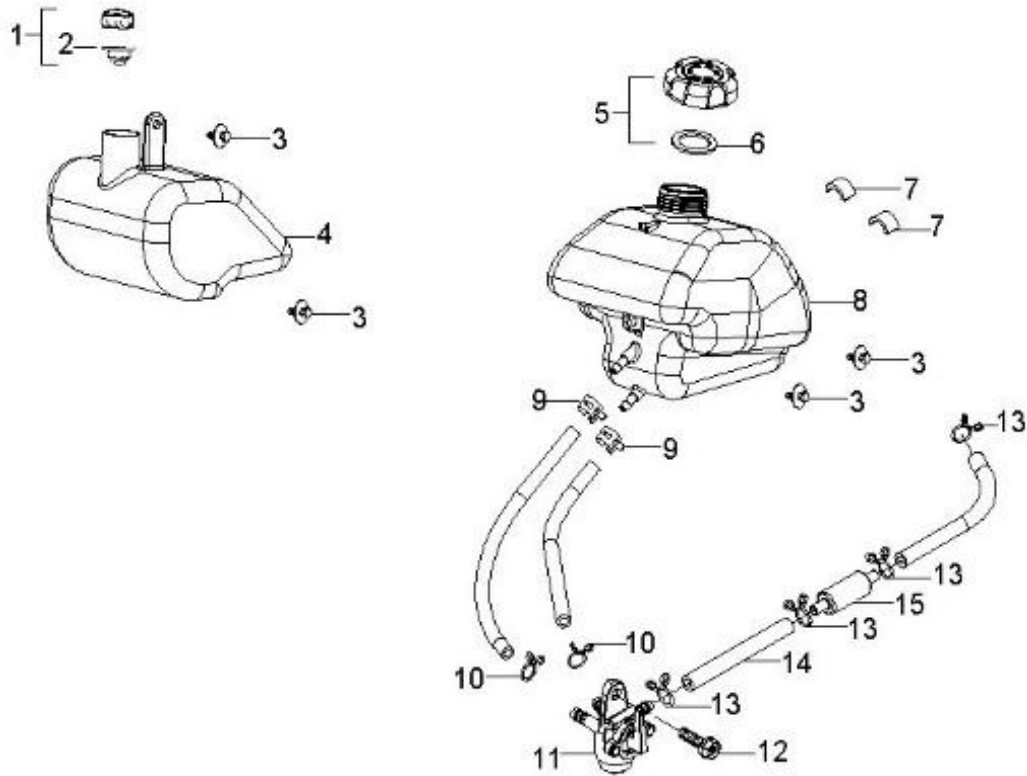

Item	Part Number	Description	Q.ty
1	55105151-000	Cap, Oil Tank	1
2	55106151-000	Diaphragm, Oil Tank	1
3	96007-060168-00K	Bolt	4
4	55100131-002	Asm., Oil Tank	1
5	17620155-000	Asm., Cap, Fuel Tank	1
6	17625131-000	Diaphragm, Fuel Cap	1
7	64319131-000	Rubber, Fuel Tank	2
8	17500222-00A	Asm., Tank, Fuel	1
9	94515-11012	Clamp	2
10	94510-08000	Clamp	2
11	17950131-000	Valve, Fuel	1
12	96000-060128-10K	Bolt	1
13	94510-08000	Clamp	4
14	94401-05009-160	Fuel hose	1
15	17952111-000	Filter, Fuel	1