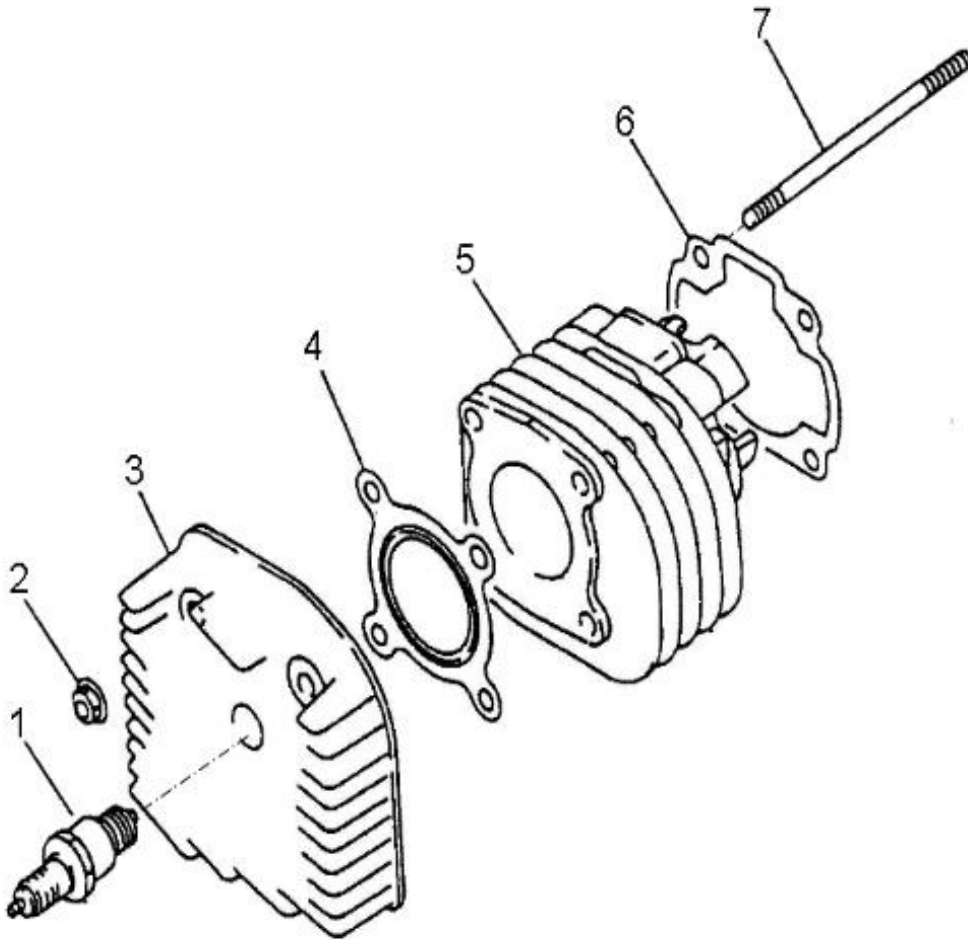

# 50

VIN Nंबर:

**RF3AR70B1GT005921**

Item	Part Number	Description	Q.ty
1	98076111-000	Plug, Spark	1
2	94050-07000-00C	Nut	4
3	12201113-000	Head, Cylinder	1
4	12251113-000	Gasket, Cylinder Head	1
5	12101113-000	Cylinder	1
6	12191113-001	Gasket, Cylinder	1
7	91001-071108-00C	Stud	4

Item	Part Number	Description	Q.ty
1	96504-203006NBR	Seal, Oil	1
2	96100-62040-JR2C3	Bearing, Ball	2
3	13020113-000	Asm., Crankshaft	1
4	96504-204208NBR	Seal, Oil	1
5	13316113-000	Collar, Crank, LH	1
6	96200-101412	Bearing, Needle	1
7	13115111-000	Clip, Piston Pin	2
8	13111111-000	Pin, Piston	1
9	13100111-000	Piston	1
10	13011111-000	Ring Set, Piston	1
11	90471-03013	Key, Woodruff	1

**D-3: FAN COVER**

Item	Part Number	Description	Q.ty
1	19600151-000	Cover Set, Fan Inlet	1
2	94101-0619010-00C	Washer	1
3	93903-1050168-00K	Screw	1
4	19122113-000	Deflector	1
5	19510113-000	Fan	1
6	96000-060168-0KL	Bolt	3
7	19602113-000	Damper, Air Shroud	3
8	19614202-000	Cover,Fan	1
9	94101-0613010-00C	Washer	2
10	91000-060208-00C	Bolt	2
11	93903-2050408-00K	Screw	1
12	19620151-000	Shroud, Air, Cylinder	1
13	83552113-000	Grommet, Cylinder	2

**D-4: OIL PUMP**

Item	Part Number	Description	Q.ty
1	94511-1900S	Clip, Cir	2
2	94124-2026003-00K	Washer	1
3	15150111-000	Sprocket, Oil Pump	1
4	94301-03012	Pin, Dowel	1
5	94511-0700E	Clip, Cir	1
6	15136113-000	Gear, Worm, Oil Pump	1
7	93210-01414	O-Ring	1
8	96300-03013	Pin, Shaft	1
9	91000-050168-00K	Bolt	2
10	94510-08000	Clamp	2
11	94401-05009-540	Fuel hose	1
12	15000131-000	Asm., Oil Pump	1
13	15311113-000	Spring, Protective, Oil Pipe	2
14	94517-05000	Clip	2
15	94403-02005-350	Tube, Oil	1
16	96006-040088-00C	Bolt, Phillips	1
17	94101-0400805-000	Washer	1