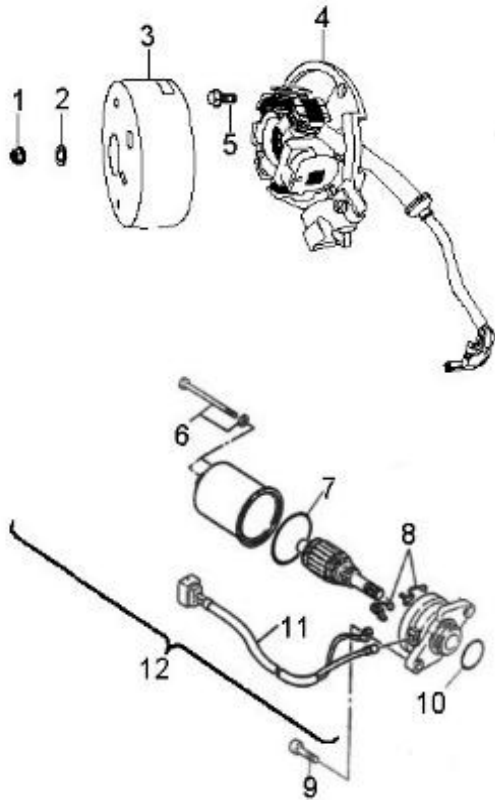

Item	Part Number	Description	Q.ty
1	94101-0816015-00C	Washer	1
2	23422113-000	Asm., Idle Gear	1
3	94101-0818008-000	Washer	2
4	96300-08032	Shaft, Pin	1
5	28236113-000	Plate, Idle Gear	1
6	91000-060128-00K	Bolt	2
7	94124-0812003-00K	Washer	1
8	28410113-000	Asm., One Way Clutch	1
9	94101-1319005-000	Washer	1
10	28220113-000	Gear, Starter	1
11	96200-555912	Bearing, Needle	1
12	28202113-000	Boss, Gear	1
13	94101-5676006-000	Washer	1

**D-12: DRIVEN CLUTCH**

Item	Part Number	Description	Q.ty
1	22000205-000	Asm., Driven Clutch	1
2	23225113-000	Pin, Guide	2
3	23200201-000	Sheave, Driven	1
4	96500-333904A0015	Seal, Oil	2
5	23220113-000	Sheave, Moveable	1
6	93210-03622	O-Ring	2
7	23237113-000	Seal, Collor	1
8	23233201-000	Spring, Clutch	1
9	22350113-000	Weight, Clutch	1
10	90202-18000-00C	Nut	1
11	22100113-000	Clutch, Outer	1
12	94001-10000-24C	Nut	1
13	93210-00630	O-Ring	1
14	96100-63800-ZZ000/ZG	Bearing, Ball	1

## D-13: TRANSMISSION LEVER

Item	Part Number	Description	Q.ty
1	15650111-001	Plug, Oil	1
2	93210-01326	O-Ring	1
3	96000-060358-08C	Bolt	8
4	96500-142807A7271	Seal, Oil	1
5	94201-25190	Pin, Cotter	1
6	21321156-000	Pin, Lever, Shift	1
7	94101-0816015-00C	Washer	2
8	21320201-000	Spring, Shift	1
9	96000-060258-00K	Bolt	1
10	21317201-000	Lever, Shift	1
11	96000-060128-10K	Bolt	2
12	21323202-000	Gate, Shift	1
13	21319221-001	Gear Selector	1
14	21328158-000	Knob, Transmission Lever	1
15	96000-060208-10K	Bolt	1
16	21327158-000	Cover	1

**D-14: ENGINE BRACKET**

Item	Part Number	Description	Q.ty
1	90350-12000-00C	Nut	1
2	94101-1225020-00C	Washer	1
3	96400-123538	Bushing	2
4	11150131-000	Tube, Fixed, Front	1
5	55200131-000	Bracket, Oil Tank	1
6	96000-080358-00K	Bolt	1
7	96000-122158-14C	Bolt	1
8	44312201-000	Spacer	1