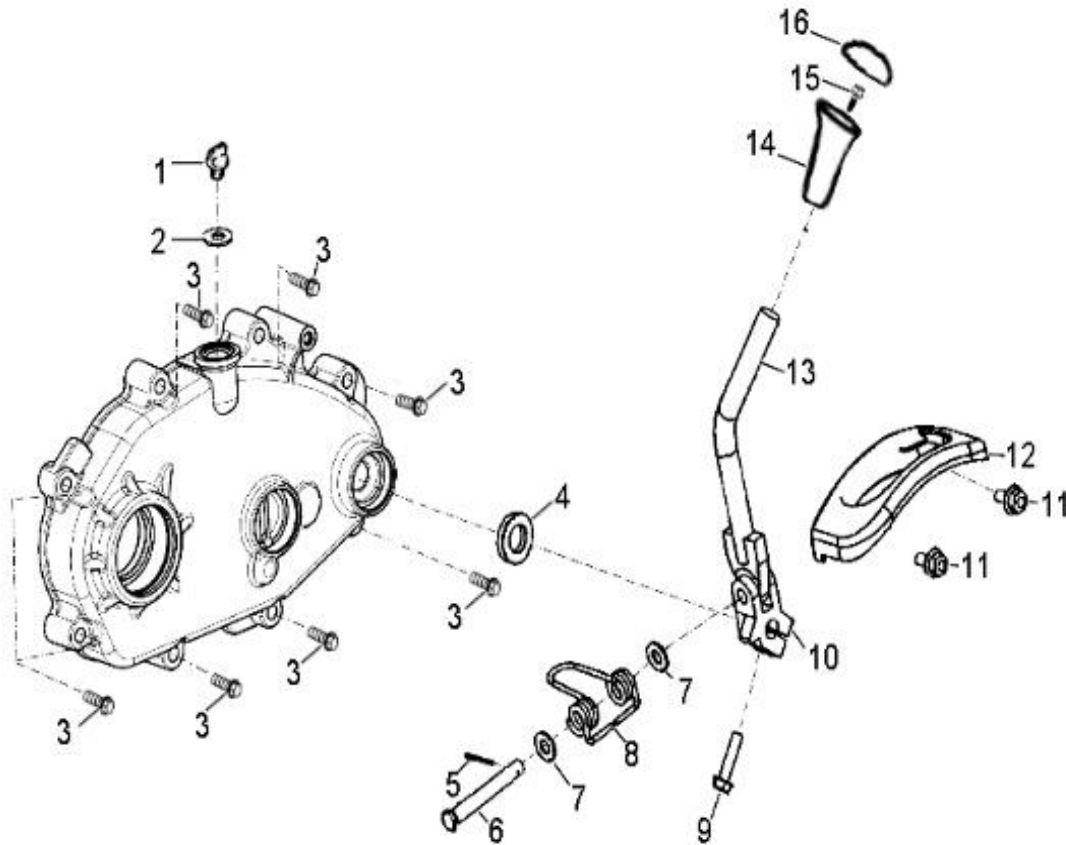

D-13: TRANSMISSION LEVER

Item	Part Number	Description	Q.ty
1	15650111-001	Plug, Oil	1
2	93210-01326	O-Ring	1
3	96000-060358-08C	Bolt	8
4	96500-142807A7271	Seal, Oil	1
5	94201-25190	Pin, Cotter	1
6	21321156-000	Pin, Lever, Shift	1
7	94101-0816015-00C	Washer	2
8	21320201-000	Spring, Shift	1
9	96000-060258-00K	Bolt	1
10	21317201-000	Lever, Shift	1
11	96000-060128-10K	Bolt	2
12	21323202-000	Gate, Shift	1
13	21319221-001	Gear Selector	1
14	21328158-000	Knob, Transmission Lever	1
15	96000-060208-10K	Bolt	1
16	21327158-000	Cover	1