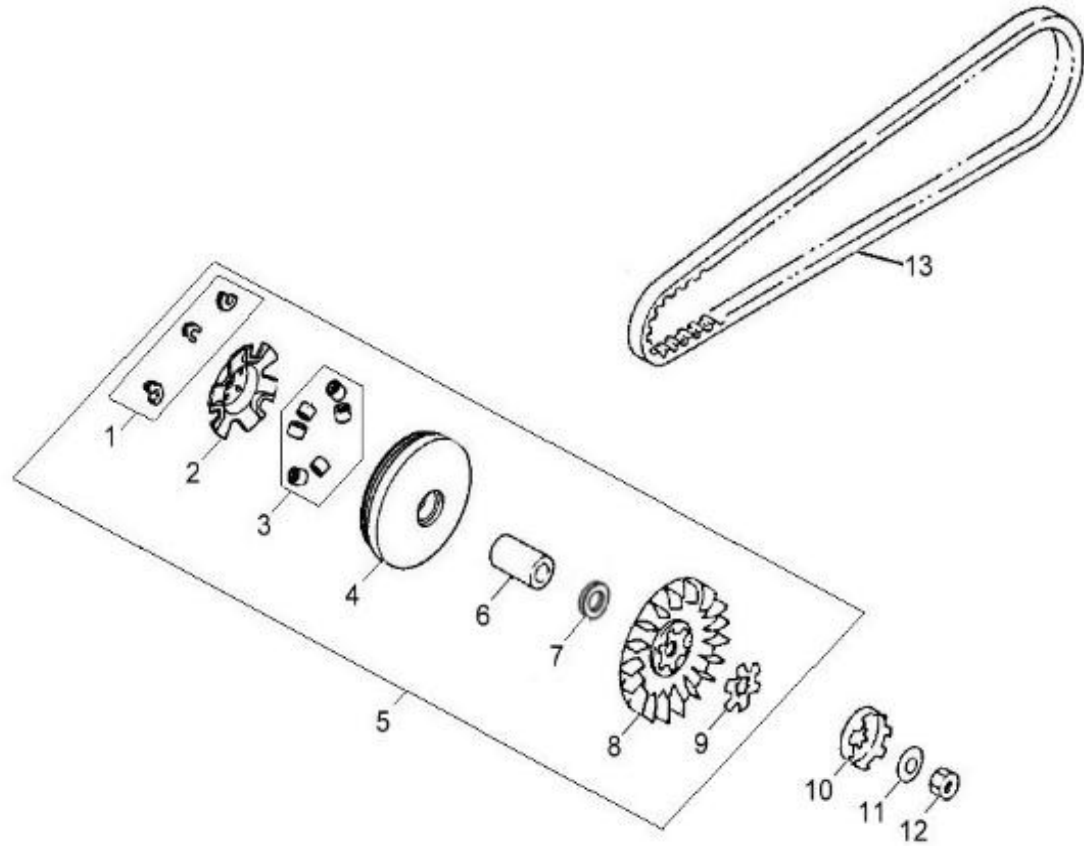

D-11: DRIVE CLUTCH

Item	Part Number	Description	Q.ty
1	22132113-000	Bushing, Slider	3
2	22131113-000	Plate, Sheave	1
3	22120202-000	Roller	1
4	22110113-000	Wheel, Slot, Sliding, Primary	1
5	22103204-000	Asm., Sliding	1
6	96401-131838	Bushing	1
7	94101-1318010-000	Washer	1
8	22102113-000	Sheave, moveable	1
9	22150111-000	Washer, Claw	1
10	22140111-000	Clutch, One-Way	1
11	94125-1024025-000	Washer, Spring	1
12	94050-10000-00C	Nut	1
13	23100113-000	Belt, Driven	1