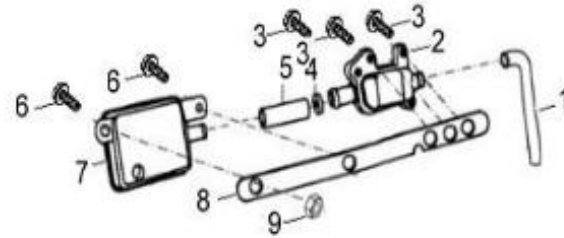

D-16: EXHAUST PIPE

Item	Part Number	Description	Q.ty
1	96420-01016-300	Hose, Rubber	1
2	18999201-000	Dual-Intake	1
3	96000-060128-10K	Bolt	3
4	18997201-000	Check Valve, Dual-Intake	1
5	96420-01016-054	Hose, Rubber	1
6	92005-060168-00K	Bolt	2
7	18995201-000	Asm., Filter, Dual- Intake	1
8	18998201-000	Bracket, Dual- Intake	1
9	94050-06000-00K	Nut	1
10	96000-080308-00K	Bolt	1
11	96000-060108-00B	Bolt	6
12	18318201-000	Protector	1
13	18298221-001	Silencer	1
14	16101203-000	Gasket	1
15	96000-080258-00K	Bolt	2
16	18314208-000	Muffler Protector(iron)	1
17	18314207-000	Muffler Protector(iron)	1
18	18299225-000	Pipe, Exhaust, Front	1
19	96000-080358-00K	Bolt	1
20	96000-060188-0CT	Bolt	2
21	18291111-000	Gasket	1