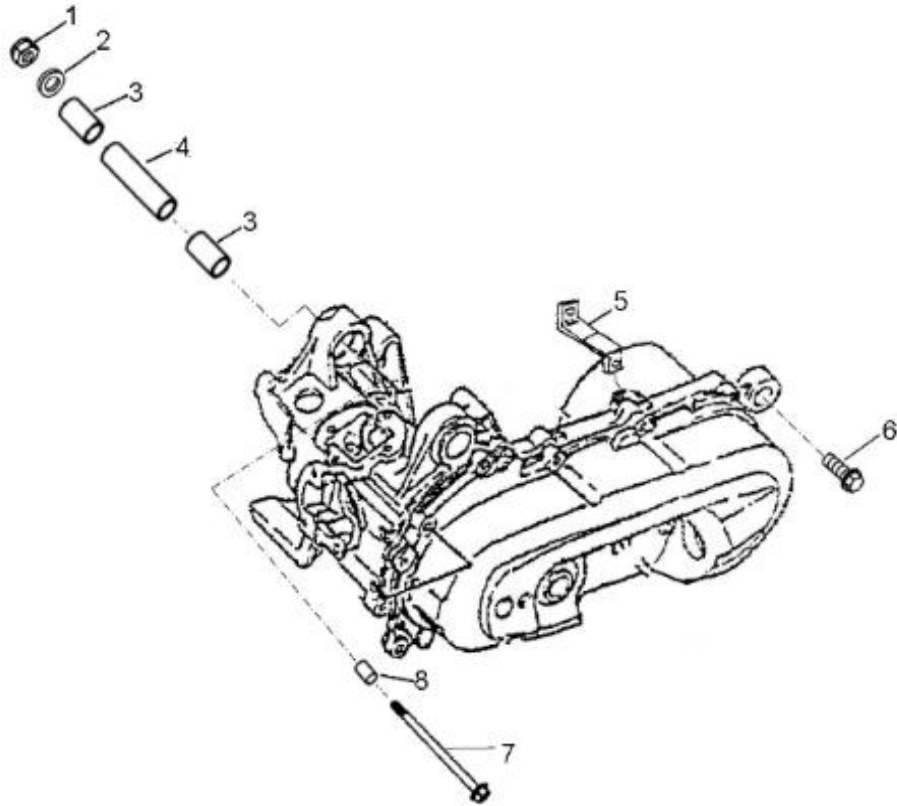

D-14: ENGINE BRACKET

Item	Part Number	Description	Q.ty
1	90350-12000-00C	Nut	1
2	94101-1225020-00C	Washer	1
3	96400-123538	Bushing	2
4	11150131-000	Tube, Fixed, Front	1
5	55200131-000	Bracket, Oil Tank	1
6	96000-080358-00K	Bolt	1
7	96000-122158-14C	Bolt	1
8	44312201-000	Spacer	1