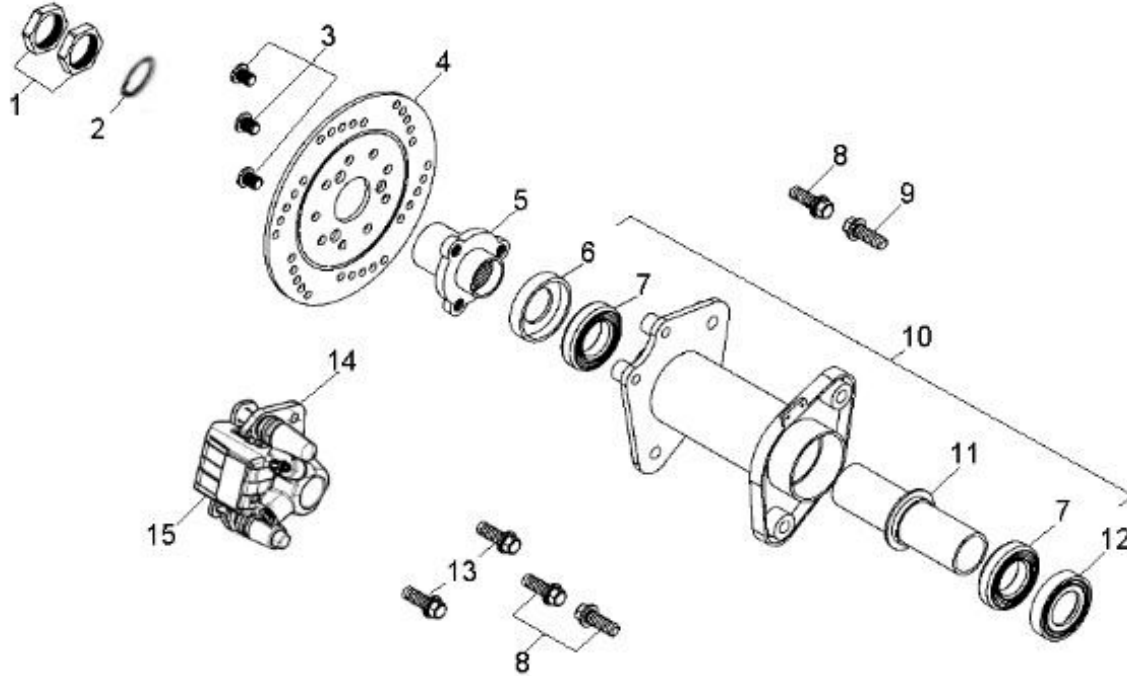

D-26: REAR BRAKE

Item	Part Number	Description	Q.ty
1	94001-28000-36K	Nut	2
2	94121-2840030-000	Washer	1
3	45016131-00K	Bolt	3
4	45010180-000	Disc, Brake	1
5	43490131-00K	Hub, Disc	1
6	96500-355510A7271	Seal, Oil	1
7	0490003-000	Bearing, Ball	2
8	96008-120288-OCL	Bolt	3
9	96008-120328-OCL	Bolt	1
10	42803218-385	Asm., Housing, Rear Axle	1
11	42810180-000	Tube, Spacer	1
12	96500-405510A7271	Seal, Oil	1
13	96000-080388-OKL	Bolt	2
14	45000131-00K	Asm., Caliper, Rear	1
15	45120131-00K	Pads, Brake	1