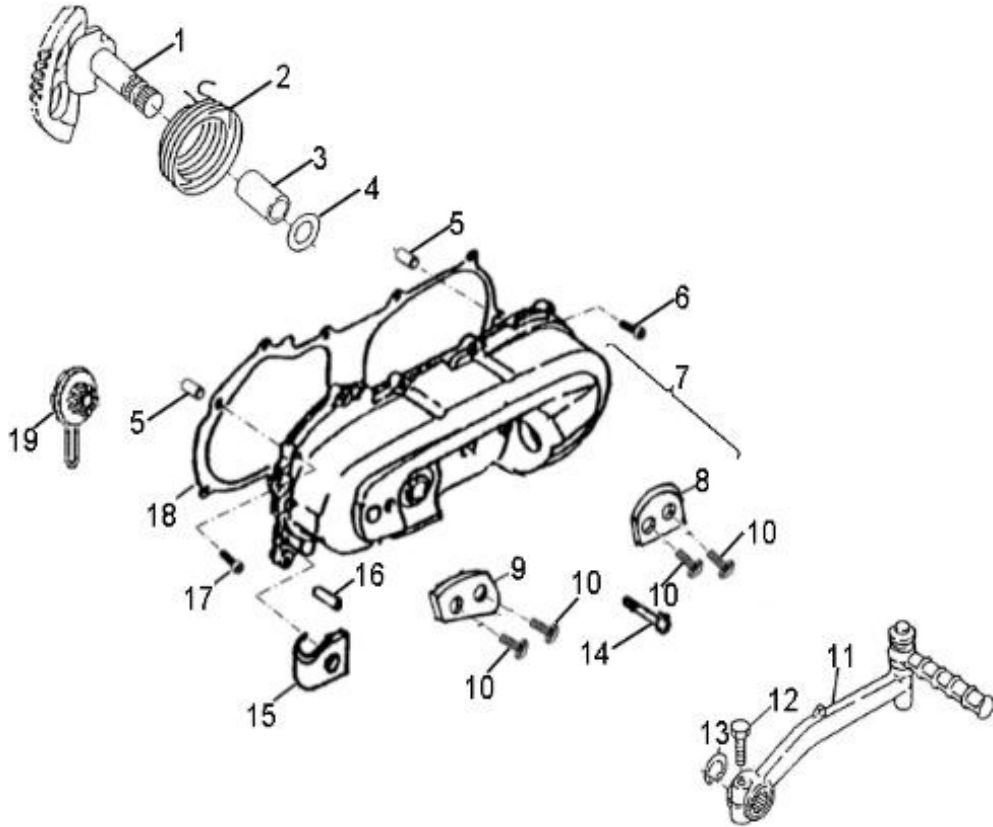

Item	Part Number	Description	Q.ty
1	28250113-000	Asm., Shaft, Kick Start	1
2	28281111-000	Recoil, Kick Start	1
3	96401-152030	Bushing	1
4	94101-1528010-00K	Washer	1
5	94301-10140	Pin, Dowel	2
6	91000-060258-00K	Bolt	8
7	11341113-000	Cover, Clutch	1
8	11343113-000	Protector A	1
9	11344113-000	Protector B	1
10	93500-050108-00K	Bolt	4
11	28300111-001	Asm., Kick Start	1
12	96000-060258-00K	Bolt	1
13	94511-1500S	Clip, Cir	1
14	91000-060608-00K	Bolt	1
15	11351111-000	Bracket, Carburetor Tube	1
16	96300-08029	Shaft, Pin	1
17	91000-060358-00K	Bolt	2
18	11359113-001	Gasket	1
19	28225113-000	Asm., Kick Pinion	1