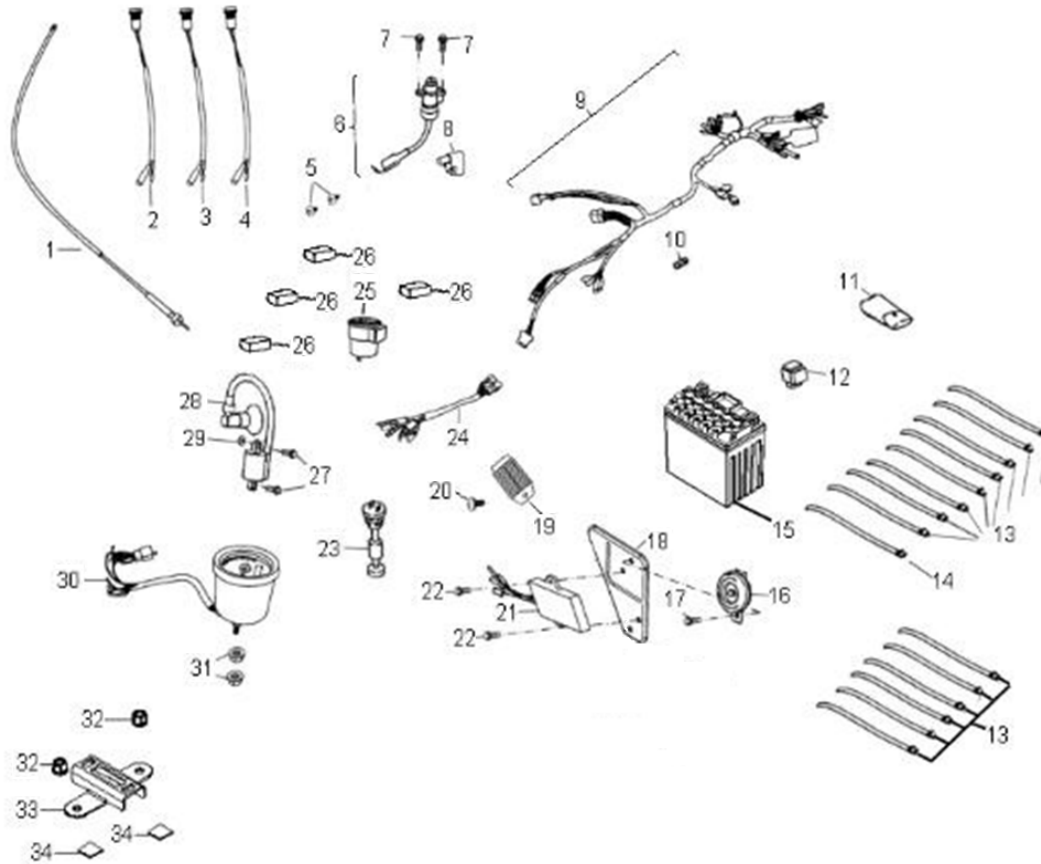

Item	Part Number	Description	Q.ty
1	37830204-000	Speedometer Cable	1
2	34908203-000	Lamp, Warning, Low Oil	1
3	34911206-000	Indicator, Reverse	1
4	34918205-000	Indicator, Neutral	1
5	93100-050128-00K	Bolt	2
6	35100271-000	Asm., Main Switch	1
7	96000-050168-00K	Bolt	2
8	35106209-000	Lock, Steering	1
9	32103227-000	Harness, Main Wire	1
10	98200113-000	Fuse	1
11	89120111-001	Pouch, Tool	1
12	38501111-000	Starter Relay	1
13	89569131-000	Strap	14
14	89769111-000	Strap	1
15	31500111-002	Battery	1
16	38110111-000	Horn	1
17	96000-060128-10K	Bolt	1
18	32104202-000	Bracket, Electrical	1
19	31600212-002	Rectifier/ Regulator	1
20	93500-050148-00C	Bolt	1
21	30410202-000	Asm., CDI Unit	1
22	96000-060168-10K	Bolt	2
23	35410203-001	Asm., Oil Level Gauge	1
24	32101204-000	Extended Wires	1
25	38302133-000	Relay, Signal	1
26	89720156-000	Tape	4
27	96000-060228-00K	Bolt	2
28	30510151-000	Asm., Ignition Coil	1
29	94103-0600000-00C	Washer, Star	1
30	37200220-000	Asm., Speedometer	1
31	94050-05000-00C	Nut	2
32	94050-06000-00K	Nut	2
33	3150210A-000	Bracket, Battery	1
34	31510204-000	Foam	2