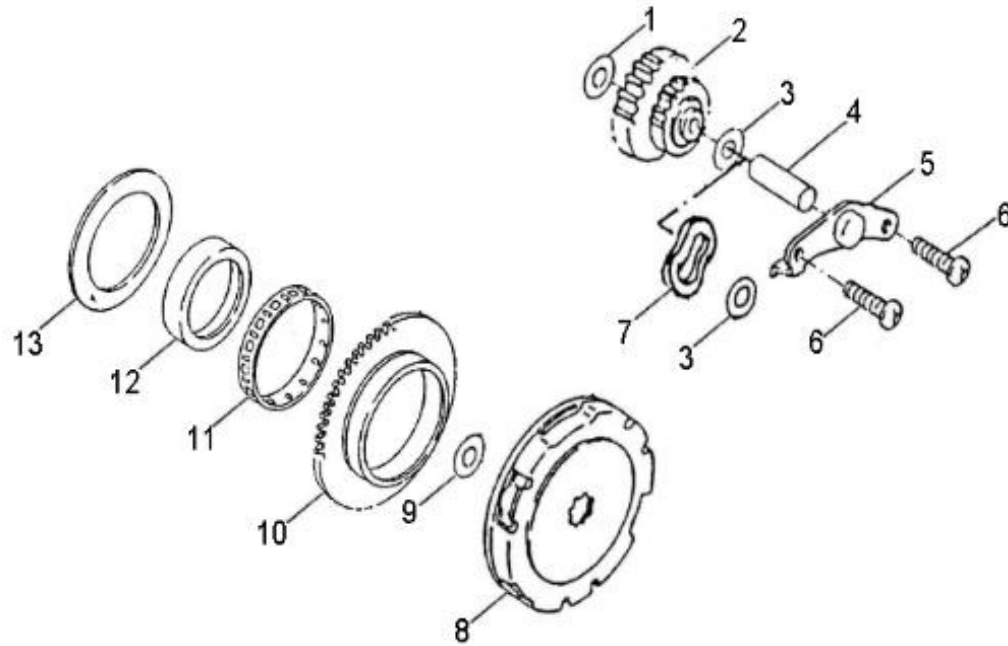

D-7: DRIVE SHAFT

Item	Part Number	Description	Q.ty
1	90350-14000-00C	Nut	1
2	94101-1426020-00C	Washer	1
3	23801202-000	Sprocket, Drive	1
4	94512-4200R	Clip, Cir	1
5	96100-6004-LLUC3/ZG	Bearing, Ball	1
6	11351111-000	Bracket, Carburator Tube	1
7	21300202-000	Cover, Transmission	1
8	94301-10140	Pin, Dowel	2
9	96504-253506NBR	Seal, Oil	1
10	23430201-000	Final Shaft Comp	1
11	93902-050258-00C	Bolt	1
12	22911201-000	Meter Gear Joint	1
13	96500-071507A7271	Seal, Oil	1
14	94101-0715010-000	Washer	1
15	22901201-000	Meter Gear	1
16	23440202-000	Asm., Transmission	1
17	96100-62020-00000	Bearing, Ball	1
18	23441201-000	Shaft, Transmission	1
19	23460201-000	Gear Set, Reverse	1
20	94101-2025010-000	Washer	1
21	94517-1900S	Clip	1
22	22430203-000	Ratchet, Shift	1
23	23450201-000	Asm., Gear, Spur	1
24	94101-1422010-000	Washer	1
25	23442201-000	Collar, Shaft	1
26	23420201-000	Asm., Shaft, Counter	1
27	96100-62010-00000	Bearing, Ball	1
28	94513-1200E	E-Clip	1
29	21395201-002	Gasket, Transmission Cover	1
30	2461139A-000	Spindle	1
31	2425339A-000	Spring, Drum Sensor	1
32	2425239A-000	Roller, Drum Sensor	1
33	2424139A-000	Shaft, Gear Shift	1
34	2423139A-000	Fork, Shift	1
35	2430039A-000	Asm., Drum, Gear Shift	1

Item	Part Number	Description	Q.ty
1	94101-0816015-00C	Washer	1
2	23422113-000	Asm., Idle Gear	1
3	94101-0818008-000	Washer	2
4	96300-08032	Shaft, Pin	1
5	28236113-000	Plate, Idle Gear	1
6	91000-060128-00K	Bolt	2
7	94124-0812003-00K	Washer	1
8	28410113-000	Asm., One Way Clutch	1
9	94101-1319005-000	Washer	1
10	28220113-000	Gear, Starter	1
11	96200-555912	Bearing, Needle	1
12	28202113-000	Boss, Gear	1
13	94101-5676006-000	Washer	1