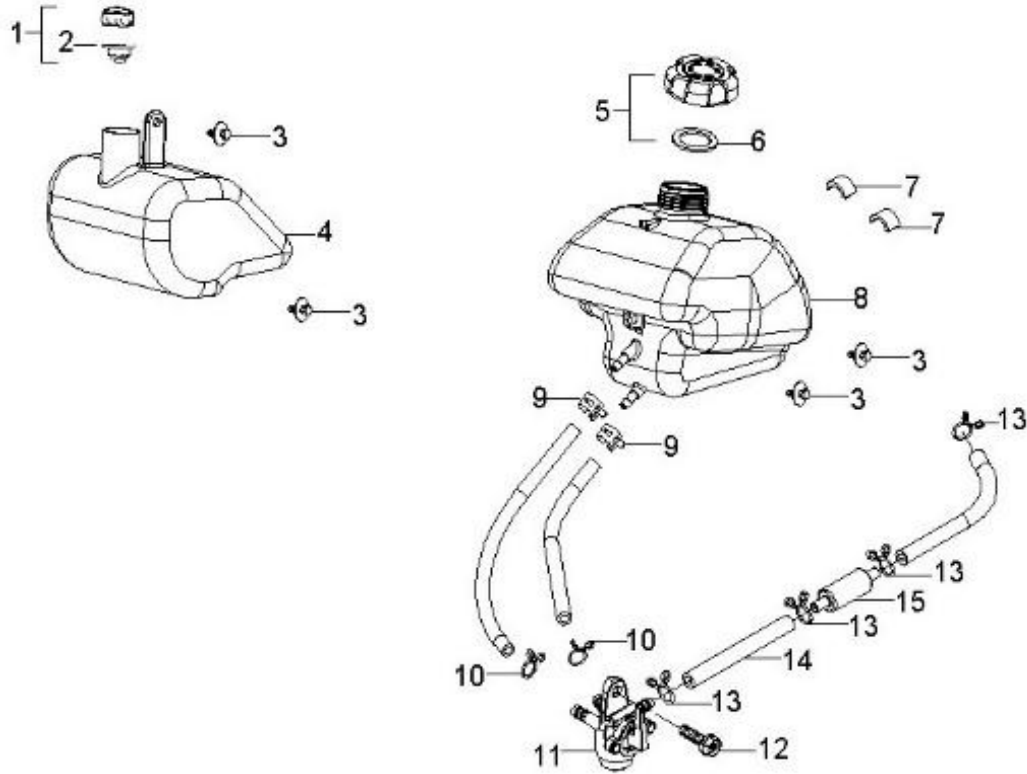

Item	Part Number	Description	Q.ty
1	55105151-000	Cap, Oil Tank	1
2	55106151-000	Diaphragm, Oil Tank	1
3	96007-060168-00K	Bolt	4
4	55100131-002	Asm., Oil Tank	1
5	17620155-000	Asm., Cap, Fuel Tank	1
6	17625131-000	Diaphragm, Fuel Cap	1
7	64319131-000	Rubber, Fuel Tank	2
8	17500222-00A	Asm., Tank, Fuel	1
9	94515-11012	Clamp	2
10	94510-08000	Clamp	2
11	17950131-000	Valve, Fuel	1
12	96000-060128-10K	Bolt	1
13	94510-08000	Clamp	4
14	94401-05009-160	Fuel hose	1
15	17952111-000	Filter, Fuel	1