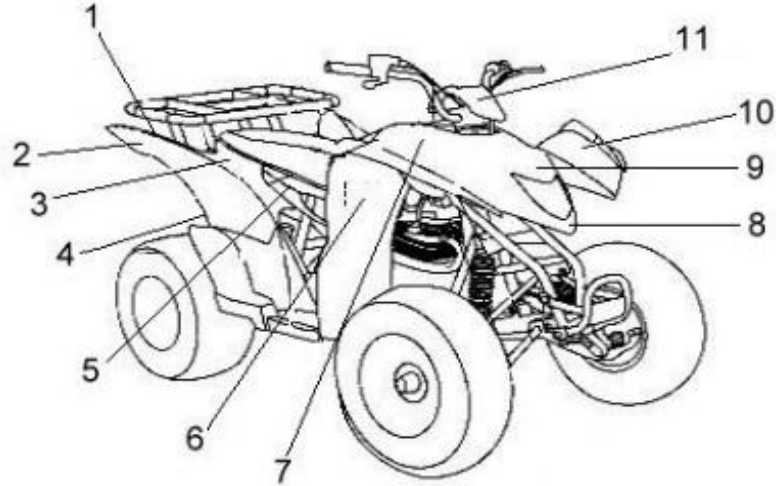

Item	Part Number	Description	Q.ty
1	99700220-000	Decal Kit Cobra 50/400 '15	1
2			
3	87851173-000	Decal, Waring, Y-16	1
4	87858156-000	Decal, Waring, Chain	1
5			
6	87854202-000	Decal , Waring, Reverse	1
7			
8			
9			
10			
11			
12	87869201-000	Decal, Warning, Rack	1
13	87852201-000	Decal, General Waring	1
14			
15			
16