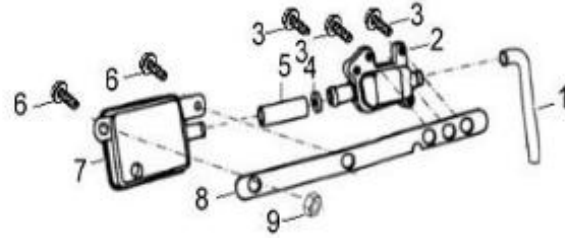

D-16: EXHAUST PIPE

Item	Part Number	Description	Q.ty
1	96420-01016-300	Hose, Rubber	1
2	18999201-000	Dual-Intake	1
3	96000-060128-10K	Bolt	3
4	18997201-000	Check Valve, Dual-Intake	1
5	96420-01016-054	Hose, Rubber	1
6	92005-060168-00K	Bolt	2
7	18995201-000	Asm.,Filter, Daul- Intake	1
8	18998201-000	Bracket, Dual- Intake	1
9	94050-06000-00K	Nut	1
10	96000-080308-00K	Bolt	1
11	96000-060108-00B	Bolt	6
12	18318201-000	Protector	1
13	18298221-001	Silencer	1
14	16101203-000	Gasket	1
15	96000-080258-00K	Bolt	2
16	18314208-000	Muffler Protector(iron)	1
17	18314207-000	Muffler Protector(iron)	1
18	18299225-000	Pipe, Exhaust, Front	1
19	96000-080358-00K	Bolt	1
20	96000-060188-0CT	Bolt	2
21	18291111-000	Gasket	1