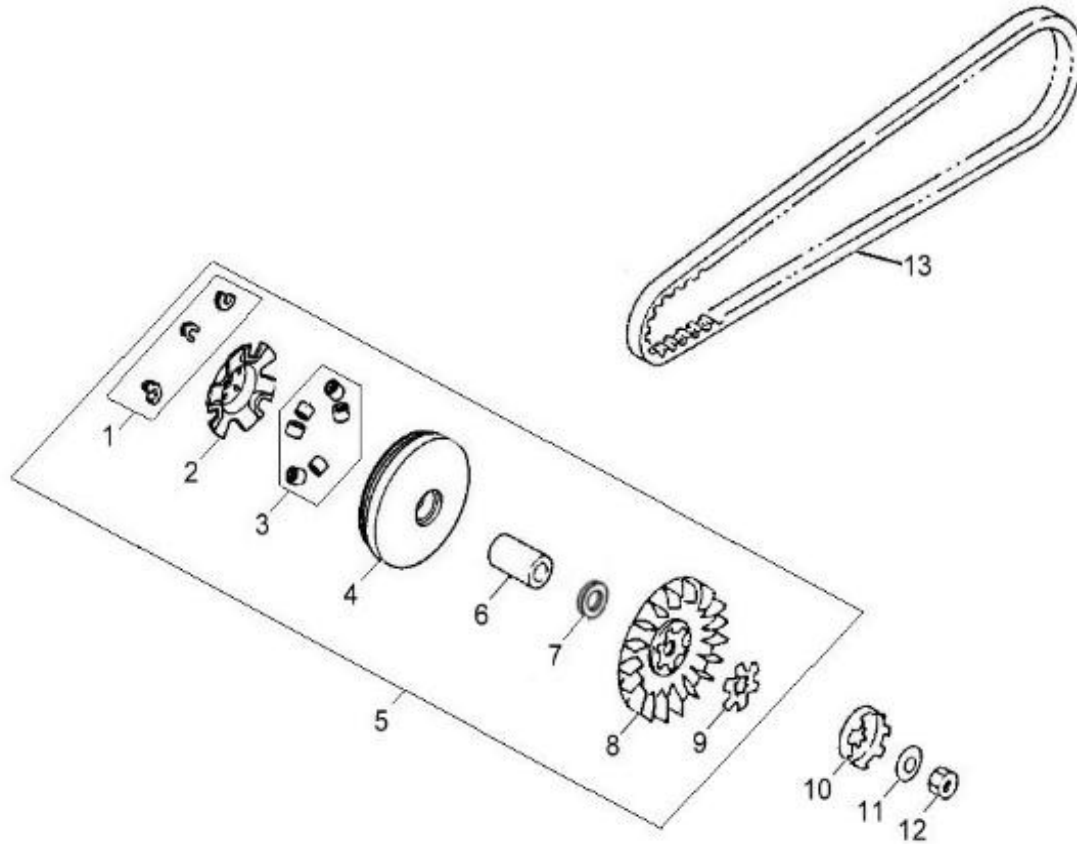

D-11: DRIVE CLUTCH

Item	Part Number	Description	Q.ty
1	22132113-000	Bushing, Slider	3
2	22131113-000	Plate, Sheave	1
3	22120202-000	Roller	1
4	22110113-000	Wheel, Slot, Sliding, Primary	1
5	22103204-000	Asm., Sliding	1
6	96401-131838	Bushing	1
7	94101-1318010-000	Washer	1
8	22102113-000	Sheave, moveable	1
9	22150111-000	Washer, Claw	1
10	22140111-000	Clutch, One-Way	1
11	94125-1024025-000	Washer, Spring	1
12	94050-10000-00C	Nut	1
13	23100113-000	Belt, Driven	1