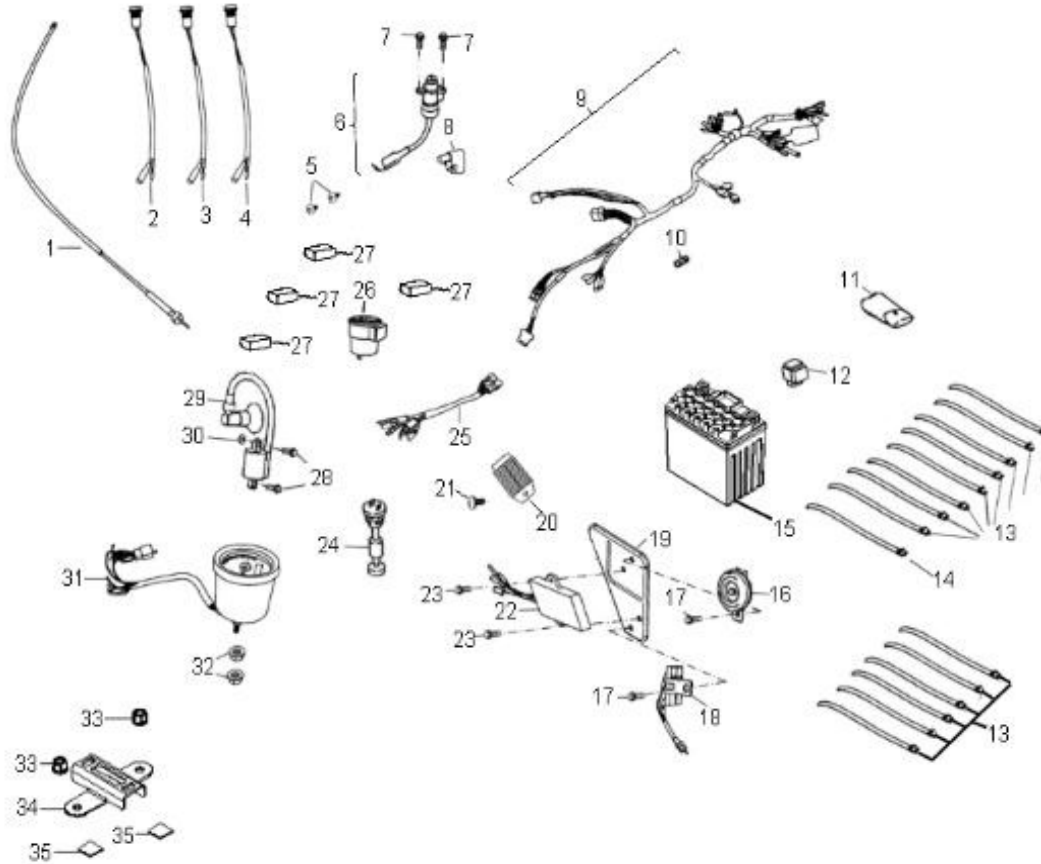

Item	Part Number	Description	Q.ty
1	37830204-000	Speedometer Cable	1
2	34908203-000	Lamp, Warning, Low Oil	1
3	34911206-000	Indicator, Reverse	1
4	34918205-000	Indicator, Neutral	1
5	93100-050128-00K	Bolt	2
6	35100265-000	Asm., Main Switch	1
7	96000-050168-00K	Bolt	2
8	35106209-000	Lock, Steering	1
9	32103227-000	Harness, Main Wire	1
10	98200113-000	Fuse	1
11	89120111-001	Pouch, Tool	1
12	38501111-000	Starter Relay	1
13	89569131-000	Strap	14
14	89769111-000	Strap	1
15	31500111-002	Battery	1
16	38110111-000	Horn	1
17	96000-060128-10K	Bolt	2
18	38601202-000	Asm., Resistor	1
19	32104202-000	Bracket, Electrical	1
20	31600212-002	Rectifier/ Regulator	1
21	93500-050148-00C	Bolt	1
22	30410202-000	Asm., CDI Unit	1
23	96000-060168-10K	Bolt	2
24	35410203-001	Asm., Oil Level Gauge	1
25	32101204-000	Extended Wires	1
26	38302133-000	Relay, Signal	1
27	89720156-000	Tape	4
28	96000-060228-00K	Bolt	2
29	30510151-000	Asm., Ignition Coil	1
30	94103-0600000-00C	Washer, Star	1
31	37200220-000	Asm., Speedometer	1
32	94050-05000-00C	Nut	2
33	94050-06000-00K	Nut	2
34	3150210A-000	Bracket, Battery	1
35	31510204-000	Foam	2