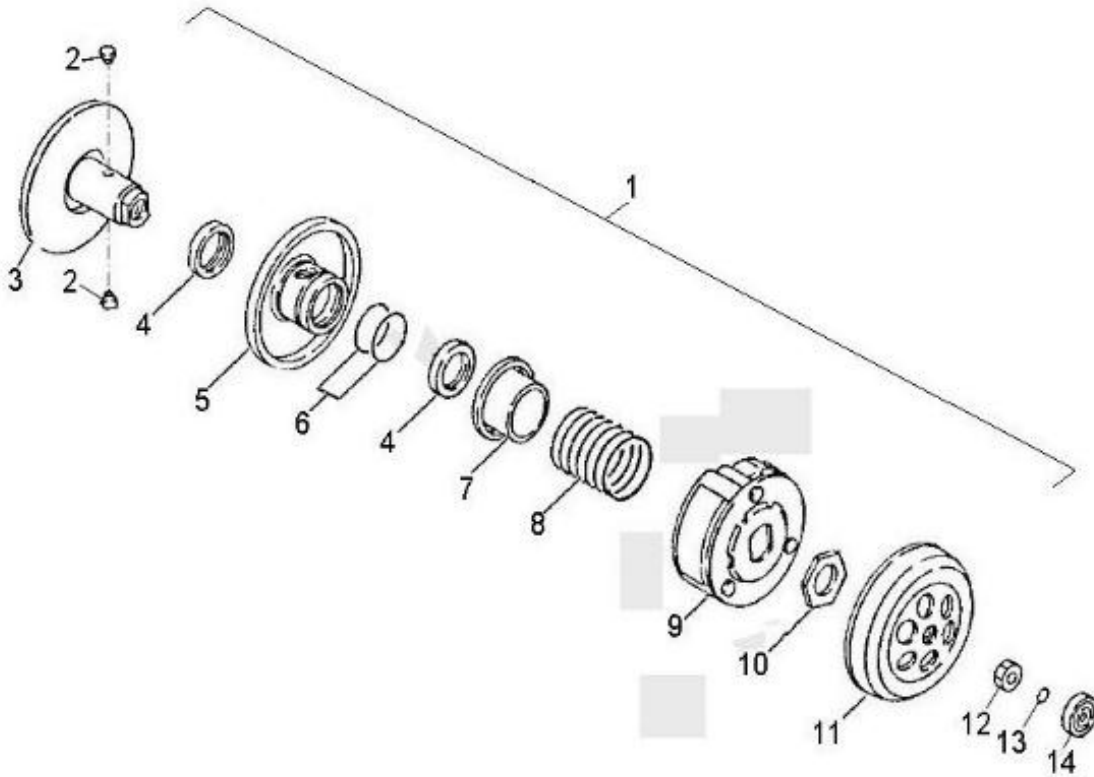

D-12: DRIVEN CLUTCH

Item	Part Number	Description	Q.ty
1	22000205-000	Asm., Driven Clutch	1
2	23225113-000	Pin, Guide	2
3	23200201-000	Sheave, Driven	1
4	96500-333904A0015	Seal, Oil	2
5	23220113-000	Sheave, Moveable	1
6	93210-03622	O-Ring	2
7	23237113-000	Seal, Collor	1
8	23233201-000	Spring, Clutch	1
9	22350113-000	Weight, Clutch	1
10	90202-18000-00C	Nut	1
11	22100113-000	Clutch, Outer	1
12	94001-10000-24C	Nut	1
13	93210-00630	O-Ring	1
14	96100-63800-ZZ000/ZG	Bearing, Ball	1