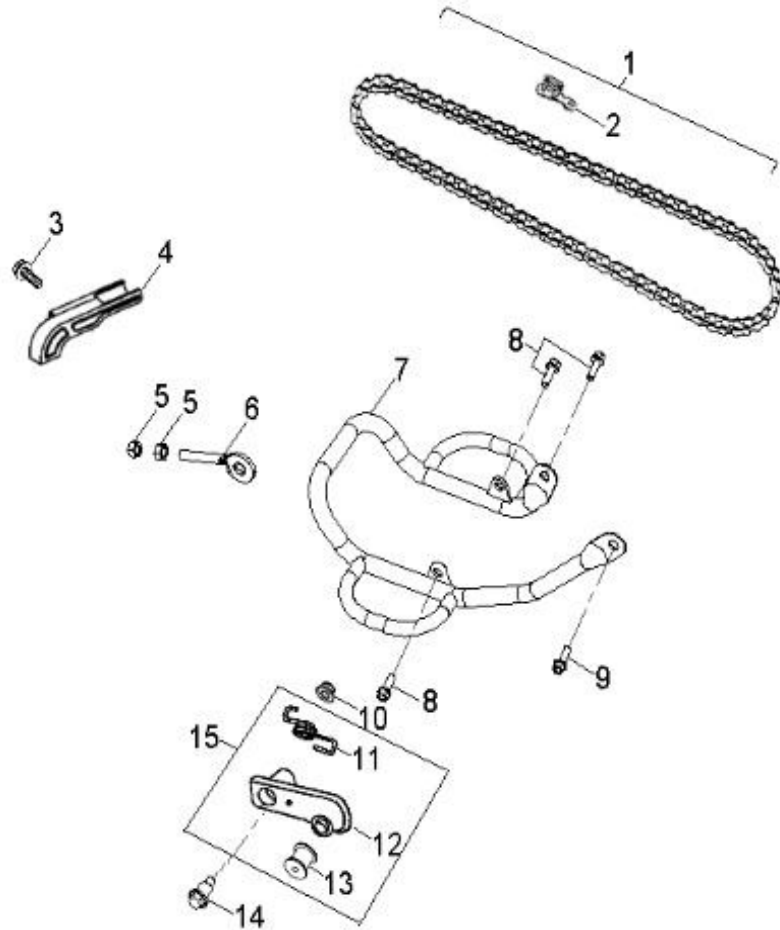

Item	Part Number	Description	Q.ty
1	40530219-000	Asm., Drive Chain	1
2	40531131-000	Link, Master, Drive Chain	1
3	96000-080228-00K	Bolt	1
4	40521202-000	Protector, Chain	1
5	94001-08000-14C	Nut	2
6	40543201-000	Adjuster, Chain	1
7	40521208-385	Protector, Chain	1
8	96000-080128-00K	Bolt	3
9	96000-080168-00K	Bolt	1
10	90355-08000-14K	Nut	1
11	40541156-000	Spring	1
12	40539203-000	Fixed Bracket, Chain Tensioner	1
13	40545201-000	Roller, Chain Tensioner	1
14	90108-080158-00K	Bolt	1
15	40540203-000	Asm., Chain Tensioner	1