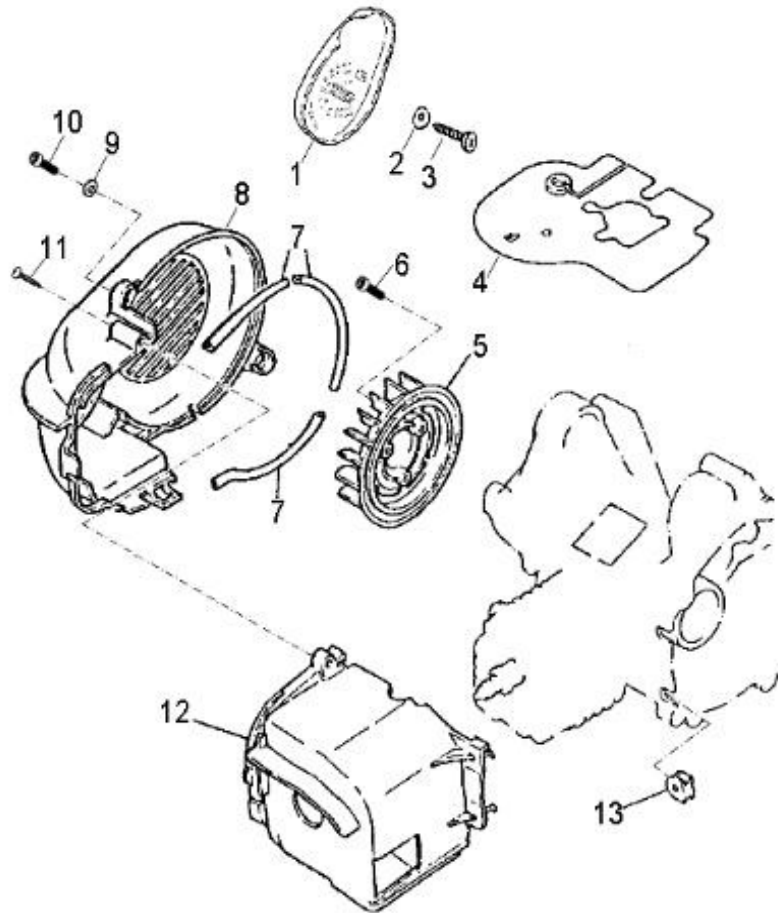

COBRA

50

VIN Number:

RF3AR70B1FT005880

Item	Part Number	Description	Q.ty
1	98076111-000	Plug, Spark	1
2	94050-07000-00C	Nut	4
3	12201113-000	Head, Cylinder	1
4	12251113-000	Gasket, Cylinder Head	1
5	12101113-000	Cylinder	1
6	12191113-001	Gasket, Cylinder	1
7	91001-071108-00C	Stud	4

Item	Part Number	Description	Q.ty
1	96504-203006NBR	Seal, Oil	1
2	96100-62040-JR2C3	Bearing, Ball	2
3	13020113-000	Asm., Crankshaft	1
4	96504-204208NBR	Seal, Oil	1
5	13316113-000	Collar, Crank, LH	1
6	96200-101412	Bearing, Needle	1
7	13115111-000	Clip, Piston Pin	2
8	13111111-000	Pin, Piston	1
9	13100111-000	Piston	1
10	13011111-000	Ring Set, Piston	1
11	90471-03013	Key, Woodruff	1

Item	Part Number	Description	Q.ty
1	19600151-000	Cover Set, Fan Inlet	1
2	94101-0619010-00C	Washer	1
3	93903-1050168-00K	Screw	1
4	19122113-000	Deflector	1
5	19510113-000	Fan	1
6	96000-060168-0KL	Bolt	3
7	19602113-000	Damper, Air Shroud	3
8	19614202-000	Cover,Fan	1
9	94101-0613010-00C	Washer	2
10	91000-060208-00C	Bolt	2
11	93903-2050408-00K	Screw	1
12	19620151-000	Shroud, Air, Cylinder	1
13	83552113-000	Grommet, Cylinder	2

D-4: OIL PUMP

Item	Part Number	Description	Q.ty
1	94511-1900S	Clip, Cir	2
2	94124-2026003-00K	Washer	1
3	15150111-000	Sprocket, Oil Pump	1
4	94301-03012	Pin, Dowel	1
5	94511-0700E	Clip, Cir	1
6	15136113-000	Gear, Worm, Oil Pump	1
7	93210-01414	O-Ring	1
8	96300-03013	Pin, Shaft	1
9	91000-050168-00K	Bolt	2
10	94510-08000	Clamp	2
11	94401-05009-540	Fuel hose	1
12	15000131-000	Asm., Oil Pump	1
13	15311113-000	Spring, Protective, Oil Pipe	2
14	94517-05000	Clip	2
15	94403-02005-350	Tube, Oil	1
16	96006-040088-00C	Bolt, Phillips	1
17	94101-0400805-000	Washer	1