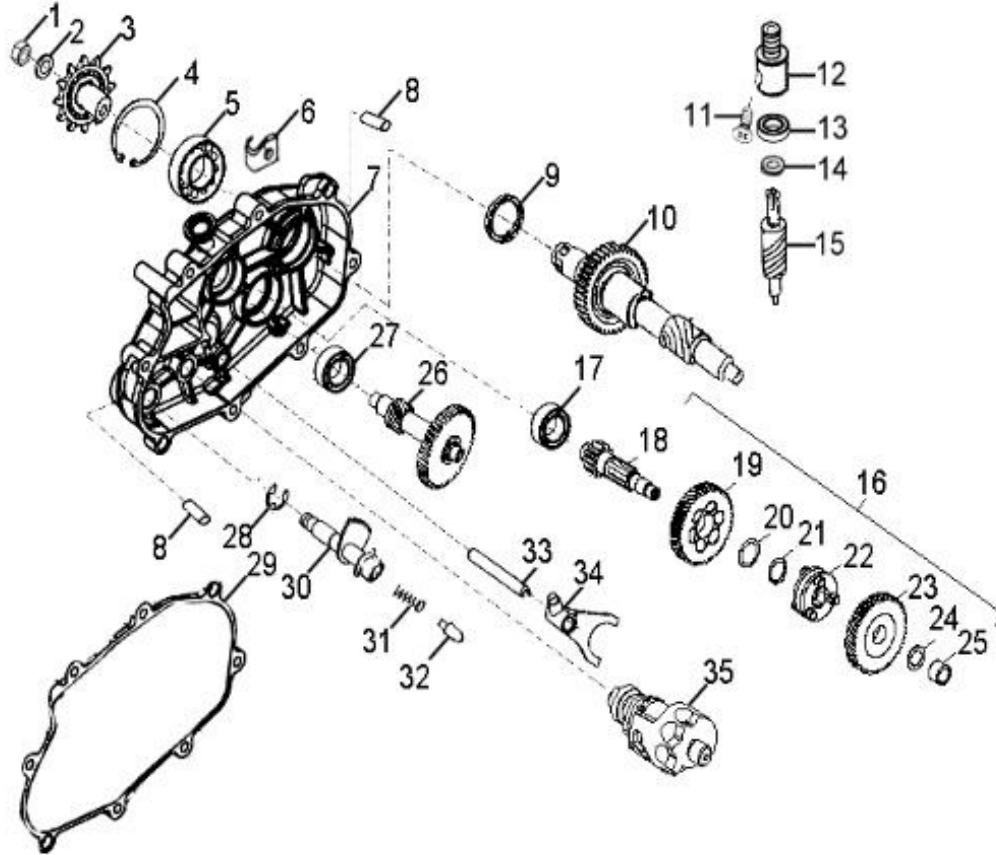

D-7: DRIVE SHAFT

Item	Part Number	Description	Q.ty
1	90350-14000-00C	Nut	1
2	94101-1426020-00C	Washer	1
3	23801202-000	Sprocket, Drive	1
4	94512-4200R	Clip, Cir	1
5	96100-6004-LLUC3/ZG	Bearing, Ball	1
6	11351111-000	Bracket, Carburator Tube	1
7	21300202-000	Cover, Transmission	1
8	94301-10140	Pin, Dowel	2
9	96504-253506NBR	Seal, Oil	1
10	23430201-000	Final Shaft Comp	1
11	93902-050258-00C	Bolt	1
12	22911201-000	Meter Gear Joint	1
13	96500-071507A7271	Seal, Oil	1
14	94101-0715010-000	Washer	1
15	22901201-000	Meter Gear	1
16	23440202-000	Asm., Transmission	1
17	96100-62020-00000	Bearing, Ball	1
18	23441201-000	Shaft, Transmission	1
19	23460201-000	Gear Set, Reverse	1
20	94101-2025010-000	Washer	1
21	94517-1900S	Clip	1
22	22430203-000	Ratchet, Shift	1
23	23450201-000	Asm., Gear, Spur	1
24	94101-1422010-000	Washer	1
25	23442201-000	Collar, Shaft	1
26	23420201-000	Asm., Shaft, Counter	1
27	96100-62010-00000	Bearing, Ball	1
28	94513-1200E	E-Clip	1
29	21395201-002	Gasket, Transmission Cover	1
30	2461139A-000	Spindle	1
31	2425339A-000	Spring, Drum Sensor	1
32	2425239A-000	Roller, Drum Sensor	1
33	2424139A-000	Shaft, Gear Shift	1
34	2423139A-000	Fork, Shift	1
35	2430039A-000	Asm., Drum, Gear Shift	1