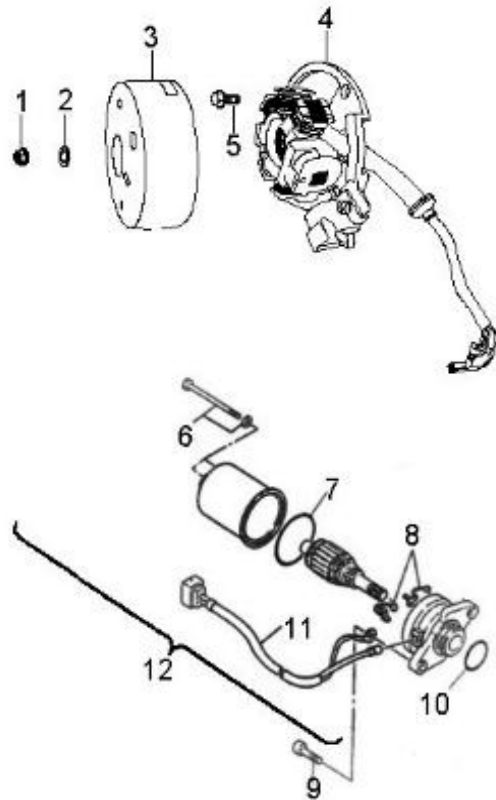

Item	Part Number	Description	Q.ty
1	94101-0816015-00C	Washer	1
2	23422113-000	Asm., Idle Gear	1
3	94101-0818008-000	Washer	2
4	96300-08032	Shaft, Pin	1
5	28236113-000	Plate, Idle Gear	1
6	91000-060128-00K	Bolt	2
7	94124-0812003-00K	Washer	1
8	28410113-000	Asm., One Way Clutch	1
9	94101-1319005-000	Washer	1
10	28220113-000	Gear, Starter	1
11	96200-555912	Bearing, Needle	1
12	28202113-000	Boss, Gear	1
13	94101-5676006-000	Washer	1

D-12: DRIVEN CLUTCH

Item	Part Number	Description	Q.ty
1	22000205-000	Asm., Driven Clutch	1
2	23225113-000	Pin, Guide	2
3	23200201-000	Sheave, Driven	1
4	96500-333904A0015	Seal, Oil	2
5	23220113-000	Sheave, Moveable	1
6	93210-03622	O-Ring	2
7	23237113-000	Seal, Collor	1
8	23233201-000	Spring, Clutch	1
9	22350113-000	Weight, Clutch	1
10	90202-18000-00C	Nut	1
11	22100113-000	Clutch, Outer	1
12	94001-10000-24C	Nut	1
13	93210-00630	O-Ring	1
14	96100-63800-ZZ000/ZG	Bearing, Ball	1

D-13: TRANSMISSION LEVER

Item	Part Number	Description	Q.ty
1	15650111-001	Plug, Oil	1
2	93210-01326	O-Ring	1
3	96000-060358-08C	Bolt	8
4	96500-142807A7271	Seal, Oil	1
5	94201-25190	Pin, Cotter	1
6	21321156-000	Pin, Lever, Shift	1
7	94101-0816015-00C	Washer	2
8	21320201-000	Spring, Shift	1
9	96000-060258-00K	Bolt	1
10	21317201-000	Lever, Shift	1
11	96000-060128-10K	Bolt	2
12	21323202-000	Gate, Shift	1
13	21319221-001	Gear Selector	1
14	21328158-000	Knob, Transmission Lever	1
15	96000-060208-10K	Bolt	1
16	21327158-000	Cover	1

D-14: ENGINE BRACKET

Item	Part Number	Description	Q.ty
1	90350-12000-00C	Nut	1
2	94101-1225020-00C	Washer	1
3	96400-123538	Bushing	2
4	11150131-000	Tube, Fixed, Front	1
5	55200131-000	Bracket, Oil Tank	1
6	96000-080358-00K	Bolt	1
7	96000-122158-14C	Bolt	1
8	44312201-000	Spacer	1