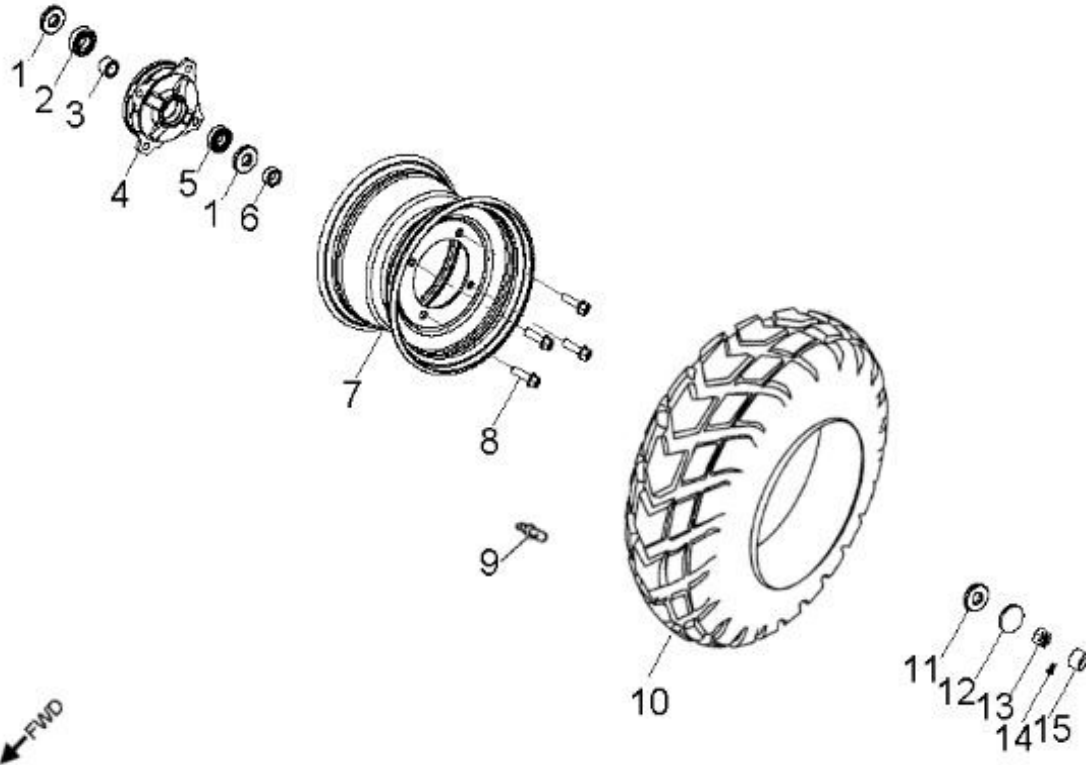

Item	Part Number	Description	Q.ty
1	96500-223507A7271	Seal, Oil	4
2	0490002-000	Bearing, Ball	2
3	44311131-000	Spacer	2
4	45130131-001	Drum, Brake, Front	2
5	0490001-000	Bearing, Ball	2
6	44312131-000	Spacer	2
7	42701153-067	Rim	2
8	96000-100208-00B	Bolt	8
9	42616131-000	Valve, Rim	2
10	42711251-000	Tire	2
11	94101-1243030-00C	Washer	2
12	94121-1224016-000	Washer	2
13	90351-12000-00C	Nut, Lock	2
14	94201-32320	Pin, Cotter	2
15	42730151-000	Cap, Hub	2