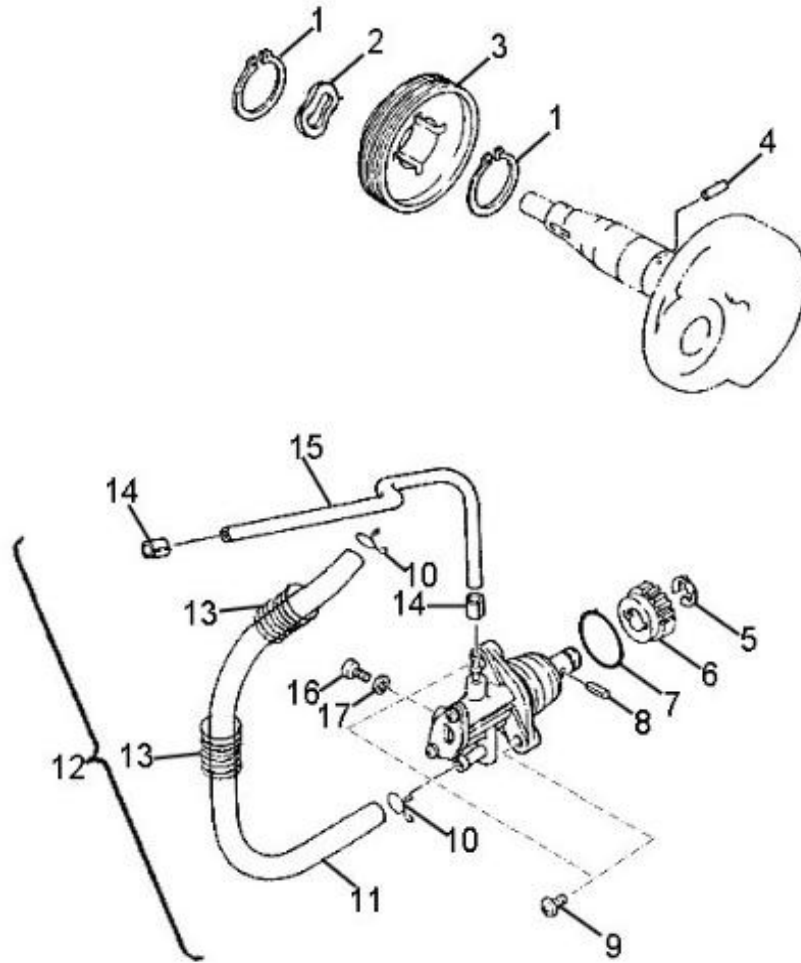

COBRA

50

VIN Number:

RF3AR70B1FT005880

Item	Part Number	Description	Q.ty
1	98076111-000	Plug, Spark	1
2	94050-07000-00C	Nut	4
3	12201113-000	Head, Cylinder	1
4	12251113-000	Gasket, Cylinder Head	1
5	12101113-000	Cylinder	1
6	12191113-001	Gasket, Cylinder	1
7	91001-071108-00C	Stud	4

Item	Part Number	Description	Q.ty
1	96504-203006NBR	Seal, Oil	1
2	96100-62040-JR2C3	Bearing, Ball	2
3	13020113-000	Asm., Crankshaft	1
4	96504-204208NBR	Seal, Oil	1
5	13316113-000	Collar, Crank, LH	1
6	96200-101412	Bearing, Needle	1
7	13115111-000	Clip, Piston Pin	2
8	13111111-000	Pin, Piston	1
9	13100111-000	Piston	1
10	13011111-000	Ring Set, Piston	1
11	90471-03013	Key, Woodruff	1

Item	Part Number	Description	Q.ty
1	19600151-000	Cover Set, Fan Inlet	1
2	94101-0619010-00C	Washer	1
3	93903-1050168-00K	Screw	1
4	19122113-000	Deflector	1
5	19510113-000	Fan	1
6	96000-060168-0KL	Bolt	3
7	19602113-000	Damper, Air Shroud	3
8	19614202-000	Cover,Fan	1
9	94101-0613010-00C	Washer	2
10	91000-060208-00C	Bolt	2
11	93903-2050408-00K	Screw	1
12	19620151-000	Shroud, Air, Cylinder	1
13	83552113-000	Grommet, Cylinder	2

D-4: OIL PUMP

Item	Part Number	Description	Q.ty
1	94511-1900S	Clip, Cir	2
2	94124-2026003-00K	Washer	1
3	15150111-000	Sprocket, Oil Pump	1
4	94301-03012	Pin, Dowel	1
5	94511-0700E	Clip, Cir	1
6	15136113-000	Gear, Worm, Oil Pump	1
7	93210-01414	O-Ring	1
8	96300-03013	Pin, Shaft	1
9	91000-050168-00K	Bolt	2
10	94510-08000	Clamp	2
11	94401-05009-540	Fuel hose	1
12	15000131-000	Asm., Oil Pump	1
13	15311113-000	Spring, Protective, Oil Pipe	2
14	94517-05000	Clip	2
15	94403-02005-350	Tube, Oil	1
16	96006-040088-00C	Bolt, Phillips	1
17	94101-0400805-000	Washer	1