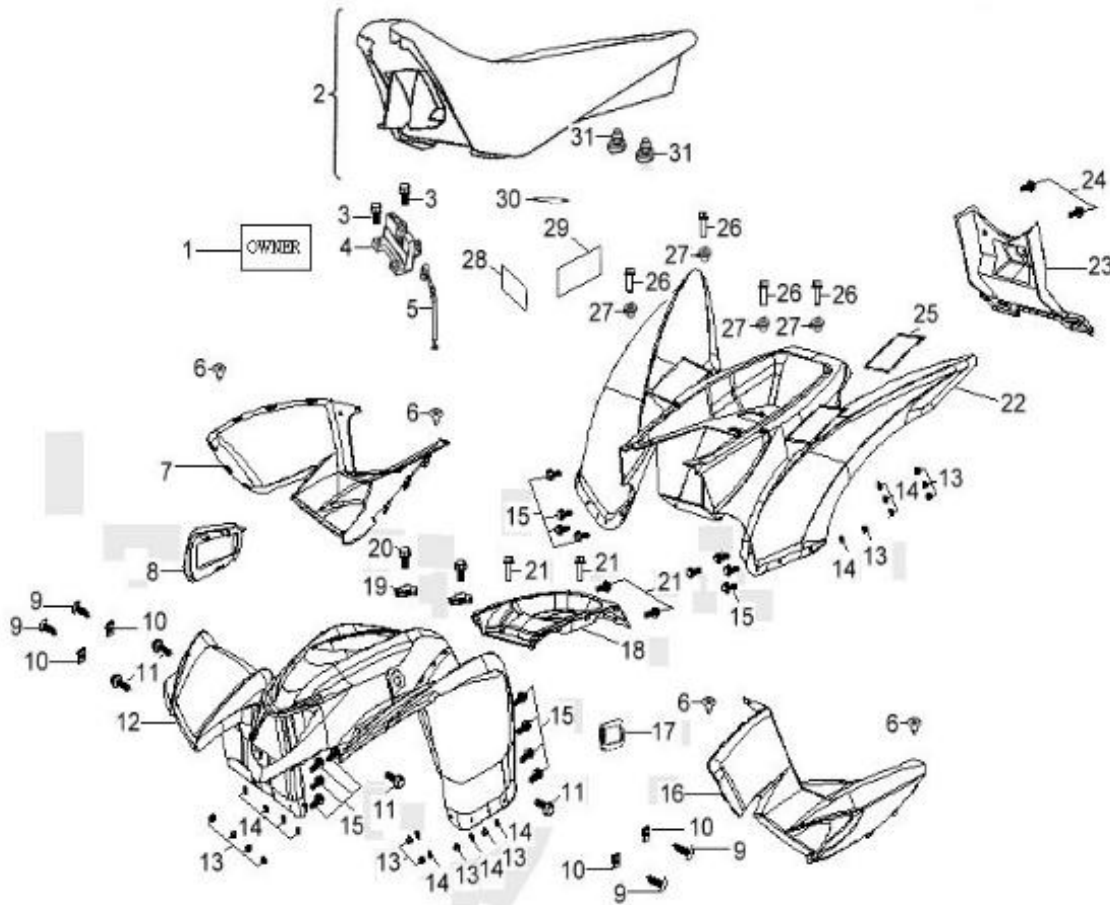

Item	Part Number	Description	Q.ty
1	96000-060128-10K	Bolt	2
2	50450225-385	Bracket, Bumper	1
3	96000-080168-00K	Bolt	2

Item	Part Number	Description	Q.ty
1	50100290-067	Asm., Frame	1
2	96000-080128-00K	Bolt	8
3	50351151-000	Plate, Engine Bracket	2
4	96000-080148-0KL	Bolt	4
5	51122208-067	Plate, Footwell	2
6	96000-142908-00C	Bolt	1
7	52422131-000	Cover, Swing Arm Seal	2
8	52524131-000	Seat, Grease Contain	2
9	52420131-000	Tube, Spacer	1
10	52410219-385	Arm, Swing	1
11	51300131-000	Valve, Grease	1
12	51301131-000	Cap, Valve, Grease	1
13	52423131-000	Sleeve, Rubber	1
14	90355-14000-19C	Nut	1
15	7722539A-000	Grommet, Seat	2
16	31510131-000	Foam	1
17	96000-080328-00K	Bolt	1
18	96000-080168-00K	Bolt	3
19	81110202-067	Rack, Rear	1

D-19: SWING ARM, FOOTREST

Item	Part Number	Description	Q.ty
1	96007-060228-00K	Bolt	8
2	64300217-000	Footwell, RH	1
3	64310217-000	Footwell, LH	1
4	96000-100488-0KL	Bolt	4
5	51200131-000	Cover, Waterproof	2
6	52522131-000	Seat, Grease Contain	2
7	53126206-385	Arm, Suspension, Front, LH	1
8	52523131-000	Seat, Grease Contain	2
9	52424131-000	Cap, Dustproof	2
10	51300131-000	Valve, Grease	2
11	51301131-000	Cap, Valve, Grease	2
12	96400-102829	Bushing	4
13	94050-10000-00C	Nut	4
14	53026206-385	Arm, Suspension, Front, RH	1