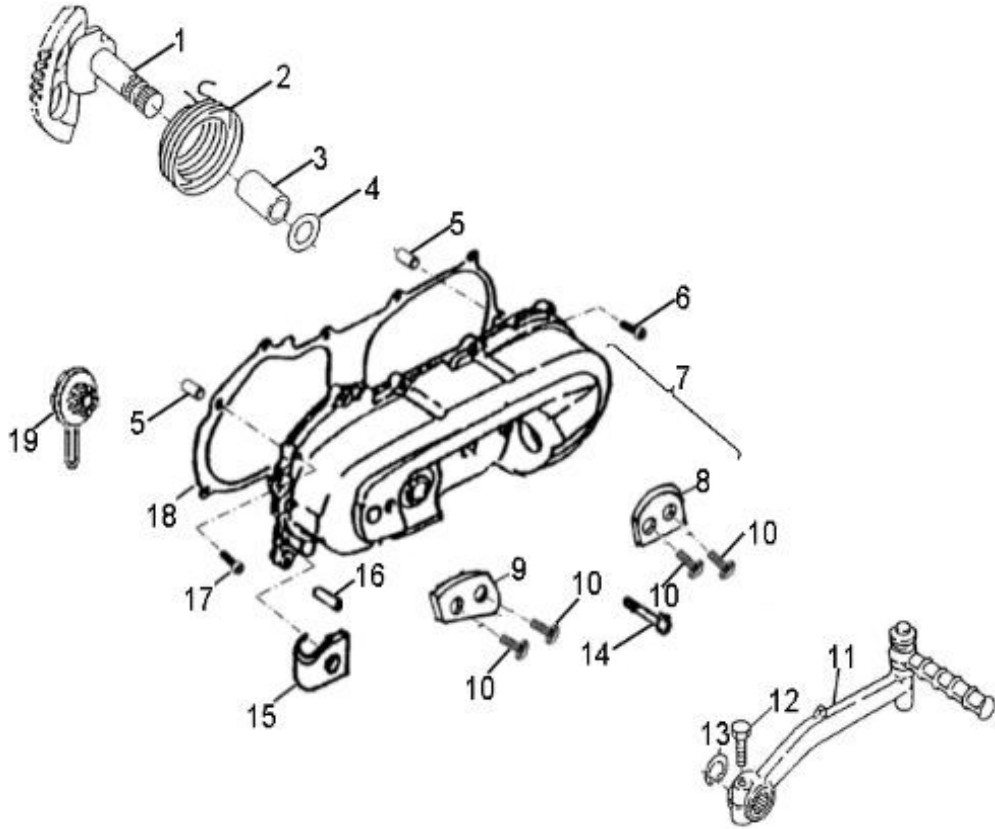

Item	Part Number	Description	Q.ty
1	28250113-000	Asm., Shaft, Kick Start	1
2	28281111-000	Recoil, Kick Start	1
3	96401-152030	Bushing	1
4	94101-1528010-00K	Washer	1
5	94301-10140	Pin, Dowel	2
6	91000-060258-00K	Bolt	8
7	11341113-000	Cover, Clutch	1
8	11343113-000	Protector A	1
9	11344113-000	Protector B	1
10	93500-050108-00K	Bolt	4
11	28300111-001	Asm., Kick Start	1
12	96000-060258-00K	Bolt	1
13	94511-1500S	Clip, Cir	1
14	91000-060608-00K	Bolt	1
15	11351111-000	Bracket, Carburetor Tube	1
16	96300-08029	Shaft, Pin	1
17	91000-060358-00K	Bolt	2
18	11359113-001	Gasket	1
19	28225113-000	Asm., Kick Pinion	1