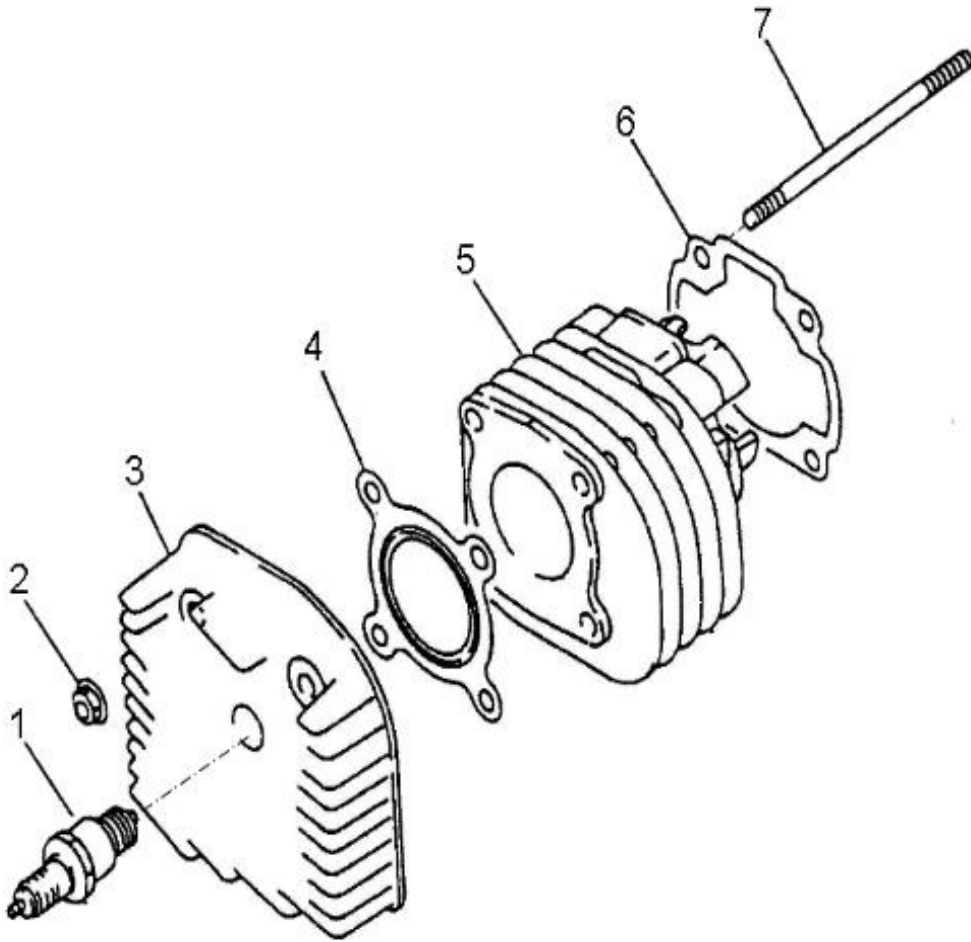

COBRA

50

VIN Number:

RF3AR70B1FT005880

Item	Part Number	Description	Q.ty
1	98076111-000	Plug, Spark	1
2	94050-07000-00C	Nut	4
3	12201113-000	Head, Cylinder	1
4	12251113-000	Gasket, Cylinder Head	1
5	12101113-000	Cylinder	1
6	12191113-001	Gasket, Cylinder	1
7	91001-071108-00C	Stud	4

Item	Part Number	Description	Q.ty
1	96504-203006NBR	Seal, Oil	1
2	96100-62040-JR2C3	Bearing, Ball	2
3	13020113-000	Asm., Crankshaft	1
4	96504-204208NBR	Seal, Oil	1
5	13316113-000	Collar, Crank, LH	1
6	96200-101412	Bearing, Needle	1
7	13115111-000	Clip, Piston Pin	2
8	13111111-000	Pin, Piston	1
9	13100111-000	Piston	1
10	13011111-000	Ring Set, Piston	1
11	90471-03013	Key, Woodruff	1

Item	Part Number	Description	Q.ty
1	19600151-000	Cover Set, Fan Inlet	1
2	94101-0619010-00C	Washer	1
3	93903-1050168-00K	Screw	1
4	19122113-000	Deflector	1
5	19510113-000	Fan	1
6	96000-060168-0KL	Bolt	3
7	19602113-000	Damper, Air Shroud	3
8	19614202-000	Cover,Fan	1
9	94101-0613010-00C	Washer	2
10	91000-060208-00C	Bolt	2
11	93903-2050408-00K	Screw	1
12	19620151-000	Shroud, Air, Cylinder	1
13	83552113-000	Grommet, Cylinder	2

D-4: OIL PUMP

Item	Part Number	Description	Q.ty
1	94511-1900S	Clip, Cir	2
2	94124-2026003-00K	Washer	1
3	15150111-000	Sprocket, Oil Pump	1
4	94301-03012	Pin, Dowel	1
5	94511-0700E	Clip, Cir	1
6	15136113-000	Gear, Worm, Oil Pump	1
7	93210-01414	O-Ring	1
8	96300-03013	Pin, Shaft	1
9	91000-050168-00K	Bolt	2
10	94510-08000	Clamp	2
11	94401-05009-540	Fuel hose	1
12	15000131-000	Asm., Oil Pump	1
13	15311113-000	Spring, Protective, Oil Pipe	2
14	94517-05000	Clip	2
15	94403-02005-350	Tube, Oil	1
16	96006-040088-00C	Bolt, Phillips	1
17	94101-0400805-000	Washer	1