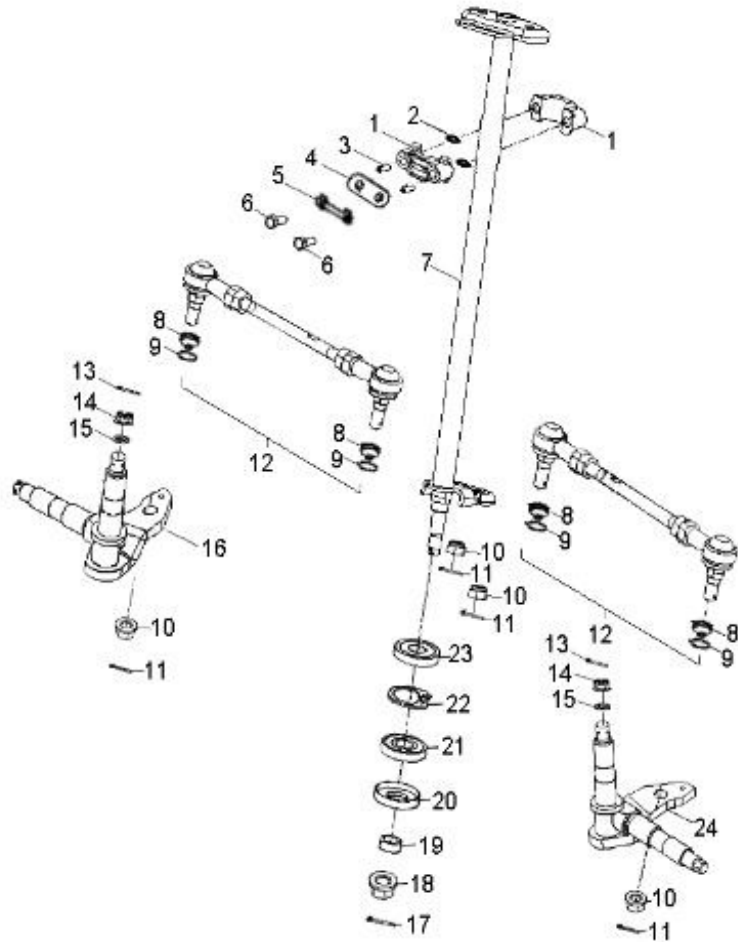

Item	Part Number	Description	Q.ty
1	42010213-000	Wheel Hub	2
2	4280139A-067	Rim, Rear	2
3	90355-10000-14C	Nut	8
4	42616131-000	Valve, Rim	2
5	42811247-000	Tire	2
6	94101-1443030-00C	Washer	2
7	94121-1426016-000	Washer	2
8	94201-32320	Pin, Cotter	2
9	90351-14000-00C	Nut, Lock	2
10	42730151-000	Cap, Hub	2

Item	Part Number	Description	Q.ty
1	94001-28000-36K	Nut	2
2	94121-2840030-000	Washer	1
3	45016131-00K	Bolt	3
4	45010180-000	Disc, Brake	1
5	43490131-00K	Hub, Disc	1
6	96500-355510A7271	Seal, Oil	1
7	0490003-000	Bearing, Ball	2
8	96008-120288-0CL	Bolt	3
9	96008-120328-0CL	Bolt	1
10	42803218-385	Asm., Housing, Rear Axle	1
11	42810180-000	Tube, Spacer	1
12	96500-405510A7271	Seal, Oil	1
13	96000-080388-0KL	Bolt	2
14	45000131-00K	Asm., Caliper, Rear	1
15	45120131-00K	Pads, Brake	1

Item	Part Number	Description	Q.ty
1	41210180-000	Hub, Sprocket	1
2	94111-0801502-00K	Washer, Spring	3
3	96000-080208-00K	Bolt	3
4	41201180-000	Sprocket, Drive, Final	1
5	42000227-000	Axle	1

Item	Part Number	Description	Q.ty
1	40530219-000	Asm., Drive Chain	1
2	40531131-000	Link, Master, Drive Chain	1
3	96000-080228-00K	Bolt	1
4	40521202-000	Protector, Chain	1
5	94001-08000-14C	Nut	2
6	40543201-000	Adjuster, Chain	1
7	40521208-385	Protector, Chain	1
8	96000-080128-00K	Bolt	3
9	96000-080168-00K	Bolt	1
10	90355-08000-14K	Nut	1
11	40541156-000	Spring	1
12	40539203-000	Fixed Bracket, Chain Tensioner	1
13	40545201-000	Roller, Chain Tensioner	1
14	90108-080158-00K	Bolt	1
15	40540203-000	Asm., Chain Tensioner	1