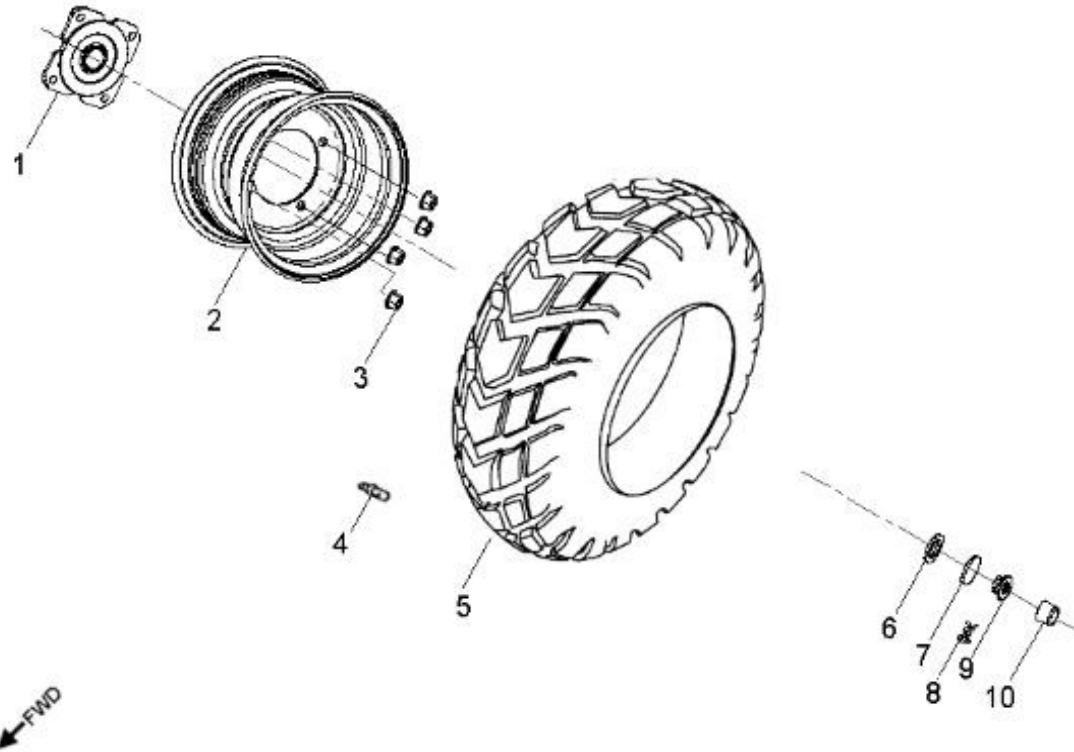

Item	Part Number	Description	Q.ty
1	42010213-000	Wheel Hub	2
2	4280139A-067	Rim, Rear	2
3	90355-10000-14C	Nut	8
4	42616131-000	Valve, Rim	2
5	42811247-000	Tire	2
6	94101-1443030-00C	Washer	2
7	94121-1426016-000	Washer	2
8	94201-32320	Pin, Cotter	2
9	90351-14000-00C	Nut, Lock	2
10	42730151-000	Cap, Hub	2