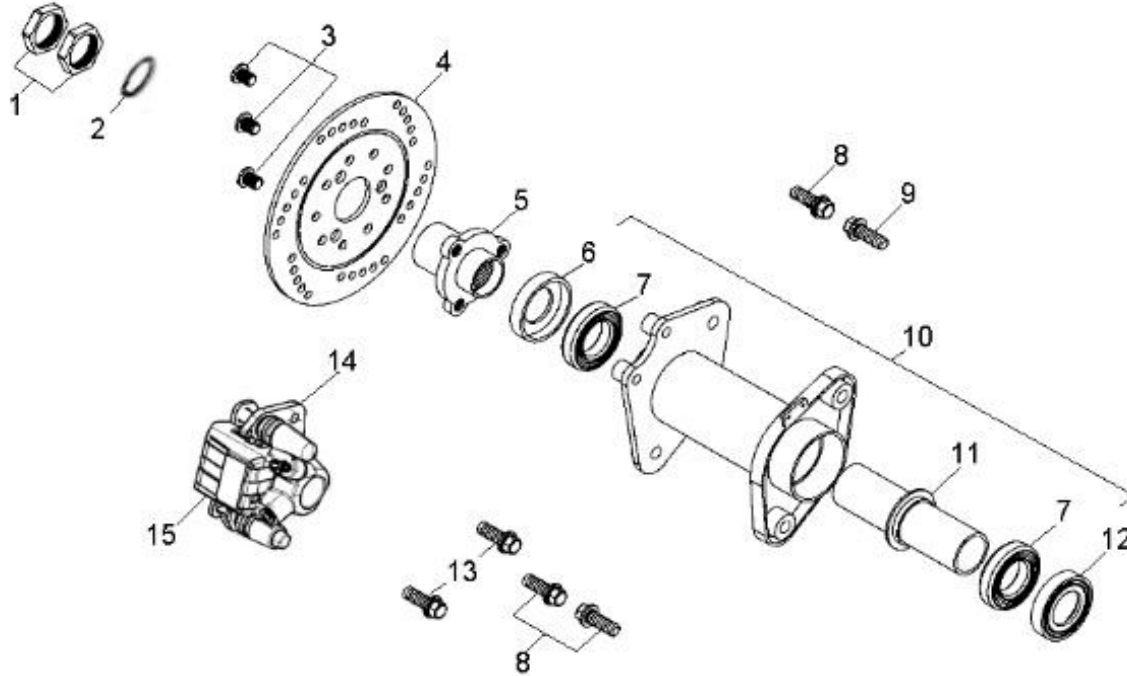

Item	Part Number	Description	Q.ty
1	94001-28000-36K	Nut	2
2	94121-2840030-000	Washer	1
3	45016131-00K	Bolt	3
4	45010180-000	Disc, Brake	1
5	43490131-00K	Hub, Disc	1
6	96500-355510A7271	Seal, Oil	1
7	0490003-000	Bearing, Ball	2
8	96008-120288-0CL	Bolt	3
9	96008-120328-0CL	Bolt	1
10	42803218-385	Asm., Housing, Rear Axle	1
11	42810180-000	Tube, Spacer	1
12	96500-405510A7271	Seal, Oil	1
13	96000-080388-0KL	Bolt	2
14	45000131-00K	Asm., Caliper, Rear	1
15	45120131-00K	Pads, Brake	1