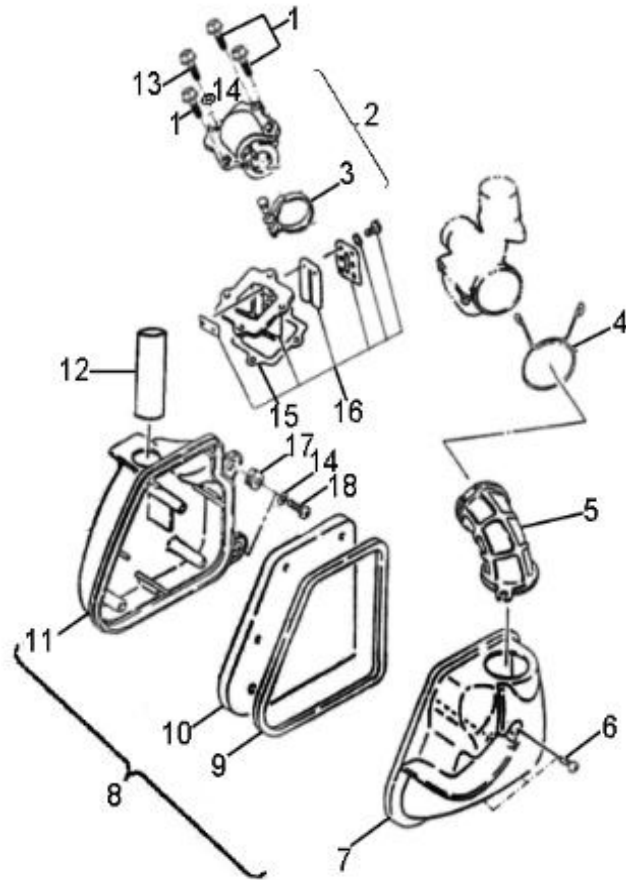

COBRA

50

VIN Number:

RF3AR70B1FT005880

Item	Part Number	Description	Q.ty
1	98076111-000	Plug, Spark	1
2	94050-07000-00C	Nut	4
3	12201113-000	Head, Cylinder	1
4	12251113-000	Gasket, Cylinder Head	1
5	12101113-000	Cylinder	1
6	12191113-001	Gasket, Cylinder	1
7	91001-071108-00C	Stud	4

Item	Part Number	Description	Q.ty
1	96504-203006NBR	Seal, Oil	1
2	96100-62040-JR2C3	Bearing, Ball	2
3	13020113-000	Asm., Crankshaft	1
4	96504-204208NBR	Seal, Oil	1
5	13316113-000	Collar, Crank, LH	1
6	96200-101412	Bearing, Needle	1
7	13115111-000	Clip, Piston Pin	2
8	13111111-000	Pin, Piston	1
9	13100111-000	Piston	1
10	13011111-000	Ring Set, Piston	1
11	90471-03013	Key, Woodruff	1

Item	Part Number	Description	Q.ty
1	19600151-000	Cover Set, Fan Inlet	1
2	94101-0619010-00C	Washer	1
3	93903-1050168-00K	Screw	1
4	19122113-000	Deflector	1
5	19510113-000	Fan	1
6	96000-060168-0KL	Bolt	3
7	19602113-000	Damper, Air Shroud	3
8	19614202-000	Cover,Fan	1
9	94101-0613010-00C	Washer	2
10	91000-060208-00C	Bolt	2
11	93903-2050408-00K	Screw	1
12	19620151-000	Shroud, Air, Cylinder	1
13	83552113-000	Grommet, Cylinder	2

D-4: OIL PUMP

Item	Part Number	Description	Q.ty
1	94511-1900S	Clip, Cir	2
2	94124-2026003-00K	Washer	1
3	15150111-000	Sprocket, Oil Pump	1
4	94301-03012	Pin, Dowel	1
5	94511-0700E	Clip, Cir	1
6	15136113-000	Gear, Worm, Oil Pump	1
7	93210-01414	O-Ring	1
8	96300-03013	Pin, Shaft	1
9	91000-050168-00K	Bolt	2
10	94510-08000	Clamp	2
11	94401-05009-540	Fuel hose	1
12	15000131-000	Asm., Oil Pump	1
13	15311113-000	Spring, Protective, Oil Pipe	2
14	94517-05000	Clip	2
15	94403-02005-350	Tube, Oil	1
16	96006-040088-00C	Bolt, Phillips	1
17	94101-0400805-000	Washer	1