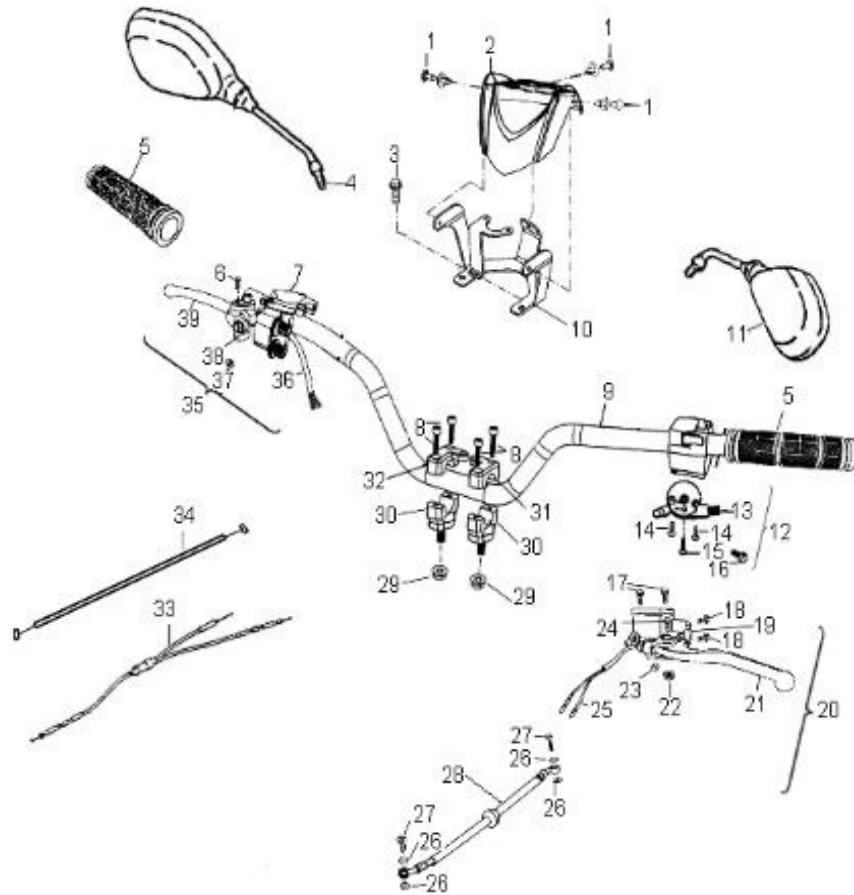

D-4: OIL PUMP

Item	Part Number	Description	Q.ty
1	94511-1900S	Clip, Cir	2
2	94124-2026003-00K	Washer	1
3	15150111-000	Sprocket, Oil Pump	1
4	94301-03012	Pin, Dowel	1
5	94511-0700E	Clip, Cir	1
6	15136113-000	Gear, Worm, Oil Pump	1
7	93210-01414	O-Ring	1
8	96300-03013	Pin, Shaft	1
9	91000-050168-00K	Bolt	2
10	94510-08000	Clamp	2
11	94401-05009-540	Fuel hose	1
12	15000131-000	Asm., Oil Pump	1
13	15311113-000	Spring, Protective, Oil Pipe	2
14	94517-05000	Clip	2
15	94403-02005-350	Tube, Oil	1
16	96006-040088-00C	Bolt, Phillips	1
17	94101-0400805-000	Washer	1

Item	Part Number	Description	Q.ty
1	96000-100408-OKL	Bolt	4
2	51100218-038	Asm., Suspension, Front	2
3	92000-100408-OKL	Bolt	2
4	94050-10000-00C	Nut	4
5	52400247-038	Asm., Suspension, Rear	1

Item	Part Number	Description	Q.ty
1	96500-223507A7271	Seal, Oil	4
2	0490002-000	Bearing, Ball	2
3	44311131-000	Spacer	2
4	45130131-001	Drum, Brake, Front	2
5	0490001-000	Bearing, Ball	2
6	44312131-000	Spacer	2
7	42701153-067	Rim	2
8	96000-100208-00B	Bolt	8
9	42616131-000	Valve, Rim	2
10	42711251-000	Tire	2
11	94101-1243030-00C	Washer	2
12	94121-1224016-000	Washer	2
13	90351-12000-00C	Nut, Lock	2
14	94201-32320	Pin, Cotter	2
15	42730151-000	Cap, Hub	2

Item	Part Number	Description	Q.ty
1	42010213-000	Wheel Hub	2
2	4280139A-067	Rim, Rear	2
3	90355-10000-14C	Nut	8
4	42616131-000	Valve, Rim	2
5	42811247-000	Tire	2
6	94101-1443030-00C	Washer	2
7	94121-1426016-000	Washer	2
8	94201-32320	Pin, Cotter	2
9	90351-14000-00C	Nut, Lock	2
10	42730151-000	Cap, Hub	2

Item	Part Number	Description	Q.ty
1	94001-28000-36K	Nut	2
2	94121-2840030-000	Washer	1
3	45016131-00K	Bolt	3
4	45010180-000	Disc, Brake	1
5	43490131-00K	Hub, Disc	1
6	96500-355510A7271	Seal, Oil	1
7	0490003-000	Bearing, Ball	2
8	96008-120288-0CL	Bolt	3
9	96008-120328-0CL	Bolt	1
10	42803218-385	Asm., Housing, Rear Axle	1
11	42810180-000	Tube, Spacer	1
12	96500-405510A7271	Seal, Oil	1
13	96000-080388-0KL	Bolt	2
14	45000131-00K	Asm., Caliper, Rear	1
15	45120131-00K	Pads, Brake	1