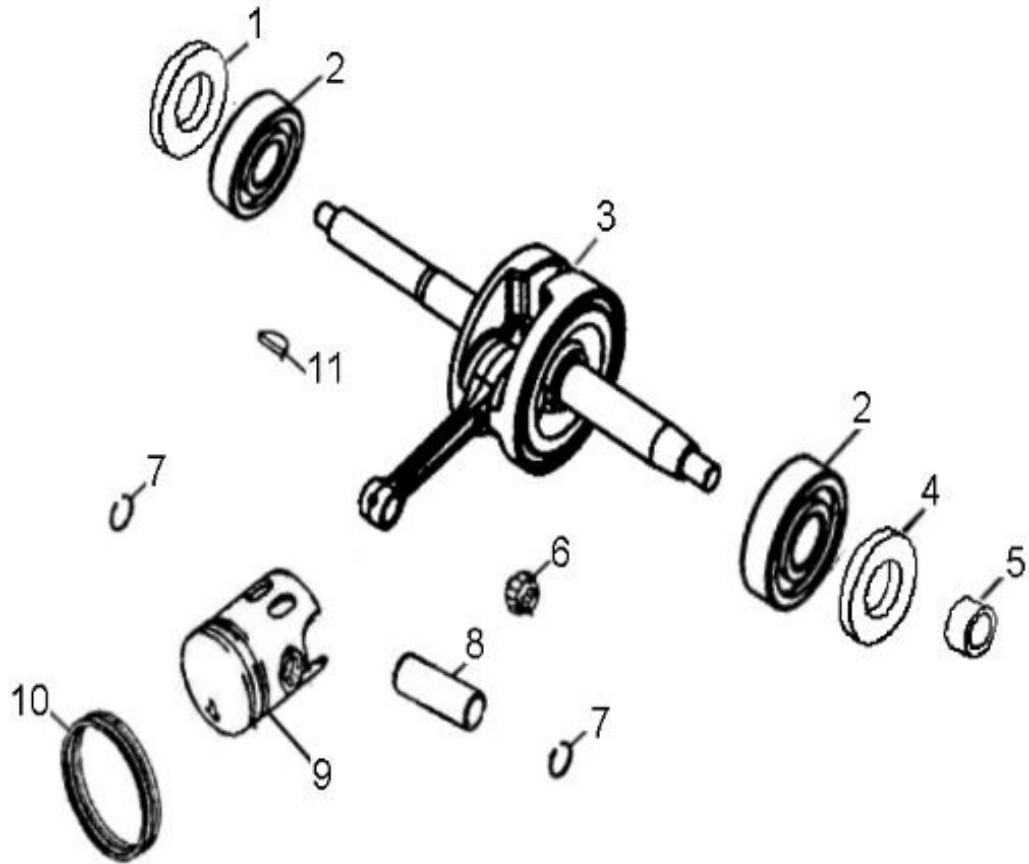

COBRA

50

VIN Number:

RF3AR70B1FT005880

Item	Part Number	Description	Q.ty
1	98076111-000	Plug, Spark	1
2	94050-07000-00C	Nut	4
3	12201113-000	Head, Cylinder	1
4	12251113-000	Gasket, Cylinder Head	1
5	12101113-000	Cylinder	1
6	12191113-001	Gasket, Cylinder	1
7	91001-071108-00C	Stud	4

Item	Part Number	Description	Q.ty
1	96504-203006NBR	Seal, Oil	1
2	96100-62040-JR2C3	Bearing, Ball	2
3	13020113-000	Asm., Crankshaft	1
4	96504-204208NBR	Seal, Oil	1
5	13316113-000	Collar, Crank, LH	1
6	96200-101412	Bearing, Needle	1
7	13115111-000	Clip, Piston Pin	2
8	13111111-000	Pin, Piston	1
9	13100111-000	Piston	1
10	13011111-000	Ring Set, Piston	1
11	90471-03013	Key, Woodruff	1

Item	Part Number	Description	Q.ty
1	19600151-000	Cover Set, Fan Inlet	1
2	94101-0619010-00C	Washer	1
3	93903-1050168-00K	Screw	1
4	19122113-000	Deflector	1
5	19510113-000	Fan	1
6	96000-060168-0KL	Bolt	3
7	19602113-000	Damper, Air Shroud	3
8	19614202-000	Cover,Fan	1
9	94101-0613010-00C	Washer	2
10	91000-060208-00C	Bolt	2
11	93903-2050408-00K	Screw	1
12	19620151-000	Shroud, Air, Cylinder	1
13	83552113-000	Grommet, Cylinder	2

D-4: OIL PUMP

Item	Part Number	Description	Q.ty
1	94511-1900S	Clip, Cir	2
2	94124-2026003-00K	Washer	1
3	15150111-000	Sprocket, Oil Pump	1
4	94301-03012	Pin, Dowel	1
5	94511-0700E	Clip, Cir	1
6	15136113-000	Gear, Worm, Oil Pump	1
7	93210-01414	O-Ring	1
8	96300-03013	Pin, Shaft	1
9	91000-050168-00K	Bolt	2
10	94510-08000	Clamp	2
11	94401-05009-540	Fuel hose	1
12	15000131-000	Asm., Oil Pump	1
13	15311113-000	Spring, Protective, Oil Pipe	2
14	94517-05000	Clip	2
15	94403-02005-350	Tube, Oil	1
16	96006-040088-00C	Bolt, Phillips	1
17	94101-0400805-000	Washer	1