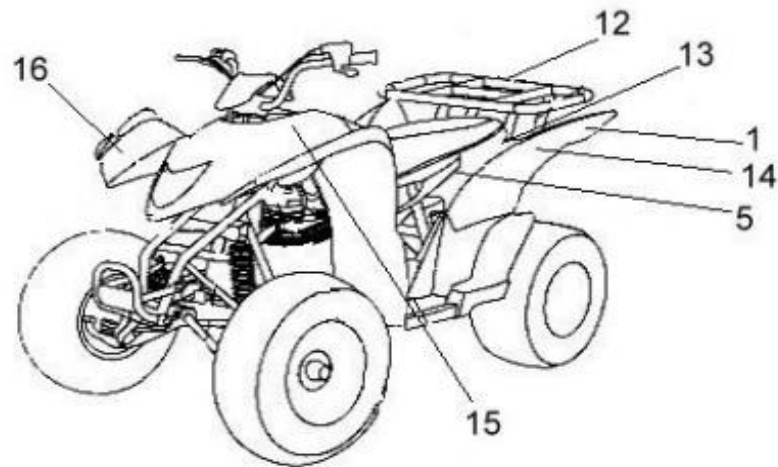

Item	Part Number	Description	Q.ty
1	99700220-000	Decal Kit Cobra 50/400 '15	1
2			
3	87851173-000	Decal, Waring, Y-16	1
4	87858156-000	Decal, Waring, Chain	1
5			
6	87854202-000	Decal , Waring, Reverse	1
7			
8			
9			
10			
11			
12	87869201-000	Decal, Warning, Rack	1
13	87852201-000	Decal, General Waring	1
14			
15			
16