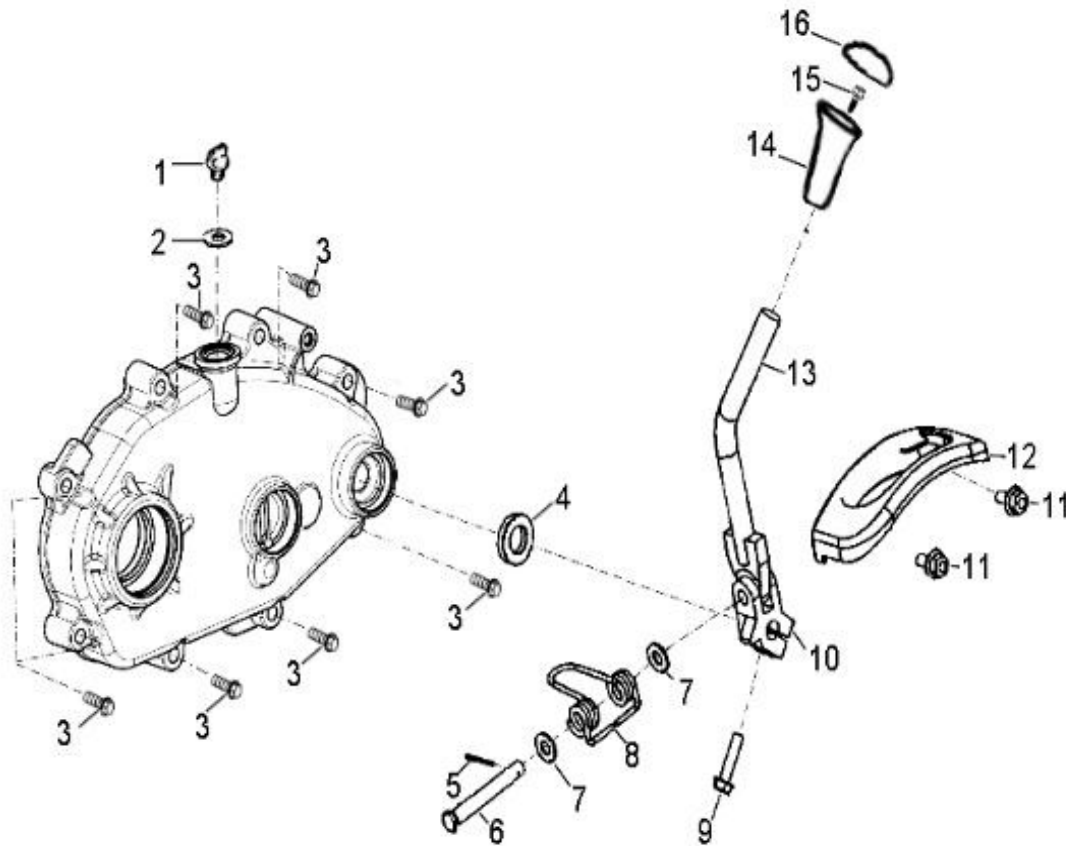

D-13: TRANSMISSION LEVER

Item	Part Number	Description	Q.ty
1	15650111-001	Plug, Oil	1
2	93210-01326	O-Ring	1
3	96000-060358-08C	Bolt	8
4	96500-142807A7271	Seal, Oil	1
5	94201-25190	Pin, Cotter	1
6	21321156-000	Pin, Lever, Shift	1
7	94101-0816015-00C	Washer	2
8	21320201-000	Spring, Shift	1
9	96000-060258-00K	Bolt	1
10	21317201-000	Lever, Shift	1
11	96000-060128-10K	Bolt	2
12	21323202-000	Gate, Shift	1
13	21319221-001	Gear Selector	1
14	21328158-000	Knob, Transmission Lever	1
15	96000-060208-10K	Bolt	1
16	21327158-000	Cover	1