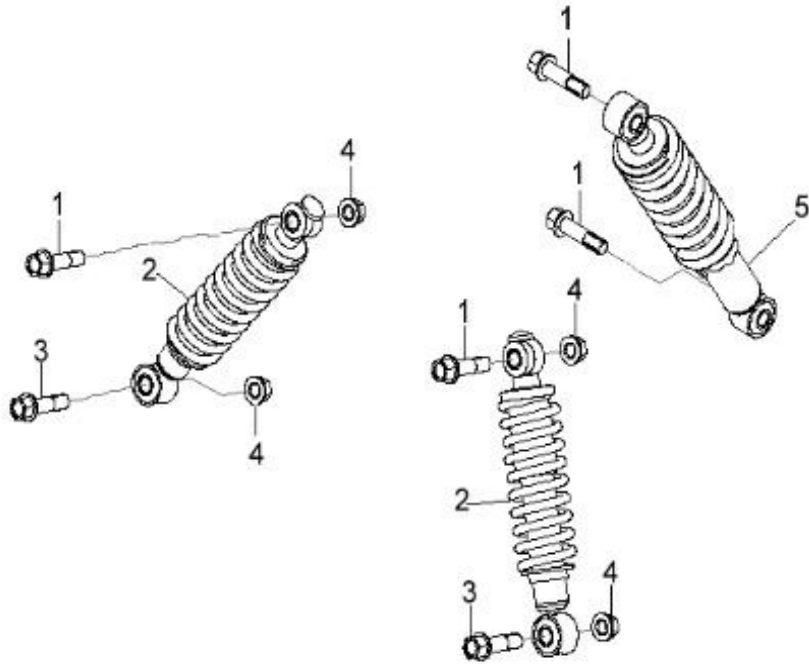

Item	Part Number	Description	Q.ty
1	96000-060128-10K	Bolt	2
2	50450225-385	Bracket, Bumper	1
3	96000-080168-00K	Bolt	2

Item	Part Number	Description	Q.ty
1	50100290-067	Asm., Frame	1
2	96000-080128-00K	Bolt	8
3	50351151-000	Plate, Engine Bracket	2
4	96000-080148-0KL	Bolt	4
5	51122208-067	Plate, Footwell	2
6	96000-142908-00C	Bolt	1
7	52422131-000	Cover, Swing Arm Seal	2
8	52524131-000	Seat, Grease Contain	2
9	52420131-000	Tube, Spacer	1
10	52410219-385	Arm, Swing	1
11	51300131-000	Valve, Grease	1
12	51301131-000	Cap, Valve, Grease	1
13	52423131-000	Sleeve, Rubber	1
14	90355-14000-19C	Nut	1
15	7722539A-000	Grommet, Seat	2
16	31510131-000	Foam	1
17	96000-080328-00K	Bolt	1
18	96000-080168-00K	Bolt	3
19	81110202-067	Rack, Rear	1

D-19: SWING ARM, FOOTREST

Item	Part Number	Description	Q.ty
1	96007-060228-00K	Bolt	8
2	64300217-000	Footwell, RH	1
3	64310217-000	Footwell, LH	1
4	96000-100488-0KL	Bolt	4
5	51200131-000	Cover, Waterproof	2
6	52522131-000	Seat, Grease Contain	2
7	53126206-385	Arm, Suspension, Front, LH	1
8	52523131-000	Seat, Grease Contain	2
9	52424131-000	Cap, Dustproof	2
10	51300131-000	Valve, Grease	2
11	51301131-000	Cap, Valve, Grease	2
12	96400-102829	Bushing	4
13	94050-10000-00C	Nut	4
14	53026206-385	Arm, Suspension, Front, RH	1

Item	Part Number	Description	Q.ty
1	96000-100408-OKL	Bolt	4
2	51100218-038	Asm., Suspension, Front	2
3	92000-100408-OKL	Bolt	2
4	94050-10000-00C	Nut	4
5	52400247-038	Asm., Suspension, Rear	1

Item	Part Number	Description	Q.ty
1	96500-223507A7271	Seal, Oil	4
2	0490002-000	Bearing, Ball	2
3	44311131-000	Spacer	2
4	45130131-001	Drum, Brake, Front	2
5	0490001-000	Bearing, Ball	2
6	44312131-000	Spacer	2
7	42701153-067	Rim	2
8	96000-100208-00B	Bolt	8
9	42616131-000	Valve, Rim	2
10	42711251-000	Tire	2
11	94101-1243030-00C	Washer	2
12	94121-1224016-000	Washer	2
13	90351-12000-00C	Nut, Lock	2
14	94201-32320	Pin, Cotter	2
15	42730151-000	Cap, Hub	2