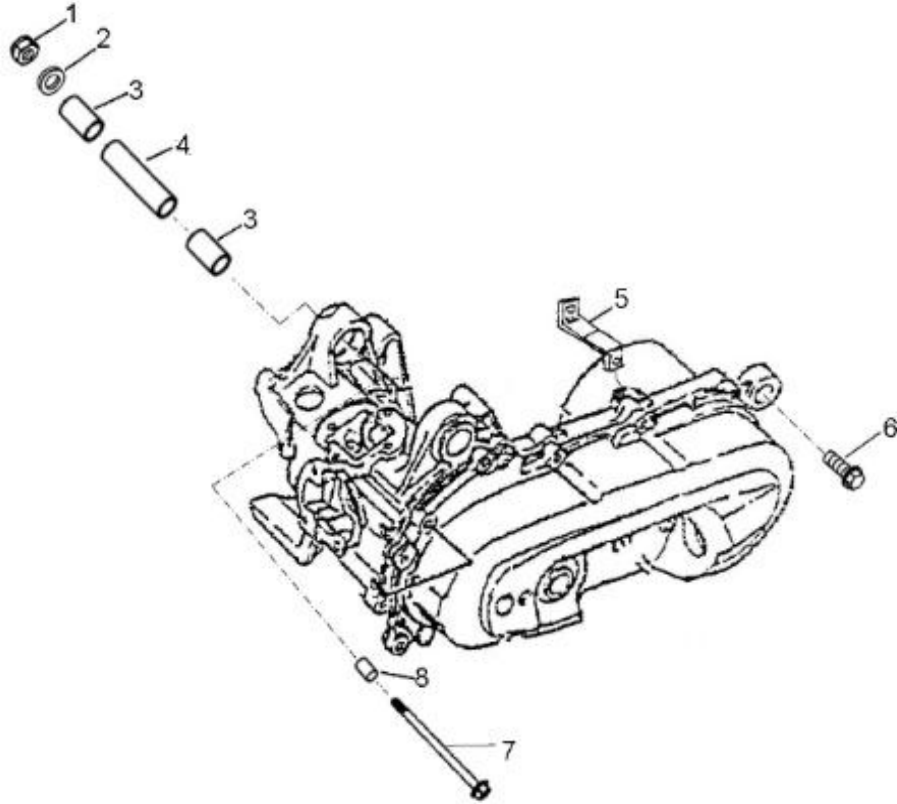

D-14: ENGINE BRACKET

Item	Part Number	Description	Q.ty
1	90350-12000-00C	Nut	1
2	94101-1225020-00C	Washer	1
3	96400-123538	Bushing	2
4	11150131-000	Tube, Fixed, Front	1
5	55200131-000	Bracket, Oil Tank	1
6	96000-080358-00K	Bolt	1
7	96000-122158-14C	Bolt	1
8	44312201-000	Spacer	1