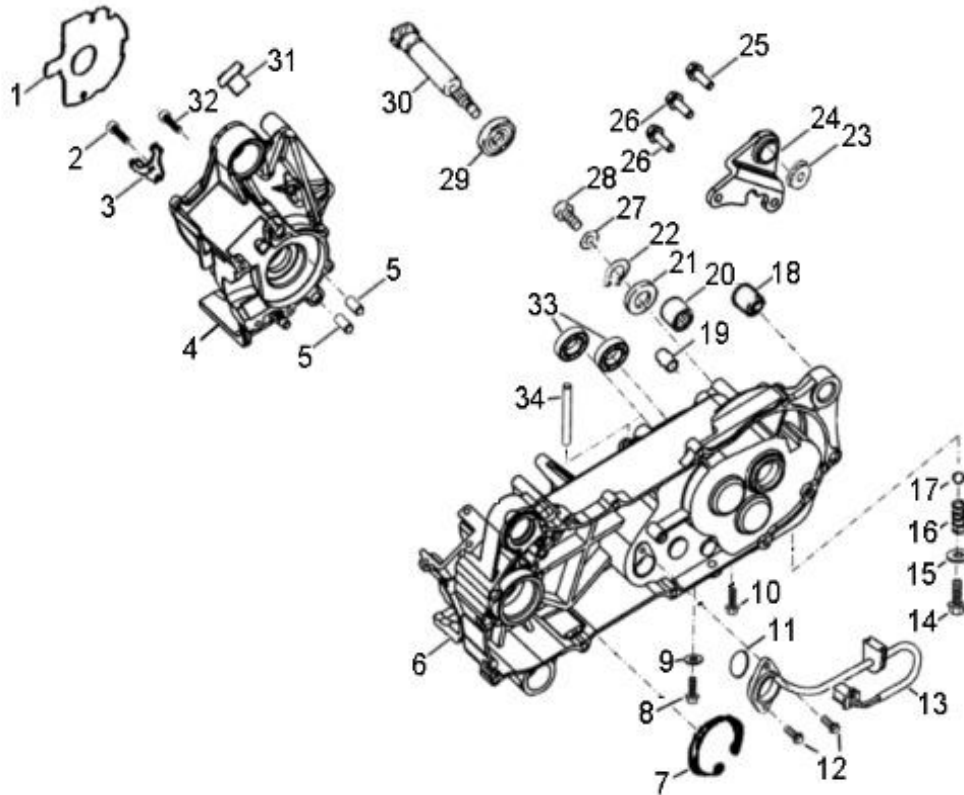

D-8: CRANKCASE

Item	Part Number	Description	Q.ty
1	11121113-000	Gasket, Generator	1
2	91000-060108-00C	Bolt	1
3	11111111-000	Bracket, Oil Seal	1
4	11101131-000	Crankcase, RH	1
5	94301-12160	Pin, Dowel	2
6	11201204-000	Crankcase, LH	1
7	94512-4200R	Clip, Cir	1
8	96000-120158-14C	Bolt	1
9	94101-1221320-00L	Washer	1
10	96000-080108-00K	Bolt	1
11	93210-02615	O-Ring	1
12	96000-050168-00C	Bolt	2
13	35759202-000	Sensor, Shifter	1
14	2430539A-000	Bolt	1
15	94101-1422010-00L	Washer	1
16	2430639A-000	Spring, Detent	1
17	2132239A-000	Ball, Steel	1
18	96400-082021	Bushing	1
19	11610113-000	Breather, Crankcase, Lower	1
20	96200-121812	Bearing, Needle	1
21	96504-172805ACM	Seal, Oil	1
22	94511-1700S	Clip, Cir	1
23	96400-082021	Bushing	1
24	50350201-000	Mount, Engine, Rear	1
25	96000-080358-00K	Bolt	1
26	96000-080228-0KL	Bolt	2
27	23412201-000	Stop Plate	1
28	91000-060108-00C	Bolt	1
29	96100-60030-00000	Bearing, Ball	1
30	23411201-000	Shaft, Drive	1
31	11103111-000	Plug, Rubber	1
32	91000-060358-00K	Bolt	6
33	96100-62010-00000	Bearing, Ball	2
34	94408-05007-170	Hose	1