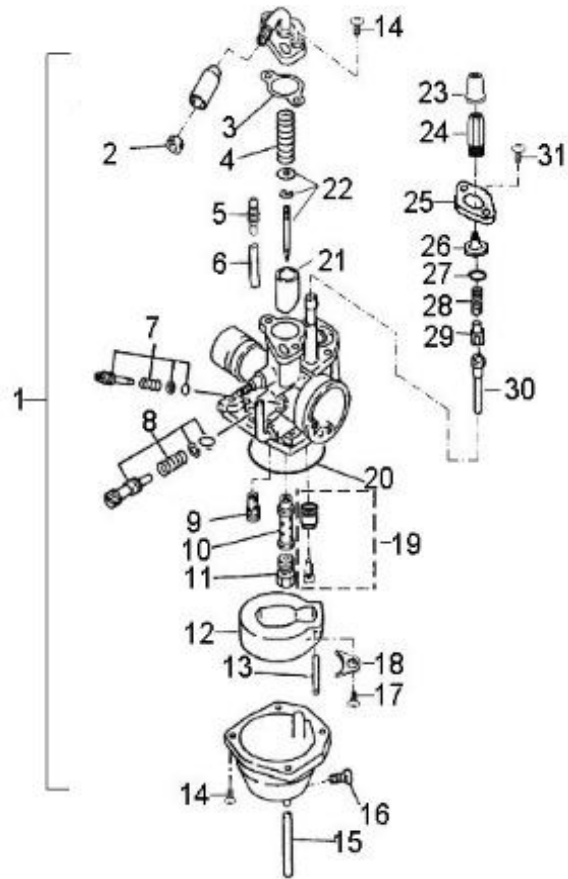

Item	Part Number	Description	Q.ty
1	16100170-000	Asm., Carburetor	1
2	16113117-000	Nut, Cable Adjust	1
3	16101117-000	Gasket	1
4	16102113-000	Spring	1
5	16120131-000	Plug, Oil	1
6	94403-03565-065	Pipe, Oil	1
7	16115117-000	Screw, Air	1
8	16114117-000	Screw, Idle	1
9	16110151-000	Jet, Pilot	1
10	16105151-000	Valve, Needle	1
11	16108117-000	Jet, Main	1
12	16123113-000	Float	1
13	16119117-000	Pin, Float	1
14	93500-040148-000	Bolt	6
15	16109117-000	Drain Tube	1
16	16111117-000	Plug, Drain	1
17	93500-030068-000	Bolt	1
18	16185201-000	Bracket, Valve	1
19	16117152-001	Valve, Float	1
20	16106117-000	Seal, Float	1
21	16103117-000	Throttle, Valve	1
22	16104113-001	Asm., Jet Needle	1
23	16129170-000	Grommet	1
24	16130152-000	Support, Cable	1
25	16126170-000	Bracket, Manual Choke	1
26	16125170-000	Base, Manual Choke	1
27	93210-01418	O-Ring	1
28	16127152-000	Recoil, Choke	1
29	16128152-000	Valve, Choke	1
30	16214152-000	Jet, Choke	1
31	93501-040148-000	Bolt	2