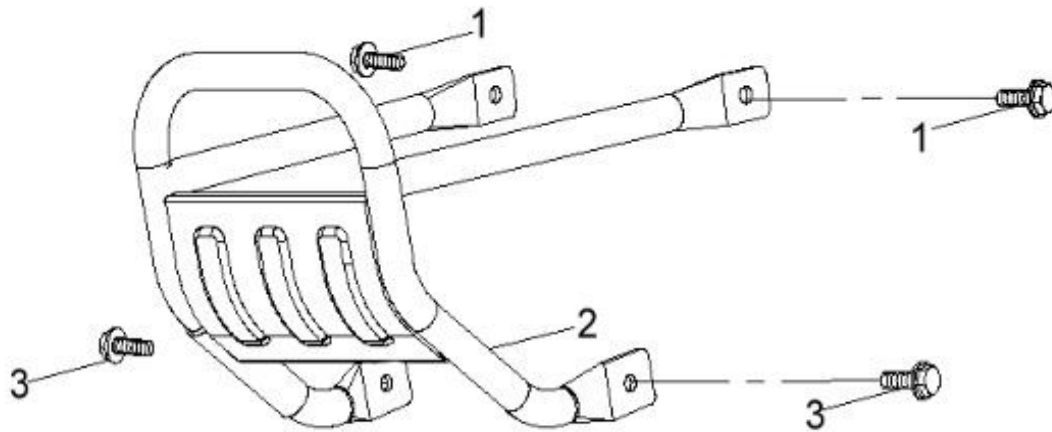

Item	Part Number	Description	Q.ty
1	96000-060128-10K	Bolt	2
2	50450225-385	Bracket, Bumper	1
3	96000-080168-00K	Bolt	2