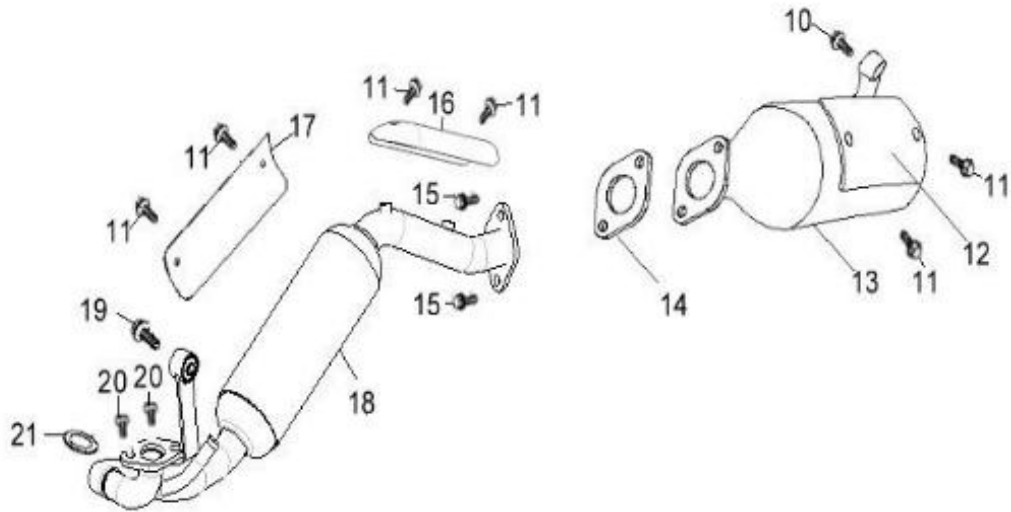

D-16: EXHAUST PIPE

Item	Part Number	Description	Q.ty
1	96420-01016-300	Hose, Rubber	1
2	18999201-000	Dual-Intake	1
3	96000-060128-10K	Bolt	3
4	18997201-000	Check Valve, Dual-Intake	1
5	96420-01016-054	Hose, Rubber	1
6	92005-060168-00K	Bolt	2
7	18995201-000	Asm.,Filter, Daul- Intake	1
8	18998201-000	Bracket, Dual- Intake	1
9	94050-06000-00K	Nut	1
10	96000-080308-00K	Bolt	1
11	96000-060108-00B	Bolt	6
12	18318201-000	Protector	1
13	18298221-001	Silencer	1
14	16101203-000	Gasket	1
15	96000-080258-00K	Bolt	2
16	18314208-000	Muffler Protector(iron)	1
17	18314207-000	Muffler Protector(iron)	1
18	18299225-000	Pipe, Exhaust, Front	1
19	96000-080358-00K	Bolt	1
20	96000-060188-0CT	Bolt	2
21	18291111-000	Gasket	1