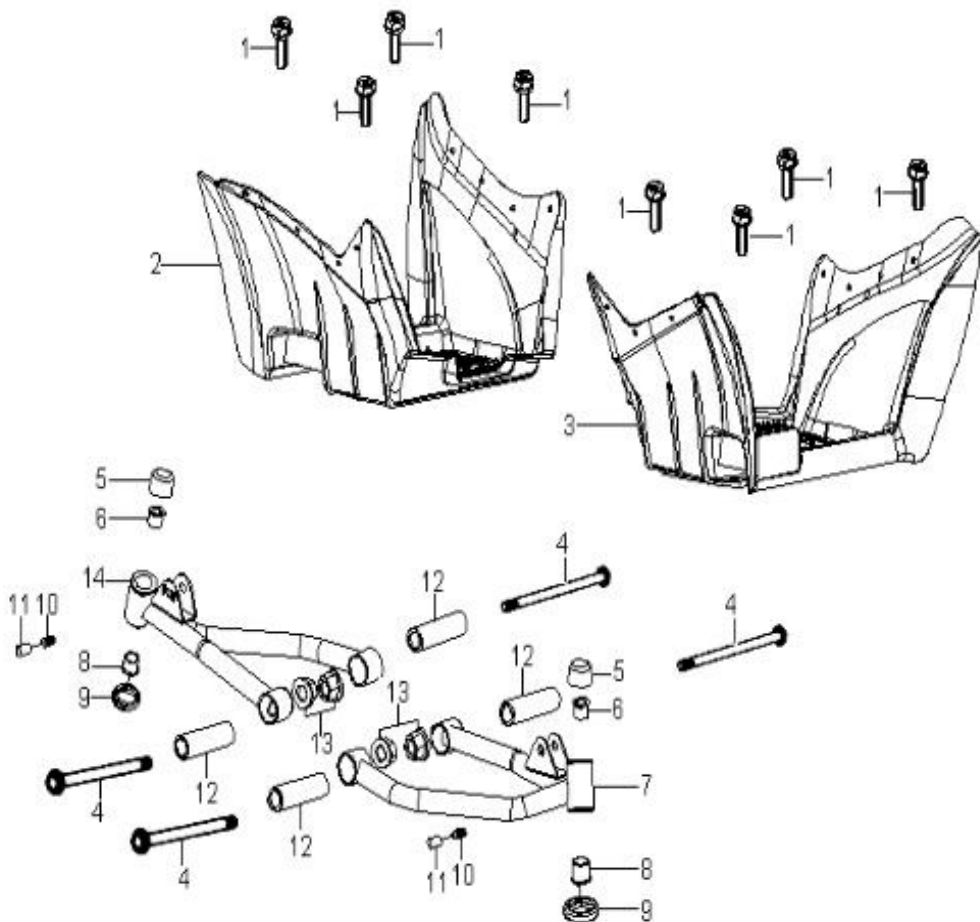

D-19: SWING ARM, FOOTREST

Item	Part Number	Description	Q.ty
1	96007-060228-00K	Bolt	8
2	64300217-000	Footwell, RH	1
3	64310217-000	Footwell, LH	1
4	96000-100488-0KL	Bolt	4
5	51200131-000	Cover, Waterproof	2
6	52522131-000	Seat, Grease Contain	2
7	53126206-385	Arm, Suspension, Front, LH	1
8	52523131-000	Seat, Grease Contain	2
9	52424131-000	Cap, Dustproof	2
10	51300131-000	Valve, Grease	2
11	51301131-000	Cap, Valve, Grease	2
12	96400-102829	Bushing	4
13	94050-10000-00C	Nut	4
14	53026206-385	Arm, Suspension, Front, RH	1