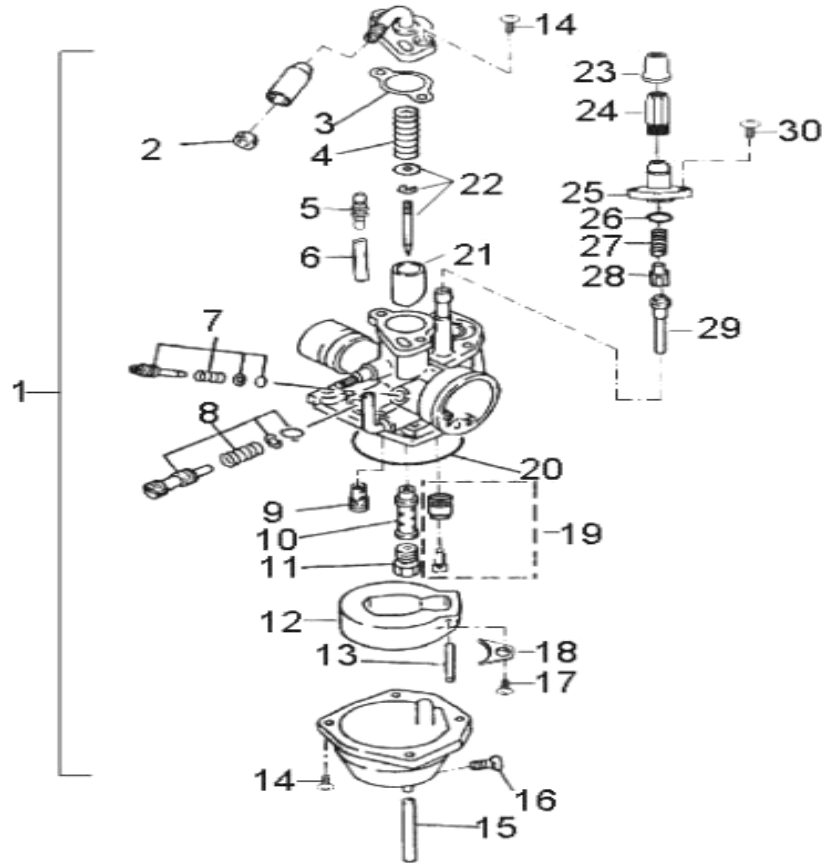

D-6: CARBURETOR

Item	Description	Part number	Q.ty	Note
1	Asm., Carburetor	16100170-000	1	
2	Nut, Cable Adjust	16113151-000	1	
3	Gasket	16101151-000	1	
4	Spring	16102113-000	1	
5	Plug, Oil	16120131-000	1	
6	Pipe, Oil	94403-03565-065	1	3.5x6.5x65
7	Screw, Air	16115151-000	1	
8	Screw, Idle	16114151-000	1	
9	Jet, Pilot	16110151-000	1	
10	Valve, Needle	16105151-000	1	
11	Jet, Main	1610810E-000	1	80
12	Float	16123151-000	1	
13	Pin, Float	16119151-000	1	
14	Bolt	93500-040148-000	6	M4x14
15	Drain Tube	16109151-000	1	
16	Plug, Drain	16111151-000	1	
17	Bolt	93500-030068-000	1	M3x6
18	Bracket, Valve	16185201-000	1	
19	Valve, Float	16117151-000	1	
20	Seal, Float	16106151-000	1	
21	Throttle, Valve	16103151-000	1	
22	Asm., Jet Needle	16104151-000	1	
23	Grommet	16129170-000	1	
24	Support, Cable	16130170-000	1	
25	Bracket, Manual Choke	16131152-000	1	
26	O-Ring	93210-01418	1	
27	Recoil, Choke	16127170-000	1	
28	Valve, Choke	16320201-000	1	
29	Jet, Choke	16214151-001	1	
30	Bolt	93501-040148-000	2	M4x14 + W

← FWD