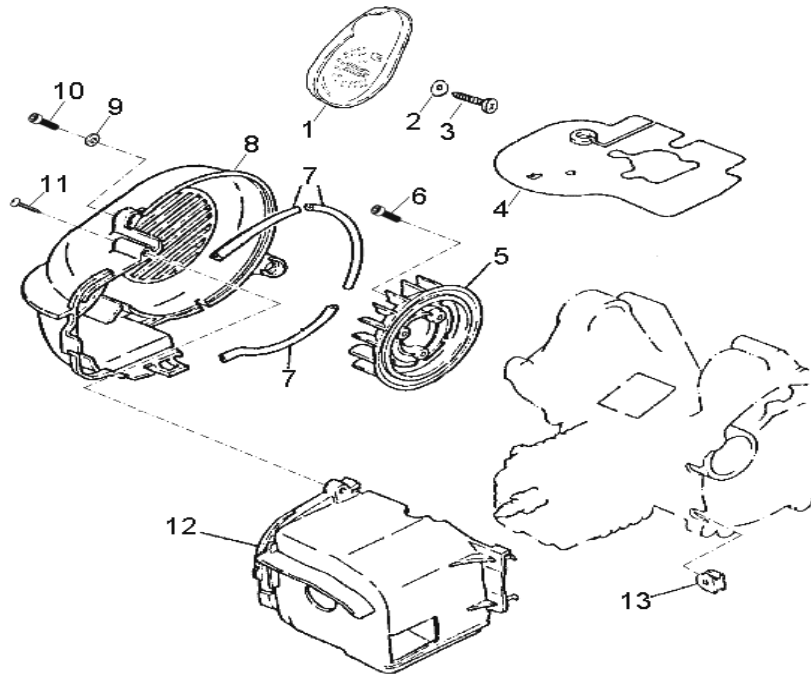

D-3: FAN COVER

Item	Description	Part number	Q.ty	Note
1	Cover Set, Fan Inlet	19600151-000	1	
2	Washer	94101-0619010-00C	1	6.1x19x1
3	Screw	93903-1050168-00K	1	M5x16
4	Deflector	19122113-000	1	
5	Fan	19510113-000	1	
6	Bolt	96000-060168-0KL	3	M6x16
7	Damper, Air Shroud	19602113-000	3	
8	Cover,Fan	19614202-000	1	
9	Washer	94101-0613010-00C	2	6.1x13x1
10	Bolt	91000-060208-00C	2	M6x20
11	Screw	93903-2050408-00K	1	M5x40
12	Shroud, Air, Cylinder	19620151-000	1	
13	Grommet, Cylinder	83552113-000	2	

← FWD