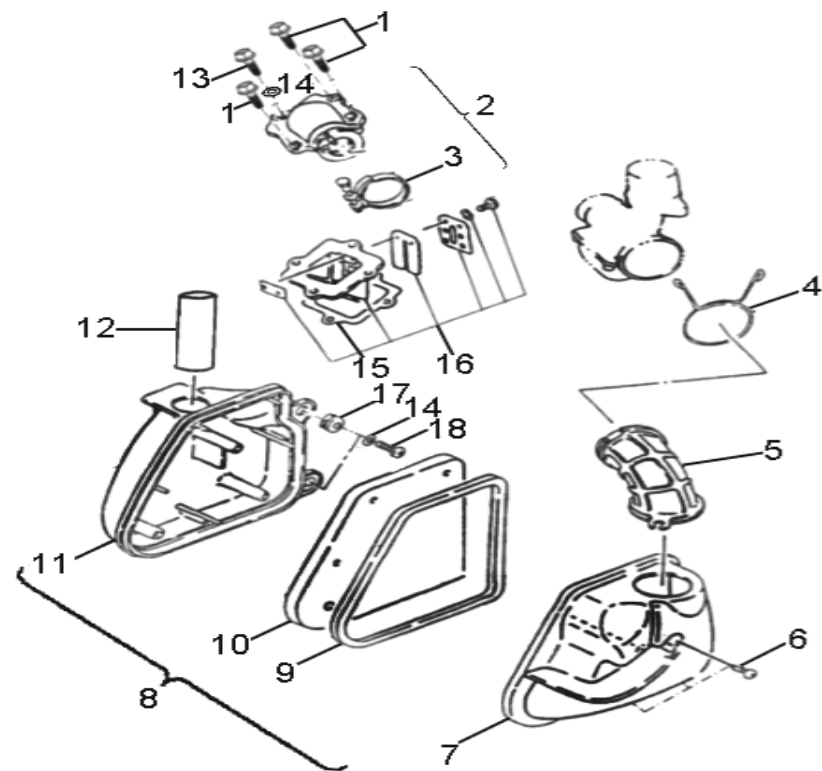

D-5: AIR CLEANER

Item	Description	Part number	Q.ty	Note
1	Bolt	96000-060188-08C	3	M6x18
2	Asm., Manifold, Intake	17100113-000	1	Incl. 3
3	Clamp, Hose	17102113-000	1	
4	Clip	94510-40000	1	
5	Boot	17253113-000	1	
6	Screw	93903-1050268-000	3	
7	Cover, Air Cleaner	17207113-000	1	
8	Asm., Cleaner, Air	17200153-C00	1	
9	Seal	17212113-000	1	
10	Filter, Air Cleaner	17205113-000	1	
11	Box, Air Cleaner	17206113-000	1	
12	Tube, Inlet, Air Cleaner	17219131-001	1	
13	Shear-Bolt	92200-060208-0B1	1	
14	Washer	94101-0613010-00C	3	6.1x13x1
15	Gasket	17111113-000	1	
16	Asm., Reed Valve	17110113-000	1	
17	Grommet	17485113-000	2	
18	Bolt	91000-060208-00C	2	M6x20

← FWD