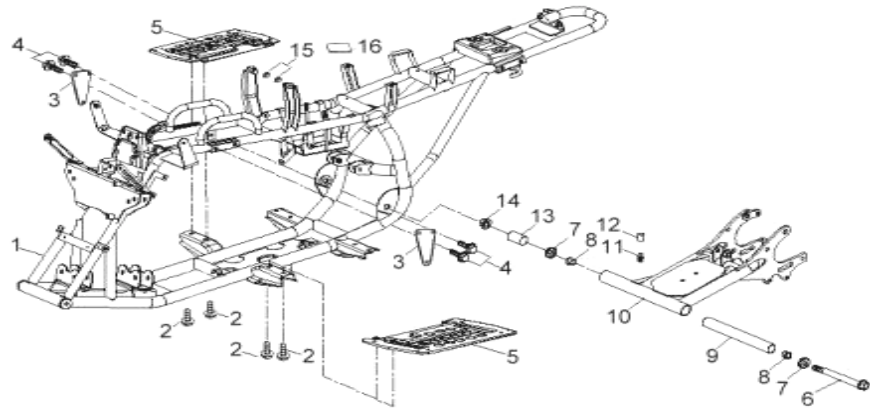

← FWD

D-17: BUMPER

Item	Description	Part number	Q.ty	Note
1	Bolt	96000-060128-10K	2	M6x12
2	Bracket, Bumper	50450225-385	1	
3	Bolt	96000-080168-00K	2	M8x16

← FWD

D-18: FRAME BODY

Item	Description	Part number	Q.ty	Note
1	Asm., Frame	50100290-067	1	
2	Bolt	96000-080128-00K	8	M8x12
3	Plate, Engine Bracket	50351151-000	2	
4	Bolt	96000-080148-0KL	4	M8x14
5	Plate, Footwell	51122208-067	2	
6	Bolt	96000-142908-00C	1	M14x290
7	Cover, Swing Arm Seal	52422131-000	2	
8	Seat, Grease Contain	52524131-000	2	
9	Tube, Spacer	52420131-000	1	
10	Arm, Swing	52410219-385	1	
11	Valve, Grease	51300131-000	1	
12	Cap, Valve, Grease	51301131-000	1	
13	Sleeve, Rubber	52423131-000	1	
14	Nut	90355-14000-19C	1	
15	Grommet, Seat	7722539A-000	2	
16	Foam	31510131-000	1	