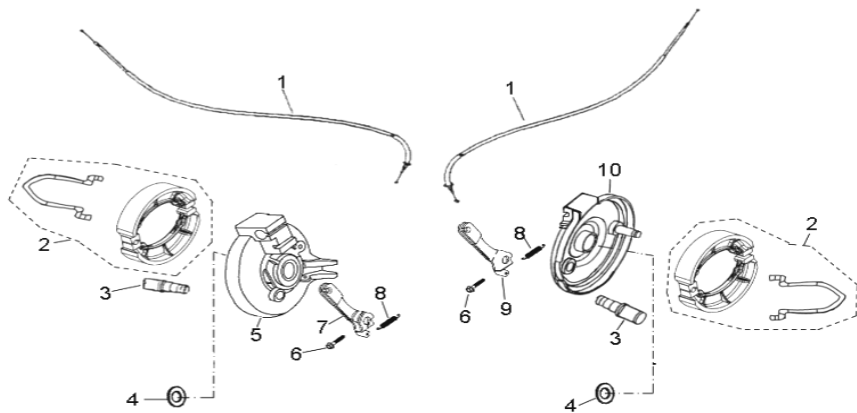

D-25: FRONT BRAKE

Item	Description	Part number	Q.ty	Note
1	Cable, Front Brake	45450212-000	2	
2	Asm., Shoe, Front Brake	45120131-00A	2	
3	Shaft, Cam, Front Brake	45141131-000	2	
4	Washer	94101-1722010-00K	2	17.1x21.8x1
5	Plate, Front Brake, Rh	45020133-000	1	
6	Bolt	96000-050248-00C	2	M5x24
7	Arm, Front Brake, RH	45420131-000	1	
8	Spring, Return, Front	45143131-000	2	
9	Arm, Front Brake, LH	45410-131-000-00	1	
10	Plate, Front Brake, LH	45010133-000	1	

← FWD