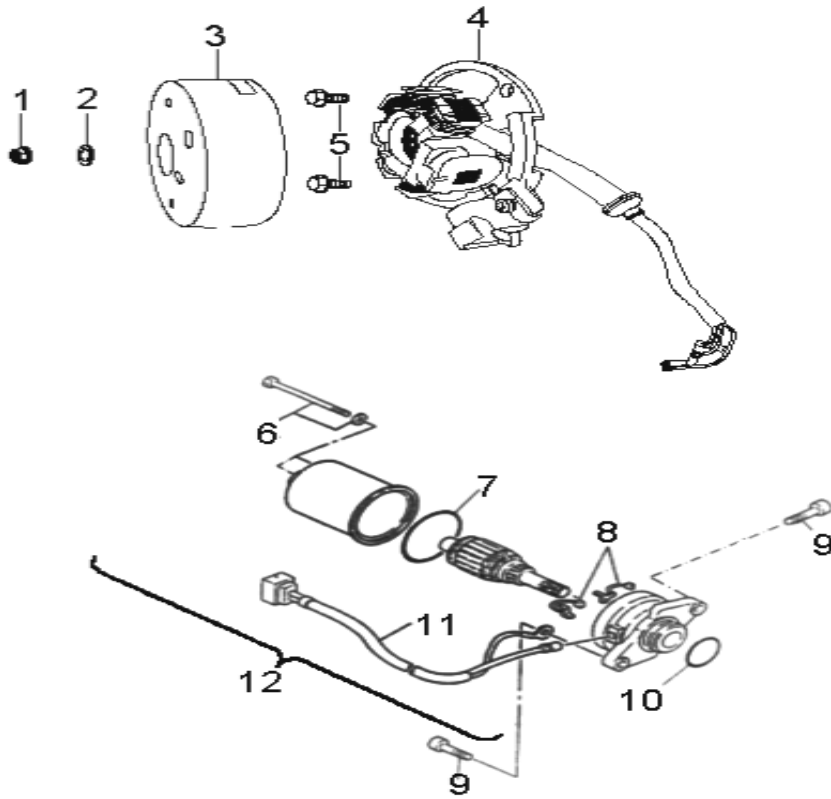

D-15: GENERATOR & STARTING MOTOR

Item	Description	Part number	Q.ty	Note
1	Nut	94050-10000-00C	1	M10
2	Washer	94101-1022020-00C	1	10.1x22x2
3	Flywheel	31110151-000	1	
4	Stator	31120151-000	1	
5	Bolt	96000-060168-0KL	2	M6x16
6	Bolt Set	88310113-000	2	
7	O-Ring	93210-04537	1	
8	Brush Set	31201113-000	1	
9	Bolt	91000-060208-00C	2	M6x20
10	O-Ring	93210-02622	1	
11	Cord	31202113-000	1	
12	Motor, Starter	31200151-000	1	

← FWD