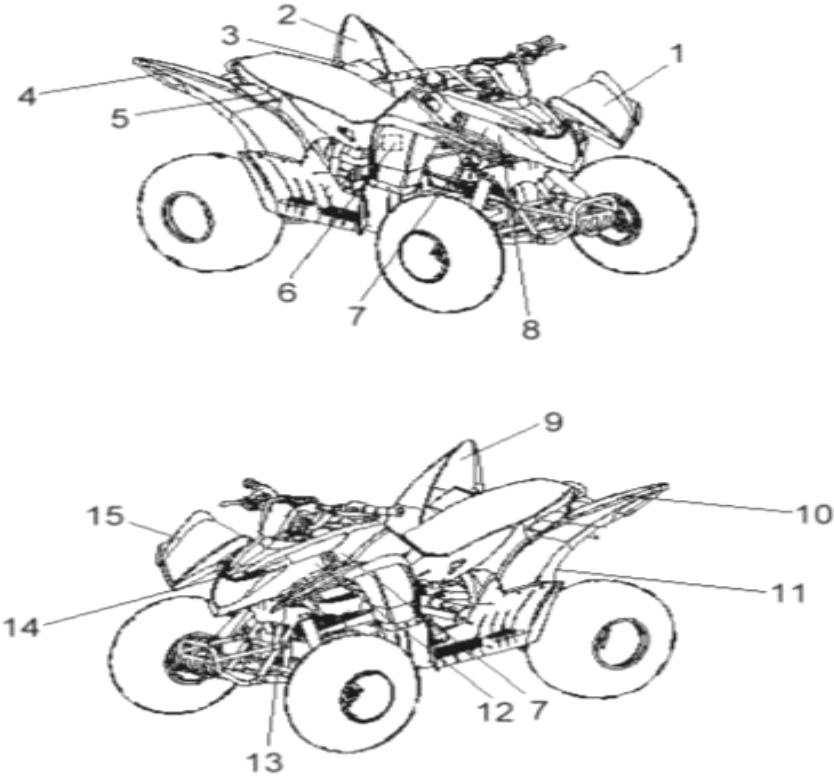

D-33: DECALS

Item	Description	Part number	Q.ty	Note
1	Decal, Front Fender, Lh	87719213-116	1	Black
		87719213-133		White
2	Decal, Rear Fender, Lh	87748247-116	1	Black
		87748247-133		White
3	Decal, General Waring	87852201-000	1	
4	Decal, Rear Fender, Rh	87747248-116	1	Black
		87747248-133		White
5	Decal, Waring, Y-16	87851173-000	1	
6	Decal, Waring, Reverse	87854202-000	1	
7	Decal, 50	87715234-116	2	Black
		87715234-133		White
8	Decal, Tank, Rh	87720243-000	1	
9	Decal, Rear Fender, Rh	87747247-116	1	Black
		87747247-133		White
10	Decal, Rear Fender, Lh	87748248-116	1	Black
		87748248-133		White
11	Decal, Waring, Chain	87858201-000	1	
12	Decal, Tank, Lh	87721243-000	1	
13	Decal, Fragile, Frame	87871201-000	1	
14	Decal, Headlight	87702207-116	1	Black
		87702207-133		White
15	Decal, Front Fender, Rh	87718213-116	1	Black
		87718213-133		White