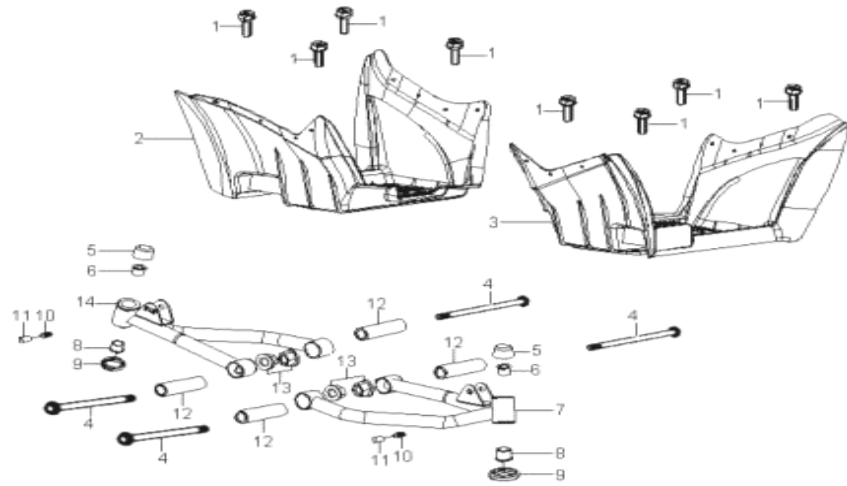

← FWD

D-17: BUMPER

Item	Description	Part number	Q.ty	Note
1	Bolt	96000-060128-10K	2	M6x12
2	Bracket, Bumper	50450225-385	1	
3	Bolt	96000-080168-00K	2	M8x16

← FWD

D-18: FRAME BODY

Item	Description	Part number	Q.ty	Note
1	Asm., Frame	50100290-067	1	
2	Bolt	96000-080128-00K	8	M8x12
3	Plate, Engine Bracket	50351151-000	2	
4	Bolt	96000-080148-0KL	4	M8x14
5	Plate, Footwell	51122208-067	2	
6	Bolt	96000-142908-00C	1	M14x290
7	Cover, Swing Arm Seal	52422131-000	2	
8	Seat, Grease Contain	52524131-000	2	
9	Tube, Spacer	52420131-000	1	
10	Arm, Swing	52410219-385	1	
11	Valve, Grease	51300131-000	1	
12	Cap, Valve, Grease	51301131-000	1	
13	Sleeve, Rubber	52423131-000	1	
14	Nut	90355-14000-19C	1	
15	Grommet, Seat	7722539A-000	2	
16	Foam	31510131-000	1	

← FWD

D-19: SWING ARM & FOOTREST

Item	Description	Part number	Q.ty	Note
1	Bolt	96007-060228-00K	8	M6x22 + W
2	Footwell, RH	64300217-000	1	
3	Footwell, LH	64310217-000	1	
4	Bolt	96000-100488-0KL	4	M10x48
5	Cover, Waterproof	51200131-000	2	
6	Seat, Grease Contain	52522131-000	2	
7	Arm, Suspension, Front, LH	53126206-385	1	
8	Seat, Grease Contain	52523131-000	2	
9	Cap, Dustproof	52424131-000	2	
10	Valve, Grease	51300131-000	2	
11	Cap, Valve, Grease	51301131-000	2	
12	Bushing	96400-102829	4	
13	Nut	94050-10000-00C	4	M10
14	Arm, Suspension, Front, RH	53026206-385	1	