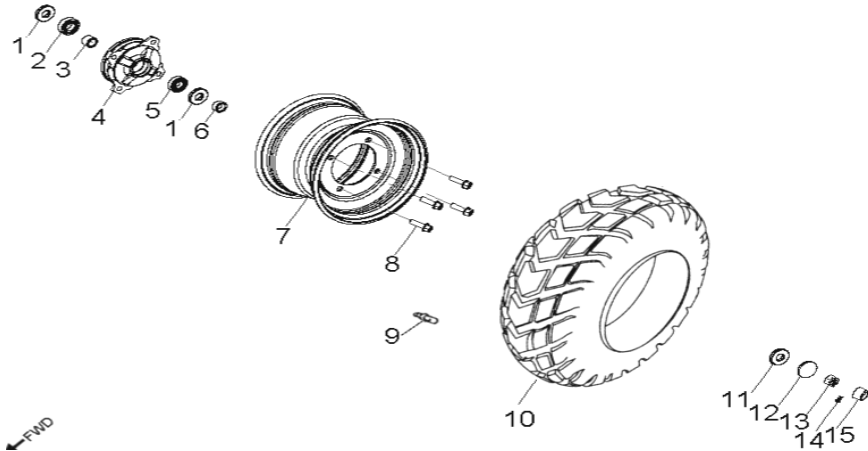

D-23: FRONT WHEEL

Item	Description	Part number	Q.ty	Note
1	Seal, Oil	96500-223507A7271	4	
2	Bearing, Ball	96100-60030-Z0000	2	6003Z
3	Spacer	44311131-000	2	
4	Drum, Brake, Front	45130131-001	2	
5	Bearing, Ball	96100-60020-Z0000	2	6002Z
6	Spacer	44312131-000	2	
7	Rim	42701153-067	2	
8	Bolt	96000-100208-00B	8	M10x20
9	Valve, Rim	42616131-000	2	
10	Tire	42711202-000	2	19x7.00-8
11	Washer	94101-1243030-00C	2	12.2x43x3
12	Washer	94121-1224016-000	2	12.2x24x1.6
13	Nut, Lock	90351-12000-00C	2	M12
14	Pin, Cotter	94201-32320	2	
15	Cap, Hub	42730151-000	2