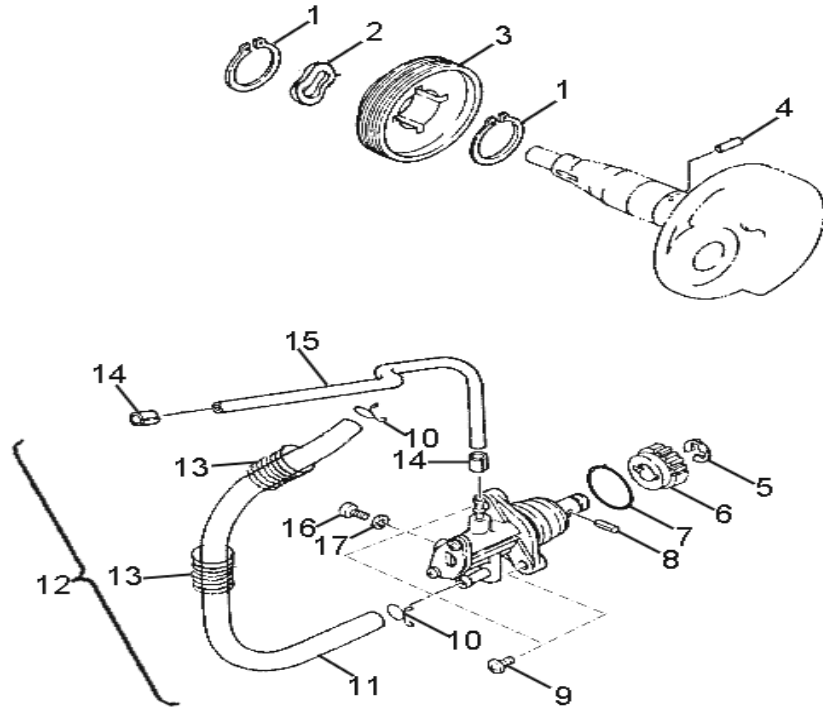

COBRCA

Cinquanta 50

D-1: CYLINDER HEAD

Item	Description	Part number	Q.ty	Note
1	Plug, Spark	98076111-000	1	BPR7HS
2	Nut	94050-07000-00C	4	M7
3	Head, Cylinder	12201113-000	1	
4	Gasket, Cylinder Head	12251113-000	1	
5	Cylinder	12101113-000	1	
6	Gasket, Cylinder	12191113-001	1	
7	Stud	91001-071108-00C	4	

← FWD

D-2: CRANKSHAFT

Item	Description	Part number	Q.ty	Note
1	Seal, Oil	96500-203006A7951	1	
2	Bearing, Ball	96100-62040-JR2C3	2	JR2C3
3	Asm., Crankshaft	13020113-000	1	
4	Seal, Oil	96500-204208A7951	1	
5	Collar, Crank, LH	13316113-000	1	
6	Bearing, Needle	96200-101412	1	
7	Clip, Piston Pin	13115111-000	2	
8	Pin, Piston	13111111-000	1	
9	Piston	13100111-000	1	
10	Ring Set, Piston	13011111-000	1	
11	Key, Woodruff	90471-03013	1	

← FWD

D-3: FAN COVER

Item	Description	Part number	Q.ty	Note
1	Cover Set, Fan Inlet	19600151-000	1	
2	Washer	94101-0619010-00C	1	6.1x19x1
3	Screw	93903-1050168-00K	1	M5x16
4	Deflector	19122113-000	1	
5	Fan	19510113-000	1	
6	Bolt	96000-060168-0KL	3	M6x16
7	Damper, Air Shroud	19602113-000	3	
8	Cover,Fan	19614202-000	1	
9	Washer	94101-0613010-00C	2	6.1x13x1
10	Bolt	91000-060208-00C	2	M6x20
11	Screw	93903-2050408-00K	1	M5x40
12	Shroud, Air, Cylinder	19620151-000	1	
13	Grommet, Cylinder	83552113-000	2	

← FWD

D-4: OIL PUMP

Item	Description	Part number	Q.ty	Note
1	Clip, Cir	94511-1900S	2	
2	Washer	94121-0926003-000	1	
3	Sprocket, Oil Pump	15150111-000	1	
4	Pin, Dowel	94301-03012	1	3x12
5	Clip, Cir	94511-0700E	1	
6	Gear, Worm, Oil Pump	15136113-000	1	
7	O-Ring	93210-01414	1	
8	Pin, Shaft	96300-03013	1	
9	Bolt	91000-050168-00K	2	M5x16
10	Clamp	94510-08000		
11	Fuel hose	94401-05009-540	1	
12	Asm., Oil Pump	15000131-000	1	
13	Spring, Protective, Oil Pipe	15311113-000	2	
14	Clip	94517-05000	2	
15	Tube, Oil	94403-02005-350	1	
16	Bolt, Phillips	96006-040088-00C	1	M4x8
17	Washer	94101-0400805-000	1	4x8.5x0.5