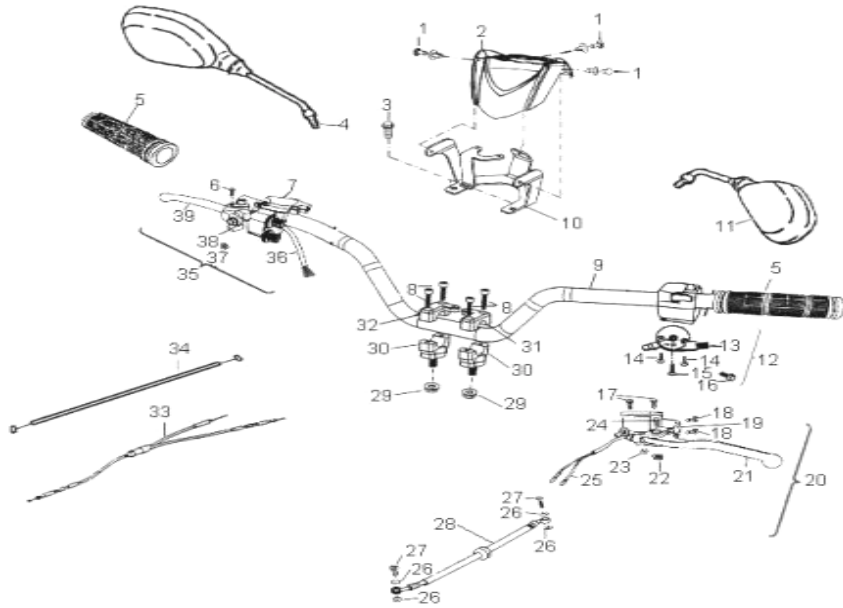

D-27: HANDLEBAR

Item	Description	Part number	Q.ty	Note
1	Rivet, Plastic	61120201-000	3	
2	Pod, Handlebar	64211208-000	1	
3	Bolt	96000-060128-10K	2	M6x12
4	Mirror, RH	88110204-000	1	
5	Grip, Handlebar	53167201-000	2	
6	Bolt, Brake lever, RH	90115-090228-000	1	M9x22
7	Seat, Lever, RH	53176201-000	1	
8	Bolt	91000-060258-00K	4	M6x25
9	Handlebar	53100217-385	1	
10	Bracket, Pod	53310206-000	1	
11	Mirror, LH	88120201-001	1	Incl. 14~18
12	Asm., Switch, LH	35151206-001	1	Incl. 13~16
13	Asm., Manual Choke	35160201-000	1	
14	Screw	93100-030048-00B	2	M3x4
15	Bolt	93500-060088-00K	1	M6x8
16	Bolt	93500-030068-00C	1	M3x6
17	Screw	45465131-00K	2	
18	Bolt	96000-060258-08C	2	M6x25
19	Master Cylinder Bracket	53174131-00K	1	
20	Asm., Master Cylinder	43500180-000	1	17,19+21,25
21	Lever, Brake, LH	53175131-00K	1	
22	Nut	94050-06000-00K	1	M6
23	Spring	53184131-00K	1	
24	Bolt, Brake lever, LH	90115-090228-00K	1	
25	Asm., Sensor, Taillight, LH	35340131-00K	1	
26	Washer	94101-1015012-U0B	4	10.1x15x1.2
27	Bolt, Banjo	45456111-000	2	
28	Hose, Brake	45447223-000	1	
29	Nut	90350-10000-00C	2	M10
30	Clamp, Lower	53200131-000	2	
31	Clamp, Upper, LH	53210131-000	1	
32	Clamp, Upper, RH	53220131-000	1	
33	Cable, Throttle	53910212-000	1	
34	Cable, Choke	53921201-000	1	
35	Asm., Lever, RH	53172201-000	1	Incl. 36~39
36	Wire, Brake Switch	53174201-000	1	
37	Nut	90350-06000-00K	1	M6
38	Bracket, Brake Cable	53177131-000	1	
39	Lever, Brake, RH	53175180-000	1