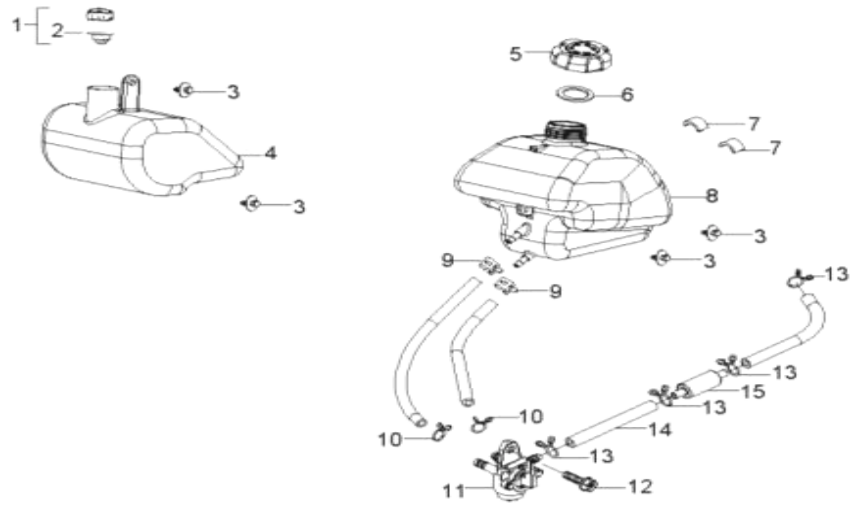

D-21: OIL & FUEL TANK

Item	Description	Part number	Q.ty	Note
1	Cap, Oil Tank	55105151-000	1	
2	Diaphragm, Oil Tank	55106151-000	1	
3	Bolt	96007-060168-00K	4	M6x16 + W
4	Asm., Oil Tank	55100131-002	1	
5	Asm., Cap, Fuel Tank	17620155-000	1	Incl. 6
6	Diaphragm, Fuel Cap	17625131-000	1	
7	Rubber, Fuel Tank	64319131-000	2	
8	Asm., Tank, Fuel	17500222-00A	1	
9	Clamp	94510-12000	2	
10	Clamp	94510-08000	2	
11	Valve, Fuel	17950131-000	1	
12	Bolt	96000-060128-10K	1	M6x12
13	Clamp	94510-08000	4	
14	Fuel hose	94401-05009-160	1	
15	Filter, Fuel	17952111-000	1	

← FWD