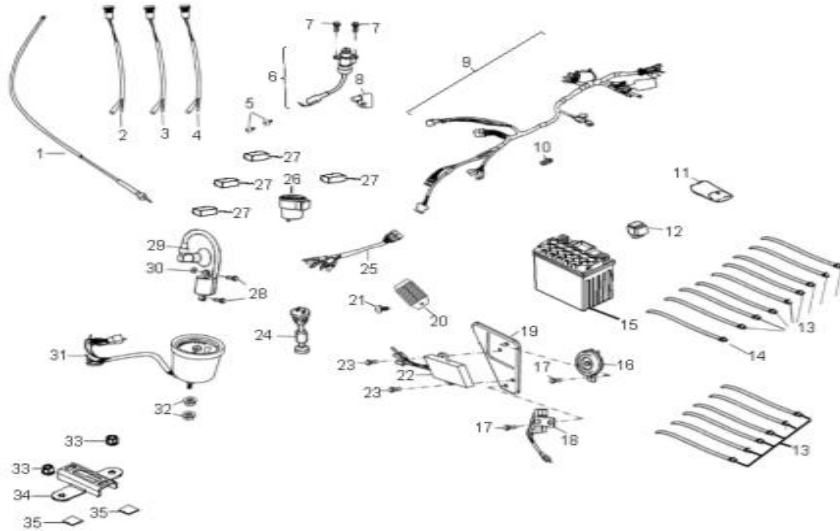

D-32: ELECTRICAL PARTS

Item	Description	Part number	Q.ty	Note
1	Speedometer Cable	37830204-000	1	
2	Lamp, Warning, Low Oil	34908203-000	1	
3	Indicator, Reverse	34911206-000	1	
4	Indicator, Neutral	34918205-000	1	
5	Bolt	93100-050128-00K	2	M5x12
6	Asm., Main Switch	35100239-000	1	Incl. 8
7	Bolt	96000-050168-00K	2	M5x16
8	Lock, Steering	35106209-000	1	
9	Harness, Main Wire	32103217-000	1	Incl. 10
10	Fuse	98200113-000	1	7A30V
11	Pouch, Tool	89120111-000	1	
12	Starter Relay	38501111-000	1	
13	Strap	89569131-000	14	ALT-200M-B
14	Strap	89769111-000	1	
15	Battery	31500111-001	1	4AH
16	Horn	38110111-000	1	
17	Bolt	96000-060128-10K	2	M6x12
18	Asm., Resistor	38601202-000	1	
19	Bracket, Electrical	32104202-000	1	
20	Rectifier/ Regulator	31600212-002	1	
21	Bolt	93500-050148-00C	1	M5x14
22	Asm., CDI Unit	30410202-000	1	
23	Bolt	96000-060168-10K	2	M6x16
24	Asm., Oil Level Gauge	35410203-001	1	
25	Extended Wires	32101204-000	1	
26	Relay, Signal	38302133-000	1	
27	Tape	89720156-000	4	
28	Bolt	96000-060228-00K	2	M6x22
29	Asm., Ignition Coil	30510151-000	1	
30	Washer, Star	94103-0600000-00C	1	M6
31	Asm., Speedometer	37200220-000	1	
32	Nut	94050-05000-00C	2	M5
33	Nut	94050-06000-00K	2	M6
34	Bracket, Battery	3150210A-000	1	
35	Foam	31510204-000	2	

← FWD