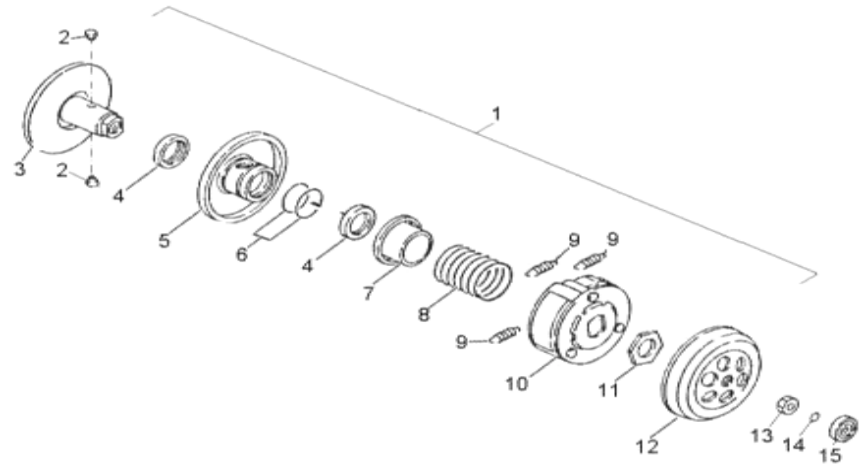

D-12: DRIVEN CLUTCH

Item	Description	Part number	Q.ty	Note
1	Asm., Drive Clutch	22000205-000	1	1,8 + 12,15
2	Pin, Guide	23225113-000	2	
3	Sheave, Driven	23200201-000	1	
4	Seal, Oil	96500-333904A0015	2	
5	Sheave, Moveable	23220113-000	1	
6	O-Ring	93210-03622	2	
7	Seal, Collor	23237113-000	1	
8	Spring, Clutch	23233201-000	1	
9	Spring, Clutch	22401113-000	3	
10	Weight, Clutch	22350113-000	1	
11	Nut	90202-28000-00C	1	
12	Clutch, Outer	22100113-000	1	
13	Nut	94001-10000-24C	1	
14	O-Ring	93210-00630	1	
15	Bearing, Ball	96100-63800-ZZ000/ZG	1	638ZZ/L542