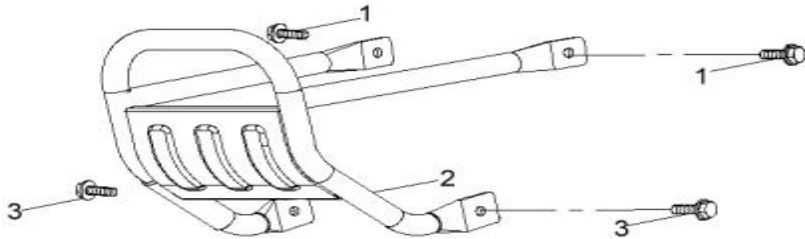

D-17: BUMPER

Item	Description	Part number	Q.ty	Note
1	Bolt	96000-060128-10K	2	M6x12
2	Bracket, Bumper	50450225-385	1	
3	Bolt	96000-080168-00K	2	M8x16

← FWD