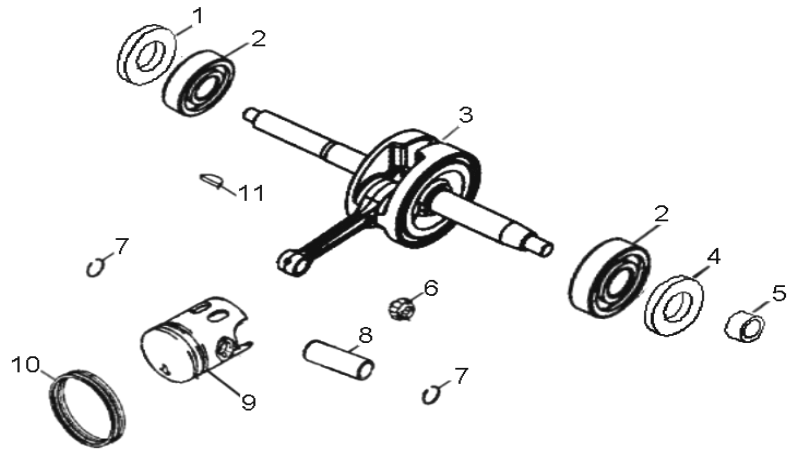

COBRCA

Cinquanta 50

D-1: CYLINDER HEAD

Item	Description	Part number	Q.ty	Note
1	Plug, Spark	98076111-000	1	BPR7HS
2	Nut	94050-07000-00C	4	M7
3	Head, Cylinder	12201113-000	1	
4	Gasket, Cylinder Head	12251113-000	1	
5	Cylinder	12101113-000	1	
6	Gasket, Cylinder	12191113-001	1	
7	Stud	91001-071108-00C	4	

← FWD

D-2: CRANKSHAFT

Item	Description	Part number	Q.ty	Note
1	Seal, Oil	96500-203006A7951	1	
2	Bearing, Ball	96100-62040-JR2C3	2	JR2C3
3	Asm., Crankshaft	13020113-000	1	
4	Seal, Oil	96500-204208A7951	1	
5	Collar, Crank, LH	13316113-000	1	
6	Bearing, Needle	96200-101412	1	
7	Clip, Piston Pin	13115111-000	2	
8	Pin, Piston	13111111-000	1	
9	Piston	13100111-000	1	
10	Ring Set, Piston	13011111-000	1	
11	Key, Woodruff	90471-03013	1	

D-24: REAR WHEEL

Item	Description	Part number	Q.ty	Note
1	Hub, Wheel	42010131-00K	2	
2	Rim	42701153-067	2	
3	Nut	90355-10000-14C	8	
4	Valve, Rim	42616131-000	2	
5	Tire	42811202-000	2	18x9.5-8
6	Washer	94101-1443030-00C	2	14.1x43x3
7	Washer	94121-1426016-000	2	14x26x1.6
8	Pin, Cotter	94201-32320	2	
9	Nut, Lock	90351-14000-00C	2	M14
10	Cap, Hub	42730151-000	2	

D-28: REAR WHEEL AXLE

Item	Description	Part number	Q.ty	Note
1	Hub, Sprocket	41210180-000	1	
2	Washer, Spring	94111-0801502-00K	3	8.1x15x0.2
3	Bolt	96000-080208-00K	3	M8x20
4	Sprocket, Drive, Final	41201180-000	1	35T
5	Axle	42000215-000	1	