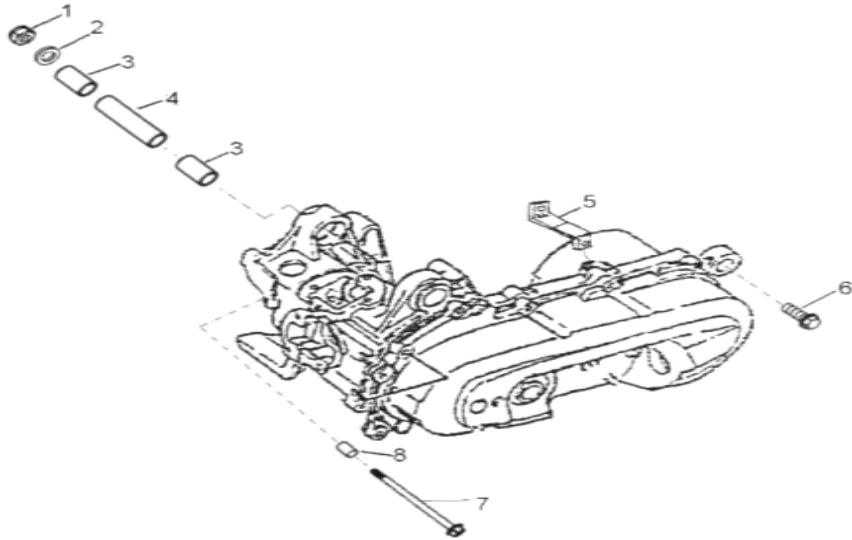

D-14: ENGINE BRACKET

Item	Description	Part number	Q.ty	Note
1	Nut	90350-12000-00C	1	M12
2	Washer	94101-1225020-00C	1	12.1x25x2
3	Bushing	96400-123538	2	
4	Tube, Fixed, Front	11150131-000	1	
5	Bracket, Oil Tank	55200131-000	1	
6	Bolt	96000-080358-00K	1	M8x35
7	Bolt	96000-122158-14C	1	M12x15
8	Spacer	44312201-000	1	

← FWD