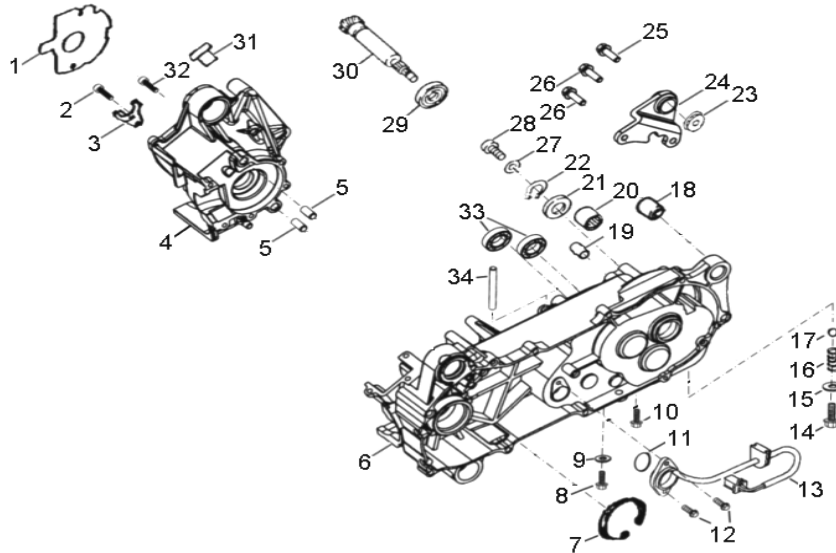

D-8: CRANKCASE

Item	Description	Part number	Q.ty	Note
1	Gasket, Generator	11121113-000	1	
2	Bolt	91000-060108-00C	1	M6x10
3	Bracket, Oil Seal	11111111-000	1	
4	Crankcase, RH	11101131-000	1	
5	Pin, Dowel	94301-12160	2	12x16
6	Crankcase, LH	11201204-000	1	
7	Clip, Cir	94512-4200R	1	
8	Bolt	96000-120158-14C	1	M12x15
9	Washer	94101-1221320-00L	1	12.1x21.3x2
10	Bolt	96000-080108-00K	1	M8x10
11	O-Ring	93210-02615	1	26x1.5
12	Bolt	96000-050168-00C	2	M5x16
13	Sensor, Shifter	35759202-000	1	
14	Bolt	2430539A-000	1	
15	Washer	94101-1422010-00L	1	14.2x22x1
16	Spring, Detent	2430639A-000	1	
17	Ball, Steel	2132239A-000	1	
18	Bushing	96400-082021	1	
19	Breather, Crankcase, Lower	11610113-000	1	
20	Bearing, Needle	96200-121812	1	HK1212
21	Seal, Oil	96500-172805T3034	1	
22	Clip, Cir	94511-1700S	1	
23	Bushing	96400-082021	1	
24	Mount, Engine, Rear	50350201-000	1	
25	Bolt	96000-080358-00K	1	M8x35
26	Bolt	96000-080228-0KL	2	M8x22
27	Stop Plate	23412201-000	1	
28	Bolt	91000-060108-00C	1	M6x10
29	Bearing, Ball	96100-60030-00000	1	
30	Shaft, Drive	23411201-000	1	
31	Plug, Rubber	11103111-000	1	
32	Bolt	91000-060358-00K	6	M6x35
33	Bearing, Ball	96100-62010-00000	2	
34	Hose	94408-05007-170	1	

← FWD