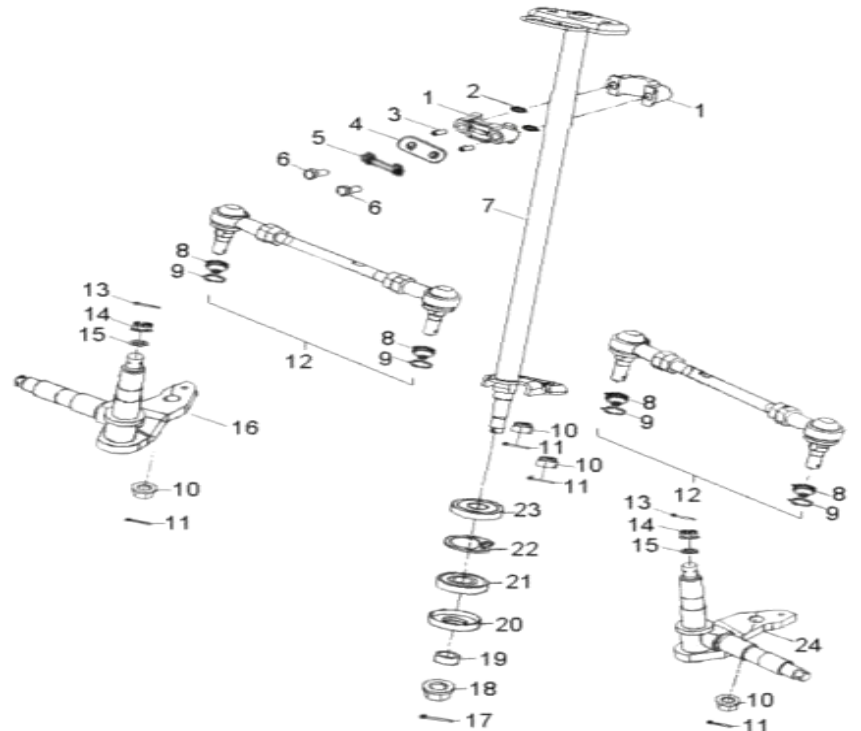

D-30: STEERING

Item	Description	Part number	Q.ty	Note
1	Clamp, steering	53500203-000	2	
2	Steering Shaft Oil Seal	51225201-000	2	
3	Spacer	51317156-000	2	
4	Bracket, Wire Collector	51318201-000	1	
5	Washer, Lock	51319156-000	1	
6	Bolt	92000-080608-00B	2	M8x60
7	Shaft, Steering	51107223-385	1	
8	Boot	50423202-000	4	
9	Clamp, Ring	94514-09026	4	
10	Nut	90355-10000-14C	4	
11	Pin, Cotter	94201-25190	4	
12	Asm., Tie Rod	53410214-000	2	
13	Pin, Cotter	94201-16190	2	
14	Nut	90352-10000-00C	2	M10
15	Washer	94121-1020010-000	2	10.1x20x1
16	Knuckle, RH	51320131-001	1	
17	Pin, Cotter	94201-32320	1	
18	Nut	90355-14000-19C	1	
19	Spacer	44311131-000	1	
20	Seal, Oil	96500-223507A7271	1	
21	Bearing, Ball	96100-60020-ZZ000	1	6002ZZ
22	Clip, Cir	94512-3200R	1	
23	Seal, Oil	96500-183207A7271	1	
24	Knuckle, LH	51310131-001	1