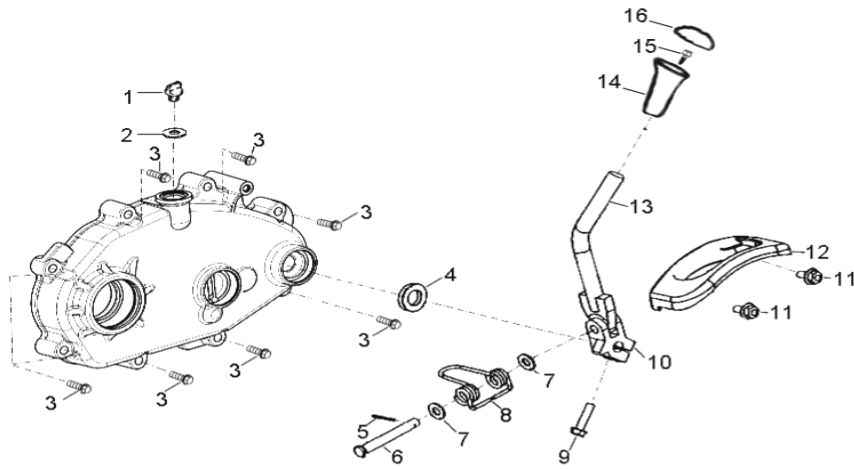

D-13: TRANSMISSION LEVER

← FWD

Item	Description	Part number	Q.ty	Note
1	Plug, Oil	15650111-001	1	
2	O-Ring	93210-01326	1	
3	Bolt	96000-060358-08C	8	M6x35
4	Seal, Oil	96500-142807A7271	1	14x28x7
5	Pin, Cotter	94201-25190	1	
6	Pin, Lever, Shift	21321156-000	1	
7	Washer	94101-0816015-00C	2	8.1x16x1.5
8	Spring, Shift	21320201-000	1	
9	Bolt	96000-060258-00K	1	M6x25
10	Lever, Shift	21317201-000	1	
11	Bolt	96000-060128-10K	2	M6x12
12	Gate, Shift	21323202-000	1	
13	Gear Selector	21319221-001	1	
14	Knob, Transmission Lever	21328158-000	1	
15	Bolt	96000-060208-10K	1	M6x20
16	Cover	21327158-000	1