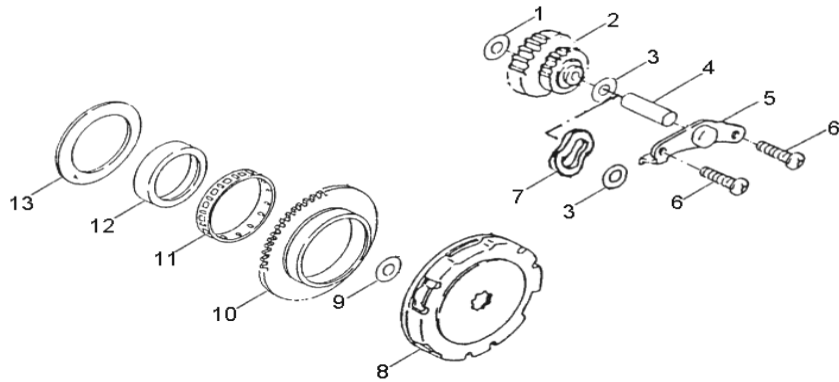

D-10: STARTER

Item	Description	Part number	Q.ty	Note
1	Washer	94101-0816015-00C	1	8.1x16x1.5
2	Asm., Idle Gear	23422113-000	1	
3	Washer	94101-0818008-000	2	8.2x18x0.8
4	Shaft, Pin	96300-08032	1	
5	Plate, Idle Gear	28236113-000	1	
6	Bolt	91000-060128-00K	2	M6x12
7	Washer	94121-0912005-000	1	9x12x0.5
8	Asm., One Way Clutch	28410113-000	1	
9	Washer	94101-1319005-000	1	13x19x0.5
10	Gear, Starter	28220113-000	1	
11	Bearing, Needle	96200-555912	1	
12	Boss, Gear	28202113-000	1	
13	Washer	94101-5676006-000	1	56x76x0.6

D-28: REAR WHEEL AXLE

Item	Description	Part number	Q.ty	Note
1	Hub, Sprocket	41210180-000	1	
2	Washer, Spring	94111-0801502-00K	3	8.1x15x0.2
3	Bolt	96000-080208-00K	3	M8x20
4	Sprocket, Drive, Final	41201180-000	1	35T
5	Axle	42000215-000	1	