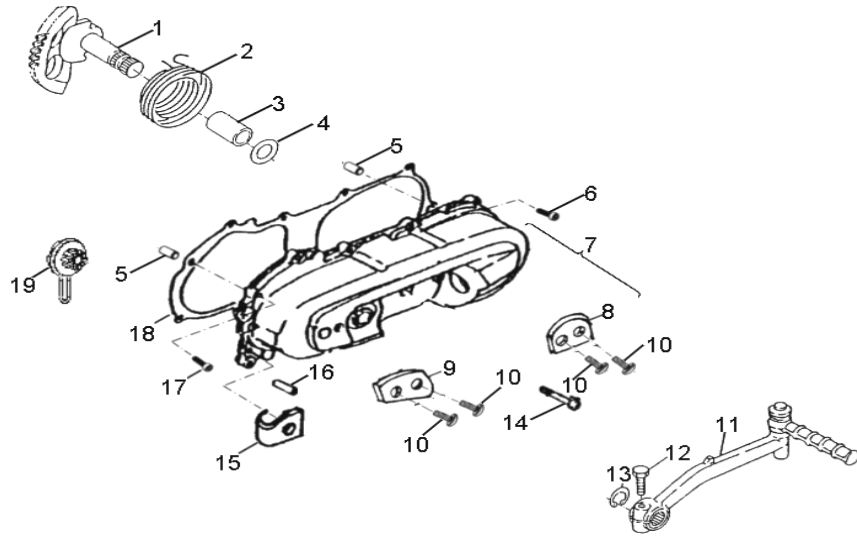

D-9: LEFT CRANKCASE COVER

Item	Description	Part number	Q.ty	Note
1	Asm., Shaft, Kick Start	28250113-000	1	
2	Recoil, Kick Start	28281111-000	1	
3	Bushing	96401-152030	1	
4	Washer	94101-1528010-00K	1	15x28x1
5	Pin, Dowel	94301-10140	2	10x14
6	Bolt	91000-060258-00K	8	M6x25
7	Cover, Clutch	11341113-000	1	
8	Protector A	11343113-000	1	
9	Protector B	11344113-000	1	
10	Bolt	93500-050108-00K	4	M5x10
11	Asm., Kick Start	28300111-001	1	
12	Bolt	96000-060258-00K	1	M6x25
13	Clip, Cir	94511-1500S	1	
14	Bolt	91000-060608-00K	1	M6x60
15	Bracket, Carburator Tube	11351111-000	1	
16	Shaft, Pin	96300-08029	1	
17	Bolt	91000-060358-00K	2	M6x35
18	Gasket	11359113-001	1	
19	Asm., Kick Pinion	28225113-000	1