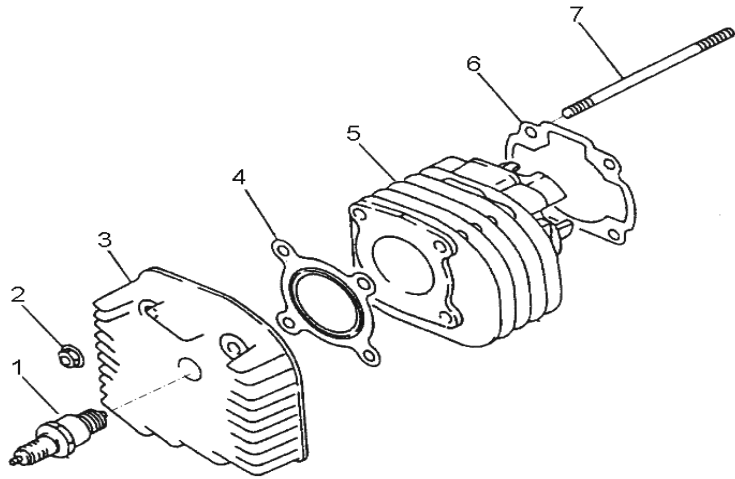

COBRCA

Cinquanta 50

D-1: CYLINDER HEAD

Item	Description	Part number	Q.ty	Note
1	Plug, Spark	98076111-000	1	BPR7HS
2	Nut	94050-07000-00C	4	M7
3	Head, Cylinder	12201113-000	1	
4	Gasket, Cylinder Head	12251113-000	1	
5	Cylinder	12101113-000	1	
6	Gasket, Cylinder	12191113-001	1	
7	Stud	91001-071108-00C	4	

← FWD

D-2: CRANKSHAFT

Item	Description	Part number	Q.ty	Note
1	Seal, Oil	96500-203006A7951	1	
2	Bearing, Ball	96100-62040-JR2C3	2	JR2C3
3	Asm., Crankshaft	13020113-000	1	
4	Seal, Oil	96500-204208A7951	1	
5	Collar, Crank, LH	13316113-000	1	
6	Bearing, Needle	96200-101412	1	
7	Clip, Piston Pin	13115111-000	2	
8	Pin, Piston	13111111-000	1	
9	Piston	13100111-000	1	
10	Ring Set, Piston	13011111-000	1	
11	Key, Woodruff	90471-03013	1	

← FWD

D-4: OIL PUMP

Item	Description	Part number	Q.ty	Note
1	Clip, Cir	94511-1900S	2	
2	Washer	94121-0926003-000	1	
3	Sprocket, Oil Pump	15150111-000	1	
4	Pin, Dowel	94301-03012	1	3x12
5	Clip, Cir	94511-0700E	1	
6	Gear, Worm, Oil Pump	15136113-000	1	
7	O-Ring	93210-01414	1	
8	Pin, Shaft	96300-03013	1	
9	Bolt	91000-050168-00K	2	M5x16
10	Clamp	94510-08000		
11	Fuel hose	94401-05009-540	1	
12	Asm., Oil Pump	15000131-000	1	
13	Spring, Protective, Oil Pipe	15311113-000	2	
14	Clip	94517-05000	2	
15	Tube, Oil	94403-02005-350	1	
16	Bolt, Phillips	96006-040088-00C	1	M4x8
17	Washer	94101-0400805-000	1	4x8.5x0.5

D-28: REAR WHEEL AXLE

Item	Description	Part number	Q.ty	Note
1	Hub, Sprocket	41210180-000	1	
2	Washer, Spring	94111-0801502-00K	3	8.1x15x0.2
3	Bolt	96000-080208-00K	3	M8x20
4	Sprocket, Drive, Final	41201180-000	1	35T
5	Axle	42000215-000	1	