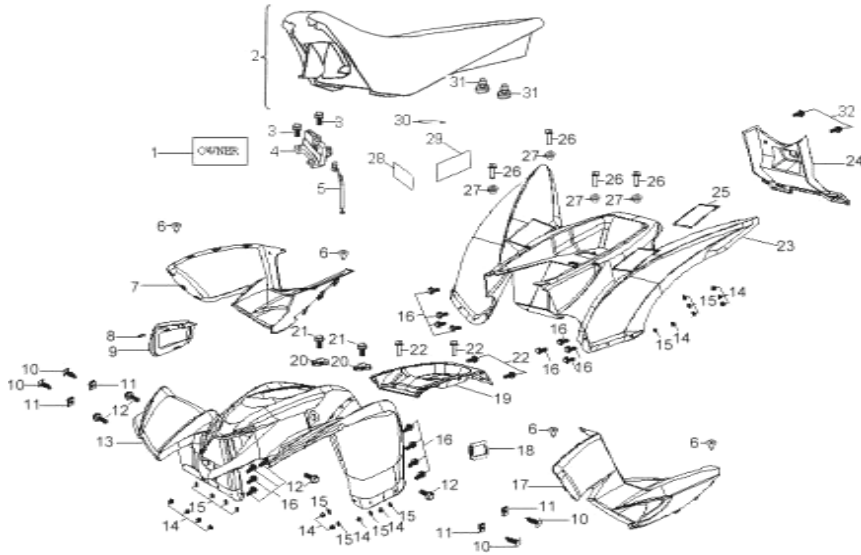

D-20: CAB & SEAT

Item	Description	Part number	Q.ty	Note
1	Manual, Owner's	88510228-001	1	
2	Seat	77200258-000	1	
3	Bolt	96000-060148-10K	2	M6x14
4	Lock striker	77231180-000	1	
5	Cable, Lock	77232204-000	1	
6	Rivet, Plastic	61120153-000	4	
7	Panel, Side, RH	83500206-000	1	
8	Cap, Box	19611156-000	1	
9	Boot, Shift	21348201-000	1	
10	Screw	93903-2040128-00K	4	M4x12
11	U-Nut	90345-04000-02T	4	M4
12	Bolt	92003-060168-00K	4	M6x16 + W
13	Cab, Front	61100218-116	1	Black
		61100218-133		White
14	Nut	90350-05000-00K	16	M5
15	Washer	94101-0514010-00K	16	5.1x14x1
16	Bolt	93100-050168-00K	16	M5x16
17	Panel, Side, LH	83600203-000	1	
18	Cap	96600-00321500000	1	
19	Cover, Fuel Tank	17555211-070	1	
20	U-Nut	90344-06000-00C	2	M6
21	Bolt	93800-060148-00K	2	M6x14 + W
22	Screw	93903-1040128-00K	4	M4x12
23	Cab, Rear	61000223-116	1	Black
		61000223-133		White
24	License Plate	33708203-000	1	
25	Decal, Isulation	80140222-000	1	
26	Bolt	96000-060168-10K	4	M6x16
27	Washer	94150-0717075-00K	4	6.5x17.5x7.5
28	Decal, Insulation	87011221-000	1	
29	Decal, Insulation	87011220-000	1	
30	O-Ring	93213-03830	1	
31	Rubber, Seat	77220180-000	2	
32	Bolt	96007-060168-00K	2	M6x16 + W

← FWD