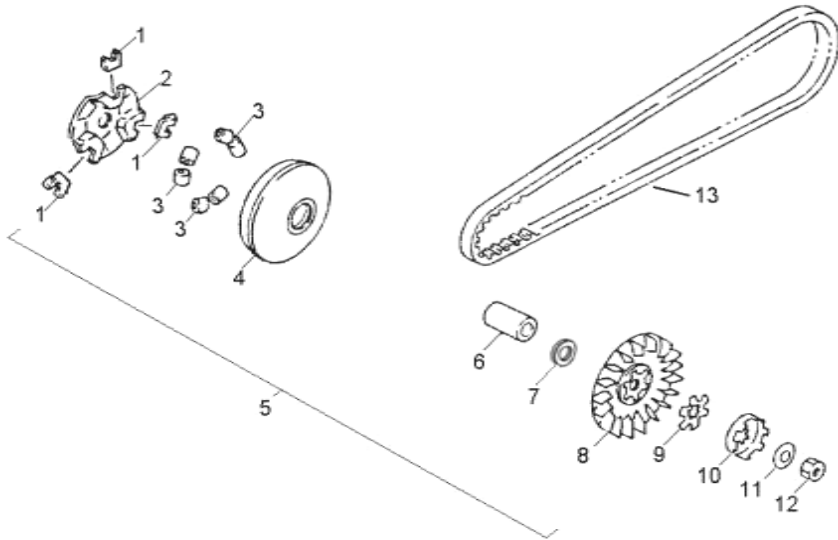

COBRCA

Cinquanta 50

D-1: CYLINDER HEAD

Item	Description	Part number	Q.ty	Note
1	Plug, Spark	98076111-000	1	BPR7HS
2	Nut	94050-07000-00C	4	M7
3	Head, Cylinder	12201113-000	1	
4	Gasket, Cylinder Head	12251113-000	1	
5	Cylinder	12101113-000	1	
6	Gasket, Cylinder	12191113-001	1	
7	Stud	91001-071108-00C	4	

D-10: STARTER

Item	Description	Part number	Q.ty	Note
1	Washer	94101-0816015-00C	1	8.1x16x1.5
2	Asm., Idle Gear	23422113-000	1	
3	Washer	94101-0818008-000	2	8.2x18x0.8
4	Shaft, Pin	96300-08032	1	
5	Plate, Idle Gear	28236113-000	1	
6	Bolt	91000-060128-00K	2	M6x12
7	Washer	94121-0912005-000	1	9x12x0.5
8	Asm., One Way Clutch	28410113-000	1	
9	Washer	94101-1319005-000	1	13x19x0.5
10	Gear, Starter	28220113-000	1	
11	Bearing, Needle	96200-555912	1	
12	Boss, Gear	28202113-000	1	
13	Washer	94101-5676006-000	1	56x76x0.6

← FWD

D-11: DRIVE CLUTCH

Item	Description	Part number	Q.ty	Note
1	Bushing, Slider	22132113-000	3	
2	Plate, Sheave	22131113-000	1	
3	Roller	22121202-000	6	
4	Wheel, Slot, Sliding, Primary	22110113-000	1	
5	Asm., Sliding	22103204-000	1	Incl. 1 ~ 10
6	Bushing	96401-131838	1	
7	Washer	94101-1318010-000	1	13x18x1
8	Sheave, moveable	22102113-000	1	
9	Washer, Claw	22150111-000	1	
10	Clutch, One-Way	22140111-000	1	
11	Washer, Spring	94125-1024025-000	1	
12	Nut	94050-10000-00C	1	M10
13	Belt, Driven	23100113-000	1	

D-24: REAR WHEEL

Item	Description	Part number	Q.ty	Note
1	Hub, Wheel	42010131-00K	2	
2	Rim	42701153-067	2	
3	Nut	90355-10000-14C	8	
4	Valve, Rim	42616131-000	2	
5	Tire	42811202-000	2	18x9.5-8
6	Washer	94101-1443030-00C	2	14.1x43x3
7	Washer	94121-1426016-000	2	14x26x1.6
8	Pin, Cotter	94201-32320	2	
9	Nut, Lock	90351-14000-00C	2	M14
10	Cap, Hub	42730151-000	2	