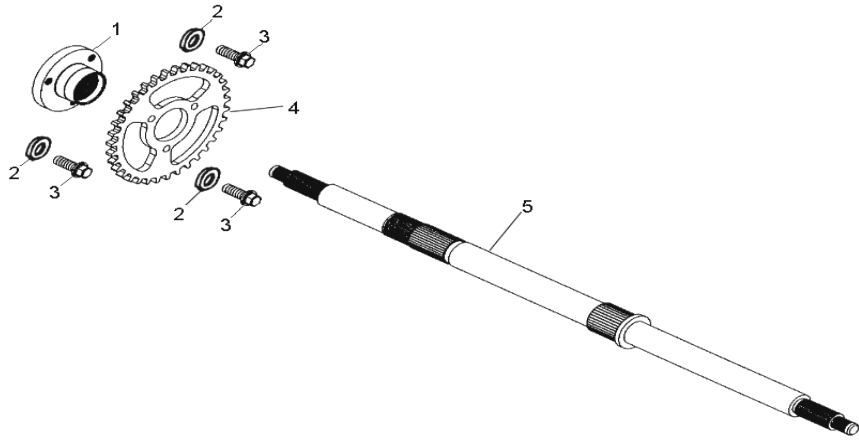

D-28: REAR WHEEL AXLE

Item	Description	Part number	Q.ty	Note
1	Hub, Sprocket	41210180-000	1	
2	Washer, Spring	94111-0801502-00K	3	8.1x15x0.2
3	Bolt	96000-080208-00K	3	M8x20
4	Sprocket, Drive, Final	41201180-000	1	35T
5	Axle	42000215-000	1	