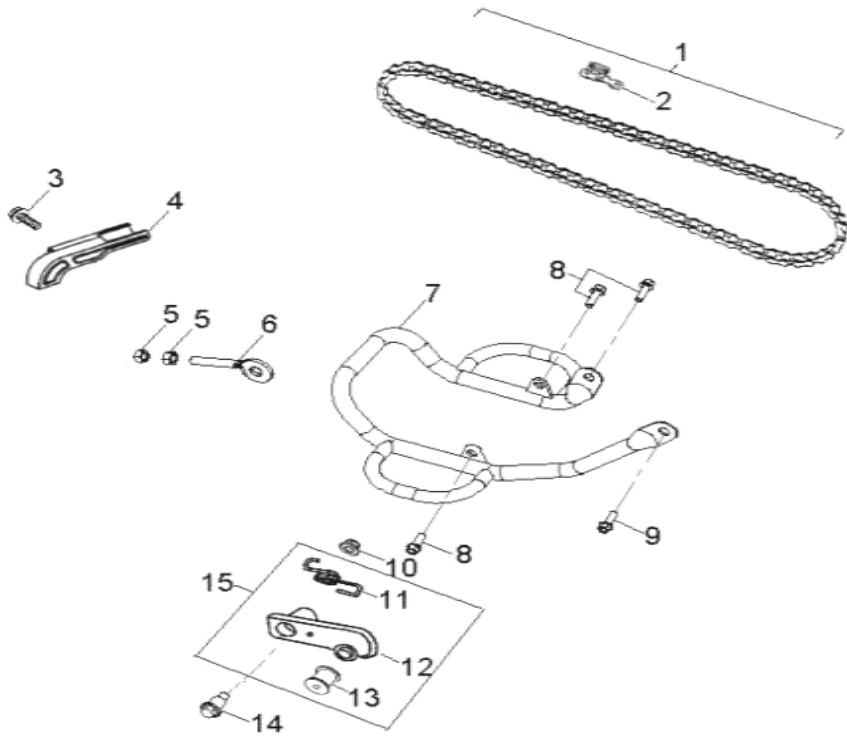

D-29: CHAIN

Item	Description	Part number	Q.ty	Note
1	Asm., Drive Chain	40530219-000	1	
2	Link, Master, Drive Chain	40531131-000	1	
3	Bolt	96000-080228-00K	1	M8x22
4	Protector, Chain	40521202-000	1	
5	Nut	94001-08000-14C	2	
6	Adjuster, Chain	40543201-000	1	
7	Protector, Chain	40521208-385	1	
8	Bolt	96000-080128-00K	3	M8x12
9	Bolt	96000-080168-00K	1	M8x16
10	Nut	90355-08000-14K	1	
11	Spring	40541156-000	1	
12	Fixed Bracket, Chain Tensioner	40539203-000	1	
13	Roller, Chain Tensioner	40545201-000	1	
14	Bolt	90108-080158-00K	1	M8x15
15	Asm., Chain Tensioner	40540203-000	1	Incl. 11~14

← FWD