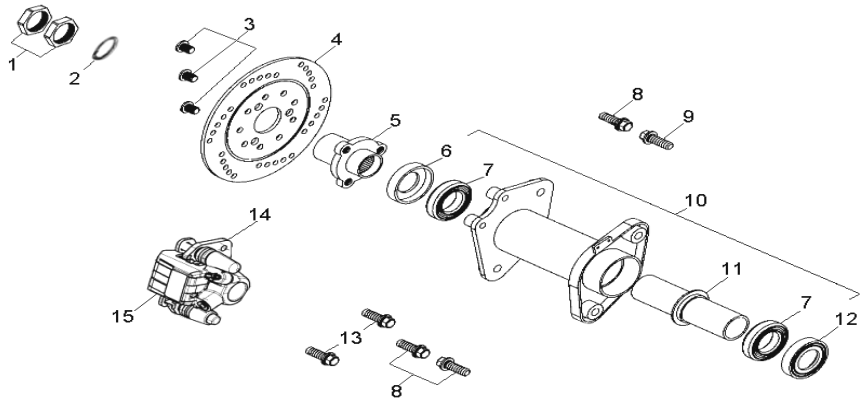

D-26: REAR BRAKE

Item	Description	Part number	Q.ty	Note
1	Nut	94001-28000-36K	2	
2	Washer	94121-2840030-000	1	28.2x40x3
3	Bolt	45016131-00K	3	
4	Disc, Brake	45010180-000	1	
5	Hub, Disc	43490131-00K	1	
6	Seal, Oil	96500-355510A7271	1	
7	Bearing, Ball	96100-60060-ZZ000	2	6006ZZ
8	Bolt	96008-120288-OCL	3	M12x28
9	Bolt	96008-120328-OCL	1	M12x32
10	Asm., Housing, Rear Axle	42803218-385	1	
11	Tube, Spacer	42810180-000	1	
12	Seal, Oil	96500-405510A7271	1	
13	Bolt	96000-080408-OKL	2	
14	Asm., Caliper, Rear	45000131-00K	1	
15	Pads, Brake	45120131-00K	1	

← FWD