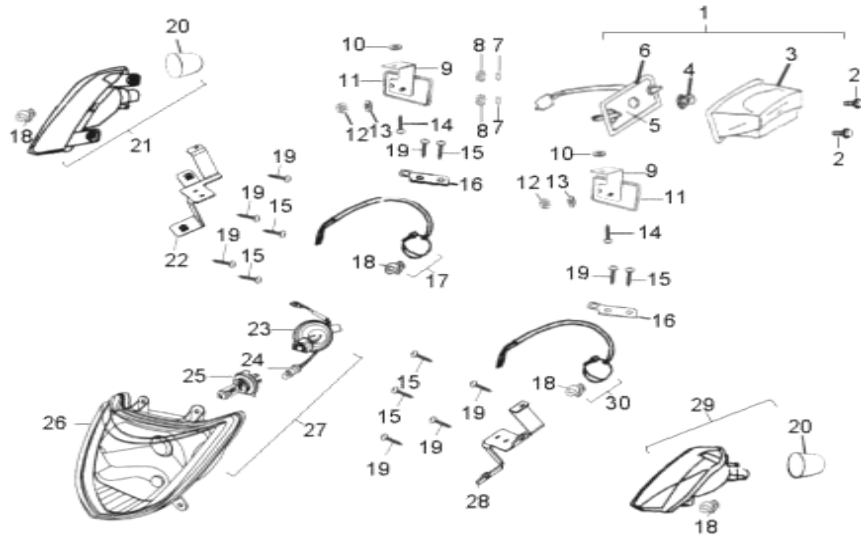

D-31: LIGHTS

Item	Description	Part number	Q.ty	Note
1	Asm., Taillight	3370039A-000	1	Incl. 2~6
2	Bolt	93500-035398-SUS	2	M3x38
3	Lens, Taillight	33702202-000	1	
4	Bulb, Taillight	34906201-000	1	
5	Socket, Taillight	33711204-000	1	
6	Gasket	33716205-000	1	
7	Washer	94101-0619010-00C	2	6.1x19x1
8	Nut	94050-06000-00C	2	M6
9	Bracket, Reflector	33408202-000	2	
10	Washer	94101-0412010-00K	2	4x12x1
11	Reflector	33741131-000	2	
12	Nut	94050-05000-00C	2	M5
13	Washer	94101-0519010-00K	2	5.1x19x1
14	Screw, Tapping	93906-1040168-00K	2	
15	Bolt	93100-050128-00K	6	M5x12
16	Bracket, Signal, Rear	33406201-000	2	
17	Asm., Signal, Rear, RH	33800202-000	1	Incl. 18
18	Bulb, Signal	33905202-000	4	10W
19	Screw, Tapping	93906-1040128-00K	8	
20	Boot	51200203-000	2	
21	Asm., Signal, Front, RH	33400208-000	1	Incl. 18,20
22	Bracket, Front Signal, RH	33415204-000	1	
23	Socket, Headlight	33111204-000	1	
24	Bulb, Parking	34909180-000	1	5W
25	Bulb, Headlight	34901205-000	1	35W
26	Housing, Headlight	33110205-000	1	
27	Asm., Headlight	33100209-000	1	Incl. 23~26
28	Bracket, Front Signal, LH	33416204-000	1	
29	Asm., Signal, Front, LH	33450208-000	1	Incl. 18,20
30	Asm., Signal, Rear, LH	33850202-000	1	Incl. 18