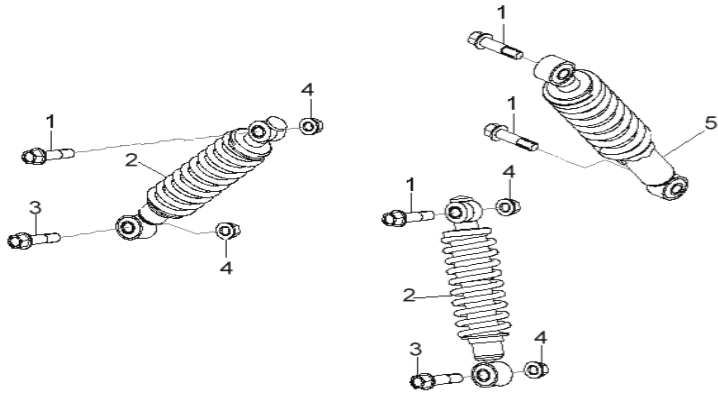

D-22: SUSPENSIONS

Item	Description	Part number	Q.ty	Note
1	Bolt	96000-100408-OKL	4	M10x40
2	Asm., Suspension, Front	51100218-038	2	
3	Bolt	92000-100408-OKL	2	M10x40
4	Nut	94050-10000-00C	4	M10
5	Asm., Suspension, Rear	52400228-038	1	

← FWD