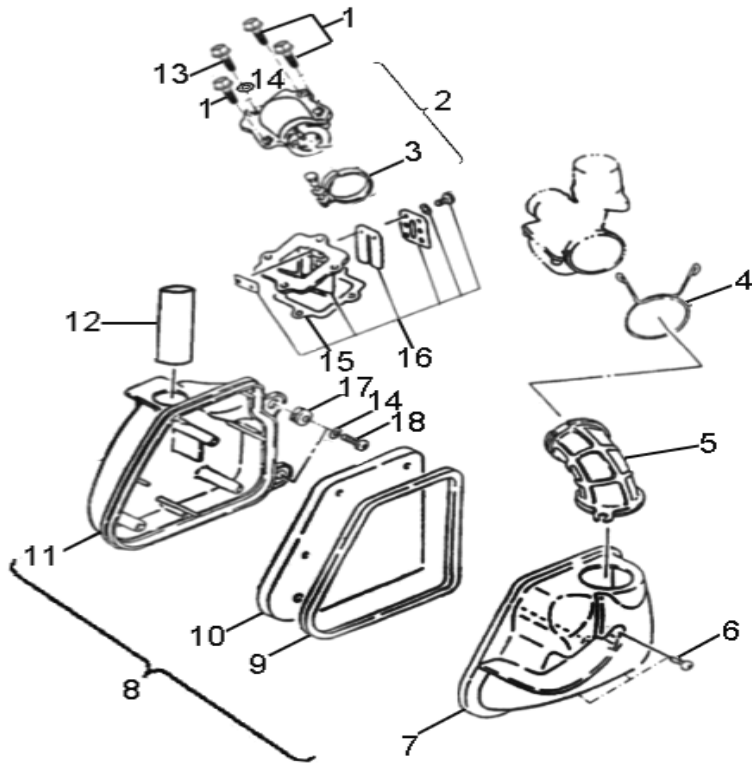

D-5: AIR CLEANER

Item	Description	Part Number	Q.ty	Note
1	Bolt	96000-060188-08C	3	M6x18x1
2	Asm., Manifold, Intake	17100113-000	1	Incl. 3
3	Clamp, Hose	17102113-000	1	
4	Clip	94510-40000	1	
5	Boot	17253113-000	1	
6	Screw	93903-1050268-000	3	
7	Cover, Air Cleaner	17207113-000	1	
8	Asm., Cleaner, Air	17200153-C00	1	
9	Seal	17212113-000	1	
10	Filter, Air Cleaner	17205113-000	1	
11	Box, Air Cleaner	17206113-000	1	
12	Tube, Inlet, Air Cleaner	17219131-001	1	
13	Shear-Bolt	92200-060208-0B1	1	
14	Washer	94101-0613010-00C	3	6.1x13x1
15	Gasket	17111113-000	1	
16	Asm., Reed Valve	17110113-000	1	
17	Grommet	17485113-000	2	
18	Bolt	91000-060208-00C	2	M6x20x1