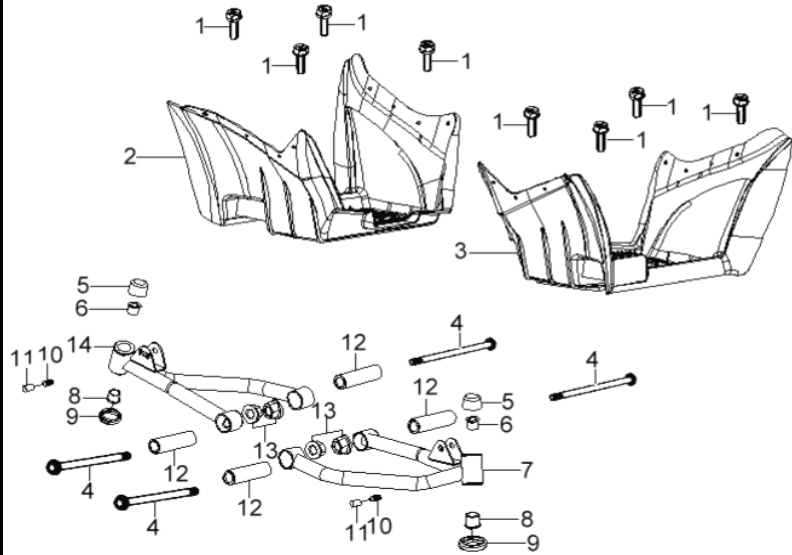

D-19: SWING ARM & FOOTREST

Item	Description	Part Number	Q.ty	Note
1	Bolt	96007-060228-00K	8	M6x22x1 + washer
2	Footwell, RH	64300217-000	1	
3	Footwell, LH	64310217-000	1	
4	Bolt	96000-100488-0KL	4	M10x1.25*48L
5	Cover, Waterproof	51200131-000	2	
6	Seat, Grease Contain	52522131-000	2	
7	Arm, Suspension, LH	53126206-385	1	
8	Seat, Grease Contain	52523131-000	2	
9	Cap, Dustproof	52424131-000	2	
10	Valve, Grease	51300131-000	2	
11	Cap, Valve, Grease	51301131-000	2	
12	Bushing, Rubber	96400-102829	4	
13	Nut	94050-10000-00C	4	M10x1.25
14	Arm, Suspension, RH	53026206-385	1