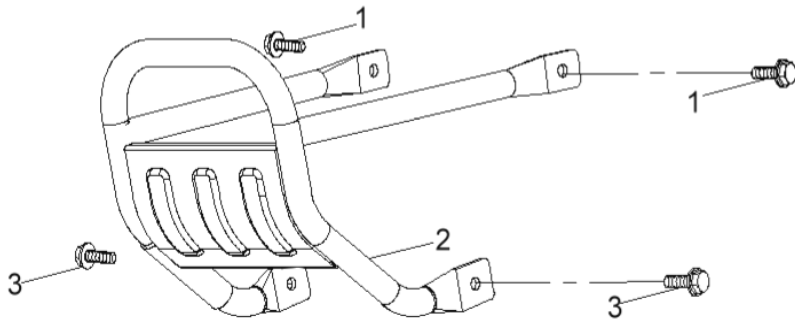

D-17: BUMPER

Item	Description	Part Number	Q.ty	Note
1	Bolt	96000-060128-10K	2	M6x12x1
2	Bracket, Bumper	50450225-385	1	
3	Bolt	96000-080168-00K	2	M8x16x1.25