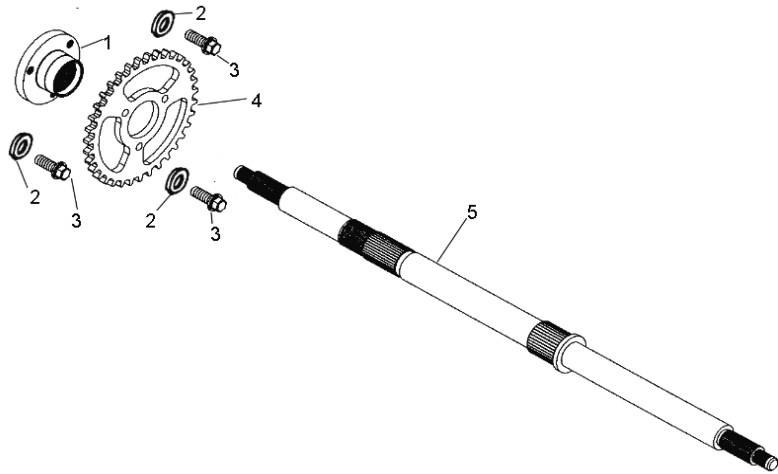

D-28: REAR WHEEL AXLE

Item	Description	Part Number	Q.ty	Note
1	Hub, Sprocket	41210180-000	1	
2	Washer, Spring	94111-0801502-00K	3	8.1x15x0.2
3	Bolt	96000-080208-00K	3	M8x20x1.25
4	Sprocket, Drive, Final	41201180-000	1	35T
5	Axle	42000215-000	1