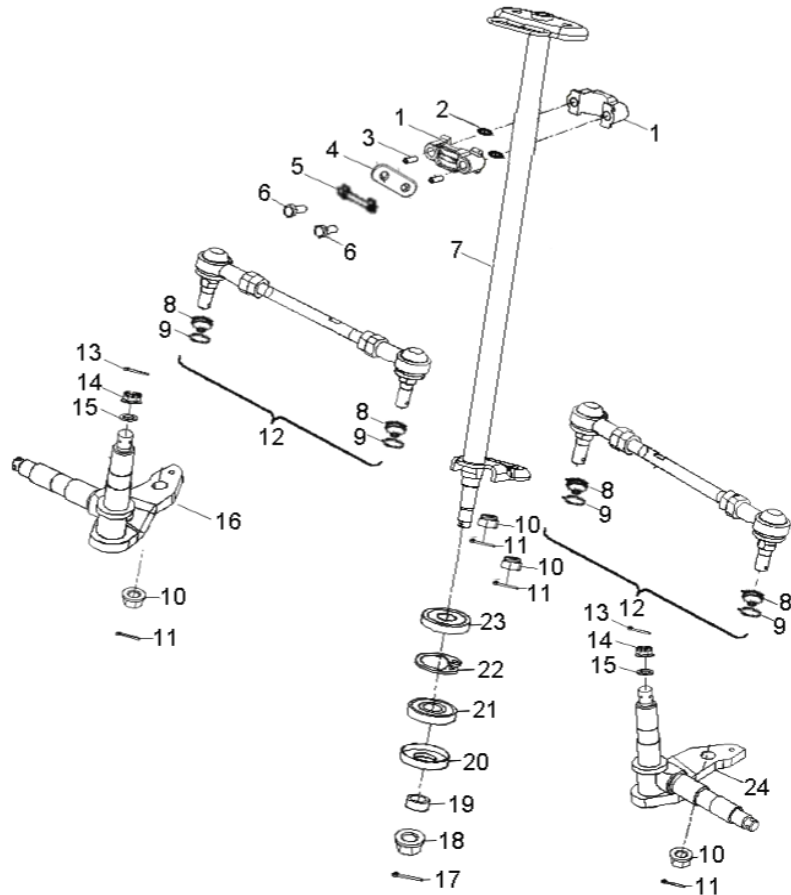

D-30: STEERING

Item	Description	Part Number	Q.ty	Note
1	Clamp, steering	53500203-000	2	
2	Steering Shaft Oil Seal	51225201-000	2	
3	Spacer	51317156-000	2	
4	Bracket, Wire Collector	51318201-000	1	
5	Washer, Lock	51319156-000	1	
6	Bolt	92000-080608-00B	2	M8x60x1,25
7	Shaft, Steering	51107223-385	1	
8	Boot	50423202-000	4	
9	Clamp, Ring	94514-09026	4	
10	Nut	90350-10000-0UC	4	
11	Pin, Cotter	94201-25190	4	
12	Asm., Tie Rod	53410214-000	2	
13	Pin, Cotter	94201-16190	2	
14	Nut	90352-10000-00C	2	M10x1.25
15	Washer	94121-1020010-000	2	10.1x20x1
16	Knuckle, RH	51320131-001	1	
17	Pin, Cotter	94201-32320	1	
18	Nut	90350-14000-0UC	1	
19	Spacer	44311131-000	1	
20	Seal, Oil	96500-223507A7271	1	
21	Bearing, Ball	96100-60020-ZZ000	1	6002ZZ
22	Clip, Cir	94512-3200R	1	
23	Seal, Oil	96500-183207A7271	1	
24	Knuckle, LH	51310131-001	1