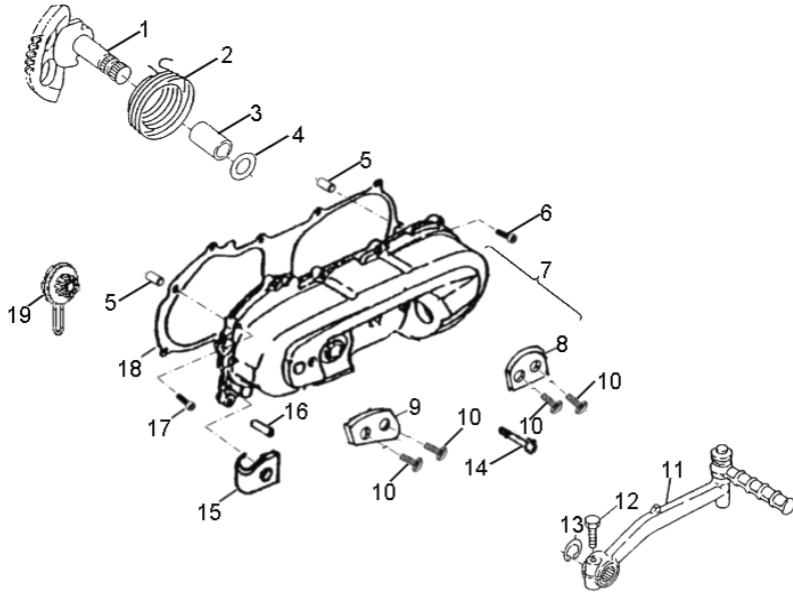

D-9: LEFT CRANKCASE COVER

Item	Description	Part Number	Q.ty	Note
1	Asm., Shaft, Kick Start	28250113-000	1	
2	Recoil, Kick Start	28281111-000	1	
3	Bushing	96401-152030	1	
4	Washer	94101-1528010-00K	1	15x28x1
5	Pin, Dowel	94301-10140	2	Ø10x14
6	Bolt	91000-060258-00K	8	M6x25x1
7	Cover, Clutch	11341113-000	1	
8	Protector A	11343113-000	1	
9	Protector B	11344113-000	1	
10	Bolt	93500-050108-00K	4	M5x10x0.8
11	Asm., Kick Start	28300111-001	1	
12	Bolt	96000-060258-00K	1	M6x25x1
13	Clip, Cir	94511-1500S	1	
14	Bolt	91000-060608-00K	1	M6x60x1
15	Bracket, Tube	11351111-000	1	
16	Shaft, Pin	96300-08029	1	
17	Bolt	91000-060358-00K	2	M6x35x1
18	Gasket	11359113-000	1	
19	Asm., Kick Pinion	28225113-000	1