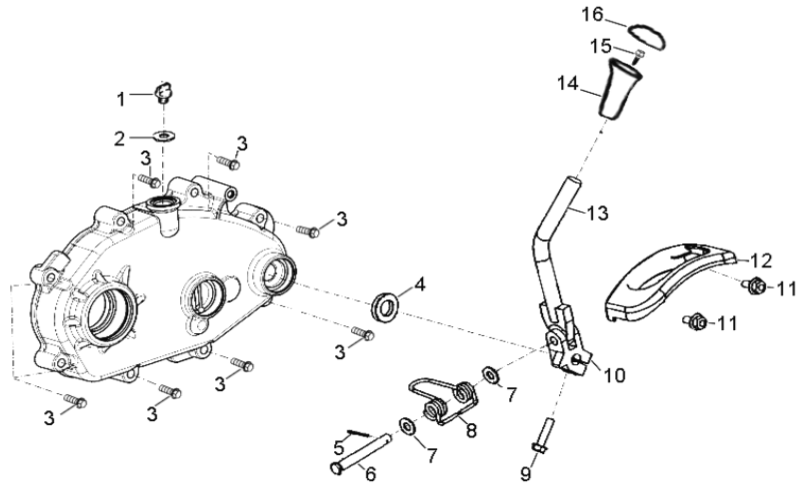

D-13: TRANSMISSION LEVER

Item	Description	Part Number	Q.ty	Note
1	Plug, Oil	15650111-001	1	
2	O-Ring	93210-01326	1	
3	Bolt	96000-060358-08C	8	M6x35x1
4	Seal, Oil	96500-142807A7271	1	
5	Pin, Cotter	94201-25190	1	
6	Pin, Lever, Shift	21321156-000	1	
7	Washer	94101-0816015-00C	2	8.1x16x1.5
8	Spring, Shift	21320201-000	1	
9	Bolt	96000-060258-00K	1	M6x25x1
10	Lever, Shift	21317201-000	1	
11	Bolt	96000-060128-10K	2	M6x12x1
12	Gate, Shift	21323202-000	1	
13	Lever, Shift	21319221-001	1	
14	Knob, Lever	21328158-000	1	
15	Bolt	96000-060208-00K	1	
16	Cover	21327158-000	1