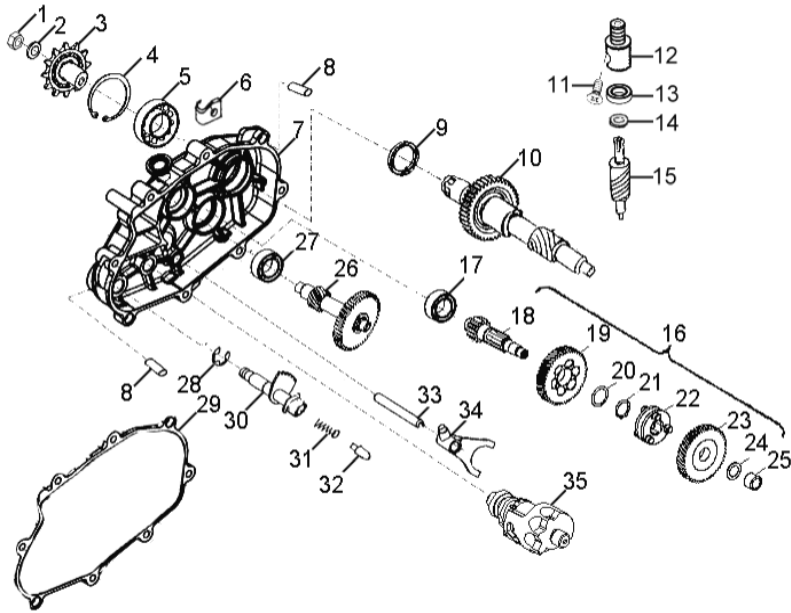

D-7: DRIVE SHAFT

Item	Description	Part Number	Q.ty	Note
1	Nut	90350-14000-00C	1	M14x1.5
2	Washer	94101-1426020-00C	1	14.2x26x2
3	Sprocket, Drive	23801205-000	1	
4	Clip, Cir	94512-4200R	1	
5	Bearing, Ball	96100-6004-LLUC3/ZG	1	6004LLUC3/L542
6	Bracket, Tube	11351111-000	1	
7	Cover, Transmission	21300202-000	1	
8	Pin, Dowel	94301-10140	2	Ø10x14
9	Seal, Oil	96500-253506A7271	1	
10	Final Shaft Comp.	23430201-000	1	
11	Bolt	93902-050258-00C	1	M5x25x0.8
12	Meter Gear Joint	22911201-000	1	
13	Seal, Oil	96500-071507A7271	1	6.5x14.5x7
14	Washer	94101-0715010-000	1	6.7x14.6x1
15	Meter Gear	22901201-000	1	
16	Asm., Transmission	23440202-000	1	
17	Bearing, Ball	96100-62020-00000	1	
18	Shaft, Transmission	23441201-000	1	
19	Gear Set, Reverse	23460201-000	1	
20	Washer	94101-2025010-000	1	20x25x1
21	Clip	94517-1900S	1	
22	Ratchet, Shift	22430203-000	1	
23	Asm., Gear, Spur	23450201-000	1	
24	Washer	94101-1422010-000	1	14.2x22x1
25	Collar, Shaft	23442201-000	1	
26	Asm., Shaft, Counter	23420201-000	1	
27	Bearing, Ball	96100-62010-00000	1	
28	E-Clip	94513-1200E	1	
29	Gasket, Trans. Cover	21395201-001	1	
30	Spindle	2461139A-000	1	
31	Spring, Drum Sensor	2425339A-000	1	
32	Roller, Drum Sensor	2425239A-000	1	
33	Shaft, Gear Shift	2424139A-000	1	
34	Fork, Shift	2423139A-000	1	
35	Asm., Drum, Gear Shift	2430039A-000	1