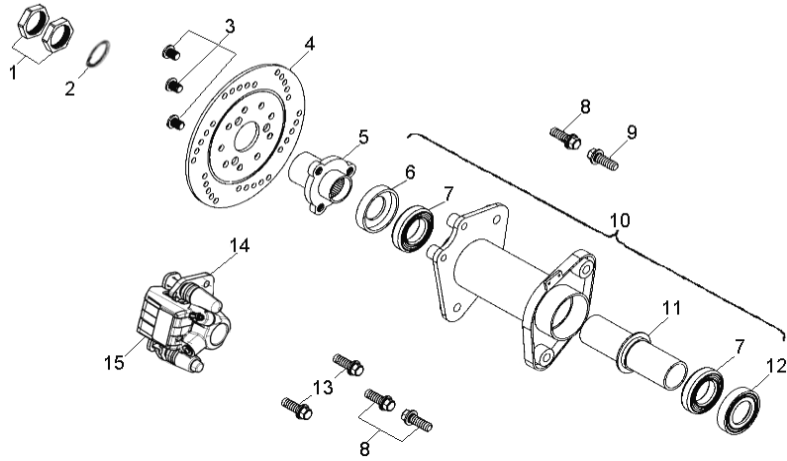

D-26: REAR BRAKE

Item	Description	Part Number	Q.ty	Note
1	Nut	94001-28000-00K	2	M28x1.25
2	Washer	94121-2840030-000	1	
3	Bolt	45016131-00K	3	
4	Disc, Brake	45010180-000	1	
5	Hub, Disc	43490131-00K	1	
6	Seal, Oil	96500-355510A7271	1	
7	Bearing, Ball	96100-60060-ZZ000	2	6006ZZ
8	Bolt	96008-120288-0CL	3	M12x28x1.25
9	Bolt	96008-120328-0CL	1	M12x32x1.25
10	Asm., Housing, Axle	42803218-385	1	
11	Tube, Spacer	42810180-000	1	
12	Seal, Oil	96500-405510A7271	1	
13	Bolt	96000-080388-00K	2	M8x38x1.25
14	Asm., Caliper, Rear	45000131-00K	1	
15	Pads, Brake	45120131-00K	1