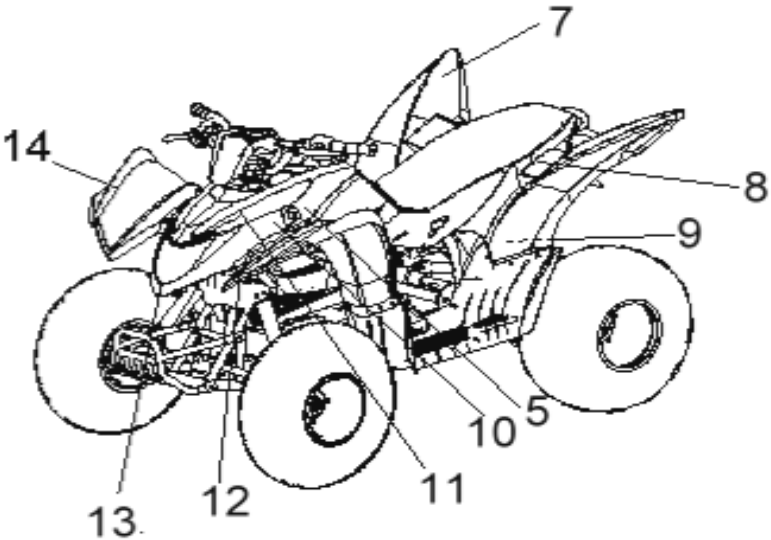

D-33: DECAL

Item	Description	Part Number	Q.ty	Note
1	Decal, Front Fender, LH	87719208-116	1	Black
1	Decal, Front Fender, LH	87719208-133	1	White
2	Decal, Rear Fender, LH	87748237-116	1	Black
2	Decal, Rear Fender, LH	87748237-133	1	White
3	Decal, Waring, Y-16	87851173-000	1	
4	Decal, Waring, Reverse	87854202-000	1	
5	Decal, 50	87715227-000	2	
6	Decal, Tank, RH	87720233-116	1	Black
6	Decal, Tank, RH	87720233-133	1	White
7	Decal, Rear Fender, RH	87747237-116	1	Black
7	Decal, Rear Fender, RH	87747237-133	1	White
8	Decal, General Waring	87852201-000	1	
9	Decal, Waring, Chain	87858201-000	1	
10	Decal, Tank, LH	87721233-116	1	Black
10	Decal, Tank, LH	87721233-133	1	White
11	Decal, Headlight	87702204-000	1	
12	Decal, Fragile, Frame	87871204-000	1	
13	Decal, Front Light	87703204-116	1	Black
13	Decal, Front Light	87703204-133	1	White
14	Decal, Front Fender, RH	87718208-116	1	Black
14	Decal, Front Fender, RH	87718208-133	1	White