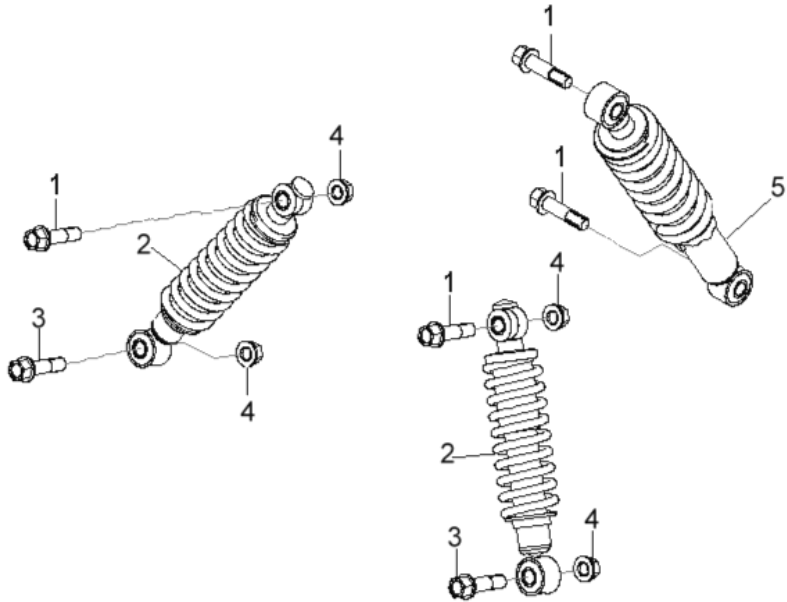

D-22: SUSPENSION

Item	Description	Part Number	Q.ty	Note
1	Bolt	96000-100408-OKL	4	M10x40x1.25
2	Asm., Suspension, Front	51100218-038	2	
3	Bolt	92000-100408-OKL	2	M10x40x1.25
4	Nut	94050-10000-00C	4	M10x1.25
5	Asm., Suspension, Rear	52400228-038	1