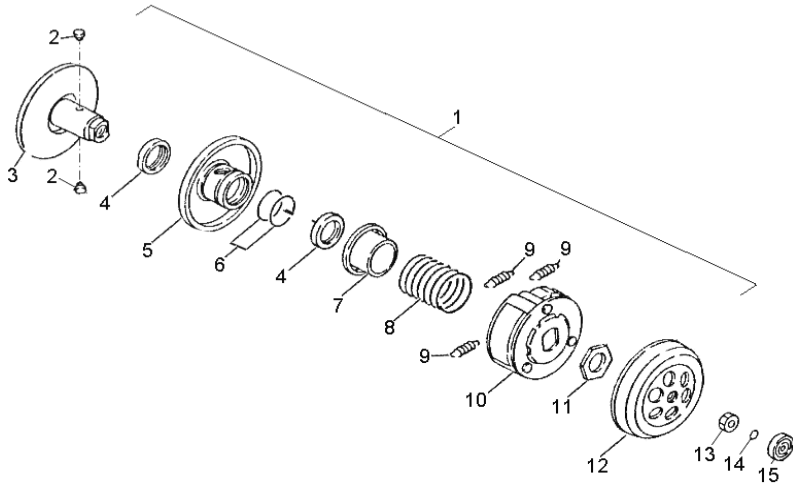

D-12: DRIVEN CLUTCH

Item	Description	Part Number	Q.ty	Note
1	Asm., Drive Clutch	22000205-000	1	Incl. 2~12
2	Pin, Guide	23225113-000	2	
3	Asm., Sheave, Driven	23200201-000	1	
4	Seal, Oil	96500-333904A0015	2	
5	Sheave, Moveable	23220113-000	1	
6	O-Ring	93210-03622	2	
7	Seal, Collor	23237113-000	1	
8	Spring, Clutch	23233201-000	1	
9	Spring, Clutch	22401113-000	3	
10	Weight, Clutch	22350113-000	1	
11	Nut	90202-28000-00C	1	
12	Clutch, Outer	22100113-000	1	
13	Nut	94001-10000-00C	1	M10x1.25
14	O-Ring	93210-00630	1	
15	Bearing, Ball	96100-63800-ZZ000/ZG	1	638ZZ/L542