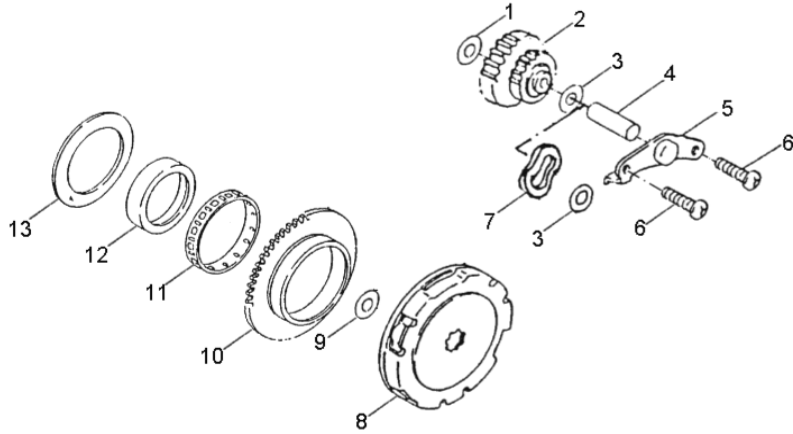

D-8: CRANKCASE

Item	Description	Part Number	Q.ty	Note
1	Gasket, Generator	11121113-000	1	
2	Bolt	91000-060108-00C	1	M6x10x1
3	Bracket, Oil Seal	11111111-000	1	
4	Crankcase, RH	11101131-000	1	
5	Pin, Dowel	94301-12160	2	12x16
6	Crankcase, LH	11201204-000	1	
7	Clip, Cir	94512-4200R	1	
8	Bolt	96000-120158-14C	1	M12x15x1.25
9	Washer	94101-1221320-00L	1	12.1x21.3x2
10	Bolt	96000-080108-00K	1	M8x10x1.25
11	O-Ring	93210-02615	1	Ø26x1.5
12	Bolt	96000-050168-00C	2	M5x16x0.8
13	Sensor, Shifter	35759202-000	1	
14	Bolt	2430539A-000	1	
15	Washer	94101-1422010-00L	1	14.2x22x1
16	Spring, Detent	2430639A-000	1	
17	Ball, Steel	2132239A-000	1	
18	Bushing, Rubber	96400-082021	1	
19	Breather, Crankcase	11610113-000	1	
20	Bearing, Needle	96200-121812	1	HK1212
21	Seal, Oil	96500-172805T3034	1	
22	Clip, Cir	94511-1700S	1	
23	Bushing, Rubber	96400-082021	1	
24	Mount, Engine, Rear	50350201-000	1	
25	Bolt	96000-080358-00K	1	M8x35x1.25
26	Bolt	96000-080228-0KL	2	M8x22x1.25
27	Stop Plate	23412201-000	1	
28	Bolt	91000-060108-00C	1	M6x10x1
29	Bearing, Ball	96100-60030-00000	1	
30	Shaft, Drive	23411201-000	1	
31	Plug, Rubber	11103111-000	1	
32	Bolt	91000-060358-00K	6	M6x35x1
33	Bearing, Ball	96100-62010-00000	2	
34	Hose	94408-05007-170	1	

D-10: STARTER

Item	Description	Part Number	Q.ty	Note
1	Washer	94101-0816015-00C	1	8.1x16x1.5
2	Asm., Idle Gear	23422113-000	1	
3	Washer	94101-0818008-000	2	8.2x18x0.8
4	Shaft, Pin	96300-08032	1	
5	Plate, Idle Gear	28236113-000	1	
6	Bolt	91000-060128-00K	2	M6x12x1
7	Washer	94121-0912005-000	1	9x12x0.5
8	Asm., One Way Clutch	28410113-000	1	
9	Washer	94101-1319005-000	1	13x19x0.5
10	Gear, Starter	28220113-000	1	
11	Bearing, Needle	96200-555912	1	
12	Boss, Gear	28202113-000	1	
13	Washer	94101-5676006-000	1	56x76x0.6

D-28: REAR WHEEL AXLE

Item	Description	Part Number	Q.ty	Note
1	Hub, Sprocket	41210180-000	1	
2	Washer, Spring	94111-0801502-00K	3	8.1x15x0.2
3	Bolt	96000-080208-00K	3	M8x20x1.25
4	Sprocket, Drive, Final	41201180-000	1	35T
5	Axle	42000215-000	1	