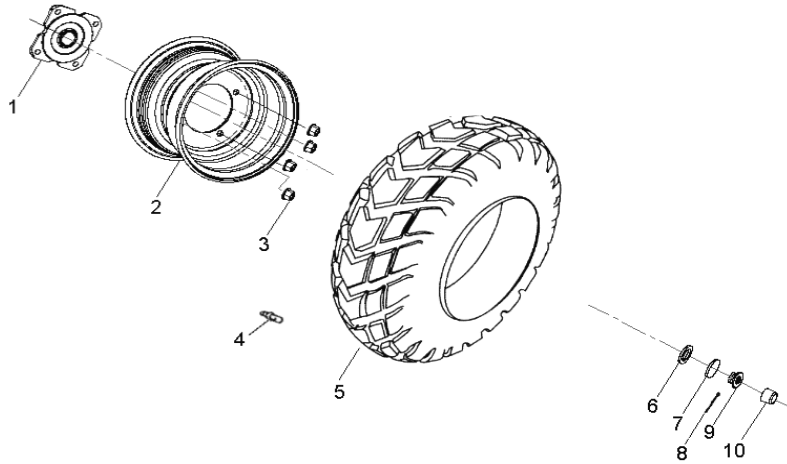

D-24: REAR WHEEL

Item	Description	Part Number	Q.ty	Note
1	Hub, Wheel	42010131-00K	2	
2	Rim	42701153-385	2	
3	Nut	90350-10000-0UC	8	
4	Valve, Rim	42616131-000	2	
5	Tire	42811202-000	2	18*9.5-8"/HF247
6	Washer	94101-1443030-00C	2	14.1x43xt3
7	Washer	94121-1426016-000	2	14x26x1.6
8	Pin, Cotter	94201-32320	2	
9	Nut, Lock	90351-14000-00C	2	M14x1.5
10	Cap, Hub	42730151-000	2