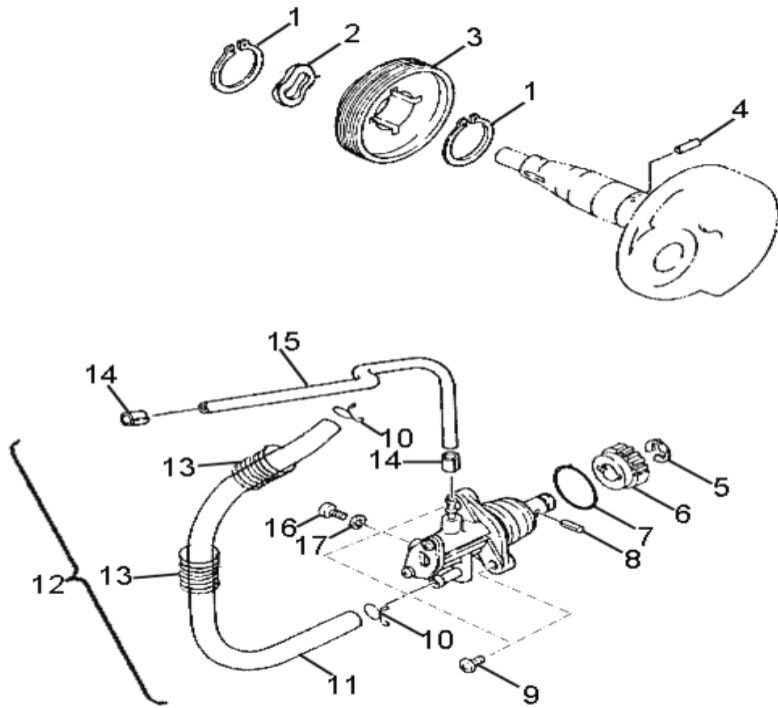

COBRA

HI-PERF 50

Framebody Number : RF3AT70B17T002311

D-1: CYLINDER HEAD

Item	Description	Part Number	Q.ty	Note
1	Plug, Spark	98076111-000	1	NGK BPR7HS
2	Nut	94050-07000-00C	4	M7x1
3	Head, Cylinder	12201113-000	1	
4	Gasket, Cylinder Head	12251113-000	1	
5	Cylinder	12101202-000	1	
6	Gasket, Cylinder	12191113-000	1	
7	Stud	91001-071108-00C	4	

D-2: CRANKSHAFT

Item	Description	Part Number	Q.ty	Note
1	Seal, Oil	96500-203006A7951	1	
2	Bearing, Ball	96100-62040-JR2C3	2	JR2C3
3	Asm., Crankshaft	13020113-000	1	
4	Seal, Oil	96500-204208A7951	1	
5	Collar, Crank, LH	13316113-000	1	
6	Bearing, Needle	96200-101412	1	
7	Clip, Piston Pin	13115111-000	2	
8	Pin, Piston	13111111-000	1	
9	Piston	13100111-000	1	
10	Ring Set, Piston	13011111-000	1	
11	Key, Woodruff	90471-03013	1	

D-4: OIL PUMP

Item	Description	Part Number	Q.ty	Note
1	Clip, Cir	94511-1900S	2	
2	Washer	94121-0926003-000	1	
3	Sprocket, Oil Pump	15150111-000	1	
4	Pin, Dowel	94301-03012	1	3x12
5	Clip, Cir	94511-0700E	1	
6	Gear, Worm, Oil Pump	15136113-000	1	
7	O-Ring	93210-01414	1	
8	Pin, Shaft	96300-03013	1	
9	Bolt	91000-050168-00K	2	M5x16x0.8
10	Clamp	94510-08000	2	
11	fuel hose	94401-05009-540	1	
12	Asm., Oil Pump	15000131-000	1	
13	Spring, Protective	15311113-000	2	
14	Clip	94517-05000	2	
15	Tube, Oil	94403-02005-350	1	
16	Bolt, Phillips	96006-040088-00C	1	M4x8x0.6
17	Washer	94101-0400805-000	1	4x8.5x0.5

D-28: REAR WHEEL AXLE

Item	Description	Part Number	Q.ty	Note
1	Hub, Sprocket	41210180-000	1	
2	Washer, Spring	94111-0801502-00K	3	8.1x15x0.2
3	Bolt	96000-080208-00K	3	M8x20x1.25
4	Sprocket, Drive, Final	41201180-000	1	35T
5	Axle	42000215-000	1	