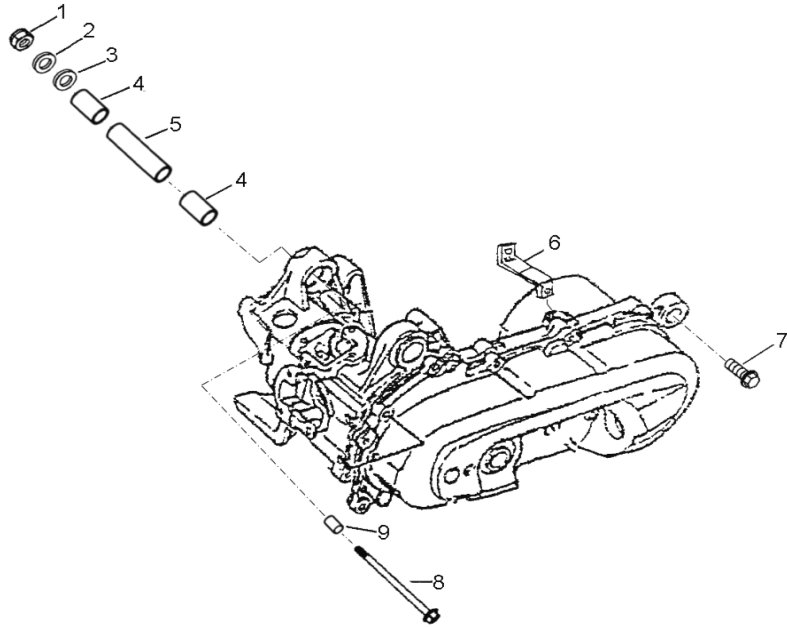

D-14: ENGINE BRACKET

Item	Description	Part Number	Q.ty	Note
1	Nut	90350-12000-00C	1	M12x1.25
2	Washer	94101-1225020-00C	1	
3	Washer	94101-1225040-00C	1	12.1x25x4
4	Bushing, Rubber	96400-123538	2	
5	Tube, Fixed, Front	11150131-000	1	
6	Bracket, Oil Tank	55200131-000	1	
7	Bolt	96000-080358-00K	1	M8x35x1.25
8	Bolt	96000-122158-14C	1	M12x15x1.25
9	Spacer	44312201-000	1