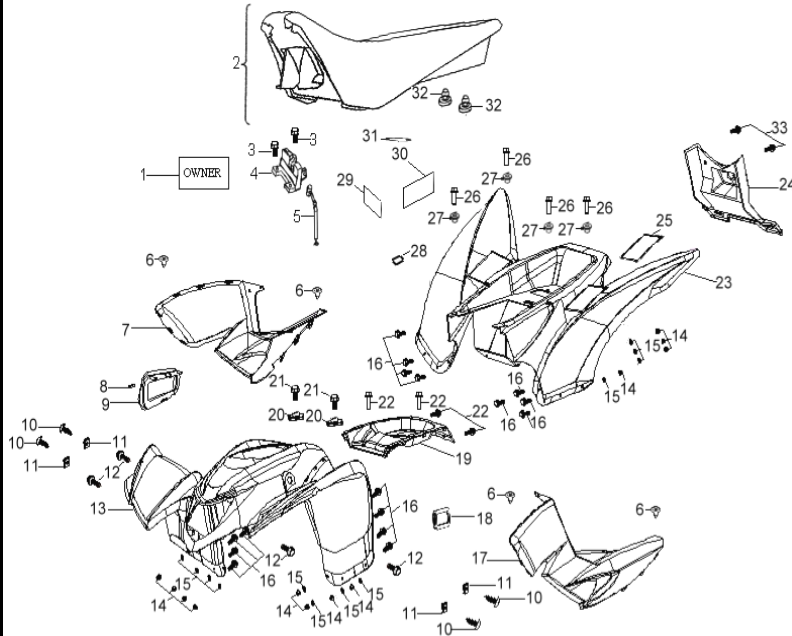

D-20: CAB & SEAT

Item	Description	Part Number	Q.ty	Note
1	Manual, Owner's	88510228-000	1	
2	Seat	77200258-000	1	Incl. 32
3	Bolt	96000-060148-10K	2	M6x14x1
4	Lock, Seat	77231180-000	1	
5	Cable, Lock	77232204-000	1	
6	Rivet, Plastic	61120153-000	4	
7	Panel, Side, RH	83500206-000	1	
8	Cap	19611156-000	1	
9	Boot, Shift	21348201-000	1	
10	Screw	93903-2040128-00K	4	
11	U-Nut	90345-04000-02T	4	
12	Bolt	92003-060168-00K	4	
13	Cab, Front	61100218-116	1	Black
13	Cab, Front	61100218-133	1	White
14	Nut	90350-05000-00K	16	M5x0.8
15	Washer	94101-0514010-00K	16	5.1x14x1
16	Bolt	93100-050168-00K	16	M5x16x0.8
17	Panel, Side, LH	83600203-000	1	
18	Cap	96600-00321500000	1	
19	Cover, Fuel Tank	17555211-070	1	
20	Nut, U-Plate	90344-06000-00C	2	
21	Bolt	93800-060148-00K	2	M6x14x1 + washer
22	Screw	93903-1040128-00K	4	
23	Cab, Rear	61000223-116	1	Black
23	Cab, Rear	61000223-133	1	White
24	License Plate	33708203-000	1	
25	Decal, Isulation	80140222-000	1	
26	Bolt	96000-060168-00K	4	M6x16x1
27	Washer	94150-0717075-00K	4	6.5x17.5x7.5
28	Boot	50423204-000	1	
29	Decal, Insulation	87011221-000	1	
30	Decal, Insulation	87011220-000	1	
31	O-Ring	93213-03830	1	
32	Rubber, Seat	77220180-000	2	
33	Bolt	96007-060168-00K	2	M6x16x1 + washer