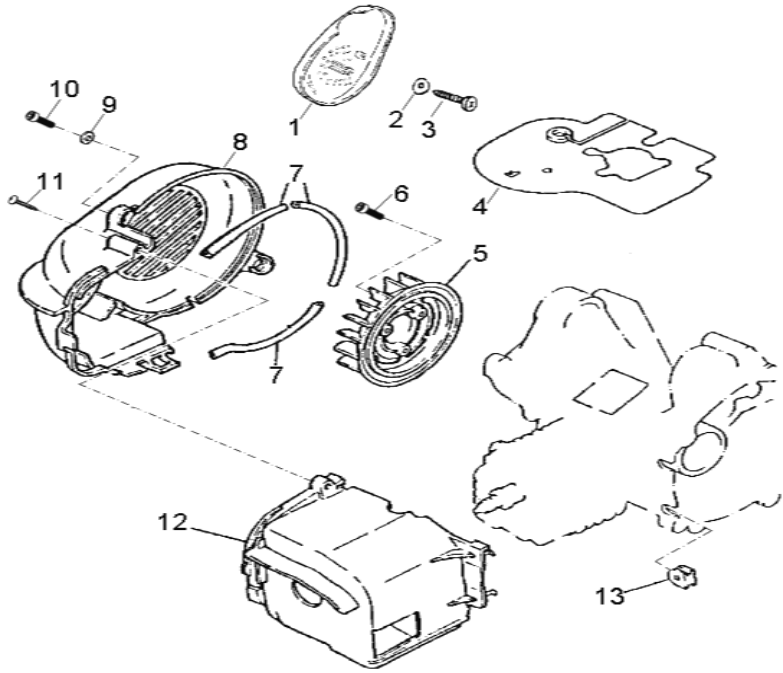

D-3: FAN COVER

Item	Description	Part Number	Q.ty	Note
1	Cover Set, Fan Inlet	19600151-000	1	
2	Washer	94101-0619010-00C	1	6.1x19x1
3	Screw	93903-1050168-00K	1	
4	Deflector	19122113-000	1	
5	Fan	19510113-000	1	
6	Bolt	96000-060168-0KL	3	M6x16x1
7	Damper, Air Shroud	19602113-000	3	
8	Cover, Fan	19614202-000	1	
9	Washer	94101-0613010-00C	2	6.1x13x1
10	Bolt	91000-060208-00C	2	M6x20x1
11	Screw	93903-2050408-00K	1	
12	Shroud, Air, Cylinder	19620151-000	1	
13	Grommet, Cylinder	83552113-000	2