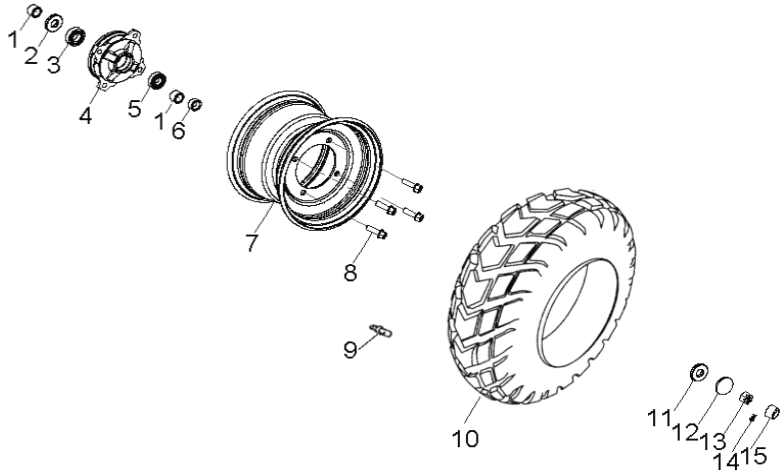

D-23: FRONT WHEEL

Item	Description	Part Number	Q.ty	Note
1	Seal, Oil	96500-223507A7271	4	
2	Bearing, Ball	96100-60030-Z0000	2	6003Z
3	Spacer	44311131-000	2	
4	Drum, Brake, Front	45130131-001	2	
5	Bearing, Ball	96100-60020-Z0000	2	6002Z
6	Spacer	44312131-000	2	
7	Rim	42701153-385	2	
8	Bolt	96000-100208-00B	8	M10x20x1.25
9	Valve, Rim	42616131-000	2	
10	Tire	42711202-000	2	19x7-8"/HF247
11	Washer	94101-1243030-00C	2	12.2x43x3
12	Washer	94121-1224016-000	2	12.2x24x1.6
13	Nut, Lock	90351-12000-00C	2	M12x1.25
14	Pin, Cotter	94201-32320	2	
15	Cap, Hub	42730151-000	2