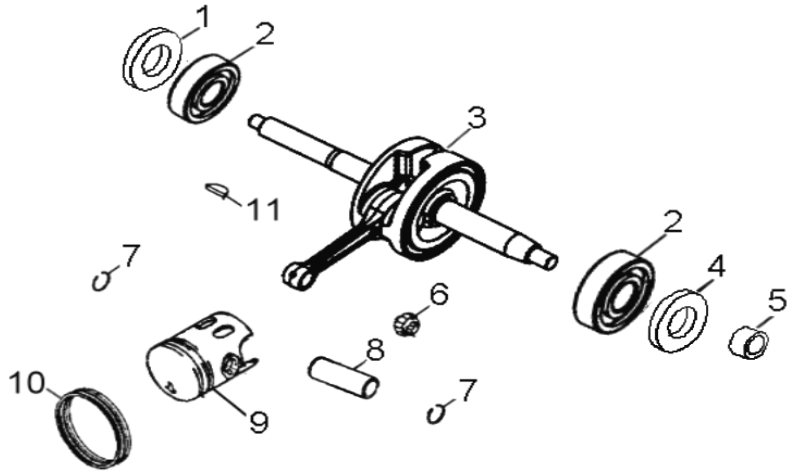

COBRA

HI-PERF 50

Framebody Number : RF3AT70B17T002311

D-1: CYLINDER HEAD

Item	Description	Part Number	Q.ty	Note
1	Plug, Spark	98076111-000	1	NGK BPR7HS
2	Nut	94050-07000-00C	4	M7x1
3	Head, Cylinder	12201113-000	1	
4	Gasket, Cylinder Head	12251113-000	1	
5	Cylinder	12101202-000	1	
6	Gasket, Cylinder	12191113-000	1	
7	Stud	91001-071108-00C	4	

D-2: CRANKSHAFT

Item	Description	Part Number	Q.ty	Note
1	Seal, Oil	96500-203006A7951	1	
2	Bearing, Ball	96100-62040-JR2C3	2	JR2C3
3	Asm., Crankshaft	13020113-000	1	
4	Seal, Oil	96500-204208A7951	1	
5	Collar, Crank, LH	13316113-000	1	
6	Bearing, Needle	96200-101412	1	
7	Clip, Piston Pin	13115111-000	2	
8	Pin, Piston	13111111-000	1	
9	Piston	13100111-000	1	
10	Ring Set, Piston	13011111-000	1	
11	Key, Woodruff	90471-03013	1	

D-4: OIL PUMP

Item	Description	Part Number	Q.ty	Note
1	Clip, Cir	94511-1900S	2	
2	Washer	94121-0926003-000	1	
3	Sprocket, Oil Pump	15150111-000	1	
4	Pin, Dowel	94301-03012	1	3x12
5	Clip, Cir	94511-0700E	1	
6	Gear, Worm, Oil Pump	15136113-000	1	
7	O-Ring	93210-01414	1	
8	Pin, Shaft	96300-03013	1	
9	Bolt	91000-050168-00K	2	M5x16x0.8
10	Clamp	94510-08000	2	
11	fuel hose	94401-05009-540	1	
12	Asm., Oil Pump	15000131-000	1	
13	Spring, Protective	15311113-000	2	
14	Clip	94517-05000	2	
15	Tube, Oil	94403-02005-350	1	
16	Bolt, Phillips	96006-040088-00C	1	M4x8x0.6
17	Washer	94101-0400805-000	1	4x8.5x0.5

D-28: REAR WHEEL AXLE

Item	Description	Part Number	Q.ty	Note
1	Hub, Sprocket	41210180-000	1	
2	Washer, Spring	94111-0801502-00K	3	8.1x15x0.2
3	Bolt	96000-080208-00K	3	M8x20x1.25
4	Sprocket, Drive, Final	41201180-000	1	35T
5	Axle	42000215-000	1	