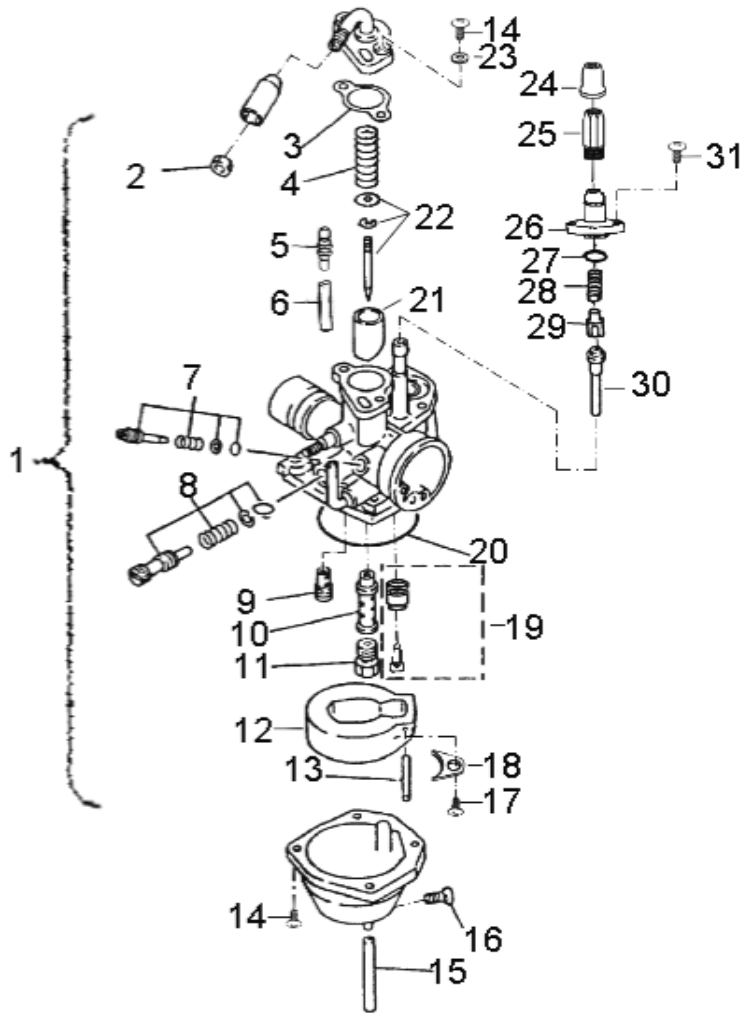

D-6: CARBURETOR

Item	Description	Part Number	Q.ty	Note
1	Asm., Carburetor	16100170-000	1	
2	Nut, Cable Adjust	16113151-000	1	
3	Gasket	16101151-000	1	
4	Spring	16102113-000	1	
5	Plug, Oil	16120131-000	1	
6	Pipe, Oil	94403-03565-065	1	3.5x6.5x65
7	Screw	16115151-000	1	
8	Asm., Screw	16114151-000	1	
9	Jet, Pilot	16110151-000	1	
10	Valve, Needle	16105151-000	1	
11	Jet, Main	1610810E-000	1	#80
12	Float	16123151-000	1	
13	Pin, Float	16119151-000	1	
14	Bolt	93500-040148-000	6	M4x14x0.6
15	Drain Tube	16109151-000	1	
16	Plug, Drain	16111151-000	1	
17	Bolt	93500-030068-000	1	M3x6x0.6
18	Bracket, Valve	16185201-000	1	
19	Valve, Float	16117151-000	1	
20	Seal, Float	16106151-000	1	
21	Throttle, Valve	16103151-000	1	
22	Asm., Jet Needle	16104151-000	1	
23	Washer, Spring	94111-0407010-000	2	4.1x7x1
24	Grommet	16129170-000	1	
25	Support, Cable	16130170-000	1	
26	Bracket, Manual Choke	16131152-000	1	
27	O-Ring	93210-01418	1	
28	Recoil, Choke	16127170-000	1	
29	Valve, Choke	16320201-000	1	
30	Jet, Choke	16214151-001	1	
31	Bolt	93501-040148-000	2	M4x14x0.6 + Washer