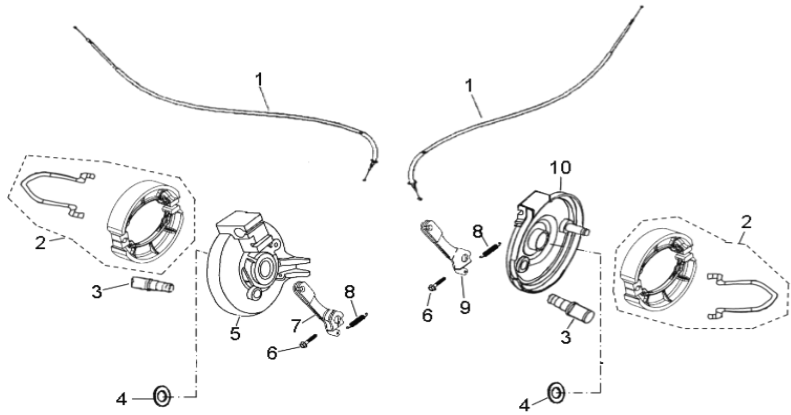

D-25: FRONT BRAKE

Item	Description	Part Number	Q.ty	Note
1	Cable, Front Brake	45450211-000	2	
2	Asm., Shoe, Front Brake	45120131-00A	2	
3	Shaft, Cam, Front Brake	45141131-000	2	
4	Washer	94101-1722010-00K	2	17.1x21.8x1
5	Plate, Front Brake, Rh	45020133-000	1	
6	Bolt	96000-050248-00C	2	M5x24x0.8
7	Arm, Front Brake, RH	45420131-000	1	
8	Spring, Return, Front	45143131-000	2	
9	Arm, Front Brake, LH	45410-131-000-00	1	
10	Plate, Front Brake, LH	45010133-000	1