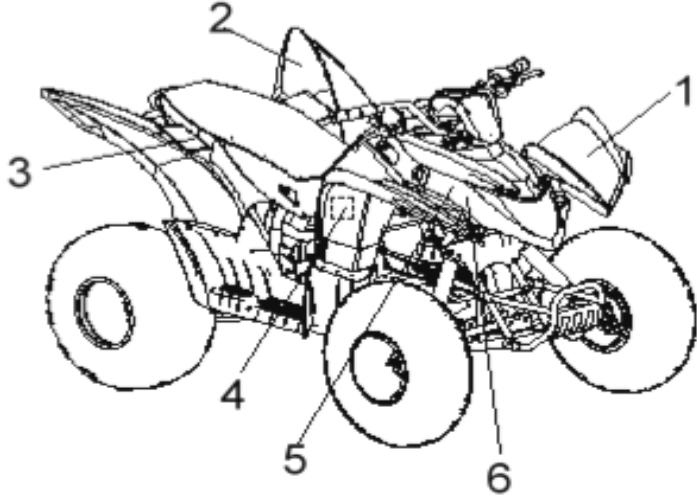

D-33: DECAL

Item	Description	Part Number	Q.ty	Note
1	Decal, Front Fender, LH	87719208-116	1	Black
1	Decal, Front Fender, LH	87719208-133	1	White
2	Decal, Rear Fender, LH	87748237-116	1	Black
2	Decal, Rear Fender, LH	87748237-133	1	White
3	Decal, Waring, Y-16	87851173-000	1	
4	Decal, Waring, Reverse	87854202-000	1	
5	Decal, 50	87715227-000	2	
6	Decal, Tank, RH	87720233-116	1	Black
6	Decal, Tank, RH	87720233-133	1	White
7	Decal, Rear Fender, RH	87747237-116	1	Black
7	Decal, Rear Fender, RH	87747237-133	1	White
8	Decal, General Waring	87852201-000	1	
9	Decal, Waring, Chain	87858201-000	1	
10	Decal, Tank, LH	87721233-116	1	Black
10	Decal, Tank, LH	87721233-133	1	White
11	Decal, Headlight	87702204-000	1	
12	Decal, Fragile, Frame	87871204-000	1	
13	Decal, Front Light	87703204-116	1	Black
13	Decal, Front Light	87703204-133	1	White
14	Decal, Front Fender, RH	87718208-116	1	Black
14	Decal, Front Fender, RH	87718208-133	1	White