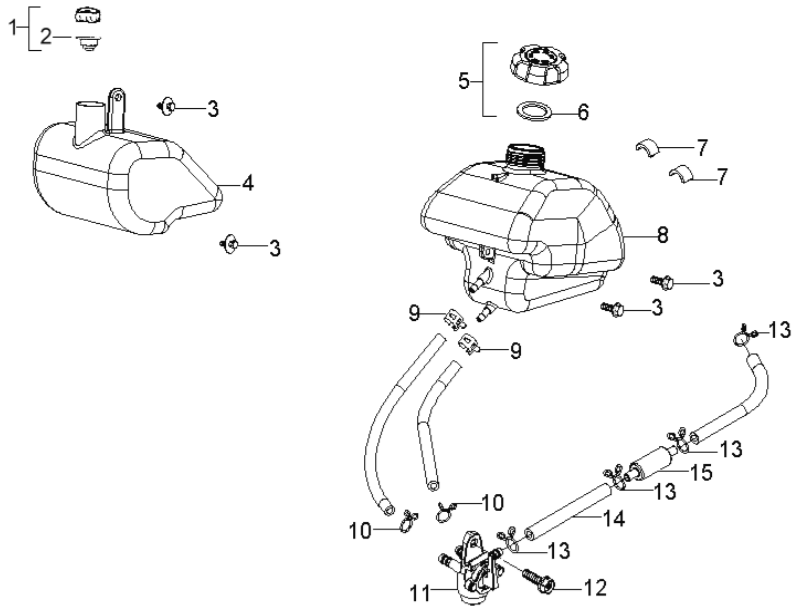

D-21: OIL & FUEL TANK

Item	Description	Part Number	Q.ty	Note
1	Cap, Oil Tank	55105151-000	1	
2	Diaphragm, Oil Tank	55106151-000	1	
3	Bolt	96007-060168-00K	4	M6x16x1 + washer
4	Asm., Oil Tank	55100131-002	1	
5	Asm., Cap, Fuel Tank	17620155-000	1	Incl. 6
6	Diaphragm, Fuel Cap	17625131-000	1	
7	Rubber, Fuel Tank	64319131-000	2	
8	Asm., Tank, Fuel	17500222-00A	1	
9	Clamp	94510-12000	2	
10	Clamp	94510-08000	2	
11	Valve, Fuel	17950131-000	1	
12	Bolt	96000-060128-10K	1	M6x12x1
13	Clamp	94510-08000	4	
14	fuel hose	94401-05009-160	1	
15	Filter, Fuel	17952111-000	1