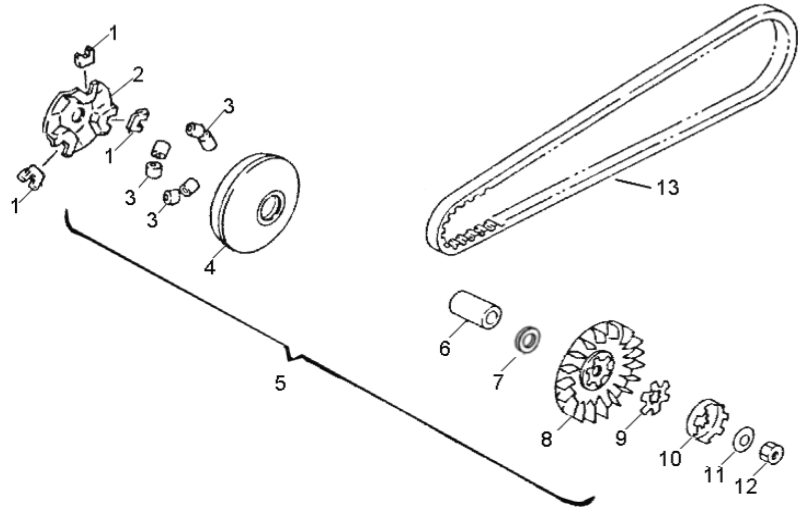

D-11: DRIVE CLUTCH

Item	Description	Part Number	Q.ty	Note
1	Bushing, Slider	22132113-000	3	
2	Plate, Sheave	22131113-000	1	
3	Roller	22121202-000	6	
4	Wheel, Slot, Sliding	22110113-000	1	
5	Asm., Sliding	22103204-000	1	Incl. 1 ~ 10
6	Bushing	96401-131838	1	
7	Washer	94101-1318010-000	1	13x18x1
8	Sheave, moveable	22102113-000	1	
9	Washer, Claw	22150111-000	1	
10	Clutch, One-Way	22140111-000	1	
11	Washer, Spring	94125-1024025-000	1	
12	Nut	94050-10000-00C	1	M10x1.25
13	Belt, Driven	23100113-000	1