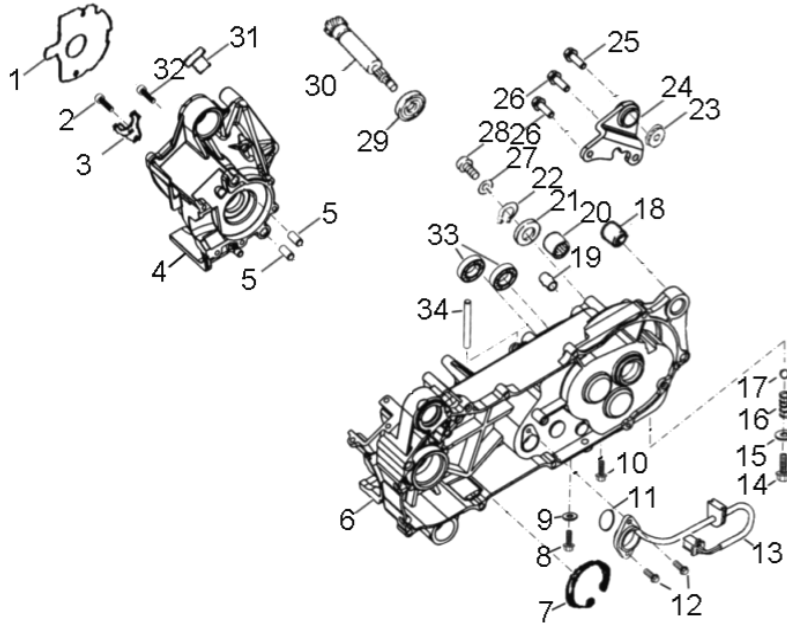

D-8: CRANKCASE

Item	Description	Part Number	Q.ty	Note
1	Gasket, Generator	11121113-000	1	
2	Bolt	91000-060108-00C	1	M6x10x1
3	Bracket, Oil Seal	11111111-000	1	
4	Crankcase, RH	11101131-000	1	
5	Pin, Dowel	94301-12160	2	12x16
6	Crankcase, LH	11201204-000	1	
7	Clip, Cir	94512-4200R	1	
8	Bolt	96000-120158-14C	1	M12x15x1.25
9	Washer	94101-1221320-00L	1	12.1x21.3x2
10	Bolt	96000-080108-00K	1	M8x10x1.25
11	O-Ring	93210-02615	1	Ø26x1.5
12	Bolt	96000-050168-00C	2	M5x16x0.8
13	Sensor, Shifter	35759202-000	1	
14	Bolt	2430539A-000	1	
15	Washer	94101-1422010-00L	1	14.2x22x1
16	Spring, Detent	2430639A-000	1	
17	Ball, Steel	2132239A-000	1	
18	Bushing, Rubber	96400-082021	1	
19	Breather, Crankcase	11610113-000	1	
20	Bearing, Needle	96200-121812	1	HK1212
21	Seal, Oil	96500-172805T3034	1	
22	Clip, Cir	94511-1700S	1	
23	Bushing, Rubber	96400-082021	1	
24	Mount, Engine, Rear	50350201-000	1	
25	Bolt	96000-080358-00K	1	M8x35x1.25
26	Bolt	96000-080228-0KL	2	M8x22x1.25
27	Stop Plate	23412201-000	1	
28	Bolt	91000-060108-00C	1	M6x10x1
29	Bearing, Ball	96100-60030-00000	1	
30	Shaft, Drive	23411201-000	1	
31	Plug, Rubber	11103111-000	1	
32	Bolt	91000-060358-00K	6	M6x35x1
33	Bearing, Ball	96100-62010-00000	2	
34	Hose	94408-05007-170	1