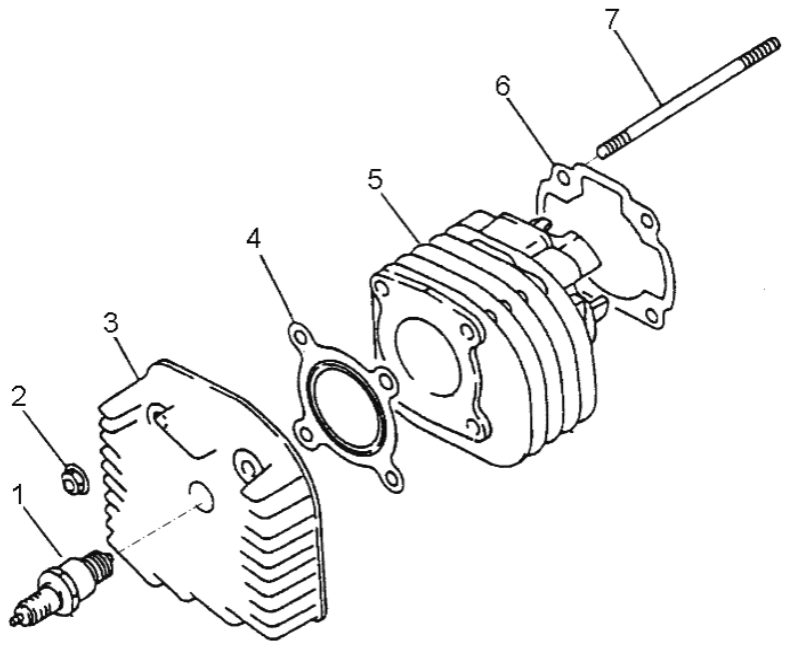

COBRA

HI-PERF 50

Framebody Number : RF3AT70B17T002311

D-1: CYLINDER HEAD

Item	Description	Part Number	Q.ty	Note
1	Plug, Spark	98076111-000	1	NGK BPR7HS
2	Nut	94050-07000-00C	4	M7x1
3	Head, Cylinder	12201113-000	1	
4	Gasket, Cylinder Head	12251113-000	1	
5	Cylinder	12101202-000	1	
6	Gasket, Cylinder	12191113-000	1	
7	Stud	91001-071108-00C	4	

D-2: CRANKSHAFT

Item	Description	Part Number	Q.ty	Note
1	Seal, Oil	96500-203006A7951	1	
2	Bearing, Ball	96100-62040-JR2C3	2	JR2C3
3	Asm., Crankshaft	13020113-000	1	
4	Seal, Oil	96500-204208A7951	1	
5	Collar, Crank, LH	13316113-000	1	
6	Bearing, Needle	96200-101412	1	
7	Clip, Piston Pin	13115111-000	2	
8	Pin, Piston	13111111-000	1	
9	Piston	13100111-000	1	
10	Ring Set, Piston	13011111-000	1	
11	Key, Woodruff	90471-03013	1	

D-4: OIL PUMP

Item	Description	Part Number	Q.ty	Note
1	Clip, Cir	94511-1900S	2	
2	Washer	94121-0926003-000	1	
3	Sprocket, Oil Pump	15150111-000	1	
4	Pin, Dowel	94301-03012	1	3x12
5	Clip, Cir	94511-0700E	1	
6	Gear, Worm, Oil Pump	15136113-000	1	
7	O-Ring	93210-01414	1	
8	Pin, Shaft	96300-03013	1	
9	Bolt	91000-050168-00K	2	M5x16x0.8
10	Clamp	94510-08000	2	
11	fuel hose	94401-05009-540	1	
12	Asm., Oil Pump	15000131-000	1	
13	Spring, Protective	15311113-000	2	
14	Clip	94517-05000	2	
15	Tube, Oil	94403-02005-350	1	
16	Bolt, Phillips	96006-040088-00C	1	M4x8x0.6
17	Washer	94101-0400805-000	1	4x8.5x0.5

D-28: REAR WHEEL AXLE

Item	Description	Part Number	Q.ty	Note
1	Hub, Sprocket	41210180-000	1	
2	Washer, Spring	94111-0801502-00K	3	8.1x15x0.2
3	Bolt	96000-080208-00K	3	M8x20x1.25
4	Sprocket, Drive, Final	41201180-000	1	35T
5	Axle	42000215-000	1	