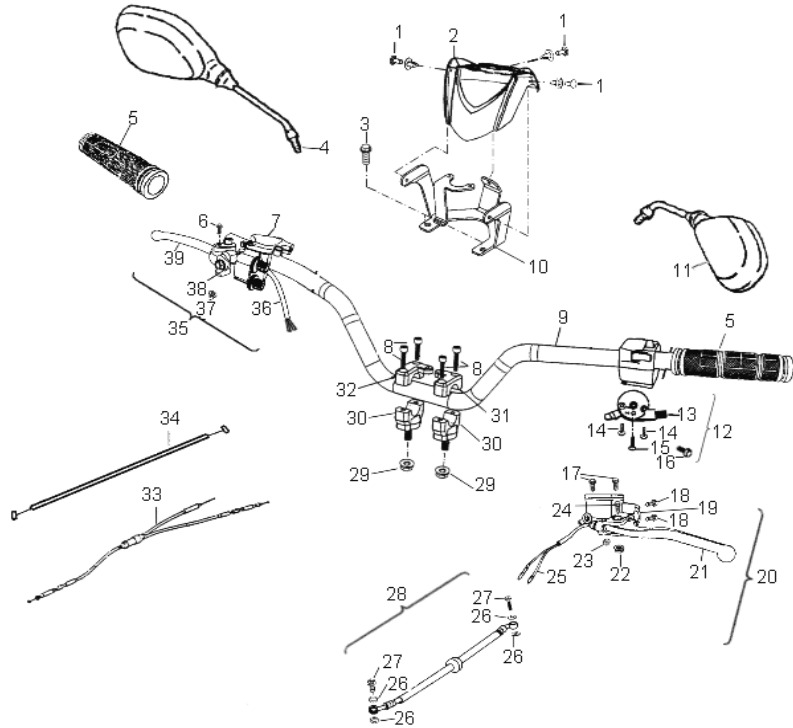

D-27: HANDLEBAR

Item	Description	Part Number	Q.ty	Note
1	Rivet, Plastic	61120201-000	3	
2	Pod, Handlebar	64211208-000	1	
3	Bolt	96000-060128-10K	2	M6x12x1
4	Mirror, RH	88110204-000	1	
5	Grip, Handlebar	53167201-000	2	
6	Bolt, Brake lever, RH	90115-090228-000	1	M9x22x1.25
7	Seat, Lever, RH	53176201-000	1	
8	Bolt	91000-060258-00K	4	M6x25x1
9	Handlebar	53100217-385	1	
10	Bracket, Pod	53310206-000	1	
11	Mirror, LH	88120201-001	1	
12	Asm., Switch, LH	35151206-001	1	Incl. 13~16
13	Asm., Manual Choke	35160201-000	1	
14	Screw	93100-030048-00B	2	M3x4x0.6
15	Bolt	93500-060088-00K	1	M6x1*8L
16	Bolt	93500-030068-00C	1	M3x6x0,6
17	Screw	45465131-00K	2	
18	Bolt	96000-060258-08C	2	M6x25x1
19	Master Cylinder Bracket	53174131-00K	1	
20	Asm., Master Cylinder	43500180-000	1	Incl. 17~19 & 21~25
21	Lever, Brake, LH	53175131-00K	1	
22	Nut	94050-06000-00C	1	M6x1
23	Spring	53184131-00K	1	
24	Bolt, Brake lever, LH	90115-090228-00K	1	
25	Asm., Sensor, Taillight, LH	35340131-00K	1	
26	Washer	94101-1015012-U0B	4	10.1x15x1.2
27	Bolt, Banjo	45456111-000	2	
28	Hose, Brake	45447223-000	1	
29	Nut	90350-10000-00C	2	M10x1.25
30	Clamp, Lower	53200131-000	2	
31	Clamp, Upper, LH	53210131-000	1	
32	Clamp, Upper, RH	53220131-000	1	
33	Cable, Throttle	53910212-000	1	
34	Cable, Choke	53921201-000	1	
35	Asm., Lever, RH	53172201-000	1	Incl. 36~39
36	Wire, Brake Switch	53174201-000	1	
37	Nut	90350-06000-00K	2	M6x1
38	Bracket, Brake Cable	53177131-000	1	
39	Lever, Brake, RH	53175180-000	1