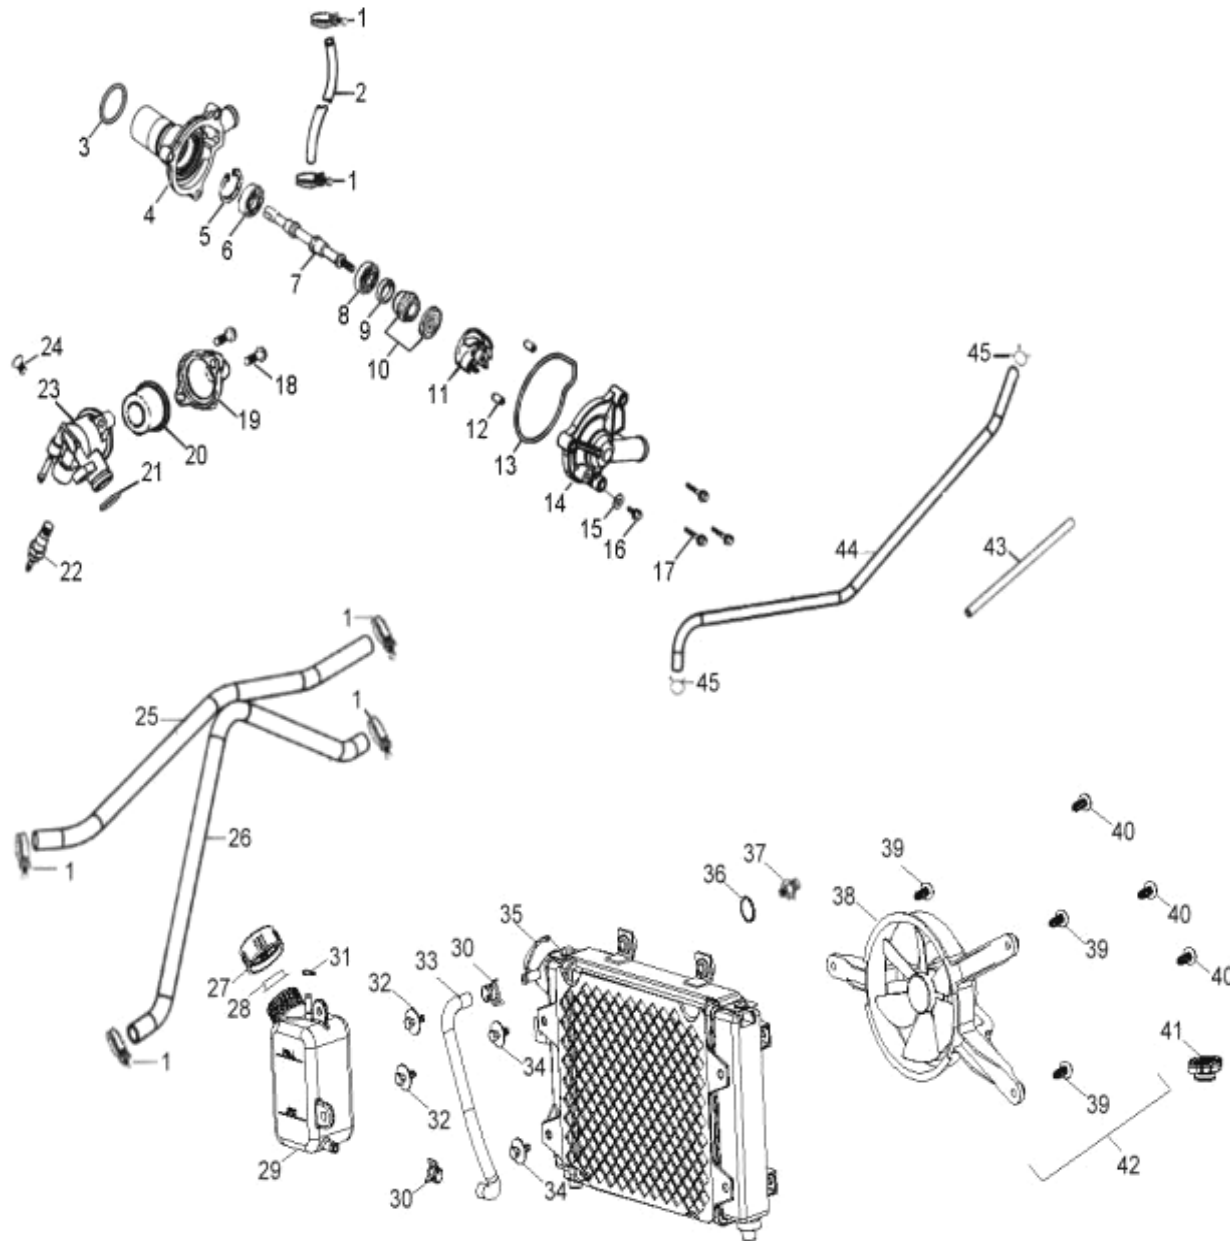

D-29: WATER PUMP & RADIATOR

Item	Description	Part Number	Q.ty
1	Clamp	1922250A-000	6
2	Hose	1950250A-000	1
3	O-Ring	93210-02920	1
4	Body Water Pump	1921150A-000	1
5	Clip Cir	94512-2600R	1
6	Bearing Ball	96100-60000	1
7	Shaft Water Pump	1923150A-000	1
8	Bearing Ball	96100-69010	1
9	Seal Oil	96500-122207	1
10	Seal Mechanical	1921750A-000	1
11	Impeller Water Pump	1921550A-000	1
12	Pin Dowel	94301-08140	2
13	Gasket	1922950A-000	1
14	Flange Water Pump	1922150A-000	1
15	Washer	94101-0612010-00U	1
16	Bolt	96000-060128-08C	1
17	Bolt	96000-060408-08C	3
18	Bolt	93500-050168-00C	2
19	Flange Thermosatic	1931550A-000	1
20	Bimetal Thermosatic	1930050A-000	1
21	O-Ring	93210-01819	1
22	Sensor Thermosatic	1931950A-000	1
23	Housing Thermosatic	1931150A-000	1
24	Bolt	96000-060188-08C	1
25	Hose Inlet Radiator	19503201-000	1
26	Hose Outlet Radiator	19501201-000	1
27	Cap Expansion Tank	1910250A-000	1
28	Boot Duct	1726950A-000	1
29	Tank Expansion	1910150A-000	1
30	Clamp	94515-12008	2
31	Clip	94510-06500	1
32	Bolt	96007-060228-00K	2
33	Hose Inlet Exp. Tank	19506203-000	1
34	Bolt	96007-060188-00K	2
35	Radiator	1901155C-000	1
36	O-Ring	93210-01020	1
37	Switch Thermosatic	19325201-000	1
38	Shroud Fan	1901550A-000	1
39	Screw	93502-040128-00C	3
40	Screw	93003-060168-00K	3