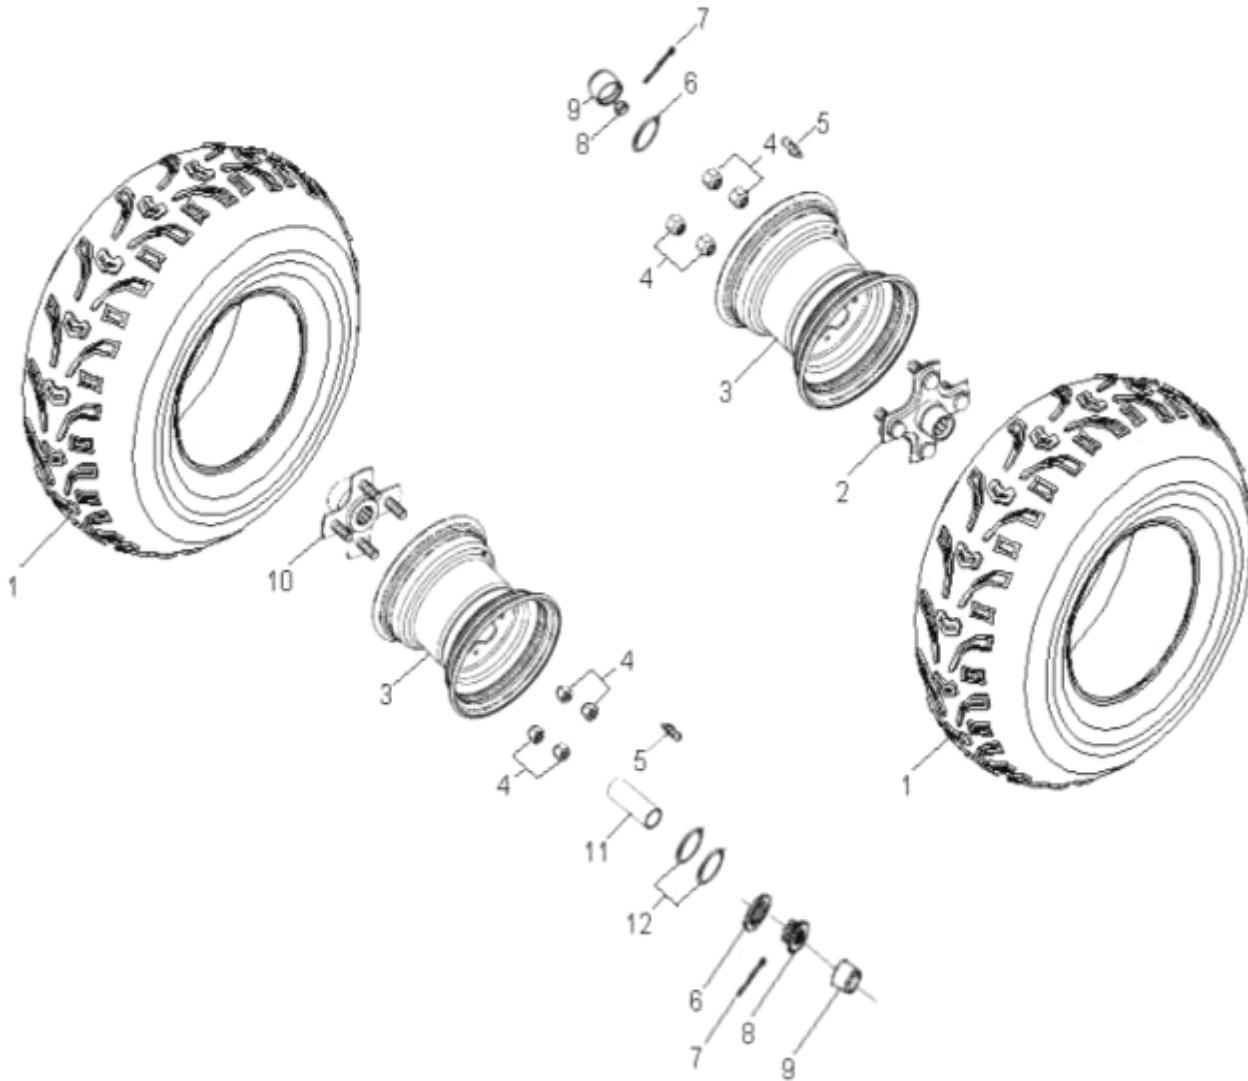

D-22: REAR WHEEL

Item	Description	Part Number	Q.ty
1	Tire	42811228-000	2
2	Hub Wheel RH	4202039A-000	1
3	Rim Rear	42801207-067	2
4	Nut	90355-10000-0UB	8
5	Valve Rim	42616131-000	2
6	Washer	94121-1835200-000	2
7	Pin Cotter	94201-32320	2
8	Nut	90352-18000-00C	2
9	Cap Hub	4273039A-000	2
10	Hub Wheel LH	4203039A-000	1
11	Tube Spacer	42810216-000	1
12	Washer	94121-2840030-000	2