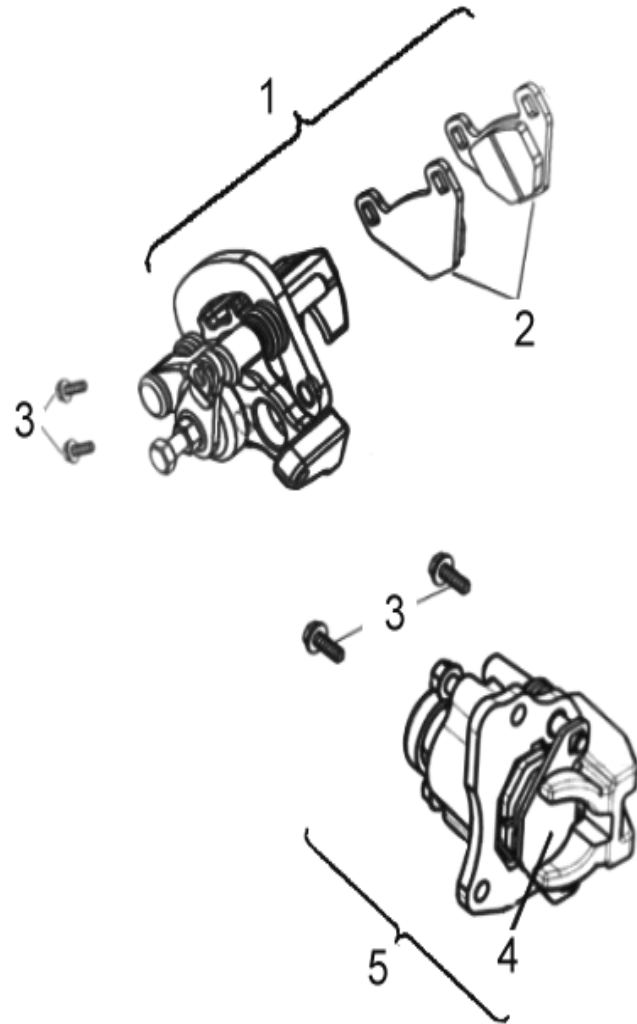

D-2: BUMPER

Item	Description	Part Number	Q.ty
1	Screw	93903-1050168-00K	6
2	Washer	94101-0514010-00K	6
3	Bolt	92003-060168-00K	3
4	Cover, Headlight	50461213-000	1
5	Bolt	93100-050168-00K	2
6	Bolt	93800-060128-00K	6

D-3: FRAME BODY

Item	Description	Part Number	Q.ty
1	Bolt	92001-080168-0KL	8
2	Bracket Bumper	50450229-000	1
3	Bumper	50455212-000	1
4	Cap Dustproof	52424208-000	6
5	Asm. Frame	50100251-067	1
6	Bolt	96000-120738-14K	2
7	Tube Dump Box	50156201-000	2
8	Seat Grease Contain	52524131-000	4
9	Nut	90355-12000-0UK	2

Item	Description	Part Number	Q.ty
1	Bolt	92001-080168-0KL	8
2	Bracket, Bumper	50450229-000	1
3	Bumper	50455212-000	1
4	Cap, Plastic	81151202-000	2
5	Cap, Dustproof	52424208-000	6
6	Bolt	92001-080168-0KL	2
7	Grab Bar, Middle	53162201-000	1
8	Bolt	96000-120738-14K	2
9	Tube Dump Box	50156201-000	2
10	Seat, Grease Contain	52524131-000	4
11	Nut	90355-12000-0UK	2
12	Asm., Frame	50100308-067	1

D-20: PARK BRAKE LOCK

Item	Description	Part Number	Q.ty
1	Cable Parking Brake	38706205-000	1
2	Bolt	96000-080168-0KL	2
3	Lever Parking Brake	43700201-000	1

D-21: REAR BRAKE CALIPER

Item	Description	Part Number	Q.ty
1	Asm. Caliper Rear	45000209-000	1
2	Pad brake Rear	43120212-000	1
3	Swing Arm Caliper	43532203-000	1
4	Spring	43421209-000	1
5	Bolt	96000-100208-0KL	2