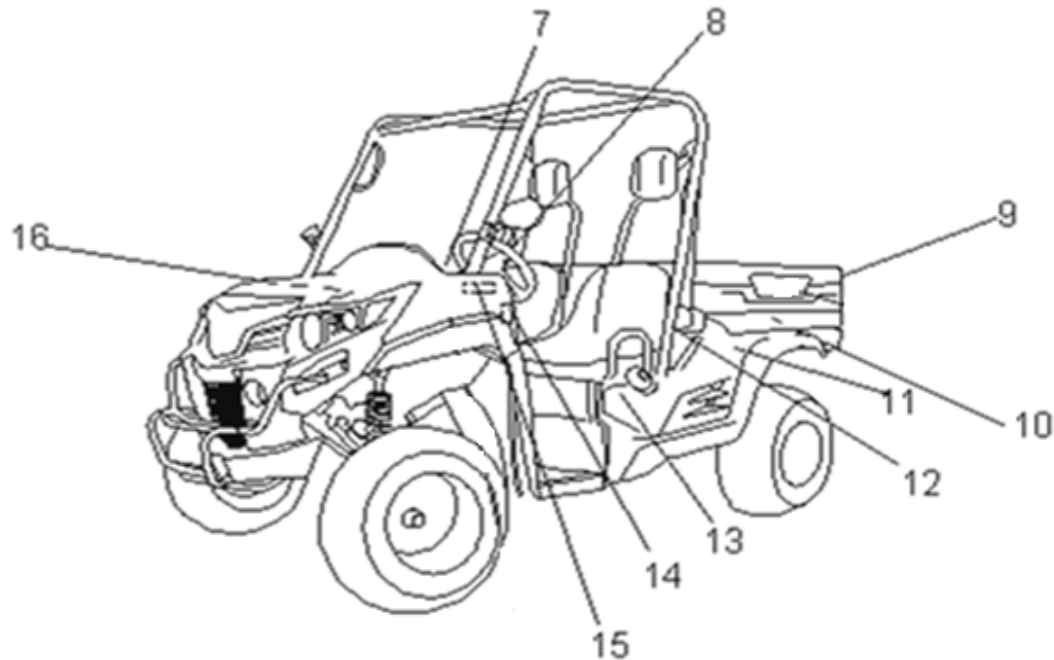

Item	Description	Part Number	Q.ty
1			
2			
3			
4	Decal drain bolt	87843201-000	1
5	Decal Side Box	87741201-000	2
6			
7	Decal Shift	87739201-000	1
8	Decal AEON Logo	87711233-000	1
9	Decal Operating	87735201-000	1
10	Decal RolloverWarning	87736201-000	1
11	Decal Hot Warning	87734201-000	1
12	Decal Cage Warning	87737201-000	1
13	Decal Fuel Warning	87738201-000	1
14	Decal Tire Pressure	87864201-000	1
15	Decal Warning General	87852202-000	1
16	Decal Warning Hood	87842201-001	1
-	Decal Kit Cube 300	99700500-133	1