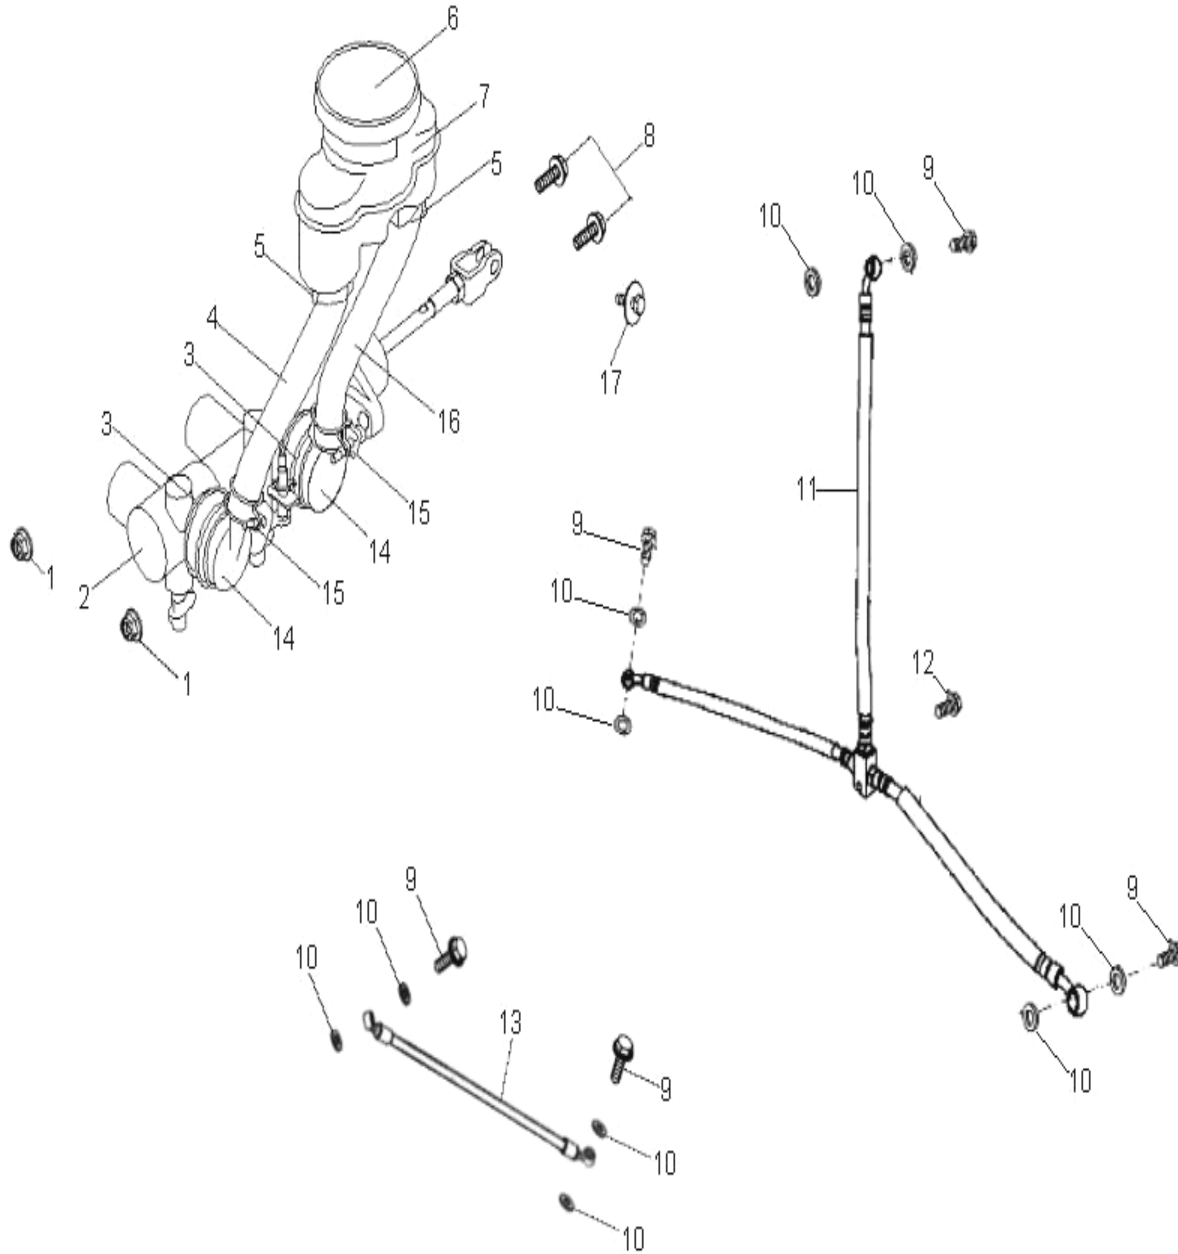

D-18: BRAKE LINES & MASTER CYLINDER

Item	Description	Part Number	Q.ty
1	Nut	94050-08000-0UK	2
2	Asm. Master Cylinder	43500208-000	1
3	Clamp Jonit	43506201-000	2
4	Hose Brake	45447221-000	1
5	Clamp	94515-18010	2
6	Cap Oil Tank	43016203-000	1
7	Oil Tank Brake	43503203-000	1
8	Bolt	96000-080258-00K	2
9	Bolt Banjo	45456111-000	5
10	Washer	94101-1015012-U0B	10
11	Line Front Brake	45440212-000	1
12	Bolt	96000-060258-00K	1
13	Hose Front Brake Lower	45449217-000	1
14	Joint Brake hose	43504201-000	2
15	Clamp	19222201-000	2
16	Hose Brake	45447220-000	1
17	Bolt	92005-060168-00K	1