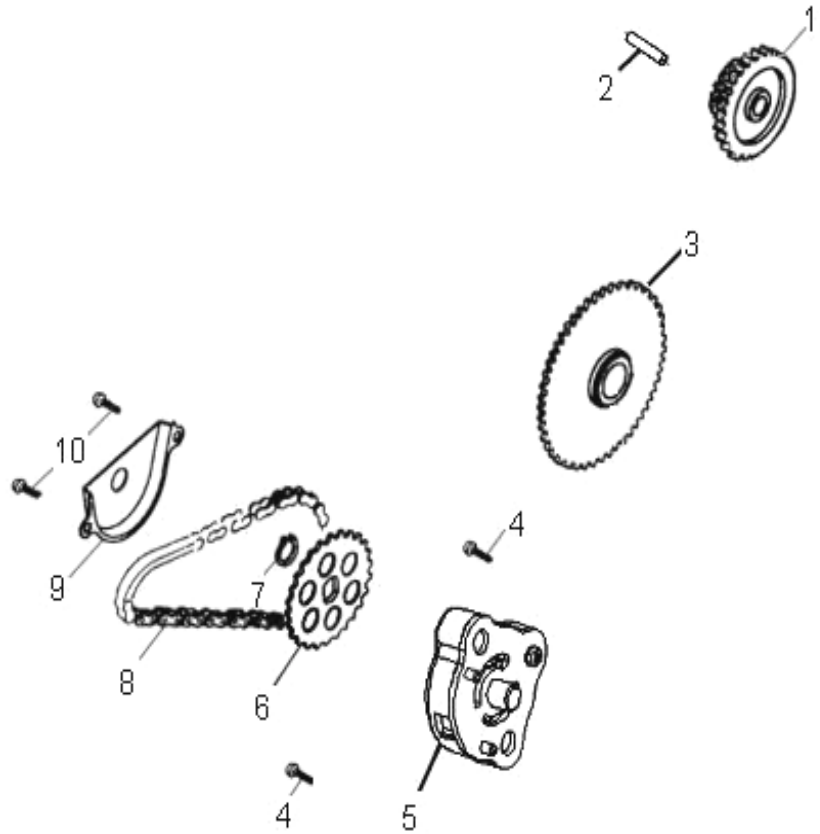

D-37: OIL PUMP

Item	Description	Part Number	Q.ty
1	Gear Starter	2842350A-000	1
2	Shaft Starter Motor	2842450A-000	1
3	Gear Starter	2822050B-000	1
4	Bolt	96000-060308-08C	2
5	Asm. Oil Pump	1500050A-000	1
6	Sprocket Oil Pump	1515050A-000	1
7	Clip Cir	94511-1000S	1
8	Chain Oil Pump	1514150A-000	1
9	Cover Oil Pump	1571150A-000	1
10	Bolt	96000-060128-08C	2