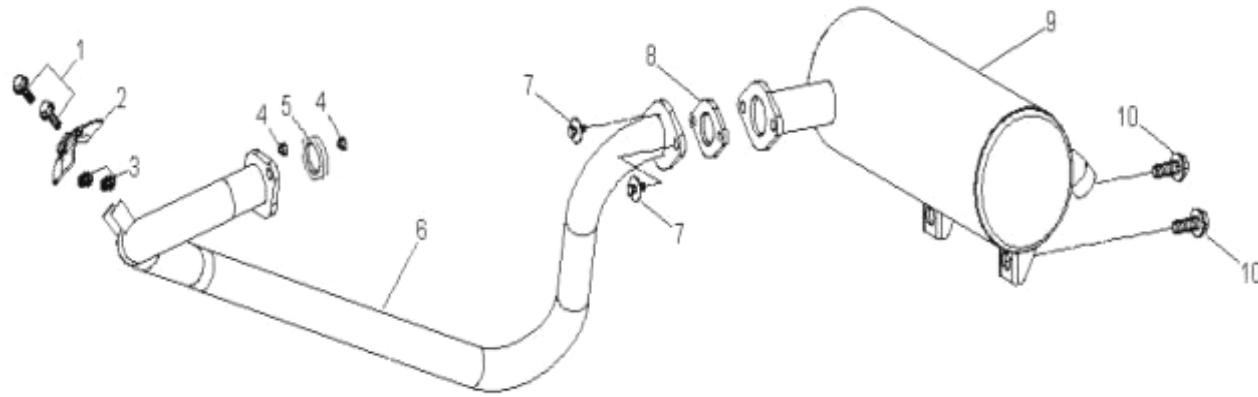

D-11: EXHAUST PIPE

Item	Description	Part Number	Q.ty
1	Bolt	96000-060108-00K	2
2	Shield Exhaust	18315221-000	1
3	Gasket	94102-0613010-000	2
4	Nut	94050-08000-00C	2
5	Gasket	94104-2837050-000	1
6	Pipe Exhaust Front	18299221-000	1
7	Screw	91300-080258-00K	2
8	Gasket	16101205-000	1
9	Silencer	18298223-000	1
10	Bolt	96000-100208-0KL	2