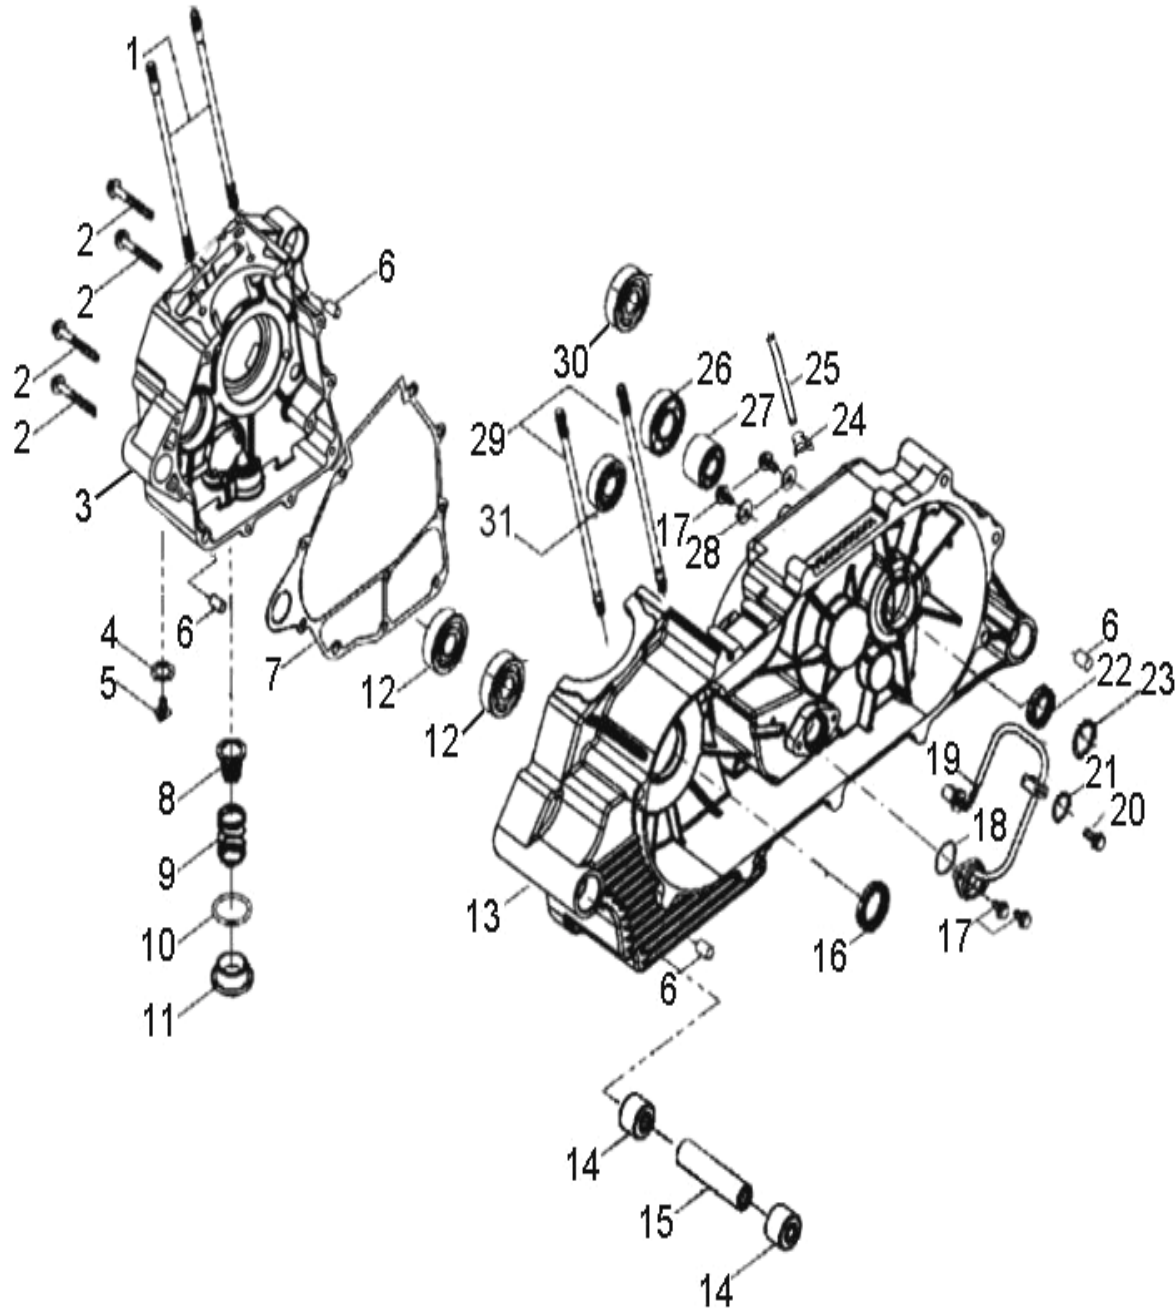

D-26: CRANKCASE

Item	Description	Part Number	Q.ty
1	Stud	91001-082188-00C	2
2	Bolt	96000-060508-08C	4
3	Crankcase RH	1110150A-000	1
4	Washer	94101-1221320-00L	1
5	Bolt	96003-120158-17C	1
6	Pin Dowel	94301-10140	4
7	Gasket	1119150A-001	1
8	Screen	15421119-000	1
9	Spring Screen	154261119-000	1
10	O-Ring	93210-03132	1
11	Plug Drain Oil	11334119-000	1
12	Bearing Ball	96100-63040-00000	2
13	Crankcase LH	1120150A-000	1
14	Bushing	96400-102824	2
15	Spacer Collar	1115050A-000	1
16	Seal Oil	96500-274207F5850	1
17	Bolt	96000-060128-08C	4
18	O-Ring	93212-02620	1
19	Asm. Sensor Shifter	3575950S-000	1
20	Bolt	96000-060108-08C	1
21	Washer	94101-0624016-00G	1
22	Seal Oil	96500-253807F5850	1
23	Clip Cir	94511-2500S	1
24	Clamp	94515-12008	1
25	Hose	94408-08012-400	1
26	Bearing Ball	96100-63050-00000	1
27	Bearing Needle	96200-202715	1
28	Washer	94101-0618015-00K	2
29	Stud	91001-082258-00C	2
30	Bearing Needle	91120-172518	1
31	Bearing Ball	96100-62040-00000	1