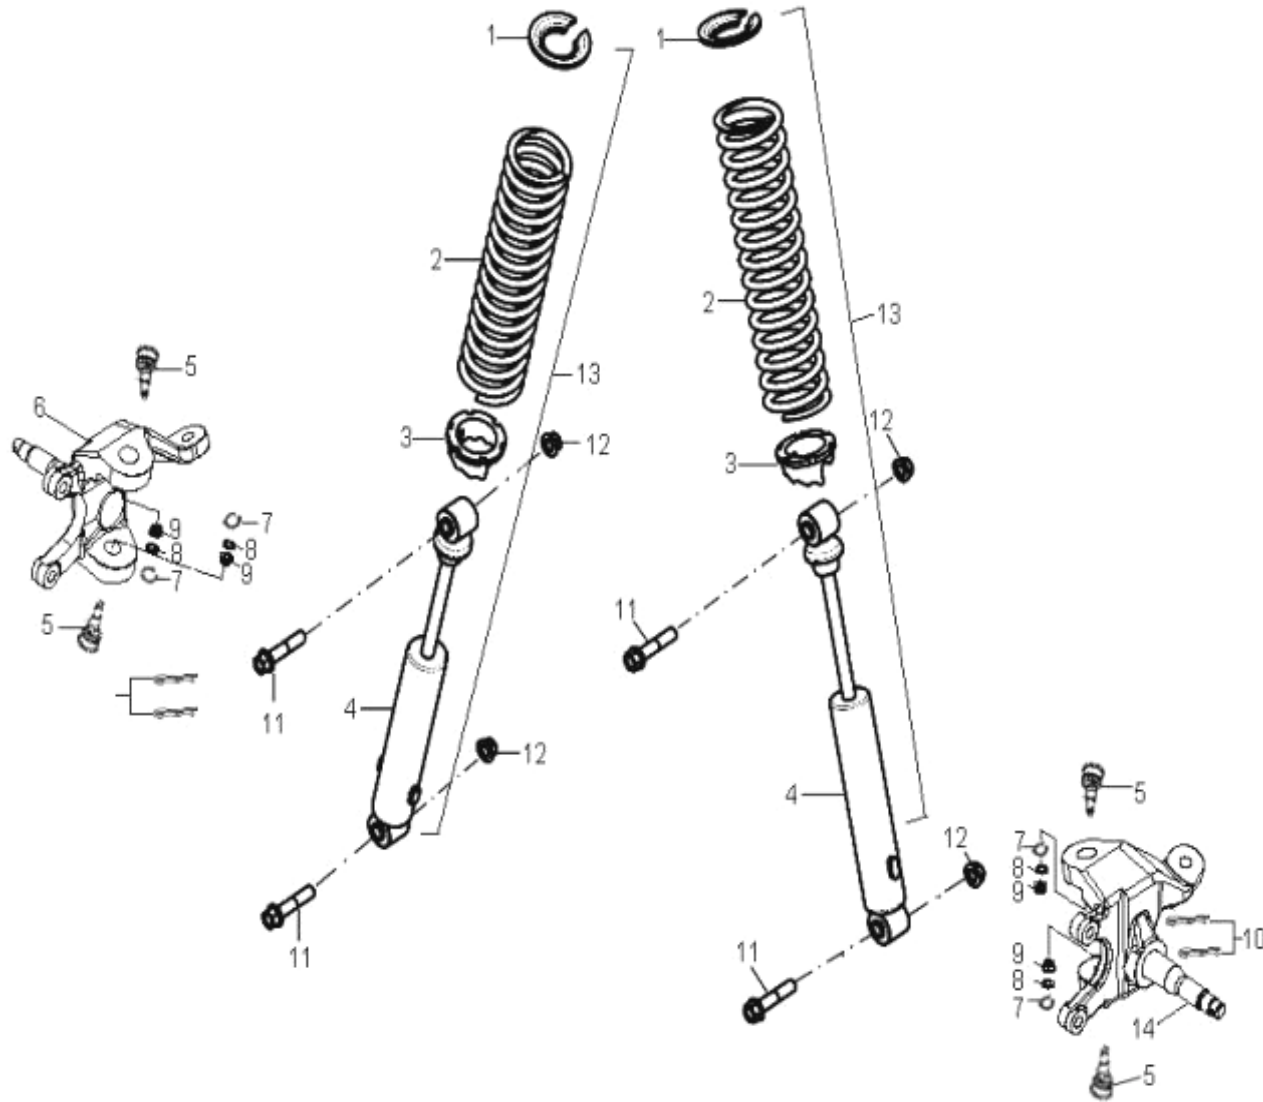

D-12: FRONT SHOCK

Item	Description	Part Number	Q.ty
1	Retainer Suspension	51113201-000	2
2	Spring Suspension Front	51101217-038	2
3	Collar Adjustment	51119202-000	2
4	ShockFront	51102206-000	2
5	Ball Joint	52451204-000	4
6	Asm. Knuckle RH	51330212-000	1
7	Clip Cir	94511-3113S	4
8	Washer	94101-1225020-00C	4
9	Nut Lock	90351-12000-00C	4
10	Pin Cotter	94201-23250	4
11	Bolt	96000-100508-0KL	4
12	Nut	94050-10000-00C	4
13	Asm. Suspension Front	51100217-038	2
14	Asm. Knuckle LH	51325212-000	1