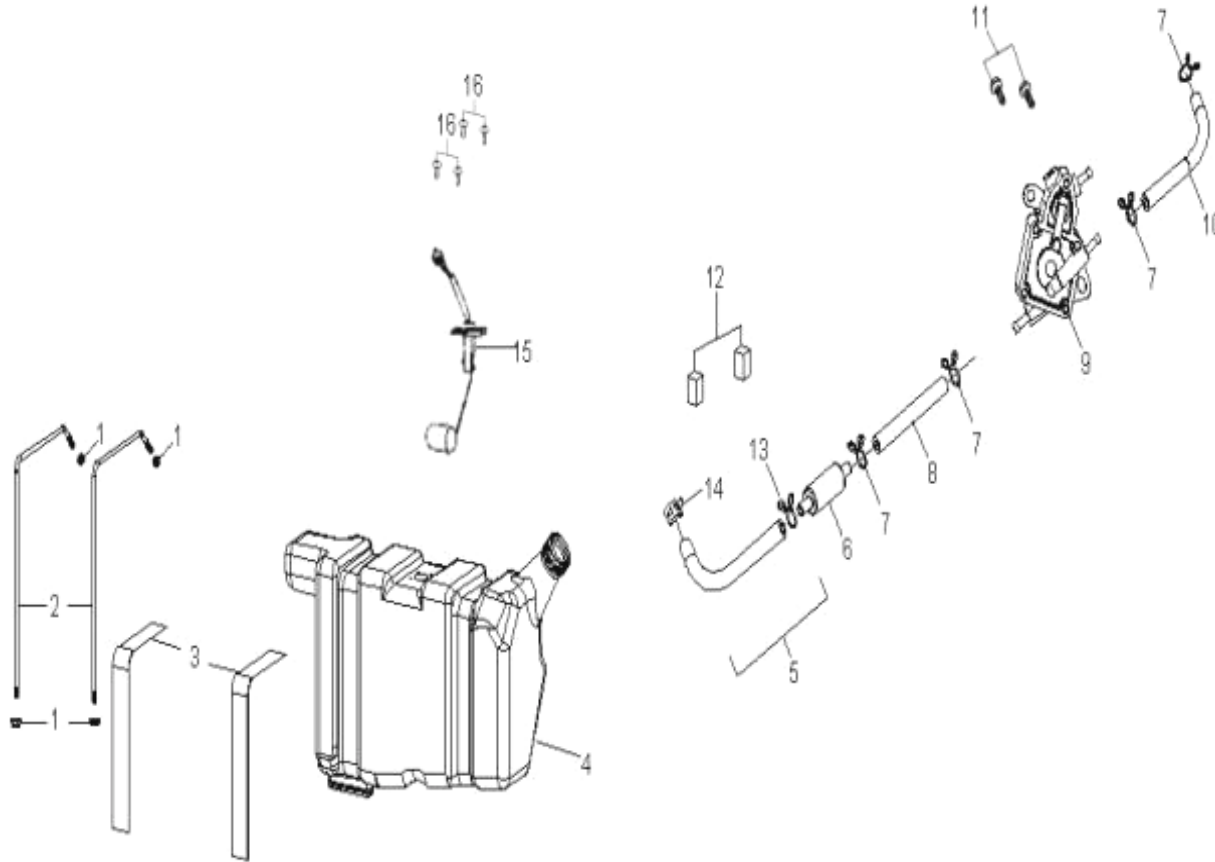

Item	Description	Part Number	Q.ty
1	Nut	90355-08000-0UK	4
2	Strap Fuel Tank	17508201-000	2
3	Foam	17502207-000	2
4	Asm. Tank Fuel	17500221-000	1
5	Asm. Hose Fuel	94410-05009-023	1
6	Filter Fuel	17952111-000	1
7	Clamp	94510-08000	4
8	Fuel hose	94401-05009-800	1
9	Fuel Pump	17520201-000	1
10	Fuel hose	94401-05009-250	1
11	Bolt	96000-060128-10K	2
12	Foam	31510202-000	2
13	Clip	94510-08008	1
14	Clamp	94515-10008	1
15	Sensor Fuel	37800204-000	1
16	Bolt	93100-050168-00K	4