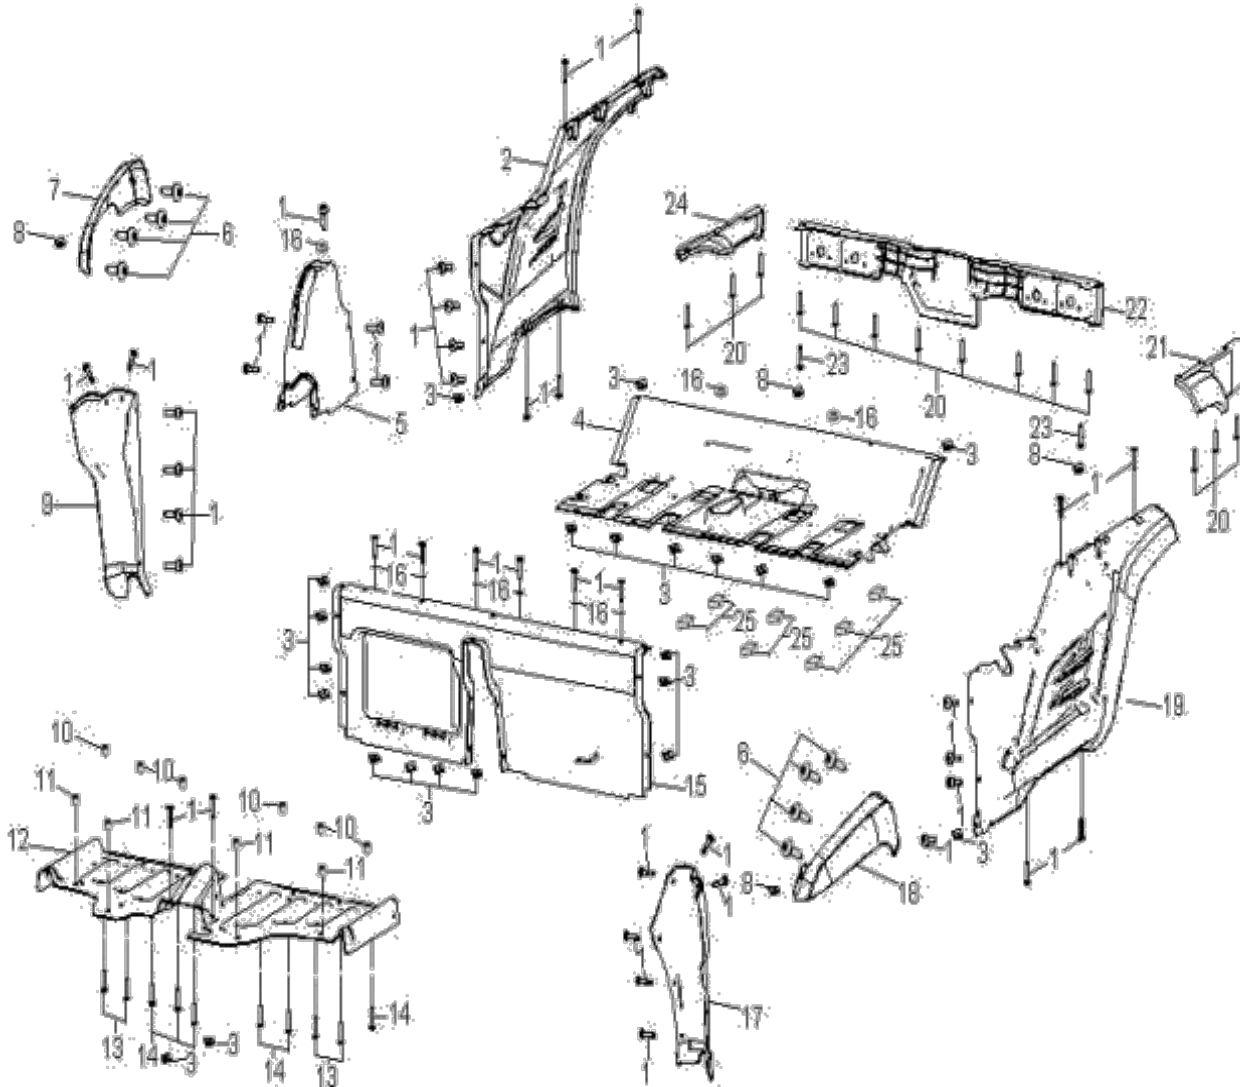

Item	Description	Part Number	Q.ty
1	Bolt	93800-060168-00K	41
2	Panel, Side, RH	83500216-000	1
3	U-Nut, M6	61121202-00D	23
4	Shield, Seat	61014202-000	1
5	Shield, Parking Lever	61015201-000	1
6	Screw	93903-1040128-00K	8
7	Fender, Upper, RH	62110201-000	1
8	U-Nut, M5	61121203-00C	4
9	Fender, Middle, RH	62130202-000	1
10	Washer	94150-0717050-00K	6
11	Washer	94150-0717095-00K	4
12	Floor	64220202-000	1
13	Bolt	96007-060208-00K	4
14	Bolt	96007-060168-00K	6
15	Venner, Seat Shield	61016201-000	1
16	Washer	94101-0618015-00K	9
17	Fender, Middle, LH	62120202-000	1
18	Fender, Upper, LH	62100201-000	1
19	Panel, Side, LH	83600216-000	1
20	Screw	93903-1050168-00K	14
21	Fender, Rear, LH	62820201-000	1
22	License Plate	33708209-000	1
23	Bolt	93100-050168-00K	2
24	Fender, Rear, RH	62810201-000	1
25	Foam, battery	81113153-000	7