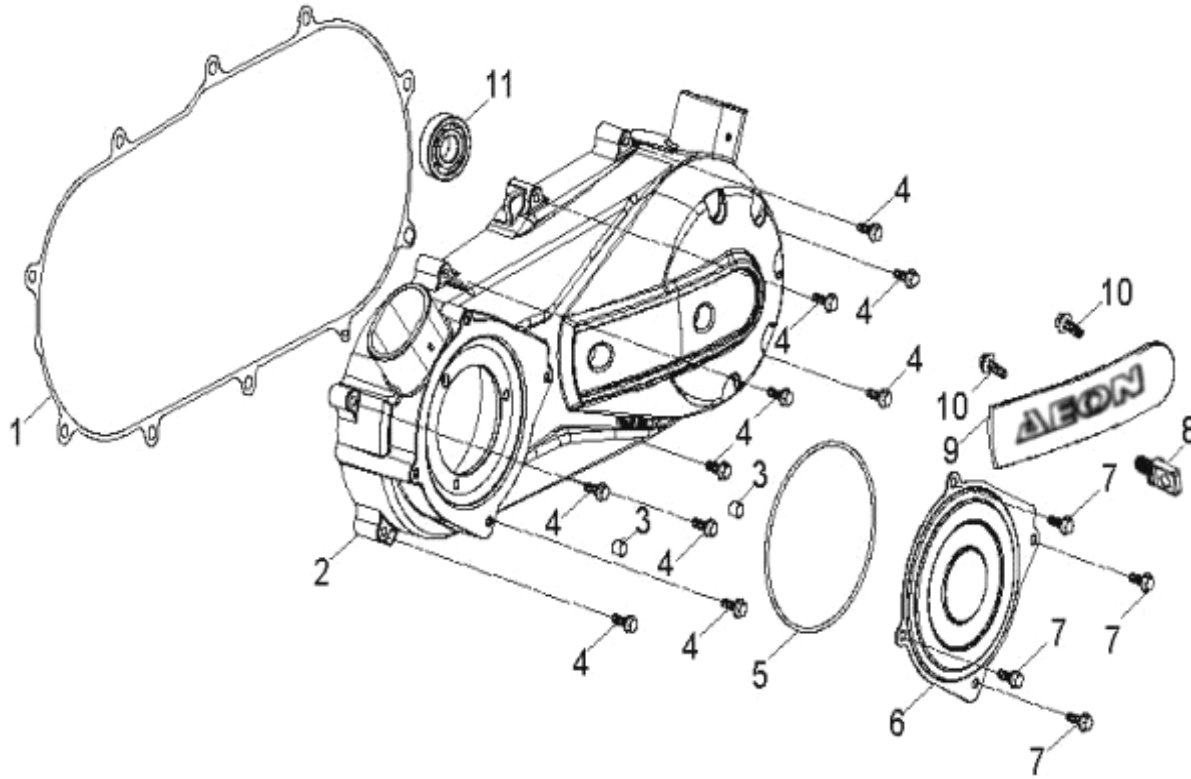

D-31: LEFT CRANKCASE COVER

Item	Description	Part Number	Q.ty
1	Gasket	1135950A-001	1
2	Cover Clutch	11341206-000	1
3	Pin Dowel	94301-08140	2
4	Bolt	96000-060408-08C	10
5	O-Ring	93210-13030	1
6	Inspection Cover	11356201-000	1
7	Bolt	96000-060128-0KL	4
8	Drain plug	11353201-000	1
9	Tablet Logo	1134750A-000	1
10	Bolt	96000-050128-00K	2
11	Bearing Ball	96100-6004-LLUC3/ZG	1