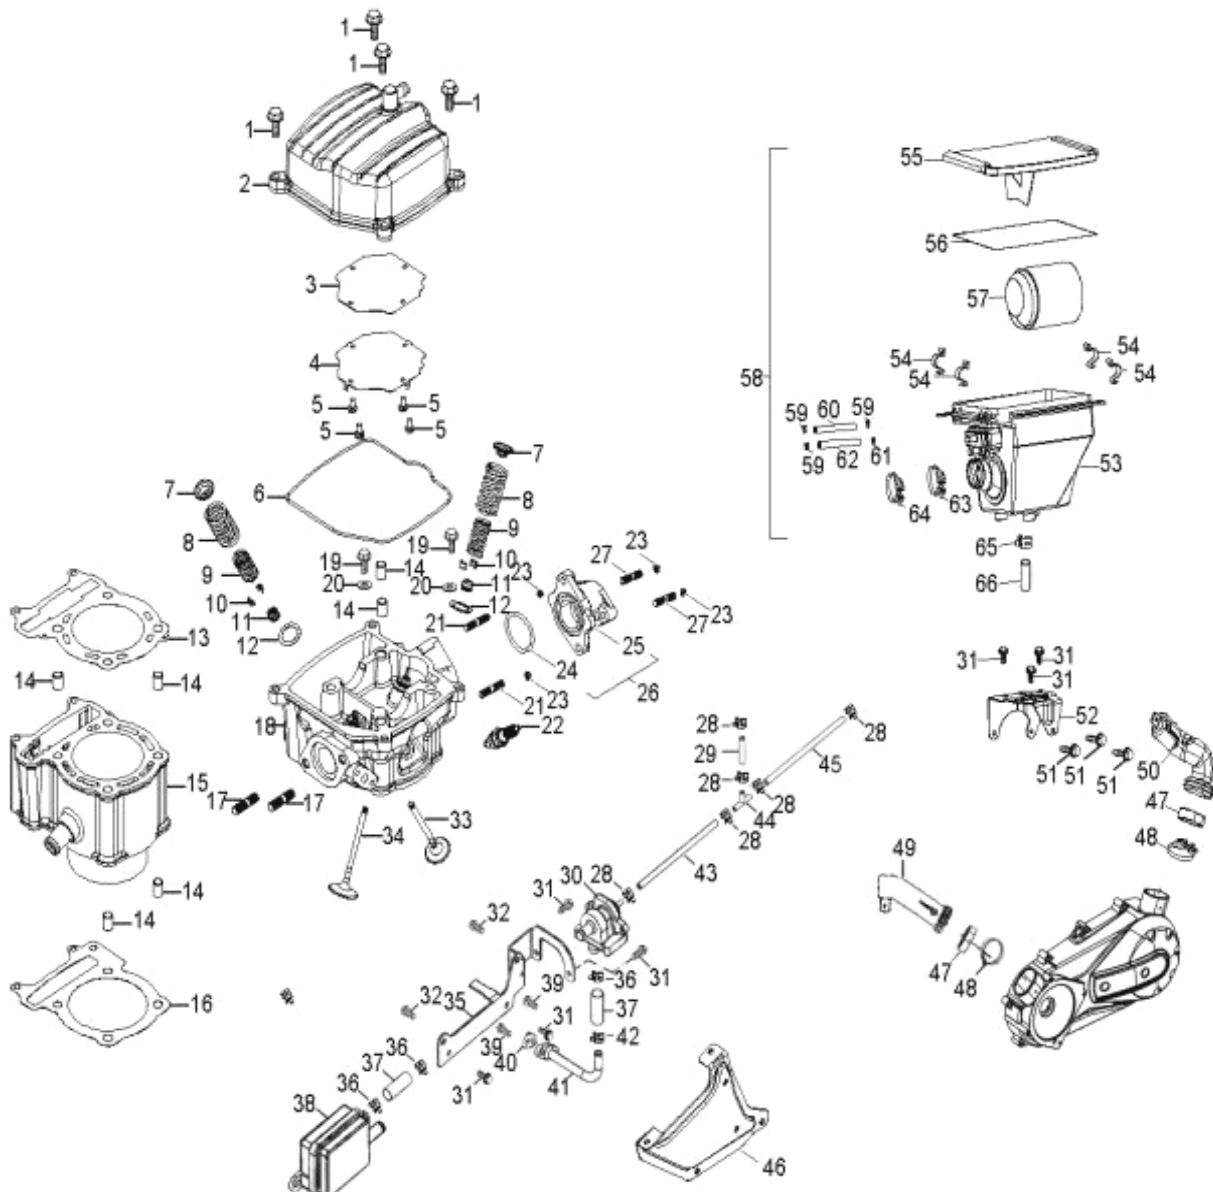

D-28: CYLINDER HEAD, DUAL INTAKE & AIR FILTER

Item	Description	Part Number	Q.ty
1	Bolt	96000-060258-08C	4
2	Cover Cylinder Head	1230950A-000	1
3	Gasket	1230350A-000	1
4	Breather Crankcase Lower	1230250A-000	1
5	Screw	93903-1040088-00K	4
6	Gasket Head Cover	1239150A-000	1
7	Retainer Valve Spring	14771119-000	2
8	Spring Valve Outer	1475150A-000	2
9	Spring Valve Inner	1476150A-000	2
10	Clip Retainer	14781119-000	4
11	Seal Valve	12209119-000	2
12	Seat Valve Spring Outer	14775119-000	2
13	Gasket Set	1225050A-000	1
14	Pin Dowel	94301-10140	6
15	Cylinder	1210055S-000	1
16	Gasket Cylinder	1219150A-001	1
17	Stud	91001-080328-00C	2
18	Head Cylinder	1220150A-000	1
19	Bolt	96000-061108-08C	2
20	Washer	94101-0613010-00C	2
21	Stud	91001-060328-00C	2
22	Plug Spark	9807650A-000	1
23	Nut	94050-06000-00C	4
24	O-Ring	93210-03431	1
25	Manifold	1710155L-000	1
26	Asm. Manifold Intake	1710055L-000	1
27	Stud	91001-060288-00C	2
28	Clip	94510-06500	6
29	Hose	94407-04007-175	1
30	Valve Dual-Intake	1899955E-000	1
31	Bolt	96000-060148-00K	7
32	Bolt	96000-060128-0KL	2
33	Valve Exhaust	1472150A-000	1
34	Valve Intake	1471150A-000	1
35	Bracket Dual- Intake	18998205-000	1
36	Clip	94510-15000	3
37	Hose Rubber	96420-01016-052	2
38	Asm.Filter Daul- Intake	18995202-000	1
39	Bolt	96000-060168-08C	2
40	Gasket Hose	1864639A-000	1