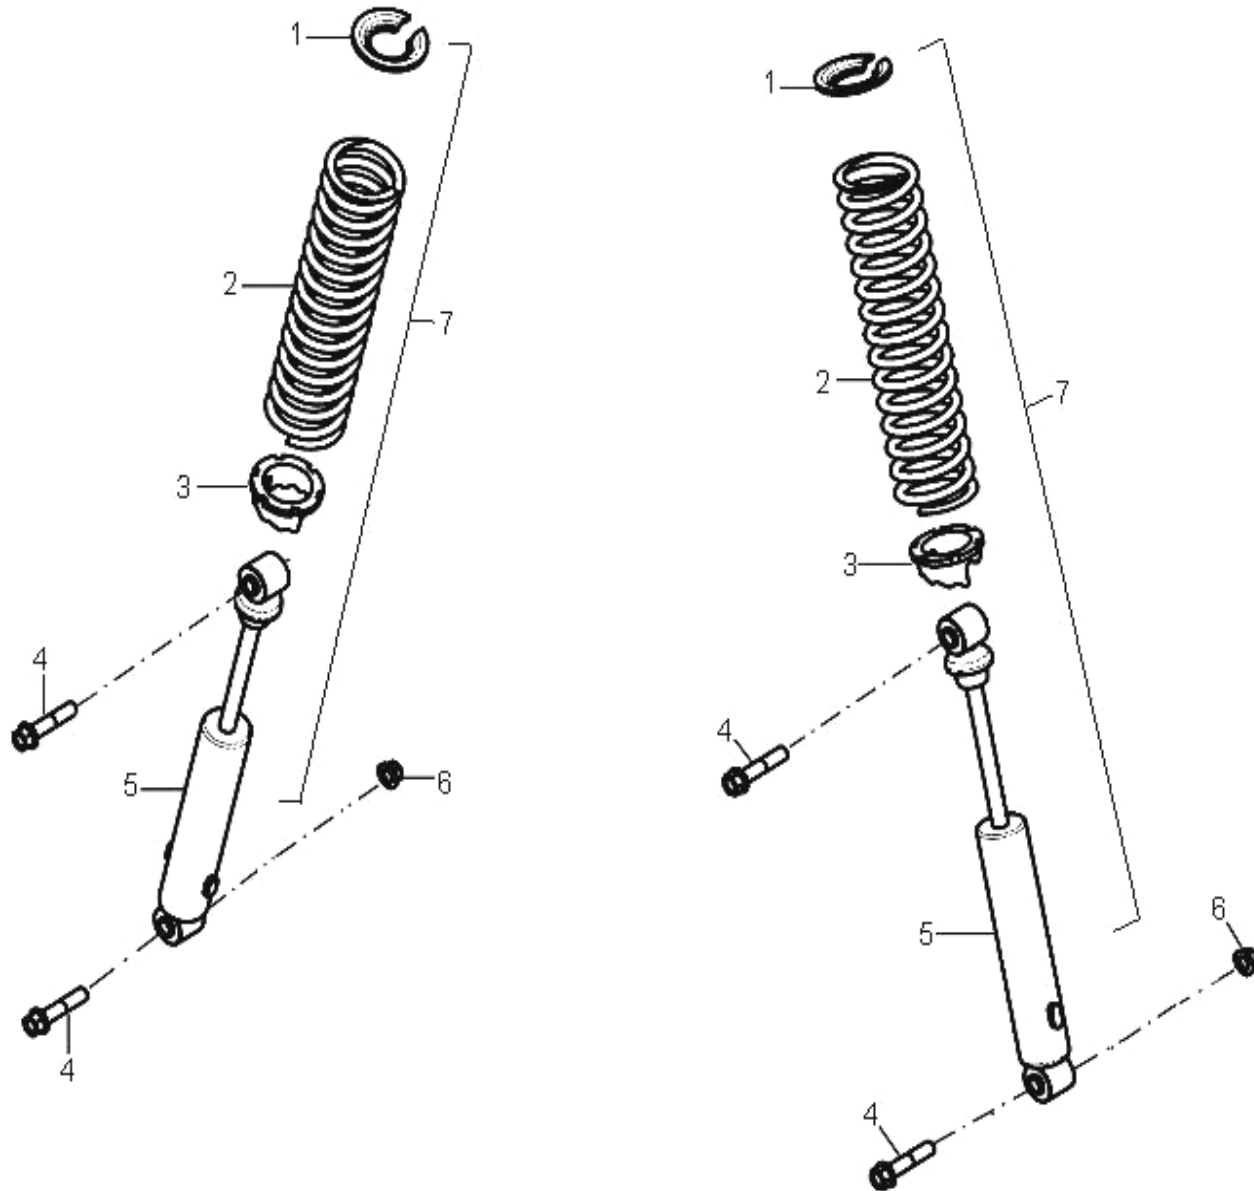

Item	Description	Part Number	Q.ty
1	Retainer, Spring	52406202-000	2
2	Spring, Suspension, Rear	52401227-038	2
3	Collar, Adjustment	52404205-000	2
4	Bolt	96000-120508-0KL	4
5	Shock, Rear	52402234-000	2
6	Nut	94050-12000-00K	2
7	Asm., Suspension, Rear	52400234-038	2