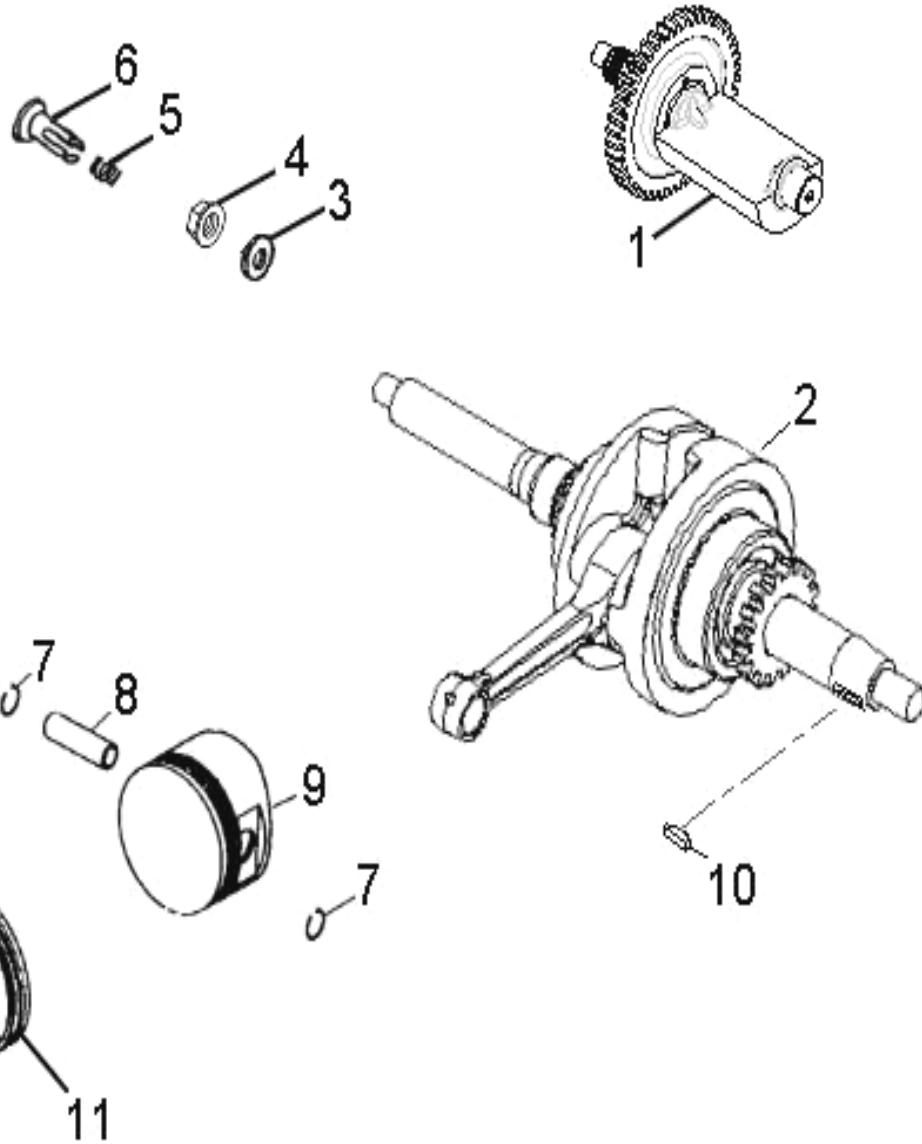

D-27: CRANKSHAFT & PISTON

Item	Description	Part Number	Q.ty
1	Shaft Balancer	1342055S-000	1
2	Asm. Crankshaft	1300055S-000	1
3	Washer	94101-1426020-00C	1
4	Nut	94001-14000-00C	1
5	Spring Oil	1544739A-000	1
6	Tube Oil Crankshaft	1544139A-000	1
7	Clip Piston Pin	1311550A-000	2
8	Pin Piston	1311150A-000	1
9	Piston	1310050A-000	1
10	Key Woodruff	90471-25404	1
11	Ring Set Piston	1301150A-000	1