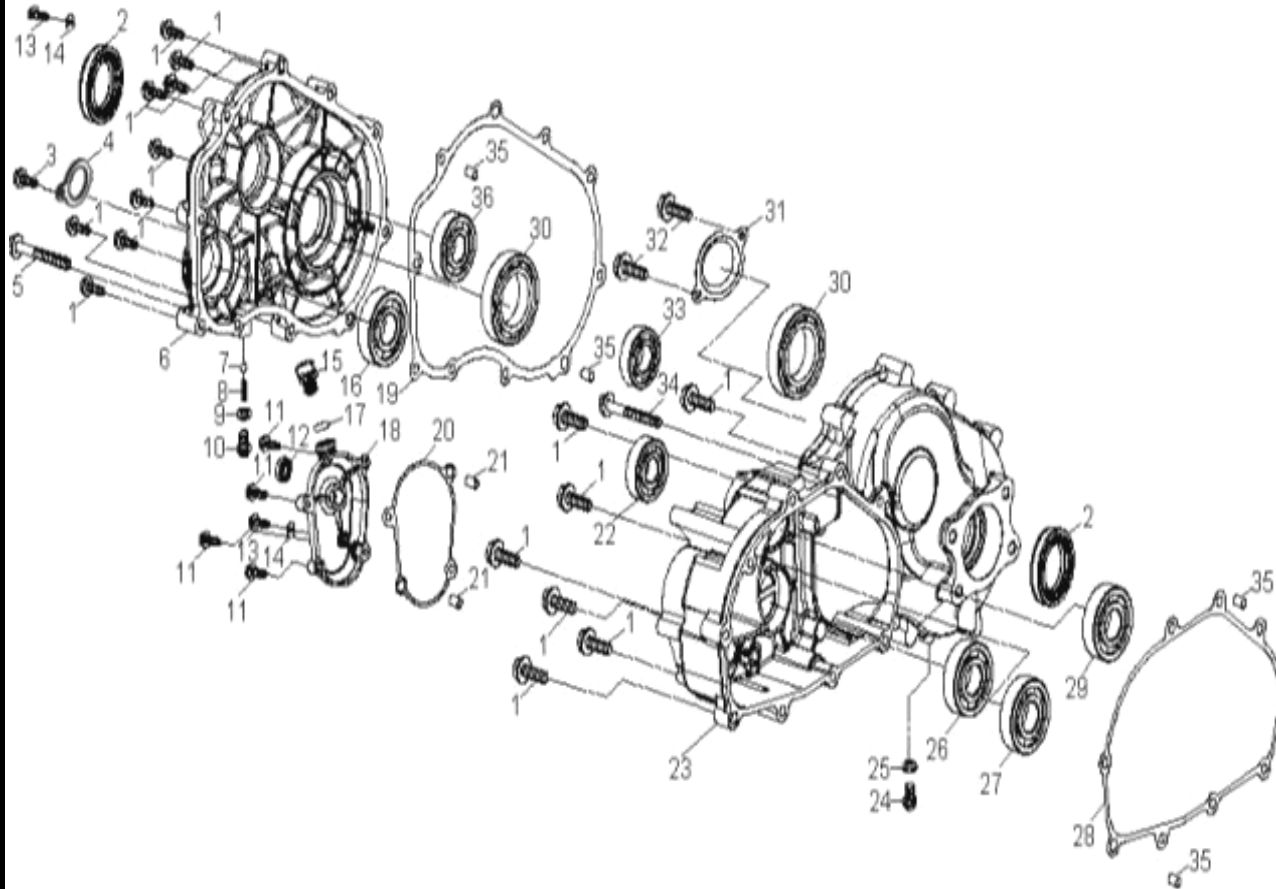

D-30: DRIVE ASSEMBLY REAR

Item	Description	Part Number	Q.ty
1	Bolt	96000-080458-00C	16
2	Seal Oil	96500-415106A2650	2
3	Bolt	96000-060128-08C	1
4	Retainer Sight Glass	1133350S-000	1
5	Bolt	96000-081108-00C	1
6	Cover Trans. cover RH	21303202-000	1
7	Ball Steel	2132239A-000	1
8	Spring Detent	2430655E-000	1
9	Washer	94101-1422010-00L	1
10	Bolt	2430539A-000	1
11	Bolt	96000-060358-08C	4
12	Seal Oil	96500-142807A7271	1
13	Bolt	96000-060088-00K	2
14	Washer	94101-0612010-00U	2
15	Plug Oil	15650111-001	1
16	Bearing Ball	96100-62_22-00000	1
17	O-Ring	93210-01425	1
18	Cover Shift	2136150S-000	1
19	Gasket Trans. Cover RH	21304201-000	1
20	Gasket Inspec. Cover	2136250S-001	1
21	Pin Dowel	94301-08140	2
22	Bearing Ball	96100-62050-00000	1
23	Cover Transmission	21301206-000	1
24	Bolt	96000-080128-10C	1
25	Washer	94101-0816020-00L	1
26	Bearing Ball	96100-63040-00000	1
27	Bearing Ball	96100-62040-00000	1
28	Gasket Trans. Cover	2139550A-001	1
29	Bearing Needle	96200-304217	1
30	Bearing Ball	96100-60090-000C3	2
31	Inspection Cover	2136355L-000	1
32	Bolt	96000-060168-08C	2
33	Bearing Ball	96100-63220-00000	1
34	Bolt	96000-080258-00B	1
35	Pin Dowel	94301-10140	4
36	Bearing Ball	96100-63050-00000	1