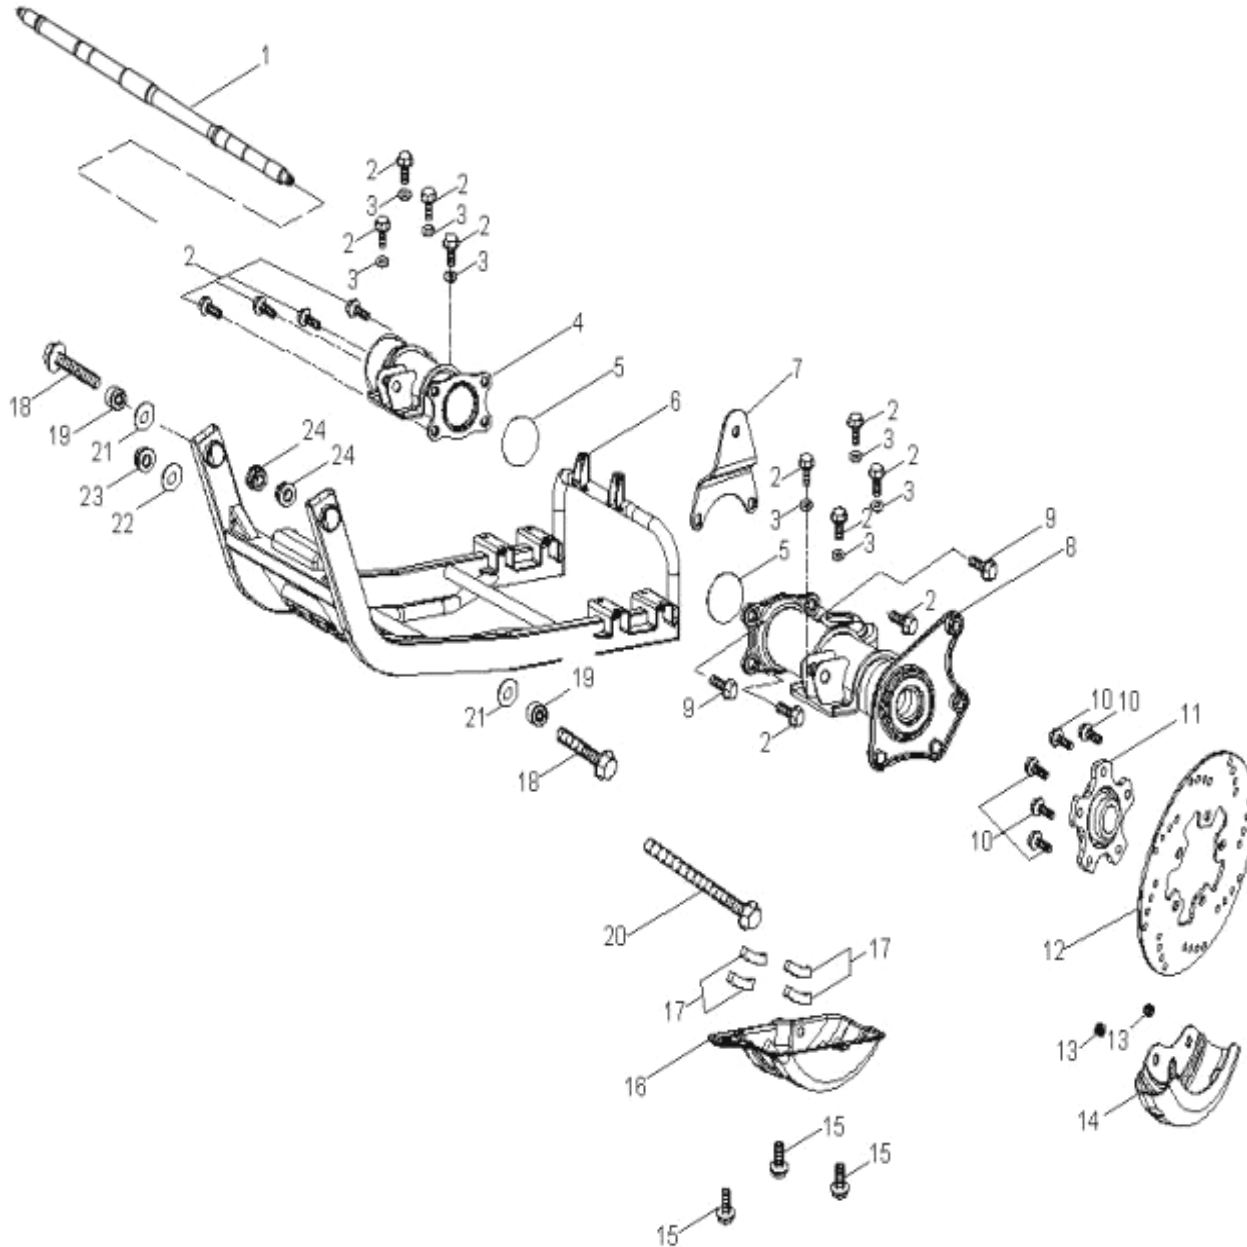

Item	Description	Part Number	Q.ty
1	Axle	42000213-000	1
2	Bolt	96000-100228-00K	14
3	Washer, Spring	94111-1001502-00K	8
4	Asm., Housing, Rear Axle, RH	42803215-067	1
5	O-Ring	93210-06725	2
6	Swing Arm	50358202-067	1
7	Bracket, Silencer	42819201-000	1
8	Asm., Housing, Rear Axle, Lh	42813206-067	1
9	Bolt	96000-100258-00K	2
10	Bolt	45016131-00K	5
11	Hub, Disc	4349055E-000	1
12	Disc, Brake	43511202-000	1
13	Nut	94050-10000-0UC	2
14	Shield, Disc	52621202-067	1
15	Bolt	96000-080108-00K	3
16	Shield, Gearcase	4352639A-067	1
17	Foam	3720439A-000	4
18	Bolt	92000-161088-00K	2
19	Bushing	96400-163959	2
20	Bolt	96000-102008-00K	1
21	Washer	94101-1629030-00K	2
22	Washer	94101-1022020-00K	1
23	Nut	90350-10000-0UK	1
24	Nut	94050-16000-0UK	2