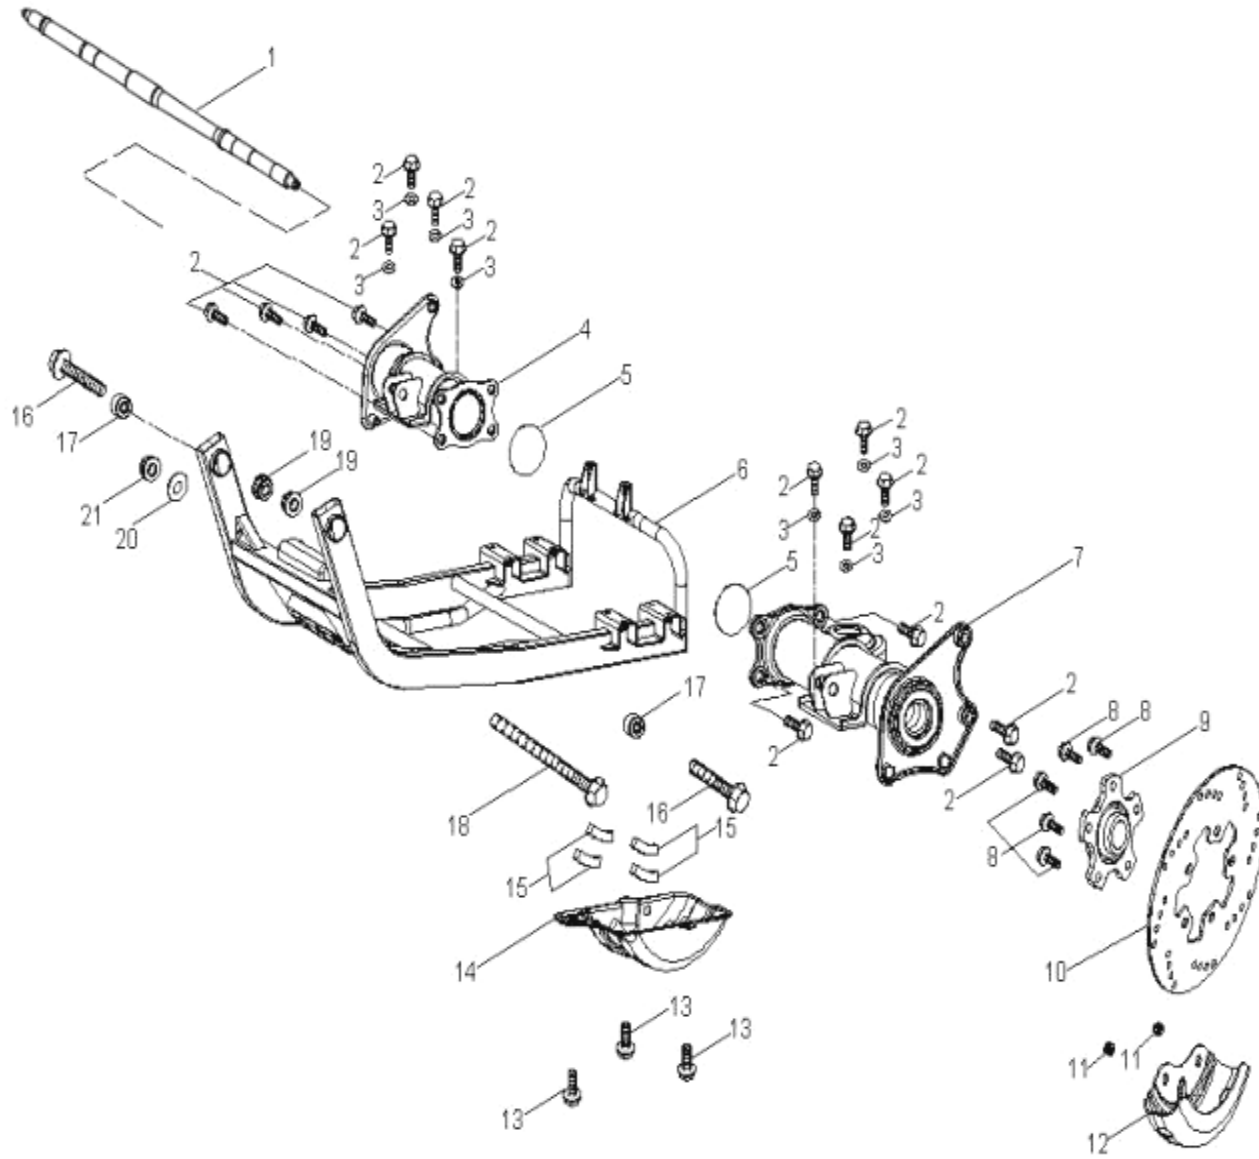

Item	Description	Part Number	Q.ty
1	Axle	42000213-000	1
2	Bolt	96000-100228-00K	16
3	Washer Spring	94111-1001502-00K	8
4	Asm. Housing Rear Axle RH	42803215-067	1
5	O-Ring	93210-06725	2
6	Swing Arm	50358202-067	1
7	Asm. Housing Rear Axle LH	42813205-067	1
8	Bolt	45016131-00K	5
9	Hub Disc	4349055E-000	1
10	Disc Brake	43511202-000	1
11	Nut	94050-10000-0UC	2
12	Shield Disc	52621202-067	1
13	Bolt	96000-080108-00K	3
14	Shield Gearcase	4352639A-067	1
15	Foam	3720439A-000	4
16	Bolt	96000-161058-17K	2
17	Bushing	96400-163959	2
18	Bolt	96000-102008-00K	1
19	Nut	90355-16000-0UK	2
20	Washer	94101-1022020-00K	1
21	Nut	90350-10000-0UK	1