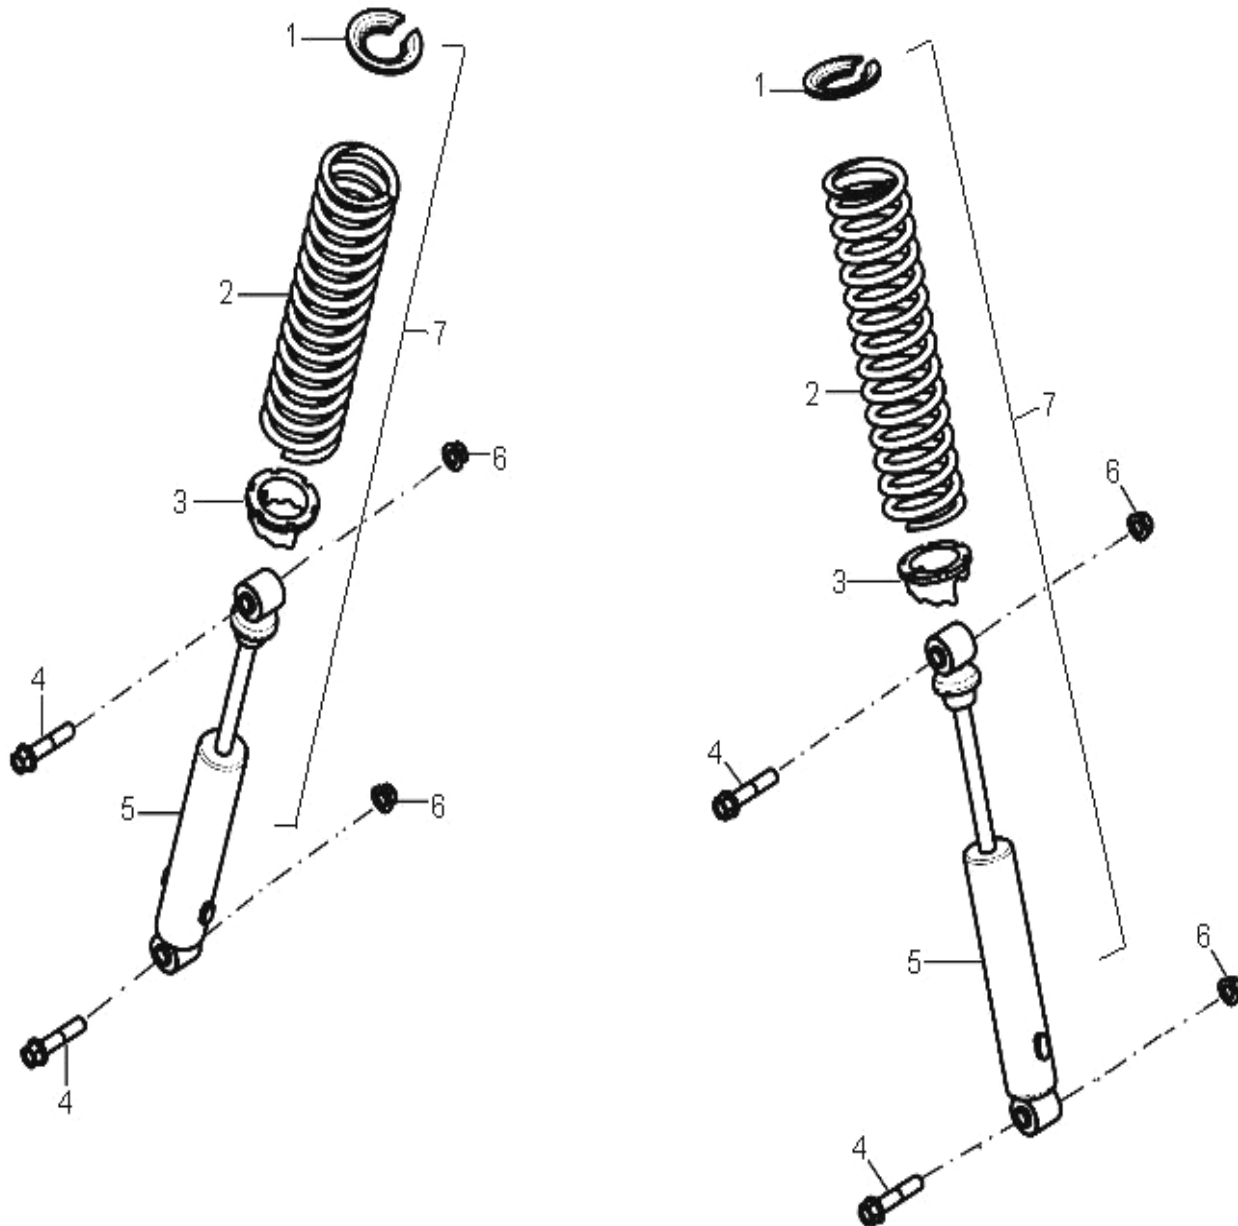

D-24: REAR SHOCK

Item	Description	Part Number	Q.ty
1	Retainer Spring	52406202-000	2
2	Spring Suspension Rear	52401227-038	2
3	Collar Adjustment	52404205-000	2
4	Bolt	96000-120508-0KL	4
5	Shock Rear	52402205-000	2
6	Nut	94050-12000-00K	2
7	Asm. Suspension Rear	52400227-038	2