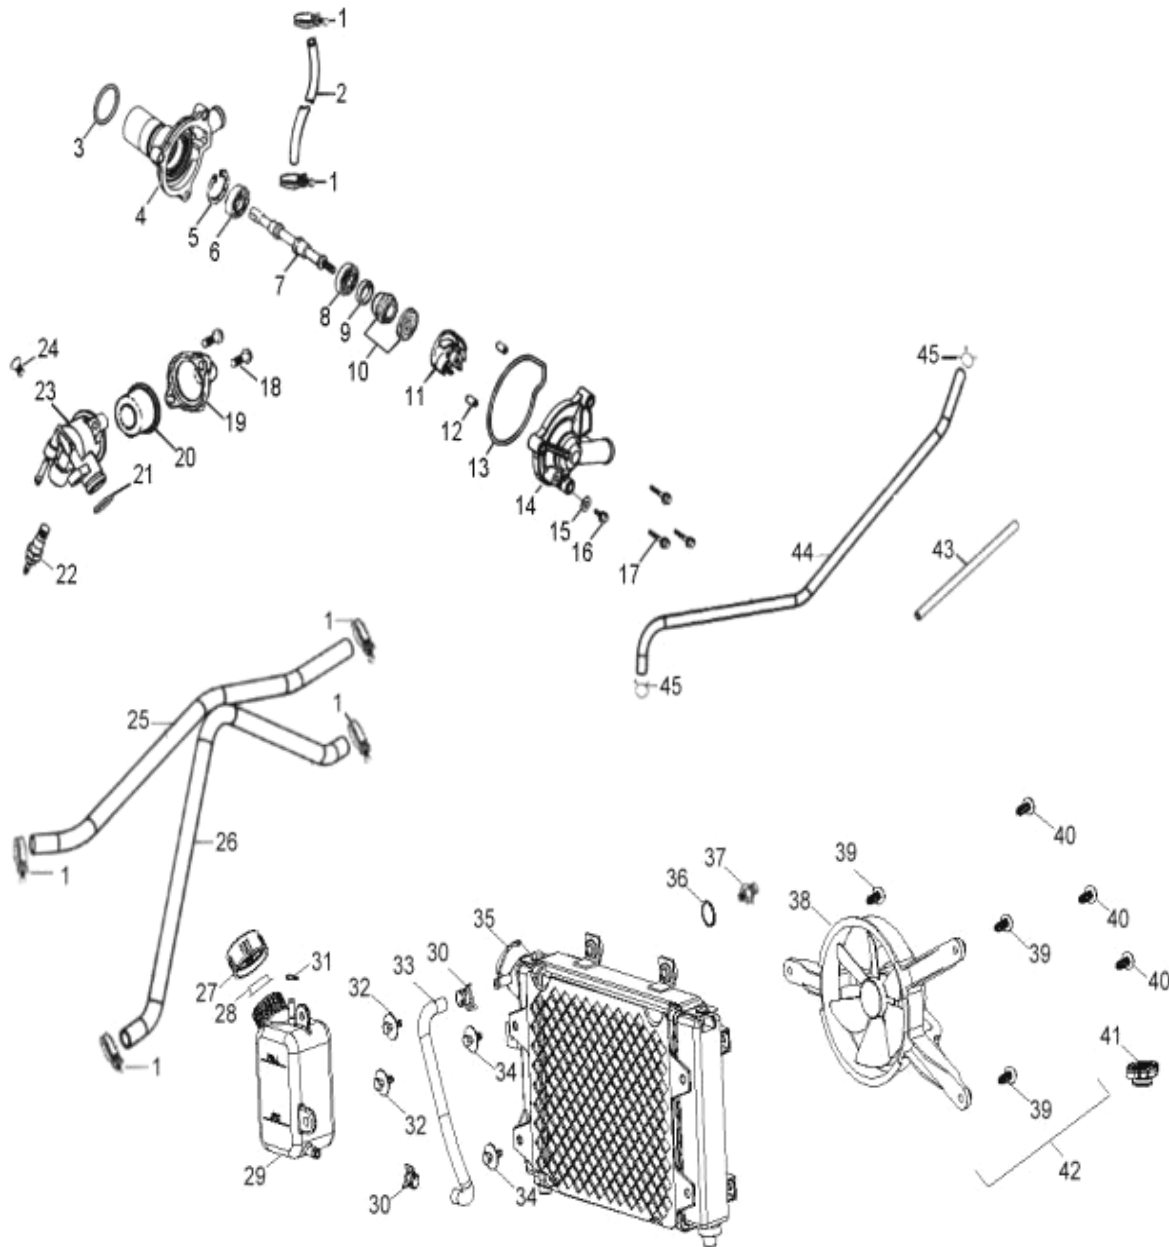

D-29: CYLINDER HEAD INTAKE & EXHAUST

Item	Description	Part Number	Q.ty
41	Cap Water	1911150A-000	1
42	Asm. Fan	1900550A-000	1
43	Hose	94408-05007-480	1
44	Hose Water Cap Radiator	19504203-000	1
45	Clip	94510-06500	2