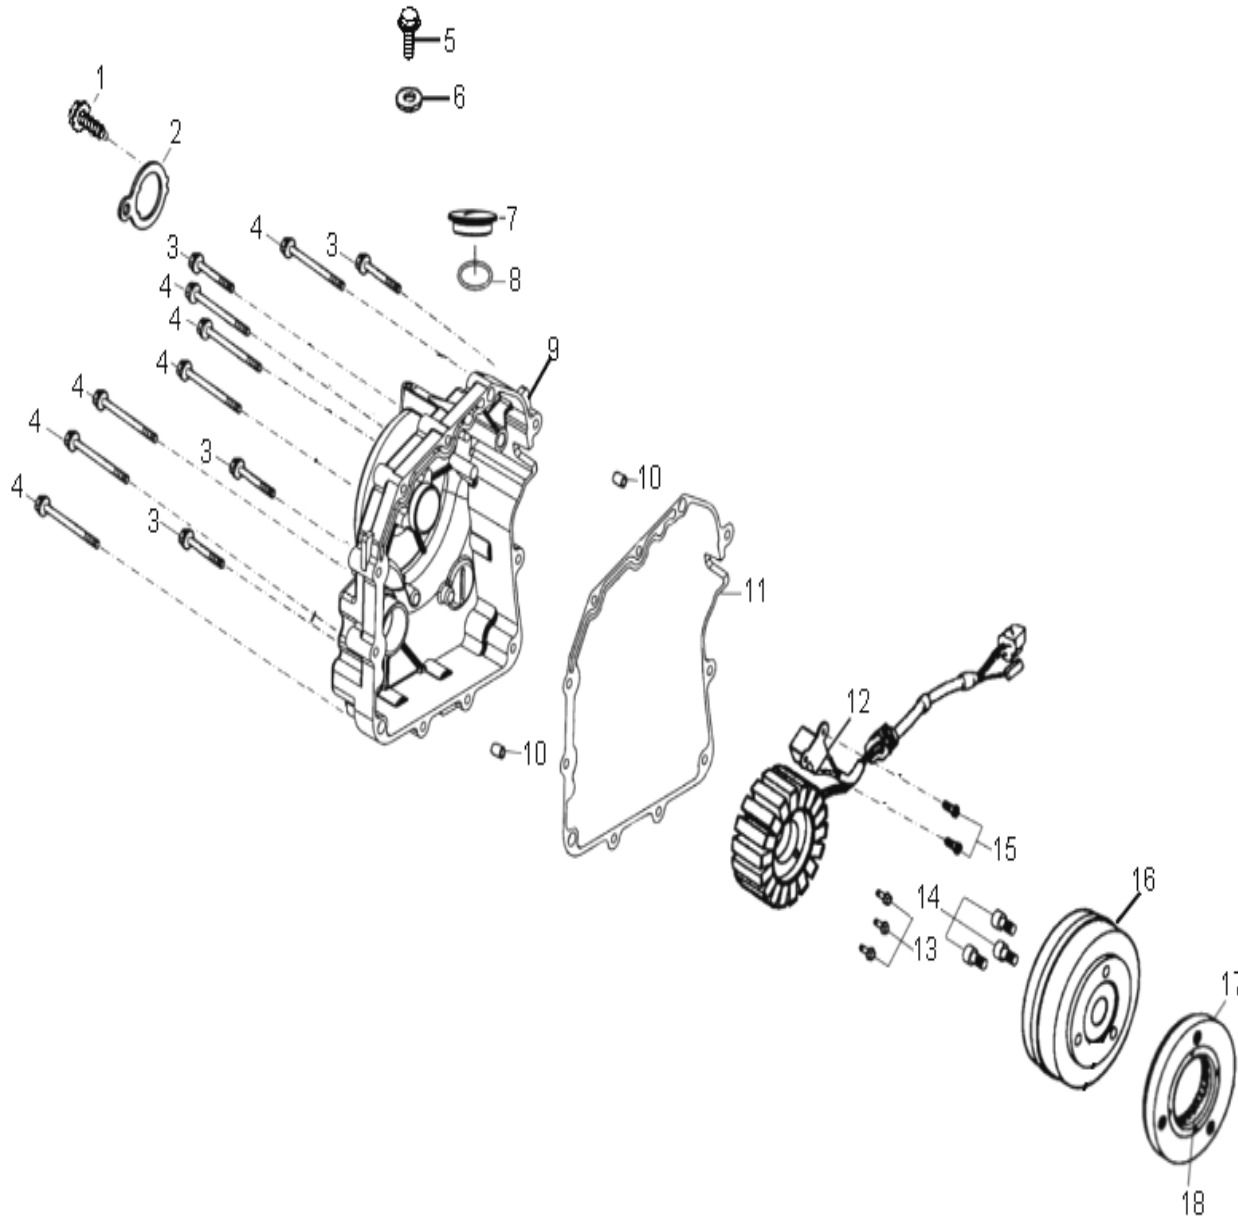

D-32: RIGHT CRANKCASE COVER

Item	Description	Part Number	Q.ty
1	Bolt	96000-060128-08C	1
2	Retainer Sight Glass	1133350S-000	1
3	Bolt	96000-060458-08C	4
4	Bolt	96000-061358-08C	7
5	Bolt	96000-060108-00K	1
6	Washer	94101-0612010-00U	1
7	Cap (Nickel Silver)	96600-30075000000	1
8	O-Ring	93210-02724	1
9	Cover Crankcase RH	1133050A-000	1
10	Pin Dowel	94301-10140	2
11	Gasket Crankcase RH	1139350A-001	1
12	Stator	31120207-000	1
13	Screw	91300-050258-00C	3
14	Bolt	91005-080188-00C	3
15	Bolt	92000-050128-00C	2
16	Flywheel	31110209-000	1
17	Outer One Way	28121203-000	1
18	Asm. Rollor One Way	2813050B-000	1