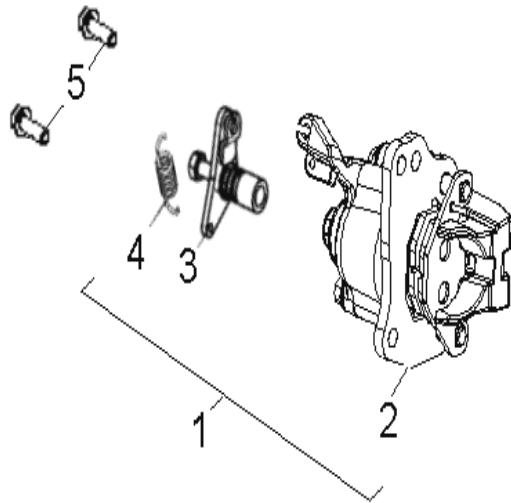

D-21: REAR BRAKE CALIPER

Item	Description	Part Number	Q.ty
1	Asm. Caliper Rear	45000209-000	1
2	Pad brake Rear	43120212-000	1
3	Swing Arm Caliper	43532203-000	1
4	Spring	43421209-000	1
5	Bolt	96000-100208-0KL	2