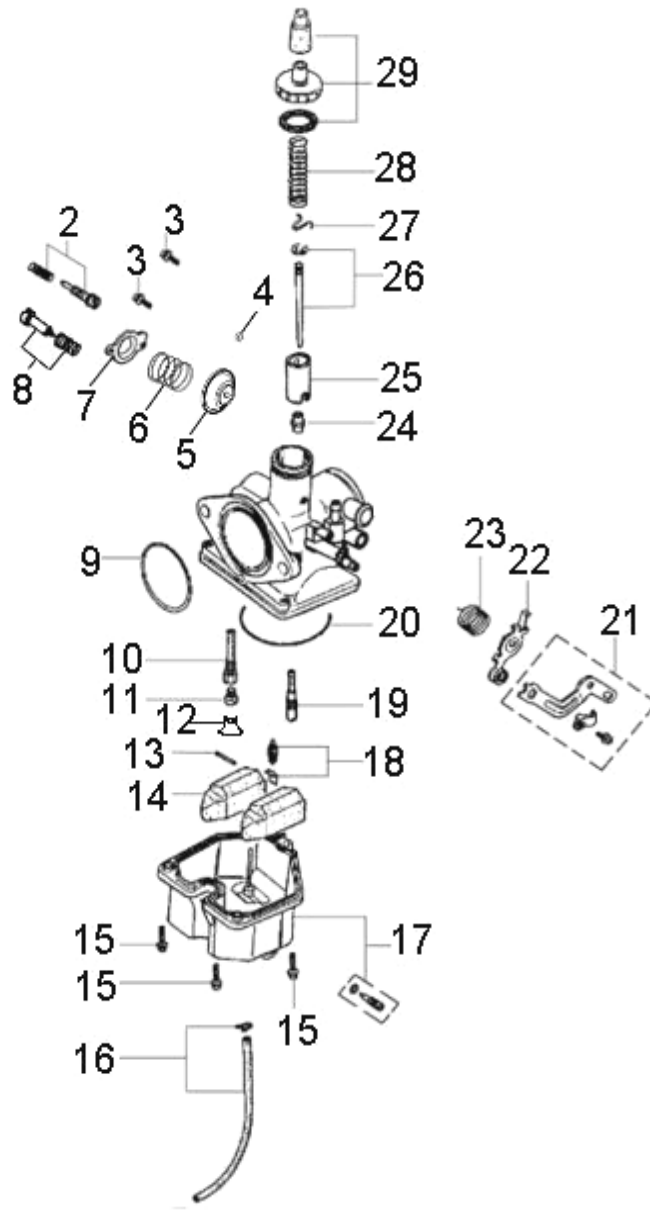

D-38: CARBURETOR

Item	Description	Part Number	Q.ty
1	Asm. Carburetor	16100221-000	1
2	Screw Air	1611539A-000	1
3	Screw	93502-040108-00C	2
4	Seal	3371655E-000	1
5	Check Valve Air	1615655E-000	1
6	Spring	4054155E-000	1
7	Cover Diaphragm	1615555E-000	1
8	Screw Idle	1611439A-000	1
9	O-Ring	93210-02924	1
10	Valve Needle	1610539A-000	1
11	Jet Main	16108209-000	1
12	Fuel Retainer	16137201-000	1
13	Pin Float	1611939A-000	1
14	Float	1612339A-000	1
15	Screw	93502-040168-00C	3
16	Drain Tube	1610939A-000	1
17	Float Body	1610739A-000	1
18	Valve Float	1611739A-000	1
19	Jet Pilot	16110203-000	1
20	Seal Float	1610639A-000	1
21	Support Cable	1613039A-000	1
22	Choke Lever	1613539A-000	1
23	Recoil Choke	1612739A-000	1
24	Needle Jet	1615039A-000	1
25	Throttle Valve	1610355E-000	1
26	Asm. Jet Needle	1610439A-000	1
27	Clip Needle	1614539A-000	1
28	Spring	1610239A-000	1
29	Asm. Cap	1614039A-000	1