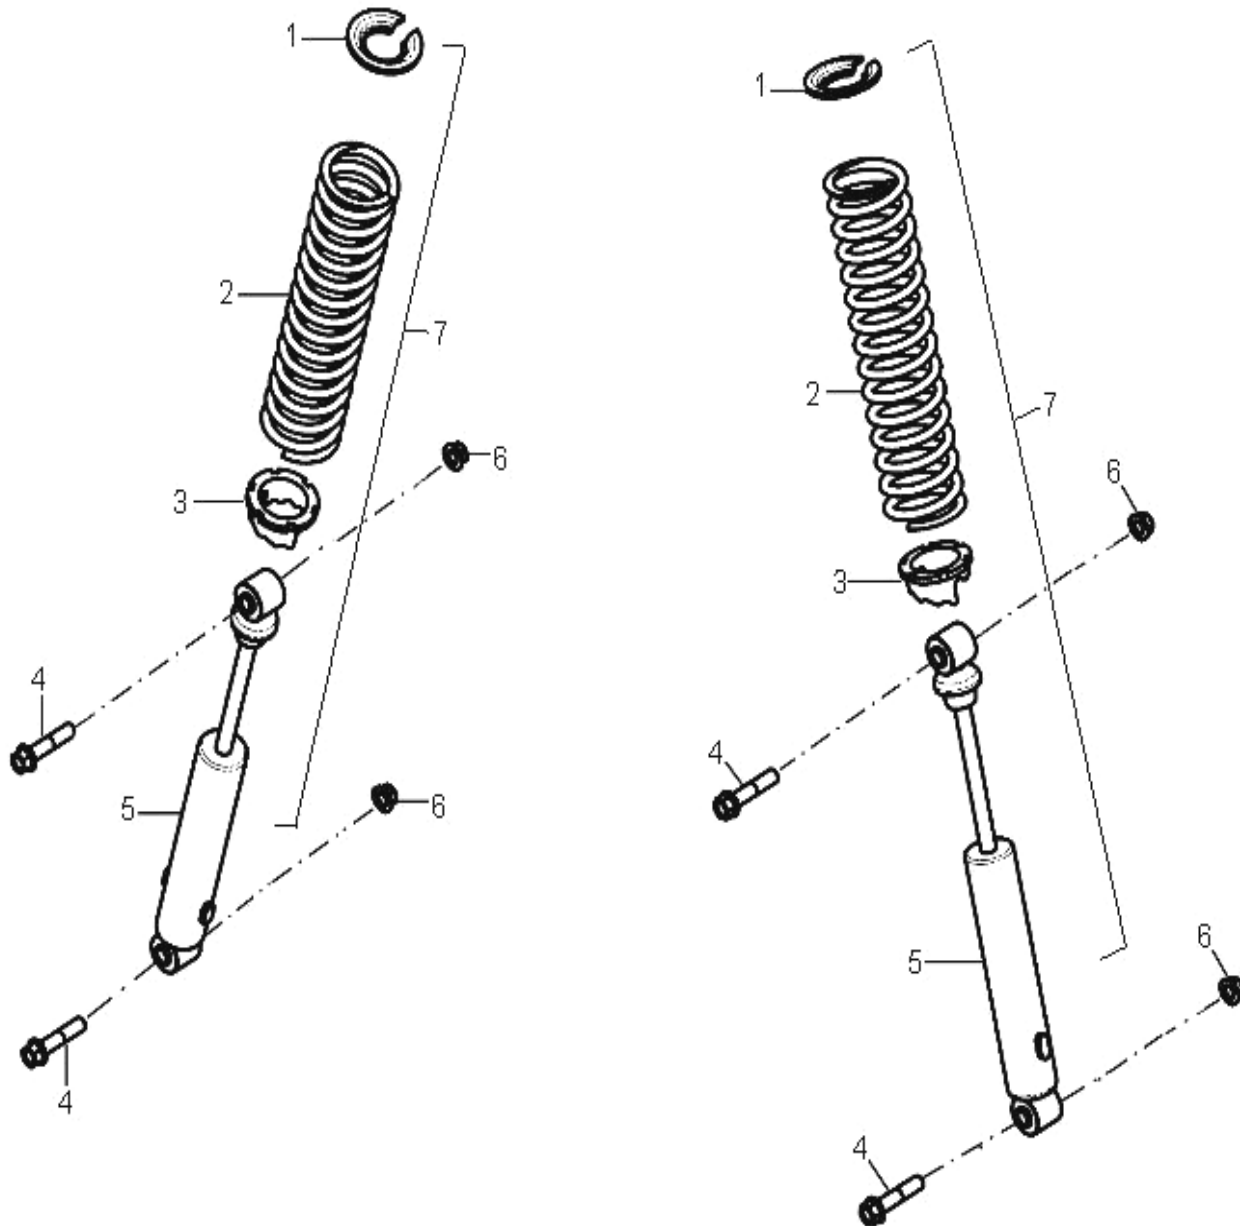

D-24: REAR SHOCK

Item	Description	Part Number	Q.ty
1	Retainer Spring	52406202-000	2
2	Spring Suspension Rear	52401227-038	2
3	Collar Adjustment	52404205-000	2
4	Bolt	96000-120508-0KL	4
5	Shock Rear	52402205-000	2
6	Nut	94050-12000-00K	2
7	Asm. Suspension Rear	52400227-038	2