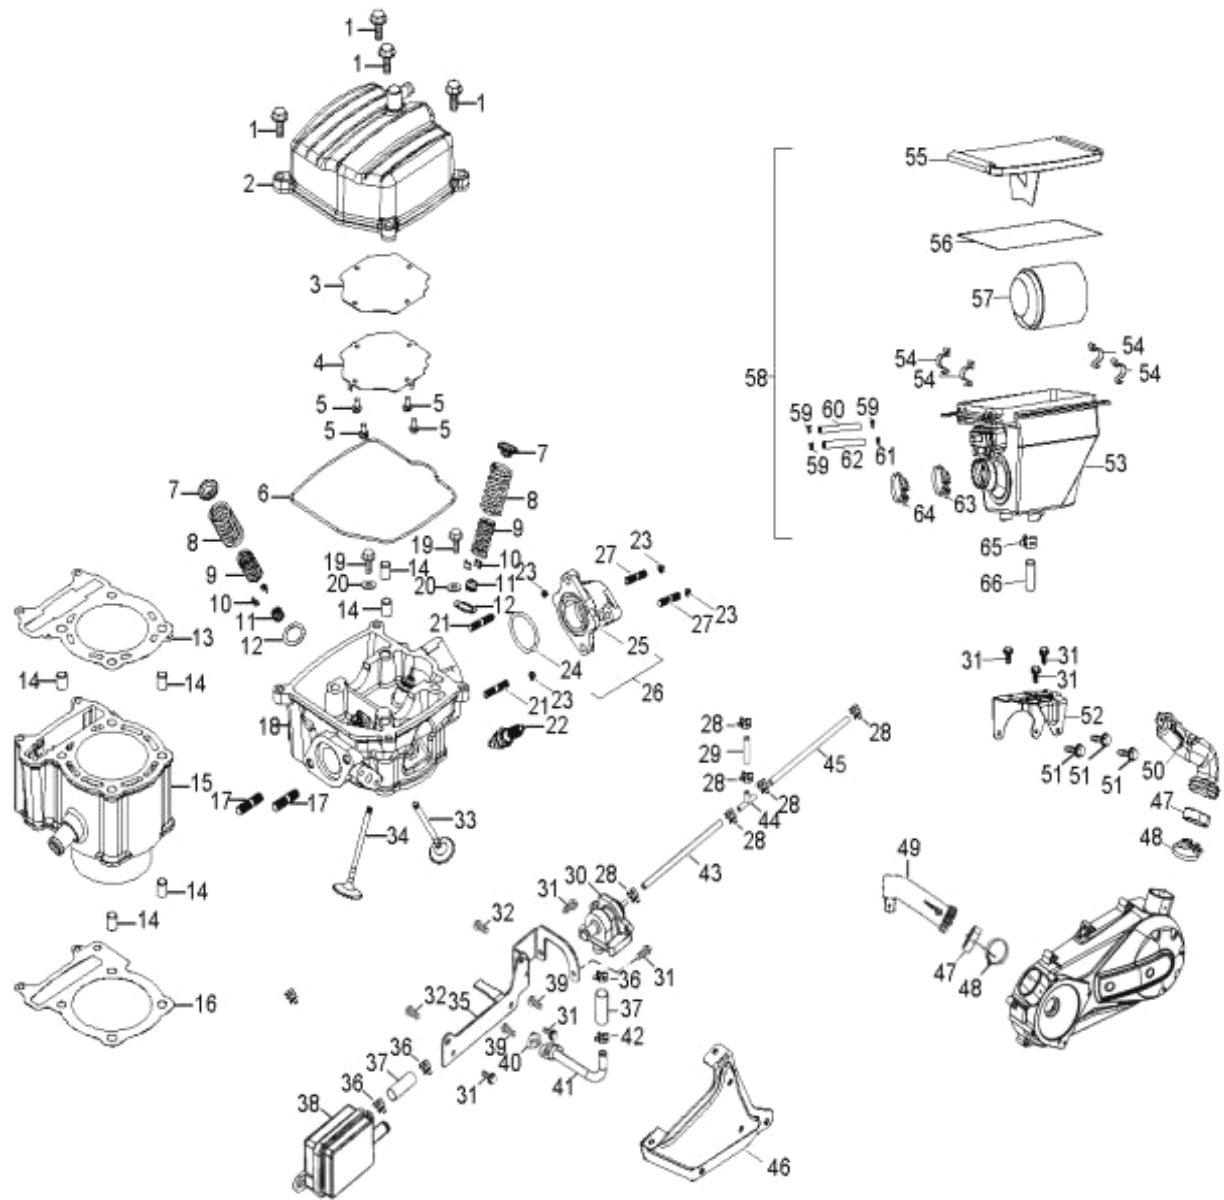

D-28: CYLINDER HEAD, DUAL INTAKE & AIR FILTER

Item	Description	Part Number	Q.ty
1	Bolt	96000-060258-08C	4
2	Cover Cylinder Head	1230950A-000	1
3	Gasket	1230350A-000	1
4	Breather Crankcase Lower	1230250A-000	1
5	Screw	93903-1040088-00K	4
6	Gasket Head Cover	1239150A-000	1
7	Retainer Valve Spring	14771119-000	2
8	Spring Valve Outer	1475150A-000	2
9	Spring Valve Inner	1476150A-000	2
10	Clip Retainer	14781119-000	4
11	Seal Valve	12209119-000	2
12	Seat Valve Spring Outer	14775119-000	2
13	Gasket Set	1225050A-000	1
14	Pin Dowel	94301-10140	6
15	Cylinder	1210055S-000	1
16	Gasket Cylinder	1219150A-001	1
17	Stud	91001-080328-00C	2
18	Head Cylinder	1220150A-000	1
19	Bolt	96000-061108-08C	2
20	Washer	94101-0613010-00C	2
21	Stud	91001-060328-00C	2
22	Plug Spark	9807650A-000	1
23	Nut	94050-06000-00C	4
24	O-Ring	93210-03431	1
25	Manifold	1710155L-000	1
26	Asm. Manifold Intake	1710055L-000	1
27	Stud	91001-060288-00C	2
28	Clip	94510-06500	6
29	Hose	94407-04007-175	1
30	Valve Dual-Intake	1899955E-000	1
31	Bolt	96000-060148-00K	7
32	Bolt	96000-060128-0KL	2
33	Valve Exhaust	1472150A-000	1
34	Valve Intake	1471150A-000	1
35	Bracket Dual- Intake	18998205-000	1
36	Clip	94510-15000	3
37	Hose Rubber	96420-01016-052	2
38	Asm.Filter Daul- Intake	18995202-000	1
39	Bolt	96000-060168-08C	2
40	Gasket Hose	1864639A-000	1