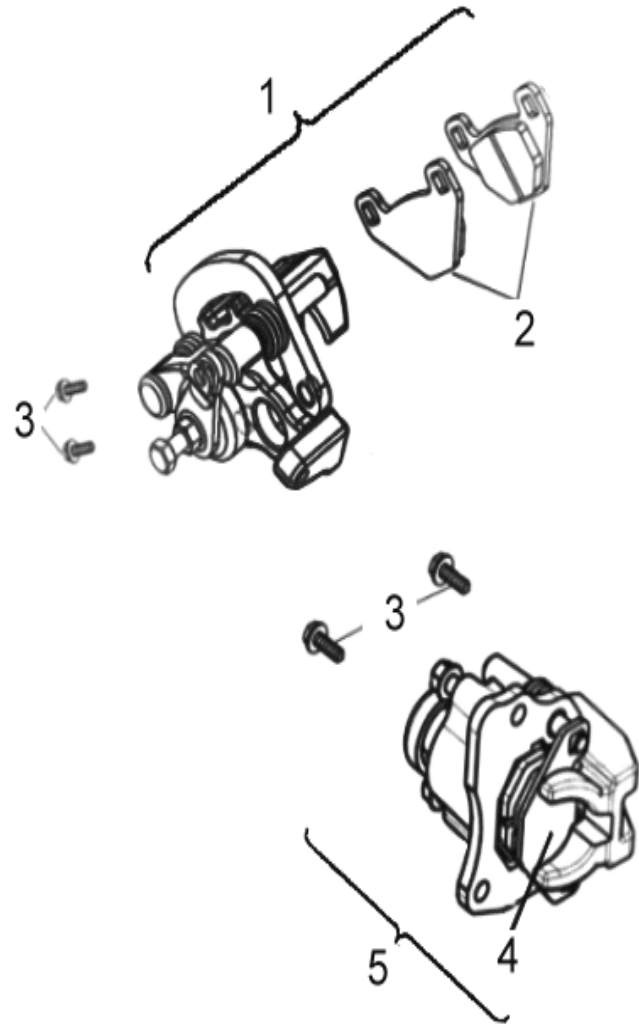

Item	Description	Part Number	Q.ty
1	Asm., Caliper, Parking Brake	43200201-001	1
2	Pads, Parking Brake	43201201-000	1
3	Bolt	96000-100208-0KL	4
4	Pad, brake, Rear	43120213-000	1
5	Asm Caliper, Rear	45006203-000	1