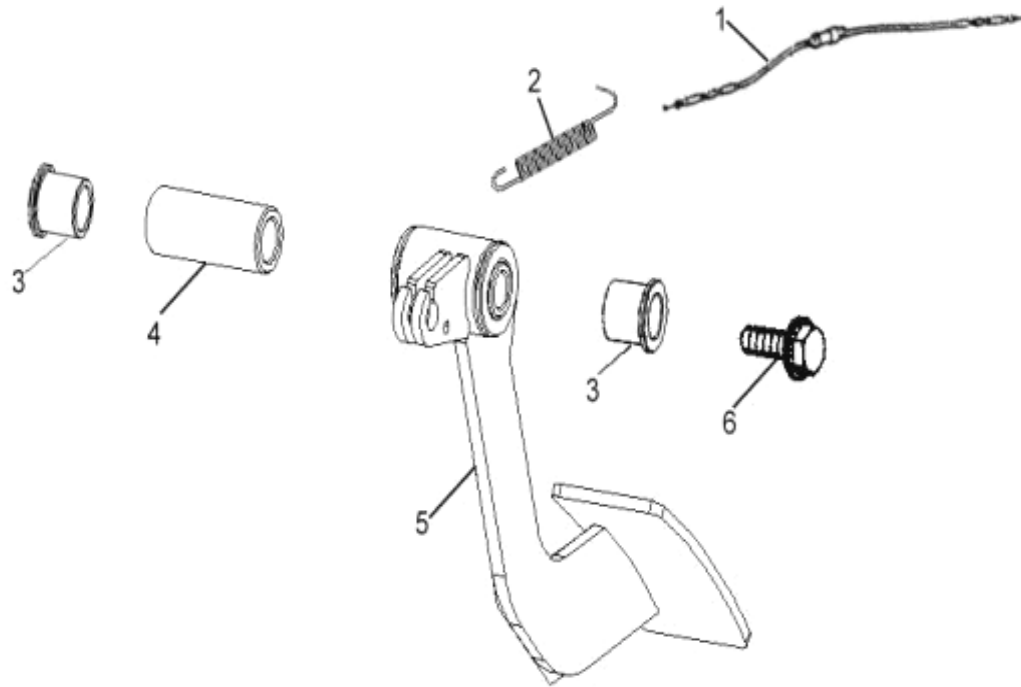

D-16: THROTTLE

Item	Description	Part Number	Q.ty
1	Cable Throttle	53910209-000	1
2	Spring	43421206-000	1
3	Bushing	53912201-000	2
4	Tube Spacer	53913201-000	1
5	Pedal Throttle	53911201-000	1
6	Bolt	96000-080508-0KL	1