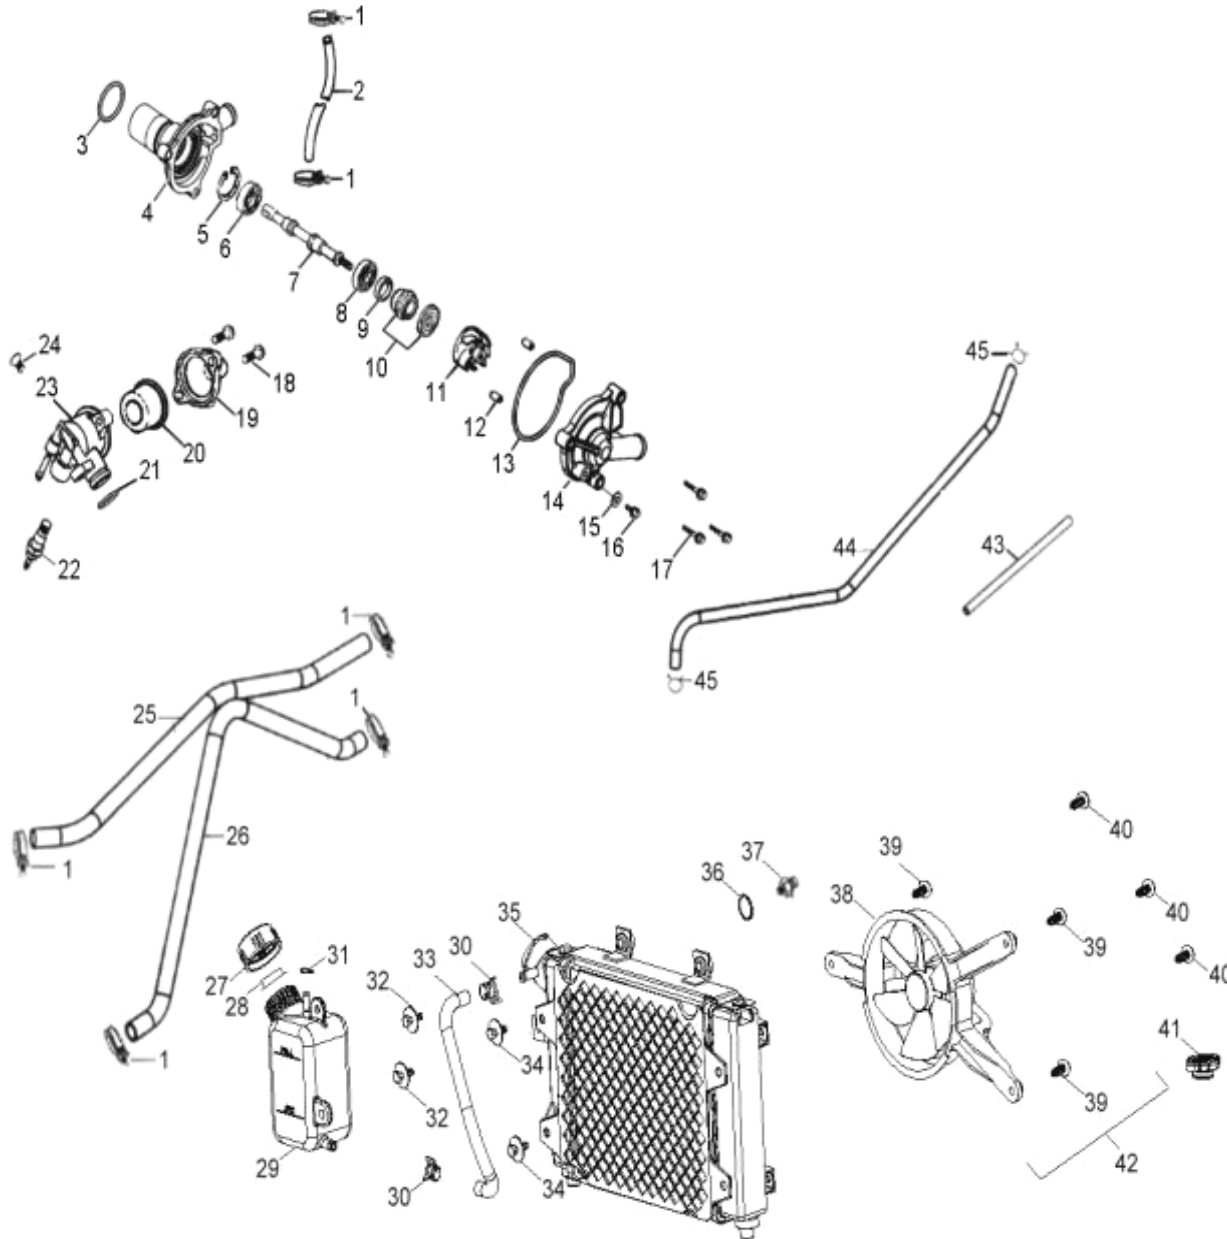

D-29: WATER PUMP & RADIATOR

Item	Description	Part Number	Q.ty
1	Clamp	1922250A-000	6
2	Hose	1950250A-000	1
3	O-Ring	93210-02920	1
4	Body Water Pump	1921150A-000	1
5	Clip Cir	94512-2600R	1
6	Bearing Ball	96100-60000	1
7	Shaft Water Pump	1923150A-000	1
8	Bearing Ball	96100-69010	1
9	Seal Oil	96500-122207	1
10	Seal Mechanical	1921750A-000	1
11	Impeller Water Pump	1921550A-000	1
12	Pin Dowel	94301-08140	2
13	Gasket	1922950A-000	1
14	Flange Water Pump	1922150A-000	1
15	Washer	94101-0612010-00U	1
16	Bolt	96000-060128-08C	1
17	Bolt	96000-060408-08C	3
18	Bolt	93500-050168-00C	2
19	Flange Thermosatic	1931550A-000	1
20	Bimetal Thermosatic	1930050A-000	1
21	O-Ring	93210-01819	1
22	Sensor Thermosatic	1931950A-000	1
23	Housing Thermosatic	1931150A-000	1
24	Bolt	96000-060188-08C	1
25	Hose Inlet Radiator	19503201-000	1
26	Hose Outlet Radiator	19501201-000	1
27	Cap Expansion Tank	1910250A-000	1
28	Boot Duct	1726950A-000	1
29	Tank Expansion	1910150A-000	1
30	Clamp	94515-12008	2
31	Clip	94510-06500	1
32	Bolt	96007-060228-00K	2
33	Hose Inlet Exp. Tank	19506203-000	1
34	Bolt	96007-060188-00K	2
35	Radiator	1901155C-000	1
36	O-Ring	93210-01020	1
37	Switch Thermosatic	19325201-000	1
38	Shroud Fan	1901550A-000	1
39	Screw	93502-040128-00C	3
40	Screw	93003-060168-00K	3