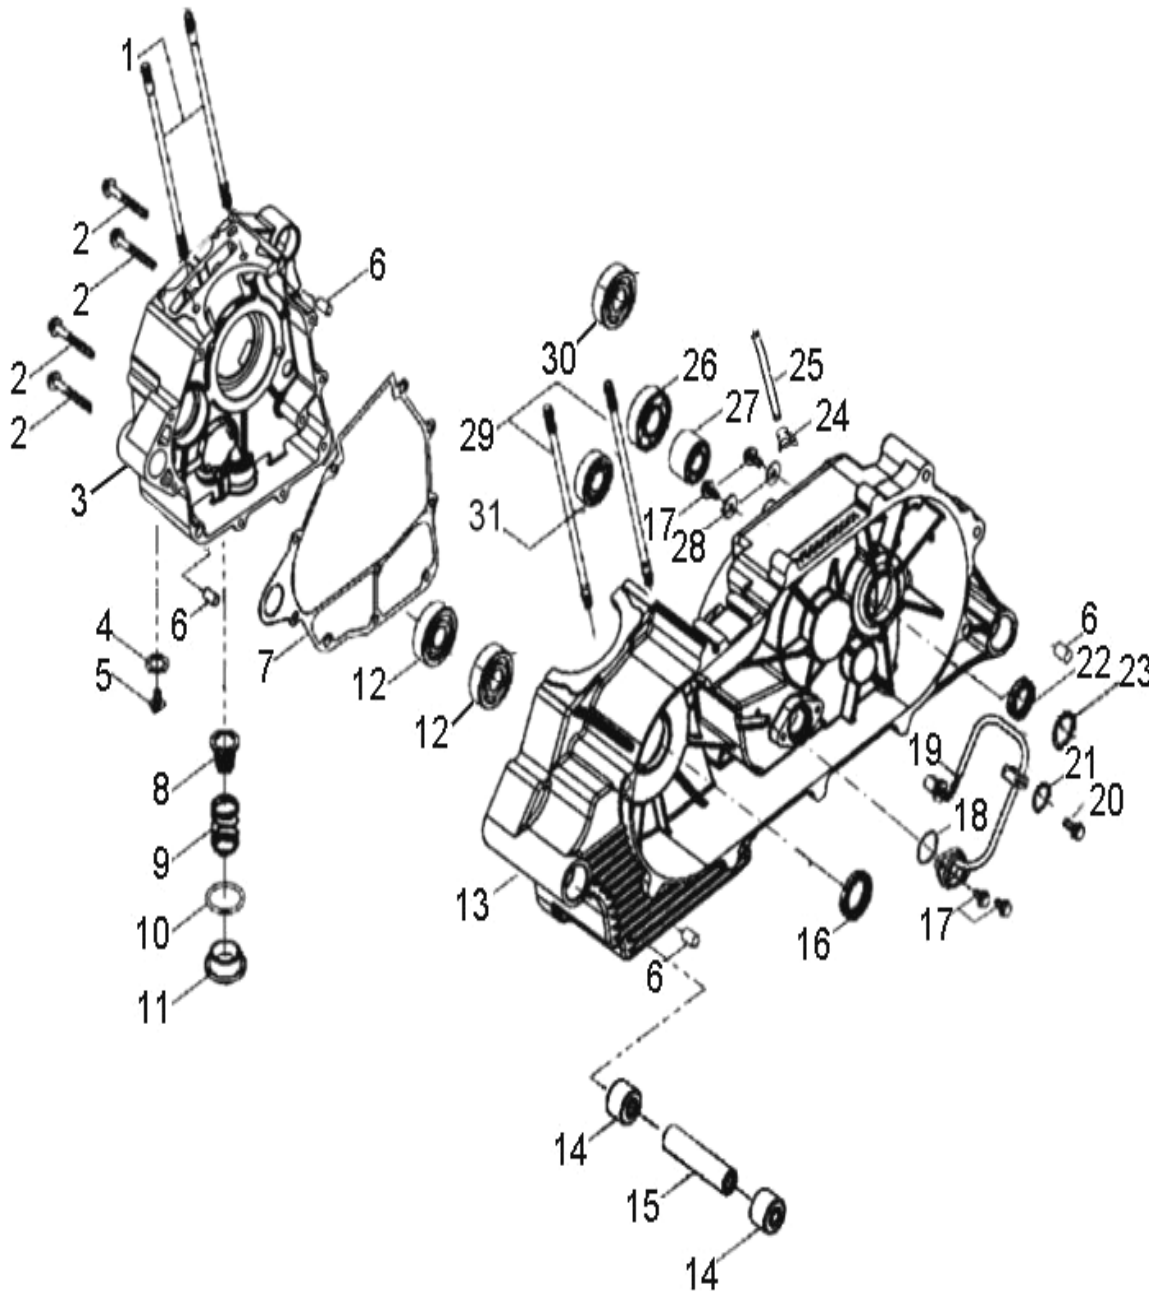

D-26: CRANKCASE

Item	Description	Part Number	Q.ty
1	Stud	91001-082188-00C	2
2	Bolt	96000-060508-08C	4
3	Crankcase RH	1110150A-000	1
4	Washer	94101-1221320-00L	1
5	Bolt	96003-120158-17C	1
6	Pin Dowel	94301-10140	4
7	Gasket	1119150A-001	1
8	Screen	15421119-000	1
9	Spring Screen	15426119-000	1
10	O-Ring	93210-03132	1
11	Plug Drain Oil	11334119-000	1
12	Bearing Ball	96100-63040-00000	2
13	Crankcase LH	1120150A-000	1
14	Bushing	96400-102824	2
15	Spacer Collar	1115050A-000	1
16	Seal Oil	96500-274207F5850	1
17	Bolt	96000-060128-08C	4
18	O-Ring	93212-02620	1
19	Asm. Sensor Shifter	3575950S-000	1
20	Bolt	96000-060108-08C	1
21	Washer	94101-0624016-00G	1
22	Seal Oil	96500-253807F5850	1
23	Clip Cir	94511-2500S	1
24	Clamp	94515-12008	1
25	Hose	94408-08012-400	1
26	Bearing Ball	96100-63050-00000	1
27	Bearing Needle	96200-202715	1
28	Washer	94101-0618015-00K	2
29	Stud	91001-082258-00C	2
30	Bearing Needle	91120-172518	1
31	Bearing Ball	96100-62040-00000	1