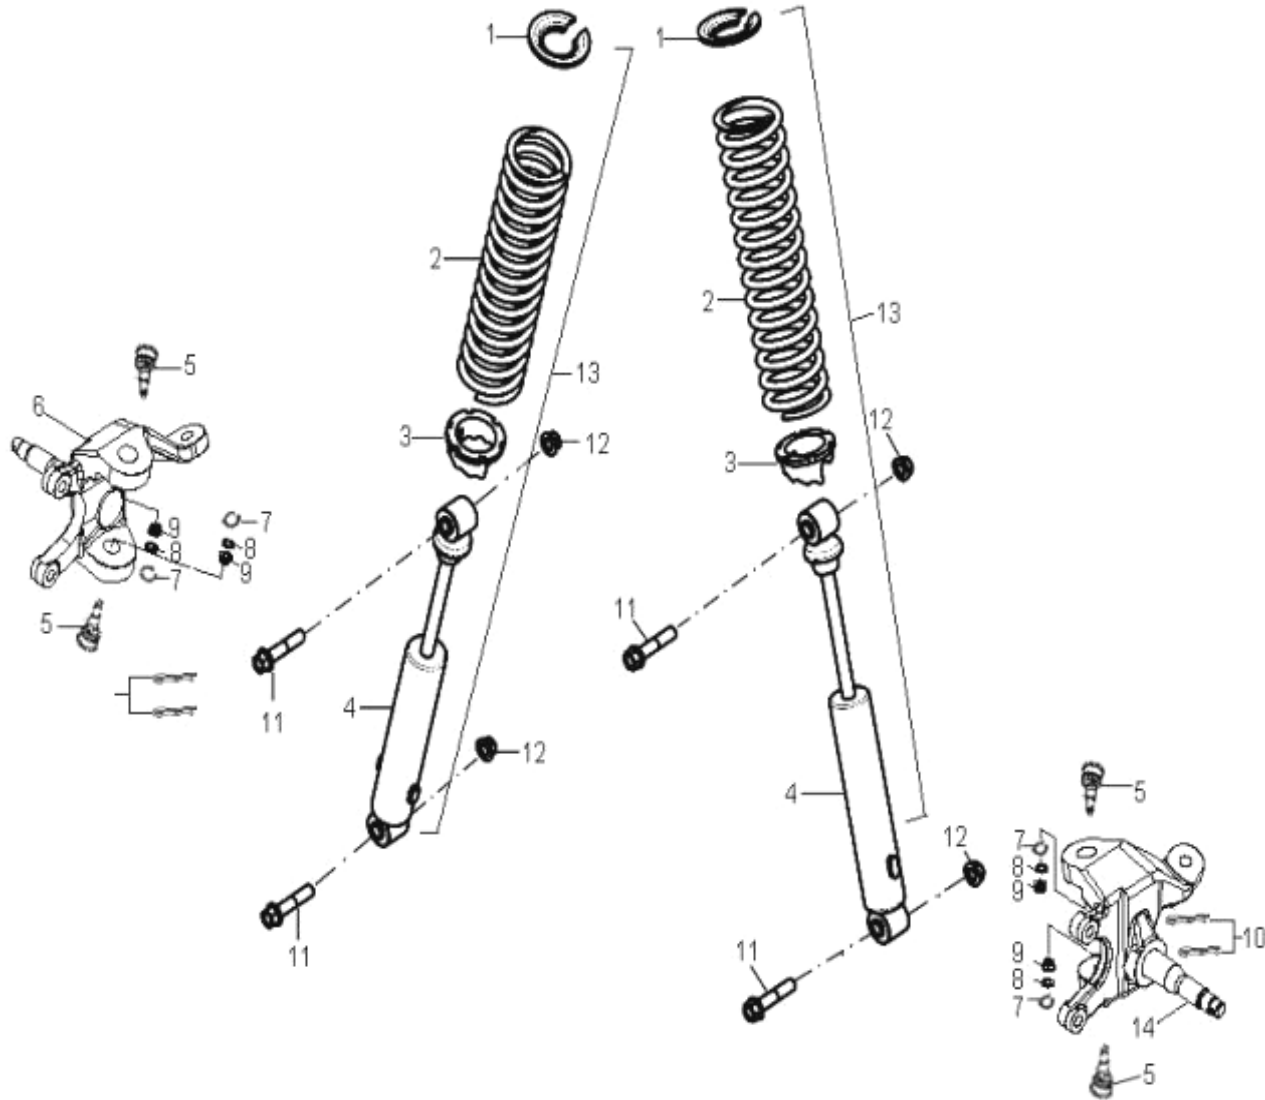

D-12: FRONT SHOCK

Item	Description	Part Number	Q.ty
1	Retainer Suspension	51113201-000	2
2	Spring Suspension Front	51101217-038	2
3	Collar Adjustment	51119202-000	2
4	ShockFront	51102206-000	2
5	Ball Joint	52451204-000	4
6	Asm. Knuckle RH	51330212-000	1
7	Clip Cir	94511-3113S	4
8	Washer	94101-1225020-00C	4
9	Nut Lock	90351-12000-00C	4
10	Pin Cotter	94201-23250	4
11	Bolt	96000-100508-0KL	4
12	Nut	94050-10000-00C	4
13	Asm. Suspension Front	51100217-038	2
14	Asm. Knuckle LH	51325212-000	1