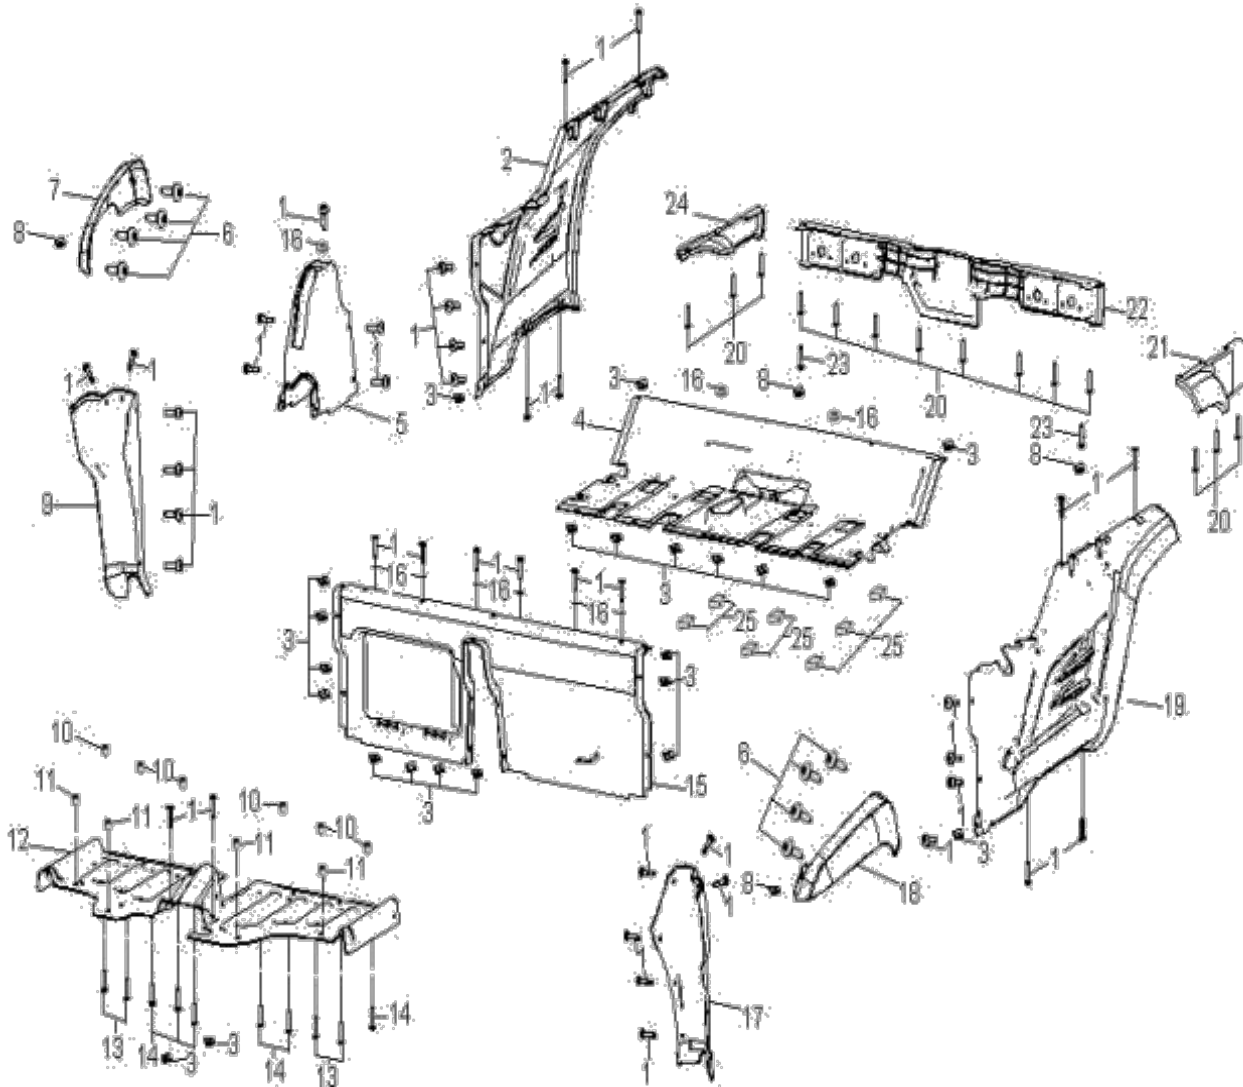

Item	Description	Part Number	Q.ty
1	Bolt	93800-060168-00K	41
2	Panel, Side, RH	83500216-000	1
3	U-Nut, M6	61121202-00D	23
4	Shield, Seat	61014202-000	1
5	Shield, Parking Lever	61015201-000	1
6	Screw	93903-1040128-00K	8
7	Fender, Upper, RH	62110201-000	1
8	U-Nut,M5	61121203-00C	4
9	Fender, Middle, RH	62130202-000	1
10	Washer	94150-0717050-00K	6
11	Washer	94150-0717095-00K	4
12	Floor	64220202-000	1
13	Bolt	96007-060208-00K	4
14	Bolt	96007-060168-00K	6
15	Venner, Seat Shield	61016201-000	1
16	Washer	94101-0618015-00K	9
17	Fender, Middle, LH	62120202-000	1
18	Fender, Upper, LH	62100201-000	1
19	Panel, Side, LH	83600216-000	1
20	Screw	93903-1050168-00K	14
21	Fender, Rear, LH	62820201-000	1
22	License Plate	33708209-000	1
23	Bolt	93100-050168-00K	2
24	Fender, Rear, RH	62810201-000	1
25	Foam, battery	81113153-000	7