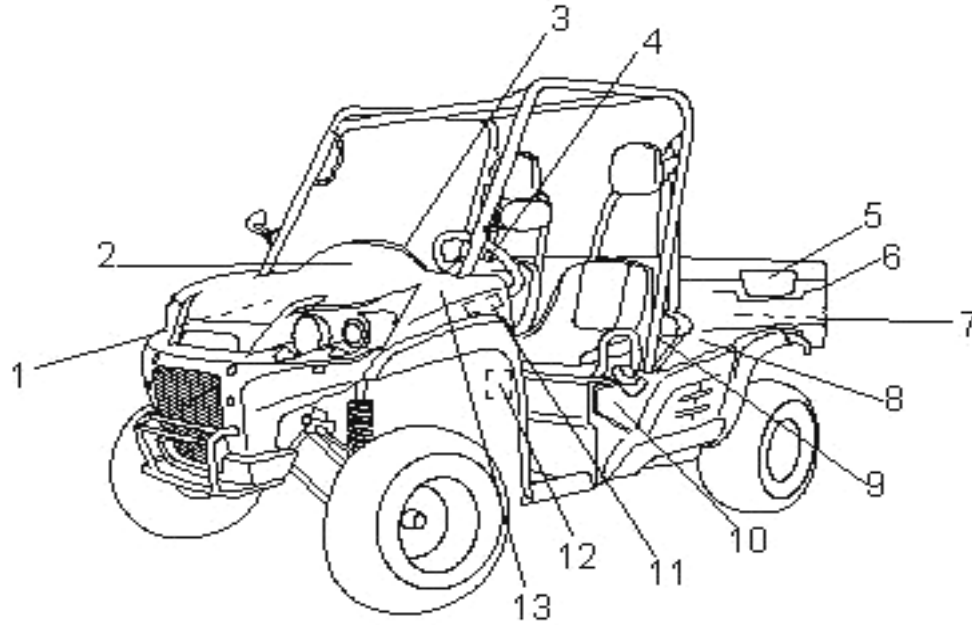

D-9: DECALS

Item	Description	Part Number	Q.ty
1	Decal Warning Hood	87842201-001	1
2	Decal AEON Logo	87711239-000	1
3	Decal Shift	87739201-000	1
4	Decal AEON Logo	87711233-000	1
5	Decal AEON Logo	87711240-000	2
6	Decal Side Box	87741201-000	2
7	Decal Hot Warning	87734201-000	1
8	Decal Dump Box	87740201-000	1
9	Decal Cage Warning	87737201-000	1
10	Decal Fuel Warning	87738201-000	1
11	Decal Warning General	87852202-000	1
12	Decal Operating	87735201-000	1
13	Decal Cube	87733201-000	2
14	Decal Tire Pressure	87864201-000	1
15	Decal Cube Tailgate	87733202-000	1
16	Decal drain bolt	87843201-000	1
17	Decal RolloverWarning	87736201-000	1