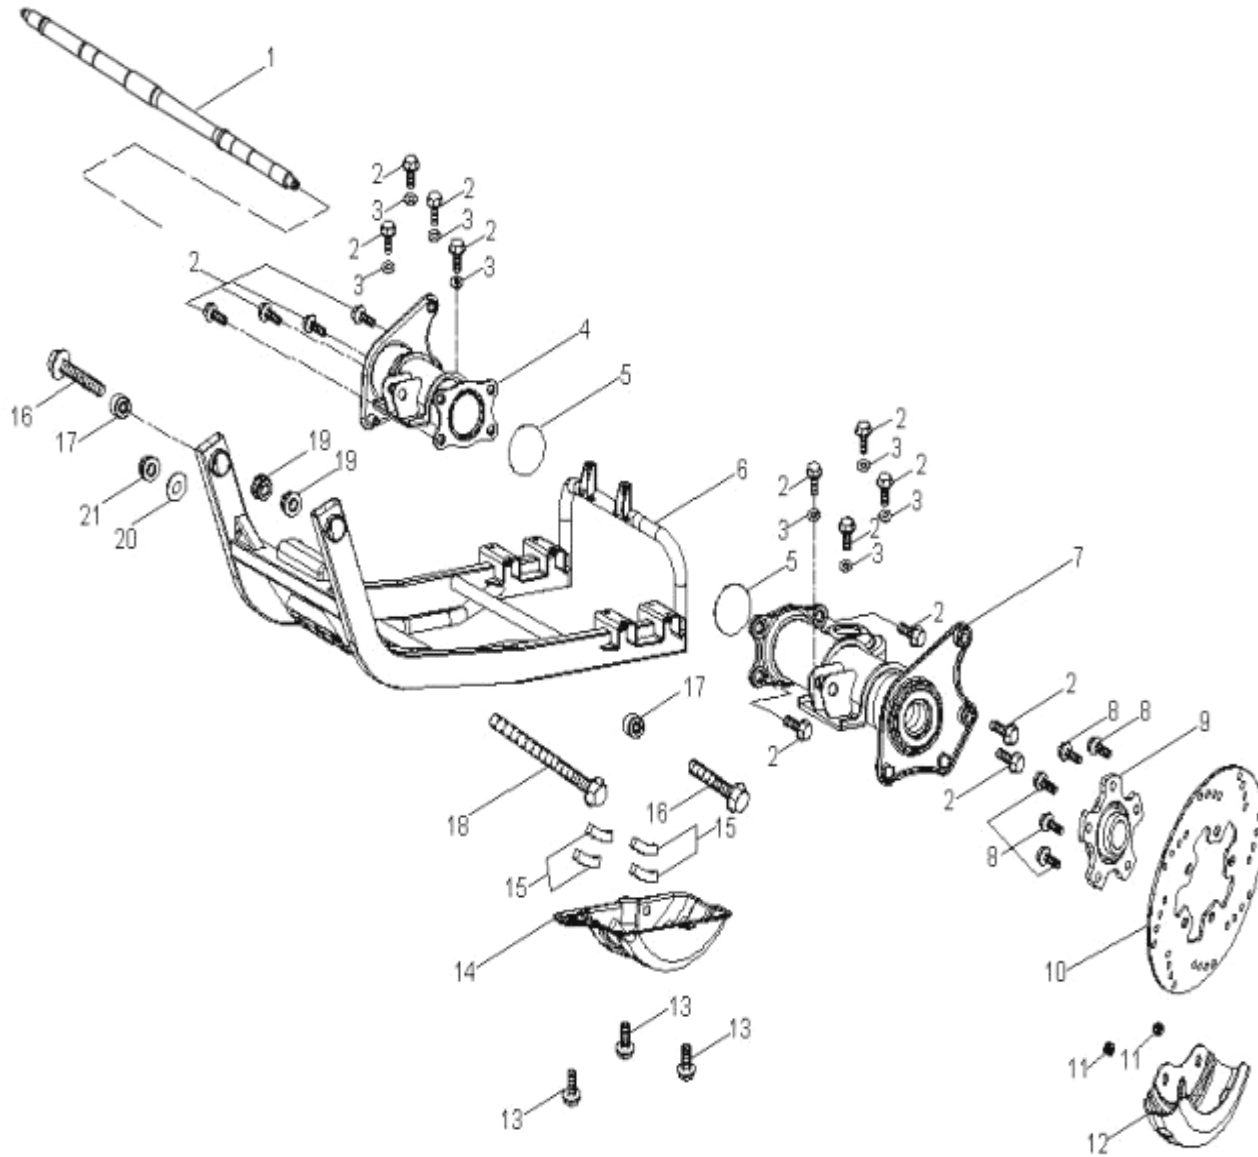

D-23: SWING ARM

Item	Description	Part Number	Q.ty
1	Axle	42000213-000	1
2	Bolt	96000-100228-00K	16
3	Washer Spring	94111-1001502-00K	8
4	Asm. Housing Rear Axle RH	42803215-067	1
5	O-Ring	93210-06725	2
6	Swing Arm	50358202-067	1
7	Asm. Housing Rear Axle LH	42813205-067	1
8	Bolt	45016131-00K	5
9	Hub Disc	4349055E-000	1
10	Disc Brake	43511202-000	1
11	Nut	94050-10000-0UC	2
12	Shield Disc	52621202-067	1
13	Bolt	96000-080108-00K	3
14	Shield Gearcase	4352639A-067	1
15	Foam	3720439A-000	4
16	Bolt	96000-161058-17K	2
17	Bushing	96400-163959	2
18	Bolt	96000-102008-00K	1
19	Nut	90355-16000-0UK	2
20	Washer	94101-1022020-00K	1
21	Nut	90350-10000-0UK	1