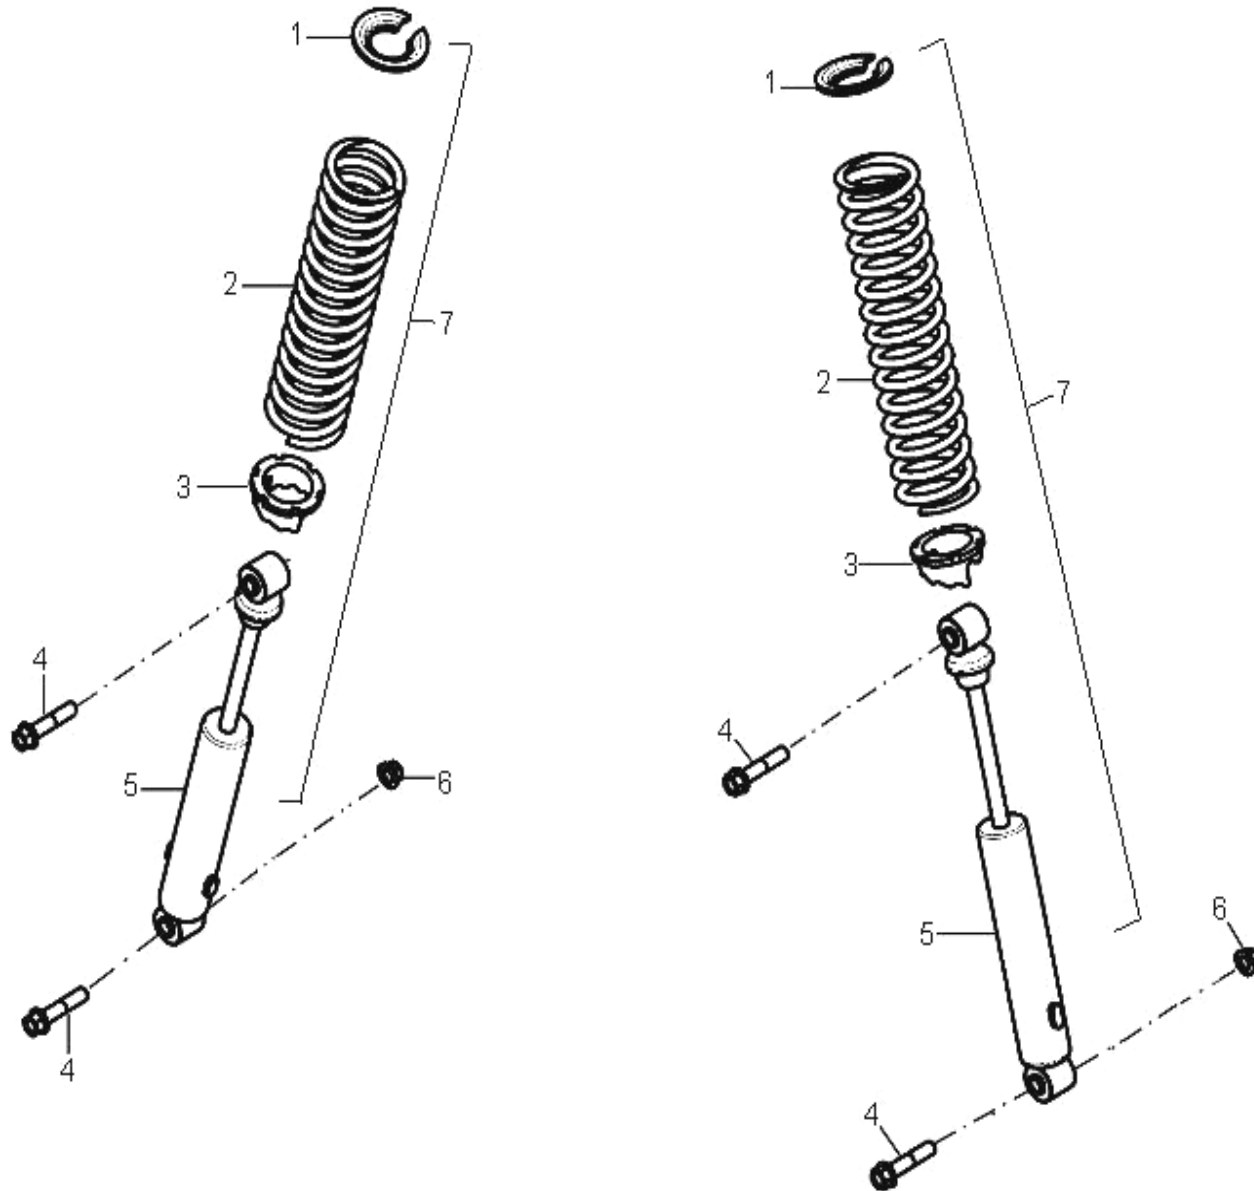

Item	Description	Part Number	Q.ty
1	Retainer, Spring	52406202-000	2
2	Spring, Suspension, Rear	52401227-038	2
3	Collar, Adjustment	52404205-000	2
4	Bolt	96000-120508-0KL	4
5	Shock, Rear	52402234-000	2
6	Nut	94050-12000-00K	2
7	Asm., Suspension, Rear	52400234-038	2