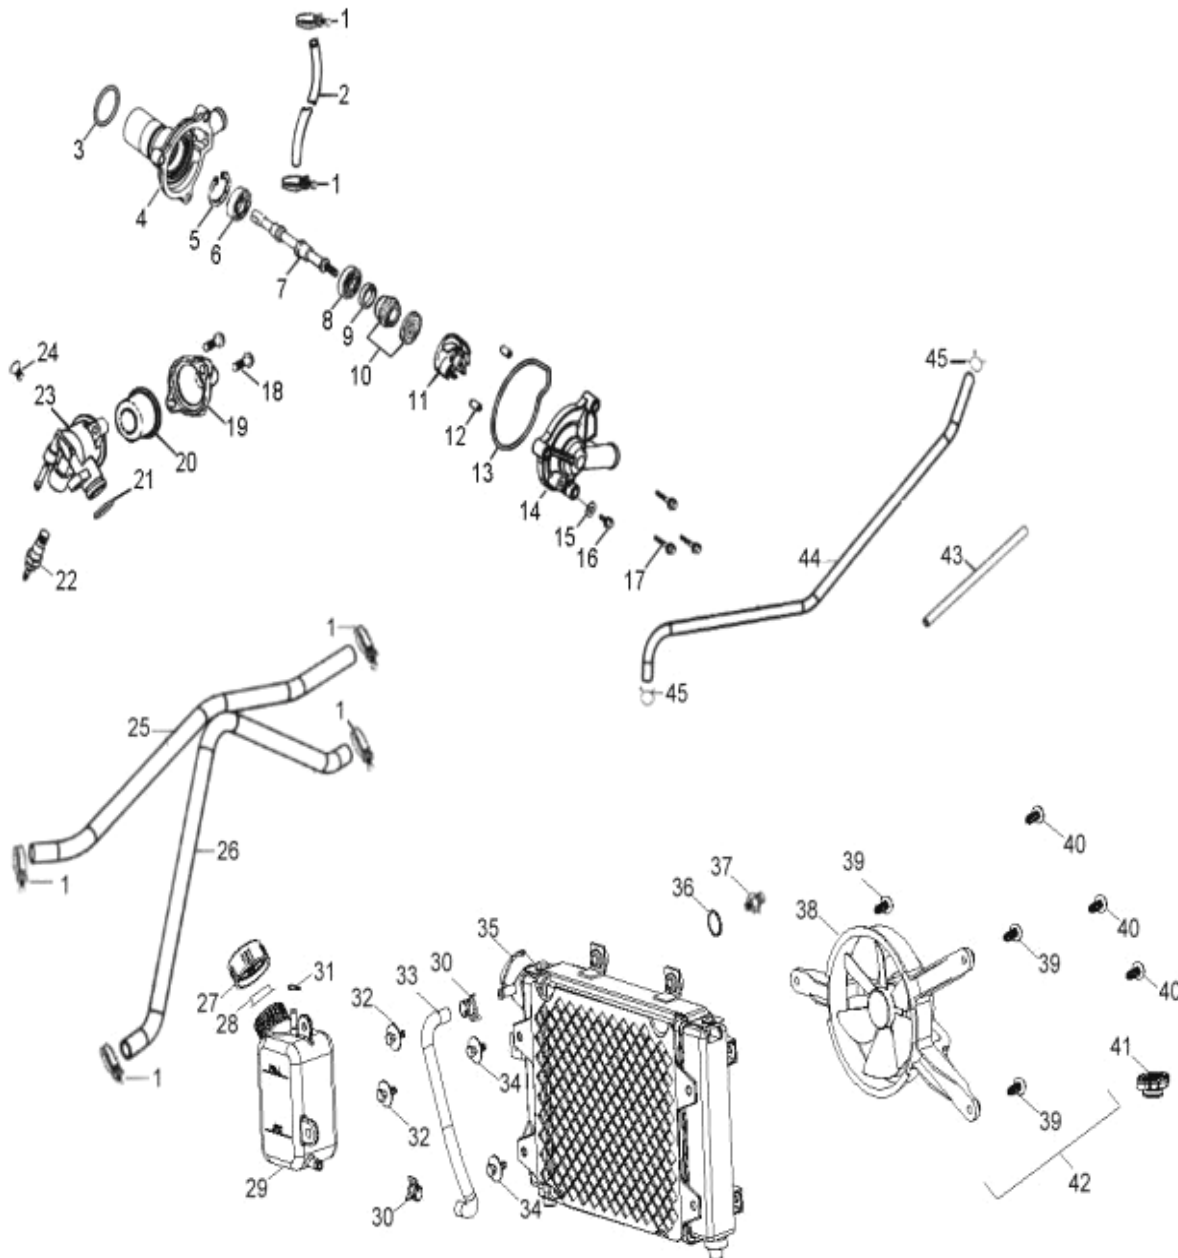

D-29: CYLINDER HEAD INTAKE & EXHAUST

Item	Description	Part Number	Q.ty
41	Cap Water	1911150A-000	1
42	Asm. Fan	1900550A-000	1
43	Hose	94408-05007-480	1
44	Hose Water Cap Radiator	19504203-000	1
45	Clip	94510-06500	2