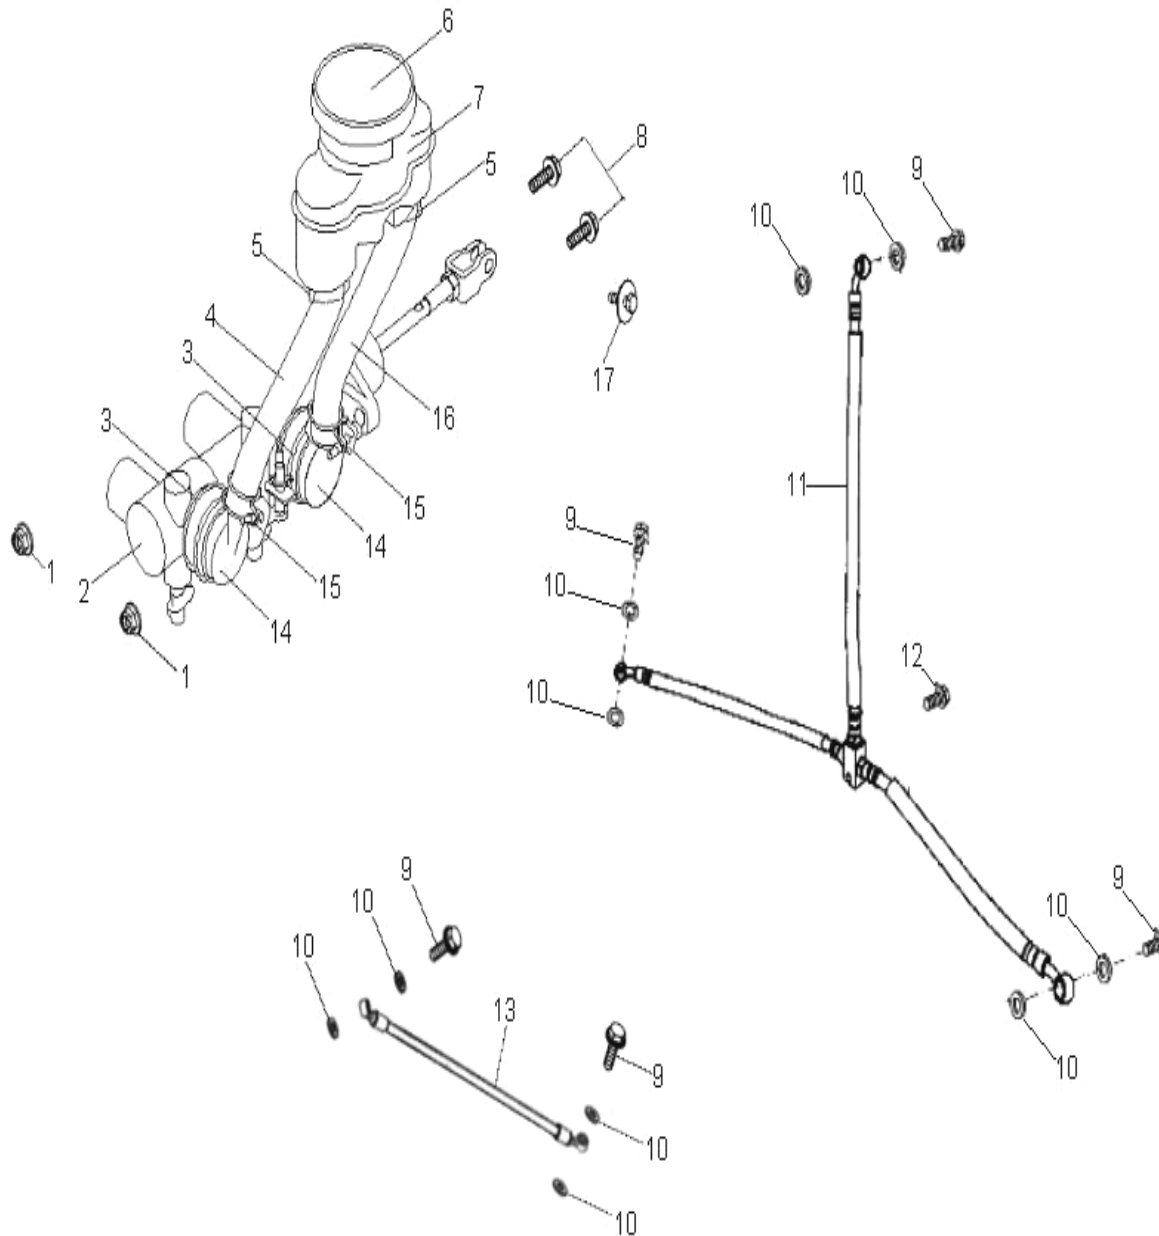

D-18: BRAKE LINES & MASTER CYLINDER

Item	Description	Part Number	Q.ty
1	Nut	94050-08000-0UK	2
2	Asm. Master Cylinder	43500208-000	1
3	Clamp Jonit	43506201-000	2
4	Hose Brake	45447221-000	1
5	Clamp	94515-18010	2
6	Cap Oil Tank	43016203-000	1
7	Oil Tank Brake	43503203-000	1
8	Bolt	96000-080258-00K	2
9	Bolt Banjo	45456111-000	5
10	Washer	94101-1015012-U0B	10
11	Line Front Brake	45440212-000	1
12	Bolt	96000-060258-00K	1
13	Hose Front Brake Lower	45449217-000	1
14	Joint Brake hose	43504201-000	2
15	Clamp	19222201-000	2
16	Hose Brake	45447220-000	1
17	Bolt	92005-060168-00K	1