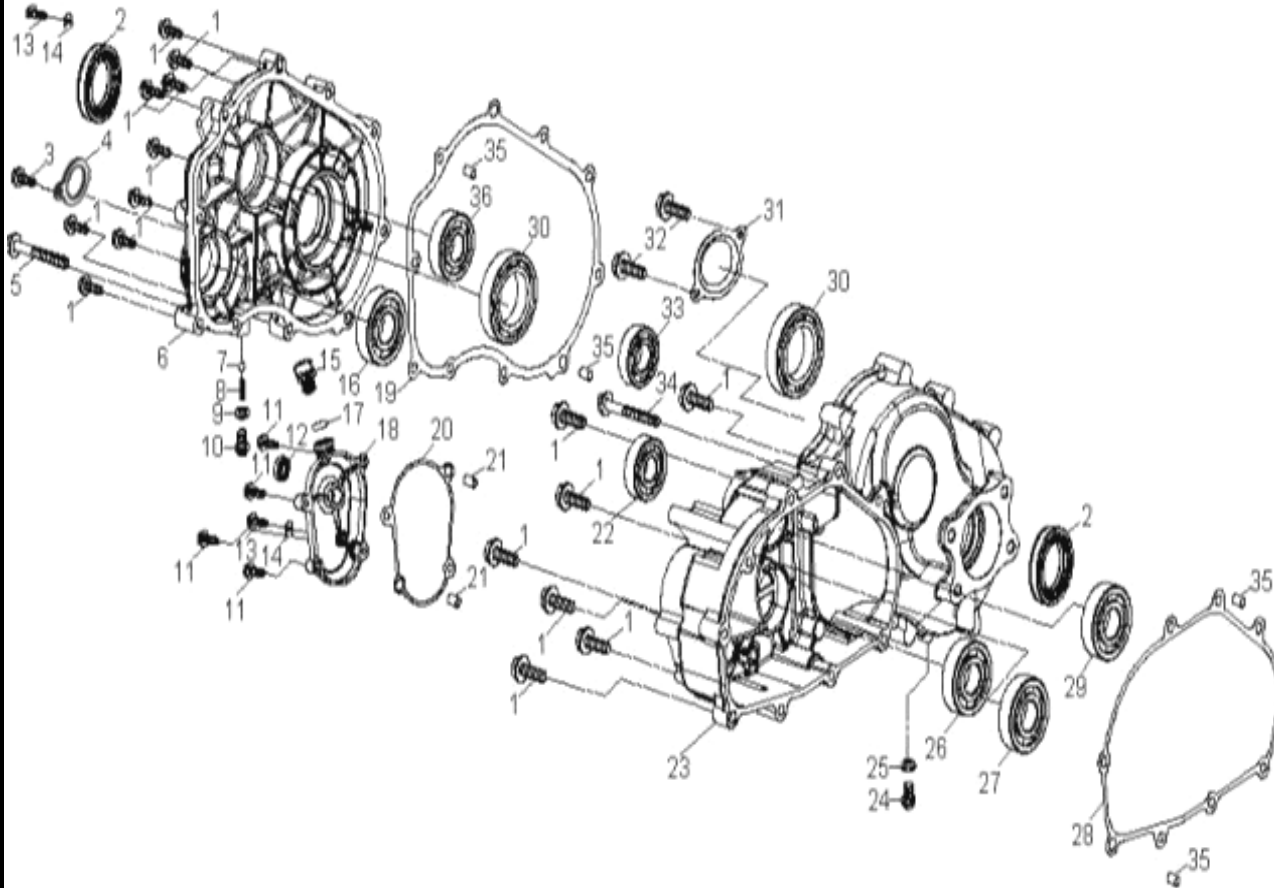

# D-30: DRIVE ASSEMBLY REAR

Item	Description	Part Number	Q.ty
1	Bolt	96000-080458-00C	16
2	Seal Oil	96500-415106A2650	2
3	Bolt	96000-060128-08C	1
4	Retainer Sight Glass	1133350S-000	1
5	Bolt	96000-081108-00C	1
6	Cover Trans. cover RH	21303202-000	1
7	Ball Steel	2132239A-000	1
8	Spring Detent	2430655E-000	1
9	Washer	94101-1422010-00L	1
10	Bolt	2430539A-000	1
11	Bolt	96000-060358-08C	4
12	Seal Oil	96500-142807A7271	1
13	Bolt	96000-060088-00K	2
14	Washer	94101-0612010-00U	2
15	Plug Oil	15650111-001	1
16	Bearing Ball	96100-62_22-00000	1
17	O-Ring	93210-01425	1
18	Cover Shift	2136150S-000	1
19	Gasket Trans. Cover RH	21304201-000	1
20	Gasket Inspec. Cover	2136250S-001	1
21	Pin Dowel	94301-08140	2
22	Bearing Ball	96100-62050-00000	1
23	Cover Transmission	21301206-000	1
24	Bolt	96000-080128-10C	1
25	Washer	94101-0816020-00L	1
26	Bearing Ball	96100-63040-00000	1
27	Bearing Ball	96100-62040-00000	1
28	Gasket Trans. Cover	2139550A-001	1
29	Bearing Needle	96200-304217	1
30	Bearing Ball	96100-60090-000C3	2
31	Inspection Cover	2136355L-000	1
32	Bolt	96000-060168-08C	2
33	Bearing Ball	96100-63220-00000	1
34	Bolt	96000-080258-00B	1
35	Pin Dowel	94301-10140	4
36	Bearing Ball	96100-63050-00000	1