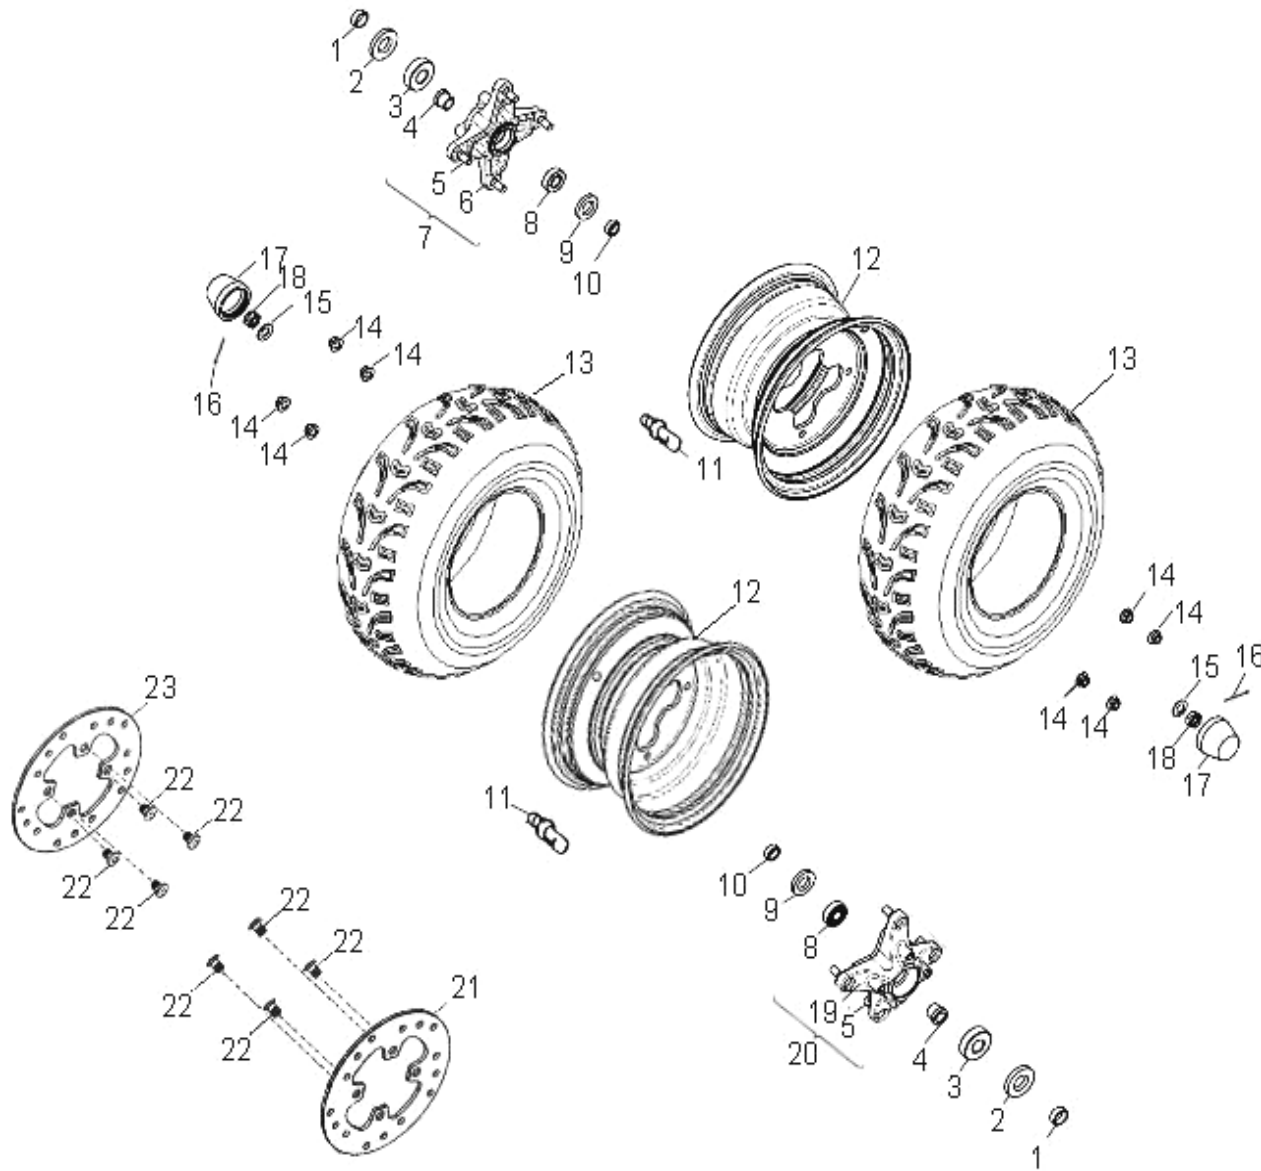

D-13: FRONT WHEEL

Item	Description	Part Number	Q.ty
1	Spacer	4431139A-000	2
2	Seal Oil	96500-25470700000	2
3	Bearing Ball	96100-62040-Z0000	2
4	Spacer	4431539A-000	2
5	Stud	42712201-000	8
6	Hub	42011201-000	1
7	Hub Wheel Front	4201039A-000	1
8	Bearing Ball	96100-62020-Z0000	2
9	Seal Oil	96500-223806A7271	2
10	Spacer	4431239A-000	2
11	Valve Rim	42616131-000	2
12	Rim	42701212-067	2
13	Tire	42711228-000	2
14	Nut	90355-10000-0UB	8
15	Washer	94121-1426016-000	2
16	Pin Cotter	94201-32320	2
17	Cap Hub	4273039A-000	2
18	Nut Insert Lock	90353-14015-00C	2
19	Hub	42011203-000	1
20	Hub Wheel Front	42010204-000	1
21	Disc Brake LH	4502239A-000	1
22	Bolt	45016131-00K	8
23	Disc Brake RH	4502339A-000	1