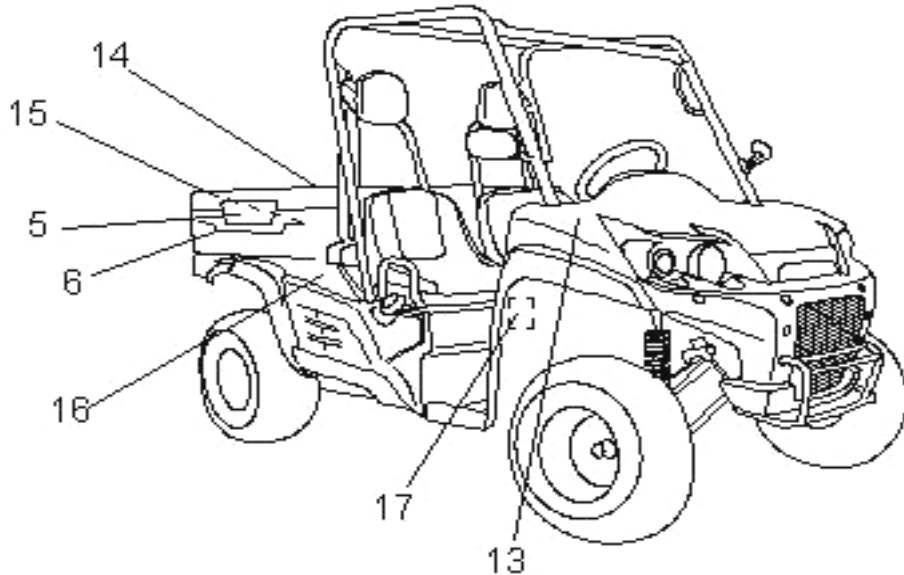

D-9: DECALS

Item	Description	Part Number	Q.ty
1	Decal Warning Hood	87842201-001	1
2	Decal AEON Logo	87711239-000	1
3	Decal Shift	87739201-000	1
4	Decal AEON Logo	87711233-000	1
5	Decal AEON Logo	87711240-000	2
6	Decal Side Box	87741201-000	2
7	Decal Hot Warning	87734201-000	1
8	Decal Dump Box	87740201-000	1
9	Decal Cage Warning	87737201-000	1
10	Decal Fuel Warning	87738201-000	1
11	Decal Warning General	87852202-000	1
12	Decal Operating	87735201-000	1
13	Decal Cube	87733201-000	2
14	Decal Tire Pressure	87864201-000	1
15	Decal Cube Tailgate	87733202-000	1
16	Decal drain bolt	87843201-000	1
17	Decal RolloverWarning	87736201-000	1