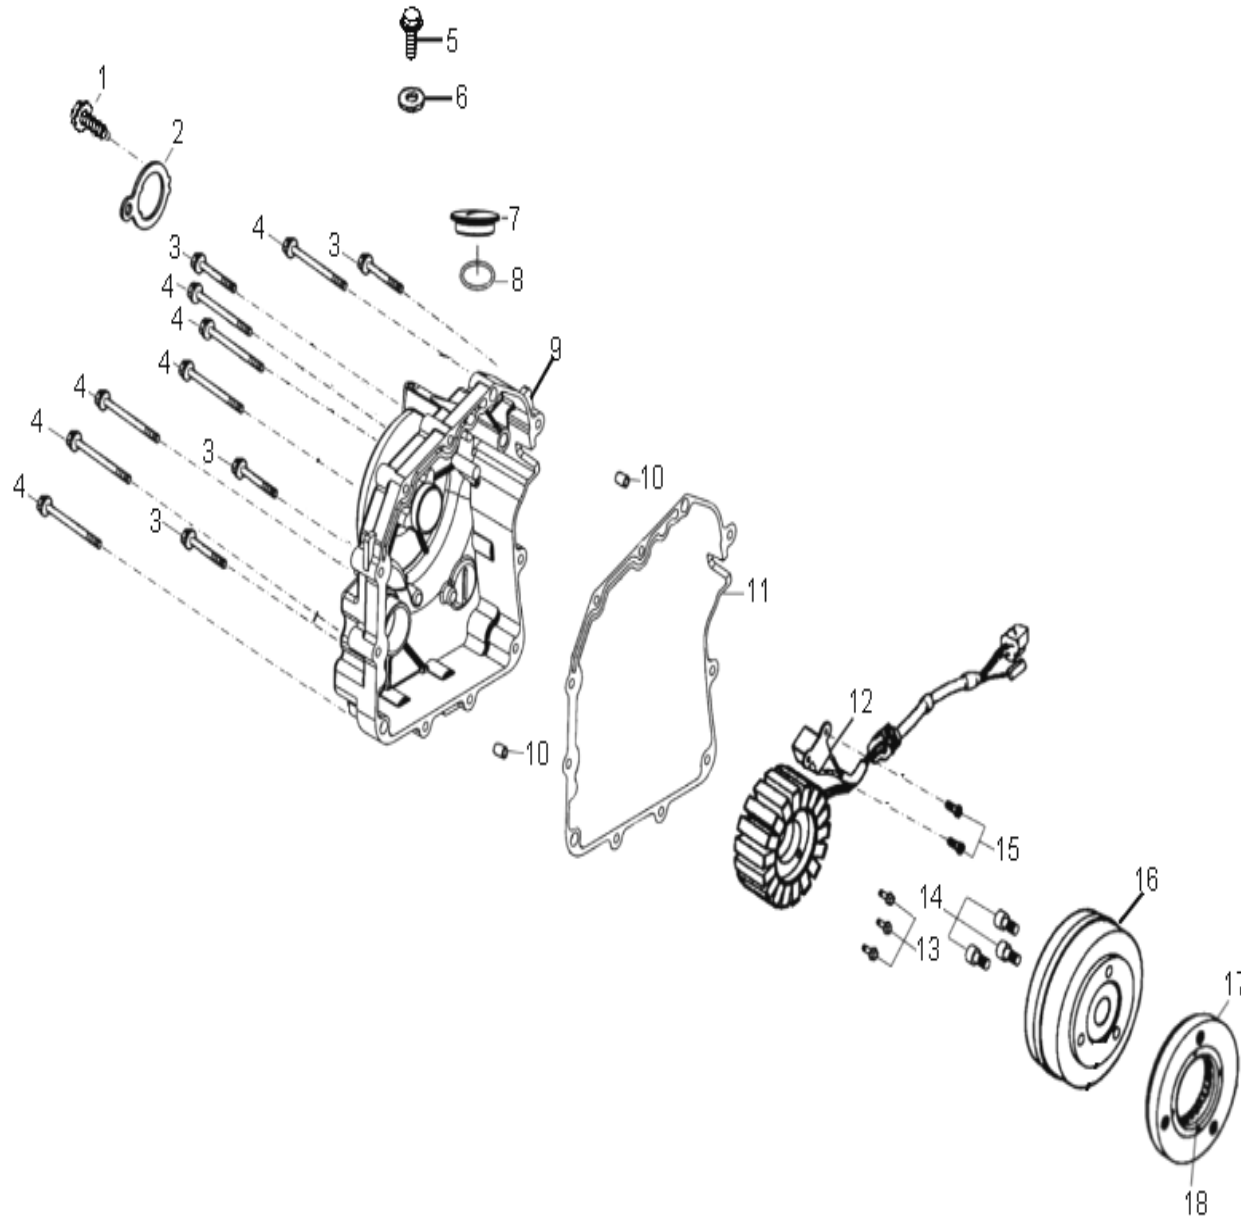

D-32: RIGHT CRANKCASE COVER

Item	Description	Part Number	Q.ty
1	Bolt	96000-060128-08C	1
2	Retainer Sight Glass	1133350S-000	1
3	Bolt	96000-060458-08C	4
4	Bolt	96000-061358-08C	7
5	Bolt	96000-060108-00K	1
6	Washer	94101-0612010-00U	1
7	Cap (Nickel Silver)	96600-30075000000	1
8	O-Ring	93210-02724	1
9	Cover Crankcase RH	1133050A-000	1
10	Pin Dowel	94301-10140	2
11	Gasket Crankcase RH	1139350A-001	1
12	Stator	31120207-000	1
13	Screw	91300-050258-00C	3
14	Bolt	91005-080188-00C	3
15	Bolt	92000-050128-00C	2
16	Flywheel	31110209-000	1
17	Outer One Way	28121203-000	1
18	Asm. Rollor One Way	2813050B-000	1