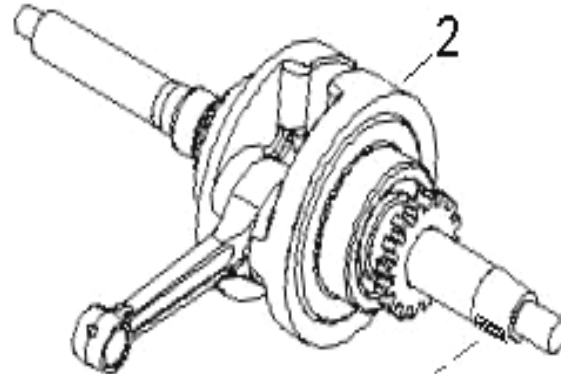

D-27: CRANKSHAFT & PISTON

Item	Description	Part Number	Q.ty
1	Shaft Balancer	1342055S-000	1
2	Asm. Crankshaft	1300055S-000	1
3	Washer	94101-1426020-00C	1
4	Nut	94001-14000-00C	1
5	Spring Oil	1544739A-000	1
6	Tube Oil Crankshaft	1544139A-000	1
7	Clip Piston Pin	1311550A-000	2
8	Pin Piston	1311150A-000	1
9	Piston	1310050A-000	1
10	Key Woodruff	90471-25404	1
11	Ring Set Piston	1301150A-000	1