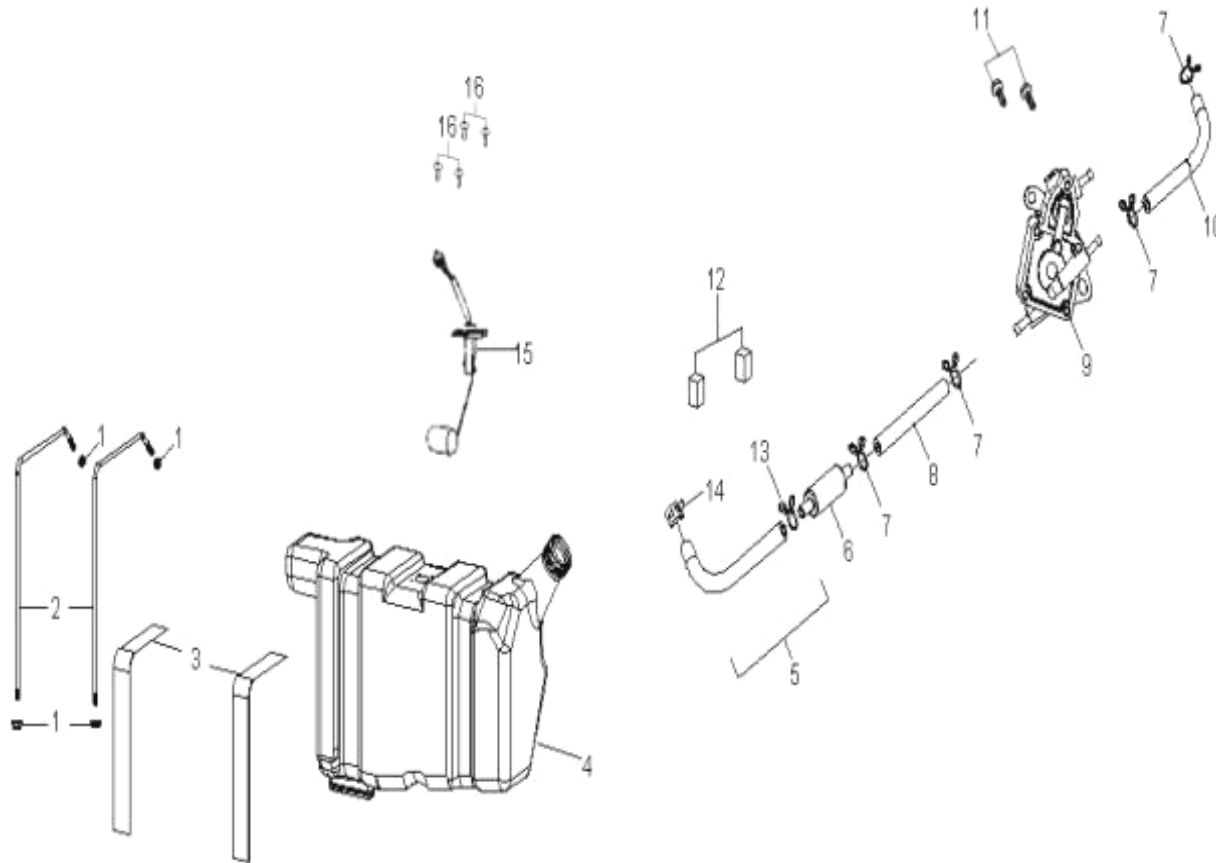

Item	Description	Part Number	Q.ty
1	Nut	90355-08000-0UK	4
2	Strap Fuel Tank	17508201-000	2
3	Foam	17502207-000	2
4	Asm. Tank Fuel	17500221-000	1
5	Asm. Hose Fuel	94410-05009-023	1
6	Filter Fuel	17952111-000	1
7	Clamp	94510-08000	4
8	Fuel hose	94401-05009-800	1
9	Fuel Pump	17520201-000	1
10	Fuel hose	94401-05009-250	1
11	Bolt	96000-060128-10K	2
12	Foam	31510202-000	2
13	Clip	94510-08008	1
14	Clamp	94515-10008	1
15	Sensor Fuel	37800204-000	1
16	Bolt	93100-050168-00K	4