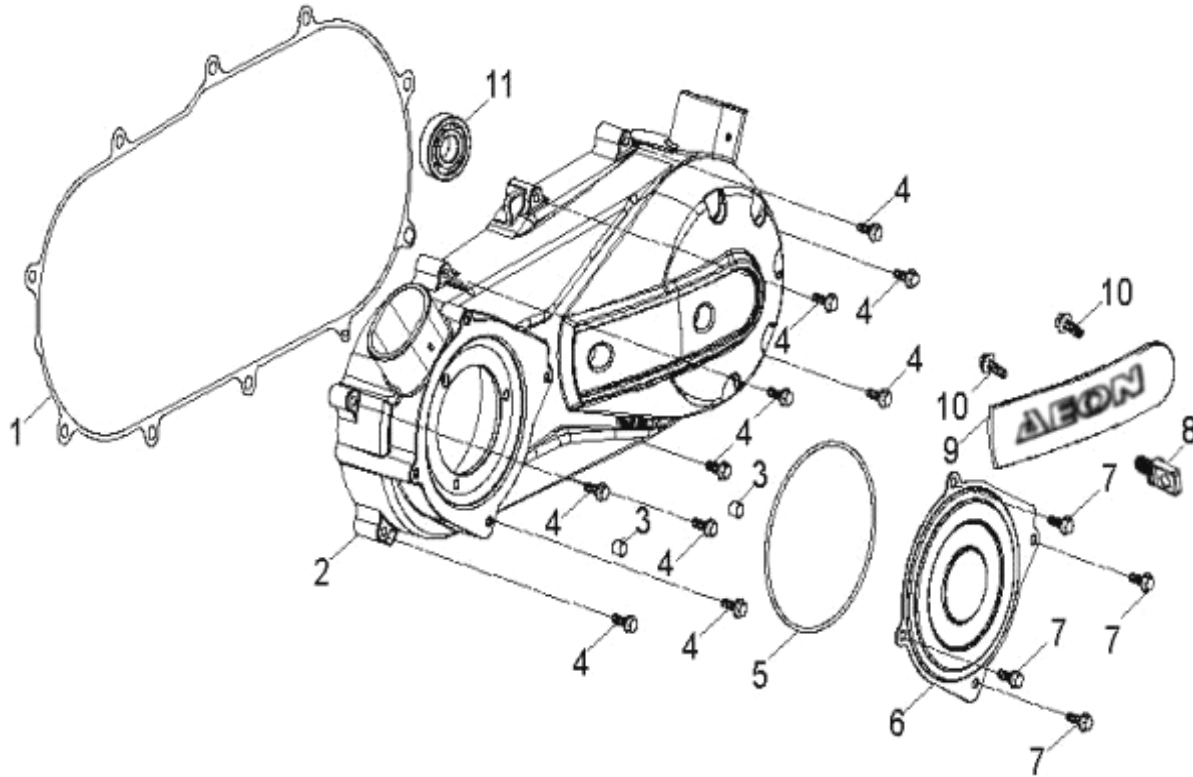

D-31: LEFT CRANKCASE COVER

Item	Description	Part Number	Q.ty
1	Gasket	1135950A-001	1
2	Cover Clutch	11341206-000	1
3	Pin Dowel	94301-08140	2
4	Bolt	96000-060408-08C	10
5	O-Ring	93210-13030	1
6	Inspection Cover	11356201-000	1
7	Bolt	96000-060128-0KL	4
8	Drain plug	11353201-000	1
9	Tablet Logo	1134750A-000	1
10	Bolt	96000-050128-00K	2
11	Bearing Ball	96100-6004-LLUC3/ZG	1