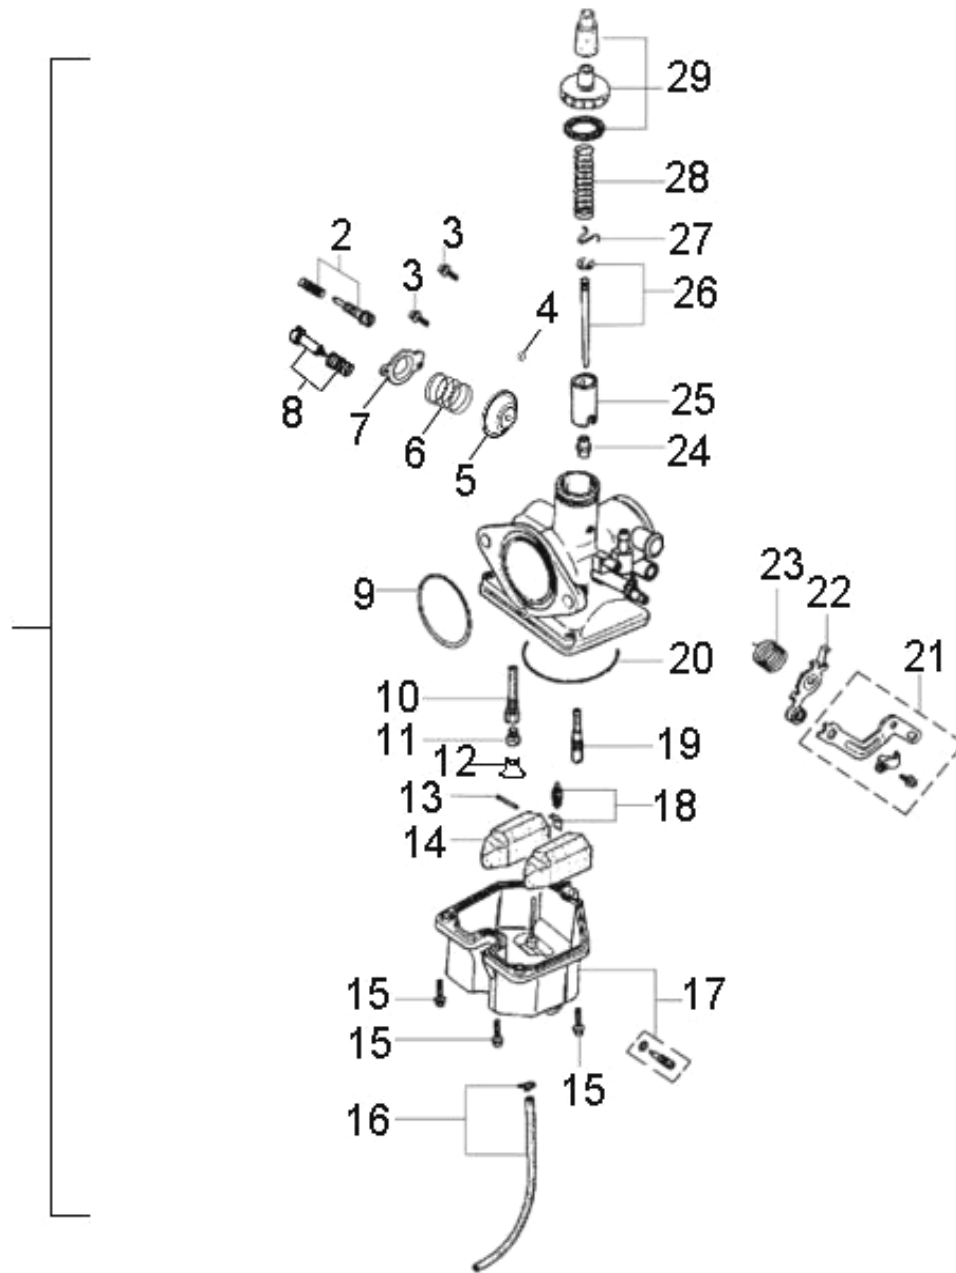

D-38: CARBURETOR

Item	Description	Part Number	Q.ty
1	Asm. Carburetor	16100221-000	1
2	Screw Air	1611539A-000	1
3	Screw	93502-040108-00C	2
4	Seal	3371655E-000	1
5	Check Valve Air	1615655E-000	1
6	Spring	4054155E-000	1
7	Cover Diaphragm	1615555E-000	1
8	Screw Idle	1611439A-000	1
9	O-Ring	93210-02924	1
10	Valve Needle	1610539A-000	1
11	Jet Main	16108209-000	1
12	Fuel Retainer	16137201-000	1
13	Pin Float	1611939A-000	1
14	Float	1612339A-000	1
15	Screw	93502-040168-00C	3
16	Drain Tube	1610939A-000	1
17	Float Body	1610739A-000	1
18	Valve Float	1611739A-000	1
19	Jet Pilot	16110203-000	1
20	Seal Float	1610639A-000	1
21	Support Cable	1613039A-000	1
22	Choke Lever	1613539A-000	1
23	Recoil Choke	1612739A-000	1
24	Needle Jet	1615039A-000	1
25	Throttle Valve	1610355E-000	1
26	Asm. Jet Needle	1610439A-000	1
27	Clip Needle	1614539A-000	1
28	Spring	1610239A-000	1
29	Asm. Cap	1614039A-000	1