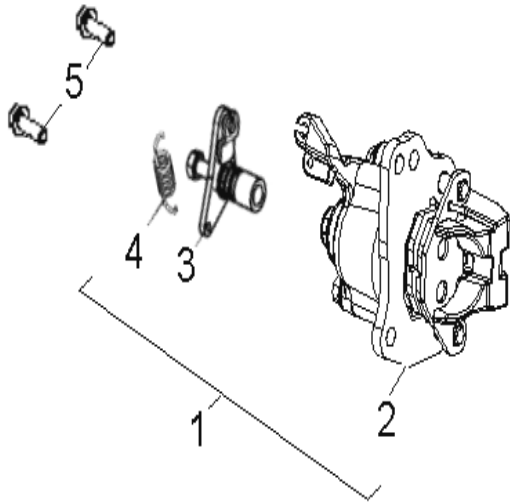

D-21: REAR BRAKE CALIPER

Item	Description	Part Number	Q.ty
1	Asm. Caliper Rear	45000209-000	1
2	Pad brake Rear	43120212-000	1
3	Swing Arm Caliper	43532203-000	1
4	Spring	43421209-000	1
5	Bolt	96000-100208-0KL	2