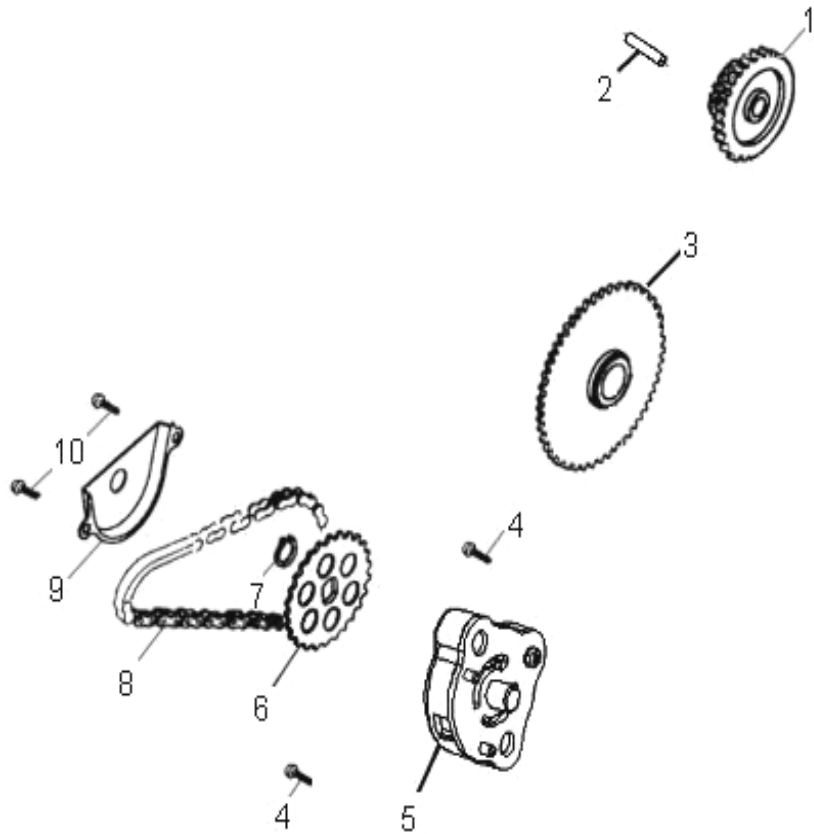

D-37: OIL PUMP

Item	Description	Part Number	Q.ty
1	Gear Starter	2842350A-000	1
2	Shaft Starter Motor	2842450A-000	1
3	Gear Starter	2822050B-000	1
4	Bolt	96000-060308-08C	2
5	Asm. Oil Pump	1500050A-000	1
6	Sprocket Oil Pump	1515050A-000	1
7	Clip Cir	94511-1000S	1
8	Chain Oil Pump	1514150A-000	1
9	Cover Oil Pump	1571150A-000	1
10	Bolt	96000-060128-08C	2