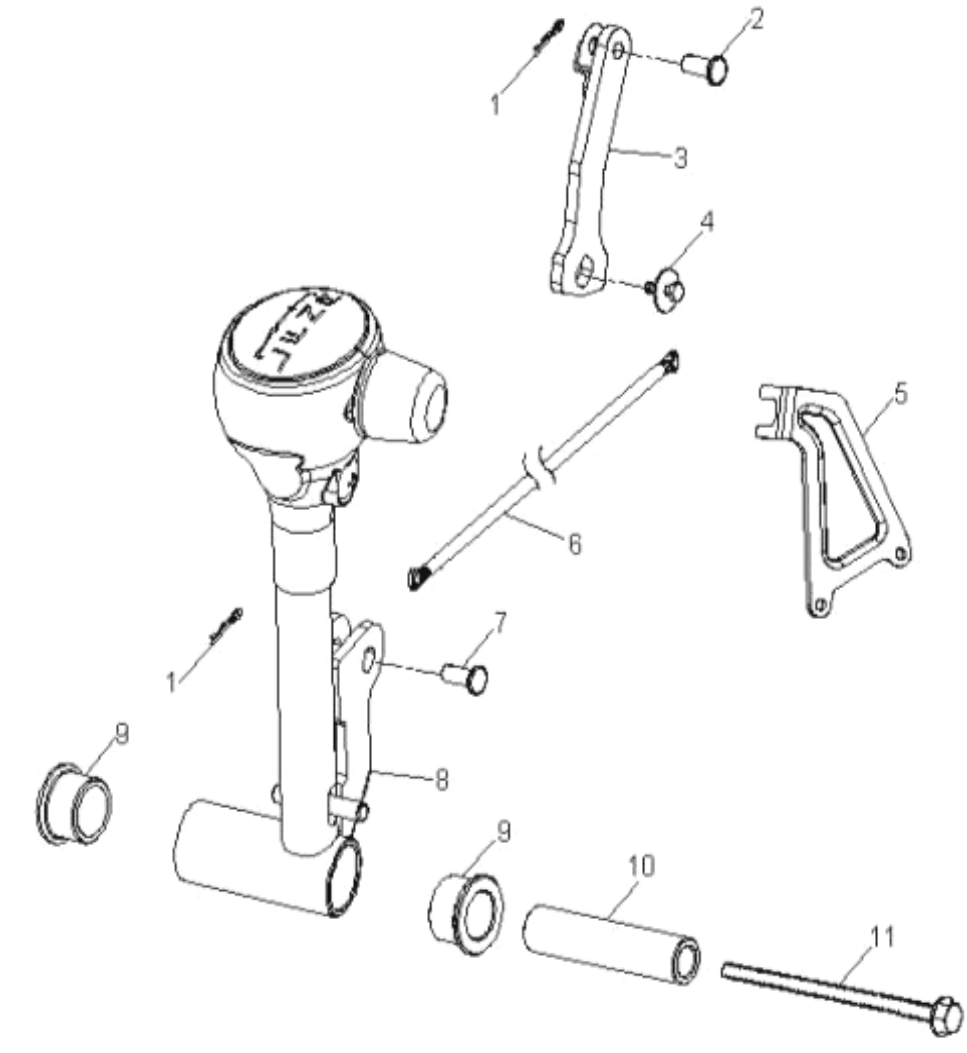

D-25: GEAR SELECTOR

Item	Description	Part Number	Q.ty
1	Cotter Pin	94203-12200	2
2	Pin	94302-07024	1
3	Lever Shift	21317203-000	1
4	Bolt	96007-060128-00K	1
5	Mount Shift Cable	21309201-000	1
6	Cable Shift	21335201-000	1
7	Pin	94302-07022	1
8	Gear Selector	21319218-000	1
9	Bushing	53912201-000	2
10	Tube Spacer	21340201-000	1
11	Bolt	96000-080708-0KL	1