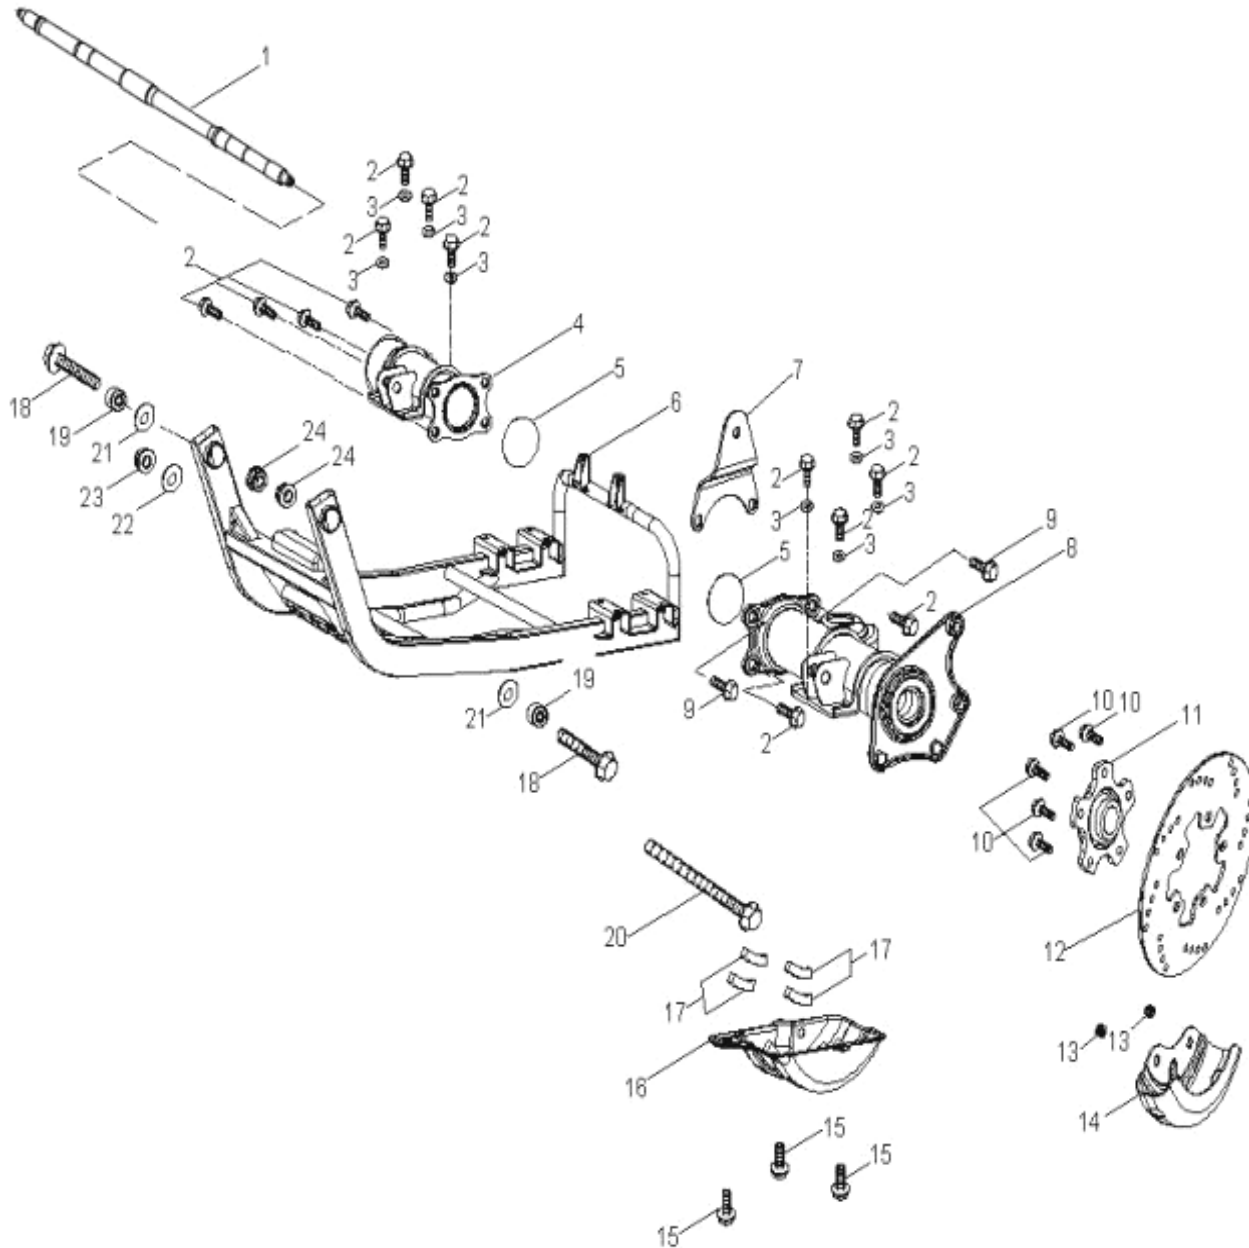

D-2: BUMPER

Item	Description	Part Number	Q.ty
1	Screw	93903-1050168-00K	6
2	Washer	94101-0514010-00K	6
3	Bolt	92003-060168-00K	3
4	Cover Headlight	50461211-000	1
5	Bolt	93100-050168-00K	2
6	Bolt	93800-060128-00K	6

Item	Description	Part Number	Q.ty
1	Bolt	92001-080168-0KL	8
2	Bracket, Bumper	50450226-000	1
3	Bumper	50455210-000	1
4	Cap, Plastic	81151202-000	2
5	Cap, Dustproof	52424208-000	6
6	Bolt	92001-080168-0KL	2
7	Grab Bar, Middle	53162201-000	1
8	Bolt	96000-120738-14K	2
9	Tube Dump Box	50156201-000	2
10	Seat, Grease Contain	52524131-000	4
11	Nut	90355-12000-0UK	2
12	Asm., Frame	50100308-067	1

D-22: REAR WHEEL

Item	Description	Part Number	Q.ty
1	Tire	42811228-000	2
2	Hub Wheel RH	4202039A-000	1
3	Rim Rear	42801207-067	2
4	Nut	90355-10000-0UB	8
5	Valve Rim	42616131-000	2
6	Washer	94121-1835200-000	2
7	Pin Cotter	94201-32320	2
8	Nut	90352-18000-00C	2
9	Cap Hub	4273039A-000	2
10	Hub Wheel LH	4203039A-000	1
11	Tube Spacer	42810216-000	1
12	Washer	94121-2840030-000	2

D-23: SWING ARM

Item	Description	Part Number	Q.ty
1	Axle	42000213-000	1
2	Bolt	96000-100228-00K	16
3	Washer Spring	94111-1001502-00K	8
4	Asm. Housing Rear Axle RH	42803215-067	1
5	O-Ring	93210-06725	2
6	Swing Arm	50358202-067	1
7	Asm. Housing Rear Axle LH	42813205-067	1
8	Bolt	45016131-00K	5
9	Hub Disc	4349055E-000	1
10	Disc Brake	43511202-000	1
11	Nut	94050-10000-0UC	2
12	Shield Disc	52621202-067	1
13	Bolt	96000-080108-00K	3
14	Shield Gearcase	4352639A-067	1
15	Foam	3720439A-000	4
16	Bolt	96000-161058-17K	2
17	Bushing	96400-163959	2
18	Bolt	96000-102008-00K	1
19	Nut	90355-16000-0UK	2
20	Washer	94101-1022020-00K	1
21	Nut	90350-10000-0UK	1