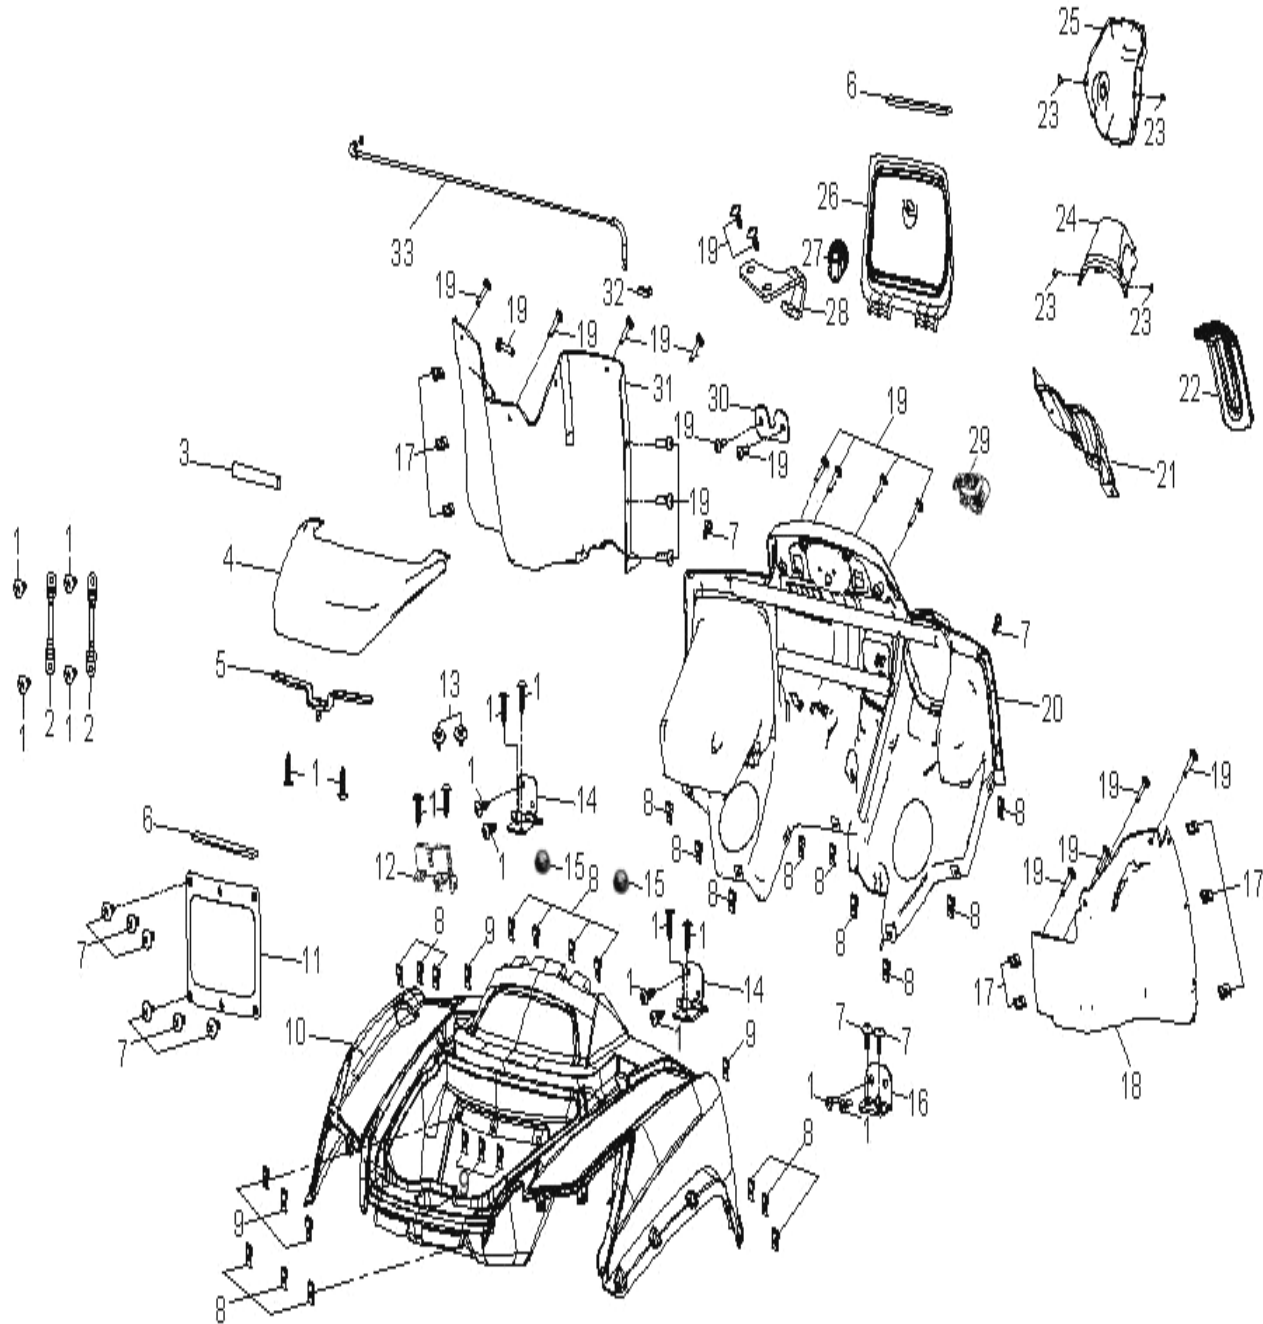

Item	Description	Part Number	Q.ty
1	Screw	93903-1050128-00K	18
2	String hood	77238202-000	2
3	Supporter Hood	77101202-000	1
4	Hood	77227204-133	1
5	Latch Hood	77219203-000	1
6	Gasket	50812201-000	2
7	Bolt	93100-050168-00K	10
8	U-Nut	90344-06000-00C	22
9	U-NutM5	61121203-00C	8
10	Cab Front	61100223-133	1
11	Cap Water	19111201-000	1
12	Lock striker	77231181-000	1
13	Bolt	96007-060168-00K	2
14	Hinges hood	50178203-000	2
15	Plug Rubbe Hood	50424203-000	2
16	Bracket lock hood	83604201-000	1
17	U-Nut, M6	61121202-00D	8
18	Fender Bottem LH	62830201-000	1
19	Bolt	93800-060168-00K	20
20	Speedometer Cover	37191201-000	1
21	Mudguard Pedal	61017201-000	1
22	Rubber shift lever	21334201-000	1
23	Rivet Plastic	61120153-000	4
24	Cover wheel Bottom	61112201-000	1
25	Cover wheel Upper	61111201-000	1
26	Cover Compartment	37192201-000	1
27	Lock Compartment	35120201-000	1
28	Bracket lock hood	83604202-000	1
29	Lock Seat	77233201-000	1
30	Bracket Chock	37193201-000	1
31	Fender Bottem RH	62840201-000	1
32	Bracket Striker Cable	50216201-000	1
33	Cable hood	50173202-000	1