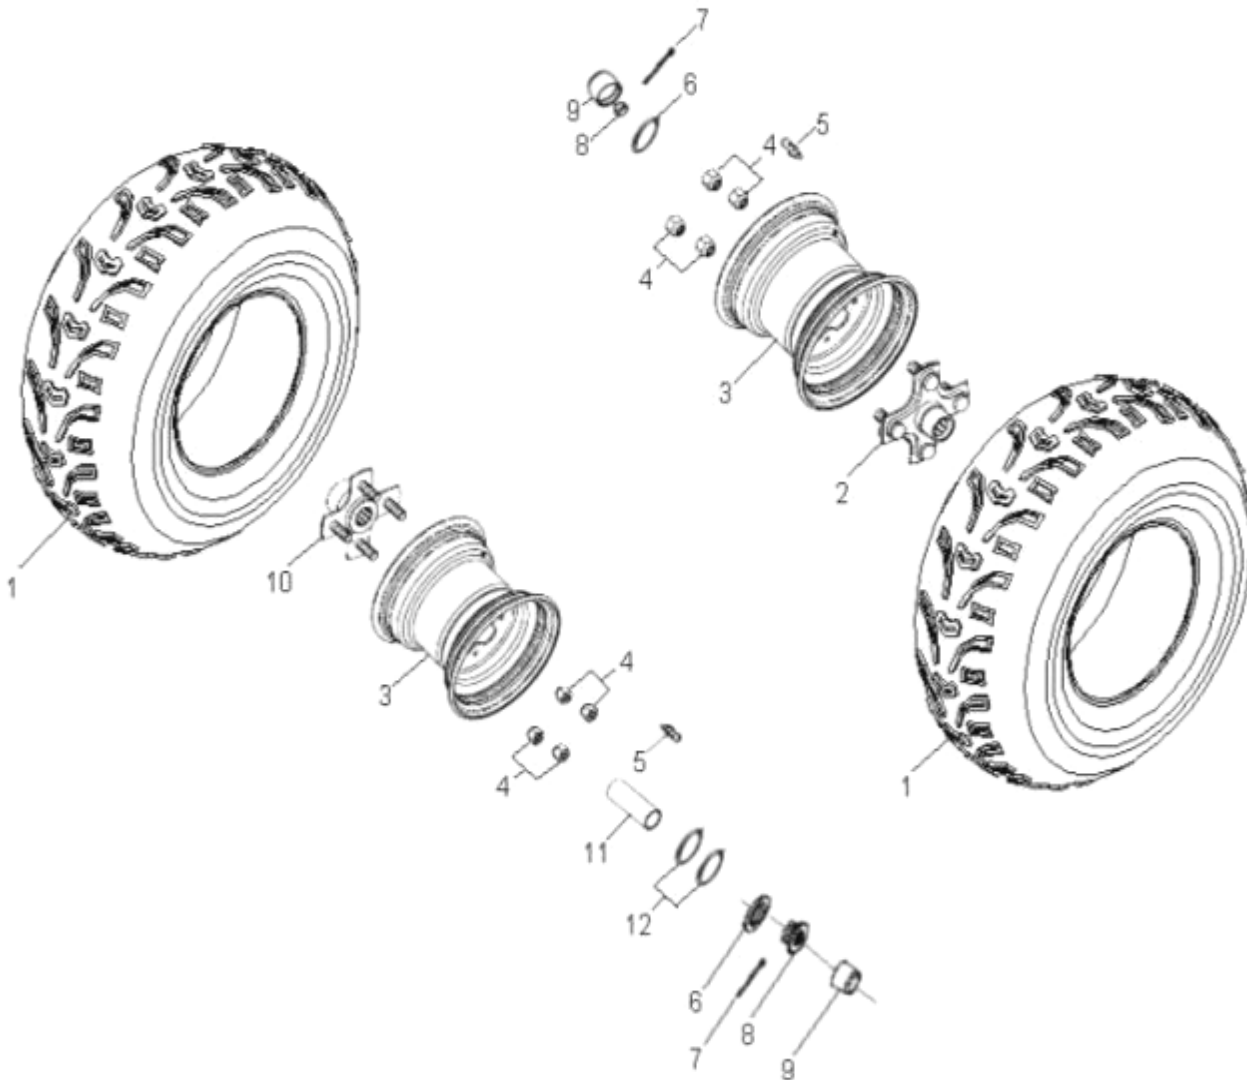

D-22: REAR WHEEL

Item	Description	Part Number	Q.ty
1	Tire	42811228-000	2
2	Hub Wheel RH	4202039A-000	1
3	Rim Rear	42801207-067	2
4	Nut	90355-10000-0UB	8
5	Valve Rim	42616131-000	2
6	Washer	94121-1835200-000	2
7	Pin Cotter	94201-32320	2
8	Nut	90352-18000-00C	2
9	Cap Hub	4273039A-000	2
10	Hub Wheel LH	4203039A-000	1
11	Tube Spacer	42810216-000	1
12	Washer	94121-2840030-000	2