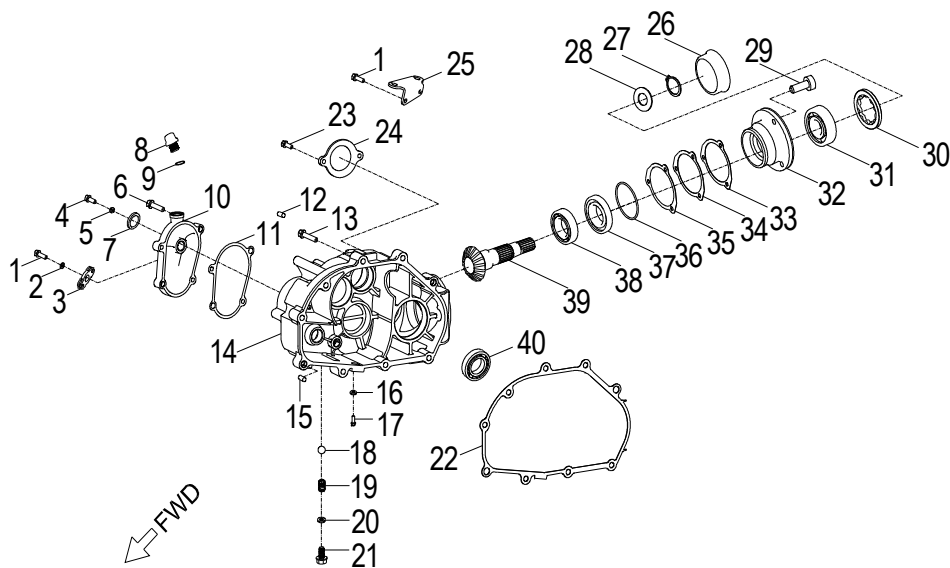

D-4: REAR DRIVE ASS'Y

Item	Description	Part number	Q.ty	Note
1	Bolt	96000-060168-10K	3	M6x1.0x16
2	Washer	94101-0618015-00K	1	6.1x18x1.5
3	Lever, Shift	2131755L-000	1	
4	Bolt	96000-060088-00K	1	M6x1.0x8
5	Washer	94101-0612010-00U	1	6.5x12x1
6	Bolt	96000-060358-08C	4	M6x1.0x35
7	Seal, Oil	96500-142807A7271	1	14x28x7
8	Plug, Oil	15650111-001	1	
9	O-Ring	93210-01425	1	13.8x2.5
10	Gasket, Inspection Cover	2136250S-002	1	
11	Cover, Shift	2136150S-000	1	
12	Pin, Dowel	94301-08140	2	8x14
13	Bolt	96000-080458-00C	9	M8x1.25x45
14	Cover, Transmission	2130155L-000	1	
15	Pin, Dowel	94301-10140	2	10x14
16	Washer	94101-1221320-00L	1	12.1x21.3x2
17	Bolt	96000-120158-14C	1	M12x1.25x15
18	Ball, Steel	2132239A-000	1	
19	Spring, Detent	2430655E-000	1	
20	Washer	94101-1422010-00L	1	14.2x22x1
21	Bolt	2430539A-000	1	
22	Gasket, Transmission Cover	2139550A-002	1	
23	Bolt	96000-060168-08C	2	M6x1.0x16
24	Inspection Cover	2136355L-000	1	
25	Adaptor, Shift Cable	2134150A-000	1	
26	Collar	2347150A-000	1	
27	Clip, Cir	94511-2100S	1	
28	Washer	94101-2136010-00C	1	
29	Bolt	91000-080258-00K	3	M8x1.25x25
30	Nut	90204-64000-00C	1	
31	Bearing, Ball	96100-6305-LLUC3/ZG	1	
32	Collar, Gear Shaft	2130655L-000	1	
33	Shim	23476204-000	1	
34	Shim	23476205-000	1	
35	Shim	23476206-000	1	
36	O-Ring	93210-06020	1	
37	Seal, Oil	96500-304005A7271	1	
38	Bearing, Ball	96100-60060-00000	1	
39	Gear, Shaft, Output	2347050S-000	1