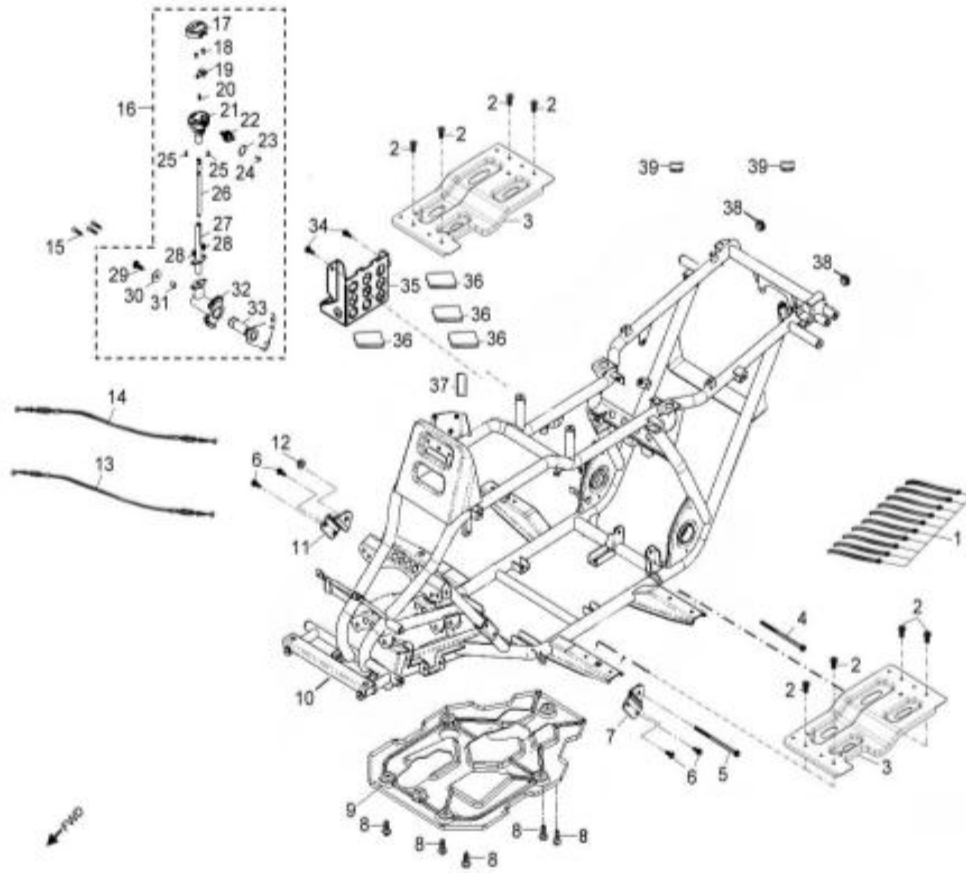

Item	Description	Part number	Q.ty	Note
1	Strap	89569131-000	10	ALT-200M-B
2	Bolt	96000-060128-10K	8	M6x1.0x12
3	Bracket, Footwell, RH	511055E-000	2	
4	Bolt	96000-101369-00Z	1	
5	Bolt	96000-102008-00B	1	M10x1.25x200
6	Bolt	96000-080209-0GL	4	
7	Mounting, Engine, LH	5090255E-000	1	
8	Bolt	92005-060168-00K	5	M6x1.0x16
9	Shield, Chassis	50106203-000	1	
10	Asm., Frame	50100351-067	1	
11	Mounting, Engine, RH	5090855E-000	1	
12	Nut	90355-10000-17B	1	
13	Cable, Shift	2133555B-000	1	
14	Cable, Shift	2133555A-000	1	
15	Bolt	96000-060128-10K	3	M6x1.0x12
16	Asm., Shift Lever	2135055E-000	1	
17	Cover	21327204-000	1	
18	Screw	93903-1040088-00K	2	M4x8
19	Plate, Shift	2133655E-000	1	
20	Spring, Shift	2132050A-000	1	
21	Knob, Transmission Lever	21328203-000	1	
22	Rubber, shift lever	2133455E-000	1	
23	Clip, Spring	94661-21012	1	
24	Screw	93100-050108-00K	1	
25	Screw	93903-1030108-00K	2	
26	Linkage, Shift Lever	2133850A-000	1	
27	Sleeve, Shift Lever	2134555E-000	1	
28	Bolt	96000-050088-00K	2	
29	Bolt	96000-080128-00K	1	M8x1.25x12
30	Washer	94101-1030020-00K	1	10.1x30x2
31	Clip, Cir	94511-2400S	1	
32	Gear Selector	2131955E-000	1	
33	Mounting, Shift Lever	2134355E-000	1	
34	Bolt	96000-080168-0KL	2	M8x1.25x16
35	Boot, Shift Arm	3150355E-000	1	
36	Foam, battery	81113203-000	4	
37	Trim, Rubber	50811202-000	1	
38	Cap, Rubber	19611202-000	2	
39	Rubber, Seat	77220131-000	2