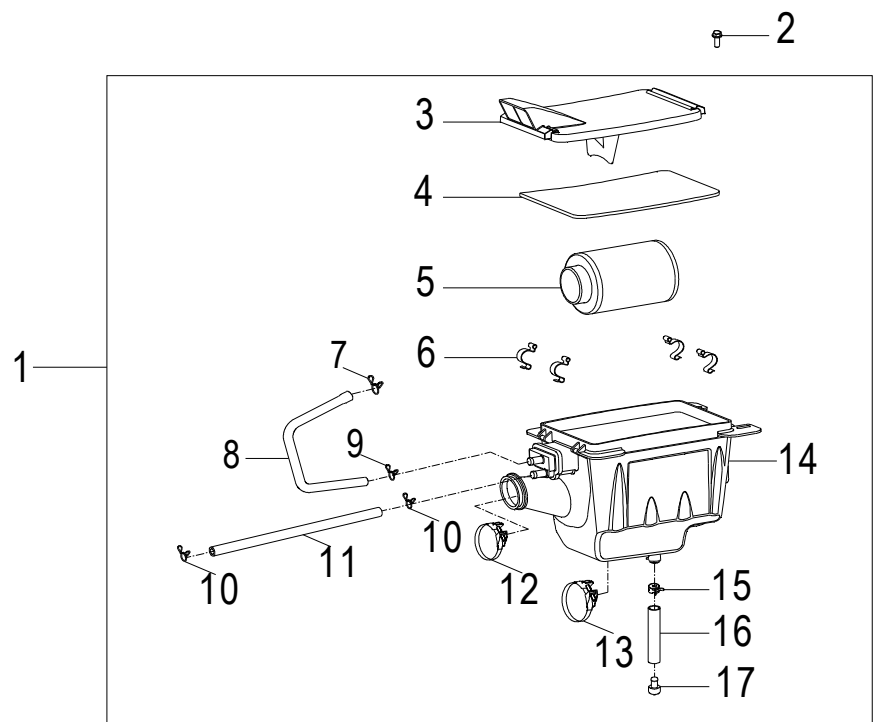

Item	Description	Part number	Q.ty	Note
1	Asm., Cleaner, Air	17200227-002	1	
2	Bolt	92005-060168-00K	2	M6x1.0x16
3	Cover, Air Cleaner	17207207-000	1	
4	Gasket	3371639A-000	1	
5	Filter, Air Cleaner	17205201-001	1	
6	Clip	1720839A-000	4	
7	Clip	94510-14018	1	14x1.8
8	Tube, Breather, Ventilated	17381222-001	1	
9	Clip	94510-12016	1	
10	Clip	94510-12012	2	12x1.2
11	Tube, Breather, Ventilated	17381207-000	1	
12	Strap	89669228-000	1	
13	Strap	89669221-000	1	
14	Box, Air Cleaner	17203214-000	1	
15	Clamp	94515-15010	1	15x1.0
16	Hose, Drain	94404-01613-090	1	
17	Plug, Trap	1737039A-000	1	
18	Decal, Insulation	87011210-000	1	
19	Decal, Insulation	87011219-000	1	
20	Bolt	92003-060168-00K	2	M6x1.0x16
21	Duct, Outlet	17256208-000	1	
22	Strap	89669212-000	3	
23	Boot, Duct	17269206-000	1	
24	Boot, Duct	17269203-000	1	
25	Duct, Inlet	1725555E-000	1