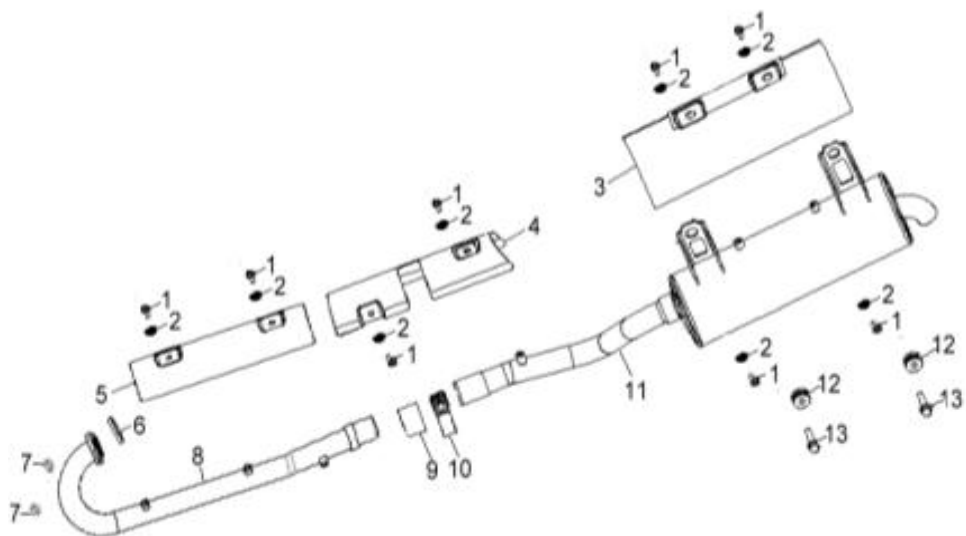

D-16: EXHAUST PIPE

Item	Description	Part number	Q.ty	Note
1	Bolt	96000-060128-10K	8	M6x1.0x12
2	Washer, Star	94103-0600000-00C	8	M6x1.0
3	Shield, Exhaust	18315215-000	1	
4	Shield, Exhaust	18315216-000	1	
5	Shield, Exhaust	1831555E-000	1	
6	Gasket	18291205-000	1	
7	Nut	94050-08000-00C	2	M8x1.25
8	Pipe, Exhaust, Front	18299232-000	1	
9	Collar	18321201-000	1	
10	Clamp-Exhaust	94514-45015	1	45.1x1.5
11	Silencer	1829855E-000	1	
12	Bushing	96400-082614	2	
13	Bolt	96000-080258-00K	2	M8x1.25x25