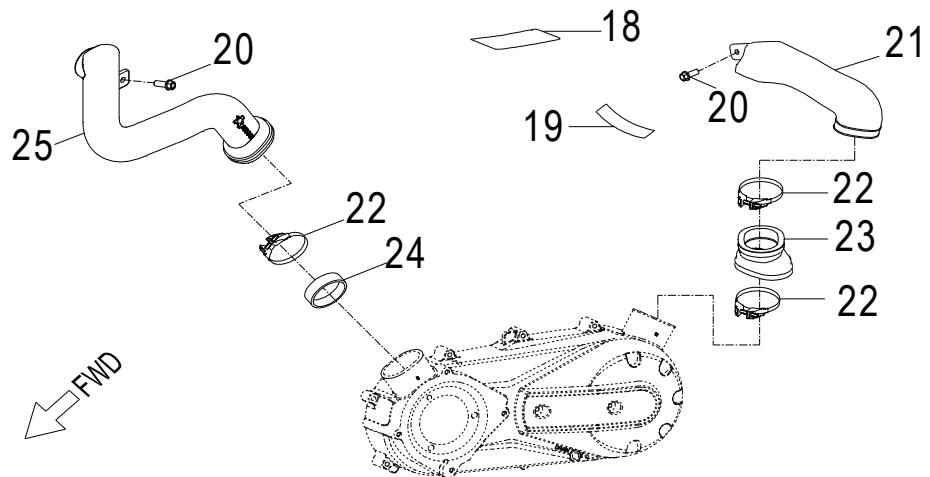

Item	Description	Part number	Q.ty	Note
1	Asm., Cleaner, Air	17200227-002	1	
2	Bolt	92005-060168-00K	2	M6x1.0x16
3	Cover, Air Cleaner	17207207-000	1	
4	Gasket	3371639A-000	1	
5	Filter, Air Cleaner	17205201-001	1	
6	Clip	1720839A-000	4	
7	Clip	94510-14018	1	14x1.8
8	Tube, Breather, Ventilated	17381222-001	1	
9	Clip	94510-12016	1	
10	Clip	94510-12012	2	12x1.2
11	Tube, Breather, Ventilated	17381207-000	1	
12	Strap	89669228-000	1	
13	Strap	89669221-000	1	
14	Box, Air Cleaner	17203214-000	1	
15	Clamp	94515-15010	1	15x1.0
16	Hose, Drain	94404-01613-090	1	
17	Plug, Trap	1737039A-000	1	
18	Decal, Insulation	87011210-000	1	
19	Decal, Insulation	87011219-000	1	
20	Bolt	92003-060168-00K	2	M6x1.0x16
21	Duct, Outlet	17256208-000	1	
22	Strap	89669212-000	3	
23	Boot, Duct	17269206-000	1	
24	Boot, Duct	17269203-000	1	
25	Duct, Inlet	1725555E-000	1