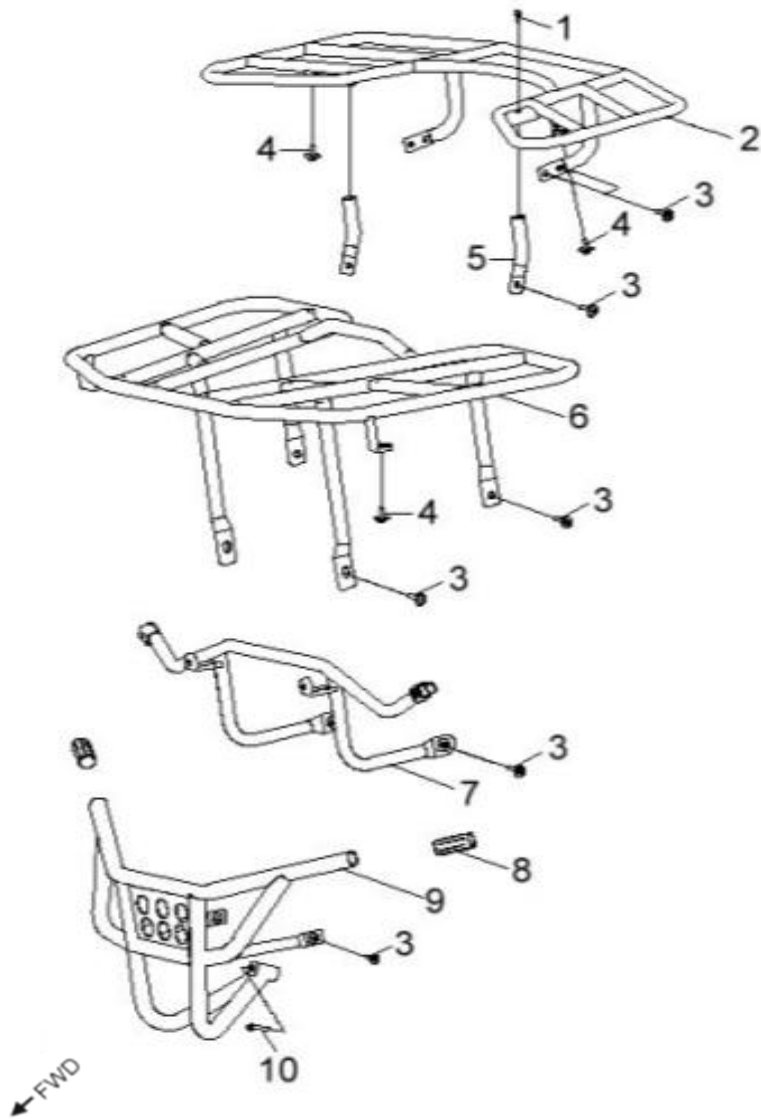

D-19: BUMPER

Item	Description	Part number	Q.ty	Note
1	Bolt	96000-080148-OKL	2	M8x1.25x14
2	Rear Rack	8111155E-067	1	
3	Bolt	92001-080208-OKL	14	M8x1.25x20
4	Bolt	96007-060228-00K	4	M6x1.0x22
5	Bracket, Rear	81122203-067	2	
6	Front Rack	50495208-067	1	
7	Bracket, Bumper	50450242-067	1	
8	Boot	50423205-000	2	
9	Bumper	50455220-067	1	
10	Bolt	96000-100608-OKL	1	M10x1.25x60