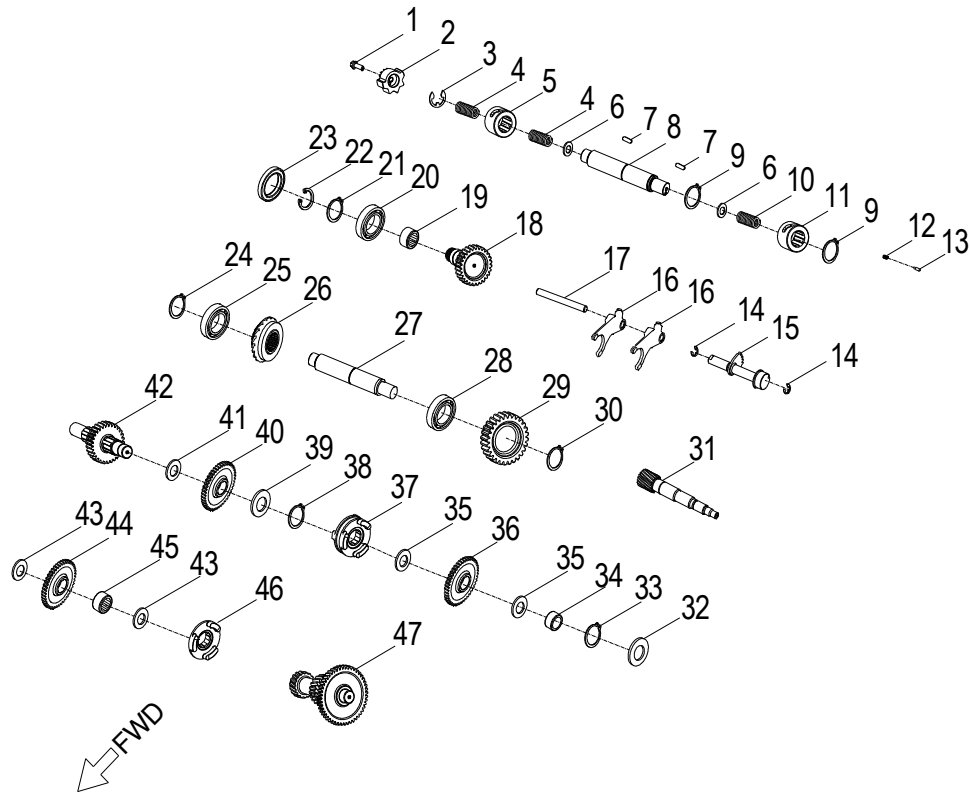

Item	Description	Part number	Q.ty	Note
41	Washer	94101-2538010-000	1	25x38x1
42	Shaft, Transmission	2344169S-000	1	
43	Washer	94101-2029010-000	2	20.2x29x1
44	Gear, Over Drive	2344455L-000	1	
45	Bearing, Needle	96200-202417	1	
46	Ratchet, Over Drive	2344555L-000	1	
47	Asm., Shaft, Counter	2342055L-000	1