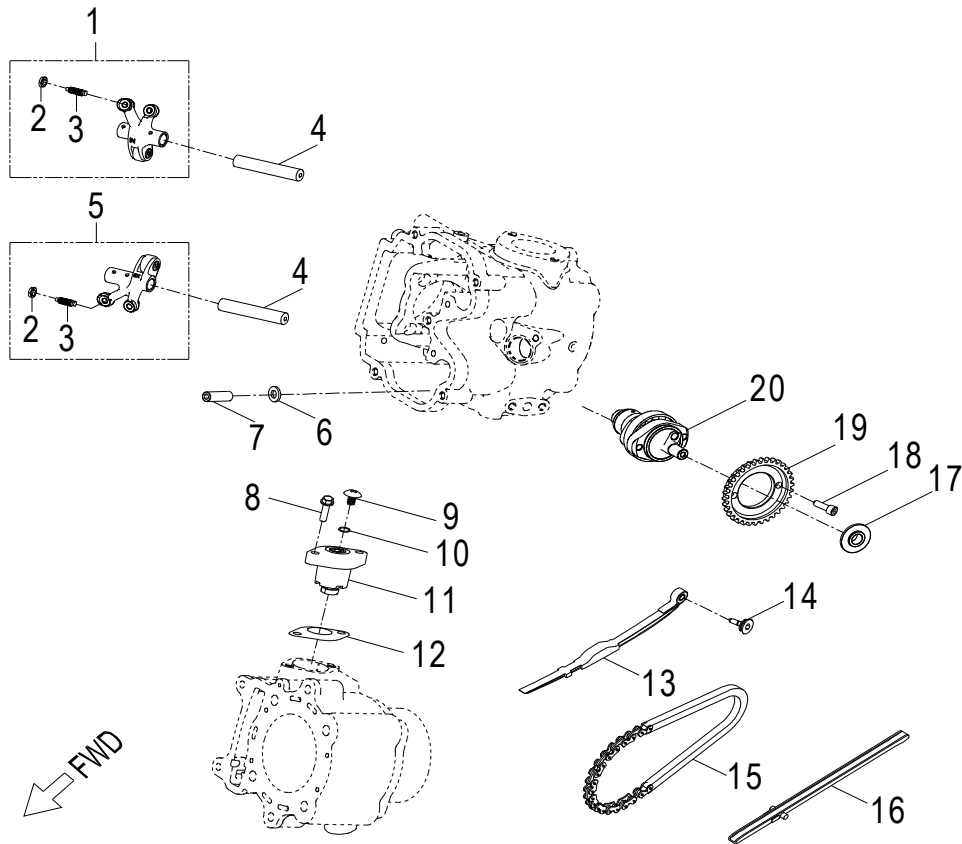

D-5: LEFT CRANKCASE COVER

Item	Description	Part number	Q.ty	Note
1	Bolt	91003-060088-00K	3	
2	Wind Guider, Drive Clutch	1133969S-000	1	
3	Pin, Dowel	94301-10140	2	10x14
4	Ratchet, Recoil	2210769S-000	1	
5	Sliding Cover Comp	1170650A-000	1	
6	Recoil, Starter	1135050A-000	1	
7	Bolt	96000-060168-10K	4	M6x1.0x16
8	Bolt	96000-060408-08C	10	M6x1.0x40
9	Drain plug	11353201-000	1	
10	Tablet, Logo	1134750A-000	1	
11	Bolt	96000-050128-00K	2	M5x0.8x12
12	Cover, Clutch	1134169S-000	1	
13	Bearing, Ball	96100-6004-LLUC3/ZG	1	LLUC3/L542
14	Gasket	1135950A-002	1	

D-6: RIGHT CRANKCASE COVER

Item	Description	Part number	Q.ty	Note
1	Bolt	96000-060128-08C	1	M6x1.0x12
2	Retainer, Sight Glass	1133350S-000	1	
3	Oil Windows	1120250A-000	1	
4	Bolt	96000-060458-08C	4	M6x1.0x45
5	Bolt	96000-061359-08G	7	
6	Bolt	96000-060108-10K	1	M6x1.0x10
7	Washer	94101-0612010-00U	1	6.5x12x1
8	Cap(Nickel Silver)	96600-30075000000	1	
9	O-Ring	93210-02724	1	27.4x2.4
10	Crankcase Cover, RH	1133550A-000	1	
11	Pin, Dowel	94301-10140	2	10x14
12	Gasket, Crankcase, RH	1139350A-002	1	
13	Stator	3112062E-000	1	
14	Screw	91300-050258-00C	3	M5x0.8x25
15	Bolt	92000-050128-00C	2	M5x0.8x12
16	Bolt	91005-080188-00C	3	M8x1.25x18
17	Flywheel	3111062E-000	1	
18	Outer, One Way	2812162N-000	1	
19	Asm., Rollor, One Way	2813050B-000	1	

D-10: OIL PUMP & STARTING MOTOR

Item	Description	Part number	Q.ty	Note
1	Gear, Starter	2842350A-000	1	
2	Shaft, Starter Motor	2842450A-000	1	
3	Asm., Gear Starter	2842250A-000	1	Incl. 1~2
4	Gear, Starter	2822062N-000	1	
5	Bolt	96000-060308-08C	2	M6x1.0x30
6	Asm., Oil Pump	1500050A-000	1	
7	Sprocket, Oil Pump	1515050A-000	1	
8	Clip, Cir	94511-1000S	1	
9	Chain, Oil Pump	1514150A-000	1	
10	Cover, Oil Pump	1571150A-000	1	
11	Bolt	96000-060128-08C	2	M6x1.0x12
12	Motor, Starter	3120062E-000	1	
13	O-Ring	93210-02431	1	24.4x3.1
14	Bolt	96000-060208-08C	2	M6x1.0x20