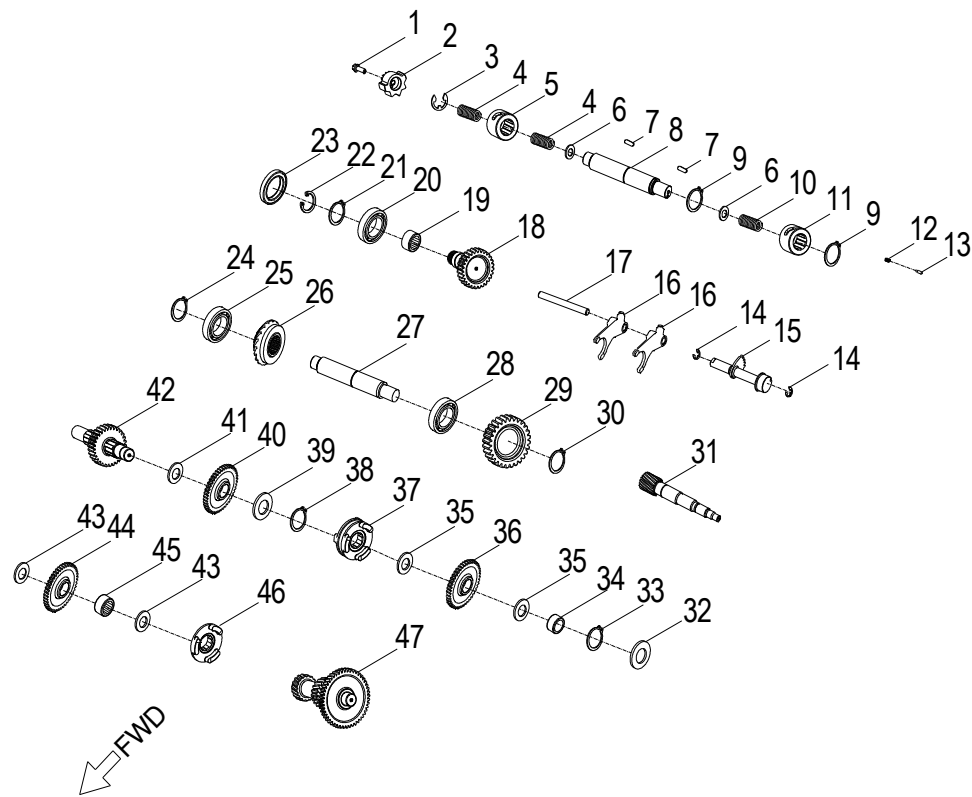

D-10: OIL PUMP & STARTING MOTOR

Item	Description	Part number	Q.ty	Note
1	Gear, Starter	2842350A-000	1	
2	Shaft, Starter Motor	2842450A-000	1	
3	Asm., Gear Starter	2842250A-000	1	Incl. 1~2
4	Gear, Starter	2822062N-000	1	
5	Bolt	96000-060308-08C	2	M6x1.0x30
6	Asm., Oil Pump	1500050A-000	1	
7	Sprocket, Oil Pump	1515050A-000	1	
8	Clip, Cir	94511-1000S	1	
9	Chain, Oil Pump	1514150A-000	1	
10	Cover, Oil Pump	1571150A-000	1	
11	Bolt	96000-060128-08C	2	M6x1.0x12
12	Motor, Starter	3120062E-000	1	
13	O-Ring	93210-02431	1	24.4x3.1
14	Bolt	96000-060208-08C	2	M6x1.0x20

Item	Description	Part number	Q.ty	Note
1	Bolt	96000-060288-10C	1	M6x1.0x8
2	Gear , Drum Shift	2431050S-000	1	
3	E-Clip	94513-1900E	1	
4	Recoil, Shift	2430350S-001	2	
5	Drum, Gear Shifter	2430155L-001	1	
6	Washer	94101-2632005-000	2	26.2x32x0.5
7	Key, Woodruff	90472-40420	2	
8	Shaft, Shift Drum	2430855L-000	1	
9	Clip, Cir	94511-2600S	2	
10	Recoil, Shift	2430750S-000	1	
11	Drum, Gear Shifter	2430955L-001	1	
12	Spring, Drum Sensor	2425339A-000	1	
13	Roller, Drum Sensor	2425239A-000	1	
14	E-Clip	94513-1200E	2	
15	Spindle	2461150S-000	1	
16	Fork, Shift	2423150A-000	2	
17	Shaft, Gear Shift	2424155L-000	1	
18	Idler Gear, Over Drive	2344355L-000	1	
19	Bearing, Needle	96200-304217	1	
20	Bearing, Ball	96100-62050-00000	1	
21	Clip, Cir	94511-2500S	1	25mm
22	Clip, Cir	94512-5200R	1	
23	Seal, Oil	96500-255207A5451	1	25x52x7
24	Clip, Cir	94511-2000S	1	
25	Bearing, Ball	96100-63040-000C3	1	
26	Gear, Final Ring	2343350S-000	1	
27	Pinion,Output	2343150S-000	1	
28	Bearing, Ball	96100-62060-00000	1	
29	Gear,Output	2343269S-000	1	
30	Clip, Cir	94511-2400S	1	
31	Shaft, Drive	2341150S-000	1	
32	Washer	94101-2033010-000	1	20x33x1
33	Clip, Cir	94511-2000S	1	
34	Collar, Shaft	2344250A-000	1	
35	Washer	94101-2028010-000	2	20.2x28x1
36	Asm., Gear, Spur	2345050A-001	1	
37	Ratchet, Shift	2243050A-001	1	
38	Clip, Cir	94511-2500S	1	25mm
39	Washer, Spline	2343550A-000	1	
40	Gear Set, Reverse	2346050A-000	1	