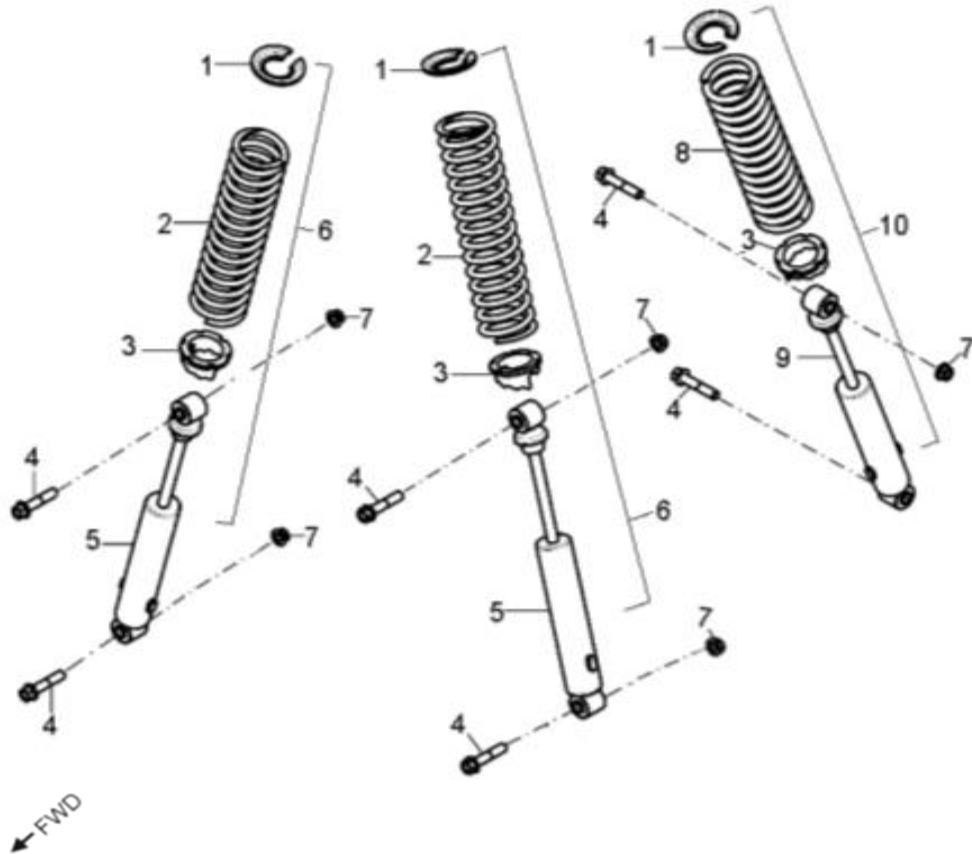

Item	Description	Part number	Q.ty	Note
1	Retainer, Spring	52406153-000	3	
2	Spring, Suspension, Front	5110155E-000	2	
3	Collar, Adjustment	52404151-000	3	
4	Bolt	96000-100508-OKL	6	M10x1.25x50
5	Shock,Front	5110255E-000	2	
6	Asm., Suspension, Front	5110055E-293	2	
7	Nut	94050-10000-00C	5	M10x1.25
8	Spring, Suspension, Rear	5240155E-000	1	
9	Shock, Rear	5240255E-000	1	
10	Asm., Suspension, Rear	5240055E-293	1