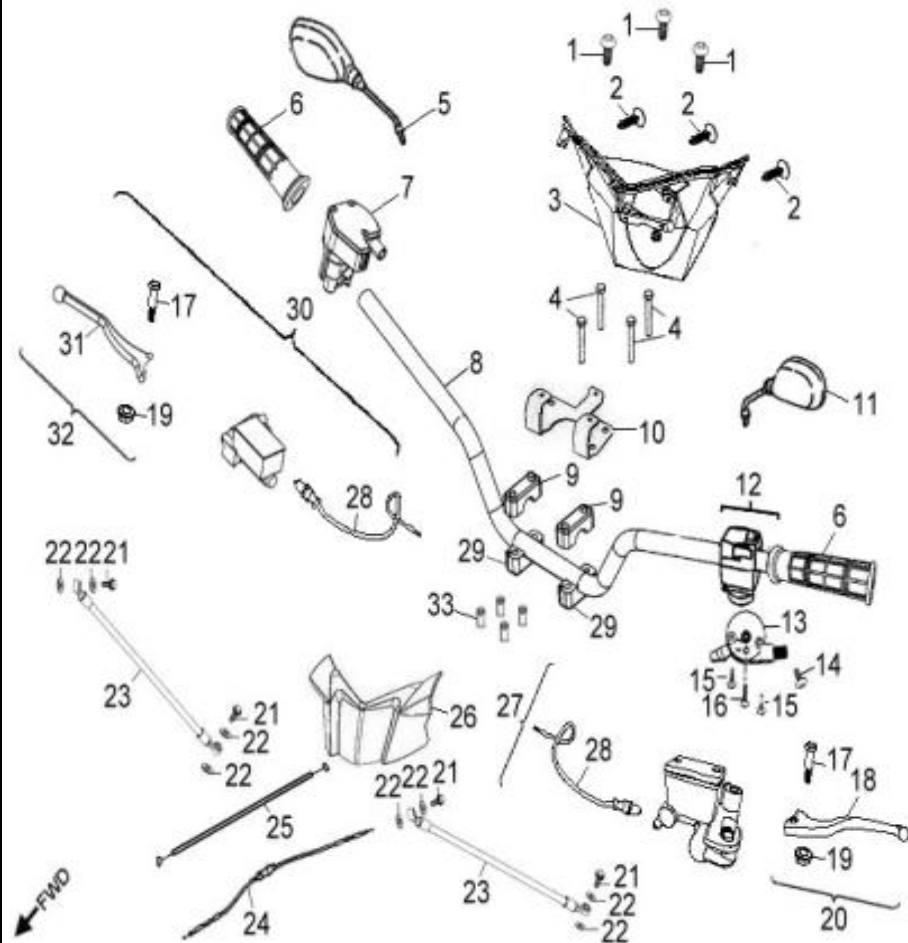

Item	Description	Part number	Q.ty	Note
1	Screw	93100-050208-00K	3	
2	Screw	93903-1040128-00K	3	M4x12
3	Pod, Handlebar	64211226-000	1	
4	Bolt	96000-080768-12B	4	
5	Mirror, RH	88110204-000	1	
6	Grip, Handlebar	53167201-000	2	
7	Control, Throttle	5390055E-000	1	
8	Handlebar	5310055E-067	1	
9	Clamp, Upper	5321039A-000	2	
10	Bracket, Pod	53310218-000	1	
11	Mirror, LH	88120201-001	1	Incl. 14~18
12	Asm., Switch, LH	35151227-001	1	Incl. 15~18
13	Asm., Manual Choke	35160201-000	1	
14	Bolt	93500-030068-00C	1	M3x0.6x6
15	Screw	93100-030048-00B	2	M3x0.6x4
16	Bolt	93500-060088-00K	1	M6x1.0x8
17	Bolt	89220201-000	2	
18	Lever, Brake, LH	53178205-000	1	
19	Nut	94073-06006-00K	2	
20	Asm., Lever, LH	53163205-000	1	
21	Bolt, Banjo	45456111-000	4	
22	Washer	94101-1015012-U0B	8	10.1x15x1.2
23	Hose, Front Brake, Upper	45448208-000	2	
24	Cable, Throttle	53910222-000	1	
25	Choke, Cable, Manual	53922213-000	1	
26	Cover, Handlebar, Lower	64212204-116	1	Black
		64212204-507		Red
27	Asm., Lever LH	5317155E-000	1	
28	Asm., Sensor, Taillight, LH	35340131-00K	2	
29	Clamp, Lower	5320039A-000	2	
30	Asm., Master Cylinder, RH	53172206-000	1	
31	Lever, Brake, RH	53175181-000	1	
32	Asm., Lever, RH	53164204-000	1