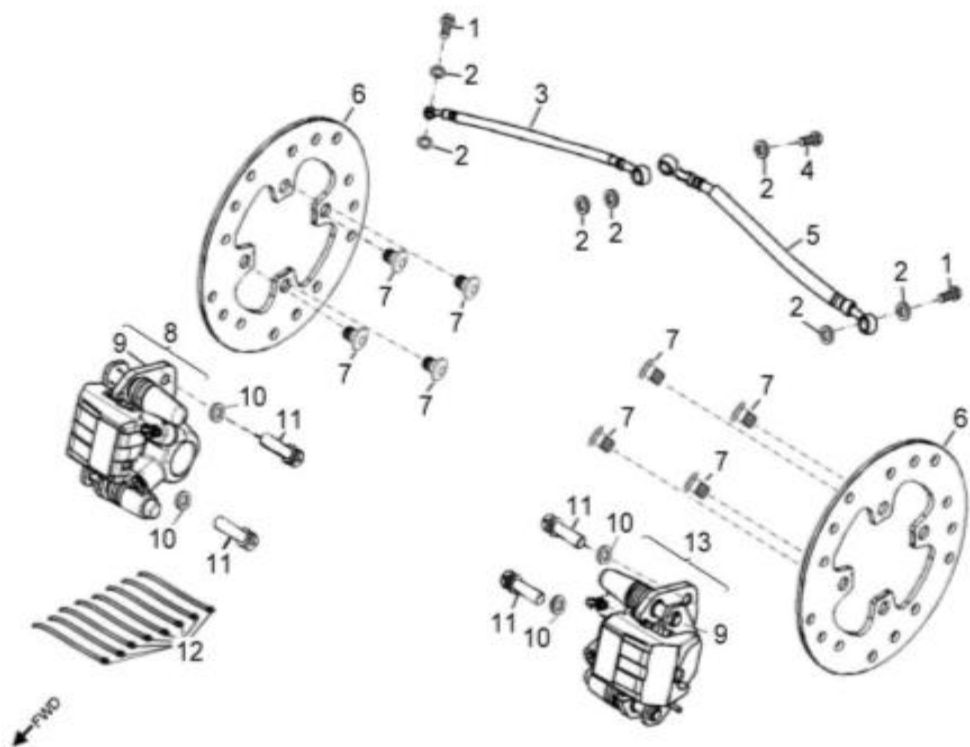

Item	Description	Part number	Q.ty	Note
1	Retainer, Spring	52406153-000	3	
2	Spring, Suspension, Front	5110155E-000	2	
3	Collar, Adjustment	52404151-000	3	
4	Bolt	96000-100508-OKL	6	M10x1.25x50
5	Shock,Front	5110255E-000	2	
6	Asm., Suspension, Front	5110055E-293	2	
7	Nut	94050-10000-00C	5	M10x1.25
8	Spring, Suspension, Rear	5240155E-000	1	
9	Shock, Rear	5240255E-000	1	
10	Asm., Suspension, Rear	5240055E-293	1	

D-24: FRONT WHEEL

Item	Description	Part number	Q.ty	Note
1	Shaft, Prob	90353-14015-00C	2	
2	Washer	94121-1426016-000	2	14x26x1.6
3	Pin, Cotter	94201-32320	2	
4	Nut	95111-10000-14B	8	
5	Tire	42711228-000	2	
6	Valve, Rim	42616201-000	2	
7	Dust Cover, Hub	42717201-000	2	
8	Front Rim	42702204-000	2	
9	Spacer	4431239A-000	2	
10	Seal, Oil	96500-223806A7271	2	22x38x6
11	Bearing, Ball	0490005-000	2	
12	Hub, Wheel, Front	4201039A-000	1	
13	Spacer	4431539A-000	2	
14	Spacer	4431139A-000	2	
15	Bearing, Ball	96100-62040-Z0000	2	
16	Seal, Oil	96500-25470700000	2	25x47x0.7
17	Hub, Wheel, Front	42010204-000	1	

Item	Description	Part number	Q.ty	Note
1	Shaft, Prob	90353-18000-00C	2	
2	Washer	94121-1835200-000	2	18x35x2
3	Pin, Cotter	94201-32320	2	
4	Nut	95111-10000-14B	8	
5	Tire	42811228-000	2	
6	Valve, Rim	42616201-000	2	
7	Dust Cover, Hub	42717202-000	2	
8	Rear Rim(Aluminum)	42802204-000	2	
9	Hub, Wheel, Rh	42020204-000	1	
10	Hub, Wheel, Lh	42030204-000	1	