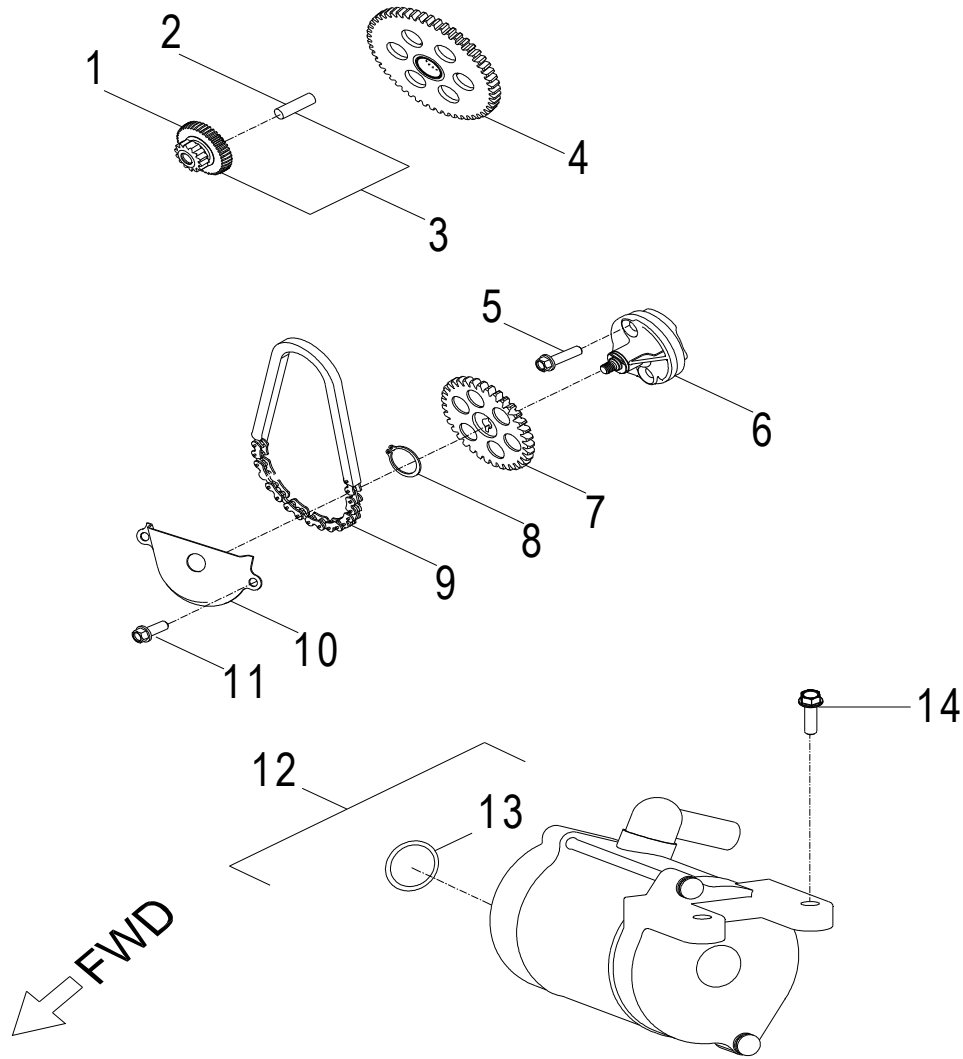

Item	Description	Part number	Q.ty	Note
1	Arm Comp,Valve Rocker Intake	1443069F-000	1	
2	Nut,Tappet Adjusting	14433140-000	4	
3	Screw,Tappet Adjusting	14432140-000	4	
4	Shaft,Valve Rocker Arm	1445169S-000	2	
5	Arm Comp,Valve Rocker Exhaust	1444069F-000	1	
6	Washer	94108-0816030-00C	4	
7		1221869S-000	4	
8	Bolt	96000-060228-14C	2	M6x1.0x22
9	Screw	93000-060068-00K	1	M6x1.0x6
10	O-Ring	93210-00915	1	9.5x1.5
11	Tensioner	14521119-000	1	
12	Gasket, Tensioner	14523119-002	1	
13	Guide, Cam Chain, RH	1455050A-000	1	
14	Pivot, Guide	1453550A-000	1	
15	Chain, Cam	1440169S-000	1	
16	Guide, Cam Chain, LH	1450050N-000	1	
17		1415769S-000	1	
18	Bolt	91000-060128-OKL	2	
19		1410869S-000	1	
20	Asm., Cam Shaft	1440050T-000	1	

D-8: DRIVE CLUTCH

Item	Description	Part number	Q.ty	Note
1	Belt, Driven	2310069F-000	1	
2	Asm., Sliding	2210369S-000	1	
3	Bushing, Slider	2213369N-000	1	
4	Plate, Sheave	2213169S-000	1	
5	Roller	2212069S-000	1	
6	Wheel, Slot, Sliding, Primary	2211062E-000	1	
7	Bushing, Sheave	2210669S-000	1	
8	Sheave, moveable	2210262E-000	1	
9	Washer	94101-1733015-000	1	17.2x33x1.5
10	Washer	94121-1426016-000	1	14x26x1.6
11	Nut	94050-14021-00C	1	

D-10: OIL PUMP & STARTING MOTOR

Item	Description	Part number	Q.ty	Note
1	Gear, Starter	2842350A-000	1	
2	Shaft, Starter Motor	2842450A-000	1	
3	Asm., Gear Starter	2842250A-000	1	Incl. 1~2
4	Gear, Starter	2822062N-000	1	
5	Bolt	96000-060308-08C	2	M6x1.0x30
6	Asm., Oil Pump	1500050A-000	1	
7	Sprocket, Oil Pump	1515050A-000	1	
8	Clip, Cir	94511-1000S	1	
9	Chain, Oil Pump	1514150A-000	1	
10	Cover, Oil Pump	1571150A-000	1	
11	Bolt	96000-060128-08C	2	M6x1.0x12
12	Motor, Starter	3120062E-000	1	
13	O-Ring	93210-02431	1	24.4x3.1
14	Bolt	96000-060208-08C	2	M6x1.0x20