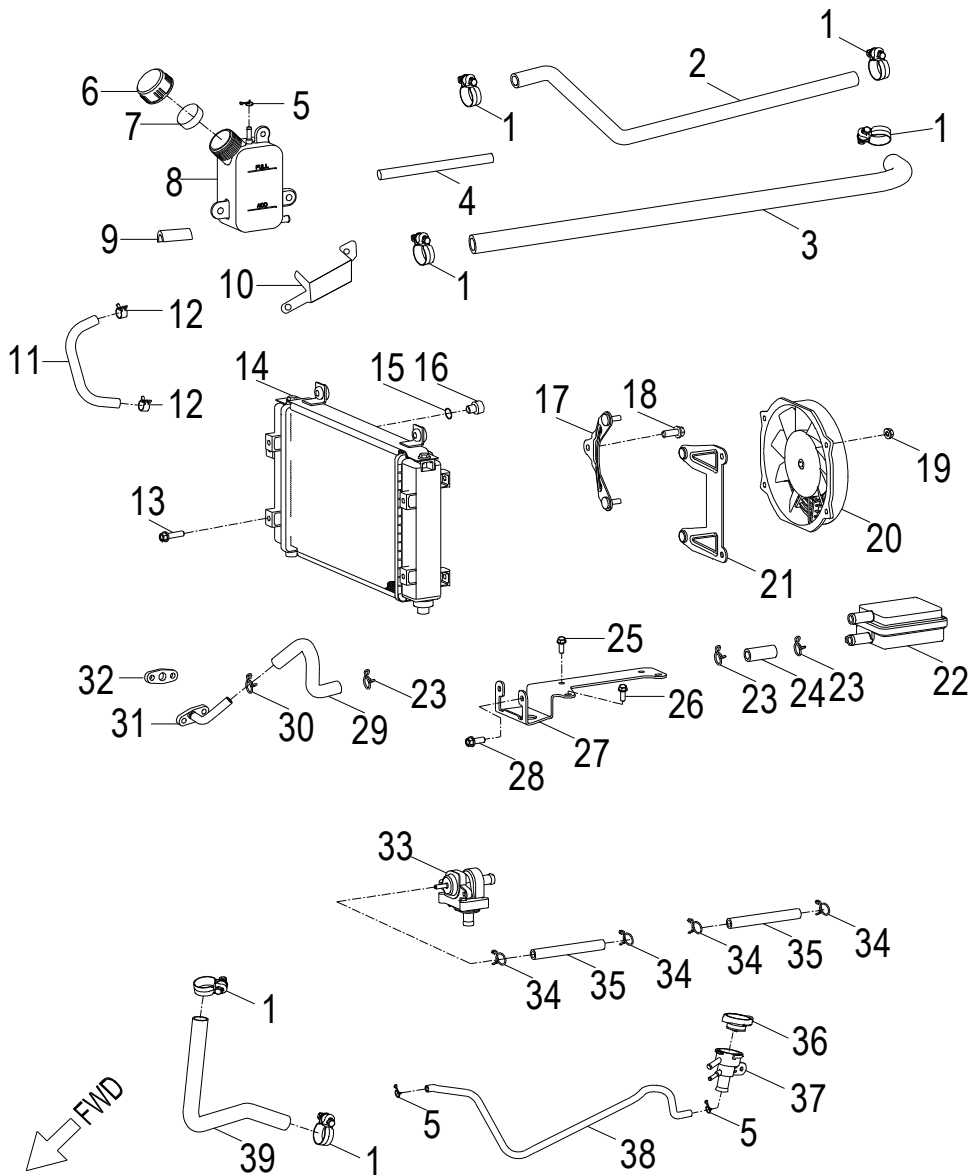

Item	Description	Part number	Q.ty	Note
1	Clamp	1922250A-000	6	
2	Hose, Outlet, Radiator	19501205-001	1	
3	Hose, Inlet, Radiator	19503207-000	1	
4	Hose	94408-05007-230	1	
5	Clip	94510-06500	3	
6	Cap, Expansion Tank	1910250A-000	1	
7	Boot, Duct	1726950A-000	1	
8	Tank, Expansion	1910150A-000	1	
9	Rubber, Fuel Tank	64319131-000	1	
10	Bracket, Expansion Tank	19103201-000	1	
11	Hose, Inlet, Expansion Tank	19506201-000	1	
12	Clamp	94515-12008	2	12x8
13	Bolt	96007-060228-00K	2	M6x1.0x22
14	Radiator	1901162F-000	1	
15	O-Ring	93210-01020	1	9.8x1.9 NBR
16	Switch, Thermosatic	1932550A-000	1	
17	Bracket, Fan, Right	1900662E-000	1	
18	Screw	93003-060168-00K	3	M6x1.0x16
19	Nut	94050-06000-00C	4	M6x1.0
20	Asm., Fan	1900562E-000	1	
21	Bracket, Fan, Left	1900762E-000	1	
22	Asm.,Filter, Daul- Intake	18995202-000	1	
23	Clip	94510-15000	3	
24	Hose, Rubber	96420-01016-052	1	
25	Bolt	96000-060168-08C	2	M6x1.0x16
26	Bolt	96000-060128-OKL	2	M6x1.0x12
27	Bracket, Dual- Intake	1899850A-000	1	
28	Bolt	96000-060148-10K	4	M6x1.0x14
29		17264201-000	1	
30	Clip	94510-13000	1	
31	Tube, Dual- Intake	18640210-000	1	
32	Gasket, Hose	1864639E-000	1	
33	Valve, Dual-Intake	1899955E-000	1	
34	Clip	94510-07400	6	
35	Hose	94407-04007-250	2	
36	Cap, Water	1911150A-000	1	
37	Tube, Water Cap	1911450A-000	1	
38	Hose, Bypass, Thermosatic	19505201-000	1	
39	Hose, Water Cap, Radiator	19504202-001	1