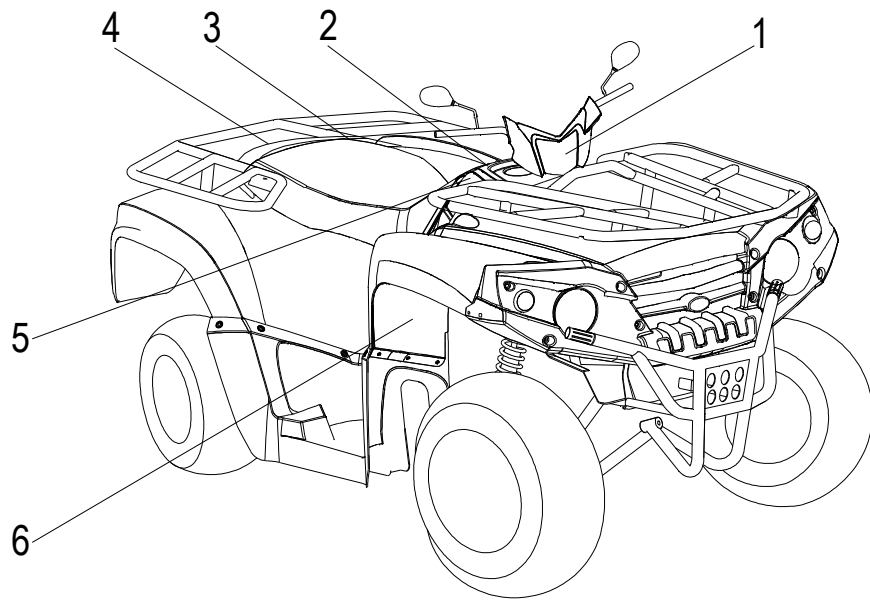

Item	Description	Part number	Q.ty	Note
1	Decal, Crossland 400	87757204-000	1	
2	Decal , Waring, Reverse	87854202-000	1	
3	Decal, Warning, Rack	87869131-000	1	
4	Decal, Crossland 400	87717215-000	1	
5	Decal, Tank, Crossland 400	87755204-000	2	
6	Decal, Waring, Y-16	87851173-000	1	
7	Decal, "Drain bolt"	87843201-000	1	
8	Decal, General Waring	87852159-000	1	
9	Decal, Logo, "A"	87758201-000	1