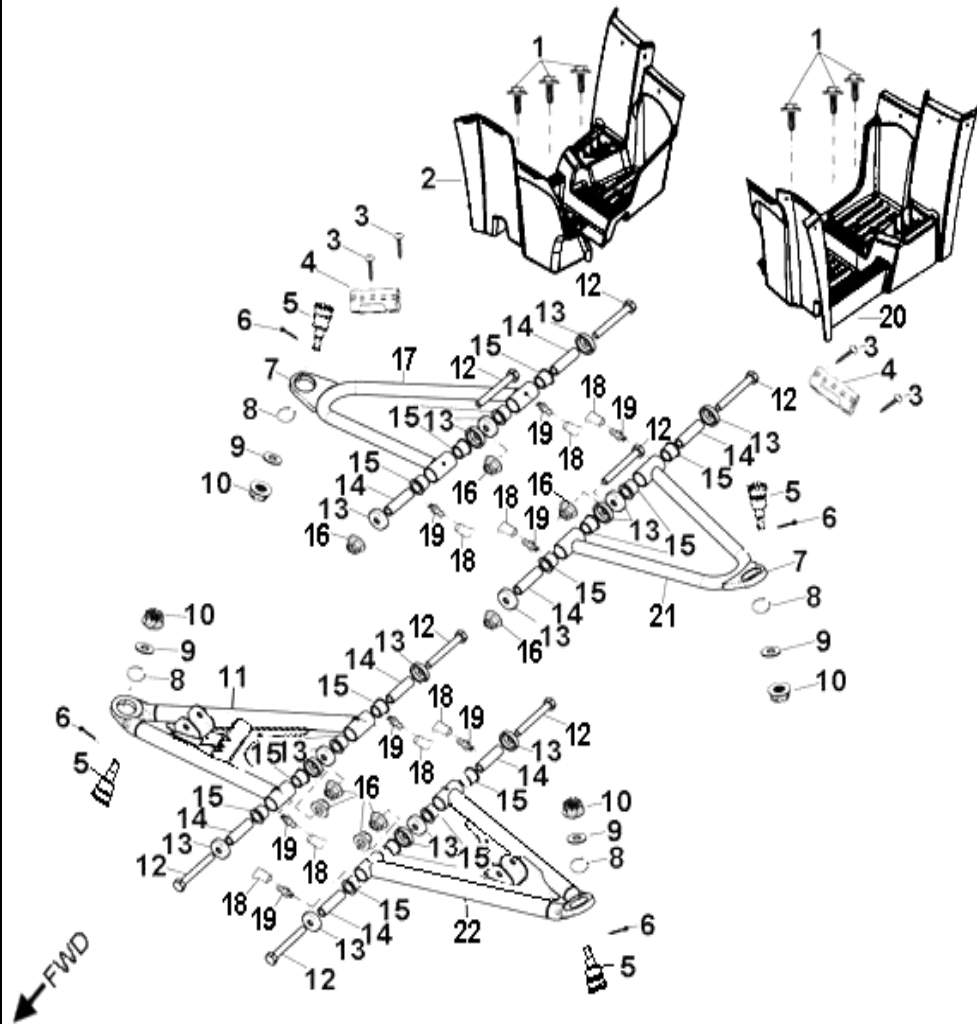

D-20: SWING ARM & FOOTREST

Item	Description	Part number	Q.ty	Note
1	Bolt	96007-060168-00K	6	M6x1.0x16
2	Footwell, RH	6430055E-000	1	
3	Screw	93903-1050128-00K	4	M5x12
4	Retainer, Brake Line, Front	53005202-000	2	
5	Ball Joint	52451204-000	4	
6	Pin, Cotter	94201-23250	4	
7	Bracket, Ball Joint	5313639A-000	2	
8	Clip, Cir	94511-3113S	4	
9	Washer	94101-1225020-00C	4	12.1x25x2
10	Nut, Lock	90351-12000-00C	4	M12x1.25
11	A-Arm, Lower, Rh	53031203-067	1	
12	Bolt	96000-100758-0KL	8	
13	Cap, dustproof	52426156-000	16	
14	Spacer	5314039A-000	8	
15	Bushing	53135203-000	16	
16	Nut	94050-10000-00C	8	M10x1.25
17	A-Arm, Upper, Rh	5303255E-067	1	
18	Cap, Valve, Grease	51301131-000	8	
19	Valve, Grease	51300131-000	8	
20	Footwell, LH	6431055E-000	1	
21	A-Arm, Upper, Lh	5313255E-067	1	
22	A-Arm, Lower, LH	53131203-067	1