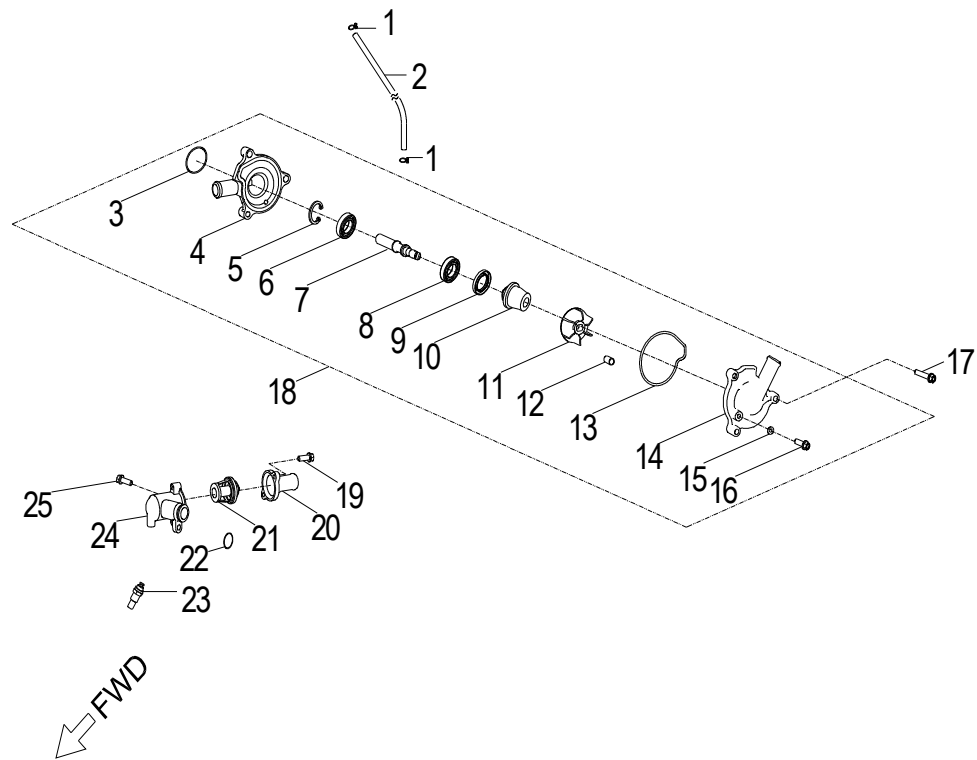

D-12: WATER PUMP

Item	Description	Part number	Q.ty	Note
1	Clamp	1922250A-000	2	
2	Hose	1950250A-001	1	
3	O-Ring	93210-02920	1	29x2.0
4	Body, Water Pump	1921150A-000	1	
5	Clip, Cir	94512-2600R	1	
6	Bearing, Ball	96100-60000	1	
7	Shaft, Water Pump	1923150A-000	1	
8	Bearing, Ball	96100-69010	1	
9	Seal, Oil	96500-122207	1	
10	Seal, Mechanical	1921750A-000	1	
11	Impeller, Water Pump	1921550A-000	1	
12	Pin, Dowel	94301-08140	2	8x14
13	Gasket	1922950A-000	1	
14	Flange, Water Pump	1922150A-000	1	
15	Washer	94101-0612010-00U	1	6.5x12x1
16	Bolt	96000-060128-08C	1	M6x1.0x12
17	Bolt	96000-060408-08C	3	M6x1.0x40
18	Asm., Water Pump	1921050A-000	1	
19	Bolt	96000-050168-00C	2	M5x0.8x16
20	Flange, Thermosatic	1931550N-000	1	
21	Bimetal, Thermosatic	1930050A-000	1	
22	O-Ring	93212-01719	1	
23	Sensor, Thermosatic	1931950A-000	1	
24	Housing, Thermosatic	1931150A-000	1	
25	Bolt	96000-060188-08C	1	M6x1.0x8