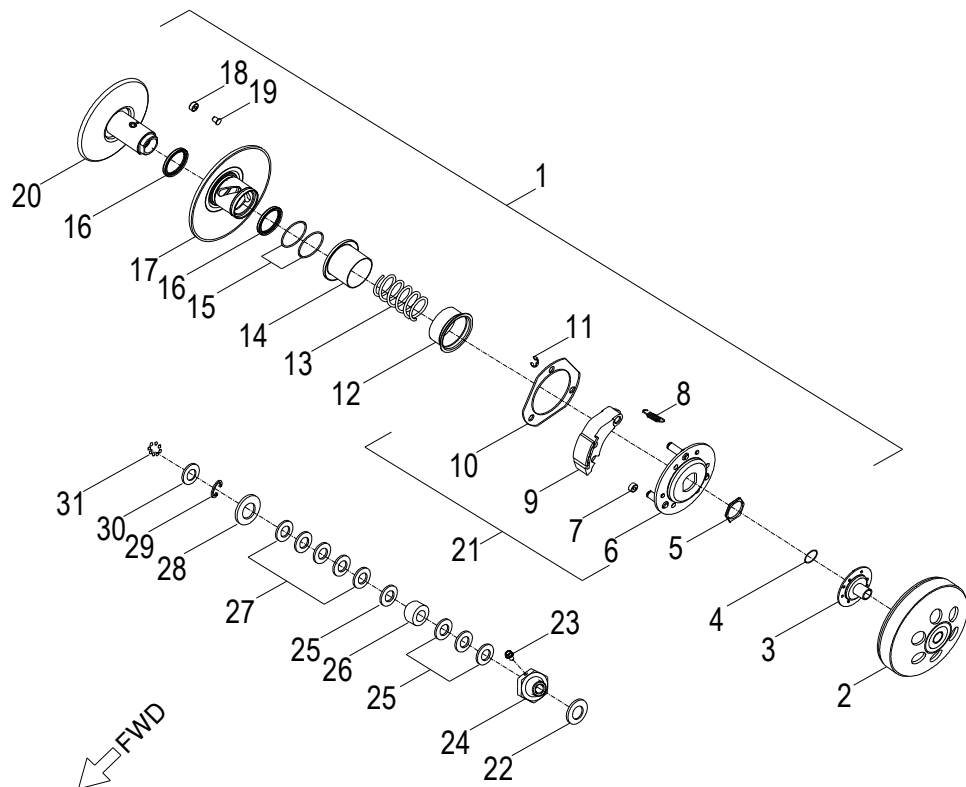

D-9: DRIVEN CLUTCH

Item	Description	Part number	Q.ty	Note
1	Asm., Drive Clutch	2200069S-000	1	
2	Clutch, Outer	2210062E-000	1	
3	Hold, Cam	2210139A-000	1	
4	O-Ring	93214-02031	1	
5	Nut	95111-0001C-000	1	M28
6	Plate, Drive, Inner	2235062E-000	1	
7	Bushing, Rubber	2280469N-000	3	
8	Spring, Clutch	2240162E-000	3	
9	Weight, Clutch	2253569N-000	3	
10	Plate, Drive, Side	2235162E-000	1	
11	Clip, Cir	94511-0700E	3	
12	Seal, Collor	2323962E-000	1	
13	Spring, Clutch	2323362E-000	1	
14	Seal, Collor	2323762E-000	1	
15	O-Ring	93214-04720	2	
16	Seal, Oil	96500-404704FKM	2	
17	Sheave, Moveable	2322062E-001	1	
18	Roller, Guide	2322662E-000	3	
19	Pin, Guide	2322562E-000	3	
20	Sheave, Driven	2320062E-000	1	
21	Asm., Driven Clutch	2200162E-000	1	
22	Washer	94121-2038005-00K	1	
23	Bolt	91205-050088-0KL	1	M5x0.8x8
24	Nut, Driven	2210539A-000	1	
25	Washer	94101-2538010-000	4	25x38x1
26	Guide, Cam	2210839A-000	1	
27	Washer, Special	94122-2550020-00K	5	25.2x50x2
28	Retainer, Ball	2210439A-000	1	
29	Clip, Cir	94511-250IS	1	
30	Washer	94101-2531010-00K	1	25.2x31.3x1
31	Ball, Steel	96211-07000	8