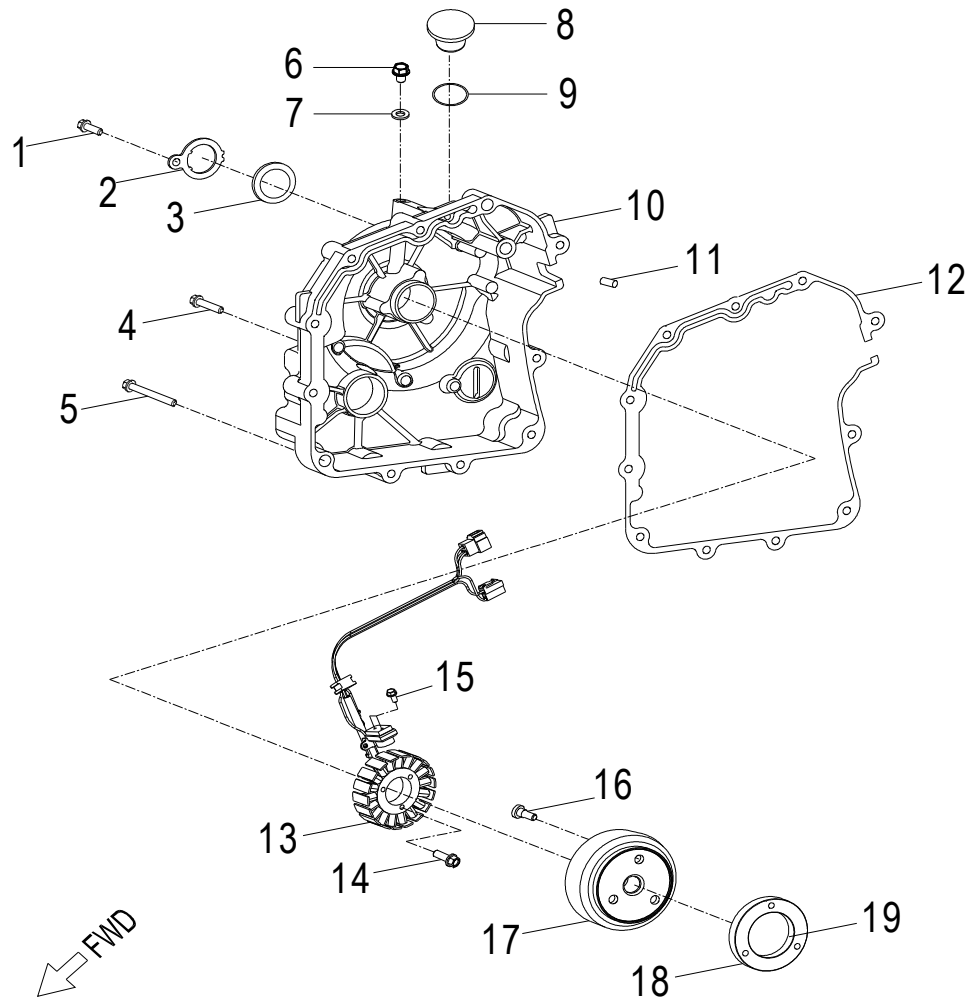

D-6: RIGHT CRANKCASE COVER

Item	Description	Part number	Q.ty	Note
1	Bolt	96000-060128-08C	1	M6x1.0x12
2	Retainer, Sight Glass	1133350S-000	1	
3	Oil Windows	1120250A-000	1	
4	Bolt	96000-060458-08C	4	M6x1.0x45
5	Bolt	96000-061359-08G	7	
6	Bolt	96000-060108-10K	1	M6x1.0x10
7	Washer	94101-0612010-00U	1	6.5x12x1
8	Cap(Nickel Silver)	96600-30075000000	1	
9	O-Ring	93210-02724	1	27.4x2.4
10	Crankcase Cover, RH	1133550A-000	1	
11	Pin, Dowel	94301-10140	2	10x14
12	Gasket, Crankcase, RH	1139350A-002	1	
13	Stator	3112062E-000	1	
14	Screw	91300-050258-00C	3	M5x0.8x25
15	Bolt	92000-050128-00C	2	M5x0.8x12
16	Bolt	91005-080188-00C	3	M8x1.25x18
17	Flywheel	3111062E-000	1	
18	Outer, One Way	2812162N-000	1	
19	Asm., Rollor, One Way	2813050B-000	1