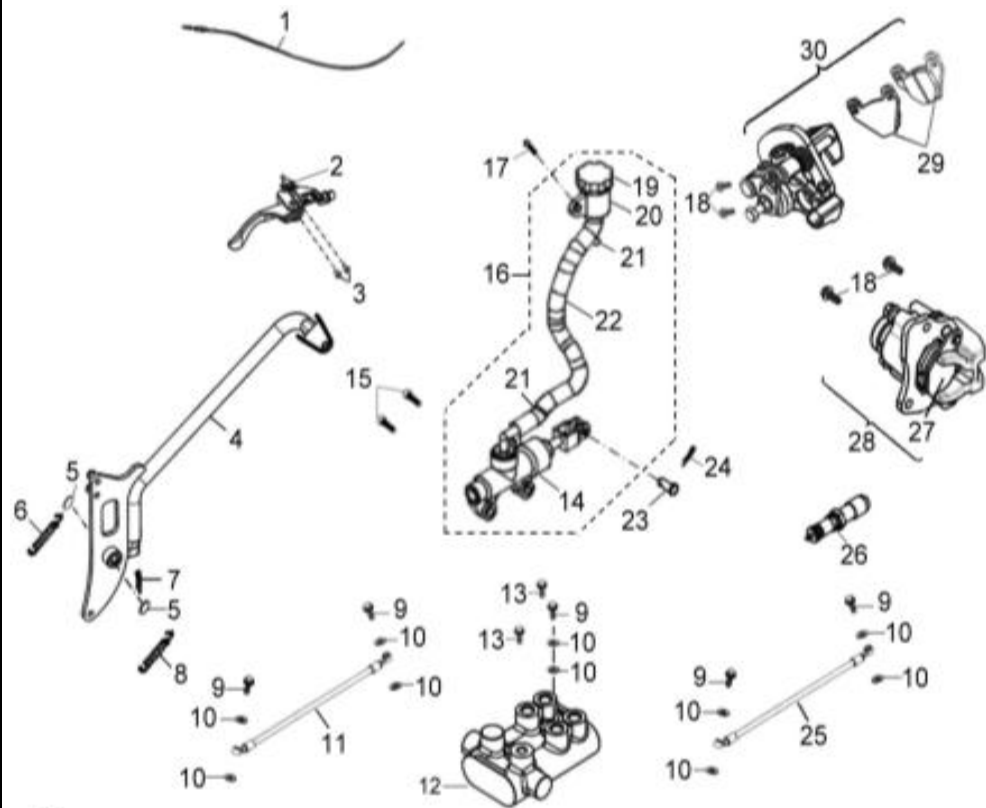

Item	Description	Part number	Q.ty	Note
1	Retainer, Spring	52406153-000	3	
2	Spring, Suspension, Front	5110155E-000	2	
3	Collar, Adjustment	52404151-000	3	
4	Bolt	96000-100508-OKL	6	M10x1.25x50
5	Shock,Front	5110255E-000	2	
6	Asm., Suspension, Front	5110055E-293	2	
7	Nut	94050-10000-00C	5	M10x1.25
8	Spring, Suspension, Rear	5240155E-000	1	
9	Shock, Rear	5240255E-000	1	
10	Asm., Suspension, Rear	5240055E-293	1	

D-24: FRONT WHEEL

Item	Description	Part number	Q.ty	Note
1	Shaft, Prob	90353-14015-00C	2	
2	Washer	94121-1426016-000	2	14x26x1.6
3	Pin, Cotter	94201-32320	2	
4	Nut	95111-10000-14B	8	
5	Tire	42711228-000	2	
6	Valve, Rim	42616201-000	2	
7	Dust Cover, Hub	42717201-000	2	
8	Front Rim	42702204-000	2	
9	Spacer	4431239A-000	2	
10	Seal, Oil	96500-223806A7271	2	22x38x6
11	Bearing, Ball	0490005-000	2	
12	Hub, Wheel, Front	4201039A-000	1	
13	Spacer	4431539A-000	2	
14	Spacer	4431139A-000	2	
15	Bearing, Ball	96100-62040-Z0000	2	
16	Seal, Oil	96500-25470700000	2	25x47x0.7
17	Hub, Wheel, Front	42010204-000	1	

Item	Description	Part number	Q.ty	Note
1	Shaft, Prob	90353-18000-00C	2	
2	Washer	94121-1835200-000	2	18x35x2
3	Pin, Cotter	94201-32320	2	
4	Nut	95111-10000-14B	8	
5	Tire	42811228-000	2	
6	Valve, Rim	42616201-000	2	
7	Dust Cover, Hub	42717202-000	2	
8	Rear Rim(Aluminum)	42802204-000	2	
9	Hub, Wheel, Rh	42020204-000	1	
10	Hub, Wheel, Lh	42030204-000	1	

Item	Description	Part number	Q.ty	Note
1	Bolt, Banjo	45456111-000	2	
2	Washer	94101-1015012-U0B	7	10.1x15x1.2
3	Hose, Front Brake, Lower	45449212-000	1	
4	Bolt, Banjo	45456202-000	1	
5	Hose, Front Brake, Lower	45449211-000	1	
6	Plate, Front Brake, LH	4501039A-000	2	
7	Bolt	45016131-00K	8	
8	Asm., Caliper, RH	4500239A-000	1	Incl. 9
9	Pads, Caliper, Front	43121201-000	2	
10	Washer	94101-0816020-00C	4	8x16x2
11	Screw	96002-080308-00K	4	M8x1.25x30
12	Strap	89569131-000	9	ALT-200M-B
13	Asm., Caliper, LH	4500139A-000	1	Incl. 9