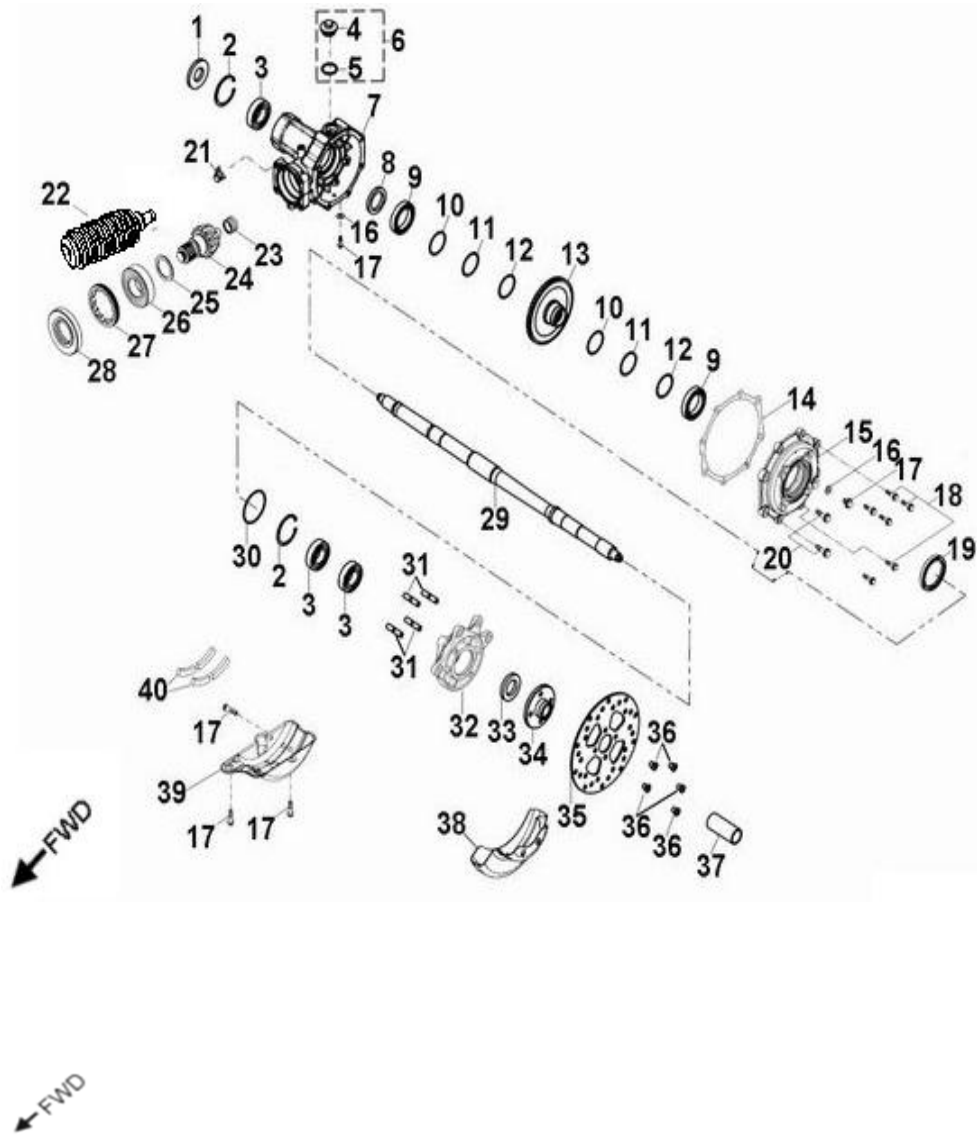

Item	Description	Part number	Q.ty	Note
1	Seal, Oil	96500-306207A7271	1	
2	Clip, Cir	94512-6200R	2	
3	Bearing, Ball	96100-6206-LLUC3/ZG	3	
4	Plug, Drain, Oil	11334119-000	1	
5	O-Ring	93210-03132	1	30.8mm
6	Asm., Cap	1542539A-000	1	
7	Gearcase	4210039B-001	1	
8	Seal, Oil	96500-415607A7271	1	
9	Bearing, Ball	96100-69090-00000	2	
10	Shim	42401201-000	2	
11	Shim	42401202-000	2	
12	Shim	42401203-000	2	
13	Gear, Bevel	42320201-000	1	
14	Gasket, Cover	4229139A-002	1	
15	Cover, Gearcase	4220055E-000	1	
16	Washer	94101-0816020-00L	2	
17	Bolt	96000-080108-00K	5	M8x1.25x10
18	Bolt	96000-080288-00B	6	
19	Seal, Oil	96500-415106A2650	1	
20	Bolt	96000-100358-00B	2	
21	Clamp	94515-11007	1	
22	Bellows	16600201-000	1	
23	Bearing, Needle	96200-142213	1	
24	Gear, Pinion	42310201-000	1	
25	Shim	4241039A-000	1	
26	Bearing, Ball	96100-62060-00000	1	
27	Nut	90204-65000-000	1	
28	Seal, Oil	96500-347210A7271	1	
29	Axle	4200050A-000	1	
30	O-Ring	93210-06725	1	
31	Stud	91001-100488-00B	4	
32	Housing, Rear axle	4280555E-000	1	
33	Seal, Oil	96500-405707A7271	1	
34	Hub, Disc	4349055E-000	1	
35	Disc, Brake	43511202-000	1	
36	Bolt	45016131-00K	5	
37	Tube, Spacer	4281055E-000	1	
38	Shield, Disc	52621201-067	1	
39	Shield, Gearcase	4352639A-067	1	
40	Foam	3720439A-000	4