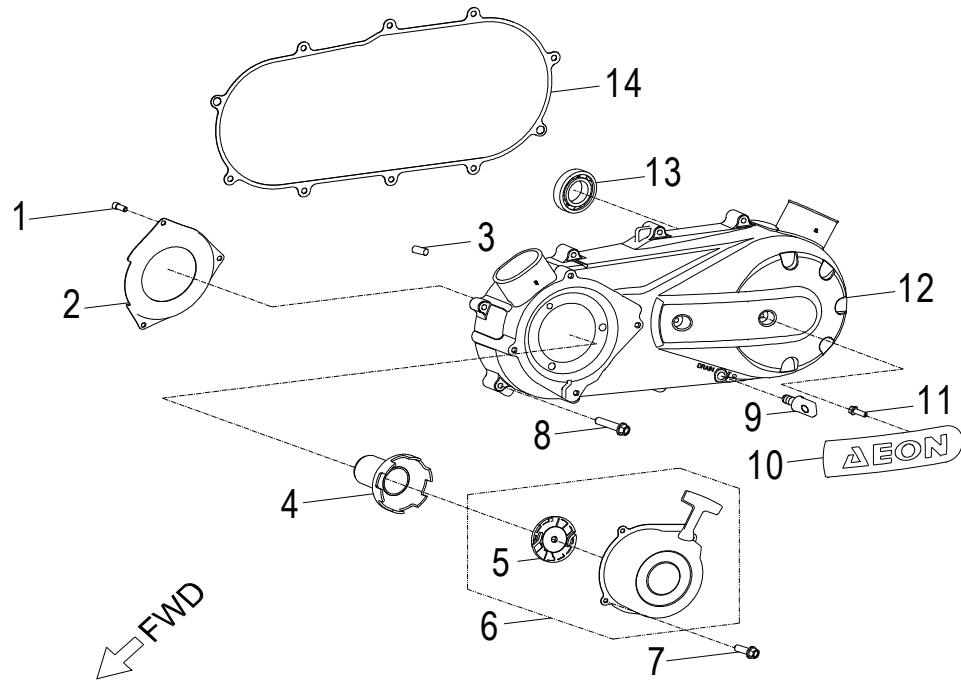

D-5: LEFT CRANKCASE COVER

Item	Description	Part number	Q.ty	Note
1	Bolt	91003-060088-00K	3	
2	Wind Guider, Drive Clutch	1133969S-000	1	
3	Pin, Dowel	94301-10140	2	10x14
4	Ratchet, Recoil	2210769S-000	1	
5	Sliding Cover Comp	1170650A-000	1	
6	Recoil, Starter	1135050A-000	1	
7	Bolt	96000-060168-10K	4	M6x1.0x16
8	Bolt	96000-060408-08C	10	M6x1.0x40
9	Drain plug	11353201-000	1	
10	Tablet, Logo	1134750A-000	1	
11	Bolt	96000-050128-00K	2	M5x0.8x12
12	Cover, Clutch	1134169S-000	1	
13	Bearing, Ball	96100-6004-LLUC3/ZG	1	LLUC3/L542
14	Gasket	1135950A-002	1