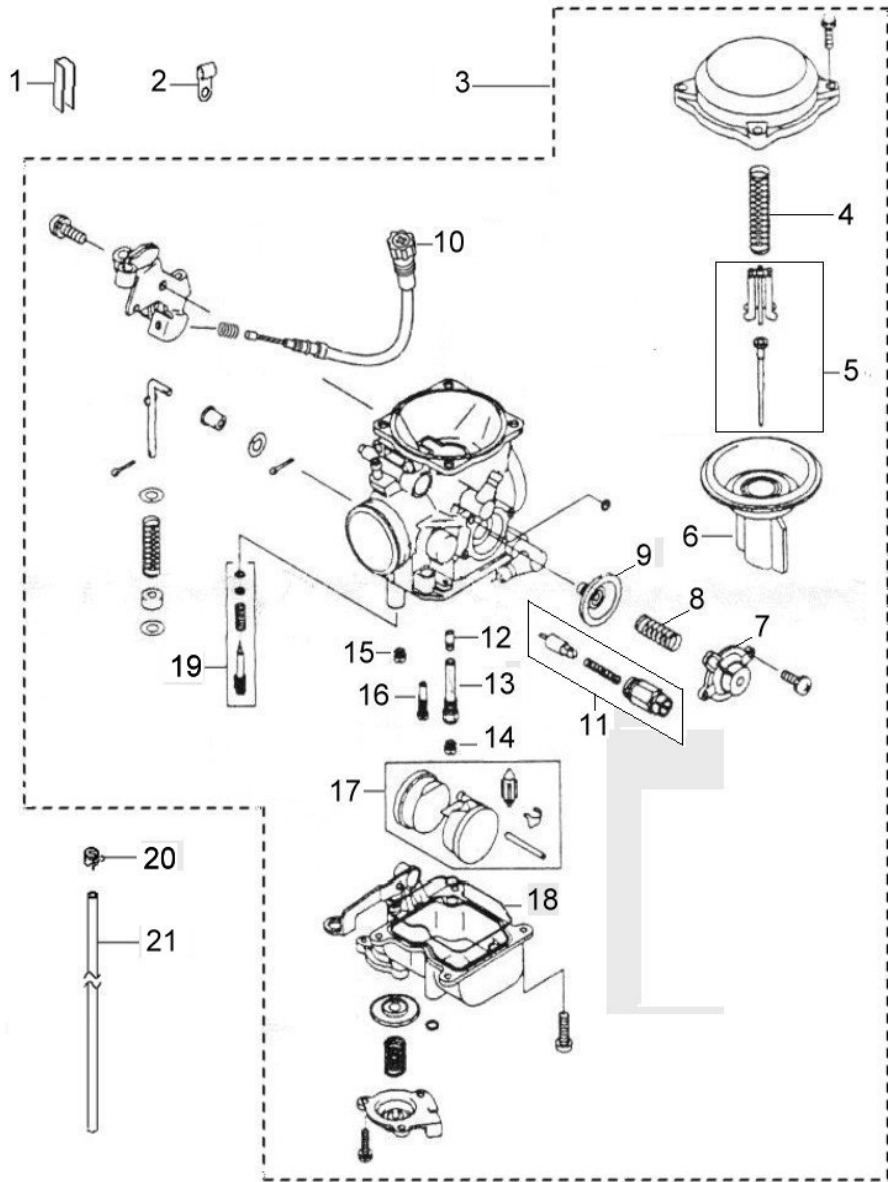

D-13: CARBURETOR

Item	Description	Part number	Q.ty	Note
1	Limiting Plate, Throttle	16163201-000	1	
2	Cable Fastener	45458205-000	1	
3	Asm., Carburetor	1610069S-000	1	
4	Spring	1610269S-000	1	
5	Asm., Jet Needle	1610469S-000	1	
6	Throttle Valve, Diaphragm	1605069S-000	1	
7	Cover, Diaphragm	1615569S-000	1	
8	Spring	1617269S-000	1	
9		1616769S-000	1	
10	Screw, Idle	1611469S-000	1	
11	Manual Choke Comp	5392369S-000	1	
12	Needle, Jet	1615069S-000	1	
13	Valve, Needle	1610569S-000	1	
14	Jet, Main	1610869S-000	1	
15	Jet, Choke	1621469S-000	1	
16	Jet, Pilot	1611069S-000	1	
17	Float	1612369S-000	1	
18	Seal, Float	1610669S-000	1	
19	Screw, Air	1611569S-000	1	
20	Clamp	94515-07807	1	
21	Tube, Oil	94403-04008-430	1