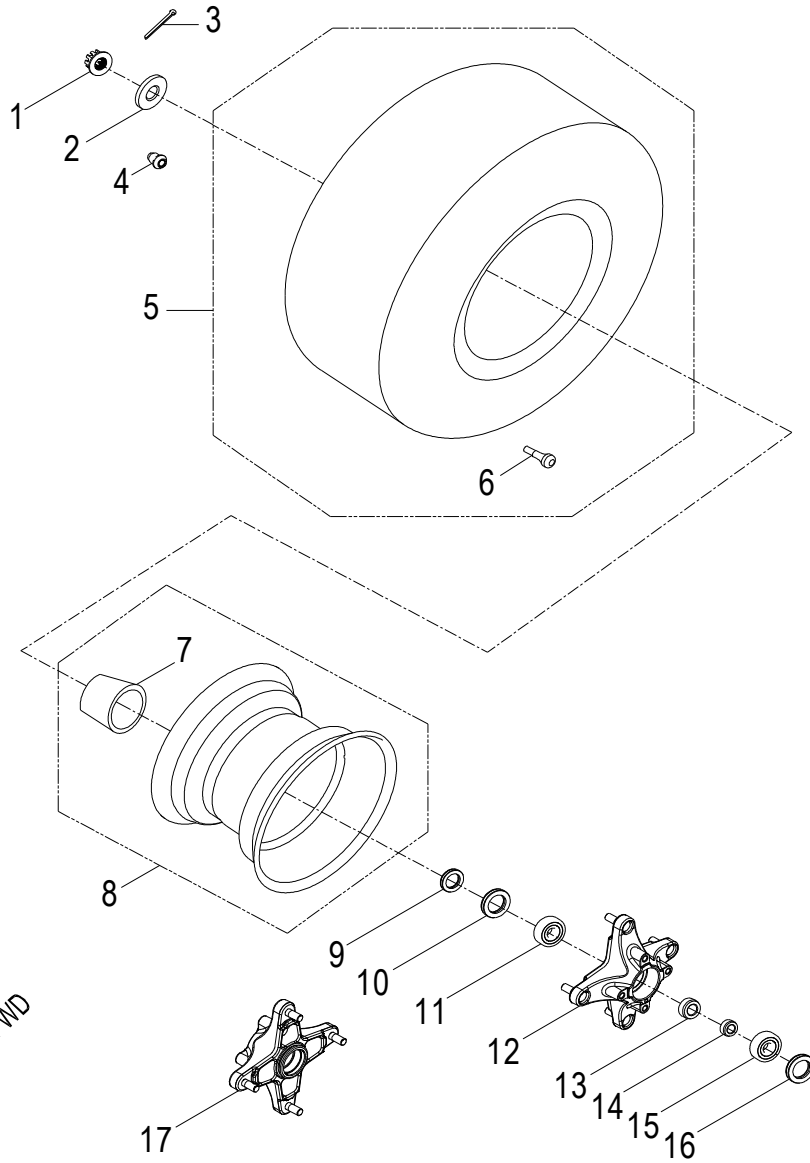

D-20: SWING ARM & FOOTREST

Item	Description	Part number	Q.ty	Note
1	Bolt	96007-060168-00K	6	M6x1.0x16
2	Footwell, RH	6430055E-000	1	
3	Screw	93903-1050128-00K	4	M5x12
4	Retainer, Brake Line, Front	53005202-000	2	
5	Ball Joint	52451204-000	4	
6	Pin, Cotter	94201-23250	4	
7	Bracket, Ball Joint	5313639A-000	2	
8	Clip, Cir	94511-3113S	4	
9	Washer	94101-1225020-00C	4	12.1x25x2
10	Nut, Lock	90351-12000-00C	4	M12x1.25
11	A-Arm, Lower, Rh	53031203-067	1	
12	Bolt	96000-100758-0KL	8	
13	Cap, dustproof	52426156-000	16	
14	Spacer	5314039A-000	8	
15	Bushing	53135203-000	16	
16	Nut	94050-10000-00C	8	M10x1.25
17	A-Arm, Upper, Rh	5303255E-067	1	
18	Cap, Valve, Grease	51301131-000	8	
19	Valve, Grease	51300131-000	8	
20	Footwell, LH	6431055E-000	1	
21	A-Arm, Upper, Lh	5313255E-067	1	
22	A-Arm, Lower, LH	53131203-067	1	

D-24: FRONT WHEEL

Item	Description	Part number	Q.ty	Note
1	Shaft, Prob	90353-14015-00C	2	
2	Washer	94121-1426016-000	2	14x26x1.6
3	Pin, Cotter	94201-32320	2	
4	Nut	95111-10000-14B	8	
5	Tire	42711228-000	2	
6	Valve, Rim	42616201-000	2	
7	Dust Cover, Hub	42717201-000	2	
8	Front Rim	42702204-000	2	
9	Spacer	4431239A-000	2	
10	Seal, Oil	96500-223806A7271	2	22x38x6
11	Bearing, Ball	0490005-000	2	
12	Hub, Wheel, Front	4201039A-000	1	
13	Spacer	4431539A-000	2	
14	Spacer	4431139A-000	2	
15	Bearing, Ball	96100-62040-Z0000	2	
16	Seal, Oil	96500-25470700000	2	25x47x0.7
17	Hub, Wheel, Front	42010204-000	1	