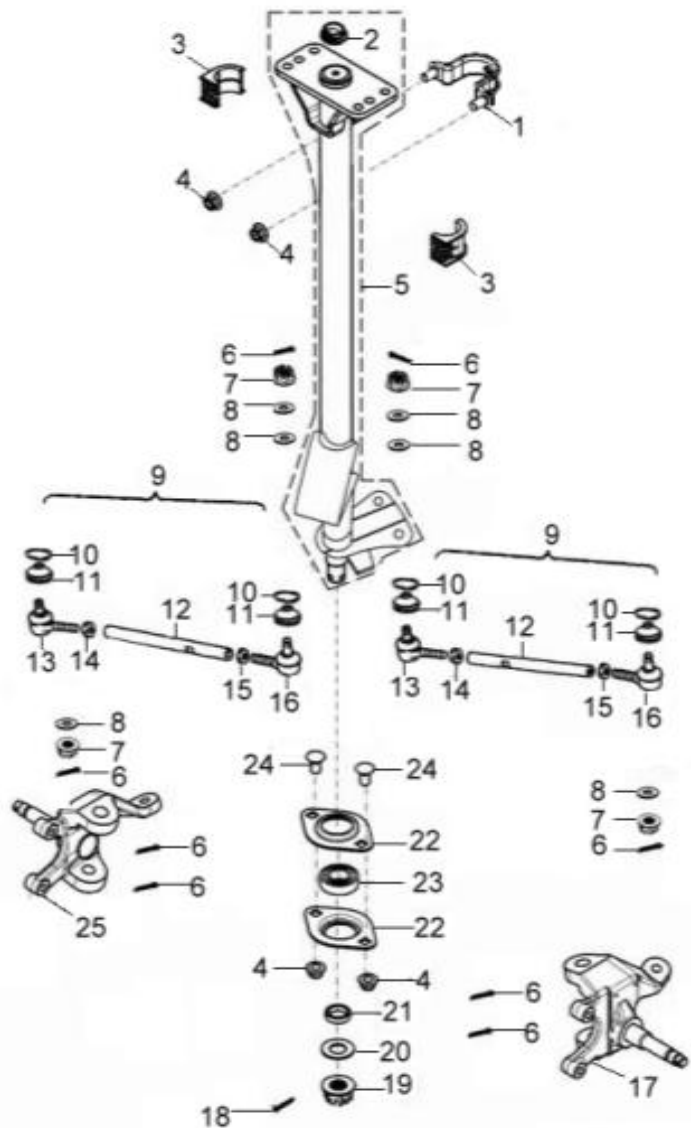

Item	Description	Part number	Q.ty	Note
1	Steering Shaft Fix Comp	5349039A-000	1	
2	Cap, Rubber	19611202-000	1	
3	Sleeve, Steering Shaft	5122039A-000	2	
4	Nut	90355-10000-14C	4	
5	Shaft, Steering	5110755E-067	1	
6	Pin, Cotter	94201-25190	8	
7	Nut	90352-10000-00C	4	M10x1.25
8	Washer	94101-1022020-00C	6	10.1x22x2
9	Asm., Tie Rod	5341039A-000	2	
10	Ciamp	94514-09255	4	
11	Boot	16129201-000	4	
12	Asm., Tie Rod	5341139A-000	2	
13	Rod End, LH	5341239A-000	2	
14	Nut	94002-10010-00C	2	
15	Nut	94001-10000-24C	2	
16	Rod End, RH	5341339A-000	2	
17	Asm., Steering Knuckle, LH	51325209-000	1	
18	Pin, Cotter	94201-32320	1	
19	Shaft, Prob	90353-18000-00C	1	
20	Washer	94121-1835200-000	1	10.1x22x2
21	Spacer	4431339A-000	1	
22	Flangette	5111139A-000	2	
23	Bearing, Ball	0490004-000	1	
24	Bolt, Carriage	95021-100228-00C	2	
25	Asm., Steering Knuckle, RH	51330210-000	1	

← FWD