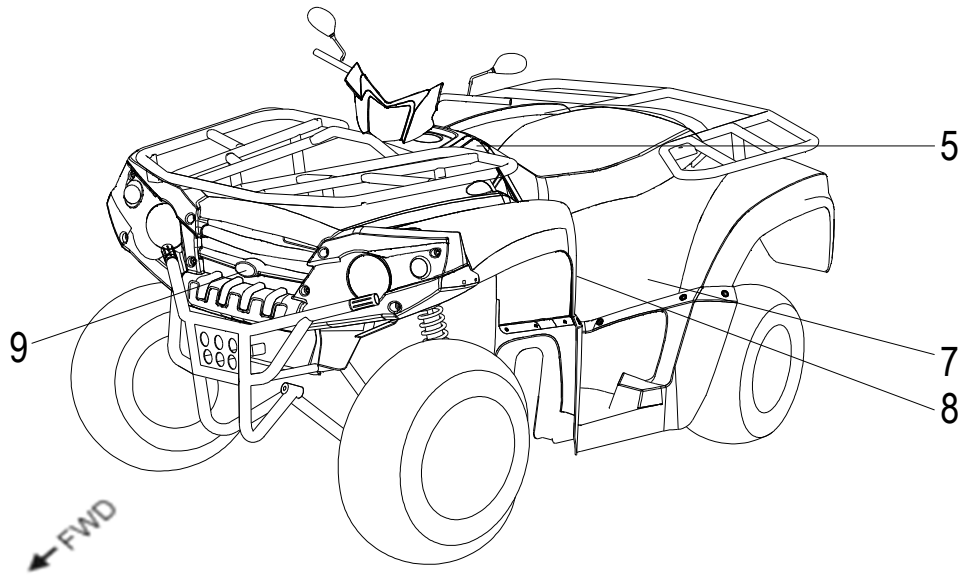

Item	Description	Part number	Q.ty	Note
1	Decal, Crossland 400	87757204-000	1	
2	Decal , Waring, Reverse	87854202-000	1	
3	Decal, Warning, Rack	87869131-000	1	
4	Decal, Crossland 400	87717215-000	1	
5	Decal, Tank, Crossland 400	87755204-000	2	
6	Decal, Waring, Y-16	87851173-000	1	
7	Decal, "Drain bolt"	87843201-000	1	
8	Decal, General Waring	87852159-000	1	
9	Decal, Logo, "A"	87758201-000	1