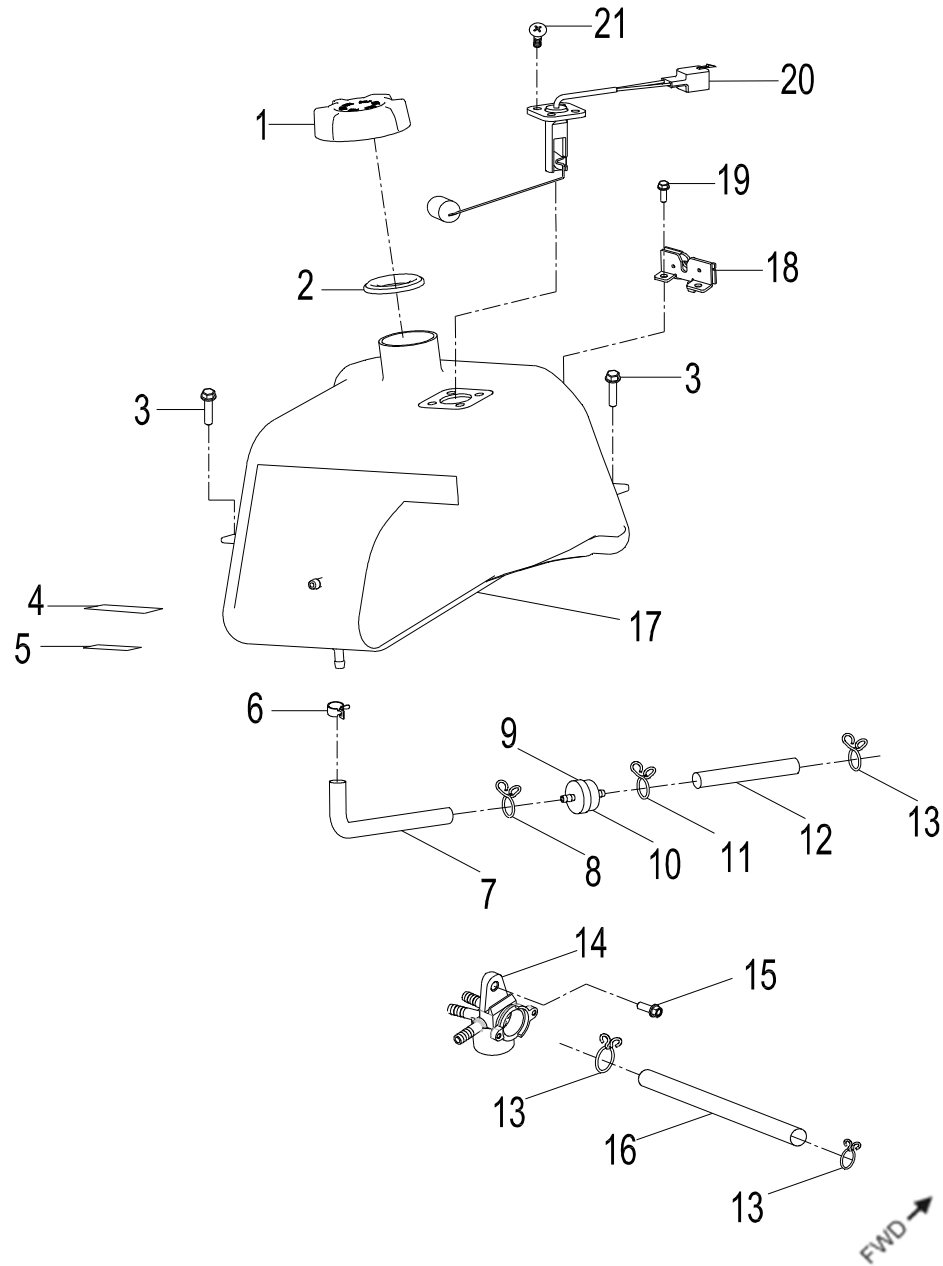

D-22: FUEL TANK

Item	Description	Part Number	Q.ty	Note
1	Asm., Cap, Fuel Tank	17620202-000	1	Incl. 1
2	Collar, Fuel Tank	17507201-000	1	
3	Bolt	92005-060208-00K	3	
4	Decal, Insulation	87011211-000	1	
5	Decal, Insulation	87011212-000	1	
6	Clamp	94515-10008	1	
7	Fuel hose	94412-05009-105	1	
8	Clip	94510-08008	1	
9	Clamp	1795955E-000	1	
10	Filter, Fuel	17952111-000	1	
11	Clip	94510-09012	1	
12	Asm., Hose, Fuel	94410-05009-012	1	
13	Clip	94510-08012	3	
14	Valve, Fuel	17950111-000	1	
15	Bolt	96000-060168-10K	1	M6x16
16	Asm., Hose, Fuel	94410-05009-013	1	
17	Asm., Tank, Fuel	1750055E-000	1	
18	Lock striker	77231180-000	1	
19	Bolt	96000-060148-10K	2	M6x14
20	Sensor, Fuel	37800203-000	1	
21	Bolt	93100-050168-00K	4	M5x16