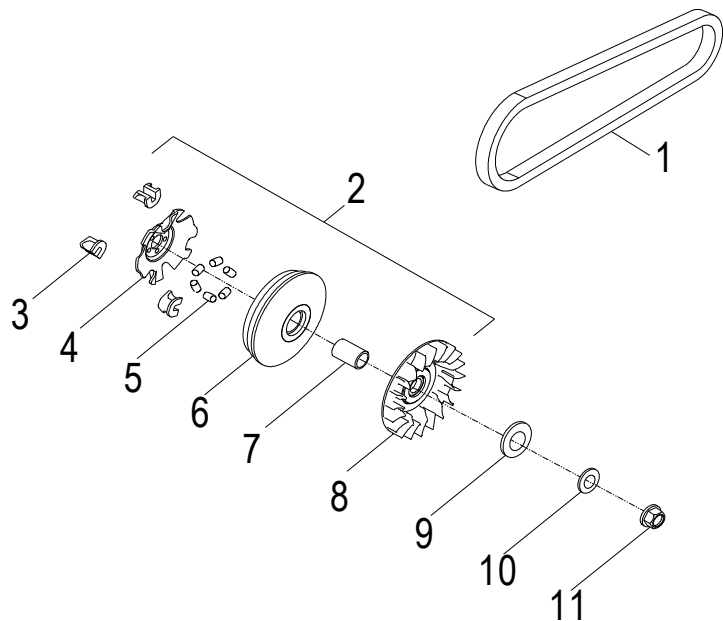

D-6: RIGHT CRANKCASE COVER

Item	Description	Part Number	Q.ty	Note
1	Bolt	96000-060128-08C	1	M6x12
2	Retainer, Sight Glass	1133350S-000	1	
3	Oil Windows	1120250A-000	1	
4	Bolt	96000-060458-08C	4	M6x45
5	Bolt	96000-061359-08G	7	
6	Bolt	96000-060108-10K	1	
7	Washer	94101-0612010-00U	1	6.5x12x1
8	Cap(Nickel Silver)	96600-30075000000	1	
9	O-Ring	93210-02724	1	27.4x2.4
10	Crankcase Cover, RH	1133550A-000	1	
11	Pin, Dowel	94301-10140	2	10x14
12	Gasket, Crankcase, RH	1139350A-002	1	
13	Stator	3112062E-000	1	
14	Screw	91300-050258-00C	3	M5x25 + w
15	Bolt	91005-080188-00C	3	M8x18
16	Bolt	92000-050128-00C	2	M5x12
17	Flywheel	3111062E-000	1	
18	Outer, One Way	28121203-000	1	
19	Asm., Rollor, One Way	2813050B-000	1	

D-7: VALVE CAM

Item	Description	Part Number	Q.ty	Note
1	Shaft, Intake, Rocker Arm	1445250A-000	1	
2	Shaft, Exhaust, Rocker Arm	1445362E-000	1	
3	Nut	94050-08000-00C	4	M8
4	Washer	94101-0818023-00U	4	8x18x2.3
5	Arm, Valve, Rocker	1443162E-000	2	
6	Screw, Tappet Adj.	90012-06015	2	
7	Nut, Tappet Adj.	90206-05000-00A	2	
8	Asm., Decomp. Release	1445662E-000	1	
9	Bracket, Cam Shaft	1221162E-000	1	
10	Asm., Cam Shaft	1440062E-000	1	
11	Guide, Cam Chain, RH	1455050A-000	1	
12	Pivot, Guide	1453550A-000	1	
13	Chain, Cam	1440155S-000	1	
14	Guide, Cam Chain, LH	1450055L-000	1	
15	Screw	93000-060068-00K	1	M6x6
16	O-Ring	93210-00915	1	9.5x1.5
17	Bolt	96000-060228-14C	2	M6x22
18	Tensioner	14521119-000	1	
19	Gasket, Tensioner	14523119-002	1	

D-8: DRIVE CLUTCH

Item	Description	Part Number	Q.ty	Note
1	Belt, Driven	2310062E-000	1	
2	Asm., Sliding	2210362E-000	1	
3	Bushing, Slider	2213262E-000	3	
4	Plate, Sheave	2213162E-000	1	
5	Roller	2212162E-000	6	
6	Wheel, Slot, Sliding, Primary	2211062E-000	1	
7	Bushing, Sheave	2210662E-000	1	
8	Sheave, moveable	2210262E-000	1	
9	Washer	94121-2538005-00K	1	
10	Washer	94121-1426016-000	1	14x26x1.6
11	Nut	94050-14021-00C	1	