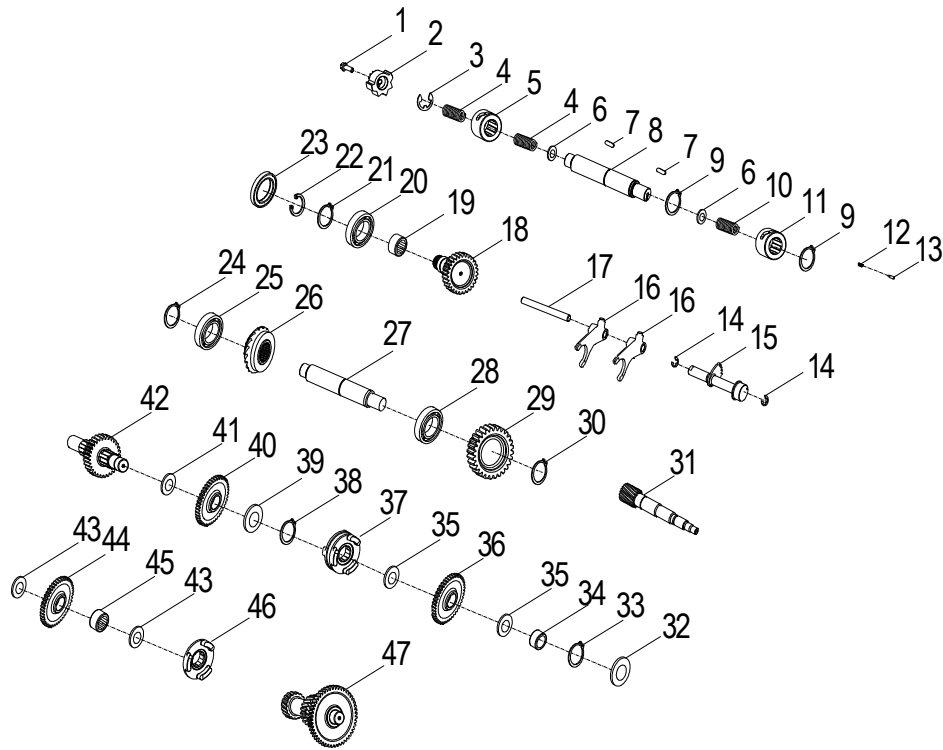

D-11: TRANSMISSION

Item	Description	Part Number	Q.ty	Note
1	Bolt	96000-060288-10C	1	M6x8
2	Gear , Drum Shift	2431050S-000	1	
3	E-Clip	94513-1900E	1	
4	Recoil, Shift	2430350S-001	2	
5	Drum, Gear Shifter	2430155L-001	1	
6	Washer	94101-2632005-000	2	26.2x3xt0.5
7	Key, Woodruff	90472-40420	2	
8	Shaft, Shift Drum	2430855L-000	1	
9	Clip, Cir	94511-2600S	2	
10	Recoil, Shift	2430750S-000	1	
11	Drum, Gear Shifter	2430955L-001	1	
12	Spring, Drum Sensor	2425339A-000	1	
13	Roller, Drum Sensor	2425239A-000	1	
14	E-Clip	94513-1200E	2	
15	Spindle	2461150S-000	1	
16	Fork, Shift	2423150A-000	2	
17	Shaft, Gear Shift	2424155L-000	1	
18	Idler Gear, Over Drive	2344355L-000	1	
19	Bearing, Needle	96200-304217	1	
20	Bearing, Ball	96100-62050-00000	1	
21	Clip, Cir	94511-2500S	1	25mm
22	Clip, Cir	94512-5200R	1	
23	Seal, Oil	96500-255207A5451	1	25x52x7
24	Clip, Cir	94511-2000S	1	
25	Bearing, Ball	96100-63040-000C3	1	
26	Gear, Final Ring	2343350S-000	1	
27	Pinion,Output	2343150S-000	1	
28	Bearing, Ball	96100-62060-00000	1	
29	Gear,Output	2343255A-000	1	
30	Clip, Cir	94511-2400S	1	
31	Shaft, Drive	2341150S-000	1	
32	Washer	94101-2033010-000	1	20x33x1
33	Clip, Cir	94511-2000S	1	
34	Collar, Shaft	2344250A-000	1	
35	Washer	94101-2028010-000	2	20.2x28x1
36	Asm., Gear, Spur	2345050A-001	1	
37	Ratchet, Shift	2243050A-001	1	
38	Clip, Cir	94511-2500S	1	25mm
39	Washer, Spline	2343550A-000	1	
40	Gear Set, Reverse	2346050A-000	1