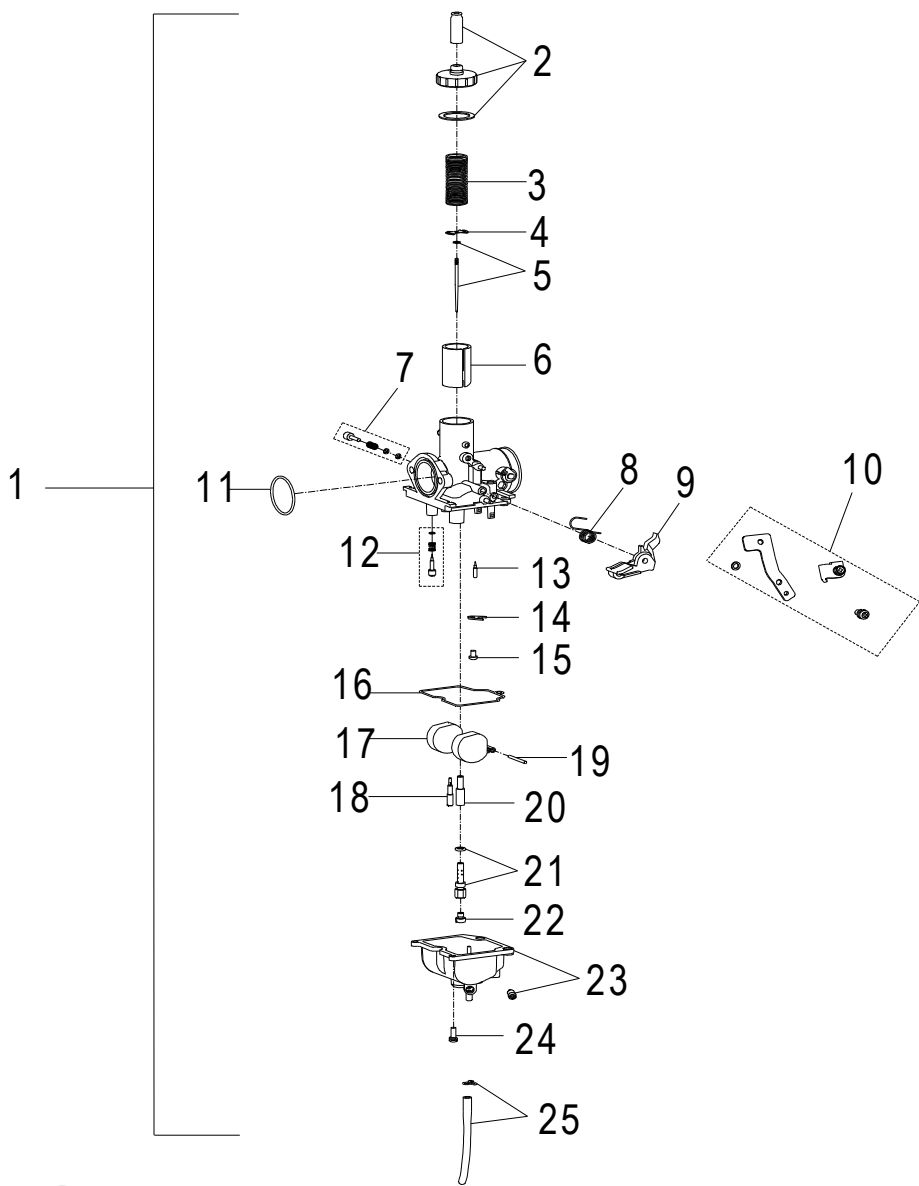

D-13: CARBURETOR

Item	Description	Part Number	Q.ty	Note
1	Asm., Carburetor	1610062E-000	1	
2	Asm., Cap	1614062E-000	1	
3	Spring	1610262E-000	1	
4	Washer, Lock	5131962E-000	1	
5	Asm., Jet Needle	1610462E-000	1	
6	Throttle, Valve	1610362E-000	1	
7	Screw, Idle	1611462E-000	1	
8	Recoil, Choke	1612762E-000	1	
9	Choke, Lever	1613562E-000	1	
10	Support, Cable	1613062E-000	1	
11	O-Ring	93210-03520	1	
12	Screw, Air	1614362E-000	1	
13	Valve, Float	1611762E-000	1	
14	Bracket, Valve	1618562E-000	1	
15	Bolt	93500-040068-00C	1	
16	Seal, Float	1610662E-000	1	
17	Float	1612362E-000	1	
18	Pilot, Jet	1614162E-000	1	
19	Pin, Float	1611962E-000	1	
20	Needle, Jet	1615062E-000	1	
21	Valve, Needle	1610562E-000	1	
22	Jet, Main	16108229-000	1	
23	Float, Body	1610762E-000	1	
24	Bolt	93501-040128-00C	4	
25	Drain Tube	1610962E-000	1