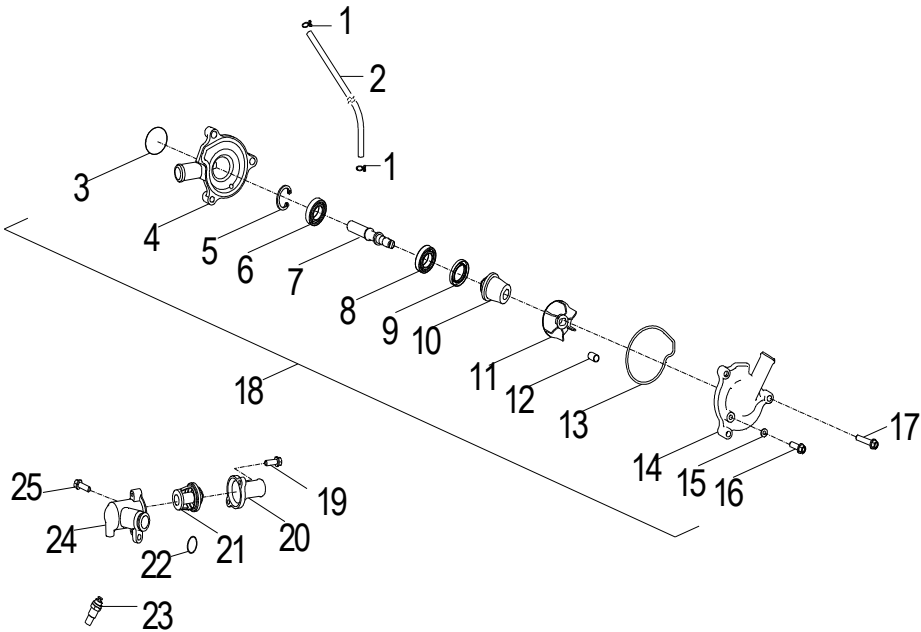

D-12: WATER PUMP

Item	Description	Part Number	Q.ty	Note
1	Clamp	1922250A-000	2	
2	Hose	1950250A-000	1	
3	O-Ring	93210-02920	1	29x2.0
4	Body, Water Pump	1921150A-000	1	
5	Clip, Cir	94512-2600R	1	
6	Bearing, Ball	96100-60000	1	
7	Shaft, Water Pump	1923150A-000	1	
8	Bearing, Ball	96100-69010	1	
9	Seal, Oil	96500-122207	1	
10	Seal, Mechanical	1921750A-000	1	
11	Impeller, Water Pump	1921550A-000	1	
12	Pin, Dowel	94301-08140	2	
13	Gasket	1922950A-000	1	
14	Flange, Water Pump	1922150A-000	1	
15	Washer	94101-0612010-00U	1	6.5x12x1
16	Bolt	96000-060128-08C	1	M6x12
17	Bolt	96000-060408-08C	3	M6x40
18	Asm., Water Pump	1921050A-000	1	Incl. 3~16
19	Bolt	93500-050168-00C	2	M5x16
20	Flange, Thermosatic	1931550A-000	1	
21	Bimetal, Thermosatic	1930050A-000	1	
22	O-Ring	93212-01719	1	
23	Sensor, Thermosatic	1931950A-000	1	
24	Housing, Thermosatic	1931150A-000	1	
25	Bolt	96000-060188-08C	1	M6x8