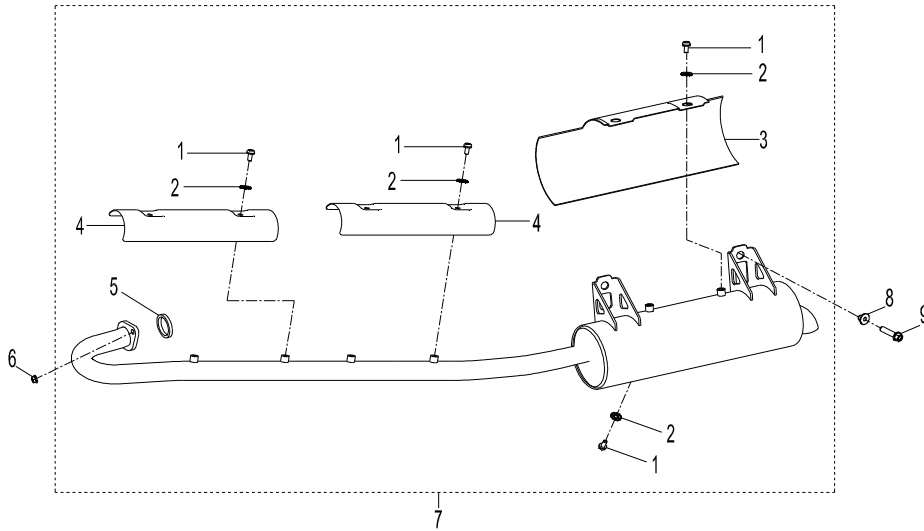

D-16: EXHAUST PIPE

Item	Description	Part Number	Q.ty	Note
1	Bolt	96000-060128-10K	8	M6x12
2	Washer, Star	94103-0600000-00C	8	M6
3	Shield, Exhaust	18315215-000	1	
4	Shield, Exhaust	1831555E-000	2	
5	Gasket	94104-2837050-000	1	
6	Nut	94050-08000-00C	2	M8
7	Asm., Exhaust Pipe	1830062F-000	1	
8	Bushing	96400-082614	2	
9	Bolt	96000-080258-00K	2	M8x25

← FWD