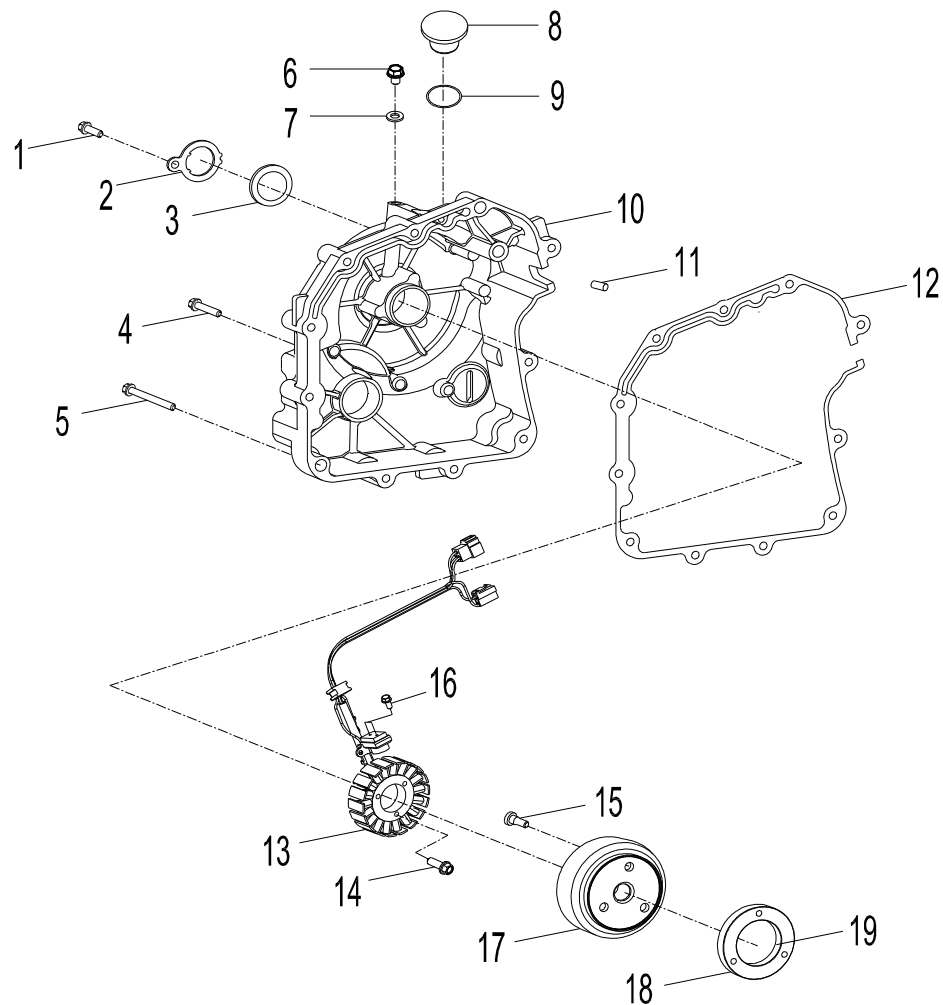

D-6: RIGHT CRANKCASE COVER

Item	Description	Part Number	Q.ty	Note
1	Bolt	96000-060128-08C	1	M6x12
2	Retainer, Sight Glass	1133350S-000	1	
3	Oil Windows	1120250A-000	1	
4	Bolt	96000-060458-08C	4	M6x45
5	Bolt	96000-061359-08G	7	
6	Bolt	96000-060108-10K	1	
7	Washer	94101-0612010-00U	1	6.5x12x1
8	Cap(Nickel Silver)	96600-30075000000	1	
9	O-Ring	93210-02724	1	27.4x2.4
10	Crankcase Cover, RH	1133550A-000	1	
11	Pin, Dowel	94301-10140	2	10x14
12	Gasket, Crankcase, RH	1139350A-002	1	
13	Stator	3112062E-000	1	
14	Screw	91300-050258-00C	3	M5x25 + w
15	Bolt	91005-080188-00C	3	M8x18
16	Bolt	92000-050128-00C	2	M5x12
17	Flywheel	3111062E-000	1	
18	Outer, One Way	28121203-000	1	
19	Asm., Rollor, One Way	2813050B-000	1