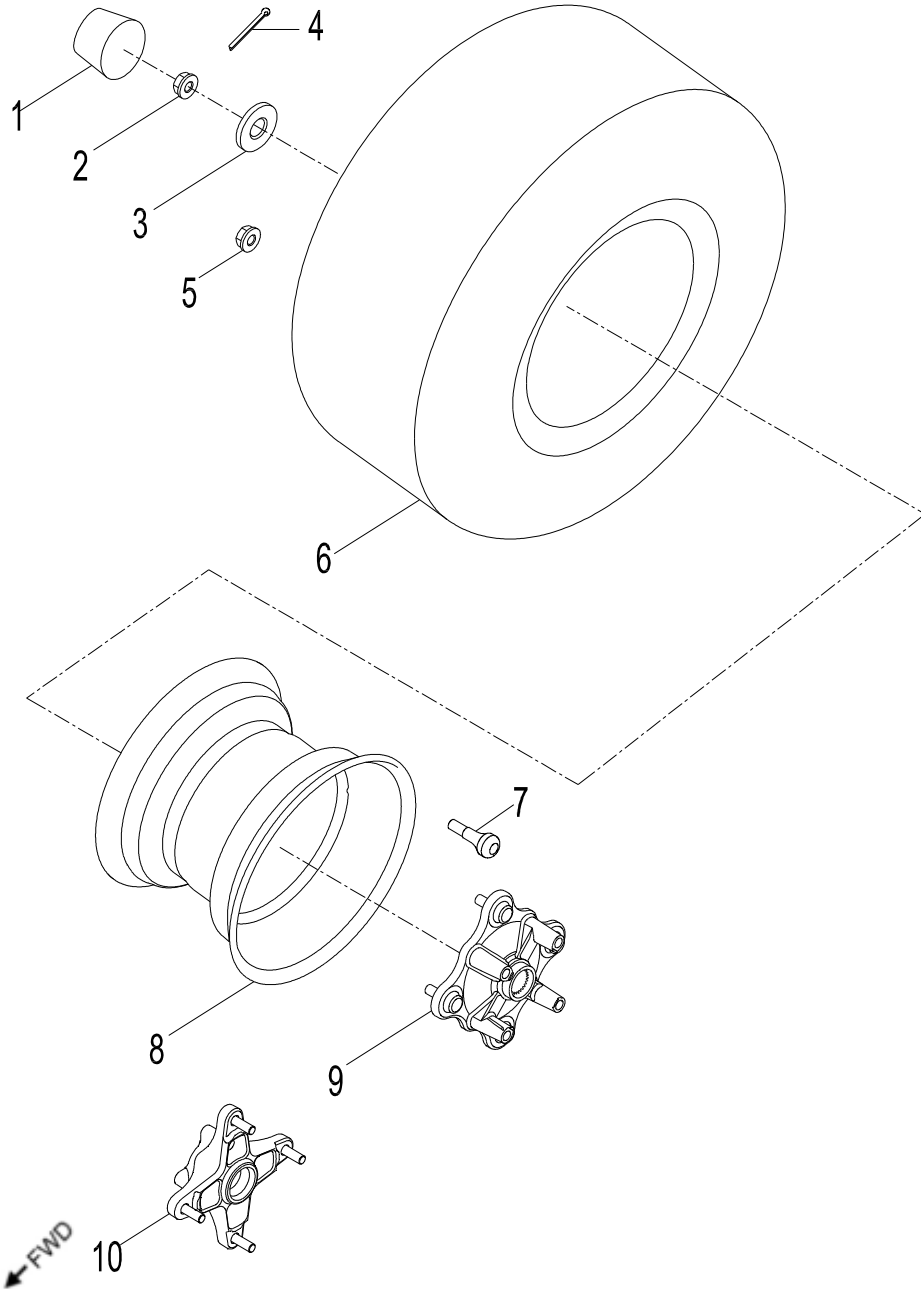

D-23: SUSPENSION

Item	Description	Part Number	Q.ty	Note
1	Nut	94050-10000-00C	5	M10
2	Asm., Suspension, Rear	5240062F-038	1	
3	Bolt	96000-100508-0KL	6	M10x50
4	Asm., Suspension, Front	5110062F-038	2	

← FWD

D-24: FRONT WHEEL

Item	Description	Part Number	Q.ty	Note
1	Cap, Hub	4273039A-000	2	
2	Nut	90352-18000-00C	2	M18
3	Washer	94121-1835200-000	2	18x35x2
4	Pin, Cotter	94201-32320	2	
5	Nut	95112-10000-00B	8	
6	Tire	42711243-000	2	
7	Valve, Rim	42616202-000	2	
8	Rim	42701218-067	2	
9	Wheel Hub	42010207-000	2	
10	Plate, Front Brake, LH	45010203-000	2	
11	Bolt	45016131-00K	8	

D-25: REAR WHEEL

Item	Description	Part Number	Q.ty	Note
1	Cap, Hub	4273039A-000	2	
2	Nut	90352-18000-00C	2	M18
3	Washer	94121-1835200-000	2	18x35x2
4	Pin, Cotter	94201-32320	2	
5	Nut	95112-10000-00B	8	
6	Tire	42811238-000	2	
7	Valve, Rim	42616131-000	2	
8	Rim, Rear	42801215-067	2	
9	Hub, Wheel, RH	4202039L-000	1	
10	Hub, Wheel, LH	4203039L-000	1	