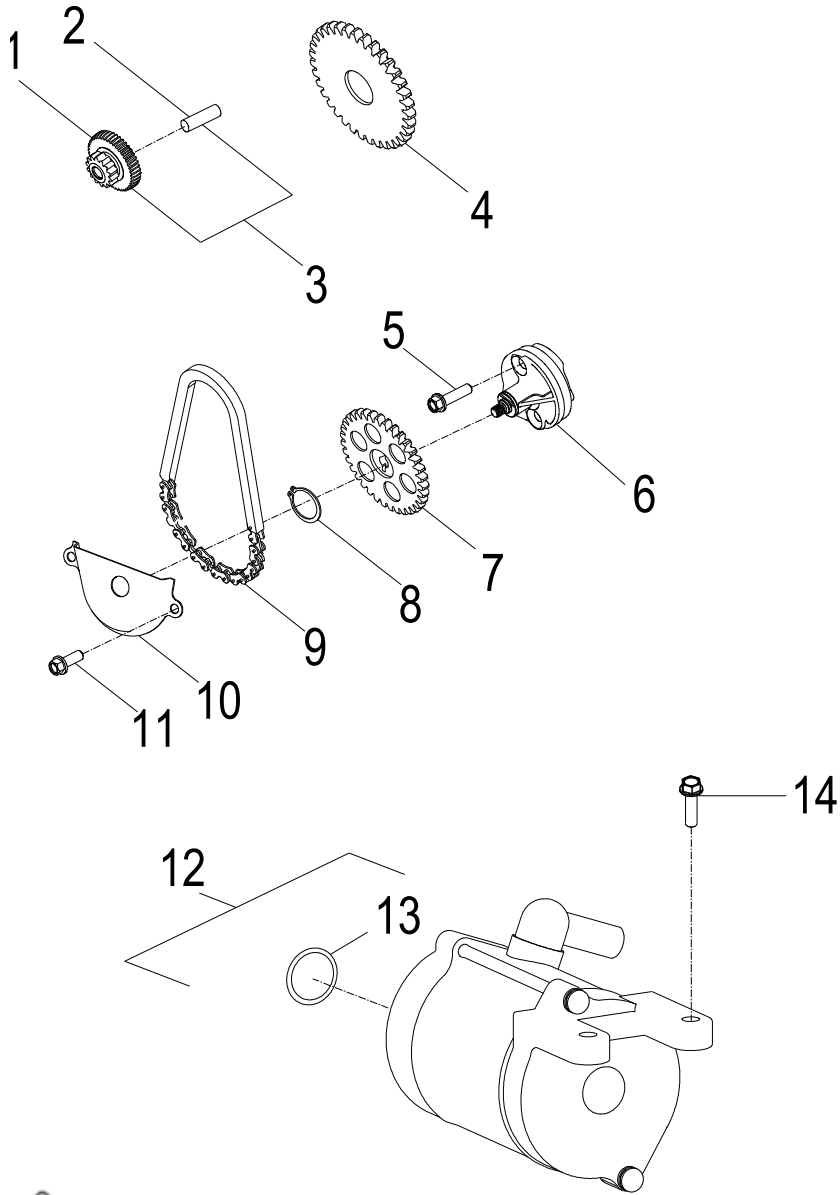

D-7: VALVE CAM

Item	Description	Part Number	Q.ty	Note
1	Shaft, Intake, Rocker Arm	1445250A-000	1	
2	Shaft, Exhaust, Rocker Arm	1445362E-000	1	
3	Nut	94050-08000-00C	4	M8
4	Washer	94101-0818023-00U	4	8x18x2.3
5	Arm, Valve, Rocker	1443162E-000	2	
6	Screw, Tappet Adj.	90012-06015	2	
7	Nut, Tappet Adj.	90206-05000-00A	2	
8	Asm., Decomp. Release	1445662E-000	1	
9	Bracket, Cam Shaft	1221162E-000	1	
10	Asm., Cam Shaft	1440062E-000	1	
11	Guide, Cam Chain, RH	1455050A-000	1	
12	Pivot, Guide	1453550A-000	1	
13	Chain, Cam	1440155S-000	1	
14	Guide, Cam Chain, LH	1450055L-000	1	
15	Screw	93000-060068-00K	1	M6x6
16	O-Ring	93210-00915	1	9.5x1.5
17	Bolt	96000-060228-14C	2	M6x22
18	Tensioner	14521119-000	1	
19	Gasket, Tensioner	14523119-002	1	

D-10: OIL PUMP & STARTING MOTOR

Item	Description	Part Number	Q.ty	Note
1	Gear, Starter	2842350A-000	1	
2	Shaft, Starter Motor	2842450A-000	1	
3	Asm., Gear Starter	2842250A-000	1	Incl. 1~2
4	Gear, Starter	2822050B-000	1	
5	Bolt	96000-060308-08C	2	M6x30
6	Asm., Oil Pump	1500050A-000	1	
7	Sprocket, Oil Pump	1515050A-000	1	
8	Clip, Cir	94511-1000S	1	
9	Chain, Oil Pump	1514150A-000	1	
10	Cover, Oil Pump	1571150A-000	1	
11	Bolt	96000-060128-08C	2	M6x12
12	Motor, Starter	3120062E-000	1	
13	O-Ring	93210-02431	1	24.4x3.1
14	Bolt	96000-060208-08C	2	M6x20