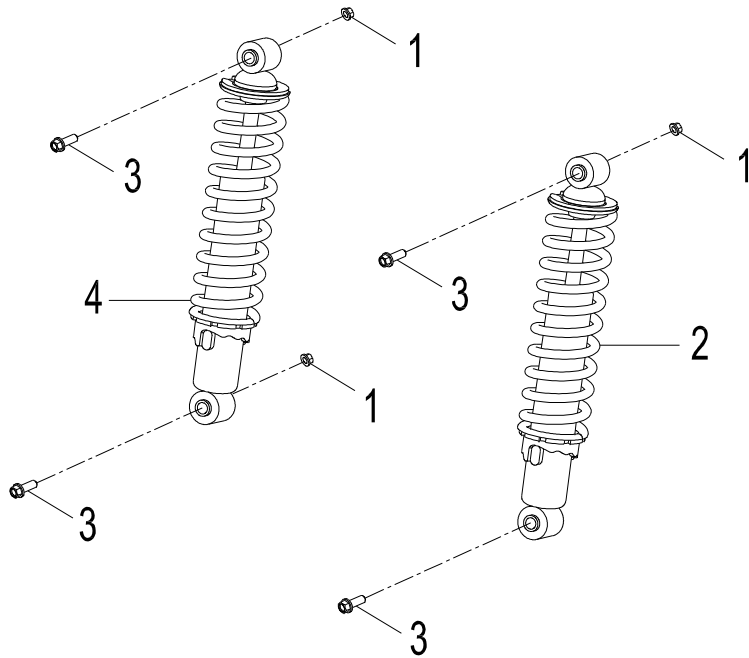

D-23: SUSPENSION

Item	Description	Part Number	Q.ty	Note
1	Nut	94050-10000-00C	5	M10
2	Asm., Suspension, Rear	5240062F-038	1	
3	Bolt	96000-100508-0KL	6	M10x50
4	Asm., Suspension, Front	5110062F-038	2	

← FWD