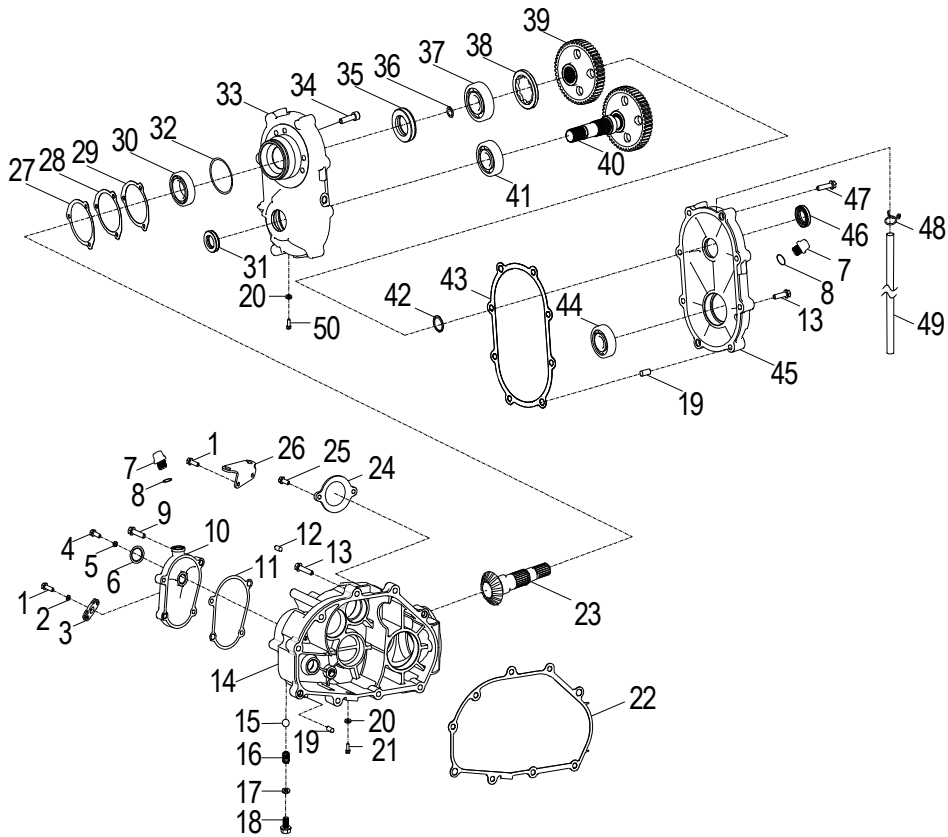

D-4: REAR DRIVE ASS'Y

Item	Description	Part Number	Q.ty	Note
1	Bolt	96000-060168-10K	3	M6x16
2	Washer	94101-0618015-00K	1	6.1x18x1.5
3	Lever, Shift	2131755L-000	1	
4	Bolt	96000-060108-10K	1	
5	Washer	94101-0612010-00U	1	6.5x12x1
6	Seal, Oil	96500-142807A7271	1	14x28x7
7	Plug, Oil	15650111-001	2	
8	O-Ring	93210-01425	2	13.8x2.5
9	Bolt	96000-060358-08C	4	M6x35
10	Cover, Shift	2136150S-000	1	
11	Gasket, Inspection Cover	2136250S-002	1	
12	Pin, Dowel	94301-08140	2	
13	Bolt	96000-080458-00C	15	M8x45
14	Cover, Transmission	2130155L-000	1	
15	Ball, Steel	2132239A-000	1	
16	Spring, Detent	2430655E-000	1	
17	Washer	94101-1422010-00L	1	14.2x22x1
18	Bolt	2430539A-000	1	
19	Pin, Dowel	94301-10140	4	10x14
20	Washer	94101-1221320-00L	2	12.1x21.3x2
21	Bolt	96000-120158-14C	1	M12x15
22	Gasket, Transmission Cover	2139550A-002	1	
23	Gear, Shaft, Output	2347062F-001	1	
24	Inspection Cover	2136355L-000	1	
25	Bolt	96000-060168-08C	2	M6x16
26	Housing	2134150A-000	1	
27	Shim	23476209-000	1	
28	Shim	23476208-000	1	
29	Shim	23476207-000	1	
30	Bearing, Ball	96100-60060-00000	1	
31	Seal, Oil	96500-223506A7271	1	
32	O-Ring	93210-06020	1	
33	Cover, Transmission cover Rh	2130362F-002	1	
34	Bolt	91000-080258-00K	3	M8x25
35	Seal, Oil	96500-304005A7271	1	
36	Shim	23476210-000	1	
37	Bearing, Ball	96100-63050-000C3	1	
38	Nut	90204-64000-00C	1	
39	Gear, Front Shaft	2347262F-002	1	
40	Asm., Front Shaft	2349062A-001	1