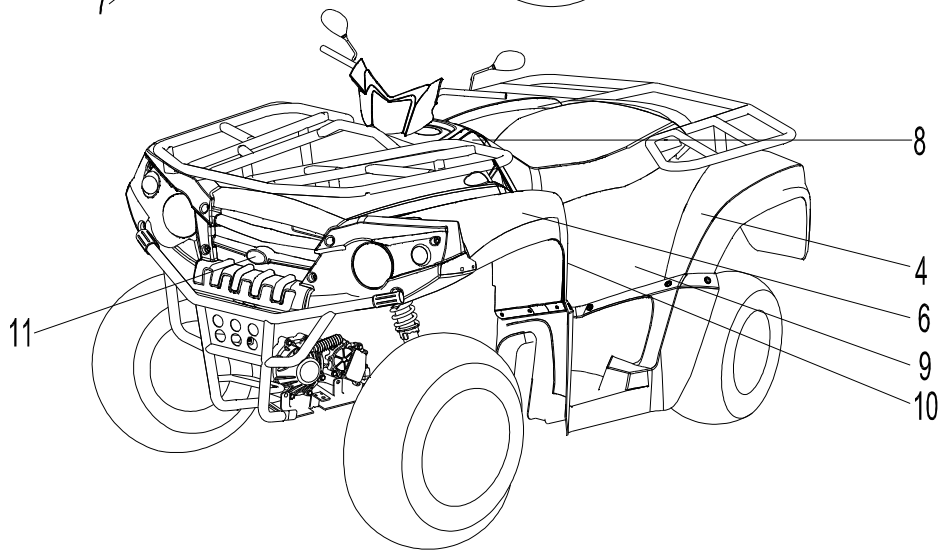

D-33: DECALS

Item	Description	Part Number	Q.ty	Note
1	Decal, Logo, "AEON"	87757201-507	1	Red
		87757201-000		Black
2	Decal, Waring, Reverse	87854202-000	1	
3	Decal, Warning, Rack	87869131-000	1	
4	Decal, Rear Fender	87750204-507	2	Red
		87750204-000		Black
5	Decal, Tank, Rh	87720245-507	1	Red
		87720245-000		Black
6	Decal, X4-350	87715237-507	2	Red
		87715237-000		Black
7	Decal, Waring, Y-16	87851173-000	1	
8	Decal, Tank, Lh	87721245-507	1	Red
		87721245-000		Black
9	Decal, "drain bolt"	87843201-000	1	
10	Decal, General Waring	87852159-000	1	
11	Decal, Logo, "A"	87758201-000	1