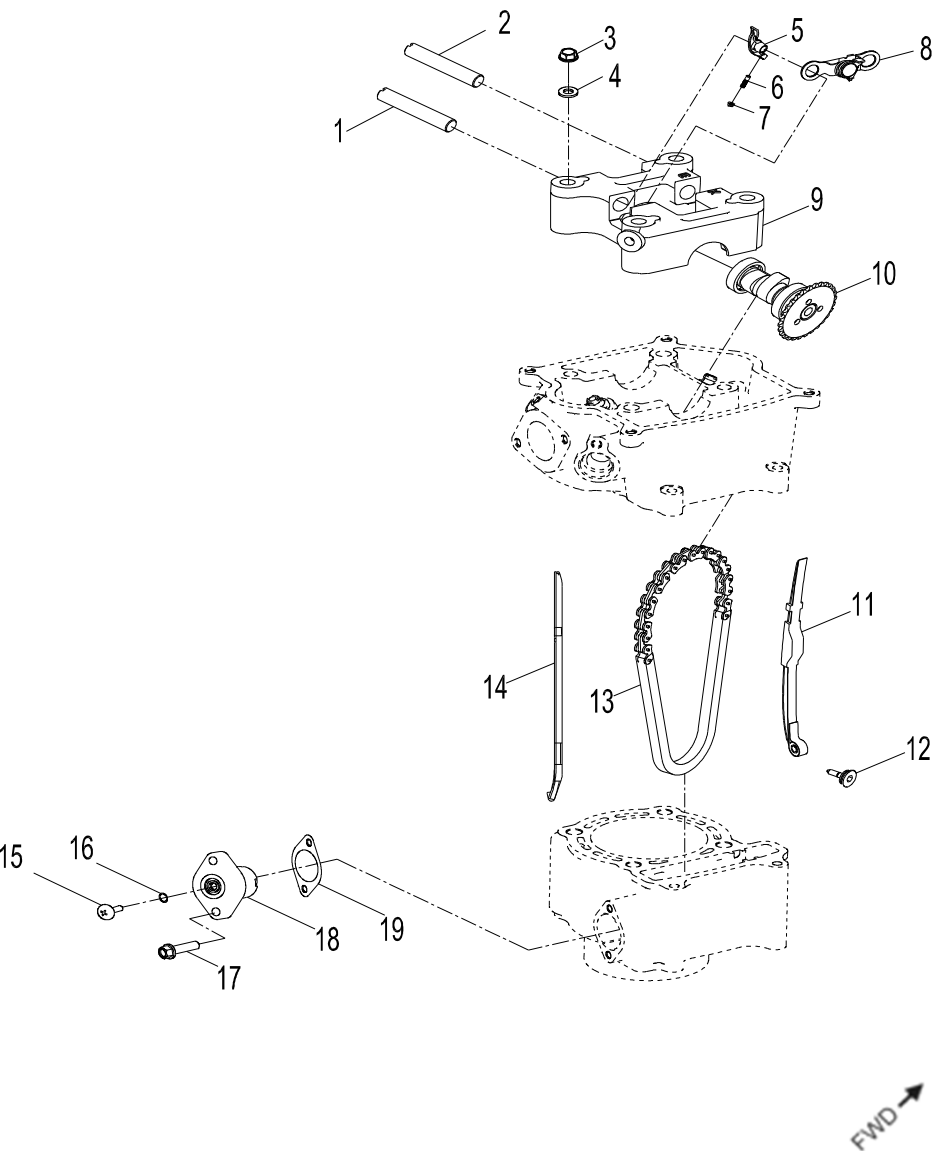

D-5: LEFT CRANKCASE COVER

Item	Description	Part Number	Q.ty	Note
1	Bolt	91003-060088-00K	3	
2	Wind Guider, Drive Clutch	1133950B-000	1	
3	Derby Cover	1135550A-000	1	
4	Washer	94101-0613010-00C	3	6x13x1
5	Bolt	96000-060168-08C	1	M6x16
6	Bolt	96000-060258-08C	2	M6x25
7	Pin, Dowel	94301-08140	2	
8	Bushing, Sheave	2210650A-000	1	
9	Bearing, Ball	96100-69050-LLU00	1	
10	Ratchet, Recoil	2210750A-000	1	
11	Sliding Cover Comp	1170650A-000	1	
12	Recoil, Starter	1135050A-000	1	
13	Bolt	96000-060168-10K	4	M6x16
14	Bolt	96000-060408-08C	10	M6x40
15	Drain plug	11353201-000	1	
16	Tablet, Logo	1134750A-000	1	
17	Bolt	96000-050128-00K	2	M5x12
18	Cover, Clutch	1134150A-000	1	
19	Bearing, Ball	96100-6004-LLUC3/ZG	1	
20	Gasket	1135950A-002	1	

D-7: VALVE CAM

Item	Description	Part Number	Q.ty	Note
1	Shaft, Intake, Rocker Arm	1445250A-000	1	
2	Shaft, Exhaust, Rocker Arm	1445362E-000	1	
3	Nut	94050-08000-00C	4	M8
4	Washer	94101-0818023-00U	4	8x18x2.3
5	Arm, Valve, Rocker	1443162E-000	2	
6	Screw, Tappet Adj.	90012-06015	2	
7	Nut, Tappet Adj.	90206-05000-00A	2	
8	Asm., Decomp. Release	1445662E-000	1	
9	Bracket, Cam Shaft	1221162E-000	1	
10	Asm., Cam Shaft	1440062E-000	1	
11	Guide, Cam Chain, RH	1455050A-000	1	
12	Pivot, Guide	1453550A-000	1	
13	Chain, Cam	1440155S-000	1	
14	Guide, Cam Chain, LH	1450055L-000	1	
15	Screw	93000-060068-00K	1	M6x6
16	O-Ring	93210-00915	1	9.5x1.5
17	Bolt	96000-060228-14C	2	M6x22
18	Tensioner	14521119-000	1	
19	Gasket, Tensioner	14523119-002	1	