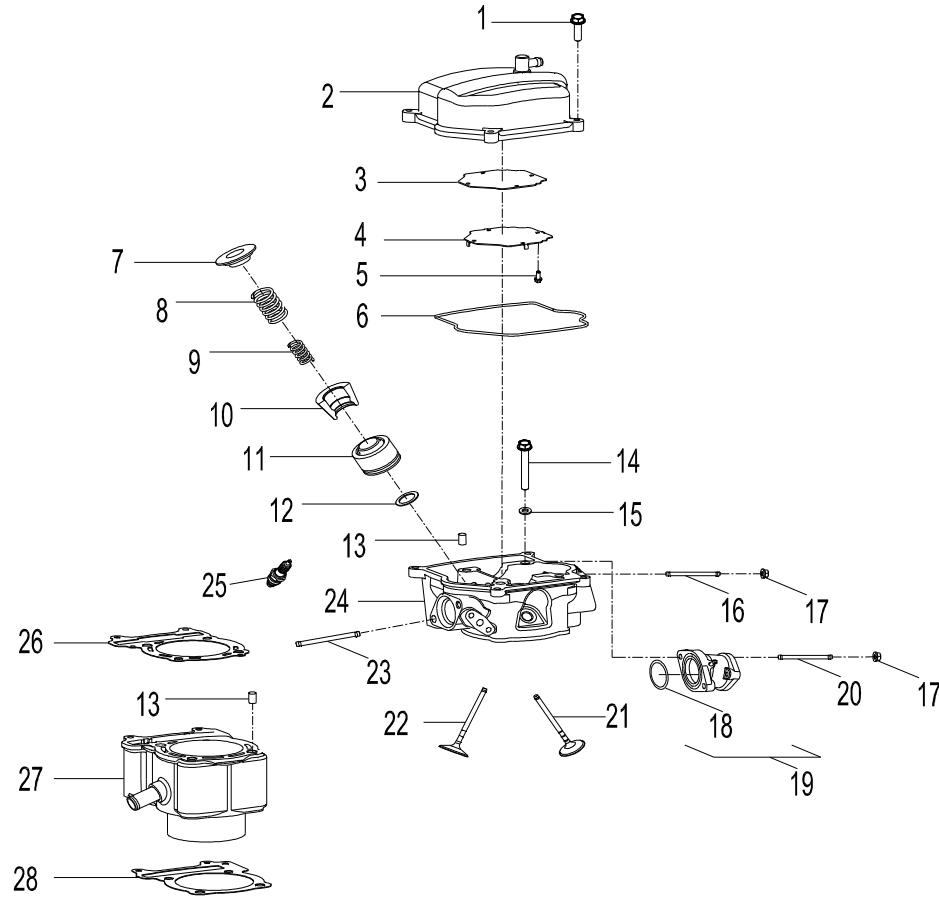

CROSSLAND

4x4 X4-350

VIN Nंबर:

RF3AU7700ATXXXXXX

D-1: CYLINDER HEAD

Item	Description	Part Number	Q.ty	Note
1	Bolt	96000-060258-08C	4	M6x25
2	Cover, Cylinder Head	1230962E-000	1	
3	Gasket	1230350A-000	1	
4	Breather, Crankcase, Lower	1230250A-000	1	
5	Screw	93903-1040088-00K	4	M4
6	Gasket , Head Cover	1239162E-000	1	
7	Retainer, Valve, Spring	1477162B-000	2	
8	Spring, Valve, Outer	1475162B-000	2	
9	Spring, Valve, Inner	1476162B-000	2	
10	Clip, Retainer	1478162B-000	4	
11	Seal, Valve	1220962B-000	2	
12	Seat, Valve, Spring, Outer	1477562B-000	2	
13	Pin, Dowel	94301-10140	6	10x14
14	Bolt	96000-061108-08C	2	M6x110
15	Washer	94101-0613010-00C	2	6.1x13x1
16	Stud	91001-060328-00C	2	M6x32
17	Nut	94050-06000-00C	4	M6
18	O-Ring	93210-03830	1	
19	Asm., Manifold, Intake	1710062E-000	1	
20	Stud	91001-060288-00C	2	M6x8
21	Valve, Exhaust	1472162B-000	1	
22	Valve, Intake	1471162B-000	1	
23	Stud	91001-080328-00C	2	M8x32
24	Head, Cylinder	1220162B-000	1	
25	Plug, Spark	9807650A-000	1	DPR7EA-9
26	Gasket Set	1225062E-000	1	
27	Cylinder	1210062E-000	1	
28	Gasket, Cylinder	1219162E-001	1	

D-2: PISTON & CRANKSHAFT

← FWD

Item	Description	Part Number	Q.ty	Note
1	Shaft, Balancer	1342062E-000	1	
2	Washer	94101-0832030-000	1	
3	Bolt	96000-080148-OKL	1	M8x14
4	Asm., Crankshaft	1300062E-000	1	
5	Washer	94101-1426020-00C	1	14.2x26x2
6	Nut	94001-14000-00C	1	M14
7	Spring, Oil	1544739A-000	1	
8	Tube, Oil, Crankshaft	1544139A-000	1	
9	Clip, Piston Pin	1311550A-000	2	
10	Pin, Piston	1311150A-000	1	
11	Piston	1310062E-000	1	
12	Key, Woodruff	90471-25404	1	
13	Ring Set, Piston	1301162E-000	1	

D-25: REAR WHEEL

Item	Description	Part Number	Q.ty	Note
1	Cap, Hub	4273039A-000	2	
2	Nut	90352-18000-00C	2	M18
3	Washer	94121-1835200-000	2	18x35x2
4	Pin, Cotter	94201-32320	2	
5	Nut	95112-10000-00B	8	
6	Tire	42811238-000	2	
7	Valve, Rim	42616131-000	2	
8	Rim, Rear	42801215-067	2	
9	Hub, Wheel, RH	4202039L-000	1	
10	Hub, Wheel, LH	4203039L-000	1	