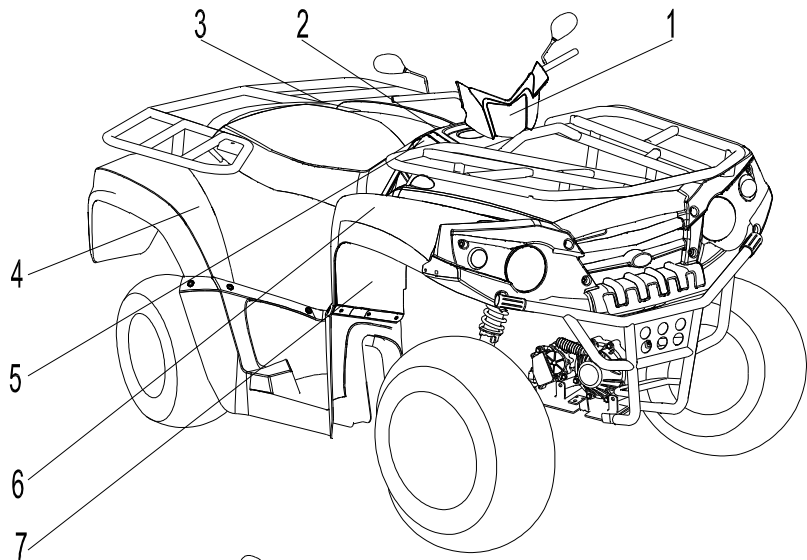

D-33: DECALS

Item	Description	Part Number	Q.ty	Note
1	Decal, Logo, "AEON"	87757201-507	1	Red
		87757201-000		Black
2	Decal, Waring, Reverse	87854202-000	1	
3	Decal, Warning, Rack	87869131-000	1	
4	Decal, Rear Fender	87750204-507	2	Red
		87750204-000		Black
5	Decal, Tank, Rh	87720245-507	1	Red
		87720245-000		Black
6	Decal, X4-350	87715237-507	2	Red
		87715237-000		Black
7	Decal, Waring, Y-16	87851173-000	1	
8	Decal, Tank, Lh	87721245-507	1	Red
		87721245-000		Black
9	Decal, "drain bolt"	87843201-000	1	
10	Decal, General Waring	87852159-000	1	
11	Decal, Logo, "A"	87758201-000	1