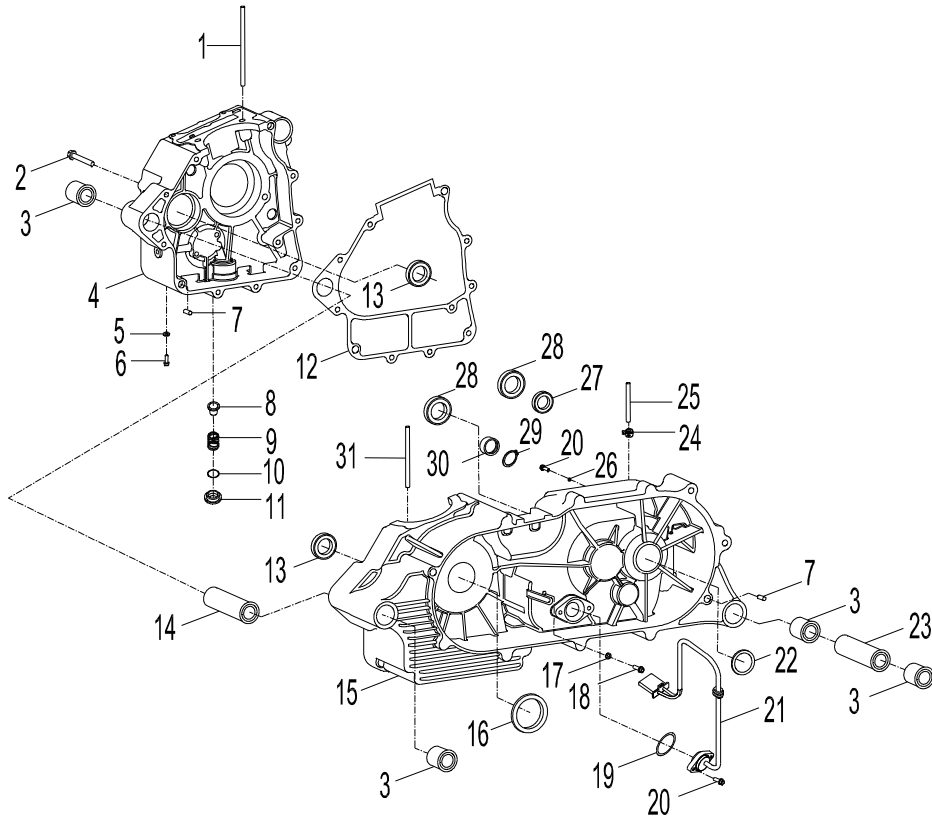

D-3: CRANKCASE

Item	Description	Part Number	Q.ty	Note
1	Stud	91001-082188-00Z	2	
2	Bolt	96000-060508-08C	4	M6x50
3	Bushing	96400-102824	4	
4	Crankcase, Rh	1110162F-000	1	
5	Washer	94101-1221320-00L	1	12.1x21.3x2
6	Bolt	96003-120158-17C	1	M12x15
7	Pin, Dowel	94301-10140	4	10x14
8	Screen	15421119-000	1	
9	Spring, Screen	15426119-000	1	
10	O-Ring	93212-03132	1	
11	Plug, Drain, Oil	11334119-000	1	
12	Gasket	1119150A-002	1	
13	Bearing, Ball	96100-63040-00000	2	
14	Spacer, Collar	1115050A-000	1	
15	Crankcase, Lh	1120150A-000	1	
16	Seal, Oil	96500-274207F5850	1	27x42x7
17	Washer	94101-0624016-00G	1	6.1x24x1.6
18	Bolt	96000-060108-08C	1	M6x10
19	O-Ring	93212-02620	1	25.7x1.9
20	Bolt	96000-060128-08C	4	M6x12
21	Asm., Sensor, Shifter	3575950S-000	1	
22	Seal, Oil	96500-253807F5850	1	25x38x7
23	Spacer, Collar, Rear	1115150A-000	1	
24	Clamp	94515-12008	1	12x8
25	Hose	94408-09013-400	1	
26	Washer	94101-0618015-00K	2	6.1x18x1.5
27	Bearing, Ball	96100-63050-00000	1	
28	Bearing, Ball	96100-62040-00000	2	
29	Clip, Cir	94511-2500S	1	25mm
30	Bearing, Needle	96200-202715	1	
31	Stud	91001-082258-00Z	2