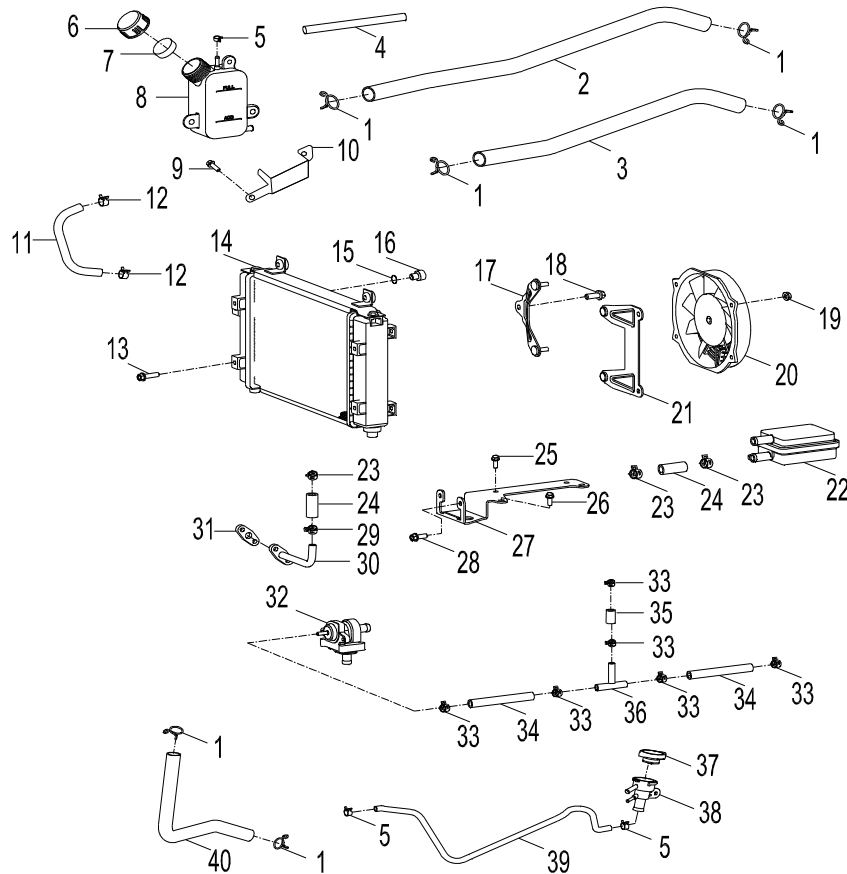

D-14: RADIATOR

← FWD

Item	Description	Part Number	Q.ty	Note
1	Clamp	1922250A-000	6	
2	Hose, Outlet, Radiator	19501205-000	1	
3	Hose, Inlet, Radiator	19503205-000	1	
4	Hose	94408-05007-230	1	
5	Clip	94510-06500	3	
6	Cap, Expansion Tank	1910250A-000	1	
7	Boot, Duct	1726950A-000	1	
8	Tank, Expansion	1910150A-000	1	
9	Bolt	96007-060168-00K	1	M6x16 + w
10	Bracket, Expansion Tank	19103201-000	1	
11	Hose, Inlet, Expansion Tank	19506201-000	1	
12	Clamp	94515-12008	2	12x8
13	Bolt	96007-060228-00K	2	M6x22 + w
14	Radiator	1901162F-000	1	
15	O-Ring	93210-01020	1	9.8x1.9 NBR
16	Switch, Thermosatic	1932550A-000	1	
17	Bracket, Fan, Right	1900662E-000	1	
18	Screw	93003-060168-00K	3	M6x16 + w
19	Nut	94050-06000-00C	4	M6
20	Asm., Fan	1900562E-000	1	
21	Bracket, Fan, Left	1900762E-000	1	
22	Asm., Filter, Daul- Intake	18995202-000	1	
23	Clip	94510-15000	3	
24	Hose, Rubber	96420-01016-052	2	
25	Bolt	96000-060168-08C	2	M6x16
26	Bolt	96000-060128-0KL	2	M6x12
27	Bracket, Dual- Intake	1899850A-000	1	
28	Bolt	96000-060148-10K	4	M6x14
29	Clip	94510-13000	1	
30	Tube, Dual- Intake	1864050B-000	1	
31	Gasket, Hose	1864639E-000	1	
32	Valve, Dual-Intake	1899955E-000	1	
33	Clip	94510-07400	6	
34	Hose	94407-04008-150	2	
35	Hose	94407-04008-035	1	
36	T-Joint	16126201-000	1	
37	Cap, Water	1911150A-000	1	
38	Tube, Water Cap	1911450A-000	1	
39	Tube, Oil	94403-04008-740	1	
40	Hose, Water Cap, Radiator	19504202-001	1