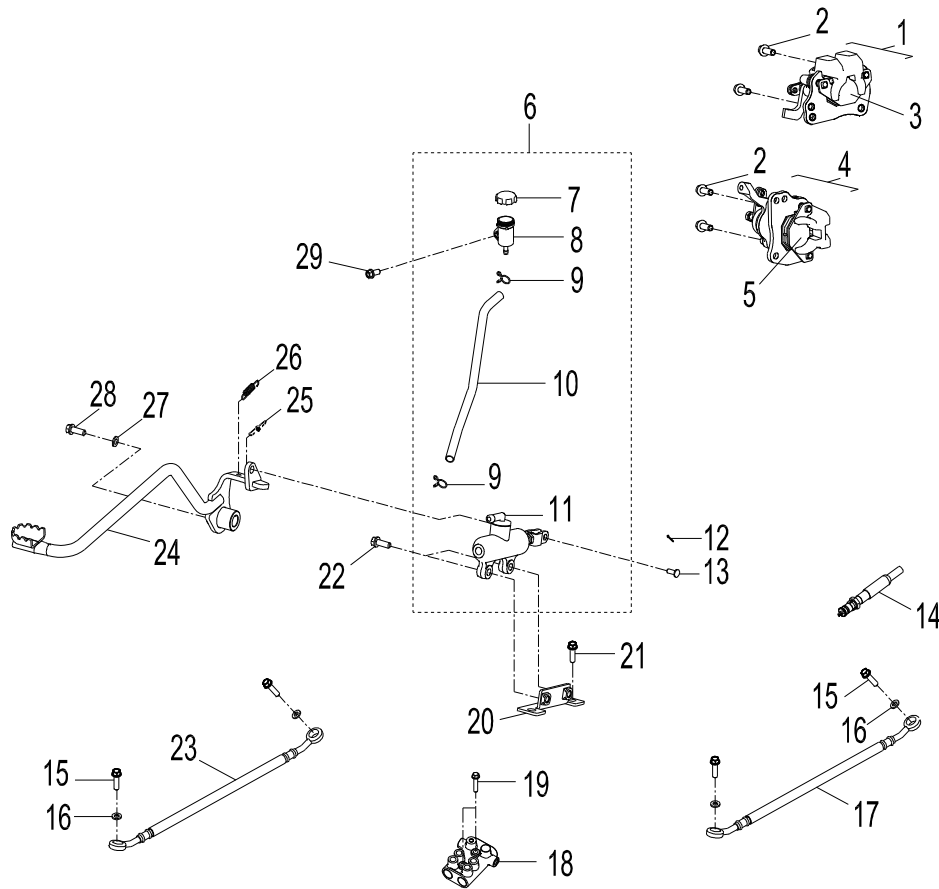

D-27: REAR BRAKE

Item	Description	Part Number	Q.ty	Note
1	Asm., Caliper, Parking Brake	43200201-001	1	
2	Bolt	96000-100208-OKL	4	M10x20
3	Pads, Parking Brake	43201201-000	1	
4	Asm., Caliper, Rear	4500055E-000	1	
5	Pads, Brake	45120182-000	1	
6	Asm., Master Cylinder	4350062F-000	1	
7	Cap, Oil Tank	43016201-000	1	
8	Oil Tank, Brake	43503204-000	1	
9	Clamp	94515-12008	2	12x8
10	Hose, Brake	4544762F-000	1	
11	Master Cylinder	4350155E-000	1	
12	Cotter Pin	94203-12200	1	
13	Pin	94302-07018	1	
14	Switch, Brake	34916201-000	1	
15	Bolt, Banjo	45456111-000	5	
16	Washer	94101-1015012-U0B	10	10.1x15x1.2
17	Hose, Rear Brake, Lower	45449223-000	1	
18	Brake Shunt	45470201-000	1	
19	Bolt	91000-080408-00C	2	M8x40
20	Bracket, Master Cylinder	43417208-067	1	
21	Bolt	96000-080148-00K	2	
22	Bolt	92001-080258-00K	2	
23	Hose, Rear Brake, Lower	45449222-000	1	
24	Pedal Brake	4345662F-067	1	
25	Spring, Switch	43422202-000	1	
26	Spring, Brake	50507002-000	1	
27	Washer	94101-0822020-00C	1	8x22x2
28	Bolt	96000-080168-00K	1	M8x16
29	Bolt	96000-060128-OKL	1	M6x12