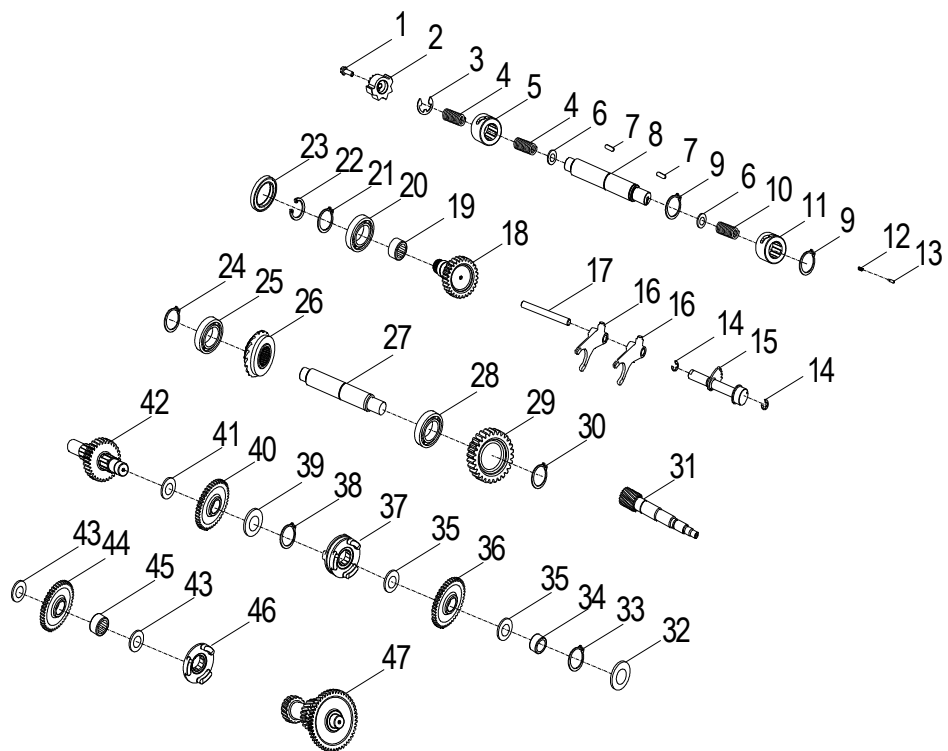

D-11: TRANSMISSION

Item	Description	Part Number	Q.ty	Note
41	Washer	94101-2538010-000	1	25x38x1
42	Shaft, Transmission	2344155A-000	1	
43	Washer	94101-2029010-000	2	20.2x29x1
44	Gear, Over Drive	2344455L-000	1	
45	Bearing, Needle	96200-202417	1	
46	Ratchet, Over Drive	2344555L-000	1	
47	Asm., Shaft, Counter	2342055L-000	1