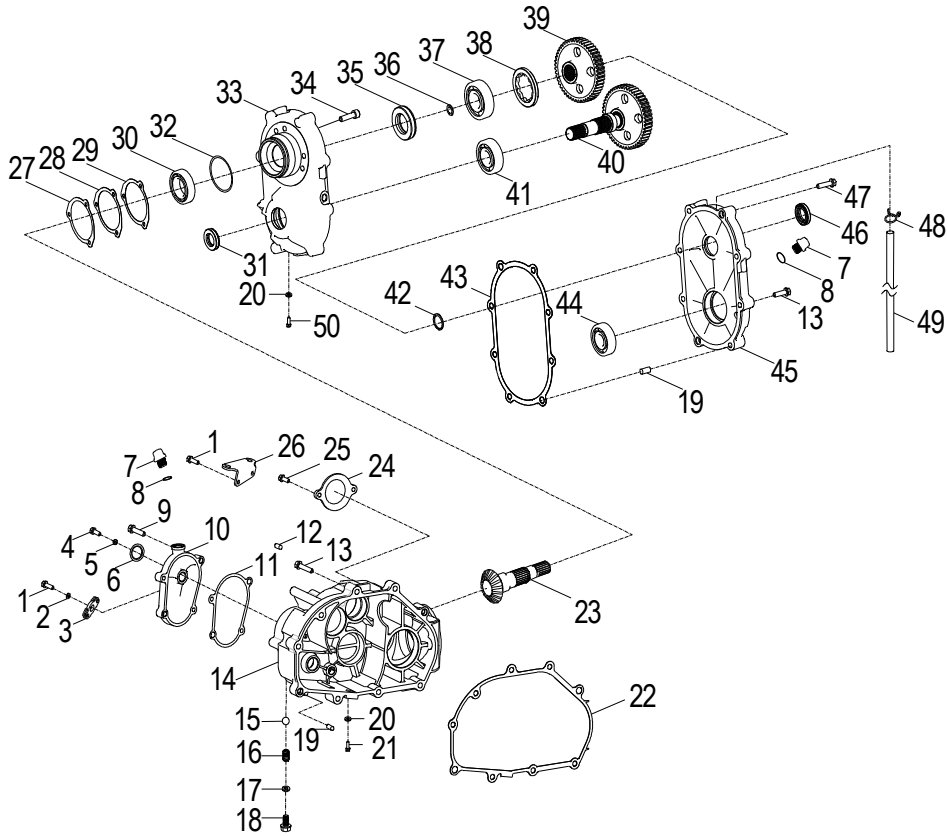

D-4: REAR DRIVE ASS'Y

Item	Description	Part Number	Q.ty	Note
41	Bearing, Ball	96100-63220-00000	1	
42	Clip, Cir	94511-2200S	1	
43	Gasket, Transmission Cover cover R	2130462F-002	1	
44	Bearing, Ball	96100-63040-00000	1	
45	Gearcase, Rear	2136462F-000	1	
46	Seal, Oil	96500-223507A7271	1	
47	Bolt	96000-080508-12C	4	
48	Clip	94510-06000	1	
49	Hose	94408-05007-500	1	
50	Bolt	91000-120158-00C	1	

D-5: LEFT CRANKCASE COVER

Item	Description	Part Number	Q.ty	Note
1	Bolt	91003-060088-00K	3	
2	Wind Guider, Drive Clutch	1133950B-000	1	
3	Derby Cover	1135550A-000	1	
4	Washer	94101-0613010-00C	3	6x13x1
5	Bolt	96000-060168-08C	1	M6x16
6	Bolt	96000-060258-08C	2	M6x25
7	Pin, Dowel	94301-08140	2	
8	Bushing, Sheave	2210650A-000	1	
9	Bearing, Ball	96100-69050-LLU00	1	
10	Ratchet, Recoil	2210750A-000	1	
11	Sliding Cover Comp	1170650A-000	1	
12	Recoil, Starter	1135050A-000	1	
13	Bolt	96000-060168-10K	4	M6x16
14	Bolt	96000-060408-08C	10	M6x40
15	Drain plug	11353201-000	1	
16	Tablet, Logo	1134750A-000	1	
17	Bolt	96000-050128-00K	2	M5x12
18	Cover, Clutch	1134150A-000	1	
19	Bearing, Ball	96100-6004-LLUC3/ZG	1	
20	Gasket	1135950A-002	1	

D-7: VALVE CAM

Item	Description	Part Number	Q.ty	Note
1	Shaft, Intake, Rocker Arm	1445250A-000	1	
2	Shaft, Exhaust, Rocker Arm	1445362E-000	1	
3	Nut	94050-08000-00C	4	M8
4	Washer	94101-0818023-00U	4	8x18x2.3
5	Arm, Valve, Rocker	1443162E-000	2	
6	Screw, Tappet Adj.	90012-06015	2	
7	Nut, Tappet Adj.	90206-05000-00A	2	
8	Asm., Decomp. Release	1445662E-000	1	
9	Bracket, Cam Shaft	1221162E-000	1	
10	Asm., Cam Shaft	1440062E-000	1	
11	Guide, Cam Chain, RH	1455050A-000	1	
12	Pivot, Guide	1453550A-000	1	
13	Chain, Cam	1440155S-000	1	
14	Guide, Cam Chain, LH	1450055L-000	1	
15	Screw	93000-060068-00K	1	M6x6
16	O-Ring	93210-00915	1	9.5x1.5
17	Bolt	96000-060228-14C	2	M6x22
18	Tensioner	14521119-000	1	
19	Gasket, Tensioner	14523119-002	1	