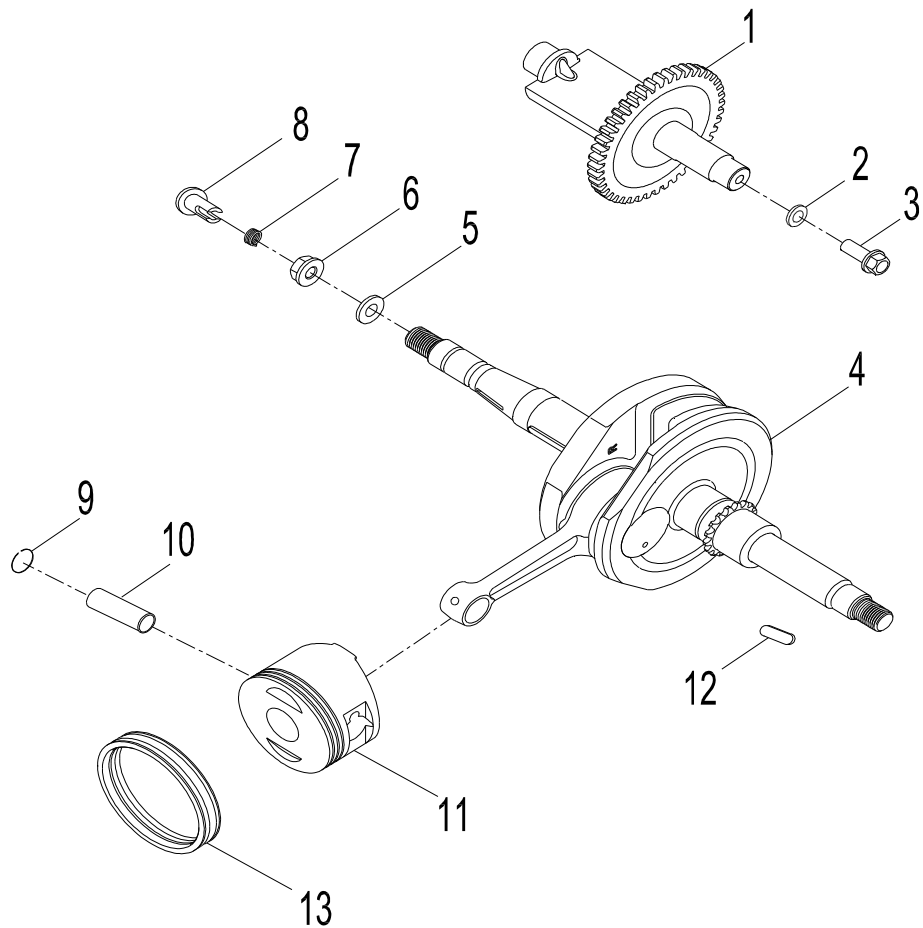

CROSSLAND

4x4 X4-350

VIN Nंबर:

RF3AU7700ATXXXXXX

D-1: CYLINDER HEAD

Item	Description	Part Number	Q.ty	Note
1	Bolt	96000-060258-08C	4	M6x25
2	Cover, Cylinder Head	1230962E-000	1	
3	Gasket	1230350A-000	1	
4	Breather, Crankcase, Lower	1230250A-000	1	
5	Screw	93903-1040088-00K	4	M4
6	Gasket , Head Cover	1239162E-000	1	
7	Retainer, Valve, Spring	1477162B-000	2	
8	Spring, Valve, Outer	1475162B-000	2	
9	Spring, Valve, Inner	1476162B-000	2	
10	Clip, Retainer	1478162B-000	4	
11	Seal, Valve	1220962B-000	2	
12	Seat, Valve, Spring, Outer	1477562B-000	2	
13	Pin, Dowel	94301-10140	6	10x14
14	Bolt	96000-061108-08C	2	M6x110
15	Washer	94101-0613010-00C	2	6.1x13x1
16	Stud	91001-060328-00C	2	M6x32
17	Nut	94050-06000-00C	4	M6
18	O-Ring	93210-03830	1	
19	Asm., Manifold, Intake	1710062E-000	1	
20	Stud	91001-060288-00C	2	M6x8
21	Valve, Exhaust	1472162B-000	1	
22	Valve, Intake	1471162B-000	1	
23	Stud	91001-080328-00C	2	M8x32
24	Head, Cylinder	1220162B-000	1	
25	Plug, Spark	9807650A-000	1	DPR7EA-9
26	Gasket Set	1225062E-000	1	
27	Cylinder	1210062E-000	1	
28	Gasket, Cylinder	1219162E-001	1	

D-2: PISTON & CRANKSHAFT

← FWD

Item	Description	Part Number	Q.ty	Note
1	Shaft, Balancer	1342062E-000	1	
2	Washer	94101-0832030-000	1	
3	Bolt	96000-080148-OKL	1	M8x14
4	Asm., Crankshaft	1300062E-000	1	
5	Washer	94101-1426020-00C	1	14.2x26x2
6	Nut	94001-14000-00C	1	M14
7	Spring, Oil	1544739A-000	1	
8	Tube, Oil, Crankshaft	1544139A-000	1	
9	Clip, Piston Pin	1311550A-000	2	
10	Pin, Piston	1311150A-000	1	
11	Piston	1310062E-000	1	
12	Key, Woodruff	90471-25404	1	
13	Ring Set, Piston	1301162E-000	1	

D-25: REAR WHEEL

Item	Description	Part Number	Q.ty	Note
1	Cap, Hub	4273039A-000	2	
2	Nut	90352-18000-00C	2	M18
3	Washer	94121-1835200-000	2	18x35x2
4	Pin, Cotter	94201-32320	2	
5	Nut	95112-10000-00B	8	
6	Tire	42811238-000	2	
7	Valve, Rim	42616131-000	2	
8	Rim, Rear	42801215-067	2	
9	Hub, Wheel, RH	4202039L-000	1	
10	Hub, Wheel, LH	4203039L-000	1	