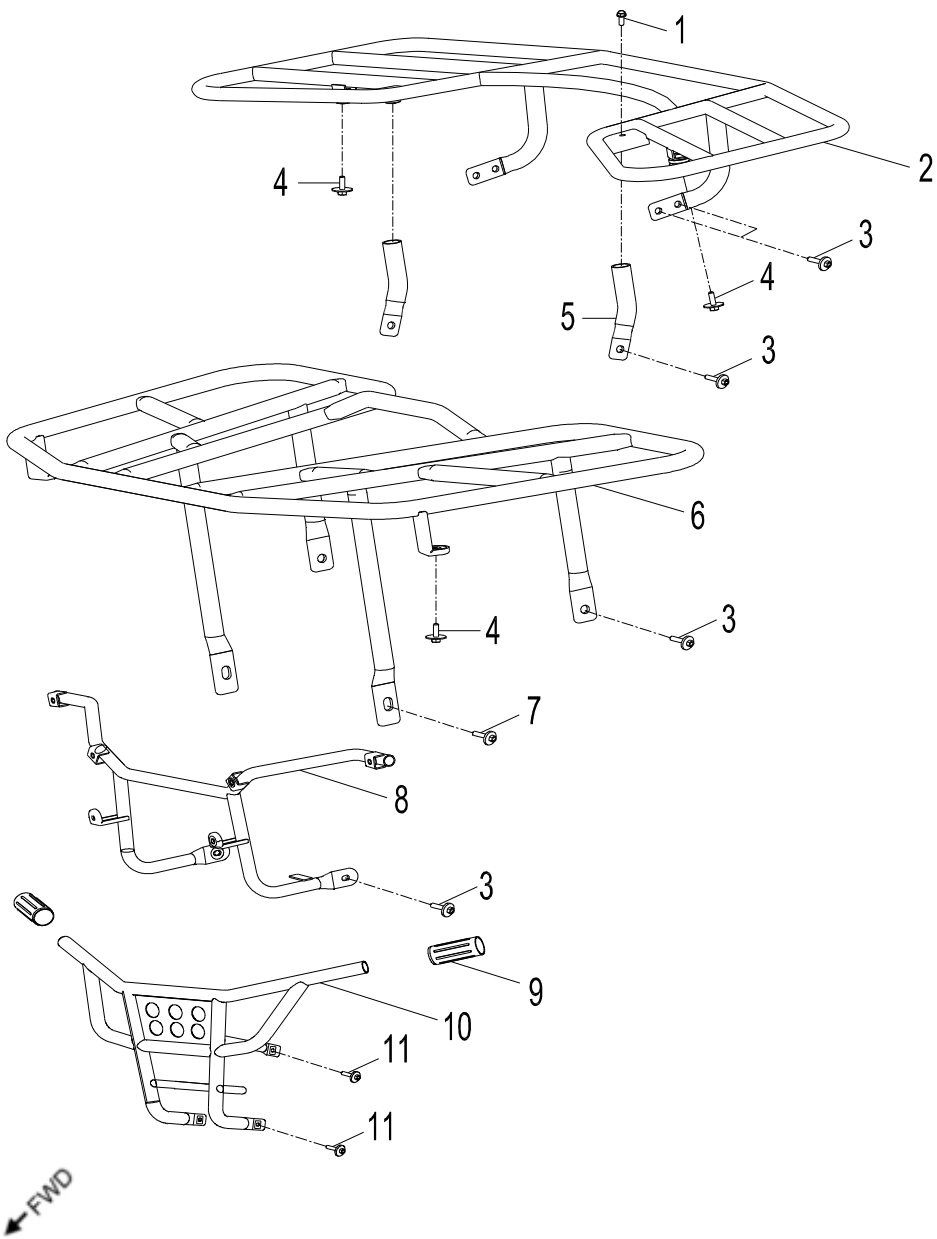

D-19: BUMPER

Item	Description	Part Number	Q.ty	Note
1	Bolt	96000-080148-OKL	2	M8x14
2	Rear Rack	8111155E-067	1	
3	Bolt	92001-080208-OKL	10	M8x20 + w
4	Bolt	96007-060228-00K	4	M6x22 + w
5	Bracket, Rear	81122203-067	2	
6	Bracket, Front Rack	50495212-067	1	
7	Bolt	96007-060168-00K	2	M6x16 + w
8	Bracket, Bumper	50450241-067	1	
9	Boot	50423205-000	2	
10	Bumper	5045562F-067	1	
11	Bolt	92001-080168-OKL	4	M8x16