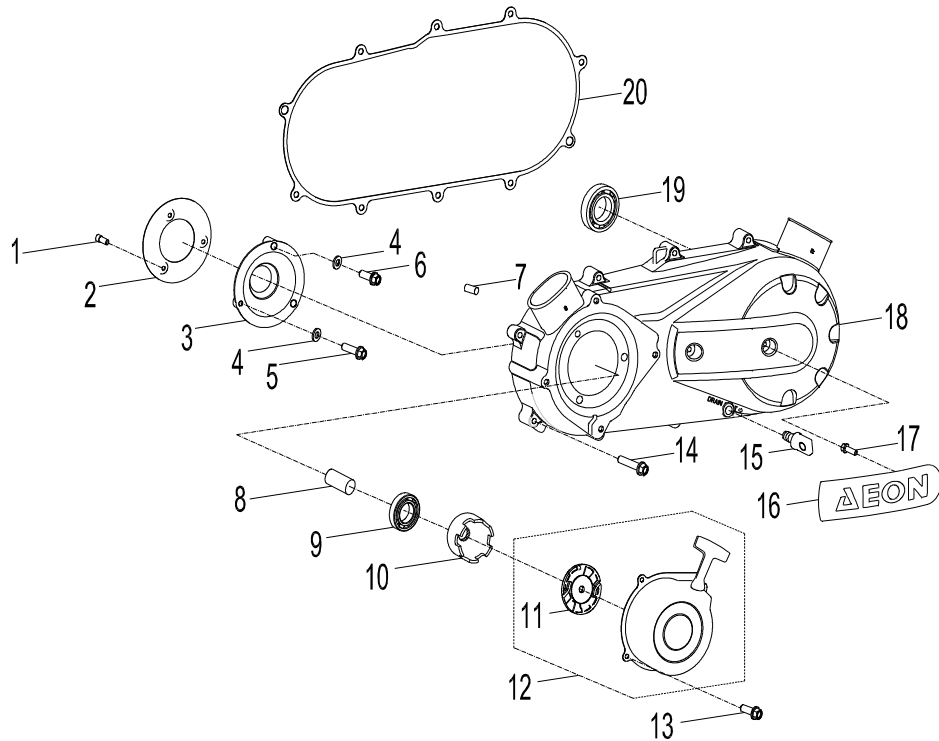

D-4: REAR DRIVE ASS'Y

Item	Description	Part Number	Q.ty	Note
41	Bearing, Ball	96100-63220-00000	1	
42	Clip, Cir	94511-2200S	1	
43	Gasket, Transmission Cover cover R	2130462F-002	1	
44	Bearing, Ball	96100-63040-00000	1	
45	Gearcase, Rear	2136462F-000	1	
46	Seal, Oil	96500-223507A7271	1	
47	Bolt	96000-080508-12C	4	
48	Clip	94510-06000	1	
49	Hose	94408-05007-500	1	
50	Bolt	91000-120158-00C	1	

D-5: LEFT CRANKCASE COVER

Item	Description	Part Number	Q.ty	Note
1	Bolt	91003-060088-00K	3	
2	Wind Guider, Drive Clutch	1133950B-000	1	
3	Derby Cover	1135550A-000	1	
4	Washer	94101-0613010-00C	3	6x13x1
5	Bolt	96000-060168-08C	1	M6x16
6	Bolt	96000-060258-08C	2	M6x25
7	Pin, Dowel	94301-08140	2	
8	Bushing, Sheave	2210650A-000	1	
9	Bearing, Ball	96100-69050-LLU00	1	
10	Ratchet, Recoil	2210750A-000	1	
11	Sliding Cover Comp	1170650A-000	1	
12	Recoil, Starter	1135050A-000	1	
13	Bolt	96000-060168-10K	4	M6x16
14	Bolt	96000-060408-08C	10	M6x40
15	Drain plug	11353201-000	1	
16	Tablet, Logo	1134750A-000	1	
17	Bolt	96000-050128-00K	2	M5x12
18	Cover, Clutch	1134150A-000	1	
19	Bearing, Ball	96100-6004-LLUC3/ZG	1	
20	Gasket	1135950A-002	1	

D-7: VALVE CAM

Item	Description	Part Number	Q.ty	Note
1	Shaft, Intake, Rocker Arm	1445250A-000	1	
2	Shaft, Exhaust, Rocker Arm	1445362E-000	1	
3	Nut	94050-08000-00C	4	M8
4	Washer	94101-0818023-00U	4	8x18x2.3
5	Arm, Valve, Rocker	1443162E-000	2	
6	Screw, Tappet Adj.	90012-06015	2	
7	Nut, Tappet Adj.	90206-05000-00A	2	
8	Asm., Decomp. Release	1445662E-000	1	
9	Bracket, Cam Shaft	1221162E-000	1	
10	Asm., Cam Shaft	1440062E-000	1	
11	Guide, Cam Chain, RH	1455050A-000	1	
12	Pivot, Guide	1453550A-000	1	
13	Chain, Cam	1440155S-000	1	
14	Guide, Cam Chain, LH	1450055L-000	1	
15	Screw	93000-060068-00K	1	M6x6
16	O-Ring	93210-00915	1	9.5x1.5
17	Bolt	96000-060228-14C	2	M6x22
18	Tensioner	14521119-000	1	
19	Gasket, Tensioner	14523119-002	1	