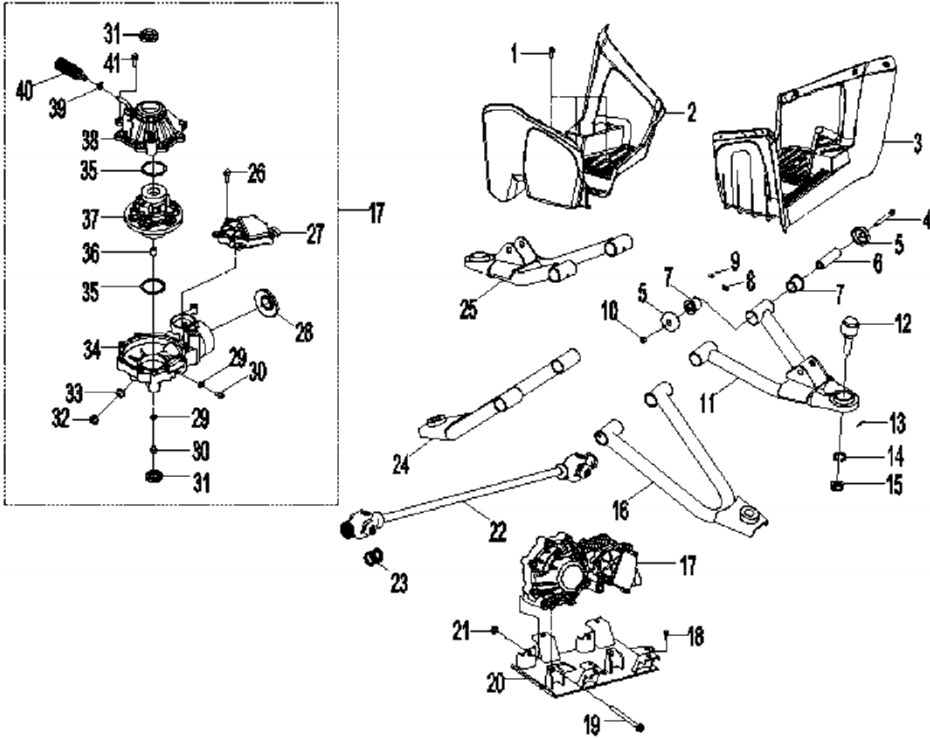

D-19: BUMPER

Item	Description	Part Number	Q.ty	Note
1	Bolt	96000-080148-OKL	2	M8x14
2	Rear Rack	8111155E-067	1	
3	Bolt	92001-080208-OKL	10	M8x20 + w
4	Bolt	96007-060228-00K	4	M6x22 + w
5	Bracket, Rear	81122203-067	2	
6	Bracket, Front Rack	50495212-067	1	
7	Bolt	96007-060168-00K	2	M6x16 + w
8	Bracket, Bumper	50450241-067	1	
9	Boot	50423205-000	2	
10	Bumper	5045562F-067	1	
11	Bolt	92001-080168-OKL	4	M8x16

D-20: SWING ARM & FOOTREST

New Items

Item	Description	Part Number	Q.ty	Note
1	Bolt	96007-060168-00K	6	M6x16 + w
2	Footwell, RH	6430055E-000	1	
3	Footwell, LH	6431055E-000	1	
4	Bolt	96000-100758-OKL	8	
5	Cap, dustproof	52426156-000	16	
6	Spacer	5314039A-000	8	
7	Bushing	53135203-000	8	
8	Valve, Grease	51300131-000	8	
9	Cap, Valve, Grease	51301131-000	8	
10	Nut	94050-10000-00C	8	M10
11	A-Arm, Upper, Lh	5313262F-067	1	
12	Ball Joint	52451204-000	4	
13	Pin, Cotter	94201-23250	4	
14	Clip, Cir	94511-3113S	4	
15	Nut, Lock	90351-12000-00C	4	M12
16	A-Arm, Lower, Lh	5313162F-067	1	
17	Asm., Gear Case, Differential	4276062F-000	1	
18	Bolt	96000-080148-OKL	4	M8x14
19	Bolt	96000-101108-00C	2	
20	Engine Mounting	50210213-067	1	
21	Nut	90355-10000-14C	2	
22	Linkage	52437212-000	1	
23	COMPRESS SPRING	11705202-000	1	
24	A-Arm, Lower, Rh	5303162F-067	1	
25	A-Arm, Upper, Rh	5303262F-067	1	
26	Bolt	96000-080258-00C	3	
27	Selecting, 2WD/4WD	42765201-000	1	
28	Seal, Oil	96500-327508A7271	1	
29	Washer	94101-0816020-00L	2	
30	Bolt	96000-080128-12C	2	
31	Seal, Oil	96500-254507A7271	2	
32	Bolt, Filler	42766201-000	1	
33	Washer	94101-1422010-0AL	1	
34	Asm., Housing, Differential	42761202-000	1	
35	Shim, Set	42763201-000	1	
36	Pin, Dowel	94301-14160	1	
37	Asm., Gear, Differential	42764201-000	1	
38	Cover, Differential	42762201-000	1	
39	Clamp	94515-10008	1	
40	Bellows	16600202-000	1	