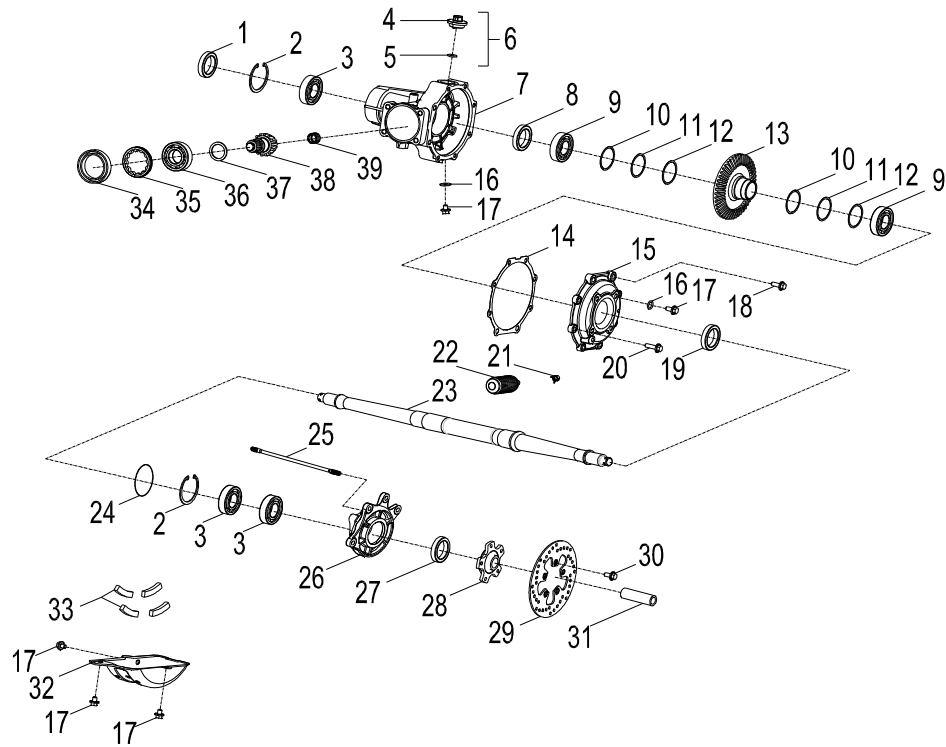

D-29: REAR WHEEL AXLE

Item	Description	Part Number	Q.ty	Note
1	Seal, Oil	96500-306207A7271	1	
2	Clip, Cir	94512-6200R	2	
3	Bearing, Ball	96100-6206-LLUC3/ZG	3	
4	Plug, Drain, Oil	11334119-000	1	
5	O-Ring	93210-03132	1	30.8mm
6	Asm., Cap	1542539A-000	1	
7	Gearcase	4210039B-001	1	
8	Seal, Oil	96500-415607A7271	1	
9	Bearing, Ball	96100-69090-00000	2	
10	Shim	42401201-000	2	
11	Shim	42401202-000	2	
12	Shim	42401203-000	2	
13	Gear, Bevel	42320203-000	1	
14	Gasket, Cover	4229139A-002	1	
15	Cover, Gearcase	4220055E-000	1	
16	Washer	94101-0816020-00L	2	
17	Bolt	96000-080108-00K	5	M8x10
18	Bolt	96000-080288-00B	6	
19	Seal, Oil	96500-415106A2650	1	
20	Bolt	96000-100358-00B	2	
21	Clamp	94515-11007	1	
22	Bellows	16600201-000	1	
23	Axle	4200062F-000	1	
24	O-Ring	93210-06725	1	
25	Stud	91001-100488-00B	4	
26	Housing, Rear axle	4280555E-000	1	
27	Seal, Oil	96500-405707A7271	1	
28	Hub, Disc	4349055E-000	1	
29	Disc, Brake	43511202-000	1	
30	Bolt	45016131-00K	5	
31	Tube, Spacer	4281062F-000	1	
32	Sheild, Gearcase	4352639A-067	1	
33	Foam	3720439A-000	4	
34	Seal, Oil	96500-347210A7271	1	
35	Nut	90204-65000-000	1	
36	Bearing, Ball	96100-62060-00000	1	
37	Shim	4241039A-000	1	
38	Gear, Pinion	42310203-000	1	
39	Bearing, Needle	96200-142213	1