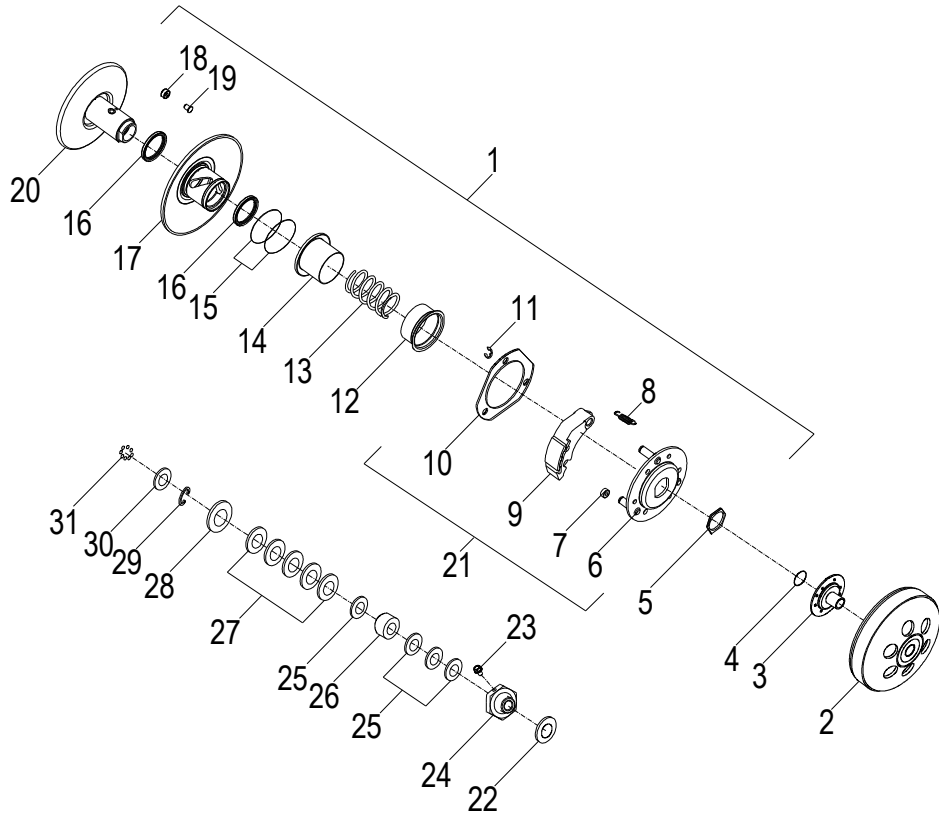

D-9: DRIVEN CLUTCH

Item	Description	Part Number	Q.ty	Note
1	Asm., Drive Clutch	2200062E-000	1	
2	Clutch, Outer	2210062E-000	1	
3	Hold, Cam	2210139A-000	1	
4	O-Ring	93214-02031	1	
5	Nut	95111-0001C-000	1	M28
6	Plate, Drive, Inner	2235062E-000	1	
7	Bushing, Rubber	2280462E-000	3	
8	Spring, Clutch	2240162E-000	3	
9	Weight, Clutch	2253562E-000	3	
10	Plate, Drive, Side	2235162E-000	1	
11	Clip, Cir	94511-0700E	3	
12	Seal, Collor	2323962E-000	1	
13	Spring, Clutch	2323362E-000	1	
14	Seal, Collor	2323762E-000	1	
15	O-Ring	93214-04720	2	
16	Seal, Oil	96500-404704FKM	2	
17	Sheave, Moveable	2322062E-000	1	
18	Roller, Guide	2322662E-000	4	
19	Pin, Guide	2322562E-000	4	
20	Sheave, Driven	2320062E-000	1	
21	Asm., Driven Clutch	2200162E-000	1	
22	Washer	94121-2038005-00K	1	
23	Bolt	91205-050088-0KL	1	M5x8
24	Nut, Driven	2210539A-000	1	
25	Washer	94101-2538010-000	4	25x38x1
26	Guide, Cam	2210839A-000	1	
27	Washer, Special	94122-2550020-00K	5	25.2x50x2
28	Retainer, Ball	2210439A-000	1	
29	Clip, Cir	94511-2501S	1	
30	Washer	94101-2531010-00K	1	25.2x31.3x1
31	Ball, Steel	96211-07000	8