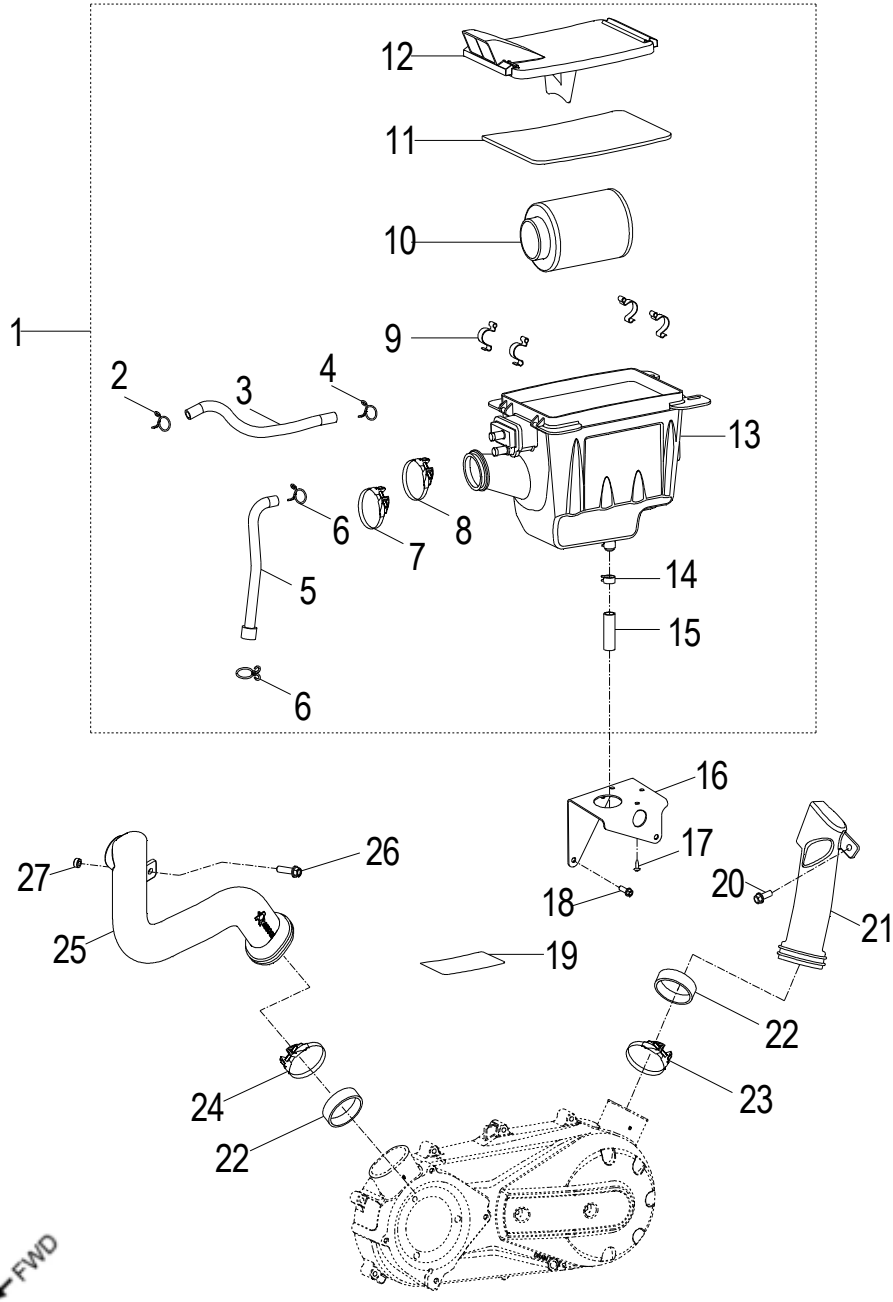

D-15: AIR CLEANER

Item	Description	Part Number	Q.ty	Note
1	Asm., Cleaner, Air	17200220-000	1	
2	Clip	94510-12016	1	
3	Tube, Breather, Ventilated	17381208-000	1	
4	Clip	94510-14018	1	
5	Tube, Breather, Ventilated	17381217-000	1	
6	Clip	94510-12012	2	
7	Strap	89669218-000	1	
8	Strap	89669221-000	1	
9	Clip	1720839A-000	4	
10	Filter, Air Cleaner	17205201-001	1	
11	Gasket	3371639A-000	1	
12	Cover, Air Cleaner	17207207-000	1	
13	Box, Air Cleaner	1720362E-000	1	
14	Clamp	94515-15010	1	
15	Hose, Drain	94414-01613-060	1	
16	Mount, Air Cleaner	17209202-000	1	
17	Screw	93903-1050128-00K	3	M5x12
18	Bolt	96000-100208-OKL	2	M10x20
19	Decal, Insulation	87011210-000	1	
21	Bolt	92003-060168-00K	1	M6x16 + w
22	Duct, Outlet	17256206-001	1	
23	Boot, Duct	17269203-000	2	
24	Strap	89669204-000	1	
25	Strap	89669212-000	1	
26	Duct, Inlet	1725555E-000	1	
27	Bolt	96007-060278-00K	1	M6x27 + w
28	Spacer	51311203-000	1