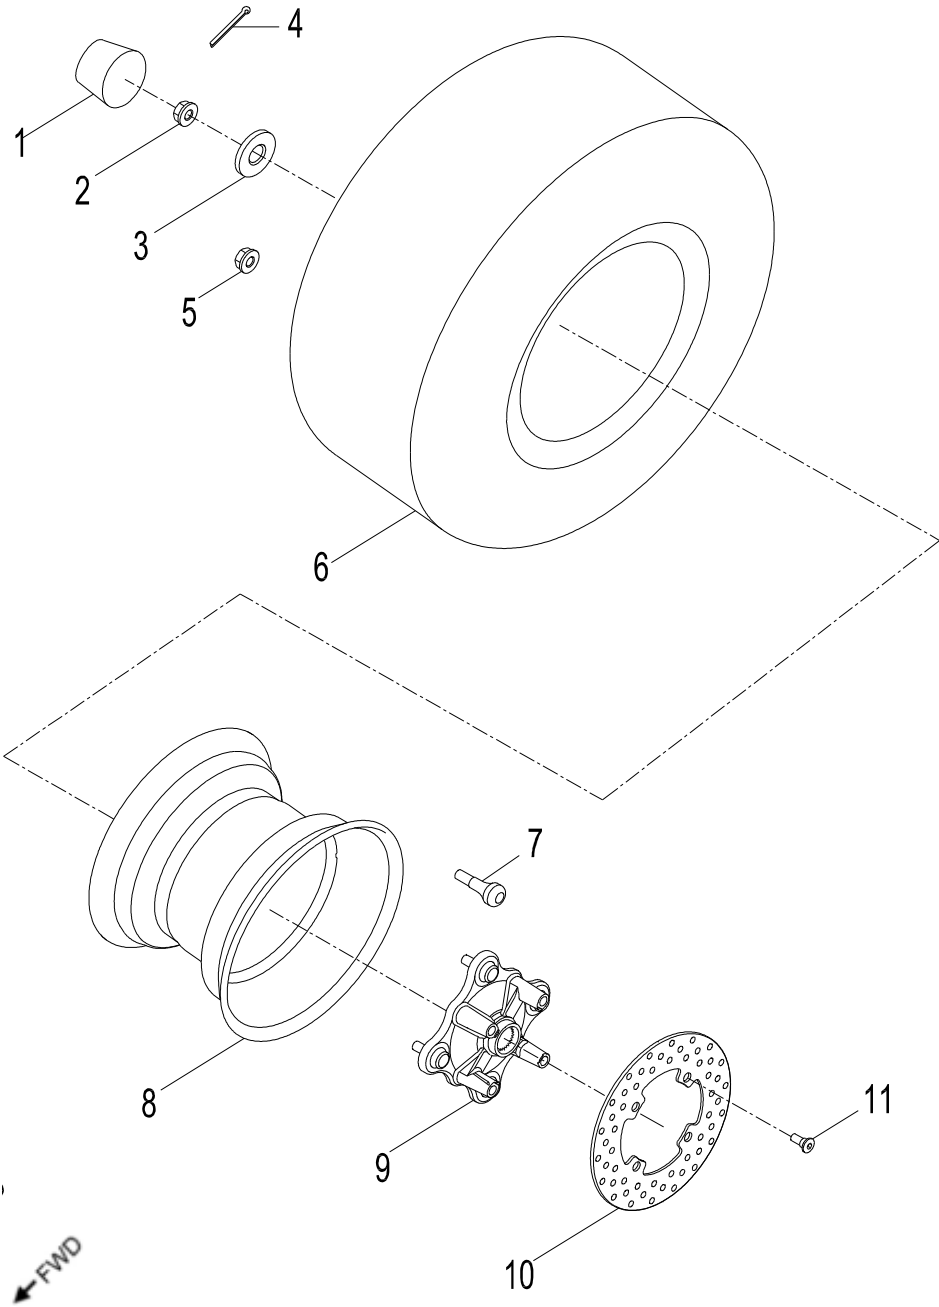

D-23: SUSPENSION

Item	Description	Part Number	Q.ty	Note
1	Nut	94050-10000-00C	5	M10
2	Asm., Suspension, Rear	5240062F-038	1	
3	Bolt	96000-100508-0KL	6	M10x50
4	Asm., Suspension, Front	5110062F-038	2	

← FWD

D-24: FRONT WHEEL

Item	Description	Part Number	Q.ty	Note
1	Cap, Hub	4273039A-000	2	
2	Nut	90352-18000-00C	2	M18
3	Washer	94121-1835200-000	2	18x35x2
4	Pin, Cotter	94201-32320	2	
5	Nut	95112-10000-00B	8	
6	Tire	42711243-000	2	
7	Valve, Rim	42616202-000	2	
8	Rim	42701218-067	2	
9	Wheel Hub	42010207-000	2	
10	Plate, Front Brake, LH	45010203-000	2	
11	Bolt	45016131-00K	8	

D-25: REAR WHEEL

Item	Description	Part Number	Q.ty	Note
1	Cap, Hub	4273039A-000	2	
2	Nut	90352-18000-00C	2	M18
3	Washer	94121-1835200-000	2	18x35x2
4	Pin, Cotter	94201-32320	2	
5	Nut	95112-10000-00B	8	
6	Tire	42811238-000	2	
7	Valve, Rim	42616131-000	2	
8	Rim, Rear	42801215-067	2	
9	Hub, Wheel, RH	4202039L-000	1	
10	Hub, Wheel, LH	4203039L-000	1	