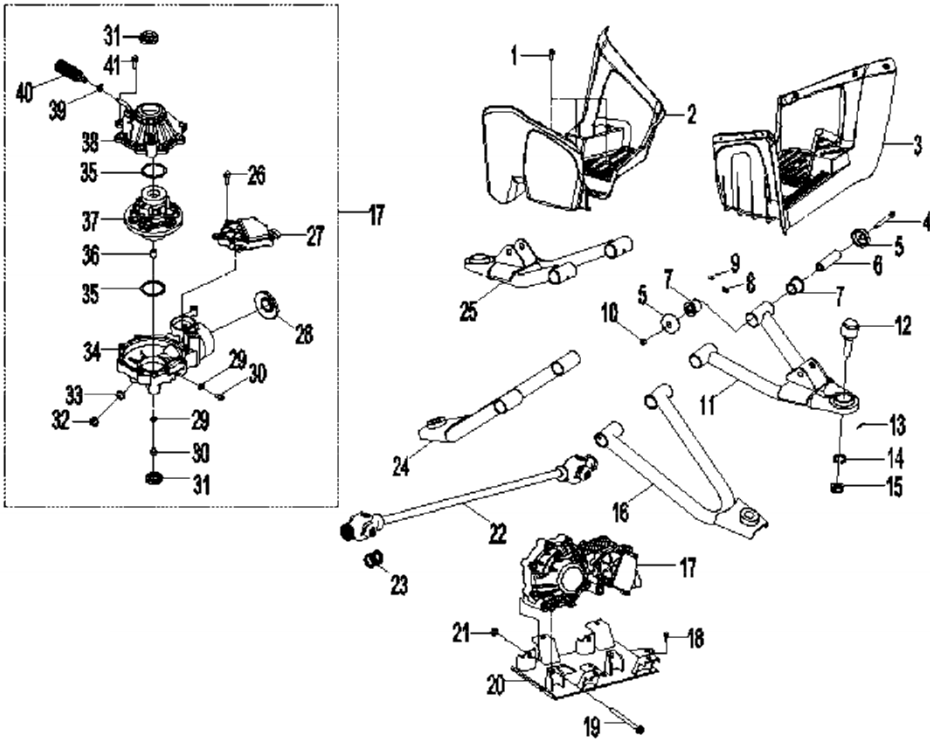

D-20: SWING ARM & FOOTREST

New Items

Item	Description	Part Number	Q.ty	Note
41	Bolt	96000-080308-12C	8