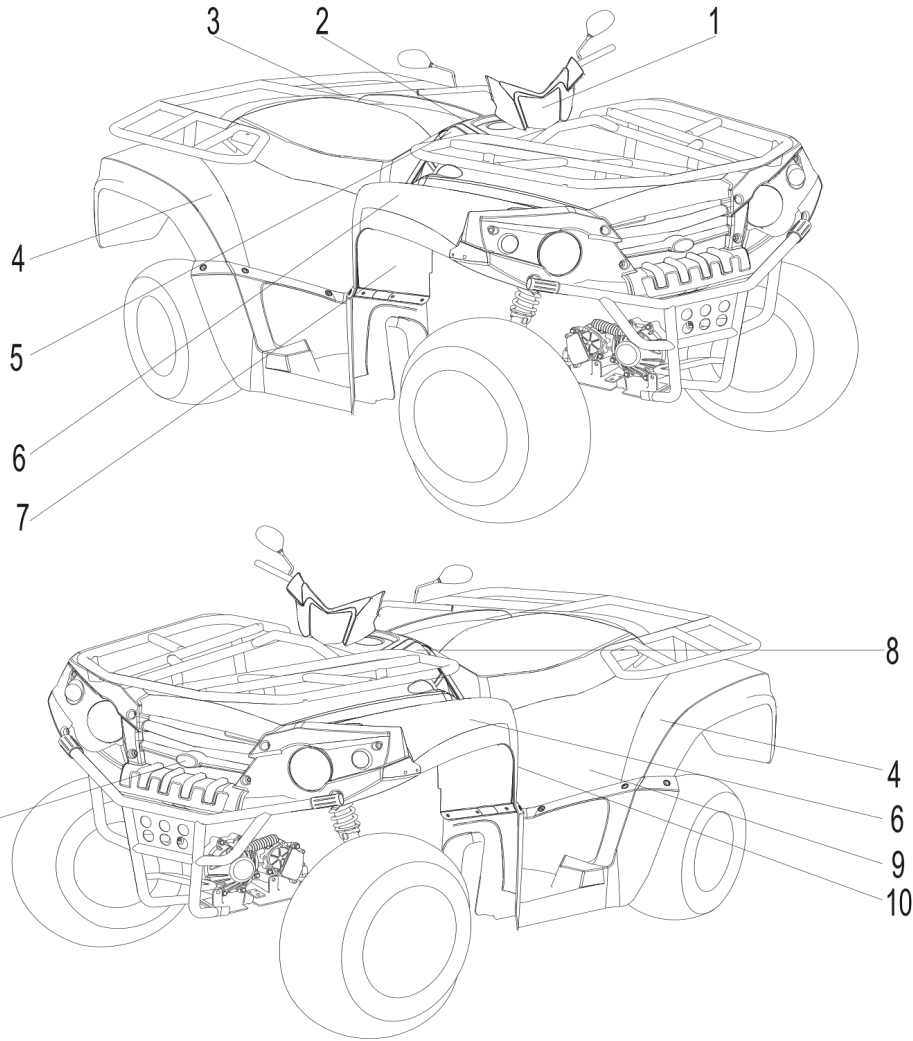

D-33: DECALS

Item	Description	Part Number	Q.ty	Note
1	Decal, Logo, "AEON"	87757201-000	1	
2	Decal, Waring, Reverse	87854202-000	1	
3	Decal, Warning, Rack	87869131-000	1	
4	Decal, Rear Fender	87750204-000	2	
5	Decal, Tank, Rh	87720245-000	1	
6	Decal, H4-350	87715237-000	2	
7	Decal, Waring, Y-16	87851173-000	1	
8	Decal, Tank, Lh	87721245-000	1	
9	Decal, "drain bolt"	87843201-000	1	
10	Decal, General Waring	87852159-000	1	
11	Decal, Logo, "A"	87758201-000	1