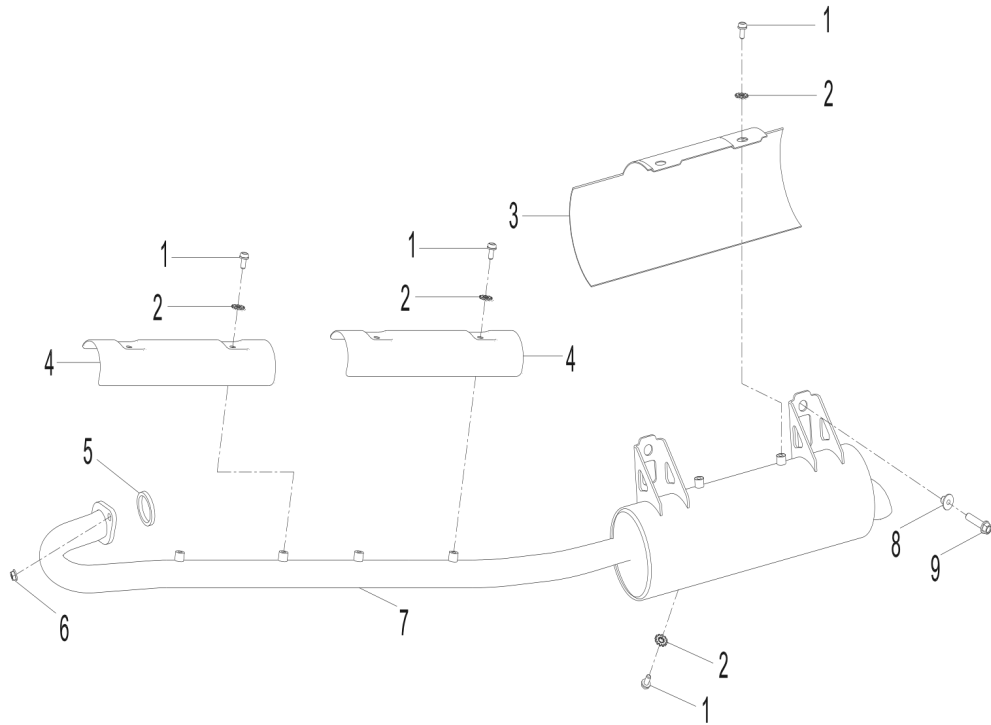

D-16: EXHAUST PIPE

Item	Description	Part Number	Q.ty	Note
1	Bolt	96000-060128-10K	8	M6x12
2	Washer, Star	94103-0600000-00C	8	M6
3	Shield, Exhaust	18315215-000	1	
4	Shield, Exhaust	1831555E-000	2	
5	Gasket	94104-2837050-000	1	
6	Nut	94050-08000-00C	2	M8
7	Pipe, Exhaust, Front	1830062F-000	1	
8	Bushing	96400-082614	2	
9	Bolt	96000-080258-00K	2	M8x25