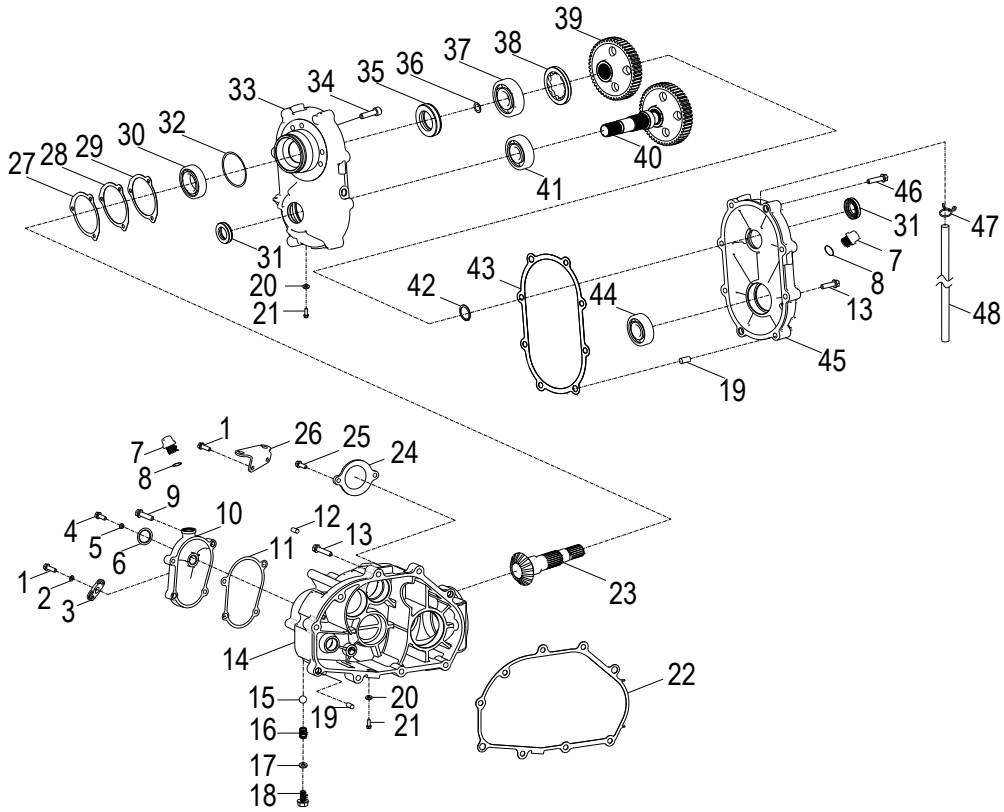

D-2: PISTON & CRANKSHAFT

Item	Description	Part Number	Q.ty	Note
1	Shaft, Balancer	1342062E-000	1	
2	Washer	94101-0832030-000	1	
3	Bolt	96000-080148-0KL	1	M8x14
4	Asm., Crankshaft	1300062E-000	1	
5	Washer	94101-1426020-00C	1	14.2x26x2
6	Nut	94001-14000-00C	1	M14
7	Spring, Oil	1544739A-000	1	
8	Tube, Oil, Crankshaft	1544139A-000	1	
9	Clip, Piston Pin	1311550A-000	2	
10	Pin, Piston	1311150A-000	1	
11	Piston	1310062E-000	1	
12	Key, Woodruff	90471-25404	1	
13	Ring Set, Piston	1301162E-000	1	

← FWD

D-4: REAR DRIVE ASS'Y

Item	Description	Part Number	Q.ty	Note
41	Bearing, Ball	96100-63220-00000	1	
42	Clip, Cir	94511-2200S	1	
43	Gasket, Transmission Cover cover Rh	2130462F-002	1	
44	Bearing, Ball	96100-63040-00000	1	
45	Gearcase, Rear	2136462F-000	1	
46	Bolt	96000-080508-12C	4	
47	Clip	94510-06000	1	
48	Hose	94408-05007-500	1	

← FWD

D-5: LEFT CRANKCASE COVER

Item	Description	Part Number	Q.ty	Note
1	Bolt	91003-060088-00K	3	
2	Wind Guider, Drive Clutch	1133950B-000	1	
3	Derby Cover	1135550A-000	1	
4	Washer	94101-0613010-00C	3	6.1x13x1
5	Bolt	96000-060168-08C	1	M6x16
6	Bolt	96000-060258-08C	2	M6x25
7	Pin, Dowel	94301-08140	2	
8	Bushing, Sheave	2210650A-000	1	
9	Bearing, Ball	96100-69050-LLU00	1	
10	Ratchet, Recoil	2210750A-000	1	
11	Recoil, Starter	1135050A-000	1	
12	Bolt	96000-060168-10K	4	M6x16
13	Bolt	96000-060408-08C	10	M6x40
14	Drain plug	11353201-000	1	
15	Tablet, Logo	1134750A-000	1	
16	Bolt	96000-050128-00K	2	M5x12
17	Cover, Clutch	1134150A-000	1	
18	Bearing, Ball	96100-6004-LLUC3/ZG	1	
19	Gasket	1135950A-002	1	