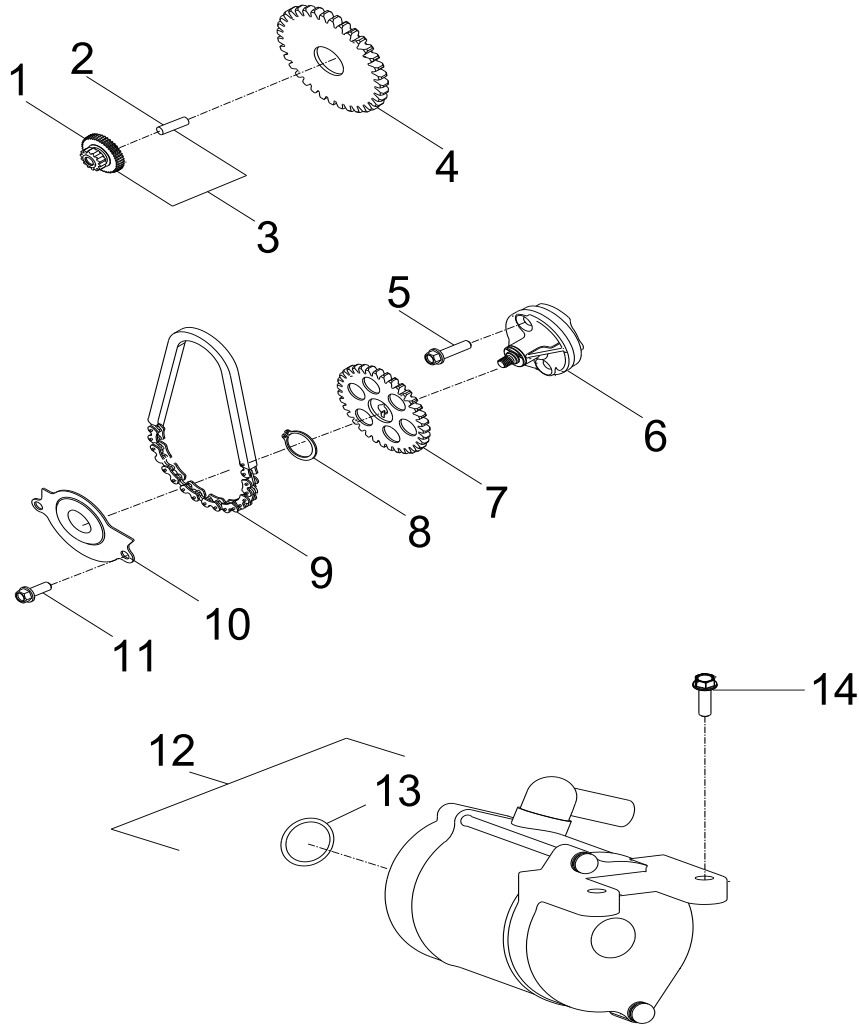

← FWD

D-7: VALVE CAM

Item	Description	Part Number	Q.ty	Note
1	Shaft, Intake, Rocker Arm	1445250A-000	1	
2	Shaft, Exhaust, Rocker Arm	1445362E-000	1	
3	Nut	94050-08000-00C	4	M8
4	Washer	94101-0818023-00U	4	8x18x2.3
5	Arm, Valve, Rocker	1443162E-000	2	
6	Screw, Tappet Adj.	90012-06015	2	
7	Nut, Tappet Adj.	90206-05000-00A	2	
8	Asm., Decomp. Release	1445662E-000	1	
9	Bracket, Cam Shaft	1221162E-000	1	
10	Asm., Cam Shaft	1440062E-000	1	
11	Guide, Cam Chain, RH	1455050A-000	1	
12	Pivot, Guide	1453550A-000	1	
13	Chain, Cam	1440155S-000	1	
14	Guide, Cam Chain, LH	1450055L-000	1	
15	Screw	93000-060068-00K	1	M6x6
16	O-Ring	93210-00915	1	9.5x1.5
17	Bolt	96000-060228-14C	2	M6x22
18	Tensioner	14521119-000	1	
19	Gasket, Tensioner	14523119-002	1	

D-8: DRIVE CLUTCH

Item	Description	Part Number	Q.ty	Note
1	Belt, Driven	2310062E-000	1	
2	Asm., Sliding	2210362E-000	1	
3	Bushing, Slider	2213262E-000	3	
4	Plate, Sheave	2213162E-000	1	
5	Roller	2212162E-000	6	
6	Wheel, Slot, Sliding, Primary	2211062E-000	1	
7	Bushing, Sheave	2210662E-000	1	
8	Sheave, moveable	2210262E-000	1	
9	Washer	94121-2538005-00K	1	
10	Washer	94121-1426016-000	1	14x26x1.6
11	Nut	94050-14021-00C	1	

D-10: OIL PUMP & STARTING MOTOR

Item	Description	Part Number	Q.ty	Note
1	Gear, Starter	2842350A-000	1	
2	Shaft, Starter Motor	2842450A-000	1	
3	Asm., Gear Starter	2842250A-000	1	Incl. 1~2
4	Gear, Starter	2822050B-000	1	
5	Bolt	96000-060308-08C	2	M6x30
6	Asm., Oil Pump	1500050A-000	1	
7	Sprocket, Oil Pump	1515050A-000	1	
8	Clip, Cir	94511-1000S	1	
9	Chain, Oil Pump	1514150A-000	1	
10	Cover, Oil Pump	1571150A-000	1	
11	Bolt	96000-060128-08C	2	M6x12
12	Motor, Starter	3120062E-000	1	
13	O-Ring	93210-02431	1	24.4x3.1
14	Bolt	96000-060208-08C	2	M6x20