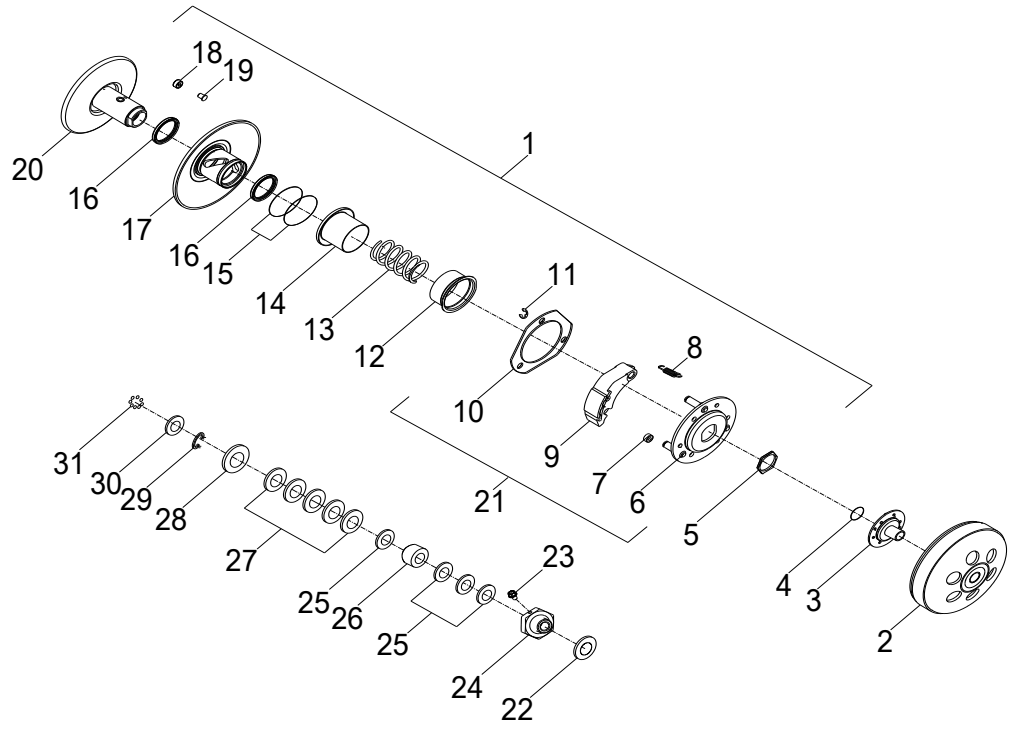

D-9: DRIVEN CLUTCH

Item	Description	Part Number	Q.ty	Note
1	Asm., Drive Clutch	2200062E-000	1	
2	Clutch, Outer	2210062E-000	1	
3	Hold, Cam	2210139A-000	1	
4	O-Ring	93214-02031	1	
5	Nut	95111-0001C-000	1	M28
6	Plate, Drive, Inner	2235062E-000	1	
7	Bushing, Rubber	2280462E-000	3	
8	Spring, Clutch	2240162E-000	3	
9	Weight, Clutch	2253562E-000	3	
10	Plate, Drive, Side	2235162E-000	1	
11	Clip, Cir	94511-0700E	3	
12	Seal, Collor	2323962E-000	1	
13	Spring, Clutch	2323362E-000	1	
14	Seal, Collor	2323762E-000	1	
15	O-Ring	93214-04720	2	
16	Seal, Oil	96500-404704FKM	2	
17	Sheave, Moveable	2322062E-000	1	
18	Roller, Guide	2322662E-000	3	
19	Pin, Guide	2322562E-000	3	
20	Sheave, Driven	2320062E-000	1	
21	Asm., Driven Clutch	2200162E-000	1	
22	Washer	94121-2038005-00K	1	
23	Bolt	91205-050088-0KL	1	M5x8x8
24	Nut, Driven	2210539A-000	1	
25	Washer	94101-2538010-000	4	25x38x1
26	Guide, Cam	2210839A-000	1	
27	Washer, Special	94122-2550020-00K	5	25.2x50x2
28	Retainer, Ball	2210439A-000	1	
29	Clip, Cir	94511-250IS	1	
30	Washer	94101-2531010-00K	1	25.2x31.3x1
31	Ball, Steel	96211-07000	8