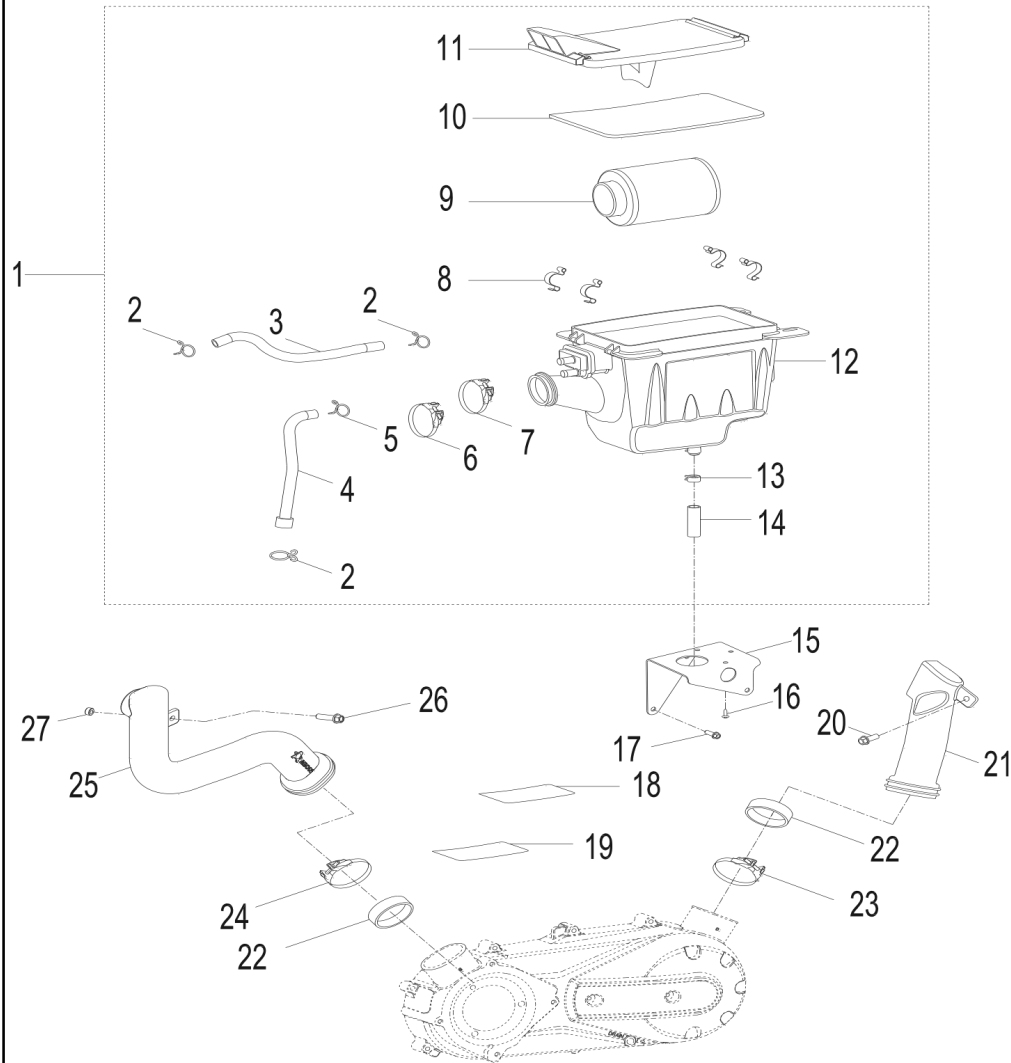

D-15: AIR CLEANER

Item	Description	Part Number	Q.ty	Note
1	Asm., Cleaner, Air	17200220-000	1	
2	Clip	94510-15000	3	
3	Tube, Breather, Ventilated	17381208-000	1	
4	Tube, Breather, Ventilated	17381217-000	1	
5	Clip	94510-14018	1	
6	Strap	89669218-000	1	
7	Strap	89669221-000	1	
8	Clip	1720839A-000	4	
9	Filter, Air Cleaner	17205201-001	1	
10	Gasket	3371639A-000	1	
11	Cover, Air Cleaner	17207207-000	1	
12	Box, Air Cleaner	1720362E-000	1	
13	Clamp	94515-15010	1	
14	Hose, Drain	94414-01613-060	1	
15	Mount, Air Cleaner	17209202-000	1	
16	Screw	93903-1050128-00K	3	M5x12
17	Bolt	96000-100208-OKL	2	M10x20
18	Decal, Insulation	87011210-000	1	
19	Decal, Insulation	87011209-000	1	
20	Bolt	92003-060168-00K	1	M6x16 + W
21	Duct, Outlet	17256206-001	1	
22	Boot, Duct	17269203-000	2	
23	Strap	89669204-000	1	
24	Strap	89669212-000	1	
25	Duct, Inlet	1725555E-000	1	
26	Bolt	96007-060278-00K	1	M6x27 + W
27	Spacer	51311203-000	1