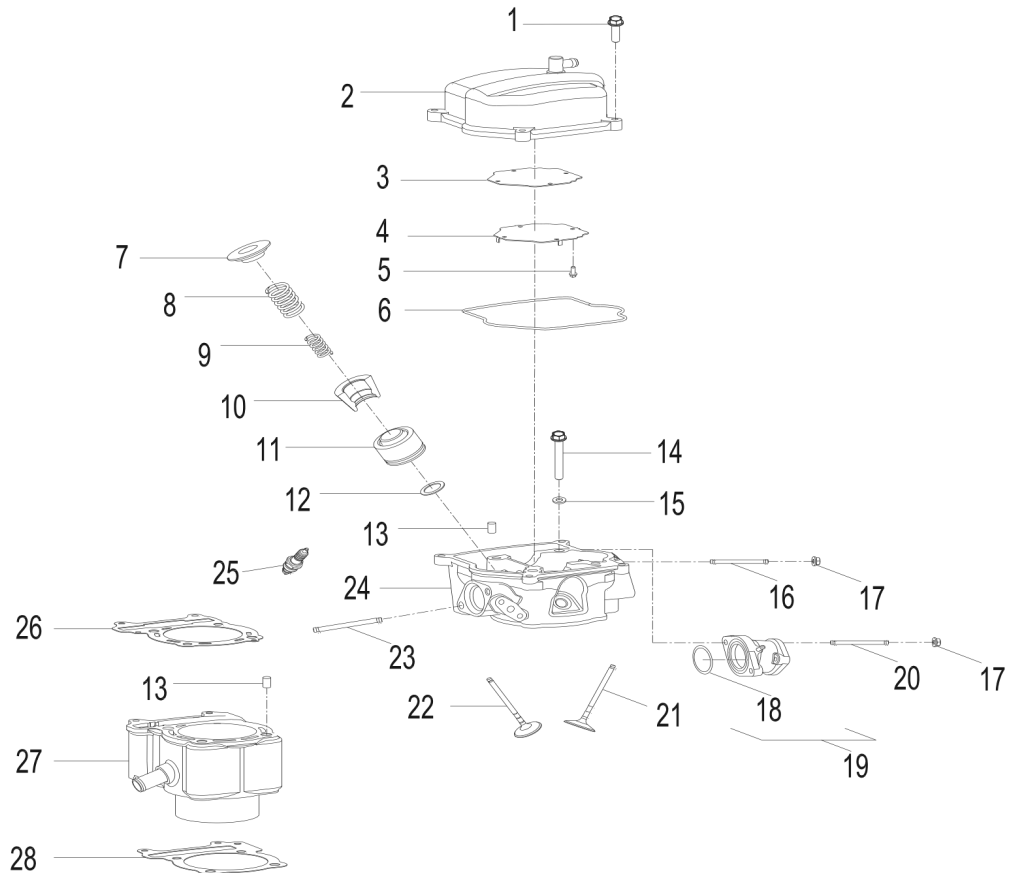

CROSSLAND

X4-350

VIN Nंबर:

RF3AU77009T001157

D-1: CYLINDER HEAD

Item	Description	Part Number	Q.ty	Note
1	Bolt	96000-060258-08C	4	M6x25
2	Cover, Cylinder Head	1230962E-000	1	
3	Gasket	1230350A-000	1	
4	Breather, Crankcase, Lower	1230250A-000	1	
5	Screw	93903-1040088-00K	4	M4x8
6	Gasket , Head Cover	1239162E-000	1	
7	Retainer, Valve, Spring	1477162B-000	2	
8	Spring, Valve, Outer	1475162B-000	2	
9	Spring, Valve, Inner	1476162B-000	2	
10	Clip, Retainer	1478162B-000	4	
11	Seal, Valve	1220962B-000	2	
12	Seat, Valve, Spring, Outer	1477562B-000	2	
13	Pin, Dowel	94301-10140	6	10x14
14	Bolt	96000-061108-08C	2	M6x10
15	Washer	94101-0613010-00C	2	6.1x13x1
16	Stud	91001-060328-00C	2	M6x32
17	Nut	94050-06000-00C	4	M6
18	O-Ring	93210-03830	1	
19	Asm., Manifold, Intake	1710062E-000	1	
20	Stud	91001-060288-00C	2	M6x28
21	Valve, Exhaust	1472162B-000	1	
22	Valve, Intake	1471162B-000	1	
23	Stud	91001-080328-00C	2	M8x32
24	Head, Cylinder	1220162B-000	1	
25	Plug, Spark	9807650A-000	1	DPR7EA-9
26	Gasket Set	1225062E-000	1	
27	Cylinder	1210062E-000	1	
28	Gasket, Cylinder	1219162E-001	1	

D-2: PISTON & CRANKSHAFT

Item	Description	Part Number	Q.ty	Note
1	Shaft, Balancer	1342062E-000	1	
2	Washer	94101-0832030-000	1	
3	Bolt	96000-080148-0KL	1	M8x14
4	Asm., Crankshaft	1300062E-000	1	
5	Washer	94101-1426020-00C	1	14.2x26x2
6	Nut	94001-14000-00C	1	M14
7	Spring, Oil	1544739A-000	1	
8	Tube, Oil, Crankshaft	1544139A-000	1	
9	Clip, Piston Pin	1311550A-000	2	
10	Pin, Piston	1311150A-000	1	
11	Piston	1310062E-000	1	
12	Key, Woodruff	90471-25404	1	
13	Ring Set, Piston	1301162E-000	1	