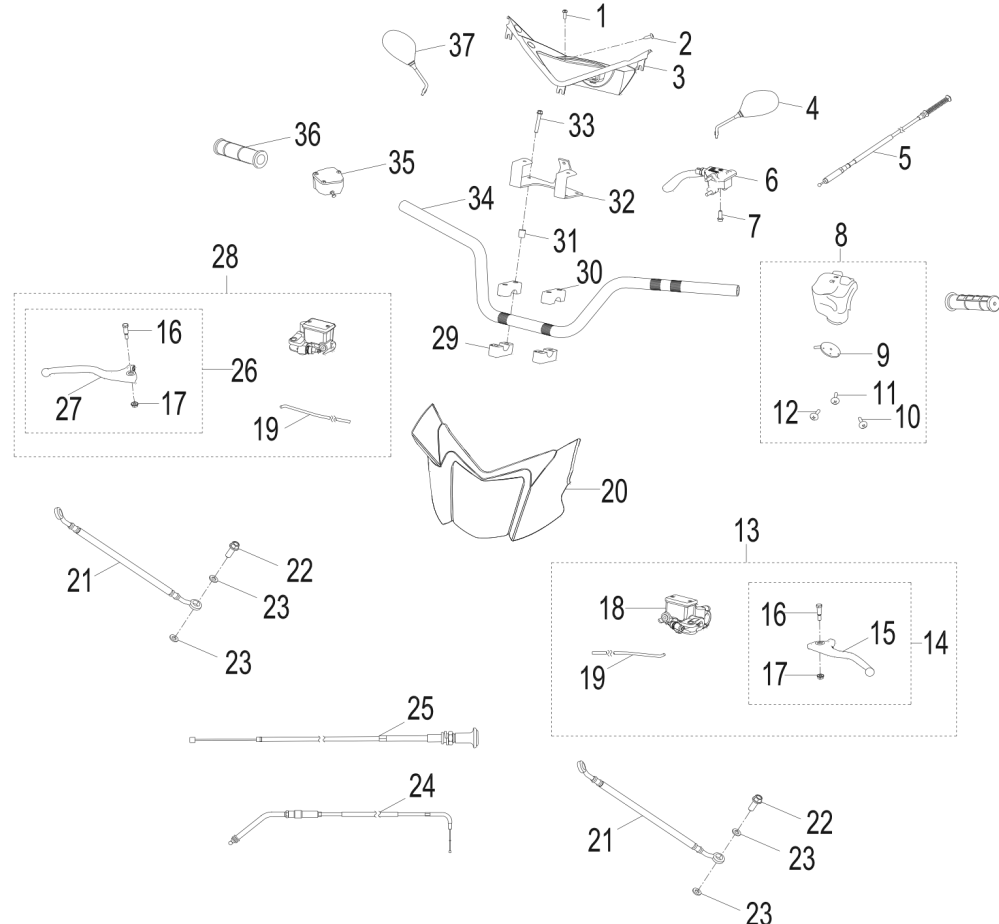

D-28: HANDLEBAR

Item	Description	Part Number	Q.ty	Note
1	Screw	93100-050208-00K	3	
2	Screw	93903-1040128-00K	3	M4x12
3	Pod, Handlebar	64211226-000	1	
4	Mirror, LH	88120201-001	1	Incl. 14~18
5	Cable, Parking Brake	38706202-000	1	
6	Lever, Parking Brake	3871055E-000	1	
7	Bolt	91000-060208-00K	2	
8	Asm., Switch, LH	35151227-001	1	Incl. 15~18
9	Asm., Manual Choke	35160201-000	1	
10	Bolt	93500-030068-00C	1	M3x6
11	Bolt	93500-060088-00K	1	M6x8
12	Screw	93100-030048-00B	2	M3x4
13	Asm., Lever LH	53171223-000	1	
14	Asm., Lever, LH	53163208-000	1	
15	Lever, Brake, LH	53178208-000	1	
16	Bolt	89220202-000	1	
17	Nut	94073-06006-00K	1	
18	Master Cylinder, Left	53185219-000	1	
19	Sensor, Taillight	35345201-000	1	
20	Pod, Handlebar, Lower	64212204-116 64212204-620	1	Black Green
21	Hose, Front Brake, Upper	45448208-000	2	
22	Bolt, Banjo	45456111-000	4	
23	Washer	94101-1015012-U0B	8	10.1x15x1.2
24	Cable, Throttle	5391055E-000	1	
25	Choke, Cable, Manual	5392255E-000	1	
26	Asm., Lever, RH	53164206-000	1	
27	Lever, Brake, RH	53175206-000	1	
28	Asm., Lever, RH	53172216-000	1	
29	Clamp, Lower	5320039A-000	2	
30	Clamp, Upper	5321039A-000	2	
31	Spacer	51311131-000	4	
32	Bracket, Pod	53310218-000	1	
33	Bolt	96000-080768-12B	4	
34	Handlebar	5310055E-067	1	
35	Control, Throttle	5390055E-000	1	
36	Grip, Handlebar	53167201-000	2	
37	Mirror, RH	88110204-000	1