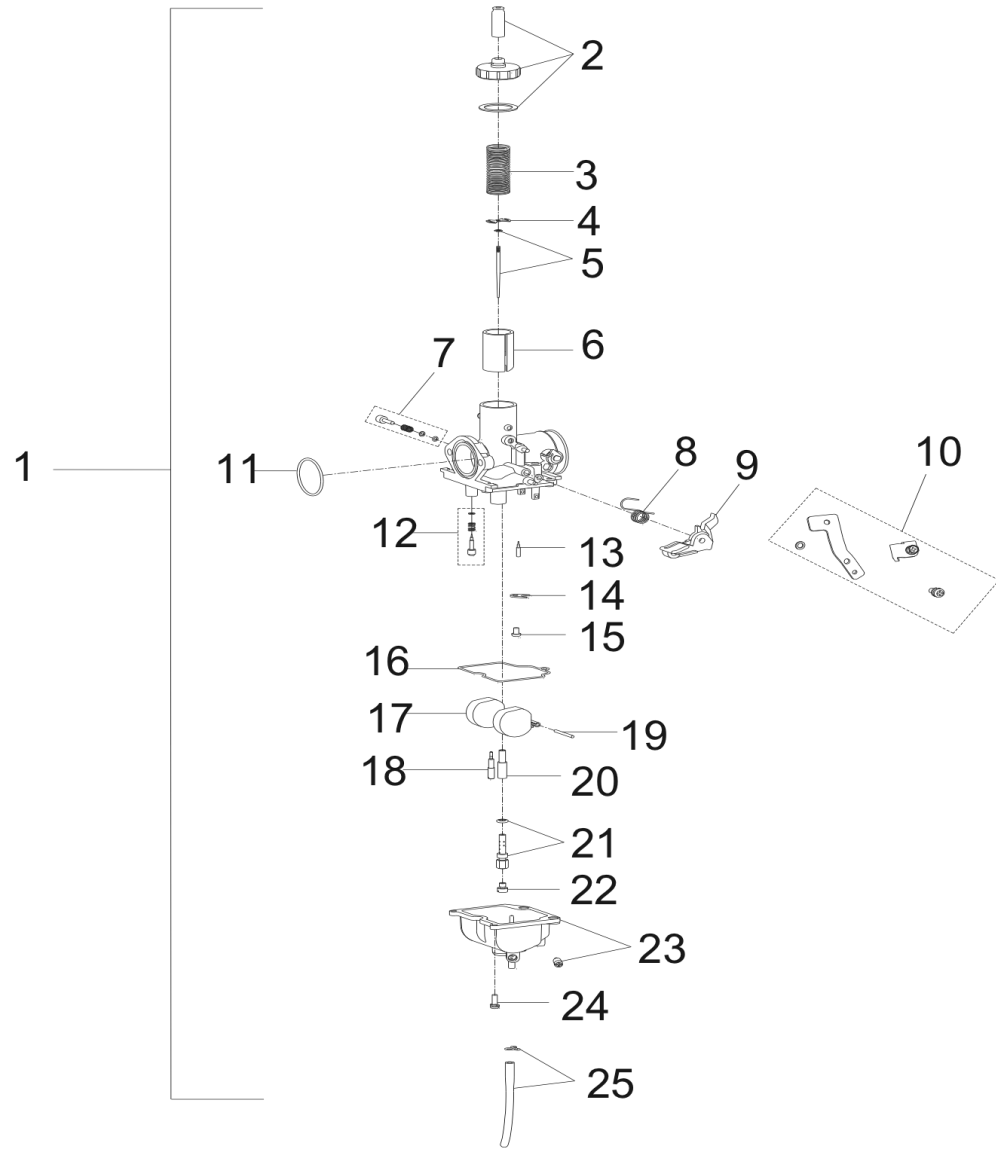

D-13: CARBURETOR

← FWD

Item	Description	Part Number	Q.ty	Note
1	Asm., Carburetor	1610062E-000	1	
2	Asm., Cap	1614062E-000	1	
3	Spring	1610262E-000	1	
4	Washer, Lock	5131962E-000	1	
5	Asm., Jet Needle	1610462E-000	1	
6	Throttle, Valve	1610362E-000	1	
7	Screw, Idle	1611462E-000	1	
8	Recoil, Choke	1612762E-000	1	
9	Choke, Lever	1613562E-000	1	
10	Support, Cable	1613062E-000	1	
11	O-Ring	93210-03520	1	
12	Screw, Air	1614362E-000	1	
13	Valve, Float	1611762E-000	1	
14	Bracket, Valve	1618562E-000	1	
15	Bolt	93500-040068-00C	1	
16	Seal, Float	1610662E-000	1	
17	Float	1612362E-000	1	
18	Pilot, Jet	1614162E-000	1	
19	Pin, Float	1611962E-000	1	
20	Needle, Jet	1615062E-000	1	
21	Valve, Needle	1610562E-000	1	
22	Jet, Main	16108229-000	1	
23	Float, Body	1610762E-000	1	
24	Bolt	93501-040128-00C	4	
25	Drain Tube	1610962E-000	1