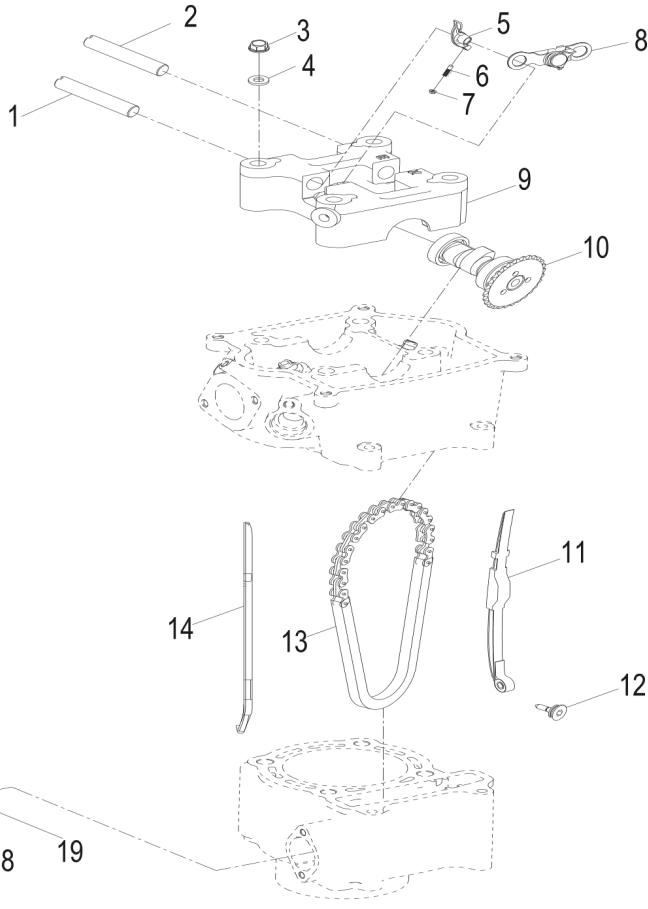

← FWD

D-5: LEFT CRANKCASE COVER

Item	Description	Part Number	Q.ty	Note
1	Bolt	91003-060088-00K	3	
2	Wind Guider, Drive Clutch	1133950B-000	1	
3	Derby Cover	1135550A-000	1	
4	Washer	94101-0613010-00C	3	6.1x13x1
5	Bolt	96000-060168-08C	1	M6x16
6	Bolt	96000-060258-08C	2	M6x25
7	Pin, Dowel	94301-08140	2	
8	Bushing, Sheave	2210650A-000	1	
9	Bearing, Ball	96100-69050-LLU00	1	
10	Ratchet, Recoil	2210750A-000	1	
11	Recoil, Starter	1135050A-000	1	
12	Bolt	96000-060168-10K	4	M6x16
13	Bolt	96000-060408-08C	10	M6x40
14	Drain plug	11353201-000	1	
15	Tablet, Logo	1134750A-000	1	
16	Bolt	96000-050128-00K	2	M5x12
17	Cover, Clutch	1134150A-000	1	
18	Bearing, Ball	96100-6004-LLUC3/ZG	1	
19	Gasket	1135950A-002	1	

← FWD

D-7: VALVE CAM

Item	Description	Part Number	Q.ty	Note
1	Shaft, Intake, Rocker Arm	1445250A-000	1	
2	Shaft, Exhaust, Rocker Arm	1445362E-000	1	
3	Nut	94050-08000-00C	4	M8
4	Washer	94101-0818023-00U	4	8x18x2.3
5	Arm, Valve, Rocker	1443162E-000	2	
6	Screw, Tappet Adj.	90012-06015	2	
7	Nut, Tappet Adj.	90206-05000-00A	2	
8	Asm., Decomp. Release	1445662E-000	1	
9	Bracket, Cam Shaft	1221162E-000	1	
10	Asm., Cam Shaft	1440062E-000	1	
11	Guide, Cam Chain, RH	1455050A-000	1	
12	Pivot, Guide	1453550A-000	1	
13	Chain, Cam	1440155S-000	1	
14	Guide, Cam Chain, LH	1450055L-000	1	
15	Screw	93000-060068-00K	1	M6x6
16	O-Ring	93210-00915	1	9.5x1.5
17	Bolt	96000-060228-14C	2	M6x22
18	Tensioner	14521119-000	1	
19	Gasket, Tensioner	14523119-002	1	

D-10: OIL PUMP & STARTING MOTOR

Item	Description	Part Number	Q.ty	Note
1	Gear, Starter	2842350A-000	1	
2	Shaft, Starter Motor	2842450A-000	1	
3	Asm., Gear Starter	2842250A-000	1	Incl. 1~2
4	Gear, Starter	2822050B-000	1	
5	Bolt	96000-060308-08C	2	M6x30
6	Asm., Oil Pump	1500050A-000	1	
7	Sprocket, Oil Pump	1515050A-000	1	
8	Clip, Cir	94511-1000S	1	
9	Chain, Oil Pump	1514150A-000	1	
10	Cover, Oil Pump	1571150A-000	1	
11	Bolt	96000-060128-08C	2	M6x12
12	Motor, Starter	3120062E-000	1	
13	O-Ring	93210-02431	1	24.4x3.1
14	Bolt	96000-060208-08C	2	M6x20