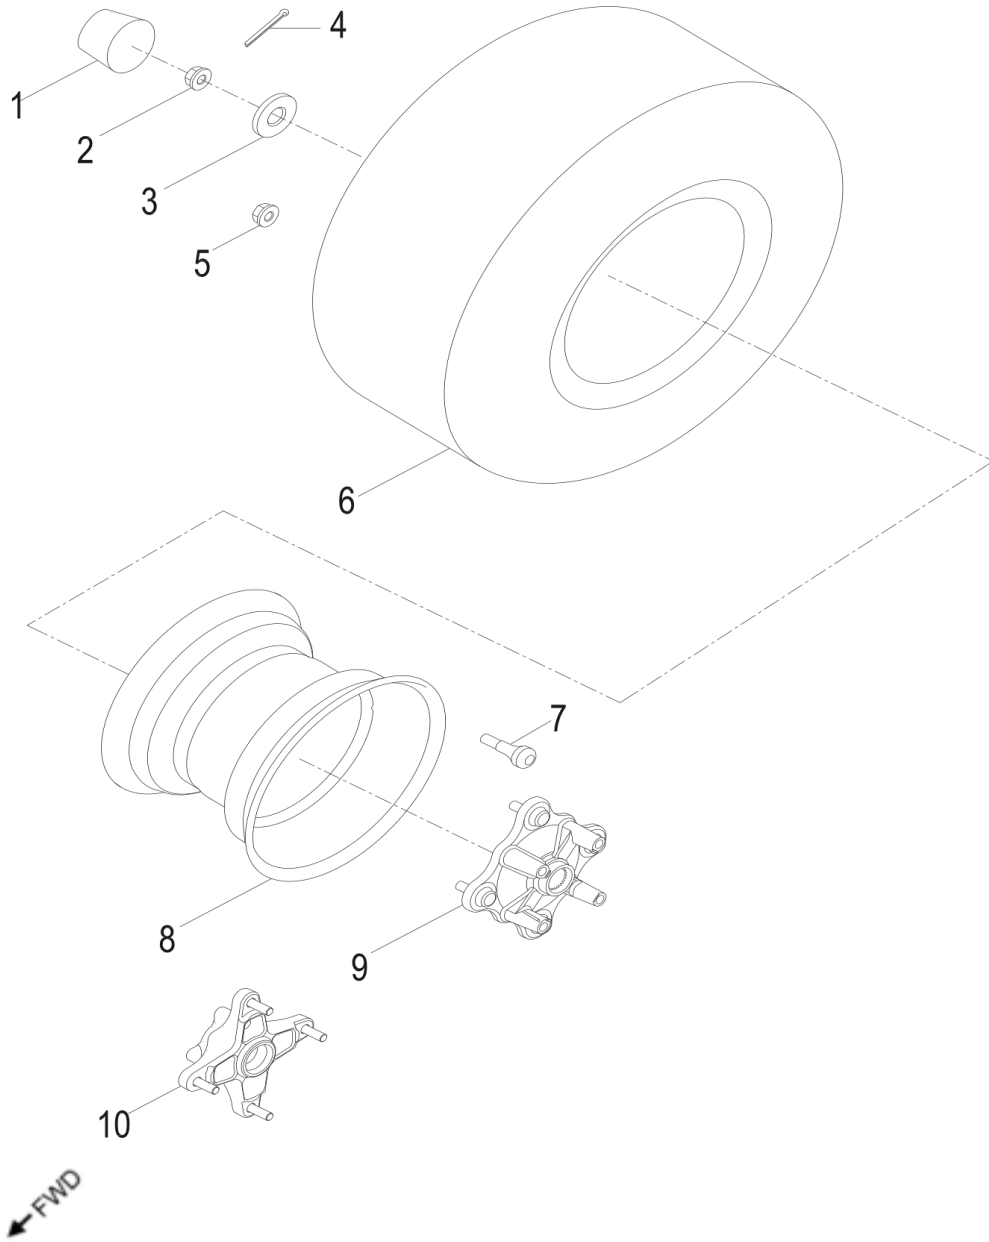

D-23: SUSPENSION

Item	Description	Part Number	Q.ty	Note
1	Nut	94050-10000-00C	5	M10
2	Asm., Suspension, Rear	5240062F-038	1	
3	Bolt	96000-100508-0KL	6	M10x50
4	Asm., Suspension, Front	5110062F-038	2	

← FWD

D-24: FRONT WHEEL

Item	Description	Part Number	Q.ty	Note
1	Cap, Hub	4273039A-000	2	
2	Nut	90352-18000-00C	2	M18
3	Washer	94121-1835200-000	2	18x35x2
4	Pin, Cotter	94201-32320	2	
5	Nut	95112-10000-00B	8	
6	Tire	42711243-000	2	
7	Valve, Rim	42616202-000	2	
8	Rim	42701218-067	2	
9	Wheel Hub	42010207-000	2	
10	Plate, Front Brake, LH	45010203-000	2	
11	Bolt	45016131-00K	8	

D-25: REAR WHEEL

Item	Description	Part Number	Q.ty	Note
1	Cap, Hub	4273039A-000	2	
2	Shaft, Prob	90353-18000-00C	2	
3	Washer	94121-1835200-000	2	18x35x2
4	Pin, Cotter	94201-32320	2	
5	Nut	95112-10000-00B	8	
6	Tire	42811238-000	2	
7	Valve, Rim	42616131-000	2	
8	Rim, Rear	42801215-067	2	
9	Hub, Wheel, RH	4202039L-000	1	
10	Hub, Wheel, LH	4203039L-000	1	