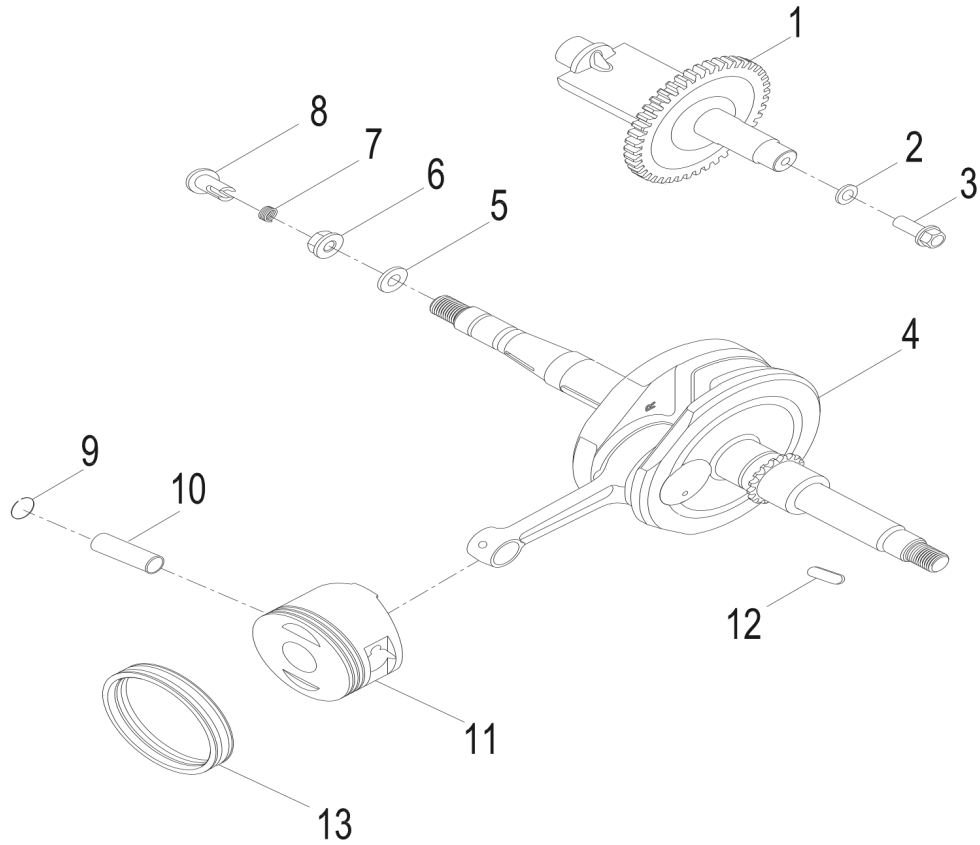

CROSSLAND

X4-350

VIN Nंबर:

RF3AU77009T001157

D-1: CYLINDER HEAD

Item	Description	Part Number	Q.ty	Note
1	Bolt	96000-060258-08C	4	M6x25
2	Cover, Cylinder Head	1230962E-000	1	
3	Gasket	1230350A-000	1	
4	Breather, Crankcase, Lower	1230250A-000	1	
5	Screw	93903-1040088-00K	4	M4x8
6	Gasket , Head Cover	1239162E-000	1	
7	Retainer, Valve, Spring	1477162B-000	2	
8	Spring, Valve, Outer	1475162B-000	2	
9	Spring, Valve, Inner	1476162B-000	2	
10	Clip, Retainer	1478162B-000	4	
11	Seal, Valve	1220962B-000	2	
12	Seat, Valve, Spring, Outer	1477562B-000	2	
13	Pin, Dowel	94301-10140	6	10x14
14	Bolt	96000-061108-08C	2	M6x10
15	Washer	94101-0613010-00C	2	6.1x13x1
16	Stud	91001-060328-00C	2	M6x32
17	Nut	94050-06000-00C	4	M6
18	O-Ring	93210-03830	1	
19	Asm., Manifold, Intake	1710062E-000	1	
20	Stud	91001-060288-00C	2	M6x28
21	Valve, Exhaust	1472162B-000	1	
22	Valve, Intake	1471162B-000	1	
23	Stud	91001-080328-00C	2	M8x32
24	Head, Cylinder	1220162B-000	1	
25	Plug, Spark	9807650A-000	1	DPR7EA-9
26	Gasket Set	1225062E-000	1	
27	Cylinder	1210062E-000	1	
28	Gasket, Cylinder	1219162E-001	1	

D-2: PISTON & CRANKSHAFT

Item	Description	Part Number	Q.ty	Note
1	Shaft, Balancer	1342062E-000	1	
2	Washer	94101-0832030-000	1	
3	Bolt	96000-080148-0KL	1	M8x14
4	Asm., Crankshaft	1300062E-000	1	
5	Washer	94101-1426020-00C	1	14.2x26x2
6	Nut	94001-14000-00C	1	M14
7	Spring, Oil	1544739A-000	1	
8	Tube, Oil, Crankshaft	1544139A-000	1	
9	Clip, Piston Pin	1311550A-000	2	
10	Pin, Piston	1311150A-000	1	
11	Piston	1310062E-000	1	
12	Key, Woodruff	90471-25404	1	
13	Ring Set, Piston	1301162E-000	1	