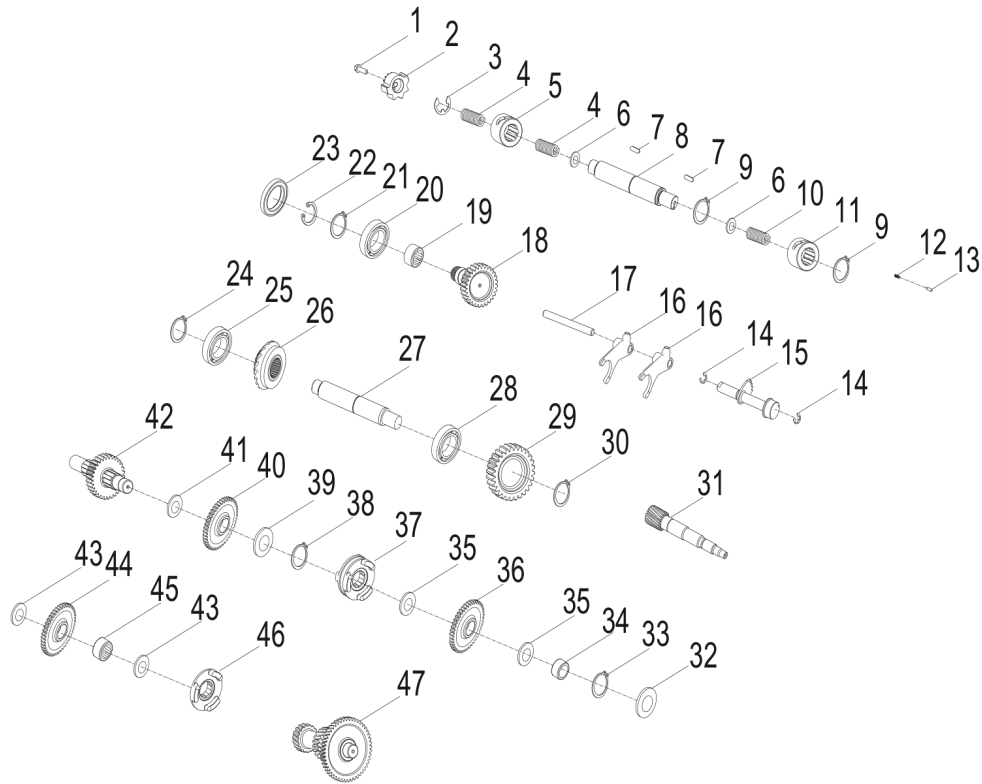

D-10: OIL PUMP & STARTING MOTOR

Item	Description	Part Number	Q.ty	Note
1	Gear, Starter	2842350A-000	1	
2	Shaft, Starter Motor	2842450A-000	1	
3	Asm., Gear Starter	2842250A-000	1	Incl. 1~2
4	Gear, Starter	2822050B-000	1	
5	Bolt	96000-060308-08C	2	M6x30
6	Asm., Oil Pump	1500050A-000	1	
7	Sprocket, Oil Pump	1515050A-000	1	
8	Clip, Cir	94511-1000S	1	
9	Chain, Oil Pump	1514150A-000	1	
10	Cover, Oil Pump	1571150A-000	1	
11	Bolt	96000-060128-08C	2	M6x12
12	Motor, Starter	3120062E-000	1	
13	O-Ring	93210-02431	1	24.4x3.1
14	Bolt	96000-060208-08C	2	M6x20

D-11: TRANSMISSION

Item	Description	Part Number	Q.ty	Note
1	Bolt	96000-060288-10C	1	M6x28
2	Gear , Drum Shift	2431050S-000	1	
3	E-Clip	94513-1900E	1	
4	Recoil, Shift	2430350S-001	2	
5	Drum, Gear Shifter	2430155L-001	1	
6	Washer	94101-2632005-000	2	26.2x32x0.5
7	Key, Woodruff	90472-40420	2	
8	Shaft, Shift Drum	2430855L-000	1	
9	Clip, Cir	94511-2600S	2	
10	Recoil, Shift	2430750S-000	1	
11	Drum, Gear Shifter	2430955L-001	1	
12	Spring, Drum Sensor	2425339A-000	1	
13	Roller, Drum Sensor	2425239A-000	1	
14	E-Clip	94513-1200E	2	
15	Spindle	2461150S-000	1	
16	Fork, Shift	2423150A-000	2	
17	Shaft, Gear Shift	2424155L-000	1	
18	Ideal Gear, Over Drive	2344355L-000	1	
19	Bearing, Needle	96200-304217	1	
20	Bearing, Ball	96100-62050-00000	1	
21	Clip, Cir	94511-2500S	1	25mm
22	Clip, Cir	94512-5200R	1	
23	Seal, Oil	96500-255207A5451	1	25x52x7
24	Clip, Cir	94511-2000S	1	
25	Bearing, Ball	96100-63040-000C3	1	
26	Gear, Final Ring	2343350S-000	1	
27	Pinion,Output	2343150S-000	1	
28	Bearing, Ball	96100-62060-00000	1	
29	Gear,Output	2343255A-000	1	
30	Clip, Cir	94511-2400S	1	
31	Shaft, Drive	2341150S-000	1	
32	Washer	94101-2033010-000	1	20x33x1
33	Clip, Cir	94511-2000S	1	
34	Collar, Shaft	2344250A-000	1	
35	Washer	94101-2028010-000	2	20.2x28x1
36	Asm., Gear, Spur	2345050A-001	1	
37	Ratchet, Shift	2243050A-001	1	
38	Clip, Cir	94511-2500S	1	25mm
39	Washer, Spline	2343550A-000	1	
40	Gear Set, Reverse	2346050A-000	1	