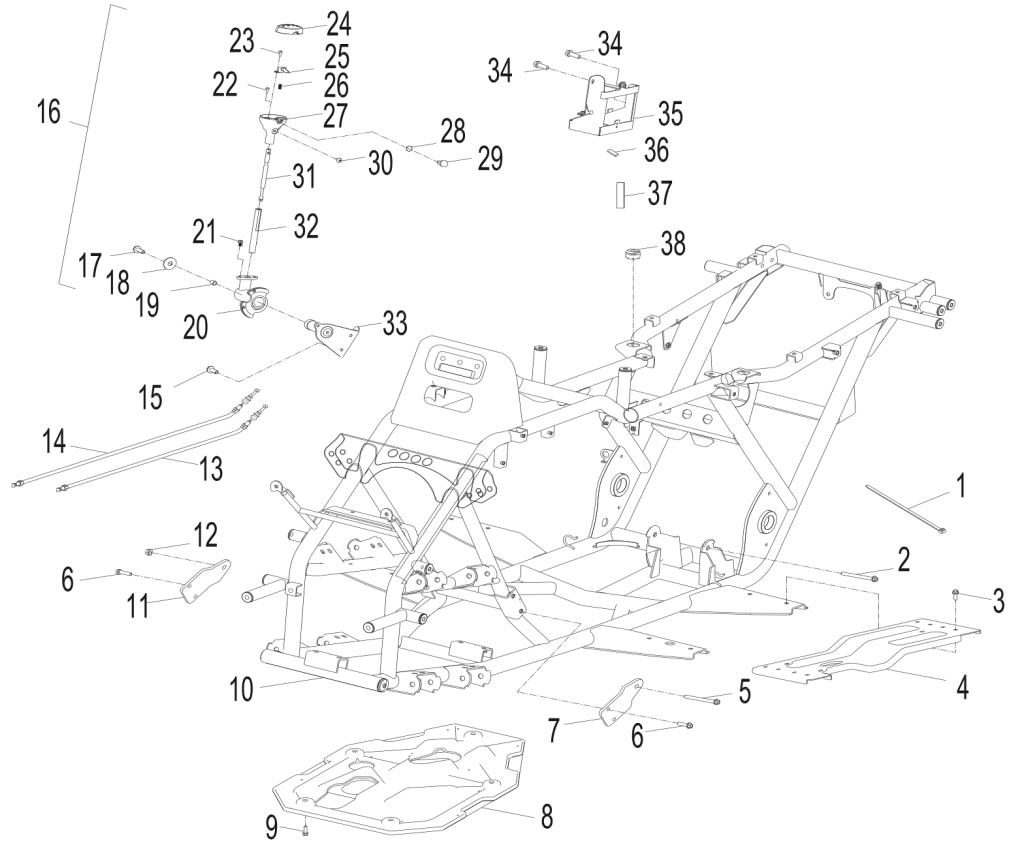

D-17: FRAME BODY

Item	Description	Part Number	Q.ty	Note
1	Strap	89569131-000	10	
2	Bolt	96000-101308-00B	1	M10x130
3	Bolt	96000-080128-OKL	8	M8x12
4	Bracket, Footwell	5110555E-000	2	
5	Bolt	96000-102008-00B	1	M10x200
6	Bolt	96000-080208-OKL	4	
7	Mounting, Engine, Lh	50902202-000	1	
8	Bolt	92005-060168-00K	5	M6x16 + W
9	Shield, Chassis	50106203-000	1	
10	Asm., Frame	5010062F-067	1	
11	Mounting, Engine, Rh	50908202-000	1	
12	Nut	90350-10000-00C	1	M10
13	Cable, Shift	21335210-000	1	
14	Cable, Shift	21335209-000	1	
15	Bolt	96000-060128-10K	3	M6x12
16	Asm., Shift Lever	2135055E-000	1	
17	Bolt	96000-080128-00K	1	M8x12
18	Washer	94101-1030020-00K	1	10.1x30x2
19	Clip, Cir	94511-2400S	1	
20	Gear Selector	2131955E-000	1	
21	Bolt	96000-050088-00K	2	
22	Screw	93903-1030108-00K	2	
23	Screw	93903-1040088-00K	2	M4x8
24	Cover	21327204-000	1	
25	Plate, Shift	2133655E-000	1	
26	Spring, Shift	2132050A-000	1	
27	Knob, Transmission Lever	21328203-000	1	
28	Clip, Spring	94661-21012	1	
29	Rubber, shift lever	2133455E-000	1	
30	Screw	93100-050108-00K	1	
31	Linkage, Shift Lever	2133850A-000	1	
32	Sleeve, Shift Lever	2134555E-000	1	
33	Mounting, Shift Lever	2134355E-000	1	
34	Bolt	96000-080168-OKL	2	M8x16
35	Boot, Shift Arm	3150355E-000	1	
36	Foam, battery	81113203-000	4	
37	Trim, Rubber	50811202-000	1	
38	Rubber, Seat	77220131-000	2