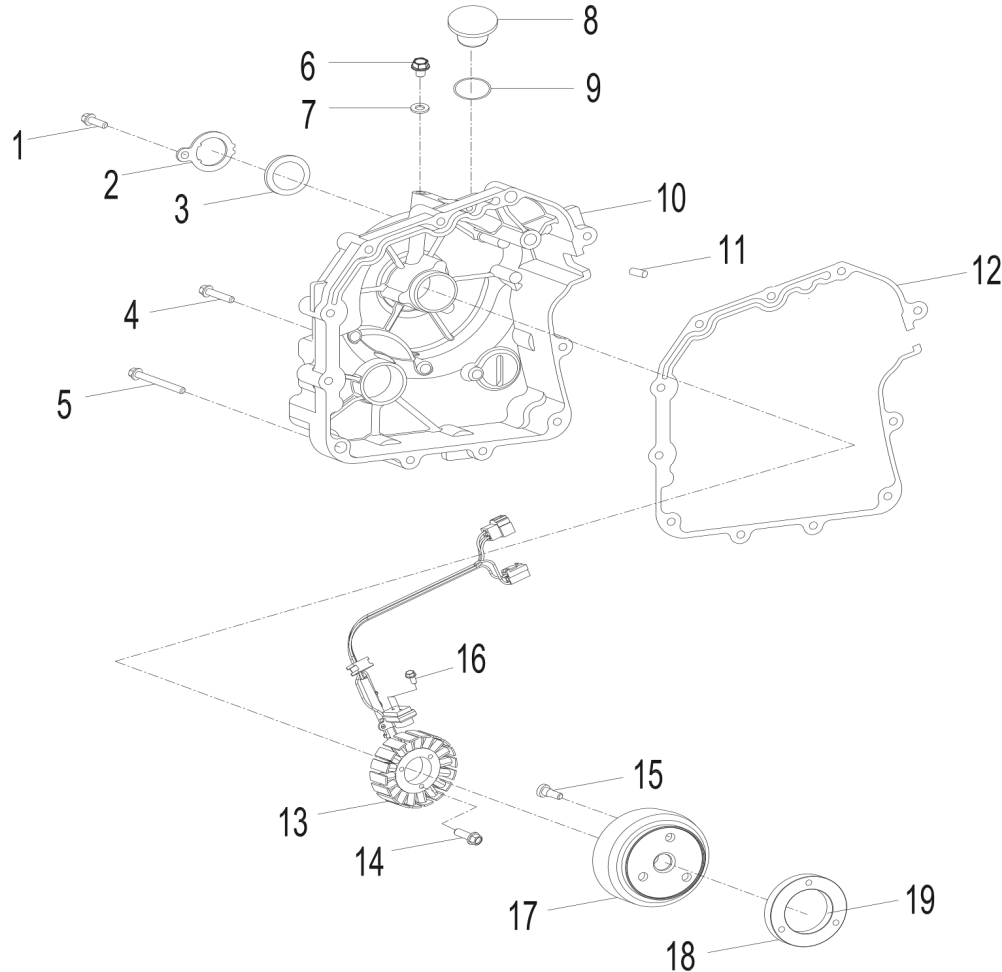

D-6: RIGHT CRANKCASE COVER

Item	Description	Part Number	Q.ty	Note
1	Bolt	96000-060128-08C	1	M6x12
2	Retainer, Sight Glass	1133350S-000	1	
3	Oil Windows	1120250A-000	1	
4	Bolt	96000-060458-08C	4	M6x45
5	Bolt	96000-061359-08G	7	
6	Bolt	96000-060108-10K	1	
7	Washer	94101-0612010-00U	1	6.5x12x1
8	Cap(Nickel Silver)	96600-30075000000	1	
9	O-Ring	93210-02724	1	27.4x2.4
10	Crankcase Cover, RH	1133550A-000	1	
11	Pin, Dowel	94301-10140	2	10x14
12	Gasket, Crankcase, RH	1139350A-002	1	
13	Stator	3112062E-000	1	
14	Screw	91300-050258-00C	3	M5x25 + W
15	Bolt	91005-080188-00C	3	M8x18
16	Bolt	92000-050128-00C	2	M5x12
17	Flywheel	3111062E-000	1	
18	Outer, One Way	28121203-000	1	
19	Asm., Rollor, One Way	2813050B-000	1	

← FWD