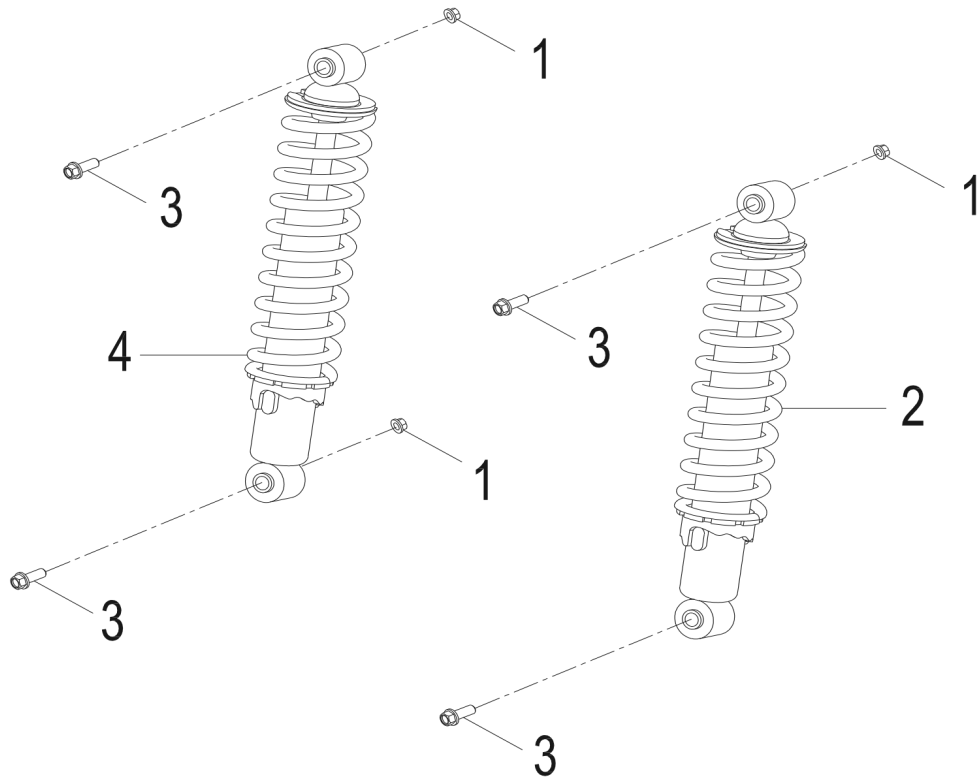

D-23: SUSPENSION

Item	Description	Part Number	Q.ty	Note
1	Nut	94050-10000-00C	5	M10
2	Asm., Suspension, Rear	5240062F-038	1	
3	Bolt	96000-100508-0KL	6	M10x50
4	Asm., Suspension, Front	5110062F-038	2	

← FWD