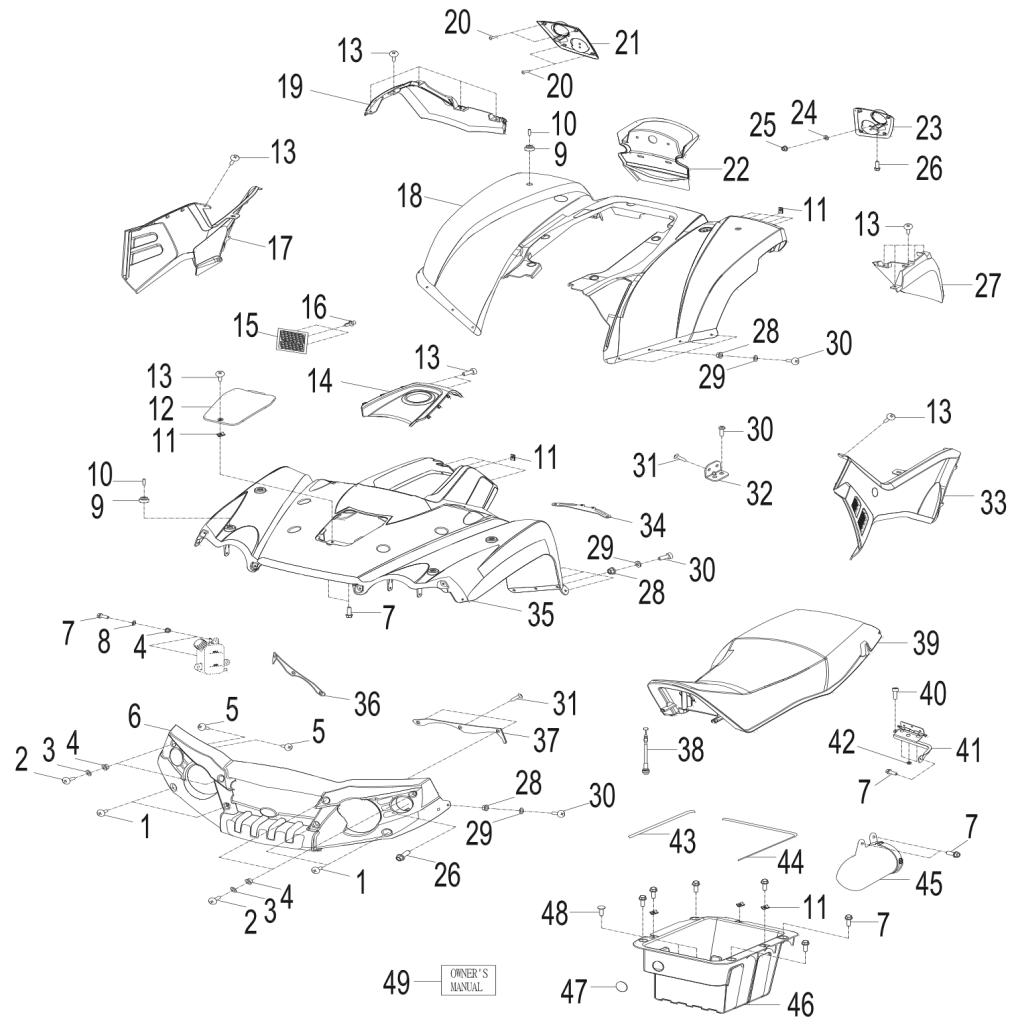

D-21: CAB & SEAT

Item	Description	Part Number	Q.ty	Note
1	Bolt	93800-060148-00K	4	M6x14 + W
2	Bolt	93800-060208-00K	4	
3	Washer	94101-0618010-00K	4	
4	Nut	90350-06000-00K	6	M6
5	Bolt	93100-050128-00K	4	M5x12
6	Cover, Front Bumper	50461218-000	1	
7	Bolt	96007-060168-00K	14	M6x16 + W
8	Washer	94101-0613010-00K	2	6x13x1
9	Foam	17502204-000	4	
10	Spacer	51311203-000	4	
11	U-Nut	90344-06000-00C	18	M6
12	Front Fender Cover(Small)	61151201-116	1	Black
		61151201-620		Green
13	Bolt	93800-060168-00K	15	M6x16
14	Cover, Fuel Tank	17555208-000	1	
15	Net, Rubber	61103201-000	2	
16	Rivet, Plastic	61120153-000	6	
17	Panel, Side, RH	8350055E-000	1	
18	Cab, Rear	6100055E-116	1	Black
		6100055E-620		Green
19	Fender, Rear, RH	62810203-000	1	
20	Screw	93903-2040128-00K	8	M4x12
21	Cover, Rear Signal, RH	3380155E-000	1	
22	License Plate	3370855E-000	1	
23	Cover, Rear Signal, LH	3385155E-000	1	
24	Washer	94101-0619010-00C	2	6.1x19x1
25	Nut	94050-06000-00C	2	M6
26	Bolt	96000-060108-10K	4	
27	Fender, Rear, LH	62820203-000	1	
28	Nut	90350-05000-00K	18	M5
29	Washer	94101-0514010-00K	18	5.1x14x1
30	Bolt	93100-050168-00K	20	M5x16
31	Screw	93903-1050128-00K	8	M5x12
32	Bracket, lock, hood	83604201-000	1	
33	Panel, Side, LH	83600215-000	1	
34	Bracket, striker, key	77235201-001	1	
35	Cab, Front	61100216-116	1	Black
		61100216-620		Green
36	Guard, Mud, RH	50468201-000	1	
37	Guard, Mud, LH	50467201-000	1