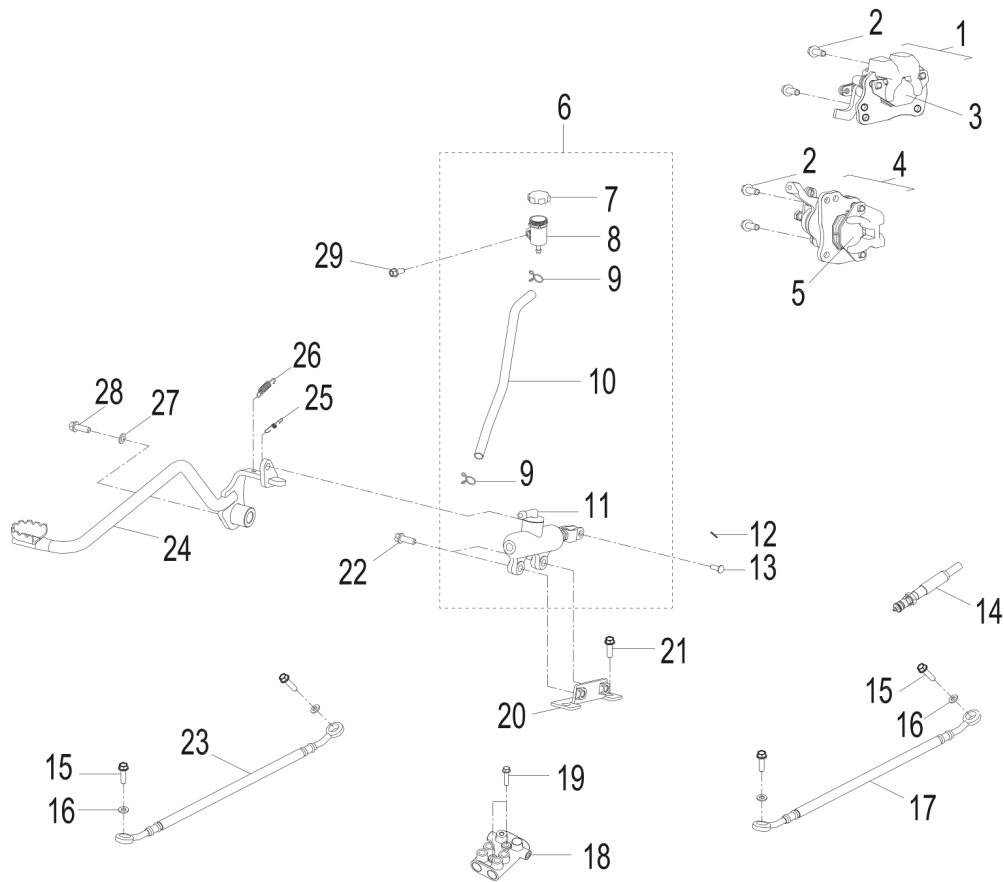

D-27: REAR BRAKE

Item	Description	Part Number	Q.ty	Note
1	Asm., Caliper, Parking Brake	43200201-001	1	
2	Bolt	96000-100208-OKL	4	M10x20
3	Pads, Parking Brake	43201201-000	1	
4	Asm., Caliper, Rear	4500055E-000	1	
5	Pads, Brake	45120182-000	1	
6	Asm., Master Cylinder	4350062F-000	1	
7	Cap, Oil Tank	43016201-000	1	
8	Valve, Fuel	17950201-000	1	
9	Clamp	94515-12008	2	12x8
10	Hose, Brake	4544762F-000	1	
11	Master Cylinder	4350155E-000	1	
12	Cotter Pin	94203-12200	1	
13	Pin	94302-07018	1	
14	Switch, Brake	34916201-000	1	
15	Bolt, Banjo	45456111-000	5	
16	Washer	94101-1015012-UOB	10	10.1x15x1.2
17	Hose, Rear Brake, Lower	45449223-000	1	
18	Brake Shunt	45470201-000	1	
19	Bolt	91000-080408-00C	2	M8x40
20	Bracket, Master Cylinder	43417208-067	1	
21	Bolt	96000-080148-00K	2	
22	Bolt	92001-080258-00K	2	
23	Hose, Rear Brake, Lower	45449222-000	1	
24	Pedal Brake	4345662F-067	1	
25	Spring, Switch	43422202-000	1	
26	Spring, Brake	50507002-000	1	
27	Washer	94101-0822020-00C	1	8x22x2
28	Bolt	96000-080168-00K	1	M8x16
29	Bolt	96000-060128-OKL	1	M6x12