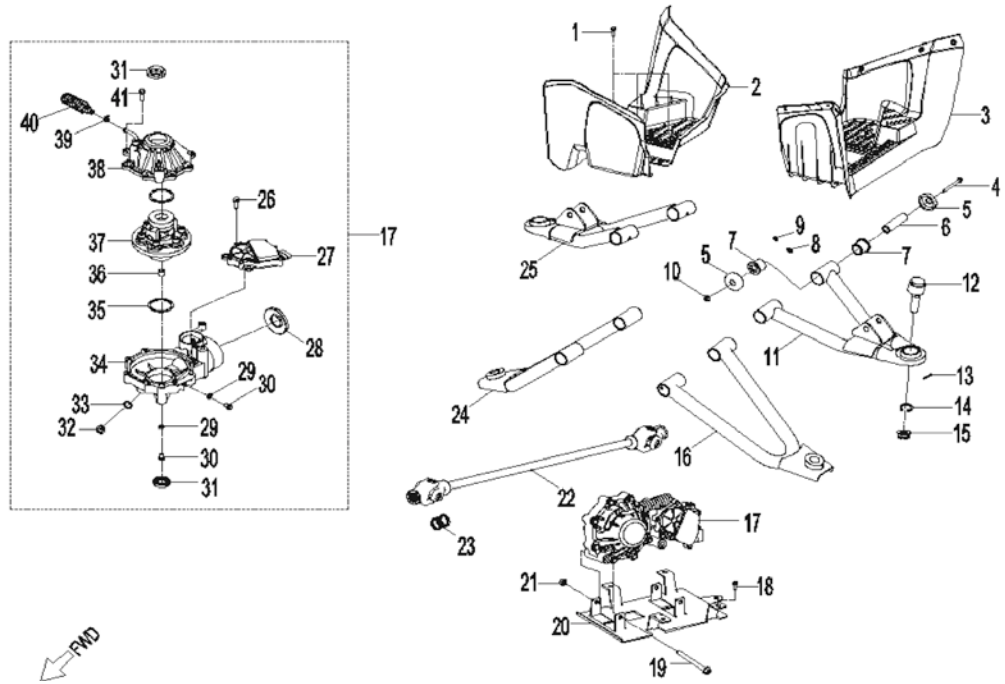

D-20: SWING ARM & FOOTREST

Item	Description	Part Number	Q.ty	Note
41	Bolt	96000-080308-12C	8