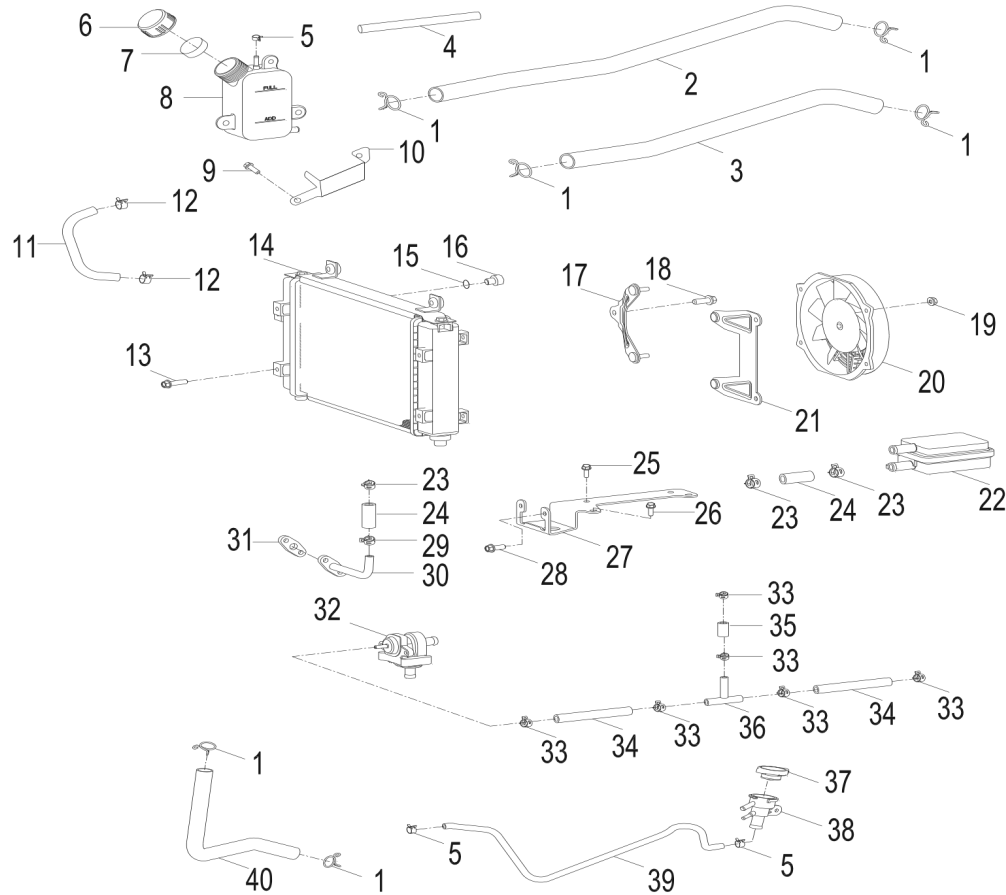

D-14: RADIATOR

Item	Description	Part Number	Q.ty	Note
1	Clamp	1922250A-000	6	
2	Hose, Outlet, Radiator	19501205-000	1	
3	Hose, Inlet, Radiator	19503205-000	1	
4	Hose	94408-05007-230	1	
5	Clip	94510-06500	3	
6	Cap, Expansion Tank	1910250A-000	1	
7	Boot, Duct	1726950A-000	1	
8	Tank, Expansion	1910150A-000	1	
9	Bolt	96007-060168-00K	1	M6x16 + W
10	Bracket, Expansion Tank	19103201-000	1	
11	Hose, Inlet, Expansion Tank	19506201-000	1	
12	Clamp	94515-12008	2	12x8
13	Bolt	96007-060228-00K	2	M6x22 + W
14	Radiator	1901162F-000	1	
15	O-Ring	93210-01020	1	9.8x1.9 NBR
16	Switch, Thermostatic	1932550A-000	1	
17	Bracket, Fan, Right	1900662E-000	1	
18	Screw	93003-060168-00K	3	M6x16 + W
19	Nut	94050-06000-00C	4	M6
20	Asm., Fan	1900562E-000	1	
21	Bracket, Fan, Left	1900762E-000	1	
22	Asm.,Filter, Daul- Intake	18995202-000	1	
23	Clip	94510-15000	3	
24	Hose, Rubber	96420-01016-052	2	
25	Bolt	96000-060168-08C	2	M6x16
26	Bolt	96000-060128-0KL	2	M6x12
27	Bracket, Dual- Intake	1899850A-000	1	
28	Bolt	96000-060148-10K	4	M6x14
29	Clip	94510-13000	1	
30	Tube, Dual- Intake	1864050A-000	1	
31	Gasket, Hose	1864639E-000	1	
32	Valve, Dual-Intake	1899955E-000	1	
33	Clip	94510-07400	6	
34	Hose	94407-04008-150	2	
35	Hose	94407-04008-035	1	
36	T-Joint	16126201-000	1	
37	Cap, Water	1911150A-000	1	
38	Tube, Water Cap	1911450A-000	1	
39	Tube, Oil	94403-04008-740	1	
40	Hose, Water Cap, Radiator	19504202-000	1