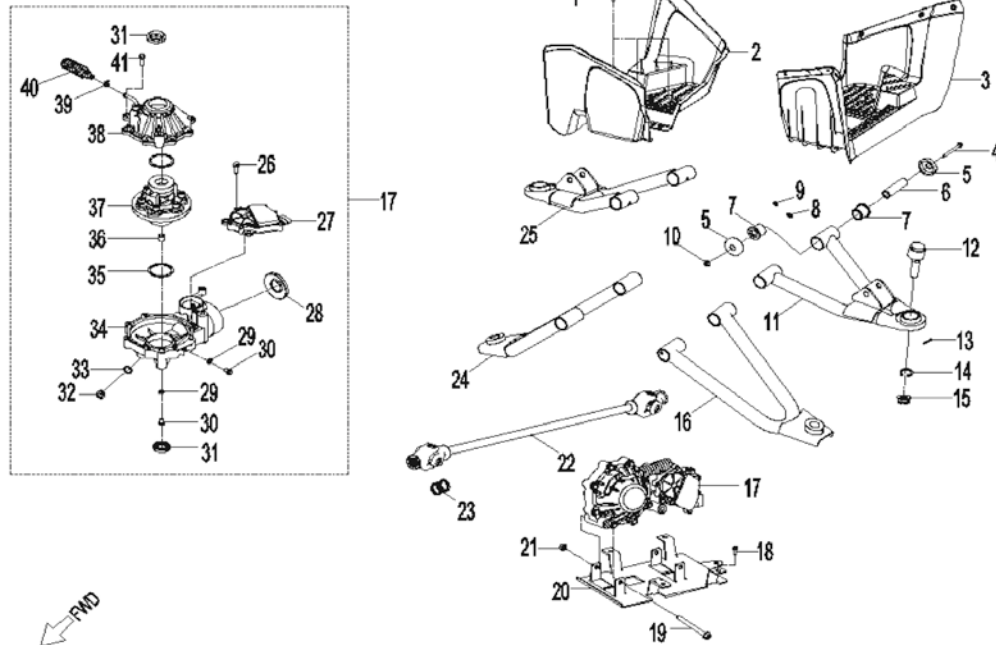

D-20: SWING ARM & FOOTREST

New Items

Item	Description	Part Number	Q.ty	Note
1	Bolt	96007-060168-00K	6	M6x16 + W
2	Footwell, RH	6430055E-000	1	
3	Footwell, LH	6431055E-000	1	
4	Bolt	96000-100758-OKL	8	
5	Cap, Rubber	52426156-000	16	
6	Spacer	5314039A-000	8	
7	Bushing	53135203-000	8	
8	Valve, Grease	51300131-000	8	
9	Cap, Valve, Grease	51301131-000	8	
10	Nut	94050-10000-00C	8	M10
11	A-Arm, Upper, Lh	5313262F-067	1	
12	Ball Joint	52451204-000	4	
13	Pin, Cotter	94201-23250	4	
14	Clip, Cir	94511-3113S	4	
15	Nut	90352-12000-17C	4	
16	A-Arm, Lower, Lh	5313162F-067	1	
17	Asm., Gear Case, Differential	4276062F-000	1	
18	Bolt	96000-080148-OKL	4	M8x14
19	Bolt	96000-101108-00C	2	
20	Engine Mounting	50210213-067	1	
21	Nut	90355-10000-14C	2	
22	Linkage	52437212-000	1	
23	COMPRESS SPRING	11705202-000	1	
24	A-Arm, Lower, Rh	5303162F-067	1	
25	A-Arm, Upper, Rh	5303262F-067	1	
26	Bolt	96000-080258-00C	3	
27	Selecting, 2WD/4WD	42765201-000	1	
28	Seal, Oil	96500-327508A7271	1	
29	Washer	94101-0816020-00L	2	
30	Bolt	96000-080128-12C	2	
31	Seal, Oil	96500-254507A7271	2	
32	Bolt, Filler	42766201-000	1	
33	Washer	94101-1422010-0AL	1	
34	Asm., Housing, Differential	42761202-000	1	
35	Shim, Set	42763201-000	1	
36	Pin, Dowel	94301-14160	1	
37	Asm., Gear, Differential	42764201-000	1	
38	Cover, Differential	42762201-000	1	
39	Clamp	94515-10008	1	
40	Bellows	16600202-000	1