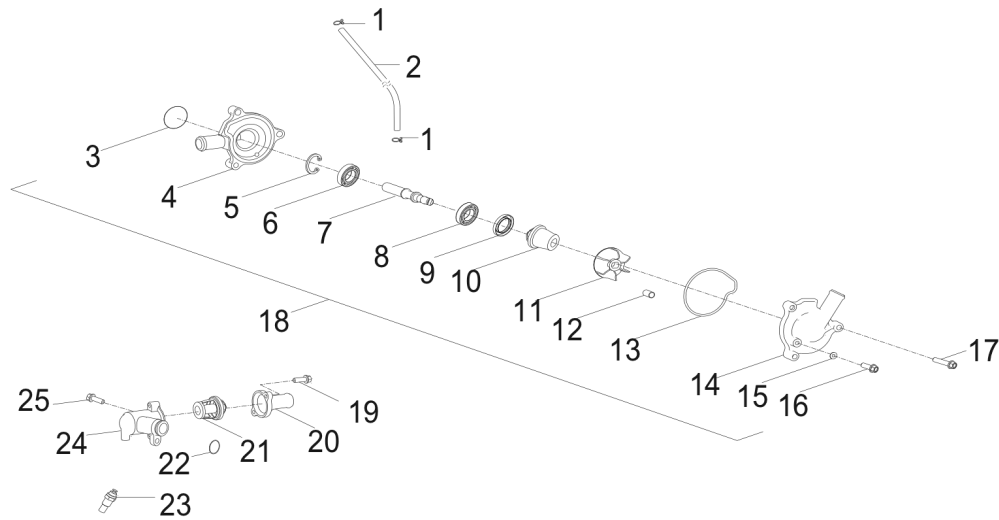

D-12: WATER PUMP

Item	Description	Part Number	Q.ty	Note
1	Clamp	1922250A-000	2	
2	Hose	1950250A-000	1	
3	O-Ring	93210-02920	1	29x2.0
4	Body, Water Pump	1921150A-000	1	
5	Clip, Cir	94512-2600R	1	
6	Bearing, Ball	96100-60000	1	
7	Shaft, Water Pump	1923150A-000	1	
8	Bearing, Ball	96100-69010	1	
9	Seal, Oil	96500-122207	1	
10	Seal, Mechanical	1921750A-000	1	
11	Impeller, Water Pump	1921550A-000	1	
12	Pin, Dowel	94301-08140	2	
13	Gasket	1922950A-000	1	
14	Flange, Water Pump	1922150A-000	1	
15	Washer	94101-0612010-00U	1	6.5x12x1
16	Bolt	96000-060128-08C	1	M6x12
17	Bolt	96000-060408-08C	3	M6x40
18	Asm., Water Pump	1921050A-000	1	Incl. 3~16
19	Bolt	93500-050168-00C	2	M5x16
20	Flange, Thermosatic	1931550A-000	1	
21	Bimetal, Thermosatic	1930050A-000	1	
22	O-Ring	93212-01719	1	
23	Sensor, Thermosatic	1931950A-000	1	
24	Housing, Thermosatic	1931150A-000	1	
25	Bolt	96000-060188-08C	1	M6x18