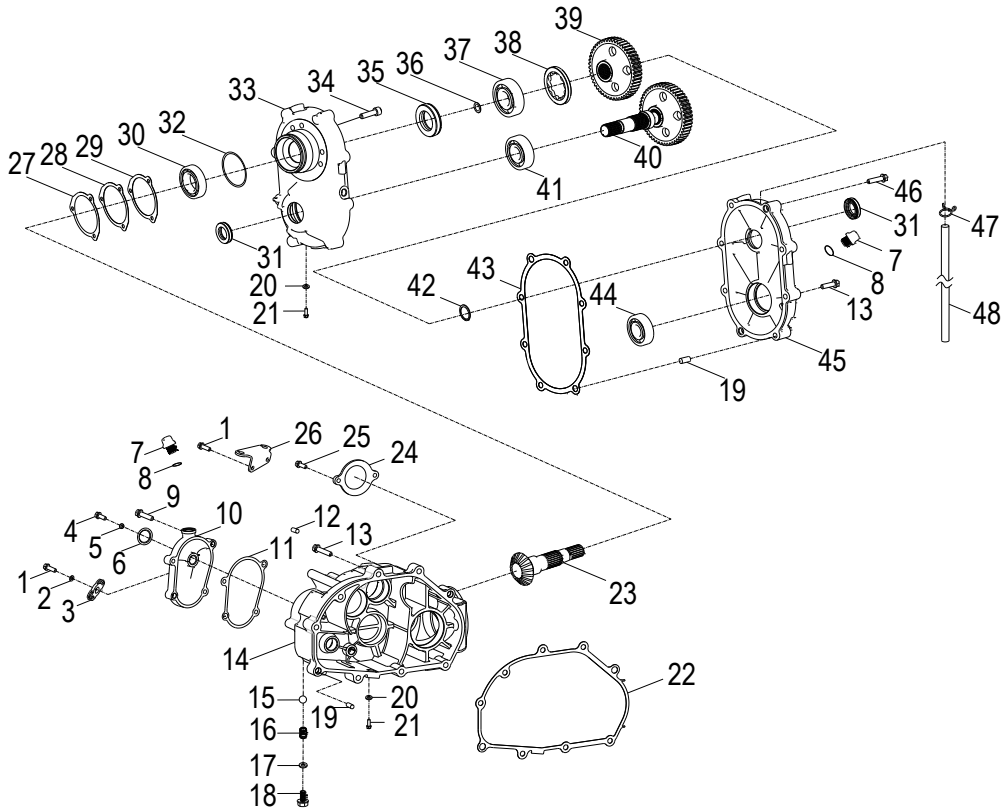

D-4: REAR DRIVE ASS'Y

Item	Description	Part Number	Q.ty	Note
1	Bolt	96000-060168-10K	3	M6x16
2	Washer	94101-0618015-00K	1	6.1x18x1.5
3	Lever, Shift	2131755L-000	1	
4	Bolt	96000-060108-10K	1	
5	Washer	94101-0612010-00U	1	6.5x12x1
6	Seal, Oil	96500-142807A7271	1	14x28x7
7	Plug, Oil	15650111-001	2	
8	O-Ring	93210-01425	2	13.8x2.5
9	Bolt	96000-060358-08C	4	M6x35
10	Cover, Shift	2136150S-000	1	
11	Gasket, Inspection Cover	2136250S-002	1	
12	Pin, Dowel	94301-08140	2	
13	Bolt	96000-080458-00C	15	M8x45
14	Cover, Transmission	2130155L-000	1	
15	Ball, Steel	2132239A-000	1	
16	Spring, Detent	2430655E-000	1	
17	Washer	94101-1422010-00L	1	14.2x22x1
18	Bolt	2430539A-000	1	
19	Pin, Dowel	94301-10140	4	10x14
20	Washer	94101-1221320-00L	2	12.1x21.3x2
21	Bolt	96000-120158-14C	2	M12x15
22	Gasket, Transmission Cover	2139550A-002	1	
23	Gear, Shaft, Output	2347062F-001	1	
24	Inspection Cover	2136355L-000	1	
25	Bolt	96000-060168-08C	2	M6x16
26	Housing	2134150A-000	1	
27	Shim	23476209-000	1	
28	Shim	23476208-000	1	
29	Shim	23476207-000	1	
30	Bearing, Ball	96100-60060-00000	1	
31	Seal, Oil	96500-223507A7271	2	
32	O-Ring	93210-06020	1	
33	Cover, Transmission cover Rh	2130362F-002	1	
34	Bolt	91000-080258-00K	3	M8x25
35	Seal, Oil	96500-304005A7271	1	
36	Shim	23476210-000	1	
37	Bearing, Ball	96100-63050-000C3	1	
38	Nut	90204-64000-00C	1	
39	Gear, Front Shaft	2347262F-002	1	
40	Asm., Front Shaft	2349062A-001	1	

← FWD