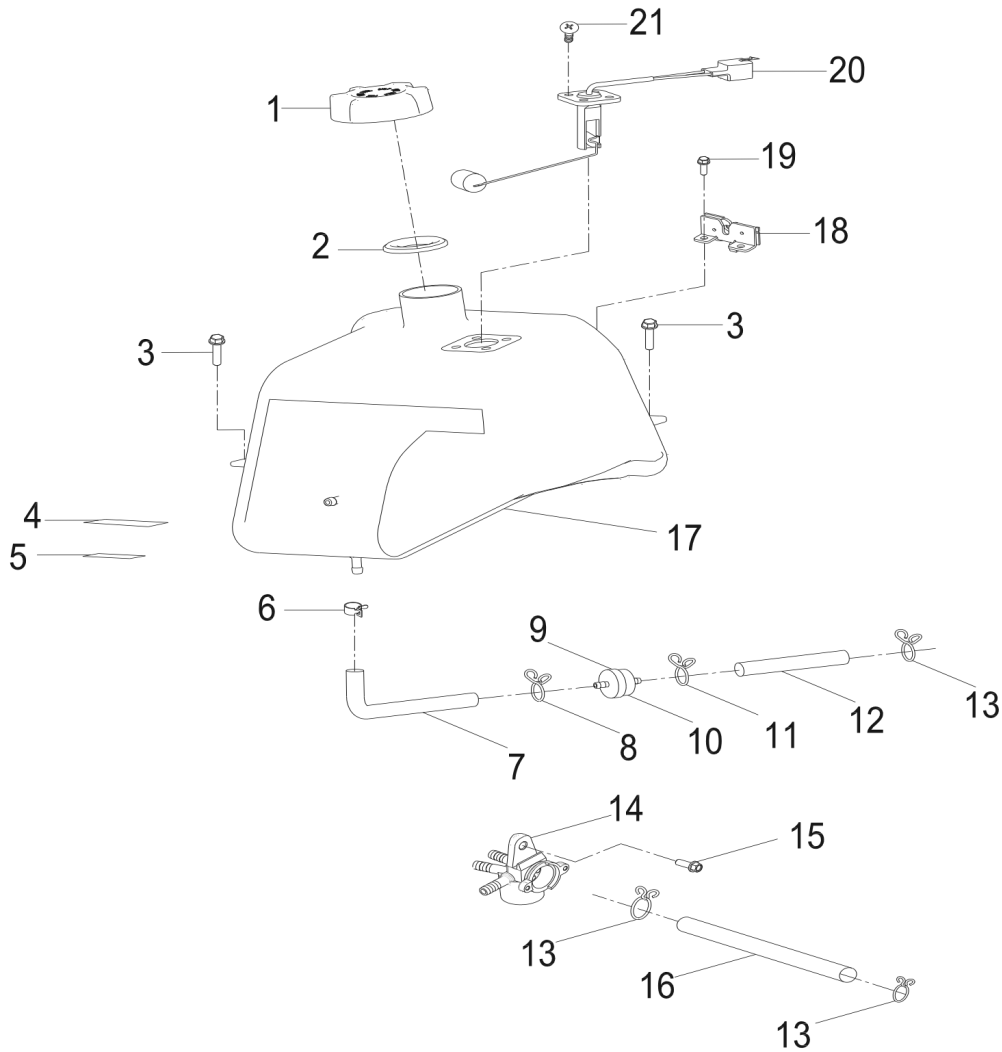

D-22: FUEL TANK

Item	Description	Part Number	Q.ty	Note
1	Asm., Cap, Fuel Tank	17620202-000	1	Incl. 1
2	Collar, Fuel Tank	17507201-000	1	
3	Bolt	92005-060208-00K	3	
4	Decal, Insulation	87011211-000	1	
5	Decal, Insulation	87011212-000	1	
6	Clamp	94515-10008	1	
7	Fuel hose	94412-05009-105	1	
8	Clip	94510-08008	1	
9	Clamp	1795955E-000	1	
10	Filter, Fuel	17952111-000	1	
11	Clip	94510-09012	1	
12	Asm., Hose, Fuel	94410-05009-012	1	
13	Clip	94510-08012	3	
14	Valve, Fuel	17950111-000	1	
15	Bolt	96000-060168-10K	1	M6x16
16	Asm., Hose, Fuel	94410-05009-013	1	
17	Asm., Tank, Fuel	1750055E-000	1	
18	Lock striker	77231180-000	1	
19	Bolt	96000-060148-10K	2	M6x14
20	Sensor, Fuel	37800203-000	1	
21	Bolt	93100-050168-00K	4	M5x16