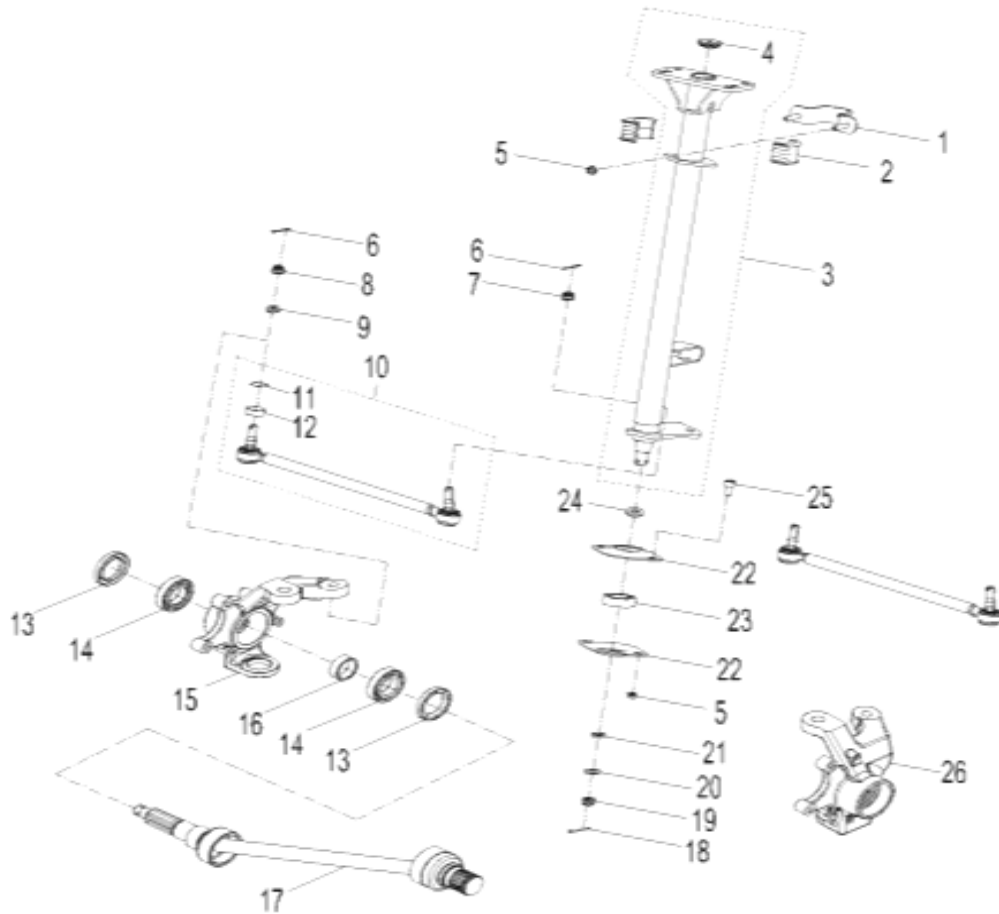

D-30: STEERING

← FWD

Item	Description	Part Number	Q.ty	Note
1	Steering Shaft Fix Comp	5349039A-000	1	
2	Sleeve, Steering Shaft	5122039A-000	2	
3	Shaft, Steering	51107241-067	1	
4	Cap, Rubber	19611202-000	1	
5	Nut	90355-10000-14C	4	
6	Pin, Cotter	94201-23250	8	
7	Nut	90352-12000-17C	2	
8	Nut	90352-12000-00C	2	
9	Washer	94101-1225020-00C	2	12.1x25x2
10	Asm., Tie Rod	5341062F-000	2	
11	Ciamp	94514-09255	4	
12	Boot	16129201-000	4	
13	Seal, Oil	96500-385507A7271	4	
14	Bearing, Ball	0490003-000	4	
15	Asm., Steering Knuckle, RH	51330211-000	1	
16	Spacer	44315202-000	2	
17	Front driving shaft	4207062F-000	2	
18	Pin, Cotter	94201-32320	1	
19	Shaft, Prob	90353-18000-00C	1	
20	Washer	94121-1835200-000	1	18x35x2
21	Spacer	4431339A-000	1	
22	Flangette	5111139A-000	2	
23	Bearing, Ball	0490004-000	1	
24	Washer	94101-2030020-00C	1	
25	Bolt, Carriage	95021-100228-00C	2	
26	Asm., Steering Knuckle, LH	51325211-000	1