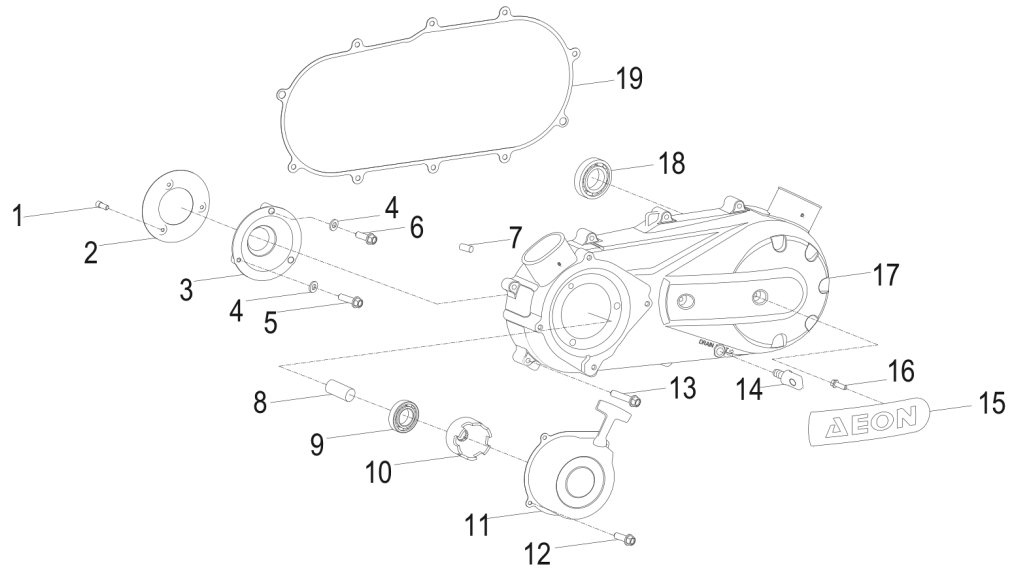

← FWD

D-4: REAR DRIVE ASS'Y

Item	Description	Part Number	Q.ty	Note
41	Bearing, Ball	96100-63220-00000	1	
42	Clip, Cir	94511-2200S	1	
43	Gasket, Transmission Cover cover Rh	2130462F-002	1	
44	Bearing, Ball	96100-63040-00000	1	
45	Gearcase, Rear	2136462F-000	1	
46	Bolt	96000-080508-12C	4	
47	Clip	94510-06000	1	
48	Hose	94408-05007-500	1	

← FWD

D-5: LEFT CRANKCASE COVER

Item	Description	Part Number	Q.ty	Note
1	Bolt	91003-060088-00K	3	
2	Wind Guider, Drive Clutch	1133950B-000	1	
3	Derby Cover	1135550A-000	1	
4	Washer	94101-0613010-00C	3	6.1x13x1
5	Bolt	96000-060168-08C	1	M6x16
6	Bolt	96000-060258-08C	2	M6x25
7	Pin, Dowel	94301-08140	2	
8	Bushing, Sheave	2210650A-000	1	
9	Bearing, Ball	96100-69050-LLU00	1	
10	Ratchet, Recoil	2210750A-000	1	
11	Recoil, Starter	1135050A-000	1	
12	Bolt	96000-060168-10K	4	M6x16
13	Bolt	96000-060408-08C	10	M6x40
14	Drain plug	11353201-000	1	
15	Tablet, Logo	1134750A-000	1	
16	Bolt	96000-050128-00K	2	M5x12
17	Cover, Clutch	1134150A-000	1	
18	Bearing, Ball	96100-6004-LLUC3/ZG	1	
19	Gasket	1135950A-002	1	

D-10: OIL PUMP & STARTING MOTOR

Item	Description	Part Number	Q.ty	Note
1	Gear, Starter	2842350A-000	1	
2	Shaft, Starter Motor	2842450A-000	1	
3	Asm., Gear Starter	2842250A-000	1	Incl. 1~2
4	Gear, Starter	2822050B-000	1	
5	Bolt	96000-060308-08C	2	M6x30
6	Asm., Oil Pump	1500050A-000	1	
7	Sprocket, Oil Pump	1515050A-000	1	
8	Clip, Cir	94511-1000S	1	
9	Chain, Oil Pump	1514150A-000	1	
10	Cover, Oil Pump	1571150A-000	1	
11	Bolt	96000-060128-08C	2	M6x12
12	Motor, Starter	3120062E-000	1	
13	O-Ring	93210-02431	1	24.4x3.1
14	Bolt	96000-060208-08C	2	M6x20