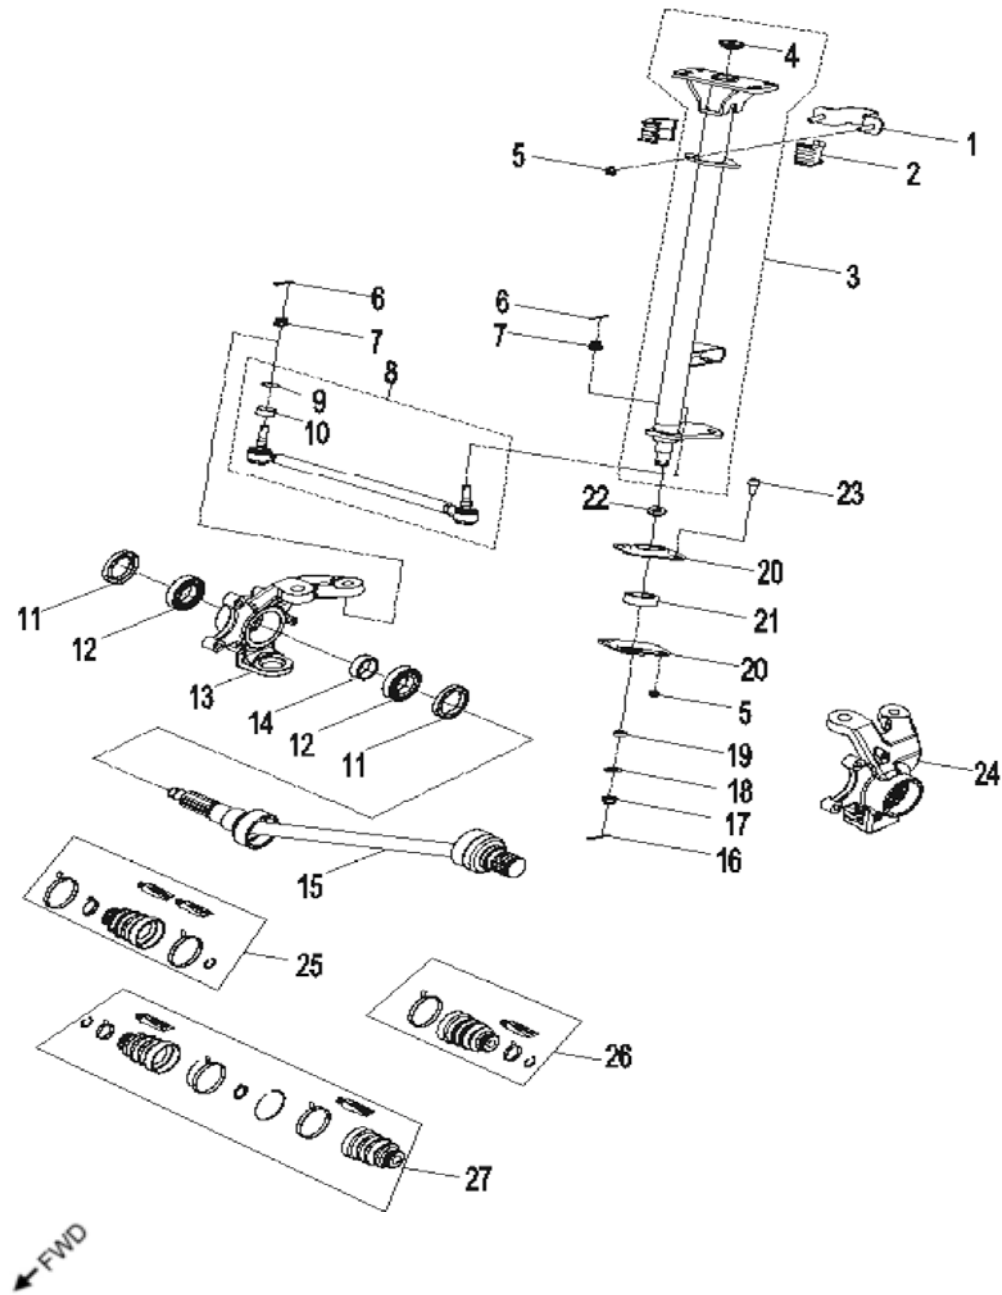

D-30: STEERING

New Items

Item	Description	Part Number	Q.ty	Note
1	Steering Shaft Fix Comp	5349039A-000	1	
2	Sleeve, Steering Shaft	5122039A-000	2	
3	Shaft, Steering	51107241-067	1	
4	Cap, Rubber	19611202-000	1	
5	Nut	90355-10000-14C	4	
6	Pin, Cotter	94201-23250	8	
7	Nut	90352-12000-17C	4	
8	Asm., Tie Rod	5341062F-000	2	
9	Ciamp	94514-09255	4	
10	Boot	16129201-000	4	
11	Seal, Oil	96500-385507A7271	4	
12	Bearing, Ball	0490003-000	4	
13	Asm., Steering Knuckle, RH	51330211-000	1	
14	Spacer	44315202-000	2	
15	Front driving shaft	4207062F-000	2	
16	Pin, Cotter	94201-32320	1	
17	Shaft, Prob	90353-18000-00C	1	
18	Washer	94121-1835200-000	1	18x35x2
19	Spacer	4431339A-000	1	
20	Flangette	5111139A-000	2	
21	Bearing, Ball	0490004-000	1	
22	Washer	94101-2030020-00C	1	
23	Bolt, Carriage	95021-100228-00C	2	
24	Asm., Steering Knuckle, LH	51325211-000	1	
25	Kit, Boot, Outer	88558201-000	1	
26	Kit, Boot, Inner	88558202-000	1	
27	Asm., Kit, Boot	88558203-000	1