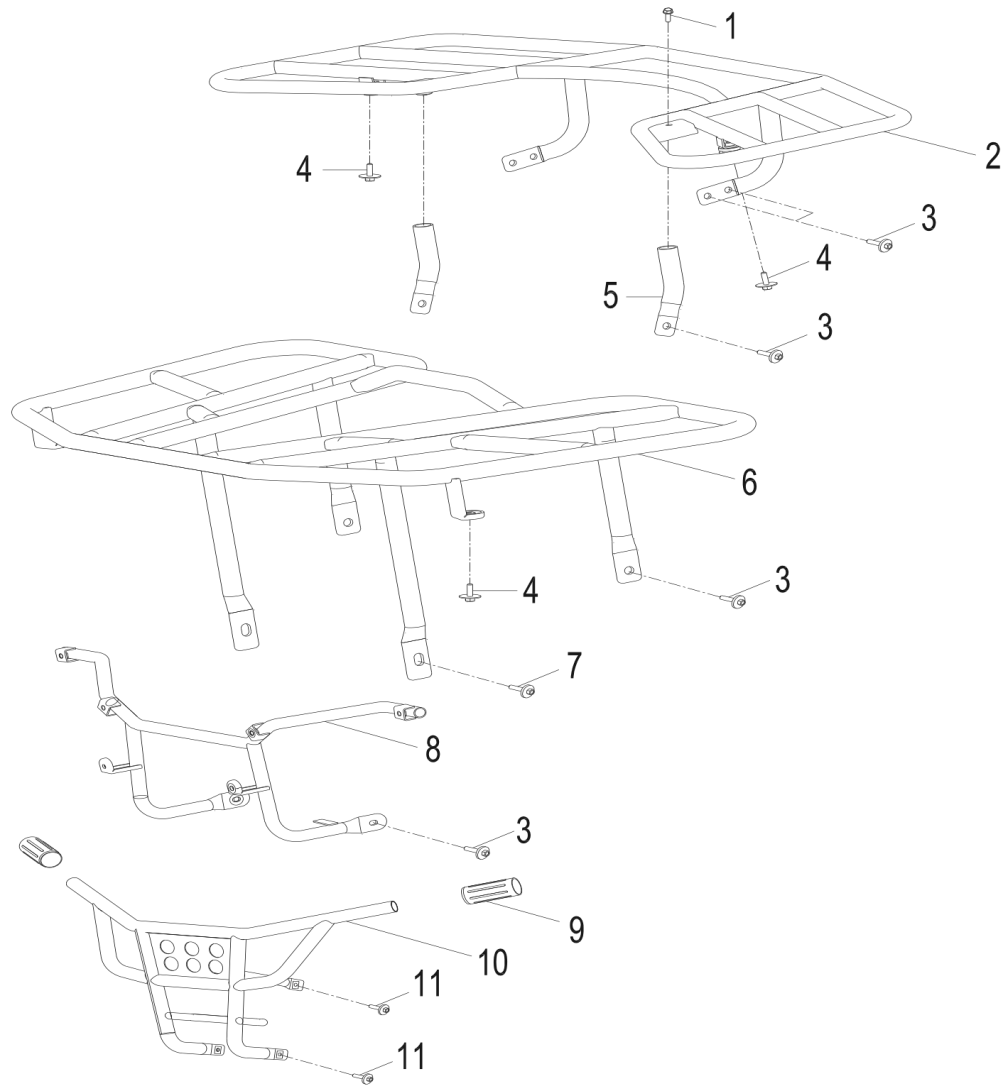

D-19: BUMPER

Item	Description	Part Number	Q.ty	Note
1	Bolt	96000-080148-OKL	2	M8x14
2	Rear Rack	8111155E-067	1	
3	Bolt	92001-080208-OKL	10	M8x20 + W
4	Bolt	96007-060228-00K	4	M6x22 + W
5	Bracket, Rear	81122203-067	2	
6	Bracket, Front Rack	50495212-067	1	
7	Bolt	96007-060168-00K	2	M6x16 + W
8	Bracket, Bumper	50450241-067	1	
9	Boot	50423205-000	2	
10	Bumper	5045562F-067	1	
11	Bolt	92001-080168-OKL	4	M8x16