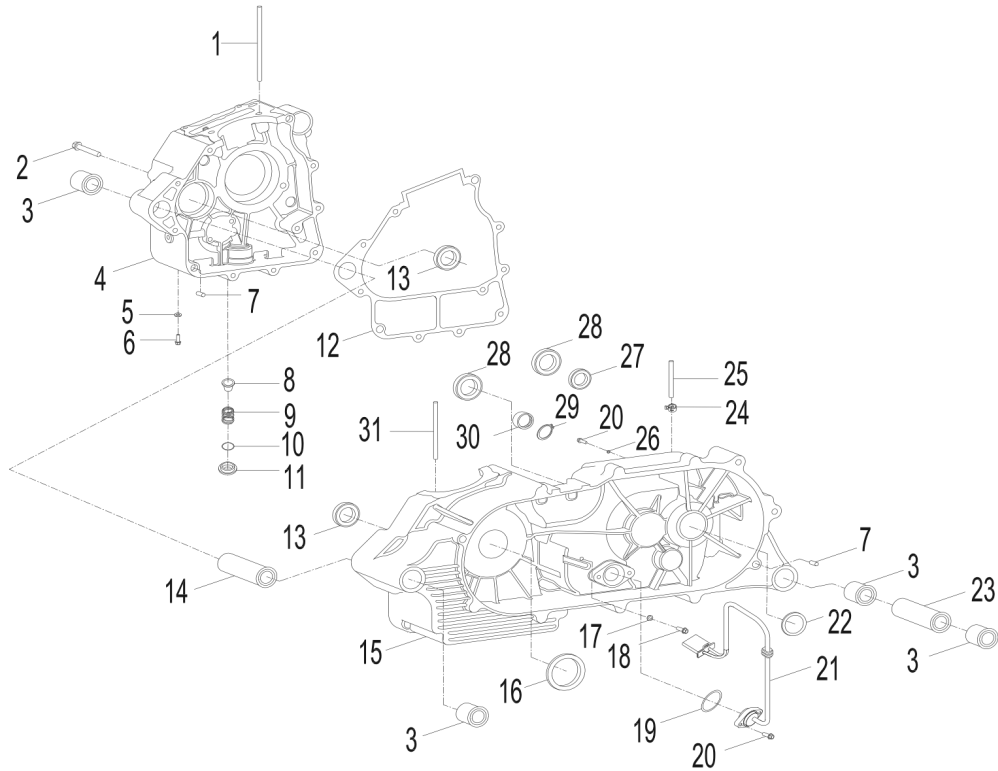

D-3: CRANKCASE

Item	Description	Part Number	Q.ty	Note
1	Stud	91001-082188-00Z	2	
2	Bolt	96000-060508-08C	4	M6x50
3	Bushing	96400-102824	4	
4	Crankcase, Rh	1110162F-000	1	
5	Washer	94101-1221320-00L	1	12.1x21.3x2
6	Bolt	96003-120158-17C	1	M12x15
7	Pin, Dowel	94301-10140	4	10x14
8	Screen	15421119-000	1	
9	Spring, Screen	15426119-000	1	
10	O-Ring	93212-03132	1	
11	Plug, Drain, Oil	11334119-000	1	
12	Gasket	1119150A-002	1	
13	Bearing, Ball	96100-63040-00000	2	
14	Spacer, Collar	1115050A-000	1	
15	Crankcase, Lh	1120150A-000	1	
16	Seal, Oil	96500-274207F5850	1	27x42x7
17	Washer	94101-0624016-00G	1	6.1x24x1.6
18	Bolt	96000-060108-08C	1	M6x10
19	O-Ring	93212-02620	1	25.7x1.9
20	Bolt	96000-060128-08C	4	M6x12
21	Asm., Sensor, Shifter	3575950S-000	1	
22	Seal, Oil	96500-253807F5850	1	25x38x7
23	Spacer, Collar, Rear	1115150A-000	1	
24	Clamp	94515-12008	1	12x8
25	Hose	94408-09013-400	1	
26	Washer	94101-0618015-00K	2	6.1x18x1.5
27	Bearing, Ball	96100-63050-00000	1	
28	Bearing, Ball	96100-62040-00000	2	
29	Clip, Cir	94511-2500S	1	25mm
30	Bearing, Needle	96200-202715	1	
31	Stud	91001-082258-00Z	2