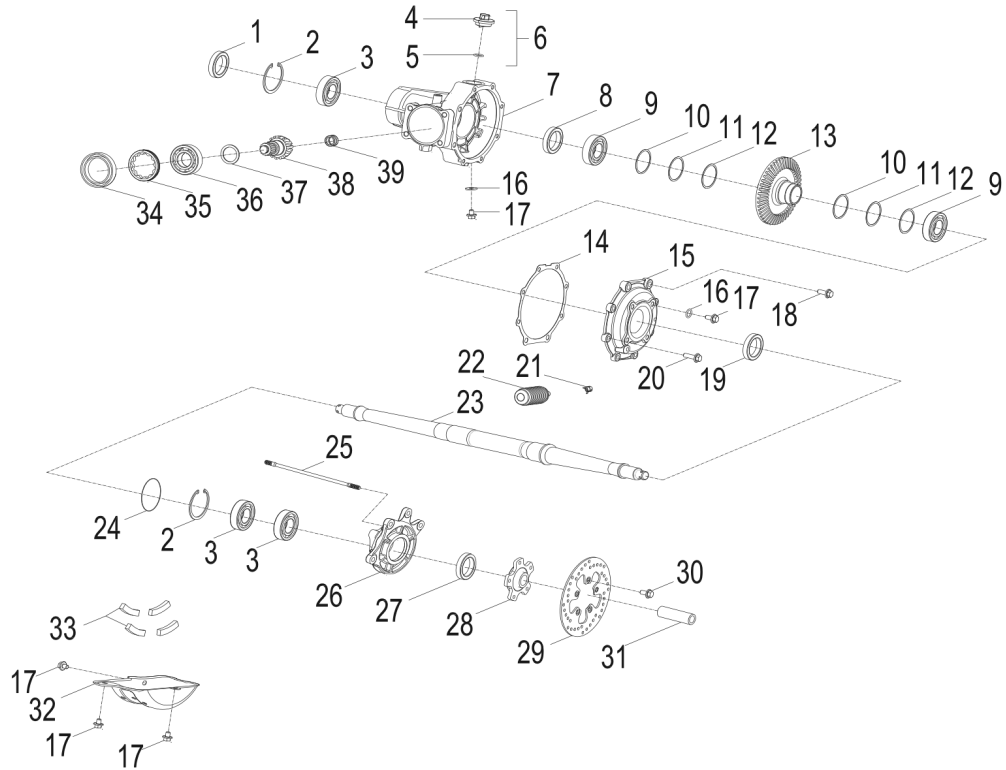

D-29: REAR WHEEL AXLE

← FWD

Item	Description	Part Number	Q.ty	Note
1	Seal, Oil	96500-306207A7271	1	
2	Clip, Cir	94512-6200R	2	
3	Bearing, Ball	96100-6206-LLUC3/ZG	3	
4	Plug, Drain, Oil	11334119-000	1	
5	O-Ring	93210-03132	1	30.8mm
6	Asm., Cap	1542539A-000	1	
7	Gearcase	4210039B-001	1	
8	Seal, Oil	96500-415607A7271	1	
9	Bearing, Ball	96100-69090-00000	2	
10	Shim	42401201-000	2	
11	Shim	42401202-000	2	
12	Shim	42401203-000	2	
13	Gear, Bevel	42320203-000	1	
14	Gasket, Cover	4229139A-002	1	
15	Cover, Gearcase	4220055E-000	1	
16	Washer	94101-0816020-00L	2	
17	Bolt	96000-080108-00K	5	M8x10
18	Bolt	96000-080288-00B	6	
19	Seal, Oil	96500-415106A2650	1	
20	Bolt	96000-100358-00B	2	
21	Clamp	94515-11007	1	
22	Bellows	16600201-000	1	
23	Axle	4200062F-000	1	
24	O-Ring	93210-06725	1	
25	Stud	91001-100488-00B	4	
26	Housing, Rear axle	4280555E-000	1	
27	Seal, Oil	96500-405707A7271	1	
28	Hub, Disc	4349055E-000	1	
29	Disc, Brake	43511202-000	1	
30	Bolt	45016131-00K	5	
31	Tube, Spacer	4281062F-000	1	
32	Shield, Gearcase	4352639A-067	1	
33	Foam	3720439A-000	4	
34	Seal, Oil	96500-347210A7271	1	
35	Nut	90204-65000-000	1	
36	Bearing, Ball	96100-62060-00000	1	
37	Shim	4241039A-000	1	
38	Gear, Pinion	42310203-000	1	
39	Bearing, Needle	96200-142213	1