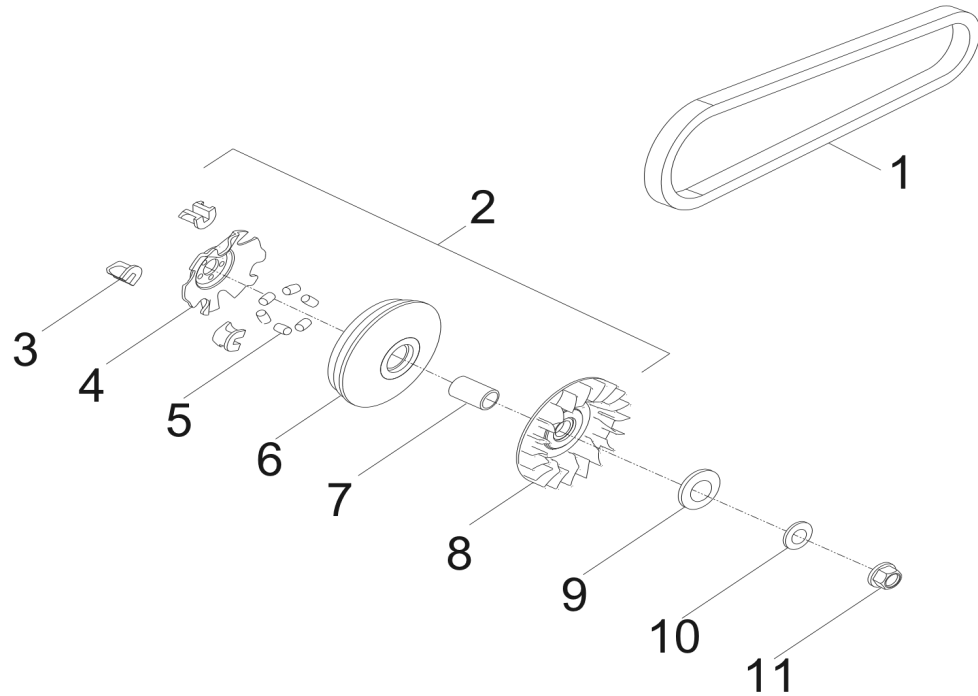

← FWD

D-7: VALVE CAM

Item	Description	Part Number	Q.ty	Note
1	Shaft, Intake, Rocker Arm	1445250A-000	1	
2	Shaft, Exhaust, Rocker Arm	1445362E-000	1	
3	Nut	94050-08000-00C	4	M8
4	Washer	94101-0818023-00U	4	8x18x2.3
5	Arm, Valve, Rocker	1443162E-000	2	
6	Screw, Tappet Adj.	90012-06015	2	
7	Nut, Tappet Adj.	90206-05000-00A	2	
8	Asm., Decomp. Release	1445662E-000	1	
9	Bracket, Cam Shaft	1221162E-000	1	
10	Asm., Cam Shaft	1440062E-000	1	
11	Guide, Cam Chain, RH	1455050A-000	1	
12	Pivot, Guide	1453550A-000	1	
13	Chain, Cam	1440155S-000	1	
14	Guide, Cam Chain, LH	1450055L-000	1	
15	Screw	93000-060068-00K	1	M6x6
16	O-Ring	93210-00915	1	9.5x1.5
17	Bolt	96000-060228-14C	2	M6x22
18	Tensioner	14521119-000	1	
19	Gasket, Tensioner	14523119-002	1	

D-8: DRIVE CLUTCH

Item	Description	Part Number	Q.ty	Note
1	Belt, Driven	2310062E-000	1	
2	Asm., Sliding	2210362E-000	1	
3	Bushing, Slider	2213262E-000	3	
4	Plate, Sheave	2213162E-000	1	
5	Roller	2212162E-000	6	
6	Wheel, Slot, Sliding, Primary	2211062E-000	1	
7	Bushing, Sheave	2210662E-000	1	
8	Sheave, moveable	2210262E-000	1	
9	Washer	94121-2538005-00K	1	
10	Washer	94121-1426016-000	1	14x26x1.6
11	Nut	94050-14021-00C	1	

D-10: OIL PUMP & STARTING MOTOR

Item	Description	Part Number	Q.ty	Note
1	Gear, Starter	2842350A-000	1	
2	Shaft, Starter Motor	2842450A-000	1	
3	Asm., Gear Starter	2842250A-000	1	Incl. 1~2
4	Gear, Starter	2822050B-000	1	
5	Bolt	96000-060308-08C	2	M6x30
6	Asm., Oil Pump	1500050A-000	1	
7	Sprocket, Oil Pump	1515050A-000	1	
8	Clip, Cir	94511-1000S	1	
9	Chain, Oil Pump	1514150A-000	1	
10	Cover, Oil Pump	1571150A-000	1	
11	Bolt	96000-060128-08C	2	M6x12
12	Motor, Starter	3120062E-000	1	
13	O-Ring	93210-02431	1	24.4x3.1
14	Bolt	96000-060208-08C	2	M6x20