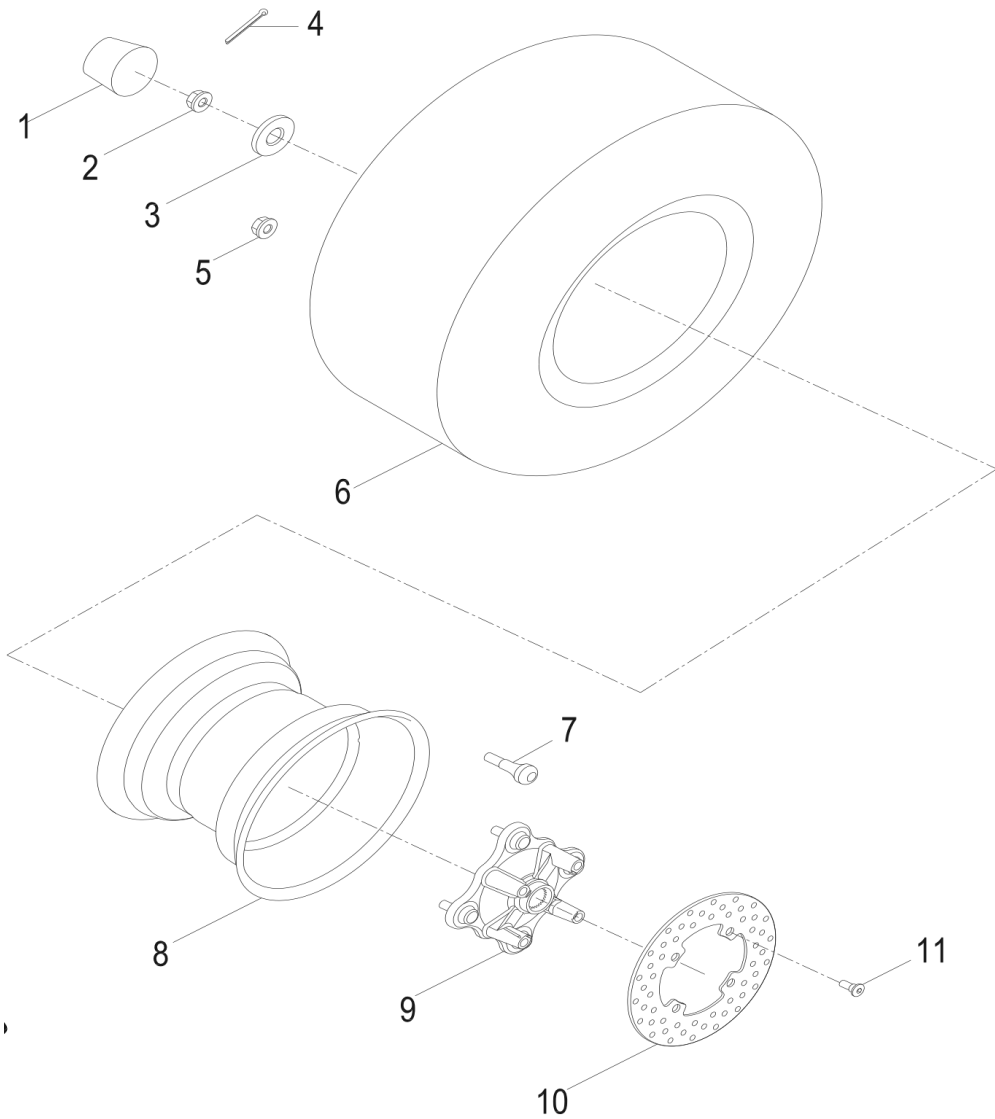

D-23: SUSPENSION

Item	Description	Part Number	Q.ty	Note
1	Nut	94050-10000-00C	5	M10
2	Asm., Suspension, Rear	5240062F-038	1	
3	Bolt	96000-100508-0KL	6	M10x50
4	Asm., Suspension, Front	5110062F-038	2	

← FWD

D-24: FRONT WHEEL

Item	Description	Part Number	Q.ty	Note
1	Cap, Hub	4273039A-000	2	
2	Nut	90352-18000-00C	2	M18
3	Washer	94121-1835200-000	2	18x35x2
4	Pin, Cotter	94201-32320	2	
5	Nut	95112-10000-00B	8	
6	Tire	42711243-000	2	
7	Valve, Rim	42616202-000	2	
8	Rim	42701218-067	2	
9	Wheel Hub	42010207-000	2	
10	Plate, Front Brake, LH	45010203-000	2	
11	Bolt	45016131-00K	8	