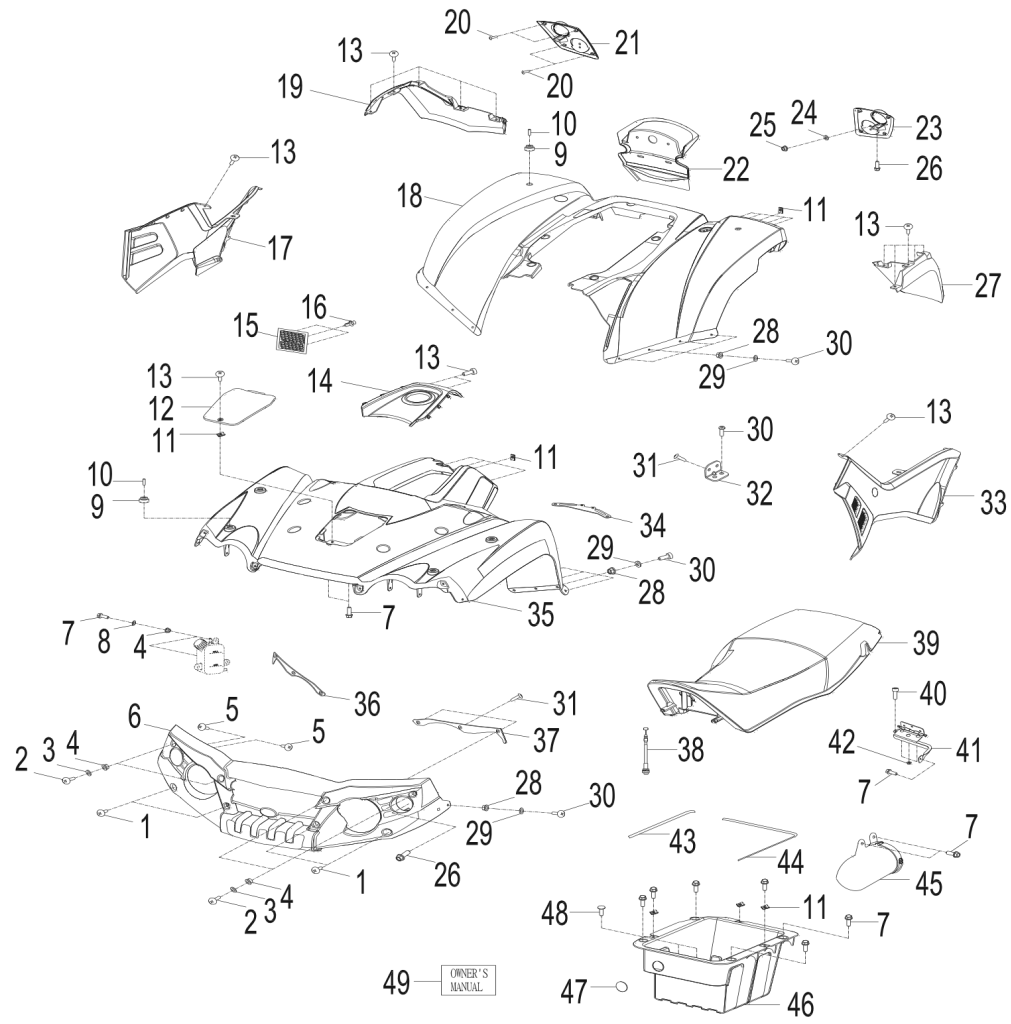

D-21: CAB & SEAT

Item	Description	Part Number	Q.ty	Note
38	Cable, Lock	77232202-000	1	
39	Seat	77200266-000	1	
40	Bolt	91000-060208-00K	1	
41	Hinge, Seat	77223201-000	1	
42	Nut	90355-06000-10K	3	
43	Trim, Rubber	94430-00000-405	1	
44	Trim, Rubber	94430-00000-815	1	
45	Asm, Toolbox	8912355E-000	1	
46	Luggage Box	77226201-000	1	
47	Boot	50423203-000	1	
48	Plug, Rubbe, Hood	50424203-000	2	
49	Manual, Owner's	88510250-000	1