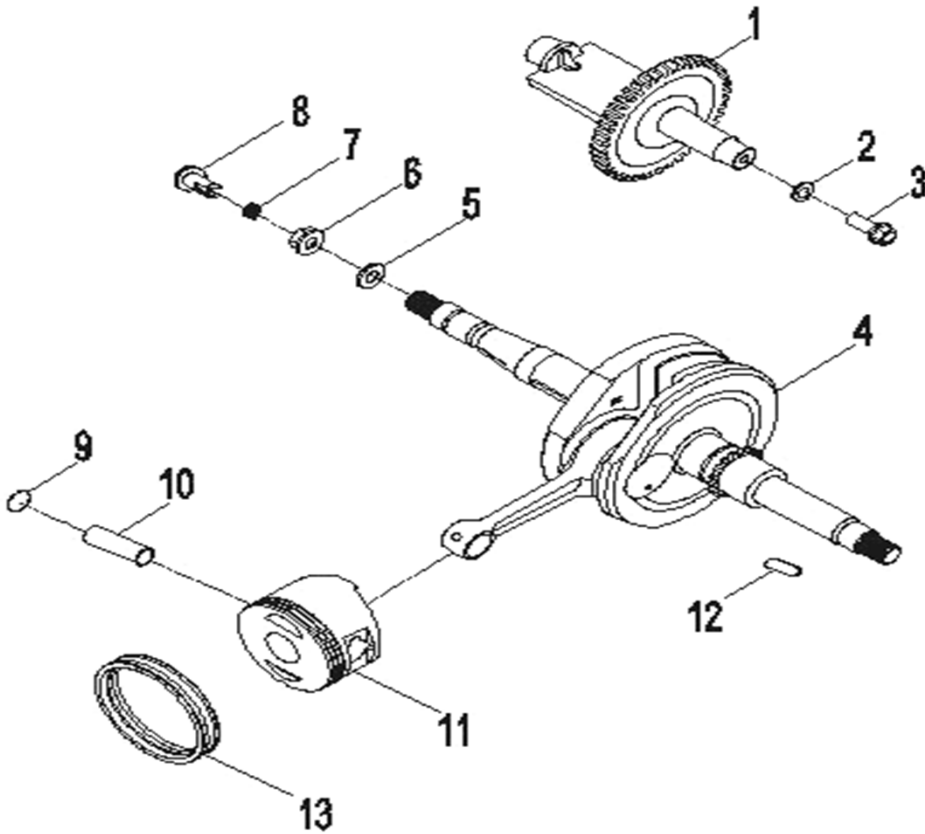

D-2: PISTON & CRANKSHAFT

← FWD

Item	Description	Part number	Q.ty	Note
1	Shaft, Balancer	1342062E-000	1	
2	Washer	94101-0832030-000	1	
3	Bolt	96000-080148-OKL	1	M8x14
4	Asm., Crankshaft	1300062E-000	1	
5	Washer	94101-1426020-00C	1	14.2x26x2
6	Nut	94001-14000-00C	1	M14
7	Spring, Oil	1544739A-000	1	
8	Tube, Oil, Crankshaft	1544139A-000	1	
9	Clip, Piston Pin	1311550A-000	2	
10	Pin, Piston	1311150A-000	1	
11	Piston	1310062E-000	1	
12	Key, Woodruff	90471-25404	1	
13	Ring Set, Piston	1301162E-000	1