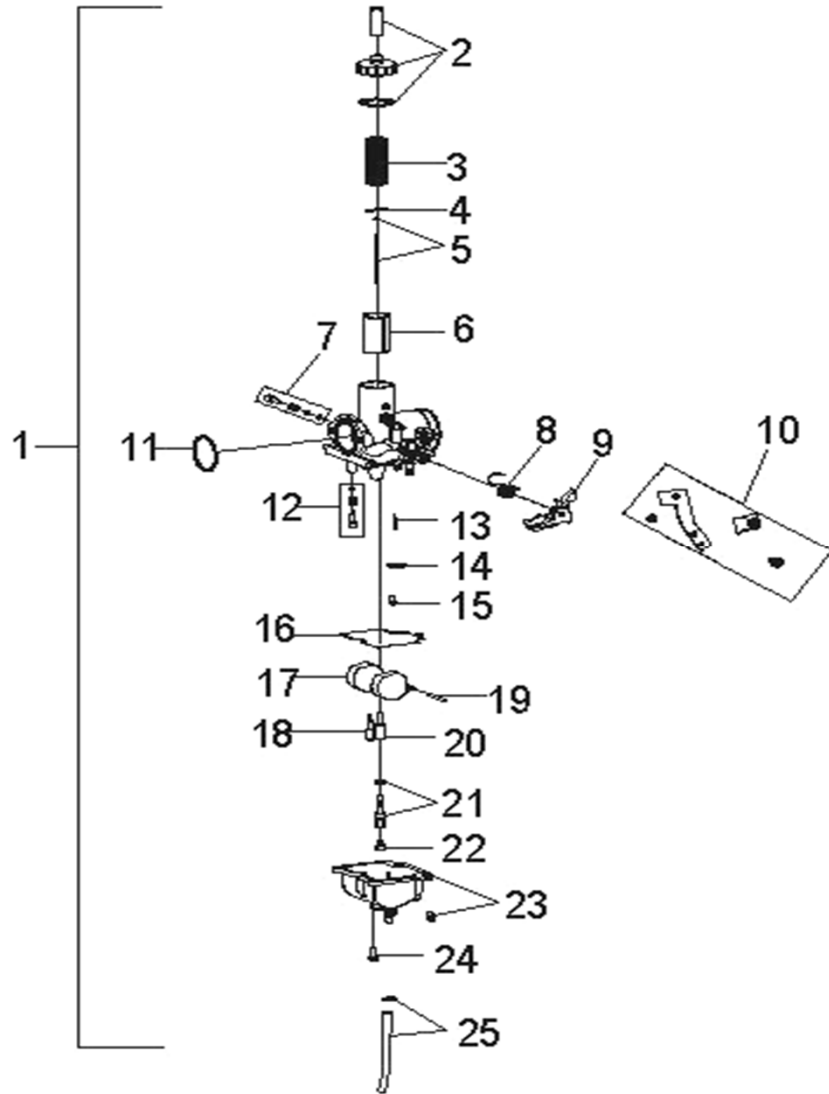

D-13: CARBURETOR

Item	Description	Part number	Q.ty	Note
1	Asm., Carburetor	1610062E-000	1	
2	Asm., Cap	1614062E-000	1	
3	Spring	1610262E-000	1	
4	Washer, Lock	5131962E-000	1	
5	Asm., Jet Needle	1610462E-000	1	
6	Throttle, Valve	1610362E-000	1	
7	Screw, Idle	1611462E-000	1	
8	Recoil, Choke	1612762E-000	1	
9	Choke, Lever	1613562E-000	1	
10	Support, Cable	1613062E-000	1	
11	O-Ring	93210-03520	1	
12	Screw, Air	1614362E-000	1	
13	Valve, Float	1611762E-000	1	
14	Bracket, Valve	1618562E-000	1	
15	Bolt	93500-040068-00C	1	
16	Seal, Float	1610662E-000	1	
17	Float	1612362E-000	1	
18	Pilot, Jet	1614162E-000	1	
19	Pin, Float	1611962E-000	1	
20	Needle, Jet	1615062E-000	1	
21	Valve, Needle	1610562E-000	1	
22	Jet, Main	16108229-000	1	
23	Float, Body	1610762E-000	1	
24	Bolt	93501-040128-00C	4	
25	Drain Tube	1610962E-000	1