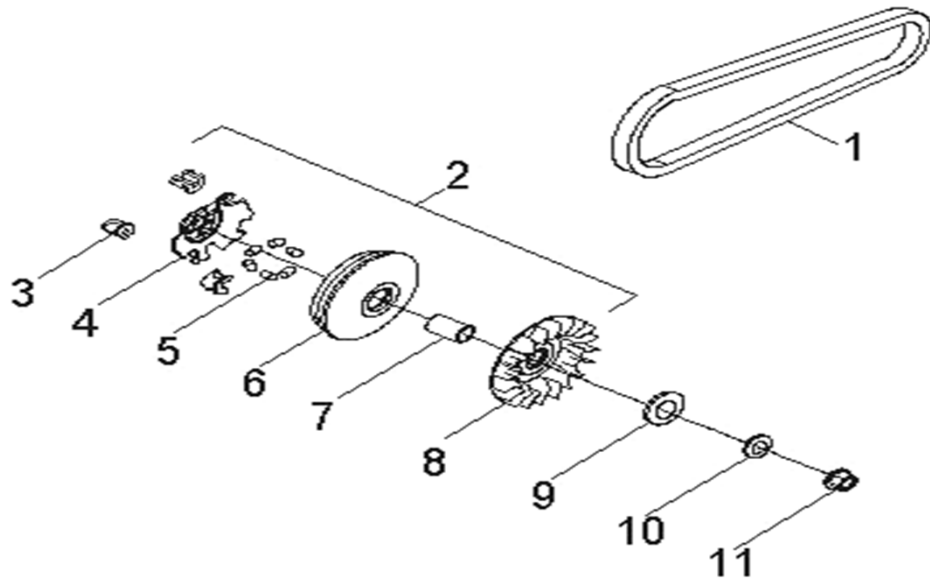

D-8: DRIVE CLUTCH

Item	Description	Part number	Q.ty	Note
1	Belt, Driven	2310062E-000	1	
2	Asm., Sliding	2210362E-000	1	
3	Bushing, Slider	2213262E-000	3	
4	Plate, Sheave	2213162E-000	1	
5	Roller	2212162E-000	6	
6	Wheel, Slot, Sliding, Primary	2211062E-000	1	
7	Bushing, Sheave	2210662E-000	1	
8	Sheave, moveable	2210262E-000	1	
9	Washer	94121-2538005-00K	1	
10	Washer	94121-1426016-000	1	14x26x1.6
11	Nut	94050-14021-00C	1	

← FWD