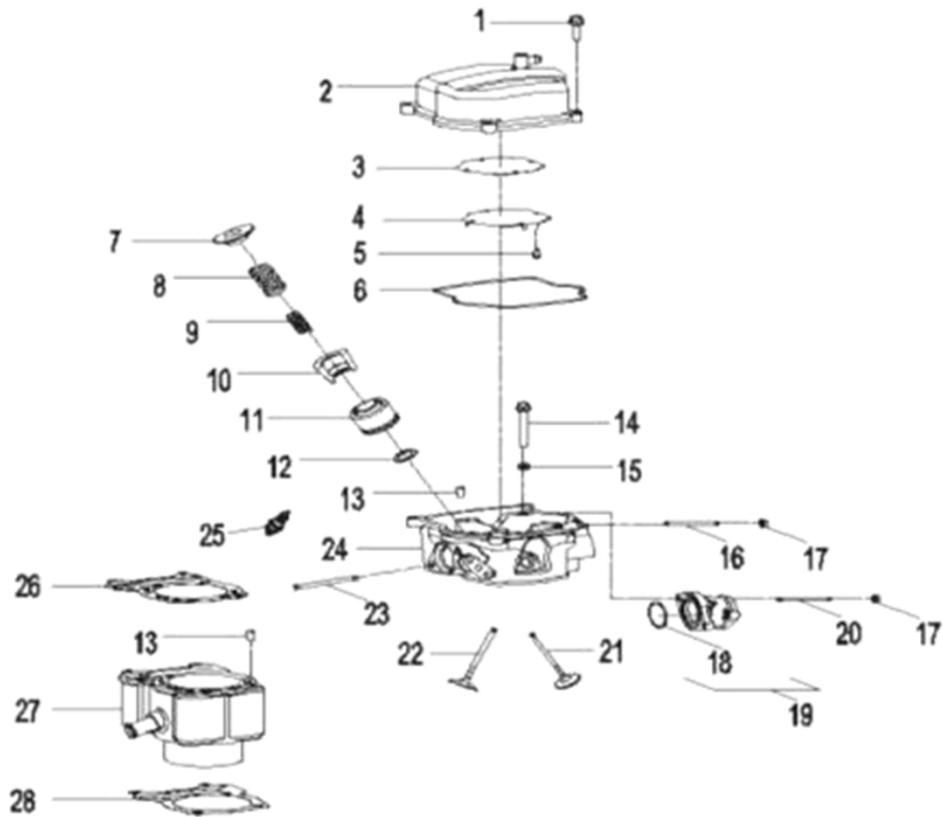

D-1: CYLINDER HEAD

Item	Description	Part number	Q.ty	Note
1	Bolt	96000-060258-08C	4	M6x25
2	Cover, Cylinder Head	1230962E-000	1	
3	Gasket	1230350A-000	1	
4	Breather, Crankcase, Lower	1230250A-000	1	
5	Screw	93903-1040088-00K	4	M4x8
6	Gasket , Head Cover	1239162E-000	1	
7	Retainer, Valve, Spring	1477162B-000	2	
8	Spring, Valve, Outer	1475162B-000	2	
9	Spring, Valve, Inner	1476162B-000	2	
10	Clip, Retainer	1478162B-000	4	
11	Seal, Valve	1220962B-000	2	
12	Seat, Valve, Spring, Outer	1477562B-000	2	
13	Pin, Dowel	94301-10140	6	10x14
14	Bolt	96000-061108-08C	2	M6x110
15	Washer	94101-0613010-00C	2	6.1x13x1
16	Stud	91001-060328-00C	2	M6x32
17	Nut	94050-06000-00C	4	M6
18	O-Ring	93210-03830	1	
19	Asm., Manifold, Intake	1710062E-000	1	
20	Stud	91001-060288-00C	2	M6x28
21	Valve, Exhaust	1472162B-000	1	
22	Valve, Intake	1471162B-000	1	
23	Stud	91001-080328-00C	2	M8x32
24	Head, Cylinder	1220162B-000	1	
25	Plug, Spark	9807650A-000	1	DPR7EA-9
26	Gasket Set	1225062E-000	1	
27	Cylinder	1210062E-000	1	
28	Gasket, Cylinder	1219162E-001	1