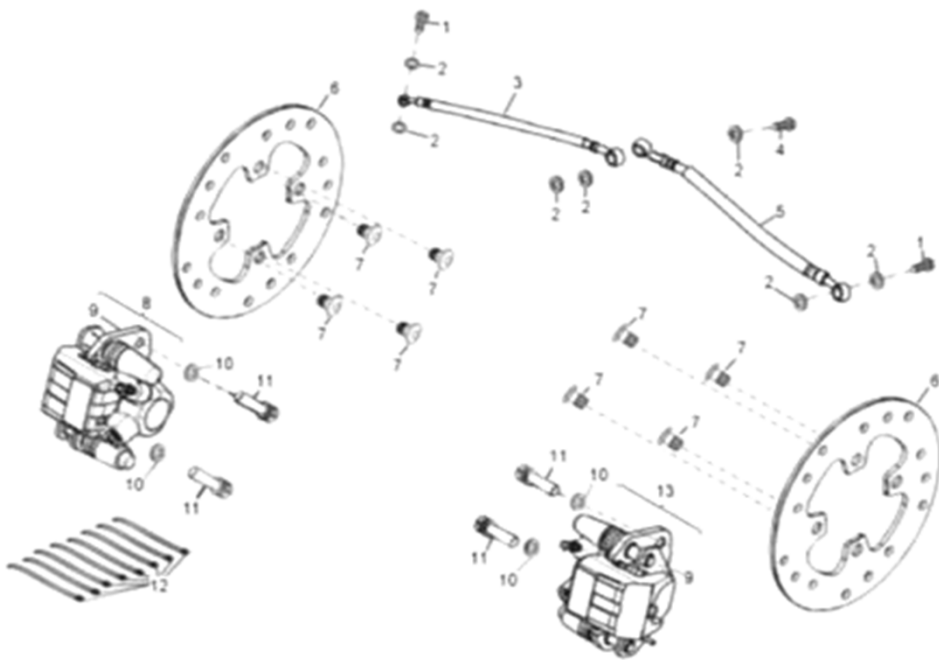

D-26: FRONT BRAKE

Item	Description	Part number	Q.ty	Note
1	Bolt, Banjo	45456111-000	2	
2	Washer	94101-1015012-U0B	7	10.1x15x1.2
3	Hose, Front Brake, Lower	45449212-000	1	
4	Bolt, Banjo	45456202-000	1	
5	Hose, Front Brake, Lower	45449211-000	1	
6	Plate, Front Brake, LH	4501039A-000	2	
7	Bolt	45016131-00K	8	
8	Asm., Caliper, RH	4500239A-000	1	Incl. 9
9	Pads, Caliper, Front	43121201-000	2	
10	Washer	94101-0816020-00C	4	8x16x2
11	Screw	96002-080308-00K	4	M8x30
12	Strap	89569131-000	8	ALT-200M-B
13	Asm., Caliper, LH	4500139A-000	1	Incl. 9