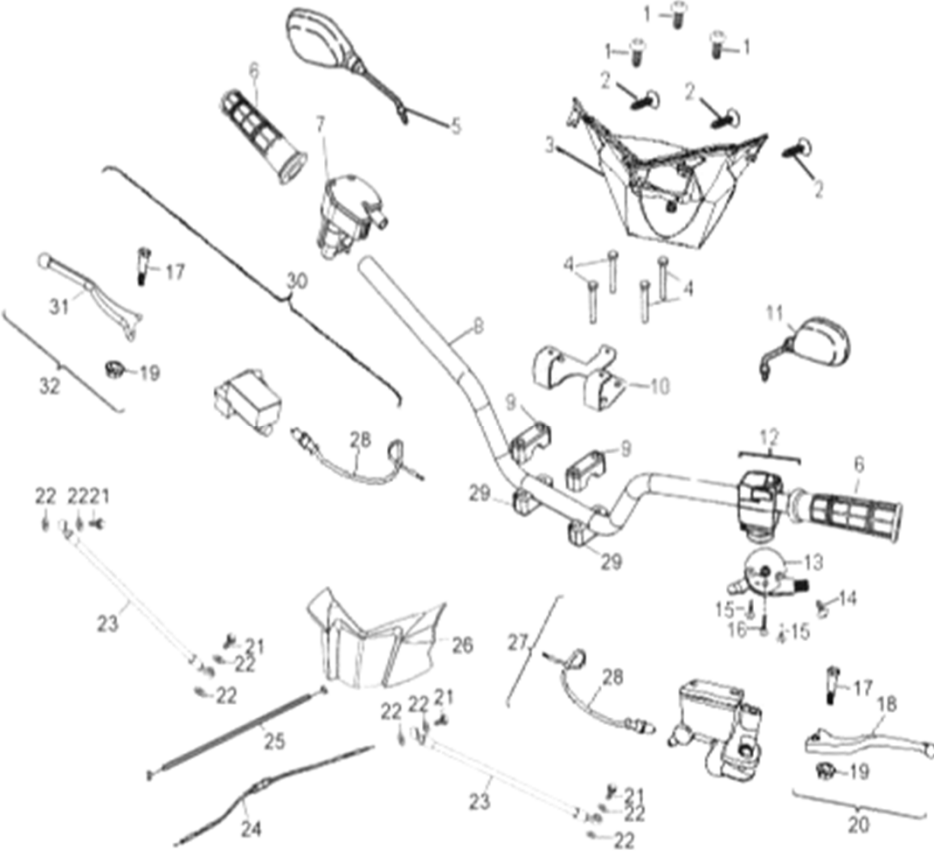

D-28: HANDLEBAR

Item	Description	Part number	Q.ty	Note
1	Screw	93100-050208-00K	3	
2	Screw	93903-1040128-00K	3	M4x12
3	Pod, Handlebar	64211226-000	1	
4	Bolt	96000-080638-00B	4	
5	Mirror, RH	88110204-000	1	
6	Grip, Handlebar	53167201-000	2	
7	Control, Throttle	5390055E-000	1	
8	Handlebar	5310055E-067	1	
9	Clamp, Upper	5321039A-000	2	
10	Bracket, Pod	53310218-000	1	
11	Mirror, LH	88120201-001	1	Incl. 14~18
12	Asm., Switch, LH	35151227-001	1	Incl. 15~18
13	Asm., Manual Choke	35160201-000	1	
14	Bolt	93500-030068-00C	1	M3x6
15	Screw	93100-030048-00B	2	M3x4
16	Bolt	93500-060088-00K	1	M6x8
17	Bolt	89220201-000	2	
18	Lever, Brake, LH	53178205-000	1	
19	Nut	94073-06006-00K	2	
20	Asm., Lever, LH	53163205-000	1	
21	Bolt, Banjo	45456111-000	4	
22	Washer	94101-1015012-U0B	8	10.1x15x1.2
23	Hose, Front Brake, Upper	45448208-000	2	
24	Cable, Throttle	5391055E-000	1	
25	Choke, Cable, Manual	5392255E-000	1	
26	Pod, Handlebar, Lower	64212204-116	1	Black
		64212204-507		Red
		64212204-620		Green
27	Asm., Lever LH	5317155E-000	1	
28	Asm., Sensor, Taillight, LH	35340131-00K	2	
29	Clamp, Lower	5320039A-000	2	
30	Asm., Master Cylinder, RH	53172206-000	1	
31	Lever, Brake, RH	53175181-000	1	
32	Asm., Lever, RH	53164204-000	1