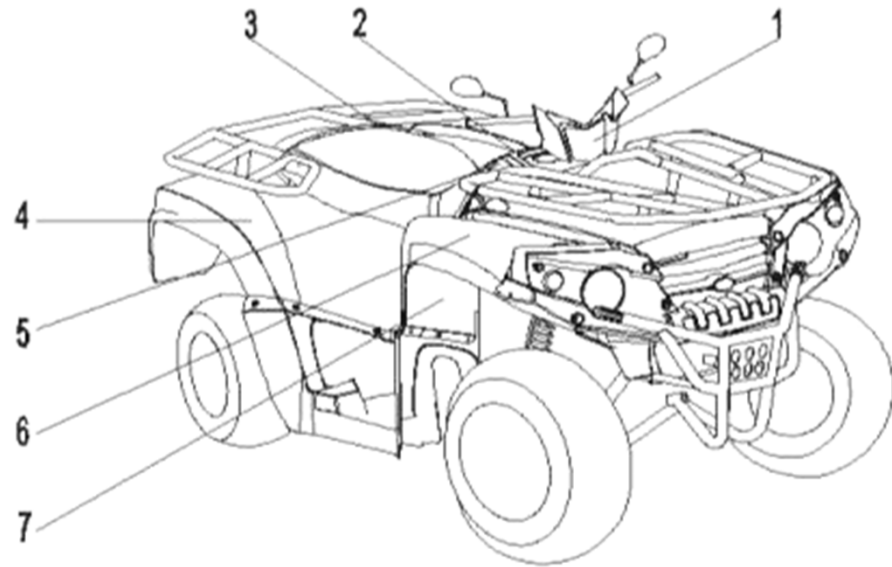

D-33: DECAL

Item	Description	Part number	Q.ty	Note
1	Decal, Logo, "AEON"	87757201-000	1	Black, Green
		87757201-507	1	Red
2	Decal , Waring, Reverse	87854202-000	1	
3	Decal, Warning, Rack	87869131-000	1	
4	Decal, Rear Fender	87750205-000	2	Black, Green
		87750205-507	2	Red
5	Decal, Tank, Rh	87720246-000	1	Black, Green
		87720246-507	1	Red
6	Decal, RX-350	87716237-000	2	Black, Green
		87716237-507	2	Red
7	Decal, Waring, Y-16	87851173-000	1	
8	Decal, Tank, Lh	87721246-000	1	Black, Green
		87721246-507	1	Red
9	Decal, Drain Bolt	87843201-000	1	
10	Decal, General Waring	87852159-000	1	
11	Decal, Logo, "A"	87758201-000	1