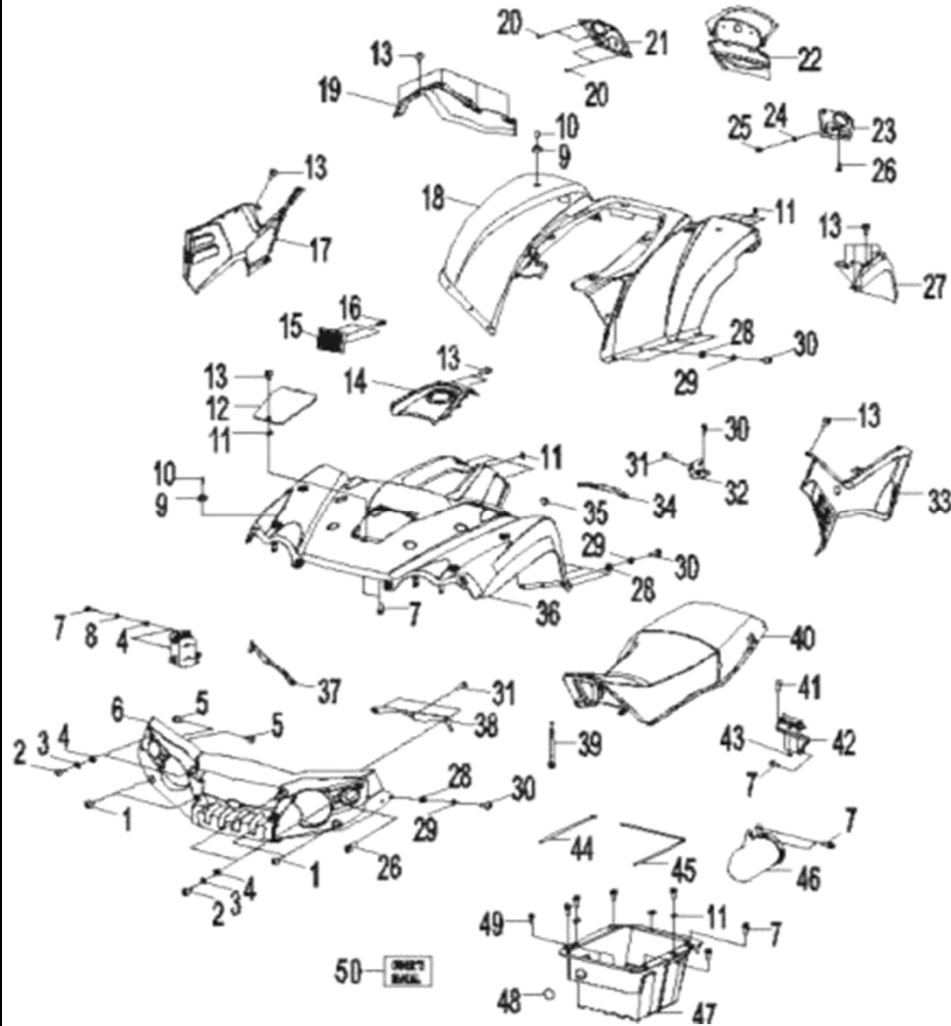

D-21: CAB & SEAT

Item	Description	Part number	Q.ty	Note
1	Bolt	93800-060128-00K	4	M6x12
2	Bolt	93800-060208-00K	4	
3	Washer	94101-0618010-00K	4	
4	Nut	90350-06000-00K	6	M6
5	Bolt	93100-050128-00K	4	M5x12
6	Cover, Front Bumper	50461218-000	1	
7	Bolt	96007-060168-00K	16	M6x16 + w
8	Washer	94101-0613010-00K	2	6x13x1
9	Foam	17502204-000	4	
10	Spacer	51311203-000	4	
11	U-Nut	90344-06000-00C	20	M6
12	Front Fender Cover(Small)	61151201-116	1	Black
		61151201-507		Red
		61151201-620		Green
13	Bolt	93800-060168-00K	15	M6x16
14	Cover, Fuel Tank	17555208-000	1	
15	Net, Rubber	61103201-000	2	
16	Rivet, Plastic	61120153-000	6	
17	Panel, Side, RH	8350055E-000	1	
18	Cab, Rear	6100055E-116	1	Black
		6100055E-507		Red
		6100055E-620		Green
19	Fender, Rear, RH	62810203-000	1	
20	Screw	93903-2040128-00K	8	M4x12
21	Cover, Rear Signal, RH	3380155E-000	1	
22	License Plate	3370855E-000	1	
23	Cover, Rear Signal, LH	3385155E-000	1	
24	Washer	94101-0619010-00C	2	6.1x19x1
25	Nut	94050-06000-00C	2	M6
26	Bolt	96000-060108-10K	4	
27	Fender, Rear, LH	62820203-000	1	
28	Nut	90350-05000-00K	18	M5
29	Washer	94101-0514010-00K	18	5.1x14x1
30	Bolt	93100-050168-00K	20	M5x16
31	Screw	93903-1050128-00K	8	M5x12
32	Bracket, lock, hood	83604201-000	1	
33	Panel, Side, LH	83600215-000	1	
34	Bracket, striker, key	77235201-000	1	
35	Rubber Cap	35157202-000	1	
36	Cab, Front	61100216-116	1	Black