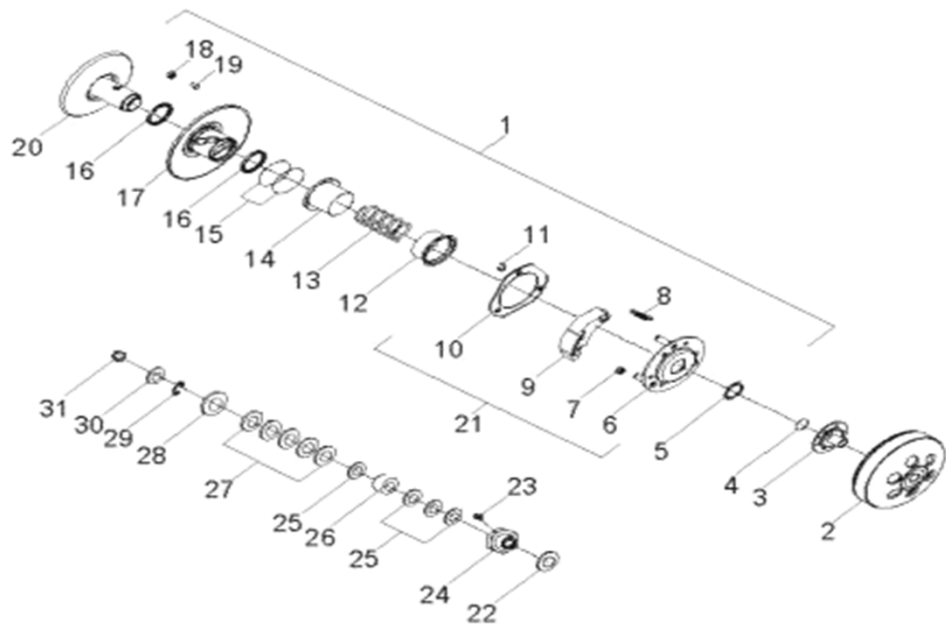

D-9: DRIVEN CLUTCH

Item	Description	Part number	Q.ty	Note
1	Asm., Drive Clutch	2200062E-000	1	
2	Clutch, Outer	2210062E-000	1	
3	Hold, Cam	2210139A-000	1	
4	O-Ring	93214-02031	1	
5	Nut	95111-0001C-000	1	M28
6	Plate, Drive, Inner	2235062E-000	1	
7	Bushing, Rubber	2280462E-000	3	
8	Spring, Clutch	2240162E-000	3	
9	Weight, Clutch	2253562E-000	3	
10	Plate, Drive, Side	2235162E-000	1	
11	Clip, Cir	94511-0700E	3	
12	Seal, Collor	2323962E-000	1	
13	Spring, Clutch	2323362E-000	1	
14	Seal, Collor	2323762E-000	1	
15	O-Ring	93214-04720	2	
16	Seal, Oil	96500-404704FKM	2	
17	Sheave, Moveable	2322062E-000	1	
18	Roller, Guide	2322662E-000	3	
19	Pin, Guide	2322562E-000	3	
20	Sheave, Driven	2320062E-000	1	
21	Asm., Driven Clutch	2200162E-000	1	
22	Washer	94121-2038005-00K	1	
23	Bolt	91205-050088-0KL	1	M5x8
24	Nut, Driven	2210539A-000	1	
25	Washer	94101-2538010-000	4	25x38x1
26	Guide, Cam	2210839A-000	1	
27	Washer, Special	94122-2550020-00K	5	25.2x50x2
28	Retainer, Ball	2210439A-000	1	
29	Clip, Cir	94511-2501S	1	
30	Washer	94101-2531010-00K	1	25.2x31.3x1
31	Ball, Steel	96211-07000	8