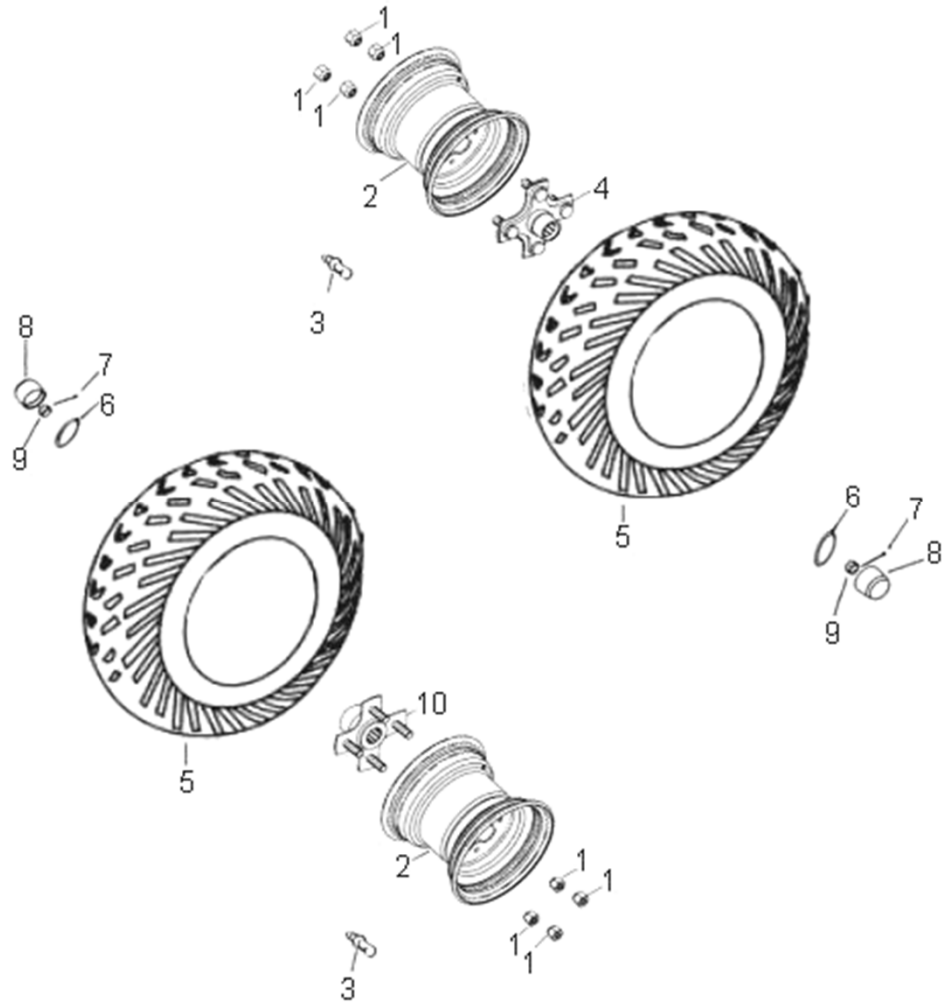

D-23: SUSPENSION

Item	Description	Part number	Q.ty	Note
1	Retainer, Spring	52406153-000	3	
2	Spring, Suspension, Front	5110155E-000	2	
3	Collar, Adjustment	52404151-000	3	
4	Bolt	96000-100508-OKL	6	M10x50
5	Shock,Front	5110255E-000	2	
6	Asm., Suspension, Front	5110055E-293	2	
7	Nut	94050-10000-00C	5	M10
8	Spring, Suspension, Rear	5240155E-000	1	
9	Shock, Rear	5240255E-000	1	
10	Asm., Suspension, Rear	5240055E-293	1	

← FWD

D-24: FRONT WHEEL

Item	Description	Part number	Q.ty	Note
1	Seal, Oil	96500-25470700000	2	25x47x0.7
2	Bearing, Ball	96100-62040-Z0000	2	
3	Spacer	4431139A-000	2	
4	Spacer	4431539A-000	2	
5	Hub, Wheel, Front	42010204-000	1	
6	Bearing, Ball	0490005-000	2	
7	Seal, Oil	96500-223806A7271	2	22x38x6
8	Spacer	4431239A-000	2	
9	Valve, Rim	42616131-000	2	
10	Rim, Front	4270155E-067	2	
11	Tire	42711228-000	2	
12	Nut	90355-10000-17B	8	
13	Washer	94121-1426016-000	2	14x26x1.6
14	Pin, Cotter	94201-32320	2	
15	Shaft, Prob	90353-14015-00C	2	
16	Cap, Hub	4273039A-000	2	
17	Hub, Wheel, Front	4201039A-000	1	

← FWD

D-25: REAR WHEEL

Item	Description	Part number	Q.ty	Note
1	Nut	90355-10000-17B	8	
2	Rim, Rear	4280155E-067	2	
3	Valve, Rim	42616131-000	2	
4	Hub, Wheel, Rh	42020204-000	1	
5	Tire	42811228-000	2	
6	Washer	94121-1835200-000	2	18x35x2
7	Pin, Cotter	94201-32320	2	
8	Cap, Hub	4273039A-000	2	
9	Shaft, Prob	90353-18000-00C	2	
10	Hub, Wheel, Lh	42030204-000	1	