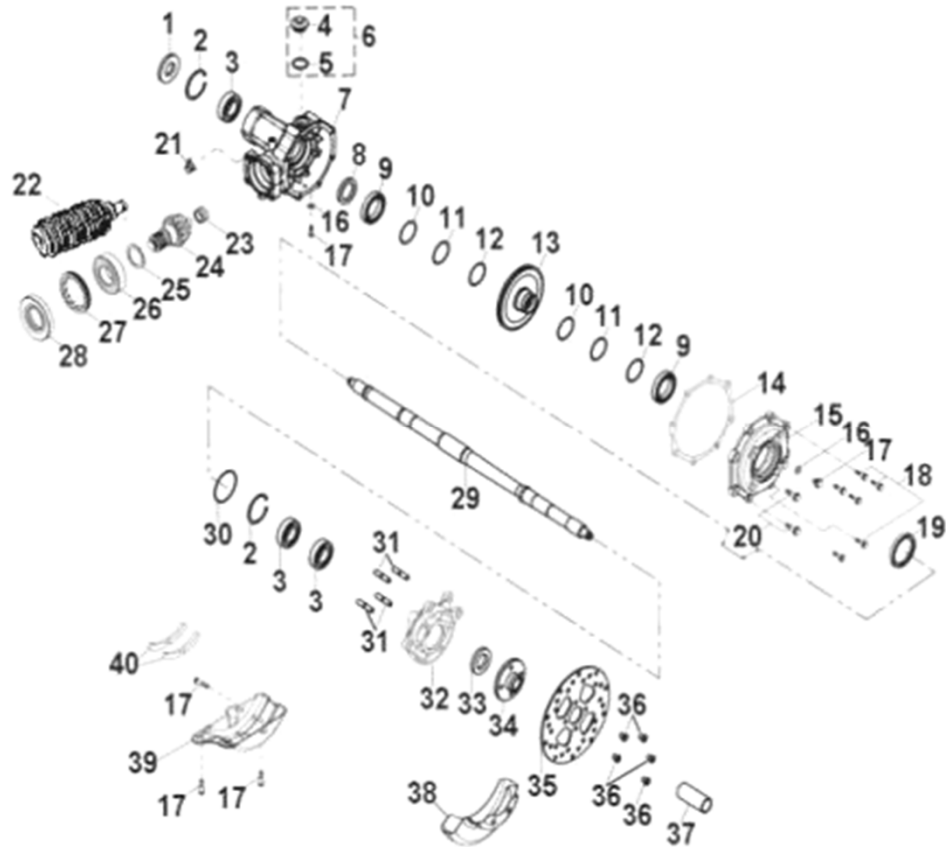

D-29: REAR WHEEL AXLE

Item	Description	Part number	Q.ty	Note
1	Seal, Oil	96500-306207A7271	1	
2	Clip, Cir	94512-6200R	2	
3	Bearing, Ball	96100-6206-LLUC3/ZG	3	
4	Plug, Drain, Oil	11334119-000	1	
5	O-Ring	93210-03132	1	30.8mm
6	Asm., Cap	1542539A-000	1	
7	Gearcase	4210039B-001	1	
8	Seal, Oil	96500-415607A7271	1	
9	Bearing, Ball	96100-69090-00000	2	
10	Shim	42401201-000	2	
11	Shim	42401202-000	2	
12	Shim	42401203-000	2	
13	Gear, Bevel	42320201-000	1	
14	Gasket, Cover	4229139A-002	1	
15	Cover, Gearcase	4220055E-000	1	
16	Washer	94101-0816020-00L	2	
17	Bolt	96000-080108-00K	5	M8x10
18	Bolt	96000-080288-00B	6	
19	Seal, Oil	96500-415106A2650	1	
20	Bolt	96000-100358-00B	2	
21	Clamp	94515-11007	1	
22	Bellows	16600201-000	1	
23	Bearing, Needle	96200-142213	1	
24	Gear, Pinion	42310201-000	1	
25	Shim	4241039A-000	1	
26	Bearing, Ball	96100-62060-00000	1	
27	Nut	90204-65000-000	1	
28	Seal, Oil	96500-347210A7271	1	
29	Axle	4200050A-000	1	
30	O-Ring	93210-06725	1	
31	Stud	91001-100488-00B	4	
32	Housing, Rear axle	4280555E-000	1	
33	Seal, Oil	96500-405707A7271	1	
34	Hub, Disc	4349055E-000	1	
35	Disc, Brake	43511202-000	1	
36	Bolt	45016131-00K	5	
37	Tube, Spacer	4281055E-000	1	
38	Shield, Disc	52621201-067	1	
39	Shield, Gearcase	4352639A-067	1	
40	Foam	3720439A-000	4