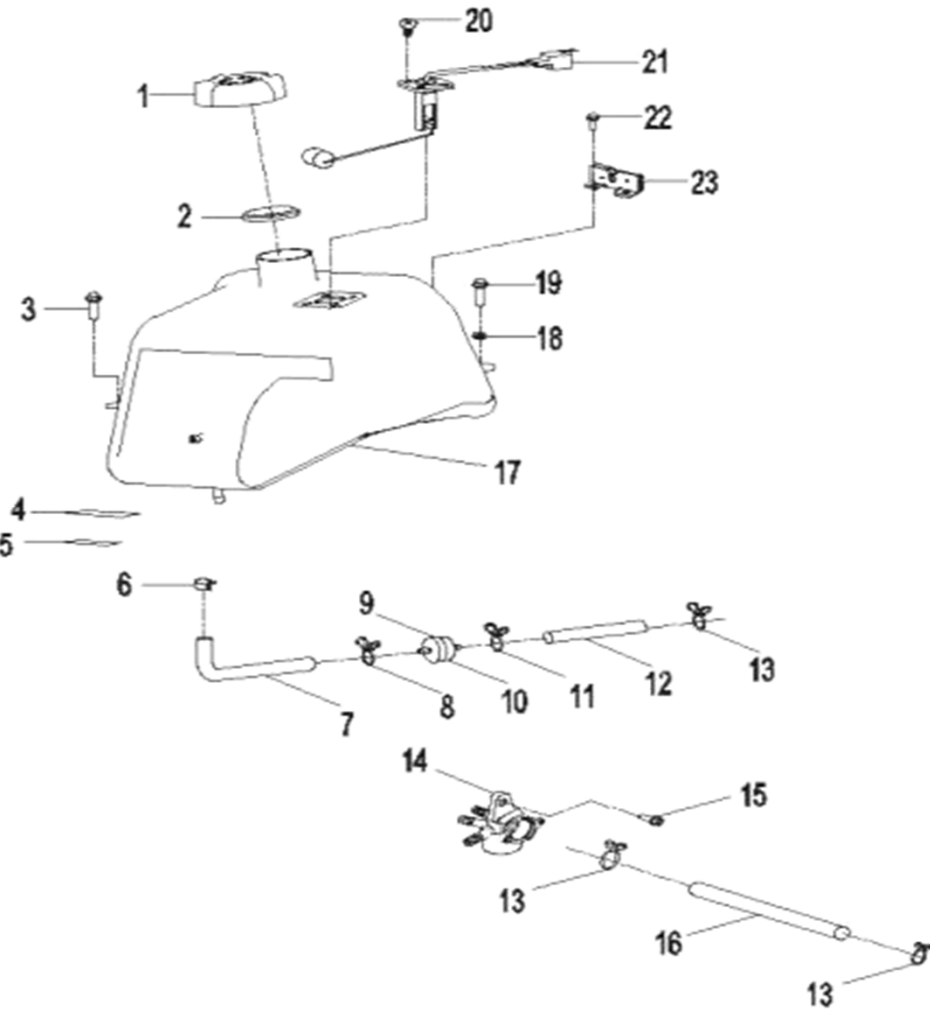

D-22: FUEL TANK

Item	Description	Part number	Q.ty	Note
1	Asm., Cap, Fuel Tank	17620202-000	1	Incl. 1
2	Collar, Fuel Tank	17507201-000	1	
3	Bolt	92005-060168-00K	1	M6x16 + w
4	Decal, Insulation	87011211-000	1	
5	Decal, Insulation	87011212-000	1	
6	Clamp	94515-10008	1	
7	Fuel hose	94412-05009-105	1	
8	Clip	94510-08008	1	
9	Clamp	1795955E-000	1	
10	Filter, Fuel	17952111-000	1	
11	Clip	94510-09012	1	
12	Asm., Hose, Fuel	94410-05009-012	1	
13	Clip	94510-08012	3	
14	Valve, Fuel	17950111-000	1	
15	Bolt	96000-060168-10K	1	M6x16
16	Asm., Hose, Fuel	94410-05009-013	1	
17	Asm., Tank, Fuel	1750055E-000	1	
18	Washer	94101-0822020-00C	2	8x22x2
19	Bolt	96000-080288-00K	2	
20	Bolt	93100-050168-00K	4	M5x16
21	Sensor, Fuel	37800203-000	1	
22	Bolt	96000-060148-10K	2	M6x14
23	Lock striker	77231180-000	1