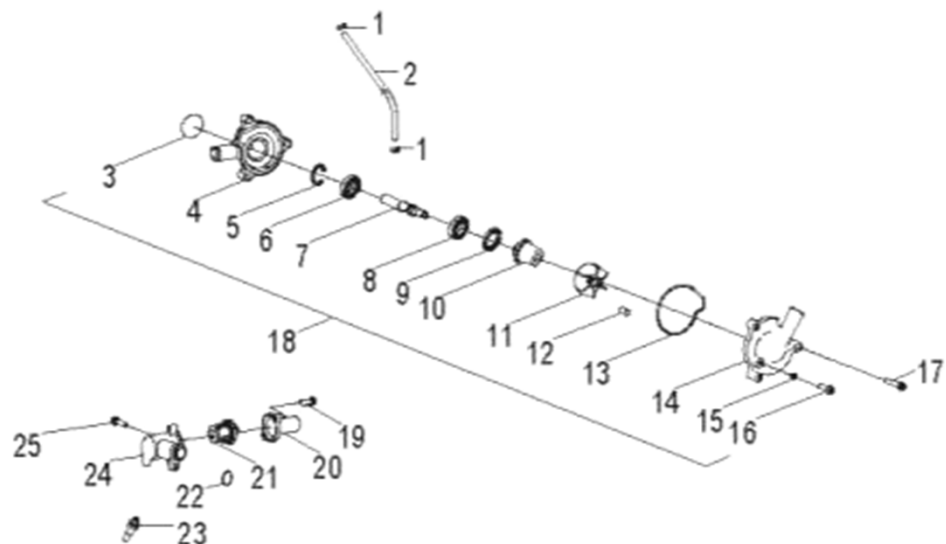

D-12: WATER PUMP

Item	Description	Part number	Q.ty	Note
1	Clamp	1922250A-000	2	
2	Hose	1950250A-000	1	
3	O-Ring	93210-02920	1	29x2.0
4	Body, Water Pump	1921150A-000	1	
5	Clip, Cir	94512-2600R	1	
6	Bearing, Ball	96100-60000	1	
7	Shaft, Water Pump	1923150A-000	1	
8	Bearing, Ball	96100-69010	1	
9	Seal, Oil	96500-122207	1	
10	Seal, Mechanical	1921750A-000	1	
11	Impeller, Water Pump	1921550A-000	1	
12	Pin, Dowel	94301-08140	2	
13	Gasket	1922950A-000	1	
14	Flange, Water Pump	1922150A-000	1	
15	Washer	94101-0612010-00U	1	6.5x12x1
16	Bolt	96000-060128-08C	1	M6x12
17	Bolt	96000-060408-08C	3	M6x40
18	Asm., Water Pump	1921050A-000	1	Incl. 3~16
19	Bolt	93500-050168-00C	2	M5x16
20	Flange, Thermosatic	1931550A-000	1	
21	Bimetal, Thermosatic	1930050A-000	1	
22	O-Ring	93212-01719	1	
23	Sensor, Thermosatic	1931950A-000	1	
24	Housing, Thermosatic	1931150A-000	1	
25	Bolt	96000-060188-08C	1	M6x18