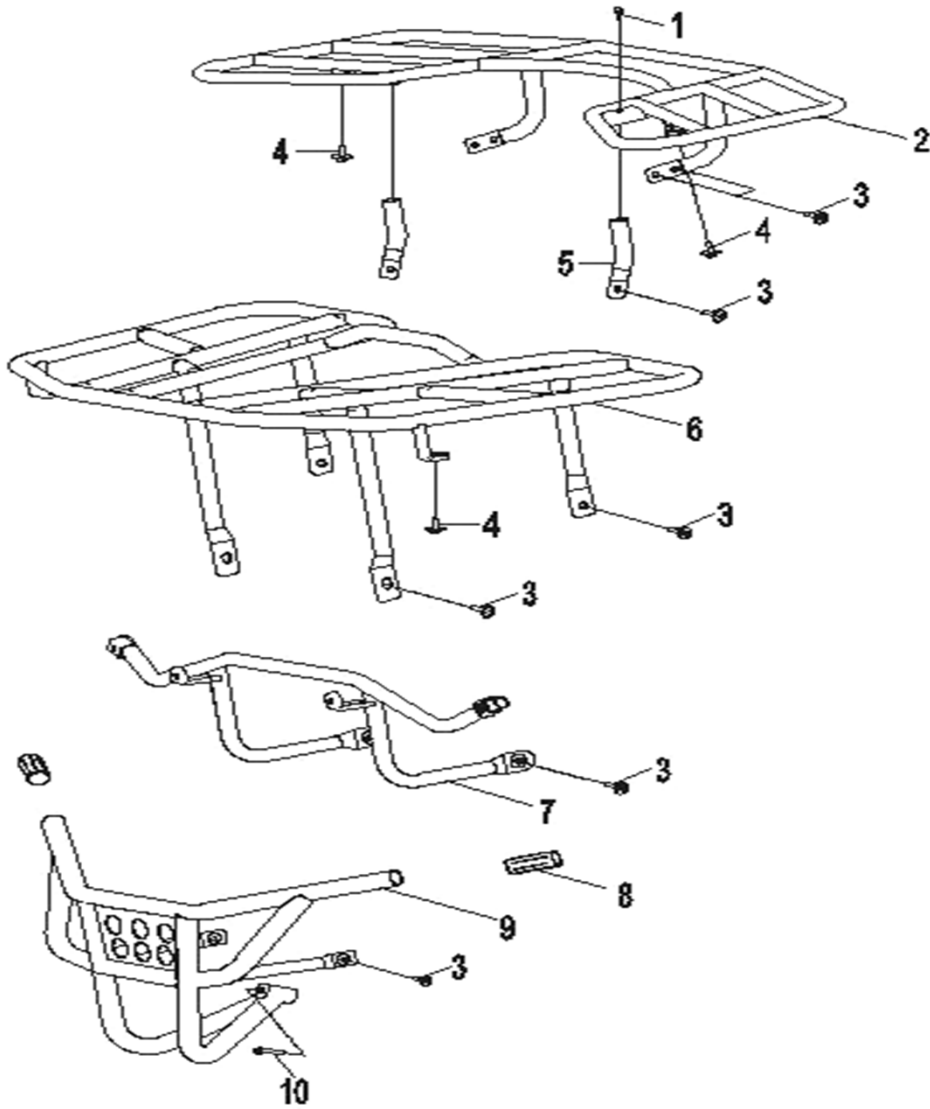

D-19: BUMPER

Item	Description	Part number	Q.ty	Note
1	Bolt	96000-080148-OKL	2	M8x14
2	Rear Rack	8111155E-067	1	
3	Bolt	92001-080208-OKL	14	M8x20 + w
4	Bolt	96007-060228-00K	4	M6x22 + w
5	Bracket, Rear	81122203-067	2	
6	Front Rack	50495208-067	1	
7	Bracket, Bumper	50450242-067	1	
8	Boot	50423205-000	2	
9	Bumper	50455220-067	1	
10	Bolt	96000-100608-OKL	1	M10x60