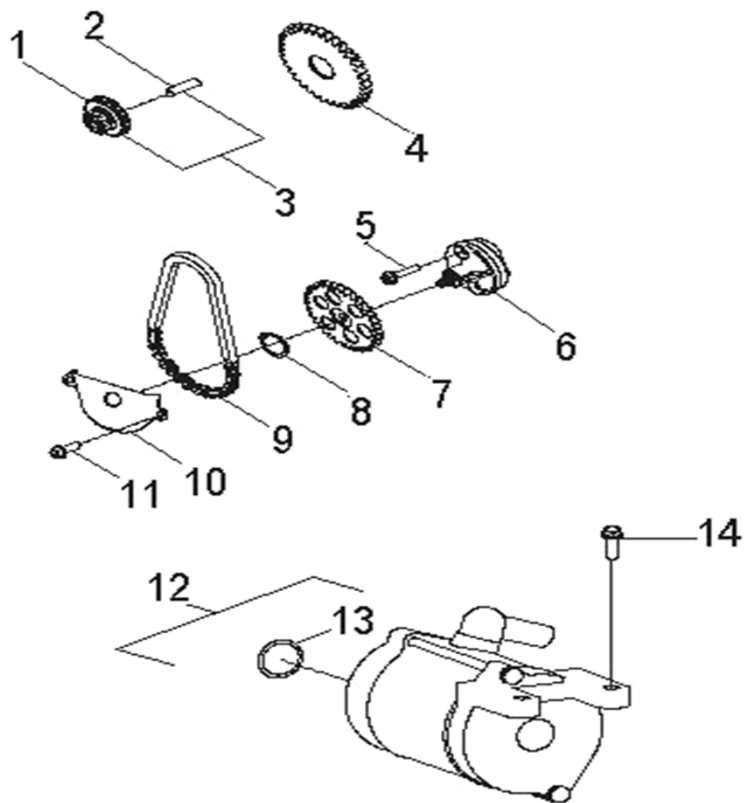

D-7: VALVE CAM

Item	Description	Part number	Q.ty	Note
1	Shaft, Intake, Rocker Arm	1445250A-000	1	
2	Shaft, Exhaust, Rocker Arm	1445362E-000	1	
3	Nut	94050-08000-00C	4	M8
4	Washer	94101-0818023-00U	4	8x18x2.3
5	Arm, Valve, Rocker	1443162E-000	2	
6	Screw, Tappet Adj.	90012-06015	2	
7	Nut, Tappet Adj.	90206-05000-00A	2	
8	Asm., Decomp. Release	1445662E-000	1	
9	Bracket, Cam Shaft	1221162E-000	1	
10	Asm., Cam Shaft	1440062E-000	1	
11	Guide, Cam Chain, RH	1455050A-000	1	
12	Pivot, Guide	1453550A-000	1	
13	Chain, Cam	1440155S-000	1	
14	Guide, Cam Chain, LH	1450055L-000	1	
15	Screw	93000-060068-00K	1	M6x6
16	O-Ring	93210-00915	1	9,5
17	Bolt	96000-060228-14C	2	M6x22
18	Tensioner	14521119-000	1	
19	Gasket, Tensioner	14523119-002	1	

D-8: DRIVE CLUTCH

Item	Description	Part number	Q.ty	Note
1	Belt, Driven	2310062E-000	1	
2	Asm., Sliding	2210362E-000	1	
3	Bushing, Slider	2213262E-000	3	
4	Plate, Sheave	2213162E-000	1	
5	Roller	2212162E-000	6	
6	Wheel, Slot, Sliding, Primary	2211062E-000	1	
7	Bushing, Sheave	2210662E-000	1	
8	Sheave, moveable	2210262E-000	1	
9	Washer	94121-2538005-00K	1	
10	Washer	94121-1426016-000	1	14x26x1.6
11	Nut	94050-14021-00C	1	

D-10: OIL PUMP & STARTING MOTOR

Item	Description	Part number	Q.ty	Note
1	Gear, Starter	2842350A-000	1	
2	Shaft, Starter Motor	2842450A-000	1	
3	Asm., Gear Starter	2842250A-000	1	Incl. 1~2
4	Gear, Starter	2822050B-000	1	
5	Bolt	96000-060308-08C	2	M6x30
6	Asm., Oil Pump	1500050A-000	1	
7	Sprocket, Oil Pump	1515050A-000	1	
8	Clip, Cir	94511-1000S	1	
9	Chain, Oil Pump	1514150A-000	1	
10	Cover, Oil Pump	1571150A-000	1	
11	Bolt	96000-060128-08C	2	M6x12
12	Motor, Starter	3120062E-000	1	
13	O-Ring	93210-02431	1	24.4x3.1
14	Bolt	96000-060208-08C	2	M6x20