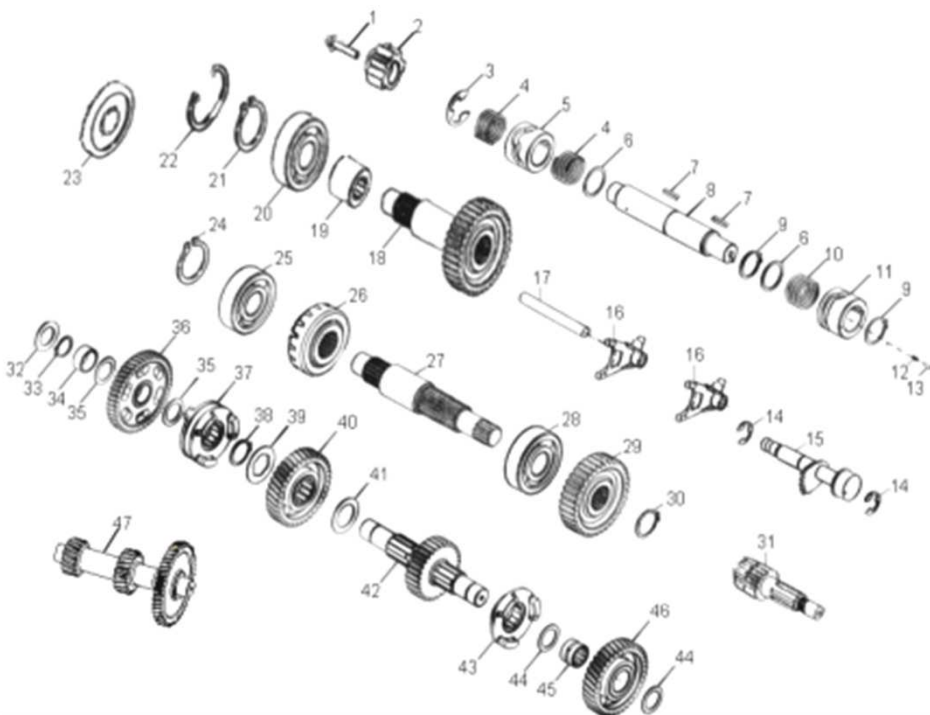

D-11: TRANSMISSION

Item	Description	Part number	Q.ty	Note
1	Bolt	96000-060288-10C	1	M6x28
2	Gear , Drum Shift	2431050S-000	1	
3	E-Clip	94513-1900E	1	
4	Recoil, Shift	2430350S-001	2	
5	Drum, Gear Shifter	2430155L-001	1	
6	Washer	94101-2632005-000	2	26.2x32x0.5
7	Key, Woodruff	90472-40420	2	
8	Shaft, Shift Drum	2430855L-000	1	
9	Clip, Cir	94511-2600S	2	
10	Recoil, Shift	2430750S-000	1	
11	Drum, Gear Shifter	2430955L-001	1	
12	Spring, Drum Sensor	2425339A-000	1	
13	Roller, Drum Sensor	2425239A-000	1	
14	E-Clip	94513-1200E	2	
15	Spindle	2461150S-000	1	
16	Fork, Shift	2423150A-000	2	
17	Shaft, Gear Shift	2424155L-000	1	
18	Idler Gear, Over Drive	2344355L-000	1	
19	Bearing, Needle	96200-304217	1	
20	Bearing, Ball	96100-62050-00000	1	
21	Clip, Cir	94511-2500S	1	25mm
22	Clip, Cir	94512-5200R	1	
23	Seal, Oil	96500-255207A5451	1	25x52x7
24	Clip, Cir	94511-2000S	1	
25	Bearing, Ball	96100-63040-000C3	1	
26	Gear, Final Ring	2343350S-000	1	
27	Pinion,Output	2343150S-000	1	
28	Bearing, Ball	96100-62060-00000	1	
29	Gear,Output	2343250S-000	1	
30	Clip, Cir	94511-2400S	1	
31	Shaft, Drive	2341150S-000	1	
32	Washer	94101-2033010-000	1	20x33x1
33	Clip, Cir	94511-2000S	1	
34	Collar, Shaft	2344250A-000	1	
35	Washer	94101-2028010-000	2	20.2x28x1
36	Asm., Gear, Spur	2345050A-001	1	
37	Ratchet, Shift	2243050A-001	1	
38	Clip, Cir	94511-2500S	1	25mm
39	Washer, Spline	2343550A-000	1	
40	Gear Set, Reverse	2346050A-000	1