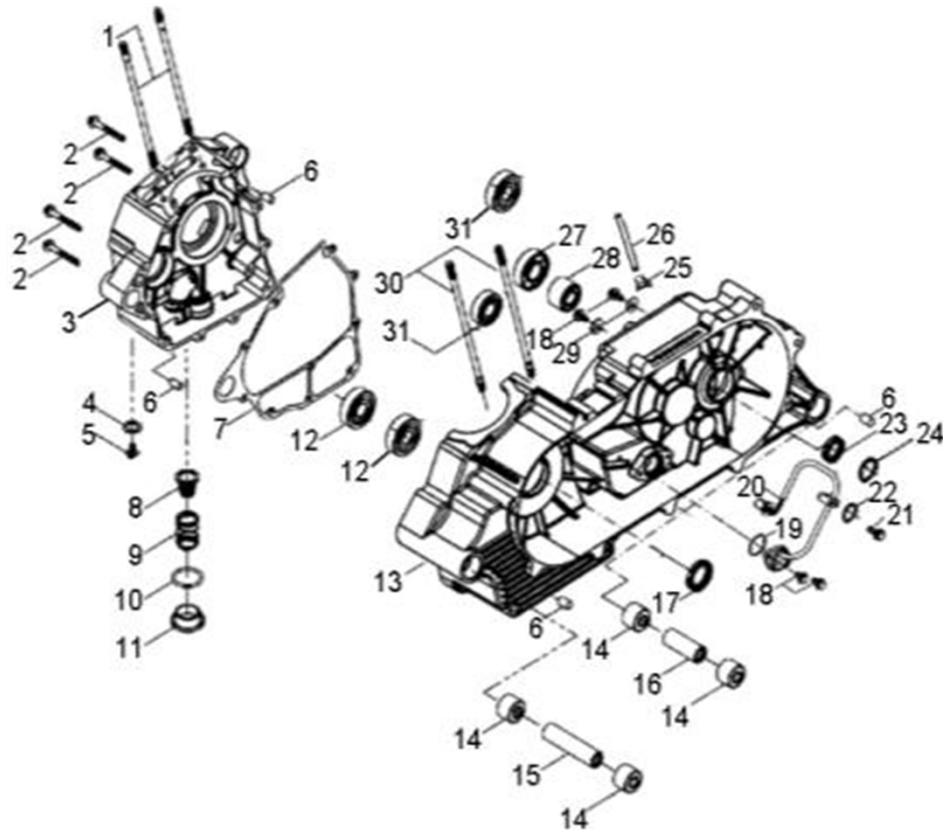

D-3: CRANKCASE

Item	Description	Part number	Q.ty	Note
1	Stud	91001-082188-00Z	2	
2	Bolt	96000-060508-08C	4	M6x50
3	Crankcase, RH	1110150A-000	1	
4	Washer	94101-1221320-00L	1	12.1x21.3x2
5	Bolt	96003-120158-17C	1	M12x15
6	Pin, Dowel	94301-10140	4	10x14
7	Gasket	1119150A-002	1	
8	Screen	15421119-000	1	
9	Spring, Screen	15426119-000	1	
10	O-Ring	93212-03132	1	
11	Plug, Drain, Oil	11334119-000	1	
12	Bearing, Ball	96100-63040-00000	2	
13	Crankcase, Lh	1120150A-000	1	
14	Bushing	96400-102824	4	
15	Spacer, Collar	1115050A-000	1	
16	Spacer, Collar, Rear	1115150A-000	1	
17	Seal, Oil	96500-274207F5850	1	27x42x7 vit.
18	Bolt	96000-060128-08C	4	M6x12
19	O-Ring	93212-02620	1	25.7x1.9
20	Asm., Sensor, Shifter	3575950S-000	1	
21	Bolt	96000-060108-08C	1	M6x10
22	Washer	94101-0624016-00G	1	6.1x24x1.6
23	Seal, Oil	96500-253807F5850	1	25x38x7
24	Clip, Cir	94511-2500S	1	25mm
25	Clamp	94515-12008	1	12x8
26	Hose	94408-09013-400	1	
27	Bearing, Ball	96100-63050-00000	1	
28	Bearing, Needle	96200-202715	1	
29	Washer	94101-0618015-00K	2	6.1x18
30	Stud	91001-082258-00Z	2	
31	Bearing, Ball	96100-62040-00000	2