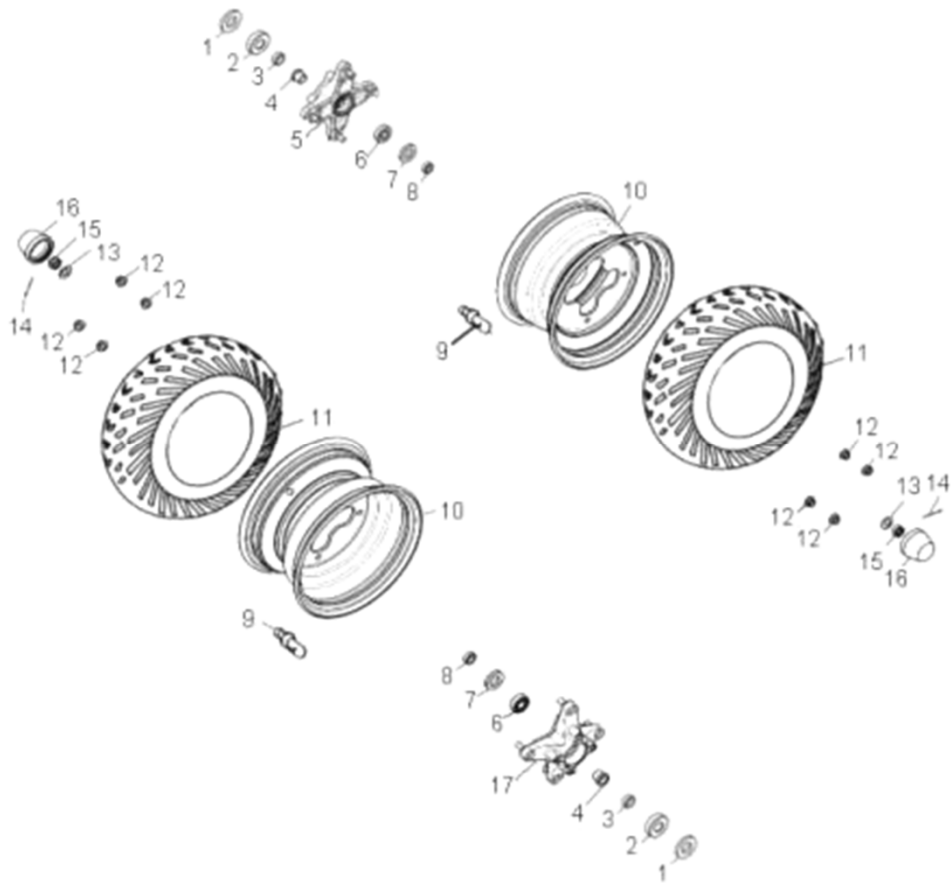

D-5: LEFT CRANKCASE COVER

Item	Description	Part number	Q.ty	Note
1	Bolt	91003-060088-00K	3	
2	Wind Guider, Drive Clutch	1133950B-000	1	
3	Derby Cover	1135550A-000	1	
4	Washer	94101-0613010-00C	3	6.1x13x1
5	Bolt	96000-060168-08C	1	M6x16
6	Bolt	96000-060258-08C	2	M6x25
7	Pin, Dowel	94301-08140	2	
8	Bushing, Sheave	2210650A-000	1	
9	Bearing, Ball	96100-69050-LLU00	1	
10	Ratchet, Recoil	2210750A-000	1	
11	Sliding Cover Comp	1170650A-000	1	
12	Recoil, Starter	1135050A-000	1	
13	Bolt	96000-060168-10K	4	M6x16
14	Bolt	96000-060408-08C	10	M6x40
15	Drain plug	11353201-000	1	
16	Tablet, Logo	1134750A-000	1	
17	Bolt	96000-050128-00K	2	M5x12
18	Cover, Clutch	1134150A-000	1	
19	Bearing, Ball	96100-6004-LLUC3/ZG	1	
20	Gasket	1135950A-002	1	

D-23: SUSPENSION

Item	Description	Part number	Q.ty	Note
1	Retainer, Spring	52406153-000	3	
2	Spring, Suspension, Front	5110155E-000	2	
3	Collar, Adjustment	52404151-000	3	
4	Bolt	96000-100508-OKL	6	M10x50
5	Shock,Front	5110255E-000	2	
6	Asm., Suspension, Front	5110055E-293	2	
7	Nut	94050-10000-00C	5	M10
8	Spring, Suspension, Rear	5240155E-000	1	
9	Shock, Rear	5240255E-000	1	
10	Asm., Suspension, Rear	5240055E-293	1	

← FWD

D-24: FRONT WHEEL

Item	Description	Part number	Q.ty	Note
1	Seal, Oil	96500-25470700000	2	25x47x0.7
2	Bearing, Ball	96100-62040-Z0000	2	
3	Spacer	4431139A-000	2	
4	Spacer	4431539A-000	2	
5	Hub, Wheel, Front	42010204-000	1	
6	Bearing, Ball	0490005-000	2	
7	Seal, Oil	96500-223806A7271	2	22x38x6
8	Spacer	4431239A-000	2	
9	Valve, Rim	42616131-000	2	
10	Rim, Front	4270155E-067	2	
11	Tire	42711228-000	2	
12	Nut	90355-10000-17B	8	
13	Washer	94121-1426016-000	2	14x26x1.6
14	Pin, Cotter	94201-32320	2	
15	Shaft, Prob	90353-14015-00C	2	
16	Cap, Hub	4273039A-000	2	
17	Hub, Wheel, Front	4201039A-000	1	