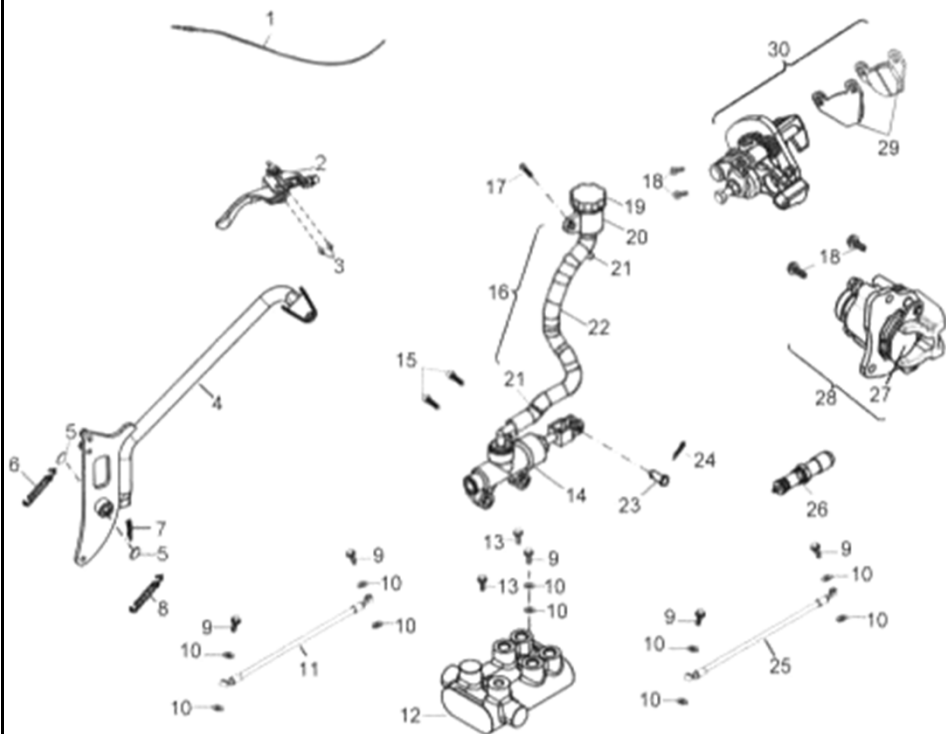

D-27: REAR BRAKE

Item	Description	Part number	Q.ty	Note
1	Cable, Parking Brake	38706202-000	1	
2	Lever, Parking Brake	3871055E-000	1	
3	Bolt	91000-060208-00K	2	
4	Padel, Brake	4345655E-000	1	
5	O-Ring	93210-01115	2	
6	Spring, Brake	50507002-000	1	
7	Pin, Cotter	94201-25190	1	
8	Spring, Switch	43422202-000	1	
9	Bolt, Banjo	45456111-000	5	
10	Washer	94101-1015012-U0B	10	10.1x15x1.2
11	Hose, Front Brake, Lower	45449209-000	1	
12	Brake Shunt	45470201-000	1	
13	Bolt	91000-080408-00C	2	M8x40
14	Master Cylinder	4350155E-000	1	
15	Bolt	92001-080258-00K	2	
16	Asm., Master Cylinder	4350055E-000	1	Inc.16,19~22
17	Bolt	96000-060128-OKL	1	M6x12
18	Bolt	96000-100208-OKL	4	M10x20
19	Cap, Oil Tank	43016201-000	1	
20	Valve, Fuel	17950201-000	1	
21	Clamp	94515-12008	2	12x8
22	Hose, Brake	45447210-000	1	
23	Pin	94302-07018	1	
24	Pin, Cotter	94201-16190	1	
25	Hose, Front Brake, Lower	45449210-000	1	
26	Switch, Brake	34916201-000	1	
27	Pads, Brake	45120182-000	1	
28	Asm., Caliper, Rear	4500055E-000	1	
29	Pads, Parking Brake	43201201-000	1	
30	Asm., Caliper, Parking Brake	43200201-001	1