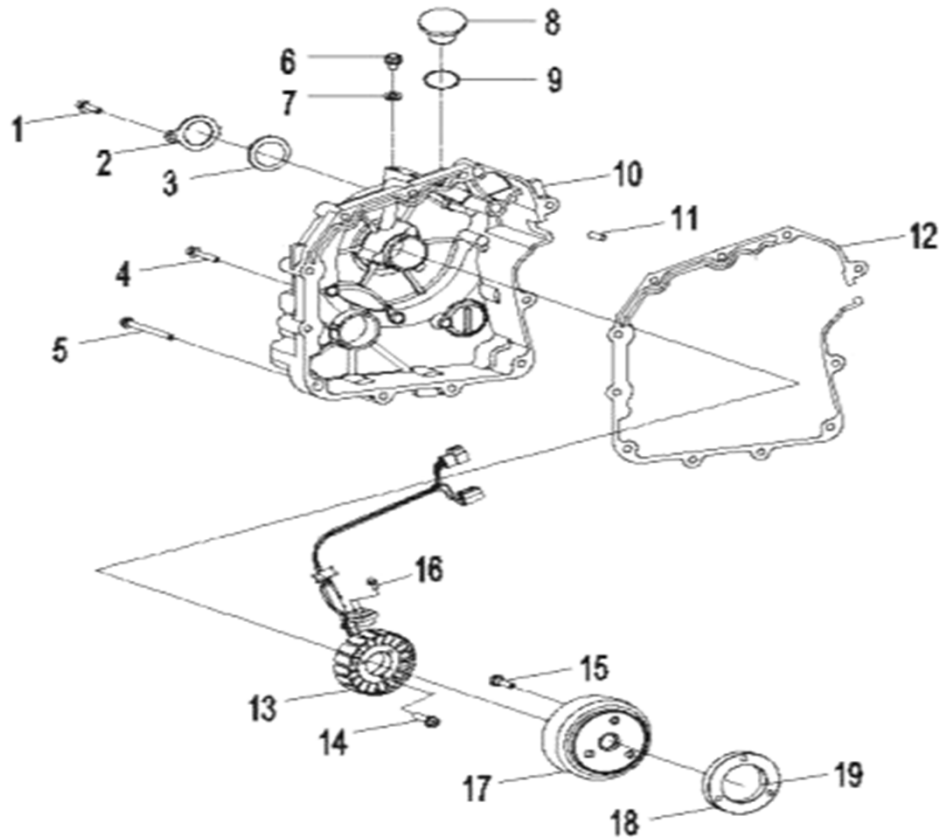

D-6: RIGHT CRANKCASE COVER

Item	Description	Part number	Q.ty	Note
1	Bolt	96000-060128-08C	1	M6x12
2	Retainer, Sight Glass	1133350S-000	1	
3	Oil Windows	1120250A-000	1	
4	Bolt	96000-060458-08C	4	M6x45
5	Bolt	96000-061359-08G	7	
6	Bolt	96000-060108-10K	1	
7	Washer	94101-0612010-00U	1	6.5x12x1
8	Cap(Nickel Silver)	96600-30075000000	1	
9	O-Ring	93210-02724	1	27.4x2.4
10	Crankcase Cover, RH	1133550A-000	1	
11	Pin, Dowel	94301-10140	2	10x14
12	Gasket, Crankcase, RH	1139350A-002	1	
13	Stator	3112062E-000	1	
14	Screw	91300-050258-00C	3	M5x25 + w
15	Bolt	91005-080188-00C	3	M8x18
16	Bolt	92000-050128-00C	2	M5x12
17	Flywheel	3111062E-000	1	
18	Outer, One Way	28121203-000	1	
19	Asm., Rollor, One Way	2813050B-000	1