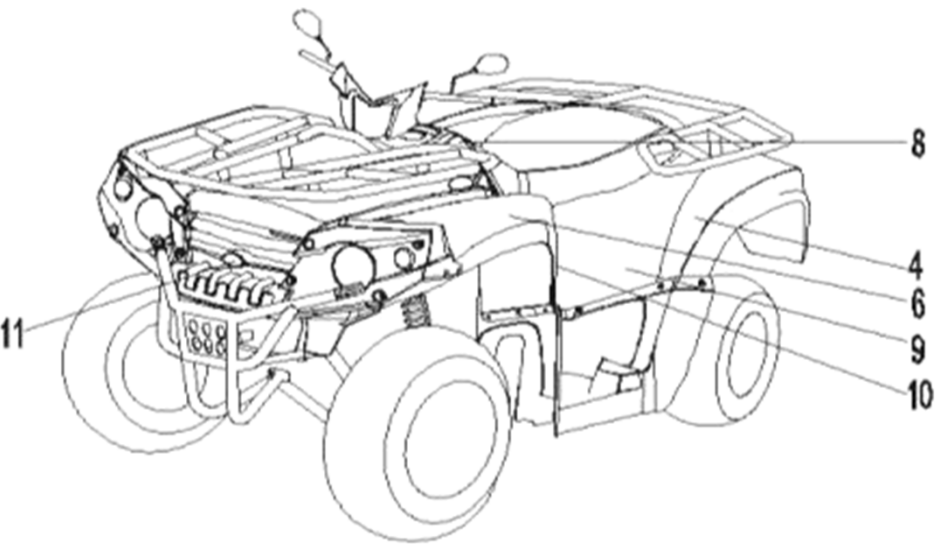

D-33: DECAL

Item	Description	Part number	Q.ty	Note
1	Decal, Logo, "AEON"	87757201-000	1	Black, Green
		87757201-507	1	Red
2	Decal , Waring, Reverse	87854202-000	1	
3	Decal, Warning, Rack	87869131-000	1	
4	Decal, Rear Fender	87750205-000	2	Black, Green
		87750205-507	2	Red
5	Decal, Tank, Rh	87720246-000	1	Black, Green
		87720246-507	1	Red
6	Decal, RX-350	87716237-000	2	Black, Green
		87716237-507	2	Red
7	Decal, Waring, Y-16	87851173-000	1	
8	Decal, Tank, Lh	87721246-000	1	Black, Green
		87721246-507	1	Red
9	Decal, Drain Bolt	87843201-000	1	
10	Decal, General Waring	87852159-000	1	
11	Decal, Logo, "A"	87758201-000	1