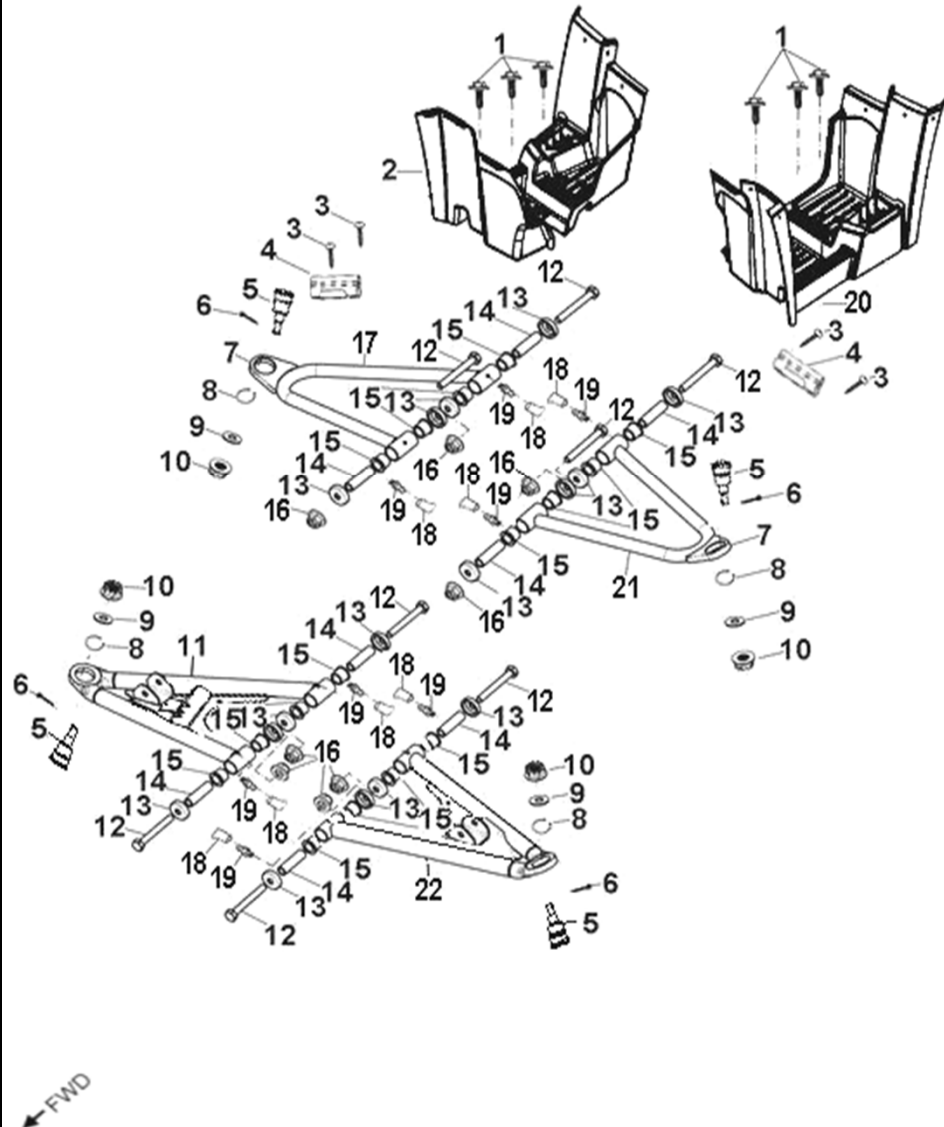

D-20: SWING ARM & FOOTREST

Item	Description	Part number	Q.ty	Note
1	Bolt	96007-060168-00K	6	M6x16 + w
2	Footwell, RH	6430055E-000	1	
3	Screw	93903-1050128-00K	4	M5x12
4	Retainer, Brake Line, Front	53005202-000	2	
5	Ball Joint	52451204-000	4	
6	Pin, Cotter	94201-23250	4	
7	Bracket, Ball Joint	5313639A-000	2	
8	Clip, Cir	94511-3113S	4	
9	Washer	94101-1225020-00C	4	12.1x25x2
10	Nut, Lock	90351-12000-00C	4	M12
11	A-Arm, Lower, Rh	53031203-067	1	
12	Bolt	96000-100758-0KL	8	
13	Cap, dustproof	52426156-000	16	
14	Spacer	5314039A-000	8	
15	Bushing	53135203-000	16	
16	Nut	94050-10000-00C	8	M10
17	A-Arm, Upper, Rh	5303255E-067	1	
18	Cap, Valve, Grease	51301131-000	8	
19	Valve, Grease	51300131-000	8	
20	Footwell, LH	6431055E-000	1	
21	A-Arm, Upper, Lh	5313255E-067	1	
22	A-Arm, Lower, LH	53131203-067	1