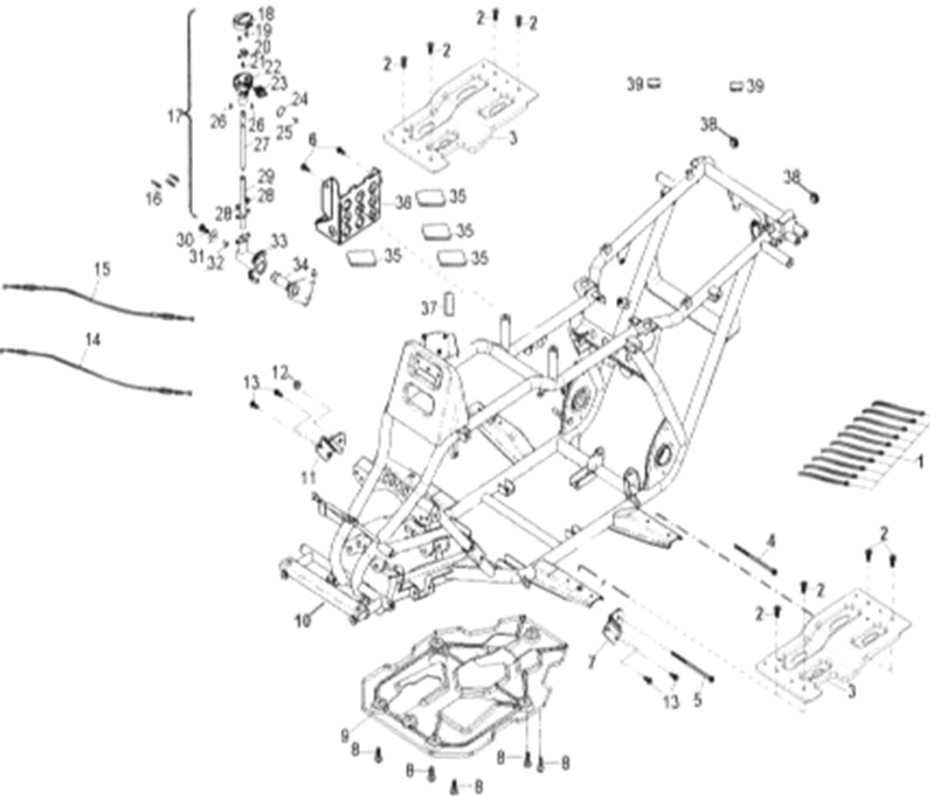

D-17: FRAME BODY

Item	Description	Part number	Q.ty	Note
1	Strap	89569131-000	10	ALT-200M-B
2	Bolt	96000-060128-10K	8	M6x12
3	Bracket, Footwell, RH	5110555E-000	2	
4	Bolt	96000-101308-00B	1	M10x130
5	Bolt	96000-102008-00B	1	M10x300
6	Bolt	96000-080168-0KL	2	M8x16
7	Mounting, Engine, LH	5090255E-000	1	
8	Bolt	92005-060168-00K	5	M6x16 + w
9	Shield, Chassis	50106203-000	1	
10	Asm., Frame	50100321-067	1	
11	Mounting, Engine, RH	5090855E-000	1	
12	Nut	90355-10000-17B	1	
13	Bolt	96000-080208-0KL	4	
14	Cable, Shift	2133555B-000	1	
15	Cable, Shift	2133555A-000	1	
16	Bolt	96000-060128-10K	3	M6x12
17	Asm., Shift Lever	2135055E-000	1	
18	Cover	21327204-000	1	
19	Screw	93903-1040088-00K	2	M4x8
20	Plate, Shift	2133655E-000	1	
21	Spring, Shift	2132050A-000	1	
22	Knob, Transmission Lever	21328203-000	1	
23	Rubber, shift lever	2133455E-000	1	
24	Clip, Spring	94661-21012	1	
25	Screw	93100-050108-00K	1	
26	Screw	93903-1030108-00K	2	
27	Linkage, Shift Lever	2133850A-000	1	
28	Bolt	96000-050088-00K	2	
29	Sleeve, Shift Lever	2134555E-000	1	
30	Bolt	96000-080128-00K	1	M8x12
31	Washer	94101-1030020-00K	1	10.1x30x2
32	Clip, Cir	94511-2400S	1	
33	Gear Selector	2131955E-000	1	
34	Mounting, Shift Lever	2134355E-000	1	
35	Foam, battery	81113203-000	4	
36	Boot, Shift Arm	3150355E-000	1	
37	Trim, Rubber	50811202-000	1	
38	Cap, Rubber	19611202-000	2	
39	Rubber, Seat	77220131-000	2