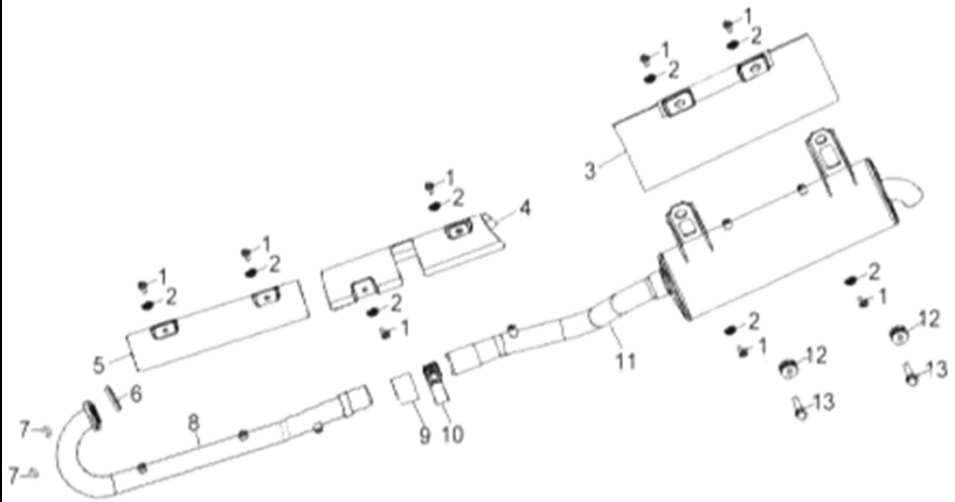

D-16: EXHAUST PIPE

Item	Description	Part number	Q.ty	Note
1	Bolt	96000-060128-10K	8	M6x12
2	Washer, Star	94103-0600000-00C	8	M6
3	Shield, Exhaust	18315215-000	1	
4	Shield, Exhaust	18315216-000	1	
5	Shield, Exhaust	1831555E-000	1	
6	Gasket	18291205-000	1	
7	Nut	94050-08000-00C	2	M8
8	Pipe, Exhaust, Front	18299228-000	1	
9	Collar	18321201-000	1	
10	Clamp-Exhaust	94514-45015	1	
11	Silencer	1829855E-000	1	
12	Bushing	96400-082614	2	
13	Bolt	96000-080258-00K	2	M8x25

← FWD