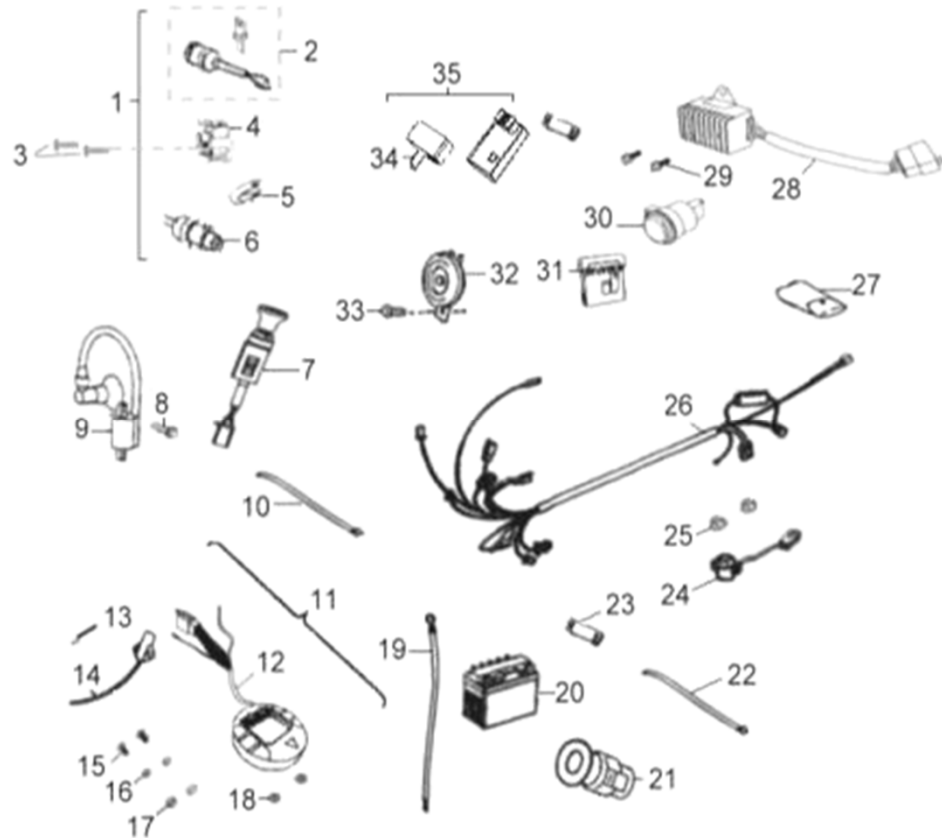

D-32: ELECTRICAL PARTS

Item	Description	Part number	Q.ty	Note
1	Asm., Main Switch	35100253-000	1	
2	Switch, Main	35102228-000	1	
3	Bolt	93100-050128-00K	2	M5x12
4	Lock, Steering	35106208-000	1	
5	Clip, Main Switch	35101131-000	1	
6	Lock , Seat	77233201-000	1	
7	Power Supporter	38130179-000	1	
8	Bolt	96000-060208-10K	2	M6x20
9	Asm., Ignition Coil	30510209-000	1	
10	Strap	89769111-000	1	
11	Asm., Speedometer	3720055E-000	1	
12	Asm., Speedometer	3720555E-000	1	
13	Magnet, Speedometer	37203206-000	1	
14	Sensor, Speedometer	37206201-000	1	
15	Screw	93100-040128-00B	2	
16	Washer, Spring	94111-0412010-00B	2	
17	Nut	94001-06000-10B	2	
18	Washer	94101-0613010-00B	2	
19	Asm., Battery Cable	3200155E-000	1	
20	Battery	3150039A-000	1	12AH
21	Relay, Signal	38302204-000	1	
22	Strap	89569131-000	21	ALT-200M-B
23	Strap, Battery	89750202-000	1	
24	Starter Relay	38501119-000	1	
25	Nut	94050-06000-00K	2	M6
26	Harness, Main Wire	32100256-004	1	
27	Pouch, Tool	89120205-001	1	
28	Rectifier/ Regulator	31600215-000	1	
29	Bolt	96000-060148-10K	2	M6x14
30	Relay, Parking	38701202-000	1	
31	Fuse Box	32109201-001	1	
32	Horn	38110119-000	1	
33	Bolt	96000-080128-00K	1	M8x12
34	Pad, Rubber	30411207-000	1	
35	Asm., CDI Unit	30410233-000	1	

← FWD