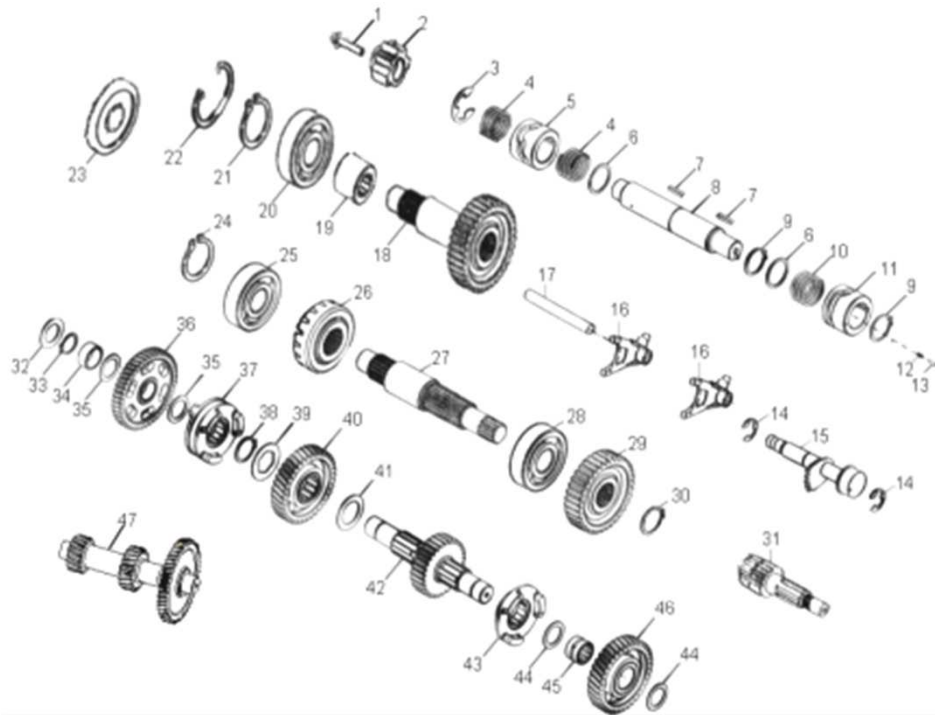

D-11: TRANSMISSION

Item	Description	Part number	Q.ty	Note
41	Washer	94101-2538010-000	1	25x38x1
42	Shaft, Transmission	2344155L-000	1	
43	Ratchet, Over Drive	2344555L-000	1	
44	Washer	94101-2029010-000	2	20.2x29x1
45	Bearing, Needle	96200-202417	1	
46	Gear,Over Drive	2344455L-000	1	
47	Asm., Shaft, Counter	2342055L-000	1	

← FWD