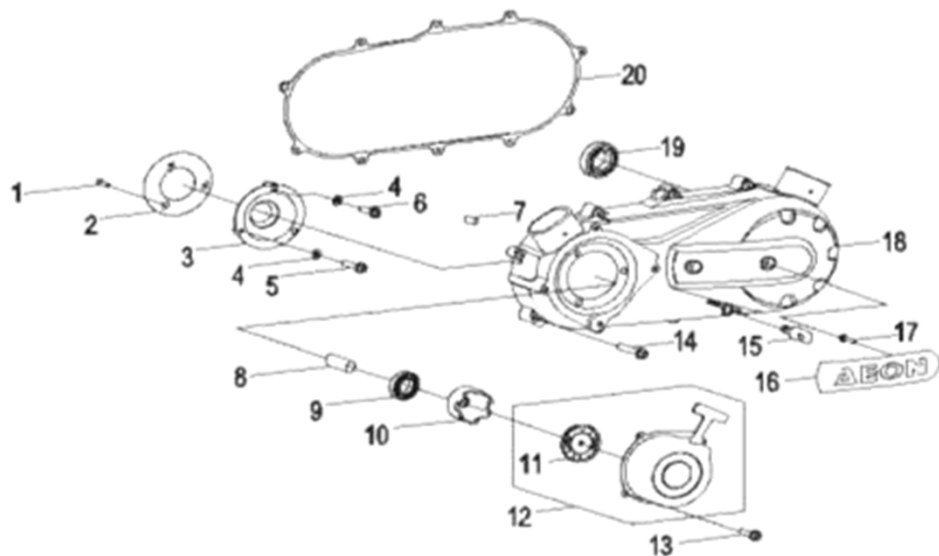

D-2: PISTON & CRANKSHAFT

← FWD

Item	Description	Part number	Q.ty	Note
1	Shaft, Balancer	1342062E-000	1	
2	Washer	94101-0832030-000	1	
3	Bolt	96000-080148-OKL	1	M8x14
4	Asm., Crankshaft	1300062E-000	1	
5	Washer	94101-1426020-00C	1	14.2x26x2
6	Nut	94001-14000-00C	1	M14
7	Spring, Oil	1544739A-000	1	
8	Tube, Oil, Crankshaft	1544139A-000	1	
9	Clip, Piston Pin	1311550A-000	2	
10	Pin, Piston	1311150A-000	1	
11	Piston	1310062E-000	1	
12	Key, Woodruff	90471-25404	1	
13	Ring Set, Piston	1301162E-000	1	

D-5: LEFT CRANKCASE COVER

Item	Description	Part number	Q.ty	Note
1	Bolt	91003-060088-00K	3	
2	Wind Guider, Drive Clutch	1133950B-000	1	
3	Derby Cover	1135550A-000	1	
4	Washer	94101-0613010-00C	3	6.1x13x1
5	Bolt	96000-060168-08C	1	M6x16
6	Bolt	96000-060258-08C	2	M6x25
7	Pin, Dowel	94301-08140	2	
8	Bushing, Sheave	2210650A-000	1	
9	Bearing, Ball	96100-69050-LLU00	1	
10	Ratchet, Recoil	2210750A-000	1	
11	Sliding Cover Comp	1170650A-000	1	
12	Recoil, Starter	1135050A-000	1	
13	Bolt	96000-060168-10K	4	M6x16
14	Bolt	96000-060408-08C	10	M6x40
15	Drain plug	11353201-000	1	
16	Tablet, Logo	1134750A-000	1	
17	Bolt	96000-050128-00K	2	M5x12
18	Cover, Clutch	1134150A-000	1	
19	Bearing, Ball	96100-6004-LLUC3/ZG	1	
20	Gasket	1135950A-002	1	