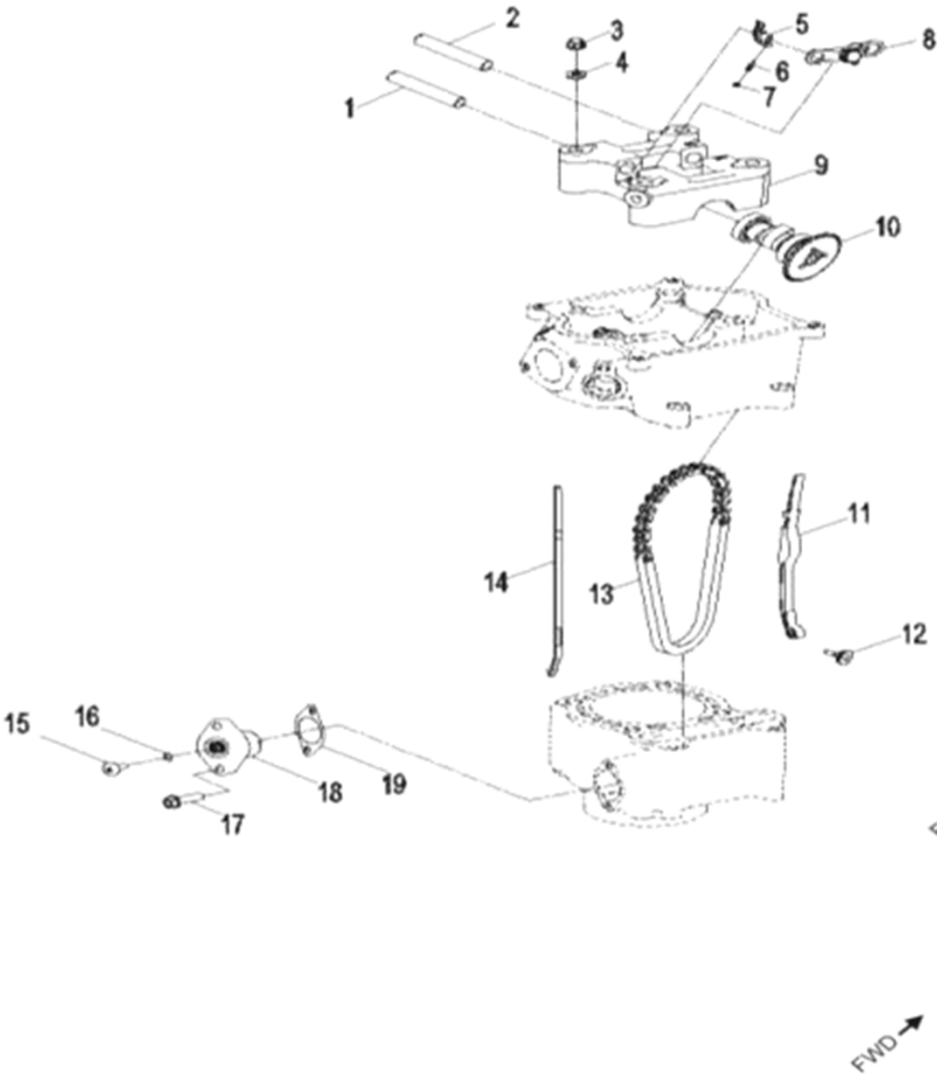

D-7: VALVE CAM

Item	Description	Part number	Q.ty	Note
1	Shaft, Intake, Rocker Arm	1445250A-000	1	
2	Shaft, Exhaust, Rocker Arm	1445362E-000	1	
3	Nut	94050-08000-00C	4	M8
4	Washer	94101-0818023-00U	4	8x18x2.3
5	Arm, Valve, Rocker	1443162E-000	2	
6	Screw, Tappet Adj.	90012-06015	2	
7	Nut, Tappet Adj.	90206-05000-00A	2	
8	Asm., Decomp. Release	1445662E-000	1	
9	Bracket, Cam Shaft	1221162E-000	1	
10	Asm., Cam Shaft	1440062E-000	1	
11	Guide, Cam Chain, RH	1455050A-000	1	
12	Pivot, Guide	1453550A-000	1	
13	Chain, Cam	1440155S-000	1	
14	Guide, Cam Chain, LH	1450055L-000	1	
15	Screw	93000-060068-00K	1	M6x6
16	O-Ring	93210-00915	1	9,5
17	Bolt	96000-060228-14C	2	M6x22
18	Tensioner	14521119-000	1	
19	Gasket, Tensioner	14523119-002	1	

D-10: OIL PUMP & STARTING MOTOR

Item	Description	Part number	Q.ty	Note
1	Gear, Starter	2842350A-000	1	
2	Shaft, Starter Motor	2842450A-000	1	
3	Asm., Gear Starter	2842250A-000	1	Incl. 1~2
4	Gear, Starter	2822050B-000	1	
5	Bolt	96000-060308-08C	2	M6x30
6	Asm., Oil Pump	1500050A-000	1	
7	Sprocket, Oil Pump	1515050A-000	1	
8	Clip, Cir	94511-1000S	1	
9	Chain, Oil Pump	1514150A-000	1	
10	Cover, Oil Pump	1571150A-000	1	
11	Bolt	96000-060128-08C	2	M6x12
12	Motor, Starter	3120062E-000	1	
13	O-Ring	93210-02431	1	24.4x3.1
14	Bolt	96000-060208-08C	2	M6x20