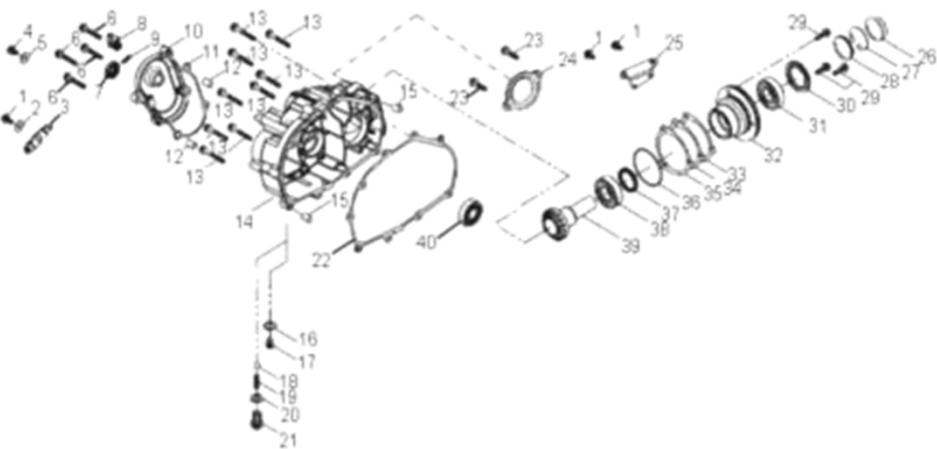

D-4: REAR DRIVE ASS'Y

← FWD

Item	Description	Part number	Q.ty	Note
1	Bolt	96000-060168-10K	3	M6x16
2	Washer	94101-0618015-00K	1	6.1x18
3	Lever, Shift	2131755L-000	1	
4	Bolt	96000-060088-00K	1	M6x8
5	Washer	94101-0612010-00U	1	6.5x12x1
6	Bolt	96000-060358-08C	4	M6x35
7	Seal, Oil	96500-142807A7271	1	14x28x7
8	Plug, Oil	15650111-001	1	
9	O-Ring	93210-01425	1	13.8xt2.5
10	Gasket, Inspection Cover	2136250S-002	1	
11	Cover, Shift	2136150S-000	1	
12	Pin, Dowel	94301-08140	2	
13	Bolt	96000-080458-00C	9	M8x45
14	Cover, Transmission	2130155L-000	1	
15	Pin, Dowel	94301-10140	2	10x14
16	Washer	94101-1221320-00L	1	12.1x21.3x2
17	Bolt	96000-120158-14C	1	M12x15
18	Ball, Steel	2132239A-000	1	
19	Spring, Detent	2430655E-000	1	
20	Washer	94101-1422010-00L	1	14.2x22x1
21	Bolt	2430539A-000	1	
22	Gasket, Transmission Cover	2139550A-002	1	
23	Bolt	96000-060168-08C	2	M6x16
24	Inspection Cover	2136355L-000	1	
25	Housing	2134150A-000	1	
26	Collar	2347150A-000	1	
27	Clip, Cir	94511-2100S	1	
28	Washer	94101-2136010-00C	1	
29	Bolt	91000-080258-00K	3	M8x25
30	Nut	90204-64000-00C	1	
31	Bearing, Ball	96100-6305-LLUC3/ZG	1	
32	Collar, Gear Shaft	2130655L-000	1	
33	Shim	23476204-000	1	
34	Shim	23476205-000	1	
35	Shim	23476206-000	1	
36	O-Ring	93210-06020	1	
37	Seal, Oil	96500-304005A7271	1	
38	Bearing, Ball	96100-60060-00000	1	
39	Gear, Shaft, Output	2347050S-000	1	
40	Bearing, Ball	96100-63040-00000	1