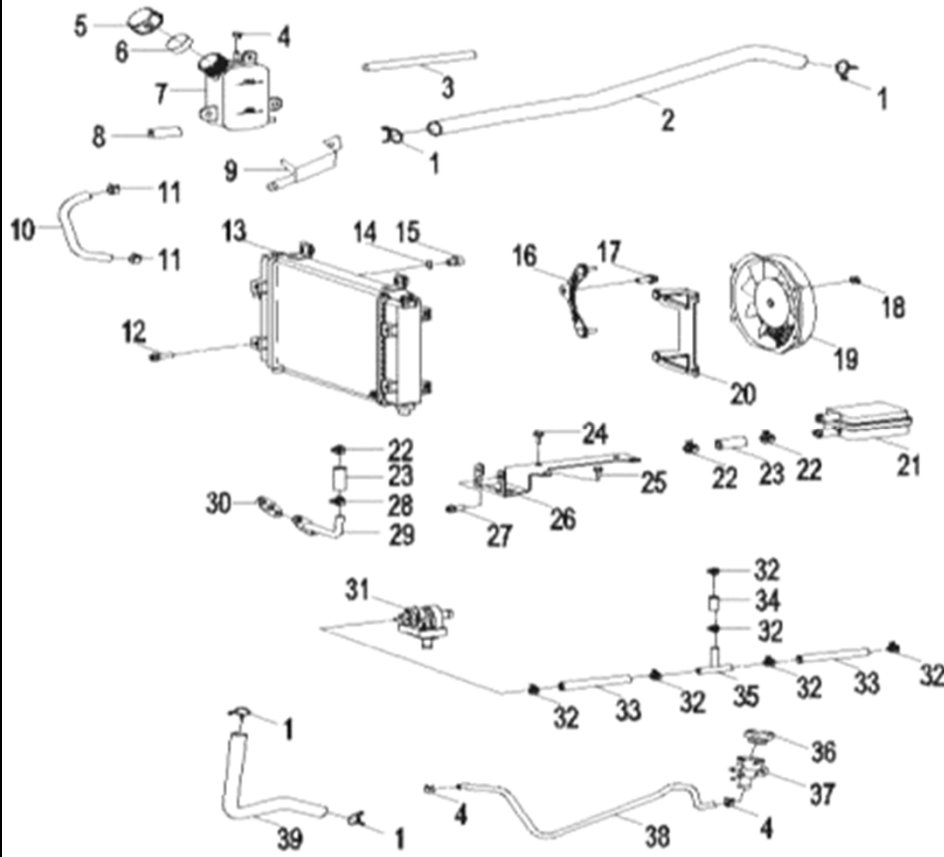

D-14: RADIATOR

Item	Description	Part number	Q.ty	Note
1	Clamp	1922250A-000	6	
2	Hose, Inlet, Radiator	1950350A-000	2	
3	Hose	94408-05007-230	1	
4	Clip	94510-06500	3	
5	Cap, Expansion Tank	1910250A-000	1	
6	Boot, Duct	1726950A-000	1	
7	Tank, Expansion	1910150A-000	1	
8	Rubber, Fuel Tank	64319131-000	1	
9	Bracket, Expansion Tank	19103201-000	1	
10	Hose, Inlet, Expansion Tank	19506201-000	1	
11	Clamp	94515-12008	2	12x8
12	Bolt	96007-060228-00K	2	M6x22 + w
13	Radiator	1901162F-000	1	
14	O-Ring	93210-01020	1	9.8x1.9 NBR
15	Switch, Thermosatic	1932550A-000	1	
16	Bracket, Fan, Right	1900662E-000	1	
17	Screw	93003-060168-00K	3	M6x16 + w
18	Nut	94050-06000-00C	4	M6
19	Asm., Fan	1900562E-000	1	
20	Bracket, Fan, Left	1900762E-000	1	
21	Asm., Filter, Dual- Intake	18995202-000	1	
22	Clip	94510-15000	3	
23	Hose, Rubber	96420-01016-052	2	
24	Bolt	96000-060168-08C	2	M6x16
25	Bolt	96000-060128-0KL	2	M6x12
26	Bracket, Dual- Intake	1899850A-000	1	
27	Bolt	96000-060148-10K	4	M6x14
28	Clip	94510-13000	1	
29	Tube, Dual- Intake	1864050A-000	1	
30	Gasket, Hose	1864639E-000	1	
31	Valve, Dual-Intake	1899955E-000	1	
32	Clip	94510-07400	6	
33	Hose	94407-04008-150	2	
34	Hose	94407-04008-035	1	
35	T-Joint	16126201-000	1	
36	Cap, Water	1911150A-000	1	
37	Tube, Water Cap	1911450A-000	1	
38	Hose, Bypass, Thermosatic	19505201-000	1	
39	Hose, Water Cap, Radiator	19504201-000	1	

← FWD