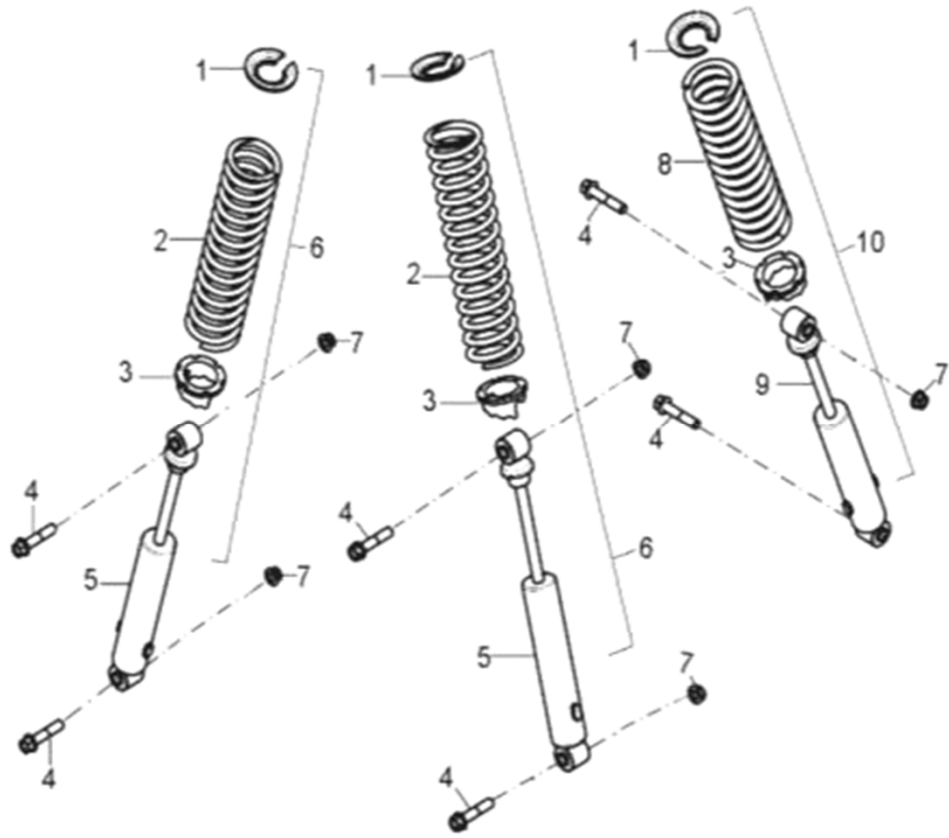

D-20: SWING ARM & FOOTREST

Item	Description	Part number	Q.ty	Note
1	Bolt	96007-060168-00K	6	M6x16 + w
2	Footwell, RH	6430055E-000	1	
3	Screw	93903-1050128-00K	4	M5x12
4	Retainer, Brake Line, Front	53005202-000	2	
5	Ball Joint	52451204-000	4	
6	Pin, Cotter	94201-23250	4	
7	Bracket, Ball Joint	5313639A-000	2	
8	Clip, Cir	94511-3113S	4	
9	Washer	94101-1225020-00C	4	12.1x25x2
10	Nut, Lock	90351-12000-00C	4	M12
11	A-Arm, Lower, Rh	53031203-067	1	
12	Bolt	96000-100758-0KL	8	
13	Cap, dustproof	52426156-000	16	
14	Spacer	5314039A-000	8	
15	Bushing	53135203-000	16	
16	Nut	94050-10000-00C	8	M10
17	A-Arm, Upper, Rh	5303255E-067	1	
18	Cap, Valve, Grease	51301131-000	8	
19	Valve, Grease	51300131-000	8	
20	Footwell, LH	6431055E-000	1	
21	A-Arm, Upper, Lh	5313255E-067	1	
22	A-Arm, Lower, LH	53131203-067	1	

D-23: SUSPENSION

Item	Description	Part number	Q.ty	Note
1	Retainer, Spring	52406153-000	3	
2	Spring, Suspension, Front	5110155E-000	2	
3	Collar, Adjustment	52404151-000	3	
4	Bolt	96000-100508-OKL	6	M10x50
5	Shock,Front	5110255E-000	2	
6	Asm., Suspension, Front	5110055E-293	2	
7	Nut	94050-10000-00C	5	M10
8	Spring, Suspension, Rear	5240155E-000	1	
9	Shock, Rear	5240255E-000	1	
10	Asm., Suspension, Rear	5240055E-293	1	

← FWD

D-24: FRONT WHEEL

Item	Description	Part number	Q.ty	Note
1	Seal, Oil	96500-25470700000	2	25x47x0.7
2	Bearing, Ball	96100-62040-Z0000	2	
3	Spacer	4431139A-000	2	
4	Spacer	4431539A-000	2	
5	Hub, Wheel, Front	42010204-000	1	
6	Bearing, Ball	0490005-000	2	
7	Seal, Oil	96500-223806A7271	2	22x38x6
8	Spacer	4431239A-000	2	
9	Valve, Rim	42616131-000	2	
10	Rim, Front	4270155E-067	2	
11	Tire	42711228-000	2	
12	Nut	90355-10000-17B	8	
13	Washer	94121-1426016-000	2	14x26x1.6
14	Pin, Cotter	94201-32320	2	
15	Shaft, Prob	90353-14015-00C	2	
16	Cap, Hub	4273039A-000	2	
17	Hub, Wheel, Front	4201039A-000	1	