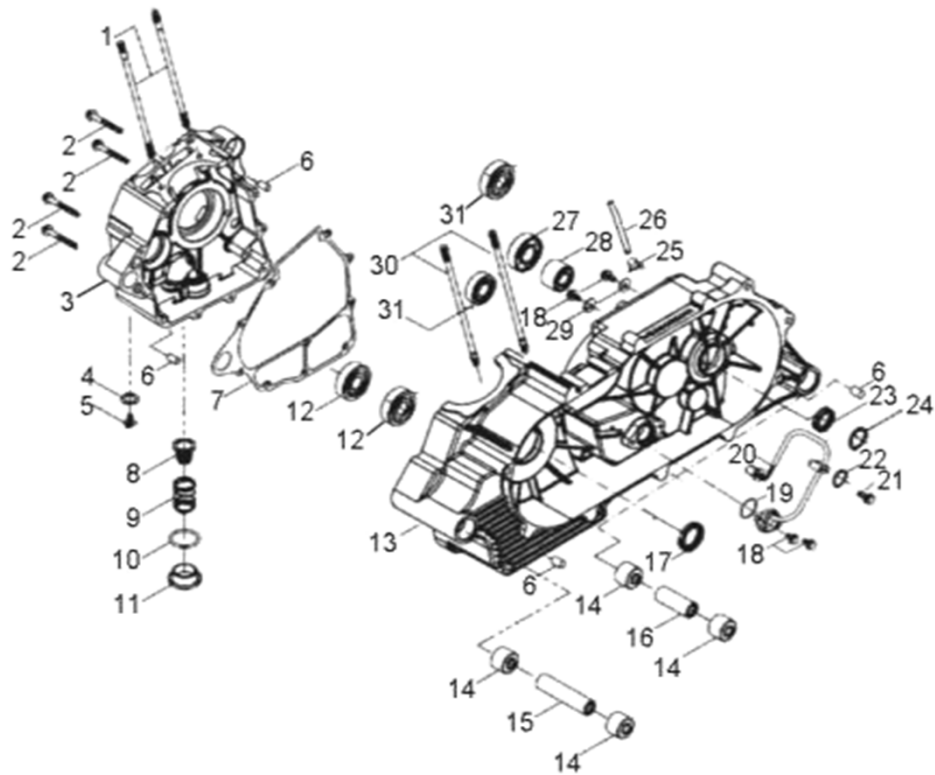

D-3: CRANKCASE

Item	Description	Part number	Q.ty	Note
1	Stud	91001-082188-00Z	2	
2	Bolt	96000-060508-08C	4	M6x50
3	Crankcase, RH	1110150A-000	1	
4	Washer	94101-1221320-00L	1	12.1x21.3x2
5	Bolt	96003-120158-17C	1	M12x15
6	Pin, Dowel	94301-10140	4	10x14
7	Gasket	1119150A-002	1	
8	Screen	15421119-000	1	
9	Spring, Screen	15426119-000	1	
10	O-Ring	93212-03132	1	
11	Plug, Drain, Oil	11334119-000	1	
12	Bearing, Ball	96100-63040-00000	2	
13	Crankcase, Lh	1120150A-000	1	
14	Bushing	96400-102824	4	
15	Spacer, Collar	1115050A-000	1	
16	Spacer, Collar, Rear	1115150A-000	1	
17	Seal, Oil	96500-274207F5850	1	27x42x7 v
18	Bolt	96000-060128-08C	4	M6x12
19	O-Ring	93212-02620	1	25.7x1.9
20	Asm., Sensor, Shifter	3575950S-000	1	
21	Bolt	96000-060108-08C	1	M6x10
22	Washer	94101-0624016-00G	1	6.1x24x1.6
23	Seal, Oil	96500-253807F5850	1	25x38x7
24	Clip, Cir	94511-2500S	1	25mm
25	Clamp	94515-12008	1	12x8
26	Hose	94408-09013-400	1	
27	Bearing, Ball	96100-63050-00000	1	
28	Bearing, Needle	96200-202715	1	
29	Washer	94101-0618015-00K	2	6.1x18x1.5
30	Stud	91001-082258-00Z	2	
31	Bearing, Ball	96100-62040-00000	2