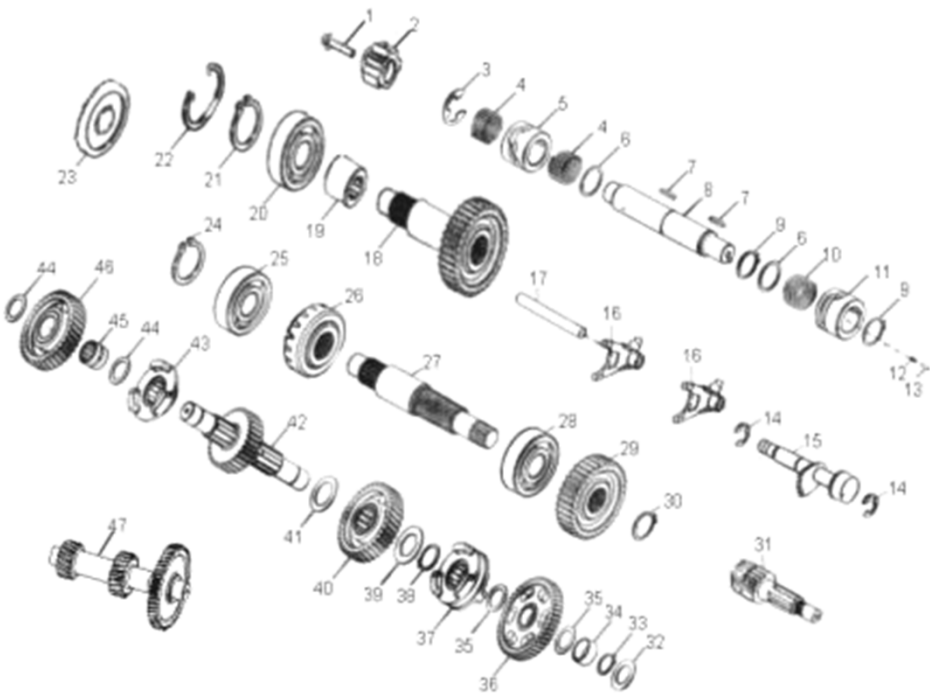

D-11: TRANSMISSION

Item	Description	Part number	Q.ty	Note
1	Bolt	96000-060288-10C	1	M6x28
2	Gear , Drum Shift	2431050S-000	1	
3	E-Clip	94513-1900E	1	
4	Recoil, Shift	2430350S-001	2	
5	Drum, Gear Shifter	2430155L-001	1	
6	Washer	94101-2632005-000	2	26.2x32x0.5
7	Key, Woodruff	90472-40420	2	
8	Shaft, Shift Drum	2430855L-000	1	
9	Clip, Cir	94511-2600S	2	
10	Recoil, Shift	2430750S-000	1	
11	Drum, Gear Shifter	2430955L-001	1	
12	Spring, Drum Sensor	2425339A-000	1	
13	Roller, Drum Sensor	2425239A-000	1	
14	E-Clip	94513-1200E	2	
15	Spindle	2461150S-000	1	
16	Fork, Shift	2423150A-000	2	
17	Shaft, Gear Shift	2424155L-000	1	
18	Ideal Gear, Over Drive	2344355L-000	1	
19	Bearing, Needle	96200-304217	1	
20	Bearing, Ball	96100-62050-00000	1	
21	Clip, Cir	94511-2500S	1	25mm
22	Clip, Cir	94512-5200R	1	
23	Seal, Oil	96500-255207A5451	1	25x52x7
24	Clip, Cir	94511-2000S	1	
25	Bearing, Ball	96100-63040-000C3	1	
26	Gear, Final Ring	2343350S-000	1	
27	Pinion,Output	2343150S-000	1	
28	Bearing, Ball	96100-62060-00000	1	
29	Gear,Output	2343250S-000	1	
30	Clip, Cir	94511-2400S	1	
31	Shaft, Drive	2341150S-000	1	
32	Washer	94101-2033010-000	1	20x33x1
33	Clip, Cir	94511-2000S	1	
34	Collar, Shaft	2344250A-000	1	
35	Washer	94101-2028010-000	2	20.2x28x1
36	Asm., Gear, Spur	2345050A-001	1	
37	Ratchet, Shift	2243050A-001	1	
38	Clip, Cir	94511-2500S	1	25mm
39	Washer, Spline	2343550A-000	1	
40	Gear Set, Reverse	2346050A-000	1