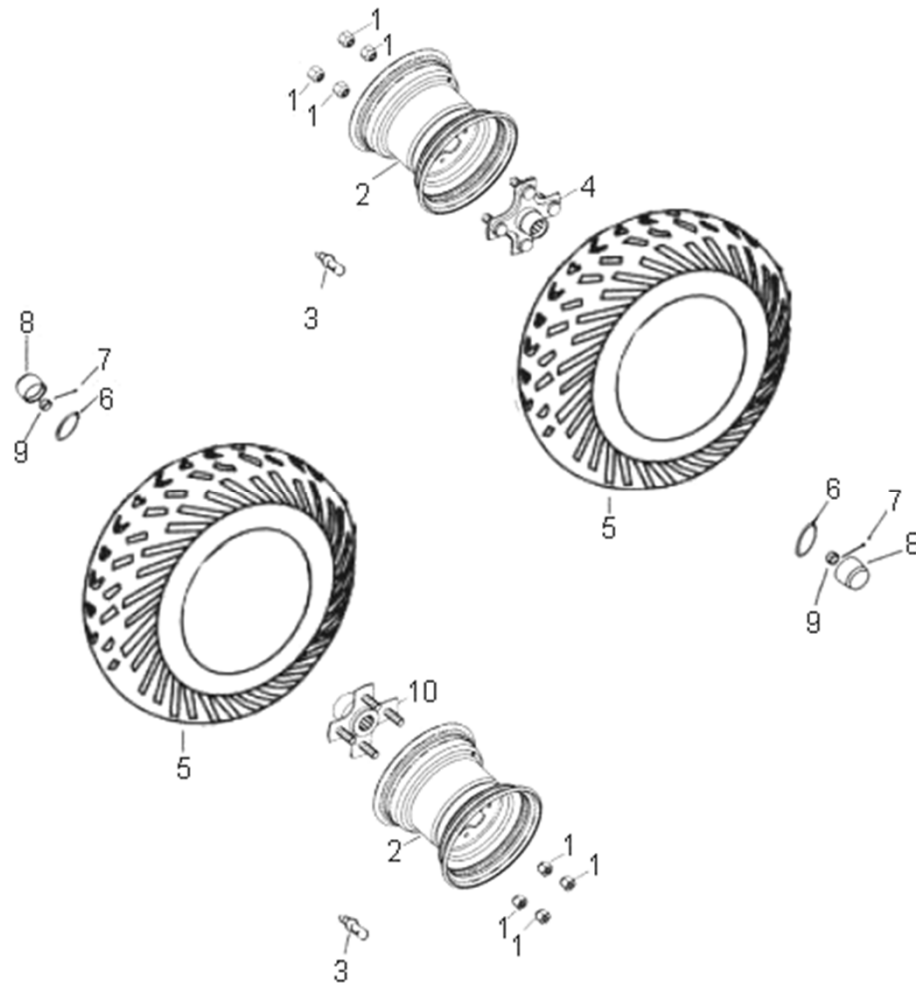

D-23: SUSPENSION

Item	Description	Part number	Q.ty	Note
1	Retainer, Spring	52406153-000	3	
2	Spring, Suspension, Front	5110155E-000	2	
3	Collar, Adjustment	52404151-000	3	
4	Bolt	96000-100508-OKL	6	M10x50
5	Shock,Front	5110255E-000	2	
6	Asm., Suspension, Front	5110055E-293	2	
7	Nut	94050-10000-00C	5	M10
8	Spring, Suspension, Rear	5240155E-000	1	
9	Shock, Rear	5240255E-000	1	
10	Asm., Suspension, Rear	5240055E-293	1	

D-24: FRONT WHEEL

Item	Description	Part number	Q.ty	Note
1	Seal, Oil	96500-25470700000	2	25x47x0.7
2	Bearing, Ball	96100-62040-Z0000	2	
3	Spacer	4431139A-000	2	
4	Spacer	4431539A-000	2	
5	Hub, Wheel, Front	42010204-000	1	
6	Bearing, Ball	0490005-000	2	
7	Seal, Oil	96500-223806A7271	2	22x38x6
8	Spacer	4431239A-000	2	
9	Valve, Rim	42616131-000	2	
10	Rim, Front	4270155E-067	2	
11	Tire	42711227-000	2	
12	Nut	90355-10000-17B	8	
13	Washer	94121-1426016-000	2	14x26x1.6
14	Pin, Cotter	94201-32320	2	
15	Shaft, Prob	90353-14015-00C	2	
16	Cap, Hub	4273039A-000	2	
17	Hub, Wheel, Front	4201039A-000	1	

D-25: REAR WHEEL

Item	Description	Part number	Q.ty	Note
1	Nut	90355-10000-17B	8	
2	Rim, Rear	4280155E-067	2	
3	Valve, Rim	42616131-000	2	
4	Hub, Wheel, Rh	4202039A-000	1	
5	Tire	42811227-000	2	
6	Washer	94121-1835200-000	2	18x35x2
7	Pin, Cotter	94201-32320	2	
8	Cap, Hub	4273039A-000	2	
9	Shaft, Prob	90353-18000-00C	2	
10	Hub, Wheel, Lh	4203039A-000	1	