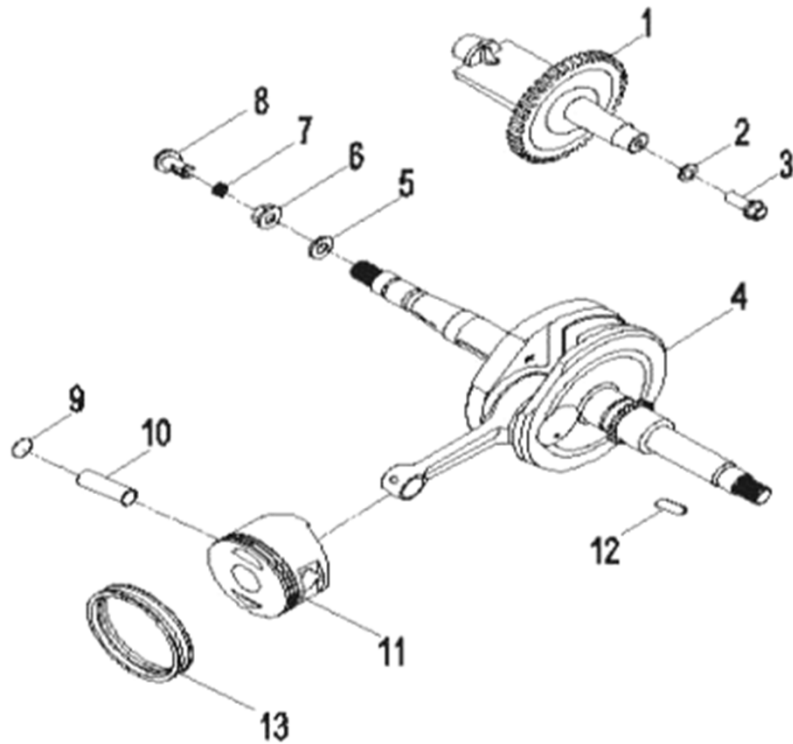

CROSSLAND

TRANSPORT SYSTEM **RX-350**

VIN Nंबर:

RF3AU20809TXXXXXX

D-1: CYLINDER HEAD

Item	Description	Part number	Q.ty	Note
1	Bolt	96000-060258-08C	4	M6x25
2	Cover, Cylinder Head	1230962E-000	1	
3	Gasket	1230350A-000	1	
4	Breather, Crankcase, Lower	1230250A-000	1	
5	Screw	93903-1040088-00K	4	M4
6	Gasket , Head Cover	1239162E-000	1	
7	Retainer, Valve, Spring	1477162B-000	2	
8	Spring, Valve, Outer	1475162B-000	2	
9	Spring, Valve, Inner	1476162B-000	2	
10	Clip, Retainer	1478162B-000	4	
11	Seal, Valve	1220962B-000	2	
12	Seat, Valve, Spring, Outer	1477562B-000	2	
13	Pin, Dowel	94301-10140	6	10x14
14	Bolt	96000-061108-08C	2	M6x110
15	Washer	94101-0613010-00C	2	6.1x13x1
16	Stud	91001-060328-00C	2	M6x32
17	Nut	94050-06000-00C	4	M6
18	O-Ring	93210-03830	1	
19	Asm., Manifold, Intake	1710062E-000	1	
20	Stud	91001-060288-00C	2	M6x28
21	Valve, Exhaust	1472162B-000	1	
22	Valve, Intake	1471162B-000	1	
23	Stud	91001-080328-00C	2	M8x32
24	Head, Cylinder	1220162B-000	1	
25	Plug, Spark	9807650A-000	1	DPR7EA-9
26	Gasket Set	1225062E-000	1	
27	Cylinder	1210062E-000	1	
28	Gasket, Cylinder	1219162E-001	1	

D-2: PISTON & CRANKSHAFT

Item	Description	Part number	Q.ty	Note
1	Shaft, Balancer	1342062E-000	1	
2	Washer	94101-0832030-000	1	
3	Bolt	96000-080148-OKL	1	M8x14
4	Asm., Crankshaft	1300062E-000	1	
5	Washer	94101-1426020-00C	1	14.2x26x2
6	Nut	94001-14000-00C	1	M14
7	Spring, Oil	1544739A-000	1	
8	Tube, Oil, Crankshaft	1544139A-000	1	
9	Clip, Piston Pin	1311550A-000	2	
10	Pin, Piston	1311150A-000	1	
11	Piston	1310062E-000	1	
12	Key, Woodruff	90471-25404	1	
13	Ring Set, Piston	1301162E-000	1	