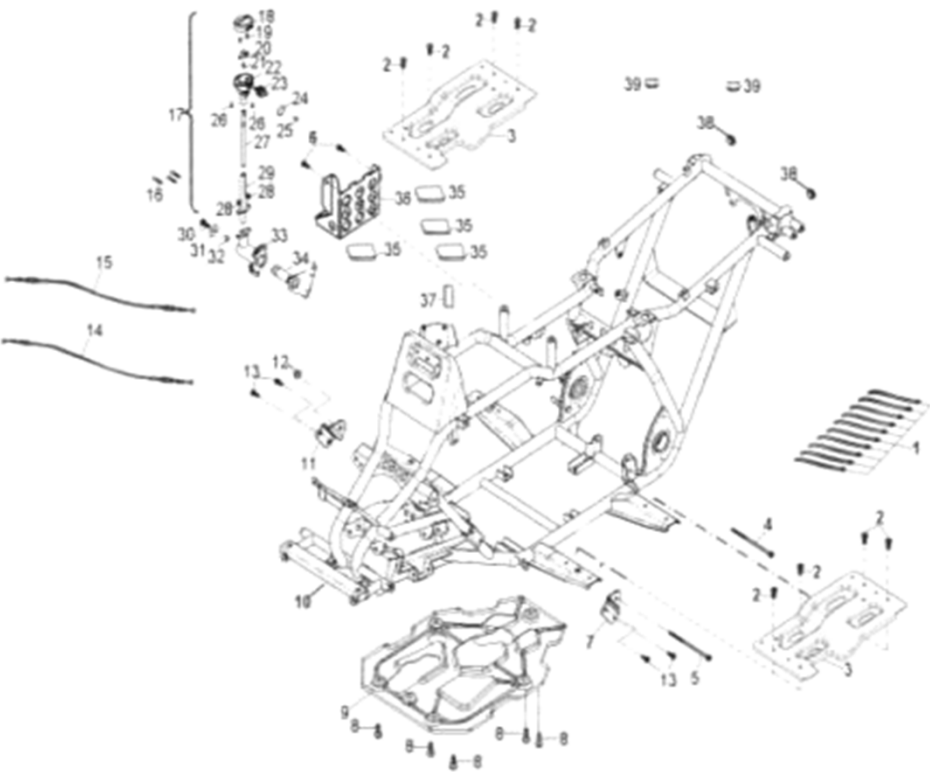

D-17: FRAME BODY

Item	Description	Part number	Q.ty	Note
1	Strap	89569131-000	10	ALT-200M-B
2	Bolt	96000-060128-OKL	8	M6x12
3	Bracket, Footwell, RH	5110555E-000	2	
4	Bolt	96000-101308-00B	1	M10x130
5	Bolt	96000-102008-00B	1	M10x200
6	Bolt	96000-080168-OKL	2	M8x16
7	Mounting, Engine, LH	5090255E-000	1	
8	Bolt	92005-060168-00K	5	M6x16 + W
9	Shield, Chassis	50106203-000	1	
10	Asm., Frame	50100321-067	1	
11	Mounting, Engine, RH	5090855E-000	1	
12	Nut	90355-10000-17B	1	
13	Bolt	96000-080208-OKL	4	
14	Cable, Shift	2133555B-000	1	
15	Cable, Shift	2133555A-000	1	
16	Bolt	96000-060128-10K	3	M6x12
17	Asm., Shift Lever	2135055E-000	1	
18	Cover	21327204-000	1	
19	Screw	93903-1040088-00K	2	M4
20	Plate, Shift	2133655E-000	1	
21	Spring, Shift	2132050A-000	1	
22	Knob, Transmission Lever	21328203-000	1	
23	Rubber, shift lever	2133455E-000	1	
24	Clip, Spring	94661-21012	1	
25	Screw	93100-050108-00K	1	
26	Screw	93903-1030108-00K	2	
27	Linkage, Shift Lever	2133850A-000	1	
28	Bolt	96000-050088-00K	2	
29	Sleeve, Shift Lever	2134555E-000	1	
30	Bolt	96000-080128-00K	1	M8x12
31	Washer	94101-1030020-00K	1	10.1x30x2
32	Clip, Cir	94511-2400S	1	
33	Gear Selector	2131955E-000	1	
34	Mounting, Shift Lever	2134355E-000	1	
35	Foam, battery	81113203-000	4	
36	Boot, Shift Arm	3150355E-000	1	
37	Trim, Rubber	50811202-000	1	
38	Cap, Rubber	19611202-000	2	
39	Rubber, Seat	77220131-000	2