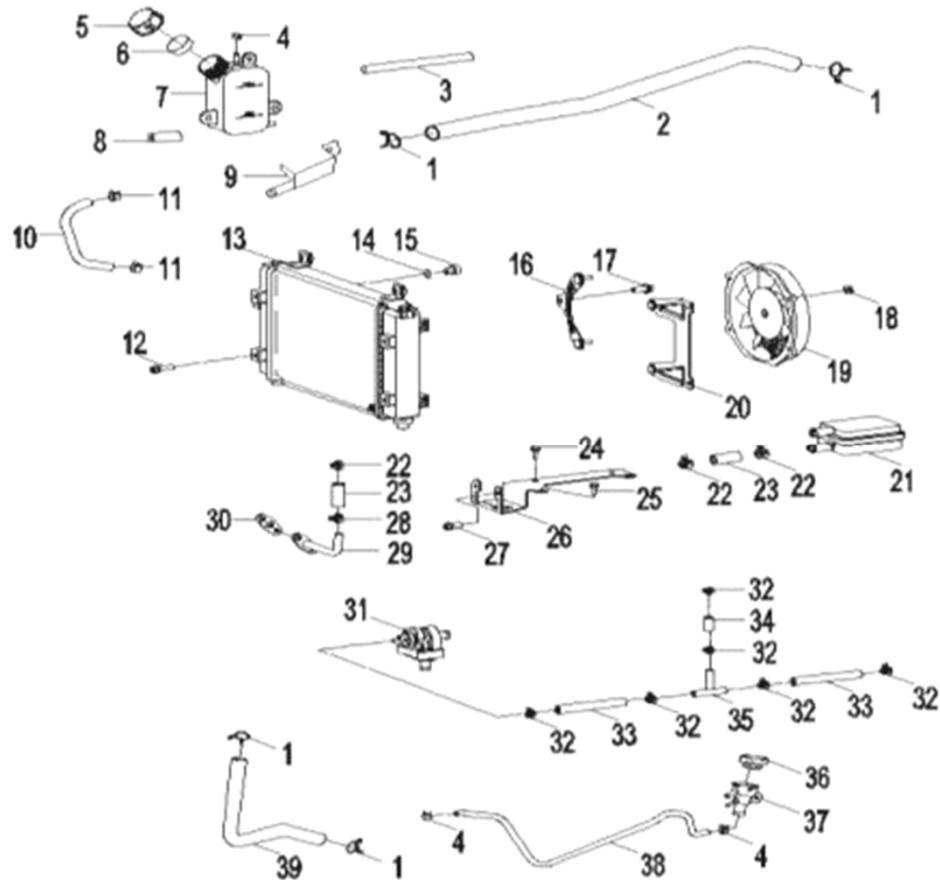

D-14: RADIATOR

Item	Description	Part number	Q.ty	Note
1	Clamp	1922250A-000	6	
2	Hose, Inlet, Radiator	1950350A-000	2	
3	Hose	94408-05007-230	1	
4	Clip	94510-06500	3	
5	Cap, Expansion Tank	1910250A-000	1	
6	Boot, Duct	1726950A-000	1	
7	Tank, Expansion	1910150A-000	1	
8	Rubber, Fuel Tank	64319131-000	1	
9	Bracket, Expansion Tank	19103201-000	1	
10	Hose, Inlet, Expansion Tank	19506201-000	1	
11	Clamp	94515-12008	2	12x8
12	Bolt	96007-060228-00K	2	M6x22 + W
13	Radiator	1901162F-000	1	
14	O-Ring	93210-01020	1	9.8x1.9 NBR
15	Switch, Thermosatic	1932550A-000	1	
16	Bracket, Fan, Right	1900662E-000	1	
17	Screw	93003-060168-00K	3	M6x16 + W
18	Nut	94050-06000-00C	4	M6
19	Asm., Fan	1900562E-000	1	
20	Bracket, Fan, Left	1900762E-000	1	
21	Asm.,Filter, Daul- Intake	18995202-000	1	
22	Clip	94510-15000	3	
23	Hose, Rubber	96420-01016-052	2	
24	Bolt	96000-060168-08C	2	M6x16
25	Bolt	96000-060128-0KL	2	M6x12
26	Bracket, Dual- Intake	1899850A-000	1	
27	Bolt	96000-060148-10K	4	M6x14
28	Clip	94510-13000	1	
29	Tube, Dual- Intake	1864050A-000	1	
30	Gasket, Hose	1864639E-000	1	
31	Valve, Dual-Intake	1899955E-000	1	
32	Clip	94510-07400	6	
33	Hose	94407-04008-150	2	
34	Hose	94407-04008-035	1	
35	T-Joint	16126201-000	1	
36	Cap, Water	1911150A-000	1	
37	Tube, Water Cap	1911450A-000	1	
38	Hose, Bypass, Thermosatic	19505201-000	1	
39	Hose, Water Cap, Radiator	19504201-000	1