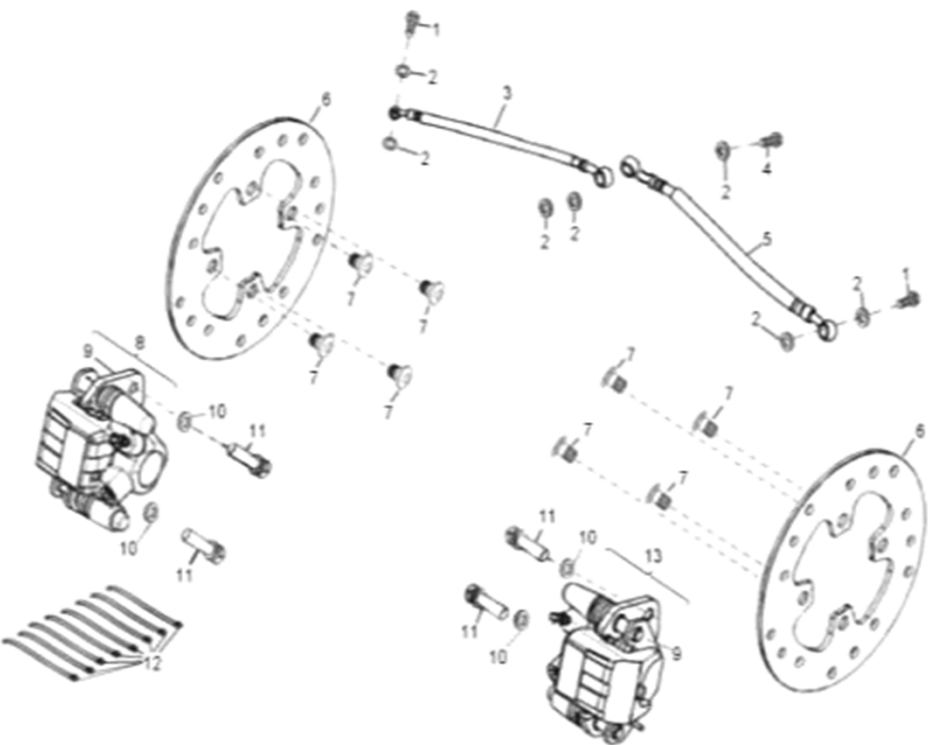

D-26: FRONT BRAKE

Item	Description	Part number	Q.ty	Note
1	Bolt, Banjo	45456111-000	2	
2	Washer	94101-1015012-U0B	7	10.1x15x1.2
3	Hose, Front Brake, Lower	45449212-000	1	
4	Bolt, Banjo	45456202-000	1	
5	Hose, Front Brake, Lower	45449211-000	1	
6	Plate, Front Brake, LH	4501039A-000	2	
7	Bolt	45016131-00K	8	
8	Asm., Caliper, RH	4500239A-000	1	Incl. 9
9	Pads, Caliper, Front	43121201-000	2	
10	Washer	94101-0816020-00C	4	8x16x2
11	Bolt	92001-080308-00K	4	
12	Strap	89569131-000	8	ALT-200M-B
13	Asm., Caliper, LH	4500139A-000	1	Incl. 9