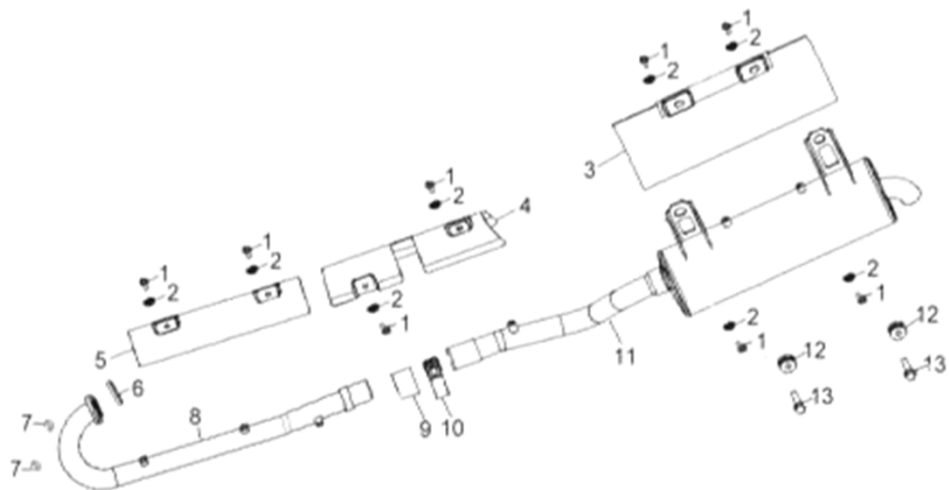

D-16: EXHAUST PIPE

Item	Description	Part number	Q.ty	Note
1	Bolt	96000-060128-10K	8	M6x12
2	Washer, Star	94103-0600000-00C	8	M6
3	Shield, Exhaust	18315215-000	1	
4	Shield, Exhaust	18315216-000	1	
5	Shield, Exhaust	1831555E-000	1	
6	Gasket	18291205-000	1	
7	Nut	94050-08000-00C	2	M8
8	Pipe, Exhaust, Front	18299228-000	1	
9	Collar	18321201-000	1	
10	Clamp-Exhaust	94514-45015	1	
11	Silencer	1829855E-000	1	
12	Bushing	96400-082614	2	
13	Bolt	96000-080258-00K	2	M8x25

← FWD