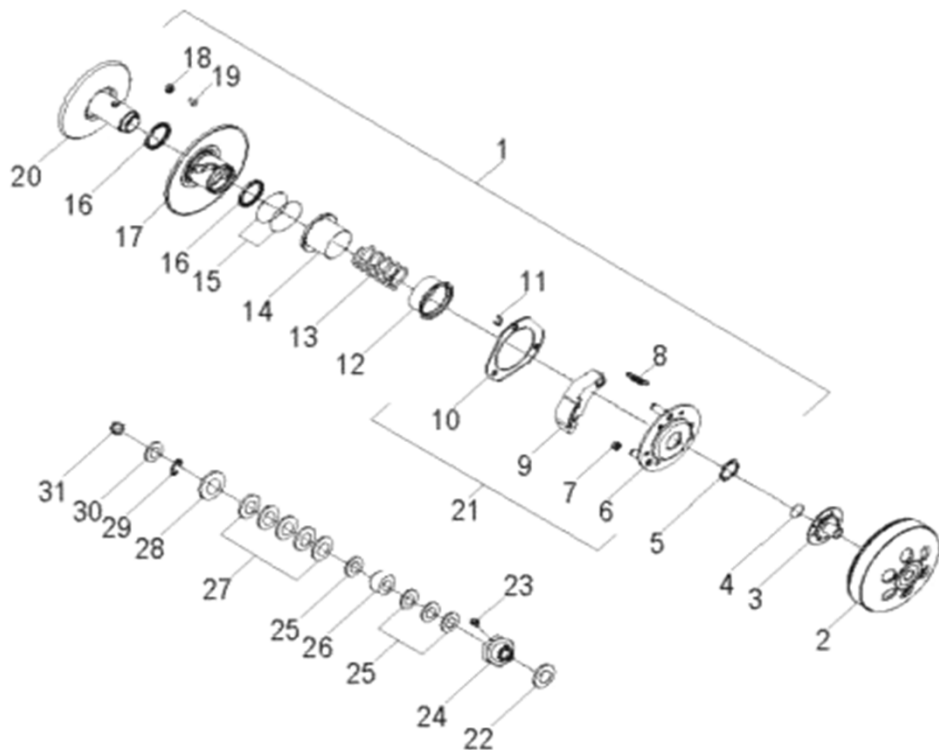

D-9: DRIVEN CLUTCH

Item	Description	Part number	Q.ty	Note
1	Asm., Drive Clutch	2200062E-000	1	
2	Clutch, Outer	2210062E-000	1	
3	Hold, Cam	2210139A-000	1	
4	O-Ring	93214-02031	1	
5	Nut	95111-0001C-000	1	M28
6	Plate, Drive, Inner	2235062E-000	1	
7	Bushing, Rubber	2280462E-000	3	
8	Spring, Clutch	2240162E-000	3	
9	Weight, Clutch	2253562E-000	3	
10	Plate, Drive, Side	2235162E-000	1	
11	Clip, Cir	94511-0700E	3	
12	Seal, Collor	2323962E-000	1	
13	Spring, Clutch	2323362E-000	1	
14	Seal, Collor	2323762E-000	1	
15	O-Ring	93214-04720	2	
16	Seal, Oil	96500-404704FKM	2	
17	Sheave, Moveable	2322062E-000	1	
18	Roller, Guide	2322662E-000	4	
19	Pin, Guide	2322562E-000	4	
20	Sheave, Driven	2320062E-000	1	
21	Asm., Driven Clutch	2200162E-000	1	
22	Washer	94121-2038005-00K	1	
23	Bolt	91205-050088-0KL	1	M5x8
24	Nut, Driven	2210539A-000	1	
25	Washer	94101-2538010-000	4	25x38x1
26	Guide, Cam	2210839A-000	1	
27	Washer, Special	94122-2550020-00K	5	25.2x50x2
28	Retainer, Ball	2210439A-000	1	
29	Clip, Cir	94511-2501S	1	
30	Washer	94101-2531010-00K	1	25.2x31.3x1
31	Ball, Steel	96211-07000	8