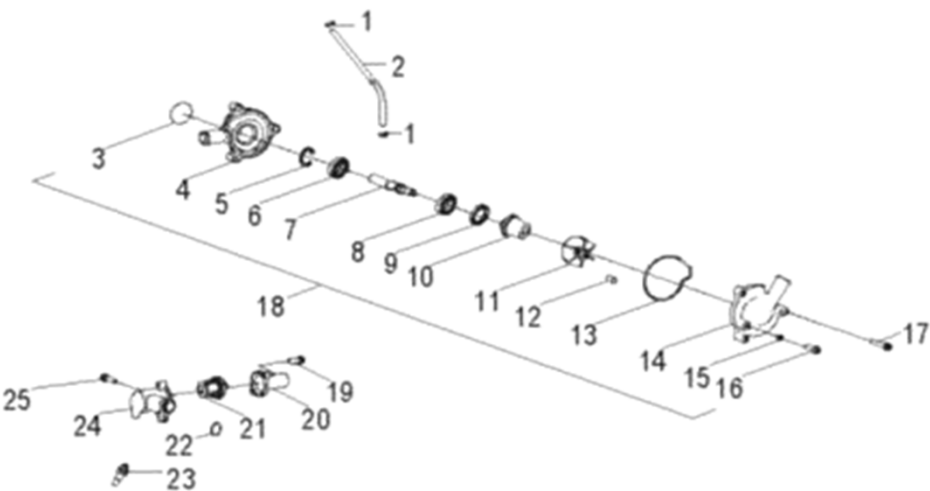

D-12: WATER PUMP

Item	Description	Part number	Q.ty	Note
1	Clamp	1922250A-000	2	
2	Hose	1950250A-000	1	
3	O-Ring	93210-02920	1	29x2.0
4	Body, Water Pump	1921150A-000	1	
5	Clip, Cir	94512-2600R	1	
6	Bearing, Ball	96100-60000	1	
7	Shaft, Water Pump	1923150A-000	1	
8	Bearing, Ball	96100-69010	1	
9	Seal, Oil	96500-122207	1	
10	Seal, Mechanical	1921750A-000	1	
11	Impeller, Water Pump	1921550A-000	1	
12	Pin, Dowel	94301-08140	2	
13	Gasket	1922950A-000	1	
14	Flange, Water Pump	1922150A-000	1	
15	Washer	94101-0612010-00U	1	6.5x12x1
16	Bolt	96000-060128-08C	1	M6x12
17	Bolt	96000-060408-08C	3	M6x40
18	Asm., Water Pump	1921050A-000	1	Incl. 3~16
19	Bolt	93500-050168-00C	2	M5x16
20	Flange, Thermosatic	1931550A-000	1	
21	Bimetal, Thermosatic	1930050A-000	1	
22	O-Ring	93212-01719	1	
23	Sensor, Thermosatic	1931950A-000	1	
24	Housing, Thermosatic	1931150A-000	1	
25	Bolt	96000-060188-08C	1	M6x8