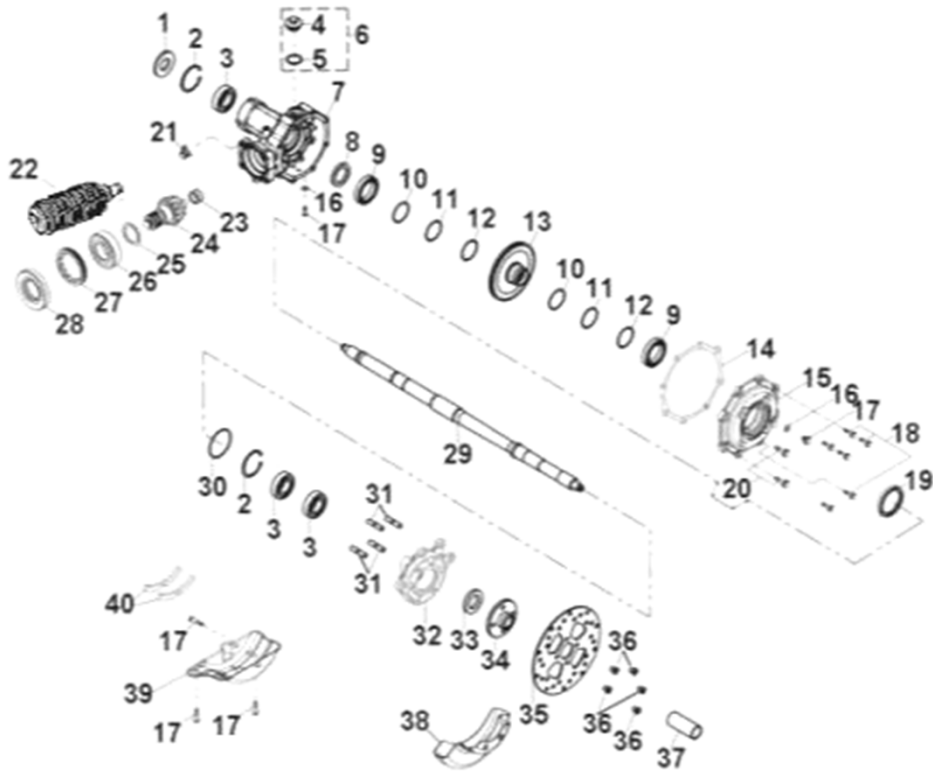

D-29: REAR WHEEL AXLE

Item	Description	Part number	Q.ty	Note
1	Seal, Oil	96500-306207A7271	1	
2	Clip, Cir	94512-6200R	2	
3	Bearing, Ball	96100-6206-LLUC3/ZG	3	
4	Plug, Drain, Oil	11334119-000	1	
5	O-Ring	93210-03132	1	30.8mm
6	Asm., Cap	1542539A-000	1	
7	Gearcase	4210039B-001	1	
8	Seal, Oil	96500-415607A7271	1	
9	Bearing, Ball	96100-69090-00000	2	
10	Shim	42401201-000	2	
11	Shim	42401202-000	2	
12	Shim	42401203-000	2	
13	Gear, Bevel	42320201-000	1	
14	Gasket, Cover	4229139A-002	1	
15	Cover, Gearcase	4220055E-000	1	
16	Washer	94101-0816020-00L	2	
17	Bolt	96000-080108-00K	5	M8x10
18	Bolt	96000-080288-00B	6	
19	Seal, Oil	96500-415106A2650	1	
20	Bolt	96000-100358-00B	2	
21	Clamp	94515-11007	1	
22	Bellows	16600201-000	1	
23	Bearing, Needle	96200-142213	1	
24	Gear, Pinion	42310201-000	1	
25	Shim	4241039A-000	1	
26	Bearing, Ball	96100-62060-00000	1	
27	Nut	90204-65000-000	1	
28	Seal, Oil	96500-347210A7271	1	
29	Axle	4200050A-000	1	
30	O-Ring	93210-06725	1	
31	Stud	91001-100488-00B	4	
32	Housing, Rear axle	4280555E-000	1	
33	Seal, Oil	96500-405707A7271	1	
34	Hub, Disc	4349055E-000	1	
35	Disc, Brake	43511202-000	1	
36	Bolt	45016131-00K	5	
37	Tube, Spacer	4281055E-000	1	
38	Shield, Disc	52621201-067	1	
39	Shield, Gearcase	4352639A-067	1	
40	Foam	3720439A-000	4