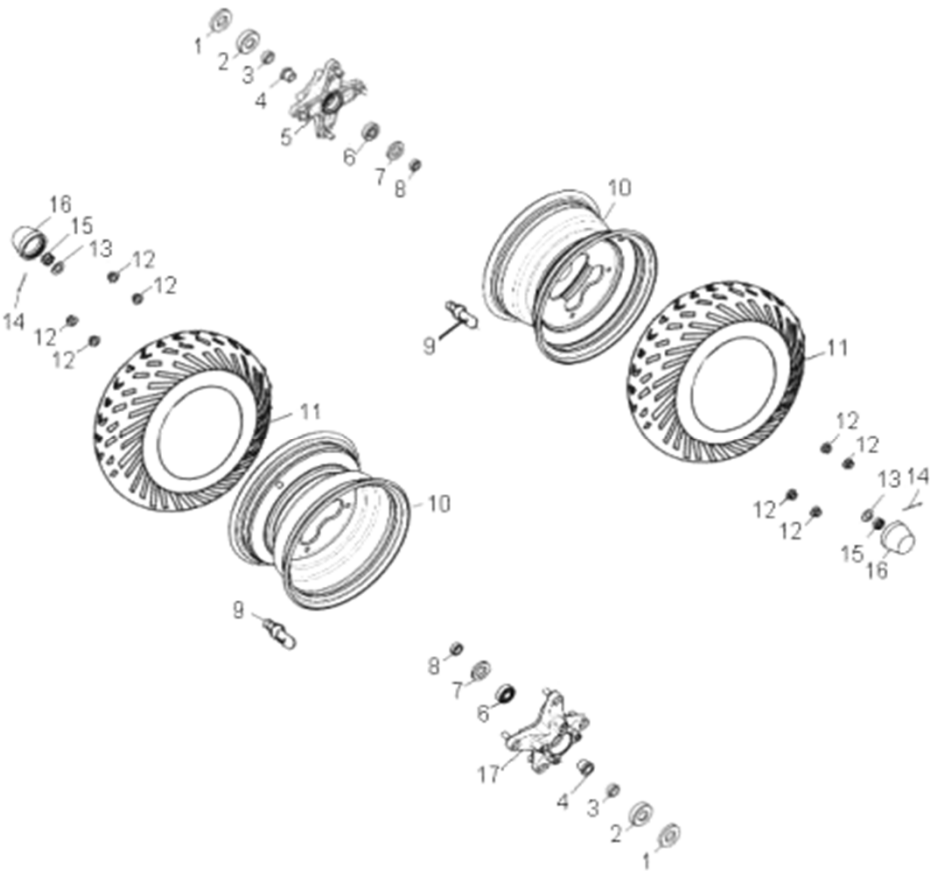

D-22: FUEL TANK

Item	Description	Part number	Q.ty	Note
1	Asm., Cap, Fuel Tank	17620202-000	1	Incl. 1
2	Collar, Fuel Tank	17507201-000	1	
3	Bolt	92005-060168-00K	1	M6x16 + W
4	Decal, Insulation	87011211-000	1	
5	Decal, Insulation	87011212-000	1	
6	Clamp	94515-10008	1	
7	Fuel hose	94412-05009-105	1	
8	Clip	94510-08008	1	
9	Clamp	1795955E-000	1	
10	Filter, Fuel	17952111-000	1	
11	Clip	94510-09012	1	
12	Asm., Hose, Fuel	94410-05009-012	1	
13	Clip	94510-08012	3	
14	Valve, Fuel	17950111-000	1	
15	Bolt	96000-060168-10K	1	M6x16
16	Asm., Hose, Fuel	94410-05009-013	1	
17	Asm., Tank, Fuel	1750055E-000	1	
18	Washer	94101-0822020-00C	2	8x22x2
19	Bolt	96000-080288-00K	2	
20	Bolt	93100-050168-00K	4	M5x16
21	Sensor, Fuel	37800203-000	1	
22	Bolt	96000-060148-10K	2	M6x14
23	Lock striker	77231180-000	1	

D-24: FRONT WHEEL

Item	Description	Part number	Q.ty	Note
1	Seal, Oil	96500-25470700000	2	25x47x0.7
2	Bearing, Ball	96100-62040-Z0000	2	
3	Spacer	4431139A-000	2	
4	Spacer	4431539A-000	2	
5	Hub, Wheel, Front	42010204-000	1	
6	Bearing, Ball	0490005-000	2	
7	Seal, Oil	96500-223806A7271	2	22x38x6
8	Spacer	4431239A-000	2	
9	Valve, Rim	42616131-000	2	
10	Rim, Front	4270155E-067	2	
11	Tire	42711227-000	2	
12	Nut	90355-10000-17B	8	
13	Washer	94121-1426016-000	2	14x26x1.6
14	Pin, Cotter	94201-32320	2	
15	Shaft, Prob	90353-14015-00C	2	
16	Cap, Hub	4273039A-000	2	
17	Hub, Wheel, Front	4201039A-000	1	

D-25: REAR WHEEL

Item	Description	Part number	Q.ty	Note
1	Nut	90355-10000-17B	8	
2	Rim, Rear	4280155E-067	2	
3	Valve, Rim	42616131-000	2	
4	Hub, Wheel, Rh	4202039A-000	1	
5	Tire	42811227-000	2	
6	Washer	94121-1835200-000	2	18x35x2
7	Pin, Cotter	94201-32320	2	
8	Cap, Hub	4273039A-000	2	
9	Shaft, Prob	90353-18000-00C	2	
10	Hub, Wheel, Lh	4203039A-000	1	