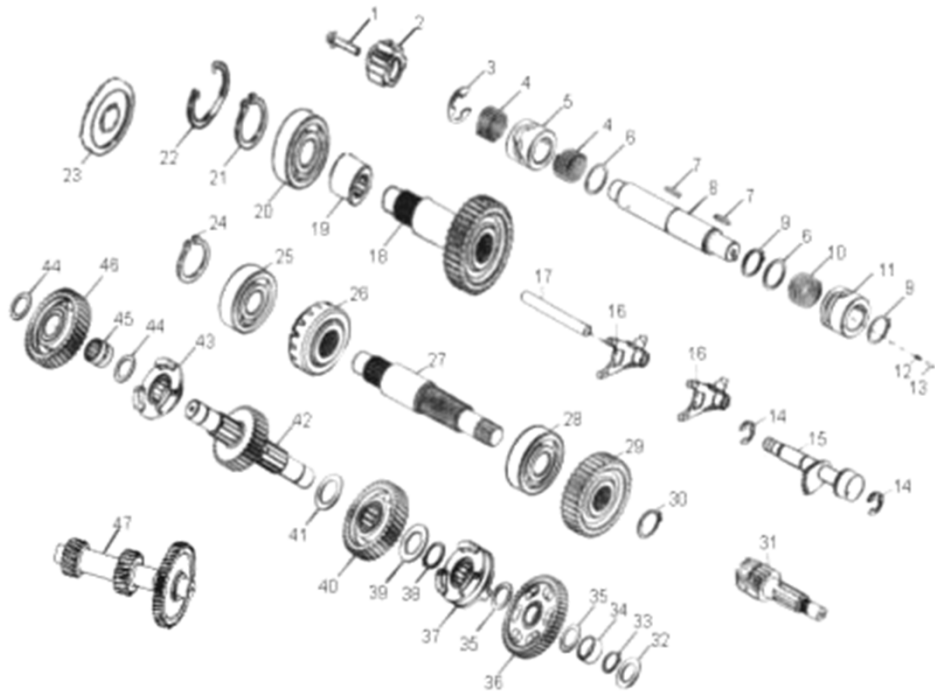

D-11: TRANSMISSION

Item	Description	Part number	Q.ty	Note
41	Washer	94101-2538010-000	1	25x38x1
42	Shaft, Transmission	2344155L-000	1	
43	Rachet, Over Drive	2344555L-000	1	
44	Washer	94101-2029010-000	2	20.2x29x1
45	Bearing, Needle	96200-202417	1	
46	Gear,Over Drive	2344455L-000	1	
47	Asm., Shaft, Counter	2342055L-000	1