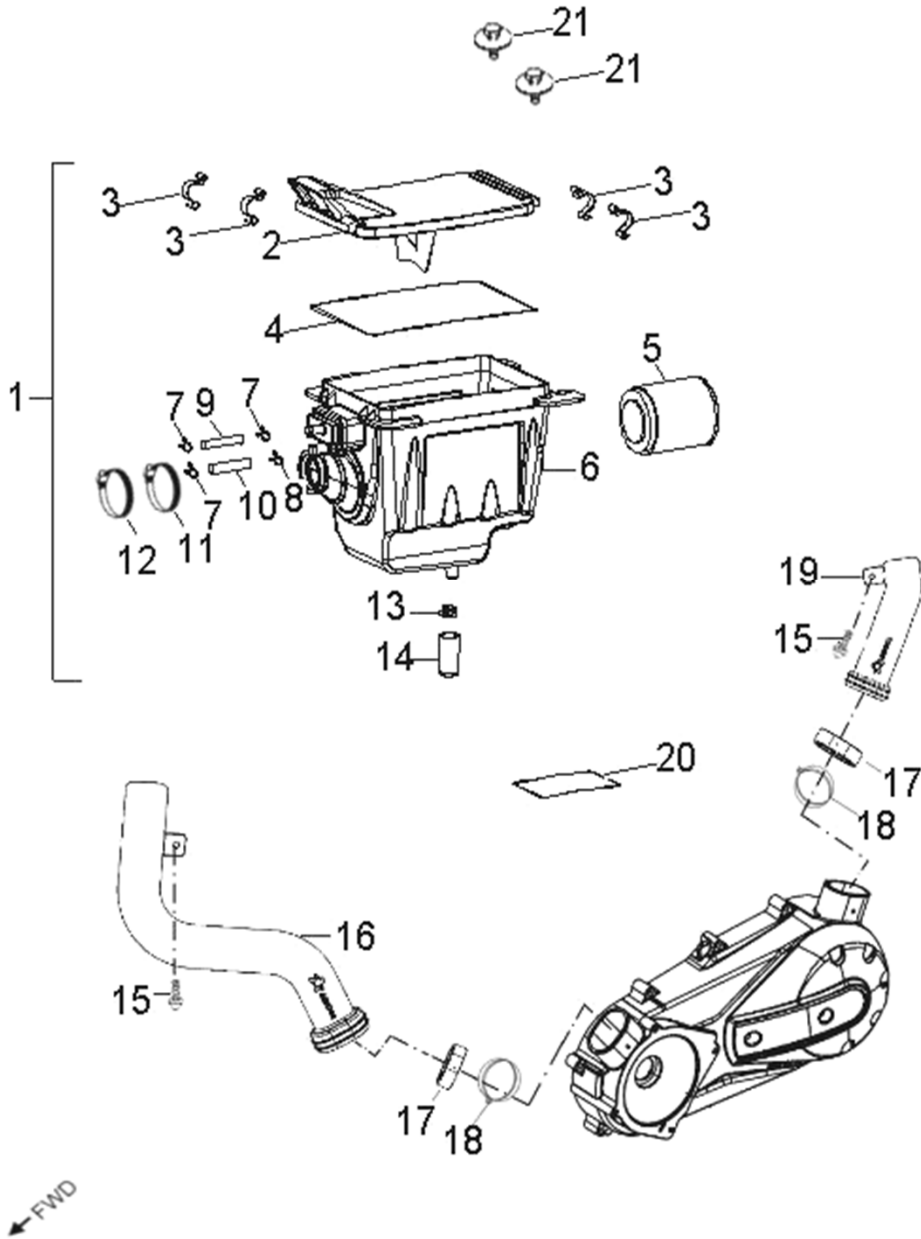

D-15: AIR CLEANER

Item	Description	Part number	Q.ty	Note
1	Asm., Cleaner, Air	17200216-001	1	
2	Cover, Air Cleaner	17207207-000	1	
3	Clip	1720839A-000	4	
4	Gasket	3371639A-000	1	
5	Filter, Air Cleaner	17205201-001	1	
6	Box, Air Cleaner	17203211-000	1	
7	Clip	94510-15000	3	
8	Clip	94510-14018	1	
9	Tube, Breather, Ventilated	17381208-000	1	
10	Tube, Breather, Ventilated	17381207-000	1	
11	Strap	89669221-000	1	
12	Strap	89669218-000	1	
13	Clamp	94515-15010	1	
14	Hose, Drain	94414-01613-060	1	
15	Bolt	92003-060168-00K	2	M6x16 + W
16	Duct, Inlet	1725555E-000	1	
17	Boot, Duct	17269203-000	2	
18	Strap	89669212-000	2	
19	Duct, Outlet	1725655E-000	1	
20	Decal, Insulation	87011210-000	1	
21	Bolt	92005-060168-00K	2	M6x16 + W