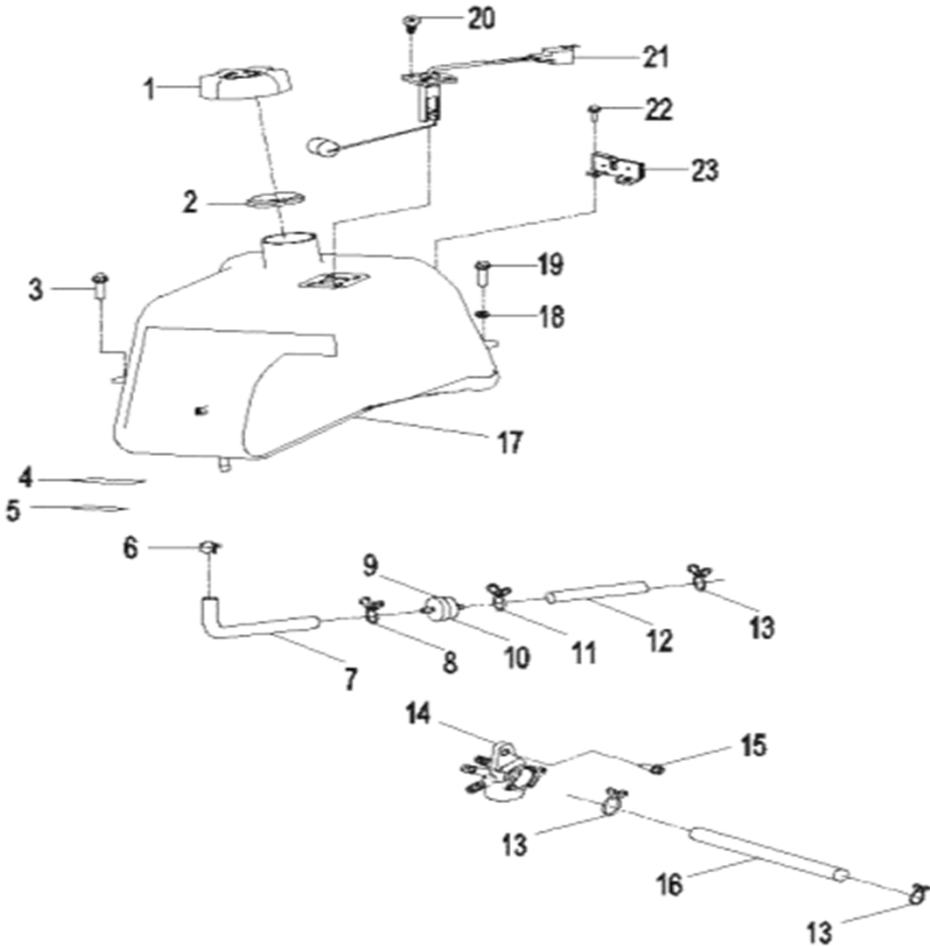

D-22: FUEL TANK

Item	Description	Part number	Q.ty	Note
1	Asm., Cap, Fuel Tank	17620202-000	1	Incl. 1
2	Collar, Fuel Tank	17507201-000	1	
3	Bolt	92005-060168-00K	1	M6x16 + W
4	Decal, Insulation	87011211-000	1	
5	Decal, Insulation	87011212-000	1	
6	Clamp	94515-10008	1	
7	Fuel hose	94412-05009-105	1	
8	Clip	94510-08008	1	
9	Clamp	1795955E-000	1	
10	Filter, Fuel	17952111-000	1	
11	Clip	94510-09012	1	
12	Asm., Hose, Fuel	94410-05009-012	1	
13	Clip	94510-08012	3	
14	Valve, Fuel	17950111-000	1	
15	Bolt	96000-060168-10K	1	M6x16
16	Asm., Hose, Fuel	94410-05009-013	1	
17	Asm., Tank, Fuel	1750055E-000	1	
18	Washer	94101-0822020-00C	2	8x22x2
19	Bolt	96000-080288-00K	2	
20	Bolt	93100-050168-00K	4	M5x16
21	Sensor, Fuel	37800203-000	1	
22	Bolt	96000-060148-10K	2	M6x14
23	Lock striker	77231180-000	1