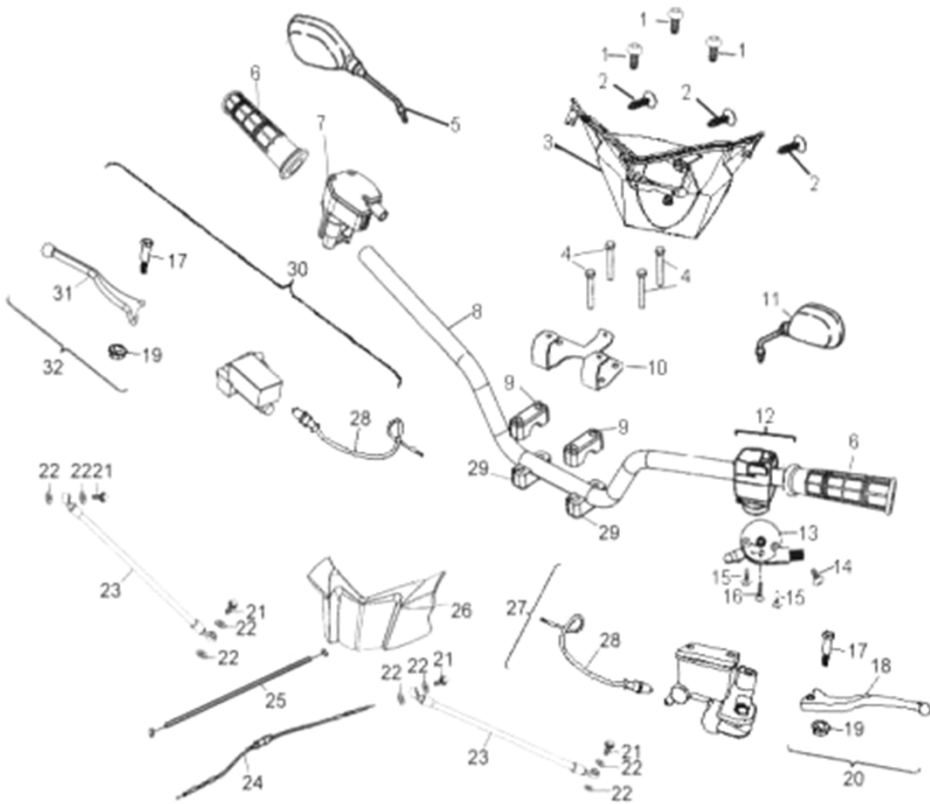

D-28: HANDLEBAR

Item	Description	Part number	Q.ty	Note
1	Screw	93100-050208-00K	3	
2	Screw	93903-1040128-00K	3	M4x12
3	Pod, Handlebar	64211226-000	1	
4	Bolt	96000-080638-00B	4	
5	Mirror, RH	88110204-000	1	
6	Grip, Handlebar	53167201-000	2	
7	Control, Throttle	5390055E-000	1	
8	Handlebar	5310055E-067	1	
9	Clamp, Upper	5321039A-000	2	
10	Bracket, Pod	53310218-000	1	
11	Mirror, LH	88120201-001	1	Incl. 14~18
12	Asm., Switch, LH	35151227-001	1	Incl. 15~18
13	Asm., Manual Choke	35160201-000	1	
14	Bolt	93500-030068-00C	1	M3x6
15	Screw	93100-030048-00B	2	M3x4
16	Bolt	93500-060088-00K	1	M6x8
17	Bolt	89220201-000	2	
18	Lever, Brake, LH	53178205-000	1	
19	Nut	94073-06006-00K	2	
20	Asm., Lever, LH	53163205-000	1	
21	Bolt, Banjo	45456111-000	4	
22	Washer	94101-1015012-U0B	8	10.1x15x1.2
23	Hose, Front Brake, Upper	45448208-000	2	
24	Cable, Throttle	5391055E-000	1	
25	Choke, Cable, Manual	5392255E-000	1	
26	Pod, Handlebar, Lower	64212204-116 64212204-620	1	Black Green
27	Asm., Lever LH	5317155E-000	1	
28	Asm., Sensor, Taillight, LH	35340131-00K	2	
29	Clamp, Lower	5320039A-000	2	
30	Asm., Master Cylinder, RH	53172206-000	1	
31	Lever, Brake, RH	53175181-000	1	
32	Asm., Lever, RH	53164204-000	1