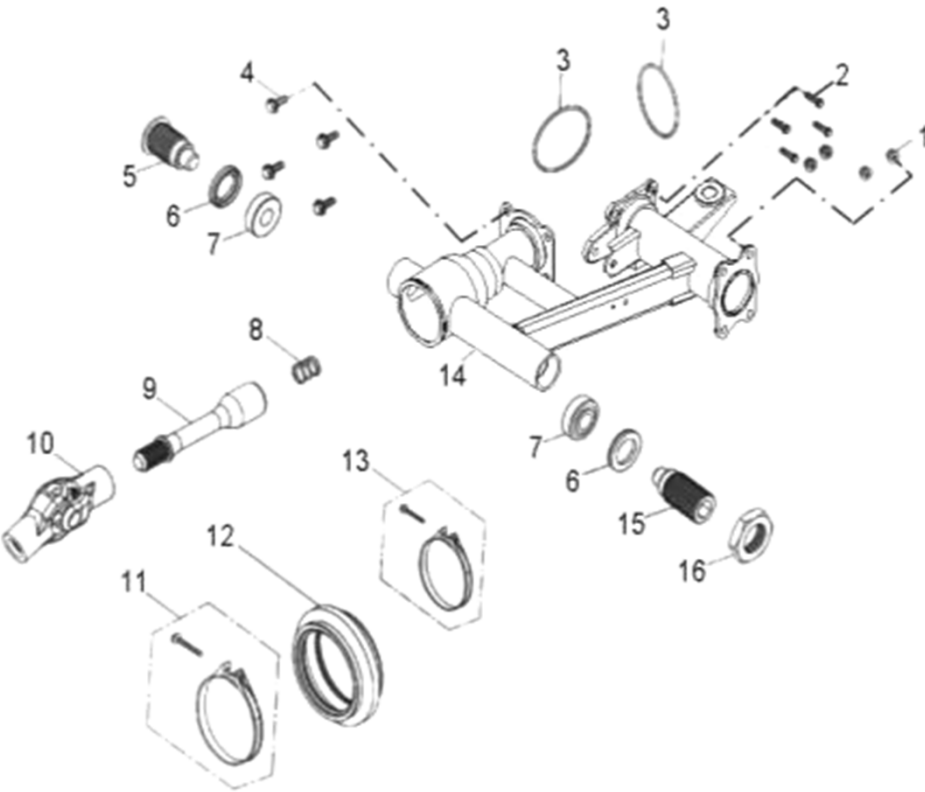

D-16: EXHAUST PIPE

Item	Description	Part number	Q.ty	Note
1	Bolt	96000-060128-10K	8	M6x12
2	Washer, Star	94103-0600000-00C	8	M6
3	Shield, Exhaust	18315215-000	1	
4	Shield, Exhaust	18315216-000	1	
5	Shield, Exhaust	1831555E-000	1	
6	Gasket	18291205-000	1	
7	Nut	94050-08000-00C	2	M8
8	Pipe, Exhaust, Front	18299228-000	1	
9	Collar	18321201-000	1	
10	Clamp-Exhaust	94514-45015	1	
11	Silencer	1829855E-000	1	
12	Bushing	96400-082614	2	
13	Bolt	96000-080258-00K	2	M8x25

D-18: REAR SWING ARM ASS'Y

Item	Description	Part number	Q.ty	Note
1	Nut	90355-10000-14C	4	
2	Bolt	96000-100308-OBL	4	
3	O-Ring	93210-07531	2	75x3.1
4	Bolt	96000-100258-OBL	4	
5	Bolt	91000-300608-00C	1	
6	Seal, Oil	96500-264006A7271	2	
7	Bearing	96150-17401-30000	2	
8	Spring	4054139A-000	1	
9	Shaft, Drive	5244055E-000	1	
10	Joint, Universal	5245039A-000	1	
11	Strap	89669211-000	1	
12	Boot	2130750A-000	1	
13	Strap	8966939A	1	
14	Arm, Swing	5241055E-067	1	
15	Bolt	91000-300698-00C	1	
16	Nut	94001-30000-46C	1	