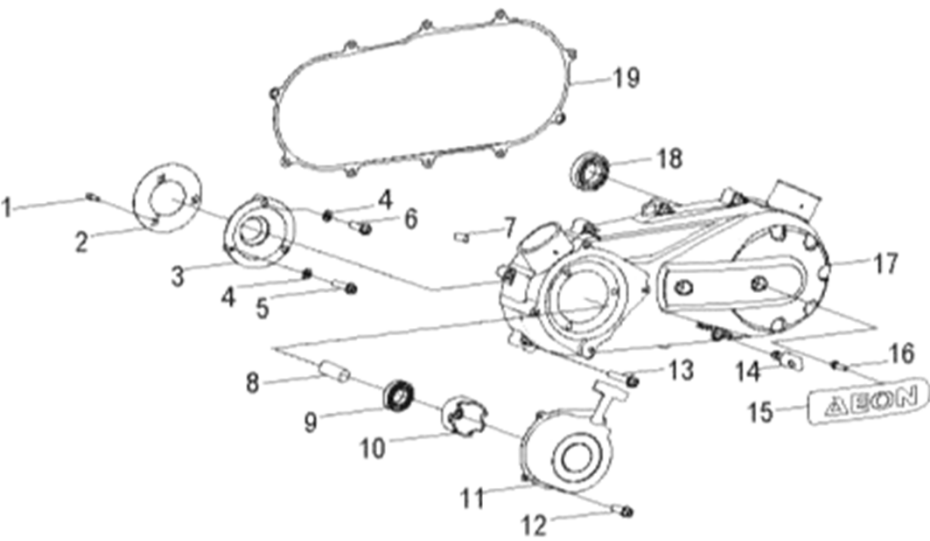

D-2: PISTON & CRANKSHAFT

Item	Description	Part number	Q.ty	Note
1	Shaft, Balancer	1342062E-000	1	
2	Washer	94101-0832030-000	1	
3	Bolt	96000-080148-OKL	1	M8x14
4	Asm., Crankshaft	1300062E-000	1	
5	Washer	94101-1426020-00C	1	14.2x26x2
6	Nut	94001-14000-00C	1	M14
7	Spring, Oil	1544739A-000	1	
8	Tube, Oil, Crankshaft	1544139A-000	1	
9	Clip, Piston Pin	1311550A-000	2	
10	Pin, Piston	1311150A-000	1	
11	Piston	1310062E-000	1	
12	Key, Woodruff	90471-25404	1	
13	Ring Set, Piston	1301162E-000	1	

D-5: LEFT CRANKCASE COVER

← FWD

Item	Description	Part number	Q.ty	Note
1	Bolt	91003-060088-00K	3	
2	Wind Guider, Drive Clutch	1133950B-000	1	
3	Derby Cover	1135550A-000	1	
4	Washer	94101-0613010-00C	3	6.1x13x1
5	Bolt	96000-060168-08C	1	M6x16
6	Bolt	96000-060258-08C	2	M6x25
7	Pin, Dowel	94301-08140	2	
8	Bushing, Sheave	2210650A-000	1	
9	Bearing, Ball	96100-69050-LLU00	1	
10	Ratchet, Recoil	2210750A-000	1	
11	Recoil, Starter	1135050A-000	1	
12	Bolt	96000-060168-10K	4	M6x16
13	Bolt	96000-060408-08C	10	M6x40
14	Drain plug	11353201-000	1	
15	Tablet, Logo	1134750A-000	1	
16	Bolt	96000-050128-00K	2	M5x12
17	Cover, Clutch	1134150A-000	1	
18	Bearing, Ball	96100-6004-LLUC3/ZG	1	
19	Gasket	1135950A-002	1	