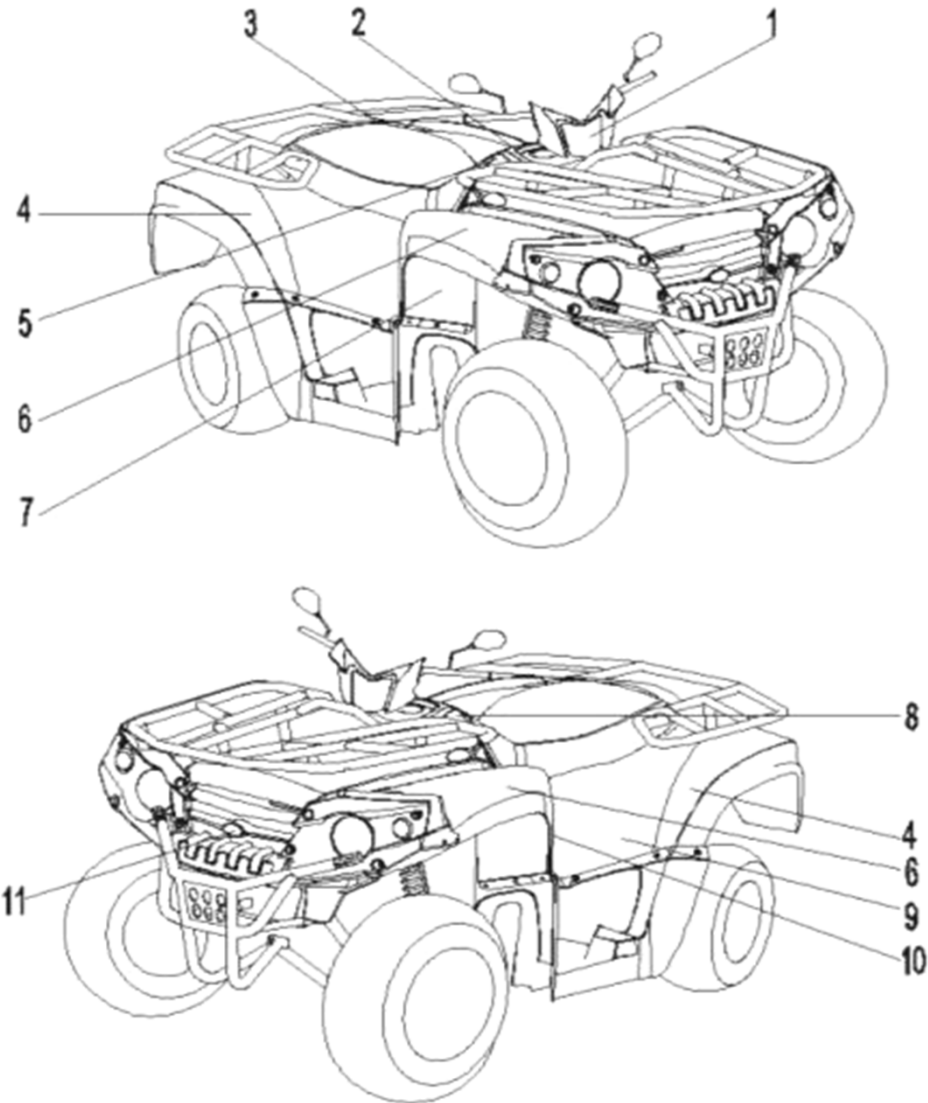

D-33: DECAL

Item	Description	Part number	Q.ty	Note
1	Decal, Logo, "AEON"	87757201-000	1	
2	Decal , Waring, Reverse	87854202-000	1	
3	Decal, Warning, Rack	87869131-000	1	
4	Decal, Rear Fender	87750205-000	2	
5	Decal, Tank, Rh	87720246-000	1	
6	Decal, RX-350	87716237-000	2	
7	Decal, Waring, Y-16	87851173-000	1	
8	Decal, Tank, Lh	87721246-000	1	
9	Decal, Drain Bolt	87843201-000	1	
10	Decal, General Waring	87852159-000	1	
11	Decal, Logo, "A"	87758201-000	1