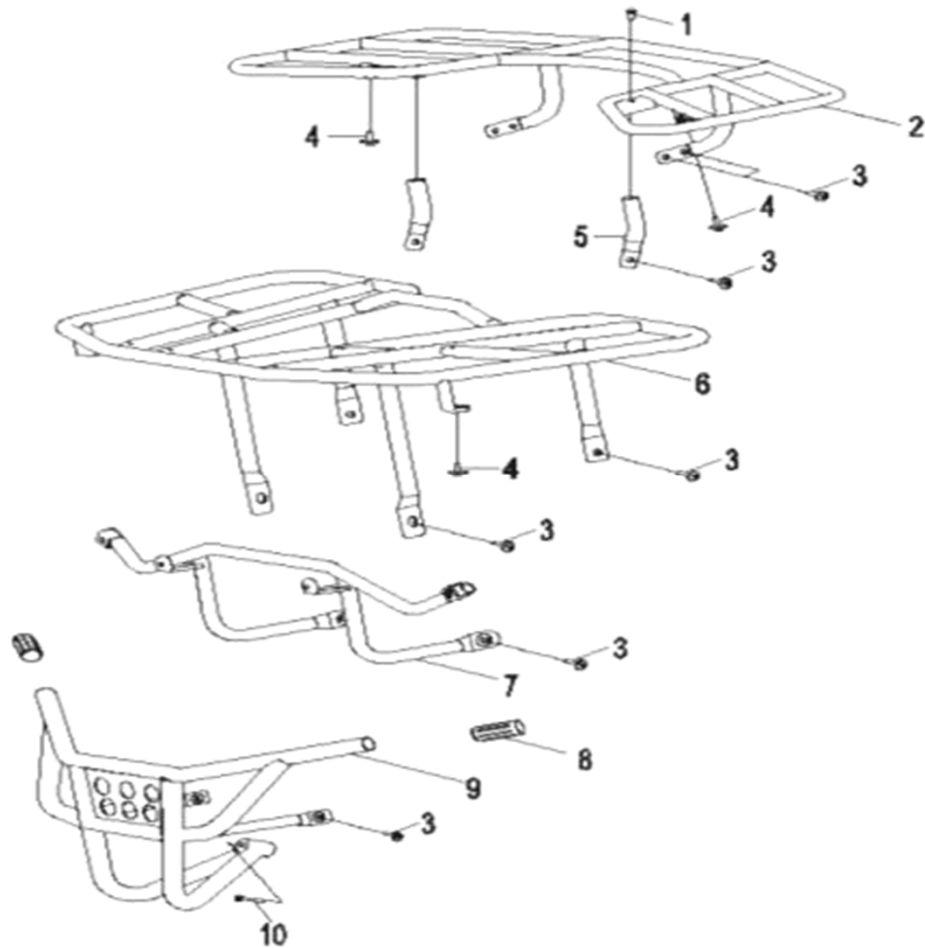

D-19: BUMPER

Item	Description	Part number	Q.ty	Note
1	Bolt	96000-080148-OKL	2	M8x14
2	Rear Rack	8111155E-067	1	
3	Bolt	92001-080208-OKL	14	M8x20 + W
4	Bolt	96007-060228-00K	4	M6x22 + W
5	Bracket, Rear	81122203-067	2	
6	Front Rack	50495208-067	1	
7	Bracket, Bumper	50450242-067	1	
8	Boot	50423205-000	2	
9	Bumper	50455220-067	1	
10	Bolt	96000-100608-OKL	1	M10x60