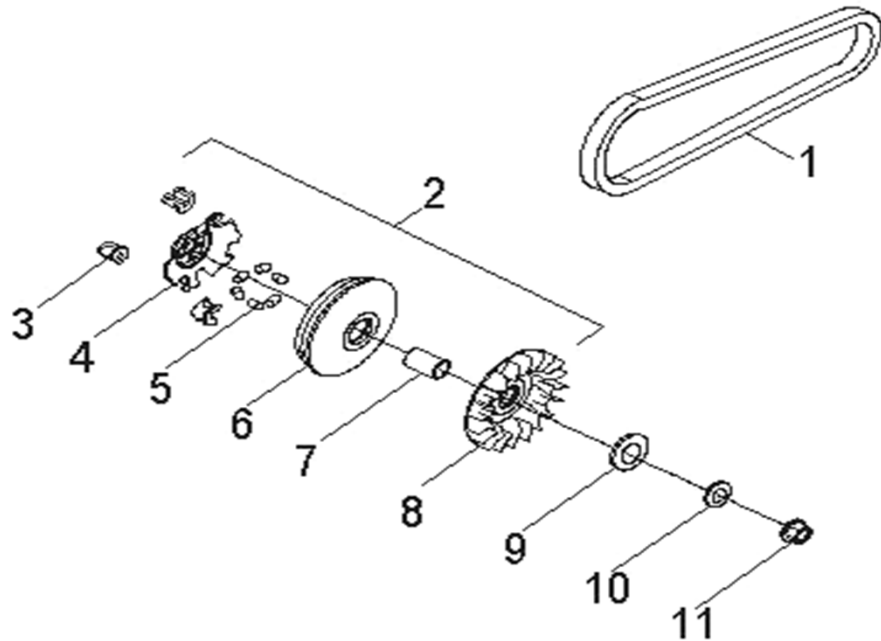

D-8: DRIVE CLUTCH

Item	Description	Part number	Q.ty	Note
1	Belt, Driven	2310062E-000	1	
2	Asm., Sliding	2210362E-000	1	
3	Bushing, Slider	2213262E-000	3	
4	Plate, Sheave	2213162E-000	1	
5	Roller	2212162E-000	6	
6	Wheel, Slot, Sliding, Primary	2211062E-000	1	
7	Bushing, Sheave	2210662E-000	1	
8	Sheave, moveable	2210262E-000	1	
9	Washer	94121-2538005-00K	1	
10	Washer	94121-1426016-000	1	14x26x1.6
11	Nut	94050-14021-00C	1