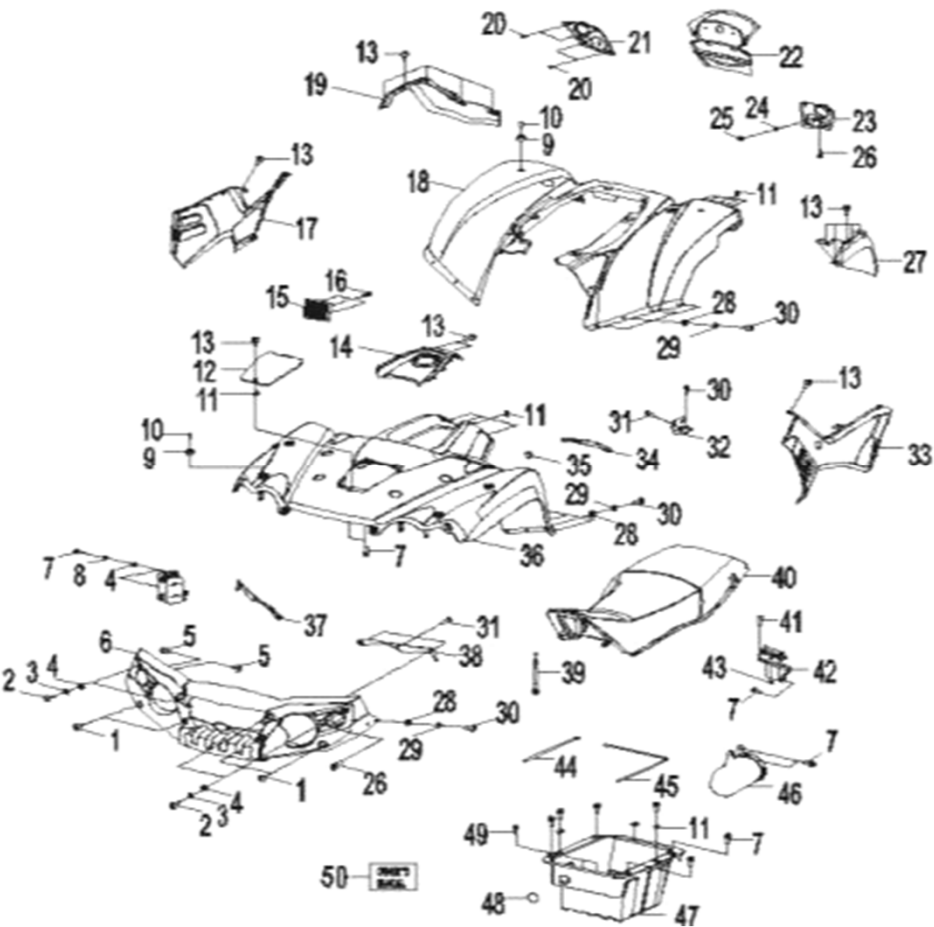

D-21: CAB & SEAT

Item	Description	Part number	Q.ty	Note
38	Guard, Mud, LH	50467201-000	1	
39	Cable, Lock	77232202-000	1	
40	Seat	77200266-000	1	
41	Bolt	91000-060208-00K	1	
42	Hinge, Seat	77223201-000	1	
43	Nut	90355-06000-10K	3	
44	Trim, Rubber	94430-00000-405	1	
45	Trim, Rubber	94430-00000-815	1	
46	Asm,Toolbox	8912355E-000	1	
47	Luggage Box	7722655E-000	1	
48	Boot	50423203-000	1	
49	Plug, Rubbe, Hood	50424203-000	2	
50	Manual, Owner's	88510220-001	1