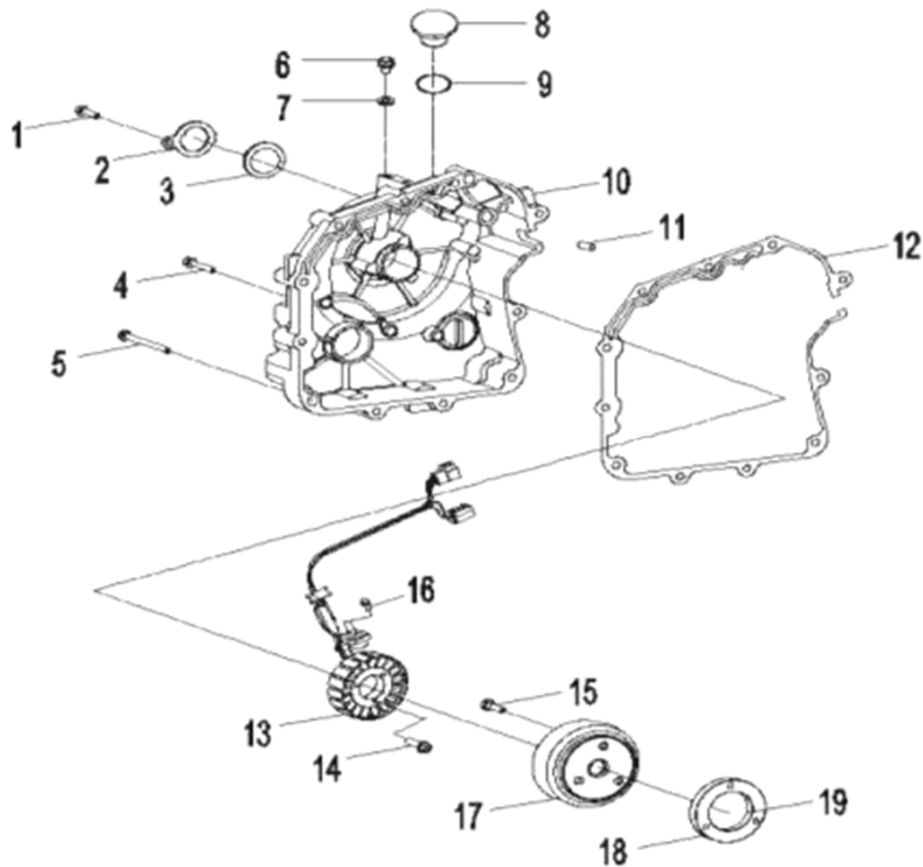

D-6: RIGHT CRANKCASE COVER

Item	Description	Part number	Q.ty	Note
1	Bolt	96000-060128-08C	1	M6x12
2	Retainer, Sight Glass	1133350S-000	1	
3	Oil Windows	1120250A-000	1	
4	Bolt	96000-060458-08C	4	M6x45
5	Bolt	96000-061359-08G	7	
6	Bolt	96000-060108-10K	1	
7	Washer	94101-0612010-00U	1	6.5x12x1
8	Cap(Nickel Silver)	96600-30075000000	1	
9	O-Ring	93210-02724	1	27.4x2.4
10	Crankcase Cover, RH	1133550A-000	1	
11	Pin, Dowel	94301-10140	2	10x14
12	Gasket, Crankcase, RH	1139350A-002	1	
13	Stator	3112062E-000	1	
14	Screw	91300-050258-00C	3	M5x25 + W
15	Bolt	91005-080188-00C	3	M8x18
16	Bolt	92000-050128-00C	2	M5x12
17	Flywheel	3111062E-000	1	
18	Outer, One Way	28121203-000	1	
19	Asm., Rollor, One Way	2813050B-000	1