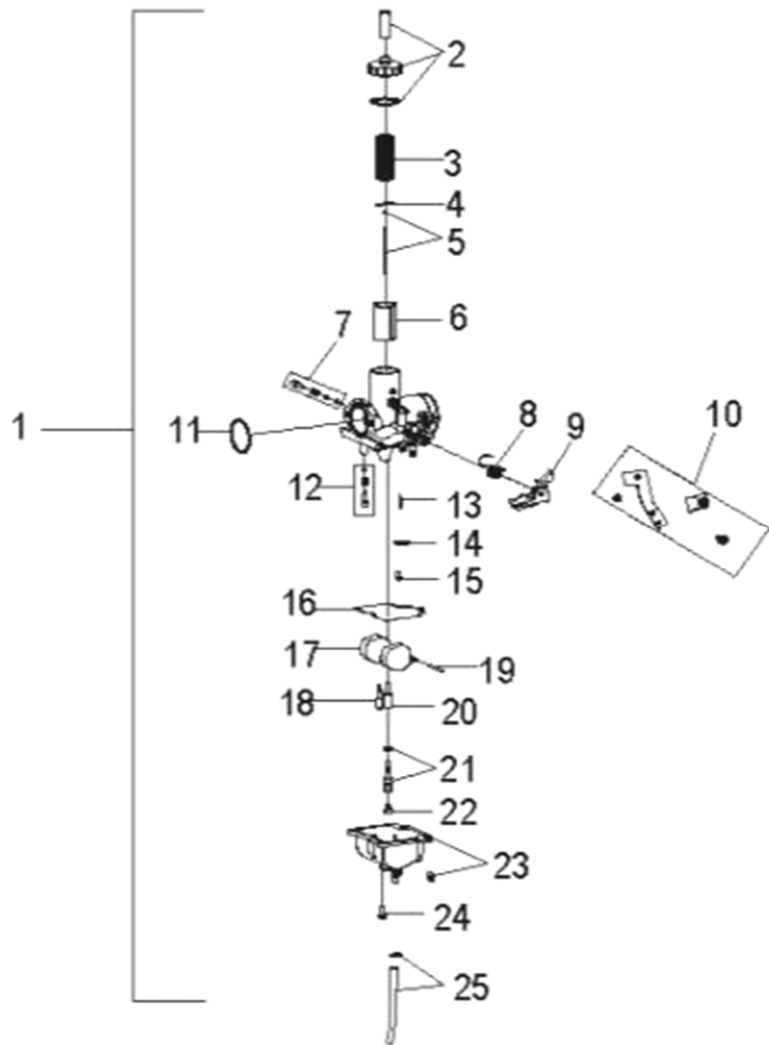

D-13: CARBURETOR

Item	Description	Part number	Q.ty	Note
1	Asm., Carburetor	1610062E-000	1	
2	Asm., Cap	1614062E-000	1	
3	Spring	1610262E-000	1	
4	Washer, Lock	5131962E-000	1	
5	Asm., Jet Needle	1610462E-000	1	
6	Throttle, Valve	1610362E-000	1	
7	Screw, Idle	1611462E-000	1	
8	Recoil, Choke	1612762E-000	1	
9	Choke, Lever	1613562E-000	1	
10	Support, Cable	1613062E-000	1	
11	O-Ring	93210-03520	1	
12	Screw, Air	1614362E-000	1	
13	Valve, Float	1611762E-000	1	
14	Bracket, Valve	1618562E-000	1	
15	Bolt	93500-040068-00C	1	
16	Seal, Float	1610662E-000	1	
17	Float	1612362E-000	1	
18	Pilot, Jet	1614162E-000	1	
19	Pin, Float	1611962E-000	1	
20	Needle, Jet	1615062E-000	1	
21	Valve, Needle	1610562E-000	1	
22	Jet, Main	16108229-000	1	
23	Float, Body	1610762E-000	1	
24	Bolt	93501-040128-00C	4	
25	Drain Tube	1610962E-000	1	

← FWD