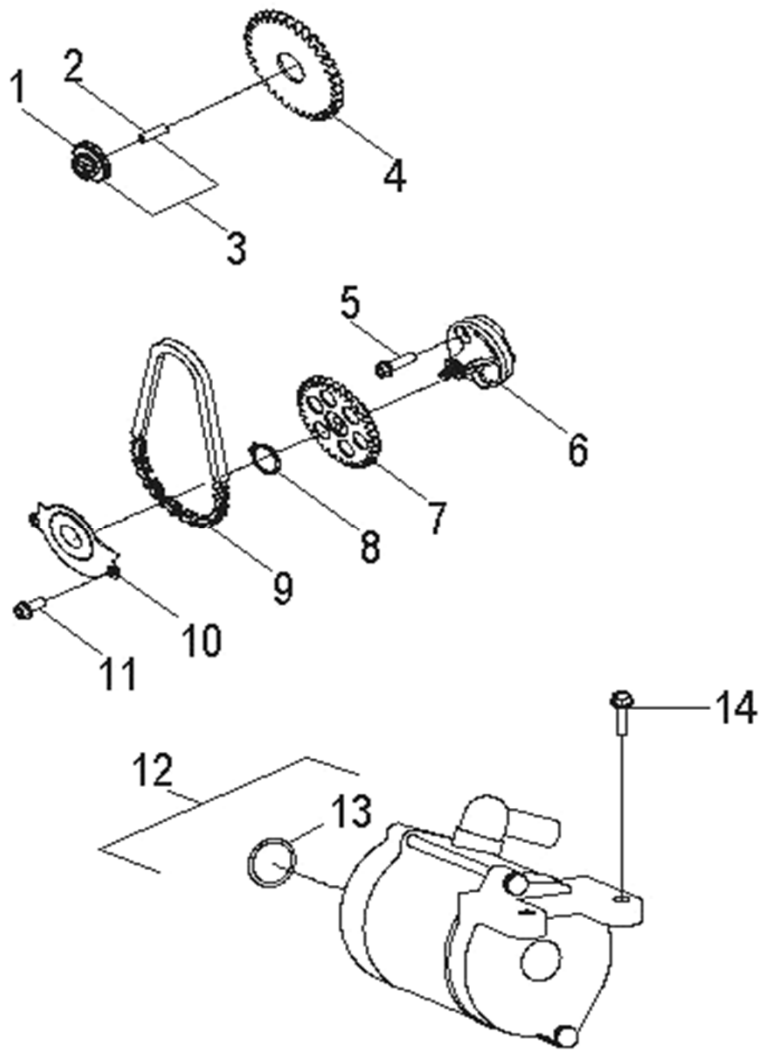

D-7: VALVE CAM

Item	Description	Part number	Q.ty	Note
1	Shaft, Intake, Rocker Arm	1445250A-000	1	
2	Shaft, Exhaust, Rocker Arm	1445362E-000	1	
3	Nut	94050-08000-00C	4	M8
4	Washer	94101-0818023-00U	4	8x18x2.3
5	Arm, Valve, Rocker	1443162E-000	2	
6	Screw, Tappet Adj.	90012-06015	2	
7	Nut, Tappet Adj.	90206-05000-00A	2	
8	Asm., Decomp. Release	1445662E-000	1	
9	Bracket, Cam Shaft	1221162E-000	1	
10	Asm., Cam Shaft	1440062E-000	1	
11	Guide, Cam Chain, RH	1455050A-000	1	
12	Pivot, Guide	1453550A-000	1	
13	Chain, Cam	1440155S-000	1	
14	Guide, Cam Chain, LH	1450055L-000	1	
15	Screw	93000-060068-00K	1	M6x6
16	O-Ring	93210-00915	1	9.5x1.5
17	Bolt	96000-060228-14C	2	M6x22
18	Tensioner	14521119-000	1	
19	Gasket, Tensioner	14523119-002	1	

D-10: OIL PUMP & STARTING MOTOR

Item	Description	Part number	Q.ty	Note
1	Gear, Starter	2842350A-000	1	
2	Shaft, Starter Motor	2842450A-000	1	
3	Asm., Gear Starter	2842250A-000	1	Incl. 1~2
4	Gear, Starter	2822050B-000	1	
5	Bolt	96000-060308-08C	2	M6x30
6	Asm., Oil Pump	1500050A-000	1	
7	Sprocket, Oil Pump	1515050A-000	1	
8	Clip, Cir	94511-1000S	1	
9	Chain, Oil Pump	1514150A-000	1	
10	Cover, Oil Pump	1571150A-000	1	
11	Bolt	96000-060128-08C	2	M6x12
12	Motor, Starter	3120062E-000	1	
13	O-Ring	93210-02431	1	24.4x3.1
14	Bolt	96000-060208-08C	2	M6x20