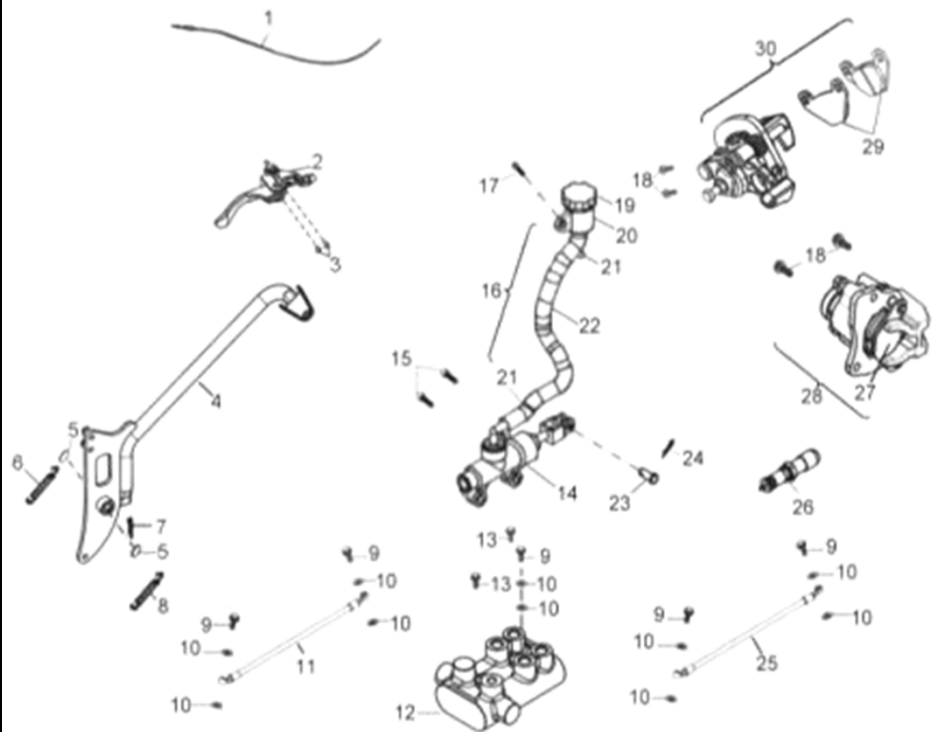

D-27: REAR BRAKE

Item	Description	Part number	Q.ty	Note
1	Cable, Parking Brake	38706202-000	1	
2	Lever, Parking Brake	3871055E-000	1	
3	Bolt	91000-060208-00K	2	
4	Pedal, Brake	4345655E-000	1	
5	O-Ring	93210-01115	2	
6	Spring, Brake	50507002-000	1	
7	Pin, Cotter	94201-25190	1	
8	Spring, Switch	43422202-000	1	
9	Bolt, Banjo	45456111-000	5	
10	Washer	94101-1015012-U0B	10	10.1x15x1.2
11	Hose, Front Brake, Lower	45449209-000	1	
12	Brake Shunt	45470201-000	1	
13	Bolt	91000-080408-00C	2	M8x40
14	Master Cylinder	4350155E-000	1	
15	Bolt	92001-080258-00K	2	
16	Asm., Master Cylinder	4350055E-000	1	incl. 19~22, 16
17	Bolt	96000-060128-OKL	1	M6x12
18	Bolt	96000-100208-OKL	4	M10x20
19	Cap, Oil Tank	43016201-000	1	
20	Valve, Fuel	17950201-000	1	
21	Clamp	94515-12008	2	12x8
22	Hose, Brake	45447210-000	1	
23	Pin	94302-07018	1	
24	Pin, Cotter	94201-16190	1	
25	Hose, Front Brake, Lower	45449210-000	1	
26	Switch, Brake	34916201-000	1	
27	Pads, Brake	45120182-000	1	
28	Asm., Caliper, Rear	4500055E-000	1	
29	Pads, Parking Brake	43201201-000	1	
30	Asm., Caliper, Parking Brake	43200201-001	1