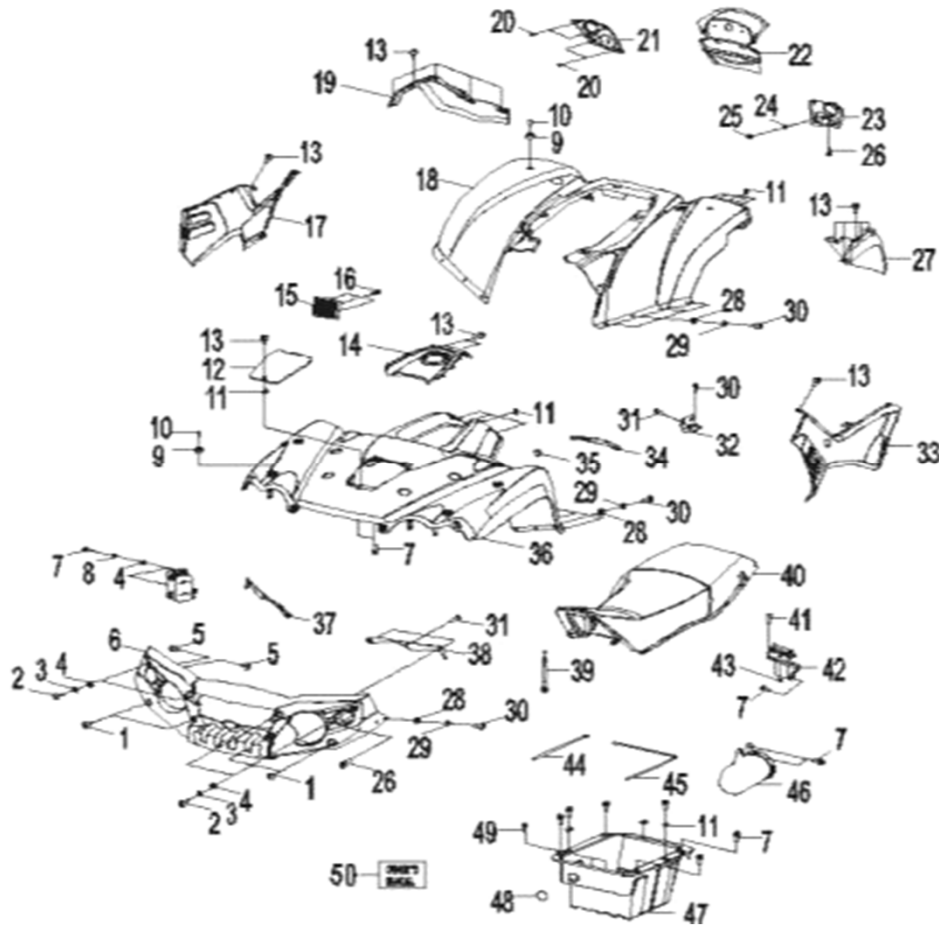

D-21: CAB & SEAT

Item	Description	Part number	Q.ty	Note
1	Bolt	93800-060128-00K	4	M6x12
2	Bolt	93800-060208-00K	4	
3	Washer	94101-0618010-00K	4	
4	Nut	90350-06000-00K	6	M6
5	Bolt	93100-050128-00K	4	M5x12
6	Cover, Front Bumper	50461218-000	1	
7	Bolt	96007-060168-00K	16	M6x16 + W
8	Washer	94101-0613010-00K	2	6x13x1
9	Foam	17502204-000	4	
10	Spacer	51311203-000	4	
11	U-Nut	90344-06000-00C	20	M6
12	Front Fender Cover(Small)	61151201-116	1	Black
		61151201-620		Green
13	Bolt	93800-060168-00K	15	M6x16
14	Cover, Fuel Tank	17555208-000	1	
15	Net, Rubber	61103201-000	2	
16	Rivet, Plastic	61120153-000	6	
17	Panel, Side, RH	8350055E-000	1	
18	Cab, Rear	6100055E-116	1	Black
		6100055E-620		Green
19	Fender, Rear, RH	62810203-000	1	
20	Screw	93903-2040128-00K	8	M4
21	Cover, Rear Signal, RH	3380155E-000	1	
22	License Plate	3370855E-000	1	
23	Cover, Rear Signal, LH	3385155E-000	1	
24	Washer	94101-0619010-00C	2	6.1x19x1
25	Nut	94050-06000-00C	2	M6
26	Bolt	96000-060108-10K	4	
27	Fender, Rear, LH	62820203-000	1	
28	Nut	90350-05000-00K	18	M5
29	Washer	94101-0514010-00K	18	5.1x14x1
30	Bolt	93100-050168-00K	20	M5x16
31	Screw	93903-1050128-00K	8	M5
32	Bracket, lock, hood	83604201-000	1	
33	Panel, Side, LH	83600215-000	1	
34	Bracket, striker, key	77235201-000	1	
35	Rubber Cap	35157202-000	1	
36	Cab, Front	61100216-116	1	Black
		61100216-620		Green
37	Guard, Mud, RH	50468201-000	1