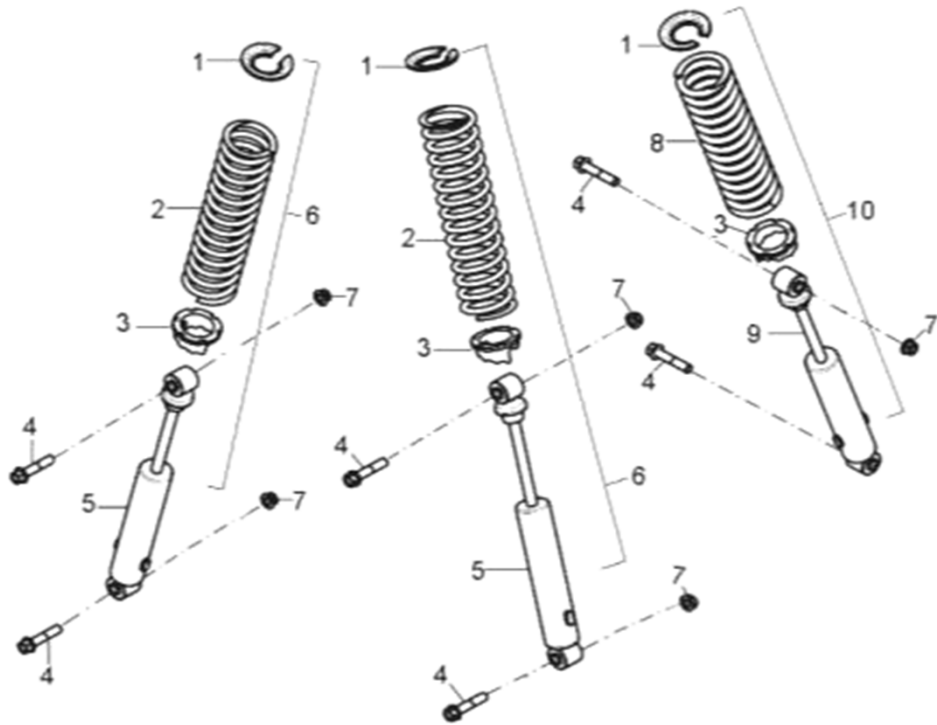

D-20: SWING ARM & FOOTREST

Item	Description	Part number	Q.ty	Note
1	Bolt	96007-060168-00K	6	M6x16 + W
2	Footwell, RH	6430055E-000	1	
3	Screw	93903-1050128-00K	4	M5x12
4	Retainer, Brake Line, Front	53005202-000	2	
5	Ball Joint	52451204-000	4	
6	Pin, Cotter	94201-23250	4	
7	Bracket, Ball Joint	5313639A-000	2	
8	Clip, Cir	94511-3113S	4	
9	Washer	94101-1225020-00C	4	12.1x25x2
10	Nut, Lock	90351-12000-00C	4	M12
11	A-Arm, Lower, Rh	53031203-067	1	
12	Bolt	96000-100758-0KL	8	
13	Cap, Rubber	52426156-000	16	
14	Spacer	5314039A-000	8	
15	Bushing	53135203-000	16	
16	Nut	94050-10000-00C	8	M10
17	A-Arm, Upper, Rh	5303255E-067	1	
18	Cap, Valve, Grease	51301131-000	8	
19	Valve, Grease	51300131-000	8	
20	Footwell, LH	6431055E-000	1	
21	A-Arm, Upper, Lh	5313255E-067	1	
22	A-Arm, Lower, LH	53131203-067	1	

D-23: SUSPENSION

Item	Description	Part number	Q.ty	Note
1	Retainer, Spring	52406153-000	3	
2	Spring, Suspension, Front	5110155E-000	2	
3	Collar, Adjustment	52404151-000	3	
4	Bolt	96000-100508-OKL	6	M10x50
5	Shock,Front	5110255E-000	2	
6	Asm., Suspension, Front	5110055E-293	2	
7	Nut	94050-10000-00C	5	M10
8	Spring, Suspension, Rear	5240155E-000	1	
9	Shock, Rear	5240255E-000	1	
10	Asm., Suspension, Rear	5240055E-293	1	

D-24: FRONT WHEEL

Item	Description	Part number	Q.ty	Note
1	Seal, Oil	96500-25470700000	2	25x47x0.7
2	Bearing, Ball	96100-62040-Z0000	2	
3	Spacer	4431139A-000	2	
4	Spacer	4431539A-000	2	
5	Hub, Wheel, Front	42010204-000	1	
6	Bearing, Ball	0490005-000	2	
7	Seal, Oil	96500-223806A7271	2	22x38x6
8	Spacer	4431239A-000	2	
9	Valve, Rim	42616131-000	2	
10	Rim, Front	4270155E-067	2	
11	Tire	42711227-000	2	
12	Nut	90355-10000-17B	8	
13	Washer	94121-1426016-000	2	14x26x1.6
14	Pin, Cotter	94201-32320	2	
15	Shaft, Prob	90353-14015-00C	2	
16	Cap, Hub	4273039A-000	2	
17	Hub, Wheel, Front	4201039A-000	1	