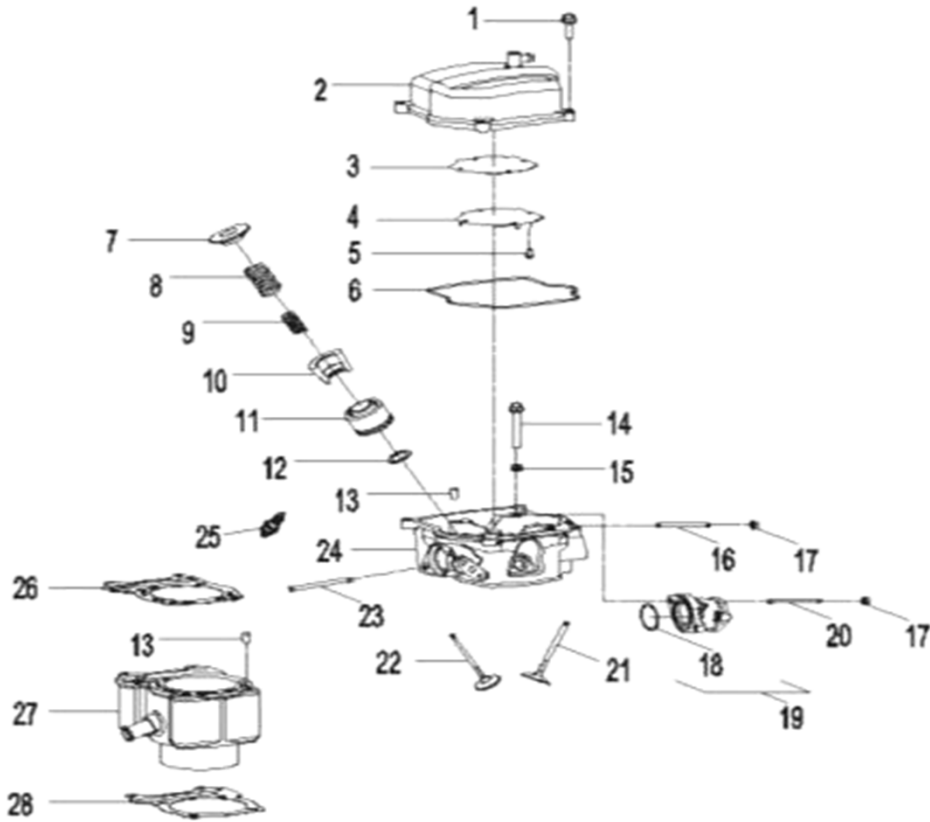

D-1: CYLINDER HEAD

Item	Description	Part number	Q.ty	Note
1	Bolt	96000-060258-08C	4	M6x25
2	Cover, Cylinder Head	1230962E-000	1	
3	Gasket	1230350A-000	1	
4	Breather, Crankcase, Lower	1230250A-000	1	
5	Screw	93903-1040088-00K	4	M4
6	Gasket , Head Cover	1239162E-000	1	
7	Retainer, Valve, Spring	1477162B-000	2	
8	Spring, Valve, Outer	1475162B-000	2	
9	Spring, Valve, Inner	1476162B-000	2	
10	Clip, Retainer	1478162B-000	4	
11	Seal, Valve	1220962B-000	2	
12	Seat, Valve, Spring, Outer	1477562B-000	2	
13	Pin, Dowel	94301-10140	6	10x14
14	Bolt	96000-061108-08C	2	M6x110
15	Washer	94101-0613010-00C	2	6.1x13x1
16	Stud	91001-060328-00C	2	M6x32
17	Nut	94050-06000-00C	4	M6
18	O-Ring	93210-03830	1	
19	Asm., Manifold, Intake	1710062E-000	1	
20	Stud	91001-060288-00C	2	M6x28
21	Valve, Exhaust	1472162B-000	1	
22	Valve, Intake	1471162B-000	1	
23	Stud	91001-080328-00C	2	M8x32
24	Head, Cylinder	1220162B-000	1	
25	Plug, Spark	9807650A-000	1	DPR7EA-9
26	Gasket Set	1225062E-000	1	
27	Cylinder	1210062E-000	1	
28	Gasket, Cylinder	1219162E-001	1