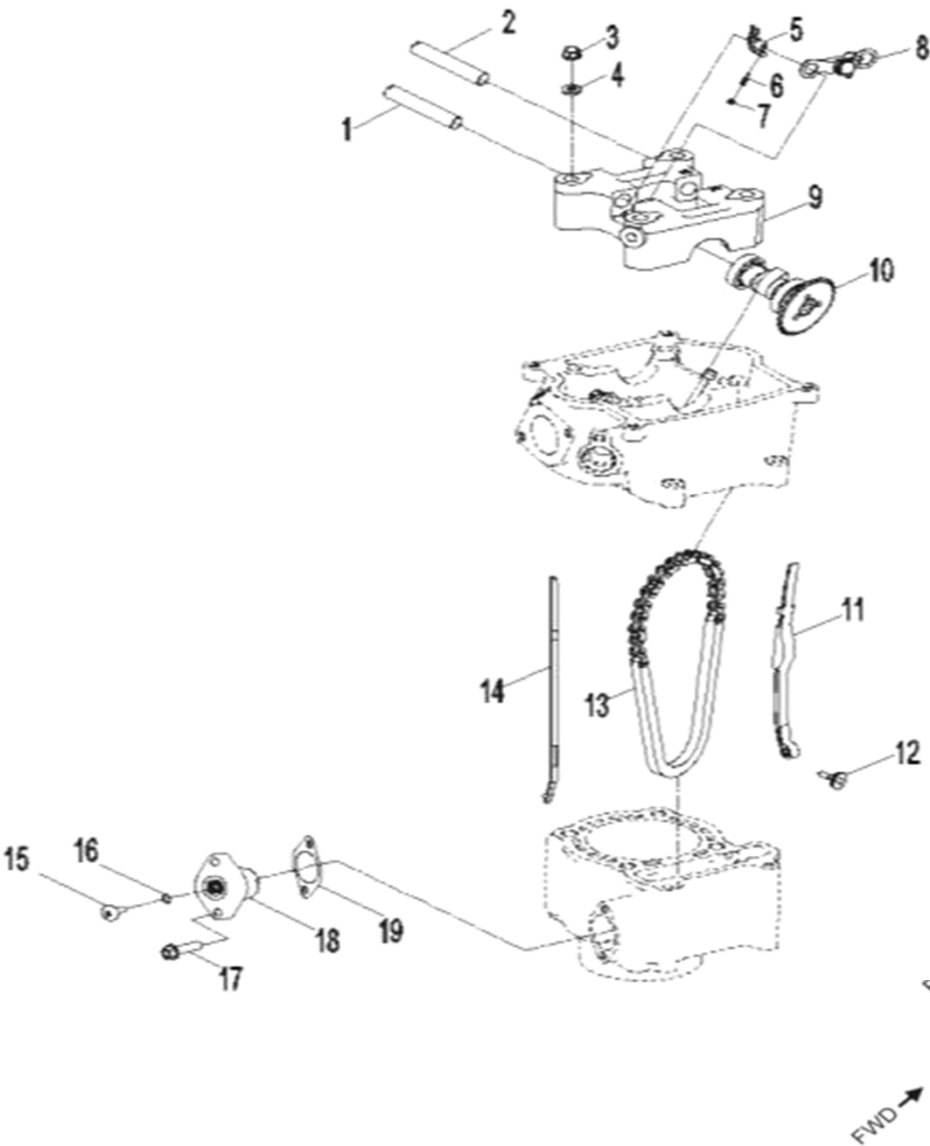

D-5: LEFT CRANKCASE COVER

← FWD

Item	Description	Part number	Q.ty	Note
1	Bolt	91003-060088-00K	3	
2	Wind Guider, Drive Clutch	1133950B-000	1	
3	Derby Cover	1135550A-000	1	
4	Washer	94101-0613010-00C	3	6.1x13x1
5	Bolt	96000-060168-08C	1	M6x16
6	Bolt	96000-060258-08C	2	M6x25
7	Pin, Dowel	94301-08140	2	
8	Bushing, Sheave	2210650A-000	1	
9	Bearing, Ball	96100-69050-LLU00	1	
10	Ratchet, Recoil	2210750A-000	1	
11	Recoil, Starter	1135050A-000	1	
12	Bolt	96000-060168-10K	4	M6x16
13	Bolt	96000-060408-08C	10	M6x40
14	Drain plug	11353201-000	1	
15	Tablet, Logo	1134750A-000	1	
16	Bolt	96000-050128-00K	2	M5x12
17	Cover, Clutch	1134150A-000	1	
18	Bearing, Ball	96100-6004-LLUC3/ZG	1	
19	Gasket	1135950A-002	1	

D-7: VALVE CAM

Item	Description	Part number	Q.ty	Note
1	Shaft, Intake, Rocker Arm	1445250A-000	1	
2	Shaft, Exhaust, Rocker Arm	1445362E-000	1	
3	Nut	94050-08000-00C	4	M8
4	Washer	94101-0818023-00U	4	8x18x2.3
5	Arm, Valve, Rocker	1443162E-000	2	
6	Screw, Tappet Adj.	90012-06015	2	
7	Nut, Tappet Adj.	90206-05000-00A	2	
8	Asm., Decomp. Release	1445662E-000	1	
9	Bracket, Cam Shaft	1221162E-000	1	
10	Asm., Cam Shaft	1440062E-000	1	
11	Guide, Cam Chain, RH	1455050A-000	1	
12	Pivot, Guide	1453550A-000	1	
13	Chain, Cam	1440155S-000	1	
14	Guide, Cam Chain, LH	1450055L-000	1	
15	Screw	93000-060068-00K	1	M6x6
16	O-Ring	93210-00915	1	9.5x1.5
17	Bolt	96000-060228-14C	2	M6x22
18	Tensioner	14521119-000	1	
19	Gasket, Tensioner	14523119-002	1	

D-10: OIL PUMP & STARTING MOTOR

Item	Description	Part number	Q.ty	Note
1	Gear, Starter	2842350A-000	1	
2	Shaft, Starter Motor	2842450A-000	1	
3	Asm., Gear Starter	2842250A-000	1	Incl. 1~2
4	Gear, Starter	2822050B-000	1	
5	Bolt	96000-060308-08C	2	M6x30
6	Asm., Oil Pump	1500050A-000	1	
7	Sprocket, Oil Pump	1515050A-000	1	
8	Clip, Cir	94511-1000S	1	
9	Chain, Oil Pump	1514150A-000	1	
10	Cover, Oil Pump	1571150A-000	1	
11	Bolt	96000-060128-08C	2	M6x12
12	Motor, Starter	3120062E-000	1	
13	O-Ring	93210-02431	1	24.4x3.1
14	Bolt	96000-060208-08C	2	M6x20