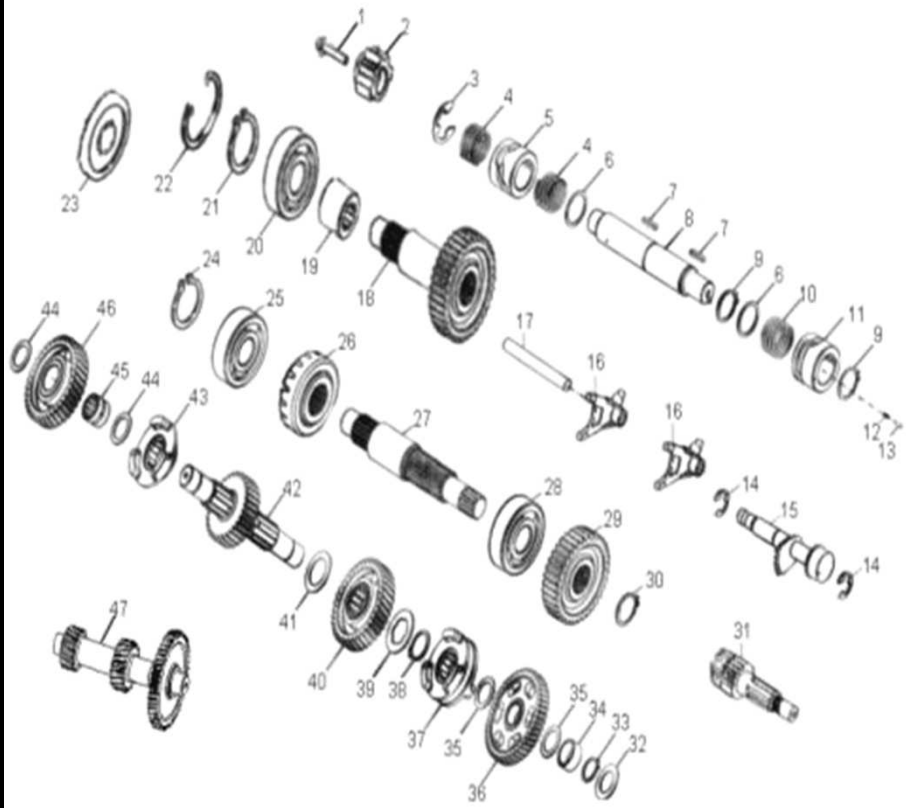

D-11: TRANSMISSION

Item	Description	Part Number	Q.ty	Note
41	Washer	94101-2538010-000	1	25x38x1
42	Shaft, Transmission	2344155L-000	1	
43	Rachet, Over Drive	2344555L-000	1	
44	Washer	94101-2029010-000	2	20.2x29x1
45	Bearing, Needle	96200-202417	1	
46	Gear, Over Drive	2344455L-000	1	
47	Asm., Shaft, Counter	2342055L-000	1