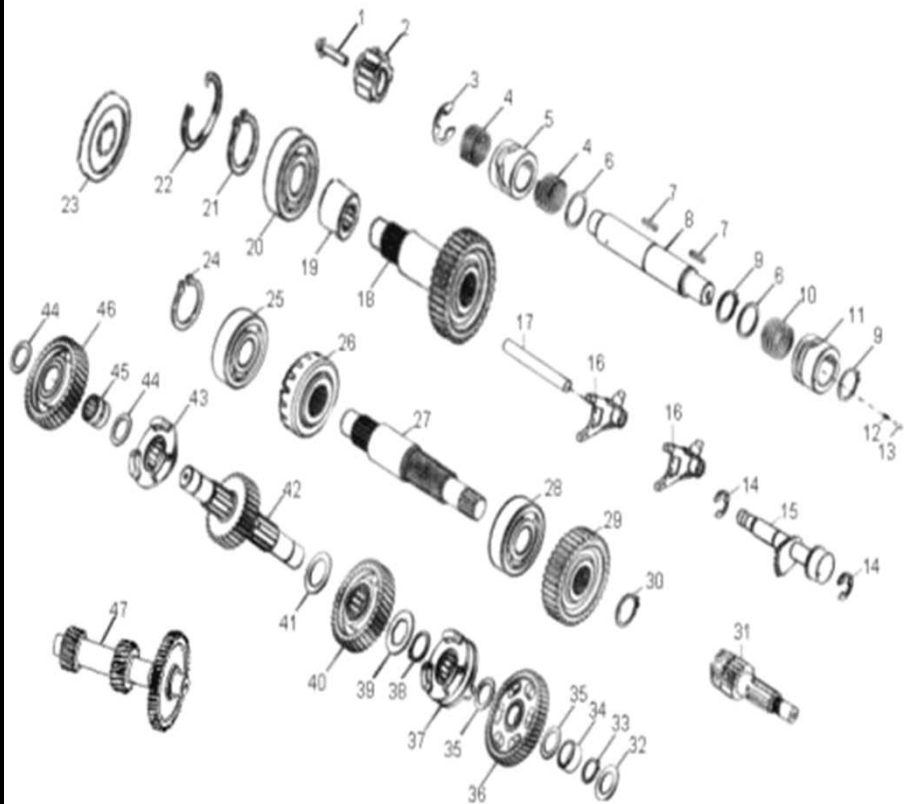

**D-10: OIL PUMP & STARTING MOTOR**

Item	Description	Part Number	Q.ty	Note
1	Gear, Starter	2842350A-000	1	
2	Shaft, Starter Motor	2842450A-000	1	
3	Asm., Gear Starter	2842250A-000	1	Incl. 1~2
4	Gear, Starter	2822050B-000	1	
5	Bolt	96000-060308-08C	2	M6x30x1.0
6	Asm., Oil Pump	1500050A-000	1	
7	Sprocket, Oil Pump	1515050A-000	1	
8	Clip, Cir	94511-1000S	1	
9	Chain, Oil Pump	1514150A-000	1	
10	Cover, Oil Pump	1571150A-000	1	
11	Bolt	96000-060128-08C	2	M6x12x1.0
12	Motor, Starter	3120062E-000	1	
13	O-Ring	93210-02431	1	24.4x3.1
14	Bolt	96000-060208-08C	2	M6x20x1.0

**D-11: TRANSMISSION**

Item	Description	Part Number	Q.ty	Note
1	Bolt	96000-060288-10C	1	M6x28x1.0
2	Gear , Drum Shift	2431050S-000	1	
3	E-Clip	94513-1900E	1	
4	Recoil, Shift	2430350S-001	2	
5	Drum, Gear Shifter	2430155L-001	1	
6	Washer	94101-2632005-000	2	26.2x32x0.5
7	Key, Woodruff	90472-40420	2	
8	Shaft, Shift Drum	2430855L-000	1	
9	Clip, Cir	94511-2600S	2	
10	Recoil, Shift	2430750S-000	1	
11	Drum, Gear Shifter	2430955L-001	1	
12	Spring, Drum Sensor	2425339A-000	1	
13	Roller, Drum Sensor	2425239A-000	1	
14	E-Clip	94513-1200E	2	
15	Spindle	2461150S-000	1	
16	Fork, Shift	2423150A-000	2	
17	Shaft, Gear Shift	2424155L-000	1	
18	Ideal Gear, Over Drive	2344355L-000	1	
19	Bearing, Needle	96200-304217	1	
20	Bearing, Ball	96100-62050-00000	1	
21	Clip, Cir	94511-2500S	1	25mm
22	Clip, Cir	94512-5200R	1	
23	Seal, Oil	96500-255207A5451	1	25x52x7
24	Clip, Cir	94511-2000S	1	
25	Bearing, Ball	96100-63040-000C3	1	
26	Gear, Final Ring	2343350S-000	1	
27	Pinion,Output	2343150S-000	1	
28	Bearing, Ball	96100-62060-00000	1	
29	Gear,Output	2343250S-000	1	
30	Clip, Cir	94511-2400S	1	
31	Shaft, Drive	2341150S-000	1	
32	Washer	94101-2033010-000	1	20x33x1
33	Clip, Cir	94511-2000S	1	
34	Collar, Shaft	2344250A-000	1	
35	Washer	94101-2028010-000	2	20.2x28x1
36	Asm., Gear, Spur	2345050A-001	1	
37	Ratchet, Shift	2243050A-001	1	
38	Clip, Cir	94511-2500S	1	25mm
39	Washer, Spline	2343550A-000	1	
40	Gear Set, Reverse	2346050A-000	1	