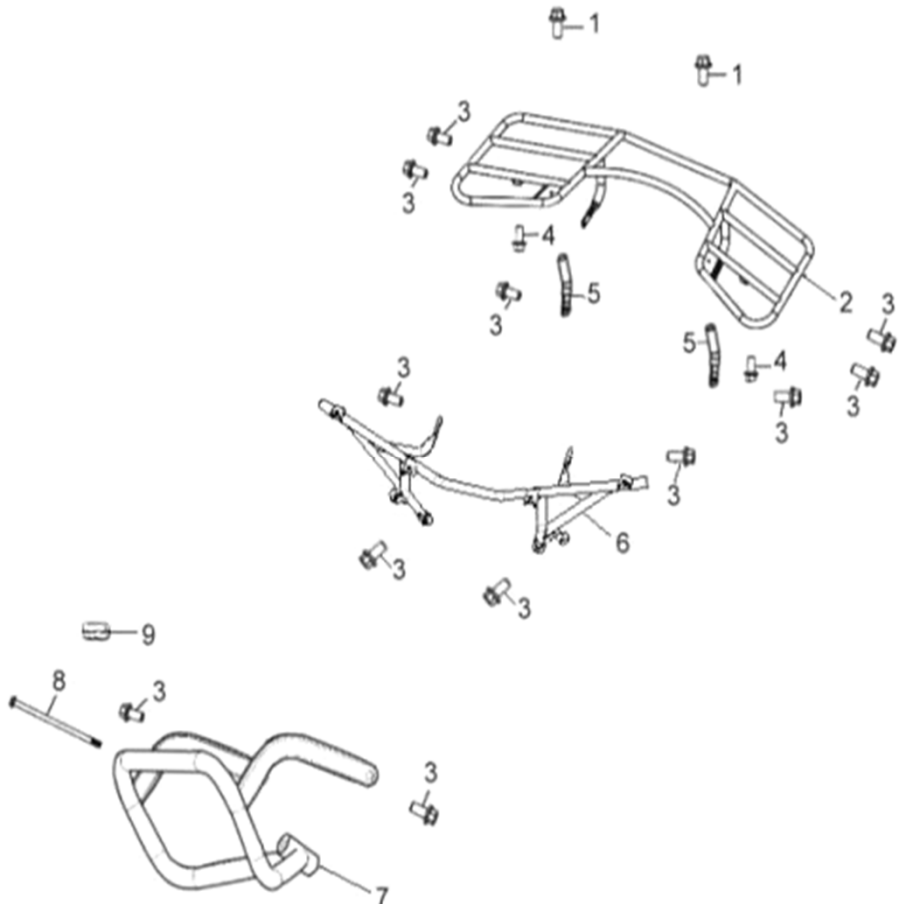

D-19: BUMPER

Item	Description	Part Number	Q.ty	Note
1	Bolt	96000-080148-OKL	2	M8x14x1.25
2	Rear Rack	8111155E-067	1	
3	Bolt	92001-080208-OKL	12	M8x20x1.25 + washer
4	Bolt	96007-060228-00K	2	M6x22x1.0 + washer
5	Bracket, Rear	81122203-067	2	
6	Bracket, Bumper	5045062F-067	1	
7	Bumper	5045555E-067	1	
8	Bolt	96000-100608-OKL	1	M10x60x1.25
9	Rubber, Fuel Tank	64319131-000	1