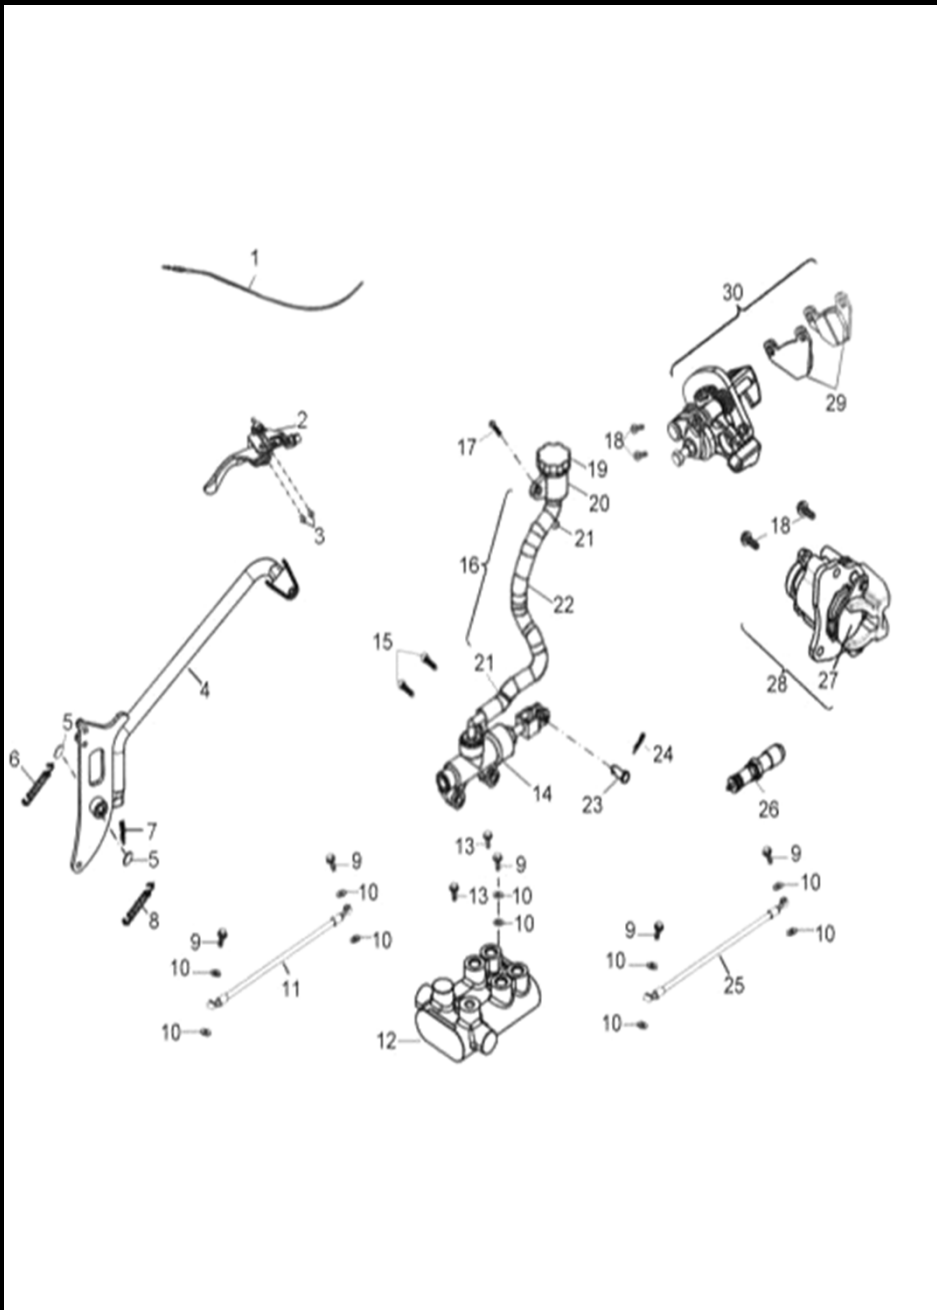

D-27: REAR BRAKE

Item	Description	Part Number	Q.ty	Note
1	Cable, Parking Brake	38706202-000	1	
2	Lever, Parking Brake	3871055E-000	1	
3	Bolt	91003-060208-00K	2	M6x20x1.0
4	Padel, Brake	4345655E-000	1	
5	O-Ring	93210-01115	2	
6	Spring, Brake	50507002-000	1	
7	Pin, Cotter	94201-25190	1	
8	Spring, Switch	43422202-000	1	
9	Bolt, Banjo	45456111-000	5	
10	Washer	94101-1015012-U0B	10	10.1x15x1.2
11	Hose, Front Brake, Lowe	45449209-000	1	
12	Brake Shunt	45470201-000	1	
13	Bolt	96000-080388-00K	2	M8x38x1.25
14	Master Cylinder	4350155E-000	1	
15	Bolt	92001-080258-00K	2	
16	Asm., Master Cylinder	4350055E-000	1	Incl. 19~22, 16
17	Bolt	96000-060128-0KL	1	M6x12x1.0
18	Bolt	96000-100208-0KL	4	M10x20x1.25
19	Cap, Oil Tank	43016201-000	1	
20	Valve, Fuel	17950201-000	1	
21	Clamp	94515-12008	2	12x8
22	Hose, Brake	45447210-000	1	
23	Pin	94302-07018	1	
24	Pin, Cotter	94201-16190	1	
25	Hose, Front Brake, Lowe	45449210-000	1	
26	Switch, Brake	34916201-000	1	
27	Pads, Brake	45120182-000	1	
28	Asm., Caliper, Rear	4500055E-000	1	
29	Pads, Parking Brake	43201201-000	1	
30	Asm., Caliper, Parking B	43200201-000	1