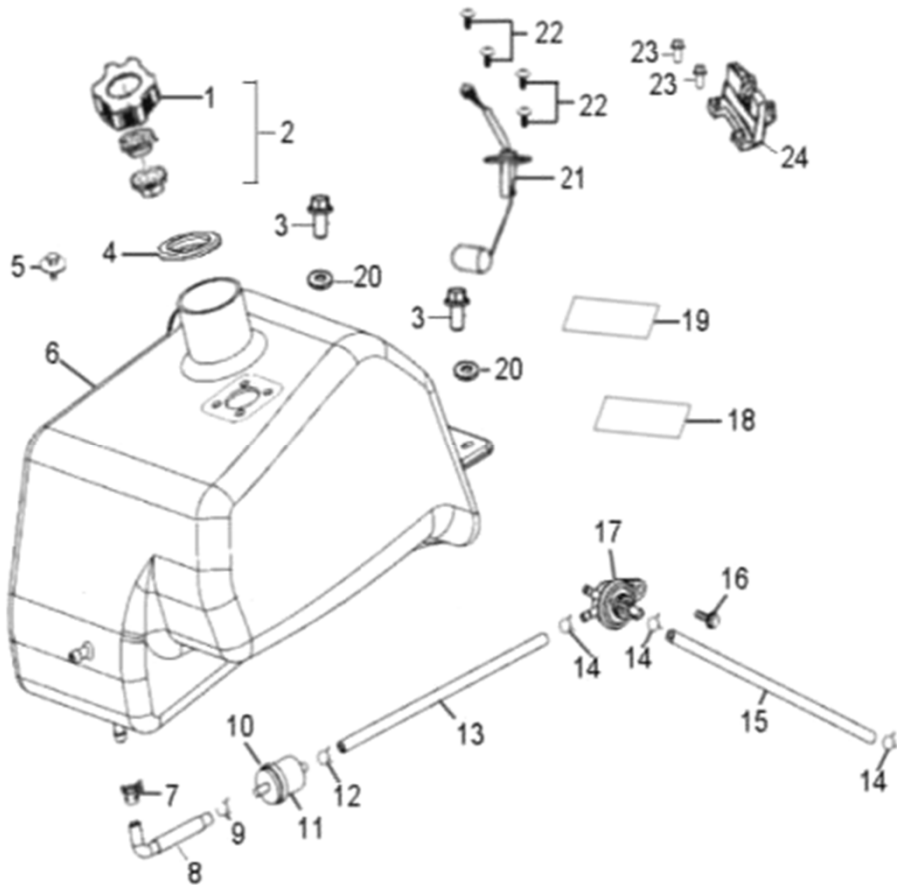

D-22: FUEL TANK

Item	Description	Part Number	Q.ty	Note
1	Cap, Fuel	17623203-000	1	
2	Asm., Cap, Fuel Tank	17620202-000	1	Incl. 1
3	Bolt	96000-080288-00K	2	
4	Collar, Fuel Tank	17507201-000	1	
5	Bolt	92005-060168-00K	1	M6x16x1.0 + washer
6	Asm., Tank, Fuel	1750055E-000	1	
7	Clamp	94515-10008	1	
8	Fuel hose	94412-05009-105	1	
9	Clip	94510-08008	1	
10	Clamp	1795955E-000	1	
11	Filter, Fuel	17952111-000	1	
12	Clip	94510-09012	1	
13	Asm., Hose, Fuel	94410-05009-012	1	
14	Clip	94510-08012	3	
15	Asm., Hose, Fuel	94410-05009-013	1	
16	Bolt	96000-060168-10K	1	M6x16x1.0
17	Valve, Fuel	17950111-000	1	
18	Decal, Insulation	87011211-000	1	
19	Decal, Insulation	87011212-000	1	
20	Washer	94101-0822020-00C	2	8x22x2
21	Sensor, Fuel	37800203-000	1	
22	Bolt	93100-050168-00K	4	M5x16x0.8
23	Bolt	96000-060148-00K	2	M6x14x1.0
24	Lock striker	77231180-000	1