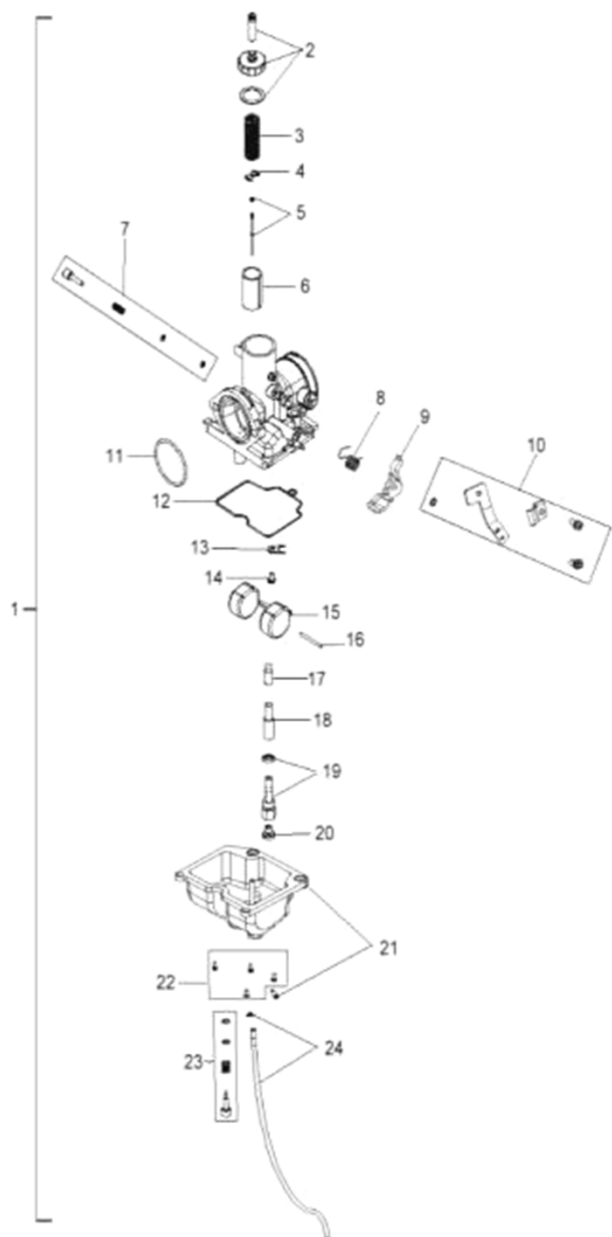

D-13: CARBURETOR

Item	Description	Part Number	Q.ty	Note
1	Asm., Carburetor	1610062E-000	1	
2	Asm., Cap	1614062E-000	1	
3	Spring	1610262E-000	1	
4	Washer, Lock	5131962E-000	1	
5	Asm., Jet Needle	1610462E-000	1	
6	Throttle, Valve	1610362E-000	1	
7	Screw, Idle	1611462E-000	1	
8	Recoil, Choke	1612762E-000	1	
9	Choke, Lever	1613562E-000	1	
10	Support, Cable	1613062E-000	1	
11	O-Ring	93210-03520	1	
12	Seal, Float	1610662E-000	1	
13	Bracket, Valve	1618562E-000	1	
14	Bolt	93500-040068-00C	1	
15	Float	1612362E-000	1	
16	Pin, Float	1611962E-000	1	
17	Pilot, Jet	1614162E-000	1	
18	Needle, Jet	1615062E-000	1	
19	Valve, Needle	1610562E-000	1	
20	Jet, Main	1610862E-000	1	
21	Float, Body	1610762E-000	1	
22	Bolt	93501-040128-00C	4	
23	Screw, Air	1614362E-000	1	
24	Drain Tube	1610962E-000	1