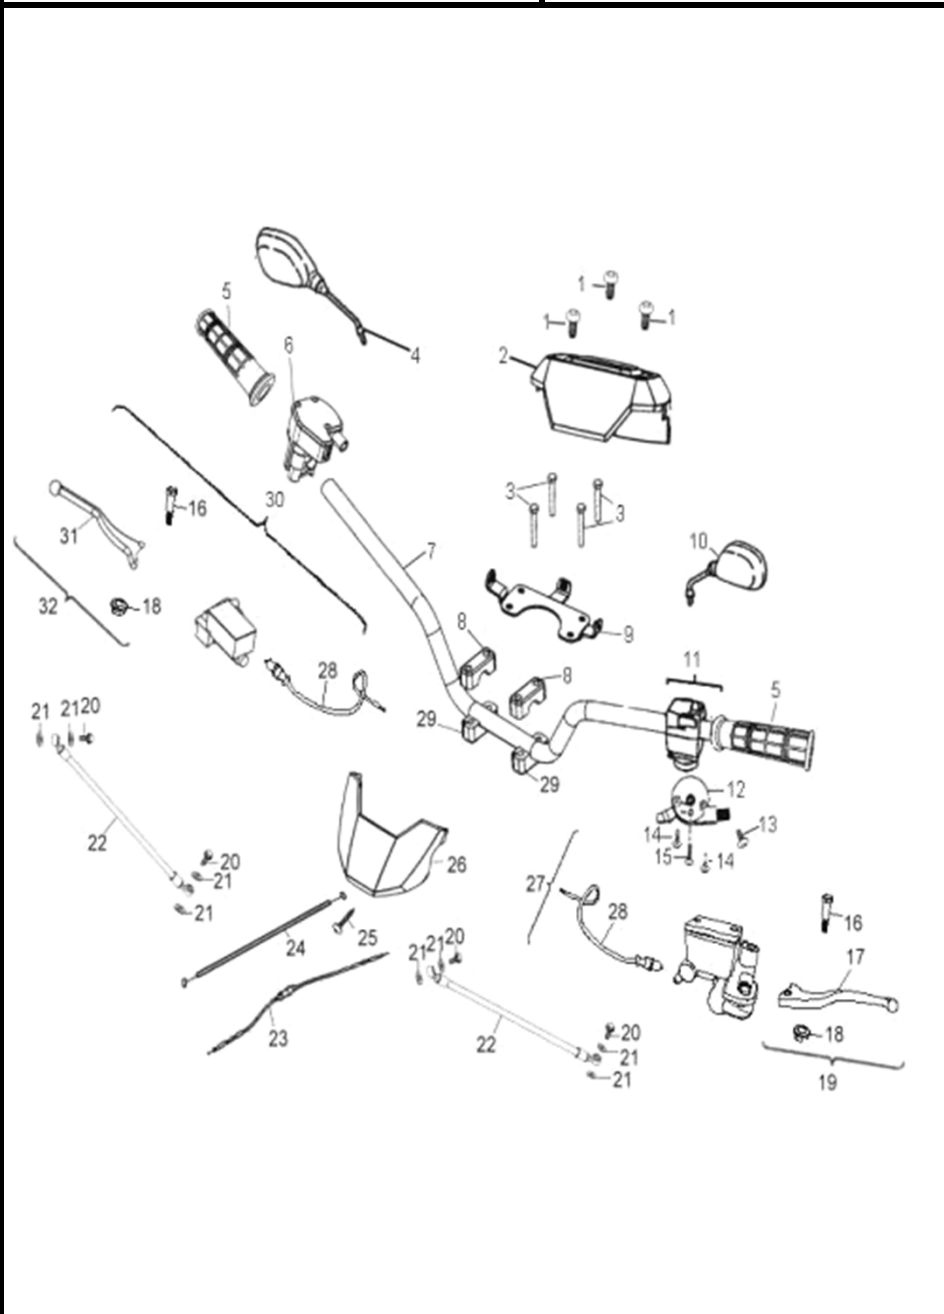

D-28: HANDLEBAR

Item	Description	Part Number	Q.ty	Note
1	Bolt	93100-050128-00K	3	M5x12x0.8
2	Pod, Handlebar	6421155E-000	1	
3	Bolt	96000-080638-00B	4	
4	Mirror, RH	88110204-000	1	
5	Grip, Handlebar	53167201-000	2	
6	Control, Throttle	5390055E-000	1	
7	Handlebar	5310055E-067	1	
8	Clamp, Upper	5321039A-000	2	
9	Bracket, Pod	5331055E-000	1	
10	Mirror, LH	88120201-001	1	Incl. 14~18
11	Asm., Switch, LH	35151227-001	1	Incl. 15~18
12	Asm., Manual Choke	35160201-000	1	
13	Bolt	93500-030068-00C	1	M3x6x0.6
14	Screw	93100-030048-00B	2	M3x4x0.6
15	Bolt	93500-060088-00K	1	M6x8x1.0
16	Bolt	89220201-000	2	
17	Lever, Brake, LH	53178205-000	1	
18	Nut	94073-06006-00K	2	
19	Asm., Lever, LH	53163205-000	1	
20	Bolt, Banjo	45456111-000	4	
21	Washer	94101-1015012-U0B	8	10.1x15x1.2
22	Hose, Front Brake, Upper	45448208-000	2	
23	Cable, Throttle	5391055E-000	1	
24	Choke, Cable, Manual	5392255E-000	1	
25	Screw	93903-1040128-00K	1	M4x12
26	Pod, Handlebar, Lower	6421255E-133	1	
27	Asm., Lever LH	5317155E-000	1	
28	Asm., Sensor, Taillight, L	35340131-00K	2	
29	Clamp, Lower	5320039A-000	2	
30	Asm., Master Cylinder, R	53172206-000	1	
31	Lever, Brake, RH	53175181-000	1	
32	Asm., Lever, RH	53164204-000	1