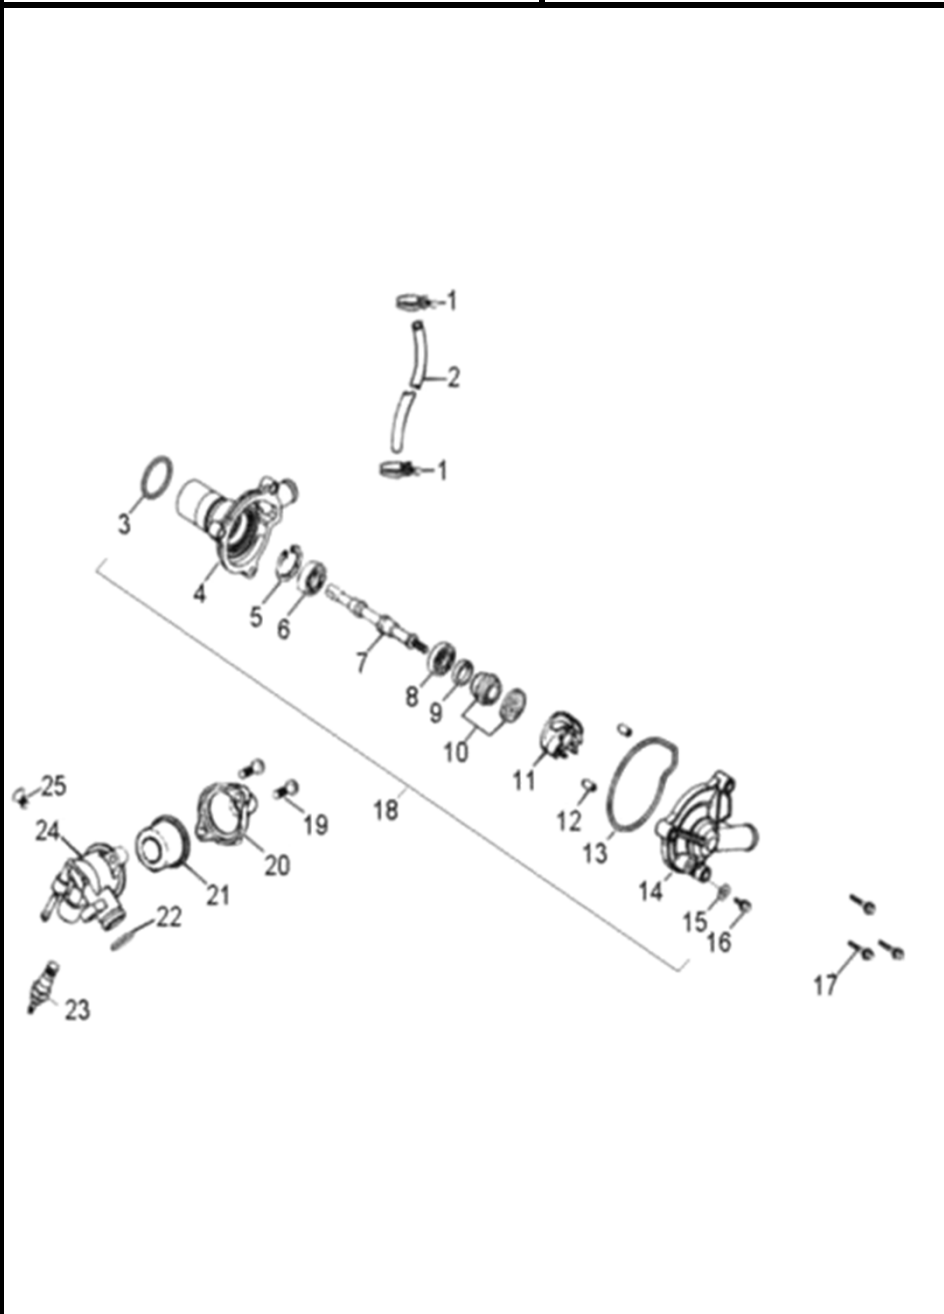

D-12: WATER PUMP

Item	Description	Part Number	Q.ty	Note
1	Clamp	1922250A-000	2	
2	Hose	1950250A-000	1	
3	O-Ring	93210-02920	1	29x2.0
4	Body, Water Pump	1921150A-000	1	
5	Clip, Cir	94512-2600R	1	
6	Bearing, Ball	96100-60000	1	
7	Shaft, Water Pump	1923150A-000	1	
8	Bearing, Ball	96100-69010	1	
9	Seal, Oil	96500-122207	1	
10	Seal, Mechanical	1921750A-000	1	
11	Impeller, Water Pump	1921550A-000	1	
12	Pin, Dowel	94301-08140	2	
13	Gasket	1922950A-000	1	
14	Flange, Water Pump	1922150A-000	1	
15	Washer	94101-0612010-00U	1	6.5x12x1
16	Bolt	96000-060128-08C	1	M6x12x1.0
17	Bolt	96000-060408-08C	3	M6x40x1.0
18	Asm., Water Pump	1921050A-000	1	Incl. 3~16
19	Bolt	93500-050168-00C	2	M5x16x0.8
20	Flange, Thermosatic	1931550A-000	1	
21	Bimetal, Thermosatic	1930050A-000	1	
22	O-Ring	93212-01719	1	
23	Sensor, Thermosatic	1931950A-000	1	
24	Housing, Thermosatic	1931150A-000	1	
25	Bolt	96000-060188-08C	1	M6x18x1.0