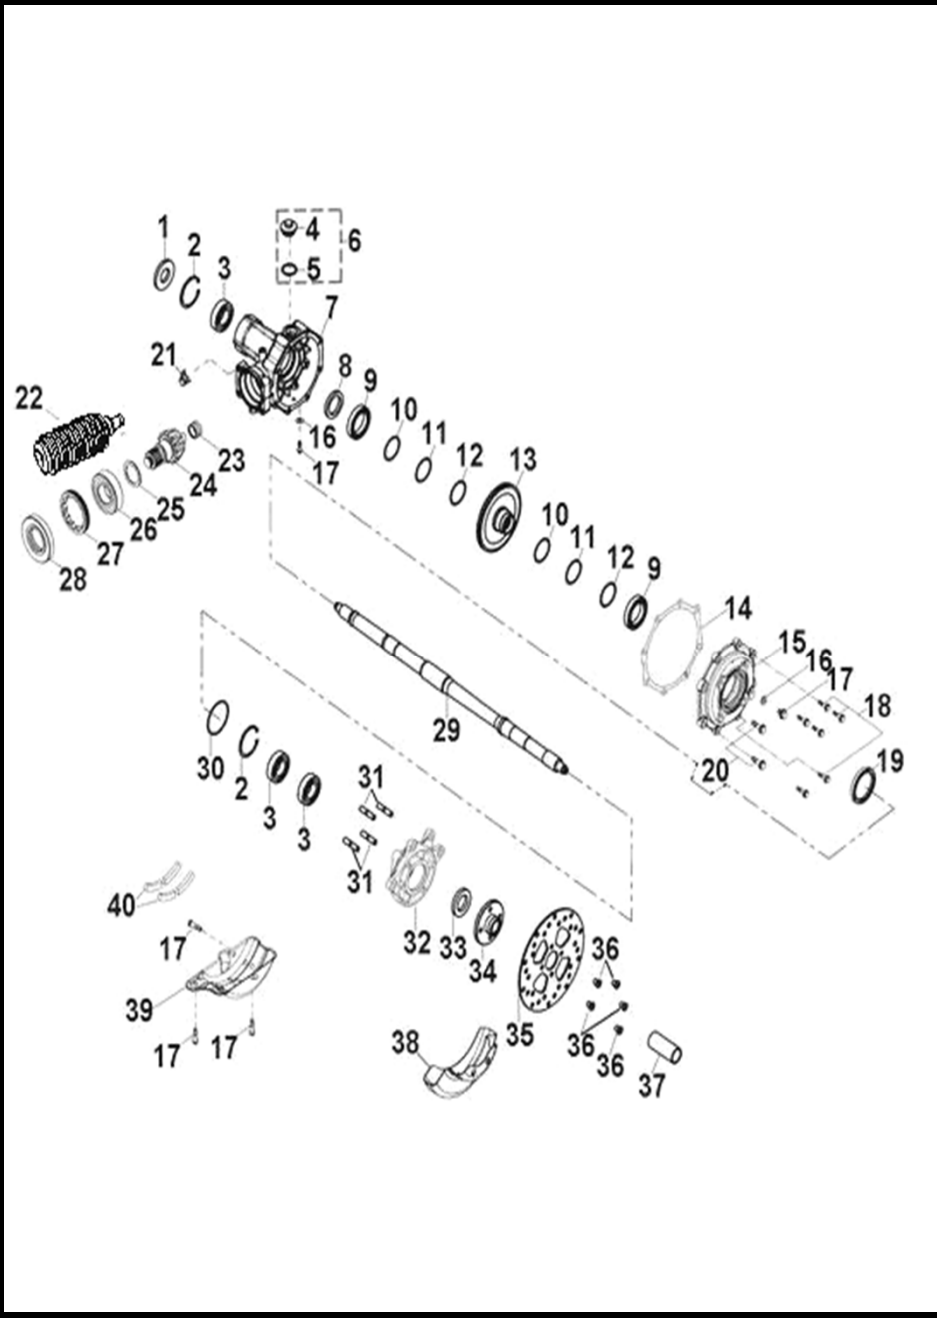

D-29: REAR WHEEL AXLE

Item	Description	Part Number	Q.ty	Note
1	Seal, Oil	96500-306207A7271	1	
2	Clip, Cir	94512-6200R	2	
3	Bearing, Ball	96100-6206-LLUC3/ZG	3	
4	Plug, Drain, Oil	11334119-000	1	
5	O-Ring	93210-03132	1	30.8mm
6	Asm., Cap	1542539A-000	1	
7	Gearcase	4210039B-001	1	
8	Seal, Oil	96500-415607A7271	1	
9	Bearing, Ball	96100-69090-00000	2	
10	Shim	42401201-000	2	
11	Shim	42401202-000	2	
12	Shim	42401203-000	2	
13	Gear, Bevel	42320201-00A	1	
14	Gasket, Cover	4229139A-001	1	
15	Cover, Gearcase	4220055E-000	1	
16	Washer	94101-0816020-00L	2	
17	Bolt	96000-080108-00K	5	M8x10x1.25
18	Bolt	96000-080288-00B	6	
19	Seal, Oil	96500-415106A2650	1	
20	Bolt	96000-100358-00B	2	
21	Clamp	94515-11007	1	
22	Bellows	16600201-000	1	
23	Bearing, Needle	96200-142213	1	
24	Gear, Pinion	42310201-00A	1	
25	Shim	4241039A-000	1	
26	Bearing, Ball	96100-62060-00000	1	
27	Nut	90204-65000-000	1	
28	Seal, Oil	96500-347210A7271	1	
29	Axle	4200050A-000	1	
30	O-Ring	93210-06725	1	
31	Stud	91001-100488-00B	4	
32	Housing, Rear axle	4280555E-000	1	
33	Seal, Oil	96500-405707A7271	1	
34	Hub, Disc	4349055E-000	1	
35	Disc, Brake	43511202-000	1	
36	Bolt	45016131-00K	5	
37	Tube, Spacer	4281055E-000	1	
38	Shield, Disc	52621201-067	1	
39	Shield, Gearcase	4352639A-067	1	
40	Foam	3720439A-000	4