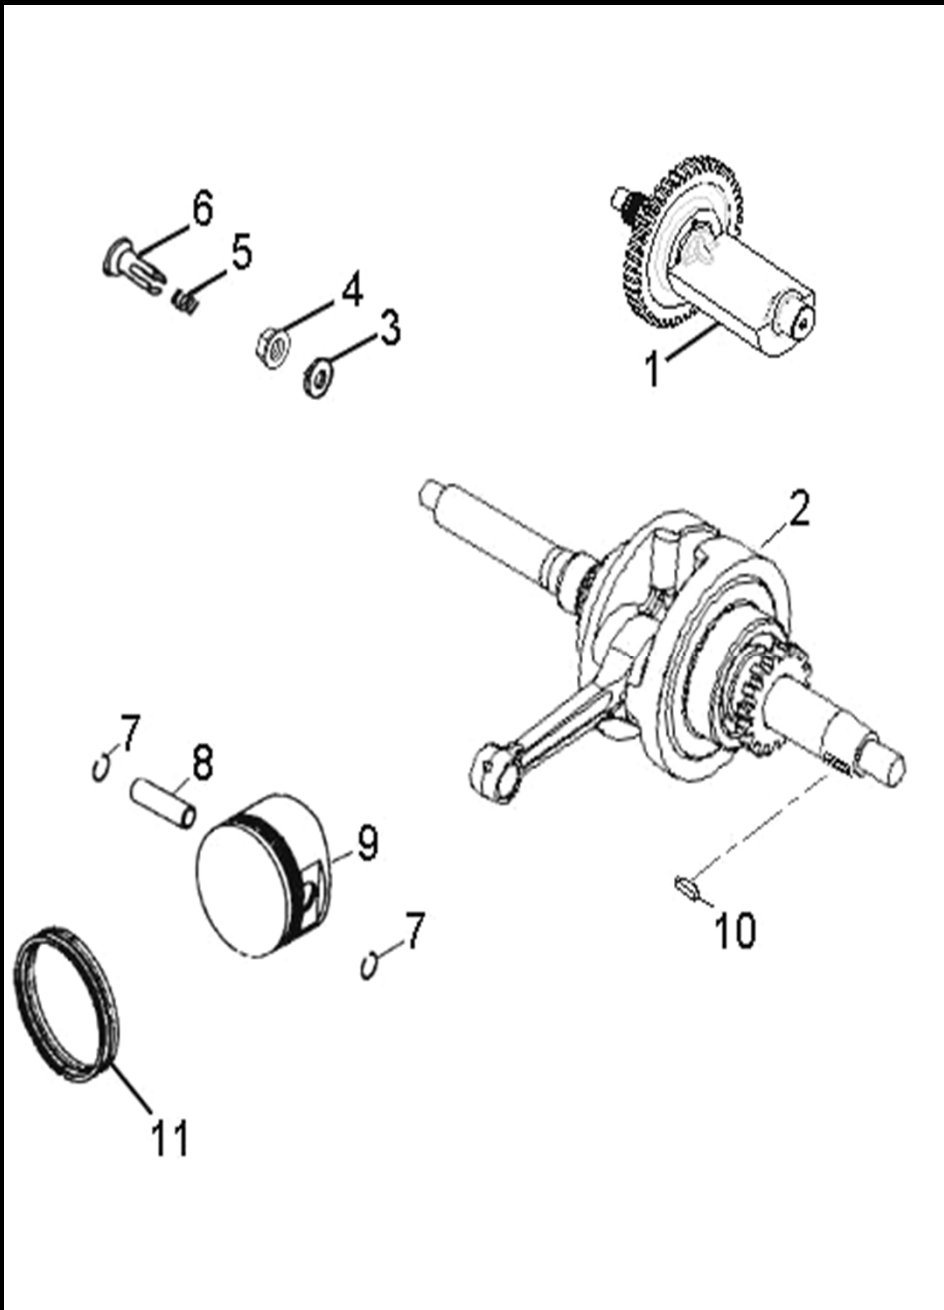

# D-1: CYLINDER HEAD

Item	Description	Part Number	Q.ty	Note
1	Bolt	96000-060258-08C	4	M6x25x1.0
2	Cover, Cylinder Head	1230962E-000	1	
3	Gasket	1230350A-000	1	
4	Breather, Crankcase, Lo	1230250A-000	1	
5	Screw	93903-1040088-00K	4	M4x8
6	Gasket , Head Cover	1239162E-000	1	
7	Retainer, Valve, Spring	1477162B-000	2	
8	Spring, Valve, Outer	1475162B-000	2	
9	Spring, Valve, Inner	1476162B-000	2	
10	Clip, Retainer	1478162B-000	4	
11	Seal, Valve	1220962B-000	2	
12	Seat, Valve, Spring, Out	1477562B-000	2	
13	Pin, Dowel	94301-10140	6	10x14
14	Bolt	96000-061108-08C	2	M6x110x1.0
15	Washer	94101-0613010-00C	2	6.1x13x1
16	Stud	91001-060328-00C	2	M6x32x1.0
17	Nut	94050-06000-00C	4	M6x1.0
18	O-Ring	93210-03830	1	
19	Asm., Manifold, Intake	1710062E-000	1	
20	Stud	91001-060288-00C	2	M6x28x1.0
21	Valve, Exhaust	1472162B-000	1	
22	Valve, Intake	1471162B-000	1	
23	Stud	91001-080328-00C	2	M8x32x1.25
24	Head, Cylinder	1220162B-000	1	
25	Plug, Spark	9807650A-000	1	DPR7EA-9
26	Gasket Set	1225062E-000	1	
27	Cylinder	1210062E-000	1	
28	Gasket, Cylinder	1219162E-000	1	

## D-2: PISTON & CRANKSHAFT

Item	Description	Part Number	Q.ty	Note
1	Shaft, Balancer	1342062E-000	1	
2	Asm., Crankshaft	1300062E-000	1	
3	Washer	94101-1426020-00C	1	14.2x26x2
4	Nut	94001-14000-00C	1	M14x1.5
5	Spring, Oil	1544739A-000	1	
6	Tube, Oil, Crankshaft	1544139A-000	1	
7	Clip, Piston Pin	1311550A-000	2	
8	Pin, Piston	1311150A-000	1	
9	Piston	1310062E-000	1	
10	Key, Woodruff	90471-25404	1	
11	Ring Set, Piston	1301162E-000	1	