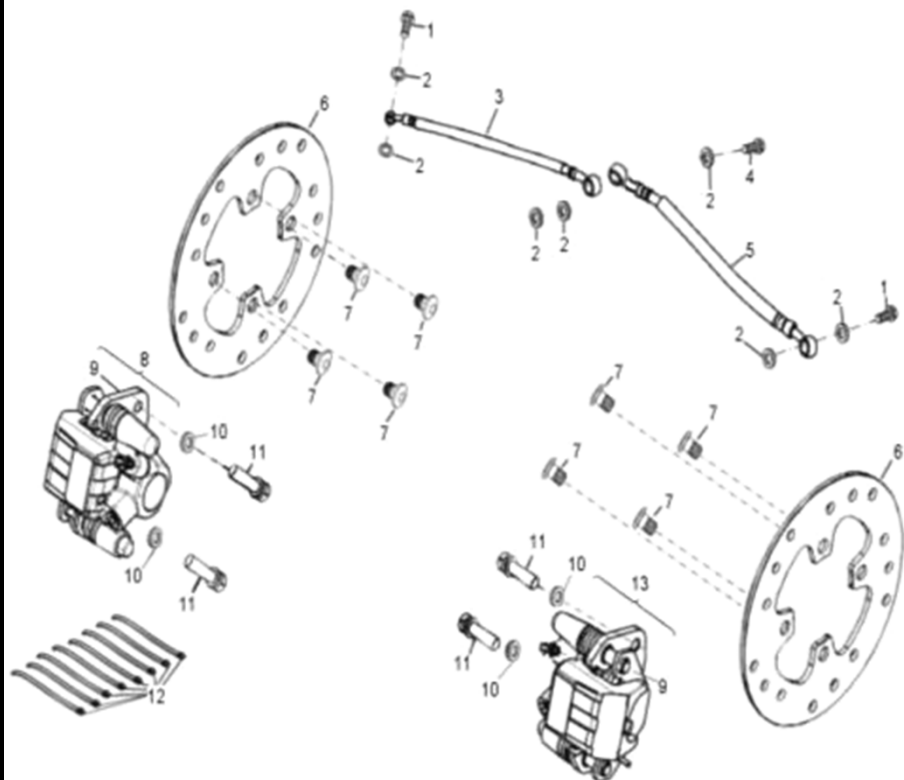

D-26: FRONT BRAKE

Item	Description	Part Number	Q.ty	Note
1	Bolt, Banjo	45456111-000	2	
2	Washer	94101-1015012-U0B	7	10.1x15x1.2
3	Hose, Front Brake, Lowe	45449212-000	1	
4	Bolt, Banjo	45456202-000	1	
5	Hose, Front Brake, Lowe	45449211-000	1	
6	Plate, Front Brake, LH	4501039A-000	2	
7	Bolt	45016131-00K	8	
8	Asm., Caliper, RH	4500239A-000	1	Incl. 9
9	Pads, Caliper, Front	43121201-000	2	
10	Washer	94101-0816020-00C	4	8x16x2
11	Bolt	92001-080308-00K	4	
12	Strap	89569131-000	8	ALT-200M-B
13	Asm., Caliper, LH	4500139A-000	1	Incl. 9