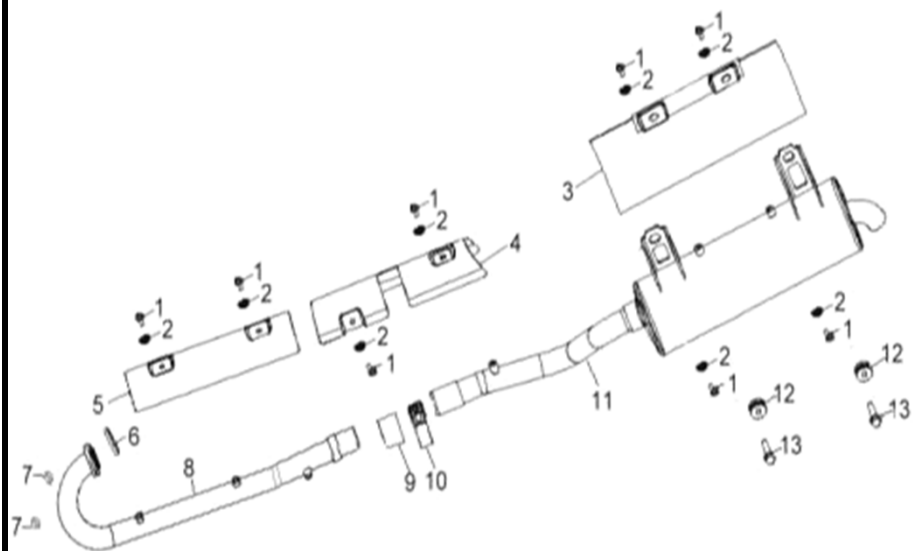

D-16: EXHAUST PIPE

Item	Description	Part Number	Q.ty	Note
1	Bolt	96000-060128-00K	8	
2	Washer, Star	94103-0600000-00C	8	M6x1.0
3	Shield, Exhaust	18315215-000	1	
4	Shield, Exhaust	18315216-000	1	
5	Shield, Exhaust	1831555E-000	1	
6	Gasket	18291205-000	1	
7	Nut	94050-08000-00C	2	M8x1.25
8	Pipe, Exhaust, Front	18299228-000	1	
9	Collar	18321201-000	1	
10	Spring	94514-45015	1	
11	Silencer	1829855E-000	1	
12	Bushing	96400-082614	2	
13	Bolt	96000-080258-00K	2	M8x25x1.25