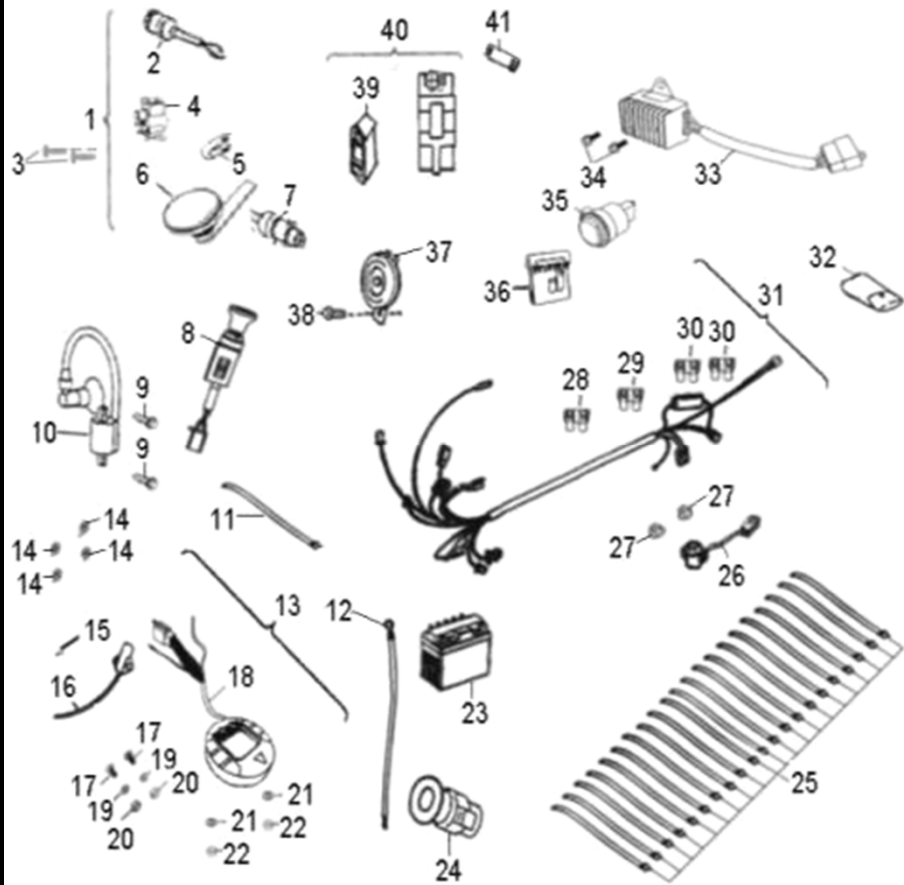

D-32: ELECTRICAL PARTS

Item	Description	Part Number	Q.ty	Note
41	Strap, Battery	89750202-000	1