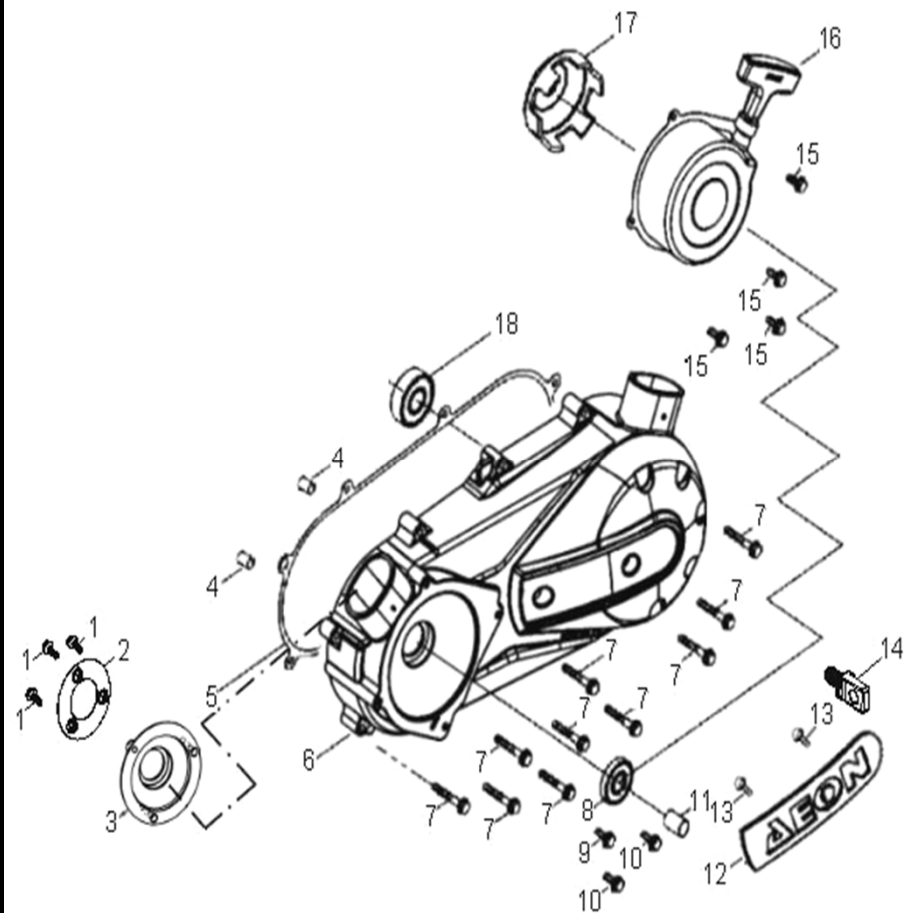

## D-2: PISTON & CRANKSHAFT

Item	Description	Part Number	Q.ty	Note
1	Shaft, Balancer	1342062E-000	1	
2	Asm., Crankshaft	1300062E-000	1	
3	Washer	94101-1426020-00C	1	14.2x26x2
4	Nut	94001-14000-00C	1	M14x1.5
5	Spring, Oil	1544739A-000	1	
6	Tube, Oil, Crankshaft	1544139A-000	1	
7	Clip, Piston Pin	1311550A-000	2	
8	Pin, Piston	1311150A-000	1	
9	Piston	1310062E-000	1	
10	Key, Woodruff	90471-25404	1	
11	Ring Set, Piston	1301162E-000	1	

## D-5: LEFT CRANKCASE COVER

Item	Description	Part Number	Q.ty	Note
1	Bolt	91003-060088-00K	3	
2	Wind Guider, Drive Clutch	1133950B-000	1	
3	Derby Cover	1135550A-000	1	
4	Pin, Dowel	94301-08140	2	
5	Gasket	1135950A-001	1	
6	Cover, Clutch	1134150A-000	1	
7	Bolt	96000-060408-08C	10	M6x40x1.0
8	Bearing, Ball	96100-69050-LLU00	1	
9	Bolt	96000-060168-08C	1	M6x16x1.0
10	Bolt	96000-060258-08C	2	M6x25x1.0
11	Bushing, Sheave	2210650A-000	1	
12	Tablet, Logo	1134750A-000	1	
13	Bolt	96000-050128-00K	2	M5x12x0.8
14	Drain plug	11353201-000	1	
15	Bolt	96000-060168-10K	4	M6x16x1.0
16	Recoil, Starter	1135050A-000	1	
17	Ratchet, Recoil	2210750A-000	1	
18	Bearing, Ball	96100-6004-LLUC3/ZG	1	6004LLUC3/L542