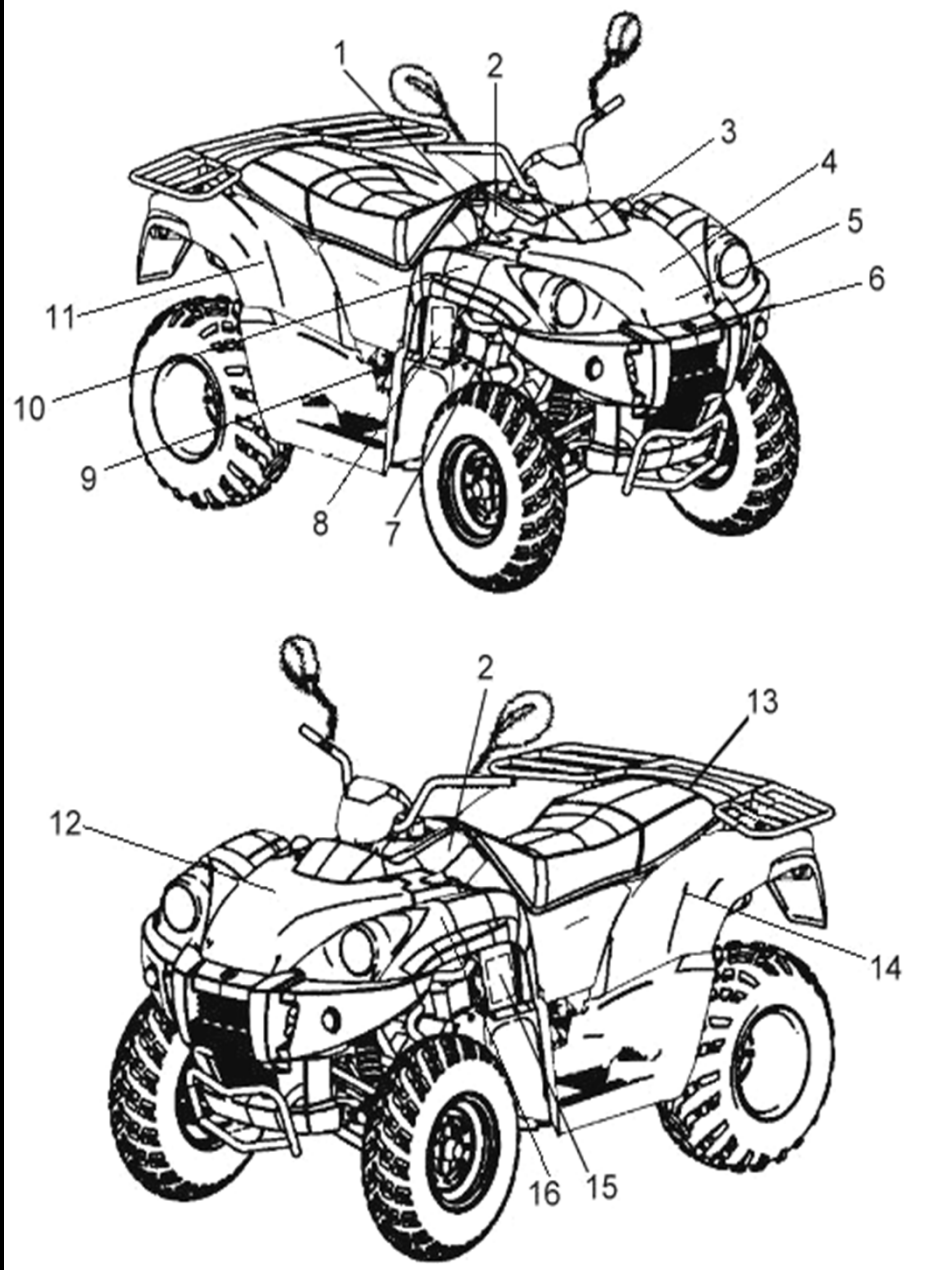

D-33: DECALS

Item	Description	Part Number	Q.ty	Note
1	Decal , Waring, Reverse	87854202-000	1	
2	Decal, Crossland 350	87717212-116	2	Black
		87717212-485		Red
3	Decal, Front	87751203-000	1	
4	Decal, Front	87751202-000	1	
5	Decal, Aeon, Logo	87711243-000	1	
6	Decal, Aeon, Logo	87711233-000	1	
7	Decal, Fragile, Frame	87871204-000	1	
8	Decal, Waring, Y-16	87851173-000	1	
9	Decal, Drain Bolt	87843201-000	1	
10	Decal, Rx RH	87715232-116	1	Black
		87715232-485		Red
11	Decal, Rear Fender, RH	87747242-116	1	Black
		87747242-485		Red
12	Decal, Warning, Hood	87842201-001	1	
13	Decal, Warning, Rack	87869131-000	1	
14	Decal, Rear Fender, LH	87748242-116	1	Black
		87748242-485		Red
15	Decal, Rx LH	87716232-116	1	Black
		87716232-485		Red
16	Decal, General Waring	87852159-000	1