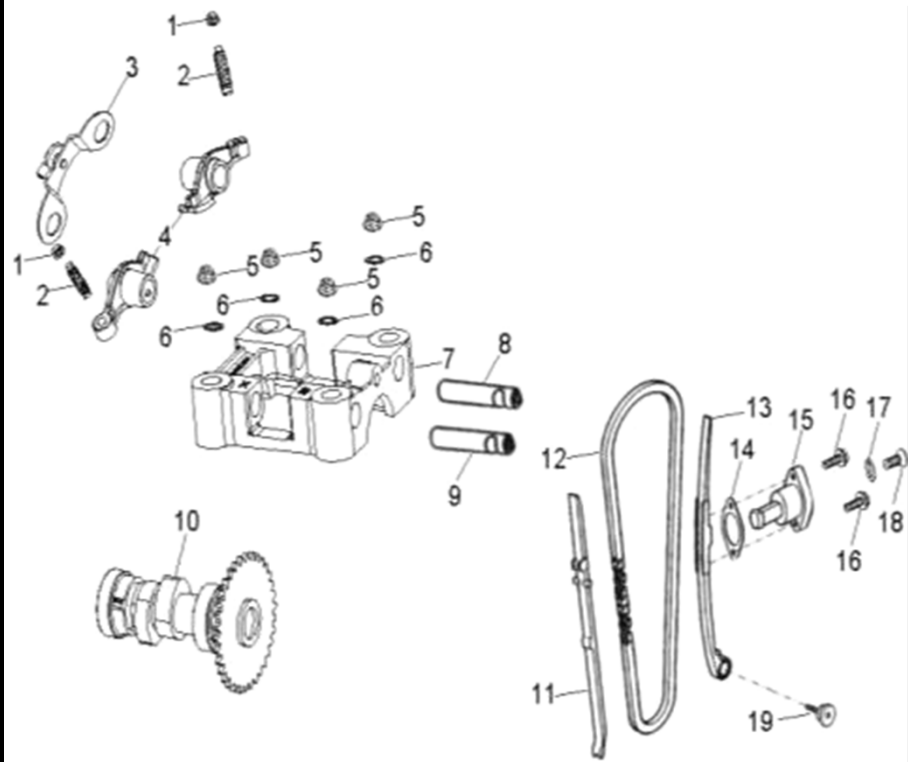

## D-5: LEFT CRANKCASE COVER

Item	Description	Part Number	Q.ty	Note
1	Bolt	91003-060088-00K	3	
2	Wind Guider, Drive Clutch	1133950B-000	1	
3	Derby Cover	1135550A-000	1	
4	Pin, Dowel	94301-08140	2	
5	Gasket	1135950A-001	1	
6	Cover, Clutch	1134150A-000	1	
7	Bolt	96000-060408-08C	10	M6x40x1.0
8	Bearing, Ball	96100-69050-LLU00	1	
9	Bolt	96000-060168-08C	1	M6x16x1.0
10	Bolt	96000-060258-08C	2	M6x25x1.0
11	Bushing, Sheave	2210650A-000	1	
12	Tablet, Logo	1134750A-000	1	
13	Bolt	96000-050128-00K	2	M5x12x0.8
14	Drain plug	11353201-000	1	
15	Bolt	96000-060168-10K	4	M6x16x1.0
16	Recoil, Starter	1135050A-000	1	
17	Ratchet, Recoil	2210750A-000	1	
18	Bearing, Ball	96100-6004-LLUC3/ZG	1	6004LLUC3/L542

**D-7: VALVE CAM**

Item	Description	Part Number	Q.ty	Note
1	Nut, Tappet Adj.	90206-05000-00A	2	
2	Screw, Tappet Adj.	90012-06015	2	
3	Asm., Decomp. Release	1445662E-000	1	
4	Arm, Valve, Rocker	1443162E-000	2	
5	Nut	94050-08000-00C	4	M8x1.25
6	Washer	94101-0818023-00U	4	8x18x2.3
7	Bracket, Cam Shaft	1221162E-000	1	
8	Shaft, Intake, Rocker Arr	1445250A-000	1	
9	Shaft, Exhaust, Rocker A	1445362E-000	1	
10	Asm., Cam Shaft	1440062E-000	1	
11	Guide, Cam Chain, LH	1450055L-000	1	
12	Chain, Cam	1440155S-000	1	
13	Guide, Cam Chain, RH	1455050A-000	1	
14	Gasket, Tensioner	14523119-001	1	
15	Tensioner	14521119-000	1	
16	Bolt	96000-060228-14C	2	M6x22x1.0
17	O-Ring	93210-00915	1	9.5x1.5
18	Screw	93000-060068-00K	1	M6x6x1.0
19	Pivot, Guide	1453550A-000	1	