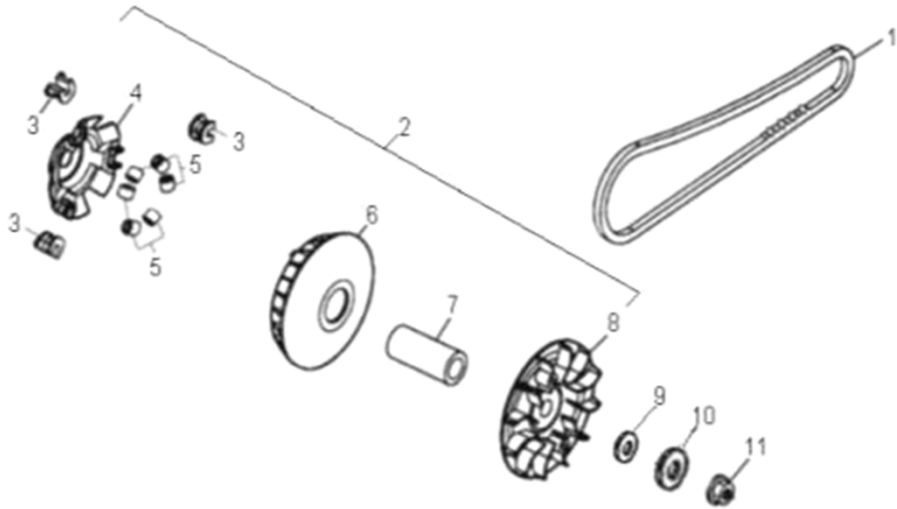

## D-5: LEFT CRANKCASE COVER

Item	Description	Part Number	Q.ty	Note
1	Bolt	91003-060088-00K	3	
2	Wind Guider, Drive Clutch	1133950B-000	1	
3	Derby Cover	1135550A-000	1	
4	Pin, Dowel	94301-08140	2	
5	Gasket	1135950A-001	1	
6	Cover, Clutch	1134150A-000	1	
7	Bolt	96000-060408-08C	10	M6x40x1.0
8	Bearing, Ball	96100-69050-LLU00	1	
9	Bolt	96000-060168-08C	1	M6x16x1.0
10	Bolt	96000-060258-08C	2	M6x25x1.0
11	Bushing, Sheave	2210650A-000	1	
12	Tablet, Logo	1134750A-000	1	
13	Bolt	96000-050128-00K	2	M5x12x0.8
14	Drain plug	11353201-000	1	
15	Bolt	96000-060168-10K	4	M6x16x1.0
16	Recoil, Starter	1135050A-000	1	
17	Ratchet, Recoil	2210750A-000	1	
18	Bearing, Ball	96100-6004-LLUC3/ZG	1	6004LLUC3/L542

**D-7: VALVE CAM**

Item	Description	Part Number	Q.ty	Note
1	Nut, Tappet Adj.	90206-05000-00A	2	
2	Screw, Tappet Adj.	90012-06015	2	
3	Asm., Decomp. Release	1445662E-000	1	
4	Arm, Valve, Rocker	1443162E-000	2	
5	Nut	94050-08000-00C	4	M8x1.25
6	Washer	94101-0818023-00U	4	8x18x2.3
7	Bracket, Cam Shaft	1221162E-000	1	
8	Shaft, Intake, Rocker Arr	1445250A-000	1	
9	Shaft, Exhaust, Rocker A	1445362E-000	1	
10	Asm., Cam Shaft	1440062E-000	1	
11	Guide, Cam Chain, LH	1450055L-000	1	
12	Chain, Cam	1440155S-000	1	
13	Guide, Cam Chain, RH	1455050A-000	1	
14	Gasket, Tensioner	14523119-001	1	
15	Tensioner	14521119-000	1	
16	Bolt	96000-060228-14C	2	M6x22x1.0
17	O-Ring	93210-00915	1	9.5x1.5
18	Screw	93000-060068-00K	1	M6x6x1.0
19	Pivot, Guide	1453550A-000	1	

**D-8: DRIVE CLUTCH**

Item	Description	Part Number	Q.ty	Note
1	Belt, Driven	2310062E-000	1	
2	Asm., Sliding	2210362E-000	1	Incl. 3~8
3	Bushing, Slider	2213262E-000	3	
4	Plate, Sheave	2213162E-000	1	
5	Roller	2212162E-000	6	
6	Wheel, Slot, Sliding, Prin	2211062E-000	1	
7	Bushing, Sheave	2210662E-000	1	
8	Sheave, moveable	2210262E-000	1	
9	Washer	94121-2538005-00K	1	
10	Washer	94121-1426016-000	1	14x26x1.6
11	Nut	94050-14021-00C	1	