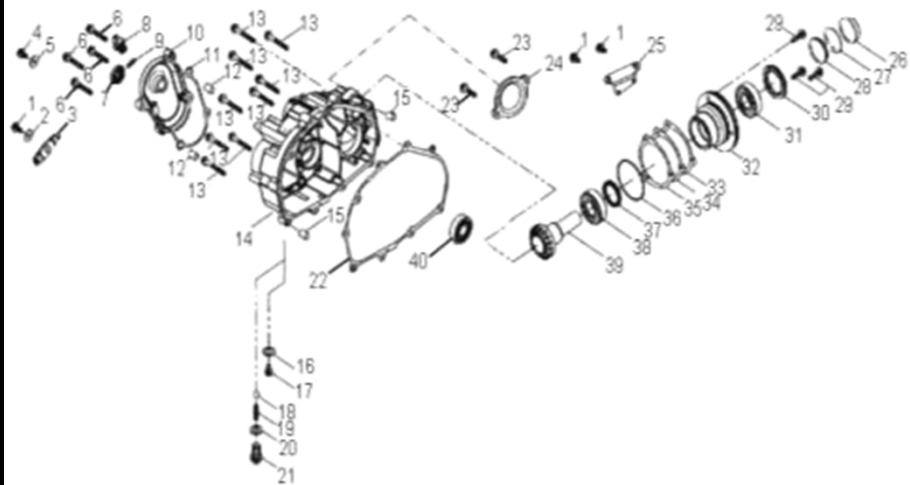

D-4: REAR DRIVE ASSEMBLY

Item	Description	Part Number	Q.ty	Note
1	Bolt	96000-060168-00K	3	M6x16x1.0
2	Washer	94101-0618015-00K	1	6.1x18x1.5
3	Lever, Shift	2131755L-000	1	
4	Bolt	96000-060088-00K	1	M6x8x1.0
5	Washer	94101-0612010-00U	1	6.5x12x1
6	Bolt	96000-060358-08C	4	M6x35x1.0
7	Seal, Oil	96500-142807A7271	1	14x28x7
8	Plug, Oil	15650111-001	1	
9	O-Ring	93210-01425	1	13.8x2.5
10	Gasket, Inspection Cover	2136250S-001	1	
11	Cover, Shift	2136150S-000	1	
12	Pin, Dowel	94301-08140	2	
13	Bolt	96000-080458-00C	9	M8x45x1.25
14	Cover, Transmission	2130155L-000	1	
15	Pin, Dowel	94301-10140	2	10x14
16	Washer	94101-1221320-00L	1	12.1x21.3x2
17	Bolt	96000-120158-14C	1	M12x15x1.25
18	Ball, Steel	2132239A-000	1	
19	Spring, Detent	2430655E-000	1	
20	Washer	94101-1422010-00L	1	14.2x22x1
21	Bolt	2430539A-000	1	
22	Gasket, Transmission Cover	2139550A-001	1	
23	Bolt	96000-060168-08C	2	M6x16x1.0
24	Inspection Cover	2136355L-000	1	
25	Housing	2134150A-000	1	
26	Collar	2347150A-000	1	
27	Clip, Cir	94511-2100S	1	
28	Washer	94101-2136010-00C	1	
29	Bolt	91000-080258-00K	3	M8x25x1.25
30	Nut	90204-64000-00C	1	
31	Bearing, Ball	96100-6305-LLUC3/ZG	1	
32	Collar, Gear Shaft	2130655L-000	1	
33	Shim	23476204-000	1	
34	Shim	23476205-000	1	
35	Shim	23476206-000	1	
36	O-Ring	93210-06020	1	
37	Seal, Oil	96500-304005A7271	1	
38	Bearing, Ball	96100-60060-00000	1	
39	Gear, Shaft, Output	2347050S-000	1	
40	Bearing, Ball	96100-63040-00000	1