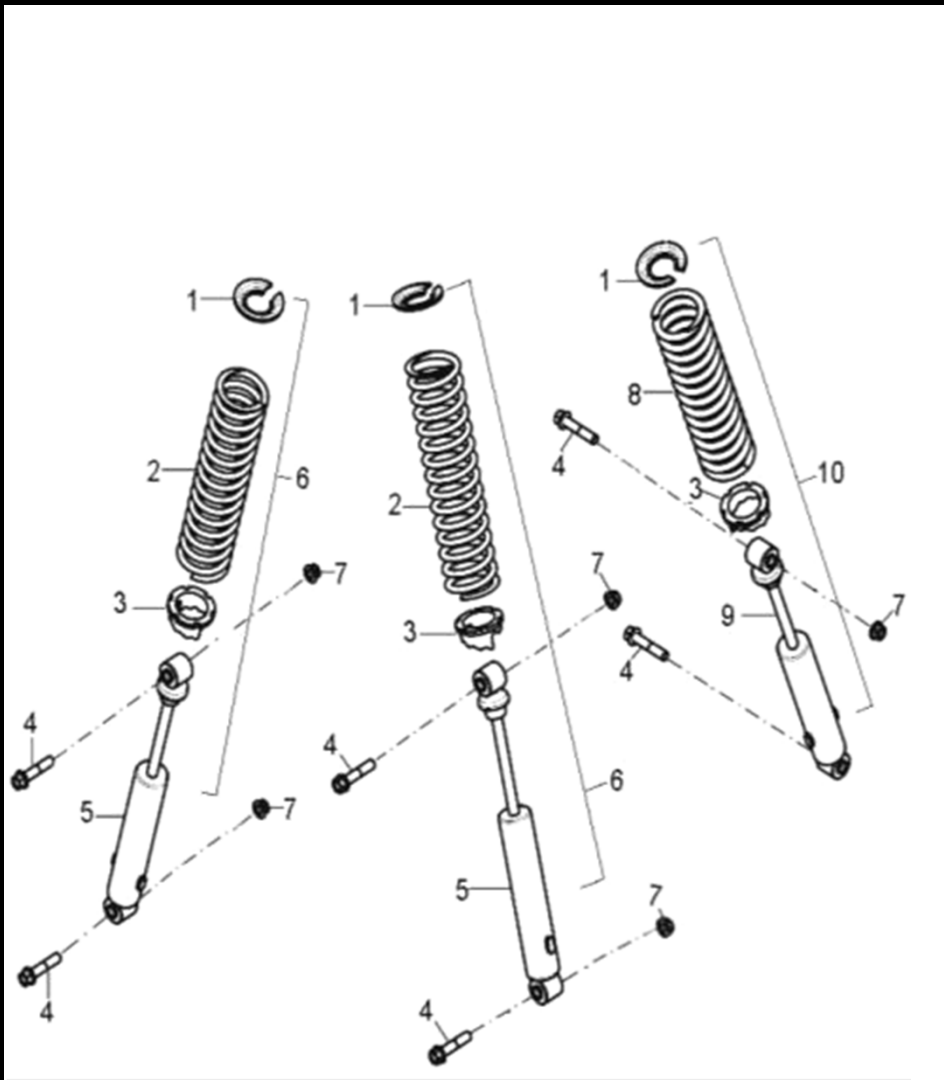

D-23: SUSPENSION

Item	Description	Part Number	Q.ty	Note
1	Retainer, Spring	52406153-000	3	
2	Spring, Suspension, Front	5110155E-000	2	
3	Collar, Adjustment	52404151-000	3	
4	Bolt	96000-100508-0KL	6	M10x50x1.25
5	Shock, Front	5110255E-000	2	
6	Asm., Suspension, Front	5110055E-293	2	
7	Nut	94050-10000-00C	5	M10x1.25
8	Spring, Suspension, Rear	5240155E-000	1	
9	Shock, Rear	5240255E-000	1	
10	Asm., Suspension, Rear	5240055E-293	1