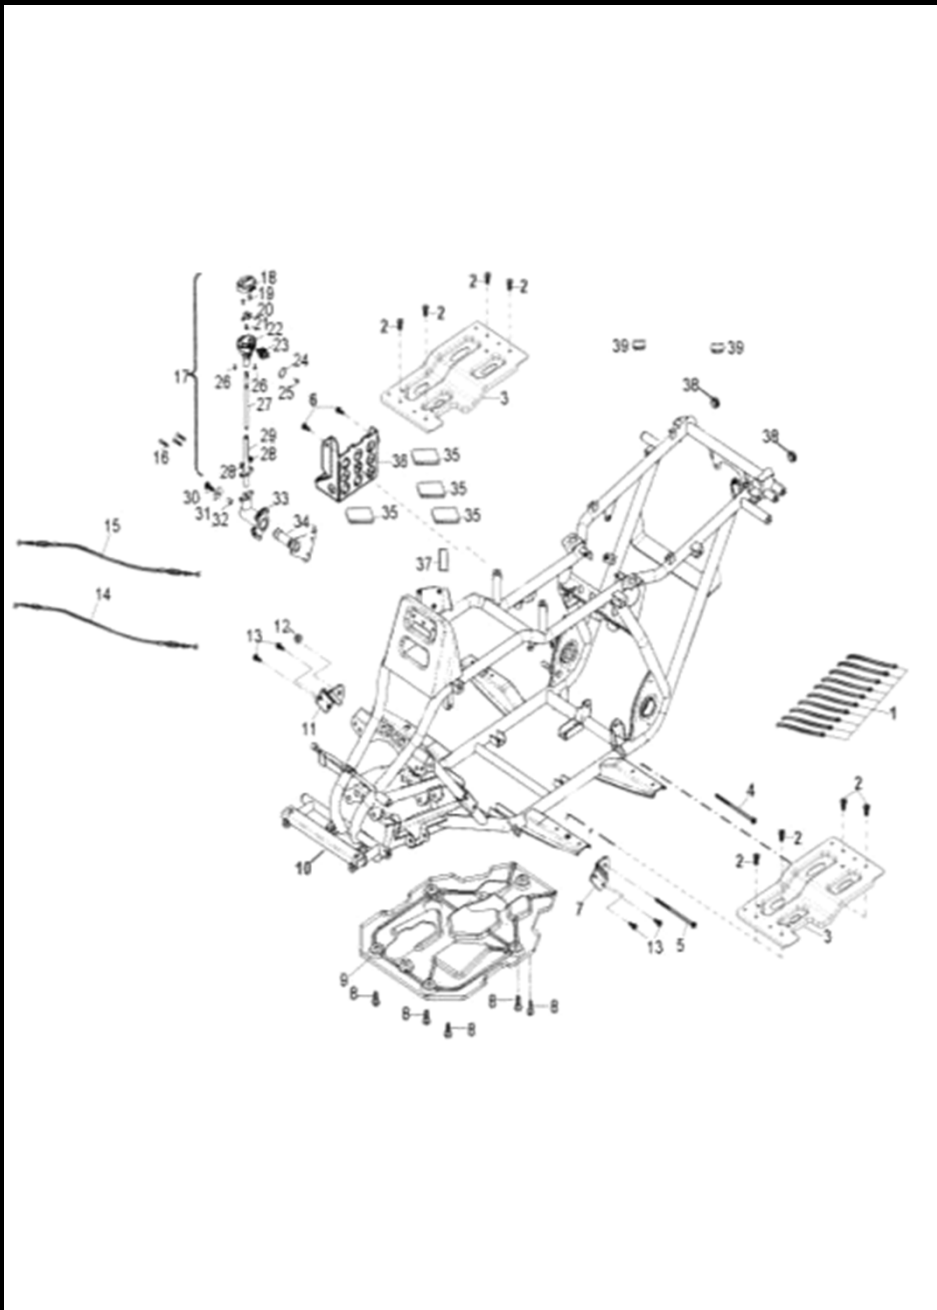

D-17: FRAME BODY

Item	Description	Part Number	Q.ty	Note
1	Strap	89569131-000	10	ALT-200M-B
2	Bolt	96000-060128-OKL	8	M6x12x1.0
3	Bracket, Footwell, RH	5110555E-000	2	
4	Bolt	96000-101308-00B	1	M10x130x1.25
5	Bolt	96000-102008-00B	1	M10x200x1.25
6	Bolt	96000-080168-OKL	2	M8x16x1.25
7	Mounting, Engine, LH	5090255E-000	1	
8	Bolt	92005-060168-00K	5	M6x16x1.0 + washer
9	Shield, Chassis	50106203-000	1	
10	Asm., Frame	50100304-067	1	
11	Mounting, Engine, RH	5090855E-000	1	
12	Nut	90355-10000-0UB	1	M10x1.25
13	Bolt	96000-080208-OKL	4	
14	Cable, Shift	2133555B-000	1	
15	Cable, Shift	2133555A-000	1	
16	Bolt	96000-060128-10K	3	M6x12x1.0
17	Asm., Shift Lever	2135055E-000	1	
18	Cover	21327204-000	1	
19	Screw	93903-1040088-00K	2	M4x8
20	Plate, Shift	2133655E-000	1	
21	Spring, Shift	2132050A-000	1	
22	Knob, Transmission Level	21328203-000	1	
23	Rubber, shift lever	2133455E-000	1	
24	Clip, Spring	94661-21012	1	
25	Screw	93100-050108-00K	1	
26	Screw	93903-1030108-00K	2	
27	Linkage, Shift Lever	2133850A-000	1	
28	Bolt	96000-050088-00K	2	
29	Sleeve, Shift Lever	2134555E-000	1	
30	Bolt	96000-080128-00K	1	M8x12x1.25
31	Washer	94101-1030020-00K	1	10.1x30x2
32	Clip, Cir	94511-2400S	1	
33	Gear Selector	2131955E-000	1	
34	Mounting, Shift Lever	2134355E-000	1	
35	Foam, battery	81113203-000	4	
36	Boot, Shift Arm	3150355E-000	1	
37	Trim, Rubber	50811202-000	1	
38	Cap, Rubber	19611202-000	2	
39	Rubber, Seat	77220131-000	2