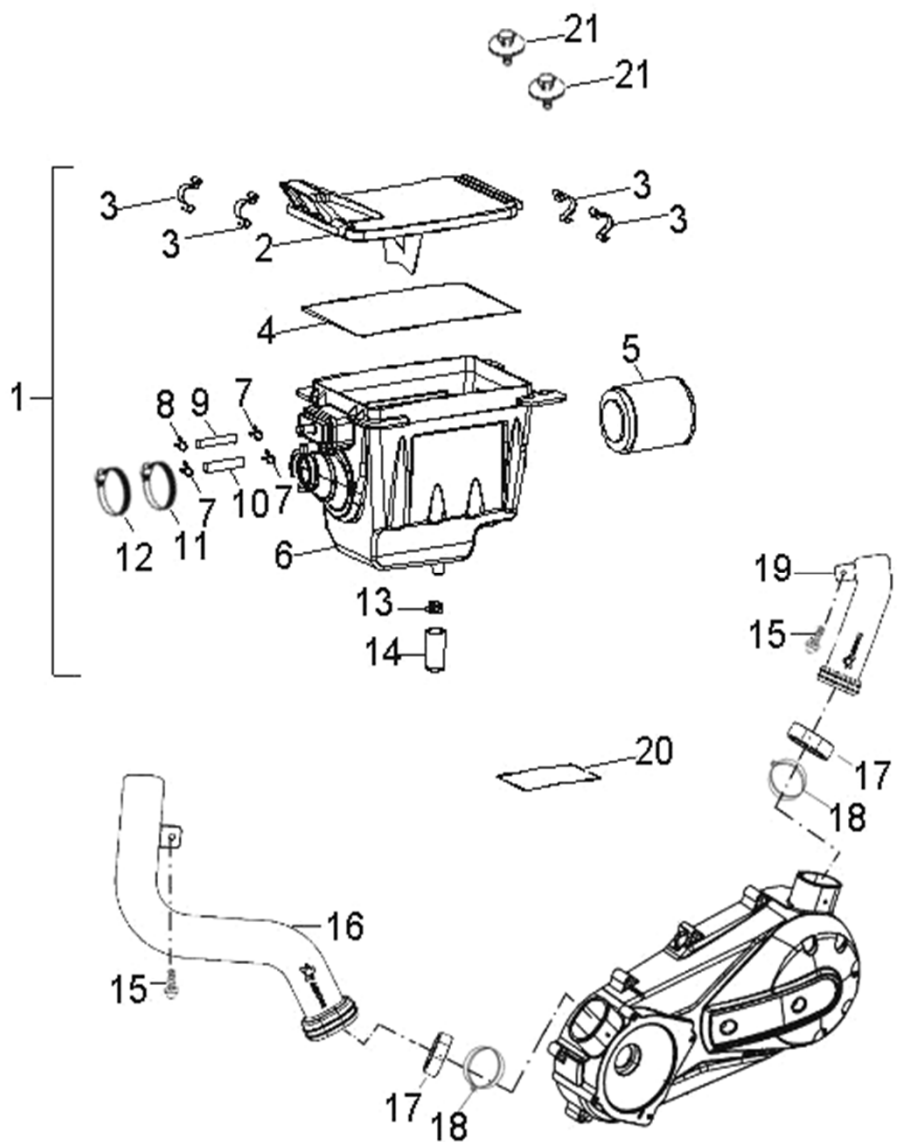

D-15: AIR CLEANER

Item	Description	Part Number	Q.ty	Note
1	Asm., Cleaner, Air	17200216-000	1	
2	Cover, Air Cleaner	17207207-000	1	
3	Clip	1720839A-000	4	
4	Gasket	3371639A-000	1	
5	Filter, Air Cleaner	17205201-000	1	
6	Box, Air Cleaner	17203211-000	1	
7	Clip	94510-15000	3	
8	Clip	94510-14018	1	
9	Tube, Breather, Ventilator	17381208-000	1	
10	Tube, Breather, Ventilator	17381207-000	1	
11	Strap	89669221-000	1	
12	Strap	89669218-000	1	
13	Clamp	94515-15010	1	
14	Hose, Drain	94414-01613-060	1	
15	Bolt	92003-060168-00K	2	M6x16x1.0 + washer
16	Duct, Inlet	1725555E-000	1	
17	Boot, Duct	17269203-000	2	
18	Strap	89669212-000	2	
19	Duct, Outlet	1725655E-000	1	
20	Decal, Insulation	87011210-000	1	
21	Bolt	92005-060168-00K	2	M6x16x1.0 + washer