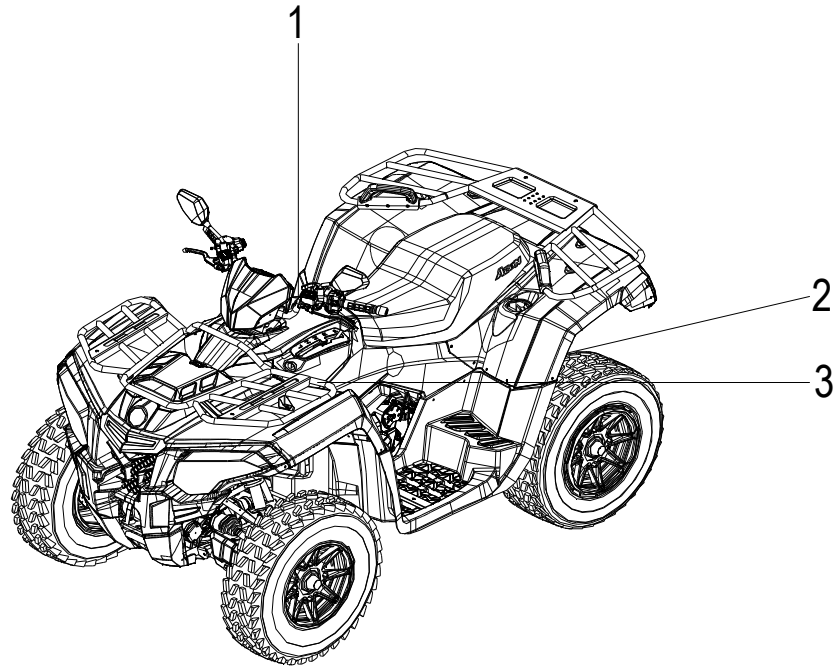

Item	Part Number	Description	Q.ty
1	87854203-000	Decal , Waring, Reverse	1
2	87027010-000	Decal, loading	1
3	87869203-000	Decal, Warning, Rack	2
4	87852216-000	Decal, Warning, General	1
5	87864216-000	Decal, Tire Pressure	1
6	87711294-000	Decal, Logo	1
7	87851209-000	Decal, Waring	1
8	87843201-000	Decal-"drain bolt"	1
9	87028011-000	Decal, Switch	1
10	99701000-116	Decal Kit Crossland 600 (Black)	1