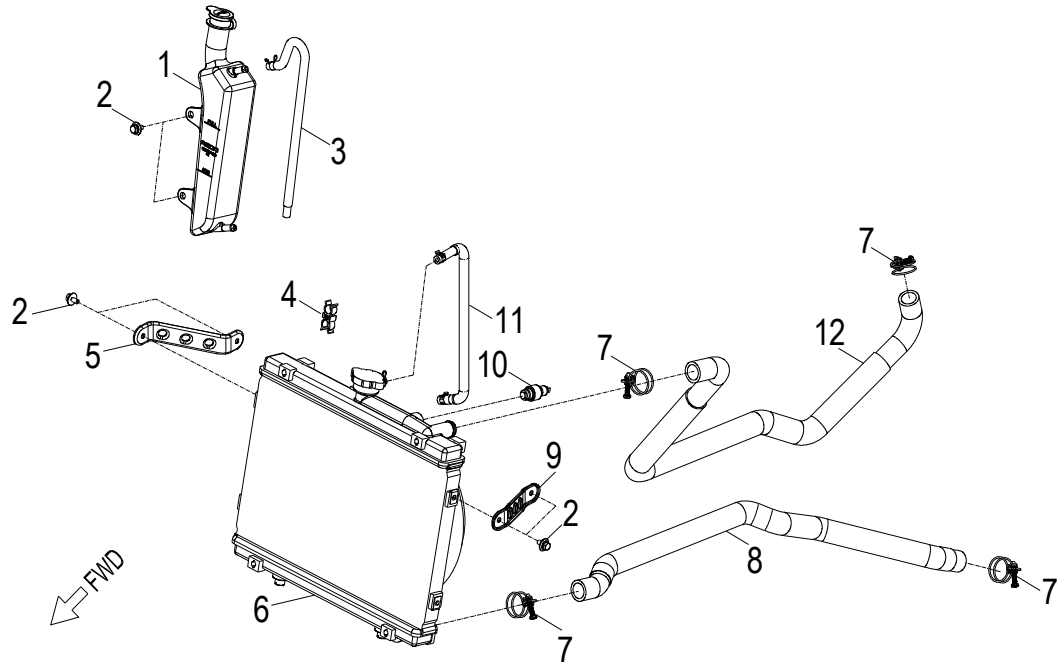

D-14: RADIATOR

Item	Part Number	Description	Q.ty
1	19100202-000	Asm., Expansion Tank	1
2	96007-060148-00K	Bolt	6
3	16109208-001	Drain Tube	1
4	89753211-000	Strap, Oil Hose	1
5	50189203-000	Bracket, Radiator(Right)	1
6	1901012E-000	Asm., Radiator	1
7	1922212E-000	Clamp	4
8	1950212E-000	Hose	1
9	50189204-000	Bracket, Radiator(Left)	1
10	1932051T-000	Asm., Switch, Thermostatic	1
11	1950612E-000	Hose, Inlet, Expansion Tank	1
12	1950112E-000	Hose, Outlet, Radiator	1