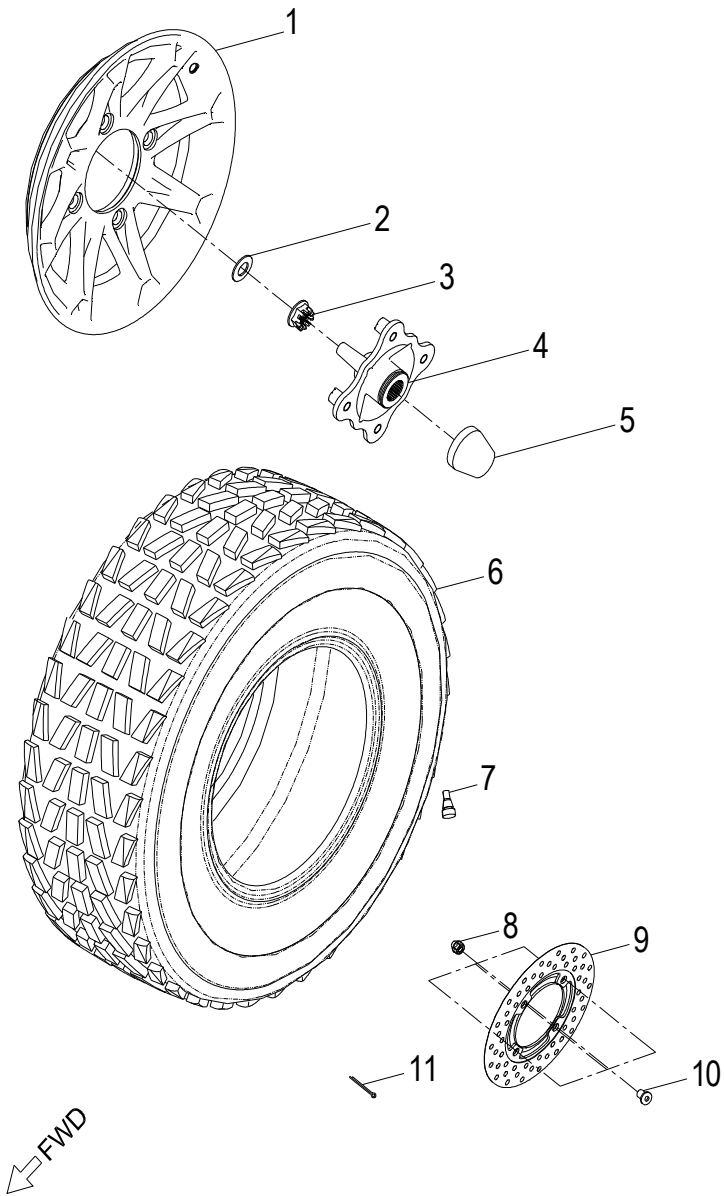

D-27: REAR WHEEL

Item	Part Number	Description	Q.ty
1	42802211-000	Rear Rim(Aluminum)	2
2	94121-1835200-000	Washer	2
3	90352-18000-00C	Nut	2
4	42010207-067	Wheel Hub	2
5	4273039A-000	Cap, Hub	2
6	42812281-000	Tire	2
7	42616201-000	Valve, Rim	2
8	95112-10000-14B	Nut	8
9	43511203-000	Disc, Brake	2
10	45016131-00K	Bolt	8
11	94201-32320	Pin, Cotter	2