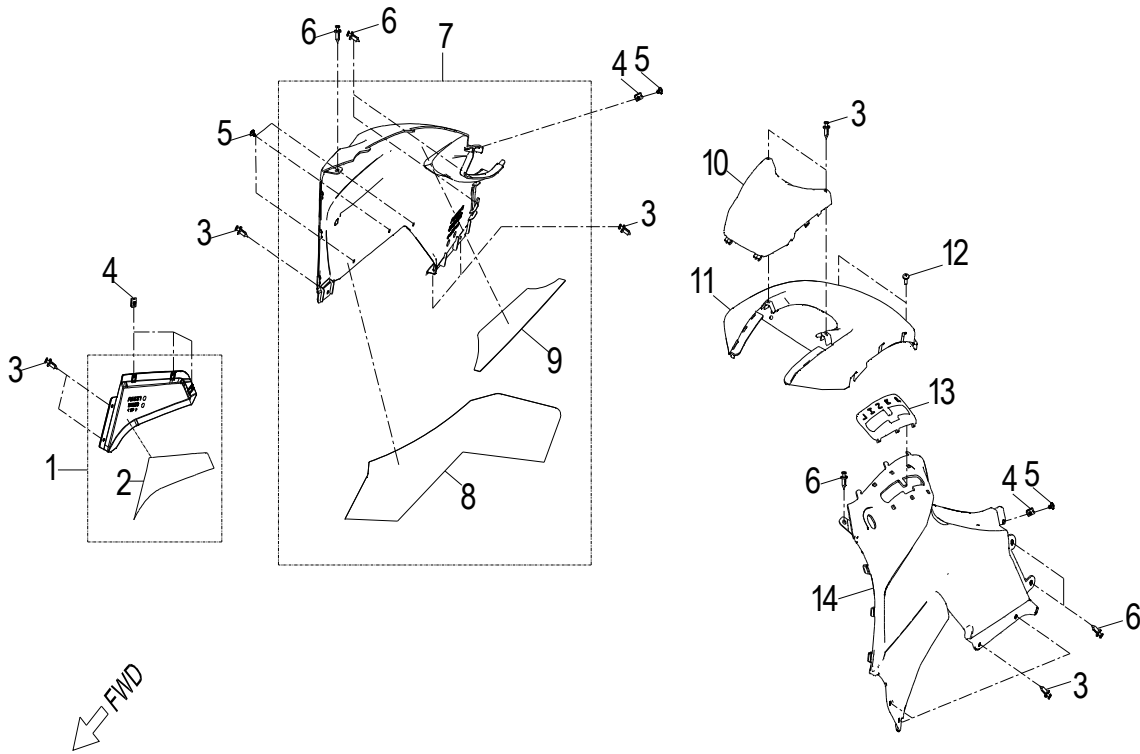

Item	Part Number	Description	Q.ty
1	18329010-070	Asm., Shield w/ Insulator	1
2	18320219-000	Insulator, Silencer	1
3	61120153-000	Rivet, Plastic	11
4	61121203-00B	Nut-U	5
5	93100-050128-00K	Bolt	5
6	7661855	Rivet, Plastic	6
7	83534220-070	Panel, Side, RH w/ Insulator	1
8	18320217-000	Insulator, Silencer	1
9	18320218-000	Insulator, Silencer	1
10	61150206-070	Cover, Front, Metallic	1
11	17228002-070	Cover, Air cleaner	1
12	93800-060168-00K	Bolt	2
13	21367001-000	Indicator, Shifter	1
14	83600220-070	Panel, Side, LH	1