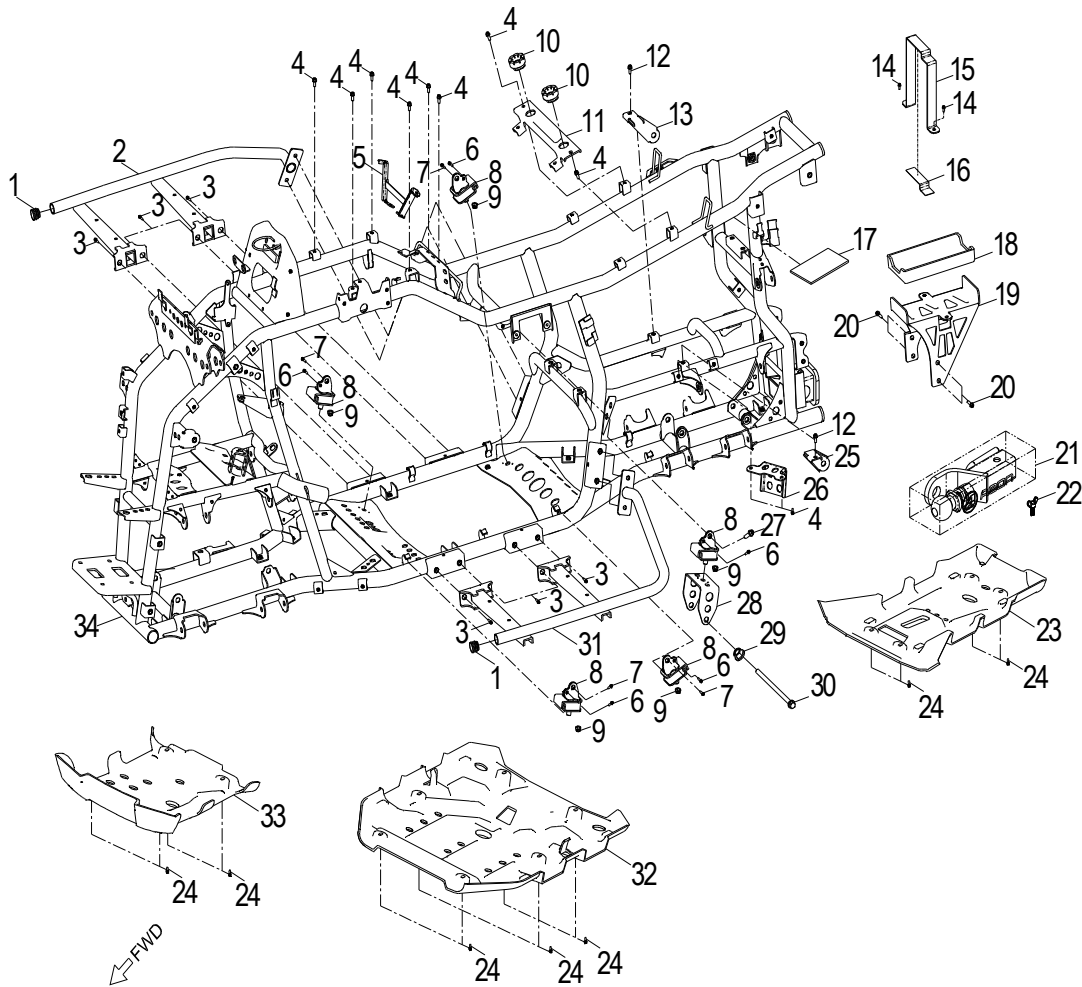

D-17: FRAME BODY

Item	Part Number	Description	Q.ty
1	81151207-000	Cap, Plastic	2
2	5110512E-000	Bracket, Footwell, RH	1
3	96000-100138-OKL	Bolt	12
4	96007-060168-00K	Bolt	10
5	8350912E-001	Bracket, Panel	1
6	96000-060168-OKL	Bolt	5
7	96000-100308-0BL	Bolt	4
8	5030012E-000	Mount, Engine	5
9	94053-10000-00K	Nut	5
10	77220131-000	Rubber, Seat	2
11	5014012E-000	Rear, Fenderfixed Plate	1
12	96000-080148-OKL	Bolt	2
13	2138712E-000	Bracket, Differential(Right)	1
14	96000-060148-OKL	Bolt	2
15	3150212E-000	Bracket, Battery	1
16	17502224-000	Foam	1
17	81113212-000	Foam, battery	1
18	3151012E-000	Foam	1
19	31503001-000	Boot, Shift Arm	1
20	96000-080168-OKL	Bolt	4
21	7151012E-000	Hook Ball, Trailer	1
22	92210-080208-00C		1
23	50106206-000	Shield, Chassis	1
24	96007-060168-00K	Bolt	14
25	2138812E-000	Bracket, Differential(Left)	1
26	17514003-000	Fuel tank support	1
27	96000-100208-OKL	Bolt	1
28	50361201-000	Bracket, Engine Mounting	1
29	94050-10000-00C	Nut	1
30	96000-101008-OKL	Bolt	1
31	5112012E-000	Bracket, Footwell, LH	1
32	50106205-000	Shield, Chassis	1
33	50106204-000	Shield, Chassis	1
34	50100381-067	Asm., Frame	1