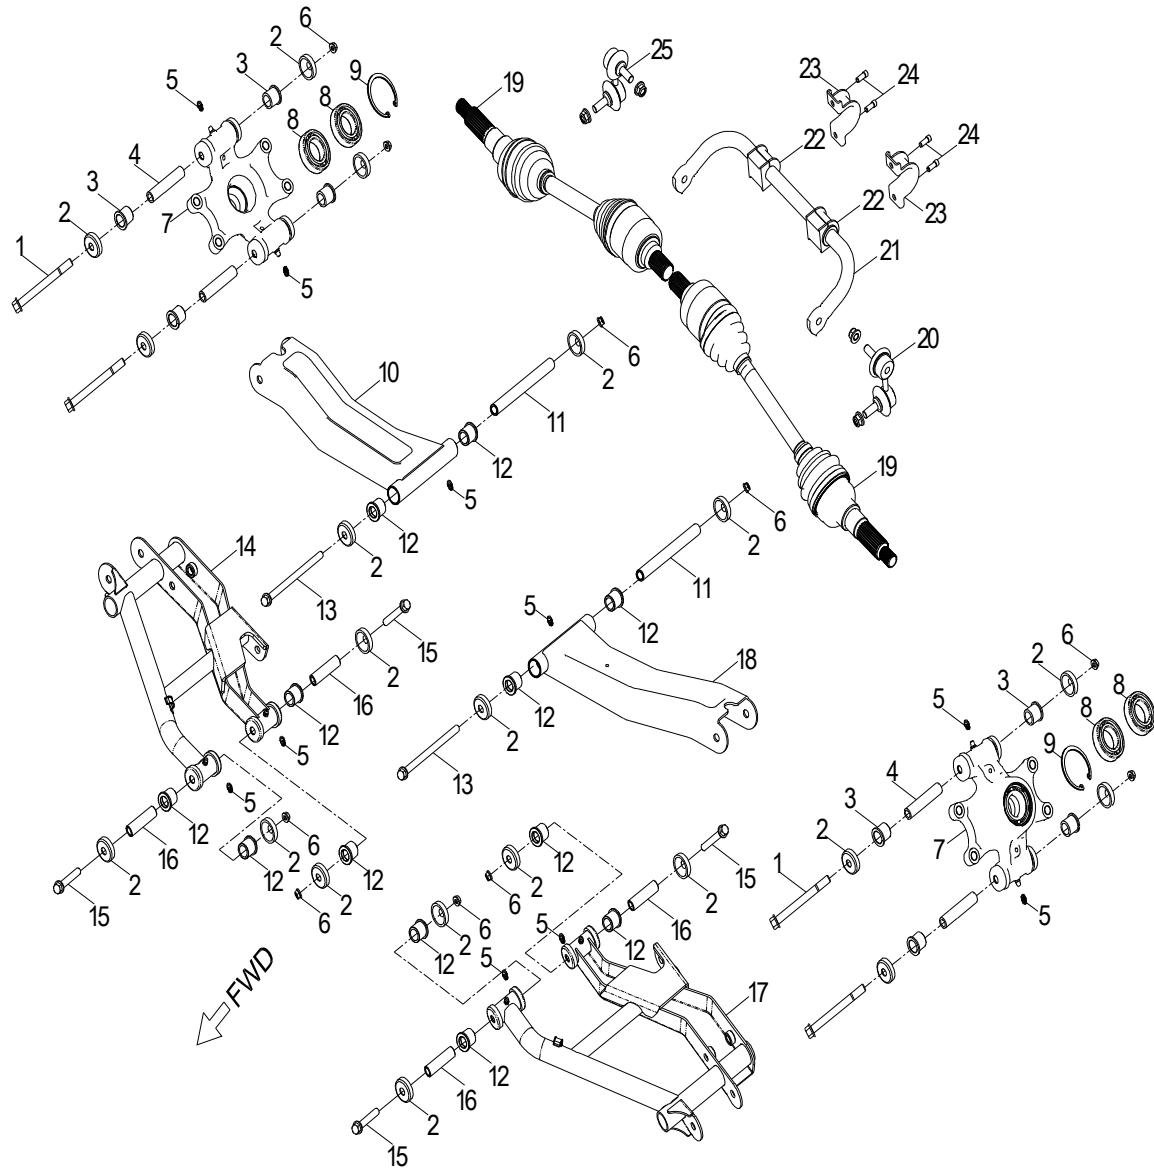

D-18: REAR SWIM ARM ASSEMBLY

Item	Part Number	Description	Q.ty
1	96000-101008-OKL	Bolt	4
2	52426156-000	Cap, dustproof	20
3	52523131-000	Seat, Grease Contain	8
4	42810222-000	Tube, Spacer	4
5	51300131-000	Valve, Grease	10
6	94050-10000-00C	Nut	10
7	42130201-000	Asm.,Knuckle, Rear	2
8	96100-60060-LLU00	Bearing, Ball	4
9	94512-5500R	Clip, Cir	2
10	5304912E-067	A-Arm, Upper, Rh	1
11	5314012E-000	Spacer	2
12	53135204-000	Bushing	12
13	96000-101858-OKL	Bolt	2
14	5304812E-001	A-Arm, Lower, Rh	1
15	96000-100808-OKL	Bolt	4
16	5314039A-000	Spacer	4
17	5314712E-001	A-Arm, Lower, Lh	1
18	5314812E-067	A-Arm, Upper, Lh	1
19	4209012E-000	Driving Shaft, Rear	2
20	5246112E-000	Linkage, Sway Bar, LH	1
21	5244312E-000	Sway Bar	1
22	5245612E-000	Bushing, Sway Bar	2
23	52457201-002	Clamp, Sway Bar	2
24	91000-080168-OKL	Bolt	4
25	5246212E-000	Linkage, Sway Bar, RH	1