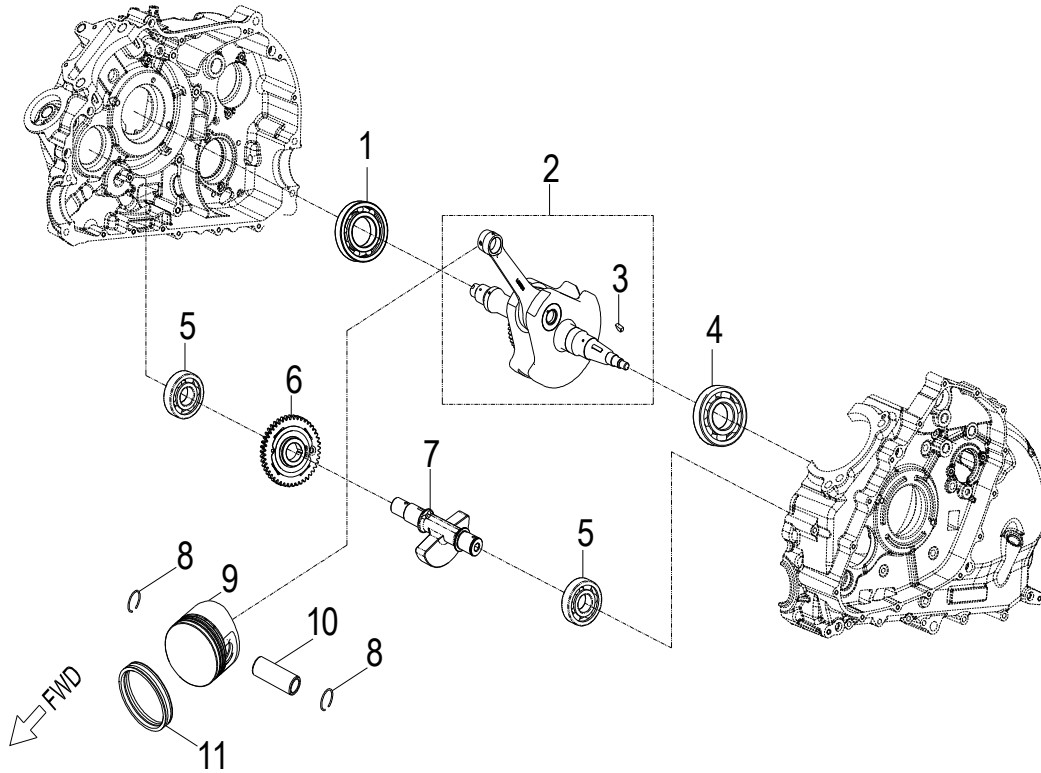

D-2: CRANK SHAFT/PISTON

Item	Part Number	Description	Q.ty
1	96100-62080-000C3	Bearing, Ball	1
2	1300012V-000	Asm., Crankshaft	1
3	90471-19005	(Key, Woodruff)	1
4	96100-TMB30-7CS19	Bearing, Ball	1
5	96100-63050-000C3	Bearing, Ball	2
6	13418140-000	Gear, Balance, Driven	1
7	1342012V-000	Shaft, Balancer	1
8	13115120-000	Clip, Piston Pin	2
9	13100120-000	Piston	1
10	13111120-000	Pin, Piston	1
11	13011120-000	Ring Set, Piston	1