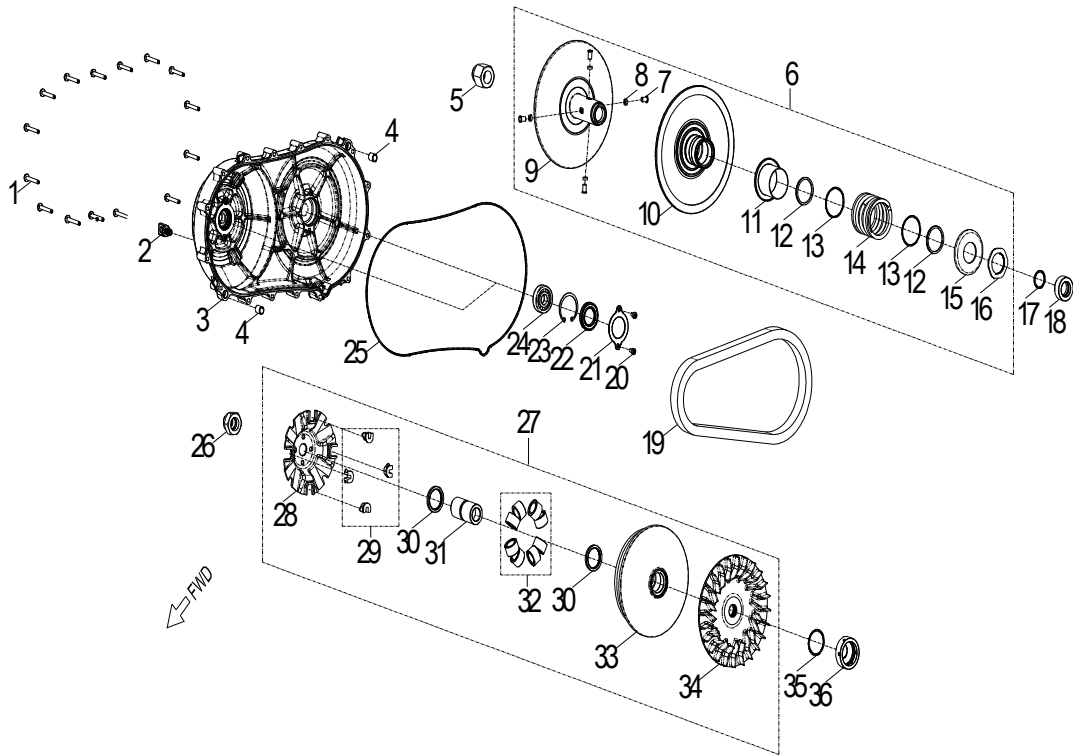

D-10: DRIVE CLUTCH

Item	Part Number	Description	Q.ty
1	96000-060508-08C	Bolt	16
2	11353201-000	Drain plug	1
3	11335120-000	Crankcase Cover, Rh	1
4	94301-13180	Pin, Dowel	2
5	22105140-000	Nut, Driven	1
6	22000140-000	Asm., Driven Clutch	1
7	23225140-000	Pin, Guide	4
8	23226140-000	Roller, Guide	4
9	23200140-000	Sheave, Driven	1
10	23220140-000	Sheave, Moveable	1
11	23237140-000	Seal, Collor	1
12	96500-414704FKM	Seal, Oil	2
13	93214-04820	O-Ring	2
14	23233140-000	Spring, Clutch	1
15	23239140-000	Seal, Collor	1
16	95111-0002C-000	Nut	1
17	93212-02624	O-Ring	1
18	23137140-000	Spacer,Fixed Driven Face	1
19	2310012S-000	Belt, Driven	1
20	93500-060128-00C	Bolt	4
21	21212140-000	Retainer,Pri Drive Shaft Brg Oil Seal	2
22	96504-304807FKM	Seal, Oil	2
23	94512-4800R	Clip, Cir	2
24	96100-63030-000C3	Bearing, Ball	2
25	11392120-000	Seal	1
26	2210514S-000	Nut, Driven	1
27	22103140-000	Asm., Sliding	1
28	22131140-000	Plate, Sheave	1
29	22133140-000	Bushing, Slider	1
30	96500-354204NBR	Seal, Oil	2
31	22106140-000	Bushing, Sheave	1
32	22120140-000	Roller	1
33	22110140-000	Wheel, Slot, Sliding, Primary	1
34	22102140-000	Sheave, moveable	1
35	93212-04024	O-Ring	1
36	22201120-000	Spacer,Fixed Drive L	1