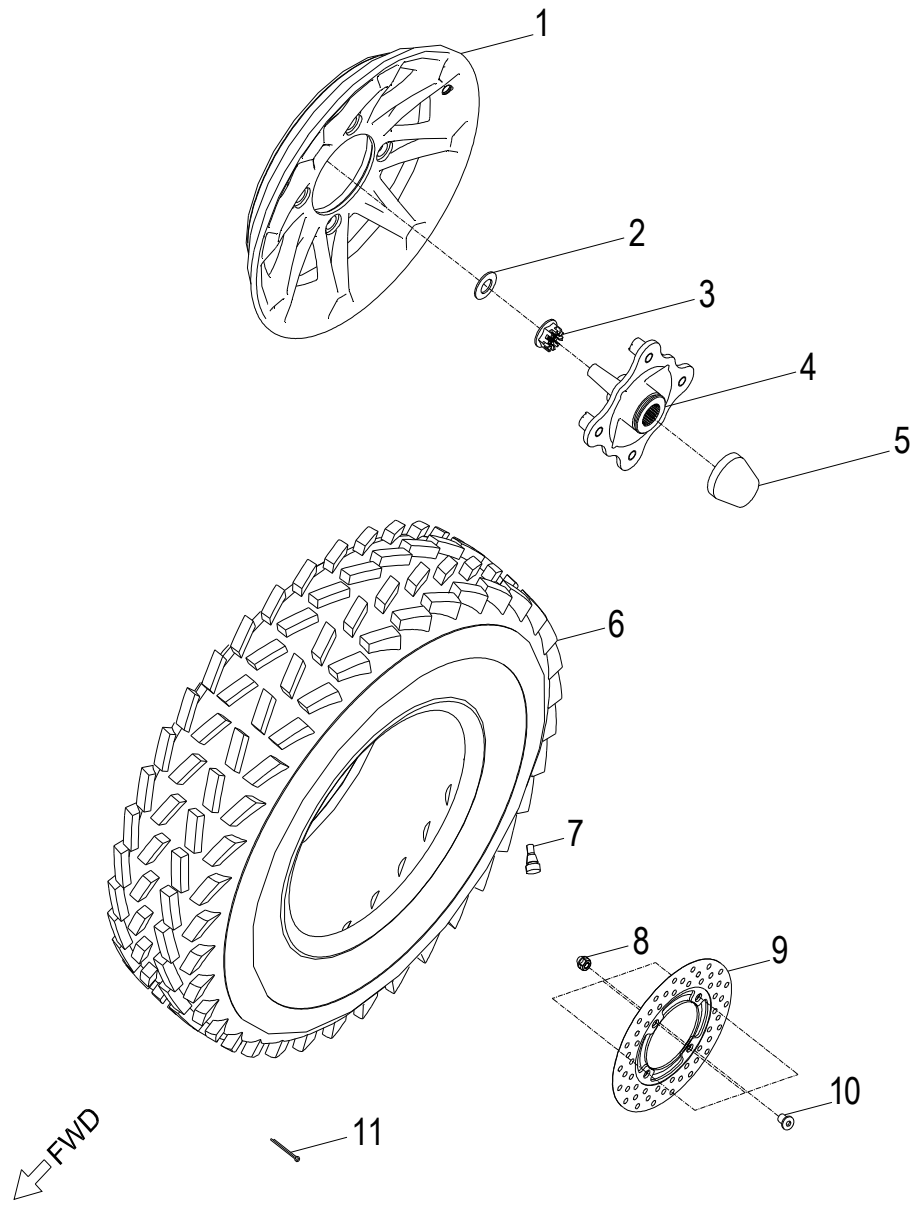

D-26: FRONT WHEEL

Item	Part Number	Description	Q.ty
1	42702211-001	Front Rim	2
2	94121-1835200-000	Washer	2
3	90352-18000-00C	Nut	2
4	42010215-067	Wheel Hub	2
5	4273039A-000	Cap, Hub	2
6	42612281-000	Tire	2
7	42616201-000	Valve, Rim	2
8	95112-10000-14B	Nut	8
9	45010203-000	Plate, Front Brake, LH	2
10	45016131-00K	Bolt	8
11	94201-32320	Pin, Cotter	2