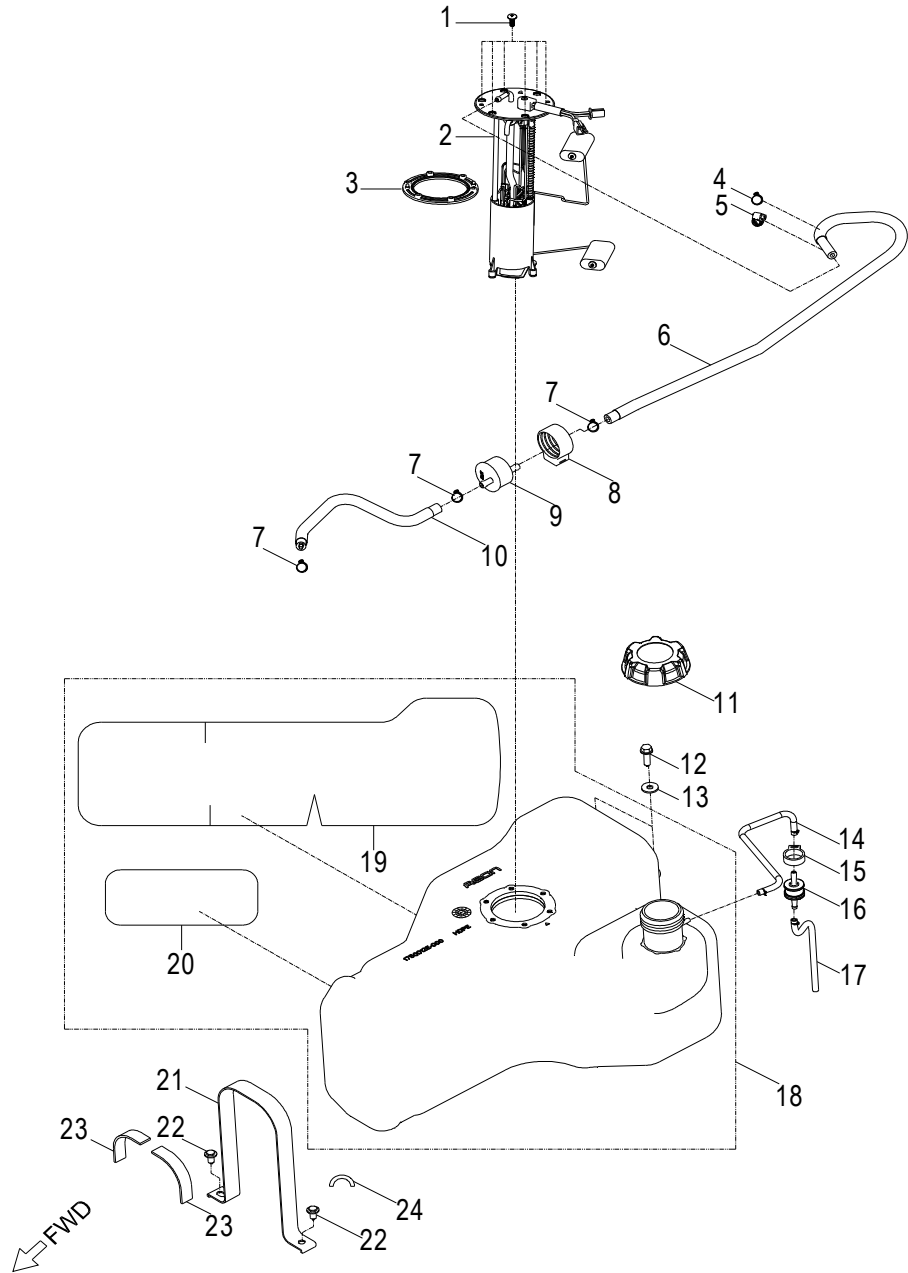

D-24: FUEL TANK

Item	Part Number	Description	Q.ty
1	96012-050128-08K	Bolt	6
2	17520S35-000	Fuel Pump	1
3	1750262B-000	Foam	1
4	94521-11006	Clamp	1
5	94520-00812	Strap	1
6	17523221-000	Fuel Hose	1
7	94521-12006	Clamp	3
8	17959202-000	Clamp	1
9	17952S32-000	Filter, Fuel	1
10	17523220-000	Fuel Hose	1
11	17620202-000	Asm., Cap, Fuel Tank	1
12	96000-080258-0KL	Bolt	2
13	94101-0822020-00K	Washer	2
14	11615211-001	fuel hose A	1
15	35169S36-000	Clamp, checkvalve	1
16	35163201-000	Sensor, Anti-Fall	1
17	11615212-000	fuel hose B	1
18	1753712E-000	Asm., Fuel Tank	1
19	18320210-000	Insulator, Silencer	1
20	18320211-000	Insulator, Silencer	1
21	17508213-000	Strap, Fuel Tank	1
22	96000-080148-0KL	Bolt	2
23	17502208-000	Foam	2
24	64319131-000	Rubber, Fuel Tank	1