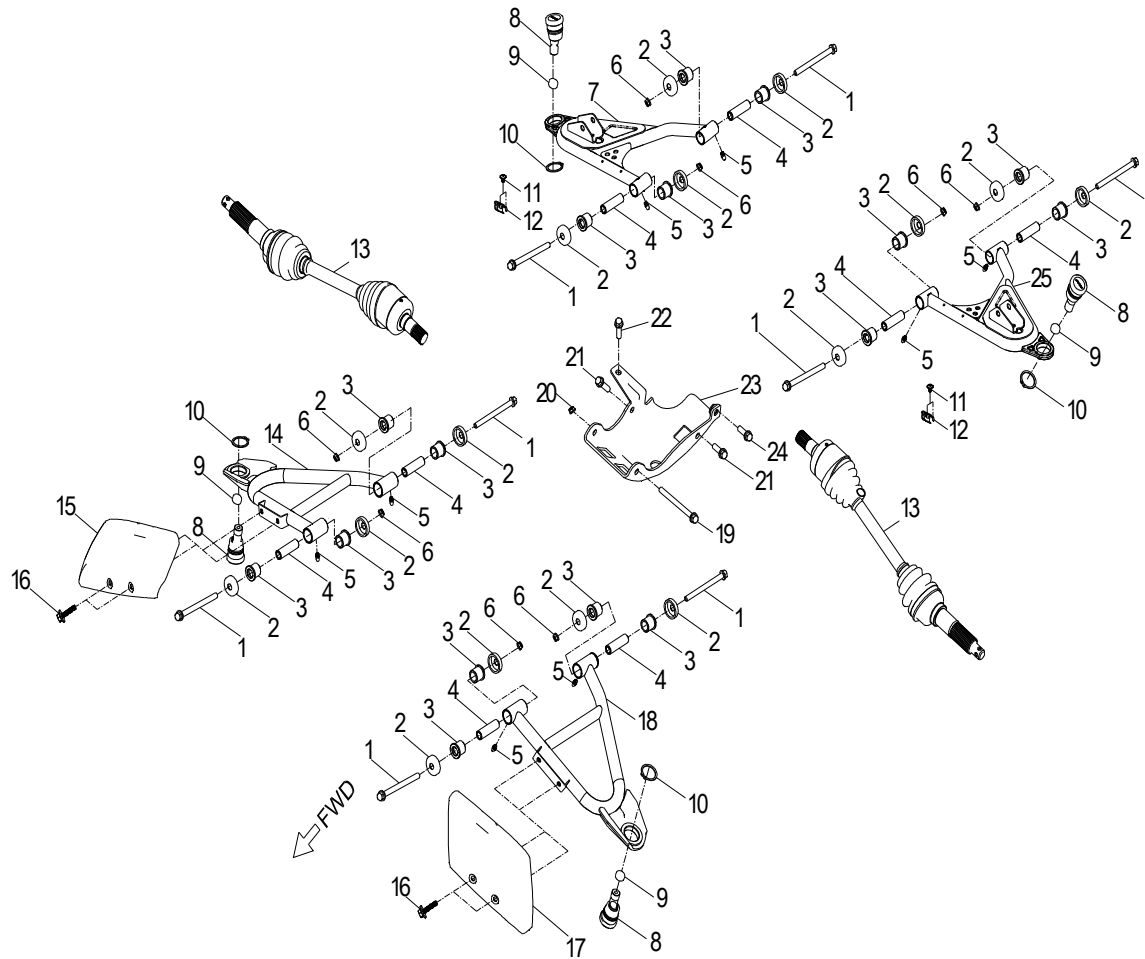

D-20: SWING ARM

Item	Part Number	Description	Q.ty
1	96000-100758-OKL	Bolt	8
2	52426156-000	Cap, dustproof	16
3	53135204-000	Bushing	16
4	5314039A-000	Spacer	8
5	51300131-000	Valve, Grease	8
6	94050-10000-00C	Nut	8
7	53042210-067	A-Arm, Upper, Rh	1
8	52451207-000	Ball Joint	4
9	50423208-000	Boot	4
10	94511-3113S	Clip, Cir	4
11	93903-1050128-00K	Screw	4
12	53005202-000	Retainer, Brake Line, Front	2
13	4207012E-001	Front driving shaft	2
14	5304112E-067	A-Arm, Lower, Rh	1
15	53003202-000	Shield, CV Joint, RH	1
16	96000-060128-10K	Bolt	4
17	53002202-000	Shield, CV Joint, LH	1
18	5314112E-067	A-Arm, Lower, Lh	1
19	96000-101478-00C	Bolt	1
20	90355-10000-14C	Nut	2
21	96000-100258-OKL	Bolt	2
22	96000-100189-0GL	Bolt	1
23	2137212E-000	Holder, Differential	1
24	96000-100208-OKL	Bolt	1
25	53142210-067	A-Arm, Upper, Lh	1