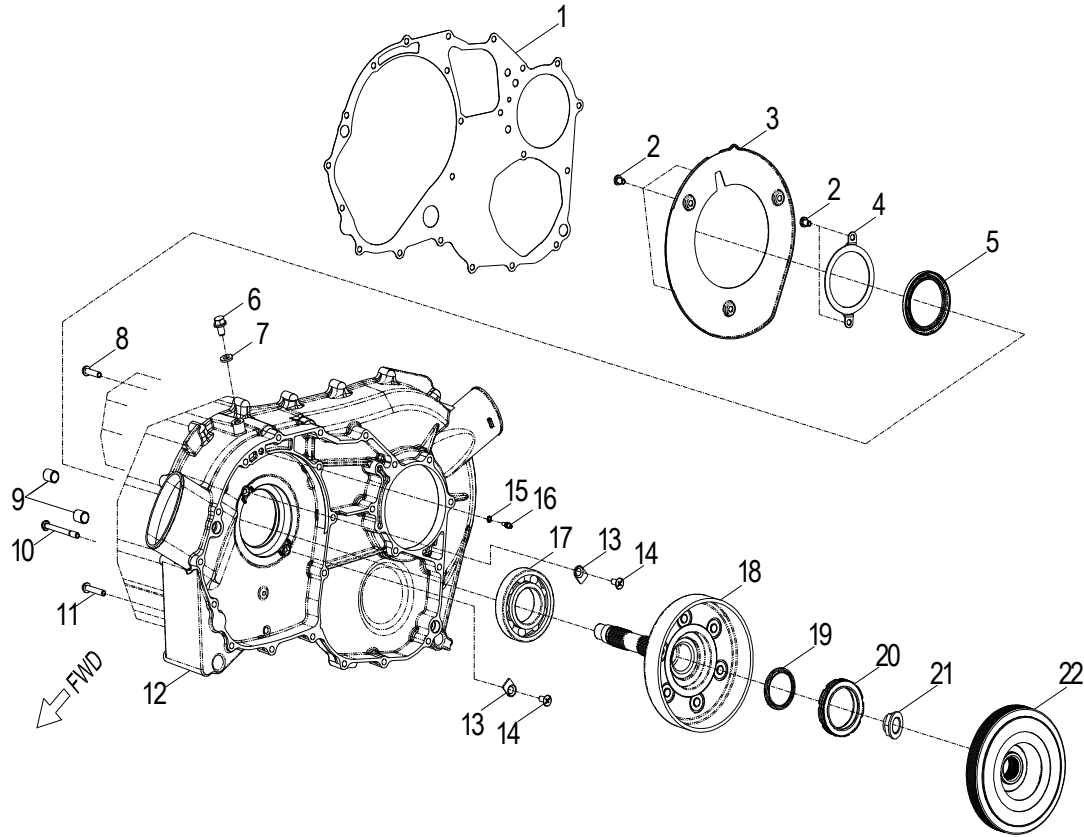

D-9: DRIVE CLUTCH

Item	Part Number	Description	Q.ty
1	11394120-000	Gasket,Clutch Cover	1
2	93500-060128-00C	Bolt	5
3	11339120-000	Wind Guider, Drive Clutch	1
4	22203140-000	Retainer,Fixed Drive Spacer Oil Seal	1
5	96504-547008FKM-R	Seal, Oil	1
6	96000-080128-12C	Bolt	1
7	94101-0816020-00L	Washer	1
8	96000-060308-08C	Bolt	5
9	94301-13180	Pin, Dowel	2
10	96000-060758-08C	Bolt	1
11	96000-060408-08C	Bolt	16
12	11321120-000	Cover, Clutch	1
13	21211140-000	Retainer,Pri Drive Shaft Bearing,L	2
14	93902-060168-00C	Bolt	2
15	93212-00412	O-Ring	1
16	11231140-000	Jet,Oil Cylinder	1
17	96100-62080-Z00C3	Bearing, Ball	1
18	21110140-000	Housing Comp,Clutch	1
19	96500-384604FKM	Seal, Oil	1
20	22500140-001	Clutch Assy,Drive Oneway	1
21	90356-18000-24C	Nut	1
22	22600140-000	Clutch Assy,Shoe	1