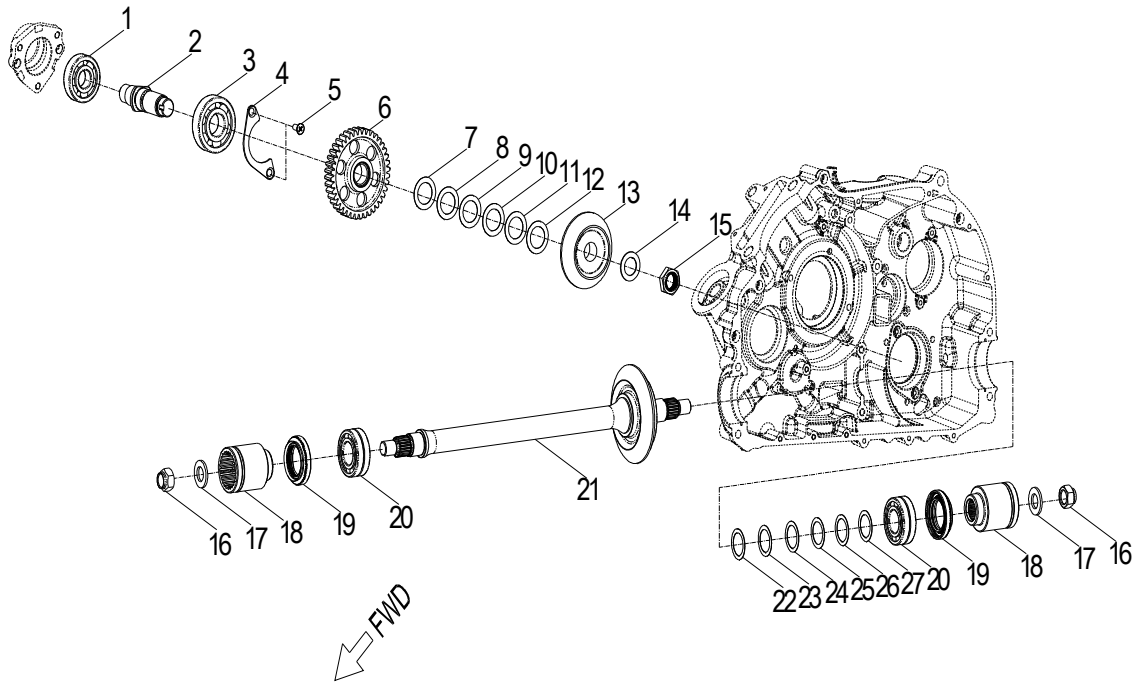

Item	Part Number	Description	Q.ty
1	96100-63040-000C3	Bearing, Ball	1
2	23511140-000	Shaft, Sub T/M Output	1
3	96100-63050-000C3	Bearing, Ball	1
4	23501140-000	Retainer, Output Shaft Bearing	1
5	93902-060168-00C	Bolt	2
6	2352112S-000	Gear, Sub T/M Driven	1
7	94105-2436025-000	Adjusting wahser	1
8	94105-2436030-000	Adjusting wahser	1
9	94105-2436035-000	Adjusting wahser	1
10	94105-2436040-000	Adjusting wahser	1
11	94105-2436045-000	Adjusting wahser	1
12	94105-2436050-000	Adjusting wahser	1
13	23531140-000	Gear, Secondary Drive Bevel	1
14	94101-2030010-000	Washer	1
15	90356-20015-27C	Nut	1
16	90356-16000-22C	Nut	2
17	94108-1630030-00C	Washer	2
18	23623120-000	Spacer, Driven shaft	2
19	96503-345209ACM	Seal, Oil	2
20	96100-52050-000C3	Bearing, Ball	2
21	23620120-000	Shaft Comp, Secondary Driven Rear	1
22	94105-2534030-000	Adjusting wahser	1
23	94105-2534035-000	Adjusting wahser	1
24	94105-2534040-000	Adjusting wahser	1
25	94105-2534045-000	Adjusting wahser	1
26	94105-2534050-000	Adjusting wahser	1
27	94105-2534025-000	Adjusting wahser	1