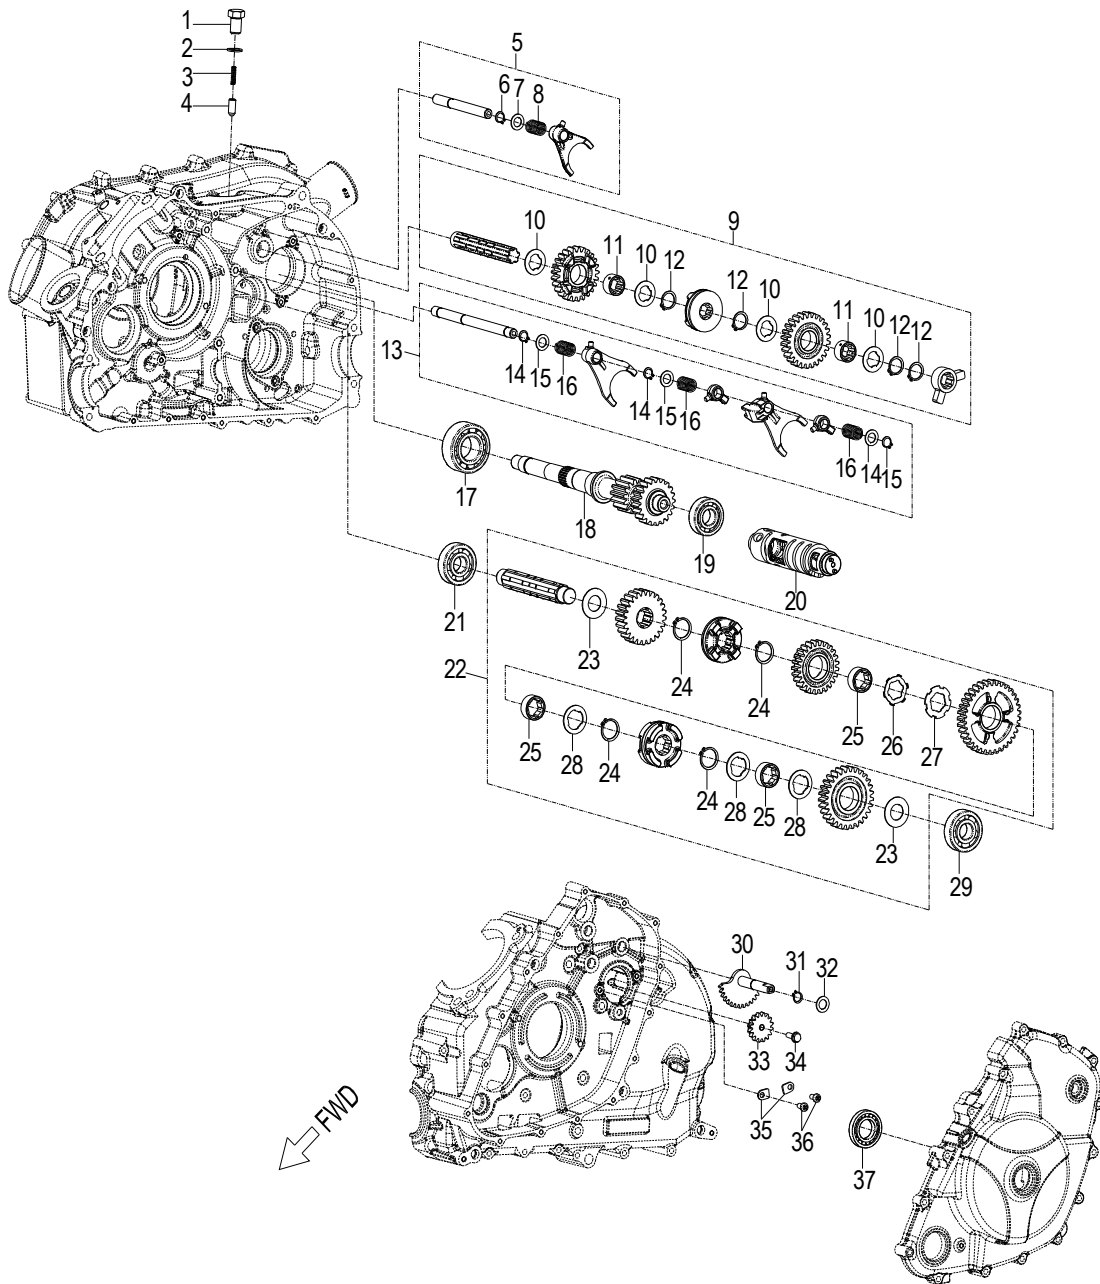

Item	Part Number	Description	Q.ty
1	24432140-000	Bolt,Gear Shift Cam Stopper	1
2	94104-1420015-000	Gasket	1
3	24433140-000	Spring,Gear Shift Cam Stopper	1
4	24431140-000	Stopper,Gear Shift Cam	1
5	24250140-000	Fork Comp,Parking Gear Shift	1
6	94511-1200S	Clip, Cir	1
7	94101-1220010-000	Washer	1
8	24242140-000	Spring,Parking Gear Shift Fork	1
9	2341012S-000	Shaft Comp,Parking	1
10	23403140-000	Washer,Parking Driven Gear	4
11	23401140-000	Bush,Parking Driven Gear	2
12	94511-2000S	Clip, Cir	4
13	24210140-000	Fork Comp,Gear Shift	1
14	94511-1200S	Clip, Cir	3
15	94101-1220010-000	Washer	3
16	24242140-000	Spring,Parking Gear Shift Fork	3
17	96100-52060-000C3	Bearing, Ball	1
18	2341112S-001	Shaft, Drive	1
19	96100-62040-000C3	Bearing, Ball	1
20	24300140-000	Asm., Drum, Gear Shift	1
21	96100-63040-000C3	Bearing, Ball	1
22	2344012S-000	Asm., Transmission	1
23	94101-2038010-000	Washer	2
24	94511-2000S	Clip, Cir	4
25	23205140-000	Bush,Sub T/M Driven Gear	3
26	23204140-000	Washer,Thrust Washer Lock	1
27	23203140-000	Washer,Low & Reverse Driven Gear Thru	1
28	23202140-000	Washer,Sub T/M Driven Gear	3
29	96100-63040-LU0C3	Bearing, Ball	1
30	2461112S-000	Spindle	1
31	94511-1200S	Clip, Cir	1
32	94101-1220010-000	Washer	1
33	24302140-000	Detent	1
34	96000-060208-08C	Bolt	1
35	23212140-000	Retainer,Drive Shaft M Bearing	2
36	93500-060128-00C	Bolt	2
37	96100-16005-000C3	Bearing, Ball	1