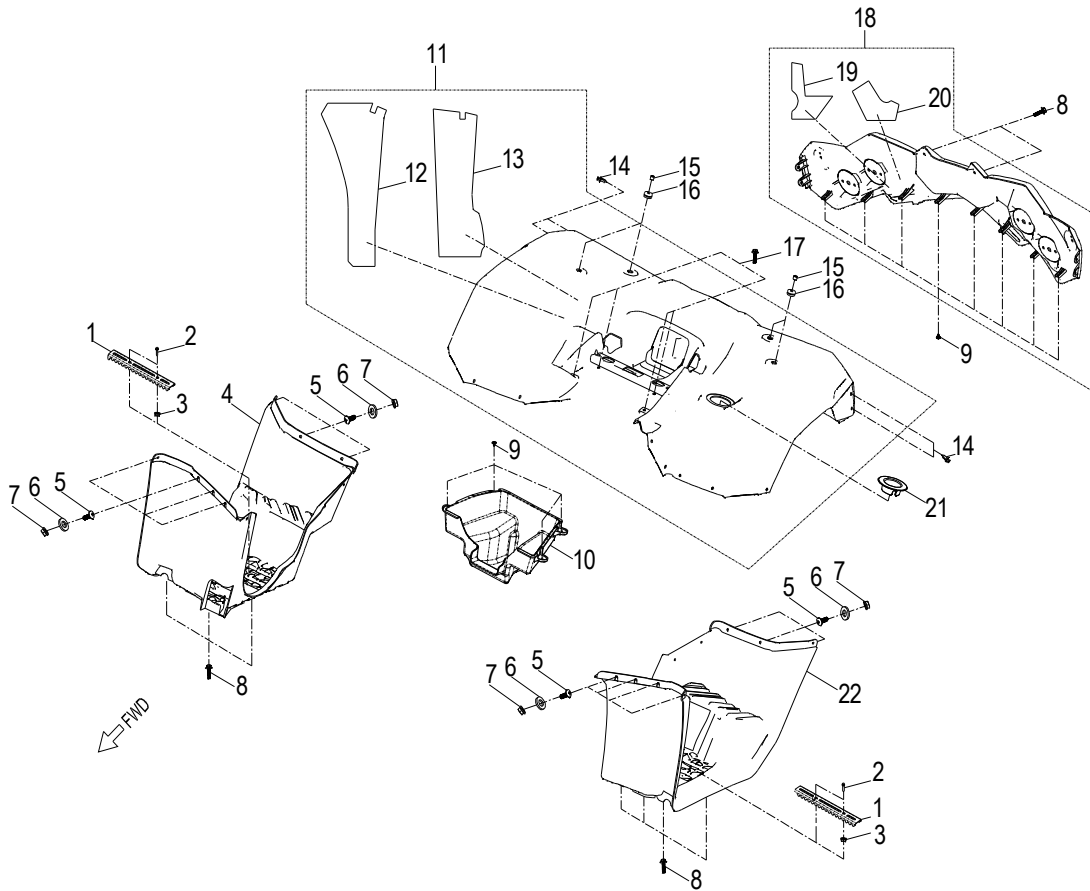

Item	Part Number	Description	Q.ty
1	64384203-000	Peg, Foot	2
2	96000-080228-0KL	Bolt	4
3	94050-08000-00K	Nut	4
4	64300221-070	Footwell, RH	1
5	93100-050168-00K	Bolt	14
6	94101-0514010-00K	Washer	14
7	90350-05000-00K	Nut	14
8	96007-060168-00K	Bolt	9
9	93903-1050128-00K	Screw	12
10	77112001-000	Added helmet box cover	1
11	61050229-070	Rear Fender Comp	1
12	18320213-000	Insulator, Silencer	1
13	18320212-000	Insulator, Silencer	1
14	61120153-000	Rivet, Plastic	4
15	51311203-000	Spacer	4
16	17502204-000	Foam	4
17	96007-060148-00K	Bolt	4
18	80468204-000	Shield, Taillight	1
19	18320216-000	Insulator, Silencer	1
20	18320215-000	Insulator, Silencer	1
21	52424218-000	Cap	1
22	64310221-070	Footwell, LH	1