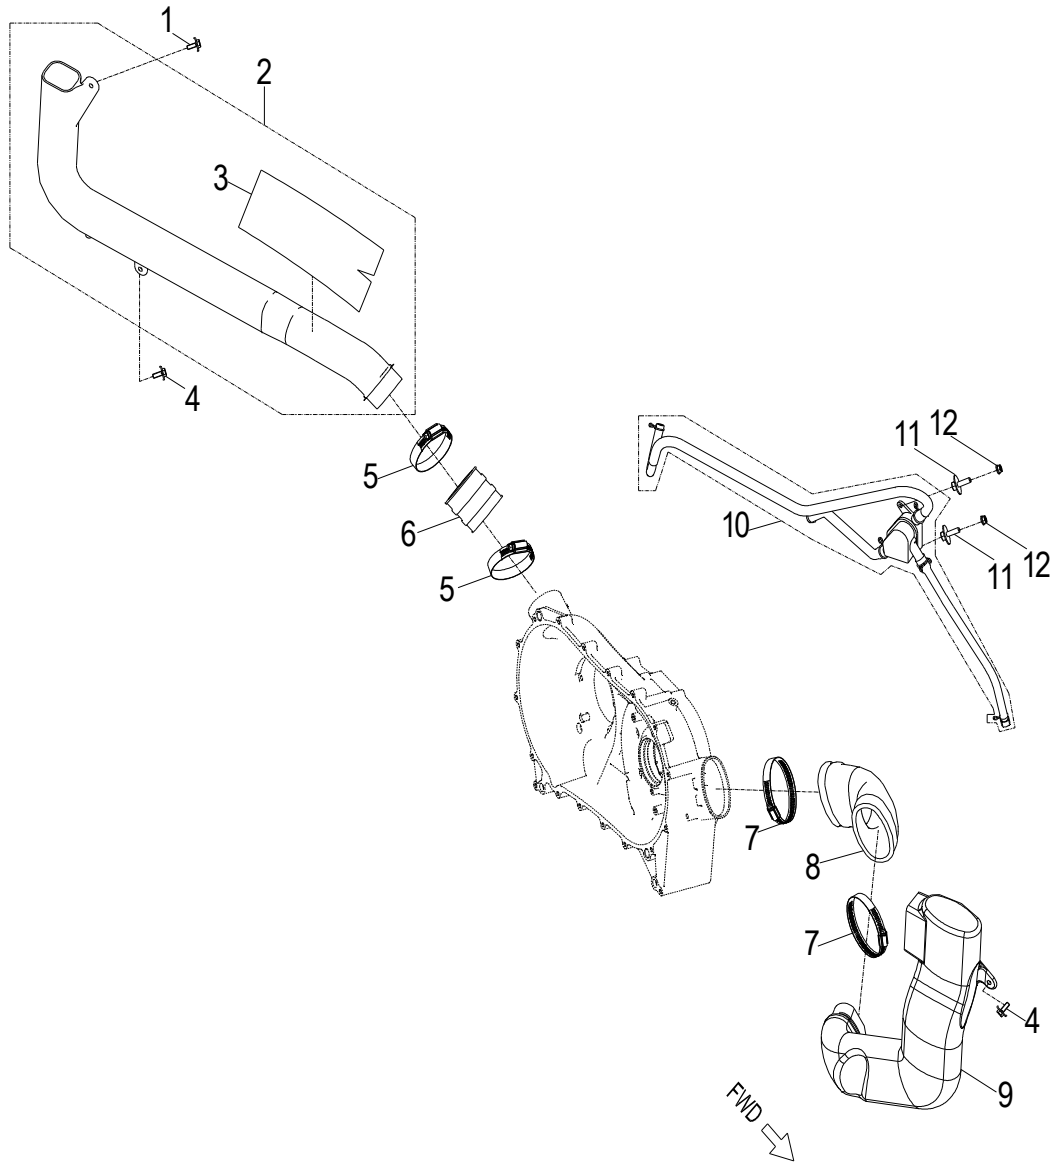

D-15: DUCT INLET OUTLET

Item	Part Number	Description	Q.ty
1	92003-060148-00K	Bolt	1
2	1726012E-000	Duct, Outlet w/ Insulator	1
3	18320214-000	Insulator, Silencer	1
4	92003-060168-00K	Bolt	2
5	94520-05776	Strap	2
6	17269207-000	Boot, Duct	1
7	94520-06795	Strap	2
8	1726912E-001	Boot, Duct	1
9	1725512E-000	Duct, Inlet	1
10	1738012E-001	Oil Separator Comp	1
11	96007-060168-00K	Bolt	2
12	94050-06000-00C	Nut	2