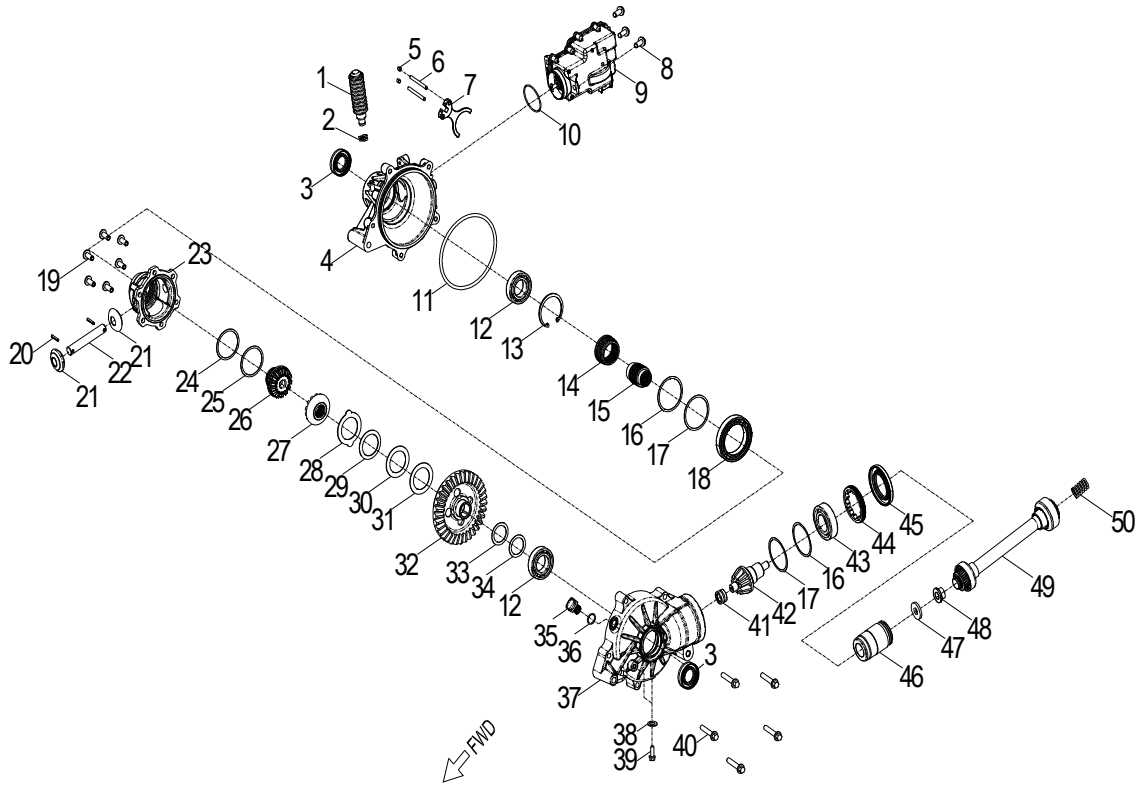

D-37: GEAR CASE, DIFFERENTIAL, FRONT

Item	Part Number	Description	Q.ty
41	96200-142213	Bearing, Needle	1
42	4231012E-000	Gear, Pinion	1
43	96100-62060-00000	Bearing, Ball	1
44	90204-65000-000	Nut	1
45	96500-457208NBR	Seal, Oil	1
46	4231512E-000	Spacer, Hub	1
47	94101-1230040-00C	Washer	1
48	90355-12000-19K	Nut	1
49	52437219-001	Prop Shaft, Rear	1
50	4054112E-000	Spring	1