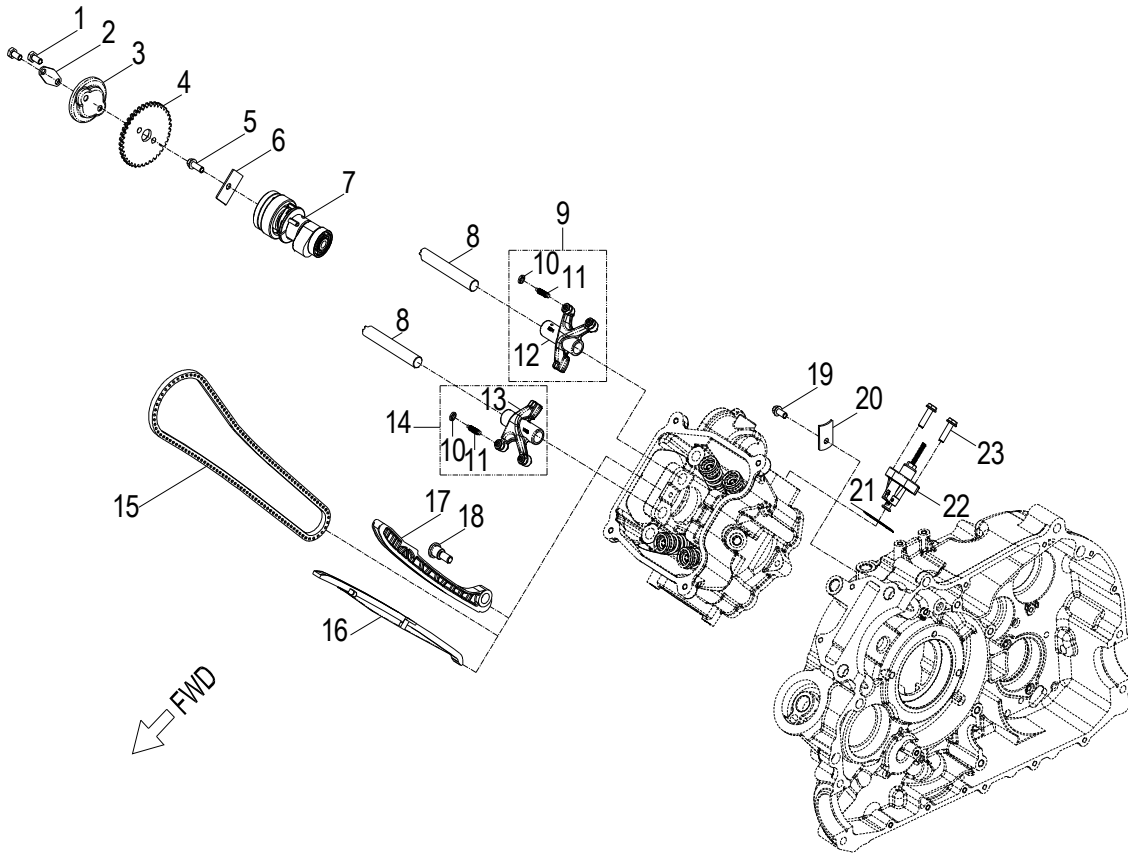

D-2: CRANK SHAFT/PISTON

Item	Part Number	Description	Q.ty
1	96100-62080-000C3	Bearing, Ball	1
2	1300012V-000	Asm., Crankshaft	1
3	90471-19005	(Key, Woodruff)	1
4	96100-TMB30-7CS19	Bearing, Ball	1
5	96100-63050-000C3	Bearing, Ball	2
6	13418140-000	Gear, Balance, Driven	1
7	1342012V-000	Shaft, Balancer	1
8	13115120-000	Clip, Piston Pin	2
9	13100120-000	Piston	1
10	13111120-000	Pin, Piston	1
11	13011120-000	Ring Set, Piston	1

D-4: STARTER

Item	Part Number	Description	Q.ty
1	96000-060258-08C	Bolt	2
2	31200140-000	Asm., Motor, Starter	1
3	28423120-000	Gear, Starter	1
4	28424140-000	Shaft, Starter Motor	1
5	28132140-000	Gear, Starter Idle No.2	1
6	28425140-000	Pin, Starter Idle Gear No.2	1
7	28220140-000	Gear, Starter	1
8	28140140-000	Clutch, Starter Oneway	1
9	91000-080208-00C	Bolt	6

D-5: VALVE CAM

Item	Part Number	Description	Q.ty
1	92000-060128-10C	Bolt	2
2	14107120-000	Washer,Sprocket	1
3	1571112S-000	Cover, Oil Pump	1
4	14108120-000	Sprocket, Camshaft	1
5	96000-060168-08C	Bolt	1
6	1223412S-000	Retainer, Cam	1
7	1440012V-000	Asm., Cam Shaft	1
8	14451120-000	Shaft,Valve Rocker Arm	2
9	14430120-000	Arm Comp,Valve Rocker Intake	1
10	1443369S-000	Nut,Tappet Adjusting	4
11	1443269S-000	Screw,Tappet Adjusting	4
12	14431120-000	Arm, Valve, Rocker	1
13	14441120-000	Arm,Valve Rocker Exhaust	1
14	14440120-000	Arm Comp,Valve Rocker Exhaust	1
15	1440112V-000	Chain, Cam	1
16	1450012V-000	Guide, Cam Chain, LH	1
17	14550120-000	Guide, Cam Chain, RH	1
18	14535120-000	Pivot, Guide	1
19	96000-060128-08C	Bolt	1
20	1111612S-000	Retainer, Chain	1
21	14523119-002	Gasket, Tensioner	1
22	1452150N-000	Tensioner	1
23	96000-060228-14C	Bolt	2