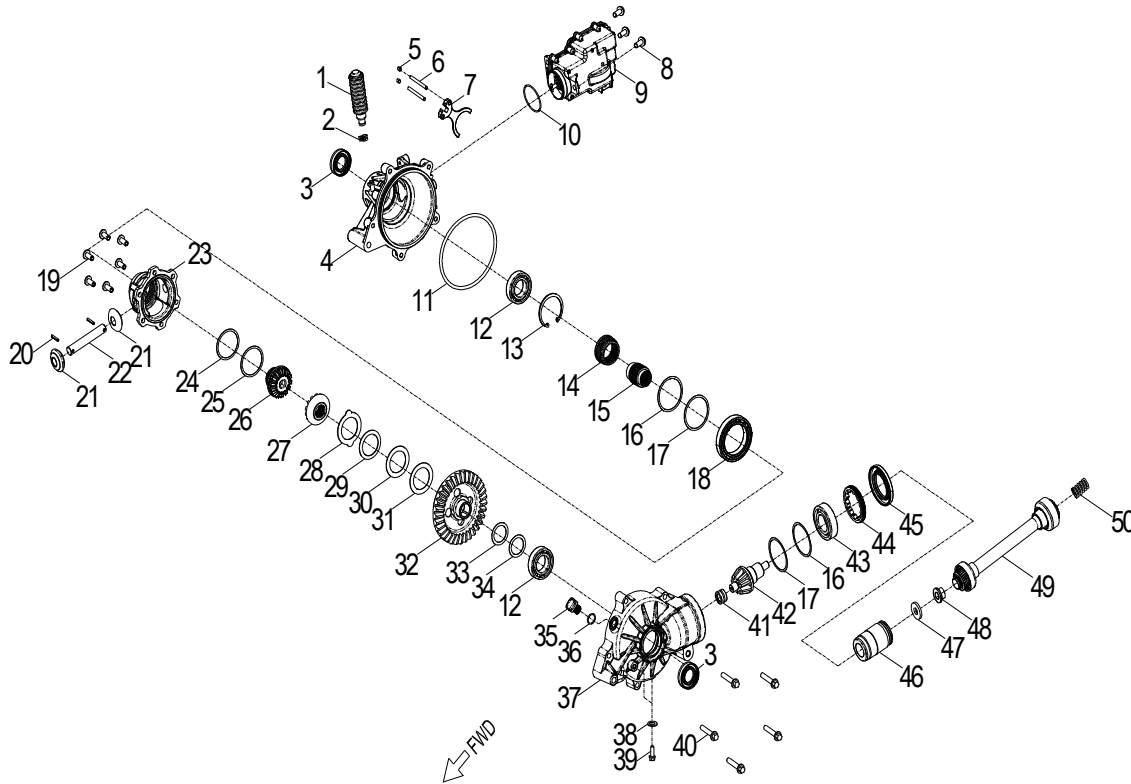

D-37: GEAR CASE, DIFFERENTIAL, FRONT

Item	Part Number	Description	Q.ty
1	16600201-000	Bellows	1
2	94515-10008	Clamp	1
3	96503-254511NBR	Seal, Oil	2
4	4275212E-000	Cover, Differential Gear Case	1
5	91205-060068-OKL	Bolt	2
6	2424112E-000	Shaft, Gear Shift	2
7	2423112E-000	Fork, Shift	1
8	96000-060168-10K	Bolt	3
9	4276512E-000	Selecting, 2WD/4WD	1
10	93210-05230	O-Ring	1
11	93210-13525	O-Ring	1
12	96100-60060-00000	Bearing, Ball	2
13	94512-5500R	Clip, Cir	2
14	2243012E-000	Ratchet, Shift	1
15	2320512E-000	Bush, Sub T/M Driven Gear	1
16	94105-5562020-000	Adjusting wahser	2
17	94105-5562030-000	Adjusting wahser	2
18	96100-69110-00000	Bearing, Ball	1
19	91000-080208-00C	Bolt	6
20	94206-0422001-000	SPRING PIN	2
21	21377201-000	Gear 10, differential	2
22	21379201-000	Shaft, differential	1
23	2137112E-000	Differential body	1
24	94105-4855030-000	Adjusting wahser	1
25	94105-4855020-000	Adjusting wahser	1
26	2137712S-000	Gear 14, differential	1
27	2137712E-000	Gear 14, differential	1
28	4231612E-000	Gasket, Antiskid	1
29	94121-3852010-000	Washer	1
30	94105-3956050-000	Adjusting wahser	1
31	94105-3956040-000	Adjusting wahser	1
32	4232012E-000	Gear, Bevel	1
33	94105-3040030-000	Adjusting wahser	1
34	94105-3040020-000	Adjusting wahser	1
35	15650111-001	Plug, Oil	1
36	93212-01425	O-Ring	1
37	4275112E-000	Gear Case, Differential	1
38	94101-0816020-00L	Washer	2
39	96000-080128-10C	Bolt	2
40	96000-080458-00C	Bolt	5