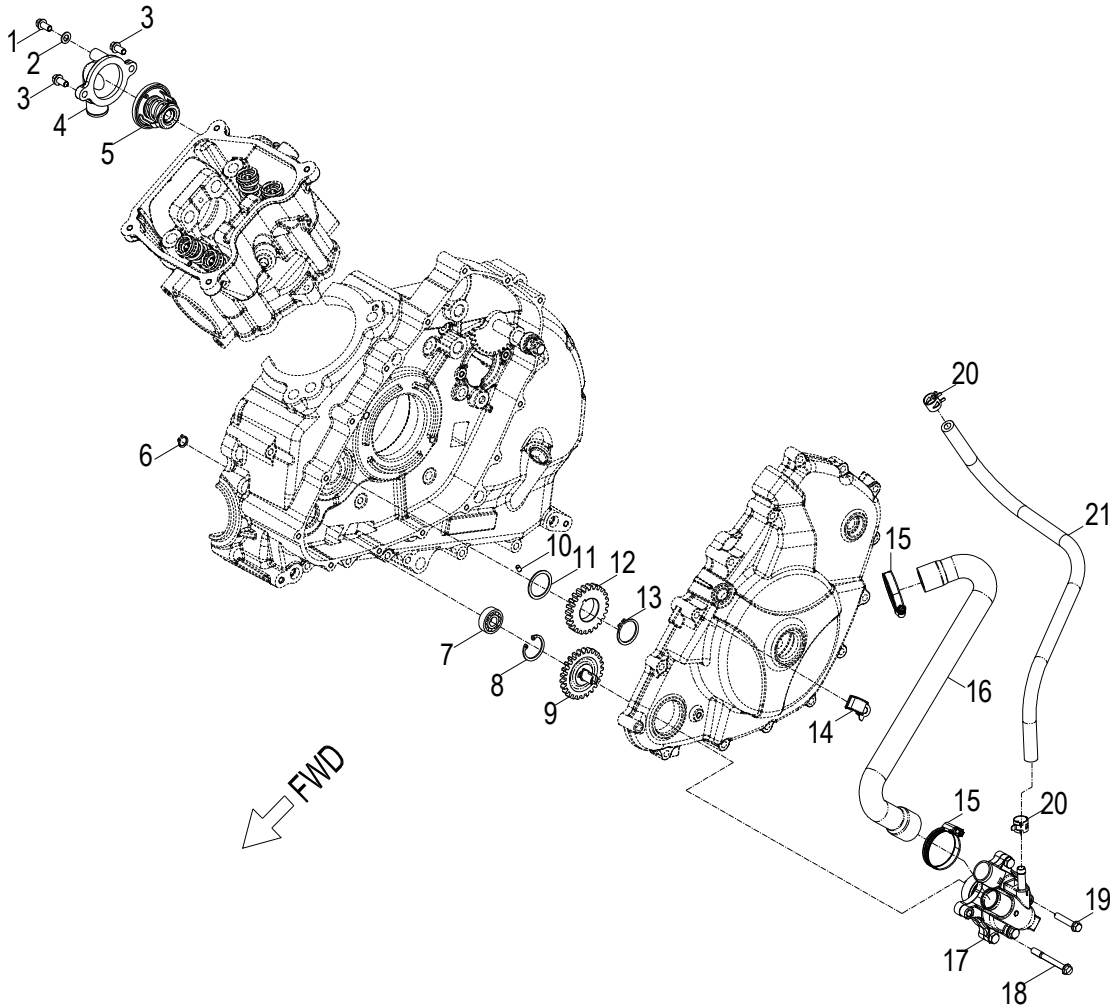

D-7: WATER PUMP

Item	Part Number	Description	Q.ty
1	96000-060128-08C	Bolt	1
2	94101-0612010-00U	Washer	1
3	96000-060168-08C	Bolt	2
4	19315120-000	Flange, Thermosatic	1
5	19300140-000	Bimetal, Thermosatic	1
6	94511-1000S	Clip, Cir	1
7	96100-60000-000C3	Bearing, Ball	1
8	94512-2600R	Clip, Cir	1
9	19330140-001	Gear Comp, Water Pump Driven	1
10	96300-04006	Pin, Shaft	1
11	94101-2531010-00K	Washer	1
12	19322140-001	Gear, Water Pump Drive	1
13	94511-2500S	Clip, Cir	1
14	11351119-000	Hook, Hose	1
15	94520-02032	Strap	2
16	19504120-000	Hose, Water Cap, Radiator	1
17	19210140-000	Asm., Water Pump	1
18	96000-060558-08C	Bolt	1
19	96000-060308-08C	Bolt	1
20	94515-13008	Clamp	2
21	19513120-000	Hose, Thermostat Bypass	1