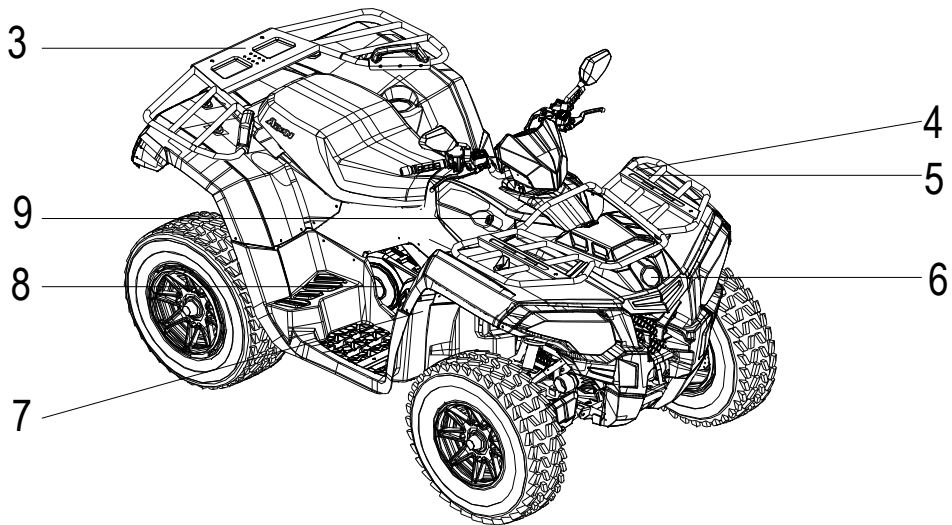

Item	Part Number	Description	Q.ty
1	87854203-000	Decal , Waring, Reverse	1
2	87027010-000	Decal, loading	1
3	87869203-000	Decal, Warning, Rack	2
4	87852216-000	Decal, Warning, General	1
5	87864216-000	Decal, Tire Pressure	1
6	87711294-000	Decal, Logo	1
7	87851209-000	Decal, Waring	1
8	87843201-000	Decal-"drain bolt"	1
9	87028011-000	Decal, Switch	1
10	99701000-116	Decal Kit Crossland 600 (Black)	1