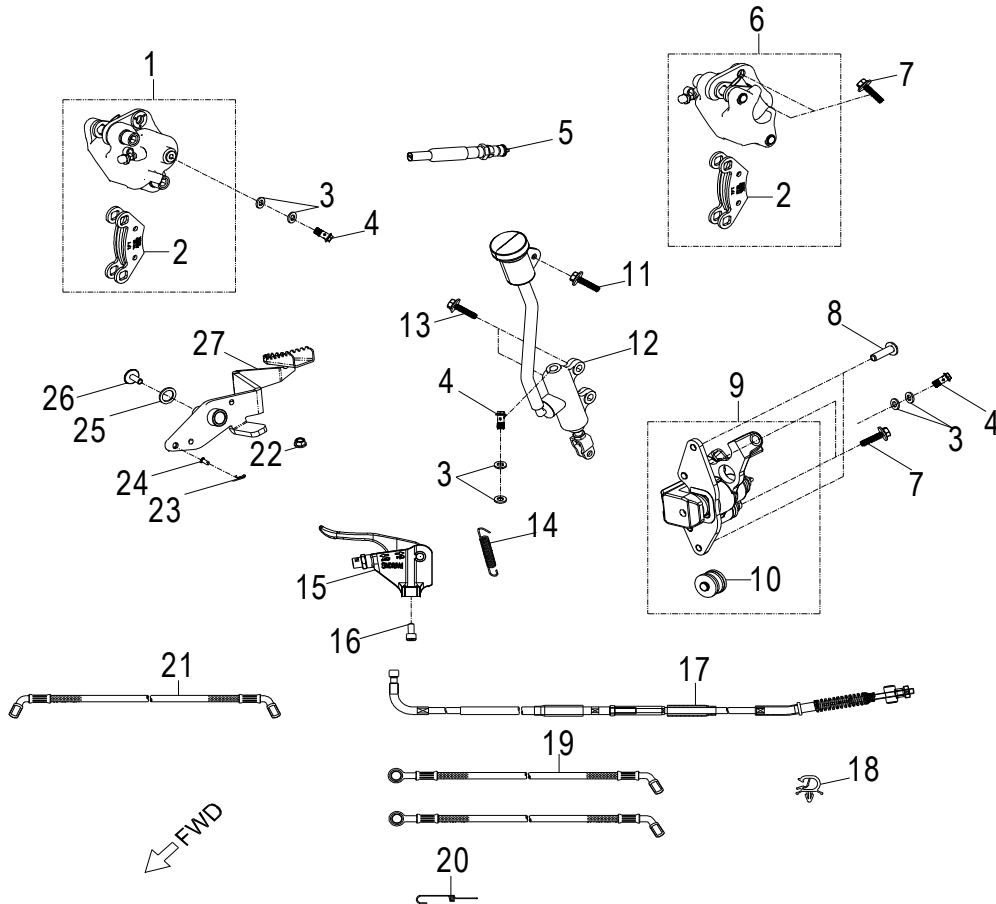

Item	Part Number	Description	Q.ty
1	45002214-946	Asm., Caliper, RH	1
2	43121219-000	Pads, Caliper, Front	4
3	94101-1015015-00U	Washer	6
4	45456111-000	Bolt, Banjo	3
5	34916201-000	Switch, Brake	1
6	45000214-946	Asm., Caliper, Rear	1
7	96000-100258-0KL	Bolt	4
8	96000-080308-0KL	Bolt	2
9	43200205-000	Asm., Caliper, Parking Brake	1
10	43201205-000	Pads, Parking Brake	1
11	96000-060168-10K	Bolt	1
12	4350012E-000	Asm., Master Cylinder	1
13	96000-080228-0KL	Bolt	2
14	43421214-000	Spring	1
15	3871012E-001	Lever, Parking Brake	1
16	91000-060208-00K	Bolt	2
17	3870612E-000	Cable, Parking Brake	1
18	89753201-000	Strap, Oil Hose	6
19	45449227-000	Hose, Rear Brake, Lower	2
20	43422202-000	Spring, Switch	1
21	4544912E-000	Hose, Front Brake, Lower	1
22	94050-06000-00C	Nut	1
23	94203-12200	Cotter Pin	1
24	94302-07018	Shaft, Filler Cover	1
25	94101-1420015-0AL	Washer	1
26	92005-060168-00K	Bolt	1
27	4345612E-000	Pedal, Brake	1