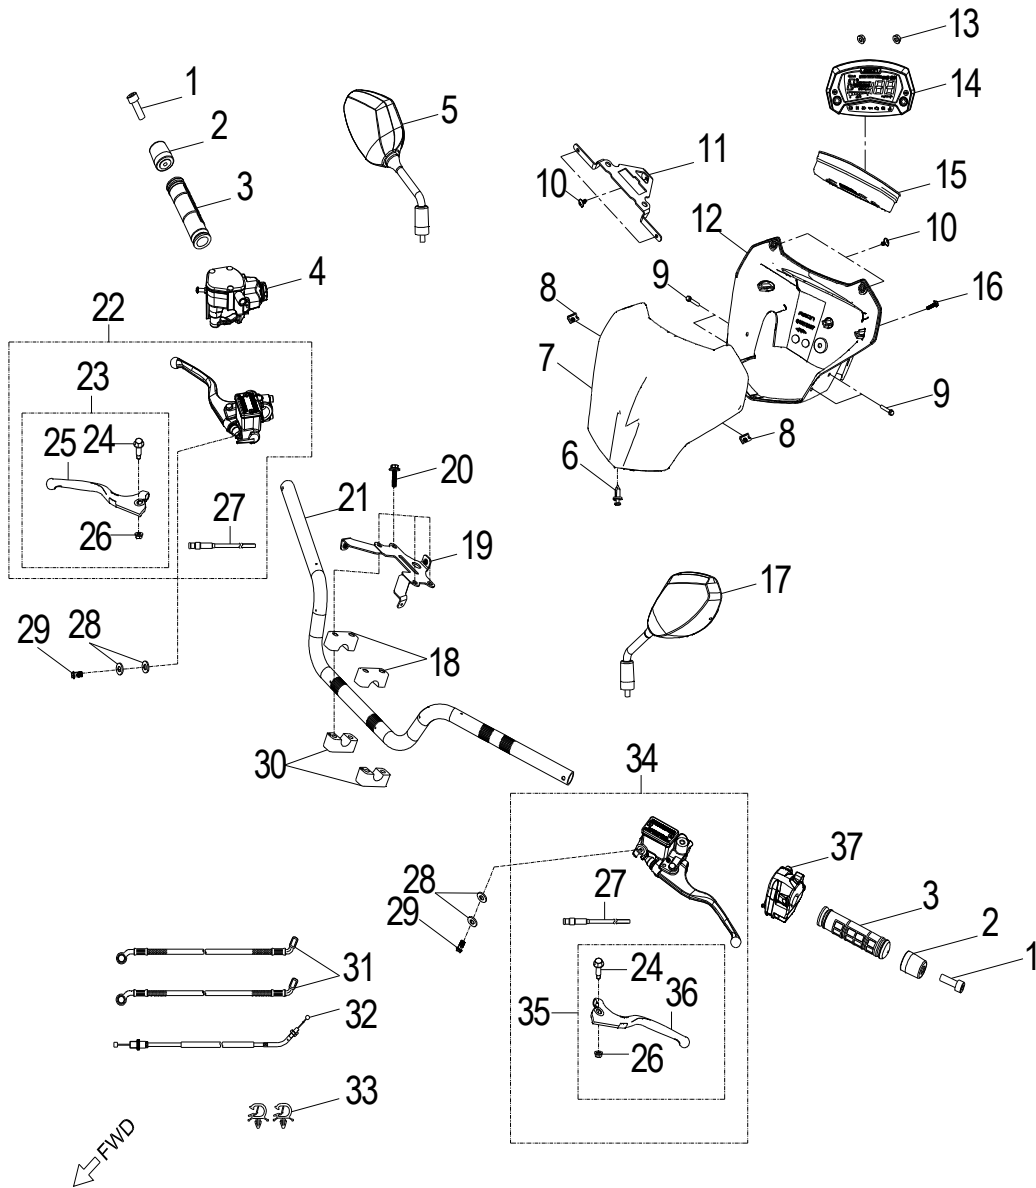

D-30: HANDLEBAR

Item	Part Number	Description	Q.ty
1	91000-060458-00B	Bolt	2
2	53116113-000	Grip End	2
3	53167204-000	Grip, Handlebar	2
4	5390012E-000	Control, Throttle	1
5	8811012E-000	Mirror, Rh	1
6	61120153-000	Rivet, Plastic	1
7	64211241-070	Pod, Upper, Handlebar	1
8	61121203-00B	Nut-U	2
9	96000-050128-00K	Bolt	4
10	93903-1050128-00K	Screw	5
11	3720812E-000	Bracket, Speedometer	1
12	64212207-070	Pod, Lower, Handlebar	1
13	94050-05000-00C	Nut	2
14	3720012E-000	Asm., Speedometer	1
15	37202203-000	Mount, Speedometer	1
16	96012-050128-08K	Bolt	1
17	8812012E-000	Mirror, Lh	1
18	5321039A-000	Clamp, Upper	2
19	5331012E-000	Bracket, Pod	1
20	96000-080638-00B	Bolt	4
21	5310012E-067	Handlebar	1
22	53172216-000	Asm., Lever, RH	1
23	53164205-000	Asm., Lever, RH	1
24	89220202-000	Bolt	2
25	53175205-000	Lever, Brake, RH	1
26	94073-06006-00K	Nut	2
27	35345201-000	Sensor, Taillight	2
28	94101-1015015-00U	Washer	4
29	45456111-000	Bolt, Banjo	2
30	5320039A-000	Clamp, Lower	2
31	45447245-000	Hose, Brake	2
32	5391012E-000	Cable, Throttle	1
33	89753201-000	Strap, Oil Hose	2
34	53171230-000	Asm., Lever LH	1
35	53163208-000	Asm., Lever, LH	1
36	53178208-000	Lever, Brake, LH	1
37	3515112E-000	Asm., Switch, LH	1