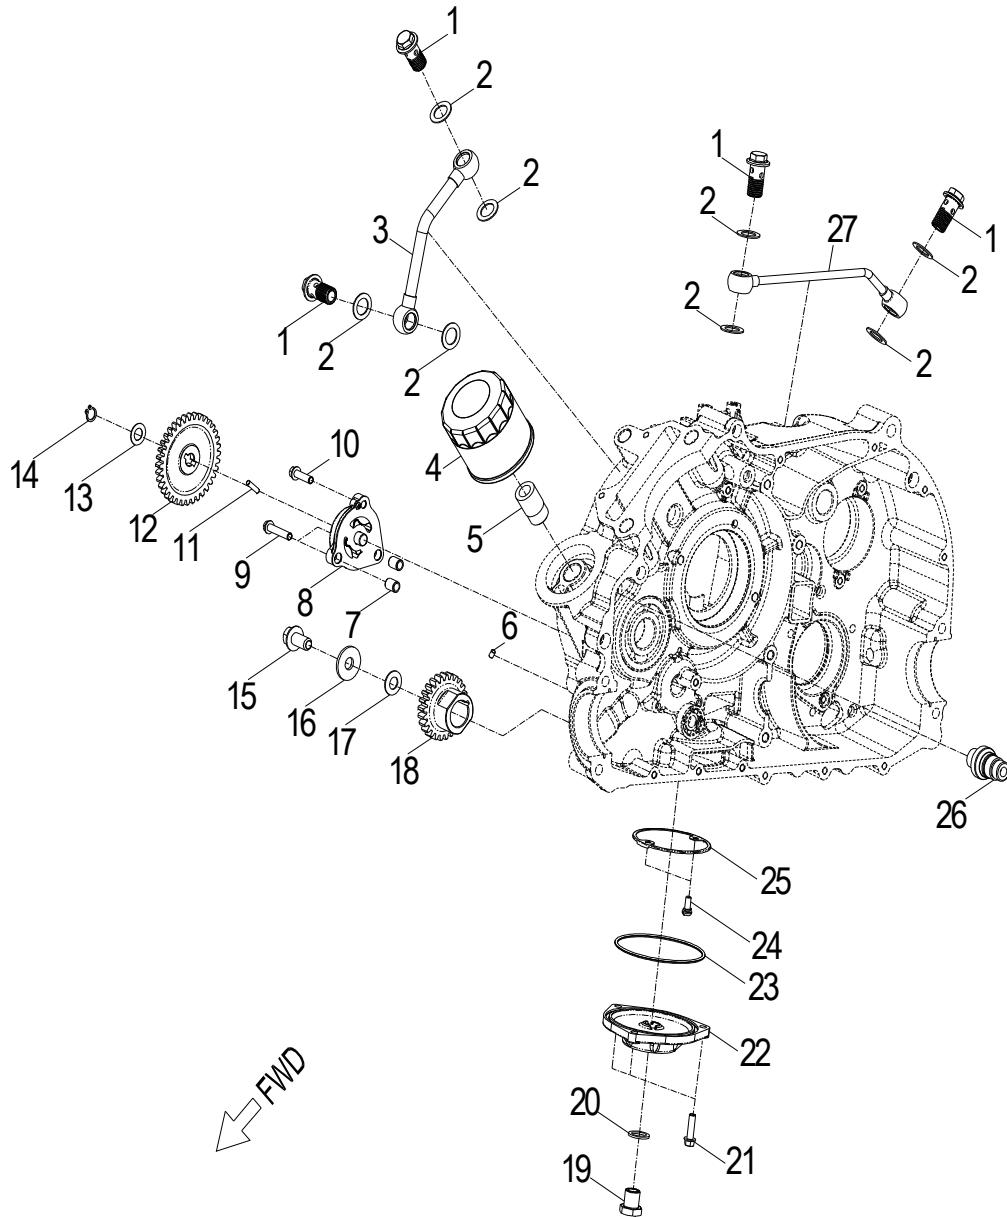

D-6: OIL PUMP

Item	Part Number	Description	Q.ty
1	45456140-000	Bolt, Banjo	4
2	94101-1422010-00L	Washer	8
3	16310120-000	Pipe Comp,Engine Oil No.1	1
4	15500140-000	Filter, Oil	1
5	15431140-000	Union,Oil Filter Stand	1
6	96300-04006	Pin, Shaft	1
7	94301-09120	Pin, Dowel	2
8	15100140-000	Asm., Pump, Oil	1
9	96000-060308-08C	Bolt	2
10	96000-060228-08C	Bolt	1
11	96300-04016	Pin, Shaft	1
12	15241140-002	Gear,Oil Pump Driven	1
13	94101-1018005-000	Washer	1
14	94511-1000S	Clip, Cir	1
15	96000-100208-00K	Bolt	1
16	94108-1028025-00K	Washer	1
17	94121-1020015-000	Washer	1
18	15150140-000	Gear,Oil Pump Drive	1
19	96003-140128-17C	Bolt	1
20	94104-1420015-000	Gasket	1
21	96000-060208-08C	Bolt	3
22	15211140-000	Cover,Oil Strainer	1
23	93212-08224	O-Ring	1
24	93502-050128-00C	Screw	2
25	15220140-000	Strainer Comp,Engine Oil	1
26	15310140-000	Valve Assy,Oil Relief	1
27	16340140-000	Pipe Comp,Engine Oil No.2	1