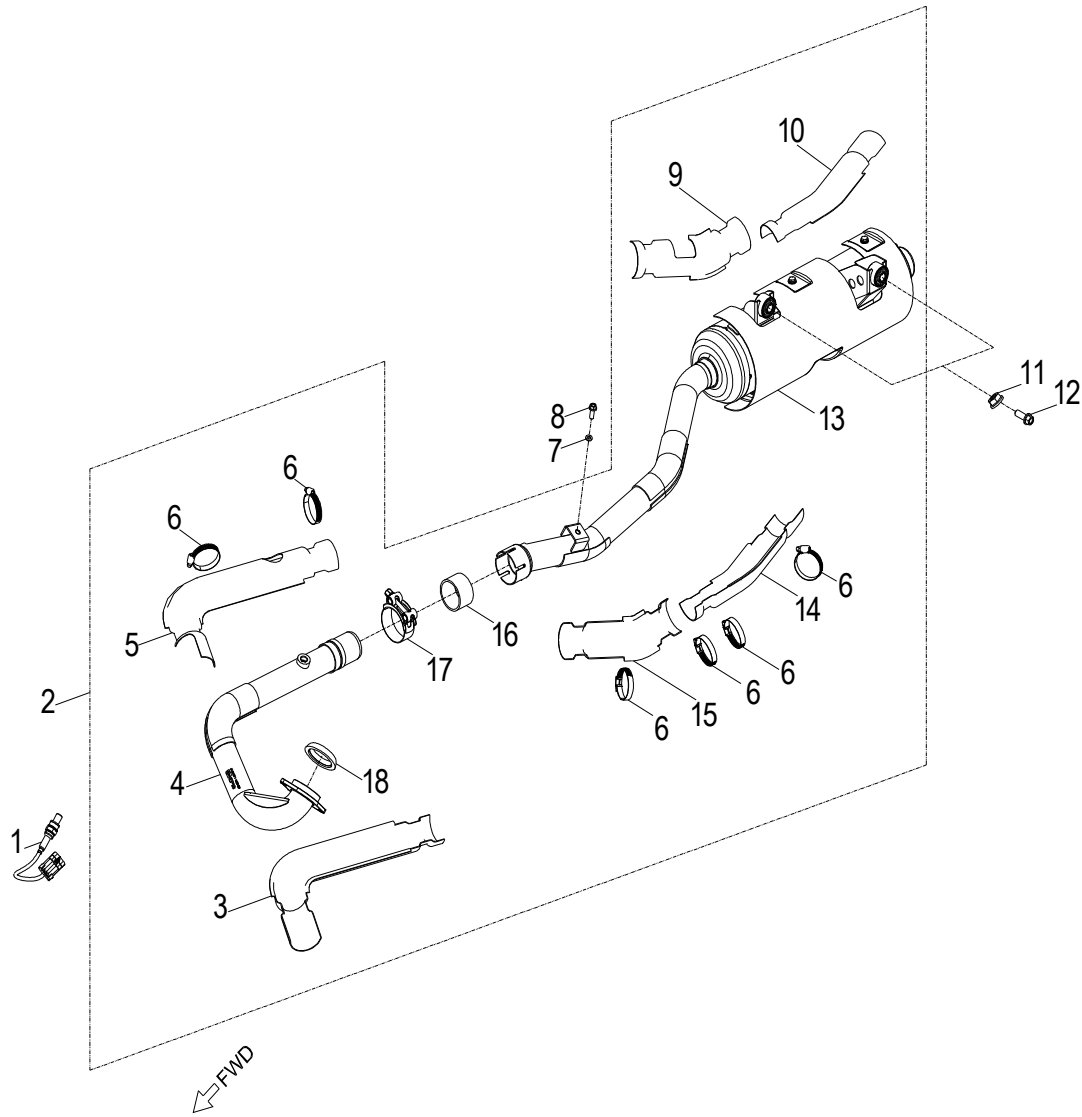

D-16: EXHAUST PIPE

Item	Part Number	Description	Q.ty
1	1833022R-001	Sensor, O2	1
2	18300319-000	Asm., Exhaust Pipe	1
3	18308001-000	Shield, front Pipe, Exhaust	1
4	1829912E-000	Pipe, Exhaust, Front	1
5	18308002-000	Shield, front Pipe, Exhaust	1
6	94520-04064	Strap	6
7	94101-0822020-00K	Washer	1
8	96000-080188-0KL	Bolt	1
9	18309002-000	Shield, Exhaust Pipe(Middle-B)	1
10	18311001-000	Shield, Silencer	1
11	94050-08000-00K	Nut	2
12	96000-100358-0KL	Bolt	2
13	1829812E-000	Silencer	1
14	18311002-000	Shield, Silencer	1
15	18309001-000	Shield, Exhaust Pipe(Middle-A)	1
16	18321207-000	Collar	1
17	18322204-000	Clamp, Exhaust Pipe	1
18	94104-5338054-000	Gasket	1