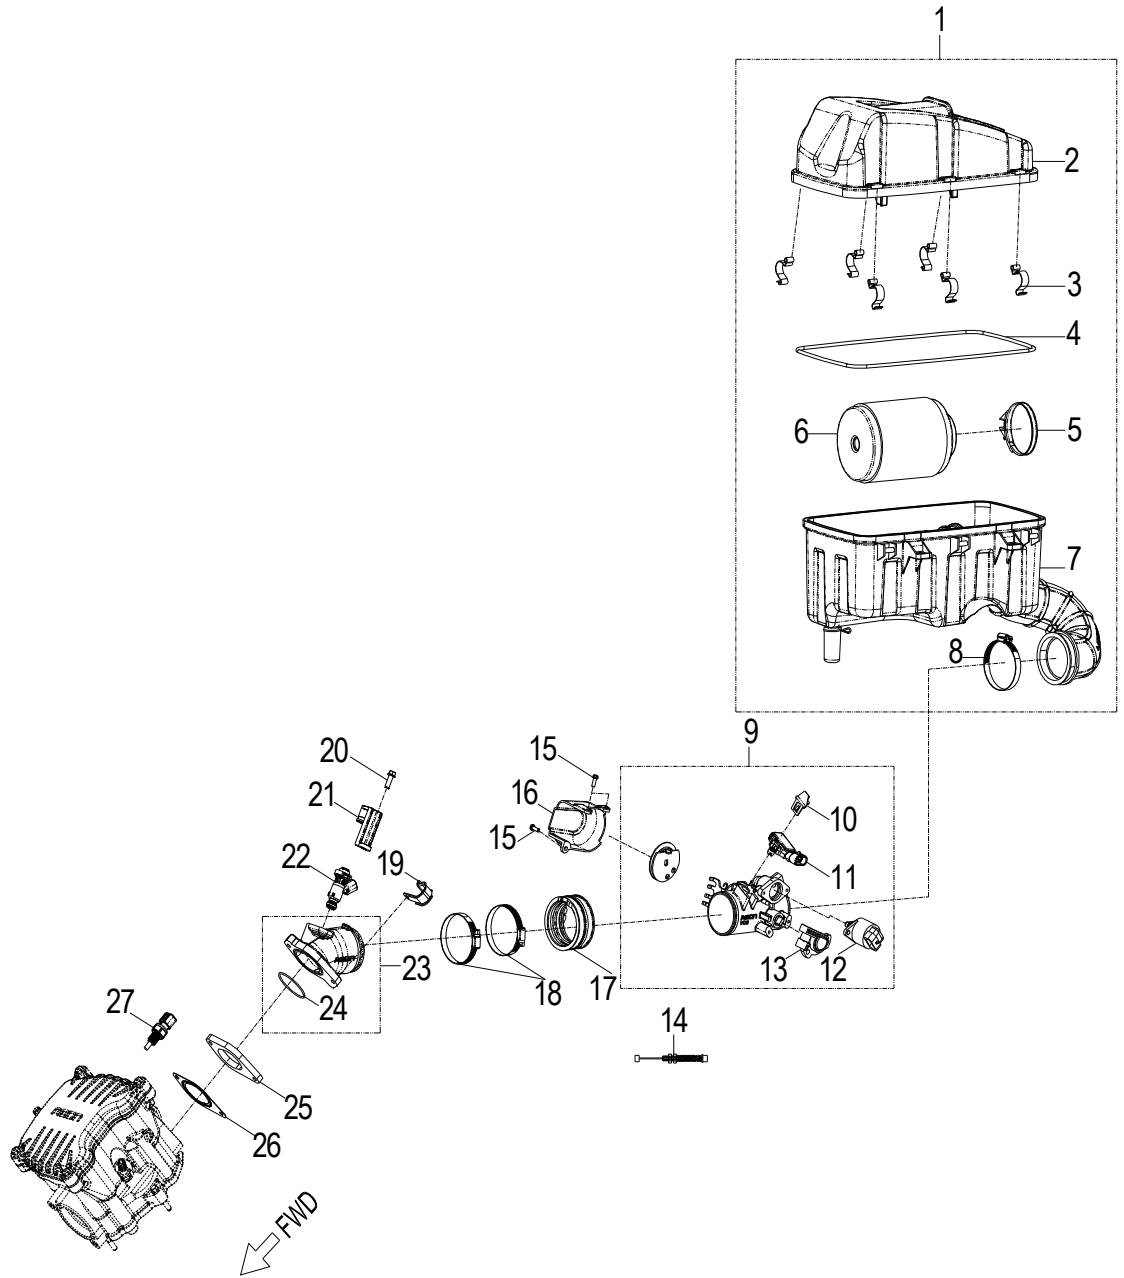

D-8: ELECTRIC FUEL INJECTION

Item	Part Number	Description	Q.ty
1	1720012E-000	Asm., Cleaner, Air	1
2	1720712E-000	Cover, Air Cleaner	1
3	1720839A-000	Clip	6
4	3371612E-000	Gasket	1
5	89669221-000	Strap	1
6	1720512E-000	Filter, Air Cleaner	1
7	1721812E-000	Housing, Air Cleaner	1
8	94520-05070	Strap	1
9	16200120-000	Asm., Throttle Body	1
10	1623222R-000	Mount, T-Map	1
11	1623122R-000	Sensor, T-Map	1
12	1624050S-000	Valve, Idle Air Controller, IAC	1
13	5391622R-000	Sensor, TPS	1
14	53928010-000		1
15	93501-040128-00C	Bolt	3
16	16144120-000	Cover, Throttle	1
17	16146120-000	Adapter, Carburetor	1
18	94520-05070	Strap	2
19	43465202-000	Bracket, Brake Switch	1
20	96000-060168-08C	Bolt	1
21	1621622R-000	Adaptor, Fuel Injector	1
22	16210120-000	Fuel Injector	1
23	17100120-000	Asm., Manifold, Intake	1
24	17103120-000	Gasket, Manifld Intake	1
25	17112120-000	Insulator, Cylinder head	1
26	17113120-000	Gasket, Manifold	1
27	5393036I-000	Sensor, Water Temperature	1