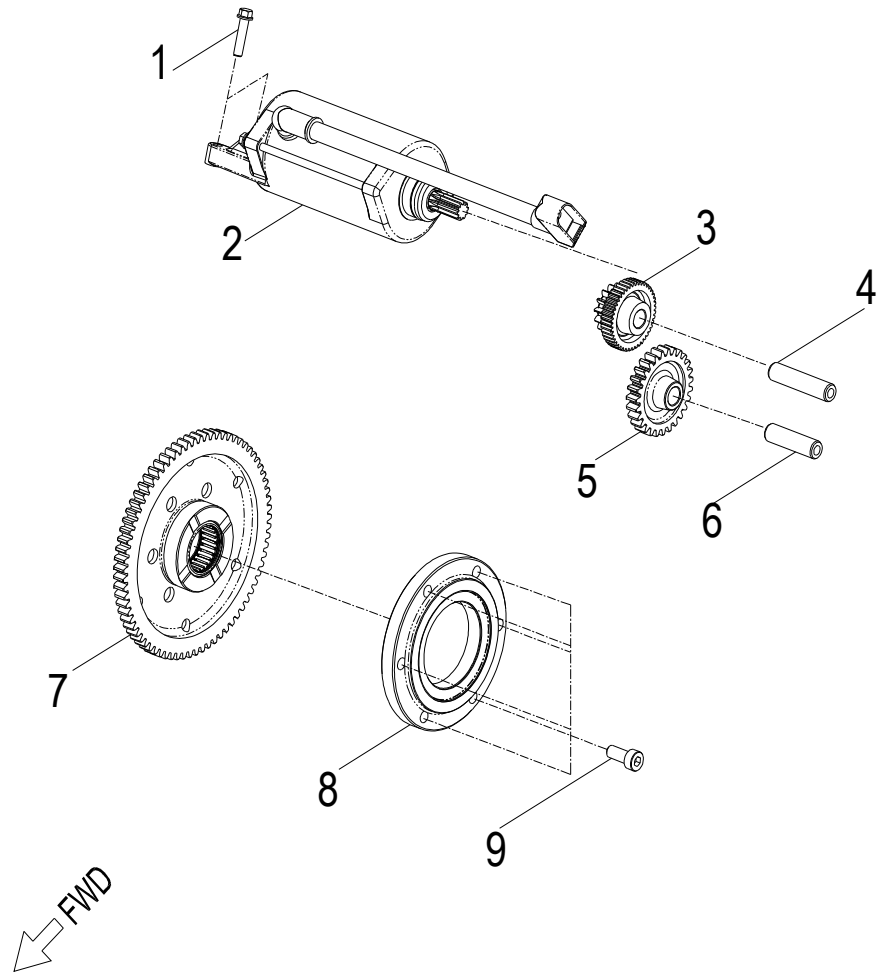

D-4: STARTER

Item	Part Number	Description	Q.ty
1	96000-060258-08C	Bolt	2
2	31200140-000	Asm., Motor, Starter	1
3	28423120-000	Gear, Starter	1
4	28424140-000	Shaft, Starter Motor	1
5	28132140-000	Gear, Starter Idle No.2	1
6	28425140-000	Pin, Starter Idle Gear No.2	1
7	28220140-000	Gear, Starter	1
8	28140140-000	Clutch, Starter Oneway	1
9	91000-080208-00C	Bolt	6