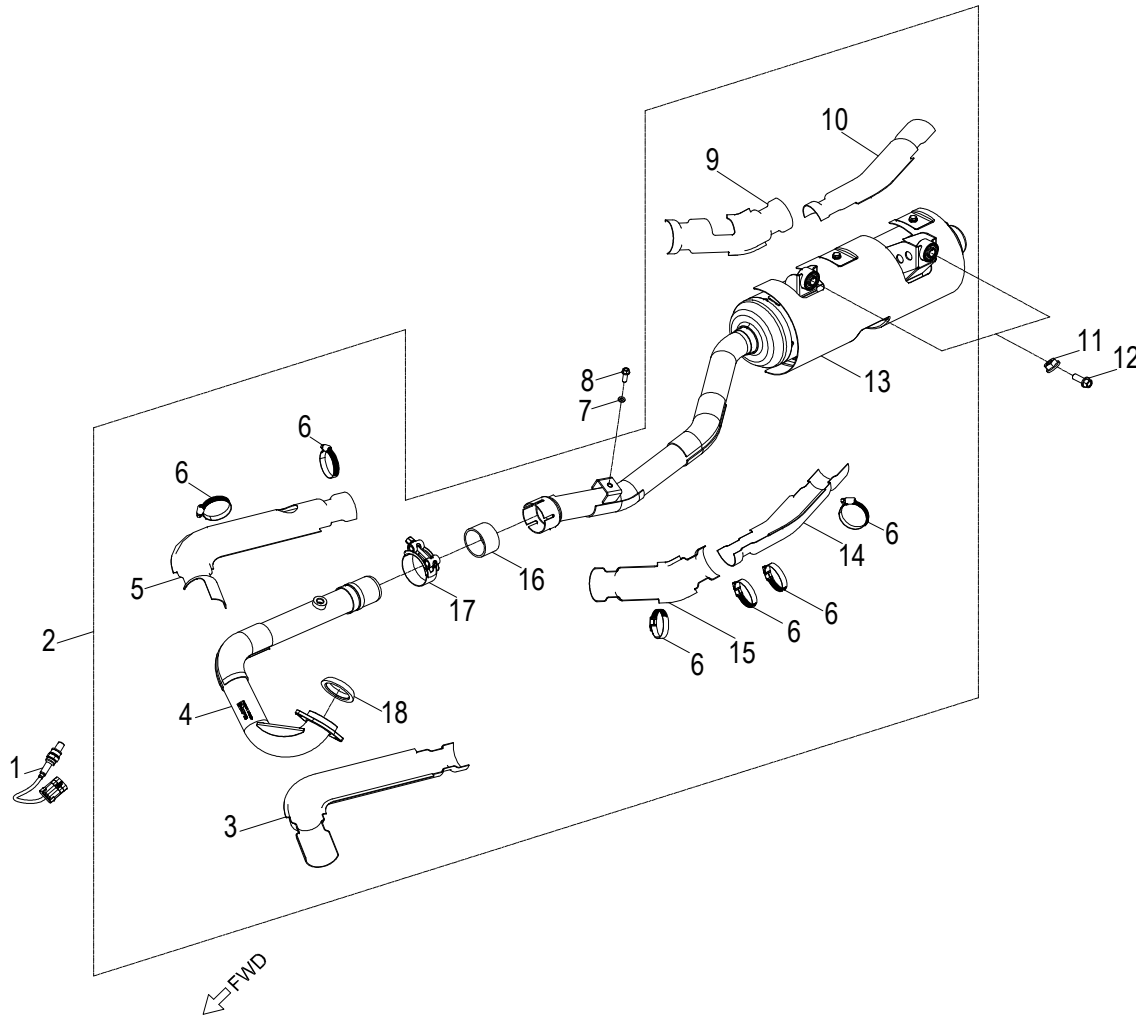

D-16: EXHAUST PIPE

Item	Part Number	Description	Q.ty
1	1833022R-001	Sensor, O2	1
2	18300319-000	Asm., Exhaust Pipe	1
3	18308001-000	Shield, front Pipe, Exhaust	1
4	1829912E-000	Pipe, Exhaust, Front	1
5	18308002-000	Shield, front Pipe, Exhaust	1
6	94520-04064	Strap	6
7	94101-0822020-00K	Washer	1
8	96000-080188-0KL	Bolt	1
9	18309002-000	Shield, Exhaust Pipe(Middle-B)	1
10	18311001-000	Shield, Silencer	1
11	94001-08000-12C	Nut	2
12	96000-100358-0KL	Bolt	2
13	1829812E-000	Silencer	1
14	18311002-000	Shield, Silencer	1
15	18309001-000	Shield, Exhaust Pipe(Middle-A)	1
16	18321207-000	Collar	1
17	18322204-000	Clamp, Exhaust Pipe	1
18	94104-5338054-000	Gasket	1