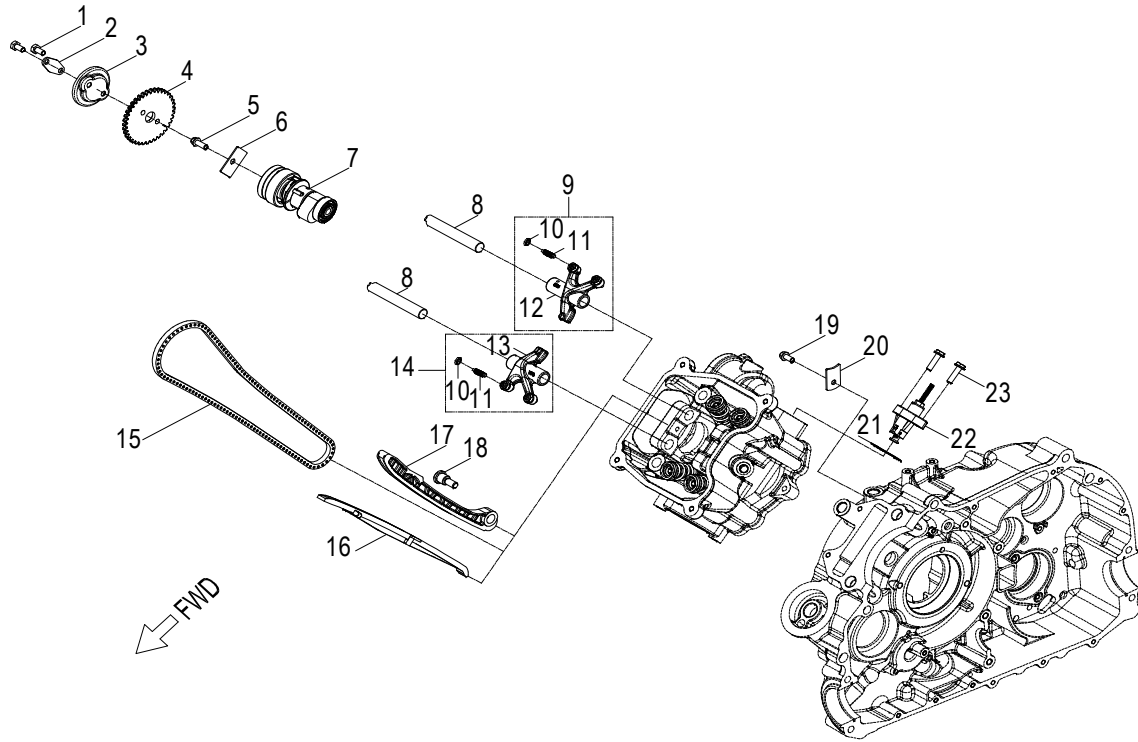

**D-2: CRANK SHAFT & PISTON**

Item	Part Number	Description	Q.ty
1	96100-62080-000C3	Bearing, Ball	1
2	1300012V-000	Asm., Crankshaft	1
3	90471-19005	(Key, Woodruff)	1
4	96100-TMB30-7CS19	Bearing, Ball	1
5	96100-63050-000C3	Bearing, Ball	2
6	13418140-000	Gear, Balance, Driven	1
7	1342012V-000	Shaft, Balancer	1
8	13115120-000	Clip, Piston Pin	2
9	13100120-000	Piston	1
10	13111120-000	Pin, Piston	1
11	13011120-000	Ring Set, Piston	1

Item	Part Number	Description	Q.ty
1	96000-060258-08C	Bolt	2
2	31200140-000	Asm., Motor, Starter	1
3	28423120-000	Gear, Starter	1
4	28424140-000	Shaft, Starter Motor	1
5	28132140-000	Gear, Starter Idle No.2	1
6	28425140-000	Pin, Starter Idle Gear No.2	1
7	28220140-000	Gear, Starter	1
8	28140140-000	Clutch, Starter Oneway	1
9	91000-080208-00C	Bolt	6

**D-5: VALVE CAM**

Item	Part Number	Description	Q.ty
1	92000-060128-10C	Bolt	2
2	14107120-000	Washer,Sprocket	1
3	1571112S-000	Cover, Oil Pump	1
4	14108120-000	Sprocket, Camshaft	1
5	96000-060168-08C	Bolt	1
6	1223412S-000	Retainer, Cam	1
7	1440012V-000	Asm., Cam Shaft	1
8	14451120-000	Shaft,Valve Rocker Arm	2
9	14430120-000	Arm Comp,Valve Rocker Intake	1
10	1443369S-000	Nut,Tappet Adjusting	4
11	1443269S-000	Screw,Tappet Adjusting	4
12	14431120-000	Arm, Valve, Rocker	1
13	14441120-000	Arm,Valve Rocker Exhaust	1
14	14440120-000	Arm Comp,Valve Rocker Exhaust	1
15	1440112V-000	Chain, Cam	1
16	1450012V-000	Guide, Cam Chain, LH	1
17	14550120-000	Guide, Cam Chain, RH	1
18	14535120-000	Pivot, Guide	1
19	96000-060128-08C	Bolt	1
20	1111612S-000	Retainer, Chain	1
21	14523119-002	Gasket, Tensioner	1
22	1452150N-000	Tensioner	1
23	96000-060228-14C	Bolt	2