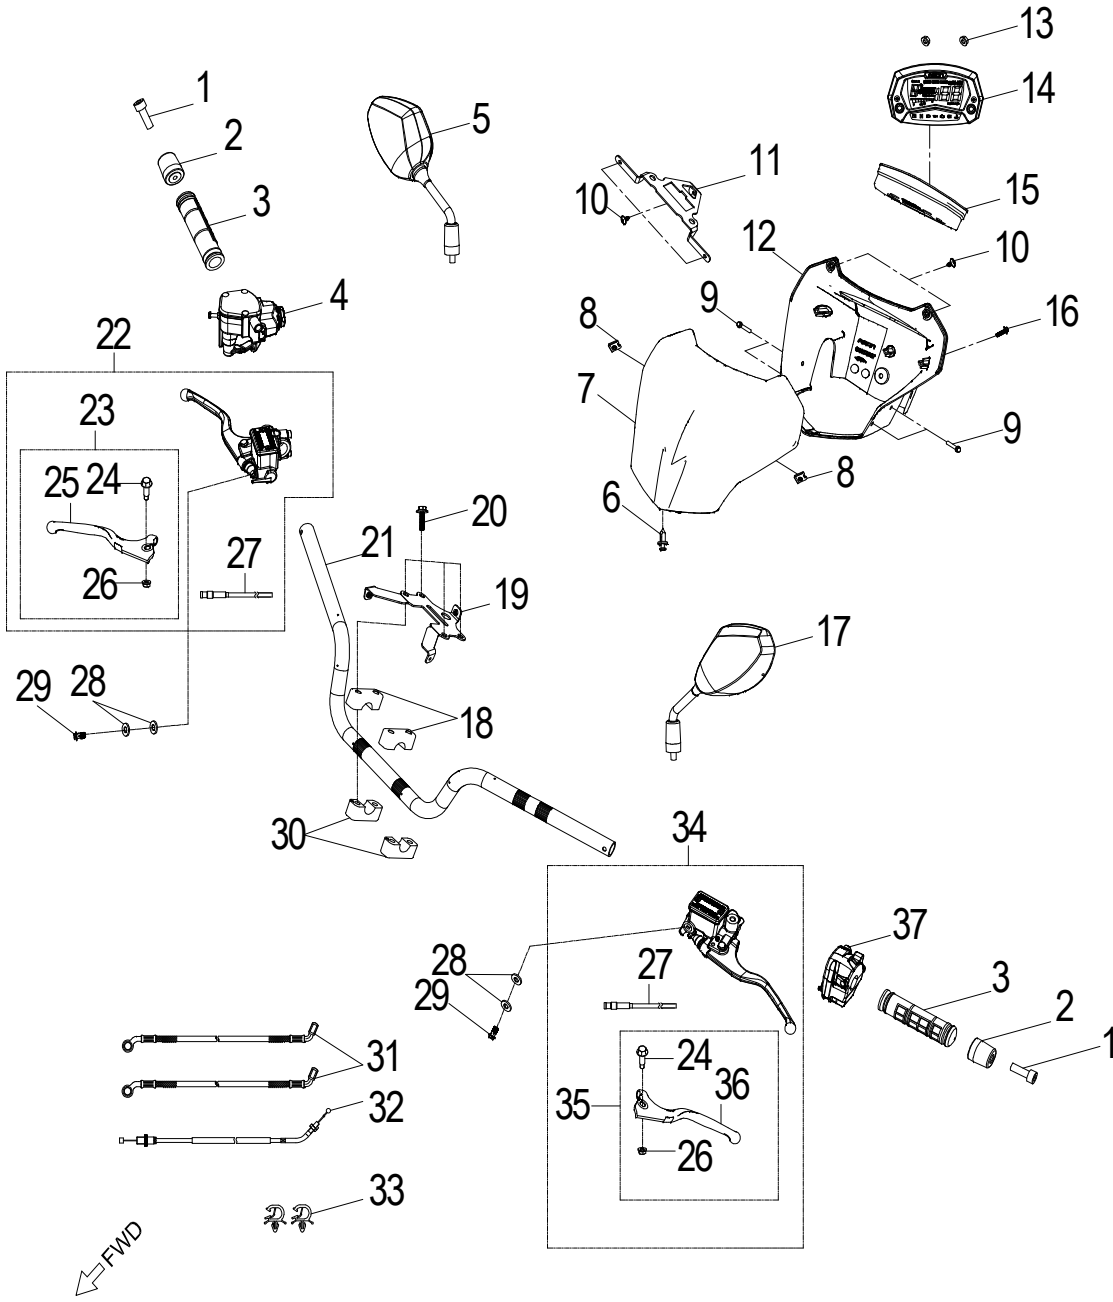

D-30: HANDLEBAR

Item	Part Number	Description	Q.ty
1	91000-060458-00B	Bolt	2
2	53116113-000	Grip End	2
3	53167204-000	Grip, Handlebar	2
4	5390012E-000	Control, Throttle	1
5	8811012E-000	Mirror, Rh	1
6	61120153-000	Rivet, Plastic	1
7	64211241-070	Pod, Upper, Handlebar	1
8	61121203-00B	Nut-U	2
9	96000-050128-00K	Bolt	4
10	93903-1050128-00K	Screw	5
11	3720812E-000	Bracket, Speedometer	1
12	64212207-070	Pod, Lower, Handlebar	1
13	94050-05000-00C	Nut	2
14	3720012E-000	Asm., Speedometer	1
15	37202203-000	Mount, Speedometer	1
16	96012-050128-08K	Bolt	1
17	8812012E-000	Mirror, Lh	1
18	5321039A-000	Clamp, Upper	2
19	5331012E-000	Bracket, Pod	1
20	96000-080638-00B	Bolt	4
21	5310012E-067	Handlebar	1
22	53172216-000	Asm., Lever, RH	1
23	53164205-000	Asm., Lever, RH	1
24	89220202-000	Bolt	2
25	53175205-000	Lever, Brake, RH	1
26	94073-06006-00K	Nut	2
27	35345201-000	Sensor, Taillight	2
28	94101-1015012-00U	Washer	4
29	45456111-000	Bolt, Banjo	2
30	5320039A-000	Clamp, Lower	2
31	45447245-000	Hose, Brake	2
32	5391012E-000	Cable, Throttle	1
33	89753201-000	Strap, Oil Hose	2
34	53171230-000	Asm., Lever LH	1
35	53163208-000	Asm., Lever, LH	1
36	53178208-000	Lever, Brake, LH	1
37	3515112E-000	Asm., Switch, LH	1