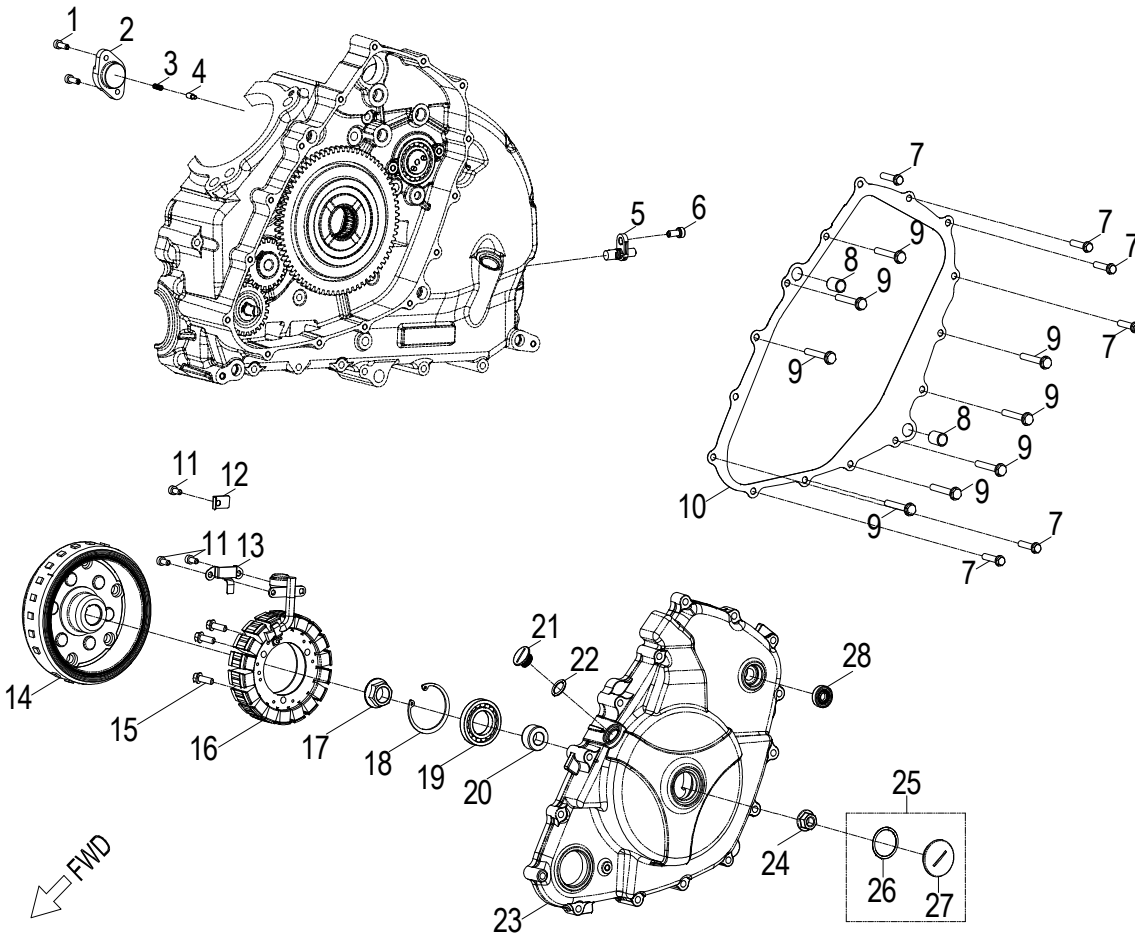

D-13: GENERATOR

Item	Part Number	Description	Q.ty
1	91000-050168-00K	Bolt	2
2	31300140-000	Switch Assy,Gear Shift	1
3	24253140-000	Spring, Drum Sensor	1
4	24252140-000	Roller, Drum Sensor	1
5	3121036N-000	Sensor, Speedometer	1
6	91000-060148-00C	Bolt	1
7	96000-060308-08C	Bolt	6
8	94301-13180	Pin, Dowel	2
9	96000-060458-08C	Bolt	8
10	11362140-000	Gasket,Magneto Cover	1
11	91000-050128-00C	Bolt	3
12	31102140-000	Clamp,Magneto Wire No.2	1
13	31101140-000	Clamp,Magneto Wire No.1	1
14	31110120-000	Flywheel	1
15	96000-060308-08C	Bolt	3
16	31120140-000	Stator	1
17	94050-16022-00C	Nut	1
18	94512-4800R	Clip, Cir	1
19	96100-16005-000C3	Bearing, Ball	1
20	13322120-000	Bush, left crankshaft	1
21	96600-14095000000	Cap	1
22	93212-01425	O-Ring	1
23	11361120-000	Cover, Generator	1
24	94050-10000-00C	Nut	1
25	96610-2039A000000	CAP ASS'Y	1
26	93210-02724	O-Ring	1
27	96600-30075000000	Cap(Nickel Silver)	1
28	96500-122207 NBR	Seal, Oil	1