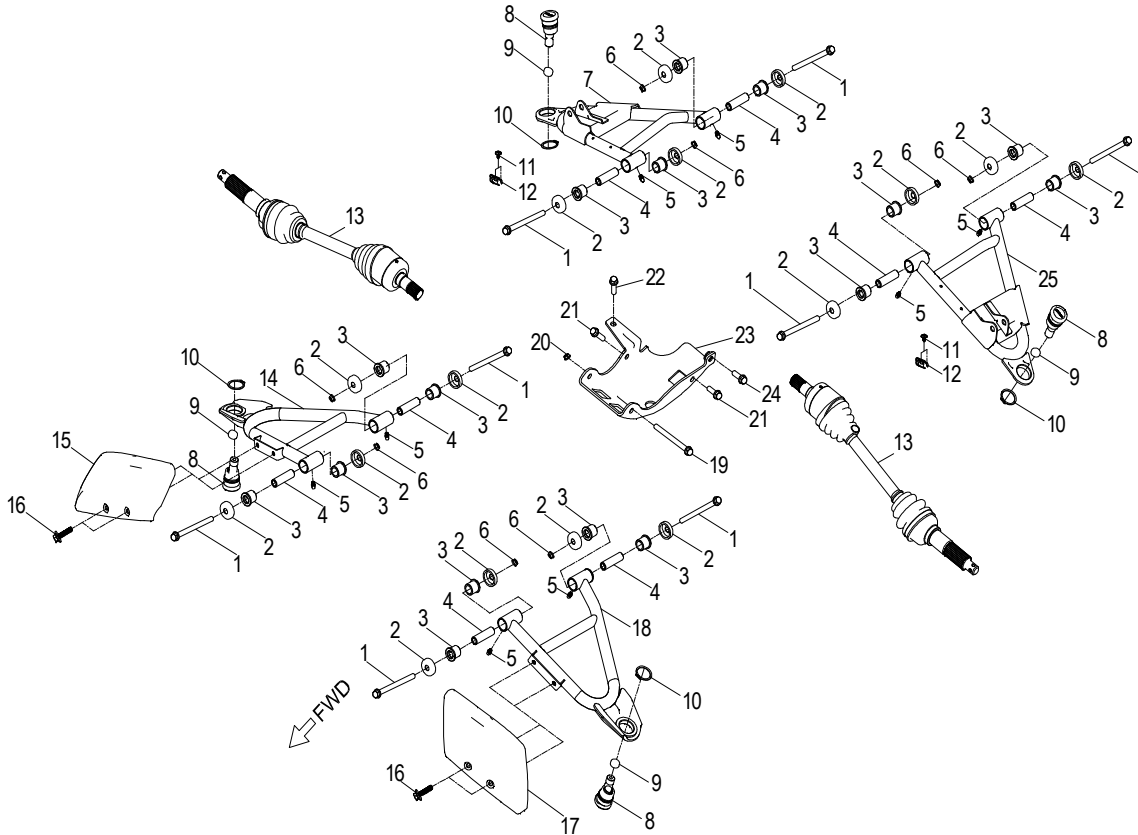

D-20: FRONT SWING ARMS

Item	Part Number	Description	Q.ty
1	96000-100758-OKL	Bolt	8
2	52426156-000	Cap, dustproof	16
3	53135204-000	Bushing	16
4	5314039A-000	Spacer	8
5	51300131-000	Valve, Grease	8
6	94050-10000-00C	Nut	8
7	53042210-067	A-Arm, Upper, Rh	1
8	52451207-000	Ball Joint	4
9	50423208-000	Boot	4
10	94511-3113S	Clip, Cir	4
11	93903-1050128-00K	Screw	4
12	53005202-000	Retainer, Brake Line, Front	2
13	4207012E-001	Front driving shaft	2
14	5304112E-067	A-Arm, Lower, Rh	1
15	53003202-000	Shield, CV Joint, RH	1
16	96000-060128-10K	Bolt	4
17	53002202-000	Shield, CV Joint, LH	1
18	5314112E-067	A-Arm, Lower, Lh	1
19	96000-101478-00C	Bolt	1
20	90355-10000-14C	Nut	2
21	96000-100258-OKL	Bolt	2
22	96000-100189-0GL	Bolt	1
23	2137212E-000	Holder, Differential	1
24	96000-100208-OKL	Bolt	1
25	53142210-067	A-Arm, Upper, Lh	1