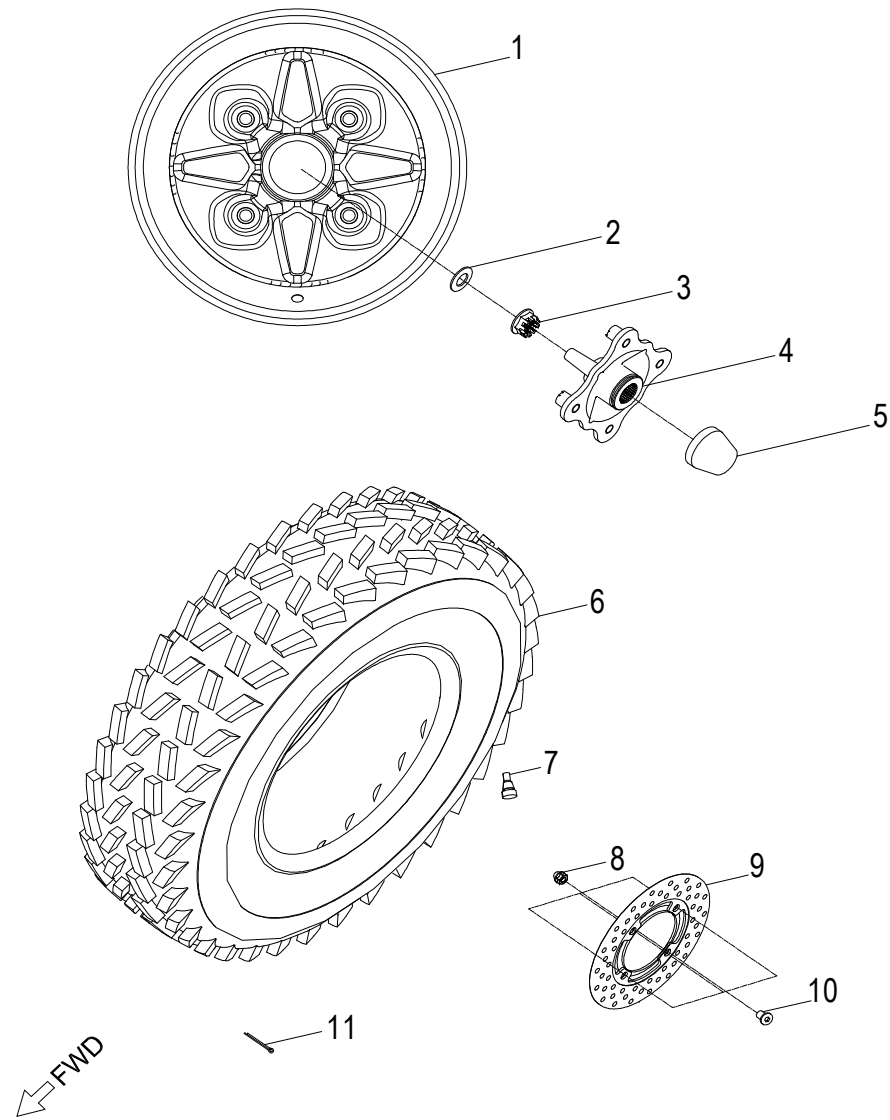

D-26A: FRONT WHEELS (BASIC OPTION)

Item	Part Number	Description	Q.ty
1	42701223-067	Rim	2
2	94121-1835200-000	Washer	2
3	90352-18000-00C	Nut	2
4	42010215-067	Wheel Hub	2
5	4273039A-000	Cap, Hub	2
6	42612270-000	Tire	2
7	42616201-000	Valve, Rim	2
8	95112-10000-00B	Nut	8
9	45010203-000	Plate, Front Brake, LH	2
10	45016131-00K	Bolt	8
11	94201-32320	Pin, Cotter	2