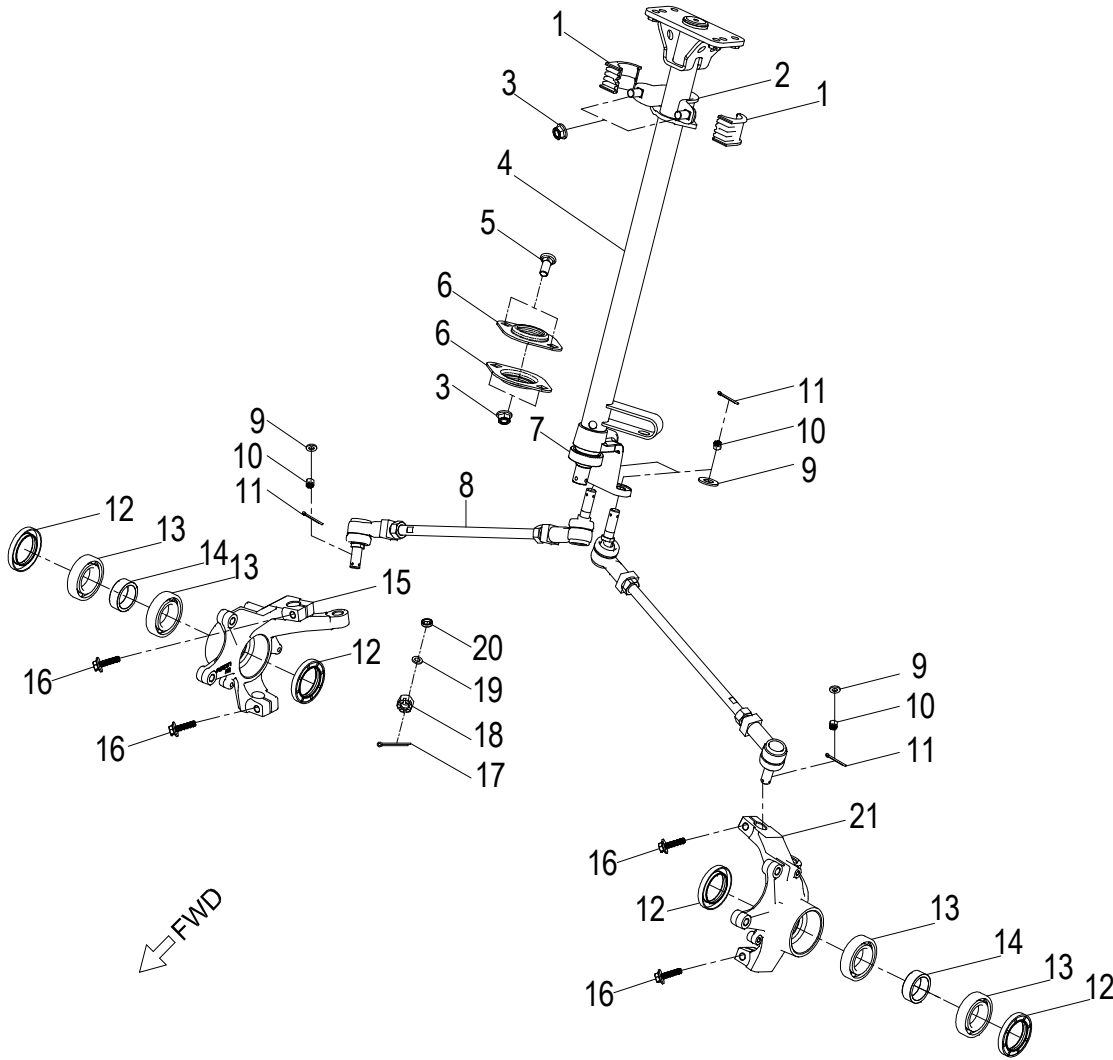

D-31: STEERING

Item	Part Number	Description	Q.ty
1	5122039A-000	Sleeve, Steering Shaft	2
2	5349039A-000	Steering Shaft Fix Comp	1
3	90355-10000-14C	Nut	4
4	5110712E-067	Shaft, Steering	1
5	95021-100228-00C	Bolt, Carriage	2
6	5111139A-000	Flangette	2
7	0490004-000	Bearing, Ball	1
8	5341012E-001	Asm., Tie Rod	2
9	94101-1225020-00C	Washer	4
10	90351-12000-00C	Nut, Lock	4
11	94201-23250	Pin, Cotter	4
12	96500-385507A7271	Seal, Oil	4
13	96100-60060-LLU00	Bearing, Ball	4
14	44315202-000	Spacer	2
15	51320211-002	Knuckle, RH	1
16	96000-08033B-OKL	Bolt	4
17	94201-32320	Pin, Cotter	1
18	90353-18000-00C	Shaft, Prob	1
19	94121-1835200-000	Washer	1
20	4431339A-000	Spacer	1
21	51310211-002	Knuckle, LH	1