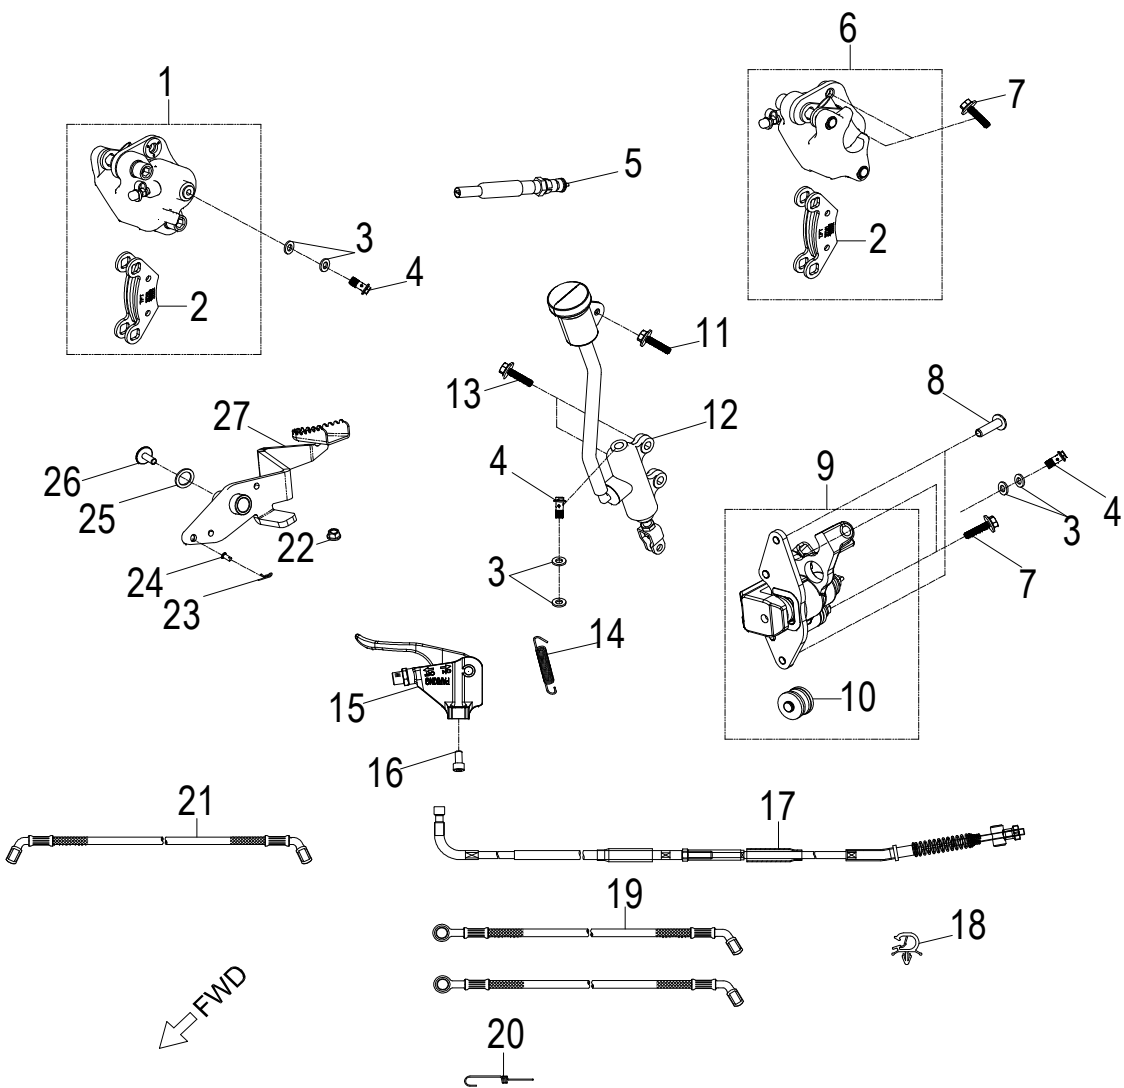

D-29: REAR BRAKE SYSTEM

Item	Part Number	Description	Q.ty
1	45002214-946	Asm., Caliper, RH	1
2	43121219-000	Pads, Caliper, Front	4
3	94101-1015015-00U	Washer	6
4	45456111-000	Bolt, Banjo	3
5	34916201-000	Switch, Brake	1
6	45000214-946	Asm., Caliper, Rear	1
7	96000-100258-0KL	Bolt	4
8	96000-080308-0KL	Bolt	2
9	43200205-000	Asm., Caliper, Parking Brake	1
10	43201205-000	Pads, Parking Brake	1
11	96000-060168-10K	Bolt	1
12	4350012E-000	Asm., Master Cylinder	1
13	96000-080228-0KL	Bolt	2
14	43421214-000	Spring	1
15	3871012E-001	Lever, Parking Brake	1
16	91000-060208-00K	Bolt	2
17	3870612E-000	Cable, Parking Brake	1
18	89753201-000	Strap, Oil Hose	6
19	45449227-000	Hose, Rear Brake, Lower	2
20	43422202-000	Spring, Switch	1
21	4544912E-000	Hose, Front Brake, Lower	1
22	94050-06000-00C	Nut	1
23	94203-12200	Cotter Pin	1
24	94302-07018	Shaft, Filler Cover	1
25	94101-1420015-0AL	Washer	1
26	92005-060168-00K	Bolt	1
27	4345612E-000	Pedal, Brake	1