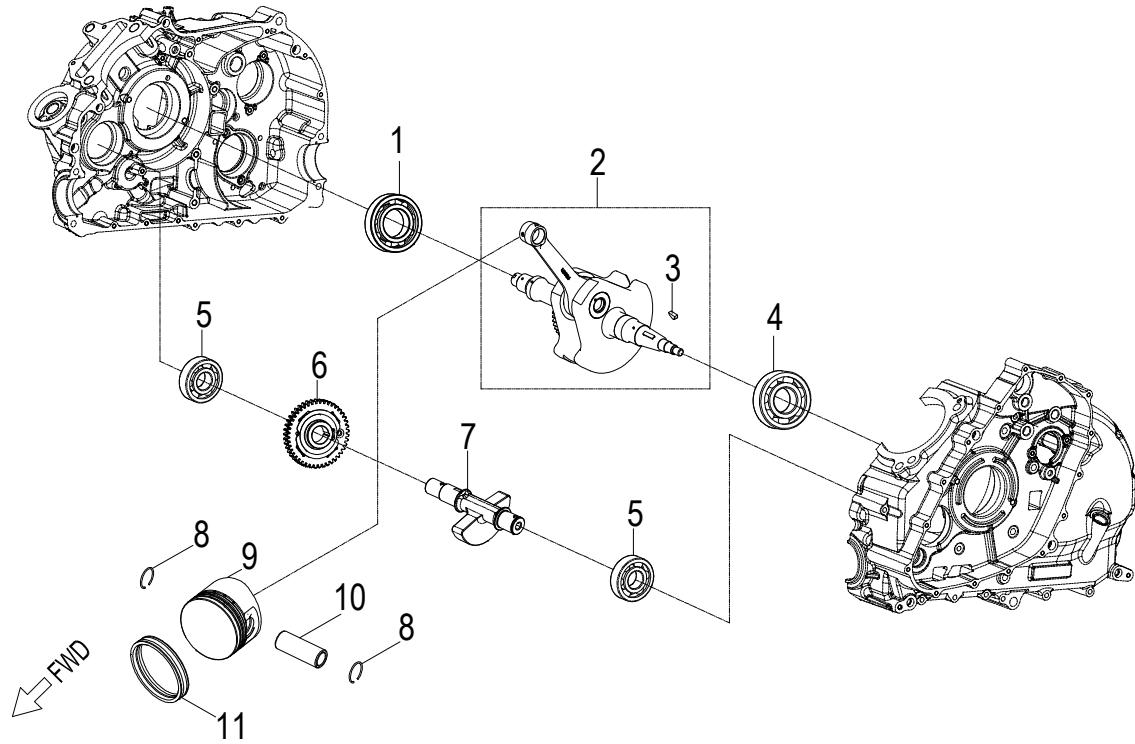

# 600

VIN Nंबर:	Release:
RF3UA8400GT000031	05/02/2018

**D-1: CYLINDER**

Item	Part Number	Description	Q.ty
1	8922012S-000	Bolt	4
2	12309120-000	Cover, Cylinder Head	1
3	12391120-000	Gasket , Head Cover	1
4	1220012V-000	Asm., Cylinder Head	1
5	14751120-000	Spring, Valve, Outer	4
6	1477112V-000	Retainer, Valve, Spring	4
7	14761120-000	Spring, Valve, Inner	4
8	1478169S-000	Clip, Retainer	8
9	1220962B-000	Seal, Valve	4
10	1477512V-000	Seat, Valve, Spring, Outer	4
11	1220112V-000	Head, Cylinder	1
12	1472112V-000	Valve, Exhaust	2
13	1471112V-000	Valve, Intake	2
14	96000-060188-08C	Bolt	3
15	1233112S-000	Cover, Head , RH	1
16	12332120-000	Gasket, Cam Cover	1
17	96000-061358-08C	Bolt	2
18	12250120-000	Gasket Set	1
19	94301-14200	Pin, Dowel	4
20	1210012V-000	Cylinder	1
21	1219112S-000	Gasket, Cylinder	1
22	91001-080328-00C	Bolt	2
23	96000-060358-08C	Bolt	3
24	91001-060458-00C	Stud	2
25	94050-06000-00C	Nut	2
26	9807650N-000	Plug, Spark	1

**D-2: CRANK SHAFT & PISTON**

Item	Part Number	Description	Q.ty
1	96100-62080-000C3	Bearing, Ball	1
2	1300012V-000	Asm., Crankshaft	1
3	90471-19005	(Key, Woodruff)	1
4	96100-TMB30-7CS19	Bearing, Ball	1
5	96100-63050-000C3	Bearing, Ball	2
6	13418140-000	Gear, Balance, Driven	1
7	1342012V-000	Shaft, Balancer	1
8	13115120-000	Clip, Piston Pin	2
9	13100120-000	Piston	1
10	13111120-000	Pin, Piston	1
11	13011120-000	Ring Set, Piston	1