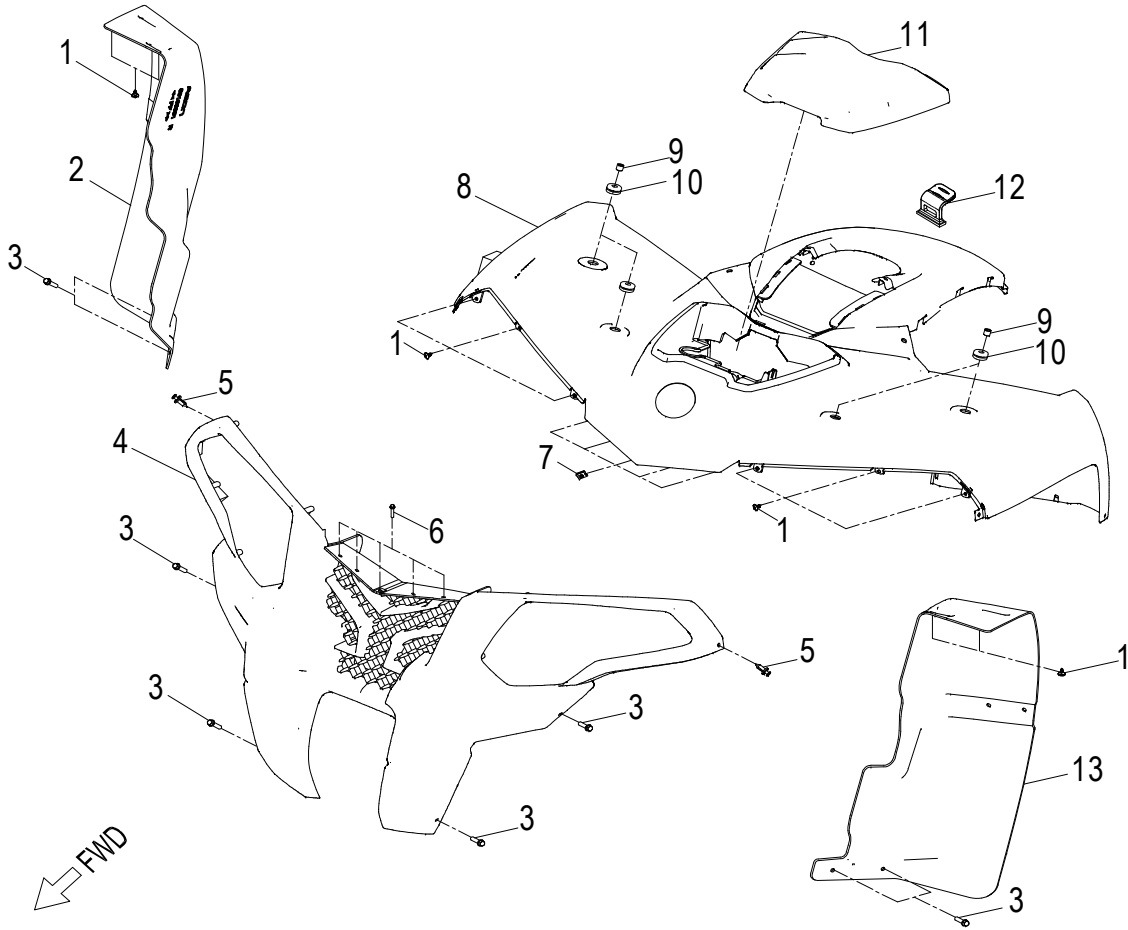

D-21: FRONT CAB

Item	Part Number	Description	Q.ty
1	93903-1050128-00K	Screw	10
2	80108001-000	Cab, Front(Right)	1
3	96007-060168-00K	Bolt	8
4	50461222-000	Cover, Front Bumper	1
5	61120153-000	Rivet, Plastic	2
6	96000-050128-00K	Bolt	5
7	61121203-00B	Nut-U	5
8	61100233-070	Cab, Front	1
9	51311203-000	Spacer	4
10	17502204-000	Foam	4
11	61117001-000	Hood	1
12	61122202-000	Rivet, Plastic	1
13	80109001-000	Cab, Front, LH	1