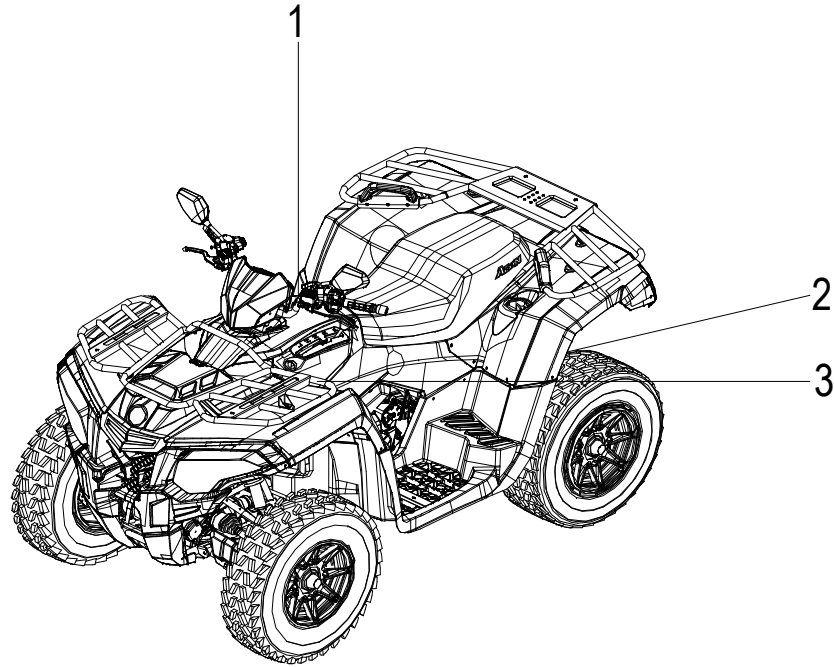

Item	Part Number	Description	Q.ty
1	87854203-000	Decal , Waring, Reverse	1
2	87027010-000	Decal, loading	1
3	87869203-000	Decal, Warning, Rack	2
4	87852216-000	Decal, General Waring	1
5	87864216-000	Decal, Tire Pressure	1
6	87711294-000	Decal, Logo	1
7	87851209-000	Decal, Waring, Y-16	1
8	87843201-000	Decal-"drain bolt"	1
9	87028011-000	Decal, Switch	1
10	99701000-116	Decal Kit Crossland 600 (Black)	1