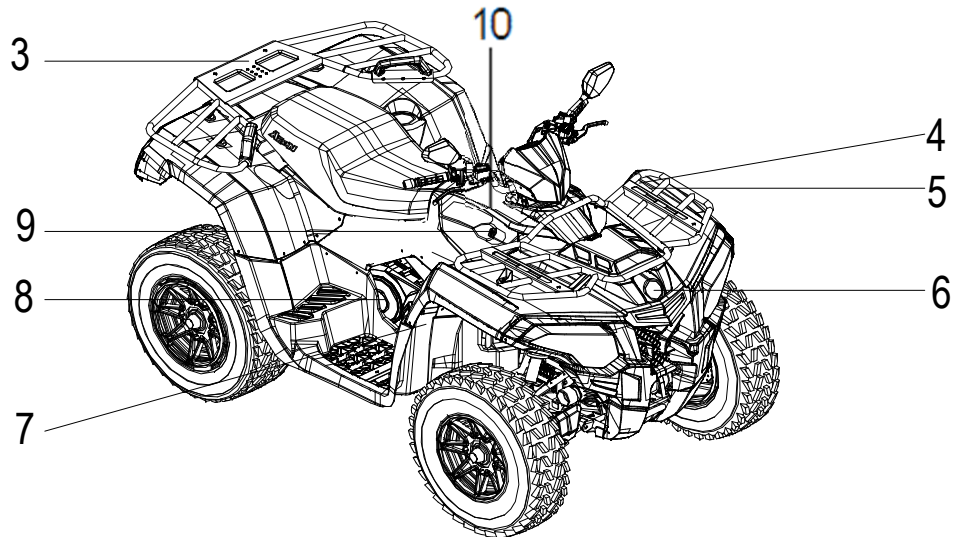

Item	Part Number	Description	Q.ty
1	87854203-000	Decal , Waring, Reverse	1
2	87027010-000	Decal, loading	1
3	87869203-000	Decal, Warning, Rack	2
4	87852216-000	Decal, General Waring	1
5	87864216-000	Decal, Tire Pressure	1
6	87711294-000	Decal, Logo	1
7	87851209-000	Decal, Waring, Y-16	1
8	87843201-000	Decal-"drain bolt"	1
9	87028011-000	Decal, Switch	1
10	99701000-116	Decal Kit Crossland 600 (Black)	1