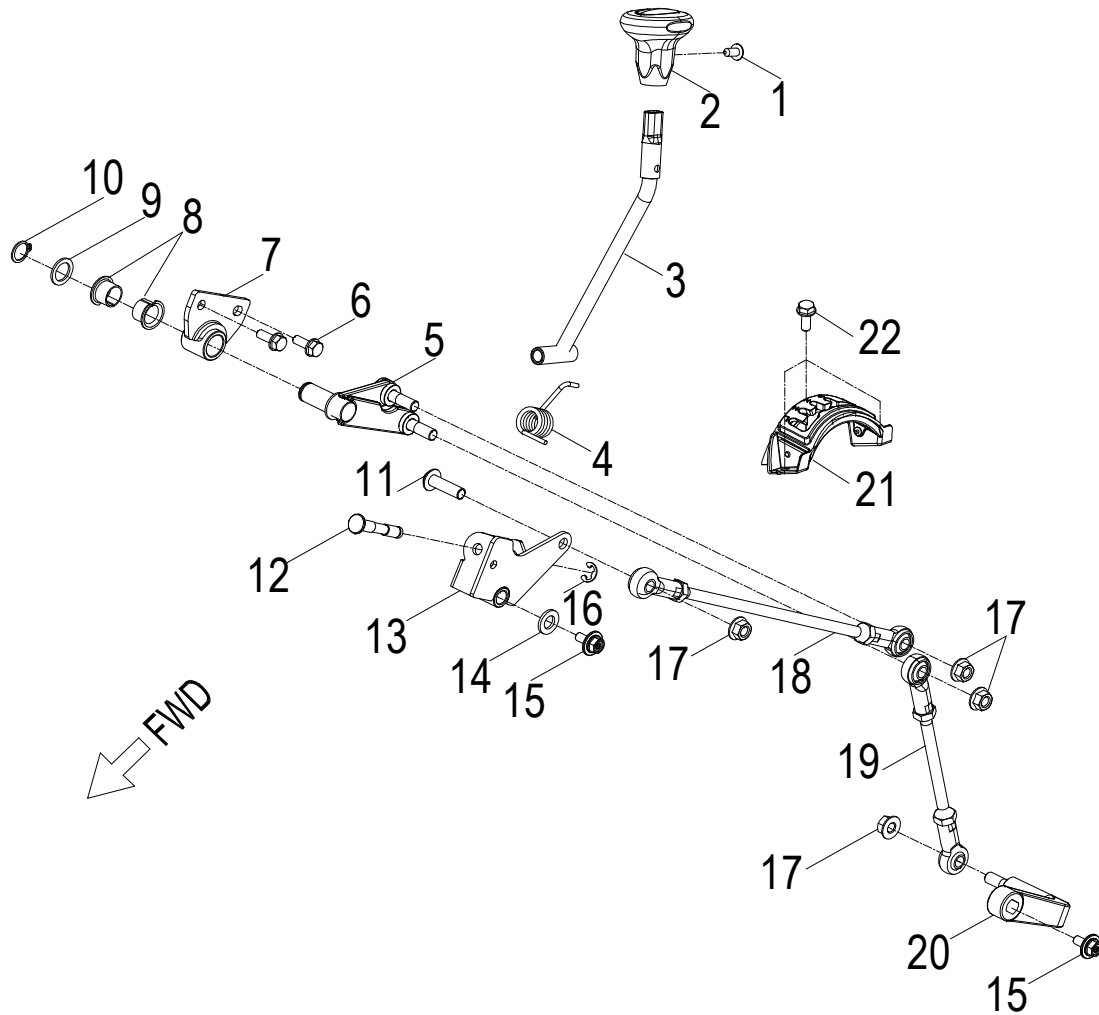

D-35: GEAR SHIFT SELECTOR

Item	Part Number	Description	Q.ty
1	93100-050188-00K	Screw	1
2	43701203-000	Knob, Parking Lever	1
3	2131912E-001	Gear Selector	1
4	4342112E-000	Spring	1
5	2139212E-000	Shaft, Shift Lever(A)	1
6	96000-060168-10K	Bolt	2
7	2139112E-000	Boot, Shift Lever	1
8	96101-141612-0000	Bearing, Self-Lub	2
9	94101-1420015-0AL	Washer	1
10	94511-1400S	Clip, Cir	1
11	96000-080288-00K	Bolt	1
12	4348012E-000	Pin	1
13	2134312E-000	Mounting, Shift Lever	1
14	94101-1018020-00K	Washer	1
15	96007-060168-00K	Bolt	2
16	94511-0700E	Clip, Cir	1
17	94050-08000-00K	Nut	4
18	21392001-000	Shaft, Shift Lever(B)	1
19	21392002-000	Shaft, Shift Lever(C)	1
20	2131712E-001	Lever, Shift	1
21	2135912E-000	Indicator, Shifter	1
22	96000-060168-0KL	Bolt	3