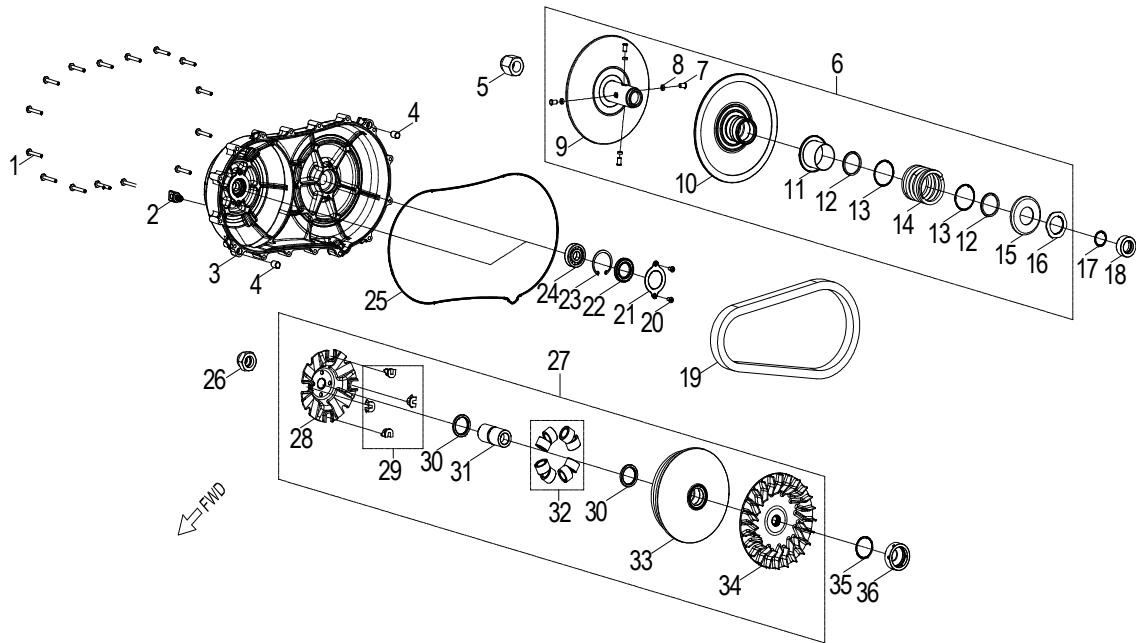

D-10: DRIVE CLUTCH

Item	Part Number	Description	Q.ty
1	96000-060508-08C	Bolt	16
2	11353201-000	Drain plug	1
3	11335120-000	Crankcase Cover, Rh	1
4	94301-13180	Pin, Dowel	2
5	22105140-000	Nut, Driven	1
6	22000140-000	Asm., Driven Clutch	1
7	23225140-000	Pin, Guide	4
8	23226140-000	Roller, Guide	4
9	23200140-000	Sheave, Driven	1
10	23220140-000	Sheave, Moveable	1
11	23237140-000	Seal, Collor	1
12	96500-414704FKM	Seal, Oil	2
13	93214-04820	O-Ring	2
14	23233140-000	Spring, Clutch	1
15	23239140-000	Plate, Drive, Inner	1
16	95111-0002C-000	Nut, Spring	1
17	93212-02624	O-Ring	1
18	23137140-000	Spacer,Fixed Driven Face	1
19	2310012S-000	Belt, Driven	1
20	93500-060128-00C	Bolt	4
21	21212140-000	Retainer,Pri Drive Shaft Brg Oil Seal	2
22	96504-304807FKM	Seal, Oil	2
23	94512-4800R	Clip, Cir	2
24	96100-63030-000C3	Bearing, Ball	2
25	11392120-000	Seal	1
26	2210514S-000	Nut, Driven	1
27	22103140-000	Asm., Sliding	1
28	22131140-000	Plate, Sheave	1
29	22133140-000	Bushing, Slider	1
30	96500-354204NBR	Seal, Oil	2
31	22106140-000	Bushing, Sheave	1
32	22120140-000	Roller	1
33	22110140-000	Wheel, Slot, Sliding, Primary	1
34	22102140-000	Sheave, moveable	1
35	93212-04024	O-Ring	1
36	22201120-000	Spacer,Fixed Drive L	1