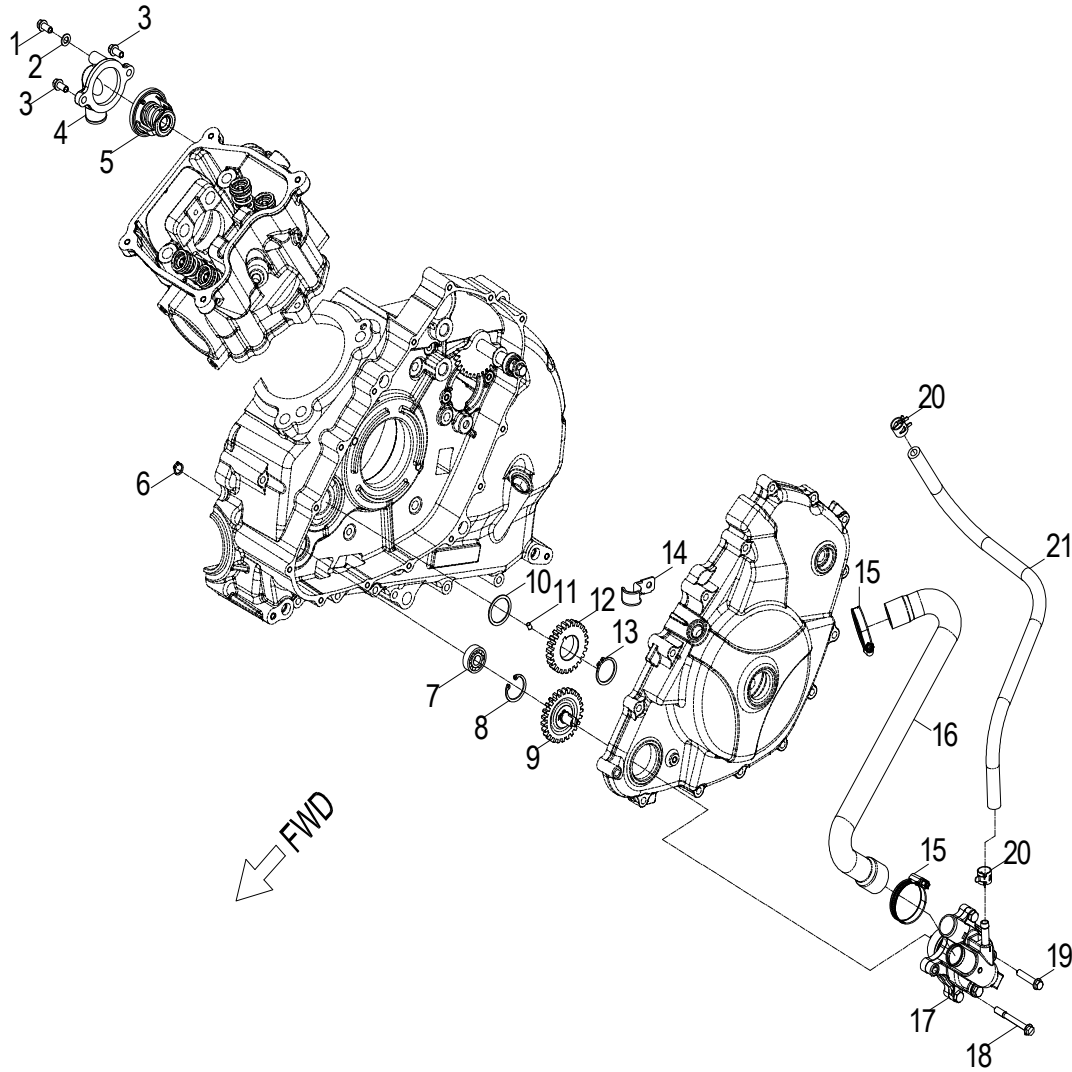

D-7: WATER PUMP

Item	Part Number	Description	Q.ty
1	96000-060128-08C	Bolt	1
2	94101-0612010-00U	Washer	1
3	96000-060168-08C	Bolt	2
4	19315120-000	Flange, Thermosatic	1
5	19300140-000	Bimetal, Thermosatic	1
6	94511-1000S	Clip, Cir	1
7	96100-60000-000C3	Bearing, Ball	1
8	94512-2600R	Clip, Cir	1
9	19330140-000	Gear Comp, Water Pump Driven	1
10	94101-2531010-00K	Washer	1
11	96300-04006	Pin, Shaft	1
12	19322140-000	Gear, Water Pump Drive	1
13	94511-2500S	Clip, Cir	1
14	45475S32-000	Hook, Oil Hose, Parking Brake	1
15	94520-02032	Strap	2
16	19504120-000	Hose, Water Cap, Radiator	1
17	19210140-000	Asm., Water Pump	1
18	96000-060558-08C	Bolt	1
19	96000-060308-08C	Bolt	1
20	94515-13008	Clamp	2
21	19513120-000	Hose, Thermostat Bypass	1