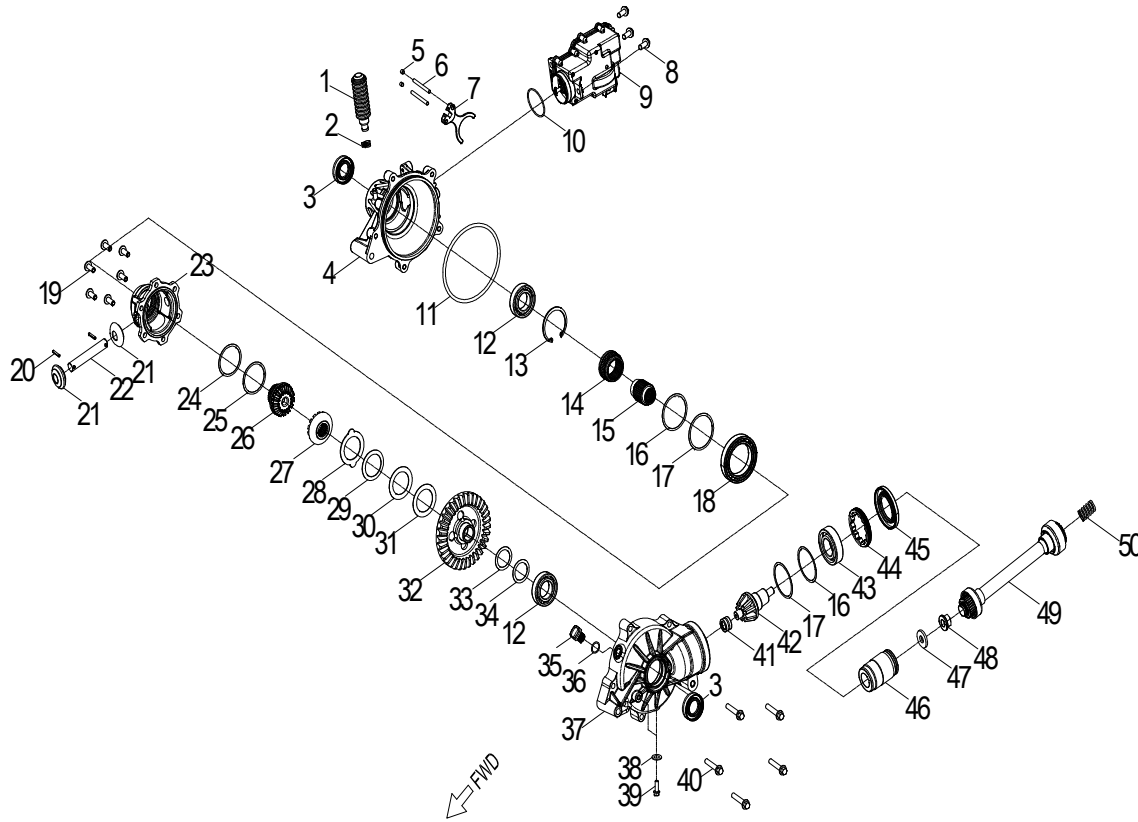

D-37: FRONT DIFFERENTIAL GEAR CASE

Item	Part Number	Description	Q.ty
41	96200-142213	Bearing, Needle	1
42	4231012E-000	Gear, Pinion	1
43	96100-62060-00000	Bearing, Ball	1
44	90204-65000-000	Nut	1
45	96500-457208NBR	Seal, Oil	1
46	4231512E-000	Spacer, Hub	1
47	94101-1230040-00C	Washer	1
48	90355-12000-19K	Nut	1
49	52437219-001	Prop Shaft, Rear	1
50	4054112E-000	Spring	1