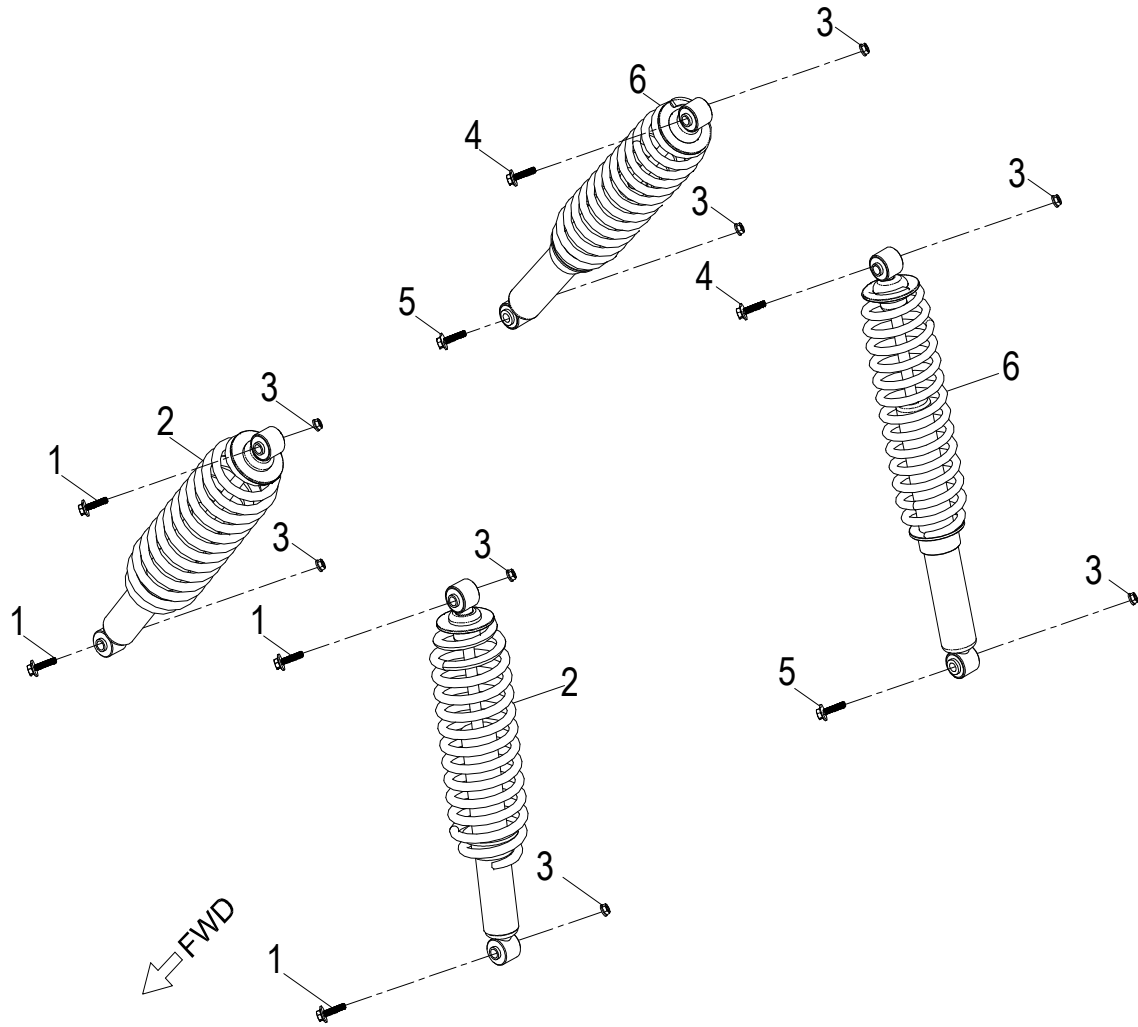

Item	Part Number	Description	Q.ty
1	96000-100508-OKL	Bolt	4
2	5110012E-133	Asm., Suspension, Front	2
3	94050-10000-00C	Nut	8
4	96000-100558-OKL	Bolt	2
5	96000-100758-OKL	Bolt	2
6	5240012E-133	Asm., Suspension, Rear	2