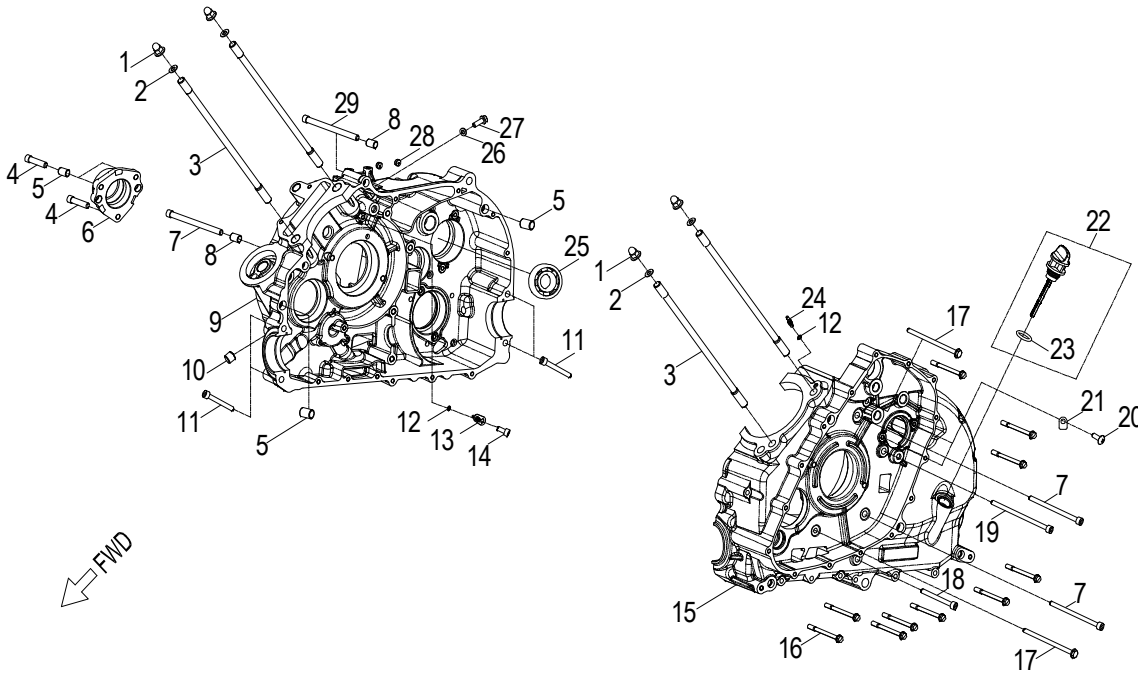

D-3: CRANKCASE

Item	Part Number	Description	Q.ty
1	94050-11000-00C	Nut	4
2	94101-1224025-00K	Washer	4
3	91001-112658-00Z	Stud	4
4	91000-080308-00C	Bolt	3
5	94301-13180	Pin, Dowel	4
6	11355140-000	Derby Cover	1
7	91000-080958-00C	Bolt	3
8	94301-11180	Pin, Dowel	2
9	11100120-000	Asm., Crankcase, RH	1
10	91205-PT0117-00G	Bolt	1
11	91000-080508-00C	Bolt	4
12	93212-00412	O-Ring	2
13	11270140-000	Jet Comp,Piston Oil	1
14	91000-060128-00C	Bolt	1
15	11200120-000	Left Crankcase Comp	1
16	96000-060758-08C	Bolt	10
17	96000-060958-08C	Bolt	2
18	91000-080758-00C	Bolt	1
19	91000-081058-00C	Bolt	1
20	93500-060128-00C	Bolt	2
21	23212140-000	Retainer, Drive Shaft M Bearing	2
22	15650201-000	Gauge, Oil Lever	1
23	93212-01835	O-Ring	1
24	11231140-000	Jet,Oil Cylinder	1
25	96504-415507FKM-R	Seal, Oil	1
26	94101-0816020-00L	Washer	1
27	96000-080128-12C	Bolt	1
28	11280140-000	Jet,T/M Oil	2
29	91000-080858-00C	Bolt	1