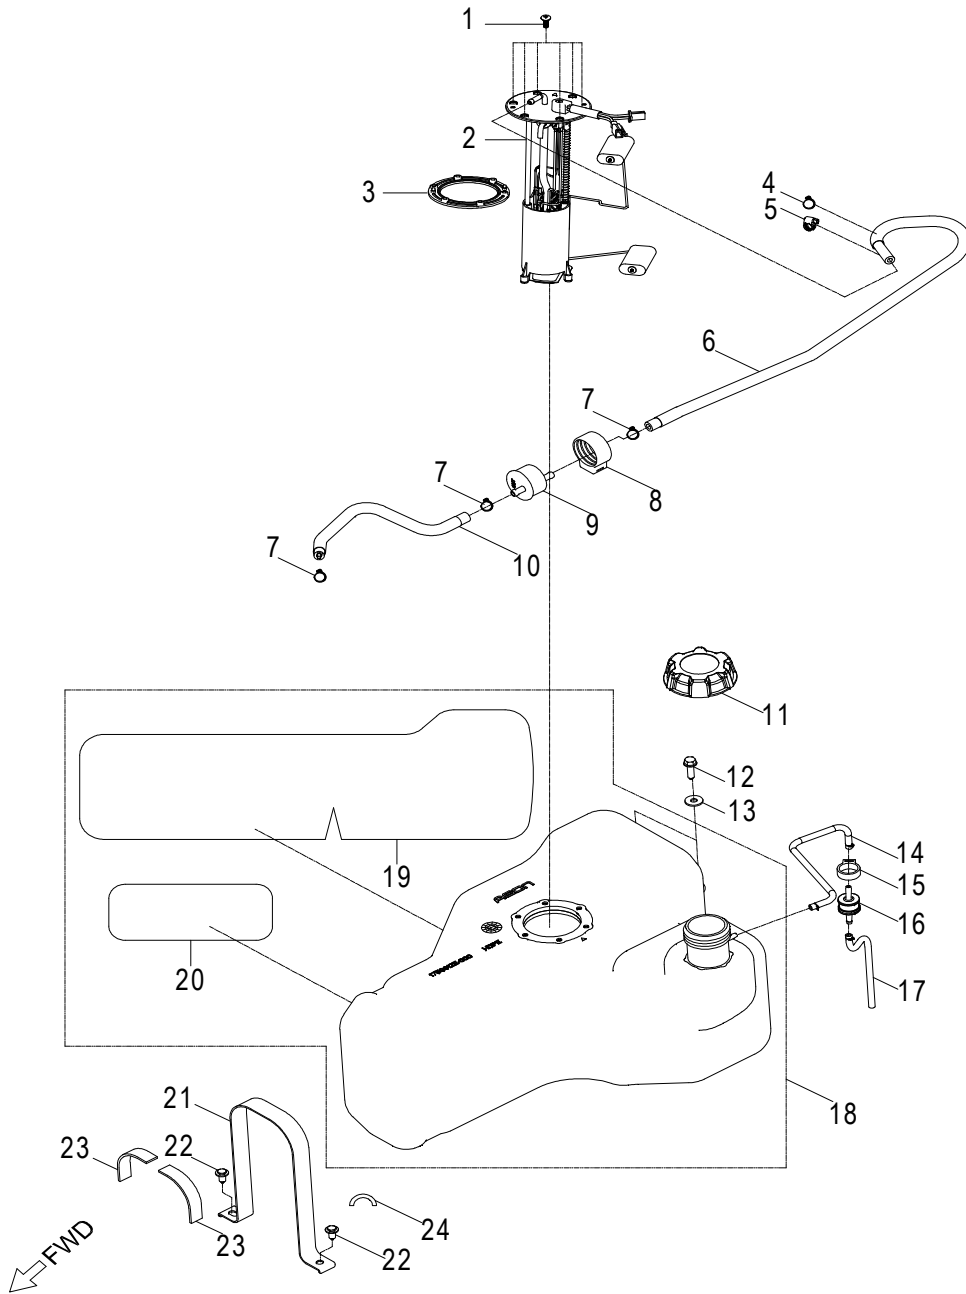

D-24: FUEL TANK

Item	Part Number	Description	Q.ty
1	96012-050128-08K	Bolt	6
2	17520S35-000	Fuel Pump	1
3	1750262B-000	Foam	1
4	94521-11006	Clamp	1
5	94520-00812	Strap	1
6	17523221-000	Fuel Hose	1
7	94521-12006	Clamp	3
8	17959202-000	Clamp	1
9	17952S32-000	Filter, Fuel	1
10	17523220-000	Fuel Hose	1
11	17620202-000	Asm., Cap, Fuel Tank	1
12	96000-080258-0KL	Bolt	2
13	94101-0822020-00K	Washer	2
14	11615211-001	fuel hose A	1
15	35169S36-000	Clamp, checkvalve	1
16	35163201-000	Sensor, Anti-Fall	1
17	11615212-000	fuel hose B	1
18	1753712E-000	Asm., Fuel Tank	1
19	18320210-000	Insulator, Silencer	1
20	18320211-000	Insulator, Silencer	1
21	17508213-000	Strap, Fuel Tank	1
22	96000-080148-0KL	Bolt	2
23	17502208-000	Foam	2
24	64319131-000	Rubber, Fuel Tank	1