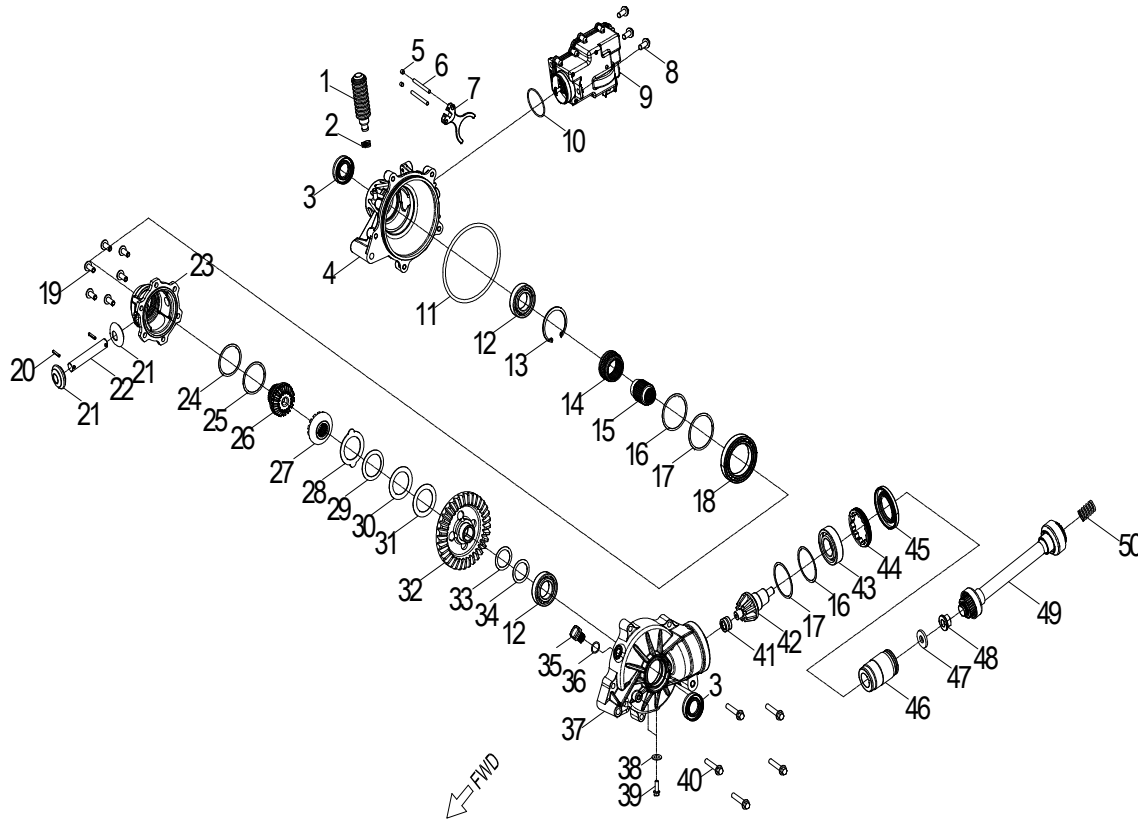

D-37: FRONT DIFFERENTIAL GEAR CASE

Item	Part Number	Description	Q.ty
1	16600201-000	Bellows	1
2	94515-10008	Clamp	1
3	96503-254511NBR	Seal, Oil	2
4	4275212E-000	Cover, Differential Gear Case	1
5	91205-060068-OKL	Bolt	2
6	2424112E-000	Shaft, Gear Shift	2
7	2423112E-000	Fork, Shift	1
8	96000-060168-10K	Bolt	3
9	4276512E-000	Selecting, 2WD/4WD	1
10	93210-05230	O-Ring	1
11	93210-13525	O-Ring	1
12	96100-60060-00000	Bearing, Ball	2
13	94512-5500R	Clip, Cir	2
14	2243012E-000	Ratchet, Shift	1
15	2320512E-000	Bush, Sub T/M Driven Gear	1
16	94105-5562020-000	Adjusting wahser	2
17	94105-5562030-000	Adjusting wahser	2
18	96100-69110-00000	Bearing, Ball	1
19	91000-080188-00C	Bolt	6
20	94206-0422001-000	SPRING PIN	2
21	21377201-000	Gear 10, differential	2
22	21379201-000	Shaft, differential	1
23	2137112E-000	Differential body	1
24	94105-4855030-000	Adjusting wahser	1
25	94105-4855020-000	Adjusting wahser	1
26	2137712S-000	Gear 14, differential	1
27	2137712E-000	Gear 14, differential	1
28	4231612E-000	Gasket, Antiskid	1
29	94121-3852010-000	Washer	1
30	94105-3956050-000	Adjusting wahser	1
31	94105-3956040-000	Adjusting wahser	1
32	4232012E-000	Gear, Bevel	1
33	94105-3040030-000	Adjusting wahser	1
34	94105-3040020-000	Adjusting wahser	1
35	15650111-001	Plug, Oil	1
36	93212-01425	O-Ring	1
37	4275112E-000	Gear Case, Differential	1
38	94101-0816020-00L	Washer	2
39	96000-080128-10C	Bolt	2
40	96000-080458-00C	Bolt	5