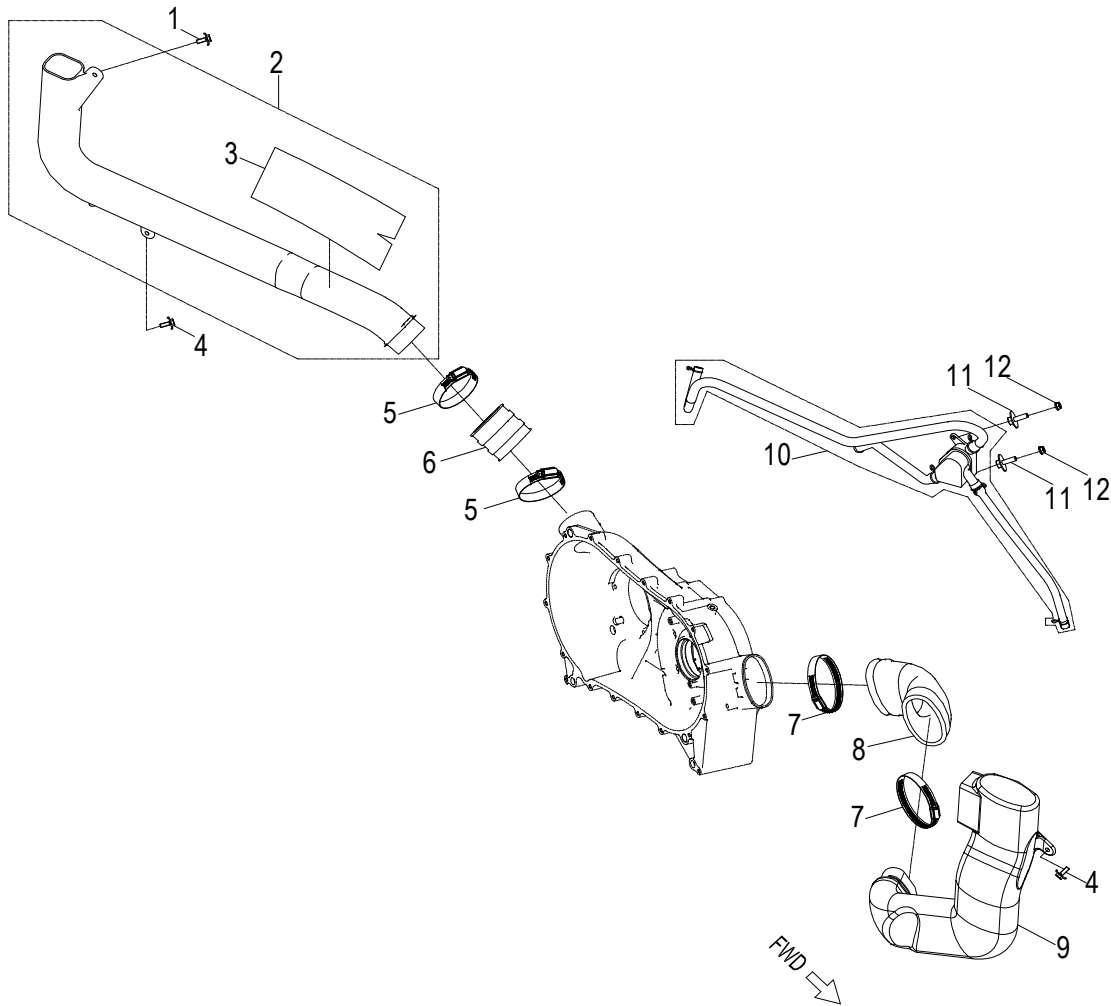

D-15: INLET/OUTLET CVT DUCTS

Item	Part Number	Description	Q.ty
1	92003-060148-00K	Bolt	1
2	1726012E-000	Duct, Outlet w/ Insulator	1
3	18320214-000	Insulator, Silencer	1
4	92003-060168-00K	Bolt	2
5	94520-05776	Strap	2
6	17269207-000	Boot, Duct	1
7	94520-06795	Strap	2
8	1726912E-001	Boot, Duct	1
9	1725512E-000	Duct, Inlet	1
10	1738012E-001	Oil Separator Comp	1
11	96007-060168-00K	Bolt	2
12	94050-06000-00C	Nut	2