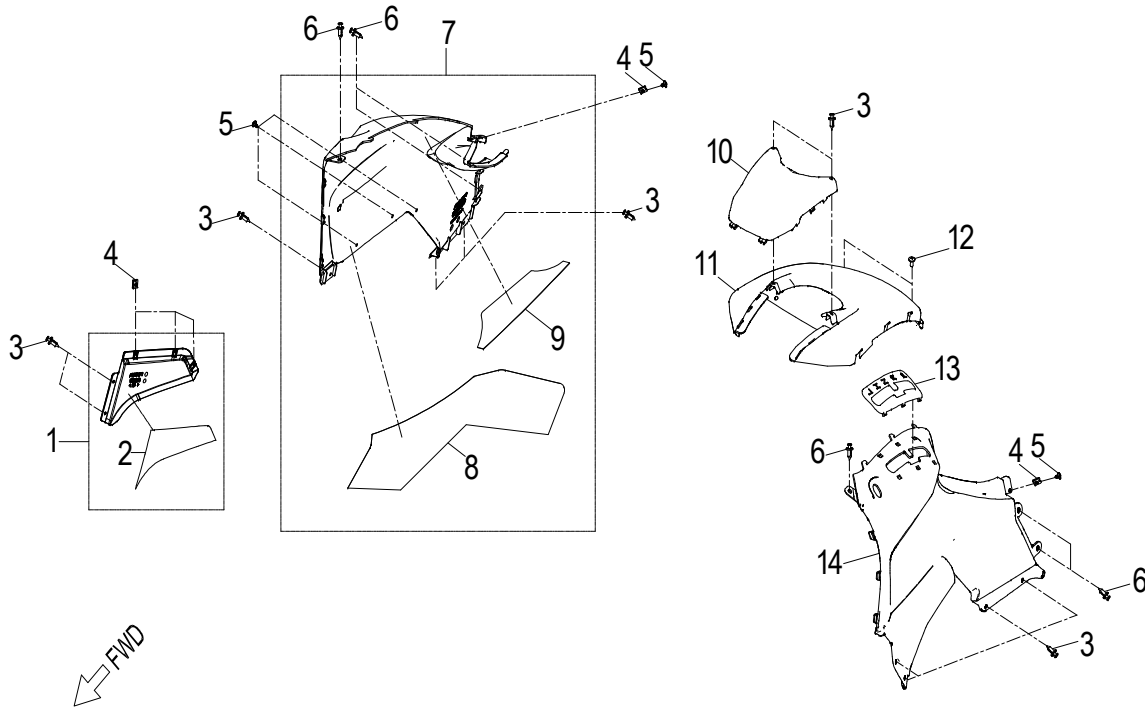

D-23: BODY CABS

Item	Part Number	Description	Q.ty
1	18329010-070	Asm., Shield w/ Insulator	1
2	18320219-000	Insulator, Silencer	1
3	61120153-000	Rivet, Plastic	11
4	61121203-00B	Nut-U	5
5	93100-050128-00K	Bolt	5
6	7661855	Rivet, Plastic	6
7	83534220-070	Panel, Side, RH w/ Insulator	1
8	18320217-000	Insulator, Silencer	1
9	18320218-000	Insulator, Silencer	1
10	61150206-070	Cover, Front, Metallic	1
11	17228001-070	Cover, Air cleaner(Black)	1
12	93800-060168-00K	Bolt	2
13	21367001-000	Indicator, Shifter	1
14	83600220-070	Panel, Side, LH	1