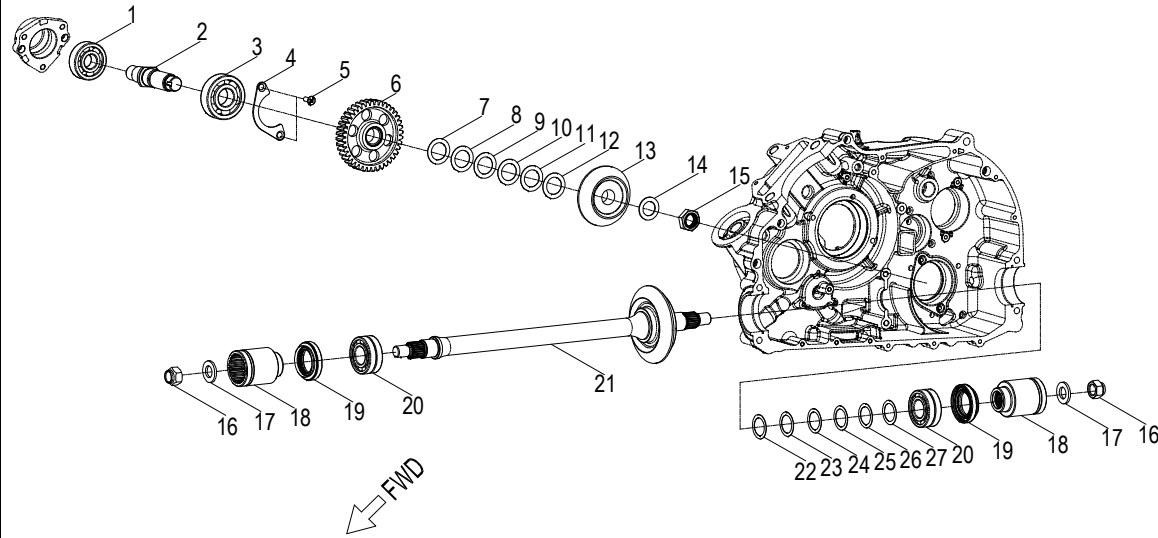

D-12: FRONT DRIVE SHAFT

Item	Part Number	Description	Q.ty
1	96100-63040-000C3	Bearing, Ball	1
2	23511140-000	Shaft,Sub T/M Output	1
3	96100-63050-000C3	Bearing, Ball	1
4	23501140-000	Retainer,Output Shaft Bearing	1
5	93902-060168-00C	Bolt	2
6	2352112S-000	Gear,Sub T/M Driven	1
7	94105-2436025-000	Adjusting wahser	1
8	94105-2436030-000	Adjusting wahser	1
9	94105-2436035-000	Adjusting wahser	1
10	94105-2436040-000	Adjusting wahser	1
11	94105-2436045-000	Adjusting wahser	1
12	94105-2436050-000	Adjusting wahser	1
13	23531140-000	Gear,Secondary Drive Bevel	1
14	94101-2032010-000	Washer	1
15	90356-20015-27C	Nut	1
16	90356-16000-22C	Nut	2
17	94108-1630030-00C	Washer	2
18	23623120-000	Spacer, Driven shaft	2
19	96503-345209ACM	Seal, Oil	2
20	96100-52050-000C3	Bearing, Ball	2
21	23620120-000	Shaft Comp,Secondary Driven Rear	1
22	94105-2534030-000	Adjusting wahser	1
23	94105-2534035-000	Adjusting wahser	1
24	94105-2534040-000	Adjusting wahser	1
25	94105-2534045-000	Adjusting wahser	1
26	94105-2534050-000	Adjusting wahser	1
27	94105-2534025-000	Adjusting wahser	1