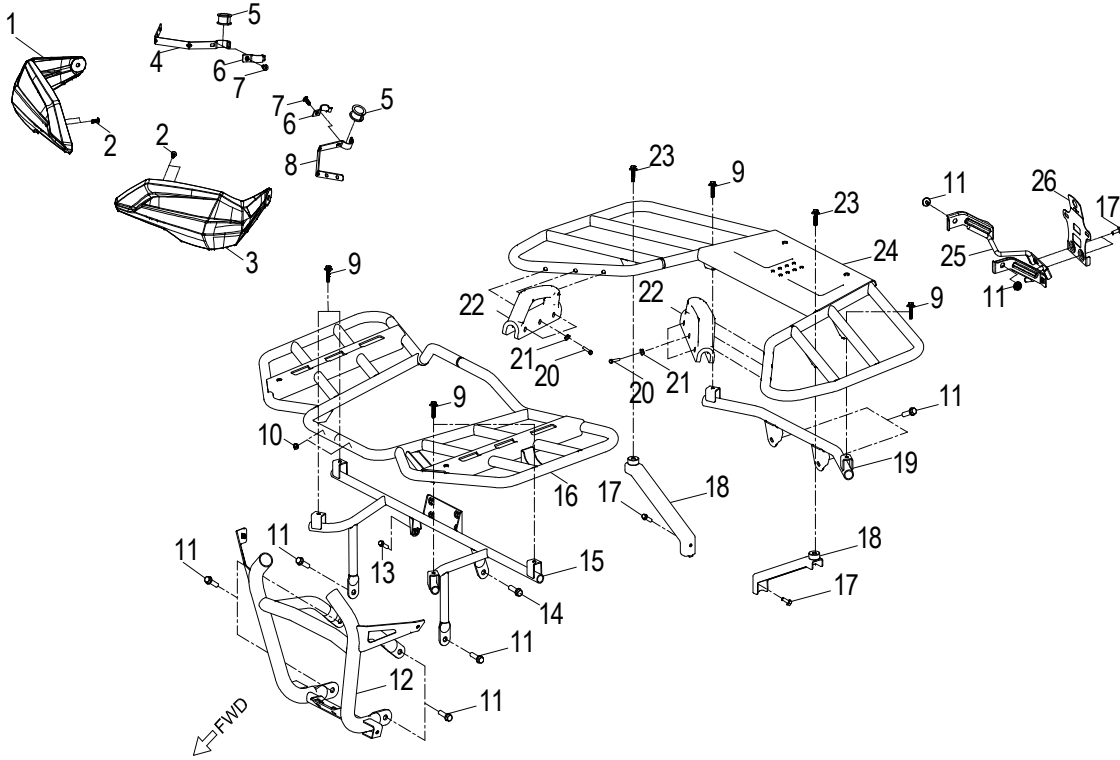

D-19B: BUMPER & RACKS (LUX OPTION)

Item	Part Number	Description	Q.ty
1	64224001-070	HANDLE BAR COVER	1
2	93903-1050148-00K	Screw	4
3	64225001-070	Hand Guard, LH(Black)	1
4	64226011-000	Bracket, Hand Guard(B)	1
5	17502226-000	Foam	2
6	64226012-000	Bracket, Hand Guard(C)	2
7	93100-050128-00K	Bolt	2
8	64226010-000	Bracket, Hand Guard(A)	1
9	96007-060278-00K	Bolt	6
10	50423209-000	Boot	2
11	96000-100208-0KL	Bolt	10
12	5045012E-067	Bracket, Bumper	1
13	96000-080168-0KL	Bolt	1
14	96000-100138-0KL	Bolt	1
15	6110212E-067	Bracket, Front Cab	1
16	5049512E-067	Bracket, Front Rack	1
17	96007-060168-00K	Bolt	4
18	8112212E-067	Bracket, Rear	2
19	81126001-000	Rear Rack	1
20	91002-080508-00K	Flat Head Socket Bolt	6
21	90301-08012-00K	Nut	6
22	50194001-070	Armrest(Black)	2
23	96007-060358-10K	Bolt	2
24	8111112E-067	Bracket, Rear Rack	1
25	8046712E-000	Bracket, Rear Bumper	1
26	8011612E-000	License Bracket	1