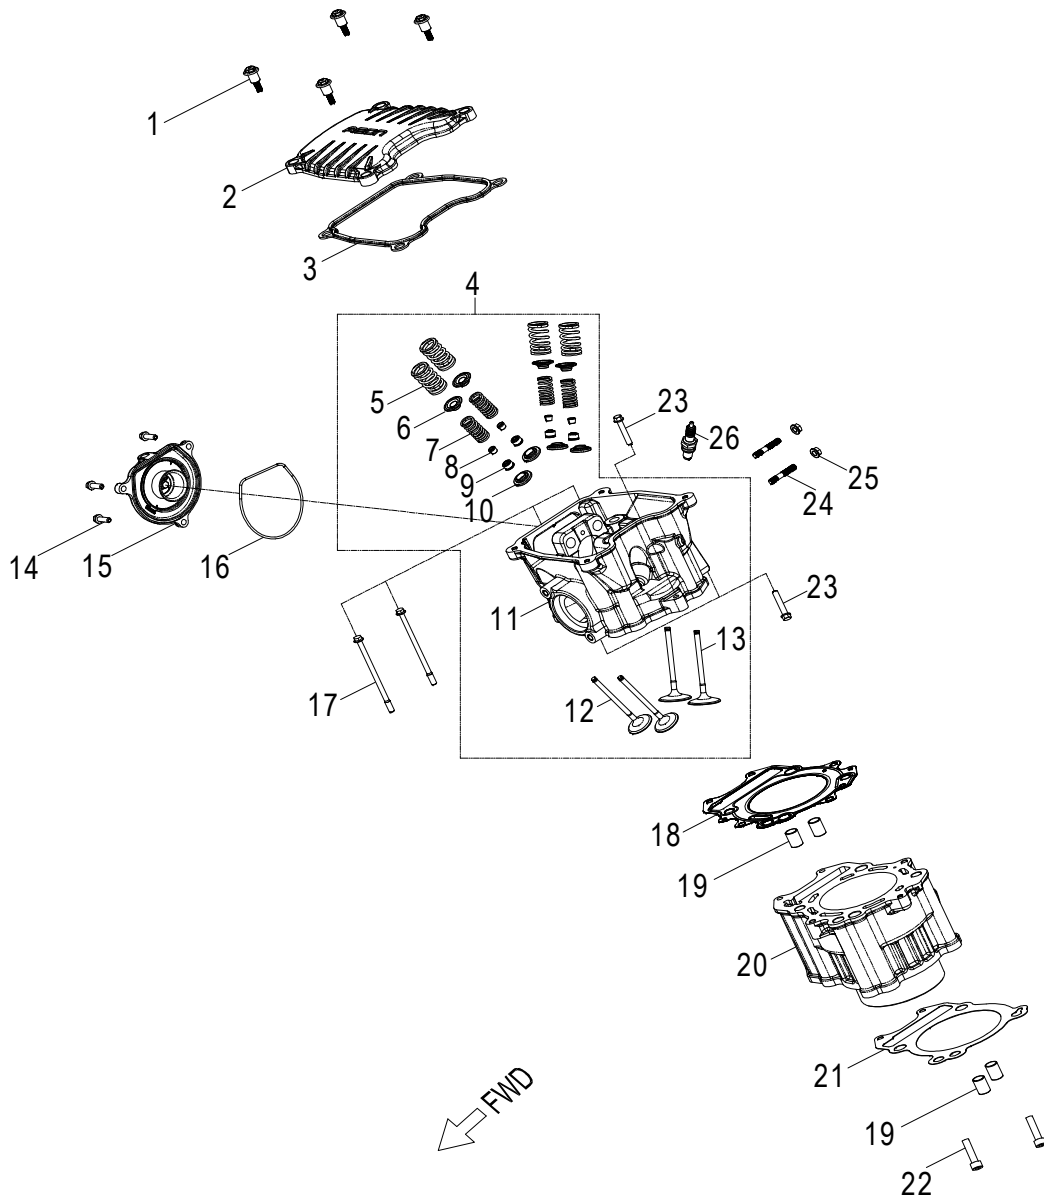

D-1: CYLINDER

Item	Part Number	Description	Q.ty
1	8922012S-000	Bolt	4
2	12309120-000	Cover, Cylinder Head	1
3	12391120-000	Gasket , Head Cover	1
4	1220012V-000	Asm., Cylinder Head	1
5	14751120-000	Spring, Valve, Outer	4
6	1477112V-000	Retainer, Valve, Spring	4
7	14761120-000	Spring, Valve, Inner	4
8	1478169S-000	Clip, Retainer	8
9	1220962B-000	Seal, Valve	4
10	1477512V-000	Seat, Valve, Spring, Outer	4
11	1220112V-000	Head, Cylinder	1
12	1472112V-000	Valve, Exhaust	2
13	1471112V-000	Valve, Intake	2
14	96000-060188-08C	Bolt	3
15	1233112S-000	Cover, Head , RH	1
16	12332120-000	Gasket, Cam Cover	1
17	96000-061358-08C	Bolt	2
18	12250120-000	Gasket Set	1
19	94301-14200	Pin, Dowel	4
20	1210012V-000	Cylinder	1
21	1219112S-000	Gasket, Cylinder	1
22	91001-080328-00C	Bolt	2
23	96000-060358-08C	Bolt	3
24	91001-060458-00C	Stud	2
25	94050-06000-00C	Nut	2
26	9807650N-000	Plug, Spark	1