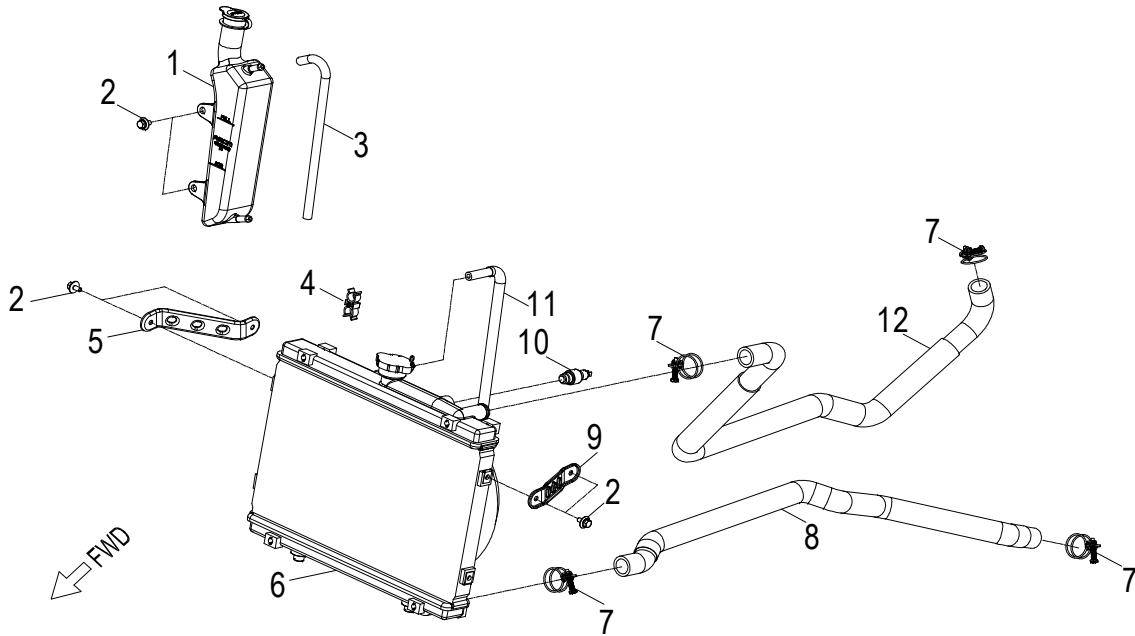

D-14: RADIATOR

Item	Part Number	Description	Q.ty
1	19100202-000	Asm., Expansion Tank	1
2	96007-060148-00K	Bolt	6
3	16109208-001	Drain Tube	1
4	89753211-000	Strap, Oil Hose	1
5	50189203-000	Bracket, Radiator(Right)	1
6	1901012E-000	Asm., Radiator	1
7	1922212E-000	Clamp	4
8	1950212E-000	Hose	1
9	50189204-000	Bracket, Radiator(Left)	1
10	1932051T-000	Asm., Switch, Thermostatic	1
11	1950612E-000	Hose, Inlet, Expansion Tank	1
12	1950112E-000	Hose, Outlet, Radiator	1