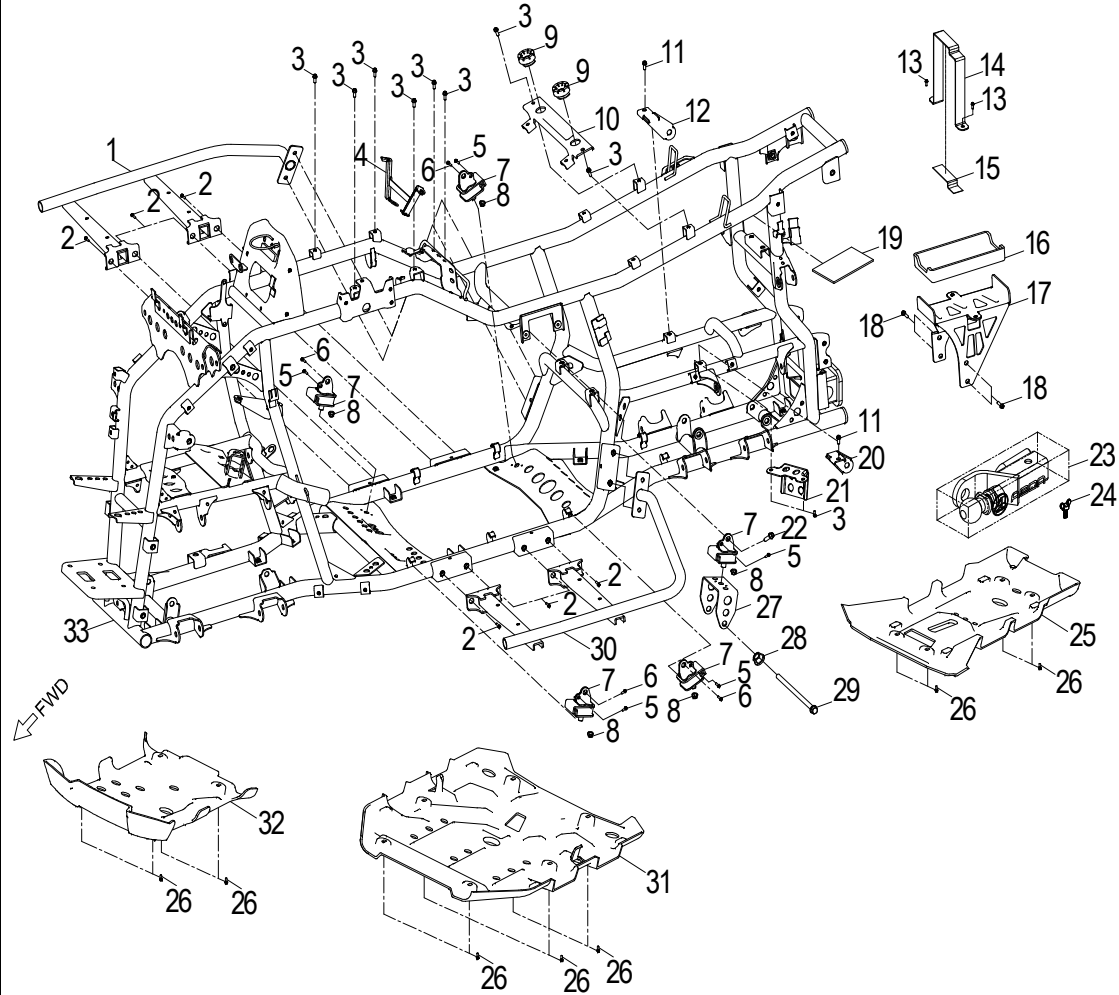

D-17: FRAME BODY

Item	Part Number	Description	Q.ty
1	5110512E-000	Bracket, Footwell, RH	1
2	96000-100138-0KL	Bolt	12
3	96007-060168-00K	Bolt	10
4	8350912E-000	Bracket, Panel	1
5	96000-060168-0KL	Bolt	5
6	96000-100308-0BL	Bolt	4
7	5030012E-000	Mount, Engine	5
8	94053-10000-00K	Nut	5
9	77220131-000	Rubber, Seat	2
10	5014012E-000	Rear,Fenderfixed Plate	1
11	96000-080148-0KL	Bolt	2
12	2138712E-000	Bracket, Differential(Right)	1
13	96000-060148-0KL	Bolt	2
14	3150212E-000	Bracket, Battery	1
15	17502224-000	Foam	1
16	3151012E-000	Foam	1
17	31503001-000	Boot, Shift Arm	1
18	96000-080168-0KL	Bolt	4
19	81113212-000	Foam, battery	1
20	2138812E-000	Bracket, Differential(Left)	1
21	17514003-000	Fuel tank support	1
22	96000-100208-0KL	Bolt	1
23	7151012E-000	Hook Ball, Trailer	1
24	92210-080208-00C		1
25	50106206-000	Shield, Chassis	1
26	96007-060168-00K	Bolt	14
27	50361201-000	Bracket, Engine Mounting	1
28	94050-10000-00C	Nut	1
29	96000-101008-0KL	Bolt	1
30	5112012E-000	Bracket, Footwell, LH	1
31	50106205-000	Shield, Chassis	1
32	50106204-000	Shield, Chassis	1
33	50100381-067	Asm., Frame	1