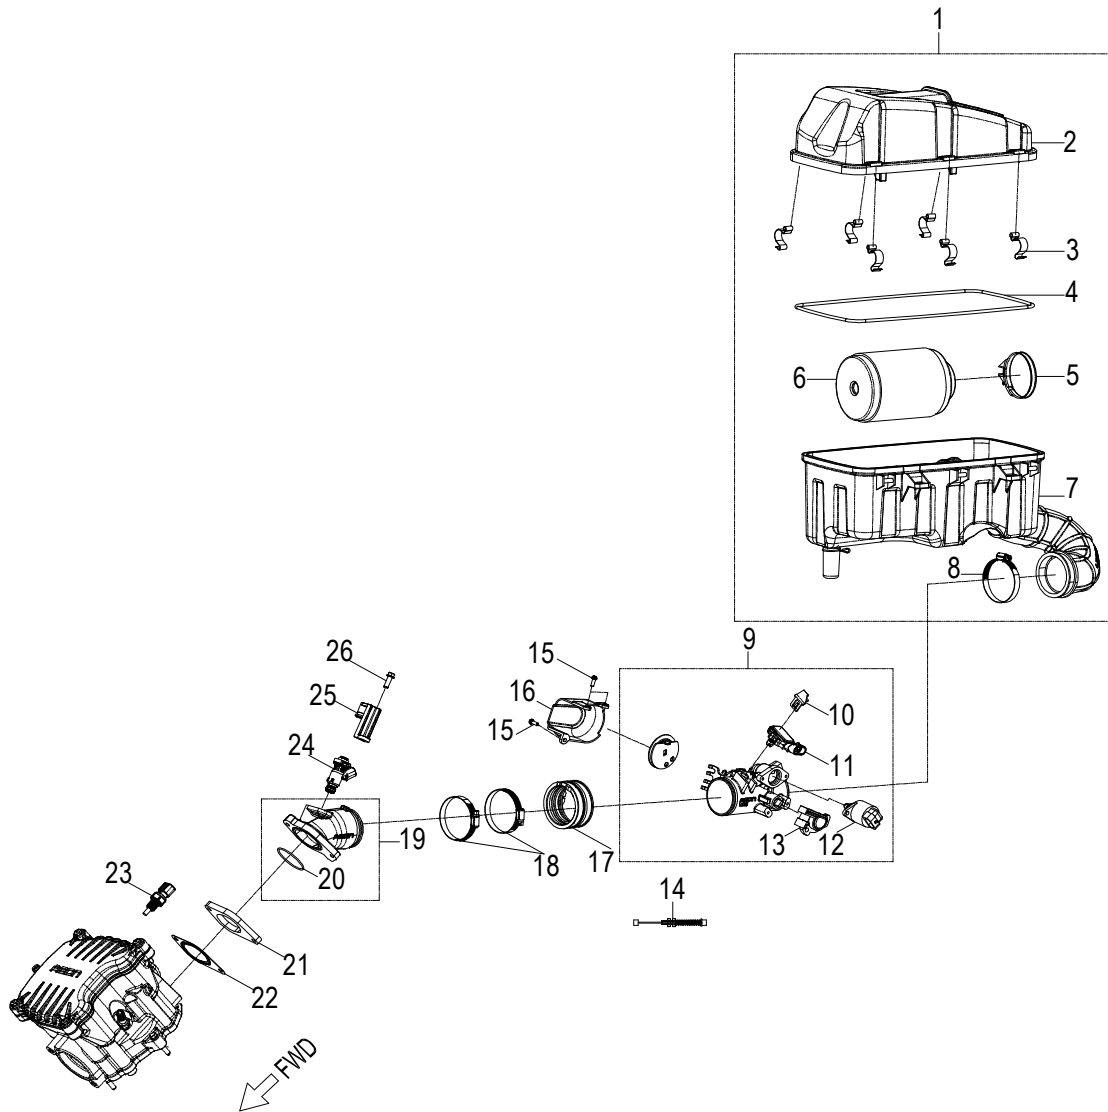

D-8: ELECTRIC FUEL INJECTION

Item	Part Number	Description	Q.ty
1	1720012E-000	Asm., Cleaner, Air	1
2	1720712E-000	Cover, Air Cleaner	1
3	1720839A-000	Clip	6
4	3371612E-000	Gasket	1
5	89669221-000	Strap	1
6	1720512E-000	Filter, Air Cleaner	1
7	1721812E-000	Housing, Air Cleaner	1
8	94520-05070	Strap	1
9	16200120-000	Asm., Throttle Body	1
10	1623222R-000	Mount, T-Map	1
11	1623122R-000	Sensor, T-Map	1
12	1624050S-000	Valve, Idle Air Controller, IAC	1
13	5391622R-000	Sensor, TPS	1
14	53928010-000		1
15	93501-040128-00C	Bolt	3
16	16144120-000	Cover, Throttle	1
17	16146120-000	Adapter, Carburetor	1
18	94520-05070	Strap	2
19	17100120-000	Asm., Manifold, Intake	1
20	17103120-000	Gasket, Manifld Intake	1
21	17112120-000	Insulator, Cylinder head	1
22	17113120-000	Gasket, Manifold	1
23	5393036I-000	Sensor, Water Temperature	1
24	16210120-000	Fuel Injector	1
25	1621622R-000	Adaptor, Fuel Injector	1
26	96000-060168-08C	Bolt	1