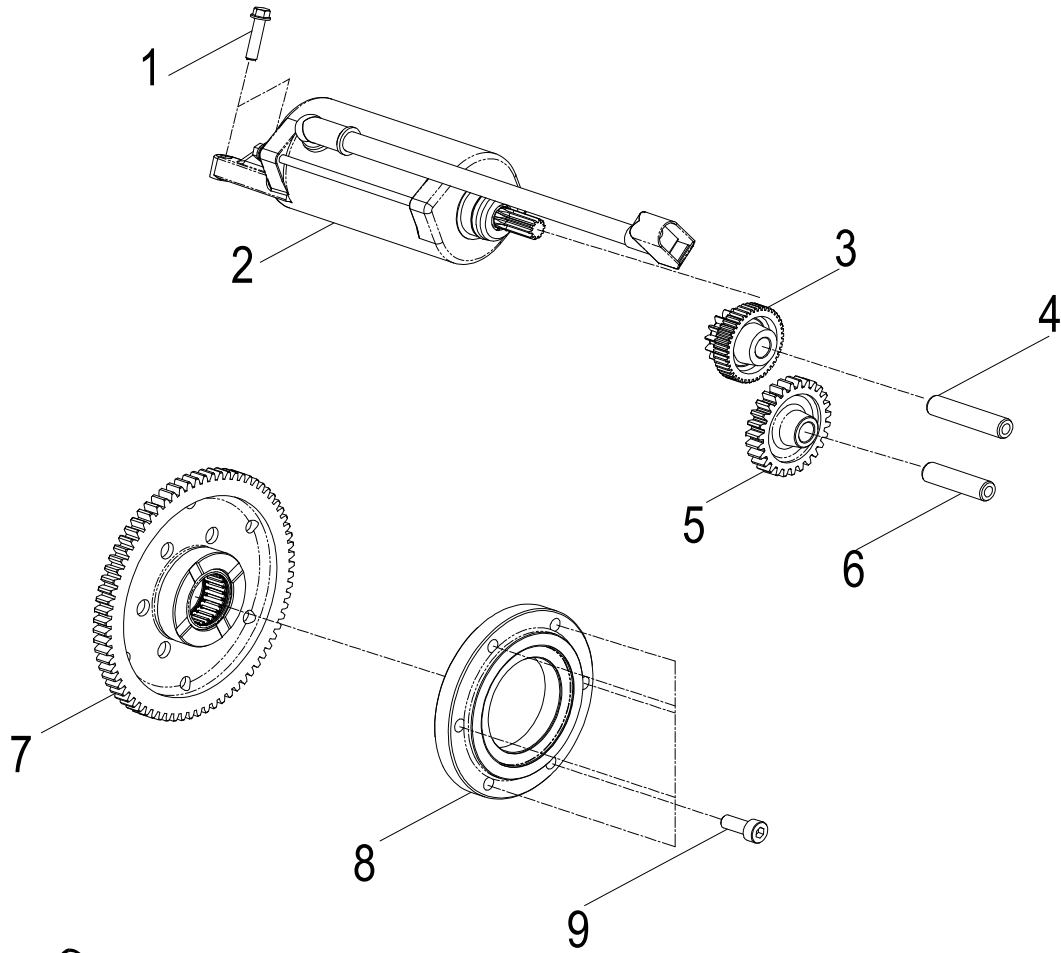

**D-2: CRANK SHAFT & PISTON**

Item	Part Number	Description	Q.ty
1	96100-62080-000C3	Bearing, Ball	1
2	1300012V-000	Asm., Crankshaft	1
3	90471-19005	(Key, Woodruff)	1
4	96100-TMB30-7CS19	Bearing, Ball	1
5	96100-63050-000C3	Bearing, Ball	2
6	13418140-000	Gear, Balance, Driven	1
7	1342012V-000	Shaft, Balancer	1
8	13115120-000	Clip, Piston Pin	2
9	13100120-000	Piston	1
10	13111120-000	Pin, Piston	1
11	13011120-000	Ring Set, Piston	1

Item	Part Number	Description	Q.ty
1	96000-060258-08C	Bolt	2
2	31200140-000	Asm., Motor, Starter	1
3	28423120-000	Gear, Starter	1
4	28424140-000	Shaft, Starter Motor	1
5	28132140-000	Gear, Starter Idle No.2	1
6	28425140-000	Pin, Starter Idle Gear No.2	1
7	28220140-000	Gear, Starter	1
8	28140140-000	Clutch, Starter Oneway	1
9	91000-080208-00C	Bolt	6

**D-5: VALVE CAM**

Item	Part Number	Description	Q.ty
1	92000-060128-10C	Bolt	2
2	14107120-000	Washer,Sprocket	1
3	1571112S-000	Cover, Oil Pump	1
4	14108120-000	Sprocket, Camshaft	1
5	96000-060168-08C	Bolt	1
6	1223412S-000	Retainer, Cam	1
7	1440012V-000	Asm., Cam Shaft	1
8	14451120-000	Shaft,Valve Rocker Arm	2
9	14430120-000	Arm Comp,Valve Rocker Intake	1
10	1443369S-000	Nut,Tappet Adjusting	4
11	1443269S-000	Screw,Tappet Adjusting	4
12	14431120-000	Arm, Valve, Rocker	1
13	14441120-000	Arm,Valve Rocker Exhaust	1
14	14440120-000	Arm Comp,Valve Rocker Exhaust	1
15	1440112V-000	Chain, Cam	1
16	1450012V-000	Guide, Cam Chain, LH	1
17	14550120-000	Guide, Cam Chain, RH	1
18	14535120-000	Pivot, Guide	1
19	96000-060128-08C	Bolt	1
20	1111612S-000	Retainer, Chain	1
21	14523119-002	Gasket, Tensioner	1
22	1452150N-000	Tensioner	1
23	96000-060228-14C	Bolt	2