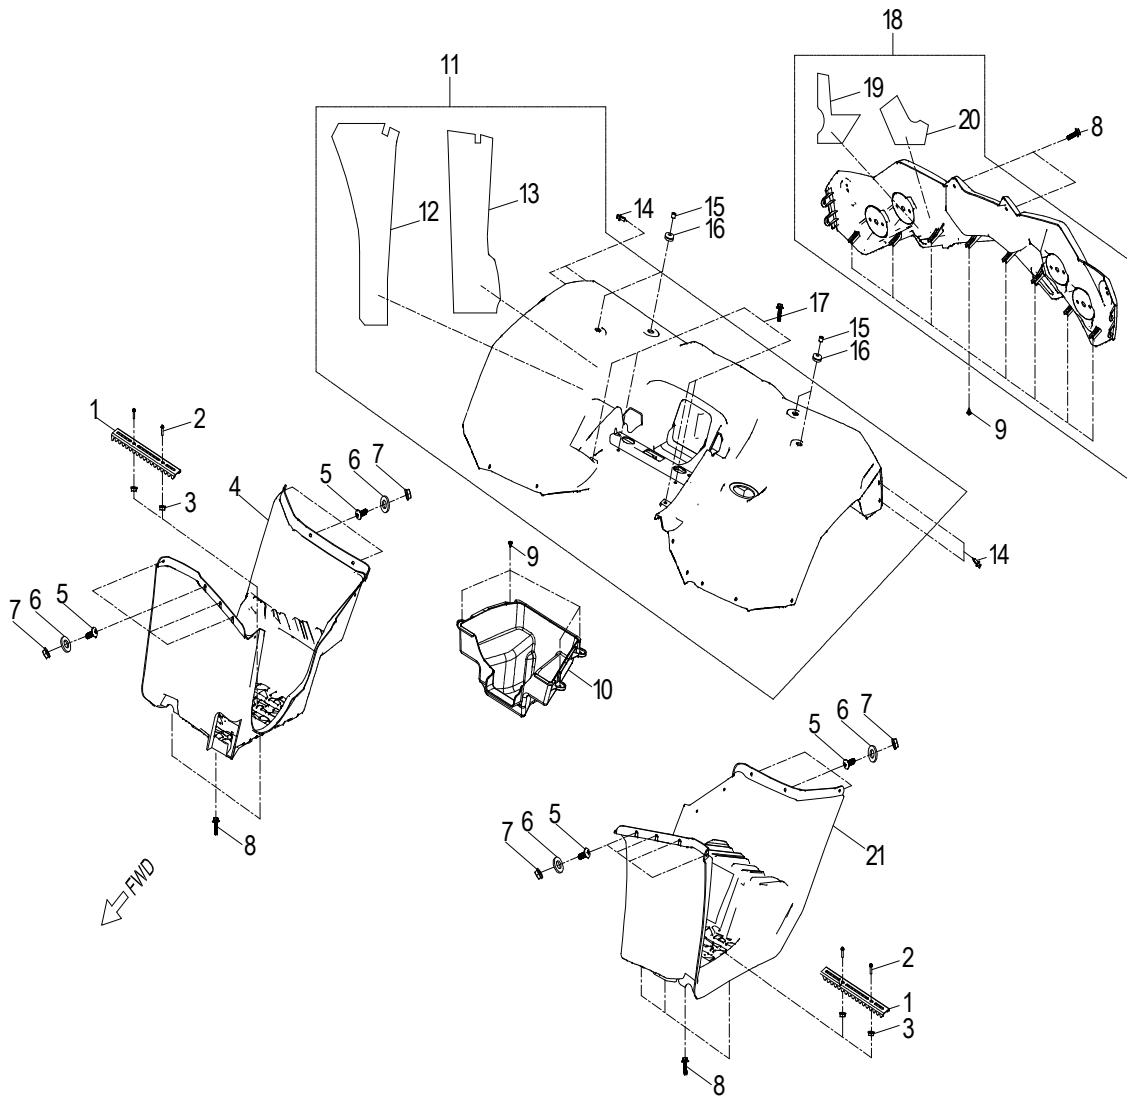

D-22: REAR CAB & FOOTWELLS

Item	Part Number	Description	Q.ty
1	64384203-000	Peg, Foot	2
2	96000-080228-0KL	Bolt	4
3	94050-08000-00K	Nut	4
4	64300221-070	Footwell, RH	1
5	93100-050168-00K	Bolt	14
6	94101-0514010-00K	Washer	14
7	90350-05000-00K	Nut	14
8	96007-060168-00K	Bolt	9
9	93903-1050128-00K	Screw	12
10	77112001-000	Added helmet box cover	1
11	61050229-070	Rear Fender Comp	1
12	18320213-000	Insulator, Silencer	1
13	18320212-000	Insulator, Silencer	1
14	61120153-000	Rivet, Plastic	4
15	51311203-000	Spacer	4
16	17502204-000	Foam	4
17	96007-060148-00K	Bolt	4
18	80468204-000	Shield, Taillight	1
19	18320216-000	Insulator, Silencer	1
20	18320215-000	Insulator, Silencer	1
21	64310221-070	Footwell, LH	1