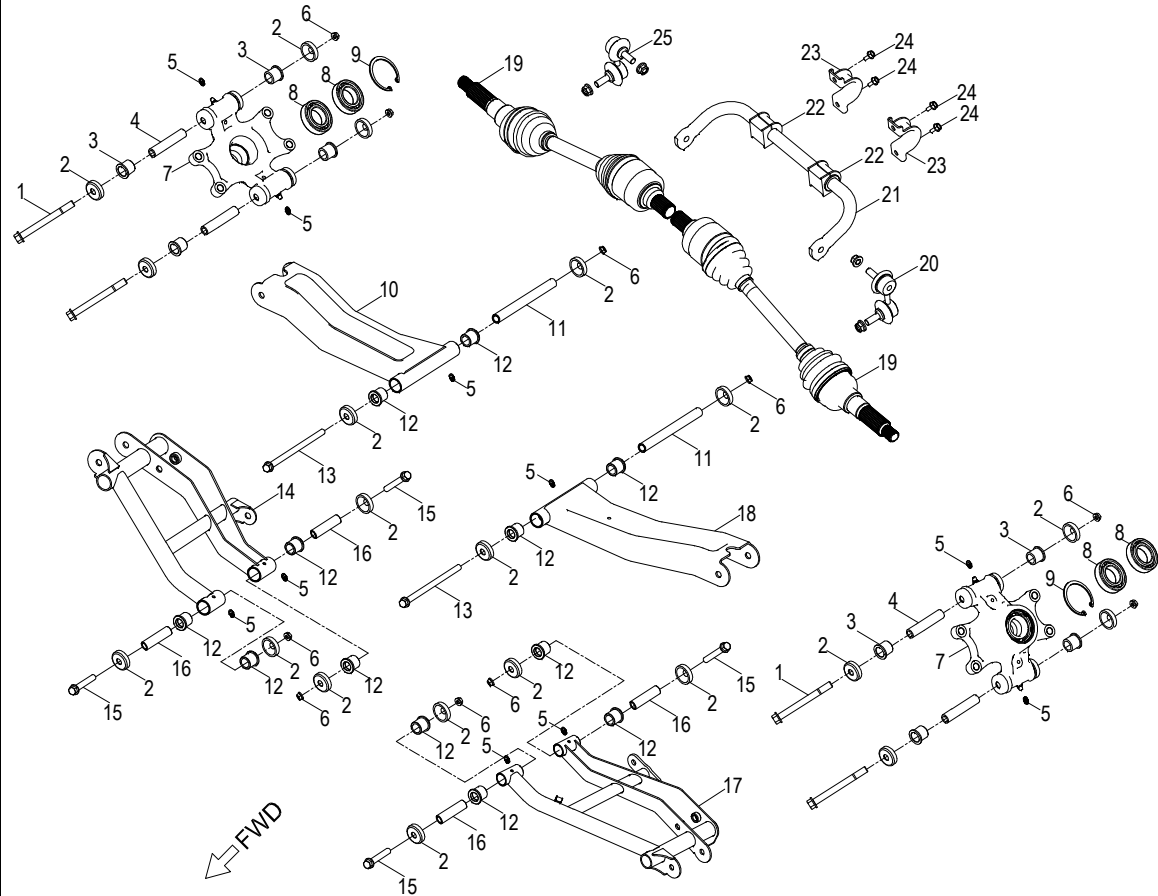

D-18: REAR SWING ARMS

Item	Part Number	Description	Q.ty
1	96000-101008-OKL	Bolt	4
2	52426156-000	Cap, dustproof	20
3	52523131-000	Seat, Grease Contain	8
4	42810222-000	Tube, Spacer	4
5	51300131-000	Valve, Grease	10
6	94050-10000-00C	Nut	10
7	42130201-000	Asm.,Knuckle, Rear	2
8	96100-60060-LLU00	Bearing, Ball	4
9	94512-5500R	Clip, Cir	2
10	5304912E-067	A-Arm, Upper, Rh	1
11	5314012E-000	Spacer	2
12	53135204-000	Bushing	12
13	96000-101858-OKL	Bolt	2
14	5304812E-067	A-Arm, Lower, Rh	1
15	96000-100808-OKL	Bolt	4
16	5314039A-000	Spacer	4
17	5314712E-067	A-Arm, Lower, Lh	1
18	5314812E-067	A-Arm, Upper, Lh	1
19	4209012E-000	Driving Shaft, Rear	2
20	5246112E-000	Linkage, Sway Bar, LH	1
21	5244312E-000	Sway Bar	1
22	5245612E-000	Clamp, Sway Bar	2
23	52457201-001	Bushing, Sway Bar	2
24	91000-080168-OKL	Bolt	4
25	5246212E-000	Linkage, Sway Bar, RH	1