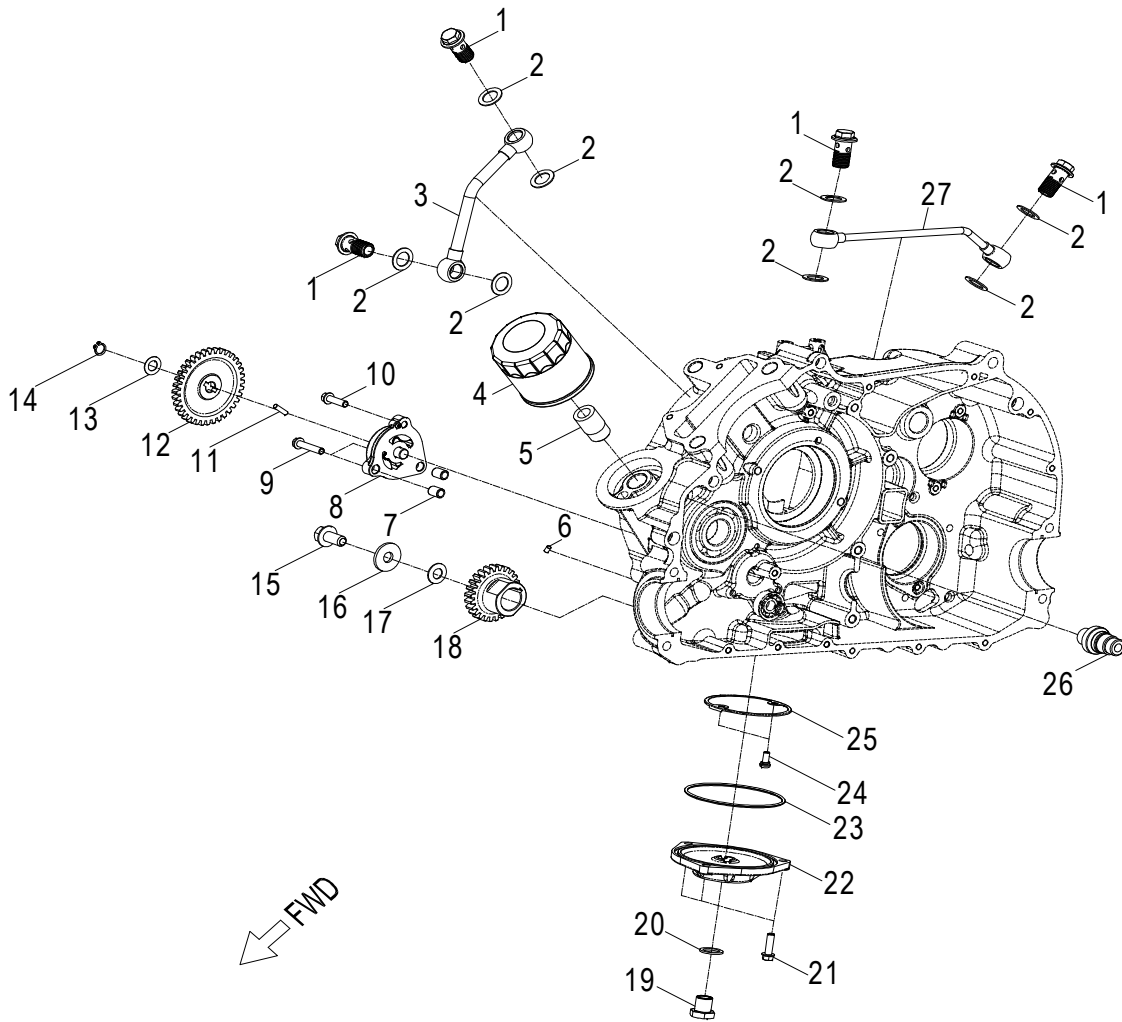

D-6: OIL PUMP

Item	Part Number	Description	Q.ty
1	45456140-000	Bolt, Banjo	4
2	94101-1422010-00L	Washer	8
3	16310120-000	Pipe Comp,Engine Oil No.1	1
4	15500140-000	Filter, Oil	1
5	15431140-000	Union,Oil Filter Stand	1
6	96300-04006	Pin, Shaft	1
7	94301-09120	Pin, Dowel	2
8	15100140-000	Asm., Pump, Oil	1
9	96000-060308-08C	Bolt	2
10	96000-060228-08C	Bolt	1
11	96300-04016	Pin, Shaft	1
12	15241140-000	Gear,Oil Pump Driven	1
13	94101-1018005-000	Washer	1
14	94511-10005	Clip, Cir	1
15	96000-100208-00K	Bolt	1
16	94108-1028025-00K	Washer	1
17	94121-1020015-000	Washer	1
18	15150140-000	Gear,Oil Pump Drive	1
19	96003-140128-17C	Bolt	1
20	94104-1420015-000	Gasket	1
21	96000-060208-08C	Bolt	3
22	15211140-000	Cover,Oil Strainer	1
23	93212-08224	O-Ring	1
24	93502-050128-00C	Screw	2
25	15220140-000	Strainer Comp,Engine Oil	1
26	15310140-000	Valve Assy,Oil Relief	1
27	16340140-000	Pipe Comp,Engine Oil No.2	1