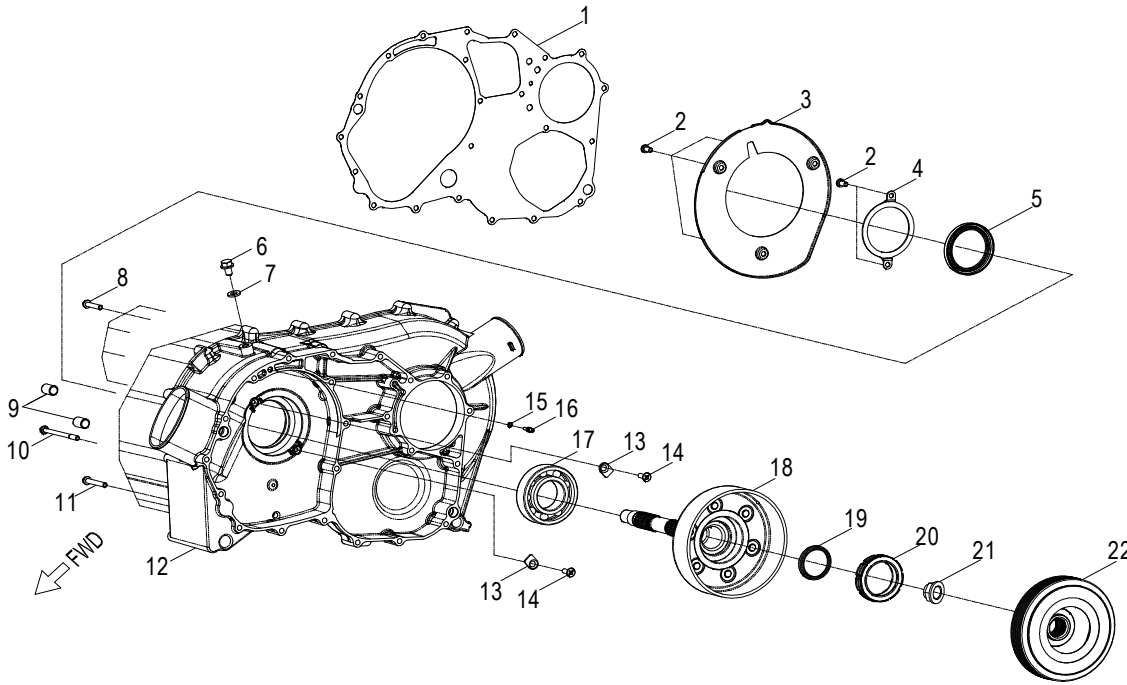

D-9: DRIVE CLUTCH

Item	Part Number	Description	Q.ty
1	11394120-000	Gasket,Clutch Cover	1
2	93500-060128-00C	Bolt	5
3	11339120-000	Wind Guider, Drive Clutch	1
4	22203140-000	Retainer,Fixed Drive Spacer Oil Seal	1
5	96504-547008FKM-R	Seal, Oil	1
6	96000-080128-12C	Bolt	1
7	94101-0816020-00L	Washer	1
8	96000-060308-08C	Bolt	5
9	94301-13180	Pin, Dowel	2
10	96000-060758-08C	Bolt	1
11	96000-060408-08C	Bolt	16
12	11321120-000	Cover, Clutch	1
13	21211140-000	Retainer,Pri Drive Shaft Bearing,L	2
14	93902-060168-00C	Bolt	2
15	93212-00412	O-Ring	1
16	11231140-000	Jet,Oil Cylinder	1
17	96100-62080-Z00C3	Bearing, Ball	1
18	21110140-000	Housing Comp,Clutch	1
19	96500-384604FKM	Seal, Oil	1
20	22500140-000	Clutch Assy,Drive Oneway	1
21	90356-18000-24C	Nut	1
22	22600140-000	Clutch Assy,Shoe	1