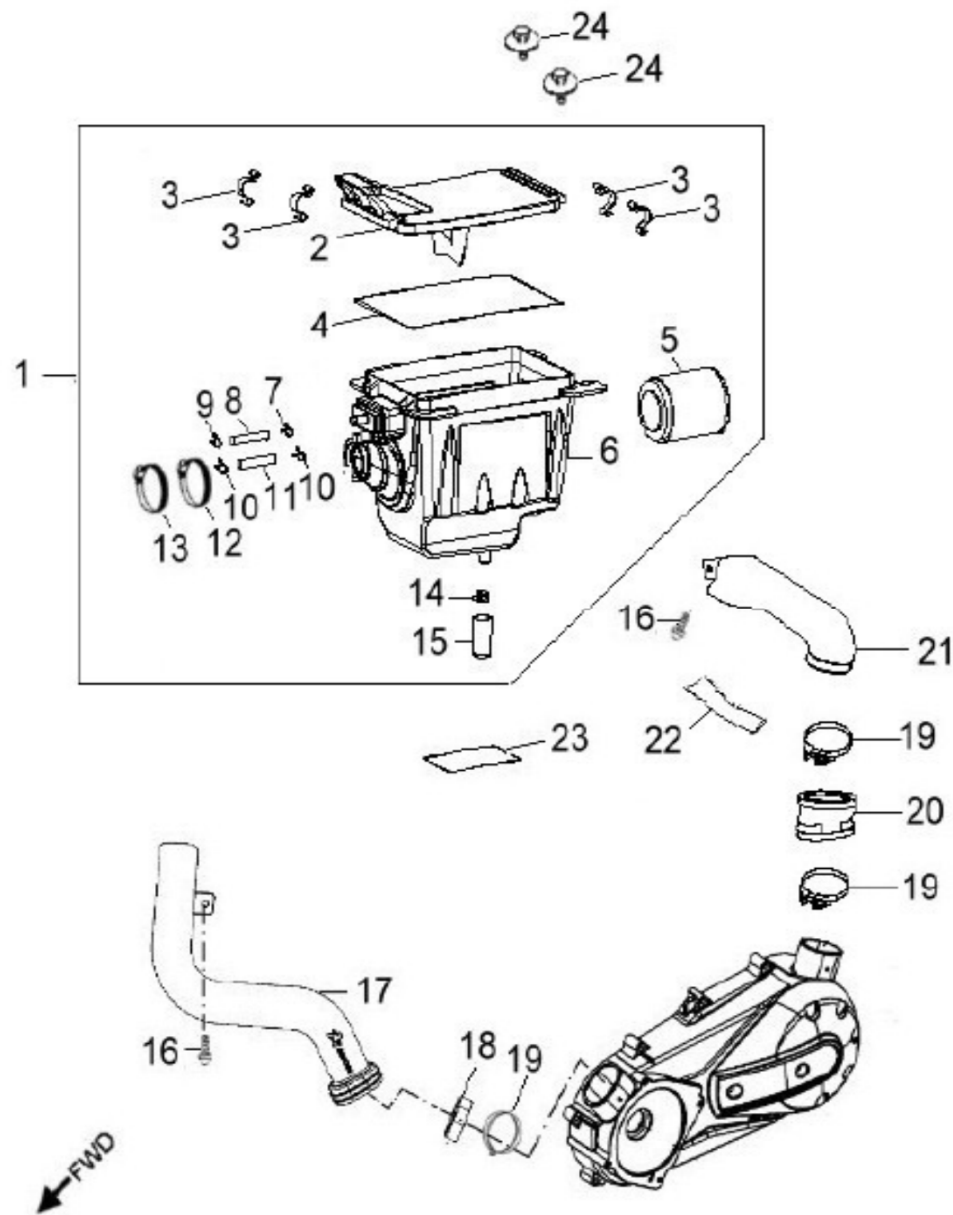

ITEM	PART NUMBER	DESCRIPTION	Q.TY
1	17200213-001	Asm., Cleaner, Air	1
2	17207207-000	Cover, Air Cleaner	1
3	1720839A-000	Clip	4
4	3371639A-000	Gasket	1
5	17205201-001	Filter, Air Cleaner	1
6	17203209-000	Box, Air Cleaner	1
7	94510-14018	Clip	1
8	17381208-000	Tube, Breather, Ventilated	1
9	94510-12016	Clip	1
10	94510-12012	Clip	2
11	17381207-000	Tube, Breather, Ventilated	1
12	89669221-000	Strap	1
13	89669218-000	Strap	1
14	94515-15010	Clamp	1
15	94414-01613-060	Hose, Drain	1
16	92003-060168-00K	Bolt	2
17	1725555E-000	Duct, Inlet	1
18	17269203-000	Boot, Duct	1
19	89669212-000	Strap	3
20	17269206-000	Boot, Duct	1
21	17256208-000	Duct, Outlet	1
22	87011219-000	Decal, Insulation	1
23	87011210-000	Decal, Insulation	1
24	92005-060168-00K	Bolt	2