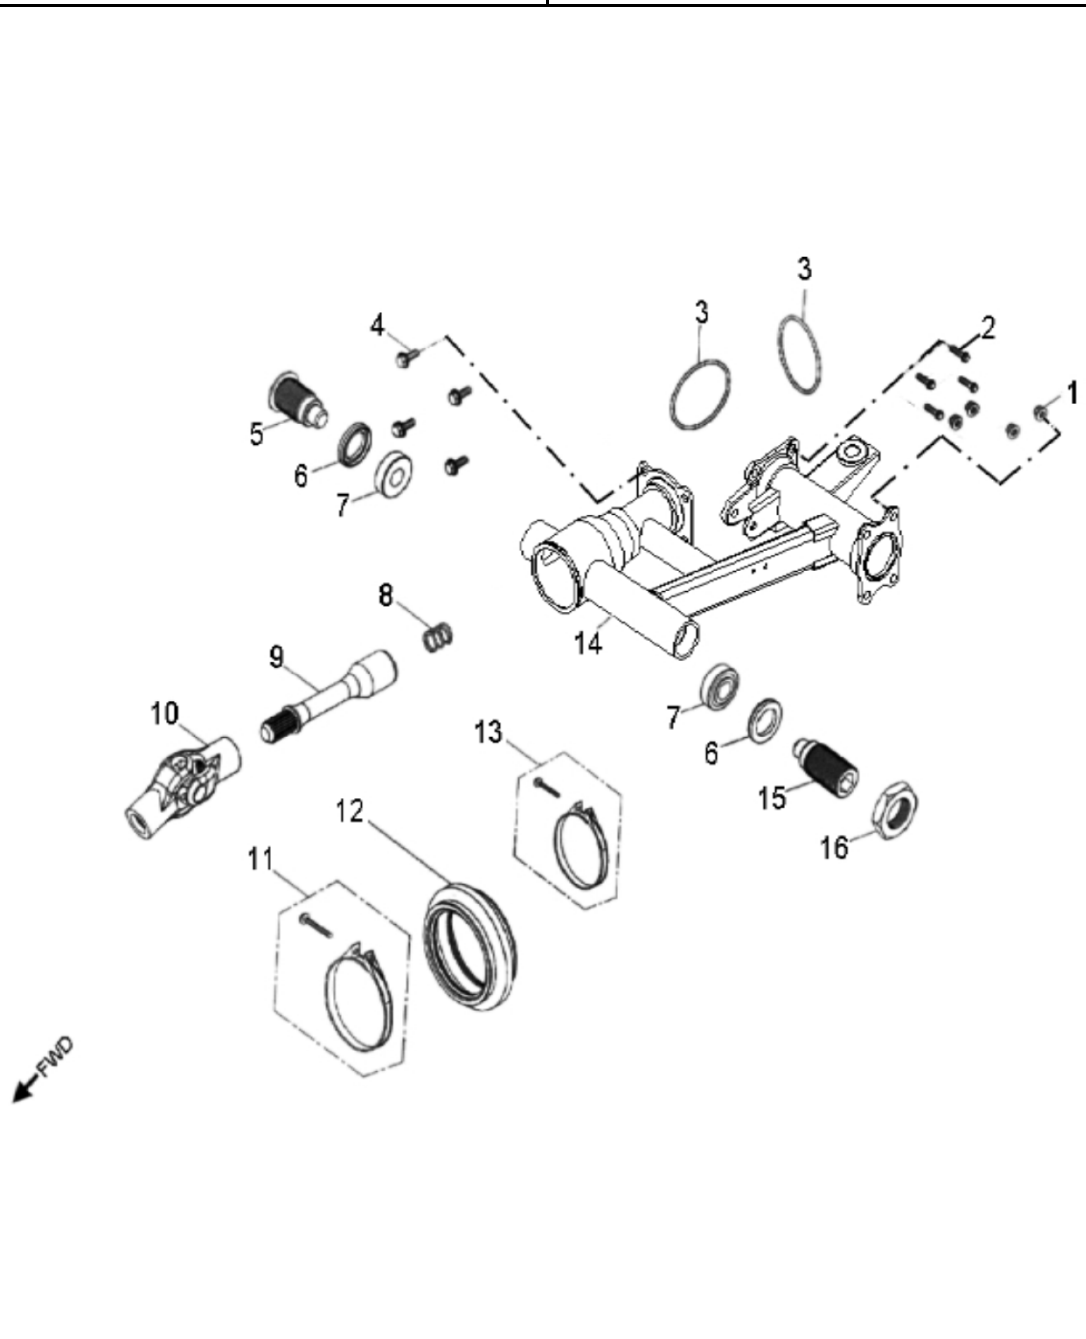

D-10: OIL PUMP/STARTING MOTOR

ITEM	PART NUMBER	DESCRIPTION	Q.TY
1	2842350A-000	Gear, Starter	1
2	2842450A-000	Shaft, Starter Motor	1
3	2842250A-000	Asm., Gear Starter	1
4	2822062N-000	Gear, Starter	1
5	96000-060308-08C	Bolt	2
6	1500050A-000	Asm., Oil Pump	1
7	1515050A-000	Sprocket, Oil Pump	1
8	94511-1000S	Clip, Cir	1
9	1514150A-000	Chain, Oil Pump	1
10	1571150A-000	Cover, Oil Pump	1
11	96000-060128-08C	Bolt	2
12	3120050A-001	Motor, Starter	1
13	93210-02431	O-Ring	1
14	96000-060208-08C	Bolt	2

ITEM	PART NUMBER	DESCRIPTION	Q.TY
1	1610055E-001	Asm., Carburetor	1
2	1611539A-000	Screw, Air	1
3	93502-040108-00C	Screw	2
4	3371655E-000	Seal	1
5	1615655E-000	Check Valve, Air	1
6	4054155E-000	Spring	1
7	1615555E-000	Cover, Diaphragm	1
8	1611439A-000	Screw, Idle	1
9	93210-02924	O-Ring	1
10	1610539A-000	Valve, Needle	1
11	16108209-000	Jet, Main	1
12	16137201-000	Fuel Retainer	1
13	1611939A-000	Pin, Float	1
14	1612339A-000	Float	1
15	93502-040168-00C	Screw	3
16	1610939A-000	Drain Tube	1
17	1610739A-000	Float, Body	1
18	1611739A-000	Valve, Float	1
19	16110203-000	38 Pilot Jet	1
20	1610639A-000	Seal, Float	1
21	1613039A-000	Support, Cable	1
22	1613539A-000	Choke, Lever	1
23	1612739A-000	Recoil, Choke	1
24	1615039A-000	Needle, Jet	1
25	1610355E-000	Throttle, Valve	1
26	1610439A-000	Asm., Jet Needle	1
27	1614539A-000	Clip, Needle	1
28	1610239A-000	Spring	1
29	1614039A-000	Asm., Cap	1

D-18: REAR SWIM ARM ASSEMBLY

ITEM	PART NUMBER	DESCRIPTION	Q.TY
1	90355-10000-14C	Nut	4
2	96000-100308-0BL	Bolt	4
3	93210-07531	O-Ring	2
4	96000-100258-0BL	Bolt	4
5	91000-300608-00C	Bolt	1
6	96500-264006A7271	Seal, Oil	2
7	96150-17401-30000	Bearing	2
8	4054139A-000	Spring	1
9	5244055E-000	Shaft, Drive	1
10	5245039A-000	Joint, Universal	1
11	89669211-000	Strap	1
12	2130750A-000	Boot	1
13	8966939A-001	Strap	1
14	52410241-067	Arm, Swing	1
15	91000-300698-00C	Bolt	1
16	94001-30000-46C	Nut	1