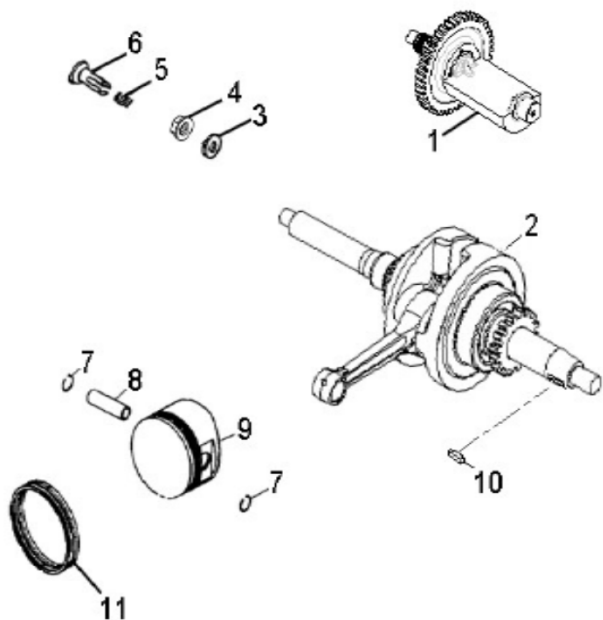

Crossland S

VIN: RF3AU2010GT003317

ITEM	PART NUMBER	DESCRIPTION	Q.TY
1	96000-060258-08C	Bolt	4
2	1230950A-000	Cover, Cylinder Head	1
3	1230350A-000	Gasket	1
4	1230250A-000	Breather, Crankcase, Lower	1
5	93903-1040088-00K	Screw	4
6	1239150A-000	Gasket , Head Cover	1
7	14771119-000	Retainer, Valve, Spring	2
8	1475150A-000	Spring, Valve, Outer	2
9	1476150A-000	Spring, Valve, Inner	2
10	14781119-000	Clip, Retainer	4
11	12209119-000	Seal, Valve	2
12	14775119-000	Seat, Valve, Spring, Outer	2
13	94301-10140	Pin, Dowel	6
14	96000-061108-08C	Bolt	2
15	94101-0613010-00C	Washer	2
16	91001-060328-00C	Stud	2
17	94050-06000-00C	Nut	4
18	93210-03431	O-Ring	1
19	1710055L-000	Asm., Manifold, Intake	1
20	91001-060288-00C	Stud	2
21	1472150A-000	Valve, Exhaust	1
22	1471150A-000	Valve, Intake	1
23	91001-080328-00C	Stud	2
24	1220150A-000	Head, Cylinder	1
25	9807650A-000	Plug, Spark	1
26	1225050A-000	Gasket Set	1
27	1210055A-000	Cylinder	1
28	1219150A-002	Gasket, Cylinder	1

ITEM	PART NUMBER	DESCRIPTION	Q.TY
1	1342055S-000	Shaft, Balancer	1
2	1300055S-000	Asm., Crankshaft	1
3	94101-1426020-00C	Washer	1
4	94001-14000-00C	Nut	1
5	1544739A-000	Spring, Oil	1
6	1544139A-000	Tube, Oil, Crankshaft	1
7	1311550A-000	Clip, Piston Pin	2
8	1311150A-000	Pin, Piston	1
9	1310050A-000	Piston	1
10	90471-25404	Key, Woodruff	1
11	1301150A-000	Ring Set, Piston	1