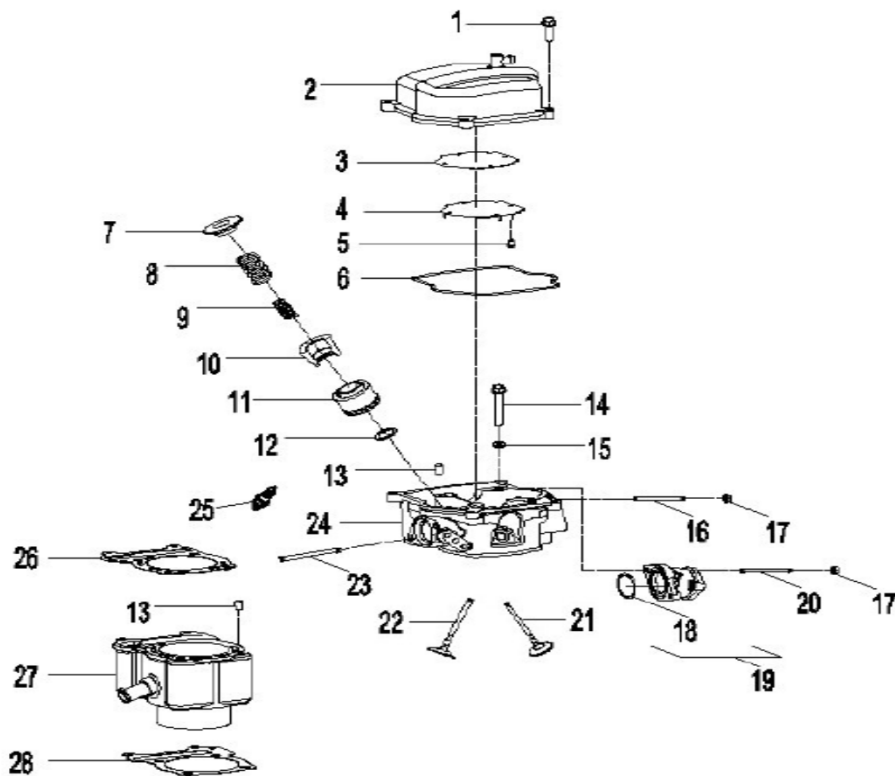

Crossland S

VIN: RF3AU2010GT003317

ITEM	PART NUMBER	DESCRIPTION	Q.TY
1	96000-060258-08C	Bolt	4
2	1230950A-000	Cover, Cylinder Head	1
3	1230350A-000	Gasket	1
4	1230250A-000	Breather, Crankcase, Lower	1
5	93903-1040088-00K	Screw	4
6	1239150A-000	Gasket , Head Cover	1
7	14771119-000	Retainer, Valve, Spring	2
8	1475150A-000	Spring, Valve, Outer	2
9	1476150A-000	Spring, Valve, Inner	2
10	14781119-000	Clip, Retainer	4
11	12209119-000	Seal, Valve	2
12	14775119-000	Seat, Valve, Spring, Outer	2
13	94301-10140	Pin, Dowel	6
14	96000-061108-08C	Bolt	2
15	94101-0613010-00C	Washer	2
16	91001-060328-00C	Stud	2
17	94050-06000-00C	Nut	4
18	93210-03431	O-Ring	1
19	1710055L-000	Asm., Manifold, Intake	1
20	91001-060288-00C	Stud	2
21	1472150A-000	Valve, Exhaust	1
22	1471150A-000	Valve, Intake	1
23	91001-080328-00C	Stud	2
24	1220150A-000	Head, Cylinder	1
25	9807650A-000	Plug, Spark	1
26	1225050A-000	Gasket Set	1
27	1210055A-000	Cylinder	1
28	1219150A-002	Gasket, Cylinder	1

ITEM	PART NUMBER	DESCRIPTION	Q.TY
1	1342055S-000	Shaft, Balancer	1
2	1300055S-000	Asm., Crankshaft	1
3	94101-1426020-00C	Washer	1
4	94001-14000-00C	Nut	1
5	1544739A-000	Spring, Oil	1
6	1544139A-000	Tube, Oil, Crankshaft	1
7	1311550A-000	Clip, Piston Pin	2
8	1311150A-000	Pin, Piston	1
9	1310050A-000	Piston	1
10	90471-25404	Key, Woodruff	1
11	1301150A-000	Ring Set, Piston	1

D-10: OIL PUMP/STARTING MOTOR

ITEM	PART NUMBER	DESCRIPTION	Q.TY
1	2842350A-000	Gear, Starter	1
2	2842450A-000	Shaft, Starter Motor	1
3	2842250A-000	Asm., Gear Starter	1
4	2822062N-000	Gear, Starter	1
5	96000-060308-08C	Bolt	2
6	1500050A-000	Asm., Oil Pump	1
7	1515050A-000	Sprocket, Oil Pump	1
8	94511-1000S	Clip, Cir	1
9	1514150A-000	Chain, Oil Pump	1
10	1571150A-000	Cover, Oil Pump	1
11	96000-060128-08C	Bolt	2
12	3120050A-001	Motor, Starter	1
13	93210-02431	O-Ring	1
14	96000-060208-08C	Bolt	2