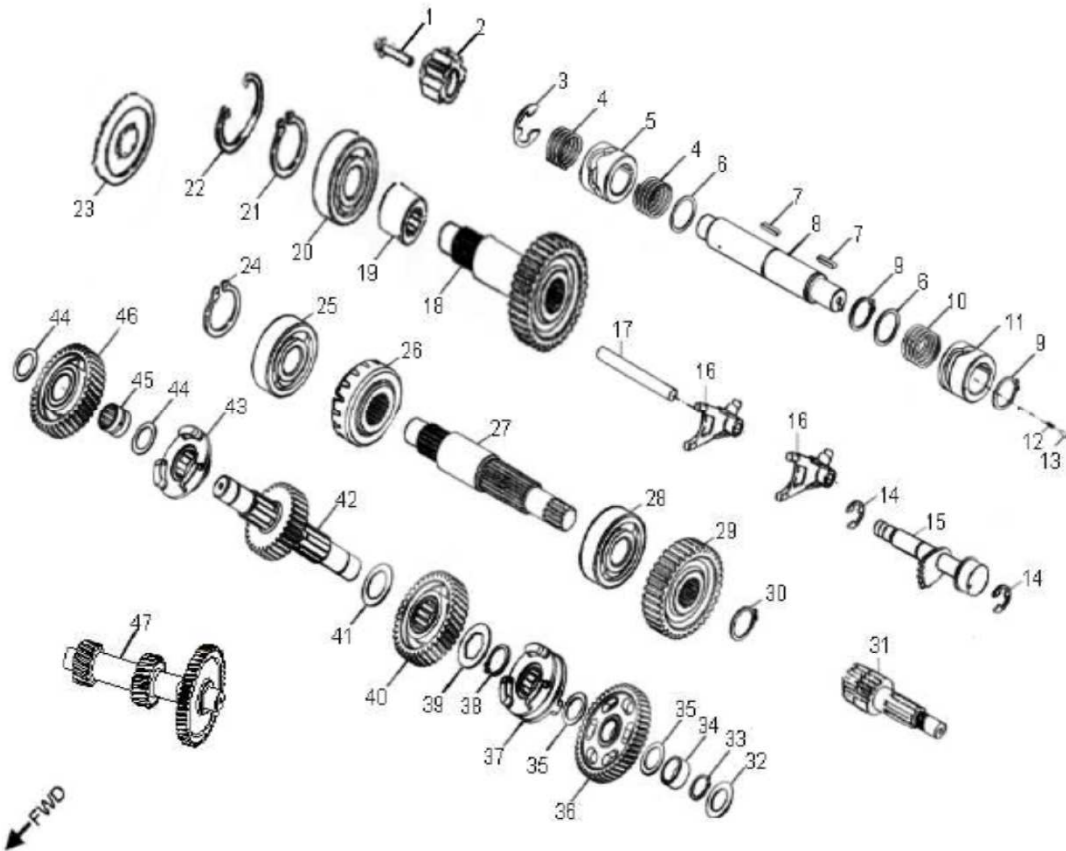

A03-0001

ITEM	PART NUMBER	DESCRIPTION	Q.TY
1	90206-05000-00A	Nut, Tappet Adj.	2
2	90012-06015	Screw, Tappet Adj.	2
3	1445650A-000	Asm., Decomp. Release	1
4	1443150A-000	Arm, Valve, Rocker	2
5	94050-08000-00C	Nut	4
6	94101-0818023-00U	Washer	4
7	1221150A-000	Bracket, Cam Shaft	1
8	1445350A-000	Shaft, Exhaust, Rocker Arm	1
9	1445250A-000	Shaft, Intake, Rocker Arm	1
10	93000-060068-00K	Screw	1
11	93210-00915	O-Ring	1
12	96000-060228-14C	Bolt	2
13	14521119-000	Tensioner	1
14	1453550A-000	Pivot, Guide	1
15	14523119-002	Gasket, Tensioner	1
16	1455050A-000	Guide, Cam Chain, RH	1
17	1440155S-000	Chain, Cam	1
18	1450055L-000	Guide, Cam Chain, LH	1
19	1440050B-000	Asm., Cam Shaft	1

ITEM	PART NUMBER	DESCRIPTION	Q.TY
1	2200050A-000	Asm., Driven Clutch	1
2	2210050A-000	Clutch, Outer	1
3	2210139A-000	Hold, Cam	1
4	93214-02031	O-Ring	1
5	95111-0001C-000	Nut	1
6	2200150A-000	Asm., Driven Shoes	1
7	2323950A-000	Seal, Collor	1
8	2323350A-000	Spring, Clutch	1
9	2323750A-000	Seal, Collor	1
10	93210-04720	O-Ring	2
11	96500-404704	Seal, Oil	2
12	2322050A-000	Sheave, Moveable	1
13	2322550A-000	Pin, Guide	3
14	2322650A-000	Roller, Guide	3
15	2320050A-000	Sheave, Driven	1
16	94121-2038005-00K	Washer	1
17	91205-050088-0KL	Bolt	1
18	2210539A-000	Nut, Driven	1
19	94101-2538010-000	Washer	3
20	2210839A-000	Guide, Cam	1
21	94122-2550020-00K	Washer, Special	5
22	2210439A-000	Retainer, Ball	1
23	94511-250IS	Clip, Cir	1
24	94101-2531010-00K	Washer	1
25	96211-07000	Ball, Steel	8

D-10: OIL PUMP/STARTING MOTOR

ITEM	PART NUMBER	DESCRIPTION	Q.TY
1	2842350A-000	Gear, Starter	1
2	2842450A-000	Shaft, Starter Motor	1
3	2842250A-000	Asm., Gear Starter	1
4	2822062N-000	Gear, Starter	1
5	96000-060308-08C	Bolt	2
6	1500050A-000	Asm., Oil Pump	1
7	1515050A-000	Sprocket, Oil Pump	1
8	94511-1000S	Clip, Cir	1
9	1514150A-000	Chain, Oil Pump	1
10	1571150A-000	Cover, Oil Pump	1
11	96000-060128-08C	Bolt	2
12	3120050A-001	Motor, Starter	1
13	93210-02431	O-Ring	1
14	96000-060208-08C	Bolt	2