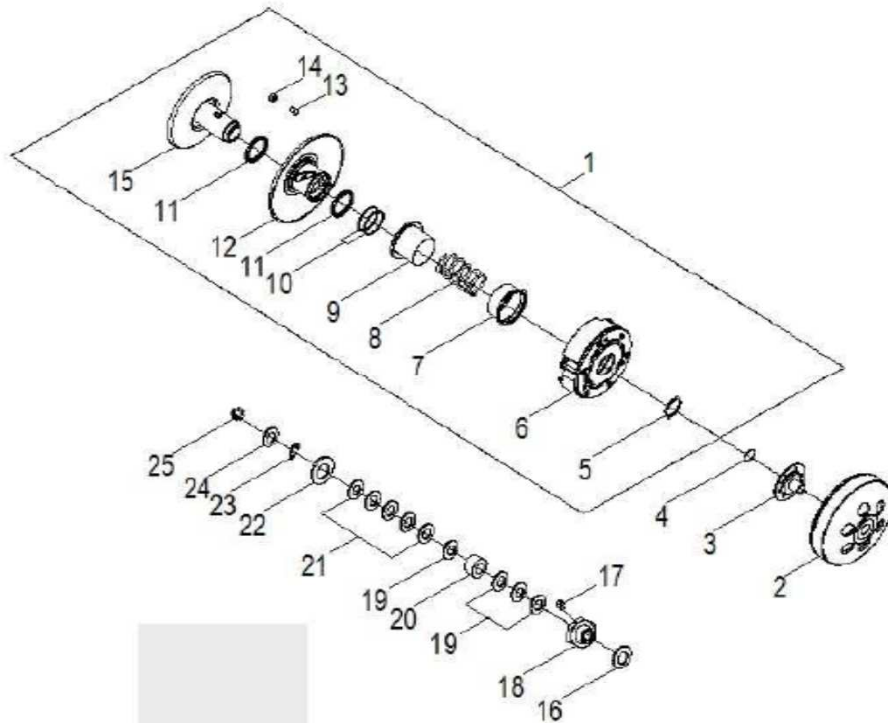

ITEM	PART NUMBER	DESCRIPTION	Q.TY
1	2200050A-000	Asm., Driven Clutch	1
2	2210050A-000	Clutch, Outer	1
3	2210139A-000	Hold, Cam	1
4	93214-02031	O-Ring	1
5	95111-0001C-000	Nut	1
6	2200150A-000	Asm., Driven Shoes	1
7	2323950A-000	Seal, Collor	1
8	2323350A-000	Spring, Clutch	1
9	2323750A-000	Seal, Collor	1
10	93210-04720	O-Ring	2
11	96500-404704	Seal, Oil	2
12	2322050A-000	Sheave, Moveable	1
13	2322550A-000	Pin, Guide	3
14	2322650A-000	Roller, Guide	3
15	2320050A-000	Sheave, Driven	1
16	94121-2038005-00K	Washer	1
17	91205-050088-0KL	Bolt	1
18	2210539A-000	Nut, Driven	1
19	94101-2538010-000	Washer	3
20	2210839A-000	Guide, Cam	1
21	94122-2550020-00K	Washer, Special	5
22	2210439A-000	Retainer, Ball	1
23	94511-250IS	Clip, Cir	1
24	94101-2531010-00K	Washer	1
25	96211-07000	Ball, Steel	8