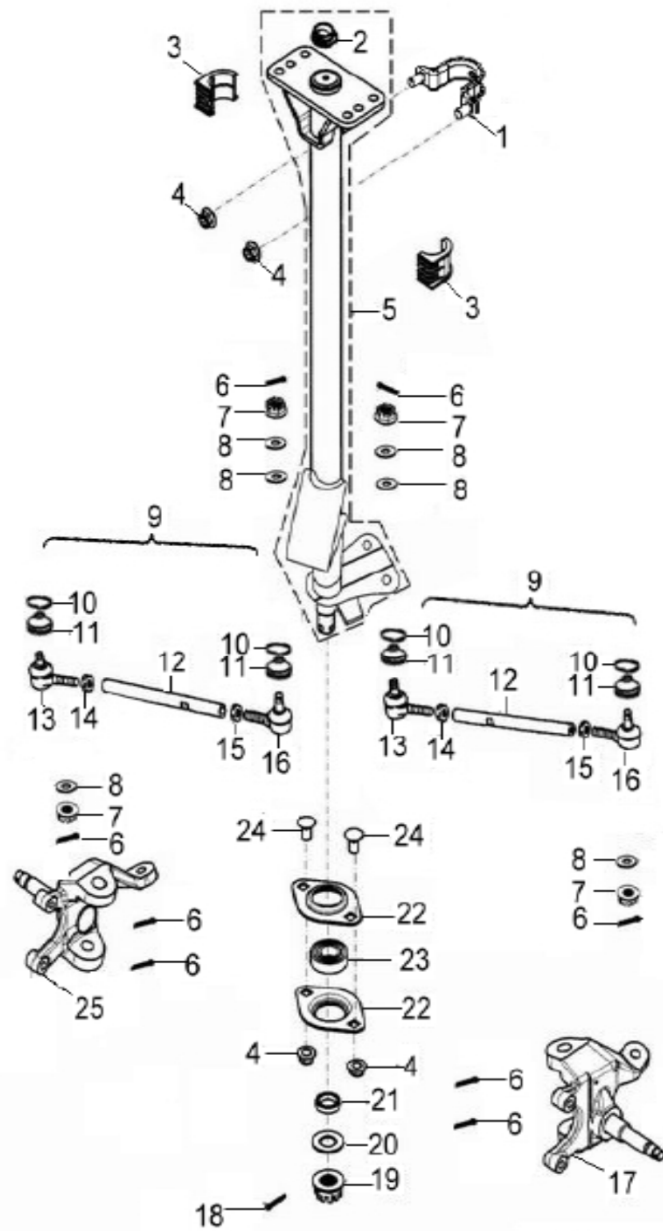

ITEM	PART NUMBER	DESCRIPTION	Q.TY
1	5349039A-000	Steering Shaft Fix Comp	1
2	19611202-000	Cap, Rubber	1
3	5122039A-000	Sleeve, Steering Shaft	2
4	90355-10000-14C	Nut	4
5	5110755E-067	Shaft, Steering	1
6	94201-25190	Pin, Cotter	8
7	90352-10000-00C	Nut	4
8	94101-1022020-00C	Washer	6
9	5341039A-000	Asm., Tie Rod	2
10	94514-09255	Ciamp	4
11	16129201-000	Boot	4
12	5341139A-000	Asm., Tie Rod	2
13	5341239A-000	Rod End, LH	2
14	94002-10010-00C	Nut	2
15	94001-10000-24C	Nut	2
16	5341339A-000	Rod End, RH	2
17	51325209-000	Asm., Steering Knuckle, LH	1
18	94201-32320	Pin, Cotter	1
19	90353-18000-00C	Shaft, Prob	1
20	94121-1835200-000	Washer	1
21	4431339A-000	Spacer	1
22	5111139A-000	Flangette	2
23	0490004-000	Bearing, Ball	1
24	95021-100228-00C	Bolt, Carriage	2
25	51330210-001	Asm., Steering Knuckle, RH	1