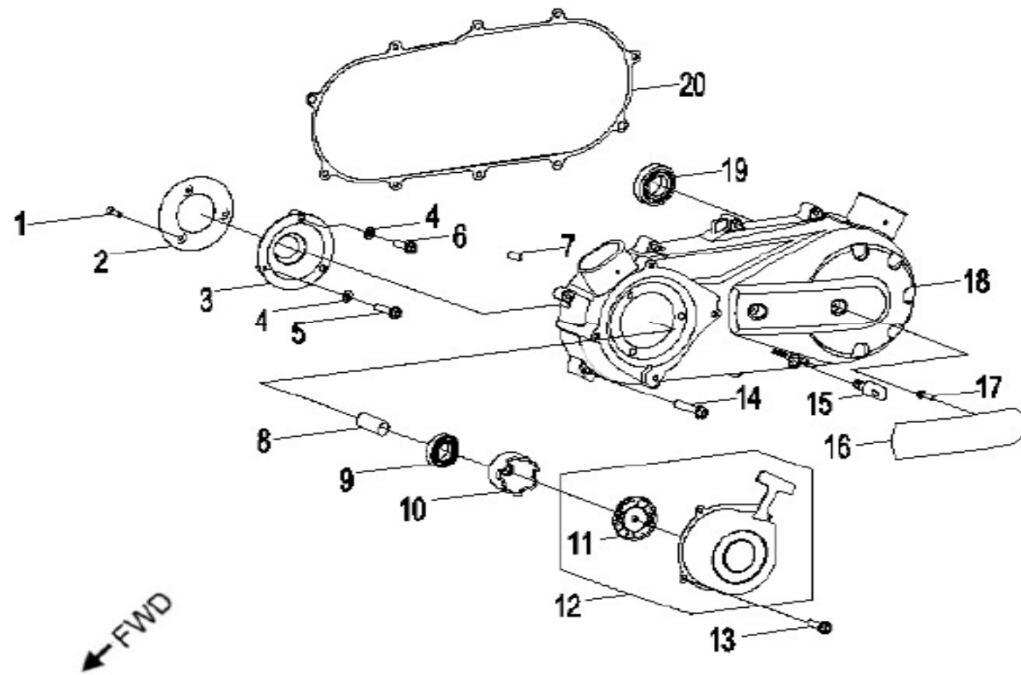

ITEM	PART NUMBER	DESCRIPTION	Q.TY
1	91003-060088-00K	Bolt	3
2	1133950B-000	Wind Guider, Drive Clutch	1
3	1135550A-000	Derby Cover	1
4	94101-0613010-00C	Washer	3
5	96000-060168-08C	Bolt	1
6	96000-060258-08C	Bolt	2
7	94301-08140	Pin, Dowel	2
8	2210650A-000	Bushing, Sheave	1
9	96100-69050-LLU00	Bearing, Ball	1
10	2210750A-000	Ratchet, Recoil	1
11	1170650A-000	Sliding Cover Comp	1
12	1135050A-000	Recoil, Starter	1
13	96000-060168-10K	Bolt	4
14	96000-060408-08C	Bolt	10
15	11353201-000	Drain plug	1
16	11347201-000	Tablet, Logo	1
17	96000-050128-00K	Bolt	2
18	1134169S-000	Cover, Clutch	1
19	96100-6004-LLUC3/ZG	Bearing, Ball	1
20	1135950A-002	Gasket	1