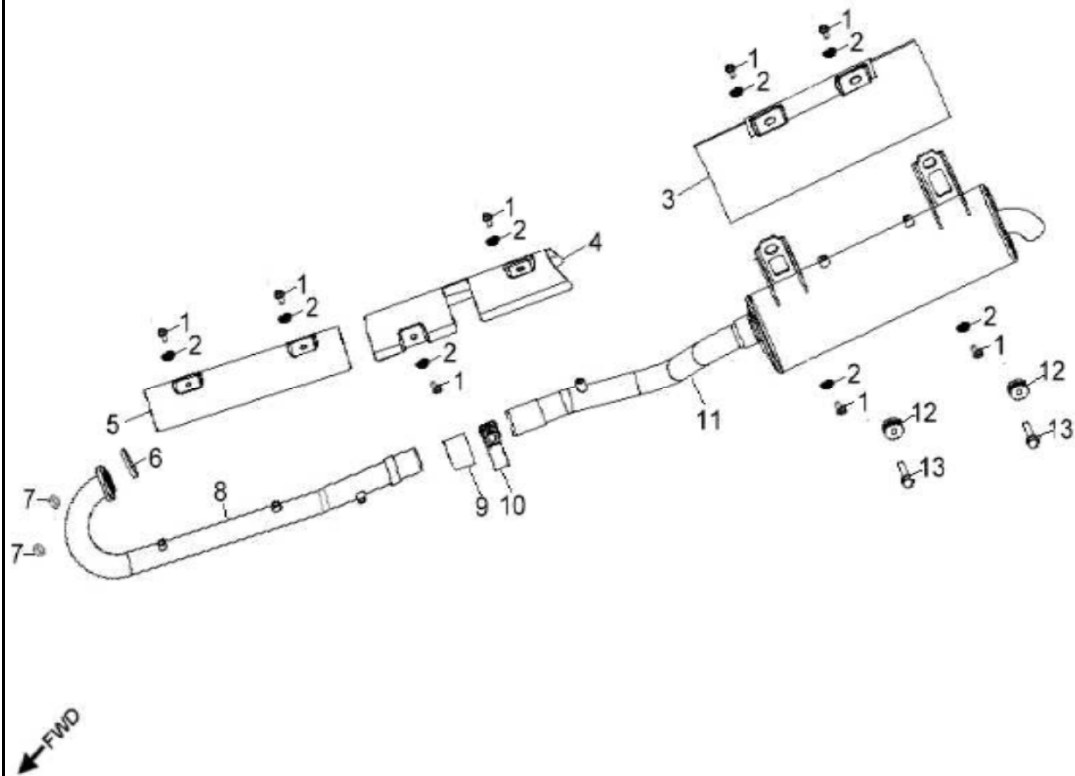

ITEM	PART NUMBER	DESCRIPTION	Q.TY
1	96000-060128-10K	Bolt	8
2	94103-0600000-00C	Washer, Star	8
3	18315215-000	Shield, Exhaust	1
4	18315216-000	Shield, Exhaust	1
5	1831555E-000	Shield, Exhaust	1
6	94104-2837050-000	Gasket	1
7	94050-08000-00C	Nut	2
8	18299243-000	Pipe, Exhaust, Front	1
9	18321201-000	Collar	1
10	94514-45015	Clamp-Exhaust	1
11	1829855E-000	Silencer	1
12	96400-082614	Bushing	2
13	96000-080258-00K	Bolt	2