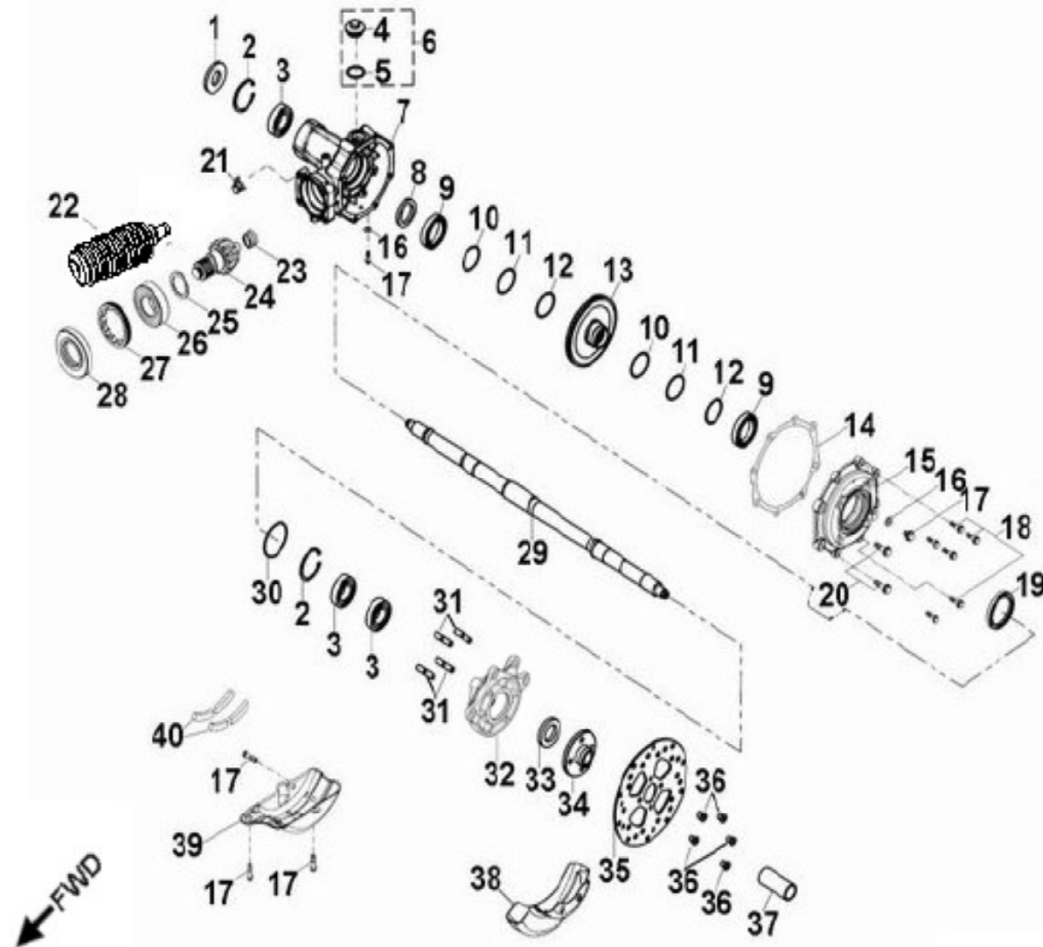

ITEM	PART NUMBER	DESCRIPTION	Q.TY
1	96500-306207A7271	Seal, Oil	1
2	94512-6200R	Clip, Cir	2
3	96100-6206-LLUC3/ZG	Bearing, Ball	3
4	11334119-000	Plug, Drain, Oil	1
5	93210-03132	O-Ring	1
6	1542539A-000	Asm., Cap	1
7	4210039B-001	Gearcase	1
8	96500-415607A7271	Seal, Oil	1
9	96100-69090-00000	Bearing, Ball	2
10	42401201-000	Shim	2
11	42401202-000	Shim	2
12	42401203-000	Shim	2
13	42320201-00A	Gear, Bevel	1
14	4229139A-002	Gasket, Cover	1
15	4220055E-000	Cover, Gearcase	1
16	94101-0816020-00L	Washer	2
17	96000-080108-00K	Bolt	5
18	96000-080288-00B	Bolt	6
19	96500-415106A2650	Seal, Oil	1
20	96000-100358-00B	Bolt	2
21	94515-11007	Clamp	1
22	16600201-000	Bellows	1
23	96200-142213	Bearing, Needle	1
24	42310201-00A	Gear, Pinion	1
25	4241039A-000	Shim	1
26	96100-62060-00000	Bearing, Ball	1
27	90204-65000-000	Nut	1
28	96500-347210A7271	Seal, Oil	1
29	4200050A-000	Axle	1
30	93210-06725	O-Ring	1
31	91001-100488-00B	Stud	4
32	4280555E-000	Housing, Rear axle	1
33	96500-405707A7271	Seal, Oil	1
34	4349055E-000	Hub, Disc	1
35	43511202-000	Disc, Brake	1
36	45016131-00K	Bolt	5
37	4281055E-001	Tube, Spacer	1
38	52621201-067	Shield, Disc	1
39	4352639A-067	Shield, Gearcase	1
40	3720439A-000	Foam	4