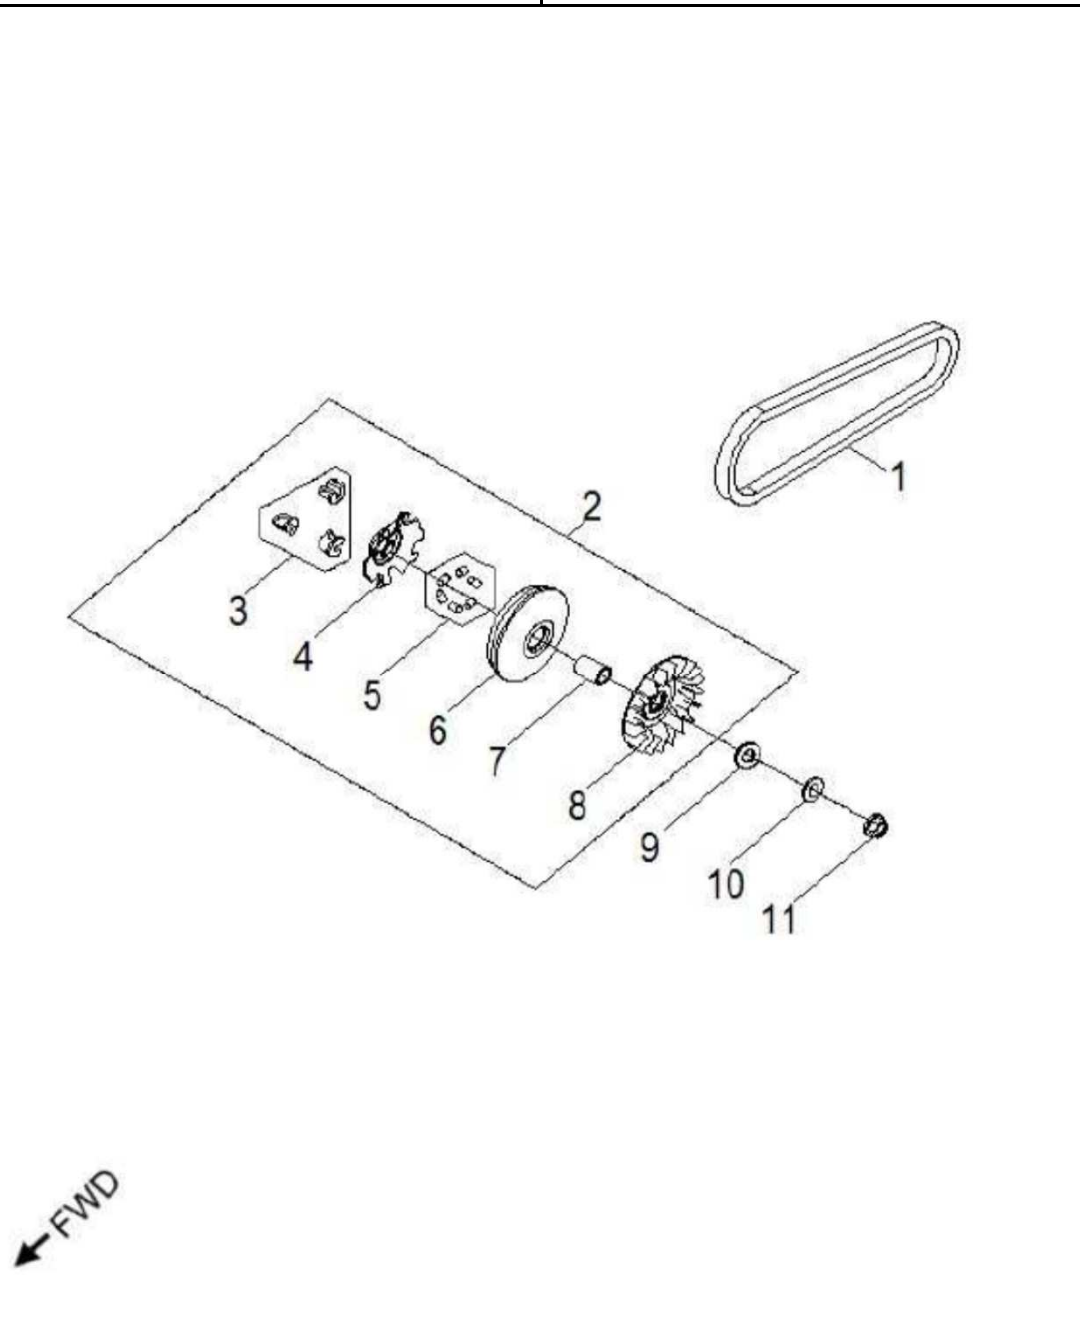

ITEM	PART NUMBER	DESCRIPTION	Q.TY
1	91003-060088-00K	Bolt	3
2	1133950B-000	Wind Guider, Drive Clutch	1
3	1135550A-000	Derby Cover	1
4	94101-0613010-00C	Washer	3
5	96000-060168-08C	Bolt	1
6	96000-060258-08C	Bolt	2
7	94301-08140	Pin, Dowel	2
8	2210650A-000	Bushing, Sheave	1
9	96100-69050-LLU00	Bearing, Ball	1
10	2210750A-000	Ratchet, Recoil	1
11	1170650A-000	Sliding Cover Comp	1
12	1135050A-000	Recoil, Starter	1
13	96000-060168-10K	Bolt	4
14	96000-060408-08C	Bolt	10
15	11353201-000	Drain plug	1
16	11347201-000	Tablet, Logo	1
17	96000-050128-00K	Bolt	2
18	1134169S-000	Cover, Clutch	1
19	96100-6004-LLUC3/ZG	Bearing, Ball	1
20	1135950A-002	Gasket	1

ITEM	PART NUMBER	DESCRIPTION	Q.TY
1	96000-060128-08C	Bolt	1
2	1133350S-000	Retainer, Sight Glass	1
3	1120250A-000	Oil Windows	1
4	96000-060458-08C	Bolt	4
5	96000-061359-08G	Bolt	7
6	96000-060108-10K	Bolt	1
7	94101-0612010-00U	Washer	1
8	96600-30075000000	Cap(Nickel Silver)	1
9	93210-02724	O-Ring	1
10	1133550A-000	Crankcase Cover, Rh	1
11	94301-10140	Pin, Dowel	2
12	1139350A-002	Gasket, Crankcase, RH	1
13	3112039A-000	Stator	1
14	91300-050258-00C	Screw	3
15	91005-080188-00C	Bolt	3
16	92000-050128-00C	Bolt	2
17	3111050A-000	Flywheel	1
18	2812162N-000	Outer, One Way	1
19	2813050B-000	Asm., Rollor, One Way	1

A03-0001

ITEM	PART NUMBER	DESCRIPTION	Q.TY
1	90206-05000-00A	Nut, Tappet Adj.	2
2	90012-06015	Screw, Tappet Adj.	2
3	1445650A-000	Asm., Decomp. Release	1
4	1443150A-000	Arm, Valve, Rocker	2
5	94050-08000-00C	Nut	4
6	94101-0818023-00U	Washer	4
7	1221150A-000	Bracket, Cam Shaft	1
8	1445350A-000	Shaft, Exhaust, Rocker Arm	1
9	1445250A-000	Shaft, Intake, Rocker Arm	1
10	93000-060068-00K	Screw	1
11	93210-00915	O-Ring	1
12	96000-060228-14C	Bolt	2
13	14521119-000	Tensioner	1
14	1453550A-000	Pivot, Guide	1
15	14523119-002	Gasket, Tensioner	1
16	1455050A-000	Guide, Cam Chain, RH	1
17	1440155S-000	Chain, Cam	1
18	1450055L-000	Guide, Cam Chain, LH	1
19	1440050B-000	Asm., Cam Shaft	1