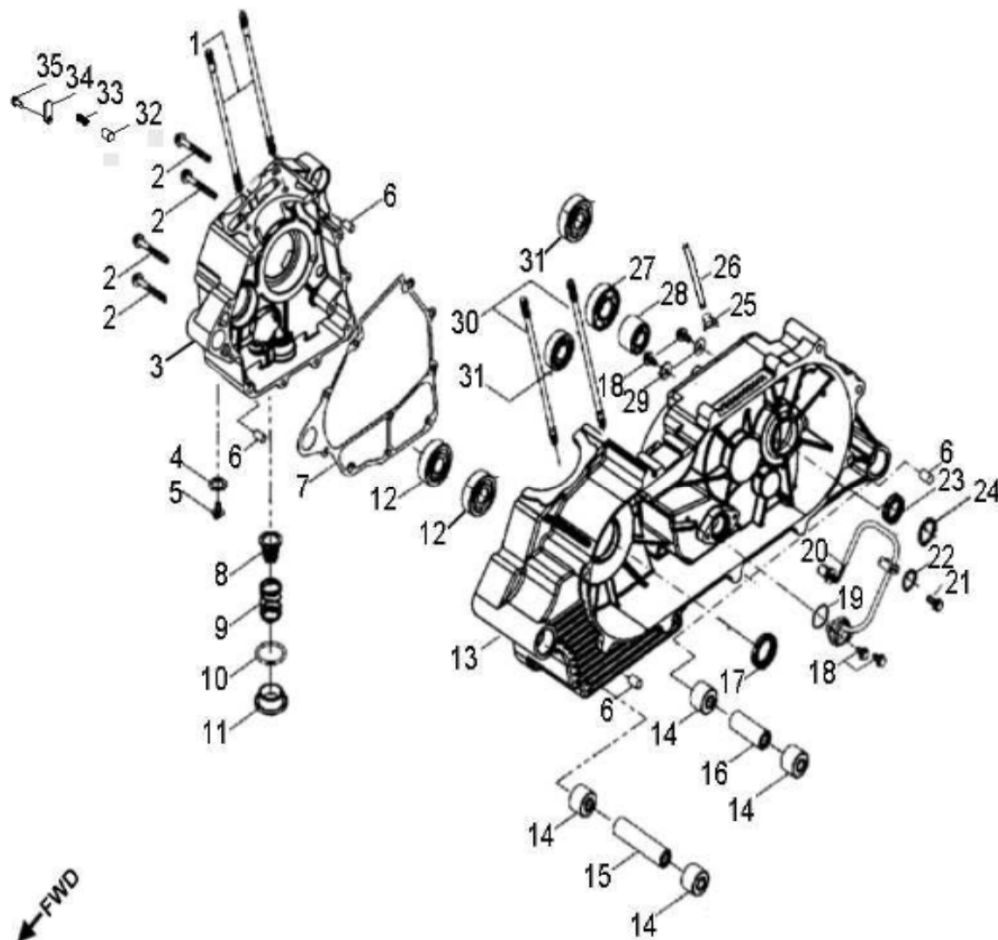

Crossland S

VIN: RF3AU2010GT003317

ITEM	PART NUMBER	DESCRIPTION	Q.TY
1	96000-060258-08C	Bolt	4
2	1230950A-000	Cover, Cylinder Head	1
3	1230350A-000	Gasket	1
4	1230250A-000	Breather, Crankcase, Lower	1
5	93903-1040088-00K	Screw	4
6	1239150A-000	Gasket , Head Cover	1
7	14771119-000	Retainer, Valve, Spring	2
8	1475150A-000	Spring, Valve, Outer	2
9	1476150A-000	Spring, Valve, Inner	2
10	14781119-000	Clip, Retainer	4
11	12209119-000	Seal, Valve	2
12	14775119-000	Seat, Valve, Spring, Outer	2
13	94301-10140	Pin, Dowel	6
14	96000-061108-08C	Bolt	2
15	94101-0613010-00C	Washer	2
16	91001-060328-00C	Stud	2
17	94050-06000-00C	Nut	4
18	93210-03431	O-Ring	1
19	1710055L-000	Asm., Manifold, Intake	1
20	91001-060288-00C	Stud	2
21	1472150A-000	Valve, Exhaust	1
22	1471150A-000	Valve, Intake	1
23	91001-080328-00C	Stud	2
24	1220150A-000	Head, Cylinder	1
25	9807650A-000	Plug, Spark	1
26	1225050A-000	Gasket Set	1
27	1210055A-000	Cylinder	1
28	1219150A-002	Gasket, Cylinder	1

ITEM	PART NUMBER	DESCRIPTION	Q.TY
1	1342055S-000	Shaft, Balancer	1
2	1300055S-000	Asm., Crankshaft	1
3	94101-1426020-00C	Washer	1
4	94001-14000-00C	Nut	1
5	1544739A-000	Spring, Oil	1
6	1544139A-000	Tube, Oil, Crankshaft	1
7	1311550A-000	Clip, Piston Pin	2
8	1311150A-000	Pin, Piston	1
9	1310050A-000	Piston	1
10	90471-25404	Key, Woodruff	1
11	1301150A-000	Ring Set, Piston	1

D-10: OIL PUMP/STARTING MOTOR

ITEM	PART NUMBER	DESCRIPTION	Q.TY
1	2842350A-000	Gear, Starter	1
2	2842450A-000	Shaft, Starter Motor	1
3	2842250A-000	Asm., Gear Starter	1
4	2822062N-000	Gear, Starter	1
5	96000-060308-08C	Bolt	2
6	1500050A-000	Asm., Oil Pump	1
7	1515050A-000	Sprocket, Oil Pump	1
8	94511-1000S	Clip, Cir	1
9	1514150A-000	Chain, Oil Pump	1
10	1571150A-000	Cover, Oil Pump	1
11	96000-060128-08C	Bolt	2
12	3120050A-001	Motor, Starter	1
13	93210-02431	O-Ring	1
14	96000-060208-08C	Bolt	2