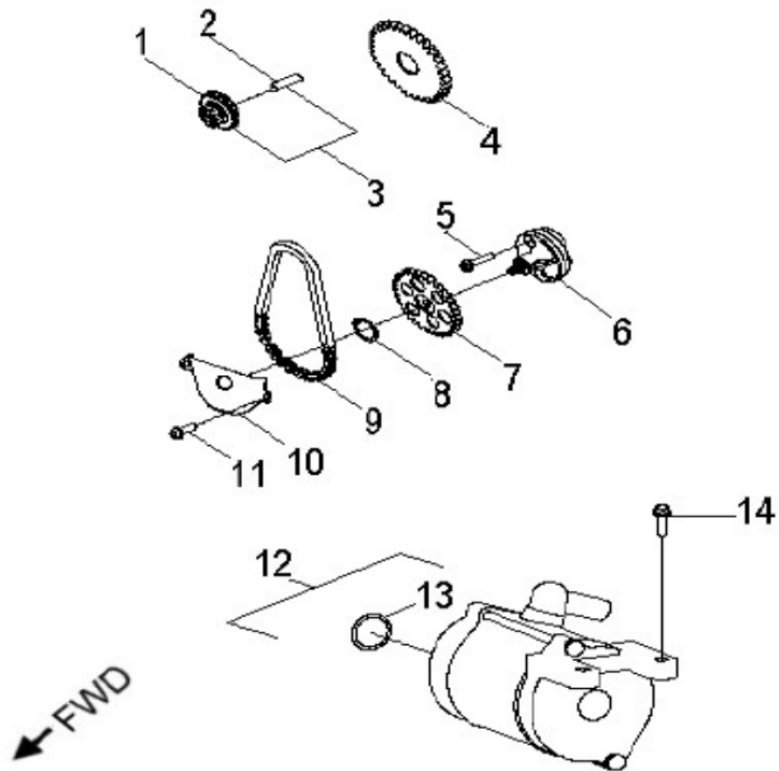

ITEM	PART NUMBER	DESCRIPTION	Q.TY
1	96000-060128-08C	Bolt	1
2	1133350S-000	Retainer, Sight Glass	1
3	1120250A-000	Oil Windows	1
4	96000-060458-08C	Bolt	4
5	96000-061359-08G	Bolt	7
6	96000-060108-10K	Bolt	1
7	94101-0612010-00U	Washer	1
8	96600-30075000000	Cap(Nickel Silver)	1
9	93210-02724	O-Ring	1
10	1133550A-000	Crankcase Cover, Rh	1
11	94301-10140	Pin, Dowel	2
12	1139350A-002	Gasket, Crankcase, RH	1
13	3112039A-000	Stator	1
14	91300-050258-00C	Screw	3
15	91005-080188-00C	Bolt	3
16	92000-050128-00C	Bolt	2
17	3111050A-000	Flywheel	1
18	2812162N-000	Outer, One Way	1
19	2813050B-000	Asm., Rollor, One Way	1

A03-0001

ITEM	PART NUMBER	DESCRIPTION	Q.TY
1	90206-05000-00A	Nut, Tappet Adj.	2
2	90012-06015	Screw, Tappet Adj.	2
3	1445650A-000	Asm., Decomp. Release	1
4	1443150A-000	Arm, Valve, Rocker	2
5	94050-08000-00C	Nut	4
6	94101-0818023-00U	Washer	4
7	1221150A-000	Bracket, Cam Shaft	1
8	1445350A-000	Shaft, Exhaust, Rocker Arm	1
9	1445250A-000	Shaft, Intake, Rocker Arm	1
10	93000-060068-00K	Screw	1
11	93210-00915	O-Ring	1
12	96000-060228-14C	Bolt	2
13	14521119-000	Tensioner	1
14	1453550A-000	Pivot, Guide	1
15	14523119-002	Gasket, Tensioner	1
16	1455050A-000	Guide, Cam Chain, RH	1
17	1440155S-000	Chain, Cam	1
18	1450055L-000	Guide, Cam Chain, LH	1
19	1440050B-000	Asm., Cam Shaft	1

D-10: OIL PUMP/STARTING MOTOR

ITEM	PART NUMBER	DESCRIPTION	Q.TY
1	2842350A-000	Gear, Starter	1
2	2842450A-000	Shaft, Starter Motor	1
3	2842250A-000	Asm., Gear Starter	1
4	2822062N-000	Gear, Starter	1
5	96000-060308-08C	Bolt	2
6	1500050A-000	Asm., Oil Pump	1
7	1515050A-000	Sprocket, Oil Pump	1
8	94511-1000S	Clip, Cir	1
9	1514150A-000	Chain, Oil Pump	1
10	1571150A-000	Cover, Oil Pump	1
11	96000-060128-08C	Bolt	2
12	3120050A-001	Motor, Starter	1
13	93210-02431	O-Ring	1
14	96000-060208-08C	Bolt	2