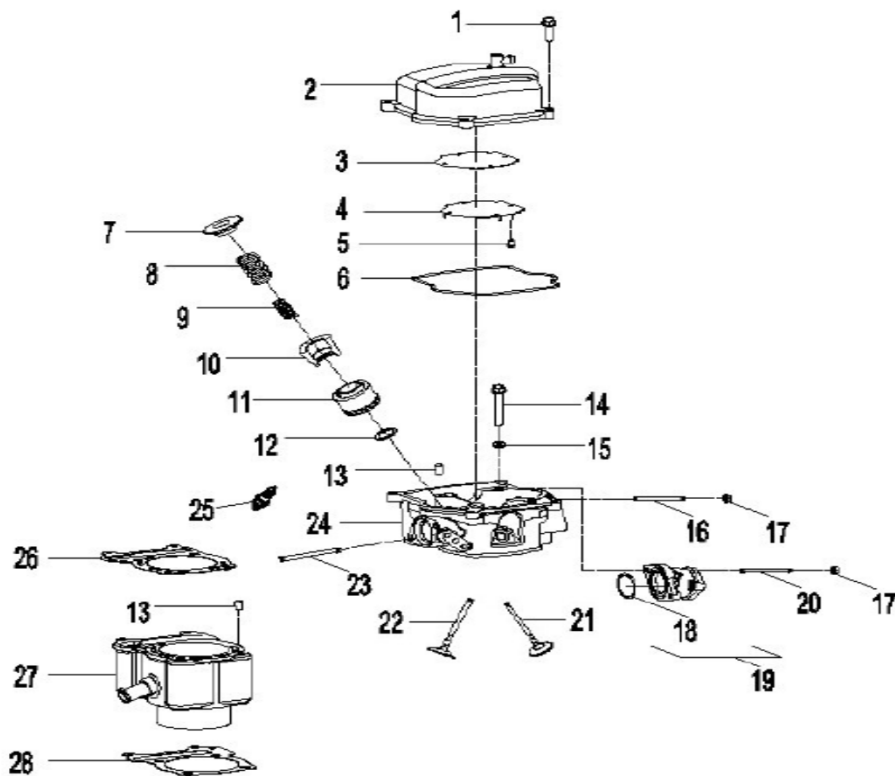

Crossland S

VIN: RF3AU2010FT003209

ITEM	PART NUMBER	DESCRIPTION	Q.TY
1	96000-060258-08C	Bolt	4
2	1230950A-000	Cover, Cylinder Head	1
3	1230350A-000	Gasket	1
4	1230250A-000	Breather, Crankcase, Lower	1
5	93903-1040088-00K	Screw	4
6	1239150A-000	Gasket , Head Cover	1
7	14771119-000	Retainer, Valve, Spring	2
8	1475150A-000	Spring, Valve, Outer	2
9	1476150A-000	Spring, Valve, Inner	2
10	14781119-000	Clip, Retainer	4
11	12209119-000	Seal, Valve	2
12	14775119-000	Seat, Valve, Spring, Outer	2
13	94301-10140	Pin, Dowel	6
14	96000-061108-08C	Bolt	2
15	94101-0613010-00C	Washer	2
16	91001-060328-00C	Stud	2
17	94050-06000-00C	Nut	4
18	93210-03431	O-Ring	1
19	1710055L-000	Asm., Manifold, Intake	1
20	91001-060288-00C	Stud	2
21	1472150A-000	Valve, Exhaust	1
22	1471150A-000	Valve, Intake	1
23	91001-080328-00C	Stud	2
24	1220150A-000	Head, Cylinder	1
25	9807650A-000	Plug, Spark	1
26	1225050A-000	Gasket Set	1
27	1210055A-000	Cylinder	1
28	1219150A-002	Gasket, Cylinder	1

ITEM	PART NUMBER	DESCRIPTION	Q.TY
1	1342055S-000	Shaft, Balancer	1
2	1300055S-000	Asm., Crankshaft	1
3	94101-1426020-00C	Washer	1
4	94001-14000-00C	Nut	1
5	1544739A-000	Spring, Oil	1
6	1544139A-000	Tube, Oil, Crankshaft	1
7	1311550A-000	Clip, Piston Pin	2
8	1311150A-000	Pin, Piston	1
9	1310050A-000	Piston	1
10	90471-25404	Key, Woodruff	1
11	1301150A-000	Ring Set, Piston	1

ITEM	PART NUMBER	DESCRIPTION	Q.TY
1	2842350A-000	Gear, Starter	1
2	2842450A-000	Shaft, Starter Motor	1
3	2842250A-000	Asm., Gear Starter	1
4	2822062N-000	Gear, Starter	1
5	96000-060308-08C	Bolt	2
6	1500050A-000	Asm., Oil Pump	1
7	1515050A-000	Sprocket, Oil Pump	1
8	94511-1000S	Clip, Cir	1
9	1514150A-000	Chain, Oil Pump	1
10	1571150A-000	Cover, Oil Pump	1
11	96000-060128-08C	Bolt	2
12	3120050A-001	Motor, Starter	1
13	93210-02431	O-Ring	1
14	96000-060208-08C	Bolt	2