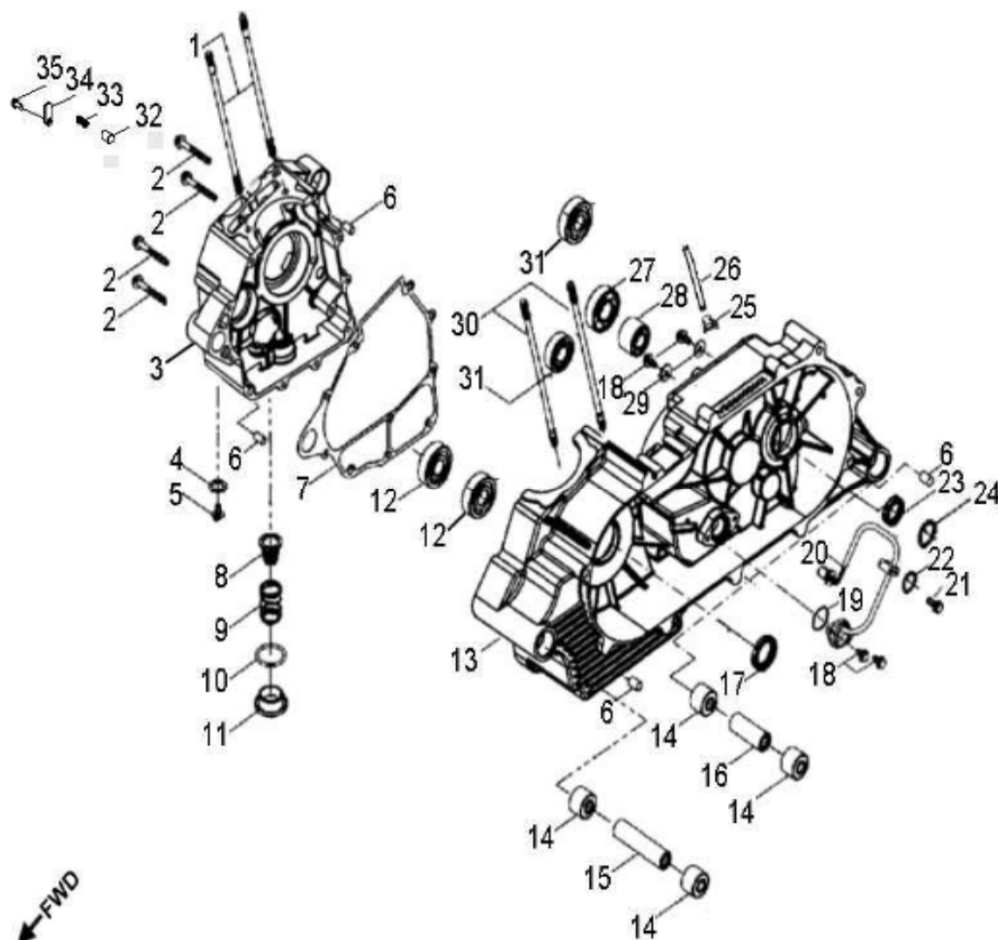

Crossland S

VIN: RF3AU2010FT003209

ITEM	PART NUMBER	DESCRIPTION	Q.TY
1	96000-060258-08C	Bolt	4
2	1230950A-000	Cover, Cylinder Head	1
3	1230350A-000	Gasket	1
4	1230250A-000	Breather, Crankcase, Lower	1
5	93903-1040088-00K	Screw	4
6	1239150A-000	Gasket , Head Cover	1
7	14771119-000	Retainer, Valve, Spring	2
8	1475150A-000	Spring, Valve, Outer	2
9	1476150A-000	Spring, Valve, Inner	2
10	14781119-000	Clip, Retainer	4
11	12209119-000	Seal, Valve	2
12	14775119-000	Seat, Valve, Spring, Outer	2
13	94301-10140	Pin, Dowel	6
14	96000-061108-08C	Bolt	2
15	94101-0613010-00C	Washer	2
16	91001-060328-00C	Stud	2
17	94050-06000-00C	Nut	4
18	93210-03431	O-Ring	1
19	1710055L-000	Asm., Manifold, Intake	1
20	91001-060288-00C	Stud	2
21	1472150A-000	Valve, Exhaust	1
22	1471150A-000	Valve, Intake	1
23	91001-080328-00C	Stud	2
24	1220150A-000	Head, Cylinder	1
25	9807650A-000	Plug, Spark	1
26	1225050A-000	Gasket Set	1
27	1210055A-000	Cylinder	1
28	1219150A-002	Gasket, Cylinder	1

ITEM	PART NUMBER	DESCRIPTION	Q.TY
1	1342055S-000	Shaft, Balancer	1
2	1300055S-000	Asm., Crankshaft	1
3	94101-1426020-00C	Washer	1
4	94001-14000-00C	Nut	1
5	1544739A-000	Spring, Oil	1
6	1544139A-000	Tube, Oil, Crankshaft	1
7	1311550A-000	Clip, Piston Pin	2
8	1311150A-000	Pin, Piston	1
9	1310050A-000	Piston	1
10	90471-25404	Key, Woodruff	1
11	1301150A-000	Ring Set, Piston	1

ITEM	PART NUMBER	DESCRIPTION	Q.TY
1	2842350A-000	Gear, Starter	1
2	2842450A-000	Shaft, Starter Motor	1
3	2842250A-000	Asm., Gear Starter	1
4	2822062N-000	Gear, Starter	1
5	96000-060308-08C	Bolt	2
6	1500050A-000	Asm., Oil Pump	1
7	1515050A-000	Sprocket, Oil Pump	1
8	94511-1000S	Clip, Cir	1
9	1514150A-000	Chain, Oil Pump	1
10	1571150A-000	Cover, Oil Pump	1
11	96000-060128-08C	Bolt	2
12	3120050A-001	Motor, Starter	1
13	93210-02431	O-Ring	1
14	96000-060208-08C	Bolt	2