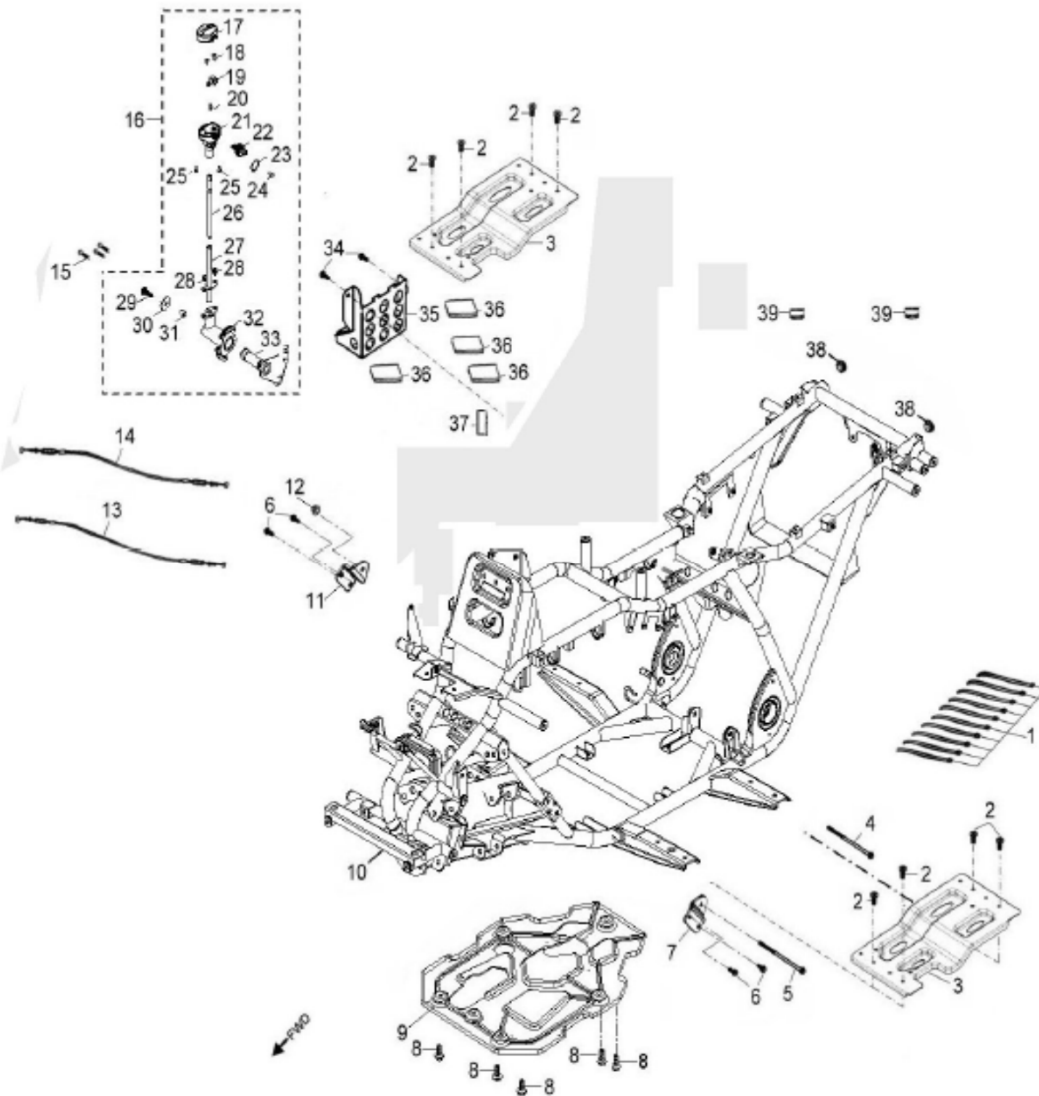

ITEM	PART NUMBER	DESCRIPTION	Q.TY
1	89569131-000	Strap	10
2	96000-060128-10K	Bolt	8
3	5110555E-000	Bracket, Footwell, RH	2
4	96000-101369-00Z	Bolt	1
5	96000-102008-00B	Bolt	1
6	96000-100189-0GL	Bolt	4
7	50902204-000	Mounting, Engine, Lh	1
8	92005-060168-00K	Bolt	5
9	50106203-000	Shield, Chassis	1
10	50100411-067	Asm., Frame	1
11	50908204-000	Mounting, Engine, Rh	1
12	90355-10000-17B	Nut	1
13	2133555B-000	Cable, Shift	1
14	2133555A-000	Cable, Shift	1
15	96000-060128-10K	Bolt	3
16	2135055E-000	Asm., Shift Lever	1
17	21327204-000	Cover	1
18	93903-1040088-00K	Screw	2
19	2133655E-000	Plate, Shift	1
20	2132050A-000	Spring, Shift	1
21	21328203-000	Knob, Transmission Lever	1
22	2133455E-000	Rubber, shift lever	1
23	94661-21012	Clip, Spring	1
24	93100-050108-00K	Screw	1
25	93903-1030108-00K	Screw	2
26	2133850A-000	Linkage, Shift Lever	1
27	2134555E-000	Sleeve, Shift Lever	1
28	96000-050088-00K	Bolt	2
29	96000-080128-00K	Bolt	1
30	94101-1030020-00K	Washer	1
31	94511-2400S	Clip, Cir	1
32	2131955E-000	Gear Selector	1
33	2134355E-000	Mounting, Shift Lever	1
34	96000-080168-0KL	Bolt	2
35	3150355E-000	Boot, Shift Arm	1
36	81113203-000	Foam, battery	4
37	50811202-000	Trim, Rubber	1
38	19611202-000	Cap, Rubber	2
39	77220131-000	Rubber, Seat	2