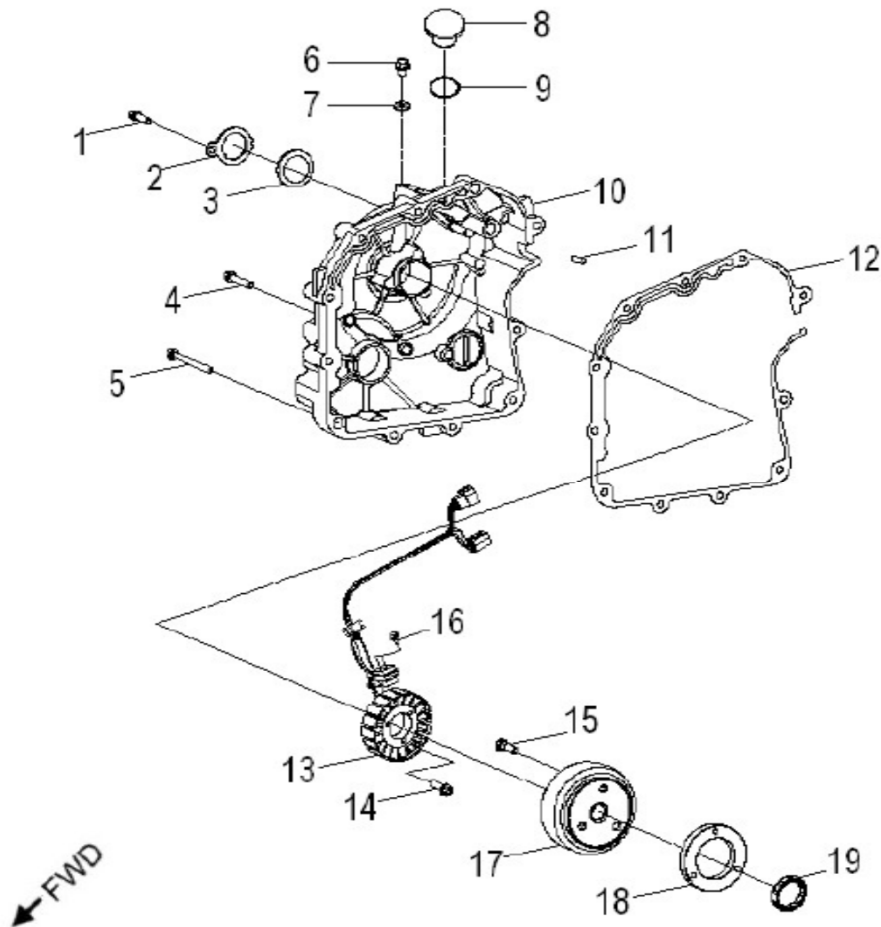

ITEM	PART NUMBER	DESCRIPTION	Q.TY
1	96000-060128-08C	Bolt	1
2	1133350S-000	Retainer, Sight Glass	1
3	1120250A-000	Oil Windows	1
4	96000-060458-08C	Bolt	4
5	96000-061359-08G	Bolt	7
6	96000-060108-10K	Bolt	1
7	94101-0612010-00U	Washer	1
8	96600-30075000000	Cap(Nickel Silver)	1
9	93210-02724	O-Ring	1
10	1133550A-000	Crankcase Cover, Rh	1
11	94301-10140	Pin, Dowel	2
12	1139350A-002	Gasket, Crankcase, RH	1
13	3112039A-000	Stator	1
14	91300-050258-00C	Screw	3
15	91005-080188-00C	Bolt	3
16	92000-050128-00C	Bolt	2
17	3111050A-000	Flywheel	1
18	2812162N-000	Outer, One Way	1
19	2813050B-000	Asm., Rollor, One Way	1