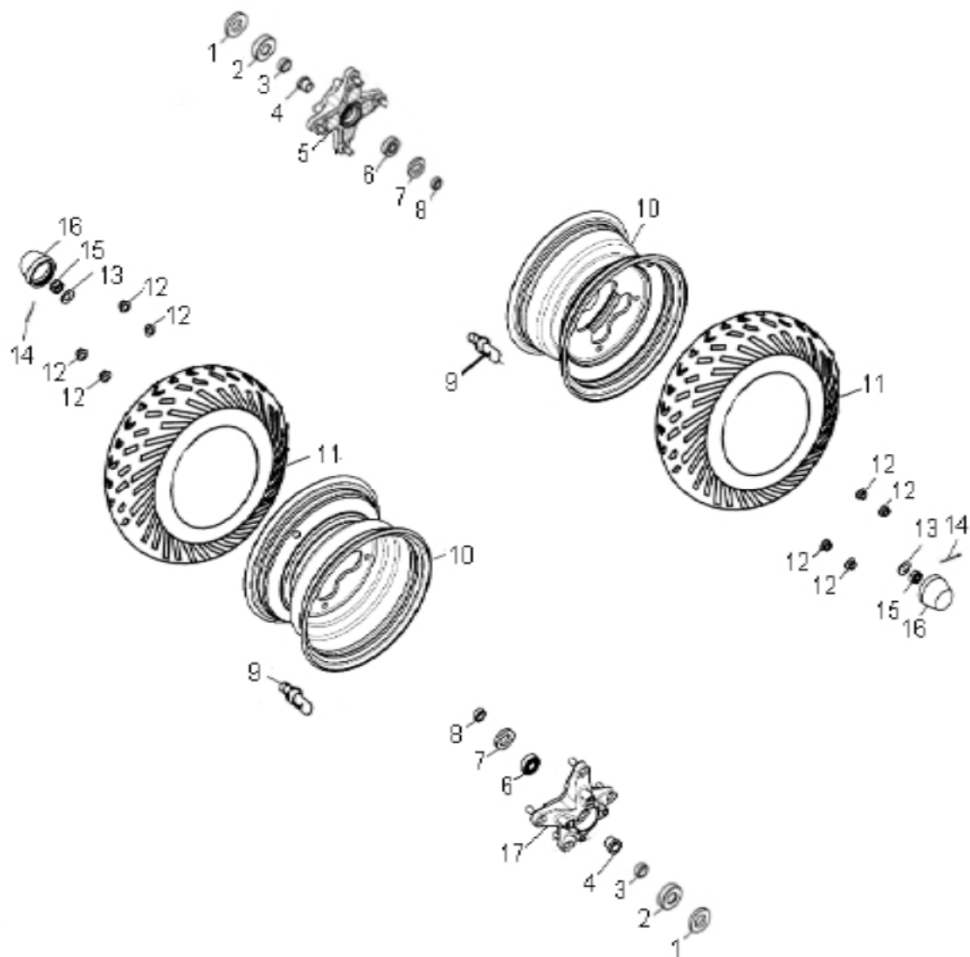

D-18: REAR SWIM ARM ASSEMBLY

ITEM	PART NUMBER	DESCRIPTION	Q.TY
1	90355-10000-14C	Nut	4
2	96000-100308-0BL	Bolt	4
3	93210-07531	O-Ring	2
4	96000-100258-0BL	Bolt	4
5	91000-300608-00C	Bolt	1
6	96500-264006A7271	Seal, Oil	2
7	96150-17401-30000	Bearing	2
8	4054139A-000	Spring	1
9	5244055E-000	Shaft, Drive	1
10	5245039A-000	Joint, Universal	1
11	89669211-000	Strap	1
12	2130750A-000	Boot	1
13	8966939A-001	Strap	1
14	52410241-067	Arm, Swing	1
15	91000-300698-00C	Bolt	1
16	94001-30000-46C	Nut	1

ITEM	PART NUMBER	DESCRIPTION	Q.TY
1	96007-060168-00K	Bolt	6
2	6430055E-000	Footwell, RH	1
3	93903-1050128-00K	Screw	4
4	53005202-000	Retainer, Brake Line, Front	2
5	52451204-000	Ball Joint	4
6	94201-23250	Pin, Cotter	4
7	5313639A-000	Bracket, Ball Joint	2
8	94511-3113S	Clip, Cir	4
9	94101-1225020-00C	Washer	4
10	90351-12000-00C	Nut, Lock	4
11	53031203-067	A-Arm, Lower, Rh	1
12	96000-100758-0KL	Bolt	8
13	52426156-000	Cap, dustproof	16
14	5314039A-000	Spacer	8
15	53135203-000	Bushing	16
16	94050-10000-00C	Nut	8
17	5303255E-067	A-Arm, Upper, Rh	1
18	51301131-000	Cap, Valve, Grease	8
19	51300131-000	Valve, Grease	8
20	6431055E-000	Footwell, LH	1
21	5313255E-067	A-Arm, Upper, Lh	1
22	53131203-067	A-Arm, Lower, LH	1

ITEM	PART NUMBER	DESCRIPTION	Q.TY
1	96500-25470700000	Seal, Oil	2
2	96100-62040-Z0000	Bearing, Ball	2
3	4431139A-000	Spacer	2
4	4431539A-000	Spacer	2
5	42010204-000	Hub, Wheel, Front	1
6	0490005-000	Bearing, Ball	2
7	96500-223806A7271	Seal, Oil	2
8	4431239A-000	Spacer	2
9	42616131-000	Valve, Rim	2
10	4270155E-067	Rim, Front	2
11	42711279-000	Asm., Front Wheel, Lh	2
12	90355-10000-17B	Nut	8
13	94121-1426016-000	Washer	2
14	94201-32320	Pin, Cotter	2
15	90353-14015-00C	Shaft, Prob	2
16	4273039A-000	Cap, Hub	2
17	4201039A-000	Hub, Wheel, Front	1