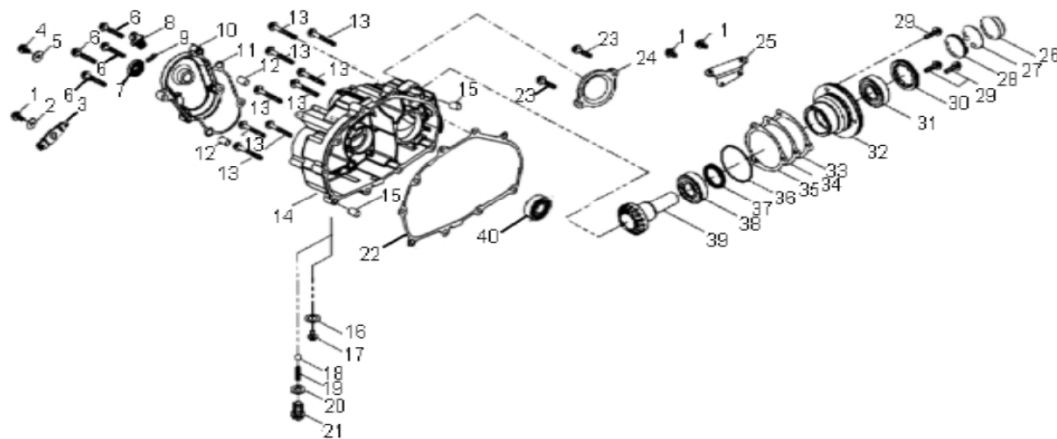

ITEM	PART NUMBER	DESCRIPTION	Q.TY
1	96000-060168-10K	Bolt	3
2	94101-0618015-00K	Washer	1
3	2131755L-000	Lever, Shift	1
4	96000-060088-00K	Bolt	1
5	94101-0612010-00U	Washer	1
6	96000-060358-08C	Bolt	4
7	96500-142807A7271	Seal, Oil	1
8	15650111-001	Plug, Oil	1
9	93210-01425	O-Ring	1
10	2136150S-000	Cover, Shift	1
11	2136250S-002	Gasket, Inspection Cover	1
12	94301-08140	Pin, Dowel	2
13	96000-080458-00C	Bolt	9
14	2130155L-000	Cover, Transmission	1
15	94301-10140	Pin, Dowel	2
16	94101-1221320-00L	Washer	1
17	96000-120158-14C	Bolt	1
18	2132239A-000	Ball, Steel	1
19	2430655E-000	Spring, Detent	1
20	94101-1422010-00L	Washer	1
21	2430539A-000	Bolt	1
22	2139550A-002	Gasket, Transmission Cover	1
23	96000-060168-08C	Bolt	2
24	2136355L-000	Inspection Cover	1
25	2134150A-000	Adaptor, Shift Cable	1
26	2347150A-000	Collar	1
27	94511-2100S	Clip, Cir	1
28	94101-2136010-00C	Washer	1
29	91000-080258-00K	Bolt	3
30	90204-64000-00C	Nut	1
31	96100-6305-LLUC3/ZG	Bearing, Ball	1
32	2130655L-000	Collar, Gear Shaft	1
33	23476204-000	Shim	1
34	23476205-000	Shim	1
35	23476206-000	Shim	1
36	93210-06020	O-Ring	1
37	96504-304005NBR	Seal, Oil	1
38	96100-60060-00000	Bearing, Ball	1
39	2347069E-000	Gear, Shaft, Output	1
40	96100-63040-00000	Bearing, Ball	1