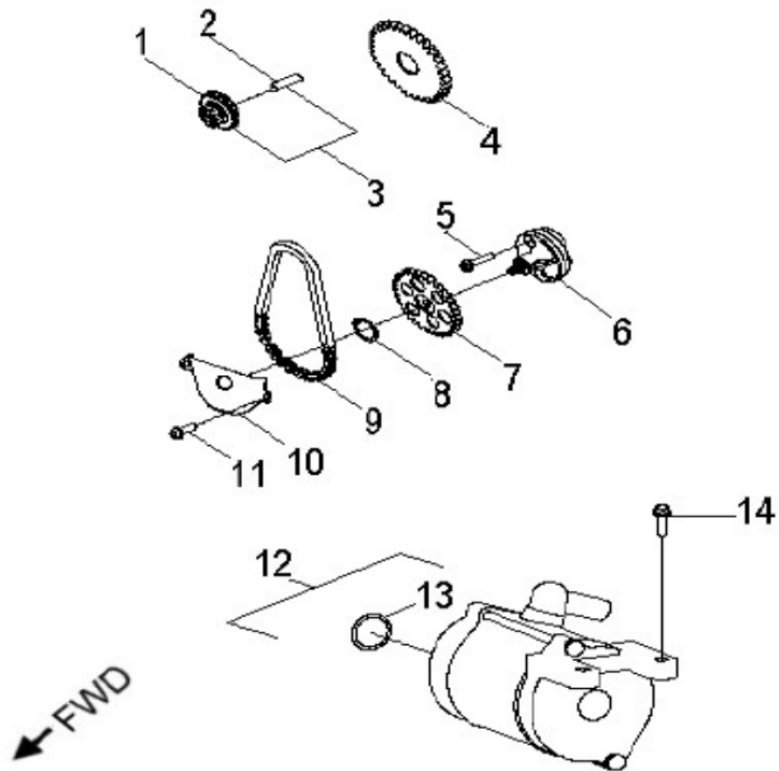

ITEM	PART NUMBER	DESCRIPTION	Q.TY
1	96000-060128-08C	Bolt	1
2	1133350S-000	Retainer, Sight Glass	1
3	1120250A-000	Oil Windows	1
4	96000-060458-08C	Bolt	4
5	96000-061359-08G	Bolt	7
6	96000-060108-10K	Bolt	1
7	94101-0612010-00U	Washer	1
8	96600-30075000000	Cap(Nickel Silver)	1
9	93210-02724	O-Ring	1
10	1133550A-000	Crankcase Cover, Rh	1
11	94301-10140	Pin, Dowel	2
12	1139350A-002	Gasket, Crankcase, RH	1
13	3112039A-000	Stator	1
14	91300-050258-00C	Screw	3
15	91005-080188-00C	Bolt	3
16	92000-050128-00C	Bolt	2
17	3111050A-000	Flywheel	1
18	2812162N-000	Outer, One Way	1
19	2813050B-000	Asm., Rollor, One Way	1

A03-0001

ITEM	PART NUMBER	DESCRIPTION	Q.TY
1	90206-05000-00A	Nut, Tappet Adj.	2
2	90012-06015	Screw, Tappet Adj.	2
3	1445650A-000	Asm., Decomp. Release	1
4	1443150A-000	Arm, Valve, Rocker	2
5	94050-08000-00C	Nut	4
6	94101-0818023-00U	Washer	4
7	1221150A-000	Bracket, Cam Shaft	1
8	1445350A-000	Shaft, Exhaust, Rocker Arm	1
9	1445250A-000	Shaft, Intake, Rocker Arm	1
10	93000-060068-00K	Screw	1
11	93210-00915	O-Ring	1
12	96000-060228-14C	Bolt	2
13	14521119-000	Tensioner	1
14	1453550A-000	Pivot, Guide	1
15	14523119-002	Gasket, Tensioner	1
16	1455050A-000	Guide, Cam Chain, RH	1
17	1440155S-000	Chain, Cam	1
18	1450055L-000	Guide, Cam Chain, LH	1
19	1440050B-000	Asm., Cam Shaft	1

ITEM	PART NUMBER	DESCRIPTION	Q.TY
1	2842350A-000	Gear, Starter	1
2	2842450A-000	Shaft, Starter Motor	1
3	2842250A-000	Asm., Gear Starter	1
4	2822062N-000	Gear, Starter	1
5	96000-060308-08C	Bolt	2
6	1500050A-000	Asm., Oil Pump	1
7	1515050A-000	Sprocket, Oil Pump	1
8	94511-1000S	Clip, Cir	1
9	1514150A-000	Chain, Oil Pump	1
10	1571150A-000	Cover, Oil Pump	1
11	96000-060128-08C	Bolt	2
12	3120050A-001	Motor, Starter	1
13	93210-02431	O-Ring	1
14	96000-060208-08C	Bolt	2