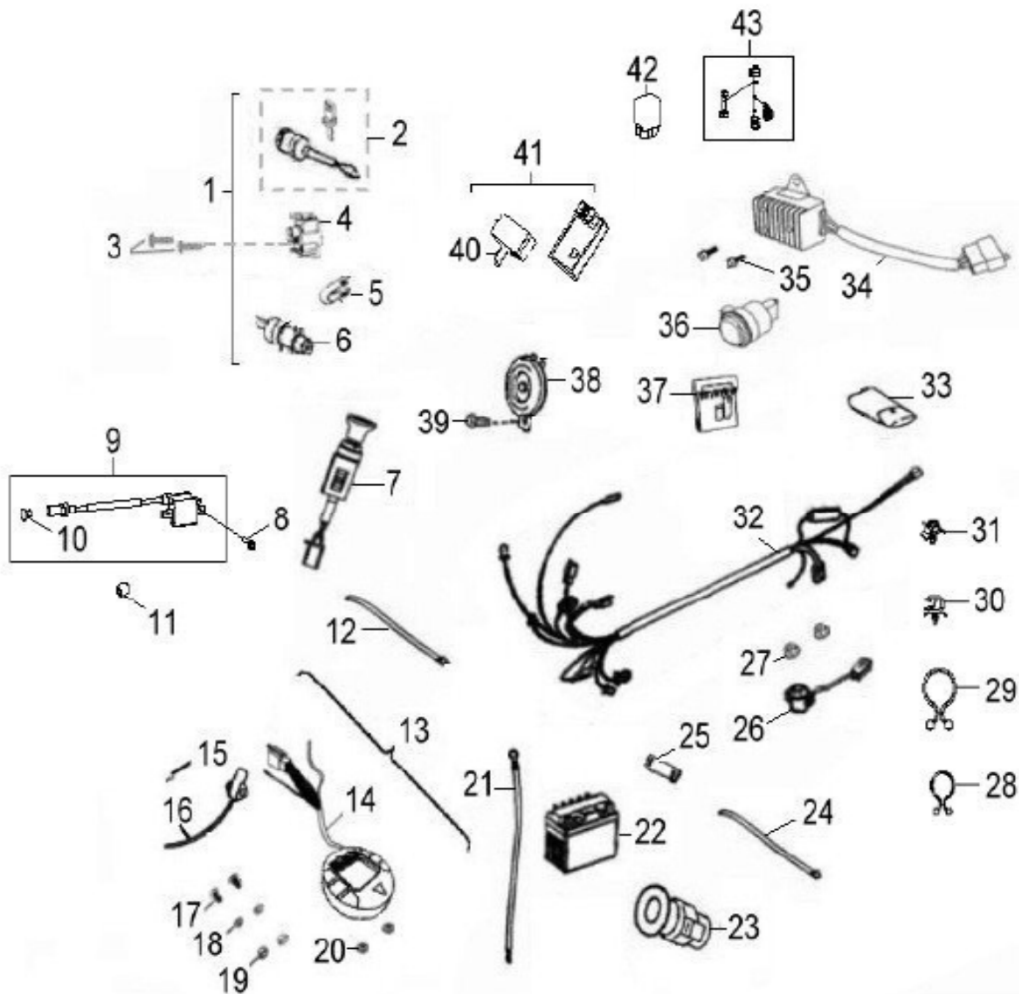

ITEM	PART NUMBER	DESCRIPTION	Q.TY
1	35100253-000	Asm., Main Switch	1
2	35102228-000	Switch, Main	1
3	93100-050128-00K	Bolt	2
4	35106208-000	Lock, Steering	1
5	35101131-000	Clip, Main Switch	1
6	77233201-000	Lock , Seat	1
7	38130179-000	Power Supplier	1
8	96000-060208-10K	Bolt	2
9	30510209-000	Asm., Ignition Coil	1
10	3060550T-000	Insulator Coil	1
11	3070450T-000	Rubber, Ignition Coil	1
12	89769111-000	Strap	1
13	3720055E-001	Asm., Speedometer	1
14	3720555E-001	Speedometer	1
15	37203206-000	Magnet, Speedometer	1
16	37206201-000	Sensor, Speedometer	1
17	93100-040128-00B	Screw	2
18	94111-0412010-00B	Washer, Spring	2
19	94001-06000-10B	Nut	2
20	94101-0613010-00B	Washer	2
21	3200155E-000	Asm., Battery Cable	1
22	3150039A-001	Battery	1
23	38302204-000	Relay, Signal	1
24	89569131-000	Strap	21
25	89750202-000	Strap, Battery	1
26	38501210-000	Starter Relay	1
27	94050-06000-00K	Nut	2
28	89755204-000	Cable	2
29	89755215-000	Fastener, Cable, Steering Shaft	1
30	89753201-000	Strap, Oil Hose	1
31	89755202-000	Ground Cable, Battery	2
32	32100309-000	Harness, Main Wire	1
33	89120215-000	Pouch, Tool	1
34	31600215-000	Rectifier/ Regulator	1
35	96000-060148-10K	Bolt	2
36	38701202-000	Relay, Parking	1
37	32109201-001	Fuse Box	1
38	38110119-000	Horn	1
39	96000-080128-0KL	Bolt	1
40	30411207-000	Pad, Rubber	1