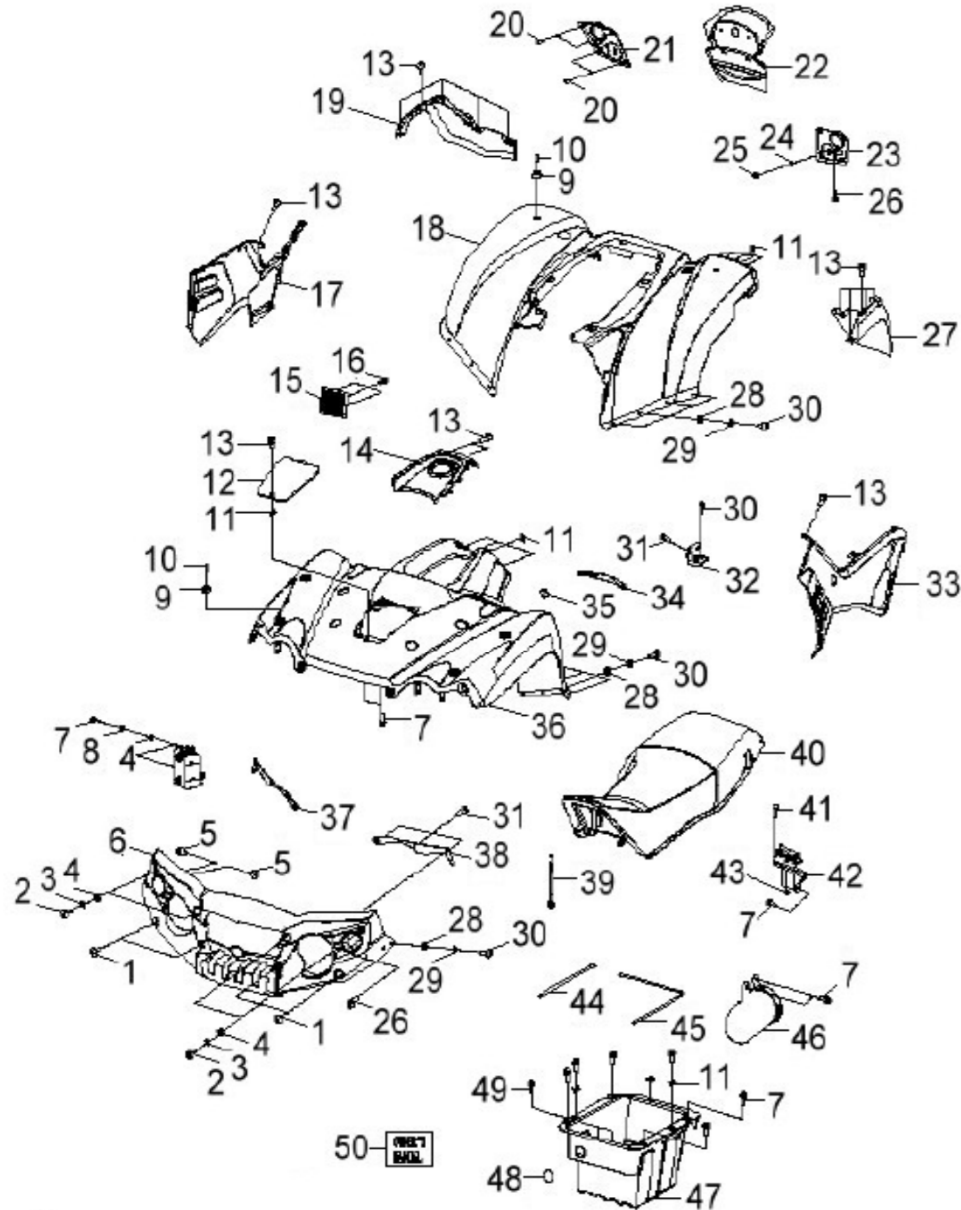

ITEM	PART NUMBER	DESCRIPTION	Q.TY
1	2842350A-000	Gear, Starter	1
2	2842450A-000	Shaft, Starter Motor	1
3	2842250A-000	Asm., Gear Starter	1
4	2822062N-000	Gear, Starter	1
5	96000-060308-08C	Bolt	2
6	1500050A-000	Asm., Oil Pump	1
7	1515050A-000	Sprocket, Oil Pump	1
8	94511-1000S	Clip, Cir	1
9	1514150A-000	Chain, Oil Pump	1
10	1571150A-000	Cover, Oil Pump	1
11	96000-060128-08C	Bolt	2
12	3120050A-001	Motor, Starter	1
13	93210-02431	O-Ring	1
14	96000-060208-08C	Bolt	2

D-18: REAR SWIM ARM ASSEMBLY

ITEM	PART NUMBER	DESCRIPTION	Q.TY
1	90355-10000-14C	Nut	4
2	96000-100308-0BL	Bolt	4
3	93210-07531	O-Ring	2
4	96000-100258-0BL	Bolt	4
5	91000-300608-00C	Bolt	1
6	96500-264006A7271	Seal, Oil	2
7	96150-17401-30000	Bearing	2
8	4054139A-000	Spring	1
9	5244055E-000	Shaft, Drive	1
10	5245039A-000	Joint, Universal	1
11	89669211-000	Strap	1
12	2130750A-000	Boot	1
13	8966939A-001	Strap	1
14	52410241-067	Arm, Swing	1
15	91000-300698-00C	Bolt	1
16	94001-30000-46C	Nut	1

ITEM	PART NUMBER	DESCRIPTION	Q.TY
1	96007-060168-00K	Bolt	6
2	6430055E-000	Footwell, RH	1
3	93903-1050128-00K	Screw	4
4	53005202-000	Retainer, Brake Line, Front	2
5	52451204-000	Ball Joint	4
6	94201-23250	Pin, Cotter	4
7	5313639A-000	Bracket, Ball Joint	2
8	94511-3113S	Clip, Cir	4
9	94101-1225020-00C	Washer	4
10	90351-12000-00C	Nut, Lock	4
11	53031203-067	A-Arm, Lower, Rh	1
12	96000-100758-0KL	Bolt	8
13	52426156-000	Cap, dustproof	16
14	5314039A-000	Spacer	8
15	53135203-000	Bushing	16
16	94050-10000-00C	Nut	8
17	5303255E-067	A-Arm, Upper, Rh	1
18	51301131-000	Cap, Valve, Grease	8
19	51300131-000	Valve, Grease	8
20	6431055E-000	Footwell, LH	1
21	5313255E-067	A-Arm, Upper, Lh	1
22	53131203-067	A-Arm, Lower, LH	1