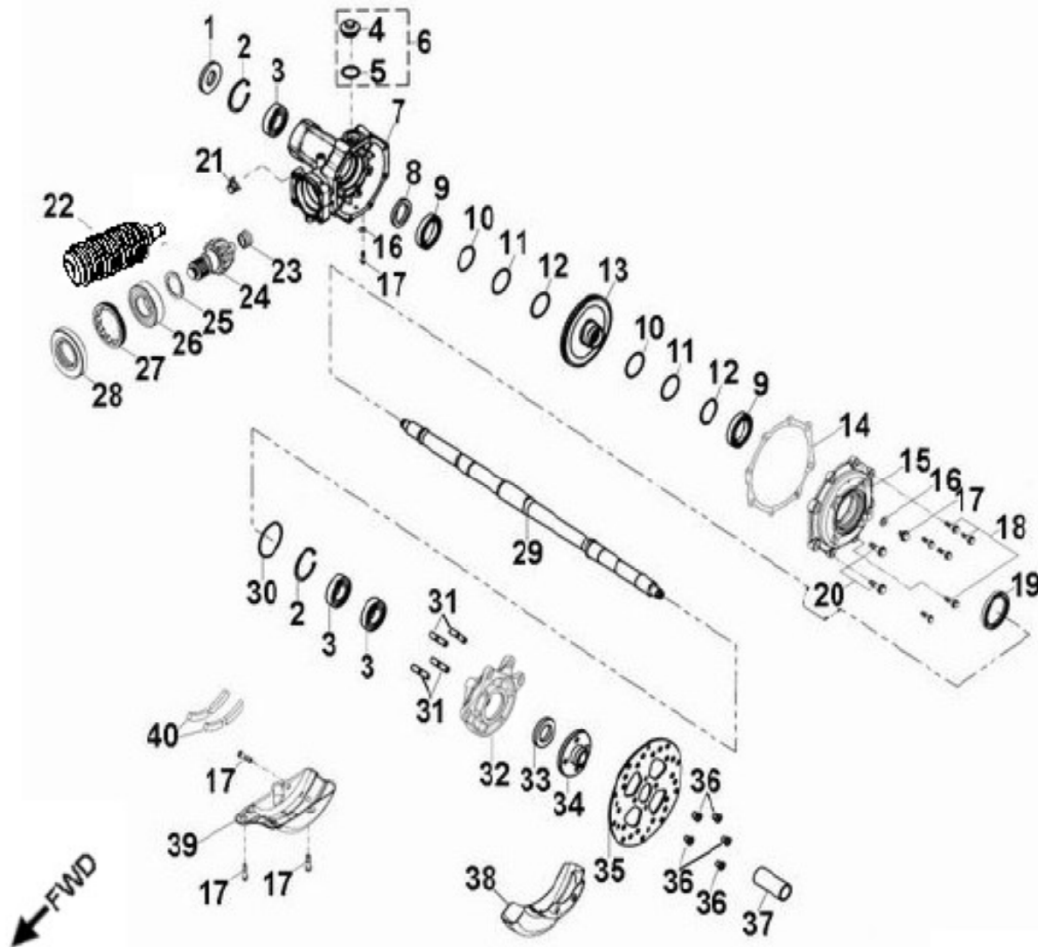

ITEM	PART NUMBER	DESCRIPTION	Q.TY
1	96500-306207A7271	Seal, Oil	1
2	94512-6200R	Clip, Cir	2
3	96100-6206-LLUC3/ZG	Bearing, Ball	3
4	11334119-000	Plug, Drain, Oil	1
5	93210-03132	O-Ring	1
6	1542539A-000	Asm., Cap	1
7	4210039B-001	Gearcase	1
8	96500-415607A7271	Seal, Oil	1
9	96100-69090-00000	Bearing, Ball	2
10	42401201-000	Shim	2
11	42401202-000	Shim	2
12	42401203-000	Shim	2
13	42320201-00A	Gear, Bevel	1
14	4229139A-002	Gasket, Cover	1
15	4220055E-000	Cover, Gearcase	1
16	94101-0816020-00L	Washer	2
17	96000-080108-00K	Bolt	5
18	96000-080288-00B	Bolt	6
19	96500-415106A2650	Seal, Oil	1
20	96000-100358-00B	Bolt	2
21	94515-11007	Clamp	1
22	16600201-000	Bellows	1
23	96200-142213	Bearing, Needle	1
24	42310201-00A	Gear, Pinion	1
25	4241039A-000	Shim	1
26	96100-62060-00000	Bearing, Ball	1
27	90204-65000-000	Nut	1
28	96500-347210A7271	Seal, Oil	1
29	4200050A-000	Axle	1
30	93210-06725	O-Ring	1
31	91001-100488-00B	Stud	4
32	4280555E-000	Housing, Rear axle	1
33	96500-405707A7271	Seal, Oil	1
34	4349055E-000	Hub, Disc	1
35	43511202-000	Disc, Brake	1
36	45016131-00K	Bolt	5
37	4281055E-001	Tube, Spacer	1
38	52621201-067	Shield, Disc	1
39	4352639A-067	Shield, Gearcase	1
40	3720439A-000	Foam	4