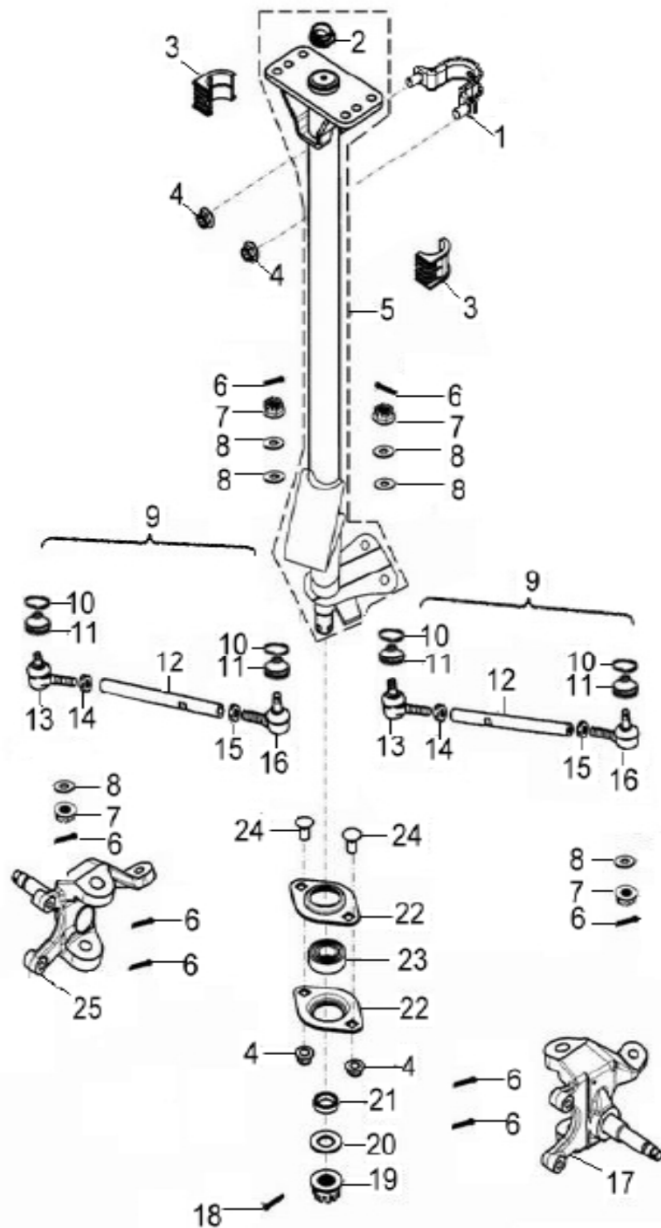

ITEM	PART NUMBER	DESCRIPTION	Q.TY
1	5349039A-000	Steering Shaft Fix Comp	1
2	19611202-000	Cap, Rubber	1
3	5122039A-000	Sleeve, Steering Shaft	2
4	90355-10000-14C	Nut	4
5	5110755E-067	Shaft, Steering	1
6	94201-25190	Pin, Cotter	8
7	90352-10000-00C	Nut	4
8	94101-1022020-00C	Washer	6
9	5341039A-000	Asm., Tie Rod	2
10	94514-09255	Ciamp	4
11	16129201-000	Boot	4
12	5341139A-000	Asm., Tie Rod	2
13	5341239A-000	Rod End, LH	2
14	94002-10010-00C	Nut	2
15	94001-10000-24C	Nut	2
16	5341339A-000	Rod End, RH	2
17	51325209-000	Asm., Steering Knuckle, LH	1
18	94201-32320	Pin, Cotter	1
19	90353-18000-00C	Shaft, Prob	1
20	94121-1835200-000	Washer	1
21	4431339A-000	Spacer	1
22	5111139A-000	Flangette	2
23	0490004-000	Bearing, Ball	1
24	95021-100228-00C	Bolt, Carriage	2
25	51330210-001	Asm., Steering Knuckle, RH	1