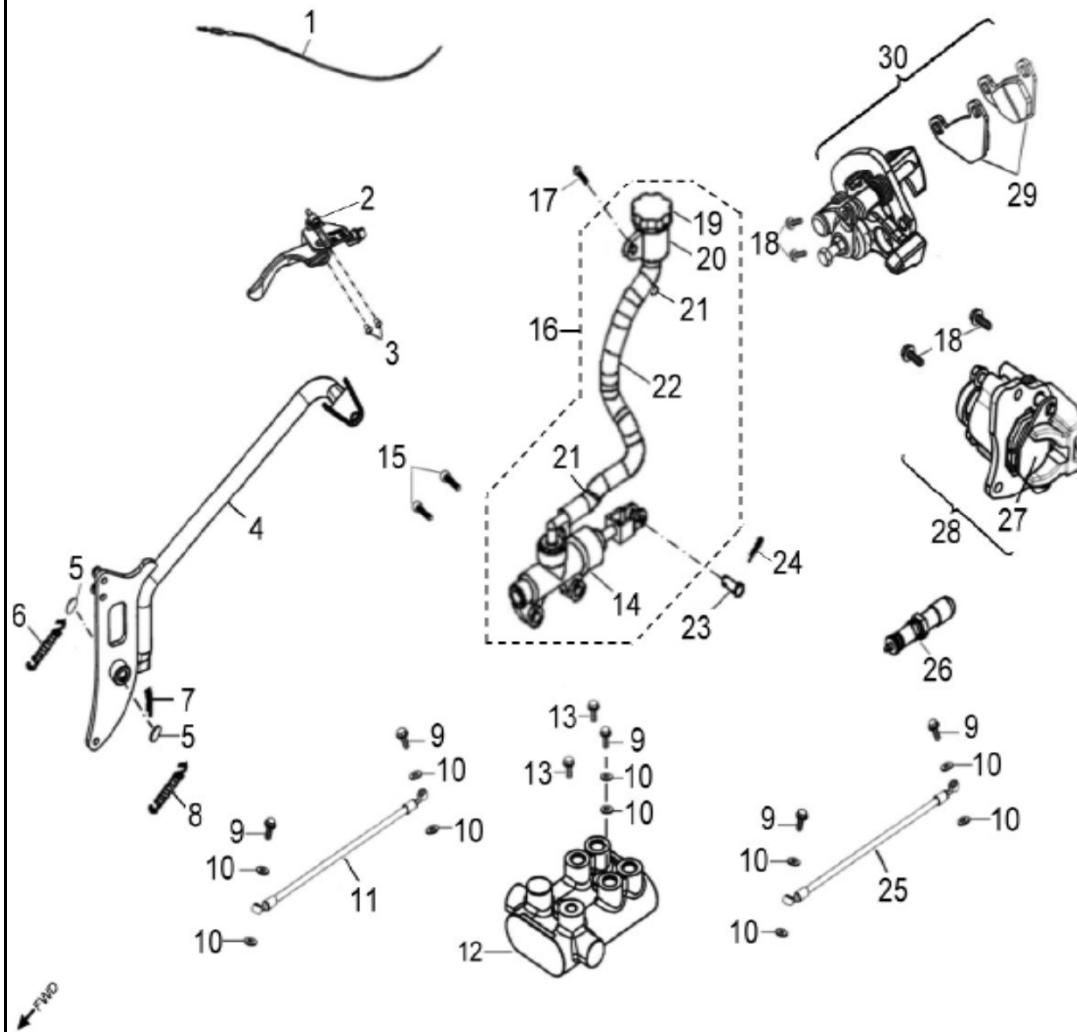

ITEM	PART NUMBER	DESCRIPTION	Q.TY
1	38706213-001	Cable, Parking Brake	1
2	3871055E-000	Lever, Parking Brake	1
3	91000-060208-00K	Bolt	2
4	4345655E-000	Pedal, Brake	1
5	93210-01115	O-Ring	2
6	50507002-000	Spring, Brake	1
7	94201-25190	Pin, Cotter	1
8	43422202-000	Spring, Switch	1
9	45456111-000	Bolt, Banjo	5
10	94101-1015012-U0B	Washer	10
11	45449209-001	Hose, Front Brake, Lower	1
12	45470201-000	Brake Shunt	1
13	91000-080408-00C	Bolt	2
14	4350155E-000	Master Cylinder	1
15	92001-080258-00K	Bolt	2
16	4350055E-000	Asm., Master Cylinder	1
17	96000-060128-0KL	Bolt	1
18	96000-100208-0KL	Bolt	4
19	43016201-000	Cap, Oil Tank	1
20	17950201-000	Valve, Fuel	1
21	94515-12008	Clamp	2
22	45447210-000	Hose, Brake	1
23	94302-07018	Shaft, Filler Cover	1
24	94201-16190	Pin, Cotter	1
25	45449210-001	Hose, Front Brake, Lower	1
26	34916201-000	Switch, Brake	1
27	45120182-000	Pads, Brake	1
28	4500055E-000	Asm., Caliper, Rear	1
29	43201202-000	Pads, Parking Brake	1
30	43205202-001	Asm., Parking Brake, LH	1