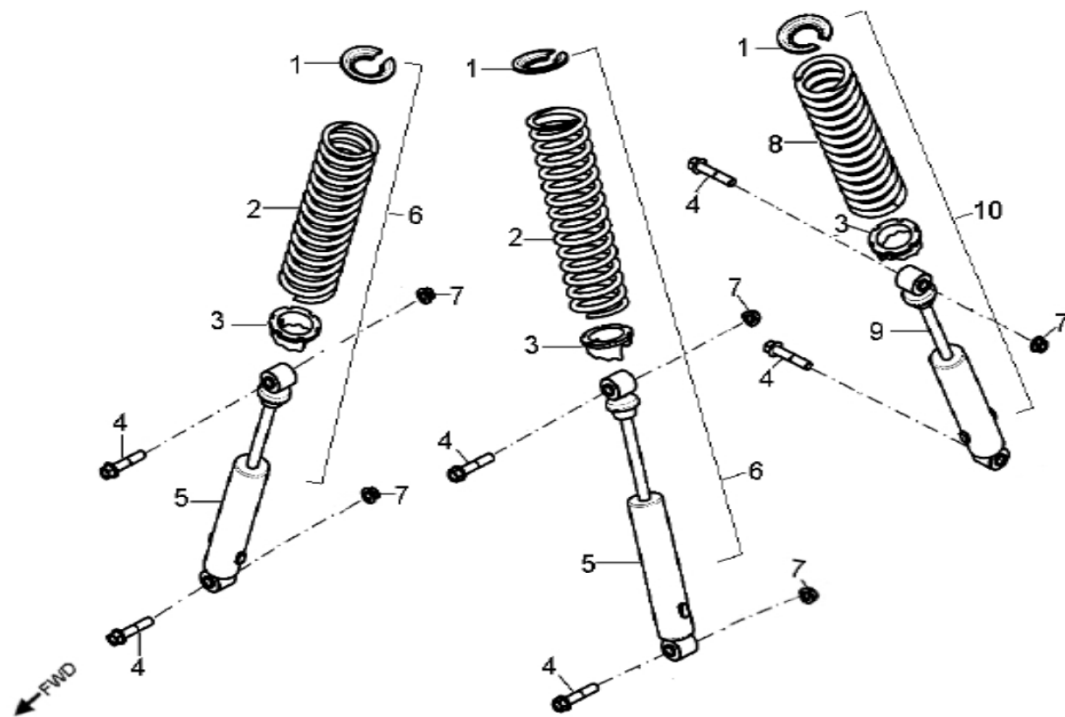

ITEM	PART NUMBER	DESCRIPTION	Q.TY
1	52406153-000	Retainer, Spring	3
2	5110155E-000	Spring, Suspension, Front	2
3	52404151-000	Collar, Adjustment	3
4	96000-100508-0KL	Bolt	6
5	5110255E-000	Shock,Front	2
6	5110055E-293	Asm., Suspension, Front	2
7	94050-10000-00C	Nut	5
8	5240155E-000	Spring, Suspension, Rear	1
9	5240255E-000	Shock, Rear	1
10	5240055E-293	Asm., Suspension, Rear	1