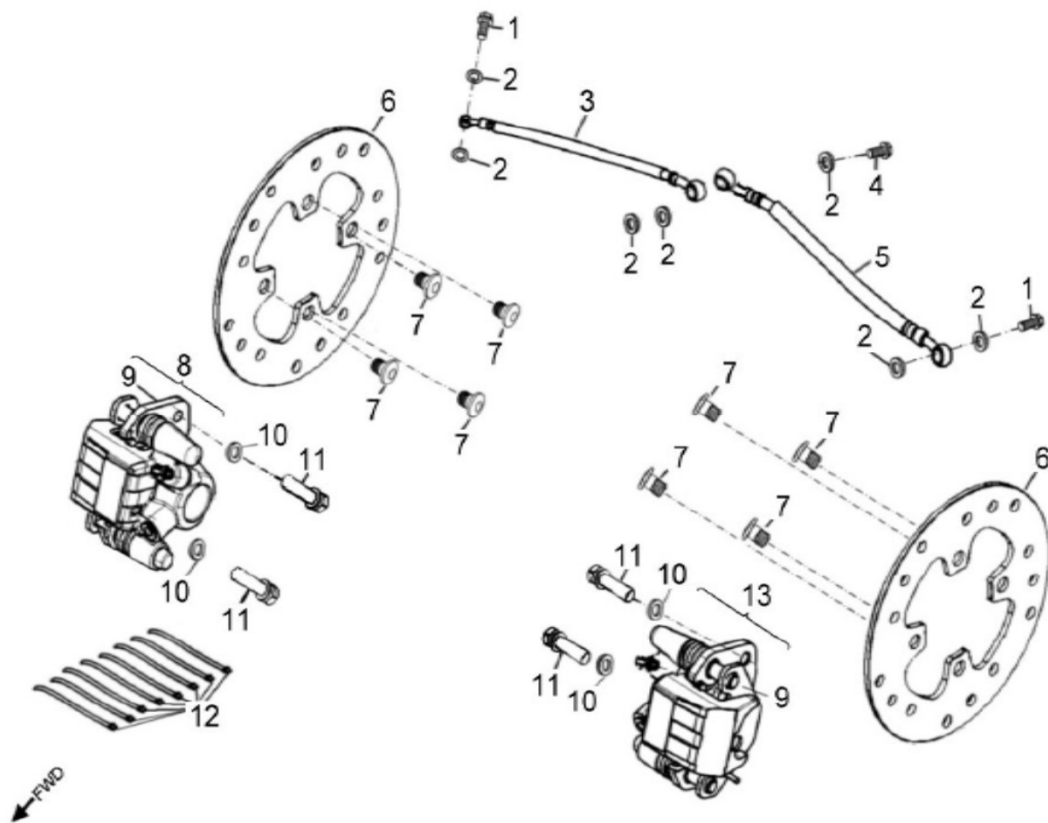

ITEM	PART NUMBER	DESCRIPTION	Q.TY
1	17620202-000	Asm., Cap, Fuel Tank	1
2	17507201-000	Collar, Fuel Tank	1
3	92005-060208-00K	Bolt	1
4	87011211-000	Decal, Insulation	1
5	87011212-000	Decal, Insulation	1
6	94515-10008	Clamp	1
7	94412-05009-105	Fuel hose	1
8	94510-08008	Clip	1
9	2520462	Filter, Fuel	1
10	17959203-000	Clamp	1
11	94510-09012	Clip	1
12	94410-05009-012	Asm., Hose, Fuel	1
13	94510-08012	Clip	3
14	17950111-000	Valve, Fuel	1
15	96000-060168-10K	Bolt	1
16	94440-05009-024	Asm., Hose, Fuel	1
17	1750055E-001	Asm., Tank, Fuel	1
18	94101-0822020-00C	Washer	2
19	96000-080288-00K	Bolt	2
20	77231180-000	Lock striker	1
21	96000-060148-10K	Bolt	2
22	37800203-000	Sensor, Fuel	1
23	93100-050168-00K	Bolt	4

ITEM	PART NUMBER	DESCRIPTION	Q.TY
1	52406153-000	Retainer, Spring	3
2	5110155E-000	Spring, Suspension, Front	2
3	52404151-000	Collar, Adjustment	3
4	96000-100508-0KL	Bolt	6
5	5110255E-000	Shock,Front	2
6	5110055E-293	Asm., Suspension, Front	2
7	94050-10000-00C	Nut	5
8	5240155E-000	Spring, Suspension, Rear	1
9	5240255E-000	Shock, Rear	1
10	5240055E-293	Asm., Suspension, Rear	1

ITEM	PART NUMBER	DESCRIPTION	Q.TY
1	96500-25470700000	Seal, Oil	2
2	96100-62040-Z0000	Bearing, Ball	2
3	4431139A-000	Spacer	2
4	4431539A-000	Spacer	2
5	42010204-000	Hub, Wheel, Front	1
6	0490005-000	Bearing, Ball	2
7	96500-223806A7271	Seal, Oil	2
8	4431239A-000	Spacer	2
9	42616131-000	Valve, Rim	2
10	4270155E-067	Rim, Front	2
11	42711279-000	Asm., Front Wheel, Lh	2
12	90355-10000-17B	Nut	8
13	94121-1426016-000	Washer	2
14	94201-32320	Pin, Cotter	2
15	90353-14015-00C	Shaft, Prob	2
16	4273039A-000	Cap, Hub	2
17	4201039A-000	Hub, Wheel, Front	1

ITEM	PART NUMBER	DESCRIPTION	Q.TY
1	90355-10000-17B	Nut	8
2	4280155E-067	Rim, Rear	2
3	42020204-000	Hub, Wheel, Rh	1
4	42616201-000	Valve, Rim	2
5	42811276-000	Tire	2
6	94121-1835200-000	Washer	2
7	94201-32320	Pin, Cotter	2
8	4273039A-000	Cap, Hub	2
9	90353-18000-00C	Shaft, Prob	2
10	42030204-000	Hub, Wheel, Lh	1