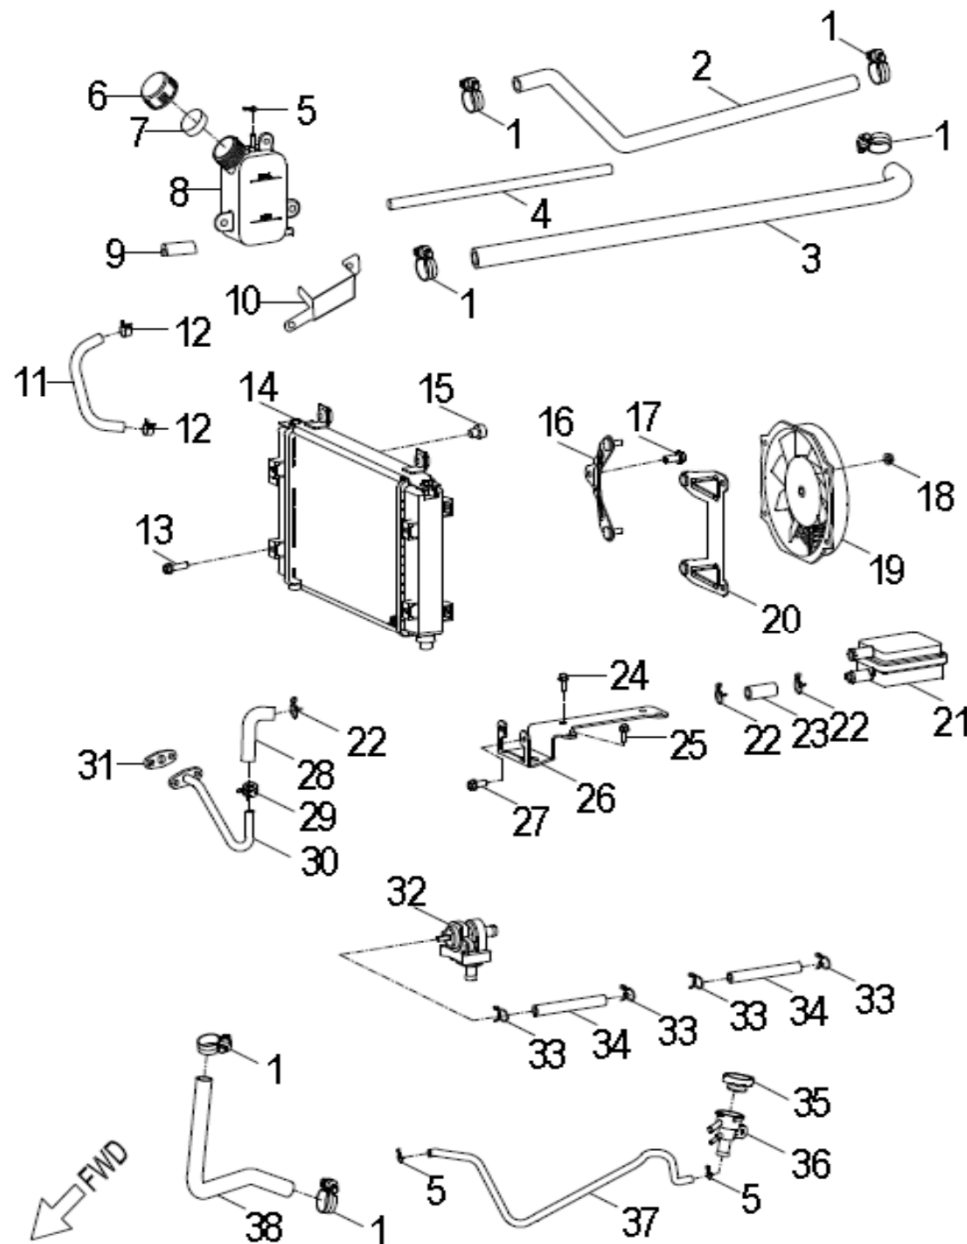

ITEM	PART NUMBER	DESCRIPTION	Q.TY
1	1922250A-000	Clamp	6
2	19501205-001	Hose, Outlet, Radiator	1
3	1950350A-000	Hose, Inlet, Radiator	1
4	94408-05007-450	Hose	1
5	94510-06500	Clip	3
6	1910250A-000	Cap, Expansion Tank	1
7	1726950A-000	Boot, Duct	1
8	1910150A-000	Tank, Expansion	1
9	64319131-000	Rubber, Fuel Tank	1
10	19103201-000	Bracket, Expansion Tank	1
11	19506201-000	Hose, Inlet, Expansion Tank	1
12	94515-12008	Clamp	2
13	96007-060228-00K	Bolt	2
14	1901162F-001	Radiator	1
15	1932051T-000	Asm., Switch, Thermosatic	1
16	1900662E-000	Bracket, Fan, Right	1
17	93003-060168-00K	Screw	3
18	94050-06000-00C	Nut	4
19	1900562E-000	Asm., Fan	1
20	1900762E-000	Bracket, Fan, Left	1
21	18995202-000	Asm., Filter, Dual- Intake	1
22	94510-15000	Clip	3
23	96420-01016-052	Hose, Rubber	2
24	96000-060168-08C	Bolt	2
25	96000-060128-0KL	Bolt	2
26	1899850A-000	Bracket, Dual- Intake	1
27	96000-060148-10K	Bolt	4
28	94407-04008-035	Hose	1
29	94515-13008	Clamp	1
30	1864050A-000	Tube, Dual- Intake	1
31	1864639E-000	Gasket, Hose	1
32	1899955E-000	Valve, Dual-Intake	1
33	94510-07400	Clip	6
34	94407-04008-150	Hose	2
35	1911150A-000	Cap, Water	1
36	1911450A-000	Tube, Water Cap	1
37	19505201-000	Hose, Bypass, Thermosatic	1
38	19504202-001	Hose, Water Cap, Radiator	1
39	16126201-000	T-Joint	1