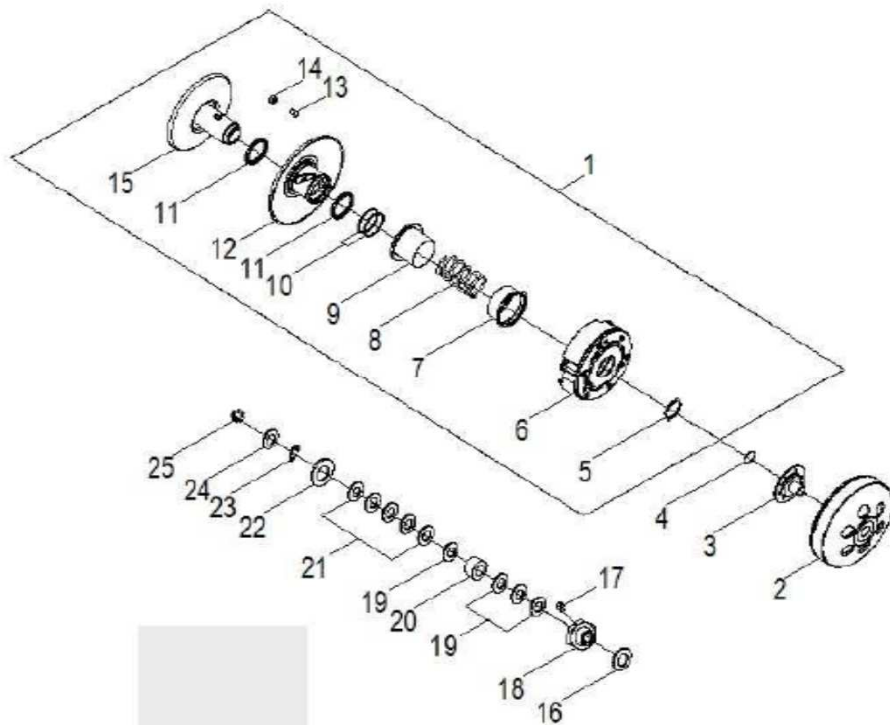

ITEM	PART NUMBER	DESCRIPTION	Q.TY
1	2200050A-000	Asm., Driven Clutch	1
2	2210050A-000	Clutch, Outer	1
3	2210139A-000	Hold, Cam	1
4	93214-02031	O-Ring	1
5	95111-0001C-000	Nut	1
6	2200150A-000	Asm., Driven Shoes	1
7	2323950A-000	Seal, Collor	1
8	2323350A-000	Spring, Clutch	1
9	2323750A-000	Seal, Collor	1
10	93210-04720	O-Ring	2
11	96500-404704	Seal, Oil	2
12	2322050A-000	Sheave, Moveable	1
13	2322550A-000	Pin, Guide	3
14	2322650A-000	Roller, Guide	3
15	2320050A-000	Sheave, Driven	1
16	94121-2038005-00K	Washer	1
17	91205-050088-0KL	Bolt	1
18	2210539A-000	Nut, Driven	1
19	94101-2538010-000	Washer	3
20	2210839A-000	Guide, Cam	1
21	94122-2550020-00K	Washer, Special	5
22	2210439A-000	Retainer, Ball	1
23	94511-250IS	Clip, Cir	1
24	94101-2531010-00K	Washer	1
25	96211-07000	Ball, Steel	8