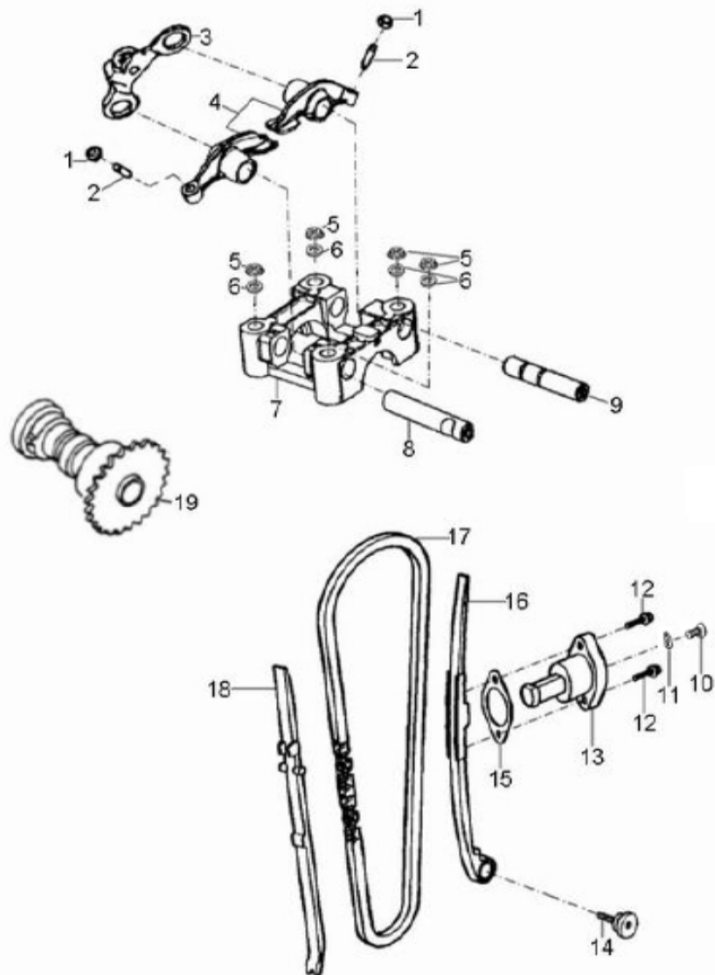

ITEM	PART NUMBER	DESCRIPTION	Q.TY
1	1342055S-000	Shaft, Balancer	1
2	1300055S-000	Asm., Crankshaft	1
3	94101-1426020-00C	Washer	1
4	94001-14000-00C	Nut	1
5	1544739A-000	Spring, Oil	1
6	1544139A-000	Tube, Oil, Crankshaft	1
7	1311550A-000	Clip, Piston Pin	2
8	1311150A-000	Pin, Piston	1
9	1310050A-000	Piston	1
10	90471-25404	Key, Woodruff	1
11	1301150A-000	Ring Set, Piston	1

A03-0001

ITEM	PART NUMBER	DESCRIPTION	Q.TY
1	90206-05000-00A	Nut, Tappet Adj.	2
2	90012-06015	Screw, Tappet Adj.	2
3	1445650A-000	Asm., Decomp. Release	1
4	1443150A-000	Arm, Valve, Rocker	2
5	94050-08000-00C	Nut	4
6	94101-0818023-00U	Washer	4
7	1221150A-000	Bracket, Cam Shaft	1
8	1445350A-000	Shaft, Exhaust, Rocker Arm	1
9	1445250A-000	Shaft, Intake, Rocker Arm	1
10	93000-060068-00K	Screw	1
11	93210-00915	O-Ring	1
12	96000-060228-14C	Bolt	2
13	14521119-000	Tensioner	1
14	1453550A-000	Pivot, Guide	1
15	14523119-002	Gasket, Tensioner	1
16	1455050A-000	Guide, Cam Chain, RH	1
17	1440155S-000	Chain, Cam	1
18	1450055L-000	Guide, Cam Chain, LH	1
19	1440050B-000	Asm., Cam Shaft	1