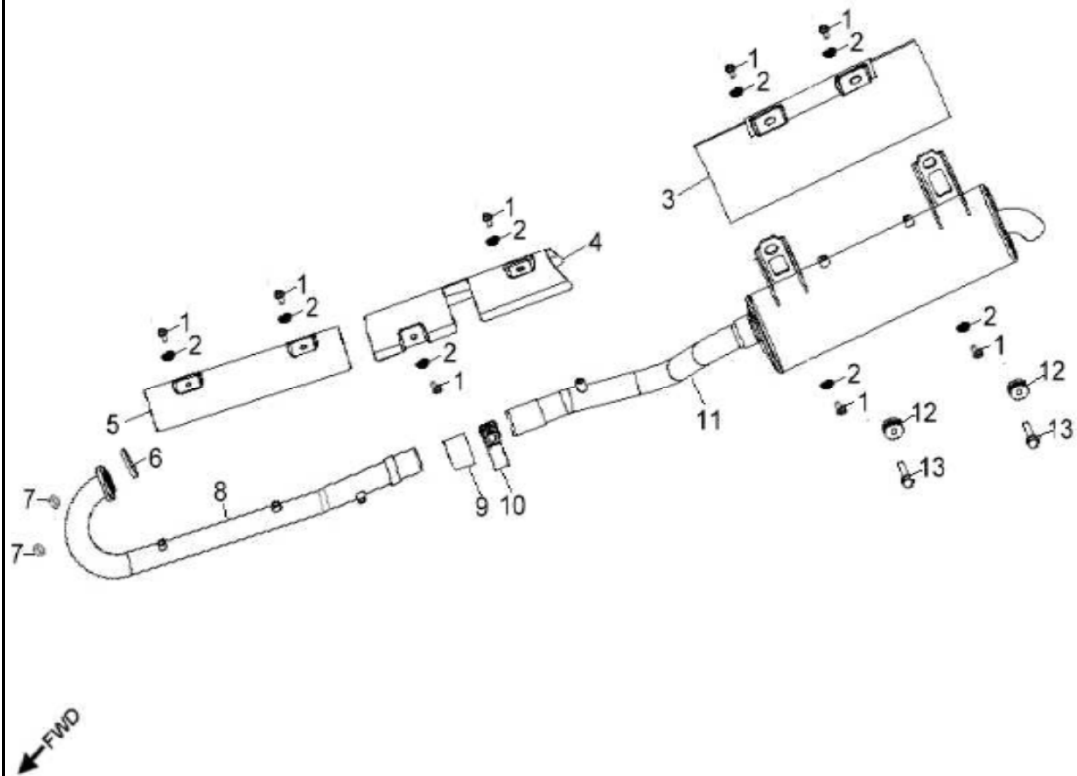

ITEM	PART NUMBER	DESCRIPTION	Q.TY
1	96000-060128-10K	Bolt	8
2	94103-0600000-00C	Washer, Star	8
3	18315215-000	Shield, Exhaust	1
4	18315216-000	Shield, Exhaust	1
5	1831555E-000	Shield, Exhaust	1
6	94104-2837050-000	Gasket	1
7	94050-08000-00C	Nut	2
8	18299243-000	Pipe, Exhaust, Front	1
9	18321201-000	Collar	1
10	94514-45015	Clamp-Exhaust	1
11	1829855E-000	Silencer	1
12	96400-082614	Bushing	2
13	96000-080258-00K	Bolt	2