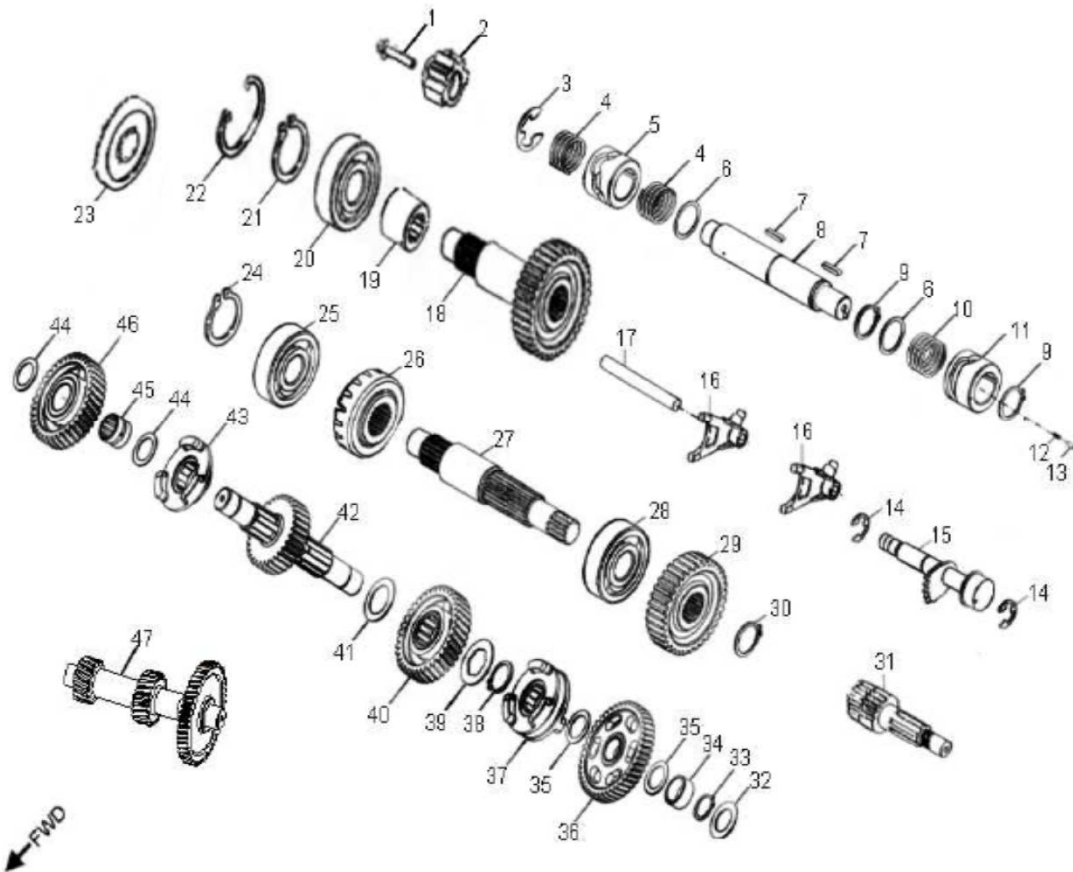

ITEM	PART NUMBER	DESCRIPTION	Q.TY
41	94101-2538010-000	Washer	1
42	2344155L-000	Shaft, Transmission	1
43	2344555L-000	Ratchet, Over Drive	1
44	94101-2029010-000	Washer	2
45	96200-202417	Bearing, Needle	1
46	2344455L-000	Gear, Over Drive	1
47	2342055L-000	Asm., Shaft, Counter	1