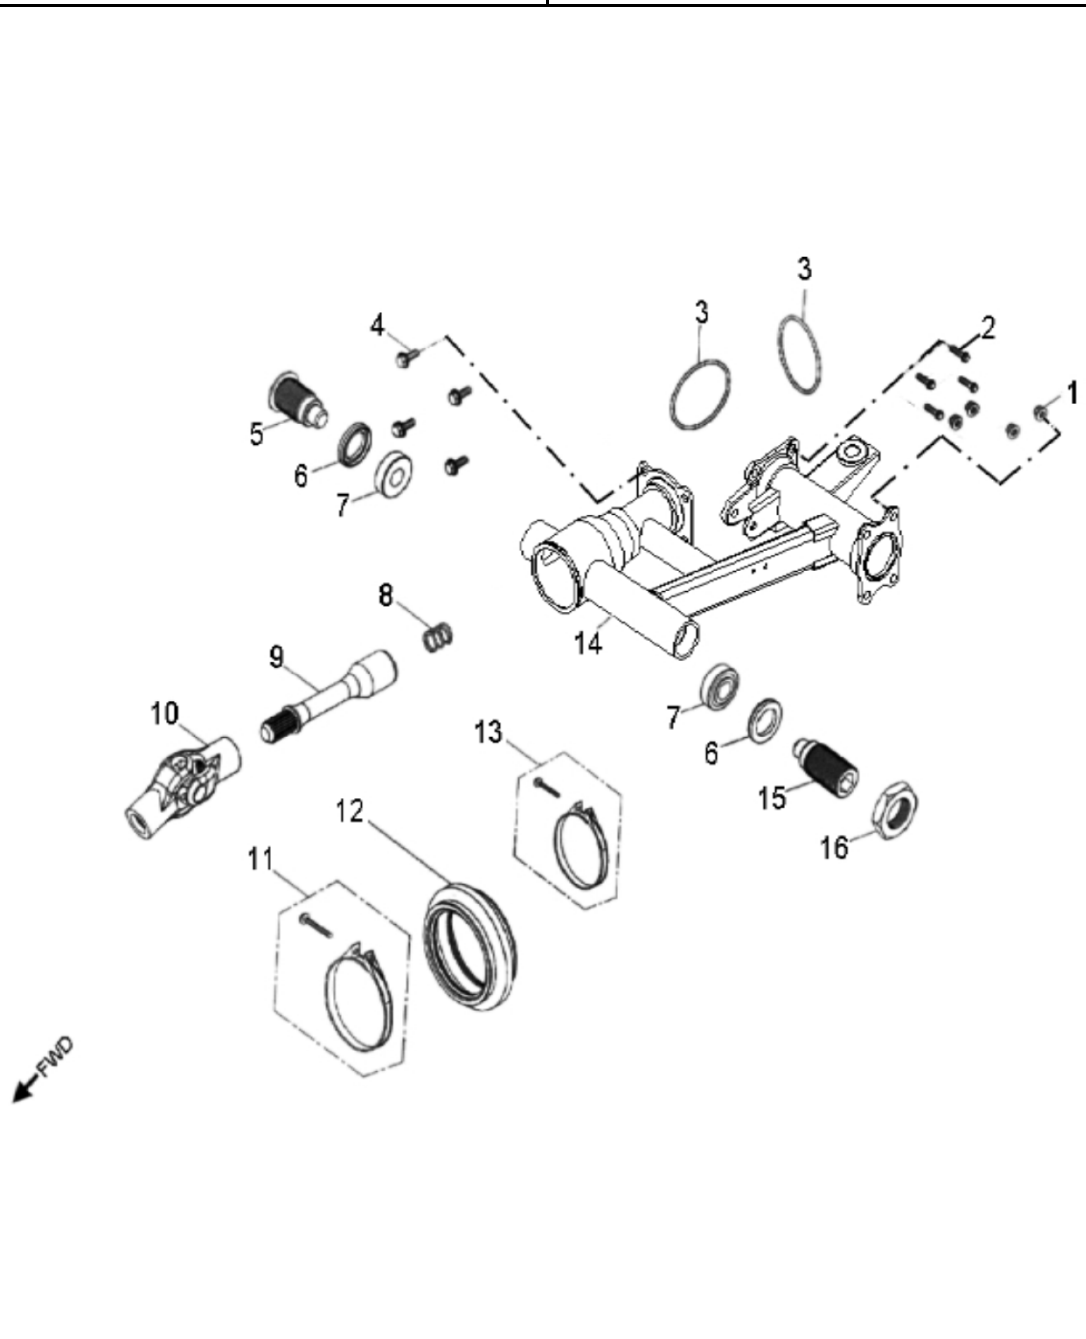

ITEM	PART NUMBER	DESCRIPTION	Q.TY
1	2842350A-000	Gear, Starter	1
2	2842450A-000	Shaft, Starter Motor	1
3	2842250A-000	Asm., Gear Starter	1
4	2822062N-000	Gear, Starter	1
5	96000-060308-08C	Bolt	2
6	1500050A-000	Asm., Oil Pump	1
7	1515050A-000	Sprocket, Oil Pump	1
8	94511-1000S	Clip, Cir	1
9	1514150A-000	Chain, Oil Pump	1
10	1571150A-000	Cover, Oil Pump	1
11	96000-060128-08C	Bolt	2
12	3120050A-001	Motor, Starter	1
13	93210-02431	O-Ring	1
14	96000-060208-08C	Bolt	2

ITEM	PART NUMBER	DESCRIPTION	Q.TY
1	1610055E-001	Asm., Carburetor	1
2	1611539A-000	Screw, Air	1
3	93502-040108-00C	Screw	2
4	3371655E-000	Seal	1
5	1615655E-000	Check Valve, Air	1
6	4054155E-000	Spring	1
7	1615555E-000	Cover, Diaphragm	1
8	1611439A-000	Screw, Idle	1
9	93210-02924	O-Ring	1
10	1610539A-000	Valve, Needle	1
11	16108209-000	Jet, Main	1
12	16137201-000	Fuel Retainer	1
13	1611939A-000	Pin, Float	1
14	1612339A-000	Float	1
15	93502-040168-00C	Screw	3
16	1610939A-000	Drain Tube	1
17	1610739A-000	Float, Body	1
18	1611739A-000	Valve, Float	1
19	16110203-000	38 Pilot Jet	1
20	1610639A-000	Seal, Float	1
21	1613039A-000	Support, Cable	1
22	1613539A-000	Choke, Lever	1
23	1612739A-000	Recoil, Choke	1
24	1615039A-000	Needle, Jet	1
25	1610355E-000	Throttle, Valve	1
26	1610439A-000	Asm., Jet Needle	1
27	1614539A-000	Clip, Needle	1
28	1610239A-000	Spring	1
29	1614039A-000	Asm., Cap	1

D-18: REAR SWIM ARM ASSEMBLY

ITEM	PART NUMBER	DESCRIPTION	Q.TY
1	90355-10000-14C	Nut	4
2	96000-100308-0BL	Bolt	4
3	93210-07531	O-Ring	2
4	96000-100258-0BL	Bolt	4
5	91000-300608-00C	Bolt	1
6	96500-264006A7271	Seal, Oil	2
7	96150-17401-30000	Bearing	2
8	4054139A-000	Spring	1
9	5244055E-000	Shaft, Drive	1
10	5245039A-000	Joint, Universal	1
11	89669211-000	Strap	1
12	2130750A-000	Boot	1
13	8966939A-001	Strap	1
14	52410241-067	Arm, Swing	1
15	91000-300698-00C	Bolt	1
16	94001-30000-46C	Nut	1