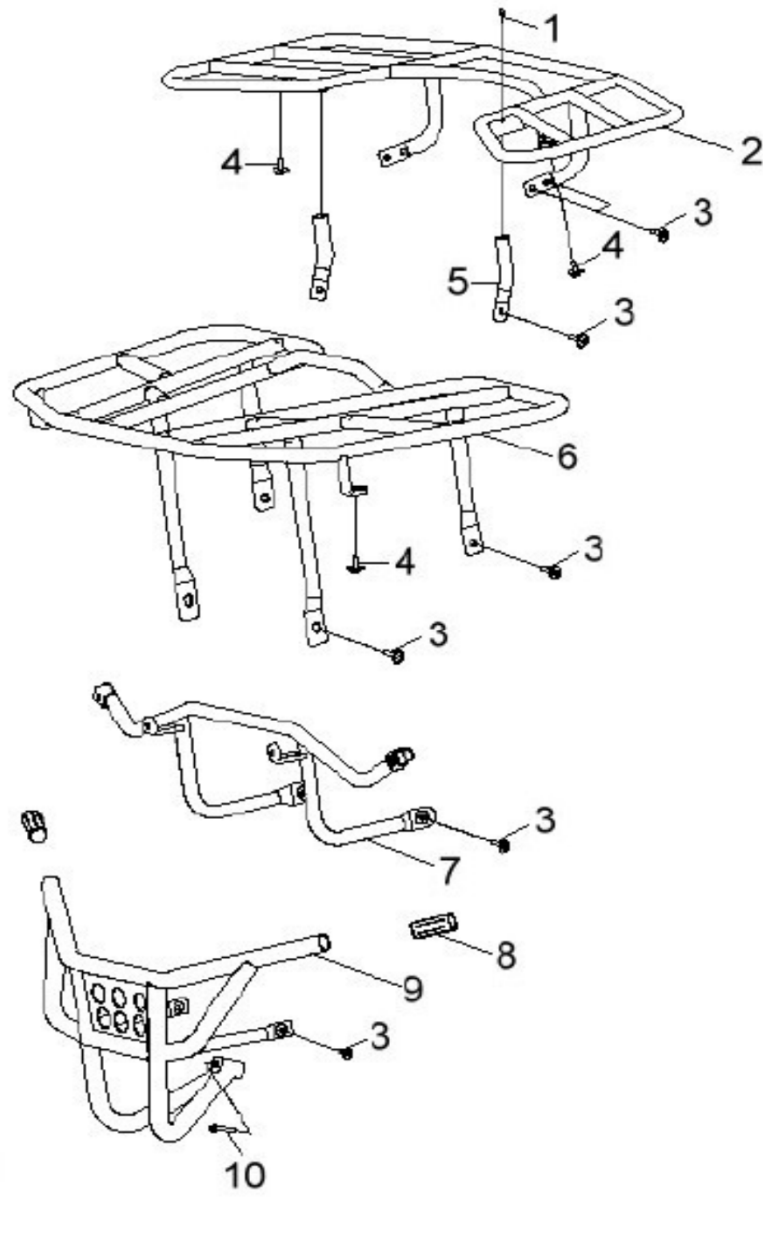

ITEM	PART NUMBER	DESCRIPTION	Q.TY
1	96000-060128-10K	Bolt	8
2	94103-0600000-00C	Washer, Star	8
3	18315215-000	Shield, Exhaust	1
4	18315216-000	Shield, Exhaust	1
5	1831555E-000	Shield, Exhaust	1
6	94104-2837050-000	Gasket	1
7	94050-08000-00C	Nut	2
8	18299243-000	Pipe, Exhaust, Front	1
9	18321201-000	Collar	1
10	94514-45015	Clamp-Exhaust	1
11	1829855E-000	Silencer	1
12	96400-082614	Bushing	2
13	96000-080258-00K	Bolt	2

D-18: REAR SWIM ARM ASSEMBLY

ITEM	PART NUMBER	DESCRIPTION	Q.TY
1	90355-10000-14C	Nut	4
2	96000-100308-0BL	Bolt	4
3	93210-07531	O-Ring	2
4	96000-100258-0BL	Bolt	4
5	91000-300608-00C	Bolt	1
6	96500-264006A7271	Seal, Oil	2
7	96150-17401-30000	Bearing	2
8	4054139A-000	Spring	1
9	5244055E-000	Shaft, Drive	1
10	5245039A-000	Joint, Universal	1
11	89669211-000	Strap	1
12	2130750A-000	Boot	1
13	8966939A-001	Strap	1
14	52410241-067	Arm, Swing	1
15	91000-300698-00C	Bolt	1
16	94001-30000-46C	Nut	1