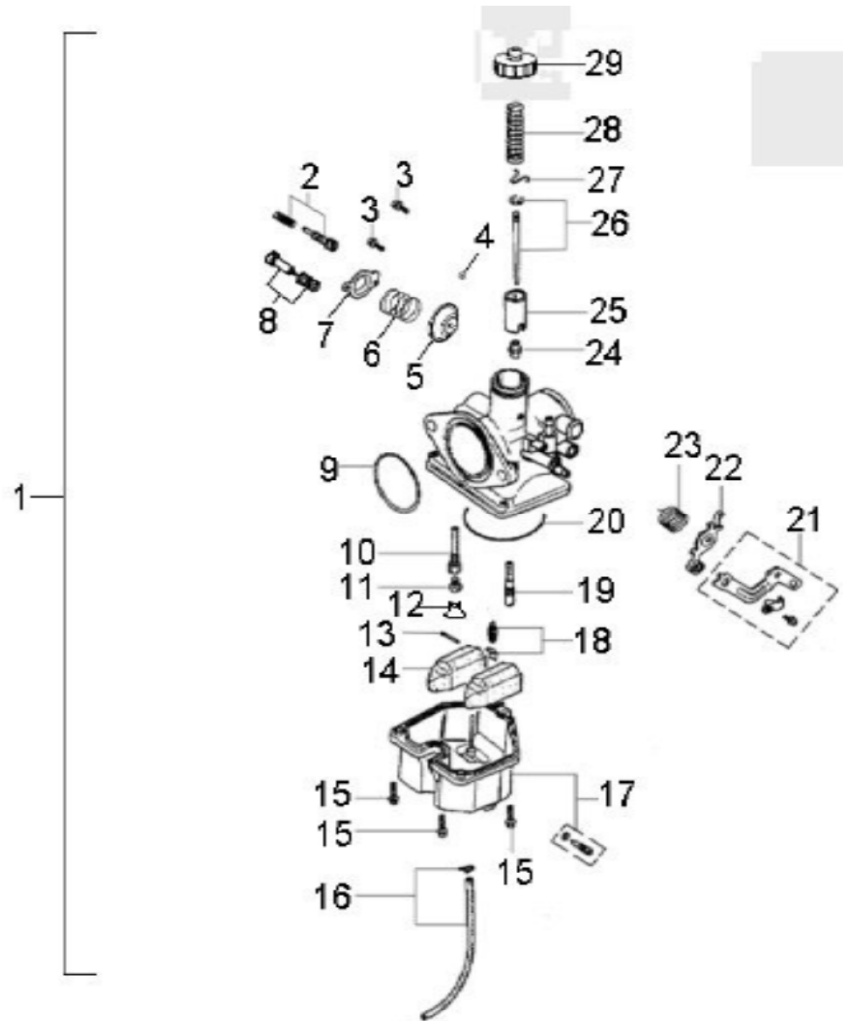

ITEM	PART NUMBER	DESCRIPTION	Q.TY
1	1610055E-001	Asm., Carburetor	1
2	1611539A-000	Screw, Air	1
3	93502-040108-00C	Screw	2
4	3371655E-000	Seal	1
5	1615655E-000	Check Valve, Air	1
6	4054155E-000	Spring	1
7	1615555E-000	Cover, Diaphragm	1
8	1611439A-000	Screw, Idle	1
9	93210-02924	O-Ring	1
10	1610539A-000	Valve, Needle	1
11	16108209-000	Jet, Main	1
12	16137201-000	Fuel Retainer	1
13	1611939A-000	Pin, Float	1
14	1612339A-000	Float	1
15	93502-040168-00C	Screw	3
16	1610939A-000	Drain Tube	1
17	1610739A-000	Float, Body	1
18	1611739A-000	Valve, Float	1
19	16110203-000	38 Pilot Jet	1
20	1610639A-000	Seal, Float	1
21	1613039A-000	Support, Cable	1
22	1613539A-000	Choke, Lever	1
23	1612739A-000	Recoil, Choke	1
24	1615039A-000	Needle, Jet	1
25	1610355E-000	Throttle, Valve	1
26	1610439A-000	Asm., Jet Needle	1
27	1614539A-000	Clip, Needle	1
28	1610239A-000	Spring	1
29	1614039A-000	Asm., Cap	1