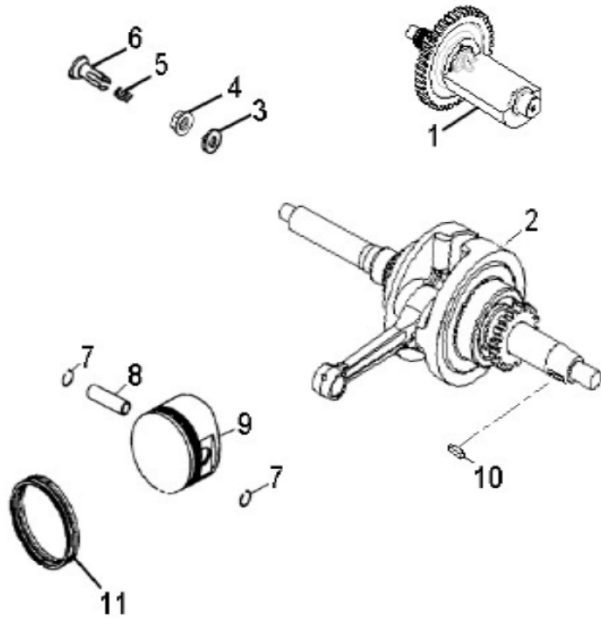

Crossland S

VIN: RF3AU2010FT003209

ITEM	PART NUMBER	DESCRIPTION	Q.TY
1	96000-060258-08C	Bolt	4
2	1230950A-000	Cover, Cylinder Head	1
3	1230350A-000	Gasket	1
4	1230250A-000	Breather, Crankcase, Lower	1
5	93903-1040088-00K	Screw	4
6	1239150A-000	Gasket , Head Cover	1
7	14771119-000	Retainer, Valve, Spring	2
8	1475150A-000	Spring, Valve, Outer	2
9	1476150A-000	Spring, Valve, Inner	2
10	14781119-000	Clip, Retainer	4
11	12209119-000	Seal, Valve	2
12	14775119-000	Seat, Valve, Spring, Outer	2
13	94301-10140	Pin, Dowel	6
14	96000-061108-08C	Bolt	2
15	94101-0613010-00C	Washer	2
16	91001-060328-00C	Stud	2
17	94050-06000-00C	Nut	4
18	93210-03431	O-Ring	1
19	1710055L-000	Asm., Manifold, Intake	1
20	91001-060288-00C	Stud	2
21	1472150A-000	Valve, Exhaust	1
22	1471150A-000	Valve, Intake	1
23	91001-080328-00C	Stud	2
24	1220150A-000	Head, Cylinder	1
25	9807650A-000	Plug, Spark	1
26	1225050A-000	Gasket Set	1
27	1210055A-000	Cylinder	1
28	1219150A-002	Gasket, Cylinder	1

ITEM	PART NUMBER	DESCRIPTION	Q.TY
1	1342055S-000	Shaft, Balancer	1
2	1300055S-000	Asm., Crankshaft	1
3	94101-1426020-00C	Washer	1
4	94001-14000-00C	Nut	1
5	1544739A-000	Spring, Oil	1
6	1544139A-000	Tube, Oil, Crankshaft	1
7	1311550A-000	Clip, Piston Pin	2
8	1311150A-000	Pin, Piston	1
9	1310050A-000	Piston	1
10	90471-25404	Key, Woodruff	1
11	1301150A-000	Ring Set, Piston	1

ITEM	PART NUMBER	DESCRIPTION	Q.TY
1	2842350A-000	Gear, Starter	1
2	2842450A-000	Shaft, Starter Motor	1
3	2842250A-000	Asm., Gear Starter	1
4	2822062N-000	Gear, Starter	1
5	96000-060308-08C	Bolt	2
6	1500050A-000	Asm., Oil Pump	1
7	1515050A-000	Sprocket, Oil Pump	1
8	94511-1000S	Clip, Cir	1
9	1514150A-000	Chain, Oil Pump	1
10	1571150A-000	Cover, Oil Pump	1
11	96000-060128-08C	Bolt	2
12	3120050A-001	Motor, Starter	1
13	93210-02431	O-Ring	1
14	96000-060208-08C	Bolt	2