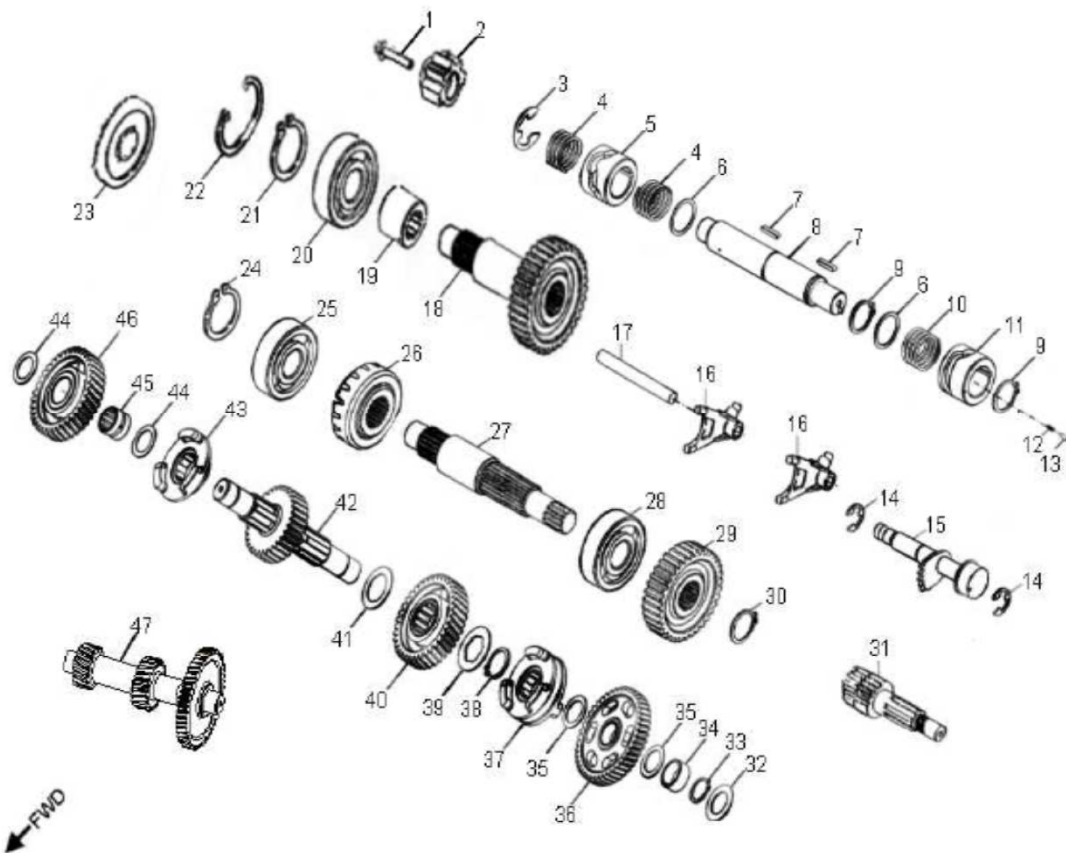

A03-0001

ITEM	PART NUMBER	DESCRIPTION	Q.TY
1	90206-05000-00A	Nut, Tappet Adj.	2
2	90012-06015	Screw, Tappet Adj.	2
3	1445650A-000	Asm., Decomp. Release	1
4	1443150A-000	Arm, Valve, Rocker	2
5	94050-08000-00C	Nut	4
6	94101-0818023-00U	Washer	4
7	1221150A-000	Bracket, Cam Shaft	1
8	1445350A-000	Shaft, Exhaust, Rocker Arm	1
9	1445250A-000	Shaft, Intake, Rocker Arm	1
10	93000-060068-00K	Screw	1
11	93210-00915	O-Ring	1
12	96000-060228-14C	Bolt	2
13	14521119-000	Tensioner	1
14	1453550A-000	Pivot, Guide	1
15	14523119-002	Gasket, Tensioner	1
16	1455050A-000	Guide, Cam Chain, RH	1
17	1440155S-000	Chain, Cam	1
18	1450055L-000	Guide, Cam Chain, LH	1
19	1440050B-000	Asm., Cam Shaft	1

ITEM	PART NUMBER	DESCRIPTION	Q.TY
1	2200050A-000	Asm., Driven Clutch	1
2	2210050A-000	Clutch, Outer	1
3	2210139A-000	Hold, Cam	1
4	93214-02031	O-Ring	1
5	95111-0001C-000	Nut	1
6	2200150A-000	Asm., Driven Shoes	1
7	2323950A-000	Seal, Collor	1
8	2323350A-000	Spring, Clutch	1
9	2323750A-000	Seal, Collor	1
10	93210-04720	O-Ring	2
11	96500-404704	Seal, Oil	2
12	2322050A-000	Sheave, Moveable	1
13	2322550A-000	Pin, Guide	3
14	2322650A-000	Roller, Guide	3
15	2320050A-000	Sheave, Driven	1
16	94121-2038005-00K	Washer	1
17	91205-050088-0KL	Bolt	1
18	2210539A-000	Nut, Driven	1
19	94101-2538010-000	Washer	3
20	2210839A-000	Guide, Cam	1
21	94122-2550020-00K	Washer, Special	5
22	2210439A-000	Retainer, Ball	1
23	94511-250IS	Clip, Cir	1
24	94101-2531010-00K	Washer	1
25	96211-07000	Ball, Steel	8

ITEM	PART NUMBER	DESCRIPTION	Q.TY
1	2842350A-000	Gear, Starter	1
2	2842450A-000	Shaft, Starter Motor	1
3	2842250A-000	Asm., Gear Starter	1
4	2822062N-000	Gear, Starter	1
5	96000-060308-08C	Bolt	2
6	1500050A-000	Asm., Oil Pump	1
7	1515050A-000	Sprocket, Oil Pump	1
8	94511-1000S	Clip, Cir	1
9	1514150A-000	Chain, Oil Pump	1
10	1571150A-000	Cover, Oil Pump	1
11	96000-060128-08C	Bolt	2
12	3120050A-001	Motor, Starter	1
13	93210-02431	O-Ring	1
14	96000-060208-08C	Bolt	2