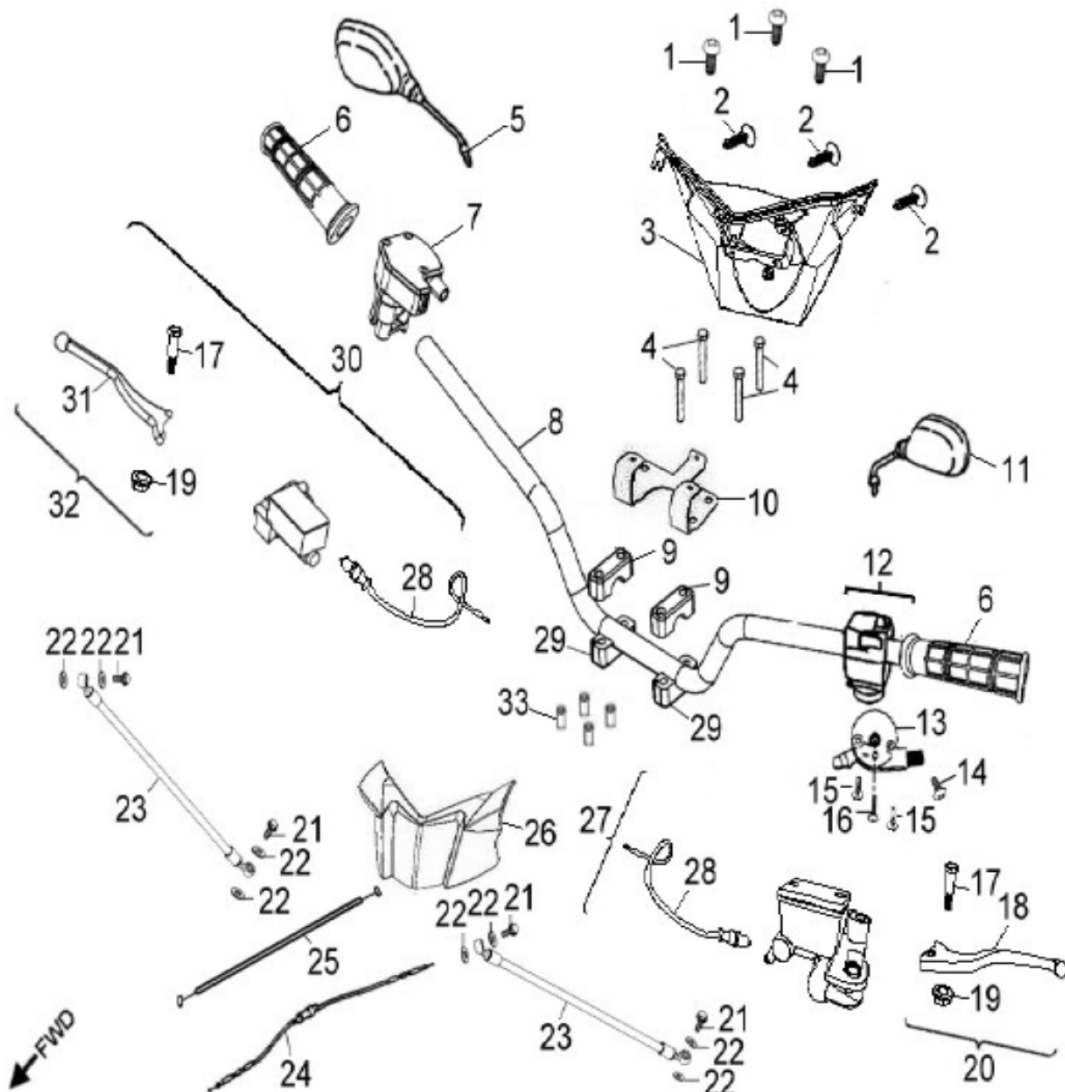

ITEM	PART NUMBER	DESCRIPTION	Q.TY
1	93100-050208-00K	Screw	3
2	93903-1040128-00K	Screw	3
3	64211226-000	Pod, Handlebar	1
4	96000-080768-12B	Bolt	4
5	88110204-000	Mirror, RH	1
6	53167201-000	Grip, Handlebar	2
7	5390055E-000	Control, Throttle	1
8	5310055E-067	Handlebar	1
9	5321039A-000	Clamp, Upper	2
10	53310218-000	Bracket, Pod	1
11	88120201-001	Mirror, LH	1
12	35151227-001	Asm., Switch, LH	1
13	35160201-000	Asm., Manual Choke	1
14	93500-030068-00C	Bolt	1
15	93100-030048-00B	Screw	2
16	93500-060088-00K	Bolt	1
17	89220201-000	Bolt	2
18	53178208-000	Lever, Brake, RH	1
19	94073-06006-00K	Nut	2
20	53163205-000	Asm., Lever, LH	1
21	45456111-000	Bolt, Banjo	4
22	94101-1015012-U0B	Washer	8
23	45448208-000	Hose, Front Brake, Upper	2
24	5391055E-000	Cable, Throttle	1
25	53922213-000	Choke, Cable, Manual	1
26	64212204-133	Cover, Handlebar, Lower	1
27	53171229-000	Asm., Lever LH	1
28	35340131-00K	Asm., Sensor, Taillight, LH	2
29	5320039A-000	Clamp, Lower	2
30	53172206-000	Asm., Lever, RH	1
31	53175206-000	Lever, Brake, RH	1
32	53164204-000	Asm., Lever, RH	1
33	51311131-000	Spacer	4