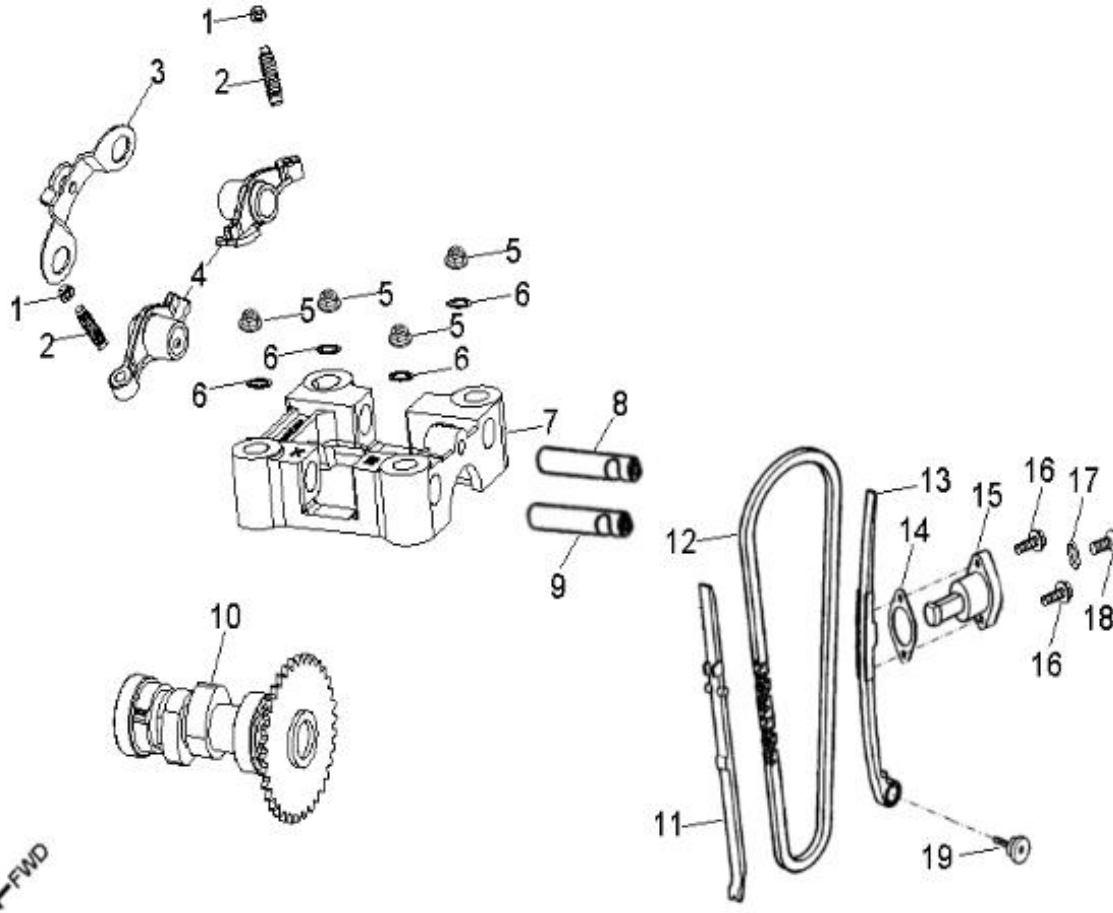

Item	Part Number	Description	Q.ty
1	1342055S-000	Shaft, Balancer	1
2	1300055S-000	Asm., Crankshaft	1
3	94101-1426020-00C	Washer	1
4	94001-14000-00C	Nut	1
5	1544739A-000	Spring, Oil	1
6	1544139A-000	Tube, Oil, Crankshaft	1
7	1311550A-000	Clip, Piston Pin	2
8	1311150A-000	Pin, Piston	1
9	1310050A-000	Piston	1
10	90471-25404	Key, Woodruff	1
11	1301150A-000	Ring Set, Piston	1

Item	Part Number	Description	Q.ty
1	91003-060088-00K	Bolt	3
2	1133950B-000	Wind Guider, Drive Clutch	1
3	1135550A-000	Derby Cover	1
4	94101-0613010-00C	Washer	3
5	96000-060258-08C	Bolt	2
6	96000-060168-08C	Bolt	1
7	94301-08140	Pin, Dowel	2
8	2210650A-000	Bushing, Sheave	1
9	96100-69050-LLU00	Bearing, Ball	1
10	2210750A-000	Ratchet, Recoil	1
11	1170650A-000	Sliding Cover Comp	1
12	1135050A-000	Recoil, Starter	1
13	96000-060168-10K	Bolt	4
14	96000-060408-08C	Bolt	10
15	11353201-000	Drain plug	1
16	11347201-000	Tablet, Logo	1
17	96000-050128-00K	Bolt	2
18	1134169S-000	Cover, Clutch	1
19	96100-6004-LLUC3/ZG	Bearing, Ball	1
20	1135950A-002	Gasket	1

Item	Part Number	Description	Q.ty
1	90206-05000-00A	Nut, Tappet Adj.	2
2	90012-06015	Screw, Tappet Adj.	2
3	1445650A-000	Asm., Decomp. Release	1
4	1443150A-000	Arm, Valve, Rocker	2
5	94050-08000-00C	Nut	4
6	94101-0818023-00U	Washer	4
7	1221150A-000	Bracket, Cam Shaft	1
8	1445250A-000	Shaft, Intake, Rocker Arm	1
9	1445350A-000	Shaft, Exhaust, Rocker Arm	1
10	1440050B-000	Asm., Cam Shaft	1
11	1450055L-000	Guide, Cam Chain, LH	1
12	1440155S-000	Chain, Cam	1
13	1455050A-000	Guide, Cam Chain, RH	1
14	14523119-002	Gasket, Tensioner	1
15	14521119-000	Tensioner	1
16	96000-060228-14C	Bolt	2
17	93210-00915	O-Ring	1
18	93000-060068-00K	Screw	1
19	1453550A-000	Pivot, Guide	1