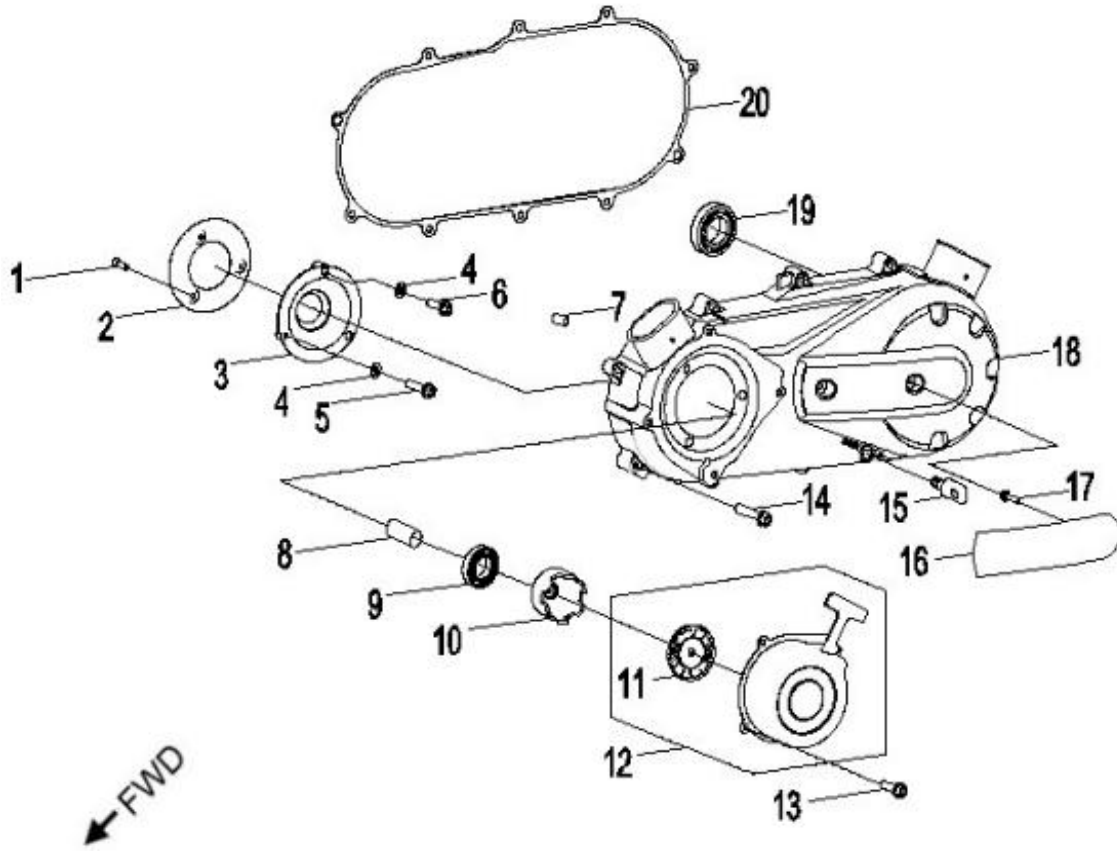

Item	Part Number	Description	Q.ty
1	91003-060088-00K	Bolt	3
2	1133950B-000	Wind Guider, Drive Clutch	1
3	1135550A-000	Derby Cover	1
4	94101-0613010-00C	Washer	3
5	96000-060258-08C	Bolt	2
6	96000-060168-08C	Bolt	1
7	94301-08140	Pin, Dowel	2
8	2210650A-000	Bushing, Sheave	1
9	96100-69050-LLU00	Bearing, Ball	1
10	2210750A-000	Ratchet, Recoil	1
11	1170650A-000	Sliding Cover Comp	1
12	1135050A-000	Recoil, Starter	1
13	96000-060168-10K	Bolt	4
14	96000-060408-08C	Bolt	10
15	11353201-000	Drain plug	1
16	11347201-000	Tablet, Logo	1
17	96000-050128-00K	Bolt	2
18	1134169S-000	Cover, Clutch	1
19	96100-6004-LLUC3/ZG	Bearing, Ball	1
20	1135950A-002	Gasket	1