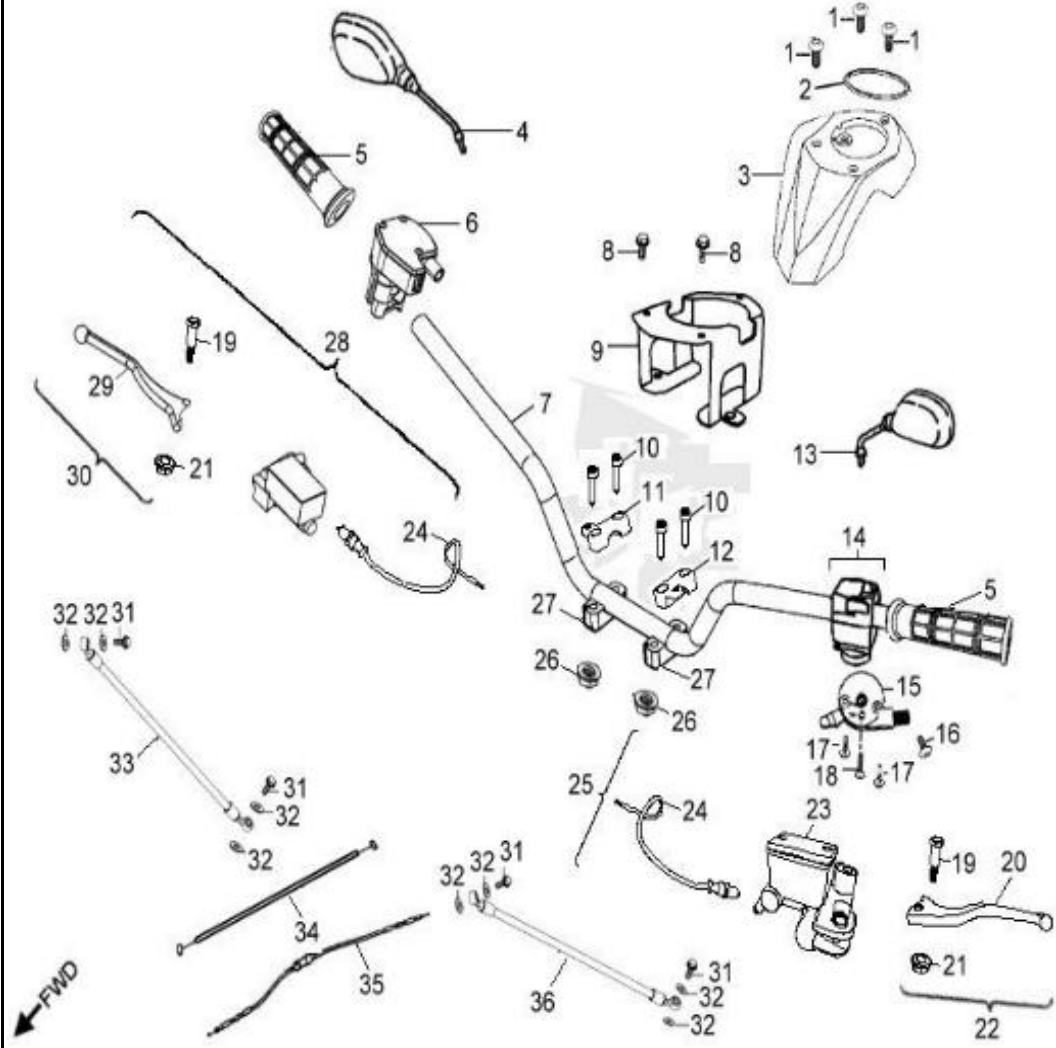

Item	Part Number	Description	Q.ty
1	93100-050128-00K	Bolt	3
2	64320201-000	Rubber, Seat	1
3	64211210-070	Pod, Handlebar	1
4	88110204-000	Mirror, RH	1
5	53167201-000	Grip, Handlebar	2
6	53900201-000	Control, Throttle	1
7	53100218-385	Handlebar	1
8	96000-060128-10K	Bolt	2
9	53310221-000	Bracket, Pod	1
10	91000-080258-00K	Bolt	4
11	53210204-000	Clamp, Upper, A	1
12	53220204-000	Clamp, Upper, B	1
13	88120201-001	Mirror, LH	1
14	35151227-001	Asm., Switch, LH	1
15	35160201-000	Asm., Manual Choke	1
16	93500-030068-00C	Bolt	1
17	93100-030048-00B	Screw	2
18	93500-060088-00K	Bolt	1
19	89220202-000	Bolt	2
20	53178206-000	Lever, Brake, LH	1
21	94073-06006-00K	Nut	2
22	53163206-000	Asm., Lever, LH	1
23	53185219-000	Master Cylinder, Left	1
24	35345201-000	Sensor, Taillight	2
25	53171219-000	Asm., Lever LH	1
26	90350-10000-00C	Nut	2
27	53200204-000	Clamp, Lower	2
28	53172215-000	Asm., Lever, RH	1
29	53175205-000	Lever, Brake, RH	1
30	53164205-000	Asm., Lever, RH	1
31	45456111-000	Bolt, Banjo	4
32	94101-1015012-00U	Washer	8
33	45447233-000	Hose, Brake	1
34	5392255E-000	Choke, Cable, Manual	1
35	53910214-000	Cable, Throttle	1
36	45447232-000	Hose, Brake	1