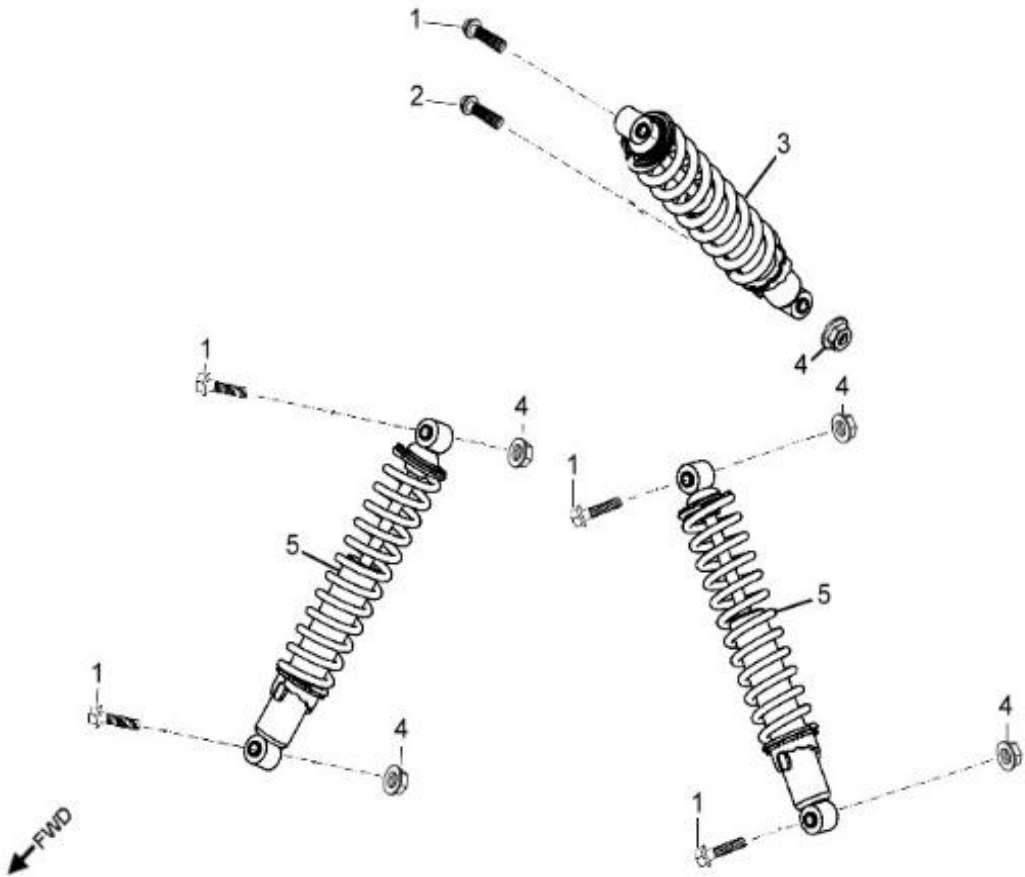

Item	Part Number	Description	Q.ty
1	92001-080128-00K	Bolt	2
2	50450227-067	Bracket, Bumper	1
3	92005-060148-00K	Bolt	2

Item	Part Number	Description	Q.ty
1	96007-060168-00K	Bolt	6
2	64300218-000	Footwell, RH	1
3	64310218-000	Footwell, LH	1
4	96000-100658-0KL	Bolt	8
5	52426156-000	Cap, dustproof	16
6	53140201-000	Spacer	8
7	53135202-000	Bushing	4
8	51301131-000	Cap, Valve, Grease	8
9	93903-1050128-00K	Screw	4
10	53005203-000	Retainer, Brake Line, Front	2
11	52451204-000	Ball Joint	4
12	94511-3113S	Clip, Cir	4
13	94101-1225020-00C	Washer	4
14	90351-12000-00C	Nut, Lock	4
15	51300131-000	Valve, Grease	2
16	53132204-385	A-Arm, Upper, LH	1
17	94050-10000-00C	Nut	8
18	53032204-385	A-Arm, Upper, RH	1
19	51300131-000	Valve, Grease	2
20	53135202-000	Bushing	4
21	51300131-000	Valve, Grease	4
22	53135202-000	Bushing	8
23	53050204-385	A-arm, Lower	2

Item	Part Number	Description	Q.ty
1	96000-100508-OKL	Bolt	5
2	96000-100608-OKL	Bolt	1
3	52400229-038	Asm., Suspension, Rear	1
4	94050-10000-00C	Nut	5
5	51100222-038	Asm., Suspension, Front	2

Item	Part Number	Description	Q.ty
1	96500-25470700000	Seal, Oil	2
2	96100-62040-Z0000	Bearing, Ball	2
3	4431139A-000	Spacer	2
4	4431539A-000	Spacer	2
5	42010204-000	Hub, Wheel, Front	1
6	42721206-000	Asm., Hub, Rh	1
7	0490005-000	Bearing, Ball	2
8	96500-223806A7271	Seal, Oil	2
9	4431239A-000	Spacer	2
10	42616131-000	Valve, Rim	2
11	4270155E-067	Rim, Front	2
12	42711231-000	Tire	2
13	90355-10000-17B	Nut	8
14	94121-1426016-000	Washer	2
15	94201-32320	Pin, Cotter	2
16	4273039A-000	Cap, Hub	2
17	90353-14015-00C	Shaft, Prob	2
18	4201039A-000	Hub, Wheel, Front	1
19	42710206-000	Asm., Hub, Lh	1