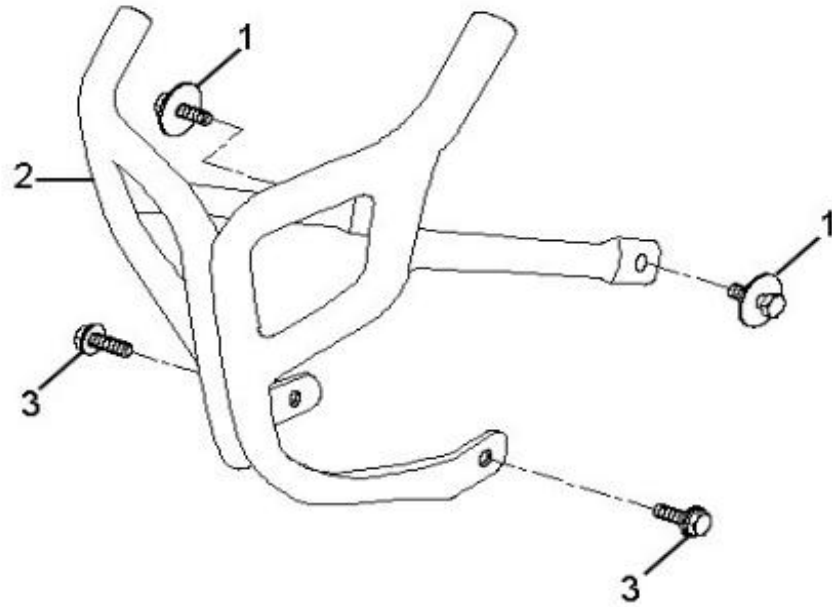

← FWD

Item	Part Number	Description	Q.ty
1	21327201-000	Cover	1
2	96000-060128-10K	Bolt	2
3	21328201-000	Knob, Transmission Lever	1
4	96000-080128-00K	Bolt	1
5	94101-0822020-00C	Washer	1
6	21319222-000	Gear Selector	1
7	21335202-000	Cable, Shift	1
8	21335203-000	Cable, Shift	1
9	96000-060128-10K	Bolt	2
10	5110555E-000	Bracket, Footwell, RH	2
11	7722539A-000	Grommet, Seat	2
12	90355-10000-17B	Nut	1
13	96000-100209-0GL	Bolt	4
14	50908205-000	Mounting, Engine, Rh	1
15	50100420-067	Asm., Frame	1
16	50106203-000	Shield, Chassis	1
17	92005-060168-00K	Bolt	4
18	50902205-000	Mounting, Engine, Lh	1
19	96000-102008-00B	Bolt	1
20	96000-101308-00B	Bolt	1
21	90108-120398-00K	Bolt	1
22	40525204-000	Chain Guider	1
23	89569131-000	Strap	8
24	96000-080168-0KL	Bolt	6
25	50142201-000	Bracket, Rear Fender, LH	1
26	50816153-000	Rubber	2
27	50105210-067	Sissy Bar	1
28	19611202-000	Cap, Rubber	2
29	50141201-000	Bracket, Rear Fender, RH	1

D-18: REAR SWIM ARM ASSEMBLY

Item	Part Number	Description	Q.ty
1	96500-426208A7271	Seal, Oil	1
2	96100-60070-LLU00	Bearing, Ball	2
3	42810221-000	Tube, Spacer	1
4	42803217-001	Asm., Housing, Rear Axle	1
5	96500-446208A7271	Seal, Oil	1
6	40521206-000	Protector, Chain	1
7	96007-060168-00K	Bolt	9
8	96000-100658-0KL	Bolt	4
9	40520212-000	Cover, Sprocket	1
10	93903-1050128-00K	Screw	4
11	40525206-000	Chain Guider	1
12	96007-060188-00K	Bolt	1
13	94511-7500S	Clip, Cir	1
14	93210-07531	O-Ring	1
15	43510203-000	Mount, Caliper	1
16	43512201-000	Shaft, Caliper Bracket	1
17	90355-10000-14C	Nut	4
18	53005301-000	Retainer, Brake Line, Front	1
19	90355-14000-19C	Nut	1
20	52424202-000	Cap, Dustproof	2
21	52524202-000	Seat, Grease Contain	2
22	96101-222520-2220	Bearing, Self-Lub	4
23	52410220-385	Arm, Swing	1
24	40525203-000	Chain Guider	1
25	51301131-000	Cap, Valve, Grease	1
26	51300131-000	Valve, Grease	1
27	52420203-000	Tube, Spacer	1
28	96000-143508-00C	Bolt	1