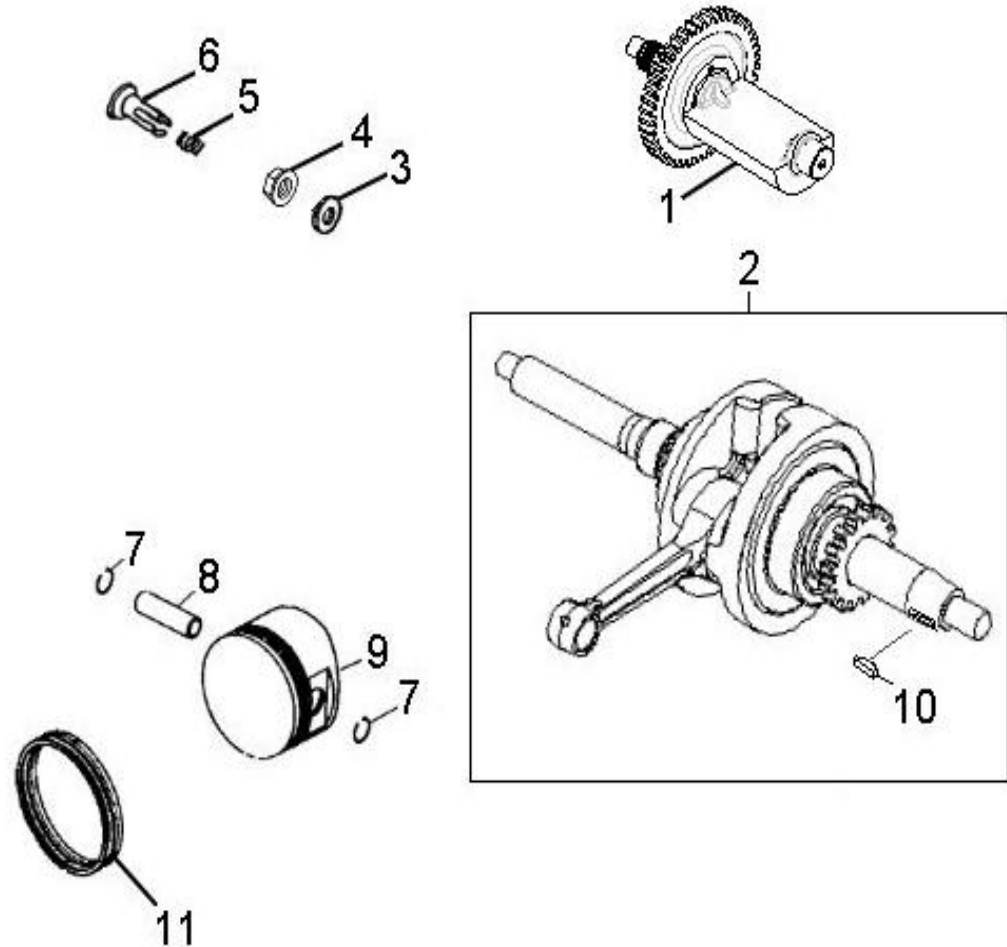

SS330

VIN Nंबर:

RF3AR5620GT001610

Item	Part Number	Description	Q.ty
1	96000-060258-08C	Bolt	4
2	1230950A-000	Cover, Cylinder Head	1
3	1230350A-000	Gasket	1
4	1230250A-000	Breather, Crankcase, Lower	1
5	93903-1040088-00K	Screw	4
6	1239150A-000	Gasket , Head Cover	1
7	14771119-000	Retainer, Valve, Spring	2
8	1475150A-000	Spring, Valve, Outer	2
9	1476150A-000	Spring, Valve, Inner	2
10	14781119-000	Clip, Retainer	4
11	12209119-000	Seal, Valve	2
12	14775119-000	Seat, Valve, Spring, Outer	2
13	94301-10140	Pin, Dowel	6
14	96000-061108-08C	Bolt	2
15	94101-0613010-00C	Washer	2
16	91001-060328-00C	Stud	2
17	94050-06000-00C	Nut	4
18	93210-03431	O-Ring	1
19	1710055L-000	Asm., Manifold, Intake	1
20	91001-060288-00C	Stud	2
21	1472150A-000	Valve, Exhaust	1
22	1471150A-000	Valve, Intake	1
23	91001-080328-00C	Stud	2
24	1220150A-000	Head, Cylinder	1
25	9807650A-000	Plug, Spark	1
26	1225050A-000	Gasket Set	1
27	1210055A-000	Cylinder	1
28	1219150A-002	Gasket, Cylinder	1

Item	Part Number	Description	Q.ty
1	1342055S-000	Shaft, Balancer	1
2	1300055S-000	Asm., Crankshaft	1
3	94101-1426020-00C	Washer	1
4	94001-14000-00C	Nut	1
5	1544739A-000	Spring, Oil	1
6	1544139A-000	Tube, Oil, Crankshaft	1
7	1311550A-000	Clip, Piston Pin	2
8	1311150A-000	Pin, Piston	1
9	1310050A-000	Piston	1
10	90471-25404	Key, Woodruff	1
11	1301150A-000	Ring Set, Piston	1