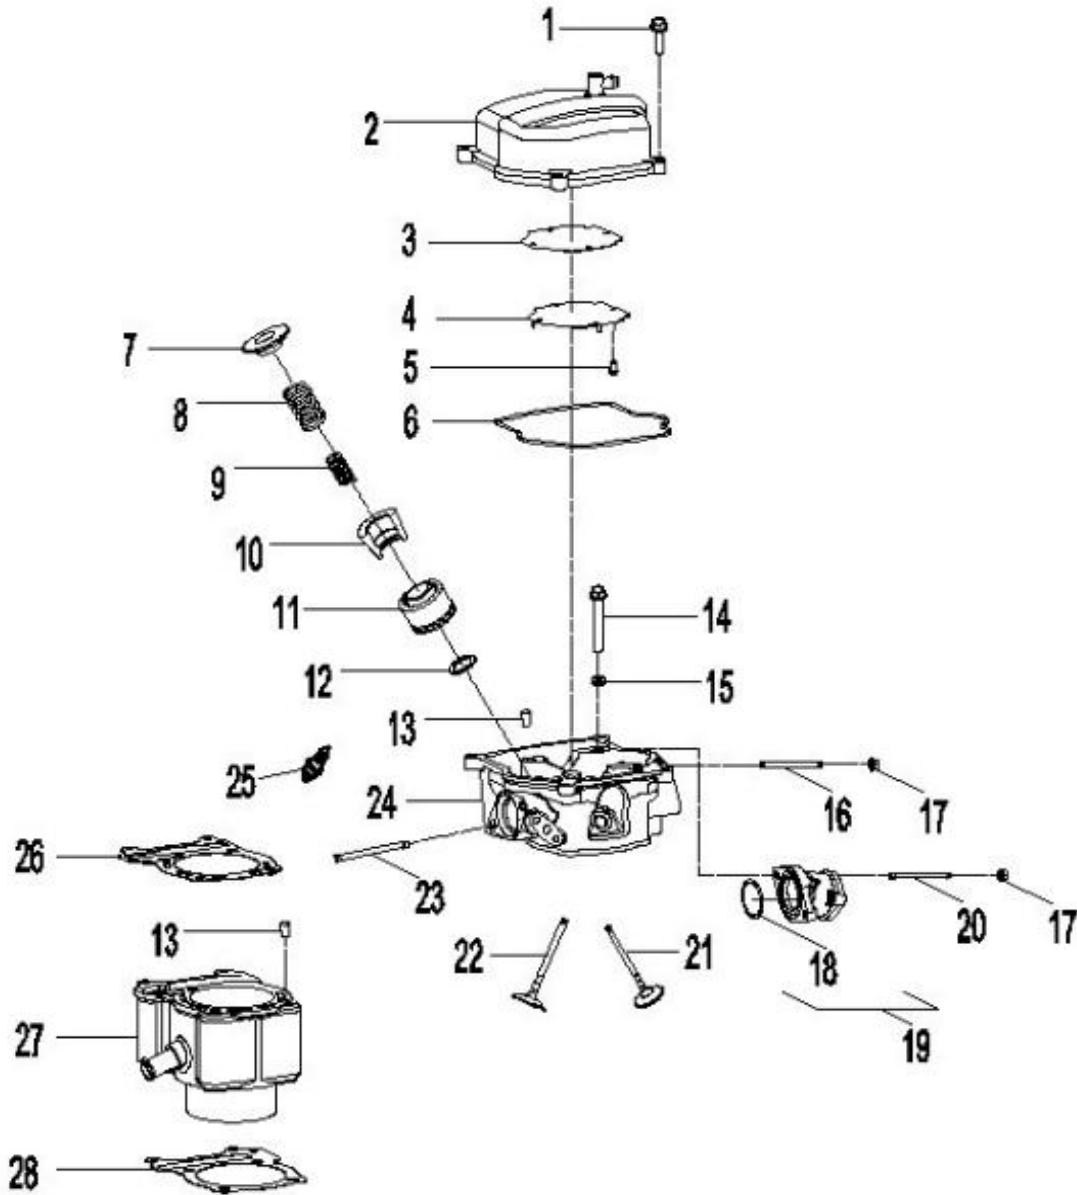

SS330

VIN Nंबर:

RF3AR5620GT001610

Item	Part Number	Description	Q.ty
1	96000-060258-08C	Bolt	4
2	1230950A-000	Cover, Cylinder Head	1
3	1230350A-000	Gasket	1
4	1230250A-000	Breather, Crankcase, Lower	1
5	93903-1040088-00K	Screw	4
6	1239150A-000	Gasket , Head Cover	1
7	14771119-000	Retainer, Valve, Spring	2
8	1475150A-000	Spring, Valve, Outer	2
9	1476150A-000	Spring, Valve, Inner	2
10	14781119-000	Clip, Retainer	4
11	12209119-000	Seal, Valve	2
12	14775119-000	Seat, Valve, Spring, Outer	2
13	94301-10140	Pin, Dowel	6
14	96000-061108-08C	Bolt	2
15	94101-0613010-00C	Washer	2
16	91001-060328-00C	Stud	2
17	94050-06000-00C	Nut	4
18	93210-03431	O-Ring	1
19	1710055L-000	Asm., Manifold, Intake	1
20	91001-060288-00C	Stud	2
21	1472150A-000	Valve, Exhaust	1
22	1471150A-000	Valve, Intake	1
23	91001-080328-00C	Stud	2
24	1220150A-000	Head, Cylinder	1
25	9807650A-000	Plug, Spark	1
26	1225050A-000	Gasket Set	1
27	1210055A-000	Cylinder	1
28	1219150A-002	Gasket, Cylinder	1

Item	Part Number	Description	Q.ty
1	90206-05000-00A	Nut, Tappet Adj.	2
2	90012-06015	Screw, Tappet Adj.	2
3	1445650A-000	Asm., Decomp. Release	1
4	1443150A-000	Arm, Valve, Rocker	2
5	94050-08000-00C	Nut	4
6	94101-0818023-00U	Washer	4
7	1221150A-000	Bracket, Cam Shaft	1
8	1445250A-000	Shaft, Intake, Rocker Arm	1
9	1445350A-000	Shaft, Exhaust, Rocker Arm	1
10	1440050B-000	Asm., Cam Shaft	1
11	1450055L-000	Guide, Cam Chain, LH	1
12	1440155S-000	Chain, Cam	1
13	1455050A-000	Guide, Cam Chain, RH	1
14	14523119-002	Gasket, Tensioner	1
15	14521119-000	Tensioner	1
16	96000-060228-14C	Bolt	2
17	93210-00915	O-Ring	1
18	93000-060068-00K	Screw	1
19	1453550A-000	Pivot, Guide	1