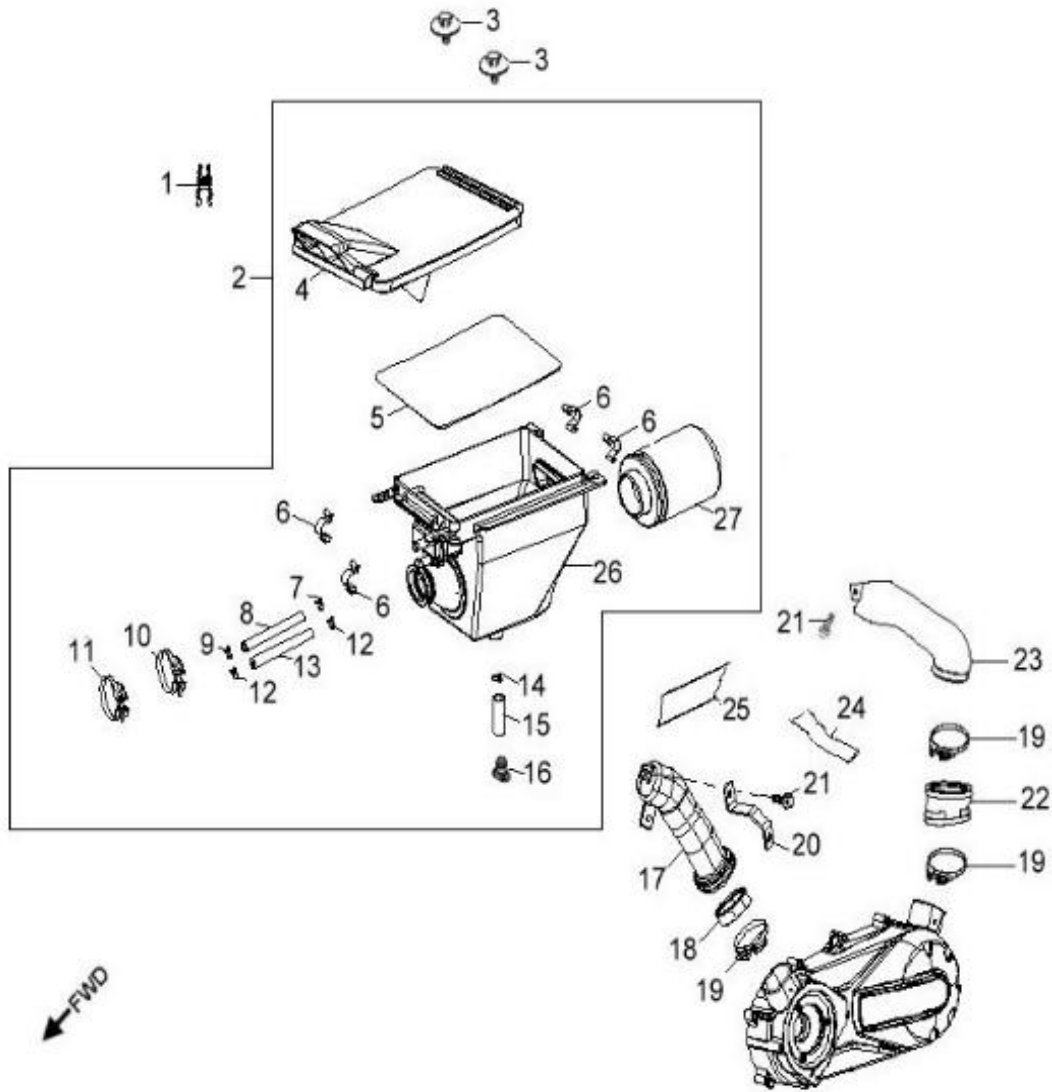

Item	Part Number	Description	Q.ty
1	89753202-000	Strap, Oil Hose	1
2	17200214-001	Asm., Cleaner, Air	1
3	92005-060168-00K	Bolt	2
4	17207207-000	Cover, Air Cleaner	1
5	3371639A-000	Gasket	1
6	1720839A-000	Clip	4
7	94510-14018	Clip	1
8	17381208-000	Tube, Breather, Ventilated	1
9	94510-12016	Clip	1
10	89669221-000	Strap	1
11	89669203-000	Strap	1
12	94510-12012	Clip	2
13	17381207-000	Tube, Breather, Ventilated	1
14	94515-15010	Clamp	1
15	94404-01613-090	Hose, Drain	1
16	1737039A-000	Plug, Trap	1
17	17255211-000	Duct, Inlet	1
18	17269203-000	Boot, Duct	1
19	89669212-000	Strap	3
20	17254201-000	Bracket, Inlet Duct	1
21	92003-060168-00K	Bolt	2
22	17269206-000	Boot, Duct	1
23	17256208-000	Duct, Outlet	1
24	87011219-000	Decal, Insulation	1
25	87011218-000	Decal, Insulation	1
26	17203210-000	Box, Air Cleaner	1
27	17205201-001	Filter, Air Cleaner	1