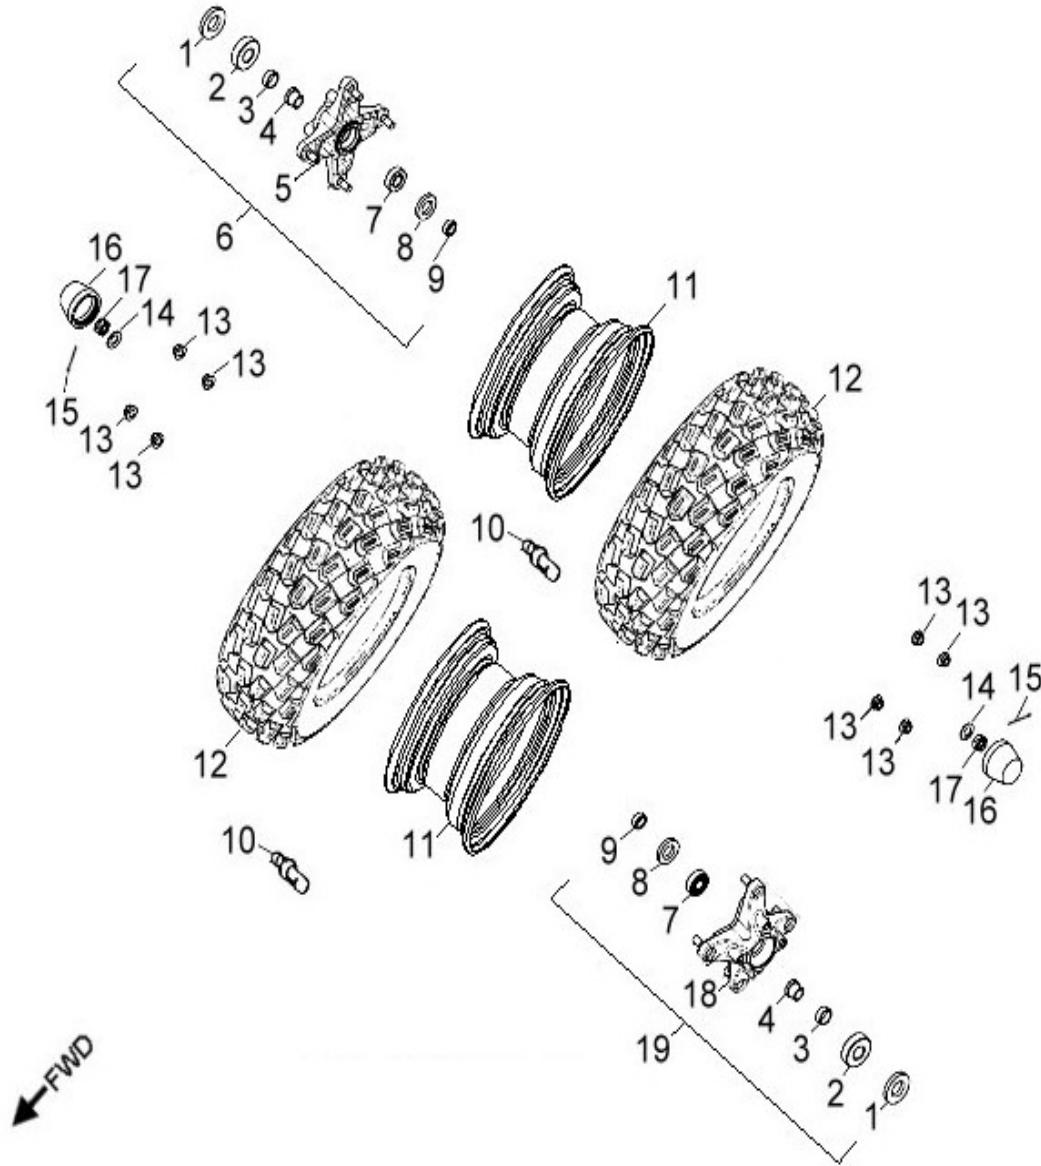

Item	Part Number	Description	Q.ty
1	92001-080128-00K	Bolt	2
2	50450227-067	Bracket, Bumper	1
3	92005-060148-00K	Bolt	2

Item	Part Number	Description	Q.ty
1	96007-060168-00K	Bolt	6
2	64300218-000	Footwell, RH	1
3	64310218-000	Footwell, LH	1
4	96000-100658-0KL	Bolt	8
5	52426156-000	Cap, dustproof	16
6	53140201-000	Spacer	8
7	53135202-000	Bushing	4
8	51301131-000	Cap, Valve, Grease	8
9	93903-1050128-00K	Screw	4
10	53005203-000	Retainer, Brake Line, Front	2
11	52451204-000	Ball Joint	4
12	94511-3113S	Clip, Cir	4
13	94101-1225020-00C	Washer	4
14	90351-12000-00C	Nut, Lock	4
15	51300131-000	Valve, Grease	2
16	53132204-385	A-Arm, Upper, LH	1
17	94050-10000-00C	Nut	8
18	53032204-385	A-Arm, Upper, RH	1
19	51300131-000	Valve, Grease	2
20	53135202-000	Bushing	4
21	51300131-000	Valve, Grease	4
22	53135202-000	Bushing	8
23	53050204-385	A-arm, Lower	2

Item	Part Number	Description	Q.ty
1	96000-100508-OKL	Bolt	5
2	96000-100608-OKL	Bolt	1
3	52400229-038	Asm., Suspension, Rear	1
4	94050-10000-00C	Nut	5
5	51100222-038	Asm., Suspension, Front	2

Item	Part Number	Description	Q.ty
1	96500-25470700000	Seal, Oil	2
2	96100-62040-Z0000	Bearing, Ball	2
3	4431139A-000	Spacer	2
4	4431539A-000	Spacer	2
5	42010204-000	Hub, Wheel, Front	1
6	42721206-000	Asm., Hub, Rh	1
7	0490005-000	Bearing, Ball	2
8	96500-223806A7271	Seal, Oil	2
9	4431239A-000	Spacer	2
10	42616131-000	Valve, Rim	2
11	4270155E-067	Rim, Front	2
12	42711231-000	Tire	2
13	90355-10000-17B	Nut	8
14	94121-1426016-000	Washer	2
15	94201-32320	Pin, Cotter	2
16	4273039A-000	Cap, Hub	2
17	90353-14015-00C	Shaft, Prob	2
18	4201039A-000	Hub, Wheel, Front	1
19	42710206-000	Asm., Hub, Lh	1

Item	Part Number	Description	Q.ty
1	90355-10000-17B	Nut	8
2	4280139A-067	Rim, Rear	2
3	4202039A-000	Hub, Wheel, RH	2
4	42616131-000	Valve, Rim	2
5	42811231-000	Tire	2
6	94121-1835200-000	Washer	2
7	94201-32320	Pin, Cotter	2
8	4273039A-000	Cap, Hub	2
9	90353-18000-00C	Shaft, Prob	2