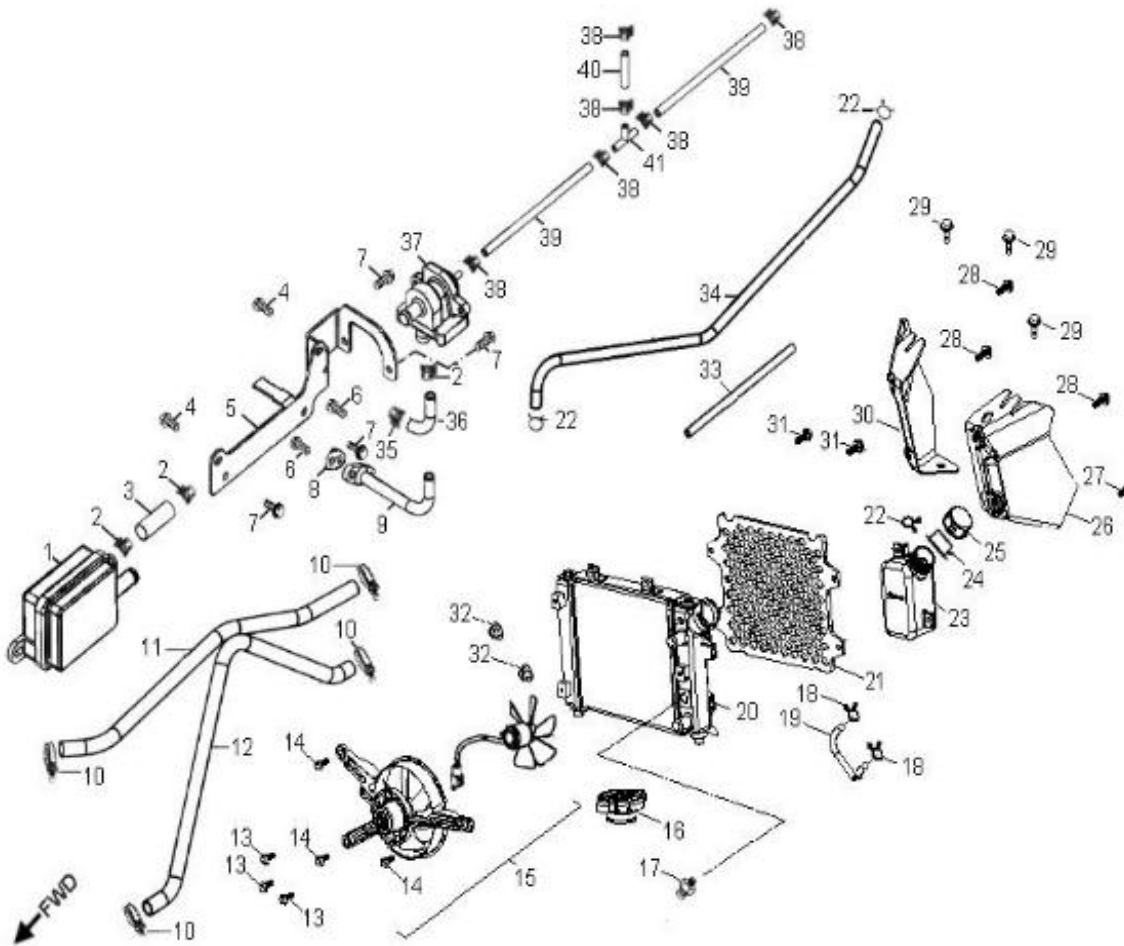

Item	Part Number	Description	Q.ty
1	18995202-000	Asm.,Filter, Daul- Intake	1
2	94510-15000	Clip	3
3	96420-01016-052	Hose, Rubber	1
4	96000-060128-OKL	Bolt	2
5	1899850A-000	Bracket, Dual- Intake	1
6	96000-060168-08C	Bolt	2
7	96000-060148-10K	Bolt	4
8	1864639E-000	Gasket, Hose	1
9	18640205-000	Tube, Dual- Intake	1
10	1922250A-000	Clamp	4
11	19503202-000	Hose, Inlet, Radiator	1
12	19501202-000	Hose, Outlet, Radiator	1
13	93003-060168-00K	Screw	3
14	93502-040128-00C	Screw	3
15	1900550A-000	Asm., Fan	1
16	1911150A-000	Cap, Water	1
17	1932051T-000	Asm., Switch, Thermosatic	1
18	94515-12008	Clamp	2
19	19506203-000	Hose, Inlet, Expansion Tank	1
20	1901155C-001	Radiator	1
21	19115203-000	Radiator Cover	1
22	94510-06500	Clip	3
23	1910150A-000	Tank, Expansion	1
24	1726950A-000	Boot, Duct	1
25	1910250A-000	Cap, Expansion Tank	1
26	19116201-000	Wind Panel, Radiator, LH	1
27	96007-060278-00K	Bolt	1
28	96007-060188-00K	Bolt	3
29	96007-060168-00K	Bolt	3
30	19117201-000	Wind Panel, Radiator, RH	1
31	96007-060228-00K	Bolt	2
32	94050-06000-00K	Nut	2
33	94408-05007-720A	Hose	1
34	19505204-000	Hose, Bypass, Thermosatic	1
35	94510-13000	Clip	1
36	18992201-000	Hose	1
37	1899955E-000	Valve, Dual-Intake	1
38	94510-06500	Clip	6
39	94407-04007-075	Hose	2
40	94407-04007-300	Hose	1