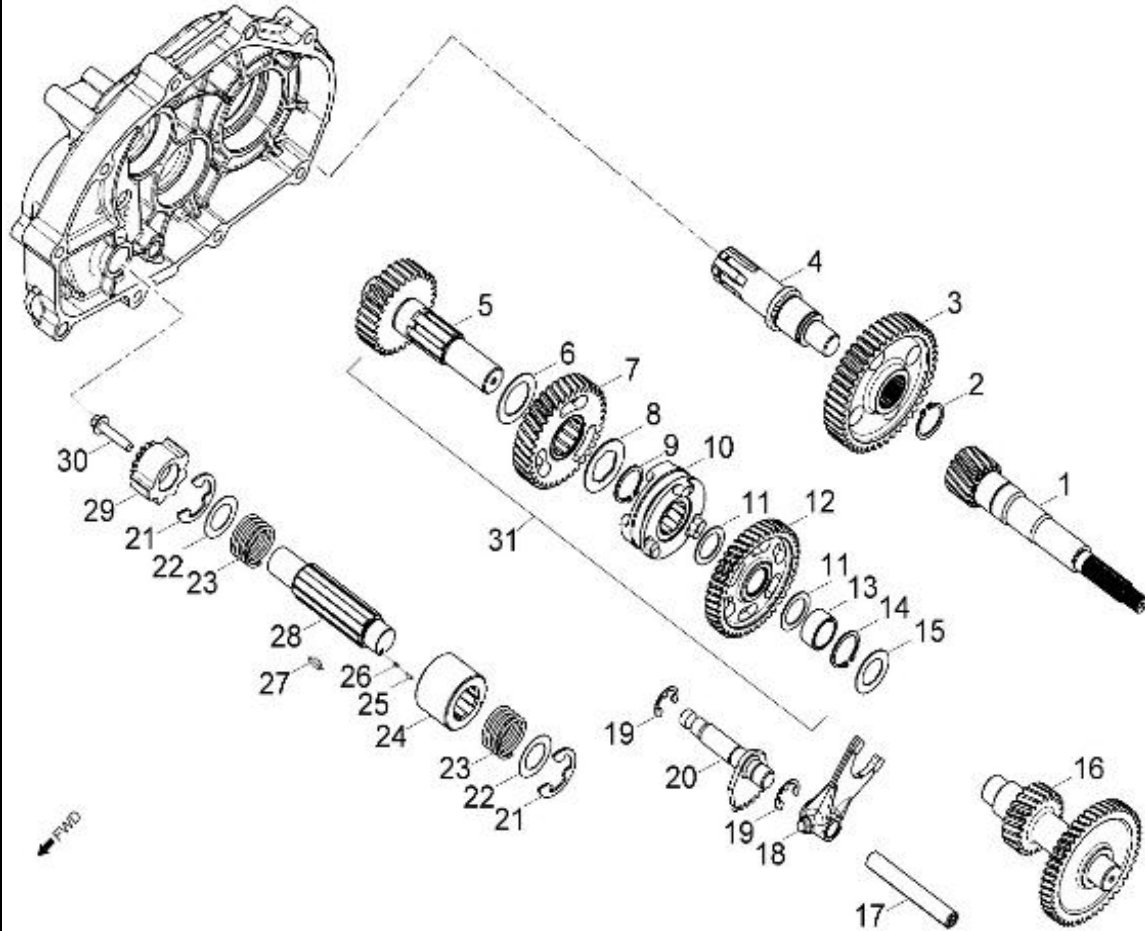

Item	Part Number	Description	Q.ty
1	91003-060088-00K	Bolt	3
2	1133950B-000	Wind Guider, Drive Clutch	1
3	1135550A-000	Derby Cover	1
4	94101-0613010-00C	Washer	3
5	96000-060258-08C	Bolt	2
6	96000-060168-08C	Bolt	1
7	94301-08140	Pin, Dowel	2
8	2210650A-000	Bushing, Sheave	1
9	96100-69050-LLU00	Bearing, Ball	1
10	2210750A-000	Ratchet, Recoil	1
11	1170650A-000	Sliding Cover Comp	1
12	1135050A-000	Recoil, Starter	1
13	96000-060168-10K	Bolt	4
14	96000-060408-08C	Bolt	10
15	11353201-000	Drain plug	1
16	11347201-000	Tablet, Logo	1
17	96000-050128-00K	Bolt	2
18	1134169S-000	Cover, Clutch	1
19	96100-6004-LLUC3/ZG	Bearing, Ball	1
20	1135950A-002	Gasket	1

Item	Part Number	Description	Q.ty
1	90206-05000-00A	Nut, Tappet Adj.	2
2	90012-06015	Screw, Tappet Adj.	2
3	1445650A-000	Asm., Decomp. Release	1
4	1443150A-000	Arm, Valve, Rocker	2
5	94050-08000-00C	Nut	4
6	94101-0818023-00U	Washer	4
7	1221150A-000	Bracket, Cam Shaft	1
8	1445250A-000	Shaft, Intake, Rocker Arm	1
9	1445350A-000	Shaft, Exhaust, Rocker Arm	1
10	1440050B-000	Asm., Cam Shaft	1
11	1450055L-000	Guide, Cam Chain, LH	1
12	1440155S-000	Chain, Cam	1
13	1455050A-000	Guide, Cam Chain, RH	1
14	14523119-002	Gasket, Tensioner	1
15	14521119-000	Tensioner	1
16	96000-060228-14C	Bolt	2
17	93210-00915	O-Ring	1
18	93000-060068-00K	Screw	1
19	1453550A-000	Pivot, Guide	1

Item	Part Number	Description	Q.ty
1	2842350A-000	Gear, Starter	1
2	2842450A-000	Shaft, Starter Motor	1
3	2842250A-000	Asm., Gear Starter	1
4	2822062N-000	Gear, Starter	1
5	96000-060308-08C	Bolt	2
6	1500050A-000	Asm., Oil Pump	1
7	1515050A-000	Sprocket, Oil Pump	1
8	94511-1000S	Clip, Cir	1
9	1514150A-000	Chain, Oil Pump	1
10	1571150A-000	Cover, Oil Pump	1
11	96000-060128-08C	Bolt	2
12	3120050A-001	Motor, Starter	1
13	93210-02431	O-Ring	1
14	96000-060208-08C	Bolt	2