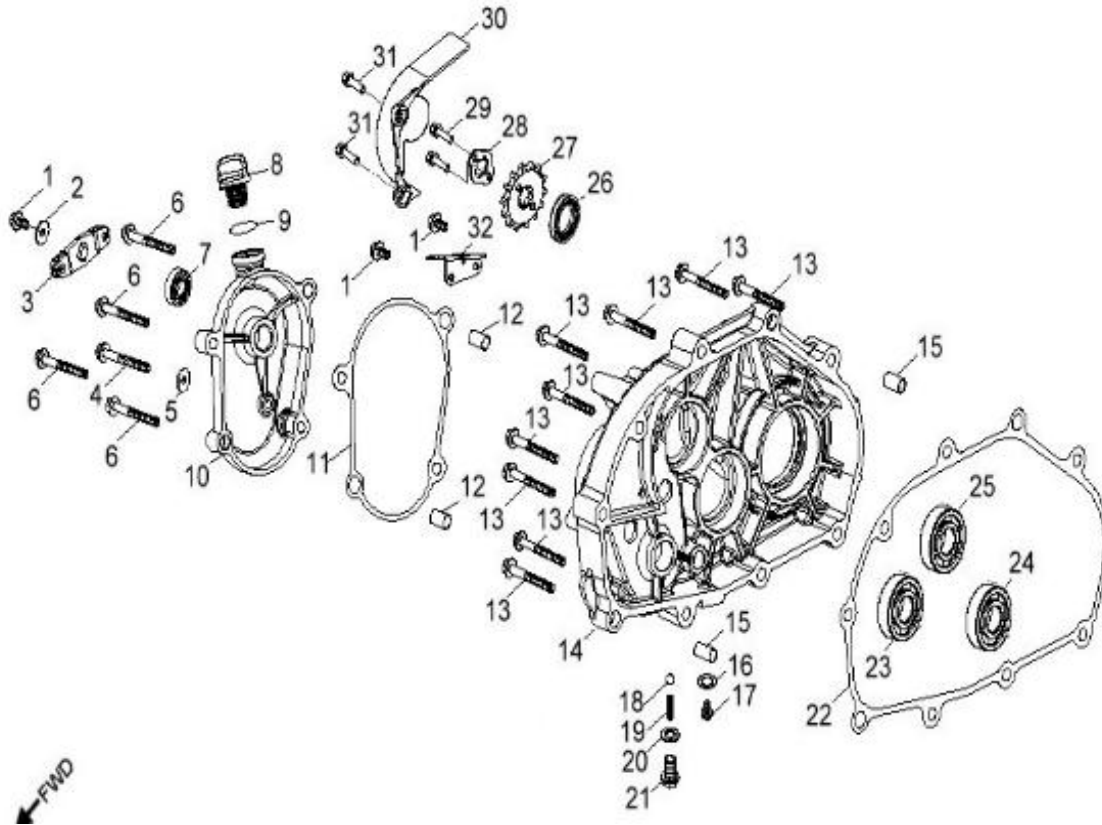

Item	Part Number	Description	Q.ty
1	96000-060168-10K	Bolt	3
2	94101-0618015-00K	Washer	1
3	2131755C-000	Lever, Shift	1
4	96000-060088-00K	Bolt	1
5	94101-0612010-00U	Washer	1
6	96000-060358-08C	Bolt	4
7	96500-142807A7271	Seal, Oil	1
8	15650111-001	Plug, Oil	1
9	93212-01425	O-Ring	1
10	2136150S-000	Cover, Shift	1
11	2136250S-002	Gasket, Inspection Cover	1
12	94301-08140	Pin, Dowel	2
13	96000-080458-00C	Bolt	9
14	2130155C-000	Cover, Transmission	1
15	94301-10140	Pin, Dowel	2
16	94101-1221320-00L	Washer	1
17	96000-120158-14C	Bolt	1
18	2132239A-000	Ball, Steel	1
19	2430655E-000	Spring, Detent	1
20	94101-1422010-00L	Washer	1
21	2430539A-000	Bolt	1
22	2139550A-002	Gasket, Transmission Cover	1
23	96100-63040-00000	Bearing, Ball	1
24	96100-63050-00000	Bearing, Ball	1
25	96100-62040-00000	Bearing, Ball	1
26	96504-255207NBR	Seal, Oil	1
27	23801156-001	Sprocket, Drive	1
28	23811201-000	Bracket, Sprocket	1
29	92000-060108-00C	Bolt	2
30	40510201-000	Shield	1
31	93501-060168-00K	Bolt	2
32	2134155C-000	Adaptor, Shift Cable	1