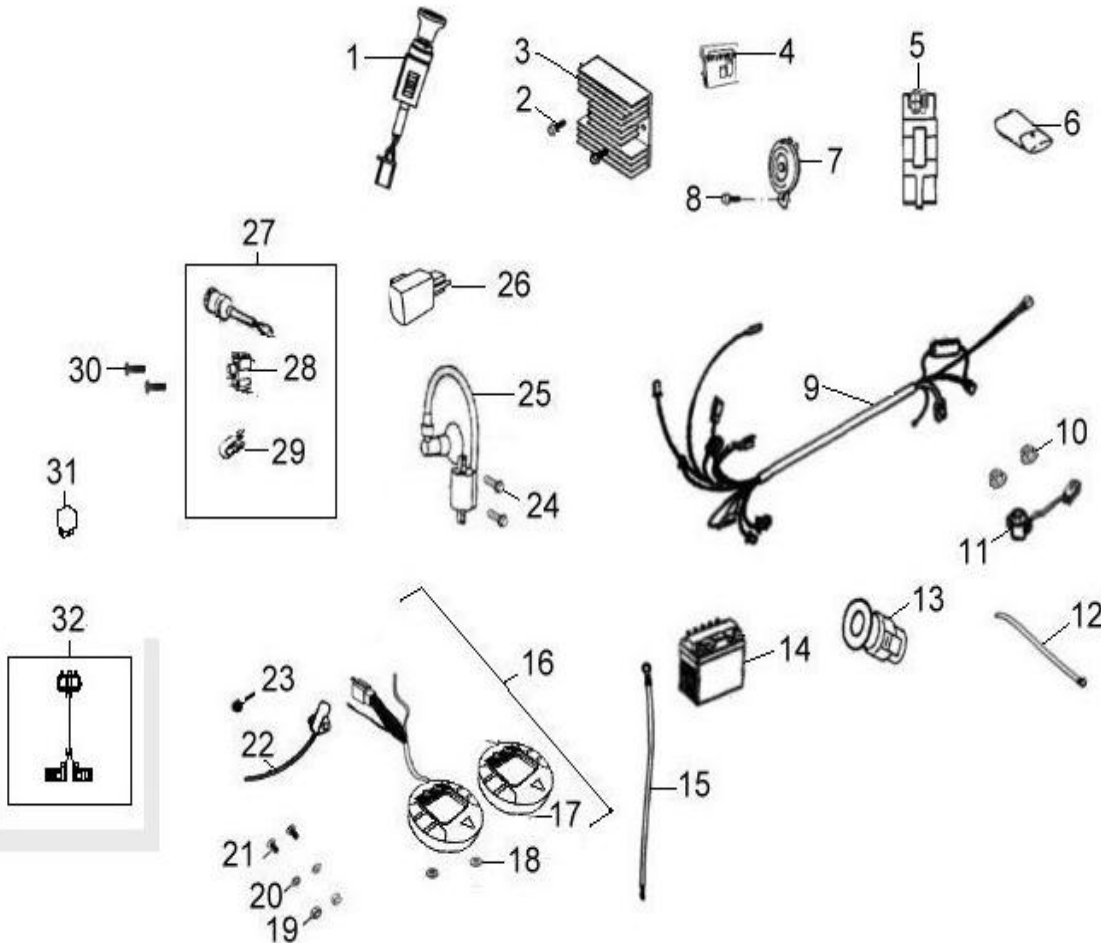

Item	Part Number	Description	Q.ty
1	38130179-000	Power Supplier	1
2	96000-060128-10K	Bolt	2
3	31600215-000	Rectifier/ Regulator	1
4	32109201-001	Fuse Box	1
5	30410222-000	Asm., CDI Unit	1
6	89120205-001	Pouch, Tool	1
7	38110204-000	Horn	1
8	96000-080128-0KL	Bolt	1
9	32100247-005	Harness, Main Wire	1
10	94050-06000-00K	Nut	2
11	38501210-000	Starter Relay	1
12	89569131-000	Strap	39
13	38302202-000	Relay, Signal	1
14	3150039A-001	Battery	1
15	32001204-000	Asm., Battery Cable	1
16	37200218-001	Asm., Speedometer	1
17	37211201-000		1
18	94101-0613010-00B	Washer	2
19	94001-06000-10B	Nut	2
20	94111-0412010-00B	Washer, Spring	2
21	93500-040128-00B	Bolt	2
22	37206201-000	Sensor, Speedometer	1
23	37203206-000	Magnet, Speedometer	1
24	96000-060208-10K	Bolt	2
25	30510207-000	Asm., Ignition Coil	1
26	38701202-000	Relay, Parking	1
27	35100282-000	Asm., Main Switch	1
28	35106208-000	Lock, Steering	1
29	35101131-000	Clip, Main Switch	1
30	93100-050128-00K	Bolt	2
31	5042951T-000	Relay, Thermo Switch	1
32	33102207-000	Wire	1