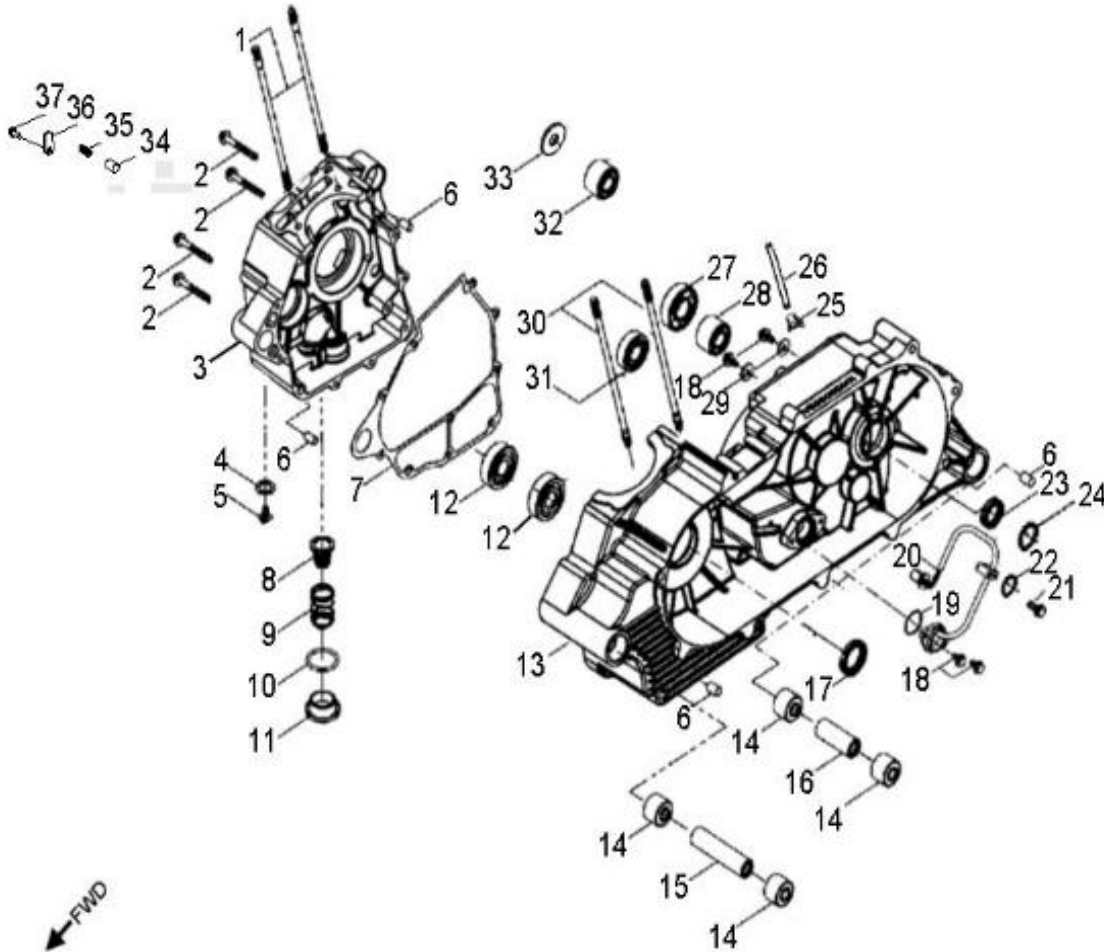

SS330

VIN Nंबर:

RF3AR5620GT001610

Item	Part Number	Description	Q.ty
1	96000-060258-08C	Bolt	4
2	1230950A-000	Cover, Cylinder Head	1
3	1230350A-000	Gasket	1
4	1230250A-000	Breather, Crankcase, Lower	1
5	93903-1040088-00K	Screw	4
6	1239150A-000	Gasket , Head Cover	1
7	14771119-000	Retainer, Valve, Spring	2
8	1475150A-000	Spring, Valve, Outer	2
9	1476150A-000	Spring, Valve, Inner	2
10	14781119-000	Clip, Retainer	4
11	12209119-000	Seal, Valve	2
12	14775119-000	Seat, Valve, Spring, Outer	2
13	94301-10140	Pin, Dowel	6
14	96000-061108-08C	Bolt	2
15	94101-0613010-00C	Washer	2
16	91001-060328-00C	Stud	2
17	94050-06000-00C	Nut	4
18	93210-03431	O-Ring	1
19	1710055L-000	Asm., Manifold, Intake	1
20	91001-060288-00C	Stud	2
21	1472150A-000	Valve, Exhaust	1
22	1471150A-000	Valve, Intake	1
23	91001-080328-00C	Stud	2
24	1220150A-000	Head, Cylinder	1
25	9807650A-000	Plug, Spark	1
26	1225050A-000	Gasket Set	1
27	1210055A-000	Cylinder	1
28	1219150A-002	Gasket, Cylinder	1

Item	Part Number	Description	Q.ty
1	1342055S-000	Shaft, Balancer	1
2	1300055S-000	Asm., Crankshaft	1
3	94101-1426020-00C	Washer	1
4	94001-14000-00C	Nut	1
5	1544739A-000	Spring, Oil	1
6	1544139A-000	Tube, Oil, Crankshaft	1
7	1311550A-000	Clip, Piston Pin	2
8	1311150A-000	Pin, Piston	1
9	1310050A-000	Piston	1
10	90471-25404	Key, Woodruff	1
11	1301150A-000	Ring Set, Piston	1