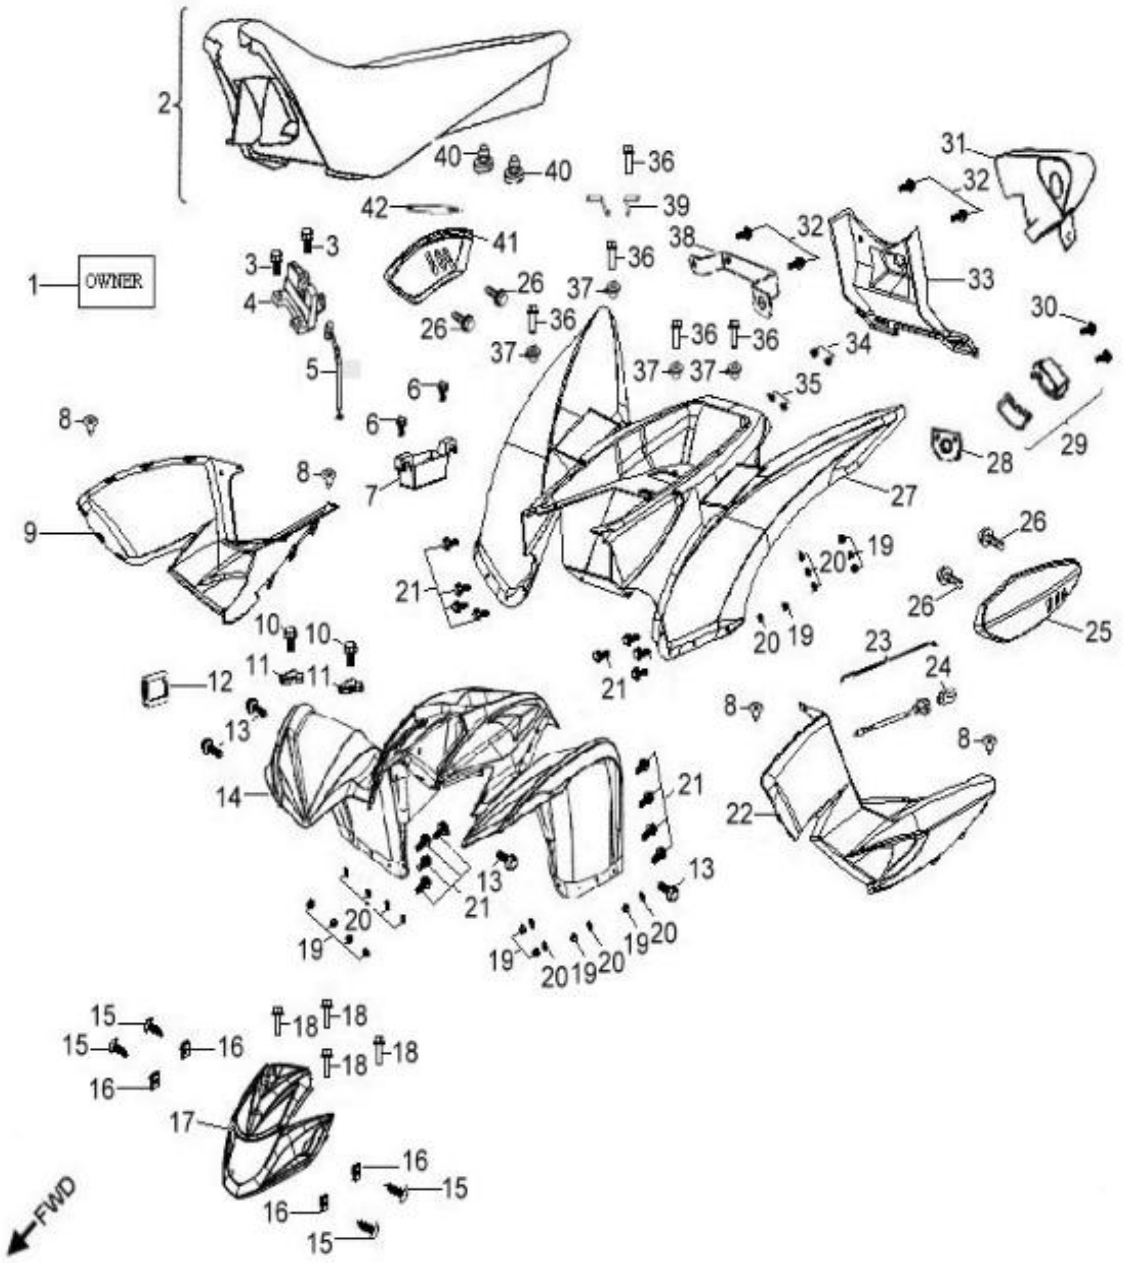

Item	Part Number	Description	Q.ty
39	89750202-000	Strap, Battery	1
40	77220180-000	Rubber, Seat	2
41	18319201-000	Veneer, RH	1
42	93213-04740	O-Ring	1