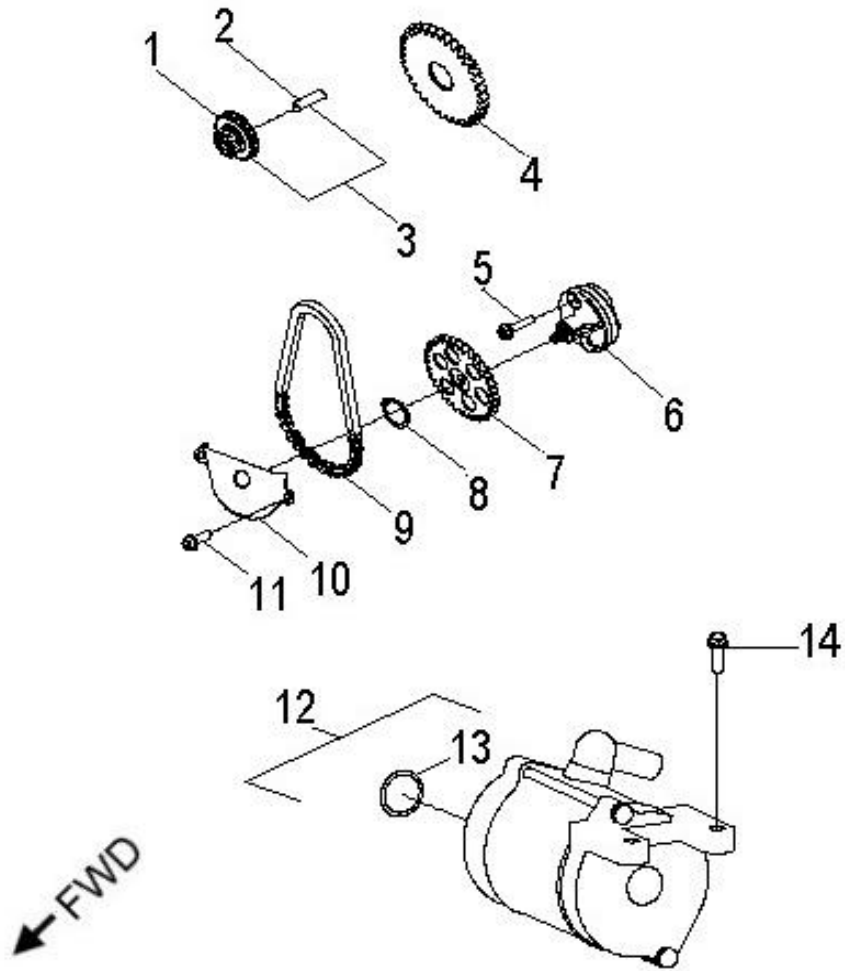

Item	Part Number	Description	Q.ty
1	2842350A-000	Gear, Starter	1
2	2842450A-000	Shaft, Starter Motor	1
3	2842250A-000	Asm., Gear Starter	1
4	2822062N-000	Gear, Starter	1
5	96000-060308-08C	Bolt	2
6	1500050A-000	Asm., Oil Pump	1
7	1515050A-000	Sprocket, Oil Pump	1
8	94511-1000S	Clip, Cir	1
9	1514150A-000	Chain, Oil Pump	1
10	1571150A-000	Cover, Oil Pump	1
11	96000-060128-08C	Bolt	2
12	3120050A-001	Motor, Starter	1
13	93210-02431	O-Ring	1
14	96000-060208-08C	Bolt	2