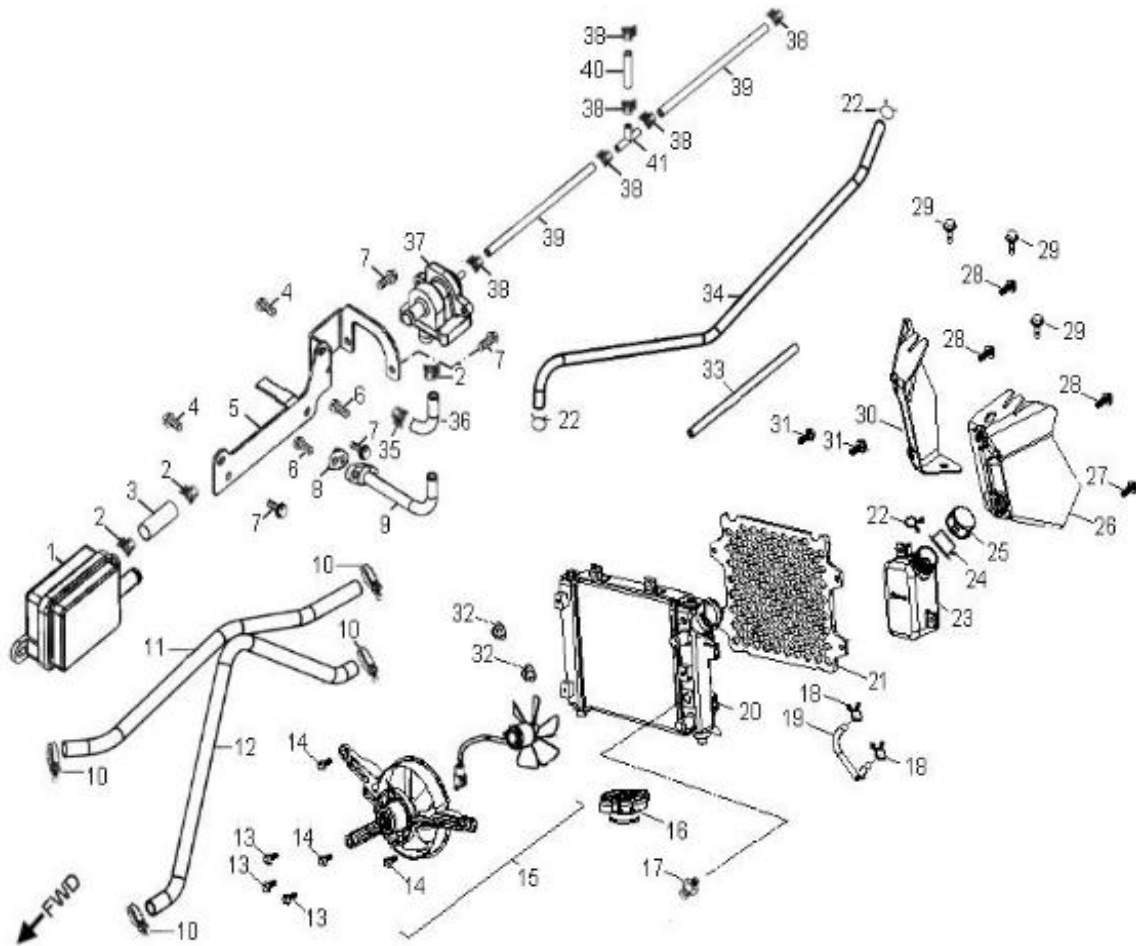

Item	Part Number	Description	Q.ty
41	16126201-000	T-Joint	1