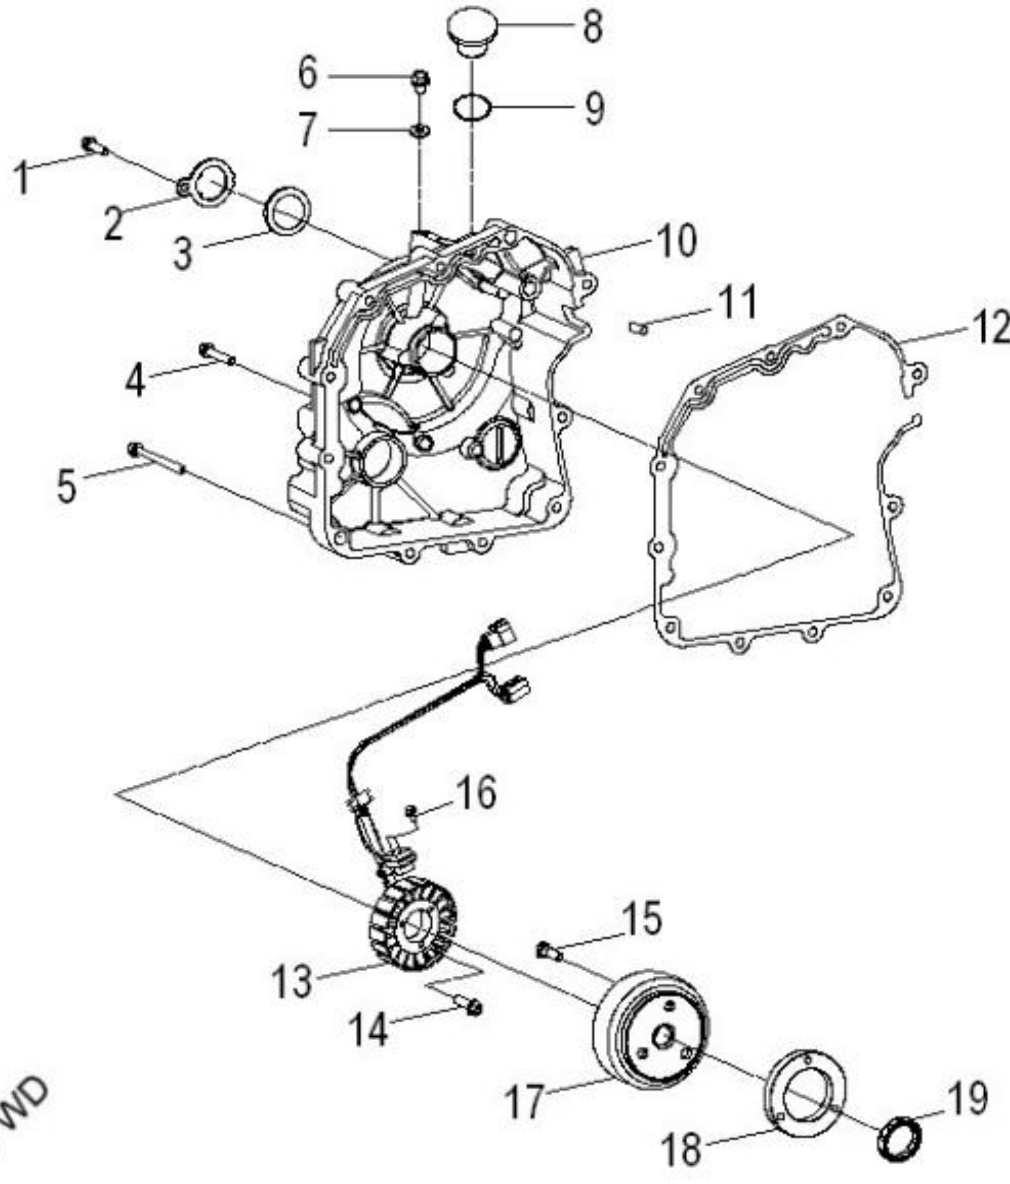

Item	Part Number	Description	Q.ty
1	96000-060128-08C	Bolt	1
2	1133350S-000	Retainer, Sight Glass	1
3	1120250A-000	Oil Windows	1
4	96000-060458-08C	Bolt	4
5	96000-061359-08G	Bolt	7
6	96000-060108-10K	Bolt	1
7	94101-0612010-00U	Washer	1
8	96600-30075000000	Cap(Nickel Silver)	1
9	93210-02724	O-Ring	1
10	1133550A-000	Crankcase Cover, Rh	1
11	94301-10140	Pin, Dowel	2
12	1139350A-002	Gasket, Crankcase, RH	1
13	31120207-000	Stator	1
14	91300-050258-00C	Screw	3
15	91005-080188-00C	Bolt	3
16	92000-050128-00C	Bolt	2
17	31110209-000	Flywheel	1
18	2812162N-000	Outer, One Way	1
19	2813050B-000	Asm., Rollor, One Way	1