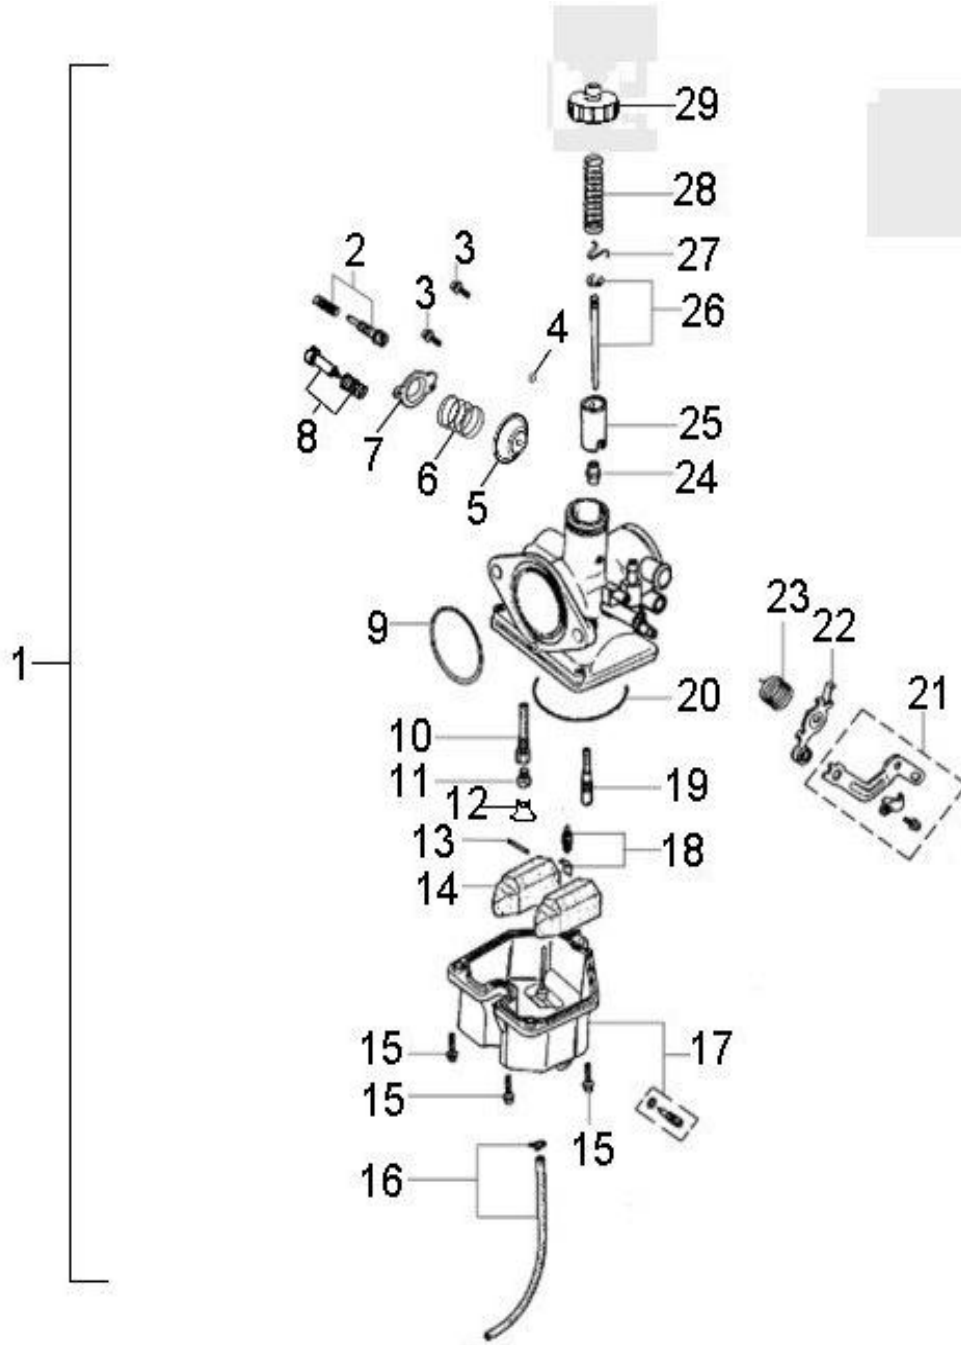

Item	Part Number	Description	Q.ty
1	1610055A-000	Asm., Carburetor	1
2	1611539A-000	Screw, Air	1
3	93502-040108-00C	Screw	2
4	3371655E-000	Seal	1
5	1615655E-000	Check Valve, Air	1
6	4054155E-000	Spring	1
7	1615555E-000	Cover, Diaphragm	1
8	1611439A-000	Screw, Idle	1
9	93210-02924	O-Ring	1
10	1610539A-000	Valve, Needle	1
11	16108209-000	Jet, Main	1
12	16137201-000	Fuel Retainer	1
13	1611939A-000	Pin, Float	1
14	1612339A-000	Float	1
15	93502-040168-00C	Screw	3
16	1610939A-000	Drain Tube	1
17	1610739A-000	Float, Body	1
18	1611739A-000	Valve, Float	1
19	16110203-000	38 Pilot Jet	1
20	1610639A-000	Seal, Float	1
21	1613039A-000	Support, Cable	1
22	1613539A-000	Choke, Lever	1
23	1612739A-000	Recoil, Choke	1
24	1615039A-000	Needle, Jet	1
25	1610355E-000	Throttle, Valve	1
26	1610439A-000	Asm., Jet Needle	1
27	1614539A-000	Clip, Needle	1
28	1610239A-000	Spring	1
29	1614039A-000	Asm., Cap	1