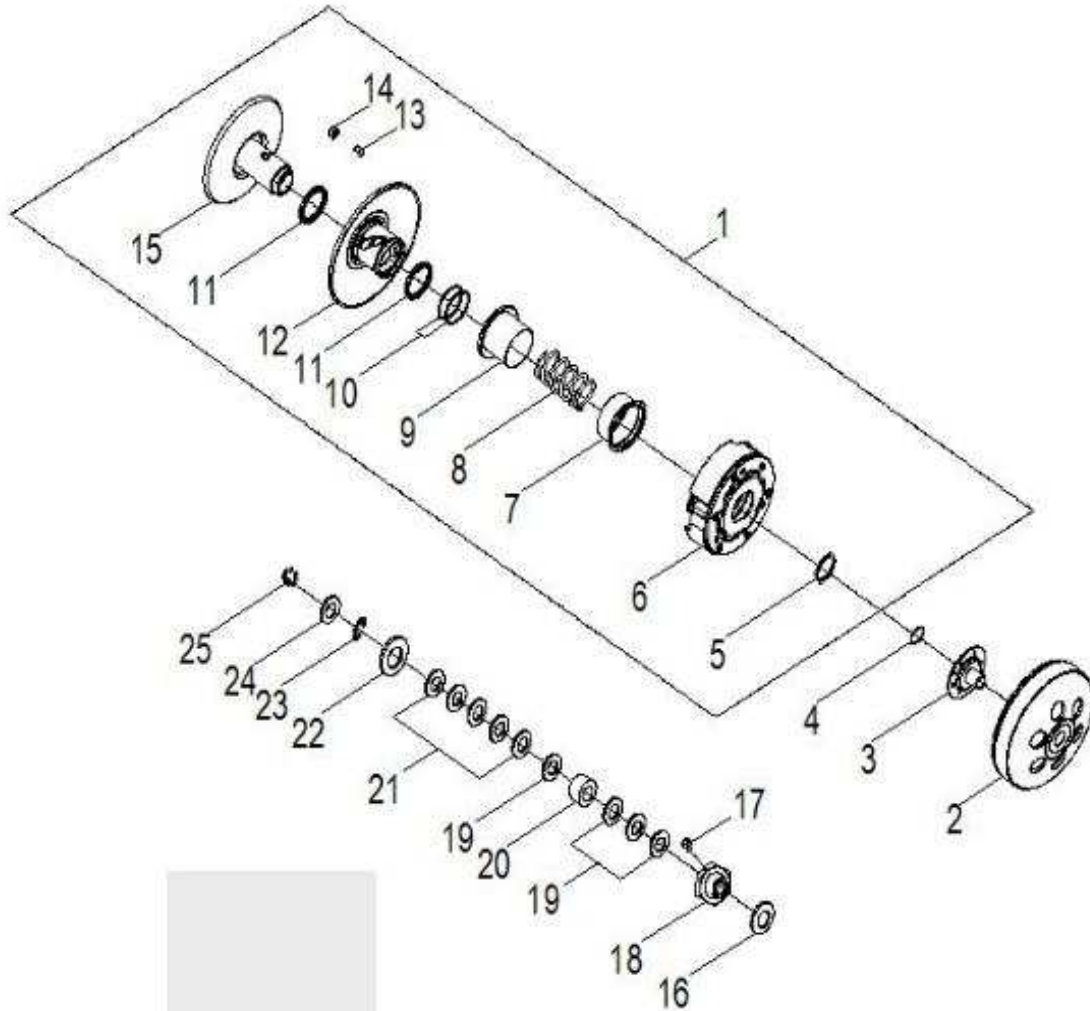

Item	Part Number	Description	Q.ty
1	2200050A-000	Asm., Driven Clutch	1
2	2210050A-000	Clutch, Outer	1
3	2210139A-000	Hold, Cam	1
4	93214-02031	O-Ring	1
5	95111-0001C-000	Nut	1
6	2200150A-000	Asm., Driven Shoes	1
7	2323950A-000	Seal, Collor	1
8	2323350A-000	Spring, Clutch	1
9	2323750A-000	Seal, Collor	1
10	93210-04720	O-Ring	2
11	96500-404704	Seal, Oil	2
12	2322050A-000	Sheave, Moveable	1
13	2322550A-000	Pin, Guide	3
14	2322650A-000	Roller, Guide	3
15	2320050A-000	Sheave, Driven	1
16	94121-2038005-00K	Washer	1
17	91205-050088-0KL	Bolt	1
18	2210539A-000	Nut, Driven	1
19	94101-2538010-000	Washer	4
20	2210839A-000	Guide, Cam	1
21	94122-2550020-00K	Washer, Special	5
22	2210439A-000	Retainer, Ball	1
23	94511-250IS	Clip, Cir	1
24	94101-2531010-00K	Washer	1
25	96211-07000	Ball, Steel	8