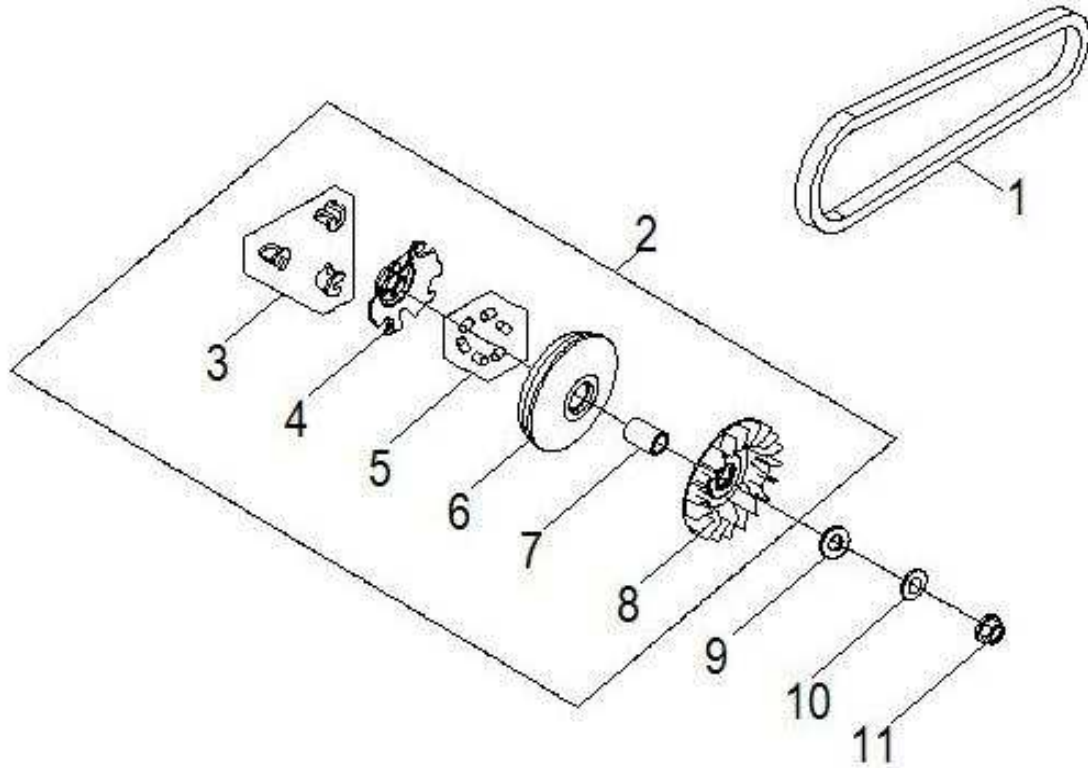

Item	Part Number	Description	Q.ty
1	91003-060088-00K	Bolt	3
2	1133950B-000	Wind Guider, Drive Clutch	1
3	1135550A-000	Derby Cover	1
4	94101-0613010-00C	Washer	3
5	96000-060258-08C	Bolt	2
6	96000-060168-08C	Bolt	1
7	94301-08140	Pin, Dowel	2
8	2210650A-000	Bushing, Sheave	1
9	96100-69050-LLU00	Bearing, Ball	1
10	2210750A-000	Ratchet, Recoil	1
11	1170650A-000	Sliding Cover Comp	1
12	1135050A-000	Recoil, Starter	1
13	96000-060168-10K	Bolt	4
14	96000-060408-08C	Bolt	10
15	11353201-000	Drain plug	1
16	11347201-000	Tablet, Logo	1
17	96000-050128-00K	Bolt	2
18	1134169S-000	Cover, Clutch	1
19	96100-6004-LLUC3/ZG	Bearing, Ball	1
20	1135950A-002	Gasket	1

Item	Part Number	Description	Q.ty
1	90206-05000-00A	Nut, Tappet Adj.	2
2	90012-06015	Screw, Tappet Adj.	2
3	1445650A-000	Asm., Decomp. Release	1
4	1443150A-000	Arm, Valve, Rocker	2
5	94050-08000-00C	Nut	4
6	94101-0818023-00U	Washer	4
7	1221150A-000	Bracket, Cam Shaft	1
8	1445250A-000	Shaft, Intake, Rocker Arm	1
9	1445350A-000	Shaft, Exhaust, Rocker Arm	1
10	1440050B-000	Asm., Cam Shaft	1
11	1450055L-000	Guide, Cam Chain, LH	1
12	1440155S-000	Chain, Cam	1
13	1455050A-000	Guide, Cam Chain, RH	1
14	14523119-002	Gasket, Tensioner	1
15	14521119-000	Tensioner	1
16	96000-060228-14C	Bolt	2
17	93210-00915	O-Ring	1
18	93000-060068-00K	Screw	1
19	1453550A-000	Pivot, Guide	1