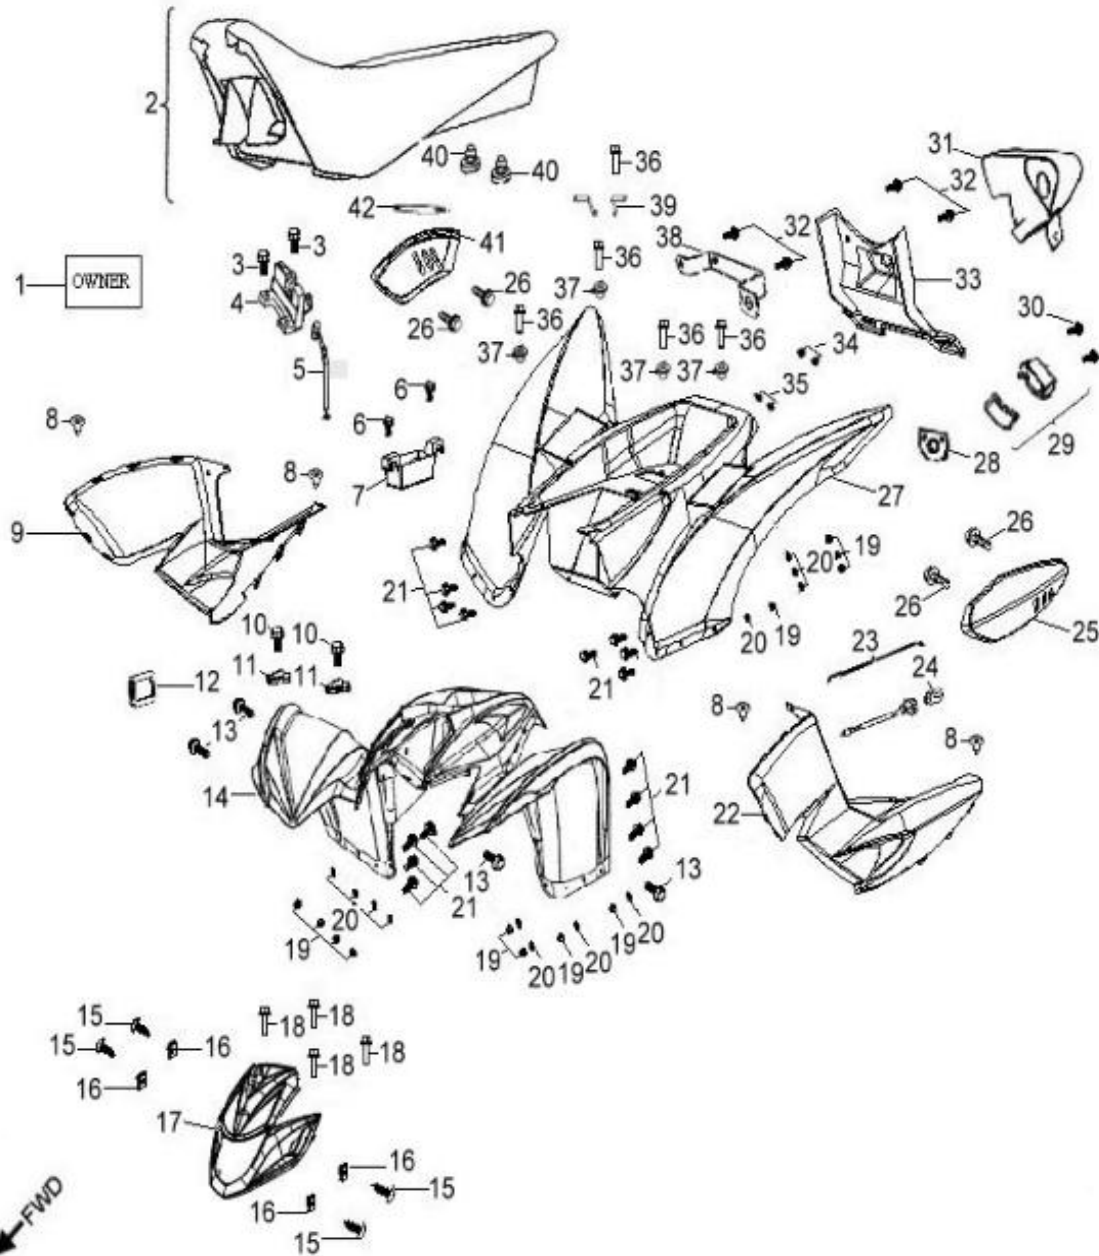

Item	Part Number	Description	Q.ty
1	88510229-003	Manual, Owner's	1
2	77200295-067	Seat	1
3	96000-060148-10K	Bolt	2
4	77231180-000	Lock striker	1
5	77232205-000	Cable, Lock	1
6	93100-050108-00K	Screw	2
7	32111201-000	Tool Box	1
8	61120153-000	Rivet, Plastic	4
9	83500206-000	Panel, Side, RH	1
10	93800-060148-00K	Bolt	2
11	90344-06000-00C	U-Nut	2
12	21322203-000	Boot, Shift, Rubber	1
13	92003-060168-00K	Bolt	4
14	61108219-116	Front Fender (Black)	1
	61108219-133	Front Fender (White)	
15	93903-1040168-00K	Screw	4
16	90345-04000-02T	U-Nut	4
17	64321203-000	Cover, Headlight	1
18	93903-1050128-00K	Screw	4
19	90350-05000-00K	Nut	16
20	94101-0514010-00K	Washer	16
21	93100-050168-00K	Bolt	16
22	83600219-000	Panel, Side, LH	1
23	33713201-000	Asm., Power Supporter	1
24	33709131-000	Bulb, License Light	1
25	18316201-000	Veneer, LH	1
26	93903-1050128-00K	Screw	4
27	61000223-116	Cab, Rear (Black)	1
	61000223-133	Cab, Rear (White)	
28	33707131-000	Rubber	1
29	33710131-000	Cover, License Light	1
30	93500-040408-00K	Bolt	2
31	18310202-000	Shield, Exhaust Ass'y	1
32	96007-060168-00K	Bolt	4
33	33708203-000	License Plate	1
34	94101-0412010-00K	Washer	2
35	90350-04000-00K	Nut	2
36	96000-060168-10K	Bolt	4
37	94150-0717075-00K	Washer	4
38	33717202-000	Bracket, License Plate	1