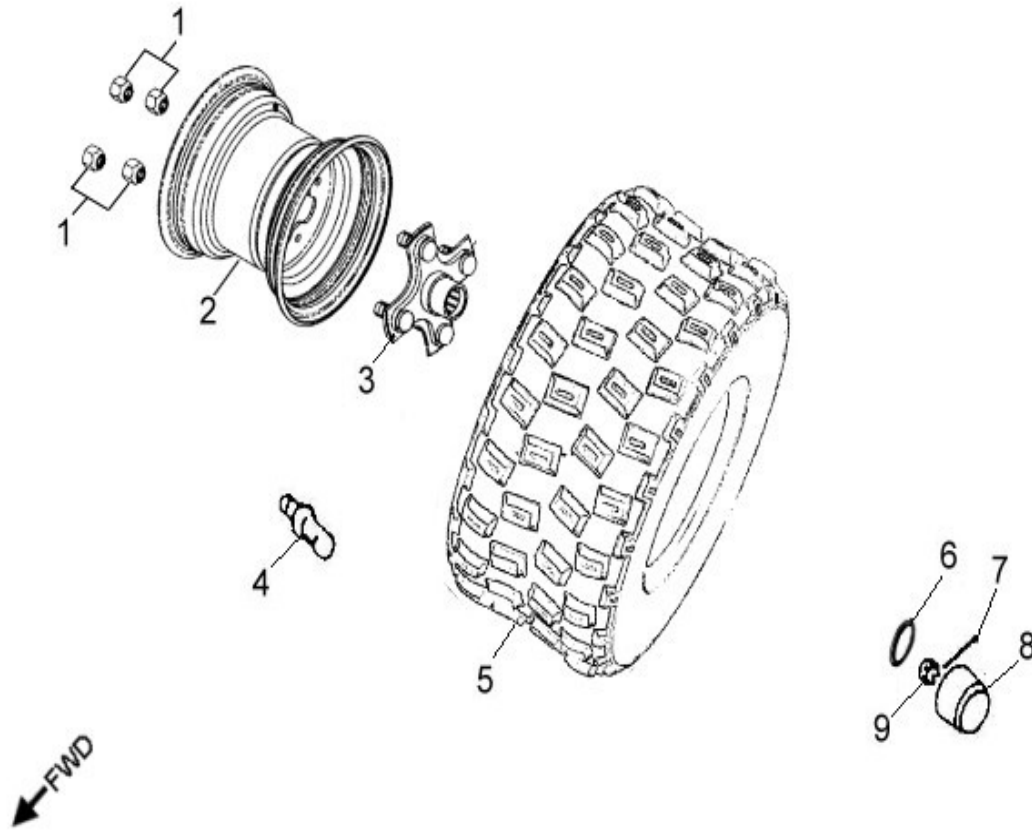

Item	Part Number	Description	Q.ty
1	96000-100508-OKL	Bolt	5
2	96000-100608-OKL	Bolt	1
3	52400229-038	Asm., Suspension, Rear	1
4	94050-10000-00C	Nut	5
5	51100222-038	Asm., Suspension, Front	2

Item	Part Number	Description	Q.ty
1	96500-25470700000	Seal, Oil	2
2	96100-62040-Z0000	Bearing, Ball	2
3	4431139A-000	Spacer	2
4	4431539A-000	Spacer	2
5	42010204-000	Hub, Wheel, Front	1
6	42721206-000	Asm., Hub, Rh	1
7	0490005-000	Bearing, Ball	2
8	96500-223806A7271	Seal, Oil	2
9	4431239A-000	Spacer	2
10	42616131-000	Valve, Rim	2
11	4270155E-067	Rim, Front	2
12	42711231-000	Tire	2
13	90355-10000-17B	Nut	8
14	94121-1426016-000	Washer	2
15	94201-32320	Pin, Cotter	2
16	4273039A-000	Cap, Hub	2
17	90353-14015-00C	Shaft, Prob	2
18	4201039A-000	Hub, Wheel, Front	1
19	42710206-000	Asm., Hub, Lh	1