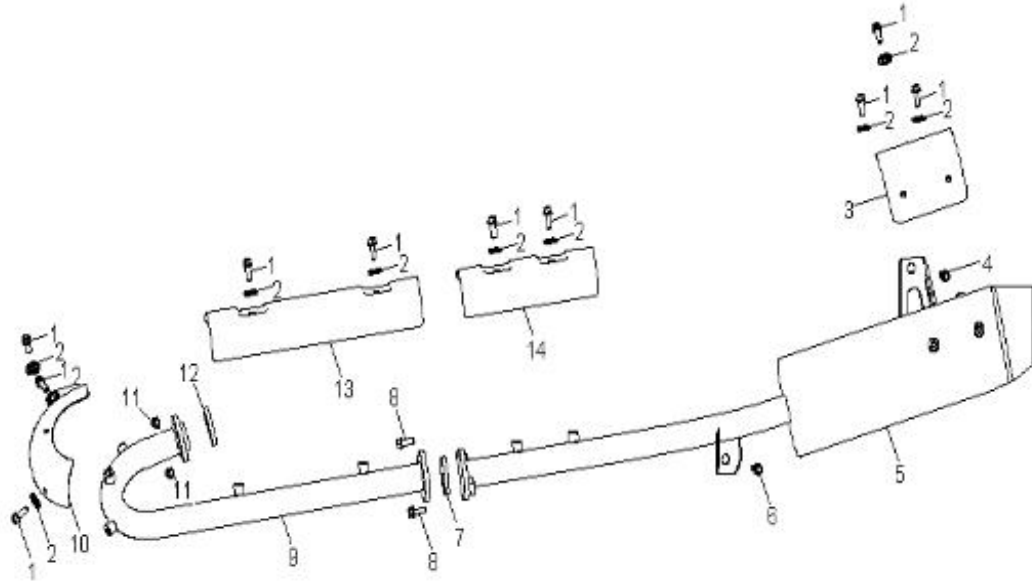

Item	Part Number	Description	Q.ty
1	96000-050108-00K	Bolt	10
2	94103-0600000-00C	Washer, Star	10
3	18315220-000	Shield, Exhaust	1
4	96000-080208-0KL	Bolt	1
5	18298219-000	Silencer	1
6	96000-080128-0KL	Bolt	1
7	16101203-000	Gasket	1
8	96000-080258-00K	Bolt	2
9	18299216-000	Pipe, Exhaust, Front	1
10	18314204-000	Muffler Protector(iron)	1
11	94050-08000-00C	Nut	2
12	18291204-000	Gasket	1
13	1831555E-000	Shield, Exhaust	1
14	18315217-000	Shield, Exhaust	1

← FWD