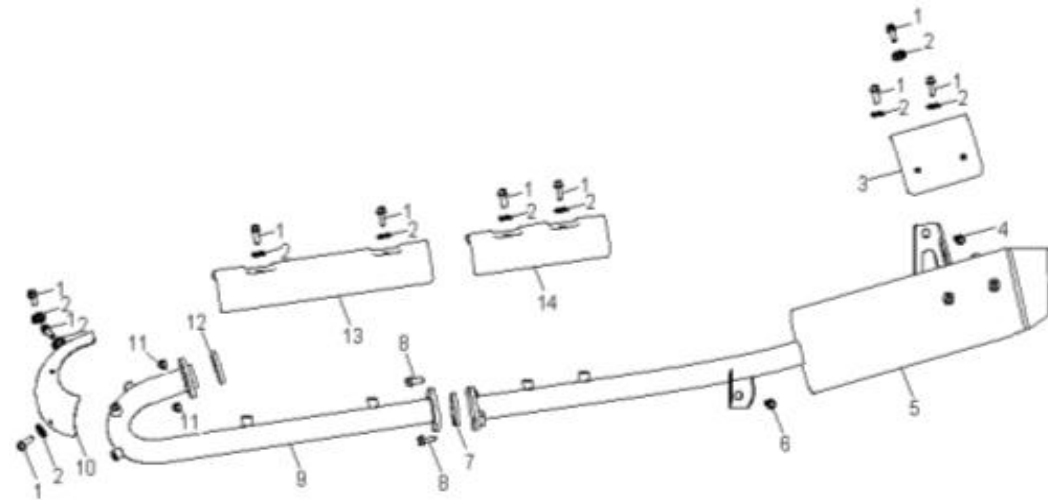

D-16: EXHAUST PIPE

Ref.	Part Number	Description	Q.ty
1	96000-050108-00K	Bolt	10
2	94103-0600000-00C	Washer, Star	10
3	18315220-000	Shield, Exhaust	1
4	96000-080208-0KL	Bolt	1
5	18298219-000	Silencer	1
6	96000-080128-0KL	Bolt	1
7	16101203-000	Gasket	1
8	96000-080258-00K	Bolt	2
9	18299216-000	Pipe, Exhaust, Front	1
10	18314204-000	Muffler Protector(iron)	1
11	94050-08000-00C	Nut	2
12	18291204-000	Gasket	1
13	1831555E-000	Shield, Exhaust	1
14	18315217-000	Shield, Exhaust	1