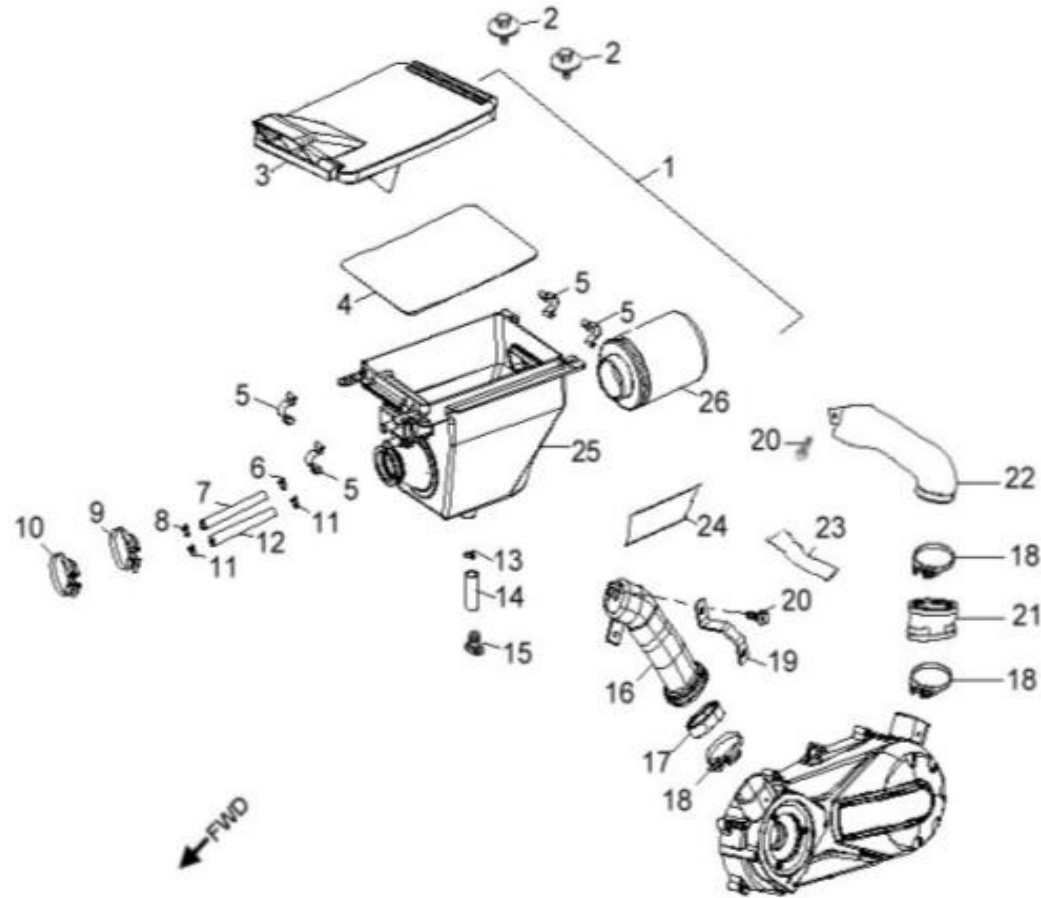

D-15: AIR CLEANER

Ref.	Part Number	Description	Q.ty
1	17200214-001	Asm., Cleaner, Air	1
2	92005-060168-00K	Bolt	2
3	17207207-000	Cover, Air Cleaner	1
4	3371639A-000	Gasket	1
5	1720839A-000	Clip	4
6	94510-14018	Clip	1
7	17381208-000	Tube, Breather, Ventilated	1
8	94510-12016	Clip	1
9	89669221-000	Strap	1
10	89669203-000	Strap	1
11	94510-12012	Clip	2
12	17381207-000	Tube, Breather, Ventilated	1
13	94515-15010	Clamp	1
14	94404-01613-090	Hose, Drain	1
15	1737039A-000	Plug, Trap	1
16	17255211-000	Duct, Inlet	1
17	17269203-000	Boot, Duct	1
18	89669212-000	Strap	3
19	17254201-000	Bracket, Inlet Duct	1
20	92003-060168-00K	Bolt	2
21	17269206-000	Boot, Duct	1
22	17256208-000	Duct, Outlet	1
23	87011219-000	Decal, Insulation	1
24	87011218-000	Decal, Insulation	1
25	17203210-000	Box, Air Cleaner	1
26	17205201-001	Filter, Air Cleaner	1