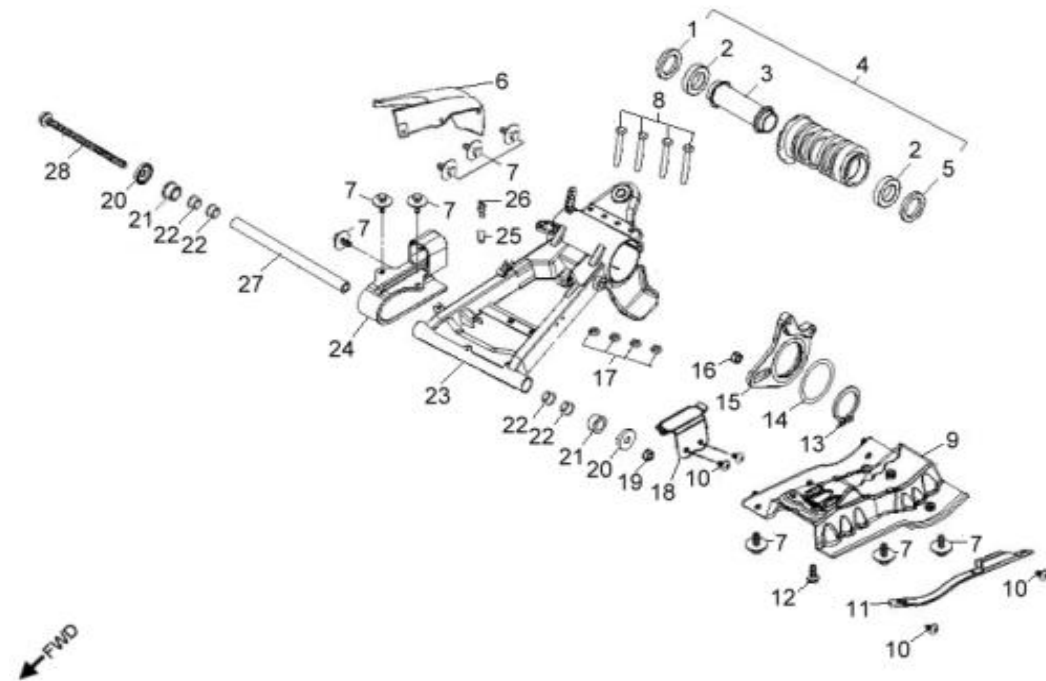

D-18: SWING ARM ASS'Y

Ref.	Part Number	Description	Q.ty
1	96500-426208A7271	Seal, Oil	1
2	96100-60070-LLU00	Bearing, Ball	2
3	42810221-000	Tube, Spacer	1
4	42803217-001	Asm., Housing, Rear Axle	1
5	96500-446208A7271	Seal, Oil	1
6	40521206-000	Protector, Chain	1
7	96007-060168-00K	Bolt	9
8	96000-100658-0KL	Bolt	4
9	40520210-000	Cover, Sprocket	1
10	93903-1050128-00K	Screw	4
11	40525202-000	Chain Guider	1
12	96007-060188-00K	Bolt	1
13	94511-7500S	Clip, Cir	1
14	93210-07531	O-Ring	1
15	43510203-000	Mount, Caliper	1
16	43512201-000	Shaft, Caliper Bracket	1
17	90355-10000-14C	Nut	4
18	53005301-000	Retainer, Brake Line, Front	1
19	90355-14000-19C	Nut	1
20	52424202-000	Cap, Dustproof	2
21	52524202-000	Seat, Grease Contain	2
22	96101-222520-2220	Bushing	4
23	52410220-385	Arm, Swing	1
24	40525203-000	Chain Guider	1
25	51301131-000	Cap, Valve, Grease	1
26	51300131-000	Valve, Grease	1
27	52420203-000	Tube, Spacer	1
28	96000-143508-00C	Bolt	1