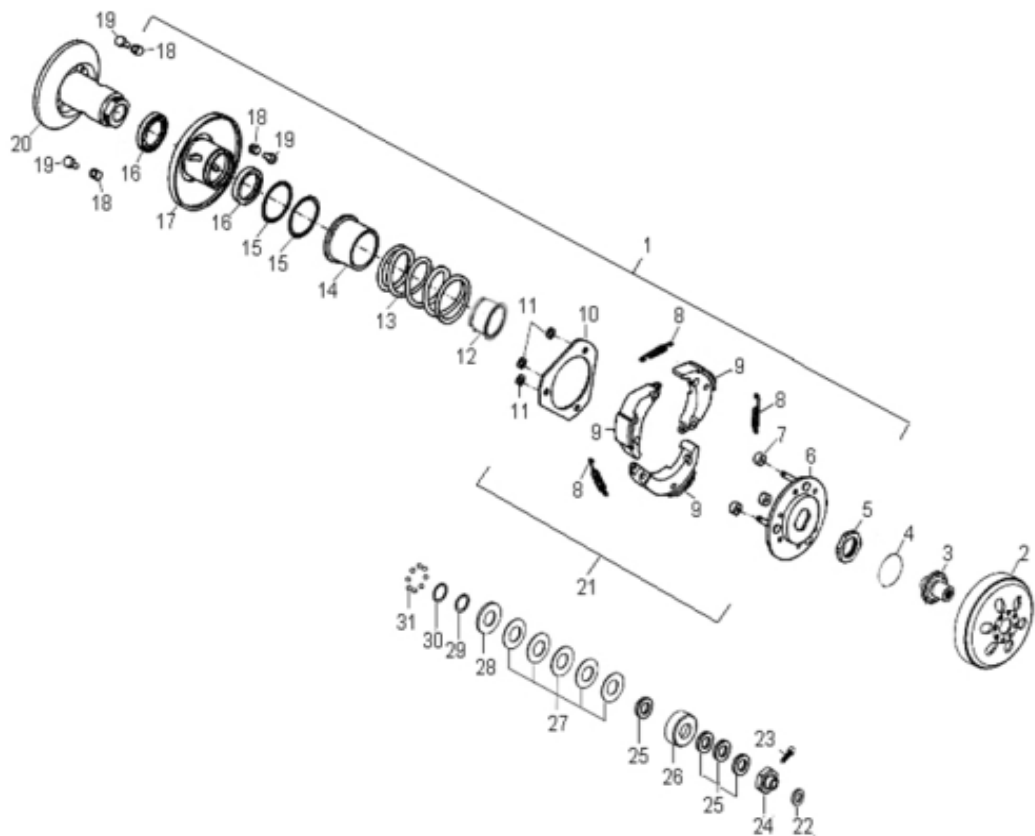

D-9: CLUTCH

Ref.	Part Number	Description	Q.ty
1	2200050A-000	Asm., Driven Clutch	1
2	2210050A-000	Clutch, Outer	1
3	2210139A-000	Hold, Cam	1
4	93214-02031	O-Ring	1
5	95111-0001C-000	Nut	1
6	2235050A-000	Plate, Drive, Inner	1
7	2280450A-000	Bushing, Rubber	3
8	2240150A-000	Spring, Clutch	3
9	2253550A-000	Weight, Clutch	3
10	2235150A-000	Plate, Drive, Side	1
11	94511-0700E	Clip, Cir	3
12	2323950A-000	Seal, Collor	1
13	2323350A-000	Spring, Clutch	1
14	2323750A-000	Seal, Collor	1
15	93210-04720	O-Ring	2
16	96500-404704	Seal, Oil	2
17	2322050A-000	Sheave, Moveable	1
18	2322550A-000	Pin, Guide	3
19	2322650A-000	Roller, Guide	3
20	2320050A-000	Sheave, Driven	1
21	2200150A-000	Asm., Driven Shoes	1
22	94121-2038005-00K	Washer	1
23	91205-050088-0KL	Bolt	1
24	2210539A-000	Nut, Driven	1
25	94101-2538010-000	Washer	4
26	2210839A-000	Guide, Cam	1
27	94122-2550020-00K	Washer, Special	5
28	2210439A-000	Retainer, Ball	1
29	94511-250IS	Clip, Cir	1
30	94101-2531010-00K	Washer	1
31	96211-07000	Ball, Steel	8