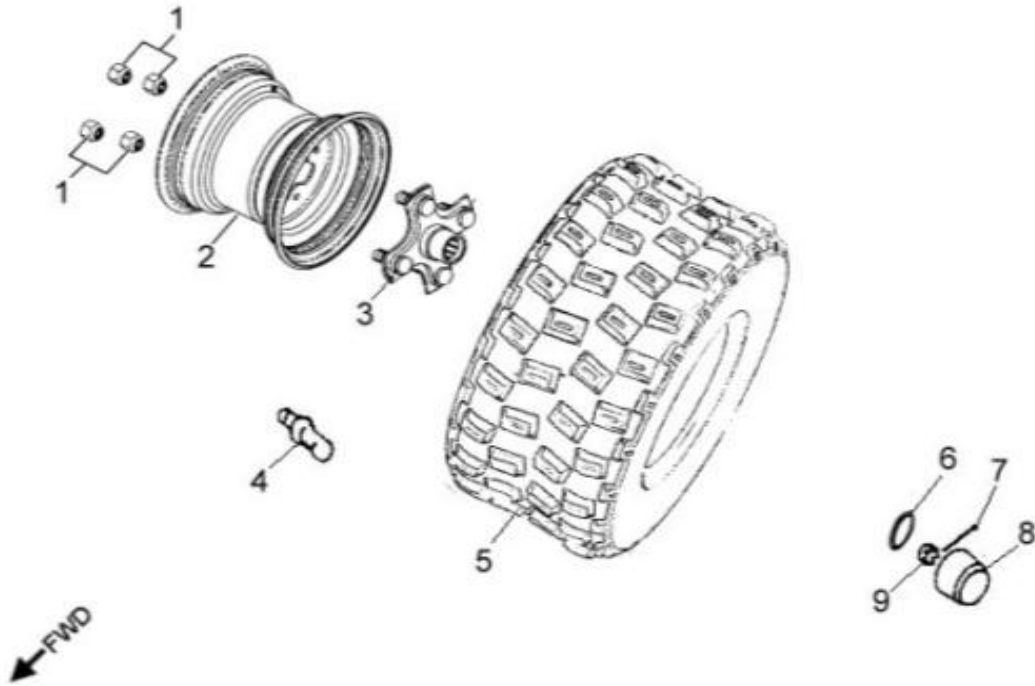

D-24: REAR WHEELS

Ref.	Part Number	Description	Q.ty
1	90355-10000-17B	Nut	8
2	4280139A-067	Rim, Rear	2
3	4202039A-000	Hub, Wheel, RH	2
4	42616131-000	Valve, Rim	2
5	42811231-000	Tire (off-road)	2
	42811278-000	Tire (on-road)	
6	94121-1835200-000	Washer	2
7	94201-32320	Pin, Cotter	2
8	4273039A-000	Cap, Hub	2
9	90353-18000-00C	Shaft, Prob	2