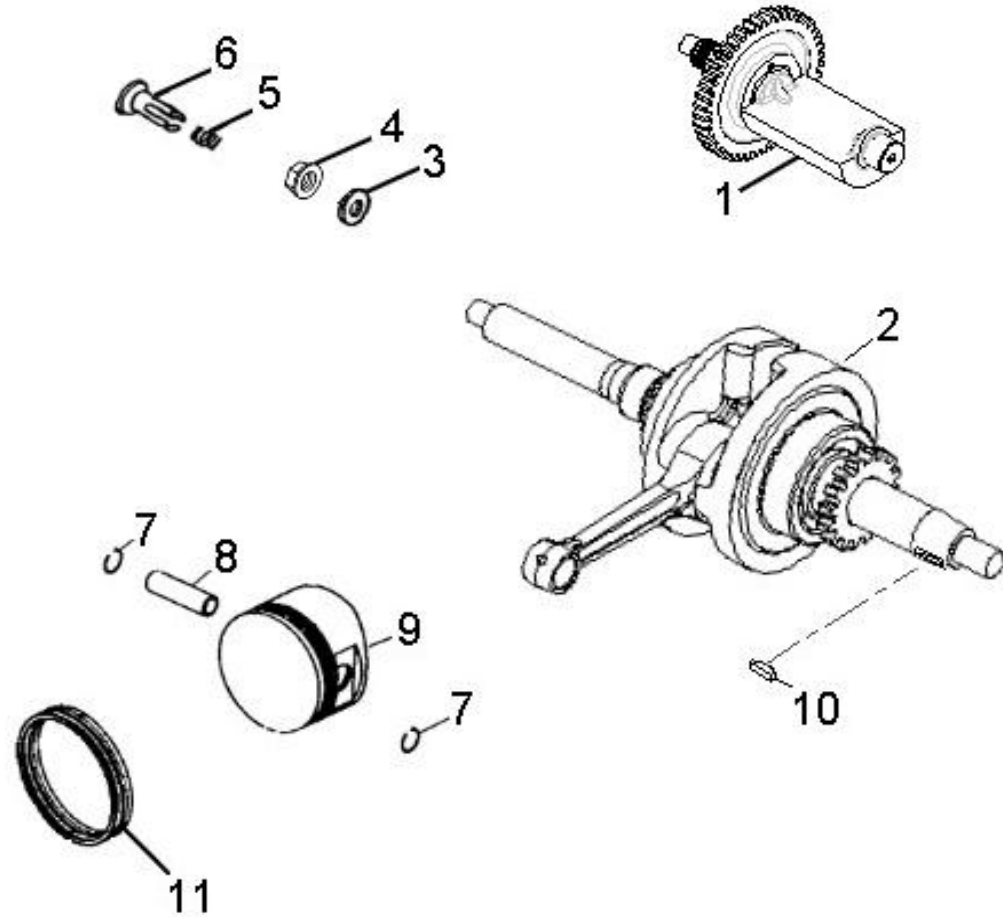

COBRA S

VIN Nंबर:

RF3AR5600GT001532

D-1: CYLINDER & CYLINDER HEAD

Ref.	Part Number	Description	Q.ty
1	96000-060258-08C	Bolt	4
2	1230950A-000	Cover, Cylinder Head	1
3	1230350A-000	Gasket	1
4	1230250A-000	Breather, Crankcase, Lower	1
5	93903-1040088-00K	Screw	4
6	1239150A-000	Gasket , Head Cover	1
7	14771119-000	Retainer, Valve, Spring	2
8	1475150A-000	Spring, Valve, Outer	2
9	1476150A-000	Spring, Valve, Inner	2
10	14781119-000	Clip, Retainer	4
11	12209119-000	Seal, Valve	2
12	14775119-000	Seat, Valve, Spring, Outer	2
13	94301-10140	Pin, Dowel	6
14	96000-061108-08C	Bolt	2
15	94101-0613010-00C	Washer	2
16	91001-060328-00C	Stud	2
17	94050-06000-00C	Nut	4
18	93210-03431	O-Ring	1
19	1710055L-000	Asm., Manifold, Intake	1
20	91001-060288-00C	Stud	2
21	1472150A-000	Valve, Exhaust	1
22	1471150A-000	Valve, Intake	1
23	91001-080328-00C	Stud	2
24	1220150A-000	Head, Cylinder	1
25	9807650A-000	Plug, Spark	1
26	1225050A-000	Gasket Set	1
27	1210055A-000	Cylinder	1
28	1219150A-002	Gasket, Cylinder	1

D-2: CRANKSHAFT & PISTON

Ref.	Part Number	Description	Q.ty
1	1342055S-000	Shaft, Balancer	1
2	1300055S-000	Asm., Crankshaft	1
3	94101-1426020-00C	Washer	1
4	94001-14000-00C	Nut	1
5	1544739A-000	Spring, Oil	1
6	1544139A-000	Tube, Oil, Crankshaft	1
7	1311550A-000	Clip, Piston Pin	2
8	1311150A-000	Pin, Piston	1
9	1310050A-000	Piston	1
10	90471-25404	Key, Woodruff	1
11	1301150A-000	Ring Set, Piston	1

D-28: REAR WHEEL AXLE

Ref.	Part Number	Description	Q.ty
1	40530216-000	Asm., Drive Chain	1
2	94001-33000-46K	Nut	2
3	94121-3345012-000	Washer	4
4	94002-10000-00C	Nut	4
5	41202156-000	Washer, Sprocket	2
6	41201205-000	Sprocket, Drive, Final(36T)	1
7	41210156-000	Hub, Sprocket	1
8	42000217-000	Axle	1
9	43490206-000	Hub, Disc	1
10	43511202-000	Disc, Brake	1
11	45016131-00K	Bolt	5