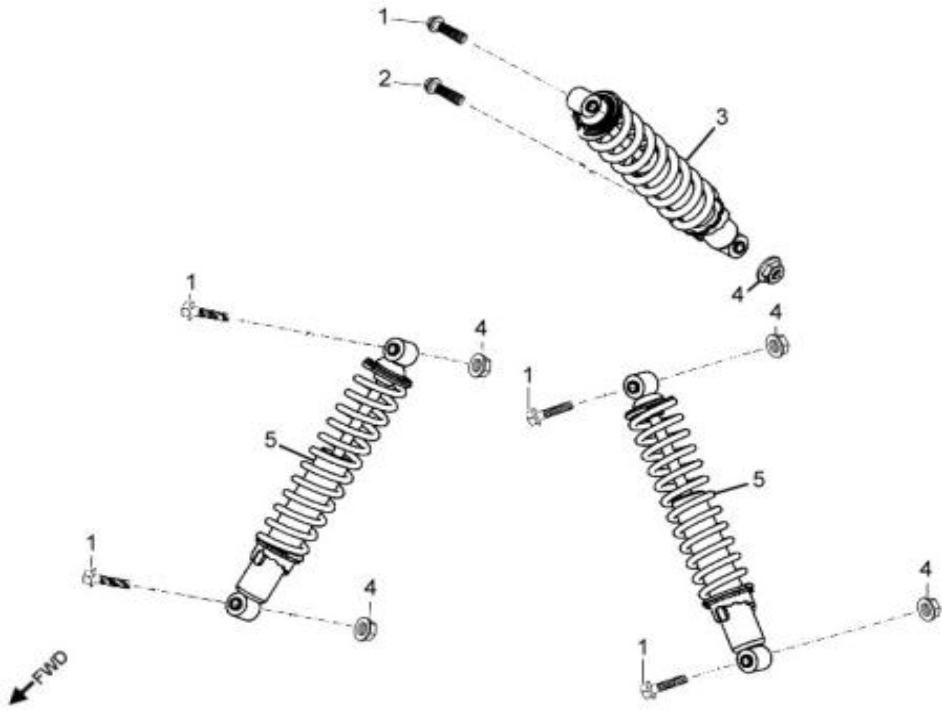

D-19: SWING ARM AND FOOTREST

Ref.	Part Number	Description	Q.ty
1	96007-060168-00K	Bolt	6
2	64300218-000	Footwell, RH	1
3	64310218-000	Footwell, LH	1
4	96000-100658-0KL	Bolt	8
5	52426156-000	Cap, dustproof	16
6	53140201-000	Spacer	8
7	53135202-000	Bushing	4
8	51301131-000	Cap, Valve, Grease	8
9	93903-1050128-00K	Screw	4
10	53005203-000	Retainer, Brake Line, Front	2
11	52451204-000	Ball Joint	4
12	94511-3113S	Clip, Cir	4
13	94101-1225020-00C	Washer	4
14	90351-12000-00C	Nut, Lock	4
15	51300131-000	Valve, Grease	2
16	53132204-385	A-Arm, Upper, LH	1
17	94050-10000-00C	Nut	8
18	53032204-385	A-Arm, Upper, RH	1
19	51300131-000	Valve, Grease	2
20	53135202-000	Bushing	4
21	51300131-000	Valve, Grease	4
22	53135202-000	Bushing	8
23	53050204-385	A-arm, Lower	2

D-20: CABS & SEAT

Ref.	Part Number	Description	Q.ty
41	93213-04740	O-Ring	1

D-21: FUEL TANK

Ref.	Part Number	Description	Q.ty
1	17623203-000	Cap, Fuel	1
2	17620202-000	Asm., Cap, Fuel Tank	1
3	92005-060168-00K	Bolt	2
4	93100-050168-00K	Bolt	4
5	37800202-000	Sensor, Fuel	1
6	94510-12000	Clamp	1
7	94401-05009-205	Fuel hose	1
8	94510-08000	Clamp	1
9	17950111-000	Valve, Fuel	1
10	94510-08000	Clamp	4
11	94401-05009-146	Fuel hose	1
12	17952111-000	Filter, Fuel	1
13	94401-05009-205	Fuel hose	1
14	87011201-000	Decal, Insulation	1
15	17500206-000	Asm., Tank, Fuel	1

D-23: FRONT WHEELS

Ref.	Part Number	Description	Q.ty
1	96500-25470700000	Seal, Oil	2
2	96100-62040-Z0000	Bearing, Ball	2
3	4431139A-000	Spacer	2
4	4431539A-000	Spacer	2
5	42010204-000	Hub, Wheel, Front	1
6	42721206-000	Asm., Hub, Rh	1
7	0490005-000	Bearing, Ball	2
8	96500-223806A7271	Seal, Oil	2
9	4431239A-000	Spacer	2
10	42616131-000	Valve, Rim	2
11	4270155E-067	Rim	2
12	42711231-000	Tire (off-road)	2
	42711213-000	Tire (on-road)	
13	90355-10000-17B	Nut	8
14	94121-1426016-000	Washer	2
15	94201-32320	Pin, Cotter	2
16	4273039A-000	Cap, Hub	2
17	90353-14015-00C	Shaft, Prob	2
18	4201039A-000	Hub, Wheel, Front	1
19	42710206-000	Asm., Hub, Lh	1