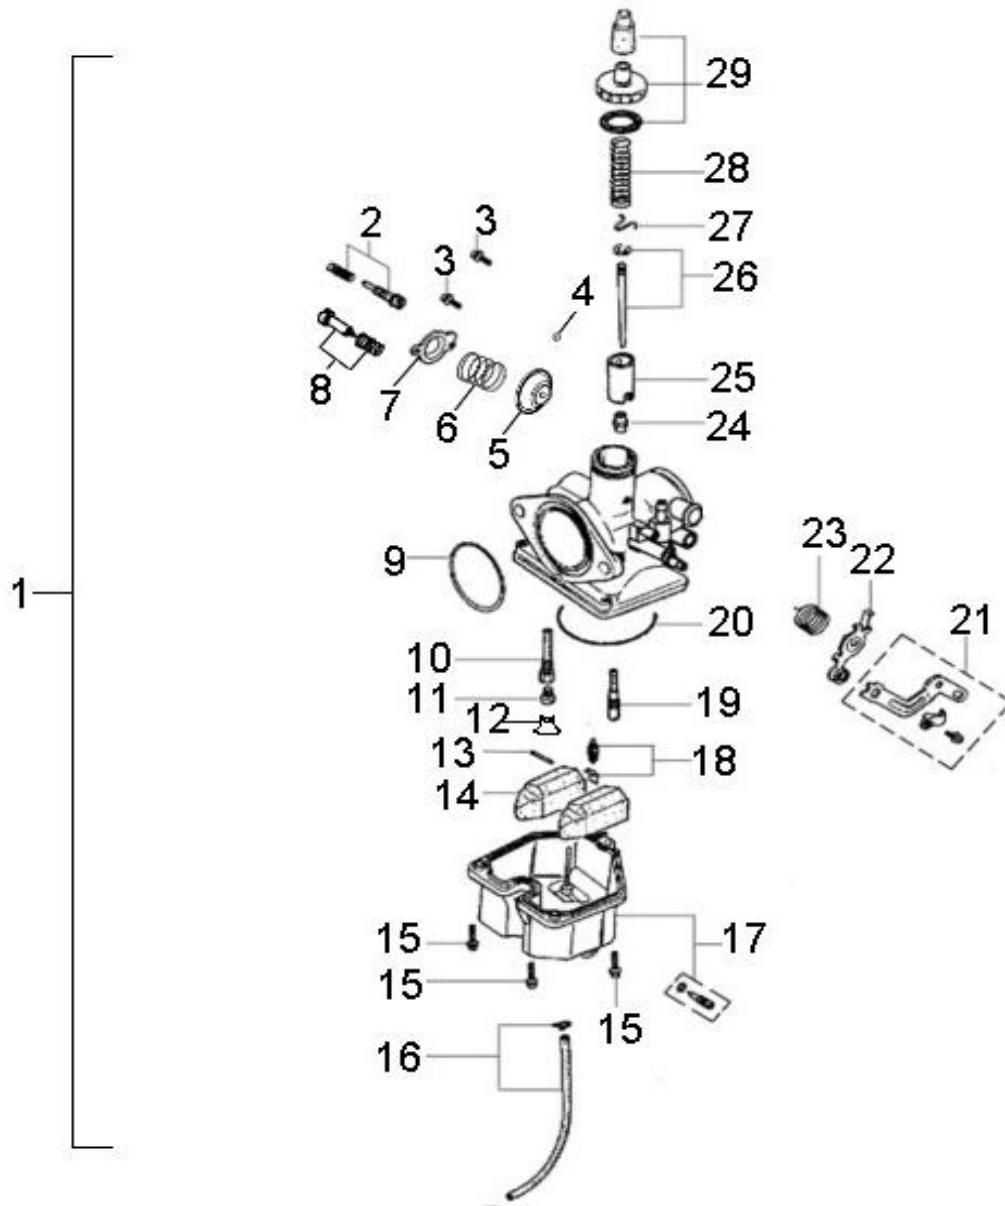

D-13: CARBURETTOR

Ref.	Part Number	Description	Q.ty
1	1610055A-000	Asm., Carburetor	1
2	1611539A-000	Screw, Air	1
3	93502-040108-00C	Screw	2
4	3371655E-000	Seal	1
5	1615655E-000	Check Valve, Air	1
6	4054155E-000	Spring	1
7	1615555E-000	Cover, Diaphragm	1
8	1611439A-000	Screw, Idle	1
9	93210-02924	O-Ring	1
10	1610539A-000	Valve, Needle	1
11	16108209-000	Jet, Main	1
12	16137201-000	Fuel Retainer	1
13	1611939A-000	Pin, Float	1
14	1612339A-000	Float	1
15	93502-040168-00C	Screw	3
16	1610939A-000	Drain Tube	1
17	1610739A-000	Float, Body	1
18	1611739A-000	Valve, Float	1
19	16110203-000	38 Pilot Jet	1
20	1610639A-000	Seal, Float	1
21	1613039A-000	Support, Cable	1
22	1613539A-000	Choke, Lever	1
23	1612739A-000	Recoil, Choke	1
24	1615039A-000	Needle, Jet	1
25	1610355E-000	Throttle, Valve	1
26	1610439A-000	Asm., Jet Needle	1
27	1614539A-000	Clip, Needle	1
28	1610239A-000	Spring	1
29	1614039A-000	Asm., Cap	1