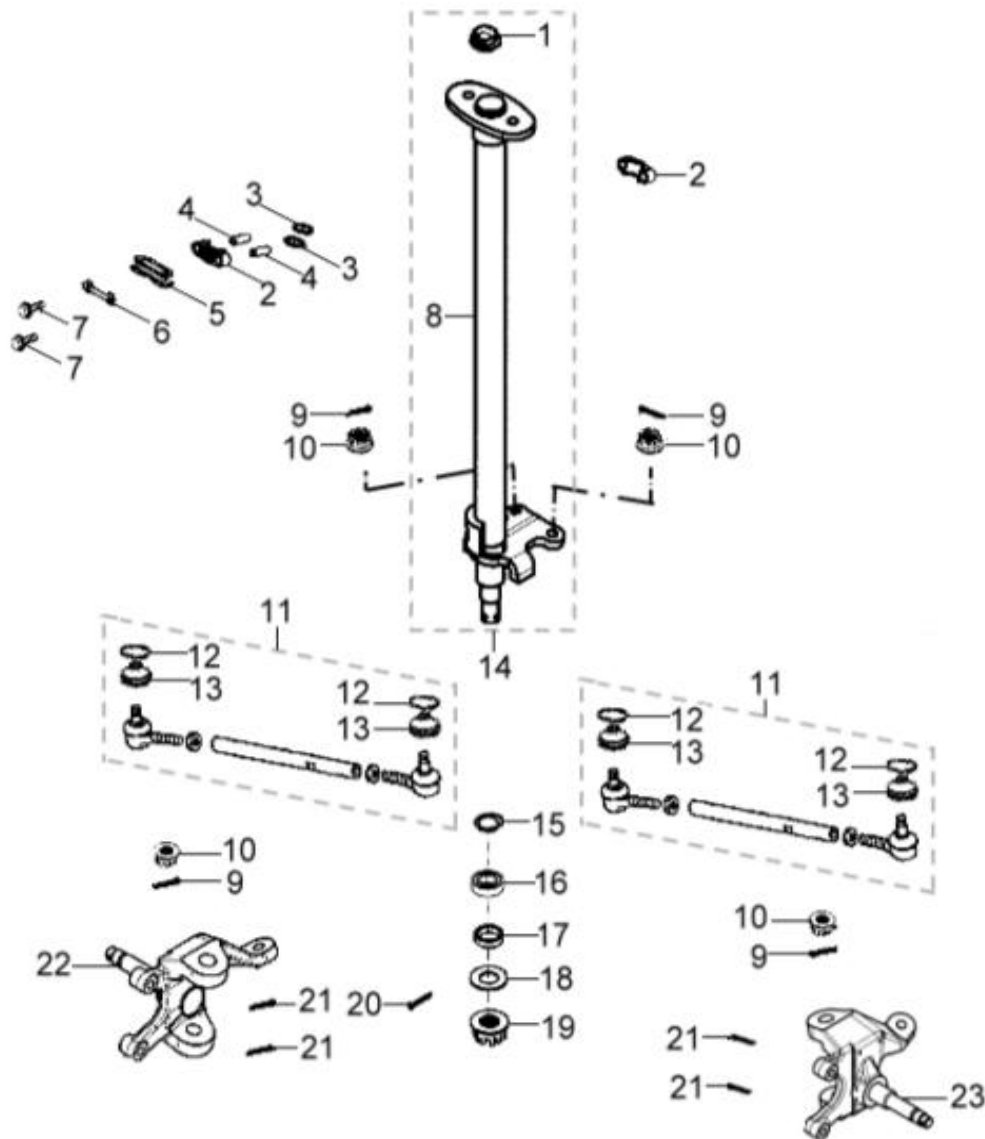

D-29: STEERING

Ref.	Part Number	Description	Q.ty
1	19611202-000	Cap, Rubber	1
2	53500156-000	Clamp, steering	2
3	51220156-000	Sleeve, Steering Shaft	2
4	51317156-000	Spacer	2
5	51318156-000	Bracket, Wire Collector	1
6	51319156-000	Washer, Lock	1
7	92000-080608-00B	Bolt	2
8	51112222-385	Shaft, Steering	1
9	94201-25190	Pin, Cotter	4
10	90352-10000-00C	Nut	4
11	53410215-000	Asm., Tie Rod	2
12	94514-09255	Ciamp	4
13	16129201-000	Boot	4
14	51107222-385	Shaft, Steering	1
15	94512-4200R	Clip, Cir	1
16	0490004-000	Bearing, Ball	1
17	44311201-000	Spacer	1
18	94121-1835200-000	Washer	1
19	90353-18000-00C	Shaft, Prob	1
20	94201-32320	Pin, Cotter	1
21	94201-23250	Pin, Cotter	4
22	51330210-000	Asm., Steering Knuckle, RH	1
23	51325209-000	Asm., Steering Knuckle, LH	1