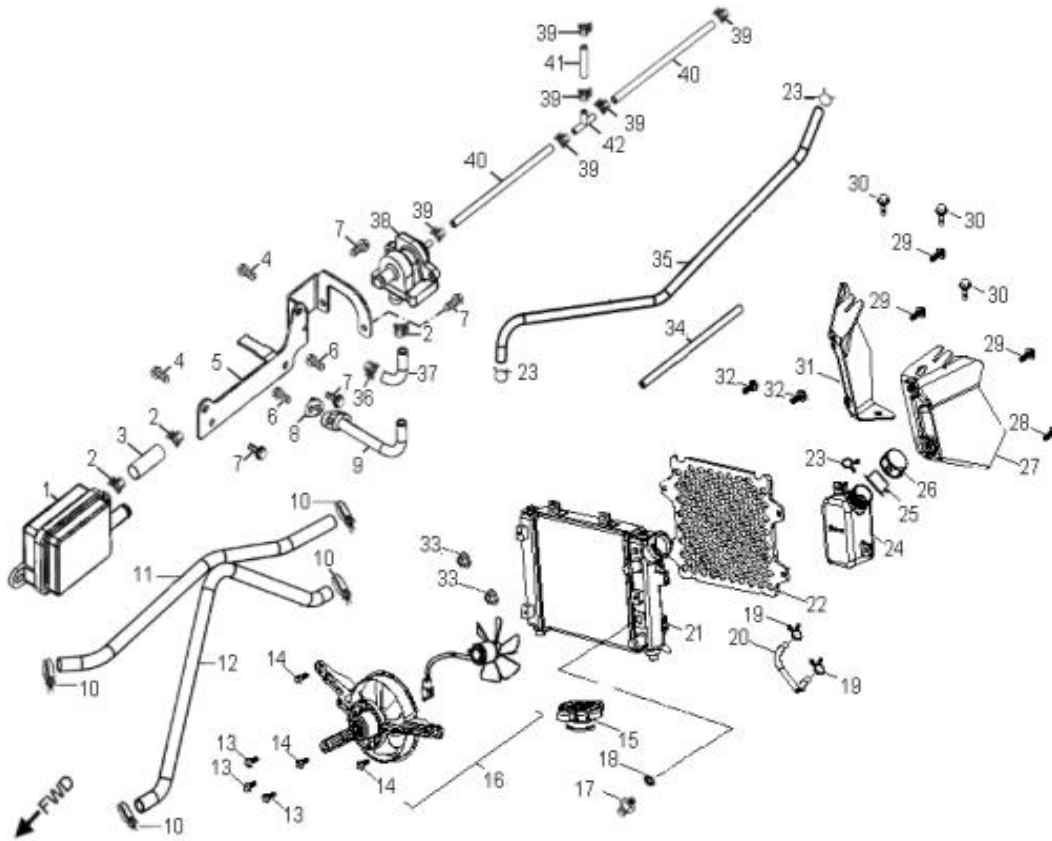

D-14: RADIATOR

Ref.	Part Number	Description	Q.ty
1	18995202-000	Asm., Filter, Daul- Intake	1
2	94510-15000	Clip	3
3	96420-01016-052	Hose, Rubber	1
4	96000-060128-0KL	Bolt	2
5	1899850A-000	Bracket, Dual- Intake	1
6	96000-060168-08C	Bolt	2
7	96000-060148-10K	Bolt	4
8	1864639E-000	Gasket, Hose	1
9	18640205-000	Tube, Dual- Intake	1
10	1922250A-000	Clamp	4
11	19503202-000	Hose, Inlet, Radiator	1
12	19501202-000	Hose, Outlet, Radiator	1
13	93003-060168-00K	Screw	3
14	93502-040128-00C	Screw	3
15	1911150A-000	Cap, Water	1
16	1900550A-000	Asm., Fan	1
17	1932551T-000	Switch, Thermostatic	1
18	93210-01224	O-Ring	1
19	94515-12008	Clamp	2
20	19506203-000	Hose, Inlet, Expansion Tank	1
21	1901155C-001	Radiator	1
22	19115203-000	Radiator Cover	1
23	94510-06500	Clip	3
24	1910150A-000	Tank, Expansion	1
25	1726950A-000	Boot, Duct	1
26	1910250A-000	Cap, Expansion Tank	1
27	19116201-000	Wind Panel, Radiator, LH	1
28	96007-060278-00K	Bolt	1
29	96007-060188-00K	Bolt	3
30	96007-060168-00K	Bolt	3
31	19117201-000	Wind Panel, Radiator, RH	1
32	96007-060228-00K	Bolt	2
33	94050-06000-00K	Nut	2
34	94408-05007-720	Hose	1
35	19505204-000	Hose, Bypass, Thermostatic	1
36	94510-13000	Clip	1
37	18992201-000	Hose	1
38	1899955E-000	Valve, Dual-Intake	1
39	94510-06500	Clip	6
40	94407-04007-075	Hose	2