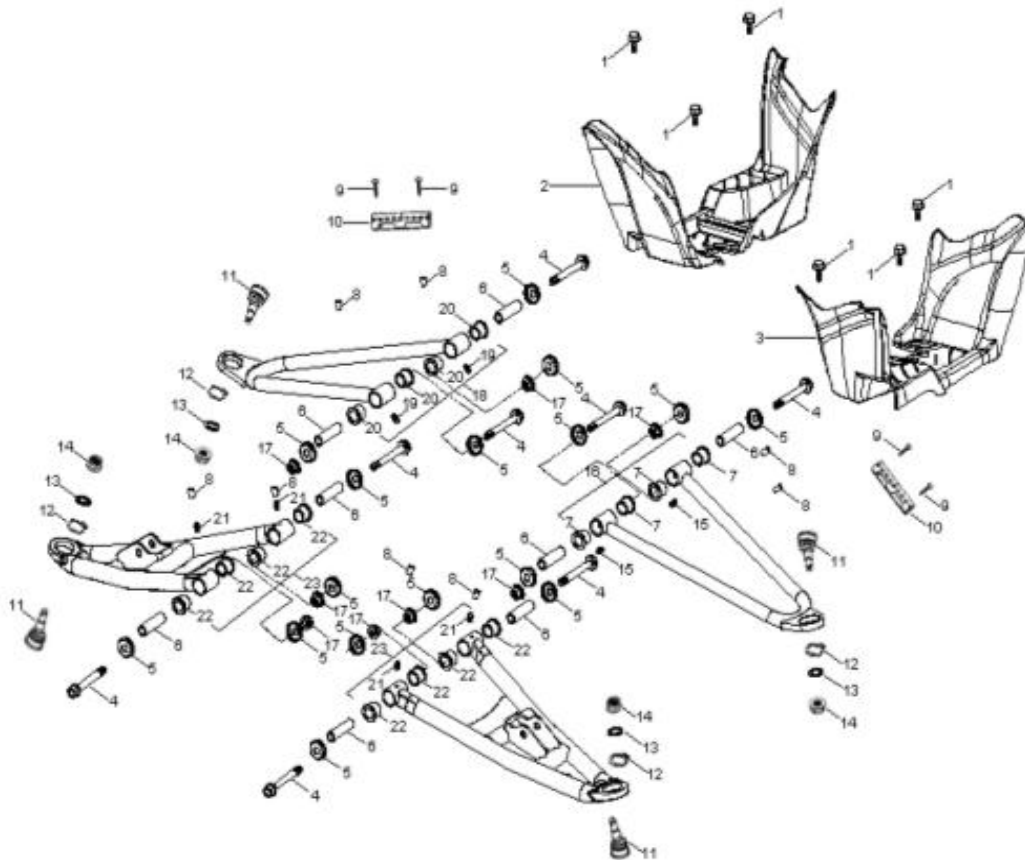

D-19: SWING ARM AND FOOTREST

Ref.	Part Number	Description	Q.ty
1	96007-060168-00K	Bolt	6
2	64300218-000	Footwell, RH	1
3	64310218-000	Footwell, LH	1
4	96000-100658-0KL	Bolt	8
5	52426156-000	Cap, dustproof	16
6	53140201-000	Spacer	8
7	53135202-000	Bushing	4
8	51301131-000	Cap, Valve, Grease	8
9	93903-1050128-00K	Screw	4
10	53005203-000	Retainer, Brake Line, Front	2
11	52451204-000	Ball Joint	4
12	94511-3113S	Clip, Cir	4
13	94101-1225020-00C	Washer	4
14	90351-12000-00C	Nut, Lock	4
15	51300131-000	Valve, Grease	2
16	53132204-385	A-Arm, Upper, LH	1
17	94050-10000-00C	Nut	8
18	53032204-385	A-Arm, Upper, RH	1
19	51300131-000	Valve, Grease	2
20	53135202-000	Bushing	4
21	51300131-000	Valve, Grease	4
22	53135202-000	Bushing	8
23	53050204-385	A-arm, Lower	2