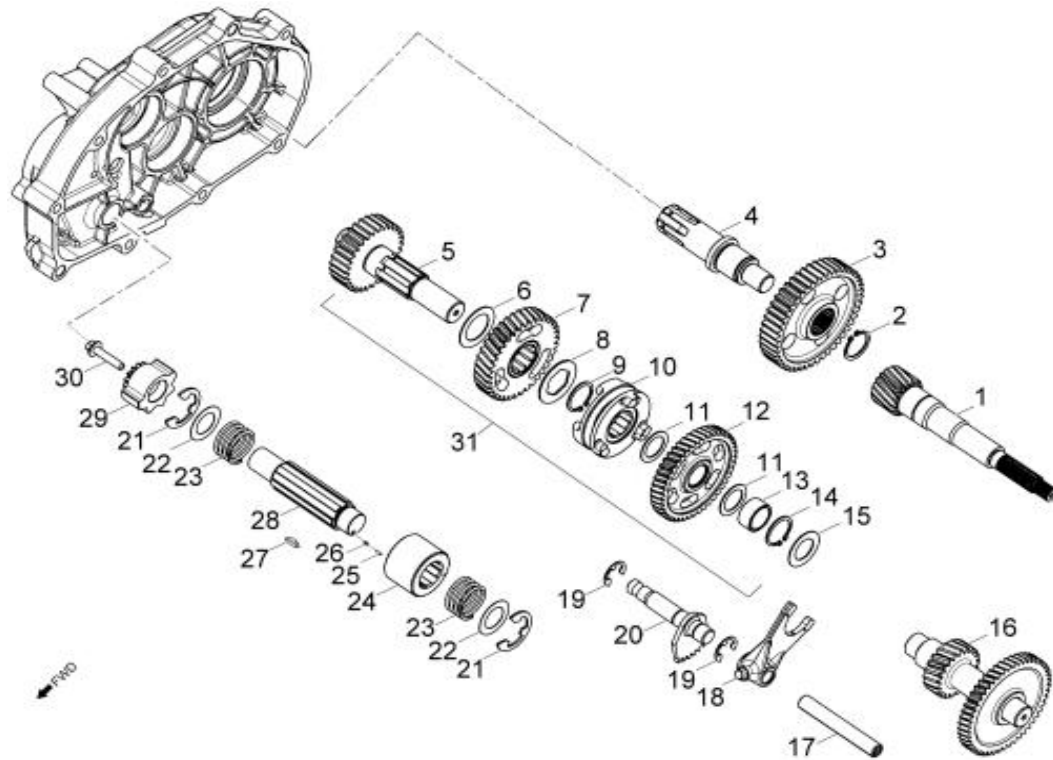

D-11: TRANSMISSION

Ref.	Part Number	Description	Q.ty
1	2341150S-000	Shaft, Drive	1
2	94511-2400S	Clip, Cir	1
3	2343255C-000	Gear,Output	1
4	2343155C-000	Pinion,Output	1
5	2344150A-000	Shaft, Transmission	1
6	94101-2538010-000	Washer	1
7	2346050A-000	Gear Set, Reverse	1
8	2343550A-000	Washer, Spline	1
9	94511-2500S	Clip, Cir	1
10	2243050A-001	Ratchet, Shift	1
11	94101-2027010-000	Washer	2
12	2345050A-001	Asm., Gear, Spur	1
13	2344250A-000	Collar, Shaft	1
14	94511-2000S	Clip, Cir	1
15	94101-2033010-000	Washer	1
16	2342050A-000	Asm., Shaft, Counter	1
17	2424150S-000	Shaft, Gear Shift	1
18	2423150A-000	Fork, Shift	1
19	94513-1200E	E-Clip	2
20	2461150S-000	Spindle	1
21	94513-1900E	E-Clip	2
22	94101-2032005-000	Washer	2
23	2430350S-001	Recoil, Shift	2
24	2430150S-000	Drum, Gear Shifter	1
25	2425239A-000	Roller, Drum Sensor	1
26	2425339A-000	Spring, Drum Sensor	1
27	90472-40420	Key, Woodruff	1
28	2430850S-000	Shaft, Shift Drum	1
29	2431050S-000	Gear , Drum Shift	1
30	96000-060288-10C	Bolt	1
31	2344050A-000	Asm., Transmission	1