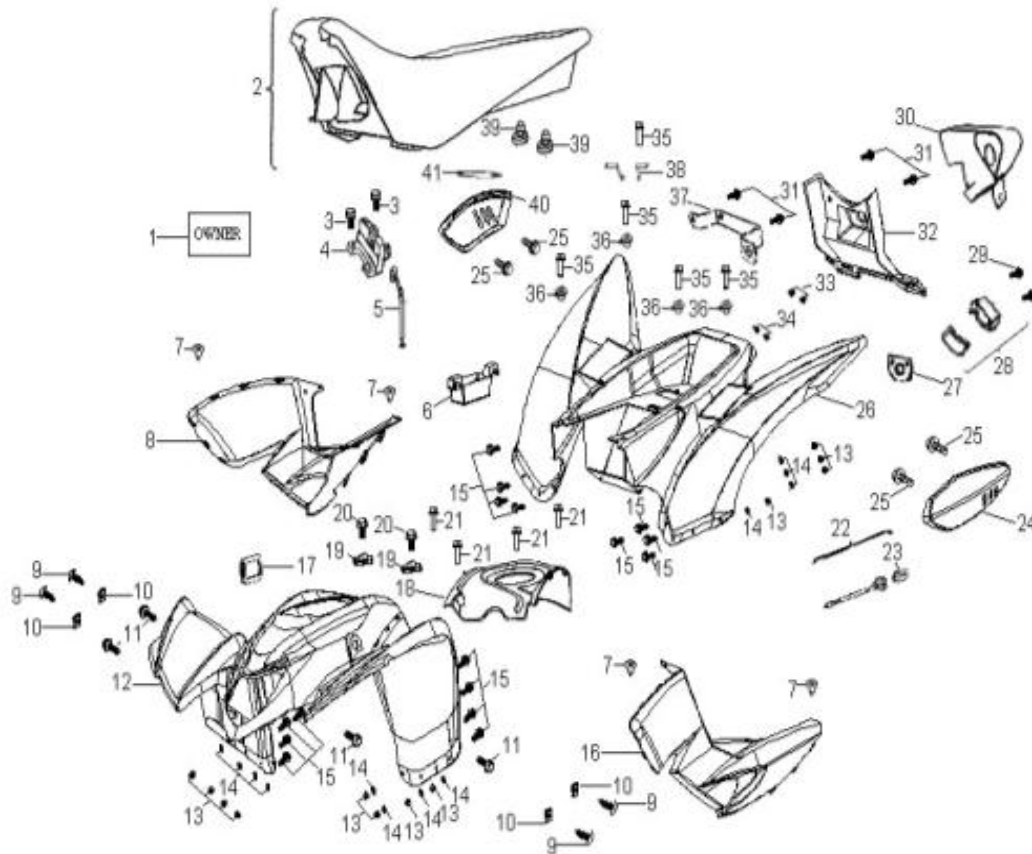

D-20: CABS & SEAT

Ref.	Part Number	Description	Q.ty
1	88510229-002	Manual, Owner's	1
2	77200295-067	Seat	1
3	96000-060148-10K	Bolt	2
4	77231180-000	Lock striker	1
5	77232205-000	Cable, Lock	1
6	32111201-000	Tool Box	1
7	61120153-000	Rivet, Plastic	4
8	83500206-000	Panel, Side, RH	1
9	93903-2040128-00K	Screw	4
10	90345-04000-02T	U-Nut	4
11	92003-060168-00K	Bolt	4
12	61100218-133	Cab, Front	1
13	90350-05000-00K	Nut	16
14	94101-0514010-00K	Washer	16
15	93100-050168-00K	Bolt	16
16	83600219-000	Panel, Side, LH	1
17	21322203-000	Boot, Shift, Rubber	1
18	17555201-000	Cover, Fuel Tank	1
19	90344-06000-00C	U-Nut	2
20	93800-060148-00K	Bolt	2
21	93903-1040128-00K	Screw	4
22	33713201-000	Asm., Power Supporter	1
23	33709131-000	Bulb, License Light	1
24	18316201-000	Veneer, LH	1
25	93903-1050128-00K	Screw	4
26	61000223-133	Cab, Rear	1
27	33707131-000	Rubber	1
28	33710131-000	Cover, License Light	1
29	93500-040408-00K	Bolt	2
30	18310202-000	Shield, Exhaust Ass'y	1
31	96007-060168-00K	Bolt	4
32	33708203-000	License Plate	1
33	94101-0412010-00K	Washer	2
34	90350-04000-00K	Nut	2
35	96000-060168-10K	Bolt	4
36	94150-0717075-00K	Washer	4
37	33717202-000	Bracket, License Plate	1
38	89750202-000	Strap, Battery	1
39	77220180-000	Rubber, Seat	2
40	18319201-000	Veneer, RH	1