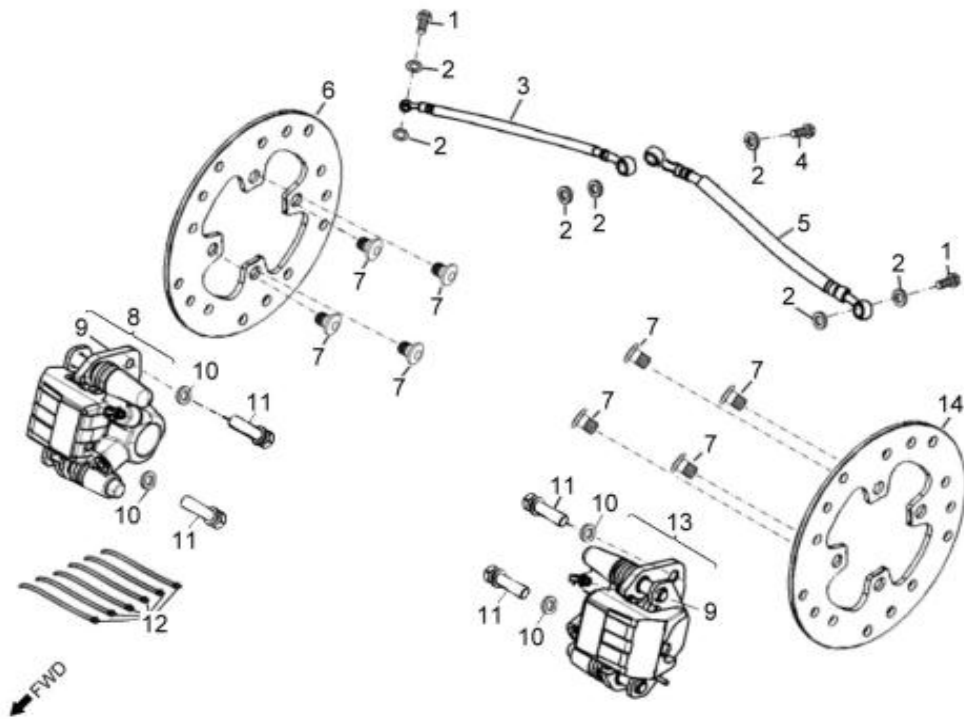

D-25: FRONT BRAKE

Ref.	Part Number	Description	Q.ty
1	45456111-000	Bolt, Banjo	2
2	94101-1015012-U0B	Washer	7
3	45447229-000	Hose, Brake	1
4	45456202-000	Bolt, Banjo	1
5	45447228-000	Hose, Brake	1
6	4502339A-000	Disc, Brake, RH	1
7	45016131-00K	Bolt	8
8	45002206-000	Asm., Caliper, RH	1
9	43121202-000	Pads, Caliper, Front	2
10	94101-0816020-00C	Washer	4
11	96002-080308-00K	Screw	4
12	89569131-000	Strap	6
13	45001206-000	Asm., Caliper, LH	1
14	4502239A-000	Disc, Brake, LH	1