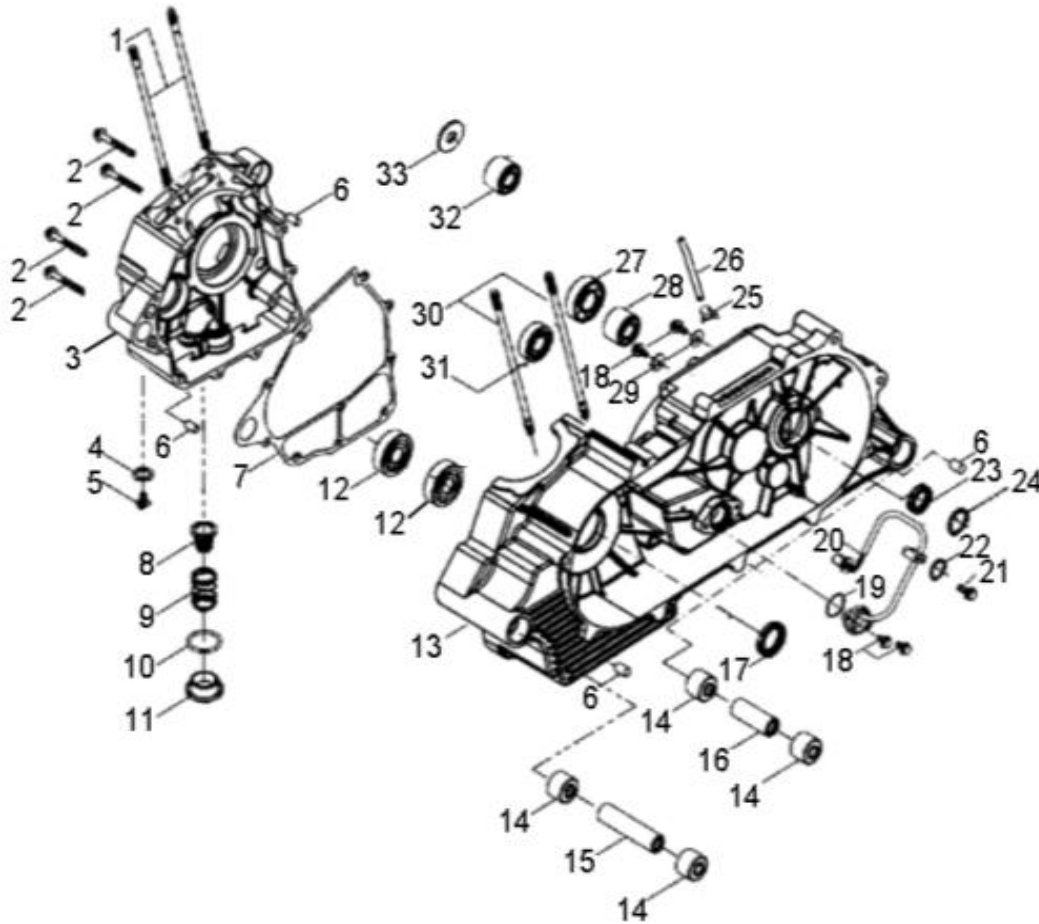

D-3: CRANKCASE

Ref.	Part Number	Description	Q.ty
1	91001-082188-00Z	Stud	2
2	96000-060508-08C	Bolt	4
3	1110150A-000	Crankcase, Rh	1
4	94101-1221320-00L	Washer	1
5	96003-120158-17C	Bolt	1
6	94301-10140	Pin, Dowel	4
7	1119150A-002	Gasket	1
8	15421119-000	Screen	1
9	15426119-000	Spring, Screen	1
10	93212-03132	O-Ring	1
11	11334119-000	Plug, Drain, Oil	1
12	96100-63040-00000	Bearing, Ball	2
13	1120150A-001	Crankcase, Lh	1
14	96400-102824	Bushing	4
15	1115050A-000	Spacer, Collar	1
16	1115150A-000	Spacer, Collar, Rear	1
17	96504-274207FKM	Seal, Oil	1
18	96000-060128-08C	Bolt	4
19	93212-02620	O-Ring	1
20	3575950S-000	Asm., Sensor, Shifter	1
21	96000-060108-08C	Bolt	1
22	94101-0624016-00G	Washer	1
23	96504-253807FKM	Seal, Oil	1
24	94511-2500S	Clip, Cir	1
25	94515-12008	Clamp	1
26	94408-09013-400	Hose	1
27	96100-63050-00000	Bearing, Ball	1
28	96200-202715	Bearing, Needle	1
29	94101-0618015-00K	Washer	2
30	91001-082258-00Z	Stud	2
31	96100-62040-00000	Bearing, Ball	1
32	91120-172518	Bearing, Needle	1
33	94101-1733015-000	Washer	1