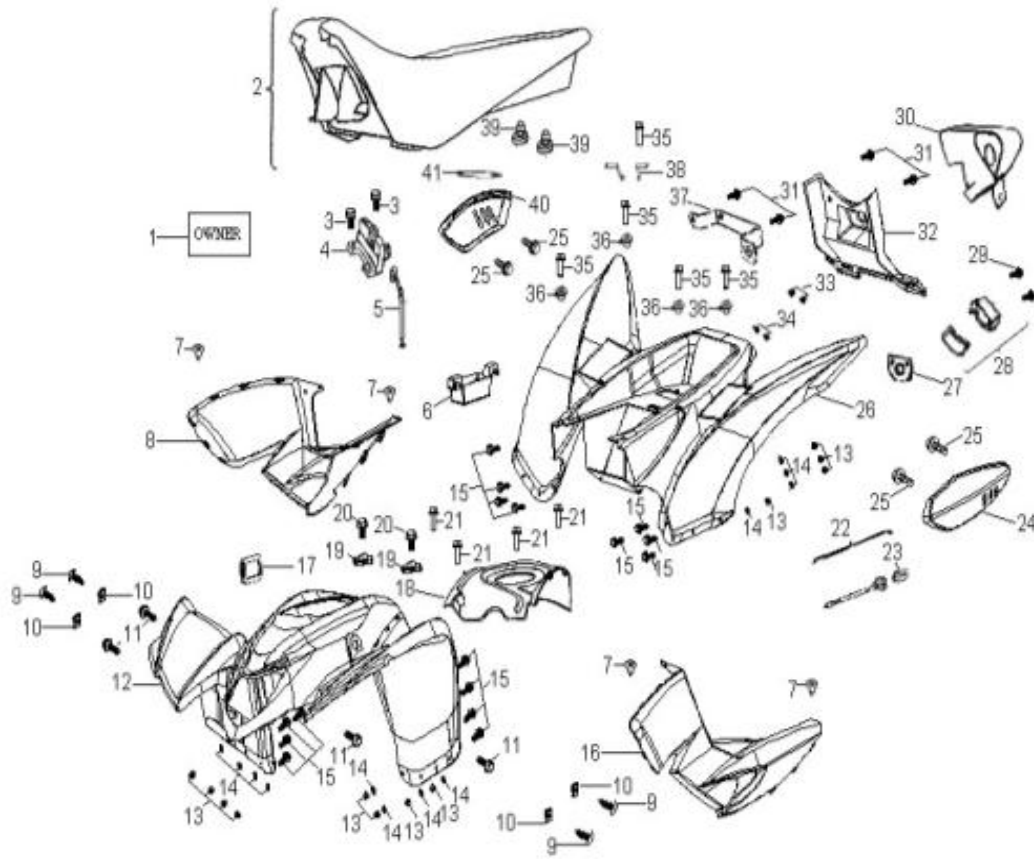

D-20: CABS & SEAT

Ref.	Part Number	Description	Q.ty
41	93213-04740	O-Ring	1