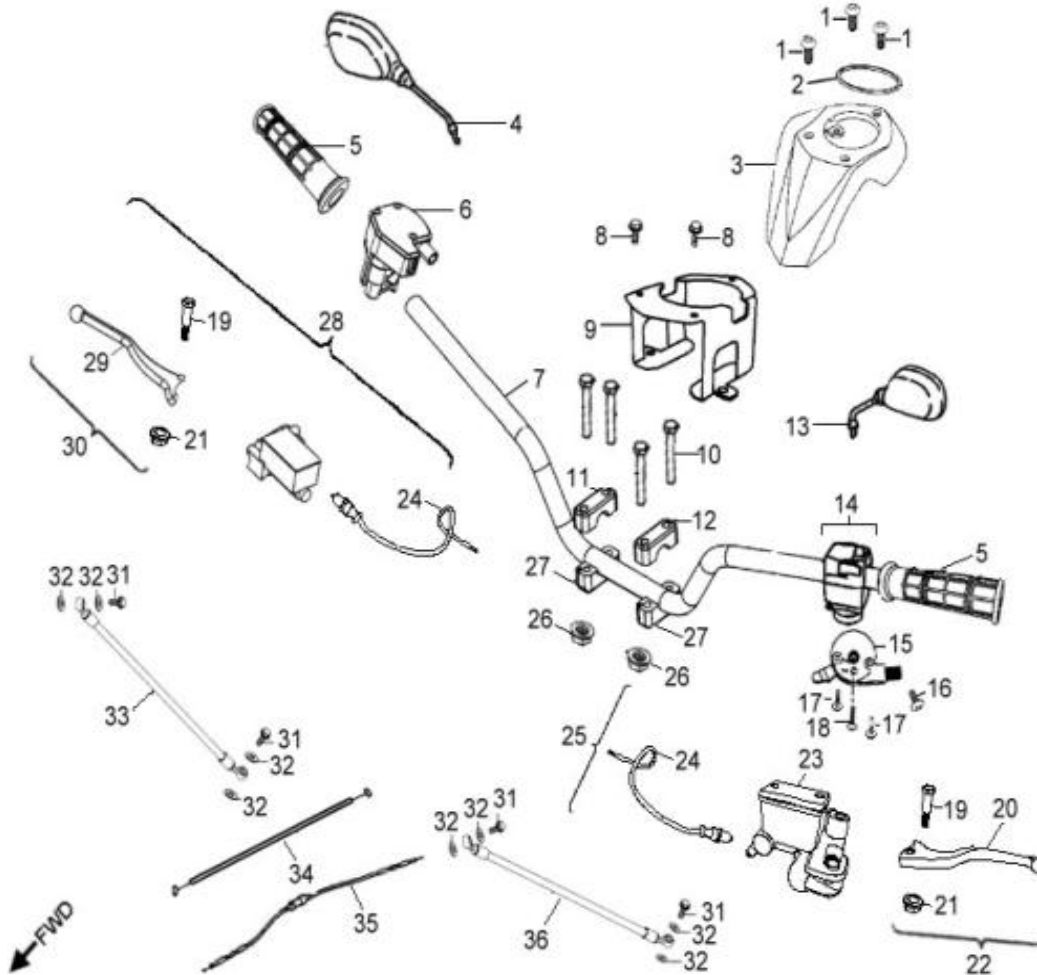

D-27: HANDLEBAR

Ref.	Part Number	Description	Q.ty
1	93100-050128-00K	Bolt	3
2	64320201-000	Rubber, Seat	1
3	64211210-070	Pod, Handlebar	1
4	88110204-000	Mirror, RH	1
5	53167201-000	Grip, Handlebar	2
6	53900201-000	Control, Throttle	1
7	53100218-385	Handlebar	1
8	96000-060128-10K	Bolt	2
9	53310221-000	Bracket, Pod	1
10	91000-080258-00K	Bolt	4
11	53210204-000	Clamp, Upper, RH	1
12	53220204-000	Clamp, Upper, LH	1
13	88120201-001	Mirror, LH	1
14	35151227-001	Asm., Switch, LH	1
15	35160201-000	Asm., Manual Choke	1
16	93500-030068-00C	Bolt	1
17	93100-030048-00B	Screw	2
18	93500-060088-00K	Bolt	1
19	89220202-000	Bolt	2
20	53178206-000	Lever, Brake, LH	1
21	94073-06006-00K	Nut	2
22	53163206-000	Asm., Lever, LH	1
23	53185219-000	Master Cylinder, Left	1
24	35345201-000	Sensor, Taillight	2
25	53171219-000	Asm., Lever LH	1
26	90350-10000-00C	Nut	2
27	53200204-000	Clamp, Lower	2
28	53172215-000	Asm., Lever, RH	1
29	53175205-000	Lever, Brake, RH	1
30	53164205-000	Asm., Lever, RH	1
31	45456111-000	Bolt, Banjo	4
32	94101-1015012-U0B	Washer	8
33	45447233-000	Hose, Brake	1
34	5392255E-000	Choke, Cable, Manual	1
35	53910214-000	Cable, Throttle	1
36	45447232-000	Hose, Brake	1