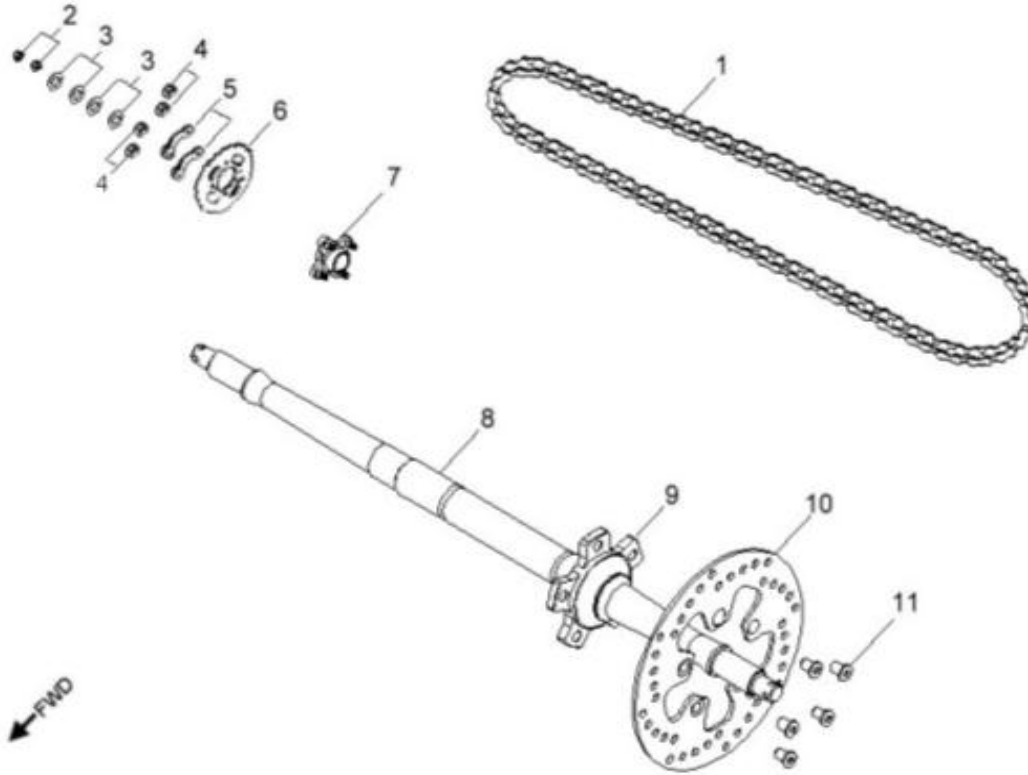

D-28: REAR WHEEL AXLE

Ref.	Part Number	Description	Q.ty
1	40530216-000	Asm., Drive Chain	1
2	94001-33000-46K	Nut	2
3	94121-3345012-000	Washer	4
4	94002-10000-00C	Nut	4
5	41202156-000	Washer, Sprocket	2
6	41201205-000	Sprocket, Drive, Final(36T)	1
7	41210156-000	Hub, Sprocket	1
8	42000217-000	Axle	1
9	43490206-000	Hub, Disc	1
10	43511202-000	Disc, Brake	1
11	45016131-00K	Bolt	5