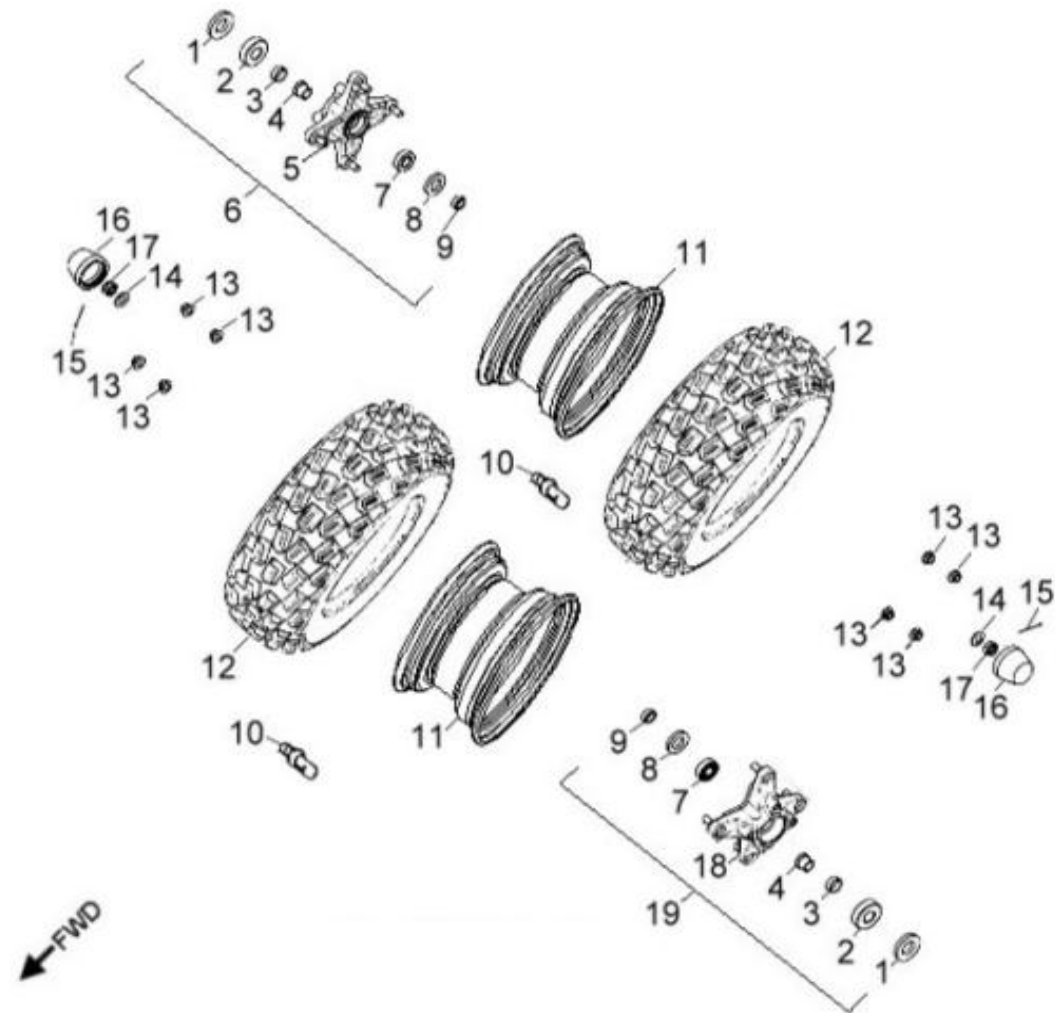

D-19: SWING ARM AND FOOTREST

Ref.	Part Number	Description	Q.ty
1	96007-060168-00K	Bolt	6
2	64300218-000	Footwell, RH	1
3	64310218-000	Footwell, LH	1
4	96000-100658-0KL	Bolt	8
5	52426156-000	Cap, dustproof	16
6	53140201-000	Spacer	8
7	53135202-000	Bushing	4
8	51301131-000	Cap, Valve, Grease	8
9	93903-1050128-00K	Screw	4
10	53005203-000	Retainer, Brake Line, Front	2
11	52451204-000	Ball Joint	4
12	94511-3113S	Clip, Cir	4
13	94101-1225020-00C	Washer	4
14	90351-12000-00C	Nut, Lock	4
15	51300131-000	Valve, Grease	2
16	53132204-385	A-Arm, Upper, LH	1
17	94050-10000-00C	Nut	8
18	53032204-385	A-Arm, Upper, RH	1
19	51300131-000	Valve, Grease	2
20	53135202-000	Bushing	4
21	51300131-000	Valve, Grease	4
22	53135202-000	Bushing	8
23	53050204-385	A-arm, Lower	2

D-23: FRONT WHEELS

Ref.	Part Number	Description	Q.ty
1	96500-25470700000	Seal, Oil	2
2	96100-62040-Z0000	Bearing, Ball	2
3	4431139A-000	Spacer	2
4	4431539A-000	Spacer	2
5	42010204-000	Hub, Wheel, Front	1
6	42721206-000	Asm., Hub, Rh	1
7	0490005-000	Bearing, Ball	2
8	96500-223806A7271	Seal, Oil	2
9	4431239A-000	Spacer	2
10	42616131-000	Valve, Rim	2
11	4270155E-067	Rim	2
12	42711231-000	Tire (off-road)	2
	42711213-000	Tire (on-road)	
13	90355-10000-17B	Nut	8
14	94121-1426016-000	Washer	2
15	94201-32320	Pin, Cotter	2
16	4273039A-000	Cap, Hub	2
17	90353-14015-00C	Shaft, Prob	2
18	4201039A-000	Hub, Wheel, Front	1
19	42710206-000	Asm., Hub, Lh	1

D-24: REAR WHEELS

Ref.	Part Number	Description	Q.ty
1	90355-10000-17B	Nut	8
2	4280139A-067	Rim, Rear	2
3	4202039A-000	Hub, Wheel, RH	2
4	42616131-000	Valve, Rim	2
5	42811231-000	Tire (off-road)	2
	42811278-000	Tire (on-road)	
6	94121-1835200-000	Washer	2
7	94201-32320	Pin, Cotter	2
8	4273039A-000	Cap, Hub	2
9	90353-18000-00C	Shaft, Prob	2