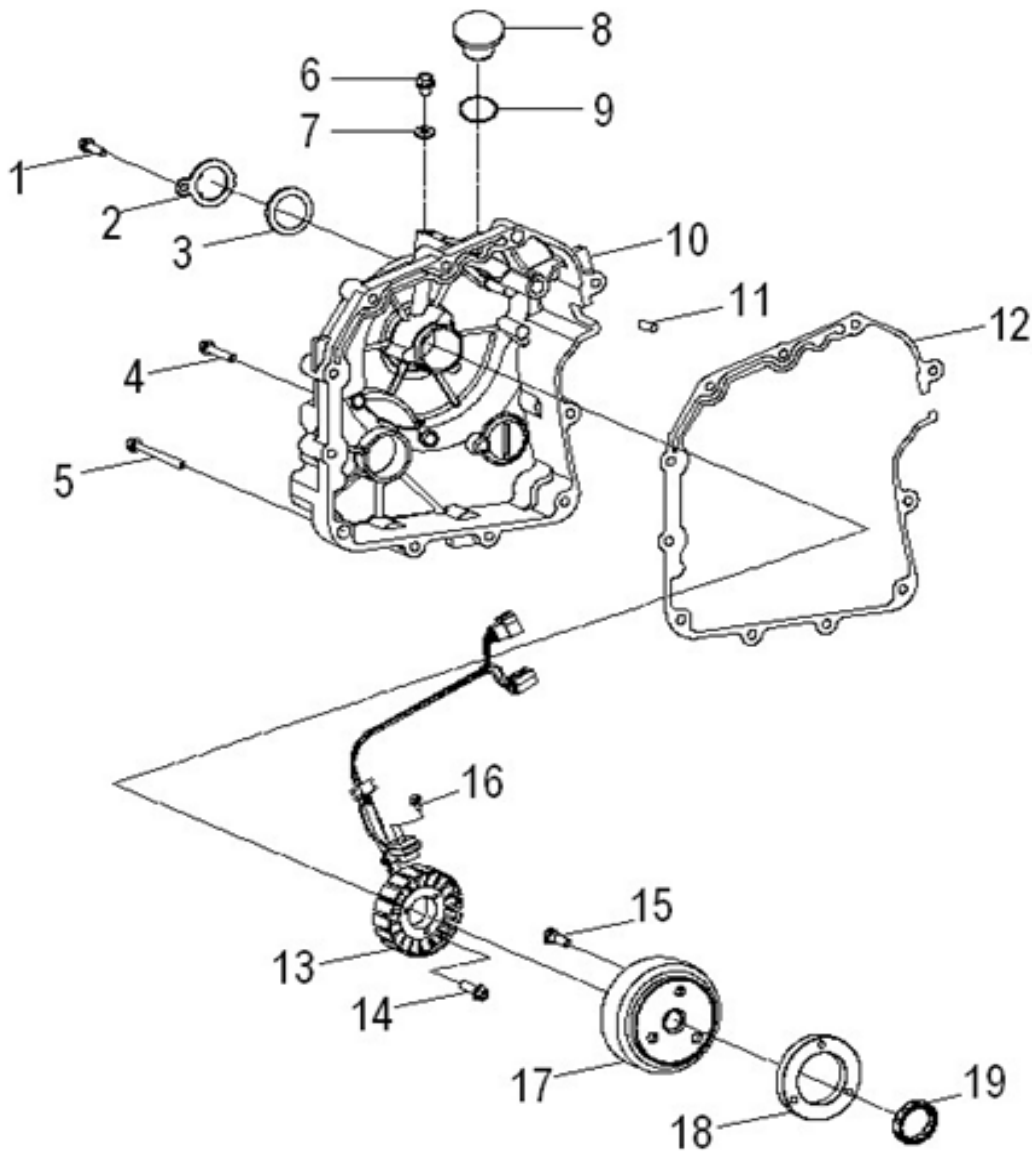

D-6: GENERATOR COVER

Ref.	Part Number	Description	Q.ty
1	96000-060128-08C	Bolt	1
2	1133350S-000	Retainer, Sight Glass	1
3	1120250A-000	Oil Windows	1
4	96000-060458-08C	Bolt	4
5	96000-061359-08G	Bolt	7
6	96000-060108-10K	Bolt	1
7	94101-0612010-00U	Washer	1
8	96600-30075000000	Cap(Nickel Silver)	1
9	93210-02724	O-Ring	1
10	1133550A-000	Crankcase Cover, Rh	1
11	94301-10140	Pin, Dowel	2
12	1139350A-002	Gasket, Crankcase, RH	1
13	31120207-000	Stator	1
14	91300-050258-00C	Screw	3
15	91005-080188-00C	Bolt	3
16	92000-050128-00C	Bolt	2
17	31110209-000	Flywheel	1
18	2812162N-000	Outer, One Way	1
19	2813050B-000	Asm., Rollor, One Way	1