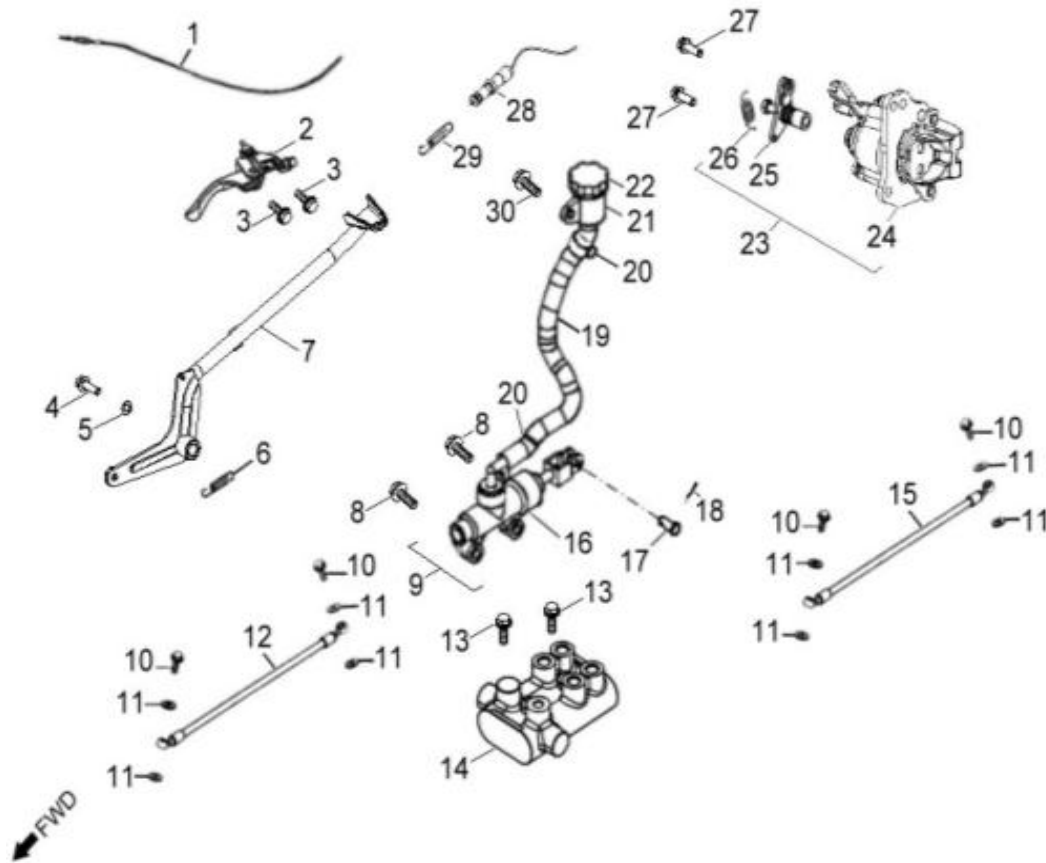

D-26: REAR BRAKE

Ref.	Part Number	Description	Q.ty
1	38706206-000	Cable, Parking Brake	1
2	3871055E-000	Lever, Parking Brake	1
3	91000-060208-00K	Bolt	2
4	96000-080168-0KL	Bolt	1
5	94101-0822020-00C	Washer	1
6	43421206-000	Spring	1
7	43456214-000	Pedal, Brake	1
8	92001-080258-0KL	Bolt	2
9	4350055E-000	Asm., Master Cylinder	1
10	45456111-000	Bolt, Banjo	4
11	94101-1015012-U0B	Washer	8
12	45447230-000	Hose, Brake	1
13	91000-080408-00C	Bolt	2
14	45470201-000	Brake Shunt	1
15	45447231-000	Hose, Brake	1
16	4350155E-000	Master Cylinder	1
17	94302-07018	Pin	1
18	43480201-000	Pin	1
19	45447210-000	Hose, Brake	1
20	94515-120S8	Clamp	2
21	43503204-000	Oil Tank, Brake	1
22	43016201-000	Cap, Oil Tank	1
23	45000209-000	Asm., Caliper, Rear	1
24	43120212-000	Pad, brake, Rear	1
25	43532203-000	Swing Arm, Caliper	1
26	43421209-000	Spring	1
27	96000-100258-0KL	Bolt	2
28	34916201-000	Switch, Brake	1
29	43422202-000	Spring, Switch	1
30	96000-060128-0KL	Bolt	1