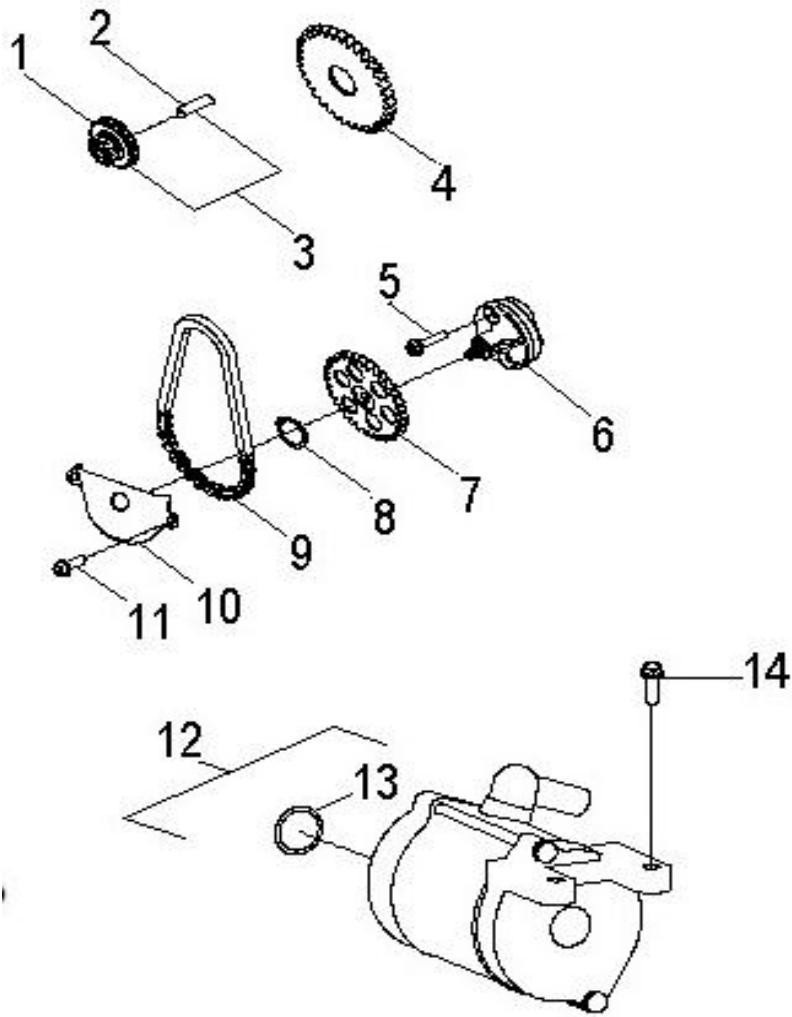

D-7: VALVE TRAIN TIMING

Ref.	Part Number	Description	Q.ty
1	90206-05000-00A	Nut, Tappet Adj.	2
2	90012-06015	Screw, Tappet Adj.	2
3	1445650A-000	Asm., Decomp. Release	1
4	1443150A-000	Arm, Valve, Rocker	2
5	94050-08000-00C	Nut	4
6	94101-0818023-00U	Washer	4
7	1221150A-000	Bracket, Cam Shaft	1
8	1445250A-000	Shaft, Intake, Rocker Arm	1
9	1445350A-000	Shaft, Exhaust, Rocker Arm	1
10	1440050B-000	Asm., Cam Shaft	1
11	1450055L-000	Guide, Cam Chain, LH	1
12	1440155S-000	Chain, Cam	1
13	1455050A-000	Guide, Cam Chain, RH	1
14	14523119-002	Gasket, Tensioner	1
15	14521119-000	Tensioner	1
16	96000-060228-14C	Bolt	2
17	93210-00915	O-Ring	1
18	93000-060068-00K	Screw	1
19	1453550A-000	Pivot, Guide	1

D-10: OIL PUMP/STARTING MOTOR

Ref.	Part Number	Description	Q.ty
1	2842350A-000	Gear, Starter	1
2	2842450A-000	Shaft, Starter Motor	1
3	2842250A-000	Asm., Gear Starter	1
4	2822062N-000	Gear, Starter	1
5	96000-060308-08C	Bolt	2
6	1500050A-000	Asm., Oil Pump	1
7	1515050A-000	Sprocket, Oil Pump	1
8	94511-1000S	Clip, Cir	1
9	1514150A-000	Chain, Oil Pump	1
10	1571150A-000	Cover, Oil Pump	1
11	96000-060128-08C	Bolt	2
12	3120050A-001	Motor, Starter	1
13	93210-02431	O-Ring	1
14	96000-060208-08C	Bolt	2