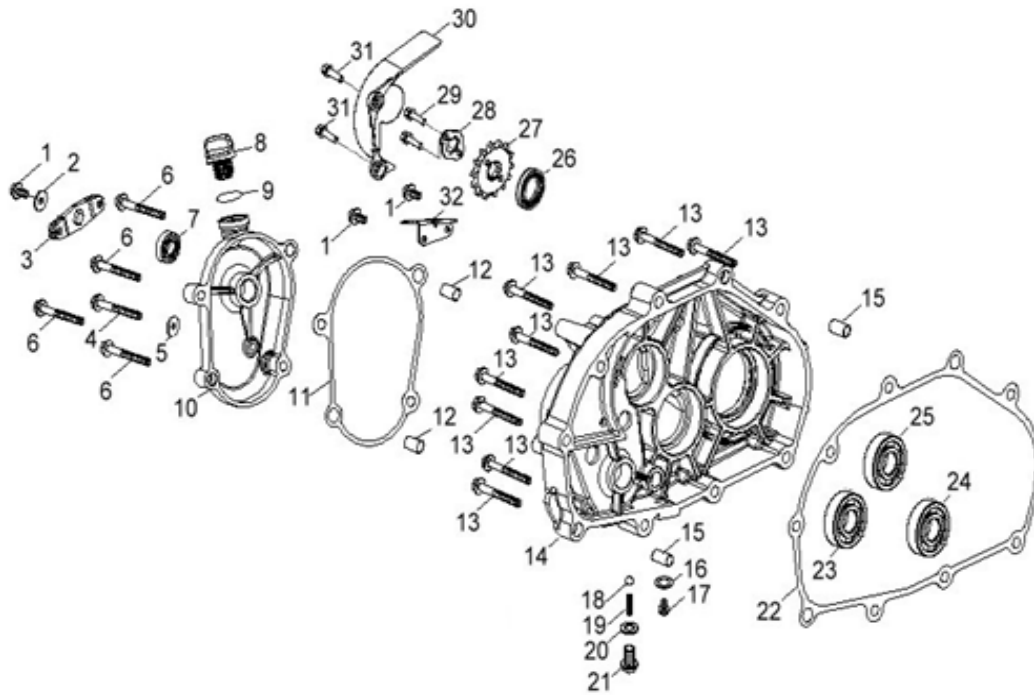

D-4: GEARBOX COVER

Ref.	Part Number	Description	Q.ty
1	96000-060168-10K	Bolt	3
2	94101-0618015-00K	Washer	1
3	2131755C-000	Lever, Shift	1
4	96000-060088-00K	Bolt	1
5	94101-0612010-00U	Washer	1
6	96000-060358-08C	Bolt	4
7	96500-142807A7271	Seal, Oil	1
8	15650111-001	Plug, Oil	1
9	93210-01425	O-Ring	1
10	2136150S-000	Cover, Shift	1
11	2136250S-002	Gasket, Inspection Cover	1
12	94301-08140	Pin, Dowel	2
13	96000-080458-00C	Bolt	9
14	2130155C-000	Cover, Transmission	1
15	94301-10140	Pin, Dowel	2
16	94101-1221320-00L	Washer	1
17	96000-120158-14C	Bolt	1
18	2132239A-000	Ball, Steel	1
19	2430655E-000	Spring, Detent	1
20	94101-1422010-00L	Washer	1
21	2430539A-000	Bolt	1
22	2139550A-002	Gasket, Transmission Cover	1
23	96100-63040-00000	Bearing, Ball	1
24	96100-63050-00000	Bearing, Ball	1
25	96100-62040-00000	Bearing, Ball	1
26	96504-255207NBR	Seal, Oil	1
27	23801156-001	Sprocket, Drive	1
28	23811201-000	Bracket, Sprocket	1
29	92000-060108-00C	Bolt	2
30	40510201-000	Shield	1
31	93501-060168-00K	Bolt	2
32	2134155C-000	Adaptor, Shift Cable	1