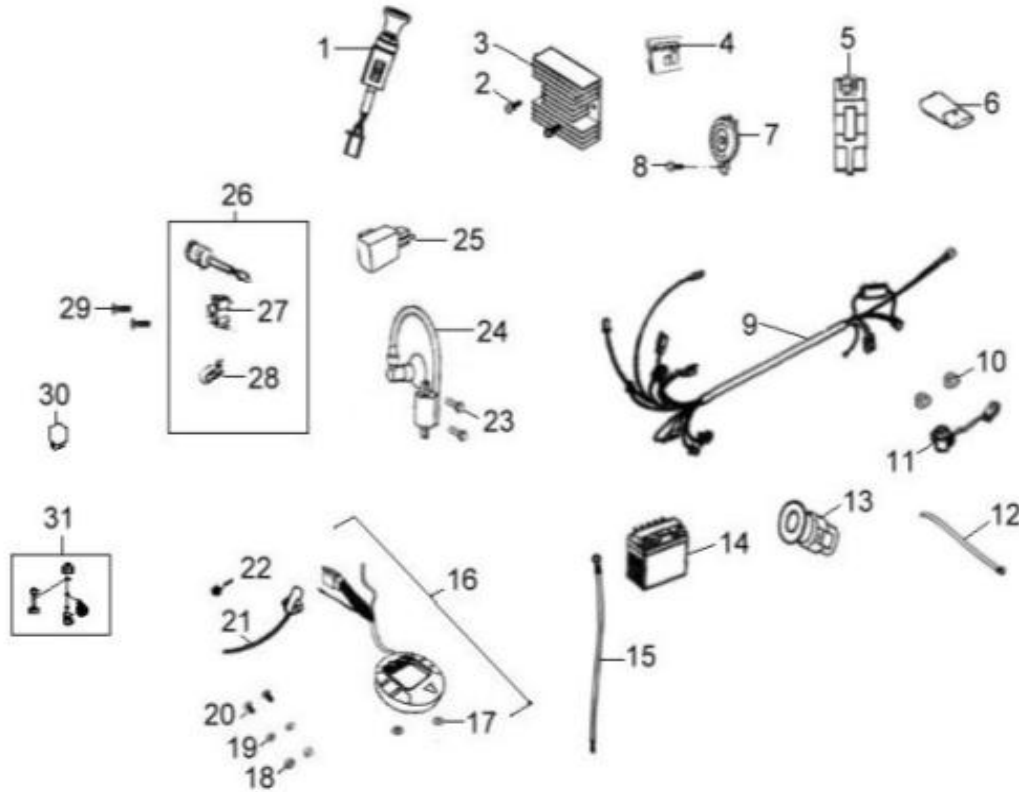

D-31: ELECTRICAL PARTS

Ref.	Part Number	Description	Q.ty
1	38130179-000	Power Supplier	1
2	96000-060128-10K	Bolt	2
3	31600215-000	Rectifier/ Regulator	1
4	32109201-001	Fuse Box	1
5	30410222-000	Asm., CDI Unit	1
6	89120205-001	Pouch, Tool	1
7	38110204-000	Horn	1
8	96000-080128-0KL	Bolt	1
9	32100247-005	Harness, Main Wire	1
10	94050-06000-00K	Nut	2
11	38501119-000	Starter Relay	1
12	89569131-000	Strap	39
13	38302202-000	Relay, Signal	1
14	3150039A-001	Battery	1
15	32001204-000	Asm., Battery Cable	1
16	37200218-000	Asm., Speedometer	1
17	94101-0613010-00B	Washer	2
18	94001-06000-10B	Nut	2
19	94111-0412010-00B	Washer, Spring	2
20	93500-040128-00B	Bolt	2
21	37206201-000	Sensor, Speedometer	1
22	37203206-000	Magnet, Speedometer	1
23	96000-060208-10K	Bolt	2
24	30510207-000	Asm., Ignition Coil	1
25	38701202-000	Relay, Parking	1
26	35100282-000	Asm., Main Switch	1
27	35106208-000	Lock, Steering	1
28	35101131-000	Clip, Main Switch	1
29	93100-050128-00K	Bolt	2
30	5042951T-000	Relay, Thermo Switch	1
31	33102207-000	Wire	1