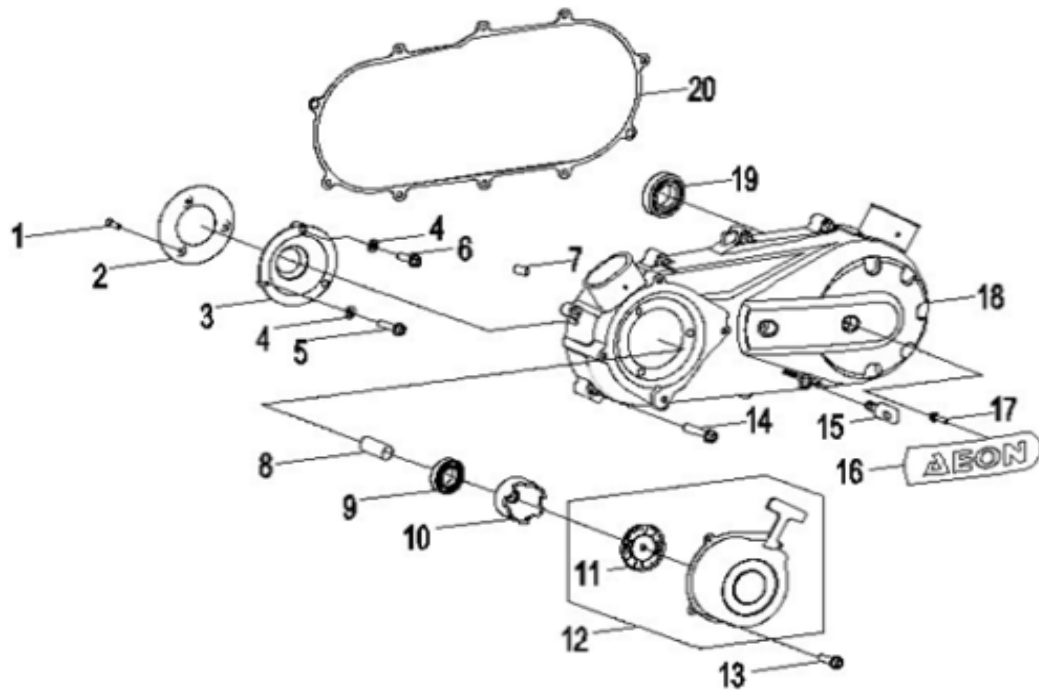

D-2: CRANKSHAFT & PISTON

Ref.	Part Number	Description	Q.ty
1	1342055S-000	Shaft, Balancer	1
2	1300055S-000	Asm., Crankshaft	1
3	94101-1426020-00C	Washer	1
4	94001-14000-00C	Nut	1
5	1544739A-000	Spring, Oil	1
6	1544139A-000	Tube, Oil, Crankshaft	1
7	1311550A-000	Clip, Piston Pin	2
8	1311150A-000	Pin, Piston	1
9	1310050A-000	Piston	1
10	90471-25404	Key, Woodruff	1
11	1301150A-000	Ring Set, Piston	1

D-5: CVT TRANSMISSION COVER

Ref.	Part Number	Description	Q.ty
1	91003-060088-00K	Bolt	3
2	1133950B-000	Wind Guider, Drive Clutch	1
3	1135550A-000	Derby Cover	1
4	94101-0613010-00C	Washer	3
5	96000-060168-08C	Bolt	1
6	96000-060258-08C	Bolt	2
7	94301-08140	Pin, Dowel	2
8	2210650A-000	Bushing, Sheave	1
9	96100-69050-LLU00	Bearing, Ball	1
10	2210750A-000	Ratchet, Recoil	1
11	1170650A-000	Sliding Cover Comp	1
12	1135050A-000	Recoil, Starter	1
13	96000-060168-10K	Bolt	4
14	96000-060408-08C	Bolt	10
15	11353201-000	Drain plug	1
16	1134750A-000	Tablet, Logo	1
17	96000-050128-00K	Bolt	2
18	1134169S-000	Cover, Clutch	1
19	96100-6004-LLUC3/ZG	Bearing, Ball	1
20	1135950A-002	Gasket	1

D-7: VALVE TRAIN TIMING

Ref.	Part Number	Description	Q.ty
1	90206-05000-00A	Nut, Tappet Adj.	2
2	90012-06015	Screw, Tappet Adj.	2
3	1445650A-000	Asm., Decomp. Release	1
4	1443150A-000	Arm, Valve, Rocker	2
5	94050-08000-00C	Nut	4
6	94101-0818023-00U	Washer	4
7	1221150A-000	Bracket, Cam Shaft	1
8	1445250A-000	Shaft, Intake, Rocker Arm	1
9	1445350A-000	Shaft, Exhaust, Rocker Arm	1
10	1440050B-000	Asm., Cam Shaft	1
11	1450055L-000	Guide, Cam Chain, LH	1
12	1440155S-000	Chain, Cam	1
13	1455050A-000	Guide, Cam Chain, RH	1
14	14523119-002	Gasket, Tensioner	1
15	14521119-000	Tensioner	1
16	96000-060228-14C	Bolt	2
17	93210-00915	O-Ring	1
18	93000-060068-00K	Screw	1
19	1453550A-000	Pivot, Guide	1