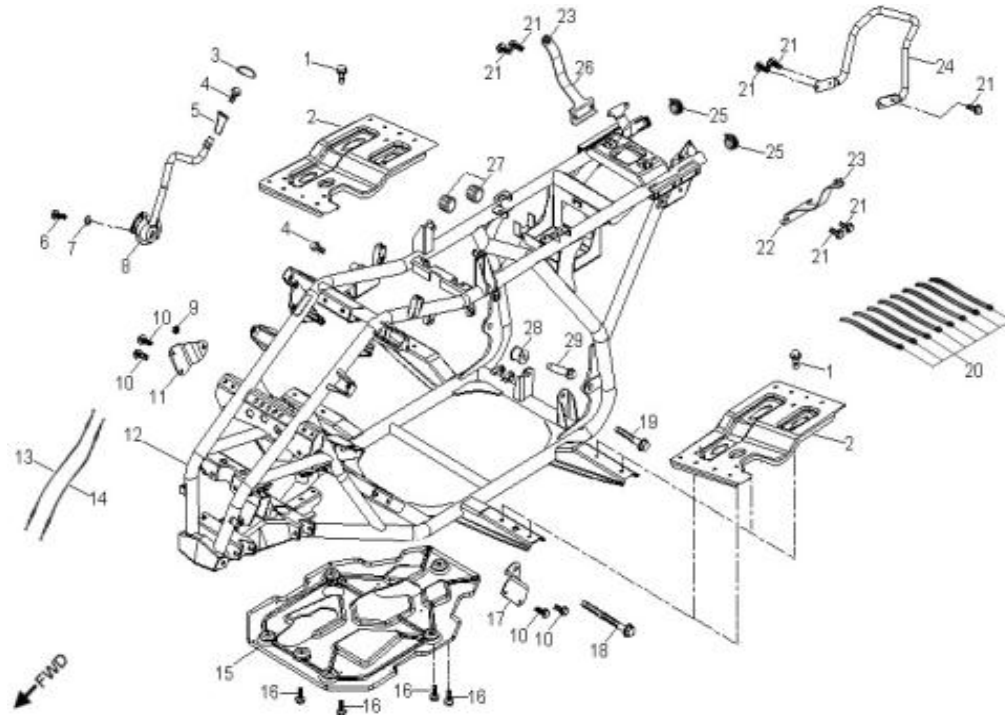

D-10: OIL PUMP/STARTING MOTOR

Ref.	Part Number	Description	Q.ty
1	2842350A-000	Gear, Starter	1
2	2842450A-000	Shaft, Starter Motor	1
3	2842250A-000	Asm., Gear Starter	1
4	2822062N-000	Gear, Starter	1
5	96000-060308-08C	Bolt	2
6	1500050A-000	Asm., Oil Pump	1
7	1515050A-000	Sprocket, Oil Pump	1
8	94511-1000S	Clip, Cir	1
9	1514150A-000	Chain, Oil Pump	1
10	1571150A-000	Cover, Oil Pump	1
11	96000-060128-08C	Bolt	2
12	3120050A-001	Motor, Starter	1
13	93210-02431	O-Ring	1
14	96000-060208-08C	Bolt	2

D-17: FRAME BODY

Ref.	Part Number	Description	Q.ty
1	96000-060128-10K	Bolt	2
2	5110555E-000	Bracket, Footwell, RH	2
3	21327201-000	Cover	1
4	96000-060128-10K	Bolt	2
5	21328201-000	Knob, Transmission Lever	1
6	96000-080128-00K	Bolt	1
7	94101-0822020-00C	Washer	1
8	21319222-000	Gear Selector	1
9	90355-10000-17B	Nut	1
10	96000-080168-0KL	Bolt	4
11	50908201-000	Mounting, Engine, RH	1
12	50100364-067	Asm., Frame	1
13	21335202-000	Cable, Shift	1
14	21335203-000	Cable, Shift	1
15	50106203-000	Shield, Chassis	1
16	92005-060168-00K	Bolt	4
17	50902201-000	Mounting, Engine, LH	1
18	96000-102008-00B	Bolt	1
19	96000-101308-00B	Bolt	1
20	89569131-000	Strap	8
21	92001-080168-00K	Bolt	7
22	50142201-000	Bracket, Rear Fender, LH	1
23	50816153-000	Rubber	2
24	50105210-067	Sissy Bar	1
25	19611202-000	Cap, Rubber	2
26	50141201-000	Bracket, Rear Fender, RH	1
27	7722539A-000	Grommet, Seat	2
28	40525204-000	Chain Guider	1
29	90108-120398-00K	Bolt	1