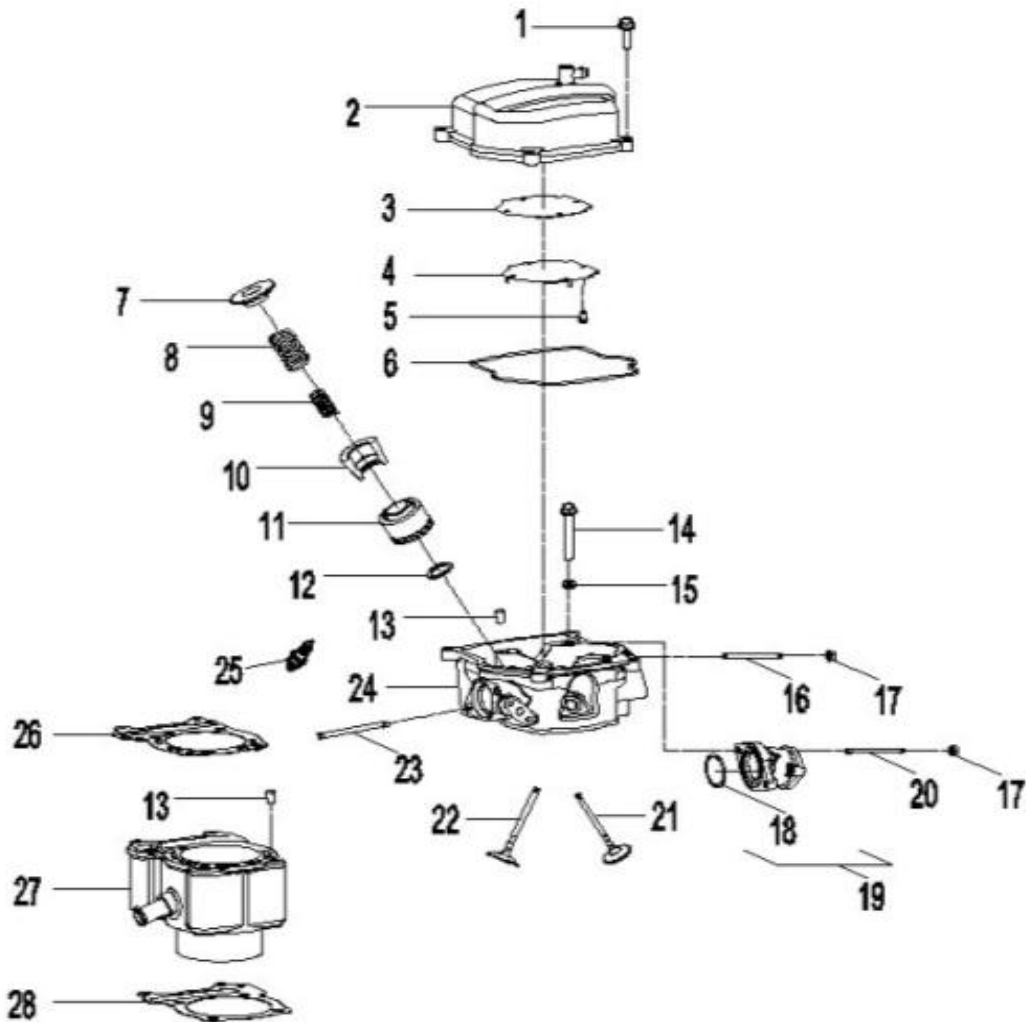

COBRA S

VIN Nंबर:

RF3AR5600GT001532

D-1: CYLINDER & CYLINDER HEAD

Ref.	Part Number	Description	Q.ty
1	96000-060258-08C	Bolt	4
2	1230950A-000	Cover, Cylinder Head	1
3	1230350A-000	Gasket	1
4	1230250A-000	Breather, Crankcase, Lower	1
5	93903-1040088-00K	Screw	4
6	1239150A-000	Gasket , Head Cover	1
7	14771119-000	Retainer, Valve, Spring	2
8	1475150A-000	Spring, Valve, Outer	2
9	1476150A-000	Spring, Valve, Inner	2
10	14781119-000	Clip, Retainer	4
11	12209119-000	Seal, Valve	2
12	14775119-000	Seat, Valve, Spring, Outer	2
13	94301-10140	Pin, Dowel	6
14	96000-061108-08C	Bolt	2
15	94101-0613010-00C	Washer	2
16	91001-060328-00C	Stud	2
17	94050-06000-00C	Nut	4
18	93210-03431	O-Ring	1
19	1710055L-000	Asm., Manifold, Intake	1
20	91001-060288-00C	Stud	2
21	1472150A-000	Valve, Exhaust	1
22	1471150A-000	Valve, Intake	1
23	91001-080328-00C	Stud	2
24	1220150A-000	Head, Cylinder	1
25	9807650A-000	Plug, Spark	1
26	1225050A-000	Gasket Set	1
27	1210055A-000	Cylinder	1
28	1219150A-002	Gasket, Cylinder	1

D-2: CRANKSHAFT & PISTON

Ref.	Part Number	Description	Q.ty
1	1342055S-000	Shaft, Balancer	1
2	1300055S-000	Asm., Crankshaft	1
3	94101-1426020-00C	Washer	1
4	94001-14000-00C	Nut	1
5	1544739A-000	Spring, Oil	1
6	1544139A-000	Tube, Oil, Crankshaft	1
7	1311550A-000	Clip, Piston Pin	2
8	1311150A-000	Pin, Piston	1
9	1310050A-000	Piston	1
10	90471-25404	Key, Woodruff	1
11	1301150A-000	Ring Set, Piston	1