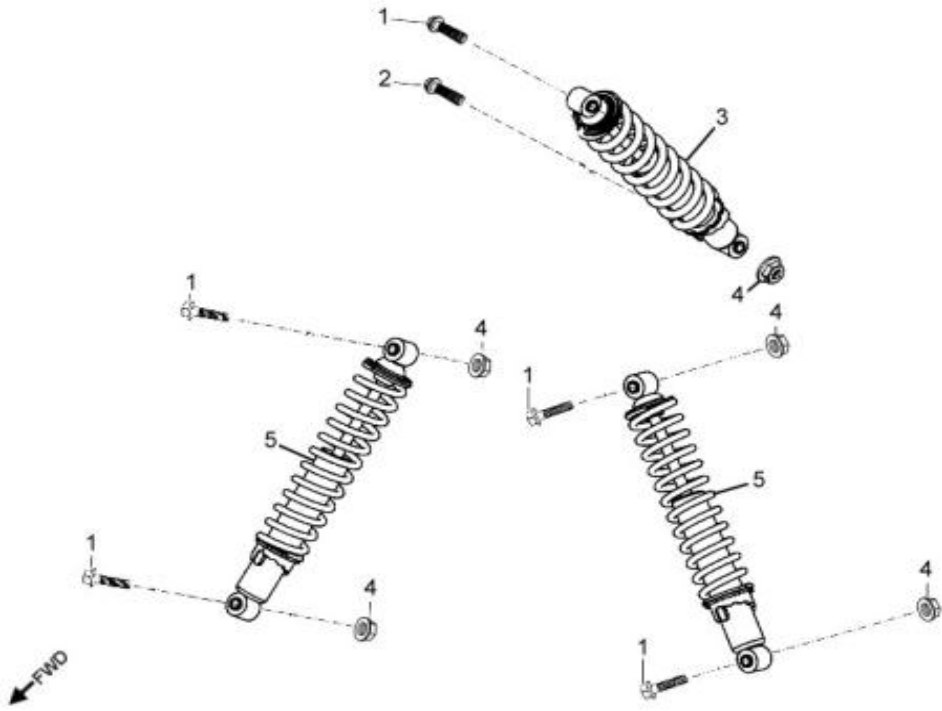

D-19: SWING ARM AND FOOTREST

Ref.	Part Number	Description	Q.ty
1	96007-060168-00K	Bolt	6
2	64300218-000	Footwell, RH	1
3	64310218-000	Footwell, LH	1
4	96000-100658-0KL	Bolt	8
5	52426156-000	Cap, dustproof	16
6	53140201-000	Spacer	8
7	53135202-000	Bushing	4
8	51301131-000	Cap, Valve, Grease	8
9	93903-1050128-00K	Screw	4
10	53005203-000	Retainer, Brake Line, Front	2
11	52451204-000	Ball Joint	4
12	94511-3113S	Clip, Cir	4
13	94101-1225020-00C	Washer	4
14	90351-12000-00C	Nut, Lock	4
15	51300131-000	Valve, Grease	2
16	53132204-385	A-Arm, Upper, LH	1
17	94050-10000-00C	Nut	8
18	53032204-385	A-Arm, Upper, RH	1
19	51300131-000	Valve, Grease	2
20	53135202-000	Bushing	4
21	51300131-000	Valve, Grease	4
22	53135202-000	Bushing	8
23	53050204-385	A-arm, Lower	2

D-23: FRONT WHEELS

Ref.	Part Number	Description	Q.ty
1	96500-25470700000	Seal, Oil	2
2	96100-62040-Z0000	Bearing, Ball	2
3	4431139A-000	Spacer	2
4	4431539A-000	Spacer	2
5	42010204-000	Hub, Wheel, Front	1
6	42721206-000	Asm., Hub, Rh	1
7	0490005-000	Bearing, Ball	2
8	96500-223806A7271	Seal, Oil	2
9	4431239A-000	Spacer	2
10	42616131-000	Valve, Rim	2
11	4270155E-067	Rim	2
12	42711231-000	Tire	2
13	90355-10000-17B	Nut	8
14	94121-1426016-000	Washer	2
15	94201-32320	Pin, Cotter	2
16	4273039A-000	Cap, Hub	2
17	90353-14015-00C	Shaft, Prob	2
18	4201039A-000	Hub, Wheel, Front	1
19	42710206-000	Asm., Hub, Lh	1

D-24: REAR WHEELS

Ref.	Part Number	Description	Q.ty
1	90355-10000-17B	Nut	8
2	4280139A-067	Rim, Rear	2
3	4202039A-000	Hub, Wheel, RH	2
4	42616131-000	Valve, Rim	2
5	42811231-000	Tire	2
6	94121-1835200-000	Washer	2
7	94201-32320	Pin, Cotter	2
8	4273039A-000	Cap, Hub	2
9	90353-18000-00C	Shaft, Prob	2