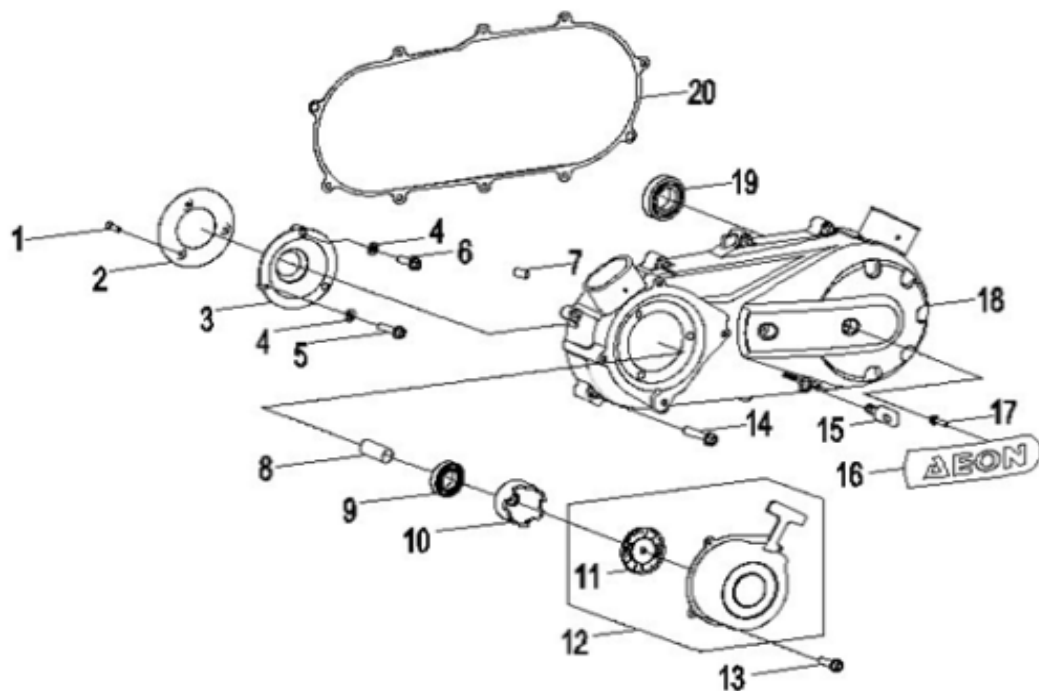

COBRA S

VIN Nंबर:

RF3AR5600ET001375

D-1: CYLINDER & CYLINDER HEAD

Ref.	Part Number	Description	Q.ty
1	96000-060258-08C	Bolt	4
2	1230950A-000	Cover, Cylinder Head	1
3	1230350A-000	Gasket	1
4	1230250A-000	Breather, Crankcase, Lower	1
5	93903-1040088-00K	Screw	4
6	1239150A-000	Gasket , Head Cover	1
7	14771119-000	Retainer, Valve, Spring	2
8	1475150A-000	Spring, Valve, Outer	2
9	1476150A-000	Spring, Valve, Inner	2
10	14781119-000	Clip, Retainer	4
11	12209119-000	Seal, Valve	2
12	14775119-000	Seat, Valve, Spring, Outer	2
13	94301-10140	Pin, Dowel	6
14	96000-061108-08C	Bolt	2
15	94101-0613010-00C	Washer	2
16	91001-060328-00C	Stud	2
17	94050-06000-00C	Nut	4
18	93210-03431	O-Ring	1
19	1710055L-000	Asm., Manifold, Intake	1
20	91001-060288-00C	Stud	2
21	1472150A-000	Valve, Exhaust	1
22	1471150A-000	Valve, Intake	1
23	91001-080328-00C	Stud	2
24	1220150A-000	Head, Cylinder	1
25	9807650A-000	Plug, Spark	1
26	1225050A-000	Gasket Set	1
27	1210055A-000	Cylinder	1
28	1219150A-002	Gasket, Cylinder	1

D-5: CVT TRANSMISSION COVER

Ref.	Part Number	Description	Q.ty
1	91003-060088-00K	Bolt	3
2	1133950B-000	Wind Guider, Drive Clutch	1
3	1135550A-000	Derby Cover	1
4	94101-0613010-00C	Washer	3
5	96000-060168-08C	Bolt	1
6	96000-060258-08C	Bolt	2
7	94301-08140	Pin, Dowel	2
8	2210650A-000	Bushing, Sheave	1
9	96100-69050-LLU00	Bearing, Ball	1
10	2210750A-000	Ratchet, Recoil	1
11	1170650A-000	Sliding Cover Comp	1
12	1135050A-000	Recoil, Starter	1
13	96000-060168-10K	Bolt	4
14	96000-060408-08C	Bolt	10
15	11353201-000	Drain plug	1
16	1134750A-000	Tablet, Logo	1
17	96000-050128-00K	Bolt	2
18	1134169S-000	Cover, Clutch	1
19	96100-6004-LLUC3/ZG	Bearing, Ball	1
20	1135950A-002	Gasket	1