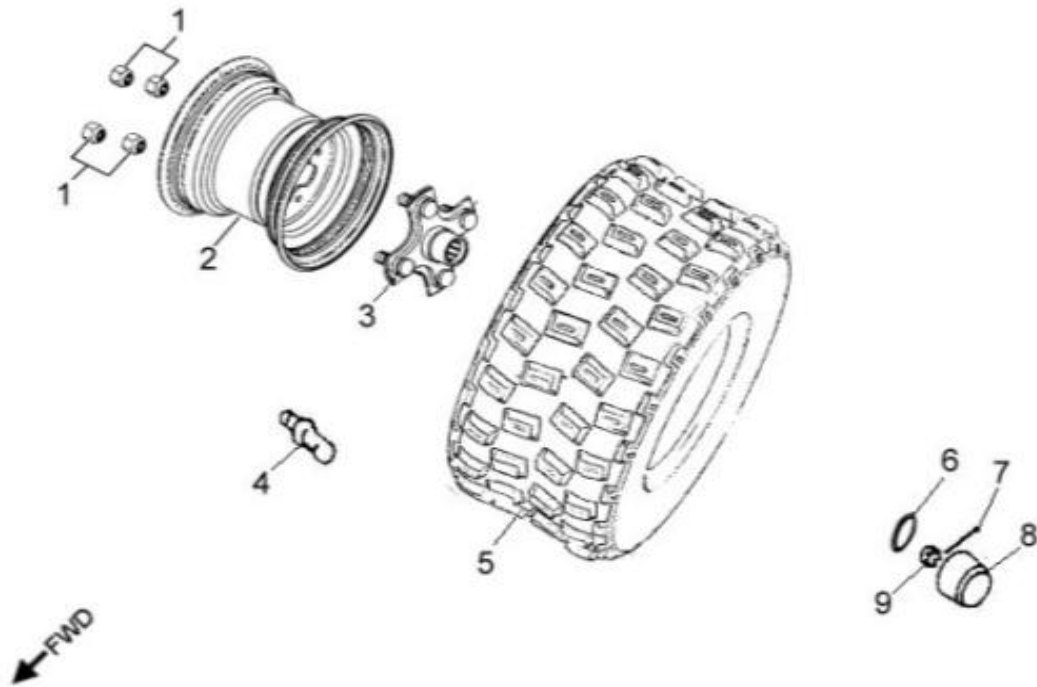

D-24: REAR WHEELS

Ref.	Part Number	Description	Q.ty
1	90355-10000-17B	Nut	8
2	4280139A-067	Rim, Rear	2
3	4202039A-000	Hub, Wheel, RH	2
4	42616131-000	Valve, Rim	2
5	42811231-000	Tire	2
6	94121-1835200-000	Washer	2
7	94201-32320	Pin, Cotter	2
8	4273039A-000	Cap, Hub	2
9	90353-18000-00C	Shaft, Prob	2