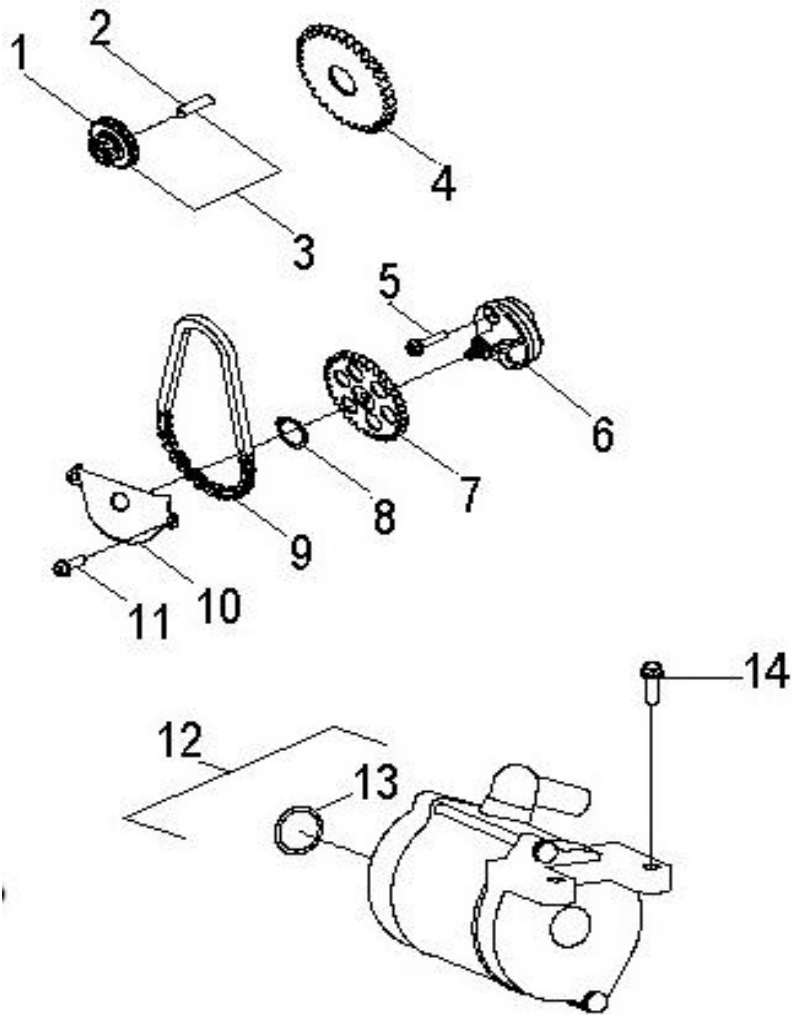

D-7: VALVE TRAIN TIMING

Ref.	Part Number	Description	Q.ty
1	90206-05000-00A	Nut, Tappet Adj.	2
2	90012-06015	Screw, Tappet Adj.	2
3	1445650A-000	Asm., Decomp. Release	1
4	1443150A-000	Arm, Valve, Rocker	2
5	94050-08000-00C	Nut	4
6	94101-0818023-00U	Washer	4
7	1221150A-000	Bracket, Cam Shaft	1
8	1445250A-000	Shaft, Intake, Rocker Arm	1
9	1445350A-000	Shaft, Exhaust, Rocker Arm	1
10	1440050B-000	Asm., Cam Shaft	1
11	1450055L-000	Guide, Cam Chain, LH	1
12	1440155S-000	Chain, Cam	1
13	1455050A-000	Guide, Cam Chain, RH	1
14	14523119-002	Gasket, Tensioner	1
15	14521119-000	Tensioner	1
16	96000-060228-14C	Bolt	2
17	93210-00915	O-Ring	1
18	93000-060068-00K	Screw	1
19	1453550A-000	Pivot, Guide	1

D-10: OIL PUMP/STARTING MOTOR

Ref.	Part Number	Description	Q.ty
1	2842350A-000	Gear, Starter	1
2	2842450A-000	Shaft, Starter Motor	1
3	2842250A-000	Asm., Gear Starter	1
4	2822062N-000	Gear, Starter	1
5	96000-060308-08C	Bolt	2
6	1500050A-000	Asm., Oil Pump	1
7	1515050A-000	Sprocket, Oil Pump	1
8	94511-1000S	Clip, Cir	1
9	1514150A-000	Chain, Oil Pump	1
10	1571150A-000	Cover, Oil Pump	1
11	96000-060128-08C	Bolt	2
12	3120050A-001	Motor, Starter	1
13	93210-02431	O-Ring	1
14	96000-060208-08C	Bolt	2