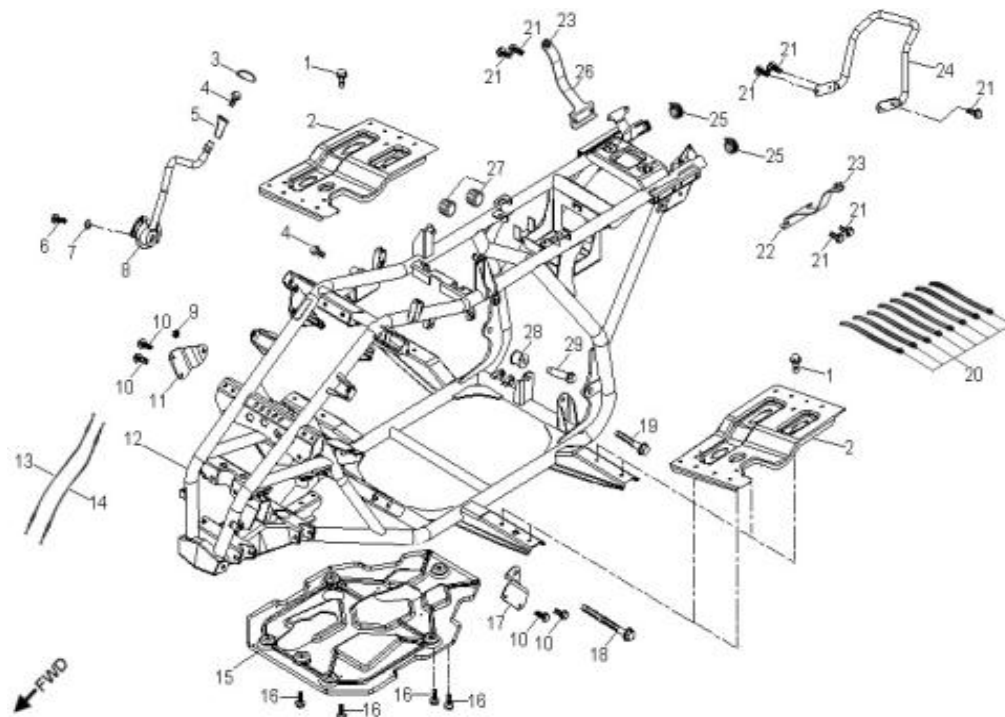

D-10: OIL PUMP/STARTING MOTOR

Ref.	Part Number	Description	Q.ty
1	2842350A-000	Gear, Starter	1
2	2842450A-000	Shaft, Starter Motor	1
3	2842250A-000	Asm., Gear Starter	1
4	2822062N-000	Gear, Starter	1
5	96000-060308-08C	Bolt	2
6	1500050A-000	Asm., Oil Pump	1
7	1515050A-000	Sprocket, Oil Pump	1
8	94511-1000S	Clip, Cir	1
9	1514150A-000	Chain, Oil Pump	1
10	1571150A-000	Cover, Oil Pump	1
11	96000-060128-08C	Bolt	2
12	3120050A-001	Motor, Starter	1
13	93210-02431	O-Ring	1
14	96000-060208-08C	Bolt	2

D-17: FRAME BODY

Ref.	Part Number	Description	Q.ty
1	96000-060128-10K	Bolt	2
2	5110555E-000	Bracket, Footwell, RH	2
3	21327201-000	Cover	1
4	96000-060128-10K	Bolt	2
5	21328201-000	Knob, Transmission Lever	1
6	96000-080128-00K	Bolt	1
7	94101-0822020-00C	Washer	1
8	21319222-000	Gear Selector	1
9	90355-10000-17B	Nut	1
10	96000-080168-0KL	Bolt	4
11	50908201-000	Mounting, Engine, RH	1
12	50100364-067	Asm., Frame	1
13	21335202-000	Cable, Shift	1
14	21335203-000	Cable, Shift	1
15	50106203-000	Shield, Chassis	1
16	92005-060168-00K	Bolt	4
17	50902201-000	Mounting, Engine, LH	1
18	96000-102008-00B	Bolt	1
19	96000-101308-00B	Bolt	1
20	89569131-000	Strap	8
21	92001-080168-00K	Bolt	7
22	50142201-000	Bracket, Rear Fender, LH	1
23	50816153-000	Rubber	2
24	50105210-067	Sissy Bar	1
25	19611202-000	Cap, Rubber	2
26	50141201-000	Bracket, Rear Fender, RH	1
27	7722539A-000	Grommet, Seat	2
28	40525204-000	Chain Guider	1
29	90108-120398-00K	Bolt	1