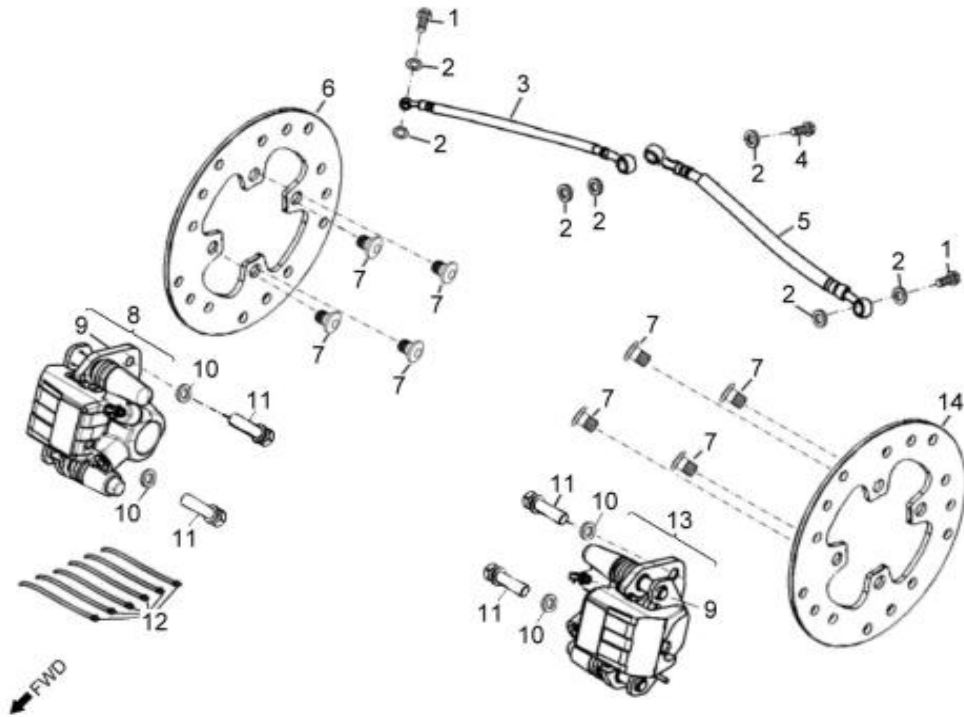

D-25: FRONT BRAKE

Ref.	Part Number	Description	Q.ty
1	45456111-000	Bolt, Banjo	2
2	94101-1015012-U0B	Washer	7
3	45447229-000	Hose, Brake	1
4	45456202-000	Bolt, Banjo	1
5	45447228-000	Hose, Brake	1
6	4502339A-000	Disc, Brake, RH	1
7	45016131-00K	Bolt	8
8	45002206-000	Asm., Caliper, RH	1
9	43121202-000	Pads, Caliper, Front	2
10	94101-0816020-00C	Washer	4
11	96002-080308-00K	Screw	4
12	89569131-000	Strap	6
13	45001206-000	Asm., Caliper, LH	1
14	4502239A-000	Disc, Brake, LH	1