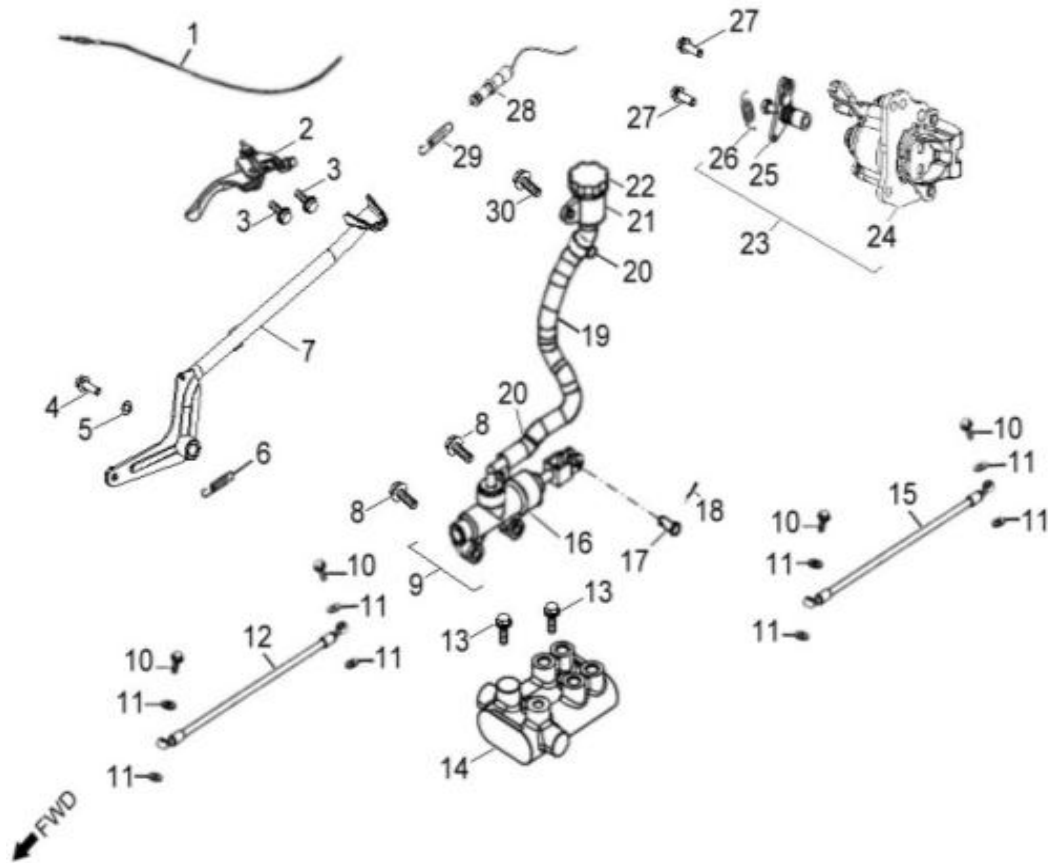

D-26: REAR BRAKE

Ref.	Part Number	Description	Q.ty
1	38706206-000	Cable, Parking Brake	1
2	3871055E-000	Lever, Parking Brake	1
3	91000-060208-00K	Bolt	2
4	96000-080168-0KL	Bolt	1
5	94101-0822020-00C	Washer	1
6	43421206-000	Spring	1
7	43456214-000	Pedal, Brake	1
8	92001-080258-0KL	Bolt	2
9	4350055E-000	Asm., Master Cylinder	1
10	45456111-000	Bolt, Banjo	4
11	94101-1015012-U0B	Washer	8
12	45447230-000	Hose, Brake	1
13	91000-080408-00C	Bolt	2
14	45470201-000	Brake Shunt	1
15	45447231-000	Hose, Brake	1
16	4350155E-000	Master Cylinder	1
17	94302-07018	Pin	1
18	43480201-000	Pin	1
19	45447210-000	Hose, Brake	1
20	94515-120S8	Clamp	2
21	43503204-000	Oil Tank, Brake	1
22	43016201-000	Cap, Oil Tank	1
23	45000209-000	Asm., Caliper, Rear	1
24	43120212-000	Pad, brake, Rear	1
25	43532203-000	Swing Arm, Caliper	1
26	43421209-000	Spring	1
27	96000-100258-0KL	Bolt	2
28	34916201-000	Switch, Brake	1
29	43422202-000	Spring, Switch	1
30	96000-060128-0KL	Bolt	1