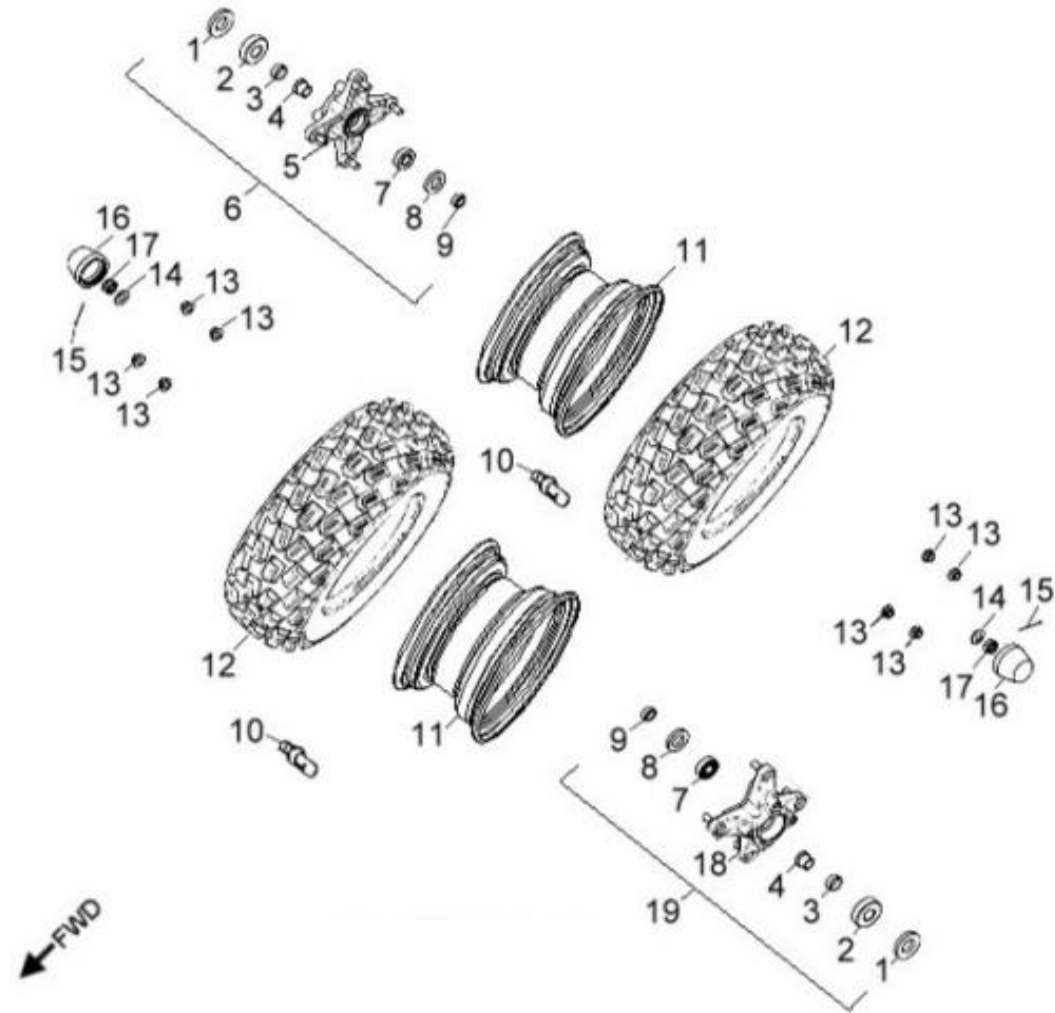

D-19: SWING ARM AND FOOTREST

Ref.	Part Number	Description	Q.ty
1	96007-060168-00K	Bolt	6
2	64300218-000	Footwell, RH	1
3	64310218-000	Footwell, LH	1
4	96000-100658-0KL	Bolt	8
5	52426156-000	Cap, dustproof	16
6	53140201-000	Spacer	8
7	53135202-000	Bushing	4
8	51301131-000	Cap, Valve, Grease	8
9	93903-1050128-00K	Screw	4
10	53005203-000	Retainer, Brake Line, Front	2
11	52451204-000	Ball Joint	4
12	94511-3113S	Clip, Cir	4
13	94101-1225020-00C	Washer	4
14	90351-12000-00C	Nut, Lock	4
15	51300131-000	Valve, Grease	2
16	53132204-385	A-Arm, Upper, LH	1
17	94050-10000-00C	Nut	8
18	53032204-385	A-Arm, Upper, RH	1
19	51300131-000	Valve, Grease	2
20	53135202-000	Bushing	4
21	51300131-000	Valve, Grease	4
22	53135202-000	Bushing	8
23	53050204-385	A-arm, Lower	2

D-23: FRONT WHEELS

Ref.	Part Number	Description	Q.ty
1	96500-25470700000	Seal, Oil	2
2	96100-62040-Z0000	Bearing, Ball	2
3	4431139A-000	Spacer	2
4	4431539A-000	Spacer	2
5	42010204-000	Hub, Wheel, Front	1
6	42721206-000	Asm., Hub, Rh	1
7	0490005-000	Bearing, Ball	2
8	96500-223806A7271	Seal, Oil	2
9	4431239A-000	Spacer	2
10	42616131-000	Valve, Rim	2
11	4270155E-067	Rim	2
12	42711231-000	Tire	2
13	90355-10000-17B	Nut	8
14	94121-1426016-000	Washer	2
15	94201-32320	Pin, Cotter	2
16	4273039A-000	Cap, Hub	2
17	90353-14015-00C	Shaft, Prob	2
18	4201039A-000	Hub, Wheel, Front	1
19	42710206-000	Asm., Hub, Lh	1

D-24: REAR WHEELS

Ref.	Part Number	Description	Q.ty
1	90355-10000-17B	Nut	8
2	4280139A-067	Rim, Rear	2
3	4202039A-000	Hub, Wheel, RH	2
4	42616131-000	Valve, Rim	2
5	42811231-000	Tire	2
6	94121-1835200-000	Washer	2
7	94201-32320	Pin, Cotter	2
8	4273039A-000	Cap, Hub	2
9	90353-18000-00C	Shaft, Prob	2