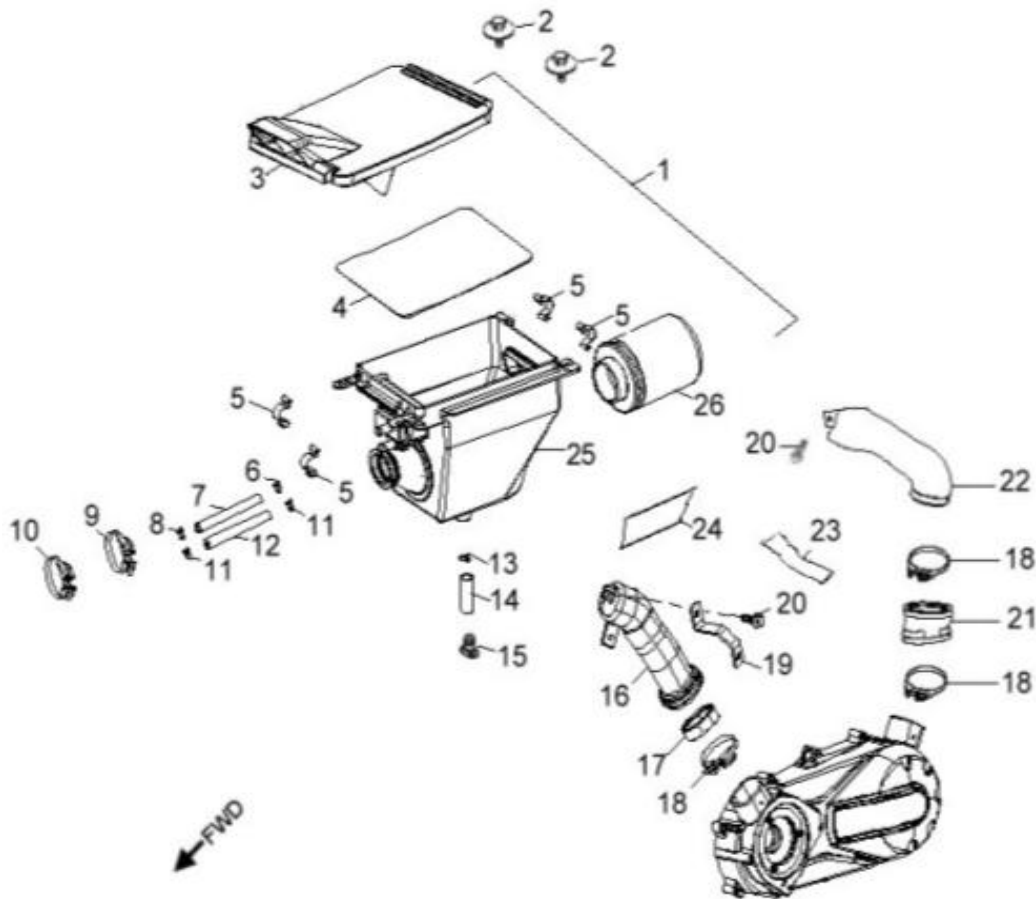

D-15: AIR CLEANER

Ref.	Part Number	Description	Q.ty
1	17200214-001	Asm., Cleaner, Air	1
2	92005-060168-00K	Bolt	2
3	17207207-000	Cover, Air Cleaner	1
4	3371639A-000	Gasket	1
5	1720839A-000	Clip	4
6	94510-14018	Clip	1
7	17381208-000	Tube, Breather, Ventilated	1
8	94510-12016	Clip	1
9	89669221-000	Strap	1
10	89669203-000	Strap	1
11	94510-12012	Clip	2
12	17381207-000	Tube, Breather, Ventilated	1
13	94515-15010	Clamp	1
14	94404-01613-090	Hose, Drain	1
15	1737039A-000	Plug, Trap	1
16	17255211-000	Duct, Inlet	1
17	17269203-000	Boot, Duct	1
18	89669212-000	Strap	3
19	17254201-000	Bracket, Inlet Duct	1
20	92003-060168-00K	Bolt	2
21	17269206-000	Boot, Duct	1
22	17256208-000	Duct, Outlet	1
23	87011219-000	Decal, Insulation	1
24	87011218-000	Decal, Insulation	1
25	17203210-000	Box, Air Cleaner	1
26	17205201-001	Filter, Air Cleaner	1