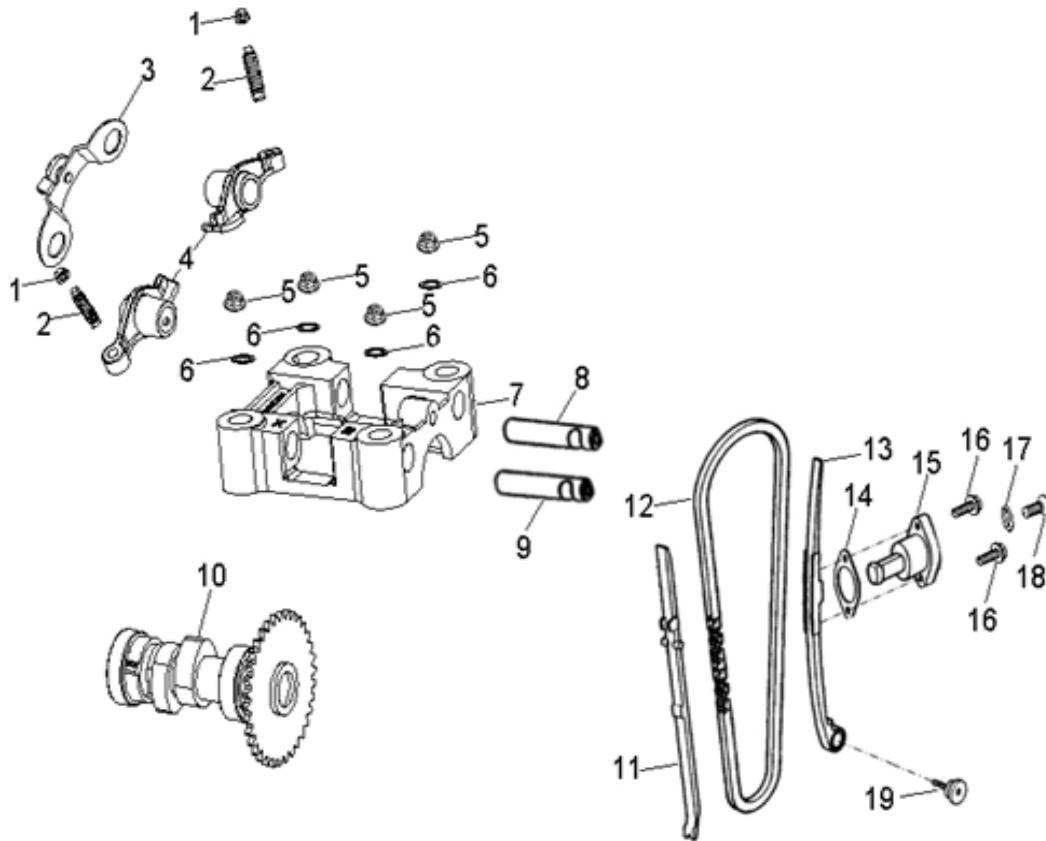

D-5: CVT TRANSMISSION COVER

Ref.	Part Number	Description	Q.ty
1	91003-060088-00K	Bolt	3
2	1133950B-000	Wind Guider, Drive Clutch	1
3	1135550A-000	Derby Cover	1
4	94101-0613010-00C	Washer	3
5	96000-060168-08C	Bolt	1
6	96000-060258-08C	Bolt	2
7	94301-08140	Pin, Dowel	2
8	2210650A-000	Bushing, Sheave	1
9	96100-69050-LLU00	Bearing, Ball	1
10	2210750A-000	Ratchet, Recoil	1
11	1170650A-000	Sliding Cover Comp	1
12	1135050A-000	Recoil, Starter	1
13	96000-060168-10K	Bolt	4
14	96000-060408-08C	Bolt	10
15	11353201-000	Drain plug	1
16	1134750A-000	Tablet, Logo	1
17	96000-050128-00K	Bolt	2
18	1134169S-000	Cover, Clutch	1
19	96100-6004-LLUC3/ZG	Bearing, Ball	1
20	1135950A-002	Gasket	1

D-7: VALVE TRAIN TIMING

Ref.	Part Number	Description	Q.ty
1	90206-05000-00A	Nut, Tappet Adj.	2
2	90012-06015	Screw, Tappet Adj.	2
3	1445650A-000	Asm., Decomp. Release	1
4	1443150A-000	Arm, Valve, Rocker	2
5	94050-08000-00C	Nut	4
6	94101-0818023-00U	Washer	4
7	1221150A-000	Bracket, Cam Shaft	1
8	1445250A-000	Shaft, Intake, Rocker Arm	1
9	1445350A-000	Shaft, Exhaust, Rocker Arm	1
10	1440050B-000	Asm., Cam Shaft	1
11	1450055L-000	Guide, Cam Chain, LH	1
12	1440155S-000	Chain, Cam	1
13	1455050A-000	Guide, Cam Chain, RH	1
14	14523119-002	Gasket, Tensioner	1
15	14521119-000	Tensioner	1
16	96000-060228-14C	Bolt	2
17	93210-00915	O-Ring	1
18	93000-060068-00K	Screw	1
19	1453550A-000	Pivot, Guide	1

D-10: OIL PUMP/STARTING MOTOR

Ref.	Part Number	Description	Q.ty
1	2842350A-000	Gear, Starter	1
2	2842450A-000	Shaft, Starter Motor	1
3	2842250A-000	Asm., Gear Starter	1
4	2822062N-000	Gear, Starter	1
5	96000-060308-08C	Bolt	2
6	1500050A-000	Asm., Oil Pump	1
7	1515050A-000	Sprocket, Oil Pump	1
8	94511-1000S	Clip, Cir	1
9	1514150A-000	Chain, Oil Pump	1
10	1571150A-000	Cover, Oil Pump	1
11	96000-060128-08C	Bolt	2
12	3120050A-001	Motor, Starter	1
13	93210-02431	O-Ring	1
14	96000-060208-08C	Bolt	2