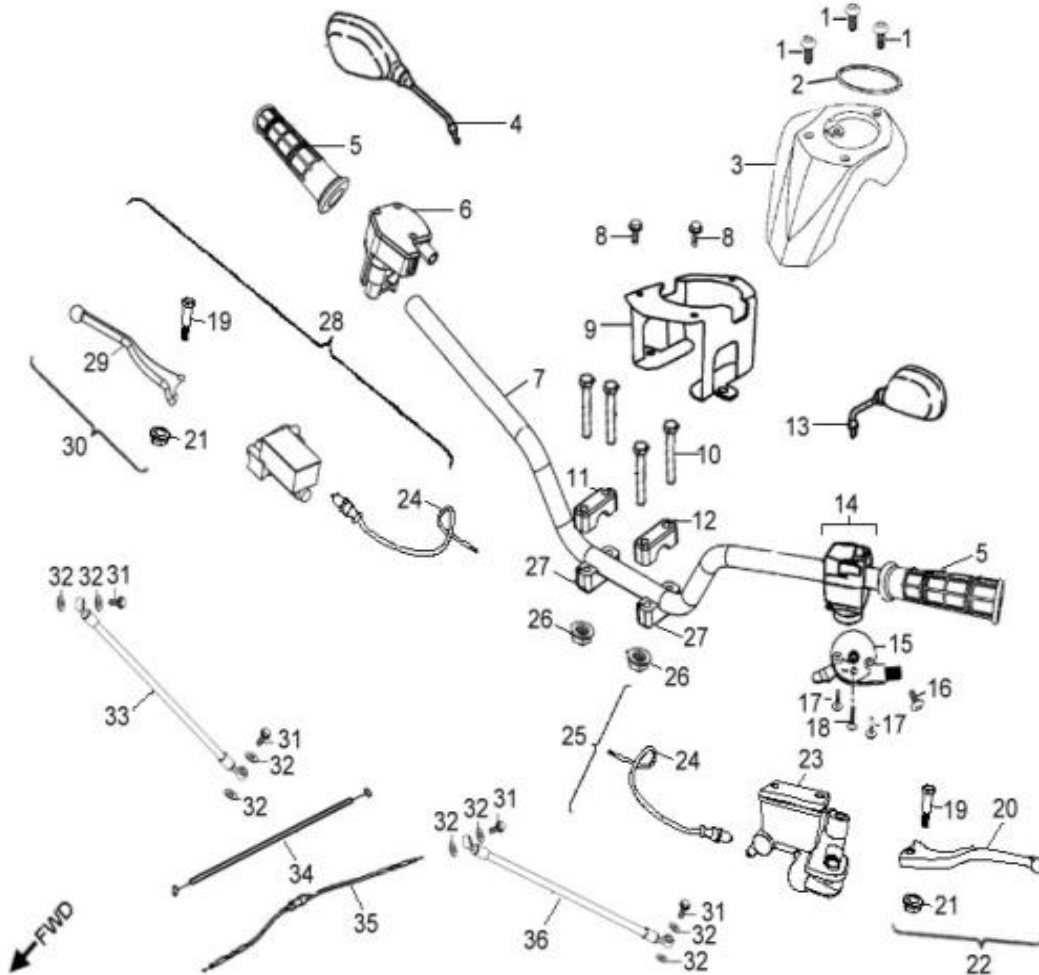

D-27: HANDLEBAR

Ref.	Part Number	Description	Q.ty
1	93100-050128-00K	Bolt	3
2	64320201-000	Rubber, Seat	1
3	64211210-070	Pod, Handlebar	1
4	88110204-000	Mirror, RH	1
5	53167201-000	Grip, Handlebar	2
6	53900201-000	Control, Throttle	1
7	53100218-385	Handlebar	1
8	96000-060128-10K	Bolt	2
9	53310221-000	Bracket, Pod	1
10	91000-080258-00K	Bolt	4
11	53210204-000	Clamp, Upper, RH	1
12	53220204-000	Clamp, Upper, LH	1
13	88120201-001	Mirror, LH	1
14	35151227-001	Asm., Switch, LH	1
15	35160201-000	Asm., Manual Choke	1
16	93500-030068-00C	Bolt	1
17	93100-030048-00B	Screw	2
18	93500-060088-00K	Bolt	1
19	89220202-000	Bolt	2
20	53178206-000	Lever, Brake, LH	1
21	94073-06006-00K	Nut	2
22	53163206-000	Asm., Lever, LH	1
23	53185219-000	Master Cylinder, Left	1
24	35345201-000	Sensor, Taillight	2
25	53171219-000	Asm., Lever LH	1
26	90350-10000-00C	Nut	2
27	53200204-000	Clamp, Lower	2
28	53172215-000	Asm., Lever, RH	1
29	53175205-000	Lever, Brake, RH	1
30	53164205-000	Asm., Lever, RH	1
31	45456111-000	Bolt, Banjo	4
32	94101-1015012-U0B	Washer	8
33	45447233-000	Hose, Brake	1
34	5392255E-000	Choke, Cable, Manual	1
35	53910214-000	Cable, Throttle	1
36	45447232-000	Hose, Brake	1