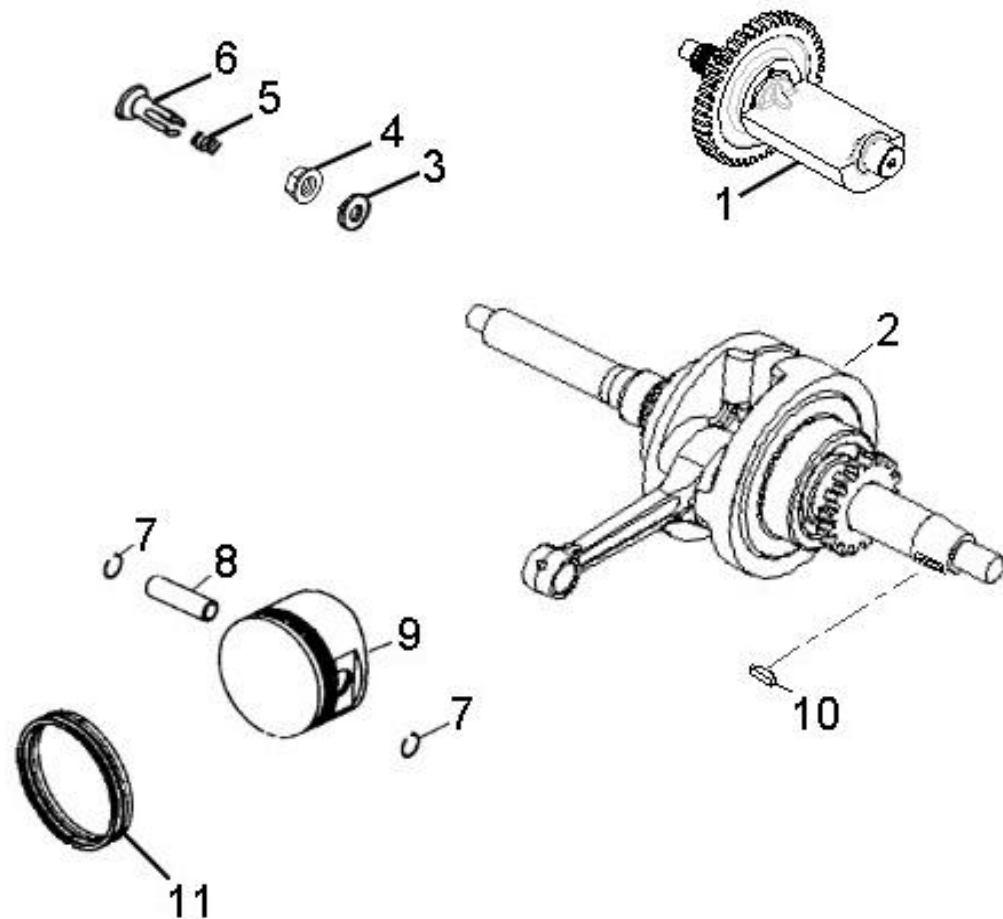

COBRA S

VIN Nंबर:

RF3AR5600ET001375

D-1: CYLINDER & CYLINDER HEAD

Ref.	Part Number	Description	Q.ty
1	96000-060258-08C	Bolt	4
2	1230950A-000	Cover, Cylinder Head	1
3	1230350A-000	Gasket	1
4	1230250A-000	Breather, Crankcase, Lower	1
5	93903-1040088-00K	Screw	4
6	1239150A-000	Gasket , Head Cover	1
7	14771119-000	Retainer, Valve, Spring	2
8	1475150A-000	Spring, Valve, Outer	2
9	1476150A-000	Spring, Valve, Inner	2
10	14781119-000	Clip, Retainer	4
11	12209119-000	Seal, Valve	2
12	14775119-000	Seat, Valve, Spring, Outer	2
13	94301-10140	Pin, Dowel	6
14	96000-061108-08C	Bolt	2
15	94101-0613010-00C	Washer	2
16	91001-060328-00C	Stud	2
17	94050-06000-00C	Nut	4
18	93210-03431	O-Ring	1
19	1710055L-000	Asm., Manifold, Intake	1
20	91001-060288-00C	Stud	2
21	1472150A-000	Valve, Exhaust	1
22	1471150A-000	Valve, Intake	1
23	91001-080328-00C	Stud	2
24	1220150A-000	Head, Cylinder	1
25	9807650A-000	Plug, Spark	1
26	1225050A-000	Gasket Set	1
27	1210055A-000	Cylinder	1
28	1219150A-002	Gasket, Cylinder	1

D-2: CRANKSHAFT & PISTON

Ref.	Part Number	Description	Q.ty
1	1342055S-000	Shaft, Balancer	1
2	1300055S-000	Asm., Crankshaft	1
3	94101-1426020-00C	Washer	1
4	94001-14000-00C	Nut	1
5	1544739A-000	Spring, Oil	1
6	1544139A-000	Tube, Oil, Crankshaft	1
7	1311550A-000	Clip, Piston Pin	2
8	1311150A-000	Pin, Piston	1
9	1310050A-000	Piston	1
10	90471-25404	Key, Woodruff	1
11	1301150A-000	Ring Set, Piston	1

D-28: REAR WHEEL AXLE

Ref.	Part Number	Description	Q.ty
1	40530216-000	Asm., Drive Chain	1
2	94001-33000-46K	Nut	2
3	94121-3345012-000	Washer	4
4	94002-10000-00C	Nut	4
5	41202156-000	Washer, Sprocket	2
6	41201205-000	Sprocket, Drive, Final(36T)	1
7	41210156-000	Hub, Sprocket	1
8	42000217-000	Axle	1
9	43490206-000	Hub, Disc	1
10	43511202-000	Disc, Brake	1
11	45016131-00K	Bolt	5