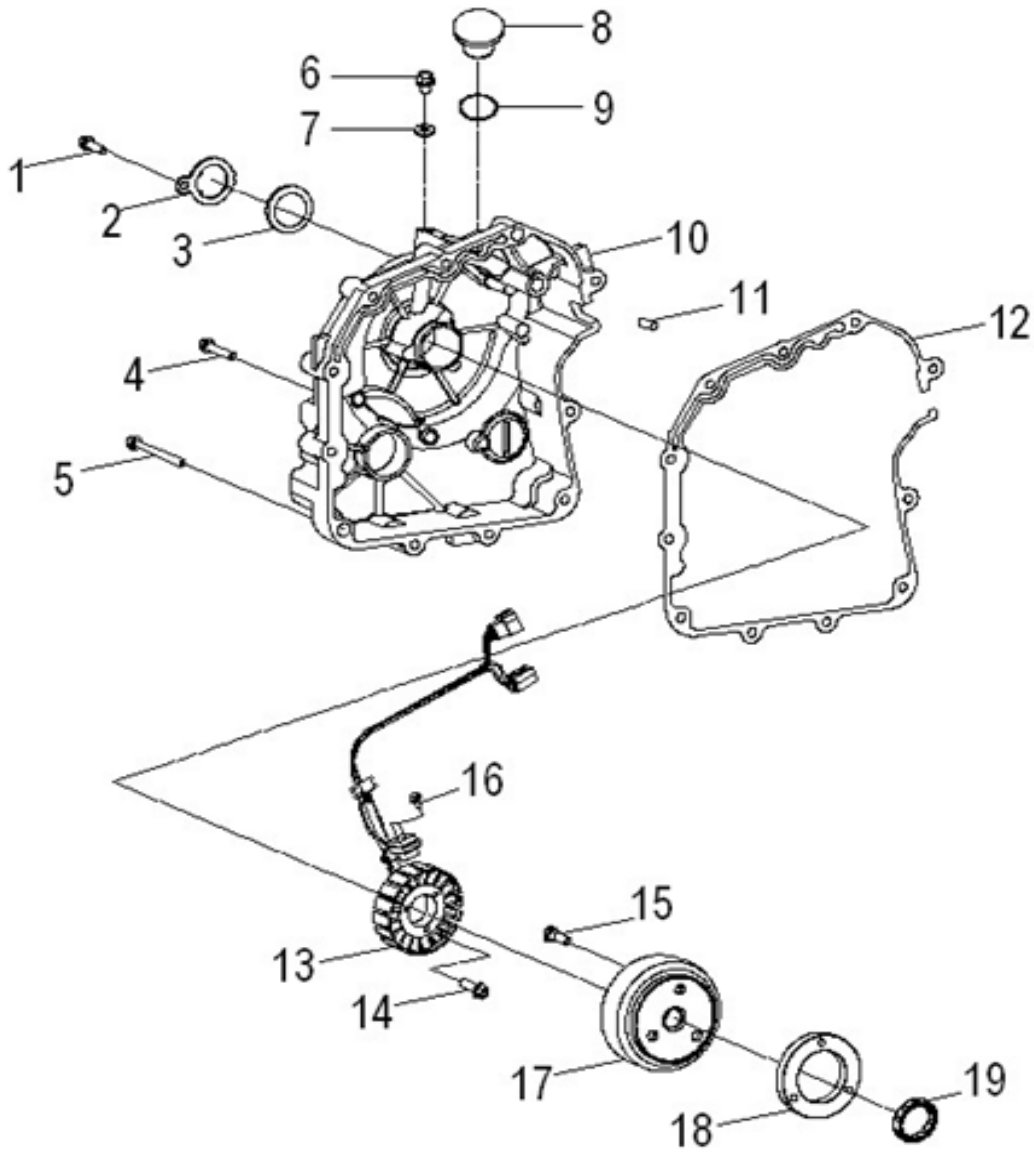

D-6: GENERATOR COVER

Ref.	Part Number	Description	Q.ty
1	96000-060128-08C	Bolt	1
2	1133350S-000	Retainer, Sight Glass	1
3	1120250A-000	Oil Windows	1
4	96000-060458-08C	Bolt	4
5	96000-061359-08G	Bolt	7
6	96000-060108-10K	Bolt	1
7	94101-0612010-00U	Washer	1
8	96600-30075000000	Cap(Nickel Silver)	1
9	93210-02724	O-Ring	1
10	1133550A-000	Crankcase Cover, Rh	1
11	94301-10140	Pin, Dowel	2
12	1139350A-002	Gasket, Crankcase, RH	1
13	31120207-000	Stator	1
14	91300-050258-00C	Screw	3
15	91005-080188-00C	Bolt	3
16	92000-050128-00C	Bolt	2
17	31110209-000	Flywheel	1
18	2812162N-000	Outer, One Way	1
19	2813050B-000	Asm., Rollor, One Way	1