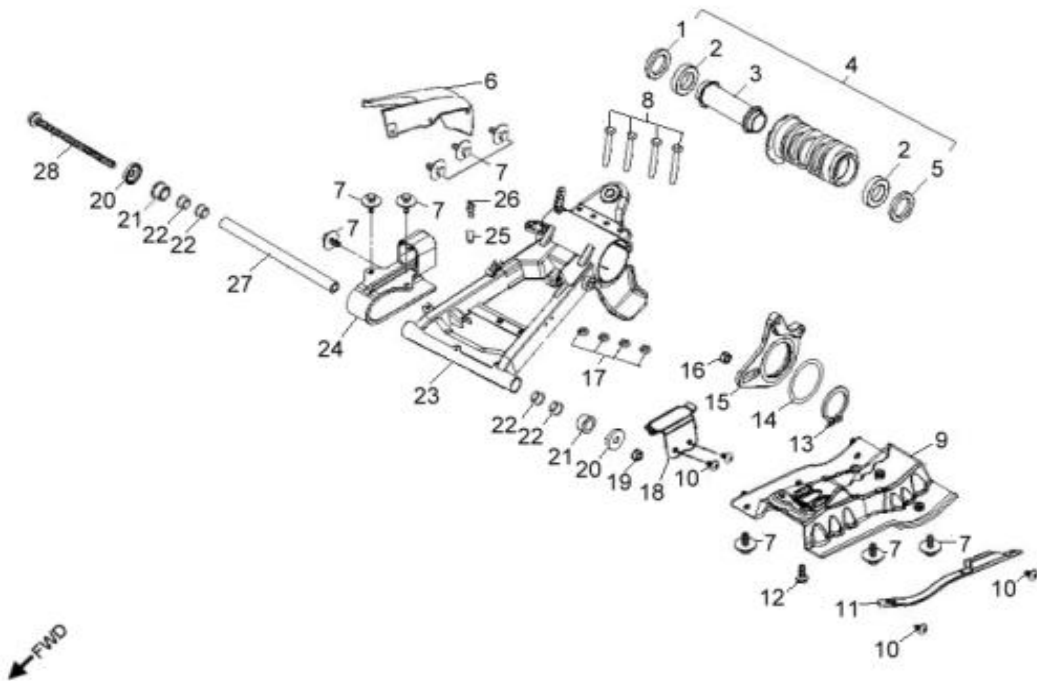

D-18: SWING ARM ASS'Y

Ref.	Part Number	Description	Q.ty
1	96500-426208A7271	Seal, Oil	1
2	96100-60070-LLU00	Bearing, Ball	2
3	42810221-000	Tube, Spacer	1
4	42803217-001	Asm., Housing, Rear Axle	1
5	96500-446208A7271	Seal, Oil	1
6	40521206-000	Protector, Chain	1
7	96007-060168-00K	Bolt	9
8	96000-100658-0KL	Bolt	4
9	40520210-000	Cover, Sprocket	1
10	93903-1050128-00K	Screw	4
11	40525202-000	Chain Guider	1
12	96007-060188-00K	Bolt	1
13	94511-7500S	Clip, Cir	1
14	93210-07531	O-Ring	1
15	43510203-000	Mount, Caliper	1
16	43512201-000	Shaft, Caliper Bracket	1
17	90355-10000-14C	Nut	4
18	53005301-000	Retainer, Brake Line, Front	1
19	90355-14000-19C	Nut	1
20	52424202-000	Cap, Dustproof	2
21	52524202-000	Seat, Grease Contain	2
22	96101-222520-2220	Bushing	4
23	52410220-385	Arm, Swing	1
24	40525203-000	Chain Guider	1
25	51301131-000	Cap, Valve, Grease	1
26	51300131-000	Valve, Grease	1
27	52420203-000	Tube, Spacer	1
28	96000-143508-00C	Bolt	1