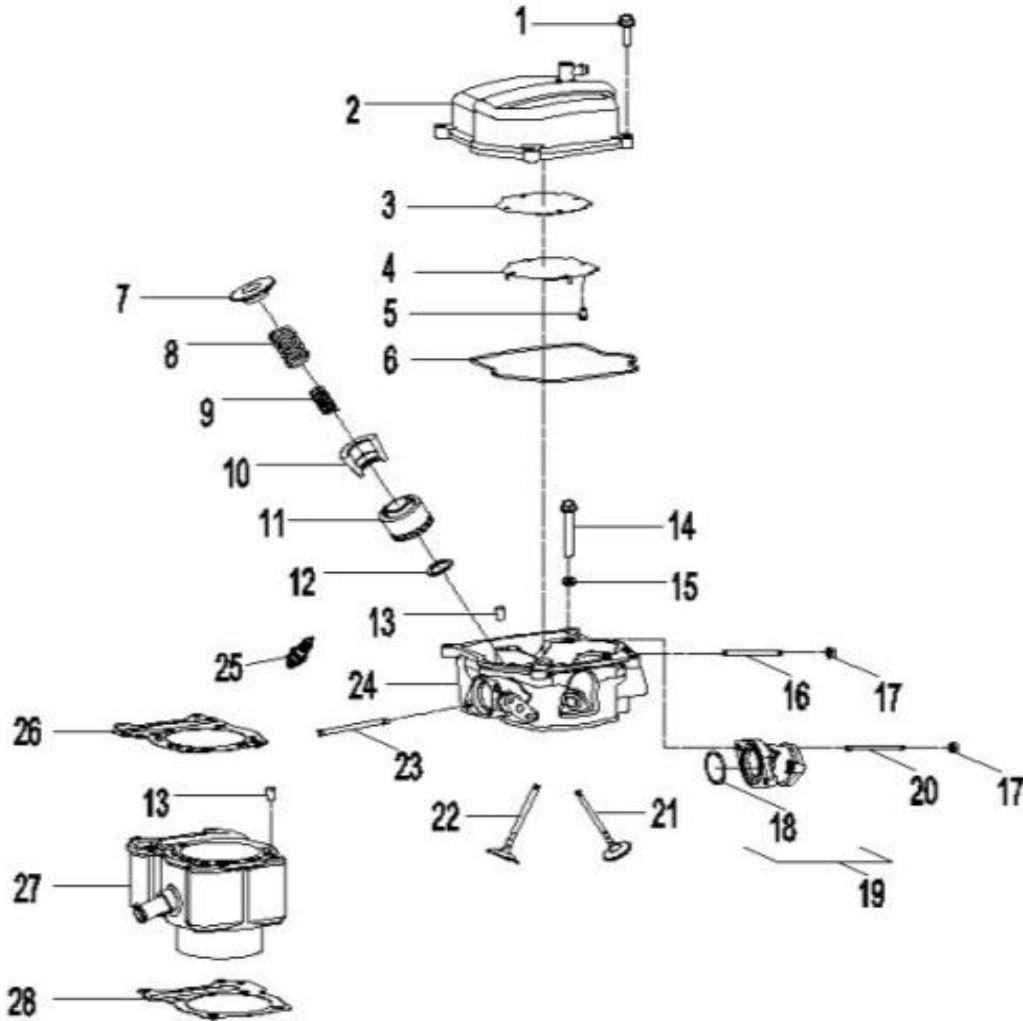

COBRA S

VIN Nंबर:

RF3AR5600ET001375

D-1: CYLINDER & CYLINDER HEAD

Ref.	Part Number	Description	Q.ty
1	96000-060258-08C	Bolt	4
2	1230950A-000	Cover, Cylinder Head	1
3	1230350A-000	Gasket	1
4	1230250A-000	Breather, Crankcase, Lower	1
5	93903-1040088-00K	Screw	4
6	1239150A-000	Gasket , Head Cover	1
7	14771119-000	Retainer, Valve, Spring	2
8	1475150A-000	Spring, Valve, Outer	2
9	1476150A-000	Spring, Valve, Inner	2
10	14781119-000	Clip, Retainer	4
11	12209119-000	Seal, Valve	2
12	14775119-000	Seat, Valve, Spring, Outer	2
13	94301-10140	Pin, Dowel	6
14	96000-061108-08C	Bolt	2
15	94101-0613010-00C	Washer	2
16	91001-060328-00C	Stud	2
17	94050-06000-00C	Nut	4
18	93210-03431	O-Ring	1
19	1710055L-000	Asm., Manifold, Intake	1
20	91001-060288-00C	Stud	2
21	1472150A-000	Valve, Exhaust	1
22	1471150A-000	Valve, Intake	1
23	91001-080328-00C	Stud	2
24	1220150A-000	Head, Cylinder	1
25	9807650A-000	Plug, Spark	1
26	1225050A-000	Gasket Set	1
27	1210055A-000	Cylinder	1
28	1219150A-002	Gasket, Cylinder	1

D-2: CRANKSHAFT & PISTON

Ref.	Part Number	Description	Q.ty
1	1342055S-000	Shaft, Balancer	1
2	1300055S-000	Asm., Crankshaft	1
3	94101-1426020-00C	Washer	1
4	94001-14000-00C	Nut	1
5	1544739A-000	Spring, Oil	1
6	1544139A-000	Tube, Oil, Crankshaft	1
7	1311550A-000	Clip, Piston Pin	2
8	1311150A-000	Pin, Piston	1
9	1310050A-000	Piston	1
10	90471-25404	Key, Woodruff	1
11	1301150A-000	Ring Set, Piston	1