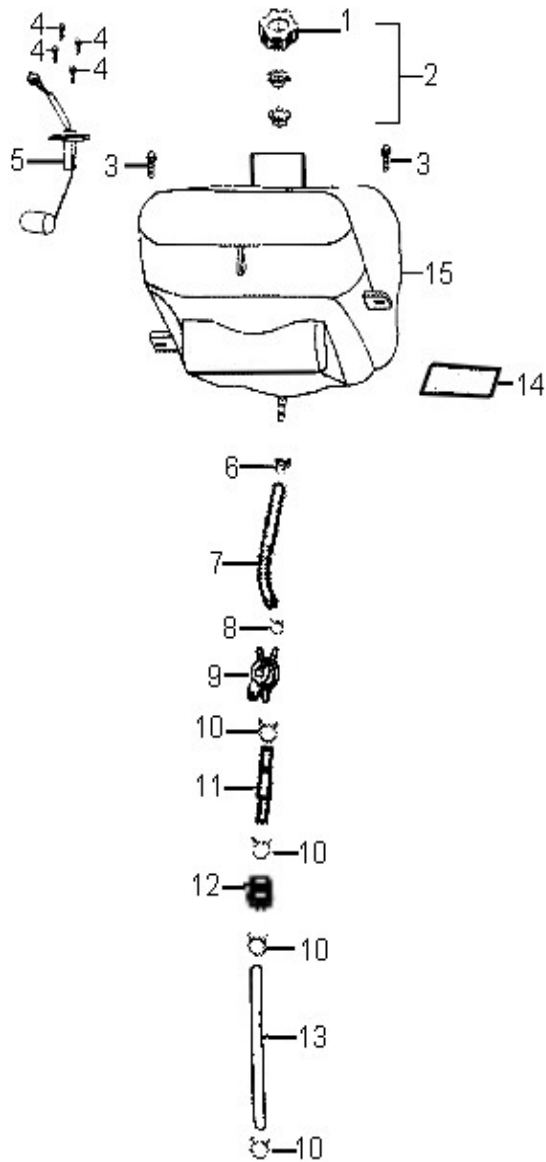

D-21: FUEL TANK

Ref.	Part Number	Description	Q.ty
1	17623203-000	Cap, Fuel	1
2	17620202-000	Asm., Cap, Fuel Tank	1
3	92005-060168-00K	Bolt	2
4	93100-050168-00K	Bolt	4
5	37800202-000	Sensor, Fuel	1
6	94510-12000	Clamp	1
7	94401-05009-205	Fuel hose	1
8	94510-08000	Clamp	1
9	17950111-000	Valve, Fuel	1
10	94510-08000	Clamp	4
11	94401-05009-146	Fuel hose	1
12	17952111-000	Filter, Fuel	1
13	94401-05009-205	Fuel hose	1
14	87011201-000	Decal, Insulation	1
15	17500206-000	Asm., Tank, Fuel	1