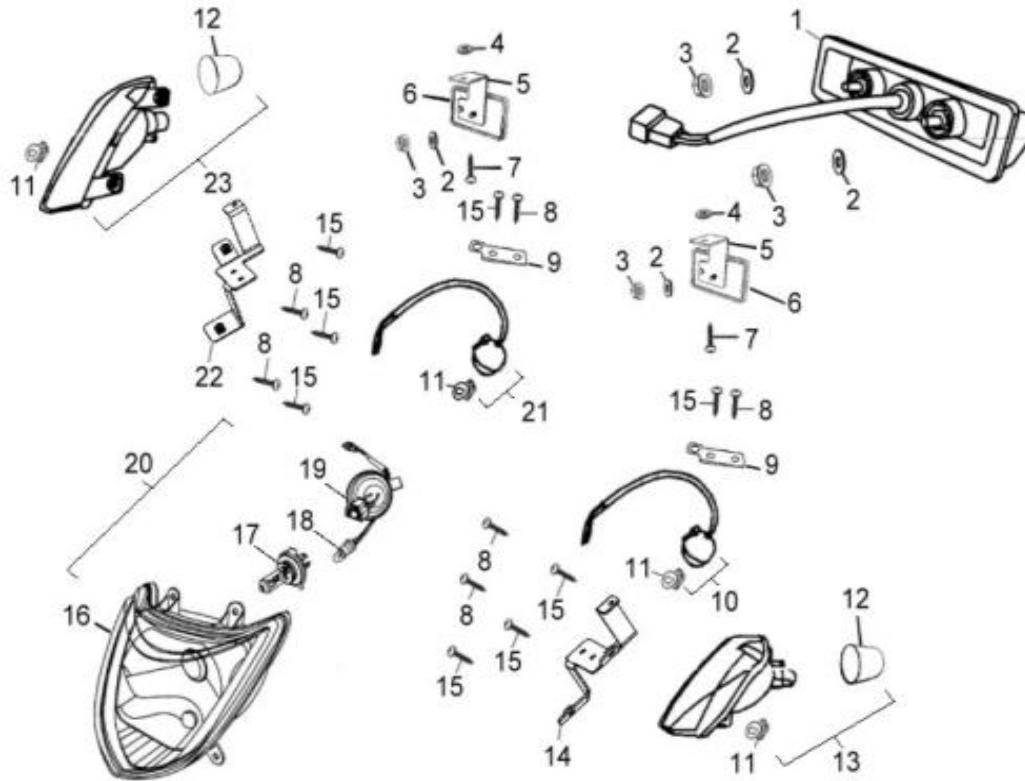

D-30: LIGHTS

Ref.	Part Number	Description	Q.ty
1	33700202-000	Asm., Taillight	1
2	94101-0519010-00K	Washer	4
3	94050-05000-00C	Nut	4
4	94101-0412010-00K	Washer	2
5	33408202-000	Bracket, Reflector	2
6	33741131-000	Reflector	2
7	93906-1040168-00K	Screw, Tapping	2
8	93100-050128-00K	Bolt	6
9	33406201-000	Bracket, Signal, Rear	2
10	33850202-000	Asm., Signal, Rear, LH	1
11	33905202-000	Bulb, Signal	4
12	51200203-000	Boot	2
13	33450208-000	Asm., Signal, Front, LH	1
14	33416204-000	Bracket, Front Signal, LH	1
15	93906-1040128-00K	Screw, Tapping	8
16	33110205-000	Housing, Headlight	1
17	34901205-000	Bulb, Headlight	1
18	34909180-000	Bulb, Parking	1
19	33111204-000	Socket, Headlight	1
20	33100209-000	Asm., Headlight	1
21	33800202-000	Asm., Signal, Rear, RH	1
22	33415204-000	Bracket, Front Signal, RH	1
23	33400208-000	Asm., Signal, Front, RH	1