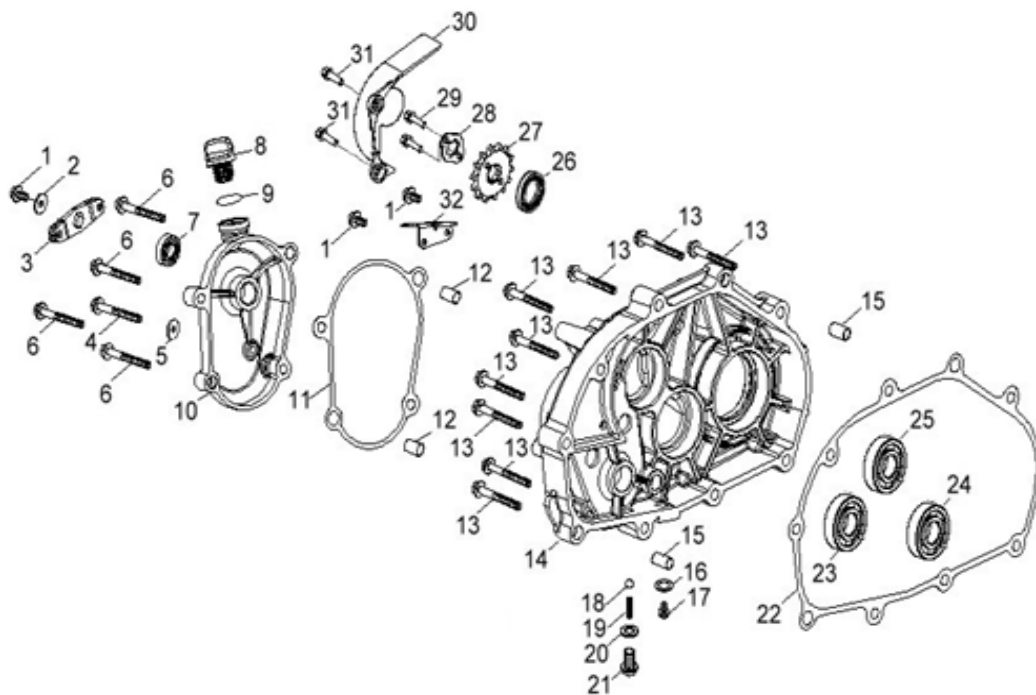

D-4: GEARBOX COVER

Ref.	Part Number	Description	Q.ty
1	96000-060168-10K	Bolt	3
2	94101-0618015-00K	Washer	1
3	2131755C-000	Lever, Shift	1
4	96000-060088-00K	Bolt	1
5	94101-0612010-00U	Washer	1
6	96000-060358-08C	Bolt	4
7	96500-142807A7271	Seal, Oil	1
8	15650111-001	Plug, Oil	1
9	93210-01425	O-Ring	1
10	2136150S-000	Cover, Shift	1
11	2136250S-002	Gasket, Inspection Cover	1
12	94301-08140	Pin, Dowel	2
13	96000-080458-00C	Bolt	9
14	2130155C-000	Cover, Transmission	1
15	94301-10140	Pin, Dowel	2
16	94101-1221320-00L	Washer	1
17	96000-120158-14C	Bolt	1
18	2132239A-000	Ball, Steel	1
19	2430655E-000	Spring, Detent	1
20	94101-1422010-00L	Washer	1
21	2430539A-000	Bolt	1
22	2139550A-002	Gasket, Transmission Cover	1
23	96100-63040-00000	Bearing, Ball	1
24	96100-63050-00000	Bearing, Ball	1
25	96100-62040-00000	Bearing, Ball	1
26	96504-255207NBR	Seal, Oil	1
27	23801156-001	Sprocket, Drive	1
28	23811201-000	Bracket, Sprocket	1
29	92000-060108-00C	Bolt	2
30	40510201-000	Shield	1
31	93501-060168-00K	Bolt	2
32	2134155C-000	Adaptor, Shift Cable	1