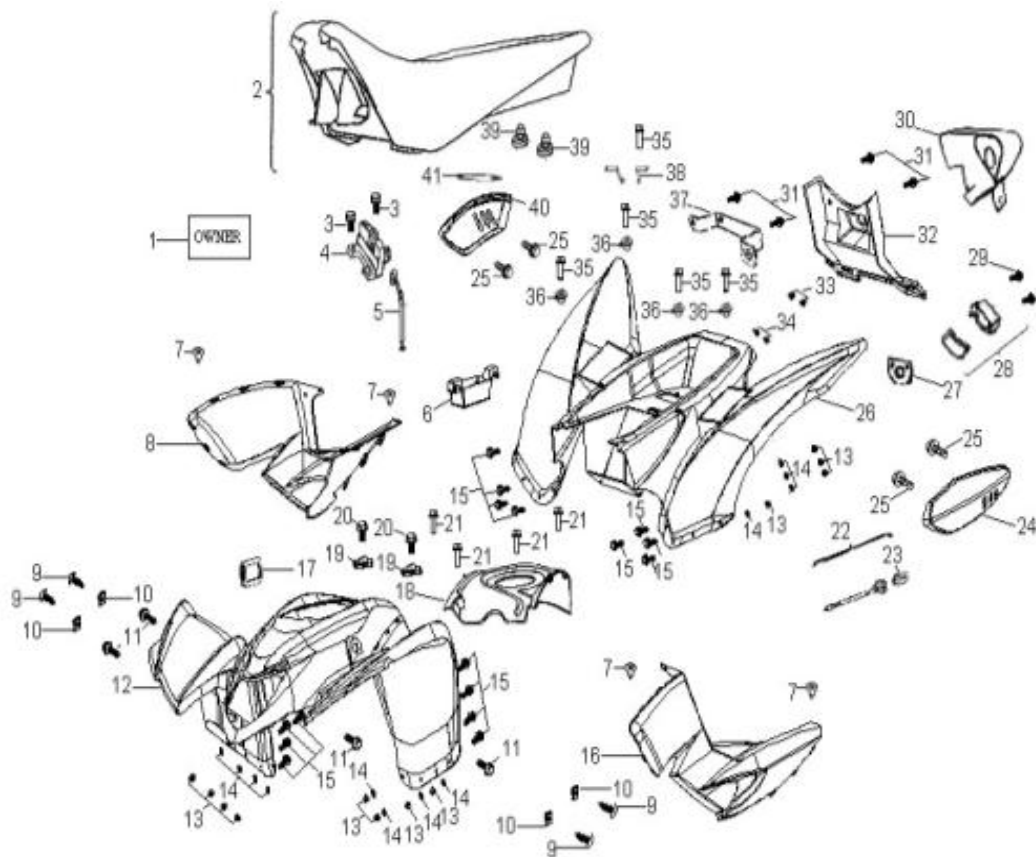

D-20: CABS & SEAT

Ref.	Part Number	Description	Q.ty
1	88510229-002	Manual, Owner's	1
2	77200295-067	Seat	1
3	96000-060148-10K	Bolt	2
4	77231180-000	Lock striker	1
5	77232205-000	Cable, Lock	1
6	32111201-000	Tool Box	1
7	61120153-000	Rivet, Plastic	4
8	83500206-000	Panel, Side, RH	1
9	93903-2040128-00K	Screw	4
10	90345-04000-02T	U-Nut	4
11	92003-060168-00K	Bolt	4
12	61100218-133	Cab, Front	1
13	90350-05000-00K	Nut	16
14	94101-0514010-00K	Washer	16
15	93100-050168-00K	Bolt	16
16	83600219-000	Panel, Side, LH	1
17	21322203-000	Boot, Shift, Rubber	1
18	17555201-000	Cover, Fuel Tank	1
19	90344-06000-00C	U-Nut	2
20	93800-060148-00K	Bolt	2
21	93903-1040128-00K	Screw	4
22	33713201-000	Asm., Power Supporter	1
23	33709131-000	Bulb, License Light	1
24	18316201-000	Veneer, LH	1
25	93903-1050128-00K	Screw	4
26	61000223-133	Cab, Rear	1
27	33707131-000	Rubber	1
28	33710131-000	Cover, License Light	1
29	93500-040408-00K	Bolt	2
30	18310202-000	Shield, Exhaust Ass'y	1
31	96007-060168-00K	Bolt	4
32	33708203-000	License Plate	1
33	94101-0412010-00K	Washer	2
34	90350-04000-00K	Nut	2
35	96000-060168-10K	Bolt	4
36	94150-0717075-00K	Washer	4
37	33717202-000	Bracket, License Plate	1
38	89750202-000	Strap, Battery	1
39	77220180-000	Rubber, Seat	2
40	18319201-000	Veneer, RH	1