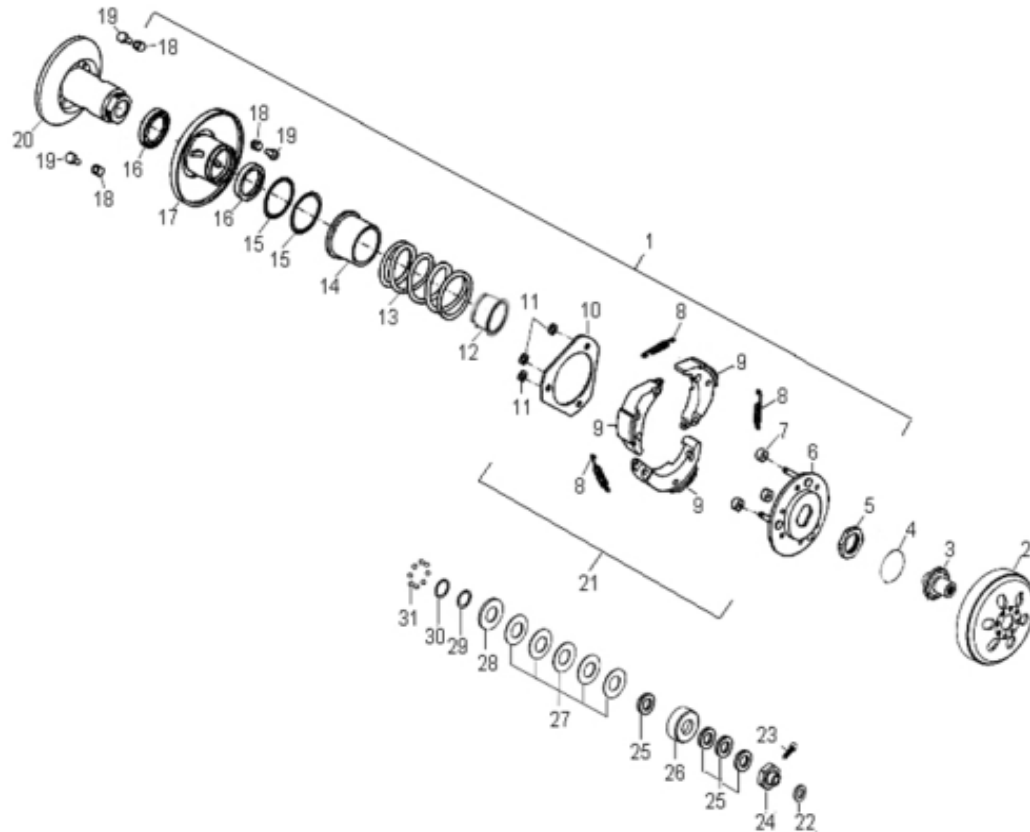

D-9: CLUTCH

Ref.	Part Number	Description	Q.ty
1	2200050A-000	Asm., Driven Clutch	1
2	2210050A-000	Clutch, Outer	1
3	2210139A-000	Hold, Cam	1
4	93214-02031	O-Ring	1
5	95111-0001C-000	Nut	1
6	2235050A-000	Plate, Drive, Inner	1
7	2280450A-000	Bushing, Rubber	3
8	2240150A-000	Spring, Clutch	3
9	2253550A-000	Weight, Clutch	3
10	2235150A-000	Plate, Drive, Side	1
11	94511-0700E	Clip, Cir	3
12	2323950A-000	Seal, Collor	1
13	2323350A-000	Spring, Clutch	1
14	2323750A-000	Seal, Collor	1
15	93210-04720	O-Ring	2
16	96500-404704	Seal, Oil	2
17	2322050A-000	Sheave, Moveable	1
18	2322550A-000	Pin, Guide	3
19	2322650A-000	Roller, Guide	3
20	2320050A-000	Sheave, Driven	1
21	2200150A-000	Asm., Driven Shoes	1
22	94121-2038005-00K	Washer	1
23	91205-050088-0KL	Bolt	1
24	2210539A-000	Nut, Driven	1
25	94101-2538010-000	Washer	4
26	2210839A-000	Guide, Cam	1
27	94122-2550020-00K	Washer, Special	5
28	2210439A-000	Retainer, Ball	1
29	94511-250IS	Clip, Cir	1
30	94101-2531010-00K	Washer	1
31	96211-07000	Ball, Steel	8