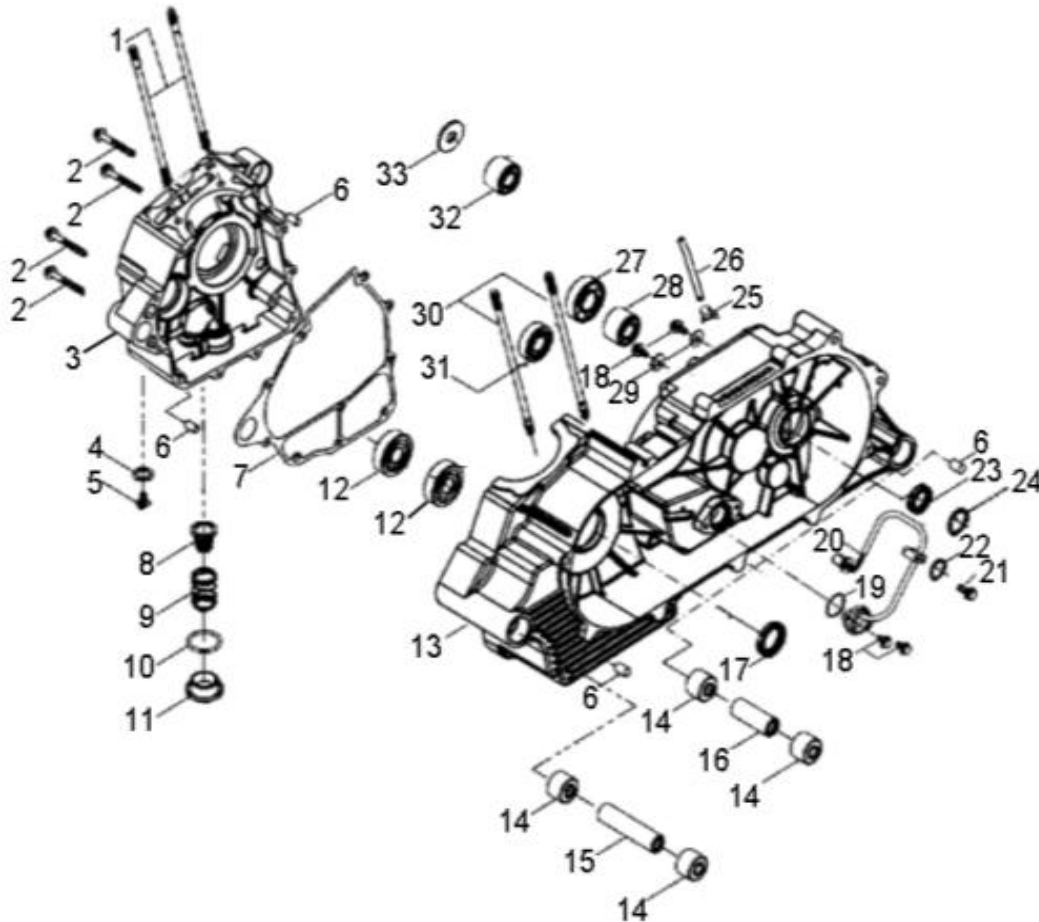

D-3: CRANKCASE

Ref.	Part Number	Description	Q.ty
1	91001-082188-00Z	Stud	2
2	96000-060508-08C	Bolt	4
3	1110150A-000	Crankcase, Rh	1
4	94101-1221320-00L	Washer	1
5	96003-120158-17C	Bolt	1
6	94301-10140	Pin, Dowel	4
7	1119150A-002	Gasket	1
8	15421119-000	Screen	1
9	15426119-000	Spring, Screen	1
10	93212-03132	O-Ring	1
11	11334119-000	Plug, Drain, Oil	1
12	96100-63040-00000	Bearing, Ball	2
13	1120150A-001	Crankcase, Lh	1
14	96400-102824	Bushing	4
15	1115050A-000	Spacer, Collar	1
16	1115150A-000	Spacer, Collar, Rear	1
17	96504-274207FKM	Seal, Oil	1
18	96000-060128-08C	Bolt	4
19	93212-02620	O-Ring	1
20	3575950S-000	Asm., Sensor, Shifter	1
21	96000-060108-08C	Bolt	1
22	94101-0624016-00G	Washer	1
23	96504-253807FKM	Seal, Oil	1
24	94511-2500S	Clip, Cir	1
25	94515-12008	Clamp	1
26	94408-09013-400	Hose	1
27	96100-63050-00000	Bearing, Ball	1
28	96200-202715	Bearing, Needle	1
29	94101-0618015-00K	Washer	2
30	91001-082258-00Z	Stud	2
31	96100-62040-00000	Bearing, Ball	1
32	91120-172518	Bearing, Needle	1
33	94101-1733015-000	Washer	1