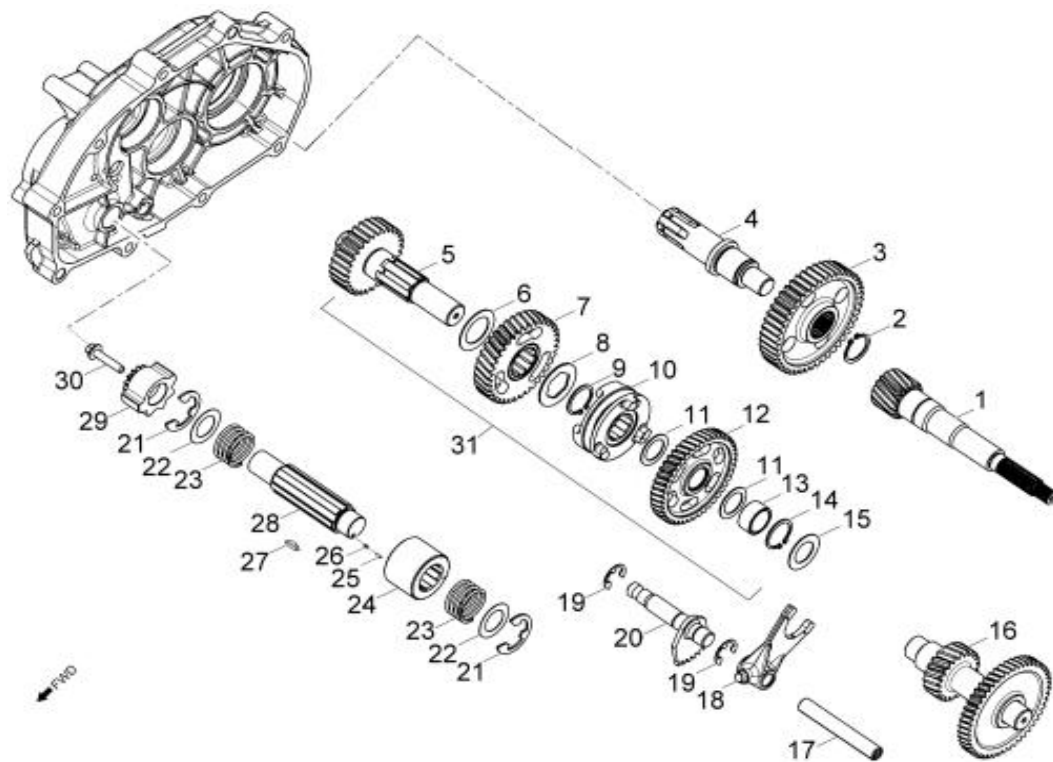

D-11: TRANSMISSION

Ref.	Part Number	Description	Q.ty
1	2341150S-000	Shaft, Drive	1
2	94511-2400S	Clip, Cir	1
3	2343255C-000	Gear,Output	1
4	2343155C-000	Pinion,Output	1
5	2344150A-000	Shaft, Transmission	1
6	94101-2538010-000	Washer	1
7	2346050A-000	Gear Set, Reverse	1
8	2343550A-000	Washer, Spline	1
9	94511-2500S	Clip, Cir	1
10	2243050A-001	Ratchet, Shift	1
11	94101-2027010-000	Washer	2
12	2345050A-001	Asm., Gear, Spur	1
13	2344250A-000	Collar, Shaft	1
14	94511-2000S	Clip, Cir	1
15	94101-2033010-000	Washer	1
16	2342050A-000	Asm., Shaft, Counter	1
17	2424150S-000	Shaft, Gear Shift	1
18	2423150A-000	Fork, Shift	1
19	94513-1200E	E-Clip	2
20	2461150S-000	Spindle	1
21	94513-1900E	E-Clip	2
22	94101-2032005-000	Washer	2
23	2430350S-001	Recoil, Shift	2
24	2430150S-000	Drum, Gear Shifter	1
25	2425239A-000	Roller, Drum Sensor	1
26	2425339A-000	Spring, Drum Sensor	1
27	90472-40420	Key, Woodruff	1
28	2430850S-000	Shaft, Shift Drum	1
29	2431050S-000	Gear , Drum Shift	1
30	96000-060288-10C	Bolt	1
31	2344050A-000	Asm., Transmission	1