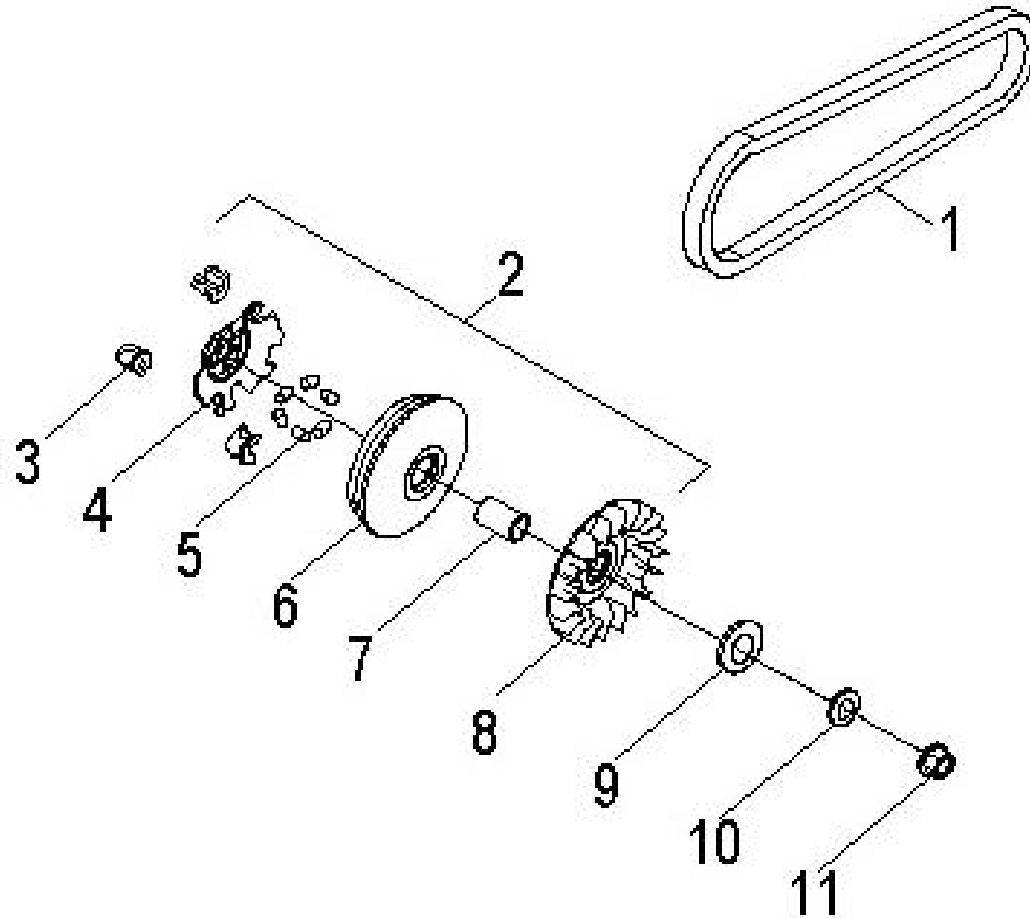

D-8: VARIATOR

Ref.	Part Number	Description	Q.ty
1	2310050B-000	Belt, Driven	1
2	2210350A-000	Asm., Sliding	1
3	2213250A-000	Bushing, Slider	3
4	2213150A-000	Plate, Sheave	1
5	2212150A-000	Roller	6
6	2211050A-000	Wheel, Slot, Sliding, Primary	1
7	22106203-000	Bushing, Sheave	1
8	2210250A-000	Sheave, moveable	1
9	94121-2538005-00K	Washer	1
10	94121-1426016-000	Washer	1
11	94050-14021-00C	Nut	1