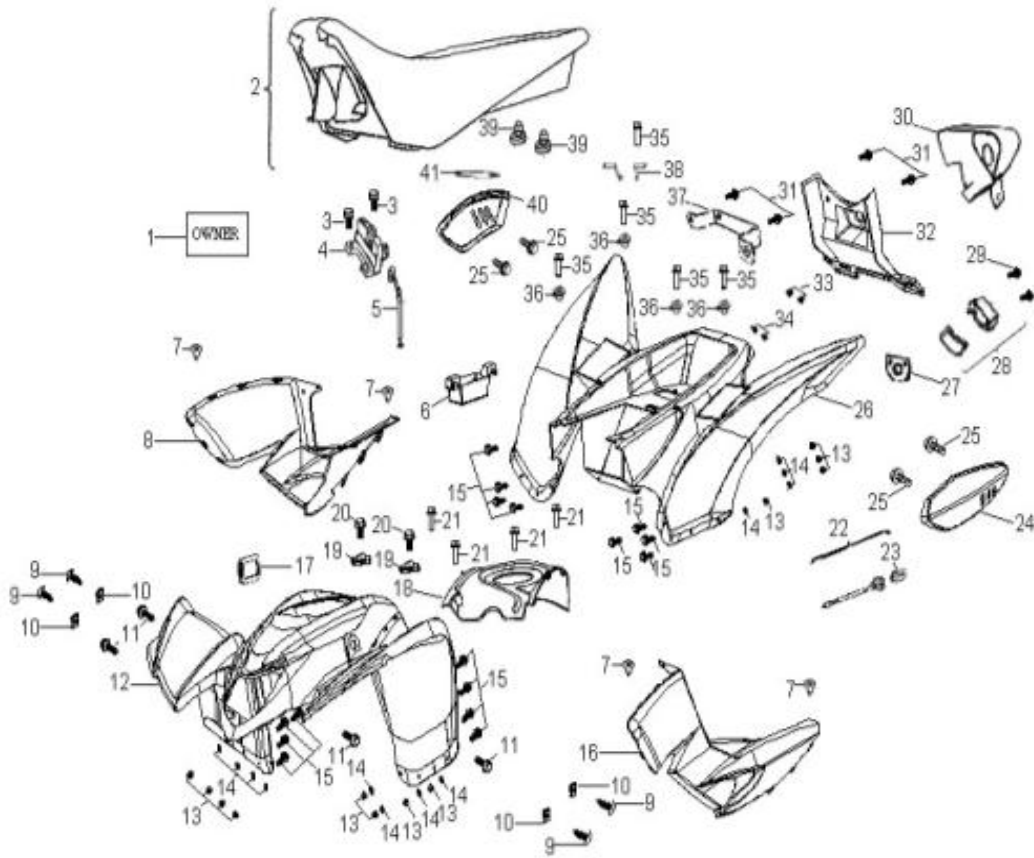

D-20: CABS & SEAT

Ref.	Part Number	Description	Q.ty
41	93213-04740	O-Ring	1