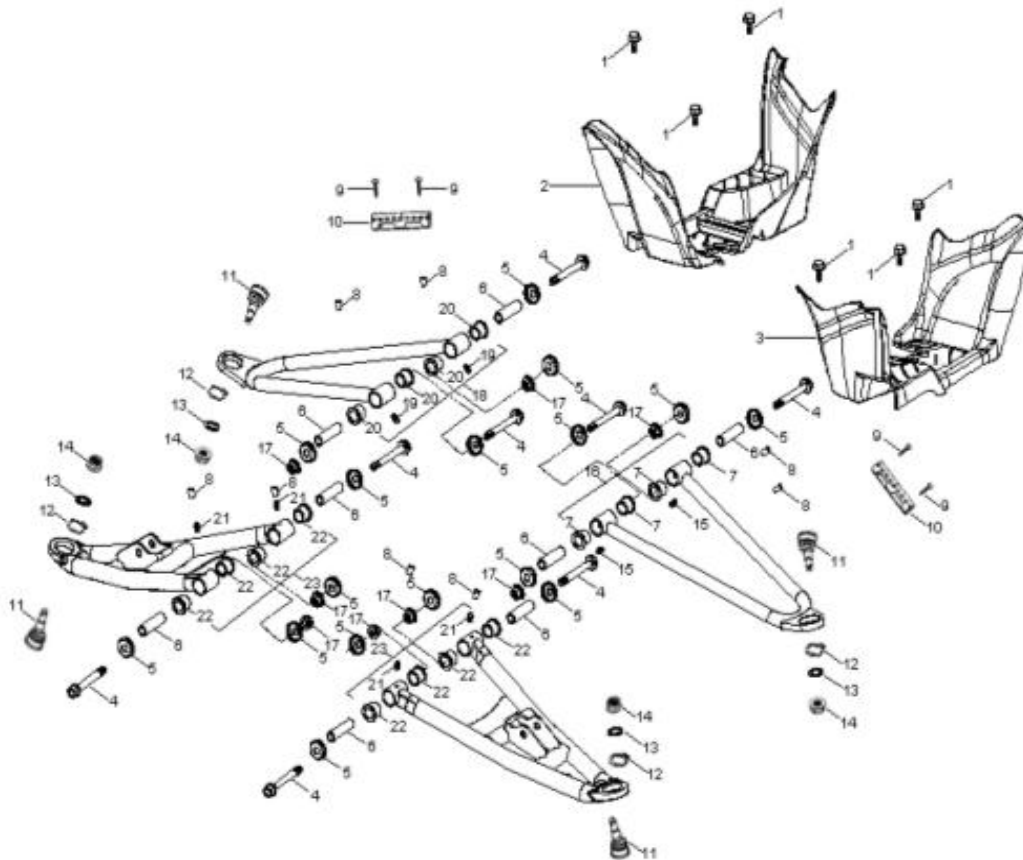

D-19: SWING ARM AND FOOTREST

Ref.	Part Number	Description	Q.ty
1	96007-060168-00K	Bolt	6
2	64300218-000	Footwell, RH	1
3	64310218-000	Footwell, LH	1
4	96000-100658-0KL	Bolt	8
5	52426156-000	Cap, dustproof	16
6	53140201-000	Spacer	8
7	53135202-000	Bushing	4
8	51301131-000	Cap, Valve, Grease	8
9	93903-1050128-00K	Screw	4
10	53005203-000	Retainer, Brake Line, Front	2
11	52451204-000	Ball Joint	4
12	94511-3113S	Clip, Cir	4
13	94101-1225020-00C	Washer	4
14	90351-12000-00C	Nut, Lock	4
15	51300131-000	Valve, Grease	2
16	53132204-385	A-Arm, Upper, LH	1
17	94050-10000-00C	Nut	8
18	53032204-385	A-Arm, Upper, RH	1
19	51300131-000	Valve, Grease	2
20	53135202-000	Bushing	4
21	51300131-000	Valve, Grease	4
22	53135202-000	Bushing	8
23	53050204-385	A-arm, Lower	2