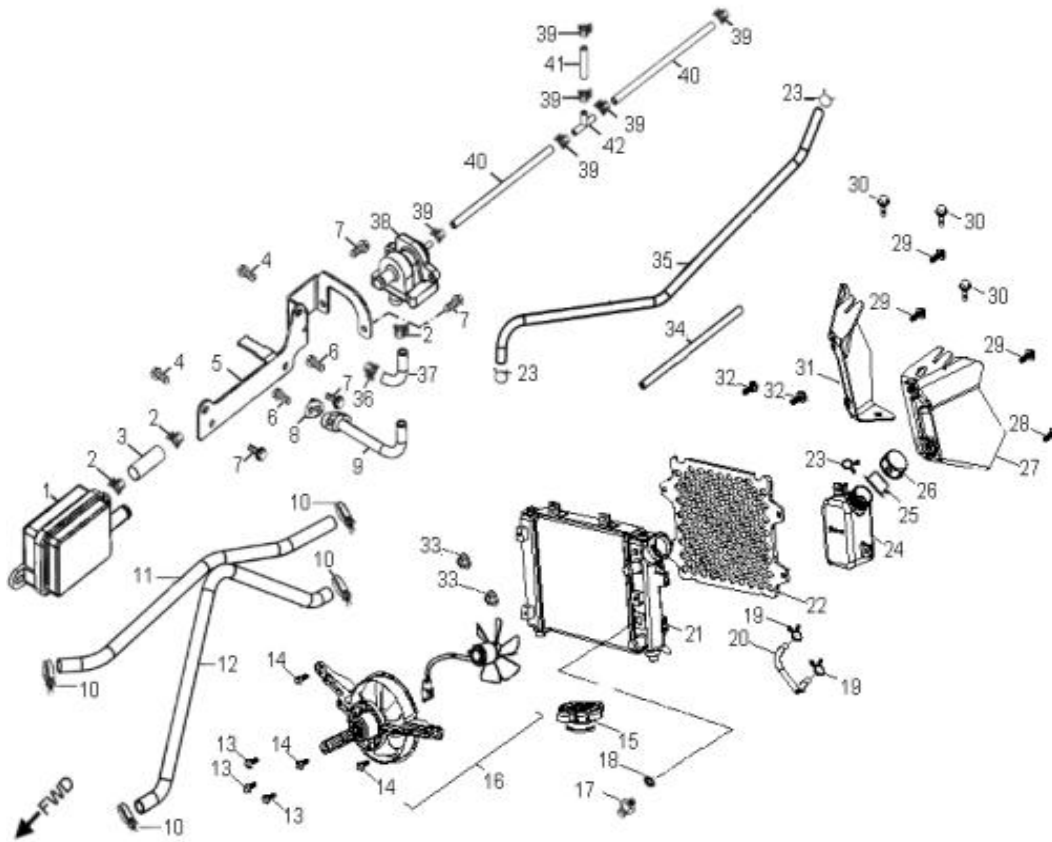

D-14: RADIATOR

Ref.	Part Number	Description	Q.ty
1	18995202-000	Asm., Filter, Daul- Intake	1
2	94510-15000	Clip	3
3	96420-01016-052	Hose, Rubber	1
4	96000-060128-0KL	Bolt	2
5	1899850A-000	Bracket, Dual- Intake	1
6	96000-060168-08C	Bolt	2
7	96000-060148-10K	Bolt	4
8	1864639E-000	Gasket, Hose	1
9	18640205-000	Tube, Dual- Intake	1
10	1922250A-000	Clamp	4
11	19503202-000	Hose, Inlet, Radiator	1
12	19501202-000	Hose, Outlet, Radiator	1
13	93003-060168-00K	Screw	3
14	93502-040128-00C	Screw	3
15	1911150A-000	Cap, Water	1
16	1900550A-000	Asm., Fan	1
17	1932551T-000	Switch, Thermostatic	1
18	93210-01224	O-Ring	1
19	94515-12008	Clamp	2
20	19506203-000	Hose, Inlet, Expansion Tank	1
21	1901155C-001	Radiator	1
22	19115203-000	Radiator Cover	1
23	94510-06500	Clip	3
24	1910150A-000	Tank, Expansion	1
25	1726950A-000	Boot, Duct	1
26	1910250A-000	Cap, Expansion Tank	1
27	19116201-000	Wind Panel, Radiator, LH	1
28	96007-060278-00K	Bolt	1
29	96007-060188-00K	Bolt	3
30	96007-060168-00K	Bolt	3
31	19117201-000	Wind Panel, Radiator, RH	1
32	96007-060228-00K	Bolt	2
33	94050-06000-00K	Nut	2
34	94408-05007-720	Hose	1
35	19505204-000	Hose, Bypass, Thermostatic	1
36	94510-13000	Clip	1
37	18992201-000	Hose	1
38	1899955E-000	Valve, Dual-Intake	1
39	94510-06500	Clip	6
40	94407-04007-075	Hose	2