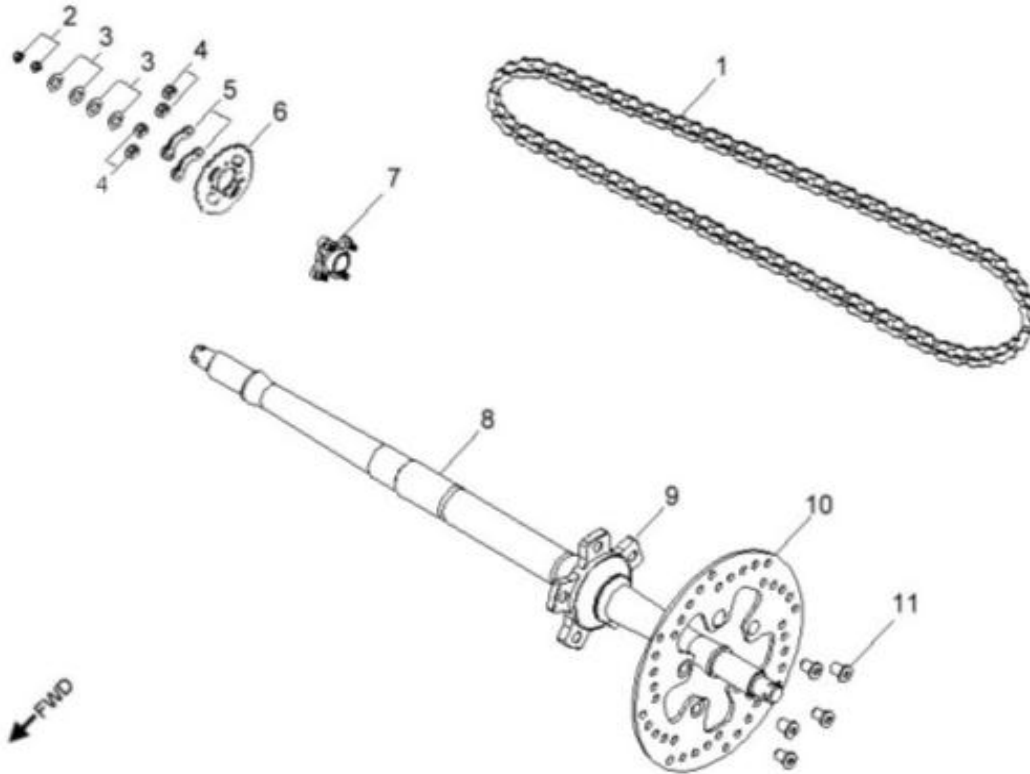

D-28: REAR WHEEL AXLE

Ref.	Part Number	Description	Q.ty
1	40530216-000	Asm., Drive Chain	1
2	94001-33000-46K	Nut	2
3	94121-3345012-000	Washer	4
4	94002-10000-00C	Nut	4
5	41202156-000	Washer, Sprocket	2
6	41201205-000	Sprocket, Drive, Final(36T)	1
7	41210156-000	Hub, Sprocket	1
8	42000217-000	Axle	1
9	43490206-000	Hub, Disc	1
10	43511202-000	Disc, Brake	1
11	45016131-00K	Bolt	5