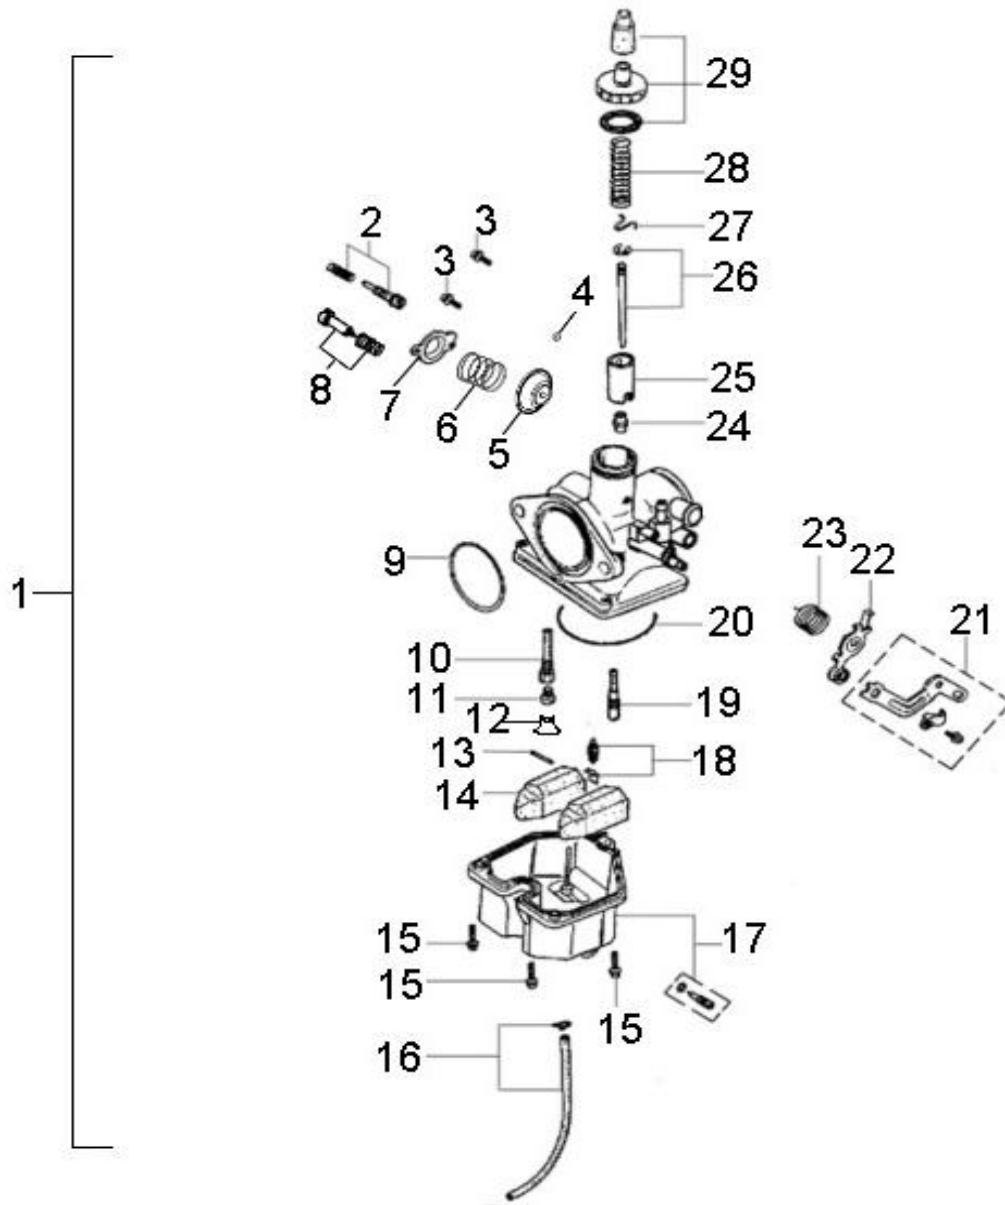

D-13: CARBURETTOR

Ref.	Part Number	Description	Q.ty
1	1610055A-000	Asm., Carburetor	1
2	1611539A-000	Screw, Air	1
3	93502-040108-00C	Screw	2
4	3371655E-000	Seal	1
5	1615655E-000	Check Valve, Air	1
6	4054155E-000	Spring	1
7	1615555E-000	Cover, Diaphragm	1
8	1611439A-000	Screw, Idle	1
9	93210-02924	O-Ring	1
10	1610539A-000	Valve, Needle	1
11	16108209-000	Jet, Main	1
12	16137201-000	Fuel Retainer	1
13	1611939A-000	Pin, Float	1
14	1612339A-000	Float	1
15	93502-040168-00C	Screw	3
16	1610939A-000	Drain Tube	1
17	1610739A-000	Float, Body	1
18	1611739A-000	Valve, Float	1
19	16110203-000	38 Pilot Jet	1
20	1610639A-000	Seal, Float	1
21	1613039A-000	Support, Cable	1
22	1613539A-000	Choke, Lever	1
23	1612739A-000	Recoil, Choke	1
24	1615039A-000	Needle, Jet	1
25	1610355E-000	Throttle, Valve	1
26	1610439A-000	Asm., Jet Needle	1
27	1614539A-000	Clip, Needle	1
28	1610239A-000	Spring	1
29	1614039A-000	Asm., Cap	1