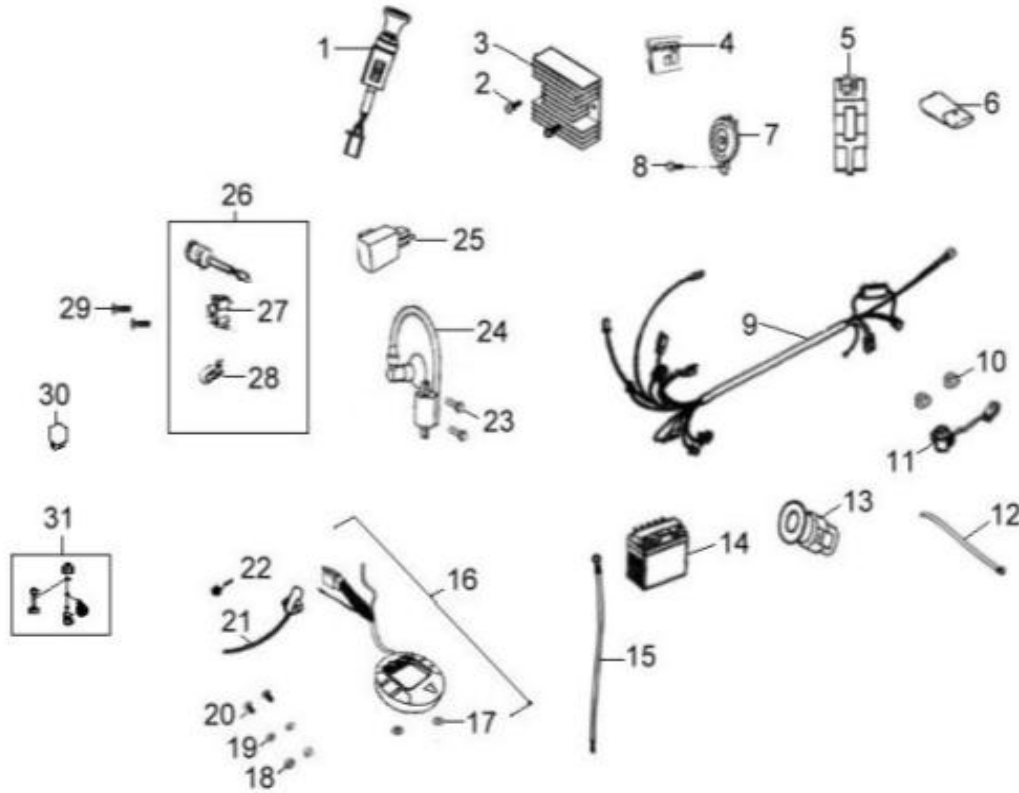

D-31: ELECTRICAL PARTS

Ref.	Part Number	Description	Q.ty
1	38130179-000	Power Supplier	1
2	96000-060128-10K	Bolt	2
3	31600215-000	Rectifier/ Regulator	1
4	32109201-001	Fuse Box	1
5	30410222-000	Asm., CDI Unit	1
6	89120205-001	Pouch, Tool	1
7	38110204-000	Horn	1
8	96000-080128-0KL	Bolt	1
9	32100247-005	Harness, Main Wire	1
10	94050-06000-00K	Nut	2
11	38501119-000	Starter Relay	1
12	89569131-000	Strap	39
13	38302202-000	Relay, Signal	1
14	3150039A-001	Battery	1
15	32001204-000	Asm., Battery Cable	1
16	37200218-000	Asm., Speedometer	1
17	94101-0613010-00B	Washer	2
18	94001-06000-10B	Nut	2
19	94111-0412010-00B	Washer, Spring	2
20	93500-040128-00B	Bolt	2
21	37206201-000	Sensor, Speedometer	1
22	37203206-000	Magnet, Speedometer	1
23	96000-060208-10K	Bolt	2
24	30510207-000	Asm., Ignition Coil	1
25	38701202-000	Relay, Parking	1
26	35100238-000	Asm., Main Switch	1
27	35106208-000	Lock, Steering	1
28	35101131-000	Clip, Main Switch	1
29	93100-050128-00K	Bolt	2
30	5042951T-000	Relay, Thermo Switch	1
31	33102207-000	Wire	1