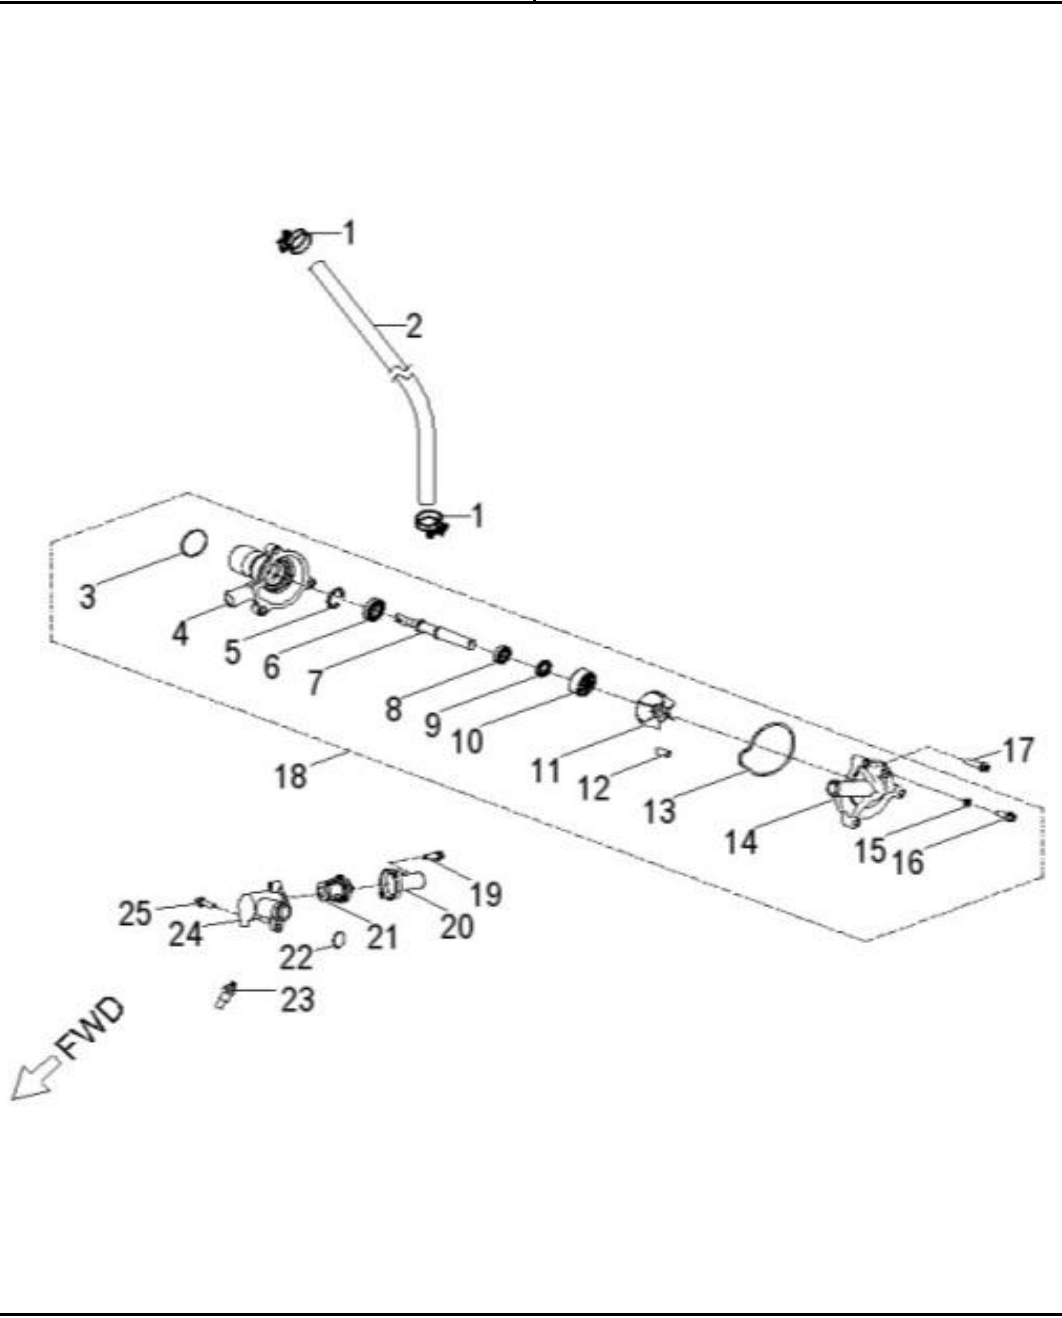

D-12: WATER PUMP

Ref.	Part Number	Description	Q.ty
1	1922250A-000	Clamp	2
2	1950250A-000	Hose	1
3	93210-02920	O-Ring	1
4	1921150A-000	Body, Water Pump	1
5	94512-2600R	Clip, Cir	1
6	96100-60000	Bearing, Ball	1
7	1923150A-000	Shaft, Water Pump	1
8	96100-69010	Bearing, Ball	1
9	96500-122207	Seal, Oil	1
10	1921750A-000	Seal, Mechanical	1
11	1921550A-000	Impeller, Water Pump	1
12	94301-08140	Pin, Dowel	2
13	1922950A-000	Gasket	1
14	1922150A-000	Flange, Water Pump	1
15	94101-0612010-00U	Washer	1
16	96000-060128-08C	Bolt	1
17	96000-060408-08C	Bolt	3
18	1921050A-000	Asm., Water Pump	1
19	93500-050168-00C	Bolt	2
20	1931550A-000	Flange, Thermosatic	1
21	1930050A-000	Bimetal, Thermosatic	1
22	93212-01719	O-Ring	1
23	1931950A-000	Sensor, Thermosatic	1
24	1931150A-000	Housing, Thermosatic	1
25	96000-060188-08C	Bolt	1