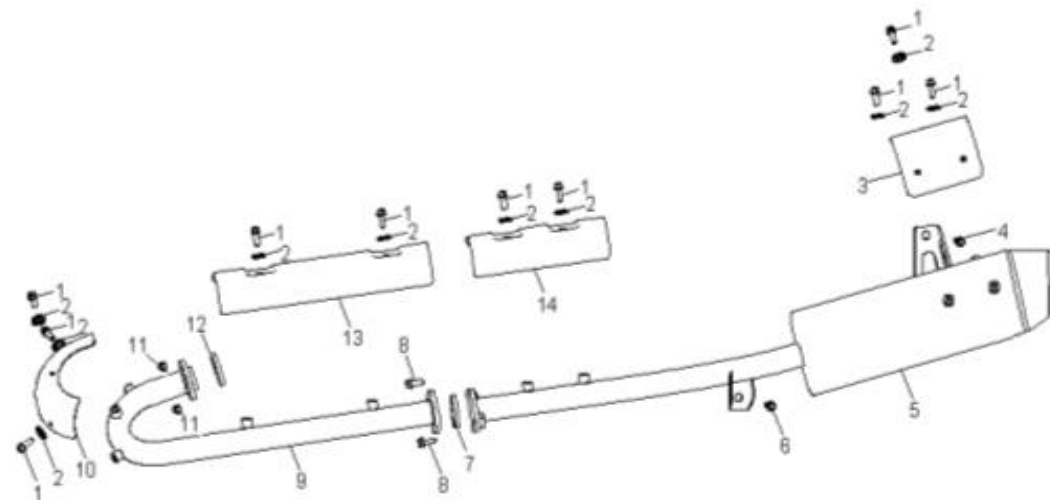

D-16: EXHAUST PIPE

Ref.	Part Number	Description	Q.ty
1	96000-050108-00K	Bolt	10
2	94103-0600000-00C	Washer, Star	10
3	18315220-000	Shield, Exhaust	1
4	96000-080208-0KL	Bolt	1
5	18298219-000	Silencer	1
6	96000-080128-0KL	Bolt	1
7	16101203-000	Gasket	1
8	96000-080258-00K	Bolt	2
9	18299216-000	Pipe, Exhaust, Front	1
10	18314204-000	Muffler Protector(iron)	1
11	94050-08000-00C	Nut	2
12	18291204-000	Gasket	1
13	1831555E-000	Shield, Exhaust	1
14	18315217-000	Shield, Exhaust	1