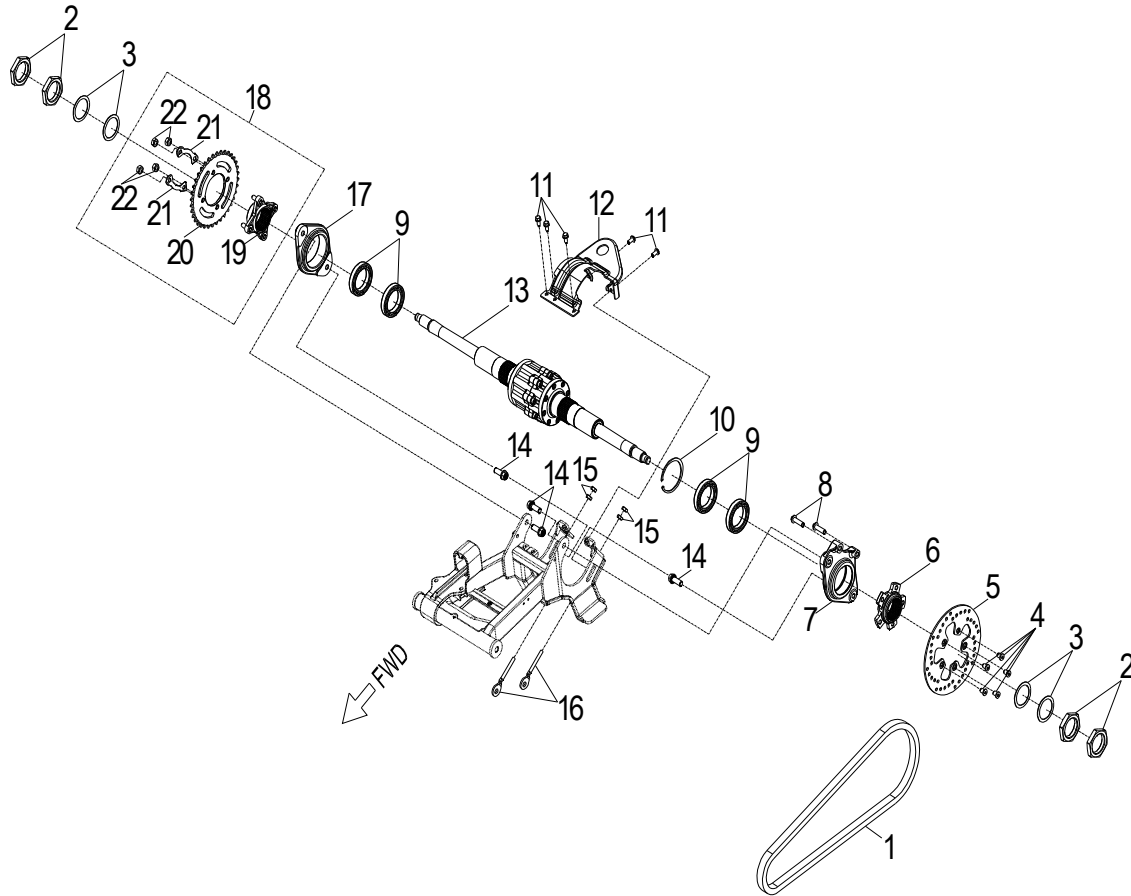

D-29: REAR AXLE

Item	Part Number	Description	Q.ty
1	40530216-000	Asm., Drive Chain	1
2	94001-50000-65B	Nut	4
3	94121-5064012-000	Washer	4
4	45016131-00K	Bolt	5
5	43511202-000	Disc, Brake	1
6	43490209-000	Hub, Disc	1
7	43510206-000	Mount, Caliper	1
8	96000-100358-0KL	Bolt	2
9	96100-69110-LLU00	Bearing, Ball	4
10	94512-8000R	Clip, Cir	1
11	96000-080168-0KL	Bolt	5
12	71604202-385	Mount, Hitch	1
13	21389011-000		1
14	96008-120328-0CL	Bolt	4
15	94001-08000-14C	Nut	4
16	40543201-000	Adjuster, Chain	2
17	42805214-000	Housing, Rear axle	1
18	41200216-000	Final Drive Sprocket Ass'y	1
19	41210204-000	Hub, Sprocket	1
20	41201216-000	Sprocket, Drive, Final	1
21	41202202-000	Washer, Sprocket	2
22	94002-10000-00C	Nut	4