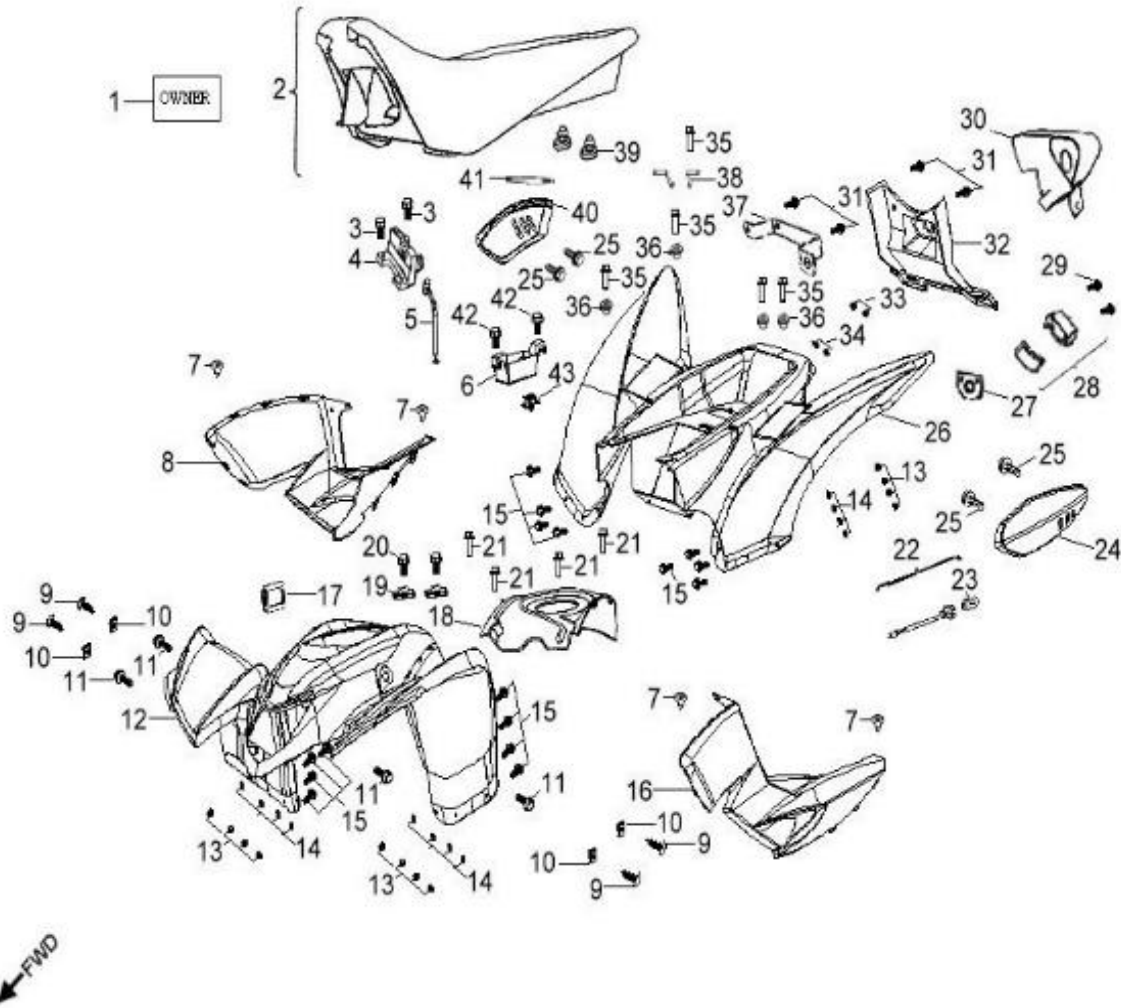

Item	Part Number	Description	Q.ty
37	33717202-000	Bracket, License Plate	1
38	89751201-000	Strap, Battery	1
39	77220180-000	Rubber, Seat	2
40	18319201-000	Veneer, RH	1
41	93213-04740	O-Ring	1
42	93100-050108-00K	Screw	2
43	89755202-000	Ground Cable, Battery	1