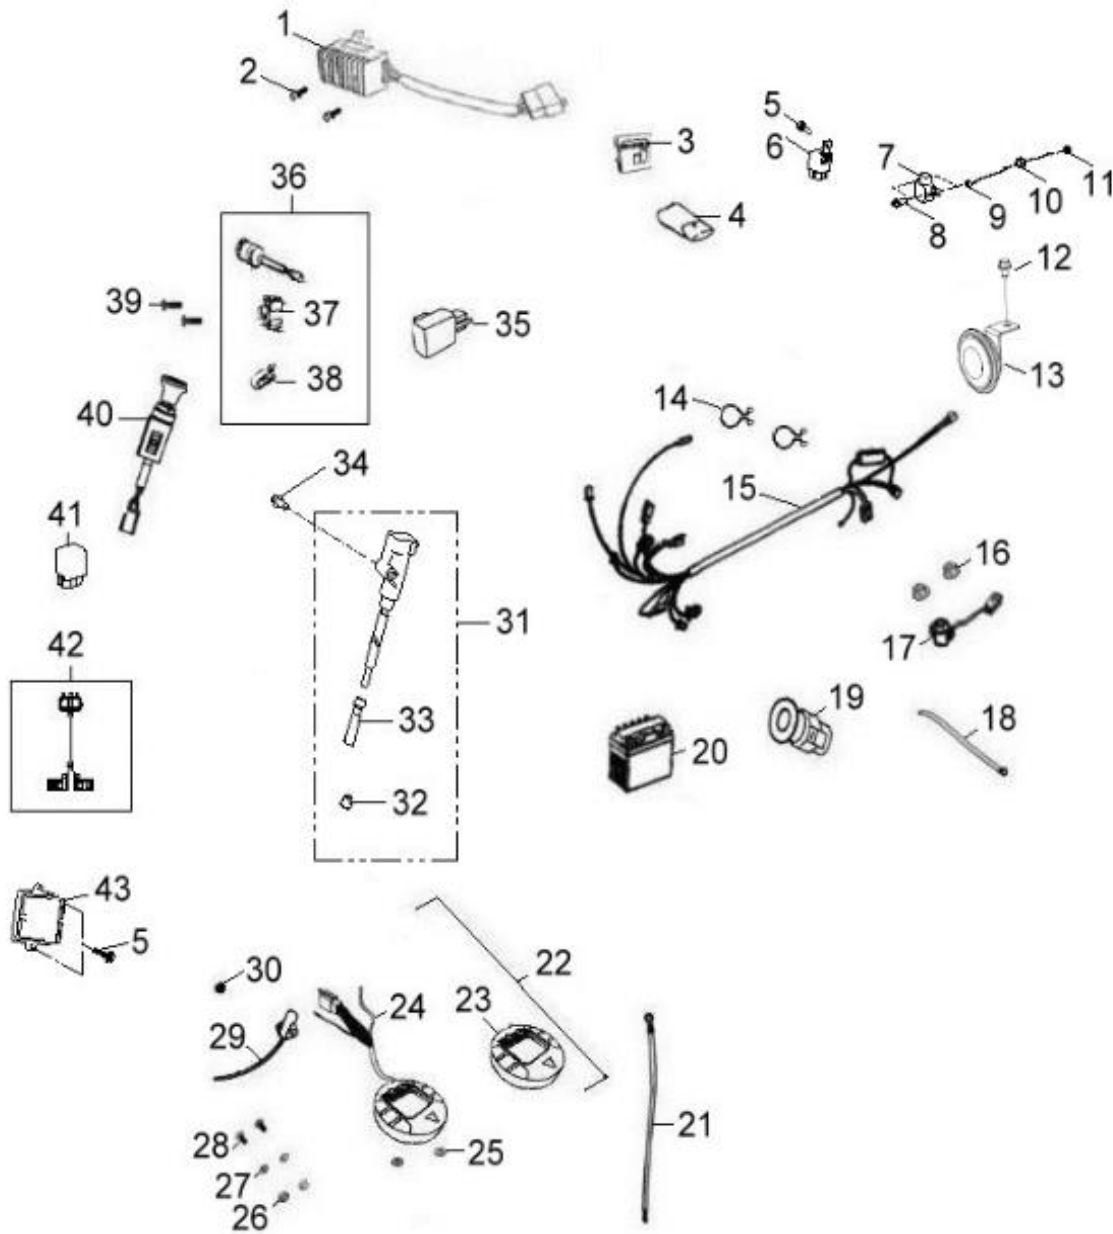

D-32: ELECTRICAL PARTS

Item	Part Number	Description	Q.ty
41	5042951T-000	Relay, Thermo Switch	1
42	33102207-000	Wire	1
43	3044069I-000	Electroni Control Unit, ECU	1