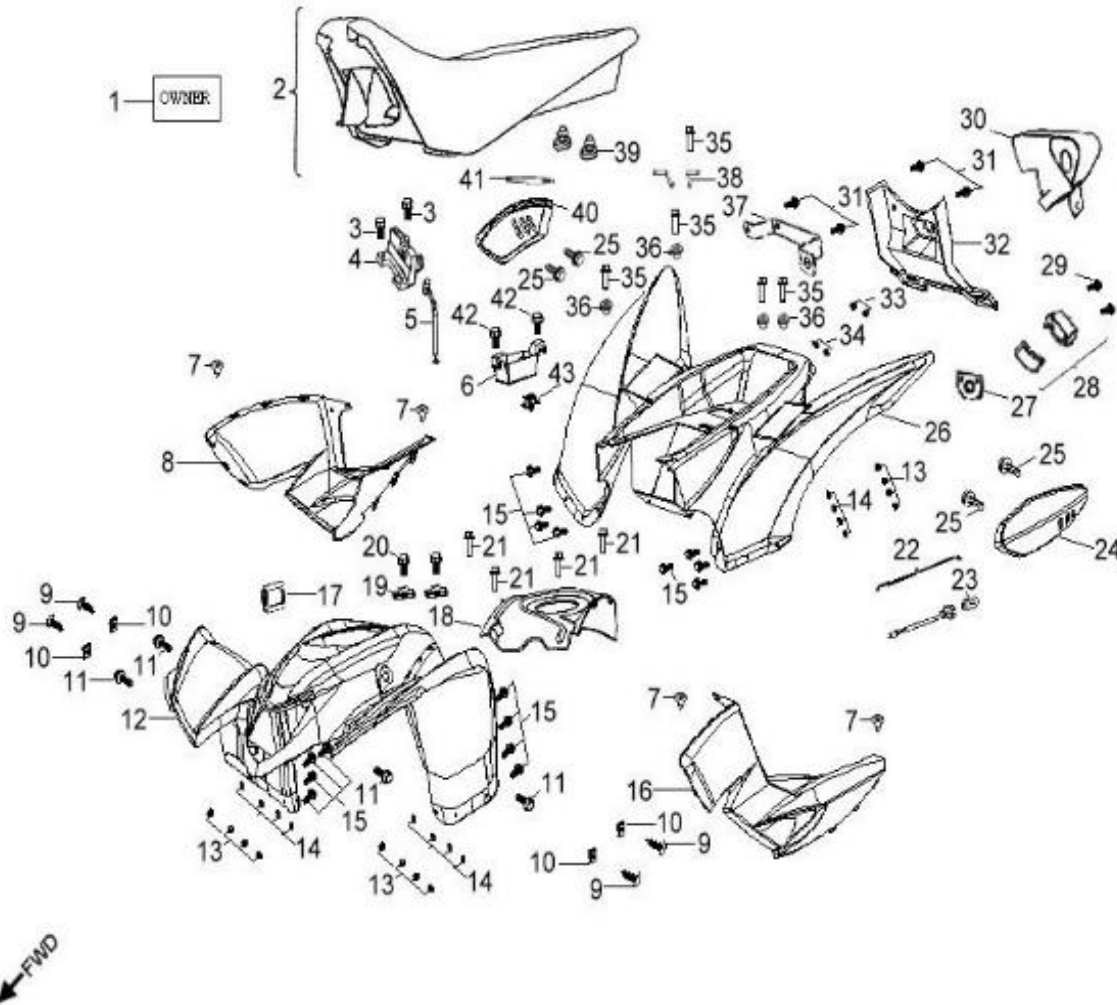

D-1: CYLINDER HEAD

Item	Part Number	Description	Q.ty
41	94301-10140	Pin, Dowel	2

D-2: PISTON, CRANKSHAFT

Item	Part Number	Description	Q.ty
1	1342069S-000	Shaft, Balancer	1
2	94101-0832030-000	Washer	1
3	96000-080148-0KL	Bolt	1
4	1300069S-000	Asm., Crankshaft	1
5	94101-1426020-00C	Washer	1
6	94001-14000-00C	Nut	1
7	1544739A-000	Spring, Oil	1
8	1544139A-000	Tube, Oil, Crankshaft	1
9	1311550A-000	Clip, Piston Pin	2
10	1311169S-000	Pin, Piston	1
11	1310069E-000	Piston	1
12	90471-25404	Key, Woodruff	1
13	1301169S-000	Ring Set, Piston	1

D-18: REAR SWING ARM ASS'Y

Item	Part Number	Description	Q.ty
1	40525206-000	Chain Guider	1
2	93903-1050128-00K	Screw	4
3	40520212-001	Cover, Sprocket	1
4	96007-060168-00K	Bolt	6
5	90355-14000-19C	Nut	1
6	52422202-000	Cover, Swing Arm Seal	2
7	22106205-000	Bushing, Sheave	2
8	52410250-385	Arm, Swing	1
9	53005301-000	Retainer, Brake Line, Front	1
10	96000-060128-0KL	Bolt	2
11	94101-0618010-00B	Washer	2
12	53312203-001	Protect Cover Fixed Seat Comp	1
13	96000-080168-0KL	Bolt	1
14	40521211-385	Protector, Chain	1
15	51301131-000	Cap, Valve, Grease	1
16	51300131-000	Valve, Grease	1
17	40525203-000	Chain Guider	1
18	52420201-000	Tube, Spacer	1
19	96000-143508-00C	Bolt	1

Item	Part Number	Description	Q.ty
1	50450245-458	Bracket, Bumper	1
2	96000-080128-0KL	Bolt	2
3	92005-060148-00K	Bolt	2

D-20: SWING ARM, FOOTREST

Item	Part Number	Description	Q.ty
1	96007-060168-00K	Bolt	6
2	64300218-000	Footwell, RH	1
3	64310218-000	Footwell, LH	1
4	96000-100658-0KL	Bolt	8
5	52426156-000	Cap, dustproof	16
6	53140201-000	Spacer	8
7	53135202-000	Bushing	16
8	51301131-000	Cap, Valve, Grease	8
9	93903-1050128-00K	Screw	4
10	53005203-000	Retainer, Brake Line, Front	2
11	52451204-000	Ball Joint	4
12	94511-3113S	Clip, Cir	4
13	94101-1225020-00C	Washer	4
14	90351-12000-00C	Nut, Lock	4
15	51300131-000	Valve, Grease	8
16	53132211-385	A-Arm, Upper, Lh	1
17	94050-10000-00C	Nut	8
18	53032211-385	A-Arm, Upper, Rh	1
19	53050206-385	A-arm, Lower	2