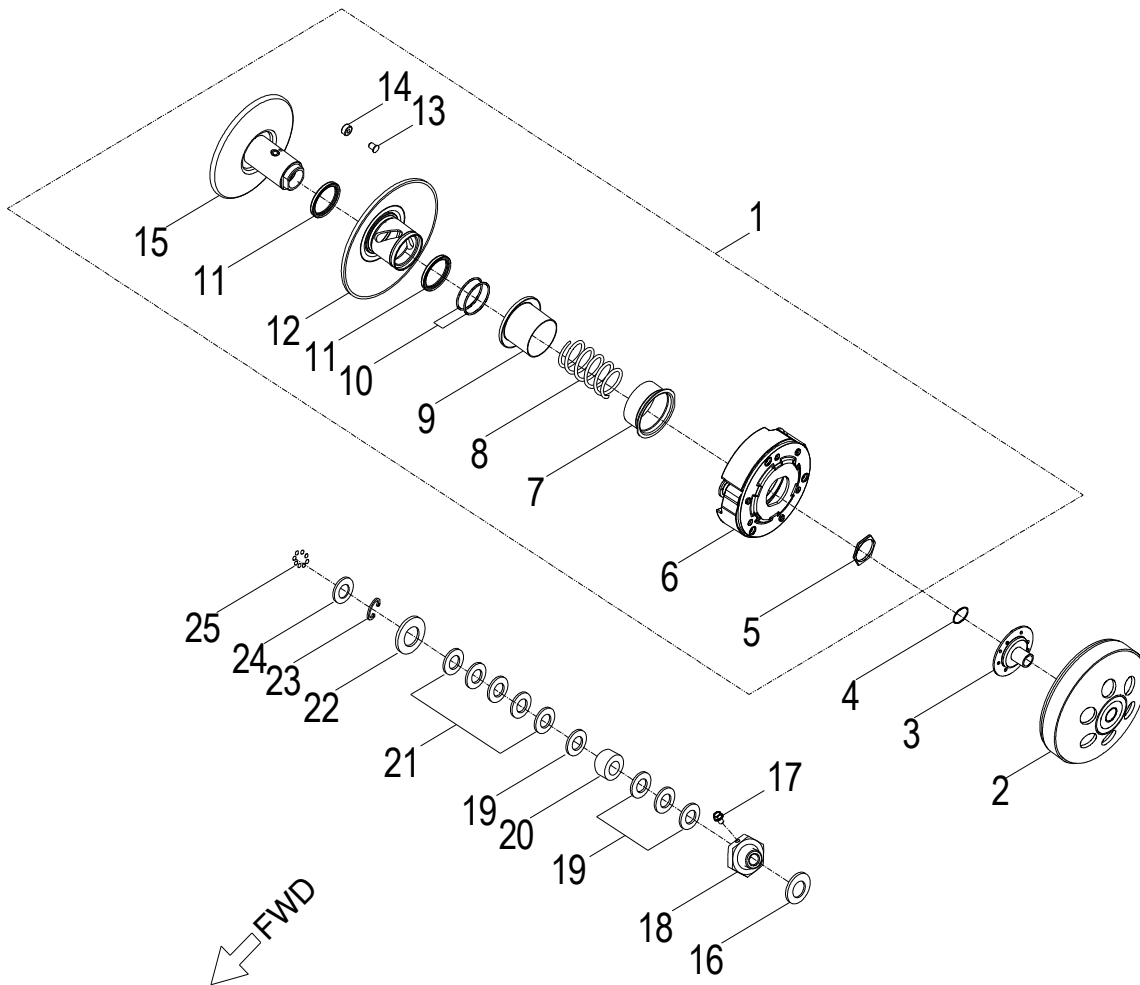

D-9: DRIVEN CLUTCH

Item	Part Number	Description	Q.ty
1	2200069S-001	Asm., Driven Clutch	1
2	2210062E-000	Clutch, Outer	1
3	2210139A-000	Hold, Cam	1
4	93214-02031	O-Ring	1
5	95111-0001C-000	Nut	1
6	2200162E-000	Asm., Driven Shoes	1
7	2323962E-000	Seal, Collor	1
8	2323362E-000	Spring, Clutch	1
9	2323762E-000	Seal, Collor	1
10	93214-04720	O-Ring	2
11	96500-404704FKM	Seal, Oil	2
12	2322062E-005	Sheave, Moveable	1
13	2322562E-000	Pin, Guide	3
14	2322662E-000	Roller, Guide	3
15	2320062E-002	Sheave, Driven	1
16	94121-2038005-00K	Washer	1
17	91205-050088-0KL	Bolt	1
18	2210539A-000	Nut, Driven	1
19	94101-2538010-000	Washer	4
20	2210839A-000	Guide, Cam	1
21	94122-2550020-00K	Washer, Special	5
22	2210439A-000	Retainer, Ball	1
23	94511-250IS	Clip, Cir	1
24	94101-2531010-00K	Washer	1
25	96211-07000	Ball, Steel	8