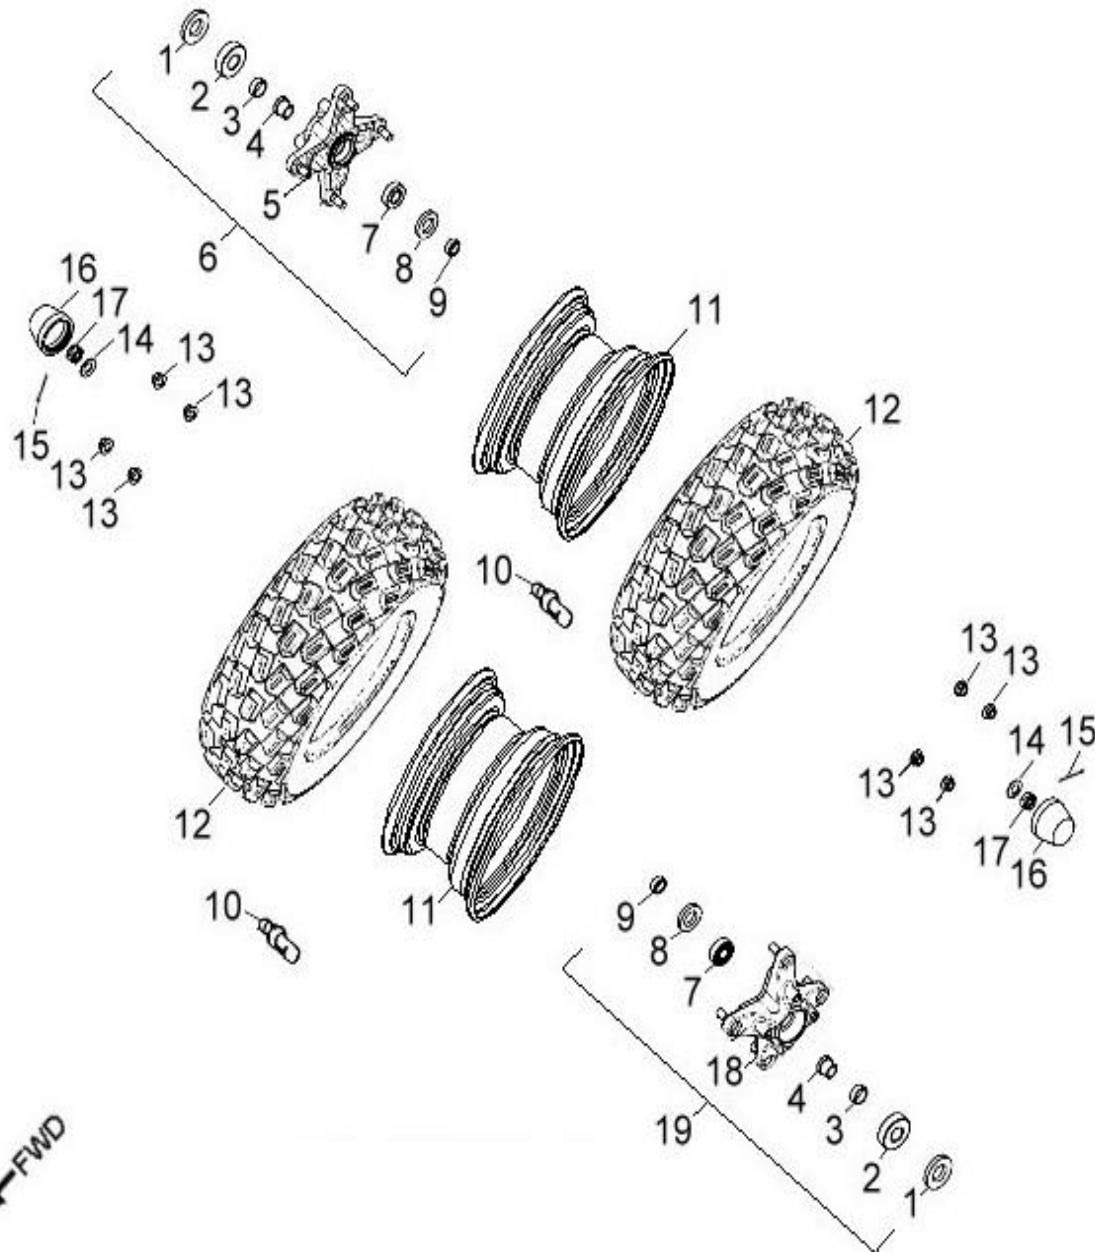

Item	Part Number	Description	Q.ty
1	50450245-458	Bracket, Bumper	1
2	96000-080128-0KL	Bolt	2
3	92005-060148-00K	Bolt	2

D-20: SWING ARM, FOOTREST

Item	Part Number	Description	Q.ty
1	96007-060168-00K	Bolt	6
2	64300218-000	Footwell, RH	1
3	64310218-000	Footwell, LH	1
4	96000-100658-0KL	Bolt	8
5	52426156-000	Cap, dustproof	16
6	53140201-000	Spacer	8
7	53135202-000	Bushing	16
8	51301131-000	Cap, Valve, Grease	8
9	93903-1050128-00K	Screw	4
10	53005203-000	Retainer, Brake Line, Front	2
11	52451204-000	Ball Joint	4
12	94511-3113S	Clip, Cir	4
13	94101-1225020-00C	Washer	4
14	90351-12000-00C	Nut, Lock	4
15	51300131-000	Valve, Grease	8
16	53132211-385	A-Arm, Upper, Lh	1
17	94050-10000-00C	Nut	8
18	53032211-385	A-Arm, Upper, Rh	1
19	53050206-385	A-arm, Lower	2

Item	Part Number	Description	Q.ty
1	96500-25470700000	Seal, Oil	2
2	96100-62040-Z0000	Bearing, Ball	2
3	4431139A-000	Spacer	2
4	4431539A-000	Spacer	2
5	42010204-000	Hub, Wheel, Front	1
6	42721206-000	Asm., Hub, Rh	1
7	0490005-000	Bearing, Ball	2
8	96500-223806A7271	Seal, Oil	2
9	4431239A-000	Spacer	2
10	42616131-000	Valve, Rim	2
11	4270155E-067	Rim, Front	2
12	42711283-000	Tire	2
13	90355-10000-17B	Nut	8
14	94121-1426016-000	Washer	2
15	94201-32320	Pin, Cotter	2
16	4273039A-000	Cap, Hub	2
17	90353-14015-00C	Shaft, Prob	2
18	4201039A-000	Hub, Wheel, Front	1
19	42710206-000	Asm., Hub, Lh	1

D-25: REAR WHEELS

Item	Part Number	Description	Q.ty
1	90355-10000-17B	Nut	8
2	4280139A-067	Rim, Rear	2
3	4202039A-000	Hub, Wheel, RH	2
4	42616131-000	Valve, Rim	2
5	42811283-000	Tire	2
6	94121-1835200-000	Washer	2
7	94201-32320	Pin, Cotter	2
8	4273039A-000	Cap, Hub	2
9	90353-18000-00C	Shaft, Prob	2