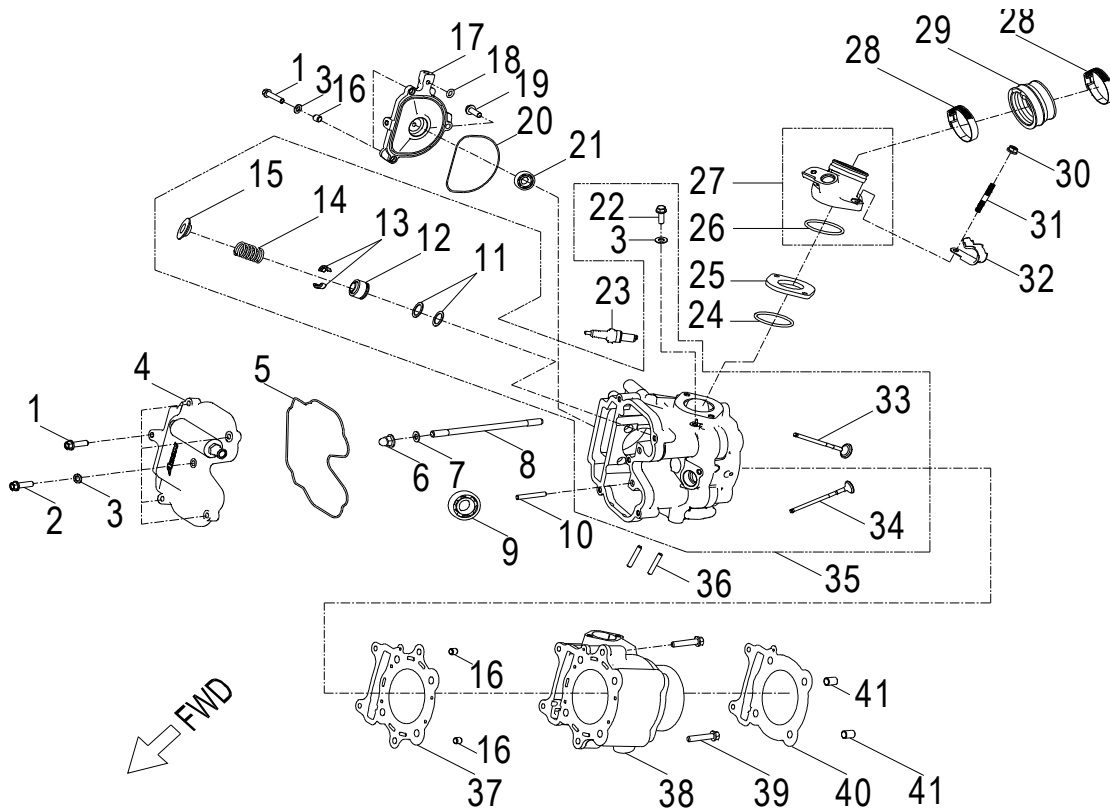

COBRA 400

VIN Number:	Release:
RF3RA6282LT000669	10/11/2020

D-1: CYLINDER HEAD

Item	Part Number	Description	Q.ty
1	96000-060258-08C	Bolt	7
2	96000-060308-08C	Bolt	1
3	94101-0612010-00U	Washer	3
4	1231069T-000	Asm., Head Cover	1
5	1239169S-000	Gasket , Head Cover	1
6	94022-06000-00C	Nut	2
7	94101-0613020-U00	Washer	2
8	91001-061158-00C	Stud	2
9	96100-60020-00000	Bearing, Ball	1
10	1447569S-000	Pin, Dowell	2
11	1477569S-000	Seat, Valve, Spring, Outer	8
12	1220962B-000	Seal, Valve	4
13	1478169S-000	Clip, Retainer	8
14	1475169S-000	Spring, Valve, Outer	4
15	1477169S-000	Retainer, Valve, Spring	4
16	94301-08080	Pin, Dowel	4
17	1233169S-000	Cover, Head , RH	1
18	93216-00725	O-Ring	1
19	96000-060208-08C	Bolt	1
20	1233269S-000	Gasket, Cam Cover	1
21	96100-60000-Z00C3	Bearing, Ball	1
22	96000-060128-08C	Bolt	1
23	9807650N-000	Plug, Spark	1
24	93210-04320	O-Ring	1
25	1711269S-000	Insulator, Cylinder head	1
26	93210-04330	O-Ring	1
27	17100204-000	Asm., Manifold, Intake	1
28	94520-04064	Strap	2
29	1614636I-000	Adapter, Carburetor	1
30	94050-06000-00C	Nut	2
31	91001-060408-00C	Stud	2
32	43465202-000	Bracket, Brake Switch	2
33	1471169S-000	Valve, Intake	2
34	1472169S-000	Valve, Exhaust	2
35	1220769E-000	Cylinder Head Comp	1
36	91001-080378-00C	Stud	2
37	1225069S-001	Gasket Set	1
38	1210069S-000	Cylinder	1
39	96000-060308-08C	Bolt	2
40	1219169S-000	Gasket, Cylinder	1

D-1: CYLINDER HEAD

Item	Part Number	Description	Q.ty
41	94301-10140	Pin, Dowel	2

D-2: PISTON, CRANKSHAFT

Item	Part Number	Description	Q.ty
1	1342069S-000	Shaft, Balancer	1
2	94101-0832030-000	Washer	1
3	96000-080148-0KL	Bolt	1
4	1300069S-000	Asm., Crankshaft	1
5	94101-1426020-00C	Washer	1
6	94001-14000-00C	Nut	1
7	1544739A-000	Spring, Oil	1
8	1544139A-000	Tube, Oil, Crankshaft	1
9	1311550A-000	Clip, Piston Pin	2
10	1311169S-000	Pin, Piston	1
11	1310069E-000	Piston	1
12	90471-25404	Key, Woodruff	1
13	1301169S-000	Ring Set, Piston	1