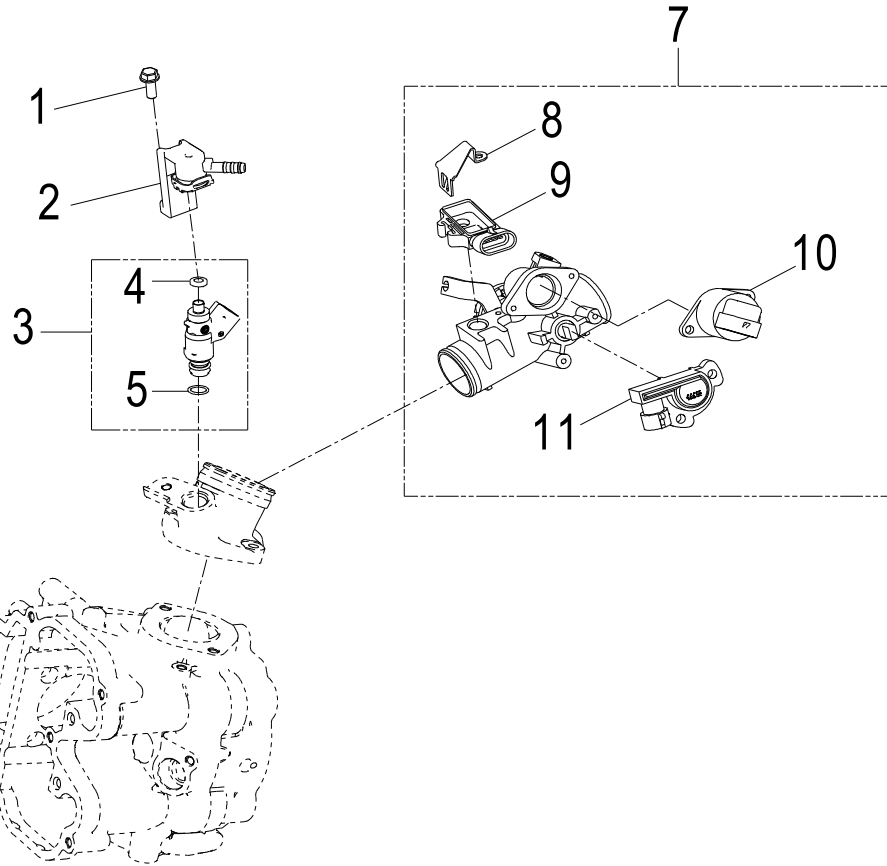

D-13: THROTTLE BODY & FUEL INJECTOR

Item	Part Number	Description	Q.ty
1	96000-060168-08C	Bolt	1
2	1621736I-000	Adaptor, Fuel Injector	1
3	1621069N-000	Fuel Injector	1
4	93214-00642	O-Ring	1
5	93214-00924	O-Ring	1
6	5393036I-000	Sensor, Water Temperature	1
7	1620050S-000	Asm., Throttle Body	1
8	1623222R-000	Mount, T-Map	1
9	1623122R-000	Sensor, T-Map	1
10	1624050S-000	Valve, Idle Air Controller, IAC	1
11	5391622R-000	Sensor, TPS	1