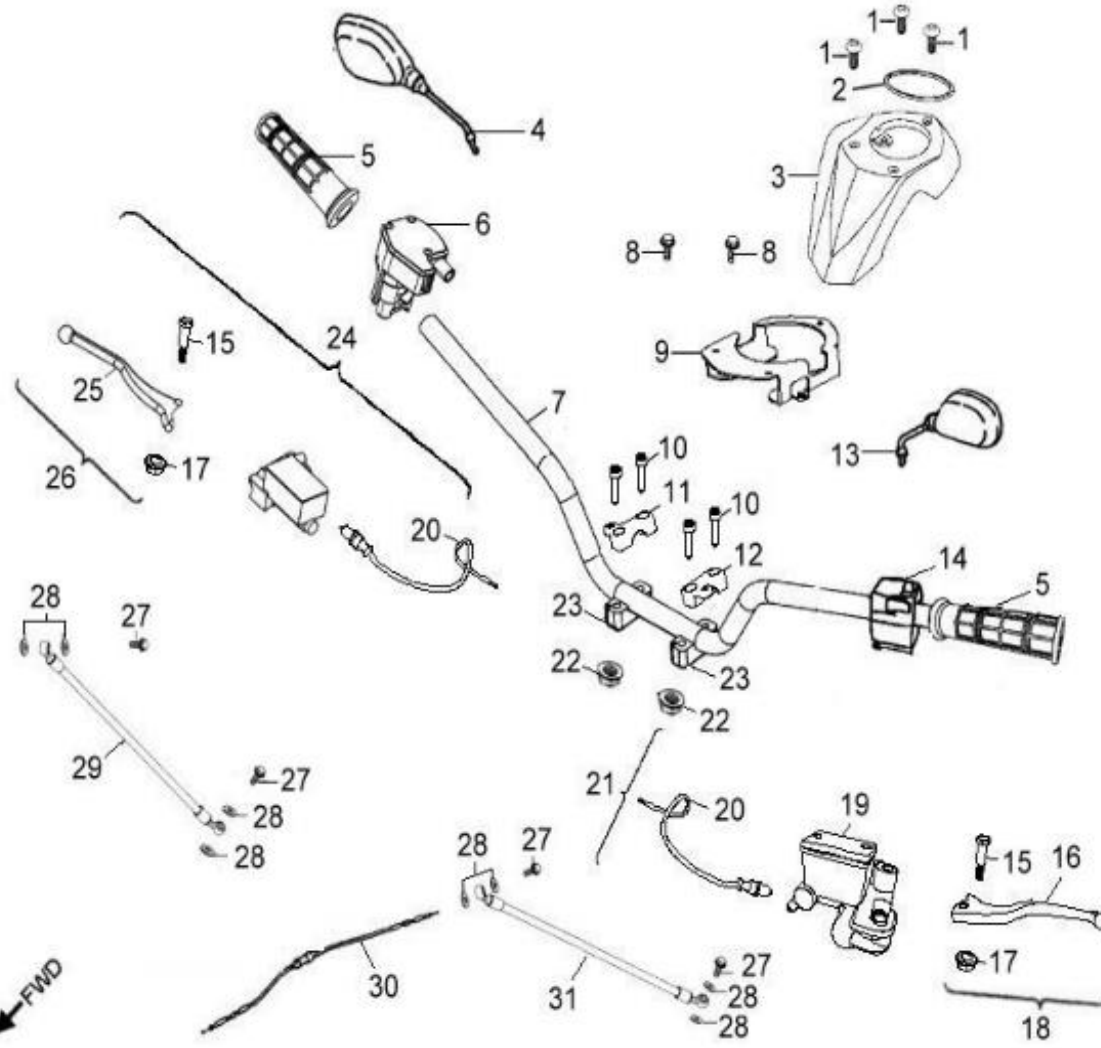

D-28: HANDLEBAR

Item	Part Number	Description	Q.ty
1	93100-050128-00K	Bolt	3
2	64320201-000	Rubber, Seat	1
3	64211210-070	Pod, Handlebar (Black)	1
	64211210-453	Pod, Handlebar (Grey)	
4	88110204-000	Mirror, RH	1
5	53167201-000	Grip, Handlebar	2
6	5390055E-000	Control, Throttle	1
7	53100224-130	Handlebar	1
8	96000-060128-10K	Bolt	2
9	53310222-000	Bracket, Pod	1
10	91000-080258-00K	Bolt	4
11	53210204-000	Clamp, Upper, A	1
12	53220204-000	Clamp, Upper, B	1
13	88120201-001	Mirror, LH	1
14	35151239-000	Asm., Switch, LH	1
15	89220202-000	Bolt	2
16	53178206-000	Lever, Brake, LH	1
17	94073-06006-00K	Nut	2
18	53163206-000	Asm., Lever, LH	1
19	53185219-000	Master Cylinder, Left	1
20	35345201-000	Sensor, Taillight	2
21	53171219-001	Asm., Lever LH	1
22	90350-10000-00C	Nut	2
23	53200204-000	Clamp, Lower	2
24	53172215-000	Asm., Lever, RH	1
25	53175205-000	Lever, Brake, RH	1
26	53164205-000	Asm., Lever, RH	1
27	45456111-000	Bolt, Banjo	4
28	94101-1015015-00U	Washer	8
29	45447233-000	Hose, Brake	1
30	53910231-000	Cable, Throttle	1
31	45447232-000	Hose, Brake	1