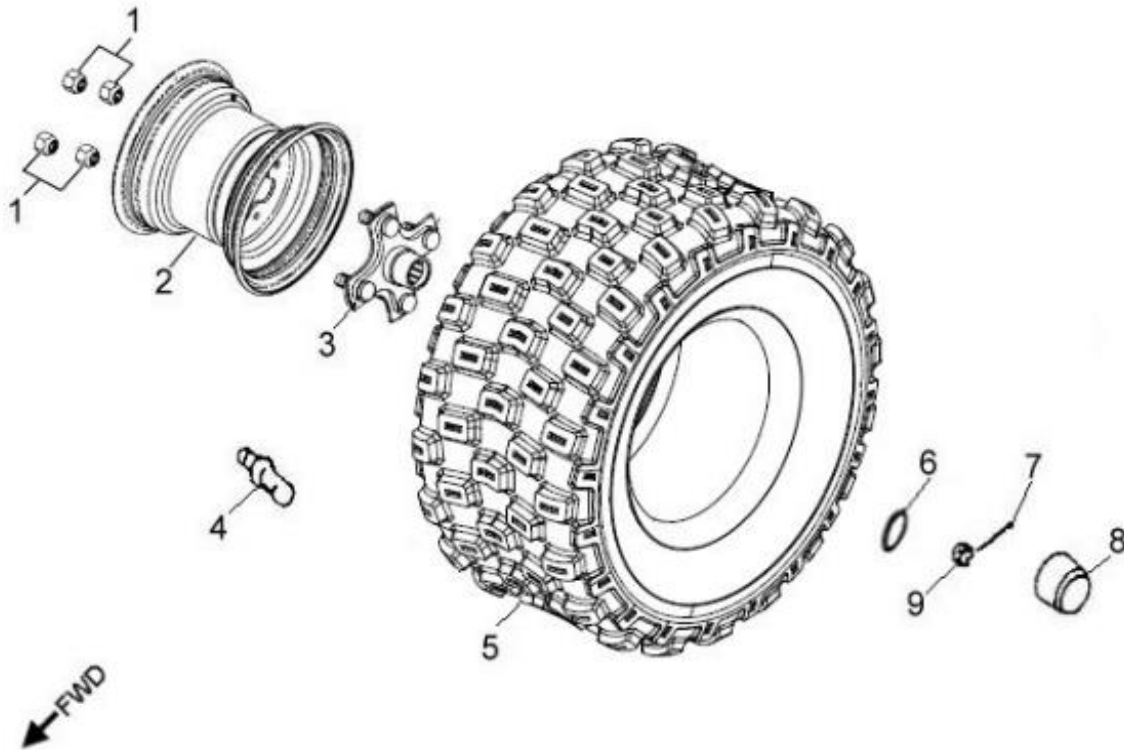

D-25: REAR WHEELS

Item	Part Number	Description	Q.ty
1	90355-10000-17B	Nut	8
2	4280139A-067	Rim, Rear	2
3	4202039A-000	Hub, Wheel, RH	2
4	42616131-000	Valve, Rim	2
5	42811283-000	Tire	2
6	94121-1835200-000	Washer	2
7	94201-32320	Pin, Cotter	2
8	4273039A-000	Cap, Hub	2
9	90353-18000-00C	Shaft, Prob	2