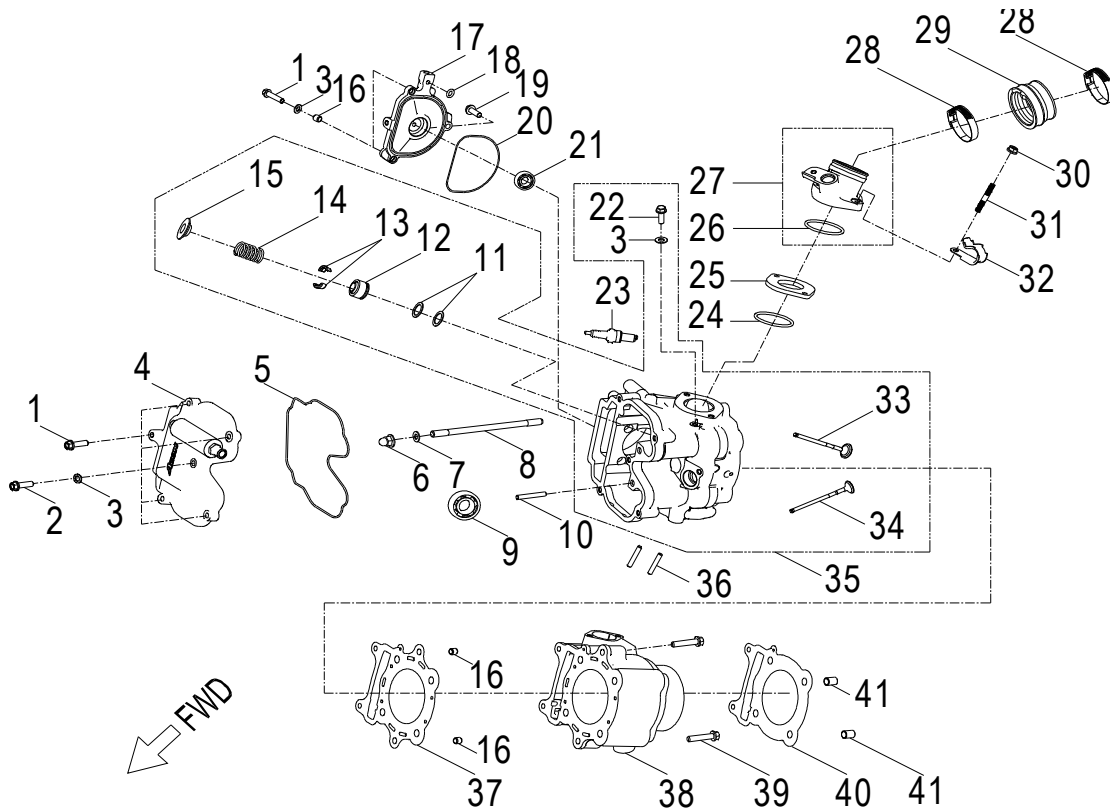

COBRA 400

VIN Number:	Release:
RF3RA6282LT000669	10/11/2020

D-1: CYLINDER HEAD

Item	Part Number	Description	Q.ty
1	96000-060258-08C	Bolt	7
2	96000-060308-08C	Bolt	1
3	94101-0612010-00U	Washer	3
4	1231069T-000	Asm., Head Cover	1
5	1239169S-000	Gasket , Head Cover	1
6	94022-06000-00C	Nut	2
7	94101-0613020-U00	Washer	2
8	91001-061158-00C	Stud	2
9	96100-60020-00000	Bearing, Ball	1
10	1447569S-000	Pin, Dowell	2
11	1477569S-000	Seat, Valve, Spring, Outer	8
12	1220962B-000	Seal, Valve	4
13	1478169S-000	Clip, Retainer	8
14	1475169S-000	Spring, Valve, Outer	4
15	1477169S-000	Retainer, Valve, Spring	4
16	94301-08080	Pin, Dowel	4
17	1233169S-000	Cover, Head , RH	1
18	93216-00725	O-Ring	1
19	96000-060208-08C	Bolt	1
20	1233269S-000	Gasket, Cam Cover	1
21	96100-60000-Z00C3	Bearing, Ball	1
22	96000-060128-08C	Bolt	1
23	9807650N-000	Plug, Spark	1
24	93210-04320	O-Ring	1
25	1711269S-000	Insulator, Cylinder head	1
26	93210-04330	O-Ring	1
27	17100204-000	Asm., Manifold, Intake	1
28	94520-04064	Strap	2
29	1614636I-000	Adapter, Carburetor	1
30	94050-06000-00C	Nut	2
31	91001-060408-00C	Stud	2
32	43465202-000	Bracket, Brake Switch	2
33	1471169S-000	Valve, Intake	2
34	1472169S-000	Valve, Exhaust	2
35	1220769E-000	Cylinder Head Comp	1
36	91001-080378-00C	Stud	2
37	1225069S-001	Gasket Set	1
38	1210069S-000	Cylinder	1
39	96000-060308-08C	Bolt	2
40	1219169S-000	Gasket, Cylinder	1

D-1: CYLINDER HEAD

Item	Part Number	Description	Q.ty
41	94301-10140	Pin, Dowel	2

D-2: PISTON, CRANKSHAFT

Item	Part Number	Description	Q.ty
1	1342069S-000	Shaft, Balancer	1
2	94101-0832030-000	Washer	1
3	96000-080148-0KL	Bolt	1
4	1300069S-000	Asm., Crankshaft	1
5	94101-1426020-00C	Washer	1
6	94001-14000-00C	Nut	1
7	1544739A-000	Spring, Oil	1
8	1544139A-000	Tube, Oil, Crankshaft	1
9	1311550A-000	Clip, Piston Pin	2
10	1311169S-000	Pin, Piston	1
11	1310069E-000	Piston	1
12	90471-25404	Key, Woodruff	1
13	1301169S-000	Ring Set, Piston	1