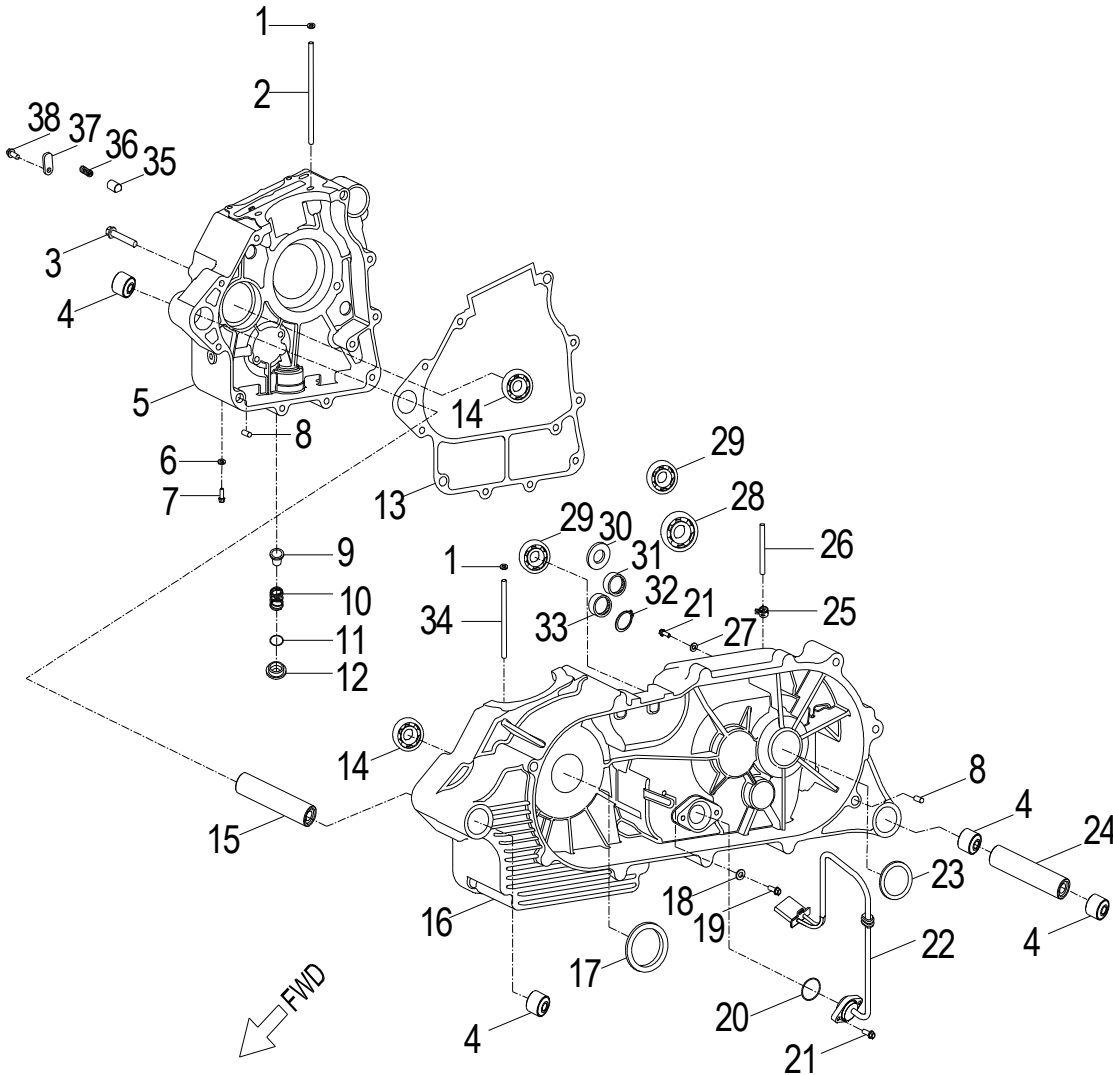

D-3: CRANKCASE

Item	Part Number	Description	Q.ty
1	94112-0816030-00B	Washer	4
2	91001-081819-00C	Stud	2
3	96000-060508-08C	Bolt	4
4	96400-102824	Bushing	4
5	1110150A-001	Crankcase, Rh	1
6	94101-1221320-00L	Washer	1
7	96003-120158-17C	Bolt	1
8	94301-10140	Pin, Dowel	4
9	15421119-000	Screen	1
10	15426119-000	Spring, Screen	1
11	93212-03132	O-Ring	1
12	11334119-000	Screen	1
13	1119150A-002	Gasket	1
14	96100-63040-00000	Bearing, Ball	2
15	1115050A-000	Spacer, Collar	1
16	1120150A-001	Crankcase, Lh	1
17	96504-304207FKM	Seal, Oil	1
18	94101-0624016-00G	Washer	1
19	96000-060108-08C	Bolt	1
20	93212-02620	O-Ring	1
21	96000-060128-08C	Bolt	4
22	3575950S-000	Asm., Sensor, Shifter	1
23	96504-253807FKM	Seal, Oil	1
24	1115150A-000	Spacer, Collar, Rear	1
25	94515-12008	Clamp	1
26	94408-09013-400	Hose	1
27	94101-0618015-00K	Washer	2
28	96100-63050-00000	Bearing, Ball	1
29	96100-62040-00000	Bearing, Ball	1
30	94101-1733015-000	Washer	1
31	91120-172518	Bearing, Needle	1
32	94511-2500S	Clip, Cir	1
33	96200-202715	Bearing, Needle	1
34	91001-081889-00C	Stud	2
35	1300369N-000	Pin, Barrier	1
36	1110869N-000	Spring, Barrier	1
37	1300469N-000	Barrier, Crankshaft	1
38	96000-060168-08C	Bolt	1