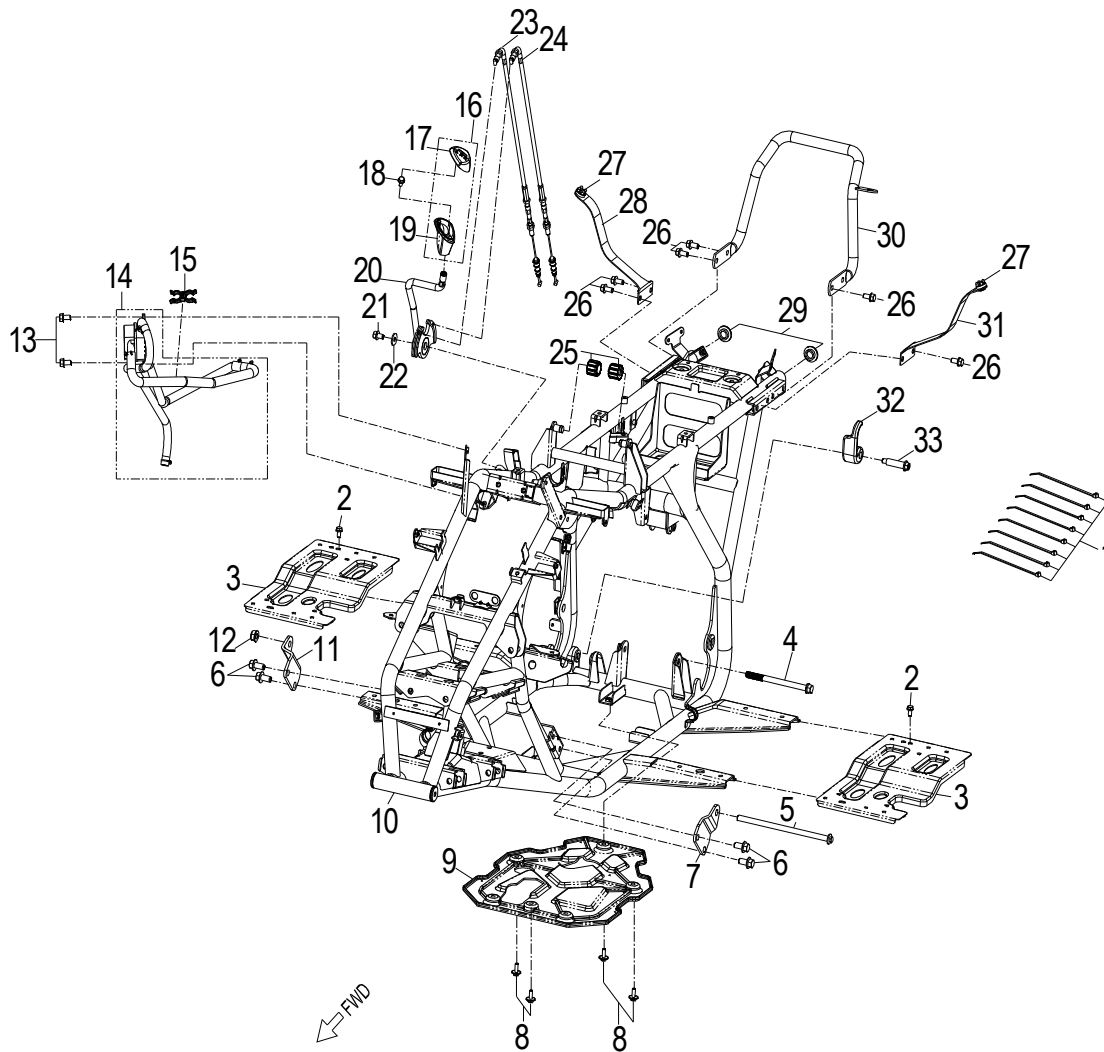

Item	Part Number	Description	Q.ty
1	89569131-000	Strap	8
2	96000-060128-10K	Bolt	2
3	5110555E-000	Bracket, Footwell, RH	2
4	96000-101369-00Z	Bolt	1
5	96000-102008-00B	Bolt	1
6	96000-100209-0GL	Bolt	4
7	50902205-000	Mounting, Engine, Lh	1
8	92005-060168-00K	Bolt	4
9	50106203-000	Shield, Chassis	1
10	50100408-067	Asm., Frame	1
11	50908205-000	Mounting, Engine, Rh	1
12	90355-10000-17B	Nut	1
13	96000-060148-0KL	Bolt	2
14	17380222-000	Oil Separator Comp	1
15	89753216-000	Strap, Oil Hose	1
16	21326202-000	Grip, Transmission Lever	1
17	21327201-000	Cover	1
18	96000-060128-10K	Bolt	1
19	21328201-000	Knob, Transmission Lever	1
20	21319230-000	Gear Selector	1
21	96000-080128-00K	Bolt	1
22	94101-0822020-00C	Washer	1
23	21335203-000	Cable, Shift	1
24	21335202-000	Cable, Shift	1
25	7722539A-000	Grommet, Seat	2
26	96000-080168-0KL	Bolt	6
27	50816153-000	Rubber	2
28	50141201-000	Bracket, Rear Fender, RH	1
29	19611202-000	Cap, Rubber	2
30	50105220-458	Sissy Bar	1
31	50142201-000	Bracket, Rear Fender, LH	1
32	40525204-000	Chain Guider	1
33	90108-120398-00K	Bolt	1