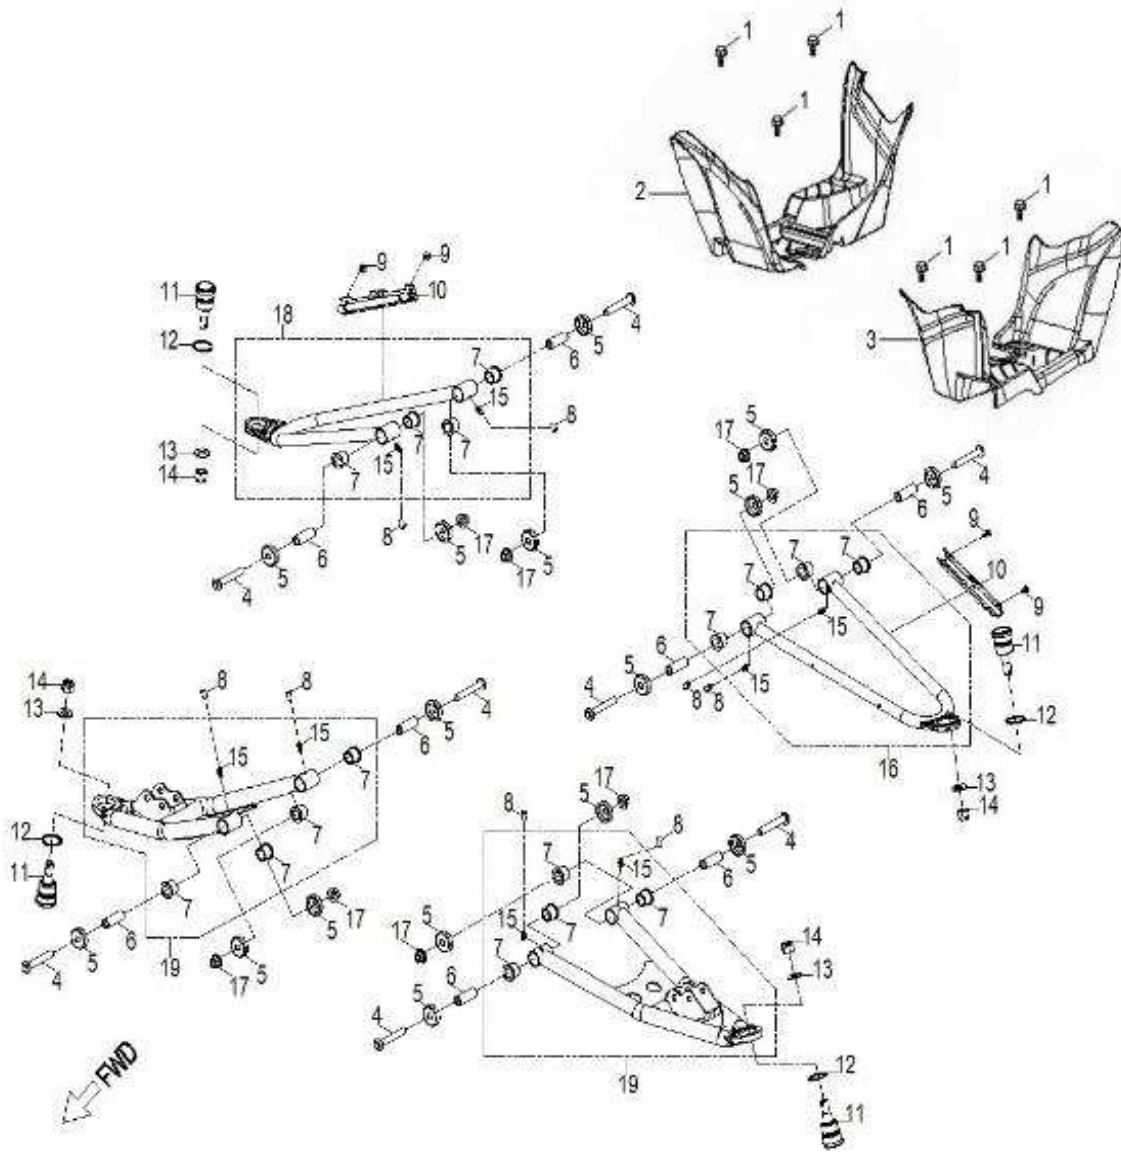

D-1: CYLINDER HEAD

Item	Part Number	Description	Q.ty
41	94301-10140	Pin, Dowel	2

D-2: PISTON, CRANKSHAFT

Item	Part Number	Description	Q.ty
1	1342069S-000	Shaft, Balancer	1
2	94101-0832030-000	Washer	1
3	96000-080148-0KL	Bolt	1
4	1300069S-000	Asm., Crankshaft	1
5	94101-1426020-00C	Washer	1
6	94001-14000-00C	Nut	1
7	1544739A-000	Spring, Oil	1
8	1544139A-000	Tube, Oil, Crankshaft	1
9	1311550A-000	Clip, Piston Pin	2
10	1311169S-000	Pin, Piston	1
11	1310069E-000	Piston	1
12	90471-25404	Key, Woodruff	1
13	1301169S-000	Ring Set, Piston	1

D-7: VALVE CAM

Item	Part Number	Description	Q.ty
1	1443069F-000	Arm Comp,Valve Rocker Intake	1
2	14433140-000	Nut,Tappet Adjusting	4
3	14432140-000	Screw,Tappet Adjusting	4
4	1445169S-000	Shaft,Valve Rocker Arm	2
5	1444069F-000	Arm Comp,Valve Rocker Exhaust	1
6	1221869S-001	Nut, Head	4
7	96000-060228-14C	Bolt	2
8	1452150N-000	Tensioner	1
9	14523119-002	Gasket, Tensioner	1
10	1455050A-000	Guide, Cam Chain, RH	1
11	1453550A-000	Pivot, Guide	1
12	1440169S-000	Chain, Cam	1
13	1450050N-000	Guide, Cam Chain, LH	1
14	91000-060128-0CL	Bolt	2
15	1410869S-000	Sprocket, Camshaft	1
16	1440069N-000	Asm., Cam Shaft	1

Item	Part Number	Description	Q.ty
1	50450245-458	Bracket, Bumper	1
2	96000-080128-0KL	Bolt	2
3	92005-060148-00K	Bolt	2

D-20: SWING ARM, FOOTREST

Item	Part Number	Description	Q.ty
1	96007-060168-00K	Bolt	6
2	64300218-000	Footwell, RH	1
3	64310218-000	Footwell, LH	1
4	96000-100658-0KL	Bolt	8
5	52426156-000	Cap, dustproof	16
6	53140201-000	Spacer	8
7	53135202-000	Bushing	16
8	51301131-000	Cap, Valve, Grease	8
9	93903-1050128-00K	Screw	4
10	53005203-000	Retainer, Brake Line, Front	2
11	52451204-000	Ball Joint	4
12	94511-3113S	Clip, Cir	4
13	94101-1225020-00C	Washer	4
14	90351-12000-00C	Nut, Lock	4
15	51300131-000	Valve, Grease	8
16	53132211-385	A-Arm, Upper, Lh	1
17	94050-10000-00C	Nut	8
18	53032211-385	A-Arm, Upper, Rh	1
19	53050206-385	A-arm, Lower	2