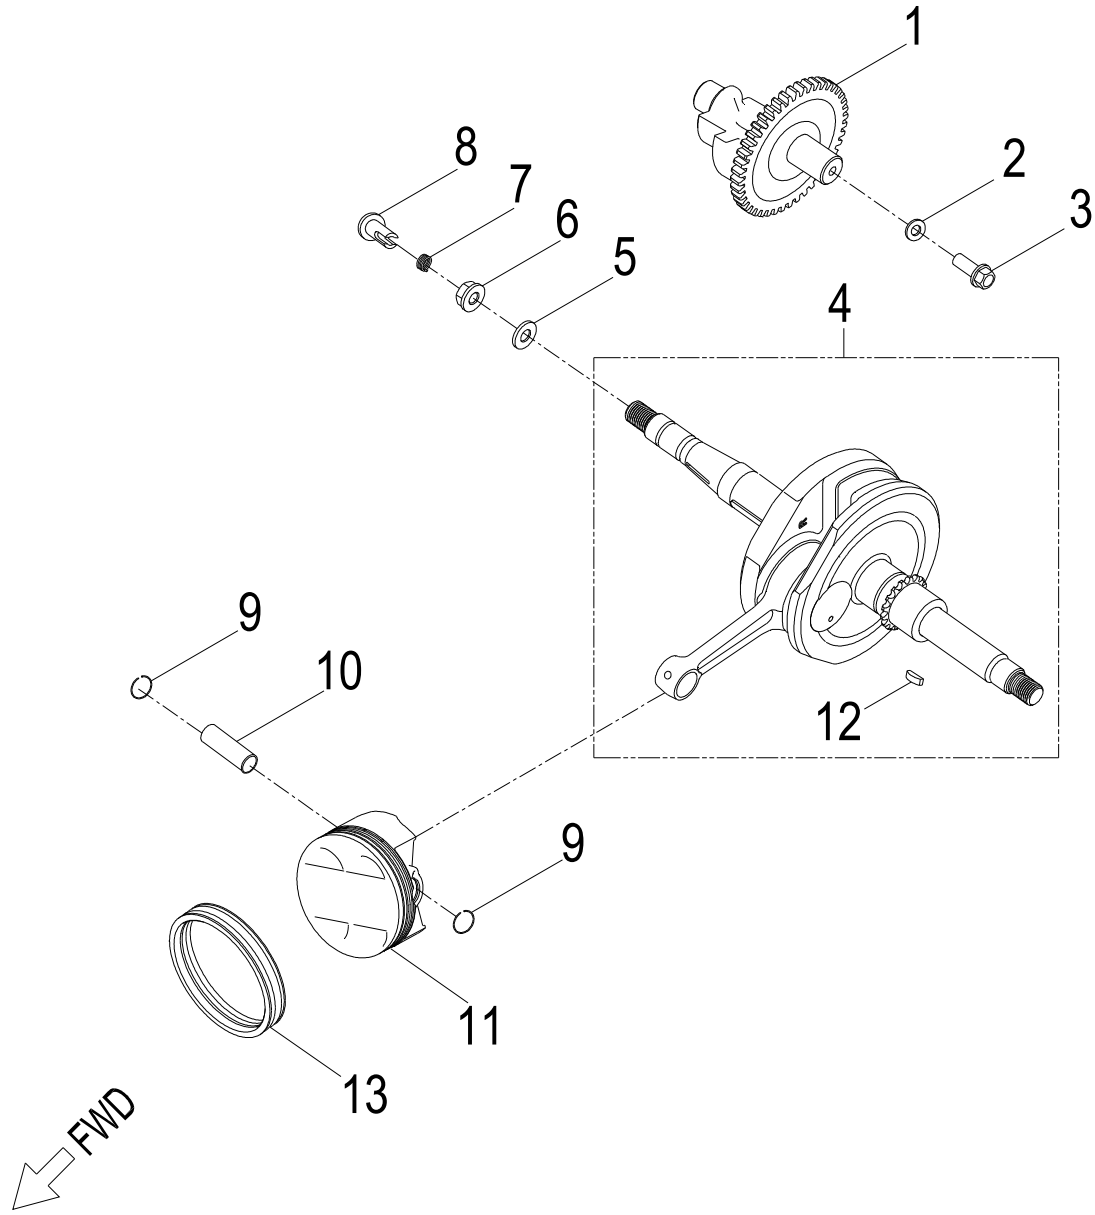

COBRA 400

VIN Number:	Release:
RF3RA6282LT000669	10/11/2020

D-1: CYLINDER HEAD

Item	Part Number	Description	Q.ty
1	96000-060258-08C	Bolt	7
2	96000-060308-08C	Bolt	1
3	94101-0612010-00U	Washer	3
4	1231069T-000	Asm., Head Cover	1
5	1239169S-000	Gasket , Head Cover	1
6	94022-06000-00C	Nut	2
7	94101-0613020-U00	Washer	2
8	91001-061158-00C	Stud	2
9	96100-60020-00000	Bearing, Ball	1
10	1447569S-000	Pin, Dowell	2
11	1477569S-000	Seat, Valve, Spring, Outer	8
12	1220962B-000	Seal, Valve	4
13	1478169S-000	Clip, Retainer	8
14	1475169S-000	Spring, Valve, Outer	4
15	1477169S-000	Retainer, Valve, Spring	4
16	94301-08080	Pin, Dowel	4
17	1233169S-000	Cover, Head , RH	1
18	93216-00725	O-Ring	1
19	96000-060208-08C	Bolt	1
20	1233269S-000	Gasket, Cam Cover	1
21	96100-60000-Z00C3	Bearing, Ball	1
22	96000-060128-08C	Bolt	1
23	9807650N-000	Plug, Spark	1
24	93210-04320	O-Ring	1
25	1711269S-000	Insulator, Cylinder head	1
26	93210-04330	O-Ring	1
27	17100204-000	Asm., Manifold, Intake	1
28	94520-04064	Strap	2
29	1614636I-000	Adapter, Carburetor	1
30	94050-06000-00C	Nut	2
31	91001-060408-00C	Stud	2
32	43465202-000	Bracket, Brake Switch	2
33	1471169S-000	Valve, Intake	2
34	1472169S-000	Valve, Exhaust	2
35	1220769E-000	Cylinder Head Comp	1
36	91001-080378-00C	Stud	2
37	1225069S-001	Gasket Set	1
38	1210069S-000	Cylinder	1
39	96000-060308-08C	Bolt	2
40	1219169S-000	Gasket, Cylinder	1

D-1: CYLINDER HEAD

Item	Part Number	Description	Q.ty
41	94301-10140	Pin, Dowel	2

D-2: PISTON, CRANKSHAFT

Item	Part Number	Description	Q.ty
1	1342069S-000	Shaft, Balancer	1
2	94101-0832030-000	Washer	1
3	96000-080148-0KL	Bolt	1
4	1300069S-000	Asm., Crankshaft	1
5	94101-1426020-00C	Washer	1
6	94001-14000-00C	Nut	1
7	1544739A-000	Spring, Oil	1
8	1544139A-000	Tube, Oil, Crankshaft	1
9	1311550A-000	Clip, Piston Pin	2
10	1311169S-000	Pin, Piston	1
11	1310069E-000	Piston	1
12	90471-25404	Key, Woodruff	1
13	1301169S-000	Ring Set, Piston	1