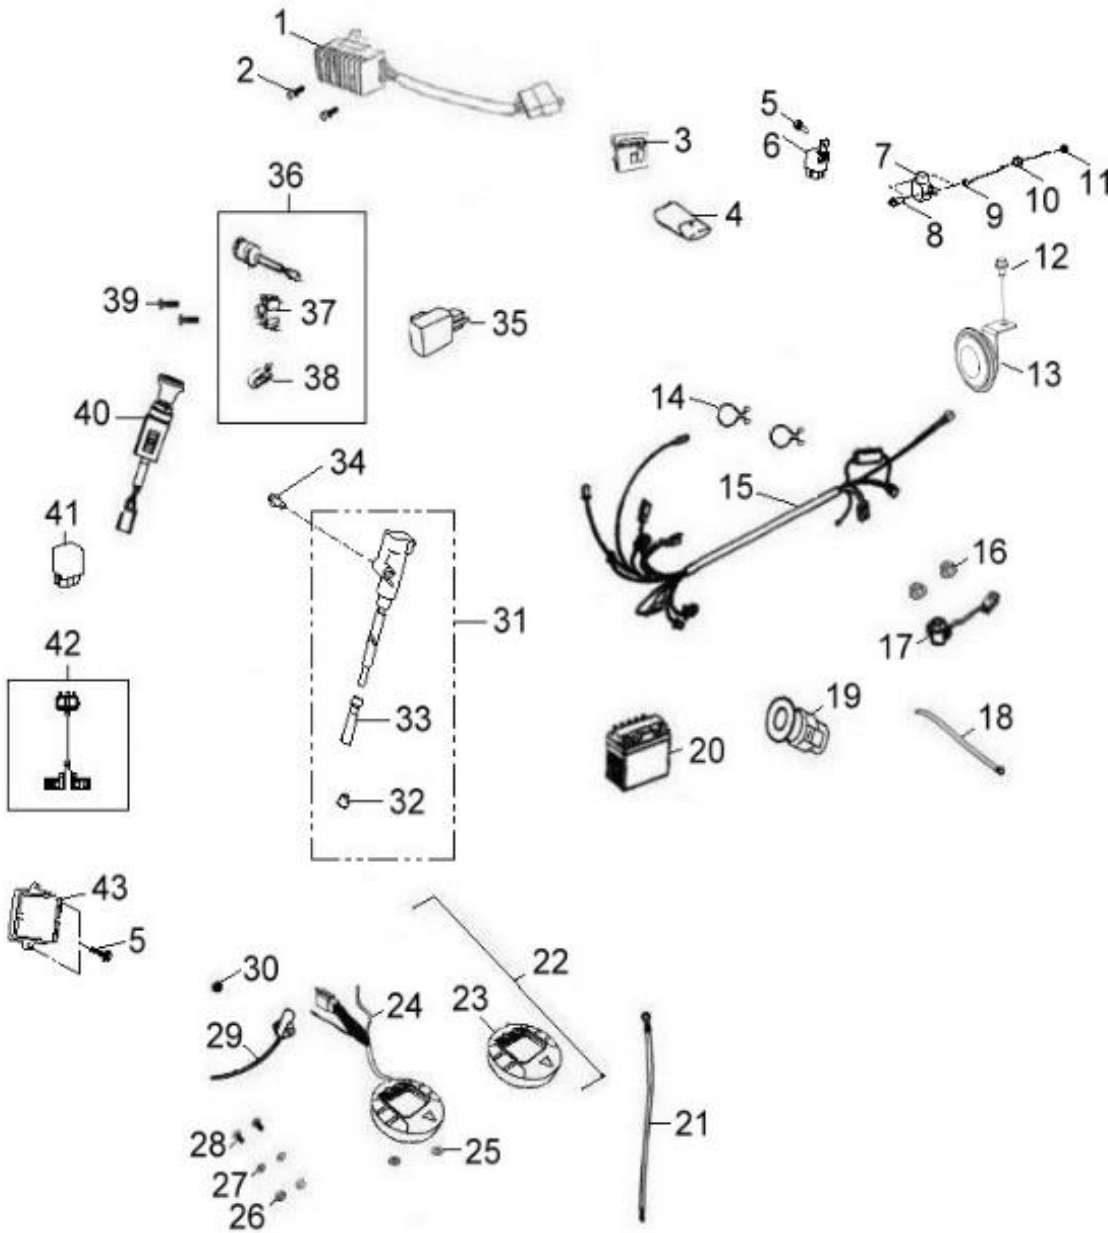

D-32: ELECTRICAL PARTS

Item	Part Number	Description	Q.ty
1	3160069T-000	Rectifier/ Regulator	1
2	96000-060128-10K	Bolt	2
3	32109205-000	Fuse Box	1
4	89120215-000	Pouch, Tool	1
5	96000-060168-10K	Bolt	5
6	3850262U-000	Relay, EFI	1
7	3516262U-000	Switch, Toppole Over	1
8	96000-050208-00C	Bolt	2
9	51311206-000	Spacer	2
10	17502210-000	Foam	2
11	94050-05000-00C	Nut	2
12	96000-080128-0KL	Bolt	1
13	38110210-000	Horn	1
14	89755204-000	Cable	2
15	32100311-000	Harness, Main Wire	1
16	94050-06000-00K	Nut	2
17	38501210-000	Starter Relay	1
18	89569131-000	Strap	39
19	38302202-000	Relay, Signal	1
20	3150039A-001	Battery	1
21	32001211-000	Asm., Battery Cable	1
22	37200256-000	Asm., Speedometer	1
23	37211204-000	Cover, Speedometer	1
24	37205256-000		1
25	94101-0613010-00B	Washer	2
26	94001-06000-10B	Nut	2
27	94111-0412010-00B	Washer, Spring	2
28	93500-040128-00B	Bolt	2
29	37206201-000	Sensor, Speedometer	1
30	37203206-000	Magnet, Speedometer	1
31	3051151T-001	Asm., Ignition Coil	1
32	3060551T-000	Insulator Coil	1
33	3060051T-000	Cap, Spark Plug	1
34	96000-060208-10K	Bolt	2
35	38701202-000	Relay, Parking	1
36	35100268-000	Asm., Main Switch	1
37	35106208-000	Lock, Steering	1
38	35101131-000	Clip, Main Switch	1
39	93100-050128-00K	Bolt	2
40	38130179-000	Power Supplier	1