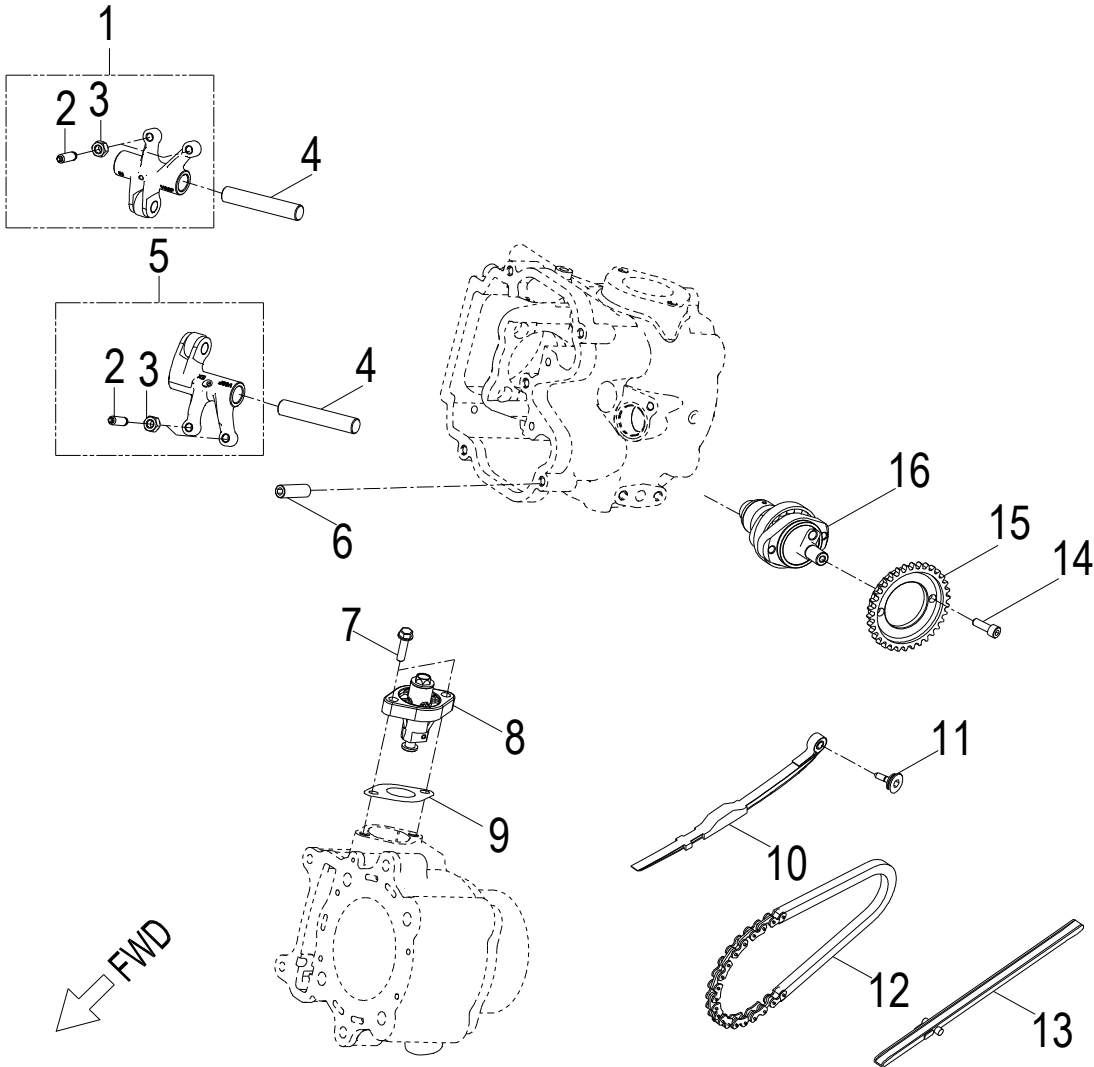

D-1: CYLINDER HEAD

Item	Part Number	Description	Q.ty
41	94301-10140	Pin, Dowel	2

D-2: PISTON, CRANKSHAFT

Item	Part Number	Description	Q.ty
1	1342069S-000	Shaft, Balancer	1
2	94101-0832030-000	Washer	1
3	96000-080148-0KL	Bolt	1
4	1300069S-000	Asm., Crankshaft	1
5	94101-1426020-00C	Washer	1
6	94001-14000-00C	Nut	1
7	1544739A-000	Spring, Oil	1
8	1544139A-000	Tube, Oil, Crankshaft	1
9	1311550A-000	Clip, Piston Pin	2
10	1311169S-000	Pin, Piston	1
11	1310069E-000	Piston	1
12	90471-25404	Key, Woodruff	1
13	1301169S-000	Ring Set, Piston	1

D-5: LH CRANKCASE COVER

Item	Part Number	Description	Q.ty
1	91003-060088-00K	Bolt	3
2	1133969S-000	Wind Guider, Drive Clutch	1
3	1135550A-000	Derby Cover	1
4	94301-08140	Pin, Dowel	2
5	96000-060258-08C	Bolt	2
6	93214-02212	O-Ring	2
7	94511-2500S	Clip, Cir	1
8	2210569S-001	Nut, Driven	1
9	96100-69050-LLU00	Bearing, Ball	1
10	96000-060168-08C	Bolt	1
11	94301-10140	Pin, Dowel	2
12	1135950A-002	Gasket	1
13	96100-6004-LLUC3/ZG	Bearing, Ball	1
14	1134169S-000	Cover, Clutch	1
15	96000-050128-00K	Bolt	2
16	11353201-000	Drain plug	1
17	1134750A-000	Tablet, Logo	1
18	96000-060408-08C	Bolt	10
19	11342203-000	Guard, Clutch Cover	1
20	96000-060208-10K	Bolt	4

D-7: VALVE CAM

Item	Part Number	Description	Q.ty
1	1443069F-000	Arm Comp,Valve Rocker Intake	1
2	14433140-000	Nut,Tappet Adjusting	4
3	14432140-000	Screw,Tappet Adjusting	4
4	1445169S-000	Shaft,Valve Rocker Arm	2
5	1444069F-000	Arm Comp,Valve Rocker Exhaust	1
6	1221869S-001	Nut, Head	4
7	96000-060228-14C	Bolt	2
8	1452150N-000	Tensioner	1
9	14523119-002	Gasket, Tensioner	1
10	1455050A-000	Guide, Cam Chain, RH	1
11	1453550A-000	Pivot, Guide	1
12	1440169S-000	Chain, Cam	1
13	1450050N-000	Guide, Cam Chain, LH	1
14	91000-060128-0CL	Bolt	2
15	1410869S-000	Sprocket, Camshaft	1
16	1440069N-000	Asm., Cam Shaft	1