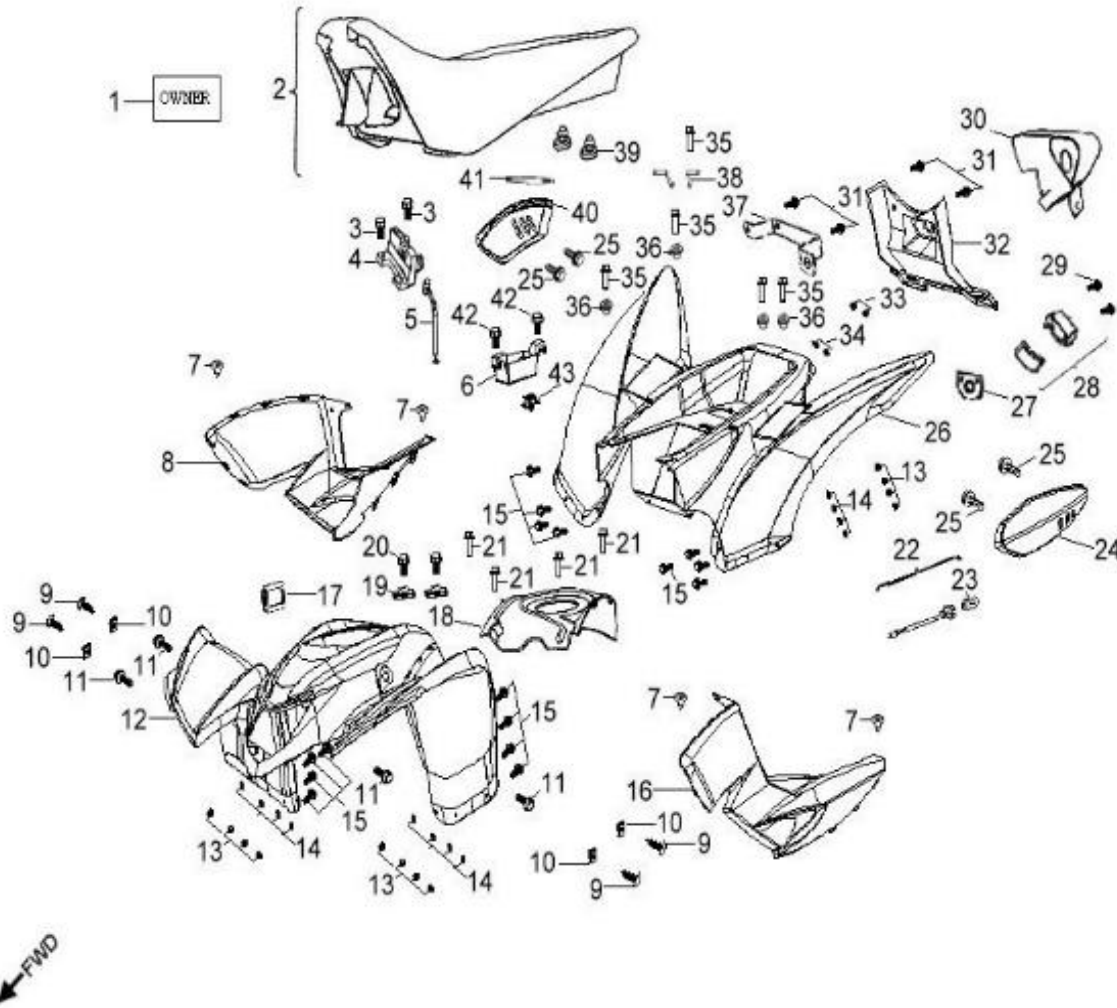

**D-1: CYLINDER HEAD**

Item	Part Number	Description	Q.ty
41	94301-10140	Pin, Dowel	2

**D-2: PISTON, CRANKSHAFT**

Item	Part Number	Description	Q.ty
1	1342069S-000	Shaft, Balancer	1
2	94101-0832030-000	Washer	1
3	96000-080148-0KL	Bolt	1
4	1300069S-000	Asm., Crankshaft	1
5	94101-1426020-00C	Washer	1
6	94001-14000-00C	Nut	1
7	1544739A-000	Spring, Oil	1
8	1544139A-000	Tube, Oil, Crankshaft	1
9	1311550A-000	Clip, Piston Pin	2
10	1311169S-000	Pin, Piston	1
11	1310069E-000	Piston	1
12	90471-25404	Key, Woodruff	1
13	1301169S-000	Ring Set, Piston	1

**D-10: OIL PUMP/STARTING MOTOR**

Item	Part Number	Description	Q.ty
1	2842350A-000	Gear, Starter	1
2	2842450A-000	Shaft, Starter Motor	1
3	2842250A-000	Asm., Gear Starter	1
4	2822069N-000	Gear, Starter	1
5	96000-060308-08C	Bolt	2
6	1500050A-000	Asm., Oil Pump	1
7	1515050A-000	Sprocket, Oil Pump	1
8	94511-1000S	Clip, Cir	1
9	1514150A-000	Chain, Oil Pump	1
10	1571150A-000	Cover, Oil Pump	1
11	96000-060128-08C	Bolt	2
12	31200208-000	Motor, Starter	1
13	93210-02431	O-Ring	1
14	96000-060208-08C	Bolt	2

Item	Part Number	Description	Q.ty
1	50450245-458	Bracket, Bumper	1
2	96000-080128-0KL	Bolt	2
3	92005-060148-00K	Bolt	2

← FWD

**D-20: SWING ARM, FOOTREST**

Item	Part Number	Description	Q.ty
1	96007-060168-00K	Bolt	6
2	64300218-000	Footwell, RH	1
3	64310218-000	Footwell, LH	1
4	96000-100658-0KL	Bolt	8
5	52426156-000	Cap, dustproof	16
6	53140201-000	Spacer	8
7	53135202-000	Bushing	16
8	51301131-000	Cap, Valve, Grease	8
9	93903-1050128-00K	Screw	4
10	53005203-000	Retainer, Brake Line, Front	2
11	52451204-000	Ball Joint	4
12	94511-3113S	Clip, Cir	4
13	94101-1225020-00C	Washer	4
14	90351-12000-00C	Nut, Lock	4
15	51300131-000	Valve, Grease	8
16	53132211-385	A-Arm, Upper, Lh	1
17	94050-10000-00C	Nut	8
18	53032211-385	A-Arm, Upper, Rh	1
19	53050206-385	A-arm, Lower	2