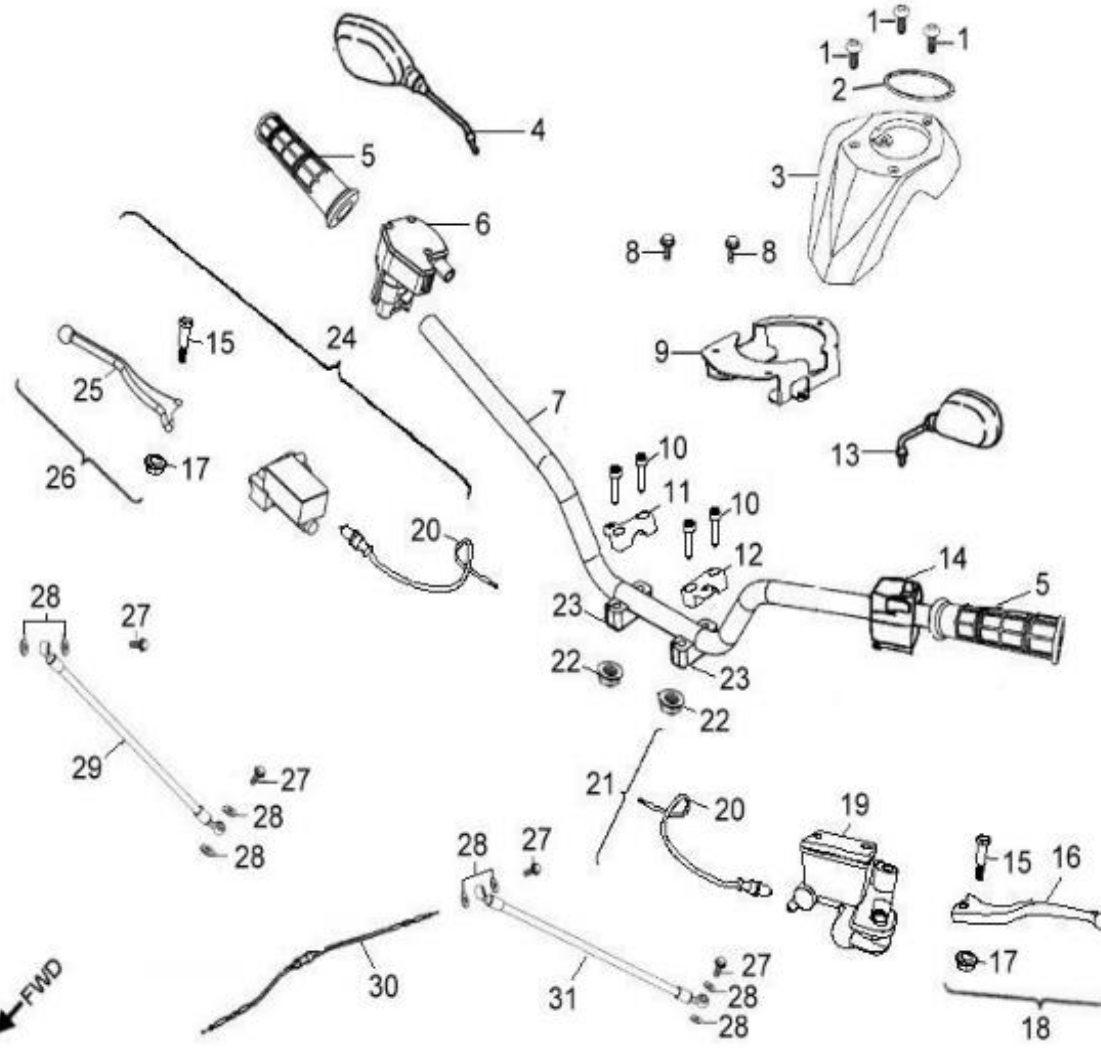

D-28: HANDLEBAR

Item	Part Number	Description	Q.ty
1	93100-050128-00K	Bolt	3
2	64320201-000	Rubber, Seat	1
3	64211210-070	Pod, Handlebar	1
4	88110204-000	Mirror, RH	1
5	53167201-000	Grip, Handlebar	2
6	5390055E-000	Control, Throttle	1
7	53100224-130	Handlebar	1
8	96000-060128-10K	Bolt	2
9	53310222-000	Bracket, Pod	1
10	91000-080258-00K	Bolt	4
11	53210204-000	Clamp, Upper, A	1
12	53220204-000	Clamp, Upper, B	1
13	88120201-001	Mirror, LH	1
14	35151239-000	Asm., Switch, LH	1
15	89220202-000	Bolt	2
16	53178206-000	Lever, Brake, LH	1
17	94073-06006-00K	Nut	2
18	53163206-000	Asm., Lever, LH	1
19	53185219-000	Master Cylinder, Left	1
20	35345201-000	Sensor, Taillight	2
21	53171219-001	Asm., Lever LH	1
22	90350-10000-00C	Nut	2
23	53200204-000	Clamp, Lower	2
24	53172215-000	Asm., Lever, RH	1
25	53175205-000	Lever, Brake, RH	1
26	53164205-000	Asm., Lever, RH	1
27	45456111-000	Bolt, Banjo	4
28	94101-1015015-00U	Washer	8
29	45447233-000	Hose, Brake	1
30	53910231-000	Cable, Throttle	1
31	45447232-000	Hose, Brake	1