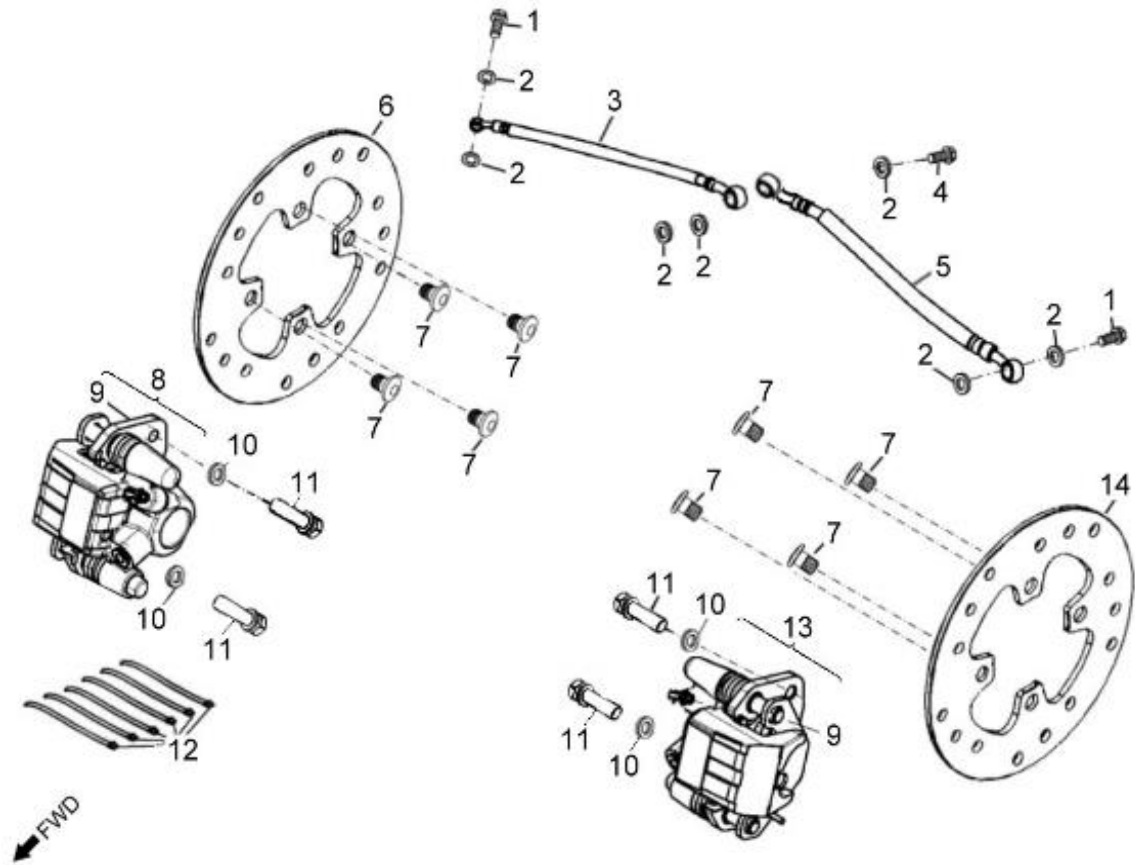

D-26: FRONT BRAKE

Item	Part Number	Description	Q.ty
1	45456111-000	Bolt, Banjo	2
2	94101-1015015-00U	Washer	7
3	45447229-000	Hose, Brake	1
4	45456202-000	Bolt, Banjo	1
5	45447228-000	Hose, Brake	1
6	4502339A-000	Disc, Brake, RH	1
7	45016131-00K	Bolt	8
8	45002206-000	Asm., Caliper, RH	1
9	43121202-000	Pads, Caliper, Front	2
10	94101-0816020-00C	Washer	4
11	96002-080308-00K	Screw	4
12	89569131-000	Strap	6
13	45001206-000	Asm., Caliper, LH	1
14	4502239A-000	Disc, Brake, LH	1