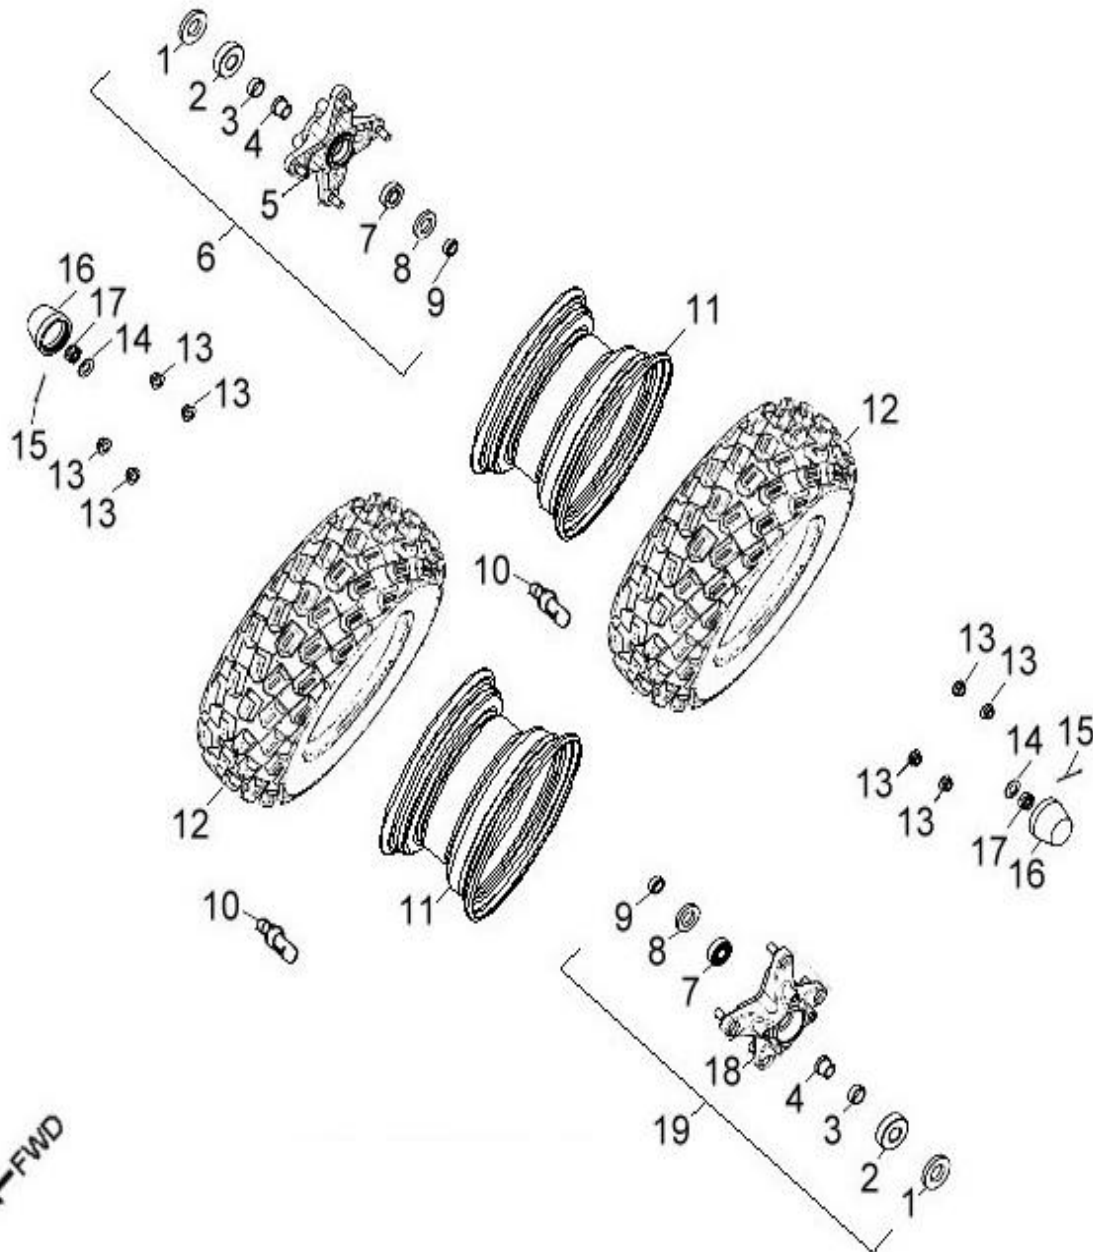

Item	Part Number	Description	Q.ty
1	50450245-458	Bracket, Bumper	1
2	96000-080128-0KL	Bolt	2
3	92005-060148-00K	Bolt	2

← FWD

**D-20: SWING ARM, FOOTREST**

Item	Part Number	Description	Q.ty
1	96007-060168-00K	Bolt	6
2	64300218-000	Footwell, RH	1
3	64310218-000	Footwell, LH	1
4	96000-100658-0KL	Bolt	8
5	52426156-000	Cap, dustproof	16
6	53140201-000	Spacer	8
7	53135202-000	Bushing	16
8	51301131-000	Cap, Valve, Grease	8
9	93903-1050128-00K	Screw	4
10	53005203-000	Retainer, Brake Line, Front	2
11	52451204-000	Ball Joint	4
12	94511-3113S	Clip, Cir	4
13	94101-1225020-00C	Washer	4
14	90351-12000-00C	Nut, Lock	4
15	51300131-000	Valve, Grease	8
16	53132211-385	A-Arm, Upper, Lh	1
17	94050-10000-00C	Nut	8
18	53032211-385	A-Arm, Upper, Rh	1
19	53050206-385	A-arm, Lower	2

Item	Part Number	Description	Q.ty
1	96500-25470700000	Seal, Oil	2
2	96100-62040-Z0000	Bearing, Ball	2
3	4431139A-000	Spacer	2
4	4431539A-000	Spacer	2
5	42010204-000	Hub, Wheel, Front	1
6	42721206-000	Asm., Hub, Rh	1
7	0490005-000	Bearing, Ball	2
8	96500-223806A7271	Seal, Oil	2
9	4431239A-000	Spacer	2
10	42616131-000	Valve, Rim	2
11	4270155E-067	Rim, Front	2
12	42711283-000	Tire	2
13	90355-10000-17B	Nut	8
14	94121-1426016-000	Washer	2
15	94201-32320	Pin, Cotter	2
16	4273039A-000	Cap, Hub	2
17	90353-14015-00C	Shaft, Prob	2
18	4201039A-000	Hub, Wheel, Front	1
19	42710206-000	Asm., Hub, Lh	1

**D-25: REAR WHEELS**

Item	Part Number	Description	Q.ty
1	90355-10000-17B	Nut	8
2	4280139A-067	Rim, Rear	2
3	4202039A-000	Hub, Wheel, RH	2
4	42616131-000	Valve, Rim	2
5	42811283-000	Tire	2
6	94121-1835200-000	Washer	2
7	94201-32320	Pin, Cotter	2
8	4273039A-000	Cap, Hub	2
9	90353-18000-00C	Shaft, Prob	2