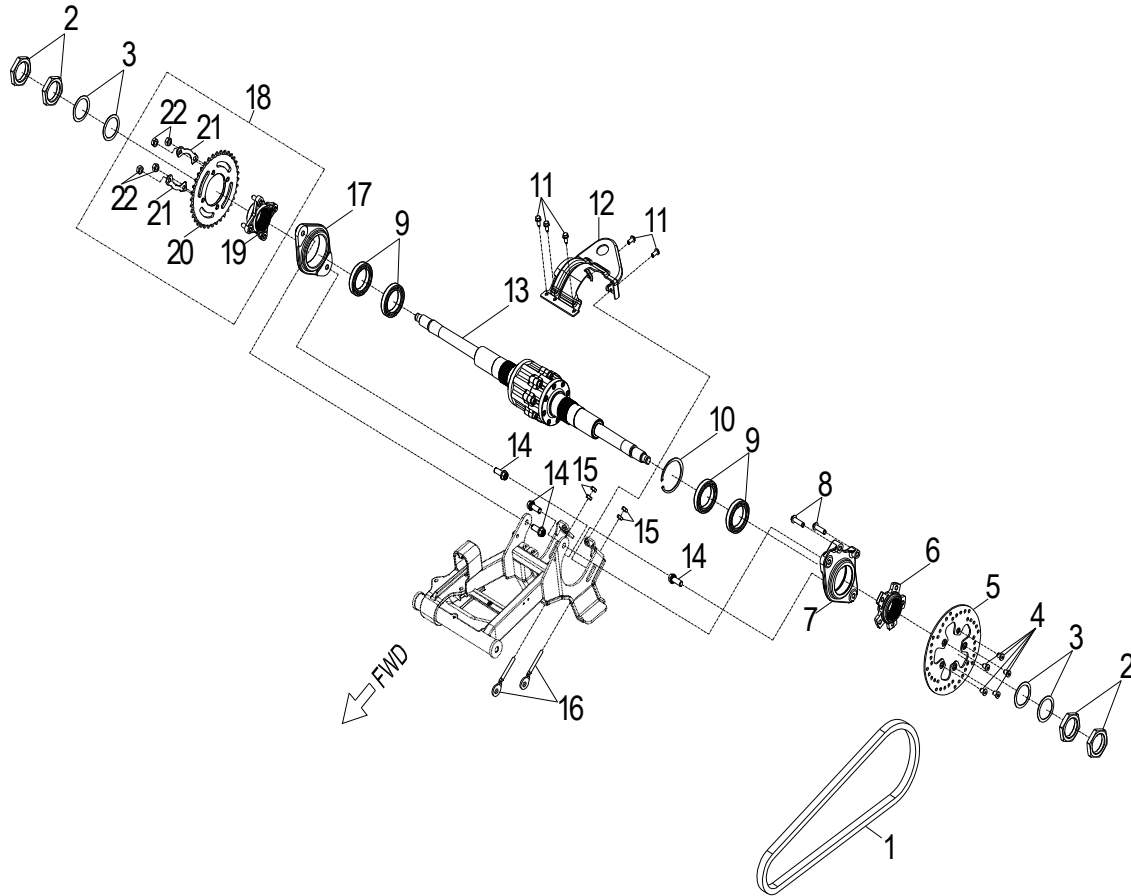

D-29: REAR AXLE

Item	Part Number	Description	Q.ty
1	40530216-000	Asm., Drive Chain	1
2	94001-50000-65B	Nut	4
3	94121-5064012-000	Washer	4
4	45016131-00K	Bolt	5
5	43511202-000	Disc, Brake	1
6	43490209-000	Hub, Disc	1
7	43510206-000	Mount, Caliper	1
8	96000-100358-0KL	Bolt	2
9	96100-69110-LLU00	Bearing, Ball	4
10	94512-8000R	Clip, Cir	1
11	96000-080168-0KL	Bolt	5
12	71604202-385	Mount, Hitch	1
13	21389011-000		1
14	96008-120328-0CL	Bolt	4
15	94001-08000-14C	Nut	4
16	40543201-000	Adjuster, Chain	2
17	42805214-000	Housing, Rear axle	1
18	41200216-000	Final Drive Sprocket Ass'y	1
19	41210204-000	Hub, Sprocket	1
20	41201216-000	Sprocket, Drive, Final	1
21	41202202-000	Washer, Sprocket	2
22	94002-10000-00C	Nut	4