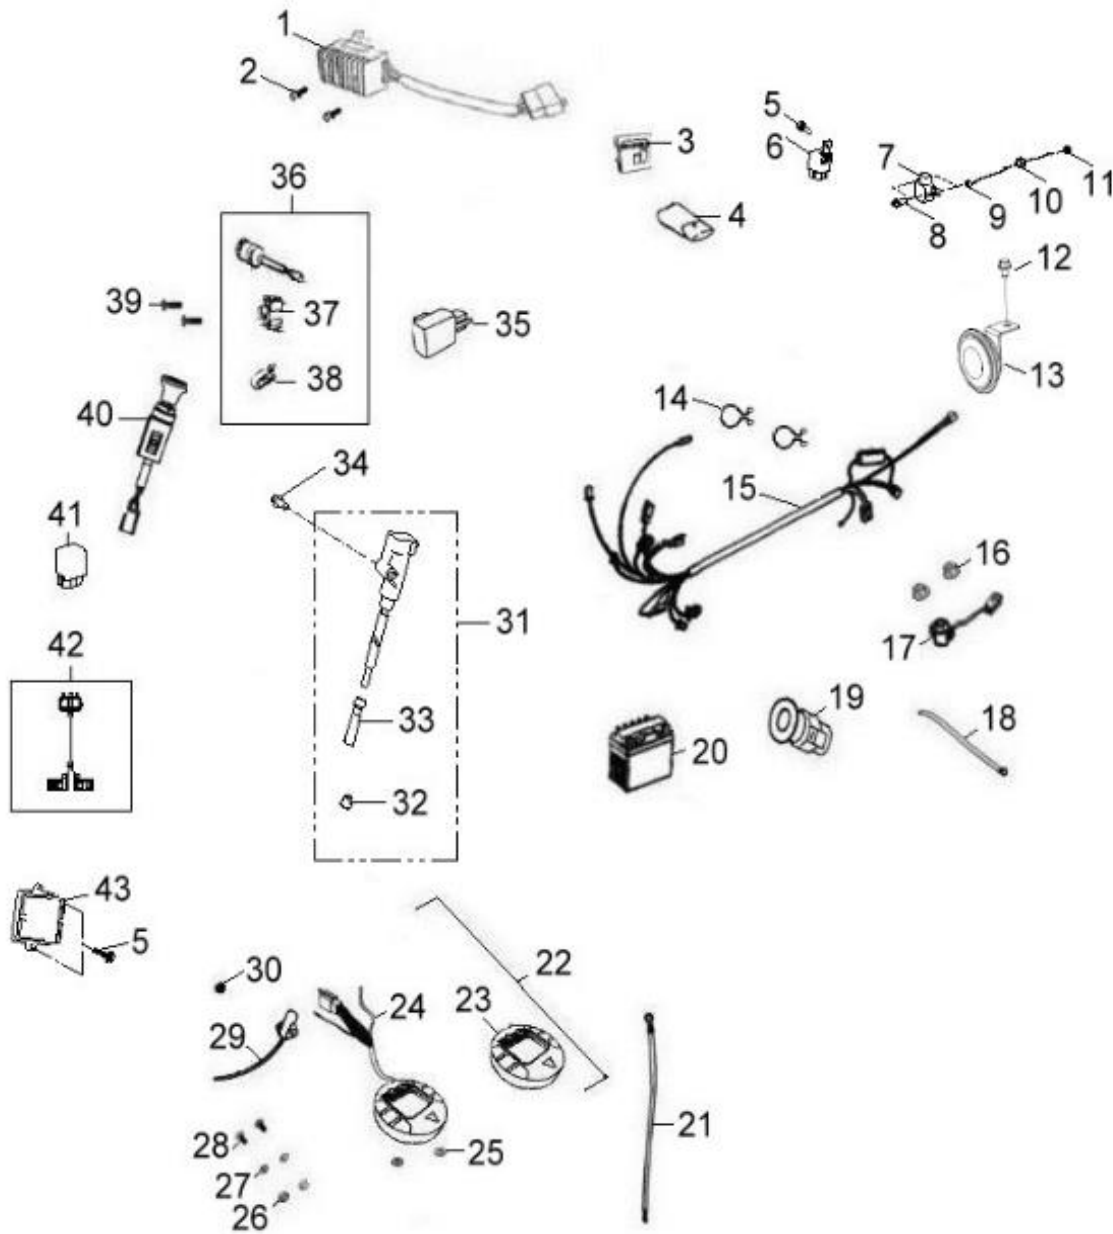

Item	Part Number	Description	Q.ty
41	5042951T-000	Relay, Thermo Switch	1
42	33102207-000	Wire	1
43	3044069I-000	Electroni Control Unit, ECU	1