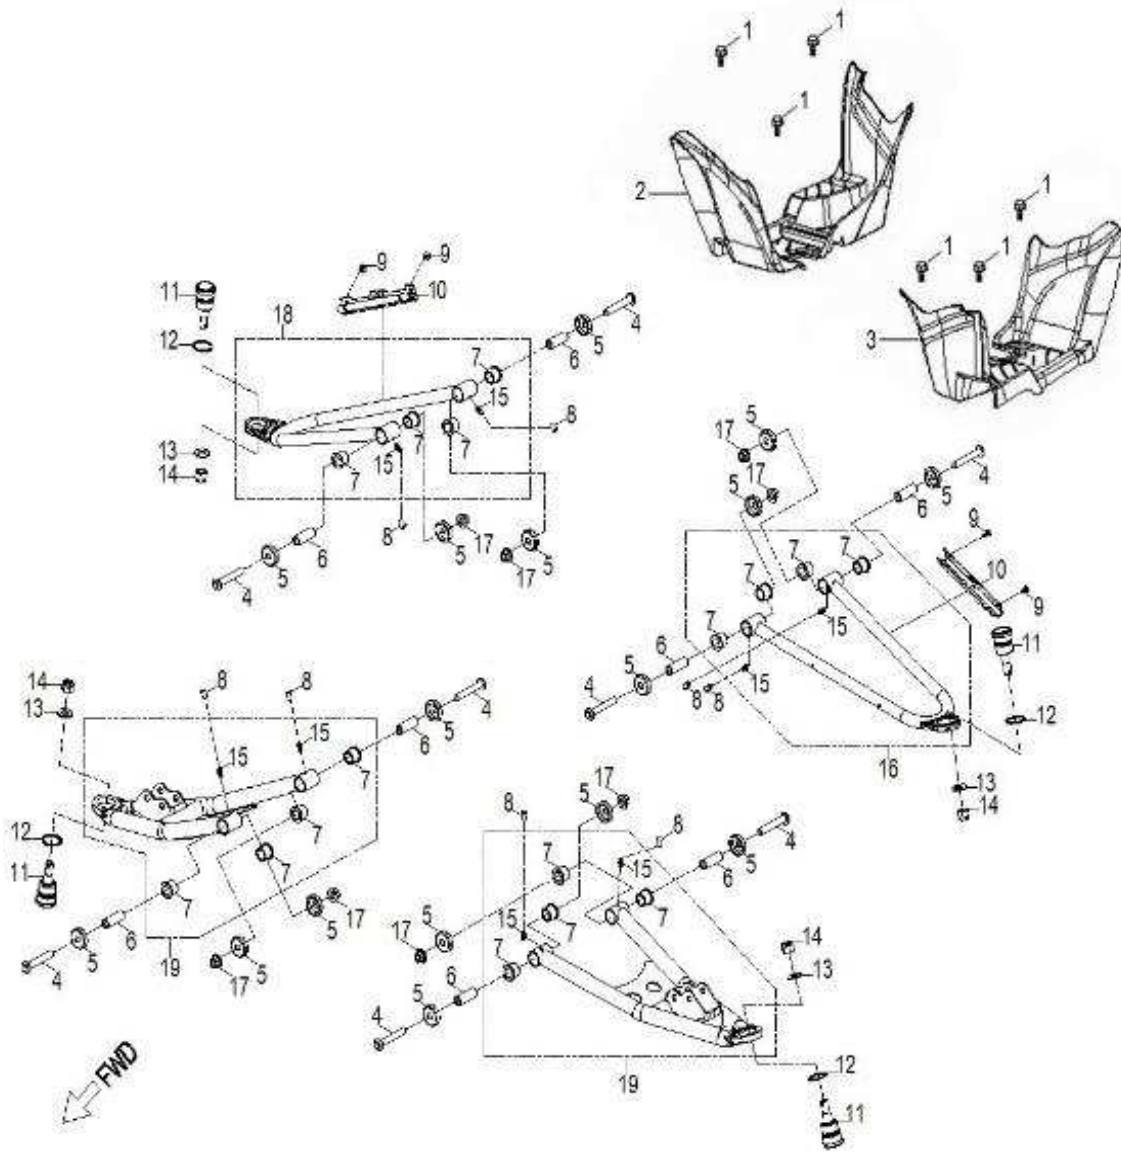

**D-1: CYLINDER HEAD**

Item	Part Number	Description	Q.ty
41	94301-10140	Pin, Dowel	2

**D-2: PISTON, CRANKSHAFT**

Item	Part Number	Description	Q.ty
1	1342069S-000	Shaft, Balancer	1
2	94101-0832030-000	Washer	1
3	96000-080148-0KL	Bolt	1
4	1300069S-000	Asm., Crankshaft	1
5	94101-1426020-00C	Washer	1
6	94001-14000-00C	Nut	1
7	1544739A-000	Spring, Oil	1
8	1544139A-000	Tube, Oil, Crankshaft	1
9	1311550A-000	Clip, Piston Pin	2
10	1311169S-000	Pin, Piston	1
11	1310069E-000	Piston	1
12	90471-25404	Key, Woodruff	1
13	1301169S-000	Ring Set, Piston	1

**D-18: REAR SWING ARM ASS'Y**

Item	Part Number	Description	Q.ty
1	40525206-000	Chain Guider	1
2	93903-1050128-00K	Screw	4
3	40520212-001	Cover, Sprocket	1
4	96007-060168-00K	Bolt	6
5	90355-14000-19C	Nut	1
6	52422202-000	Cover, Swing Arm Seal	2
7	22106205-000	Bushing, Sheave	2
8	52410250-385	Arm, Swing	1
9	53005301-000	Retainer, Brake Line, Front	1
10	96000-060128-0KL	Bolt	2
11	94101-0618010-00B	Washer	2
12	53312203-001	Protect Cover Fixed Seat Comp	1
13	96000-080168-0KL	Bolt	1
14	40521211-385	Protector, Chain	1
15	51301131-000	Cap, Valve, Grease	1
16	51300131-000	Valve, Grease	1
17	40525203-000	Chain Guider	1
18	52420201-000	Tube, Spacer	1
19	96000-143508-00C	Bolt	1

Item	Part Number	Description	Q.ty
1	50450245-458	Bracket, Bumper	1
2	96000-080128-0KL	Bolt	2
3	92005-060148-00K	Bolt	2

← FWD

**D-20: SWING ARM, FOOTREST**

Item	Part Number	Description	Q.ty
1	96007-060168-00K	Bolt	6
2	64300218-000	Footwell, RH	1
3	64310218-000	Footwell, LH	1
4	96000-100658-0KL	Bolt	8
5	52426156-000	Cap, dustproof	16
6	53140201-000	Spacer	8
7	53135202-000	Bushing	16
8	51301131-000	Cap, Valve, Grease	8
9	93903-1050128-00K	Screw	4
10	53005203-000	Retainer, Brake Line, Front	2
11	52451204-000	Ball Joint	4
12	94511-3113S	Clip, Cir	4
13	94101-1225020-00C	Washer	4
14	90351-12000-00C	Nut, Lock	4
15	51300131-000	Valve, Grease	8
16	53132211-385	A-Arm, Upper, Lh	1
17	94050-10000-00C	Nut	8
18	53032211-385	A-Arm, Upper, Rh	1
19	53050206-385	A-arm, Lower	2