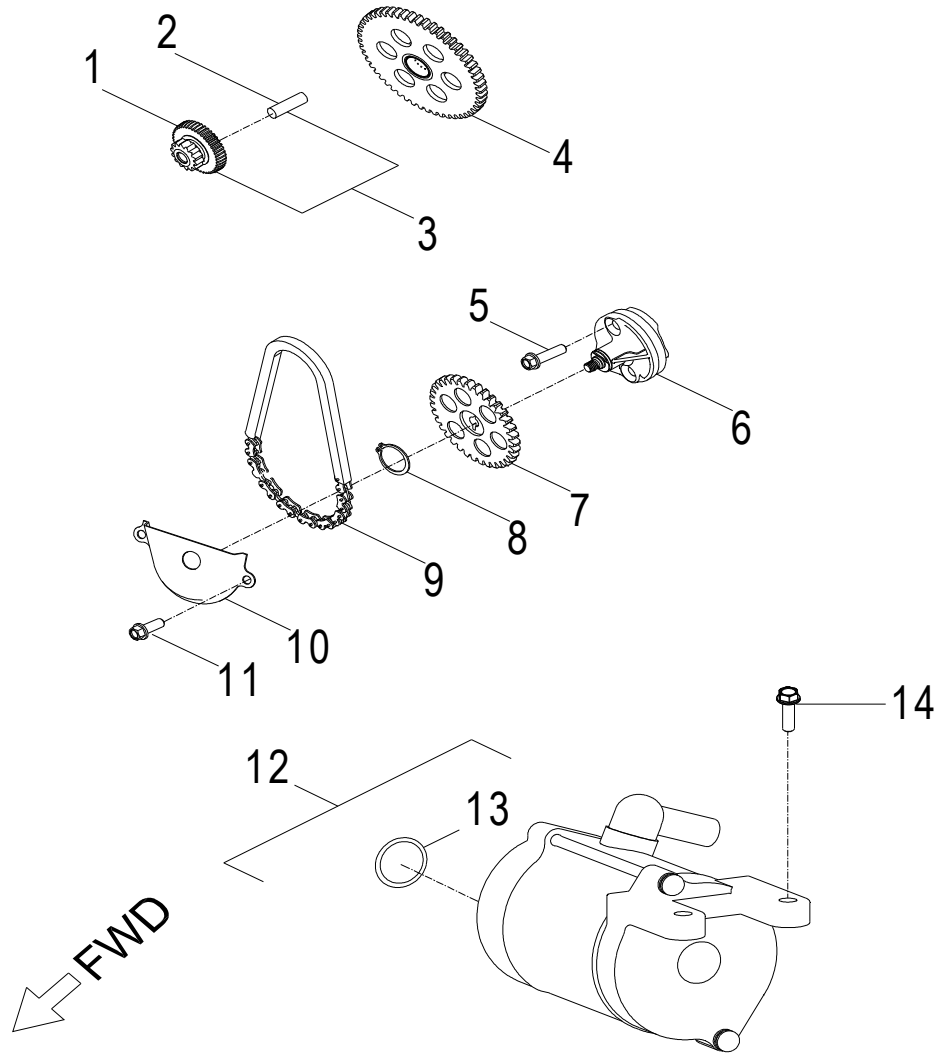

**D-5: LH CRANKCASE COVER**

Item	Part Number	Description	Q.ty
1	91003-060088-00K	Bolt	3
2	1133969S-000	Wind Guider, Drive Clutch	1
3	1135550A-000	Derby Cover	1
4	94301-08140	Pin, Dowel	2
5	96000-060258-08C	Bolt	2
6	93214-02212	O-Ring	2
7	94511-2500S	Clip, Cir	1
8	2210569S-001	Nut, Driven	1
9	96100-69050-LLU00	Bearing, Ball	1
10	96000-060168-08C	Bolt	1
11	94301-10140	Pin, Dowel	2
12	1135950A-002	Gasket	1
13	96100-6004-LLUC3/ZG	Bearing, Ball	1
14	1134169S-000	Cover, Clutch	1
15	96000-050128-00K	Bolt	2
16	11353201-000	Drain plug	1
17	1134750A-000	Tablet, Logo	1
18	96000-060408-08C	Bolt	10
19	11342203-000	Guard, Clutch Cover	1
20	96000-060208-10K	Bolt	4

**D-7: VALVE CAM**

Item	Part Number	Description	Q.ty
1	1443069F-000	Arm Comp,Valve Rocker Intake	1
2	14433140-000	Nut,Tappet Adjusting	4
3	14432140-000	Screw,Tappet Adjusting	4
4	1445169S-000	Shaft,Valve Rocker Arm	2
5	1444069F-000	Arm Comp,Valve Rocker Exhaust	1
6	1221869S-001	Nut, Head	4
7	96000-060228-14C	Bolt	2
8	1452150N-000	Tensioner	1
9	14523119-002	Gasket, Tensioner	1
10	1455050A-000	Guide, Cam Chain, RH	1
11	1453550A-000	Pivot, Guide	1
12	1440169S-000	Chain, Cam	1
13	1450050N-000	Guide, Cam Chain, LH	1
14	91000-060128-0CL	Bolt	2
15	1410869S-000	Sprocket, Camshaft	1
16	1440069N-000	Asm., Cam Shaft	1

**D-10: OIL PUMP/STARTING MOTOR**

Item	Part Number	Description	Q.ty
1	2842350A-000	Gear, Starter	1
2	2842450A-000	Shaft, Starter Motor	1
3	2842250A-000	Asm., Gear Starter	1
4	2822069N-000	Gear, Starter	1
5	96000-060308-08C	Bolt	2
6	1500050A-000	Asm., Oil Pump	1
7	1515050A-000	Sprocket, Oil Pump	1
8	94511-1000S	Clip, Cir	1
9	1514150A-000	Chain, Oil Pump	1
10	1571150A-000	Cover, Oil Pump	1
11	96000-060128-08C	Bolt	2
12	31200208-000	Motor, Starter	1
13	93210-02431	O-Ring	1
14	96000-060208-08C	Bolt	2