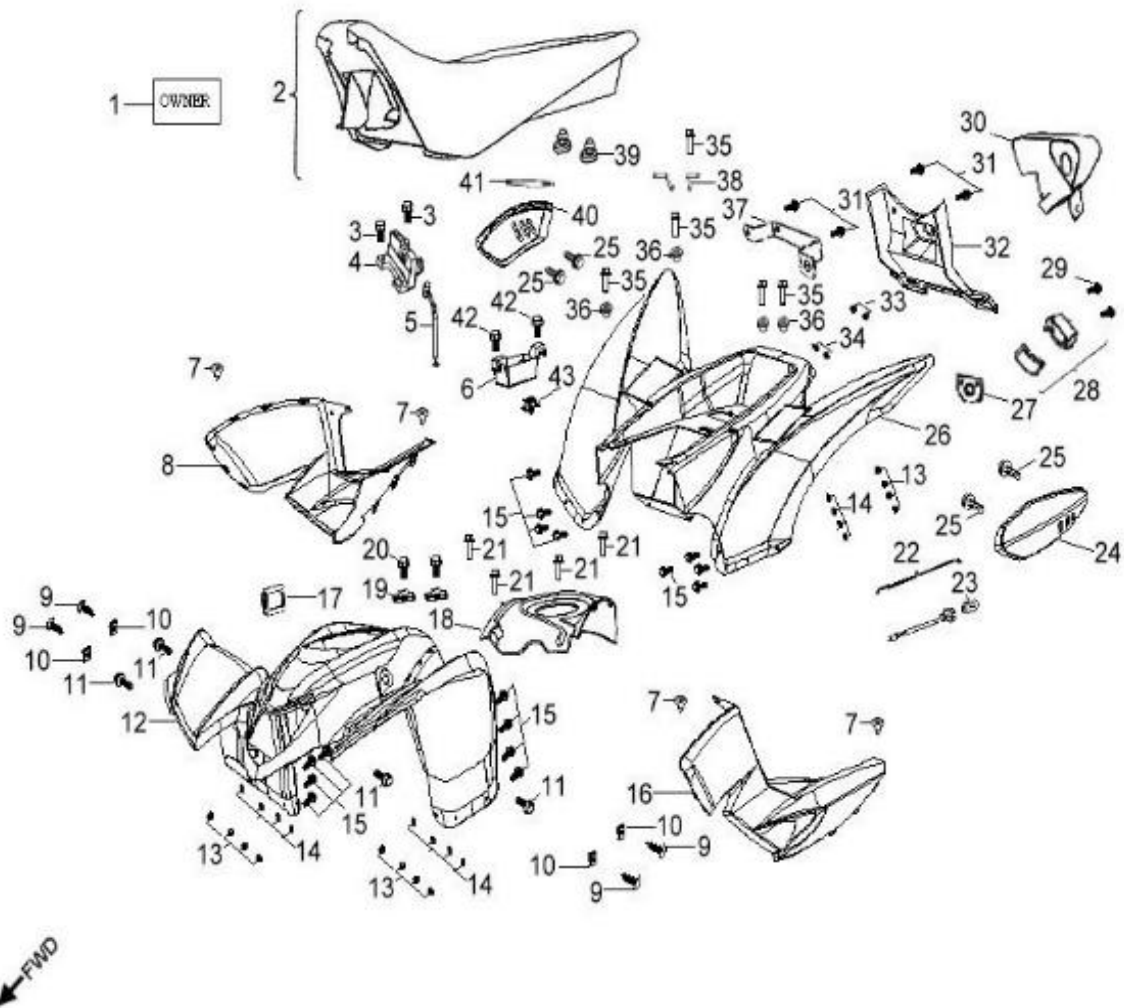

Item	Part Number	Description	Q.ty
39	77220180-000	Rubber, Seat	2
40	18319201-000	Veneer, RH	1
41	93213-04740	O-Ring	1
42	93100-050108-00K	Screw	2
43	89755202-000	Ground Cable, Battery	1