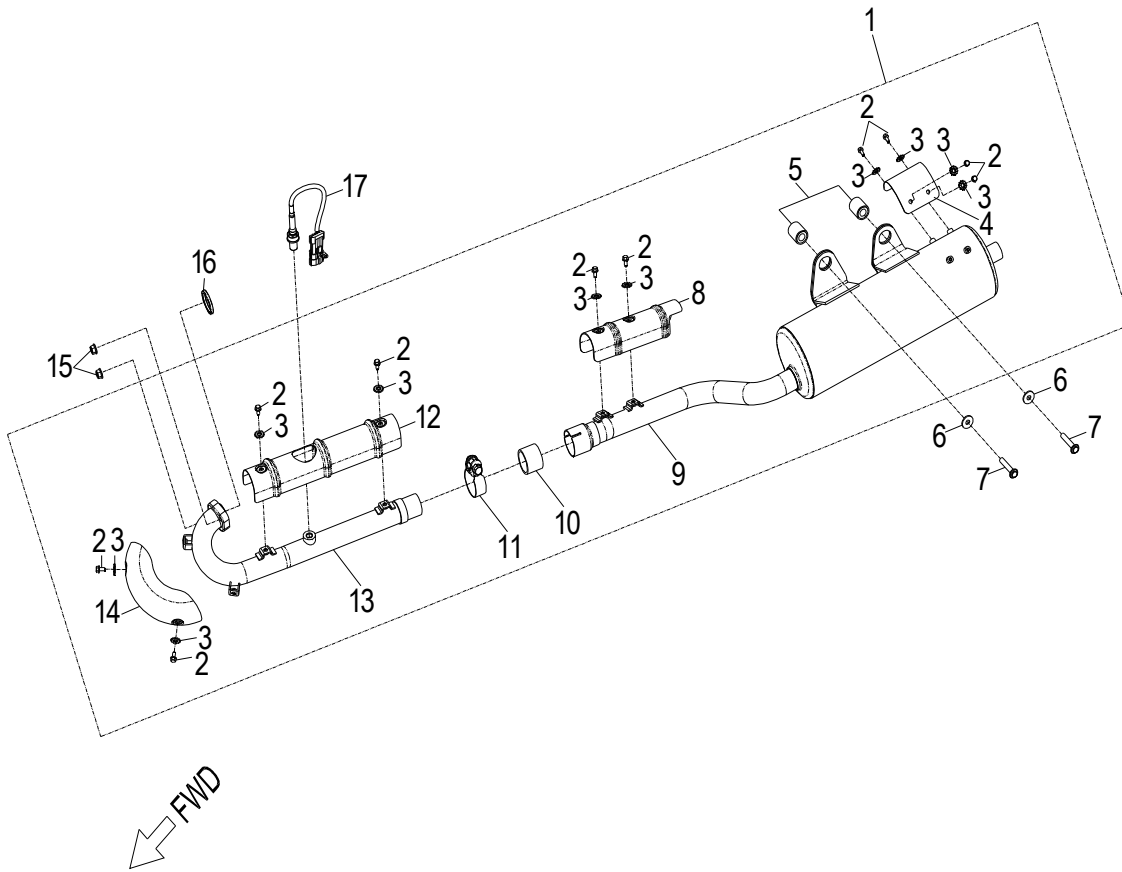

D-16: EXHAUST PIPE

Item	Part Number	Description	Q.ty
1	18300322-000	Asm., Exhaust Pipe	1
2	96000-050108-00K	Bolt	10
3	94103-0600000-00C	Washer, Star	10
4	18315223-000	Shield, Exhaust	1
5	18323201-000	Rubber Shim	2
6	94101-0822020-00C	Washer	2
7	96000-080458-0KL	Bolt	2
8	18315225-000	Shield, Exhaust	1
9	18298260-000	Silencer	1
10	18321201-000	Collar	1
11	94514-45015	Clamp-Exhaust	1
12	18315227-000	Shield, Exhaust	1
13	18299245-000	Pipe, Exhaust, Front	1
14	18314210-000	Muffler Protector(iron)	1
15	94050-08000-00C	Nut	2
16	18291S38-000	Gasket	1
17	1833022R-001	Sensor, O2	1