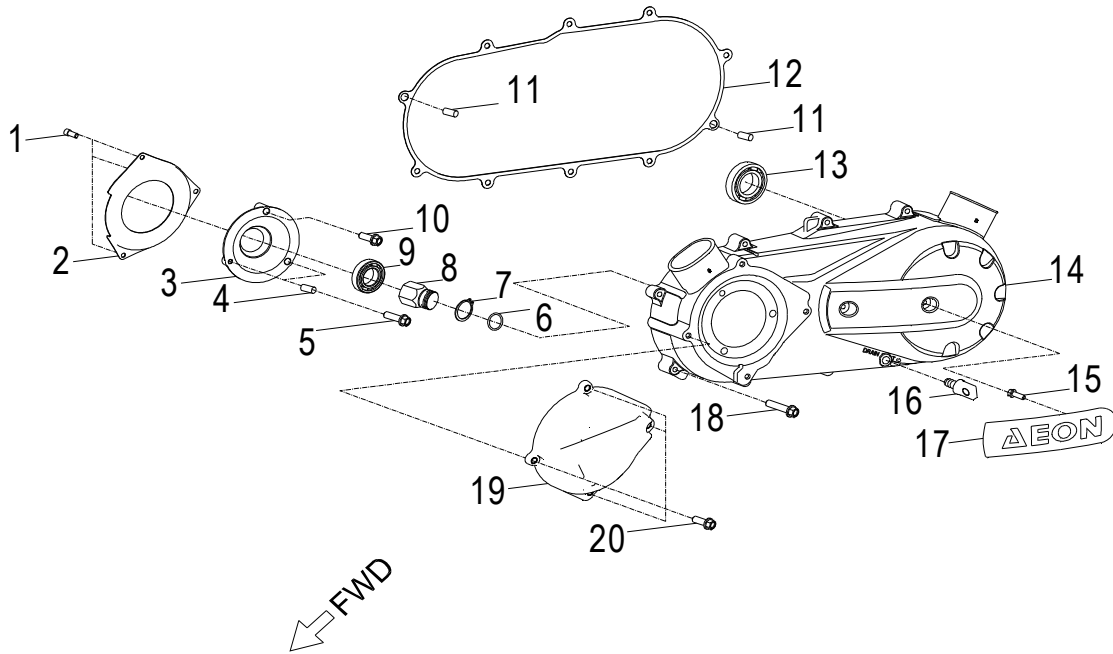

**D-1: CYLINDER HEAD**

Item	Part Number	Description	Q.ty
41	94301-10140	Pin, Dowel	2

**D-2: PISTON, CRANKSHAFT**

Item	Part Number	Description	Q.ty
1	1342069S-000	Shaft, Balancer	1
2	94101-0832030-000	Washer	1
3	96000-080148-0KL	Bolt	1
4	1300069S-000	Asm., Crankshaft	1
5	94101-1426020-00C	Washer	1
6	94001-14000-00C	Nut	1
7	1544739A-000	Spring, Oil	1
8	1544139A-000	Tube, Oil, Crankshaft	1
9	1311550A-000	Clip, Piston Pin	2
10	1311169S-000	Pin, Piston	1
11	1310069E-000	Piston	1
12	90471-25404	Key, Woodruff	1
13	1301169S-000	Ring Set, Piston	1

**D-5: LH CRANKCASE COVER**

Item	Part Number	Description	Q.ty
1	91003-060088-00K	Bolt	3
2	1133969S-000	Wind Guider, Drive Clutch	1
3	1135550A-000	Derby Cover	1
4	94301-08140	Pin, Dowel	2
5	96000-060258-08C	Bolt	2
6	93214-02212	O-Ring	2
7	94511-2500S	Clip, Cir	1
8	2210569S-001	Nut, Driven	1
9	96100-69050-LLU00	Bearing, Ball	1
10	96000-060168-08C	Bolt	1
11	94301-10140	Pin, Dowel	2
12	1135950A-002	Gasket	1
13	96100-6004-LLUC3/ZG	Bearing, Ball	1
14	1134169S-000	Cover, Clutch	1
15	96000-050128-00K	Bolt	2
16	11353201-000	Drain plug	1
17	1134750A-000	Tablet, Logo	1
18	96000-060408-08C	Bolt	10
19	11342203-000	Guard, Clutch Cover	1
20	96000-060208-10K	Bolt	4