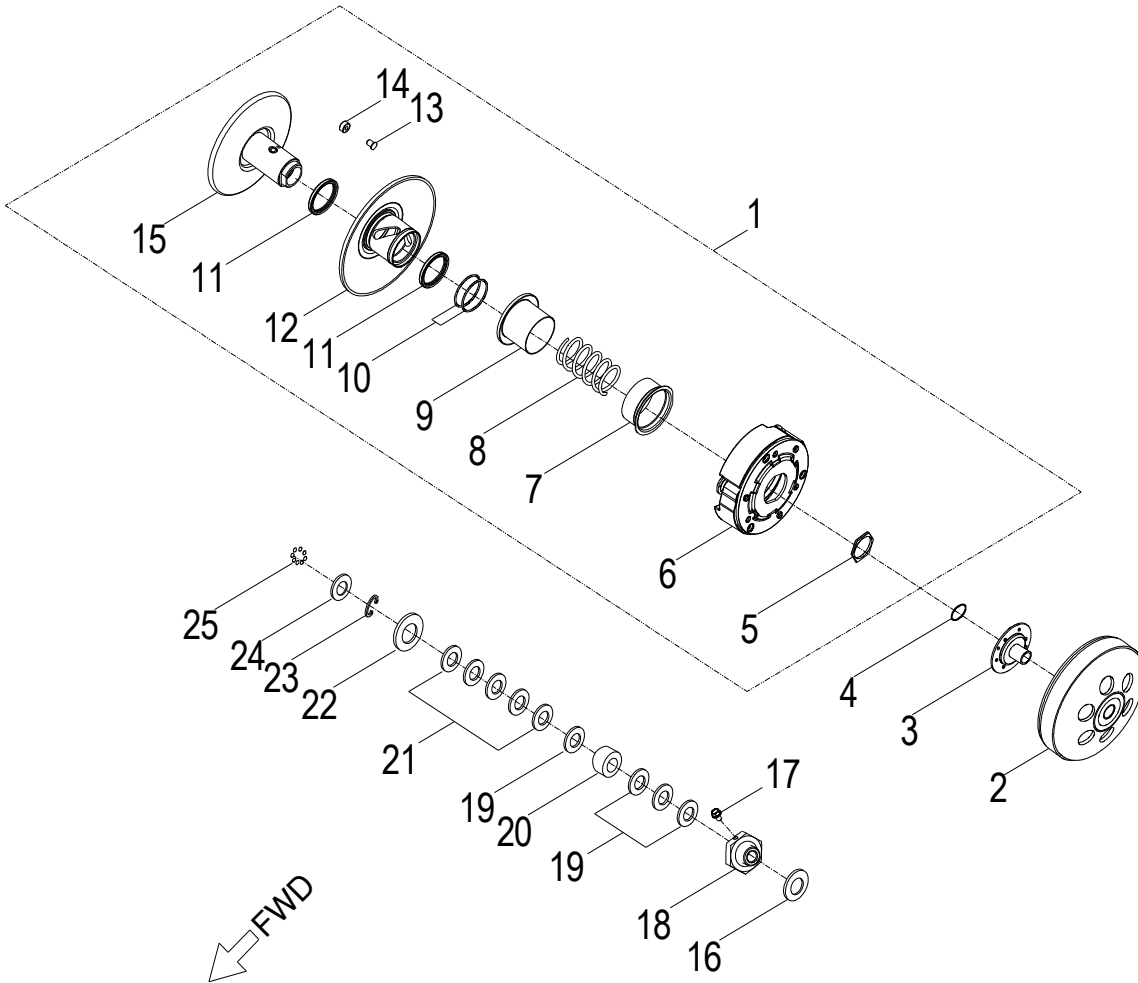

D-9: DRIVEN CLUTCH

Item	Part Number	Description	Q.ty
1	2200069S-001	Asm., Driven Clutch	1
2	2210062E-000	Clutch, Outer	1
3	2210139A-000	Hold, Cam	1
4	93214-02031	O-Ring	1
5	95111-0001C-000	Nut	1
6	2200162E-000	Asm., Driven Shoes	1
7	2323962E-000	Seal, Collor	1
8	2323362E-000	Spring, Clutch	1
9	2323762E-000	Seal, Collor	1
10	93214-04720	O-Ring	2
11	96500-404704FKM	Seal, Oil	2
12	2322062E-005	Sheave, Moveable	1
13	2322562E-000	Pin, Guide	3
14	2322662E-000	Roller, Guide	3
15	2320062E-002	Sheave, Driven	1
16	94121-2038005-00K	Washer	1
17	91205-050088-0KL	Bolt	1
18	2210539A-000	Nut, Driven	1
19	94101-2538010-000	Washer	4
20	2210839A-000	Guide, Cam	1
21	94122-2550020-00K	Washer, Special	5
22	2210439A-000	Retainer, Ball	1
23	94511-250IS	Clip, Cir	1
24	94101-2531010-00K	Washer	1
25	96211-07000	Ball, Steel	8