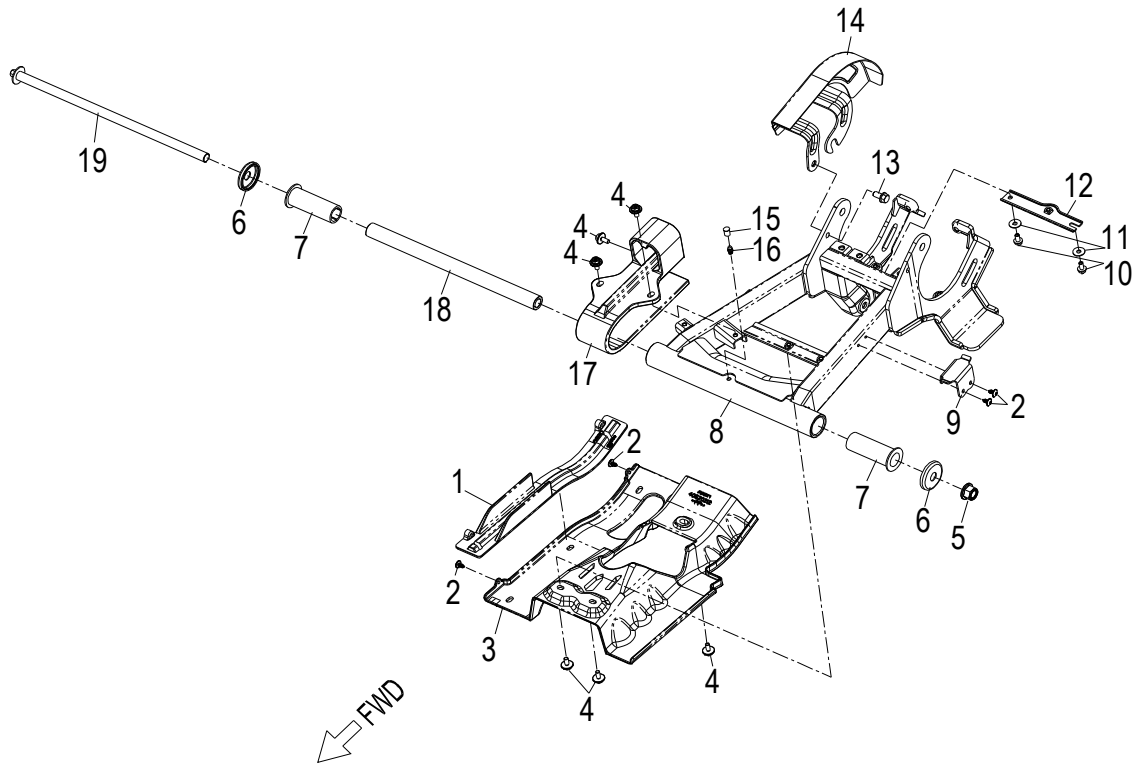

D-18: REAR SWING ARM ASS'Y

Item	Part Number	Description	Q.ty
1	40525206-000	Chain Guider	1
2	93903-1050128-00K	Screw	4
3	40520212-001	Cover, Sprocket	1
4	96007-060168-00K	Bolt	6
5	90355-14000-19C	Nut	1
6	52422202-000	Cover, Swing Arm Seal	2
7	22106205-000	Bushing, Sheave	2
8	52410250-385	Arm, Swing	1
9	53005301-000	Retainer, Brake Line, Front	1
10	96000-060128-0KL	Bolt	2
11	94101-0618010-00B	Washer	2
12	53312203-001	Protect Cover Fixed Seat Comp	1
13	96000-080168-0KL	Bolt	1
14	40521211-385	Protector, Chain	1
15	51301131-000	Cap, Valve, Grease	1
16	51300131-000	Valve, Grease	1
17	40525203-000	Chain Guider	1
18	52420201-000	Tube, Spacer	1
19	96000-143508-00C	Bolt	1