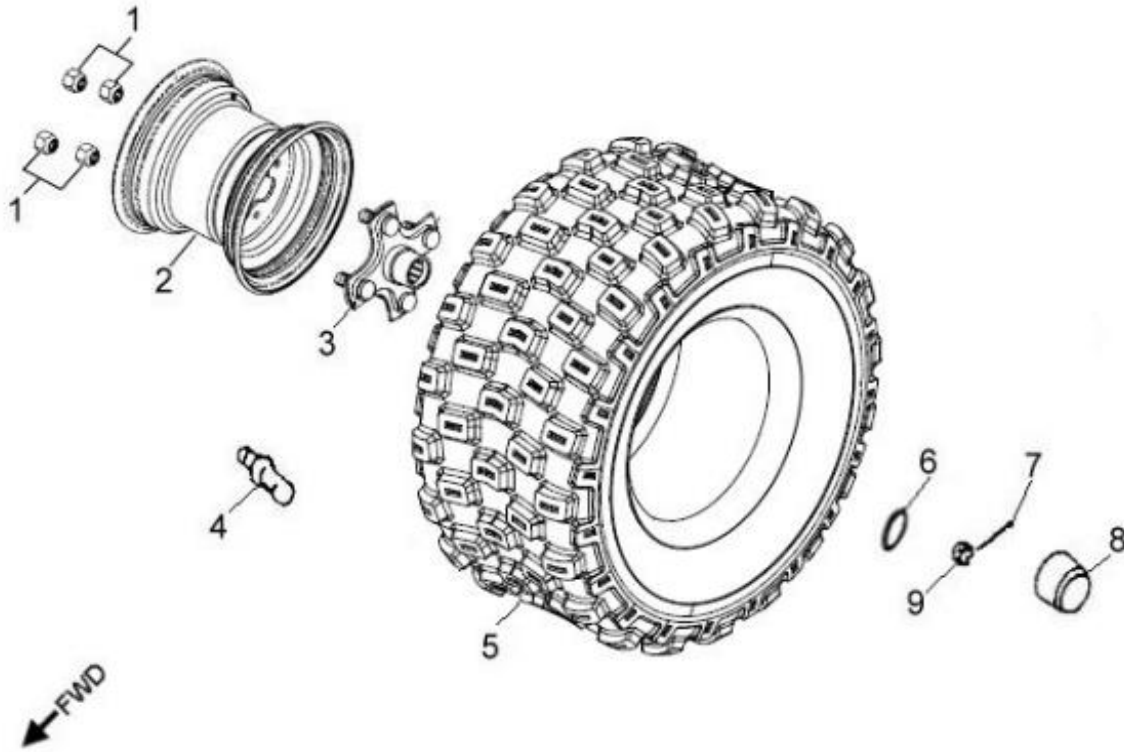

Item	Part Number	Description	Q.ty
1	96000-100508-OKL	Bolt	5
2	96000-100608-OKL	Bolt	1
3	5240062E-038	Asm., Suspension, Rear	1
4	94050-10000-00C	Nut	5
5	5110062E-038	Asm., Suspension, Front	2

**D-24: FRONT WHEELS**

Item	Part Number	Description	Q.ty
1	96500-25470700000	Seal, Oil	2
2	96100-62040-Z0000	Bearing, Ball	2
3	4431139A-000	Spacer	2
4	4431539A-000	Spacer	2
5	42010204-000	Hub, Wheel, Front	1
6	42721206-000	Asm., Hub, Rh	1
7	0490005-000	Bearing, Ball	2
8	96500-223806A7271	Seal, Oil	2
9	4431239A-000	Spacer	2
10	42616131-000	Valve, Rim	2
11	4270155E-067	Rim, Front	2
12	42711283-000	Tire	2
13	90355-10000-17B	Nut	8
14	94121-1426016-000	Washer	2
15	94201-32320	Pin, Cotter	2
16	4273039A-000	Cap, Hub	2
17	90353-14015-00C	Shaft, Prob	2
18	4201039A-000	Hub, Wheel, Front	1
19	42710206-000	Asm., Hub, Lh	1

**D-25: REAR WHEELS**

Item	Part Number	Description	Q.ty
1	90355-10000-17B	Nut	8
2	4280139A-067	Rim, Rear	2
3	4202039A-000	Hub, Wheel, RH	2
4	42616131-000	Valve, Rim	2
5	42811283-000	Tire	2
6	94121-1835200-000	Washer	2
7	94201-32320	Pin, Cotter	2
8	4273039A-000	Cap, Hub	2
9	90353-18000-00C	Shaft, Prob	2