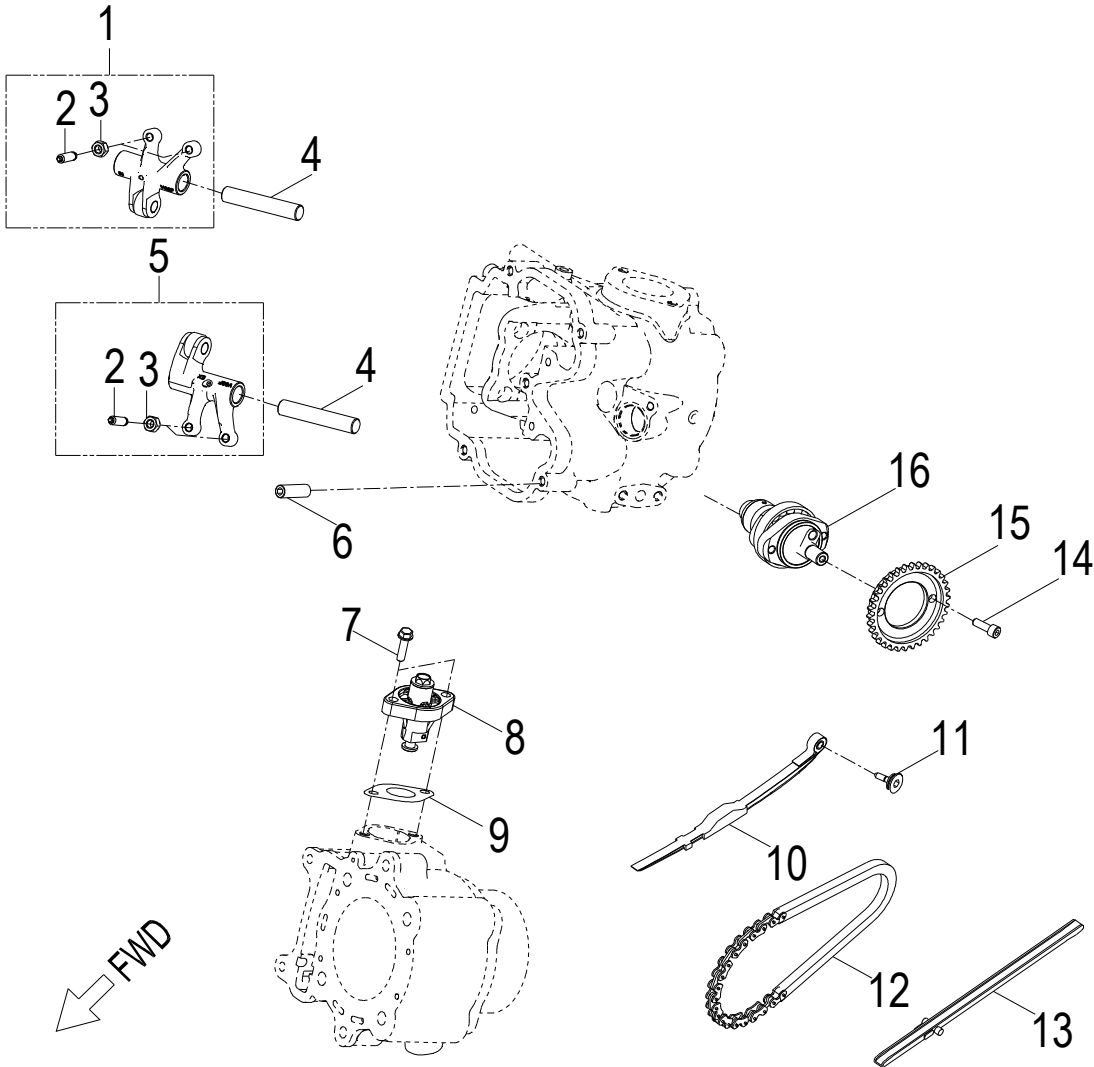

**D-1: CYLINDER HEAD**

Item	Part Number	Description	Q.ty
41	94301-10140	Pin, Dowel	2

**D-2: PISTON, CRANKSHAFT**

Item	Part Number	Description	Q.ty
1	1342069S-000	Shaft, Balancer	1
2	94101-0832030-000	Washer	1
3	96000-080148-0KL	Bolt	1
4	1300069S-000	Asm., Crankshaft	1
5	94101-1426020-00C	Washer	1
6	94001-14000-00C	Nut	1
7	1544739A-000	Spring, Oil	1
8	1544139A-000	Tube, Oil, Crankshaft	1
9	1311550A-000	Clip, Piston Pin	2
10	1311169S-000	Pin, Piston	1
11	1310069E-000	Piston	1
12	90471-25404	Key, Woodruff	1
13	1301169S-000	Ring Set, Piston	1

**D-5: LH CRANKCASE COVER**

Item	Part Number	Description	Q.ty
1	91003-060088-00K	Bolt	3
2	1133969S-000	Wind Guider, Drive Clutch	1
3	1135550A-000	Derby Cover	1
4	94301-08140	Pin, Dowel	2
5	96000-060258-08C	Bolt	2
6	93214-02212	O-Ring	2
7	94511-2500S	Clip, Cir	1
8	2210569S-001	Nut, Driven	1
9	96100-69050-LLU00	Bearing, Ball	1
10	96000-060168-08C	Bolt	1
11	94301-10140	Pin, Dowel	2
12	1135950A-002	Gasket	1
13	96100-6004-LLUC3/ZG	Bearing, Ball	1
14	1134169S-000	Cover, Clutch	1
15	96000-050128-00K	Bolt	2
16	11353201-000	Drain plug	1
17	1134750A-000	Tablet, Logo	1
18	96000-060408-08C	Bolt	10
19	11342203-000	Guard, Clutch Cover	1
20	96000-060208-10K	Bolt	4

**D-7: VALVE CAM**

Item	Part Number	Description	Q.ty
1	1443069F-000	Arm Comp,Valve Rocker Intake	1
2	14433140-000	Nut,Tappet Adjusting	4
3	14432140-000	Screw,Tappet Adjusting	4
4	1445169S-000	Shaft,Valve Rocker Arm	2
5	1444069F-000	Arm Comp,Valve Rocker Exhaust	1
6	1221869S-001	Nut, Head	4
7	96000-060228-14C	Bolt	2
8	1452150N-000	Tensioner	1
9	14523119-002	Gasket, Tensioner	1
10	1455050A-000	Guide, Cam Chain, RH	1
11	1453550A-000	Pivot, Guide	1
12	1440169S-000	Chain, Cam	1
13	1450050N-000	Guide, Cam Chain, LH	1
14	91000-060128-0CL	Bolt	2
15	1410869S-000	Sprocket, Camshaft	1
16	1440069N-000	Asm., Cam Shaft	1