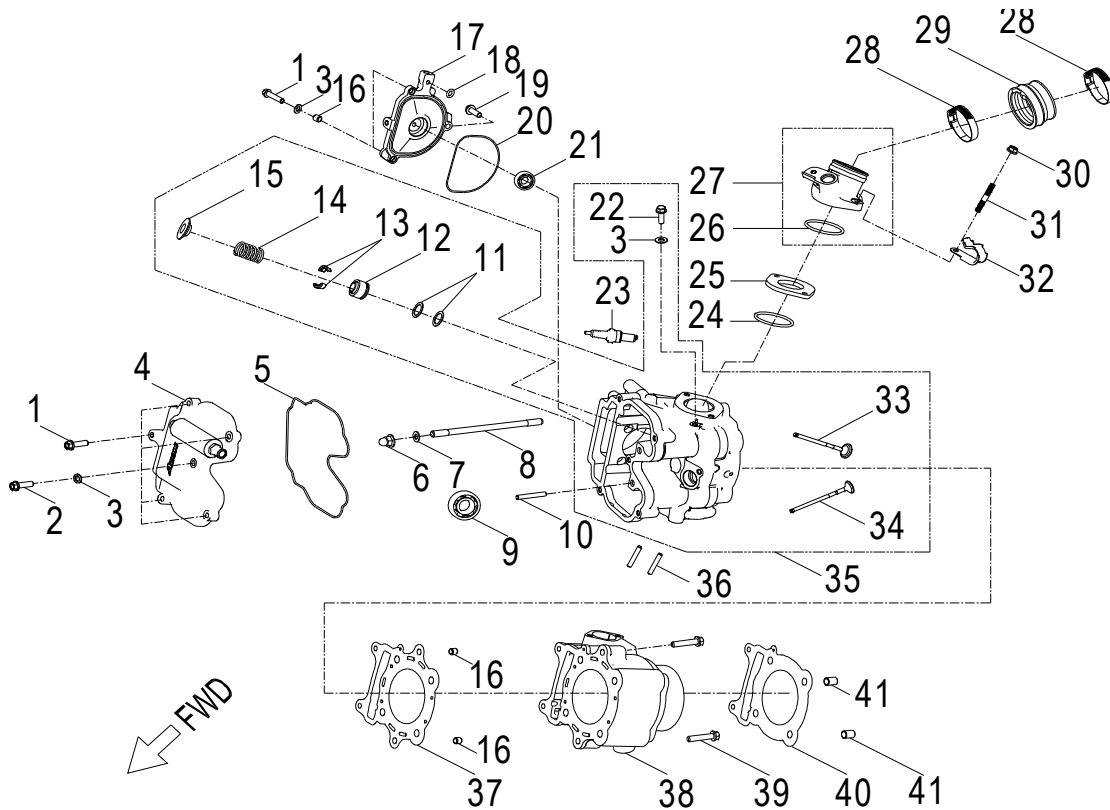

# COBRA 400

VIN Nंबर:	Release:
RF3RA6282HT000019	08/03/2018

**D-1: CYLINDER HEAD**

Item	Part Number	Description	Q.ty
1	96000-060258-08C	Bolt	7
2	96000-060308-08C	Bolt	1
3	94101-0612010-00U	Washer	3
4	1231069T-000	Asm., Head Cover	1
5	1239169S-000	Gasket , Head Cover	1
6	94022-06000-00C	Nut	2
7	94101-0613020-U00	Washer	2
8	91001-061158-00C	Stud	2
9	96100-60020-00000	Bearing, Ball	1
10	1447569S-000	Pin, Dowell	2
11	1477569S-000	Seat, Valve, Spring, Outer	8
12	1220962B-000	Seal, Valve	4
13	1478169S-000	Clip, Retainer	8
14	1475169S-000	Spring, Valve, Outer	4
15	1477169S-000	Retainer, Valve, Spring	4
16	94301-08080	Pin, Dowel	4
17	1233169S-000	Cover, Head , RH	1
18	93216-00725	O-Ring	1
19	96000-060208-08C	Bolt	1
20	1233269S-000	Gasket, Cam Cover	1
21	96100-60000-Z00C3	Bearing, Ball	1
22	96000-060128-08C	Bolt	1
23	9807650N-000	Plug, Spark	1
24	93210-04320	O-Ring	1
25	1711269S-000	Insulator, Cylinder head	1
26	93210-04330	O-Ring	1
27	17100204-000	Asm., Manifold, Intake	1
28	94520-04064	Strap	2
29	1614636I-000	Adapter, Carburetor	1
30	94050-06000-00C	Nut	2
31	91001-060408-00C	Stud	2
32	43465202-000	Bracket, Brake Switch	2
33	1471169S-000	Valve, Intake	2
34	1472169S-000	Valve, Exhaust	2
35	1220769E-000	Cylinder Head Comp	1
36	91001-080378-00C	Stud	2
37	1225069S-001	Gasket Set	1
38	1210069S-000	Cylinder	1
39	96000-060308-08C	Bolt	2
40	1219169S-000	Gasket, Cylinder	1

**D-1: CYLINDER HEAD**

Item	Part Number	Description	Q.ty
41	94301-10140	Pin, Dowel	2

**D-2: PISTON, CRANKSHAFT**

Item	Part Number	Description	Q.ty
1	1342069S-000	Shaft, Balancer	1
2	94101-0832030-000	Washer	1
3	96000-080148-0KL	Bolt	1
4	1300069S-000	Asm., Crankshaft	1
5	94101-1426020-00C	Washer	1
6	94001-14000-00C	Nut	1
7	1544739A-000	Spring, Oil	1
8	1544139A-000	Tube, Oil, Crankshaft	1
9	1311550A-000	Clip, Piston Pin	2
10	1311169S-000	Pin, Piston	1
11	1310069E-000	Piston	1
12	90471-25404	Key, Woodruff	1
13	1301169S-000	Ring Set, Piston	1