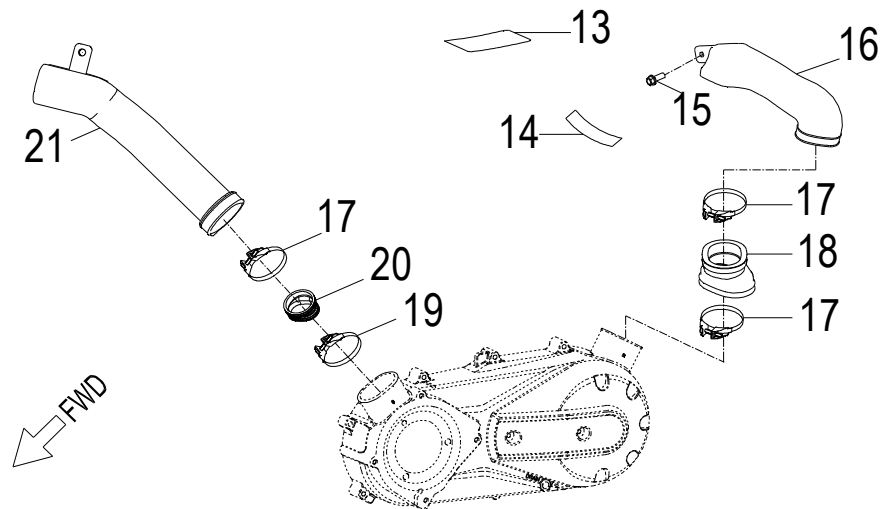

D-15: AIR CLEANER

Item	Part Number	Description	Q.ty
1	17200241-000	Asm., Cleaner, Air	1
2	92005-060168-00K	Bolt	2
3	17207207-000	Cover, Air Cleaner	1
4	3371639A-000	Gasket	1
5	17205206-000	Filter, Air Cleaner	1
6	89669221-000	Strap	1
7	1720839A-000	Clip	4
8	94508-12012	Clip	1
9	94520-05070	Strap	1
10	17203236-000	Box, Air Cleaner	1
11	94510-21616	Clip	1
12	94414-01613-060	Hose, Drain	1
13	87011210-000	Decal, Insulation	1
14	87011219-000	Decal, Insulation	1
15	92003-060168-00K	Bolt	1
16	17256208-000	Duct, Outlet	1
17	89669212-000	Strap	3
18	17269206-000	Boot, Duct	1
19	89669204-000	Strap	1
20	1726939A-001	Boot, Duct	1
21	1725562E-000	Duct, Inlet	1
22	89753209-000	Strap, Oil Hose	1