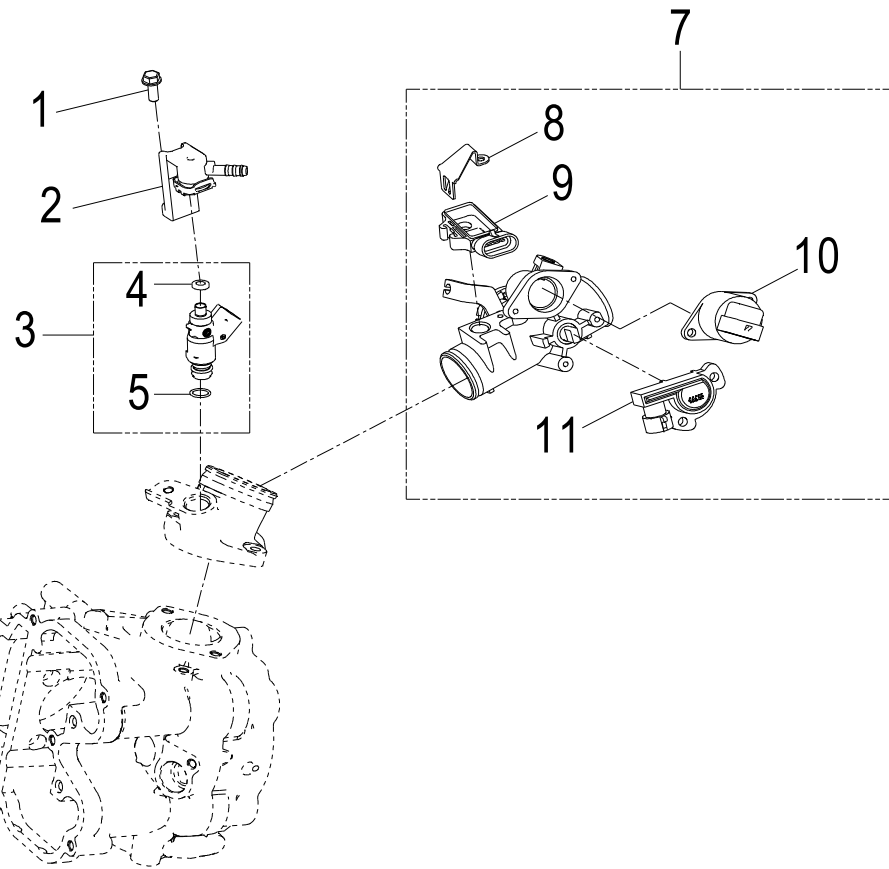

D-13: THROTTLE BODY & FUEL INJECTOR

Item	Part Number	Description	Q.ty
1	96000-060168-08C	Bolt	1
2	1621736I-000	Adaptor, Fuel Injector	1
3	1621069N-000	Fuel Injector	1
4	93214-00642	O-Ring	1
5	93214-00924	O-Ring	1
6	5393036I-000	Sensor, Water Temperature	1
7	1620050S-000	Asm., Throttle Body	1
8	1623222R-000	Mount, T-Map	1
9	1623122R-000	Sensor, T-Map	1
10	1624050S-000	Valve, Idle Air Controller, IAC	1
11	5391622R-000	Sensor, TPS	1