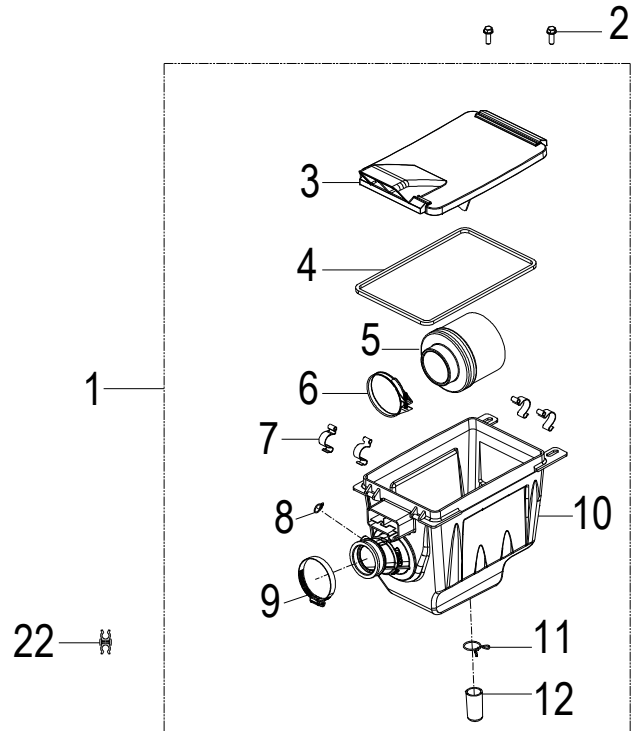

D-15: AIR CLEANER

Item	Part Number	Description	Q.ty
1	17200241-000	Asm., Cleaner, Air	1
2	92005-060168-00K	Bolt	2
3	17207207-000	Cover, Air Cleaner	1
4	3371639A-000	Gasket	1
5	17205206-000	Filter, Air Cleaner	1
6	89669221-000	Strap	1
7	1720839A-000	Clip	4
8	94508-12012	Clip	1
9	94520-05070	Strap	1
10	17203236-000	Box, Air Cleaner	1
11	94510-21616	Clip	1
12	94414-01613-060	Hose, Drain	1
13	87011210-000	Decal, Insulation	1
14	87011219-000	Decal, Insulation	1
15	92003-060168-00K	Bolt	1
16	17256208-000	Duct, Outlet	1
17	89669212-000	Strap	3
18	17269206-000	Boot, Duct	1
19	89669204-000	Strap	1
20	1726939A-001	Boot, Duct	1
21	1725562E-000	Duct, Inlet	1
22	89753209-000	Strap, Oil Hose	1