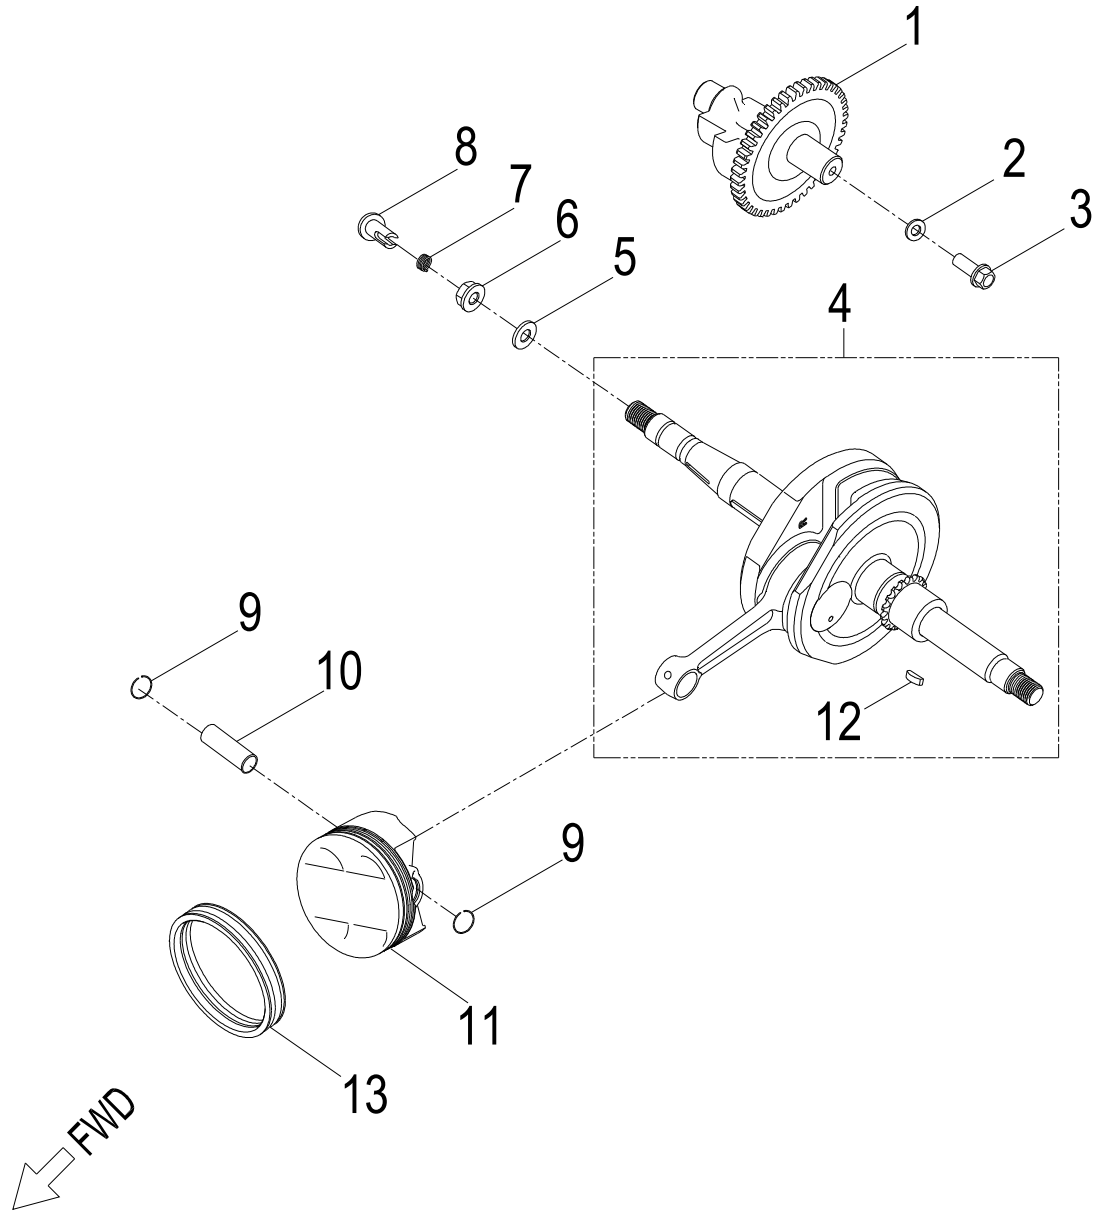

# COBRA 400

VIN Nंबर:	Release:
RF3RA6282HT000019	08/03/2018

**D-1: CYLINDER HEAD**

Item	Part Number	Description	Q.ty
1	96000-060258-08C	Bolt	7
2	96000-060308-08C	Bolt	1
3	94101-0612010-00U	Washer	3
4	1231069T-000	Asm., Head Cover	1
5	1239169S-000	Gasket , Head Cover	1
6	94022-06000-00C	Nut	2
7	94101-0613020-U00	Washer	2
8	91001-061158-00C	Stud	2
9	96100-60020-00000	Bearing, Ball	1
10	1447569S-000	Pin, Dowell	2
11	1477569S-000	Seat, Valve, Spring, Outer	8
12	1220962B-000	Seal, Valve	4
13	1478169S-000	Clip, Retainer	8
14	1475169S-000	Spring, Valve, Outer	4
15	1477169S-000	Retainer, Valve, Spring	4
16	94301-08080	Pin, Dowel	4
17	1233169S-000	Cover, Head , RH	1
18	93216-00725	O-Ring	1
19	96000-060208-08C	Bolt	1
20	1233269S-000	Gasket, Cam Cover	1
21	96100-60000-Z00C3	Bearing, Ball	1
22	96000-060128-08C	Bolt	1
23	9807650N-000	Plug, Spark	1
24	93210-04320	O-Ring	1
25	1711269S-000	Insulator, Cylinder head	1
26	93210-04330	O-Ring	1
27	17100204-000	Asm., Manifold, Intake	1
28	94520-04064	Strap	2
29	1614636I-000	Adapter, Carburetor	1
30	94050-06000-00C	Nut	2
31	91001-060408-00C	Stud	2
32	43465202-000	Bracket, Brake Switch	2
33	1471169S-000	Valve, Intake	2
34	1472169S-000	Valve, Exhaust	2
35	1220769E-000	Cylinder Head Comp	1
36	91001-080378-00C	Stud	2
37	1225069S-001	Gasket Set	1
38	1210069S-000	Cylinder	1
39	96000-060308-08C	Bolt	2
40	1219169S-000	Gasket, Cylinder	1

**D-1: CYLINDER HEAD**

Item	Part Number	Description	Q.ty
41	94301-10140	Pin, Dowel	2

**D-2: PISTON, CRANKSHAFT**

Item	Part Number	Description	Q.ty
1	1342069S-000	Shaft, Balancer	1
2	94101-0832030-000	Washer	1
3	96000-080148-0KL	Bolt	1
4	1300069S-000	Asm., Crankshaft	1
5	94101-1426020-00C	Washer	1
6	94001-14000-00C	Nut	1
7	1544739A-000	Spring, Oil	1
8	1544139A-000	Tube, Oil, Crankshaft	1
9	1311550A-000	Clip, Piston Pin	2
10	1311169S-000	Pin, Piston	1
11	1310069E-000	Piston	1
12	90471-25404	Key, Woodruff	1
13	1301169S-000	Ring Set, Piston	1