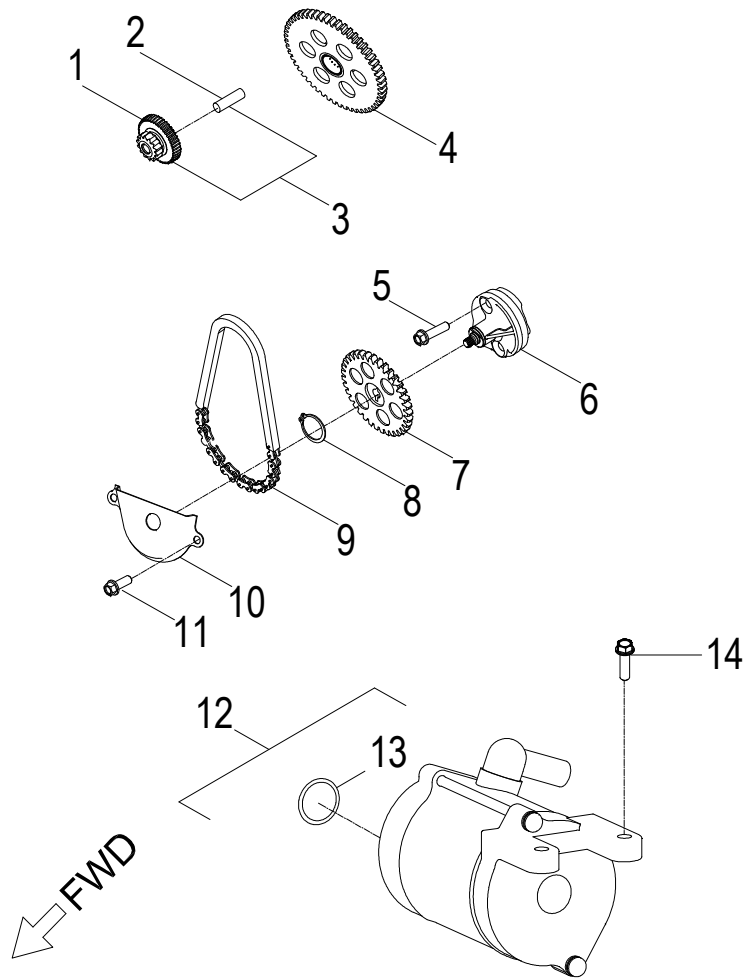

Item	Part Number	Description	Q.ty
1	91003-060088-00K	Bolt	3
2	1133969S-000	Wind Guider, Drive Clutch	1
3	94301-10140	Pin, Dowel	2
4	11342203-000	Guard, Clutch Cover	1
5	96000-060208-10K	Bolt	4
6	96000-060408-08C	Bolt	10
7	11353201-000	Drain plug	1
8	1134750A-000	Tablet, Logo	1
9	96000-050128-00K	Bolt	2
10	1134169S-000	Cover, Clutch	1
11	96100-6004-LLUC3/ZG	Bearing, Ball	1
12	1135950A-002	Gasket	1

Item	Part Number	Description	Q.ty
1	1443069F-000	Arm Comp,Valve Rocker Intake	1
2	14433140-000	Nut,Tappet Adjusting	4
3	14432140-000	Screw,Tappet Adjusting	4
4	1445169S-000	Shaft,Valve Rocker Arm	2
5	1444069F-000	Arm Comp,Valve Rocker Exhaust	1
6	1221869S-001	Nut, Head	4
7	96000-060228-14C	Bolt	2
8	1452150N-000	Tensioner	1
9	14523119-002	Gasket, Tensioner	1
10	1455050A-000	Guide, Cam Chain, RH	1
11	1453550A-000	Pivot, Guide	1
12	1440169S-000	Chain, Cam	1
13	1450050N-000	Guide, Cam Chain, LH	1
14	91000-060128-0KL	Bolt	2
15	1410869S-000	Sprocket, Camshaft	1
16	1440069N-000	Asm., Cam Shaft	1

**D-10: OIL PUMP/STARTING MOTOR**

Item	Part Number	Description	Q.ty
1	2842350A-000	Gear, Starter	1
2	2842450A-000	Shaft, Starter Motor	1
3	2842250A-000	Asm., Gear Starter	1
4	2822069N-000	Gear, Starter	1
5	96000-060308-08C	Bolt	2
6	1500050A-000	Asm., Oil Pump	1
7	1515050A-000	Sprocket, Oil Pump	1
8	94511-1000S	Clip, Cir	1
9	1514150A-000	Chain, Oil Pump	1
10	1571150A-000	Cover, Oil Pump	1
11	96000-060128-08C	Bolt	2
12	3120062E-000	Motor, Starter	1
13	93210-02431	O-Ring	1
14	96000-060208-08C	Bolt	2