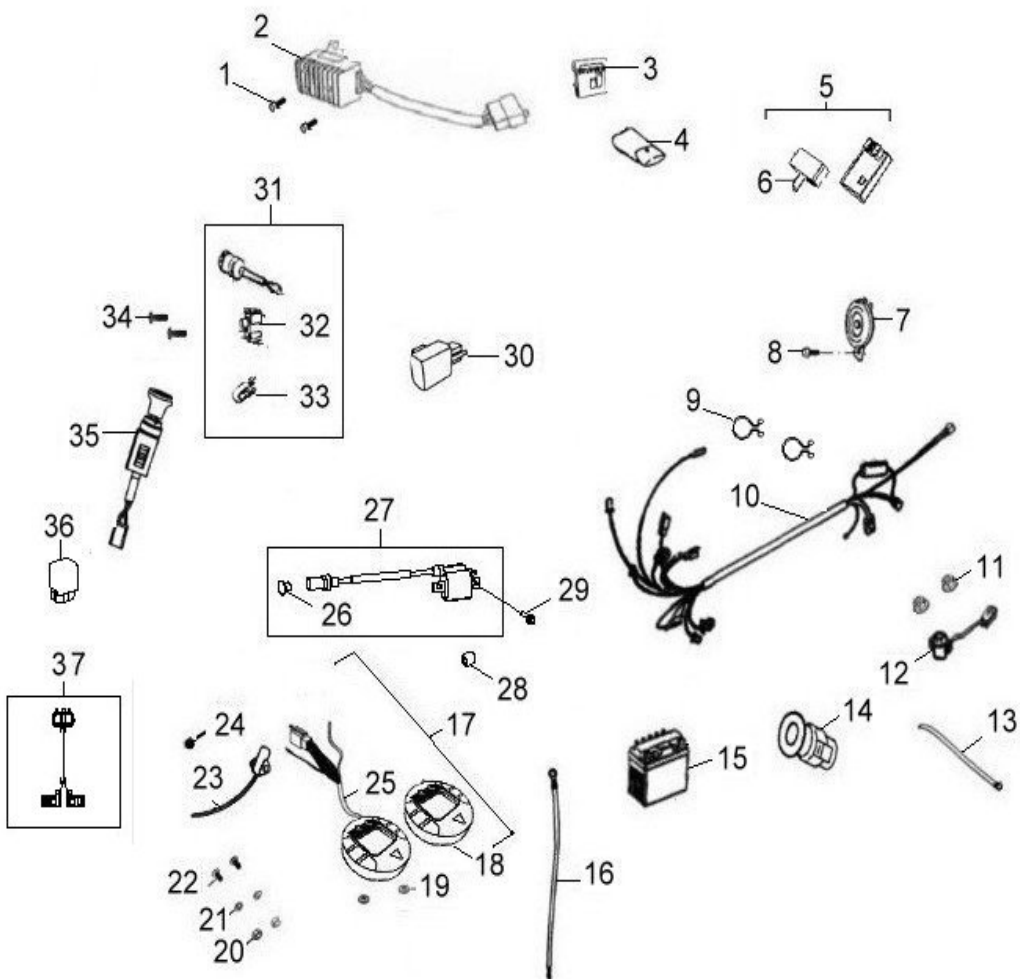

Item	Part Number	Description	Q.ty
1	96000-060128-10K	Bolt	2
2	31600215-000	Rectifier/ Regulator	1
3	32109205-000	Fuse Box	1
4	89120215-000	Pouch, Tool	1
5	30410246-000	Asm., CDI Unit	1
6	30411206-000	Pad, Rubber	1
7	38110204-000	Horn	1
8	96000-080128-0KL	Bolt	1
9	89755204-000	Cable	2
10	32100274-002	Harness, Main Wire	1
11	94050-06000-00K	Nut	2
12	38501210-000	Starter Relay	1
13	89569131-000	Strap	39
14	38302202-000	Relay, Signal	1
15	3150039A-001	Battery	1
16	32001211-000	Asm., Battery Cable	1
17	37200218-001	Asm., Speedometer	1
18	37211201-000		1
19	94101-0613010-00B	Washer	2
20	94001-06000-10B	Nut	2
21	94111-0412010-00B	Washer, Spring	2
22	93500-040128-00B	Bolt	2
23	37206201-000	Sensor, Speedometer	1
24	37203206-000	Magnet, Speedometer	1
25	37205209-001	Speedometer	1
26	3060550T-000	Insulator Coil	1
27	30510212-000	Asm., Ignition Coil	1
28	3070450T-000	Rubber, Ignition Coil	1
29	96000-060208-10K	Bolt	2
30	38701202-000	Relay, Parking	1
31	35100270-000	Asm., Main Switch	1
32	35106208-000	Lock, Steering	1
33	35101131-000	Clip, Main Switch	1
34	93100-050128-00K	Bolt	2
35	38130179-000	Power Supplier	1
36	5042951T-000	Relay, Thermo Switch	1
37	33102207-000	Wire	1