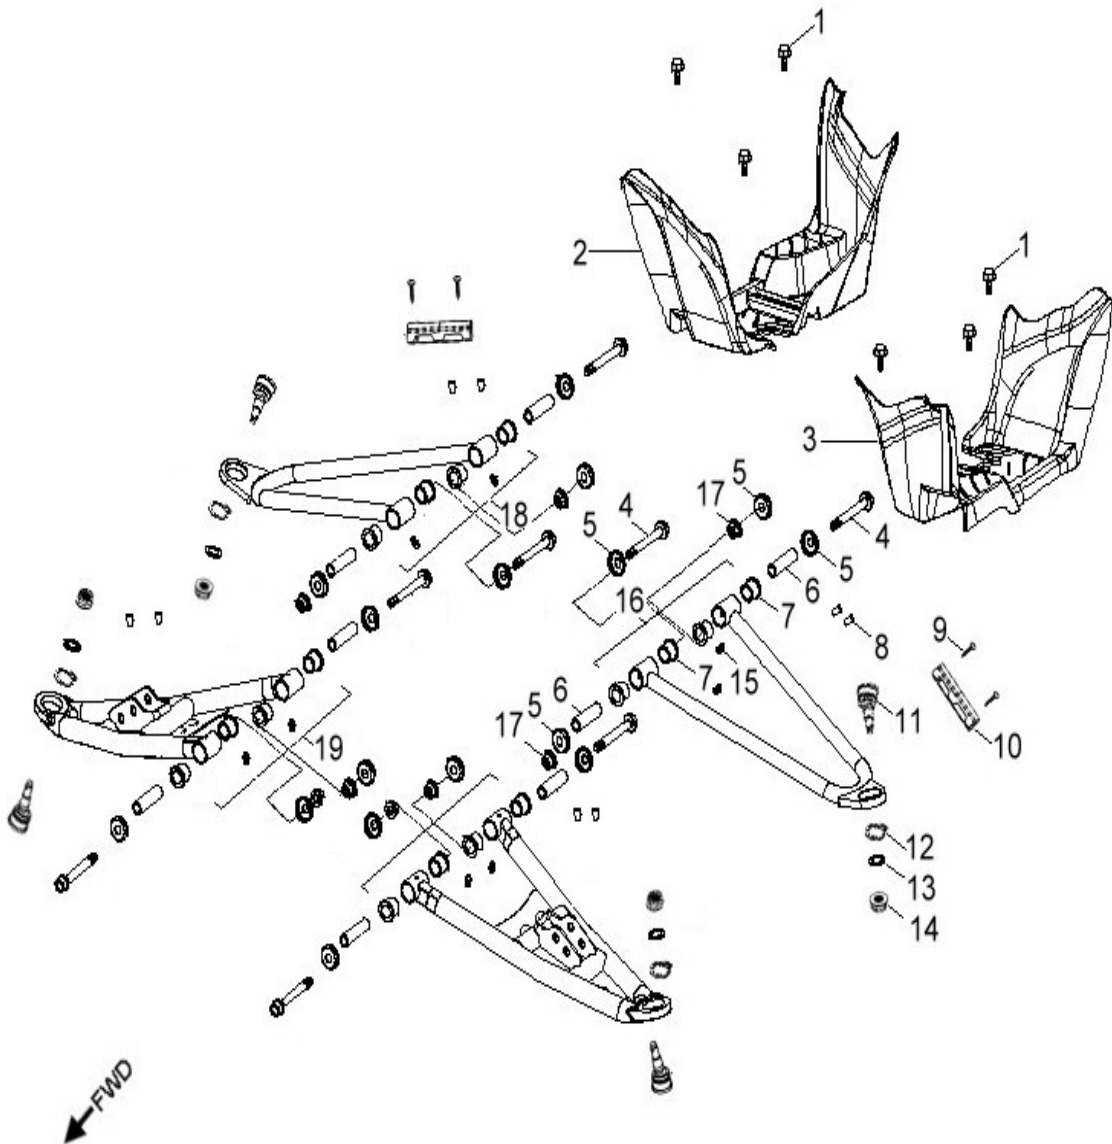

## D-18: REAR SWIM ARM ASSEMBLY

Item	Part Number	Description	Q.ty
1	96500-426208A7271	Seal, Oil	1
2	96100-60070-LLU00	Bearing, Ball	2
3	42810221-000	Tube, Spacer	1
4	42803217-001	Asm., Housing, Rear Axle	1
5	96500-446208A7271	Seal, Oil	1
6	40521206-000	Protector, Chain	1
7	96007-060168-00K	Bolt	9
8	96000-100658-0KL	Bolt	4
9	40520212-000	Cover, Sprocket	1
10	93903-1050128-00K	Screw	4
11	40525206-000	Chain Guider	1
12	96007-060188-00K	Bolt	1
13	94511-7500S	Clip, Cir	1
14	93210-07531	O-Ring	1
15	43510203-000	Mount, Caliper	1
16	43512201-000	Shaft, Caliper Bracket	1
17	90355-10000-14C	Nut	4
18	53005301-000	Retainer, Brake Line, Front	1
19	90355-14000-19C	Nut	1
20	52422202-000	Cover, Swing Arm Seal	2
21	22106205-000	Bushing, Sheave	2
22	52410242-385	Arm, Swing	1
23	40525203-000	Chain Guider	1
24	51301131-000	Cap, Valve, Grease	1
25	51300131-000	Valve, Grease	1
26	52420201-000	Tube, Spacer	1
27	96000-143508-00C	Bolt	1

Item	Part Number	Description	Q.ty
1	92001-080128-00K	Bolt	2
2	50450243-458	Bracket, Bumper	1
3	92005-060148-00K	Bolt	2

**D-20: SWING ARM, FOOTREST**

Item	Part Number	Description	Q.ty
1	96007-060168-00K	Bolt	6
2	64300218-000	Footwell, RH	1
3	64310218-000	Footwell, LH	1
4	96000-100658-0KL	Bolt	8
5	52426156-000	Cap, dustproof	16
6	53140201-000	Spacer	8
7	53135202-000	Bushing	16
8	51301131-000	Cap, Valve, Grease	8
9	93903-1050128-00K	Screw	4
10	53005203-000	Retainer, Brake Line, Front	2
11	52451204-000	Ball Joint	4
12	94511-3113S	Clip, Cir	4
13	94101-1225020-00C	Washer	4
14	90351-12000-00C	Nut, Lock	4
15	51300131-000	Valve, Grease	8
16	53132211-385	A-Arm, Upper, Lh	1
17	94050-10000-00C	Nut	8
18	53032211-385	A-Arm, Upper, Rh	1
19	53050206-385	A-arm, Lower	2