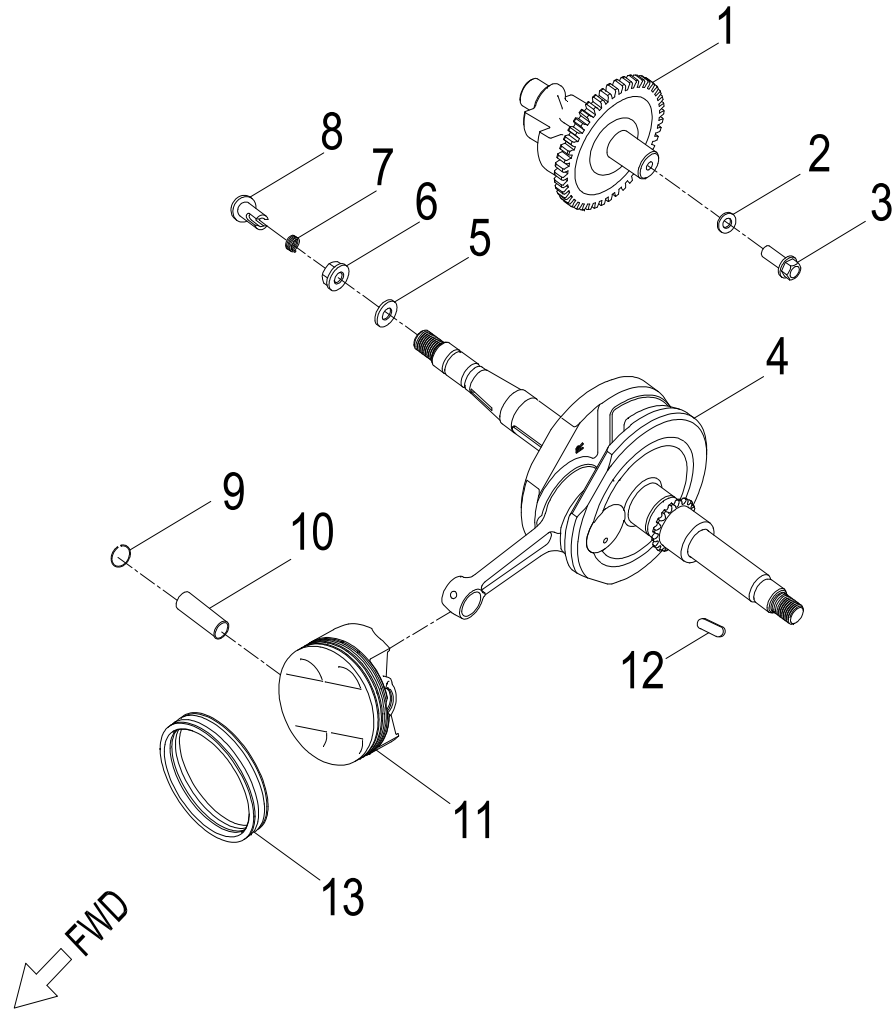

## D-1: CYLINDER HEAD

Item	Part Number	Description	Q.ty
1	96000-060258-08C	Bolt	7
2	96000-060308-08C	Bolt	1
3	94101-0612010-00U	Washer	3
4	1231069T-000	Asm., Head Cover	1
5	1239169S-000	Gasket , Head Cover	1
6	94022-06000-00C	Nut	2
7	94101-0613020-U00	Washer	2
8	91001-061158-00C	Stud	2
9	96100-60020-00000	Bearing, Ball	1
10	1447569S-000	Pin, Dowell	2
11	1477569S-000	Seat, Valve, Spring, Outer	4
12	1220962B-000	Seal, Valve	4
13	1478169S-000	Clip, Retainer	8
14	1475169S-000	Spring, Valve, Outer	4
15	1477169S-000	Retainer, Valve, Spring	4
16	94301-08080	Pin, Dowel	4
17	1233169S-000	Cover, Head , RH	1
18	93216-00725	O-Ring	1
19	96000-060208-08C	Bolt	1
20	1233269S-000	Gasket, Cam Cover	1
21	96100-60000-Z00C3	Bearing, Ball	1
22	96000-060128-08C	Bolt	1
23	9807650N-000	Plug, Spark	1
24	93210-04320	O-Ring	1
25	1711269S-000	Insulator, Cylinder head	1
26	93210-04330	O-Ring	1
27	1710069S-000	Asm., Manifold, Intake	1
28	94520-04064	Strap	2
29	1614669S-000	Adapter, Carburetor	1
30	94050-06000-00C	Nut	2
31	91001-060408-00C	Stud	2
32	1471169S-000	Valve, Intake	2
33	1472169S-000	Valve, Exhaust	2
34	1220769S-000	Cylinder Head Comp	1
35	91001-080378-00C	Stud	2
36	1225069S-000	Gasket Set	1
37	94301-10140	Pin, Dowel	2
38	1210069S-000	Cylinder	1
39	96000-060308-08C	Bolt	2
40	1219169S-000	Gasket, Cylinder	1

Item	Part Number	Description	Q.ty
1	1342069S-000	Shaft, Balancer	1
2	94101-0832030-000	Washer	1
3	96000-080148-OKL	Bolt	1
4	1300069S-000	Asm., Crankshaft	1
5	94101-1426020-00C	Washer	1
6	94001-14000-00C	Nut	1
7	1544739A-000	Spring, Oil	1
8	1544139A-000	Tube, Oil, Crankshaft	1
9	1311550A-000	Clip, Piston Pin	2
10	1311169S-000	Pin, Piston	1
11	1310069E-000	Piston	1
12	90471-25404	Key, Woodruff	1
13	1301169S-000	Ring Set, Piston	1