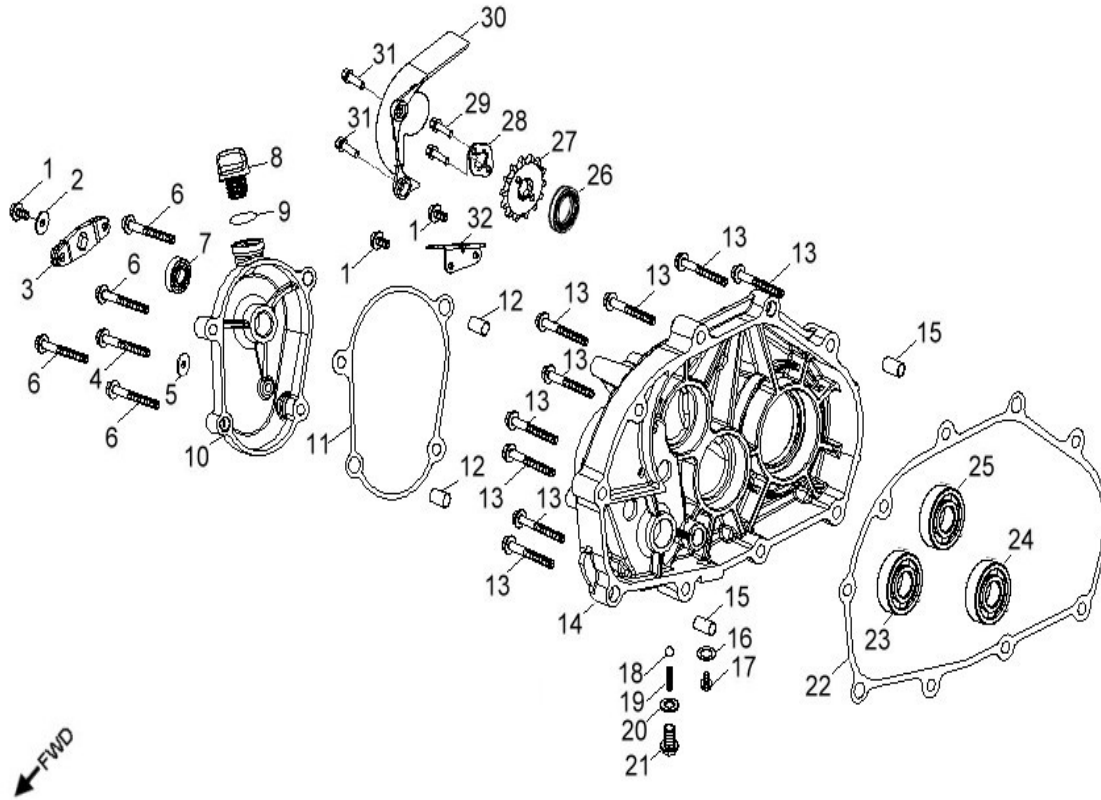

D-4: DRIVE ASSEMBLY, REAR

Item	Part Number	Description	Q.ty
1	96000-060168-10K	Bolt	3
2	94101-0618015-00K	Washer	1
3	2131755C-000	Lever, Shift	1
4	96000-060088-00K	Bolt	1
5	94101-0612010-00U	Washer	1
6	96000-060358-08C	Bolt	4
7	96500-142807A7271	Seal, Oil	1
8	15650111-001	Plug, Oil	1
9	93212-01425	O-Ring	1
10	2136150S-000	Cover, Shift	1
11	2136250S-002	Gasket, Inspection Cover	1
12	94301-08140	Pin, Dowel	2
13	96000-080458-00C	Bolt	9
14	2130155C-000	Cover, Transmission	1
15	94301-10140	Pin, Dowel	2
16	94101-1221320-00L	Washer	1
17	96000-120158-14C	Bolt	1
18	2132239A-000	Ball, Steel	1
19	2430655E-000	Spring, Detent	1
20	94101-1422010-00L	Washer	1
21	2430539A-000	Bolt	1
22	2139550A-002	Gasket, Transmission Cover	1
23	96100-63040-00000	Bearing, Ball	1
24	96100-63050-00000	Bearing, Ball	1
25	96100-62040-00000	Bearing, Ball	1
26	96504-255207NBR	Seal, Oil	1
27	23801159-001	Sprocket, Drive	1
28	23811201-000	Bracket, Sprocket	1
29	92000-060108-00C	Bolt	2
30	40510201-000	Shield	1
31	93501-060168-00K	Bolt	2
32	2134155C-000	Adaptor, Shift Cable	1