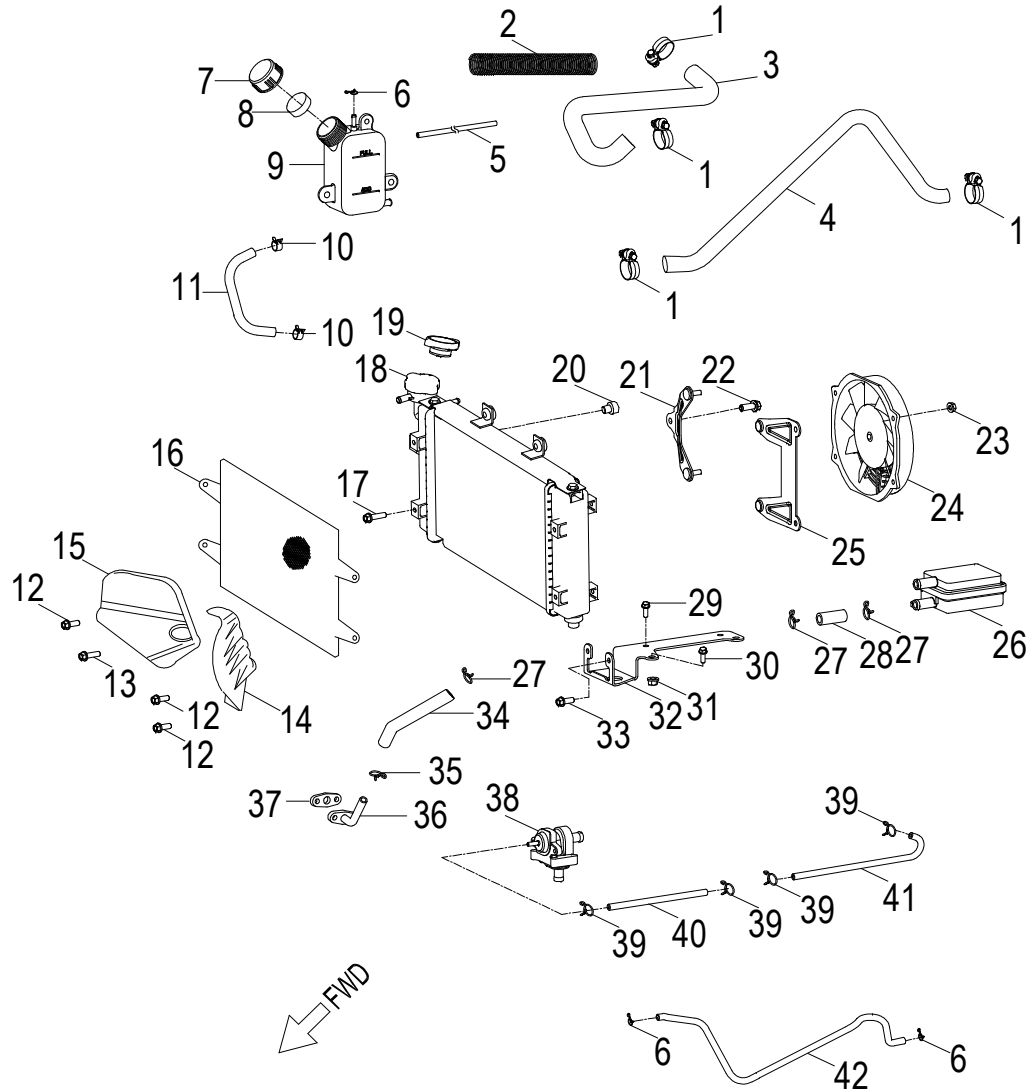

D-14: RADIATOR

Item	Part Number	Description	Q.ty
1	1922250A-000	Clamp	4
2	1950762U-000	Spring, Coolant Hose	1
3	19503206-000	Hose, Inlet, Radiator	1
4	19501202-000	Hose, Outlet, Radiator	1
5	94408-05007-450	Hose	1
6	94510-06500	Clip	3
7	1910250A-000	Cap, Expansion Tank	1
8	1726950A-000	Boot, Duct	1
9	1910150A-000	Tank, Expansion	1
10	94515-12008	Clamp	2
11	19506203-000	Hose, Inlet, Expansion Tank	1
12	96007-060188-00K	Bolt	3
13	96007-060278-00K	Bolt	1
14	19116201-000	Wind Panel, Radiator, LH	1
15	19117201-000	Wind Panel, Radiator, RH	1
16	1911562E-000	Radiator Cover	1
17	96007-060228-00K	Bolt	2
18	1901162E-002	Radiator	1
19	1911150A-000	Cap, Water	1
20	1932051T-000	Asm., Switch, Thermosatic	1
21	1900662E-000	Bracket, Fan, Right	1
22	93003-060168-00K	Screw	3
23	94050-06000-00C	Nut	4
24	1900562E-000	Asm., Fan	1
25	1900762E-000	Bracket, Fan, Left	1
26	18995202-000	Asm., Filter, Daul- Intake	1
27	94510-15000	Clip	3
28	96420-01016-052	Hose, Rubber	1
29	96000-060168-08C	Bolt	2
30	96000-060128-0KL	Bolt	2
31	94050-06000-00K	Nut	2
32	1899850A-000	Bracket, Dual- Intake	1
33	96000-060148-10K	Bolt	4
34	18992203-000	Hose	1
35	94510-13000	Clip	1
36	18640207-000	Tube, Dual- Intake	1
37	1864639E-000	Gasket, Hose	1
38	1899955E-000	Valve, Dual-Intake	1
39	94510-06500	Clip	4
40	94407-04007-160	Hose	1