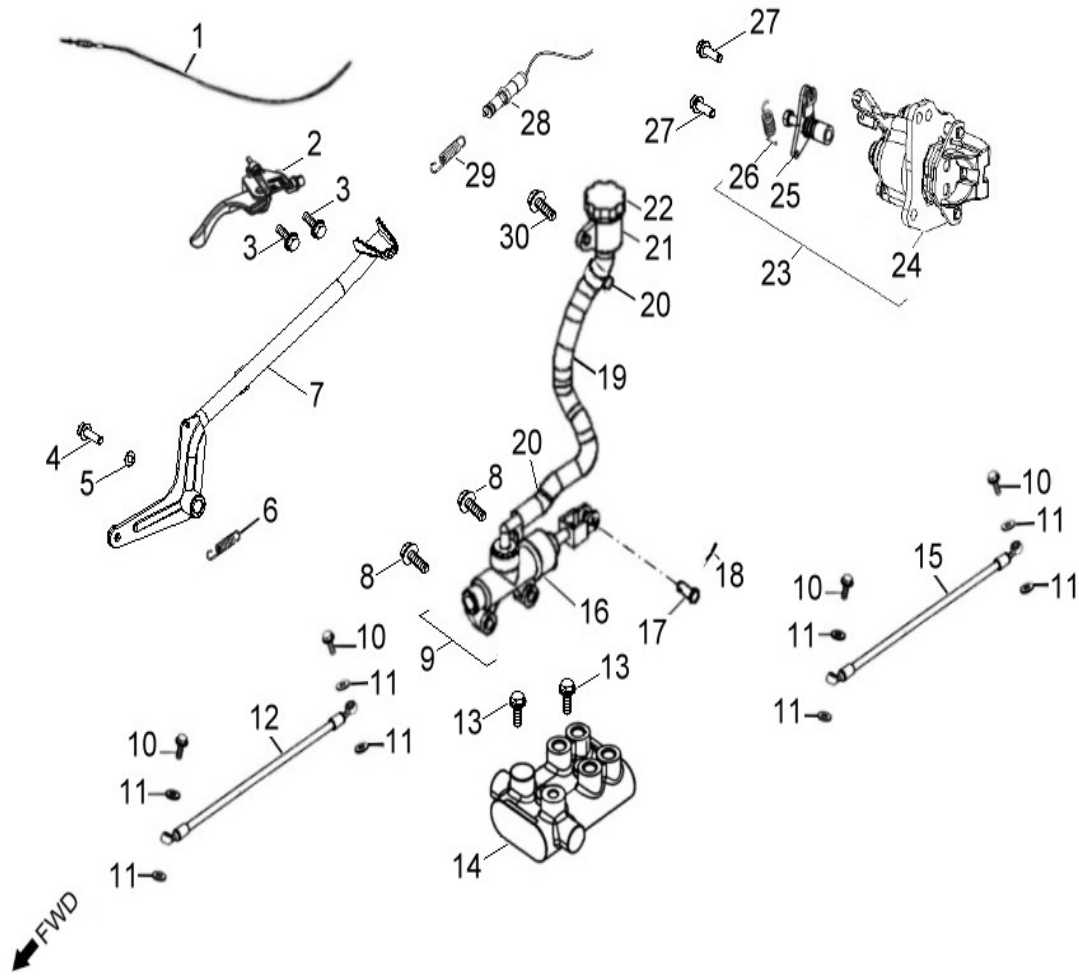

Item	Part Number	Description	Q.ty
1	96500-25470700000	Seal, Oil	2
2	96100-62040-Z0000	Bearing, Ball	2
3	4431139A-000	Spacer	2
4	4431539A-000	Spacer	2
5	42010204-000	Hub, Wheel, Front	1
6	42721206-000	Asm., Hub, Rh	1
7	0490005-000	Bearing, Ball	2
8	96500-223806A7271	Seal, Oil	2
9	4431239A-000	Spacer	2
10	42616131-000	Valve, Rim	2
11	42702206-000	Front Rim	2
12	42711231-000	Tire	2
13	95111-10000-00B	Nut	8
14	94121-1426016-000	Washer	2
15	94201-32320	Pin, Cotter	2
16	4273039A-000	Cap, Hub	2
17	90353-14015-00C	Shaft, Prob	2
18	4201039A-000	Hub, Wheel, Front	1
19	42710206-000	Asm., Hub, Lh	1

**D-25: REAR WHEEL**

Item	Part Number	Description	Q.ty
1	95111-10000-00B	Nut	8
2	42802206-000	Rear Rim(Aluminum)	2
3	4202039A-000	Hub, Wheel, RH	2
4	42616131-000	Valve, Rim	2
5	42811231-000	Tire	2
6	94121-1835200-000	Washer	2
7	94201-32320	Pin, Cotter	2
8	4273039A-000	Cap, Hub	2
9	90353-18000-00C	Shaft, Prob	2

Item	Part Number	Description	Q.ty
1	45456111-000	Bolt, Banjo	2
2	94101-1015012-00U	Washer	7
3	45447229-000	Hose, Brake	1
4	45456202-000	Bolt, Banjo	1
5	45447228-000	Hose, Brake	1
6	4502339A-000	Disc, Brake, RH	1
7	45016131-00K	Bolt	8
8	45002206-000	Asm., Caliper, RH	1
9	43121202-000	Pads, Caliper, Front	2
10	94101-0816020-00C	Washer	4
11	96002-080308-00K	Screw	4
12	89569131-000	Strap	6
13	45001206-000	Asm., Caliper, LH	1
14	4502239A-000	Disc, Brake, LH	1