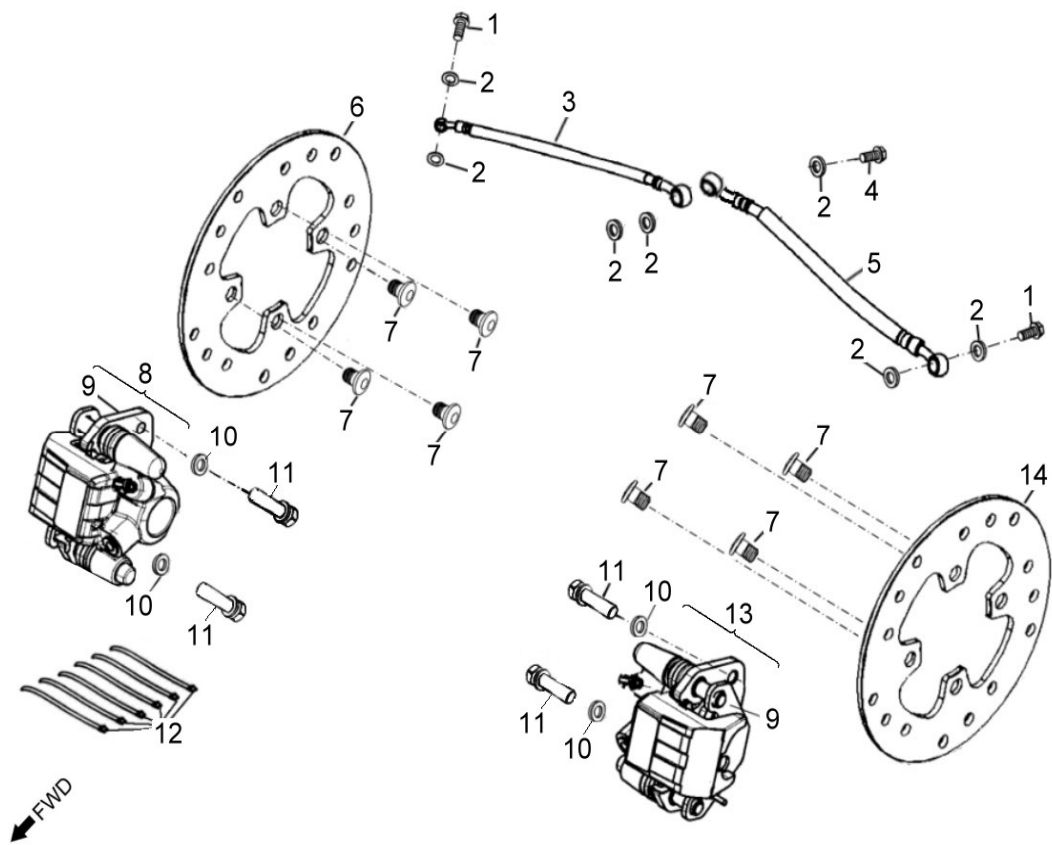

Item	Part Number	Description	Q.ty
1	92001-080128-00K	Bolt	2
2	50450243-458	Bracket, Bumper	1
3	92005-060148-00K	Bolt	2

**D-20: SWING ARM, FOOTREST**

Item	Part Number	Description	Q.ty
1	96007-060168-00K	Bolt	6
2	64300218-000	Footwell, RH	1
3	64310218-000	Footwell, LH	1
4	96000-100658-0KL	Bolt	8
5	52426156-000	Cap, dustproof	16
6	53140201-000	Spacer	8
7	53135202-000	Bushing	16
8	51301131-000	Cap, Valve, Grease	8
9	93903-1050128-00K	Screw	4
10	53005203-000	Retainer, Brake Line, Front	2
11	52451204-000	Ball Joint	4
12	94511-3113S	Clip, Cir	4
13	94101-1225020-00C	Washer	4
14	90351-12000-00C	Nut, Lock	4
15	51300131-000	Valve, Grease	8
16	53132211-385	A-Arm, Upper, Lh	1
17	94050-10000-00C	Nut	8
18	53032211-385	A-Arm, Upper, Rh	1
19	53050206-385	A-arm, Lower	2

Item	Part Number	Description	Q.ty
1	96000-100508-0KL	Bolt	5
2	96000-100608-0KL	Bolt	1
3	52400245-038	Asm., Suspension, Rear	1
4	94050-10000-00C	Nut	5
5	51100245-038	Asm., Suspension, Front	2

**D-24: FRONT WHEEL**

Item	Part Number	Description	Q.ty
1	96500-25470700000	Seal, Oil	2
2	96100-62040-Z0000	Bearing, Ball	2
3	4431139A-000	Spacer	2
4	4431539A-000	Spacer	2
5	42010204-000	Hub, Wheel, Front	1
6	42721206-000	Asm., Hub, Rh	1
7	0490005-000	Bearing, Ball	2
8	96500-223806A7271	Seal, Oil	2
9	4431239A-000	Spacer	2
10	42616131-000	Valve, Rim	2
11	42702206-000	Front Rim	2
12	42711231-000	Tire	2
13	95111-10000-00B	Nut	8
14	94121-1426016-000	Washer	2
15	94201-32320	Pin, Cotter	2
16	4273039A-000	Cap, Hub	2
17	90353-14015-00C	Shaft, Prob	2
18	4201039A-000	Hub, Wheel, Front	1
19	42710206-000	Asm., Hub, Lh	1

**D-25: REAR WHEEL**

Item	Part Number	Description	Q.ty
1	95111-10000-00B	Nut	8
2	42802206-000	Rear Rim(Aluminum)	2
3	4202039A-000	Hub, Wheel, RH	2
4	42616131-000	Valve, Rim	2
5	42811231-000	Tire	2
6	94121-1835200-000	Washer	2
7	94201-32320	Pin, Cotter	2
8	4273039A-000	Cap, Hub	2
9	90353-18000-00C	Shaft, Prob	2