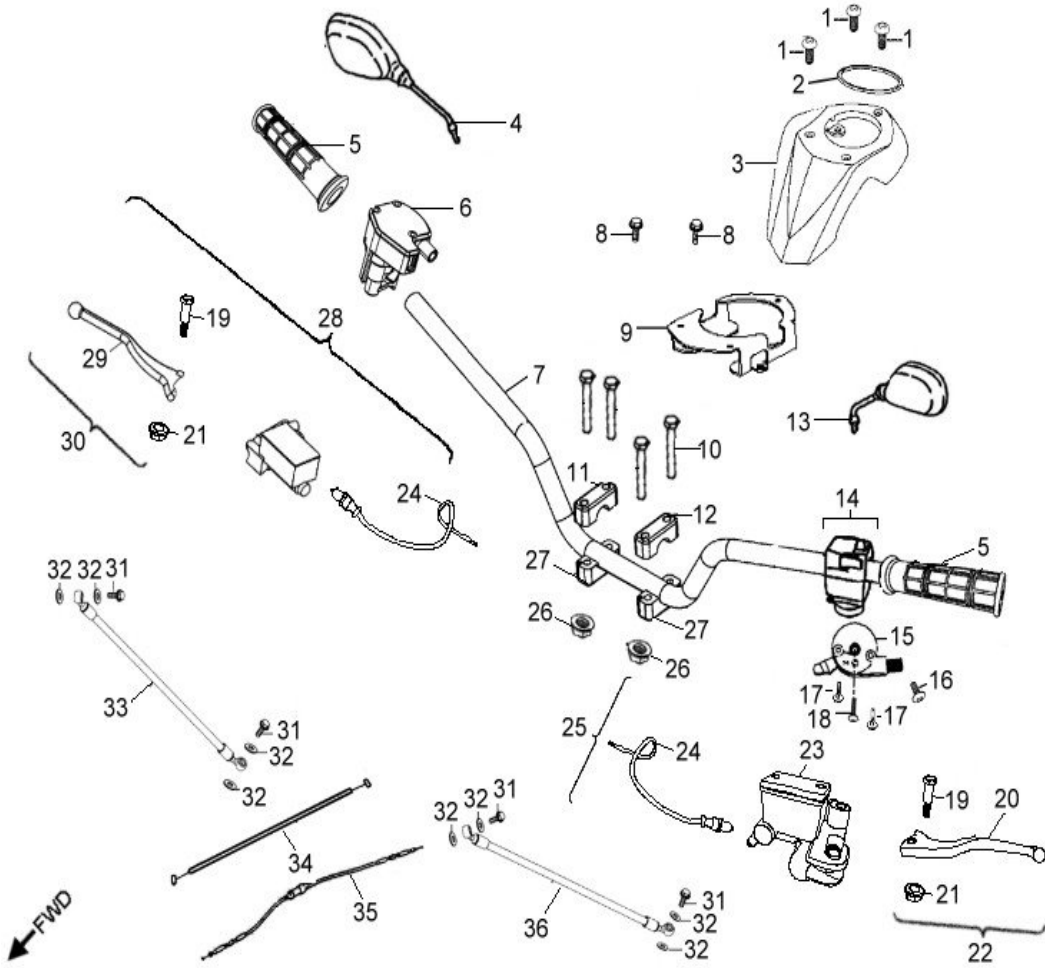

D-28: HANDLEBAR

Item	Part Number	Description	Q.ty
1	93100-050128-00K	Bolt	3
2	64320201-000	Rubber, Seat	1
3	64211210-070	Pod, Handlebar	1
4	88110204-000	Mirror, RH	1
5	53167201-000	Grip, Handlebar	2
6	5390055E-000	Control, Throttle	1
7	53100224-130	Handlebar	1
8	96000-060128-10K	Bolt	2
9	53310222-000	Bracket, Pod	1
10	91000-080258-00K	Bolt	4
11	53210204-000	Clamp, Upper, RH	1
12	53220204-000	Clamp, Upper, LH	1
13	88120201-001	Mirror, LH	1
14	35151227-001	Asm., Switch, LH	1
15	35160201-000	Asm., Manual Choke	1
16	93500-030068-00C	Bolt	1
17	93100-030048-00B	Screw	2
18	93500-060088-00K	Bolt	1
19	89220202-000	Bolt	2
20	53178206-000	Lever, Brake, LH	1
21	94073-06006-00K	Nut	2
22	53163206-000	Asm., Lever, LH	1
23	53185219-000	Master Cylinder, Left	1
24	35345201-000	Sensor, Taillight	2
25	53171219-001	Asm., Lever LH	1
26	90350-10000-00C	Nut	2
27	53200204-000	Clamp, Lower	2
28	53172215-000	Asm., Lever, RH	1
29	53175205-000	Lever, Brake, RH	1
30	53164205-000	Asm., Lever, RH	1
31	45456111-000	Bolt, Banjo	4
32	94101-1015012-00U	Washer	8
33	45447233-000	Hose, Brake	1
34	53922213-000	Choke, Cable, Manual	1
35	53910222-002	Cable, Throttle	1
36	45447232-000	Hose, Brake	1