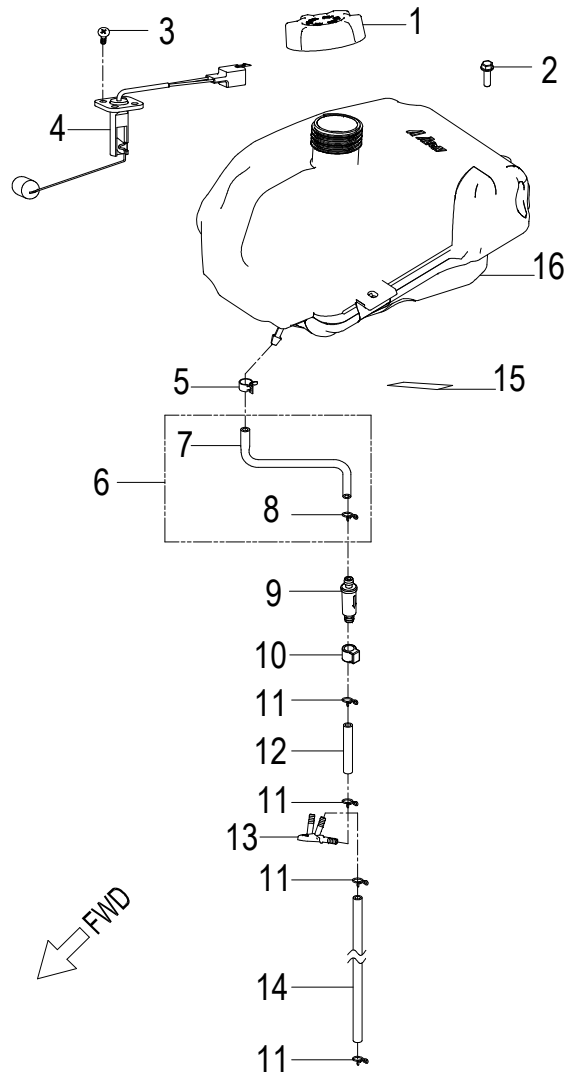

Item	Part Number	Description	Q.ty
1	17620202-000	Asm., Cap, Fuel Tank	1
2	92005-060168-00K	Bolt	2
3	93100-050168-00K	Bolt	4
4	37800202-000	Sensor, Fuel	1
5	94515-10008	Clamp	1
6	94410-05009-059	Asm., Hose, Fuel	1
7	17532229-000	Fuel Hose, Discharge	1
8	94510-08008	Clip	1
9	2520462	Filter, Fuel	1
10	17959203-000	Clamp	1
11	94510-08000	Clamp	4
12	94401-05009-050	Fuel hose	1
13	17950111-000	Valve, Fuel	1
14	94401-05009-205	Fuel hose	1
15	87011224-000	Decal, Insulation	1
16	1750062E-001	Asm., Tank, Fuel	1