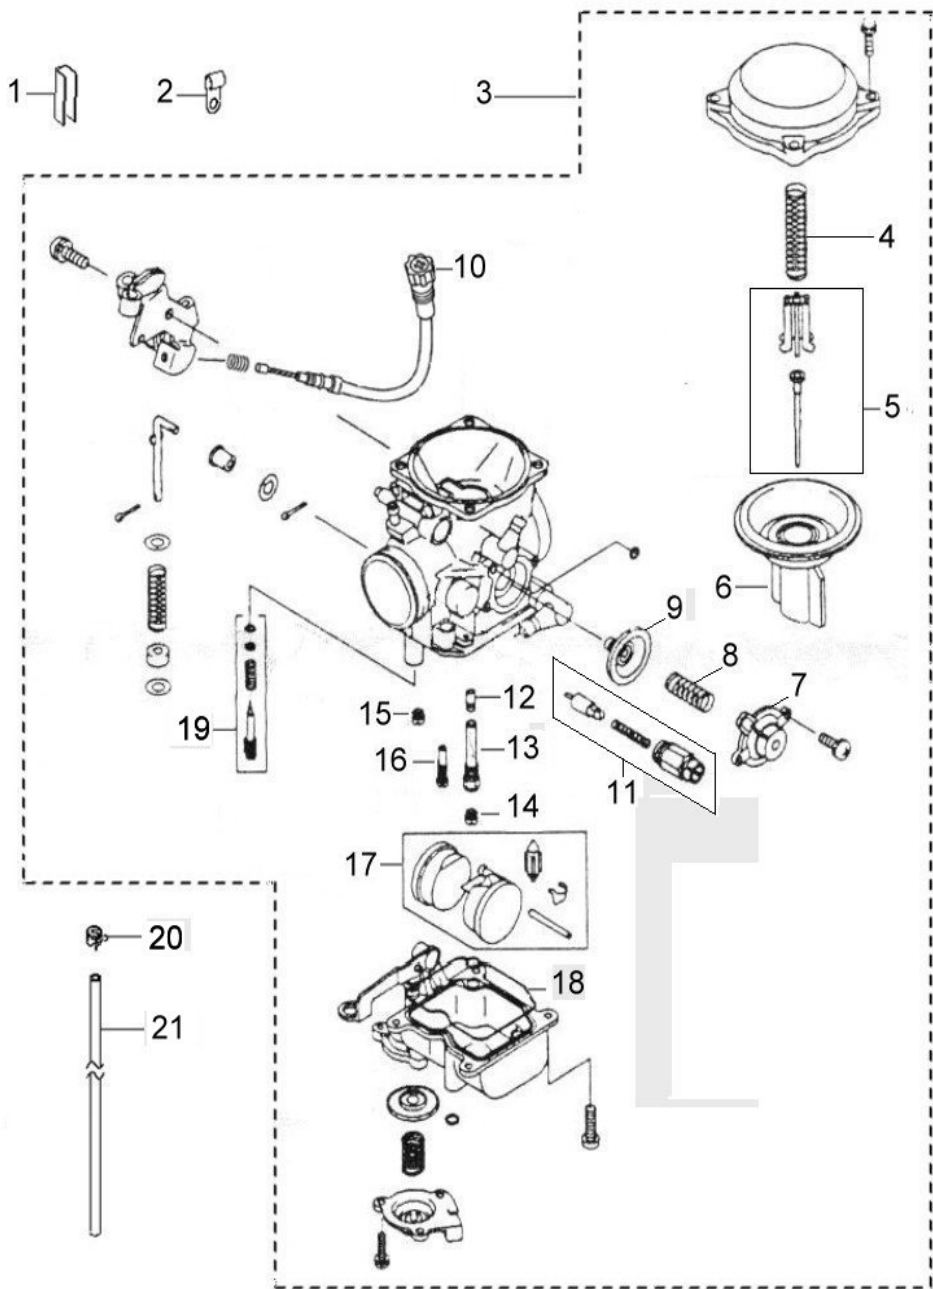

D-13: CARBURETOR

Item	Part Number	Description	Q.ty
1	16163201-000	Limiting Plate, Throttle	1
2	45458205-000	Cable Fastener	1
3	1610069S-000	Asm., Carburetor	1
4	1610269S-000	Spring	1
5	1610469S-000	Asm., Jet Needle	1
6	1605069S-000	Throttle Valve, Diaphragm	1
7	1615569S-000	Cover, Diaphragm	1
8	1617269S-000	Spring	1
9	1616769S-000		1
10	1611469S-000	Screw, Idle	1
11	5392369S-000	Manual Choke Comp	1
12	1615069S-000	Needle, Jet	1
13	1610569S-000	Valve, Needle	1
14	1610869S-000	Jet, Main	1
15	1621469S-000	Jet, Choke	1
16	1611069S-000	Jet, Pilot	1
17	1612369S-000	Float	1
18	1610669S-000	Seal, Float	1
19	1611569S-000	Screw, Air	1
20	94515-07807	Clamp	1
21	94403-04008-430	Tube, Oil	1