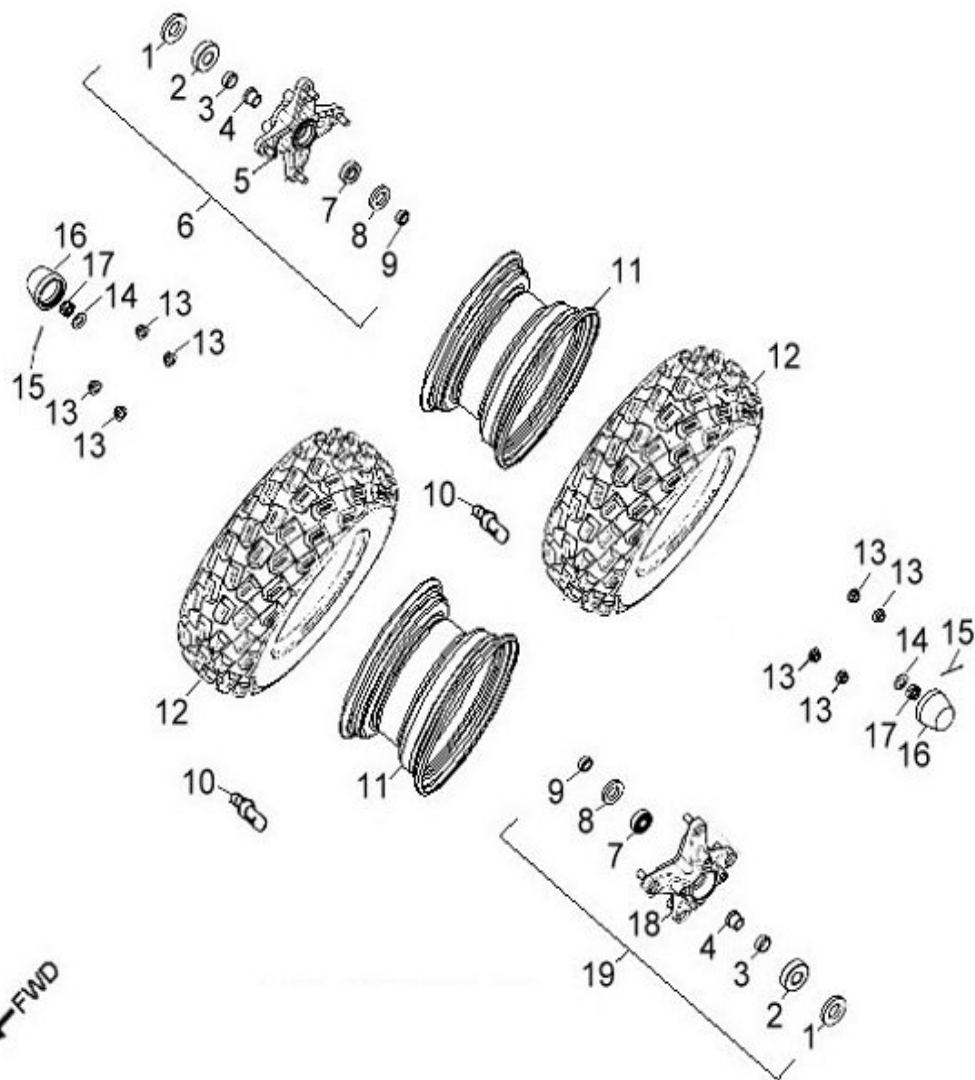

Item	Part Number	Description	Q.ty
1	92001-080128-00K	Bolt	2
2	50450243-458	Bracket, Bumper	1
3	92005-060148-00K	Bolt	2

**D-20: SWING ARM, FOOTREST**

Item	Part Number	Description	Q.ty
1	96007-060168-00K	Bolt	6
2	64300218-000	Footwell, RH	1
3	64310218-000	Footwell, LH	1
4	96000-100658-0KL	Bolt	8
5	52426156-000	Cap, dustproof	16
6	53140201-000	Spacer	8
7	53135202-000	Bushing	16
8	51301131-000	Cap, Valve, Grease	8
9	93903-1050128-00K	Screw	4
10	53005203-000	Retainer, Brake Line, Front	2
11	52451204-000	Ball Joint	4
12	94511-3113S	Clip, Cir	4
13	94101-1225020-00C	Washer	4
14	90351-12000-00C	Nut, Lock	4
15	51300131-000	Valve, Grease	8
16	53132211-385	A-Arm, Upper, Lh	1
17	94050-10000-00C	Nut	8
18	53032211-385	A-Arm, Upper, Rh	1
19	53050206-385	A-arm, Lower	2

Item	Part Number	Description	Q.ty
1	96500-25470700000	Seal, Oil	2
2	96100-62040-Z0000	Bearing, Ball	2
3	4431139A-000	Spacer	2
4	4431539A-000	Spacer	2
5	42010204-000	Hub, Wheel, Front	1
6	42721206-000	Asm., Hub, Rh	1
7	0490005-000	Bearing, Ball	2
8	96500-223806A7271	Seal, Oil	2
9	4431239A-000	Spacer	2
10	42616131-000	Valve, Rim	2
11	42702206-000	Front Rim	2
12	42711231-000	Tire	2
13	95111-10000-00B	Nut	8
14	94121-1426016-000	Washer	2
15	94201-32320	Pin, Cotter	2
16	4273039A-000	Cap, Hub	2
17	90353-14015-00C	Shaft, Prob	2
18	4201039A-000	Hub, Wheel, Front	1
19	42710206-000	Asm., Hub, Lh	1

**D-25: REAR WHEEL**

Item	Part Number	Description	Q.ty
1	95111-10000-00B	Nut	8
2	42802206-000	Rear Rim(Aluminum)	2
3	4202039A-000	Hub, Wheel, RH	2
4	42616131-000	Valve, Rim	2
5	42811231-000	Tire	2
6	94121-1835200-000	Washer	2
7	94201-32320	Pin, Cotter	2
8	4273039A-000	Cap, Hub	2
9	90353-18000-00C	Shaft, Prob	2