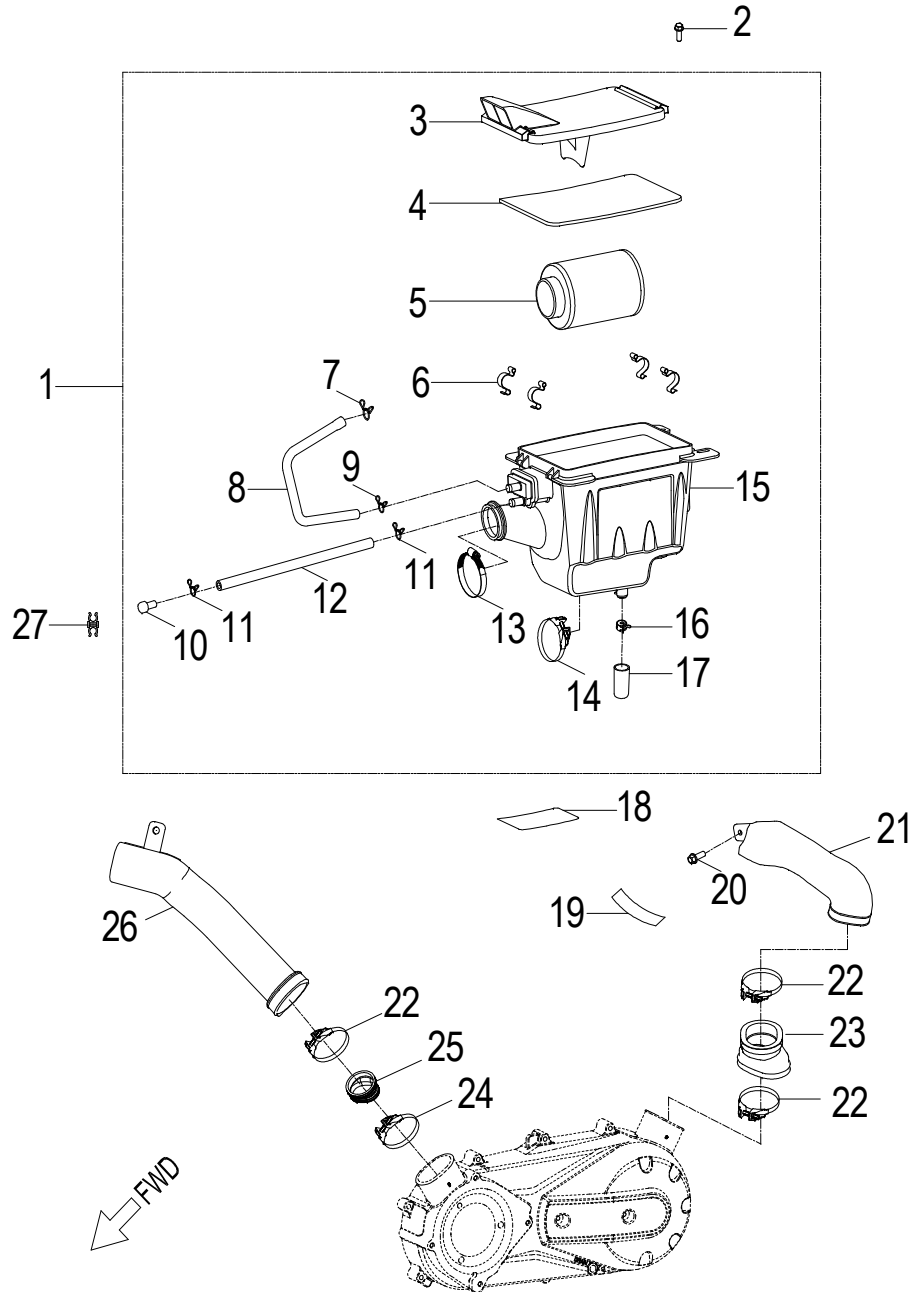

Item	Part Number	Description	Q.ty
1	17200224-002	Asm., Cleaner, Air	1
2	92005-060168-00K	Bolt	2
3	17207207-000	Cover, Air Cleaner	1
4	3371639A-000	Gasket	1
5	17205201-001	Filter, Air Cleaner	1
6	1720839A-000	Clip	4
7	94510-14018	Clip	1
8	17381222-001	Tube, Breather, Ventilated	1
9	94510-12016	Clip	1
10	17370201-000	Plug, Trap	1
11	94510-12012	Clip	2
12	17381207-000	Tube, Breather, Ventilated	1
13	94520-05070	Strap	1
14	89669221-000	Strap	1
15	17203213-000	Box, Air Cleaner	1
16	94510-21616	Clip	1
17	94414-01613-060	Hose, Drain	1
18	87011210-000	Decal, Insulation	1
19	87011219-000	Decal, Insulation	1
20	92003-060168-00K	Bolt	1
21	17256208-000	Duct, Outlet	1
22	89669212-000	Strap	3
23	17269206-000	Boot, Duct	1
24	89669204-000	Strap	1
25	1726939A-001	Boot, Duct	1
26	1725562E-000	Duct, Inlet	1
27	89753209-000	Strap, Oil Hose	1