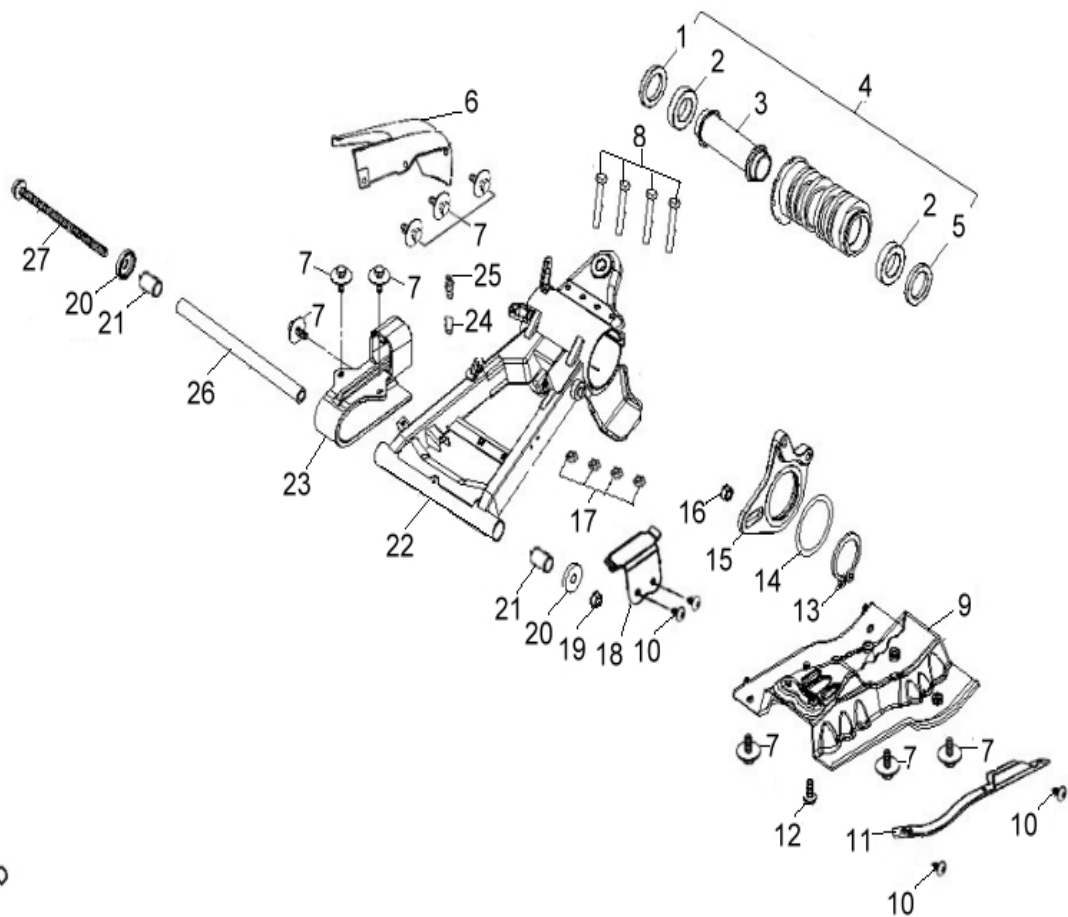

D-18: REAR SWIM ARM ASSEMBLY

Item	Part Number	Description	Q.ty
1	96500-426208A7271	Seal, Oil	1
2	96100-60070-LLU00	Bearing, Ball	2
3	42810221-000	Tube, Spacer	1
4	42803217-001	Asm., Housing, Rear Axle	1
5	96500-446208A7271	Seal, Oil	1
6	40521206-000	Protector, Chain	1
7	96007-060168-00K	Bolt	9
8	96000-100658-0KL	Bolt	4
9	40520212-000	Cover, Sprocket	1
10	93903-1050128-00K	Screw	4
11	40525206-000	Chain Guider	1
12	96007-060188-00K	Bolt	1
13	94511-7500S	Clip, Cir	1
14	93210-07531	O-Ring	1
15	43510203-000	Mount, Caliper	1
16	43512201-000	Shaft, Caliper Bracket	1
17	90355-10000-14C	Nut	4
18	53005301-000	Retainer, Brake Line, Front	1
19	90355-14000-19C	Nut	1
20	52422202-000	Cover, Swing Arm Seal	2
21	22106205-000	Bushing, Sheave	2
22	52410242-385	Arm, Swing	1
23	40525203-000	Chain Guider	1
24	51301131-000	Cap, Valve, Grease	1
25	51300131-000	Valve, Grease	1
26	52420201-000	Tube, Spacer	1
27	96000-143508-00C	Bolt	1