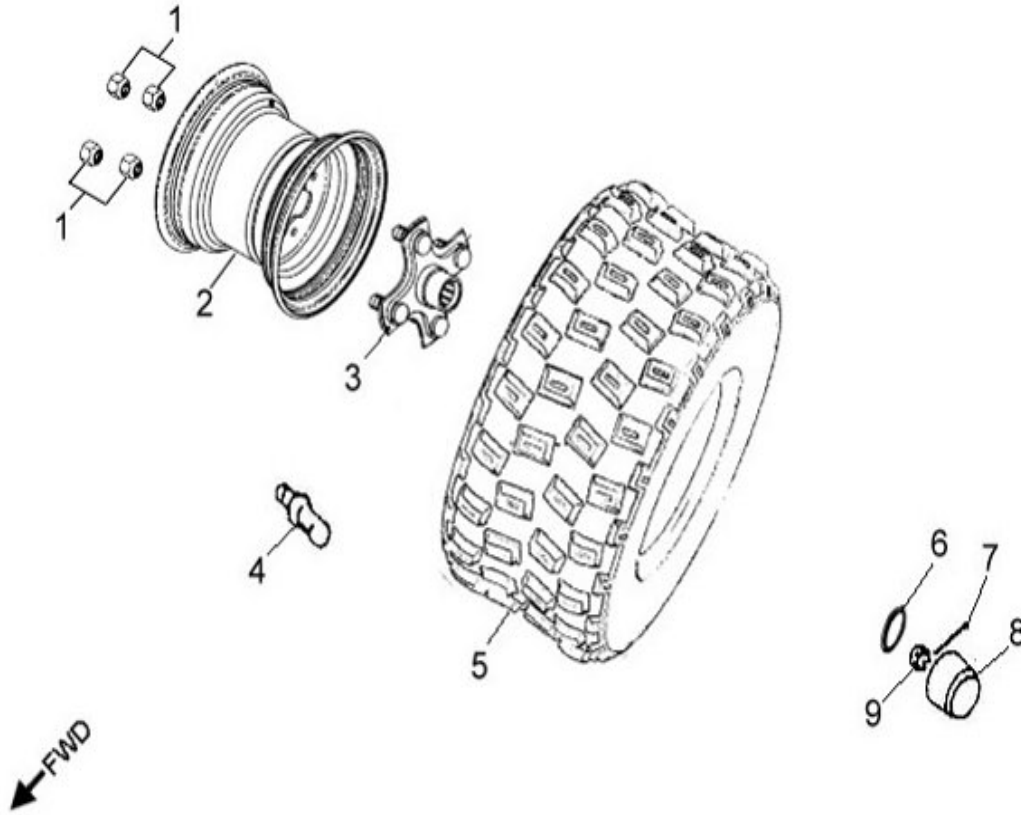

D-25: REAR WHEEL

Item	Part Number	Description	Q.ty
1	95111-10000-00B	Nut	8
2	42802206-000	Rear Rim(Aluminum)	2
3	4202039A-000	Hub, Wheel, RH	2
4	42616131-000	Valve, Rim	2
5	42811231-000	Tire	2
6	94121-1835200-000	Washer	2
7	94201-32320	Pin, Cotter	2
8	4273039A-000	Cap, Hub	2
9	90353-18000-00C	Shaft, Prob	2