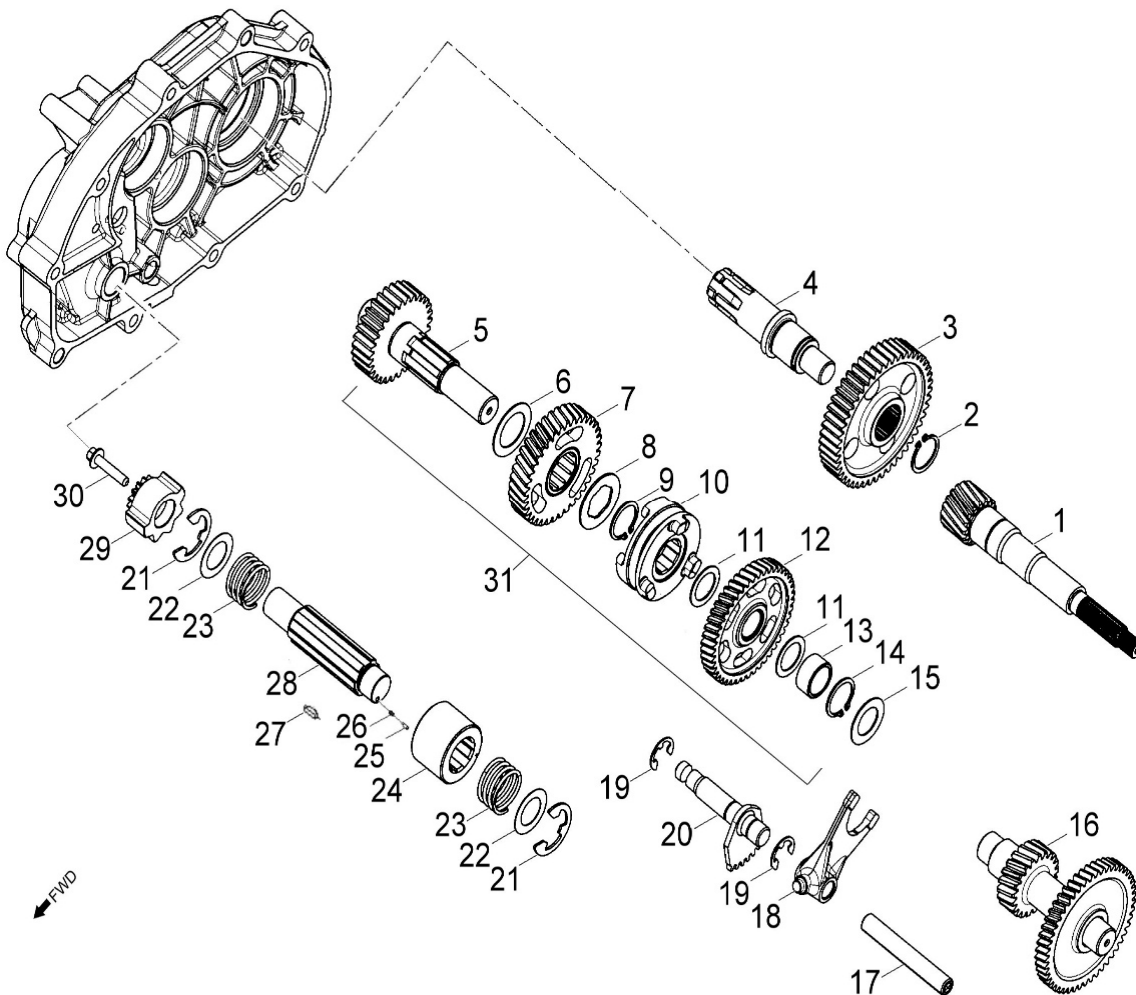

Item	Part Number	Description	Q.ty
1	1443069F-000	Arm Comp,Valve Rocker Intake	1
2	14433140-000	Nut,Tappet Adjusting	4
3	14432140-000	Screw,Tappet Adjusting	4
4	1445169S-000	Shaft,Valve Rocker Arm	2
5	1444069F-000	Arm Comp,Valve Rocker Exhaust	1
6	1221869S-001	Nut, Head	4
7	96000-060228-14C	Bolt	2
8	1452150N-000	Tensioner	1
9	14523119-002	Gasket, Tensioner	1
10	1455050A-000	Guide, Cam Chain, RH	1
11	1453550A-000	Pivot, Guide	1
12	1440169S-000	Chain, Cam	1
13	1450050N-000	Guide, Cam Chain, LH	1
14	91000-060128-0KL	Bolt	2
15	1410869S-000	Sprocket, Camshaft	1
16	1440069N-000	Asm., Cam Shaft	1

**D-9: DRIVEN CLUTCH**

Item	Part Number	Description	Q.ty
1	2200069S-001	Asm., Driven Clutch	1
2	2210062E-000	Clutch, Outer	1
3	2210139A-000	Hold, Cam	1
4	93214-02031	O-Ring	1
5	95111-0001C-000	Nut	1
6	2200162E-000	Asm., Driven Shoes	1
7	2323962E-000	Seal, Collor	1
8	2323362E-000	Spring, Clutch	1
9	2323762E-000	Seal, Collor	1
10	93214-04720	O-Ring	2
11	96500-404704FKM	Seal, Oil	2
12	2322062E-005	Sheave, Moveable	1
13	2322562E-000	Pin, Guide	3
14	2322662E-000	Roller, Guide	3
15	2320062E-000	Sheave, Driven	1
16	94121-2038005-00K	Washer	1
17	91205-050088-0KL	Bolt	1
18	2210539A-000	Nut, Driven	1
19	94101-2538010-000	Washer	4
20	2210839A-000	Guide, Cam	1
21	94122-2550020-00K	Washer, Special	5
22	2210439A-000	Retainer, Ball	1
23	94511-250IS	Clip, Cir	1
24	94101-2531010-00K	Washer	1
25	96211-07000	Ball, Steel	8

**D-10: OIL PUMP/STARTING MOTOR**

Item	Part Number	Description	Q.ty
1	2842350A-000	Gear, Starter	1
2	2842450A-000	Shaft, Starter Motor	1
3	2842250A-000	Asm., Gear Starter	1
4	2822069N-000	Gear, Starter	1
5	96000-060308-08C	Bolt	2
6	1500050A-000	Asm., Oil Pump	1
7	1515050A-000	Sprocket, Oil Pump	1
8	94511-1000S	Clip, Cir	1
9	1514150A-000	Chain, Oil Pump	1
10	1571150A-000	Cover, Oil Pump	1
11	96000-060128-08C	Bolt	2
12	3120062E-000	Motor, Starter	1
13	93210-02431	O-Ring	1
14	96000-060208-08C	Bolt	2