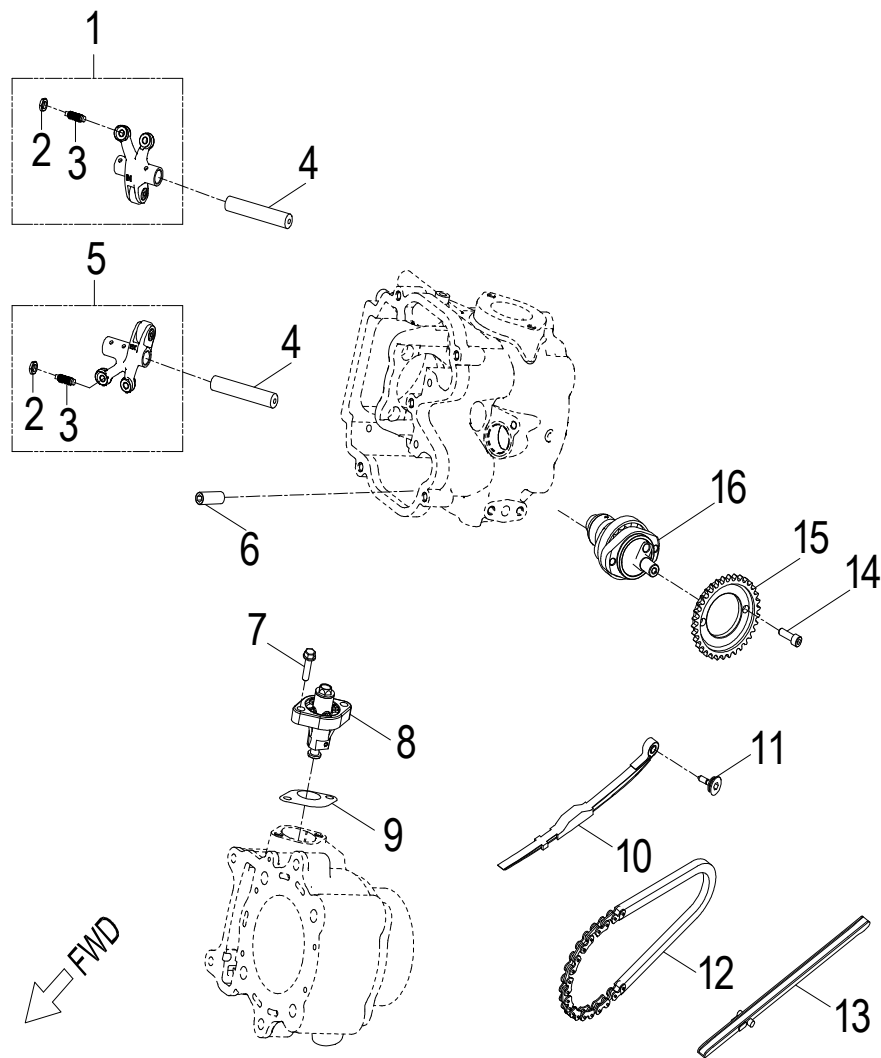

Item	Part Number	Description	Q.ty
1	1443069F-000	Arm Comp,Valve Rocker Intake	1
2	14433140-000	Nut,Tappet Adjusting	4
3	14432140-000	Screw,Tappet Adjusting	4
4	1445169S-000	Shaft,Valve Rocker Arm	2
5	1444069F-000	Arm Comp,Valve Rocker Exhaust	1
6	1221869S-001	Nut, Head	4
7	96000-060228-14C	Bolt	2
8	1452150N-000	Tensioner	1
9	14523119-002	Gasket, Tensioner	1
10	1455050A-000	Guide, Cam Chain, RH	1
11	1453550A-000	Pivot, Guide	1
12	1440169S-000	Chain, Cam	1
13	1450050N-000	Guide, Cam Chain, LH	1
14	91000-060128-0KL	Bolt	2
15	1410869S-000	Sprocket, Camshaft	1
16	1440069N-000	Asm., Cam Shaft	1