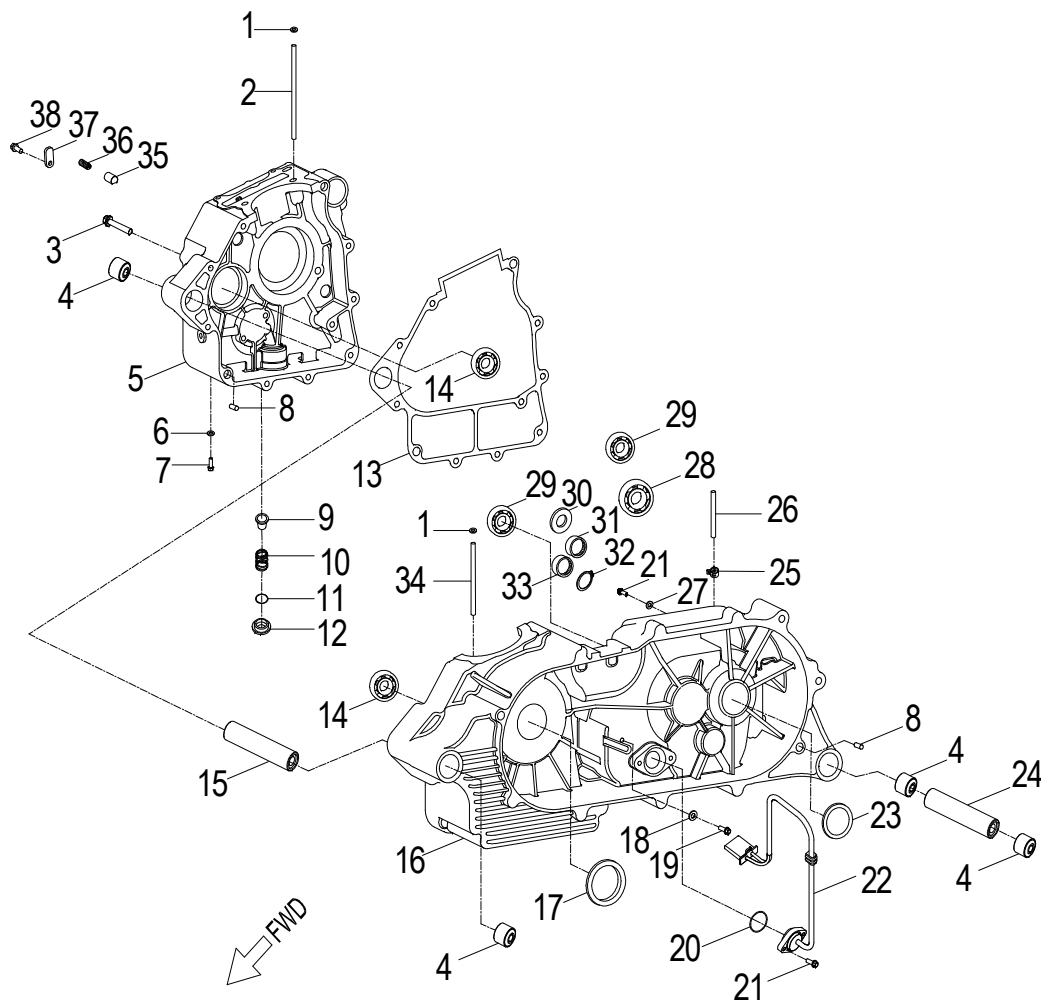

D-3: CRANKCASE

Item	Part Number	Description	Q.ty
1	94112-0816030-00B	Washer	4
2	91001-081819-00C	Stud	2
3	96000-060508-08C	Bolt	4
4	96400-102824	Bushing	4
5	1110150A-001	Crankcase, Rh	1
6	94101-1221320-00L	Washer	1
7	96003-120158-17C	Bolt	1
8	94301-10140	Pin, Dowel	4
9	15421119-000	Screen	1
10	15426119-000	Spring, Screen	1
11	93212-03132	O-Ring	1
12	11334119-000	Plug, Drain, Oil	1
13	1119150A-002	Gasket	1
14	96100-63040-00000	Bearing, Ball	2
15	1115050A-000	Spacer, Collar	1
16	1120150A-001	Crankcase, Lh	1
17	96504-304207FKM	Seal, Oil	1
18	94101-0624016-00G	Washer	1
19	96000-060108-08C	Bolt	1
20	93212-02620	O-Ring	1
21	96000-060128-08C	Bolt	4
22	3575950S-000	Asm., Sensor, Shifter	1
23	96504-253807FKM	Seal, Oil	1
24	1115150A-000	Spacer, Collar, Rear	1
25	94515-12008	Clamp	1
26	94408-09013-400	Hose	1
27	94101-0618015-00K	Washer	2
28	96100-63050-00000	Bearing, Ball	1
29	96100-62040-00000	Bearing, Ball	1
30	94101-1733015-000	Washer	1
31	91120-172518	Bearing, Needle	1
32	94511-2500S	Clip, Cir	1
33	96200-202715	Bearing, Needle	1
34	91001-081889-00C	Stud	2
35	1300369N-000	Pin, Barrier	1
36	1110869N-000	Spring, Barrier	1
37	1300469N-000	Barrier, Crankshaft	1
38	96000-060168-08C	Bolt	1