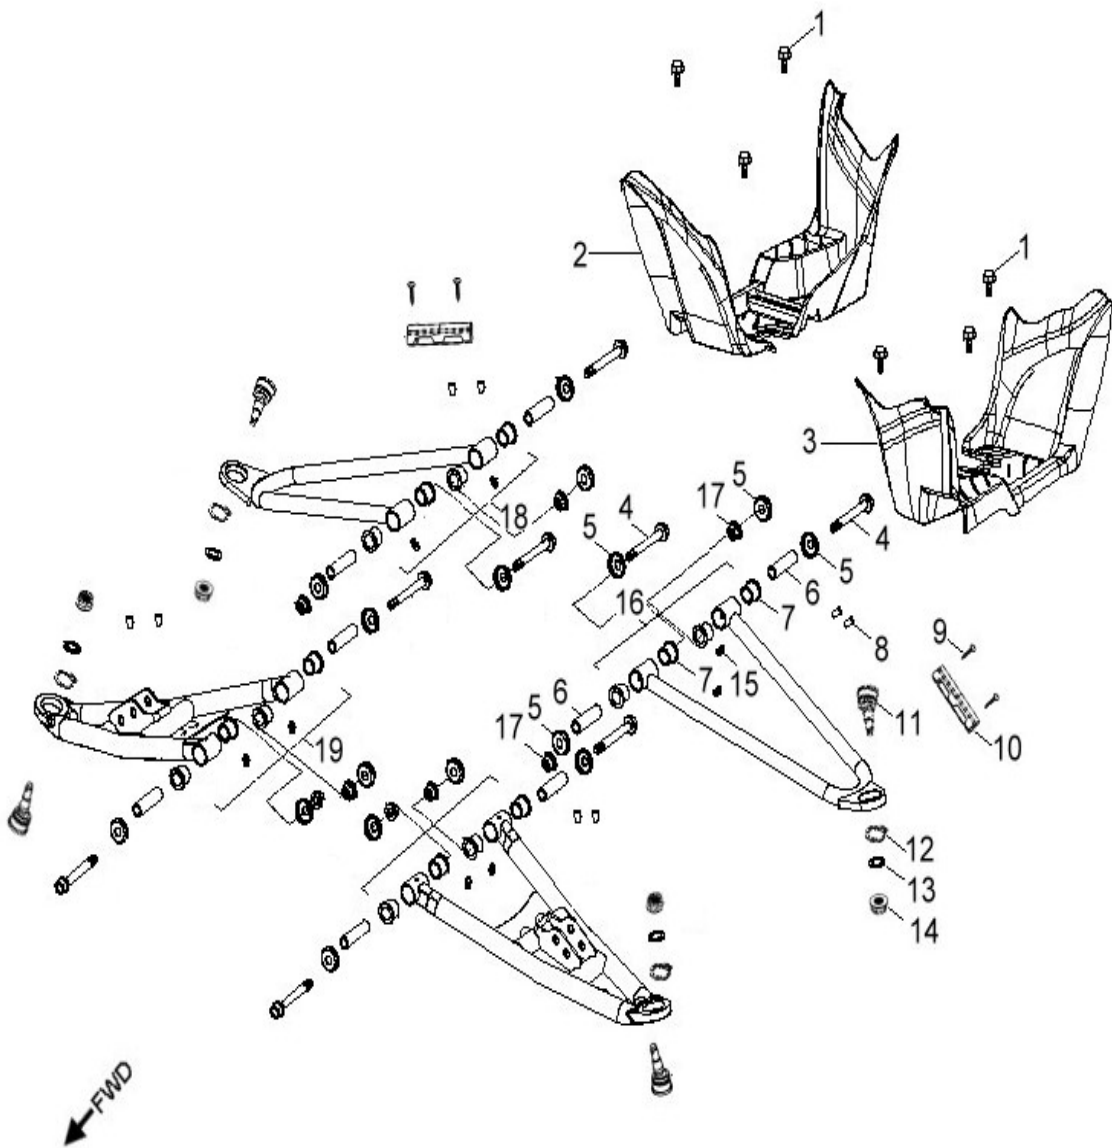

## D-18: REAR SWIM ARM ASSEMBLY

Item	Part Number	Description	Q.ty
1	96500-426208A7271	Seal, Oil	1
2	96100-60070-LLU00	Bearing, Ball	2
3	42810221-000	Tube, Spacer	1
4	42803217-001	Asm., Housing, Rear Axle	1
5	96500-446208A7271	Seal, Oil	1
6	40521206-000	Protector, Chain	1
7	96007-060168-00K	Bolt	9
8	96000-100658-0KL	Bolt	4
9	40520212-000	Cover, Sprocket	1
10	93903-1050128-00K	Screw	4
11	40525206-000	Chain Guider	1
12	96007-060188-00K	Bolt	1
13	94511-7500S	Clip, Cir	1
14	93210-07531	O-Ring	1
15	43510203-000	Mount, Caliper	1
16	43512201-000	Shaft, Caliper Bracket	1
17	90355-10000-14C	Nut	4
18	53005301-000	Retainer, Brake Line, Front	1
19	90355-14000-19C	Nut	1
20	52422202-000	Cover, Swing Arm Seal	2
21	22106205-000	Bushing, Sheave	2
22	52410242-385	Arm, Swing	1
23	40525203-000	Chain Guider	1
24	51301131-000	Cap, Valve, Grease	1
25	51300131-000	Valve, Grease	1
26	52420201-000	Tube, Spacer	1
27	96000-143508-00C	Bolt	1

Item	Part Number	Description	Q.ty
1	92001-080128-00K	Bolt	2
2	50450243-458	Bracket, Bumper	1
3	92005-060148-00K	Bolt	2

**D-20: SWING ARM, FOOTREST**

Item	Part Number	Description	Q.ty
1	96007-060168-00K	Bolt	6
2	64300218-000	Footwell, RH	1
3	64310218-000	Footwell, LH	1
4	96000-100658-0KL	Bolt	8
5	52426156-000	Cap, dustproof	16
6	53140201-000	Spacer	8
7	53135202-000	Bushing	16
8	51301131-000	Cap, Valve, Grease	8
9	93903-1050128-00K	Screw	4
10	53005203-000	Retainer, Brake Line, Front	2
11	52451204-000	Ball Joint	4
12	94511-3113S	Clip, Cir	4
13	94101-1225020-00C	Washer	4
14	90351-12000-00C	Nut, Lock	4
15	51300131-000	Valve, Grease	8
16	53132211-385	A-Arm, Upper, Lh	1
17	94050-10000-00C	Nut	8
18	53032211-385	A-Arm, Upper, Rh	1
19	53050206-385	A-arm, Lower	2