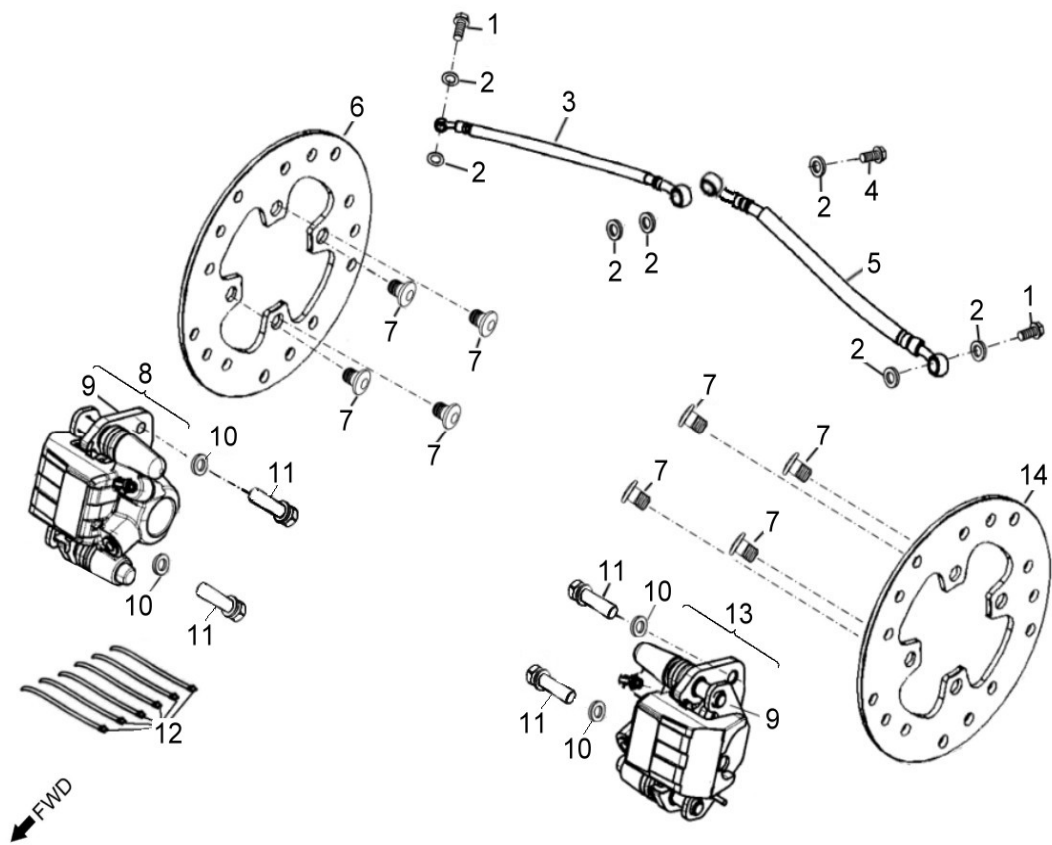

Item	Part Number	Description	Q.ty
1	92001-080128-00K	Bolt	2
2	50450243-458	Bracket, Bumper	1
3	92005-060148-00K	Bolt	2

**D-20: SWING ARM, FOOTREST**

Item	Part Number	Description	Q.ty
1	96007-060168-00K	Bolt	6
2	64300218-000	Footwell, RH	1
3	64310218-000	Footwell, LH	1
4	96000-100658-0KL	Bolt	8
5	52426156-000	Cap, dustproof	16
6	53140201-000	Spacer	8
7	53135202-000	Bushing	16
8	51301131-000	Cap, Valve, Grease	8
9	93903-1050128-00K	Screw	4
10	53005203-000	Retainer, Brake Line, Front	2
11	52451204-000	Ball Joint	4
12	94511-3113S	Clip, Cir	4
13	94101-1225020-00C	Washer	4
14	90351-12000-00C	Nut, Lock	4
15	51300131-000	Valve, Grease	8
16	53132211-385	A-Arm, Upper, Lh	1
17	94050-10000-00C	Nut	8
18	53032211-385	A-Arm, Upper, Rh	1
19	53050206-385	A-arm, Lower	2

Item	Part Number	Description	Q.ty
1	96000-100508-0KL	Bolt	5
2	96000-100608-0KL	Bolt	1
3	52400245-038	Asm., Suspension, Rear	1
4	94050-10000-00C	Nut	5
5	51100245-038	Asm., Suspension, Front	2

**D-24: FRONT WHEEL**

Item	Part Number	Description	Q.ty
1	96500-25470700000	Seal, Oil	2
2	96100-62040-Z0000	Bearing, Ball	2
3	4431139A-000	Spacer	2
4	4431539A-000	Spacer	2
5	42010204-000	Hub, Wheel, Front	1
6	42721206-000	Asm., Hub, Rh	1
7	0490005-000	Bearing, Ball	2
8	96500-223806A7271	Seal, Oil	2
9	4431239A-000	Spacer	2
10	42616131-000	Valve, Rim	2
11	42702206-000	Front Rim	2
12	42711231-000	Tire	2
13	95111-10000-00B	Nut	8
14	94121-1426016-000	Washer	2
15	94201-32320	Pin, Cotter	2
16	4273039A-000	Cap, Hub	2
17	90353-14015-00C	Shaft, Prob	2
18	4201039A-000	Hub, Wheel, Front	1
19	42710206-000	Asm., Hub, Lh	1

Item	Part Number	Description	Q.ty
1	95111-10000-00B	Nut	8
2	42802206-000	Rear Rim(Aluminum)	2
3	4202039A-000	Hub, Wheel, RH	2
4	42616131-000	Valve, Rim	2
5	42811231-000	Tire	2
6	94121-1835200-000	Washer	2
7	94201-32320	Pin, Cotter	2
8	4273039A-000	Cap, Hub	2
9	90353-18000-00C	Shaft, Prob	2