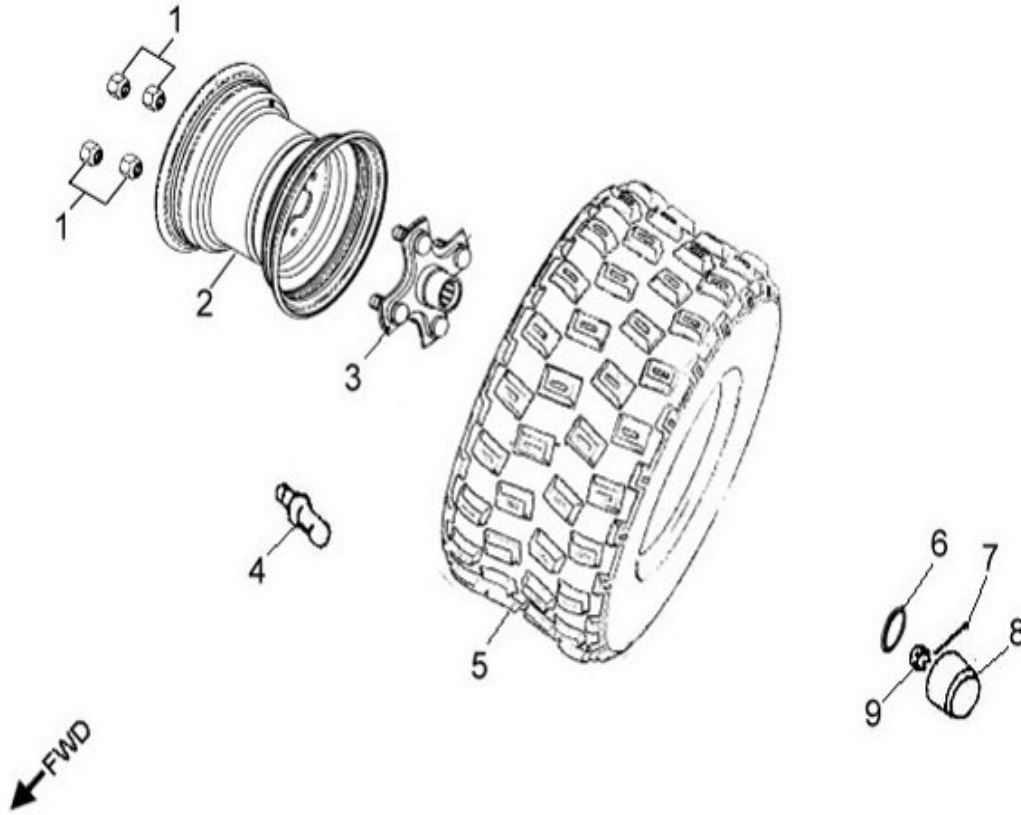

Item	Part Number	Description	Q.ty
1	95111-10000-00B	Nut	8
2	42802206-000	Rear Rim(Aluminum)	2
3	4202039A-000	Hub, Wheel, RH	2
4	42616131-000	Valve, Rim	2
5	42811231-000	Tire	2
6	94121-1835200-000	Washer	2
7	94201-32320	Pin, Cotter	2
8	4273039A-000	Cap, Hub	2
9	90353-18000-00C	Shaft, Prob	2