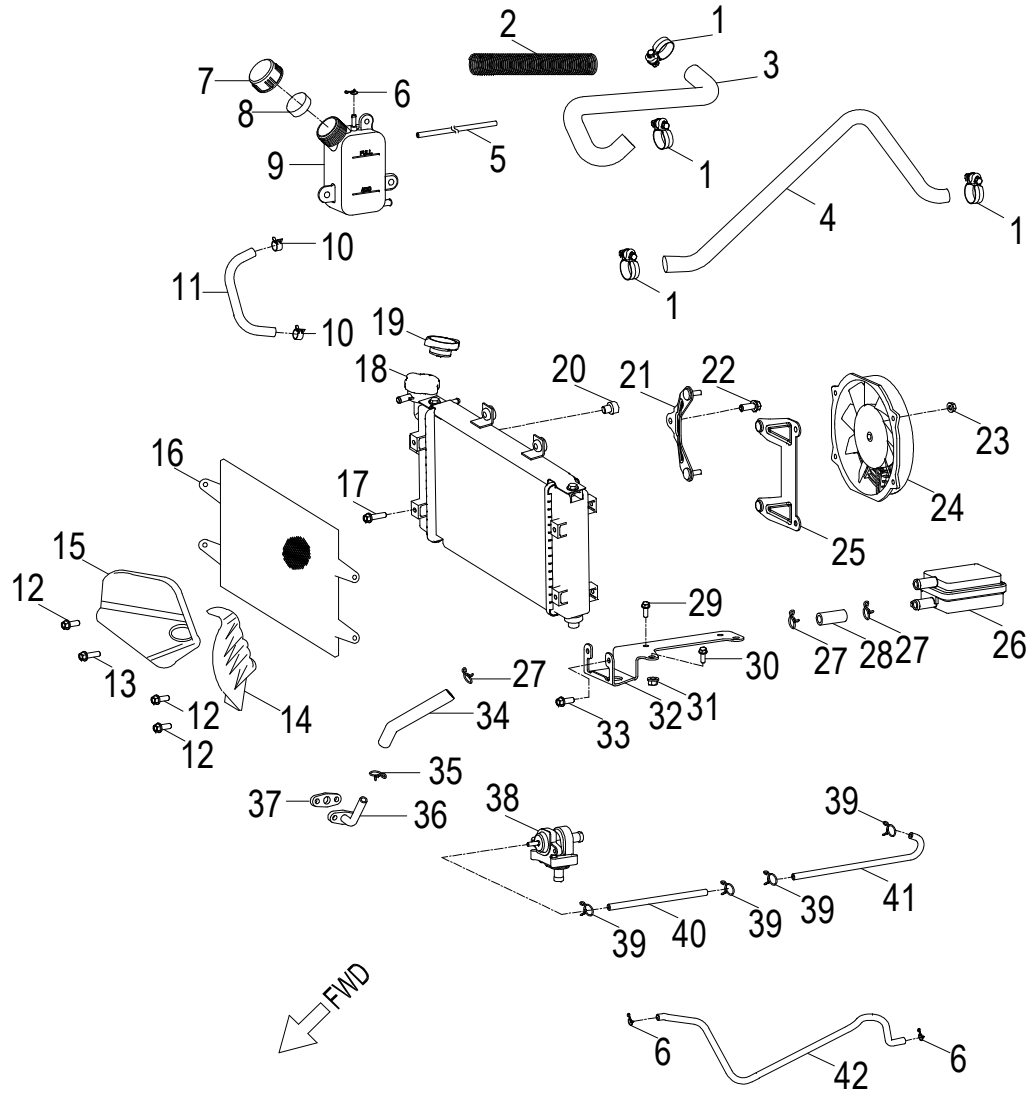

D-14: RADIATOR

Item	Part Number	Description	Q.ty
41	17533205-000	Hose	1
42	19505208-000	Hose, Bypass, Thermostatic	1