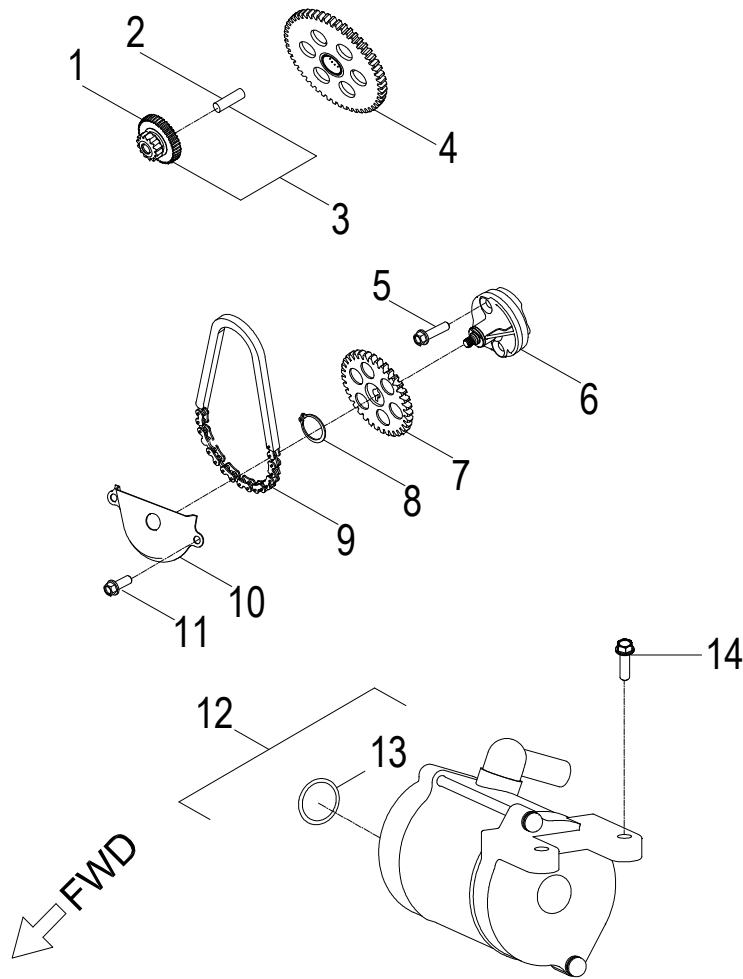

Item	Part Number	Description	Q.ty
1	1443069F-000	Arm Comp,Valve Rocker Intake	1
2	14433140-000	Nut,Tappet Adjusting	4
3	14432140-000	Screw,Tappet Adjusting	4
4	1445169S-000	Shaft,Valve Rocker Arm	2
5	1444069F-000	Arm Comp,Valve Rocker Exhaust	1
6	1221869S-001	Nut, Head	4
7	96000-060228-14C	Bolt	2
8	1452150N-000	Tensioner	1
9	14523119-002	Gasket, Tensioner	1
10	1455050A-000	Guide, Cam Chain, RH	1
11	1453550A-000	Pivot, Guide	1
12	1440169S-000	Chain, Cam	1
13	1450050N-000	Guide, Cam Chain, LH	1
14	91000-060128-0KL	Bolt	2
15	1410869S-000	Sprocket, Camshaft	1
16	1440069N-000	Asm., Cam Shaft	1

**D-8: DRIVE CLUTCH**

Item	Part Number	Description	Q.ty
1	2310069F-000	Belt, Driven	1
2	2210369S-001	Asm., Sliding	1
3	2213369N-000	Bushing, Slider	1
4	2213169S-000	Plate, Sheave	1
5	2212069S-000	Roller	1
6	2211062E-002	Wheel, Slot, Sliding, Primary	1
7	2210669S-000	Bushing, Sheave	1
8	2210262E-000	Sheave, moveable	1
9	94101-1733015-000	Washer	1
10	94101-1733060-00C	Washer	1
11	94050-14021-00C	Nut	1

**D-10: OIL PUMP/STARTING MOTOR**

Item	Part Number	Description	Q.ty
1	2842350A-000	Gear, Starter	1
2	2842450A-000	Shaft, Starter Motor	1
3	2842250A-000	Asm., Gear Starter	1
4	2822069N-000	Gear, Starter	1
5	96000-060308-08C	Bolt	2
6	1500050A-000	Asm., Oil Pump	1
7	1515050A-000	Sprocket, Oil Pump	1
8	94511-1000S	Clip, Cir	1
9	1514150A-000	Chain, Oil Pump	1
10	1571150A-000	Cover, Oil Pump	1
11	96000-060128-08C	Bolt	2
12	3120062E-000	Motor, Starter	1
13	93210-02431	O-Ring	1
14	96000-060208-08C	Bolt	2