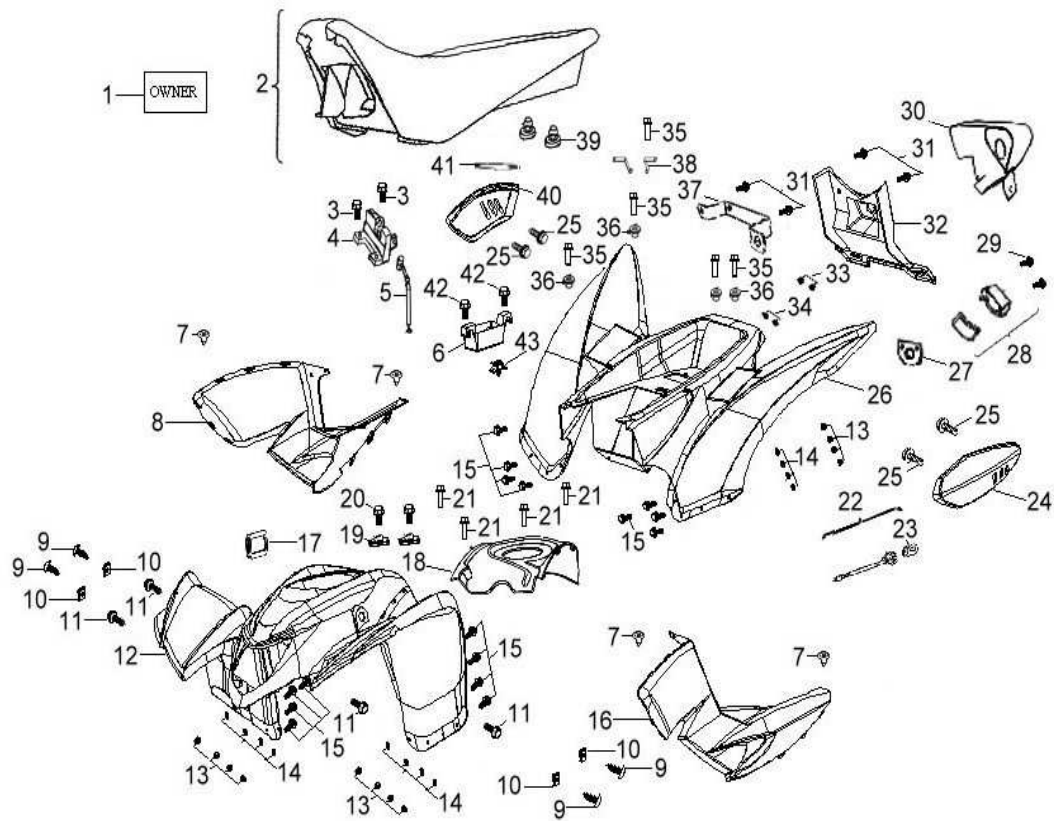

## D-18: REAR SWIM ARM ASSEMBLY

Item	Part Number	Description	Q.ty
1	96500-426208A7271	Seal, Oil	1
2	96100-60070-LLU00	Bearing, Ball	2
3	42810221-000	Tube, Spacer	1
4	42803217-001	Asm., Housing, Rear Axle	1
5	96500-446208A7271	Seal, Oil	1
6	40521206-000	Protector, Chain	1
7	96007-060168-00K	Bolt	9
8	96000-100658-0KL	Bolt	4
9	40520212-000	Cover, Sprocket	1
10	93903-1050128-00K	Screw	4
11	40525206-000	Chain Guider	1
12	96007-060188-00K	Bolt	1
13	94511-7500S	Clip, Cir	1
14	93210-07531	O-Ring	1
15	43510203-000	Mount, Caliper	1
16	43512201-000	Shaft, Caliper Bracket	1
17	90355-10000-14C	Nut	4
18	53005301-000	Retainer, Brake Line, Front	1
19	90355-14000-19C	Nut	1
20	52422202-000	Cover, Swing Arm Seal	2
21	22106205-000	Bushing, Sheave	2
22	52410242-385	Arm, Swing	1
23	40525203-000	Chain Guider	1
24	51301131-000	Cap, Valve, Grease	1
25	51300131-000	Valve, Grease	1
26	52420201-000	Tube, Spacer	1
27	96000-143508-00C	Bolt	1

Item	Part Number	Description	Q.ty
1	92001-080128-00K	Bolt	2
2	50450243-458	Bracket, Bumper	1
3	92005-060148-00K	Bolt	2

**D-20: SWING ARM, FOOTREST**

Item	Part Number	Description	Q.ty
1	96007-060168-00K	Bolt	6
2	64300218-000	Footwell, RH	1
3	64310218-000	Footwell, LH	1
4	96000-100658-0KL	Bolt	8
5	52426156-000	Cap, dustproof	16
6	53140201-000	Spacer	8
7	53135202-000	Bushing	16
8	51301131-000	Cap, Valve, Grease	8
9	93903-1050128-00K	Screw	4
10	53005203-000	Retainer, Brake Line, Front	2
11	52451204-000	Ball Joint	4
12	94511-3113S	Clip, Cir	4
13	94101-1225020-00C	Washer	4
14	90351-12000-00C	Nut, Lock	4
15	51300131-000	Valve, Grease	8
16	53132211-385	A-Arm, Upper, Lh	1
17	94050-10000-00C	Nut	8
18	53032211-385	A-Arm, Upper, Rh	1
19	53050206-385	A-arm, Lower	2