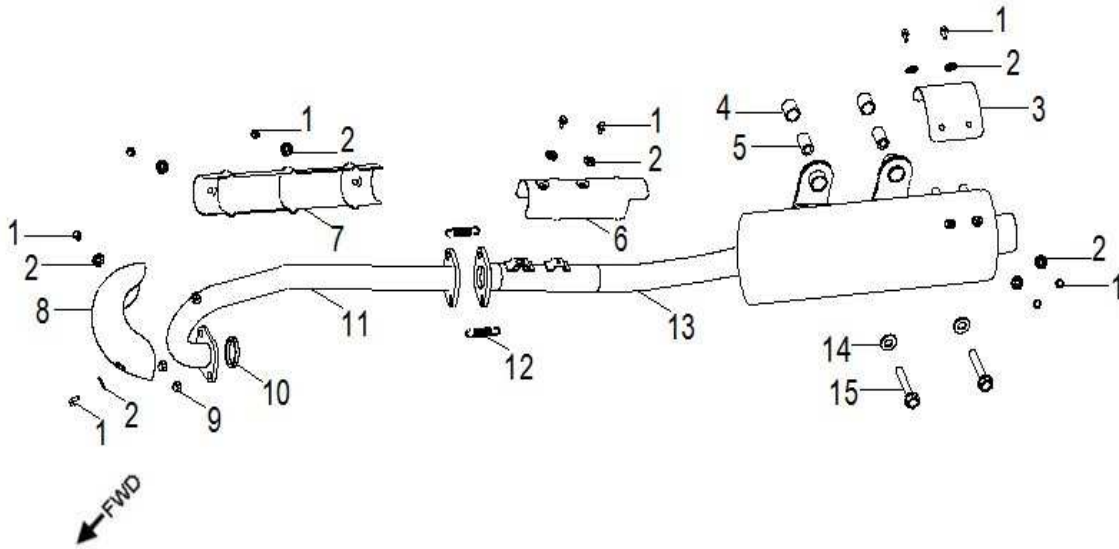

D-16: EXHAUST PIPE

Item	Part Number	Description	Q.ty
1	96000-050108-00K	Bolt	10
2	94103-0600000-00C	Washer, Star	10
3	18315223-000	Shield, Exhaust	1
4	18323201-000	Rubber Shim	2
5	18324201-000	Spacer	2
6	18315225-000	Shield, Exhaust	1
7	18315224-001	Shield, Exhaust	1
8	18314210-000	Muffler Protector(iron)	1
9	94050-08000-00C	Nut	2
10	18291538-000	Gasket	1
11	18299231-002	Pipe, Exhaust, Front	1
12	18297207-000	Spring	2
13	18298241-001	Silencer	1
14	94101-0822020-00C	Washer	2
15	96000-080458-0KL	Bolt	2