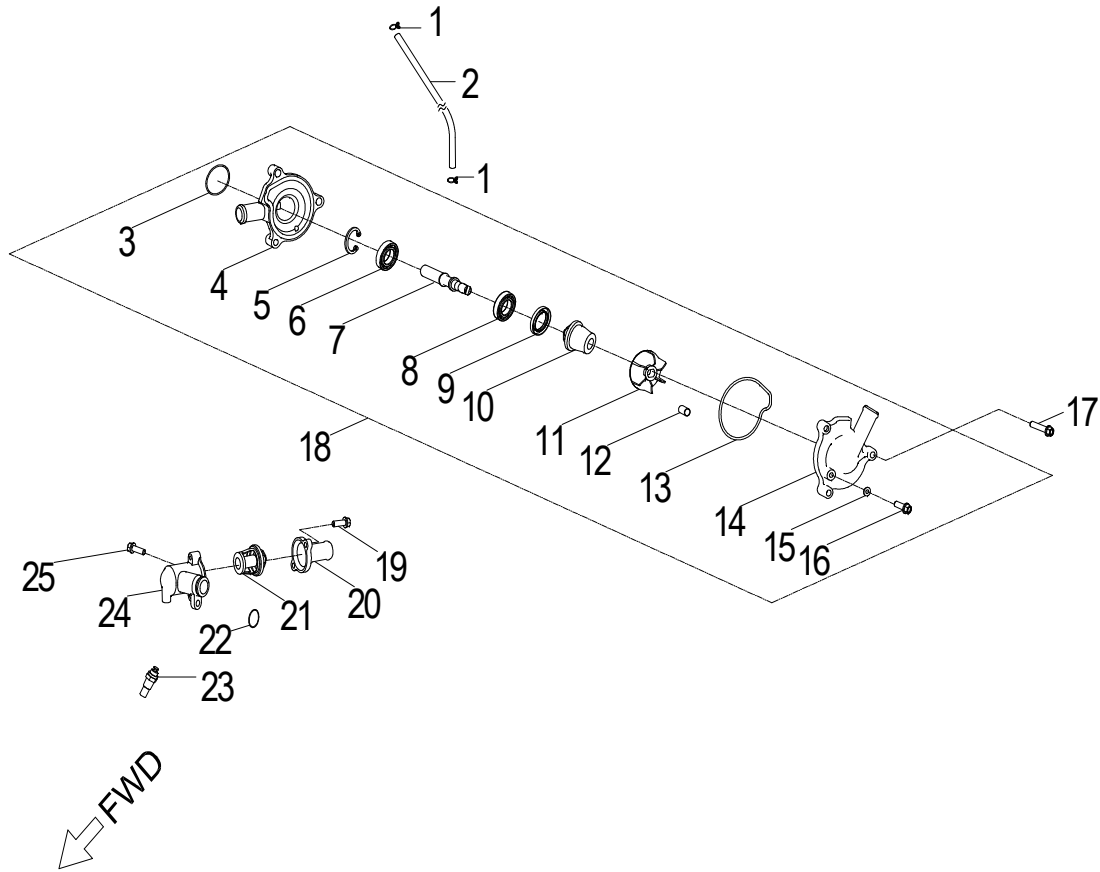

Item	Part Number	Description	Q.ty
1	1922250A-000	Clamp	2
2	1950250A-001	Hose	1
3	93210-02920	O-Ring	1
4	1921150A-000	Body, Water Pump	1
5	94512-2600R	Clip, Cir	1
6	96100-60000	Bearing, Ball	1
7	1923150A-000	Shaft, Water Pump	1
8	96100-69010	Bearing, Ball	1
9	96500-122207	Seal, Oil	1
10	1921750A-000	Seal, Mechanical	1
11	1921550A-000	Impeller, Water Pump	1
12	94301-08140	Pin, Dowel	2
13	1922950A-000	Gasket	1
14	1922150A-000	Flange, Water Pump	1
15	94101-0612010-00U	Washer	1
16	96000-060128-08C	Bolt	1
17	96000-060408-08C	Bolt	3
18	1921050A-000	Asm., Water Pump	1
19	96000-050168-00C	Bolt	2
20	1931550N-000	Flange, Thermostatic	1
21	1930050A-000	Bimetal, Thermostatic	1
22	93212-01719	O-Ring	1
23	1931950A-000	Sensor, Thermostatic	1
24	1931150A-000	Housing, Thermostatic	1
25	96000-060188-08C	Bolt	1