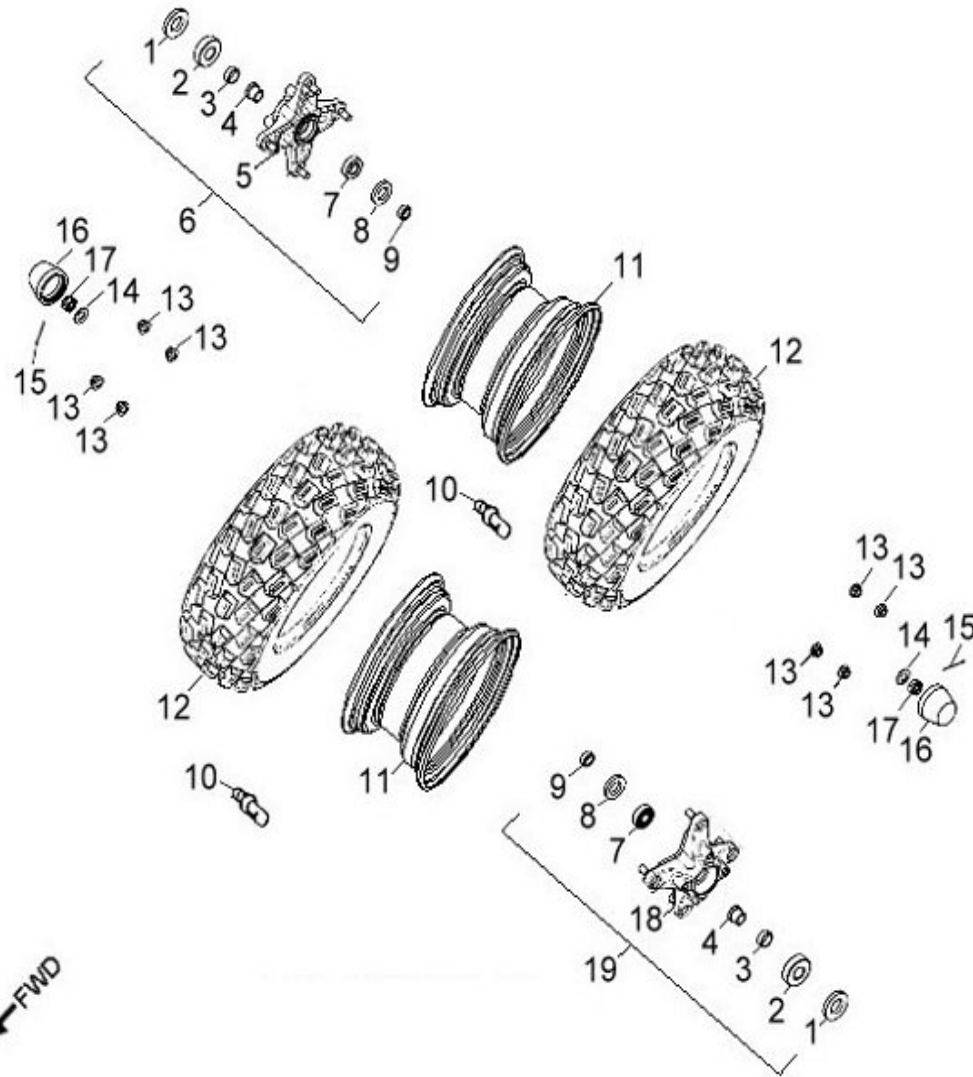

Item	Part Number	Description	Q.ty
1	92001-080128-00K	Bolt	2
2	50450243-458	Bracket, Bumper	1
3	92005-060148-00K	Bolt	2

**D-20: SWING ARM, FOOTREST**

Item	Part Number	Description	Q.ty
1	96007-060168-00K	Bolt	6
2	64300218-000	Footwell, RH	1
3	64310218-000	Footwell, LH	1
4	96000-100658-0KL	Bolt	8
5	52426156-000	Cap, dustproof	16
6	53140201-000	Spacer	8
7	53135202-000	Bushing	16
8	51301131-000	Cap, Valve, Grease	8
9	93903-1050128-00K	Screw	4
10	53005203-000	Retainer, Brake Line, Front	2
11	52451204-000	Ball Joint	4
12	94511-3113S	Clip, Cir	4
13	94101-1225020-00C	Washer	4
14	90351-12000-00C	Nut, Lock	4
15	51300131-000	Valve, Grease	8
16	53132211-385	A-Arm, Upper, Lh	1
17	94050-10000-00C	Nut	8
18	53032211-385	A-Arm, Upper, Rh	1
19	53050206-385	A-arm, Lower	2

Item	Part Number	Description	Q.ty
1	96500-25470700000	Seal, Oil	2
2	96100-62040-Z0000	Bearing, Ball	2
3	4431139A-000	Spacer	2
4	4431539A-000	Spacer	2
5	42010204-000	Hub, Wheel, Front	1
6	42721206-000	Asm., Hub, Rh	1
7	0490005-000	Bearing, Ball	2
8	96500-223806A7271	Seal, Oil	2
9	4431239A-000	Spacer	2
10	42616131-000	Valve, Rim	2
11	42702206-000	Front Rim	2
12	42711231-000	Tire	2
13	95111-10000-00B	Nut	8
14	94121-1426016-000	Washer	2
15	94201-32320	Pin, Cotter	2
16	4273039A-000	Cap, Hub	2
17	90353-14015-00C	Shaft, Prob	2
18	4201039A-000	Hub, Wheel, Front	1
19	42710206-000	Asm., Hub, Lh	1