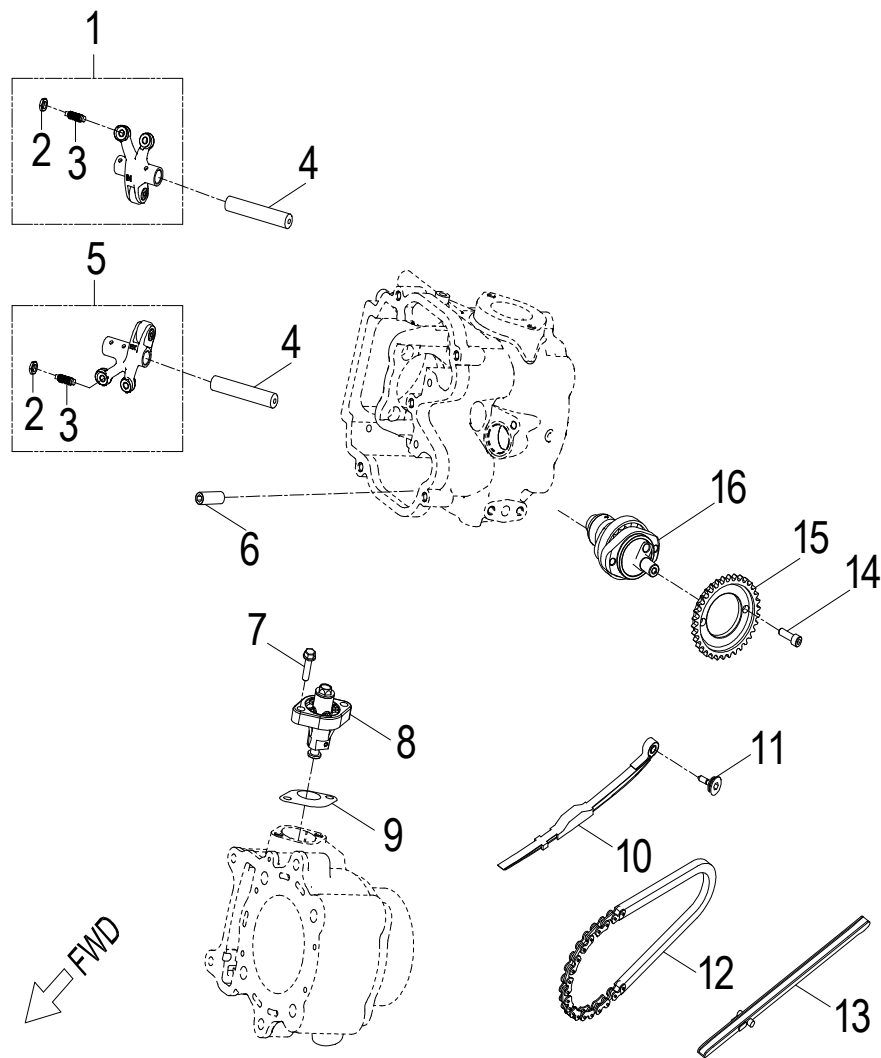

**D-2: PISTON, CRANKSHAFT**

Item	Part Number	Description	Q.ty
1	1342069S-000	Shaft, Balancer	1
2	94101-0832030-000	Washer	1
3	96000-080148-OKL	Bolt	1
4	1300069S-000	Asm., Crankshaft	1
5	94101-1426020-00C	Washer	1
6	94001-14000-00C	Nut	1
7	1544739A-000	Spring, Oil	1
8	1544139A-000	Tube, Oil, Crankshaft	1
9	1311550A-000	Clip, Piston Pin	2
10	1311169S-000	Pin, Piston	1
11	1310069E-000	Piston	1
12	90471-25404	Key, Woodruff	1
13	1301169S-000	Ring Set, Piston	1

Item	Part Number	Description	Q.ty
1	91003-060088-00K	Bolt	3
2	1133969S-000	Wind Guider, Drive Clutch	1
3	94301-10140	Pin, Dowel	2
4	11342203-000	Guard, Clutch Cover	1
5	96000-060208-10K	Bolt	4
6	96000-060408-08C	Bolt	10
7	11353201-000	Drain plug	1
8	1134750A-000	Tablet, Logo	1
9	96000-050128-00K	Bolt	2
10	1134169S-000	Cover, Clutch	1
11	96100-6004-LLUC3/ZG	Bearing, Ball	1
12	1135950A-002	Gasket	1

Item	Part Number	Description	Q.ty
1	1443069F-000	Arm Comp,Valve Rocker Intake	1
2	14433140-000	Nut,Tappet Adjusting	4
3	14432140-000	Screw,Tappet Adjusting	4
4	1445169S-000	Shaft,Valve Rocker Arm	2
5	1444069F-000	Arm Comp,Valve Rocker Exhaust	1
6	1221869S-001	Nut, Head	4
7	96000-060228-14C	Bolt	2
8	1452150N-000	Tensioner	1
9	14523119-002	Gasket, Tensioner	1
10	1455050A-000	Guide, Cam Chain, RH	1
11	1453550A-000	Pivot, Guide	1
12	1440169S-000	Chain, Cam	1
13	1450050N-000	Guide, Cam Chain, LH	1
14	91000-060128-0KL	Bolt	2
15	1410869S-000	Sprocket, Camshaft	1
16	1440069N-000	Asm., Cam Shaft	1