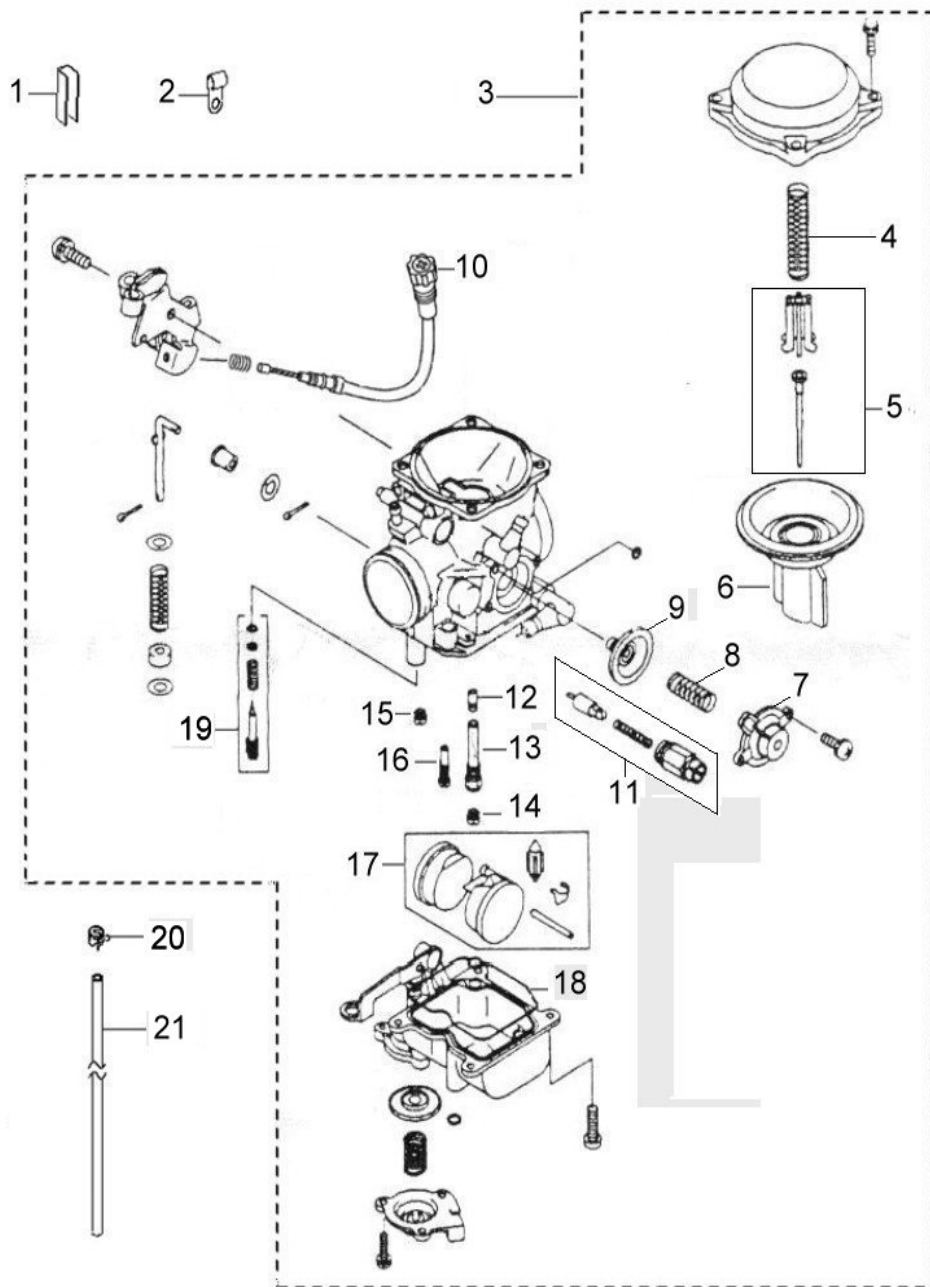

Item	Part Number	Description	Q.ty
1	16163201-000	Limiting Plate, Throttle	1
2	45458205-000	Cable Fastener	1
3	1610069S-000	Asm., Carburetor	1
4	1610269S-000	Spring	1
5	1610469S-000	Asm., Jet Needle	1
6	1605069S-000	Throttle Valve, Diaphragm	1
7	1615569S-000	Cover, Diaphragm	1
8	1617269S-000	Spring	1
9	1616769S-000		1
10	1611469S-000	Screw, Idle	1
11	5392369S-000	Manual Choke Comp	1
12	1615069S-000	Needle, Jet	1
13	1610569S-000	Valve, Needle	1
14	1610869S-000	Jet, Main	1
15	1621469S-000	Jet, Choke	1
16	1611069S-000	Jet, Pilot	1
17	1612369S-000	Float	1
18	1610669S-000	Seal, Float	1
19	1611569S-000	Screw, Air	1
20	94515-07807	Clamp	1
21	94403-04008-430	Tube, Oil	1