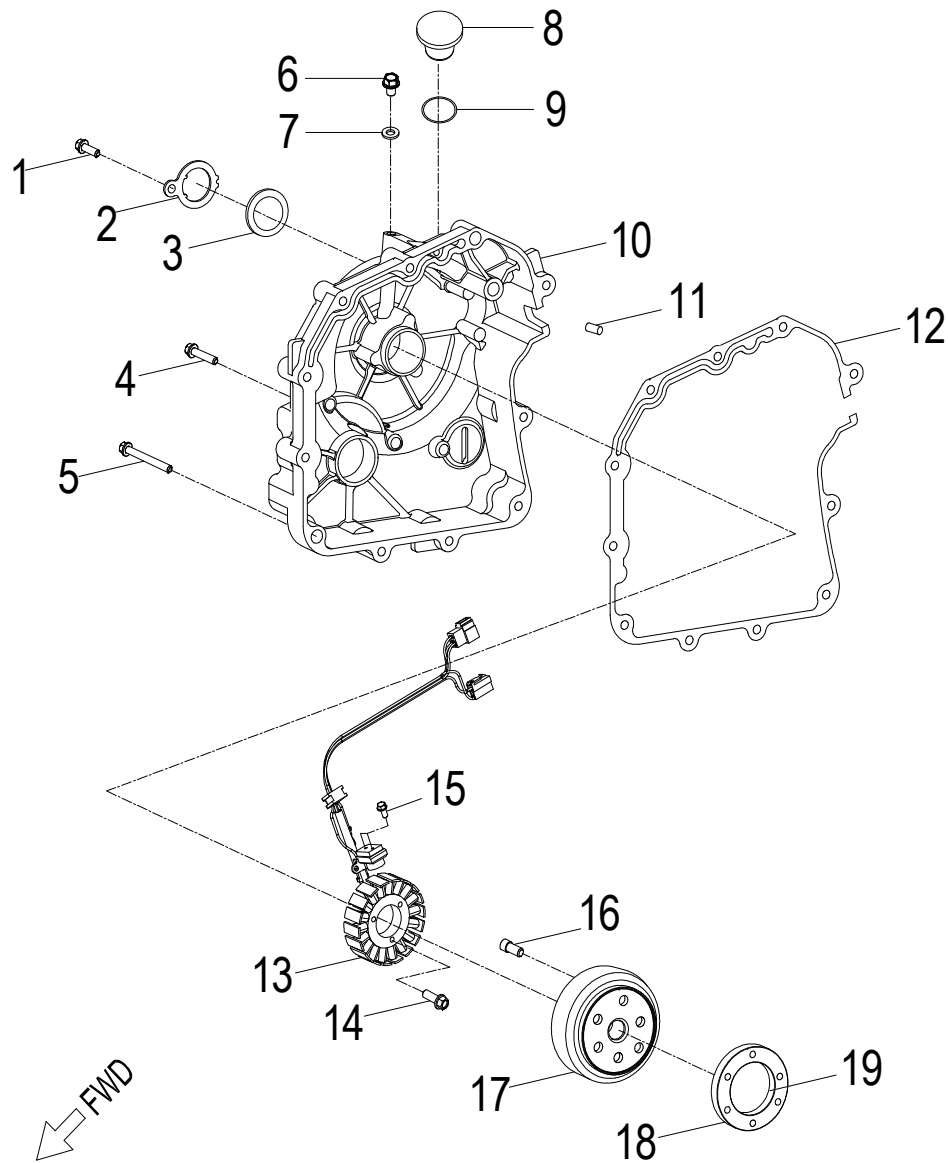

Item	Part Number	Description	Q.ty
1	96000-060128-08C	Bolt	1
2	1133350S-000	Retainer, Sight Glass	1
3	1120250A-000	Oil Windows	1
4	96000-060458-08C	Bolt	4
5	96000-061359-08G	Bolt	7
6	96000-060108-10K	Bolt	1
7	94101-0612010-00U	Washer	1
8	96600-30075000000	Cap(Nickel Silver)	1
9	93210-02724	O-Ring	1
10	1133550A-000	Crankcase Cover, Rh	1
11	94301-10140	Pin, Dowel	2
12	1139350A-002	Gasket, Crankcase, RH	1
13	3112062E-000	Stator	1
14	91300-050258-00C	Screw	3
15	92000-050128-00C	Bolt	2
16	91000-080188-00C	Bolt	6
17	3111069F-000	Flywheel	1
18	2812169N-000	Outer, One Way	1
19	2813069N-000	Asm., Rollor, One Way	1