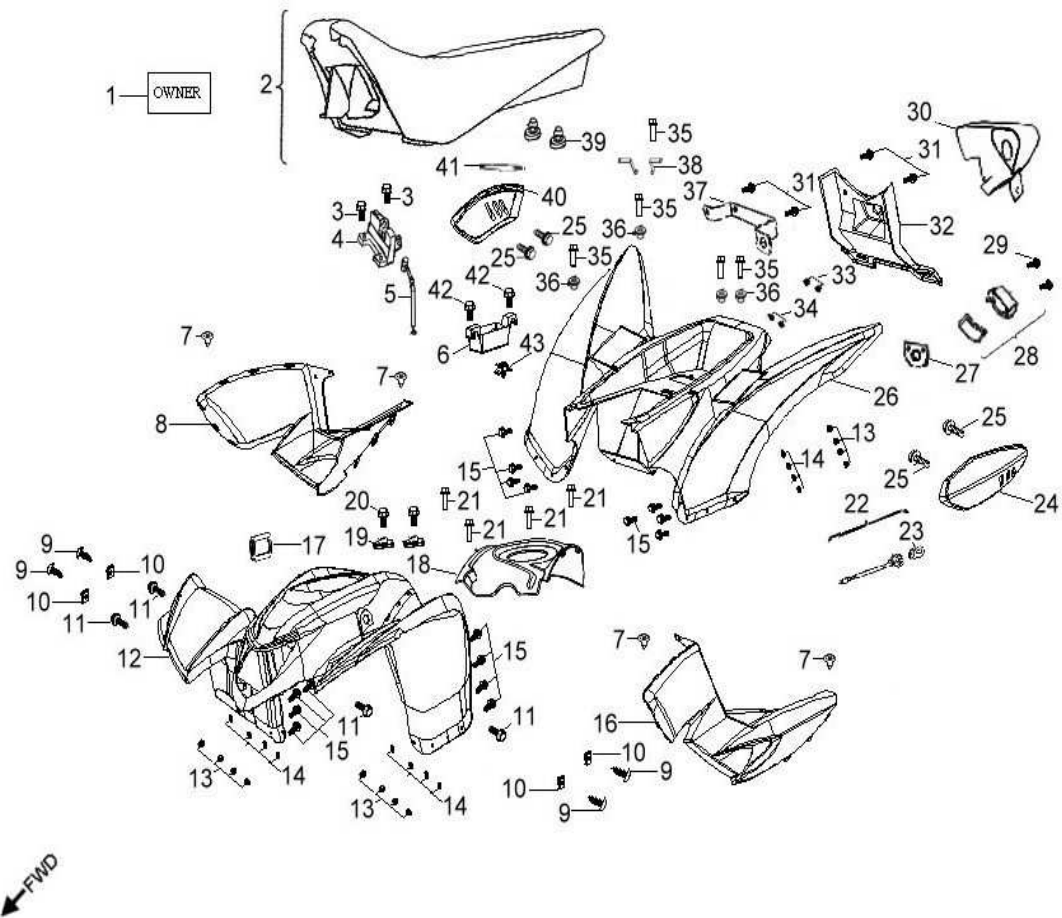

Item	Part Number	Description	Q.ty
39	77220180-000	Rubber, Seat	2
40	18319201-000	Veneer, RH	1
41	93213-04740	O-Ring	1
42	93100-050108-00K	Screw	2
43	89755202-000	Ground Cable, Battery	1