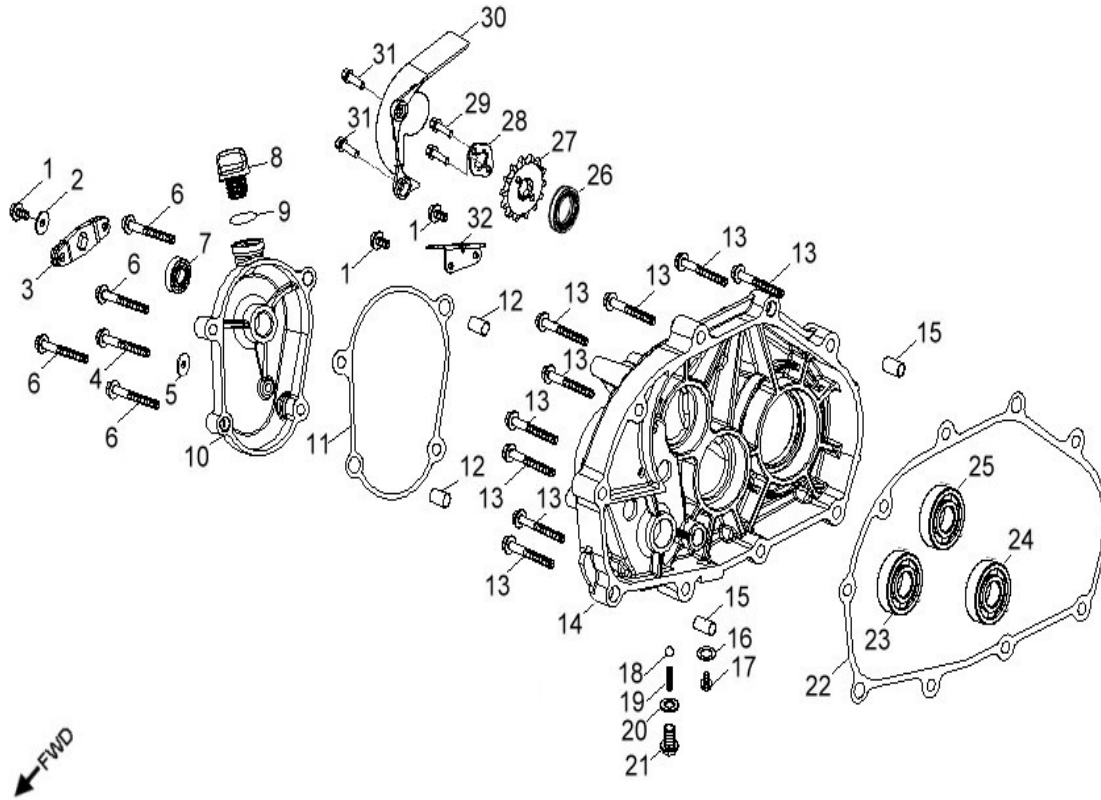

Item	Part Number	Description	Q.ty
1	96000-060168-10K	Bolt	3
2	94101-0618015-00K	Washer	1
3	2131755C-000	Lever, Shift	1
4	96000-060088-00K	Bolt	1
5	94101-0612010-00U	Washer	1
6	96000-060358-08C	Bolt	4
7	96500-142807A7271	Seal, Oil	1
8	15650111-001	Plug, Oil	1
9	93212-01425	O-Ring	1
10	2136150S-000	Cover, Shift	1
11	2136250S-002	Gasket, Inspection Cover	1
12	94301-08140	Pin, Dowel	2
13	96000-080458-00C	Bolt	9
14	2130155C-000	Cover, Transmission	1
15	94301-10140	Pin, Dowel	2
16	94101-1221320-00L	Washer	1
17	96000-120158-14C	Bolt	1
18	2132239A-000	Ball, Steel	1
19	2430655E-000	Spring, Detent	1
20	94101-1422010-00L	Washer	1
21	2430539A-000	Bolt	1
22	2139550A-002	Gasket, Transmission Cover	1
23	96100-63040-00000	Bearing, Ball	1
24	96100-63050-00000	Bearing, Ball	1
25	96100-62040-00000	Bearing, Ball	1
26	96504-255207NBR	Seal, Oil	1
27	23801159-001	Sprocket, Drive	1
28	23811201-000	Bracket, Sprocket	1
29	92000-060108-00C	Bolt	2
30	40510201-000	Shield	1
31	93501-060168-00K	Bolt	2
32	2134155C-000	Adaptor, Shift Cable	1