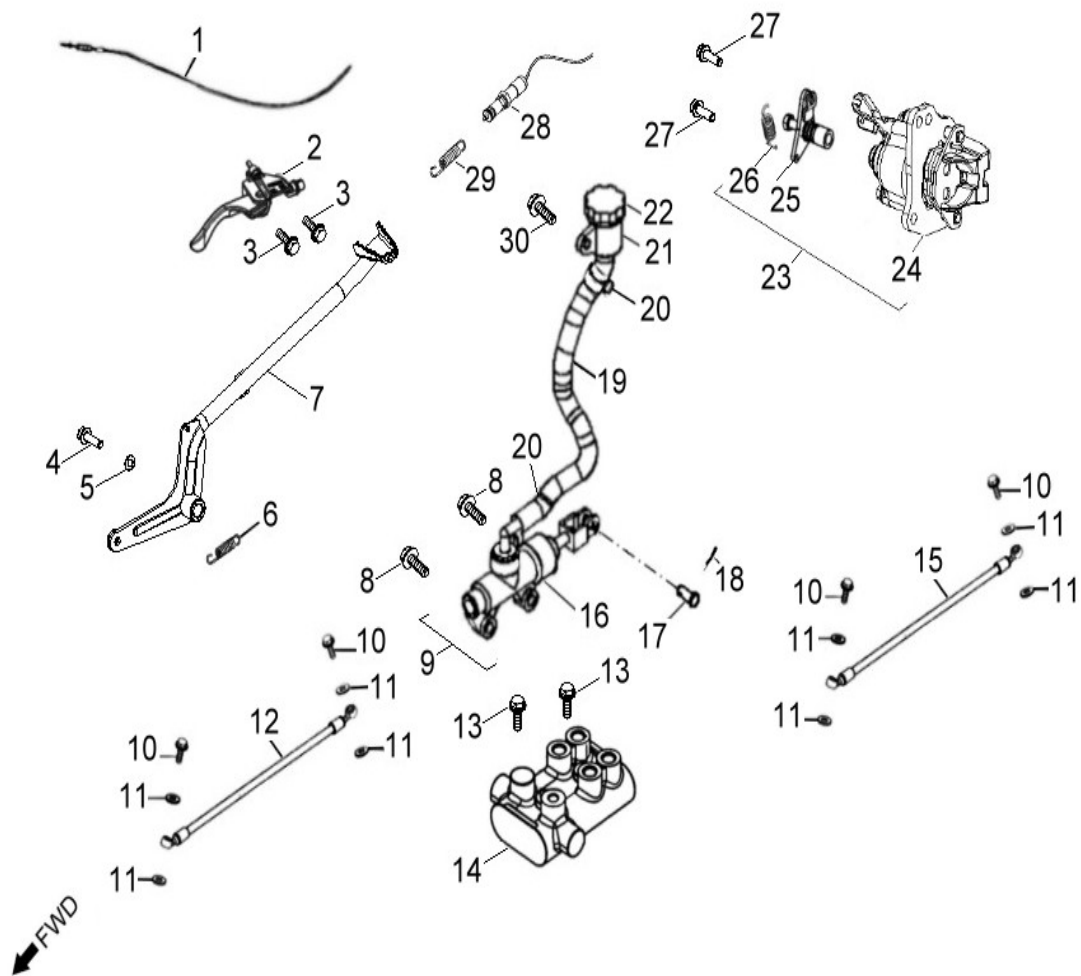

Item	Part Number	Description	Q.ty
1	38706206-001	Cable, Parking Brake	1
2	3871055E-000	Lever, Parking Brake	1
3	91000-060208-00K	Bolt	2
4	96000-080168-0KL	Bolt	1
5	94101-0822020-00C	Washer	1
6	43421206-000	Spring	1
7	43456214-000	Pedal, Brake	1
8	92001-080258-0KL	Bolt	2
9	4350055E-000	Asm., Master Cylinder	1
10	45456111-000	Bolt, Banjo	4
11	94101-1015012-00U	Washer	8
12	45447230-000	Hose, Brake	1
13	91000-080408-00C	Bolt	2
14	45470201-000	Brake Shunt	1
15	45447231-000	Hose, Brake	1
16	4350155E-000	Master Cylinder	1
17	94302-07018	Shaft, Filler Cover	1
18	43480201-000	Pin	1
19	45447210-000	Hose, Brake	1
20	94515-120S8	Clamp	2
21	43503204-000	Oil Tank, Brake	1
22	43016201-000	Cap, Oil Tank	1
23	45000209-000	Asm., Caliper, Rear	1
24	43120212-000	Pad, brake, Rear	1
25	43532203-000	Swing Arm, Caliper	1
26	43421209-000	Spring	1
27	96000-100258-0KL	Bolt	2
28	34916201-000	Switch, Brake	1
29	43422202-000	Spring, Switch	1
30	96000-060128-0KL	Bolt	1