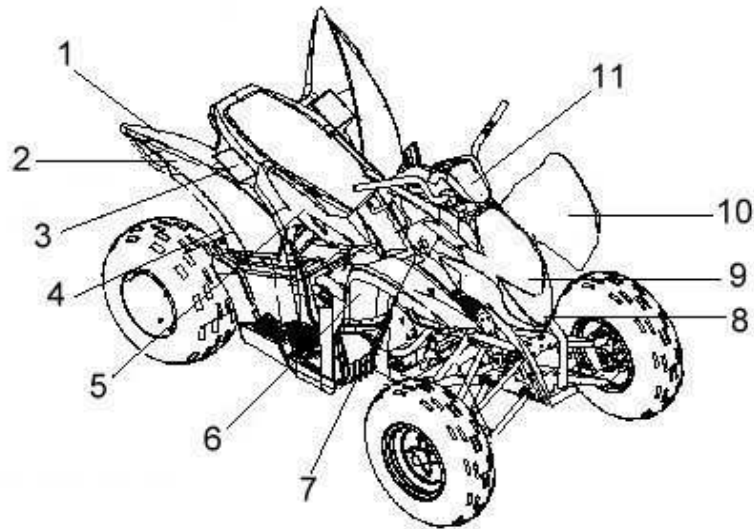

Item	Part Number	Description	Q.ty
1	99700220-000	Decal Kit Cobra 50/400 '15	1
2			
3	87851173-000	Decal, Waring, Y-16	1
4	87858156-000	Decal, Waring, Chain	1
5			
6	87854202-000	Decal , Waring, Reverse	1
7			
8			
9			
10			
11			
12	87852159-000	Decal, General Waring	1
13			
14	87843201-000	Decal-"drain bolt"	1
15			
16			
17