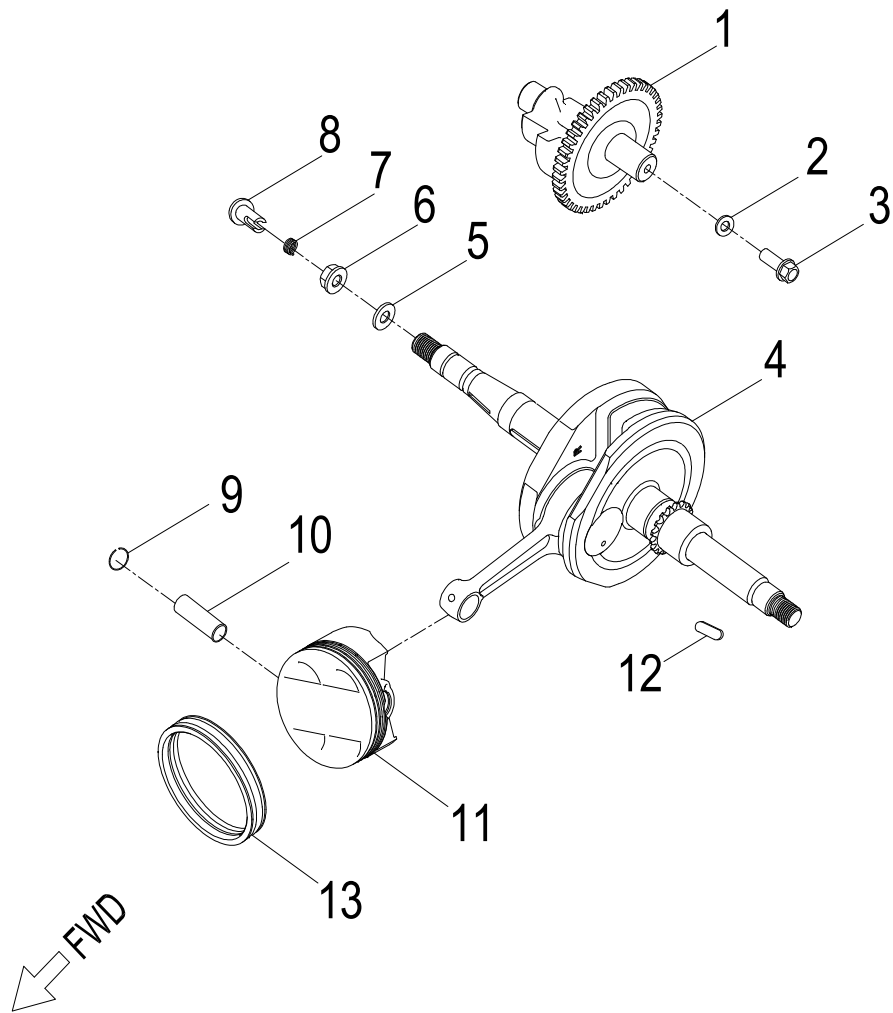

## D-1: CYLINDER HEAD

Item	Part Number	Description	Q.ty
1	96000-060258-08C	Bolt	7
2	96000-060308-08C	Bolt	1
3	94101-0612010-00U	Washer	3
4	1231069T-000	Asm., Head Cover	1
5	1239169S-000	Gasket , Head Cover	1
6	94022-06000-00C	Nut	2
7	94101-0613020-U00	Washer	2
8	91001-061158-00C	Stud	2
9	96100-60020-00000	Bearing, Ball	1
10	1447569S-000	Pin, Dowell	2
11	1477569S-000	Seat, Valve, Spring, Outer	4
12	1220962B-000	Seal, Valve	4
13	1478169S-000	Clip, Retainer	8
14	1475169S-000	Spring, Valve, Outer	4
15	1477169S-000	Retainer, Valve, Spring	4
16	94301-08080	Pin, Dowel	4
17	1233169S-000	Cover, Head , RH	1
18	93216-00725	O-Ring	1
19	96000-060208-08C	Bolt	1
20	1233269S-000	Gasket, Cam Cover	1
21	96100-60000-Z00C3	Bearing, Ball	1
22	96000-060128-08C	Bolt	1
23	9807650N-000	Plug, Spark	1
24	93210-04320	O-Ring	1
25	1711269S-000	Insulator, Cylinder head	1
26	93210-04330	O-Ring	1
27	1710069S-000	Asm., Manifold, Intake	1
28	94520-04064	Strap	2
29	1614669S-000	Adapter, Carburetor	1
30	94050-06000-00C	Nut	2
31	91001-060408-00C	Stud	2
32	1471169S-000	Valve, Intake	2
33	1472169S-000	Valve, Exhaust	2
34	1220769S-000	Cylinder Head Comp	1
35	91001-080378-00C	Stud	2
36	1225069S-000	Gasket Set	1
37	94301-10140	Pin, Dowel	2
38	1210069S-000	Cylinder	1
39	96000-060308-08C	Bolt	2
40	1219169S-000	Gasket, Cylinder	1

**D-2: PISTON, CRANKSHAFT**

Item	Part Number	Description	Q.ty
1	1342069S-000	Shaft, Balancer	1
2	94101-0832030-000	Washer	1
3	96000-080148-OKL	Bolt	1
4	1300069S-000	Asm., Crankshaft	1
5	94101-1426020-00C	Washer	1
6	94001-14000-00C	Nut	1
7	1544739A-000	Spring, Oil	1
8	1544139A-000	Tube, Oil, Crankshaft	1
9	1311550A-000	Clip, Piston Pin	2
10	1311169S-000	Pin, Piston	1
11	1310069E-000	Piston	1
12	90471-25404	Key, Woodruff	1
13	1301169S-000	Ring Set, Piston	1