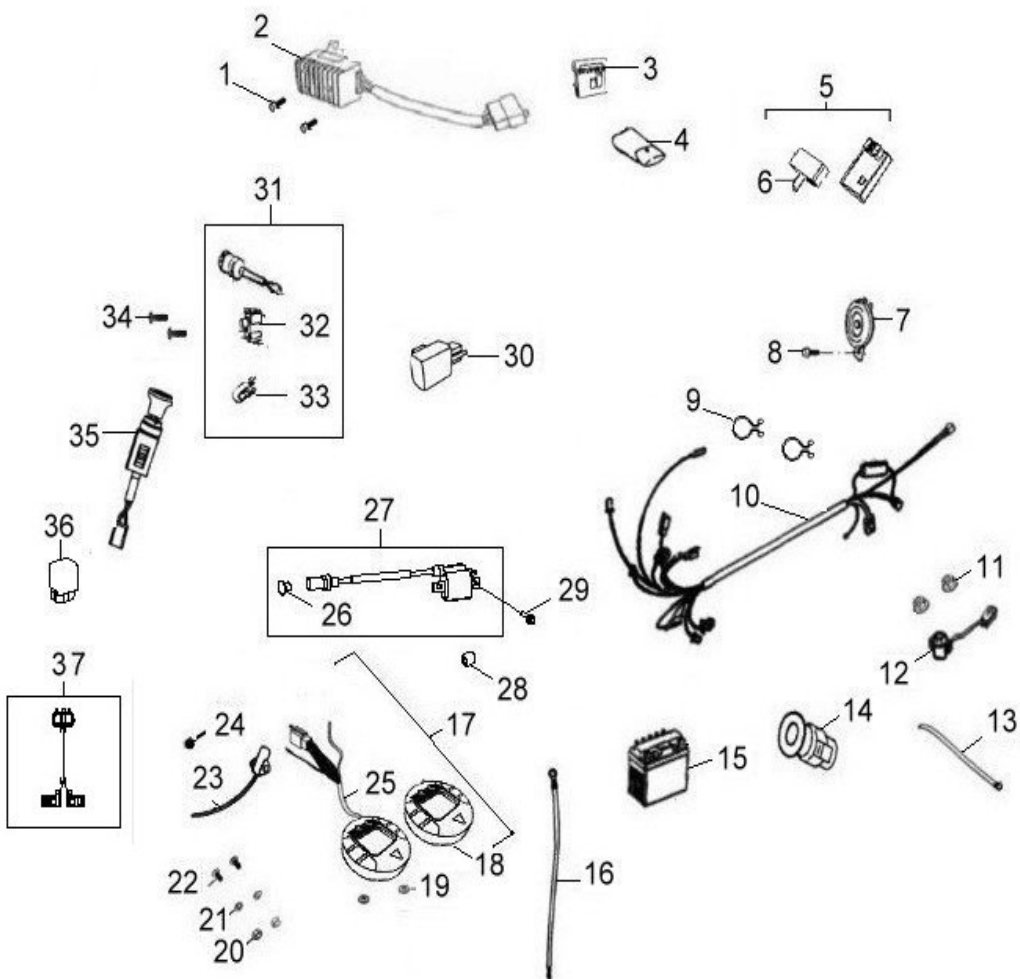

Item	Part Number	Description	Q.ty
1	96000-060128-10K	Bolt	2
2	31600215-000	Rectifier/ Regulator	1
3	32109205-000	Fuse Box	1
4	89120215-000	Pouch, Tool	1
5	30410246-000	Asm., CDI Unit	1
6	30411206-000	Pad, Rubber	1
7	38110204-000	Horn	1
8	96000-080128-0KL	Bolt	1
9	89755204-000	Cable	2
10	32100274-002	Harness, Main Wire	1
11	94050-06000-00K	Nut	2
12	38501210-000	Starter Relay	1
13	89569131-000	Strap	39
14	38302202-000	Relay, Signal	1
15	3150039A-001	Battery	1
16	32001211-000	Asm., Battery Cable	1
17	37200218-001	Asm., Speedometer	1
18	37211201-000		1
19	94101-0613010-00B	Washer	2
20	94001-06000-10B	Nut	2
21	94111-0412010-00B	Washer, Spring	2
22	93500-040128-00B	Bolt	2
23	37206201-000	Sensor, Speedometer	1
24	37203206-000	Magnet, Speedometer	1
25	37205209-001	Speedometer	1
26	3060550T-000	Insulator Coil	1
27	30510212-000	Asm., Ignition Coil	1
28	3070450T-000	Rubber, Ignition Coil	1
29	96000-060208-10K	Bolt	2
30	38701202-000	Relay, Parking	1
31	35100252-000	Asm., Main Switch	1
32	35106208-000	Lock, Steering	1
33	35101131-000	Clip, Main Switch	1
34	93100-050128-00K	Bolt	2
35	38130179-000	Power Supplier	1
36	5042951T-000	Relay, Thermo Switch	1
37	33102207-000	Wire	1