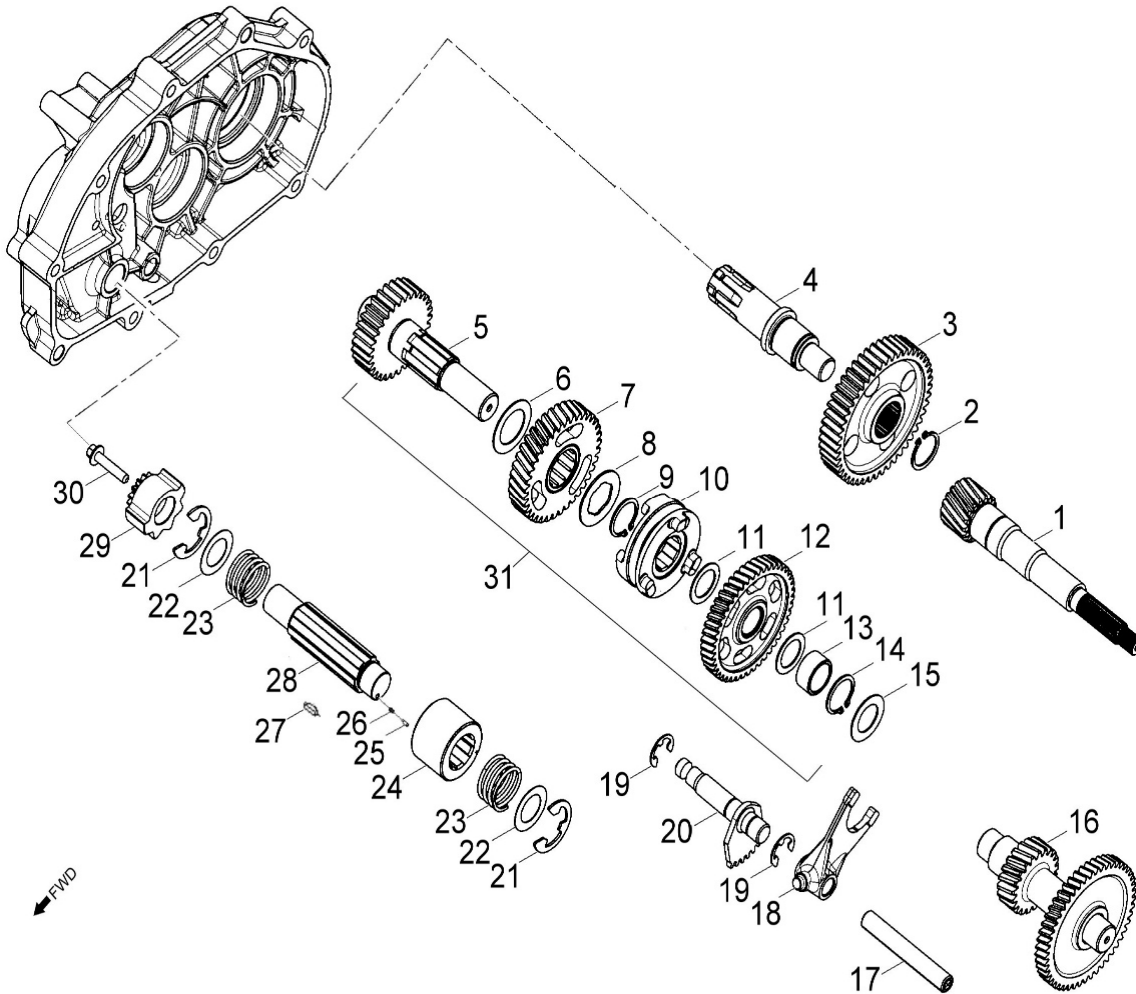

Item	Part Number	Description	Q.ty
1	1443069F-000	Arm Comp,Valve Rocker Intake	1
2	14433140-000	Nut,Tappet Adjusting	4
3	14432140-000	Screw,Tappet Adjusting	4
4	1445169S-000	Shaft,Valve Rocker Arm	2
5	1444069F-000	Arm Comp,Valve Rocker Exhaust	1
6	1221869S-001	Nut, Head	4
7	96000-060228-14C	Bolt	2
8	1452150N-000	Tensioner	1
9	14523119-002	Gasket, Tensioner	1
10	1455050A-000	Guide, Cam Chain, RH	1
11	1453550A-000	Pivot, Guide	1
12	1440169S-000	Chain, Cam	1
13	1450050N-000	Guide, Cam Chain, LH	1
14	91000-060128-0KL	Bolt	2
15	1410869S-000	Sprocket, Camshaft	1
16	1440069N-000	Asm., Cam Shaft	1

**D-9: DRIVEN CLUTCH**

Item	Part Number	Description	Q.ty
1	2200069S-001	Asm., Driven Clutch	1
2	2210062E-000	Clutch, Outer	1
3	2210139A-000	Hold, Cam	1
4	93214-02031	O-Ring	1
5	95111-0001C-000	Nut	1
6	2200162E-000	Asm., Driven Shoes	1
7	2323962E-000	Seal, Collor	1
8	2323362E-000	Spring, Clutch	1
9	2323762E-000	Seal, Collor	1
10	93214-04720	O-Ring	2
11	96500-404704FKM	Seal, Oil	2
12	2322062E-005	Sheave, Moveable	1
13	2322562E-000	Pin, Guide	3
14	2322662E-000	Roller, Guide	3
15	2320062E-000	Sheave, Driven	1
16	94121-2038005-00K	Washer	1
17	91205-050088-0KL	Bolt	1
18	2210539A-000	Nut, Driven	1
19	94101-2538010-000	Washer	4
20	2210839A-000	Guide, Cam	1
21	94122-2550020-00K	Washer, Special	5
22	2210439A-000	Retainer, Ball	1
23	94511-250IS	Clip, Cir	1
24	94101-2531010-00K	Washer	1
25	96211-07000	Ball, Steel	8

**D-10: OIL PUMP/STARTING MOTOR**

Item	Part Number	Description	Q.ty
1	2842350A-000	Gear, Starter	1
2	2842450A-000	Shaft, Starter Motor	1
3	2842250A-000	Asm., Gear Starter	1
4	2822069N-000	Gear, Starter	1
5	96000-060308-08C	Bolt	2
6	1500050A-000	Asm., Oil Pump	1
7	1515050A-000	Sprocket, Oil Pump	1
8	94511-1000S	Clip, Cir	1
9	1514150A-000	Chain, Oil Pump	1
10	1571150A-000	Cover, Oil Pump	1
11	96000-060128-08C	Bolt	2
12	3120062E-000	Motor, Starter	1
13	93210-02431	O-Ring	1
14	96000-060208-08C	Bolt	2