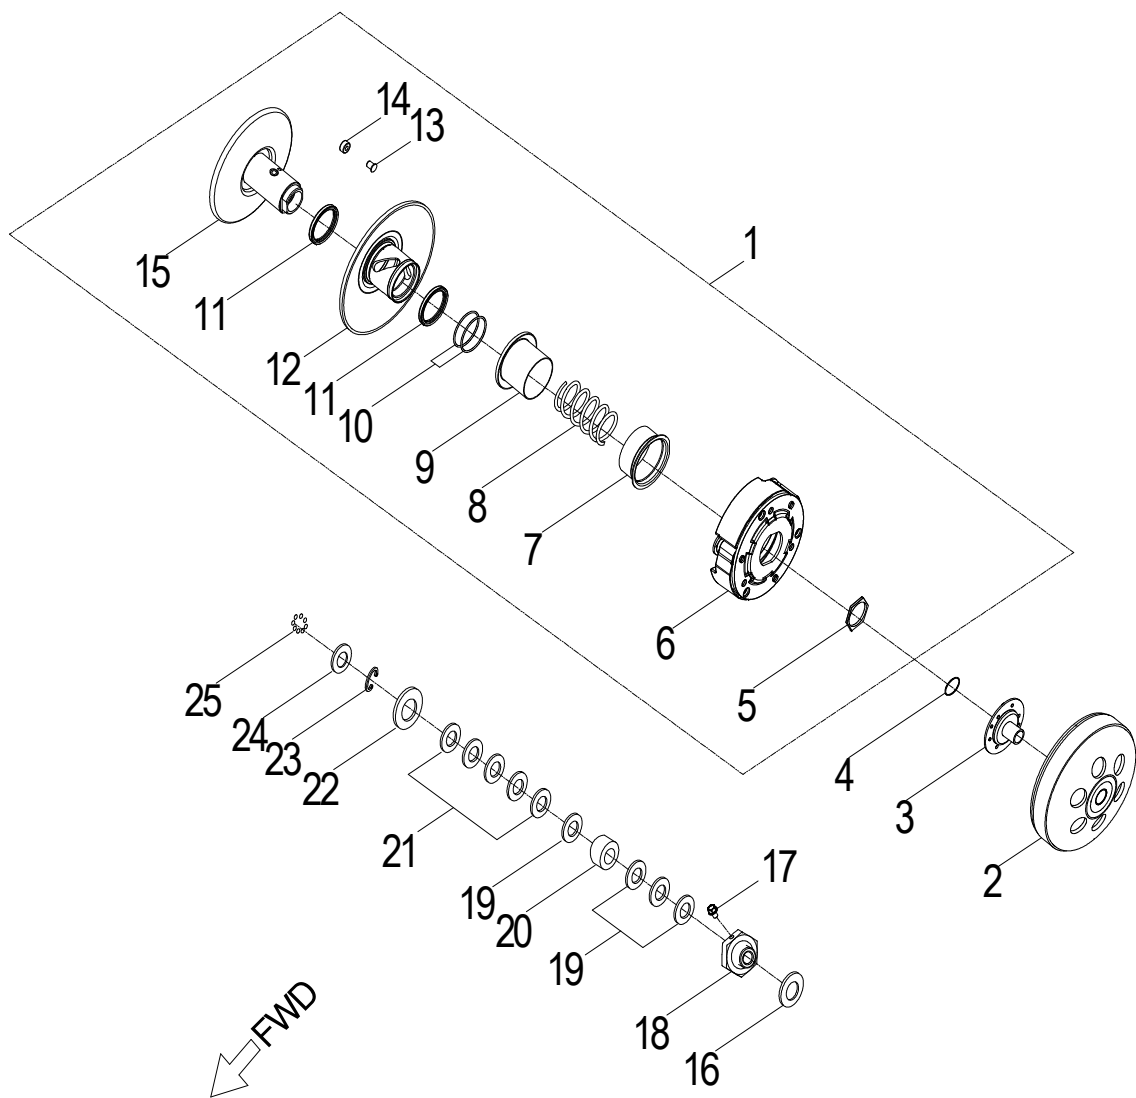

D-9: DRIVEN CLUTCH

Item	Part Number	Description	Q.ty
1	2200069S-001	Asm., Driven Clutch	1
2	2210062E-000	Clutch, Outer	1
3	2210139A-000	Hold, Cam	1
4	93214-02031	O-Ring	1
5	95111-0001C-000	Nut	1
6	2200162E-000	Asm., Driven Shoes	1
7	2323962E-000	Seal, Collor	1
8	2323362E-000	Spring, Clutch	1
9	2323762E-000	Seal, Collor	1
10	93214-04720	O-Ring	2
11	96500-404704FKM	Seal, Oil	2
12	2322062E-005	Sheave, Moveable	1
13	2322562E-000	Pin, Guide	3
14	2322662E-000	Roller, Guide	3
15	2320062E-000	Sheave, Driven	1
16	94121-2038005-00K	Washer	1
17	91205-050088-0KL	Bolt	1
18	2210539A-000	Nut, Driven	1
19	94101-2538010-000	Washer	4
20	2210839A-000	Guide, Cam	1
21	94122-2550020-00K	Washer, Special	5
22	2210439A-000	Retainer, Ball	1
23	94511-250IS	Clip, Cir	1
24	94101-2531010-00K	Washer	1
25	96211-07000	Ball, Steel	8