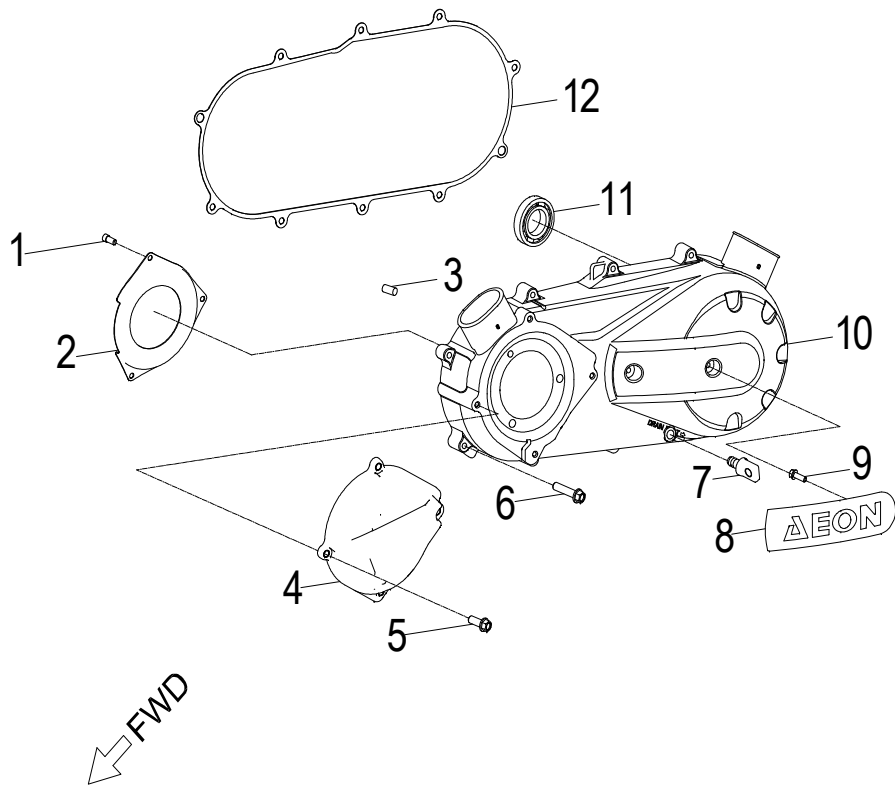

**D-2: PISTON, CRANKSHAFT**

Item	Part Number	Description	Q.ty
1	1342069S-000	Shaft, Balancer	1
2	94101-0832030-000	Washer	1
3	96000-080148-OKL	Bolt	1
4	1300069S-000	Asm., Crankshaft	1
5	94101-1426020-00C	Washer	1
6	94001-14000-00C	Nut	1
7	1544739A-000	Spring, Oil	1
8	1544139A-000	Tube, Oil, Crankshaft	1
9	1311550A-000	Clip, Piston Pin	2
10	1311169S-000	Pin, Piston	1
11	1310069E-000	Piston	1
12	90471-25404	Key, Woodruff	1
13	1301169S-000	Ring Set, Piston	1

Item	Part Number	Description	Q.ty
1	91003-060088-00K	Bolt	3
2	1133969S-000	Wind Guider, Drive Clutch	1
3	94301-10140	Pin, Dowel	2
4	11342203-000	Guard, Clutch Cover	1
5	96000-060208-10K	Bolt	4
6	96000-060408-08C	Bolt	10
7	11353201-000	Drain plug	1
8	1134750A-000	Tablet, Logo	1
9	96000-050128-00K	Bolt	2
10	1134169S-000	Cover, Clutch	1
11	96100-6004-LLUC3/ZG	Bearing, Ball	1
12	1135950A-002	Gasket	1