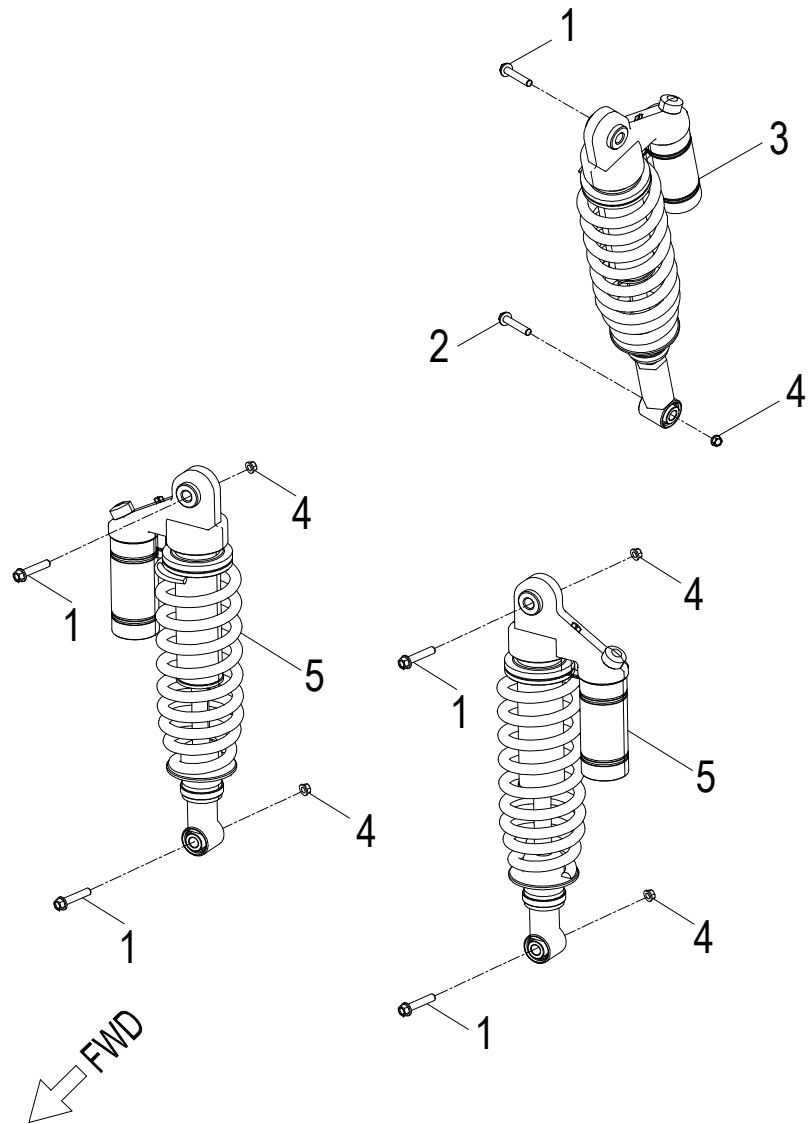

Item	Part Number	Description	Q.ty
1	96000-100508-0KL	Bolt	5
2	96000-100608-0KL	Bolt	1
3	52400245-038	Asm., Suspension, Rear	1
4	94050-10000-00C	Nut	5
5	51100245-038	Asm., Suspension, Front	2