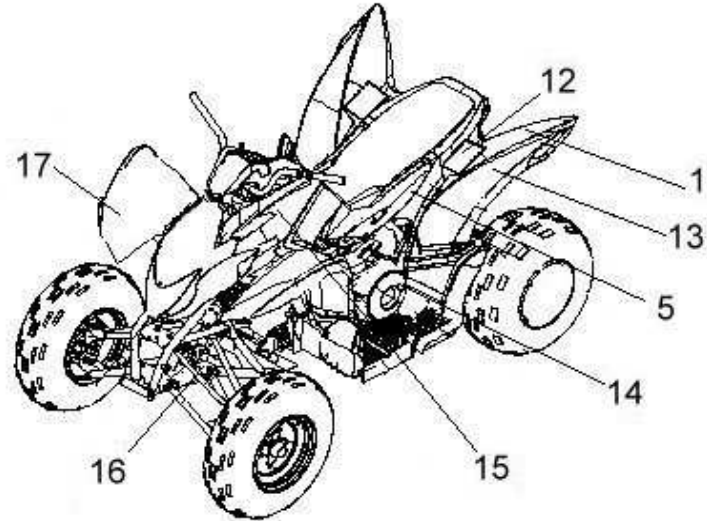

Item	Part Number	Description	Q.ty
1	99700220-000	Decal Kit Cobra 50/400 '15	1
2			
3	87851173-000	Decal, Waring, Y-16	1
4	87858156-000	Decal, Waring, Chain	1
5			
6	87854202-000	Decal , Waring, Reverse	1
7			
8			
9			
10			
11			
12	87852159-000	Decal, General Waring	1
13			
14	87843201-000	Decal-"drain bolt"	1
15			
16			
17