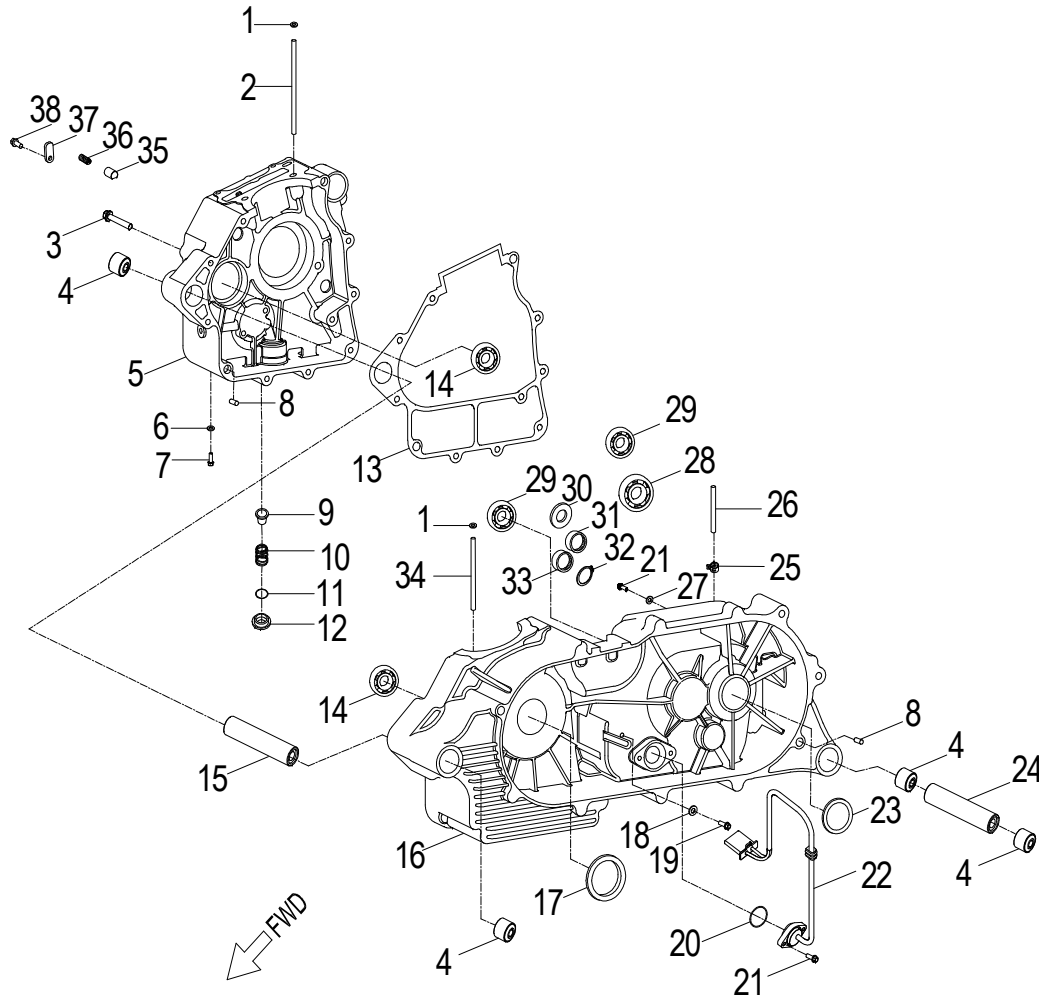

D-3: CRANKCASE

Item	Part Number	Description	Q.ty
1	94112-0816030-00B	Washer	4
2	91001-081819-00C	Stud	2
3	96000-060508-08C	Bolt	4
4	96400-102824	Bushing	4
5	1110150A-001	Crankcase, Rh	1
6	94101-1221320-00L	Washer	1
7	96003-120158-17C	Bolt	1
8	94301-10140	Pin, Dowel	4
9	15421119-000	Screen	1
10	15426119-000	Spring, Screen	1
11	93212-03132	O-Ring	1
12	11334119-000	Plug, Drain, Oil	1
13	1119150A-002	Gasket	1
14	96100-63040-00000	Bearing, Ball	2
15	1115050A-000	Spacer, Collar	1
16	1120150A-001	Crankcase, Lh	1
17	96504-304207FKM	Seal, Oil	1
18	94101-0624016-00G	Washer	1
19	96000-060108-08C	Bolt	1
20	93212-02620	O-Ring	1
21	96000-060128-08C	Bolt	4
22	3575950S-000	Asm., Sensor, Shifter	1
23	96504-253807FKM	Seal, Oil	1
24	1115150A-000	Spacer, Collar, Rear	1
25	94515-12008	Clamp	1
26	94408-09013-400	Hose	1
27	94101-0618015-00K	Washer	2
28	96100-63050-00000	Bearing, Ball	1
29	96100-62040-00000	Bearing, Ball	1
30	94101-1733015-000	Washer	1
31	91120-172518	Bearing, Needle	1
32	94511-2500S	Clip, Cir	1
33	96200-202715	Bearing, Needle	1
34	91001-081889-00C	Stud	2
35	1300369N-000	Pin, Barrier	1
36	1110869N-000	Spring, Barrier	1
37	1300469N-000	Barrier, Crankshaft	1
38	96000-060168-08C	Bolt	1