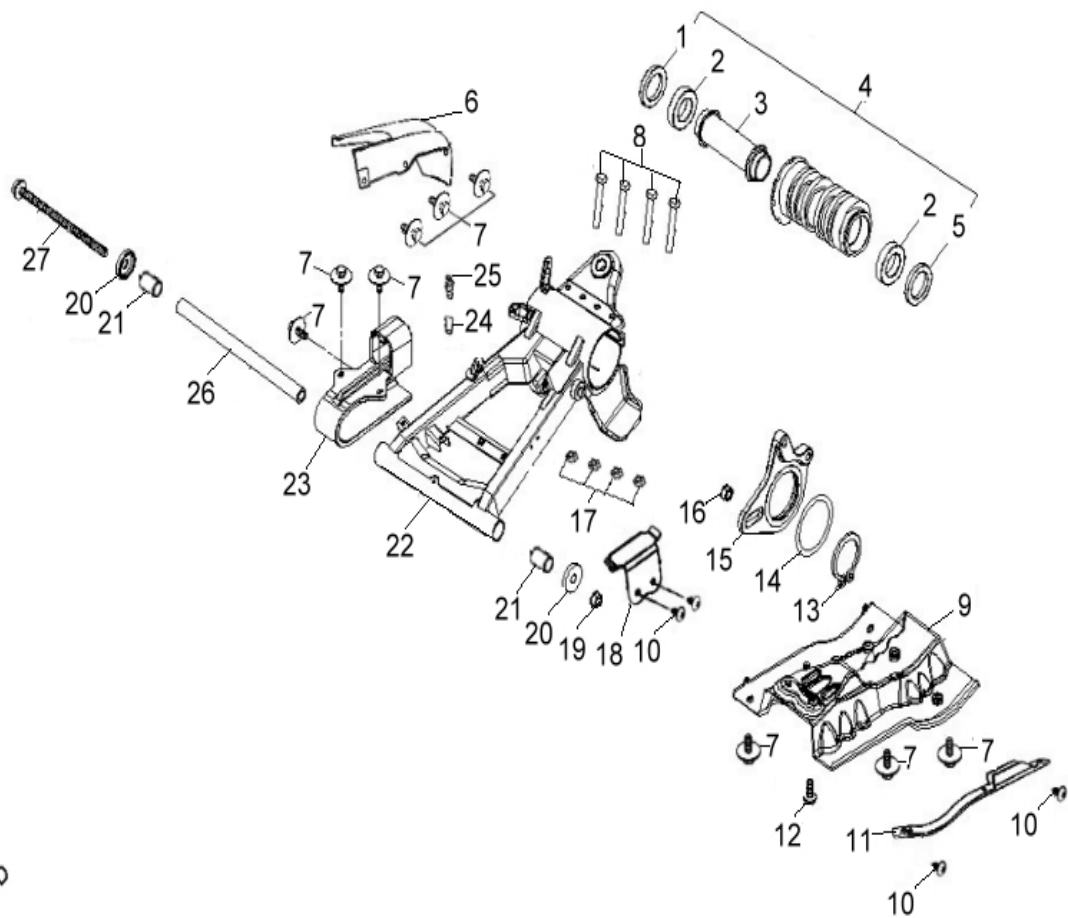

D-18: REAR SWIM ARM ASSEMBLY

Item	Part Number	Description	Q.ty
1	96500-426208A7271	Seal, Oil	1
2	96100-60070-LLU00	Bearing, Ball	2
3	42810221-000	Tube, Spacer	1
4	42803217-001	Asm., Housing, Rear Axle	1
5	96500-446208A7271	Seal, Oil	1
6	40521206-000	Protector, Chain	1
7	96007-060168-00K	Bolt	9
8	96000-100658-0KL	Bolt	4
9	40520212-000	Cover, Sprocket	1
10	93903-1050128-00K	Screw	4
11	40525206-000	Chain Guider	1
12	96007-060188-00K	Bolt	1
13	94511-7500S	Clip, Cir	1
14	93210-07531	O-Ring	1
15	43510203-000	Mount, Caliper	1
16	43512201-000	Shaft, Caliper Bracket	1
17	90355-10000-14C	Nut	4
18	53005301-000	Retainer, Brake Line, Front	1
19	90355-14000-19C	Nut	1
20	52422202-000	Cover, Swing Arm Seal	2
21	22106205-000	Bushing, Sheave	2
22	52410242-385	Arm, Swing	1
23	40525203-000	Chain Guider	1
24	51301131-000	Cap, Valve, Grease	1
25	51300131-000	Valve, Grease	1
26	52420201-000	Tube, Spacer	1
27	96000-143508-00C	Bolt	1