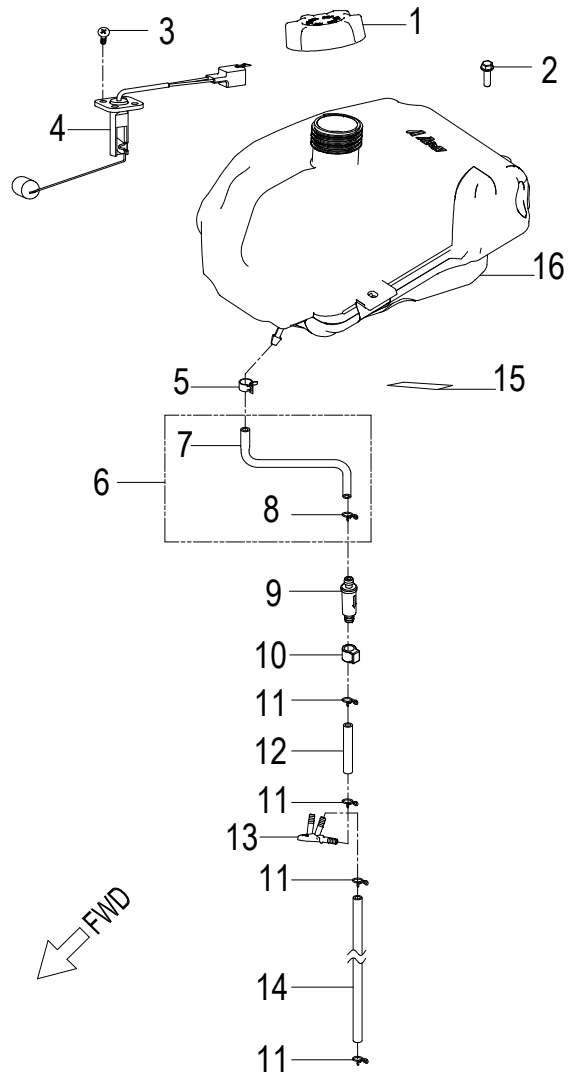

Item	Part Number	Description	Q.ty
1	17620202-000	Asm., Cap, Fuel Tank	1
2	92005-060168-00K	Bolt	2
3	93100-050168-00K	Bolt	4
4	37800202-000	Sensor, Fuel	1
5	94515-10008	Clamp	1
6	94410-05009-059	Asm., Hose, Fuel	1
7	17532229-000	Fuel Hose, Discharge	1
8	94510-08008	Clip	1
9	2520462	Filter, Fuel	1
10	17959203-000	Clamp	1
11	94510-08000	Clamp	4
12	94401-05009-050	Fuel hose	1
13	17950111-000	Valve, Fuel	1
14	94401-05009-205	Fuel hose	1
15	87011224-000	Decal, Insulation	1
16	1750062E-001	Asm., Tank, Fuel	1