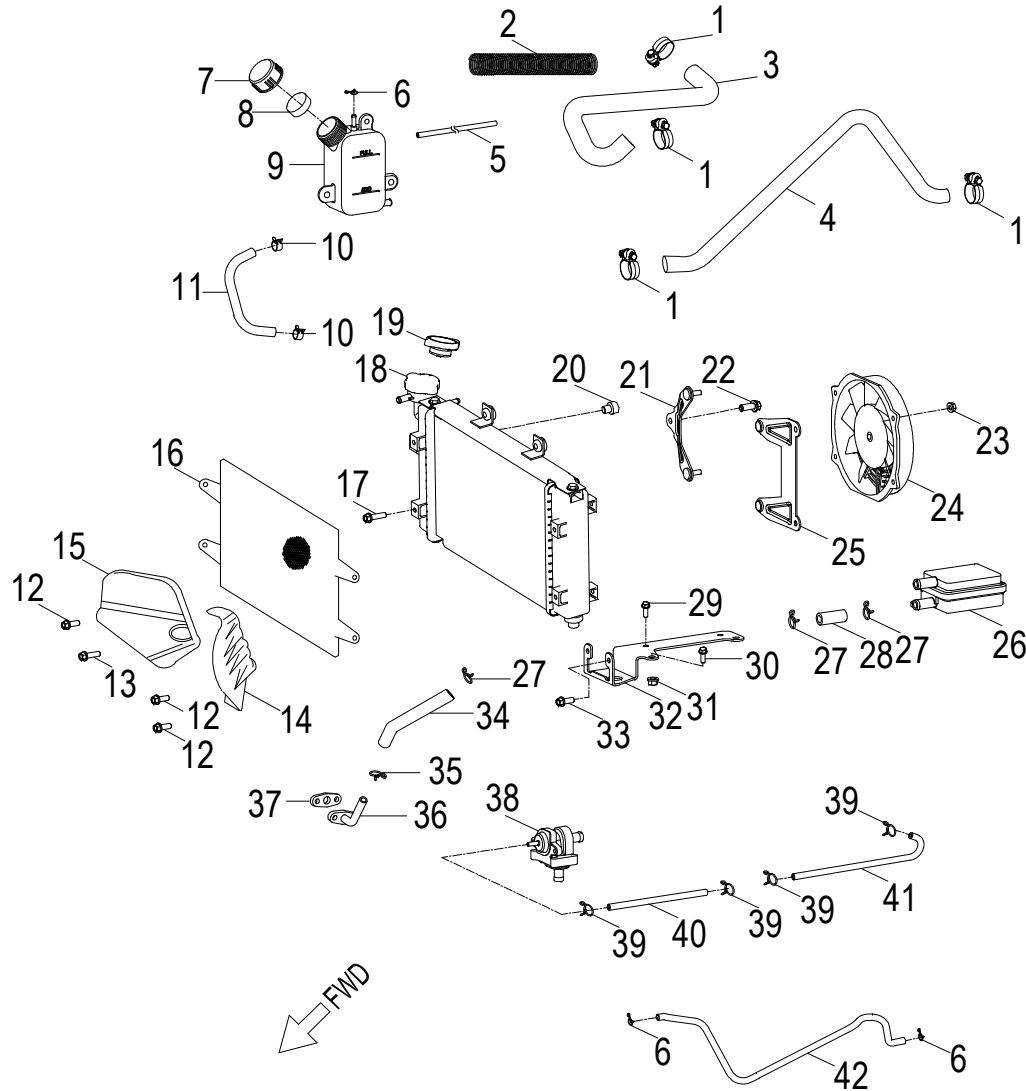

D-14: RADIATOR

Item	Part Number	Description	Q.ty
1	1922250A-000	Clamp	4
2	1950762U-000	Spring, Coolant Hose	1
3	19503206-000	Hose, Inlet, Radiator	1
4	19501202-000	Hose, Outlet, Radiator	1
5	94408-05007-450	Hose	1
6	94510-06500	Clip	3
7	1910250A-000	Cap, Expansion Tank	1
8	1726950A-000	Boot, Duct	1
9	1910150A-000	Tank, Expansion	1
10	94515-12008	Clamp	2
11	19506203-000	Hose, Inlet, Expansion Tank	1
12	96007-060188-00K	Bolt	3
13	96007-060278-00K	Bolt	1
14	19116201-000	Wind Panel, Radiator, LH	1
15	19117201-000	Wind Panel, Radiator, RH	1
16	1911562E-000	Radiator Cover	1
17	96007-060228-00K	Bolt	2
18	1901162E-002	Radiator	1
19	1911150A-000	Cap, Water	1
20	1932051T-000	Asm., Switch, Thermosatic	1
21	1900662E-000	Bracket, Fan, Right	1
22	93003-060168-00K	Screw	3
23	94050-06000-00C	Nut	4
24	1900562E-000	Asm., Fan	1
25	1900762E-000	Bracket, Fan, Left	1
26	18995202-000	Asm.,Filter, Daul- Intake	1
27	94510-15000	Clip	3
28	96420-01016-052	Hose, Rubber	1
29	96000-060168-08C	Bolt	2
30	96000-060128-0KL	Bolt	2
31	94050-06000-00K	Nut	2
32	1899850A-000	Bracket, Dual- Intake	1
33	96000-060148-10K	Bolt	4
34	18992203-000	Hose	1
35	94510-13000	Clip	1
36	18640207-000	Tube, Dual- Intake	1
37	1864639E-000	Gasket, Hose	1
38	1899955E-000	Valve, Dual-Intake	1
39	94510-06500	Clip	4
40	94407-04007-160	Hose	1