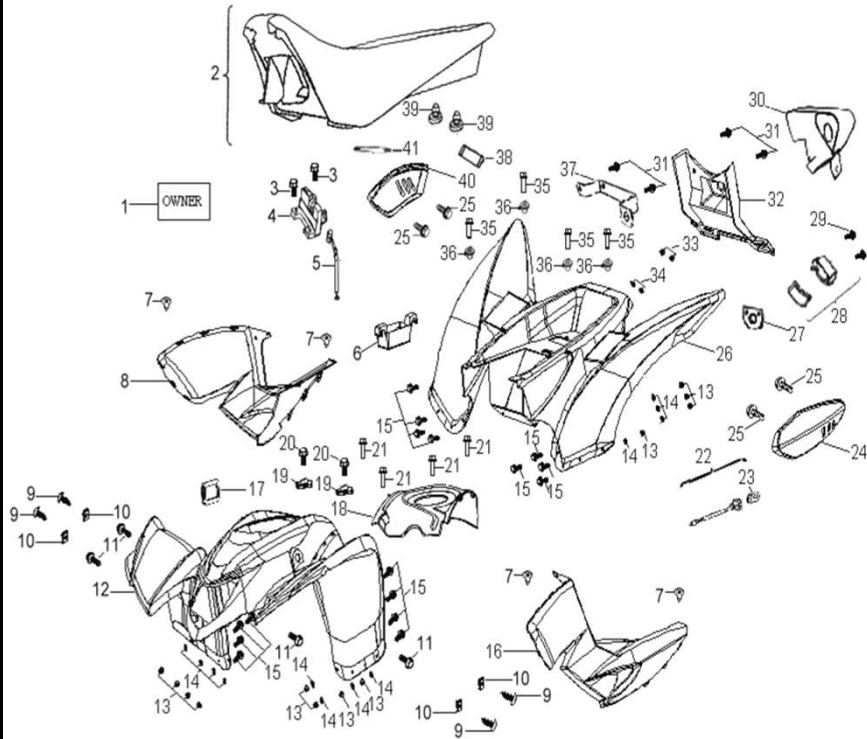

D-21: CAB & SEAT

Item	Description	Part Number	Q.ty	Note
1	Manual, Owner's	88510229-000	1	
2	Seat	77200258-000	1	
3	Bolt	96000-060148-10K	2	M6x14x1
4	Lock, Seat	77231180-000	1	
5	Cable, Lock	77232205-000	1	
6	Tool Box	32111201-000	1	
7	Rivet, Plastic	61120153-000	4	
8	Panel, Side, RH	83500206-000	1	
9	Screw	93903-2040128-00K	4	M4x12
10	U-Nut	90345-04000-02T	4	M4x0.6
11	Bolt	92003-060168-00K	4	M6x6x1 + washer
12	Cab, Front	61100218-116	1	Black
12	Cab, Front	61100218-133	1	White
13	Nut	90350-05000-00K	16	M5x0.8
14	Washer	94101-0514010-00K	16	5.1x14x1
15	Bolt	93100-050168-00K	16	M5x16x0.8
16	Panel, Side, LH	83600203-000	1	
17	Boot, Shift, Rubber	21322203-000	1	
18	Cover, Fuel Tank	17555201-000	1	
19	U-Nut	90344-06000-00C	2	
20	Bolt	93800-060148-00K	2	M6x1x14 + washer
21	Screw	93903-1040128-00K	4	M4x12
22	Asm., Power Supporter	33713201-000	1	Inc. 23
23	Bulb, License Light	33709131-000	1	
24	Veneer, RH	18316201-000	1	
25	Screw	93903-1050128-00K	4	M5x12
26	Cab, Rear	61000223-116	1	Black
26	Cab, Rear	61000223-133	1	White
27	Rubber	33707131-000	1	
28	Cover, License Light	33710131-000	1	
29	Bolt	93500-040408-00K	2	M4x40x0.6
30	Shield, Exhaust Ass'y	18310202-000	1	
31	Bolt	96007-060168-00K	4	M6x6x1 + washer
32	License Plate	33708203-000	1	
33	Washer	94101-0412010-00K	2	4x12x1
34	Nut	90350-04000-00K	2	M4x0.6
35	Bolt	96000-060168-00K	4	M6x16x1
36	Washer	94150-0717075-00K	4	6.5x17.5x7.5
37	Bracket, License Plate	33717202-000	1	
38	Strap, Battery	89750202-000	1