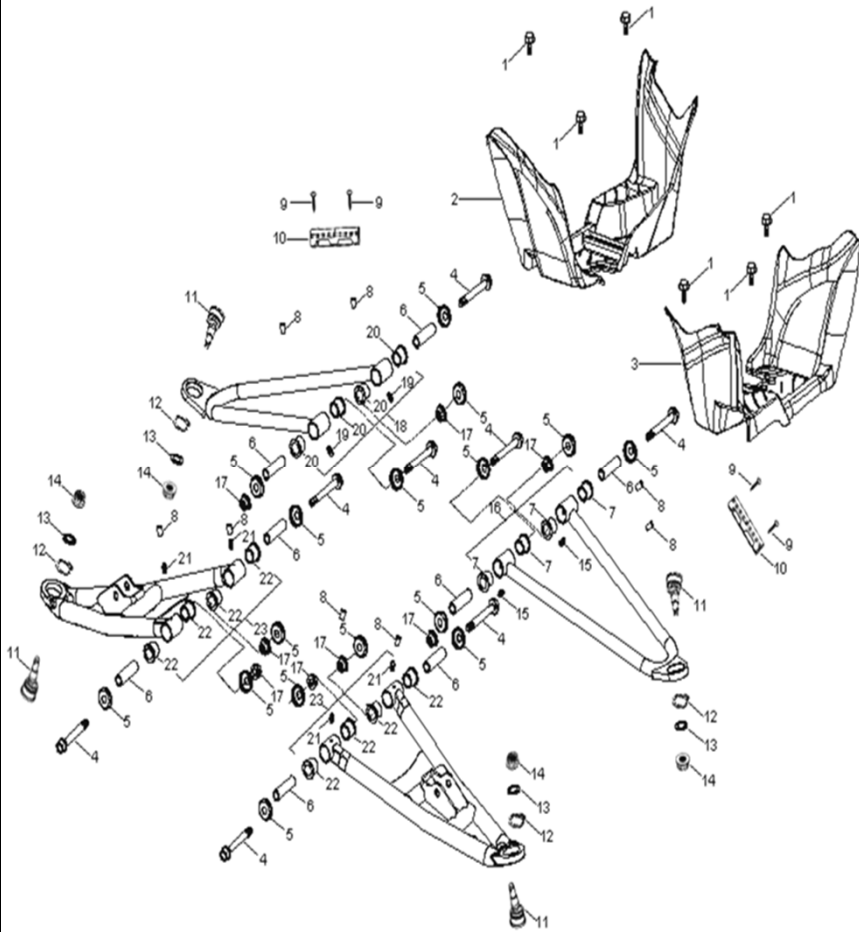

D-19: BUMPER

Item	Description	Part Number	Q.ty	Note
1	Bolt	92001-080128-00K	2	M8x12x1.25 + washer
2	Bracket, Bumper	50450227-385	1	
3	Bolt	92005-060148-00K	2	M6x14x1 + washer

D-20: SWING ARM & FOOTREST

Item	Description	Part Number	Q.ty	Note
1	Bolt	96007-060168-00K	6	M6x6x1 + washer
2	Footwell, RH	64300218-000	1	
3	Footwell, LH	64310218-000	1	
4	Bolt	96000-100658-0KL	8	M1x65x1.25
5	Cap, Rubber	52426156-000	16	
6	Spacer	53140201-000	8	
7	Bushing	53135202-000	4	
8	Cap, Valve, Grease	51301131-000	8	
9	Screw	93903-1050128-00K	4	M5x12
10	Retainer, Brake Line	53005203-000	2	
11	Ball Joint	52451204-000	4	
12	Clip, Cir	94511-3113S	4	
13	Washer	94101-1225020-00C	4	12.1x25x2
14	Nut, Lock	90351-12000-00C	4	M12x1.25
15	Valve, Grease	51300131-000	2	
16	A-Arm, Upper, LH	53132204-385	1	
17	Nut	94050-10000-00C	8	M10x1.25
18	A-Arm, Upper, RH	53032204-385	1	
19	Valve, Grease	51300131-000	2	
20	Bushing	53135202-000	4	
21	Valve, Grease	51300131-000	4	
22	Bushing	53135202-000	8	
23	A-arm, Lower	53050204-385	2	