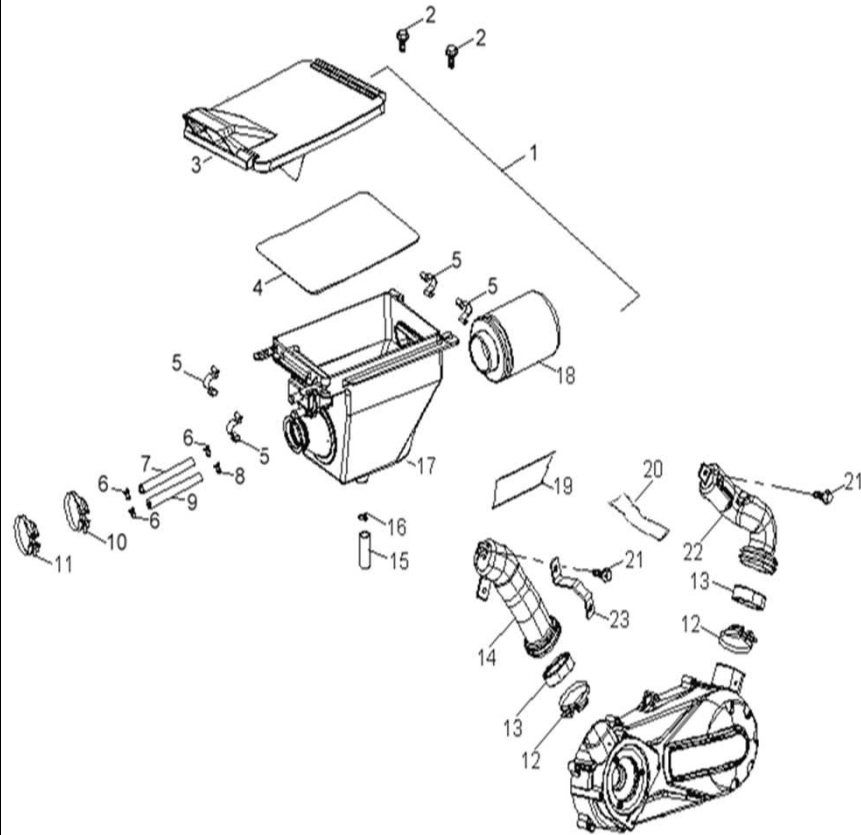

D-15: AIR CLEANER

Item	Description	Part Number	Q.ty	Note
1	Asm., Cleaner, Air	17200214-000	1	Inc. 3~11 & 15~18
2	Bolt	92005-060168-00K	2	M6x6x1 + washer
3	Cover, Air Cleaner	17207207-000	1	
4	Gasket	3371639A-000	1	
5	Clip	1720839A-000	4	
6	Clip	94510-15000	3	
7	Tube, Breather	17381208-000	1	
8	Clip	94510-14018	1	
9	Tube, Breather	17381207-000	1	
10	Clamp	89669202-000	1	
11	Clamp	89669203-000	1	
12	Clamp	89669212-000	2	
13	Boot, Duct	17269203-000	2	
14	Duct, Inlet	17255211-000	1	
15	Hose, Drain	94414-01613-060	1	
16	Clamp	94515-15010	1	
17	Box, Air Cleaner	17203210-000	1	
18	Filter, Air Cleaner	17205201-000	1	
19	Decal, Insulation	87011218-000	1	
20	Decal, Insulation	87011219-000	1	
21	Bolt	92003-060168-00K	2	M6x6x1 + washer
22	Duct Outlet	17259202-000	1	
23	Bracket, Inlet Duct	17254201-000	1