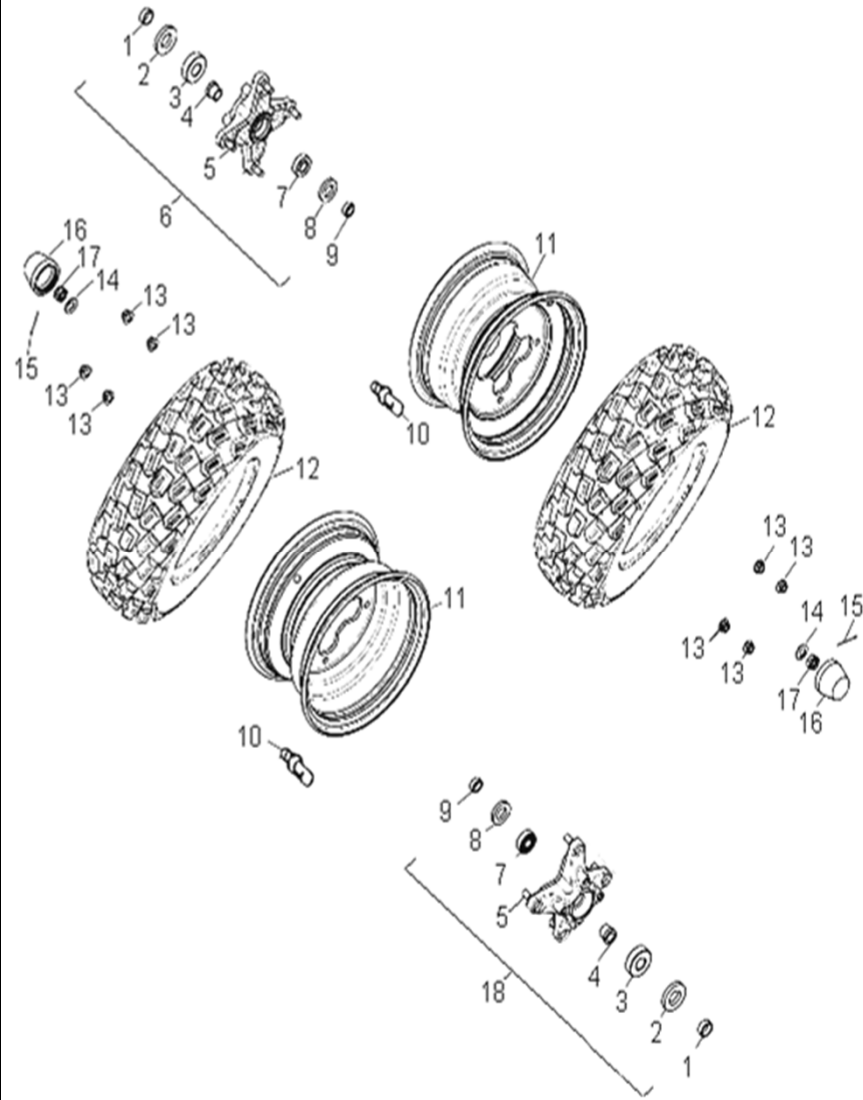

D-21: CAB & SEAT

Item	Description	Part Number	Q.ty	Note
39	Rubber, Seat	77220180-000	2	
40	Veneer, RH	18319201-000	1	
41	O-Ring	93213-04740	1	47x4

D-22: FUEL TANK

Item	Description	Part Number	Q.ty	Note
1	Cap, Fuel	17623203-000	1	
2	Asm., Cap, Fuel Tank	17620202-000	1	Inc. 1
3	Bolt	92005-060168-00K	2	M6x6x1 + washer
4	Bolt	93100-050168-00K	4	M5x16x0.8
5	Sensor, Fuel	37800202-000	1	
6	Clamp	94510-12000	1	
7	fuel hose	94401-05009-205	1	
8	Clamp	94510-08000	1	
9	Valve, Fuel	17950111-000	1	
10	Clamp	94510-08000	4	
11	fuel hose	94401-05009-146	1	
12	Filter, Fuel	17952111-000	1	
13	fuel hose	94401-05009-205	1	
14	Decal, Insulation	87011201-000	1	
15	Asm., Tank, Fuel	17500206-000	1	

D-24: FRONT WHEEL

Item	Description	Part Number	Q.ty	Note
1	Spacer	4431139A-000	2	
2	Seal, Oil	96500-25470700000	2	25x47x0.7
3	Bearing, Ball	96100-62040-Z0000	2	
4	Spacer	4431539A-000	2	
5	Stud	42712201-000	8	
6	Asm., Hub, RH	42721201-000	1	Inc. 1~5 & 7~9
7	Bearing, Ball	96100-62020-Z0000	2	
8	Seal, Oil	96500-223806A7271	2	22x38x6
9	Spacer	4431239A-000	2	
10	Valve, Rim	42616131-000	2	
11	Rim	4270155E-385	2	
12	Tire	42711231-000	2	21x7-10 DI2017
13	Nut	90355-10000-0UB	8	M10x1.25
14	Washer	94121-1426016-000	2	14x26x1.6
15	Pin, Cotter	94201-32320	2	
16	Cap, Hub	4273039A-000	2	
17	Nut, Insert Lock	90353-14015-00C	2	
18	Asm., Hub, LH	42710201-000	1	Inc. 1~4 & 7~9 & 18

D-25: REAR WHEEL

Item	Description	Part Number	Q.ty	Note
1	Nut	90355-10000-0UB	8	M10x1.25
2	Rim, Rear	4280139A-385	2	
3	Hub, Wheel, RH	4202039A-000	2	
4	Valve, Rim	42616131-000	2	
5	Tire	42811231-000	2	20x10-9 DI2016
6	Washer	94121-1835200-000	2	18x35x2
7	Pin, Cotter	94201-32320	2	
8	Cap, Hub	4273039A-000	2	
9	Nut	90352-18000-00C	2	M18x1.5