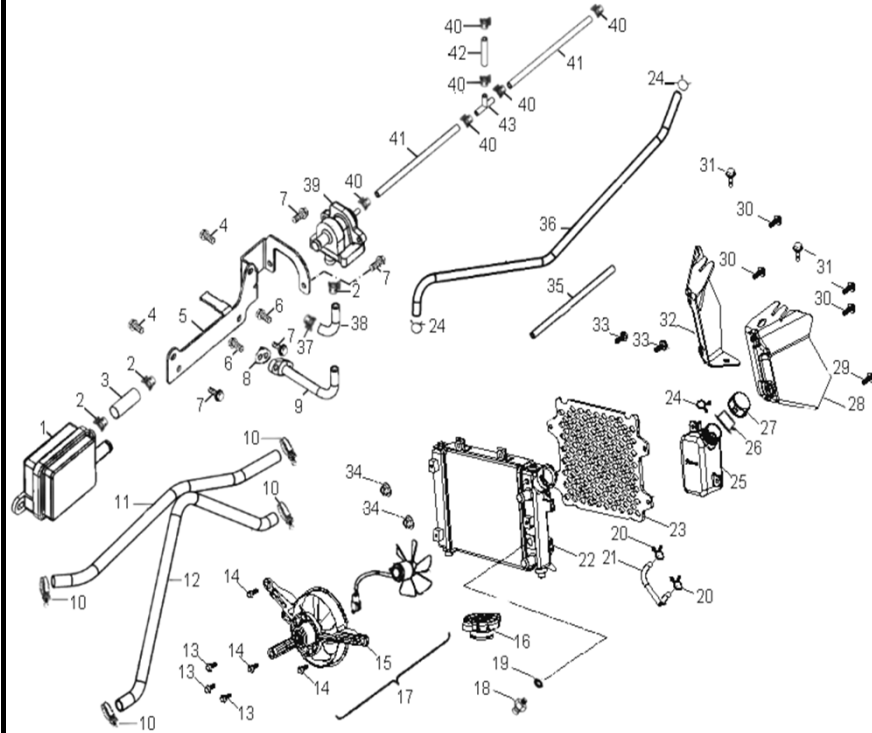

D-14: RADIATOR

Item	Description	Part Number	Q.ty	Note
41	Hose	94407-04007-075	2	
42	Hose	94407-04007-300	1	
43	T-Joint	16126201-000	1