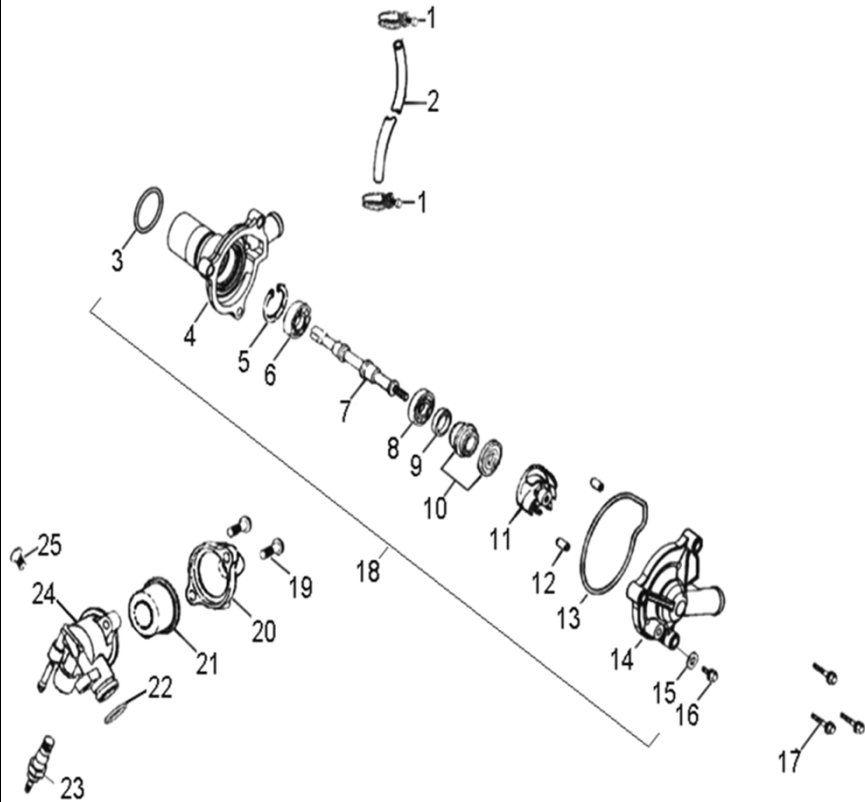

D-12: WATER PUMP

Item	Description	Part Number	Q.ty	Note
1	Clamp	1922250A-000	2	
2	Hose	1950250A-000	1	
3	O-Ring	93210-02920	1	29*2.0
4	Body, Water Pump	1921150A-000	1	
5	Clip, Cir	94512-2600R	1	
6	Bearing, Ball	96100-60000	1	
7	Shaft, Water Pump	1923150A-000	1	
8	Bearing, Ball	96100-69010	1	
9	Seal, Oil	96500-122207	1	
10	Seal, Mechanical	1921750A-000	1	
11	Impeller, Water Pump	1921550A-000	1	
12	Pin, Dowel	94301-08140	2	
13	Gasket	1922950A-000	1	
14	Flange, Water Pump	1922150A-000	1	
15	Washer	94101-0612010-00U	1	6.5x12x1
16	Bolt	96000-060128-08C	1	M6x12x1
17	Bolt	96000-060408-08C	3	M6x40x1
18	Asm., Water Pump	1921050A-000	1	Inc. 3~16
19	Bolt	93500-050168-00C	2	M5x16x0.8
20	Flange, Thermosatic	1931550A-000	1	
21	Bimetal, Thermosatic	1930050A-000	1	
22	O-Ring	93210-01819	1	18x1.9 NBR
23	Sensor, Thermosatic	1931950A-000	1	
24	Housing, Thermosatic	1931150A-000	1	
25	Bolt	96000-060188-08C	1	M6x18x1