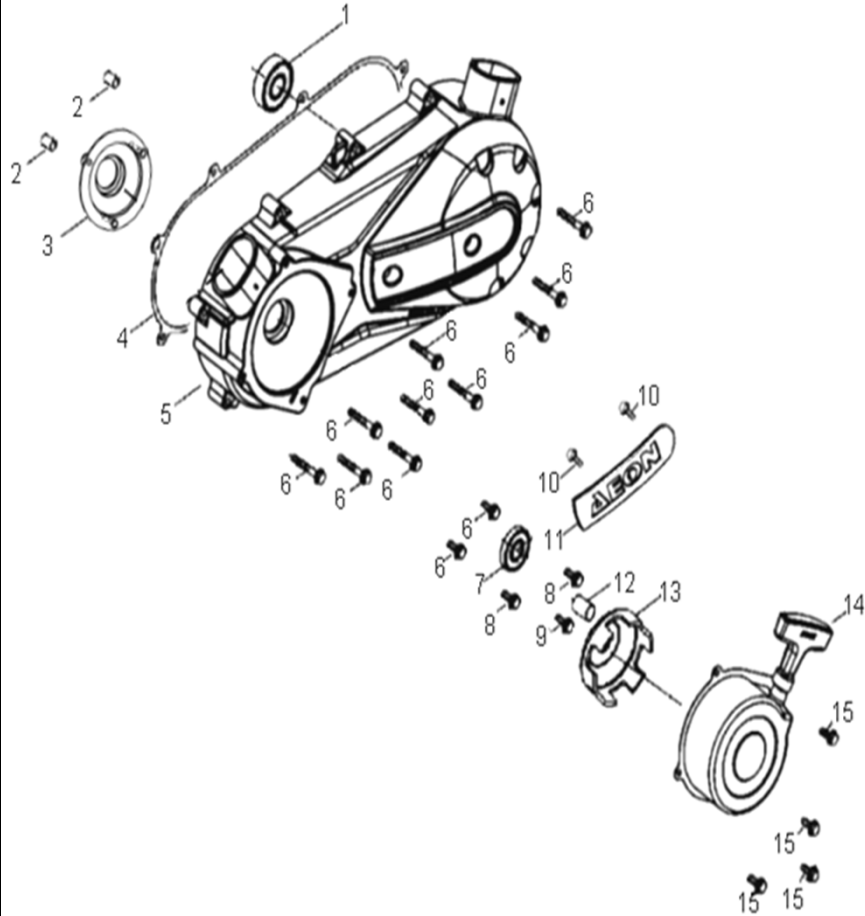

D-5: LEFT CRANKCASE COVER

Item	Description	Part Number	Q.ty	Note
1	Bearing, Ball	96100-6004-LLUC3/ZG	1	6004UC3/542
2	Pin, Dowel	94301-08140	2	
3	Derby Cover	1135550A-000	1	
4	Gasket	1135950A-001	1	
5	Cover, Clutch	1134150A-000	1	
6	Bolt	96000-060408-08C	10	M6x40x1
7	Bearing, Ball	96100-69050-LLU00	1	
8	Bolt	96000-060258-08C	2	M6x25x1
9	Bolt	96000-060168-08C	1	M6x6x1
10	Bolt	96000-050128-00K	2	M5x12x0.8
11	Tablet, Logo	1134750A-000	1	
12	Bushing, Sheave	2210650A-000	1	
13	Ratchet, Recoil	2210750A-000	1	
14	Recoil, Starter	1135050A-000	1	
15	Bolt	96000-060168-10K	4	M6x6x1