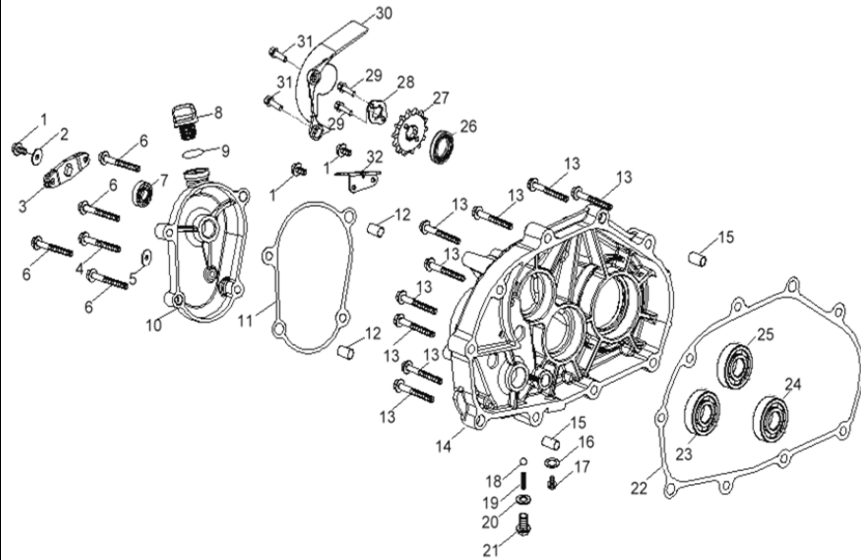

D-4: REAR DRIVE ASSEMBLY

Item	Description	Part Number	Q.ty	Note
1	Bolt	96000-060168-00K	3	M6x6x1
2	Washer	94101-0618015-00K	1	6.1x24x1.6
3	Lever, Shift	2131755C-000	1	
4	Bolt	96000-060088-00K	1	M6x1*8
5	Washer	94101-0612010-00U	1	6.5x12x1
6	Bolt	96000-060358-08C	4	M6x35x1
7	Seal, Oil	96500-14x28x7A7271	1	14x28x7
8	Plug, Oil	15650111-001	1	
9	O-Ring	93210-01425	1	13.8x2.5
10	Cover, Shift	2136150S-000	1	
11	Gasket, Inspection	2136250S-001	1	
12	Pin, Dowel	94301-08140	2	
13	Bolt	96000-080458-00C	9	M8x45x1.25
14	Cover, Transmission	2130155C-000	1	
15	Pin, Dowel	94301-10140	2	10x14
16	Washer	94101-1221320-00L	1	12.1x21.3x2
17	Bolt	96000-120158-14C	1	M12x15x1.25
18	Ball, Steel	2132239A-000	1	
19	Spring, Detent	2430655E-000	1	
20	Washer	94101-1422010-00L	1	14.2x22x1
21	Bolt	2430539A-000	1	
22	Gasket, Trans. Cover	2139550A-001	1	
23	Bearing, Ball	96100-63040-00000	1	
24	Bearing, Ball	96100-63050-00000	1	
25	Bearing, Ball	96100-62040-00000	1	
26	Seal, Oil	96500-25x52x7A5451	1	25x52x7
27	Sprocket, Drive	23801156-001	1	15T
28	Bracket, Sprocket	23811201-000	1	
29	Bolt	92000-060108-00C	2	M6x10x1
30	Shield	40510201-000	1	
31	Bolt	93501-060168-00K	2	M6x6x1 + washer
32	Housing	2134155C-000	1