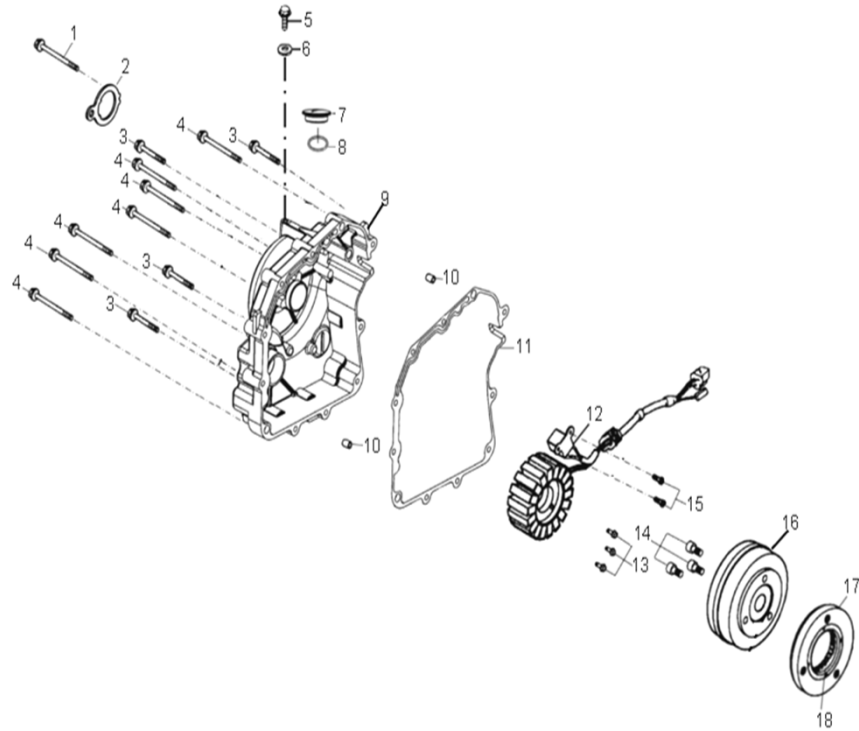

D-6: RIGHT CRANKCASE COVER

Item	Description	Part Number	Q.ty	Note
1	Bolt	96000-060128-08C	1	M6x12x1
2	Retainer, Sight Glass	1133350S-000	1	
3	Bolt	96000-060458-08C	4	M6x45x1
4	Bolt	96000-061358-08C	7	M6x35x1
5	Bolt	96000-060108-00K	1	M6x10x1
6	Washer	94101-0612010-00U	1	6.5x12x1
7	Cap(Nickel Silver)	96600-30075000000	1	
8	O-Ring	93210-02724	1	27.4x2.4
9	Cover, Crankcase, RH	1133050A-000	1	
10	Pin, Dowel	94301-10140	2	10x14
11	Gasket, Crankcase, RH	1139350A-001	1	
12	Stator	31120207-000	1	
13	Screw	91300-050258-00C	3	M5x25x0.8 + washer
14	Bolt	91005-080188-00C	3	M8x18x1.25
15	Bolt	92000-050128-00C	2	M5x12x0.8
16	Flywheel	31110209-000	1	
17	Outer, One Way	28121203-000	1	
18	Asm., Rollor, One Way	2813050B-000	1