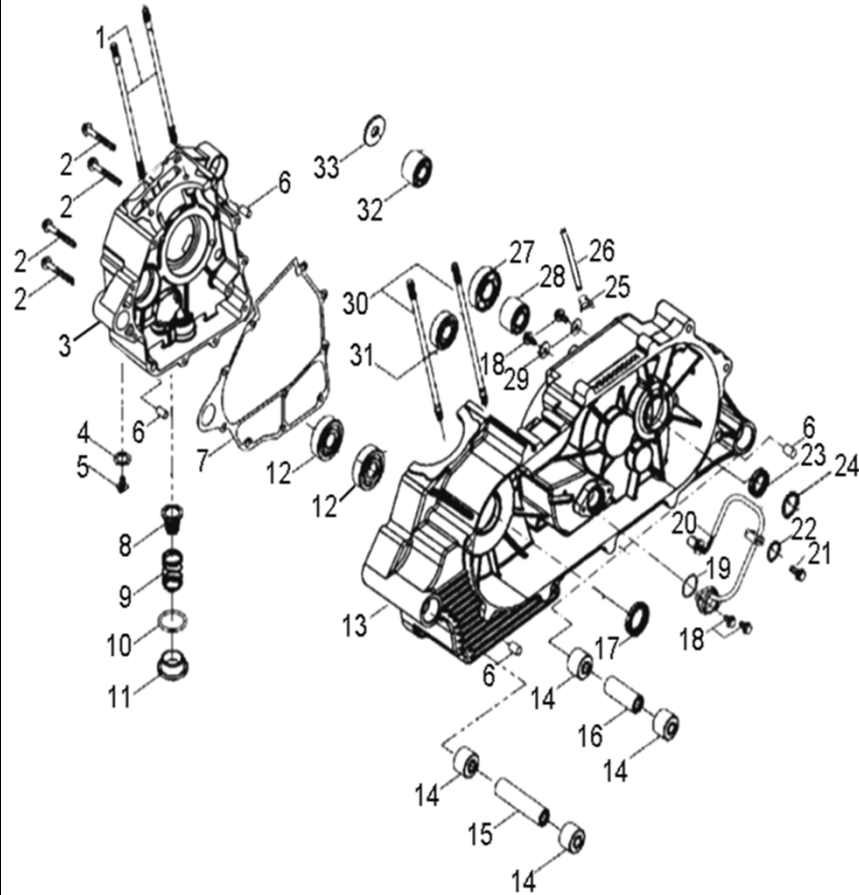

D-3: CRANKCASE

Item	Description	Part Number	Q.ty	Note
1	Stud	91001-082188-00C	2	
2	Bolt	96000-060508-08C	4	M6x50x1
3	Crankcase, RH	1110150A-000	1	
4	Washer	94101-1221320-00L	1	12.1x21.3x2
5	Bolt	96003-120158-17C	1	M12x15x1.25
6	Pin, Dowel	94301-10140	4	10x14
7	Gasket	1119150A-001	1	
8	Screen	15421119-000	1	
9	Spring, Screen	15426119-000	1	
10	O-Ring	93210-03132	1	30.8mm
11	Plug, Drain, Oil	11334119-000	1	
12	Bearing, Ball	96100-63040-00000	2	
13	Crankcase, LH	1120150A-000	1	
14	Bushing, Rubber	96400-102824	4	
15	Spacer, Collar	1115050A-000	1	
16	Spacer, Collar, Rear	1115150A-000	1	
17	Seal, Oil	96500-274207F5850	1	27x42x7 (Viton)
18	Bolt	96000-060128-08C	4	M6x12x1
19	O-Ring	93212-02620	1	25.7x1.9
20	Asm., Sensor, Shifter	3575950S-000	1	
21	Bolt	96000-060108-08C	1	M6x10x1
22	Washer	94101-0624016-00G	1	6.1x24x1.6
23	Seal, Oil	96500-25x38x7F5850	1	25x38x7
24	Clip, Cir	94511-2500S	1	25mm
25	Clamp	94515-12008	1	12x8
26	Hose	94408-08012-400	1	
27	Bearing, Ball	96100-63050-00000	1	
28	Bearing, Needle	96200-202715	1	
29	Washer	94101-0618015-00K	2	6.1x24x1.6
30	Stud	91001-082258-00C	2	M8x225x1.25
31	Bearing, Ball	96100-62040-00000	1	
32	Bearing, Needle	91120-172518	1	
33	Washer	94101-1733015-000	1	17.2x33x1.5