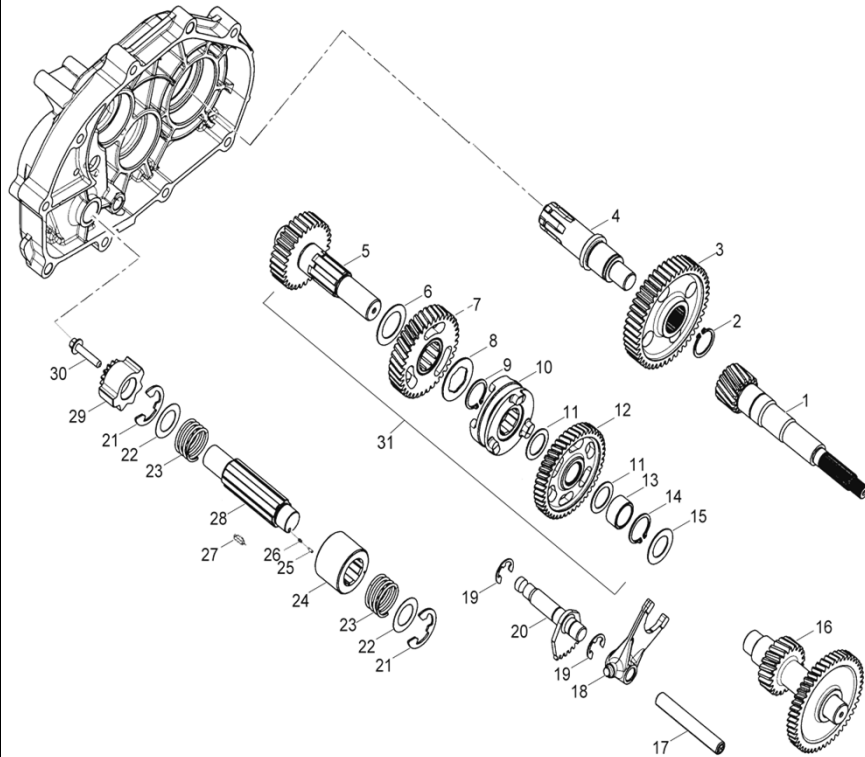

D-11: TRANSMISSION

Item	Description	Part Number	Q.ty	Note
1	Shaft, Drive	2341150S-000	1	
2	Clip, Cir	94511-2400S	1	
3	Gear	2343255C-000	1	
4	Shaft	2343155C-000	1	
5	Shaft, Transmission	2344150A-000	1	
6	Washer	94101-2538010-000	1	25x38x1
7	Gear Set, Reverse	2346050A-000	1	
8	Washer, Spline	2343550A-000	1	
9	Clip, Cir	94511-2500S	1	25mm
10	Ratchet, Shift	2243050A-001	1	
11	Washer	94101-2027010-000	2	20x27x1
12	Asm., Gear, Spur	2345050A-001	1	
13	Collar, Shaft	2344250A-000	1	
14	Clip, Cir	94511-2000S	1	
15	Washer	94101-2033010-000	1	20x33x1
16	Asm., Shaft, Counter	2342050A-000	1	
17	Shaft, Gear Shift	2424150S-000	1	
18	Fork, Shift	2423150A-000	1	
19	E-Clip	94513-1200E	2	
20	Spindle	2461150S-000	1	
21	E-Clip	94513-1900E	2	
22	Washer	94101-2032005-000	2	20x32x0.5
23	Recoil, Shift	2430350S-001	2	
24	Drum, Gear Shifter	2430150S-000	1	
25	Roller, Drum Sensor	2425239A-000	1	
26	Spring, Drum Sensor	2425339A-000	1	
27	Key, Woodruff	90472-40420	1	
28	Shaft, Shift Drum	2430850S-000	1	
29	Gear, Drum Shift	2431050S-000	1	
30	Bolt	96000-060288-10C	1	M6x28x1
31	Asm., Transmission	2344050A-000	1	Inc. 5~15