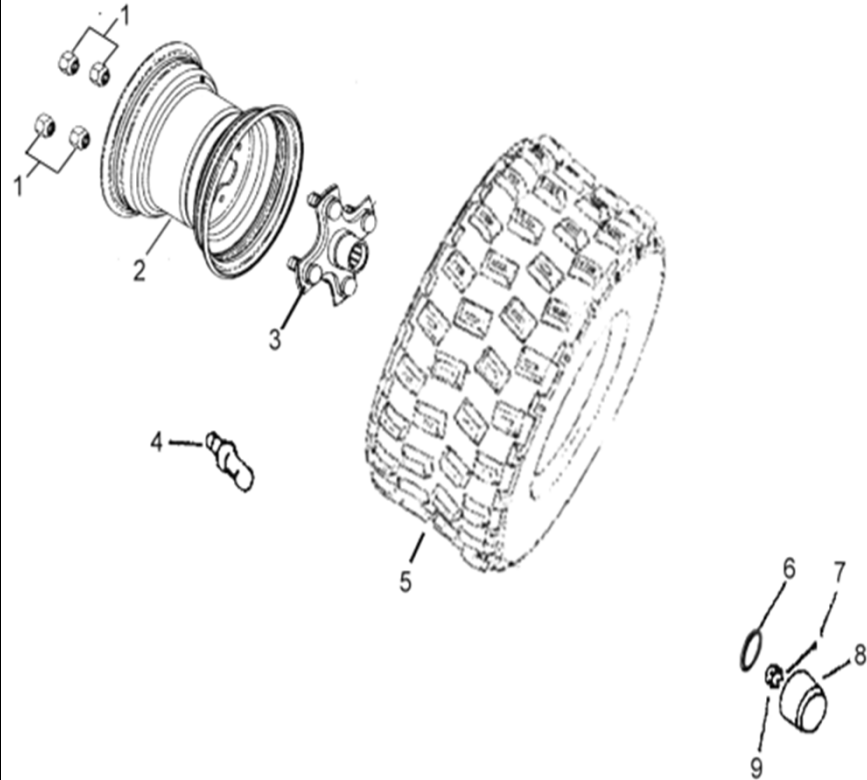

D-25: REAR WHEEL

Item	Description	Part Number	Q.ty	Note
1	Nut	90355-10000-0UB	8	M10x1.25
2	Rim, Rear	4280139A-385	2	
3	Hub, Wheel, RH	4202039A-000	2	
4	Valve, Rim	42616131-000	2	
5	Tire	42811231-000	2	20x10-9 DI2016
6	Washer	94121-1835200-000	2	18x35x2
7	Pin, Cotter	94201-32320	2	
8	Cap, Hub	4273039A-000	2	
9	Nut	90352-18000-00C	2	M18x1.5