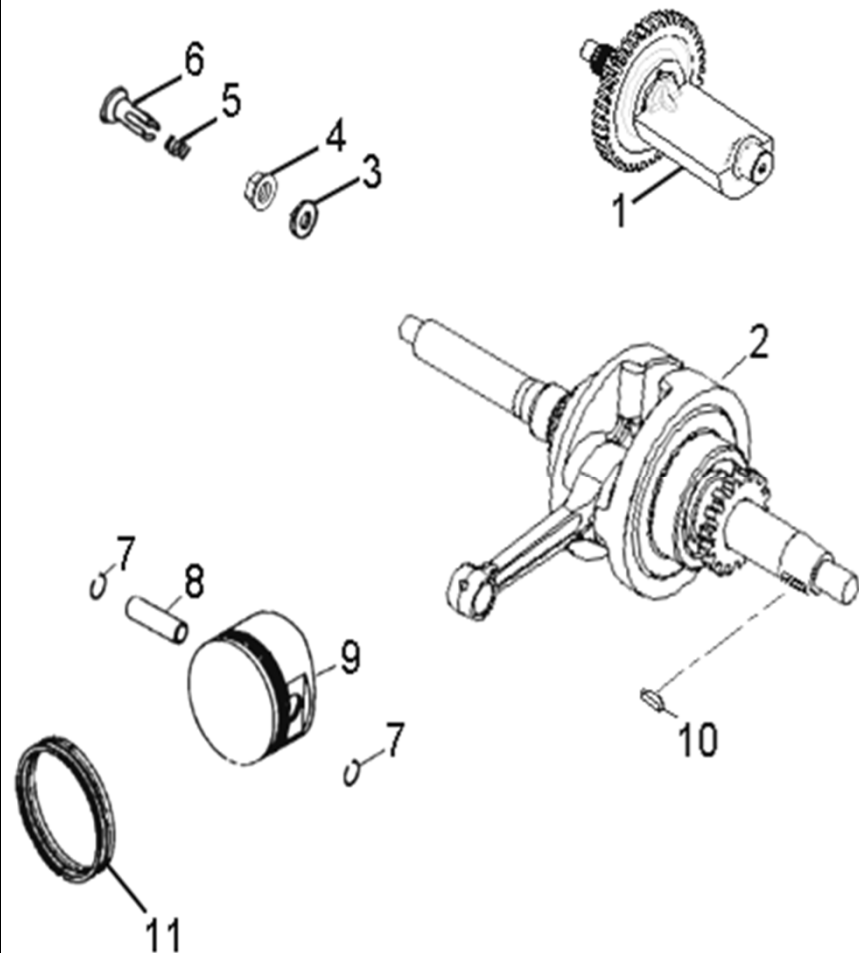

COBRA

HI-PERF 320

Framebody Number : RF3AT56007T000018

D-1: CYLINDER HEAD

Item	Description	Part Number	Q.ty	Note
1	Bolt	96000-060258-08C	4	M6x25x1
2	Cover, Cylinder Head	1230950A-000	1	
3	Gasket	1230350A-000	1	
4	Breather, Lower	1230250A-000	1	
5	Screw	93903-1040088-00K	4	M4x8
6	Gasket , Head Cover	1239150A-000	1	
7	Retainer, Valve, Spring	14771119-000	2	
8	Spring, Valve, Outer	1475150A-000	2	
9	Spring, Valve, Inner	1476150A-000	2	
10	Clip, Retainer	14781119-000	4	
11	Seal, Valve	12209119-000	2	
12	Seat, Valve, Spring, Outer	14775119-000	2	
13	Pin, Dowel	94301-10140	6	10x14
14	Bolt	96000-061108-08C	2	M6x10x1x1
15	Washer	94101-0613010-00C	2	6.1x13x1
16	Stud	91001-060328-00C	2	M6x32x1
17	Nut	94050-06000-00C	4	M6x1
18	O-Ring	93210-034x31	1	34x3
19	Asm., Manifold, Intake	1710055L-000	1	Inc. 18
20	Stud	91001-060288-00C	2	M6x28x1
21	Valve, Exhaust	1472150A-000	1	
22	Valve, Intake	1471150A-000	1	
23	Stud	91001-080328-00C	2	M8x32x1.25
24	Head, Cylinder	1220150A-000	1	
25	Plug, Spark	9807650A-000	1	DPR7EA-9
26	Gasket Set	1225050A-000	1	
27	Cylinder	1210055S-000	1	
28	Gasket, Cylinder	1219150A-001	1	

D-2: PISTON , CRANKSHAFT

Item	Description	Part Number	Q.ty	Note
1	Shaft, Balancer	1342055S-000	1	
2	Asm., Crankshaft	1300055S-000	1	
3	Washer	94101-1426020-00C	1	14.2x26x2
4	Nut	94001-14000-00C	1	M14x1.5
5	Spring, Oil	1544739A-000	1	
6	Tube, Oil, Crankshaft	1544139A-000	1	
7	Clip, Piston Pin	1311550A-000	2	
8	Pin, Piston	1311150A-000	1	
9	Piston	1310050A-000	1	
10	Key, Woodruff	90471-25404	1	
11	Ring Set, Piston	1301150A-000	1	