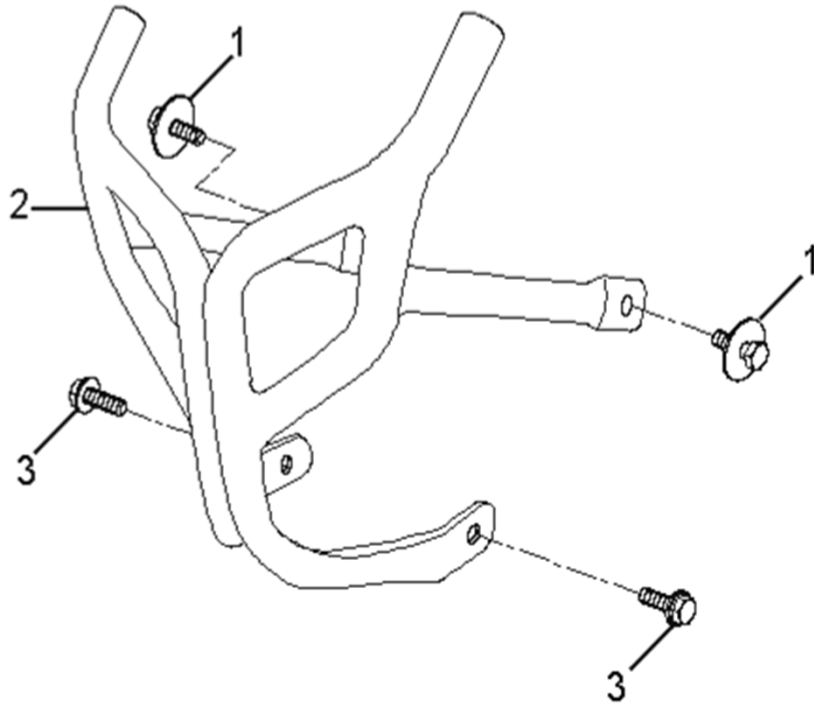

D-19: BUMPER

Item	Description	Part Number	Q.ty	Note
1	Bolt	92001-080128-00K	2	M8x12x1.25 + washer
2	Bracket, Bumper	50450227-385	1	
3	Bolt	92005-060148-00K	2	M6x14x1 + washer