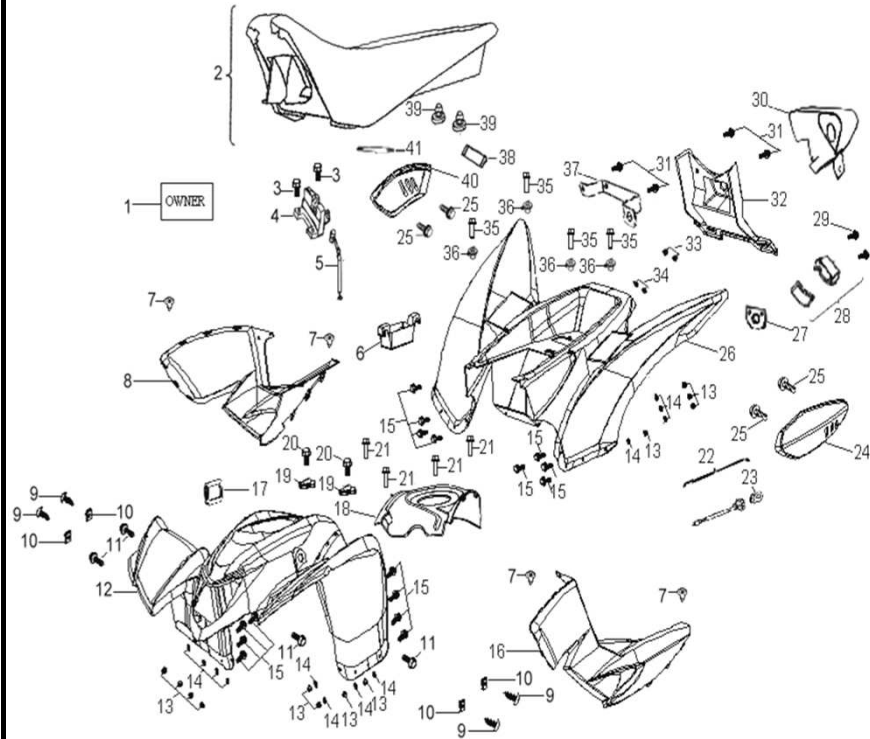

D-21: CAB & SEAT

Item	Description	Part Number	Q.ty	Note
39	Rubber, Seat	77220180-000	2	
40	Veneer, RH	18319201-000	1	
41	O-Ring	93213-04740	1	47x4