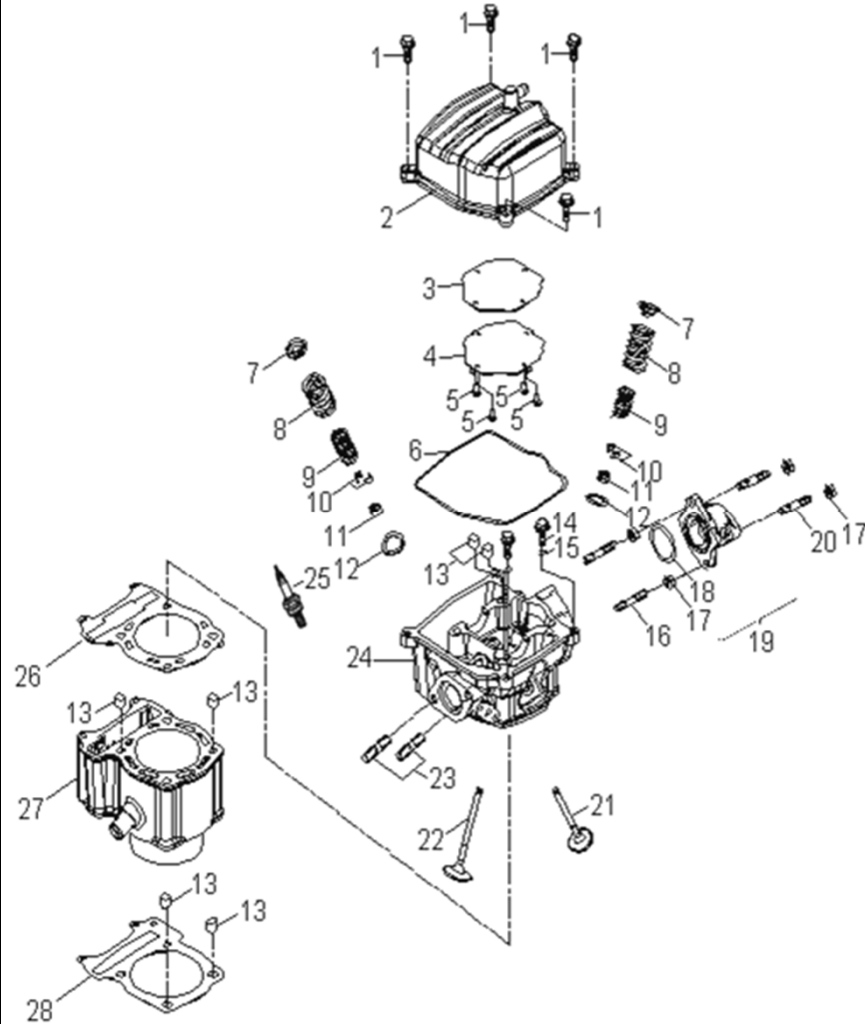

COBRA

HI-PERF 320

Framebody Number : RF3AT56007T000018

D-1: CYLINDER HEAD

Item	Description	Part Number	Q.ty	Note
1	Bolt	96000-060258-08C	4	M6x25x1
2	Cover, Cylinder Head	1230950A-000	1	
3	Gasket	1230350A-000	1	
4	Breather, Lower	1230250A-000	1	
5	Screw	93903-1040088-00K	4	M4x8
6	Gasket , Head Cover	1239150A-000	1	
7	Retainer, Valve, Spring	14771119-000	2	
8	Spring, Valve, Outer	1475150A-000	2	
9	Spring, Valve, Inner	1476150A-000	2	
10	Clip, Retainer	14781119-000	4	
11	Seal, Valve	12209119-000	2	
12	Seat, Valve, Spring, Outer	14775119-000	2	
13	Pin, Dowel	94301-10140	6	10x14
14	Bolt	96000-061108-08C	2	M6x10x1x1
15	Washer	94101-0613010-00C	2	6.1x13x1
16	Stud	91001-060328-00C	2	M6x32x1
17	Nut	94050-06000-00C	4	M6x1
18	O-Ring	93210-034x31	1	34x3
19	Asm., Manifold, Intake	1710055L-000	1	Inc. 18
20	Stud	91001-060288-00C	2	M6x28x1
21	Valve, Exhaust	1472150A-000	1	
22	Valve, Intake	1471150A-000	1	
23	Stud	91001-080328-00C	2	M8x32x1.25
24	Head, Cylinder	1220150A-000	1	
25	Plug, Spark	9807650A-000	1	DPR7EA-9
26	Gasket Set	1225050A-000	1	
27	Cylinder	1210055S-000	1	
28	Gasket, Cylinder	1219150A-001	1	

D-2: PISTON , CRANKSHAFT

Item	Description	Part Number	Q.ty	Note
1	Shaft, Balancer	1342055S-000	1	
2	Asm., Crankshaft	1300055S-000	1	
3	Washer	94101-1426020-00C	1	14.2x26x2
4	Nut	94001-14000-00C	1	M14x1.5
5	Spring, Oil	1544739A-000	1	
6	Tube, Oil, Crankshaft	1544139A-000	1	
7	Clip, Piston Pin	1311550A-000	2	
8	Pin, Piston	1311150A-000	1	
9	Piston	1310050A-000	1	
10	Key, Woodruff	90471-25404	1	
11	Ring Set, Piston	1301150A-000	1	