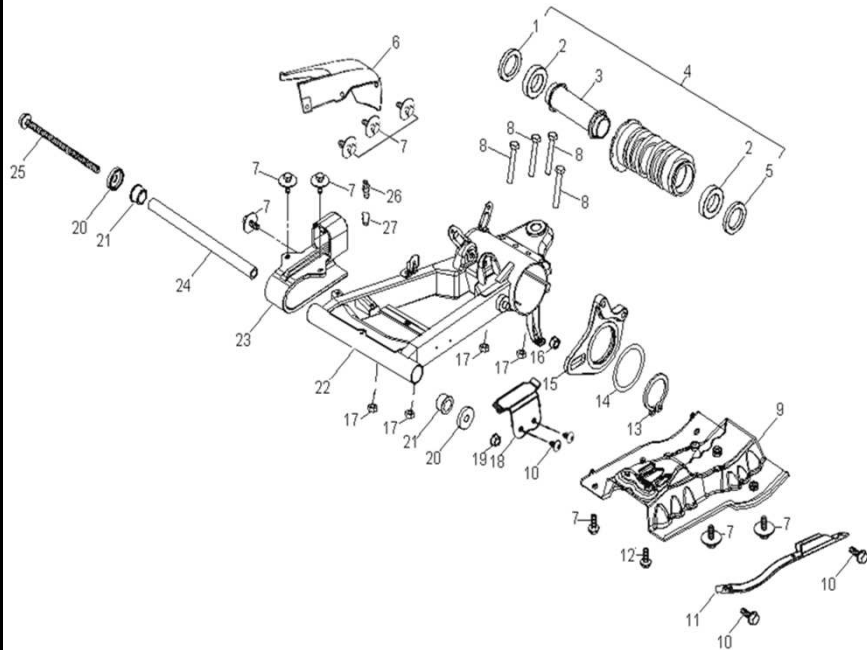

D-18: REAR SWIM ARM ASSEMBLY

Item	Description	Part Number	Q.ty	Note
1	Seal, Oil	96500-426208A7271	1	42x62x0.8
2	Bearing, Ball	96100-60070-ZZ000	2	
3	Tube, Spacer	42810221-000	1	
4	Asm., Housing	42803217-000	1	Inc. 1~5
5	Seal, Oil	96500-446208A7271	1	44x62x0.8
6	Protector, Chain	40521206-000	1	
7	Bolt	96007-060168-00K	9	M6x6x1 + washer
8	Bolt	96000-100658-0KL	4	M1x65x1.25
9	Cover, Sprocket	40520207-000	1	
10	Screw	93903-1050128-00K	4	M5x12
11	Chain Guider	40525202-000	1	
12	Bolt	96007-060188-00K	1	M6x18x1 + washer
13	Clip, Cir	94511-7500S	1	
14	O-Ring	93210-07531	1	75x3.1
15	Mount, Caliper	43510203-000	1	
16	Shaft, Caliper Bracket	43512201-000	1	
17	Nut	90350-10000-0UC	4	M10x1.25
18	Retainer, Brake Line	53005301-000	1	
19	Nut	90350-14000-0UC	1	M14x1.5
20	Cap, Dustproof	52424202-000	2	
21	Seat, Grease Contain	52524201-000	2	
22	Arm, Swing	52410220-385	1	
23	Chain Guider	40525203-000	1	
24	Tube, Spacer	52420201-000	1	
25	Bolt	96000-143508-00C	1	M14x350x1.5
26	Valve, Grease	51300131-000	1	
27	Cap, Valve, Grease	51301131-000	1