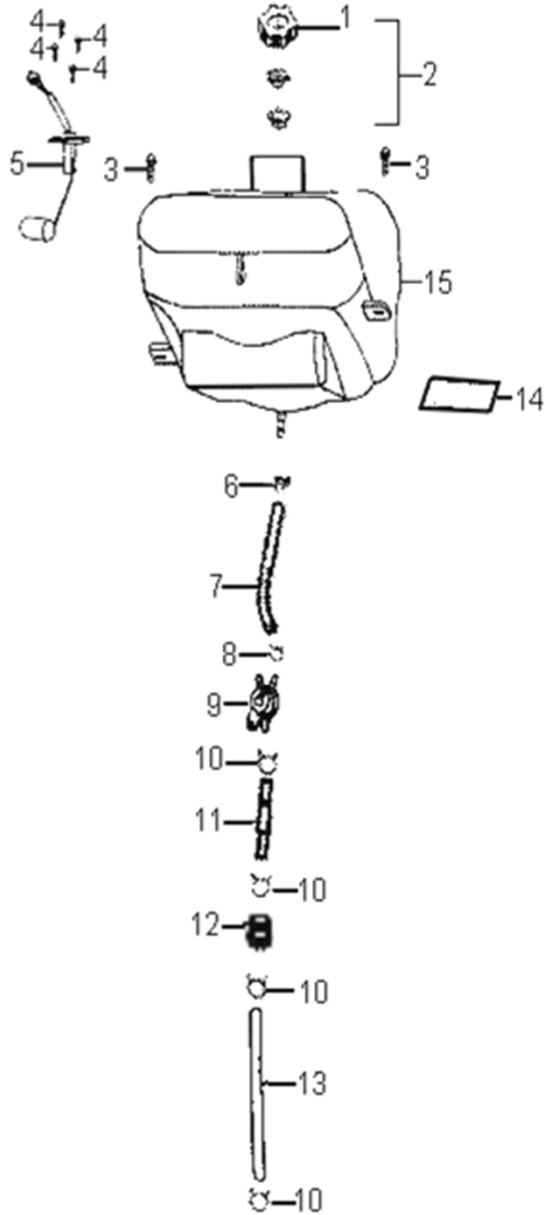

D-22: FUEL TANK

Item	Description	Part Number	Q.ty	Note
1	Cap, Fuel	17623203-000	1	
2	Asm., Cap, Fuel Tank	17620202-000	1	Inc. 1
3	Bolt	92005-060168-00K	2	M6x6x1 + washer
4	Bolt	93100-050168-00K	4	M5x16x0.8
5	Sensor, Fuel	37800202-000	1	
6	Clamp	94510-12000	1	
7	fuel hose	94401-05009-205	1	
8	Clamp	94510-08000	1	
9	Valve, Fuel	17950111-000	1	
10	Clamp	94510-08000	4	
11	fuel hose	94401-05009-146	1	
12	Filter, Fuel	17952111-000	1	
13	fuel hose	94401-05009-205	1	
14	Decal, Insulation	87011201-000	1	
15	Asm., Tank, Fuel	17500206-000	1