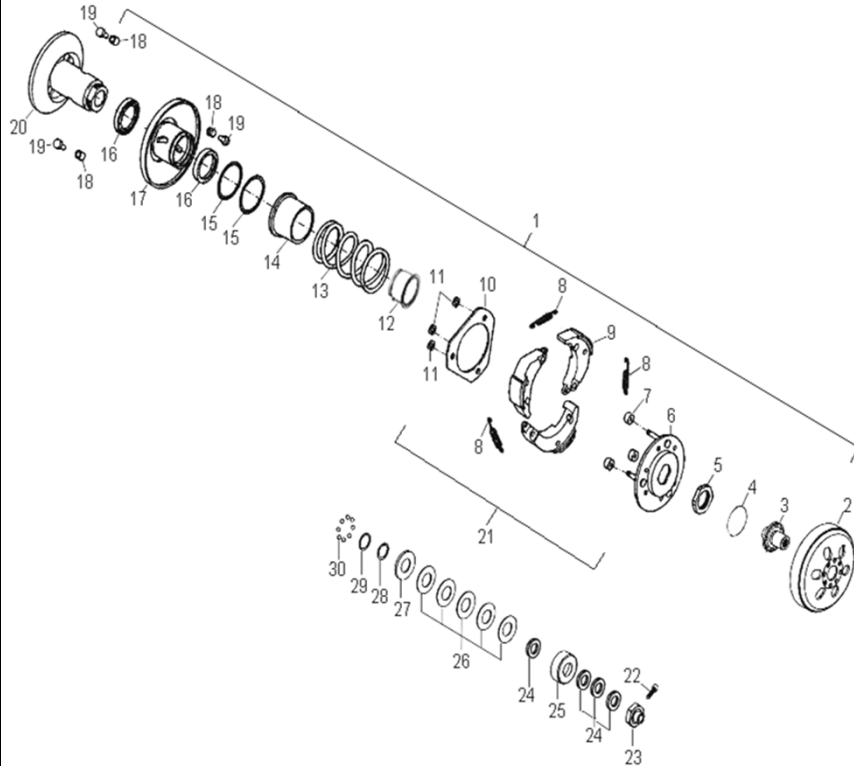

D-9: DRIVEN CLUTCH

Item	Description	Part Number	Q.ty	Note
1	Asm., Drive Clutch	2200050A-000	1	Inc. 2~20
2	Clutch, Outer	2210050A-000	1	
3	Hold, Cam	2210139A-000	1	
4	O-Ring	93214-02031	1	
5	Nut	90202-28000-00C	1	M28
6	Plate, Drive, Inner	2235050A-000	1	
7	Bushing, Rubber	2280450A-000	3	
8	Spring, Clutch	2240150A-000	3	
9	Weight, Clutch	2253550A-000	3	
10	Plate, Drive, Side	2235150A-000	1	
11	Clip, Cir	94511-0700E	3	
12	Seal, Collor	2323950A-000	1	
13	Spring, Clutch	2323350A-000	1	
14	Seal, Collor	2323750A-000	1	
15	O-Ring	93210-04720	2	47x2.0
16	Seal, Oil	96500-404704	2	40x47x4
17	Sheave, Moveable	2322050A-000	1	
18	Roller, Guide	2322650A-000	3	
19	Pin, Guide	2322550A-000	3	
20	Sheave, Driven	2320050A-000	1	
21	Asm., Driven Clutch	2200150A-000	1	Inc. 6~11
22	Bolt	91205-050088-0KL	1	M5x8x0.8
23	Nut, Driven	2210539A-000	1	
24	Washer	94101-2538010-000	4	25x38x1
25	Guide, Cam	2210839A-000	1	
26	Washer, Special	94122-2550020-00K	5	
27	Retainer, Ball	2210439A-000	1	
28	Clip, Cir	94511-250IS	1	
29	Washer	94101-2531010-00K	1	25.2x31.3x1
30	Ball, Steel	96211-07000	8