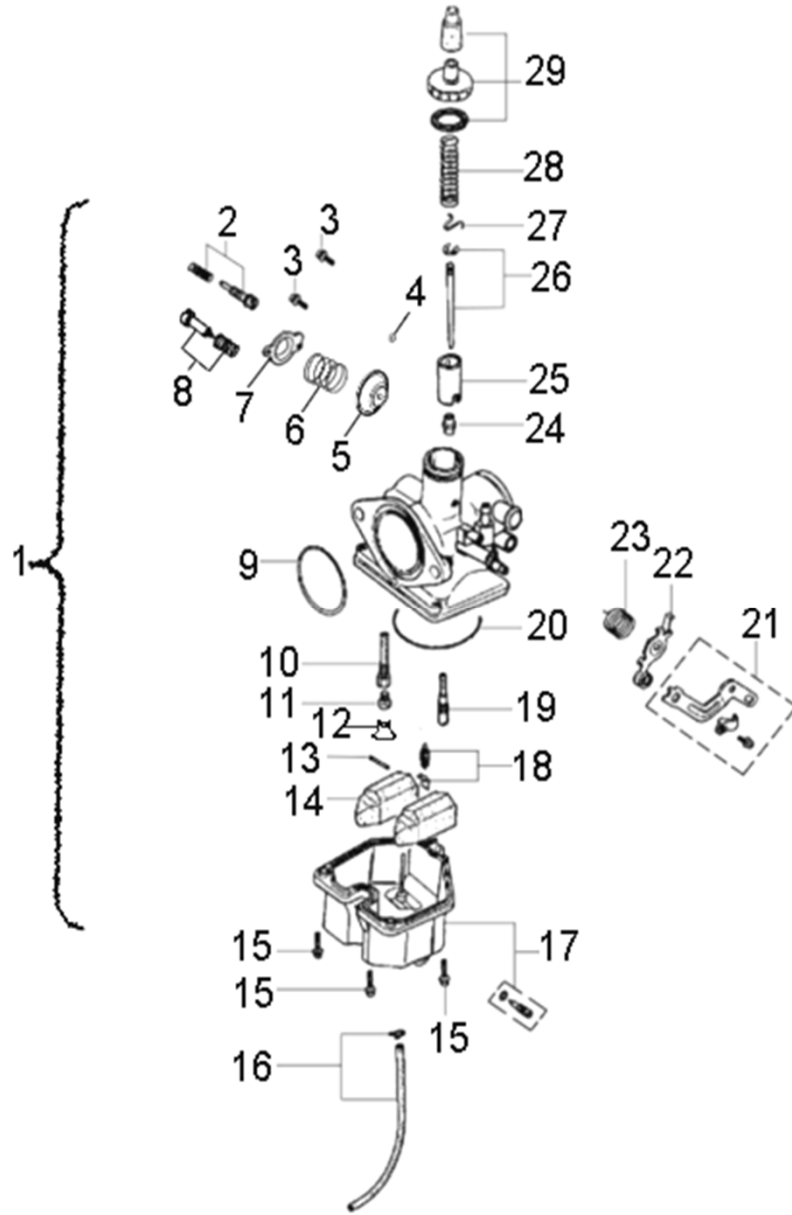

D-13: CARBURETOR

Item	Description	Part Number	Q.ty	Note
1	Asm., Carburetor	1610055A-000	1	Inc. 2~29
2	Screw	1611539A-000	1	
3	Screw	93502-040108-00C	2	
4	Seal	3371655E-000	1	
5	Check Valve, Air	1615655E-000	1	
6	Spring	4054155E-000	1	
7	Cover, Diaphragm	1615555E-000	1	
8	Asm., Screw	1611439A-000	1	
9	O-Ring	93210-02924	1	29x2.4
10	Valve, Needle	1610539A-000	1	
11	Jet, Main	16108209-000	1	
12	Fuel Retainer	16137201-000	1	
13	Pin, Float	1611939A-000	1	
14	Float	1612339A-000	1	
15	Screw	93502-040168-00C	3	M4x16x0.6 + washer
16	Drain Tube	1610939A-000	1	
17	Float, Body	1610739A-000	1	
18	Valve, Float	1611739A-000	1	
19	Jet, Pilot	16110203-000	1	
20	Seal, Float	1610639A-000	1	
21	Support, Cable	1613039A-000	1	
22	Choke, Lever	1613539A-000	1	
23	Recoil, Choke	1612739A-000	1	
24	Needle, Jet	1615039A-000	1	
25	Throttle, Valve	1610355E-000	1	
26	Asm., Jet Needle	1610439A-000	1	
27	Clip, Needle	1614539A-000	1	
28	Spring	1610239A-000	1	
29	Asm., Cap	1614039A-000	1