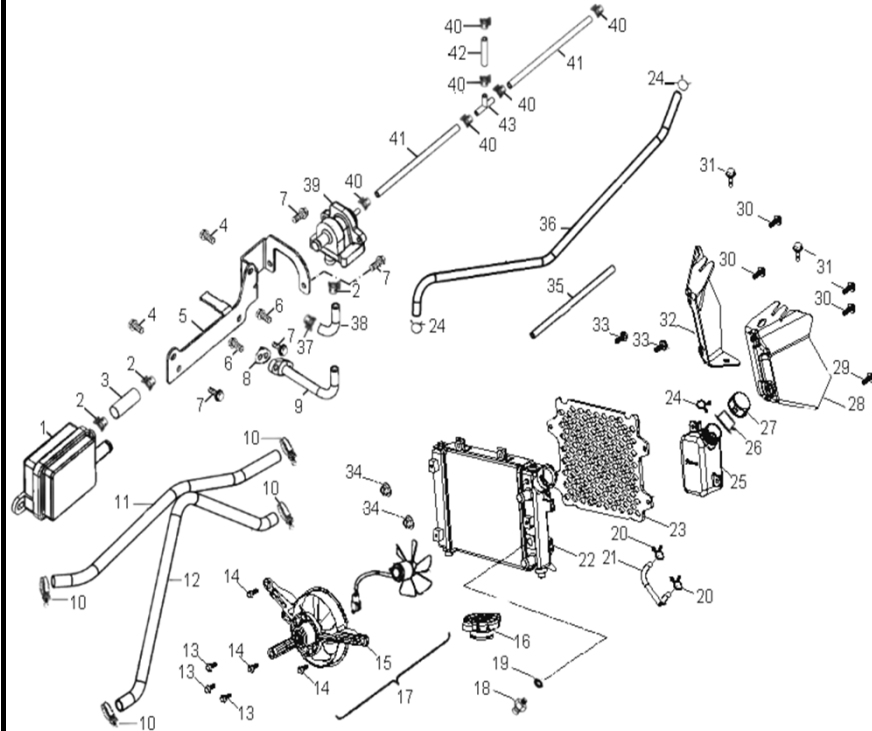

D-14: RADIATOR

Item	Description	Part Number	Q.ty	Note
1	Asm., Filter, Daul- Intake	18995202-000	1	
2	Clip	94510-15000	3	
3	Hose, Rubber	96420-01016-052	1	
4	Bolt	96000-060128-0KL	2	M6x12x1
5	Bracket, Dual- Intake	1899850A-000	1	
6	Bolt	96000-060168-08C	2	M6x6x1
7	Bolt	96000-060148-00K	4	M6x14x1
8	Gasket, Hose	1864639E-000	1	
9	Tube, Dual- Intake	18640205-000	1	
10	Clamp	1922250A-000	4	
11	Hose, Inlet, Radiator	19503202-000	1	
12	Hose, Outlet, Radiator	19501202-000	1	
13	Screw	93003-060168-00K	3	M6x6x1 + washer
14	Screw	93502-040128-00C	3	M4x12x0.6 + washer
15	Shroud, Fan	1901550A-000	1	
16	Cap, Water	1911150A-000	1	
17	Asm., Fan	1900550A-000	1	Inc. 14~15
18	Switch, Thermosatic	1932550A-000	1	
19	O-Ring	93210-01020	1	9.8x1.9 NBR
20	Clamp	94515-12008	2	12x8
21	Hose, Expansion Tank	19506203-000	1	
22	Radiator	1901155C-000	1	
23	Radiator Cover	19115203-000	1	
24	Clip	94510-06500	3	
25	Tank, Expansion	1910150A-000	1	
26	Boot, Duct	1726950A-000	1	
27	Cap, Expansion Tank	1910250A-000	1	
28	Wind Panel, LH	19116201-000	1	
29	Bolt	96007-060278-00K	1	M6x1*27 + washer
30	Bolt	96007-060188-00K	3	M6x18x1 + washer
31	Bolt	96007-060168-00K	3	M6x6x1 + washer
32	Wind Panel, RH	19117201-000	1	
33	Bolt	96007-060228-00K	2	M6x22x1 + washer
34	Nut	94050-06000-00K	2	M6x1
35	Hose	94408-05007-720	1	
36	Hose, Thermosatic	19505204-000	1	
37	Clip	94510-13000	1	
38	Hose	18992201-000	1	
39	Valve, Dual-Intake	1899955E-000	1	
40	Clip	94510-06500	6