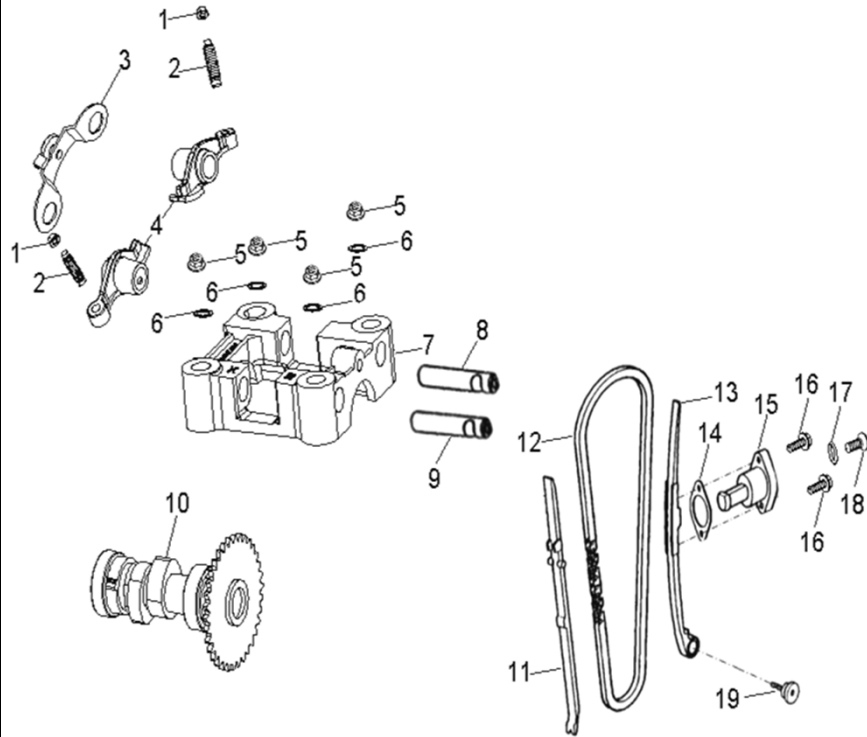

D-5: LEFT CRANKCASE COVER

Item	Description	Part Number	Q.ty	Note
1	Bearing, Ball	96100-6004-LLUC3/ZG	1	6004UC3/542
2	Pin, Dowel	94301-08140	2	
3	Derby Cover	1135550A-000	1	
4	Gasket	1135950A-001	1	
5	Cover, Clutch	1134150A-000	1	
6	Bolt	96000-060408-08C	10	M6x40x1
7	Bearing, Ball	96100-69050-LLU00	1	
8	Bolt	96000-060258-08C	2	M6x25x1
9	Bolt	96000-060168-08C	1	M6x6x1
10	Bolt	96000-050128-00K	2	M5x12x0.8
11	Tablet, Logo	1134750A-000	1	
12	Bushing, Sheave	2210650A-000	1	
13	Ratchet, Recoil	2210750A-000	1	
14	Recoil, Starter	1135050A-000	1	
15	Bolt	96000-060168-10K	4	M6x6x1

D-7: VALVE CAM

Item	Description	Part Number	Q.ty	Note
1	Nut, Tappet Adj.	90206-05000-00A	2	
2	Screw, Tappet Adj.	90012-06015	2	
3	Asm., Decomp. Release	1445650A-000	1	
4	Arm, Valve, Rocker	1443150A-000	2	
5	Nut	94050-08000-00C	4	M8x1.25
6	Washer	94101-0818023-00U	4	8x18x2.3
7	Bracket, Cam Shaft	1221150A-000	1	
8	Shaft, Rocker Arm	1445250A-000	1	
9	Shaft, Rocker Arm	1445350A-000	1	
10	Asm., Cam Shaft	1440050B-000	1	
11	Guide, Cam Chain, LH	1450055L-000	1	
12	Chain, Cam	1440155S-000	1	
13	Guide, Cam Chain, RH	1455050A-000	1	
14	Gasket, Tensioner	14523119-001	1	
15	Tensioner	14521119-000	1	
16	Bolt	96000-060228-14C	2	M6x22x1
17	O-Ring	93210-00915	1	9.5x1.5
18	Screw	93000-060068-00K	1	M6x6x1
19	Pivot, Guide	1453550A-000	1	