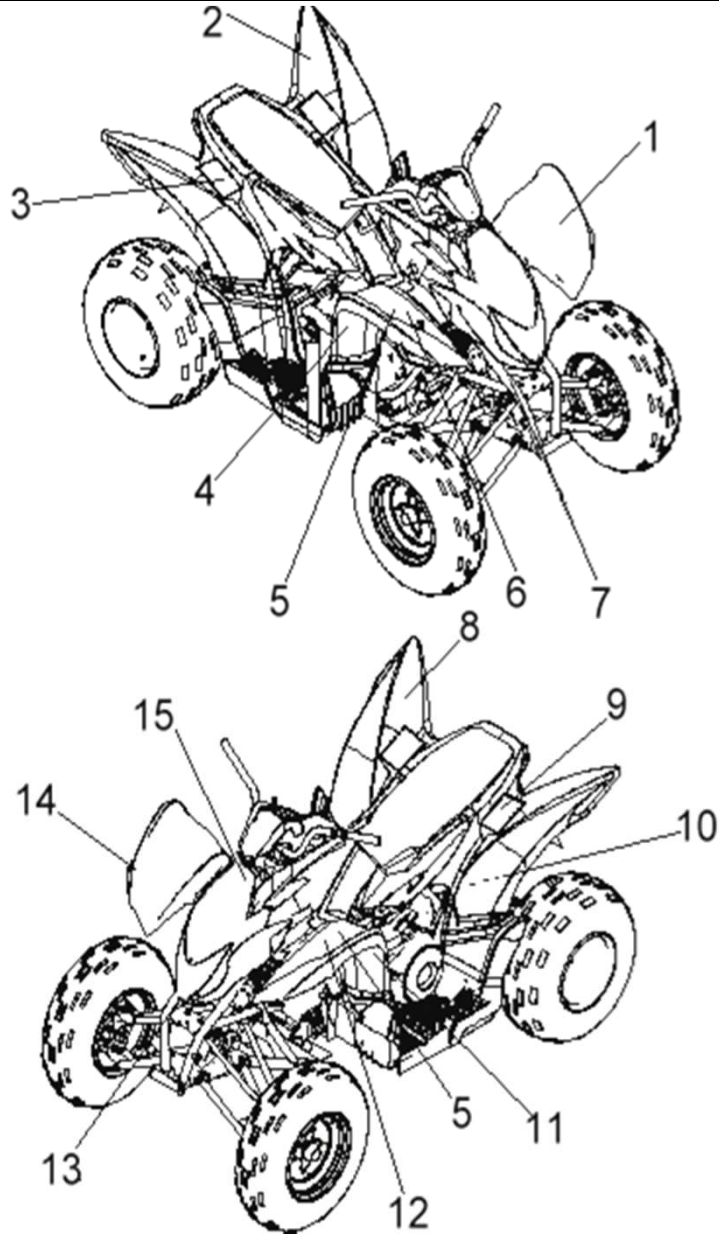

D-33: DECAL

Item	Description	Part Number	Q.ty	Note
1	Decal, Front Fender, LH	87719208-116	1	Black
1	Decal, Front Fender, LH	87719208-133	1	White
2	Decal, Rear Fender, LH	87748237-116	1	Black
2	Decal, Rear Fender, LH	87748237-133	1	White
3	Decal, Waring, Y-16	87851173-000	1	
4	Decal, General Waring	87852159-000	1	
5	Decal, 320	87715229-000	1	
6	Decal, Tank, RH	87720233-116	1	Black
6	Decal, Tank, RH	87720233-133	1	White
7	Decal, Fragile, Frame	87871204-000	1	
8	Decal, Rear Fender, RH	87747237-116	1	Black
8	Decal, Rear Fender, RH	87747237-133	1	White
9	Decal, Waring, Reverse	87854202-000	1	
10	Decal, Waring, Chain	87858156-000	1	
11	Decal, Drain Bolt	87843201-000	1	
12	Decal, Tank, LH	87721233-116	1	Black
12	Decal, Tank, LH	87721233-133	1	White
13	Decal, Front (Down)	87703204-116	1	Black
13	Decal, Front (Up)	87703204-133	1	White
14	Decal, Front Fender, RH	87718208-116	1	Black
15	Decal, Front Fender, RH	87718208-133	1	White
15	Decal, Headlight	87702204-000	1