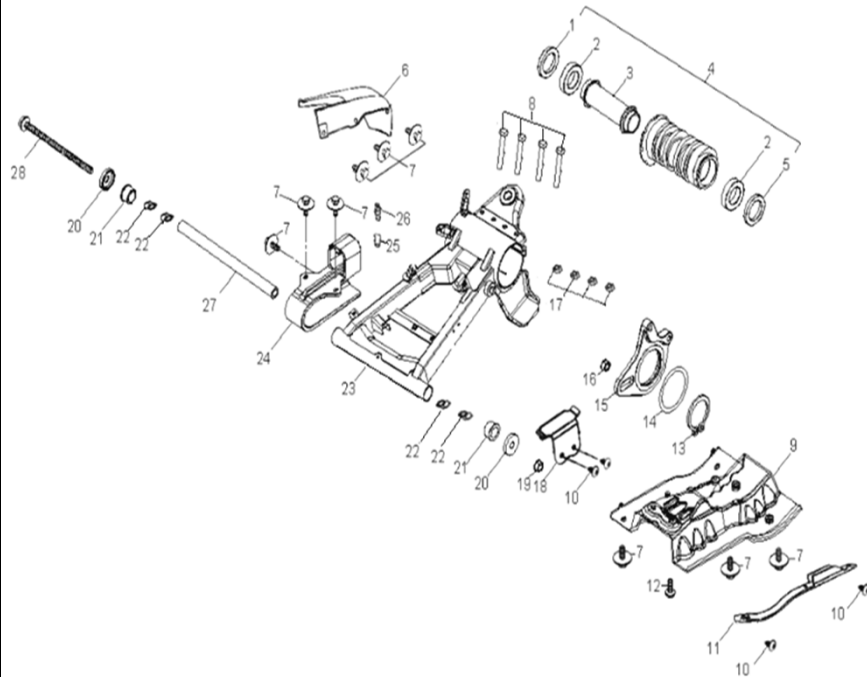

D-18: REAR SWIM ARM ASS'Y

Frame: RF3AT56007T001120 (1st Step)

Item	Description	Part Number	Q.ty	Note
1	Seal, Oil	96500-426208A7271	1	42x62x0.8
2	Bearing, Ball	96100-60070-ZZ000	2	
3	Tube, Spacer	42810221-000	1	
4	Asm., Housing, Rear Axle	42803217-000	1	Inc. 1~5
5	Seal, Oil	96500-446208A7271	1	44x62x0.8
6	Protector, Chain	40521206-000	1	
7	Bolt	96007-060168-00K	9	M6x6x1 + washer
8	Bolt	96000-100658-0KL	4	M1x65x1.25
9	Cover, Sprocket	40520210-000	1	
10	Screw	93903-1050128-00K	4	M5x12
11	Chain Guider	40525202-000	1	
12	Bolt	96007-060188-00K	1	M6x18x1 + washer
13	Clip, Cir	94511-7500S	1	
14	O-Ring	93210-07531	1	75x3.1
15	Mount, Caliper	43510203-000	1	
16	Shaft, Caliper Bracket	43512201-000	1	
17	Nut	90350-10000-0UC	4	M10x1.25
18	Retainer, Brake Line, Fro	53005301-000	1	
19	Nut	90350-14000-0UC	1	M14x1.5
20	Cap, Dustproof	52424202-000	2	
21	Seat, Grease Contain	52524202-000	2	
22	Bushing	96101-222520-2220	4	
23	Arm, Swing	52410220-385	1	
24	Chain Guider	40525203-000	1	
25	Cap, Valve, Grease	51301131-000	1	M14x350x1.5
26	Valve, Grease	51300131-000	1	
27	Tube, Spacer	52420203-000	1	
28	Bolt	96000-143508-00C	1