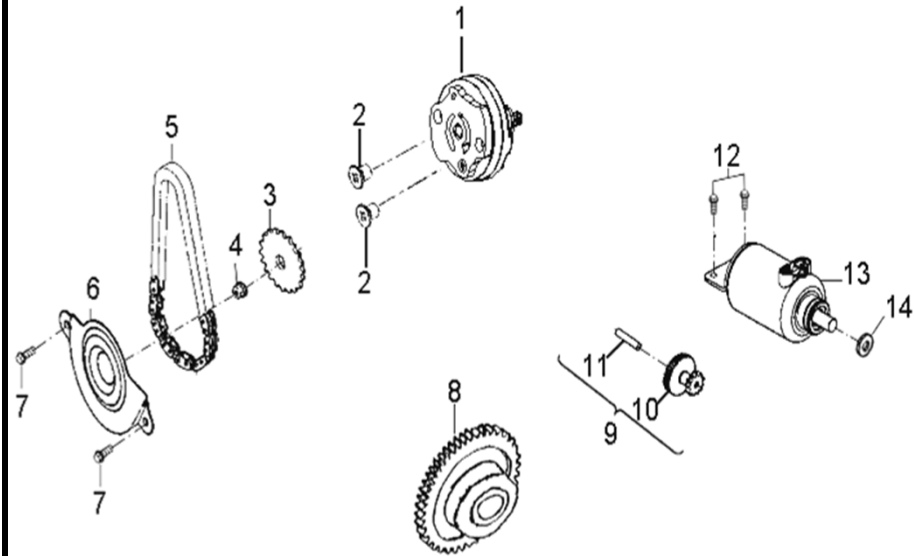

D-10: OIL PUMP & STARTING MOTOR

Item	Description	Part Number	Q.ty
1	Asm., Pump, Oil	1510039A-000	1
2	Screw	93902-060308-00B	2
3	Sprocket, Oil Pump	15150119-000	1
4	Nut	94050-060000-00C	1
5	Chain, Oil Pump	1514139A-000	1
6	Cover, Oil Pump	1571139A-000	1
7	Bolt	96000-060128-08C	2
8	Gear, Starter	2822039A-000	1
9	Asm., Gear Starter	2842239A-000	1
10	Gear, Starter	2842339A-000	1
11	Shaft, Starter Motor	2842439A-000	1
12	Bolt	96000-060128-08C	2
13	Motor, Starting	31200204-000	1
14	O-Ring	93210-02431	1