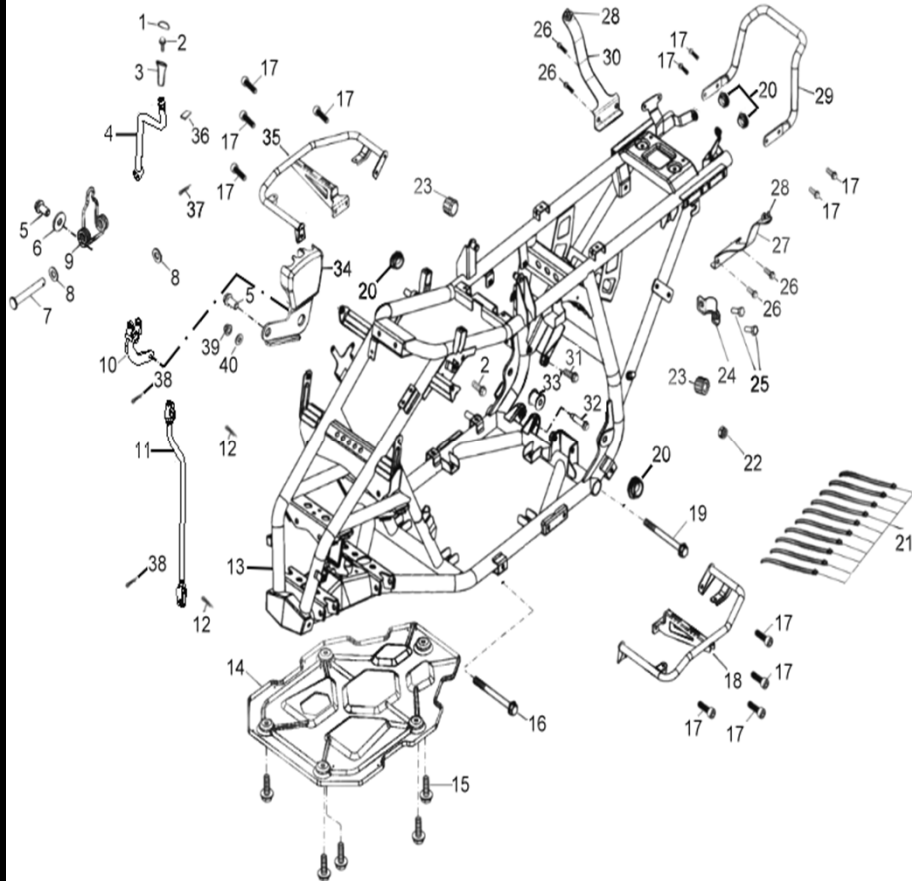

D-15: FRAME BODY

Item	Description	Part Number	Q.ty
1	Cover	21327201-000	1
2	Bolt	96000-060128-10K	2
3	Knob, Transmission Lever	21328201-000	1
4	Lever, Shift	21319219-000	1
5	Bolt	96000-080168-00K	2
6	Washer	94101-0822020-00C	1
7	Pin, Lever, Shift	21321204-000	1
8	Washer	94101-0816015-00C	2
9	Spring, Shift	21320204-000	1
10	Lever, Shift	21331202-000	1
11	Linkage, Shift	21329205-000	1
12	Cotter Pin	94203-12200	2
13	Asm., Frame	50100274-067	1
14	Shield, Chassis	5010650A-000	1
15	Bolt	92005-060168-00K	5
16	Bolt	96000-101478-00C	1
17	Bolt	92001-080168-00K	12
18	Bracket, Footwell, LH	51120205-000	1
19	Bolt	96000-100758-0KL	1
20	Cap, Rubber	19611202-000	4
21	Strap	89569131-000	8
22	Nut	90350-12000-0UC	1
23	Grommet, Seat	7722539A-000	2
24	Bracket, Kick Start	50341201-000	1
25	Bolt	96000-060168-0KL	2
26	Bolt	92001-080168-00K	4
27	Bracket, Rear Fender, LH	50142201-000	1
28	Rubber	50816153-000	2
29	Sissy Bar	50105210-067	1
30	Bracket, Rear Fender, RH	50141201-000	1
31	Bolt	96000-100608-0KL	1
32	Bolt	90108-120398-00K	1
33	Chain Guider	40525204-000	1
34	Gate, Shift	21323203-000	1
35	Bracket, Footwell, RH	51105205-000	1
36	Rubber	81113153-000	1
37	Pin, Cotter	94201-25190	1
38	Pin	94302-07018	2
39	Nut	90350-10000-00C	1
40	Washer	94101-1022020-00C	1