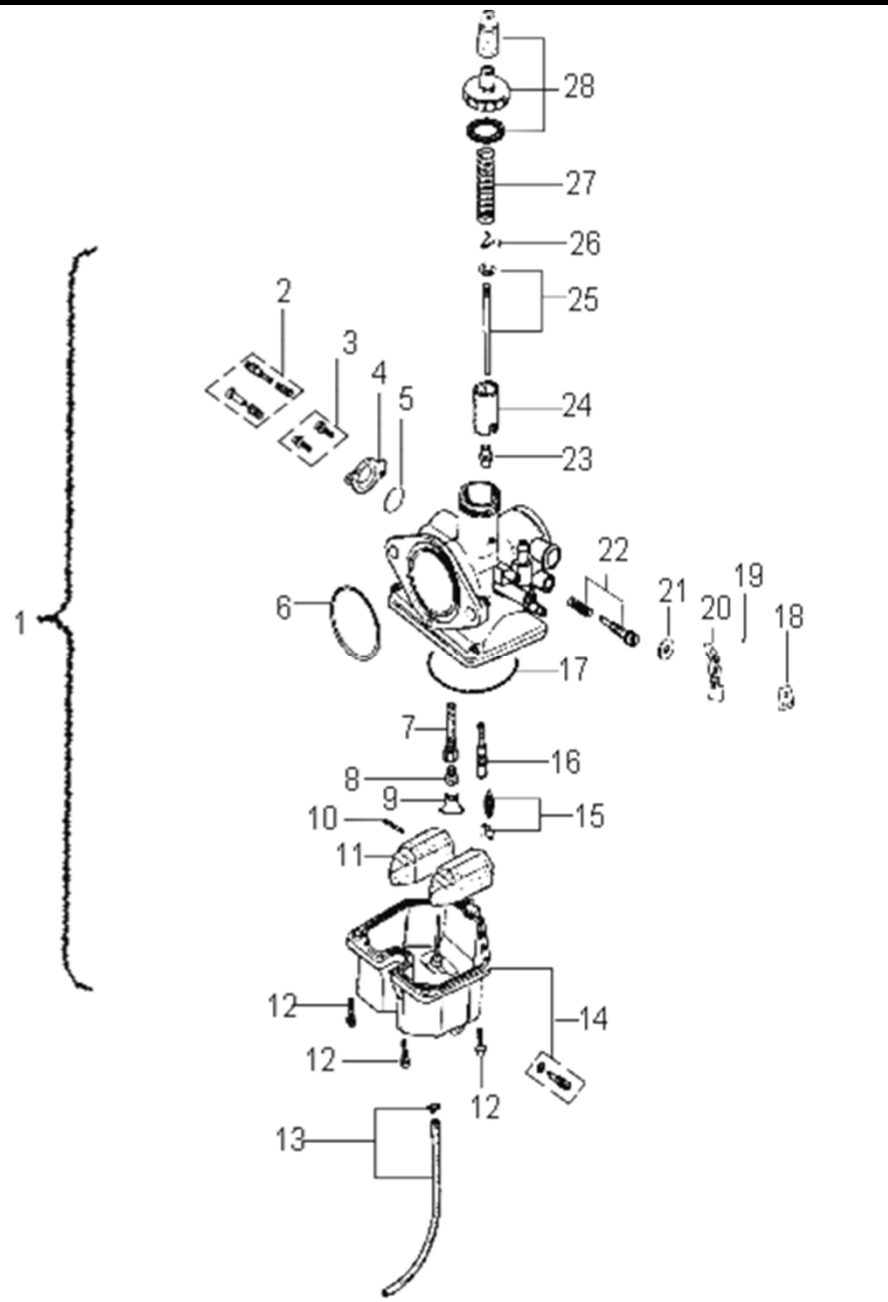

D-12: CARBURETOR

Item	Description	Part Number	Q.ty
1	Asm., Carburetor	16100213-000	1
2	Asm., Screw	1611439A-000	1
3	Screw	93502-040088-00C	1
4	Cover, Diaphragm	1615539A-000	1
5	O-Ring	93210-02619	1
6	O-Ring	93210-02924	1
7	Valve, Needle	1610539A-000	1
8	Jet, Main	1610839E-000	1
9	Fuel Retainer	16137201-000	1
10	Pin, Float	1611939A-000	1
11	Float	1612339A-000	1
12	Screw	93502-040168-00C	3
13	Drain Tube	1610939A-000	1
14	Float, Body	1610739A-000	1
15	Valve, Float	1611739A-000	1
16	Jet, Pilot	16110203-000	1
17	Seal, Float	1610639A-000	1
18	Bracket, Chock Lever	16121201-000	1
19	Ball, Steel	96211-02000	1
20	Choke, Lever	16122201-000	1
21	Washer	94101-0610010-00C	1
22	Screw	1611539A-000	1
23	Needle, Jet	1615039A-000	1
24	Throttle, Valve	1610339A-000	1
25	Asm., Jet Needle	1610439A-000	1
26	Clip, Needle	1614539A-000	1
27	Spring	1610239A-000	1
28	Asm., Cap	1614039A-000	1