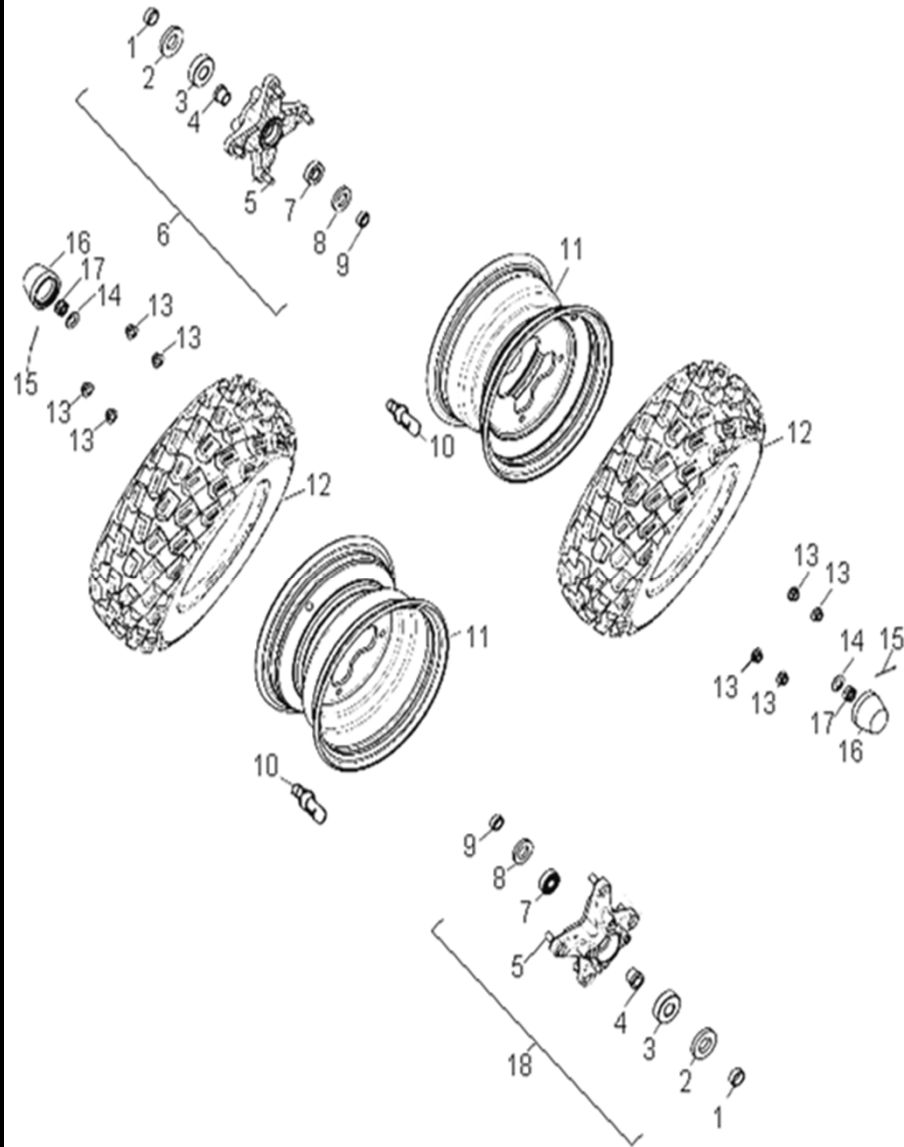

D-7: VALVE CAM

Item	Description	Part Number	Q.ty
1	Asm., Cam Shaft	1440039A-000	1
2	Guide, Cam Chain, LH	1450039A-000	1
3	Chain, Cam	1440139A-000	1
4	Guide, Cam Chain, RH	14550119-000	1
5	Gasket, Tensioner	14523119-000	1
6	Pivot, Guide	14535119-000	1
7	Tensioner	14521119-000	1
8	Bolt	96000-060228-14C	2
9	O-Ring	93210-00915	1
10	Screw	93000-060068-00K	1
11	Shaft, Exhaust, Rocker Arm	1445339A-000	1
12	Plate, Rocker arm Shaft	1445439A-000	1
13	Bolt	96000-060168-08C	1
14	Shaft, Intake, Rocker Arm	1445239A-000	1
15	Washer	94101-0818023-00U	4
16	Nut	94050-08000-00C	4
17	Screw, Tappet Adj.	90012-06015	2
18	Nut, Tappet Adj.	90206-05000-00A	2
19	Asm., Decomp. Release	14456119-000	1
20	Arm, Valve, Rocker	1443139A-000	2
21	Bracket, Cam Shaft	1221139A-000	1

D-22: FRONT WHEEL

Item	Description	Part Number	Q.ty
1	Spacer	4431139A-000	2
2	Seal, Oil	96500-25470700000	2
3	Bearing, Ball	96100-62040-Z0000	2
4	Spacer	4431539A-000	2
5	Stud	42712201-000	8
6	Asm., Hub, Lh	42710206-000	1
7	Bearing, Ball	0490005-000	1
8	Seal, Oil	96500-223806A7271	2
9	Spacer	4431239A-000	2
10	Valve, Rim	42616131-000	2
11	Rim, Front	4270155E-385	2
12	Tire	4271139E-000	2
13	Nut	90355-10000-0UB	2
14	Washer	94121-1426016-000	8
15	Pin, Cotter	94201-32320	2
16	Cap, Hub	4273039A-000	2
17	Nut, Insert Lock	90353-14015-00C	2
18	Asm., Hub, Rh	42721206-000	2

D-23: REAR WHEEL

Item	Description	Part Number	Q.ty
1	Nut	90355-10000-0UB	8
2	Rim, Rear	4280139A-000	2
3	Hub, Wheel, RH	4202039A-293	2
4	Valve, Rim	42616131-000	2
5	Tire	4281139E-000	2
6	Washer	94121-1835200-000	2
7	Pin, Cotter	94201-32320	2
8	Cap, Hub	4273039A-000	2
9	Nut	90352-18000-00C	2