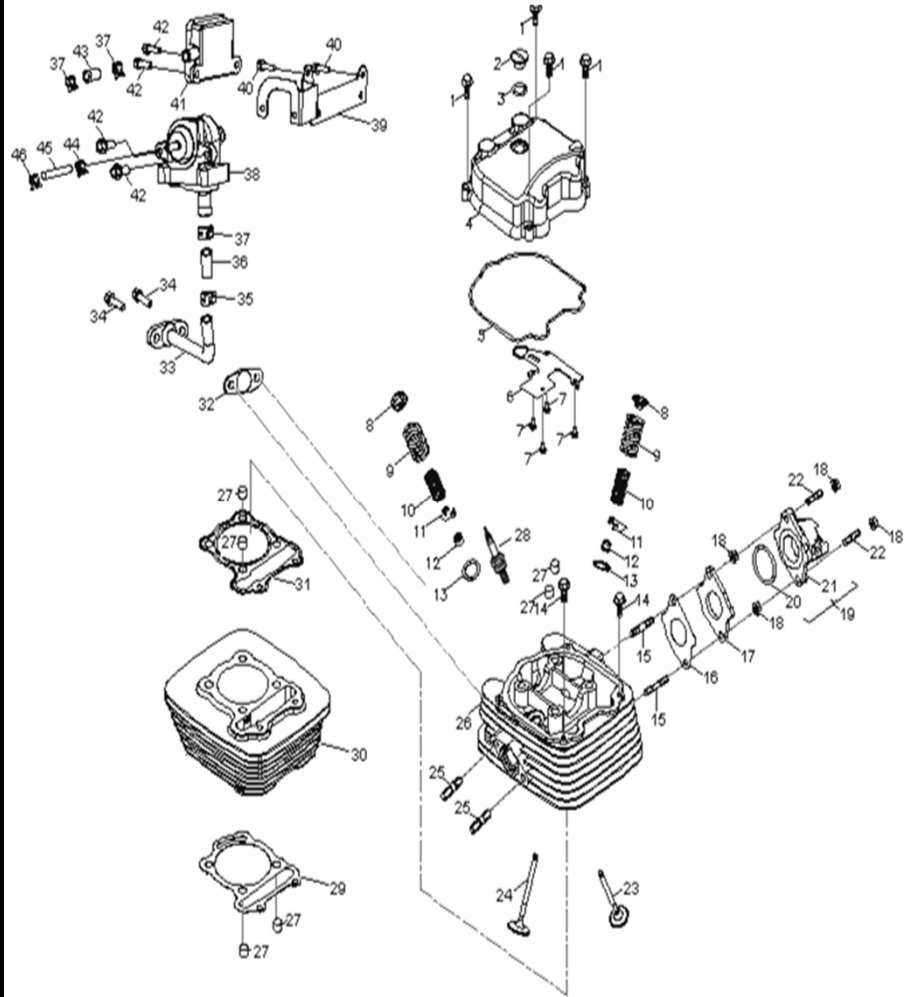

D-1: CYLINDER HEAD

Item	Description	Part Number	Q.ty
41	Asm., Filter, Daul- Intake	18995202-000	1
42	Bolt	96000-060168-00K	4
43	Hose, Rubber	96420-01016-040	1
44	Clip	94510-06500	1
45	Hose	94407-04007-045	1
46	Clip	94510-06500	1