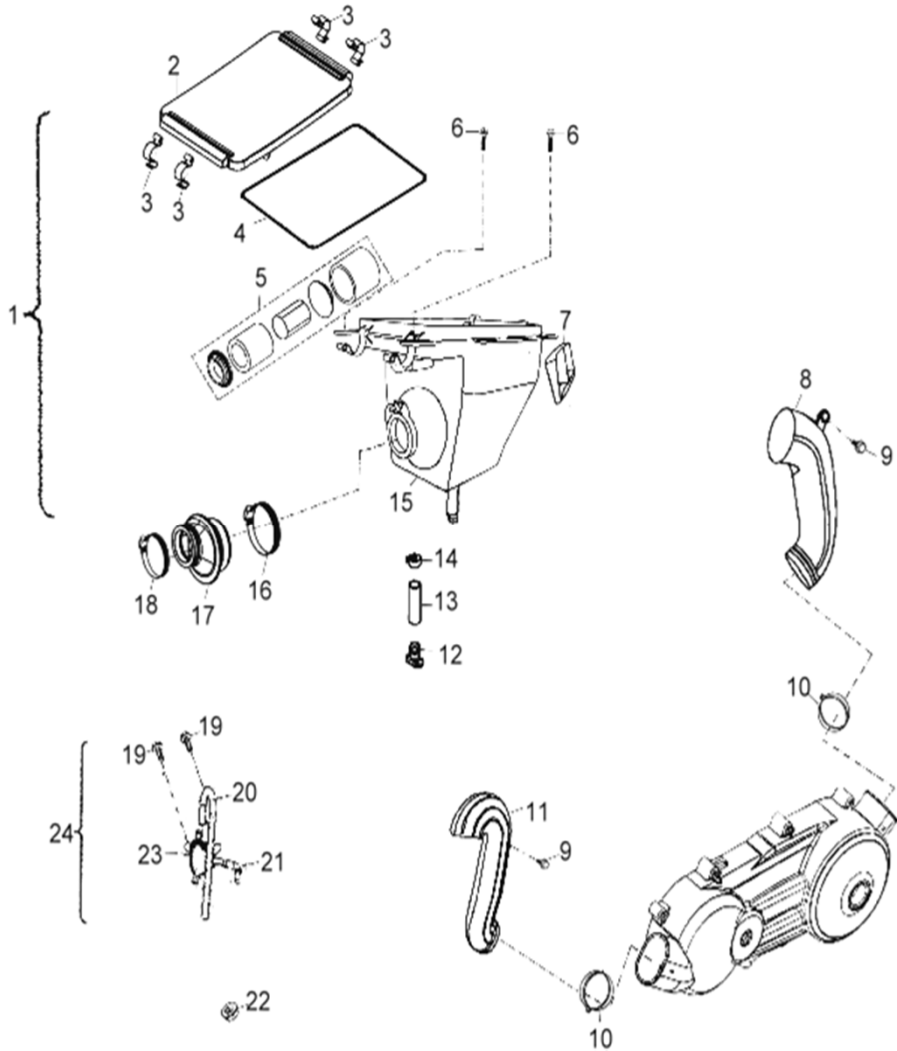

D-13: AIR CLEANER

Item	Description	Part Number	Q.ty
1	Asm., Cleaner, Air	17200209-000	1
2	Cover, Air Cleaner	1720739A-000	1
3	Clip	1720839A-000	4
4	Gasket	3371639A-000	1
5	Filter, Air Cleaner	17205201-000	1
6	Bolt	92005-060168-00K	2
7	Inlet, Air Box	17257204-000	1
8	Duct, Outlet	17259201-000	1
9	Bolt	92003-060168-00K	2
10	Clamp	8966939A-000	2
11	Duct, Inlet	17255204-000	1
12	Plug, Trap	1737039A-000	1
13	Hose, Drain	94404-01613-060	1
14	Clamp	94515-15010	1
15	Box, Air Cleaner	17206204-000	1
16	Clamp	89669202-000	1
17	Boot	17253204-000	1
18	Clamp	89669203-000	1
19	Bolt	96000-060168-00K	2
20	Tube, Breather, Outlet	17382201-000	1
21	Tube, Breather, Ventilated	17381205-000	1
22	Nut	94050-06000-00C	1
23	Separator, Oil	17385203-000	1
24	Oil Separator Comp	17380204-000	1