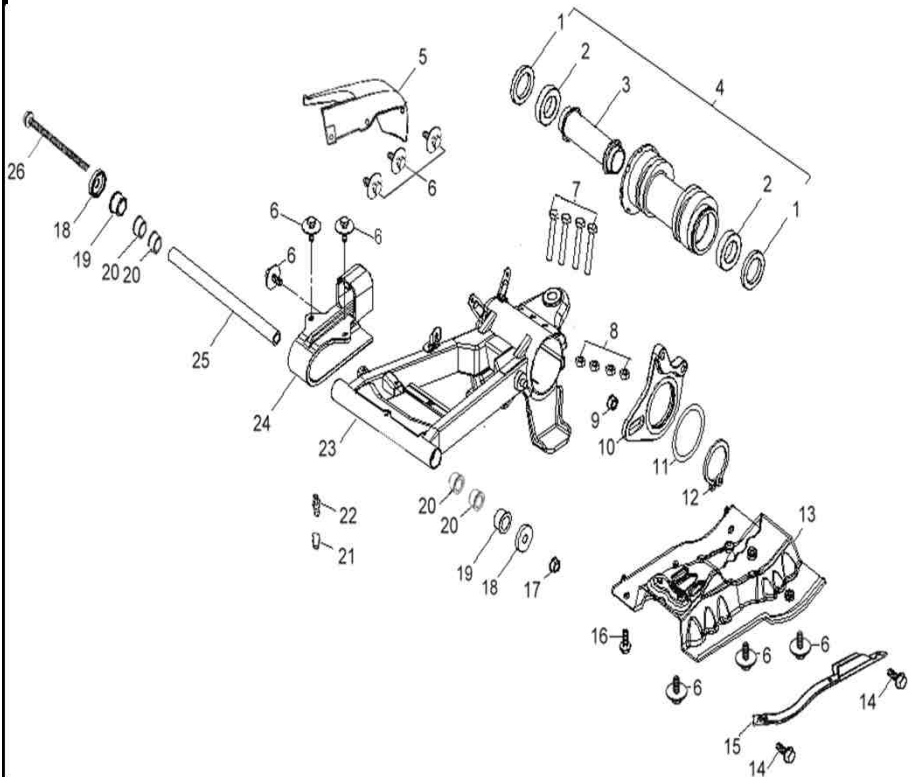

3	Tube, Spacer	42810218-000	1	
4	Asm., Housing, Rear Axl	42803220-000	1	
5	Protector, Chain	40521206-000	1	
6	Bolt	96007-060168-00K	9	M6x16x1.0 + washer
7	Bolt	96000-100658-OKL	4	M10x65x1.25
8	Nut	90350-10000-0UC	4	M10x1.25
9	Shaft, Caliper Bracket	43512201-000	1	
10	Mount, Caliper	43510203-000	1	
11	O-Ring	93210-07531	1	75x3.1
12	Clip, Cir	94511-7500S	1	
13	Cover, Sprocket	40520210-000	1	
14	Screw	93903-1050128-00K	2	M5x12
15	Chain Guider	40525202-000	1	
16	Bolt	96007-060188-00K	1	M6x18x1.0 + washer
17	Nut	90350-14000-0UC	1	M14x1.5
18	Cap, Dustproof	52424202-000	2	
19	Seat, Grease Contain	52524202-000	2	
20	Bushing	96101-222520-2220	4	
21	Cap, Valve, Grease	51301131-000	1	
22	Valve, Grease	51300131-000	1	
23	Arm, Swing	52410224-385	1	
24	Chain Guider	40525203-000	1	
25	Tube, Spacer	52420203-000	1	
26	Bolt	96000-143508-00C	1	M14x350x1.5