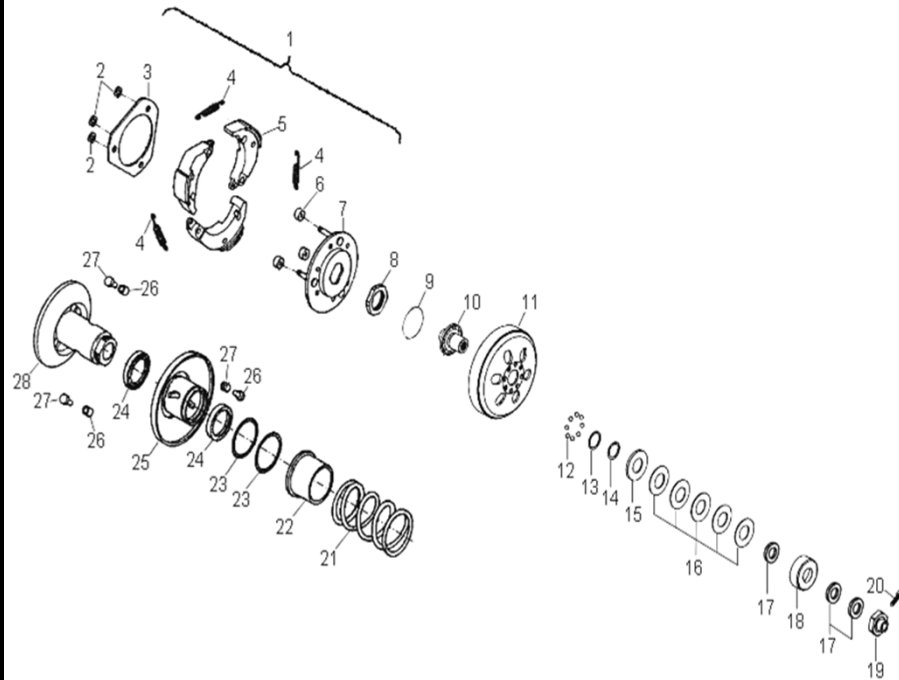

D-9: DRIVEN CLUTCH

Item	Description	Part Number	Q.ty
1	Asm., Drive Clutch	2200139A-000	1
2	Clip, Cir	94511-0700E	3
3	Plate, Drive, Side	2235139A-000	1
4	Spring, Clutch	2240139A-000	3
5	Weight, Clutch	2253539A-000	3
6	Bushing, Rubber	2280439A-000	3
7	Plate, Drive, Inner	2235039A-000	1
8	Nut	90202-28000-00C	1
9	O-Ring	93214-02031	1
10	Hold, Cam	2210139A-000	1
11	Clutch, Outer	22100201-000	1
12	Ball, Steel	96211-07000	8
13	Washer	94101-2531010-00K	1
14	Clip, Cir	94511-250IS	1
15	Retainer, Ball	2210439A-000	1
16	Washer	94121-2550020-00K	5
17	Washer	94101-2538010-000	3
18	Guide, Cam	2210839A-000	1
19	Nut, Driven	2210539A-000	1
20	Bolt	91205-050088-OKL	1
21	Spring, Clutch	2323339A-001	1
22	Seal, Collor	2323739A-000	1
23	O-Ring	93211-03619	2
24	Seal, Oil	96500-34410400000	2
25	Sheave, Moveable	2322039A-000	1
26	Roller, Guide	2322639A-000	3
27	Pin, Guide	2322539A-000	3
28	Asm., Sheave, Driven	2320039A-001	1