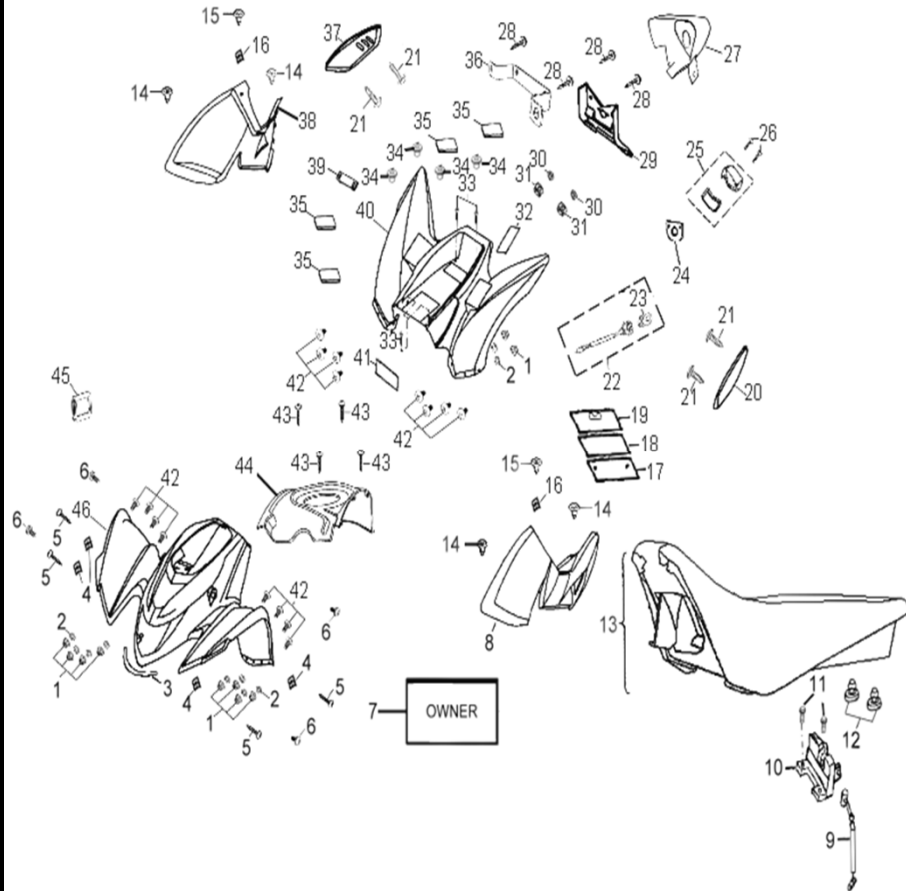

D-19: CAB & SEAT

Item	Description	Part Number	Q.ty
40	Cab, Rear (White)	61000208-133	1
41	Decal, Insulation	87011206-000	1
42	Bolt	93100-050168-00K	16
43	Screw	93903-1040128-00K	4
44	Cover, Fuel Tank	17555201-000	1
45	Boot, Shift, Rubber	21322203-000	1
46	Cab, Front (Black)	61100218-116	1
46	Cab, Front (White)	61100218-133	1