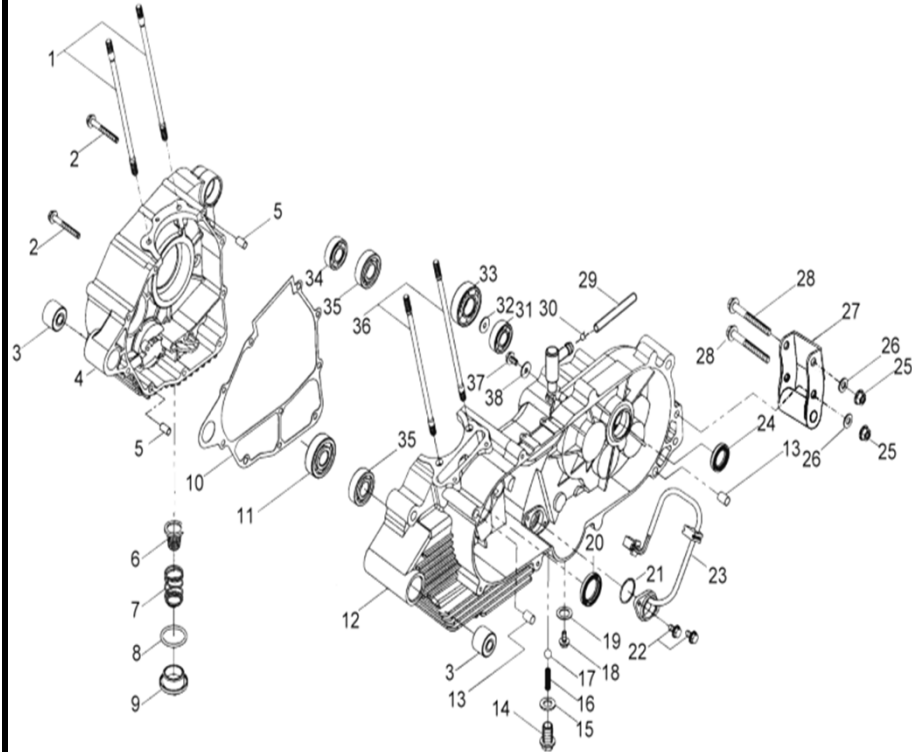

D-3: CRANKCASE

Item	Description	Part Number	Q.ty
1	Stud	91001-082068-00C	2
2	Bolt	96000-060508-08C	2
3	Bush, Rubber	1120939C-000	2
4	Crankcase, RH	1110139B-000	1
5	Pin, Dowel	94301-08140	2
6	Screen	15421119-000	1
7	Spring, Screen	15426119-000	1
8	O-Ring	93210-03132	1
9	Plug, Drain, Oil	11334119-000	1
10	Gasket	1119139A-000	1
11	Bearing, Ball	96100-63030-00000	1
12	Crankcase, LH	1120139B-000	1
13	Pin, Dowel	94301-10140	2
14	Bolt	2430539A-000	1
15	Washer	94101-1422010-00L	1
16	Spring, Detent	2430639A-000	1
17	Ball, Steel	2132239A-000	1
18	Bolt	96000-120158-14C	1
19	Washer	94101-1221320-00L	1
20	Seal, Oil	96500-253807F5850	1
21	O-Ring	93210-02615	1
22	Bolt	96000-050168-00C	2
23	Sensor, Shifter	35759201-000	1
24	Seal, Oil	96500-203206T3034	1
25	Nut	94050-08000-00C	2
26	Washer	94101-0816020-00C	2
27	Bracket, Motor Mount	1120839C-000	1
28	Bolt	96000-080708-12C	2
29	Hose	94408-05009-300	1
30	Clamp	94510-08000	1
31	Bearing, Needle	96200-172312	1
32	Washer	94101-1733015-000	1
33	Bearing, Ball	96100-62040-JR2C3	1
34	Bearing, Ball	96100-62020-00000	1
35	Bearing, Ball	96100-62030-00000	2
36	Stud	91001-082148-00C	2
37	Bolt	96000-060128-08C	1
38	Washer	94101-0618015-00K	1