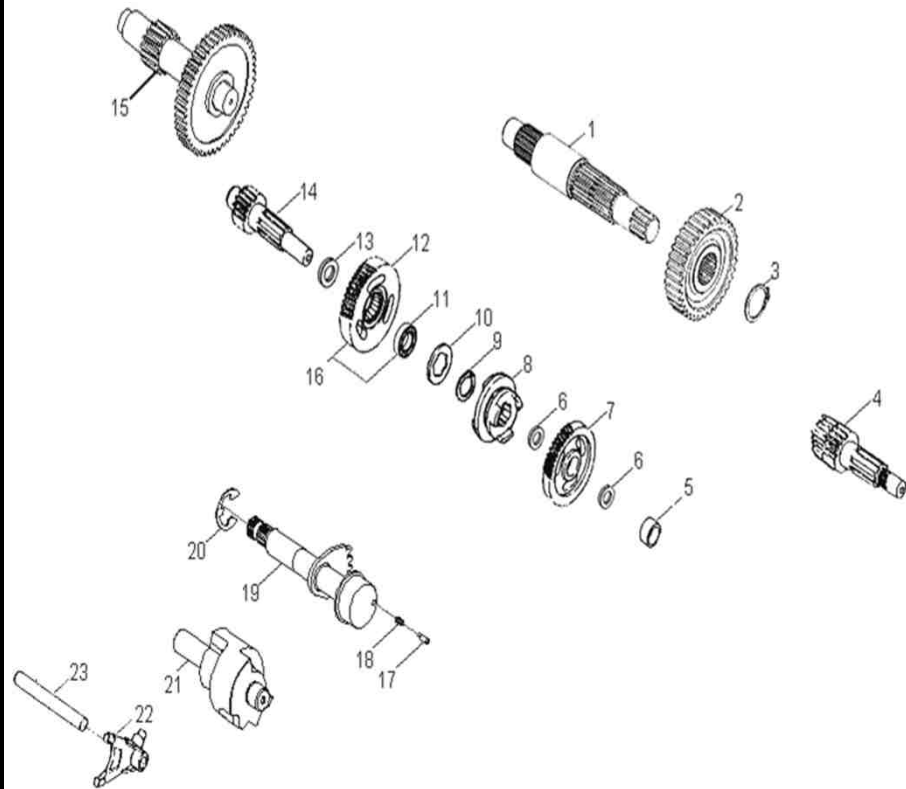

D-11: TRANSMISSION

Item	Description	Part Number	Q.ty
1	Shaft	2343139C-000	1
2	Gear	2343239C-000	1
3	Clip, Cir	94511-2400S	1
4	Shaft, Drive	23411203-000	1
5	Collar, Shaft	2344239A-000	1
6	Washer	94101-1724010-000	2
7	Asm., Gear, Spur	2345039B-000	1
8	Ratchet, Shift	2843039A-000	1
9	Clip, Cir	94511-2200S	1
10	Washer, Spline	2343539A-000	1
11	Bearing, Needle	96200-223013	1
12	Gear, Reverse	2346139A-000	1
13	Washer	94101-2236012-000	1
14	Shaft, Transmission	2344139C-000	1
15	Asm., Shaft, Counter	2342039A-000	1
16	Gear Set, Reverse	2346039A-000	1
17	Roller, Drum Sensor	2425239A-000	1
18	Spring, Drum Sensor	2425339A-000	1
19	Spindle	2461139A-000	1
20	E-Clip	94513-1200E	1
21	Asm., Drum, Gear Shift	2430039A-000	1
22	Fork, Shift	2423139A-000	1
23	Shaft, Gear Shift	2424139A-000	1