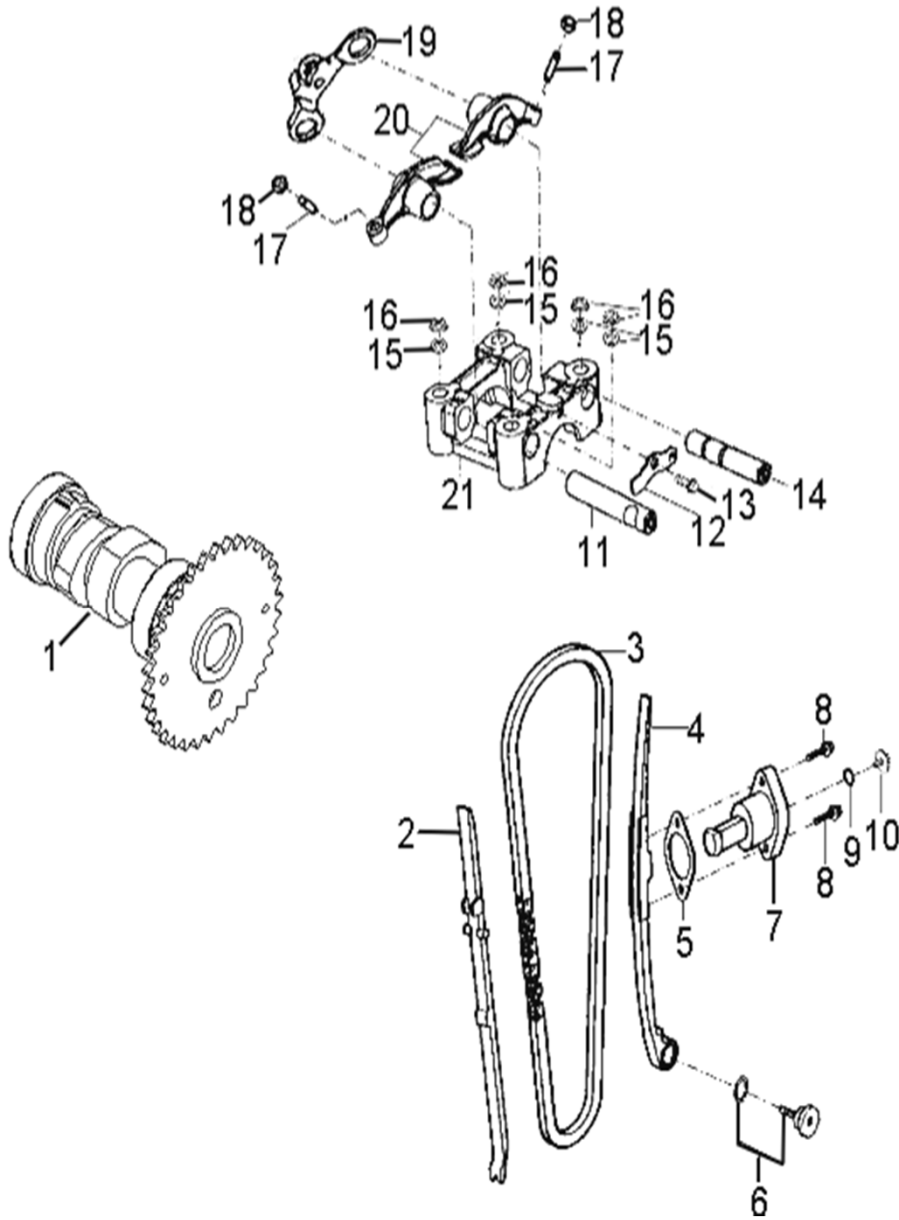

D-6: RIGHT CRANKCASE COVER

Item	Description	Part Number	Q.ty
1	Bolt	96000-060128-08C	1
2	Retainer, Sight Glass	11333201-000	1
3	Cap (Nickel Silver)	96600-30075000000	1
4	O-Ring	93210-02724	1
5	Bolt	96000-060458-08C	1
6	Bolt	96000-061208-08C	8
7	Bolt	96000-060108-08C	1
8	Washer	94101-0612010-00U	1
9	Cover, Crankcase, RH	1133039C-000	1
10	Pin, Dowel	94301-08140	2
11	Gasket, Crankcase, RH	1139339C-000	1
12	Asm., One Way Clutch	2841039A-000	1
13	Flywheel	31110206-000	1
14	Bolt	91000-080188-00C	3
15	Stator	31120207-000	1
16	Screw	91300-050288-00C	3
17	Bolt	92000-050128-00C	2

D-7: VALVE CAM

Item	Description	Part Number	Q.ty
1	Asm., Cam Shaft	1440039A-000	1
2	Guide, Cam Chain, LH	1450039A-000	1
3	Chain, Cam	1440139A-000	1
4	Guide, Cam Chain, RH	14550119-000	1
5	Gasket, Tensioner	14523119-000	1
6	Pivot, Guide	14535119-000	1
7	Tensioner	14521119-000	1
8	Bolt	96000-060228-14C	2
9	O-Ring	93210-00915	1
10	Screw	93000-060068-00K	1
11	Shaft, Exhaust, Rocker Arm	1445339A-000	1
12	Plate, Rocker arm Shaft	1445439A-000	1
13	Bolt	96000-060168-08C	1
14	Shaft, Intake, Rocker Arm	1445239A-000	1
15	Washer	94101-0818023-00U	4
16	Nut	94050-08000-00C	4
17	Screw, Tappet Adj.	90012-06015	2
18	Nut, Tappet Adj.	90206-05000-00A	2
19	Asm., Decomp. Release	14456119-000	1
20	Arm, Valve, Rocker	1443139A-000	2
21	Bracket, Cam Shaft	1221139A-000	1

D-10: OIL PUMP & STARTING MOTOR

Item	Description	Part Number	Q.ty
1	Asm., Pump, Oil	1510039A-000	1
2	Screw	93902-060308-00B	2
3	Sprocket, Oil Pump	15150119-000	1
4	Nut	94050-060000-00C	1
5	Chain, Oil Pump	1514139A-000	1
6	Cover, Oil Pump	1571139A-000	1
7	Bolt	96000-060128-08C	2
8	Gear, Starter	2822039A-000	1
9	Asm., Gear Starter	2842239A-000	1
10	Gear, Starter	2842339A-000	1
11	Shaft, Starter Motor	2842439A-000	1
12	Bolt	96000-060128-08C	2
13	Motor, Starting	31200204-000	1
14	O-Ring	93210-02431	1