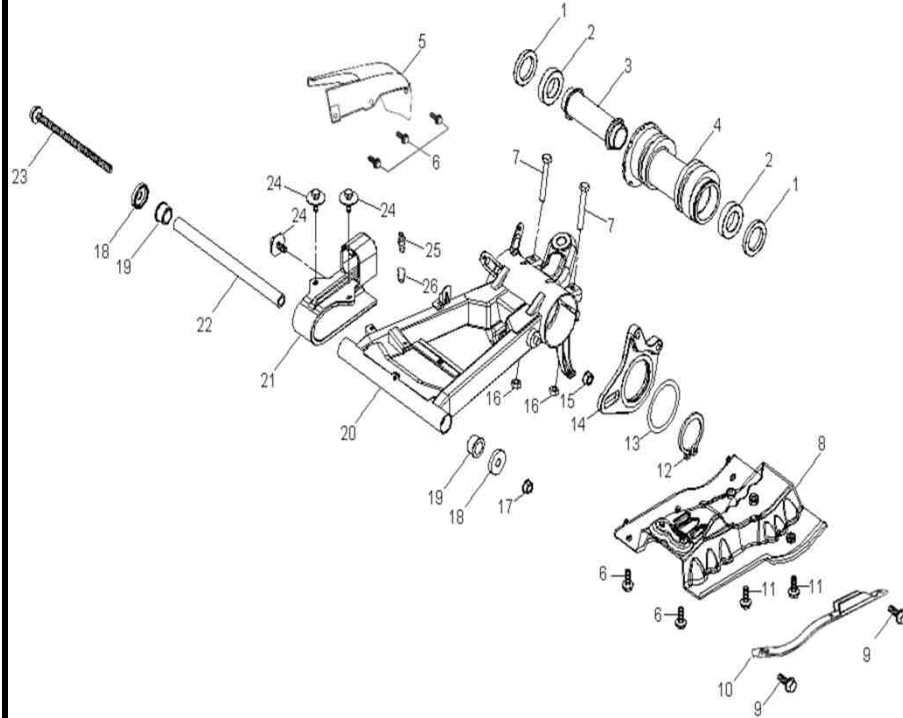

D-16: REAR SWIM ARM ASSEMBLY

Item	Description	Part Number	Q.ty
1	Seal, Oil	96500-426208A7271	2
2	Bearing, Ball	96100-60070-ZZ000	2
3	Tube, Spacer	42810218-000	1
4	Housing, Rear axle, Silver	42805207-000	1
5	Protector, Chain	40521206-000	1
6	Bolt	92005-060128-00K	5
7	Bolt	96000-100658-0KL	2
8	Cover, Sprocket	40520207-000	1
9	Screw	93903-1050128-00K	2
10	Chain Guider	40525202-000	1
11	Bolt	92005-060168-00K	2
12	Clip, Cir	94511-7500S	1
13	O-Ring	93210-07531	1
14	Caliper Holder	43510203-000	1
15	Shaft, Caliper Bracket	43512201-000	1
16	Nut	90350-10000-0UC	2
17	Nut	90350-14000-0UC	1
18	Cap, Dustproof	52424202-000	2
19	Seat, Grease Contain	52524201-000	2
20	Arm, Swing	52410218-385	1
21	Chain Guider	40525203-000	1
22	Tube, Spacer	52420201-000	1
23	Bolt	96000-143508-00C	1
24	Bolt	96007-060168-00K	3
25	Valve, Grease	51300131-000	1
26	Cap, Valve, Grease	51301131-000	1

D-16: REAR SWIM ARM ASS'Y

Frame: RF3AT18008T006733 (1st Step)

Item	Description	Part Number	Q.ty
1	Seal, Oil	96500-426208A7271	2
2	Bearing, Ball	96100-60070-ZZ000	2