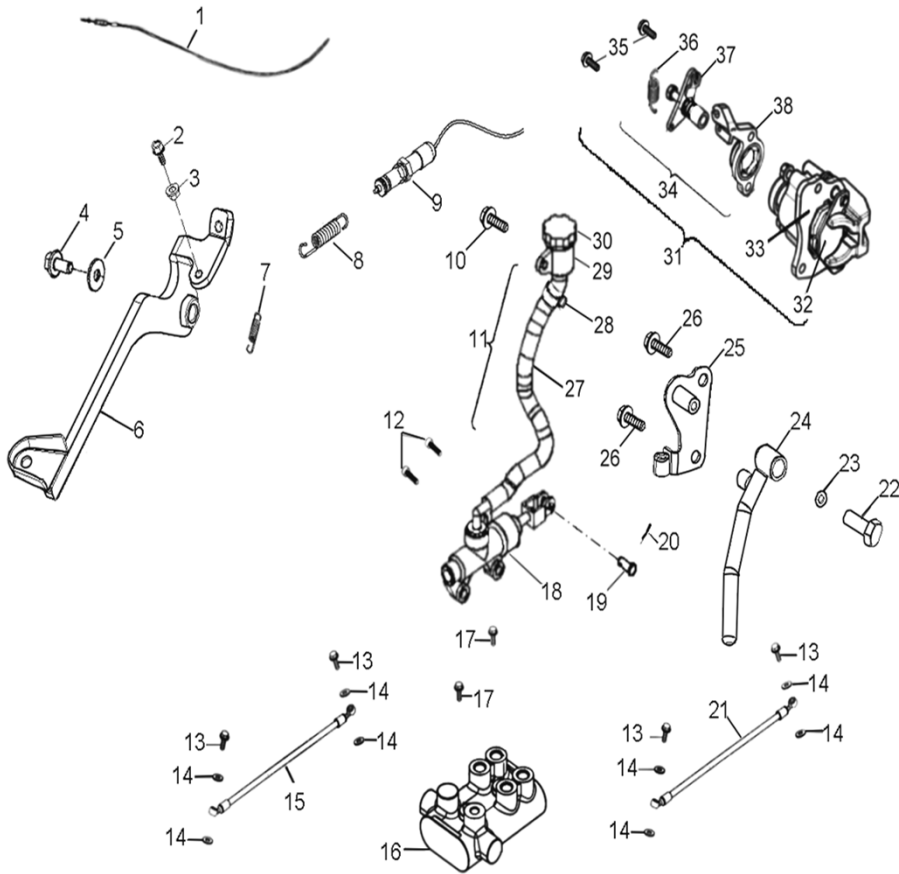

D-25: REAR BRAKE

Item	Description	Part Number	Q.ty
1	Cable, Parking Brake	38706204-000	1
2	Bolt	92005-080508-00K	1
3	Nut	94002-08000-00K	1
4	Bolt	96000-080168-0KL	1
5	Washer	94101-0822020-00C	1
6	Pedal, Brake	43456213-000	1
7	Spring	43421206-000	1
8	Spring, Foodpad	43422202-000	1
9	Switch, Brake	34916201-000	1
10	Bolt	96000-060128-0KL	1
11	Master Cylinder Sub Ass'y	43502206-000	1
12	Bolt	92001-080228-0KL	2
13	Bolt, Banjo	45456111-000	4
14	Washer	94101-1015012-U0B	8
15	Hose, Brake	45447216-000	1
16	Brake Shunt	45470201-000	1
17	Bolt	91000-080408-00C	2
18	Master Cylinder	43501208-000	1
19	Pin	94302-07018	1
20	Cotter Pin	94203-12200	1
21	Hose, Brake	45447215-000	1
22	Bolt	96000-060168-0KL	1
23	Washer	94101-0618020-000	1
24	Parking Brake Rod	38704202-000	1
25	Bracket, parking lever	38707201-000	1
26	Bolt	96000-080148-0KL	2
27	Hose, Brake	45447222-000	1
28	Clamp	94515-12008	2
29	Valve, Fuel	17950201-000	1
30	Cap, Oil Tank	43016201-000	1
31	Asm., Caliper, Rear	45000211-000	1
32	Shoe, brake, Rear	43120211-000	1
33	Caliper Holder	43510202-000	1
34	Swing Arm Ass'y	43531205-000	1
35	Bolt	96000-100258-0KL	2
36	Spring	43421205-000	1
37	Swing Arm Comp	43532205-000	1
38	Fixed Arm	43533201-000	1