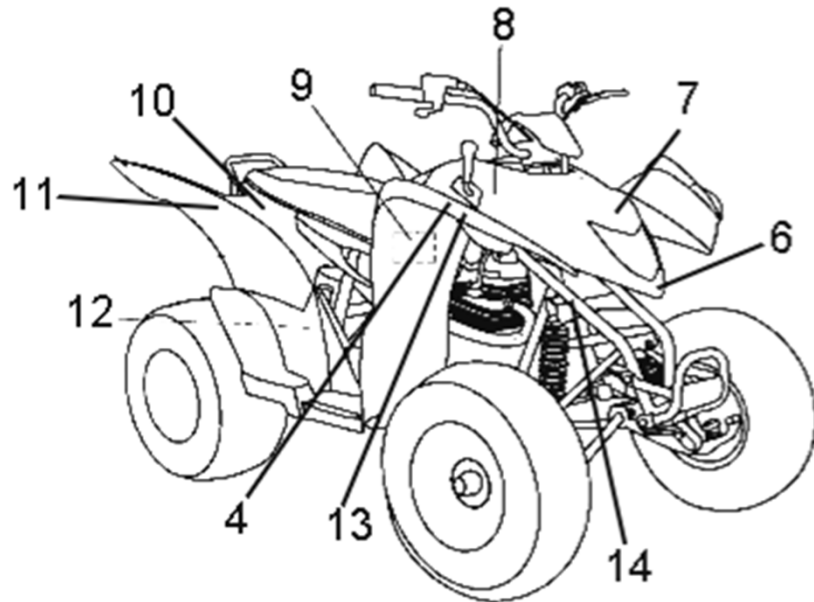

D-31: DECAL

Item	Description	Part Number	Q.ty
1	Decal, Tank, LH (Black)	87721233-116	1
1	Decal, Tank, LH (White)	87721233-133	1
2	Decal , Waring, Reverse	87854202-000	1
3	Decal, Rear Fender, LH (Black)	87748237-116	1
3	Decal, Rear Fender, LH (White)	87748237-133	1
4	Decal, 220	87715228-000	2
5	Decal, Front Fender, LH (Black)	87719208-116	1
5	Decal, Front Fender, LH (White)	87719208-133	1
6	Decal, headlight, Bottom (Black)	87703204-116	1
6	Decal, headlight, Bottom (White)	87703204-133	1
7	Decal, Headlight	87702204-000	1
8	Decal, Tank, RH (Black)	87720233-116	1
8	Decal, Tank, RH (White)	87720233-133	1
9	Decal, General Waring	87852159-000	1
10	Decal, Waring, Y-16	87851173-000	1
11	Decal, Rear Fender, RH (Black)	87747237-116	1
11	Decal, Rear Fender, RH (White)	87747237-133	1
12	Decal, Waring, Chain	87858156-000	1
13	Decal, Front Fender, RH (Black)	87718208-116	1
13	Decal, Front Fender, RH (White)	87718208-133	1
14	Decal, Fragile, Frame	87871204-000	1