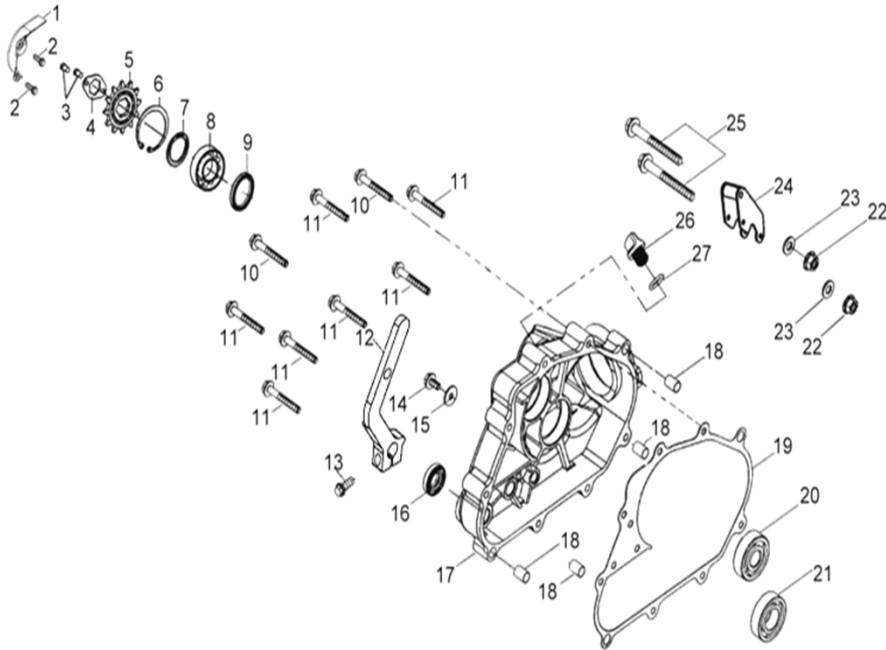

D-2: CRANKSHAFT

Item	Description	Part Number	Q.ty
1	Shaft, Balance	1342139A-000	1
2	Key, Woodruff	90472-40420	1
3	Sprocket, Oil Pump	1432239A-000	1
4	Gear, Balance, Driven	1341839A-000	1
5	Washer	94101-1426020-00C	2
6	Nut, Lock	94071-14000-000	1
7	Tube, Oil, Crankshaft	1544139A-000	1
8	Spring, Oil	1544739A-000	1
9	Nut	94001-14000-00C	1
10	Nut, Lock	94071-25000-000	1
11	Washer	94101-2538010-000	1
12	Gear, Balance, Drive	1341739A-000	1
13	Asm., Crankshaft	1300039C-000	1
14	Key, Woodruff	90471-13004	1
15	Key, Woodruff	90471-25404	1
16	Clip, Piston Pin	1311539A-000	2
17	Pin, Piston	1311139A-000	1
18	Piston	1310039A-000	1
19	Ring Set, Piston	1301139A-000	1

D-4: REAR DRIVE ASSEMBLY

Item	Description	Part Number	Q.ty
1	Cover, Sprocket	40520203-000	1
2	Bolt	96000-060148-0KL	2
3	Bolt	92000-060108-00C	2
4	Bracket, Sprocket	23811201-000	1
5	Sprocket, Drive	23801207-000	1
6	Clip, Cir	94512-5200R	1
7	Clip, Cir	94511-2500S	1
8	Bearing, Ball	96100-62050-LLU00	1
9	Seal, Oil	96500-304005A7271	1
10	Bolt	96000-060508-08C	2
11	Bolt	96000-060458-08C	7
12	Lever, Shift	21317204-000	1
13	Bolt	96000-060258-00K	1
14	Bolt	91003-060088-00K	1
15	Washer	94101-0612010-00U	1
16	Seal, Oil	96500-142807A7271	1
17	Cover, Transmission	2130139B-000	1
18	Pin, Dowel	94301-10140	4
19	Gasket, Transmission Cover	2139539A-000	1
20	Bearing, Ball	96100-63020-00000	1
21	Bearing, Ball	96100-60040-00000	1
22	Nut	94050-08000-00C	2
23	Washer	94101-0816020-00C	2
24	Bracket, Engine, Rear	5037039C-000	1
25	Bolt	96000-080558-00C	2
26	Plug, Oil	15650111-001	1
27	O-Ring	93210-01425	1

D-27: REAR WHEEL AXLE

Item	Description	Part Number	Q.ty
1	Asm., Drive Chain	40530216-000	1
2	Nut	94001-33000-00K	2
3	Washer	94121-3345012-000	4
4	Nut	94002-10000-00C	4
5	Washer, Sprocket	41202156-000	2
6	Sprocket, Drive, Final(36T)	41201205-000	1
7	Hub, Sprocket	41210156-000	1
8	Axle	42000204-000	1
9	Hub, Disc	43490204-000	1
10	Disc, Brake	43511202-000	1
11	Bolt	45016131-00K	5