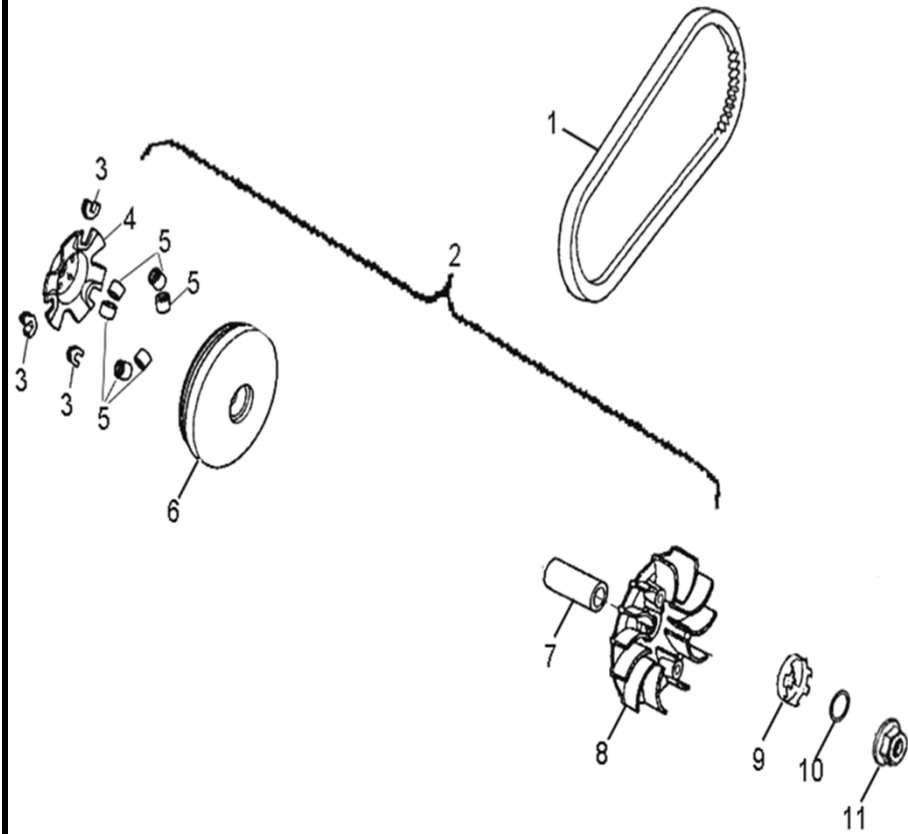

D-8: DRIVE CLUTCH

Item	Description	Part Number	Q.ty
1	Belt, Driven	2310039A-000	1
2	Asm., Sliding	2210339A-000	1
3	Bushing, Slider	2213239A-000	3
4	Plate, Sheave	2213139A-000	1
5	Roller	2212139A-000	6
6	Wheel, Slot, Sliding, Primary	2211039A-000	1
7	Shaft, Drive	22106201-000	1
8	Sheave, moveable	2210239A-000	1
9	Bushing, Kick Start	2821139A-000	1
10	Washer	94101-1225023-000	1
11	Nut	94050-12000-00C	1