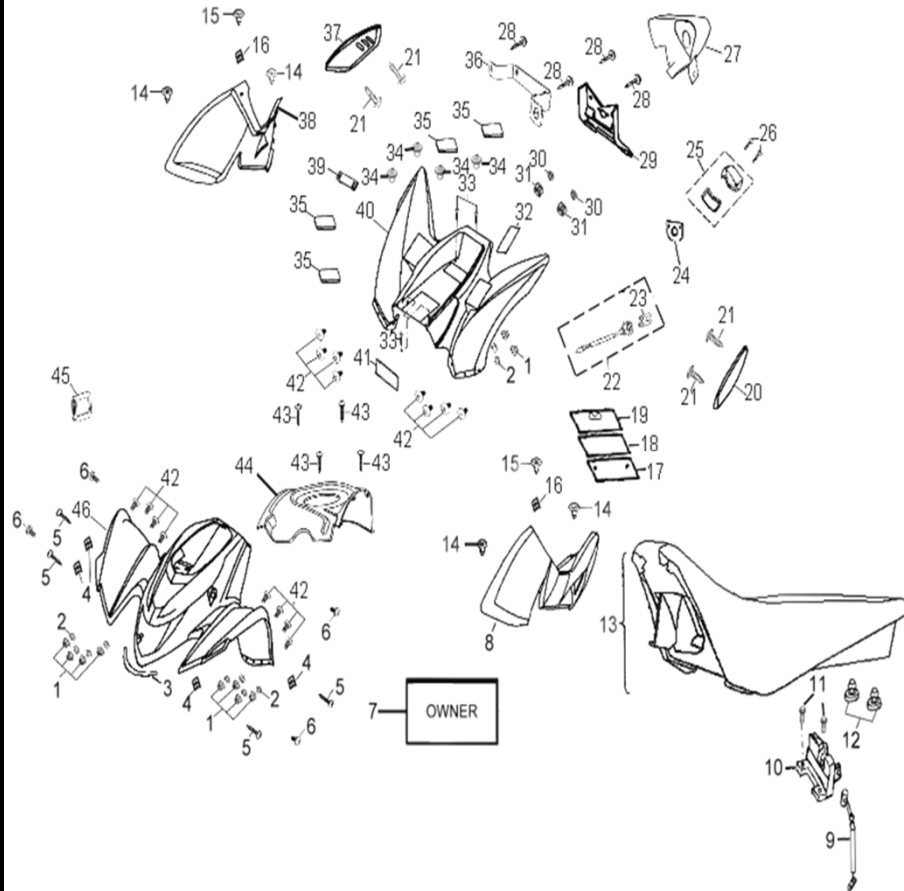

D-19: CAB & SEAT

Item	Description	Part Number	Q.ty
1	Nut	90350-05000-00K	16
2	Washer	94101-0514010-00K	16
3	Decal, Headlight	87702163-000	1
4	U-Nut	90345-04000-02T	4
5	Screw	93903-2040128-00K	4
6	Bolt	92003-060168-00K	4
7	Manual, Owner's	88510210-000	1
8	Panel, Side, LH	83600203-000	1
9	Cable, Lock	77232201-000	1
10	Lock, Seat	77231180-000	1
11	Bolt	96000-060148-10K	2
12	Rubber, Seat	77220180-000	2
13	Seat	77200247-507	1
14	Rivet, Plastic	61120153-000	4
15	Bolt	93800-060148-00K	2
16	Nut, U-Plate	90344-06000-00C	2
17	Decal, Isulation	80140223-000	1
18	Decal, Isulation	80140221-000	1
19	Decal, Isulation	80140222-000	1
20	Veneer, RH	18316201-000	1
21	Screw	93903-1050128-00K	4
22	Asm., Power Supporter	33713201-000	1
23	Bulb, License Light	33709131-000	1
24	Rubber	33707131-000	1
25	Cover, License Light	33710131-000	1
26	Bolt	93500-040408-00K	2
27	Shield, Silencer	18315204-000	1
28	Bolt	96007-060168-00K	4
29	License Plate	33708203-000	1
30	Washer	94101-0412010-00K	2
31	Nut	90350-04000-00K	2
32	Decal, Insulation	87011203-000	1
33	Bolt	96000-060168-00K	4
34	Washer	94150-0717075-00K	4
35	Rubber, Battery	31510202-000	4
36	Bracket, License Plate	33717202-000	1
37	Veneer, RH	18319201-000	1
38	Panel, Side, RH	83500206-000	1
39	Strap, Battery	89750202-000	1
40	Cab, Rear (Black)	61000208-116	1