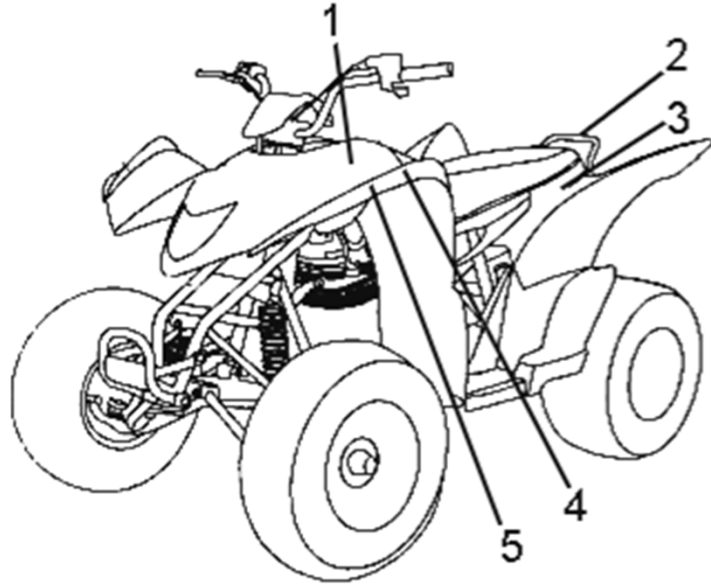

D-31: DECAL

Item	Description	Part Number	Q.ty
1	Decal, Tank, LH (Black)	87721233-116	1
1	Decal, Tank, LH (White)	87721233-133	1
2	Decal , Waring, Reverse	87854202-000	1
3	Decal, Rear Fender, LH (Black)	87748237-116	1
3	Decal, Rear Fender, LH (White)	87748237-133	1
4	Decal, 220	87715228-000	2
5	Decal, Front Fender, LH (Black)	87719208-116	1
5	Decal, Front Fender, LH (White)	87719208-133	1
6	Decal, headlight, Bottom (Black)	87703204-116	1
6	Decal, headlight, Bottom (White)	87703204-133	1
7	Decal, Headlight	87702204-000	1
8	Decal, Tank, RH (Black)	87720233-116	1
8	Decal, Tank, RH (White)	87720233-133	1
9	Decal, General Waring	87852159-000	1
10	Decal, Waring, Y-16	87851173-000	1
11	Decal, Rear Fender, RH (Black)	87747237-116	1
11	Decal, Rear Fender, RH (White)	87747237-133	1
12	Decal, Waring, Chain	87858156-000	1
13	Decal, Front Fender, RH (Black)	87718208-116	1
13	Decal, Front Fender, RH (White)	87718208-133	1
14	Decal, Fragile, Frame	87871204-000	1