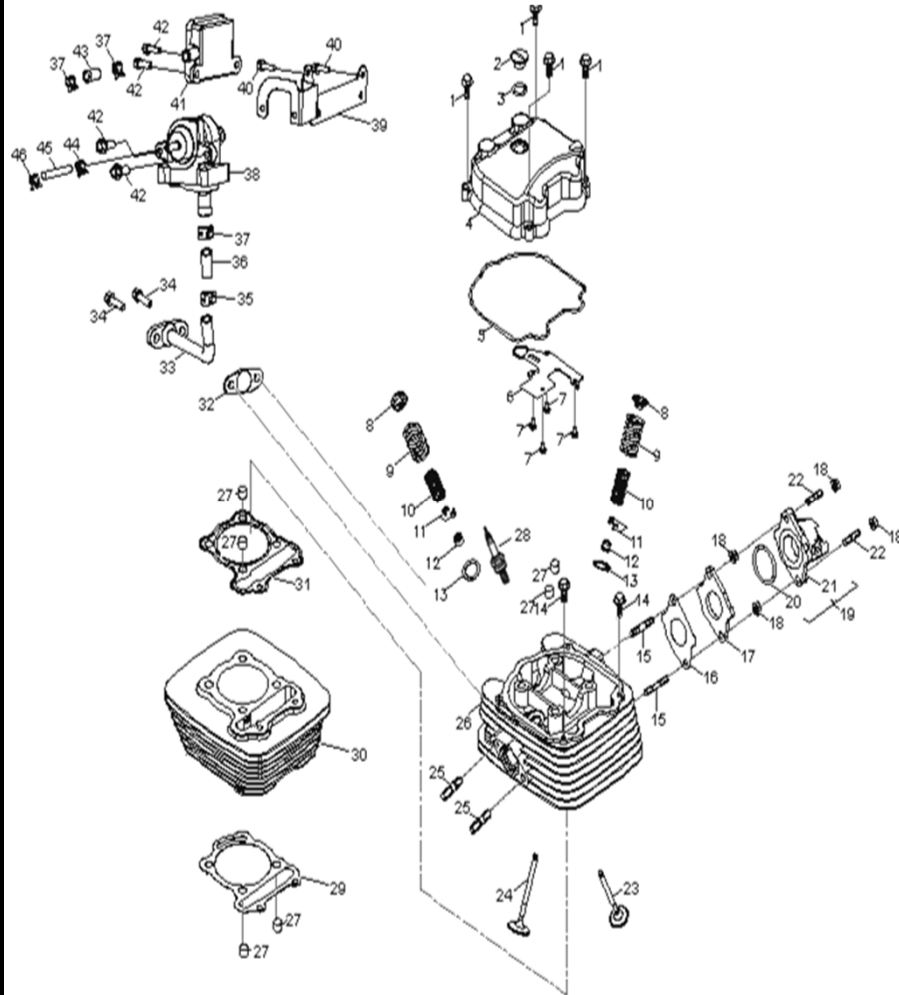

COBRA

HI-PERF 220

Framebody Number : RF3AT18007TXXXXXX

D-1: CYLINDER HEAD

Item	Description	Part Number	Q.ty
1	Bolt	96000-060258-08C	4
2	Cap	96600-14095000000	1
3	O-Ring	93210-01425	1
4	Cover, Cylinder Head	12311201-000	1
5	Gasket , Head Cover	1239139A-000	1
6	Breather, Crankcase, Lower	1230239A-000	1
7	Screw	93903-1040088-00K	4
8	Retainer, Valve, Spring	14771119-000	2
9	Spring, Valve, Outer	1475139A-000	2
10	Spring, Valve, Inner	1476139A-000	2
11	Clip, Retainer	14781119-000	4
12	Seal, Valve	12209119-000	2
13	Seat, Valve, Spring, Outer	14775119-000	2
14	Bolt	96000-061208-08C	2
15	Stud	91001-060408-00C	2
16	Gasket, Manifold	1711339A-000	1
17	Insulator, Manifold	1711239A-000	1
18	Nut	94050-06000-00C	4
19	Asm., Manifold, Intake	1710055L-000	1
20	O-Ring	93210-03430	1
21	Manifold	1710139E-000	1
22	Stud	91001-060288-00C	2
23	Valve, Exhaust	1472139A-000	1
24	Valve, Intake	1471139A-000	1
25	Stud	91001-080328-00C	2
26	Head, Cylinder	12201204-000	1
27	Pin, Dowel	94301-10140	6
28	Plug, Spark	98076119-00A	1
29	Gasket, Cylinder	1219139A-000	1
30	Cylinder	1210139A-000	1
31	Gasket, Cylinder Head	1225139A-000	1
32	Gasket, Hose	1864639E-000	1
33	Tube, Dual- Intake	18640203-000	1
34	Bolt	96000-060168-08C	2
35	Clip	94510-13000	1
36	Hose, Rubber	14420206-000	1
37	Clip	94510-15000	3
38	Dual-Intake	1899939E-000	1
39	Bracket, Dual- Intake	1899839E-000	1
40	Bolt	96000-060128-0KL	2