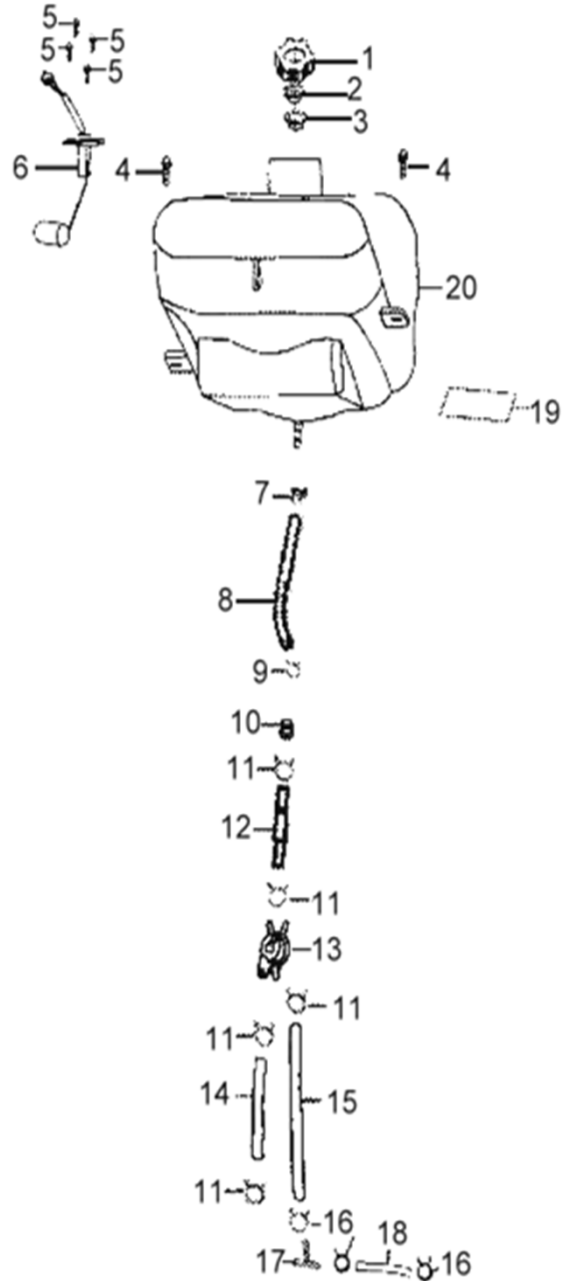

D-20: FUEL TANK

Item	Description	Part Number	Q.ty
1	Cap, Fuel	17623203-000	1
2	Vent, Fuel Cap	1762139A-000	1
3	Diaphragm, Fuel Cap	1762539A-000	1
4	Bolt	92005-060168-00K	2
5	Bolt	93100-050168-00K	4
6	Sensor, Fuel	37800202-000	1
7	Clamp	94510-12000	1
8	Hose	94402-05009-210	1
9	Clamp	94510-08000	1
10	Filter, Fuel	17952111-000	1
11	Clamp	94510-08000	5
12	Hose, Fuel	94401-05009-080	1
13	Valve, Fuel	17950111-000	1
14	Hose, Fuel	94401-05009-065	1
15	Hose	94407-04008-280	1
16	Clip	94510-06500	3
17	T-Joint	16126201-000	1
18	Hose	94407-04007-145	1
19	Decal, Insulation	87011201-000	1
20	Asm., Tank, Fuel	17500206-000	1