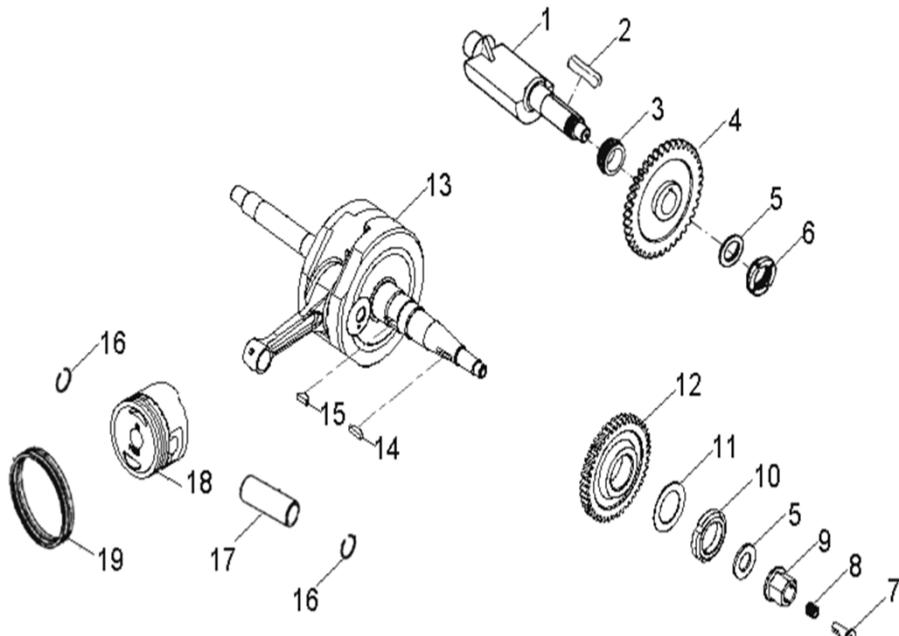

D-2: CRANKSHAFT

Item	Description	Part Number	Q.ty
1	Shaft, Balance	1342139A-000	1
2	Key, Woodruff	90472-40420	1
3	Sprocket, Oil Pump	1432239A-000	1
4	Gear, Balance, Driven	1341839A-000	1
5	Washer	94101-1426020-00C	2
6	Nut, Lock	94071-14000-000	1
7	Tube, Oil, Crankshaft	1544139A-000	1
8	Spring, Oil	1544739A-000	1
9	Nut	94001-14000-00C	1
10	Nut, Lock	94071-25000-000	1
11	Washer	94101-2538010-000	1
12	Gear, Balance, Drive	1341739A-000	1
13	Asm., Crankshaft	1300039C-000	1
14	Key, Woodruff	90471-13004	1
15	Key, Woodruff	90471-25404	1
16	Clip, Piston Pin	1311539A-000	2
17	Pin, Piston	1311139A-000	1
18	Piston	1310039A-000	1
19	Ring Set, Piston	1301139A-000	1